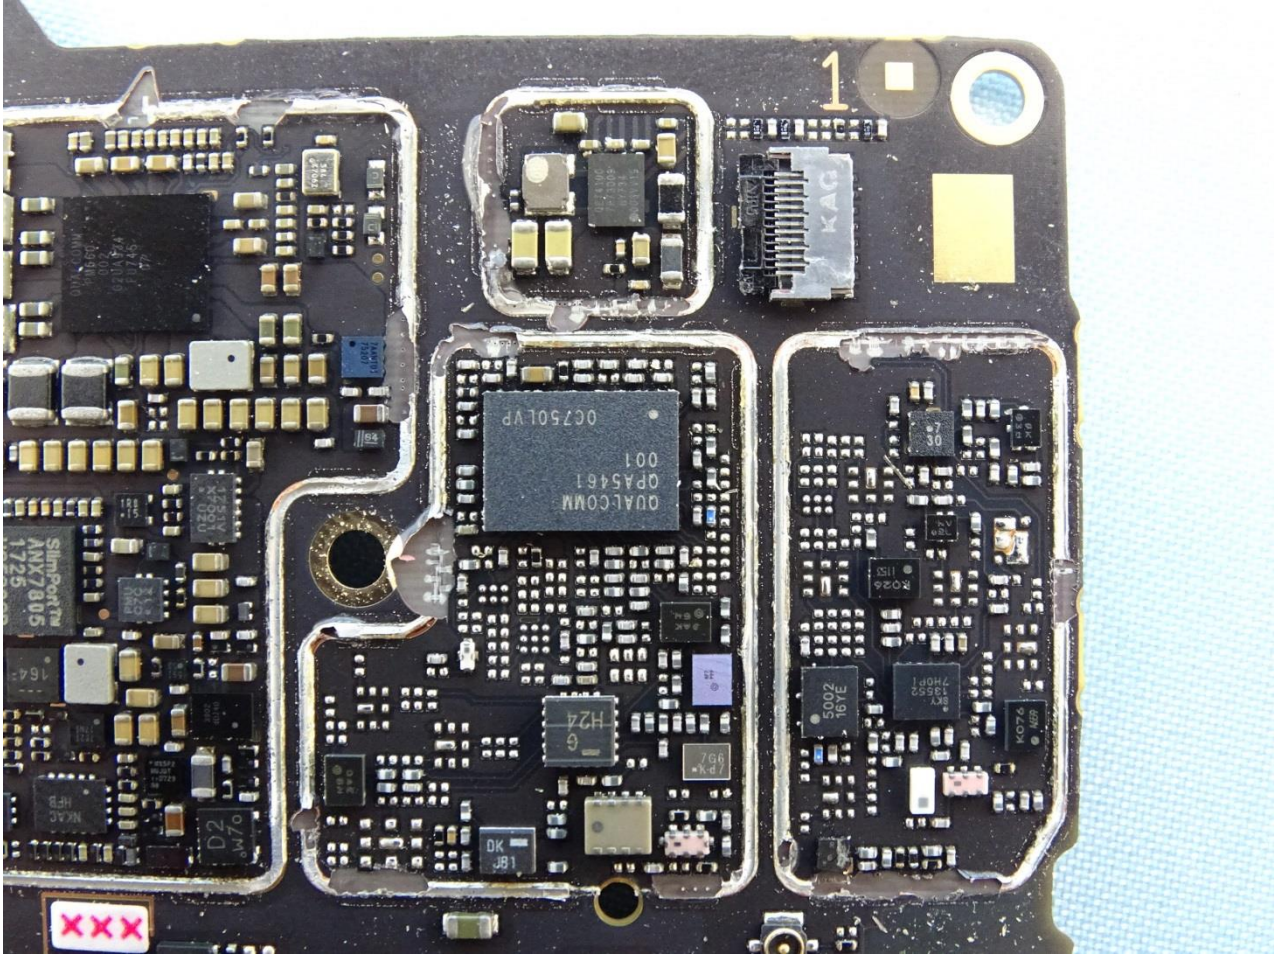

Brand Name: Motorola / Model Name: XT1929-8

Brand Name: Motorola / Model Name: XT1929-8

Brand Name: Motorola / Model Name: XT1929-8

Brand Name: Motorola / Model Name: XT1929-8

Brand Name: Motorola / Model Name: XT1929-8

Low & Middle Band Antenna

Brand Name: Motorola / Model Name: XT1929-8

High Band Antenna

Brand Name: Motorola / Model Name: XT1929-8

High Band Diversity Antenna

Brand Name: Motorola / Model Name: XT1929-8

Bluetooth & WLAN Antenna