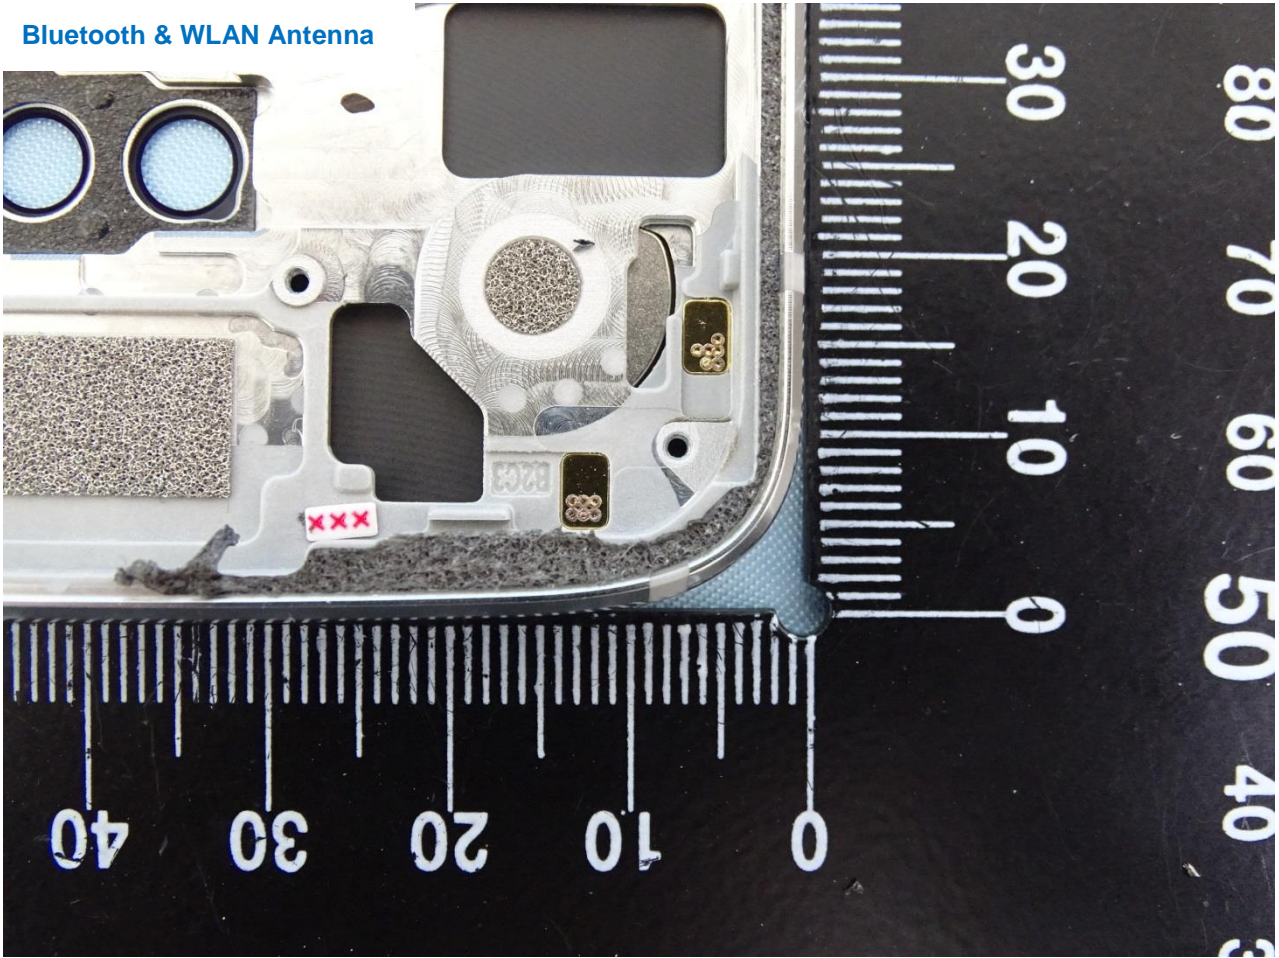

Low & Middle Band Antenna

Brand Name: Motorola / Model Name: XT1929-8

High Band Antenna

Brand Name: Motorola / Model Name: XT1929-8

High Band Diversity Antenna

Brand Name: Motorola / Model Name: XT1929-8

Bluetooth & WLAN Antenna