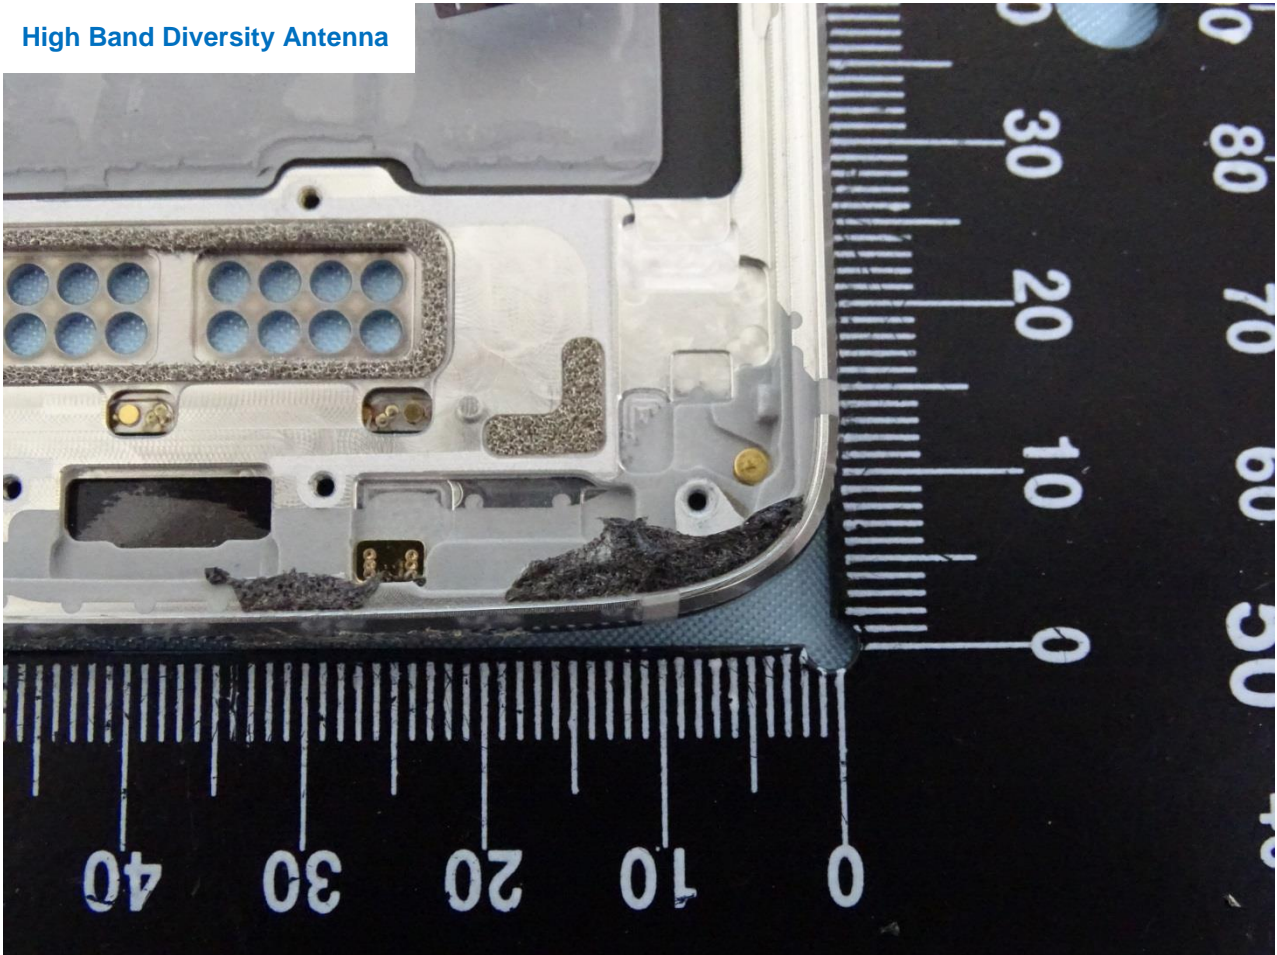

Low & Middle Band Antenna

Brand Name: Motorola / Model Name: XT1929-8

High Band Antenna

Brand Name: Motorola / Model Name: XT1929-8

High Band Diversity Antenna

Brand Name: Motorola / Model Name: XT1929-8

Bluetooth & WLAN Antenna