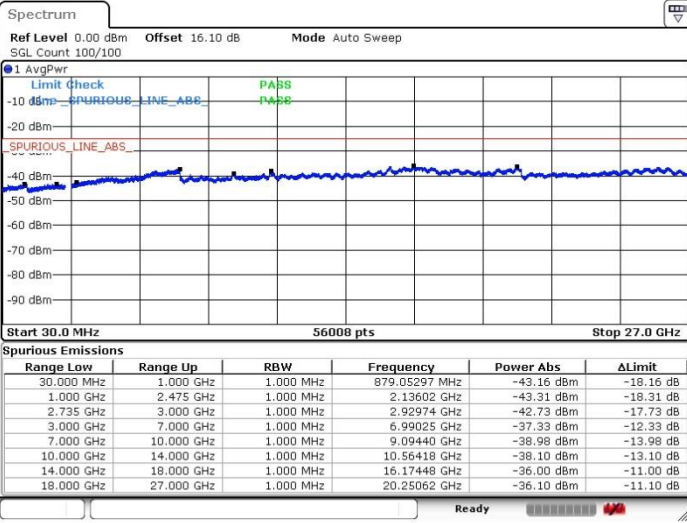

Date: 20.FEB.2018 16:20:19

LTE Band 41 / 20MHz+5MHz

64QAM

Lowest Channel / 1RB0 and 1RB24

Lowest Channel / 1RB99 and 1RB0

Date: 19.FEB.2018 20:45:11

Date: 19.FEB.2018 21:12:45

Lowest Channel / FullRB

N/A

Date: 19.FEB.2018 21:15:44

LTE Band 41 / 20MHz+5MHz

64QAM

Middle Channel / 1RB0 and 1RB24

Middle Channel / 1RB99 and 1RB0

Date: 19.FEB.2018 21:21:31

Date: 19.FEB.2018 21:24:51

Middle Channel / FullIRB

N/A

Date: 19.FEB.2018 21:26:44

LTE Band 41 / 20MHz+5MHz

64QAM

Highest Channel / 1RB0 and 1RB24

Highest Channel / 1RB99 and 1RB0

Date: 19.FEB.2018 21:36:43

Date: 20.FEB.2018 00:35:51

Highest Channel / FullIRB

N/A

Date: 19.FEB.2018 21:35:19

LTE Band 41 / 20MHz+10MHz

64QAM

Lowest Channel / 1RB0 and 1RB49

Lowest Channel / 1RB99 and 1RB0