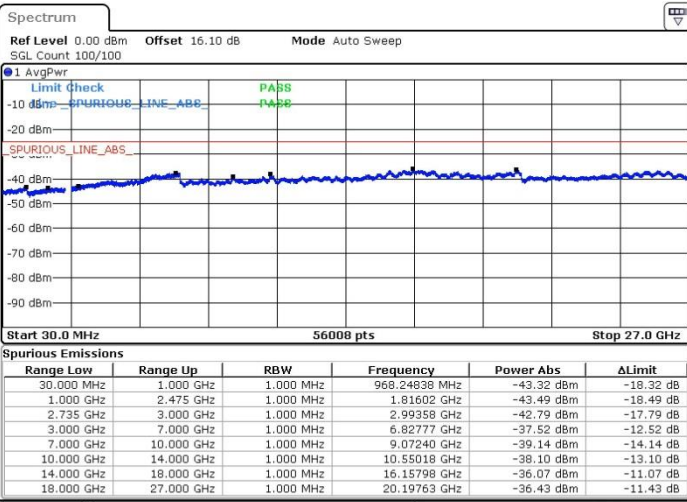

LTE Band 41 / 15MHz+20MHz

64QAM

Highest Channel / 1RB0 and 1RB99

Highest Channel / 1RB74 and 1RB0

Date: 20.FEB.2018 17:50:29

Date: 20.FEB.2018 17:39:53

Highest Channel / FullIRB

N/A

Date: 20.FEB.2018 16:20:19

LTE Band 41 / 20MHz+5MHz

64QAM

Lowest Channel / 1RB0 and 1RB24

Lowest Channel / 1RB99 and 1RB0

Date: 19.FEB.2018 20:45:11

Date: 19.FEB.2018 21:12:45

Lowest Channel / FullRB