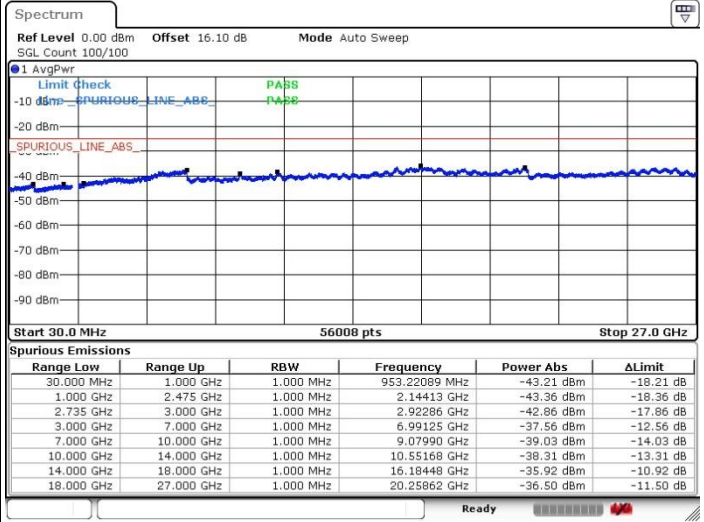

Middle Channel / 1RB99 and 1RB0

Date: 20.FEB.2018 01:29:11

Date: 20.FEB.2018 01:49:22

Middle Channel / FullIRB

N/A

Date: 20.FEB.2018 01:37:19

LTE Band 41 / 20MHz+10MHz

64QAM

Highest Channel / 1RB0 and 1RB49

Highest Channel / 1RB99 and 1RB0

Date: 20.FEB.2018 01:22:11

Date: 20.FEB.2018 01:44:32

Highest Channel / FullIRB

N/A

Date: 20.FEB.2018 01:10:53

LTE Band 41 / 20MHz+15MHz

64QAM

Lowest Channel / 1RB0 and 1RB74

Lowest Channel / 1RB99 and 1RB0

Date: 20.FEB.2018 17:42:07

Date: 20.FEB.2018 18:00:27

Lowest Channel / FullRB

N/A

Date: 20.FEB.2018 18:08:50