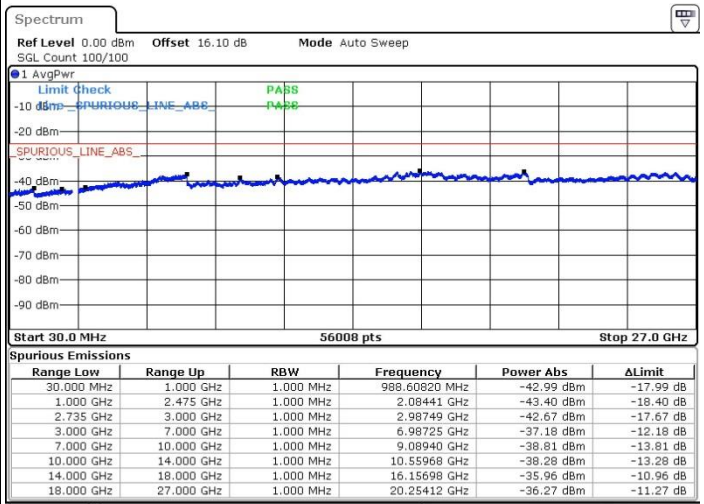

Middle Channel / 1RB99 and 1RB0

Date: 20.FEB.2018 01:29:11

Date: 20.FEB.2018 01:49:22

Middle Channel / FullIRB

N/A

Date: 20.FEB.2018 01:37:19

LTE Band 41 / 20MHz+10MHz

64QAM

Highest Channel / 1RB0 and 1RB49

Highest Channel / 1RB99 and 1RB0

Date: 20.FEB.2018 01:22:11

Date: 20.FEB.2018 01:44:32

Highest Channel / FullIRB

N/A

Date: 20.FEB.2018 01:10:53

LTE Band 41 / 20MHz+15MHz