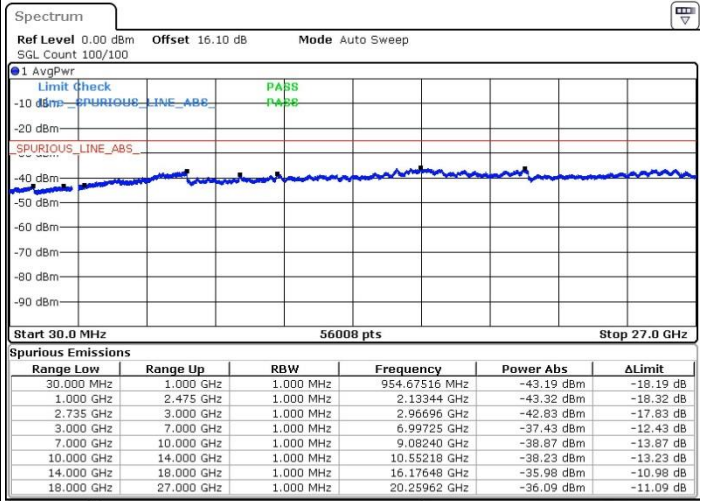

Middle Channel / FullIRB

N/A

Date: 19.FEB.2018 21:26:44

LTE Band 41 / 20MHz+5MHz

64QAM

Highest Channel / 1RB0 and 1RB24

Highest Channel / 1RB99 and 1RB0

Date: 19.FEB.2018 21:36:43

Date: 20.FEB.2018 00:35:51

Highest Channel / FullIRB

N/A

Date: 19.FEB.2018 21:35:19

LTE Band 41 / 20MHz+10MHz

64QAM

Lowest Channel / 1RB0 and 1RB49

Lowest Channel / 1RB99 and 1RB0

Date: 20.FEB.2018 01:06:12

Date: 20.FEB.2018 01:17:40

Lowest Channel / FullRB

N/A

Date: 20.FEB.2018 01:32:56

LTE Band 41 / 20MHz+10MHz

64QAM

Middle Channel / 1RB0 and 1RB49