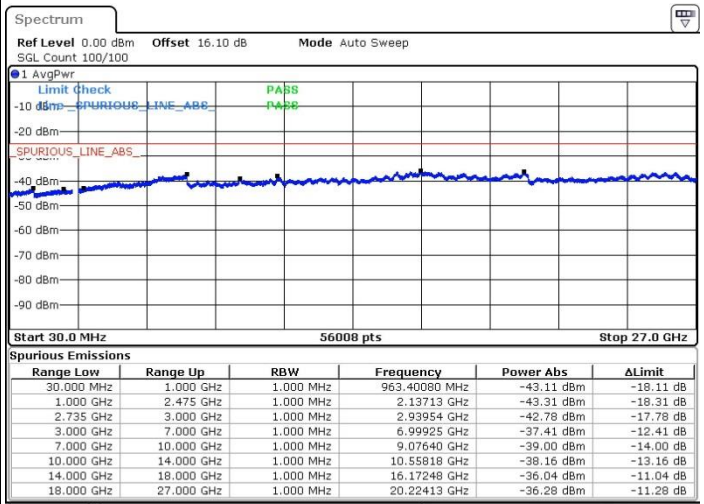

N/A

Date: 20.FEB.2018 23:02:38

LTE Band 41 / 15MHz+10MHz

64QAM

Highest Channel / 1RB0 and 1RB49

Highest Channel / 1RB74 and 1RB0

Date: 20.FEB.2018 23:08:47

Date: 20.FEB.2018 23:19:28

Highest Channel / FullIRB

N/A

Date: 20.FEB.2018 23:17:08

LTE Band 41 / 15MHz+15MHz

64QAM

Lowest Channel / 1RB0 and 1RB74

Lowest Channel / 1RB74 and 1RB0

Date: 20.FEB.2018 01:47:42