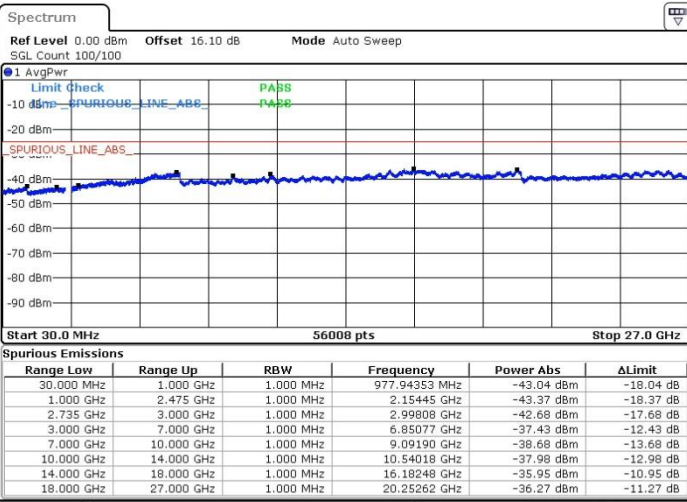

Highest Channel / 1RB74 and 1RB0

Date: 20.FEB.2018 16:25:07

Date: 20.FEB.2018 16:15:49

Highest Channel / FullIRB

N/A

Date: 20.FEB.2018 01:27:09

LTE Band 41 / 15MHz+20MHz

64QAM

Lowest Channel / 1RB0 and 1RB99

Lowest Channel / 1RB74 and 1RB0

Date: 20.FEB.2018 16:32:30

Date: 20.FEB.2018 16:30:24

Lowest Channel / FullIRB

N/A

Date: 20.FEB.2018 16:27:40

LTE Band 41 / 15MHz+20MHz