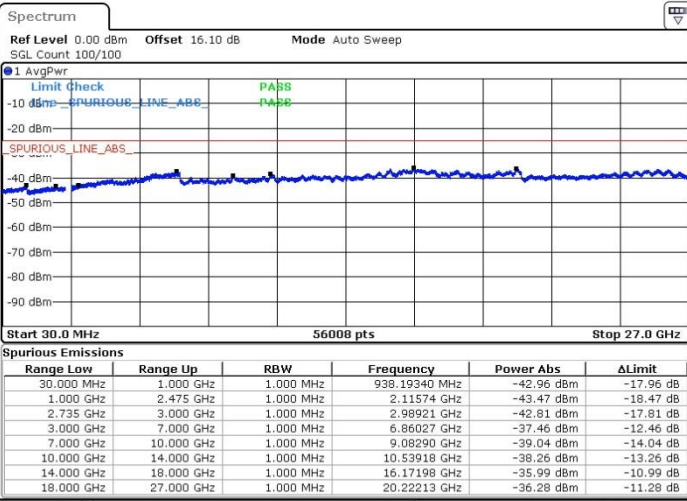

Lowest Channel / 1RB0 and 1RB99

Lowest Channel / 1RB74 and 1RB0

Date: 20.FEB.2018 16:32:30

Date: 20.FEB.2018 16:30:24

Lowest Channel / FullIRB

N/A

Date: 20.FEB.2018 16:27:40

LTE Band 41 / 15MHz+20MHz

LTE Band 41 / 15MHz+20MHz

64QAM

Highest Channel / 1RB0 and 1RB99

Highest Channel / 1RB74 and 1RB0

Date: 20.FEB.2018 17:50:29

Date: 20.FEB.2018 17:39:53

Highest Channel / FullIRB

N/A