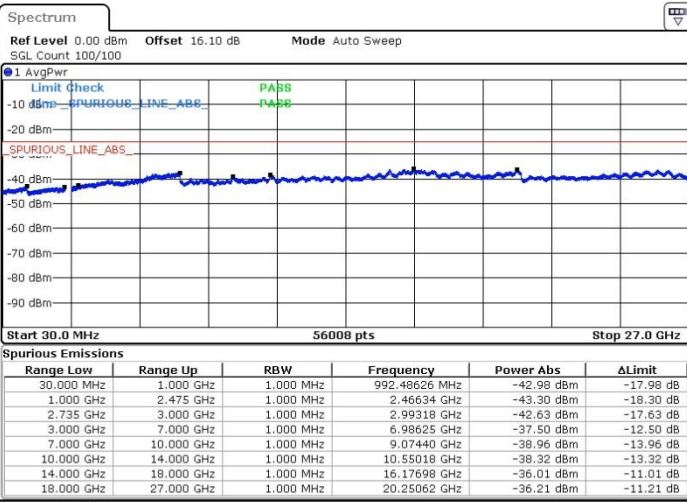

N/A

Date: 20.FEB.2018 23:02:38

LTE Band 41 / 15MHz+10MHz

64QAM

Highest Channel / 1RB0 and 1RB49

Highest Channel / 1RB74 and 1RB0

Date: 20.FEB.2018 23:08:47

Date: 20.FEB.2018 23:19:28

Highest Channel / FullIRB

N/A

Date: 20.FEB.2018 23:17:08

LTE Band 41 / 15MHz+15MHz

64QAM

Lowest Channel / 1RB0 and 1RB74

Lowest Channel / 1RB74 and 1RB0

Date: 20.FEB.2018 01:47:42

Date: 20.FEB.2018 01:22:53

Lowest Channel / FullRB

N/A

Date: 20.FEB.2018 01:38:12

LTE Band 41 / 15MHz+15MHz

64QAM

Middle Channel / 1RB0 and 1RB74

Middle Channel / 1RB74 and 1RB0