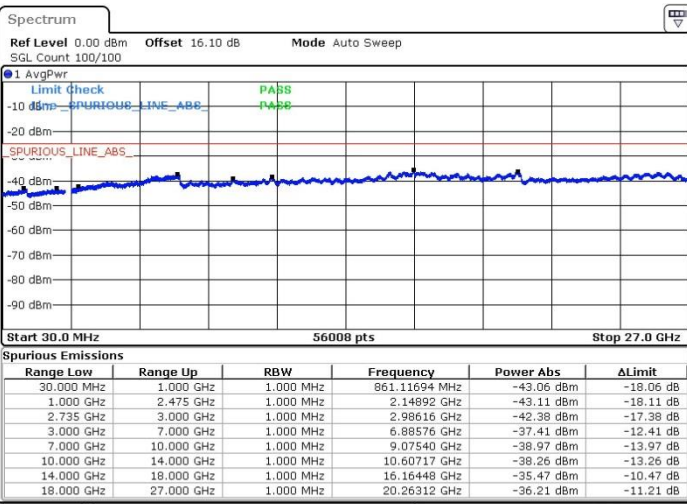

Highest Channel / FullIRB

N/A

Date: 20.FEB.2018 23:17:08

LTE Band 41 / 15MHz+15MHz

64QAM

Lowest Channel / 1RB0 and 1RB74

Lowest Channel / 1RB74 and 1RB0

Date: 20.FEB.2018 01:47:42

Date: 20.FEB.2018 01:22:53

Lowest Channel / FullRB

N/A

Date: 20.FEB.2018 01:38:12

LTE Band 41 / 15MHz+15MHz

64QAM

Middle Channel / 1RB0 and 1RB74

Middle Channel / 1RB74 and 1RB0

Date: 20.FEB.2018 00:58:28

Date: 20.FEB.2018 01:05:20

Middle Channel / FullIRB

N/A

Date: 20.FEB.2018 01:34:31

LTE Band 41 / 15MHz+15MHz

64QAM

Highest Channel / 1RB0 and 1RB74