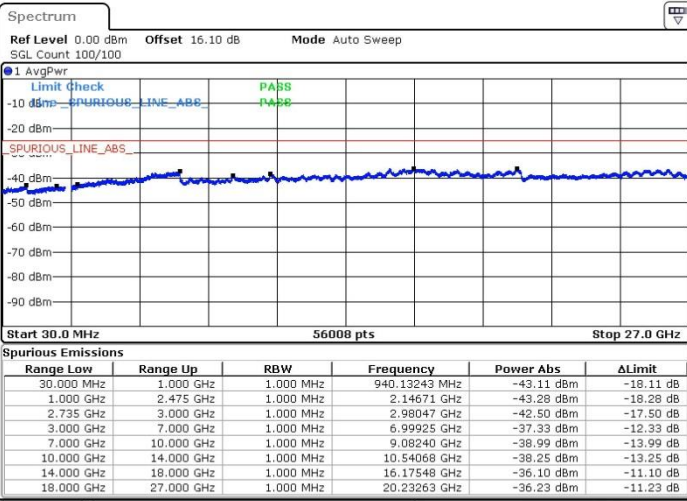

Middle Channel / FullIRB

N/A

Date: 19.FEB.2018 21:26:44

LTE Band 41 / 20MHz+5MHz

64QAM

Highest Channel / 1RB0 and 1RB24

Highest Channel / 1RB99 and 1RB0

Date: 19.FEB.2018 21:36:43

Date: 20.FEB.2018 00:35:51

Highest Channel / FullIRB

N/A

Date: 19.FEB.2018 21:35:19

LTE Band 41 / 20MHz+10MHz

64QAM

Lowest Channel / 1RB0 and 1RB49

Lowest Channel / 1RB99 and 1RB0