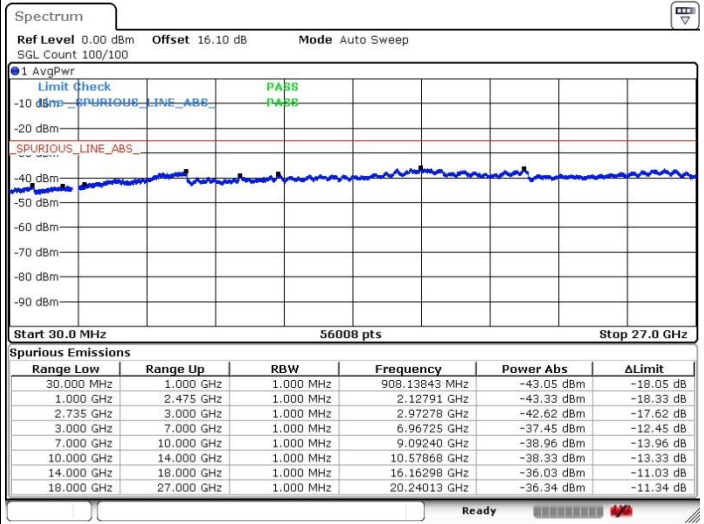

N/A

Date: 19.FEB.2018 21:15:44

LTE Band 41 / 20MHz+5MHz

64QAM

Middle Channel / 1RB0 and 1RB24

Middle Channel / 1RB99 and 1RB0

Date: 19.FEB.2018 21:21:31

Date: 19.FEB.2018 21:24:51

Middle Channel / FullIRB

N/A

Date: 19.FEB.2018 21:26:44

LTE Band 41 / 20MHz+5MHz

64QAM

Highest Channel / 1RB0 and 1RB24

Highest Channel / 1RB99 and 1RB0

Date: 19.FEB.2018 21:36:43