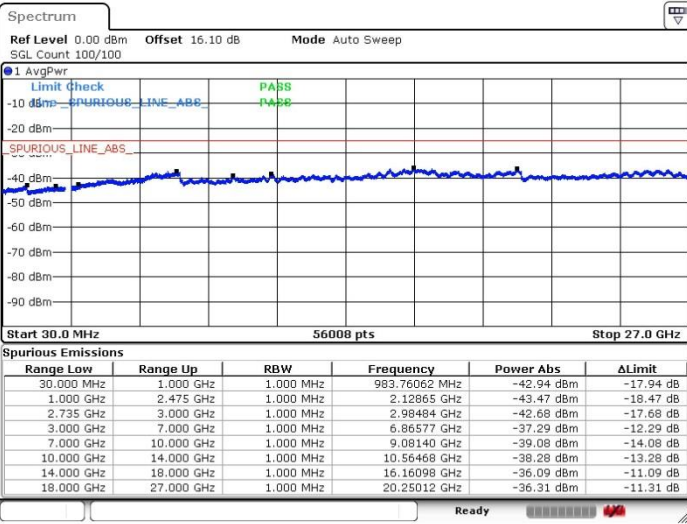

Highest Channel / 1RB0 and 1RB49

Highest Channel / 1RB99 and 1RB0

Date: 20.FEB.2018 01:22:11

Date: 20.FEB.2018 01:44:32

Highest Channel / FullIRB

N/A

Date: 20.FEB.2018 01:10:53

LTE Band 41 / 20MHz+15MHz

64QAM

Lowest Channel / 1RB0 and 1RB74

Lowest Channel / 1RB99 and 1RB0

Date: 20.FEB.2018 17:42:07

Date: 20.FEB.2018 18:00:27

Lowest Channel / FullRB

N/A

Date: 20.FEB.2018 18:08:50

LTE Band 41 / 20MHz+15MHz

64QAM

Middle Channel / 1RB0 and 1RB74

Middle Channel / 1RB99 and 1RB0

Date: 20.FEB.2018 17:51:06

Date: 20.FEB.2018 18:01:49

Middle Channel / FullIRB

N/A

Date: 20.FEB.2018 18:08:13

LTE Band 41 / 20MHz+15MHz

64QAM

Highest Channel / 1RB0 and 1RB74

Highest Channel / 1RB99 and 1RB0

Date: 20.FEB.2018 18:03:41

Date: 20.FEB.2018 16:19:27

Highest Channel / FullIRB