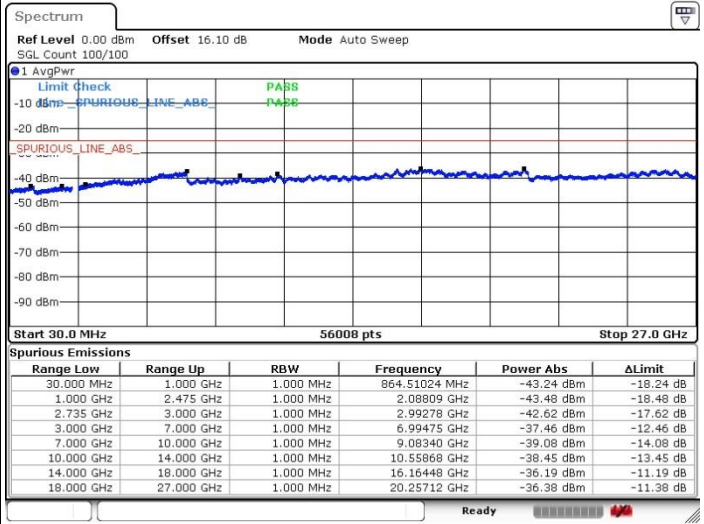

LTE Band 41 / 20MHz+15MHz

64QAM

Middle Channel / 1RB0 and 1RB74

Middle Channel / 1RB99 and 1RB0

Date: 20.FEB.2018 17:51:06

Date: 20.FEB.2018 18:01:49