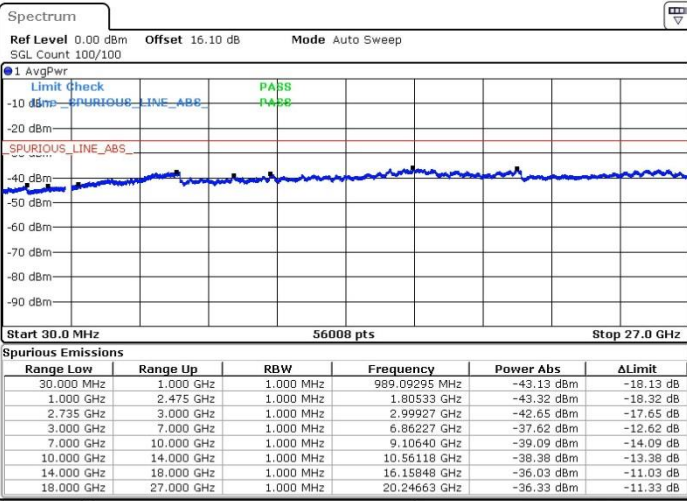

LTE Band 41 / 15MHz+10MHz

64QAM

Lowest Channel / 1RB0 and 1RB49

Lowest Channel / 1RB74 and 1RB0

Date: 20.FEB.2018 23:05:28

Date: 20.FEB.2018 23:09:53

Lowest Channel / FullRB

N/A

N/A

Date: 20.FEB.2018 23:02:38

LTE Band 41 / 15MHz+10MHz

64QAM

Highest Channel / 1RB0 and 1RB49

Highest Channel / 1RB74 and 1RB0

Date: 20.FEB.2018 23:08:47

Date: 20.FEB.2018 23:19:28