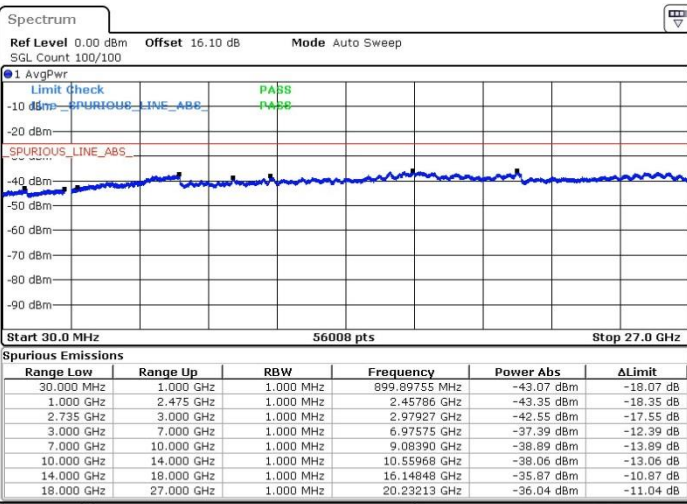

Date: 20.FEB.2018 01:06:12

Date: 20.FEB.2018 01:17:40

Lowest Channel / FullRB

N/A

Date: 20.FEB.2018 01:32:56

LTE Band 41 / 20MHz+10MHz

64QAM

Middle Channel / 1RB0 and 1RB49

Middle Channel / 1RB99 and 1RB0

Date: 20.FEB.2018 01:29:11

Date: 20.FEB.2018 01:49:22

Middle Channel / FullIRB

N/A

Date: 20.FEB.2018 01:37:19

LTE Band 41 / 20MHz+10MHz

64QAM

Highest Channel / 1RB0 and 1RB49

Highest Channel / 1RB99 and 1RB0

Date: 20.FEB.2018 01:22:11

Date: 20.FEB.2018 01:44:32

Highest Channel / FullIRB

N/A

Date: 20.FEB.2018 01:10:53

LTE Band 41 / 20MHz+15MHz