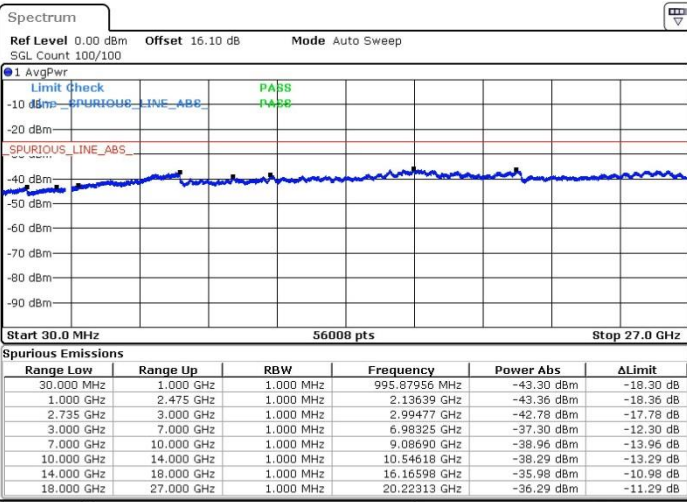

LTE Band 41 / 15MHz+10MHz

64QAM

Lowest Channel / 1RB0 and 1RB49

Lowest Channel / 1RB74 and 1RB0

Date: 20.FEB.2018 23:05:28

Date: 20.FEB.2018 23:09:53

Lowest Channel / FullRB

N/A

Date: 20.FEB.2018 23:15:57

LTE Band 41 / 15MHz+10MHz

64QAM

Middle Channel / 1RB0 and 1RB49

Middle Channel / 1RB74 and 1RB0

Date: 20.FEB.2018 23:06:55

Date: 20.FEB.2018 23:03:16

Middle Channel / FullIRB

N/A

Date: 20.FEB.2018 23:02:38

LTE Band 41 / 15MHz+10MHz

64QAM

Highest Channel / 1RB0 and 1RB49

Highest Channel / 1RB74 and 1RB0

Date: 20.FEB.2018 23:08:47

Date: 20.FEB.2018 23:19:28