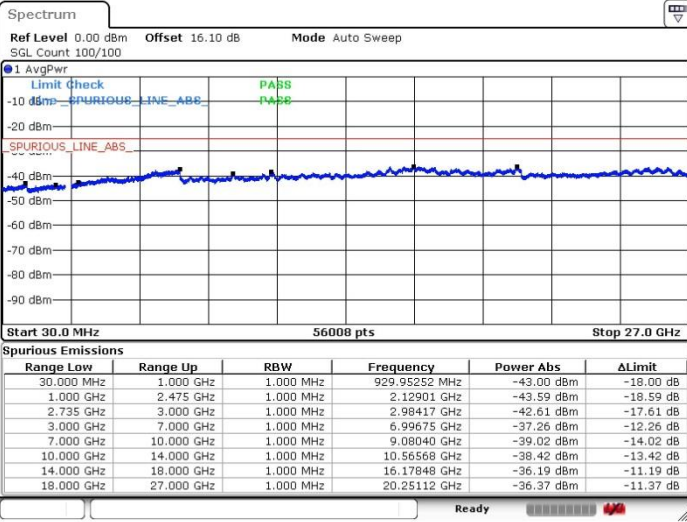

Middle Channel / 1RB99 and 1RB0

Date: 20.FEB.2018 01:29:11

Date: 20.FEB.2018 01:49:22

Middle Channel / FullIRB

N/A

Date: 20.FEB.2018 01:37:19

LTE Band 41 / 20MHz+10MHz

64QAM

Highest Channel / 1RB0 and 1RB49

Highest Channel / 1RB99 and 1RB0

Date: 20.FEB.2018 01:22:11

Date: 20.FEB.2018 01:44:32

Highest Channel / FullIRB

N/A

Date: 20.FEB.2018 01:10:53

LTE Band 41 / 20MHz+15MHz

64QAM

Lowest Channel / 1RB0 and 1RB74

Lowest Channel / 1RB99 and 1RB0

Date: 20.FEB.2018 17:42:07

Date: 20.FEB.2018 18:00:27

Lowest Channel / FullRB

N/A

Date: 20.FEB.2018 18:08:50