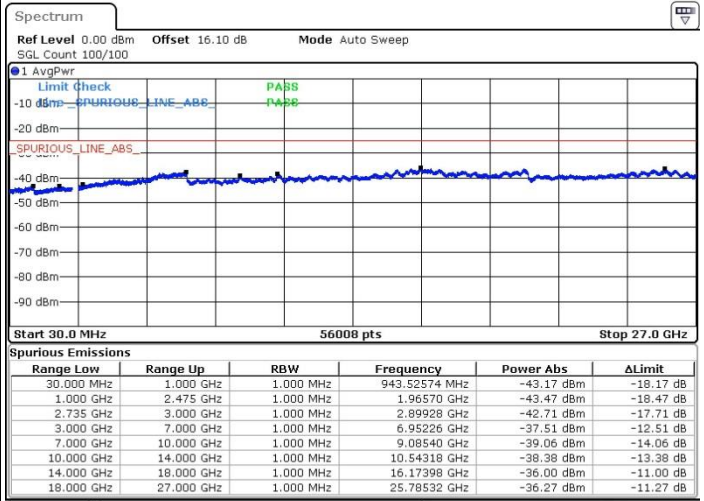

Date: 20.FEB.2018 18:08:13

LTE Band 41 / 20MHz+15MHz

64QAM

Highest Channel / 1RB0 and 1RB74

Highest Channel / 1RB99 and 1RB0

Date: 20.FEB.2018 18:03:41

Date: 20.FEB.2018 16:19:27

Highest Channel / FullIRB

N/A

Date: 20.FEB.2018 16:31:06

LTE Band 41 / 20MHz+20MHz

64QAM

Lowest Channel / 1RB0 and 1RB99

Lowest Channel / 1RB99 and 1RB0

Date: 20.FEB.2018 17:48:19

Date: 20.FEB.2018 16:33:15

Lowest Channel / FullRB

N/A

Date: 20.FEB.2018 18:05:00