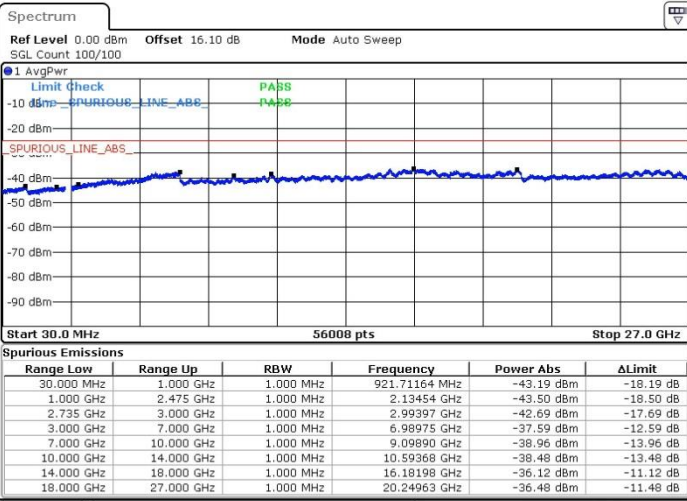

Date: 20.FEB.2018 00:58:28

Date: 20.FEB.2018 01:05:20

Middle Channel / FullIRB

N/A

Date: 20.FEB.2018 01:34:31

LTE Band 41 / 15MHz+15MHz

64QAM

Highest Channel / 1RB0 and 1RB74

Highest Channel / 1RB74 and 1RB0

Date: 20.FEB.2018 16:25:07

Date: 20.FEB.2018 16:15:49

Highest Channel / FullIRB

N/A

Date: 20.FEB.2018 01:27:09

LTE Band 41 / 15MHz+20MHz

64QAM

Lowest Channel / 1RB0 and 1RB99

Lowest Channel / 1RB74 and 1RB0

Date: 20.FEB.2018 16:32:30

Date: 20.FEB.2018 16:30:24

Lowest Channel / FullIRB

N/A

Date: 20.FEB.2018 16:27:40

LTE Band 41 / 15MHz+20MHz