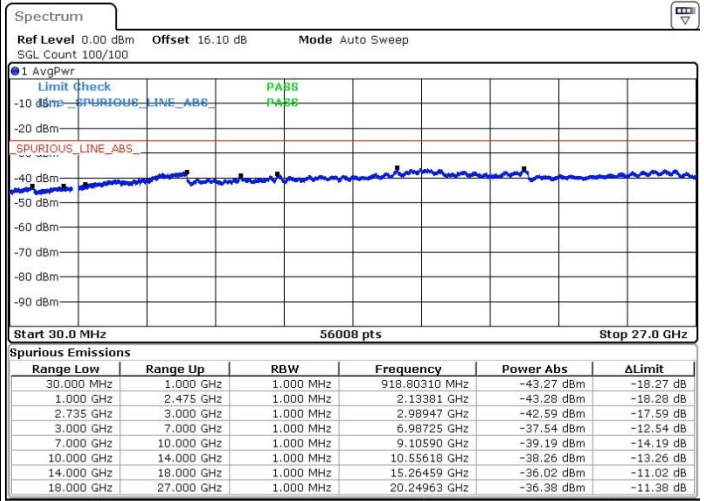

Date: 20.FEB.2018 18:08:13

LTE Band 41 / 20MHz+15MHz

64QAM

Highest Channel / 1RB0 and 1RB74

Highest Channel / 1RB99 and 1RB0

Date: 20.FEB.2018 18:03:41

Date: 20.FEB.2018 16:19:27

Highest Channel / FullIRB

N/A

Date: 20.FEB.2018 16:31:06

LTE Band 41 / 20MHz+20MHz

64QAM

Lowest Channel / 1RB0 and 1RB99

Lowest Channel / 1RB99 and 1RB0

Date: 20.FEB.2018 17:48:19

Date: 20.FEB.2018 16:33:15