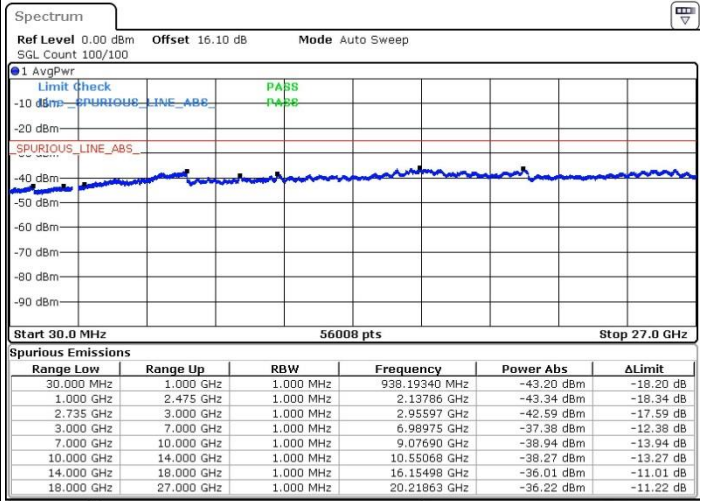

LTE Band 41 / 15MHz+10MHz

64QAM

Lowest Channel / 1RB0 and 1RB49

Lowest Channel / 1RB74 and 1RB0

Date: 20.FEB.2018 23:05:28

Date: 20.FEB.2018 23:09:53

Lowest Channel / FullRB

N/A