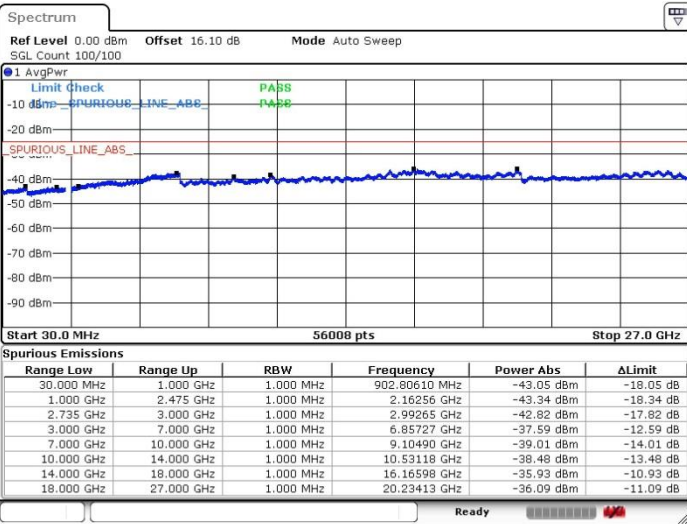

Highest Channel / 1RB0 and 1RB49

Highest Channel / 1RB99 and 1RB0

Date: 20.FEB.2018 01:22:11

Date: 20.FEB.2018 01:44:32

Highest Channel / FullIRB

N/A

Date: 20.FEB.2018 01:10:53

LTE Band 41 / 20MHz+15MHz

64QAM

Lowest Channel / 1RB0 and 1RB74

Lowest Channel / 1RB99 and 1RB0

Date: 20.FEB.2018 17:42:07

Date: 20.FEB.2018 18:00:27

Lowest Channel / FullRB

N/A

Date: 20.FEB.2018 18:08:50

LTE Band 41 / 20MHz+15MHz

64QAM

Middle Channel / 1RB0 and 1RB74

Middle Channel / 1RB99 and 1RB0

Date: 20.FEB.2018 17:51:06

Date: 20.FEB.2018 18:01:49

Middle Channel / FullIRB

N/A

Date: 20.FEB.2018 18:08:13

LTE Band 41 / 20MHz+15MHz

64QAM

Highest Channel / 1RB0 and 1RB74

Highest Channel / 1RB99 and 1RB0

Date: 20.FEB.2018 18:03:41

Date: 20.FEB.2018 16:19:27

Highest Channel / FullIRB