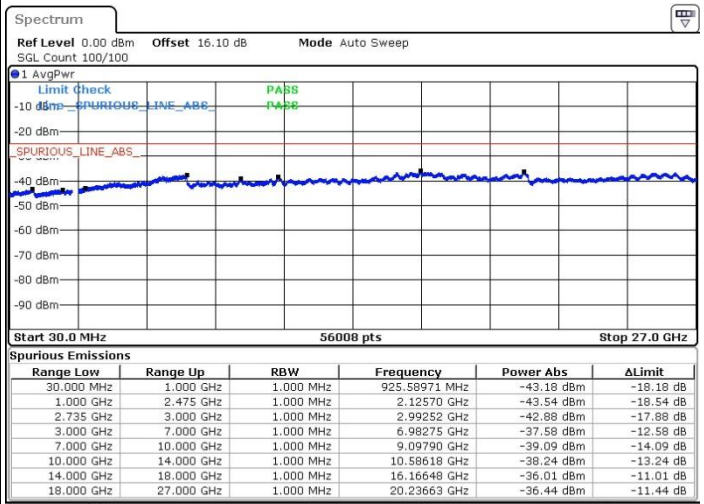

Highest Channel / 1RB74 and 1RB0

Date: 20.FEB.2018 16:25:07

Date: 20.FEB.2018 16:15:49

Highest Channel / FullIRB

N/A

Date: 20.FEB.2018 01:27:09

LTE Band 41 / 15MHz+20MHz

64QAM

Lowest Channel / 1RB0 and 1RB99

Lowest Channel / 1RB74 and 1RB0

Date: 20.FEB.2018 16:32:30

Date: 20.FEB.2018 16:30:24

Lowest Channel / FullIRB

N/A

Date: 20.FEB.2018 16:27:40

LTE Band 41 / 15MHz+20MHz