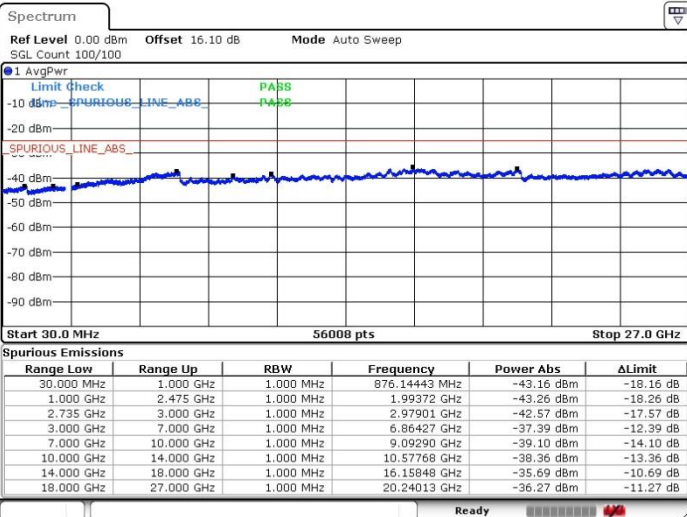

Date: 20.FEB.2018 00:35:51

Highest Channel / FullIRB

N/A

Date: 19.FEB.2018 21:35:19

LTE Band 41 / 20MHz+10MHz

64QAM

Lowest Channel / 1RB0 and 1RB49

Lowest Channel / 1RB99 and 1RB0

Date: 20.FEB.2018 01:06:12

Date: 20.FEB.2018 01:17:40

Lowest Channel / FullRB

N/A

Date: 20.FEB.2018 01:32:56

LTE Band 41 / 20MHz+10MHz

64QAM

Middle Channel / 1RB0 and 1RB49

Middle Channel / 1RB99 and 1RB0

Date: 20.FEB.2018 01:29:11

Date: 20.FEB.2018 01:49:22

Middle Channel / FullIRB

N/A

Date: 20.FEB.2018 01:37:19

LTE Band 41 / 20MHz+10MHz

64QAM

Highest Channel / 1RB0 and 1RB49

Highest Channel / 1RB99 and 1RB0

Date: 20.FEB.2018 01:22:11

Date: 20.FEB.2018 01:44:32

Highest Channel / FullIRB

N/A

Date: 20.FEB.2018 01:10:53

LTE Band 41 / 20MHz+15MHz