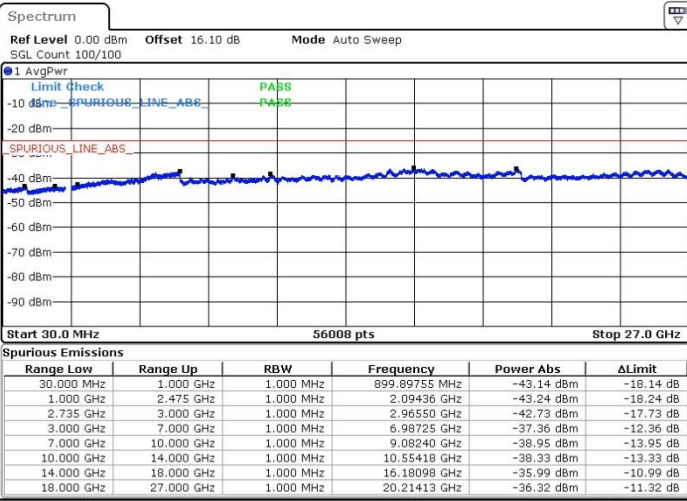

Date: 20.FEB.2018 18:08:13

LTE Band 41 / 20MHz+15MHz

64QAM

Highest Channel / 1RB0 and 1RB74

Highest Channel / 1RB99 and 1RB0

Date: 20.FEB.2018 18:03:41

Date: 20.FEB.2018 16:19:27

Highest Channel / FullIRB

N/A

Date: 20.FEB.2018 16:31:06

LTE Band 41 / 20MHz+20MHz

64QAM

Lowest Channel / 1RB0 and 1RB99

Lowest Channel / 1RB99 and 1RB0

Date: 20.FEB.2018 17:48:19

Date: 20.FEB.2018 16:33:15

Lowest Channel / FullRB

N/A

Date: 20.FEB.2018 18:05:00