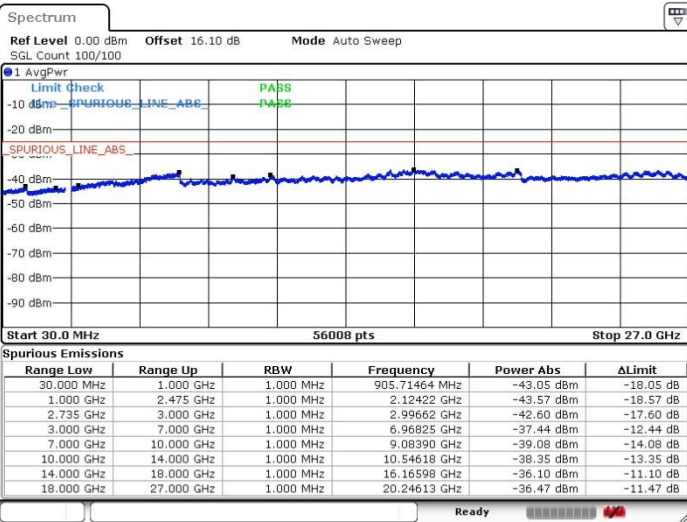

Highest Channel / 1RB0 and 1RB49

Highest Channel / 1RB99 and 1RB0

Date: 20.FEB.2018 01:22:11

Date: 20.FEB.2018 01:44:32

Highest Channel / FullIRB

N/A

Date: 20.FEB.2018 01:10:53

LTE Band 41 / 20MHz+15MHz

64QAM

Lowest Channel / 1RB0 and 1RB74

Lowest Channel / 1RB99 and 1RB0

Date: 20.FEB.2018 17:42:07

Date: 20.FEB.2018 18:00:27

Lowest Channel / FullRB

N/A

Date: 20.FEB.2018 18:08:50

LTE Band 41 / 20MHz+15MHz

64QAM

Middle Channel / 1RB0 and 1RB74

Middle Channel / 1RB99 and 1RB0

Date: 20.FEB.2018 17:51:06

Date: 20.FEB.2018 18:01:49

Middle Channel / FullIRB

N/A

Date: 20.FEB.2018 18:08:13

LTE Band 41 / 20MHz+15MHz

64QAM

Highest Channel / 1RB0 and 1RB74

Highest Channel / 1RB99 and 1RB0

Date: 20.FEB.2018 18:03:41

Date: 20.FEB.2018 16:19:27

Highest Channel / FullIRB