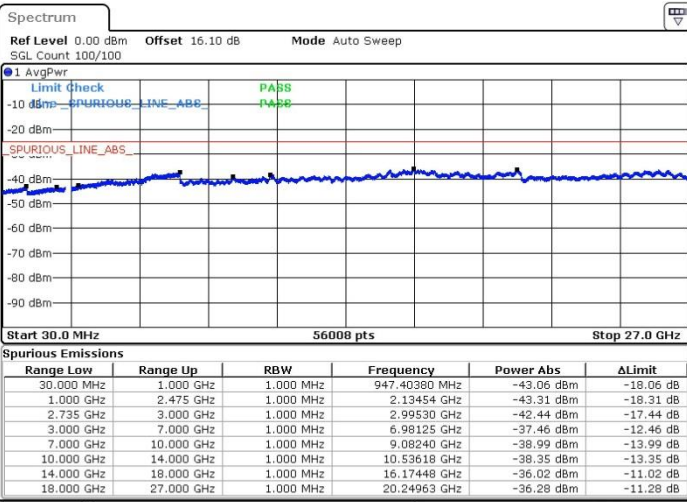

Middle Channel / FullIRB

N/A

Date: 19.FEB.2018 21:26:44

LTE Band 41 / 20MHz+5MHz

64QAM

Highest Channel / 1RB0 and 1RB24

Highest Channel / 1RB99 and 1RB0

Date: 19.FEB.2018 21:36:43

Date: 20.FEB.2018 00:35:51

Highest Channel / FullIRB

N/A

Date: 19.FEB.2018 21:35:19

LTE Band 41 / 20MHz+10MHz

64QAM

Lowest Channel / 1RB0 and 1RB49

Lowest Channel / 1RB99 and 1RB0