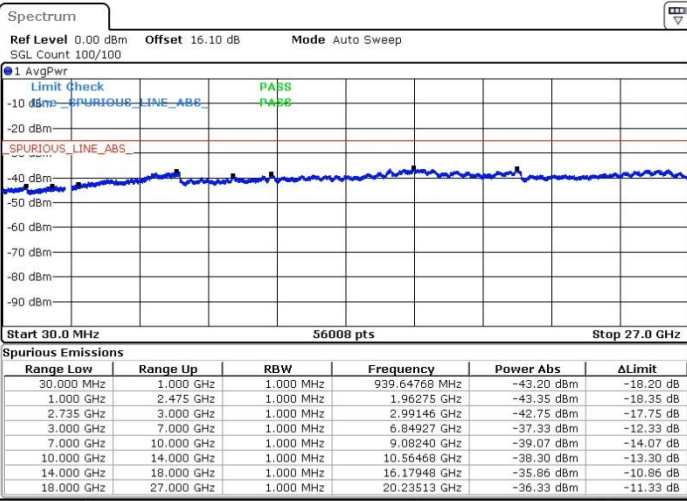

LTE Band 41 / 20MHz+15MHz

64QAM

Middle Channel / 1RB0 and 1RB74

Middle Channel / 1RB99 and 1RB0

Date: 20.FEB.2018 17:51:06

Date: 20.FEB.2018 18:01:49

Middle Channel / FullIRB

N/A

Date: 20.FEB.2018 18:08:13

LTE Band 41 / 20MHz+15MHz

64QAM

Highest Channel / 1RB0 and 1RB74

Highest Channel / 1RB99 and 1RB0

Date: 20.FEB.2018 18:03:41

Date: 20.FEB.2018 16:19:27

Highest Channel / FullIRB

N/A

Date: 20.FEB.2018 16:31:06

LTE Band 41 / 20MHz+20MHz

64QAM

Lowest Channel / 1RB0 and 1RB99

Lowest Channel / 1RB99 and 1RB0

Date: 20.FEB.2018 17:48:19

Date: 20.FEB.2018 16:33:15