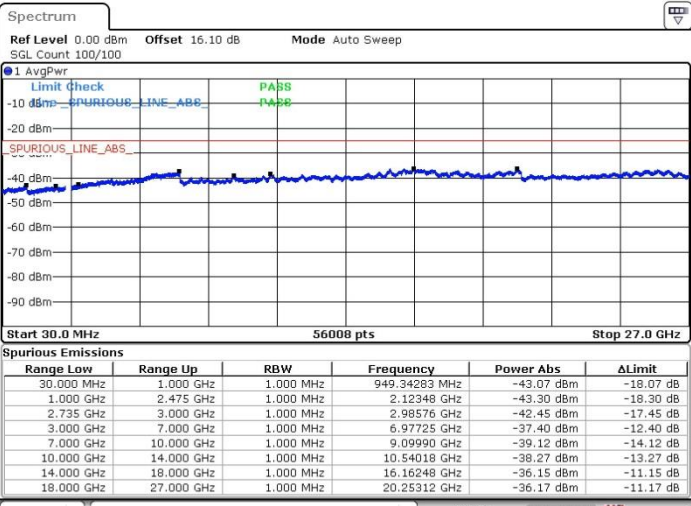

Date: 20.FEB.2018 23:15:57

LTE Band 41 / 15MHz+10MHz

64QAM

Middle Channel / 1RB0 and 1RB49

Middle Channel / 1RB74 and 1RB0

Date: 20.FEB.2018 23:06:55

Date: 20.FEB.2018 23:03:16

Middle Channel / FullIRB

N/A

Date: 20.FEB.2018 23:02:38

LTE Band 41 / 15MHz+10MHz

64QAM

Highest Channel / 1RB0 and 1RB49

Highest Channel / 1RB74 and 1RB0

Date: 20.FEB.2018 23:08:47

Date: 20.FEB.2018 23:19:28

Highest Channel / FullIRB

N/A

Date: 20.FEB.2018 23:17:08

LTE Band 41 / 15MHz+15MHz

64QAM

Lowest Channel / 1RB0 and 1RB74

Lowest Channel / 1RB74 and 1RB0

Date: 20.FEB.2018 01:47:42