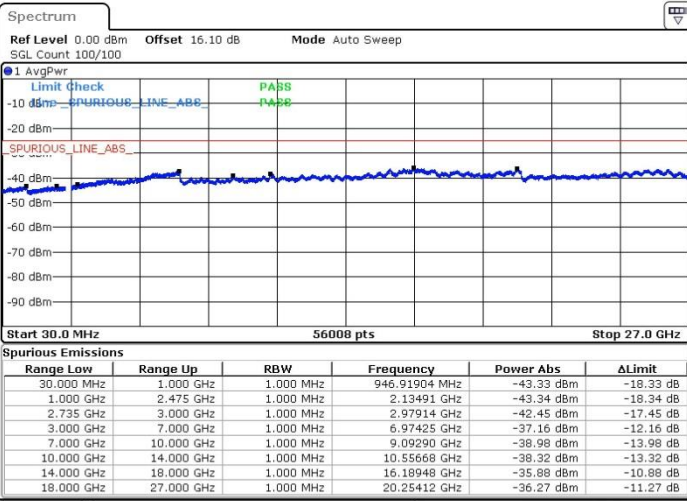

Middle Channel / FullIRB

N/A

Date: 19.FEB.2018 21:26:44

LTE Band 41 / 20MHz+5MHz

64QAM

Highest Channel / 1RB0 and 1RB24

Highest Channel / 1RB99 and 1RB0

Date: 19.FEB.2018 21:36:43

Date: 20.FEB.2018 00:35:51

Highest Channel / FullIRB

N/A

Date: 19.FEB.2018 21:35:19

LTE Band 41 / 20MHz+10MHz

64QAM

Lowest Channel / 1RB0 and 1RB49

Lowest Channel / 1RB99 and 1RB0

Date: 20.FEB.2018 01:06:12

Date: 20.FEB.2018 01:17:40

Lowest Channel / FullRB

N/A

Date: 20.FEB.2018 01:32:56

LTE Band 41 / 20MHz+10MHz

64QAM

Middle Channel / 1RB0 and 1RB49