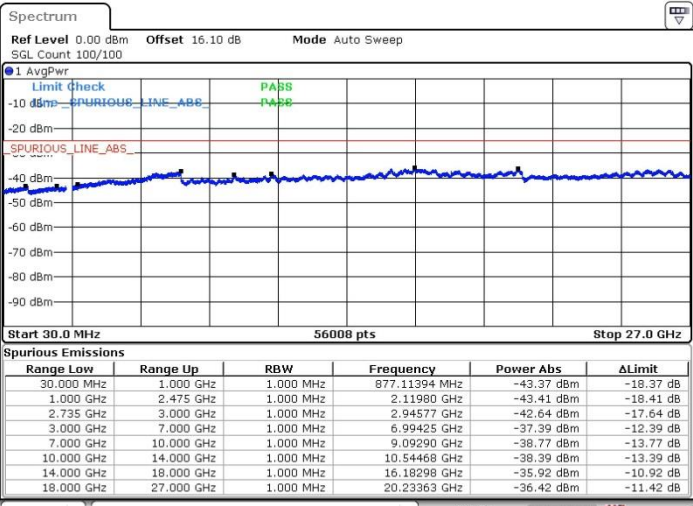

LTE Band 41 / 15MHz+10MHz

64QAM

Lowest Channel / 1RB0 and 1RB49

Lowest Channel / 1RB74 and 1RB0

Date: 20.FEB.2018 23:05:28

Date: 20.FEB.2018 23:09:53

Lowest Channel / FullRB

N/A

Date: 20.FEB.2018 23:15:57

LTE Band 41 / 15MHz+10MHz

64QAM

Middle Channel / 1RB0 and 1RB49

Middle Channel / 1RB74 and 1RB0

Date: 20.FEB.2018 23:06:55

Date: 20.FEB.2018 23:03:16

Middle Channel / FullIRB

N/A

Date: 20.FEB.2018 23:02:38

LTE Band 41 / 15MHz+10MHz

64QAM

Highest Channel / 1RB0 and 1RB49

Highest Channel / 1RB74 and 1RB0

Date: 20.FEB.2018 23:08:47

Date: 20.FEB.2018 23:19:28

Highest Channel / FullIRB

N/A

Date: 20.FEB.2018 23:17:08

LTE Band 41 / 15MHz+15MHz

64QAM

Lowest Channel / 1RB0 and 1RB74

Lowest Channel / 1RB74 and 1RB0

Date: 20.FEB.2018 01:47:42