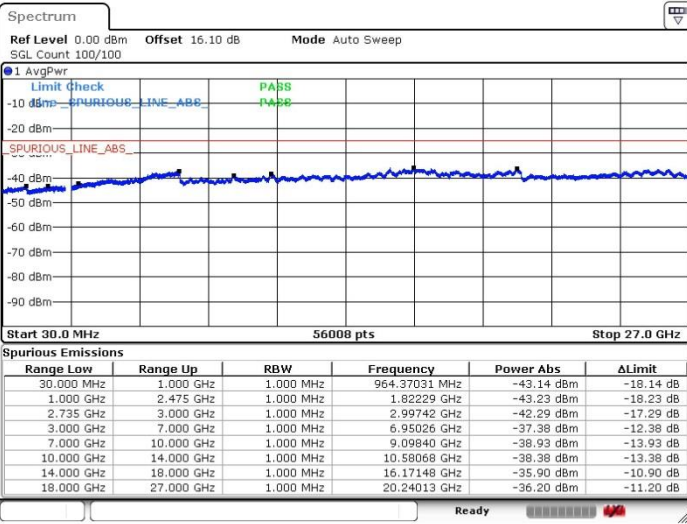

Date: 20.FEB.2018 16:20:19

LTE Band 41 / 20MHz+5MHz

64QAM

Lowest Channel / 1RB0 and 1RB24

Lowest Channel / 1RB99 and 1RB0

Date: 19.FEB.2018 20:45:11

Date: 19.FEB.2018 21:12:45

Lowest Channel / FullRB

N/A

Date: 19.FEB.2018 21:15:44

LTE Band 41 / 20MHz+5MHz

64QAM

Middle Channel / 1RB0 and 1RB24

Middle Channel / 1RB99 and 1RB0

Date: 19.FEB.2018 21:21:31

Date: 19.FEB.2018 21:24:51

Middle Channel / FullIRB

N/A

Date: 19.FEB.2018 21:26:44

LTE Band 41 / 20MHz+5MHz

64QAM

Highest Channel / 1RB0 and 1RB24

Highest Channel / 1RB99 and 1RB0

Date: 19.FEB.2018 21:36:43

Date: 20.FEB.2018 00:35:51

Highest Channel / FullIRB

N/A

Date: 19.FEB.2018 21:35:19

LTE Band 41 / 20MHz+10MHz

64QAM

Lowest Channel / 1RB0 and 1RB49

Lowest Channel / 1RB99 and 1RB0