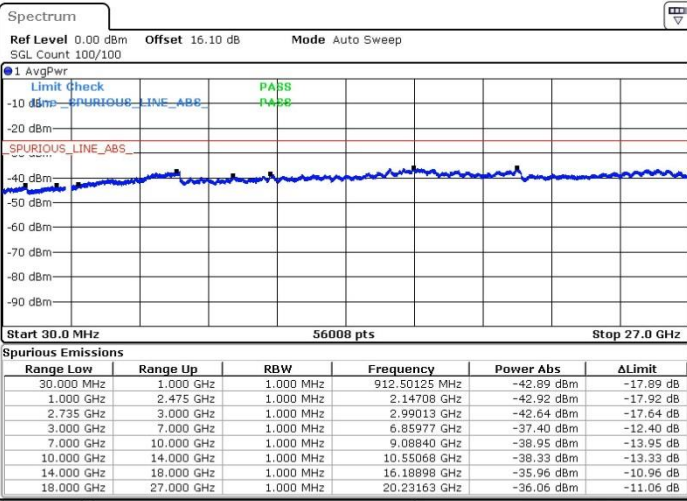

N/A

Date: 20.FEB.2018 23:02:38

LTE Band 41 / 15MHz+10MHz

64QAM

Highest Channel / 1RB0 and 1RB49

Highest Channel / 1RB74 and 1RB0

Date: 20.FEB.2018 23:08:47

Date: 20.FEB.2018 23:19:28

Highest Channel / FullIRB

N/A

Date: 20.FEB.2018 23:17:08

LTE Band 41 / 15MHz+15MHz

64QAM

Lowest Channel / 1RB0 and 1RB74

Lowest Channel / 1RB74 and 1RB0

Date: 20.FEB.2018 01:47:42

Date: 20.FEB.2018 01:22:53

Lowest Channel / FullRB

N/A

Date: 20.FEB.2018 01:38:12

LTE Band 41 / 15MHz+15MHz

64QAM

Middle Channel / 1RB0 and 1RB74

Middle Channel / 1RB74 and 1RB0