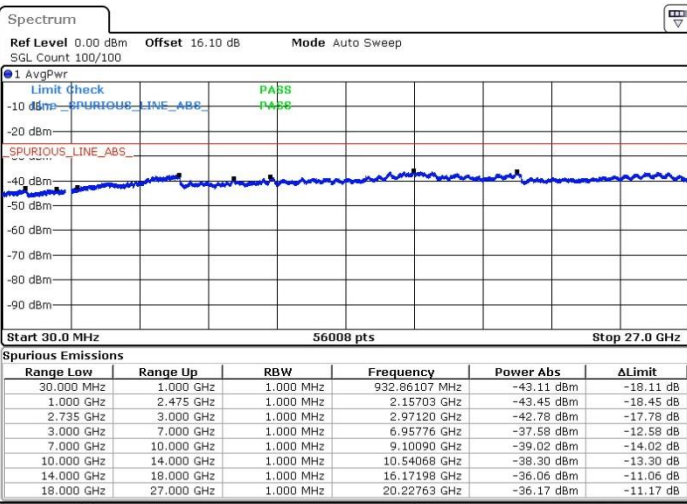

N/A

Date: 20.FEB.2018 23:02:38

LTE Band 41 / 15MHz+10MHz

64QAM

Highest Channel / 1RB0 and 1RB49

Highest Channel / 1RB74 and 1RB0

Date: 20.FEB.2018 23:08:47

Date: 20.FEB.2018 23:19:28

Highest Channel / FullIRB

N/A

Date: 20.FEB.2018 23:17:08

LTE Band 41 / 15MHz+15MHz

64QAM

Lowest Channel / 1RB0 and 1RB74

Lowest Channel / 1RB74 and 1RB0

Date: 20.FEB.2018 01:47:42