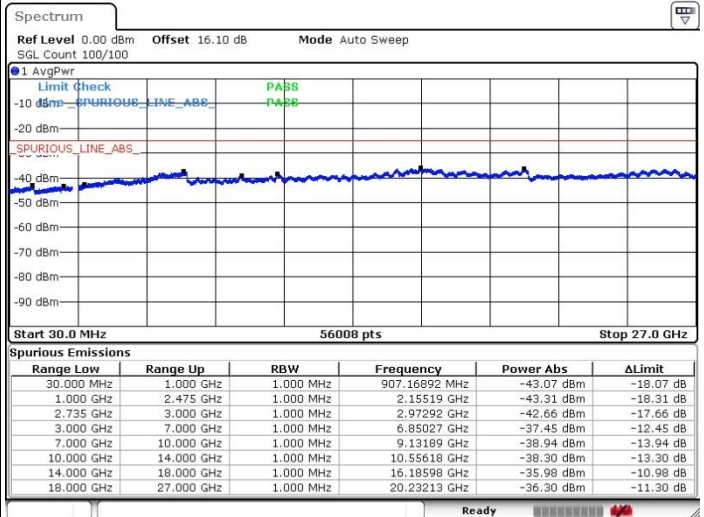

Date: 20.FEB.2018 00:35:51

Highest Channel / FullIRB

N/A

Date: 19.FEB.2018 21:35:19

LTE Band 41 / 20MHz+10MHz

64QAM

Lowest Channel / 1RB0 and 1RB49

Lowest Channel / 1RB99 and 1RB0

Date: 20.FEB.2018 01:06:12

Date: 20.FEB.2018 01:17:40

Lowest Channel / FullRB

N/A

Date: 20.FEB.2018 01:32:56

LTE Band 41 / 20MHz+10MHz

64QAM

Middle Channel / 1RB0 and 1RB49

Middle Channel / 1RB99 and 1RB0

Date: 20.FEB.2018 01:29:11

Date: 20.FEB.2018 01:49:22

Middle Channel / FullIRB

N/A

Date: 20.FEB.2018 01:37:19

LTE Band 41 / 20MHz+10MHz

64QAM

Highest Channel / 1RB0 and 1RB49

Highest Channel / 1RB99 and 1RB0

Date: 20.FEB.2018 01:22:11

Date: 20.FEB.2018 01:44:32

Highest Channel / FullIRB

N/A

Date: 20.FEB.2018 01:10:53

LTE Band 41 / 20MHz+15MHz