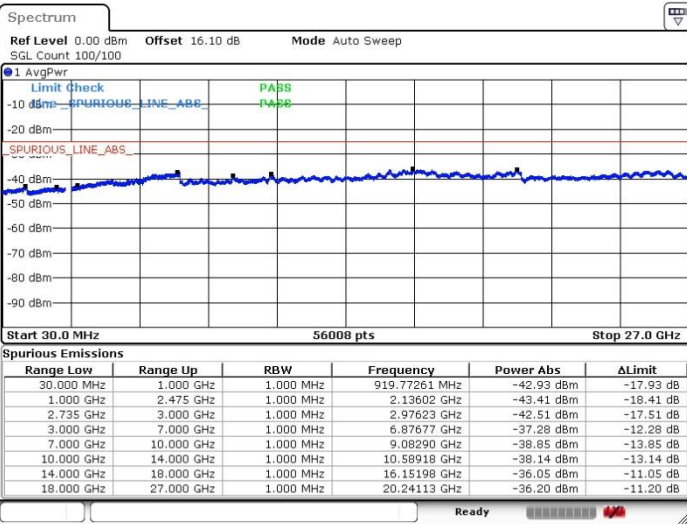

LTE Band 41 / 15MHz+20MHz

64QAM

Highest Channel / 1RB0 and 1RB99

Highest Channel / 1RB74 and 1RB0

Date: 20.FEB.2018 17:50:29

Date: 20.FEB.2018 17:39:53

Highest Channel / FullIRB

N/A

Date: 20.FEB.2018 16:20:19

LTE Band 41 / 20MHz+5MHz

64QAM

Lowest Channel / 1RB0 and 1RB24

Lowest Channel / 1RB99 and 1RB0

Date: 19.FEB.2018 20:45:11

Date: 19.FEB.2018 21:12:45

Lowest Channel / FullRB

N/A

Date: 19.FEB.2018 21:15:44

LTE Band 41 / 20MHz+5MHz

64QAM

Middle Channel / 1RB0 and 1RB24

Middle Channel / 1RB99 and 1RB0

Date: 19.FEB.2018 21:21:31

Date: 19.FEB.2018 21:24:51

Middle Channel / FullIRB

N/A

Date: 19.FEB.2018 21:26:44

LTE Band 41 / 20MHz+5MHz

64QAM

Highest Channel / 1RB0 and 1RB24

Highest Channel / 1RB99 and 1RB0

Date: 19.FEB.2018 21:36:43