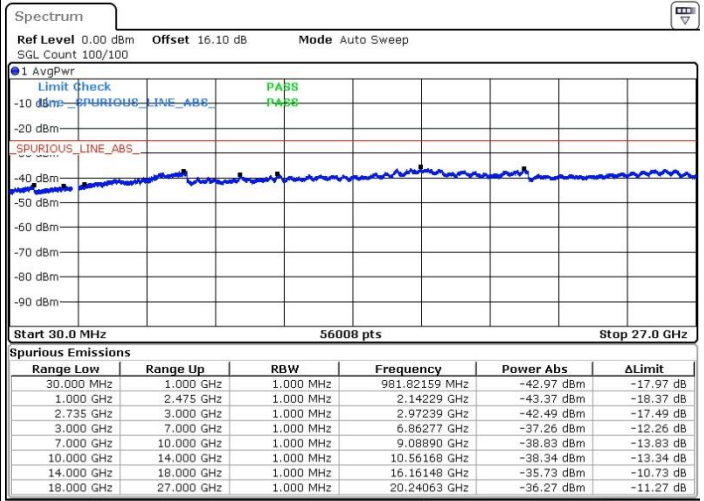

N/A

Date: 20.FEB.2018 23:02:38

LTE Band 41 / 15MHz+10MHz

64QAM

Highest Channel / 1RB0 and 1RB49

Highest Channel / 1RB74 and 1RB0

Date: 20.FEB.2018 23:08:47

Date: 20.FEB.2018 23:19:28

Highest Channel / FullIRB

N/A

Date: 20.FEB.2018 23:17:08

LTE Band 41 / 15MHz+15MHz

64QAM

Lowest Channel / 1RB0 and 1RB74

Lowest Channel / 1RB74 and 1RB0

Date: 20.FEB.2018 01:47:42

Date: 20.FEB.2018 01:22:53

Lowest Channel / FullRB

N/A

Date: 20.FEB.2018 01:38:12

LTE Band 41 / 15MHz+15MHz

64QAM

Middle Channel / 1RB0 and 1RB74

Middle Channel / 1RB74 and 1RB0