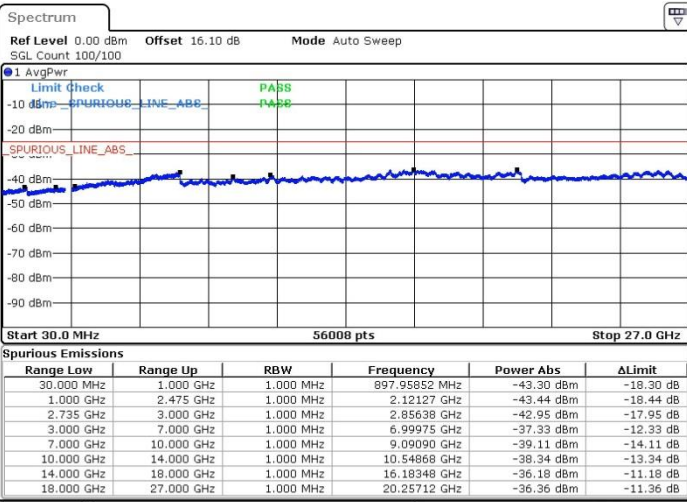

LTE Band 41 / 20MHz+15MHz

64QAM

Middle Channel / 1RB0 and 1RB74

Middle Channel / 1RB99 and 1RB0

Date: 20.FEB.2018 17:51:06

Date: 20.FEB.2018 18:01:49

Middle Channel / FullIRB

N/A

Date: 20.FEB.2018 18:08:13

LTE Band 41 / 20MHz+15MHz

64QAM

Highest Channel / 1RB0 and 1RB74

Highest Channel / 1RB99 and 1RB0

Date: 20.FEB.2018 18:03:41

Date: 20.FEB.2018 16:19:27

Highest Channel / FullIRB

N/A

Date: 20.FEB.2018 16:31:06

LTE Band 41 / 20MHz+20MHz

64QAM

Lowest Channel / 1RB0 and 1RB99

Lowest Channel / 1RB99 and 1RB0

Date: 20.FEB.2018 17:48:19

Date: 20.FEB.2018 16:33:15