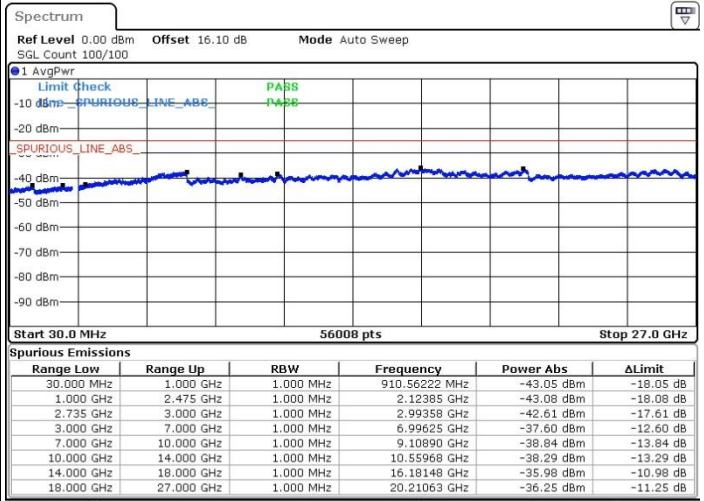

LTE Band 41 / 15MHz+20MHz

64QAM

Middle Channel / 1RB0 and 1RB99

Middle Channel / 1RB74 and 1RB0

Date: 20.FEB.2018 16:40:35

Date: 20.FEB.2018 01:28:34