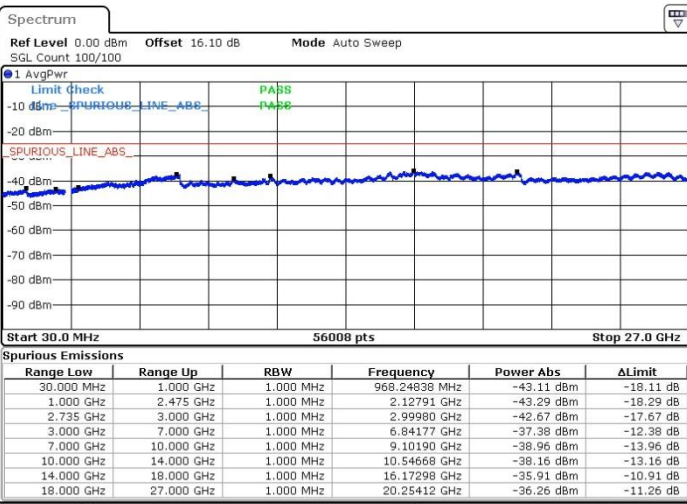

Highest Channel / FullIRB

N/A

Date: 20.FEB.2018 23:17:08

LTE Band 41 / 15MHz+15MHz

64QAM

Lowest Channel / 1RB0 and 1RB74

Lowest Channel / 1RB74 and 1RB0

Date: 20.FEB.2018 01:47:42

Date: 20.FEB.2018 01:22:53

Lowest Channel / FullRB

N/A

Date: 20.FEB.2018 01:38:12

LTE Band 41 / 15MHz+15MHz

64QAM

Middle Channel / 1RB0 and 1RB74

Middle Channel / 1RB74 and 1RB0

Date: 20.FEB.2018 00:58:28

Date: 20.FEB.2018 01:05:20

Middle Channel / FullIRB

N/A

Date: 20.FEB.2018 01:34:31

LTE Band 41 / 15MHz+15MHz

64QAM

Highest Channel / 1RB0 and 1RB74