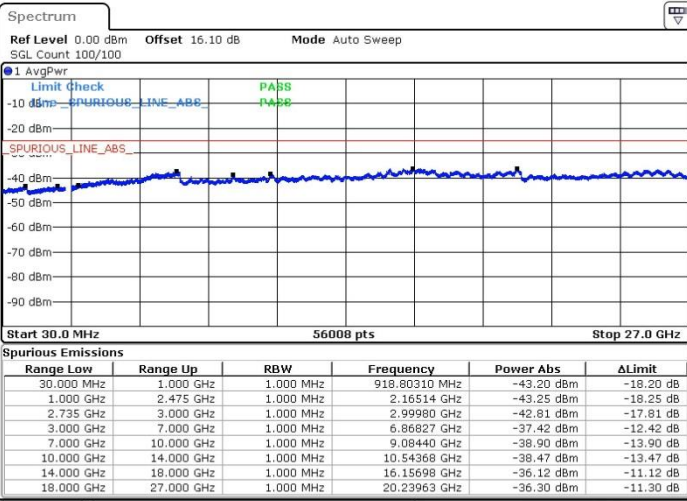

LTE Band 41 / 15MHz+20MHz

64QAM

Middle Channel / 1RB0 and 1RB99

Middle Channel / 1RB74 and 1RB0

Date: 20.FEB.2018 16:40:35

Date: 20.FEB.2018 01:28:34