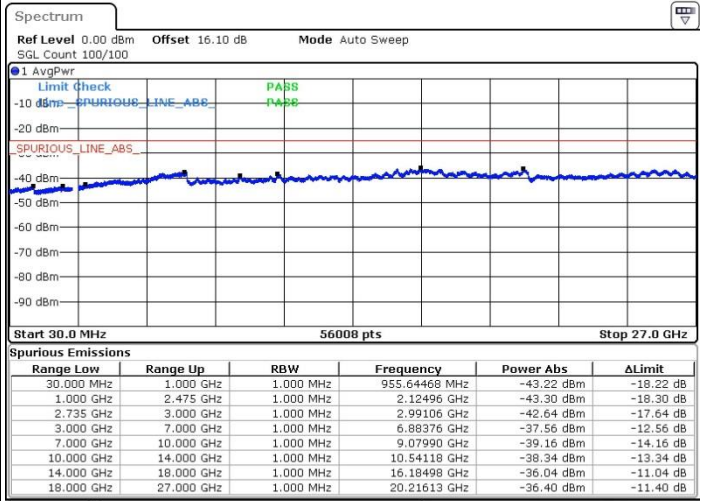

Lowest Channel / 1RB0 and 1RB99

Lowest Channel / 1RB74 and 1RB0

Date: 20.FEB.2018 16:32:30

Date: 20.FEB.2018 16:30:24

Lowest Channel / FullIRB

N/A

Date: 20.FEB.2018 16:27:40

LTE Band 41 / 15MHz+20MHz

64QAM

Middle Channel / 1RB0 and 1RB99

Middle Channel / 1RB74 and 1RB0

Date: 20.FEB.2018 16:40:35

Date: 20.FEB.2018 01:28:34

Middle Channel / FullIRB

N/A

Date: 20.FEB.2018 16:36:35

LTE Band 41 / 15MHz+20MHz

64QAM

Highest Channel / 1RB0 and 1RB99

Highest Channel / 1RB74 and 1RB0

Date: 20.FEB.2018 17:50:29

Date: 20.FEB.2018 17:39:53

Highest Channel / FullIRB

N/A