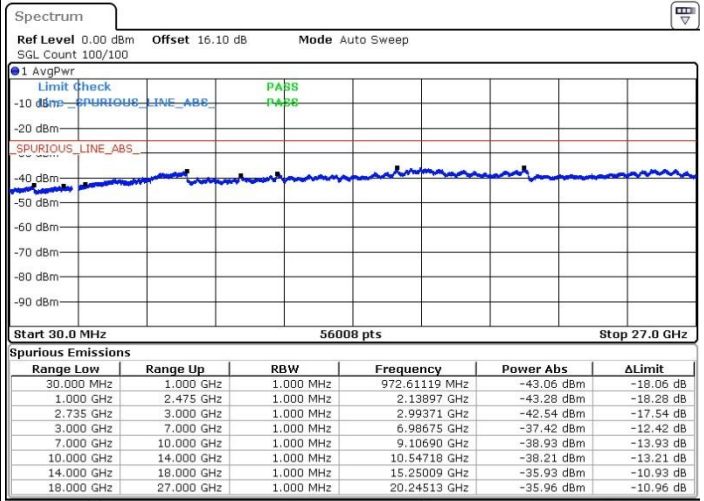

Middle Channel / FullIRB

N/A

Date: 19.FEB.2018 21:26:44

LTE Band 41 / 20MHz+5MHz

64QAM

Highest Channel / 1RB0 and 1RB24

Highest Channel / 1RB99 and 1RB0

Date: 19.FEB.2018 21:36:43

Date: 20.FEB.2018 00:35:51

Highest Channel / FullIRB

N/A

Date: 19.FEB.2018 21:35:19

LTE Band 41 / 20MHz+10MHz

64QAM

Lowest Channel / 1RB0 and 1RB49

Lowest Channel / 1RB99 and 1RB0