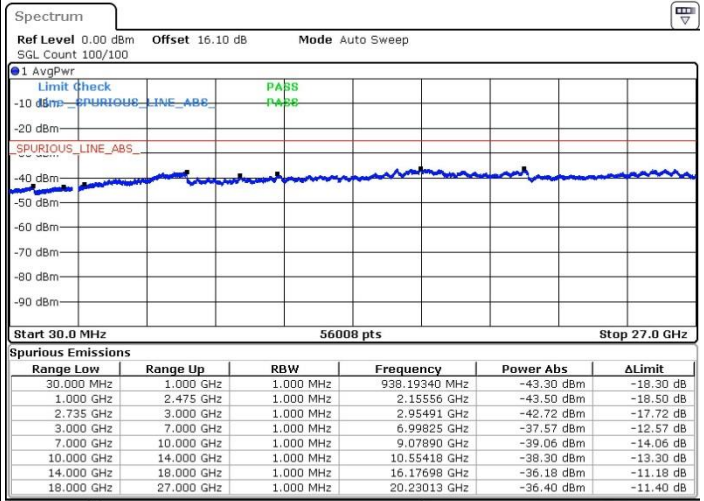

Date: 20.FEB.2018 00:58:28

Date: 20.FEB.2018 01:05:20

Middle Channel / FullIRB

N/A

Date: 20.FEB.2018 01:34:31

LTE Band 41 / 15MHz+15MHz

64QAM

Highest Channel / 1RB0 and 1RB74

Highest Channel / 1RB74 and 1RB0

Date: 20.FEB.2018 16:25:07

Date: 20.FEB.2018 16:15:49

Highest Channel / FullIRB

N/A

Date: 20.FEB.2018 01:27:09

LTE Band 41 / 15MHz+20MHz

64QAM

Lowest Channel / 1RB0 and 1RB99

Lowest Channel / 1RB74 and 1RB0

Date: 20.FEB.2018 16:32:30

Date: 20.FEB.2018 16:30:24

Lowest Channel / FullIRB

N/A

Date: 20.FEB.2018 16:27:40

LTE Band 41 / 15MHz+20MHz