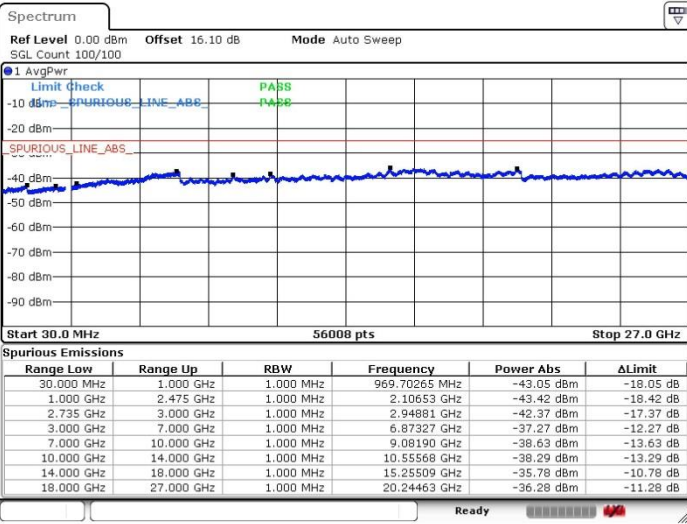

LTE Band 41 / 15MHz+20MHz

64QAM

Highest Channel / 1RB0 and 1RB99

Highest Channel / 1RB74 and 1RB0

Date: 20.FEB.2018 17:50:29

Date: 20.FEB.2018 17:39:53

Highest Channel / FullIRB

N/A

Date: 20.FEB.2018 16:20:19

LTE Band 41 / 20MHz+5MHz

64QAM

Lowest Channel / 1RB0 and 1RB24

Lowest Channel / 1RB99 and 1RB0

Date: 19.FEB.2018 20:45:11

Date: 19.FEB.2018 21:12:45

Lowest Channel / FullRB

Middle Channel / FullIRB

N/A

Date: 19.FEB.2018 21:26:44

LTE Band 41 / 20MHz+5MHz

64QAM

Highest Channel / 1RB0 and 1RB24

Highest Channel / 1RB99 and 1RB0

Date: 19.FEB.2018 21:36:43