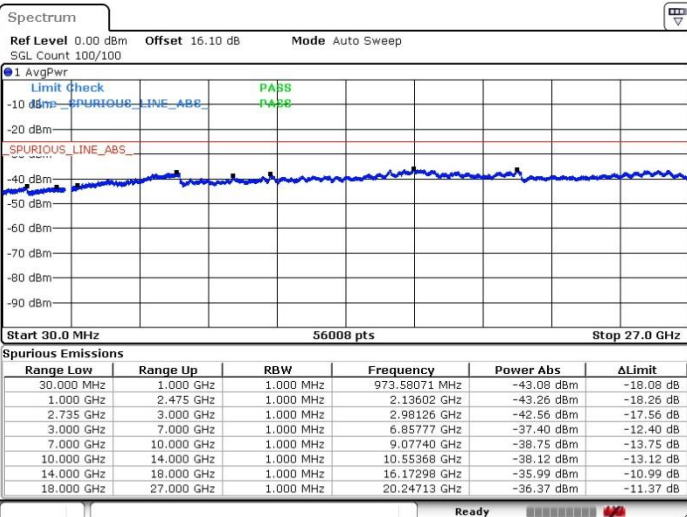

Date: 20.FEB.2018 00:35:51

Highest Channel / FullIRB

N/A

Date: 19.FEB.2018 21:35:19

LTE Band 41 / 20MHz+10MHz

64QAM

Lowest Channel / 1RB0 and 1RB49

Lowest Channel / 1RB99 and 1RB0

Date: 20.FEB.2018 01:06:12

Date: 20.FEB.2018 01:17:40

Lowest Channel / FullRB

N/A

Date: 20.FEB.2018 01:32:56

LTE Band 41 / 20MHz+10MHz

64QAM

Middle Channel / 1RB0 and 1RB49

Middle Channel / 1RB99 and 1RB0

Date: 20.FEB.2018 01:29:11

Date: 20.FEB.2018 01:49:22

Middle Channel / FullIRB

N/A

Date: 20.FEB.2018 01:37:19

LTE Band 41 / 20MHz+10MHz

64QAM

Highest Channel / 1RB0 and 1RB49

Highest Channel / 1RB99 and 1RB0

Date: 20.FEB.2018 01:22:11

Date: 20.FEB.2018 01:44:32

Highest Channel / FullIRB

N/A

Date: 20.FEB.2018 01:10:53

LTE Band 41 / 20MHz+15MHz