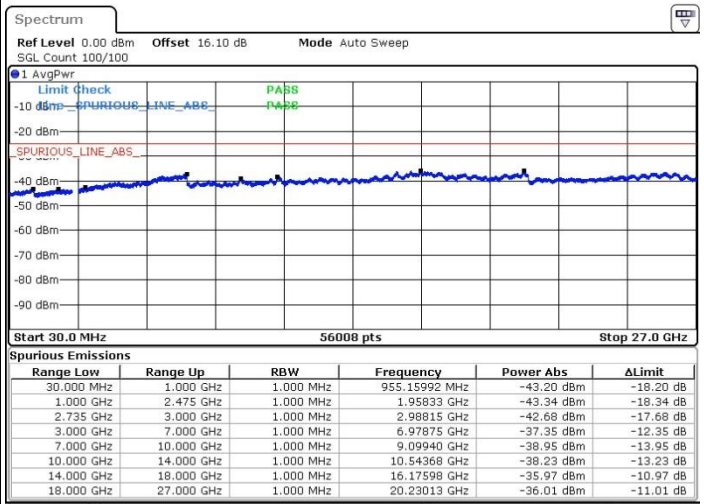

Highest Channel / FullIRB

N/A

Date: 20.FEB.2018 23:17:08

LTE Band 41 / 15MHz+15MHz

64QAM

Lowest Channel / 1RB0 and 1RB74

Lowest Channel / 1RB74 and 1RB0

Date: 20.FEB.2018 01:47:42

Date: 20.FEB.2018 01:22:53

Lowest Channel / FullRB

N/A

Date: 20.FEB.2018 01:38:12

LTE Band 41 / 15MHz+15MHz

64QAM

Middle Channel / 1RB0 and 1RB74

Middle Channel / 1RB74 and 1RB0

Date: 20.FEB.2018 00:58:28

Date: 20.FEB.2018 01:05:20

Middle Channel / FullIRB

N/A

Date: 20.FEB.2018 01:34:31

LTE Band 41 / 15MHz+15MHz

64QAM

Highest Channel / 1RB0 and 1RB74