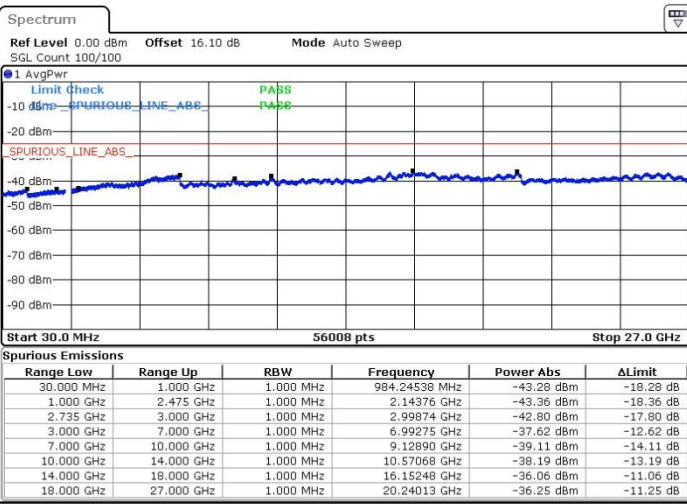

Highest Channel / 1RB74 and 1RB0

Date: 20.FEB.2018 16:25:07

Date: 20.FEB.2018 16:15:49

Highest Channel / FullIRB

N/A

Date: 20.FEB.2018 01:27:09

LTE Band 41 / 15MHz+20MHz

64QAM

Lowest Channel / 1RB0 and 1RB99

Lowest Channel / 1RB74 and 1RB0

Date: 20.FEB.2018 16:32:30

Date: 20.FEB.2018 16:30:24

Lowest Channel / FullIRB

N/A

Date: 20.FEB.2018 16:27:40

LTE Band 41 / 15MHz+20MHz