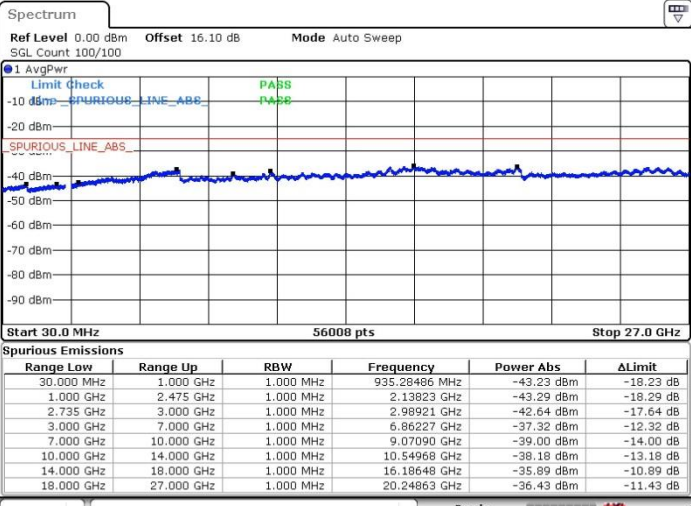

Date: 20.FEB.2018 23:15:57

LTE Band 41 / 15MHz+10MHz

64QAM

Middle Channel / 1RB0 and 1RB49

Middle Channel / 1RB74 and 1RB0

Date: 20.FEB.2018 23:06:55

Date: 20.FEB.2018 23:03:16

Middle Channel / FullIRB

N/A

Date: 20.FEB.2018 23:02:38

LTE Band 41 / 15MHz+10MHz

64QAM

Highest Channel / 1RB0 and 1RB49

Highest Channel / 1RB74 and 1RB0

Date: 20.FEB.2018 23:08:47

Date: 20.FEB.2018 23:19:28

Highest Channel / FullIRB

N/A

Date: 20.FEB.2018 23:17:08

LTE Band 41 / 15MHz+15MHz

64QAM

Lowest Channel / 1RB0 and 1RB74

Lowest Channel / 1RB74 and 1RB0

Date: 20.FEB.2018 01:47:42