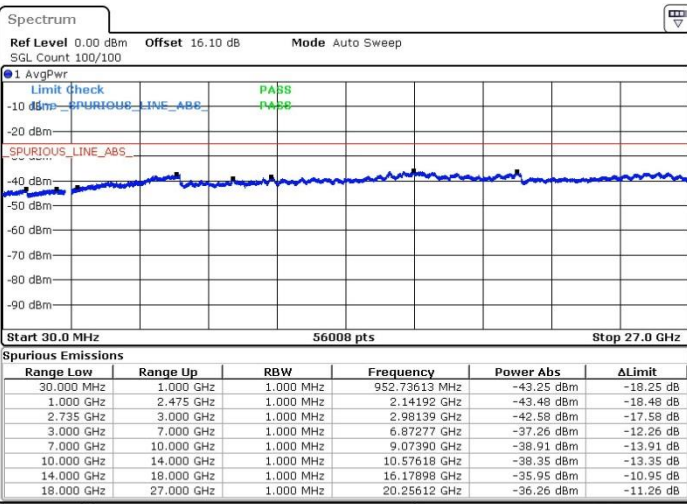

Middle Channel / 1RB99 and 1RB0

Date: 20.FEB.2018 01:29:11

Date: 20.FEB.2018 01:49:22

Middle Channel / FullIRB

N/A

Date: 20.FEB.2018 01:37:19

LTE Band 41 / 20MHz+10MHz

64QAM

Highest Channel / 1RB0 and 1RB49

Highest Channel / 1RB99 and 1RB0

Date: 20.FEB.2018 01:22:11

Date: 20.FEB.2018 01:44:32

Highest Channel / FullIRB

N/A

Date: 20.FEB.2018 01:10:53

LTE Band 41 / 20MHz+15MHz

64QAM

Lowest Channel / 1RB0 and 1RB74

Lowest Channel / 1RB99 and 1RB0

Date: 20.FEB.2018 17:42:07

Date: 20.FEB.2018 18:00:27

Lowest Channel / FullRB

N/A

Date: 20.FEB.2018 18:08:50