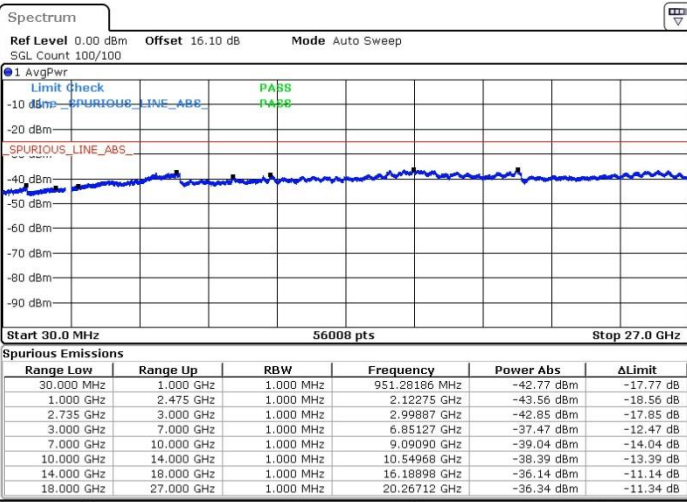

Lowest Channel / 1RB0 and 1RB99

Lowest Channel / 1RB74 and 1RB0

Date: 20.FEB.2018 16:32:30

Date: 20.FEB.2018 16:30:24

Lowest Channel / FullIRB

N/A

Date: 20.FEB.2018 16:27:40

LTE Band 41 / 15MHz+20MHz

64QAM

Middle Channel / 1RB0 and 1RB99

Middle Channel / 1RB74 and 1RB0

Date: 20.FEB.2018 16:40:35

Date: 20.FEB.2018 01:28:34

Middle Channel / FullIRB

N/A

Date: 20.FEB.2018 16:36:35

LTE Band 41 / 15MHz+20MHz

64QAM

Highest Channel / 1RB0 and 1RB99

Highest Channel / 1RB74 and 1RB0

Date: 20.FEB.2018 17:50:29

Date: 20.FEB.2018 17:39:53

Highest Channel / FullIRB

N/A