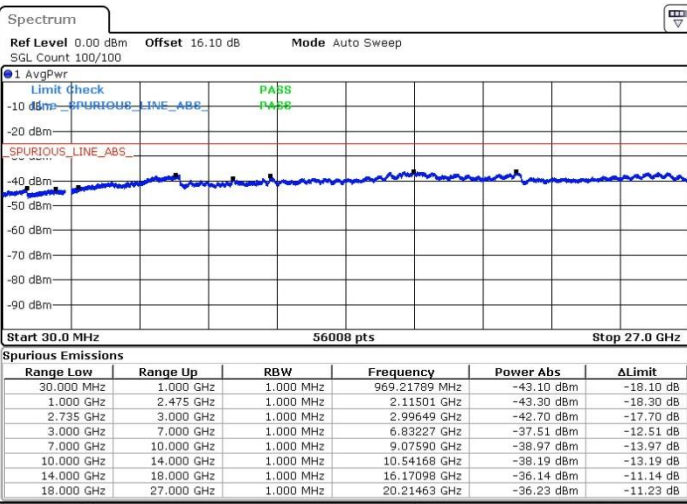

N/A

Date: 20.FEB.2018 23:02:38

LTE Band 41 / 15MHz+10MHz

64QAM

Highest Channel / 1RB0 and 1RB49

Highest Channel / 1RB74 and 1RB0

Date: 20.FEB.2018 23:08:47

Date: 20.FEB.2018 23:19:28

Highest Channel / FullIRB

N/A

Date: 20.FEB.2018 23:17:08

LTE Band 41 / 15MHz+15MHz

64QAM

Lowest Channel / 1RB0 and 1RB74

Lowest Channel / 1RB74 and 1RB0

Date: 20.FEB.2018 01:47:42