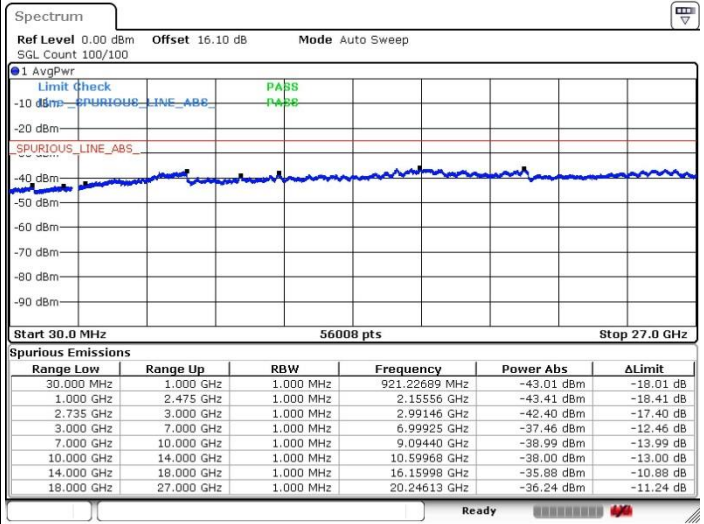

LTE Band 41 / 15MHz+20MHz

64QAM

Highest Channel / 1RB0 and 1RB99

Highest Channel / 1RB74 and 1RB0

Date: 20.FEB.2018 17:50:29

Date: 20.FEB.2018 17:39:53

Highest Channel / FullIRB

N/A

Date: 20.FEB.2018 16:20:19

LTE Band 41 / 20MHz+5MHz

64QAM

Lowest Channel / 1RB0 and 1RB24

Lowest Channel / 1RB99 and 1RB0

Date: 19.FEB.2018 20:45:11

Date: 19.FEB.2018 21:12:45

Lowest Channel / FullRB