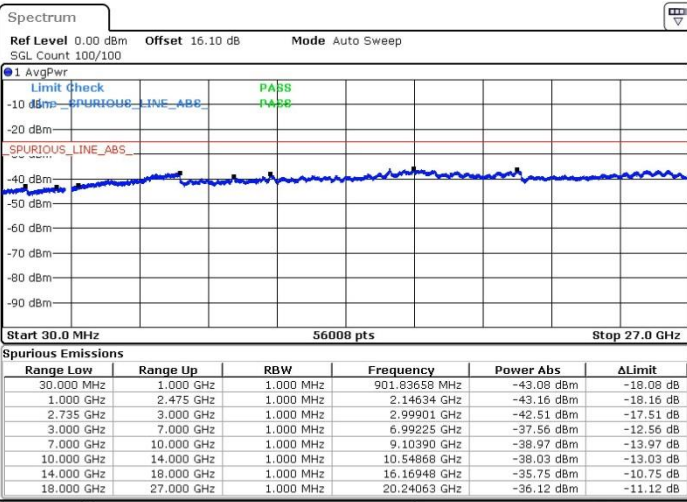

Middle Channel / FullIRB

N/A

Date: 19.FEB.2018 21:26:44

LTE Band 41 / 20MHz+5MHz

64QAM

Highest Channel / 1RB0 and 1RB24

Highest Channel / 1RB99 and 1RB0

Date: 19.FEB.2018 21:36:43

Date: 20.FEB.2018 00:35:51

Highest Channel / FullIRB

N/A

Date: 19.FEB.2018 21:35:19

LTE Band 41 / 20MHz+10MHz

64QAM

Lowest Channel / 1RB0 and 1RB49

Lowest Channel / 1RB99 and 1RB0

Date: 20.FEB.2018 01:06:12

Date: 20.FEB.2018 01:17:40

Lowest Channel / FullRB

N/A

Date: 20.FEB.2018 01:32:56

LTE Band 41 / 20MHz+10MHz

64QAM

Middle Channel / 1RB0 and 1RB49