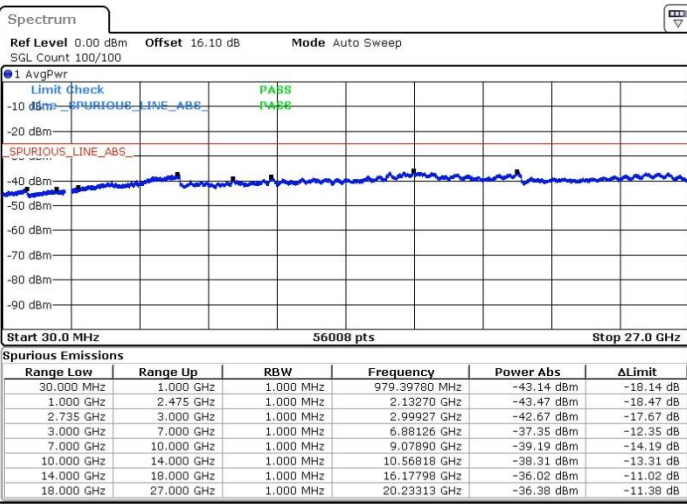

Highest Channel / 1RB74 and 1RB0

Date: 20.FEB.2018 16:25:07

Date: 20.FEB.2018 16:15:49

Highest Channel / FullIRB

N/A

Date: 20.FEB.2018 01:27:09

LTE Band 41 / 15MHz+20MHz

64QAM

Lowest Channel / 1RB0 and 1RB99

Lowest Channel / 1RB74 and 1RB0

Date: 20.FEB.2018 16:32:30

Date: 20.FEB.2018 16:30:24

Lowest Channel / FullIRB

N/A

Date: 20.FEB.2018 16:27:40

LTE Band 41 / 15MHz+20MHz