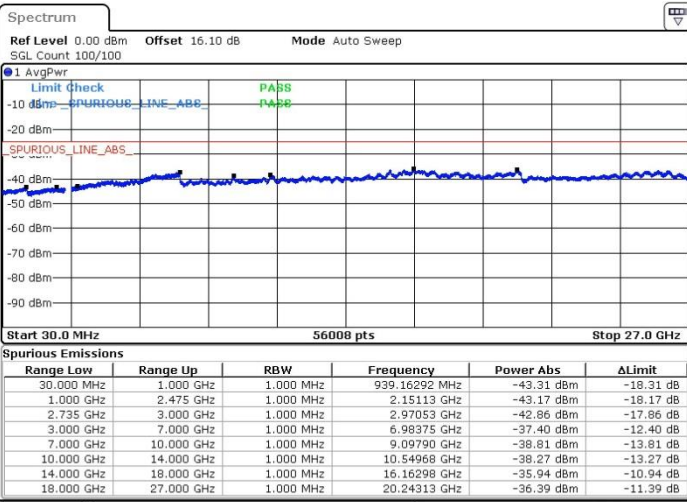

Date: 20.FEB.2018 18:08:13

LTE Band 41 / 20MHz+15MHz

64QAM

Highest Channel / 1RB0 and 1RB74

Highest Channel / 1RB99 and 1RB0

Date: 20.FEB.2018 18:03:41

Date: 20.FEB.2018 16:19:27

Highest Channel / FullIRB

N/A

Date: 20.FEB.2018 16:31:06

LTE Band 41 / 20MHz+20MHz

64QAM

Lowest Channel / 1RB0 and 1RB99

Lowest Channel / 1RB99 and 1RB0

Date: 20.FEB.2018 17:48:19

Date: 20.FEB.2018 16:33:15

Lowest Channel / FullRB

N/A

Date: 20.FEB.2018 18:05:00