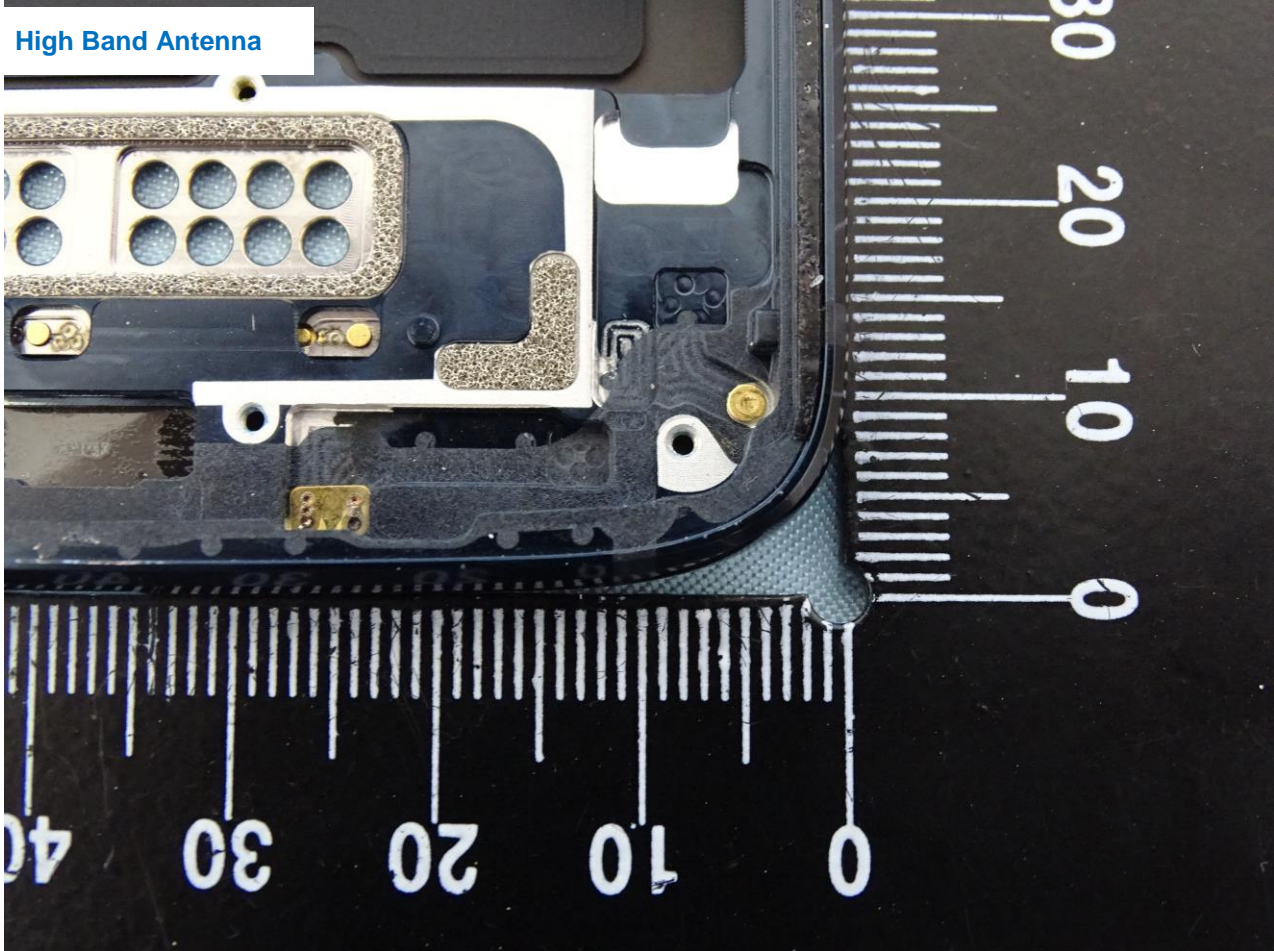

Diversity & NFC Antenna

Brand Name: Motorola / Model Name: XT1929-1(SS)

GPS Antenna

Brand Name: Motorola / Model Name: XT1929-1(SS)

Brand Name: Motorola / Model Name: XT1929-1(SS)

High Band Diversity

Brand Name: Motorola / Model Name: XT1929-1(SS)