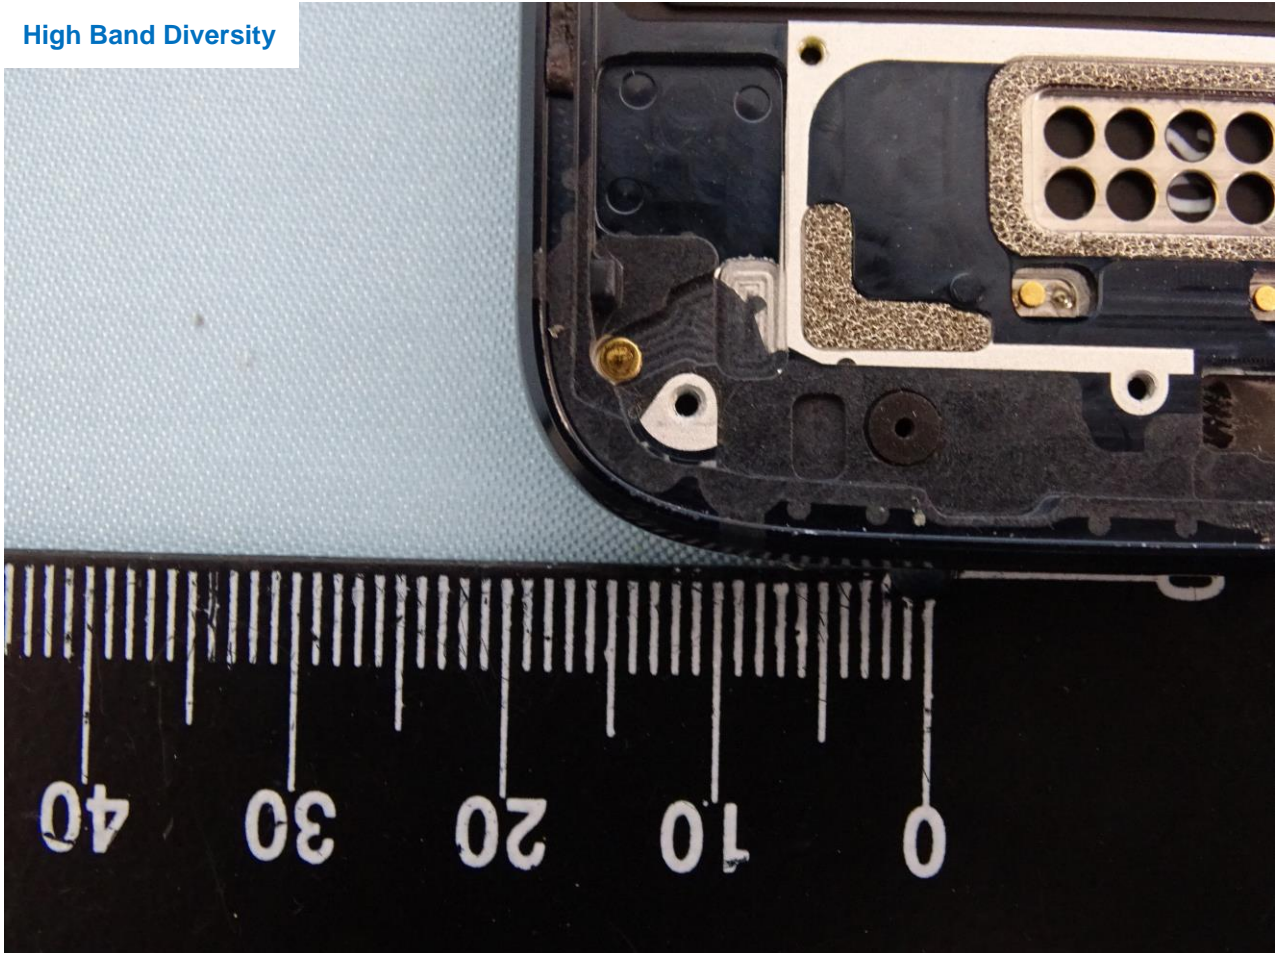

Diversity & NFC Antenna

Brand Name: Motorola / Model Name: XT1929-1(SS)

GPS Antenna

Brand Name: Motorola / Model Name: XT1929-1(SS)

Brand Name: Motorola / Model Name: XT1929-1(SS)

High Band Diversity

Brand Name: Motorola / Model Name: XT1929-1(SS)