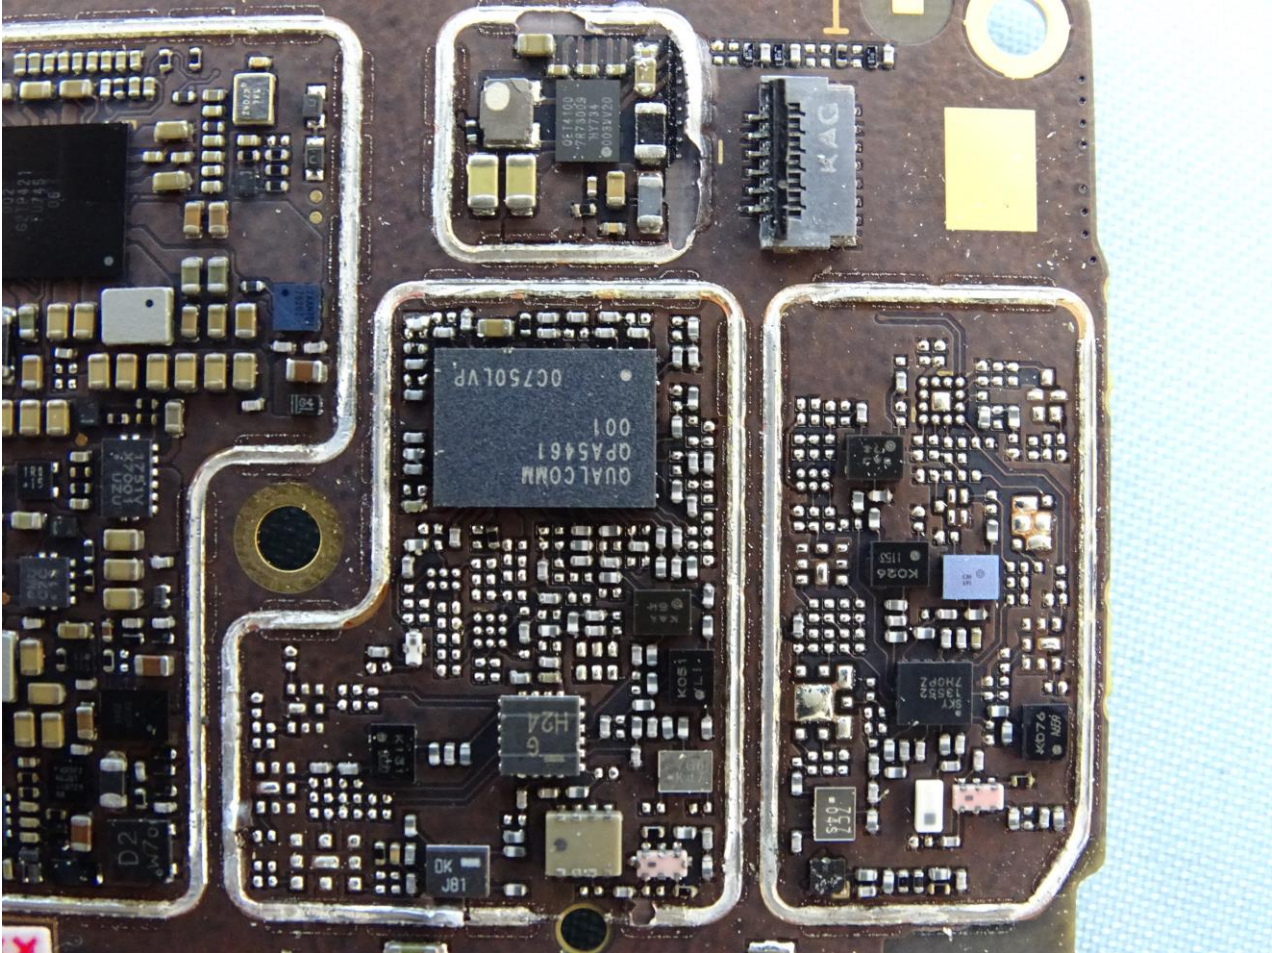

**Brand Name: Motorola / Model Name: XT1929-1(SS)**

Brand Name: Motorola / Model Name: XT1929-1(SS)

Brand Name: Motorola / Model Name: XT1929-1(SS)

Brand Name: Motorola / Model Name: XT1929-1(SS)

Brand Name: Motorola / Model Name: XT1929-1(SS)

Diversity & NFC Antenna

Brand Name: Motorola / Model Name: XT1929-1(SS)

GPS Antenna

Brand Name: Motorola / Model Name: XT1929-1(SS)

Brand Name: Motorola / Model Name: XT1929-1(SS)

High Band Diversity

Brand Name: Motorola / Model Name: XT1929-1(SS)