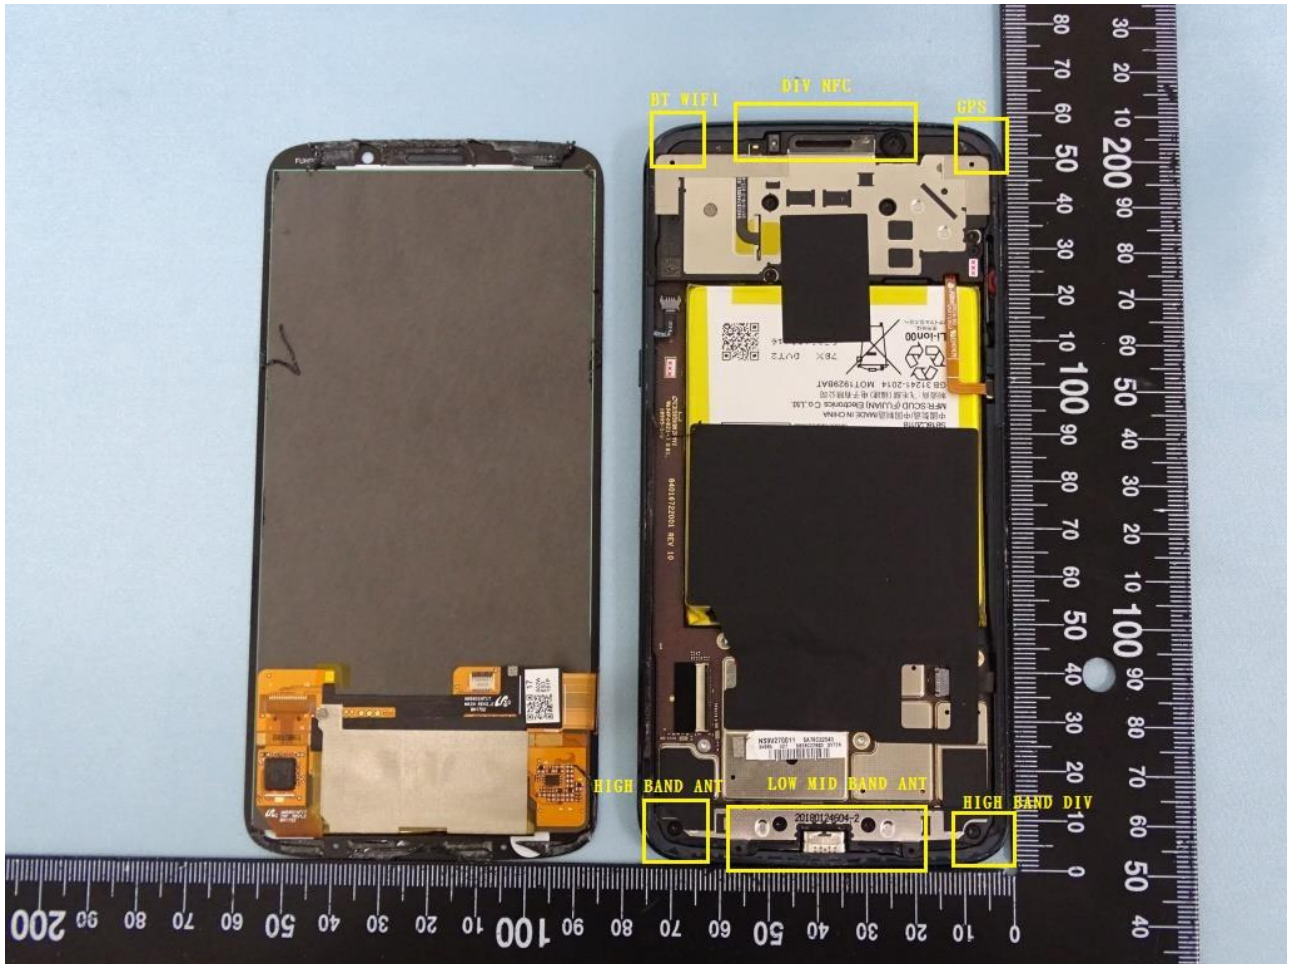

### 3. Internal Photograph of EUT

Brand Name: Motorola / Model Name: XT1929-1(SS)

Brand Name: Motorola / Model Name: XT1929-1(SS)

Brand Name: Motorola / Model Name: XT1929-1(SS)

Brand Name: Motorola / Model Name: XT1929-1(SS)

Brand Name: Motorola / Model Name: XT1929-1(SS)

Brand Name: Motorola / Model Name: XT1929-1(SS)

**Brand Name: Motorola / Model Name: XT1929-1(SS)**

Brand Name: Motorola / Model Name: XT1929-1(SS)

Brand Name: Motorola / Model Name: XT1929-1(SS)