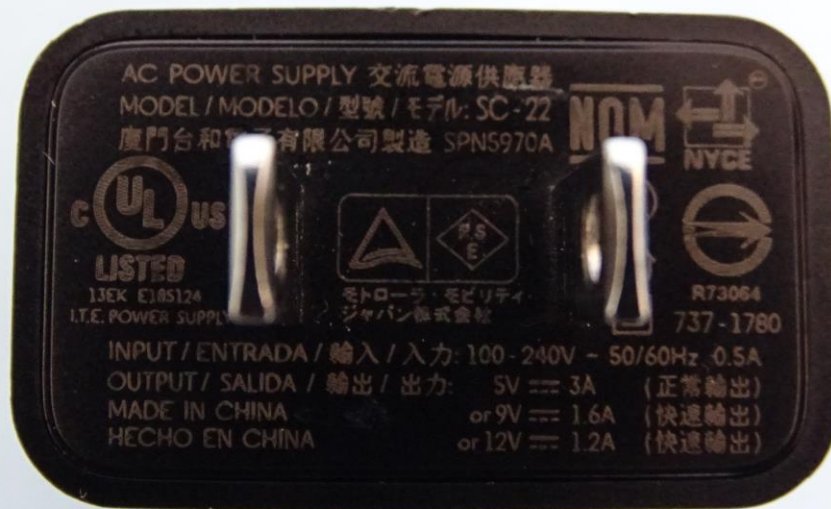

Remark: For accessories equipped with this EUT, please refer to the following photos.

Brand Name: Motorola / Model Name: XT1929-1(SS)

Brand Name: Motorola / Model Name: XT1929-1(SS)

AC Adapter 1

Brand Name: Motorola / Model Name: XT1929-1(SS)