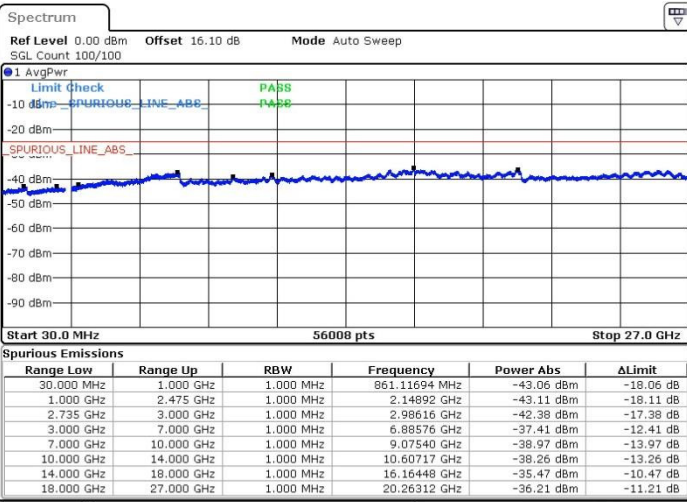

Highest Channel / FullIRB

N/A

Date: 20.FEB.2018 23:17:08

LTE Band 41 / 15MHz+15MHz

64QAM

Lowest Channel / 1RB0 and 1RB74

Lowest Channel / 1RB74 and 1RB0

Date: 20.FEB.2018 01:47:42

Date: 20.FEB.2018 01:22:53

Lowest Channel / FullRB

N/A

Date: 20.FEB.2018 01:38:12

LTE Band 41 / 15MHz+15MHz

64QAM

Middle Channel / 1RB0 and 1RB74

Middle Channel / 1RB74 and 1RB0

Date: 20.FEB.2018 00:58:28

Date: 20.FEB.2018 01:05:20

Middle Channel / FullIRB

N/A

Date: 20.FEB.2018 01:34:31

LTE Band 41 / 15MHz+15MHz

64QAM

Highest Channel / 1RB0 and 1RB74

Highest Channel / 1RB74 and 1RB0

Date: 20.FEB.2018 16:25:07

Date: 20.FEB.2018 16:15:49

Highest Channel / FullIRB

N/A

Date: 20.FEB.2018 01:27:09

LTE Band 41 / 15MHz+20MHz

64QAM