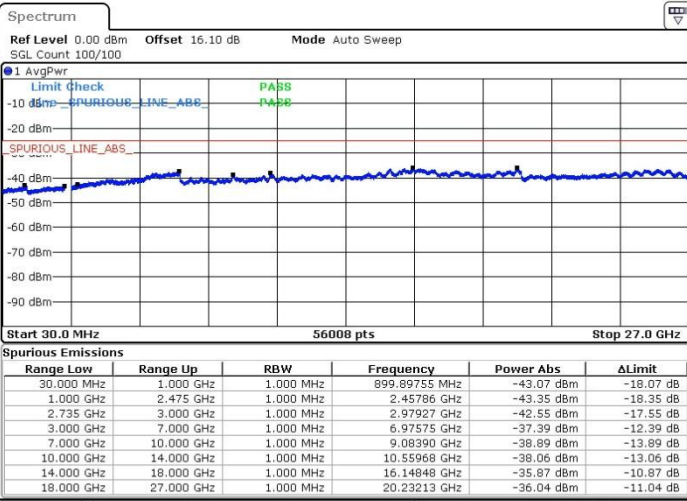

Date: 20.FEB.2018 01:06:12

Date: 20.FEB.2018 01:17:40

Lowest Channel / FullRB

N/A

Date: 20.FEB.2018 01:32:56

LTE Band 41 / 20MHz+10MHz

64QAM

Middle Channel / 1RB0 and 1RB49

Middle Channel / 1RB99 and 1RB0

Date: 20.FEB.2018 01:29:11

Date: 20.FEB.2018 01:49:22

Middle Channel / FullIRB

N/A

Date: 20.FEB.2018 01:37:19

LTE Band 41 / 20MHz+10MHz

64QAM

Highest Channel / 1RB0 and 1RB49

Highest Channel / 1RB99 and 1RB0

Date: 20.FEB.2018 01:22:11

Date: 20.FEB.2018 01:44:32

Highest Channel / FullIRB

N/A

Date: 20.FEB.2018 01:10:53

LTE Band 41 / 20MHz+15MHz