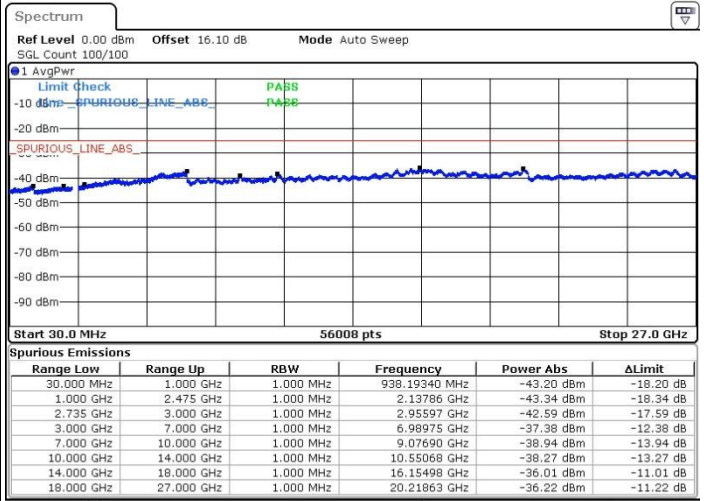

LTE Band 41 / 15MHz+10MHz

64QAM

Lowest Channel / 1RB0 and 1RB49

Lowest Channel / 1RB74 and 1RB0

Date: 20.FEB.2018 23:05:28

Date: 20.FEB.2018 23:09:53

Lowest Channel / FullRB

N/A