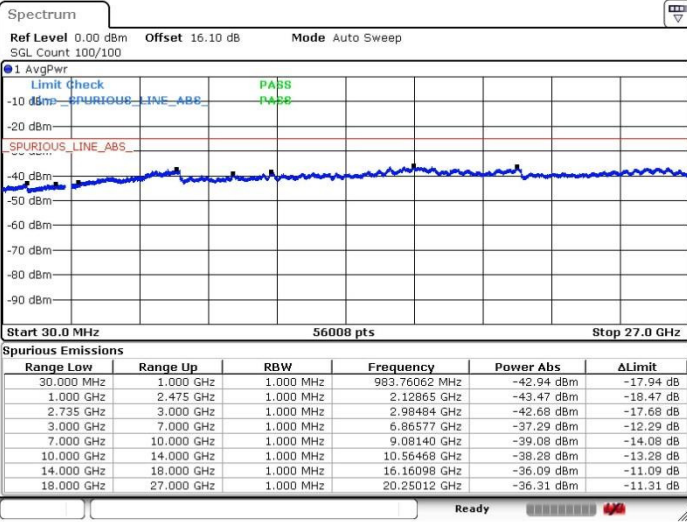

Highest Channel / 1RB0 and 1RB49

Highest Channel / 1RB99 and 1RB0

Date: 20.FEB.2018 01:22:11

Date: 20.FEB.2018 01:44:32

Highest Channel / FullIRB

N/A

Date: 20.FEB.2018 01:10:53

LTE Band 41 / 20MHz+15MHz

64QAM

Lowest Channel / 1RB0 and 1RB74

Lowest Channel / 1RB99 and 1RB0

Date: 20.FEB.2018 17:42:07

Date: 20.FEB.2018 18:00:27

Lowest Channel / FullRB

N/A

Date: 20.FEB.2018 18:08:50

LTE Band 41 / 20MHz+15MHz

64QAM

Middle Channel / 1RB0 and 1RB74

Middle Channel / 1RB99 and 1RB0

Date: 20.FEB.2018 17:51:06

Date: 20.FEB.2018 18:01:49

Middle Channel / FullIRB

N/A

Date: 20.FEB.2018 18:08:13

LTE Band 41 / 20MHz+15MHz

64QAM

Highest Channel / 1RB0 and 1RB74

Highest Channel / 1RB99 and 1RB0

Date: 20.FEB.2018 18:03:41

Date: 20.FEB.2018 16:19:27

Highest Channel / FullIRB