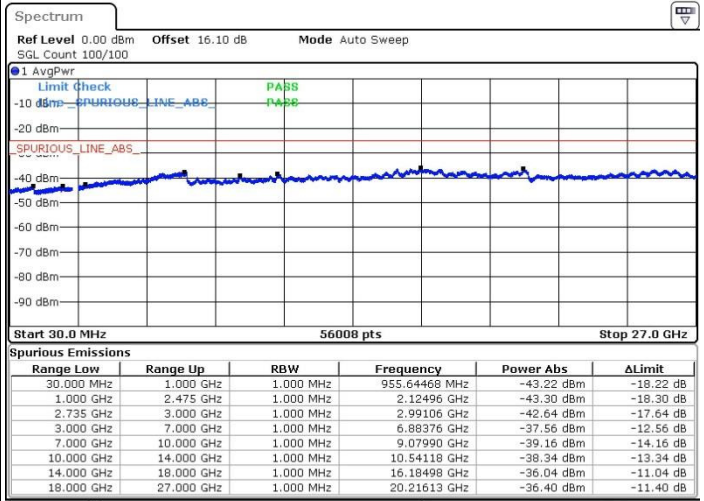

Lowest Channel / 1RB0 and 1RB99

Lowest Channel / 1RB74 and 1RB0

Date: 20.FEB.2018 16:32:30

Date: 20.FEB.2018 16:30:24

Lowest Channel / FullRB

N/A

Date: 20.FEB.2018 16:27:40

LTE Band 41 / 15MHz+20MHz

64QAM

Middle Channel / 1RB0 and 1RB99

Middle Channel / 1RB74 and 1RB0

Date: 20.FEB.2018 16:40:35

Date: 20.FEB.2018 01:28:34

Middle Channel / FullIRB

N/A

Date: 20.FEB.2018 16:36:35

LTE Band 41 / 15MHz+20MHz

64QAM

Highest Channel / 1RB0 and 1RB99

Highest Channel / 1RB74 and 1RB0

Date: 20.FEB.2018 17:50:29

Date: 20.FEB.2018 17:39:53

Highest Channel / FullIRB

N/A