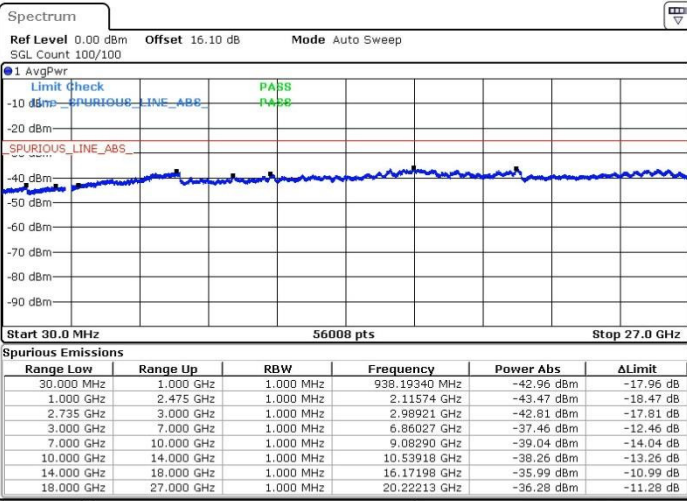

Lowest Channel / 1RB0 and 1RB99

Lowest Channel / 1RB74 and 1RB0

Date: 20.FEB.2018 16:32:30

Date: 20.FEB.2018 16:30:24

Lowest Channel / FullRB

N/A

Date: 20.FEB.2018 16:27:40

LTE Band 41 / 15MHz+20MHz

LTE Band 41 / 15MHz+20MHz

64QAM

Highest Channel / 1RB0 and 1RB99

Highest Channel / 1RB74 and 1RB0

Date: 20.FEB.2018 17:50:29

Date: 20.FEB.2018 17:39:53

Highest Channel / FullIRB

N/A