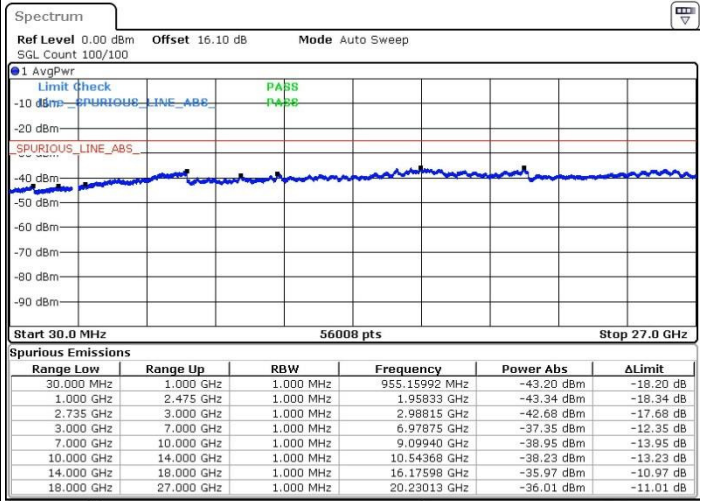

Highest Channel / FullIRB

N/A

Date: 20.FEB.2018 23:17:08

LTE Band 41 / 15MHz+15MHz

64QAM

Lowest Channel / 1RB0 and 1RB74

Lowest Channel / 1RB74 and 1RB0

Date: 20.FEB.2018 01:47:42

Date: 20.FEB.2018 01:22:53

Lowest Channel / FullRB

N/A

Date: 20.FEB.2018 01:38:12

LTE Band 41 / 15MHz+15MHz

64QAM

Middle Channel / 1RB0 and 1RB74

Middle Channel / 1RB74 and 1RB0

Date: 20.FEB.2018 00:58:28

Date: 20.FEB.2018 01:05:20

Middle Channel / FullIRB

N/A

Date: 20.FEB.2018 01:34:31

LTE Band 41 / 15MHz+15MHz

64QAM

Highest Channel / 1RB0 and 1RB74