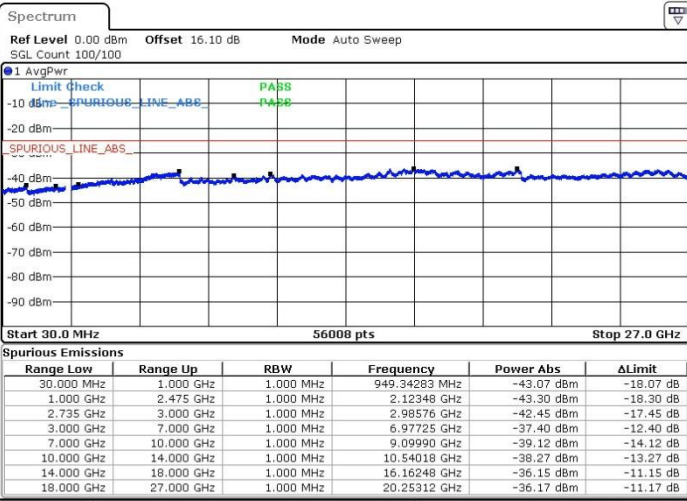

Date: 20.FEB.2018 23:15:57

LTE Band 41 / 15MHz+10MHz

64QAM

Middle Channel / 1RB0 and 1RB49

Middle Channel / 1RB74 and 1RB0

Date: 20.FEB.2018 23:06:55

Date: 20.FEB.2018 23:03:16

Middle Channel / FullIRB

N/A

Date: 20.FEB.2018 23:02:38

LTE Band 41 / 15MHz+10MHz

64QAM

Highest Channel / 1RB0 and 1RB49

Highest Channel / 1RB74 and 1RB0

Date: 20.FEB.2018 23:08:47

Date: 20.FEB.2018 23:19:28

Highest Channel / FullIRB

N/A

Date: 20.FEB.2018 23:17:08

LTE Band 41 / 15MHz+15MHz

64QAM

Lowest Channel / 1RB0 and 1RB74

Lowest Channel / 1RB74 and 1RB0

Date: 20.FEB.2018 01:47:42