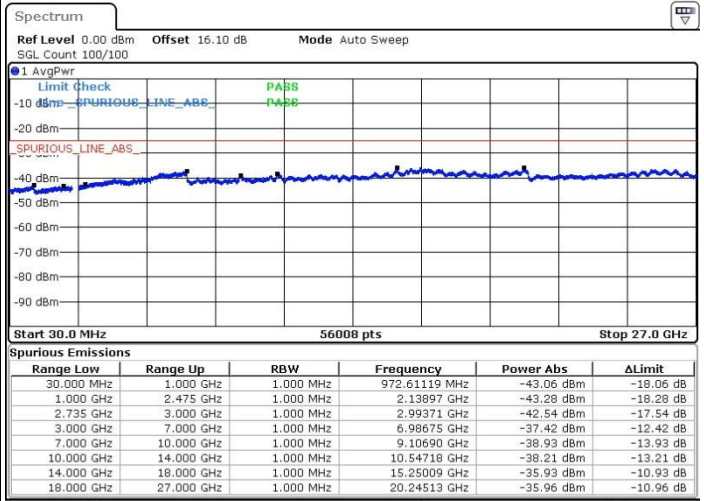

Middle Channel / FullIRB

N/A

Date: 19.FEB.2018 21:26:44

LTE Band 41 / 20MHz+5MHz

64QAM

Highest Channel / 1RB0 and 1RB24

Highest Channel / 1RB99 and 1RB0

Date: 19.FEB.2018 21:36:43

Date: 20.FEB.2018 00:35:51

Highest Channel / FullIRB

N/A

Date: 19.FEB.2018 21:35:19

LTE Band 41 / 20MHz+10MHz

64QAM

Lowest Channel / 1RB0 and 1RB49

Lowest Channel / 1RB99 and 1RB0