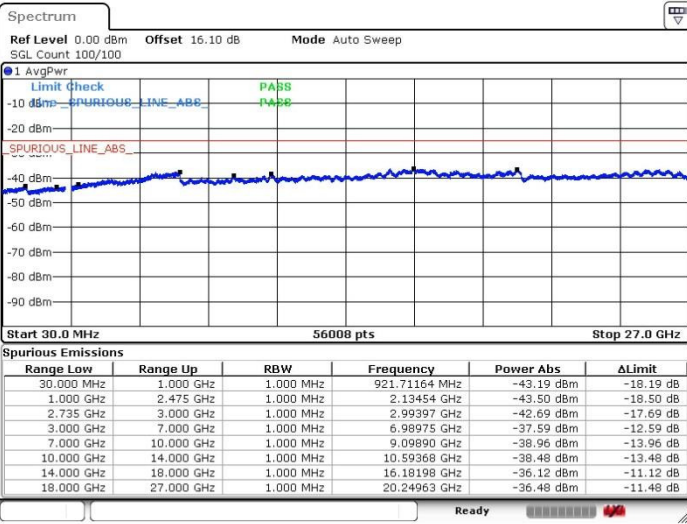

Date: 20.FEB.2018 00:58:28

Date: 20.FEB.2018 01:05:20

Middle Channel / FullIRB

N/A

Date: 20.FEB.2018 01:34:31

LTE Band 41 / 15MHz+15MHz

64QAM

Highest Channel / 1RB0 and 1RB74

Highest Channel / 1RB74 and 1RB0

Date: 20.FEB.2018 16:25:07

Date: 20.FEB.2018 16:15:49

Highest Channel / FullIRB

N/A

Date: 20.FEB.2018 01:27:09

LTE Band 41 / 15MHz+20MHz

64QAM

Lowest Channel / 1RB0 and 1RB99

Lowest Channel / 1RB74 and 1RB0

Date: 20.FEB.2018 16:32:30

Date: 20.FEB.2018 16:30:24

Lowest Channel / FullRB

N/A

Date: 20.FEB.2018 16:27:40

LTE Band 41 / 15MHz+20MHz