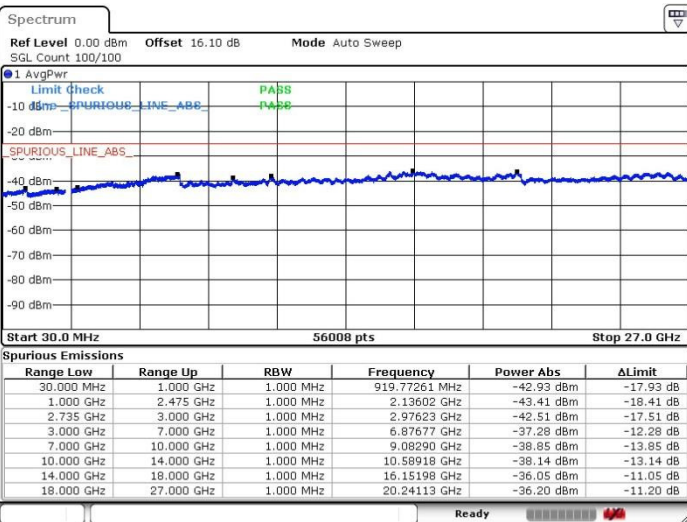

Lowest Channel / FullRB

N/A

Date: 19.FEB.2018 21:15:44