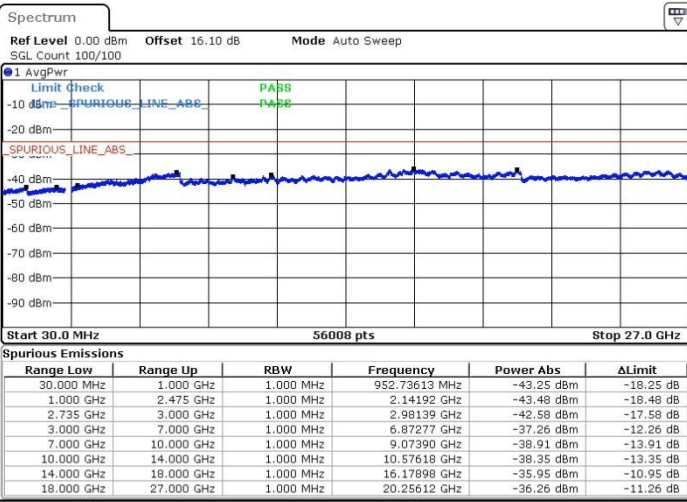

Middle Channel / 1RB99 and 1RB0

Date: 20.FEB.2018 01:29:11

Date: 20.FEB.2018 01:49:22

Middle Channel / FullIRB

N/A

Date: 20.FEB.2018 01:37:19

LTE Band 41 / 20MHz+10MHz

64QAM

Highest Channel / 1RB0 and 1RB49

Highest Channel / 1RB99 and 1RB0

Date: 20.FEB.2018 01:22:11

Date: 20.FEB.2018 01:44:32

Highest Channel / FullIRB

N/A

Date: 20.FEB.2018 01:10:53

LTE Band 41 / 20MHz+15MHz

64QAM

Lowest Channel / 1RB0 and 1RB74

Lowest Channel / 1RB99 and 1RB0

Date: 20.FEB.2018 17:42:07

Date: 20.FEB.2018 18:00:27

Lowest Channel / FullRB

N/A

Date: 20.FEB.2018 18:08:50