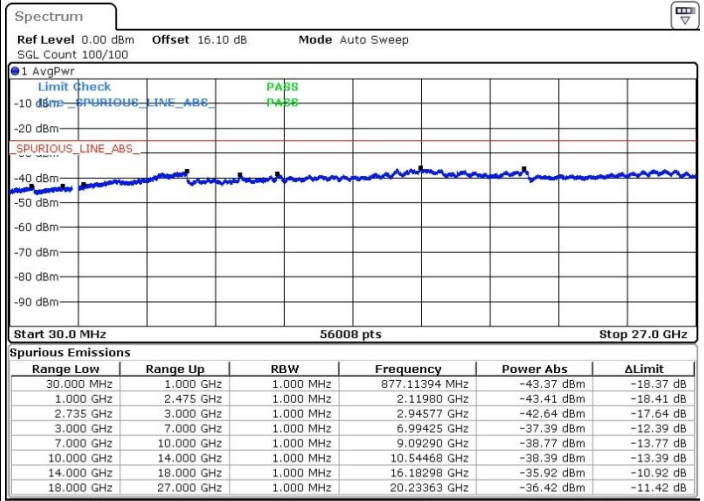

Date: 20.FEB.2018 23:15:57

LTE Band 41 / 15MHz+10MHz

64QAM

Middle Channel / 1RB0 and 1RB49

Middle Channel / 1RB74 and 1RB0

Date: 20.FEB.2018 23:06:55

Date: 20.FEB.2018 23:03:16

Middle Channel / FullIRB

N/A

Date: 20.FEB.2018 23:02:38

LTE Band 41 / 15MHz+10MHz

64QAM

Highest Channel / 1RB0 and 1RB49

Highest Channel / 1RB74 and 1RB0

Date: 20.FEB.2018 23:08:47

Date: 20.FEB.2018 23:19:28

Highest Channel / FullIRB

N/A

Date: 20.FEB.2018 23:17:08

LTE Band 41 / 15MHz+15MHz

64QAM

Lowest Channel / 1RB0 and 1RB74

Lowest Channel / 1RB74 and 1RB0

Date: 20.FEB.2018 01:47:42