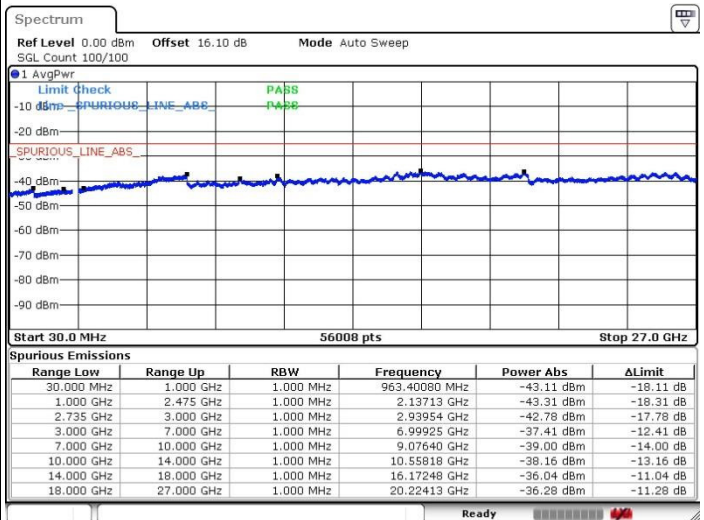

N/A

Date: 20.FEB.2018 23:02:38

LTE Band 41 / 15MHz+10MHz

64QAM

Highest Channel / 1RB0 and 1RB49

Highest Channel / 1RB74 and 1RB0

Date: 20.FEB.2018 23:08:47

Date: 20.FEB.2018 23:19:28

Highest Channel / FullIRB

N/A

Date: 20.FEB.2018 23:17:08

LTE Band 41 / 15MHz+15MHz

64QAM

Lowest Channel / 1RB0 and 1RB74

Lowest Channel / 1RB74 and 1RB0

Date: 20.FEB.2018 01:47:42