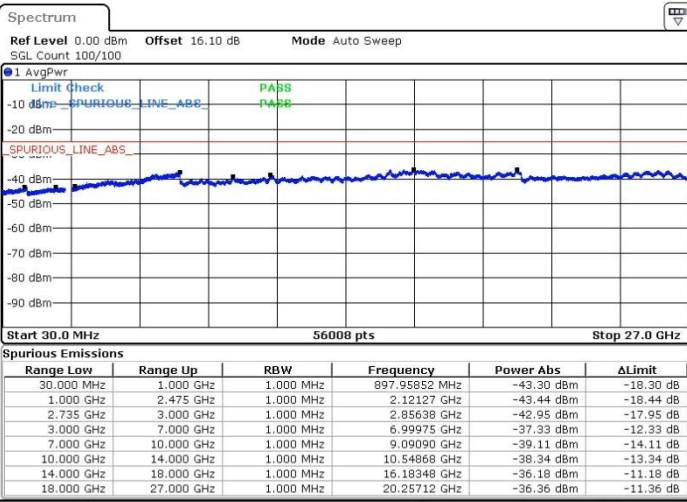

LTE Band 41 / 20MHz+15MHz

64QAM

Middle Channel / 1RB0 and 1RB74

Middle Channel / 1RB99 and 1RB0

Date: 20.FEB.2018 17:51:06

Date: 20.FEB.2018 18:01:49

Middle Channel / FullIRB

N/A

Date: 20.FEB.2018 18:08:13

LTE Band 41 / 20MHz+15MHz

64QAM

Highest Channel / 1RB0 and 1RB74

Highest Channel / 1RB99 and 1RB0

Date: 20.FEB.2018 18:03:41

Date: 20.FEB.2018 16:19:27

Highest Channel / FullIRB

N/A

Date: 20.FEB.2018 16:31:06

LTE Band 41 / 20MHz+20MHz

64QAM

Lowest Channel / 1RB0 and 1RB99

Lowest Channel / 1RB99 and 1RB0

Date: 20.FEB.2018 17:48:19

Date: 20.FEB.2018 16:33:15