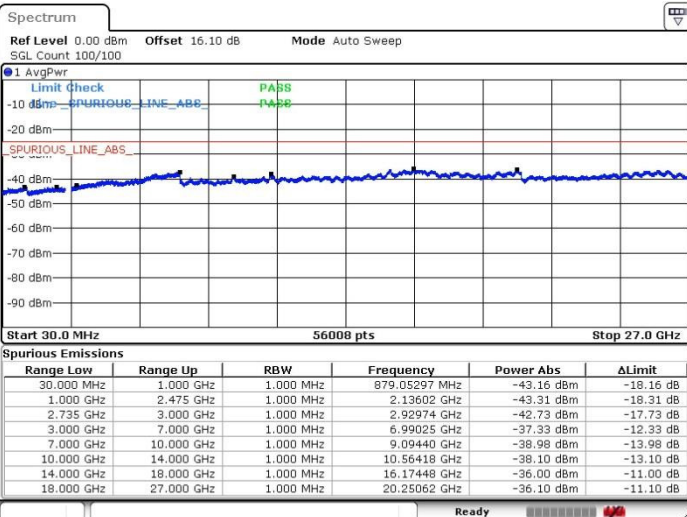

Date: 20.FEB.2018 16:20:19

LTE Band 41 / 20MHz+5MHz

64QAM

Lowest Channel / 1RB0 and 1RB24

Lowest Channel / 1RB99 and 1RB0

Date: 19.FEB.2018 20:45:11

Date: 19.FEB.2018 21:12:45

Lowest Channel / FullRB

N/A

Date: 19.FEB.2018 21:15:44

LTE Band 41 / 20MHz+5MHz

64QAM

Middle Channel / 1RB0 and 1RB24

Middle Channel / 1RB99 and 1RB0

Date: 19.FEB.2018 21:21:31

Date: 19.FEB.2018 21:24:51

Middle Channel / FullIRB

N/A

Date: 19.FEB.2018 21:26:44

LTE Band 41 / 20MHz+5MHz

64QAM

Highest Channel / 1RB0 and 1RB24

Highest Channel / 1RB99 and 1RB0

Date: 19.FEB.2018 21:36:43

Date: 20.FEB.2018 00:35:51

Highest Channel / FullIRB

N/A

Date: 19.FEB.2018 21:35:19

LTE Band 41 / 20MHz+10MHz

64QAM

Lowest Channel / 1RB0 and 1RB49

Lowest Channel / 1RB99 and 1RB0