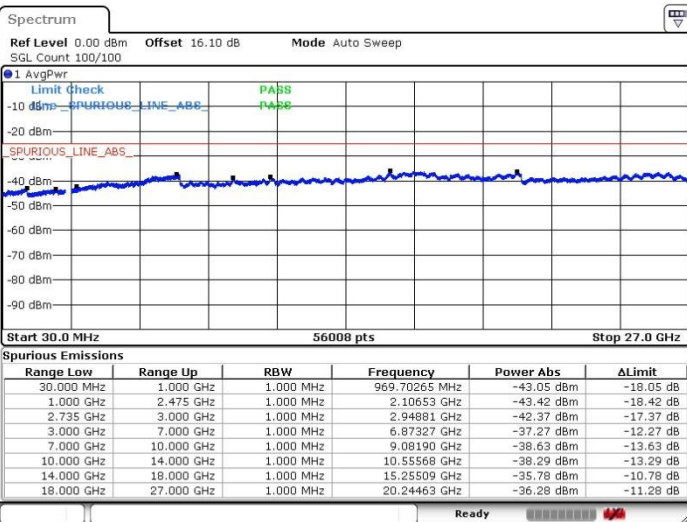

LTE Band 41 / 15MHz+20MHz

64QAM

Highest Channel / 1RB0 and 1RB99

Highest Channel / 1RB74 and 1RB0

Date: 20.FEB.2018 17:50:29

Date: 20.FEB.2018 17:39:53

Highest Channel / FullIRB

N/A

Date: 20.FEB.2018 16:20:19

LTE Band 41 / 20MHz+5MHz

64QAM

Lowest Channel / 1RB0 and 1RB24

Lowest Channel / 1RB99 and 1RB0

Date: 19.FEB.2018 20:45:11

Date: 19.FEB.2018 21:12:45

Lowest Channel / FullRB

Middle Channel / FullIRB

N/A

Date: 19.FEB.2018 21:26:44

LTE Band 41 / 20MHz+5MHz

64QAM

Highest Channel / 1RB0 and 1RB24

Highest Channel / 1RB99 and 1RB0

Date: 19.FEB.2018 21:36:43