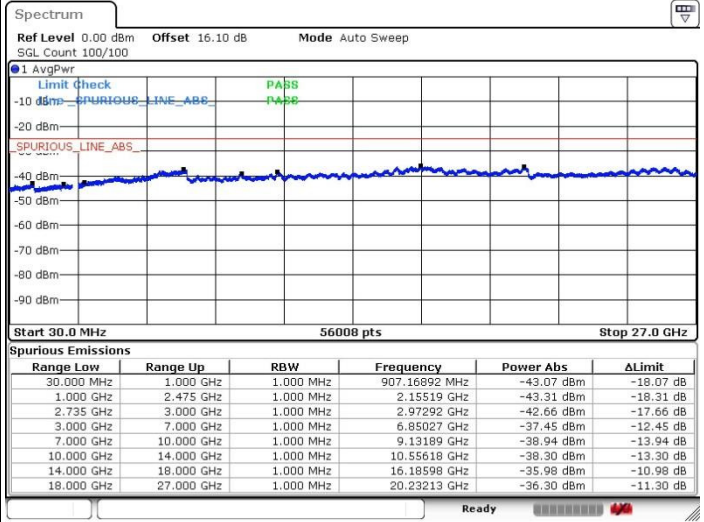

Date: 20.FEB.2018 00:35:51

Highest Channel / FullIRB

N/A

Date: 19.FEB.2018 21:35:19

LTE Band 41 / 20MHz+10MHz

64QAM

Lowest Channel / 1RB0 and 1RB49

Lowest Channel / 1RB99 and 1RB0

Date: 20.FEB.2018 01:06:12

Date: 20.FEB.2018 01:17:40

Lowest Channel / FullRB

N/A

Date: 20.FEB.2018 01:32:56

LTE Band 41 / 20MHz+10MHz

64QAM

Middle Channel / 1RB0 and 1RB49

Middle Channel / 1RB99 and 1RB0

Date: 20.FEB.2018 01:29:11

Date: 20.FEB.2018 01:49:22

Middle Channel / FullIRB

N/A

Date: 20.FEB.2018 01:37:19

LTE Band 41 / 20MHz+10MHz

64QAM

Highest Channel / 1RB0 and 1RB49

Highest Channel / 1RB99 and 1RB0

Date: 20.FEB.2018 01:22:11

Date: 20.FEB.2018 01:44:32

Highest Channel / FullIRB

N/A

Date: 20.FEB.2018 01:10:53

LTE Band 41 / 20MHz+15MHz