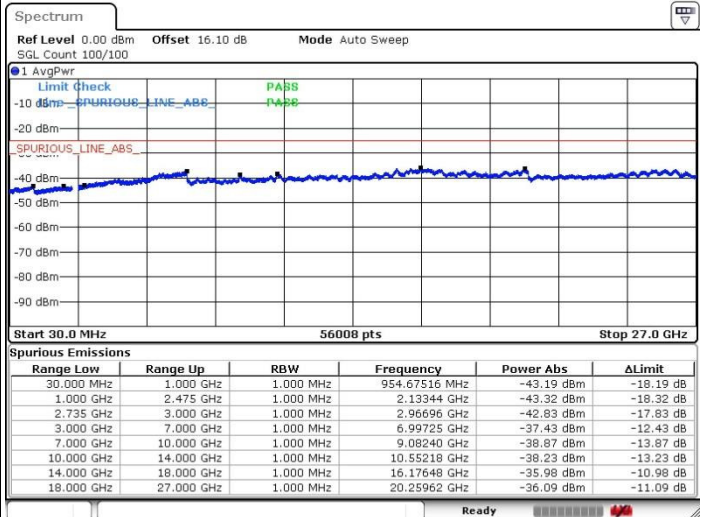

Middle Channel / FullIRB

N/A

Date: 19.FEB.2018 21:26:44

LTE Band 41 / 20MHz+5MHz

64QAM

Highest Channel / 1RB0 and 1RB24

Highest Channel / 1RB99 and 1RB0

Date: 19.FEB.2018 21:36:43

Date: 20.FEB.2018 00:35:51

Highest Channel / FullIRB

N/A

Date: 19.FEB.2018 21:35:19

LTE Band 41 / 20MHz+10MHz

64QAM

Lowest Channel / 1RB0 and 1RB49

Lowest Channel / 1RB99 and 1RB0

Date: 20.FEB.2018 01:06:12

Date: 20.FEB.2018 01:17:40

Lowest Channel / FullRB

N/A

Date: 20.FEB.2018 01:32:56

LTE Band 41 / 20MHz+10MHz

64QAM

Middle Channel / 1RB0 and 1RB49