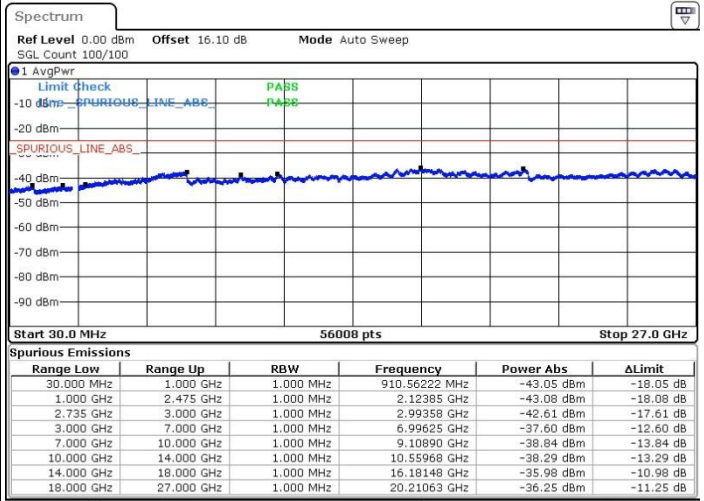

LTE Band 41 / 15MHz+20MHz

64QAM

Middle Channel / 1RB0 and 1RB99

Middle Channel / 1RB74 and 1RB0

Date: 20.FEB.2018 16:40:35

Date: 20.FEB.2018 01:28:34