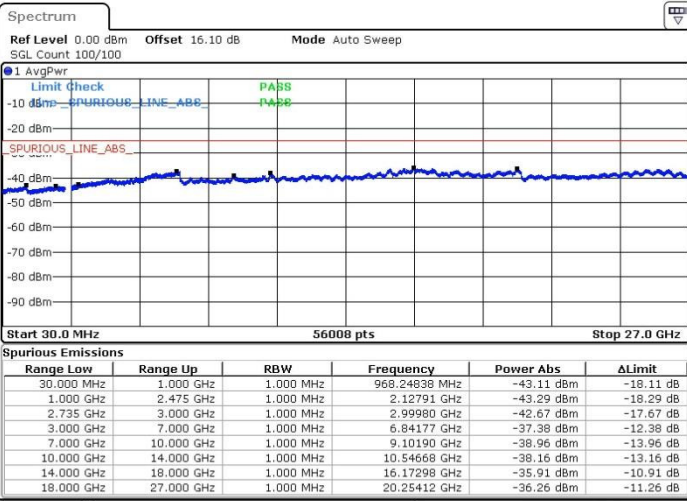

Highest Channel / FullIRB

N/A

Date: 20.FEB.2018 23:17:08

LTE Band 41 / 15MHz+15MHz

64QAM

Lowest Channel / 1RB0 and 1RB74

Lowest Channel / 1RB74 and 1RB0

Date: 20.FEB.2018 01:47:42

Date: 20.FEB.2018 01:22:53

Lowest Channel / FullRB

N/A

Date: 20.FEB.2018 01:38:12

LTE Band 41 / 15MHz+15MHz

64QAM

Middle Channel / 1RB0 and 1RB74

Middle Channel / 1RB74 and 1RB0

Date: 20.FEB.2018 00:58:28

Date: 20.FEB.2018 01:05:20

Middle Channel / FullIRB

N/A

Date: 20.FEB.2018 01:34:31

LTE Band 41 / 15MHz+15MHz

64QAM

Highest Channel / 1RB0 and 1RB74