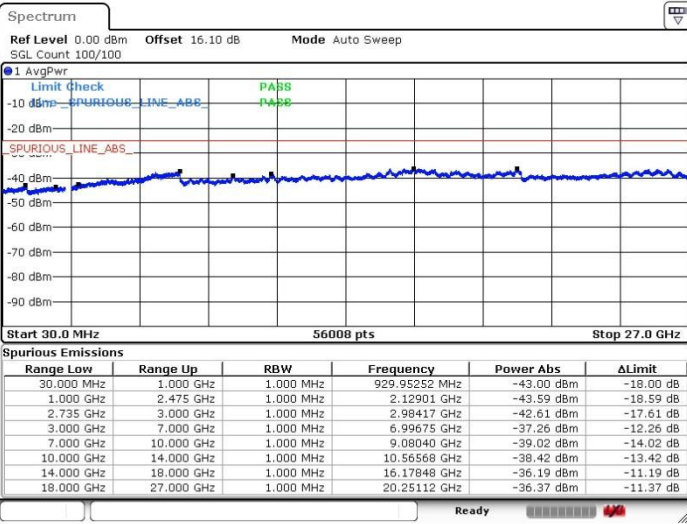

Middle Channel / 1RB99 and 1RB0

Date: 20.FEB.2018 01:29:11

Date: 20.FEB.2018 01:49:22

Middle Channel / FullIRB

N/A

Date: 20.FEB.2018 01:37:19

LTE Band 41 / 20MHz+10MHz

64QAM

Highest Channel / 1RB0 and 1RB49

Highest Channel / 1RB99 and 1RB0

Date: 20.FEB.2018 01:22:11

Date: 20.FEB.2018 01:44:32

Highest Channel / FullIRB

N/A

Date: 20.FEB.2018 01:10:53

LTE Band 41 / 20MHz+15MHz

64QAM

Lowest Channel / 1RB0 and 1RB74

Lowest Channel / 1RB99 and 1RB0

Date: 20.FEB.2018 17:42:07

Date: 20.FEB.2018 18:00:27

Lowest Channel / FullRB

N/A

Date: 20.FEB.2018 18:08:50