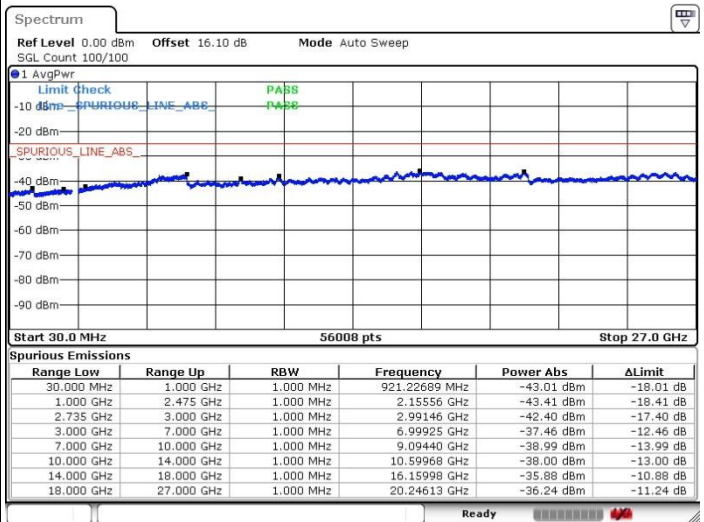

LTE Band 41 / 15MHz+20MHz

64QAM

Highest Channel / 1RB0 and 1RB99

Highest Channel / 1RB74 and 1RB0

Date: 20.FEB.2018 17:50:29

Date: 20.FEB.2018 17:39:53

Highest Channel / FullIRB

N/A

Date: 20.FEB.2018 16:20:19

LTE Band 41 / 20MHz+5MHz

64QAM

Lowest Channel / 1RB0 and 1RB24

Lowest Channel / 1RB99 and 1RB0

Date: 19.FEB.2018 20:45:11

Date: 19.FEB.2018 21:12:45

Lowest Channel / FullRB