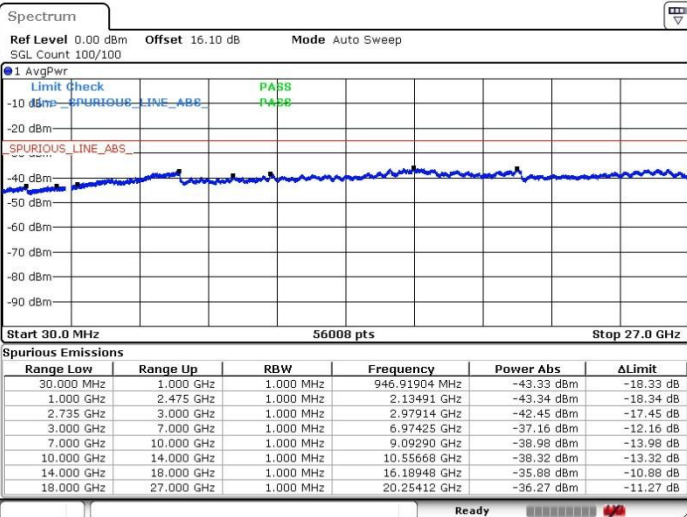

Middle Channel / FullIRB

N/A

Date: 19.FEB.2018 21:26:44

LTE Band 41 / 20MHz+5MHz

64QAM

Highest Channel / 1RB0 and 1RB24

Highest Channel / 1RB99 and 1RB0

Date: 19.FEB.2018 21:36:43

Date: 20.FEB.2018 00:35:51

Highest Channel / FullIRB

N/A

Date: 19.FEB.2018 21:35:19

LTE Band 41 / 20MHz+10MHz

64QAM

Lowest Channel / 1RB0 and 1RB49

Lowest Channel / 1RB99 and 1RB0

Date: 20.FEB.2018 01:06:12

Date: 20.FEB.2018 01:17:40

Lowest Channel / FullRB

N/A

Date: 20.FEB.2018 01:32:56

LTE Band 41 / 20MHz+10MHz

64QAM

Middle Channel / 1RB0 and 1RB49