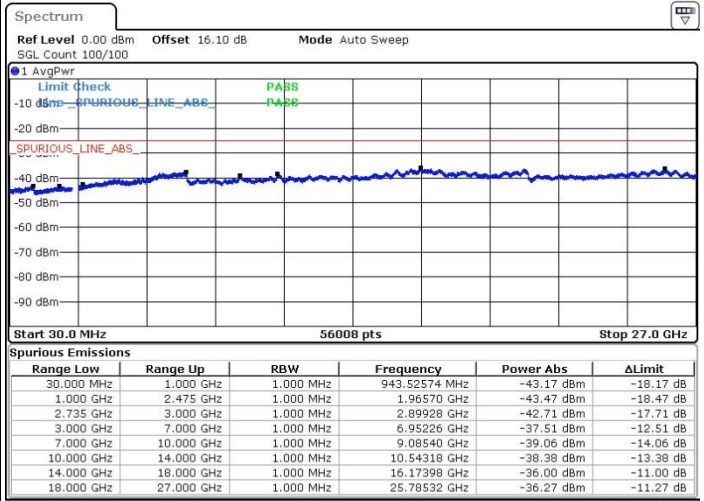

Date: 20.FEB.2018 18:08:13

LTE Band 41 / 20MHz+15MHz

64QAM

Highest Channel / 1RB0 and 1RB74

Highest Channel / 1RB99 and 1RB0

Date: 20.FEB.2018 18:03:41

Date: 20.FEB.2018 16:19:27

Highest Channel / FullIRB

N/A

Date: 20.FEB.2018 16:31:06

LTE Band 41 / 20MHz+20MHz

64QAM

Lowest Channel / 1RB0 and 1RB99

Lowest Channel / 1RB99 and 1RB0

Date: 20.FEB.2018 17:48:19

Date: 20.FEB.2018 16:33:15

Lowest Channel / FullRB

N/A

Date: 20.FEB.2018 18:05:00