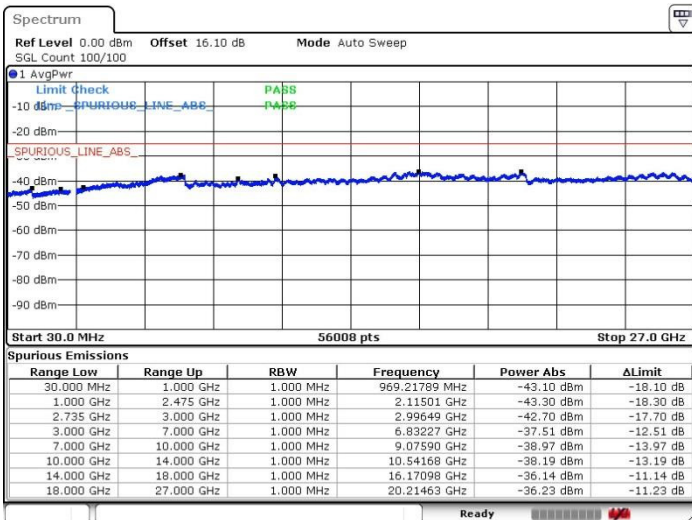

N/A

Date: 20.FEB.2018 23:02:38

LTE Band 41 / 15MHz+10MHz

64QAM

Highest Channel / 1RB0 and 1RB49

Highest Channel / 1RB74 and 1RB0

Date: 20.FEB.2018 23:08:47

Date: 20.FEB.2018 23:19:28

Highest Channel / FullIRB

N/A

Date: 20.FEB.2018 23:17:08

LTE Band 41 / 15MHz+15MHz

64QAM

Lowest Channel / 1RB0 and 1RB74

Lowest Channel / 1RB74 and 1RB0

Date: 20.FEB.2018 01:47:42