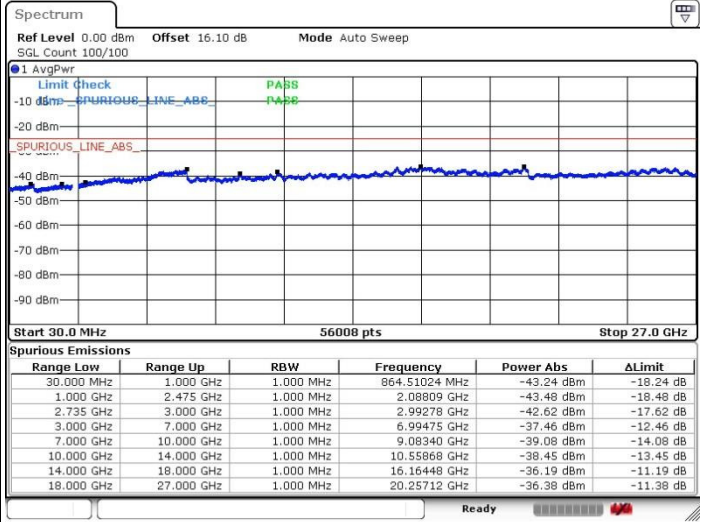

Highest Channel / 1RB0 and 1RB49

Highest Channel / 1RB99 and 1RB0

Date: 20.FEB.2018 01:22:11

Date: 20.FEB.2018 01:44:32

Highest Channel / FullIRB

N/A

Date: 20.FEB.2018 01:10:53

LTE Band 41 / 20MHz+15MHz

64QAM

Lowest Channel / 1RB0 and 1RB74

Lowest Channel / 1RB99 and 1RB0

Date: 20.FEB.2018 17:42:07

Date: 20.FEB.2018 18:00:27

Lowest Channel / FullRB

N/A

Date: 20.FEB.2018 18:08:50

LTE Band 41 / 20MHz+15MHz

64QAM

Middle Channel / 1RB0 and 1RB74

Middle Channel / 1RB99 and 1RB0

Date: 20.FEB.2018 17:51:06

Date: 20.FEB.2018 18:01:49

Middle Channel / FullIRB

N/A

Date: 20.FEB.2018 18:08:13

LTE Band 41 / 20MHz+15MHz

64QAM

Highest Channel / 1RB0 and 1RB74

Highest Channel / 1RB99 and 1RB0

Date: 20.FEB.2018 18:03:41

Date: 20.FEB.2018 16:19:27

Highest Channel / FullIRB