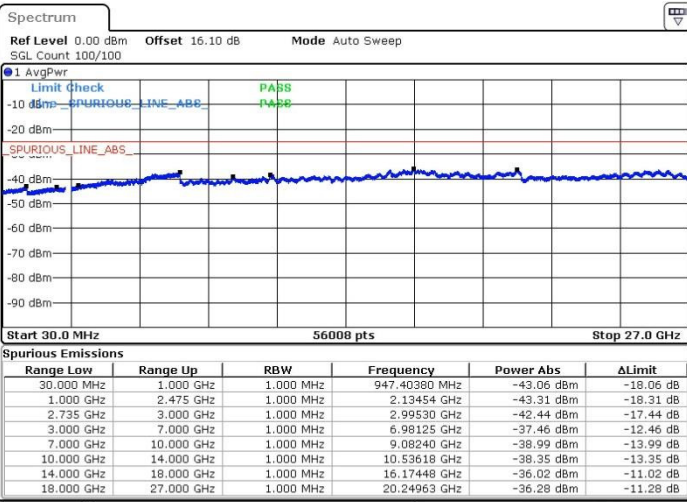

Middle Channel / FullIRB

N/A

Date: 19.FEB.2018 21:26:44

LTE Band 41 / 20MHz+5MHz

64QAM

Highest Channel / 1RB0 and 1RB24

Highest Channel / 1RB99 and 1RB0

Date: 19.FEB.2018 21:36:43

Date: 20.FEB.2018 00:35:51

Highest Channel / FullIRB

N/A

Date: 19.FEB.2018 21:35:19

LTE Band 41 / 20MHz+10MHz

64QAM

Lowest Channel / 1RB0 and 1RB49

Lowest Channel / 1RB99 and 1RB0