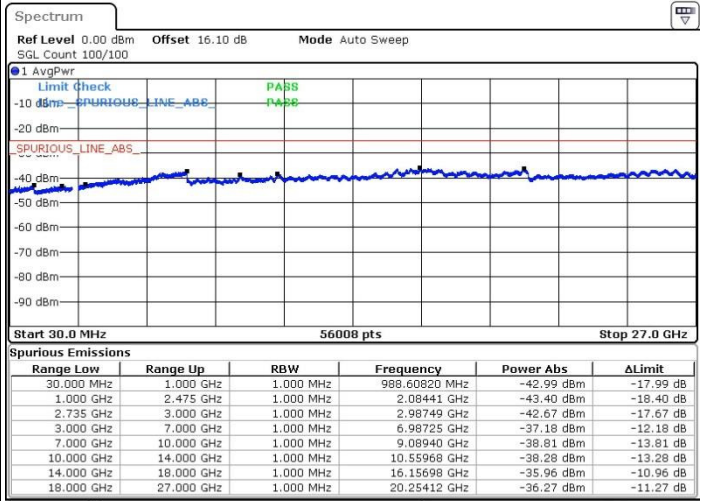

Date: 20.FEB.2018 01:06:12

Date: 20.FEB.2018 01:17:40

Lowest Channel / FullRB

N/A

Date: 20.FEB.2018 01:32:56

LTE Band 41 / 20MHz+10MHz

64QAM

Middle Channel / 1RB0 and 1RB49

Middle Channel / 1RB99 and 1RB0

Date: 20.FEB.2018 01:29:11

Date: 20.FEB.2018 01:49:22

Middle Channel / FullIRB

N/A

Date: 20.FEB.2018 01:37:19

LTE Band 41 / 20MHz+10MHz

64QAM

Highest Channel / 1RB0 and 1RB49

Highest Channel / 1RB99 and 1RB0

Date: 20.FEB.2018 01:22:11

Date: 20.FEB.2018 01:44:32

Highest Channel / FullIRB

N/A

Date: 20.FEB.2018 01:10:53

LTE Band 41 / 20MHz+15MHz