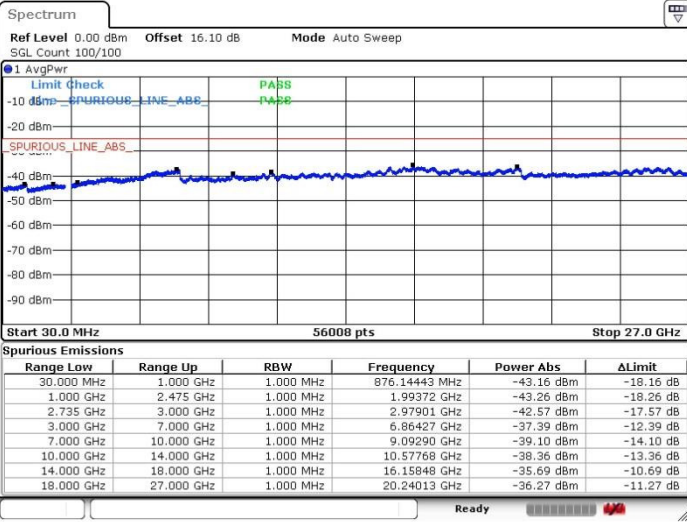

Date: 20.FEB.2018 00:35:51

Highest Channel / FullIRB

N/A

Date: 19.FEB.2018 21:35:19

LTE Band 41 / 20MHz+10MHz

64QAM

Lowest Channel / 1RB0 and 1RB49

Lowest Channel / 1RB99 and 1RB0

Date: 20.FEB.2018 01:06:12

Date: 20.FEB.2018 01:17:40

Lowest Channel / FullRB

N/A

Date: 20.FEB.2018 01:32:56

LTE Band 41 / 20MHz+10MHz

64QAM

Middle Channel / 1RB0 and 1RB49

Middle Channel / 1RB99 and 1RB0

Date: 20.FEB.2018 01:29:11

Date: 20.FEB.2018 01:49:22

Middle Channel / FullIRB

N/A

Date: 20.FEB.2018 01:37:19

LTE Band 41 / 20MHz+10MHz

64QAM

Highest Channel / 1RB0 and 1RB49

Highest Channel / 1RB99 and 1RB0

Date: 20.FEB.2018 01:22:11

Date: 20.FEB.2018 01:44:32

Highest Channel / FullIRB

N/A

Date: 20.FEB.2018 01:10:53

LTE Band 41 / 20MHz+15MHz