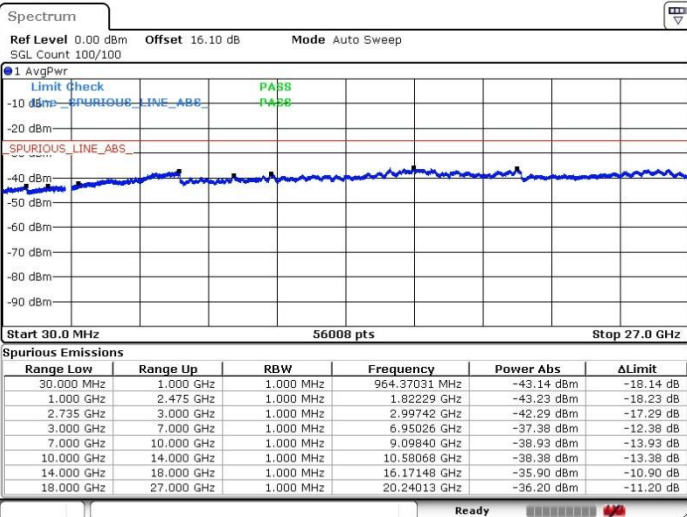

Date: 20.FEB.2018 16:20:19

LTE Band 41 / 20MHz+5MHz

64QAM

Lowest Channel / 1RB0 and 1RB24

Lowest Channel / 1RB99 and 1RB0

Date: 19.FEB.2018 20:45:11

Date: 19.FEB.2018 21:12:45

Lowest Channel / FullRB

N/A

Date: 19.FEB.2018 21:15:44

LTE Band 41 / 20MHz+5MHz

64QAM

Middle Channel / 1RB0 and 1RB24

Middle Channel / 1RB99 and 1RB0

Date: 19.FEB.2018 21:21:31

Date: 19.FEB.2018 21:24:51

Middle Channel / FullIRB

N/A

Date: 19.FEB.2018 21:26:44

LTE Band 41 / 20MHz+5MHz

64QAM

Highest Channel / 1RB0 and 1RB24

Highest Channel / 1RB99 and 1RB0

Date: 19.FEB.2018 21:36:43

Date: 20.FEB.2018 00:35:51

Highest Channel / FullIRB

N/A

Date: 19.FEB.2018 21:35:19

LTE Band 41 / 20MHz+10MHz

64QAM

Lowest Channel / 1RB0 and 1RB49

Lowest Channel / 1RB99 and 1RB0