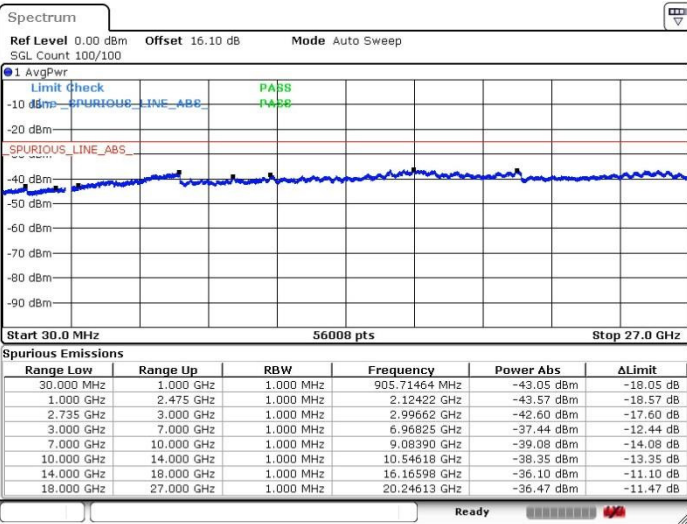

Highest Channel / 1RB0 and 1RB49

Highest Channel / 1RB99 and 1RB0

Date: 20.FEB.2018 01:22:11

Date: 20.FEB.2018 01:44:32

Highest Channel / FullIRB

N/A

Date: 20.FEB.2018 01:10:53

LTE Band 41 / 20MHz+15MHz

64QAM

Lowest Channel / 1RB0 and 1RB74

Lowest Channel / 1RB99 and 1RB0

Date: 20.FEB.2018 17:42:07

Date: 20.FEB.2018 18:00:27

Lowest Channel / FullRB

N/A

Date: 20.FEB.2018 18:08:50

LTE Band 41 / 20MHz+15MHz

64QAM

Middle Channel / 1RB0 and 1RB74

Middle Channel / 1RB99 and 1RB0

Date: 20.FEB.2018 17:51:06

Date: 20.FEB.2018 18:01:49

Middle Channel / FullIRB

N/A

Date: 20.FEB.2018 18:08:13

LTE Band 41 / 20MHz+15MHz

64QAM

Highest Channel / 1RB0 and 1RB74

Highest Channel / 1RB99 and 1RB0

Date: 20.FEB.2018 18:03:41

Date: 20.FEB.2018 16:19:27

Highest Channel / FullIRB