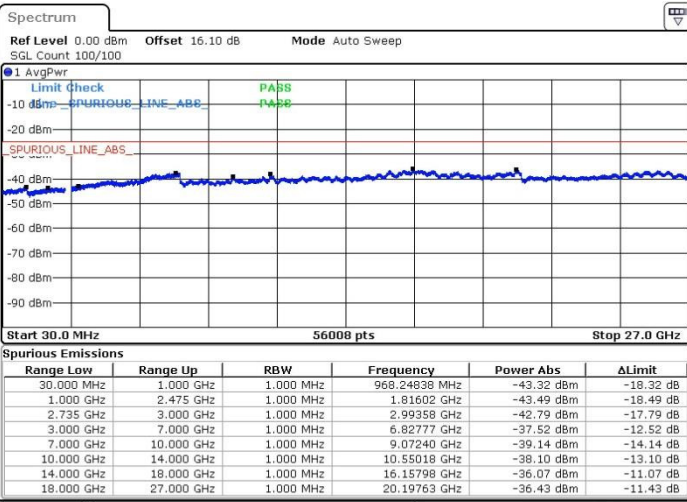

LTE Band 41 / 15MHz+20MHz

64QAM

Highest Channel / 1RB0 and 1RB99

Highest Channel / 1RB74 and 1RB0

Date: 20.FEB.2018 17:50:29

Date: 20.FEB.2018 17:39:53

Highest Channel / FullIRB

N/A

Date: 20.FEB.2018 16:20:19

LTE Band 41 / 20MHz+5MHz

64QAM

Lowest Channel / 1RB0 and 1RB24

Lowest Channel / 1RB99 and 1RB0

Date: 19.FEB.2018 20:45:11

Date: 19.FEB.2018 21:12:45

Lowest Channel / FullRB