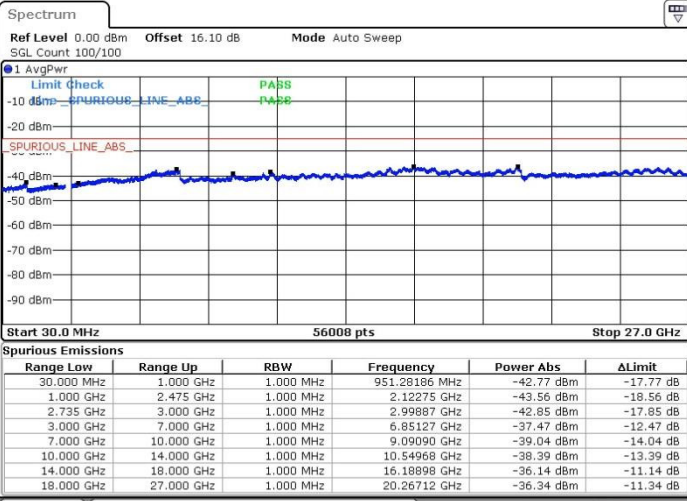

Lowest Channel / 1RB0 and 1RB99

Lowest Channel / 1RB74 and 1RB0

Date: 20.FEB.2018 16:32:30

Date: 20.FEB.2018 16:30:24

Lowest Channel / FullRB

N/A

Date: 20.FEB.2018 16:27:40

LTE Band 41 / 15MHz+20MHz

64QAM

Middle Channel / 1RB0 and 1RB99

Middle Channel / 1RB74 and 1RB0

Date: 20.FEB.2018 16:40:35

Date: 20.FEB.2018 01:28:34

Middle Channel / FullIRB

N/A

Date: 20.FEB.2018 16:36:35

LTE Band 41 / 15MHz+20MHz

64QAM

Highest Channel / 1RB0 and 1RB99

Highest Channel / 1RB74 and 1RB0

Date: 20.FEB.2018 17:50:29

Date: 20.FEB.2018 17:39:53

Highest Channel / FullIRB

N/A