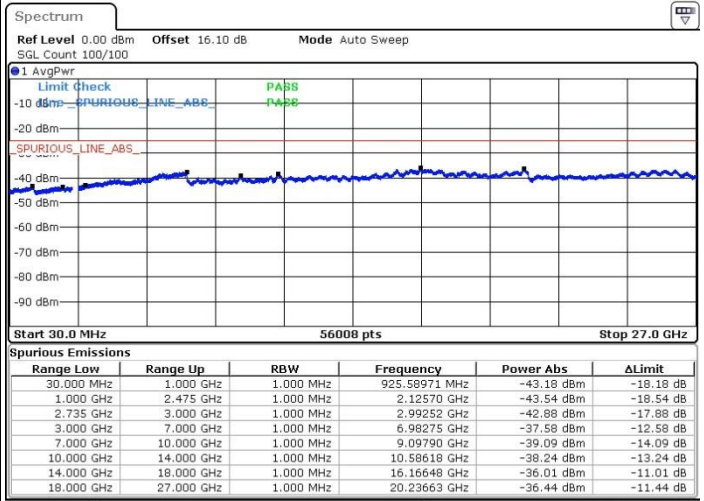

Highest Channel / 1RB74 and 1RB0

Date: 20.FEB.2018 16:25:07

Date: 20.FEB.2018 16:15:49

Highest Channel / FullIRB

N/A

Date: 20.FEB.2018 01:27:09

LTE Band 41 / 15MHz+20MHz

64QAM

Lowest Channel / 1RB0 and 1RB99

Lowest Channel / 1RB74 and 1RB0

Date: 20.FEB.2018 16:32:30

Date: 20.FEB.2018 16:30:24

Lowest Channel / FullRB

N/A

Date: 20.FEB.2018 16:27:40

LTE Band 41 / 15MHz+20MHz