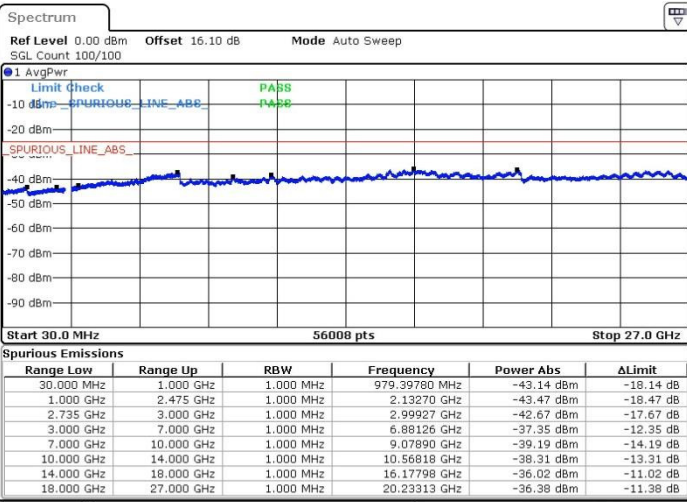

Highest Channel / 1RB74 and 1RB0

Date: 20.FEB.2018 16:25:07

Date: 20.FEB.2018 16:15:49

Highest Channel / FullIRB

N/A

Date: 20.FEB.2018 01:27:09

LTE Band 41 / 15MHz+20MHz

64QAM

Lowest Channel / 1RB0 and 1RB99

Lowest Channel / 1RB74 and 1RB0

Date: 20.FEB.2018 16:32:30

Date: 20.FEB.2018 16:30:24

Lowest Channel / FullRB

N/A

Date: 20.FEB.2018 16:27:40

LTE Band 41 / 15MHz+20MHz