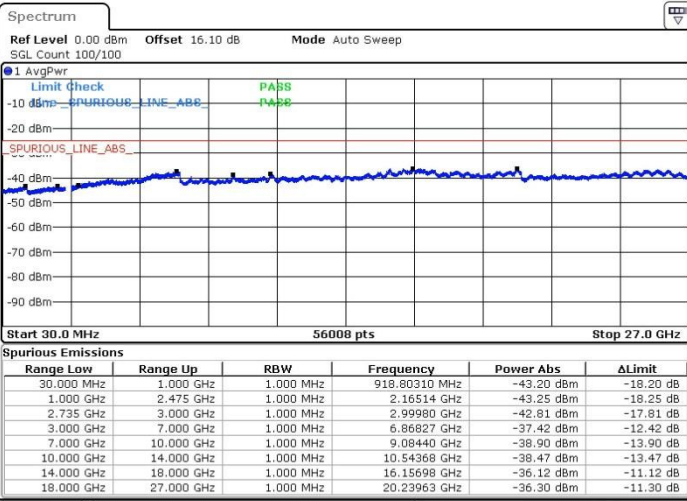

LTE Band 41 / 15MHz+20MHz

64QAM

Middle Channel / 1RB0 and 1RB99

Middle Channel / 1RB74 and 1RB0

Date: 20.FEB.2018 16:40:35

Date: 20.FEB.2018 01:28:34