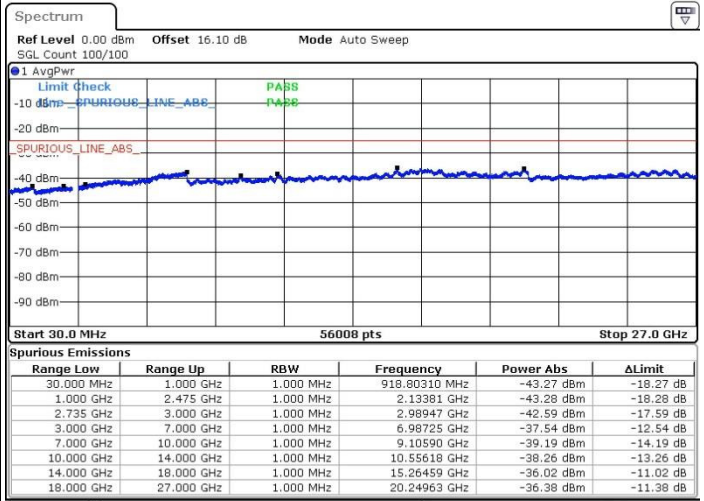

Date: 20.FEB.2018 18:08:13

LTE Band 41 / 20MHz+15MHz

64QAM

Highest Channel / 1RB0 and 1RB74

Highest Channel / 1RB99 and 1RB0

Date: 20.FEB.2018 18:03:41

Date: 20.FEB.2018 16:19:27

Highest Channel / FullIRB

N/A

Date: 20.FEB.2018 16:31:06

LTE Band 41 / 20MHz+20MHz

64QAM

Lowest Channel / 1RB0 and 1RB99

Lowest Channel / 1RB99 and 1RB0

Date: 20.FEB.2018 17:48:19

Date: 20.FEB.2018 16:33:15