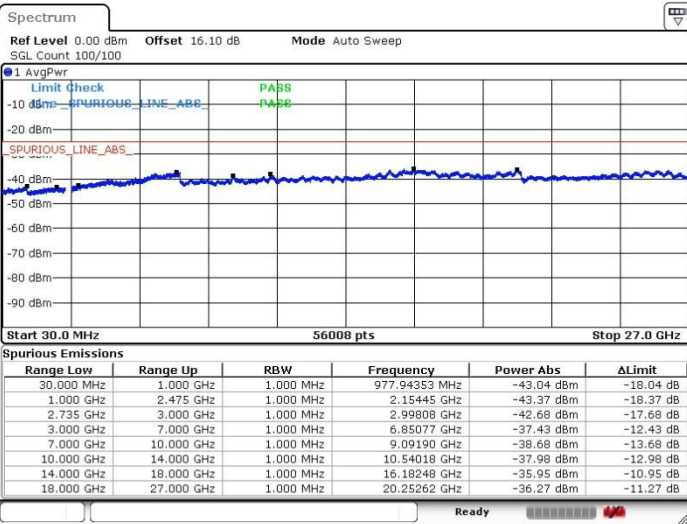

Date: 20.FEB.2018 00:58:28

Date: 20.FEB.2018 01:05:20

Middle Channel / FullIRB

N/A

Date: 20.FEB.2018 01:34:31

LTE Band 41 / 15MHz+15MHz

64QAM

Highest Channel / 1RB0 and 1RB74

Highest Channel / 1RB74 and 1RB0

Date: 20.FEB.2018 16:25:07

Date: 20.FEB.2018 16:15:49

Highest Channel / FullIRB

N/A

Date: 20.FEB.2018 01:27:09

LTE Band 41 / 15MHz+20MHz

64QAM

Lowest Channel / 1RB0 and 1RB99

Lowest Channel / 1RB74 and 1RB0

Date: 20.FEB.2018 16:32:30

Date: 20.FEB.2018 16:30:24

Lowest Channel / FullRB

N/A

Date: 20.FEB.2018 16:27:40

LTE Band 41 / 15MHz+20MHz