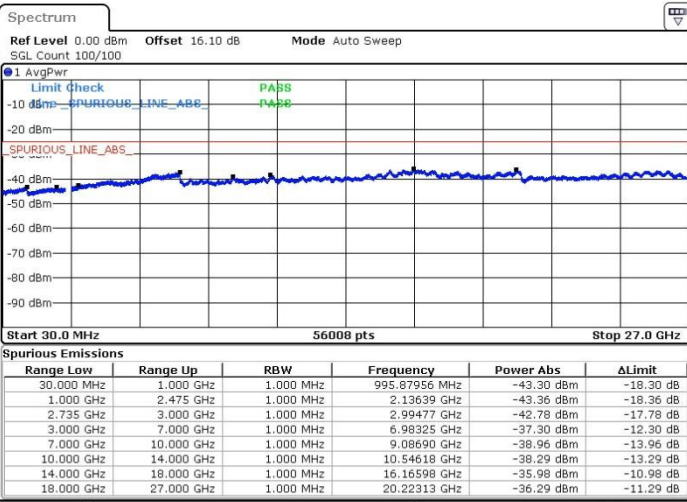

LTE Band 41 / 15MHz+10MHz

64QAM

Lowest Channel / 1RB0 and 1RB49

Lowest Channel / 1RB74 and 1RB0

Date: 20.FEB.2018 23:05:28

Date: 20.FEB.2018 23:09:53

Lowest Channel / FullRB

N/A

Date: 20.FEB.2018 23:15:57

LTE Band 41 / 15MHz+10MHz

64QAM

Middle Channel / 1RB0 and 1RB49

Middle Channel / 1RB74 and 1RB0

Date: 20.FEB.2018 23:06:55

Date: 20.FEB.2018 23:03:16

Middle Channel / FullIRB

N/A

Date: 20.FEB.2018 23:02:38

LTE Band 41 / 15MHz+10MHz

64QAM

Highest Channel / 1RB0 and 1RB49

Highest Channel / 1RB74 and 1RB0

Date: 20.FEB.2018 23:08:47

Date: 20.FEB.2018 23:19:28