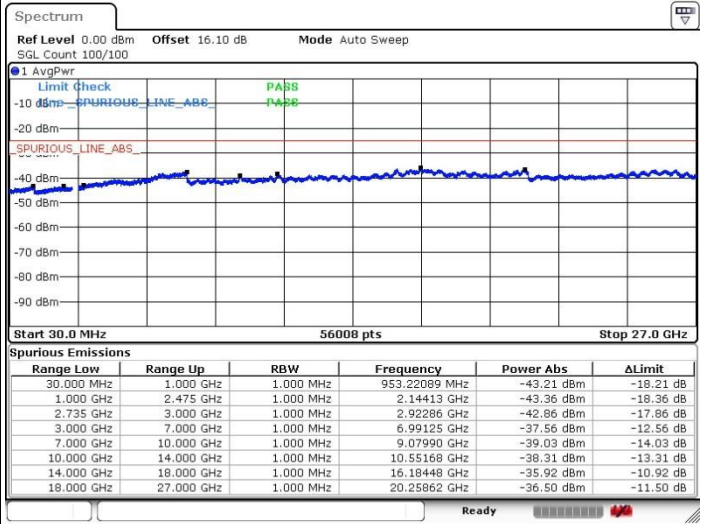

Highest Channel / 1RB0 and 1RB49

Highest Channel / 1RB99 and 1RB0

Date: 20.FEB.2018 01:22:11

Date: 20.FEB.2018 01:44:32

Highest Channel / FullIRB

N/A

Date: 20.FEB.2018 01:10:53

LTE Band 41 / 20MHz+15MHz

64QAM

Lowest Channel / 1RB0 and 1RB74

Lowest Channel / 1RB99 and 1RB0

Date: 20.FEB.2018 17:42:07

Date: 20.FEB.2018 18:00:27

Lowest Channel / FullRB

N/A

Date: 20.FEB.2018 18:08:50