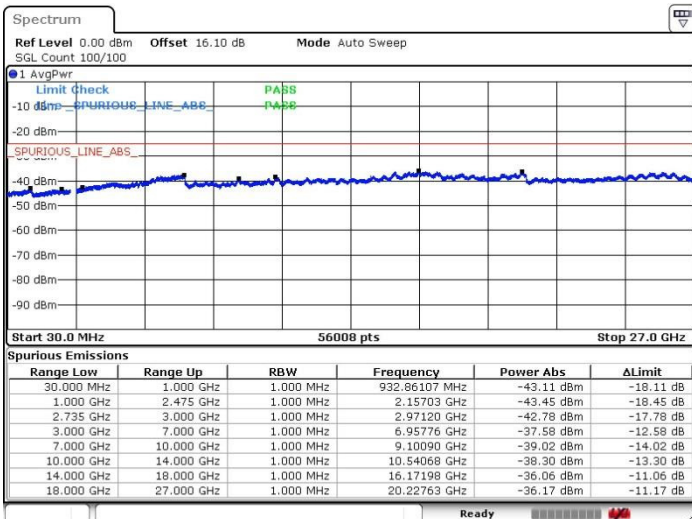

N/A

Date: 20.FEB.2018 23:02:38

LTE Band 41 / 15MHz+10MHz

64QAM

Highest Channel / 1RB0 and 1RB49

Highest Channel / 1RB74 and 1RB0

Date: 20.FEB.2018 23:08:47

Date: 20.FEB.2018 23:19:28

Highest Channel / FullIRB

N/A

Date: 20.FEB.2018 23:17:08

LTE Band 41 / 15MHz+15MHz

64QAM

Lowest Channel / 1RB0 and 1RB74

Lowest Channel / 1RB74 and 1RB0

Date: 20.FEB.2018 01:47:42