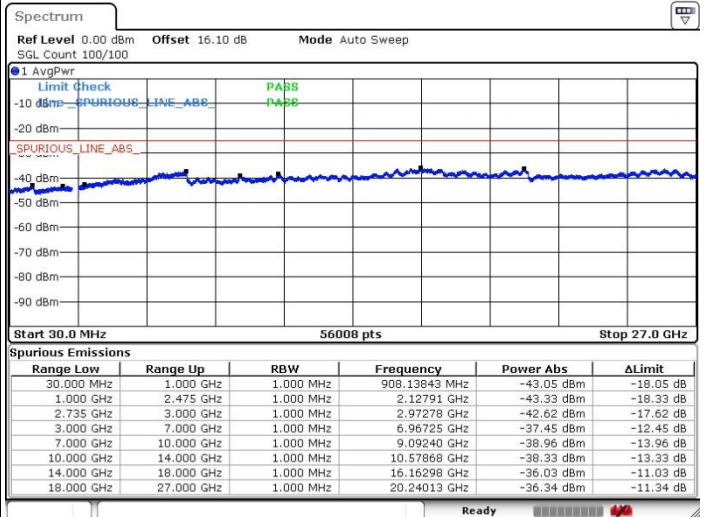

Date: 20.FEB.2018 16:20:19

LTE Band 41 / 20MHz+5MHz

64QAM

Lowest Channel / 1RB0 and 1RB24

Lowest Channel / 1RB99 and 1RB0

Date: 19.FEB.2018 20:45:11

Date: 19.FEB.2018 21:12:45

Lowest Channel / FullRB

N/A

Date: 19.FEB.2018 21:15:44

LTE Band 41 / 20MHz+5MHz

64QAM

Middle Channel / 1RB0 and 1RB24

Middle Channel / 1RB99 and 1RB0

Date: 19.FEB.2018 21:21:31

Date: 19.FEB.2018 21:24:51

Middle Channel / FullIRB

N/A

Date: 19.FEB.2018 21:26:44

LTE Band 41 / 20MHz+5MHz

64QAM

Highest Channel / 1RB0 and 1RB24

Highest Channel / 1RB99 and 1RB0

Date: 19.FEB.2018 21:36:43

Date: 20.FEB.2018 00:35:51

Highest Channel / FullIRB

N/A

Date: 19.FEB.2018 21:35:19

LTE Band 41 / 20MHz+10MHz

64QAM

Lowest Channel / 1RB0 and 1RB49

Lowest Channel / 1RB99 and 1RB0