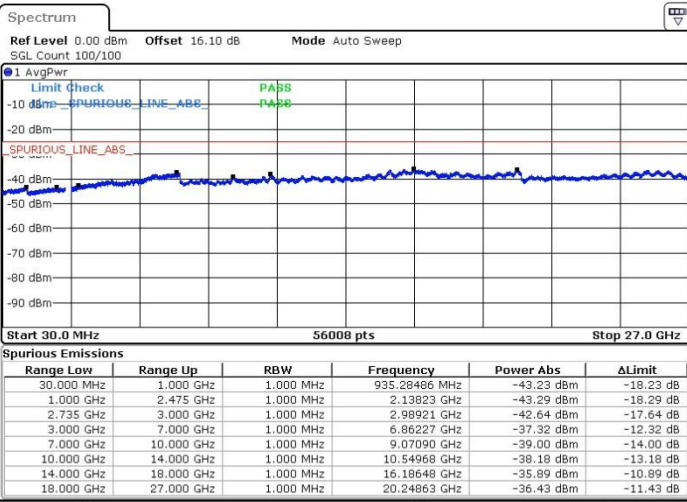

Date: 20.FEB.2018 23:15:57

LTE Band 41 / 15MHz+10MHz

64QAM

Middle Channel / 1RB0 and 1RB49

Middle Channel / 1RB74 and 1RB0

Date: 20.FEB.2018 23:06:55

Date: 20.FEB.2018 23:03:16

Middle Channel / FullIRB

N/A

Date: 20.FEB.2018 23:02:38

LTE Band 41 / 15MHz+10MHz

64QAM

Highest Channel / 1RB0 and 1RB49

Highest Channel / 1RB74 and 1RB0

Date: 20.FEB.2018 23:08:47

Date: 20.FEB.2018 23:19:28

Highest Channel / FullIRB

N/A

Date: 20.FEB.2018 23:17:08

LTE Band 41 / 15MHz+15MHz

64QAM

Lowest Channel / 1RB0 and 1RB74

Lowest Channel / 1RB74 and 1RB0

Date: 20.FEB.2018 01:47:42