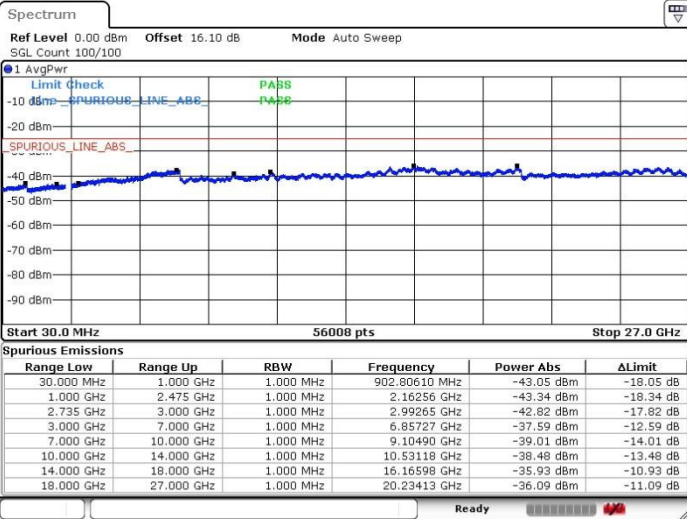

Highest Channel / 1RB0 and 1RB49

Highest Channel / 1RB99 and 1RB0

Date: 20.FEB.2018 01:22:11

Date: 20.FEB.2018 01:44:32

Highest Channel / FullIRB

N/A

Date: 20.FEB.2018 01:10:53

LTE Band 41 / 20MHz+15MHz

64QAM

Lowest Channel / 1RB0 and 1RB74

Lowest Channel / 1RB99 and 1RB0

Date: 20.FEB.2018 17:42:07

Date: 20.FEB.2018 18:00:27

Lowest Channel / FullRB

N/A

Date: 20.FEB.2018 18:08:50

LTE Band 41 / 20MHz+15MHz

64QAM

Middle Channel / 1RB0 and 1RB74

Middle Channel / 1RB99 and 1RB0

Date: 20.FEB.2018 17:51:06

Date: 20.FEB.2018 18:01:49

Middle Channel / FullIRB

N/A

Date: 20.FEB.2018 18:08:13

LTE Band 41 / 20MHz+15MHz

64QAM

Highest Channel / 1RB0 and 1RB74

Highest Channel / 1RB99 and 1RB0

Date: 20.FEB.2018 18:03:41

Date: 20.FEB.2018 16:19:27

Highest Channel / FullIRB