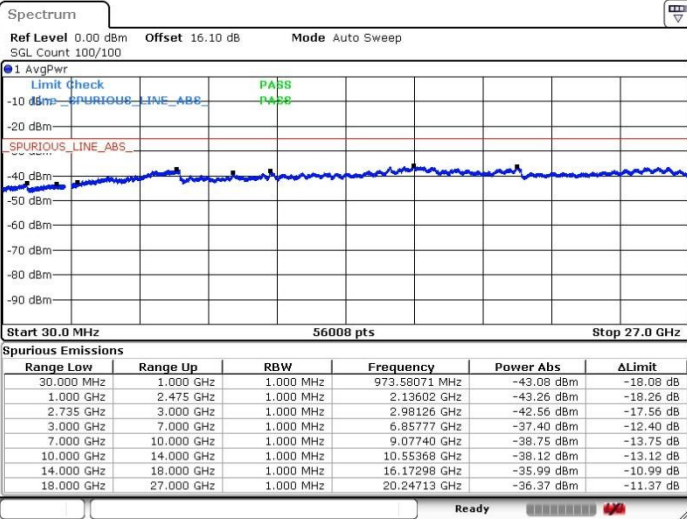

Date: 20.FEB.2018 00:35:51

Highest Channel / FullIRB

N/A

Date: 19.FEB.2018 21:35:19

LTE Band 41 / 20MHz+10MHz

64QAM

Lowest Channel / 1RB0 and 1RB49

Lowest Channel / 1RB99 and 1RB0

Date: 20.FEB.2018 01:06:12

Date: 20.FEB.2018 01:17:40

Lowest Channel / FullRB

N/A

Date: 20.FEB.2018 01:32:56

LTE Band 41 / 20MHz+10MHz

64QAM

Middle Channel / 1RB0 and 1RB49

Middle Channel / 1RB99 and 1RB0

Date: 20.FEB.2018 01:29:11

Date: 20.FEB.2018 01:49:22

Middle Channel / FullIRB

N/A

Date: 20.FEB.2018 01:37:19

LTE Band 41 / 20MHz+10MHz

64QAM

Highest Channel / 1RB0 and 1RB49

Highest Channel / 1RB99 and 1RB0

Date: 20.FEB.2018 01:22:11

Date: 20.FEB.2018 01:44:32

Highest Channel / FullIRB

N/A

Date: 20.FEB.2018 01:10:53

LTE Band 41 / 20MHz+15MHz