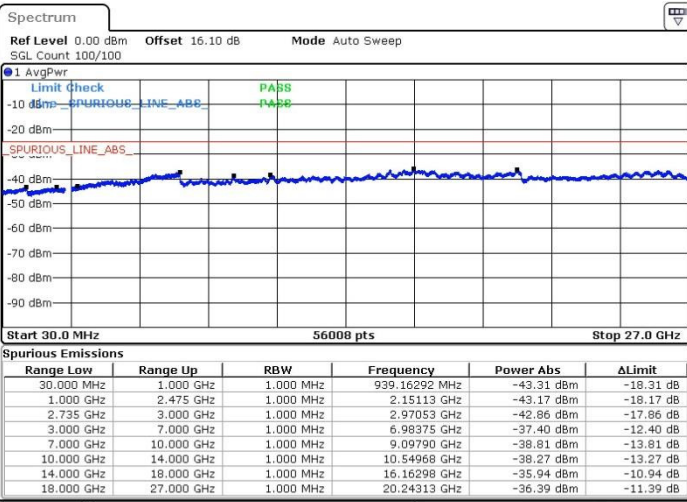

Date: 20.FEB.2018 18:08:13

LTE Band 41 / 20MHz+15MHz

64QAM

Highest Channel / 1RB0 and 1RB74

Highest Channel / 1RB99 and 1RB0

Date: 20.FEB.2018 18:03:41

Date: 20.FEB.2018 16:19:27

Highest Channel / FullIRB

N/A

Date: 20.FEB.2018 16:31:06

LTE Band 41 / 20MHz+20MHz

64QAM

Lowest Channel / 1RB0 and 1RB99

Lowest Channel / 1RB99 and 1RB0

Date: 20.FEB.2018 17:48:19

Date: 20.FEB.2018 16:33:15

Lowest Channel / FullRB

N/A

Date: 20.FEB.2018 18:05:00