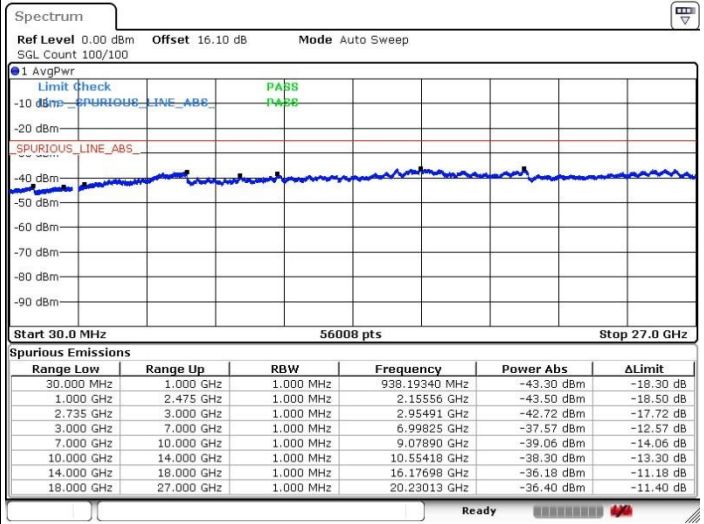

Date: 20.FEB.2018 00:58:28

Date: 20.FEB.2018 01:05:20

Middle Channel / FullIRB

N/A

Date: 20.FEB.2018 01:34:31

LTE Band 41 / 15MHz+15MHz

64QAM

Highest Channel / 1RB0 and 1RB74

Highest Channel / 1RB74 and 1RB0

Date: 20.FEB.2018 16:25:07

Date: 20.FEB.2018 16:15:49

Highest Channel / FullIRB

N/A

Date: 20.FEB.2018 01:27:09

LTE Band 41 / 15MHz+20MHz

64QAM