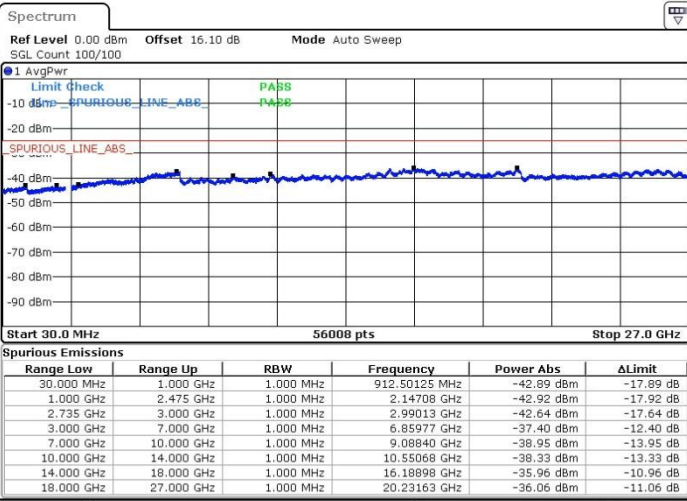

Highest Channel / FullIRB

N/A

Date: 20.FEB.2018 23:17:08

LTE Band 41 / 15MHz+15MHz

64QAM

Lowest Channel / 1RB0 and 1RB74

Lowest Channel / 1RB74 and 1RB0

Date: 20.FEB.2018 01:47:42

Date: 20.FEB.2018 01:22:53

Lowest Channel / FullRB

N/A

Date: 20.FEB.2018 01:38:12

LTE Band 41 / 15MHz+15MHz

64QAM

Middle Channel / 1RB0 and 1RB74

Middle Channel / 1RB74 and 1RB0