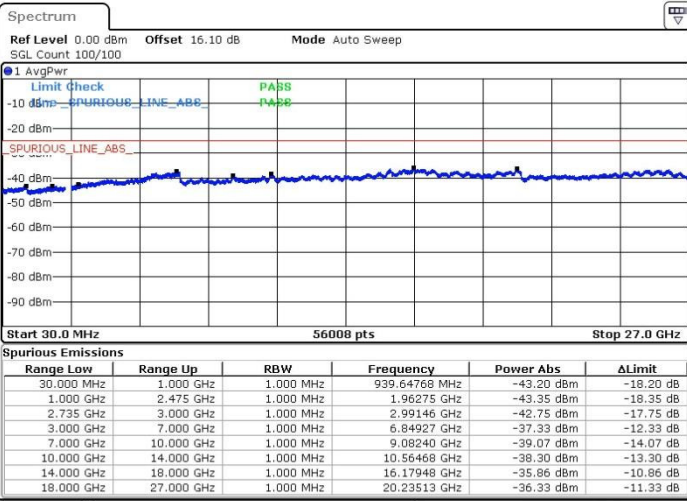

LTE Band 41 / 20MHz+15MHz

64QAM

Middle Channel / 1RB0 and 1RB74

Middle Channel / 1RB99 and 1RB0

Date: 20.FEB.2018 17:51:06

Date: 20.FEB.2018 18:01:49

Middle Channel / FullIRB

N/A

Date: 20.FEB.2018 18:08:13

LTE Band 41 / 20MHz+15MHz

64QAM

Highest Channel / 1RB0 and 1RB74

Highest Channel / 1RB99 and 1RB0

Date: 20.FEB.2018 18:03:41

Date: 20.FEB.2018 16:19:27

Highest Channel / FullIRB

N/A

Date: 20.FEB.2018 16:31:06

LTE Band 41 / 20MHz+20MHz

64QAM

Lowest Channel / 1RB0 and 1RB99

Lowest Channel / 1RB99 and 1RB0

Date: 20.FEB.2018 17:48:19

Date: 20.FEB.2018 16:33:15