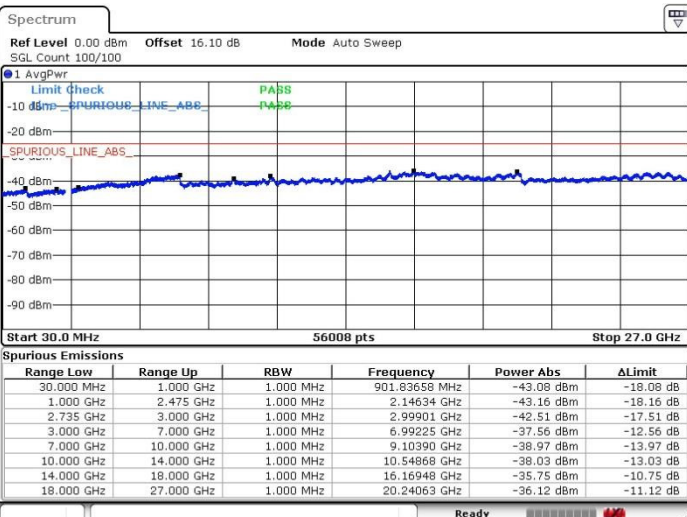

Middle Channel / FullIRB

N/A

Date: 19.FEB.2018 21:26:44

LTE Band 41 / 20MHz+5MHz

64QAM

Highest Channel / 1RB0 and 1RB24

Highest Channel / 1RB99 and 1RB0

Date: 19.FEB.2018 21:36:43

Date: 20.FEB.2018 00:35:51

Highest Channel / FullIRB

N/A

Date: 19.FEB.2018 21:35:19

LTE Band 41 / 20MHz+10MHz

64QAM

Lowest Channel / 1RB0 and 1RB49

Lowest Channel / 1RB99 and 1RB0

Date: 20.FEB.2018 01:06:12

Date: 20.FEB.2018 01:17:40

Lowest Channel / FullRB

N/A

Date: 20.FEB.2018 01:32:56

LTE Band 41 / 20MHz+10MHz

64QAM

Middle Channel / 1RB0 and 1RB49