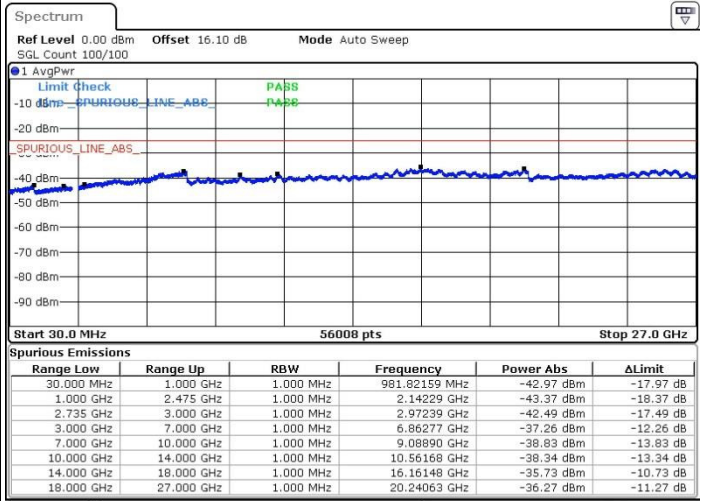

N/A

Date: 20.FEB.2018 23:02:38

LTE Band 41 / 15MHz+10MHz

64QAM

Highest Channel / 1RB0 and 1RB49

Highest Channel / 1RB74 and 1RB0

Date: 20.FEB.2018 23:08:47

Date: 20.FEB.2018 23:19:28

Highest Channel / FullIRB

N/A

Date: 20.FEB.2018 23:17:08

LTE Band 41 / 15MHz+15MHz

64QAM

Lowest Channel / 1RB0 and 1RB74

Lowest Channel / 1RB74 and 1RB0

Date: 20.FEB.2018 01:47:42

Date: 20.FEB.2018 01:22:53

Lowest Channel / FullRB

N/A

Date: 20.FEB.2018 01:38:12

LTE Band 41 / 15MHz+15MHz

64QAM

Middle Channel / 1RB0 and 1RB74

Middle Channel / 1RB74 and 1RB0