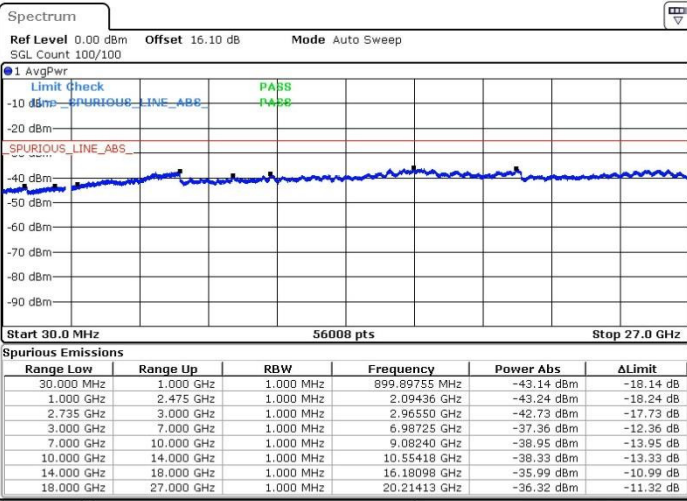

Date: 20.FEB.2018 18:08:13

LTE Band 41 / 20MHz+15MHz

64QAM

Highest Channel / 1RB0 and 1RB74

Highest Channel / 1RB99 and 1RB0

Date: 20.FEB.2018 18:03:41

Date: 20.FEB.2018 16:19:27

Highest Channel / FullIRB

N/A

Date: 20.FEB.2018 16:31:06

LTE Band 41 / 20MHz+20MHz

64QAM

Lowest Channel / 1RB0 and 1RB99

Lowest Channel / 1RB99 and 1RB0

Date: 20.FEB.2018 17:48:19

Date: 20.FEB.2018 16:33:15

Lowest Channel / FullRB

N/A

Date: 20.FEB.2018 18:05:00