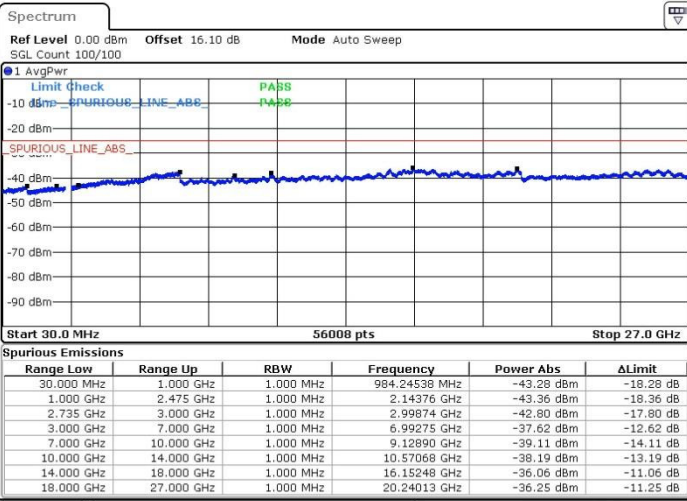

Highest Channel / 1RB74 and 1RB0

Date: 20.FEB.2018 16:25:07

Date: 20.FEB.2018 16:15:49

Highest Channel / FullIRB

N/A

Date: 20.FEB.2018 01:27:09

LTE Band 41 / 15MHz+20MHz

64QAM

Lowest Channel / 1RB0 and 1RB99

Lowest Channel / 1RB74 and 1RB0

Date: 20.FEB.2018 16:32:30

Date: 20.FEB.2018 16:30:24

Lowest Channel / FullRB

N/A

Date: 20.FEB.2018 16:27:40

LTE Band 41 / 15MHz+20MHz