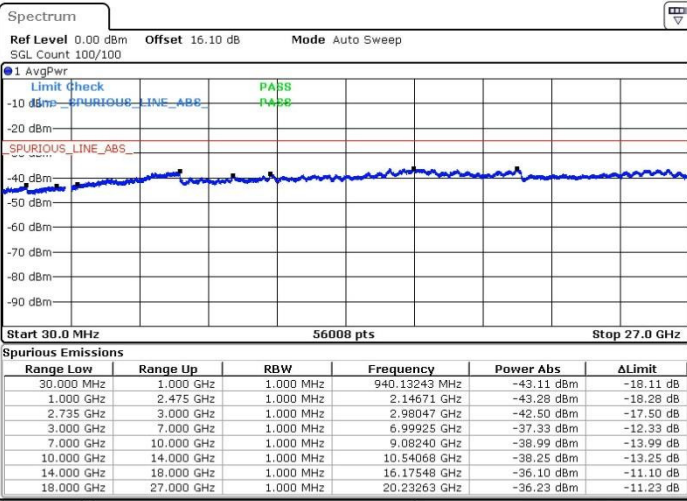

Middle Channel / FullIRB

N/A

Date: 19.FEB.2018 21:26:44

LTE Band 41 / 20MHz+5MHz

64QAM

Highest Channel / 1RB0 and 1RB24

Highest Channel / 1RB99 and 1RB0

Date: 19.FEB.2018 21:36:43

Date: 20.FEB.2018 00:35:51

Highest Channel / FullIRB

N/A

Date: 19.FEB.2018 21:35:19

LTE Band 41 / 20MHz+10MHz

64QAM

Lowest Channel / 1RB0 and 1RB49

Lowest Channel / 1RB99 and 1RB0