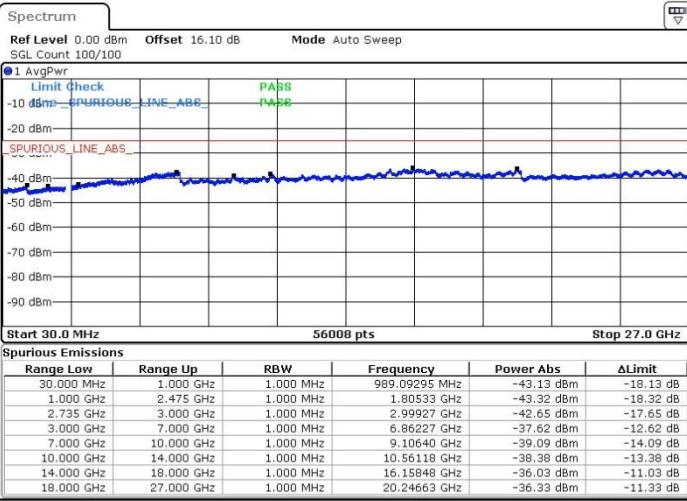

LTE Band 41 / 15MHz+10MHz

64QAM

Lowest Channel / 1RB0 and 1RB49

Lowest Channel / 1RB74 and 1RB0

Date: 20.FEB.2018 23:05:28

Date: 20.FEB.2018 23:09:53

Lowest Channel / FullRB

N/A