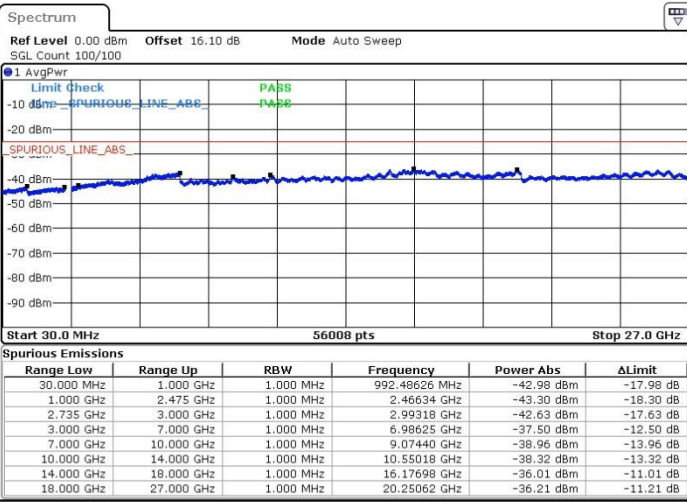

N/A

Date: 20.FEB.2018 23:02:38

LTE Band 41 / 15MHz+10MHz

64QAM

Highest Channel / 1RB0 and 1RB49

Highest Channel / 1RB74 and 1RB0

Date: 20.FEB.2018 23:08:47

Date: 20.FEB.2018 23:19:28

Highest Channel / FullIRB

N/A

Date: 20.FEB.2018 23:17:08

LTE Band 41 / 15MHz+15MHz

64QAM

Lowest Channel / 1RB0 and 1RB74

Lowest Channel / 1RB74 and 1RB0

Date: 20.FEB.2018 01:47:42

Date: 20.FEB.2018 01:22:53

Lowest Channel / FullRB

N/A

Date: 20.FEB.2018 01:38:12

LTE Band 41 / 15MHz+15MHz

64QAM

Middle Channel / 1RB0 and 1RB74

Middle Channel / 1RB74 and 1RB0