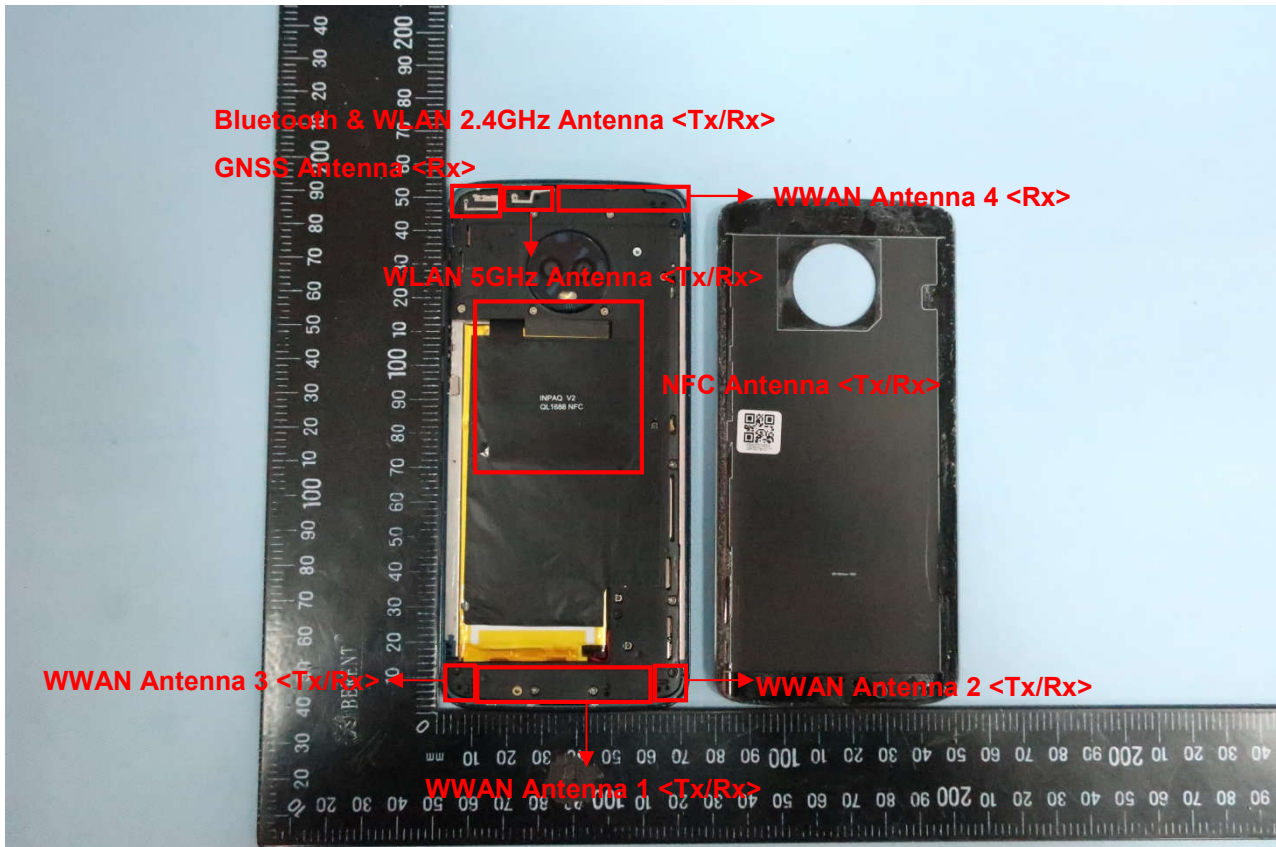

3. Internal Photograph of EUT

Brand Name: Motorola / Model Name: XT1925-7

Antenna 1: GSM/WCDMA/LTE Band 2/5/26<Tx/Rx>

Antenna 2: LTE Band 7/38<Tx/Rx>

Antenna 3: LTE Band 7/38<Tx/Rx>

Antenna 4: WCDMA/LTE Band 2/5/26<Rx>

The Antenna 1, Antenna 2 and Antenna 3 can't transmit simultaneously.

Brand Name: Motorola / Model Name: XT1925-7

Brand Name: Motorola / Model Name: XT1925-7

Brand Name: Motorola / Model Name: XT1925-7

Brand Name: Motorola / Model Name: XT1925-7