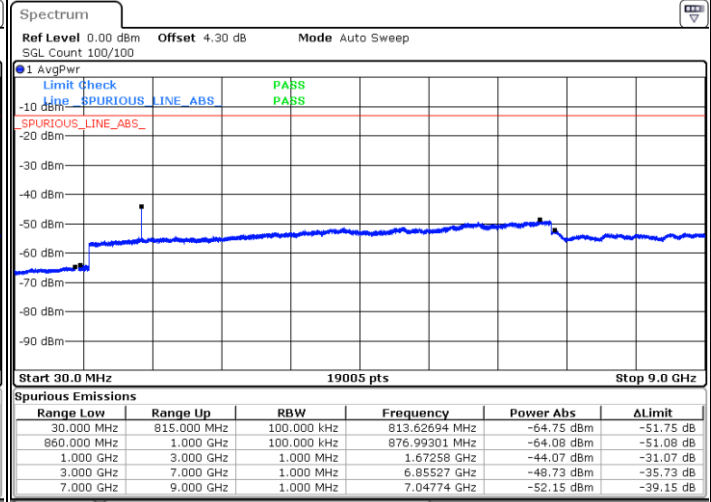

Highest Channel / QPSK

Highest Channel / 16QAM

Date: 2.JAN 2018 16:32:28

Date: 2.JAN 2018 16:32:53

LTE Band 26 / 15MHz

Lowest Channel / QPSK

Lowest Channel / 16QAM

Date: 2.JAN 2018 16:33:59

Date: 2.JAN 2018 16:34:23

Middle Channel / QPSK

Middle Channel / 16QAM

Date: 2.JAN 2018 16:36:02

Date: 2.JAN 2018 16:35:37

LTE Band 26 / 1.4MHz

Lowest Channel / 64QAM

Middle Channel / 64QAM

Date: 2 JAN 2018 16:18:32

Date: 2 JAN 2018 16:18:59

Highest Channel / 64QAM

Date: 2 JAN 2018 16:21:07

LTE Band 26 / 3MHz

Lowest Channel / 64QAM

Middle Channel / 64QAM

Date: 2.JAN 2018 16:22:38

Date: 2.JAN 2018 16:23:04

Highest Channel / 64QAM

Date: 2.JAN 2018 16:25:15

LTE Band 26 / 5MHz

Lowest Channel / 64QAM

Middle Channel / 64QAM

Date: 2 JAN 2018 16:26:42

Date: 2 JAN 2018 16:27:09