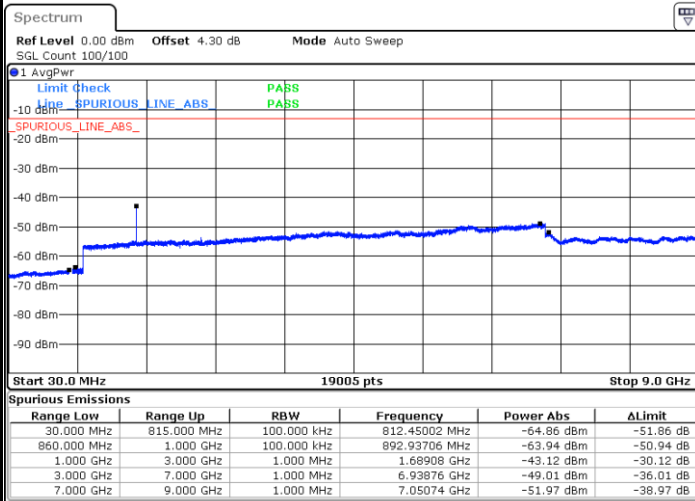

Date: 2 JAN 2018 16:18:32

Date: 2 JAN 2018 16:18:59

Highest Channel / 64QAM

Date: 2 JAN 2018 16:21:07

LTE Band 26 / 3MHz

Lowest Channel / 64QAM

Middle Channel / 64QAM

Date: 2.JAN 2018 16:22:38

Date: 2.JAN 2018 16:23:04

Highest Channel / 64QAM

Date: 2.JAN 2018 16:25:15

LTE Band 26 / 5MHz

Lowest Channel / 64QAM

Middle Channel / 64QAM

Date: 2 JAN 2018 16:26:42

Date: 2 JAN 2018 16:27:09

Highest Channel / 64QAM

Date: 2 JAN 2018 16:29:17

LTE Band 26 / 10MHz

Lowest Channel / 64QAM

Middle Channel / 64QAM

Date: 2.JAN.2018 16:30:45

Date: 2.JAN.2018 16:31:09

Highest Channel / 64QAM