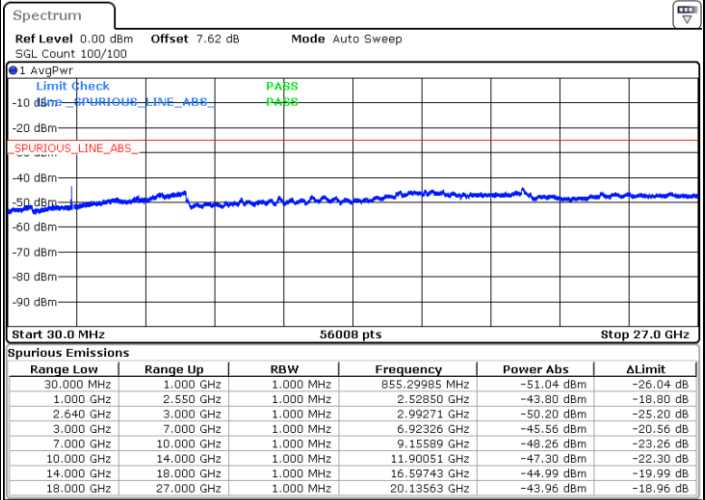

Date: 4 JAN 2018 09:02:18

Lowest Channel / 16QAM

Date: 4 JAN 2018 09:04:41

LTE Band 38 / 10MHz

Middle Channel / QPSK

Middle Channel / 16QAM

Date: 4 JAN 2018 09:07:36

Date: 4 JAN 2018 09:05:33

Highest Channel / QPSK

Highest Channel / 16QAM

Date: 4 JAN 2018 09:08:34

Date: 4 JAN 2018 09:09:33

LTE Band 38 / 15MHz

Lowest Channel / QPSK

Lowest Channel / 16QAM

Date: 4 JAN 2018 09:28:37

Date: 4 JAN 2018 09:37:45

Middle Channel / QPSK

Middle Channel / 16QAM

Date: 4 JAN 2018 09:30:21

Date: 4 JAN 2018 09:33:54

LTE Band 38 / 15MHz

Highest Channel / QPSK

Date: 4 JAN 2018 09:31:15

Highest Channel / 16QAM

Date: 4 JAN 2018 09:32:43

LTE Band 38 / 20MHz

Lowest Channel / QPSK

Date: 4 JAN 2018 09:59:32

Lowest Channel / 16QAM

Date: 4 JAN 2018 10:03:04

LTE Band 38 / 20MHz