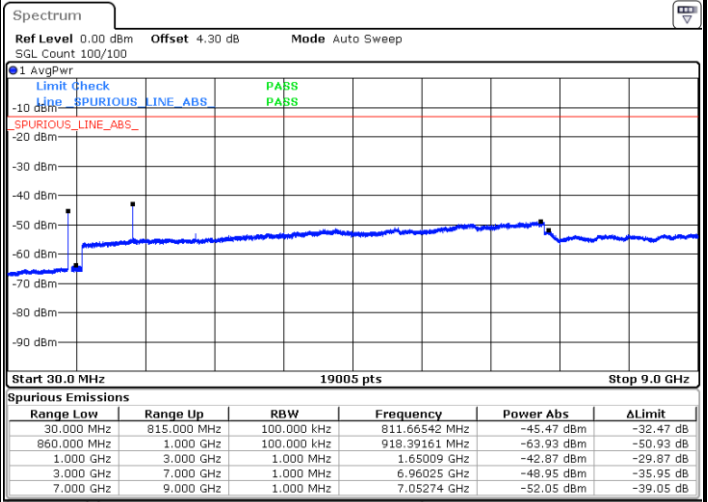

Date: 2 JAN 2018 16:29:54

Lowest Channel / 16QAM

Date: 2 JAN 2018 16:30:19

LTE Band 26 / 10MHz

Middle Channel / QPSK

Middle Channel / 16QAM

Date: 2.JAN 2018 16:32:02

Date: 2.JAN 2018 16:31:38

Highest Channel / QPSK

Highest Channel / 16QAM

Date: 2.JAN 2018 16:32:28

Date: 2.JAN 2018 16:32:53

LTE Band 26 / 15MHz

Lowest Channel / QPSK

Lowest Channel / 16QAM

Date: 2.JAN 2018 16:33:59

Date: 2.JAN 2018 16:34:23

Middle Channel / QPSK

Middle Channel / 16QAM

Date: 2.JAN 2018 16:36:02

Date: 2.JAN 2018 16:35:37

LTE Band 26 / 1.4MHz

Lowest Channel / 64QAM

Middle Channel / 64QAM

Date: 2 JAN 2018 16:18:32

Date: 2 JAN 2018 16:18:59

Highest Channel / 64QAM

Date: 2 JAN 2018 16:21:07

LTE Band 26 / 3MHz

Lowest Channel / 64QAM

Middle Channel / 64QAM

Date: 2.JAN 2018 16:22:38