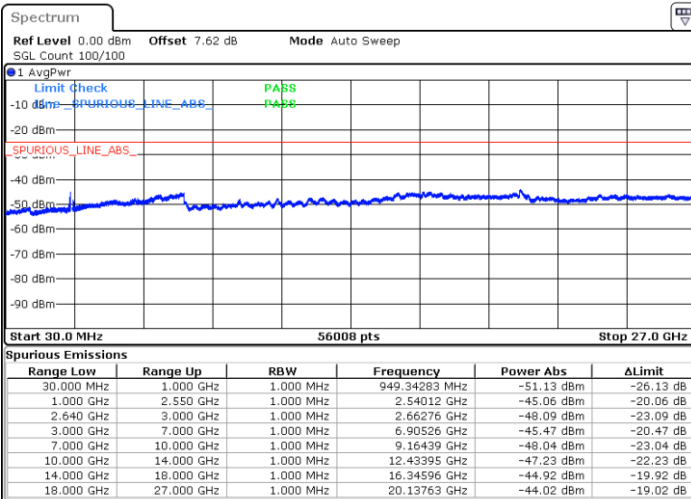

Date: 4 JAN 2018 09:02:18

Lowest Channel / 16QAM

Date: 4 JAN 2018 09:04:41

LTE Band 38 / 10MHz

Middle Channel / QPSK

Middle Channel / 16QAM

Date: 4 JAN 2018 09:07:36

Date: 4 JAN 2018 09:05:33

Highest Channel / QPSK

Highest Channel / 16QAM

Date: 4 JAN 2018 09:08:34

Date: 4 JAN 2018 09:09:33

LTE Band 38 / 15MHz

Lowest Channel / QPSK

Lowest Channel / 16QAM

Date: 4 JAN 2018 09:28:37

Date: 4 JAN 2018 09:37:45

Middle Channel / QPSK

Middle Channel / 16QAM

Date: 4 JAN 2018 09:30:21

Date: 4 JAN 2018 09:33:54

LTE Band 38 / 15MHz

Highest Channel / QPSK

Date: 4 JAN 2018 09:31:15

Highest Channel / 16QAM

Date: 4 JAN 2018 09:32:43

LTE Band 38 / 20MHz

Lowest Channel / QPSK

Date: 4 JAN 2018 09:59:32

Lowest Channel / 16QAM

Date: 4 JAN 2018 10:03:04

LTE Band 38 / 20MHz