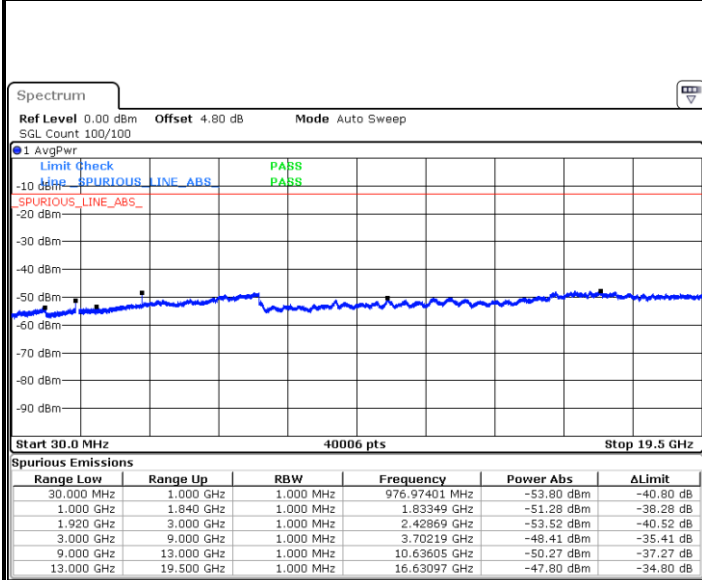

Lowest Channel / 64QAM

Middle Channel / 64QAM

Date: 2.JAN.2018 10:40:12

Date: 2.JAN.2018 10:41:30

Highest Channel / 64QAM

Date: 2.JAN.2018 10:42:29

LTE Band 25 / 15MHz

Lowest Channel / 64QAM

Middle Channel / 64QAM

Date: 2.JAN.2018 10:43:14

Date: 2.JAN.2018 10:44:04

Highest Channel / 64QAM

Date: 2.JAN.2018 10:44:44

**LTE Band 25 / 20MHz**

**Lowest Channel / 64QAM**

Date: 2 JAN 2018 10:45:37

**Middle Channel / 64QAM**

Date: 2 JAN 2018 10:46:17

**Highest Channel / 64QAM**

Date: 2 JAN 2018 10:46:57

LTE Band 26 / 1.4MHz

Lowest Channel / QPSK

Date: 2.JAN 2018 16:16:53

Lowest Channel / 16QAM

Date: 2.JAN 2018 16:18:03

Middle Channel / QPSK

Date: 2.JAN 2018 16:19:50

Middle Channel / 16QAM

Date: 2.JAN 2018 16:19:24

LTE Band 26 / 1.4MHz

Highest Channel / QPSK

Date: 2 JAN 2018 16:20:15