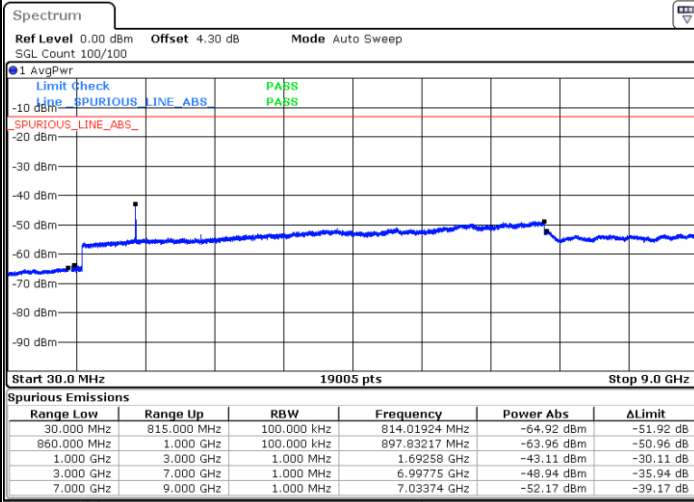

Date: 2.JAN 2018 16:34:23

Middle Channel / QPSK

Middle Channel / 16QAM

Date: 2.JAN 2018 16:36:02

Date: 2.JAN 2018 16:35:37

LTE Band 26 / 1.4MHz

Lowest Channel / 64QAM

Middle Channel / 64QAM

Date: 2 JAN 2018 16:18:32

Date: 2 JAN 2018 16:18:59

Highest Channel / 64QAM

Date: 2 JAN 2018 16:21:07

LTE Band 26 / 3MHz

Lowest Channel / 64QAM

Middle Channel / 64QAM

Date: 2.JAN 2018 16:22:38

Date: 2.JAN 2018 16:23:04

Highest Channel / 64QAM

Date: 2.JAN 2018 16:25:15

LTE Band 26 / 5MHz

Lowest Channel / 64QAM

Middle Channel / 64QAM

Date: 2 JAN 2018 16:26:42

Date: 2 JAN 2018 16:27:09

Highest Channel / 64QAM

Date: 2 JAN 2018 16:29:17

LTE Band 26 / 10MHz

Lowest Channel / 64QAM

Middle Channel / 64QAM

Date: 2.JAN.2018 16:30:45

Date: 2.JAN.2018 16:31:09

Highest Channel / 64QAM