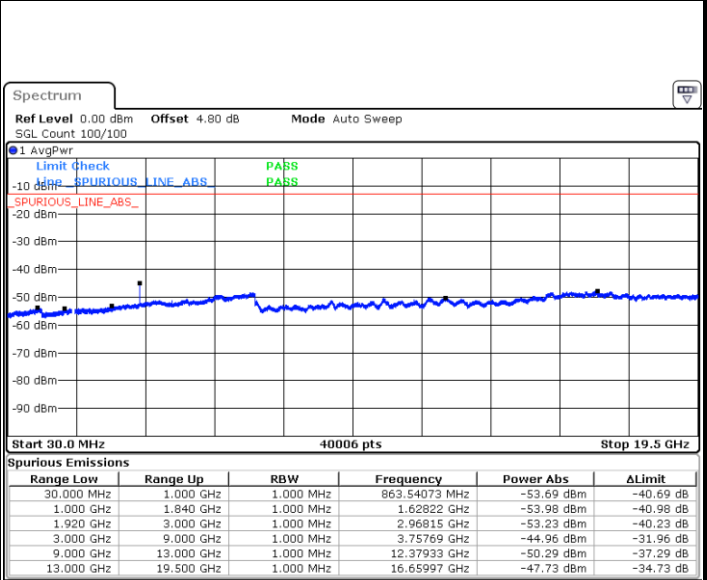

**LTE Band 25 / 3MHz**

**Lowest Channel / 64QAM**

Date: 2 JAN 2018 10:35:52

**Middle Channel / 64QAM**

Date: 2 JAN 2018 10:36:33

**Highest Channel / 64QAM**

Date: 2 JAN 2018 10:37:22

LTE Band 25 / 10MHz

Lowest Channel / 64QAM

Middle Channel / 64QAM

Date: 2.JAN.2018 10:40:12

Date: 2.JAN.2018 10:41:30

Highest Channel / 64QAM

Date: 2.JAN.2018 10:42:29

LTE Band 25 / 15MHz

Lowest Channel / 64QAM

Middle Channel / 64QAM

Date: 2.JAN.2018 10:43:14

Date: 2.JAN.2018 10:44:04

Highest Channel / 64QAM

Date: 2.JAN.2018 10:44:44

**LTE Band 25 / 20MHz**

**Lowest Channel / 64QAM**

Date: 2 JAN 2018 10:45:37