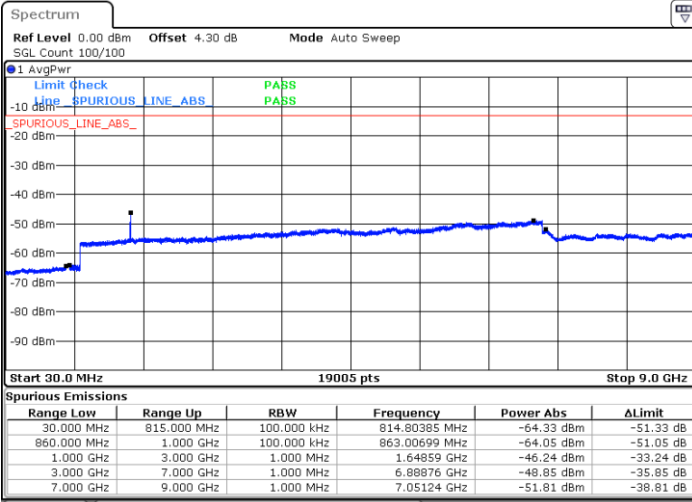

Highest Channel / QPSK

Highest Channel / 16QAM

Date: 2.JAN 2018 16:32:28

Date: 2.JAN 2018 16:32:53

LTE Band 26 / 15MHz

Lowest Channel / QPSK

Lowest Channel / 16QAM

Date: 2.JAN 2018 16:33:59

Date: 2.JAN 2018 16:34:23

Middle Channel / QPSK

Middle Channel / 16QAM

Date: 2.JAN 2018 16:36:02

Date: 2.JAN 2018 16:35:37

LTE Band 26 / 1.4MHz

Lowest Channel / 64QAM

Middle Channel / 64QAM

Date: 2 JAN 2018 16:18:32

Date: 2 JAN 2018 16:18:59

Highest Channel / 64QAM

Date: 2 JAN 2018 16:21:07

LTE Band 26 / 3MHz

Lowest Channel / 64QAM

Middle Channel / 64QAM

Date: 2.JAN 2018 16:22:38

Date: 2.JAN 2018 16:23:04

Highest Channel / 64QAM

Date: 2.JAN 2018 16:25:15

LTE Band 26 / 5MHz

Lowest Channel / 64QAM

Middle Channel / 64QAM

Date: 2 JAN 2018 16:26:42

Date: 2 JAN 2018 16:27:09