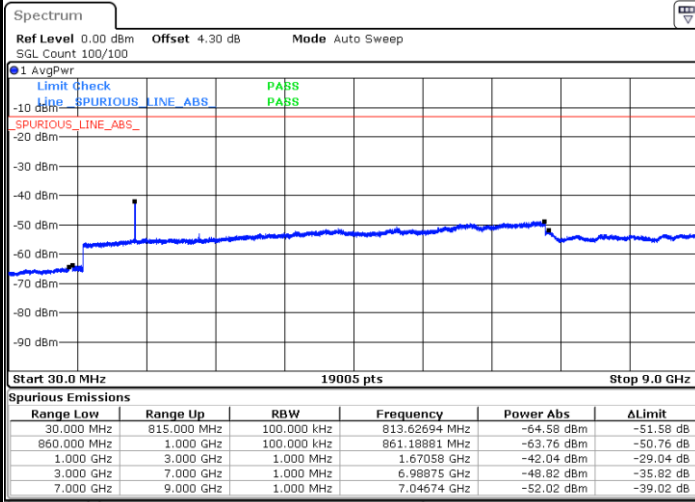

LTE Band 26 / 3MHz

Middle Channel / QPSK

Middle Channel / 16QAM

Date: 2 JAN 2018 16:23:56

Date: 2 JAN 2018 16:23:30