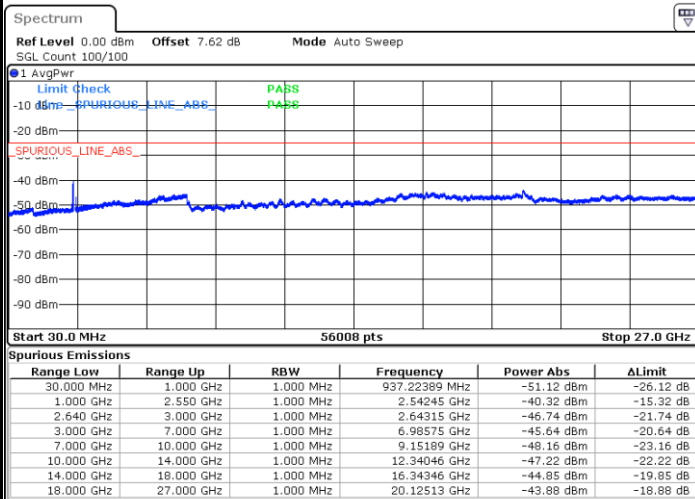

Highest Channel / QPSK

Highest Channel / 16QAM

Date: 4 JAN 2018 09:08:34

Date: 4 JAN 2018 09:09:33

LTE Band 38 / 15MHz

Lowest Channel / QPSK

Lowest Channel / 16QAM

Date: 4 JAN 2018 09:28:37

Date: 4 JAN 2018 09:37:45

Middle Channel / QPSK

Middle Channel / 16QAM

Date: 4 JAN 2018 09:30:21

Date: 4 JAN 2018 09:33:54

LTE Band 38 / 15MHz

Highest Channel / QPSK

Date: 4 JAN 2018 09:31:15

Highest Channel / 16QAM

Date: 4 JAN 2018 09:32:43

LTE Band 38 / 20MHz

Lowest Channel / QPSK

Date: 4 JAN 2018 09:59:32

Lowest Channel / 16QAM

Date: 4 JAN 2018 10:03:04

LTE Band 38 / 20MHz