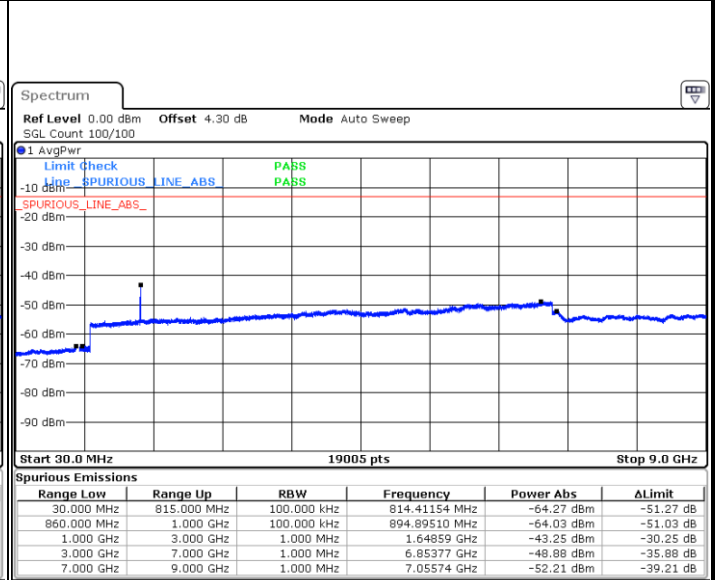

Middle Channel / 64QAM

Date: 2.JAN.2018 10:43:14

Date: 2.JAN.2018 10:44:04

Highest Channel / 64QAM

Date: 2.JAN.2018 10:44:44

**LTE Band 25 / 20MHz**

**Lowest Channel / 64QAM**

Date: 2 JAN 2018 10:45:37

**Middle Channel / 64QAM**

Date: 2 JAN 2018 10:46:17

**Highest Channel / 64QAM**

Date: 2 JAN 2018 10:46:57

LTE Band 26 / 1.4MHz

Lowest Channel / QPSK

Date: 2.JAN 2018 16:16:53

Lowest Channel / 16QAM

Date: 2.JAN 2018 16:18:03

Middle Channel / QPSK

Date: 2.JAN 2018 16:19:50

Middle Channel / 16QAM

Date: 2.JAN 2018 16:19:24

LTE Band 26 / 1.4MHz

Highest Channel / QPSK

Date: 2 JAN 2018 16:20:15

Highest Channel / 16QAM

Date: 2 JAN 2018 16:20:41

LTE Band 26 / 3MHz

Lowest Channel / QPSK

Date: 2 JAN 2018 16:21:47

Lowest Channel / 16QAM

Date: 2 JAN 2018 16:22:12

LTE Band 26 / 3MHz