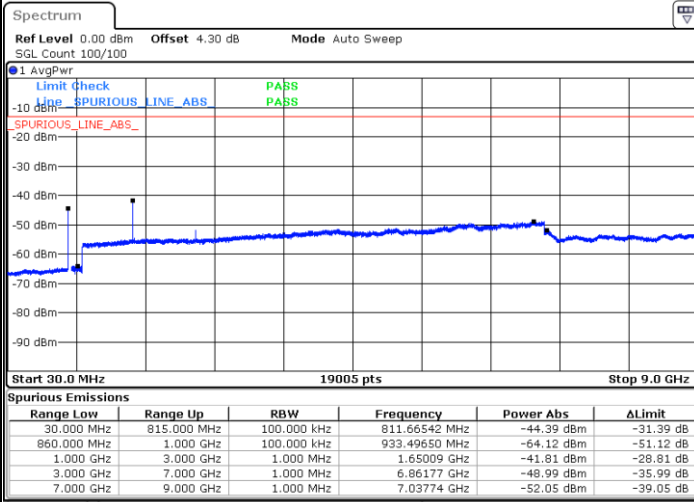

Date: 2 JAN 2018 16:29:54

Lowest Channel / 16QAM

Date: 2 JAN 2018 16:30:19

LTE Band 26 / 10MHz

Middle Channel / QPSK

Middle Channel / 16QAM

Date: 2.JAN 2018 16:32:02

Date: 2.JAN 2018 16:31:38

Highest Channel / QPSK

Highest Channel / 16QAM

Date: 2.JAN 2018 16:32:28

Date: 2.JAN 2018 16:32:53

LTE Band 26 / 15MHz

Lowest Channel / QPSK

Lowest Channel / 16QAM

Date: 2.JAN 2018 16:33:59

Date: 2.JAN 2018 16:34:23

Middle Channel / QPSK

Middle Channel / 16QAM

Date: 2.JAN 2018 16:36:02

Date: 2.JAN 2018 16:35:37

LTE Band 26 / 1.4MHz

Lowest Channel / 64QAM

Middle Channel / 64QAM

Date: 2 JAN 2018 16:18:32

Date: 2 JAN 2018 16:18:59

Highest Channel / 64QAM

Date: 2 JAN 2018 16:21:07

LTE Band 26 / 3MHz

Lowest Channel / 64QAM

Middle Channel / 64QAM

Date: 2.JAN 2018 16:22:38