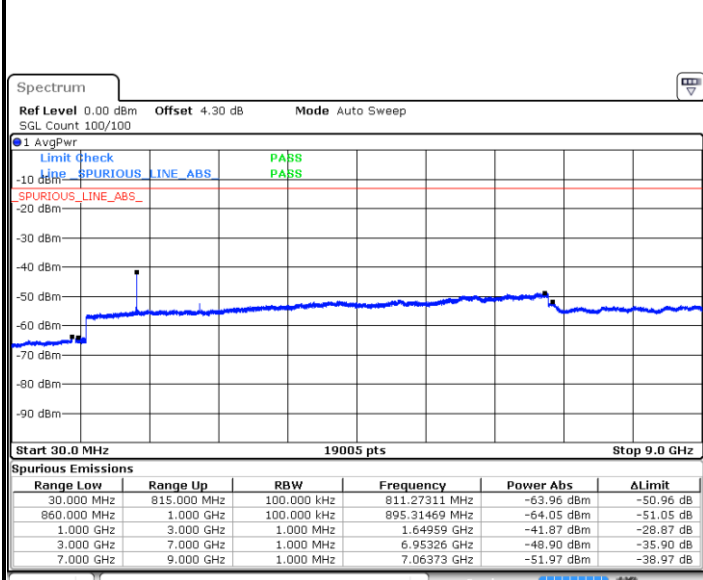

LTE Band 26 / 5MHz

Lowest Channel / QPSK

Lowest Channel / 16QAM

Date: 2.JAN 2018 16:25:51

Date: 2.JAN 2018 16:26:16

Middle Channel / QPSK

Middle Channel / 16QAM

Date: 2.JAN 2018 16:28:01

Date: 2.JAN 2018 16:27:35

LTE Band 26 / 5MHz

Highest Channel / QPSK

Date: 2 JAN 2018 16:28:27

Highest Channel / 16QAM

Date: 2 JAN 2018 16:28:52

LTE Band 26 / 10MHz

Lowest Channel / QPSK

Date: 2 JAN 2018 16:29:54

Lowest Channel / 16QAM

Date: 2 JAN 2018 16:30:19

LTE Band 26 / 10MHz

Middle Channel / QPSK

Middle Channel / 16QAM

Date: 2.JAN 2018 16:32:02

Date: 2.JAN 2018 16:31:38

Highest Channel / QPSK

Highest Channel / 16QAM

Date: 2.JAN 2018 16:32:28

Date: 2.JAN 2018 16:32:53

LTE Band 26 / 15MHz

Lowest Channel / QPSK

Lowest Channel / 16QAM

Date: 2.JAN 2018 16:33:59