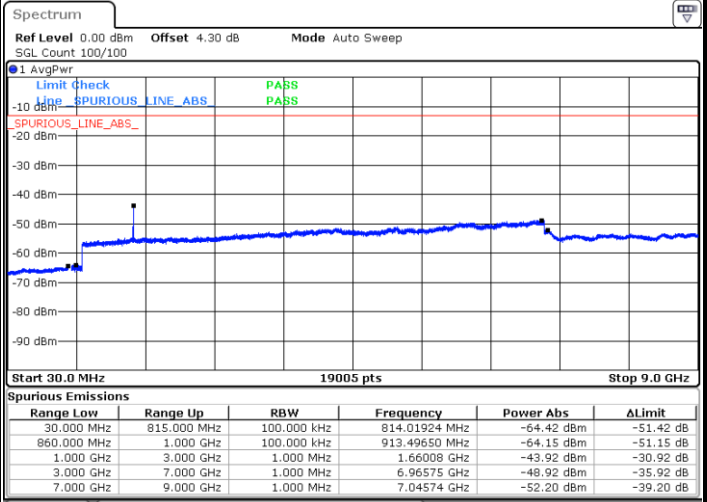

Date: 2.JAN 2018 16:23:04

Highest Channel / 64QAM

Date: 2.JAN 2018 16:25:15

LTE Band 26 / 5MHz

Lowest Channel / 64QAM

Middle Channel / 64QAM

Date: 2 JAN 2018 16:26:42

Date: 2 JAN 2018 16:27:09

Highest Channel / 64QAM

Date: 2 JAN 2018 16:29:17

LTE Band 26 / 10MHz

Lowest Channel / 64QAM

Middle Channel / 64QAM

Date: 2.JAN.2018 16:30:45

Date: 2.JAN.2018 16:31:09

Highest Channel / 64QAM

Date: 2.JAN.2018 16:33:17

LTE Band 26 / 15MHz

Lowest Channel / 64QAM

Middle Channel / 64QAM

Date: 2 JAN 2018 16:34:48

Date: 2 JAN 2018 16:35:13

Highest Channel / 64QAM

Date: 2 JAN 2018 16:37:21