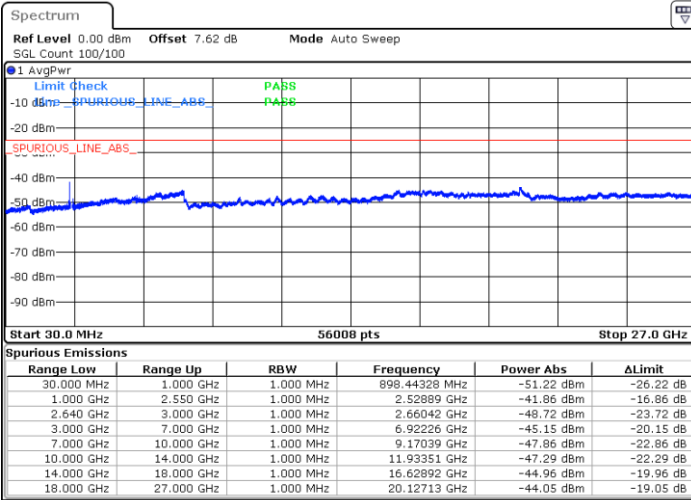

Date: 4 JAN 2018 09:02:18

Lowest Channel / 16QAM

Date: 4 JAN 2018 09:04:41

LTE Band 38 / 10MHz

Middle Channel / QPSK

Middle Channel / 16QAM

Date: 4 JAN 2018 09:07:36

Date: 4 JAN 2018 09:05:33

Highest Channel / QPSK

Highest Channel / 16QAM

Date: 4 JAN 2018 09:08:34

Date: 4 JAN 2018 09:09:33

LTE Band 38 / 15MHz

Lowest Channel / QPSK

Lowest Channel / 16QAM

Date: 4 JAN 2018 09:28:37

Date: 4 JAN 2018 09:37:45

Middle Channel / QPSK

Middle Channel / 16QAM

Date: 4 JAN 2018 09:30:21

Date: 4 JAN 2018 09:33:54

LTE Band 38 / 15MHz

Highest Channel / QPSK

Date: 4 JAN 2018 09:31:15

Highest Channel / 16QAM

Date: 4 JAN 2018 09:32:43

LTE Band 38 / 20MHz

Lowest Channel / QPSK

Date: 4 JAN 2018 09:59:32

Lowest Channel / 16QAM

Date: 4 JAN 2018 10:03:04

LTE Band 38 / 20MHz