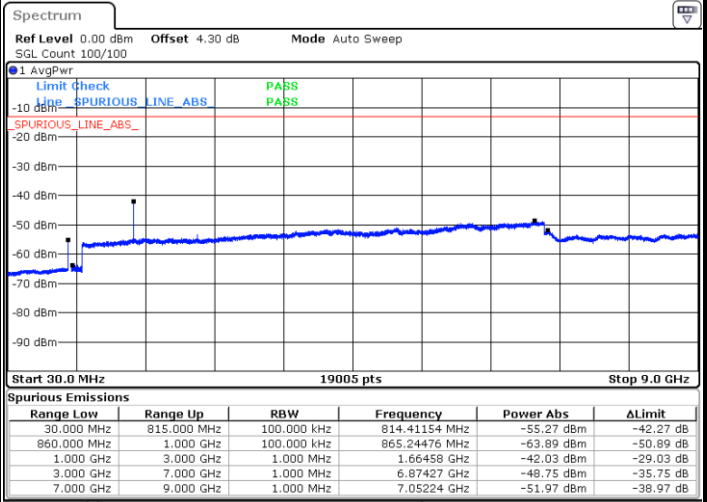

Date: 2.JAN 2018 16:27:35

LTE Band 26 / 5MHz

Highest Channel / QPSK

Date: 2 JAN 2018 16:28:27

Highest Channel / 16QAM

Date: 2 JAN 2018 16:28:52

LTE Band 26 / 10MHz

Lowest Channel / QPSK

Date: 2 JAN 2018 16:29:54

Lowest Channel / 16QAM

Date: 2 JAN 2018 16:30:19

LTE Band 26 / 10MHz

Middle Channel / QPSK

Middle Channel / 16QAM

Date: 2.JAN 2018 16:32:02

Date: 2.JAN 2018 16:31:38

Highest Channel / QPSK

Highest Channel / 16QAM

Date: 2.JAN 2018 16:32:28

Date: 2.JAN 2018 16:32:53

LTE Band 26 / 15MHz

Lowest Channel / QPSK

Lowest Channel / 16QAM

Date: 2.JAN 2018 16:33:59