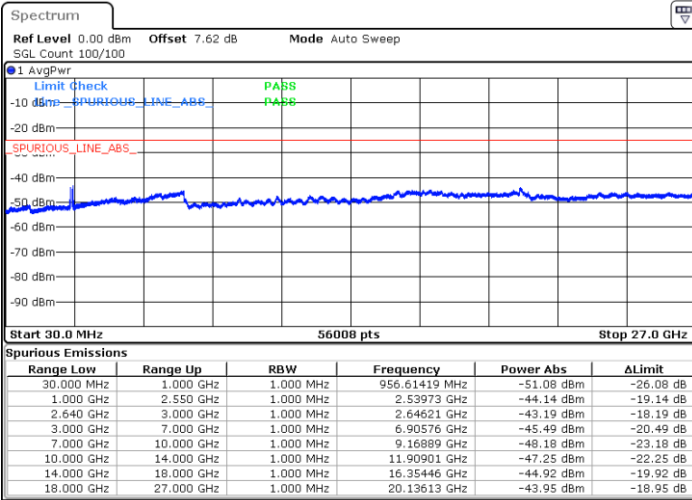

Date: 4 JAN 2018 09:37:45

Middle Channel / QPSK

Middle Channel / 16QAM

Date: 4 JAN 2018 09:30:21

Date: 4 JAN 2018 09:33:54

LTE Band 38 / 15MHz

Highest Channel / QPSK

Date: 4 JAN 2018 09:31:15

Highest Channel / 16QAM

Date: 4 JAN 2018 09:32:43

LTE Band 38 / 20MHz

Lowest Channel / QPSK

Date: 4 JAN 2018 09:59:32

Lowest Channel / 16QAM

Date: 4 JAN 2018 10:03:04

LTE Band 38 / 20MHz

Middle Channel / QPSK

Middle Channel / 16QAM

Date: 4 JAN 2018 09:58:43

Date: 4 JAN 2018 10:04:01

Highest Channel / QPSK

Highest Channel / 16QAM

Date: 4 JAN 2018 09:57:48

Date: 4 JAN 2018 10:05:12

LTE Band 38 / 5MHz

Lowest Channel / 64QAM

Middle Channel / 64QAM

Date: 4 JAN 2018 10:34:47

Date: 4 JAN 2018 10:36:34

Highest Channel / 64QAM

Date: 4 JAN 2018 10:39:19