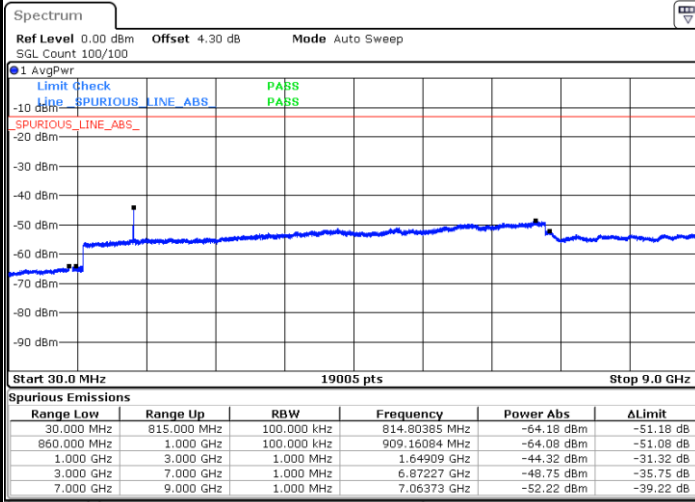

Date: 2 JAN 2018 16:18:32

Date: 2 JAN 2018 16:18:59

Highest Channel / 64QAM

Date: 2 JAN 2018 16:21:07

LTE Band 26 / 3MHz

Lowest Channel / 64QAM

Middle Channel / 64QAM

Date: 2.JAN 2018 16:22:38

Date: 2.JAN 2018 16:23:04

Highest Channel / 64QAM

Date: 2.JAN 2018 16:25:15

LTE Band 26 / 5MHz

Lowest Channel / 64QAM

Middle Channel / 64QAM

Date: 2 JAN 2018 16:26:42

Date: 2 JAN 2018 16:27:09

Highest Channel / 64QAM

Date: 2 JAN 2018 16:29:17

LTE Band 26 / 10MHz

Lowest Channel / 64QAM

Middle Channel / 64QAM

Date: 2.JAN.2018 16:30:45

Date: 2.JAN.2018 16:31:09

Highest Channel / 64QAM