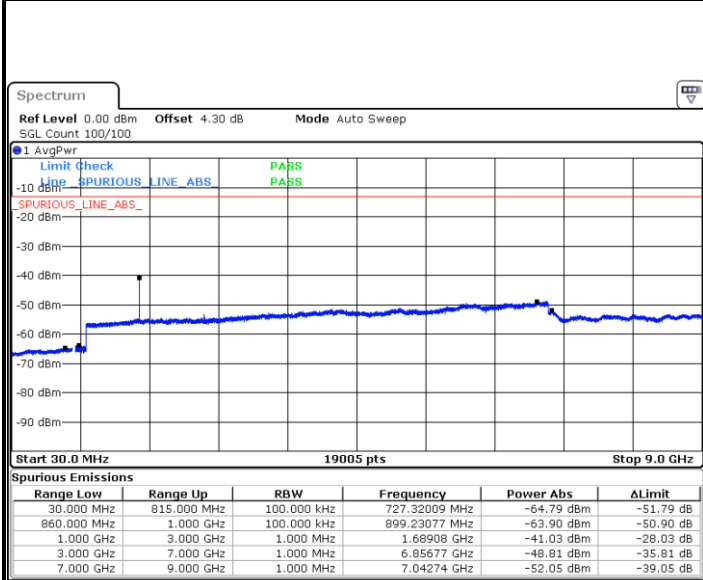

LTE Band 26 / 5MHz

Lowest Channel / QPSK

Lowest Channel / 16QAM

Date: 2.JAN 2018 16:25:51

Date: 2.JAN 2018 16:26:16

Middle Channel / QPSK

Middle Channel / 16QAM

Date: 2.JAN 2018 16:28:01

Date: 2.JAN 2018 16:27:35

LTE Band 26 / 5MHz

Highest Channel / QPSK

Date: 2 JAN 2018 16:28:27

Highest Channel / 16QAM

Date: 2 JAN 2018 16:28:52

LTE Band 26 / 10MHz

Lowest Channel / QPSK

Date: 2 JAN 2018 16:29:54

Lowest Channel / 16QAM

Date: 2 JAN 2018 16:30:19

LTE Band 26 / 10MHz

Middle Channel / QPSK

Middle Channel / 16QAM

Date: 2.JAN 2018 16:32:02

Date: 2.JAN 2018 16:31:38