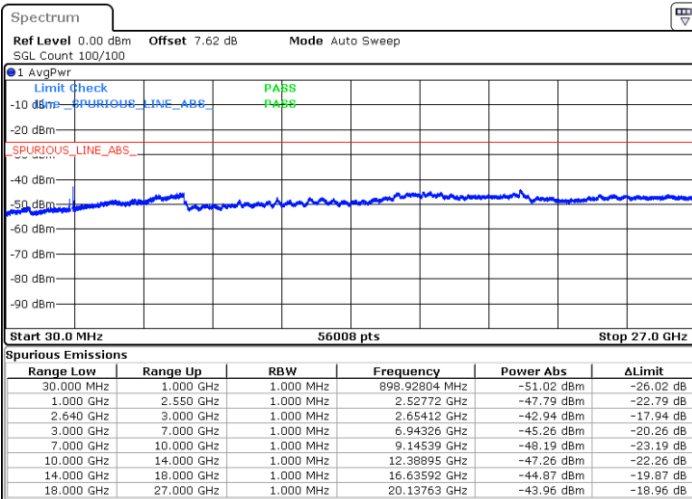

Highest Channel / 16QAM

Date: 4 JAN 2018 09:32:43

LTE Band 38 / 20MHz

Lowest Channel / QPSK

Date: 4 JAN 2018 09:59:32

Lowest Channel / 16QAM

Date: 4 JAN 2018 10:03:04

LTE Band 38 / 20MHz

Middle Channel / QPSK

Middle Channel / 16QAM

Date: 4 JAN 2018 09:58:43

Date: 4 JAN 2018 10:04:01

Highest Channel / QPSK

Highest Channel / 16QAM

Date: 4 JAN 2018 09:57:48

Date: 4 JAN 2018 10:05:12

LTE Band 38 / 5MHz

Lowest Channel / 64QAM

Middle Channel / 64QAM

Date: 4 JAN 2018 10:34:47

Date: 4 JAN 2018 10:36:34

Highest Channel / 64QAM

Date: 4 JAN 2018 10:39:19