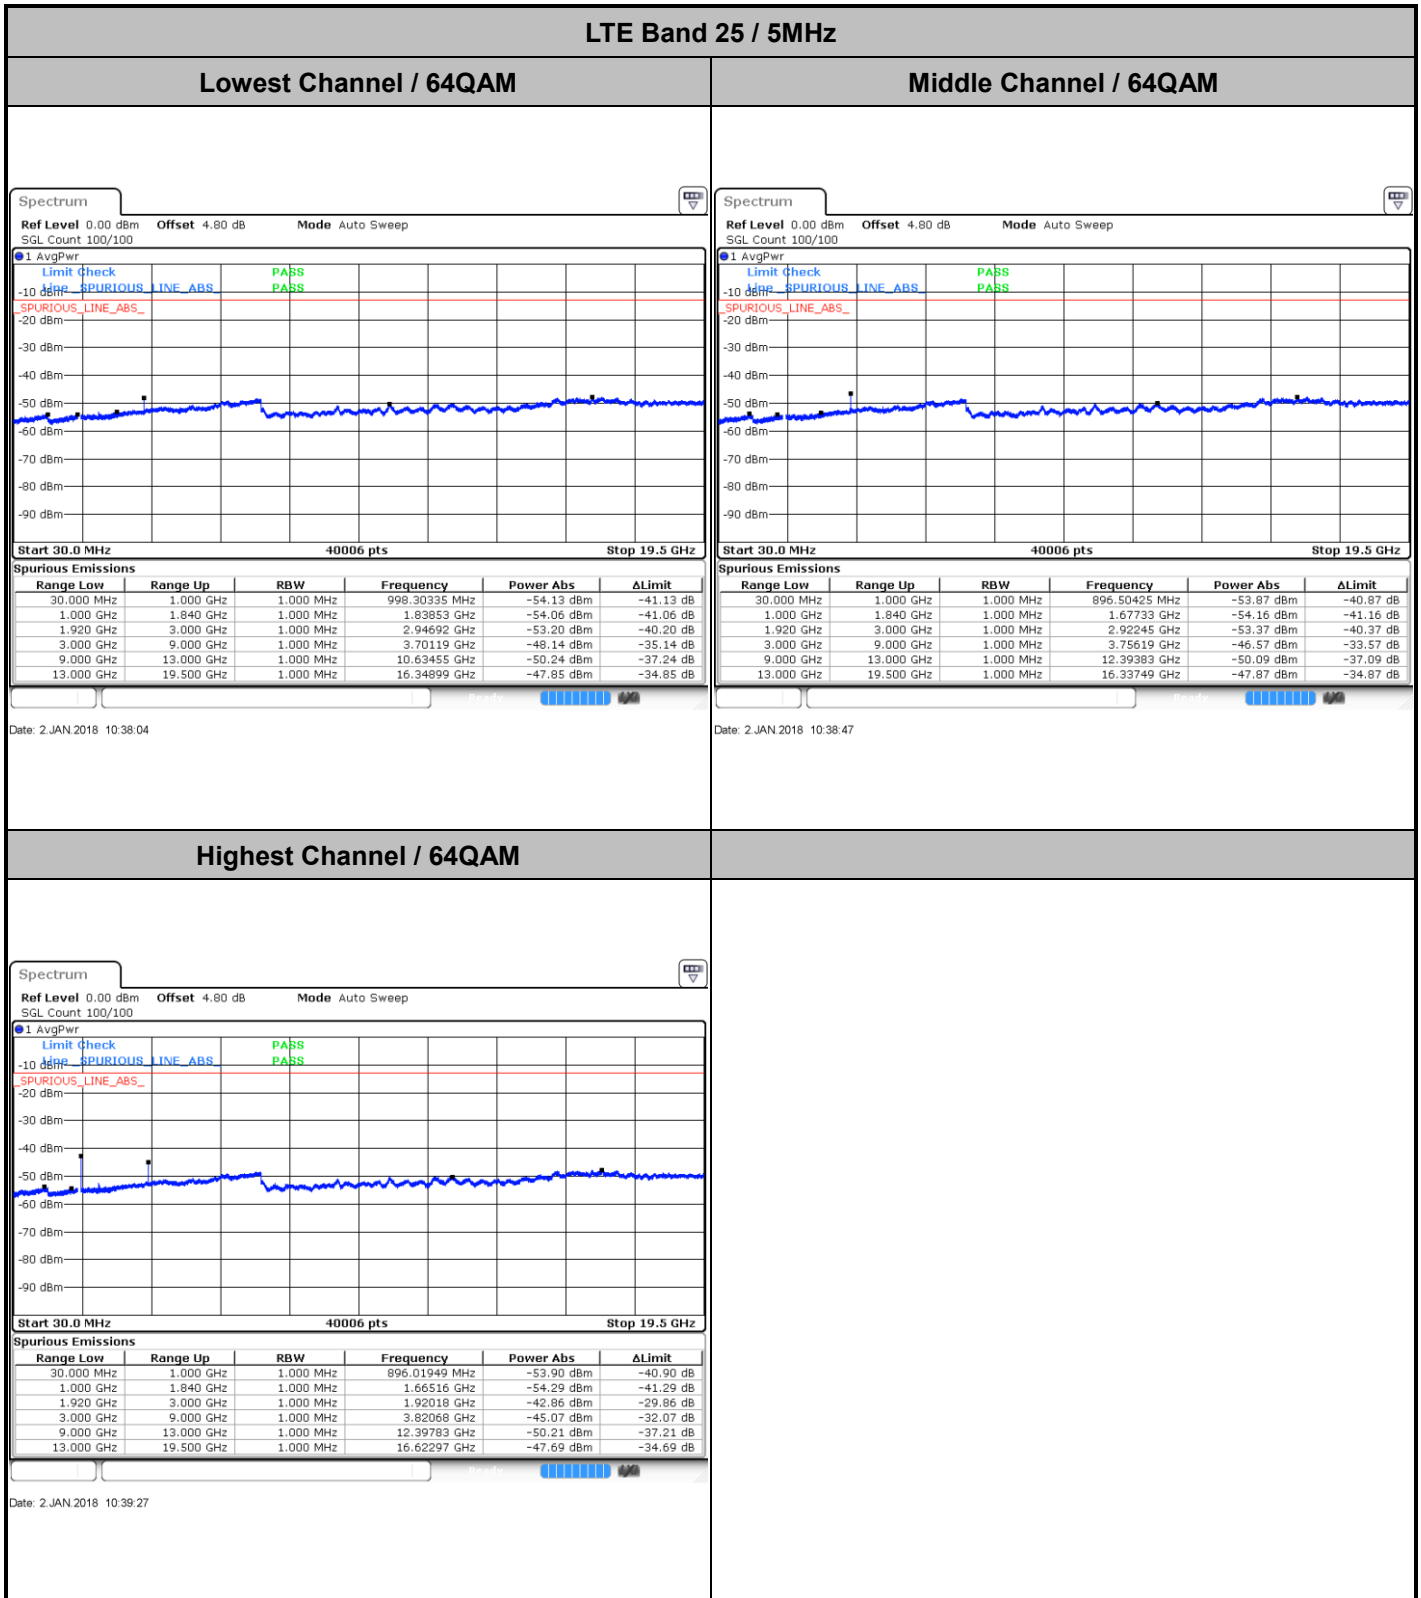

**LTE Band 25 / 3MHz**

**Lowest Channel / 64QAM**

Date: 2 JAN 2018 10:35:52

**Middle Channel / 64QAM**

Date: 2 JAN 2018 10:36:33

**Highest Channel / 64QAM**

Date: 2 JAN 2018 10:37:22

LTE Band 25 / 10MHz

Lowest Channel / 64QAM

Middle Channel / 64QAM

Date: 2.JAN.2018 10:40:12

Date: 2.JAN.2018 10:41:30

Highest Channel / 64QAM

Date: 2.JAN.2018 10:42:29

LTE Band 25 / 15MHz

Lowest Channel / 64QAM

Middle Channel / 64QAM

Date: 2.JAN.2018 10:43:14

Date: 2.JAN.2018 10:44:04

Highest Channel / 64QAM

Date: 2.JAN.2018 10:44:44

**LTE Band 25 / 20MHz**

**Lowest Channel / 64QAM**

Date: 2 JAN 2018 10:45:37