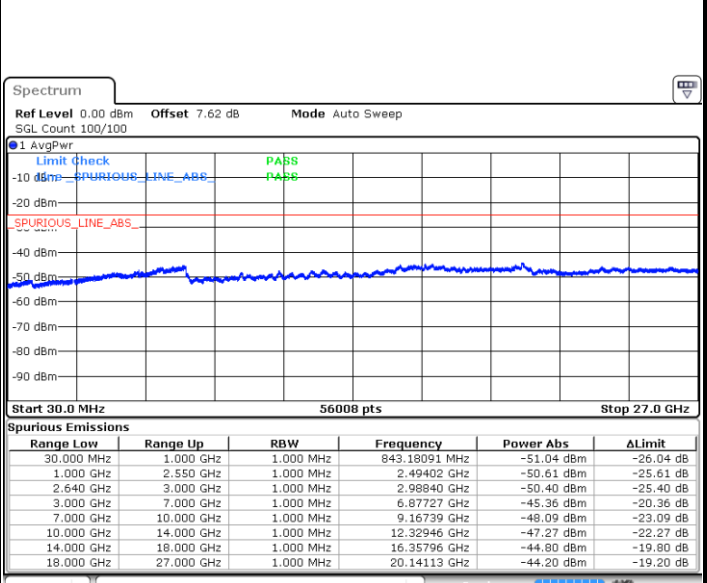

LTE Band 38 / 5MHz

Lowest Channel / QPSK

Date: 4 JAN 2018 08:35:02

Lowest Channel / 16QAM

Date: 4 JAN 2018 08:33:53

Middle Channel / QPSK

Date: 4 JAN 2018 08:29:57

Middle Channel / 16QAM

Date: 4 JAN 2018 08:32:50

LTE Band 38 / 5MHz

Highest Channel / QPSK

Date: 4 JAN 2018 08:30:58

Highest Channel / 16QAM

Date: 4 JAN 2018 08:31:56

LTE Band 38 / 10MHz

Lowest Channel / QPSK

Date: 4 JAN 2018 09:02:18

Lowest Channel / 16QAM

Date: 4 JAN 2018 09:04:41

LTE Band 38 / 10MHz

Middle Channel / QPSK

Middle Channel / 16QAM

Date: 4 JAN 2018 09:07:36

Date: 4 JAN 2018 09:05:33

Highest Channel / QPSK

Highest Channel / 16QAM

Date: 4 JAN 2018 09:08:34

Date: 4 JAN 2018 09:09:33

LTE Band 38 / 15MHz

Lowest Channel / QPSK

Lowest Channel / 16QAM

Date: 4 JAN 2018 09:28:37