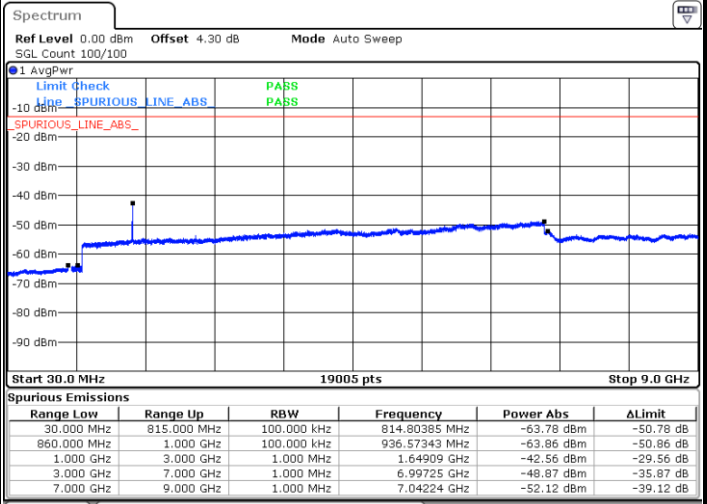

Highest Channel / 16QAM

Date: 2 JAN 2018 16:20:41

LTE Band 26 / 3MHz

Lowest Channel / QPSK

Date: 2 JAN 2018 16:21:47

Lowest Channel / 16QAM

Date: 2 JAN 2018 16:22:12

LTE Band 26 / 3MHz

Middle Channel / QPSK

Middle Channel / 16QAM

Date: 2 JAN 2018 16:23:56

Date: 2 JAN 2018 16:23:30

Highest Channel / QPSK

Highest Channel / 16QAM

Date: 2 JAN 2018 16:24:23

Date: 2 JAN 2018 16:24:49

LTE Band 26 / 5MHz

Lowest Channel / QPSK

Lowest Channel / 16QAM

Date: 2.JAN 2018 16:25:51

Date: 2.JAN 2018 16:26:16

Middle Channel / QPSK

Middle Channel / 16QAM

Date: 2.JAN 2018 16:28:01

Date: 2.JAN 2018 16:27:35

LTE Band 26 / 5MHz

Highest Channel / QPSK

Date: 2 JAN 2018 16:28:27

Highest Channel / 16QAM

Date: 2 JAN 2018 16:28:52

LTE Band 26 / 10MHz

Lowest Channel / QPSK