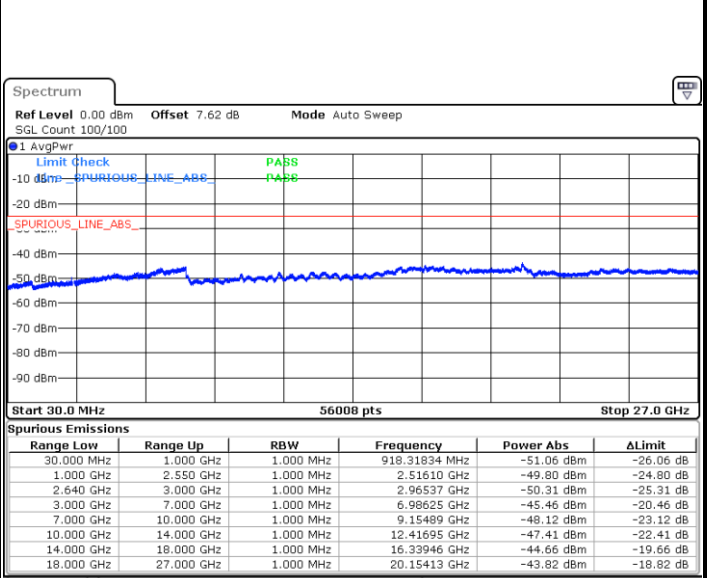

Date: 2.JAN.2018 16:33:17

LTE Band 26 / 15MHz

Lowest Channel / 64QAM

Middle Channel / 64QAM

Date: 2 JAN 2018 16:34:48

Date: 2 JAN 2018 16:35:13

Highest Channel / 64QAM

Date: 2 JAN 2018 16:37:21

LTE Band 38 / 5MHz

Lowest Channel / QPSK

Date: 4 JAN 2018 08:35:02

Lowest Channel / 16QAM

Date: 4 JAN 2018 08:33:53

Middle Channel / QPSK

Date: 4 JAN 2018 08:29:57

Middle Channel / 16QAM

Date: 4 JAN 2018 08:32:50

LTE Band 38 / 5MHz

Highest Channel / QPSK

Date: 4 JAN 2018 08:30:58

Highest Channel / 16QAM

Date: 4 JAN 2018 08:31:56

LTE Band 38 / 10MHz

Lowest Channel / QPSK