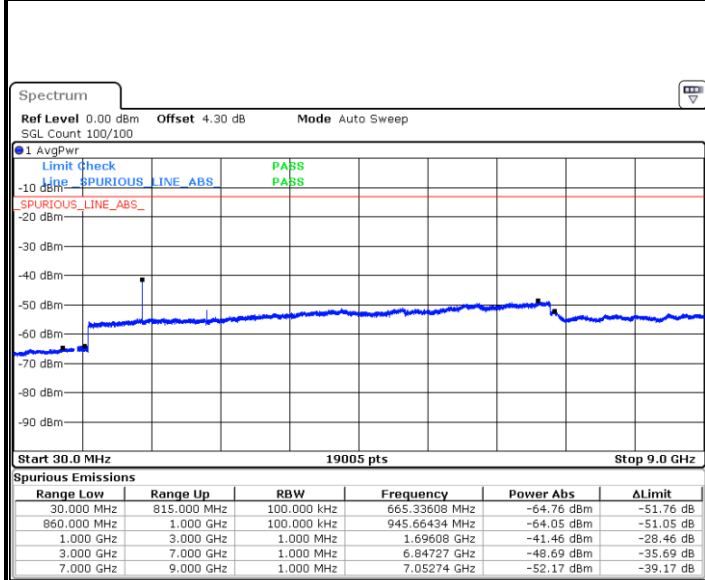

**Middle Channel / 64QAM**

Date: 2 JAN 2018 10:46:17

**Highest Channel / 64QAM**

Date: 2 JAN 2018 10:46:57

LTE Band 26 / 1.4MHz

Lowest Channel / QPSK

Date: 2.JAN 2018 16:16:53

Lowest Channel / 16QAM

Date: 2.JAN 2018 16:18:03

Middle Channel / QPSK

Date: 2.JAN 2018 16:19:50

Middle Channel / 16QAM

Date: 2.JAN 2018 16:19:24

LTE Band 26 / 1.4MHz

Highest Channel / QPSK

Date: 2 JAN 2018 16:20:15

Highest Channel / 16QAM

Date: 2 JAN 2018 16:20:41

LTE Band 26 / 3MHz

Lowest Channel / QPSK

Date: 2 JAN 2018 16:21:47

Lowest Channel / 16QAM

Date: 2 JAN 2018 16:22:12

LTE Band 26 / 3MHz