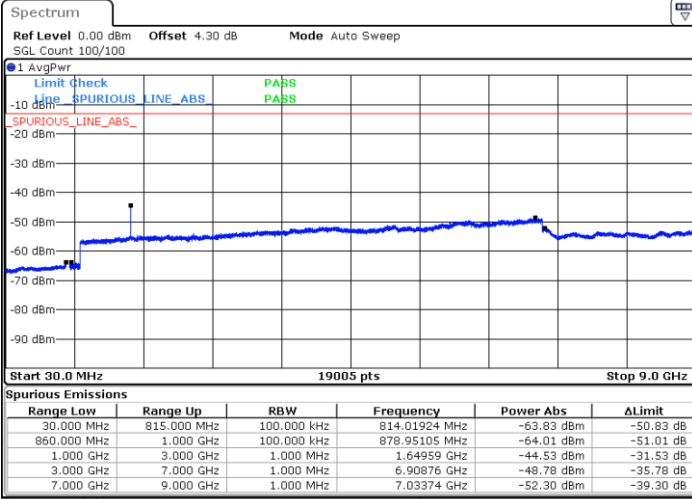

Date: 2.JAN 2018 16:23:04

Highest Channel / 64QAM

Date: 2.JAN 2018 16:25:15

LTE Band 26 / 5MHz

Lowest Channel / 64QAM

Middle Channel / 64QAM

Date: 2 JAN 2018 16:26:42

Date: 2 JAN 2018 16:27:09

Highest Channel / 64QAM

Date: 2 JAN 2018 16:29:17

LTE Band 26 / 10MHz

Lowest Channel / 64QAM

Middle Channel / 64QAM

Date: 2.JAN.2018 16:30:45

Date: 2.JAN.2018 16:31:09

Highest Channel / 64QAM

Date: 2.JAN.2018 16:33:17

LTE Band 26 / 15MHz

Lowest Channel / 64QAM

Middle Channel / 64QAM

Date: 2 JAN 2018 16:34:48

Date: 2 JAN 2018 16:35:13

Highest Channel / 64QAM

Date: 2 JAN 2018 16:37:21