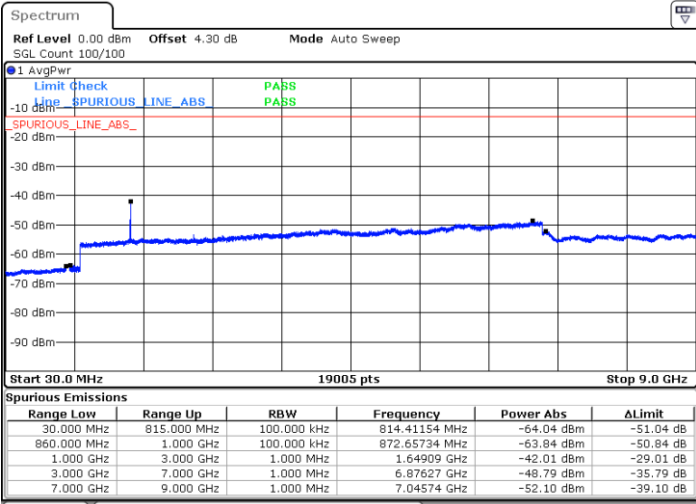

Highest Channel / 16QAM

Date: 2 JAN 2018 16:20:41

LTE Band 26 / 3MHz

Lowest Channel / QPSK

Date: 2 JAN 2018 16:21:47

Lowest Channel / 16QAM

Date: 2 JAN 2018 16:22:12

LTE Band 26 / 3MHz

Middle Channel / QPSK

Middle Channel / 16QAM

Date: 2 JAN 2018 16:23:56

Date: 2 JAN 2018 16:23:30

Highest Channel / QPSK

Highest Channel / 16QAM

Date: 2 JAN 2018 16:24:23

Date: 2 JAN 2018 16:24:49

LTE Band 26 / 5MHz

Lowest Channel / QPSK

Lowest Channel / 16QAM

Date: 2.JAN 2018 16:25:51

Date: 2.JAN 2018 16:26:16

Middle Channel / QPSK

Middle Channel / 16QAM

Date: 2.JAN 2018 16:28:01