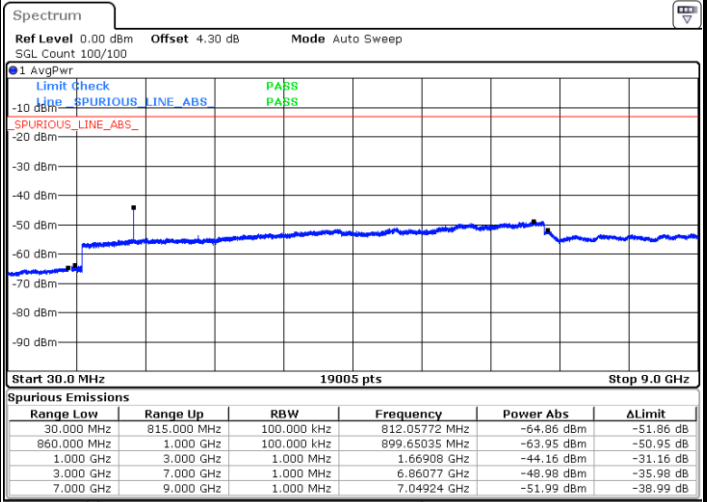

Date: 2 JAN 2018 16:18:32

Date: 2 JAN 2018 16:18:59

Highest Channel / 64QAM

Date: 2 JAN 2018 16:21:07

LTE Band 26 / 3MHz

Lowest Channel / 64QAM

Middle Channel / 64QAM

Date: 2.JAN 2018 16:22:38

Date: 2.JAN 2018 16:23:04

Highest Channel / 64QAM

Date: 2.JAN 2018 16:25:15

LTE Band 26 / 5MHz

Lowest Channel / 64QAM

Middle Channel / 64QAM

Date: 2 JAN 2018 16:26:42

Date: 2 JAN 2018 16:27:09

Highest Channel / 64QAM

Date: 2 JAN 2018 16:29:17

LTE Band 26 / 10MHz

Lowest Channel / 64QAM

Middle Channel / 64QAM

Date: 2.JAN.2018 16:30:45

Date: 2.JAN.2018 16:31:09

Highest Channel / 64QAM