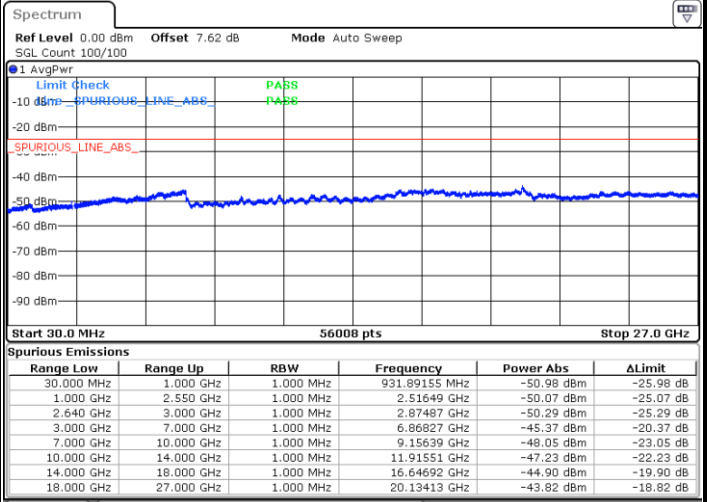

Highest Channel / 16QAM

Date: 4 JAN 2018 09:32:43

LTE Band 38 / 20MHz

Lowest Channel / QPSK

Date: 4 JAN 2018 09:59:32

Lowest Channel / 16QAM

Date: 4 JAN 2018 10:03:04

LTE Band 38 / 20MHz

Middle Channel / QPSK

Middle Channel / 16QAM

Date: 4 JAN 2018 09:58:43

Date: 4 JAN 2018 10:04:01

Highest Channel / QPSK

Highest Channel / 16QAM

Date: 4 JAN 2018 09:57:48

Date: 4 JAN 2018 10:05:12

LTE Band 38 / 5MHz

Lowest Channel / 64QAM

Middle Channel / 64QAM

Date: 4 JAN 2018 10:34:47

Date: 4 JAN 2018 10:36:34

Highest Channel / 64QAM

Date: 4 JAN 2018 10:39:19