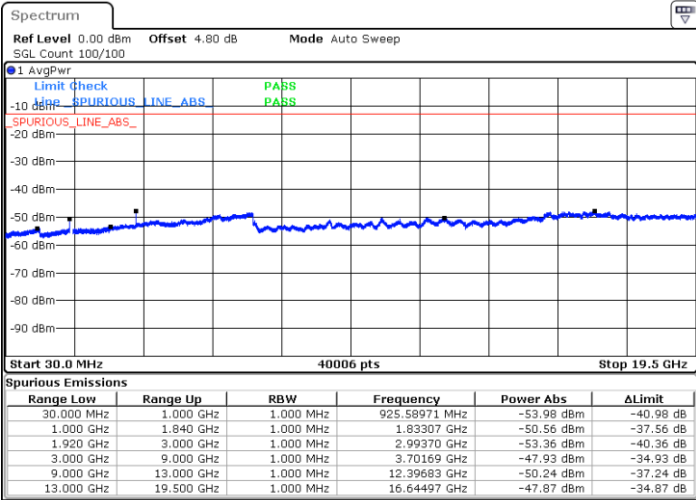

**LTE Band 25 / 3MHz**

**Lowest Channel / 64QAM**

Date: 2 JAN 2018 10:35:52

**Middle Channel / 64QAM**

Date: 2 JAN 2018 10:36:33

**Highest Channel / 64QAM**

Date: 2 JAN 2018 10:37:22

LTE Band 25 / 10MHz

Lowest Channel / 64QAM

Middle Channel / 64QAM

Date: 2.JAN.2018 10:40:12

Date: 2.JAN.2018 10:41:30

Highest Channel / 64QAM

Date: 2.JAN.2018 10:42:29

LTE Band 25 / 15MHz

Lowest Channel / 64QAM