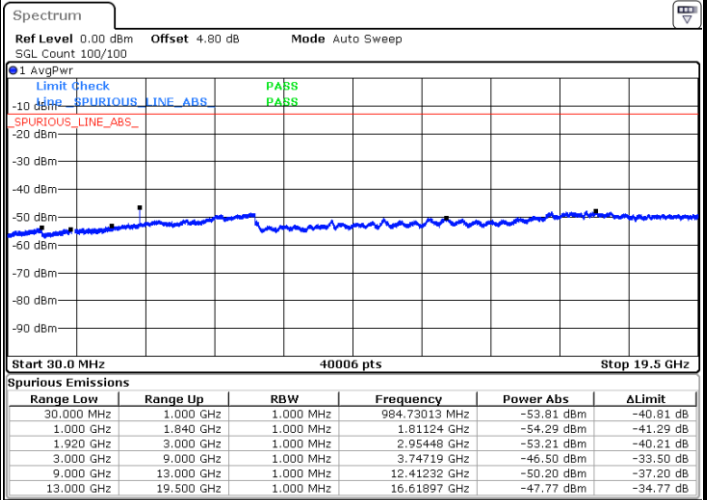

Lowest Channel / 64QAM

Middle Channel / 64QAM

Date: 2.JAN.2018 10:40:12

Date: 2.JAN.2018 10:41:30

Highest Channel / 64QAM

Date: 2.JAN.2018 10:42:29

LTE Band 25 / 15MHz

Lowest Channel / 64QAM

Middle Channel / 64QAM

Date: 2.JAN.2018 10:43:14

Date: 2.JAN.2018 10:44:04

Highest Channel / 64QAM

Date: 2.JAN.2018 10:44:44

**LTE Band 25 / 20MHz**

**Lowest Channel / 64QAM**

Date: 2 JAN 2018 10:45:37