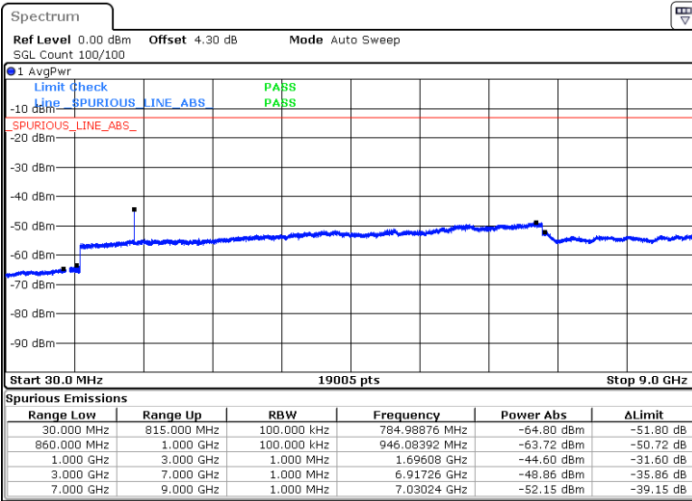

Highest Channel / QPSK

Highest Channel / 16QAM

Date: 2.JAN 2018 16:32:28

Date: 2.JAN 2018 16:32:53

LTE Band 26 / 15MHz

Lowest Channel / QPSK

Lowest Channel / 16QAM

Date: 2.JAN 2018 16:33:59

Date: 2.JAN 2018 16:34:23

Middle Channel / QPSK

Middle Channel / 16QAM

Date: 2.JAN 2018 16:36:02

Date: 2.JAN 2018 16:35:37

LTE Band 26 / 1.4MHz

Lowest Channel / 64QAM

Middle Channel / 64QAM

Date: 2 JAN 2018 16:18:32

Date: 2 JAN 2018 16:18:59

Highest Channel / 64QAM

Date: 2 JAN 2018 16:21:07

LTE Band 26 / 3MHz

Lowest Channel / 64QAM

Middle Channel / 64QAM

Date: 2.JAN 2018 16:22:38

Date: 2.JAN 2018 16:23:04

Highest Channel / 64QAM

Date: 2.JAN 2018 16:25:15

LTE Band 26 / 5MHz

Lowest Channel / 64QAM

Middle Channel / 64QAM

Date: 2 JAN 2018 16:26:42

Date: 2 JAN 2018 16:27:09