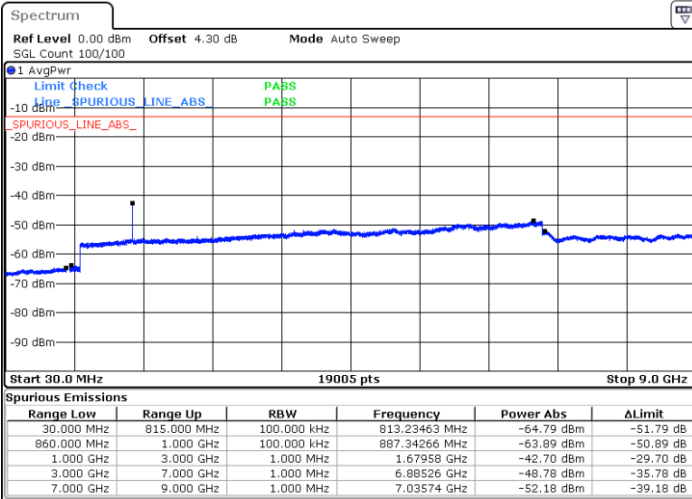

Date: 2.JAN 2018 16:23:04

Highest Channel / 64QAM

Date: 2.JAN 2018 16:25:15

LTE Band 26 / 5MHz

Lowest Channel / 64QAM

Middle Channel / 64QAM

Date: 2 JAN 2018 16:26:42

Date: 2 JAN 2018 16:27:09

Highest Channel / 64QAM

Date: 2 JAN 2018 16:29:17

LTE Band 26 / 10MHz

Lowest Channel / 64QAM

Middle Channel / 64QAM

Date: 2.JAN.2018 16:30:45

Date: 2.JAN.2018 16:31:09

Highest Channel / 64QAM

Date: 2.JAN.2018 16:33:17

LTE Band 26 / 15MHz

Lowest Channel / 64QAM

Middle Channel / 64QAM

Date: 2 JAN 2018 16:34:48

Date: 2 JAN 2018 16:35:13

Highest Channel / 64QAM

Date: 2 JAN 2018 16:37:21