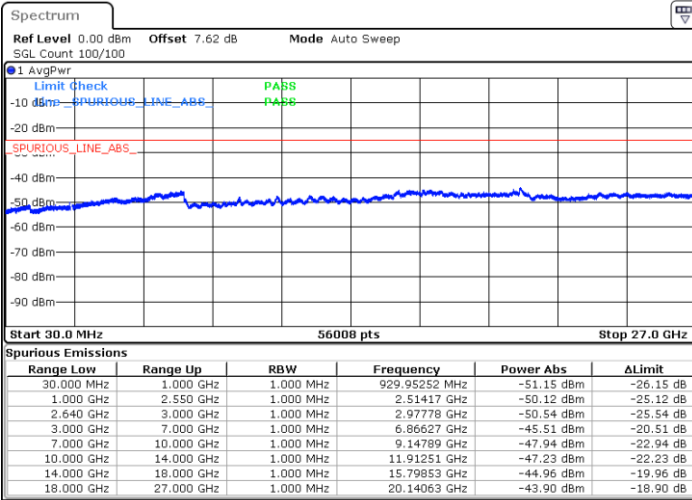

Date: 4 JAN 2018 08:32:50

LTE Band 38 / 5MHz

Highest Channel / QPSK

Date: 4 JAN 2018 08:30:58

Highest Channel / 16QAM

Date: 4 JAN 2018 08:31:56

LTE Band 38 / 10MHz

Lowest Channel / QPSK

Date: 4 JAN 2018 09:02:18

Lowest Channel / 16QAM

Date: 4 JAN 2018 09:04:41

LTE Band 38 / 10MHz

Middle Channel / QPSK

Middle Channel / 16QAM

Date: 4 JAN 2018 09:07:36

Date: 4 JAN 2018 09:05:33

Highest Channel / QPSK

Highest Channel / 16QAM

Date: 4 JAN 2018 09:08:34

Date: 4 JAN 2018 09:09:33

LTE Band 38 / 15MHz

Lowest Channel / QPSK

Lowest Channel / 16QAM

Date: 4 JAN 2018 09:28:37