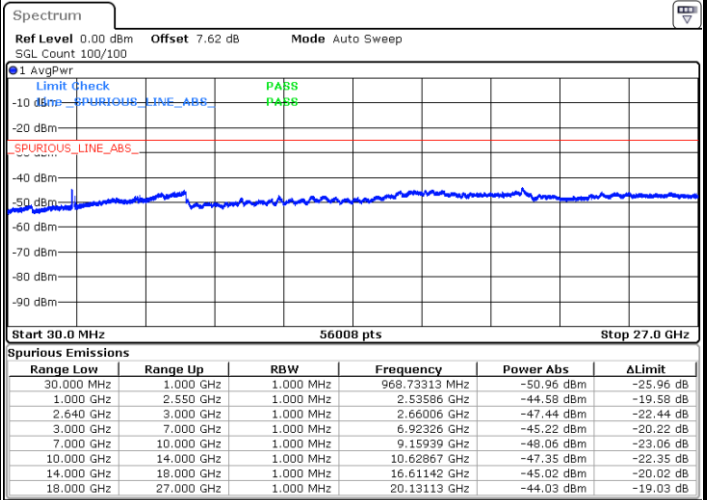

Date: 4 JAN 2018 09:37:45

Middle Channel / QPSK

Middle Channel / 16QAM

Date: 4 JAN 2018 09:30:21

Date: 4 JAN 2018 09:33:54

LTE Band 38 / 15MHz

Highest Channel / QPSK

Date: 4 JAN 2018 09:31:15

Highest Channel / 16QAM

Date: 4 JAN 2018 09:32:43

LTE Band 38 / 20MHz

Lowest Channel / QPSK

Date: 4 JAN 2018 09:59:32

Lowest Channel / 16QAM

Date: 4 JAN 2018 10:03:04

LTE Band 38 / 20MHz

Middle Channel / QPSK

Middle Channel / 16QAM

Date: 4 JAN 2018 09:58:43

Date: 4 JAN 2018 10:04:01

Highest Channel / QPSK

Highest Channel / 16QAM

Date: 4 JAN 2018 09:57:48

Date: 4 JAN 2018 10:05:12

LTE Band 38 / 5MHz

Lowest Channel / 64QAM

Middle Channel / 64QAM

Date: 4 JAN 2018 10:34:47

Date: 4 JAN 2018 10:36:34

Highest Channel / 64QAM

Date: 4 JAN 2018 10:39:19