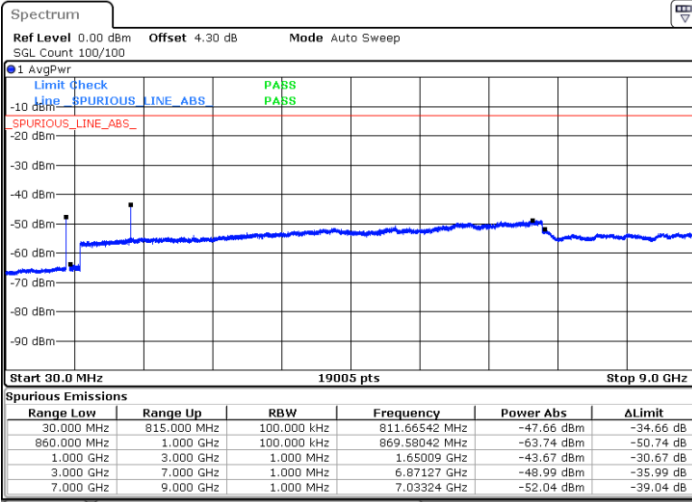

Date: 2.JAN 2018 16:23:04

Highest Channel / 64QAM

Date: 2.JAN 2018 16:25:15

LTE Band 26 / 5MHz

Lowest Channel / 64QAM

Middle Channel / 64QAM

Date: 2 JAN 2018 16:26:42

Date: 2 JAN 2018 16:27:09

Highest Channel / 64QAM

Date: 2 JAN 2018 16:29:17

LTE Band 26 / 10MHz

Lowest Channel / 64QAM

Middle Channel / 64QAM

Date: 2.JAN.2018 16:30:45

Date: 2.JAN.2018 16:31:09

Highest Channel / 64QAM

Date: 2.JAN.2018 16:33:17

LTE Band 26 / 15MHz

Lowest Channel / 64QAM

Middle Channel / 64QAM

Date: 2 JAN 2018 16:34:48

Date: 2 JAN 2018 16:35:13

Highest Channel / 64QAM

Date: 2 JAN 2018 16:37:21