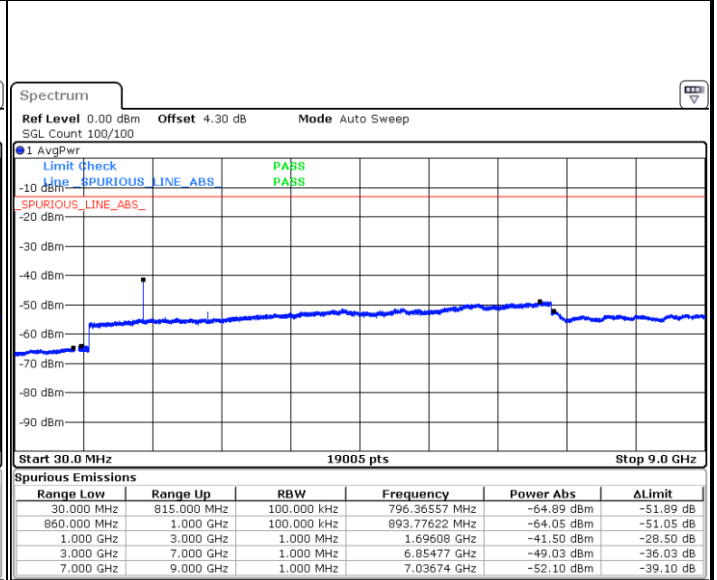

**Middle Channel / 64QAM**

Date: 2 JAN 2018 10:46:17

**Highest Channel / 64QAM**

Date: 2 JAN 2018 10:46:57

LTE Band 26 / 1.4MHz

Lowest Channel / QPSK

Date: 2.JAN 2018 16:16:53

Lowest Channel / 16QAM

Date: 2.JAN 2018 16:18:03

Middle Channel / QPSK

Date: 2.JAN 2018 16:19:50

Middle Channel / 16QAM

Date: 2.JAN 2018 16:19:24

LTE Band 26 / 1.4MHz

Highest Channel / QPSK

Date: 2 JAN 2018 16:20:15

Highest Channel / 16QAM

Date: 2 JAN 2018 16:20:41

LTE Band 26 / 3MHz

Lowest Channel / QPSK

Date: 2 JAN 2018 16:21:47

Lowest Channel / 16QAM

Date: 2 JAN 2018 16:22:12

LTE Band 26 / 3MHz