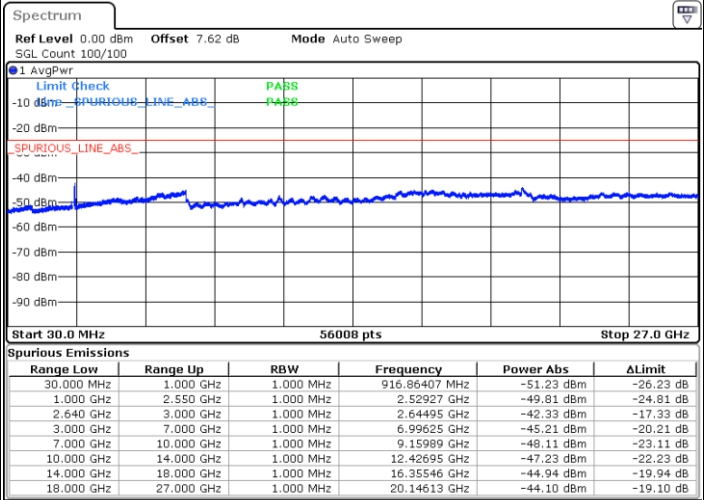

Highest Channel / QPSK

Highest Channel / 16QAM

Date: 4 JAN 2018 09:08:34

Date: 4 JAN 2018 09:09:33

LTE Band 38 / 15MHz

Lowest Channel / QPSK

Lowest Channel / 16QAM

Date: 4 JAN 2018 09:28:37

Date: 4 JAN 2018 09:37:45

Middle Channel / QPSK

Middle Channel / 16QAM

Date: 4 JAN 2018 09:30:21

Date: 4 JAN 2018 09:33:54

LTE Band 38 / 15MHz

Highest Channel / QPSK

Date: 4 JAN 2018 09:31:15

Highest Channel / 16QAM

Date: 4 JAN 2018 09:32:43

LTE Band 38 / 20MHz

Lowest Channel / QPSK

Date: 4 JAN 2018 09:59:32

Lowest Channel / 16QAM

Date: 4 JAN 2018 10:03:04

LTE Band 38 / 20MHz