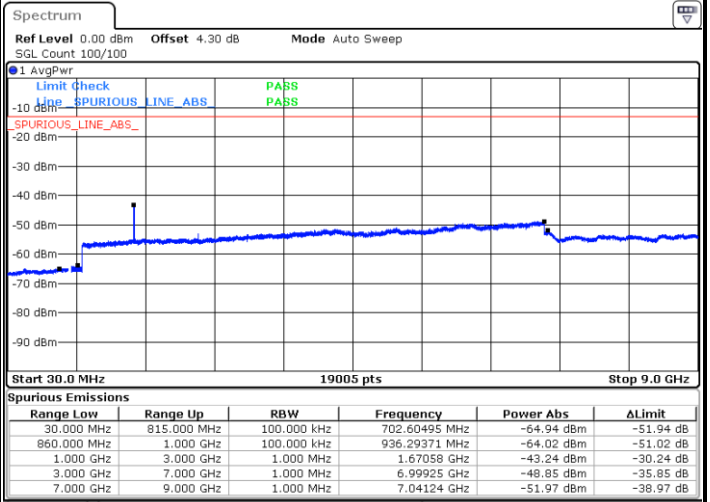

LTE Band 26 / 3MHz

Middle Channel / QPSK

Middle Channel / 16QAM

Date: 2 JAN 2018 16:23:56

Date: 2 JAN 2018 16:23:30