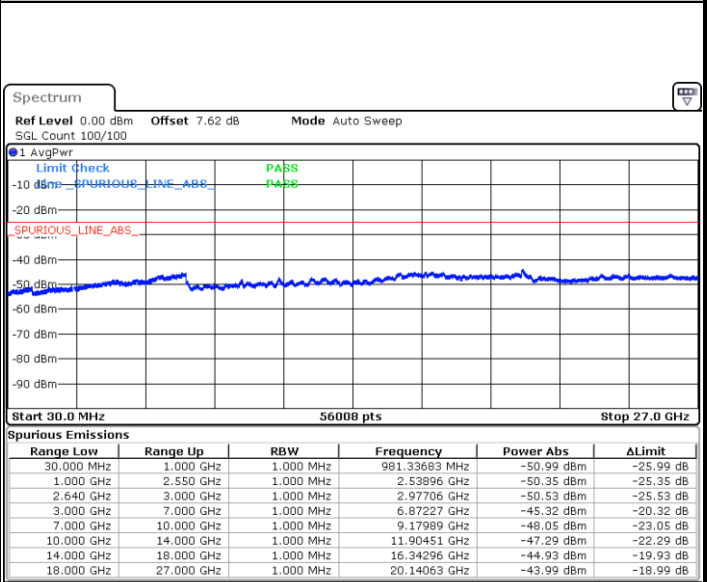

LTE Band 38 / 5MHz

Lowest Channel / QPSK

Date: 4 JAN 2018 08:35:02

Lowest Channel / 16QAM

Date: 4 JAN 2018 08:33:53

Middle Channel / QPSK

Date: 4 JAN 2018 08:29:57

Middle Channel / 16QAM

Date: 4 JAN 2018 08:32:50

LTE Band 38 / 5MHz

Highest Channel / QPSK

Date: 4 JAN 2018 08:30:58

Highest Channel / 16QAM

Date: 4 JAN 2018 08:31:56

LTE Band 38 / 10MHz

Lowest Channel / QPSK

Date: 4 JAN 2018 09:02:18

Lowest Channel / 16QAM

Date: 4 JAN 2018 09:04:41

LTE Band 38 / 10MHz

Middle Channel / QPSK

Middle Channel / 16QAM

Date: 4 JAN 2018 09:07:36

Date: 4 JAN 2018 09:05:33

Highest Channel / QPSK

Highest Channel / 16QAM

Date: 4 JAN 2018 09:08:34

Date: 4 JAN 2018 09:09:33

LTE Band 38 / 15MHz

Lowest Channel / QPSK

Lowest Channel / 16QAM

Date: 4 JAN 2018 09:28:37