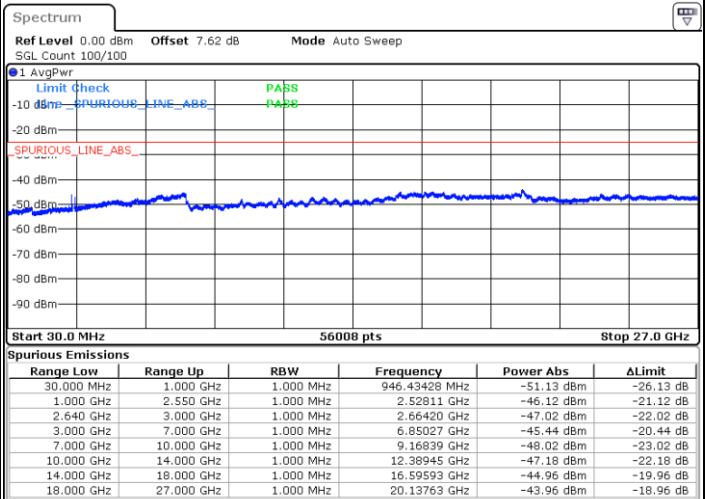

Date: 4 JAN 2018 09:02:18

Lowest Channel / 16QAM

Date: 4 JAN 2018 09:04:41

LTE Band 38 / 10MHz

Middle Channel / QPSK

Middle Channel / 16QAM

Date: 4 JAN 2018 09:07:36

Date: 4 JAN 2018 09:05:33

Highest Channel / QPSK

Highest Channel / 16QAM

Date: 4 JAN 2018 09:08:34

Date: 4 JAN 2018 09:09:33

LTE Band 38 / 15MHz

Lowest Channel / QPSK

Lowest Channel / 16QAM

Date: 4 JAN 2018 09:28:37

Date: 4 JAN 2018 09:37:45

Middle Channel / QPSK

Middle Channel / 16QAM

Date: 4 JAN 2018 09:30:21

Date: 4 JAN 2018 09:33:54

LTE Band 38 / 15MHz

Highest Channel / QPSK

Date: 4 JAN 2018 09:31:15

Highest Channel / 16QAM

Date: 4 JAN 2018 09:32:43

LTE Band 38 / 20MHz

Lowest Channel / QPSK

Date: 4 JAN 2018 09:59:32

Lowest Channel / 16QAM

Date: 4 JAN 2018 10:03:04

LTE Band 38 / 20MHz