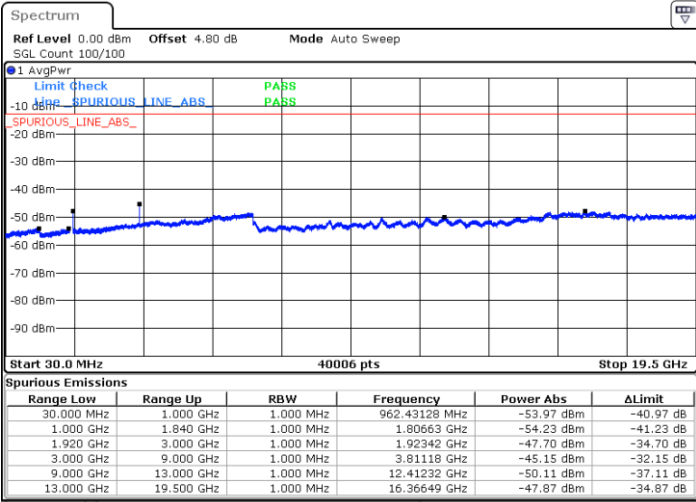

Lowest Channel / 64QAM

Middle Channel / 64QAM

Date: 2.JAN.2018 10:40:12

Date: 2.JAN.2018 10:41:30

Highest Channel / 64QAM

Date: 2.JAN.2018 10:42:29

LTE Band 25 / 15MHz

Lowest Channel / 64QAM

Middle Channel / 64QAM

Date: 2.JAN.2018 10:43:14

Date: 2.JAN.2018 10:44:04

Highest Channel / 64QAM

Date: 2.JAN.2018 10:44:44

**LTE Band 25 / 20MHz**

**Lowest Channel / 64QAM**

Date: 2 JAN 2018 10:45:37