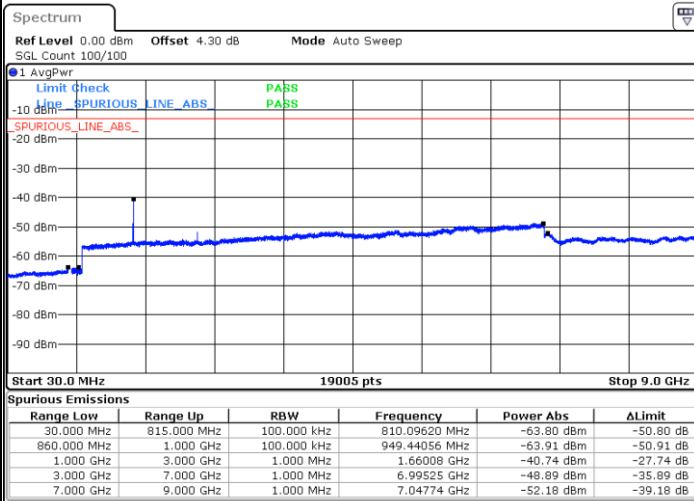

Date: 2 JAN 2018 16:29:54

Lowest Channel / 16QAM

Date: 2 JAN 2018 16:30:19

LTE Band 26 / 10MHz

Middle Channel / QPSK

Middle Channel / 16QAM

Date: 2.JAN 2018 16:32:02

Date: 2.JAN 2018 16:31:38

Highest Channel / QPSK

Highest Channel / 16QAM

Date: 2.JAN 2018 16:32:28

Date: 2.JAN 2018 16:32:53

LTE Band 26 / 15MHz

Lowest Channel / QPSK

Lowest Channel / 16QAM

Date: 2.JAN 2018 16:33:59

Date: 2.JAN 2018 16:34:23

Middle Channel / QPSK

Middle Channel / 16QAM

Date: 2.JAN 2018 16:36:02

Date: 2.JAN 2018 16:35:37

LTE Band 26 / 1.4MHz

Lowest Channel / 64QAM

Middle Channel / 64QAM

Date: 2 JAN 2018 16:18:32

Date: 2 JAN 2018 16:18:59

Highest Channel / 64QAM

Date: 2 JAN 2018 16:21:07

LTE Band 26 / 3MHz

Lowest Channel / 64QAM

Middle Channel / 64QAM

Date: 2.JAN 2018 16:22:38