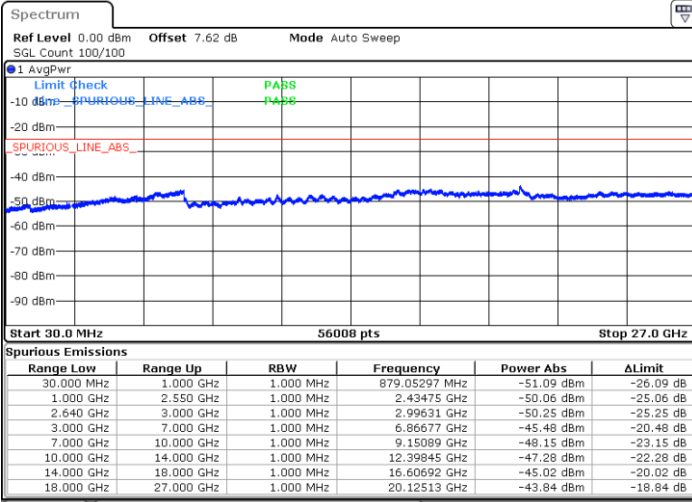

Highest Channel / 16QAM

Date: 4 JAN 2018 09:32:43

LTE Band 38 / 20MHz

Lowest Channel / QPSK

Date: 4 JAN 2018 09:59:32

Lowest Channel / 16QAM

Date: 4 JAN 2018 10:03:04

LTE Band 38 / 20MHz

Middle Channel / QPSK

Middle Channel / 16QAM

Date: 4 JAN 2018 09:58:43

Date: 4 JAN 2018 10:04:01

Highest Channel / QPSK

Highest Channel / 16QAM

Date: 4 JAN 2018 09:57:48

Date: 4 JAN 2018 10:05:12

LTE Band 38 / 5MHz

Lowest Channel / 64QAM

Middle Channel / 64QAM

Date: 4 JAN 2018 10:34:47

Date: 4 JAN 2018 10:36:34

Highest Channel / 64QAM

Date: 4 JAN 2018 10:39:19