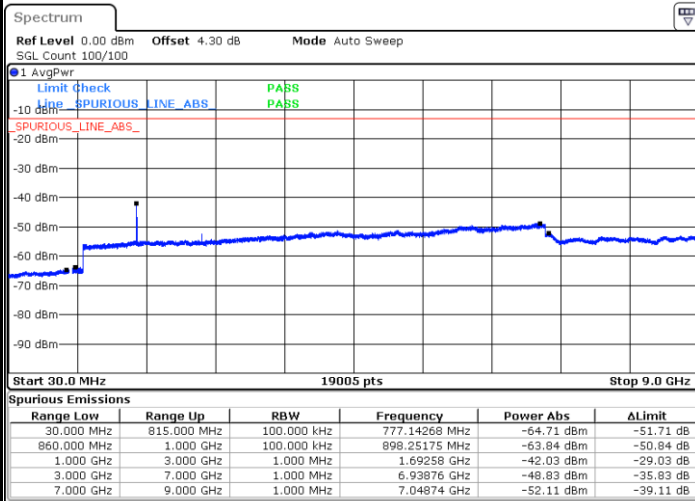

Highest Channel / 16QAM

Date: 2 JAN 2018 16:20:41

LTE Band 26 / 3MHz

Lowest Channel / QPSK

Date: 2 JAN 2018 16:21:47

Lowest Channel / 16QAM

Date: 2 JAN 2018 16:22:12

LTE Band 26 / 3MHz

Middle Channel / QPSK

Middle Channel / 16QAM

Date: 2 JAN 2018 16:23:56

Date: 2 JAN 2018 16:23:30

Highest Channel / QPSK

Highest Channel / 16QAM

Date: 2 JAN 2018 16:24:23

Date: 2 JAN 2018 16:24:49

LTE Band 26 / 5MHz

Lowest Channel / QPSK

Lowest Channel / 16QAM

Date: 2.JAN 2018 16:25:51

Date: 2.JAN 2018 16:26:16

Middle Channel / QPSK

Middle Channel / 16QAM

Date: 2.JAN 2018 16:28:01

Date: 2.JAN 2018 16:27:35

LTE Band 26 / 5MHz

Highest Channel / QPSK

Date: 2 JAN 2018 16:28:27

Highest Channel / 16QAM

Date: 2 JAN 2018 16:28:52

LTE Band 26 / 10MHz

Lowest Channel / QPSK