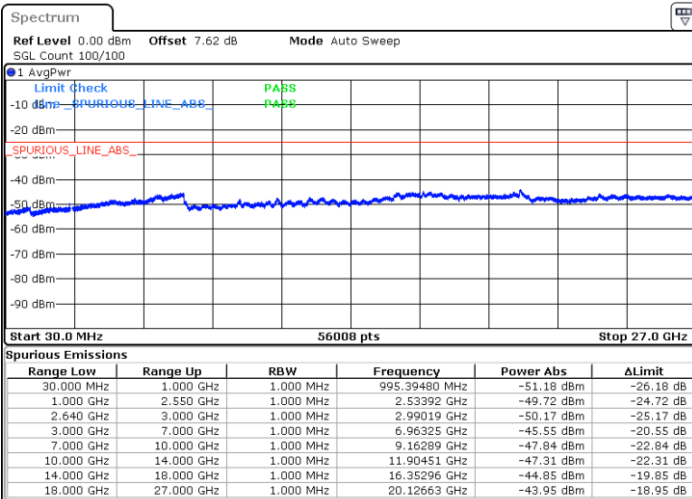

Date: 4 JAN 2018 08:32:50

LTE Band 38 / 5MHz

Highest Channel / QPSK

Date: 4 JAN 2018 08:30:58

Highest Channel / 16QAM

Date: 4 JAN 2018 08:31:56

LTE Band 38 / 10MHz

Lowest Channel / QPSK

Date: 4 JAN 2018 09:02:18

Lowest Channel / 16QAM

Date: 4 JAN 2018 09:04:41

LTE Band 38 / 10MHz

Middle Channel / QPSK

Middle Channel / 16QAM

Date: 4 JAN 2018 09:07:36

Date: 4 JAN 2018 09:05:33

Highest Channel / QPSK

Highest Channel / 16QAM

Date: 4 JAN 2018 09:08:34

Date: 4 JAN 2018 09:09:33

LTE Band 38 / 15MHz

Lowest Channel / QPSK

Lowest Channel / 16QAM

Date: 4 JAN 2018 09:28:37