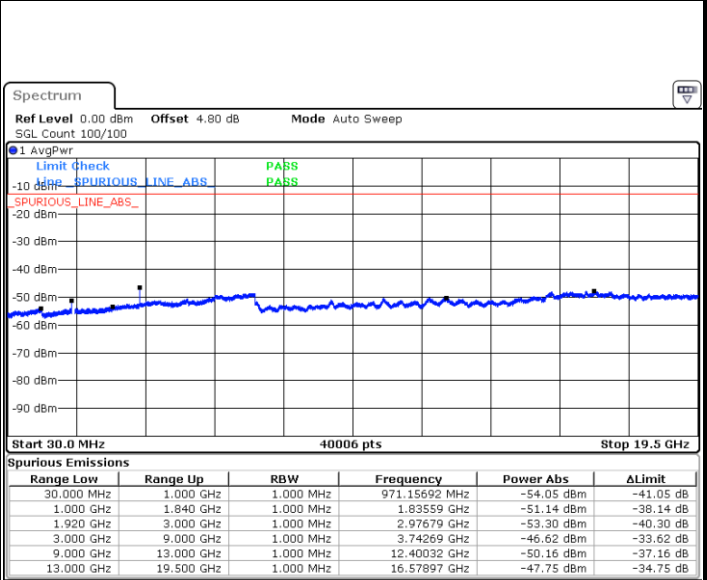

Lowest Channel / 64QAM

Middle Channel / 64QAM

Date: 2.JAN.2018 10:40:12

Date: 2.JAN.2018 10:41:30

Highest Channel / 64QAM

Date: 2.JAN.2018 10:42:29

LTE Band 25 / 15MHz

Lowest Channel / 64QAM

Middle Channel / 64QAM

Date: 2.JAN.2018 10:43:14

Date: 2.JAN.2018 10:44:04

Highest Channel / 64QAM

Date: 2.JAN.2018 10:44:44

**LTE Band 25 / 20MHz**

**Lowest Channel / 64QAM**

Date: 2 JAN 2018 10:45:37

**Middle Channel / 64QAM**

Date: 2 JAN 2018 10:46:17

**Highest Channel / 64QAM**

Date: 2 JAN 2018 10:46:57

LTE Band 26 / 1.4MHz

Lowest Channel / QPSK

Date: 2.JAN 2018 16:16:53

Lowest Channel / 16QAM