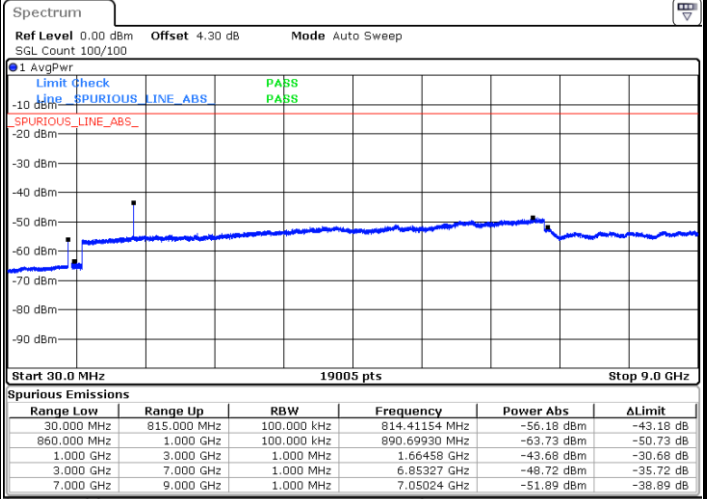

Date: 2.JAN 2018 16:23:04

Highest Channel / 64QAM

Date: 2.JAN 2018 16:25:15

LTE Band 26 / 5MHz

Lowest Channel / 64QAM

Middle Channel / 64QAM

Date: 2 JAN 2018 16:26:42

Date: 2 JAN 2018 16:27:09

Highest Channel / 64QAM

Date: 2 JAN 2018 16:29:17

LTE Band 26 / 10MHz

Lowest Channel / 64QAM

Middle Channel / 64QAM

Date: 2.JAN.2018 16:30:45

Date: 2.JAN.2018 16:31:09

Highest Channel / 64QAM

Date: 2.JAN.2018 16:33:17

LTE Band 26 / 15MHz

Lowest Channel / 64QAM

Middle Channel / 64QAM

Date: 2 JAN 2018 16:34:48

Date: 2 JAN 2018 16:35:13

Highest Channel / 64QAM

Date: 2 JAN 2018 16:37:21