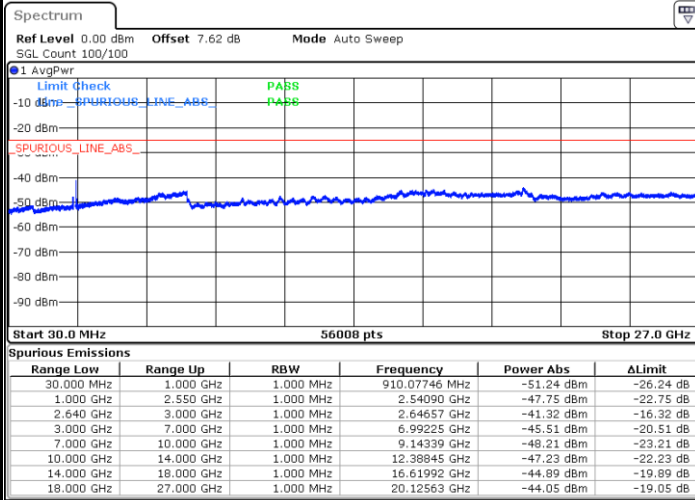

Highest Channel / QPSK

Highest Channel / 16QAM

Date: 4 JAN 2018 09:08:34

Date: 4 JAN 2018 09:09:33

LTE Band 38 / 15MHz

Lowest Channel / QPSK

Lowest Channel / 16QAM

Date: 4 JAN 2018 09:28:37

Date: 4 JAN 2018 09:37:45

Middle Channel / QPSK

Middle Channel / 16QAM

Date: 4 JAN 2018 09:30:21

Date: 4 JAN 2018 09:33:54

LTE Band 38 / 15MHz

Highest Channel / QPSK

Date: 4 JAN 2018 09:31:15

Highest Channel / 16QAM

Date: 4 JAN 2018 09:32:43

LTE Band 38 / 20MHz

Lowest Channel / QPSK

Date: 4 JAN 2018 09:59:32

Lowest Channel / 16QAM

Date: 4 JAN 2018 10:03:04

LTE Band 38 / 20MHz