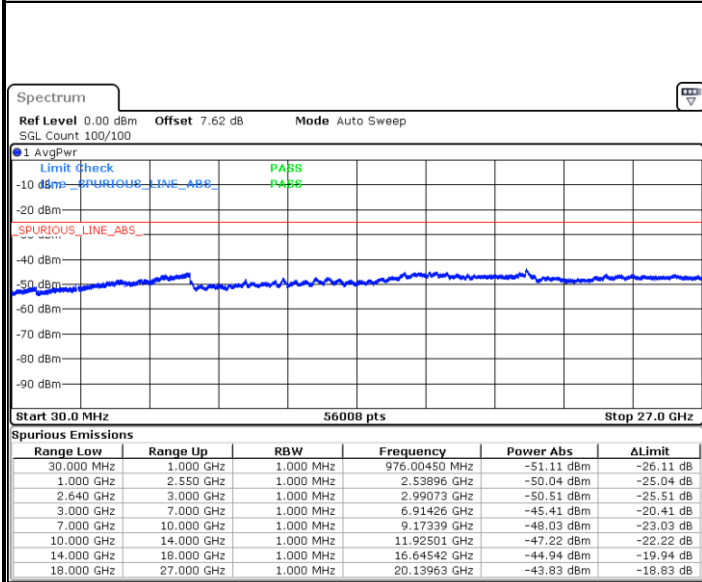

Date: 2.JAN.2018 16:33:17

LTE Band 26 / 15MHz

Lowest Channel / 64QAM

Middle Channel / 64QAM

Date: 2 JAN 2018 16:34:48

Date: 2 JAN 2018 16:35:13

Highest Channel / 64QAM

Date: 2 JAN 2018 16:37:21

LTE Band 38 / 5MHz

Lowest Channel / QPSK

Date: 4 JAN 2018 08:35:02

Lowest Channel / 16QAM

Date: 4 JAN 2018 08:33:53

Middle Channel / QPSK

Date: 4 JAN 2018 08:29:57

Middle Channel / 16QAM

Date: 4 JAN 2018 08:32:50

LTE Band 38 / 5MHz

Highest Channel / QPSK

Date: 4 JAN 2018 08:30:58

Highest Channel / 16QAM

Date: 4 JAN 2018 08:31:56

LTE Band 38 / 10MHz

Lowest Channel / QPSK