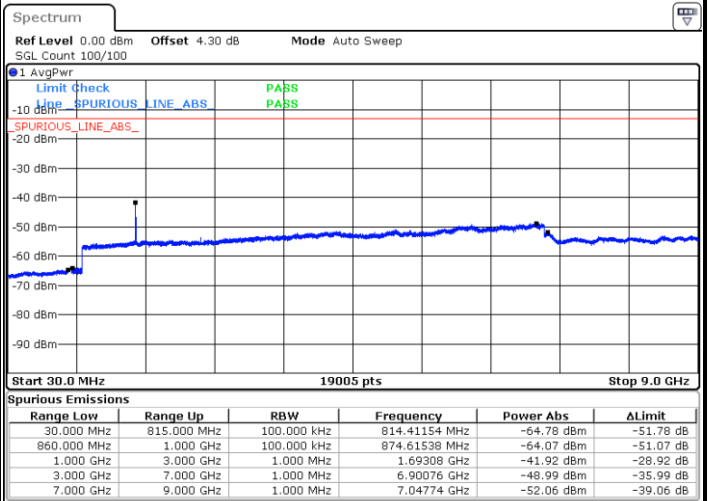

Highest Channel / 16QAM

Date: 2 JAN 2018 16:20:41

LTE Band 26 / 3MHz

Lowest Channel / QPSK

Date: 2 JAN 2018 16:21:47

Lowest Channel / 16QAM

Date: 2 JAN 2018 16:22:12

LTE Band 26 / 3MHz

Middle Channel / QPSK

Middle Channel / 16QAM

Date: 2 JAN 2018 16:23:56

Date: 2 JAN 2018 16:23:30

Highest Channel / QPSK

Highest Channel / 16QAM

Date: 2 JAN 2018 16:24:23

Date: 2 JAN 2018 16:24:49

LTE Band 26 / 5MHz

Lowest Channel / QPSK

Lowest Channel / 16QAM

Date: 2.JAN 2018 16:25:51

Date: 2.JAN 2018 16:26:16

Middle Channel / QPSK

Middle Channel / 16QAM

Date: 2.JAN 2018 16:28:01

Date: 2.JAN 2018 16:27:35

LTE Band 26 / 5MHz

Highest Channel / QPSK

Date: 2 JAN 2018 16:28:27

Highest Channel / 16QAM

Date: 2 JAN 2018 16:28:52

LTE Band 26 / 10MHz

Lowest Channel / QPSK