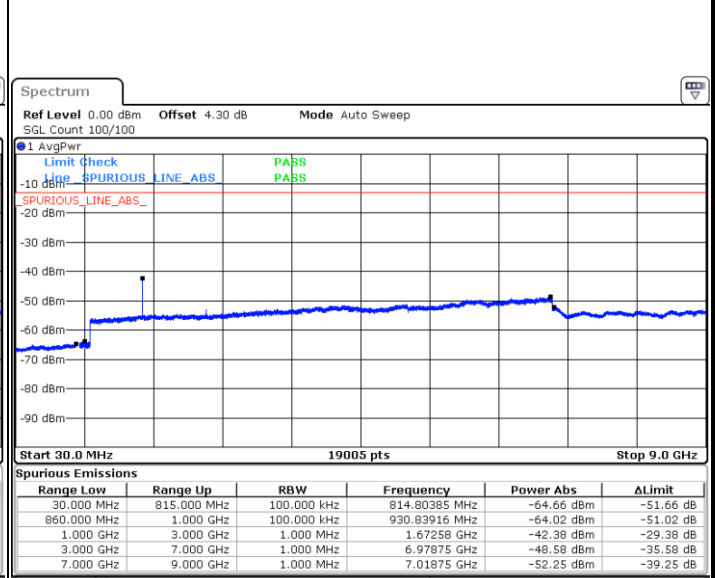

Middle Channel / 64QAM

Date: 2.JAN.2018 10:43:14

Date: 2.JAN.2018 10:44:04

Highest Channel / 64QAM

Date: 2.JAN.2018 10:44:44

**LTE Band 25 / 20MHz**

**Lowest Channel / 64QAM**

Date: 2 JAN 2018 10:45:37

**Middle Channel / 64QAM**

Date: 2 JAN 2018 10:46:17

**Highest Channel / 64QAM**

Date: 2 JAN 2018 10:46:57

LTE Band 26 / 1.4MHz

Lowest Channel / QPSK

Date: 2.JAN 2018 16:16:53

Lowest Channel / 16QAM

Date: 2.JAN 2018 16:18:03

Middle Channel / QPSK

Date: 2.JAN 2018 16:19:50

Middle Channel / 16QAM

Date: 2.JAN 2018 16:19:24

LTE Band 26 / 1.4MHz

Highest Channel / QPSK

Date: 2 JAN 2018 16:20:15

Highest Channel / 16QAM

Date: 2 JAN 2018 16:20:41

LTE Band 26 / 3MHz

Lowest Channel / QPSK

Date: 2 JAN 2018 16:21:47

Lowest Channel / 16QAM

Date: 2 JAN 2018 16:22:12

LTE Band 26 / 3MHz