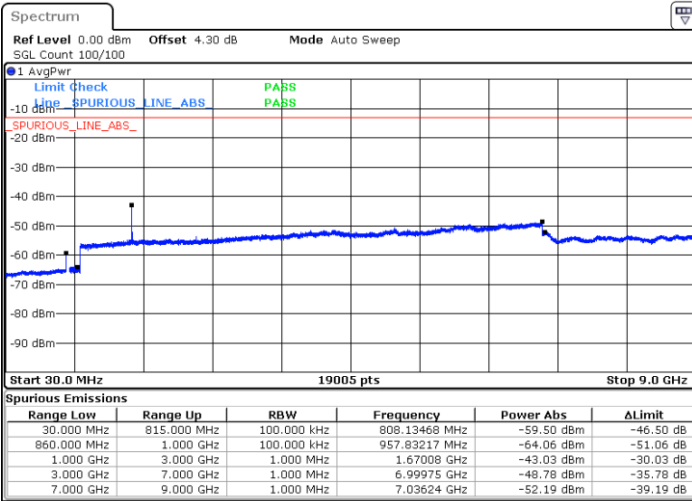

Highest Channel / 64QAM

Date: 2 JAN 2018 16:29:17

LTE Band 26 / 10MHz

Lowest Channel / 64QAM

Middle Channel / 64QAM

Date: 2.JAN.2018 16:30:45

Date: 2.JAN.2018 16:31:09

Highest Channel / 64QAM

Date: 2.JAN.2018 16:33:17

LTE Band 26 / 15MHz

Lowest Channel / 64QAM

Middle Channel / 64QAM

Date: 2 JAN 2018 16:34:48

Date: 2 JAN 2018 16:35:13

Highest Channel / 64QAM

Date: 2 JAN 2018 16:37:21

LTE Band 38 / 5MHz

Lowest Channel / QPSK

Date: 4 JAN 2018 08:35:02

Lowest Channel / 16QAM

Date: 4 JAN 2018 08:33:53

Middle Channel / QPSK

Date: 4 JAN 2018 08:29:57

Middle Channel / 16QAM

Date: 4 JAN 2018 08:32:50

LTE Band 38 / 5MHz

Highest Channel / QPSK

Date: 4 JAN 2018 08:30:58

Highest Channel / 16QAM

Date: 4 JAN 2018 08:31:56

LTE Band 38 / 10MHz

Lowest Channel / QPSK