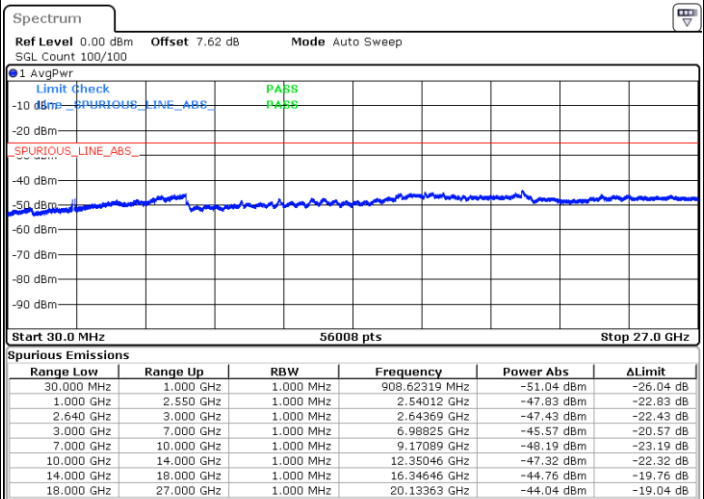

Date: 4 JAN 2018 09:37:45

Middle Channel / QPSK

Middle Channel / 16QAM

Date: 4 JAN 2018 09:30:21

Date: 4 JAN 2018 09:33:54

LTE Band 38 / 15MHz

Highest Channel / QPSK

Date: 4 JAN 2018 09:31:15

Highest Channel / 16QAM

Date: 4 JAN 2018 09:32:43

LTE Band 38 / 20MHz

Lowest Channel / QPSK

Date: 4 JAN 2018 09:59:32

Lowest Channel / 16QAM

Date: 4 JAN 2018 10:03:04

LTE Band 38 / 20MHz

Middle Channel / QPSK

Middle Channel / 16QAM

Date: 4 JAN 2018 09:58:43

Date: 4 JAN 2018 10:04:01

Highest Channel / QPSK

Highest Channel / 16QAM

Date: 4 JAN 2018 09:57:48

Date: 4 JAN 2018 10:05:12

LTE Band 38 / 5MHz

Lowest Channel / 64QAM

Middle Channel / 64QAM

Date: 4 JAN 2018 10:34:47

Date: 4 JAN 2018 10:36:34

Highest Channel / 64QAM

Date: 4 JAN 2018 10:39:19