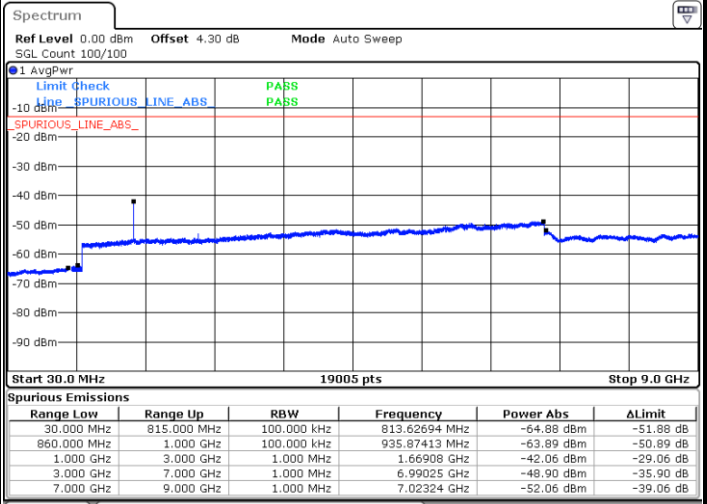

LTE Band 26 / 5MHz

Lowest Channel / QPSK

Lowest Channel / 16QAM

Date: 2.JAN 2018 16:25:51

Date: 2.JAN 2018 16:26:16

Middle Channel / QPSK

Middle Channel / 16QAM

Date: 2.JAN 2018 16:28:01

Date: 2.JAN 2018 16:27:35

LTE Band 26 / 5MHz

Highest Channel / QPSK

Date: 2 JAN 2018 16:28:27

Highest Channel / 16QAM

Date: 2 JAN 2018 16:28:52

LTE Band 26 / 10MHz

Lowest Channel / QPSK