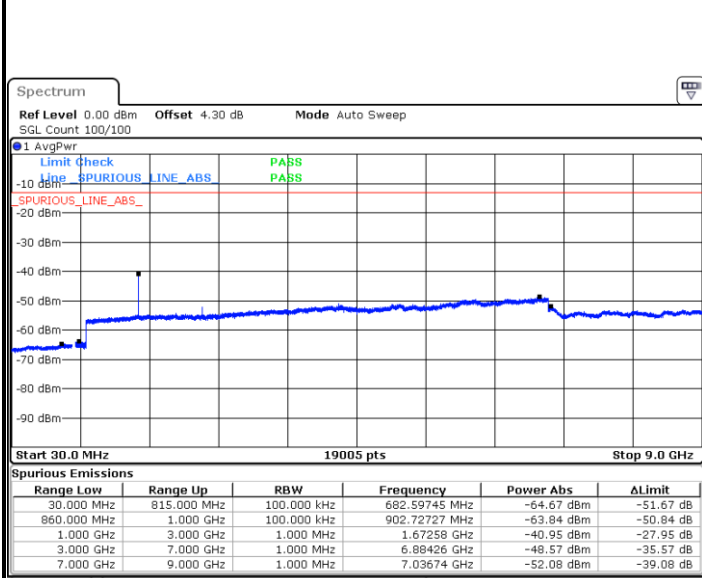

Middle Channel / 64QAM

Date: 2.JAN.2018 10:43:14

Date: 2.JAN.2018 10:44:04

Highest Channel / 64QAM

Date: 2.JAN.2018 10:44:44

**LTE Band 25 / 20MHz**

**Lowest Channel / 64QAM**

Date: 2 JAN 2018 10:45:37

**Middle Channel / 64QAM**

Date: 2 JAN 2018 10:46:17

**Highest Channel / 64QAM**

Date: 2 JAN 2018 10:46:57

LTE Band 26 / 1.4MHz

Lowest Channel / QPSK

Date: 2.JAN 2018 16:16:53

Lowest Channel / 16QAM

Date: 2.JAN 2018 16:18:03

Middle Channel / QPSK

Date: 2.JAN 2018 16:19:50

Middle Channel / 16QAM

Date: 2.JAN 2018 16:19:24

LTE Band 26 / 1.4MHz

Highest Channel / QPSK

Date: 2 JAN 2018 16:20:15

Highest Channel / 16QAM

Date: 2 JAN 2018 16:20:41

LTE Band 26 / 3MHz

Lowest Channel / QPSK

Date: 2 JAN 2018 16:21:47

Lowest Channel / 16QAM

Date: 2 JAN 2018 16:22:12

LTE Band 26 / 3MHz