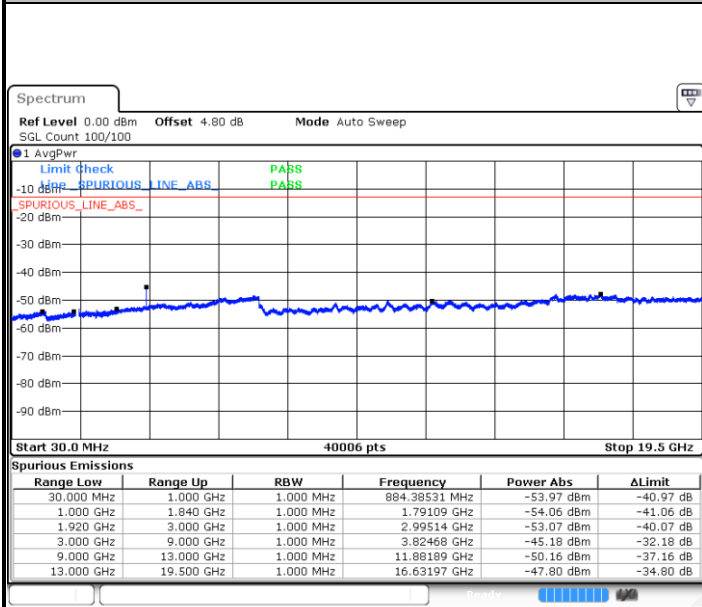

**LTE Band 25 / 3MHz**

**Lowest Channel / 64QAM**

Date: 2 JAN 2018 10:35:52

**Middle Channel / 64QAM**

Date: 2 JAN 2018 10:36:33

**Highest Channel / 64QAM**

Date: 2 JAN 2018 10:37:22

LTE Band 25 / 10MHz

Lowest Channel / 64QAM

Middle Channel / 64QAM

Date: 2.JAN.2018 10:40:12

Date: 2.JAN.2018 10:41:30

Highest Channel / 64QAM

Date: 2.JAN.2018 10:42:29

LTE Band 25 / 15MHz

Lowest Channel / 64QAM

Middle Channel / 64QAM

Date: 2.JAN.2018 10:43:14

Date: 2.JAN.2018 10:44:04

Highest Channel / 64QAM

Date: 2.JAN.2018 10:44:44

**LTE Band 25 / 20MHz**

**Lowest Channel / 64QAM**

Date: 2 JAN 2018 10:45:37