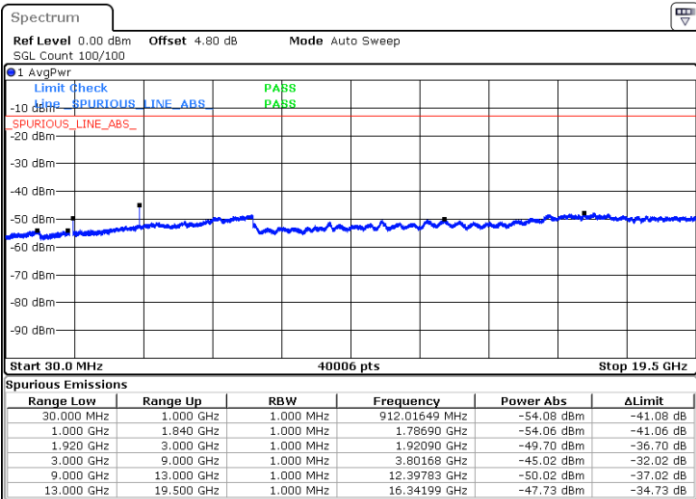

Lowest Channel / 64QAM

Middle Channel / 64QAM

Date: 2.JAN.2018 10:40:12

Date: 2.JAN.2018 10:41:30

Highest Channel / 64QAM

Date: 2.JAN.2018 10:42:29

LTE Band 25 / 15MHz

Lowest Channel / 64QAM

Middle Channel / 64QAM

Date: 2.JAN.2018 10:43:14

Date: 2.JAN.2018 10:44:04

Highest Channel / 64QAM

Date: 2.JAN.2018 10:44:44

**LTE Band 25 / 20MHz**

**Lowest Channel / 64QAM**

Date: 2 JAN 2018 10:45:37