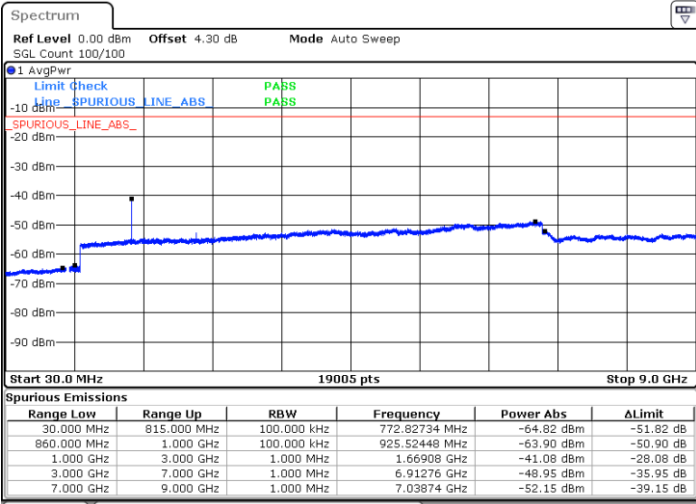

LTE Band 26 / 5MHz

Lowest Channel / QPSK

Lowest Channel / 16QAM

Date: 2.JAN 2018 16:25:51

Date: 2.JAN 2018 16:26:16

Middle Channel / QPSK

Middle Channel / 16QAM

Date: 2.JAN 2018 16:28:01

Date: 2.JAN 2018 16:27:35

LTE Band 26 / 5MHz

Highest Channel / QPSK

Date: 2 JAN 2018 16:28:27

Highest Channel / 16QAM

Date: 2 JAN 2018 16:28:52

LTE Band 26 / 10MHz

Lowest Channel / QPSK