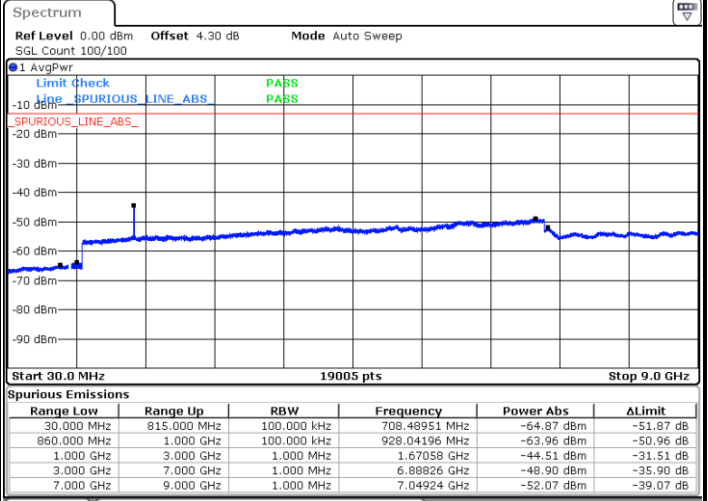

Date: 2.JAN 2018 16:34:23

Middle Channel / QPSK

Middle Channel / 16QAM

Date: 2.JAN 2018 16:36:02

Date: 2.JAN 2018 16:35:37

LTE Band 26 / 1.4MHz

Lowest Channel / 64QAM

Middle Channel / 64QAM

Date: 2 JAN 2018 16:18:32

Date: 2 JAN 2018 16:18:59

Highest Channel / 64QAM

Date: 2 JAN 2018 16:21:07

LTE Band 26 / 3MHz

Lowest Channel / 64QAM

Middle Channel / 64QAM

Date: 2.JAN 2018 16:22:38

Date: 2.JAN 2018 16:23:04

Highest Channel / 64QAM

Date: 2.JAN 2018 16:25:15

LTE Band 26 / 5MHz

Lowest Channel / 64QAM

Middle Channel / 64QAM

Date: 2 JAN 2018 16:26:42

Date: 2 JAN 2018 16:27:09

Highest Channel / 64QAM

Date: 2 JAN 2018 16:29:17

LTE Band 26 / 10MHz

Lowest Channel / 64QAM

Middle Channel / 64QAM

Date: 2.JAN.2018 16:30:45

Date: 2.JAN.2018 16:31:09

Highest Channel / 64QAM