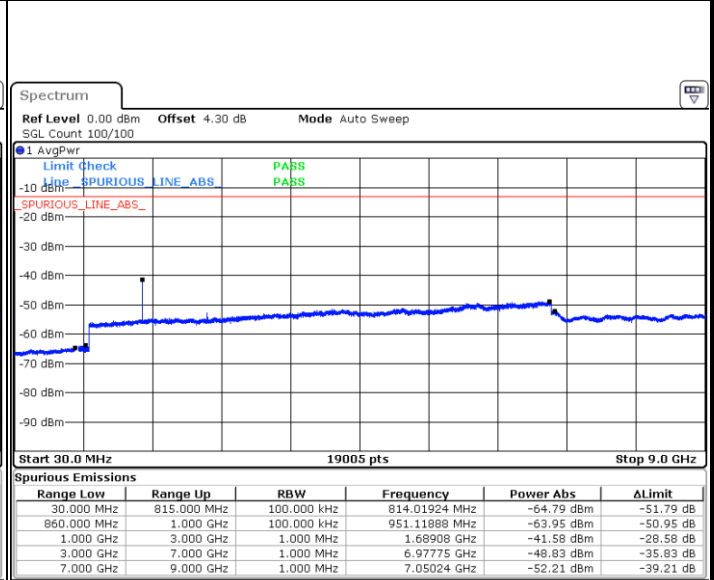

LTE Band 26 / 5MHz

Lowest Channel / QPSK

Lowest Channel / 16QAM

Date: 2.JAN 2018 16:25:51

Date: 2.JAN 2018 16:26:16

Middle Channel / QPSK

Middle Channel / 16QAM

Date: 2.JAN 2018 16:28:01

Date: 2.JAN 2018 16:27:35

LTE Band 26 / 5MHz

Highest Channel / QPSK

Date: 2 JAN 2018 16:28:27

Highest Channel / 16QAM

Date: 2 JAN 2018 16:28:52

LTE Band 26 / 10MHz

Lowest Channel / QPSK

Date: 2 JAN 2018 16:29:54

Lowest Channel / 16QAM

Date: 2 JAN 2018 16:30:19

LTE Band 26 / 10MHz

Middle Channel / QPSK

Middle Channel / 16QAM

Date: 2.JAN 2018 16:32:02

Date: 2.JAN 2018 16:31:38

Highest Channel / QPSK

Highest Channel / 16QAM

Date: 2.JAN 2018 16:32:28

Date: 2.JAN 2018 16:32:53

LTE Band 26 / 15MHz

Lowest Channel / QPSK

Lowest Channel / 16QAM

Date: 2.JAN 2018 16:33:59