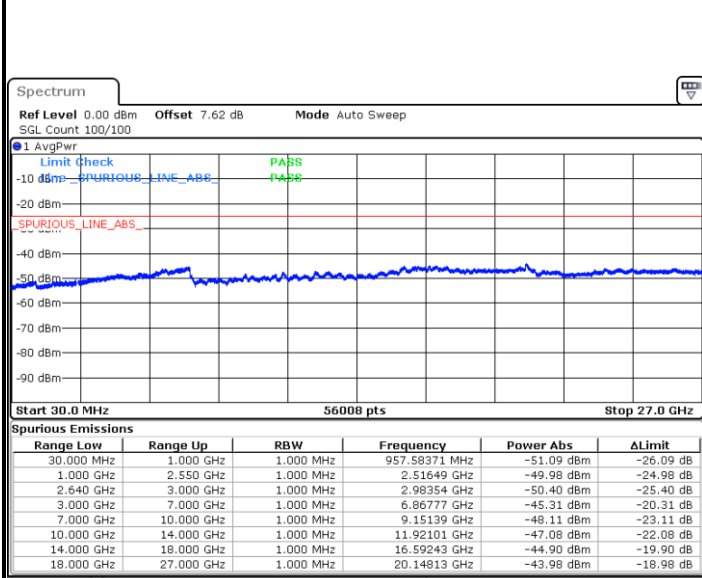

Highest Channel / 64QAM

Date: 2 JAN 2018 16:29:17

LTE Band 26 / 10MHz

Lowest Channel / 64QAM

Middle Channel / 64QAM

Date: 2.JAN.2018 16:30:45

Date: 2.JAN.2018 16:31:09

Highest Channel / 64QAM

Date: 2.JAN.2018 16:33:17

LTE Band 26 / 15MHz

Lowest Channel / 64QAM

Middle Channel / 64QAM

Date: 2 JAN 2018 16:34:48

Date: 2 JAN 2018 16:35:13

Highest Channel / 64QAM

Date: 2 JAN 2018 16:37:21

LTE Band 38 / 5MHz

Lowest Channel / QPSK

Date: 4 JAN 2018 08:35:02

Lowest Channel / 16QAM

Date: 4 JAN 2018 08:33:53

Middle Channel / QPSK

Date: 4 JAN 2018 08:29:57

Middle Channel / 16QAM

Date: 4 JAN 2018 08:32:50

LTE Band 38 / 5MHz

Highest Channel / QPSK

Date: 4 JAN 2018 08:30:58

Highest Channel / 16QAM

Date: 4 JAN 2018 08:31:56

LTE Band 38 / 10MHz

Lowest Channel / QPSK