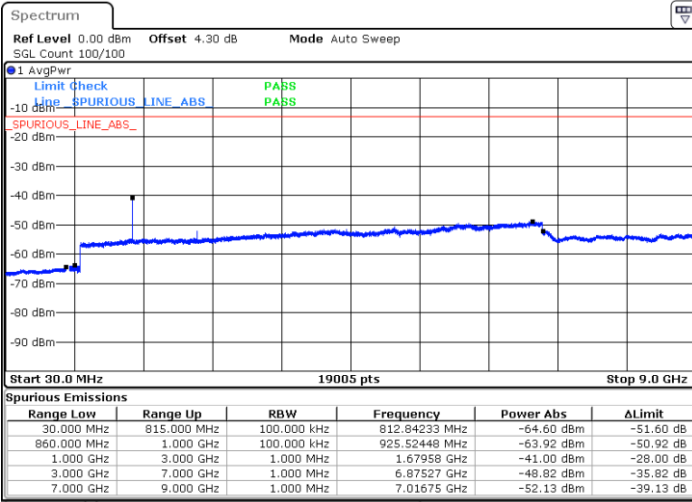

Date: 2.JAN 2018 16:27:35

LTE Band 26 / 5MHz

Highest Channel / QPSK

Date: 2 JAN 2018 16:28:27

Highest Channel / 16QAM

Date: 2 JAN 2018 16:28:52

LTE Band 26 / 10MHz

Lowest Channel / QPSK

Date: 2 JAN 2018 16:29:54

Lowest Channel / 16QAM

Date: 2 JAN 2018 16:30:19

LTE Band 26 / 10MHz

Middle Channel / QPSK

Middle Channel / 16QAM

Date: 2.JAN 2018 16:32:02

Date: 2.JAN 2018 16:31:38

Highest Channel / QPSK

Highest Channel / 16QAM

Date: 2.JAN 2018 16:32:28

Date: 2.JAN 2018 16:32:53

LTE Band 26 / 15MHz

Lowest Channel / QPSK

Lowest Channel / 16QAM

Date: 2.JAN 2018 16:33:59