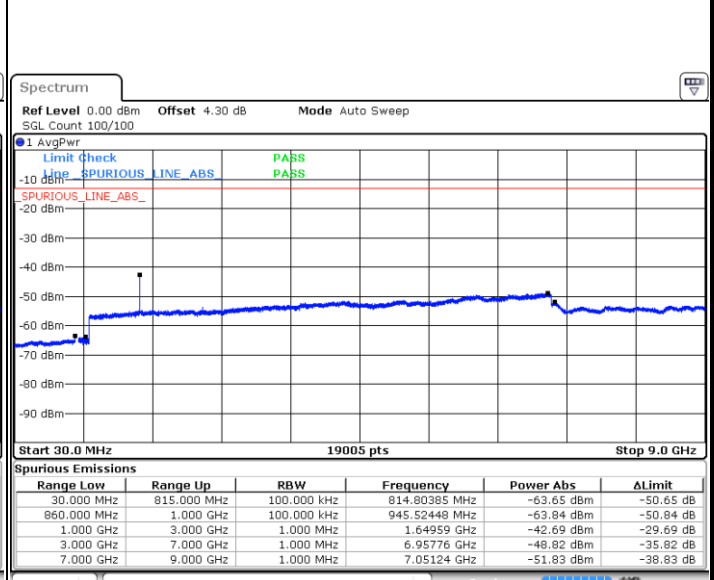

LTE Band 26 / 5MHz

Lowest Channel / QPSK

Lowest Channel / 16QAM

Date: 2.JAN 2018 16:25:51

Date: 2.JAN 2018 16:26:16

Middle Channel / QPSK

Middle Channel / 16QAM

Date: 2.JAN 2018 16:28:01

Date: 2.JAN 2018 16:27:35

LTE Band 26 / 5MHz

Highest Channel / QPSK

Date: 2 JAN 2018 16:28:27

Highest Channel / 16QAM

Date: 2 JAN 2018 16:28:52

LTE Band 26 / 10MHz

Lowest Channel / QPSK

Date: 2 JAN 2018 16:29:54

Lowest Channel / 16QAM

Date: 2 JAN 2018 16:30:19

LTE Band 26 / 10MHz

Middle Channel / QPSK

Middle Channel / 16QAM

Date: 2.JAN 2018 16:32:02

Date: 2.JAN 2018 16:31:38

Highest Channel / QPSK

Highest Channel / 16QAM

Date: 2.JAN 2018 16:32:28

Date: 2.JAN 2018 16:32:53

LTE Band 26 / 15MHz

Lowest Channel / QPSK

Lowest Channel / 16QAM

Date: 2.JAN 2018 16:33:59