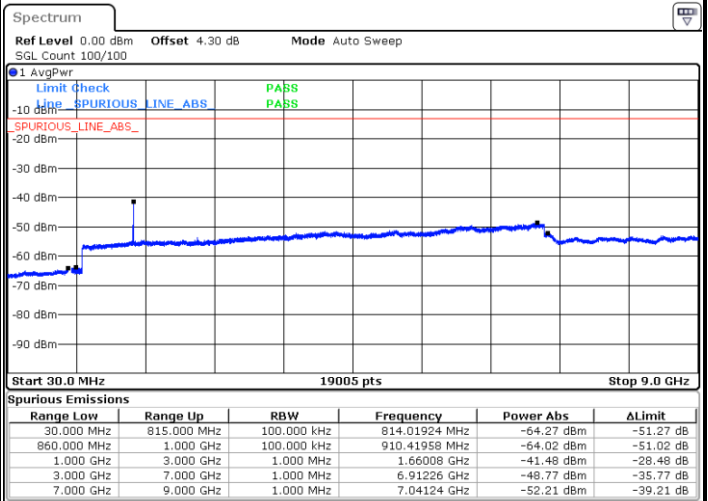

Date: 2 JAN 2018 16:29:54

Lowest Channel / 16QAM

Date: 2 JAN 2018 16:30:19

LTE Band 26 / 10MHz

Middle Channel / QPSK

Middle Channel / 16QAM

Date: 2.JAN 2018 16:32:02

Date: 2.JAN 2018 16:31:38

Highest Channel / QPSK

Highest Channel / 16QAM

Date: 2.JAN 2018 16:32:28

Date: 2.JAN 2018 16:32:53

LTE Band 26 / 15MHz

Lowest Channel / QPSK

Lowest Channel / 16QAM

Date: 2.JAN 2018 16:33:59

Date: 2.JAN 2018 16:34:23

Middle Channel / QPSK

Middle Channel / 16QAM

Date: 2.JAN 2018 16:36:02

Date: 2.JAN 2018 16:35:37

LTE Band 26 / 1.4MHz

Lowest Channel / 64QAM

Middle Channel / 64QAM

Date: 2 JAN 2018 16:18:32

Date: 2 JAN 2018 16:18:59

Highest Channel / 64QAM

Date: 2 JAN 2018 16:21:07

LTE Band 26 / 3MHz

Lowest Channel / 64QAM

Middle Channel / 64QAM

Date: 2.JAN 2018 16:22:38