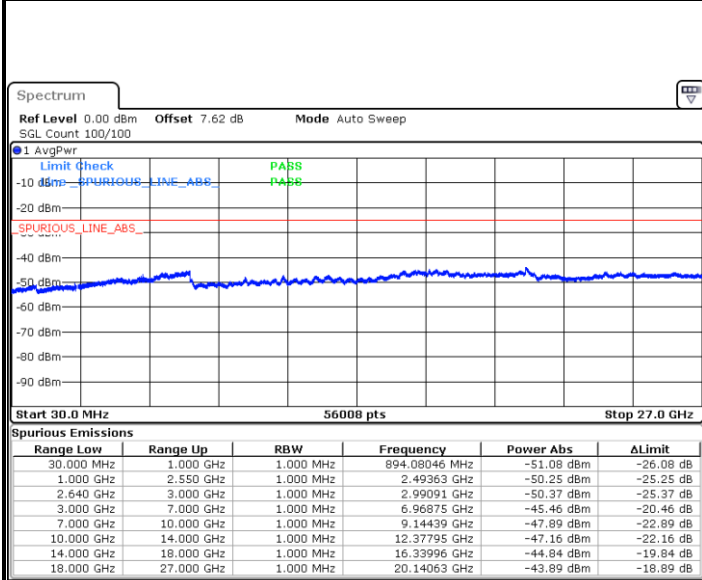

Highest Channel / 64QAM

Date: 2 JAN 2018 16:29:17

LTE Band 26 / 10MHz

Lowest Channel / 64QAM

Middle Channel / 64QAM

Date: 2.JAN.2018 16:30:45

Date: 2.JAN.2018 16:31:09

Highest Channel / 64QAM

Date: 2.JAN.2018 16:33:17

LTE Band 26 / 15MHz

Lowest Channel / 64QAM

Middle Channel / 64QAM

Date: 2 JAN 2018 16:34:48

Date: 2 JAN 2018 16:35:13

Highest Channel / 64QAM

Date: 2 JAN 2018 16:37:21

LTE Band 38 / 5MHz

Lowest Channel / QPSK

Date: 4 JAN 2018 08:35:02

Lowest Channel / 16QAM

Date: 4 JAN 2018 08:33:53

Middle Channel / QPSK

Date: 4 JAN 2018 08:29:57

Middle Channel / 16QAM

Date: 4 JAN 2018 08:32:50

LTE Band 38 / 5MHz

Highest Channel / QPSK

Date: 4 JAN 2018 08:30:58

Highest Channel / 16QAM

Date: 4 JAN 2018 08:31:56

LTE Band 38 / 10MHz

Lowest Channel / QPSK