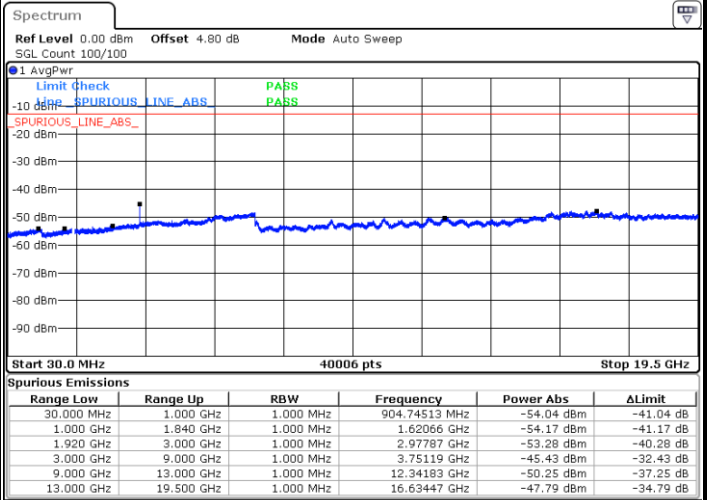

**LTE Band 25 / 3MHz**

**Lowest Channel / 64QAM**

Date: 2 JAN 2018 10:35:52

**Middle Channel / 64QAM**

Date: 2 JAN 2018 10:36:33

**Highest Channel / 64QAM**

Date: 2 JAN 2018 10:37:22

LTE Band 25 / 10MHz

Lowest Channel / 64QAM

Middle Channel / 64QAM

Date: 2.JAN.2018 10:40:12

Date: 2.JAN.2018 10:41:30

Highest Channel / 64QAM

Date: 2.JAN.2018 10:42:29

LTE Band 25 / 15MHz

Lowest Channel / 64QAM