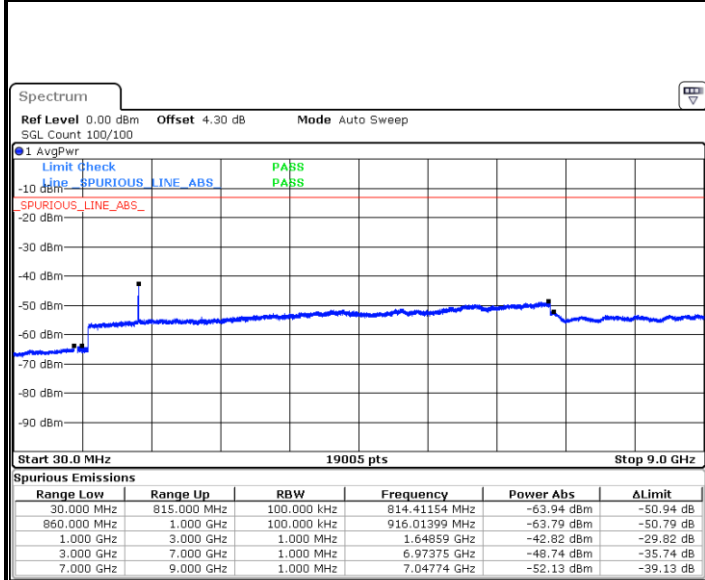

**Middle Channel / 64QAM**

Date: 2 JAN 2018 10:46:17

**Highest Channel / 64QAM**

Date: 2 JAN 2018 10:46:57

LTE Band 26 / 1.4MHz

Lowest Channel / QPSK

Date: 2.JAN 2018 16:16:53

Lowest Channel / 16QAM

Date: 2.JAN 2018 16:18:03

Middle Channel / QPSK

Date: 2.JAN 2018 16:19:50

Middle Channel / 16QAM

Date: 2.JAN 2018 16:19:24

LTE Band 26 / 1.4MHz

Highest Channel / QPSK

Date: 2 JAN 2018 16:20:15

Highest Channel / 16QAM

Date: 2 JAN 2018 16:20:41

LTE Band 26 / 3MHz

Lowest Channel / QPSK

Date: 2 JAN 2018 16:21:47

Lowest Channel / 16QAM

Date: 2 JAN 2018 16:22:12

LTE Band 26 / 3MHz