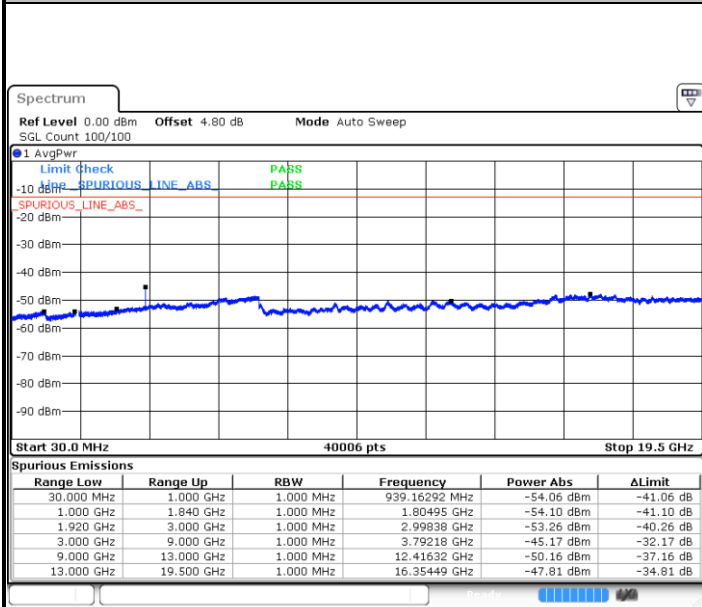

Lowest Channel / 64QAM

Middle Channel / 64QAM

Date: 2.JAN.2018 10:40:12

Date: 2.JAN.2018 10:41:30

Highest Channel / 64QAM

Date: 2.JAN.2018 10:42:29

LTE Band 25 / 15MHz

Lowest Channel / 64QAM

Middle Channel / 64QAM

Date: 2.JAN.2018 10:43:14

Date: 2.JAN.2018 10:44:04

Highest Channel / 64QAM

Date: 2.JAN.2018 10:44:44

**LTE Band 25 / 20MHz**

**Lowest Channel / 64QAM**

Date: 2 JAN 2018 10:45:37

**Middle Channel / 64QAM**

Date: 2 JAN 2018 10:46:17

**Highest Channel / 64QAM**

Date: 2 JAN 2018 10:46:57

LTE Band 26 / 1.4MHz

Lowest Channel / QPSK

Date: 2.JAN 2018 16:16:53

Lowest Channel / 16QAM

Date: 2.JAN 2018 16:18:03

Middle Channel / QPSK

Date: 2.JAN 2018 16:19:50

Middle Channel / 16QAM

Date: 2.JAN 2018 16:19:24

LTE Band 26 / 1.4MHz

Highest Channel / QPSK

Date: 2 JAN 2018 16:20:15