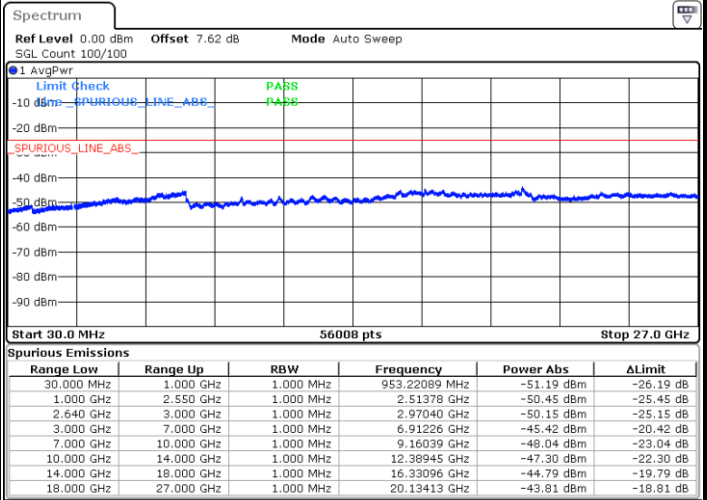

Date: 4 JAN 2018 08:32:50

LTE Band 38 / 5MHz

Highest Channel / QPSK

Date: 4 JAN 2018 08:30:58

Highest Channel / 16QAM

Date: 4 JAN 2018 08:31:56

LTE Band 38 / 10MHz

Lowest Channel / QPSK

Date: 4 JAN 2018 09:02:18

Lowest Channel / 16QAM

Date: 4 JAN 2018 09:04:41

LTE Band 38 / 10MHz

Middle Channel / QPSK

Middle Channel / 16QAM

Date: 4 JAN 2018 09:07:36

Date: 4 JAN 2018 09:05:33

Highest Channel / QPSK

Highest Channel / 16QAM

Date: 4 JAN 2018 09:08:34

Date: 4 JAN 2018 09:09:33

LTE Band 38 / 15MHz

Lowest Channel / QPSK

Lowest Channel / 16QAM

Date: 4 JAN 2018 09:28:37