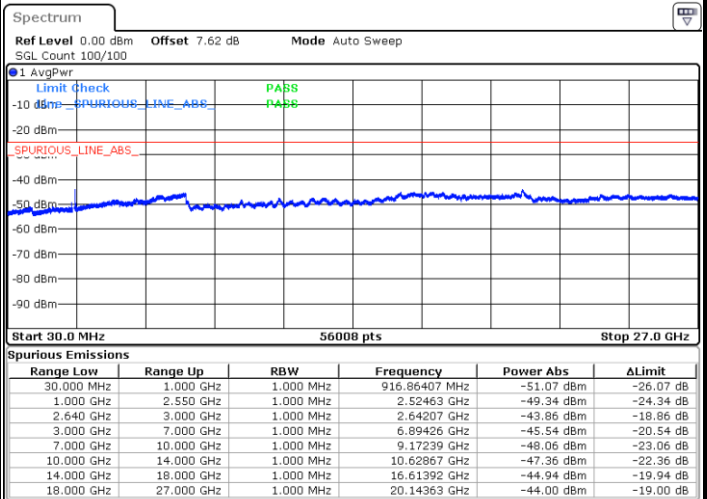

Highest Channel / 16QAM

Date: 4 JAN 2018 09:32:43

LTE Band 38 / 20MHz

Lowest Channel / QPSK

Date: 4 JAN 2018 09:59:32

Lowest Channel / 16QAM

Date: 4 JAN 2018 10:03:04

LTE Band 38 / 20MHz

Middle Channel / QPSK

Middle Channel / 16QAM

Date: 4 JAN 2018 09:58:43

Date: 4 JAN 2018 10:04:01

Highest Channel / QPSK

Highest Channel / 16QAM

Date: 4 JAN 2018 09:57:48

Date: 4 JAN 2018 10:05:12

LTE Band 38 / 5MHz

Lowest Channel / 64QAM

Middle Channel / 64QAM

Date: 4 JAN 2018 10:34:47

Date: 4 JAN 2018 10:36:34

Highest Channel / 64QAM

Date: 4 JAN 2018 10:39:19