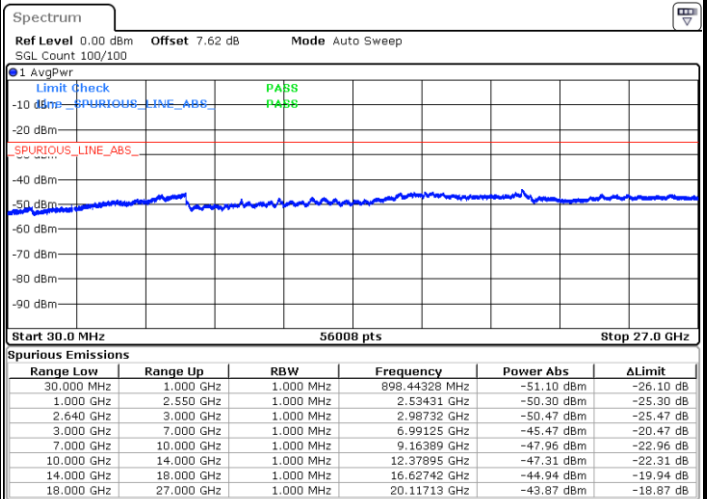

Date: 4 JAN 2018 08:32:50

LTE Band 38 / 5MHz

Highest Channel / QPSK

Date: 4 JAN 2018 08:30:58

Highest Channel / 16QAM

Date: 4 JAN 2018 08:31:56

LTE Band 38 / 10MHz

Lowest Channel / QPSK

Date: 4 JAN 2018 09:02:18

Lowest Channel / 16QAM

Date: 4 JAN 2018 09:04:41

LTE Band 38 / 10MHz

Middle Channel / QPSK

Middle Channel / 16QAM

Date: 4 JAN 2018 09:07:36

Date: 4 JAN 2018 09:05:33

Highest Channel / QPSK

Highest Channel / 16QAM

Date: 4 JAN 2018 09:08:34

Date: 4 JAN 2018 09:09:33

LTE Band 38 / 15MHz

Lowest Channel / QPSK

Lowest Channel / 16QAM

Date: 4 JAN 2018 09:28:37