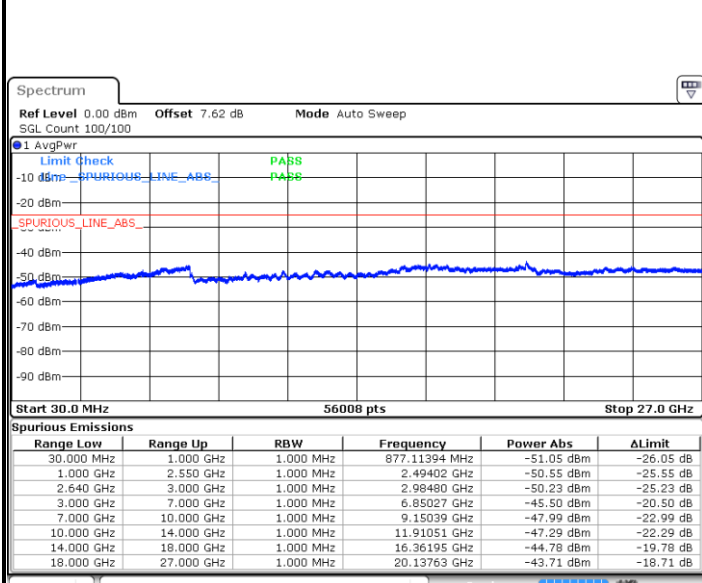

LTE Band 38 / 5MHz

Lowest Channel / QPSK

Date: 4 JAN 2018 08:35:02

Lowest Channel / 16QAM

Date: 4 JAN 2018 08:33:53

Middle Channel / QPSK

Date: 4 JAN 2018 08:29:57

Middle Channel / 16QAM

Date: 4 JAN 2018 08:32:50

LTE Band 38 / 5MHz

Highest Channel / QPSK

Date: 4 JAN 2018 08:30:58

Highest Channel / 16QAM

Date: 4 JAN 2018 08:31:56

LTE Band 38 / 10MHz

Lowest Channel / QPSK

Date: 4 JAN 2018 09:02:18

Lowest Channel / 16QAM

Date: 4 JAN 2018 09:04:41

LTE Band 38 / 10MHz

Middle Channel / QPSK

Middle Channel / 16QAM

Date: 4 JAN 2018 09:07:36

Date: 4 JAN 2018 09:05:33

Highest Channel / QPSK

Highest Channel / 16QAM

Date: 4 JAN 2018 09:08:34

Date: 4 JAN 2018 09:09:33

LTE Band 38 / 15MHz

Lowest Channel / QPSK

Lowest Channel / 16QAM

Date: 4 JAN 2018 09:28:37