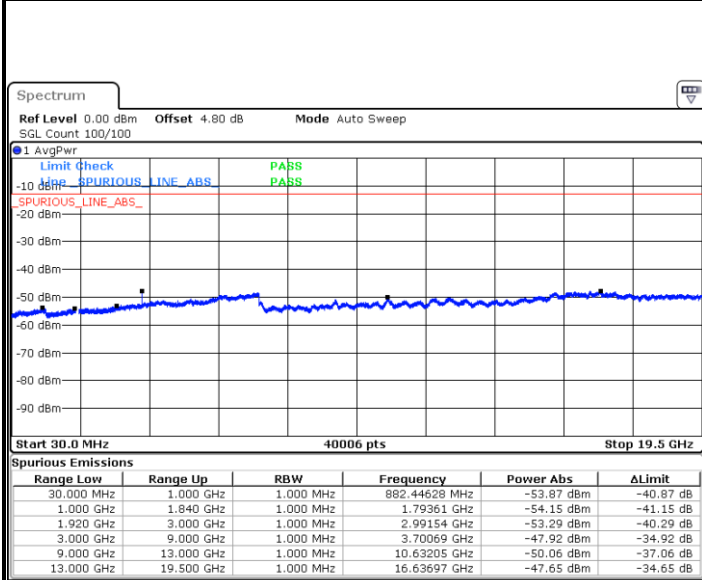

**LTE Band 25 / 3MHz**

**Lowest Channel / 64QAM**

Date: 2 JAN 2018 10:35:52

**Middle Channel / 64QAM**

Date: 2 JAN 2018 10:36:33

**Highest Channel / 64QAM**

Date: 2 JAN 2018 10:37:22

LTE Band 25 / 10MHz

Lowest Channel / 64QAM

Middle Channel / 64QAM

Date: 2.JAN.2018 10:40:12

Date: 2.JAN.2018 10:41:30

Highest Channel / 64QAM

Date: 2.JAN.2018 10:42:29

LTE Band 25 / 15MHz

Lowest Channel / 64QAM

Middle Channel / 64QAM

Date: 2.JAN.2018 10:43:14

Date: 2.JAN.2018 10:44:04

Highest Channel / 64QAM

Date: 2.JAN.2018 10:44:44

**LTE Band 25 / 20MHz**

**Lowest Channel / 64QAM**

Date: 2 JAN 2018 10:45:37