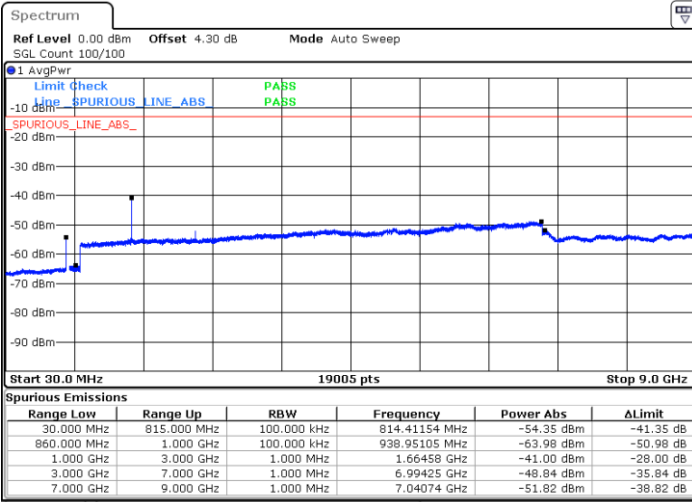

Date: 2.JAN 2018 16:27:35

LTE Band 26 / 5MHz

Highest Channel / QPSK

Date: 2 JAN 2018 16:28:27

Highest Channel / 16QAM

Date: 2 JAN 2018 16:28:52

LTE Band 26 / 10MHz

Lowest Channel / QPSK

Date: 2 JAN 2018 16:29:54

Lowest Channel / 16QAM

Date: 2 JAN 2018 16:30:19

LTE Band 26 / 10MHz

Middle Channel / QPSK

Middle Channel / 16QAM

Date: 2.JAN 2018 16:32:02

Date: 2.JAN 2018 16:31:38

Highest Channel / QPSK

Highest Channel / 16QAM

Date: 2.JAN 2018 16:32:28

Date: 2.JAN 2018 16:32:53

LTE Band 26 / 15MHz

Lowest Channel / QPSK

Lowest Channel / 16QAM

Date: 2.JAN 2018 16:33:59