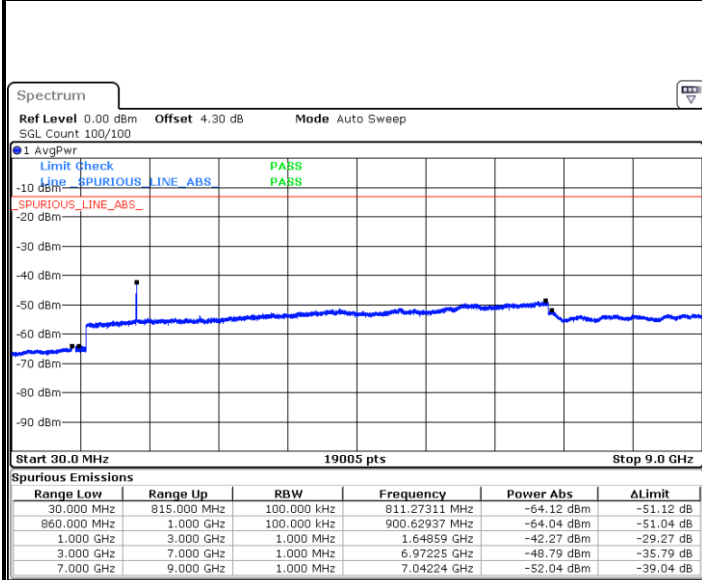

Middle Channel / 64QAM

Date: 2.JAN.2018 10:43:14

Date: 2.JAN.2018 10:44:04

Highest Channel / 64QAM

Date: 2.JAN.2018 10:44:44

**LTE Band 25 / 20MHz**

**Lowest Channel / 64QAM**

Date: 2 JAN 2018 10:45:37

**Middle Channel / 64QAM**

Date: 2 JAN 2018 10:46:17

**Highest Channel / 64QAM**

Date: 2 JAN 2018 10:46:57

LTE Band 26 / 1.4MHz

Lowest Channel / QPSK

Date: 2.JAN 2018 16:16:53

Lowest Channel / 16QAM

Date: 2.JAN 2018 16:18:03

Middle Channel / QPSK

Date: 2.JAN 2018 16:19:50

Middle Channel / 16QAM

Date: 2.JAN 2018 16:19:24

LTE Band 26 / 1.4MHz

Highest Channel / QPSK

Date: 2 JAN 2018 16:20:15

Highest Channel / 16QAM

Date: 2 JAN 2018 16:20:41

LTE Band 26 / 3MHz

Lowest Channel / QPSK

Date: 2 JAN 2018 16:21:47

Lowest Channel / 16QAM

Date: 2 JAN 2018 16:22:12

LTE Band 26 / 3MHz