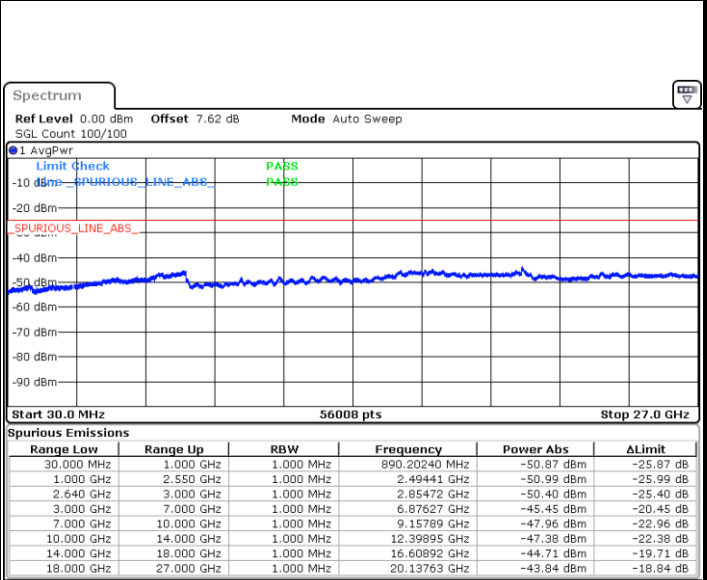

Highest Channel / 64QAM

Date: 2 JAN 2018 16:29:17

LTE Band 26 / 10MHz

Lowest Channel / 64QAM

Middle Channel / 64QAM

Date: 2.JAN.2018 16:30:45

Date: 2.JAN.2018 16:31:09

Highest Channel / 64QAM

Date: 2.JAN.2018 16:33:17

LTE Band 26 / 15MHz

Lowest Channel / 64QAM

Middle Channel / 64QAM

Date: 2 JAN 2018 16:34:48

Date: 2 JAN 2018 16:35:13

Highest Channel / 64QAM

Date: 2 JAN 2018 16:37:21

LTE Band 38 / 5MHz

Lowest Channel / QPSK

Date: 4 JAN 2018 08:35:02

Lowest Channel / 16QAM

Date: 4 JAN 2018 08:33:53

Middle Channel / QPSK

Date: 4 JAN 2018 08:29:57

Middle Channel / 16QAM

Date: 4 JAN 2018 08:32:50

LTE Band 38 / 5MHz

Highest Channel / QPSK

Date: 4 JAN 2018 08:30:58

Highest Channel / 16QAM

Date: 4 JAN 2018 08:31:56

LTE Band 38 / 10MHz

Lowest Channel / QPSK