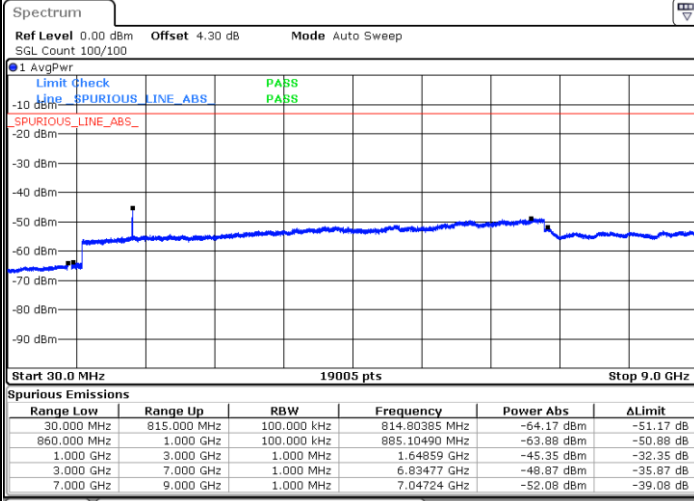

Date: 2.JAN 2018 16:34:23

Middle Channel / QPSK

Middle Channel / 16QAM

Date: 2.JAN 2018 16:36:02

Date: 2.JAN 2018 16:35:37

LTE Band 26 / 1.4MHz

Lowest Channel / 64QAM

Middle Channel / 64QAM

Date: 2 JAN 2018 16:18:32

Date: 2 JAN 2018 16:18:59

Highest Channel / 64QAM

Date: 2 JAN 2018 16:21:07

LTE Band 26 / 3MHz

Lowest Channel / 64QAM

Middle Channel / 64QAM

Date: 2.JAN 2018 16:22:38

Date: 2.JAN 2018 16:23:04

Highest Channel / 64QAM

Date: 2.JAN 2018 16:25:15

LTE Band 26 / 5MHz

Lowest Channel / 64QAM

Middle Channel / 64QAM

Date: 2 JAN 2018 16:26:42

Date: 2 JAN 2018 16:27:09

Highest Channel / 64QAM

Date: 2 JAN 2018 16:29:17

LTE Band 26 / 10MHz

Lowest Channel / 64QAM

Middle Channel / 64QAM

Date: 2.JAN.2018 16:30:45

Date: 2.JAN.2018 16:31:09

Highest Channel / 64QAM