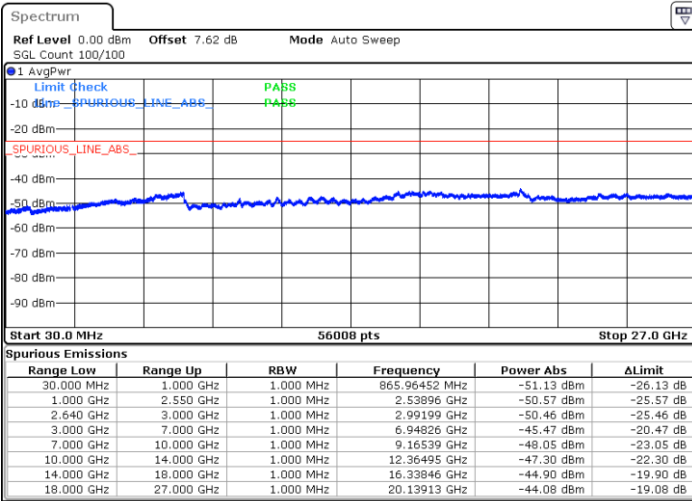

Middle Channel / QPSK

Middle Channel / 16QAM

Date: 4 JAN 2018 09:58:43

Date: 4 JAN 2018 10:04:01

Highest Channel / QPSK

Highest Channel / 16QAM

Date: 4 JAN 2018 09:57:48

Date: 4 JAN 2018 10:05:12

LTE Band 38 / 5MHz

Lowest Channel / 64QAM

Middle Channel / 64QAM

Date: 4 JAN 2018 10:34:47

Date: 4 JAN 2018 10:36:34

Highest Channel / 64QAM

Date: 4 JAN 2018 10:39:19