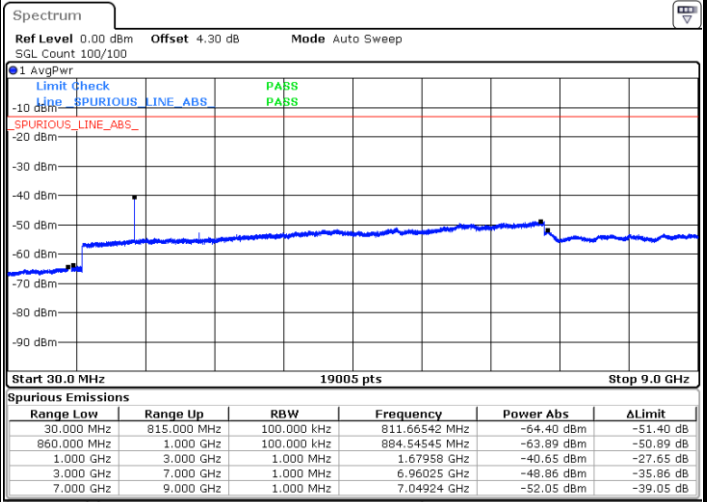

Date: 2.JAN 2018 16:27:35

LTE Band 26 / 5MHz

Highest Channel / QPSK

Date: 2 JAN 2018 16:28:27

Highest Channel / 16QAM

Date: 2 JAN 2018 16:28:52

LTE Band 26 / 10MHz

Lowest Channel / QPSK

Date: 2 JAN 2018 16:29:54

Lowest Channel / 16QAM

Date: 2 JAN 2018 16:30:19

LTE Band 26 / 10MHz

Middle Channel / QPSK

Middle Channel / 16QAM

Date: 2.JAN 2018 16:32:02

Date: 2.JAN 2018 16:31:38

Highest Channel / QPSK

Highest Channel / 16QAM

Date: 2.JAN 2018 16:32:28

Date: 2.JAN 2018 16:32:53

LTE Band 26 / 15MHz

Lowest Channel / QPSK

Lowest Channel / 16QAM

Date: 2.JAN 2018 16:33:59