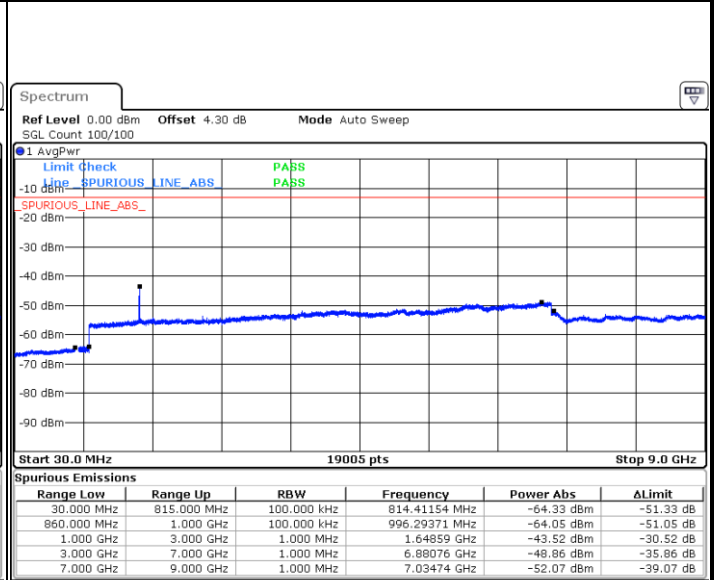

Date: 2.JAN 2018 16:18:03

Middle Channel / QPSK

Date: 2.JAN 2018 16:19:50

Middle Channel / 16QAM

Date: 2.JAN 2018 16:19:24

LTE Band 26 / 1.4MHz

Highest Channel / QPSK

Date: 2 JAN 2018 16:20:15

Highest Channel / 16QAM

Date: 2 JAN 2018 16:20:41

LTE Band 26 / 3MHz

Lowest Channel / QPSK

Date: 2 JAN 2018 16:21:47

Lowest Channel / 16QAM

Date: 2 JAN 2018 16:22:12

LTE Band 26 / 3MHz

Middle Channel / QPSK

Middle Channel / 16QAM

Date: 2 JAN 2018 16:23:56

Date: 2 JAN 2018 16:23:30

Highest Channel / QPSK

Highest Channel / 16QAM

Date: 2 JAN 2018 16:24:23

Date: 2 JAN 2018 16:24:49

LTE Band 26 / 5MHz

Lowest Channel / QPSK

Lowest Channel / 16QAM

Date: 2.JAN 2018 16:25:51

Date: 2.JAN 2018 16:26:16

Middle Channel / QPSK

Middle Channel / 16QAM

Date: 2.JAN 2018 16:28:01