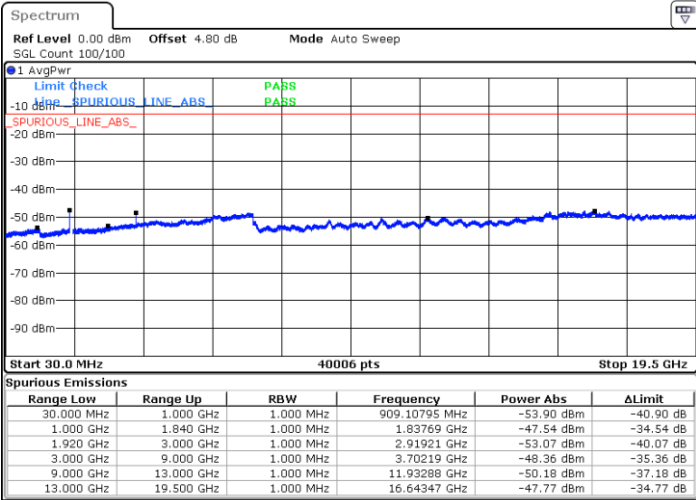

**LTE Band 25 / 3MHz**

**Lowest Channel / 64QAM**

Date: 2 JAN 2018 10:35:52

**Middle Channel / 64QAM**

Date: 2 JAN 2018 10:36:33

**Highest Channel / 64QAM**

Date: 2 JAN 2018 10:37:22

LTE Band 25 / 10MHz

Lowest Channel / 64QAM

Middle Channel / 64QAM

Date: 2.JAN.2018 10:40:12

Date: 2.JAN.2018 10:41:30

Highest Channel / 64QAM

Date: 2.JAN.2018 10:42:29

LTE Band 25 / 15MHz

Lowest Channel / 64QAM

Middle Channel / 64QAM

Date: 2.JAN.2018 10:43:14

Date: 2.JAN.2018 10:44:04

Highest Channel / 64QAM

Date: 2.JAN.2018 10:44:44

**LTE Band 25 / 20MHz**

**Lowest Channel / 64QAM**

Date: 2 JAN 2018 10:45:37

**Middle Channel / 64QAM**

Date: 2 JAN 2018 10:46:17

**Highest Channel / 64QAM**

Date: 2 JAN 2018 10:46:57

LTE Band 26 / 1.4MHz

Lowest Channel / QPSK

Date: 2.JAN 2018 16:16:53

Lowest Channel / 16QAM