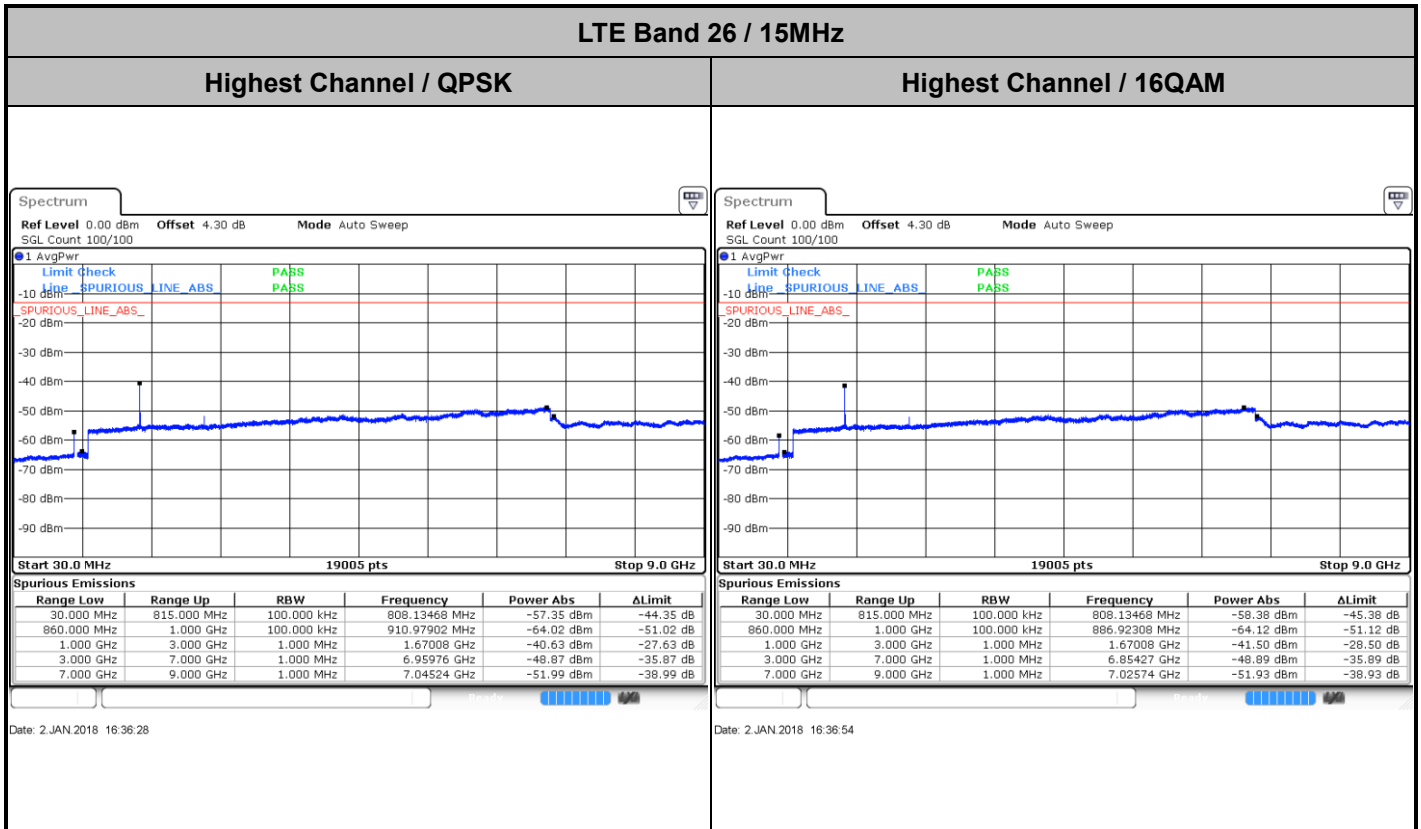

Highest Channel / QPSK

Highest Channel / 16QAM

Date: 2.JAN 2018 16:32:28

Date: 2.JAN 2018 16:32:53

LTE Band 26 / 15MHz

Lowest Channel / QPSK

Lowest Channel / 16QAM

Date: 2.JAN 2018 16:33:59

Date: 2.JAN 2018 16:34:23

Middle Channel / QPSK

Middle Channel / 16QAM

Date: 2.JAN 2018 16:36:02

Date: 2.JAN 2018 16:35:37

LTE Band 26 / 1.4MHz

Lowest Channel / 64QAM

Middle Channel / 64QAM

Date: 2 JAN 2018 16:18:32

Date: 2 JAN 2018 16:18:59

Highest Channel / 64QAM

Date: 2 JAN 2018 16:21:07

LTE Band 26 / 3MHz

Lowest Channel / 64QAM

Middle Channel / 64QAM

Date: 2.JAN 2018 16:22:38

Date: 2.JAN 2018 16:23:04

Highest Channel / 64QAM

Date: 2.JAN 2018 16:25:15

LTE Band 26 / 5MHz

Lowest Channel / 64QAM

Middle Channel / 64QAM

Date: 2 JAN 2018 16:26:42

Date: 2 JAN 2018 16:27:09