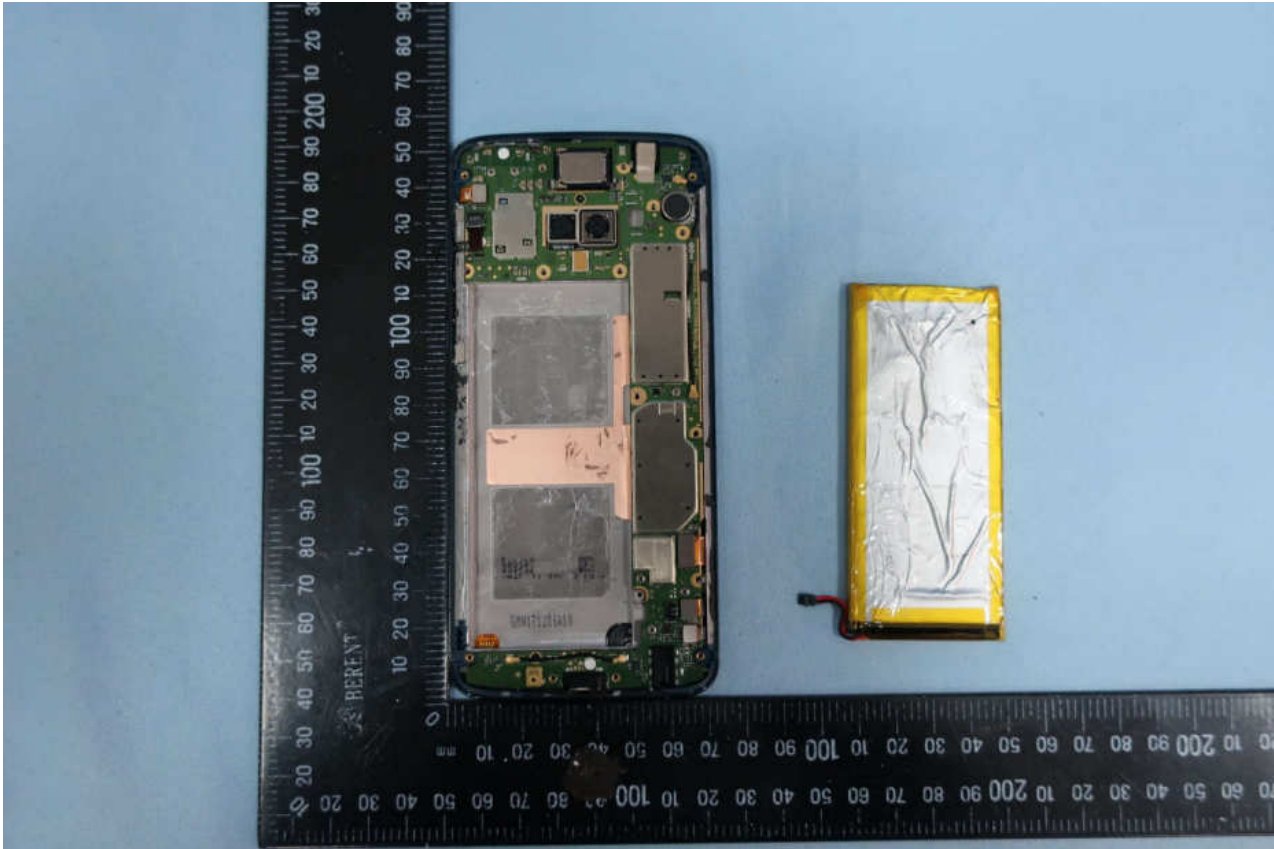

Brand Name: Motorola; Model Name: XT1925-5, XT1925-4