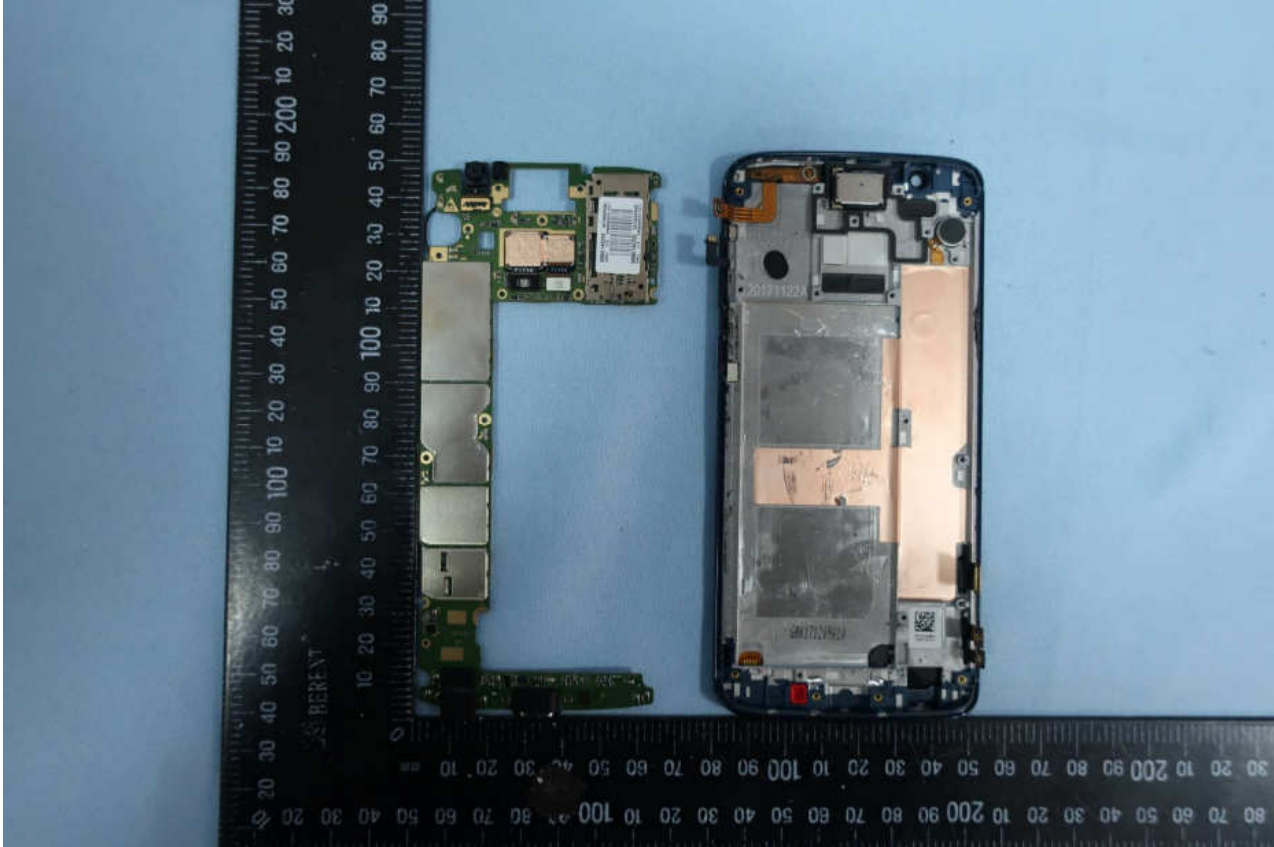

Brand Name: Motorola; Model Name: XT1925-5, XT1925-4