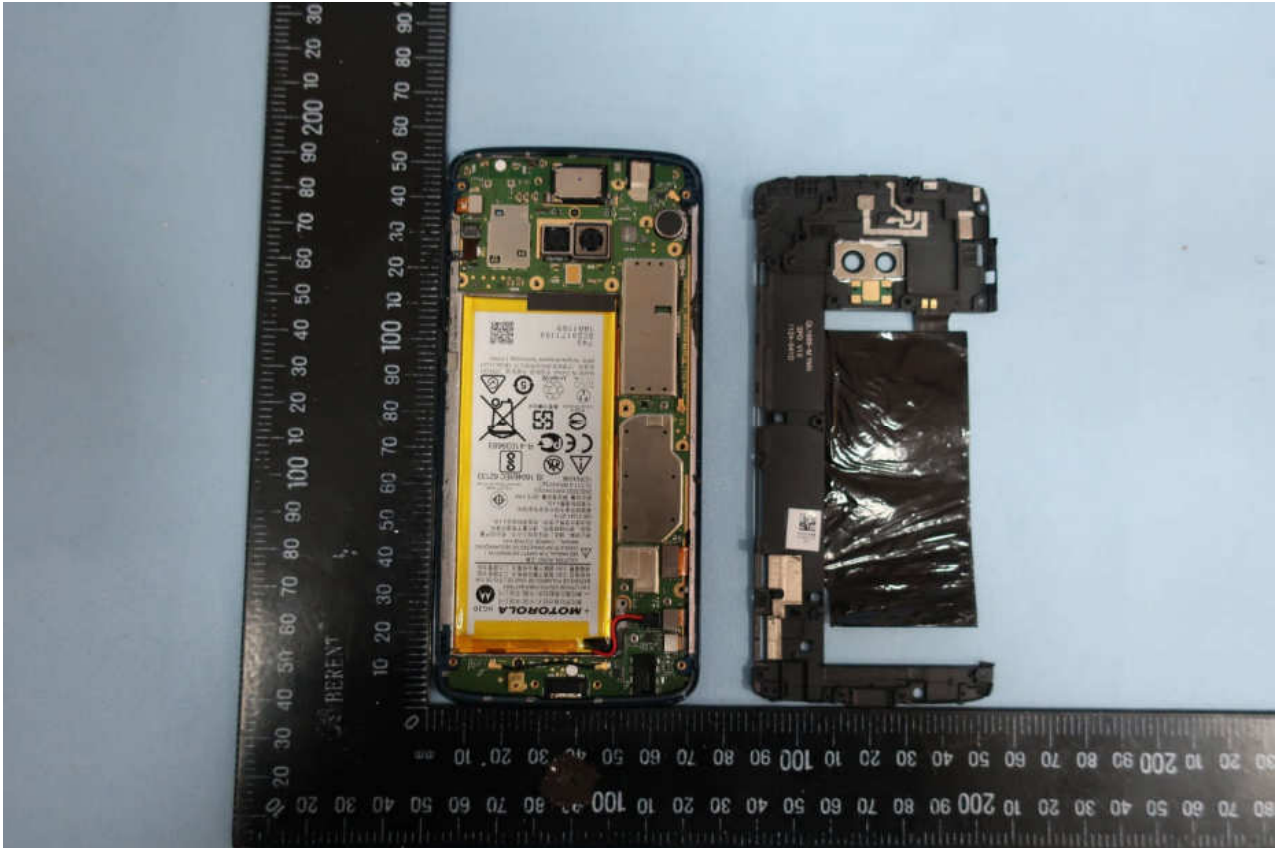

3. Internal Photograph of EUT

Brand Name: Motorola; Model Name: XT1925-5, XT1925-4

Antenna 1: GSM/WCDMA/LTE Band 5 <Tx/Rx>

Antenna 2: LTE Band 7/38 <Tx/Rx>

Antenna 3: LTE Band 7/38 <Tx/Rx>

Antenna 4: WCDMA/LTE Band 5 <Rx>

The Antenna 1, Antenna 2 and Antenna 3 can't transmit simultaneously.

Brand Name: Motorola; Model Name: XT1925-5, XT1925-4

Brand Name: Motorola; Model Name: XT1925-5, XT1925-4

Brand Name: Motorola; Model Name: XT1925-5, XT1925-4