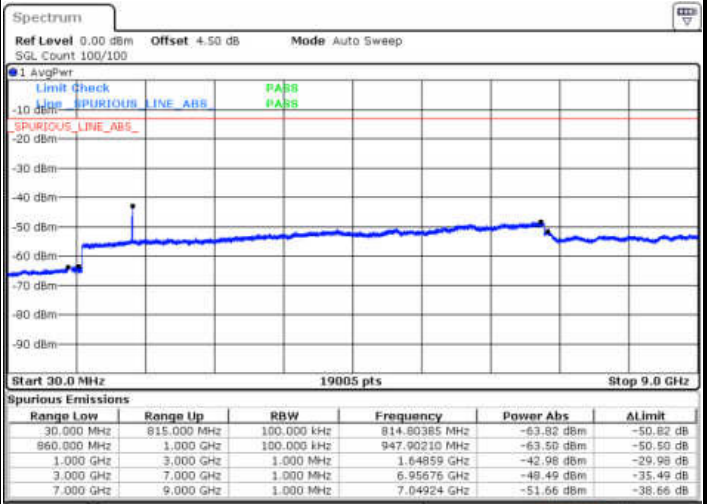

LTE Band 5 / 1.4MHz

Lowest Channel / QPSK

Lowest Channel / 16QAM

Date: 17, JAN 2018 15:46:05

Date: 17, JAN 2018 15:47:00

Middle Channel / QPSK

Middle Channel / 16QAM

Date: 17, JAN 2018 15:48:34

Date: 17, JAN 2018 15:48:29

LTE Band 5 / 1.4MHz

Highest Channel / QPSK

Date: 17. JAN 2018 15:57:34

Highest Channel / 16QAM

Date: 17. JAN 2018 15:58:29

LTE Band 5 / 3MHz

Lowest Channel / QPSK