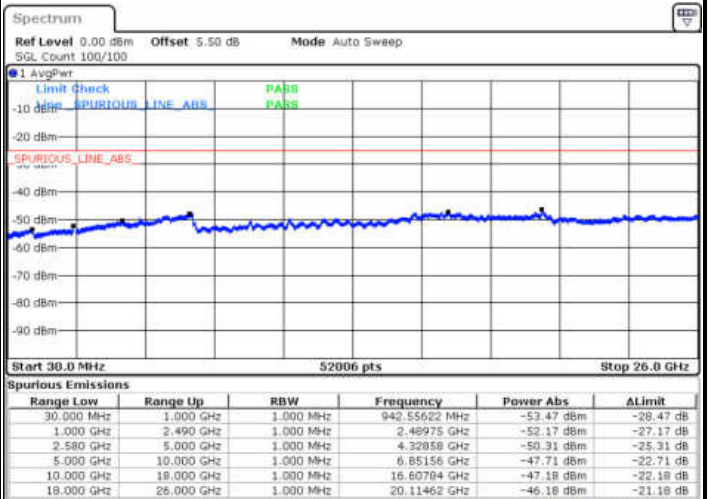

LTE Band 7 / 15MHz

Lowest Channel / QPSK

Lowest Channel / 16QAM

Date: 29 DEC.2017 13:59:52

Date: 29 DEC.2017 14:00:47

Middle Channel / QPSK

Middle Channel / 16QAM

Date: 29 DEC.2017 14:02:36

Date: 29 DEC.2017 14:01:41

LTE Band 7 / 15MHz

Highest Channel / QPSK

Highest Channel / 16QAM

Date: 29 DEC 2017 14:03:30

Date: 29 DEC 2017 14:04:25

LTE Band 7 / 20MHz

Lowest Channel / QPSK

Lowest Channel / 16QAM

Date: 29 DEC 2017 14:16:37

Date: 29 DEC 2017 14:17:32

LTE Band 7 / 20MHz

Middle Channel / QPSK

Middle Channel / 16QAM

Date: 29 DEC.2017 14:19:21

Date: 29 DEC.2017 14:18:26

Highest Channel / QPSK

Highest Channel / 16QAM

Date: 29 DEC.2017 14:20:15

Date: 29 DEC.2017 14:21:10

LTE Band 7 / 5MHz

Lowest Channel / 64QAM

Middle Channel / 64QAM

Date: 29 DEC 2017 15:22:32