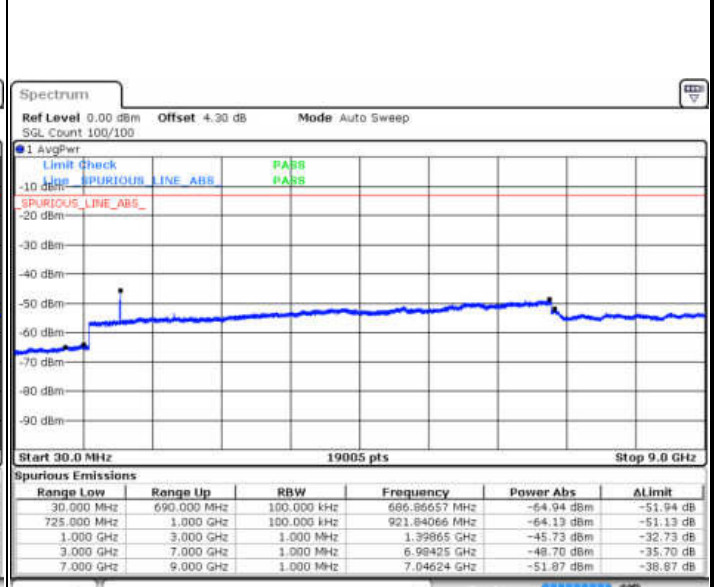

LTE Band 12 / 1.4MHz

Lowest Channel / QPSK

Lowest Channel / 16QAM

Date: 28 DEC.2017 12:40:21

Date: 28 DEC.2017 12:41:16

Middle Channel / QPSK

Middle Channel / 16QAM

Date: 28 DEC.2017 12:43:06

Date: 28 DEC.2017 12:42:11

LTE Band 12 / 1.4MHz

Highest Channel / QPSK

Date: 28 DEC 2017 12:44:01

Highest Channel / 16QAM

Date: 28 DEC 2017 12:44:57

LTE Band 12 / 3MHz

Lowest Channel / QPSK

Date: 28 DEC 2017 12:57:03

Lowest Channel / 16QAM

Date: 28 DEC 2017 12:57:58

LTE Band 12 / 3MHz

Middle Channel / QPSK

Middle Channel / 16QAM

Date: 28 DEC 2017 12:59:48

Date: 28 DEC 2017 12:58:53

Highest Channel / QPSK

Highest Channel / 16QAM

Date: 28 DEC 2017 13:00:44

Date: 28 DEC 2017 13:01:39

LTE Band 12 / 5MHz

Lowest Channel / QPSK

Lowest Channel / 16QAM

Date: 28 DEC 2017 13:13:45