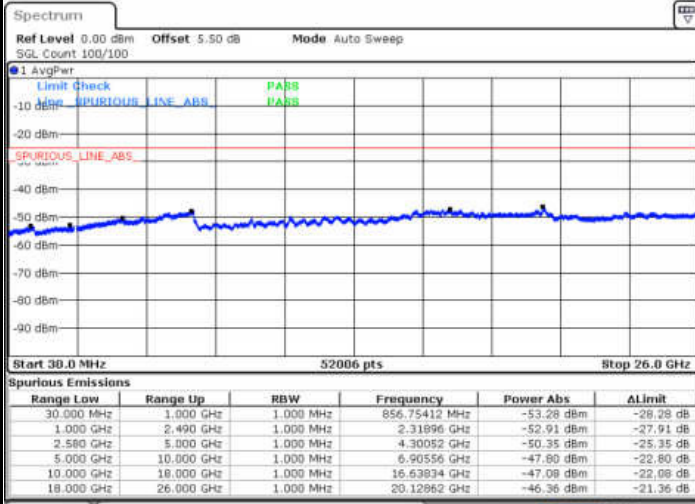

Date: 17 JAN 2018 17:51:29

Date: 17 JAN 2018 17:52:43

Highest Channel / 64QAM

Date: 17 JAN 2018 17:57:13

LTE Band 7 / 5MHz

Lowest Channel / QPSK

Lowest Channel / 16QAM

Date: 29 DEC.2017 13:12:32

Date: 29 DEC.2017 13:13:26

Middle Channel / QPSK

Middle Channel / 16QAM

Date: 29 DEC.2017 13:15:15

Date: 29 DEC.2017 13:14:21

LTE Band 7 / 5MHz

Highest Channel / QPSK

Date: 29 DEC 2017 13:16:10

Highest Channel / 16QAM

Date: 29 DEC 2017 13:17:04

LTE Band 7 / 10MHz

Lowest Channel / QPSK

Date: 29 DEC 2017 13:29:17

Lowest Channel / 16QAM

Date: 29 DEC 2017 13:30:11

LTE Band 7 / 10MHz