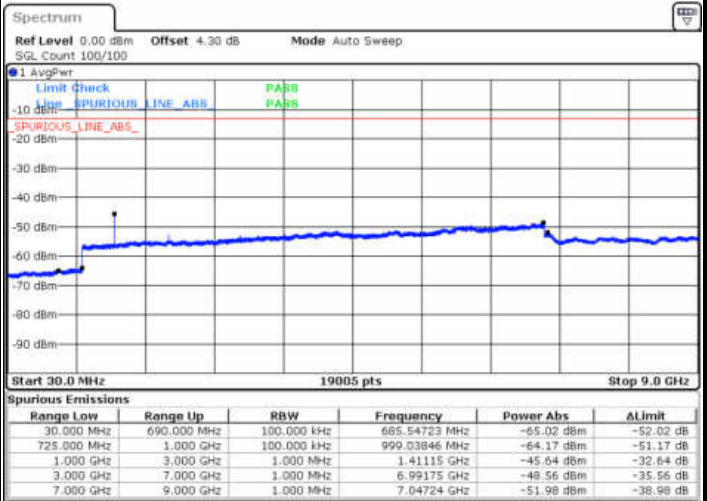

Middle Channel / QPSK

Middle Channel / 16QAM

Date: 28 DEC 2017 13:16:31

Date: 28 DEC 2017 13:15:36