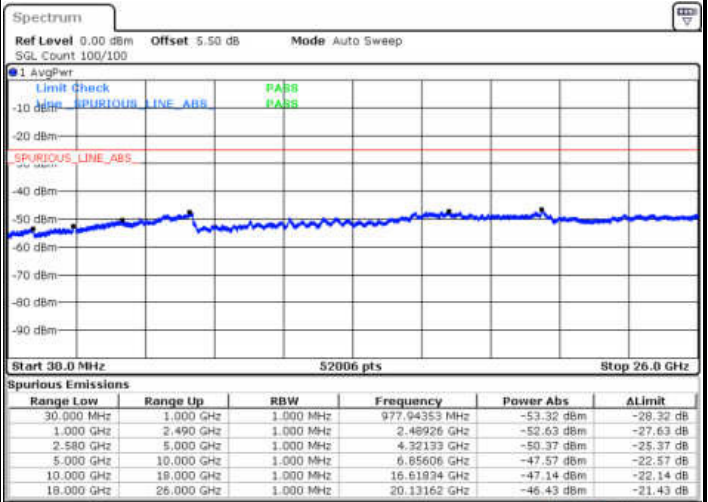

Middle Channel / 64QAM

Date: 17 JAN 2018 17:41:16

Date: 17 JAN 2018 17:42:30

Highest Channel / 64QAM

Date: 17 JAN 2018 17:47:00

LTE Band 5 / 10MHz

Lowest Channel / 64QAM

Middle Channel / 64QAM

Date: 17 JAN 2018 17:51:29

Date: 17 JAN 2018 17:52:43

Highest Channel / 64QAM

Date: 17 JAN 2018 17:57:13

LTE Band 7 / 5MHz

Lowest Channel / QPSK

Lowest Channel / 16QAM

Date: 29 DEC.2017 13:12:32

Date: 29 DEC.2017 13:13:26

Middle Channel / QPSK

Middle Channel / 16QAM

Date: 29 DEC.2017 13:15:15

Date: 29 DEC.2017 13:14:21

LTE Band 7 / 5MHz

Highest Channel / QPSK

Date: 29 DEC 2017 13:16:10