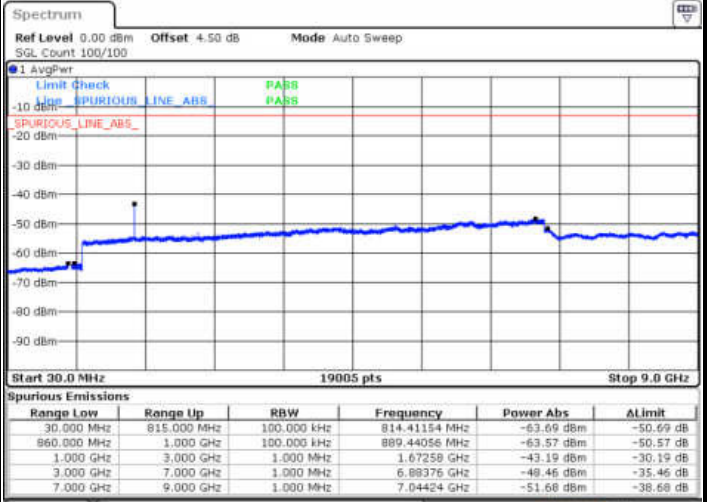

Highest Channel / 16QAM

Date: 17. JAN 2018 16:50:43

LTE Band 5 / 10MHz

Lowest Channel / QPSK

Date: 17. JAN 2018 16:59:36

Lowest Channel / 16QAM

Date: 17. JAN 2018 17:00:30

LTE Band 5 / 10MHz

Middle Channel / QPSK

Middle Channel / 16QAM

Date: 17. JAN 2018 17:02:04

Date: 17. JAN 2018 17:02:59

Highest Channel / QPSK

Highest Channel / 16QAM

Date: 17. JAN 2018 17:11:03

Date: 17. JAN 2018 17:11:57

LTE Band 5 / 1.4MHz

Lowest Channel / 64QAM

Middle Channel / 64QAM

Date: 17, JAN 2018 17:20:50

Date: 17, JAN 2018 17:22:04

Highest Channel / 64QAM

Date: 17, JAN 2018 17:26:33

LTE Band 5 / 3MHz