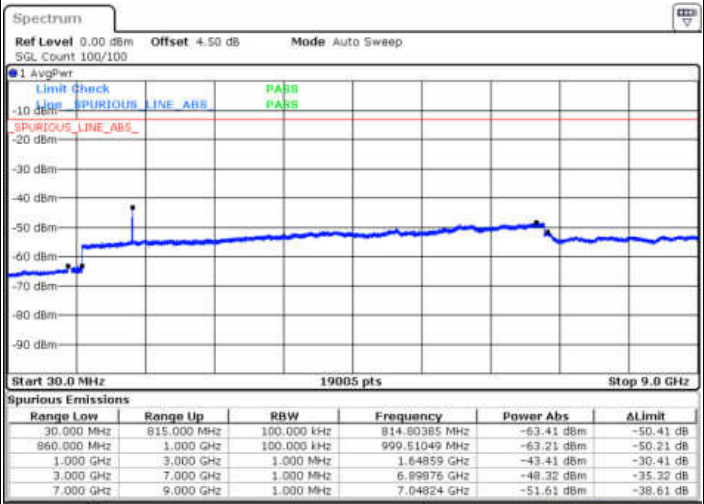

LTE Band 5 / 1.4MHz

Lowest Channel / QPSK

Lowest Channel / 16QAM

Date: 17, JAN 2018 15:46:05

Date: 17, JAN 2018 15:47:00

Middle Channel / QPSK

Middle Channel / 16QAM

Date: 17, JAN 2018 15:48:34

Date: 17, JAN 2018 15:48:29

LTE Band 5 / 1.4MHz

Highest Channel / QPSK

Date: 17. JAN 2018 15:57:34

Highest Channel / 16QAM

Date: 17. JAN 2018 15:58:29

LTE Band 5 / 3MHz

Lowest Channel / QPSK

Date: 17. JAN 2018 16:06:33

Lowest Channel / 16QAM

Date: 17. JAN 2018 16:07:28

LTE Band 5 / 3MHz

Middle Channel / QPSK

Middle Channel / 16QAM

Date: 17. JAN 2018 16:09:03

Date: 17. JAN 2018 16:09:57

Highest Channel / QPSK

Highest Channel / 16QAM

Date: 17. JAN 2018 16:18:02

Date: 17. JAN 2018 16:18:57

LTE Band 5 / 5MHz

Lowest Channel / QPSK

Lowest Channel / 16QAM

Date: 17. JAN 2018 16:27:02