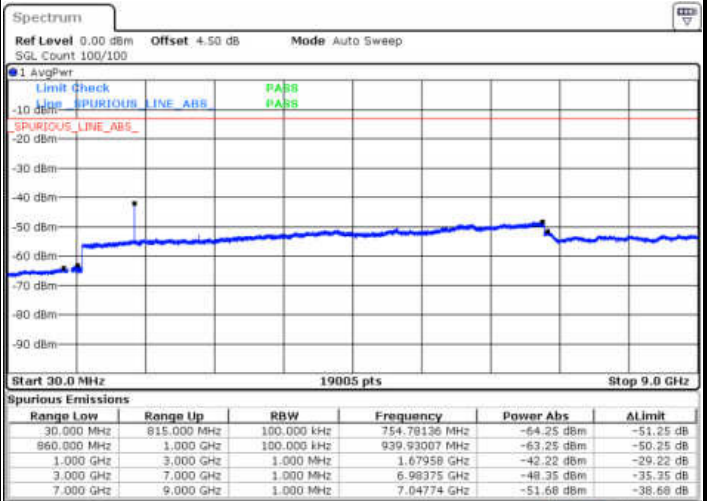

Highest Channel / 16QAM

Date: 17. JAN 2018 16:50:43

LTE Band 5 / 10MHz

Lowest Channel / QPSK

Date: 17. JAN 2018 16:59:36

Lowest Channel / 16QAM

Date: 17. JAN 2018 17:00:30

LTE Band 5 / 10MHz

Middle Channel / QPSK

Middle Channel / 16QAM

Date: 17. JAN 2018 17:02:04

Date: 17. JAN 2018 17:02:59

Highest Channel / QPSK

Highest Channel / 16QAM

Date: 17. JAN 2018 17:11:03

Date: 17. JAN 2018 17:11:57

LTE Band 5 / 1.4MHz

Lowest Channel / 64QAM

Middle Channel / 64QAM

Date: 17, JAN 2018 17:20:50

Date: 17, JAN 2018 17:22:04

Highest Channel / 64QAM

Date: 17, JAN 2018 17:26:33

LTE Band 5 / 3MHz