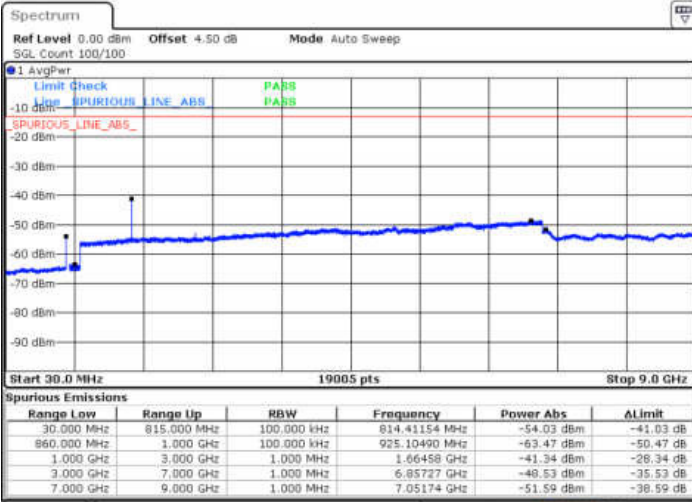

LTE Band 5 / 10MHz

Middle Channel / QPSK

Middle Channel / 16QAM

Date: 17. JAN 2018 17:02:04

Date: 17. JAN 2018 17:02:59