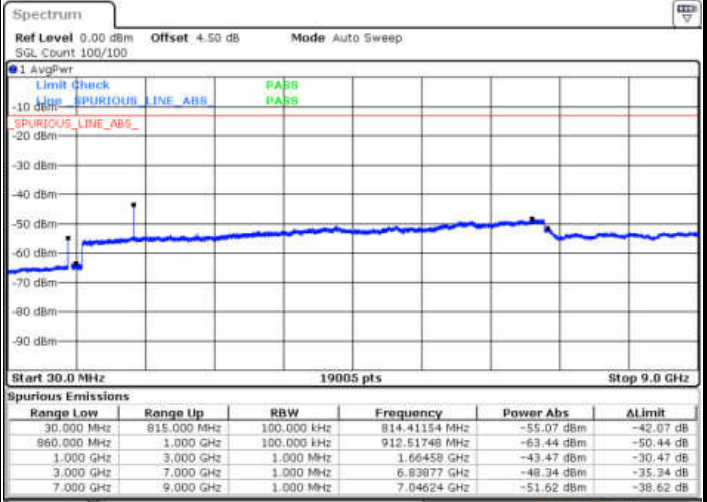

Lowest Channel / 64QAM

Middle Channel / 64QAM

Date: 17, JAN 2018 17:31:03

Date: 17, JAN 2018 17:32:17

Highest Channel / 64QAM

Date: 17, JAN 2018 17:36:47

LTE Band 5 / 5MHz

Lowest Channel / 64QAM

Middle Channel / 64QAM

Date: 17 JAN 2018 17:41:16

Date: 17 JAN 2018 17:42:30

Highest Channel / 64QAM

Date: 17 JAN 2018 17:47:00

LTE Band 5 / 10MHz

Lowest Channel / 64QAM

Middle Channel / 64QAM

Date: 17 JAN 2018 17:51:29

Date: 17 JAN 2018 17:52:43

Highest Channel / 64QAM

Date: 17 JAN 2018 17:57:13

LTE Band 7 / 5MHz

Lowest Channel / QPSK

Lowest Channel / 16QAM

Date: 29 DEC.2017 13:12:32