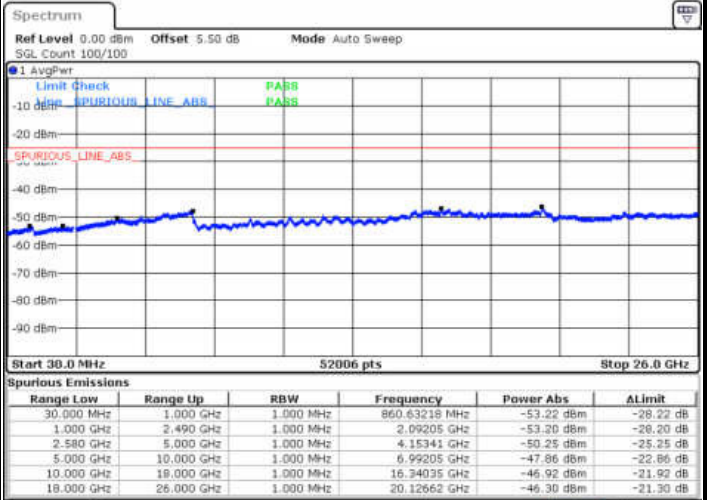

Date: 29 DEC.2017 14:01:41

LTE Band 7 / 15MHz

Highest Channel / QPSK

Highest Channel / 16QAM

Date: 29 DEC 2017 14:03:30

Date: 29 DEC 2017 14:04:25

LTE Band 7 / 20MHz

Lowest Channel / QPSK

Lowest Channel / 16QAM

Date: 29 DEC 2017 14:16:37

Date: 29 DEC 2017 14:17:32

LTE Band 7 / 20MHz

Middle Channel / QPSK

Middle Channel / 16QAM

Date: 29 DEC.2017 14:19:21

Date: 29 DEC.2017 14:18:26

Highest Channel / QPSK

Highest Channel / 16QAM

Date: 29 DEC.2017 14:20:15

Date: 29 DEC.2017 14:21:10

LTE Band 7 / 5MHz

Lowest Channel / 64QAM

Middle Channel / 64QAM

Date: 29 DEC 2017 15:22:32