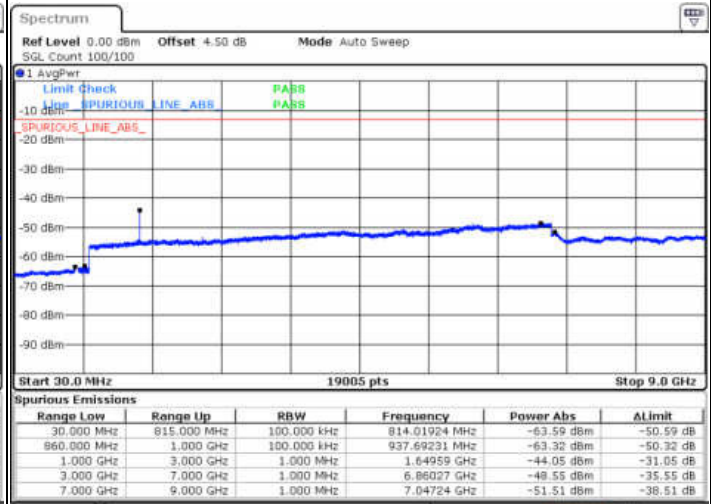

Date: 17. JAN 2018 16:27:57

Middle Channel / QPSK

Middle Channel / 16QAM

Date: 17. JAN 2018 16:40:50

Date: 17. JAN 2018 16:41:45

LTE Band 5 / 5MHz

Highest Channel / QPSK

Date: 17. JAN 2018 16:49:49

Highest Channel / 16QAM

Date: 17. JAN 2018 16:50:43

LTE Band 5 / 10MHz

Lowest Channel / QPSK

Date: 17. JAN 2018 16:59:36

Lowest Channel / 16QAM

Date: 17. JAN 2018 17:00:30

LTE Band 5 / 10MHz

Middle Channel / QPSK

Middle Channel / 16QAM

Date: 17. JAN 2018 17:02:04

Date: 17. JAN 2018 17:02:59

Highest Channel / QPSK

Highest Channel / 16QAM

Date: 17. JAN 2018 17:11:03

Date: 17. JAN 2018 17:11:57

LTE Band 5 / 1.4MHz

Lowest Channel / 64QAM

Middle Channel / 64QAM

Date: 17, JAN 2018 17:20:50

Date: 17, JAN 2018 17:22:04

Highest Channel / 64QAM

Date: 17, JAN 2018 17:26:33

LTE Band 5 / 3MHz