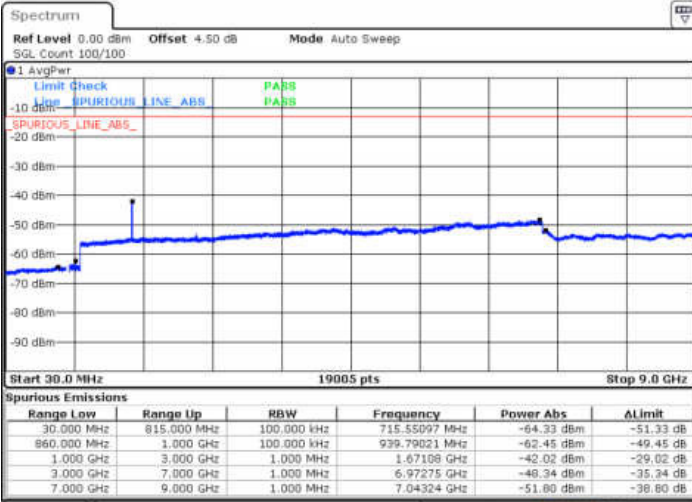

Date: 17. JAN 2018 16:06:33

Lowest Channel / 16QAM

Date: 17. JAN 2018 16:07:28

LTE Band 5 / 3MHz

Middle Channel / QPSK

Middle Channel / 16QAM

Date: 17. JAN 2018 16:09:03

Date: 17. JAN 2018 16:09:57

Highest Channel / QPSK

Highest Channel / 16QAM

Date: 17. JAN 2018 16:18:02

Date: 17. JAN 2018 16:18:57

LTE Band 5 / 5MHz

Lowest Channel / QPSK

Lowest Channel / 16QAM

Date: 17. JAN 2018 16:27:02