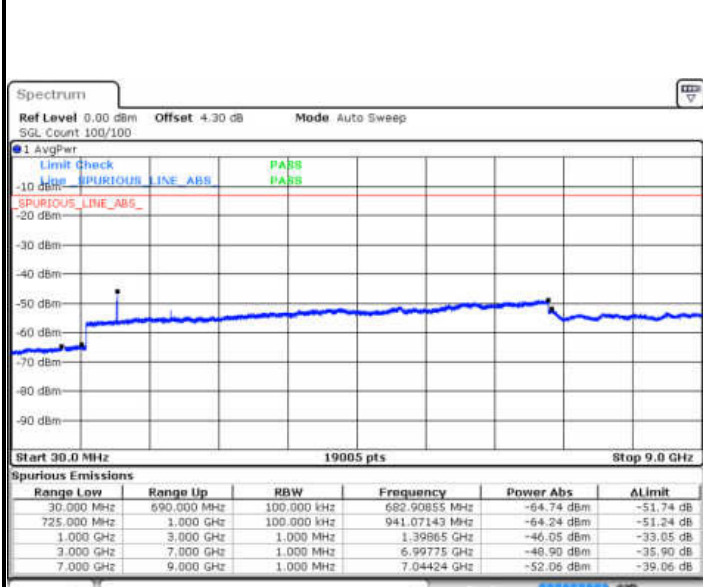

Date: 29 DEC 2017 15:35:16

LTE Band 7 / 20MHz

Lowest Channel / 64QAM

Middle Channel / 64QAM

Date: 29 DEC 2017 15:54:39

Date: 29 DEC 2017 15:42:42

Highest Channel / 64QAM

Date: 29 DEC 2017 15:41:50

LTE Band 12 / 1.4MHz

Lowest Channel / QPSK

Lowest Channel / 16QAM

Date: 28 DEC.2017 12:40:21

Date: 28 DEC.2017 12:41:16

Middle Channel / QPSK

Middle Channel / 16QAM

Date: 28 DEC.2017 12:43:06

Date: 28 DEC.2017 12:42:11

LTE Band 12 / 1.4MHz

Highest Channel / QPSK

Date: 28 DEC 2017 12:44:01

Highest Channel / 16QAM

Date: 28 DEC 2017 12:44:57

LTE Band 12 / 3MHz

Lowest Channel / QPSK

Date: 28 DEC 2017 12:57:03

Lowest Channel / 16QAM

Date: 28 DEC 2017 12:57:58

LTE Band 12 / 3MHz

Middle Channel / QPSK

Middle Channel / 16QAM

Date: 28 DEC 2017 12:59:48

Date: 28 DEC 2017 12:58:53