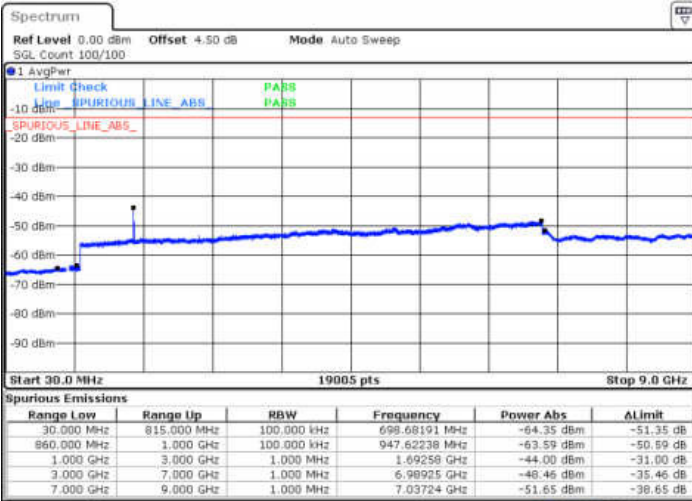

LTE Band 5 / 1.4MHz

Lowest Channel / 64QAM

Middle Channel / 64QAM

Date: 17, JAN 2018 17:20:50

Date: 17, JAN 2018 17:22:04

Highest Channel / 64QAM

Date: 17, JAN 2018 17:26:33

LTE Band 5 / 3MHz

Lowest Channel / 64QAM

Middle Channel / 64QAM

Date: 17, JAN 2018 17:31:03

Date: 17, JAN 2018 17:32:17

Highest Channel / 64QAM

Date: 17, JAN 2018 17:36:47

LTE Band 5 / 5MHz

Lowest Channel / 64QAM

Middle Channel / 64QAM

Date: 17 JAN 2018 17:41:16

Date: 17 JAN 2018 17:42:30

Highest Channel / 64QAM

Date: 17 JAN 2018 17:47:00

LTE Band 5 / 10MHz

Lowest Channel / 64QAM

Middle Channel / 64QAM