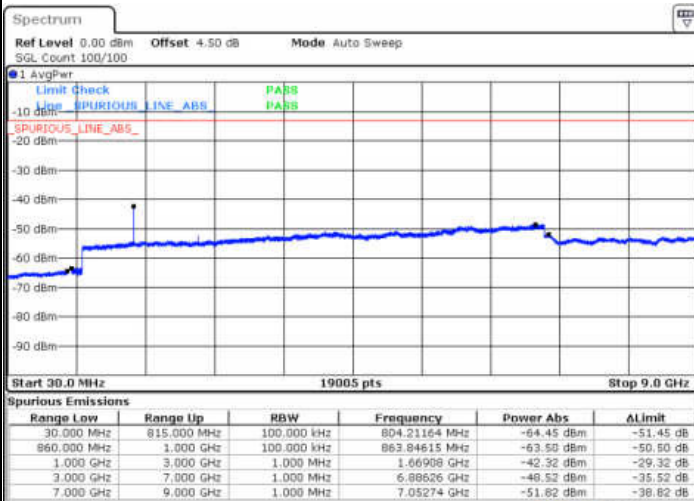

Highest Channel / QPSK

Highest Channel / 16QAM

Date: 17. JAN 2018 16:18:02

Date: 17. JAN 2018 16:18:57

LTE Band 5 / 5MHz

Lowest Channel / QPSK

Lowest Channel / 16QAM

Date: 17. JAN 2018 16:27:02

Date: 17. JAN 2018 16:27:57

Middle Channel / QPSK

Middle Channel / 16QAM

Date: 17. JAN 2018 16:40:50

Date: 17. JAN 2018 16:41:45

LTE Band 5 / 5MHz

Highest Channel / QPSK

Date: 17. JAN 2018 16:49:49