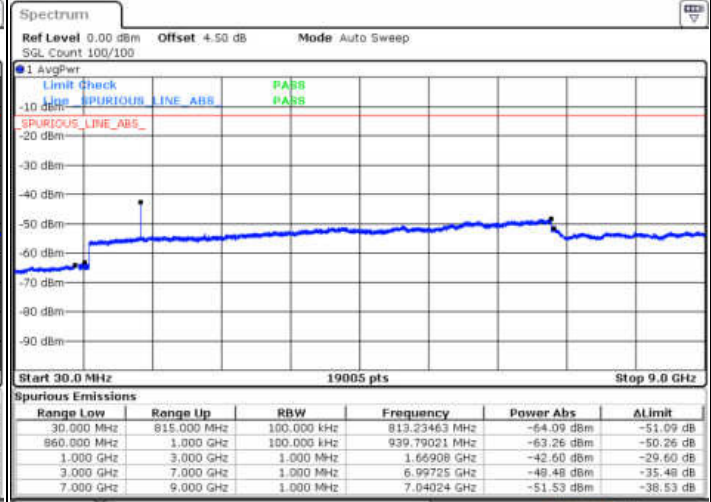

LTE Band 5 / 1.4MHz

Lowest Channel / 64QAM

Middle Channel / 64QAM

Date: 17, JAN 2018 17:20:50

Date: 17, JAN 2018 17:22:04

Highest Channel / 64QAM

Date: 17, JAN 2018 17:26:33

LTE Band 5 / 3MHz

Lowest Channel / 64QAM

Middle Channel / 64QAM

Date: 17, JAN 2018 17:31:03

Date: 17, JAN 2018 17:32:17

Highest Channel / 64QAM

Date: 17, JAN 2018 17:36:47

LTE Band 5 / 5MHz

Lowest Channel / 64QAM

Middle Channel / 64QAM

Date: 17 JAN 2018 17:41:16

Date: 17 JAN 2018 17:42:30

Highest Channel / 64QAM

Date: 17 JAN 2018 17:47:00

LTE Band 5 / 10MHz

Lowest Channel / 64QAM

Middle Channel / 64QAM

Date: 17 JAN 2018 17:51:29

Date: 17 JAN 2018 17:52:43

Highest Channel / 64QAM

Date: 17 JAN 2018 17:57:13

LTE Band 7 / 5MHz

Lowest Channel / QPSK

Lowest Channel / 16QAM

Date: 29 DEC.2017 13:12:32