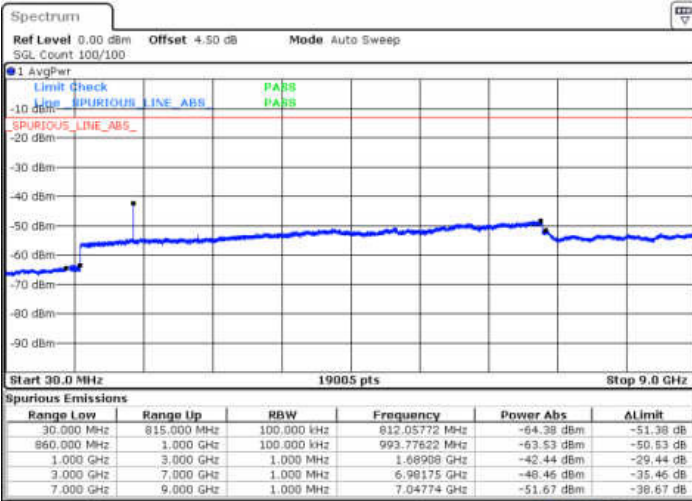

Middle Channel / 64QAM

Date: 17 JAN 2018 17:41:16

Date: 17 JAN 2018 17:42:30

Highest Channel / 64QAM

Date: 17 JAN 2018 17:47:00

LTE Band 5 / 10MHz

Lowest Channel / 64QAM

Middle Channel / 64QAM

Date: 17 JAN 2018 17:51:29

Date: 17 JAN 2018 17:52:43

Highest Channel / 64QAM

Date: 17 JAN 2018 17:57:13

LTE Band 7 / 5MHz

Lowest Channel / QPSK

Lowest Channel / 16QAM

Date: 29 DEC.2017 13:12:32