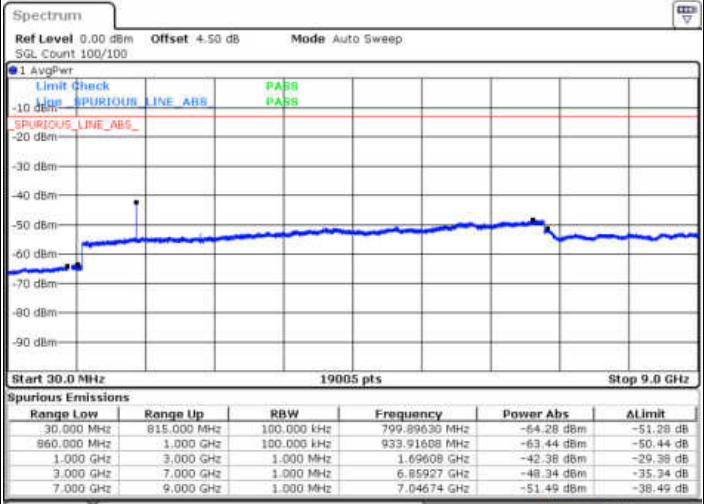

LTE Band 5 / 1.4MHz

Lowest Channel / QPSK

Lowest Channel / 16QAM

Date: 17, JAN 2018 15:46:05

Date: 17, JAN 2018 15:47:00

Middle Channel / QPSK

Middle Channel / 16QAM

Date: 17, JAN 2018 15:48:34

Date: 17, JAN 2018 15:48:29

LTE Band 5 / 1.4MHz

Highest Channel / QPSK

Date: 17. JAN 2018 15:57:34

Highest Channel / 16QAM

Date: 17. JAN 2018 15:58:29

LTE Band 5 / 3MHz

Lowest Channel / QPSK

Date: 17. JAN 2018 16:06:33

Lowest Channel / 16QAM

Date: 17. JAN 2018 16:07:28

LTE Band 5 / 3MHz

Middle Channel / QPSK

Middle Channel / 16QAM

Date: 17. JAN 2018 16:09:03

Date: 17. JAN 2018 16:09:57

Highest Channel / QPSK

Highest Channel / 16QAM

Date: 17. JAN 2018 16:18:02

Date: 17. JAN 2018 16:18:57

LTE Band 5 / 5MHz

Lowest Channel / QPSK

Lowest Channel / 16QAM

Date: 17. JAN 2018 16:27:02