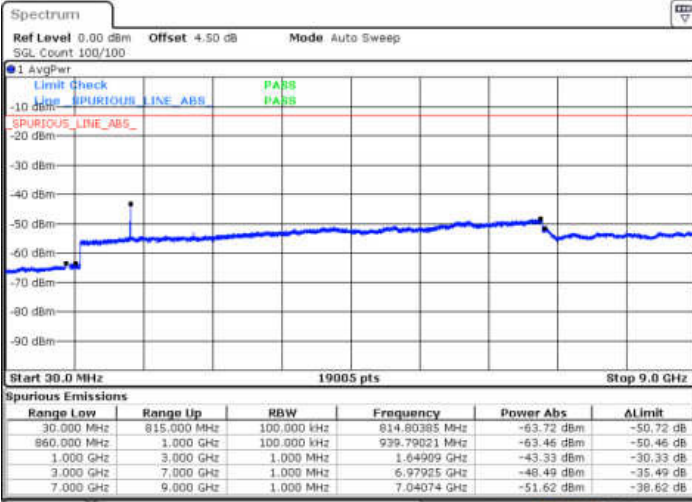

LTE Band 5 / 1.4MHz

Lowest Channel / 64QAM

Middle Channel / 64QAM

Date: 17, JAN 2018 17:20:50

Date: 17, JAN 2018 17:22:04

Highest Channel / 64QAM

Date: 17, JAN 2018 17:26:33

LTE Band 5 / 3MHz

Lowest Channel / 64QAM

Middle Channel / 64QAM

Date: 17, JAN 2018 17:31:03

Date: 17, JAN 2018 17:32:17

Highest Channel / 64QAM

Date: 17, JAN 2018 17:36:47

LTE Band 5 / 5MHz

Lowest Channel / 64QAM

Middle Channel / 64QAM

Date: 17 JAN 2018 17:41:16

Date: 17 JAN 2018 17:42:30

Highest Channel / 64QAM

Date: 17 JAN 2018 17:47:00

LTE Band 5 / 10MHz

Lowest Channel / 64QAM

Middle Channel / 64QAM

Date: 17 JAN 2018 17:51:29

Date: 17 JAN 2018 17:52:43

Highest Channel / 64QAM

Date: 17 JAN 2018 17:57:13

LTE Band 7 / 5MHz

Lowest Channel / QPSK

Lowest Channel / 16QAM

Date: 29 DEC.2017 13:12:32