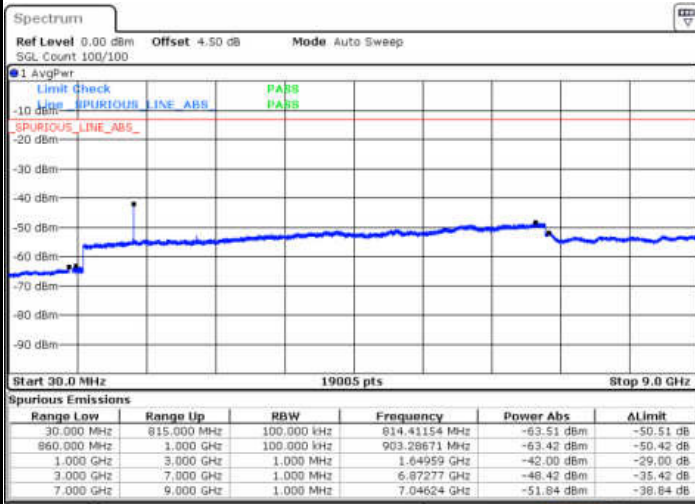

Highest Channel / QPSK

Highest Channel / 16QAM

Date: 17. JAN 2018 16:18:02

Date: 17. JAN 2018 16:18:57

LTE Band 5 / 5MHz

Lowest Channel / QPSK

Lowest Channel / 16QAM

Date: 17. JAN 2018 16:27:02

Date: 17. JAN 2018 16:27:57

Middle Channel / QPSK

Middle Channel / 16QAM

Date: 17. JAN 2018 16:40:50

Date: 17. JAN 2018 16:41:45

LTE Band 5 / 5MHz

Highest Channel / QPSK

Date: 17. JAN 2018 16:49:49

Highest Channel / 16QAM

Date: 17. JAN 2018 16:50:43

LTE Band 5 / 10MHz

Lowest Channel / QPSK

Date: 17. JAN 2018 16:59:36

Lowest Channel / 16QAM

Date: 17. JAN 2018 17:00:30

LTE Band 5 / 10MHz