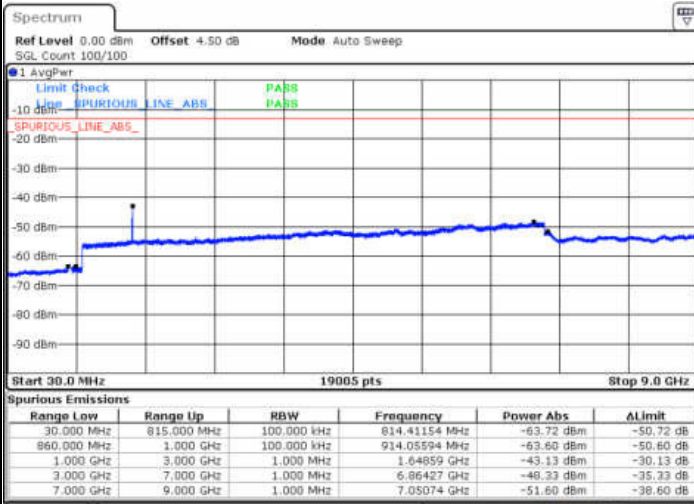

LTE Band 5 / 1.4MHz

Lowest Channel / QPSK

Lowest Channel / 16QAM

Date: 17, JAN 2018 15:46:05

Date: 17, JAN 2018 15:47:00

Middle Channel / QPSK

Middle Channel / 16QAM

Date: 17, JAN 2018 15:48:34

Date: 17, JAN 2018 15:48:29

LTE Band 5 / 1.4MHz

Highest Channel / QPSK

Date: 17. JAN 2018 15:57:34

Highest Channel / 16QAM

Date: 17. JAN 2018 15:58:29

LTE Band 5 / 3MHz

Lowest Channel / QPSK