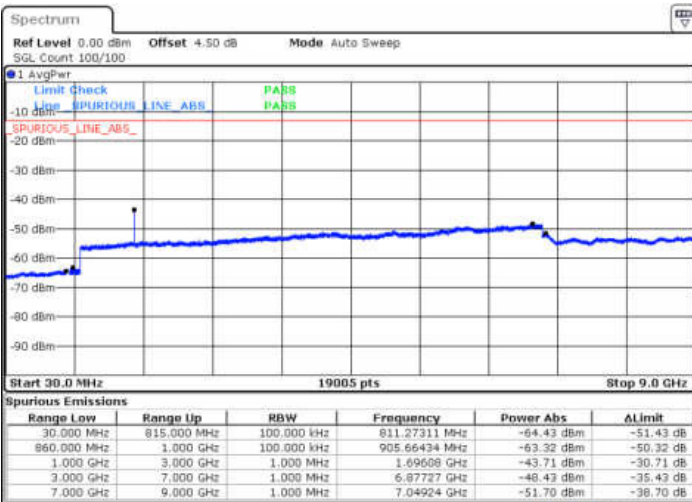

LTE Band 5 / 1.4MHz

Lowest Channel / 64QAM

Middle Channel / 64QAM

Date: 17, JAN 2018 17:20:50

Date: 17, JAN 2018 17:22:04

Highest Channel / 64QAM

Date: 17, JAN 2018 17:26:33

LTE Band 5 / 3MHz

Lowest Channel / 64QAM

Middle Channel / 64QAM

Date: 17, JAN 2018 17:31:03

Date: 17, JAN 2018 17:32:17

Highest Channel / 64QAM

Date: 17, JAN 2018 17:36:47

LTE Band 5 / 5MHz

Lowest Channel / 64QAM