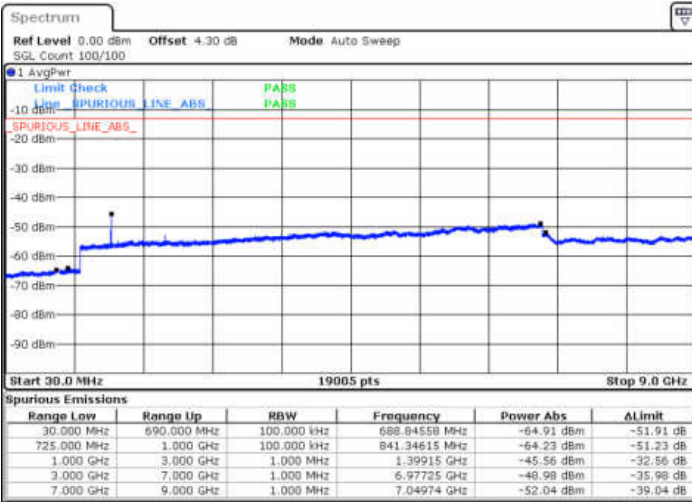

Date: 28 DEC.2017 12:42:11

LTE Band 12 / 1.4MHz

Highest Channel / QPSK

Date: 28 DEC 2017 12:44:01

Highest Channel / 16QAM

Date: 28 DEC 2017 12:44:57

LTE Band 12 / 3MHz

Lowest Channel / QPSK

Date: 28 DEC 2017 12:57:03

Lowest Channel / 16QAM

Date: 28 DEC 2017 12:57:58

LTE Band 12 / 3MHz

Middle Channel / QPSK

Middle Channel / 16QAM

Date: 28 DEC 2017 12:59:48

Date: 28 DEC 2017 12:58:53

Highest Channel / QPSK

Highest Channel / 16QAM

Date: 28 DEC 2017 13:00:44

Date: 28 DEC 2017 13:01:39

LTE Band 12 / 5MHz

Lowest Channel / QPSK

Lowest Channel / 16QAM

Date: 28 DEC 2017 13:13:45