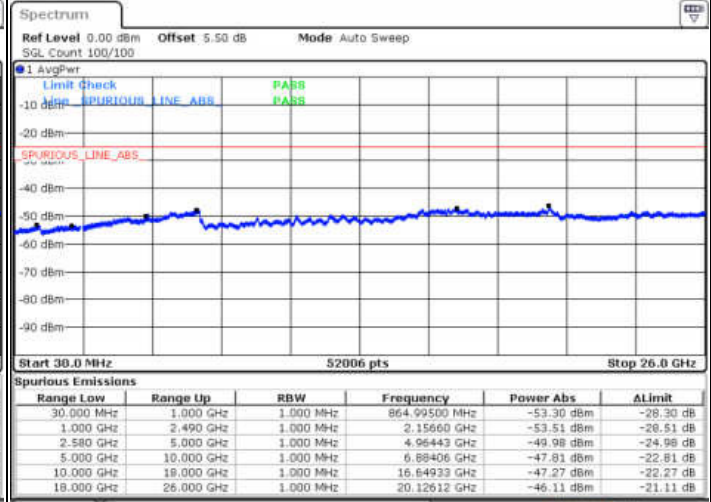

Highest Channel / QPSK

Highest Channel / 16QAM

Date: 29 DEC.2017 14:20:15

Date: 29 DEC.2017 14:21:10

LTE Band 7 / 5MHz

Lowest Channel / 64QAM

Middle Channel / 64QAM

Date: 29 DEC 2017 15:22:32

Date: 29 DEC 2017 15:21:39

Highest Channel / 64QAM

Date: 29 DEC 2017 15:20:47

LTE Band 7 / 10MHz

Lowest Channel / 64QAM

Middle Channel / 64QAM

Date: 29 DEC 2017 15:29:53

Date: 29 DEC 2017 15:29:01

Highest Channel / 64QAM

Date: 29 DEC 2017 15:27:58

LTE Band 7 / 15MHz

Lowest Channel / 64QAM

Middle Channel / 64QAM

Date: 29 DEC 2017 15:37:09

Date: 29 DEC 2017 15:36:07

Highest Channel / 64QAM

Date: 29 DEC 2017 15:35:16

LTE Band 7 / 20MHz

Lowest Channel / 64QAM

Middle Channel / 64QAM

Date: 29 DEC 2017 15:54:39

Date: 29 DEC 2017 15:42:42

Highest Channel / 64QAM

Date: 29 DEC 2017 15:41:50