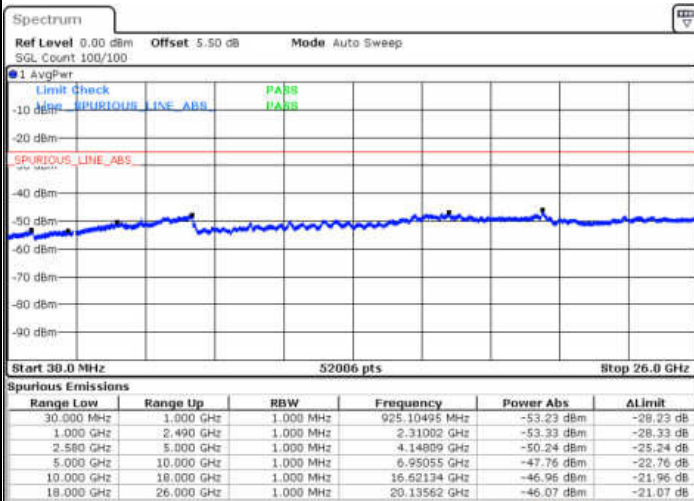

Middle Channel / 64QAM

Date: 17 JAN 2018 17:41:16

Date: 17 JAN 2018 17:42:30

Highest Channel / 64QAM

Date: 17 JAN 2018 17:47:00

LTE Band 5 / 10MHz

Lowest Channel / 64QAM

Middle Channel / 64QAM

Date: 17 JAN 2018 17:51:29

Date: 17 JAN 2018 17:52:43

Highest Channel / 64QAM

Date: 17 JAN 2018 17:57:13

LTE Band 7 / 5MHz

Lowest Channel / QPSK

Lowest Channel / 16QAM

Date: 29 DEC.2017 13:12:32

Date: 29 DEC.2017 13:13:26

Middle Channel / QPSK

Middle Channel / 16QAM

Date: 29 DEC.2017 13:15:15

Date: 29 DEC.2017 13:14:21

LTE Band 7 / 5MHz

Highest Channel / QPSK

Date: 29 DEC 2017 13:16:10