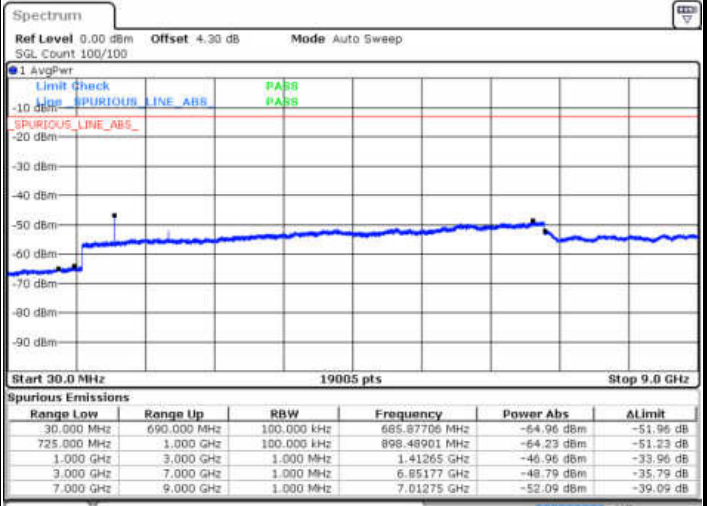

Date: 28 DEC.2017 12:42:11

LTE Band 12 / 1.4MHz

Highest Channel / QPSK

Date: 28 DEC 2017 12:44:01

Highest Channel / 16QAM

Date: 28 DEC 2017 12:44:57

LTE Band 12 / 3MHz

Lowest Channel / QPSK

Date: 28 DEC 2017 12:57:03

Lowest Channel / 16QAM

Date: 28 DEC 2017 12:57:58

LTE Band 12 / 3MHz

Middle Channel / QPSK

Middle Channel / 16QAM

Date: 28 DEC 2017 12:59:48

Date: 28 DEC 2017 12:58:53

Highest Channel / QPSK

Highest Channel / 16QAM

Date: 28 DEC 2017 13:00:44

Date: 28 DEC 2017 13:01:39

LTE Band 12 / 5MHz

Lowest Channel / QPSK

Lowest Channel / 16QAM

Date: 28 DEC 2017 13:13:45