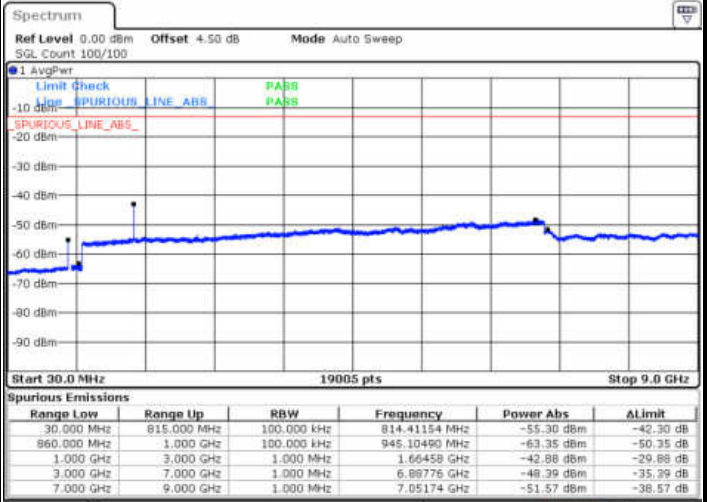

LTE Band 5 / 10MHz

Middle Channel / QPSK

Middle Channel / 16QAM

Date: 17. JAN 2018 17:02:04

Date: 17. JAN 2018 17:02:59