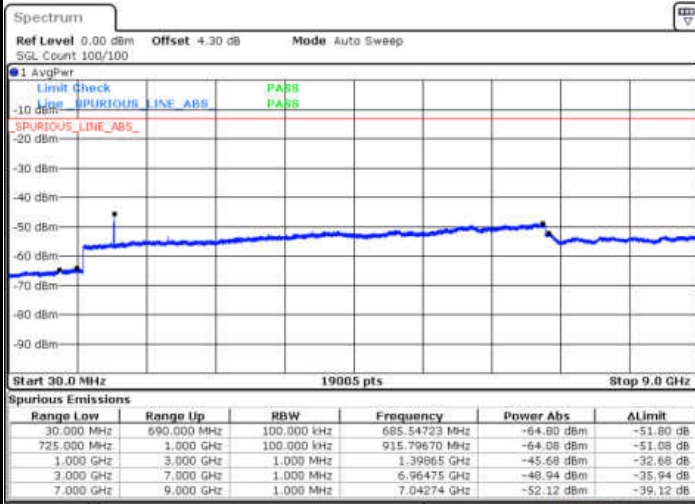

Highest Channel / 64QAM

Date: 29 DEC 2017 15:27:58

LTE Band 7 / 15MHz

Lowest Channel / 64QAM

Middle Channel / 64QAM

Date: 29 DEC 2017 15:37:09

Date: 29 DEC 2017 15:36:07

Highest Channel / 64QAM

Date: 29 DEC 2017 15:35:16

LTE Band 7 / 20MHz

Lowest Channel / 64QAM

Middle Channel / 64QAM

Date: 29 DEC 2017 15:54:39

Date: 29 DEC 2017 15:42:42

Highest Channel / 64QAM

Date: 29 DEC 2017 15:41:50

LTE Band 12 / 1.4MHz

Lowest Channel / QPSK

Lowest Channel / 16QAM

Date: 28 DEC.2017 12:40:21

Date: 28 DEC.2017 12:41:16

Middle Channel / QPSK

Middle Channel / 16QAM

Date: 28 DEC.2017 12:43:06

Date: 28 DEC.2017 12:42:11

LTE Band 12 / 1.4MHz

Highest Channel / QPSK

Date: 28 DEC 2017 12:44:01

Highest Channel / 16QAM

Date: 28 DEC 2017 12:44:57

LTE Band 12 / 3MHz

Lowest Channel / QPSK