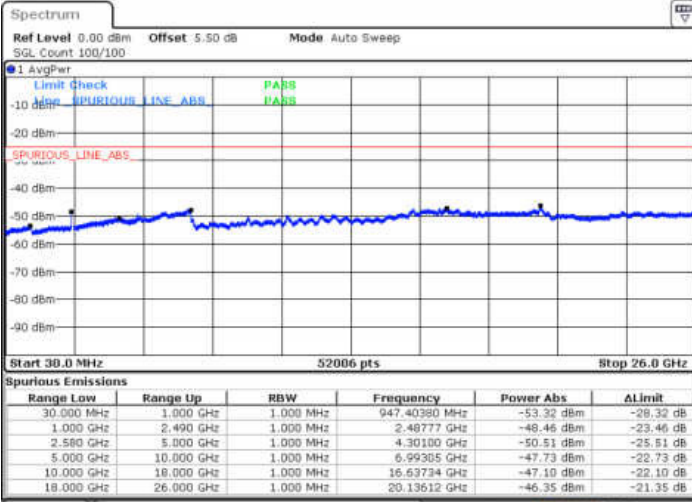

Date: 29 DEC 2017 15:21:39

Highest Channel / 64QAM

Date: 29 DEC 2017 15:20:47

LTE Band 7 / 10MHz

Lowest Channel / 64QAM

Middle Channel / 64QAM

Date: 29 DEC 2017 15:29:53

Date: 29 DEC 2017 15:29:01

Highest Channel / 64QAM

Date: 29 DEC 2017 15:27:58

LTE Band 7 / 15MHz

Lowest Channel / 64QAM

Middle Channel / 64QAM

Date: 29 DEC 2017 15:37:09

Date: 29 DEC 2017 15:36:07

Highest Channel / 64QAM

Date: 29 DEC 2017 15:35:16

LTE Band 7 / 20MHz

Lowest Channel / 64QAM

Middle Channel / 64QAM

Date: 29 DEC 2017 15:54:39

Date: 29 DEC 2017 15:42:42

Highest Channel / 64QAM

Date: 29 DEC 2017 15:41:50