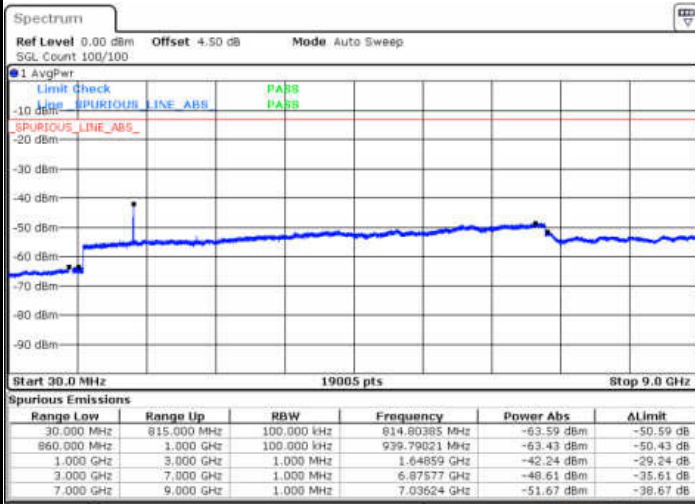

Date: 17, JAN 2018 15:48:29

LTE Band 5 / 1.4MHz

Highest Channel / QPSK

Date: 17. JAN 2018 15:57:34

Highest Channel / 16QAM

Date: 17. JAN 2018 15:58:29

LTE Band 5 / 3MHz

Lowest Channel / QPSK

Date: 17. JAN 2018 16:06:33

Lowest Channel / 16QAM

Date: 17. JAN 2018 16:07:28

LTE Band 5 / 3MHz

Middle Channel / QPSK

Middle Channel / 16QAM

Date: 17. JAN 2018 16:09:03

Date: 17. JAN 2018 16:09:57