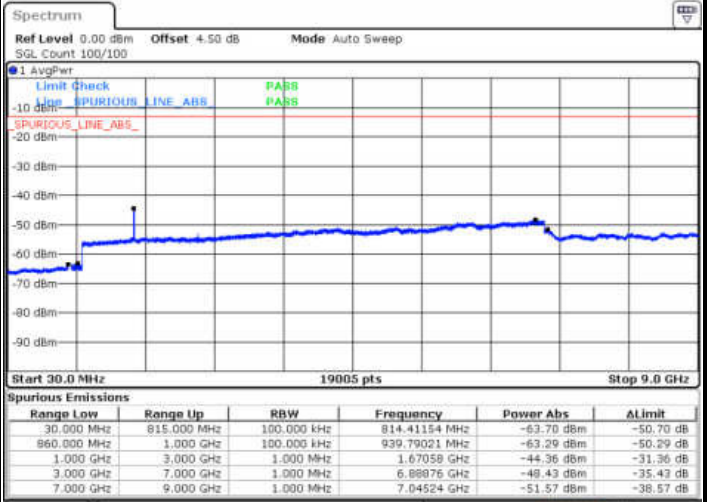

Date: 17, JAN 2018 15:48:29

LTE Band 5 / 1.4MHz

Highest Channel / QPSK

Date: 17. JAN 2018 15:57:34

Highest Channel / 16QAM

Date: 17. JAN 2018 15:58:29

LTE Band 5 / 3MHz

Lowest Channel / QPSK

Date: 17. JAN 2018 16:06:33

Lowest Channel / 16QAM

Date: 17. JAN 2018 16:07:28

LTE Band 5 / 3MHz

Middle Channel / QPSK

Middle Channel / 16QAM

Date: 17. JAN 2018 16:09:03

Date: 17. JAN 2018 16:09:57

Highest Channel / QPSK

Highest Channel / 16QAM

Date: 17. JAN 2018 16:18:02

Date: 17. JAN 2018 16:18:57

LTE Band 5 / 5MHz

Lowest Channel / QPSK

Lowest Channel / 16QAM

Date: 17. JAN 2018 16:27:02