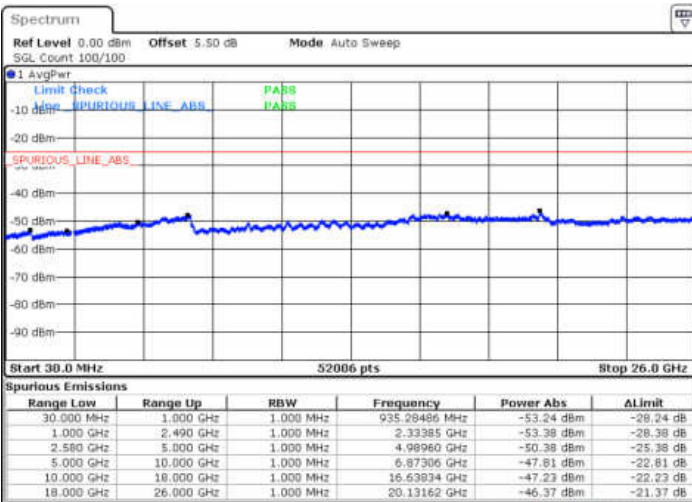

Lowest Channel / 16QAM

Date: 29 DEC 2017 14:16:37

Date: 29 DEC 2017 14:17:32

LTE Band 7 / 20MHz

Middle Channel / QPSK

Middle Channel / 16QAM

Date: 29 DEC.2017 14:19:21

Date: 29 DEC.2017 14:18:26

Highest Channel / QPSK

Highest Channel / 16QAM

Date: 29 DEC.2017 14:20:15

Date: 29 DEC.2017 14:21:10

LTE Band 7 / 5MHz

Lowest Channel / 64QAM

Middle Channel / 64QAM

Date: 29 DEC 2017 15:22:32

Date: 29 DEC 2017 15:21:39

Highest Channel / 64QAM

Date: 29 DEC 2017 15:20:47

LTE Band 7 / 10MHz

Lowest Channel / 64QAM

Middle Channel / 64QAM

Date: 29 DEC 2017 15:29:53

Date: 29 DEC 2017 15:29:01

Highest Channel / 64QAM

Date: 29 DEC 2017 15:27:58

LTE Band 7 / 15MHz

Lowest Channel / 64QAM

Middle Channel / 64QAM

Date: 29 DEC 2017 15:37:09

Date: 29 DEC 2017 15:36:07

Highest Channel / 64QAM