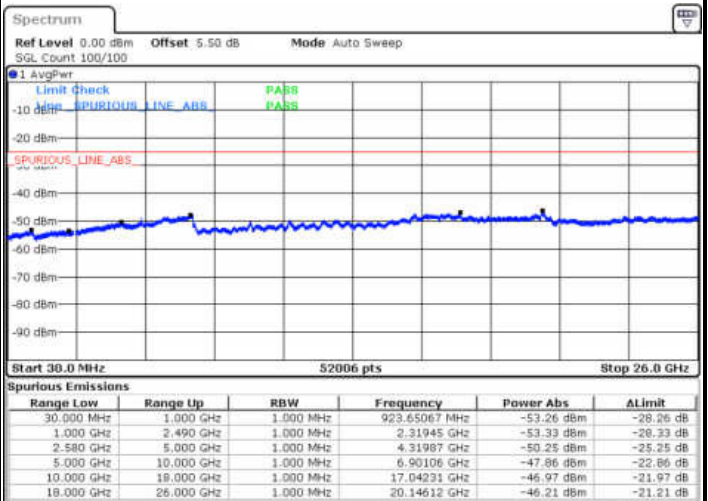

Middle Channel / 64QAM

Date: 17 JAN 2018 17:41:16

Date: 17 JAN 2018 17:42:30

Highest Channel / 64QAM

Date: 17 JAN 2018 17:47:00

LTE Band 5 / 10MHz

Lowest Channel / 64QAM

Middle Channel / 64QAM

Date: 17 JAN 2018 17:51:29

Date: 17 JAN 2018 17:52:43

Highest Channel / 64QAM

Date: 17 JAN 2018 17:57:13

LTE Band 7 / 5MHz

Lowest Channel / QPSK

Lowest Channel / 16QAM

Date: 29 DEC.2017 13:12:32

Date: 29 DEC.2017 13:13:26

Middle Channel / QPSK

Middle Channel / 16QAM

Date: 29 DEC.2017 13:15:15

Date: 29 DEC.2017 13:14:21

LTE Band 7 / 5MHz

Highest Channel / QPSK

Date: 29 DEC 2017 13:16:10