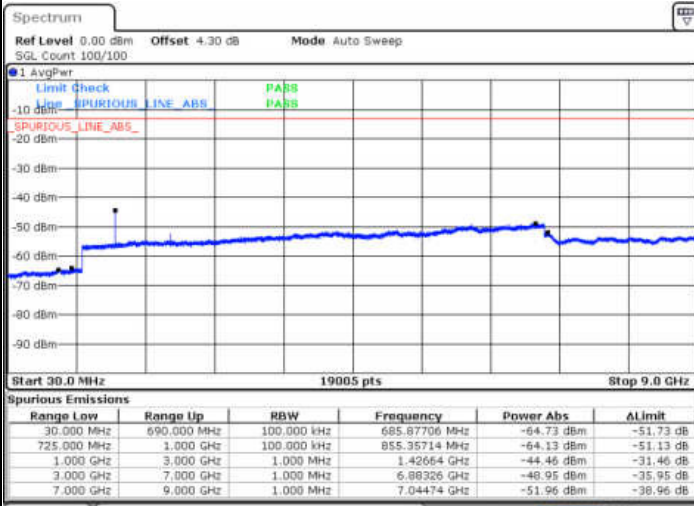

Date: 28 DEC.2017 12:42:11

LTE Band 12 / 1.4MHz

Highest Channel / QPSK

Date: 28 DEC 2017 12:44:01

Highest Channel / 16QAM

Date: 28 DEC 2017 12:44:57

LTE Band 12 / 3MHz

Lowest Channel / QPSK

Date: 28 DEC 2017 12:57:03

Lowest Channel / 16QAM

Date: 28 DEC 2017 12:57:58

LTE Band 12 / 3MHz

Middle Channel / QPSK

Middle Channel / 16QAM

Date: 28 DEC 2017 12:59:48

Date: 28 DEC 2017 12:58:53

Highest Channel / QPSK

Highest Channel / 16QAM

Date: 28 DEC 2017 13:00:44

Date: 28 DEC 2017 13:01:39

LTE Band 12 / 5MHz

Lowest Channel / QPSK

Lowest Channel / 16QAM

Date: 28 DEC 2017 13:13:45