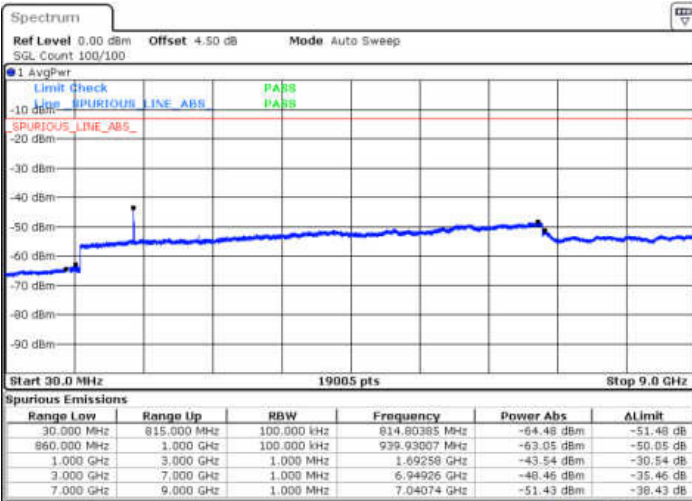

Date: 17, JAN 2018 15:48:29

LTE Band 5 / 1.4MHz

Highest Channel / QPSK

Date: 17. JAN 2018 15:57:34

Highest Channel / 16QAM

Date: 17. JAN 2018 15:58:29

LTE Band 5 / 3MHz

Lowest Channel / QPSK

Date: 17. JAN 2018 16:06:33

Lowest Channel / 16QAM

Date: 17. JAN 2018 16:07:28

LTE Band 5 / 3MHz

Middle Channel / QPSK

Middle Channel / 16QAM

Date: 17. JAN 2018 16:09:03

Date: 17. JAN 2018 16:09:57

Highest Channel / QPSK

Highest Channel / 16QAM

Date: 17. JAN 2018 16:18:02

Date: 17. JAN 2018 16:18:57

LTE Band 5 / 5MHz

Lowest Channel / QPSK

Lowest Channel / 16QAM

Date: 17. JAN 2018 16:27:02