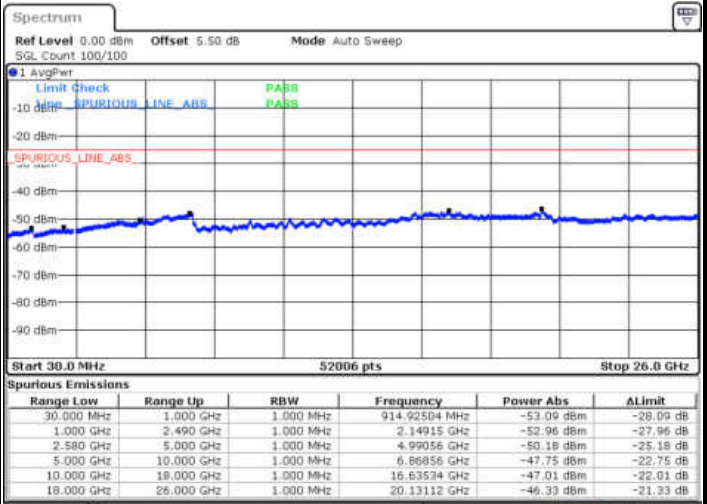

Highest Channel / 16QAM

Date: 29 DEC 2017 13:17:04

LTE Band 7 / 10MHz

Lowest Channel / QPSK

Date: 29 DEC 2017 13:29:17

Lowest Channel / 16QAM

Date: 29 DEC 2017 13:30:11

LTE Band 7 / 10MHz

Middle Channel / QPSK

Middle Channel / 16QAM

Date: 29 DEC.2017 13:32:00

Date: 29 DEC.2017 13:31:06

Highest Channel / QPSK

Highest Channel / 16QAM

Date: 29 DEC.2017 13:32:54

Date: 29 DEC.2017 13:33:49

LTE Band 7 / 15MHz

Lowest Channel / QPSK

Lowest Channel / 16QAM

Date: 29 DEC.2017 13:59:52

Date: 29 DEC.2017 14:00:47

Middle Channel / QPSK

Middle Channel / 16QAM

Date: 29 DEC.2017 14:02:36