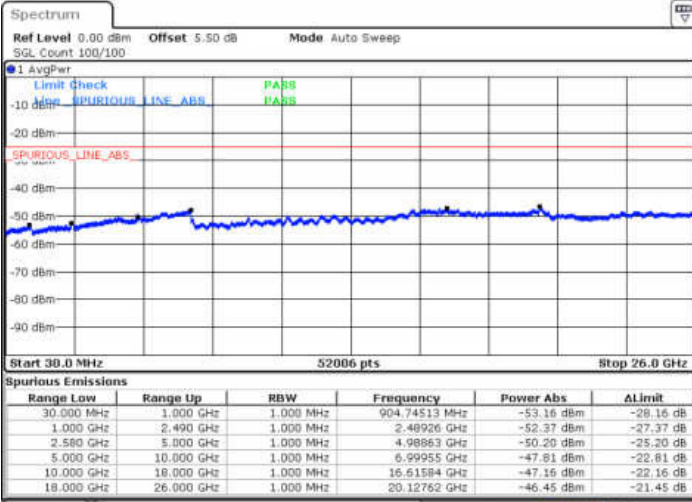

Lowest Channel / 16QAM

Date: 29 DEC 2017 14:16:37

Date: 29 DEC 2017 14:17:32

LTE Band 7 / 20MHz

Middle Channel / QPSK

Middle Channel / 16QAM

Date: 29 DEC.2017 14:19:21

Date: 29 DEC.2017 14:18:26

Highest Channel / QPSK

Highest Channel / 16QAM

Date: 29 DEC.2017 14:20:15

Date: 29 DEC.2017 14:21:10

LTE Band 7 / 5MHz

Lowest Channel / 64QAM

Middle Channel / 64QAM

Date: 29 DEC 2017 15:22:32

Date: 29 DEC 2017 15:21:39

Highest Channel / 64QAM

Date: 29 DEC 2017 15:20:47

LTE Band 7 / 10MHz

Lowest Channel / 64QAM

Middle Channel / 64QAM

Date: 29 DEC 2017 15:29:53

Date: 29 DEC 2017 15:29:01

Highest Channel / 64QAM

Date: 29 DEC 2017 15:27:58

LTE Band 7 / 15MHz

Lowest Channel / 64QAM

Middle Channel / 64QAM

Date: 29 DEC 2017 15:37:09

Date: 29 DEC 2017 15:36:07

Highest Channel / 64QAM