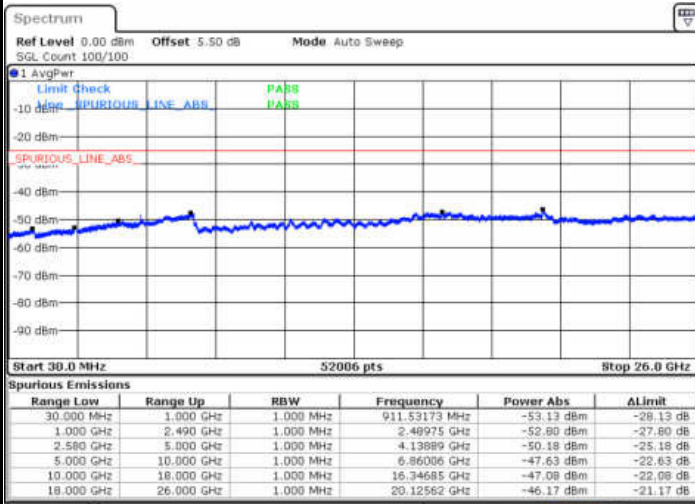

Date: 17 JAN 2018 17:51:29

Date: 17 JAN 2018 17:52:43

Highest Channel / 64QAM

Date: 17 JAN 2018 17:57:13

LTE Band 7 / 5MHz

Lowest Channel / QPSK

Lowest Channel / 16QAM

Date: 29 DEC.2017 13:12:32

Date: 29 DEC.2017 13:13:26

Middle Channel / QPSK

Middle Channel / 16QAM

Date: 29 DEC.2017 13:15:15

Date: 29 DEC.2017 13:14:21

LTE Band 7 / 5MHz

Highest Channel / QPSK

Date: 29 DEC 2017 13:16:10

Highest Channel / 16QAM

Date: 29 DEC 2017 13:17:04

LTE Band 7 / 10MHz

Lowest Channel / QPSK

Date: 29 DEC 2017 13:29:17

Lowest Channel / 16QAM

Date: 29 DEC 2017 13:30:11

LTE Band 7 / 10MHz