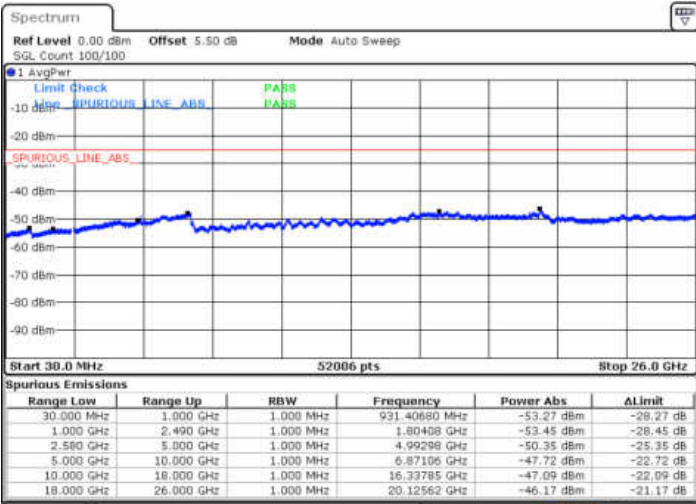

Highest Channel / 16QAM

Date: 29 DEC 2017 13:17:04

LTE Band 7 / 10MHz

Lowest Channel / QPSK

Date: 29 DEC 2017 13:29:17

Lowest Channel / 16QAM

Date: 29 DEC 2017 13:30:11

LTE Band 7 / 10MHz

Middle Channel / QPSK

Middle Channel / 16QAM

Date: 29 DEC.2017 13:32:00

Date: 29 DEC.2017 13:31:06

Highest Channel / QPSK

Highest Channel / 16QAM

Date: 29 DEC.2017 13:32:54

Date: 29 DEC.2017 13:33:49

LTE Band 7 / 15MHz

Lowest Channel / QPSK

Lowest Channel / 16QAM

Date: 29 DEC.2017 13:59:52

Date: 29 DEC.2017 14:00:47

Middle Channel / QPSK

Middle Channel / 16QAM

Date: 29 DEC.2017 14:02:36