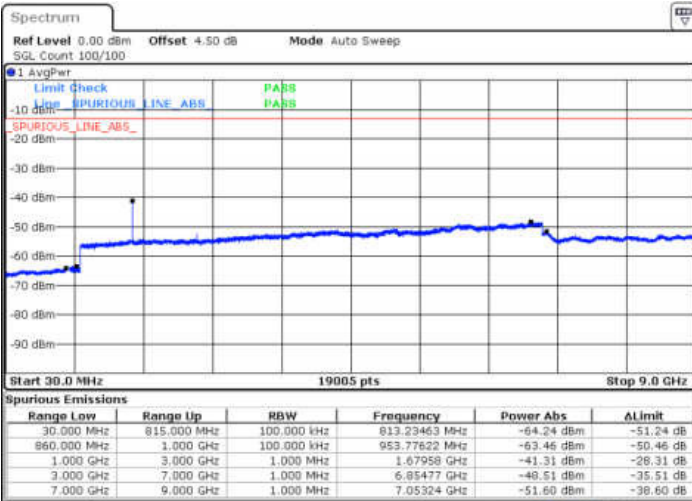

Highest Channel / 16QAM

Date: 17. JAN 2018 16:50:43

LTE Band 5 / 10MHz

Lowest Channel / QPSK

Date: 17. JAN 2018 16:59:36

Lowest Channel / 16QAM

Date: 17. JAN 2018 17:00:30

LTE Band 5 / 10MHz

Middle Channel / QPSK

Middle Channel / 16QAM

Date: 17. JAN 2018 17:02:04

Date: 17. JAN 2018 17:02:59

Highest Channel / QPSK

Highest Channel / 16QAM

Date: 17. JAN 2018 17:11:03

Date: 17. JAN 2018 17:11:57

LTE Band 5 / 1.4MHz

Lowest Channel / 64QAM

Middle Channel / 64QAM

Date: 17, JAN 2018 17:20:50

Date: 17, JAN 2018 17:22:04

Highest Channel / 64QAM

Date: 17, JAN 2018 17:26:33

LTE Band 5 / 3MHz