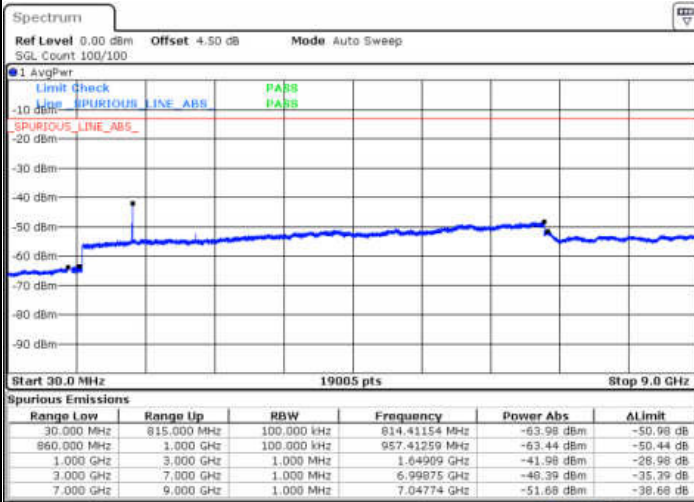

Highest Channel / QPSK

Highest Channel / 16QAM

Date: 17. JAN 2018 16:18:02

Date: 17. JAN 2018 16:18:57

LTE Band 5 / 5MHz

Lowest Channel / QPSK

Lowest Channel / 16QAM

Date: 17. JAN 2018 16:27:02