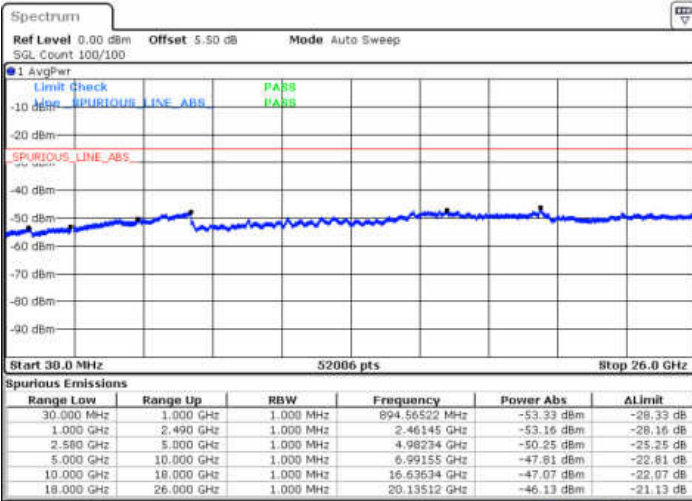

Date: 29 DEC 2017 15:21:39

Highest Channel / 64QAM

Date: 29 DEC 2017 15:20:47

LTE Band 7 / 10MHz

Lowest Channel / 64QAM

Middle Channel / 64QAM

Date: 29 DEC 2017 15:29:53

Date: 29 DEC 2017 15:29:01

Highest Channel / 64QAM

Date: 29 DEC 2017 15:27:58

LTE Band 7 / 15MHz

Lowest Channel / 64QAM

Middle Channel / 64QAM

Date: 29 DEC 2017 15:37:09

Date: 29 DEC 2017 15:36:07

Highest Channel / 64QAM

Date: 29 DEC 2017 15:35:16

LTE Band 7 / 20MHz

Lowest Channel / 64QAM

Middle Channel / 64QAM

Date: 29 DEC 2017 15:54:39

Date: 29 DEC 2017 15:42:42

Highest Channel / 64QAM

Date: 29 DEC 2017 15:41:50