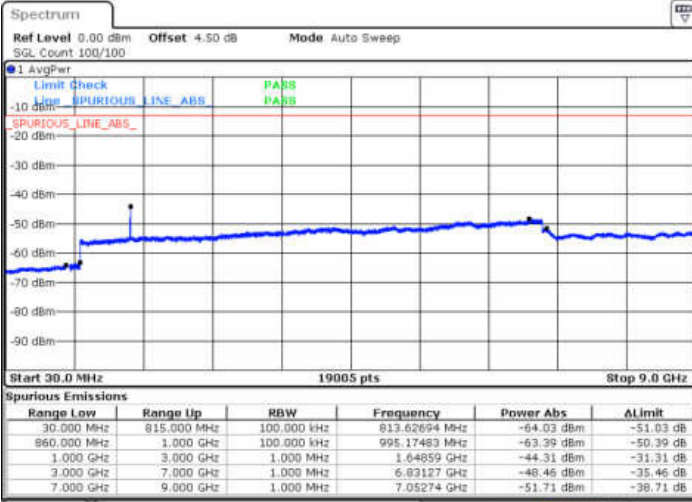

Highest Channel / 16QAM

Date: 17. JAN 2018 16:50:43

LTE Band 5 / 10MHz

Lowest Channel / QPSK

Date: 17. JAN 2018 16:59:36

Lowest Channel / 16QAM

Date: 17. JAN 2018 17:00:30

LTE Band 5 / 10MHz

Middle Channel / QPSK

Middle Channel / 16QAM

Date: 17. JAN 2018 17:02:04

Date: 17. JAN 2018 17:02:59

Highest Channel / QPSK

Highest Channel / 16QAM

Date: 17. JAN 2018 17:11:03

Date: 17. JAN 2018 17:11:57

LTE Band 5 / 1.4MHz

Lowest Channel / 64QAM

Middle Channel / 64QAM

Date: 17, JAN 2018 17:20:50

Date: 17, JAN 2018 17:22:04

Highest Channel / 64QAM

Date: 17, JAN 2018 17:26:33

LTE Band 5 / 3MHz