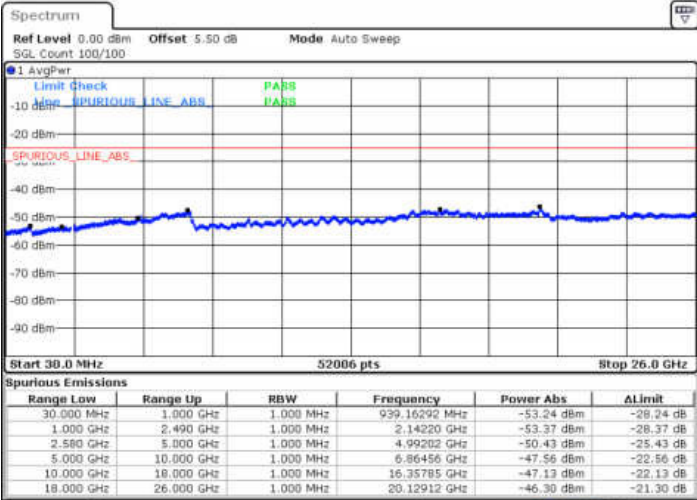

LTE Band 7 / 15MHz

Lowest Channel / QPSK

Lowest Channel / 16QAM

Date: 29 DEC.2017 13:59:52

Date: 29 DEC.2017 14:00:47

Middle Channel / QPSK

Middle Channel / 16QAM

Date: 29 DEC.2017 14:02:36

Date: 29 DEC.2017 14:01:41

LTE Band 7 / 15MHz

Highest Channel / QPSK

Highest Channel / 16QAM

Date: 29 DEC 2017 14:03:30

Date: 29 DEC 2017 14:04:25

LTE Band 7 / 20MHz

Lowest Channel / QPSK