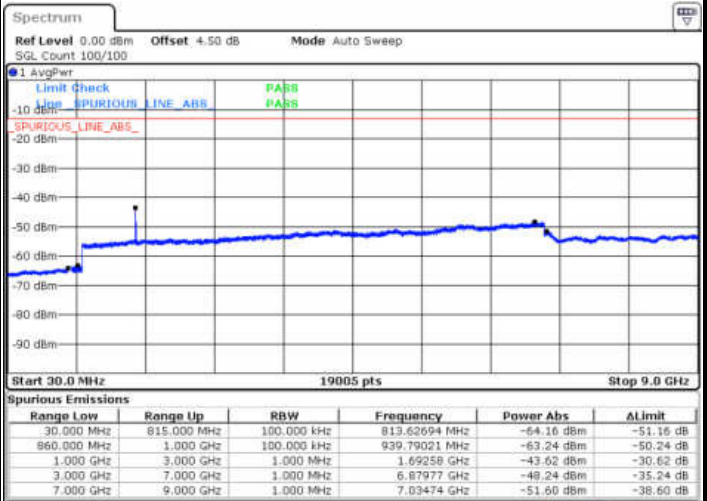

Date: 17, JAN 2018 15:48:29

LTE Band 5 / 1.4MHz

Highest Channel / QPSK

Date: 17. JAN 2018 15:57:34

Highest Channel / 16QAM

Date: 17. JAN 2018 15:58:29

LTE Band 5 / 3MHz

Lowest Channel / QPSK

Date: 17. JAN 2018 16:06:33

Lowest Channel / 16QAM

Date: 17. JAN 2018 16:07:28

LTE Band 5 / 3MHz

Middle Channel / QPSK

Middle Channel / 16QAM

Date: 17. JAN 2018 16:09:03

Date: 17. JAN 2018 16:09:57

Highest Channel / QPSK

Highest Channel / 16QAM

Date: 17. JAN 2018 16:18:02

Date: 17. JAN 2018 16:18:57

LTE Band 5 / 5MHz

Lowest Channel / QPSK

Lowest Channel / 16QAM

Date: 17. JAN 2018 16:27:02