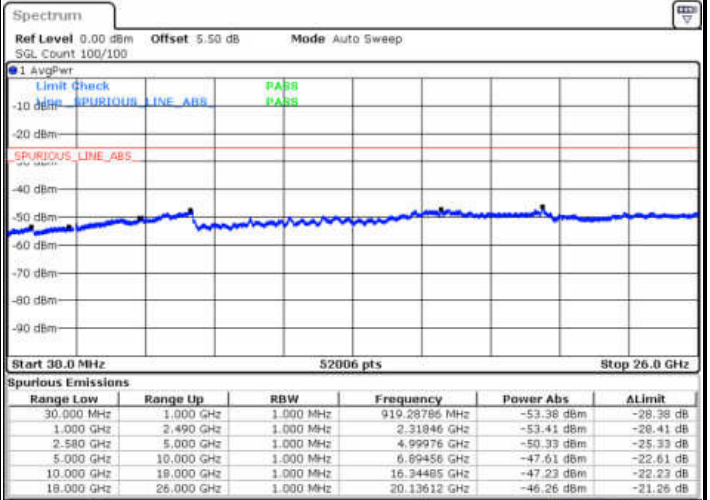

LTE Band 7 / 15MHz

Lowest Channel / QPSK

Lowest Channel / 16QAM

Date: 29 DEC.2017 13:59:52

Date: 29 DEC.2017 14:00:47

Middle Channel / QPSK

Middle Channel / 16QAM

Date: 29 DEC.2017 14:02:36

Date: 29 DEC.2017 14:01:41

LTE Band 7 / 15MHz

Highest Channel / QPSK

Highest Channel / 16QAM

Date: 29 DEC 2017 14:03:30

Date: 29 DEC 2017 14:04:25

LTE Band 7 / 20MHz

Lowest Channel / QPSK