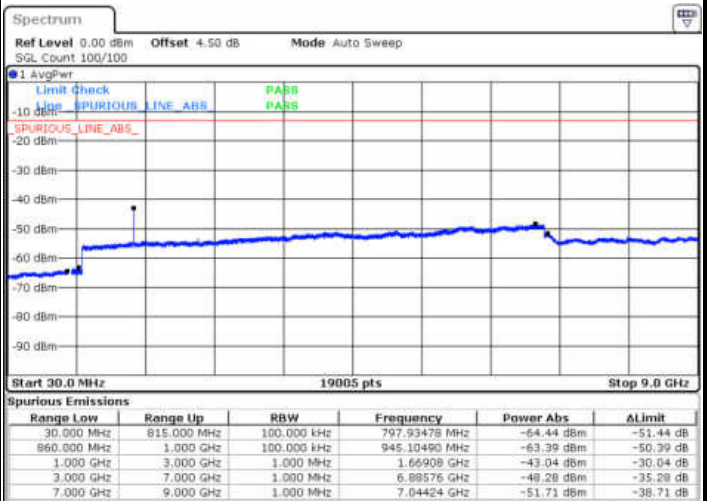

Highest Channel / QPSK

Highest Channel / 16QAM

Date: 17. JAN 2018 16:18:02

Date: 17. JAN 2018 16:18:57

LTE Band 5 / 5MHz

Lowest Channel / QPSK

Lowest Channel / 16QAM

Date: 17. JAN 2018 16:27:02

Date: 17. JAN 2018 16:27:57

Middle Channel / QPSK

Middle Channel / 16QAM

Date: 17. JAN 2018 16:40:50

Date: 17. JAN 2018 16:41:45

LTE Band 5 / 5MHz

Highest Channel / QPSK

Date: 17. JAN 2018 16:49:49