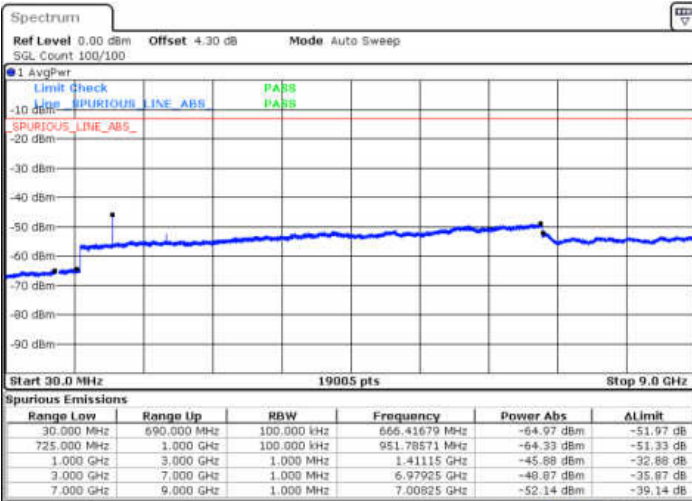

Middle Channel / QPSK

Middle Channel / 16QAM

Date: 28 DEC 2017 13:16:31

Date: 28 DEC 2017 13:15:36