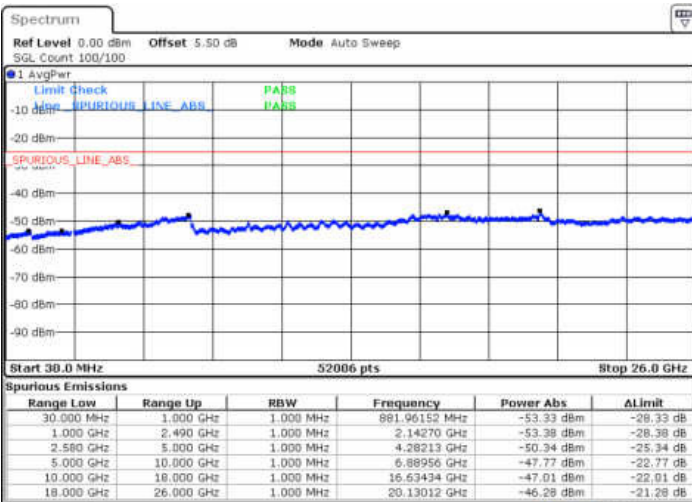

Highest Channel / QPSK

Highest Channel / 16QAM

Date: 29 DEC.2017 14:20:15

Date: 29 DEC.2017 14:21:10

LTE Band 7 / 5MHz

Lowest Channel / 64QAM

Middle Channel / 64QAM

Date: 29 DEC 2017 15:22:32

Date: 29 DEC 2017 15:21:39

Highest Channel / 64QAM

Date: 29 DEC 2017 15:20:47

LTE Band 7 / 10MHz

Lowest Channel / 64QAM

Middle Channel / 64QAM

Date: 29 DEC 2017 15:29:53

Date: 29 DEC 2017 15:29:01

Highest Channel / 64QAM

Date: 29 DEC 2017 15:27:58

LTE Band 7 / 15MHz

Lowest Channel / 64QAM

Middle Channel / 64QAM

Date: 29 DEC 2017 15:37:09

Date: 29 DEC 2017 15:36:07

Highest Channel / 64QAM

Date: 29 DEC 2017 15:35:16

LTE Band 7 / 20MHz

Lowest Channel / 64QAM

Middle Channel / 64QAM

Date: 29 DEC 2017 15:54:39

Date: 29 DEC 2017 15:42:42

Highest Channel / 64QAM

Date: 29 DEC 2017 15:41:50