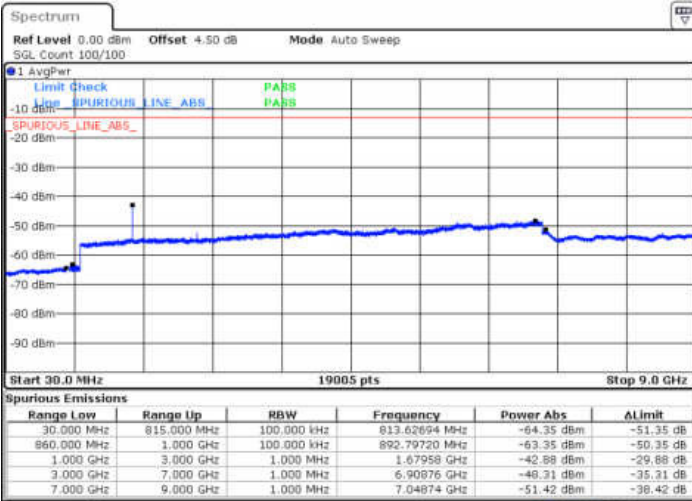

Middle Channel / 64QAM

Date: 17 JAN 2018 17:41:16

Date: 17 JAN 2018 17:42:30

Highest Channel / 64QAM

Date: 17 JAN 2018 17:47:00

LTE Band 5 / 10MHz

Lowest Channel / 64QAM

Middle Channel / 64QAM

Date: 17 JAN 2018 17:51:29

Date: 17 JAN 2018 17:52:43

Highest Channel / 64QAM

Date: 17 JAN 2018 17:57:13

LTE Band 7 / 5MHz

Lowest Channel / QPSK

Lowest Channel / 16QAM

Date: 29 DEC.2017 13:12:32