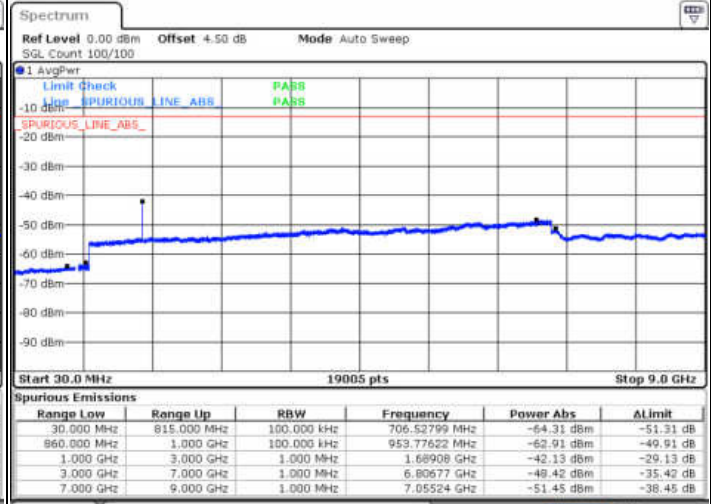

Highest Channel / QPSK

Highest Channel / 16QAM

Date: 17. JAN 2018 16:18:02

Date: 17. JAN 2018 16:18:57

LTE Band 5 / 5MHz

Lowest Channel / QPSK

Lowest Channel / 16QAM

Date: 17. JAN 2018 16:27:02

Date: 17. JAN 2018 16:27:57

Middle Channel / QPSK

Middle Channel / 16QAM

Date: 17. JAN 2018 16:40:50

Date: 17. JAN 2018 16:41:45

LTE Band 5 / 5MHz

Highest Channel / QPSK

Date: 17. JAN 2018 16:49:49

Highest Channel / 16QAM

Date: 17. JAN 2018 16:50:43

LTE Band 5 / 10MHz

Lowest Channel / QPSK

Date: 17. JAN 2018 16:59:36

Lowest Channel / 16QAM

Date: 17. JAN 2018 17:00:30

LTE Band 5 / 10MHz