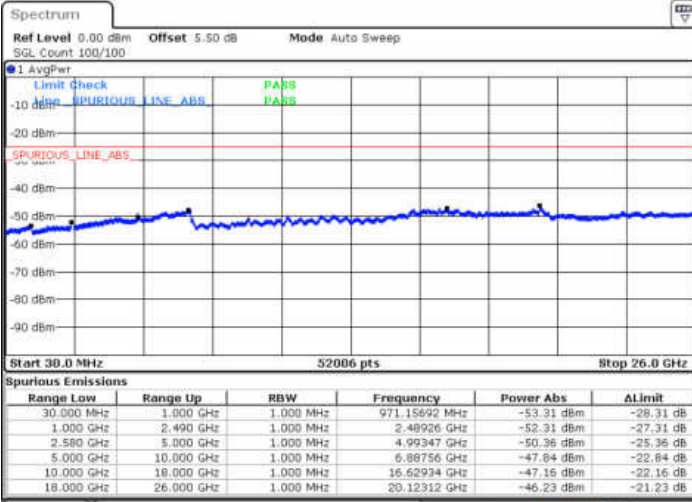

Highest Channel / QPSK

Highest Channel / 16QAM

Date: 29 DEC.2017 14:20:15

Date: 29 DEC.2017 14:21:10

LTE Band 7 / 5MHz

Lowest Channel / 64QAM

Middle Channel / 64QAM

Date: 29 DEC 2017 15:22:32

Date: 29 DEC 2017 15:21:39

Highest Channel / 64QAM

Date: 29 DEC 2017 15:20:47

LTE Band 7 / 10MHz

Lowest Channel / 64QAM

Middle Channel / 64QAM

Date: 29 DEC 2017 15:29:53

Date: 29 DEC 2017 15:29:01

Highest Channel / 64QAM

Date: 29 DEC 2017 15:27:58

LTE Band 7 / 15MHz

Lowest Channel / 64QAM

Middle Channel / 64QAM

Date: 29 DEC 2017 15:37:09

Date: 29 DEC 2017 15:36:07

Highest Channel / 64QAM

Date: 29 DEC 2017 15:35:16

LTE Band 7 / 20MHz

Lowest Channel / 64QAM

Middle Channel / 64QAM

Date: 29 DEC 2017 15:54:39

Date: 29 DEC 2017 15:42:42

Highest Channel / 64QAM

Date: 29 DEC 2017 15:41:50