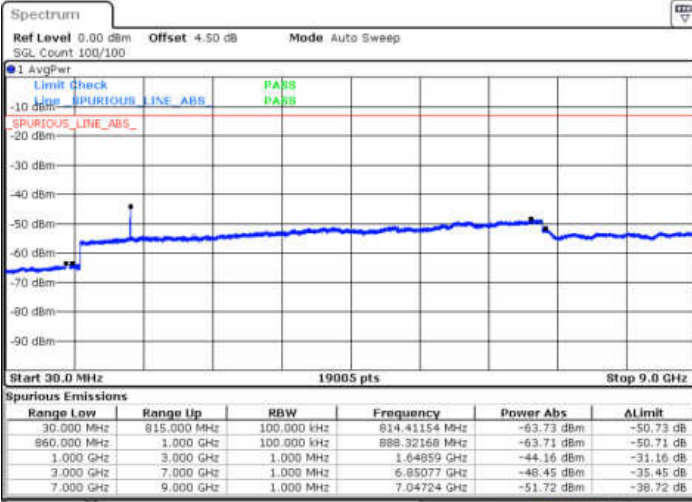

LTE Band 5 / 1.4MHz

Lowest Channel / 64QAM

Middle Channel / 64QAM

Date: 17, JAN 2018 17:20:50

Date: 17, JAN 2018 17:22:04

Highest Channel / 64QAM

Date: 17, JAN 2018 17:26:33

LTE Band 5 / 3MHz

Lowest Channel / 64QAM

Middle Channel / 64QAM

Date: 17, JAN 2018 17:31:03

Date: 17, JAN 2018 17:32:17

Highest Channel / 64QAM

Date: 17, JAN 2018 17:36:47

LTE Band 5 / 5MHz

Lowest Channel / 64QAM