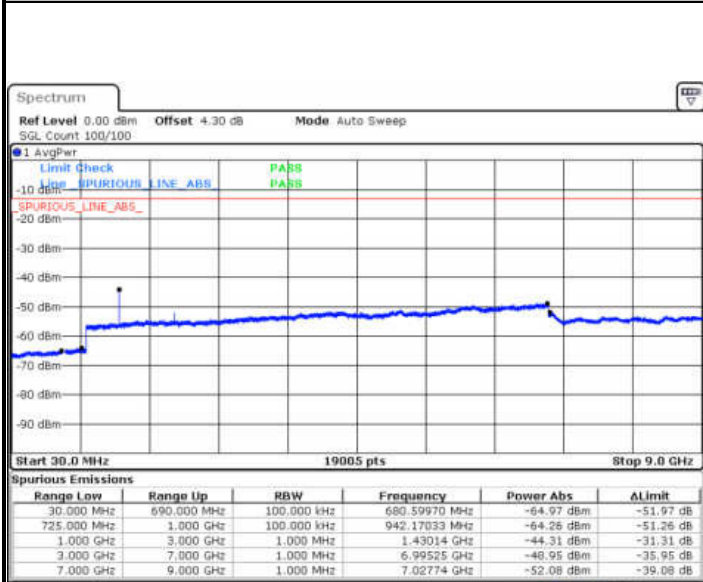

Highest Channel / 64QAM

Date: 29 DEC 2017 15:27:58

LTE Band 7 / 15MHz

Lowest Channel / 64QAM

Middle Channel / 64QAM

Date: 29 DEC 2017 15:37:09

Date: 29 DEC 2017 15:36:07

Highest Channel / 64QAM

Date: 29 DEC 2017 15:35:16

LTE Band 7 / 20MHz

Lowest Channel / 64QAM

Middle Channel / 64QAM

Date: 29 DEC 2017 15:54:39

Date: 29 DEC 2017 15:42:42

Highest Channel / 64QAM

Date: 29 DEC 2017 15:41:50

LTE Band 12 / 1.4MHz

Lowest Channel / QPSK

Lowest Channel / 16QAM

Date: 28 DEC.2017 12:40:21

Date: 28 DEC.2017 12:41:16

Middle Channel / QPSK

Middle Channel / 16QAM

Date: 28 DEC.2017 12:43:06

Date: 28 DEC.2017 12:42:11

LTE Band 12 / 1.4MHz

Highest Channel / QPSK

Date: 28 DEC 2017 12:44:01

Highest Channel / 16QAM

Date: 28 DEC 2017 12:44:57

LTE Band 12 / 3MHz

Lowest Channel / QPSK