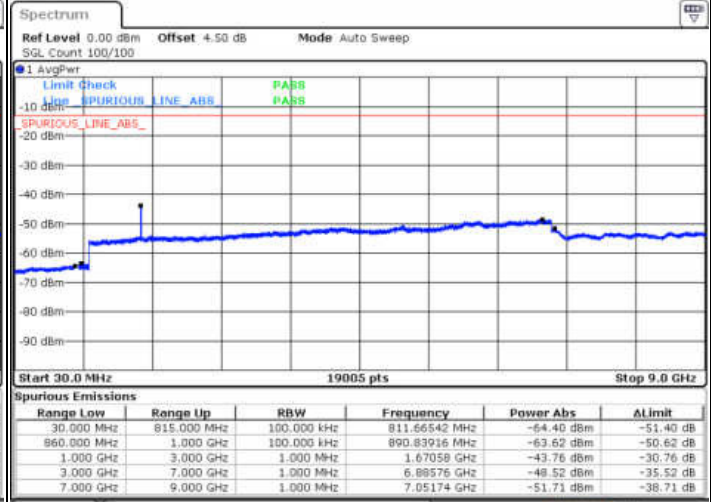

LTE Band 5 / 1.4MHz

Lowest Channel / 64QAM

Middle Channel / 64QAM

Date: 17, JAN 2018 17:20:50

Date: 17, JAN 2018 17:22:04

Highest Channel / 64QAM

Date: 17, JAN 2018 17:26:33

LTE Band 5 / 3MHz

Lowest Channel / 64QAM

Middle Channel / 64QAM

Date: 17, JAN 2018 17:31:03

Date: 17, JAN 2018 17:32:17

Highest Channel / 64QAM

Date: 17, JAN 2018 17:36:47

LTE Band 5 / 5MHz

Lowest Channel / 64QAM

Middle Channel / 64QAM

Date: 17 JAN 2018 17:41:16

Date: 17 JAN 2018 17:42:30

Highest Channel / 64QAM

Date: 17 JAN 2018 17:47:00

LTE Band 5 / 10MHz

Lowest Channel / 64QAM

Middle Channel / 64QAM