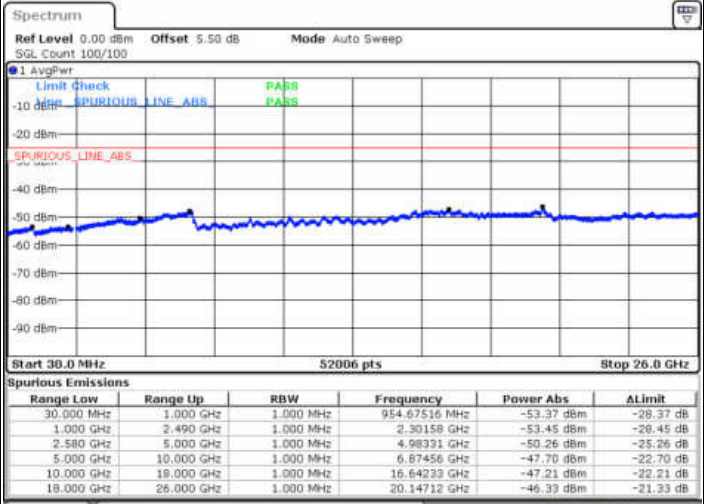

Date: 17 JAN 2018 17:51:29

Date: 17 JAN 2018 17:52:43

Highest Channel / 64QAM

Date: 17 JAN 2018 17:57:13

LTE Band 7 / 5MHz

Lowest Channel / QPSK

Lowest Channel / 16QAM

Date: 29 DEC.2017 13:12:32

Date: 29 DEC.2017 13:13:26

Middle Channel / QPSK

Middle Channel / 16QAM

Date: 29 DEC.2017 13:15:15

Date: 29 DEC.2017 13:14:21

LTE Band 7 / 5MHz

Highest Channel / QPSK

Date: 29 DEC 2017 13:16:10

Highest Channel / 16QAM

Date: 29 DEC 2017 13:17:04

LTE Band 7 / 10MHz

Lowest Channel / QPSK

Date: 29 DEC 2017 13:29:17

Lowest Channel / 16QAM

Date: 29 DEC 2017 13:30:11

LTE Band 7 / 10MHz