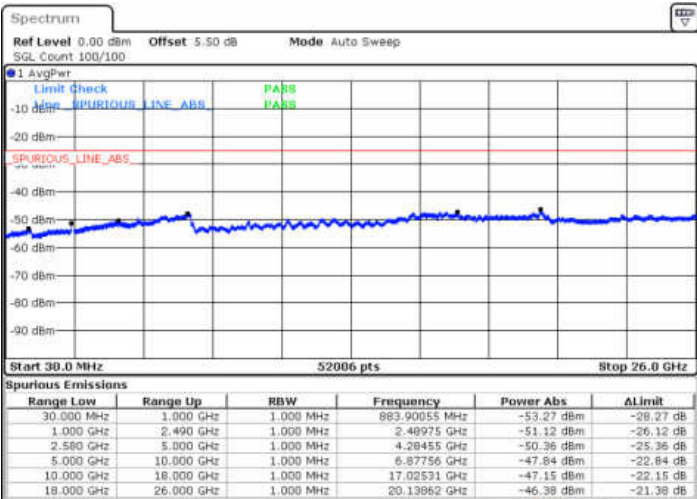

LTE Band 7 / 15MHz

Lowest Channel / QPSK

Lowest Channel / 16QAM

Date: 29 DEC.2017 13:59:52

Date: 29 DEC.2017 14:00:47

Middle Channel / QPSK

Middle Channel / 16QAM

Date: 29 DEC.2017 14:02:36

Date: 29 DEC.2017 14:01:41

LTE Band 7 / 15MHz

Highest Channel / QPSK

Highest Channel / 16QAM

Date: 29 DEC 2017 14:03:30

Date: 29 DEC 2017 14:04:25

LTE Band 7 / 20MHz

Lowest Channel / QPSK

Lowest Channel / 16QAM

Date: 29 DEC 2017 14:16:37

Date: 29 DEC 2017 14:17:32

LTE Band 7 / 20MHz

Middle Channel / QPSK

Middle Channel / 16QAM

Date: 29 DEC.2017 14:19:21

Date: 29 DEC.2017 14:18:26

Highest Channel / QPSK

Highest Channel / 16QAM

Date: 29 DEC.2017 14:20:15

Date: 29 DEC.2017 14:21:10

LTE Band 7 / 5MHz

Lowest Channel / 64QAM

Middle Channel / 64QAM

Date: 29 DEC 2017 15:22:32