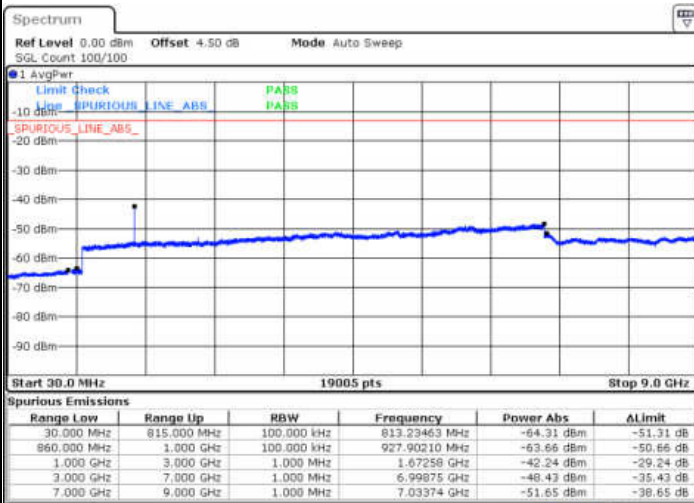

LTE Band 5 / 1.4MHz

Lowest Channel / QPSK

Lowest Channel / 16QAM

Date: 17, JAN 2018 15:46:05

Date: 17, JAN 2018 15:47:00

Middle Channel / QPSK

Middle Channel / 16QAM

Date: 17, JAN 2018 15:48:34

Date: 17, JAN 2018 15:48:29

LTE Band 5 / 1.4MHz

Highest Channel / QPSK

Date: 17. JAN 2018 15:57:34

Highest Channel / 16QAM

Date: 17. JAN 2018 15:58:29

LTE Band 5 / 3MHz

Lowest Channel / QPSK