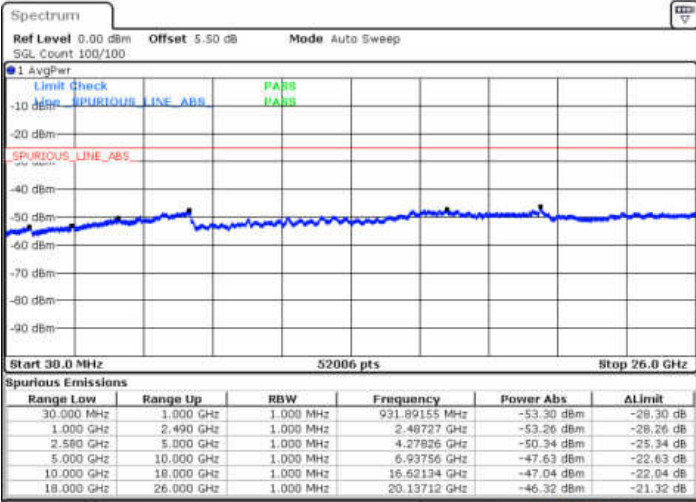

Date: 29 DEC.2017 14:01:41

LTE Band 7 / 15MHz

Highest Channel / QPSK

Highest Channel / 16QAM

Date: 29 DEC 2017 14:03:30

Date: 29 DEC 2017 14:04:25

LTE Band 7 / 20MHz

Lowest Channel / QPSK

Lowest Channel / 16QAM

Date: 29 DEC 2017 14:16:37

Date: 29 DEC 2017 14:17:32

LTE Band 7 / 20MHz

Middle Channel / QPSK

Middle Channel / 16QAM

Date: 29 DEC.2017 14:19:21

Date: 29 DEC.2017 14:18:26

Highest Channel / QPSK

Highest Channel / 16QAM

Date: 29 DEC.2017 14:20:15

Date: 29 DEC.2017 14:21:10

LTE Band 7 / 5MHz

Lowest Channel / 64QAM

Middle Channel / 64QAM

Date: 29 DEC 2017 15:22:32

Date: 29 DEC 2017 15:21:39

Highest Channel / 64QAM

Date: 29 DEC 2017 15:20:47

LTE Band 7 / 10MHz

Lowest Channel / 64QAM

Middle Channel / 64QAM

Date: 29 DEC 2017 15:29:53

Date: 29 DEC 2017 15:29:01