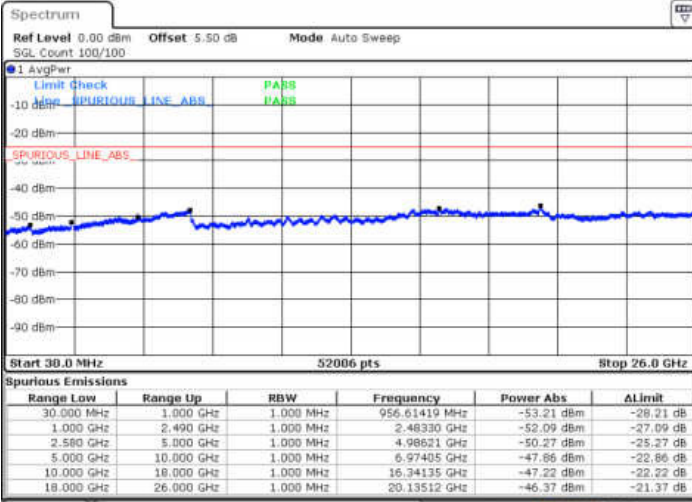

Date: 29 DEC 2017 15:21:39

Highest Channel / 64QAM

Date: 29 DEC 2017 15:20:47

LTE Band 7 / 10MHz

Lowest Channel / 64QAM

Middle Channel / 64QAM

Date: 29 DEC 2017 15:29:53

Date: 29 DEC 2017 15:29:01

Highest Channel / 64QAM

Date: 29 DEC 2017 15:27:58

LTE Band 7 / 15MHz

Lowest Channel / 64QAM

Middle Channel / 64QAM

Date: 29 DEC 2017 15:37:09

Date: 29 DEC 2017 15:36:07

Highest Channel / 64QAM

Date: 29 DEC 2017 15:35:16

LTE Band 7 / 20MHz

Lowest Channel / 64QAM

Middle Channel / 64QAM

Date: 29 DEC 2017 15:54:39

Date: 29 DEC 2017 15:42:42

Highest Channel / 64QAM

Date: 29 DEC 2017 15:41:50