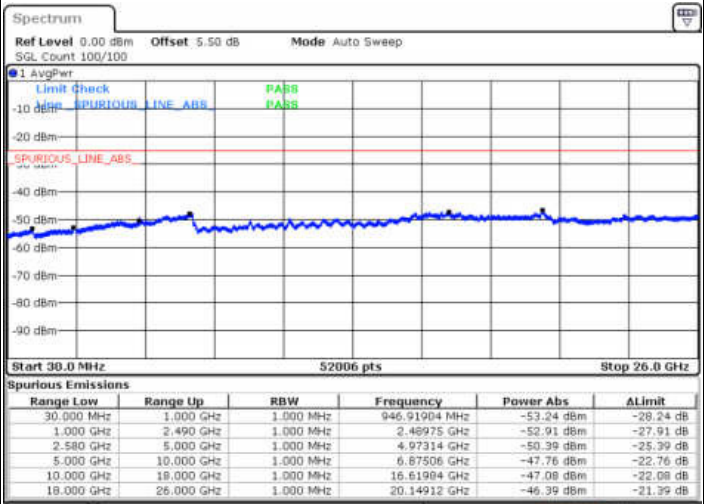

Date: 29 DEC.2017 13:13:26

Middle Channel / QPSK

Middle Channel / 16QAM

Date: 29 DEC.2017 13:15:15

Date: 29 DEC.2017 13:14:21

LTE Band 7 / 5MHz

Highest Channel / QPSK

Date: 29 DEC 2017 13:16:10

Highest Channel / 16QAM

Date: 29 DEC 2017 13:17:04

LTE Band 7 / 10MHz

Lowest Channel / QPSK

Date: 29 DEC 2017 13:29:17

Lowest Channel / 16QAM

Date: 29 DEC 2017 13:30:11

LTE Band 7 / 10MHz

Middle Channel / QPSK

Middle Channel / 16QAM

Date: 29 DEC.2017 13:32:00

Date: 29 DEC.2017 13:31:06

Highest Channel / QPSK

Highest Channel / 16QAM

Date: 29 DEC.2017 13:32:54

Date: 29 DEC.2017 13:33:49