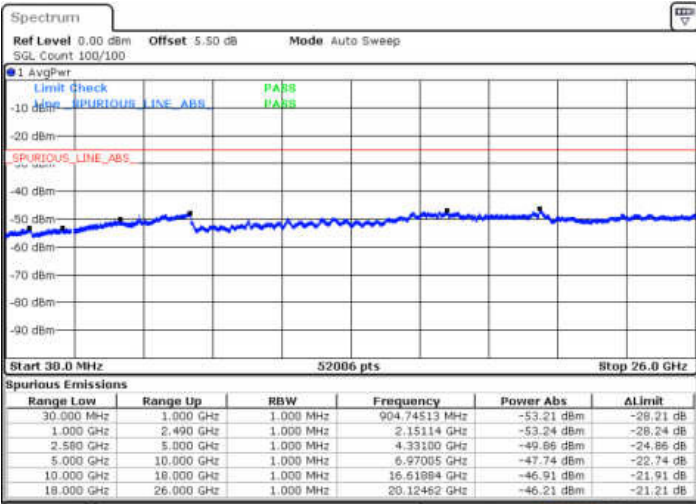

LTE Band 7 / 15MHz

Lowest Channel / QPSK

Lowest Channel / 16QAM

Date: 29 DEC.2017 13:59:52

Date: 29 DEC.2017 14:00:47

Middle Channel / QPSK

Middle Channel / 16QAM

Date: 29 DEC.2017 14:02:36

Date: 29 DEC.2017 14:01:41

LTE Band 7 / 15MHz

Highest Channel / QPSK

Highest Channel / 16QAM

Date: 29 DEC 2017 14:03:30

Date: 29 DEC 2017 14:04:25

LTE Band 7 / 20MHz

Lowest Channel / QPSK