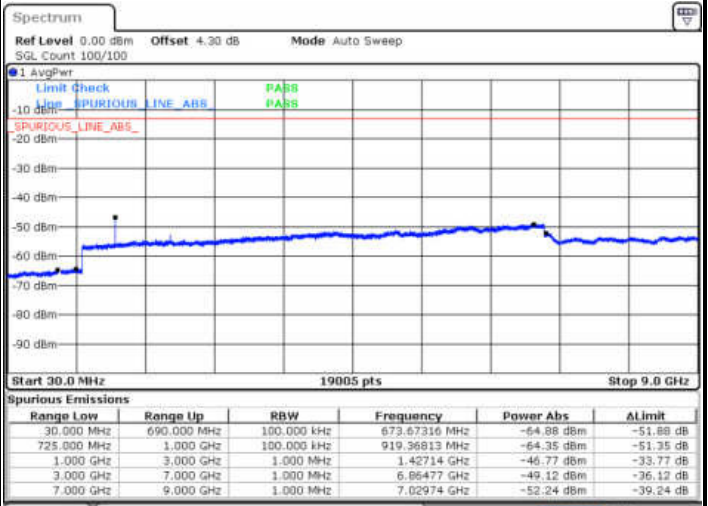

Date: 28 DEC.2017 12:42:11

LTE Band 12 / 1.4MHz

Highest Channel / QPSK

Date: 28 DEC 2017 12:44:01

Highest Channel / 16QAM

Date: 28 DEC 2017 12:44:57

LTE Band 12 / 3MHz

Lowest Channel / QPSK

Date: 28 DEC 2017 12:57:03

Lowest Channel / 16QAM

Date: 28 DEC 2017 12:57:58

LTE Band 12 / 3MHz

Middle Channel / QPSK

Middle Channel / 16QAM

Date: 28 DEC 2017 12:59:48

Date: 28 DEC 2017 12:58:53

Highest Channel / QPSK

Highest Channel / 16QAM

Date: 28 DEC 2017 13:00:44

Date: 28 DEC 2017 13:01:39

LTE Band 12 / 5MHz

Lowest Channel / QPSK

Lowest Channel / 16QAM

Date: 28 DEC 2017 13:13:45