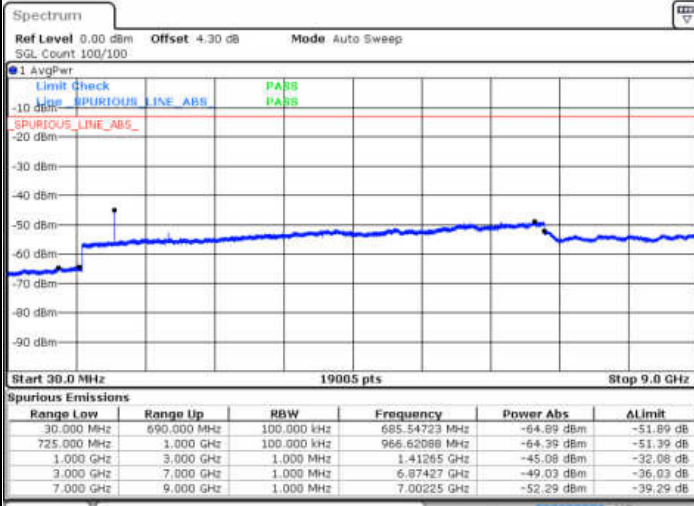

Date: 28 DEC.2017 12:42:11

LTE Band 12 / 1.4MHz

Highest Channel / QPSK

Date: 28 DEC 2017 12:44:01

Highest Channel / 16QAM

Date: 28 DEC 2017 12:44:57

LTE Band 12 / 3MHz

Lowest Channel / QPSK

Date: 28 DEC 2017 12:57:03

Lowest Channel / 16QAM

Date: 28 DEC 2017 12:57:58

LTE Band 12 / 3MHz

Middle Channel / QPSK

Middle Channel / 16QAM

Date: 28 DEC 2017 12:59:48

Date: 28 DEC 2017 12:58:53

Highest Channel / QPSK

Highest Channel / 16QAM

Date: 28 DEC 2017 13:00:44

Date: 28 DEC 2017 13:01:39

LTE Band 12 / 5MHz

Lowest Channel / QPSK

Lowest Channel / 16QAM

Date: 28 DEC 2017 13:13:45