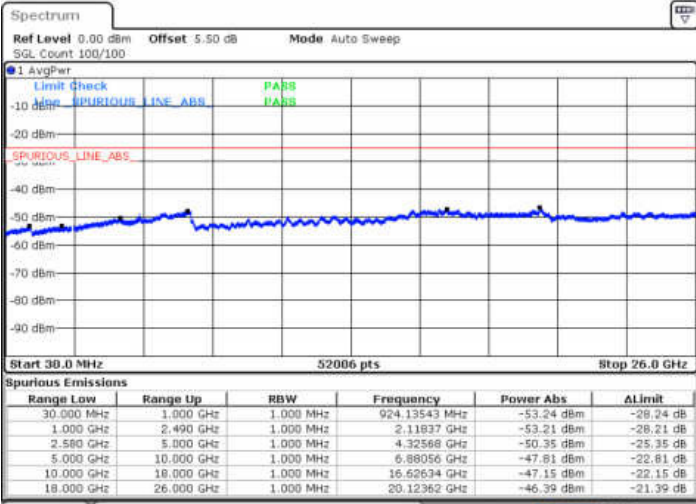

LTE Band 7 / 10MHz

Middle Channel / QPSK

Middle Channel / 16QAM

Date: 29 DEC.2017 13:32:00

Date: 29 DEC.2017 13:31:06