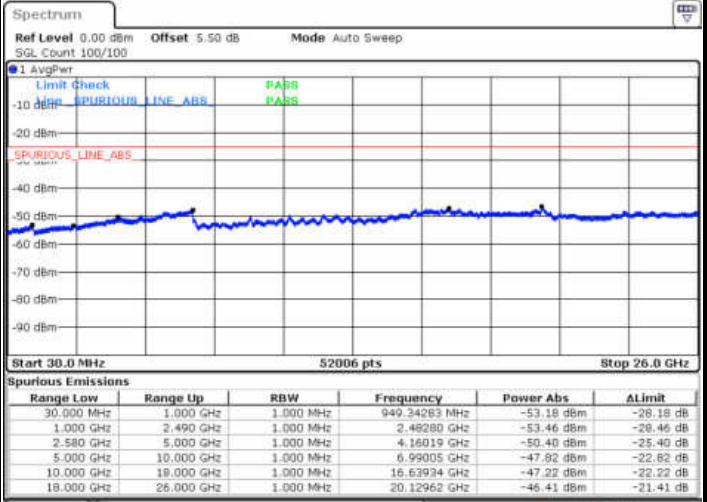

Lowest Channel / 16QAM

Date: 29 DEC 2017 14:16:37

Date: 29 DEC 2017 14:17:32

LTE Band 7 / 20MHz

Middle Channel / QPSK

Middle Channel / 16QAM

Date: 29 DEC.2017 14:19:21

Date: 29 DEC.2017 14:18:26

Highest Channel / QPSK

Highest Channel / 16QAM

Date: 29 DEC.2017 14:20:15

Date: 29 DEC.2017 14:21:10

LTE Band 7 / 5MHz

Lowest Channel / 64QAM

Middle Channel / 64QAM

Date: 29 DEC 2017 15:22:32

Date: 29 DEC 2017 15:21:39

Highest Channel / 64QAM

Date: 29 DEC 2017 15:20:47

LTE Band 7 / 10MHz

Lowest Channel / 64QAM

Middle Channel / 64QAM

Date: 29 DEC 2017 15:29:53

Date: 29 DEC 2017 15:29:01