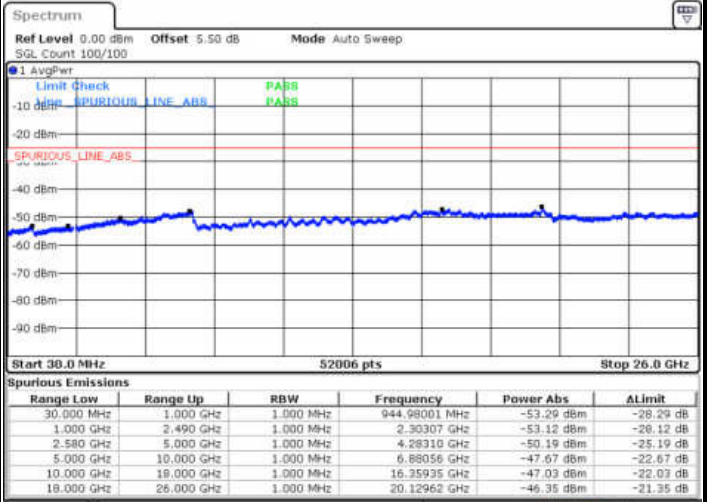

Date: 29 DEC.2017 14:01:41

LTE Band 7 / 15MHz

Highest Channel / QPSK

Highest Channel / 16QAM

Date: 29 DEC 2017 14:03:30

Date: 29 DEC 2017 14:04:25

LTE Band 7 / 20MHz

Lowest Channel / QPSK

Lowest Channel / 16QAM

Date: 29 DEC 2017 14:16:37

Date: 29 DEC 2017 14:17:32

LTE Band 7 / 20MHz

Middle Channel / QPSK

Middle Channel / 16QAM

Date: 29 DEC.2017 14:19:21

Date: 29 DEC.2017 14:18:26

Highest Channel / QPSK

Highest Channel / 16QAM

Date: 29 DEC.2017 14:20:15

Date: 29 DEC.2017 14:21:10

LTE Band 7 / 5MHz

Lowest Channel / 64QAM

Middle Channel / 64QAM

Date: 29 DEC 2017 15:22:32