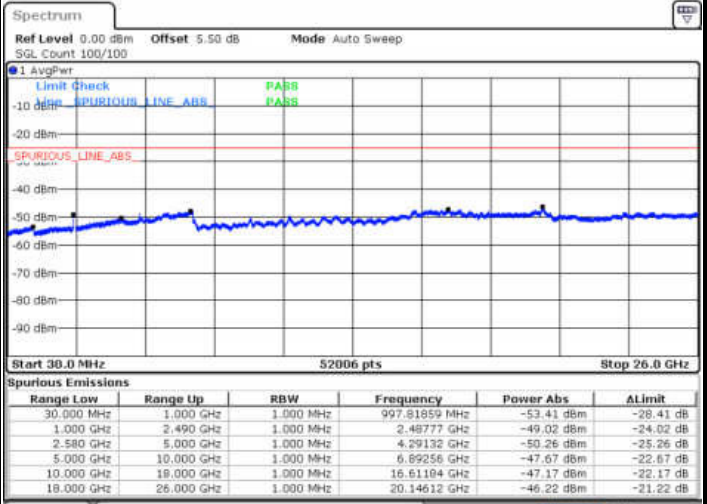

Highest Channel / 16QAM

Date: 29 DEC 2017 13:17:04

LTE Band 7 / 10MHz

Lowest Channel / QPSK

Date: 29 DEC 2017 13:29:17

Lowest Channel / 16QAM

Date: 29 DEC 2017 13:30:11

LTE Band 7 / 10MHz

Middle Channel / QPSK

Middle Channel / 16QAM

Date: 29 DEC.2017 13:32:00

Date: 29 DEC.2017 13:31:06

Highest Channel / QPSK

Highest Channel / 16QAM

Date: 29 DEC.2017 13:32:54

Date: 29 DEC.2017 13:33:49

LTE Band 7 / 15MHz

Lowest Channel / QPSK

Lowest Channel / 16QAM

Date: 29 DEC.2017 13:59:52

Date: 29 DEC.2017 14:00:47

Middle Channel / QPSK

Middle Channel / 16QAM

Date: 29 DEC.2017 14:02:36