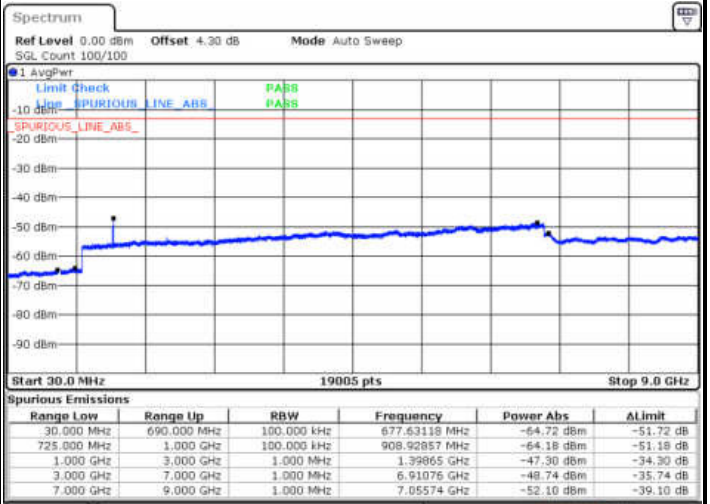

Highest Channel / 64QAM

Date: 29 DEC 2017 15:27:58

LTE Band 7 / 15MHz

Lowest Channel / 64QAM

Middle Channel / 64QAM

Date: 29 DEC 2017 15:37:09

Date: 29 DEC 2017 15:36:07

Highest Channel / 64QAM

Date: 29 DEC 2017 15:35:16

LTE Band 7 / 20MHz

Lowest Channel / 64QAM

Middle Channel / 64QAM

Date: 29 DEC 2017 15:54:39

Date: 29 DEC 2017 15:42:42

Highest Channel / 64QAM

Date: 29 DEC 2017 15:41:50

LTE Band 12 / 1.4MHz

Lowest Channel / QPSK

Lowest Channel / 16QAM

Date: 28 DEC.2017 12:40:21

Date: 28 DEC.2017 12:41:16

Middle Channel / QPSK

Middle Channel / 16QAM

Date: 28 DEC.2017 12:43:06