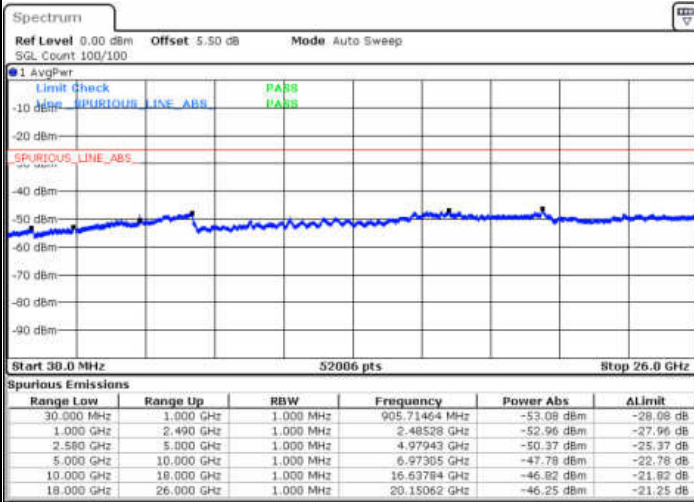

Middle Channel / 64QAM

Date: 17 JAN 2018 17:41:16

Date: 17 JAN 2018 17:42:30

Highest Channel / 64QAM

Date: 17 JAN 2018 17:47:00

LTE Band 5 / 10MHz

Lowest Channel / 64QAM

Middle Channel / 64QAM

Date: 17 JAN 2018 17:51:29

Date: 17 JAN 2018 17:52:43

Highest Channel / 64QAM

Date: 17 JAN 2018 17:57:13

LTE Band 7 / 5MHz

Lowest Channel / QPSK

Lowest Channel / 16QAM

Date: 29 DEC.2017 13:12:32

Date: 29 DEC.2017 13:13:26

Middle Channel / QPSK

Middle Channel / 16QAM

Date: 29 DEC.2017 13:15:15

Date: 29 DEC.2017 13:14:21

LTE Band 7 / 5MHz

Highest Channel / QPSK

Date: 29 DEC 2017 13:16:10