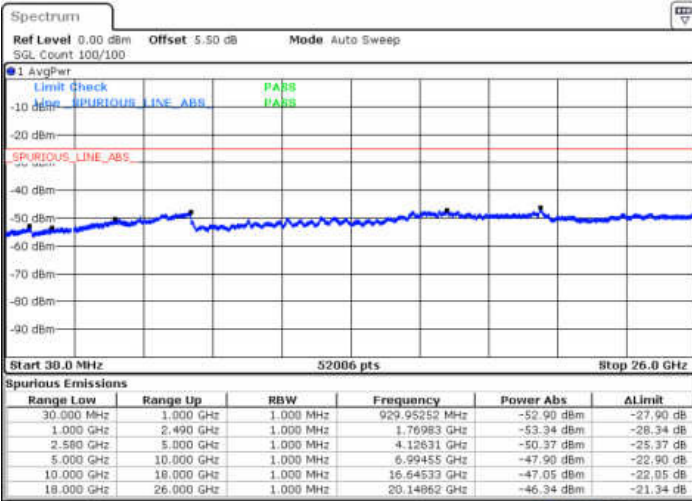

Highest Channel / 64QAM

Date: 29 DEC 2017 15:27:58

LTE Band 7 / 15MHz

Lowest Channel / 64QAM

Middle Channel / 64QAM

Date: 29 DEC 2017 15:37:09

Date: 29 DEC 2017 15:36:07

Highest Channel / 64QAM

Date: 29 DEC 2017 15:35:16

LTE Band 7 / 20MHz

Lowest Channel / 64QAM

Middle Channel / 64QAM

Date: 29 DEC 2017 15:54:39

Date: 29 DEC 2017 15:42:42

Highest Channel / 64QAM

Date: 29 DEC 2017 15:41:50

LTE Band 12 / 1.4MHz

Lowest Channel / QPSK

Lowest Channel / 16QAM

Date: 28 DEC.2017 12:40:21

Date: 28 DEC.2017 12:41:16

Middle Channel / QPSK

Middle Channel / 16QAM

Date: 28 DEC.2017 12:43:06

Date: 28 DEC.2017 12:42:11

LTE Band 12 / 1.4MHz

Highest Channel / QPSK

Date: 28 DEC 2017 12:44:01

Highest Channel / 16QAM

Date: 28 DEC 2017 12:44:57

LTE Band 12 / 3MHz

Lowest Channel / QPSK