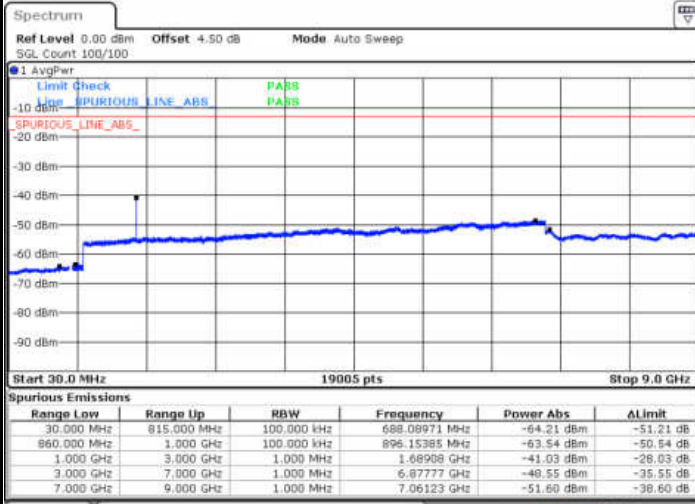

Highest Channel / QPSK

Highest Channel / 16QAM

Date: 17. JAN 2018 16:18:02

Date: 17. JAN 2018 16:18:57

LTE Band 5 / 5MHz

Lowest Channel / QPSK

Lowest Channel / 16QAM

Date: 17. JAN 2018 16:27:02

Date: 17. JAN 2018 16:27:57

Middle Channel / QPSK

Middle Channel / 16QAM

Date: 17. JAN 2018 16:40:50

Date: 17. JAN 2018 16:41:45

LTE Band 5 / 5MHz

Highest Channel / QPSK

Date: 17. JAN 2018 16:49:49

Highest Channel / 16QAM

Date: 17. JAN 2018 16:50:43

LTE Band 5 / 10MHz

Lowest Channel / QPSK

Date: 17. JAN 2018 16:59:36

Lowest Channel / 16QAM

Date: 17. JAN 2018 17:00:30

LTE Band 5 / 10MHz