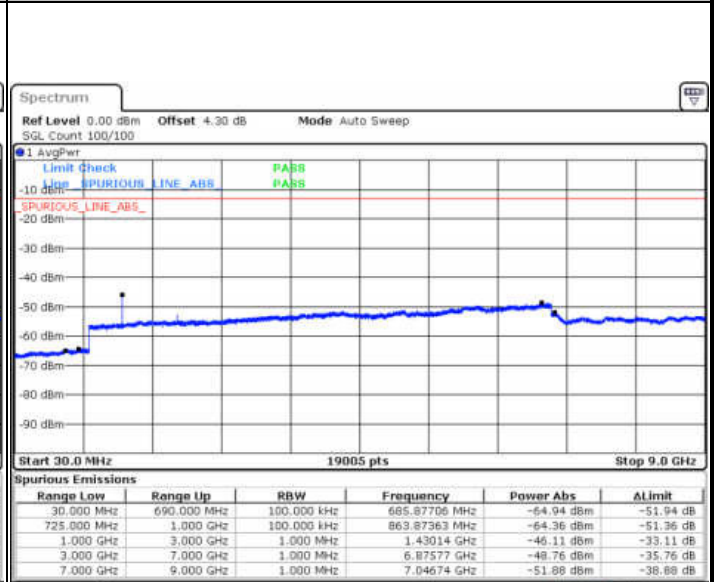

LTE Band 12 / 1.4MHz

Lowest Channel / QPSK

Lowest Channel / 16QAM

Date: 28 DEC.2017 12:40:21

Date: 28 DEC.2017 12:41:16

Middle Channel / QPSK

Middle Channel / 16QAM

Date: 28 DEC.2017 12:43:06

Date: 28 DEC.2017 12:42:11

LTE Band 12 / 1.4MHz

Highest Channel / QPSK

Date: 28 DEC 2017 12:44:01

Highest Channel / 16QAM

Date: 28 DEC 2017 12:44:57

LTE Band 12 / 3MHz

Lowest Channel / QPSK

Date: 28 DEC 2017 12:57:03

Lowest Channel / 16QAM

Date: 28 DEC 2017 12:57:58

LTE Band 12 / 3MHz

Middle Channel / QPSK

Middle Channel / 16QAM

Date: 28 DEC 2017 12:59:48

Date: 28 DEC 2017 12:58:53

Highest Channel / QPSK

Highest Channel / 16QAM

Date: 28 DEC 2017 13:00:44

Date: 28 DEC 2017 13:01:39

LTE Band 12 / 5MHz

Lowest Channel / QPSK

Lowest Channel / 16QAM

Date: 28 DEC 2017 13:13:45