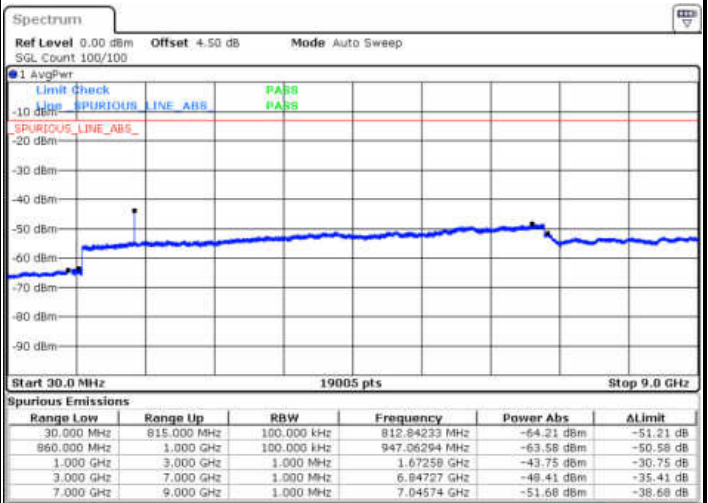

LTE Band 5 / 1.4MHz

Lowest Channel / QPSK

Lowest Channel / 16QAM

Date: 17, JAN 2018 15:46:05

Date: 17, JAN 2018 15:47:00

Middle Channel / QPSK

Middle Channel / 16QAM

Date: 17, JAN 2018 15:48:34

Date: 17, JAN 2018 15:48:29

LTE Band 5 / 1.4MHz

Highest Channel / QPSK

Date: 17. JAN 2018 15:57:34

Highest Channel / 16QAM

Date: 17. JAN 2018 15:58:29

LTE Band 5 / 3MHz

Lowest Channel / QPSK