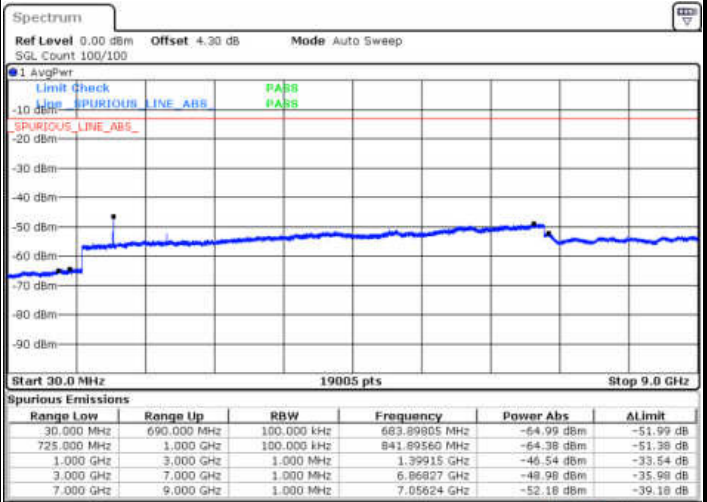

Date: 28 DEC.2017 12:42:11

LTE Band 12 / 1.4MHz

Highest Channel / QPSK

Date: 28 DEC 2017 12:44:01

Highest Channel / 16QAM

Date: 28 DEC 2017 12:44:57

LTE Band 12 / 3MHz

Lowest Channel / QPSK

Date: 28 DEC 2017 12:57:03

Lowest Channel / 16QAM

Date: 28 DEC 2017 12:57:58

LTE Band 12 / 3MHz

Middle Channel / QPSK

Middle Channel / 16QAM

Date: 28 DEC 2017 12:59:48

Date: 28 DEC 2017 12:58:53

Highest Channel / QPSK

Highest Channel / 16QAM

Date: 28 DEC 2017 13:00:44

Date: 28 DEC 2017 13:01:39

LTE Band 12 / 5MHz

Lowest Channel / QPSK

Lowest Channel / 16QAM

Date: 28 DEC 2017 13:13:45