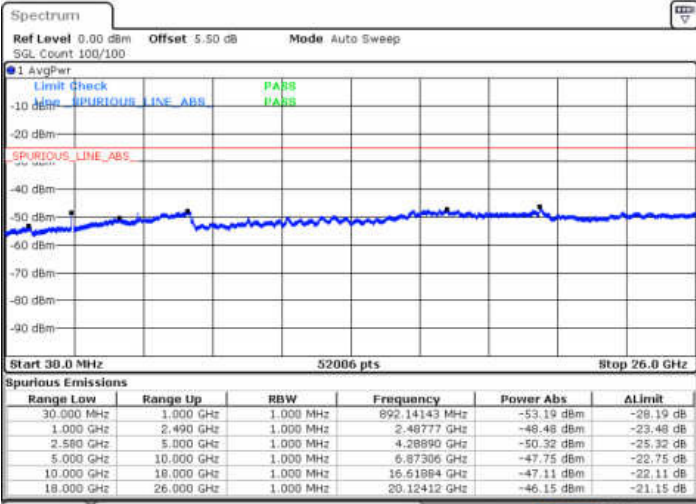

Highest Channel / 16QAM

Date: 29 DEC 2017 13:17:04

LTE Band 7 / 10MHz

Lowest Channel / QPSK

Date: 29 DEC 2017 13:29:17

Lowest Channel / 16QAM

Date: 29 DEC 2017 13:30:11

LTE Band 7 / 10MHz

Middle Channel / QPSK

Middle Channel / 16QAM

Date: 29 DEC.2017 13:32:00

Date: 29 DEC.2017 13:31:06

Highest Channel / QPSK

Highest Channel / 16QAM

Date: 29 DEC.2017 13:32:54

Date: 29 DEC.2017 13:33:49

LTE Band 7 / 15MHz

Lowest Channel / QPSK

Lowest Channel / 16QAM

Date: 29 DEC.2017 13:59:52

Date: 29 DEC.2017 14:00:47

Middle Channel / QPSK

Middle Channel / 16QAM

Date: 29 DEC.2017 14:02:36