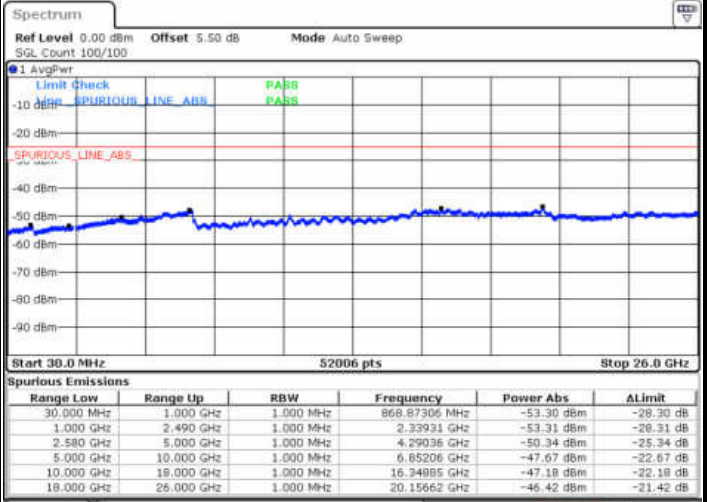

Date: 29 DEC 2017 15:21:39

Highest Channel / 64QAM

Date: 29 DEC 2017 15:20:47

LTE Band 7 / 10MHz

Lowest Channel / 64QAM

Middle Channel / 64QAM

Date: 29 DEC 2017 15:29:53

Date: 29 DEC 2017 15:29:01

Highest Channel / 64QAM

Date: 29 DEC 2017 15:27:58

LTE Band 7 / 15MHz

Lowest Channel / 64QAM

Middle Channel / 64QAM

Date: 29 DEC 2017 15:37:09

Date: 29 DEC 2017 15:36:07

Highest Channel / 64QAM

Date: 29 DEC 2017 15:35:16

LTE Band 7 / 20MHz

Lowest Channel / 64QAM

Middle Channel / 64QAM

Date: 29 DEC 2017 15:54:39

Date: 29 DEC 2017 15:42:42

Highest Channel / 64QAM

Date: 29 DEC 2017 15:41:50