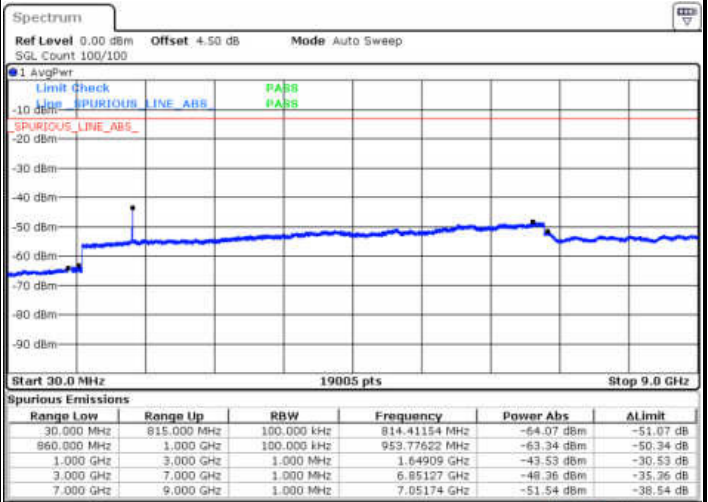

Highest Channel / QPSK

Highest Channel / 16QAM

Date: 17. JAN 2018 16:18:02

Date: 17. JAN 2018 16:18:57

LTE Band 5 / 5MHz

Lowest Channel / QPSK

Lowest Channel / 16QAM

Date: 17. JAN 2018 16:27:02

Date: 17. JAN 2018 16:27:57

Middle Channel / QPSK

Middle Channel / 16QAM

Date: 17. JAN 2018 16:40:50

Date: 17. JAN 2018 16:41:45

LTE Band 5 / 5MHz

Highest Channel / QPSK

Date: 17. JAN 2018 16:49:49