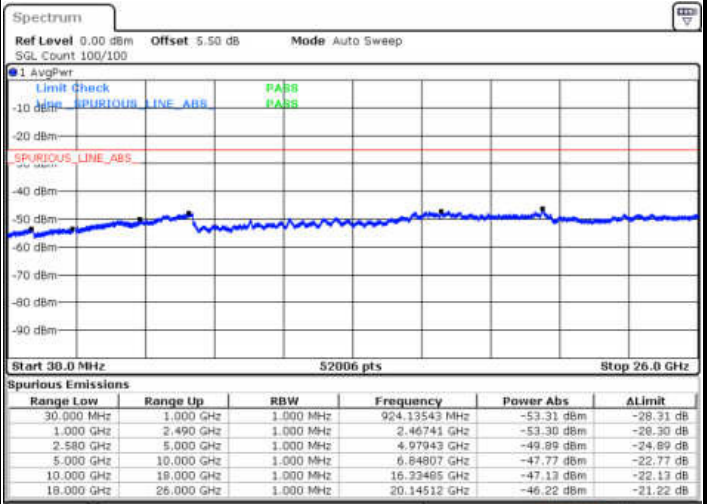

LTE Band 7 / 15MHz

Lowest Channel / QPSK

Lowest Channel / 16QAM

Date: 29 DEC.2017 13:59:52

Date: 29 DEC.2017 14:00:47

Middle Channel / QPSK

Middle Channel / 16QAM

Date: 29 DEC.2017 14:02:36

Date: 29 DEC.2017 14:01:41

LTE Band 7 / 15MHz

Highest Channel / QPSK

Highest Channel / 16QAM

Date: 29 DEC 2017 14:03:30

Date: 29 DEC 2017 14:04:25

LTE Band 7 / 20MHz

Lowest Channel / QPSK