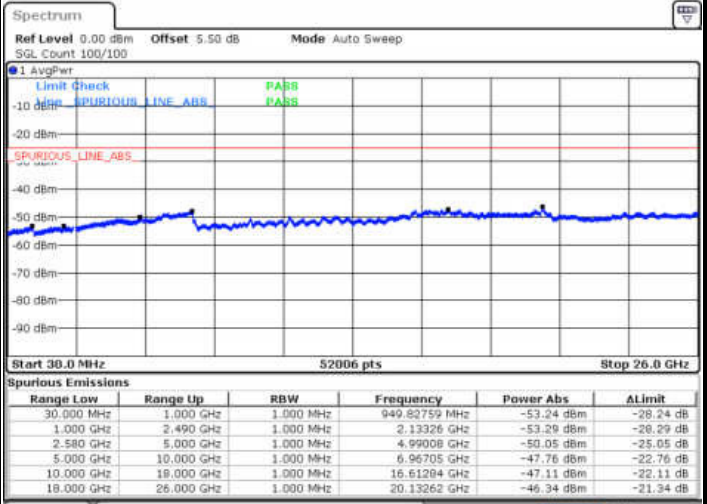

Date: 29 DEC.2017 13:13:26

Middle Channel / QPSK

Middle Channel / 16QAM

Date: 29 DEC.2017 13:15:15

Date: 29 DEC.2017 13:14:21

LTE Band 7 / 5MHz

Highest Channel / QPSK

Date: 29 DEC 2017 13:16:10

Highest Channel / 16QAM

Date: 29 DEC 2017 13:17:04

LTE Band 7 / 10MHz

Lowest Channel / QPSK

Date: 29 DEC 2017 13:29:17

Lowest Channel / 16QAM

Date: 29 DEC 2017 13:30:11

LTE Band 7 / 10MHz

Middle Channel / QPSK

Middle Channel / 16QAM

Date: 29 DEC.2017 13:32:00

Date: 29 DEC.2017 13:31:06

Highest Channel / QPSK

Highest Channel / 16QAM

Date: 29 DEC.2017 13:32:54

Date: 29 DEC.2017 13:33:49