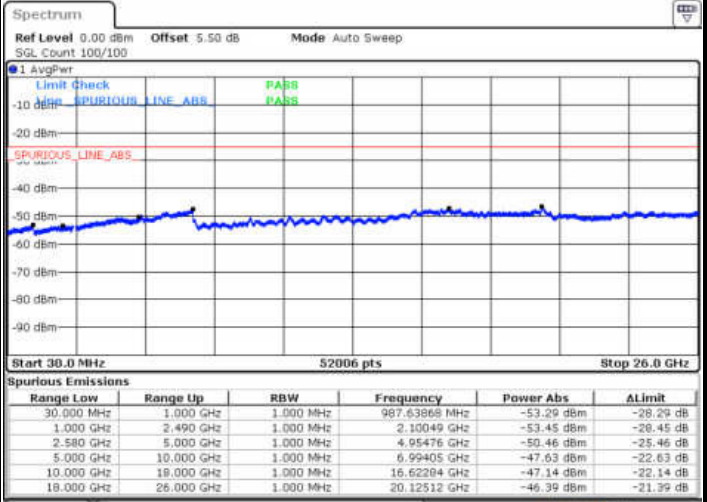

Date: 29 DEC 2017 15:21:39

Highest Channel / 64QAM

Date: 29 DEC 2017 15:20:47

LTE Band 7 / 10MHz

Lowest Channel / 64QAM

Middle Channel / 64QAM

Date: 29 DEC 2017 15:29:53

Date: 29 DEC 2017 15:29:01

Highest Channel / 64QAM

Date: 29 DEC 2017 15:27:58

LTE Band 7 / 15MHz

Lowest Channel / 64QAM

Middle Channel / 64QAM

Date: 29 DEC 2017 15:37:09

Date: 29 DEC 2017 15:36:07

Highest Channel / 64QAM

Date: 29 DEC 2017 15:35:16

LTE Band 7 / 20MHz

Lowest Channel / 64QAM

Middle Channel / 64QAM

Date: 29 DEC 2017 15:54:39

Date: 29 DEC 2017 15:42:42

Highest Channel / 64QAM

Date: 29 DEC 2017 15:41:50