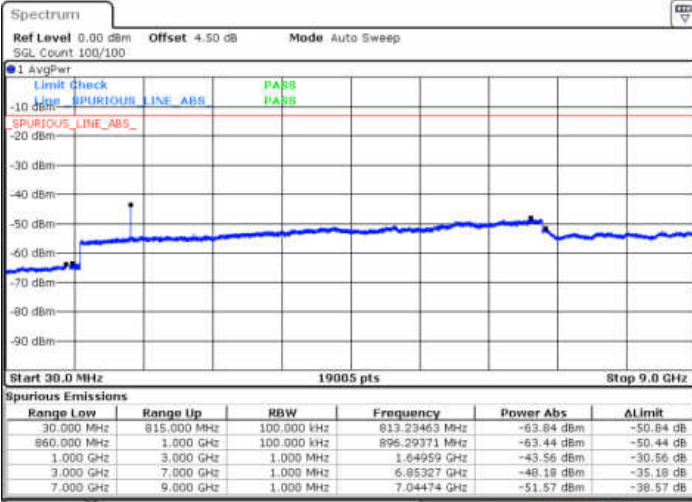

Lowest Channel / 64QAM

Middle Channel / 64QAM

Date: 17, JAN 2018 17:31:03

Date: 17, JAN 2018 17:32:17

Highest Channel / 64QAM

Date: 17, JAN 2018 17:36:47

LTE Band 5 / 5MHz

Lowest Channel / 64QAM

Middle Channel / 64QAM

Date: 17 JAN 2018 17:41:16

Date: 17 JAN 2018 17:42:30

Highest Channel / 64QAM

Date: 17 JAN 2018 17:47:00

LTE Band 5 / 10MHz

Lowest Channel / 64QAM

Middle Channel / 64QAM

Date: 17 JAN 2018 17:51:29

Date: 17 JAN 2018 17:52:43

Highest Channel / 64QAM

Date: 17 JAN 2018 17:57:13

LTE Band 7 / 5MHz

Lowest Channel / QPSK

Lowest Channel / 16QAM

Date: 29 DEC.2017 13:12:32