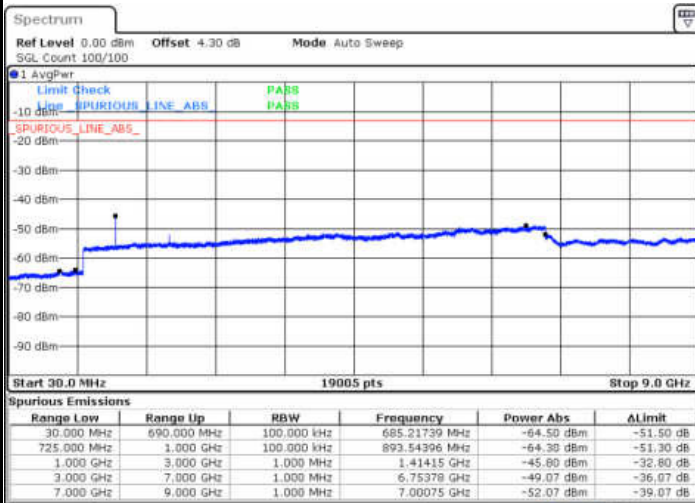

Highest Channel / 64QAM

Date: 29 DEC 2017 15:27:58

LTE Band 7 / 15MHz

Lowest Channel / 64QAM

Middle Channel / 64QAM

Date: 29 DEC 2017 15:37:09

Date: 29 DEC 2017 15:36:07

Highest Channel / 64QAM

Date: 29 DEC 2017 15:35:16

LTE Band 7 / 20MHz

Lowest Channel / 64QAM

Middle Channel / 64QAM

Date: 29 DEC 2017 15:54:39

Date: 29 DEC 2017 15:42:42

Highest Channel / 64QAM

Date: 29 DEC 2017 15:41:50

LTE Band 12 / 1.4MHz

Lowest Channel / QPSK

Lowest Channel / 16QAM

Date: 28 DEC.2017 12:40:21

Date: 28 DEC.2017 12:41:16

Middle Channel / QPSK

Middle Channel / 16QAM

Date: 28 DEC.2017 12:43:06

Date: 28 DEC.2017 12:42:11

LTE Band 12 / 1.4MHz

Highest Channel / QPSK

Date: 28 DEC 2017 12:44:01

Highest Channel / 16QAM

Date: 28 DEC 2017 12:44:57

LTE Band 12 / 3MHz

Lowest Channel / QPSK