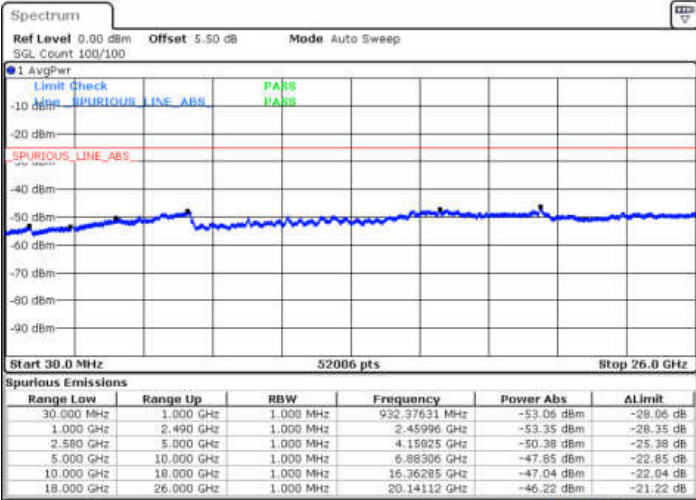

Date: 29 DEC.2017 14:01:41

LTE Band 7 / 15MHz

Highest Channel / QPSK

Highest Channel / 16QAM

Date: 29 DEC 2017 14:03:30

Date: 29 DEC 2017 14:04:25

LTE Band 7 / 20MHz

Lowest Channel / QPSK

Lowest Channel / 16QAM

Date: 29 DEC 2017 14:16:37

Date: 29 DEC 2017 14:17:32

LTE Band 7 / 20MHz

Middle Channel / QPSK

Middle Channel / 16QAM

Date: 29 DEC.2017 14:19:21

Date: 29 DEC.2017 14:18:26

Highest Channel / QPSK

Highest Channel / 16QAM

Date: 29 DEC.2017 14:20:15

Date: 29 DEC.2017 14:21:10

LTE Band 7 / 5MHz

Lowest Channel / 64QAM

Middle Channel / 64QAM

Date: 29 DEC 2017 15:22:32

Date: 29 DEC 2017 15:21:39

Highest Channel / 64QAM

Date: 29 DEC 2017 15:20:47

LTE Band 7 / 10MHz

Lowest Channel / 64QAM

Middle Channel / 64QAM

Date: 29 DEC 2017 15:29:53

Date: 29 DEC 2017 15:29:01