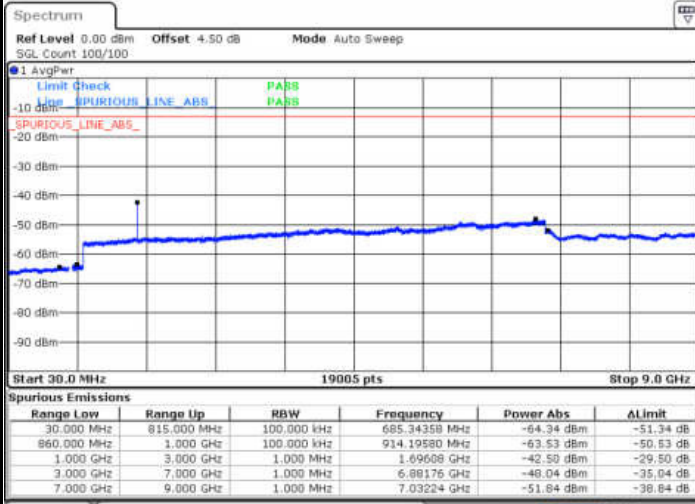

LTE Band 5 / 1.4MHz

Lowest Channel / QPSK

Lowest Channel / 16QAM

Date: 17, JAN 2018 15:46:05

Date: 17, JAN 2018 15:47:00

Middle Channel / QPSK

Middle Channel / 16QAM

Date: 17, JAN 2018 15:48:34

Date: 17, JAN 2018 15:48:29

LTE Band 5 / 1.4MHz

Highest Channel / QPSK

Date: 17. JAN 2018 15:57:34

Highest Channel / 16QAM

Date: 17. JAN 2018 15:58:29

LTE Band 5 / 3MHz

Lowest Channel / QPSK