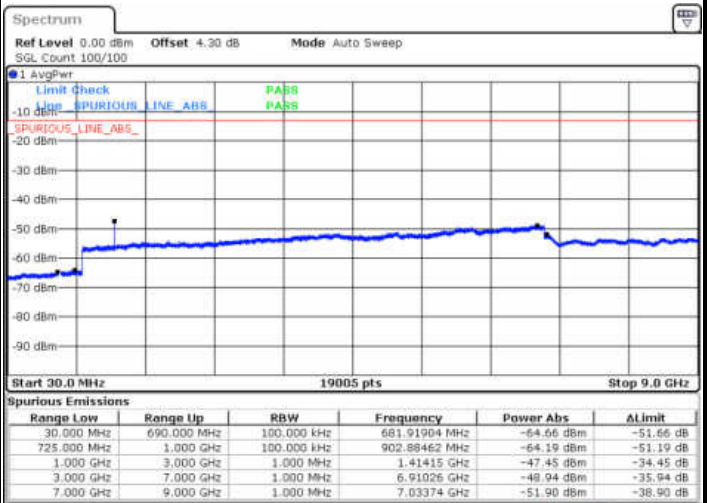

Date: 29 DEC 2017 15:35:16

LTE Band 7 / 20MHz

Lowest Channel / 64QAM

Middle Channel / 64QAM

Date: 29 DEC 2017 15:54:39

Date: 29 DEC 2017 15:42:42

Highest Channel / 64QAM

Date: 29 DEC 2017 15:41:50

LTE Band 12 / 1.4MHz

Lowest Channel / QPSK

Lowest Channel / 16QAM

Date: 28 DEC.2017 12:40:21

Date: 28 DEC.2017 12:41:16

Middle Channel / QPSK

Middle Channel / 16QAM

Date: 28 DEC.2017 12:43:06

Date: 28 DEC.2017 12:42:11

LTE Band 12 / 1.4MHz

Highest Channel / QPSK

Date: 28 DEC 2017 12:44:01

Highest Channel / 16QAM

Date: 28 DEC 2017 12:44:57

LTE Band 12 / 3MHz

Lowest Channel / QPSK