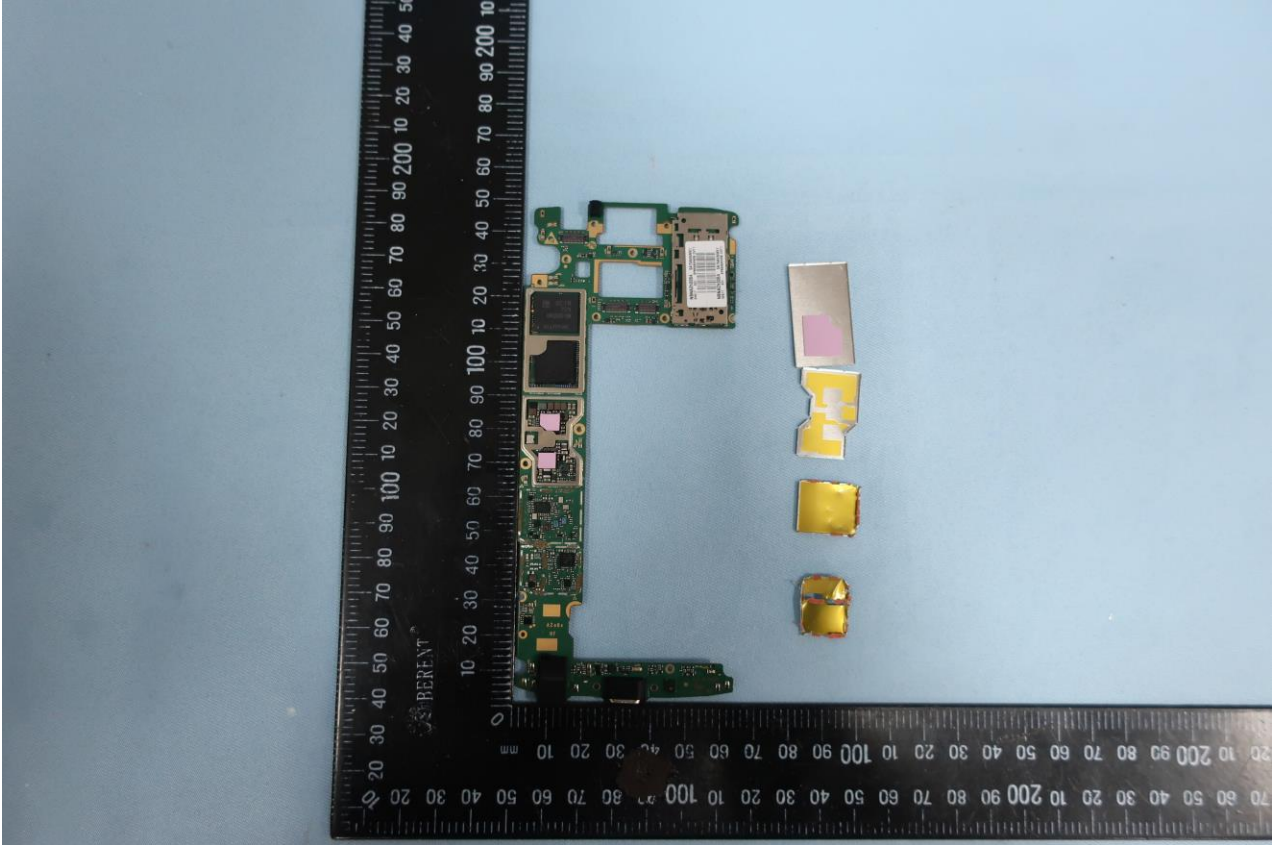

Brand Name: Motorola / Model Name: XT1925-6, XT1925-12, XT1925DL