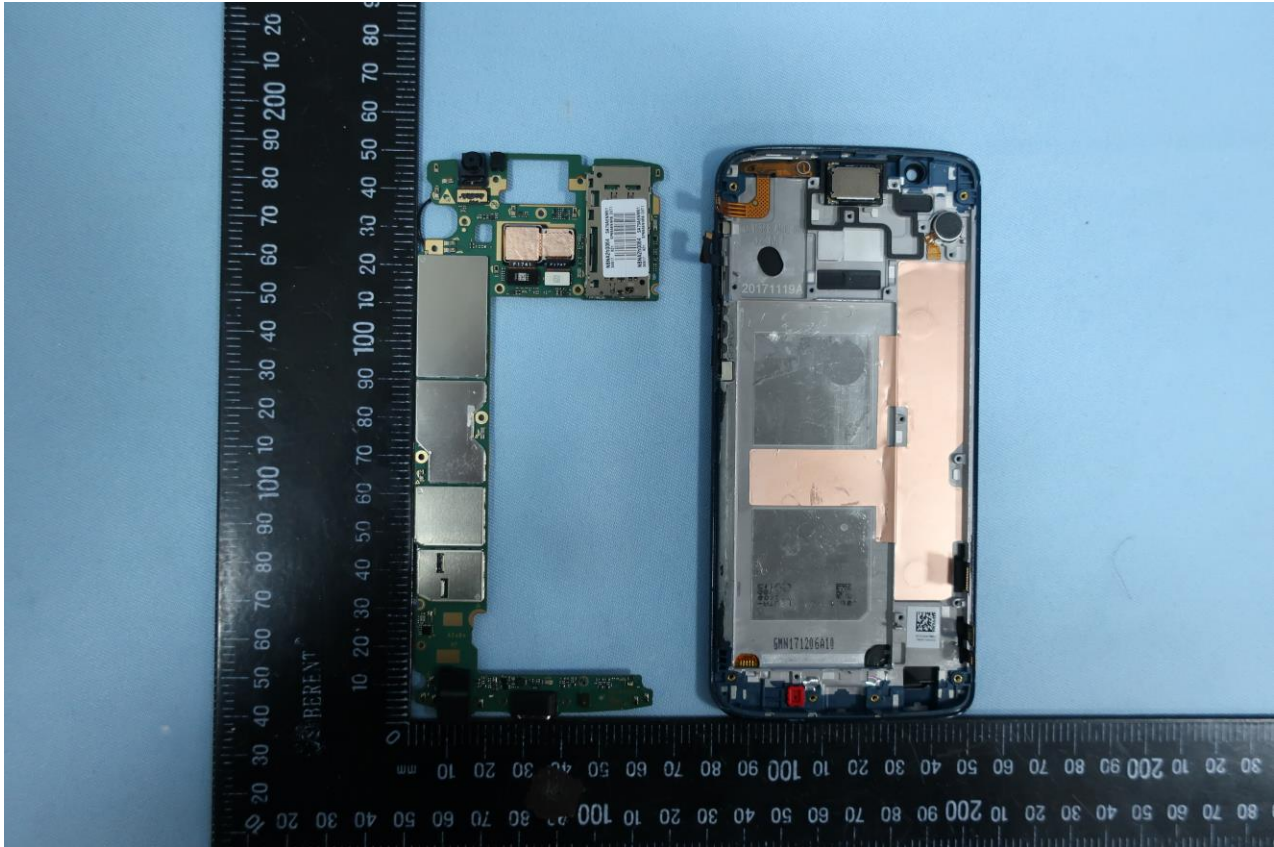

Brand Name: Motorola / Model Name: XT1925-6, XT1925-12, XT1925DL