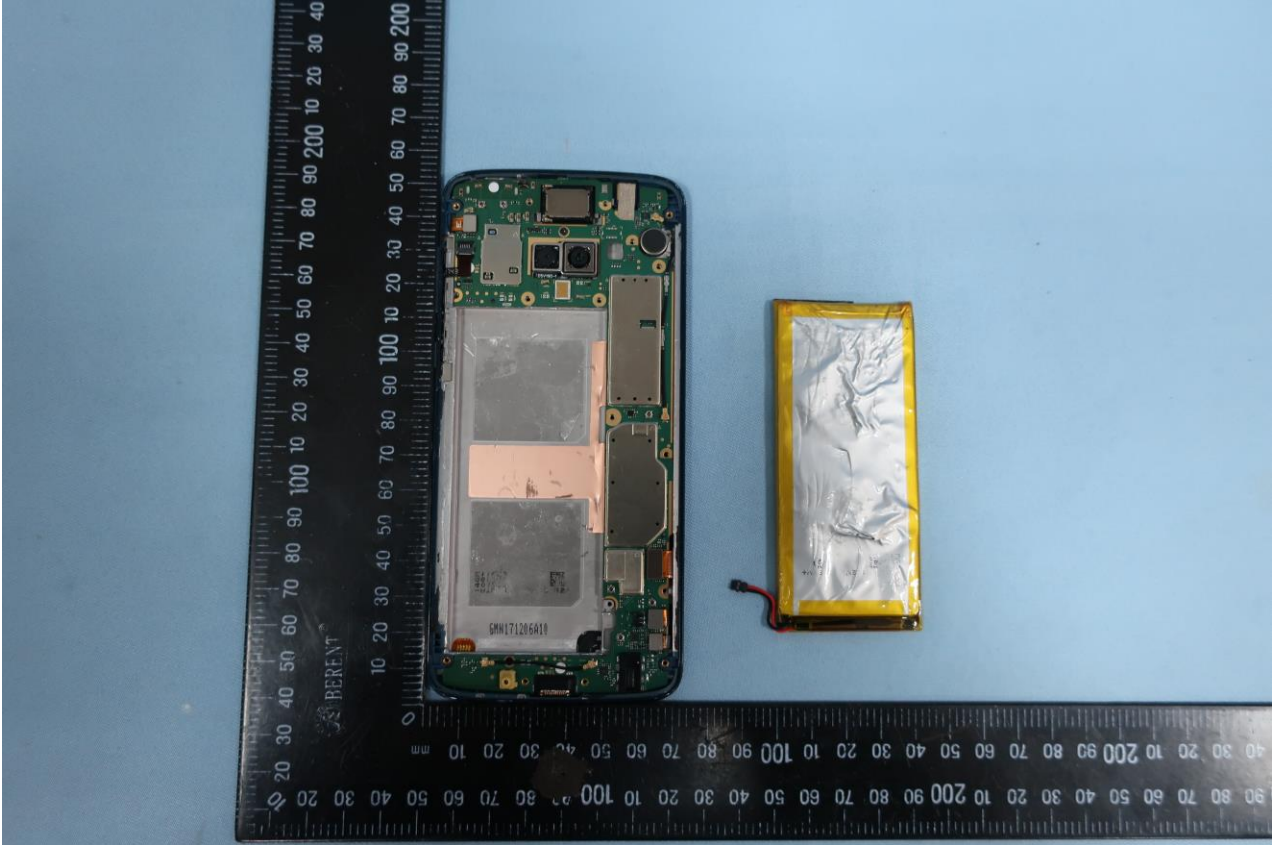

3. Internal Photograph of EUT

Brand Name: Motorola / Model Name: XT1925-6, XT1925-12, XT1925DL

Antenna 1: CDMA/GSM/WCDMA/LTE Band 2/4/5/12/13/17/25/26/66<Tx/Rx>

Antenna 2: LTE Band 7/30/38/41<Tx/Rx>

Antenna 3: LTE Band 7/30/38/41<Tx/Rx>

Antenna 4: CDMA/GSM/WCDMA/LTE Band 2/4/5/12/13/17/25/26/29/66<Rx>

The Antenna 1, Antenna 2 and Antenna 3 can't transmit simultaneously.

Brand Name: Motorola / Model Name: XT1925-6, XT1925-12, XT1925DL

Brand Name: Motorola / Model Name: XT1925-6, XT1925-12, XT1925DL

Brand Name: Motorola / Model Name: XT1925-6, XT1925-12, XT1925DL

Brand Name: Motorola / Model Name: XT1925-6, XT1925-12, XT1925DL

Brand Name: Motorola / Model Name: XT1925-6, XT1925-12, XT1925DL

Brand Name: Motorola / Model Name: XT1925-6, XT1925-12, XT1925DL