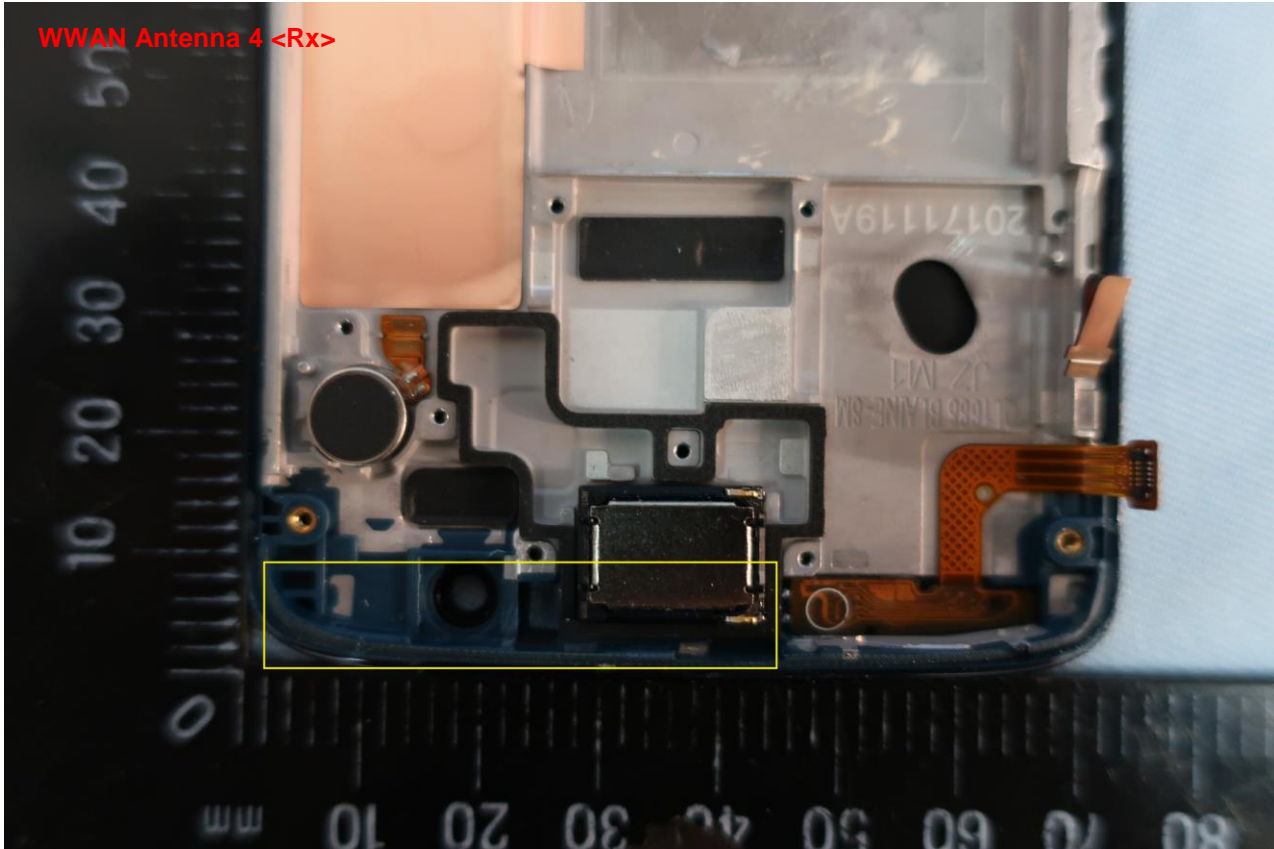

Brand Name: Motorola / Model Name: XT1925-6, XT1925-12, XT1925DL

Brand Name: Motorola / Model Name: XT1925-6, XT1925-12, XT1925DL

WWAN Antenna 2 <Tx/Rx>

Brand Name: Motorola / Model Name: XT1925-6, XT1925-12, XT1925DL