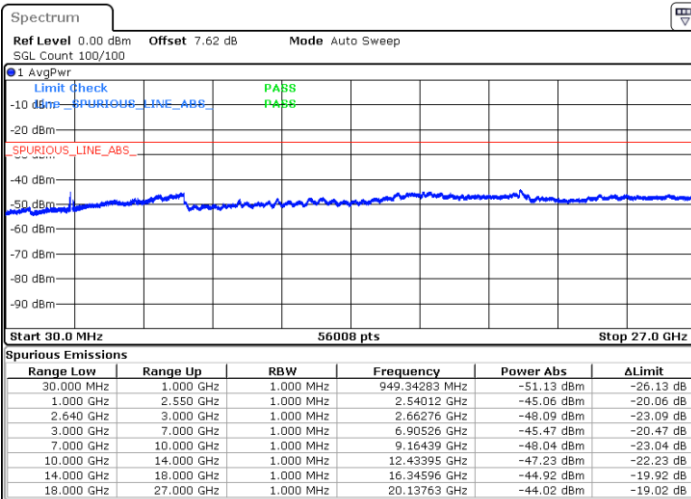

Date: 4 JAN 2018 09:02:18

Lowest Channel / 16QAM

Date: 4 JAN 2018 09:04:41

LTE Band 38 / 10MHz

Middle Channel / QPSK

Middle Channel / 16QAM

Date: 4 JAN 2018 09:07:36

Date: 4 JAN 2018 09:05:33

Highest Channel / QPSK

Highest Channel / 16QAM

Date: 4 JAN 2018 09:08:34

Date: 4 JAN 2018 09:09:33

LTE Band 38 / 15MHz

Lowest Channel / QPSK

Lowest Channel / 16QAM

Date: 4 JAN 2018 09:28:37

Date: 4 JAN 2018 09:37:45

Middle Channel / QPSK

Middle Channel / 16QAM

Date: 4 JAN 2018 09:30:21

Date: 4 JAN 2018 09:33:54

LTE Band 38 / 15MHz

Highest Channel / QPSK

Highest Channel / 16QAM