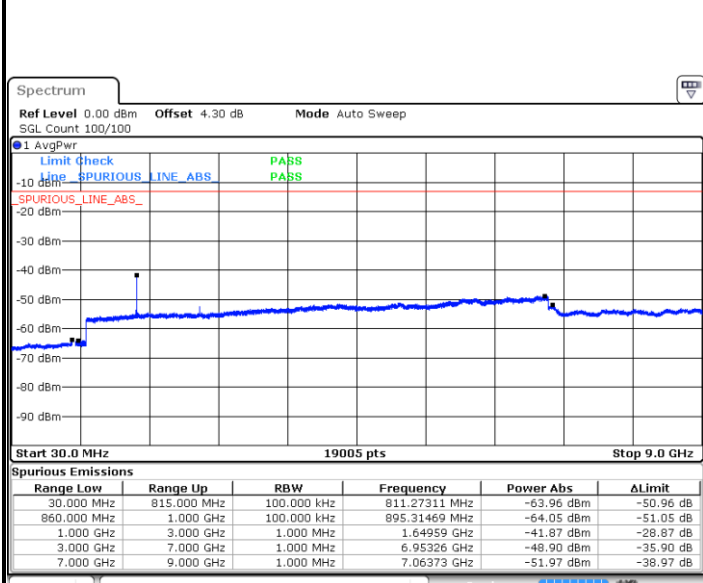

LTE Band 26 / 5MHz

Lowest Channel / QPSK

Lowest Channel / 16QAM

Date: 2 JAN 2018 16:25:51

Date: 2 JAN 2018 16:26:16

Middle Channel / QPSK

Middle Channel / 16QAM

Date: 2 JAN 2018 16:28:01

Date: 2 JAN 2018 16:27:35

LTE Band 26 / 5MHz

Highest Channel / QPSK

Date: 2 JAN 2018 16:28:27

Highest Channel / 16QAM

Date: 2 JAN 2018 16:28:52

LTE Band 26 / 10MHz

Lowest Channel / QPSK

Date: 2 JAN 2018 16:29:54

Lowest Channel / 16QAM

Date: 2 JAN 2018 16:30:19

LTE Band 26 / 10MHz

Middle Channel / QPSK

Date: 2.JAN 2018 16:32:02

Middle Channel / 16QAM

Date: 2.JAN 2018 16:31:38

Highest Channel / QPSK

Date: 2.JAN 2018 16:32:28

Highest Channel / 16QAM

Date: 2.JAN 2018 16:32:53

LTE Band 26 / 15MHz

Lowest Channel / QPSK

Lowest Channel / 16QAM

Date: 2.JAN 2018 16:33:59