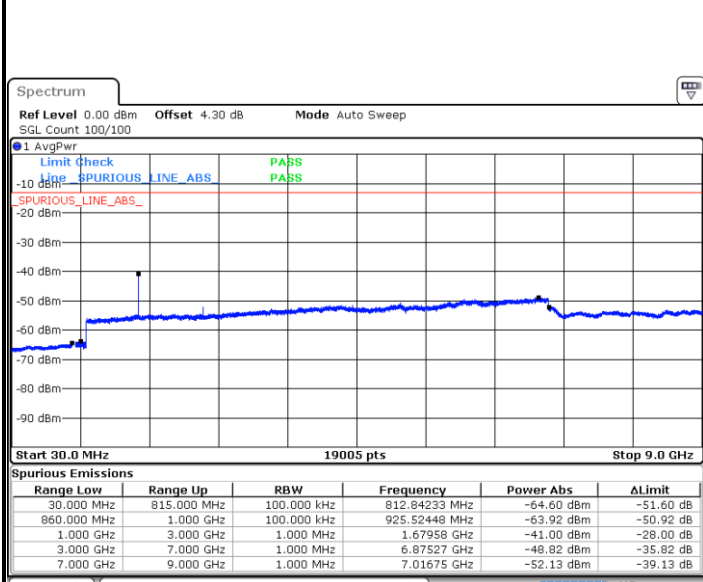

Date: 2 JAN 2018 16:27:35

LTE Band 26 / 5MHz

Highest Channel / QPSK

Date: 2 JAN 2018 16:28:27

Highest Channel / 16QAM

Date: 2 JAN 2018 16:28:52

LTE Band 26 / 10MHz

Lowest Channel / QPSK

Date: 2 JAN 2018 16:29:54

Lowest Channel / 16QAM

Date: 2 JAN 2018 16:30:19

LTE Band 26 / 10MHz

Middle Channel / QPSK

Date: 2.JAN 2018 16:32:02

Middle Channel / 16QAM

Date: 2.JAN 2018 16:31:38

Highest Channel / QPSK

Date: 2.JAN 2018 16:32:28

Highest Channel / 16QAM

Date: 2.JAN 2018 16:32:53

LTE Band 26 / 15MHz

Lowest Channel / QPSK

Lowest Channel / 16QAM

Date: 2.JAN 2018 16:33:59

Date: 2.JAN 2018 16:34:23

Middle Channel / QPSK

Middle Channel / 16QAM

Date: 2.JAN 2018 16:36:02

Date: 2.JAN 2018 16:35:37

LTE Band 26 / 1.4MHz

Lowest Channel / 64QAM

Middle Channel / 64QAM