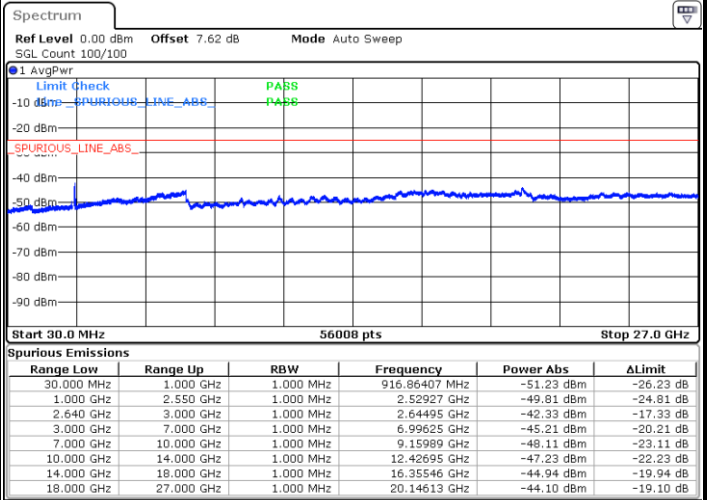

Highest Channel / QPSK

Highest Channel / 16QAM

Date: 4 JAN 2018 09:08:34

Date: 4 JAN 2018 09:09:33

LTE Band 38 / 15MHz

Lowest Channel / QPSK

Lowest Channel / 16QAM

Date: 4 JAN 2018 09:28:37

Date: 4 JAN 2018 09:37:45

Middle Channel / QPSK

Middle Channel / 16QAM

Date: 4 JAN 2018 09:30:21

Date: 4 JAN 2018 09:33:54

LTE Band 38 / 15MHz

Highest Channel / QPSK

Highest Channel / 16QAM

Date: 4 JAN 2018 09:31:15

Date: 4 JAN 2018 09:32:43

LTE Band 38 / 20MHz

Lowest Channel / QPSK

Lowest Channel / 16QAM

Date: 4 JAN 2018 09:59:32

Date: 4 JAN 2018 10:03:04

LTE Band 38 / 20MHz