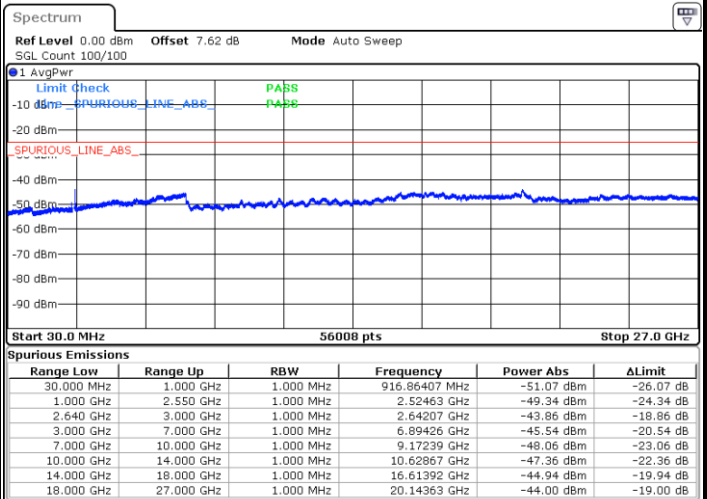

Date: 4 JAN 2018 09:31:15

Date: 4 JAN 2018 09:32:43

LTE Band 38 / 20MHz

Lowest Channel / QPSK

Lowest Channel / 16QAM

Date: 4 JAN 2018 09:59:32

Date: 4 JAN 2018 10:03:04

LTE Band 38 / 20MHz

Middle Channel / QPSK

Middle Channel / 16QAM

Date: 4 JAN 2018 09:58:43

Date: 4 JAN 2018 10:04:01

Highest Channel / QPSK

Highest Channel / 16QAM

Date: 4 JAN 2018 09:57:48

Date: 4 JAN 2018 10:05:12

LTE Band 38 / 5MHz

Lowest Channel / 64QAM

Middle Channel / 64QAM

Date: 4 JAN 2018 10:34:47

Date: 4 JAN 2018 10:36:34

Highest Channel / 64QAM

Date: 4 JAN 2018 10:39:19