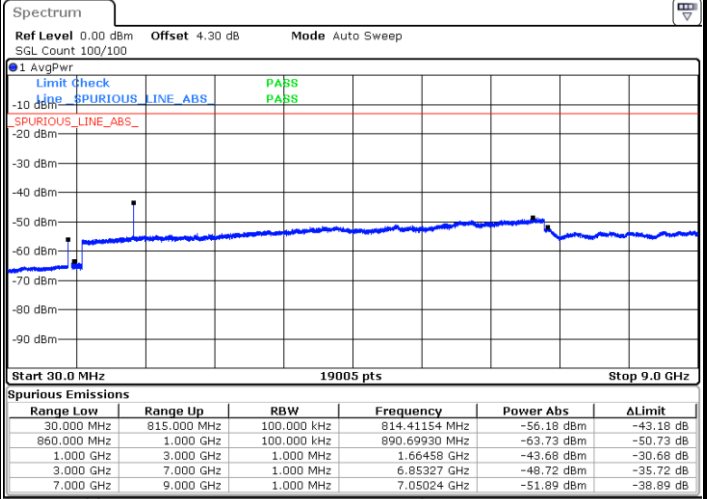

Date: 2.JAN.2018 16:23:04

Highest Channel / 64QAM

Date: 2.JAN.2018 16:25:15

LTE Band 26 / 5MHz

Lowest Channel / 64QAM

Middle Channel / 64QAM

Date: 2 JAN 2018 16:26:42

Date: 2 JAN 2018 16:27:09

Highest Channel / 64QAM

Date: 2 JAN 2018 16:29:17

LTE Band 26 / 10MHz

Lowest Channel / 64QAM

Middle Channel / 64QAM

Date: 2.JAN.2018 16:30:45

Date: 2.JAN.2018 16:31:09

Highest Channel / 64QAM

Date: 2.JAN.2018 16:33:17

LTE Band 26 / 15MHz

Lowest Channel / 64QAM

Middle Channel / 64QAM

Date: 2 JAN 2018 16:34:48

Date: 2 JAN 2018 16:35:13

Highest Channel / 64QAM

Date: 2 JAN 2018 16:37:21