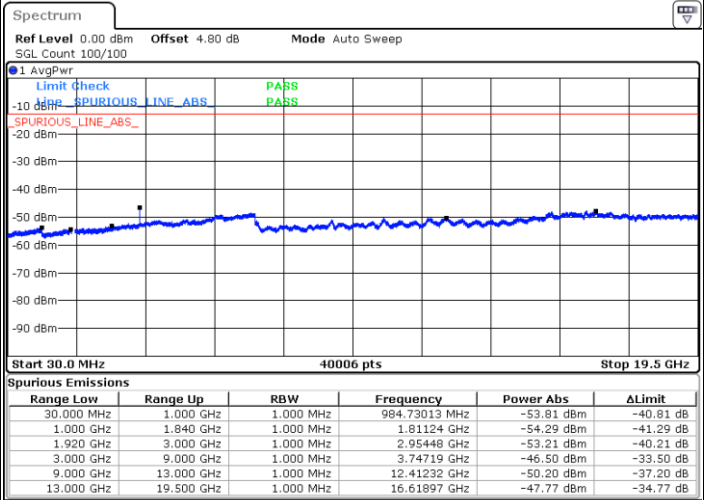

**Lowest Channel / 64QAM**

Date: 2 JAN 2018 10:38:04

**Middle Channel / 64QAM**

Date: 2 JAN 2018 10:38:47

**Highest Channel / 64QAM**

Date: 2 JAN 2018 10:39:27

LTE Band 25 / 10MHz

Lowest Channel / 64QAM

Middle Channel / 64QAM

Date: 2.JAN.2018 10:40:12

Date: 2.JAN.2018 10:41:30

Highest Channel / 64QAM

Date: 2.JAN.2018 10:42:29

LTE Band 25 / 15MHz

Lowest Channel / 64QAM

Middle Channel / 64QAM

Date: 2.JAN.2018 10:43:14

Date: 2.JAN.2018 10:44:04

Highest Channel / 64QAM

Date: 2.JAN.2018 10:44:44

LTE Band 26 / 1.4MHz

Lowest Channel / QPSK

Date: 2.JAN 2018 16:16:53

Lowest Channel / 16QAM