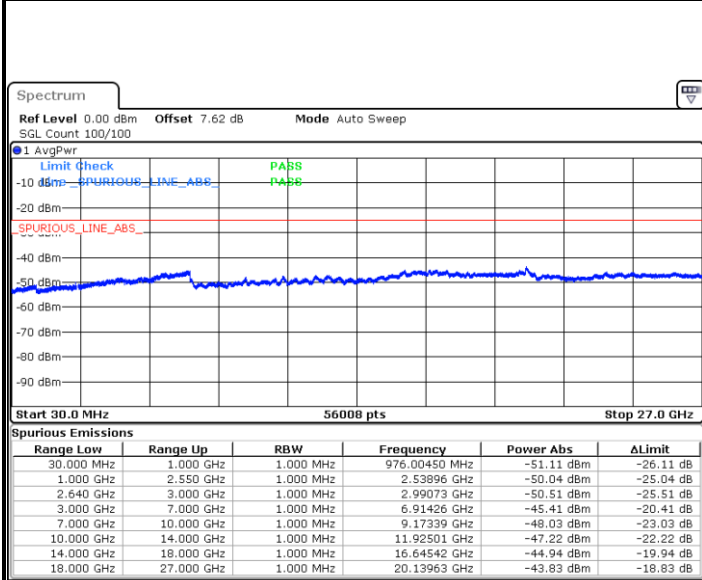

Highest Channel / 64QAM

Date: 2 JAN 2018 16:29:17

LTE Band 26 / 10MHz

Lowest Channel / 64QAM

Middle Channel / 64QAM

Date: 2.JAN.2018 16:30:45

Date: 2.JAN.2018 16:31:09

Highest Channel / 64QAM

Date: 2.JAN.2018 16:33:17

LTE Band 26 / 15MHz

Lowest Channel / 64QAM

Middle Channel / 64QAM

Date: 2 JAN 2018 16:34:48

Date: 2 JAN 2018 16:35:13

Highest Channel / 64QAM

Date: 2 JAN 2018 16:37:21

LTE Band 38 / 5MHz

Lowest Channel / QPSK

Date: 4 JAN 2018 08:35:02

Lowest Channel / 16QAM

Date: 4 JAN 2018 08:33:53

Middle Channel / QPSK

Date: 4 JAN 2018 08:29:57

Middle Channel / 16QAM

Date: 4 JAN 2018 08:32:50

LTE Band 38 / 5MHz

Highest Channel / QPSK

Date: 4 JAN 2018 08:30:58

Highest Channel / 16QAM

Date: 4 JAN 2018 08:31:56

LTE Band 38 / 10MHz

Lowest Channel / QPSK