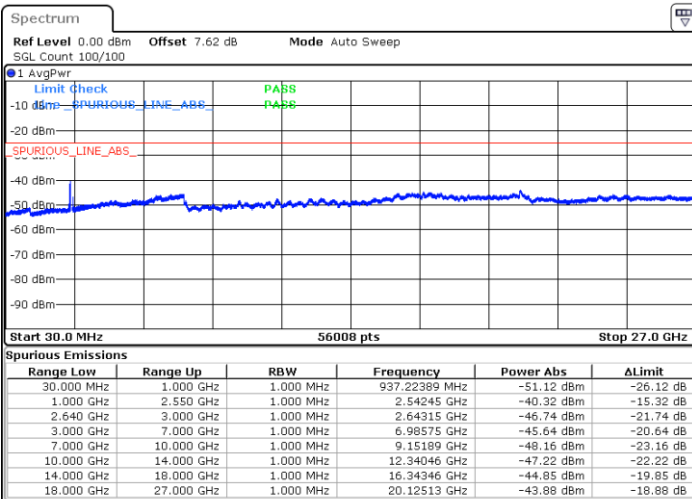

Highest Channel / QPSK

Highest Channel / 16QAM

Date: 4 JAN 2018 09:08:34

Date: 4 JAN 2018 09:09:33

LTE Band 38 / 15MHz

Lowest Channel / QPSK

Lowest Channel / 16QAM

Date: 4 JAN 2018 09:28:37

Date: 4 JAN 2018 09:37:45

Middle Channel / QPSK

Middle Channel / 16QAM

Date: 4 JAN 2018 09:30:21

Date: 4 JAN 2018 09:33:54

LTE Band 38 / 15MHz

Highest Channel / QPSK

Highest Channel / 16QAM

Date: 4 JAN 2018 09:31:15

Date: 4 JAN 2018 09:32:43

LTE Band 38 / 20MHz

Lowest Channel / QPSK

Lowest Channel / 16QAM

Date: 4 JAN 2018 09:59:32

Date: 4 JAN 2018 10:03:04

LTE Band 38 / 20MHz