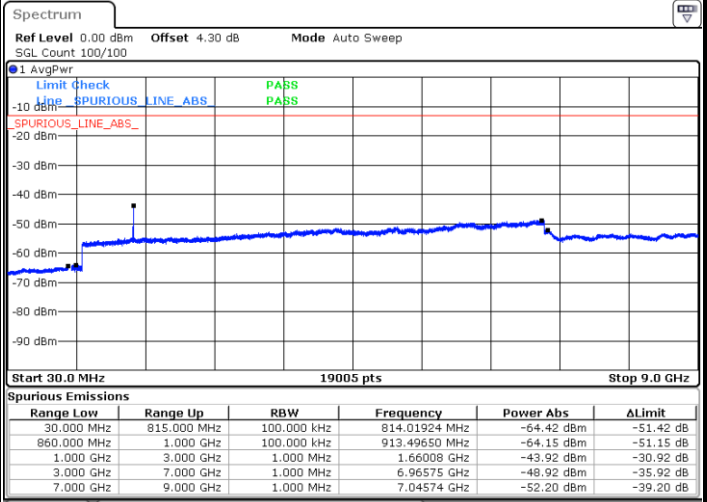

Date: 2.JAN.2018 16:23:04

Highest Channel / 64QAM

Date: 2.JAN.2018 16:25:15

LTE Band 26 / 5MHz

Lowest Channel / 64QAM

Middle Channel / 64QAM

Date: 2 JAN 2018 16:26:42

Date: 2 JAN 2018 16:27:09

Highest Channel / 64QAM

Date: 2 JAN 2018 16:29:17

LTE Band 26 / 10MHz

Lowest Channel / 64QAM

Middle Channel / 64QAM

Date: 2.JAN.2018 16:30:45

Date: 2.JAN.2018 16:31:09

Highest Channel / 64QAM

Date: 2.JAN.2018 16:33:17

LTE Band 26 / 15MHz

Lowest Channel / 64QAM

Middle Channel / 64QAM

Date: 2 JAN 2018 16:34:48

Date: 2 JAN 2018 16:35:13

Highest Channel / 64QAM

Date: 2 JAN 2018 16:37:21