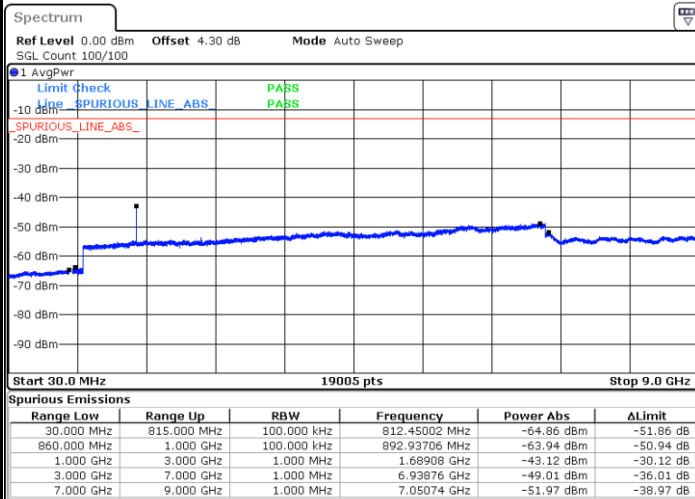

Date: 2 JAN 2018 16:18:32

Date: 2 JAN 2018 16:18:59

Highest Channel / 64QAM

Date: 2 JAN 2018 16:21:07

LTE Band 26 / 3MHz

Lowest Channel / 64QAM

Middle Channel / 64QAM

Date: 2.JAN.2018 16:22:38

Date: 2.JAN.2018 16:23:04

Highest Channel / 64QAM

Date: 2.JAN.2018 16:25:15

LTE Band 26 / 5MHz

Lowest Channel / 64QAM

Middle Channel / 64QAM

Date: 2 JAN 2018 16:26:42

Date: 2 JAN 2018 16:27:09

Highest Channel / 64QAM

Date: 2 JAN 2018 16:29:17

LTE Band 26 / 10MHz

Lowest Channel / 64QAM

Middle Channel / 64QAM

Date: 2.JAN.2018 16:30:45

Date: 2.JAN.2018 16:31:09

Highest Channel / 64QAM