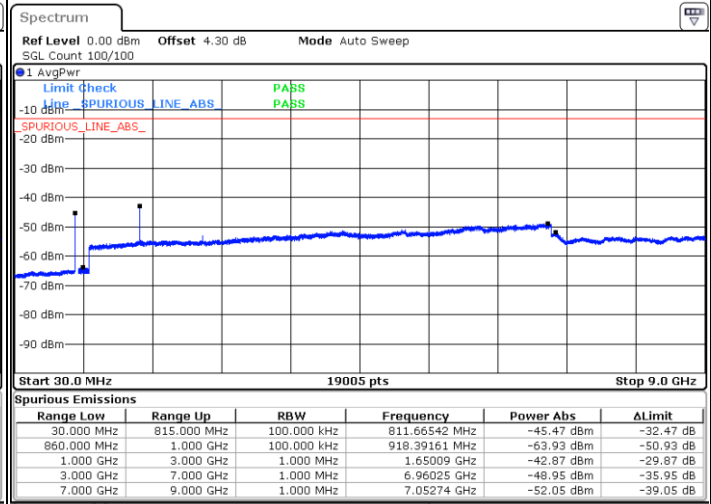

Date: 2 JAN 2018 16:29:54

Lowest Channel / 16QAM

Date: 2 JAN 2018 16:30:19

LTE Band 26 / 10MHz

Middle Channel / QPSK

Date: 2.JAN 2018 16:32:02

Middle Channel / 16QAM

Date: 2.JAN 2018 16:31:38

Highest Channel / QPSK

Date: 2.JAN 2018 16:32:28

Highest Channel / 16QAM

Date: 2.JAN 2018 16:32:53

LTE Band 26 / 15MHz

Lowest Channel / QPSK

Lowest Channel / 16QAM

Date: 2.JAN 2018 16:33:59

Date: 2.JAN 2018 16:34:23

Middle Channel / QPSK

Middle Channel / 16QAM

Date: 2.JAN 2018 16:36:02

Date: 2.JAN 2018 16:35:37

LTE Band 26 / 1.4MHz

Lowest Channel / 64QAM

Middle Channel / 64QAM

Date: 2 JAN 2018 16:18:32

Date: 2 JAN 2018 16:18:59

Highest Channel / 64QAM

Date: 2 JAN 2018 16:21:07

LTE Band 26 / 3MHz

Lowest Channel / 64QAM

Middle Channel / 64QAM

Date: 2.JAN.2018 16:22:38