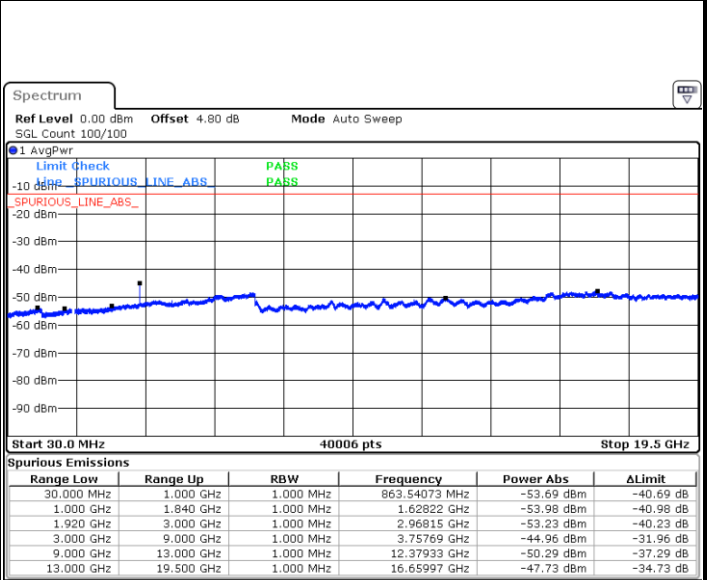

**LTE Band 25 / 3MHz**

**Lowest Channel / 64QAM**

Date: 2 JAN 2018 10:35:52

**Middle Channel / 64QAM**

Date: 2 JAN 2018 10:36:33

**Highest Channel / 64QAM**

Date: 2 JAN 2018 10:37:22

**LTE Band 25 / 5MHz**

**Lowest Channel / 64QAM**

Date: 2 JAN 2018 10:38:04

**Middle Channel / 64QAM**

Date: 2 JAN 2018 10:38:47

**Highest Channel / 64QAM**

Date: 2 JAN 2018 10:39:27

LTE Band 25 / 10MHz

Lowest Channel / 64QAM