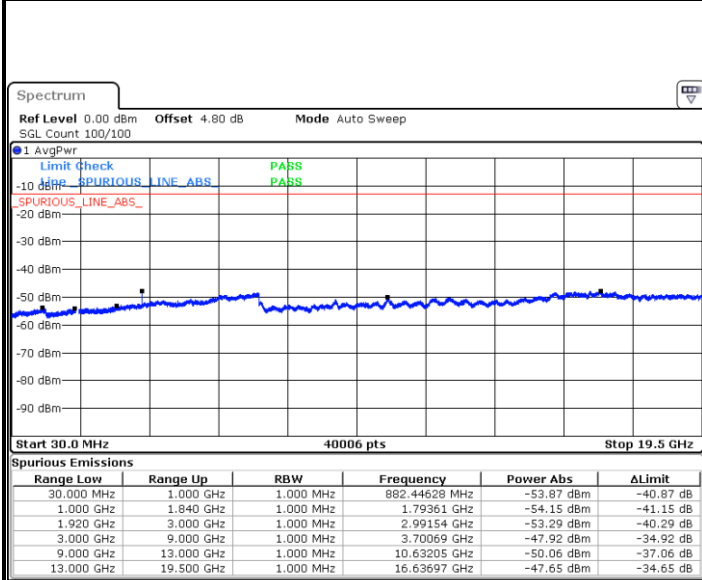

**LTE Band 25 / 3MHz**

**Lowest Channel / 64QAM**

Date: 2 JAN 2018 10:35:52

**Middle Channel / 64QAM**

Date: 2 JAN 2018 10:36:33

**Highest Channel / 64QAM**

Date: 2 JAN 2018 10:37:22

**LTE Band 25 / 5MHz**

**Lowest Channel / 64QAM**

Date: 2 JAN 2018 10:38:04

**Middle Channel / 64QAM**

Date: 2 JAN 2018 10:38:47

**Highest Channel / 64QAM**

Date: 2 JAN 2018 10:39:27

LTE Band 25 / 10MHz

Lowest Channel / 64QAM