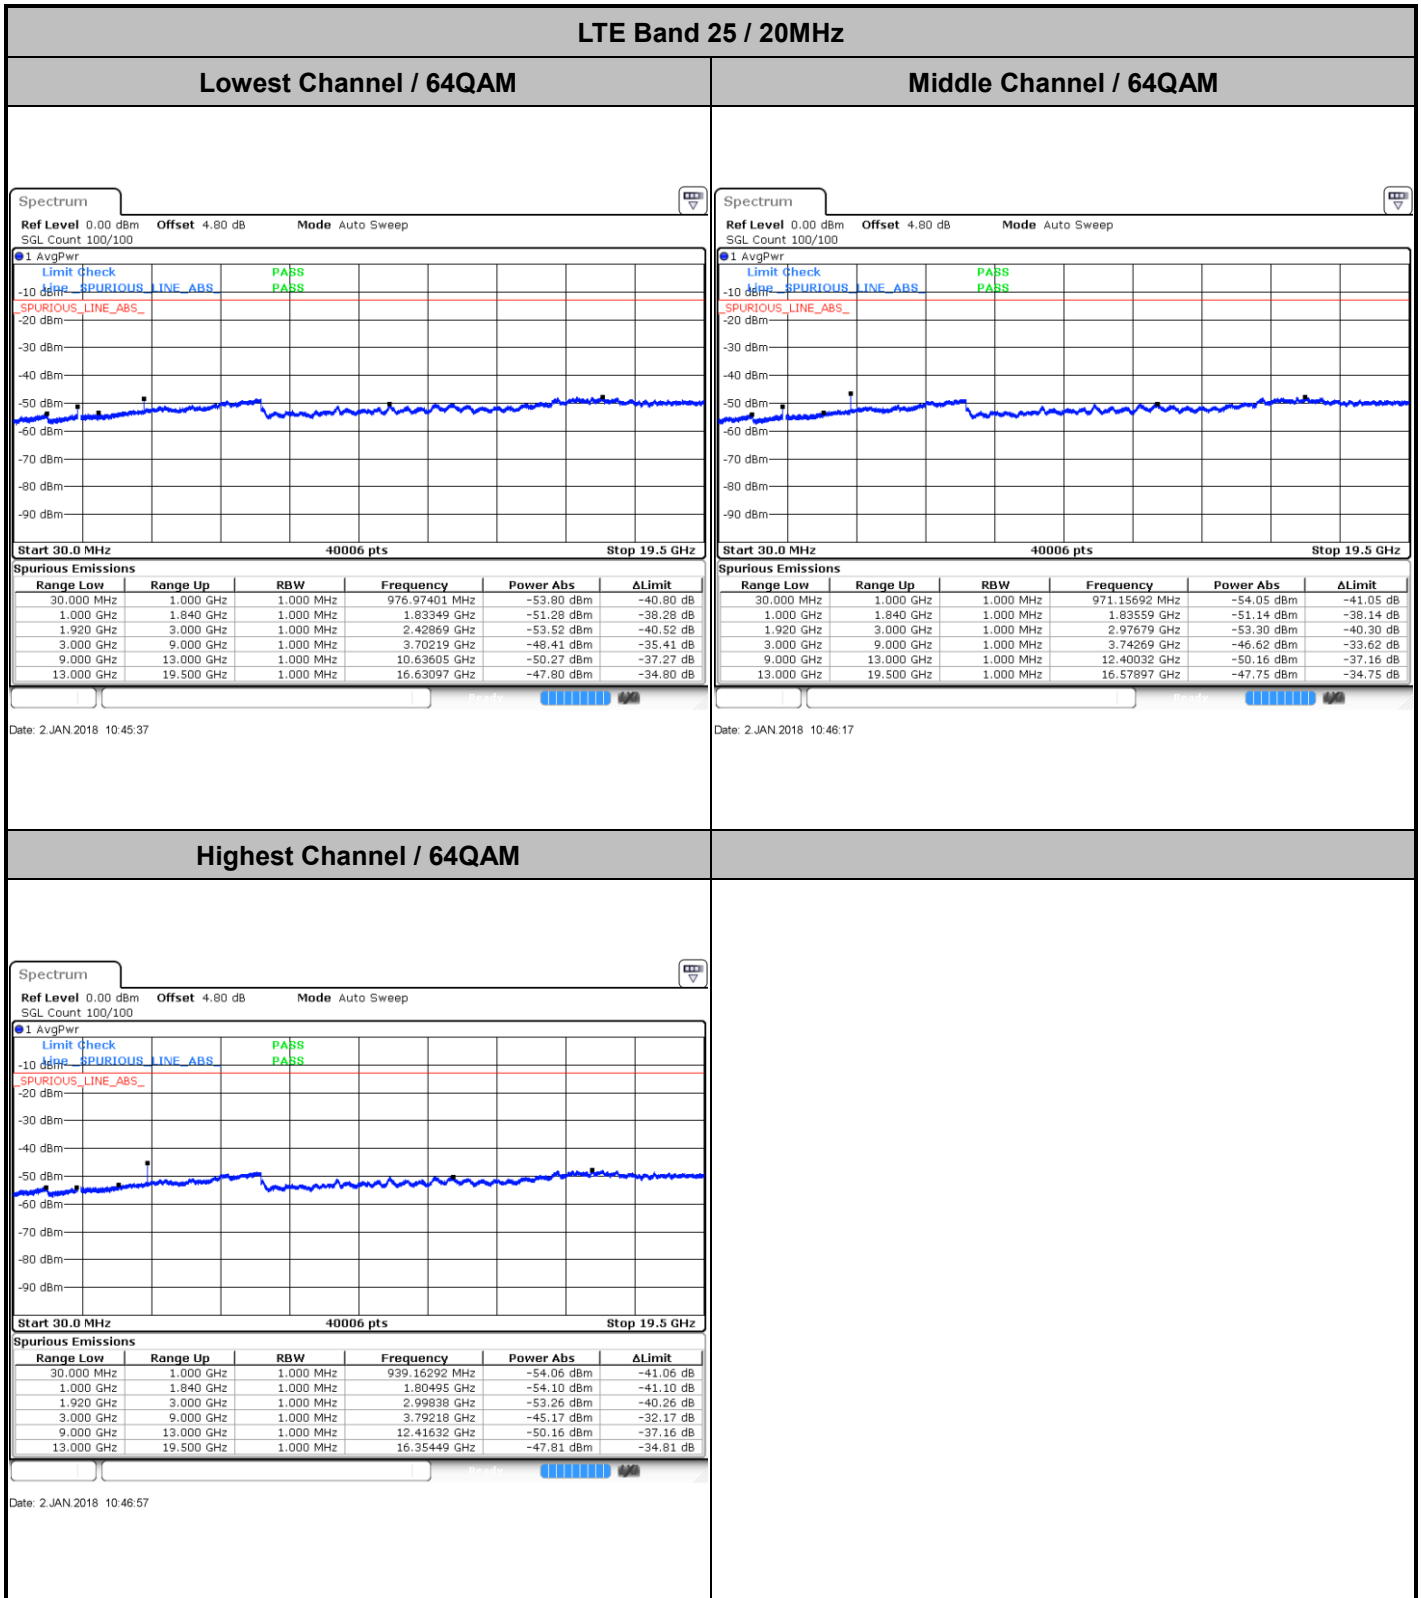

Date: 2.JAN.2018 10:43:14

Date: 2.JAN.2018 10:44:04

Highest Channel / 64QAM

Date: 2.JAN.2018 10:44:44

LTE Band 26 / 1.4MHz

Lowest Channel / QPSK

Date: 2.JAN 2018 16:16:53

Lowest Channel / 16QAM

Date: 2.JAN 2018 16:18:03

Middle Channel / QPSK

Date: 2.JAN 2018 16:19:50

Middle Channel / 16QAM

Date: 2.JAN 2018 16:19:24

LTE Band 26 / 1.4MHz

Highest Channel / QPSK

Date: 2 JAN 2018 16:20:15