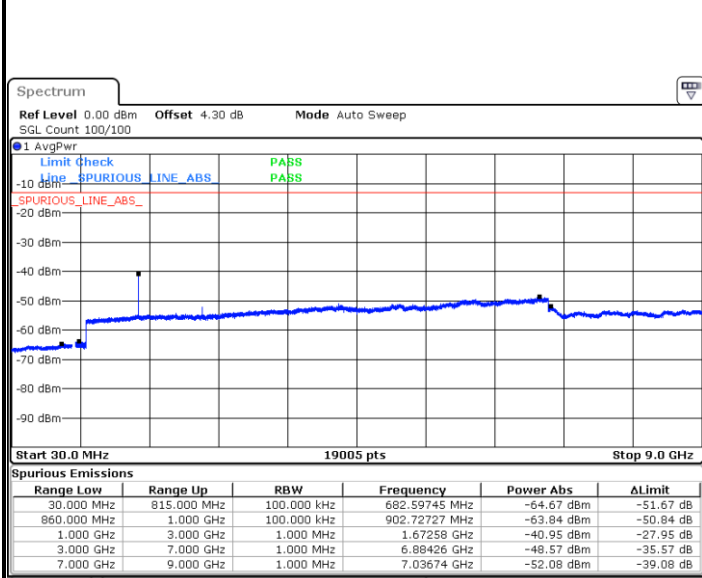

Middle Channel / 64QAM

Date: 2.JAN.2018 10:40:12

Date: 2.JAN.2018 10:41:30

Highest Channel / 64QAM

Date: 2.JAN.2018 10:42:29

LTE Band 25 / 15MHz

Lowest Channel / 64QAM

Middle Channel / 64QAM

Date: 2.JAN.2018 10:43:14

Date: 2.JAN.2018 10:44:04

Highest Channel / 64QAM

Date: 2.JAN.2018 10:44:44

LTE Band 26 / 1.4MHz

Lowest Channel / QPSK

Date: 2.JAN 2018 16:16:53

Lowest Channel / 16QAM

Date: 2.JAN 2018 16:18:03

Middle Channel / QPSK

Date: 2.JAN 2018 16:19:50

Middle Channel / 16QAM

Date: 2.JAN 2018 16:19:24

LTE Band 26 / 1.4MHz

Highest Channel / QPSK

Date: 2 JAN 2018 16:20:15

Highest Channel / 16QAM

Date: 2 JAN 2018 16:20:41

LTE Band 26 / 3MHz

Lowest Channel / QPSK

Date: 2 JAN 2018 16:21:47

Lowest Channel / 16QAM

Date: 2 JAN 2018 16:22:12

LTE Band 26 / 3MHz