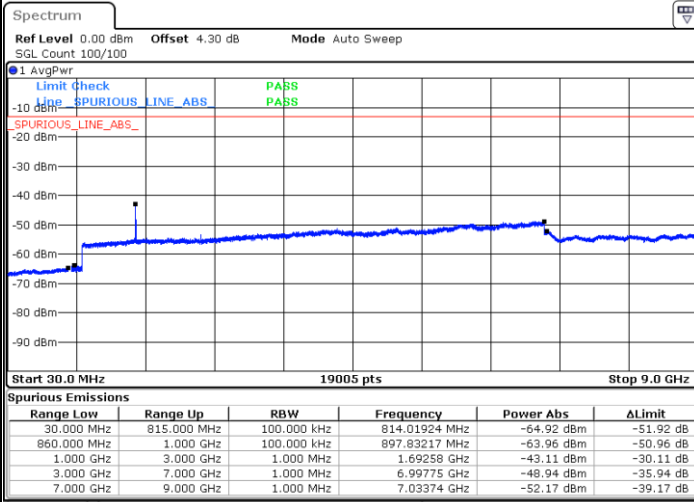

Date: 2.JAN 2018 16:34:23

Middle Channel / QPSK

Middle Channel / 16QAM

Date: 2.JAN 2018 16:36:02

Date: 2.JAN 2018 16:35:37

LTE Band 26 / 1.4MHz

Lowest Channel / 64QAM

Middle Channel / 64QAM

Date: 2 JAN 2018 16:18:32

Date: 2 JAN 2018 16:18:59

Highest Channel / 64QAM

Date: 2 JAN 2018 16:21:07

LTE Band 26 / 3MHz

Lowest Channel / 64QAM

Middle Channel / 64QAM

Date: 2.JAN.2018 16:22:38

Date: 2.JAN.2018 16:23:04

Highest Channel / 64QAM

Date: 2.JAN.2018 16:25:15

LTE Band 26 / 5MHz

Lowest Channel / 64QAM

Middle Channel / 64QAM

Date: 2 JAN 2018 16:26:42

Date: 2 JAN 2018 16:27:09

Highest Channel / 64QAM

Date: 2 JAN 2018 16:29:17

LTE Band 26 / 10MHz

Lowest Channel / 64QAM

Middle Channel / 64QAM

Date: 2.JAN.2018 16:30:45

Date: 2.JAN.2018 16:31:09

Highest Channel / 64QAM