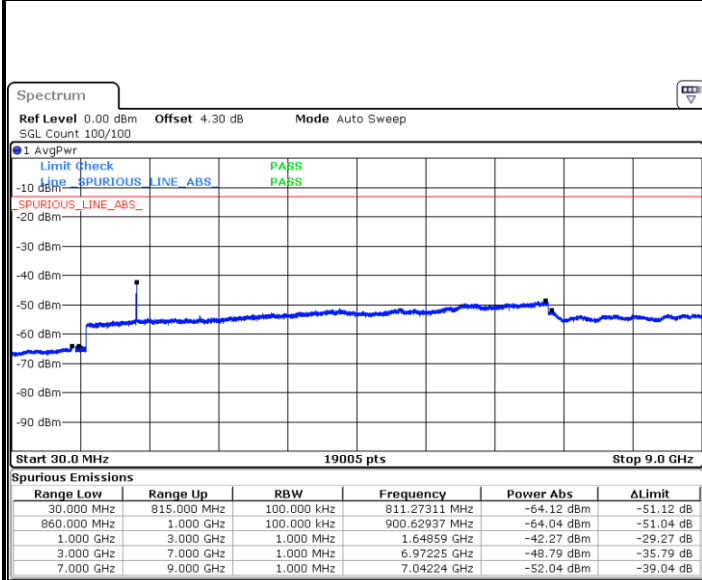

Middle Channel / 64QAM

Date: 2.JAN.2018 10:40:12

Date: 2.JAN.2018 10:41:30

Highest Channel / 64QAM

Date: 2.JAN.2018 10:42:29

LTE Band 25 / 15MHz

Lowest Channel / 64QAM

Middle Channel / 64QAM

Date: 2.JAN.2018 10:43:14

Date: 2.JAN.2018 10:44:04

Highest Channel / 64QAM

Date: 2.JAN.2018 10:44:44

LTE Band 26 / 1.4MHz

Lowest Channel / QPSK

Date: 2.JAN 2018 16:16:53

Lowest Channel / 16QAM

Date: 2.JAN 2018 16:18:03

Middle Channel / QPSK

Date: 2.JAN 2018 16:19:50

Middle Channel / 16QAM

Date: 2.JAN 2018 16:19:24

LTE Band 26 / 1.4MHz

Highest Channel / QPSK

Date: 2 JAN 2018 16:20:15

Highest Channel / 16QAM

Date: 2 JAN 2018 16:20:41

LTE Band 26 / 3MHz

Lowest Channel / QPSK

Date: 2 JAN 2018 16:21:47

Lowest Channel / 16QAM

Date: 2 JAN 2018 16:22:12

LTE Band 26 / 3MHz