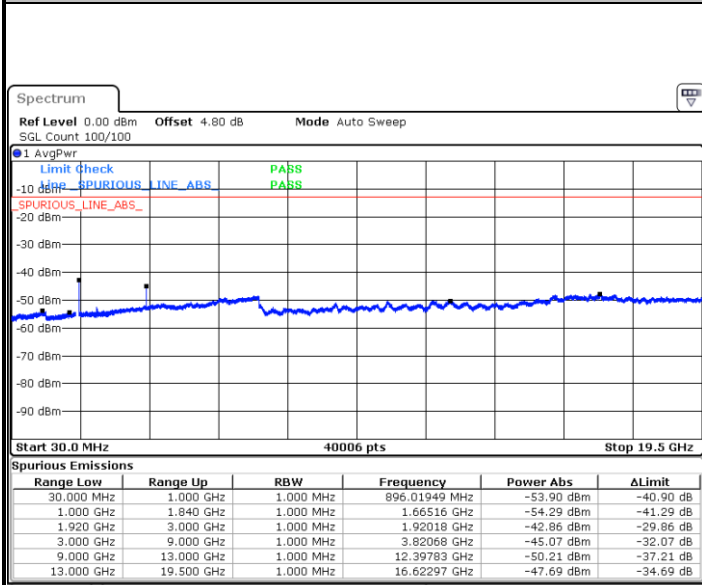

**LTE Band 25 / 3MHz**

**Lowest Channel / 64QAM**

Date: 2 JAN 2018 10:35:52

**Middle Channel / 64QAM**

Date: 2 JAN 2018 10:36:33

**Highest Channel / 64QAM**

Date: 2 JAN 2018 10:37:22

**LTE Band 25 / 5MHz**

**Lowest Channel / 64QAM**

Date: 2 JAN 2018 10:38:04

**Middle Channel / 64QAM**

Date: 2 JAN 2018 10:38:47

**Highest Channel / 64QAM**

Date: 2 JAN 2018 10:39:27

LTE Band 25 / 10MHz

Lowest Channel / 64QAM

Middle Channel / 64QAM

Date: 2.JAN.2018 10:40:12

Date: 2.JAN.2018 10:41:30

Highest Channel / 64QAM

Date: 2.JAN.2018 10:42:29

LTE Band 25 / 15MHz

Lowest Channel / 64QAM

Middle Channel / 64QAM

Date: 2.JAN.2018 10:43:14

Date: 2.JAN.2018 10:44:04

Highest Channel / 64QAM

Date: 2.JAN.2018 10:44:44

LTE Band 26 / 1.4MHz

Lowest Channel / QPSK

Date: 2.JAN 2018 16:16:53

Lowest Channel / 16QAM