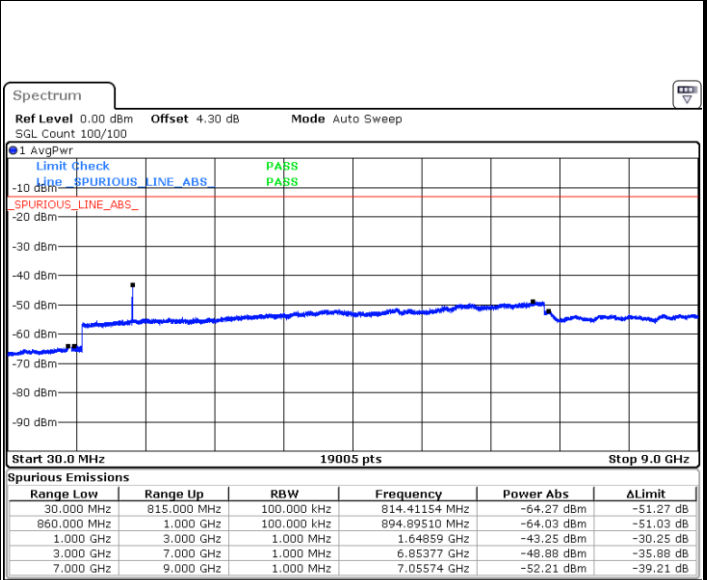

Middle Channel / 64QAM

Date: 2.JAN.2018 10:40:12

Date: 2.JAN.2018 10:41:30

Highest Channel / 64QAM

Date: 2.JAN.2018 10:42:29

LTE Band 25 / 15MHz

Lowest Channel / 64QAM

Middle Channel / 64QAM

Date: 2.JAN.2018 10:43:14

Date: 2.JAN.2018 10:44:04

Highest Channel / 64QAM

Date: 2.JAN.2018 10:44:44

LTE Band 26 / 1.4MHz

Lowest Channel / QPSK

Date: 2.JAN 2018 16:16:53

Lowest Channel / 16QAM

Date: 2.JAN 2018 16:18:03

Middle Channel / QPSK

Date: 2.JAN 2018 16:19:50

Middle Channel / 16QAM

Date: 2.JAN 2018 16:19:24

LTE Band 26 / 1.4MHz

Highest Channel / QPSK

Date: 2 JAN 2018 16:20:15

Highest Channel / 16QAM

Date: 2 JAN 2018 16:20:41

LTE Band 26 / 3MHz

Lowest Channel / QPSK

Date: 2 JAN 2018 16:21:47

Lowest Channel / 16QAM

Date: 2 JAN 2018 16:22:12

LTE Band 26 / 3MHz