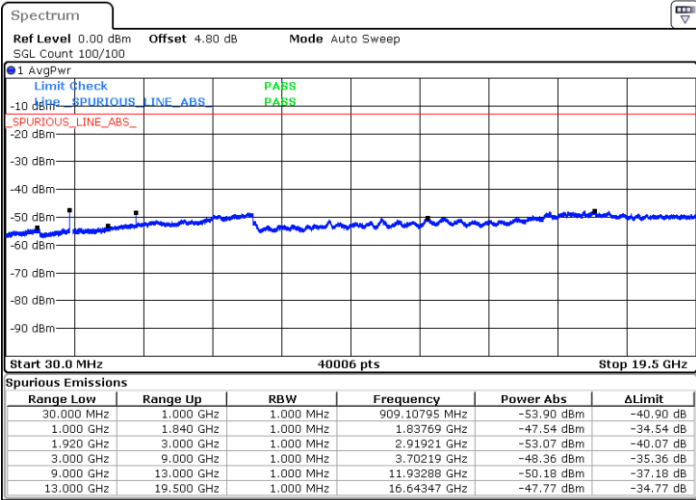

**Lowest Channel / 64QAM**

Date: 2 JAN 2018 10:38:04

**Middle Channel / 64QAM**

Date: 2 JAN 2018 10:38:47

**Highest Channel / 64QAM**

Date: 2 JAN 2018 10:39:27

LTE Band 25 / 10MHz

Lowest Channel / 64QAM

Middle Channel / 64QAM

Date: 2.JAN.2018 10:40:12

Date: 2.JAN.2018 10:41:30

Highest Channel / 64QAM

Date: 2.JAN.2018 10:42:29

LTE Band 25 / 15MHz

Lowest Channel / 64QAM

Middle Channel / 64QAM

Date: 2.JAN.2018 10:43:14

Date: 2.JAN.2018 10:44:04

Highest Channel / 64QAM

Date: 2.JAN.2018 10:44:44

LTE Band 26 / 1.4MHz

Lowest Channel / QPSK

Date: 2.JAN 2018 16:16:53

Lowest Channel / 16QAM