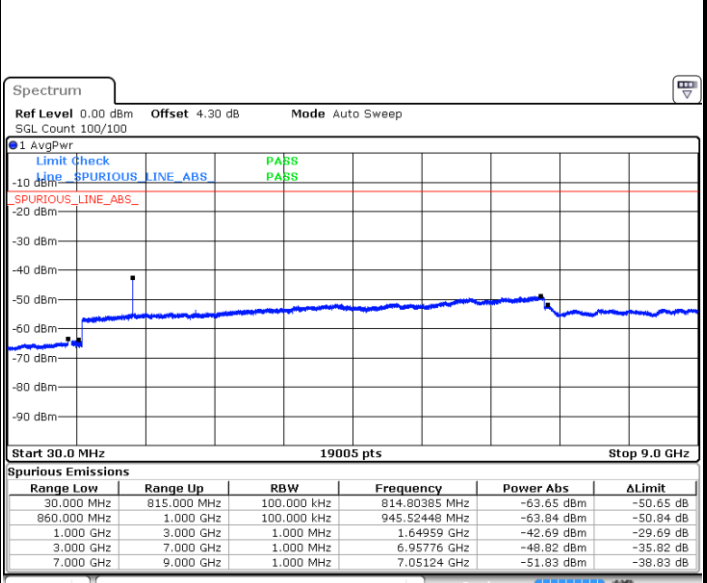

LTE Band 26 / 5MHz

Lowest Channel / QPSK

Lowest Channel / 16QAM

Date: 2 JAN 2018 16:25:51

Date: 2 JAN 2018 16:26:16

Middle Channel / QPSK

Middle Channel / 16QAM

Date: 2 JAN 2018 16:28:01

Date: 2 JAN 2018 16:27:35

LTE Band 26 / 5MHz

Highest Channel / QPSK

Date: 2 JAN 2018 16:28:27

Highest Channel / 16QAM

Date: 2 JAN 2018 16:28:52

LTE Band 26 / 10MHz

Lowest Channel / QPSK

Date: 2 JAN 2018 16:29:54

Lowest Channel / 16QAM

Date: 2 JAN 2018 16:30:19

LTE Band 26 / 10MHz

Middle Channel / QPSK

Date: 2.JAN 2018 16:32:02

Middle Channel / 16QAM

Date: 2.JAN 2018 16:31:38

Highest Channel / QPSK

Date: 2.JAN 2018 16:32:28

Highest Channel / 16QAM

Date: 2.JAN 2018 16:32:53

LTE Band 26 / 15MHz

Lowest Channel / QPSK

Lowest Channel / 16QAM

Date: 2.JAN 2018 16:33:59