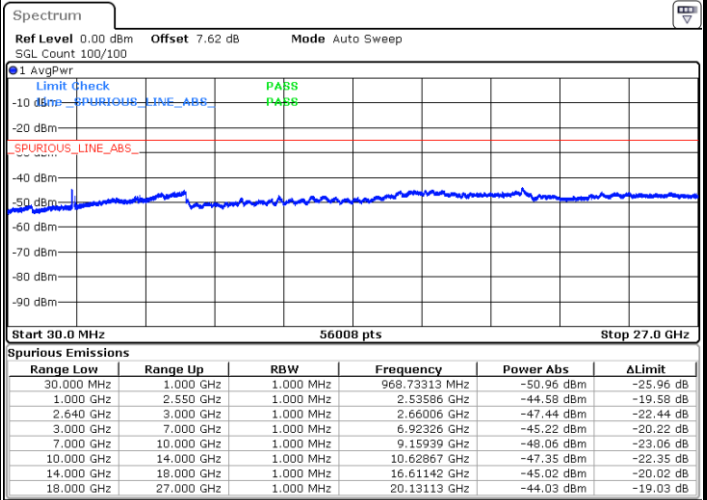

Date: 4 JAN 2018 09:37:45

Middle Channel / QPSK

Middle Channel / 16QAM

Date: 4 JAN 2018 09:30:21

Date: 4 JAN 2018 09:33:54

LTE Band 38 / 15MHz

Highest Channel / QPSK

Highest Channel / 16QAM

Date: 4 JAN 2018 09:31:15

Date: 4 JAN 2018 09:32:43

LTE Band 38 / 20MHz

Lowest Channel / QPSK

Lowest Channel / 16QAM

Date: 4 JAN 2018 09:59:32

Date: 4 JAN 2018 10:03:04

LTE Band 38 / 20MHz

Middle Channel / QPSK

Middle Channel / 16QAM

Date: 4 JAN 2018 09:58:43

Date: 4 JAN 2018 10:04:01

Highest Channel / QPSK

Highest Channel / 16QAM

Date: 4 JAN 2018 09:57:48

Date: 4 JAN 2018 10:05:12

LTE Band 38 / 5MHz

Lowest Channel / 64QAM

Middle Channel / 64QAM

Date: 4 JAN 2018 10:34:47

Date: 4 JAN 2018 10:36:34

Highest Channel / 64QAM

Date: 4 JAN 2018 10:39:19