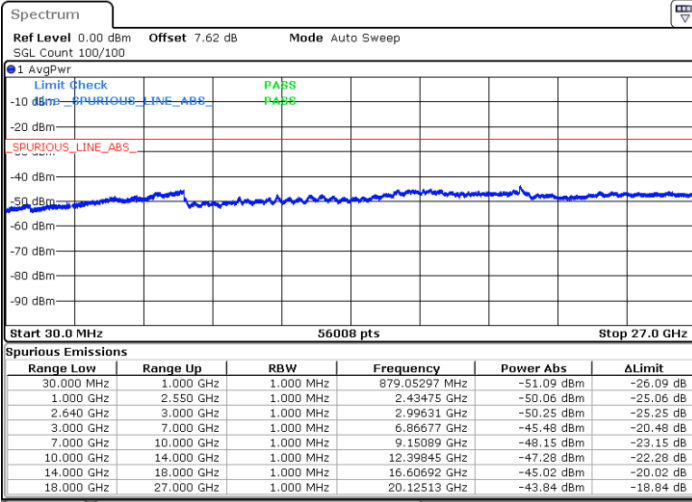

Date: 4 JAN 2018 09:31:15

Date: 4 JAN 2018 09:32:43

LTE Band 38 / 20MHz

Lowest Channel / QPSK

Lowest Channel / 16QAM

Date: 4 JAN 2018 09:59:32

Date: 4 JAN 2018 10:03:04

LTE Band 38 / 20MHz

Middle Channel / QPSK

Middle Channel / 16QAM

Date: 4 JAN 2018 09:58:43

Date: 4 JAN 2018 10:04:01

Highest Channel / QPSK

Highest Channel / 16QAM

Date: 4 JAN 2018 09:57:48

Date: 4 JAN 2018 10:05:12

LTE Band 38 / 5MHz

Lowest Channel / 64QAM

Middle Channel / 64QAM

Date: 4 JAN 2018 10:34:47

Date: 4 JAN 2018 10:36:34

Highest Channel / 64QAM

Date: 4 JAN 2018 10:39:19