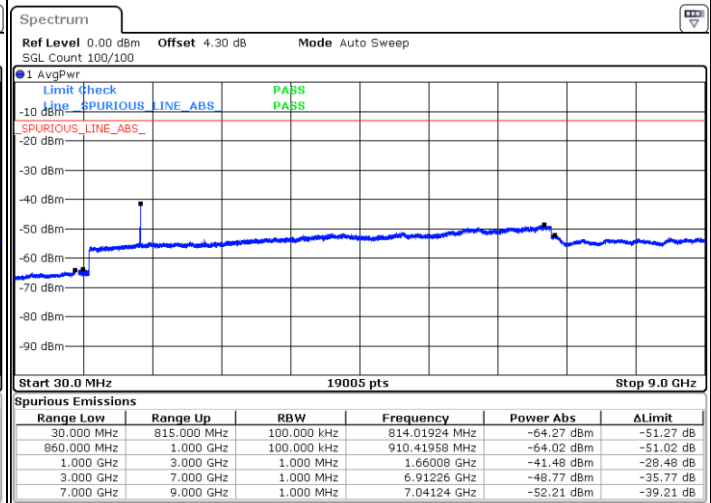

Date: 2 JAN 2018 16:29:54

Lowest Channel / 16QAM

Date: 2 JAN 2018 16:30:19

LTE Band 26 / 10MHz

Middle Channel / QPSK

Date: 2.JAN 2018 16:32:02

Middle Channel / 16QAM

Date: 2.JAN 2018 16:31:38

Highest Channel / QPSK

Date: 2.JAN 2018 16:32:28

Highest Channel / 16QAM

Date: 2.JAN 2018 16:32:53

LTE Band 26 / 15MHz

Lowest Channel / QPSK

Lowest Channel / 16QAM

Date: 2.JAN 2018 16:33:59

Date: 2.JAN 2018 16:34:23

Middle Channel / QPSK

Middle Channel / 16QAM

Date: 2.JAN 2018 16:36:02

Date: 2.JAN 2018 16:35:37

LTE Band 26 / 1.4MHz

Lowest Channel / 64QAM

Middle Channel / 64QAM

Date: 2 JAN 2018 16:18:32

Date: 2 JAN 2018 16:18:59

Highest Channel / 64QAM

Date: 2 JAN 2018 16:21:07

LTE Band 26 / 3MHz

Lowest Channel / 64QAM

Middle Channel / 64QAM

Date: 2.JAN.2018 16:22:38