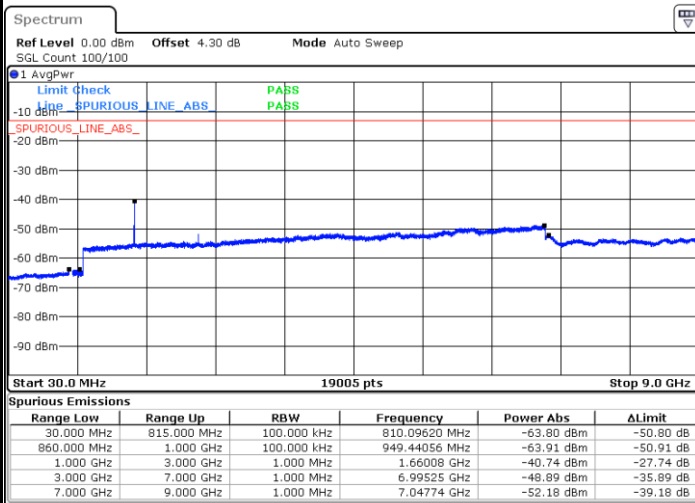

Date: 2 JAN 2018 16:29:54

Lowest Channel / 16QAM

Date: 2 JAN 2018 16:30:19

LTE Band 26 / 10MHz

Middle Channel / QPSK

Date: 2.JAN 2018 16:32:02

Middle Channel / 16QAM

Date: 2.JAN 2018 16:31:38

Highest Channel / QPSK

Date: 2.JAN 2018 16:32:28

Highest Channel / 16QAM

Date: 2.JAN 2018 16:32:53

LTE Band 26 / 15MHz

Lowest Channel / QPSK

Lowest Channel / 16QAM

Date: 2.JAN 2018 16:33:59

Date: 2.JAN 2018 16:34:23

Middle Channel / QPSK

Middle Channel / 16QAM

Date: 2.JAN 2018 16:36:02

Date: 2.JAN 2018 16:35:37

LTE Band 26 / 1.4MHz

Lowest Channel / 64QAM

Middle Channel / 64QAM