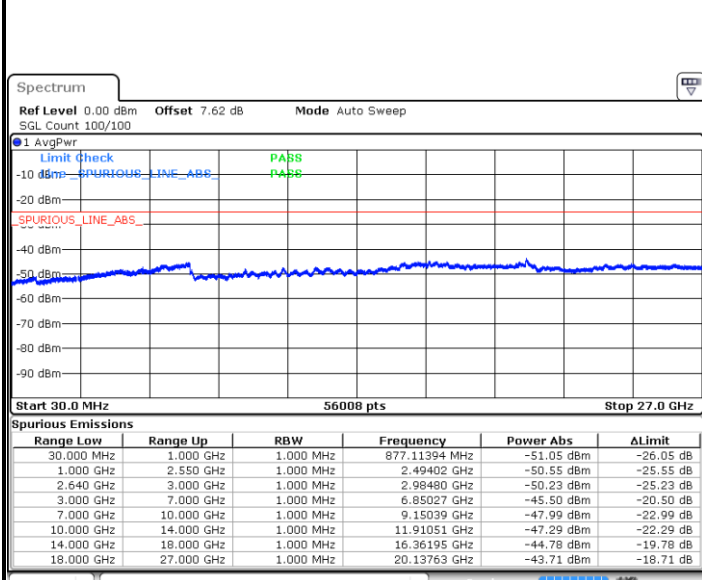

LTE Band 38 / 5MHz

Lowest Channel / QPSK

Date: 4 JAN 2018 08:35:02

Lowest Channel / 16QAM

Date: 4 JAN 2018 08:33:53

Middle Channel / QPSK

Date: 4 JAN 2018 08:29:57

Middle Channel / 16QAM

Date: 4 JAN 2018 08:32:50

LTE Band 38 / 5MHz

Highest Channel / QPSK

Date: 4 JAN 2018 08:30:58

Highest Channel / 16QAM

Date: 4 JAN 2018 08:31:56

LTE Band 38 / 10MHz

Lowest Channel / QPSK

Date: 4 JAN 2018 09:02:18

Lowest Channel / 16QAM

Date: 4 JAN 2018 09:04:41

LTE Band 38 / 10MHz

Middle Channel / QPSK

Middle Channel / 16QAM

Date: 4 JAN 2018 09:07:36

Date: 4 JAN 2018 09:05:33

Highest Channel / QPSK

Highest Channel / 16QAM

Date: 4 JAN 2018 09:08:34

Date: 4 JAN 2018 09:09:33

LTE Band 38 / 15MHz

Lowest Channel / QPSK

Lowest Channel / 16QAM

Date: 4 JAN 2018 09:28:37