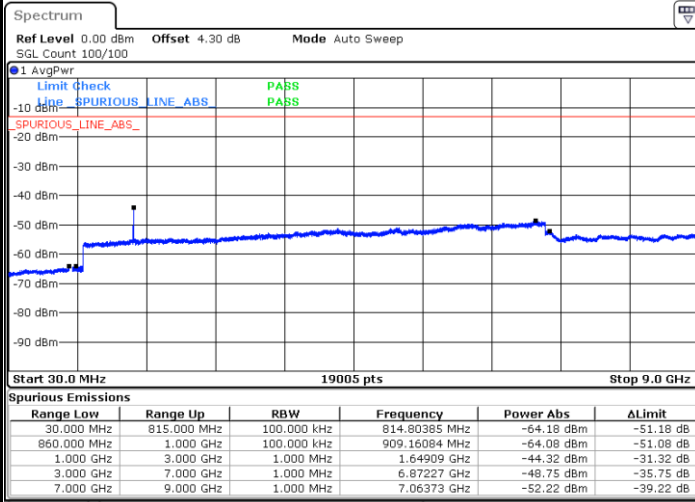

Date: 2 JAN 2018 16:18:32

Date: 2 JAN 2018 16:18:59

Highest Channel / 64QAM

Date: 2 JAN 2018 16:21:07

LTE Band 26 / 3MHz

Lowest Channel / 64QAM

Middle Channel / 64QAM

Date: 2.JAN.2018 16:22:38

Date: 2.JAN.2018 16:23:04

Highest Channel / 64QAM

Date: 2.JAN.2018 16:25:15

LTE Band 26 / 5MHz

Lowest Channel / 64QAM

Middle Channel / 64QAM

Date: 2 JAN 2018 16:26:42

Date: 2 JAN 2018 16:27:09

Highest Channel / 64QAM

Date: 2 JAN 2018 16:29:17

LTE Band 26 / 10MHz

Lowest Channel / 64QAM

Middle Channel / 64QAM

Date: 2.JAN.2018 16:30:45

Date: 2.JAN.2018 16:31:09

Highest Channel / 64QAM