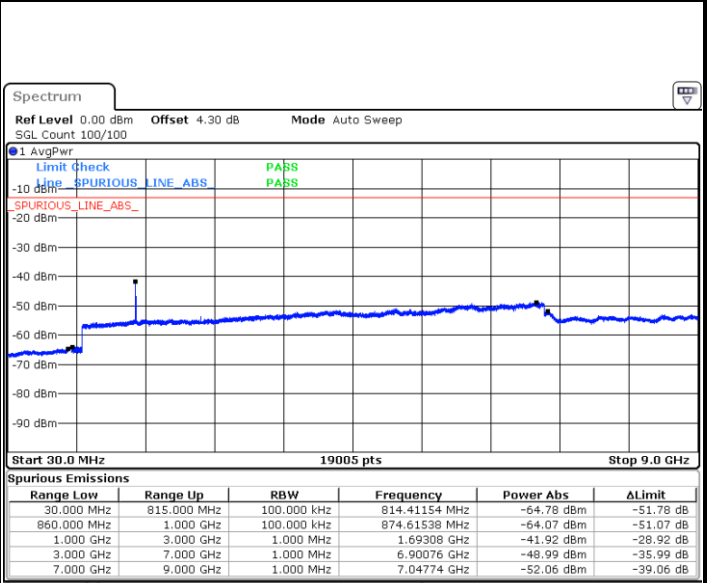

Highest Channel / 16QAM

Date: 2 JAN 2018 16:20:41

LTE Band 26 / 3MHz

Lowest Channel / QPSK

Date: 2 JAN 2018 16:21:47

Lowest Channel / 16QAM

Date: 2 JAN 2018 16:22:12

LTE Band 26 / 3MHz

Middle Channel / QPSK

Date: 2 JAN 2018 16:23:56

Middle Channel / 16QAM

Date: 2 JAN 2018 16:23:30

Highest Channel / QPSK

Date: 2 JAN 2018 16:24:23

Highest Channel / 16QAM

Date: 2 JAN 2018 16:24:49

LTE Band 26 / 5MHz

Lowest Channel / QPSK

Lowest Channel / 16QAM

Date: 2 JAN 2018 16:25:51

Date: 2 JAN 2018 16:26:16

Middle Channel / QPSK

Middle Channel / 16QAM

Date: 2 JAN 2018 16:28:01

Date: 2 JAN 2018 16:27:35

LTE Band 26 / 5MHz

Highest Channel / QPSK

Date: 2 JAN 2018 16:28:27

Highest Channel / 16QAM

Date: 2 JAN 2018 16:28:52

LTE Band 26 / 10MHz

Lowest Channel / QPSK