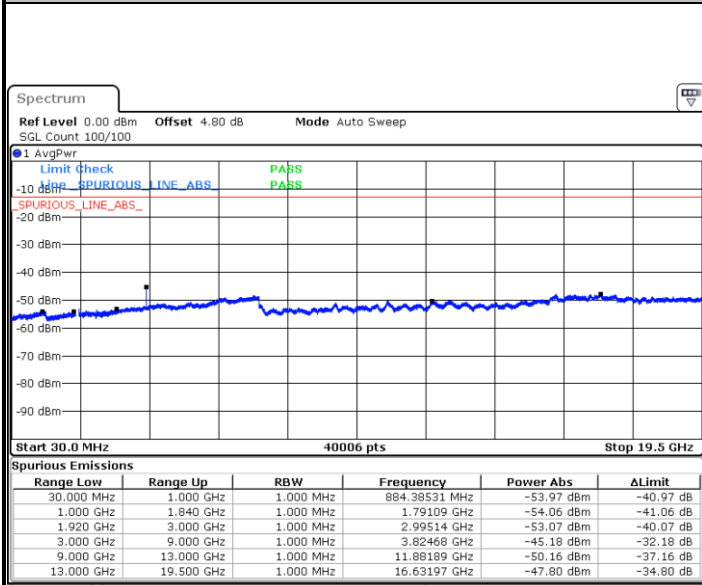

**LTE Band 25 / 3MHz**

**Lowest Channel / 64QAM**

Date: 2 JAN 2018 10:35:52

**Middle Channel / 64QAM**

Date: 2 JAN 2018 10:36:33

**Highest Channel / 64QAM**

Date: 2 JAN 2018 10:37:22

**LTE Band 25 / 5MHz**

**Lowest Channel / 64QAM**

Date: 2 JAN 2018 10:38:04

**Middle Channel / 64QAM**

Date: 2 JAN 2018 10:38:47

**Highest Channel / 64QAM**

Date: 2 JAN 2018 10:39:27

LTE Band 25 / 10MHz

Lowest Channel / 64QAM