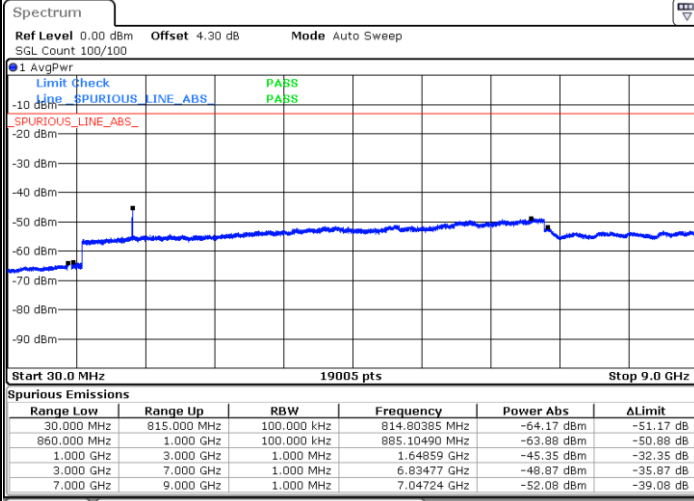

Date: 2.JAN 2018 16:34:23

Middle Channel / QPSK

Middle Channel / 16QAM

Date: 2.JAN 2018 16:36:02

Date: 2.JAN 2018 16:35:37

LTE Band 26 / 1.4MHz

Lowest Channel / 64QAM

Middle Channel / 64QAM

Date: 2 JAN 2018 16:18:32

Date: 2 JAN 2018 16:18:59

Highest Channel / 64QAM

Date: 2 JAN 2018 16:21:07

LTE Band 26 / 3MHz

Lowest Channel / 64QAM

Middle Channel / 64QAM

Date: 2.JAN.2018 16:22:38

Date: 2.JAN.2018 16:23:04

Highest Channel / 64QAM

Date: 2.JAN.2018 16:25:15

LTE Band 26 / 5MHz

Lowest Channel / 64QAM

Middle Channel / 64QAM

Date: 2 JAN 2018 16:26:42

Date: 2 JAN 2018 16:27:09

Highest Channel / 64QAM

Date: 2 JAN 2018 16:29:17

LTE Band 26 / 10MHz

Lowest Channel / 64QAM

Middle Channel / 64QAM

Date: 2.JAN.2018 16:30:45

Date: 2.JAN.2018 16:31:09

Highest Channel / 64QAM