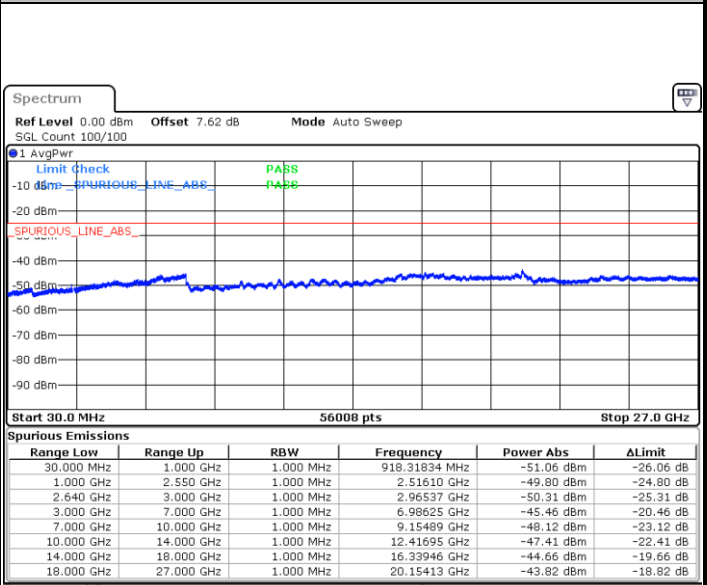

Date: 2.JAN.2018 16:33:17

LTE Band 26 / 15MHz

Lowest Channel / 64QAM

Middle Channel / 64QAM

Date: 2 JAN 2018 16:34:48

Date: 2 JAN 2018 16:35:13

Highest Channel / 64QAM

Date: 2 JAN 2018 16:37:21

LTE Band 38 / 5MHz

Lowest Channel / QPSK

Date: 4 JAN 2018 08:35:02

Lowest Channel / 16QAM

Date: 4 JAN 2018 08:33:53

Middle Channel / QPSK

Date: 4 JAN 2018 08:29:57

Middle Channel / 16QAM

Date: 4 JAN 2018 08:32:50

LTE Band 38 / 5MHz

Highest Channel / QPSK

Date: 4 JAN 2018 08:30:58

Highest Channel / 16QAM

Date: 4 JAN 2018 08:31:56

LTE Band 38 / 10MHz

Lowest Channel / QPSK