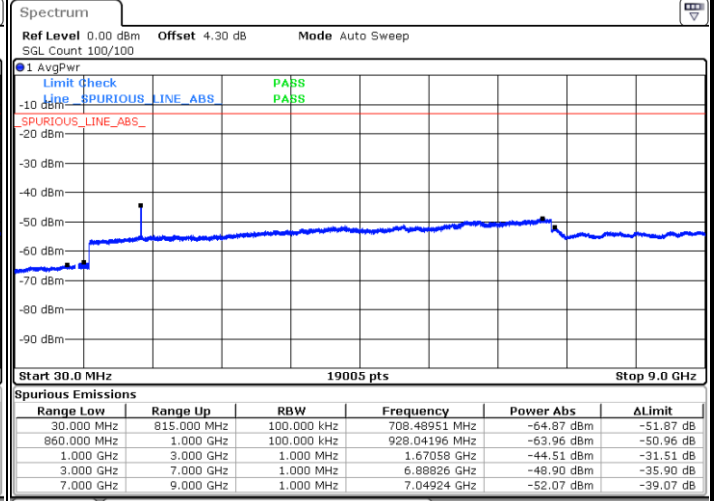

Date: 2.JAN 2018 16:34:23

Middle Channel / QPSK

Middle Channel / 16QAM

Date: 2.JAN 2018 16:36:02

Date: 2.JAN 2018 16:35:37

LTE Band 26 / 1.4MHz

Lowest Channel / 64QAM

Middle Channel / 64QAM

Date: 2 JAN 2018 16:18:32

Date: 2 JAN 2018 16:18:59

Highest Channel / 64QAM

Date: 2 JAN 2018 16:21:07

LTE Band 26 / 3MHz

Lowest Channel / 64QAM

Middle Channel / 64QAM

Date: 2.JAN.2018 16:22:38

Date: 2.JAN.2018 16:23:04

Highest Channel / 64QAM

Date: 2.JAN.2018 16:25:15

LTE Band 26 / 5MHz

Lowest Channel / 64QAM

Middle Channel / 64QAM

Date: 2 JAN 2018 16:26:42

Date: 2 JAN 2018 16:27:09

Highest Channel / 64QAM

Date: 2 JAN 2018 16:29:17

LTE Band 26 / 10MHz

Lowest Channel / 64QAM

Middle Channel / 64QAM

Date: 2.JAN.2018 16:30:45

Date: 2.JAN.2018 16:31:09

Highest Channel / 64QAM