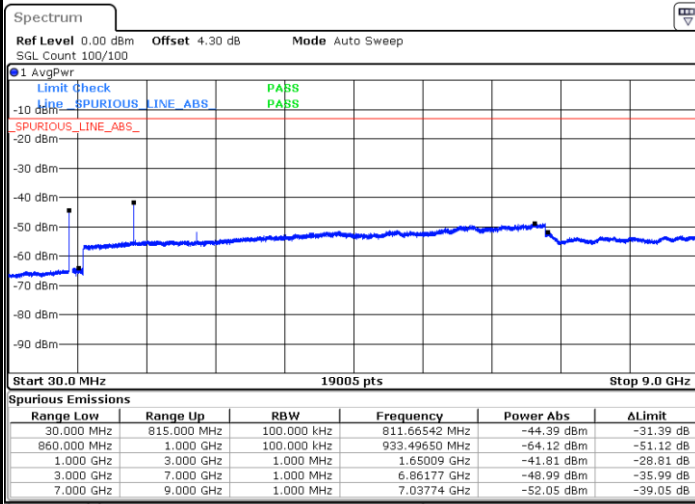

Date: 2 JAN 2018 16:29:54

Lowest Channel / 16QAM

Date: 2 JAN 2018 16:30:19

LTE Band 26 / 10MHz

Middle Channel / QPSK

Date: 2.JAN 2018 16:32:02

Middle Channel / 16QAM

Date: 2.JAN 2018 16:31:38

Highest Channel / QPSK

Date: 2.JAN 2018 16:32:28

Highest Channel / 16QAM

Date: 2.JAN 2018 16:32:53

LTE Band 26 / 15MHz

Lowest Channel / QPSK

Lowest Channel / 16QAM

Date: 2.JAN 2018 16:33:59

Date: 2.JAN 2018 16:34:23

Middle Channel / QPSK

Middle Channel / 16QAM

Date: 2.JAN 2018 16:36:02

Date: 2.JAN 2018 16:35:37

LTE Band 26 / 1.4MHz

Lowest Channel / 64QAM

Middle Channel / 64QAM

Date: 2 JAN 2018 16:18:32

Date: 2 JAN 2018 16:18:59

Highest Channel / 64QAM

Date: 2 JAN 2018 16:21:07

LTE Band 26 / 3MHz

Lowest Channel / 64QAM

Middle Channel / 64QAM

Date: 2.JAN.2018 16:22:38