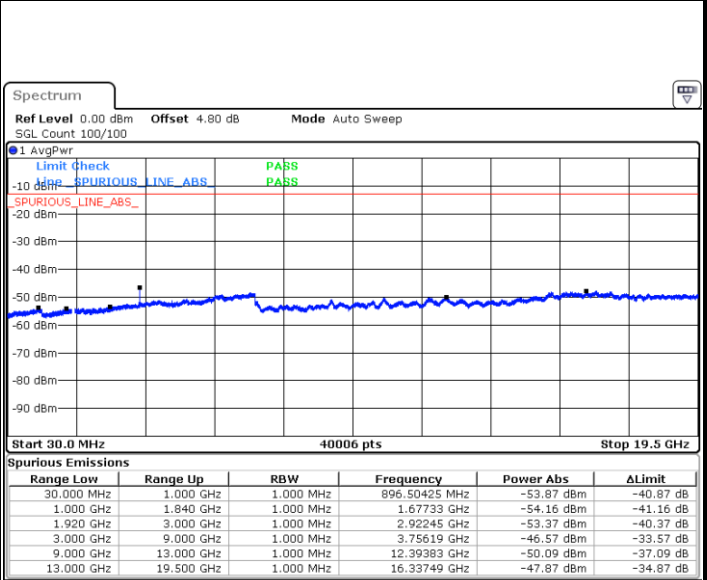

**LTE Band 25 / 3MHz**

**Lowest Channel / 64QAM**

Date: 2 JAN 2018 10:35:52

**Middle Channel / 64QAM**

Date: 2 JAN 2018 10:36:33

**Highest Channel / 64QAM**

Date: 2 JAN 2018 10:37:22

**LTE Band 25 / 5MHz**

**Lowest Channel / 64QAM**

Date: 2 JAN 2018 10:38:04

**Middle Channel / 64QAM**

Date: 2 JAN 2018 10:38:47

**Highest Channel / 64QAM**

Date: 2 JAN 2018 10:39:27

LTE Band 25 / 10MHz

Lowest Channel / 64QAM