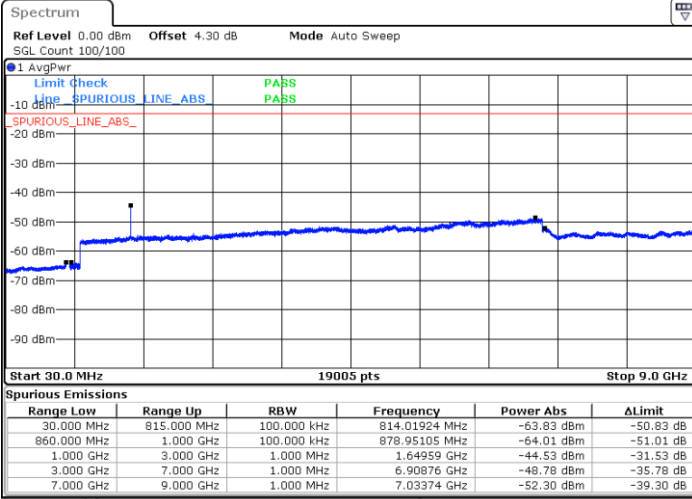

Date: 2.JAN.2018 16:23:04

Highest Channel / 64QAM

Date: 2.JAN.2018 16:25:15

LTE Band 26 / 5MHz

Lowest Channel / 64QAM

Middle Channel / 64QAM

Date: 2 JAN 2018 16:26:42

Date: 2 JAN 2018 16:27:09

Highest Channel / 64QAM

Date: 2 JAN 2018 16:29:17

LTE Band 26 / 10MHz

Lowest Channel / 64QAM

Middle Channel / 64QAM

Date: 2.JAN.2018 16:30:45

Date: 2.JAN.2018 16:31:09

Highest Channel / 64QAM

Date: 2.JAN.2018 16:33:17

LTE Band 26 / 15MHz

Lowest Channel / 64QAM

Middle Channel / 64QAM

Date: 2 JAN 2018 16:34:48

Date: 2 JAN 2018 16:35:13

Highest Channel / 64QAM

Date: 2 JAN 2018 16:37:21