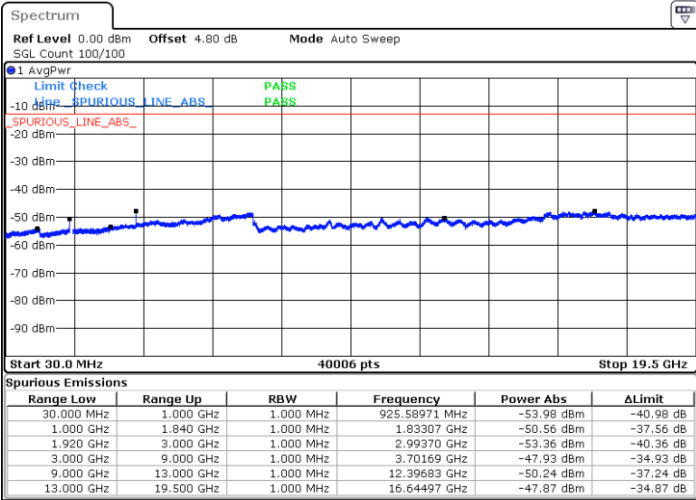

**LTE Band 25 / 3MHz**

**Lowest Channel / 64QAM**

Date: 2 JAN 2018 10:35:52

**Middle Channel / 64QAM**

Date: 2 JAN 2018 10:36:33

**Highest Channel / 64QAM**

Date: 2 JAN 2018 10:37:22

**LTE Band 25 / 5MHz**

**Lowest Channel / 64QAM**

Date: 2 JAN 2018 10:38:04

**Middle Channel / 64QAM**

Date: 2 JAN 2018 10:38:47

**Highest Channel / 64QAM**

Date: 2 JAN 2018 10:39:27

LTE Band 25 / 10MHz

Lowest Channel / 64QAM

Middle Channel / 64QAM

Date: 2.JAN.2018 10:40:12

Date: 2.JAN.2018 10:41:30

Highest Channel / 64QAM

Date: 2.JAN.2018 10:42:29

LTE Band 25 / 15MHz

Lowest Channel / 64QAM

Middle Channel / 64QAM

Date: 2.JAN.2018 10:43:14

Date: 2.JAN.2018 10:44:04

Highest Channel / 64QAM

Date: 2.JAN.2018 10:44:44

LTE Band 26 / 1.4MHz

Lowest Channel / QPSK

Date: 2.JAN 2018 16:16:53

Lowest Channel / 16QAM