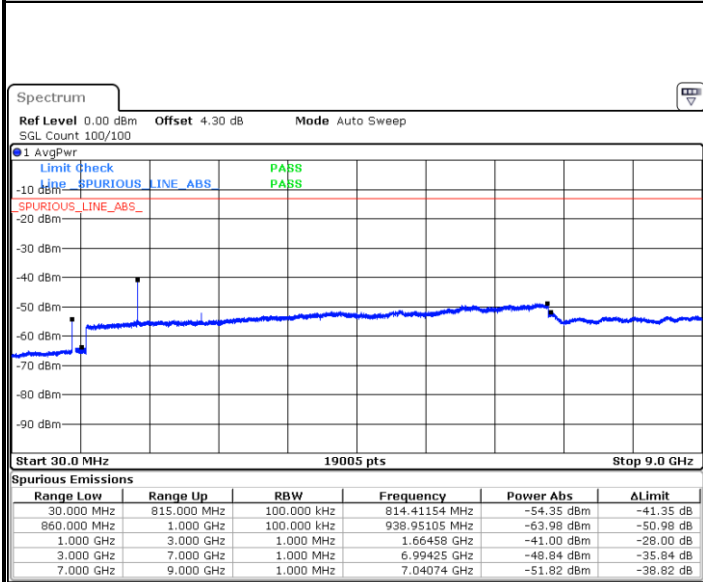

Date: 2 JAN 2018 16:27:35

LTE Band 26 / 5MHz

Highest Channel / QPSK

Date: 2 JAN 2018 16:28:27

Highest Channel / 16QAM

Date: 2 JAN 2018 16:28:52

LTE Band 26 / 10MHz

Lowest Channel / QPSK

Date: 2 JAN 2018 16:29:54

Lowest Channel / 16QAM

Date: 2 JAN 2018 16:30:19

LTE Band 26 / 10MHz

Middle Channel / QPSK

Date: 2.JAN 2018 16:32:02

Middle Channel / 16QAM

Date: 2.JAN 2018 16:31:38

Highest Channel / QPSK

Date: 2.JAN 2018 16:32:28

Highest Channel / 16QAM

Date: 2.JAN 2018 16:32:53

LTE Band 26 / 15MHz

Lowest Channel / QPSK

Lowest Channel / 16QAM

Date: 2.JAN 2018 16:33:59

Date: 2.JAN 2018 16:34:23

Middle Channel / QPSK

Middle Channel / 16QAM

Date: 2.JAN 2018 16:36:02

Date: 2.JAN 2018 16:35:37

LTE Band 26 / 1.4MHz

Lowest Channel / 64QAM

Middle Channel / 64QAM