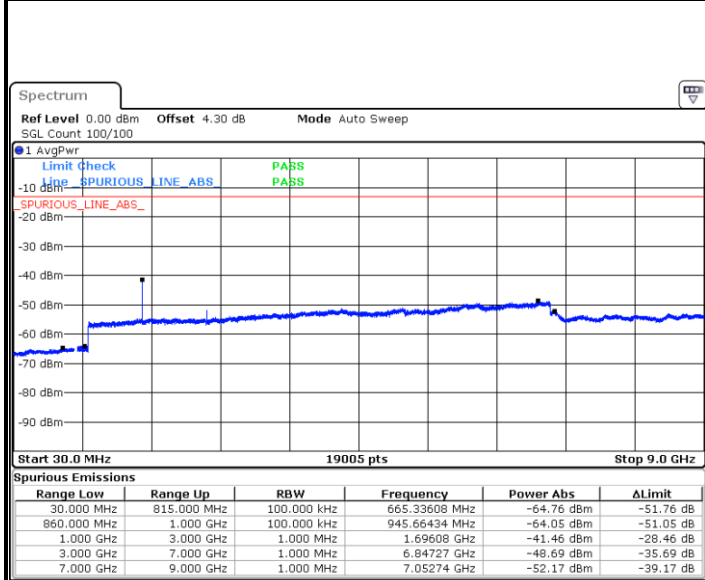

Date: 2.JAN.2018 10:43:14

Date: 2.JAN.2018 10:44:04

Highest Channel / 64QAM

Date: 2.JAN.2018 10:44:44

LTE Band 26 / 1.4MHz

Lowest Channel / QPSK

Date: 2.JAN 2018 16:16:53

Lowest Channel / 16QAM

Date: 2.JAN 2018 16:18:03

Middle Channel / QPSK

Date: 2.JAN 2018 16:19:50

Middle Channel / 16QAM

Date: 2.JAN 2018 16:19:24

LTE Band 26 / 1.4MHz

Highest Channel / QPSK

Date: 2 JAN 2018 16:20:15

Highest Channel / 16QAM

Date: 2 JAN 2018 16:20:41

LTE Band 26 / 3MHz

Lowest Channel / QPSK

Date: 2 JAN 2018 16:21:47

Lowest Channel / 16QAM

Date: 2 JAN 2018 16:22:12

LTE Band 26 / 3MHz