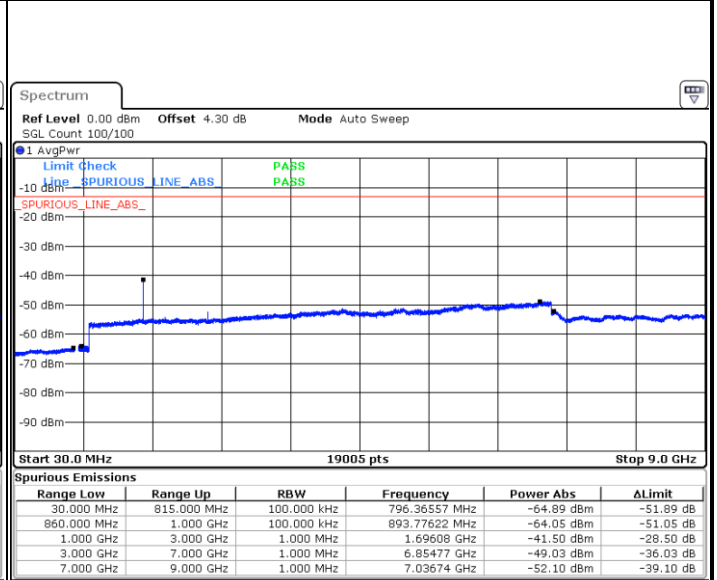

Date: 2.JAN.2018 10:43:14

Date: 2.JAN.2018 10:44:04

Highest Channel / 64QAM

Date: 2.JAN.2018 10:44:44

LTE Band 26 / 1.4MHz

Lowest Channel / QPSK

Date: 2.JAN 2018 16:16:53

Lowest Channel / 16QAM

Date: 2.JAN 2018 16:18:03

Middle Channel / QPSK

Date: 2.JAN 2018 16:19:50

Middle Channel / 16QAM

Date: 2.JAN 2018 16:19:24

LTE Band 26 / 1.4MHz

Highest Channel / QPSK

Date: 2 JAN 2018 16:20:15

Highest Channel / 16QAM

Date: 2 JAN 2018 16:20:41

LTE Band 26 / 3MHz

Lowest Channel / QPSK

Date: 2 JAN 2018 16:21:47

Lowest Channel / 16QAM

Date: 2 JAN 2018 16:22:12

LTE Band 26 / 3MHz