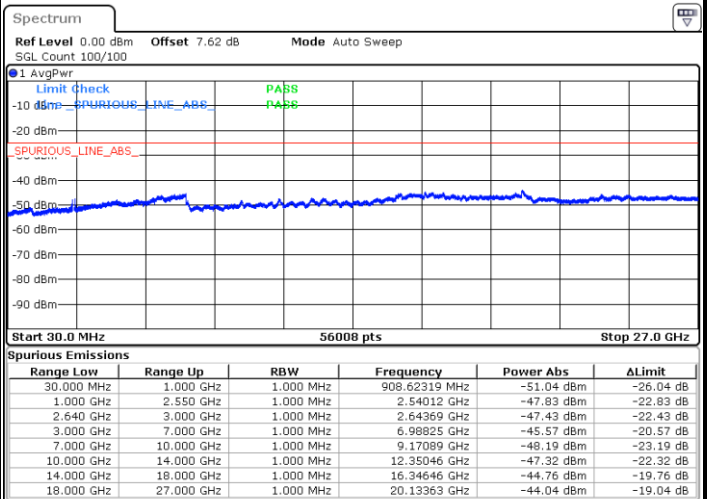

Highest Channel / QPSK

Highest Channel / 16QAM

Date: 4 JAN 2018 09:08:34

Date: 4 JAN 2018 09:09:33

LTE Band 38 / 15MHz

Lowest Channel / QPSK

Lowest Channel / 16QAM

Date: 4 JAN 2018 09:28:37

Date: 4 JAN 2018 09:37:45

Middle Channel / QPSK

Middle Channel / 16QAM

Date: 4 JAN 2018 09:30:21

Date: 4 JAN 2018 09:33:54

LTE Band 38 / 15MHz

Highest Channel / QPSK

Highest Channel / 16QAM

Date: 4 JAN 2018 09:31:15

Date: 4 JAN 2018 09:32:43

LTE Band 38 / 20MHz

Lowest Channel / QPSK

Lowest Channel / 16QAM

Date: 4 JAN 2018 09:59:32

Date: 4 JAN 2018 10:03:04

LTE Band 38 / 20MHz