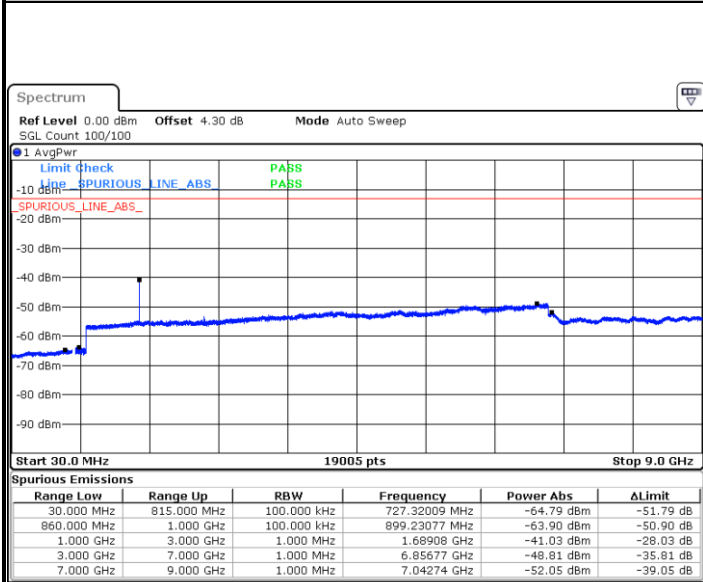

LTE Band 26 / 5MHz

Lowest Channel / QPSK

Lowest Channel / 16QAM

Date: 2 JAN 2018 16:25:51

Date: 2 JAN 2018 16:26:16

Middle Channel / QPSK

Middle Channel / 16QAM

Date: 2 JAN 2018 16:28:01

Date: 2 JAN 2018 16:27:35

LTE Band 26 / 5MHz

Highest Channel / QPSK

Date: 2 JAN 2018 16:28:27

Highest Channel / 16QAM

Date: 2 JAN 2018 16:28:52

LTE Band 26 / 10MHz

Lowest Channel / QPSK

Date: 2 JAN 2018 16:29:54

Lowest Channel / 16QAM

Date: 2 JAN 2018 16:30:19

LTE Band 26 / 10MHz

Middle Channel / QPSK

Date: 2.JAN 2018 16:32:02

Middle Channel / 16QAM

Date: 2.JAN 2018 16:31:38