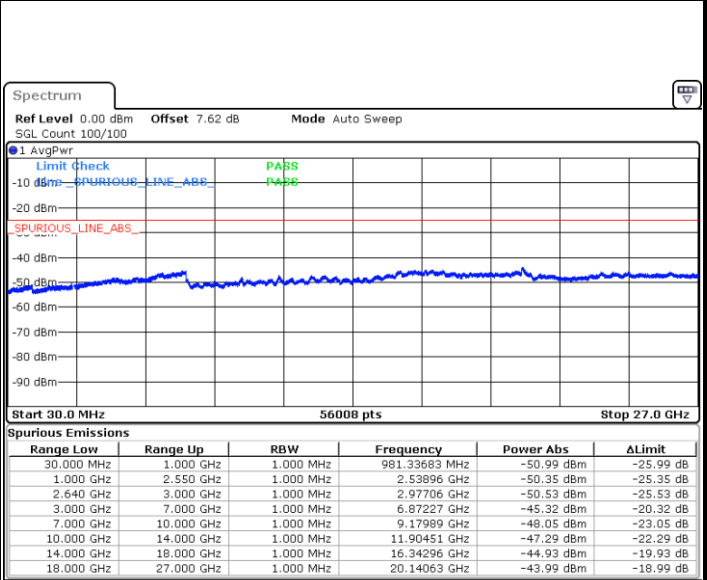

LTE Band 38 / 5MHz

Lowest Channel / QPSK

Date: 4 JAN 2018 08:35:02

Lowest Channel / 16QAM

Date: 4 JAN 2018 08:33:53

Middle Channel / QPSK

Date: 4 JAN 2018 08:29:57

Middle Channel / 16QAM

Date: 4 JAN 2018 08:32:50

LTE Band 38 / 5MHz

Highest Channel / QPSK

Date: 4 JAN 2018 08:30:58

Highest Channel / 16QAM

Date: 4 JAN 2018 08:31:56

LTE Band 38 / 10MHz

Lowest Channel / QPSK

Date: 4 JAN 2018 09:02:18

Lowest Channel / 16QAM

Date: 4 JAN 2018 09:04:41

LTE Band 38 / 10MHz

Middle Channel / QPSK

Middle Channel / 16QAM

Date: 4 JAN 2018 09:07:36

Date: 4 JAN 2018 09:05:33

Highest Channel / QPSK

Highest Channel / 16QAM

Date: 4 JAN 2018 09:08:34

Date: 4 JAN 2018 09:09:33

LTE Band 38 / 15MHz

Lowest Channel / QPSK

Lowest Channel / 16QAM

Date: 4 JAN 2018 09:28:37