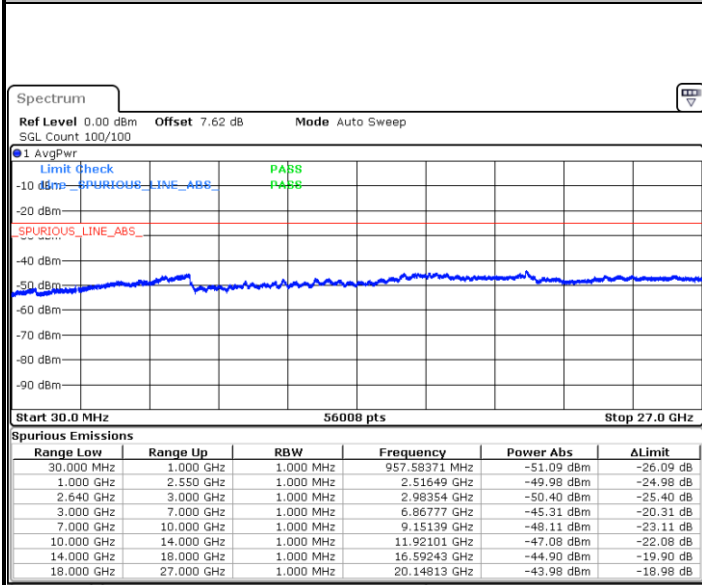

Date: 2.JAN.2018 16:33:17

LTE Band 26 / 15MHz

Lowest Channel / 64QAM

Middle Channel / 64QAM

Date: 2 JAN 2018 16:34:48

Date: 2 JAN 2018 16:35:13

Highest Channel / 64QAM

Date: 2 JAN 2018 16:37:21

LTE Band 38 / 5MHz

Lowest Channel / QPSK

Date: 4 JAN 2018 08:35:02

Lowest Channel / 16QAM

Date: 4 JAN 2018 08:33:53

Middle Channel / QPSK

Date: 4 JAN 2018 08:29:57

Middle Channel / 16QAM

Date: 4 JAN 2018 08:32:50

LTE Band 38 / 5MHz

Highest Channel / QPSK

Date: 4 JAN 2018 08:30:58

Highest Channel / 16QAM

Date: 4 JAN 2018 08:31:56

LTE Band 38 / 10MHz

Lowest Channel / QPSK