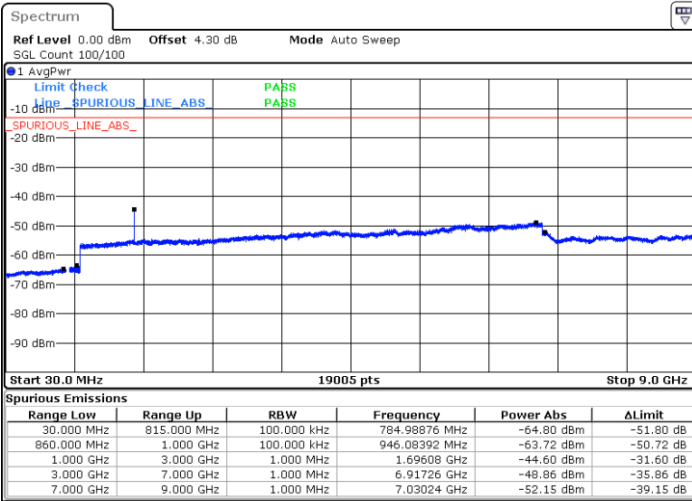

Highest Channel / QPSK

Date: 2.JAN 2018 16:32:28

Highest Channel / 16QAM

Date: 2.JAN 2018 16:32:53

LTE Band 26 / 15MHz

Lowest Channel / QPSK

Lowest Channel / 16QAM

Date: 2.JAN 2018 16:33:59

Date: 2.JAN 2018 16:34:23

Middle Channel / QPSK

Middle Channel / 16QAM

Date: 2.JAN 2018 16:36:02

Date: 2.JAN 2018 16:35:37

LTE Band 26 / 1.4MHz

Lowest Channel / 64QAM

Middle Channel / 64QAM

Date: 2 JAN 2018 16:18:32

Date: 2 JAN 2018 16:18:59

Highest Channel / 64QAM

Date: 2 JAN 2018 16:21:07

LTE Band 26 / 3MHz

Lowest Channel / 64QAM

Middle Channel / 64QAM

Date: 2.JAN.2018 16:22:38

Date: 2.JAN.2018 16:23:04

Highest Channel / 64QAM

Date: 2.JAN.2018 16:25:15

LTE Band 26 / 5MHz

Lowest Channel / 64QAM

Middle Channel / 64QAM

Date: 2 JAN 2018 16:26:42

Date: 2 JAN 2018 16:27:09