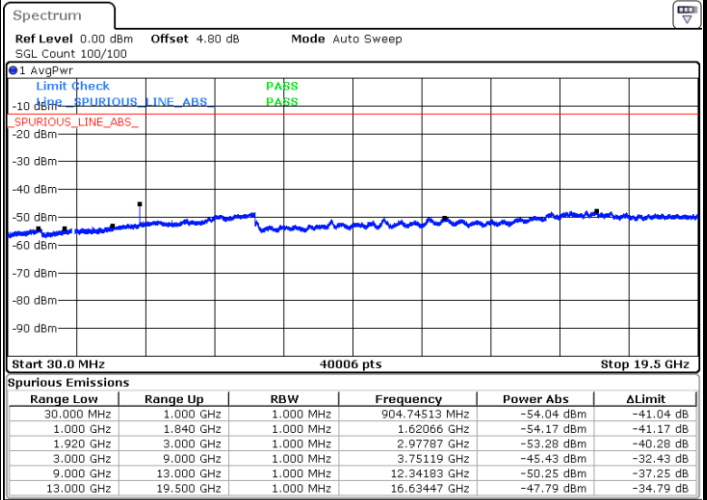

**Lowest Channel / 64QAM**

Date: 2 JAN 2018 10:38:04

**Middle Channel / 64QAM**

Date: 2 JAN 2018 10:38:47

**Highest Channel / 64QAM**

Date: 2 JAN 2018 10:39:27

LTE Band 25 / 10MHz

Lowest Channel / 64QAM

Middle Channel / 64QAM

Date: 2.JAN.2018 10:40:12

Date: 2.JAN.2018 10:41:30

Highest Channel / 64QAM

Date: 2.JAN.2018 10:42:29

LTE Band 25 / 15MHz

Lowest Channel / 64QAM

Middle Channel / 64QAM