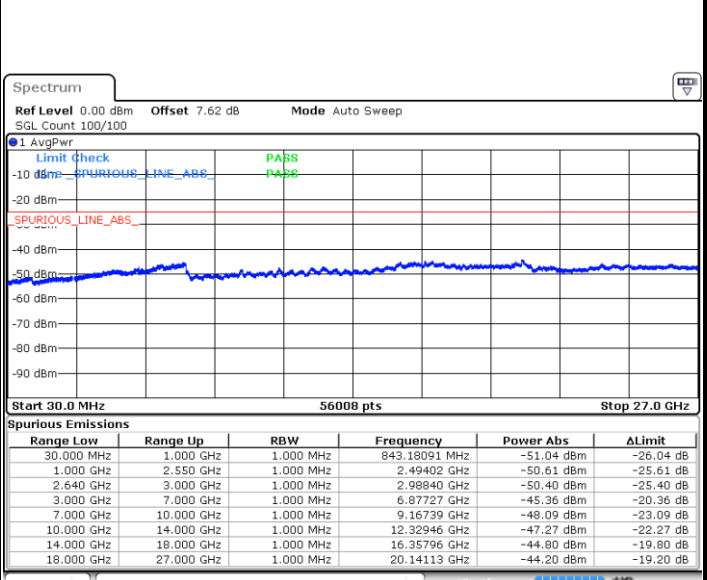

LTE Band 38 / 5MHz

Lowest Channel / QPSK

Date: 4 JAN 2018 08:35:02

Lowest Channel / 16QAM

Date: 4 JAN 2018 08:33:53

Middle Channel / QPSK

Date: 4 JAN 2018 08:29:57

Middle Channel / 16QAM

Date: 4 JAN 2018 08:32:50

LTE Band 38 / 5MHz

Highest Channel / QPSK

Date: 4 JAN 2018 08:30:58

Highest Channel / 16QAM

Date: 4 JAN 2018 08:31:56

LTE Band 38 / 10MHz

Lowest Channel / QPSK

Date: 4 JAN 2018 09:02:18

Lowest Channel / 16QAM

Date: 4 JAN 2018 09:04:41

LTE Band 38 / 10MHz

Middle Channel / QPSK

Middle Channel / 16QAM

Date: 4 JAN 2018 09:07:36

Date: 4 JAN 2018 09:05:33

Highest Channel / QPSK

Highest Channel / 16QAM

Date: 4 JAN 2018 09:08:34

Date: 4 JAN 2018 09:09:33

LTE Band 38 / 15MHz

Lowest Channel / QPSK

Lowest Channel / 16QAM

Date: 4 JAN 2018 09:28:37