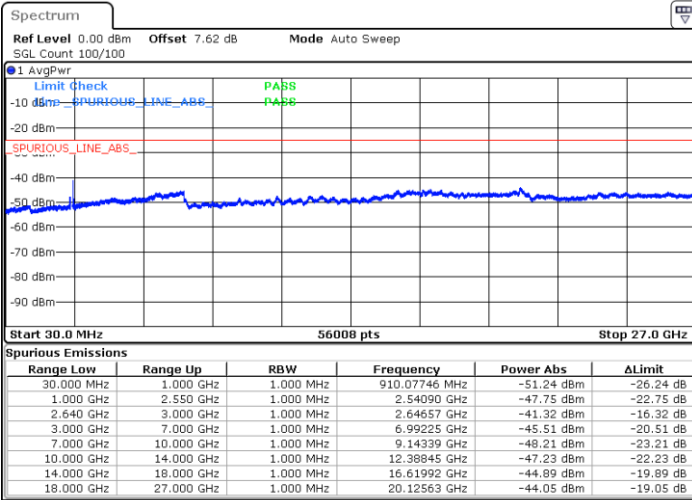

Highest Channel / QPSK

Highest Channel / 16QAM

Date: 4 JAN 2018 09:08:34

Date: 4 JAN 2018 09:09:33

LTE Band 38 / 15MHz

Lowest Channel / QPSK

Lowest Channel / 16QAM

Date: 4 JAN 2018 09:28:37

Date: 4 JAN 2018 09:37:45

Middle Channel / QPSK

Middle Channel / 16QAM

Date: 4 JAN 2018 09:30:21

Date: 4 JAN 2018 09:33:54

LTE Band 38 / 15MHz

Highest Channel / QPSK

Highest Channel / 16QAM

Date: 4 JAN 2018 09:31:15

Date: 4 JAN 2018 09:32:43

LTE Band 38 / 20MHz

Lowest Channel / QPSK

Lowest Channel / 16QAM

Date: 4 JAN 2018 09:59:32

Date: 4 JAN 2018 10:03:04

LTE Band 38 / 20MHz