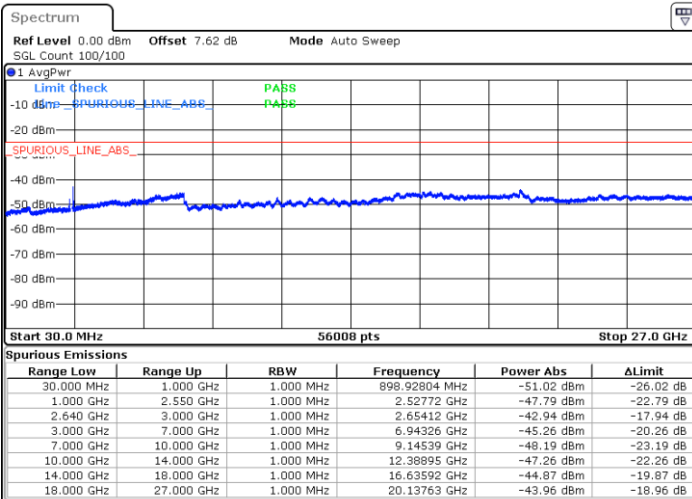

Date: 4 JAN 2018 09:31:15

Date: 4 JAN 2018 09:32:43

LTE Band 38 / 20MHz

Lowest Channel / QPSK

Lowest Channel / 16QAM

Date: 4 JAN 2018 09:59:32

Date: 4 JAN 2018 10:03:04

LTE Band 38 / 20MHz

Middle Channel / QPSK

Middle Channel / 16QAM

Date: 4 JAN 2018 09:58:43

Date: 4 JAN 2018 10:04:01

Highest Channel / QPSK

Highest Channel / 16QAM

Date: 4 JAN 2018 09:57:48

Date: 4 JAN 2018 10:05:12

LTE Band 38 / 5MHz

Lowest Channel / 64QAM

Middle Channel / 64QAM

Date: 4 JAN 2018 10:34:47

Date: 4 JAN 2018 10:36:34

Highest Channel / 64QAM

Date: 4 JAN 2018 10:39:19