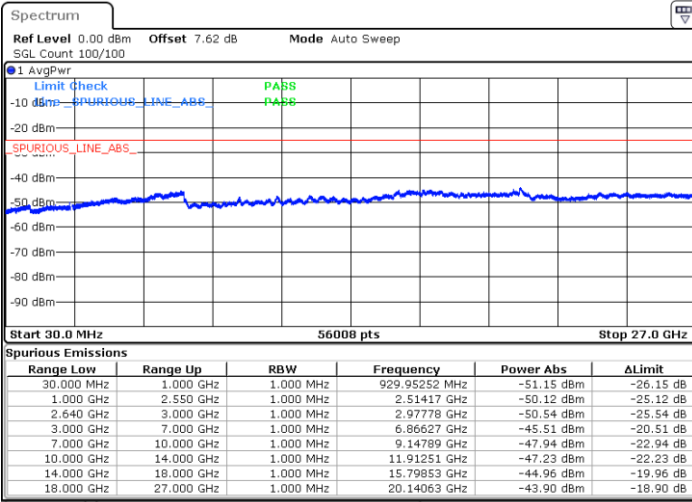

Date: 4 JAN 2018 08:32:50

LTE Band 38 / 5MHz

Highest Channel / QPSK

Date: 4 JAN 2018 08:30:58

Highest Channel / 16QAM

Date: 4 JAN 2018 08:31:56

LTE Band 38 / 10MHz

Lowest Channel / QPSK

Date: 4 JAN 2018 09:02:18

Lowest Channel / 16QAM

Date: 4 JAN 2018 09:04:41

LTE Band 38 / 10MHz

Middle Channel / QPSK

Middle Channel / 16QAM

Date: 4 JAN 2018 09:07:36

Date: 4 JAN 2018 09:05:33

Highest Channel / QPSK

Highest Channel / 16QAM

Date: 4 JAN 2018 09:08:34

Date: 4 JAN 2018 09:09:33

LTE Band 38 / 15MHz

Lowest Channel / QPSK

Lowest Channel / 16QAM

Date: 4 JAN 2018 09:28:37