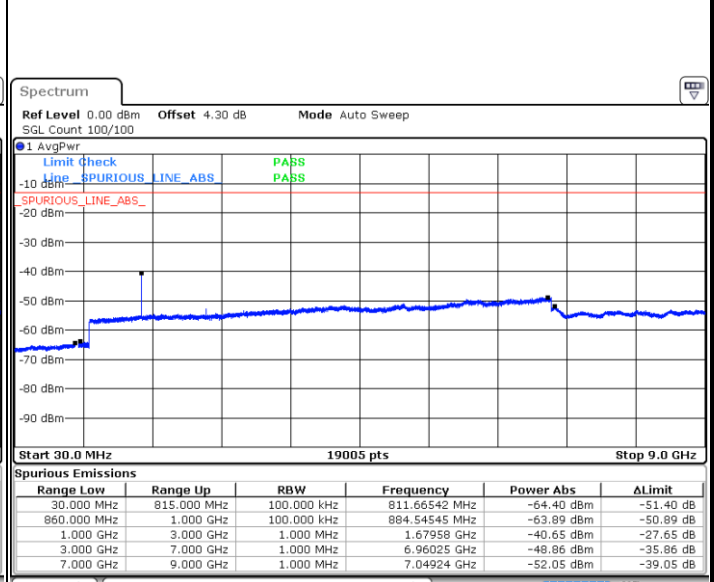

Date: 2 JAN 2018 16:27:35

LTE Band 26 / 5MHz

Highest Channel / QPSK

Date: 2 JAN 2018 16:28:27

Highest Channel / 16QAM

Date: 2 JAN 2018 16:28:52

LTE Band 26 / 10MHz

Lowest Channel / QPSK

Date: 2 JAN 2018 16:29:54

Lowest Channel / 16QAM

Date: 2 JAN 2018 16:30:19

LTE Band 26 / 10MHz

Middle Channel / QPSK

Date: 2.JAN 2018 16:32:02

Middle Channel / 16QAM

Date: 2.JAN 2018 16:31:38

Highest Channel / QPSK

Date: 2.JAN 2018 16:32:28

Highest Channel / 16QAM

Date: 2.JAN 2018 16:32:53

LTE Band 26 / 15MHz

Lowest Channel / QPSK

Lowest Channel / 16QAM

Date: 2.JAN 2018 16:33:59

Date: 2.JAN 2018 16:34:23

Middle Channel / QPSK

Middle Channel / 16QAM

Date: 2.JAN 2018 16:36:02

Date: 2.JAN 2018 16:35:37

LTE Band 26 / 1.4MHz

Lowest Channel / 64QAM

Middle Channel / 64QAM