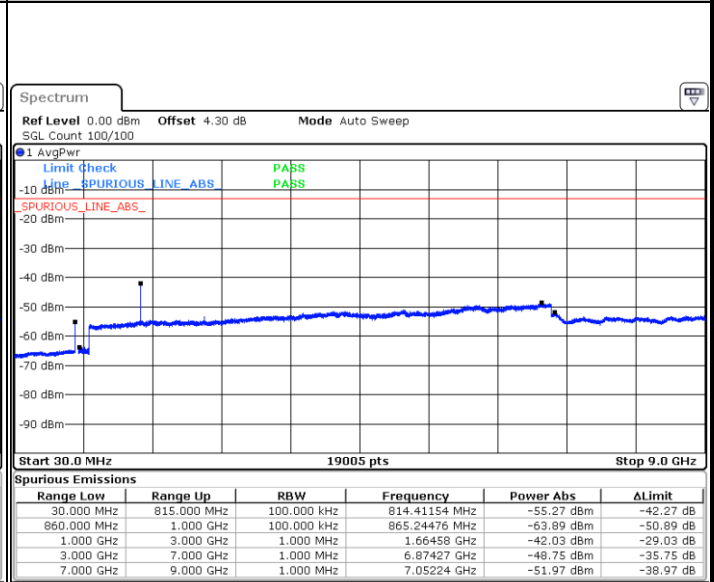

Date: 2 JAN 2018 16:27:35

LTE Band 26 / 5MHz

Highest Channel / QPSK

Date: 2 JAN 2018 16:28:27

Highest Channel / 16QAM

Date: 2 JAN 2018 16:28:52

LTE Band 26 / 10MHz

Lowest Channel / QPSK

Date: 2 JAN 2018 16:29:54

Lowest Channel / 16QAM

Date: 2 JAN 2018 16:30:19

LTE Band 26 / 10MHz

Middle Channel / QPSK

Date: 2.JAN 2018 16:32:02

Middle Channel / 16QAM

Date: 2.JAN 2018 16:31:38

Highest Channel / QPSK

Date: 2.JAN 2018 16:32:28

Highest Channel / 16QAM

Date: 2.JAN 2018 16:32:53

LTE Band 26 / 15MHz

Lowest Channel / QPSK

Lowest Channel / 16QAM

Date: 2.JAN 2018 16:33:59

Date: 2.JAN 2018 16:34:23

Middle Channel / QPSK

Middle Channel / 16QAM

Date: 2.JAN 2018 16:36:02

Date: 2.JAN 2018 16:35:37

LTE Band 26 / 1.4MHz

Lowest Channel / 64QAM

Middle Channel / 64QAM