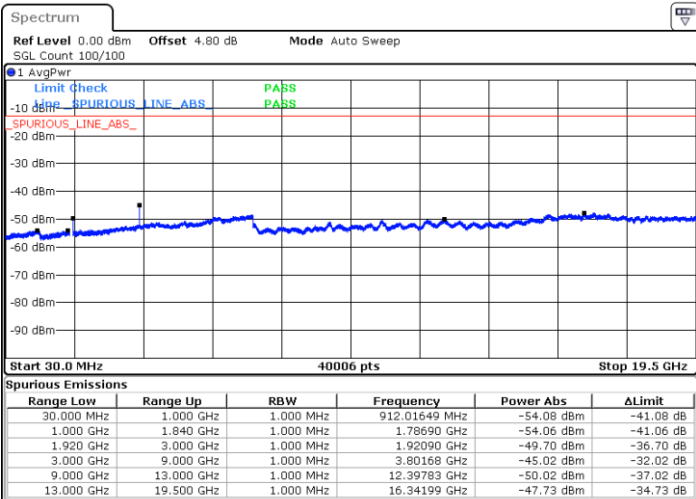

**Lowest Channel / 64QAM**

Date: 2 JAN 2018 10:38:04

**Middle Channel / 64QAM**

Date: 2 JAN 2018 10:38:47

**Highest Channel / 64QAM**

Date: 2 JAN 2018 10:39:27

LTE Band 25 / 10MHz

Lowest Channel / 64QAM

Middle Channel / 64QAM

Date: 2.JAN.2018 10:40:12

Date: 2.JAN.2018 10:41:30

Highest Channel / 64QAM

Date: 2.JAN.2018 10:42:29

LTE Band 25 / 15MHz

Lowest Channel / 64QAM

Middle Channel / 64QAM

Date: 2.JAN.2018 10:43:14

Date: 2.JAN.2018 10:44:04

Highest Channel / 64QAM

Date: 2.JAN.2018 10:44:44

LTE Band 26 / 1.4MHz

Lowest Channel / QPSK

Date: 2.JAN 2018 16:16:53

Lowest Channel / 16QAM