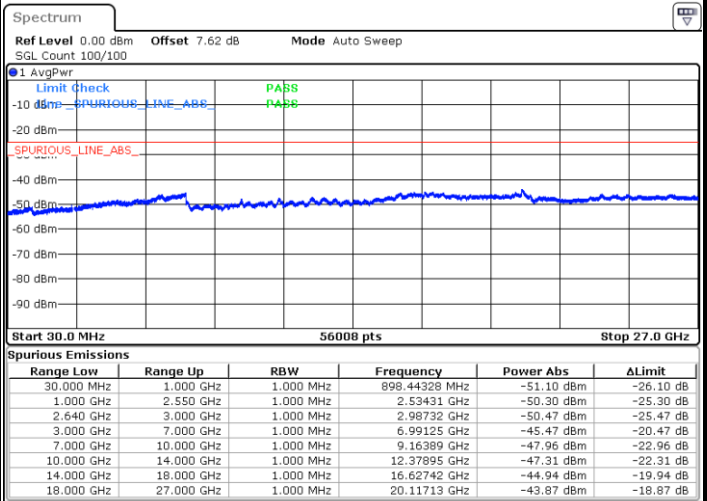

Date: 4 JAN 2018 08:32:50

LTE Band 38 / 5MHz

Highest Channel / QPSK

Date: 4 JAN 2018 08:30:58

Highest Channel / 16QAM

Date: 4 JAN 2018 08:31:56

LTE Band 38 / 10MHz

Lowest Channel / QPSK

Date: 4 JAN 2018 09:02:18

Lowest Channel / 16QAM

Date: 4 JAN 2018 09:04:41

LTE Band 38 / 10MHz

Middle Channel / QPSK

Middle Channel / 16QAM

Date: 4 JAN 2018 09:07:36

Date: 4 JAN 2018 09:05:33

Highest Channel / QPSK

Highest Channel / 16QAM

Date: 4 JAN 2018 09:08:34

Date: 4 JAN 2018 09:09:33

LTE Band 38 / 15MHz

Lowest Channel / QPSK

Lowest Channel / 16QAM

Date: 4 JAN 2018 09:28:37