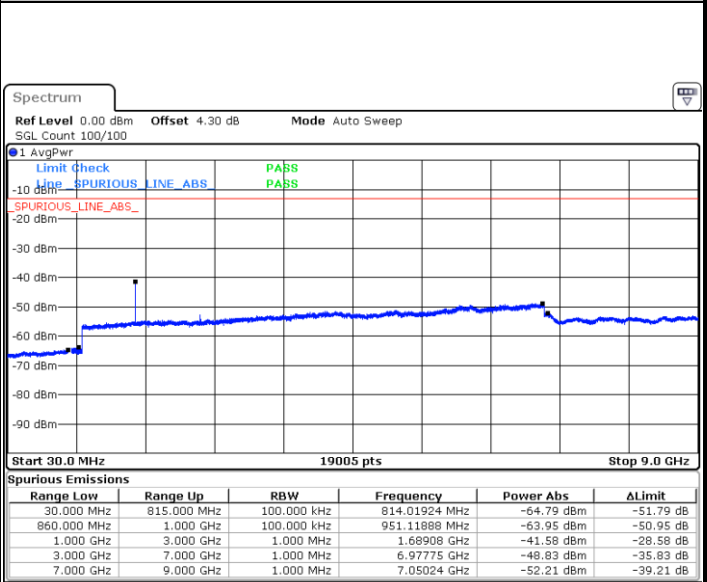

LTE Band 26 / 5MHz

Lowest Channel / QPSK

Lowest Channel / 16QAM

Date: 2 JAN 2018 16:25:51

Date: 2 JAN 2018 16:26:16

Middle Channel / QPSK

Middle Channel / 16QAM

Date: 2 JAN 2018 16:28:01

Date: 2 JAN 2018 16:27:35

LTE Band 26 / 5MHz

Highest Channel / QPSK

Date: 2 JAN 2018 16:28:27

Highest Channel / 16QAM

Date: 2 JAN 2018 16:28:52

LTE Band 26 / 10MHz

Lowest Channel / QPSK

Date: 2 JAN 2018 16:29:54

Lowest Channel / 16QAM

Date: 2 JAN 2018 16:30:19

LTE Band 26 / 10MHz

Middle Channel / QPSK

Date: 2.JAN 2018 16:32:02

Middle Channel / 16QAM

Date: 2.JAN 2018 16:31:38

Highest Channel / QPSK

Date: 2.JAN 2018 16:32:28

Highest Channel / 16QAM

Date: 2.JAN 2018 16:32:53

LTE Band 26 / 15MHz

Lowest Channel / QPSK

Lowest Channel / 16QAM

Date: 2.JAN 2018 16:33:59