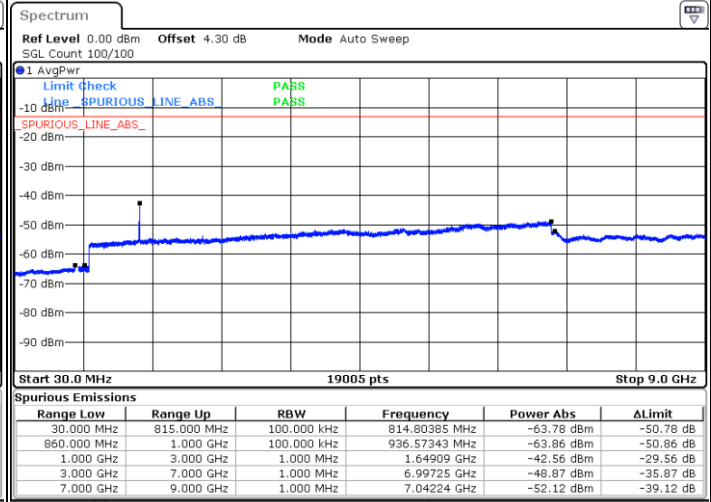

Highest Channel / 16QAM

Date: 2 JAN 2018 16:20:41

LTE Band 26 / 3MHz

Lowest Channel / QPSK

Date: 2 JAN 2018 16:21:47

Lowest Channel / 16QAM

Date: 2 JAN 2018 16:22:12

LTE Band 26 / 3MHz

Middle Channel / QPSK

Date: 2 JAN 2018 16:23:56

Middle Channel / 16QAM

Date: 2 JAN 2018 16:23:30

Highest Channel / QPSK

Date: 2 JAN 2018 16:24:23

Highest Channel / 16QAM

Date: 2 JAN 2018 16:24:49

LTE Band 26 / 5MHz

Lowest Channel / QPSK

Lowest Channel / 16QAM

Date: 2 JAN 2018 16:25:51

Date: 2 JAN 2018 16:26:16

Middle Channel / QPSK

Middle Channel / 16QAM

Date: 2 JAN 2018 16:28:01

Date: 2 JAN 2018 16:27:35

LTE Band 26 / 5MHz

Highest Channel / QPSK

Date: 2 JAN 2018 16:28:27

Highest Channel / 16QAM

Date: 2 JAN 2018 16:28:52

LTE Band 26 / 10MHz

Lowest Channel / QPSK