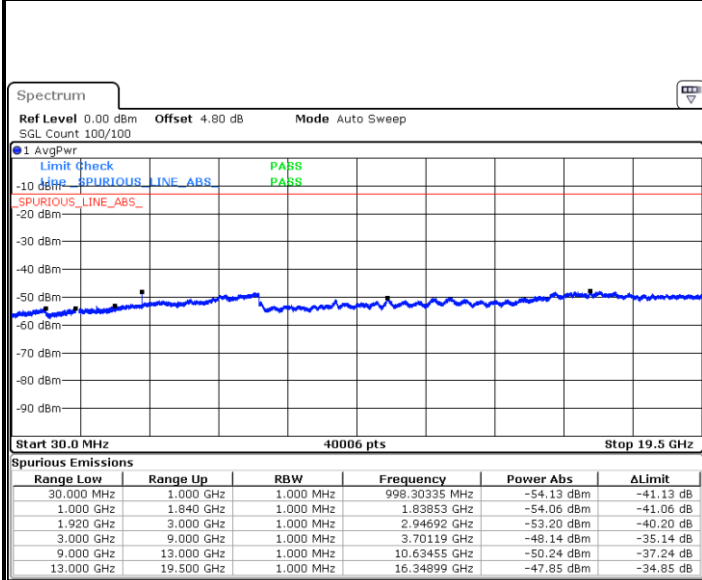

**LTE Band 25 / 3MHz**

**Lowest Channel / 64QAM**

Date: 2 JAN 2018 10:35:52

**Middle Channel / 64QAM**

Date: 2 JAN 2018 10:36:33

**Highest Channel / 64QAM**

Date: 2 JAN 2018 10:37:22

**LTE Band 25 / 5MHz**

**Lowest Channel / 64QAM**

Date: 2 JAN 2018 10:38:04

**Middle Channel / 64QAM**

Date: 2 JAN 2018 10:38:47

**Highest Channel / 64QAM**

Date: 2 JAN 2018 10:39:27

LTE Band 25 / 10MHz

Lowest Channel / 64QAM