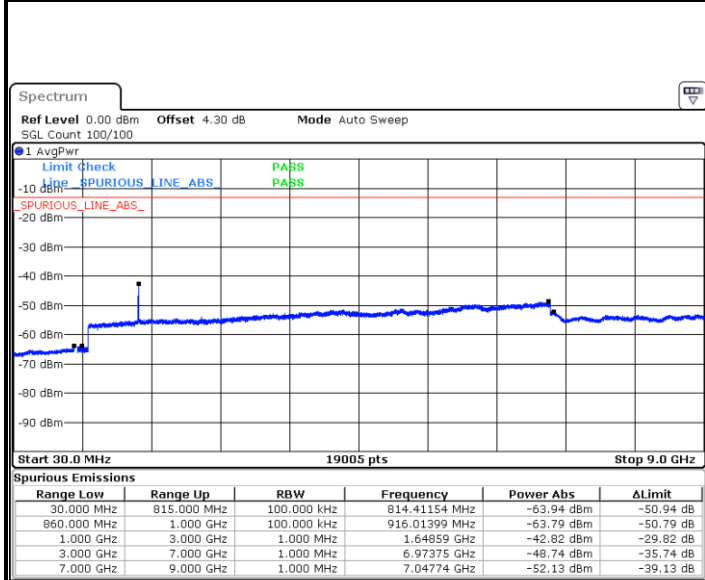

Date: 2.JAN.2018 10:43:14

Date: 2.JAN.2018 10:44:04

Highest Channel / 64QAM

Date: 2.JAN.2018 10:44:44

LTE Band 26 / 1.4MHz

Lowest Channel / QPSK

Date: 2.JAN 2018 16:16:53

Lowest Channel / 16QAM

Date: 2.JAN 2018 16:18:03

Middle Channel / QPSK

Date: 2.JAN 2018 16:19:50

Middle Channel / 16QAM

Date: 2.JAN 2018 16:19:24

LTE Band 26 / 1.4MHz

Highest Channel / QPSK

Date: 2 JAN 2018 16:20:15

Highest Channel / 16QAM

Date: 2 JAN 2018 16:20:41

LTE Band 26 / 3MHz

Lowest Channel / QPSK

Date: 2 JAN 2018 16:21:47

Lowest Channel / 16QAM

Date: 2 JAN 2018 16:22:12

LTE Band 26 / 3MHz