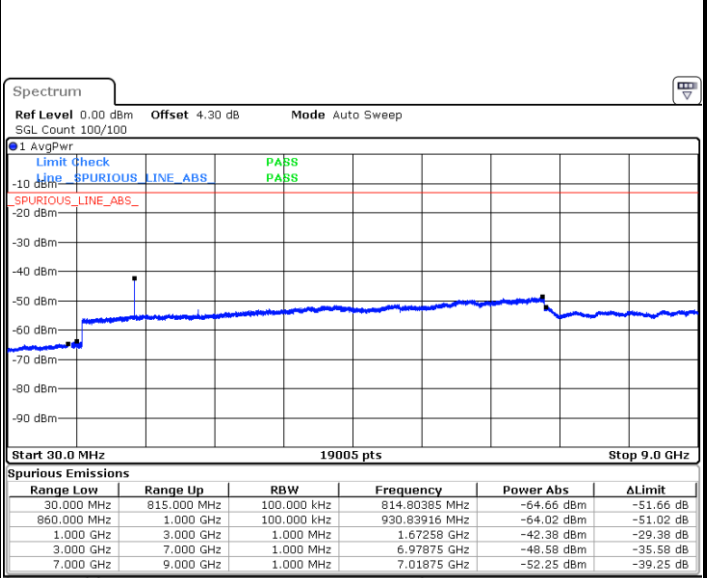

Middle Channel / 64QAM

Date: 2.JAN.2018 10:40:12

Date: 2.JAN.2018 10:41:30

Highest Channel / 64QAM

Date: 2.JAN.2018 10:42:29

LTE Band 25 / 15MHz

Lowest Channel / 64QAM

Middle Channel / 64QAM

Date: 2.JAN.2018 10:43:14

Date: 2.JAN.2018 10:44:04

Highest Channel / 64QAM

Date: 2.JAN.2018 10:44:44

LTE Band 26 / 1.4MHz

Lowest Channel / QPSK

Date: 2.JAN 2018 16:16:53

Lowest Channel / 16QAM

Date: 2.JAN 2018 16:18:03

Middle Channel / QPSK

Date: 2.JAN 2018 16:19:50

Middle Channel / 16QAM

Date: 2.JAN 2018 16:19:24

LTE Band 26 / 1.4MHz

Highest Channel / QPSK

Date: 2 JAN 2018 16:20:15

Highest Channel / 16QAM

Date: 2 JAN 2018 16:20:41

LTE Band 26 / 3MHz

Lowest Channel / QPSK

Date: 2 JAN 2018 16:21:47

Lowest Channel / 16QAM

Date: 2 JAN 2018 16:22:12

LTE Band 26 / 3MHz