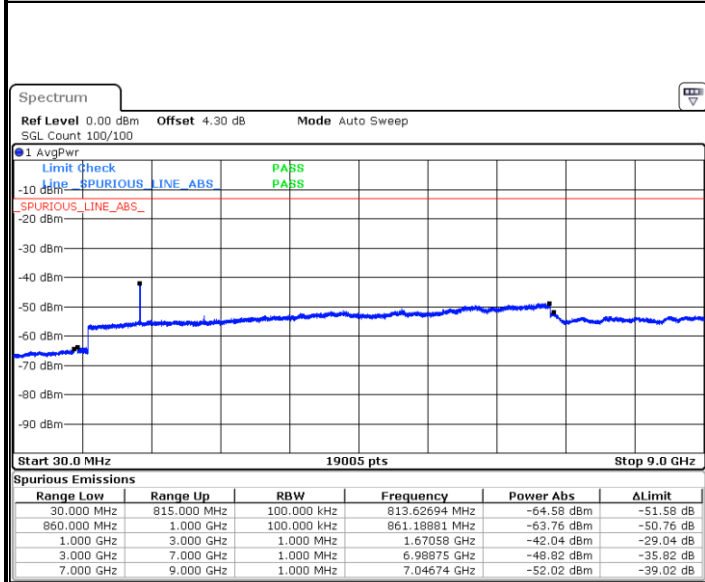

LTE Band 26 / 3MHz

Middle Channel / QPSK

Date: 2 JAN 2018 16:23:56