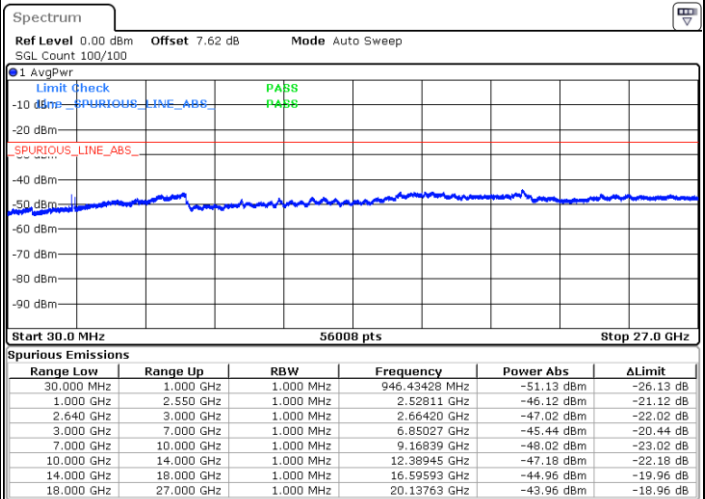

Date: 4 JAN 2018 09:02:18

Lowest Channel / 16QAM

Date: 4 JAN 2018 09:04:41

LTE Band 38 / 10MHz

Middle Channel / QPSK

Middle Channel / 16QAM

Date: 4 JAN 2018 09:07:36

Date: 4 JAN 2018 09:05:33

Highest Channel / QPSK

Highest Channel / 16QAM

Date: 4 JAN 2018 09:08:34

Date: 4 JAN 2018 09:09:33

LTE Band 38 / 15MHz

Lowest Channel / QPSK

Lowest Channel / 16QAM

Date: 4 JAN 2018 09:28:37

Date: 4 JAN 2018 09:37:45

Middle Channel / QPSK

Middle Channel / 16QAM

Date: 4 JAN 2018 09:30:21

Date: 4 JAN 2018 09:33:54

LTE Band 38 / 15MHz

Highest Channel / QPSK

Highest Channel / 16QAM