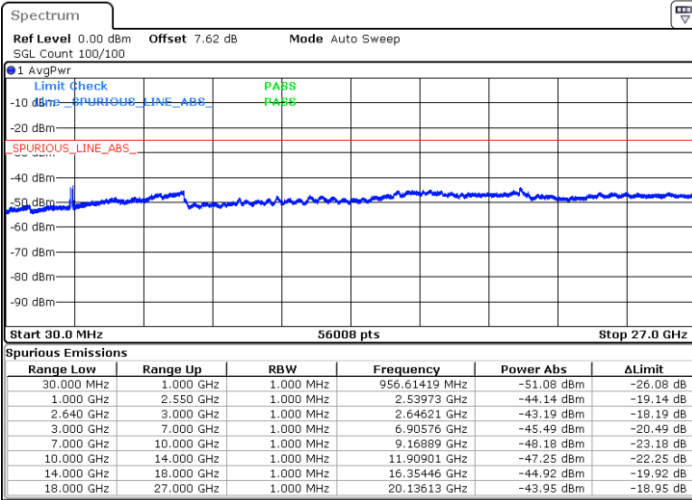

Date: 4 JAN 2018 09:37:45

Middle Channel / QPSK

Middle Channel / 16QAM

Date: 4 JAN 2018 09:30:21

Date: 4 JAN 2018 09:33:54

LTE Band 38 / 15MHz

Highest Channel / QPSK

Highest Channel / 16QAM

Date: 4 JAN 2018 09:31:15

Date: 4 JAN 2018 09:32:43

LTE Band 38 / 20MHz

Lowest Channel / QPSK

Lowest Channel / 16QAM

Date: 4 JAN 2018 09:59:32

Date: 4 JAN 2018 10:03:04

LTE Band 38 / 20MHz

Middle Channel / QPSK

Middle Channel / 16QAM

Date: 4 JAN 2018 09:58:43

Date: 4 JAN 2018 10:04:01

Highest Channel / QPSK

Highest Channel / 16QAM

Date: 4 JAN 2018 09:57:48

Date: 4 JAN 2018 10:05:12

LTE Band 38 / 5MHz

Lowest Channel / 64QAM

Middle Channel / 64QAM

Date: 4 JAN 2018 10:34:47

Date: 4 JAN 2018 10:36:34

Highest Channel / 64QAM

Date: 4 JAN 2018 10:39:19