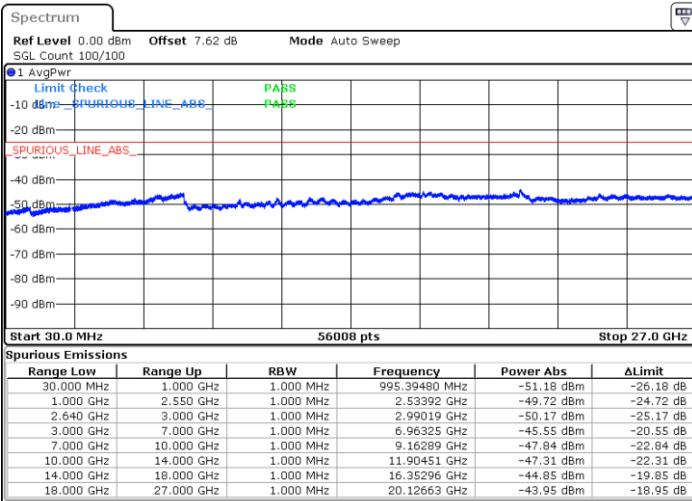

Date: 4 JAN 2018 08:32:50

LTE Band 38 / 5MHz

Highest Channel / QPSK

Date: 4 JAN 2018 08:30:58

Highest Channel / 16QAM

Date: 4 JAN 2018 08:31:56

LTE Band 38 / 10MHz

Lowest Channel / QPSK

Date: 4 JAN 2018 09:02:18

Lowest Channel / 16QAM

Date: 4 JAN 2018 09:04:41

LTE Band 38 / 10MHz

Middle Channel / QPSK

Middle Channel / 16QAM

Date: 4 JAN 2018 09:07:36

Date: 4 JAN 2018 09:05:33

Highest Channel / QPSK

Highest Channel / 16QAM

Date: 4 JAN 2018 09:08:34

Date: 4 JAN 2018 09:09:33

LTE Band 38 / 15MHz

Lowest Channel / QPSK

Lowest Channel / 16QAM

Date: 4 JAN 2018 09:28:37