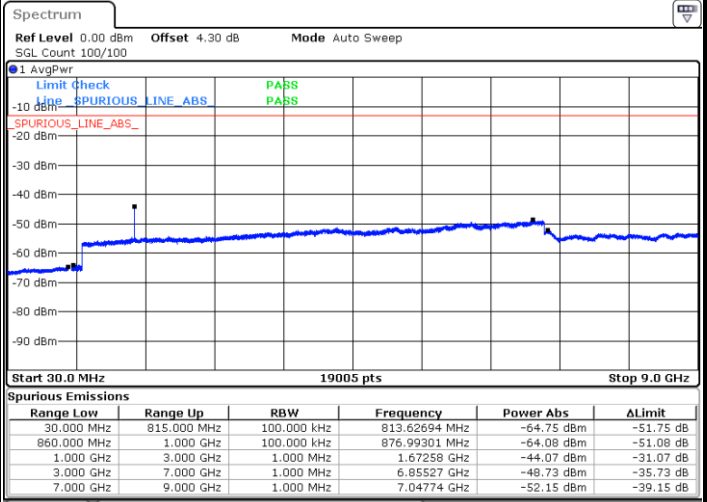

Highest Channel / QPSK

Date: 2.JAN 2018 16:32:28

Highest Channel / 16QAM

Date: 2.JAN 2018 16:32:53

LTE Band 26 / 15MHz

Lowest Channel / QPSK

Lowest Channel / 16QAM

Date: 2.JAN 2018 16:33:59

Date: 2.JAN 2018 16:34:23

Middle Channel / QPSK

Middle Channel / 16QAM

Date: 2.JAN 2018 16:36:02

Date: 2.JAN 2018 16:35:37

LTE Band 26 / 1.4MHz

Lowest Channel / 64QAM

Middle Channel / 64QAM

Date: 2 JAN 2018 16:18:32

Date: 2 JAN 2018 16:18:59

Highest Channel / 64QAM

Date: 2 JAN 2018 16:21:07

LTE Band 26 / 3MHz

Lowest Channel / 64QAM

Middle Channel / 64QAM

Date: 2.JAN.2018 16:22:38

Date: 2.JAN.2018 16:23:04

Highest Channel / 64QAM

Date: 2.JAN.2018 16:25:15

LTE Band 26 / 5MHz

Lowest Channel / 64QAM

Middle Channel / 64QAM

Date: 2 JAN 2018 16:26:42

Date: 2 JAN 2018 16:27:09