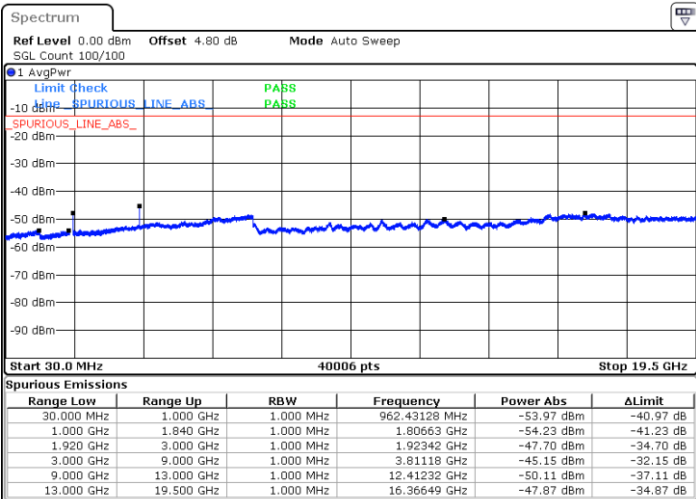

**Lowest Channel / 64QAM**

Date: 2 JAN 2018 10:38:04

**Middle Channel / 64QAM**

Date: 2 JAN 2018 10:38:47

**Highest Channel / 64QAM**

Date: 2 JAN 2018 10:39:27

LTE Band 25 / 10MHz

Lowest Channel / 64QAM

Middle Channel / 64QAM

Date: 2.JAN.2018 10:40:12

Date: 2.JAN.2018 10:41:30

Highest Channel / 64QAM

Date: 2.JAN.2018 10:42:29

LTE Band 25 / 15MHz

Lowest Channel / 64QAM

Middle Channel / 64QAM