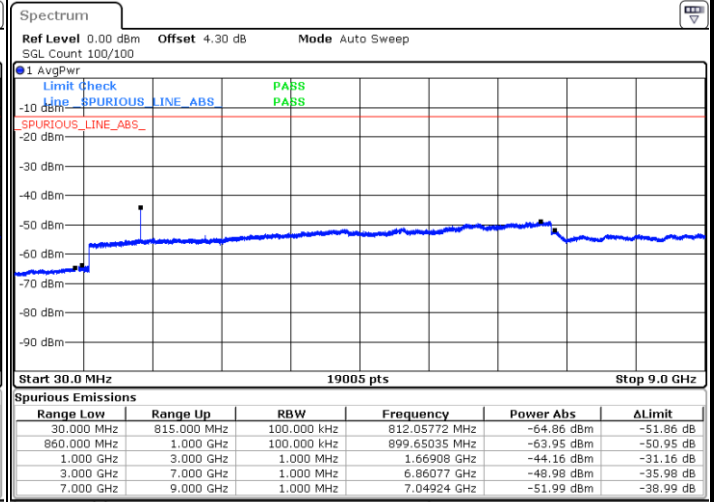

Date: 2 JAN 2018 16:18:32

Date: 2 JAN 2018 16:18:59

Highest Channel / 64QAM

Date: 2 JAN 2018 16:21:07

LTE Band 26 / 3MHz

Lowest Channel / 64QAM

Middle Channel / 64QAM

Date: 2.JAN.2018 16:22:38

Date: 2.JAN.2018 16:23:04

Highest Channel / 64QAM

Date: 2.JAN.2018 16:25:15

LTE Band 26 / 5MHz

Lowest Channel / 64QAM

Middle Channel / 64QAM

Date: 2 JAN 2018 16:26:42

Date: 2 JAN 2018 16:27:09

Highest Channel / 64QAM

Date: 2 JAN 2018 16:29:17

LTE Band 26 / 10MHz

Lowest Channel / 64QAM

Middle Channel / 64QAM

Date: 2.JAN.2018 16:30:45

Date: 2.JAN.2018 16:31:09

Highest Channel / 64QAM

Date: 2.JAN.2018 16:33:17

LTE Band 26 / 15MHz

Lowest Channel / 64QAM

Middle Channel / 64QAM

Date: 2 JAN 2018 16:34:48

Date: 2 JAN 2018 16:35:13

Highest Channel / 64QAM

Date: 2 JAN 2018 16:37:21