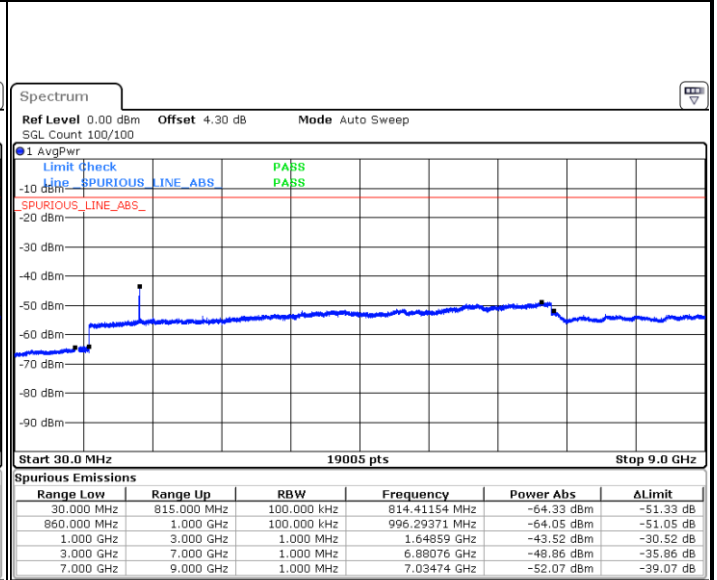

Date: 2.JAN 2018 16:18:03

Middle Channel / QPSK

Date: 2.JAN 2018 16:19:50

Middle Channel / 16QAM

Date: 2.JAN 2018 16:19:24

LTE Band 26 / 1.4MHz

Highest Channel / QPSK

Date: 2 JAN 2018 16:20:15

Highest Channel / 16QAM

Date: 2 JAN 2018 16:20:41

LTE Band 26 / 3MHz

Lowest Channel / QPSK

Date: 2 JAN 2018 16:21:47

Lowest Channel / 16QAM

Date: 2 JAN 2018 16:22:12

LTE Band 26 / 3MHz

Middle Channel / QPSK

Date: 2 JAN 2018 16:23:56

Middle Channel / 16QAM

Date: 2 JAN 2018 16:23:30

Highest Channel / QPSK

Date: 2 JAN 2018 16:24:23

Highest Channel / 16QAM

Date: 2 JAN 2018 16:24:49

LTE Band 26 / 5MHz

Lowest Channel / QPSK

Lowest Channel / 16QAM

Date: 2 JAN 2018 16:25:51

Date: 2 JAN 2018 16:26:16

Middle Channel / QPSK

Middle Channel / 16QAM

Date: 2 JAN 2018 16:28:01