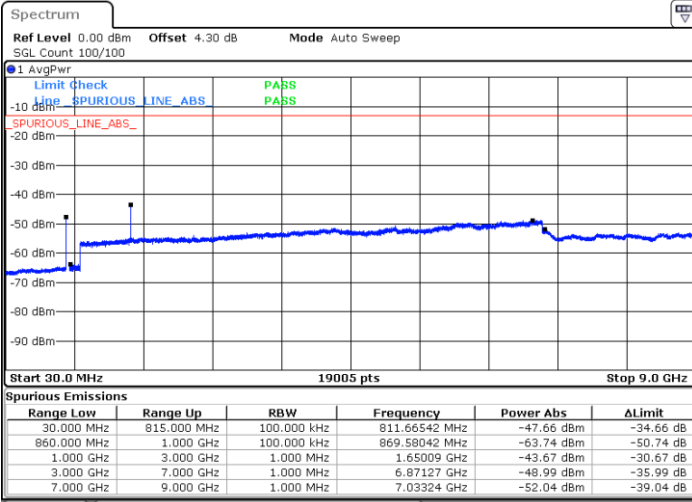

Date: 2.JAN.2018 16:23:04

Highest Channel / 64QAM

Date: 2.JAN.2018 16:25:15

LTE Band 26 / 5MHz

Lowest Channel / 64QAM

Middle Channel / 64QAM

Date: 2 JAN 2018 16:26:42

Date: 2 JAN 2018 16:27:09

Highest Channel / 64QAM

Date: 2 JAN 2018 16:29:17

LTE Band 26 / 10MHz

Lowest Channel / 64QAM

Middle Channel / 64QAM

Date: 2.JAN.2018 16:30:45

Date: 2.JAN.2018 16:31:09

Highest Channel / 64QAM

Date: 2.JAN.2018 16:33:17

LTE Band 26 / 15MHz

Lowest Channel / 64QAM

Middle Channel / 64QAM

Date: 2 JAN 2018 16:34:48

Date: 2 JAN 2018 16:35:13

Highest Channel / 64QAM

Date: 2 JAN 2018 16:37:21