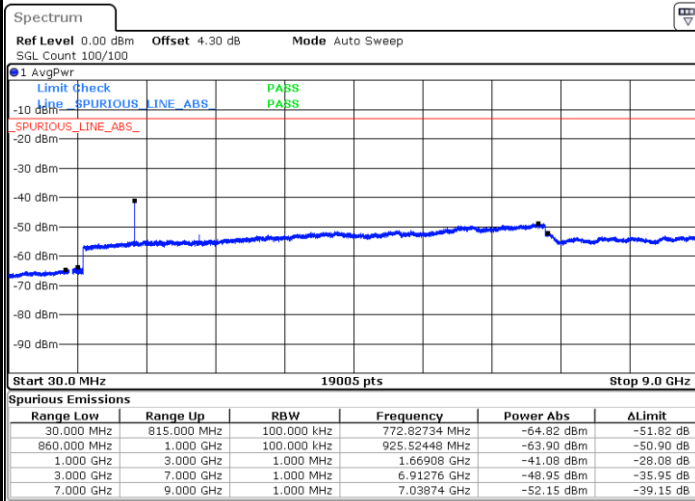

LTE Band 26 / 5MHz

Lowest Channel / QPSK

Lowest Channel / 16QAM

Date: 2 JAN 2018 16:25:51

Date: 2 JAN 2018 16:26:16

Middle Channel / QPSK

Middle Channel / 16QAM

Date: 2 JAN 2018 16:28:01

Date: 2 JAN 2018 16:27:35

LTE Band 26 / 5MHz

Highest Channel / QPSK

Date: 2 JAN 2018 16:28:27

Highest Channel / 16QAM

Date: 2 JAN 2018 16:28:52

LTE Band 26 / 10MHz

Lowest Channel / QPSK