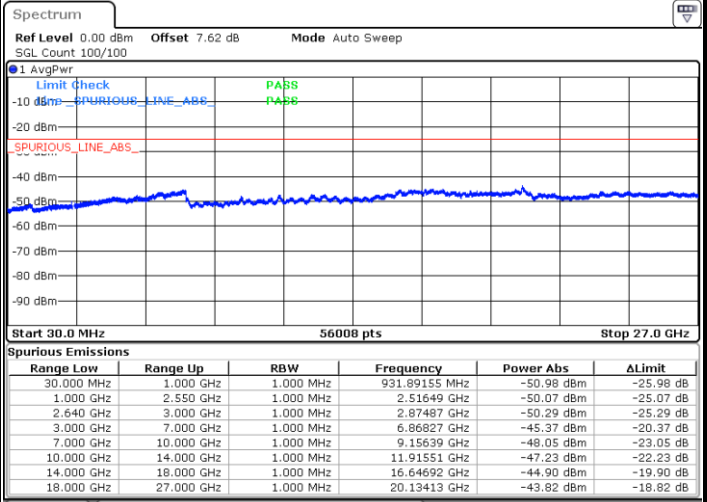

Date: 4 JAN 2018 09:31:15

Date: 4 JAN 2018 09:32:43

LTE Band 38 / 20MHz

Lowest Channel / QPSK

Lowest Channel / 16QAM

Date: 4 JAN 2018 09:59:32

Date: 4 JAN 2018 10:03:04

LTE Band 38 / 20MHz

Middle Channel / QPSK

Middle Channel / 16QAM

Date: 4 JAN 2018 09:58:43

Date: 4 JAN 2018 10:04:01

Highest Channel / QPSK

Highest Channel / 16QAM

Date: 4 JAN 2018 09:57:48

Date: 4 JAN 2018 10:05:12

LTE Band 38 / 5MHz

Lowest Channel / 64QAM

Middle Channel / 64QAM

Date: 4 JAN 2018 10:34:47

Date: 4 JAN 2018 10:36:34

Highest Channel / 64QAM

Date: 4 JAN 2018 10:39:19