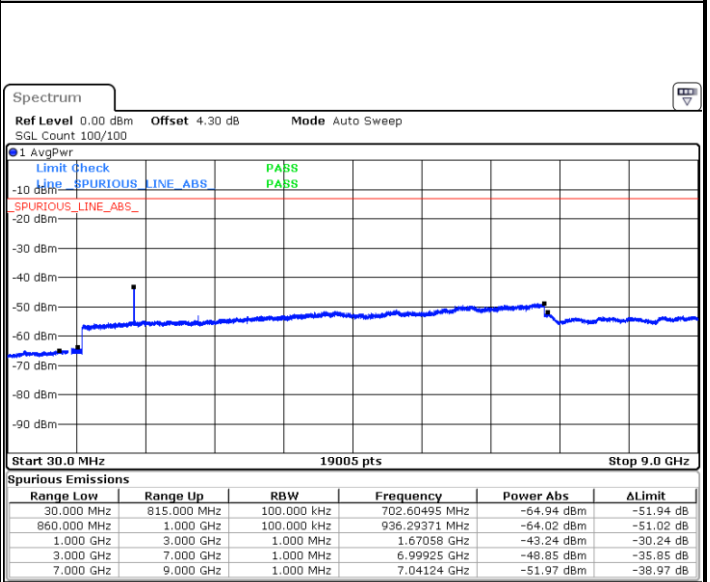

Date: 2.JAN 2018 16:18:03

Middle Channel / QPSK

Date: 2.JAN 2018 16:19:50

Middle Channel / 16QAM

Date: 2.JAN 2018 16:19:24

LTE Band 26 / 1.4MHz

Highest Channel / QPSK

Date: 2 JAN 2018 16:20:15

Highest Channel / 16QAM

Date: 2 JAN 2018 16:20:41

LTE Band 26 / 3MHz

Lowest Channel / QPSK

Date: 2 JAN 2018 16:21:47

Lowest Channel / 16QAM

Date: 2 JAN 2018 16:22:12

LTE Band 26 / 3MHz

Middle Channel / QPSK

Date: 2 JAN 2018 16:23:56

Middle Channel / 16QAM

Date: 2 JAN 2018 16:23:30

Highest Channel / QPSK

Date: 2 JAN 2018 16:24:23

Highest Channel / 16QAM

Date: 2 JAN 2018 16:24:49

LTE Band 26 / 5MHz

Lowest Channel / QPSK

Lowest Channel / 16QAM

Date: 2 JAN 2018 16:25:51

Date: 2 JAN 2018 16:26:16

Middle Channel / QPSK

Middle Channel / 16QAM

Date: 2 JAN 2018 16:28:01