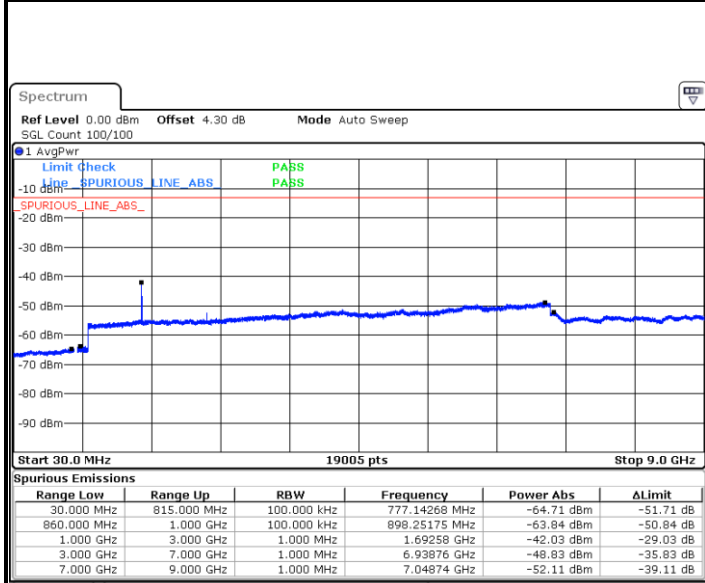

Highest Channel / 16QAM

Date: 2 JAN 2018 16:20:41

LTE Band 26 / 3MHz

Lowest Channel / QPSK

Date: 2 JAN 2018 16:21:47

Lowest Channel / 16QAM

Date: 2 JAN 2018 16:22:12

LTE Band 26 / 3MHz

Middle Channel / QPSK

Date: 2 JAN 2018 16:23:56

Middle Channel / 16QAM

Date: 2 JAN 2018 16:23:30

Highest Channel / QPSK

Date: 2 JAN 2018 16:24:23

Highest Channel / 16QAM

Date: 2 JAN 2018 16:24:49

LTE Band 26 / 5MHz

Lowest Channel / QPSK

Lowest Channel / 16QAM

Date: 2 JAN 2018 16:25:51

Date: 2 JAN 2018 16:26:16

Middle Channel / QPSK

Middle Channel / 16QAM

Date: 2 JAN 2018 16:28:01

Date: 2 JAN 2018 16:27:35

LTE Band 26 / 5MHz

Highest Channel / QPSK

Date: 2 JAN 2018 16:28:27

Highest Channel / 16QAM

Date: 2 JAN 2018 16:28:52

LTE Band 26 / 10MHz

Lowest Channel / QPSK