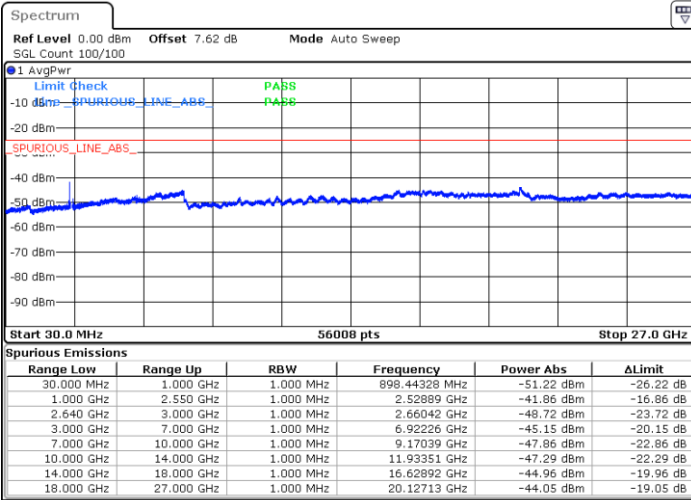

Date: 4 JAN 2018 09:02:18

Lowest Channel / 16QAM

Date: 4 JAN 2018 09:04:41

LTE Band 38 / 10MHz

Middle Channel / QPSK

Middle Channel / 16QAM

Date: 4 JAN 2018 09:07:36

Date: 4 JAN 2018 09:05:33

Highest Channel / QPSK

Highest Channel / 16QAM

Date: 4 JAN 2018 09:08:34

Date: 4 JAN 2018 09:09:33

LTE Band 38 / 15MHz

Lowest Channel / QPSK

Lowest Channel / 16QAM

Date: 4 JAN 2018 09:28:37

Date: 4 JAN 2018 09:37:45

Middle Channel / QPSK

Middle Channel / 16QAM

Date: 4 JAN 2018 09:30:21

Date: 4 JAN 2018 09:33:54

LTE Band 38 / 15MHz

Highest Channel / QPSK

Highest Channel / 16QAM