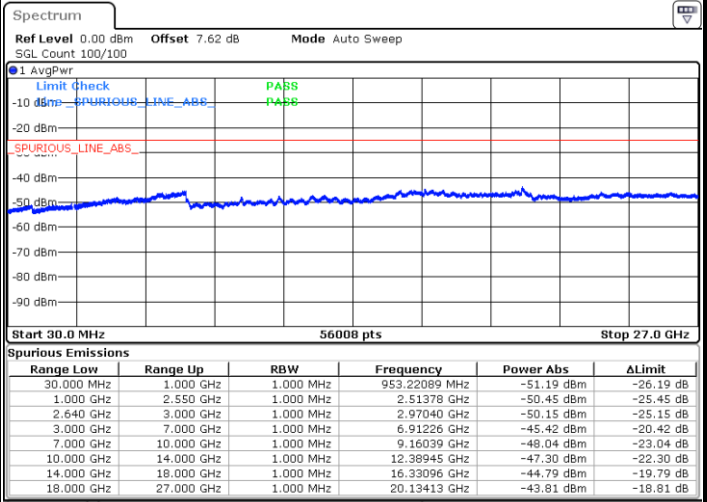

Date: 4 JAN 2018 08:32:50

LTE Band 38 / 5MHz

Highest Channel / QPSK

Date: 4 JAN 2018 08:30:58

Highest Channel / 16QAM

Date: 4 JAN 2018 08:31:56

LTE Band 38 / 10MHz

Lowest Channel / QPSK

Date: 4 JAN 2018 09:02:18

Lowest Channel / 16QAM

Date: 4 JAN 2018 09:04:41

LTE Band 38 / 10MHz

Middle Channel / QPSK

Middle Channel / 16QAM

Date: 4 JAN 2018 09:07:36

Date: 4 JAN 2018 09:05:33

Highest Channel / QPSK

Highest Channel / 16QAM

Date: 4 JAN 2018 09:08:34

Date: 4 JAN 2018 09:09:33

LTE Band 38 / 15MHz

Lowest Channel / QPSK

Lowest Channel / 16QAM

Date: 4 JAN 2018 09:28:37