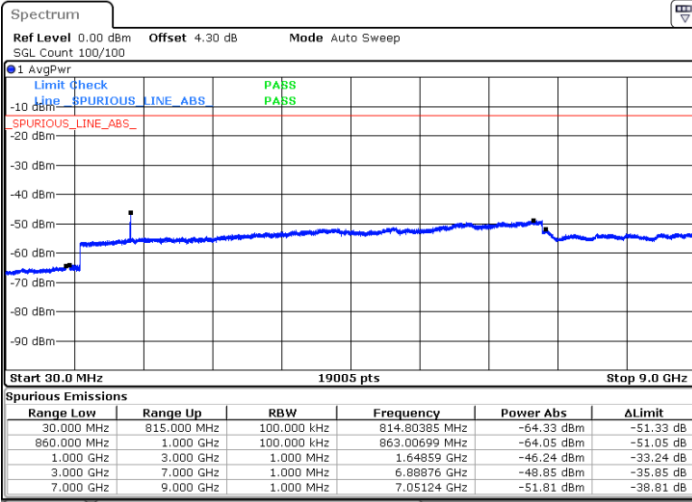

Highest Channel / QPSK

Date: 2.JAN 2018 16:32:28

Highest Channel / 16QAM

Date: 2.JAN 2018 16:32:53

LTE Band 26 / 15MHz

Lowest Channel / QPSK

Lowest Channel / 16QAM

Date: 2.JAN 2018 16:33:59

Date: 2.JAN 2018 16:34:23

Middle Channel / QPSK

Middle Channel / 16QAM

Date: 2.JAN 2018 16:36:02

Date: 2.JAN 2018 16:35:37

LTE Band 26 / 1.4MHz

Lowest Channel / 64QAM

Middle Channel / 64QAM

Date: 2 JAN 2018 16:18:32

Date: 2 JAN 2018 16:18:59

Highest Channel / 64QAM

Date: 2 JAN 2018 16:21:07

LTE Band 26 / 3MHz

Lowest Channel / 64QAM

Middle Channel / 64QAM

Date: 2.JAN.2018 16:22:38

Date: 2.JAN.2018 16:23:04

Highest Channel / 64QAM

Date: 2.JAN.2018 16:25:15

LTE Band 26 / 5MHz

Lowest Channel / 64QAM

Middle Channel / 64QAM

Date: 2 JAN 2018 16:26:42

Date: 2 JAN 2018 16:27:09