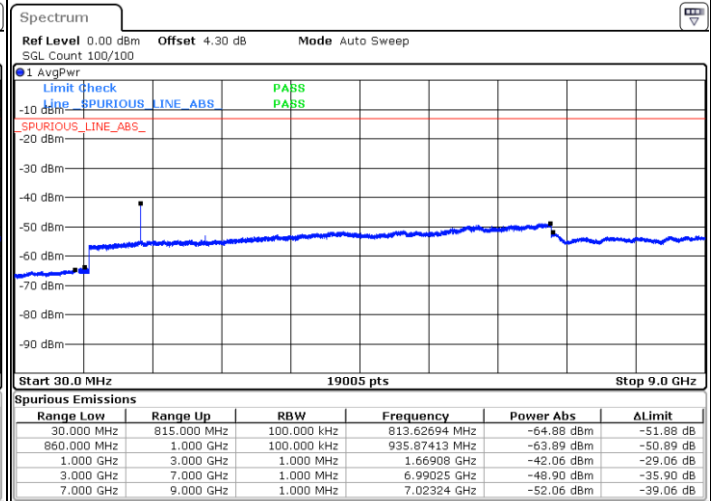

LTE Band 26 / 5MHz

Lowest Channel / QPSK

Lowest Channel / 16QAM

Date: 2 JAN 2018 16:25:51

Date: 2 JAN 2018 16:26:16

Middle Channel / QPSK

Middle Channel / 16QAM

Date: 2 JAN 2018 16:28:01

Date: 2 JAN 2018 16:27:35

LTE Band 26 / 5MHz

Highest Channel / QPSK

Date: 2 JAN 2018 16:28:27

Highest Channel / 16QAM

Date: 2 JAN 2018 16:28:52

LTE Band 26 / 10MHz

Lowest Channel / QPSK