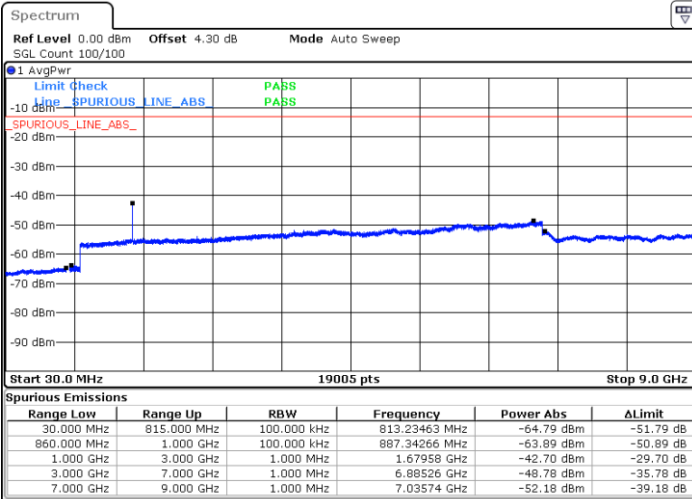

Date: 2.JAN.2018 16:23:04

Highest Channel / 64QAM

Date: 2.JAN.2018 16:25:15

LTE Band 26 / 5MHz

Lowest Channel / 64QAM

Middle Channel / 64QAM

Date: 2 JAN 2018 16:26:42

Date: 2 JAN 2018 16:27:09

Highest Channel / 64QAM

Date: 2 JAN 2018 16:29:17

LTE Band 26 / 10MHz

Lowest Channel / 64QAM

Middle Channel / 64QAM

Date: 2.JAN.2018 16:30:45

Date: 2.JAN.2018 16:31:09

Highest Channel / 64QAM

Date: 2.JAN.2018 16:33:17

LTE Band 26 / 15MHz

Lowest Channel / 64QAM

Middle Channel / 64QAM

Date: 2 JAN 2018 16:34:48

Date: 2 JAN 2018 16:35:13

Highest Channel / 64QAM

Date: 2 JAN 2018 16:37:21