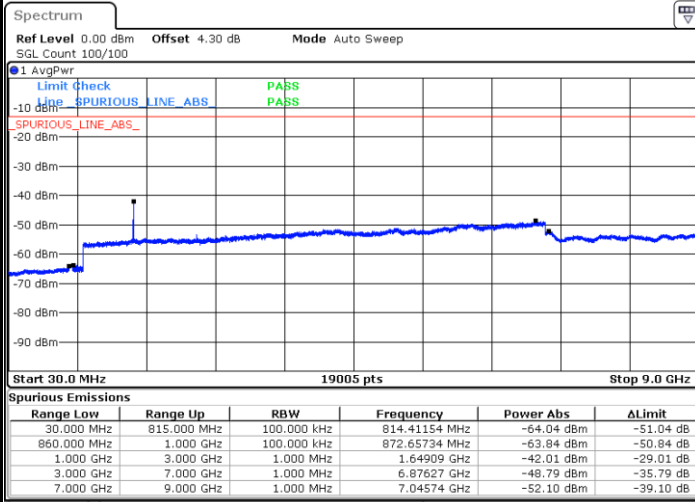

Highest Channel / 16QAM

Date: 2 JAN 2018 16:20:41

LTE Band 26 / 3MHz

Lowest Channel / QPSK

Date: 2 JAN 2018 16:21:47

Lowest Channel / 16QAM

Date: 2 JAN 2018 16:22:12

LTE Band 26 / 3MHz

Middle Channel / QPSK

Date: 2 JAN 2018 16:23:56

Middle Channel / 16QAM

Date: 2 JAN 2018 16:23:30

Highest Channel / QPSK

Date: 2 JAN 2018 16:24:23

Highest Channel / 16QAM

Date: 2 JAN 2018 16:24:49

LTE Band 26 / 5MHz

Lowest Channel / QPSK

Lowest Channel / 16QAM

Date: 2 JAN 2018 16:25:51

Date: 2 JAN 2018 16:26:16

Middle Channel / QPSK

Middle Channel / 16QAM

Date: 2 JAN 2018 16:28:01