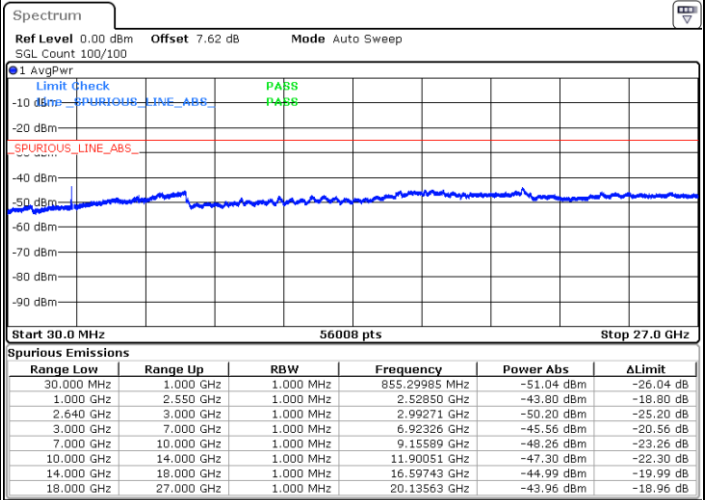

Date: 4 JAN 2018 09:02:18

Lowest Channel / 16QAM

Date: 4 JAN 2018 09:04:41

LTE Band 38 / 10MHz

Middle Channel / QPSK

Middle Channel / 16QAM

Date: 4 JAN 2018 09:07:36

Date: 4 JAN 2018 09:05:33

Highest Channel / QPSK

Highest Channel / 16QAM

Date: 4 JAN 2018 09:08:34

Date: 4 JAN 2018 09:09:33

LTE Band 38 / 15MHz

Lowest Channel / QPSK

Lowest Channel / 16QAM

Date: 4 JAN 2018 09:28:37

Date: 4 JAN 2018 09:37:45

Middle Channel / QPSK

Middle Channel / 16QAM

Date: 4 JAN 2018 09:30:21

Date: 4 JAN 2018 09:33:54

LTE Band 38 / 15MHz

Highest Channel / QPSK

Highest Channel / 16QAM

Date: 4 JAN 2018 09:31:15

Date: 4 JAN 2018 09:32:43

LTE Band 38 / 20MHz

Lowest Channel / QPSK

Lowest Channel / 16QAM

Date: 4 JAN 2018 09:59:32

Date: 4 JAN 2018 10:03:04

LTE Band 38 / 20MHz