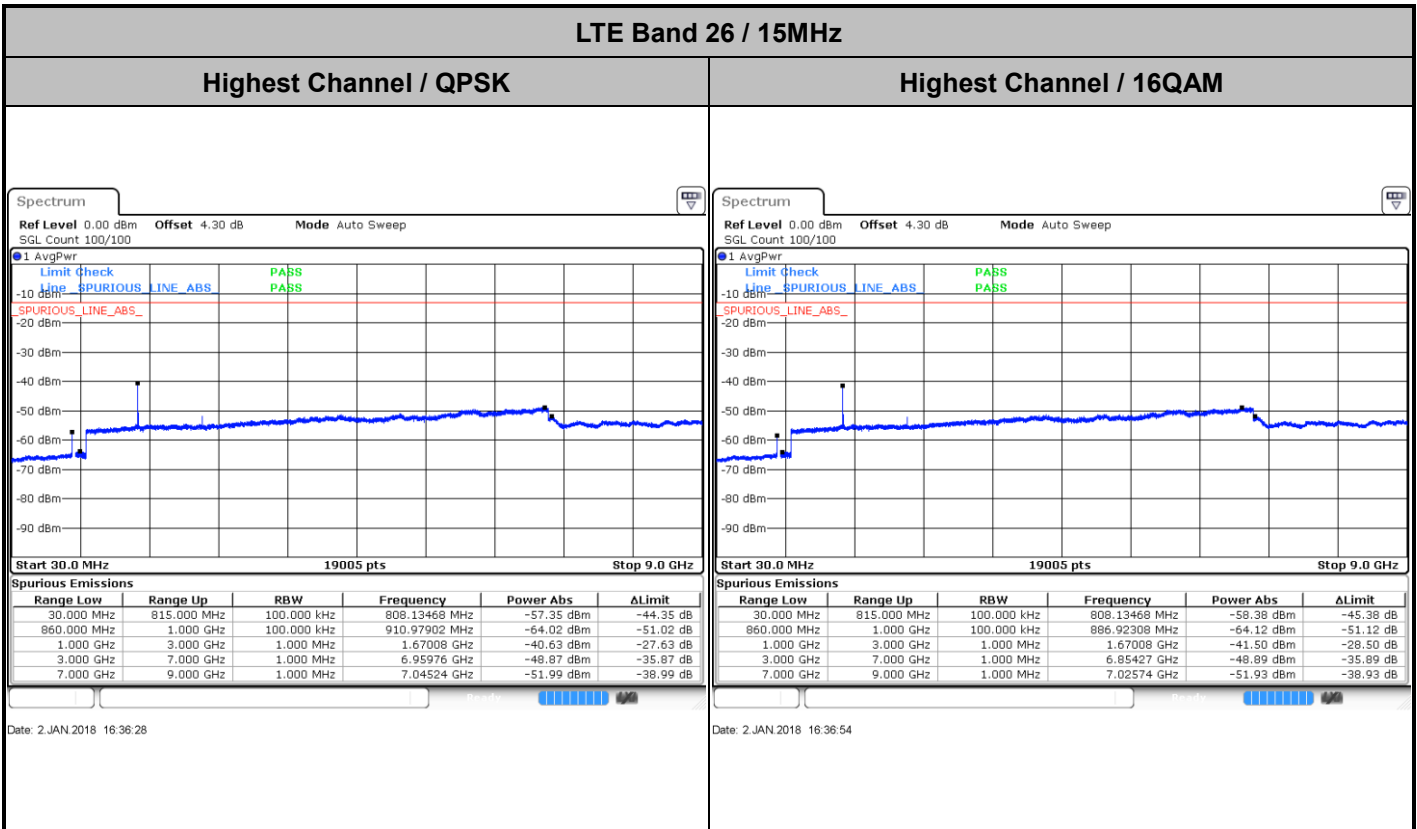

Highest Channel / QPSK

Date: 2.JAN 2018 16:32:28

Highest Channel / 16QAM

Date: 2.JAN 2018 16:32:53

LTE Band 26 / 15MHz

Lowest Channel / QPSK

Lowest Channel / 16QAM

Date: 2.JAN 2018 16:33:59

Date: 2.JAN 2018 16:34:23

Middle Channel / QPSK

Middle Channel / 16QAM

Date: 2.JAN 2018 16:36:02

Date: 2.JAN 2018 16:35:37

LTE Band 26 / 1.4MHz

Lowest Channel / 64QAM

Middle Channel / 64QAM

Date: 2 JAN 2018 16:18:32

Date: 2 JAN 2018 16:18:59

Highest Channel / 64QAM

Date: 2 JAN 2018 16:21:07

LTE Band 26 / 3MHz

Lowest Channel / 64QAM

Middle Channel / 64QAM

Date: 2.JAN.2018 16:22:38

Date: 2.JAN.2018 16:23:04

Highest Channel / 64QAM

Date: 2.JAN.2018 16:25:15

LTE Band 26 / 5MHz

Lowest Channel / 64QAM

Middle Channel / 64QAM

Date: 2 JAN 2018 16:26:42

Date: 2 JAN 2018 16:27:09