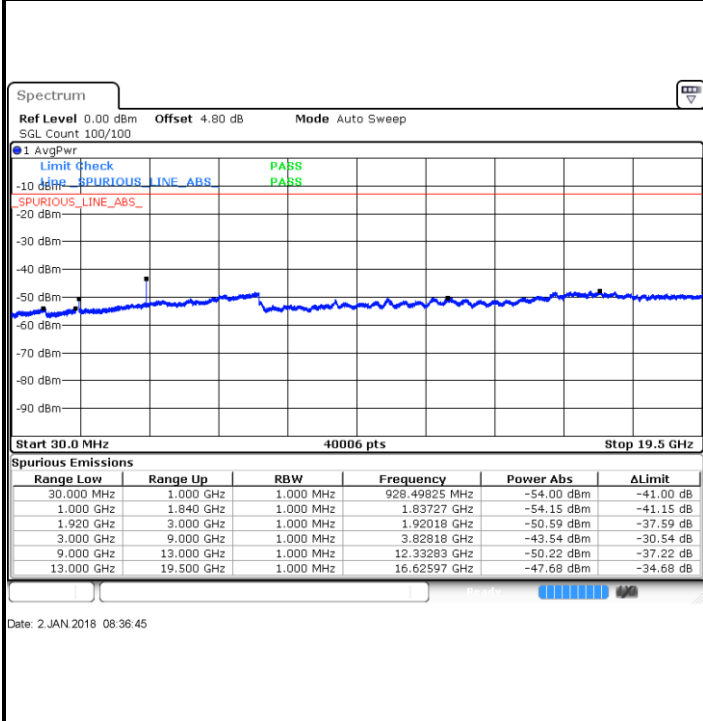

Date: 27.DEC.2017 14:49:57

LTE Band 17 / 10MHz

Lowest Channel / 64QAM

Middle Channel / 64QAM

Date: 27.DEC.2017 15:01:47

Date: 27.DEC.2017 15:02:17

Highest Channel / 64QAM

Date: 27.DEC.2017 15:02:51

LTE Band 25 / 1.4MHz

Lowest Channel / QPSK

Lowest Channel / 16QAM

Date: 2 JAN 2018 08:27:05

Date: 2 JAN 2018 08:26:09

Middle Channel / QPSK

Middle Channel / 16QAM

Date: 2 JAN 2018 08:28:00

Date: 2 JAN 2018 08:28:55

LTE Band 25 / 1.4MHz

Highest Channel / QPSK

Highest Channel / 16QAM

LTE Band 25 / 3MHz

Lowest Channel / QPSK

Lowest Channel / 16QAM

LTE Band 25 / 3MHz