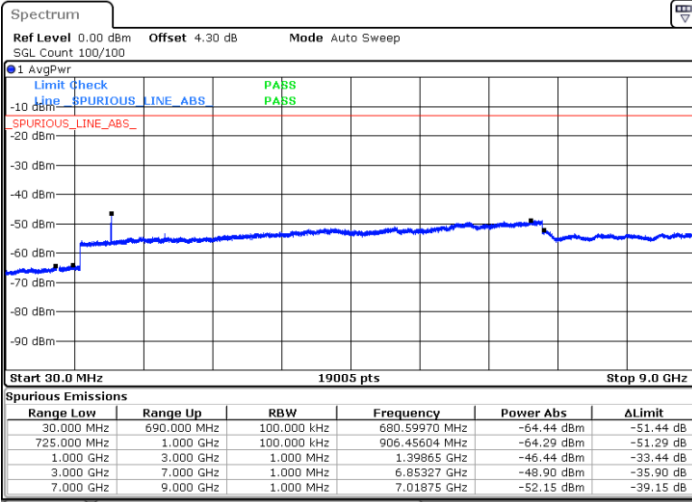

Lowest Channel / 16QAM

Date: 28 DEC 2017 13:31:23

LTE Band 12 / 10MHz

Middle Channel / QPSK

Middle Channel / 16QAM

Date: 28 DEC. 2017 13:33:13

Date: 28 DEC. 2017 13:32:18

Highest Channel / QPSK

Highest Channel / 16QAM

Date: 28 DEC. 2017 13:34:08

Date: 28 DEC. 2017 13:35:03

LTE Band 12 / 1.4MHz

Lowest Channel / 64QAM

Middle Channel / 64QAM

Date: 28 DEC.2017 13:57:34

Date: 28 DEC.2017 13:58:00

Highest Channel / 64QAM

Date: 28 DEC.2017 13:58:25

LTE Band 12 / 3MHz

Lowest Channel / 64QAM

Date: 28 DEC.2017 13:59:21

Middle Channel / 64QAM

Date: 28 DEC.2017 13:59:48

Highest Channel / 64QAM