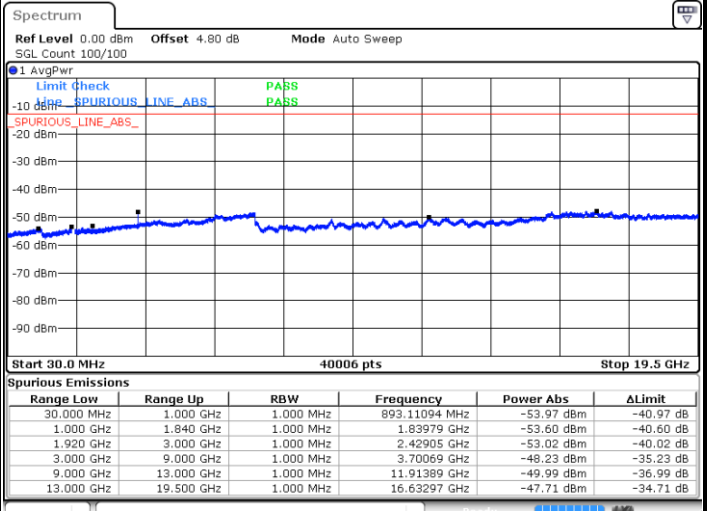

Date: 2 JAN 2018 08:28:55

LTE Band 25 / 1.4MHz

Highest Channel / QPSK

Highest Channel / 16QAM

LTE Band 25 / 3MHz

Lowest Channel / QPSK

Lowest Channel / 16QAM

LTE Band 25 / 3MHz

Middle Channel / QPSK

Middle Channel / 16QAM

Date: 2 JAN 2018 08:49:45

Date: 2 JAN 2018 08:50:41

Highest Channel / QPSK

Highest Channel / 16QAM

Date: 2 JAN 2018 08:58:29

Date: 2 JAN 2018 08:57:34

LTE Band 25 / 5MHz

Lowest Channel / QPSK

Lowest Channel / 16QAM

Date: 2 JAN 2018 09:01:08

Date: 2 JAN 2018 09:00:13

Middle Channel / QPSK

Middle Channel / 16QAM

Date: 2 JAN 2018 09:02:04

Date: 2 JAN 2018 09:02:59

LTE Band 25 / 5MHz

Highest Channel / QPSK

Date: 2 JAN 2018 09:10:48

Highest Channel / 16QAM

Date: 2 JAN 2018 09:09:52

LTE Band 25 / 10MHz

Lowest Channel / QPSK