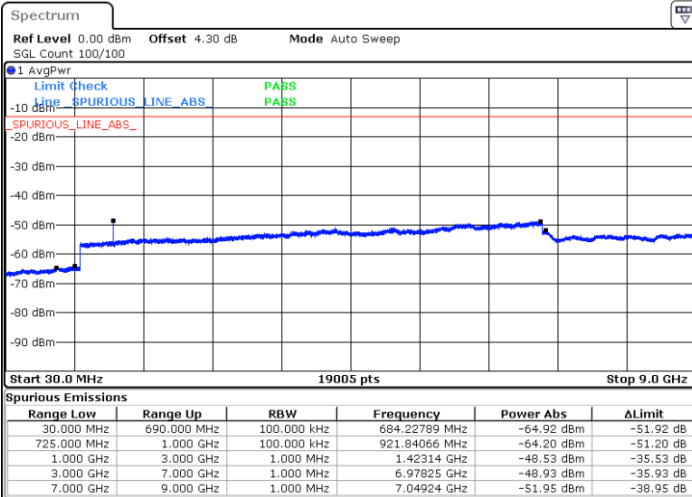

Date: 27.DEC.2017 14:21:58

LTE Band 17 / 10MHz

Middle Channel / QPSK

Date: 27.DEC.2017 14:23:39

Middle Channel / 16QAM

Date: 27.DEC.2017 14:24:35

Highest Channel / QPSK

Date: 27.DEC.2017 14:30:45

Highest Channel / 16QAM

Date: 27.DEC.2017 14:31:40

LTE Band 17 / 5MHz

Lowest Channel / 64QAM

Middle Channel / 64QAM

Date: 27.DEC.2017 14:51:44

Date: 27.DEC.2017 14:51:18

Highest Channel / 64QAM

Date: 27.DEC.2017 14:49:57

LTE Band 17 / 10MHz

Lowest Channel / 64QAM

Middle Channel / 64QAM

Date: 27.DEC.2017 15:01:47

Date: 27.DEC.2017 15:02:17

Highest Channel / 64QAM

Date: 27.DEC.2017 15:02:51