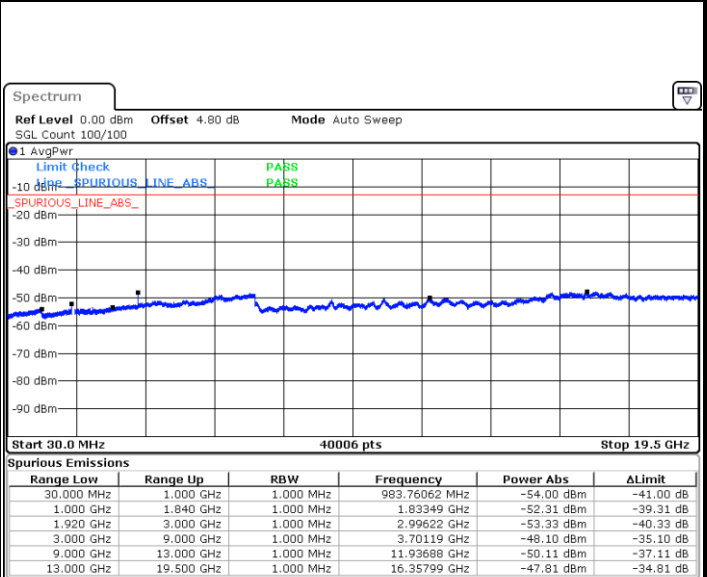

LTE Band 25 / 5MHz

Lowest Channel / QPSK

Lowest Channel / 16QAM

Date: 2 JAN 2018 09:01:08

Date: 2 JAN 2018 09:00:13

Middle Channel / QPSK

Middle Channel / 16QAM

Date: 2 JAN 2018 09:02:04

Date: 2 JAN 2018 09:02:59

LTE Band 25 / 5MHz

Highest Channel / QPSK

Date: 2 JAN 2018 09:10:48

Highest Channel / 16QAM

Date: 2 JAN 2018 09:09:52

LTE Band 25 / 10MHz

Lowest Channel / QPSK

Date: 2 JAN 2018 09:14:08

Lowest Channel / 16QAM

Date: 2 JAN 2018 09:13:12

LTE Band 25 / 10MHz

Middle Channel / QPSK

Middle Channel / 16QAM

Date: 2.JAN.2018 09:15:03

Date: 2.JAN.2018 09:15:59

Highest Channel / QPSK

Highest Channel / 16QAM

Date: 2.JAN.2018 09:23:47

Date: 2.JAN.2018 09:22:52

LTE Band 25 / 15MHz

Lowest Channel / QPSK

Lowest Channel / 16QAM

Date: 2 JAN 2018 09:33:21