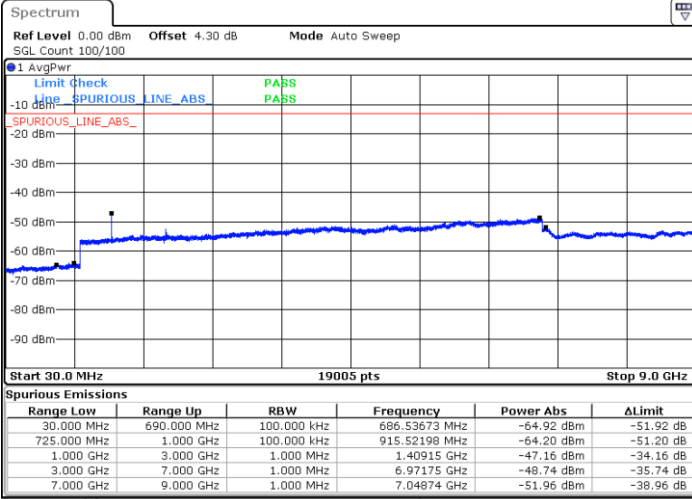

Date: 27.DEC.2017 14:21:58

LTE Band 17 / 10MHz

Middle Channel / QPSK

Date: 27.DEC.2017 14:23:39

Middle Channel / 16QAM

Date: 27.DEC.2017 14:24:35

Highest Channel / QPSK

Date: 27.DEC.2017 14:30:45

Highest Channel / 16QAM

Date: 27.DEC.2017 14:31:40

LTE Band 17 / 5MHz

Lowest Channel / 64QAM

Middle Channel / 64QAM

Date: 27.DEC.2017 14:51:44

Date: 27.DEC.2017 14:51:18

Highest Channel / 64QAM

Date: 27.DEC.2017 14:49:57

LTE Band 17 / 10MHz

Lowest Channel / 64QAM

Middle Channel / 64QAM

Date: 27.DEC.2017 15:01:47

Date: 27.DEC.2017 15:02:17

Highest Channel / 64QAM

Date: 27.DEC.2017 15:02:51