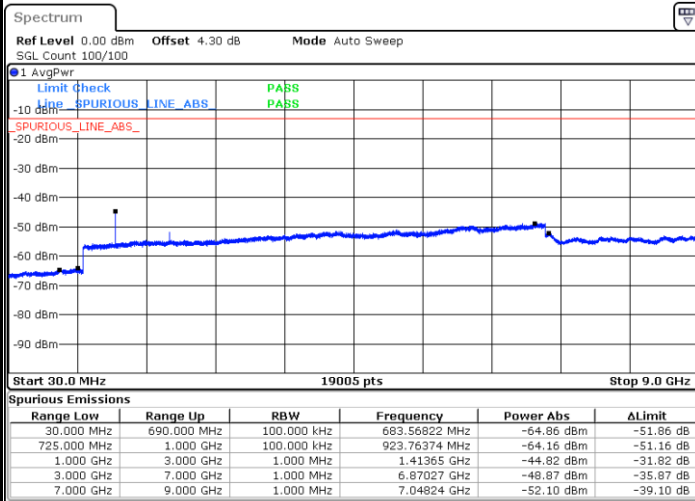

LTE Band 12 / 5MHz

Highest Channel / QPSK

Date: 28 DEC 2017 13:17:26

Highest Channel / 16QAM

Date: 28 DEC 2017 13:18:21

LTE Band 12 / 10MHz

Lowest Channel / QPSK

Date: 28 DEC 2017 13:30:27

Lowest Channel / 16QAM

Date: 28 DEC 2017 13:31:23

LTE Band 12 / 10MHz

Middle Channel / QPSK

Middle Channel / 16QAM

Date: 28 DEC. 2017 13:33:13

Date: 28 DEC. 2017 13:32:18

Highest Channel / QPSK

Highest Channel / 16QAM

Date: 28 DEC. 2017 13:34:08

Date: 28 DEC. 2017 13:35:03

LTE Band 12 / 1.4MHz

Lowest Channel / 64QAM

Middle Channel / 64QAM

Date: 28 DEC.2017 13:57:34

Date: 28 DEC.2017 13:58:00