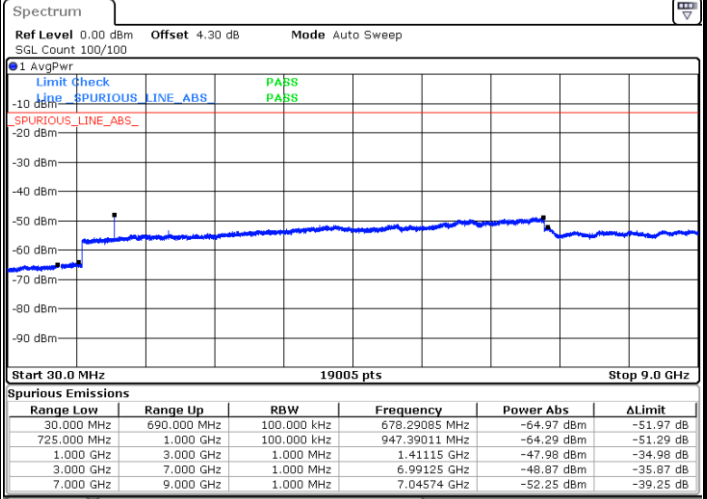

Highest Channel / 16QAM

Date: 28 DEC. 2017 13:34:08

Date: 28 DEC. 2017 13:35:03

LTE Band 12 / 1.4MHz

Lowest Channel / 64QAM

Middle Channel / 64QAM

Date: 28 DEC.2017 13:57:34

Date: 28 DEC.2017 13:58:00

Highest Channel / 64QAM

Date: 28 DEC.2017 13:58:25

LTE Band 12 / 3MHz

Lowest Channel / 64QAM

Date: 28 DEC.2017 13:59:21

Middle Channel / 64QAM

Date: 28 DEC.2017 13:59:48

Highest Channel / 64QAM

Date: 28 DEC.2017 14:00:41

LTE Band 12 / 5MHz

Lowest Channel / 64QAM

Middle Channel / 64QAM

Date: 28 DEC.2017 14:08:36

Date: 28 DEC.2017 14:09:02

Highest Channel / 64QAM

Date: 28 DEC.2017 14:09:28