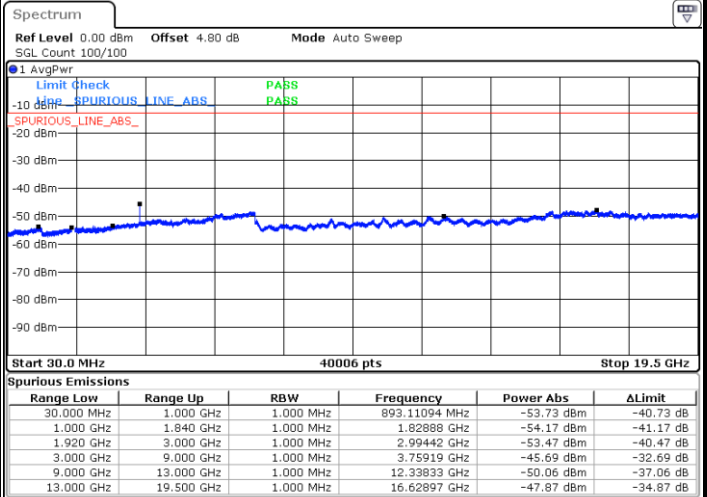

Highest Channel / 16QAM

Date: 2 JAN 2018 09:42:05

LTE Band 25 / 20MHz

Lowest Channel / QPSK

Date: 2 JAN 2018 09:45:39

Lowest Channel / 16QAM

Date: 2 JAN 2018 09:44:44

LTE Band 25 / 20MHz

Middle Channel / QPSK

Middle Channel / 16QAM

Date: 2 JAN 2018 09:46:35

Date: 2 JAN 2018 09:47:30

Highest Channel / QPSK

Highest Channel / 16QAM

Date: 2 JAN 2018 09:55:18

Date: 2 JAN 2018 09:54:23

LTE Band 25 / 1.4MHz

Lowest Channel / 64QAM

Middle Channel / 64QAM

Date: 2 JAN 2018 10:35:07

Date: 2 JAN 2018 10:34:11

Highest Channel / 64QAM

Date: 2 JAN 2018 10:32:46