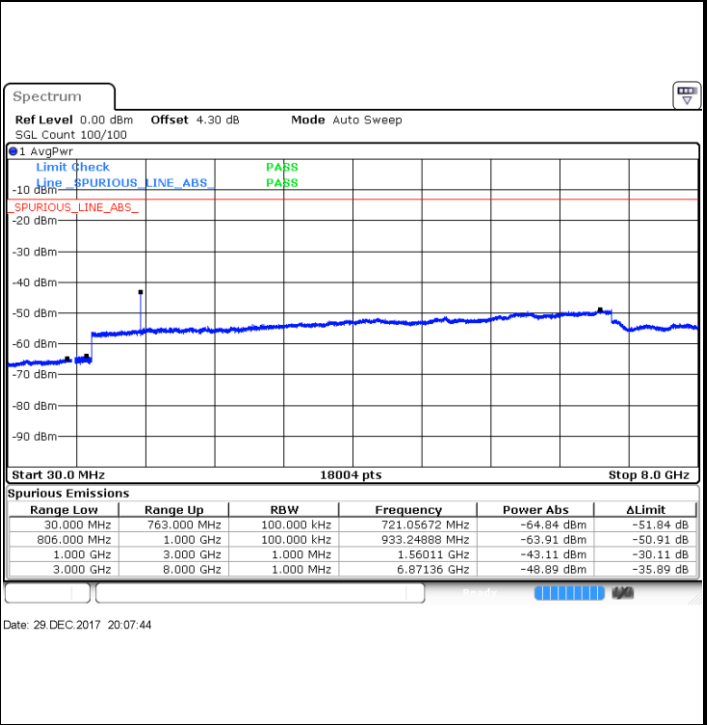

Date: 28 DEC.2017 14:00:41

LTE Band 12 / 5MHz

Lowest Channel / 64QAM

Middle Channel / 64QAM

Date: 28 DEC.2017 14:08:36

Date: 28 DEC.2017 14:09:02

Highest Channel / 64QAM

Date: 28 DEC.2017 14:09:28

LTE Band 12 / 10MHz

LTE Band 13 / 5MHz

Lowest Channel / QPSK

Lowest Channel / 16QAM

Middle Channel / QPSK

Middle Channel / 16QAM

LTE Band 13 / 5MHz

Highest Channel / QPSK

Highest Channel / 16QAM

LTE Band 13 / 10MHz

Middle Channel / QPSK

Middle Channel / 16QAM

LTE Band 13 / 5MHz

Lowest Channel / 64QAM

Middle Channel / 64QAM

Date: 29 DEC 2017 20:40:41

Date: 29 DEC 2017 20:40:15

Highest Channel / 64QAM

Date: 29 DEC 2017 20:39:49

LTE Band 13 / 10MHz

Middle Channel / 64QAM

Date: 29 DEC 2017 20:46:27

LTE Band 17 / 5MHz

Lowest Channel / QPSK