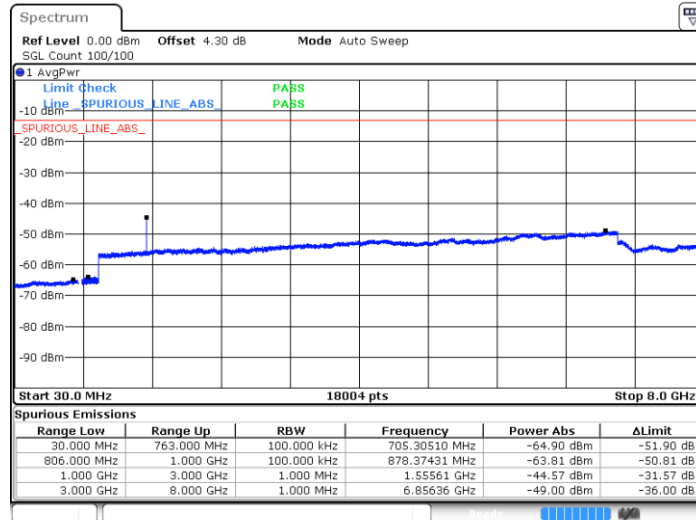

Highest Channel / 16QAM

LTE Band 13 / 10MHz

Middle Channel / QPSK

Middle Channel / 16QAM

LTE Band 13 / 5MHz

Lowest Channel / 64QAM

Middle Channel / 64QAM

Date: 29 DEC 2017 20:40:41

Date: 29 DEC 2017 20:40:15

Highest Channel / 64QAM

Date: 29 DEC 2017 20:39:49

LTE Band 13 / 10MHz

Middle Channel / 64QAM

Date: 29 DEC 2017 20:46:27

LTE Band 17 / 5MHz

Lowest Channel / QPSK

Lowest Channel / 16QAM

Date: 27.DEC.2017 14:04:19

Date: 27.DEC.2017 14:05:14

Middle Channel / QPSK

Middle Channel / 16QAM

Date: 27.DEC.2017 14:06:52

Date: 27.DEC.2017 14:07:47

LTE Band 17 / 5MHz