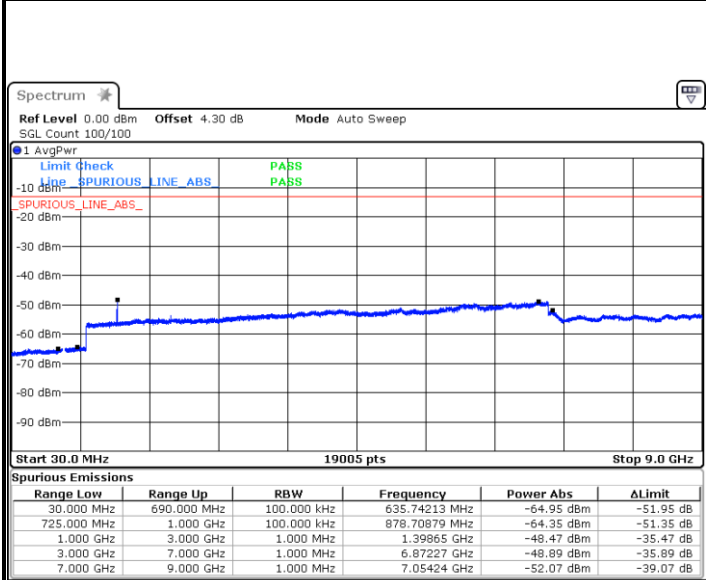

Highest Channel / 16QAM

Date: 28 DEC. 2017 13:34:08

Date: 28 DEC. 2017 13:35:03

LTE Band 12 / 1.4MHz

Lowest Channel / 64QAM

Middle Channel / 64QAM

Date: 28 DEC.2017 13:57:34

Date: 28 DEC.2017 13:58:00

Highest Channel / 64QAM

Date: 28 DEC.2017 13:58:25

LTE Band 12 / 3MHz

Lowest Channel / 64QAM

Date: 28 DEC.2017 13:59:21

Middle Channel / 64QAM

Date: 28 DEC.2017 13:59:48

Highest Channel / 64QAM

Date: 28 DEC.2017 14:00:41

LTE Band 12 / 5MHz

Lowest Channel / 64QAM

Middle Channel / 64QAM

Date: 28 DEC.2017 14:08:36

Date: 28 DEC.2017 14:09:02

Highest Channel / 64QAM

Date: 28 DEC.2017 14:09:28