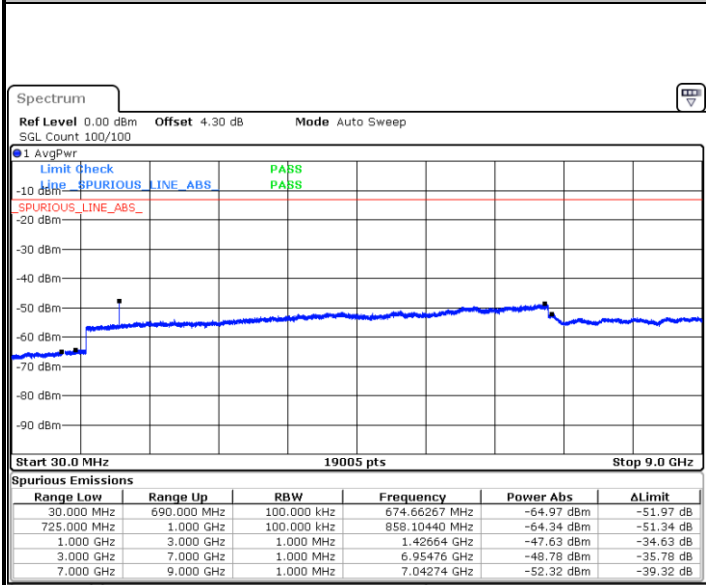

Highest Channel / 16QAM

Date: 28 DEC. 2017 13:34:08

Date: 28 DEC. 2017 13:35:03

LTE Band 12 / 1.4MHz

Lowest Channel / 64QAM

Middle Channel / 64QAM

Date: 28 DEC.2017 13:57:34

Date: 28 DEC.2017 13:58:00

Highest Channel / 64QAM

Date: 28 DEC.2017 13:58:25

LTE Band 12 / 3MHz

Lowest Channel / 64QAM

Date: 28 DEC.2017 13:59:21

Middle Channel / 64QAM

Date: 28 DEC.2017 13:59:48

Highest Channel / 64QAM

Date: 28 DEC.2017 14:00:41

LTE Band 12 / 5MHz

Lowest Channel / 64QAM

Middle Channel / 64QAM

Date: 28 DEC.2017 14:08:36

Date: 28 DEC.2017 14:09:02

Highest Channel / 64QAM

Date: 28 DEC.2017 14:09:28

LTE Band 12 / 10MHz

LTE Band 13 / 5MHz

Lowest Channel / QPSK

Lowest Channel / 16QAM

Middle Channel / QPSK

Middle Channel / 16QAM

LTE Band 13 / 5MHz

Highest Channel / QPSK