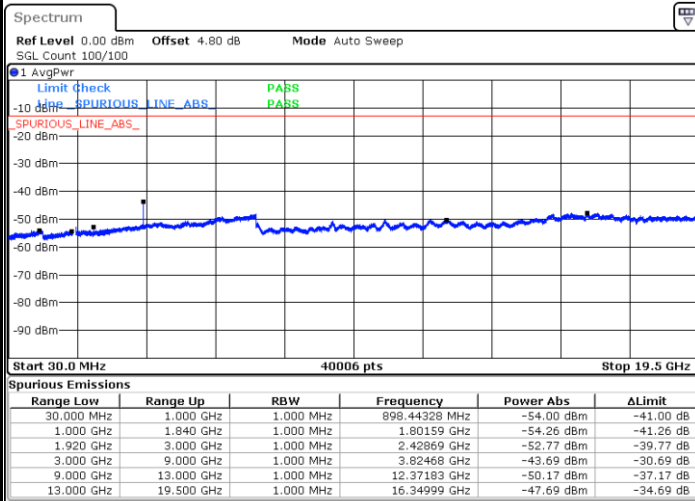

Date: 2 JAN 2018 08:28:55

LTE Band 25 / 1.4MHz

Highest Channel / QPSK

Highest Channel / 16QAM

LTE Band 25 / 3MHz

Lowest Channel / QPSK

Lowest Channel / 16QAM

LTE Band 25 / 3MHz

Middle Channel / QPSK

Middle Channel / 16QAM

Date: 2 JAN 2018 08:49:45

Date: 2 JAN 2018 08:50:41

Highest Channel / QPSK

Highest Channel / 16QAM

Date: 2 JAN 2018 08:58:29

Date: 2 JAN 2018 08:57:34

LTE Band 25 / 5MHz

Lowest Channel / QPSK

Lowest Channel / 16QAM

Date: 2 JAN 2018 09:01:08

Date: 2 JAN 2018 09:00:13

Middle Channel / QPSK

Middle Channel / 16QAM

Date: 2 JAN 2018 09:02:04