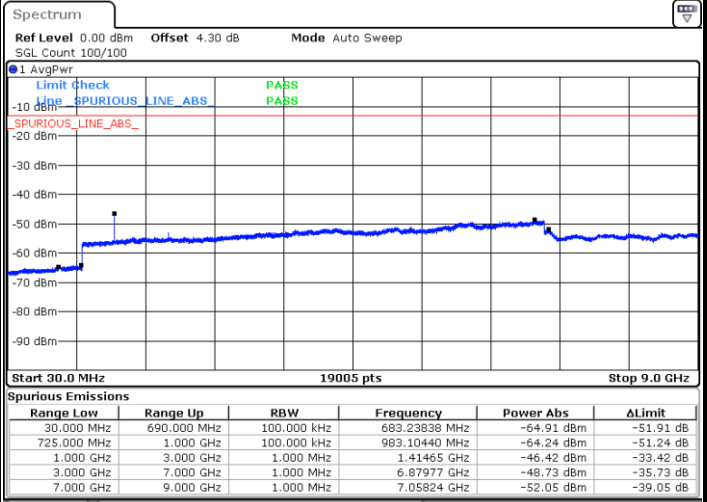

Lowest Channel / 16QAM

Date: 28 DEC 2017 13:31:23

LTE Band 12 / 10MHz

Middle Channel / QPSK

Middle Channel / 16QAM

Date: 28 DEC. 2017 13:33:13

Date: 28 DEC. 2017 13:32:18

Highest Channel / QPSK

Highest Channel / 16QAM

Date: 28 DEC. 2017 13:34:08

Date: 28 DEC. 2017 13:35:03

LTE Band 12 / 1.4MHz

Lowest Channel / 64QAM

Middle Channel / 64QAM

Date: 28 DEC.2017 13:57:34

Date: 28 DEC.2017 13:58:00

Highest Channel / 64QAM

Date: 28 DEC.2017 13:58:25

LTE Band 12 / 3MHz

Lowest Channel / 64QAM

Date: 28 DEC.2017 13:59:21

Middle Channel / 64QAM

Date: 28 DEC.2017 13:59:48

Highest Channel / 64QAM

Date: 28 DEC.2017 14:00:41

LTE Band 12 / 5MHz

Lowest Channel / 64QAM

Middle Channel / 64QAM

Date: 28 DEC.2017 14:08:36

Date: 28 DEC.2017 14:09:02

Highest Channel / 64QAM

Date: 28 DEC.2017 14:09:28