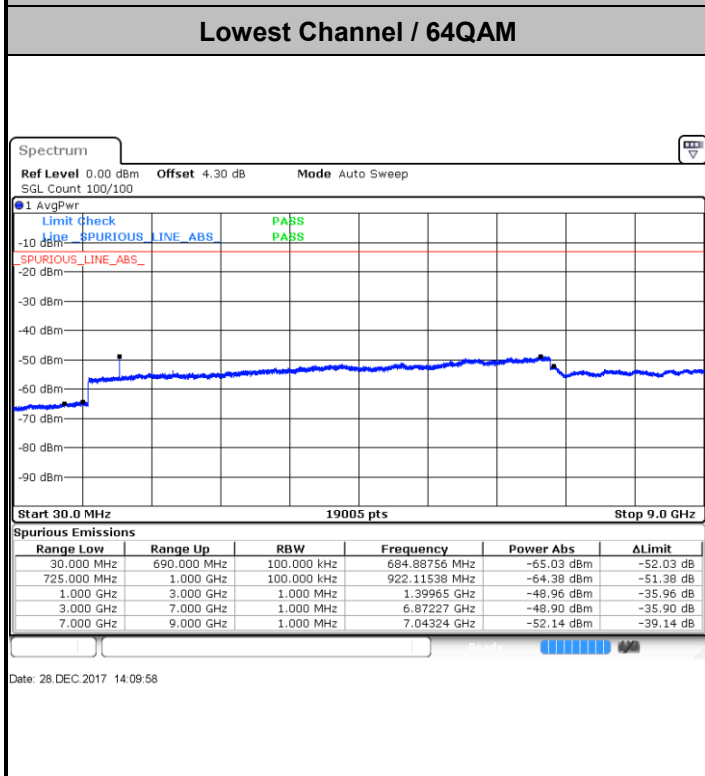

Highest Channel / 64QAM

Date: 28 DEC.2017 13:58:25

LTE Band 12 / 3MHz

Lowest Channel / 64QAM

Date: 28 DEC.2017 13:59:21

Middle Channel / 64QAM

Date: 28 DEC.2017 13:59:48

Highest Channel / 64QAM

Date: 28 DEC.2017 14:00:41

LTE Band 12 / 5MHz

Lowest Channel / 64QAM

Middle Channel / 64QAM

Date: 28 DEC.2017 14:08:36

Date: 28 DEC.2017 14:09:02

Highest Channel / 64QAM

Date: 28 DEC.2017 14:09:28

LTE Band 12 / 10MHz

LTE Band 13 / 5MHz

Lowest Channel / QPSK

Lowest Channel / 16QAM

Middle Channel / QPSK

Middle Channel / 16QAM

LTE Band 13 / 5MHz

Highest Channel / QPSK

Highest Channel / 16QAM

LTE Band 13 / 10MHz

Middle Channel / QPSK

Middle Channel / 16QAM

LTE Band 13 / 5MHz

Lowest Channel / 64QAM

Middle Channel / 64QAM

Date: 29 DEC 2017 20:40:41