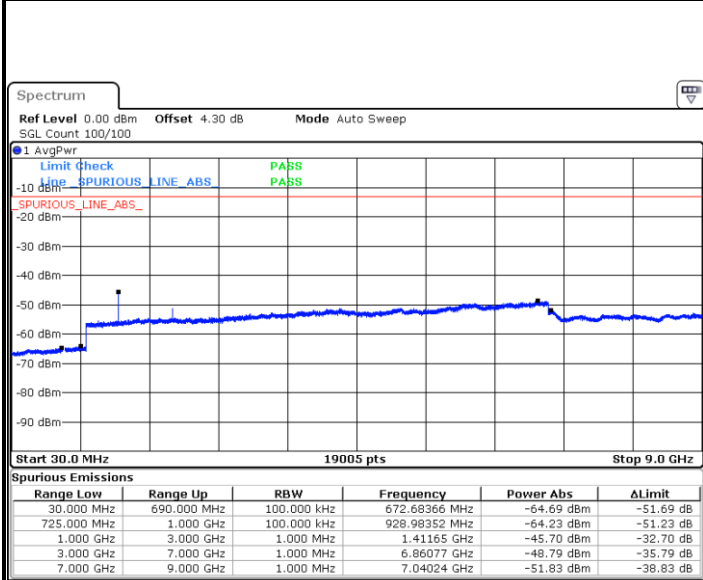

Lowest Channel / 16QAM

Date: 27.DEC.2017 14:04:19

Date: 27.DEC.2017 14:05:14

Middle Channel / QPSK

Middle Channel / 16QAM

Date: 27.DEC.2017 14:06:52

Date: 27.DEC.2017 14:07:47

LTE Band 17 / 5MHz

Highest Channel / QPSK

Date: 27.DEC.2017 14:13:58

Highest Channel / 16QAM

Date: 27.DEC.2017 14:14:53

LTE Band 17 / 10MHz

Lowest Channel / QPSK

Date: 27.DEC.2017 14:21:03

Lowest Channel / 16QAM

Date: 27.DEC.2017 14:21:58

LTE Band 17 / 10MHz

Middle Channel / QPSK

Date: 27.DEC.2017 14:23:39

Middle Channel / 16QAM

Date: 27.DEC.2017 14:24:35

Highest Channel / QPSK

Date: 27.DEC.2017 14:30:45

Highest Channel / 16QAM

Date: 27.DEC.2017 14:31:40

LTE Band 17 / 5MHz

Lowest Channel / 64QAM

Middle Channel / 64QAM

Date: 27.DEC.2017 14:51:44

Date: 27.DEC.2017 14:51:18

Highest Channel / 64QAM