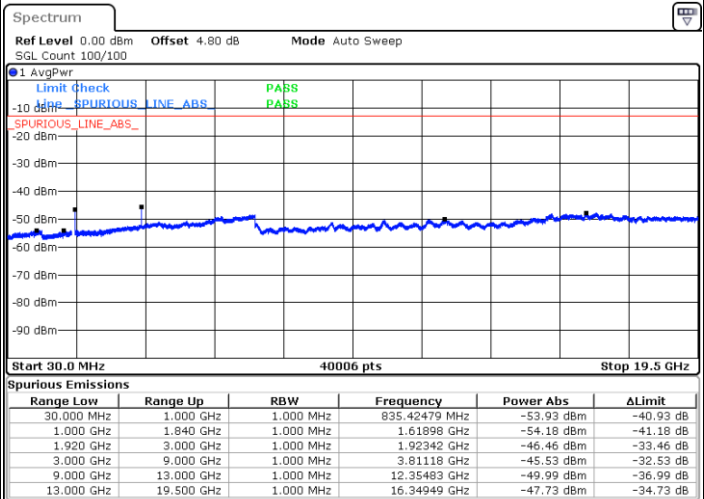

Date: 2 JAN 2018 09:02:59

LTE Band 25 / 5MHz

Highest Channel / QPSK

Date: 2 JAN 2018 09:10:48

Highest Channel / 16QAM

Date: 2 JAN 2018 09:09:52

LTE Band 25 / 10MHz

Lowest Channel / QPSK

Date: 2 JAN 2018 09:14:08

Lowest Channel / 16QAM

Date: 2 JAN 2018 09:13:12

LTE Band 25 / 10MHz

Middle Channel / QPSK

Middle Channel / 16QAM

Date: 2.JAN.2018 09:15:03

Date: 2.JAN.2018 09:15:59

Highest Channel / QPSK

Highest Channel / 16QAM

Date: 2.JAN.2018 09:23:47

Date: 2.JAN.2018 09:22:52

LTE Band 25 / 15MHz

Lowest Channel / QPSK

Lowest Channel / 16QAM

Date: 2 JAN 2018 09:33:21

Date: 2 JAN 2018 09:32:26

Middle Channel / QPSK

Middle Channel / 16QAM

Date: 2 JAN 2018 09:34:17

Date: 2 JAN 2018 09:35:12

LTE Band 25 / 15MHz

Highest Channel / QPSK

Date: 2 JAN 2018 09:43:01