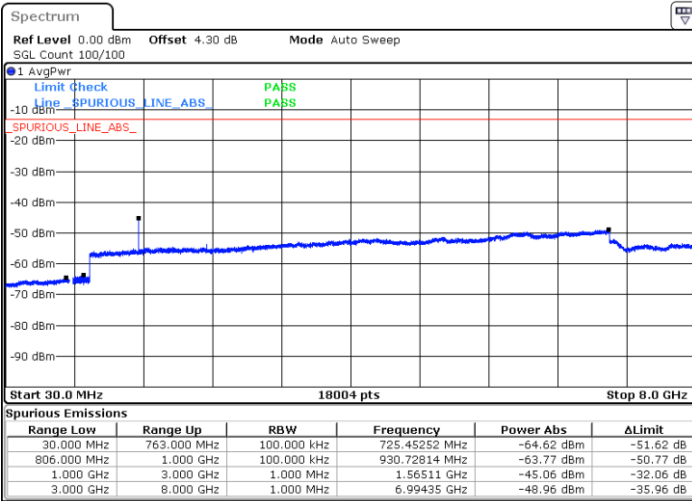

LTE Band 12 / 10MHz

LTE Band 13 / 5MHz

Lowest Channel / QPSK

Lowest Channel / 16QAM

Middle Channel / QPSK

Middle Channel / 16QAM

LTE Band 13 / 5MHz

Highest Channel / QPSK

Highest Channel / 16QAM

LTE Band 13 / 10MHz

Middle Channel / QPSK

Middle Channel / 16QAM

LTE Band 13 / 5MHz

Lowest Channel / 64QAM

Middle Channel / 64QAM

Date: 29 DEC 2017 20:40:41

Date: 29 DEC 2017 20:40:15

Highest Channel / 64QAM

Date: 29 DEC 2017 20:39:49

LTE Band 13 / 10MHz

Middle Channel / 64QAM

Date: 29 DEC 2017 20:46:27

LTE Band 17 / 5MHz

Lowest Channel / QPSK