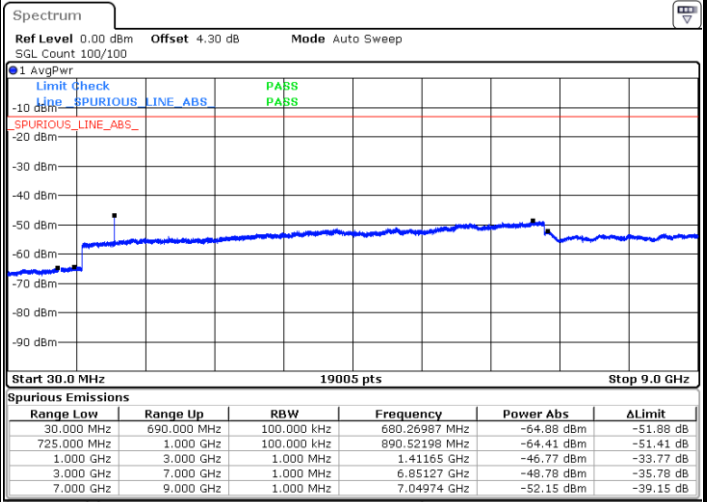

Date: 27.DEC.2017 14:21:58

LTE Band 17 / 10MHz

Middle Channel / QPSK

Date: 27.DEC.2017 14:23:39

Middle Channel / 16QAM

Date: 27.DEC.2017 14:24:35

Highest Channel / QPSK

Date: 27.DEC.2017 14:30:45

Highest Channel / 16QAM

Date: 27.DEC.2017 14:31:40

LTE Band 17 / 5MHz

Lowest Channel / 64QAM

Middle Channel / 64QAM

Date: 27.DEC.2017 14:51:44

Date: 27.DEC.2017 14:51:18

Highest Channel / 64QAM

Date: 27.DEC.2017 14:49:57

LTE Band 17 / 10MHz

Lowest Channel / 64QAM

Middle Channel / 64QAM

Date: 27.DEC.2017 15:01:47

Date: 27.DEC.2017 15:02:17

Highest Channel / 64QAM

Date: 27.DEC.2017 15:02:51