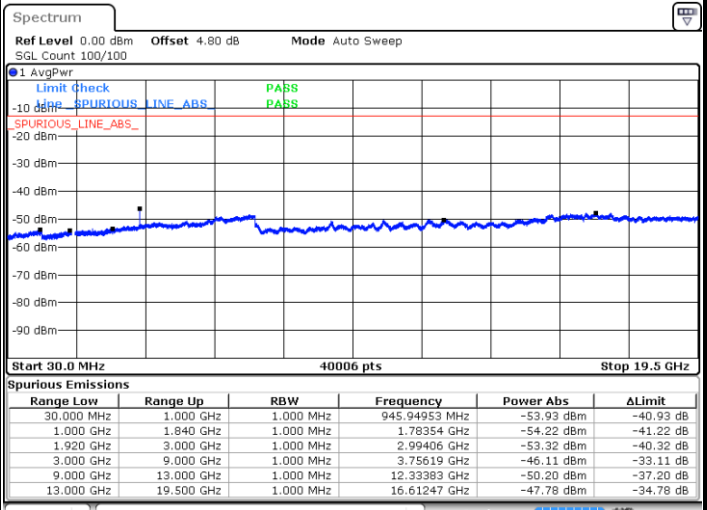

LTE Band 25 / 5MHz

Lowest Channel / QPSK

Lowest Channel / 16QAM

Date: 2 JAN 2018 09:01:08

Date: 2 JAN 2018 09:00:13

Middle Channel / QPSK

Middle Channel / 16QAM

Date: 2 JAN 2018 09:02:04

Date: 2 JAN 2018 09:02:59

LTE Band 25 / 5MHz

Highest Channel / QPSK

Date: 2 JAN 2018 09:10:48

Highest Channel / 16QAM

Date: 2 JAN 2018 09:09:52

LTE Band 25 / 10MHz

Lowest Channel / QPSK