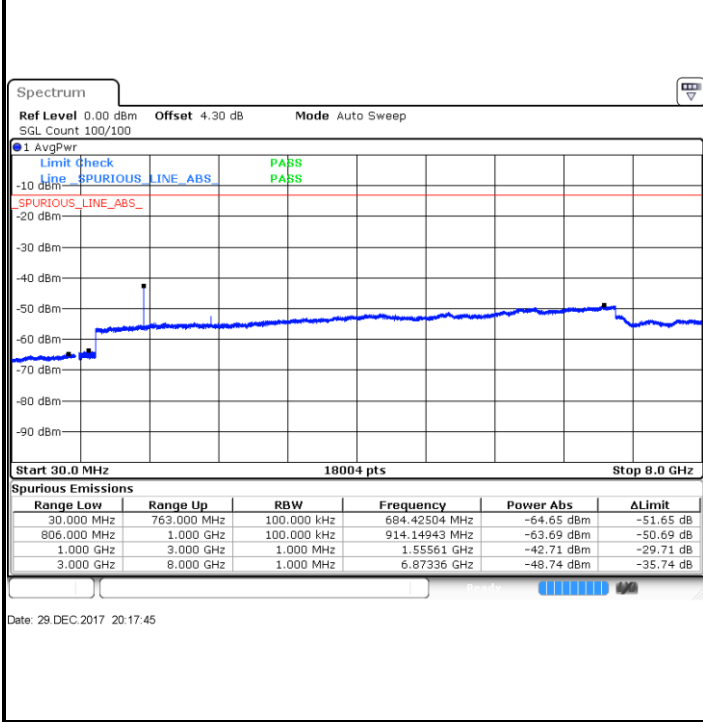

Date: 28 DEC.2017 14:00:41

LTE Band 12 / 5MHz

Lowest Channel / 64QAM

Middle Channel / 64QAM

Date: 28 DEC.2017 14:08:36

Date: 28 DEC.2017 14:09:02

Highest Channel / 64QAM

Date: 28 DEC.2017 14:09:28

LTE Band 12 / 10MHz

LTE Band 13 / 5MHz

Lowest Channel / QPSK

Lowest Channel / 16QAM

Middle Channel / QPSK

Middle Channel / 16QAM

LTE Band 13 / 5MHz

Highest Channel / QPSK

Highest Channel / 16QAM

LTE Band 13 / 10MHz

Middle Channel / QPSK

Middle Channel / 16QAM

LTE Band 13 / 5MHz

Lowest Channel / 64QAM

Middle Channel / 64QAM

Date: 29 DEC 2017 20:40:41

Date: 29 DEC 2017 20:40:15

Highest Channel / 64QAM

Date: 29 DEC 2017 20:39:49

LTE Band 13 / 10MHz

Middle Channel / 64QAM

Date: 29 DEC 2017 20:46:27

LTE Band 17 / 5MHz

Lowest Channel / QPSK