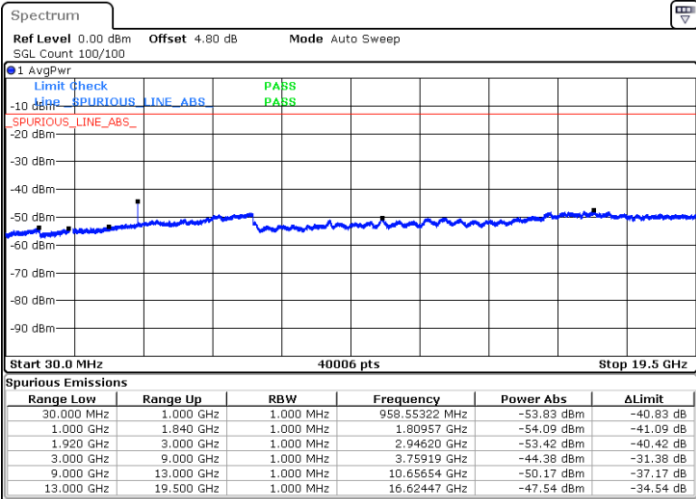

Date: 27.DEC.2017 14:49:57

LTE Band 17 / 10MHz

Lowest Channel / 64QAM

Middle Channel / 64QAM

Date: 27.DEC.2017 15:01:47

Date: 27.DEC.2017 15:02:17

Highest Channel / 64QAM

Date: 27.DEC.2017 15:02:51

LTE Band 25 / 1.4MHz

Lowest Channel / QPSK

Lowest Channel / 16QAM

Date: 2 JAN 2018 08:27:05

Date: 2 JAN 2018 08:26:09

Middle Channel / QPSK

Middle Channel / 16QAM

Date: 2 JAN 2018 08:28:00

Date: 2 JAN 2018 08:28:55

LTE Band 25 / 1.4MHz

Highest Channel / QPSK

Highest Channel / 16QAM

LTE Band 25 / 3MHz

Lowest Channel / QPSK

Lowest Channel / 16QAM

LTE Band 25 / 3MHz