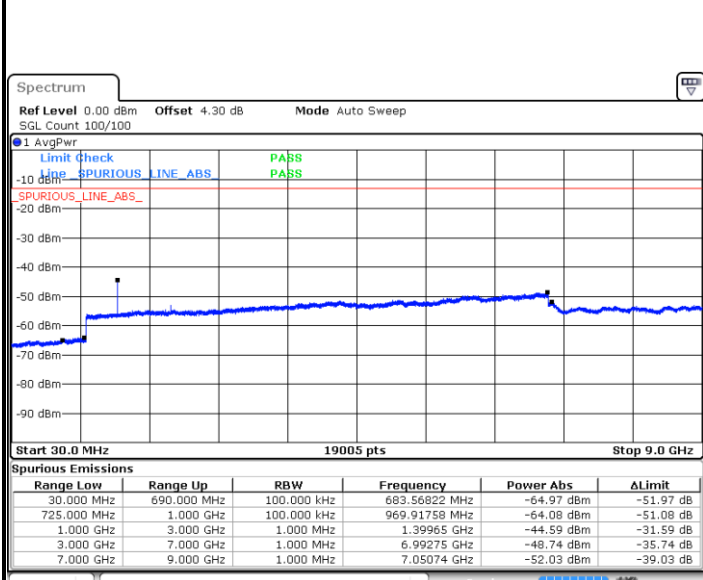

LTE Band 12 / 5MHz

Highest Channel / QPSK

Date: 28 DEC 2017 13:17:26

Highest Channel / 16QAM

Date: 28 DEC 2017 13:18:21

LTE Band 12 / 10MHz

Lowest Channel / QPSK

Date: 28 DEC 2017 13:30:27

Lowest Channel / 16QAM

Date: 28 DEC 2017 13:31:23

LTE Band 12 / 10MHz

Middle Channel / QPSK

Middle Channel / 16QAM

Date: 28 DEC. 2017 13:33:13

Date: 28 DEC. 2017 13:32:18

Highest Channel / QPSK

Highest Channel / 16QAM

Date: 28 DEC. 2017 13:34:08

Date: 28 DEC. 2017 13:35:03

LTE Band 12 / 1.4MHz

Lowest Channel / 64QAM

Middle Channel / 64QAM

Date: 28 DEC.2017 13:57:34

Date: 28 DEC.2017 13:58:00