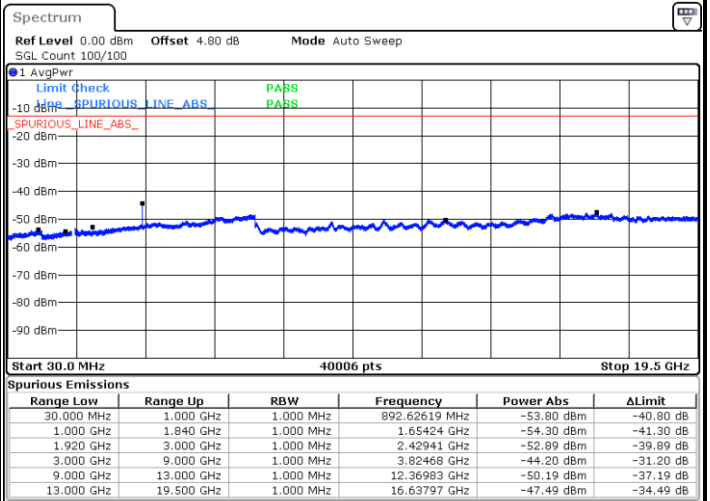

Date: 2 JAN 2018 08:28:55

LTE Band 25 / 1.4MHz

Highest Channel / QPSK

Highest Channel / 16QAM

LTE Band 25 / 3MHz

Lowest Channel / QPSK

Lowest Channel / 16QAM

LTE Band 25 / 3MHz

Middle Channel / QPSK

Middle Channel / 16QAM

Date: 2 JAN 2018 08:49:45

Date: 2 JAN 2018 08:50:41

Highest Channel / QPSK

Highest Channel / 16QAM

Date: 2 JAN 2018 08:58:29

Date: 2 JAN 2018 08:57:34

LTE Band 25 / 5MHz

Lowest Channel / QPSK

Lowest Channel / 16QAM

Date: 2 JAN 2018 09:01:08

Date: 2 JAN 2018 09:00:13

Middle Channel / QPSK

Middle Channel / 16QAM

Date: 2 JAN 2018 09:02:04

Date: 2 JAN 2018 09:02:59

LTE Band 25 / 5MHz

Highest Channel / QPSK

Date: 2 JAN 2018 09:10:48

Highest Channel / 16QAM

Date: 2 JAN 2018 09:09:52

LTE Band 25 / 10MHz

Lowest Channel / QPSK