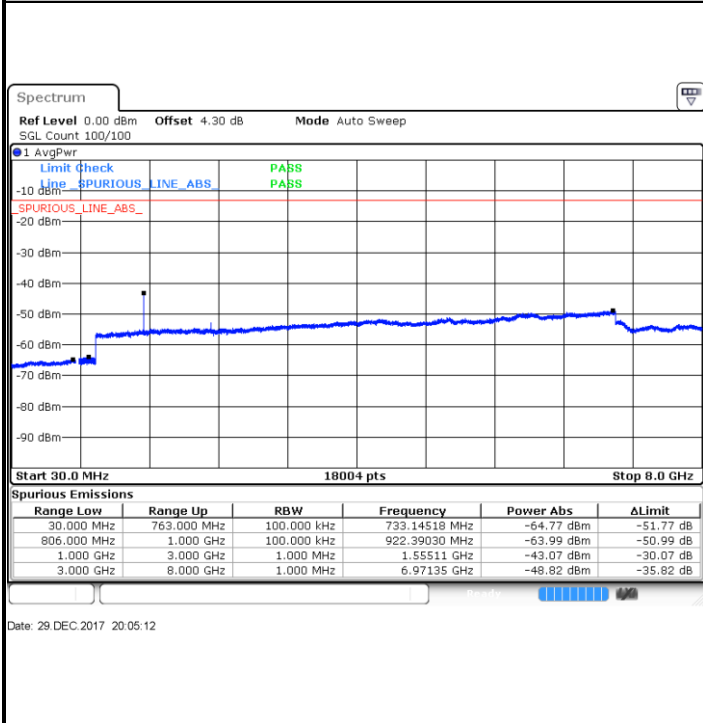

Highest Channel / 64QAM

Date: 28 DEC.2017 13:58:25

LTE Band 12 / 3MHz

Lowest Channel / 64QAM

Date: 28 DEC.2017 13:59:21

Middle Channel / 64QAM

Date: 28 DEC.2017 13:59:48

Highest Channel / 64QAM

Date: 28 DEC.2017 14:00:41

LTE Band 12 / 5MHz

Lowest Channel / 64QAM

Middle Channel / 64QAM

Date: 28 DEC.2017 14:08:36

Date: 28 DEC.2017 14:09:02

Highest Channel / 64QAM

Date: 28 DEC.2017 14:09:28

LTE Band 12 / 10MHz

LTE Band 13 / 5MHz

Lowest Channel / QPSK

Lowest Channel / 16QAM

Middle Channel / QPSK

Middle Channel / 16QAM

LTE Band 13 / 5MHz

Highest Channel / QPSK

Highest Channel / 16QAM

LTE Band 13 / 10MHz

Middle Channel / QPSK

Middle Channel / 16QAM

LTE Band 13 / 5MHz

Lowest Channel / 64QAM

Middle Channel / 64QAM

Date: 29 DEC 2017 20:40:41