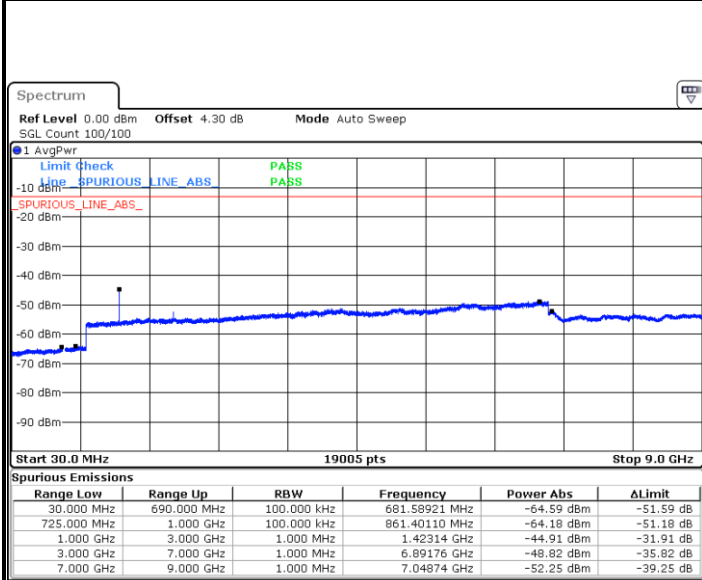

Date: 29 DEC 2017 20:40:15

Highest Channel / 64QAM

Date: 29 DEC 2017 20:39:49

LTE Band 13 / 10MHz

Middle Channel / 64QAM

Date: 29 DEC 2017 20:46:27

LTE Band 17 / 5MHz

Lowest Channel / QPSK

Lowest Channel / 16QAM

Date: 27.DEC.2017 14:04:19

Date: 27.DEC.2017 14:05:14

Middle Channel / QPSK

Middle Channel / 16QAM

Date: 27.DEC.2017 14:06:52

Date: 27.DEC.2017 14:07:47

LTE Band 17 / 5MHz

Highest Channel / QPSK

Date: 27.DEC.2017 14:13:58

Highest Channel / 16QAM

Date: 27.DEC.2017 14:14:53

LTE Band 17 / 10MHz

Lowest Channel / QPSK

Date: 27.DEC.2017 14:21:03

Lowest Channel / 16QAM

Date: 27.DEC.2017 14:21:58

LTE Band 17 / 10MHz

Middle Channel / QPSK

Date: 27.DEC.2017 14:23:39

Middle Channel / 16QAM

Date: 27.DEC.2017 14:24:35

Highest Channel / QPSK

Date: 27.DEC.2017 14:30:45