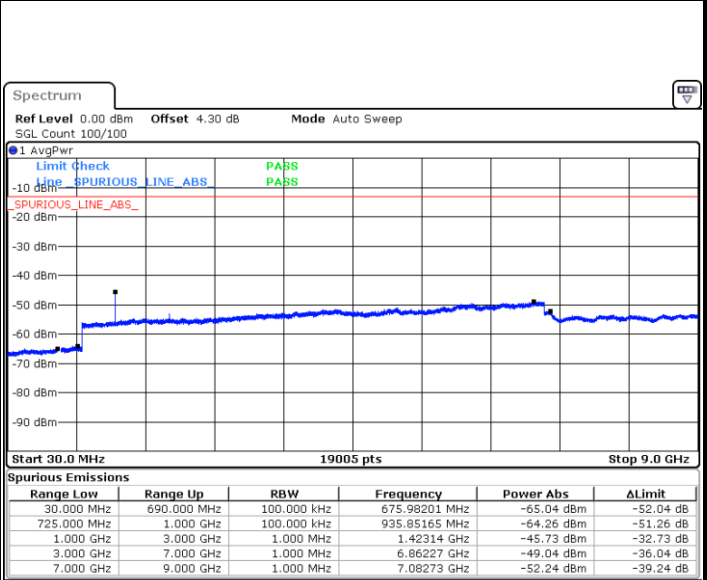

LTE Band 12 / 5MHz

Highest Channel / QPSK

Date: 28 DEC 2017 13:17:26

Highest Channel / 16QAM

Date: 28 DEC 2017 13:18:21

LTE Band 12 / 10MHz

Lowest Channel / QPSK

Date: 28 DEC 2017 13:30:27

Lowest Channel / 16QAM

Date: 28 DEC 2017 13:31:23

LTE Band 12 / 10MHz

Middle Channel / QPSK

Middle Channel / 16QAM

Date: 28 DEC. 2017 13:33:13

Date: 28 DEC. 2017 13:32:18

Highest Channel / QPSK

Highest Channel / 16QAM

Date: 28 DEC. 2017 13:34:08

Date: 28 DEC. 2017 13:35:03

LTE Band 12 / 1.4MHz

Lowest Channel / 64QAM

Middle Channel / 64QAM

Date: 28 DEC.2017 13:57:34

Date: 28 DEC.2017 13:58:00