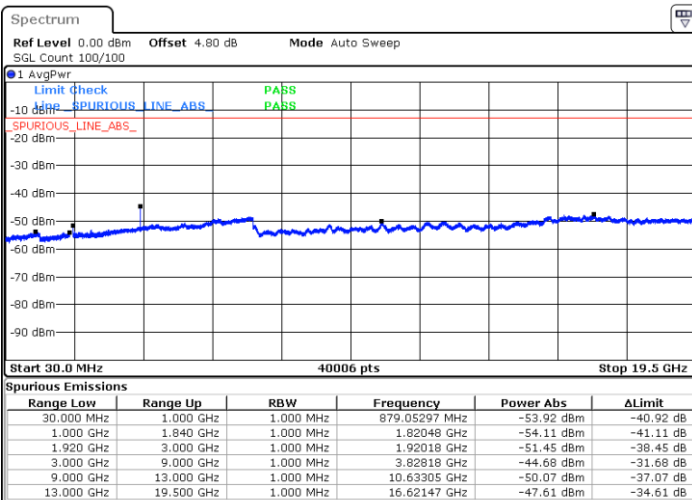

Highest Channel / 16QAM

Date: 2 JAN 2018 09:42:05

LTE Band 25 / 20MHz

Lowest Channel / QPSK

Date: 2 JAN 2018 09:45:39

Lowest Channel / 16QAM

Date: 2 JAN 2018 09:44:44

LTE Band 25 / 20MHz

Middle Channel / QPSK

Middle Channel / 16QAM

Date: 2 JAN 2018 09:46:35

Date: 2 JAN 2018 09:47:30

Highest Channel / QPSK

Highest Channel / 16QAM

Date: 2 JAN 2018 09:55:18

Date: 2 JAN 2018 09:54:23

LTE Band 25 / 1.4MHz

Lowest Channel / 64QAM

Middle Channel / 64QAM

Date: 2 JAN 2018 10:35:07

Date: 2 JAN 2018 10:34:11

Highest Channel / 64QAM

Date: 2 JAN 2018 10:32:46