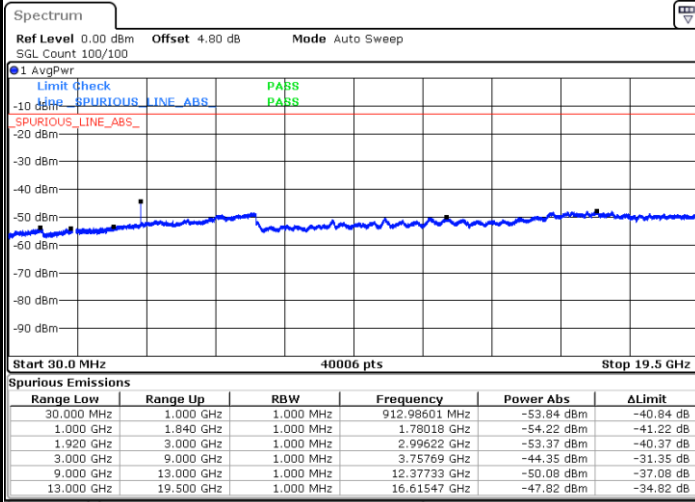

LTE Band 25 / 1.4MHz

Lowest Channel / QPSK

Lowest Channel / 16QAM

Date: 2 JAN 2018 08:27:05

Date: 2 JAN 2018 08:26:09

Middle Channel / QPSK

Middle Channel / 16QAM

Date: 2 JAN 2018 08:28:00

Date: 2 JAN 2018 08:28:55

LTE Band 25 / 1.4MHz

Highest Channel / QPSK

Highest Channel / 16QAM

LTE Band 25 / 3MHz

Lowest Channel / QPSK

Lowest Channel / 16QAM

LTE Band 25 / 3MHz

Middle Channel / QPSK

Middle Channel / 16QAM

Date: 2 JAN 2018 08:49:45

Date: 2 JAN 2018 08:50:41

Highest Channel / QPSK

Highest Channel / 16QAM

Date: 2 JAN 2018 08:58:29

Date: 2 JAN 2018 08:57:34