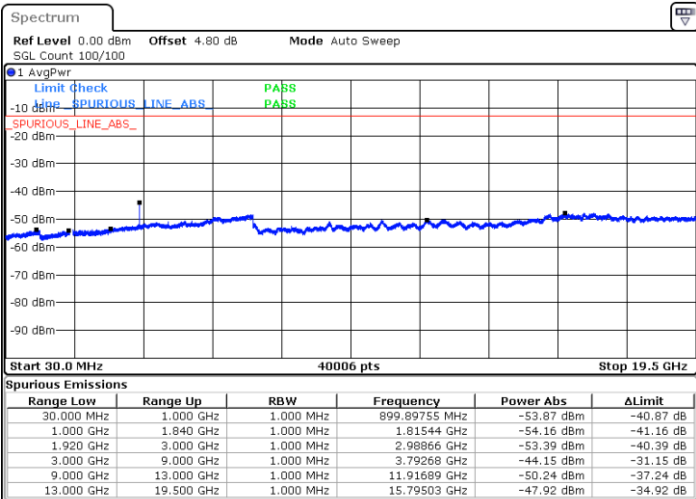

Highest Channel / 16QAM

Date: 2 JAN 2018 09:42:05

LTE Band 25 / 20MHz

Lowest Channel / QPSK

Date: 2 JAN 2018 09:45:39

Lowest Channel / 16QAM

Date: 2 JAN 2018 09:44:44

LTE Band 25 / 20MHz

Middle Channel / QPSK

Middle Channel / 16QAM

Date: 2 JAN 2018 09:46:35

Date: 2 JAN 2018 09:47:30

Highest Channel / QPSK

Highest Channel / 16QAM

Date: 2 JAN 2018 09:55:18

Date: 2 JAN 2018 09:54:23

LTE Band 25 / 1.4MHz

Lowest Channel / 64QAM

Middle Channel / 64QAM

Date: 2 JAN 2018 10:35:07

Date: 2 JAN 2018 10:34:11

Highest Channel / 64QAM

Date: 2 JAN 2018 10:32:46