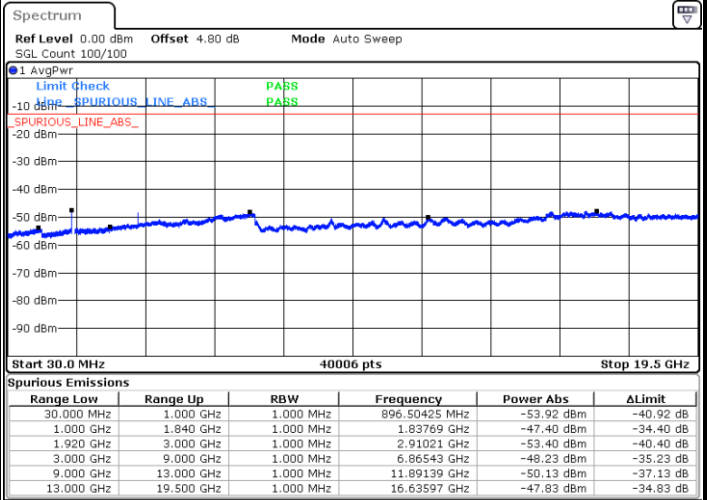

Date: 2 JAN 2018 09:14:08

Lowest Channel / 16QAM

Date: 2 JAN 2018 09:13:12

LTE Band 25 / 10MHz

Middle Channel / QPSK

Middle Channel / 16QAM

Date: 2.JAN.2018 09:15:03

Date: 2.JAN.2018 09:15:59

Highest Channel / QPSK

Highest Channel / 16QAM

Date: 2.JAN.2018 09:23:47

Date: 2.JAN.2018 09:22:52

LTE Band 25 / 15MHz

Lowest Channel / QPSK

Lowest Channel / 16QAM

Date: 2 JAN 2018 09:33:21

Date: 2 JAN 2018 09:32:26

Middle Channel / QPSK

Middle Channel / 16QAM

Date: 2 JAN 2018 09:34:17

Date: 2 JAN 2018 09:35:12

LTE Band 25 / 15MHz

Highest Channel / QPSK

Date: 2 JAN 2018 09:43:01