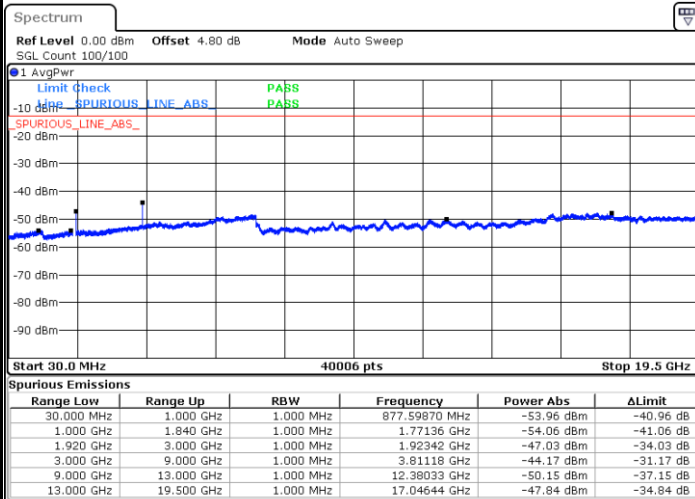

Date: 2 JAN 2018 09:02:59

LTE Band 25 / 5MHz

Highest Channel / QPSK

Date: 2 JAN 2018 09:10:48

Highest Channel / 16QAM

Date: 2 JAN 2018 09:09:52

LTE Band 25 / 10MHz

Lowest Channel / QPSK

Date: 2 JAN 2018 09:14:08

Lowest Channel / 16QAM

Date: 2 JAN 2018 09:13:12

LTE Band 25 / 10MHz

Middle Channel / QPSK

Middle Channel / 16QAM

Date: 2.JAN.2018 09:15:03

Date: 2.JAN.2018 09:15:59

Highest Channel / QPSK

Highest Channel / 16QAM

Date: 2.JAN.2018 09:23:47

Date: 2.JAN.2018 09:22:52

LTE Band 25 / 15MHz

Lowest Channel / QPSK

Lowest Channel / 16QAM

Date: 2 JAN 2018 09:33:21