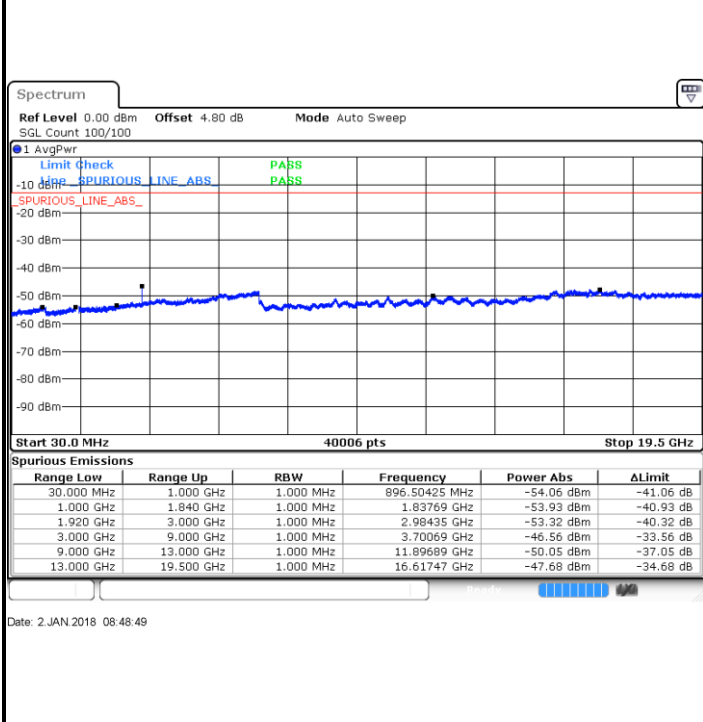

Date: 27.DEC.2017 14:49:57

LTE Band 17 / 10MHz

Lowest Channel / 64QAM

Middle Channel / 64QAM

Date: 27.DEC.2017 15:01:47

Date: 27.DEC.2017 15:02:17

Highest Channel / 64QAM

Date: 27.DEC.2017 15:02:51

LTE Band 25 / 1.4MHz

Lowest Channel / QPSK

Lowest Channel / 16QAM

Date: 2 JAN 2018 08:27:05

Date: 2 JAN 2018 08:26:09

Middle Channel / QPSK

Middle Channel / 16QAM

Date: 2 JAN 2018 08:28:00

Date: 2 JAN 2018 08:28:55

LTE Band 25 / 1.4MHz

Highest Channel / QPSK

Highest Channel / 16QAM

LTE Band 25 / 3MHz

Lowest Channel / QPSK

Lowest Channel / 16QAM

LTE Band 25 / 3MHz

Middle Channel / QPSK

Middle Channel / 16QAM

Date: 2 JAN 2018 08:49:45

Date: 2 JAN 2018 08:50:41

Highest Channel / QPSK

Highest Channel / 16QAM

Date: 2 JAN 2018 08:58:29

Date: 2 JAN 2018 08:57:34