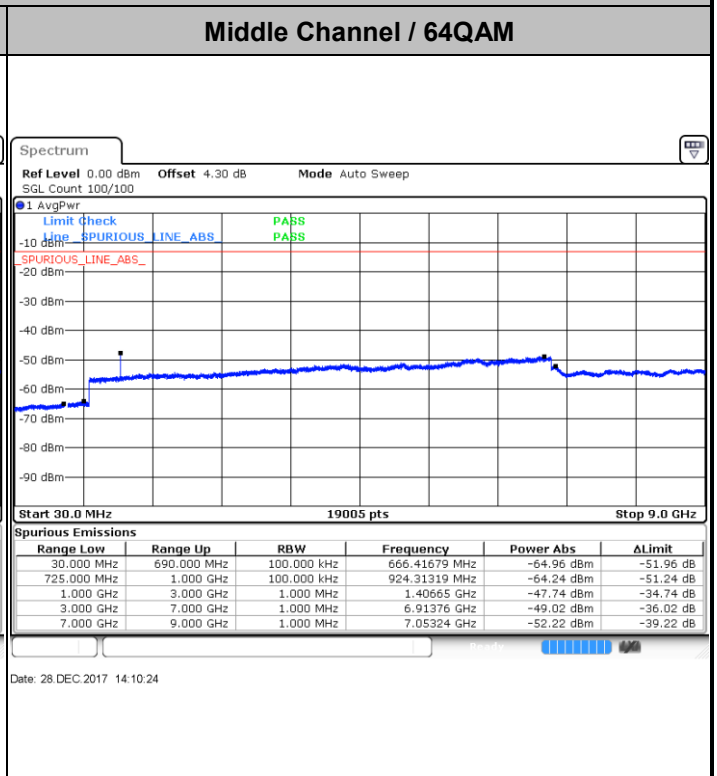

Highest Channel / 64QAM

Date: 28 DEC.2017 13:58:25

LTE Band 12 / 3MHz

Lowest Channel / 64QAM

Date: 28 DEC.2017 13:59:21

Middle Channel / 64QAM

Date: 28 DEC.2017 13:59:48

Highest Channel / 64QAM

Date: 28 DEC.2017 14:00:41

LTE Band 12 / 5MHz

Lowest Channel / 64QAM

Middle Channel / 64QAM

Date: 28 DEC.2017 14:08:36

Date: 28 DEC.2017 14:09:02

Highest Channel / 64QAM

Date: 28 DEC.2017 14:09:28

LTE Band 12 / 10MHz

LTE Band 13 / 5MHz

Lowest Channel / QPSK

Lowest Channel / 16QAM

Middle Channel / QPSK

Middle Channel / 16QAM

LTE Band 13 / 5MHz

Highest Channel / QPSK

Highest Channel / 16QAM

LTE Band 13 / 10MHz

Middle Channel / QPSK

Middle Channel / 16QAM

LTE Band 13 / 5MHz

Lowest Channel / 64QAM

Middle Channel / 64QAM

Date: 29 DEC 2017 20:40:41