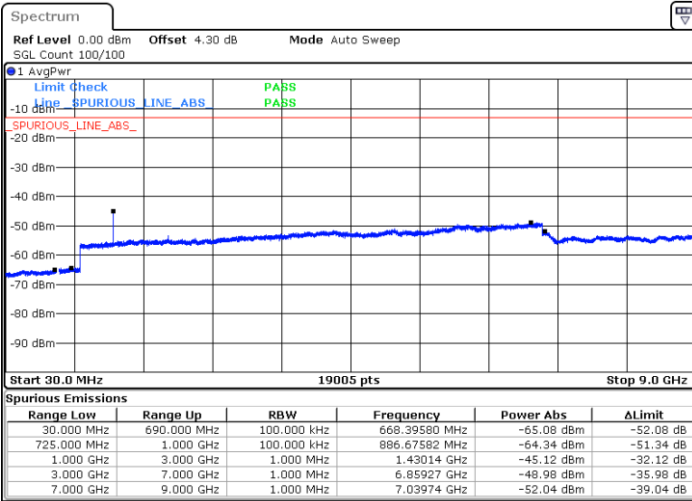

Lowest Channel / 16QAM

Date: 28 DEC 2017 13:31:23

LTE Band 12 / 10MHz

Middle Channel / QPSK

Middle Channel / 16QAM

Date: 28 DEC. 2017 13:33:13

Date: 28 DEC. 2017 13:32:18

Highest Channel / QPSK

Highest Channel / 16QAM

Date: 28 DEC. 2017 13:34:08

Date: 28 DEC. 2017 13:35:03

LTE Band 12 / 1.4MHz

Lowest Channel / 64QAM

Middle Channel / 64QAM

Date: 28 DEC.2017 13:57:34

Date: 28 DEC.2017 13:58:00

Highest Channel / 64QAM

Date: 28 DEC.2017 13:58:25

LTE Band 12 / 3MHz

Lowest Channel / 64QAM

Date: 28 DEC.2017 13:59:21

Middle Channel / 64QAM

Date: 28 DEC.2017 13:59:48

Highest Channel / 64QAM