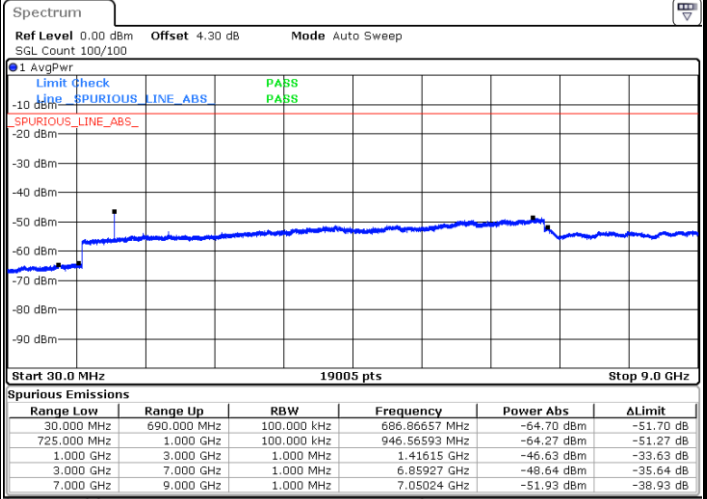

Date: 27.DEC.2017 14:21:58

LTE Band 17 / 10MHz

Middle Channel / QPSK

Date: 27.DEC.2017 14:23:39

Middle Channel / 16QAM

Date: 27.DEC.2017 14:24:35

Highest Channel / QPSK

Date: 27.DEC.2017 14:30:45

Highest Channel / 16QAM

Date: 27.DEC.2017 14:31:40

LTE Band 17 / 5MHz

Lowest Channel / 64QAM

Middle Channel / 64QAM

Date: 27.DEC.2017 14:51:44

Date: 27.DEC.2017 14:51:18

Highest Channel / 64QAM

Date: 27.DEC.2017 14:49:57

LTE Band 17 / 10MHz

Lowest Channel / 64QAM

Middle Channel / 64QAM

Date: 27.DEC.2017 15:01:47

Date: 27.DEC.2017 15:02:17

Highest Channel / 64QAM

Date: 27.DEC.2017 15:02:51