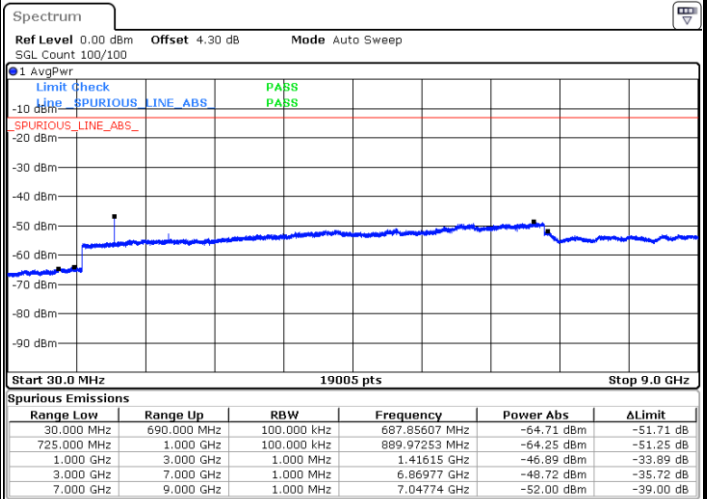

Date: 29 DEC 2017 20:40:15

Highest Channel / 64QAM

Date: 29 DEC 2017 20:39:49

LTE Band 13 / 10MHz

Middle Channel / 64QAM

Date: 29 DEC 2017 20:46:27

LTE Band 17 / 5MHz

Lowest Channel / QPSK

Lowest Channel / 16QAM

Date: 27.DEC.2017 14:04:19

Date: 27.DEC.2017 14:05:14

Middle Channel / QPSK

Middle Channel / 16QAM

Date: 27.DEC.2017 14:06:52

Date: 27.DEC.2017 14:07:47

LTE Band 17 / 5MHz

Highest Channel / QPSK

Date: 27.DEC.2017 14:13:58

Highest Channel / 16QAM

Date: 27.DEC.2017 14:14:53

LTE Band 17 / 10MHz

Lowest Channel / QPSK

Date: 27.DEC.2017 14:21:03

Lowest Channel / 16QAM