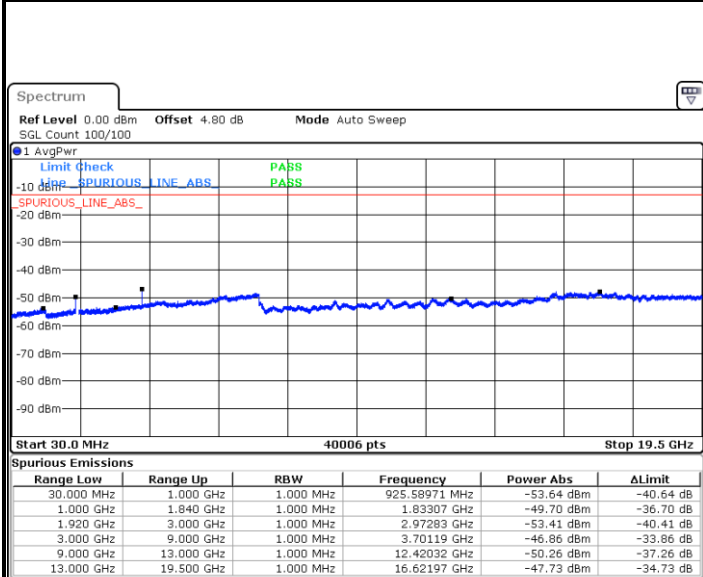

LTE Band 25 / 5MHz

Lowest Channel / QPSK

Lowest Channel / 16QAM

Date: 2 JAN 2018 09:01:08

Date: 2 JAN 2018 09:00:13

Middle Channel / QPSK

Middle Channel / 16QAM

Date: 2 JAN 2018 09:02:04

Date: 2 JAN 2018 09:02:59

LTE Band 25 / 5MHz

Highest Channel / QPSK

Date: 2 JAN 2018 09:10:48

Highest Channel / 16QAM

Date: 2 JAN 2018 09:09:52

LTE Band 25 / 10MHz

Lowest Channel / QPSK

Date: 2 JAN 2018 09:14:08

Lowest Channel / 16QAM

Date: 2 JAN 2018 09:13:12

LTE Band 25 / 10MHz

Middle Channel / QPSK

Middle Channel / 16QAM

Date: 2.JAN.2018 09:15:03

Date: 2.JAN.2018 09:15:59

Highest Channel / QPSK

Highest Channel / 16QAM

Date: 2.JAN.2018 09:23:47

Date: 2.JAN.2018 09:22:52

LTE Band 25 / 15MHz

Lowest Channel / QPSK

Lowest Channel / 16QAM

Date: 2 JAN 2018 09:33:21