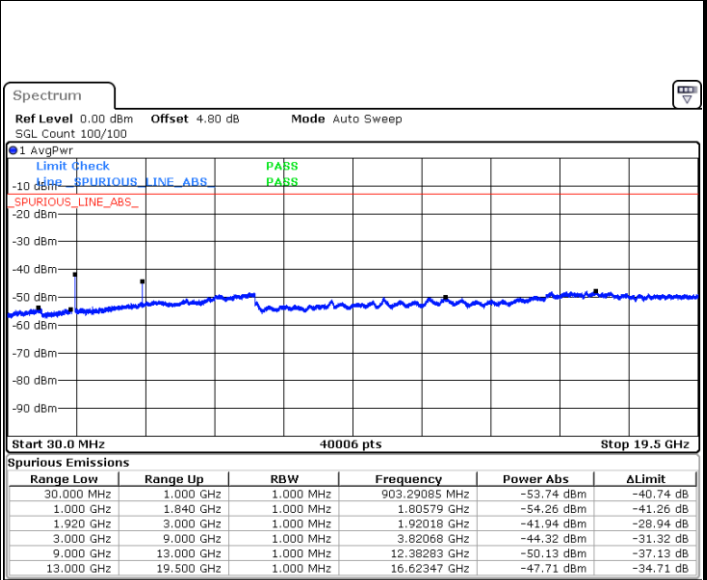

LTE Band 25 / 5MHz

Lowest Channel / QPSK

Lowest Channel / 16QAM

Date: 2 JAN 2018 09:01:08

Date: 2 JAN 2018 09:00:13

Middle Channel / QPSK

Middle Channel / 16QAM

Date: 2 JAN 2018 09:02:04

Date: 2 JAN 2018 09:02:59

LTE Band 25 / 5MHz

Highest Channel / QPSK

Date: 2 JAN 2018 09:10:48

Highest Channel / 16QAM

Date: 2 JAN 2018 09:09:52

LTE Band 25 / 10MHz

Lowest Channel / QPSK

Date: 2 JAN 2018 09:14:08

Lowest Channel / 16QAM

Date: 2 JAN 2018 09:13:12

LTE Band 25 / 10MHz

Middle Channel / QPSK

Middle Channel / 16QAM

Date: 2.JAN.2018 09:15:03

Date: 2.JAN.2018 09:15:59

Highest Channel / QPSK

Highest Channel / 16QAM

Date: 2.JAN.2018 09:23:47

Date: 2.JAN.2018 09:22:52

LTE Band 25 / 15MHz

Lowest Channel / QPSK

Lowest Channel / 16QAM

Date: 2 JAN 2018 09:33:21