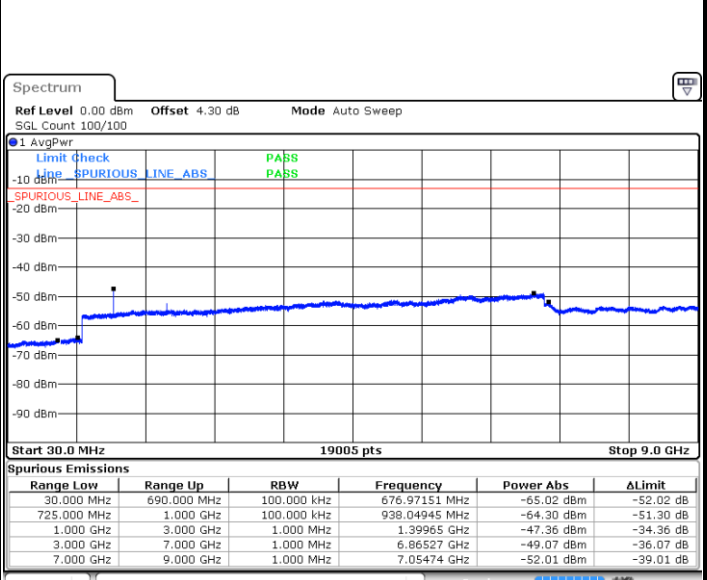

LTE Band 12 / 5MHz

Highest Channel / QPSK

Date: 28 DEC 2017 13:17:26

Highest Channel / 16QAM

Date: 28 DEC 2017 13:18:21

LTE Band 12 / 10MHz

Lowest Channel / QPSK

Date: 28 DEC 2017 13:30:27

Lowest Channel / 16QAM

Date: 28 DEC 2017 13:31:23

LTE Band 12 / 10MHz

Middle Channel / QPSK

Middle Channel / 16QAM

Date: 28 DEC. 2017 13:33:13

Date: 28 DEC. 2017 13:32:18

Highest Channel / QPSK

Highest Channel / 16QAM

Date: 28 DEC. 2017 13:34:08

Date: 28 DEC. 2017 13:35:03

LTE Band 12 / 1.4MHz

Lowest Channel / 64QAM

Middle Channel / 64QAM

Date: 28 DEC.2017 13:57:34

Date: 28 DEC.2017 13:58:00