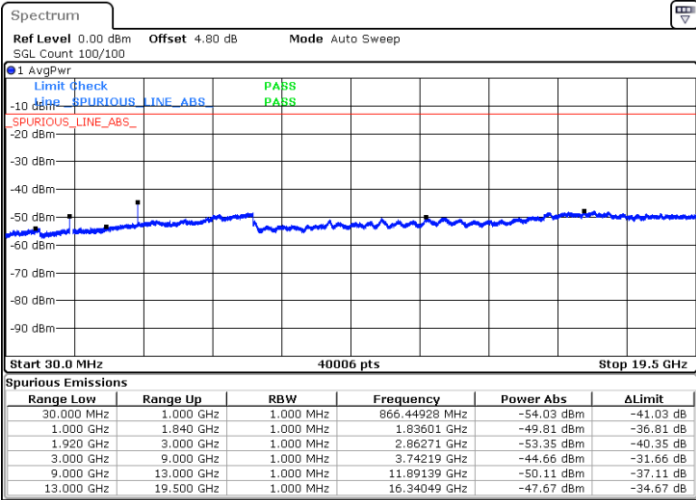

Date: 2 JAN 2018 09:32:26

Middle Channel / QPSK

Middle Channel / 16QAM

Date: 2 JAN 2018 09:34:17

Date: 2 JAN 2018 09:35:12

LTE Band 25 / 15MHz

Highest Channel / QPSK

Date: 2 JAN 2018 09:43:01

Highest Channel / 16QAM

Date: 2 JAN 2018 09:42:05

LTE Band 25 / 20MHz

Lowest Channel / QPSK

Date: 2 JAN 2018 09:45:39

Lowest Channel / 16QAM

Date: 2 JAN 2018 09:44:44

LTE Band 25 / 20MHz

Middle Channel / QPSK

Middle Channel / 16QAM

Date: 2 JAN 2018 09:46:35

Date: 2 JAN 2018 09:47:30

Highest Channel / QPSK

Highest Channel / 16QAM

Date: 2 JAN 2018 09:55:18

Date: 2 JAN 2018 09:54:23

LTE Band 25 / 1.4MHz

Lowest Channel / 64QAM

Middle Channel / 64QAM

Date: 2 JAN 2018 10:35:07

Date: 2 JAN 2018 10:34:11

Highest Channel / 64QAM

Date: 2 JAN 2018 10:32:46