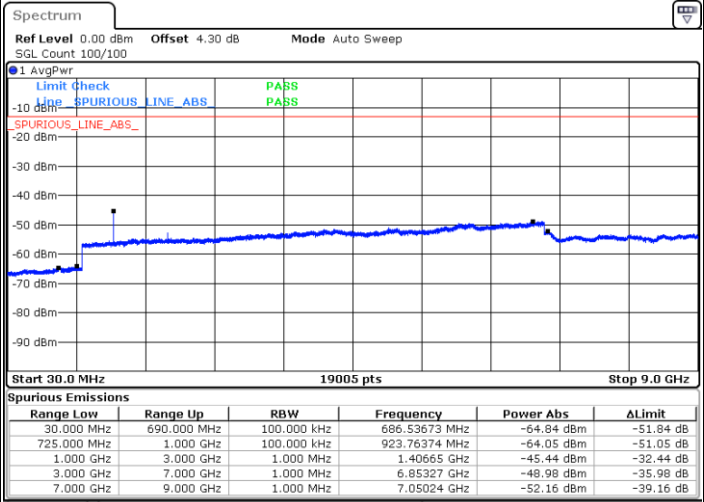

LTE Band 12 / 5MHz

Highest Channel / QPSK

Date: 28 DEC 2017 13:17:26

Highest Channel / 16QAM

Date: 28 DEC 2017 13:18:21

LTE Band 12 / 10MHz

Lowest Channel / QPSK

Date: 28 DEC 2017 13:30:27

Lowest Channel / 16QAM

Date: 28 DEC 2017 13:31:23

LTE Band 12 / 10MHz

Middle Channel / QPSK

Middle Channel / 16QAM

Date: 28 DEC. 2017 13:33:13

Date: 28 DEC. 2017 13:32:18

Highest Channel / QPSK

Highest Channel / 16QAM

Date: 28 DEC. 2017 13:34:08

Date: 28 DEC. 2017 13:35:03

LTE Band 12 / 1.4MHz

Lowest Channel / 64QAM

Middle Channel / 64QAM

Date: 28 DEC.2017 13:57:34

Date: 28 DEC.2017 13:58:00