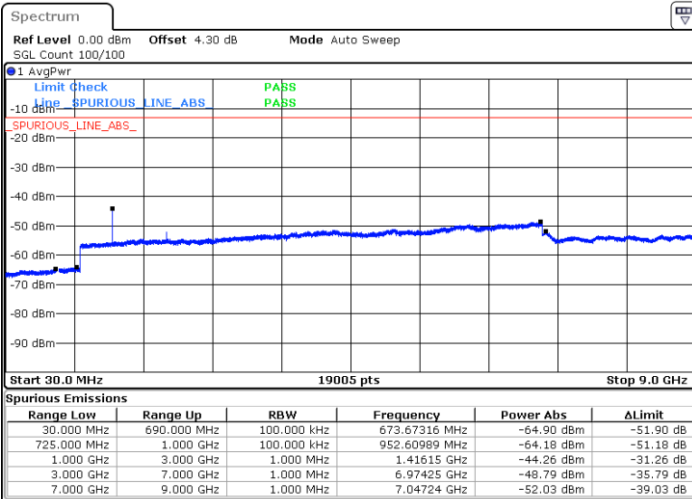

Date: 29 DEC 2017 20:40:15

Highest Channel / 64QAM

Date: 29 DEC 2017 20:39:49

LTE Band 13 / 10MHz

Middle Channel / 64QAM

Date: 29 DEC 2017 20:46:27

LTE Band 17 / 5MHz

Lowest Channel / QPSK

Lowest Channel / 16QAM

Date: 27.DEC.2017 14:04:19

Date: 27.DEC.2017 14:05:14

Middle Channel / QPSK

Middle Channel / 16QAM

Date: 27.DEC.2017 14:06:52

Date: 27.DEC.2017 14:07:47

LTE Band 17 / 5MHz

Highest Channel / QPSK

Date: 27.DEC.2017 14:13:58

Highest Channel / 16QAM

Date: 27.DEC.2017 14:14:53

LTE Band 17 / 10MHz

Lowest Channel / QPSK

Date: 27.DEC.2017 14:21:03

Lowest Channel / 16QAM