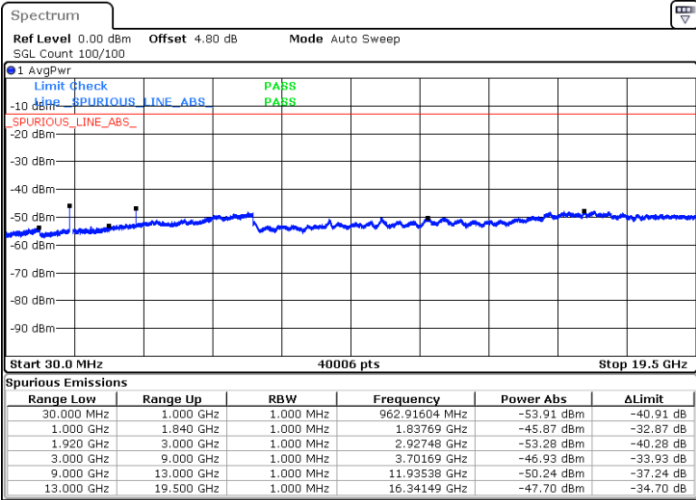

Date: 2 JAN 2018 09:14:08

Lowest Channel / 16QAM

Date: 2 JAN 2018 09:13:12

LTE Band 25 / 10MHz

Middle Channel / QPSK

Middle Channel / 16QAM

Date: 2.JAN.2018 09:15:03

Date: 2.JAN.2018 09:15:59

Highest Channel / QPSK

Highest Channel / 16QAM

Date: 2.JAN.2018 09:23:47

Date: 2.JAN.2018 09:22:52

LTE Band 25 / 15MHz

Lowest Channel / QPSK

Lowest Channel / 16QAM

Date: 2 JAN 2018 09:33:21

Date: 2 JAN 2018 09:32:26

Middle Channel / QPSK

Middle Channel / 16QAM

Date: 2 JAN 2018 09:34:17

Date: 2 JAN 2018 09:35:12

LTE Band 25 / 15MHz

Highest Channel / QPSK

Date: 2 JAN 2018 09:43:01

Highest Channel / 16QAM

Date: 2 JAN 2018 09:42:05

LTE Band 25 / 20MHz

Lowest Channel / QPSK

Date: 2 JAN 2018 09:45:39

Lowest Channel / 16QAM

Date: 2 JAN 2018 09:44:44

LTE Band 25 / 20MHz