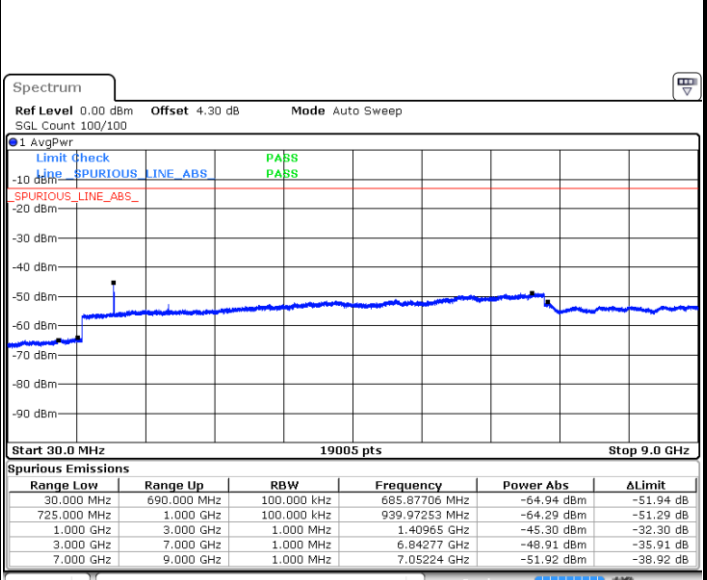

Lowest Channel / 16QAM

Date: 27.DEC.2017 14:04:19

Date: 27.DEC.2017 14:05:14

Middle Channel / QPSK

Middle Channel / 16QAM

Date: 27.DEC.2017 14:06:52

Date: 27.DEC.2017 14:07:47

LTE Band 17 / 5MHz

Highest Channel / QPSK

Date: 27.DEC.2017 14:13:58

Highest Channel / 16QAM

Date: 27.DEC.2017 14:14:53

LTE Band 17 / 10MHz

Lowest Channel / QPSK

Date: 27.DEC.2017 14:21:03

Lowest Channel / 16QAM

Date: 27.DEC.2017 14:21:58

LTE Band 17 / 10MHz

Middle Channel / QPSK

Date: 27.DEC.2017 14:23:39

Middle Channel / 16QAM

Date: 27.DEC.2017 14:24:35

Highest Channel / QPSK

Date: 27.DEC.2017 14:30:45

Highest Channel / 16QAM

Date: 27.DEC.2017 14:31:40

LTE Band 17 / 5MHz

Lowest Channel / 64QAM

Middle Channel / 64QAM

Date: 27.DEC.2017 14:51:44

Date: 27.DEC.2017 14:51:18

Highest Channel / 64QAM