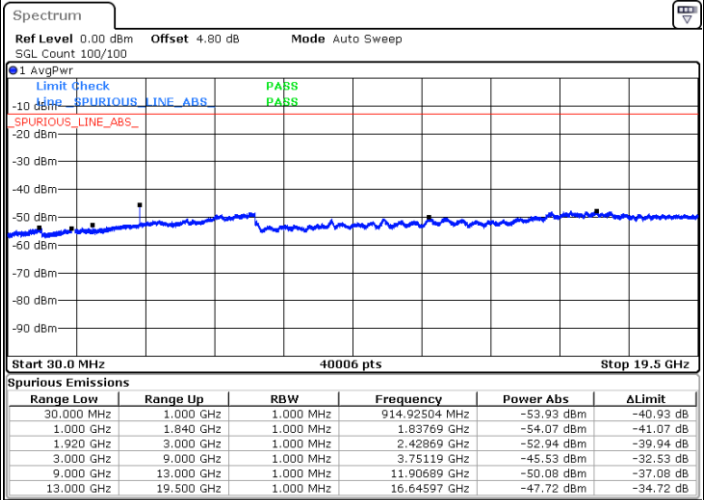

Date: 2 JAN 2018 09:02:59

LTE Band 25 / 5MHz

Highest Channel / QPSK

Date: 2 JAN 2018 09:10:48

Highest Channel / 16QAM

Date: 2 JAN 2018 09:09:52

LTE Band 25 / 10MHz

Lowest Channel / QPSK

Date: 2 JAN 2018 09:14:08

Lowest Channel / 16QAM

Date: 2 JAN 2018 09:13:12

LTE Band 25 / 10MHz

Middle Channel / QPSK

Middle Channel / 16QAM

Date: 2.JAN.2018 09:15:03

Date: 2.JAN.2018 09:15:59

Highest Channel / QPSK

Highest Channel / 16QAM

Date: 2.JAN.2018 09:23:47

Date: 2.JAN.2018 09:22:52

LTE Band 25 / 15MHz

Lowest Channel / QPSK

Lowest Channel / 16QAM

Date: 2 JAN 2018 09:33:21