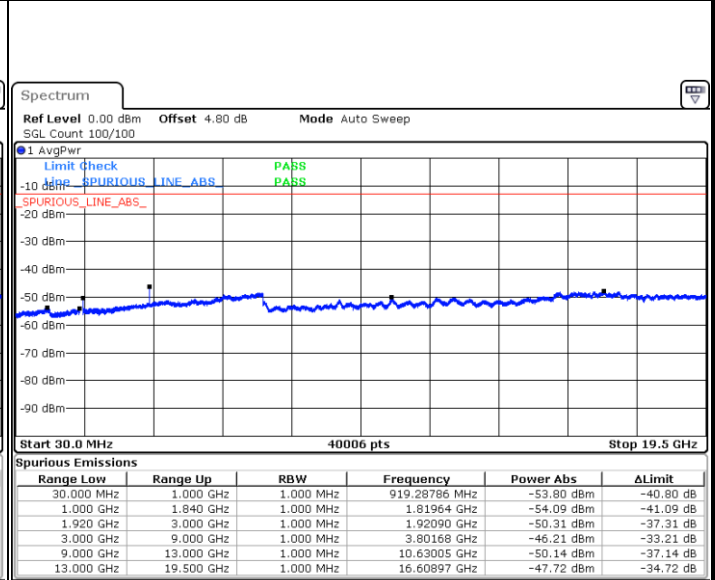

Highest Channel / QPSK

Highest Channel / 16QAM

Date: 2.JAN.2018 09:23:47

Date: 2.JAN.2018 09:22:52

LTE Band 25 / 15MHz

Lowest Channel / QPSK

Lowest Channel / 16QAM

Date: 2 JAN 2018 09:33:21

Date: 2 JAN 2018 09:32:26

Middle Channel / QPSK

Middle Channel / 16QAM

Date: 2 JAN 2018 09:34:17

Date: 2 JAN 2018 09:35:12

LTE Band 25 / 15MHz

Highest Channel / QPSK

Date: 2 JAN 2018 09:43:01

Highest Channel / 16QAM

Date: 2 JAN 2018 09:42:05

LTE Band 25 / 20MHz

Lowest Channel / QPSK

Date: 2 JAN 2018 09:45:39

Lowest Channel / 16QAM

Date: 2 JAN 2018 09:44:44

LTE Band 25 / 20MHz

Middle Channel / QPSK

Middle Channel / 16QAM

Date: 2 JAN 2018 09:46:35

Date: 2 JAN 2018 09:47:30

Highest Channel / QPSK

Highest Channel / 16QAM

Date: 2 JAN 2018 09:55:18

Date: 2 JAN 2018 09:54:23