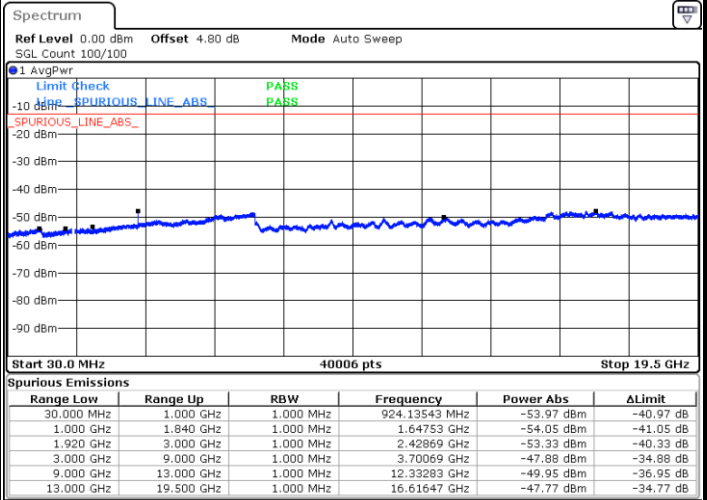

Highest Channel / 16QAM

Date: 27.DEC.2017 14:31:40

LTE Band 17 / 5MHz

Lowest Channel / 64QAM

Middle Channel / 64QAM

Date: 27.DEC.2017 14:51:44

Date: 27.DEC.2017 14:51:18

Highest Channel / 64QAM

Date: 27.DEC.2017 14:49:57

LTE Band 17 / 10MHz

Lowest Channel / 64QAM

Middle Channel / 64QAM

Date: 27.DEC.2017 15:01:47

Date: 27.DEC.2017 15:02:17

Highest Channel / 64QAM

Date: 27.DEC.2017 15:02:51

LTE Band 25 / 1.4MHz

Lowest Channel / QPSK

Lowest Channel / 16QAM

Date: 2 JAN 2018 08:27:05

Date: 2 JAN 2018 08:26:09

Middle Channel / QPSK

Middle Channel / 16QAM

Date: 2 JAN 2018 08:28:00