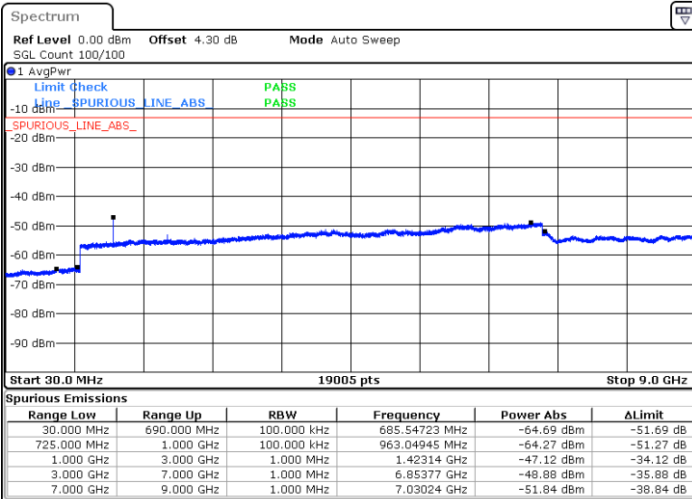

Date: 28 DEC.2017 14:00:41

LTE Band 12 / 5MHz

Lowest Channel / 64QAM

Middle Channel / 64QAM

Date: 28 DEC.2017 14:08:36

Date: 28 DEC.2017 14:09:02

Highest Channel / 64QAM

Date: 28 DEC.2017 14:09:28

LTE Band 12 / 10MHz

LTE Band 13 / 5MHz

Lowest Channel / QPSK

Lowest Channel / 16QAM

Middle Channel / QPSK

Middle Channel / 16QAM

LTE Band 13 / 5MHz

Highest Channel / QPSK