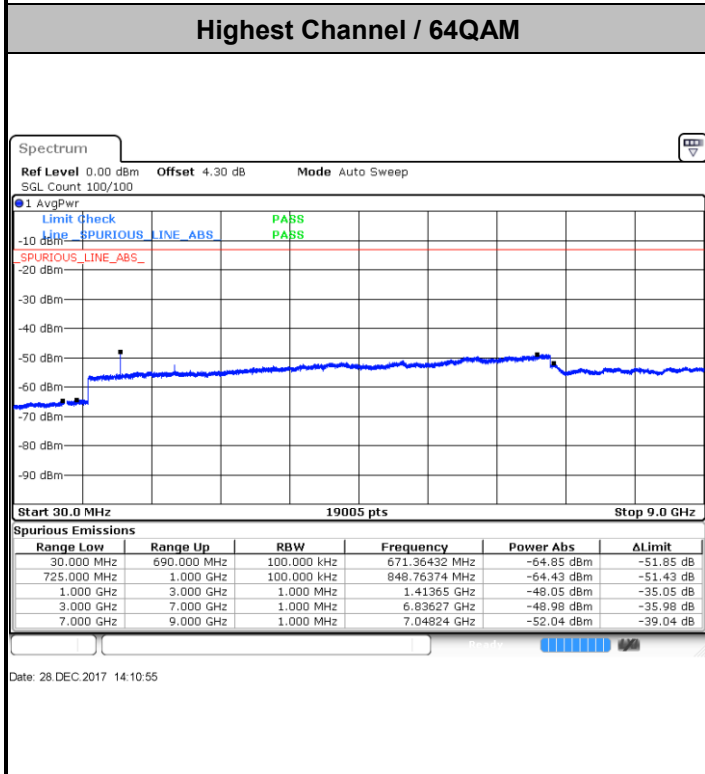

Highest Channel / 64QAM

Date: 28 DEC.2017 13:58:25

LTE Band 12 / 3MHz

Lowest Channel / 64QAM

Date: 28 DEC.2017 13:59:21

Middle Channel / 64QAM

Date: 28 DEC.2017 13:59:48

Highest Channel / 64QAM

Date: 28 DEC.2017 14:00:41

LTE Band 12 / 5MHz

Lowest Channel / 64QAM

Middle Channel / 64QAM

Date: 28 DEC.2017 14:08:36

Date: 28 DEC.2017 14:09:02

Highest Channel / 64QAM

Date: 28 DEC.2017 14:09:28

LTE Band 12 / 10MHz

LTE Band 13 / 5MHz

Lowest Channel / QPSK

Lowest Channel / 16QAM

Middle Channel / QPSK

Middle Channel / 16QAM

LTE Band 13 / 5MHz

Highest Channel / QPSK

Highest Channel / 16QAM

LTE Band 13 / 10MHz

Middle Channel / QPSK

Middle Channel / 16QAM

LTE Band 13 / 5MHz

Lowest Channel / 64QAM

Middle Channel / 64QAM

Date: 29 DEC 2017 20:40:41