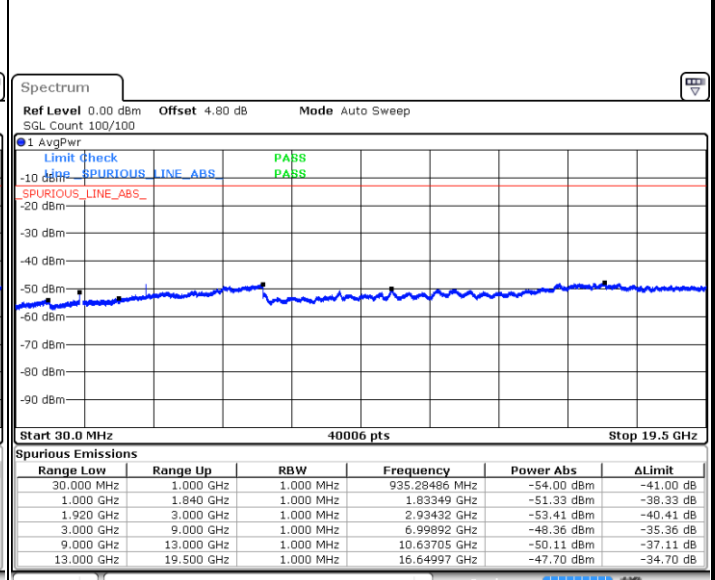

Highest Channel / QPSK

Highest Channel / 16QAM

Date: 2.JAN.2018 09:23:47

Date: 2.JAN.2018 09:22:52

LTE Band 25 / 15MHz

Lowest Channel / QPSK

Lowest Channel / 16QAM

Date: 2 JAN 2018 09:33:21

Date: 2 JAN 2018 09:32:26

Middle Channel / QPSK

Middle Channel / 16QAM

Date: 2 JAN 2018 09:34:17

Date: 2 JAN 2018 09:35:12

LTE Band 25 / 15MHz

Highest Channel / QPSK

Date: 2 JAN 2018 09:43:01

Highest Channel / 16QAM

Date: 2 JAN 2018 09:42:05

LTE Band 25 / 20MHz

Lowest Channel / QPSK

Date: 2 JAN 2018 09:45:39

Lowest Channel / 16QAM

Date: 2 JAN 2018 09:44:44

LTE Band 25 / 20MHz

Middle Channel / QPSK

Middle Channel / 16QAM

Date: 2 JAN 2018 09:46:35

Date: 2 JAN 2018 09:47:30

Highest Channel / QPSK

Highest Channel / 16QAM

Date: 2 JAN 2018 09:55:18

Date: 2 JAN 2018 09:54:23