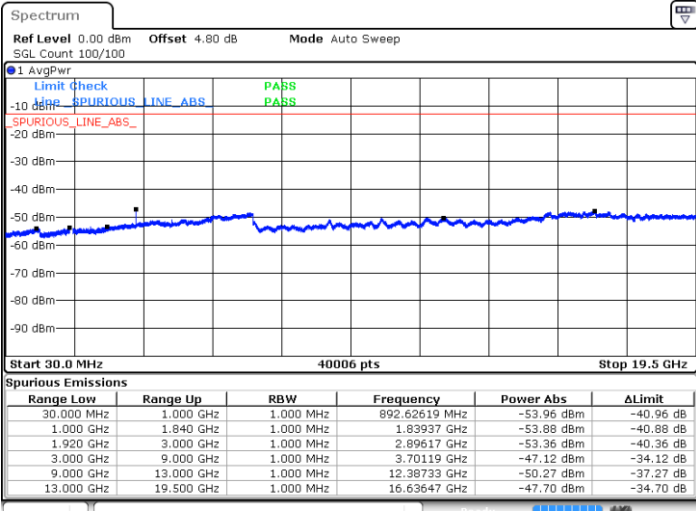

Middle Channel / QPSK

Middle Channel / 16QAM

Date: 2 JAN 2018 08:49:45

Date: 2 JAN 2018 08:50:41

Highest Channel / QPSK

Highest Channel / 16QAM

Date: 2 JAN 2018 08:58:29

Date: 2 JAN 2018 08:57:34

LTE Band 25 / 5MHz

Lowest Channel / QPSK

Lowest Channel / 16QAM

Date: 2 JAN 2018 09:01:08

Date: 2 JAN 2018 09:00:13

Middle Channel / QPSK

Middle Channel / 16QAM

Date: 2 JAN 2018 09:02:04