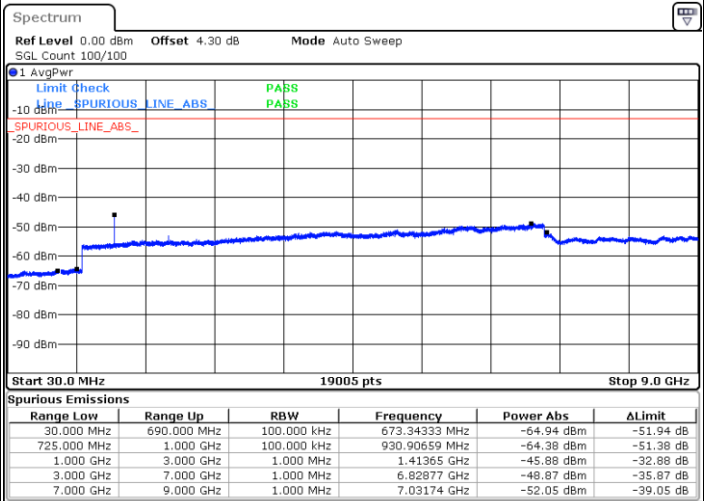

Lowest Channel / 16QAM

Date: 28 DEC 2017 13:31:23

LTE Band 12 / 10MHz

Middle Channel / QPSK

Middle Channel / 16QAM

Date: 28 DEC. 2017 13:33:13

Date: 28 DEC. 2017 13:32:18

Highest Channel / QPSK

Highest Channel / 16QAM

Date: 28 DEC. 2017 13:34:08

Date: 28 DEC. 2017 13:35:03

LTE Band 12 / 1.4MHz

Lowest Channel / 64QAM

Middle Channel / 64QAM

Date: 28 DEC.2017 13:57:34

Date: 28 DEC.2017 13:58:00