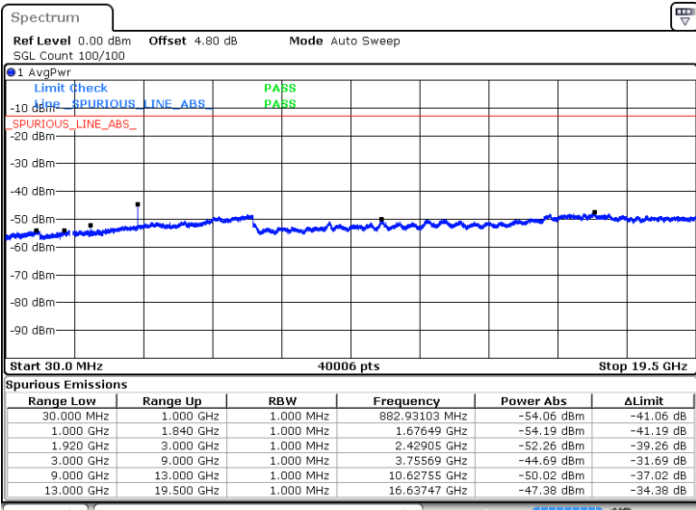

LTE Band 25 / 5MHz

Lowest Channel / QPSK

Lowest Channel / 16QAM

Date: 2 JAN 2018 09:01:08

Date: 2 JAN 2018 09:00:13

Middle Channel / QPSK

Middle Channel / 16QAM

Date: 2 JAN 2018 09:02:04

Date: 2 JAN 2018 09:02:59

LTE Band 25 / 5MHz

Highest Channel / QPSK

Date: 2 JAN 2018 09:10:48

Highest Channel / 16QAM

Date: 2 JAN 2018 09:09:52

LTE Band 25 / 10MHz

Lowest Channel / QPSK