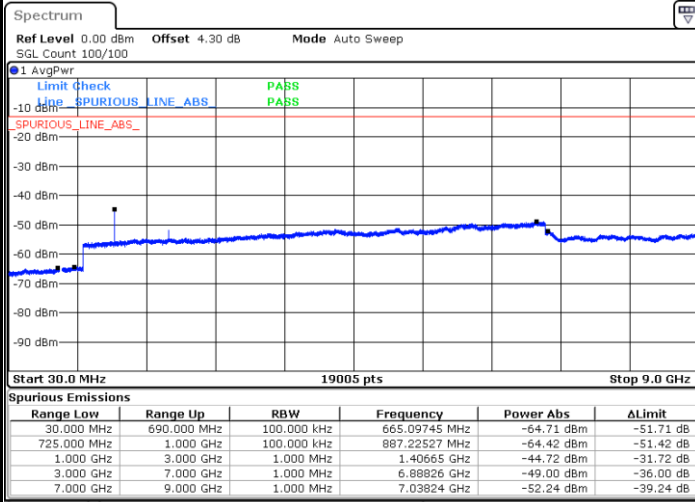

Lowest Channel / 16QAM

Date: 28 DEC 2017 13:31:23

LTE Band 12 / 10MHz

Middle Channel / QPSK

Middle Channel / 16QAM

Date: 28 DEC. 2017 13:33:13

Date: 28 DEC. 2017 13:32:18

Highest Channel / QPSK

Highest Channel / 16QAM

Date: 28 DEC. 2017 13:34:08

Date: 28 DEC. 2017 13:35:03

LTE Band 12 / 1.4MHz

Lowest Channel / 64QAM

Middle Channel / 64QAM

Date: 28 DEC.2017 13:57:34

Date: 28 DEC.2017 13:58:00