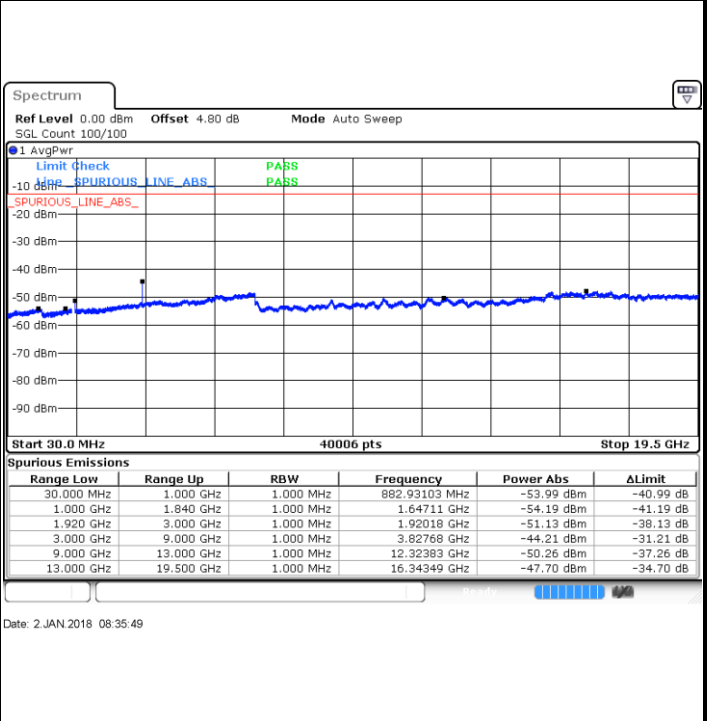

LTE Band 25 / 1.4MHz

Lowest Channel / QPSK

Lowest Channel / 16QAM

Date: 2 JAN 2018 08:27:05

Date: 2 JAN 2018 08:26:09

Middle Channel / QPSK

Middle Channel / 16QAM

Date: 2 JAN 2018 08:28:00

Date: 2 JAN 2018 08:28:55

LTE Band 25 / 1.4MHz

Highest Channel / QPSK

Highest Channel / 16QAM

LTE Band 25 / 3MHz

Lowest Channel / QPSK

Lowest Channel / 16QAM

LTE Band 25 / 3MHz

Middle Channel / QPSK

Middle Channel / 16QAM

Date: 2 JAN 2018 08:49:45

Date: 2 JAN 2018 08:50:41

Highest Channel / QPSK

Highest Channel / 16QAM

Date: 2 JAN 2018 08:58:29

Date: 2 JAN 2018 08:57:34