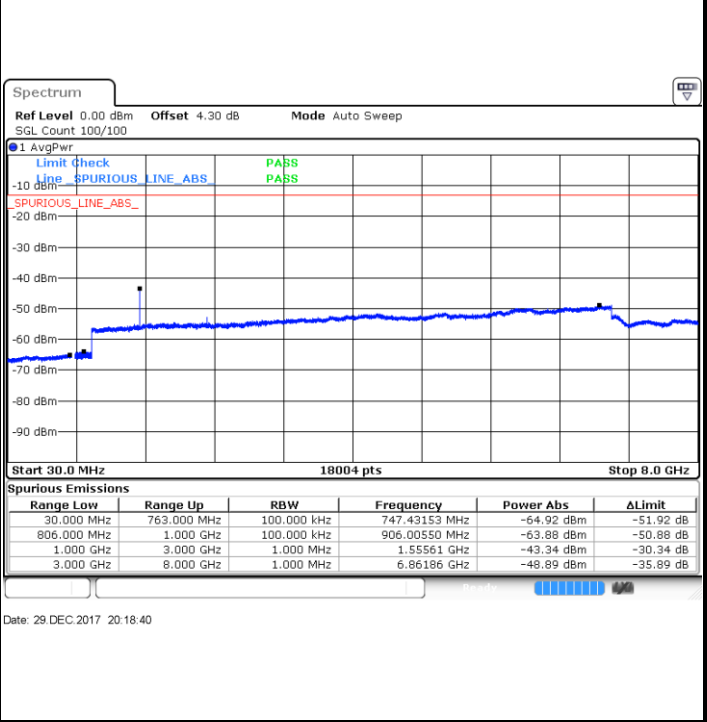

LTE Band 12 / 10MHz

LTE Band 13 / 5MHz

Lowest Channel / QPSK

Lowest Channel / 16QAM

Middle Channel / QPSK

Middle Channel / 16QAM

LTE Band 13 / 5MHz

Highest Channel / QPSK

Highest Channel / 16QAM

LTE Band 13 / 10MHz

Middle Channel / QPSK

Middle Channel / 16QAM

LTE Band 13 / 5MHz

Lowest Channel / 64QAM

Middle Channel / 64QAM

Date: 29 DEC 2017 20:40:41

Date: 29 DEC 2017 20:40:15

Highest Channel / 64QAM

Date: 29 DEC 2017 20:39:49

LTE Band 13 / 10MHz

Middle Channel / 64QAM

Date: 29 DEC 2017 20:46:27

LTE Band 17 / 5MHz

Lowest Channel / QPSK

Lowest Channel / 16QAM

Date: 27.DEC.2017 14:04:19

Date: 27.DEC.2017 14:05:14

Middle Channel / QPSK

Middle Channel / 16QAM

Date: 27.DEC.2017 14:06:52

Date: 27.DEC.2017 14:07:47

LTE Band 17 / 5MHz