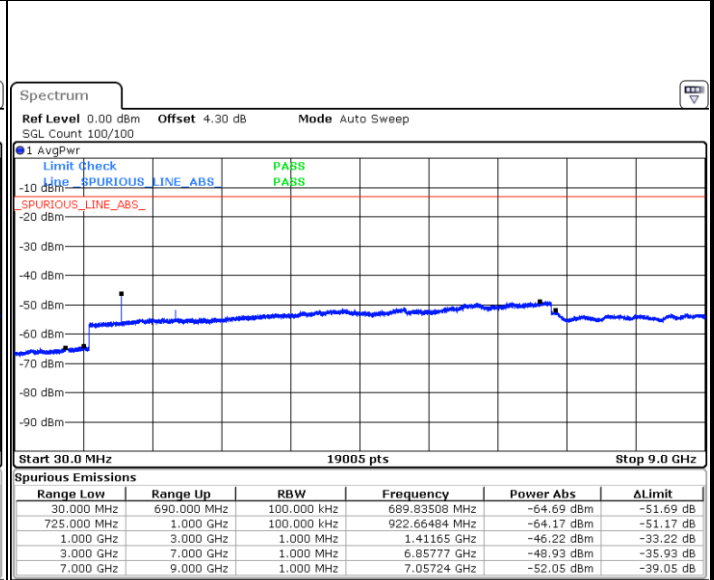

Highest Channel / QPSK

Date: 27.DEC.2017 14:13:58

Highest Channel / 16QAM

Date: 27.DEC.2017 14:14:53

LTE Band 17 / 10MHz

Lowest Channel / QPSK

Date: 27.DEC.2017 14:21:03

Lowest Channel / 16QAM

Date: 27.DEC.2017 14:21:58

LTE Band 17 / 10MHz

Middle Channel / QPSK

Date: 27.DEC.2017 14:23:39

Middle Channel / 16QAM

Date: 27.DEC.2017 14:24:35

Highest Channel / QPSK

Date: 27.DEC.2017 14:30:45

Highest Channel / 16QAM

Date: 27.DEC.2017 14:31:40

LTE Band 17 / 5MHz

Lowest Channel / 64QAM

Middle Channel / 64QAM

Date: 27.DEC.2017 14:51:44

Date: 27.DEC.2017 14:51:18

Highest Channel / 64QAM

Date: 27.DEC.2017 14:49:57

LTE Band 17 / 10MHz

Lowest Channel / 64QAM

Middle Channel / 64QAM

Date: 27.DEC.2017 15:01:47

Date: 27.DEC.2017 15:02:17

Highest Channel / 64QAM

Date: 27.DEC.2017 15:02:51