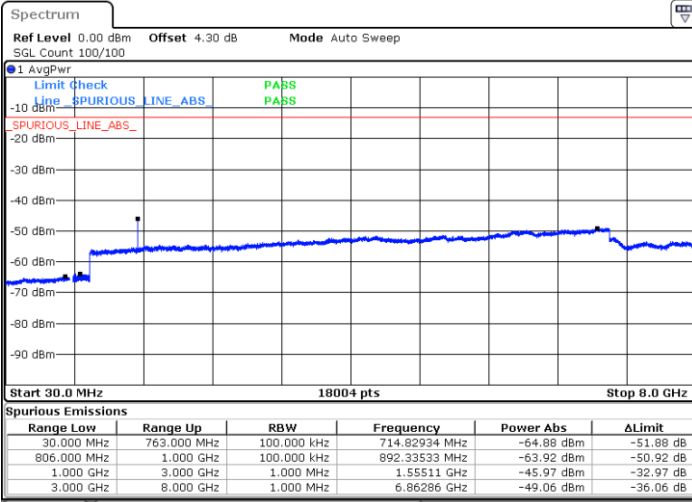

LTE Band 12 / 10MHz

LTE Band 13 / 5MHz

Lowest Channel / QPSK

Lowest Channel / 16QAM

Middle Channel / QPSK

Middle Channel / 16QAM

LTE Band 13 / 5MHz

Highest Channel / QPSK

Highest Channel / 16QAM

LTE Band 13 / 10MHz

Middle Channel / QPSK

Middle Channel / 16QAM

LTE Band 13 / 5MHz

Lowest Channel / 64QAM

Middle Channel / 64QAM

Date: 29 DEC 2017 20:40:41

Date: 29 DEC 2017 20:40:15

Highest Channel / 64QAM

Date: 29 DEC 2017 20:39:49

LTE Band 13 / 10MHz

Middle Channel / 64QAM

Date: 29 DEC 2017 20:46:27

LTE Band 17 / 5MHz

Lowest Channel / QPSK