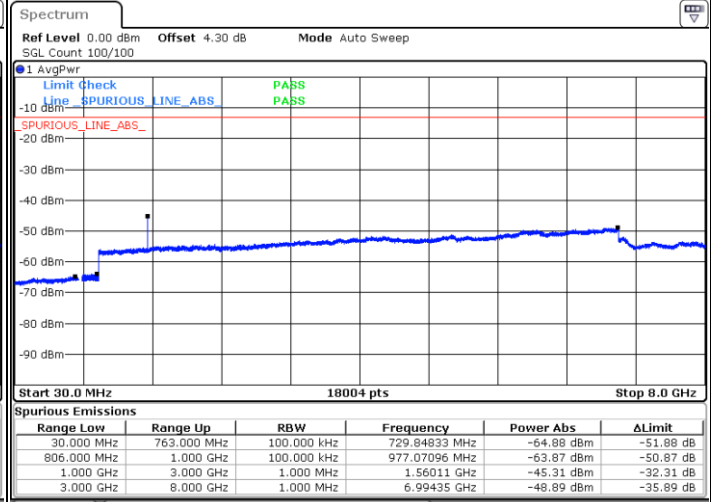

LTE Band 12 / 10MHz

LTE Band 13 / 5MHz

Lowest Channel / QPSK

Lowest Channel / 16QAM

Middle Channel / QPSK

Middle Channel / 16QAM

LTE Band 13 / 5MHz

Highest Channel / QPSK

Highest Channel / 16QAM

LTE Band 13 / 10MHz

Middle Channel / QPSK

Middle Channel / 16QAM

LTE Band 13 / 5MHz

Lowest Channel / 64QAM

Middle Channel / 64QAM

Date: 29 DEC 2017 20:40:41

Date: 29 DEC 2017 20:40:15

Highest Channel / 64QAM

Date: 29 DEC 2017 20:39:49

LTE Band 13 / 10MHz

Middle Channel / 64QAM

Date: 29 DEC 2017 20:46:27

LTE Band 17 / 5MHz

Lowest Channel / QPSK

Lowest Channel / 16QAM

Date: 27.DEC.2017 14:04:19

Date: 27.DEC.2017 14:05:14

Middle Channel / QPSK

Middle Channel / 16QAM

Date: 27.DEC.2017 14:06:52

Date: 27.DEC.2017 14:07:47

LTE Band 17 / 5MHz