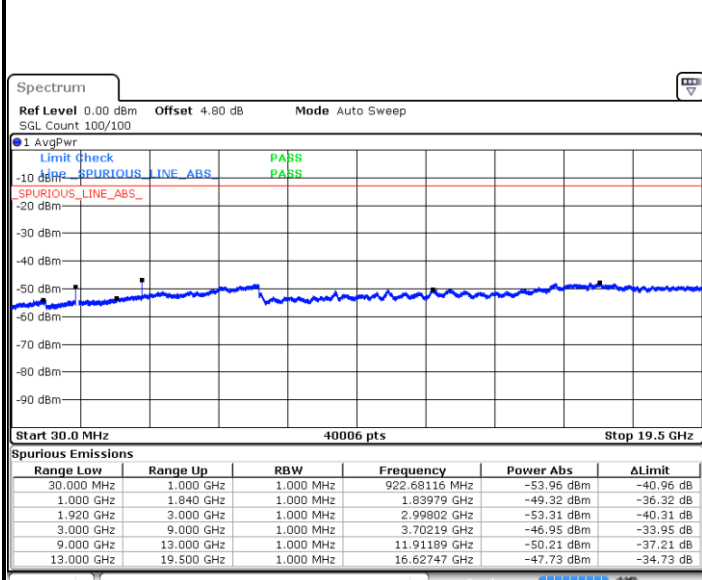

Highest Channel / QPSK

Highest Channel / 16QAM

Date: 2.JAN.2018 09:23:47

Date: 2.JAN.2018 09:22:52

LTE Band 25 / 15MHz

Lowest Channel / QPSK

Lowest Channel / 16QAM

Date: 2 JAN 2018 09:33:21

Date: 2 JAN 2018 09:32:26

Middle Channel / QPSK

Middle Channel / 16QAM

Date: 2 JAN 2018 09:34:17

Date: 2 JAN 2018 09:35:12

LTE Band 25 / 15MHz

Highest Channel / QPSK

Date: 2 JAN 2018 09:43:01

Highest Channel / 16QAM

Date: 2 JAN 2018 09:42:05

LTE Band 25 / 20MHz

Lowest Channel / QPSK

Date: 2 JAN 2018 09:45:39

Lowest Channel / 16QAM

Date: 2 JAN 2018 09:44:44

LTE Band 25 / 20MHz