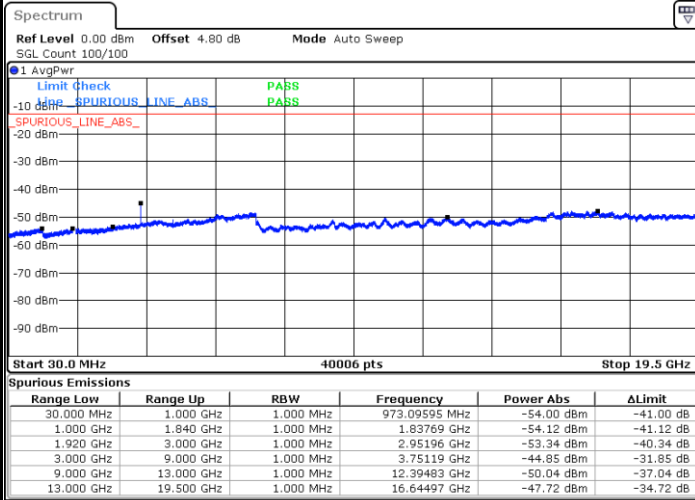

Date: 2 JAN 2018 09:02:59

LTE Band 25 / 5MHz

Highest Channel / QPSK

Date: 2 JAN 2018 09:10:48

Highest Channel / 16QAM

Date: 2 JAN 2018 09:09:52

LTE Band 25 / 10MHz

Lowest Channel / QPSK

Date: 2 JAN 2018 09:14:08

Lowest Channel / 16QAM

Date: 2 JAN 2018 09:13:12

LTE Band 25 / 10MHz

Middle Channel / QPSK

Middle Channel / 16QAM

Date: 2.JAN.2018 09:15:03

Date: 2.JAN.2018 09:15:59

Highest Channel / QPSK

Highest Channel / 16QAM

Date: 2.JAN.2018 09:23:47

Date: 2.JAN.2018 09:22:52

LTE Band 25 / 15MHz

Lowest Channel / QPSK

Lowest Channel / 16QAM

Date: 2 JAN 2018 09:33:21