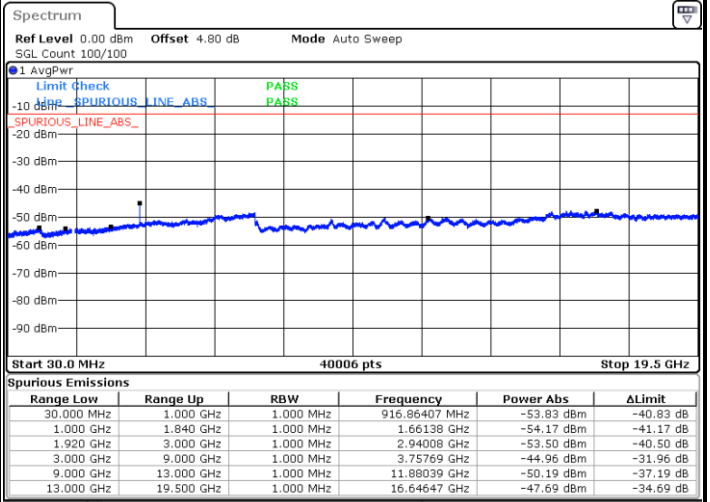

LTE Band 25 / 1.4MHz

Lowest Channel / QPSK

Lowest Channel / 16QAM

Date: 2 JAN 2018 08:27:05

Date: 2 JAN 2018 08:26:09

Middle Channel / QPSK

Middle Channel / 16QAM

Date: 2 JAN 2018 08:28:00

Date: 2 JAN 2018 08:28:55

LTE Band 25 / 1.4MHz

Highest Channel / QPSK

Highest Channel / 16QAM

LTE Band 25 / 3MHz

Lowest Channel / QPSK

Lowest Channel / 16QAM

LTE Band 25 / 3MHz

Middle Channel / QPSK

Middle Channel / 16QAM

Date: 2 JAN 2018 08:49:45

Date: 2 JAN 2018 08:50:41

Highest Channel / QPSK

Highest Channel / 16QAM

Date: 2 JAN 2018 08:58:29

Date: 2 JAN 2018 08:57:34