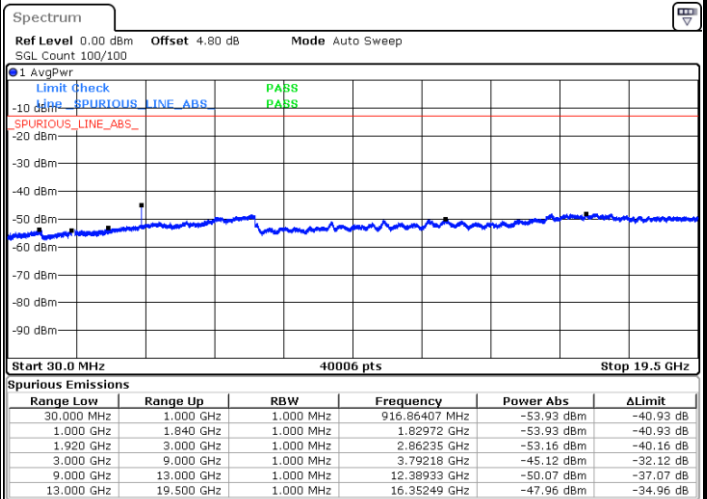

Highest Channel / 16QAM

Date: 2 JAN 2018 09:42:05

LTE Band 25 / 20MHz

Lowest Channel / QPSK

Date: 2 JAN 2018 09:45:39

Lowest Channel / 16QAM

Date: 2 JAN 2018 09:44:44

LTE Band 25 / 20MHz

Middle Channel / QPSK

Middle Channel / 16QAM

Date: 2 JAN 2018 09:46:35

Date: 2 JAN 2018 09:47:30

Highest Channel / QPSK

Highest Channel / 16QAM

Date: 2 JAN 2018 09:55:18

Date: 2 JAN 2018 09:54:23

LTE Band 25 / 1.4MHz

Lowest Channel / 64QAM

Middle Channel / 64QAM

Date: 2 JAN 2018 10:35:07

Date: 2 JAN 2018 10:34:11

Highest Channel / 64QAM

Date: 2 JAN 2018 10:32:46