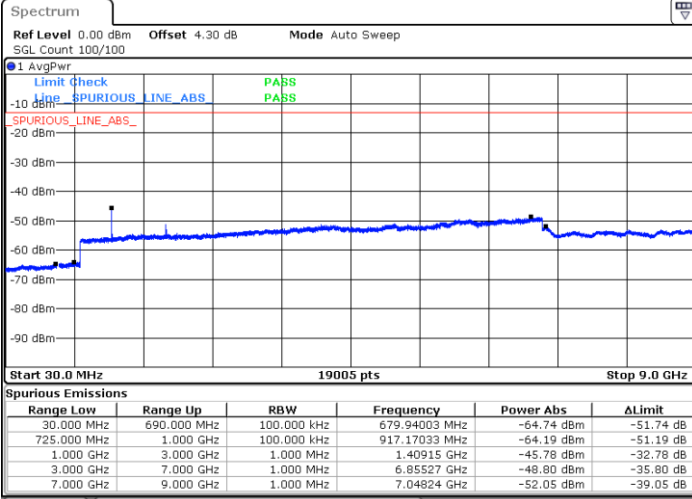

Highest Channel / 16QAM

LTE Band 13 / 10MHz

Middle Channel / QPSK

Middle Channel / 16QAM

LTE Band 13 / 5MHz

Lowest Channel / 64QAM

Middle Channel / 64QAM

Date: 29 DEC 2017 20:40:41

Date: 29 DEC 2017 20:40:15

Highest Channel / 64QAM

Date: 29 DEC 2017 20:39:49

LTE Band 13 / 10MHz

Middle Channel / 64QAM

Date: 29 DEC 2017 20:46:27

LTE Band 17 / 5MHz

Lowest Channel / QPSK

Lowest Channel / 16QAM

Date: 27.DEC.2017 14:04:19

Date: 27.DEC.2017 14:05:14

Middle Channel / QPSK

Middle Channel / 16QAM

Date: 27.DEC.2017 14:06:52

Date: 27.DEC.2017 14:07:47

LTE Band 17 / 5MHz

Highest Channel / QPSK

Date: 27.DEC.2017 14:13:58

Highest Channel / 16QAM

Date: 27.DEC.2017 14:14:53

LTE Band 17 / 10MHz

Lowest Channel / QPSK

Date: 27.DEC.2017 14:21:03

Lowest Channel / 16QAM