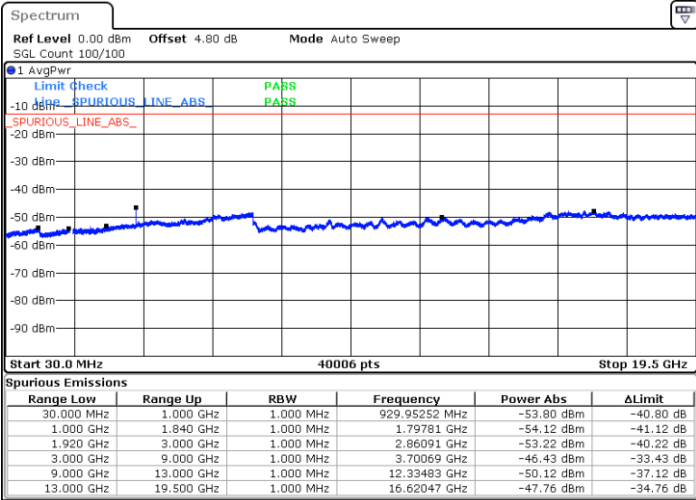

Highest Channel / 16QAM

Date: 27.DEC.2017 14:31:40

LTE Band 17 / 5MHz

Lowest Channel / 64QAM

Middle Channel / 64QAM

Date: 27.DEC.2017 14:51:44

Date: 27.DEC.2017 14:51:18

Highest Channel / 64QAM

Date: 27.DEC.2017 14:49:57

LTE Band 17 / 10MHz

Lowest Channel / 64QAM

Middle Channel / 64QAM

Date: 27.DEC.2017 15:01:47

Date: 27.DEC.2017 15:02:17

Highest Channel / 64QAM

Date: 27.DEC.2017 15:02:51

LTE Band 25 / 1.4MHz

Lowest Channel / QPSK

Lowest Channel / 16QAM

Date: 2 JAN 2018 08:27:05

Date: 2 JAN 2018 08:26:09

Middle Channel / QPSK

Middle Channel / 16QAM

Date: 2 JAN 2018 08:28:00