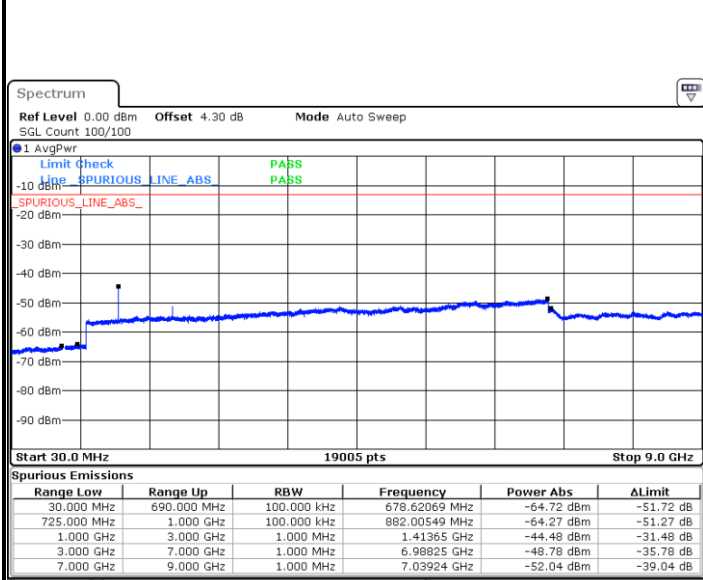

Highest Channel / QPSK

Date: 27.DEC.2017 14:13:58

Highest Channel / 16QAM

Date: 27.DEC.2017 14:14:53

LTE Band 17 / 10MHz

Lowest Channel / QPSK

Date: 27.DEC.2017 14:21:03

Lowest Channel / 16QAM

Date: 27.DEC.2017 14:21:58

LTE Band 17 / 10MHz

Middle Channel / QPSK

Date: 27.DEC.2017 14:23:39

Middle Channel / 16QAM

Date: 27.DEC.2017 14:24:35

Highest Channel / QPSK

Date: 27.DEC.2017 14:30:45

Highest Channel / 16QAM

Date: 27.DEC.2017 14:31:40

LTE Band 17 / 5MHz

Lowest Channel / 64QAM

Middle Channel / 64QAM

Date: 27.DEC.2017 14:51:44

Date: 27.DEC.2017 14:51:18

Highest Channel / 64QAM

Date: 27.DEC.2017 14:49:57

LTE Band 17 / 10MHz

Lowest Channel / 64QAM

Middle Channel / 64QAM

Date: 27.DEC.2017 15:01:47

Date: 27.DEC.2017 15:02:17

Highest Channel / 64QAM

Date: 27.DEC.2017 15:02:51