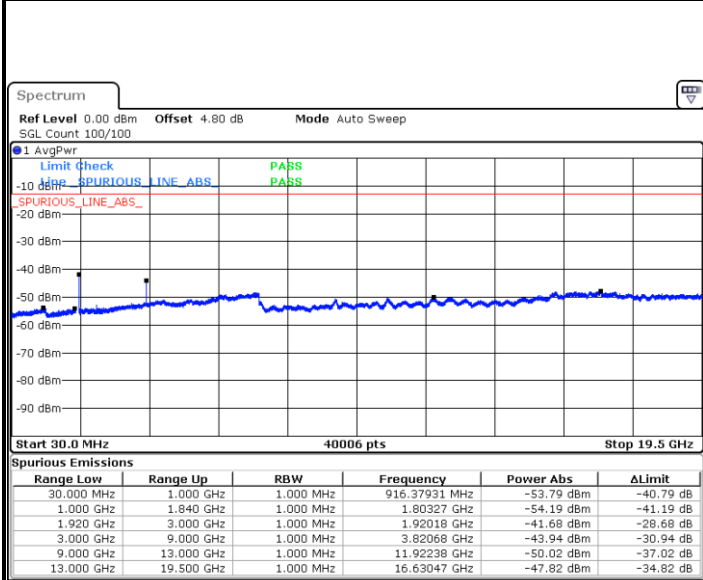

Middle Channel / QPSK

Middle Channel / 16QAM

Date: 2 JAN 2018 08:49:45

Date: 2 JAN 2018 08:50:41

Highest Channel / QPSK

Highest Channel / 16QAM

Date: 2 JAN 2018 08:58:29

Date: 2 JAN 2018 08:57:34

LTE Band 25 / 5MHz

Lowest Channel / QPSK

Lowest Channel / 16QAM

Date: 2 JAN 2018 09:01:08

Date: 2 JAN 2018 09:00:13

Middle Channel / QPSK

Middle Channel / 16QAM

Date: 2 JAN 2018 09:02:04

Date: 2 JAN 2018 09:02:59

LTE Band 25 / 5MHz

Highest Channel / QPSK

Date: 2 JAN 2018 09:10:48

Highest Channel / 16QAM

Date: 2 JAN 2018 09:09:52

LTE Band 25 / 10MHz

Lowest Channel / QPSK