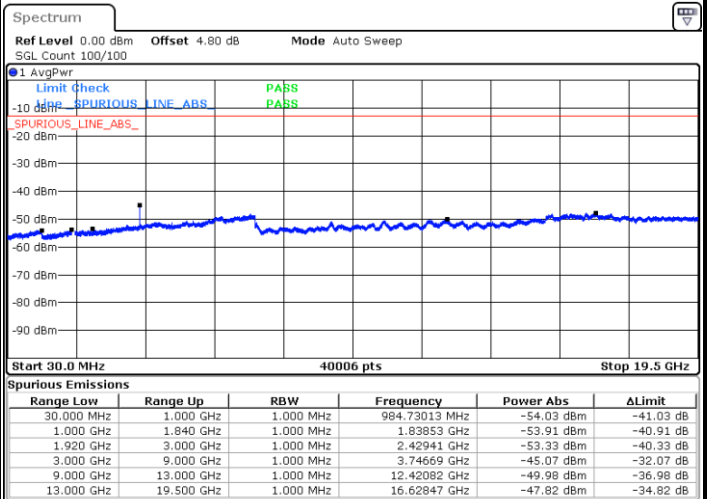

Date: 2 JAN 2018 09:14:08

Lowest Channel / 16QAM

Date: 2 JAN 2018 09:13:12

LTE Band 25 / 10MHz

Middle Channel / QPSK

Middle Channel / 16QAM

Date: 2.JAN.2018 09:15:03

Date: 2.JAN.2018 09:15:59

Highest Channel / QPSK

Highest Channel / 16QAM

Date: 2.JAN.2018 09:23:47

Date: 2.JAN.2018 09:22:52

LTE Band 25 / 15MHz

Lowest Channel / QPSK

Lowest Channel / 16QAM

Date: 2 JAN 2018 09:33:21

Date: 2 JAN 2018 09:32:26

Middle Channel / QPSK

Middle Channel / 16QAM

Date: 2 JAN 2018 09:34:17

Date: 2 JAN 2018 09:35:12

LTE Band 25 / 15MHz

Highest Channel / QPSK

Date: 2 JAN 2018 09:43:01

Highest Channel / 16QAM

Date: 2 JAN 2018 09:42:05

LTE Band 25 / 20MHz

Lowest Channel / QPSK

Date: 2 JAN 2018 09:45:39

Lowest Channel / 16QAM

Date: 2 JAN 2018 09:44:44

LTE Band 25 / 20MHz