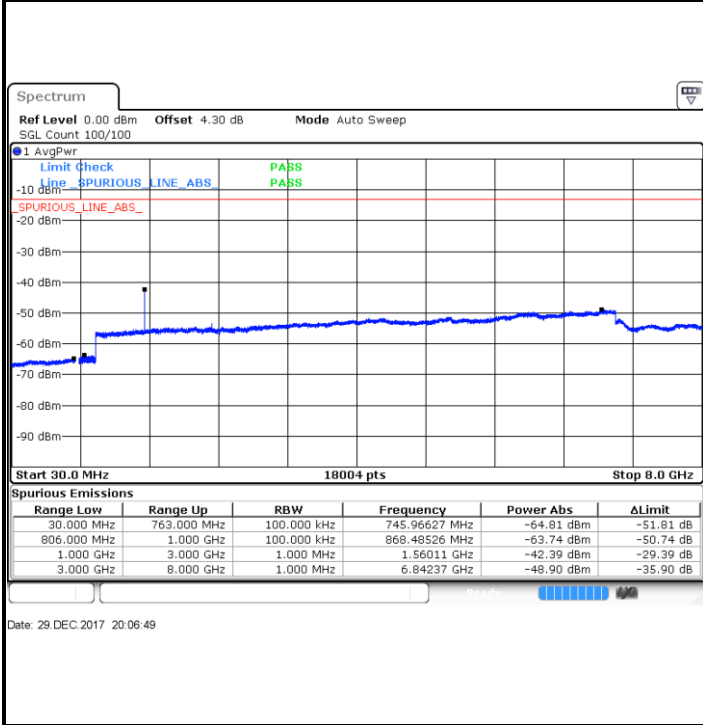

Date: 28 DEC.2017 14:00:41

LTE Band 12 / 5MHz

Lowest Channel / 64QAM

Middle Channel / 64QAM

Date: 28 DEC.2017 14:08:36

Date: 28 DEC.2017 14:09:02

Highest Channel / 64QAM

Date: 28 DEC.2017 14:09:28

LTE Band 12 / 10MHz

LTE Band 13 / 5MHz

Lowest Channel / QPSK

Lowest Channel / 16QAM

Middle Channel / QPSK

Middle Channel / 16QAM

LTE Band 13 / 5MHz

Highest Channel / QPSK

Highest Channel / 16QAM

LTE Band 13 / 10MHz

Middle Channel / QPSK

Middle Channel / 16QAM

LTE Band 13 / 5MHz

Lowest Channel / 64QAM

Middle Channel / 64QAM

Date: 29 DEC 2017 20:40:41

Date: 29 DEC 2017 20:40:15

Highest Channel / 64QAM

Date: 29 DEC 2017 20:39:49

LTE Band 13 / 10MHz

Middle Channel / 64QAM

Date: 29 DEC 2017 20:46:27

LTE Band 17 / 5MHz

Lowest Channel / QPSK