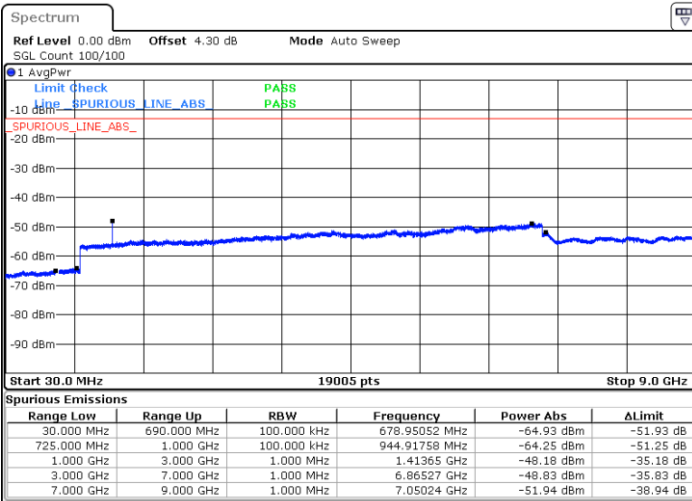

Highest Channel / 16QAM

Date: 27.DEC.2017 14:31:40

LTE Band 17 / 5MHz

Lowest Channel / 64QAM

Middle Channel / 64QAM

Date: 27.DEC.2017 14:51:44

Date: 27.DEC.2017 14:51:18

Highest Channel / 64QAM

Date: 27.DEC.2017 14:49:57

LTE Band 17 / 10MHz

Lowest Channel / 64QAM

Middle Channel / 64QAM

Date: 27.DEC.2017 15:01:47

Date: 27.DEC.2017 15:02:17

Highest Channel / 64QAM

Date: 27.DEC.2017 15:02:51

LTE Band 25 / 1.4MHz

Lowest Channel / QPSK

Lowest Channel / 16QAM

Date: 2 JAN 2018 08:27:05

Date: 2 JAN 2018 08:26:09

Middle Channel / QPSK

Middle Channel / 16QAM

Date: 2 JAN 2018 08:28:00