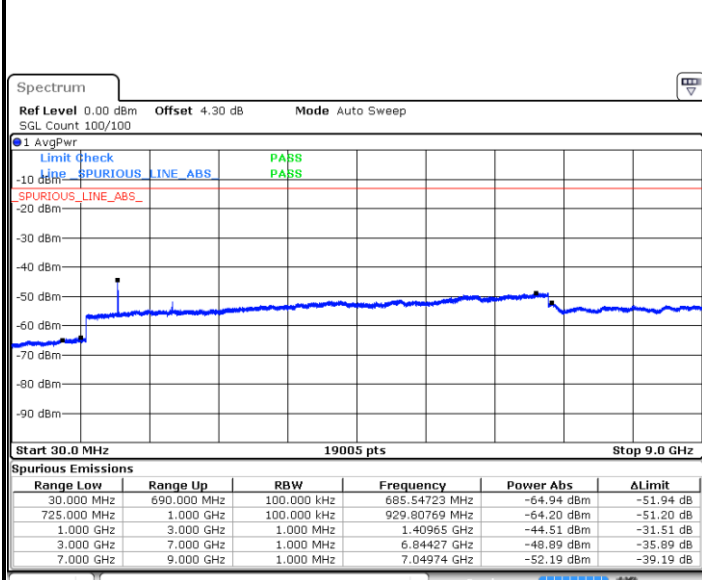

Lowest Channel / 16QAM

Date: 27.DEC.2017 14:04:19

Date: 27.DEC.2017 14:05:14

Middle Channel / QPSK

Middle Channel / 16QAM

Date: 27.DEC.2017 14:06:52

Date: 27.DEC.2017 14:07:47

LTE Band 17 / 5MHz

Highest Channel / QPSK

Date: 27.DEC.2017 14:13:58

Highest Channel / 16QAM

Date: 27.DEC.2017 14:14:53

LTE Band 17 / 10MHz

Lowest Channel / QPSK

Date: 27.DEC.2017 14:21:03

Lowest Channel / 16QAM

Date: 27.DEC.2017 14:21:58

LTE Band 17 / 10MHz

Middle Channel / QPSK

Date: 27.DEC.2017 14:23:39

Middle Channel / 16QAM

Date: 27.DEC.2017 14:24:35

Highest Channel / QPSK

Date: 27.DEC.2017 14:30:45

Highest Channel / 16QAM

Date: 27.DEC.2017 14:31:40

LTE Band 17 / 5MHz

Lowest Channel / 64QAM

Middle Channel / 64QAM

Date: 27.DEC.2017 14:51:44

Date: 27.DEC.2017 14:51:18

Highest Channel / 64QAM