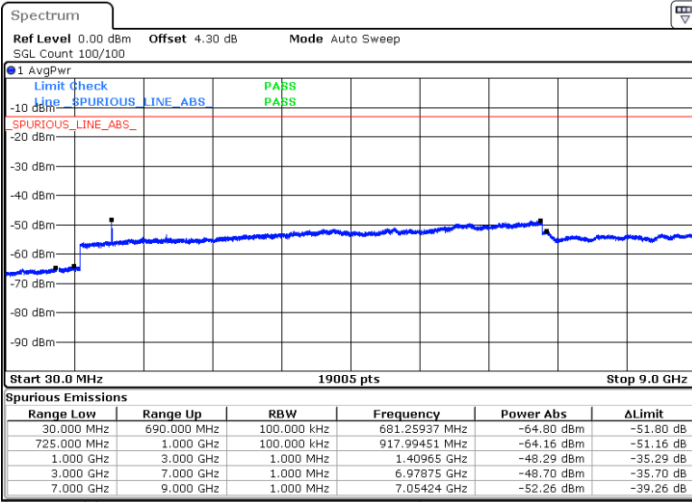

Date: 27.DEC.2017 14:21:58

LTE Band 17 / 10MHz

Middle Channel / QPSK

Date: 27.DEC.2017 14:23:39

Middle Channel / 16QAM

Date: 27.DEC.2017 14:24:35

Highest Channel / QPSK

Date: 27.DEC.2017 14:30:45

Highest Channel / 16QAM

Date: 27.DEC.2017 14:31:40

LTE Band 17 / 5MHz

Lowest Channel / 64QAM

Middle Channel / 64QAM

Date: 27.DEC.2017 14:51:44

Date: 27.DEC.2017 14:51:18

Highest Channel / 64QAM

Date: 27.DEC.2017 14:49:57

LTE Band 17 / 10MHz

Lowest Channel / 64QAM

Middle Channel / 64QAM

Date: 27.DEC.2017 15:01:47

Date: 27.DEC.2017 15:02:17

Highest Channel / 64QAM

Date: 27.DEC.2017 15:02:51