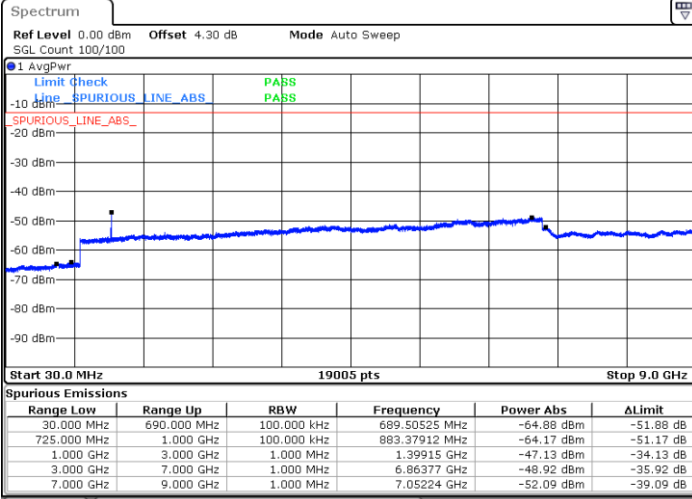

Highest Channel / 16QAM

Date: 28 DEC. 2017 13:34:08

Date: 28 DEC. 2017 13:35:03

LTE Band 12 / 1.4MHz

Lowest Channel / 64QAM

Middle Channel / 64QAM

Date: 28 DEC.2017 13:57:34

Date: 28 DEC.2017 13:58:00

Highest Channel / 64QAM

Date: 28 DEC.2017 13:58:25

LTE Band 12 / 3MHz

Lowest Channel / 64QAM

Date: 28 DEC.2017 13:59:21

Middle Channel / 64QAM

Date: 28 DEC.2017 13:59:48

Highest Channel / 64QAM

Date: 28 DEC.2017 14:00:41

LTE Band 12 / 5MHz

Lowest Channel / 64QAM

Middle Channel / 64QAM

Date: 28 DEC.2017 14:08:36

Date: 28 DEC.2017 14:09:02

Highest Channel / 64QAM

Date: 28 DEC.2017 14:09:28

LTE Band 12 / 10MHz

LTE Band 13 / 5MHz

Lowest Channel / QPSK

Lowest Channel / 16QAM

Middle Channel / QPSK

Middle Channel / 16QAM

LTE Band 13 / 5MHz

Highest Channel / QPSK