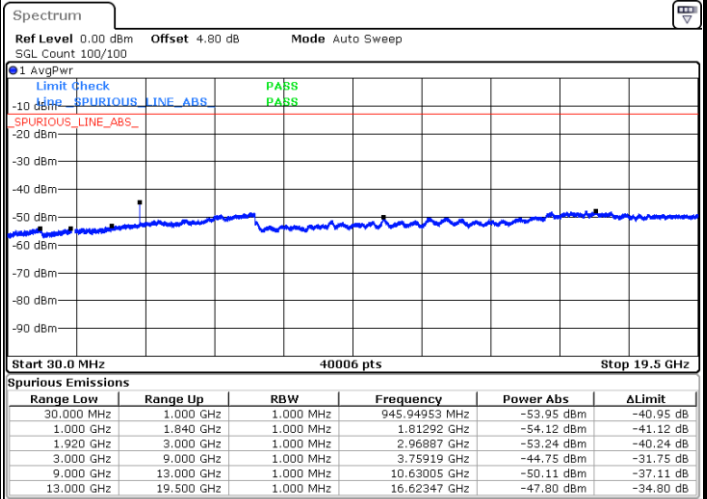

Date: 27.DEC.2017 14:49:57

LTE Band 17 / 10MHz

Lowest Channel / 64QAM

Middle Channel / 64QAM

Date: 27.DEC.2017 15:01:47

Date: 27.DEC.2017 15:02:17

Highest Channel / 64QAM

Date: 27.DEC.2017 15:02:51

LTE Band 25 / 1.4MHz

Lowest Channel / QPSK

Lowest Channel / 16QAM

Date: 2 JAN 2018 08:27:05

Date: 2 JAN 2018 08:26:09

Middle Channel / QPSK

Middle Channel / 16QAM

Date: 2 JAN 2018 08:28:00

Date: 2 JAN 2018 08:28:55

LTE Band 25 / 1.4MHz

Highest Channel / QPSK

Highest Channel / 16QAM

LTE Band 25 / 3MHz

Lowest Channel / QPSK

Lowest Channel / 16QAM

LTE Band 25 / 3MHz