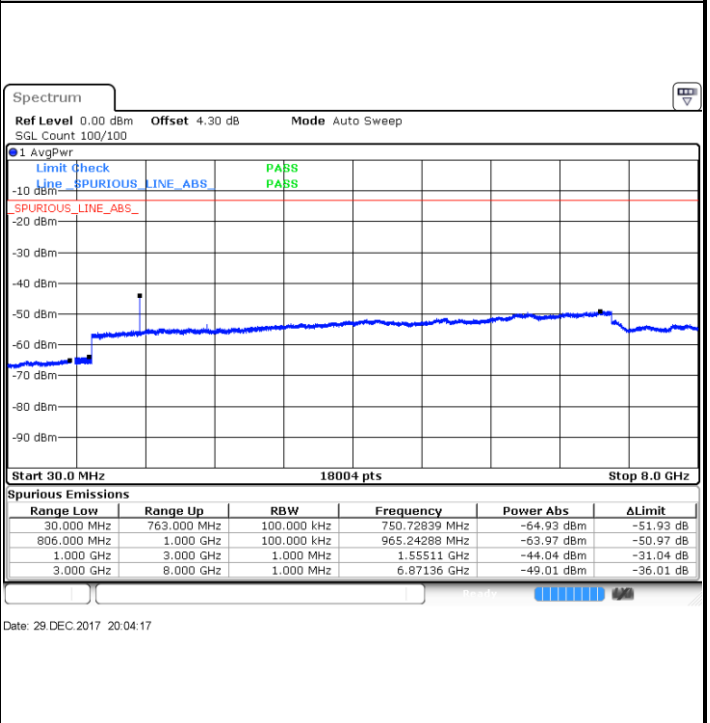

Date: 28 DEC.2017 14:00:41

LTE Band 12 / 5MHz

Lowest Channel / 64QAM

Middle Channel / 64QAM

Date: 28 DEC.2017 14:08:36

Date: 28 DEC.2017 14:09:02

Highest Channel / 64QAM

Date: 28 DEC.2017 14:09:28

LTE Band 12 / 10MHz

LTE Band 13 / 5MHz

Lowest Channel / QPSK

Lowest Channel / 16QAM

Middle Channel / QPSK

Middle Channel / 16QAM

LTE Band 13 / 5MHz

Highest Channel / QPSK

Highest Channel / 16QAM

LTE Band 13 / 10MHz

Middle Channel / QPSK

Middle Channel / 16QAM

LTE Band 13 / 5MHz

Lowest Channel / 64QAM

Middle Channel / 64QAM

Date: 29 DEC 2017 20:40:41

Date: 29 DEC 2017 20:40:15

Highest Channel / 64QAM

Date: 29 DEC 2017 20:39:49

LTE Band 13 / 10MHz

Middle Channel / 64QAM

Date: 29 DEC 2017 20:46:27

LTE Band 17 / 5MHz

Lowest Channel / QPSK