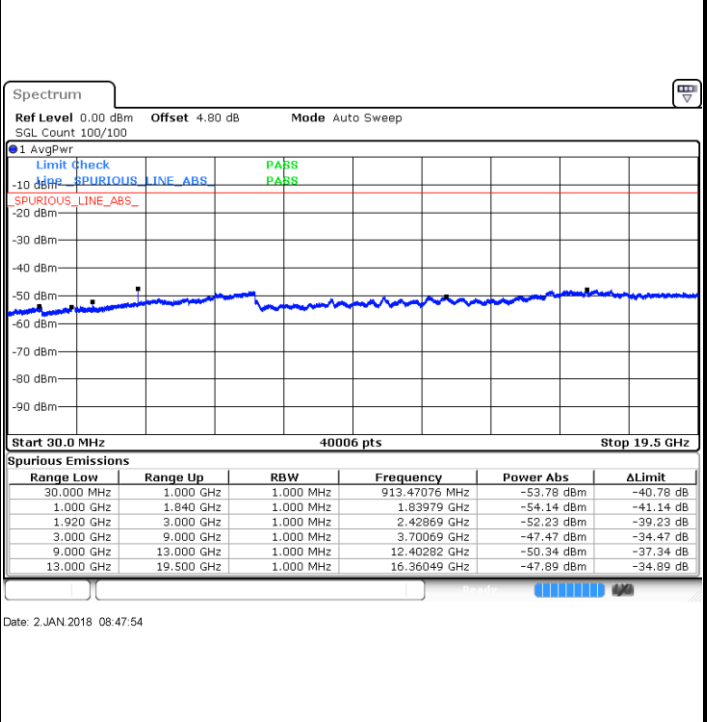

LTE Band 25 / 1.4MHz

Lowest Channel / QPSK

Lowest Channel / 16QAM

Date: 2 JAN 2018 08:27:05

Date: 2 JAN 2018 08:26:09

Middle Channel / QPSK

Middle Channel / 16QAM

Date: 2 JAN 2018 08:28:00

Date: 2 JAN 2018 08:28:55

LTE Band 25 / 1.4MHz

Highest Channel / QPSK

Highest Channel / 16QAM

LTE Band 25 / 3MHz

Lowest Channel / QPSK

Lowest Channel / 16QAM

LTE Band 25 / 3MHz

Middle Channel / QPSK

Middle Channel / 16QAM

Date: 2 JAN 2018 08:49:45

Date: 2 JAN 2018 08:50:41

Highest Channel / QPSK

Highest Channel / 16QAM

Date: 2 JAN 2018 08:58:29

Date: 2 JAN 2018 08:57:34