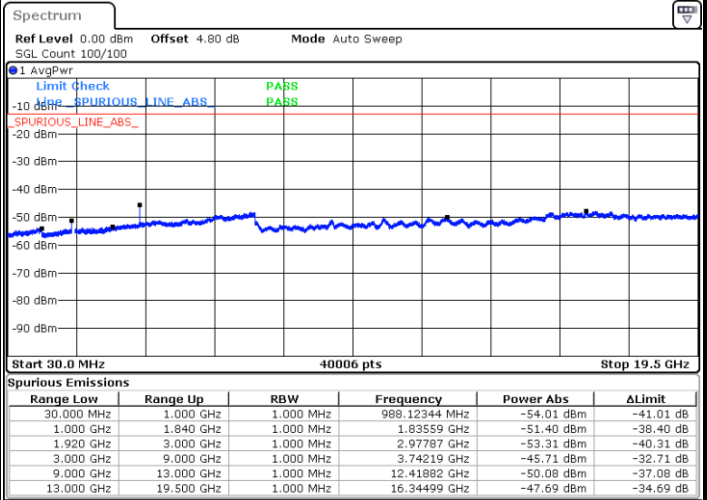

Date: 2 JAN 2018 09:32:26

Middle Channel / QPSK

Middle Channel / 16QAM

Date: 2 JAN 2018 09:34:17

Date: 2 JAN 2018 09:35:12

LTE Band 25 / 15MHz

Highest Channel / QPSK

Date: 2 JAN 2018 09:43:01

Highest Channel / 16QAM

Date: 2 JAN 2018 09:42:05

LTE Band 25 / 20MHz

Lowest Channel / QPSK

Date: 2 JAN 2018 09:45:39

Lowest Channel / 16QAM

Date: 2 JAN 2018 09:44:44

LTE Band 25 / 20MHz

Middle Channel / QPSK

Middle Channel / 16QAM

Date: 2 JAN 2018 09:46:35

Date: 2 JAN 2018 09:47:30

Highest Channel / QPSK

Highest Channel / 16QAM

Date: 2 JAN 2018 09:55:18

Date: 2 JAN 2018 09:54:23