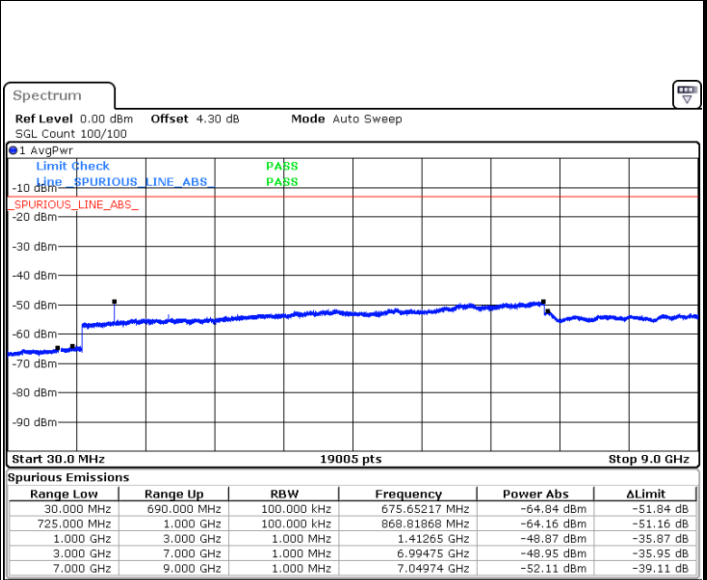

Highest Channel / 16QAM

Date: 28 DEC. 2017 13:34:08

Date: 28 DEC. 2017 13:35:03

LTE Band 12 / 1.4MHz

Lowest Channel / 64QAM

Middle Channel / 64QAM

Date: 28 DEC.2017 13:57:34

Date: 28 DEC.2017 13:58:00

Highest Channel / 64QAM

Date: 28 DEC.2017 13:58:25

LTE Band 12 / 3MHz

Lowest Channel / 64QAM

Date: 28 DEC.2017 13:59:21

Middle Channel / 64QAM

Date: 28 DEC.2017 13:59:48

Highest Channel / 64QAM

Date: 28 DEC.2017 14:00:41

LTE Band 12 / 5MHz

Lowest Channel / 64QAM

Middle Channel / 64QAM

Date: 28 DEC.2017 14:08:36

Date: 28 DEC.2017 14:09:02

Highest Channel / 64QAM

Date: 28 DEC.2017 14:09:28

LTE Band 12 / 10MHz

LTE Band 13 / 5MHz

Lowest Channel / QPSK

Lowest Channel / 16QAM

Middle Channel / QPSK

Middle Channel / 16QAM

LTE Band 13 / 5MHz

Highest Channel / QPSK