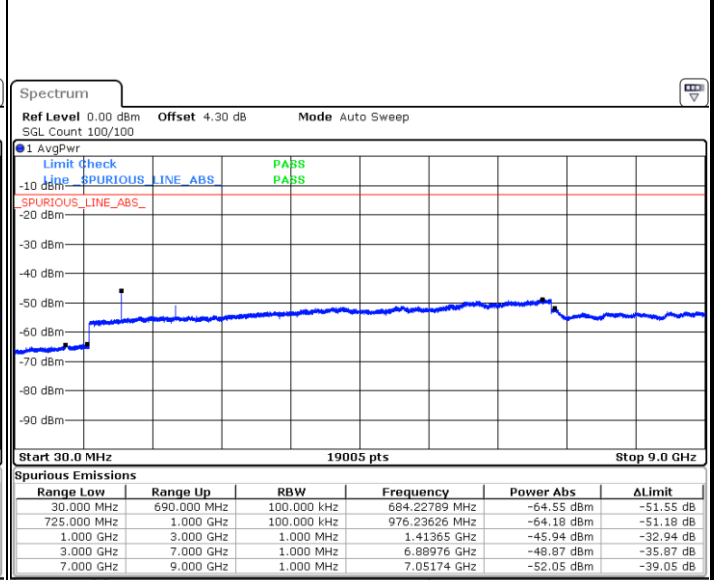

Highest Channel / QPSK

Date: 27.DEC.2017 14:13:58

Highest Channel / 16QAM

Date: 27.DEC.2017 14:14:53

LTE Band 17 / 10MHz

Lowest Channel / QPSK

Date: 27.DEC.2017 14:21:03

Lowest Channel / 16QAM

Date: 27.DEC.2017 14:21:58

LTE Band 17 / 10MHz

Middle Channel / QPSK

Date: 27.DEC.2017 14:23:39

Middle Channel / 16QAM

Date: 27.DEC.2017 14:24:35

Highest Channel / QPSK

Date: 27.DEC.2017 14:30:45

Highest Channel / 16QAM

Date: 27.DEC.2017 14:31:40

LTE Band 17 / 5MHz

Lowest Channel / 64QAM

Middle Channel / 64QAM

Date: 27.DEC.2017 14:51:44

Date: 27.DEC.2017 14:51:18

Highest Channel / 64QAM

Date: 27.DEC.2017 14:49:57

LTE Band 17 / 10MHz

Lowest Channel / 64QAM

Middle Channel / 64QAM

Date: 27.DEC.2017 15:01:47

Date: 27.DEC.2017 15:02:17

Highest Channel / 64QAM

Date: 27.DEC.2017 15:02:51