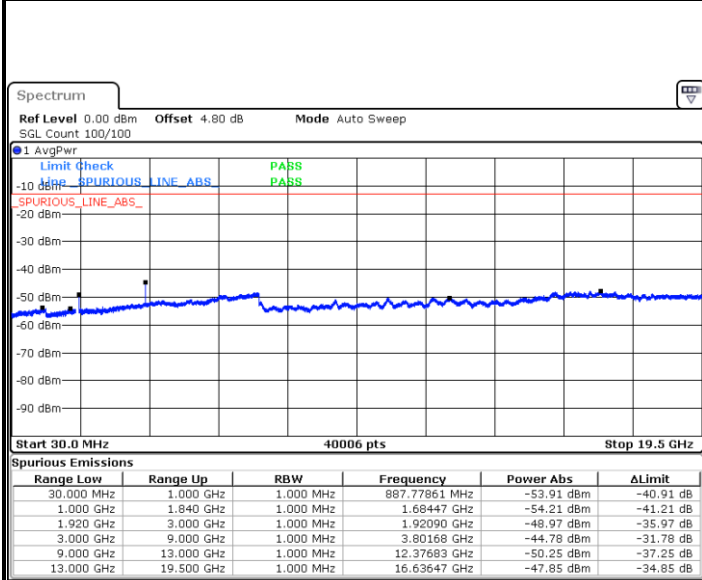

Highest Channel / QPSK

Highest Channel / 16QAM

Date: 2.JAN.2018 09:23:47

Date: 2.JAN.2018 09:22:52

LTE Band 25 / 15MHz

Lowest Channel / QPSK

Lowest Channel / 16QAM

Date: 2 JAN 2018 09:33:21

Date: 2 JAN 2018 09:32:26

Middle Channel / QPSK

Middle Channel / 16QAM

Date: 2 JAN 2018 09:34:17

Date: 2 JAN 2018 09:35:12

LTE Band 25 / 15MHz

Highest Channel / QPSK

Date: 2 JAN 2018 09:43:01

Highest Channel / 16QAM

Date: 2 JAN 2018 09:42:05

LTE Band 25 / 20MHz

Lowest Channel / QPSK

Date: 2 JAN 2018 09:45:39

Lowest Channel / 16QAM

Date: 2 JAN 2018 09:44:44

LTE Band 25 / 20MHz