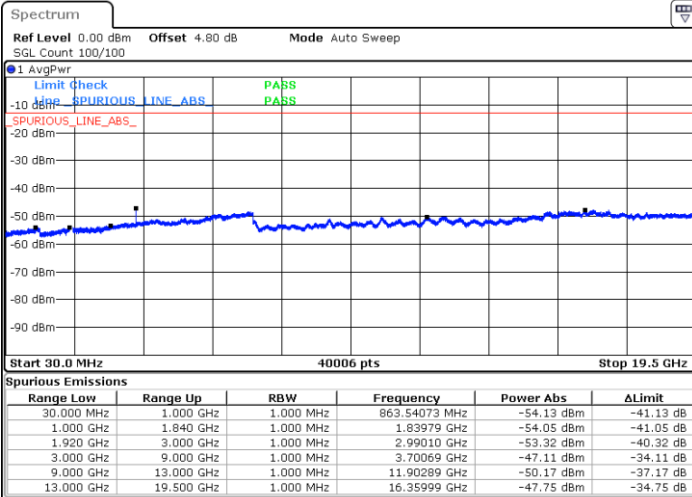

Highest Channel / 16QAM

Date: 2 JAN 2018 09:42:05

LTE Band 25 / 20MHz

Lowest Channel / QPSK

Date: 2 JAN 2018 09:45:39

Lowest Channel / 16QAM

Date: 2 JAN 2018 09:44:44

LTE Band 25 / 20MHz

Middle Channel / QPSK

Middle Channel / 16QAM

Date: 2 JAN 2018 09:46:35

Date: 2 JAN 2018 09:47:30

Highest Channel / QPSK

Highest Channel / 16QAM

Date: 2 JAN 2018 09:55:18

Date: 2 JAN 2018 09:54:23

LTE Band 25 / 1.4MHz

Lowest Channel / 64QAM

Middle Channel / 64QAM

Date: 2 JAN 2018 10:35:07

Date: 2 JAN 2018 10:34:11

Highest Channel / 64QAM

Date: 2 JAN 2018 10:32:46