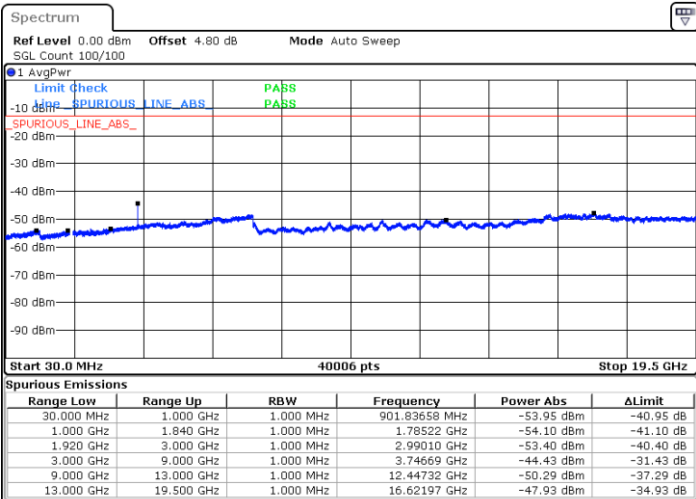

Date: 2 JAN 2018 09:14:08

Lowest Channel / 16QAM

Date: 2 JAN 2018 09:13:12

LTE Band 25 / 10MHz

Middle Channel / QPSK

Middle Channel / 16QAM

Date: 2.JAN.2018 09:15:03

Date: 2.JAN.2018 09:15:59

Highest Channel / QPSK

Highest Channel / 16QAM

Date: 2.JAN.2018 09:23:47

Date: 2.JAN.2018 09:22:52

LTE Band 25 / 15MHz

Lowest Channel / QPSK

Lowest Channel / 16QAM

Date: 2 JAN 2018 09:33:21

Date: 2 JAN 2018 09:32:26

Middle Channel / QPSK

Middle Channel / 16QAM

Date: 2 JAN 2018 09:34:17

Date: 2 JAN 2018 09:35:12

LTE Band 25 / 15MHz

Highest Channel / QPSK

Date: 2 JAN 2018 09:43:01

Highest Channel / 16QAM

Date: 2 JAN 2018 09:42:05

LTE Band 25 / 20MHz

Lowest Channel / QPSK

Date: 2 JAN 2018 09:45:39

Lowest Channel / 16QAM

Date: 2 JAN 2018 09:44:44

LTE Band 25 / 20MHz