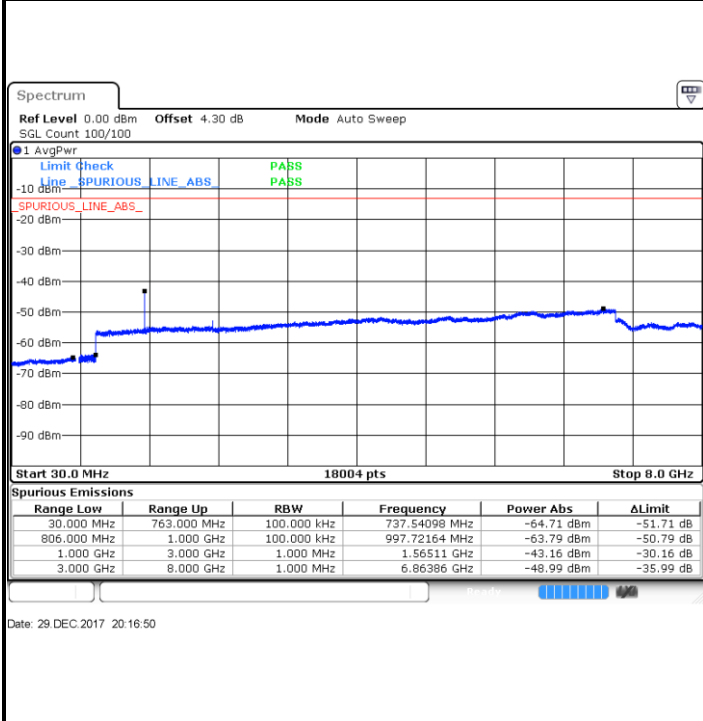

Date: 28 DEC.2017 14:00:41

LTE Band 12 / 5MHz

Lowest Channel / 64QAM

Middle Channel / 64QAM

Date: 28 DEC.2017 14:08:36

Date: 28 DEC.2017 14:09:02

Highest Channel / 64QAM

Date: 28 DEC.2017 14:09:28

LTE Band 12 / 10MHz

LTE Band 13 / 5MHz

Lowest Channel / QPSK

Lowest Channel / 16QAM

Middle Channel / QPSK

Middle Channel / 16QAM

LTE Band 13 / 5MHz

Highest Channel / QPSK

Highest Channel / 16QAM

LTE Band 13 / 10MHz

Middle Channel / QPSK

Middle Channel / 16QAM

LTE Band 13 / 5MHz

Lowest Channel / 64QAM

Middle Channel / 64QAM

Date: 29 DEC 2017 20:40:41

Date: 29 DEC 2017 20:40:15

Highest Channel / 64QAM

Date: 29 DEC 2017 20:39:49

LTE Band 13 / 10MHz

Middle Channel / 64QAM

Date: 29 DEC 2017 20:46:27

LTE Band 17 / 5MHz

Lowest Channel / QPSK