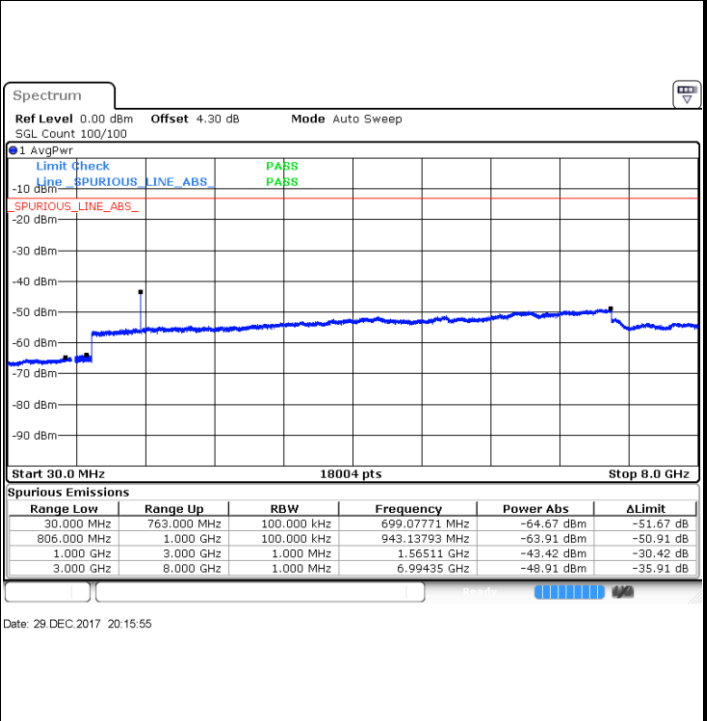

Date: 28 DEC.2017 14:00:41

LTE Band 12 / 5MHz

Lowest Channel / 64QAM

Middle Channel / 64QAM

Date: 28 DEC.2017 14:08:36

Date: 28 DEC.2017 14:09:02

Highest Channel / 64QAM

Date: 28 DEC.2017 14:09:28

LTE Band 12 / 10MHz

LTE Band 13 / 5MHz

Lowest Channel / QPSK

Lowest Channel / 16QAM

Middle Channel / QPSK

Middle Channel / 16QAM

LTE Band 13 / 5MHz

Highest Channel / QPSK

Highest Channel / 16QAM

LTE Band 13 / 10MHz

Middle Channel / QPSK

Middle Channel / 16QAM

LTE Band 13 / 5MHz

Lowest Channel / 64QAM

Middle Channel / 64QAM

Date: 29 DEC 2017 20:40:41

Date: 29 DEC 2017 20:40:15

Highest Channel / 64QAM

Date: 29 DEC 2017 20:39:49

LTE Band 13 / 10MHz

Middle Channel / 64QAM

Date: 29 DEC 2017 20:46:27

LTE Band 17 / 5MHz

Lowest Channel / QPSK