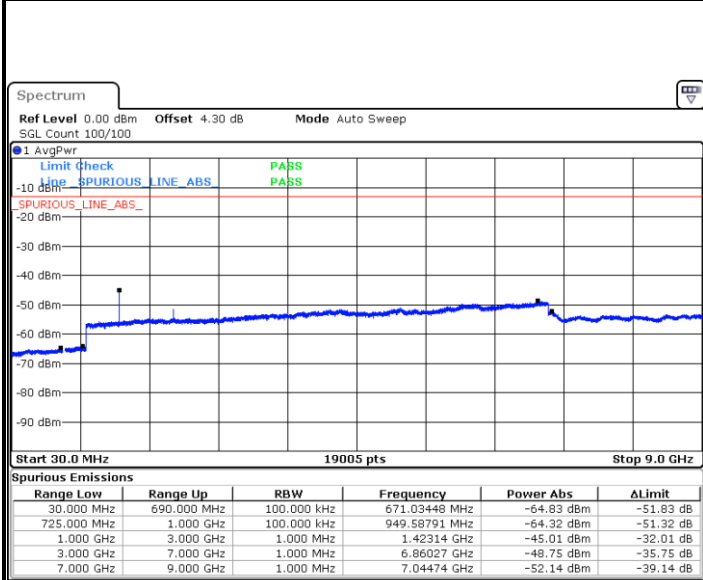

LTE Band 12 / 5MHz

Highest Channel / QPSK

Date: 28 DEC 2017 13:17:26

Highest Channel / 16QAM

Date: 28 DEC 2017 13:18:21

LTE Band 12 / 10MHz

Lowest Channel / QPSK

Date: 28 DEC 2017 13:30:27

Lowest Channel / 16QAM

Date: 28 DEC 2017 13:31:23

LTE Band 12 / 10MHz

Middle Channel / QPSK

Middle Channel / 16QAM

Date: 28 DEC. 2017 13:33:13

Date: 28 DEC. 2017 13:32:18

Highest Channel / QPSK

Highest Channel / 16QAM

Date: 28 DEC. 2017 13:34:08

Date: 28 DEC. 2017 13:35:03

LTE Band 12 / 1.4MHz

Lowest Channel / 64QAM

Middle Channel / 64QAM

Date: 28 DEC.2017 13:57:34

Date: 28 DEC.2017 13:58:00