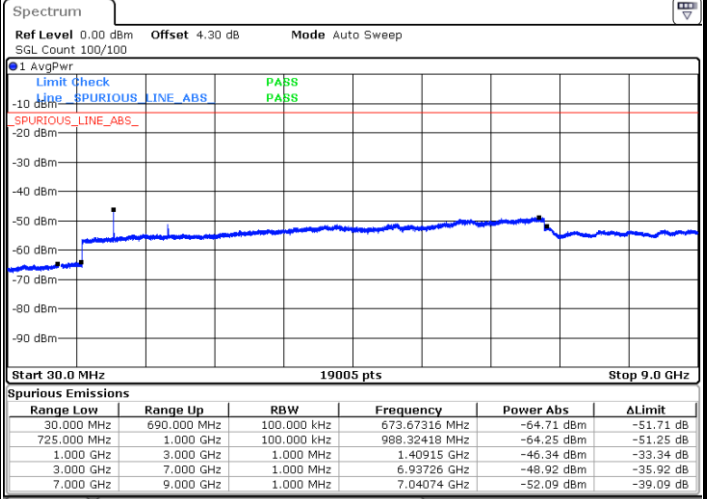

Highest Channel / 16QAM

LTE Band 13 / 10MHz

Middle Channel / QPSK

Middle Channel / 16QAM

LTE Band 13 / 5MHz

Lowest Channel / 64QAM

Middle Channel / 64QAM

Date: 29 DEC 2017 20:40:41

Date: 29 DEC 2017 20:40:15

Highest Channel / 64QAM

Date: 29 DEC 2017 20:39:49

LTE Band 13 / 10MHz

Middle Channel / 64QAM

Date: 29 DEC 2017 20:46:27

LTE Band 17 / 5MHz

Lowest Channel / QPSK

Lowest Channel / 16QAM

Date: 27.DEC.2017 14:04:19

Date: 27.DEC.2017 14:05:14

Middle Channel / QPSK

Middle Channel / 16QAM

Date: 27.DEC.2017 14:06:52

Date: 27.DEC.2017 14:07:47

LTE Band 17 / 5MHz

Highest Channel / QPSK

Date: 27.DEC.2017 14:13:58

Highest Channel / 16QAM

Date: 27.DEC.2017 14:14:53

LTE Band 17 / 10MHz

Lowest Channel / QPSK

Date: 27.DEC.2017 14:21:03

Lowest Channel / 16QAM