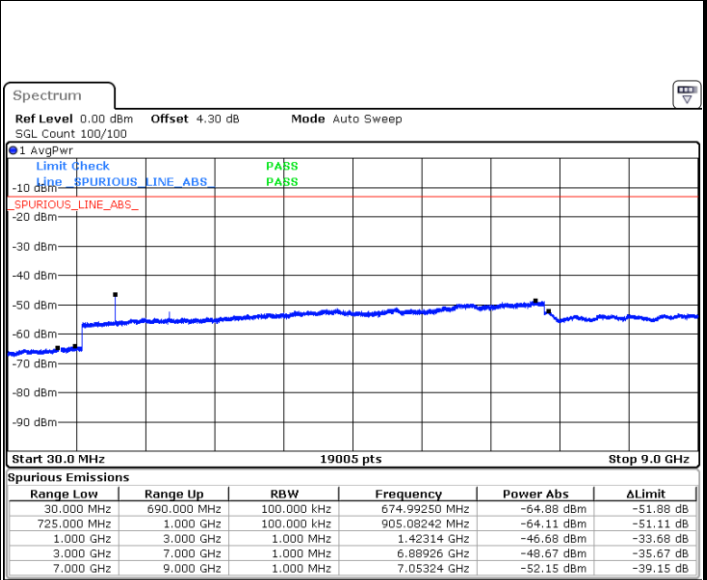

Date: 29 DEC 2017 20:40:15

Highest Channel / 64QAM

Date: 29 DEC 2017 20:39:49

LTE Band 13 / 10MHz

Middle Channel / 64QAM

Date: 29 DEC 2017 20:46:27

LTE Band 17 / 5MHz

Lowest Channel / QPSK

Lowest Channel / 16QAM

Date: 27.DEC.2017 14:04:19

Date: 27.DEC.2017 14:05:14

Middle Channel / QPSK

Middle Channel / 16QAM

Date: 27.DEC.2017 14:06:52

Date: 27.DEC.2017 14:07:47

LTE Band 17 / 5MHz

Highest Channel / QPSK

Date: 27.DEC.2017 14:13:58

Highest Channel / 16QAM

Date: 27.DEC.2017 14:14:53

LTE Band 17 / 10MHz

Lowest Channel / QPSK

Date: 27.DEC.2017 14:21:03

Lowest Channel / 16QAM

Date: 27.DEC.2017 14:21:58

LTE Band 17 / 10MHz

Middle Channel / QPSK

Date: 27.DEC.2017 14:23:39

Middle Channel / 16QAM

Date: 27.DEC.2017 14:24:35

Highest Channel / QPSK

Date: 27.DEC.2017 14:30:45