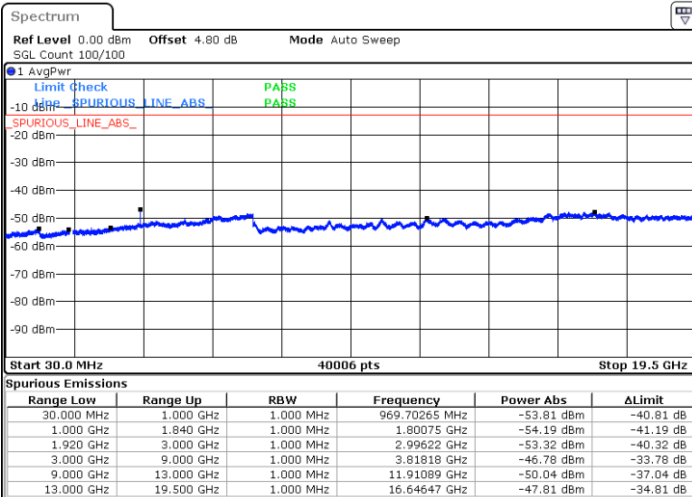

Date: 27.DEC.2017 19:58:32

Highest Channel / QPSK

Highest Channel / 16QAM

Date: 27.DEC.2017 20:04:44

Date: 27.DEC.2017 20:05:41

LTE Band 2 / 1.4MHz

Lowest Channel / 64QAM

Middle Channel / 64QAM

Date: 27.DEC.2017 20:49:09

Date: 27.DEC.2017 20:50:05

Highest Channel / 64QAM

Date: 27.DEC.2017 20:51:00

LTE Band 2 / 3MHz

Lowest Channel / 64QAM

Middle Channel / 64QAM

Date: 27.DEC.2017 20:51:56