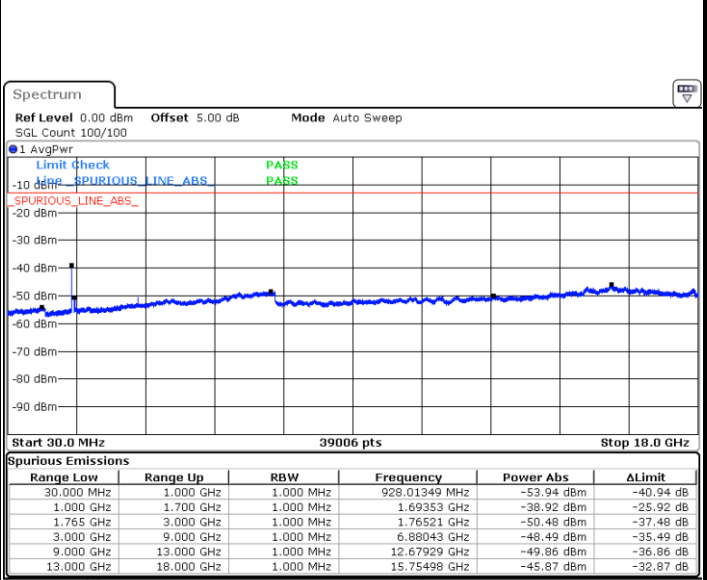

LTE Band 4 / 15MHz

Lowest Channel / QPSK

Lowest Channel / 16QAM

Date: 28 DEC.2017 12:19:49

Date: 28 DEC.2017 12:20:43

Middle Channel / QPSK

Middle Channel / 16QAM

Date: 28 DEC.2017 12:22:17

Date: 28 DEC.2017 12:23:12

LTE Band 4 / 15MHz

Highest Channel / QPSK

Date: 28 DEC 2017 12:29:15

Highest Channel / 16QAM

Date: 28 DEC 2017 12:30:09

LTE Band 4 / 20MHz

Lowest Channel / QPSK

Date: 28 DEC 2017 12:36:13

Lowest Channel / 16QAM

Date: 28 DEC 2017 12:37:07

LTE Band 4 / 20MHz

Middle Channel / QPSK

Middle Channel / 16QAM

Date: 28 DEC. 2017 12:38:41

Date: 28 DEC. 2017 12:39:35

Highest Channel / QPSK

Highest Channel / 16QAM

Date: 28 DEC. 2017 12:45:39

Date: 28 DEC. 2017 12:46:33

LTE Band 4 / 1.4MHz

Lowest Channel / 64QAM

Middle Channel / 64QAM

Date: 28 DEC 2017 14:32:01