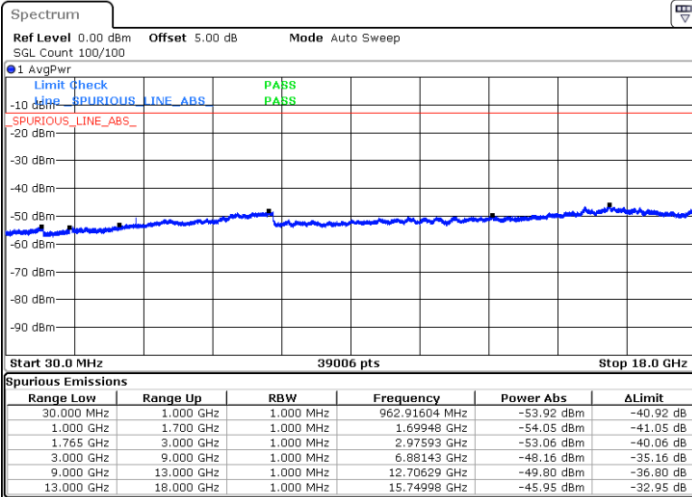

Date: 28 DEC 2017 14:31:24

Highest Channel / 64QAM

Date: 28 DEC 2017 14:30:47

LTE Band 4 / 3MHz

Lowest Channel / 64QAM

Middle Channel / 64QAM

Date: 28 DEC 2017 14:40:05

Date: 28 DEC 2017 14:39:27

Highest Channel / 64QAM

Date: 28 DEC 2017 14:38:49

LTE Band 4 / 5MHz

Lowest Channel / 64QAM

Middle Channel / 64QAM

Date: 28.DEC.2017 14:47:07

Date: 28.DEC.2017 14:45:49

Highest Channel / 64QAM

Date: 28.DEC.2017 14:45:09

LTE Band 4 / 10MHz

Lowest Channel / 64QAM

Middle Channel / 64QAM

Date: 28.DEC.2017 14:51:27

Date: 28.DEC.2017 14:50:51

Highest Channel / 64QAM

Date: 28.DEC.2017 14:50:13

LTE Band 4 / 15MHz

Lowest Channel / 64QAM

Middle Channel / 64QAM

Date: 28 DEC 2017 14:57:24

Date: 28 DEC 2017 14:58:02

Highest Channel / 64QAM

Date: 28 DEC 2017 14:55:13

LTE Band 4 / 20MHz