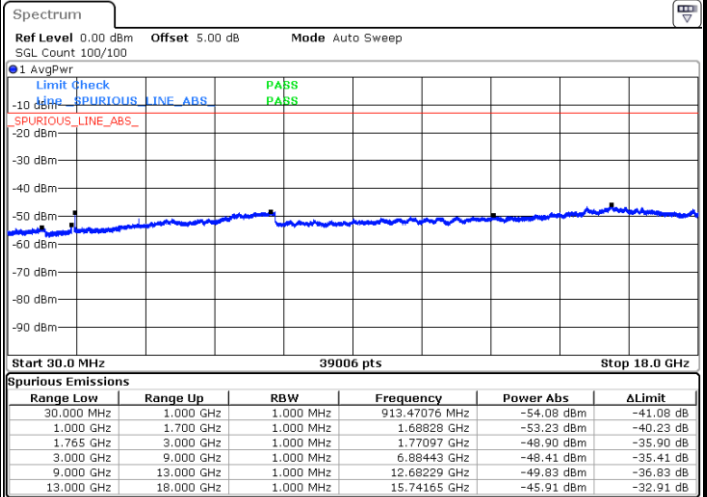

Highest Channel / 64QAM

Date: 28 DEC 2017 14:38:49

LTE Band 4 / 5MHz

Lowest Channel / 64QAM

Middle Channel / 64QAM

Date: 28.DEC.2017 14:47:07

Date: 28.DEC.2017 14:45:49

Highest Channel / 64QAM

Date: 28.DEC.2017 14:45:09

LTE Band 4 / 10MHz

Lowest Channel / 64QAM

Middle Channel / 64QAM

Date: 28.DEC.2017 14:51:27

Date: 28.DEC.2017 14:50:51

Highest Channel / 64QAM

Date: 28.DEC.2017 14:50:13

LTE Band 4 / 15MHz

Lowest Channel / 64QAM

Middle Channel / 64QAM

Date: 28 DEC 2017 14:57:24

Date: 28 DEC 2017 14:58:02

Highest Channel / 64QAM

Date: 28 DEC 2017 14:55:13

LTE Band 4 / 20MHz

Lowest Channel / 64QAM

Middle Channel / 64QAM

Date: 28.DEC.2017 15:02:22

Date: 28.DEC.2017 15:01:45

Highest Channel / 64QAM

Date: 28.DEC.2017 15:01:08