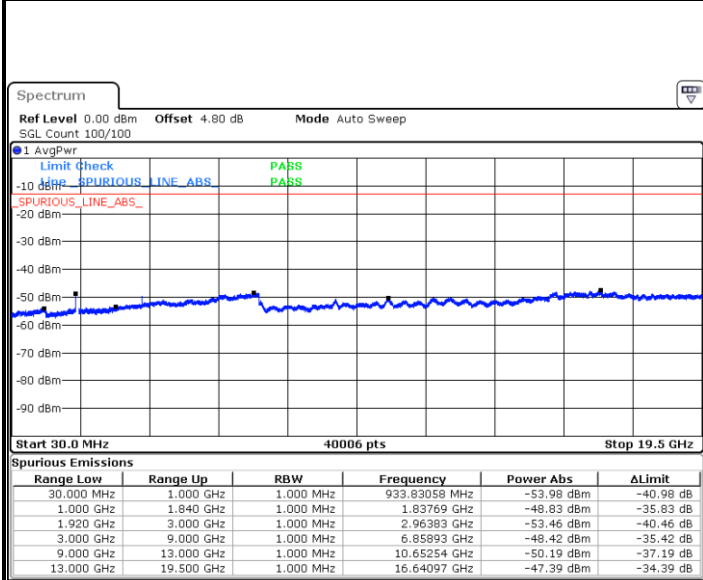

Date: 27.DEC.2017 20:52:51

Highest Channel / 64QAM

Date: 27.DEC.2017 20:53:47

LTE Band 2 / 10MHz

Lowest Channel / 64QAM

Middle Channel / 64QAM

Date: 27.DEC.2017 20:57:29

Date: 27.DEC.2017 20:58:25

Highest Channel / 64QAM

Date: 27.DEC.2017 20:59:21

LTE Band 2 / 15MHz

Lowest Channel / 64QAM

Date: 27.DEC.2017 21:00:16

Middle Channel / 64QAM

Date: 27.DEC.2017 21:01:12

Highest Channel / 64QAM

Date: 27.DEC.2017 21:02:08

LTE Band 2 / 20MHz

Lowest Channel / 64QAM

Middle Channel / 64QAM

Date: 27.DEC.2017 21:03:04

Date: 27.DEC.2017 21:03:59

Highest Channel / 64QAM

Date: 27.DEC.2017 21:04:56