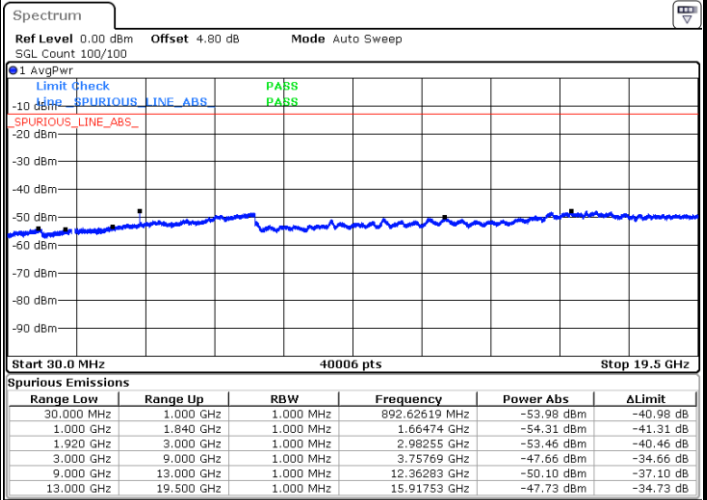

Date: 27.DEC.2017 19:58:32

Highest Channel / QPSK

Highest Channel / 16QAM

Date: 27.DEC.2017 20:04:44

Date: 27.DEC.2017 20:05:41

LTE Band 2 / 1.4MHz

Lowest Channel / 64QAM

Middle Channel / 64QAM

Date: 27.DEC.2017 20:49:09

Date: 27.DEC.2017 20:50:05

Highest Channel / 64QAM

Date: 27.DEC.2017 20:51:00

LTE Band 2 / 3MHz

Lowest Channel / 64QAM

Middle Channel / 64QAM

Date: 27.DEC.2017 20:51:56

Date: 27.DEC.2017 20:52:51

Highest Channel / 64QAM

Date: 27.DEC.2017 20:53:47

LTE Band 2 / 10MHz

Lowest Channel / 64QAM

Middle Channel / 64QAM

Date: 27.DEC.2017 20:57:29

Date: 27.DEC.2017 20:58:25