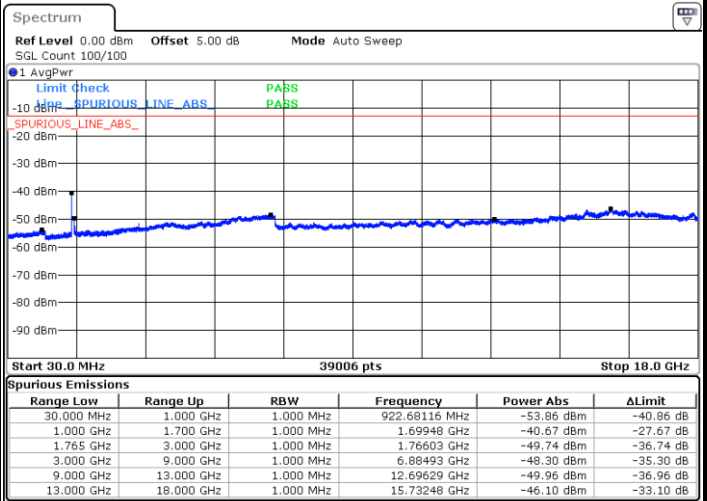

Middle Channel / QPSK

Middle Channel / 16QAM

Date: 28 DEC.2017 12:05:54

Date: 28 DEC.2017 12:06:48

Highest Channel / QPSK

Highest Channel / 16QAM

Date: 28 DEC.2017 12:12:51

Date: 28 DEC.2017 12:13:46

LTE Band 4 / 15MHz

Lowest Channel / QPSK

Lowest Channel / 16QAM

Date: 28 DEC.2017 12:19:49

Date: 28 DEC.2017 12:20:43

Middle Channel / QPSK

Middle Channel / 16QAM

Date: 28 DEC.2017 12:22:17

Date: 28 DEC.2017 12:23:12

LTE Band 4 / 15MHz

Highest Channel / QPSK

Date: 28 DEC 2017 12:29:15

Highest Channel / 16QAM

Date: 28 DEC 2017 12:30:09

LTE Band 4 / 20MHz

Lowest Channel / QPSK

Date: 28 DEC 2017 12:36:13

Lowest Channel / 16QAM

Date: 28 DEC 2017 12:37:07

LTE Band 4 / 20MHz

Middle Channel / QPSK

Middle Channel / 16QAM

Date: 28 DEC. 2017 12:38:41

Date: 28 DEC. 2017 12:39:35