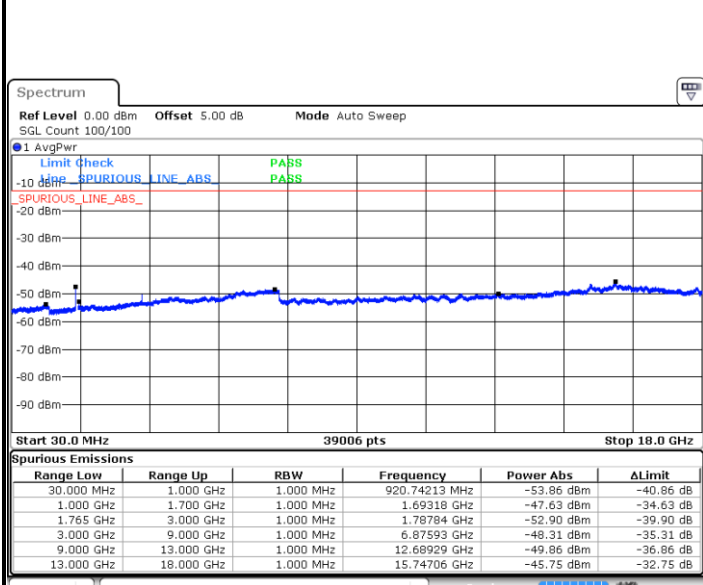

Highest Channel / QPSK

Highest Channel / 16QAM

Date: 28 DEC.2017 11:40:04

Date: 28 DEC.2017 11:40:59

LTE Band 4 / 5MHz

Lowest Channel / QPSK

Lowest Channel / 16QAM

Date: 28 DEC.2017 11:47:02

Date: 28 DEC.2017 11:47:56

Middle Channel / QPSK

Middle Channel / 16QAM

Date: 28 DEC.2017 11:49:30

Date: 28 DEC.2017 11:50:25

LTE Band 4 / 5MHz

Highest Channel / QPSK

Date: 28 DEC 2017 11:56:28

Highest Channel / 16QAM

Date: 28 DEC 2017 11:57:22

LTE Band 4 / 10MHz

Lowest Channel / QPSK

Date: 28 DEC 2017 12:03:25

Lowest Channel / 16QAM

Date: 28 DEC 2017 12:04:20

LTE Band 4 / 10MHz