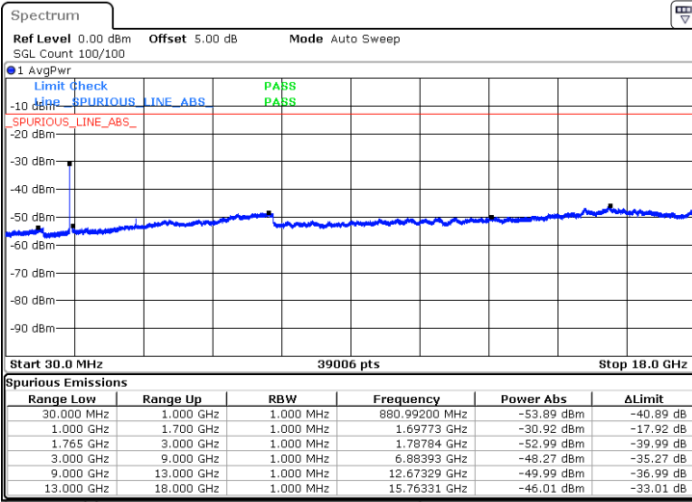

Highest Channel / 16QAM

Date: 28 DEC 2017 11:57:22

LTE Band 4 / 10MHz

Lowest Channel / QPSK

Date: 28 DEC 2017 12:03:25

Lowest Channel / 16QAM

Date: 28 DEC 2017 12:04:20

LTE Band 4 / 10MHz

Middle Channel / QPSK

Middle Channel / 16QAM

Date: 28 DEC.2017 12:05:54

Date: 28 DEC.2017 12:06:48

Highest Channel / QPSK

Highest Channel / 16QAM

Date: 28 DEC.2017 12:12:51

Date: 28 DEC.2017 12:13:46

LTE Band 4 / 15MHz

Lowest Channel / QPSK

Lowest Channel / 16QAM

Date: 28 DEC.2017 12:19:49

Date: 28 DEC.2017 12:20:43

Middle Channel / QPSK

Middle Channel / 16QAM

Date: 28 DEC.2017 12:22:17

Date: 28 DEC.2017 12:23:12

LTE Band 4 / 15MHz

Highest Channel / QPSK

Date: 28 DEC 2017 12:29:15

Highest Channel / 16QAM

Date: 28 DEC 2017 12:30:09

LTE Band 4 / 20MHz

Lowest Channel / QPSK