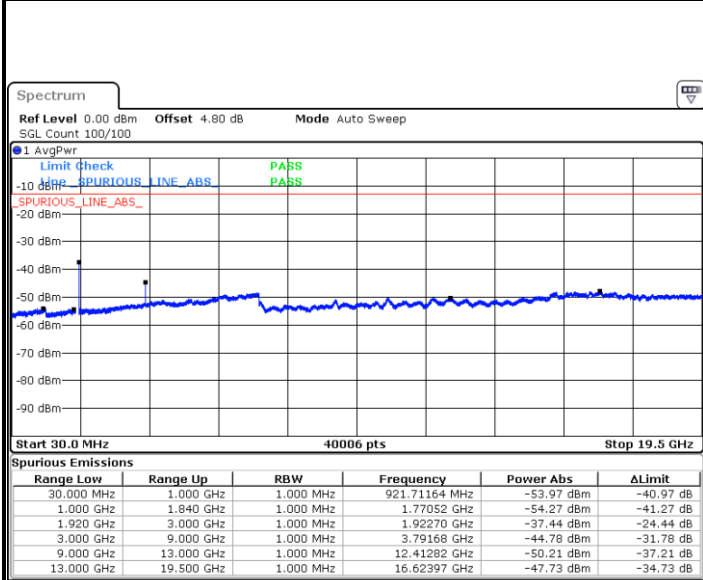

LTE Band 2 / 10MHz

Middle Channel / QPSK

Middle Channel / 16QAM

Date: 27.DEC.2017 19:24:05

Date: 27.DEC.2017 19:25:01

Highest Channel / QPSK

Highest Channel / 16QAM

Date: 27.DEC.2017 19:31:11

Date: 27.DEC.2017 19:32:06

LTE Band 2 / 15MHz

Lowest Channel / QPSK

Lowest Channel / 16QAM

Date: 27.DEC.2017 19:38:16

Date: 27.DEC.2017 19:39:12

Middle Channel / QPSK

Middle Channel / 16QAM

Date: 27.DEC.2017 19:40:50

Date: 27.DEC.2017 19:41:45

LTE Band 2 / 15MHz

Highest Channel / QPSK

Date: 27.DEC.2017 19:47:55

Highest Channel / 16QAM

Date: 27.DEC.2017 19:48:51

LTE Band 2 / 20MHz

Lowest Channel / QPSK

Date: 27.DEC.2017 19:55:02

Lowest Channel / 16QAM

Date: 27.DEC.2017 19:55:58

LTE Band 2 / 20MHz

Middle Channel / QPSK

Middle Channel / 16QAM

Date: 27.DEC.2017 19:57:36