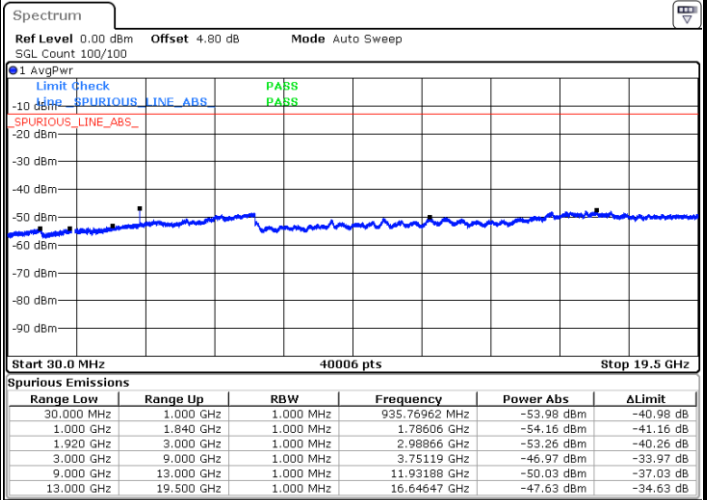

LTE Band 2 / 10MHz

Middle Channel / QPSK

Middle Channel / 16QAM

Date: 27.DEC.2017 19:24:05

Date: 27.DEC.2017 19:25:01

Highest Channel / QPSK

Highest Channel / 16QAM

Date: 27.DEC.2017 19:31:11

Date: 27.DEC.2017 19:32:06

LTE Band 2 / 15MHz

Lowest Channel / QPSK

Lowest Channel / 16QAM

Date: 27.DEC.2017 19:38:16

Date: 27.DEC.2017 19:39:12

Middle Channel / QPSK

Middle Channel / 16QAM

Date: 27.DEC.2017 19:40:50

Date: 27.DEC.2017 19:41:45

LTE Band 2 / 15MHz

Highest Channel / QPSK

Date: 27.DEC.2017 19:47:55

Highest Channel / 16QAM

Date: 27.DEC.2017 19:48:51

LTE Band 2 / 20MHz