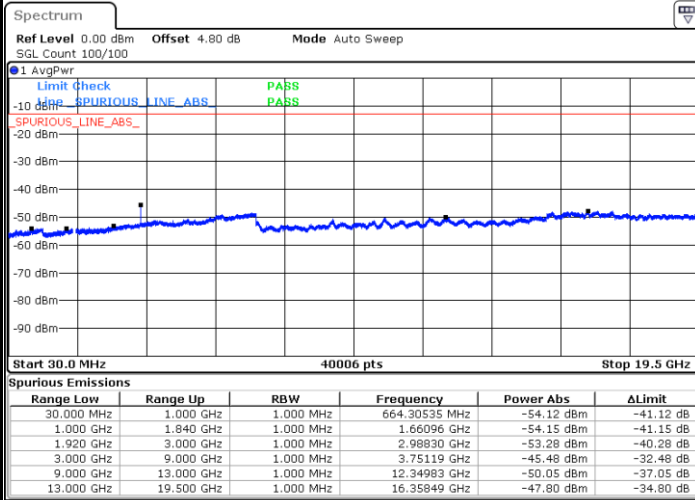

LTE Band 2 / 10MHz

Middle Channel / QPSK

Middle Channel / 16QAM

Date: 27.DEC.2017 19:24:05

Date: 27.DEC.2017 19:25:01

Highest Channel / QPSK

Highest Channel / 16QAM

Date: 27.DEC.2017 19:31:11

Date: 27.DEC.2017 19:32:06

LTE Band 2 / 15MHz

Lowest Channel / QPSK

Lowest Channel / 16QAM

Date: 27.DEC.2017 19:38:16

Date: 27.DEC.2017 19:39:12

Middle Channel / QPSK

Middle Channel / 16QAM