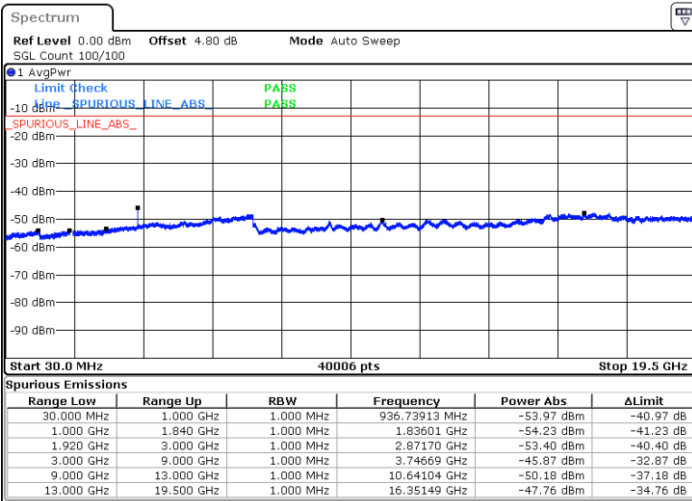

LTE Band 2 / 10MHz

Middle Channel / QPSK

Middle Channel / 16QAM

Date: 27.DEC.2017 19:24:05

Date: 27.DEC.2017 19:25:01

Highest Channel / QPSK

Highest Channel / 16QAM

Date: 27.DEC.2017 19:31:11

Date: 27.DEC.2017 19:32:06

LTE Band 2 / 15MHz

Lowest Channel / QPSK

Lowest Channel / 16QAM

Date: 27.DEC.2017 19:38:16

Date: 27.DEC.2017 19:39:12

Middle Channel / QPSK

Middle Channel / 16QAM

Date: 27.DEC.2017 19:40:50

Date: 27.DEC.2017 19:41:45

LTE Band 2 / 15MHz

Highest Channel / QPSK

Date: 27.DEC.2017 19:47:55

Highest Channel / 16QAM

Date: 27.DEC.2017 19:48:51

LTE Band 2 / 20MHz