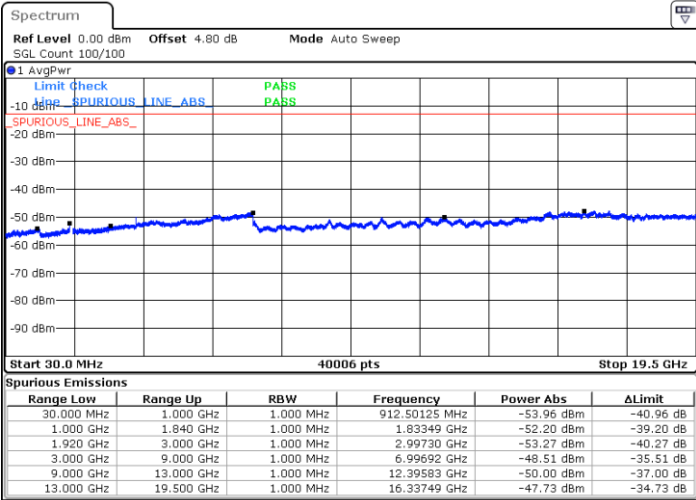

Date: 27.DEC.2017 20:52:51

Highest Channel / 64QAM

Date: 27.DEC.2017 20:53:47

LTE Band 2 / 10MHz

Lowest Channel / 64QAM

Middle Channel / 64QAM

Date: 27.DEC.2017 20:57:29

Date: 27.DEC.2017 20:58:25

Highest Channel / 64QAM

Date: 27.DEC.2017 20:59:21

LTE Band 2 / 15MHz

Lowest Channel / 64QAM

Date: 27.DEC.2017 21:00:16

Middle Channel / 64QAM

Date: 27.DEC.2017 21:01:12

Highest Channel / 64QAM

Date: 27.DEC.2017 21:02:08

LTE Band 2 / 20MHz

Lowest Channel / 64QAM

Middle Channel / 64QAM

Date: 27.DEC.2017 21:03:04

Date: 27.DEC.2017 21:03:59

Highest Channel / 64QAM

Date: 27.DEC.2017 21:04:56

LTE Band 4 / 1.4MHz

Lowest Channel / QPSK

Lowest Channel / 16QAM

Date: 28 DEC 2017 11:14:14

Date: 28 DEC 2017 11:15:09

Middle Channel / QPSK

Middle Channel / 16QAM

Date: 28 DEC 2017 11:16:43