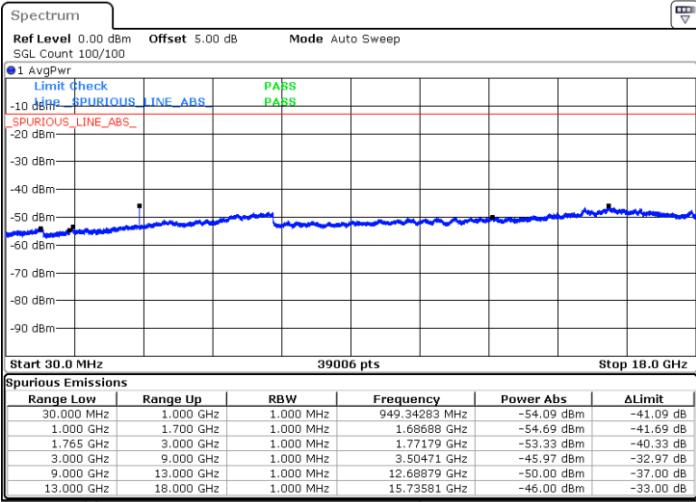

Date: 28 DEC 2017 11:17:37

LTE Band 4 / 1.4MHz

Highest Channel / QPSK

Date: 28 DEC 2017 11:23:41

Highest Channel / 16QAM

Date: 28 DEC 2017 11:24:35

LTE Band 4 / 3MHz

Lowest Channel / QPSK

Date: 28 DEC 2017 11:30:38

Lowest Channel / 16QAM

Date: 28 DEC 2017 11:31:33

LTE Band 4 / 3MHz

Middle Channel / QPSK

Middle Channel / 16QAM

Date: 28 DEC.2017 11:33:07

Date: 28 DEC.2017 11:34:01

Highest Channel / QPSK

Highest Channel / 16QAM

Date: 28 DEC.2017 11:40:04

Date: 28 DEC.2017 11:40:59

LTE Band 4 / 5MHz

Lowest Channel / QPSK

Lowest Channel / 16QAM

Date: 28 DEC.2017 11:47:02