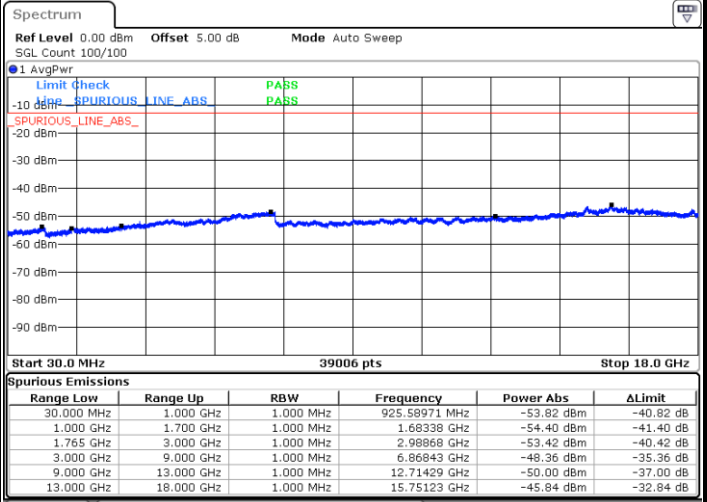

Date: 28 DEC 2017 14:31:24

Highest Channel / 64QAM

Date: 28 DEC 2017 14:30:47

LTE Band 4 / 3MHz

Lowest Channel / 64QAM

Middle Channel / 64QAM

Date: 28 DEC 2017 14:40:05

Date: 28 DEC 2017 14:39:27

Highest Channel / 64QAM

Date: 28 DEC 2017 14:38:49

LTE Band 4 / 5MHz

Lowest Channel / 64QAM

Middle Channel / 64QAM

Date: 28.DEC.2017 14:47:07

Date: 28.DEC.2017 14:45:49

Highest Channel / 64QAM

Date: 28.DEC.2017 14:45:09

LTE Band 4 / 10MHz

Lowest Channel / 64QAM

Middle Channel / 64QAM

Date: 28.DEC.2017 14:51:27

Date: 28.DEC.2017 14:50:51

Highest Channel / 64QAM

Date: 28.DEC.2017 14:50:13

LTE Band 4 / 15MHz

Lowest Channel / 64QAM

Middle Channel / 64QAM

Date: 28 DEC 2017 14:57:24

Date: 28 DEC 2017 14:58:02

Highest Channel / 64QAM

Date: 28 DEC 2017 14:55:13

LTE Band 4 / 20MHz