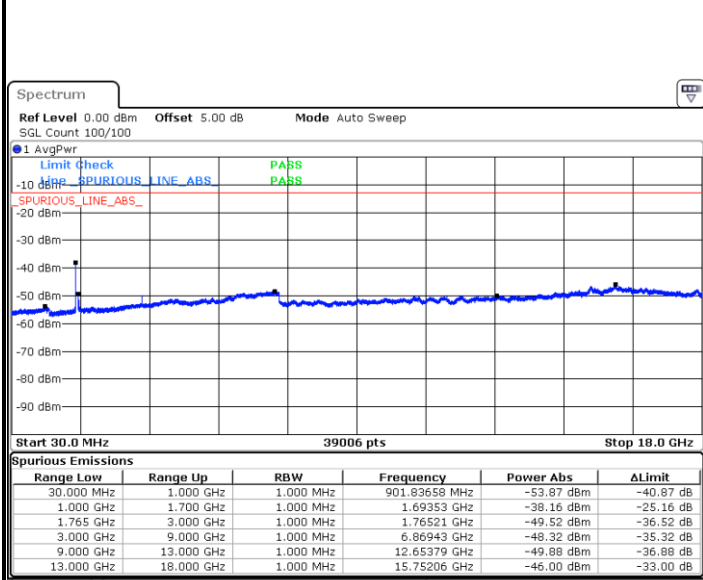

LTE Band 4 / 15MHz

Lowest Channel / QPSK

Lowest Channel / 16QAM

Date: 28 DEC.2017 12:19:49

Date: 28 DEC.2017 12:20:43

Middle Channel / QPSK

Middle Channel / 16QAM

Date: 28 DEC.2017 12:22:17

Date: 28 DEC.2017 12:23:12

LTE Band 4 / 15MHz

Highest Channel / QPSK

Date: 28 DEC 2017 12:29:15

Highest Channel / 16QAM

Date: 28 DEC 2017 12:30:09

LTE Band 4 / 20MHz

Lowest Channel / QPSK

Date: 28 DEC 2017 12:36:13

Lowest Channel / 16QAM

Date: 28 DEC 2017 12:37:07

LTE Band 4 / 20MHz

Middle Channel / QPSK

Middle Channel / 16QAM

Date: 28 DEC. 2017 12:38:41

Date: 28 DEC. 2017 12:39:35

Highest Channel / QPSK

Highest Channel / 16QAM

Date: 28 DEC. 2017 12:45:39

Date: 28 DEC. 2017 12:46:33

LTE Band 4 / 1.4MHz

Lowest Channel / 64QAM

Middle Channel / 64QAM

Date: 28 DEC 2017 14:32:01