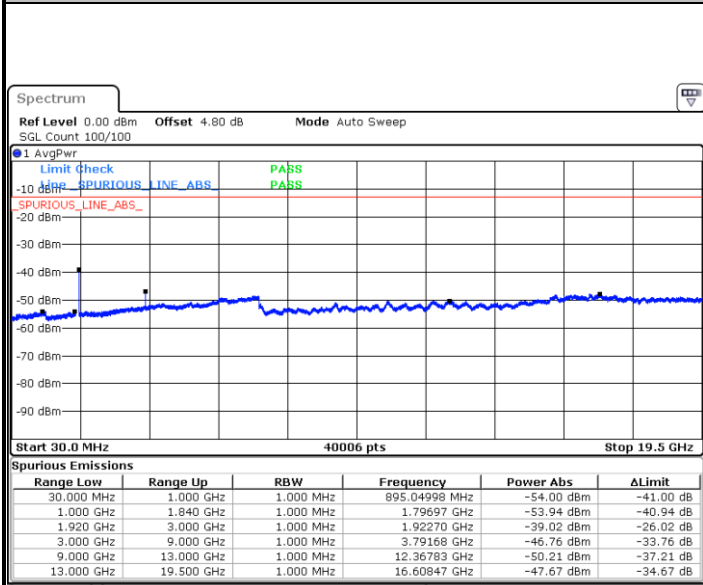

Date: 27.DEC.2017 20:52:51

Highest Channel / 64QAM

Date: 27.DEC.2017 20:53:47

LTE Band 2 / 10MHz

Lowest Channel / 64QAM

Middle Channel / 64QAM

Date: 27.DEC.2017 20:57:29

Date: 27.DEC.2017 20:58:25

Highest Channel / 64QAM

Date: 27.DEC.2017 20:59:21

LTE Band 2 / 15MHz

Lowest Channel / 64QAM

Date: 27.DEC.2017 21:00:16

Middle Channel / 64QAM

Date: 27.DEC.2017 21:01:12

Highest Channel / 64QAM

Date: 27.DEC.2017 21:02:08

LTE Band 2 / 20MHz

Lowest Channel / 64QAM

Middle Channel / 64QAM

Date: 27.DEC.2017 21:03:04

Date: 27.DEC.2017 21:03:59

Highest Channel / 64QAM

Date: 27.DEC.2017 21:04:56