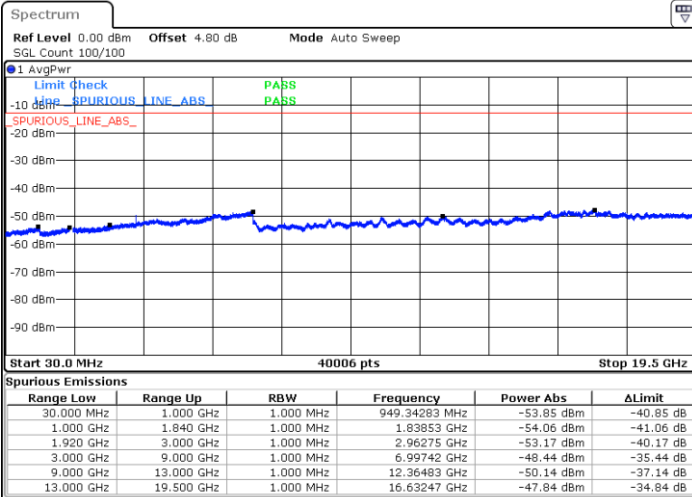

Date: 27.DEC.2017 19:58:32

Highest Channel / QPSK

Highest Channel / 16QAM

Date: 27.DEC.2017 20:04:44

Date: 27.DEC.2017 20:05:41

LTE Band 2 / 1.4MHz

Lowest Channel / 64QAM

Middle Channel / 64QAM

Date: 27.DEC.2017 20:49:09

Date: 27.DEC.2017 20:50:05

Highest Channel / 64QAM

Date: 27.DEC.2017 20:51:00

LTE Band 2 / 3MHz

Lowest Channel / 64QAM

Middle Channel / 64QAM

Date: 27.DEC.2017 20:51:56