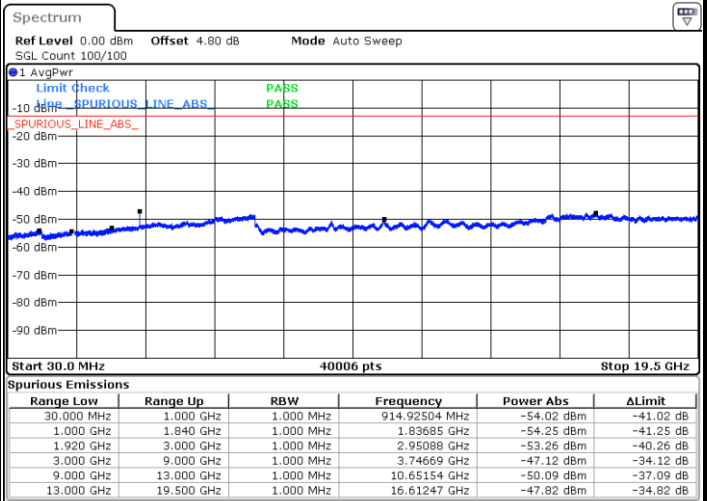

LTE Band 2 / 10MHz

Middle Channel / QPSK

Middle Channel / 16QAM

Date: 27.DEC.2017 19:24:05

Date: 27.DEC.2017 19:25:01

Highest Channel / QPSK

Highest Channel / 16QAM

Date: 27.DEC.2017 19:31:11

Date: 27.DEC.2017 19:32:06

LTE Band 2 / 15MHz

Lowest Channel / QPSK

Lowest Channel / 16QAM

Date: 27.DEC.2017 19:38:16

Date: 27.DEC.2017 19:39:12

Middle Channel / QPSK

Middle Channel / 16QAM

Date: 27.DEC.2017 19:40:50

Date: 27.DEC.2017 19:41:45

LTE Band 2 / 15MHz

Highest Channel / QPSK

Date: 27.DEC.2017 19:47:55

Highest Channel / 16QAM

Date: 27.DEC.2017 19:48:51

LTE Band 2 / 20MHz