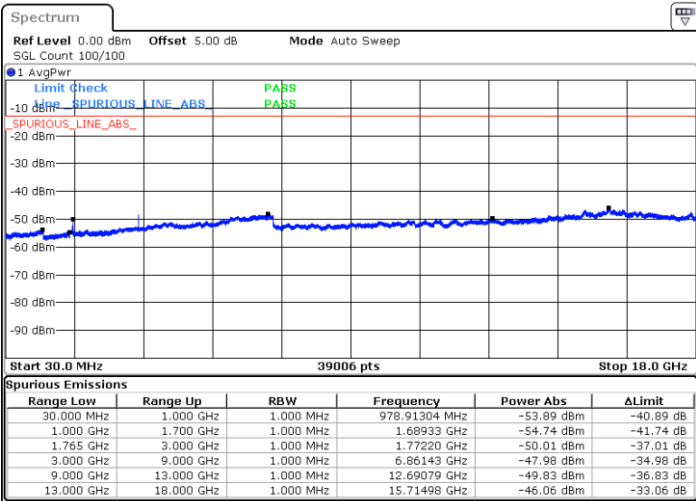

Highest Channel / 16QAM

Date: 28 DEC 2017 11:57:22

LTE Band 4 / 10MHz

Lowest Channel / QPSK

Date: 28 DEC 2017 12:03:25

Lowest Channel / 16QAM

Date: 28 DEC 2017 12:04:20

LTE Band 4 / 10MHz

Middle Channel / QPSK

Middle Channel / 16QAM

Date: 28 DEC.2017 12:05:54

Date: 28 DEC.2017 12:06:48

Highest Channel / QPSK

Highest Channel / 16QAM

Date: 28 DEC.2017 12:12:51

Date: 28 DEC.2017 12:13:46

LTE Band 4 / 15MHz

Lowest Channel / QPSK

Lowest Channel / 16QAM

Date: 28 DEC.2017 12:19:49

Date: 28 DEC.2017 12:20:43

Middle Channel / QPSK

Middle Channel / 16QAM

Date: 28 DEC.2017 12:22:17

Date: 28 DEC.2017 12:23:12

LTE Band 4 / 15MHz

Highest Channel / QPSK

Date: 28 DEC 2017 12:29:15

Highest Channel / 16QAM

Date: 28 DEC 2017 12:30:09

LTE Band 4 / 20MHz

Lowest Channel / QPSK