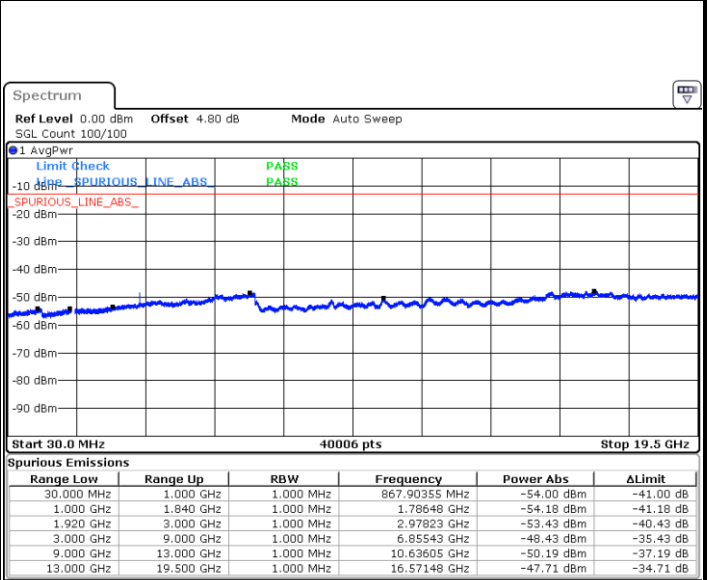

Date: 27.DEC.2017 20:52:51

Highest Channel / 64QAM

Date: 27.DEC.2017 20:53:47

LTE Band 2 / 10MHz

Lowest Channel / 64QAM

Middle Channel / 64QAM

Date: 27.DEC.2017 20:57:29

Date: 27.DEC.2017 20:58:25

Highest Channel / 64QAM

Date: 27.DEC.2017 20:59:21

LTE Band 2 / 15MHz

Lowest Channel / 64QAM

Date: 27.DEC.2017 21:00:16

Middle Channel / 64QAM

Date: 27.DEC.2017 21:01:12

Highest Channel / 64QAM

Date: 27.DEC.2017 21:02:08

LTE Band 2 / 20MHz

Lowest Channel / 64QAM

Middle Channel / 64QAM

Date: 27.DEC.2017 21:03:04

Date: 27.DEC.2017 21:03:59

Highest Channel / 64QAM

Date: 27.DEC.2017 21:04:56