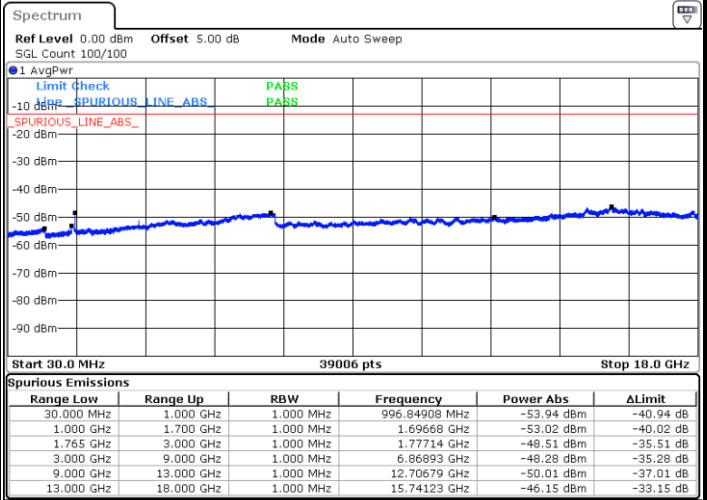

Date: 28 DEC.2017 12:23:12

LTE Band 4 / 15MHz

Highest Channel / QPSK

Date: 28 DEC 2017 12:29:15

Highest Channel / 16QAM

Date: 28 DEC 2017 12:30:09

LTE Band 4 / 20MHz

Lowest Channel / QPSK

Date: 28 DEC 2017 12:36:13

Lowest Channel / 16QAM

Date: 28 DEC 2017 12:37:07

LTE Band 4 / 20MHz

Middle Channel / QPSK

Middle Channel / 16QAM

Date: 28 DEC. 2017 12:38:41

Date: 28 DEC. 2017 12:39:35

Highest Channel / QPSK

Highest Channel / 16QAM

Date: 28 DEC. 2017 12:45:39

Date: 28 DEC. 2017 12:46:33

LTE Band 4 / 1.4MHz

Lowest Channel / 64QAM

Middle Channel / 64QAM

Date: 28 DEC 2017 14:32:01

Date: 28 DEC 2017 14:31:24

Highest Channel / 64QAM

Date: 28 DEC 2017 14:30:47

LTE Band 4 / 3MHz

Lowest Channel / 64QAM

Middle Channel / 64QAM

Date: 28 DEC 2017 14:40:05

Date: 28 DEC 2017 14:39:27