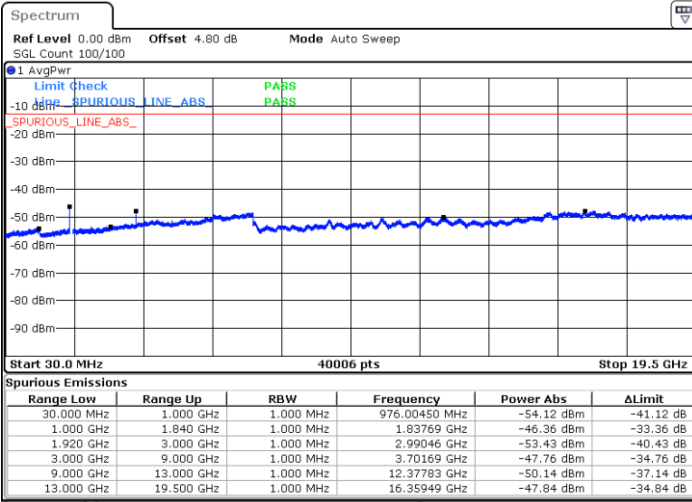

LTE Band 2 / 10MHz

Middle Channel / QPSK

Middle Channel / 16QAM

Date: 27.DEC.2017 19:24:05

Date: 27.DEC.2017 19:25:01

Highest Channel / QPSK

Highest Channel / 16QAM

Date: 27.DEC.2017 19:31:11

Date: 27.DEC.2017 19:32:06

LTE Band 2 / 15MHz

Lowest Channel / QPSK

Lowest Channel / 16QAM

Date: 27.DEC.2017 19:38:16

Date: 27.DEC.2017 19:39:12

Middle Channel / QPSK

Middle Channel / 16QAM

Date: 27.DEC.2017 19:40:50

Date: 27.DEC.2017 19:41:45

LTE Band 2 / 15MHz

Highest Channel / QPSK

Date: 27.DEC.2017 19:47:55

Highest Channel / 16QAM

Date: 27.DEC.2017 19:48:51

LTE Band 2 / 20MHz