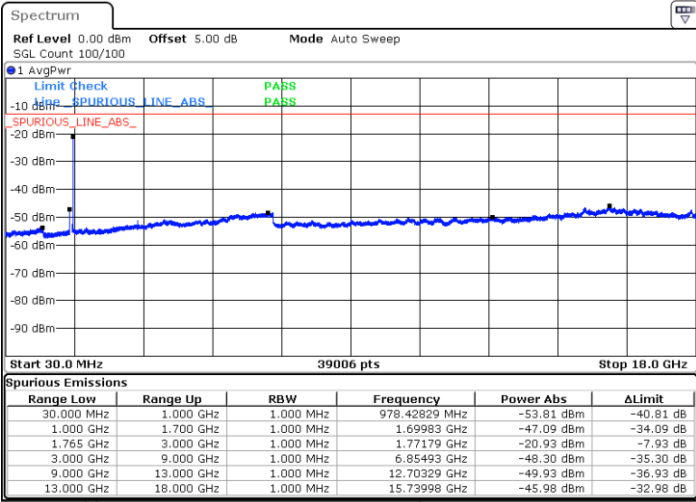

Date: 28 DEC.2017 12:23:12

LTE Band 4 / 15MHz

Highest Channel / QPSK

Date: 28 DEC 2017 12:29:15

Highest Channel / 16QAM

Date: 28 DEC 2017 12:30:09

LTE Band 4 / 20MHz

Lowest Channel / QPSK

Date: 28 DEC 2017 12:36:13

Lowest Channel / 16QAM

Date: 28 DEC 2017 12:37:07

LTE Band 4 / 20MHz

Middle Channel / QPSK

Middle Channel / 16QAM

Date: 28 DEC. 2017 12:38:41

Date: 28 DEC. 2017 12:39:35

Highest Channel / QPSK

Highest Channel / 16QAM

Date: 28 DEC. 2017 12:45:39

Date: 28 DEC. 2017 12:46:33

LTE Band 4 / 1.4MHz

Lowest Channel / 64QAM

Middle Channel / 64QAM

Date: 28 DEC 2017 14:32:01

Date: 28 DEC 2017 14:31:24

Highest Channel / 64QAM

Date: 28 DEC 2017 14:30:47

LTE Band 4 / 3MHz

Lowest Channel / 64QAM

Middle Channel / 64QAM

Date: 28 DEC 2017 14:40:05

Date: 28 DEC 2017 14:39:27