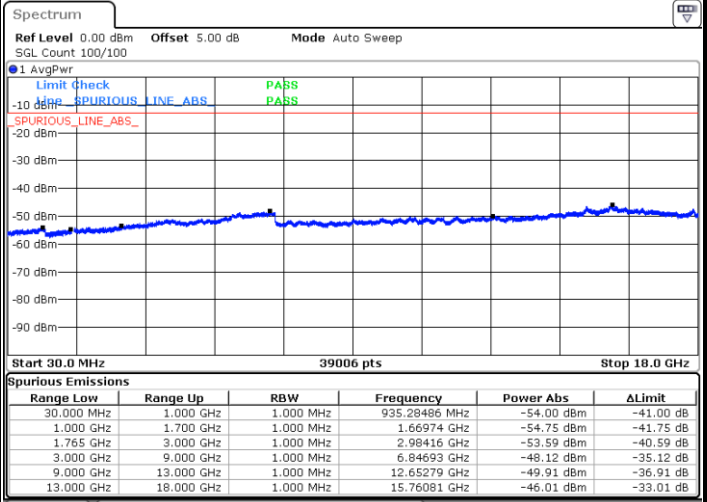

Date: 28 DEC 2017 12:36:13

Lowest Channel / 16QAM

Date: 28 DEC 2017 12:37:07

LTE Band 4 / 20MHz

Middle Channel / QPSK

Middle Channel / 16QAM

Date: 28 DEC. 2017 12:38:41

Date: 28 DEC. 2017 12:39:35

Highest Channel / QPSK

Highest Channel / 16QAM

Date: 28 DEC. 2017 12:45:39

Date: 28 DEC. 2017 12:46:33

LTE Band 4 / 1.4MHz

Lowest Channel / 64QAM

Middle Channel / 64QAM

Date: 28 DEC 2017 14:32:01

Date: 28 DEC 2017 14:31:24

Highest Channel / 64QAM

Date: 28 DEC 2017 14:30:47

LTE Band 4 / 3MHz

Lowest Channel / 64QAM

Middle Channel / 64QAM

Date: 28 DEC 2017 14:40:05

Date: 28 DEC 2017 14:39:27

Highest Channel / 64QAM

Date: 28 DEC 2017 14:38:49

LTE Band 4 / 5MHz

Lowest Channel / 64QAM

Middle Channel / 64QAM

Date: 28.DEC.2017 14:47:07

Date: 28.DEC.2017 14:45:49

Highest Channel / 64QAM