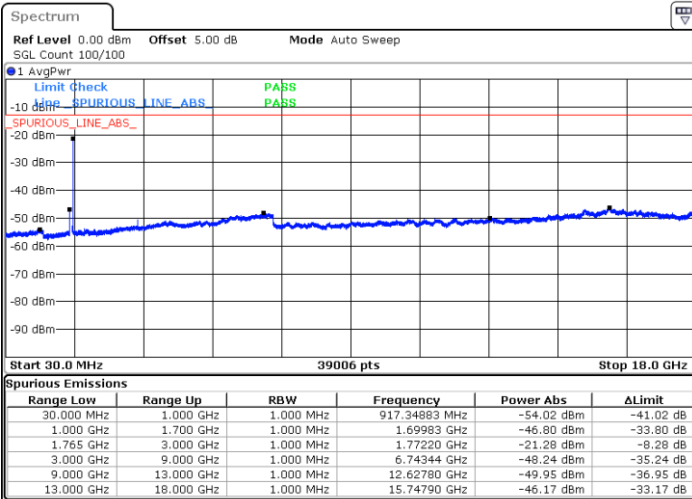

Date: 28.DEC.2017 14:45:09

LTE Band 4 / 10MHz

Lowest Channel / 64QAM

Middle Channel / 64QAM

Date: 28.DEC.2017 14:51:27

Date: 28.DEC.2017 14:50:51

Highest Channel / 64QAM

Date: 28.DEC.2017 14:50:13

LTE Band 4 / 15MHz

Lowest Channel / 64QAM

Middle Channel / 64QAM

Date: 28 DEC 2017 14:57:24

Date: 28 DEC 2017 14:58:02

Highest Channel / 64QAM

Date: 28 DEC 2017 14:55:13

LTE Band 4 / 20MHz

Lowest Channel / 64QAM

Middle Channel / 64QAM

Date: 28.DEC.2017 15:02:22

Date: 28.DEC.2017 15:01:45

Highest Channel / 64QAM

Date: 28.DEC.2017 15:01:08