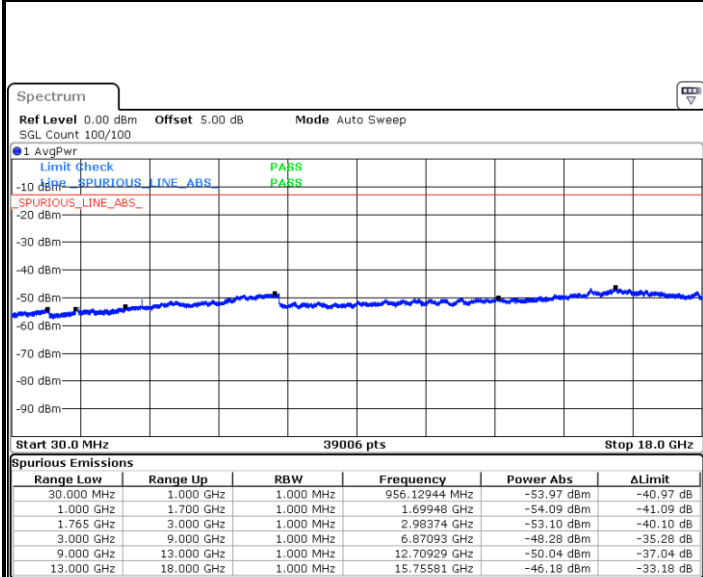

LTE Band 4 / 1.4MHz

Lowest Channel / QPSK

Lowest Channel / 16QAM

Date: 28 DEC 2017 11:14:14

Date: 28 DEC 2017 11:15:09

Middle Channel / QPSK

Middle Channel / 16QAM

Date: 28 DEC 2017 11:16:43

Date: 28 DEC 2017 11:17:37

LTE Band 4 / 1.4MHz

Highest Channel / QPSK

Date: 28 DEC 2017 11:23:41

Highest Channel / 16QAM

Date: 28 DEC 2017 11:24:35

LTE Band 4 / 3MHz

Lowest Channel / QPSK

Date: 28 DEC 2017 11:30:38

Lowest Channel / 16QAM

Date: 28 DEC 2017 11:31:33

LTE Band 4 / 3MHz

Middle Channel / QPSK

Middle Channel / 16QAM

Date: 28 DEC.2017 11:33:07

Date: 28 DEC.2017 11:34:01

Highest Channel / QPSK

Highest Channel / 16QAM

Date: 28 DEC.2017 11:40:04

Date: 28 DEC.2017 11:40:59

LTE Band 4 / 5MHz

Lowest Channel / QPSK

Lowest Channel / 16QAM

Date: 28 DEC.2017 11:47:02