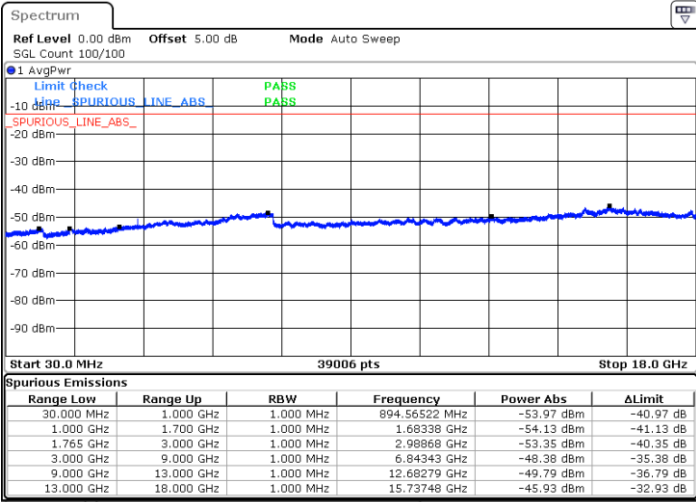

Date: 28 DEC.2017 11:47:56

Middle Channel / QPSK

Middle Channel / 16QAM

Date: 28 DEC.2017 11:49:30

Date: 28 DEC.2017 11:50:25

LTE Band 4 / 5MHz

Highest Channel / QPSK

Date: 28 DEC 2017 11:56:28

Highest Channel / 16QAM

Date: 28 DEC 2017 11:57:22

LTE Band 4 / 10MHz

Lowest Channel / QPSK

Date: 28 DEC 2017 12:03:25

Lowest Channel / 16QAM

Date: 28 DEC 2017 12:04:20

LTE Band 4 / 10MHz

Middle Channel / QPSK

Middle Channel / 16QAM

Date: 28 DEC.2017 12:05:54

Date: 28 DEC.2017 12:06:48

Highest Channel / QPSK

Highest Channel / 16QAM

Date: 28 DEC.2017 12:12:51

Date: 28 DEC.2017 12:13:46