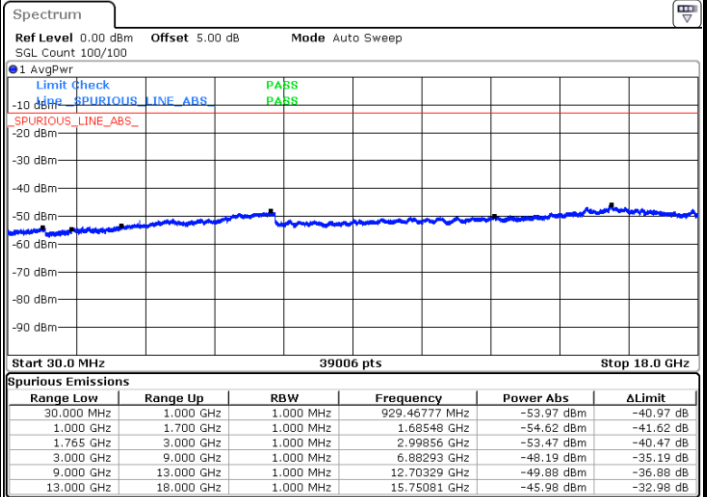

Date: 28 DEC 2017 14:31:24

Highest Channel / 64QAM

Date: 28 DEC 2017 14:30:47

LTE Band 4 / 3MHz

Lowest Channel / 64QAM

Middle Channel / 64QAM

Date: 28 DEC 2017 14:40:05

Date: 28 DEC 2017 14:39:27

Highest Channel / 64QAM

Date: 28 DEC 2017 14:38:49

LTE Band 4 / 5MHz

Lowest Channel / 64QAM

Middle Channel / 64QAM

Date: 28.DEC.2017 14:47:07

Date: 28.DEC.2017 14:45:49

Highest Channel / 64QAM

Date: 28.DEC.2017 14:45:09

LTE Band 4 / 10MHz

Lowest Channel / 64QAM

Middle Channel / 64QAM

Date: 28.DEC.2017 14:51:27

Date: 28.DEC.2017 14:50:51

Highest Channel / 64QAM

Date: 28.DEC.2017 14:50:13

LTE Band 4 / 15MHz

Lowest Channel / 64QAM

Middle Channel / 64QAM

Date: 28 DEC 2017 14:57:24

Date: 28 DEC 2017 14:58:02

Highest Channel / 64QAM

Date: 28 DEC 2017 14:55:13

LTE Band 4 / 20MHz