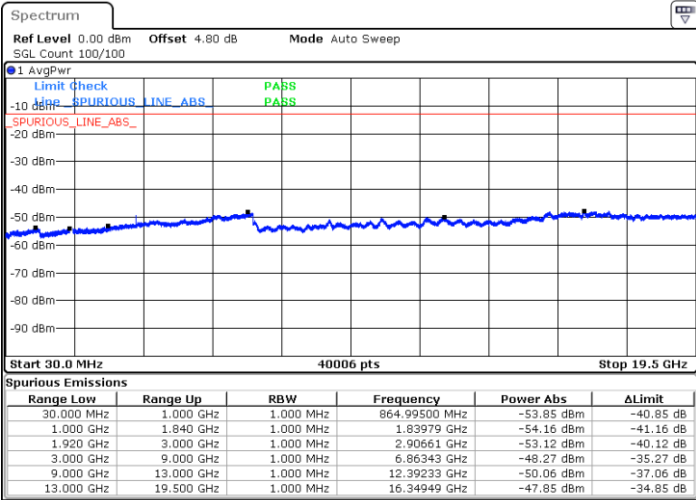

Date: 27.DEC.2017 19:58:32

Highest Channel / QPSK

Highest Channel / 16QAM

Date: 27.DEC.2017 20:04:44

Date: 27.DEC.2017 20:05:41

LTE Band 2 / 1.4MHz

Lowest Channel / 64QAM

Middle Channel / 64QAM

Date: 27.DEC.2017 20:49:09

Date: 27.DEC.2017 20:50:05

Highest Channel / 64QAM

Date: 27.DEC.2017 20:51:00

LTE Band 2 / 3MHz

Lowest Channel / 64QAM

Middle Channel / 64QAM

Date: 27.DEC.2017 20:51:56

Date: 27.DEC.2017 20:52:51

Highest Channel / 64QAM

Date: 27.DEC.2017 20:53:47

LTE Band 2 / 10MHz

Lowest Channel / 64QAM

Middle Channel / 64QAM

Date: 27.DEC.2017 20:57:29

Date: 27.DEC.2017 20:58:25

Highest Channel / 64QAM

Date: 27.DEC.2017 20:59:21

LTE Band 2 / 15MHz

Lowest Channel / 64QAM

Date: 27.DEC.2017 21:00:16

Middle Channel / 64QAM

Date: 27.DEC.2017 21:01:12

Highest Channel / 64QAM