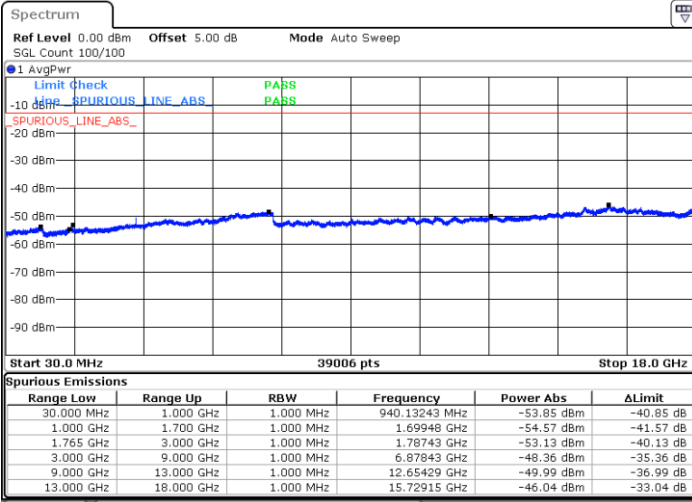

Date: 28 DEC 2017 12:36:13

Lowest Channel / 16QAM

Date: 28 DEC 2017 12:37:07

LTE Band 4 / 20MHz

Middle Channel / QPSK

Middle Channel / 16QAM

Date: 28 DEC. 2017 12:38:41

Date: 28 DEC. 2017 12:39:35

Highest Channel / QPSK

Highest Channel / 16QAM

Date: 28 DEC. 2017 12:45:39

Date: 28 DEC. 2017 12:46:33

LTE Band 4 / 1.4MHz

Lowest Channel / 64QAM

Middle Channel / 64QAM

Date: 28 DEC 2017 14:32:01

Date: 28 DEC 2017 14:31:24

Highest Channel / 64QAM

Date: 28 DEC 2017 14:30:47

LTE Band 4 / 3MHz

Lowest Channel / 64QAM

Middle Channel / 64QAM

Date: 28 DEC 2017 14:40:05

Date: 28 DEC 2017 14:39:27

Highest Channel / 64QAM

Date: 28 DEC 2017 14:38:49

LTE Band 4 / 5MHz

Lowest Channel / 64QAM

Middle Channel / 64QAM

Date: 28.DEC.2017 14:47:07

Date: 28.DEC.2017 14:45:49

Highest Channel / 64QAM