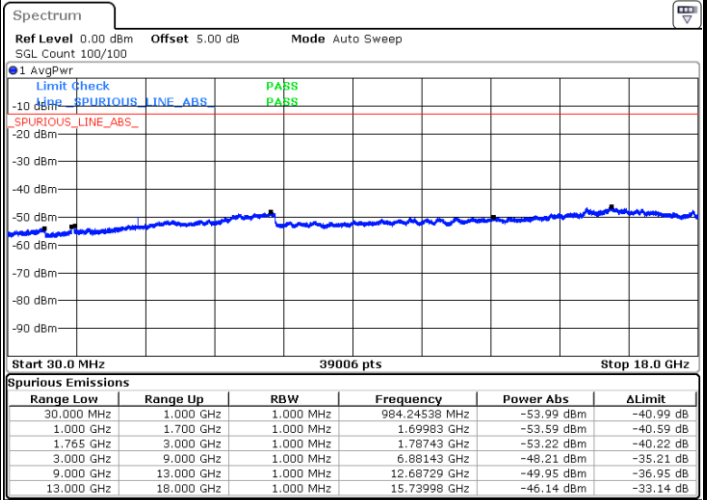

Date: 28 DEC 2017 11:30:38

Lowest Channel / 16QAM

Date: 28 DEC 2017 11:31:33

LTE Band 4 / 3MHz

Middle Channel / QPSK

Middle Channel / 16QAM

Date: 28 DEC.2017 11:33:07

Date: 28 DEC.2017 11:34:01

Highest Channel / QPSK

Highest Channel / 16QAM

Date: 28 DEC.2017 11:40:04

Date: 28 DEC.2017 11:40:59

LTE Band 4 / 5MHz

Lowest Channel / QPSK

Lowest Channel / 16QAM

Date: 28 DEC.2017 11:47:02

Date: 28 DEC.2017 11:47:56

Middle Channel / QPSK

Middle Channel / 16QAM

Date: 28 DEC.2017 11:49:30

Date: 28 DEC.2017 11:50:25

LTE Band 4 / 5MHz

Highest Channel / QPSK

Date: 28 DEC 2017 11:56:28

Highest Channel / 16QAM

Date: 28 DEC 2017 11:57:22

LTE Band 4 / 10MHz

Lowest Channel / QPSK

Date: 28 DEC 2017 12:03:25

Lowest Channel / 16QAM

Date: 28 DEC 2017 12:04:20

LTE Band 4 / 10MHz