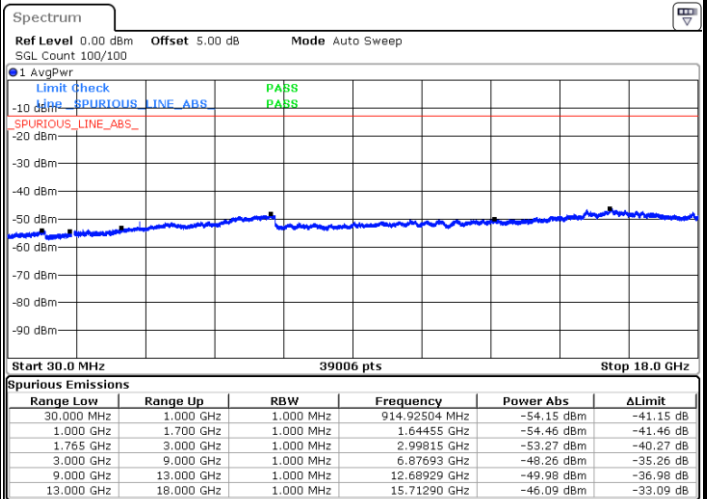

Date: 28 DEC 2017 11:30:38

Lowest Channel / 16QAM

Date: 28 DEC 2017 11:31:33

LTE Band 4 / 3MHz

Middle Channel / QPSK

Middle Channel / 16QAM

Date: 28 DEC.2017 11:33:07

Date: 28 DEC.2017 11:34:01

Highest Channel / QPSK

Highest Channel / 16QAM

Date: 28 DEC.2017 11:40:04

Date: 28 DEC.2017 11:40:59

LTE Band 4 / 5MHz

Lowest Channel / QPSK

Lowest Channel / 16QAM

Date: 28 DEC.2017 11:47:02

Date: 28 DEC.2017 11:47:56

Middle Channel / QPSK

Middle Channel / 16QAM

Date: 28 DEC.2017 11:49:30

Date: 28 DEC.2017 11:50:25

LTE Band 4 / 5MHz

Highest Channel / QPSK

Date: 28 DEC 2017 11:56:28

Highest Channel / 16QAM

Date: 28 DEC 2017 11:57:22

LTE Band 4 / 10MHz

Lowest Channel / QPSK

Date: 28 DEC 2017 12:03:25

Lowest Channel / 16QAM

Date: 28 DEC 2017 12:04:20

LTE Band 4 / 10MHz