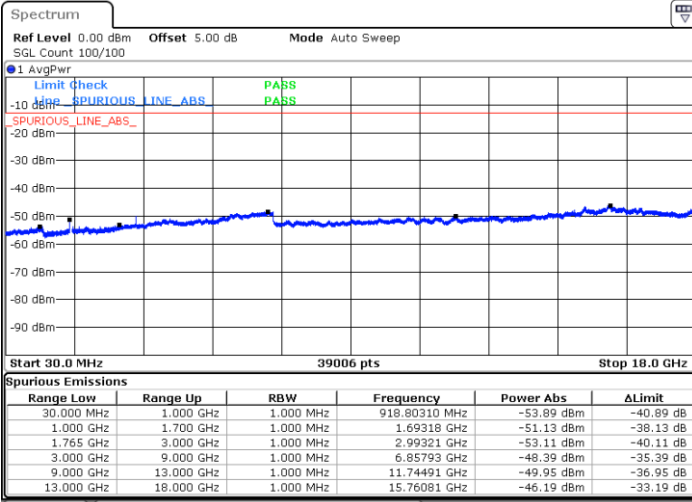

Date: 28 DEC 2017 14:31:24

Highest Channel / 64QAM

Date: 28 DEC 2017 14:30:47

LTE Band 4 / 3MHz

Lowest Channel / 64QAM

Middle Channel / 64QAM

Date: 28 DEC 2017 14:40:05

Date: 28 DEC 2017 14:39:27

Highest Channel / 64QAM

Date: 28 DEC 2017 14:38:49

LTE Band 4 / 5MHz

Lowest Channel / 64QAM

Middle Channel / 64QAM

Date: 28.DEC.2017 14:47:07

Date: 28.DEC.2017 14:45:49

Highest Channel / 64QAM

Date: 28.DEC.2017 14:45:09

LTE Band 4 / 10MHz

Lowest Channel / 64QAM

Middle Channel / 64QAM

Date: 28.DEC.2017 14:51:27

Date: 28.DEC.2017 14:50:51

Highest Channel / 64QAM

Date: 28.DEC.2017 14:50:13

LTE Band 4 / 15MHz

Lowest Channel / 64QAM

Middle Channel / 64QAM

Date: 28 DEC 2017 14:57:24

Date: 28 DEC 2017 14:58:02

Highest Channel / 64QAM

Date: 28 DEC 2017 14:55:13

LTE Band 4 / 20MHz