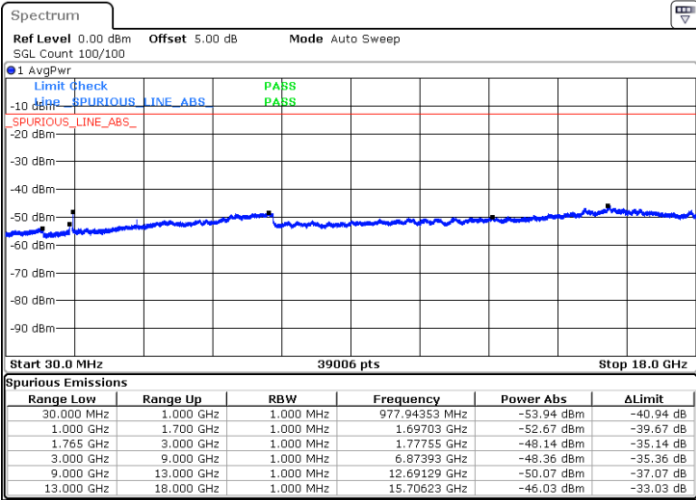

Date: 28 DEC.2017 12:23:12

LTE Band 4 / 15MHz

Highest Channel / QPSK

Date: 28 DEC 2017 12:29:15

Highest Channel / 16QAM

Date: 28 DEC 2017 12:30:09

LTE Band 4 / 20MHz

Lowest Channel / QPSK

Date: 28 DEC 2017 12:36:13

Lowest Channel / 16QAM

Date: 28 DEC 2017 12:37:07

LTE Band 4 / 20MHz

Middle Channel / QPSK

Middle Channel / 16QAM

Date: 28 DEC. 2017 12:38:41

Date: 28 DEC. 2017 12:39:35

Highest Channel / QPSK

Highest Channel / 16QAM

Date: 28 DEC. 2017 12:45:39

Date: 28 DEC. 2017 12:46:33

LTE Band 4 / 1.4MHz

Lowest Channel / 64QAM

Middle Channel / 64QAM

Date: 28 DEC 2017 14:32:01

Date: 28 DEC 2017 14:31:24

Highest Channel / 64QAM

Date: 28 DEC 2017 14:30:47

LTE Band 4 / 3MHz

Lowest Channel / 64QAM

Middle Channel / 64QAM

Date: 28 DEC 2017 14:40:05

Date: 28 DEC 2017 14:39:27