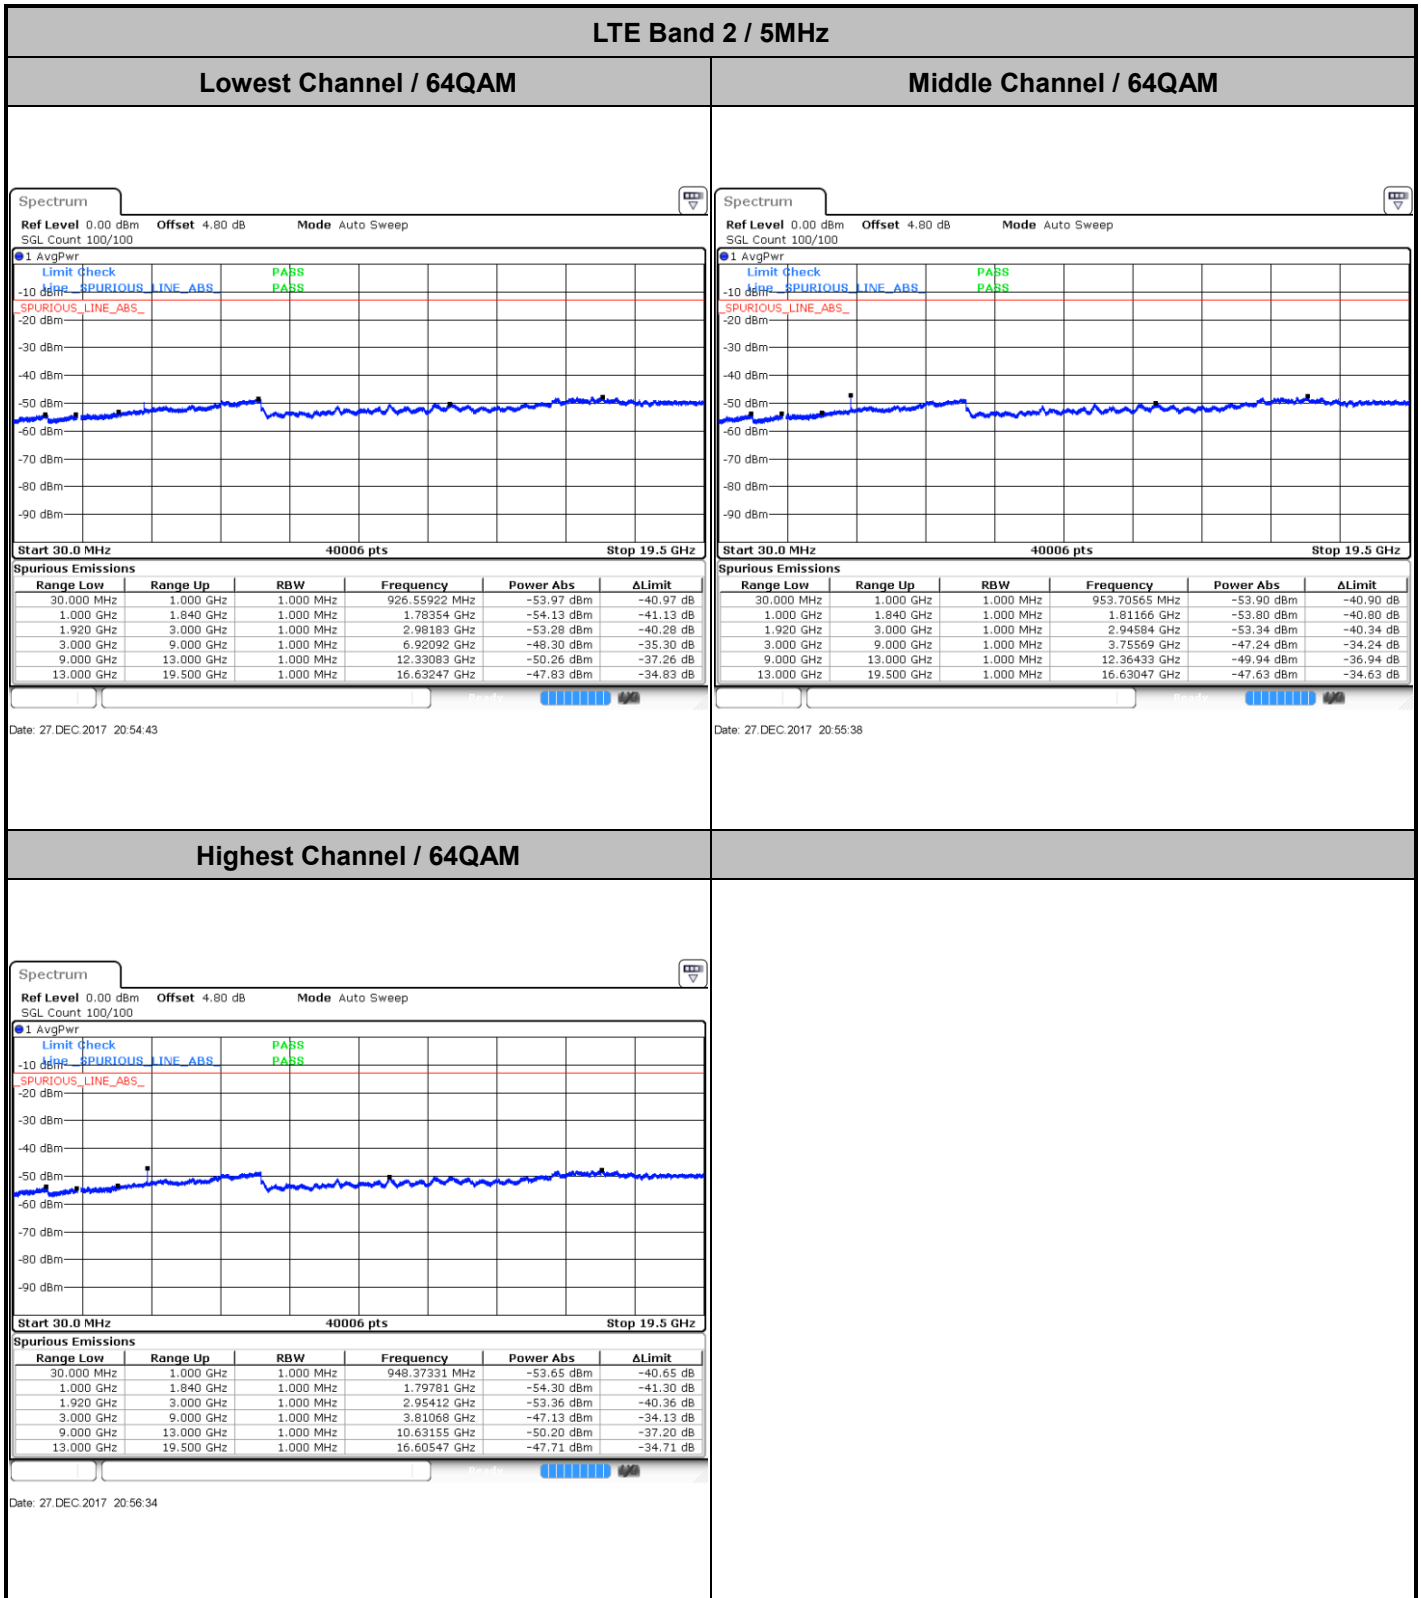

Date: 27.DEC.2017 19:58:32

Highest Channel / QPSK

Highest Channel / 16QAM

Date: 27.DEC.2017 20:04:44

Date: 27.DEC.2017 20:05:41

LTE Band 2 / 1.4MHz

Lowest Channel / 64QAM

Middle Channel / 64QAM

Date: 27.DEC.2017 20:49:09

Date: 27.DEC.2017 20:50:05

Highest Channel / 64QAM

Date: 27.DEC.2017 20:51:00

LTE Band 2 / 3MHz

Lowest Channel / 64QAM

Middle Channel / 64QAM

Date: 27.DEC.2017 20:51:56

Date: 27.DEC.2017 20:52:51

Highest Channel / 64QAM

Date: 27.DEC.2017 20:53:47

LTE Band 2 / 10MHz

Lowest Channel / 64QAM

Middle Channel / 64QAM

Date: 27.DEC.2017 20:57:29

Date: 27.DEC.2017 20:58:25

Highest Channel / 64QAM

Date: 27.DEC.2017 20:59:21

LTE Band 2 / 15MHz

Lowest Channel / 64QAM

Date: 27.DEC.2017 21:00:16

Middle Channel / 64QAM

Date: 27.DEC.2017 21:01:12

Highest Channel / 64QAM