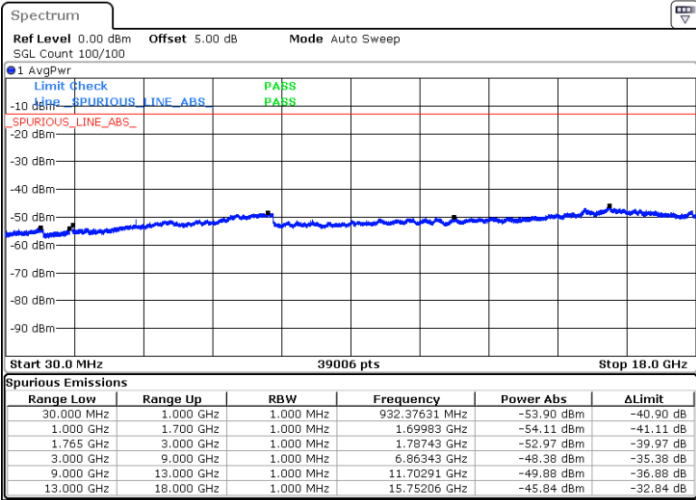

Date: 28 DEC 2017 11:30:38

Lowest Channel / 16QAM

Date: 28 DEC 2017 11:31:33

LTE Band 4 / 3MHz

Middle Channel / QPSK

Middle Channel / 16QAM

Date: 28 DEC.2017 11:33:07

Date: 28 DEC.2017 11:34:01

Highest Channel / QPSK

Highest Channel / 16QAM

Date: 28 DEC.2017 11:40:04

Date: 28 DEC.2017 11:40:59

LTE Band 4 / 5MHz

Lowest Channel / QPSK

Lowest Channel / 16QAM

Date: 28 DEC.2017 11:47:02

Date: 28 DEC.2017 11:47:56

Middle Channel / QPSK

Middle Channel / 16QAM

Date: 28 DEC.2017 11:49:30

Date: 28 DEC.2017 11:50:25

LTE Band 4 / 5MHz

Highest Channel / QPSK

Date: 28 DEC 2017 11:56:28

Highest Channel / 16QAM

Date: 28 DEC 2017 11:57:22

LTE Band 4 / 10MHz

Lowest Channel / QPSK

Date: 28 DEC 2017 12:03:25

Lowest Channel / 16QAM

Date: 28 DEC 2017 12:04:20

LTE Band 4 / 10MHz