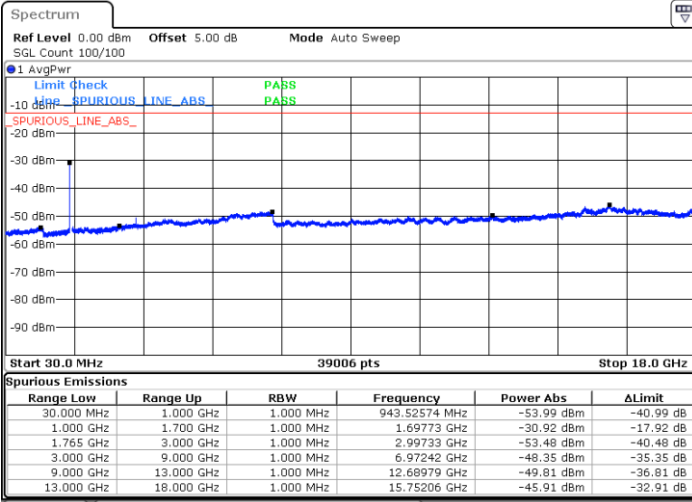

Date: 28 DEC 2017 14:31:24

Highest Channel / 64QAM

Date: 28 DEC 2017 14:30:47

LTE Band 4 / 3MHz

Lowest Channel / 64QAM

Middle Channel / 64QAM

Date: 28 DEC 2017 14:40:05

Date: 28 DEC 2017 14:39:27

Highest Channel / 64QAM

Date: 28 DEC 2017 14:38:49

LTE Band 4 / 5MHz

Lowest Channel / 64QAM

Middle Channel / 64QAM

Date: 28.DEC.2017 14:47:07

Date: 28.DEC.2017 14:45:49

Highest Channel / 64QAM

Date: 28.DEC.2017 14:45:09

LTE Band 4 / 10MHz

Lowest Channel / 64QAM

Middle Channel / 64QAM

Date: 28.DEC.2017 14:51:27

Date: 28.DEC.2017 14:50:51

Highest Channel / 64QAM

Date: 28.DEC.2017 14:50:13

LTE Band 4 / 15MHz

Lowest Channel / 64QAM

Middle Channel / 64QAM

Date: 28 DEC 2017 14:57:24

Date: 28 DEC 2017 14:58:02

Highest Channel / 64QAM

Date: 28 DEC 2017 14:55:13

LTE Band 4 / 20MHz