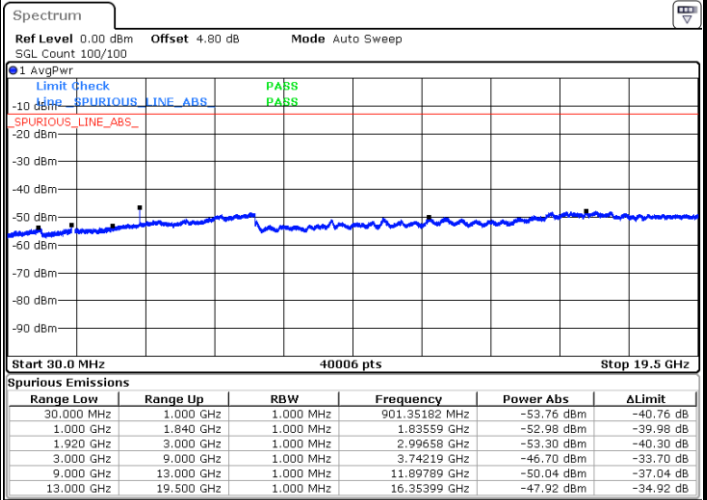

Date: 27.DEC.2017 19:40:50

Date: 27.DEC.2017 19:41:45

LTE Band 2 / 15MHz

Highest Channel / QPSK

Date: 27.DEC.2017 19:47:55

Highest Channel / 16QAM

Date: 27.DEC.2017 19:48:51

LTE Band 2 / 20MHz

Lowest Channel / QPSK

Date: 27.DEC.2017 19:55:02

Lowest Channel / 16QAM

Date: 27.DEC.2017 19:55:58

LTE Band 2 / 20MHz

Middle Channel / QPSK

Middle Channel / 16QAM

Date: 27.DEC.2017 19:57:36

Date: 27.DEC.2017 19:58:32

Highest Channel / QPSK

Highest Channel / 16QAM

Date: 27.DEC.2017 20:04:44

Date: 27.DEC.2017 20:05:41

LTE Band 2 / 1.4MHz

Lowest Channel / 64QAM

Middle Channel / 64QAM