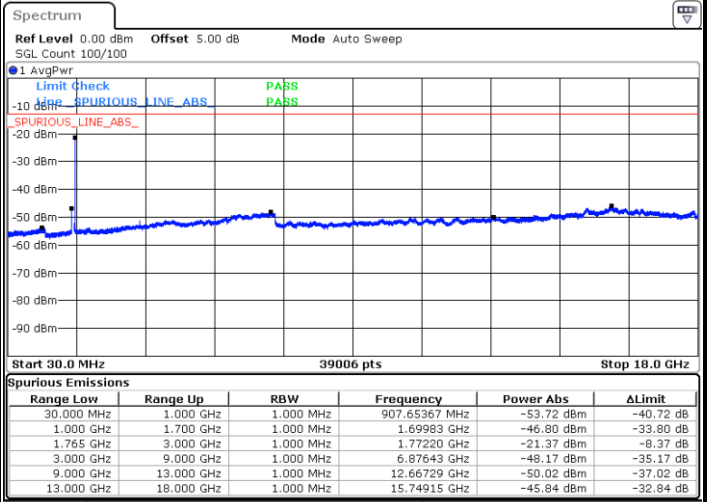

Date: 28 DEC.2017 12:23:12

LTE Band 4 / 15MHz

Highest Channel / QPSK

Date: 28 DEC 2017 12:29:15

Highest Channel / 16QAM

Date: 28 DEC 2017 12:30:09

LTE Band 4 / 20MHz

Lowest Channel / QPSK

Date: 28 DEC 2017 12:36:13

Lowest Channel / 16QAM

Date: 28 DEC 2017 12:37:07

LTE Band 4 / 20MHz

Middle Channel / QPSK

Middle Channel / 16QAM

Date: 28 DEC. 2017 12:38:41

Date: 28 DEC. 2017 12:39:35

Highest Channel / QPSK

Highest Channel / 16QAM

Date: 28 DEC. 2017 12:45:39

Date: 28 DEC. 2017 12:46:33

LTE Band 4 / 1.4MHz

Lowest Channel / 64QAM

Middle Channel / 64QAM

Date: 28 DEC 2017 14:32:01

Date: 28 DEC 2017 14:31:24

Highest Channel / 64QAM

Date: 28 DEC 2017 14:30:47

LTE Band 4 / 3MHz

Lowest Channel / 64QAM

Middle Channel / 64QAM

Date: 28 DEC 2017 14:40:05

Date: 28 DEC 2017 14:39:27