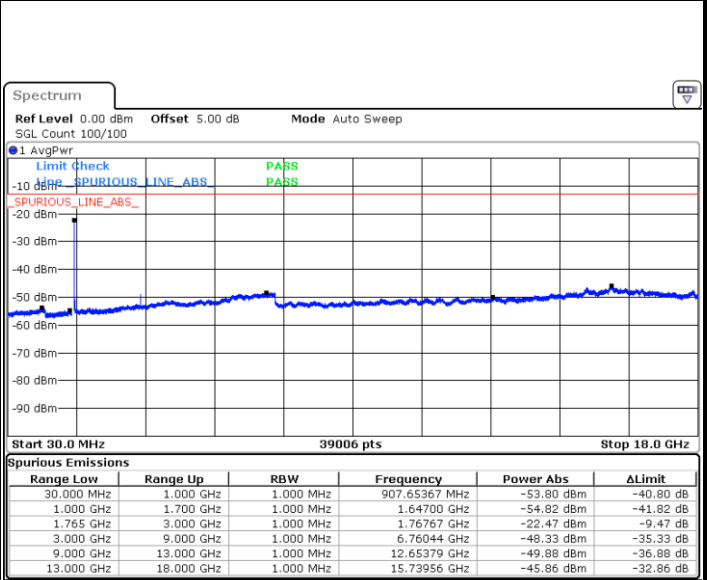

LTE Band 4 / 15MHz

Lowest Channel / QPSK

Lowest Channel / 16QAM

Date: 28 DEC.2017 12:19:49

Date: 28 DEC.2017 12:20:43

Middle Channel / QPSK

Middle Channel / 16QAM

Date: 28 DEC.2017 12:22:17

Date: 28 DEC.2017 12:23:12

LTE Band 4 / 15MHz

Highest Channel / QPSK

Date: 28 DEC 2017 12:29:15

Highest Channel / 16QAM

Date: 28 DEC 2017 12:30:09

LTE Band 4 / 20MHz

Lowest Channel / QPSK

Date: 28 DEC 2017 12:36:13

Lowest Channel / 16QAM

Date: 28 DEC 2017 12:37:07

LTE Band 4 / 20MHz

Middle Channel / QPSK

Middle Channel / 16QAM

Date: 28 DEC. 2017 12:38:41

Date: 28 DEC. 2017 12:39:35

Highest Channel / QPSK

Highest Channel / 16QAM

Date: 28 DEC. 2017 12:45:39

Date: 28 DEC. 2017 12:46:33

LTE Band 4 / 1.4MHz

Lowest Channel / 64QAM

Middle Channel / 64QAM

Date: 28 DEC 2017 14:32:01