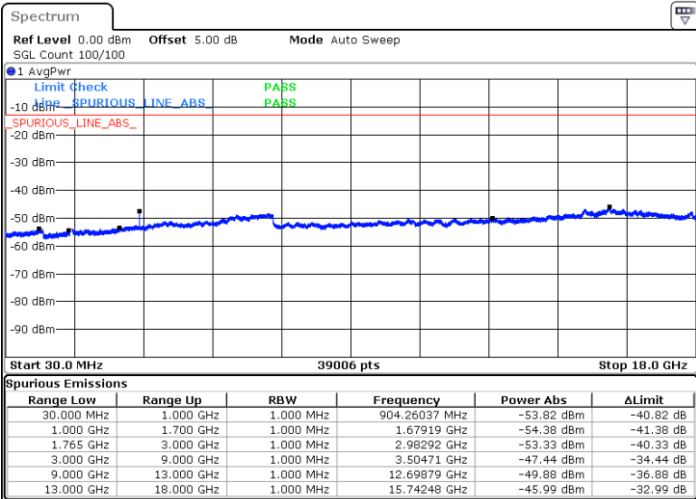

Highest Channel / QPSK

Highest Channel / 16QAM

Date: 28 DEC. 2017 12:45:39

Date: 28 DEC. 2017 12:46:33

LTE Band 4 / 1.4MHz

Lowest Channel / 64QAM

Middle Channel / 64QAM

Date: 28 DEC 2017 14:32:01

Date: 28 DEC 2017 14:31:24

Highest Channel / 64QAM

Date: 28 DEC 2017 14:30:47

LTE Band 4 / 3MHz

Lowest Channel / 64QAM

Middle Channel / 64QAM

Date: 28 DEC 2017 14:40:05

Date: 28 DEC 2017 14:39:27

Highest Channel / 64QAM

Date: 28 DEC 2017 14:38:49

LTE Band 4 / 5MHz

Lowest Channel / 64QAM

Middle Channel / 64QAM

Date: 28.DEC.2017 14:47:07

Date: 28.DEC.2017 14:45:49

Highest Channel / 64QAM

Date: 28.DEC.2017 14:45:09

LTE Band 4 / 10MHz

Lowest Channel / 64QAM

Middle Channel / 64QAM

Date: 28.DEC.2017 14:51:27

Date: 28.DEC.2017 14:50:51

Highest Channel / 64QAM

Date: 28.DEC.2017 14:50:13