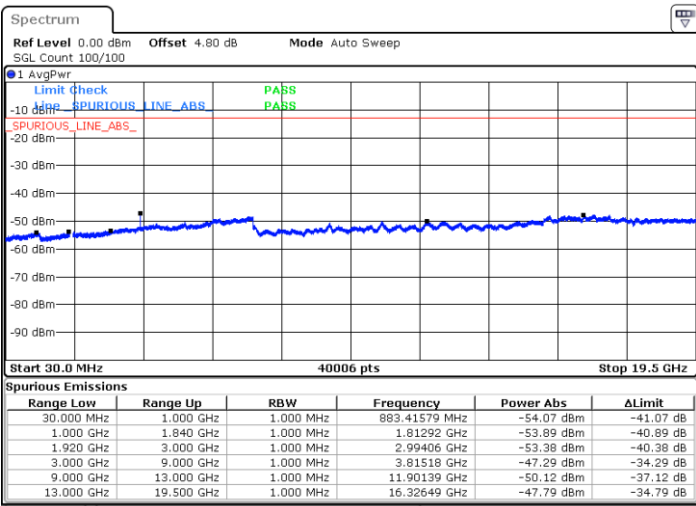

Date: 27.DEC.2017 19:58:32

Highest Channel / QPSK

Highest Channel / 16QAM

Date: 27.DEC.2017 20:04:44

Date: 27.DEC.2017 20:05:41

LTE Band 2 / 1.4MHz

Lowest Channel / 64QAM

Middle Channel / 64QAM

Date: 27.DEC.2017 20:49:09

Date: 27.DEC.2017 20:50:05

Highest Channel / 64QAM

Date: 27.DEC.2017 20:51:00

LTE Band 2 / 3MHz

Lowest Channel / 64QAM

Middle Channel / 64QAM

Date: 27.DEC.2017 20:51:56

Date: 27.DEC.2017 20:52:51

Highest Channel / 64QAM

Date: 27.DEC.2017 20:53:47

LTE Band 2 / 10MHz

Lowest Channel / 64QAM

Middle Channel / 64QAM

Date: 27.DEC.2017 20:57:29

Date: 27.DEC.2017 20:58:25