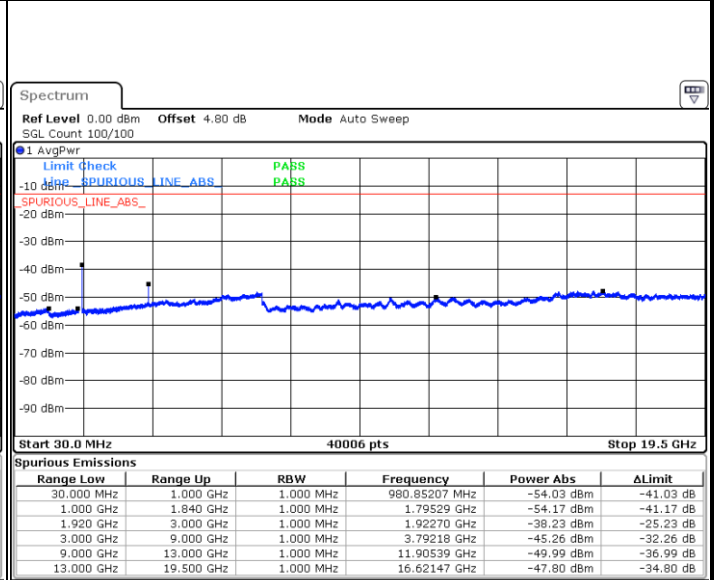

Date: 27.DEC.2017 19:32:06

LTE Band 2 / 15MHz

Lowest Channel / QPSK

Lowest Channel / 16QAM

Date: 27.DEC.2017 19:38:16

Date: 27.DEC.2017 19:39:12

Middle Channel / QPSK

Middle Channel / 16QAM

Date: 27.DEC.2017 19:40:50

Date: 27.DEC.2017 19:41:45

LTE Band 2 / 15MHz

Highest Channel / QPSK

Date: 27.DEC.2017 19:47:55

Highest Channel / 16QAM

Date: 27.DEC.2017 19:48:51

LTE Band 2 / 20MHz

Lowest Channel / QPSK

Date: 27.DEC.2017 19:55:02

Lowest Channel / 16QAM

Date: 27.DEC.2017 19:55:58

LTE Band 2 / 20MHz

Middle Channel / QPSK

Middle Channel / 16QAM

Date: 27.DEC.2017 19:57:36

Date: 27.DEC.2017 19:58:32

Highest Channel / QPSK

Highest Channel / 16QAM

Date: 27.DEC.2017 20:04:44

Date: 27.DEC.2017 20:05:41

LTE Band 2 / 1.4MHz

Lowest Channel / 64QAM

Middle Channel / 64QAM