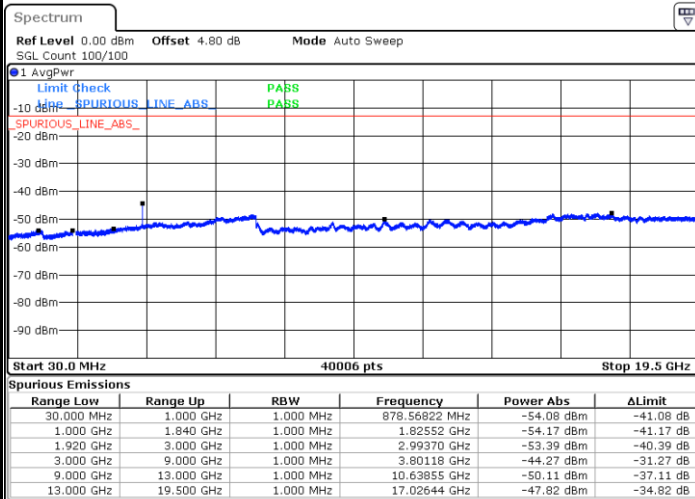

LTE Band 2 / 10MHz

Middle Channel / QPSK

Middle Channel / 16QAM

Date: 27.DEC.2017 19:24:05

Date: 27.DEC.2017 19:25:01

Highest Channel / QPSK

Highest Channel / 16QAM

Date: 27.DEC.2017 19:31:11

Date: 27.DEC.2017 19:32:06

LTE Band 2 / 15MHz

Lowest Channel / QPSK

Lowest Channel / 16QAM

Date: 27.DEC.2017 19:38:16

Date: 27.DEC.2017 19:39:12

Middle Channel / QPSK

Middle Channel / 16QAM

Date: 27.DEC.2017 19:40:50

Date: 27.DEC.2017 19:41:45

LTE Band 2 / 15MHz

Highest Channel / QPSK

Date: 27.DEC.2017 19:47:55

Highest Channel / 16QAM

Date: 27.DEC.2017 19:48:51

LTE Band 2 / 20MHz