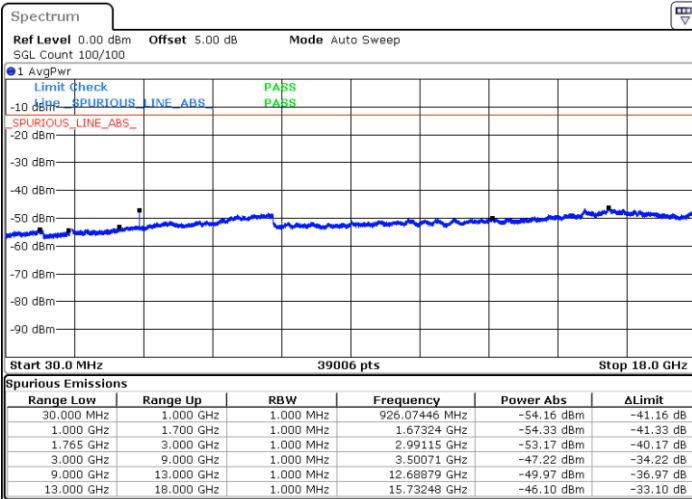

Date: 28 DEC 2017 14:31:24

Highest Channel / 64QAM

Date: 28 DEC 2017 14:30:47

LTE Band 4 / 3MHz

Lowest Channel / 64QAM

Middle Channel / 64QAM

Date: 28 DEC 2017 14:40:05

Date: 28 DEC 2017 14:39:27

Highest Channel / 64QAM

Date: 28 DEC 2017 14:38:49

LTE Band 4 / 5MHz

Lowest Channel / 64QAM

Middle Channel / 64QAM

Date: 28.DEC.2017 14:47:07

Date: 28.DEC.2017 14:45:49

Highest Channel / 64QAM

Date: 28.DEC.2017 14:45:09

LTE Band 4 / 10MHz

Lowest Channel / 64QAM

Middle Channel / 64QAM

Date: 28.DEC.2017 14:51:27

Date: 28.DEC.2017 14:50:51

Highest Channel / 64QAM

Date: 28.DEC.2017 14:50:13

LTE Band 4 / 15MHz

Lowest Channel / 64QAM

Middle Channel / 64QAM

Date: 28 DEC 2017 14:57:24

Date: 28 DEC 2017 14:58:02

Highest Channel / 64QAM

Date: 28 DEC 2017 14:55:13

LTE Band 4 / 20MHz