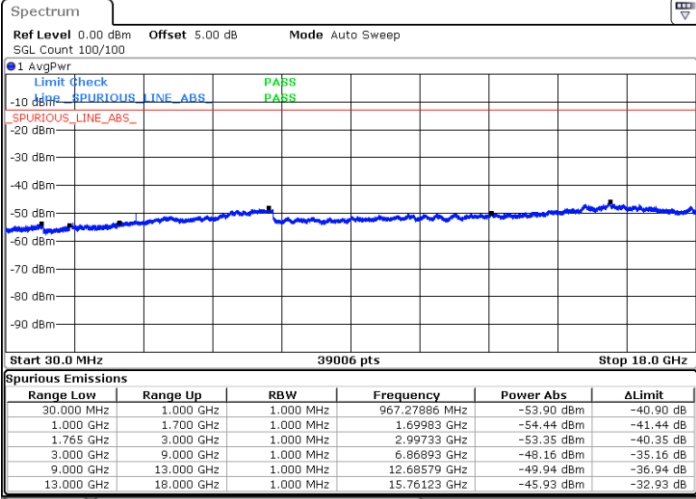

Highest Channel / QPSK

Highest Channel / 16QAM

Date: 28 DEC. 2017 12:45:39

Date: 28 DEC. 2017 12:46:33

LTE Band 4 / 1.4MHz

Lowest Channel / 64QAM

Middle Channel / 64QAM

Date: 28 DEC 2017 14:32:01

Date: 28 DEC 2017 14:31:24

Highest Channel / 64QAM

Date: 28 DEC 2017 14:30:47

LTE Band 4 / 3MHz

Lowest Channel / 64QAM

Middle Channel / 64QAM

Date: 28 DEC 2017 14:40:05

Date: 28 DEC 2017 14:39:27

Highest Channel / 64QAM

Date: 28 DEC 2017 14:38:49

LTE Band 4 / 5MHz

Lowest Channel / 64QAM

Middle Channel / 64QAM

Date: 28.DEC.2017 14:47:07

Date: 28.DEC.2017 14:45:49

Highest Channel / 64QAM

Date: 28.DEC.2017 14:45:09

LTE Band 4 / 10MHz

Lowest Channel / 64QAM

Middle Channel / 64QAM

Date: 28.DEC.2017 14:51:27

Date: 28.DEC.2017 14:50:51

Highest Channel / 64QAM

Date: 28.DEC.2017 14:50:13