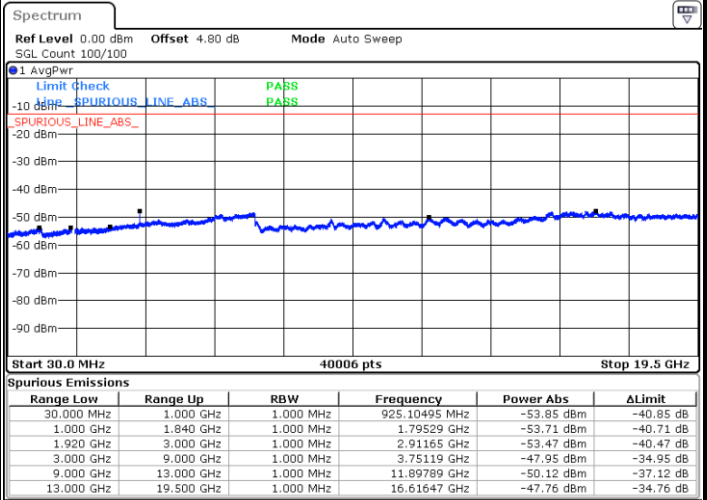

Date: 27.DEC.2017 20:49:09

Date: 27.DEC.2017 20:50:05

Highest Channel / 64QAM

Date: 27.DEC.2017 20:51:00

LTE Band 2 / 3MHz

Lowest Channel / 64QAM

Middle Channel / 64QAM

Date: 27.DEC.2017 20:51:56

Date: 27.DEC.2017 20:52:51

Highest Channel / 64QAM

Date: 27.DEC.2017 20:53:47

LTE Band 2 / 10MHz

Lowest Channel / 64QAM

Middle Channel / 64QAM

Date: 27.DEC.2017 20:57:29

Date: 27.DEC.2017 20:58:25

Highest Channel / 64QAM

Date: 27.DEC.2017 20:59:21

LTE Band 2 / 15MHz

Lowest Channel / 64QAM

Date: 27.DEC.2017 21:00:16

Middle Channel / 64QAM

Date: 27.DEC.2017 21:01:12

Highest Channel / 64QAM