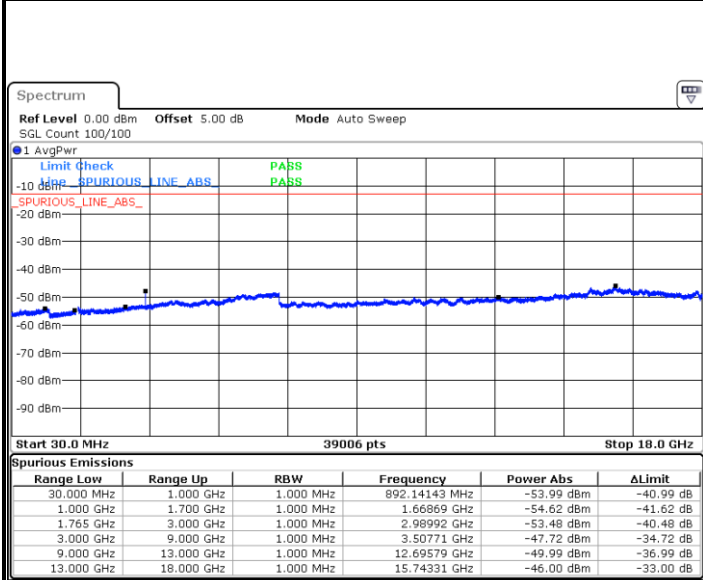

Date: 27.DEC.2017 21:02:08

LTE Band 2 / 20MHz

Lowest Channel / 64QAM

Middle Channel / 64QAM

Date: 27.DEC.2017 21:03:04

Date: 27.DEC.2017 21:03:59

Highest Channel / 64QAM

Date: 27.DEC.2017 21:04:56

LTE Band 4 / 1.4MHz

Lowest Channel / QPSK

Lowest Channel / 16QAM

Date: 28 DEC 2017 11:14:14

Date: 28 DEC 2017 11:15:09

Middle Channel / QPSK

Middle Channel / 16QAM

Date: 28 DEC 2017 11:16:43

Date: 28 DEC 2017 11:17:37

LTE Band 4 / 1.4MHz

Highest Channel / QPSK

Date: 28 DEC 2017 11:23:41

Highest Channel / 16QAM

Date: 28 DEC 2017 11:24:35

LTE Band 4 / 3MHz

Lowest Channel / QPSK