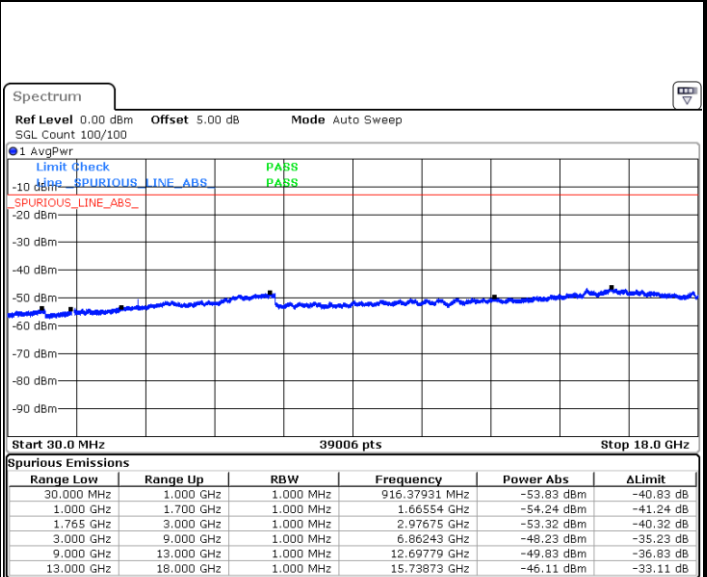

LTE Band 4 / 1.4MHz

Lowest Channel / QPSK

Lowest Channel / 16QAM

Date: 28 DEC 2017 11:14:14

Date: 28 DEC 2017 11:15:09

Middle Channel / QPSK

Middle Channel / 16QAM

Date: 28 DEC 2017 11:16:43

Date: 28 DEC 2017 11:17:37

LTE Band 4 / 1.4MHz

Highest Channel / QPSK

Date: 28 DEC 2017 11:23:41

Highest Channel / 16QAM

Date: 28 DEC 2017 11:24:35

LTE Band 4 / 3MHz

Lowest Channel / QPSK

Date: 28 DEC 2017 11:30:38

Lowest Channel / 16QAM

Date: 28 DEC 2017 11:31:33

LTE Band 4 / 3MHz

Middle Channel / QPSK

Middle Channel / 16QAM

Date: 28 DEC.2017 11:33:07

Date: 28 DEC.2017 11:34:01

Highest Channel / QPSK

Highest Channel / 16QAM

Date: 28 DEC.2017 11:40:04

Date: 28 DEC.2017 11:40:59

LTE Band 4 / 5MHz

Lowest Channel / QPSK

Lowest Channel / 16QAM

Date: 28 DEC.2017 11:47:02