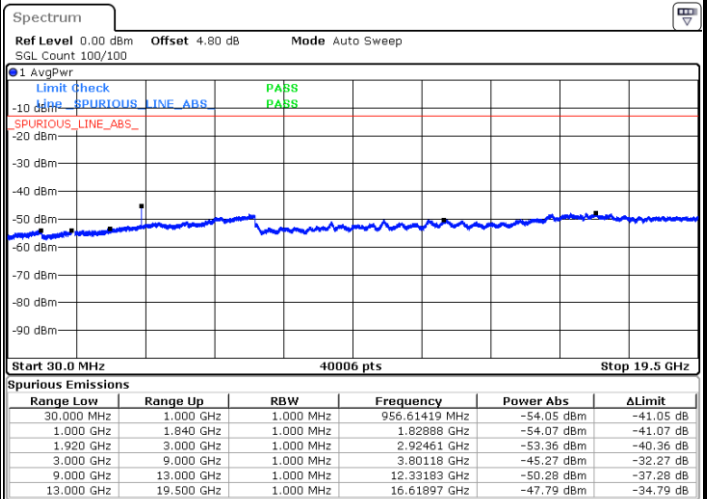

LTE Band 2 / 10MHz

Middle Channel / QPSK

Middle Channel / 16QAM

Date: 27.DEC.2017 19:24:05

Date: 27.DEC.2017 19:25:01

Highest Channel / QPSK

Highest Channel / 16QAM

Date: 27.DEC.2017 19:31:11

Date: 27.DEC.2017 19:32:06

LTE Band 2 / 15MHz

Lowest Channel / QPSK

Lowest Channel / 16QAM

Date: 27.DEC.2017 19:38:16

Date: 27.DEC.2017 19:39:12

Middle Channel / QPSK

Middle Channel / 16QAM

Date: 27.DEC.2017 19:40:50

Date: 27.DEC.2017 19:41:45

LTE Band 2 / 15MHz

Highest Channel / QPSK

Date: 27.DEC.2017 19:47:55

Highest Channel / 16QAM

Date: 27.DEC.2017 19:48:51

LTE Band 2 / 20MHz