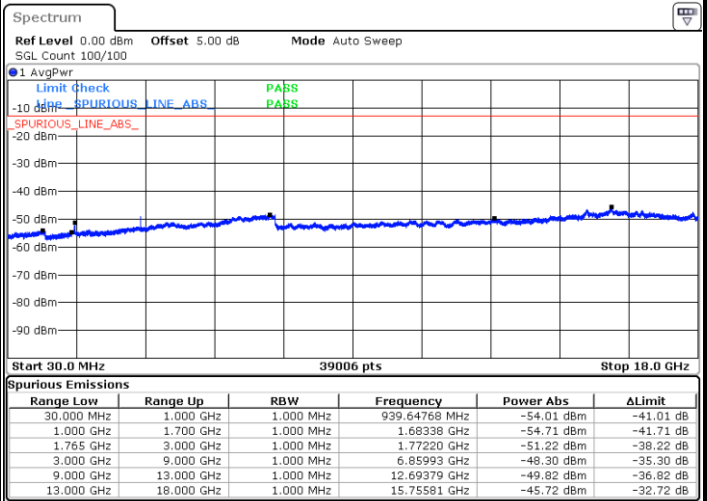

Highest Channel / 16QAM

Date: 28 DEC 2017 11:57:22

LTE Band 4 / 10MHz

Lowest Channel / QPSK

Date: 28 DEC 2017 12:03:25

Lowest Channel / 16QAM

Date: 28 DEC 2017 12:04:20

LTE Band 4 / 10MHz

Middle Channel / QPSK

Middle Channel / 16QAM

Date: 28 DEC.2017 12:05:54

Date: 28 DEC.2017 12:06:48

Highest Channel / QPSK

Highest Channel / 16QAM

Date: 28 DEC.2017 12:12:51

Date: 28 DEC.2017 12:13:46

LTE Band 4 / 15MHz

Lowest Channel / QPSK

Lowest Channel / 16QAM

Date: 28 DEC.2017 12:19:49

Date: 28 DEC.2017 12:20:43

Middle Channel / QPSK

Middle Channel / 16QAM

Date: 28 DEC.2017 12:22:17

Date: 28 DEC.2017 12:23:12

LTE Band 4 / 15MHz

Highest Channel / QPSK

Date: 28 DEC 2017 12:29:15

Highest Channel / 16QAM

Date: 28 DEC 2017 12:30:09

LTE Band 4 / 20MHz

Lowest Channel / QPSK