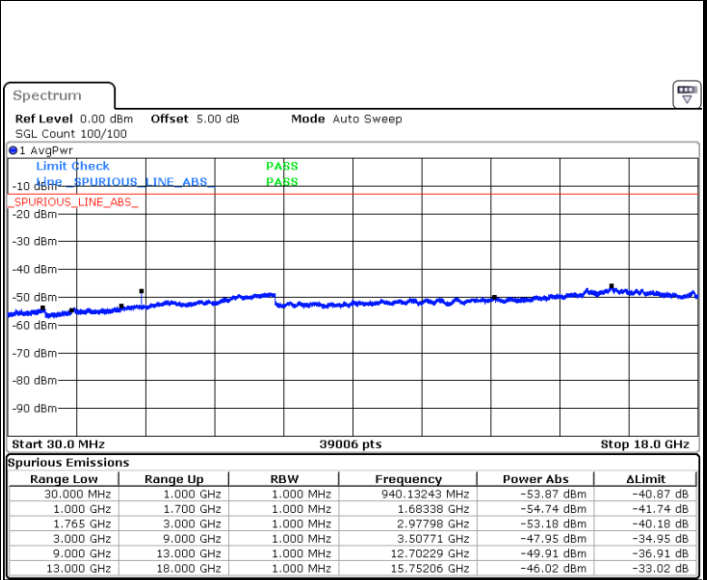

LTE Band 4 / 1.4MHz

Lowest Channel / QPSK

Lowest Channel / 16QAM

Date: 28 DEC 2017 11:14:14

Date: 28 DEC 2017 11:15:09

Middle Channel / QPSK

Middle Channel / 16QAM

Date: 28 DEC 2017 11:16:43

Date: 28 DEC 2017 11:17:37

LTE Band 4 / 1.4MHz

Highest Channel / QPSK

Date: 28 DEC 2017 11:23:41

Highest Channel / 16QAM

Date: 28 DEC 2017 11:24:35

LTE Band 4 / 3MHz

Lowest Channel / QPSK

Date: 28 DEC 2017 11:30:38

Lowest Channel / 16QAM

Date: 28 DEC 2017 11:31:33

LTE Band 4 / 3MHz

Middle Channel / QPSK

Middle Channel / 16QAM

Date: 28 DEC.2017 11:33:07

Date: 28 DEC.2017 11:34:01

Highest Channel / QPSK

Highest Channel / 16QAM

Date: 28 DEC.2017 11:40:04

Date: 28 DEC.2017 11:40:59

LTE Band 4 / 5MHz

Lowest Channel / QPSK

Lowest Channel / 16QAM

Date: 28 DEC.2017 11:47:02