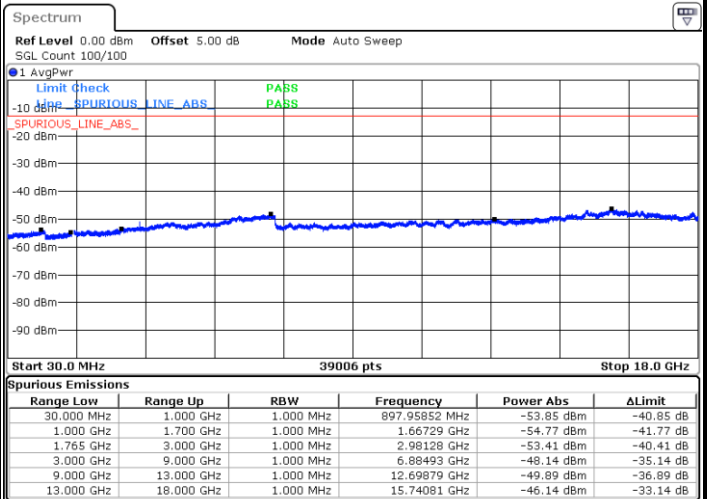

Date: 27.DEC.2017 21:02:08

LTE Band 2 / 20MHz

Lowest Channel / 64QAM

Middle Channel / 64QAM

Date: 27.DEC.2017 21:03:04

Date: 27.DEC.2017 21:03:59

Highest Channel / 64QAM

Date: 27.DEC.2017 21:04:56

LTE Band 4 / 1.4MHz

Lowest Channel / QPSK

Lowest Channel / 16QAM

Date: 28 DEC 2017 11:14:14

Date: 28 DEC 2017 11:15:09

Middle Channel / QPSK

Middle Channel / 16QAM

Date: 28 DEC 2017 11:16:43

Date: 28 DEC 2017 11:17:37

LTE Band 4 / 1.4MHz

Highest Channel / QPSK

Date: 28 DEC 2017 11:23:41

Highest Channel / 16QAM

Date: 28 DEC 2017 11:24:35

LTE Band 4 / 3MHz

Lowest Channel / QPSK