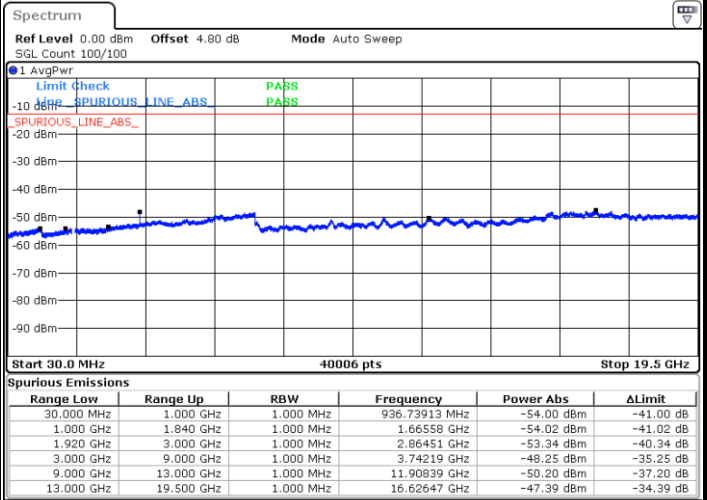

Date: 27.DEC.2017 20:52:51

Highest Channel / 64QAM

Date: 27.DEC.2017 20:53:47

LTE Band 2 / 10MHz

Lowest Channel / 64QAM

Middle Channel / 64QAM

Date: 27.DEC.2017 20:57:29

Date: 27.DEC.2017 20:58:25

Highest Channel / 64QAM

Date: 27.DEC.2017 20:59:21

LTE Band 2 / 15MHz

Lowest Channel / 64QAM

Date: 27.DEC.2017 21:00:16

Middle Channel / 64QAM

Date: 27.DEC.2017 21:01:12

Highest Channel / 64QAM

Date: 27.DEC.2017 21:02:08

LTE Band 2 / 20MHz

Lowest Channel / 64QAM

Middle Channel / 64QAM

Date: 27.DEC.2017 21:03:04

Date: 27.DEC.2017 21:03:59

Highest Channel / 64QAM

Date: 27.DEC.2017 21:04:56