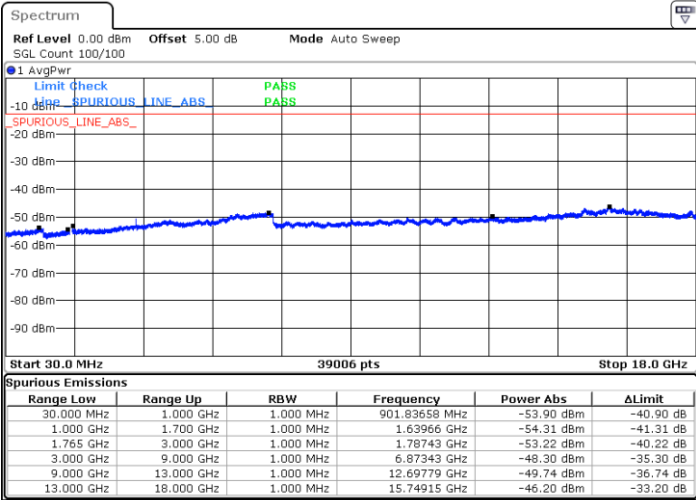

Highest Channel / 64QAM

Date: 27.DEC.2017 20:59:21

LTE Band 2 / 15MHz

Lowest Channel / 64QAM

Date: 27.DEC.2017 21:00:16

Middle Channel / 64QAM

Date: 27.DEC.2017 21:01:12

Highest Channel / 64QAM

Date: 27.DEC.2017 21:02:08

LTE Band 2 / 20MHz

Lowest Channel / 64QAM

Middle Channel / 64QAM

Date: 27.DEC.2017 21:03:04

Date: 27.DEC.2017 21:03:59

Highest Channel / 64QAM

Date: 27.DEC.2017 21:04:56

LTE Band 4 / 1.4MHz

Lowest Channel / QPSK

Lowest Channel / 16QAM

Date: 28 DEC 2017 11:14:14

Date: 28 DEC 2017 11:15:09

Middle Channel / QPSK

Middle Channel / 16QAM

Date: 28 DEC 2017 11:16:43

Date: 28 DEC 2017 11:17:37

LTE Band 4 / 1.4MHz

Highest Channel / QPSK

Date: 28 DEC 2017 11:23:41

Highest Channel / 16QAM

Date: 28 DEC 2017 11:24:35

LTE Band 4 / 3MHz

Lowest Channel / QPSK