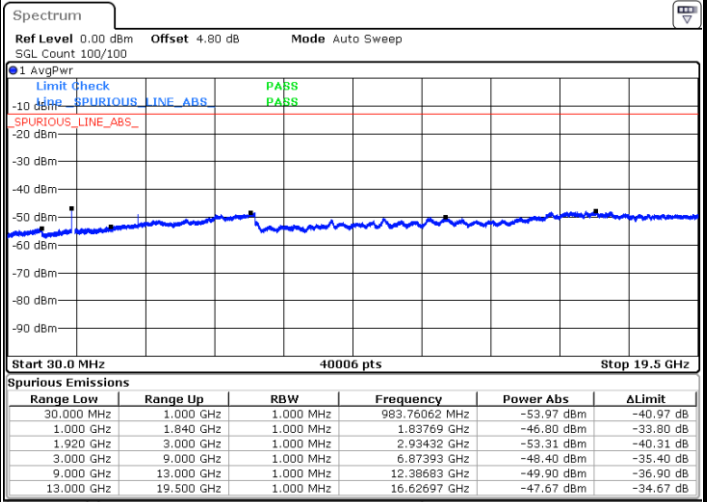

LTE Band 2 / 10MHz

Middle Channel / QPSK

Middle Channel / 16QAM

Date: 27.DEC.2017 19:24:05

Date: 27.DEC.2017 19:25:01

Highest Channel / QPSK

Highest Channel / 16QAM

Date: 27.DEC.2017 19:31:11

Date: 27.DEC.2017 19:32:06

LTE Band 2 / 15MHz

Lowest Channel / QPSK

Lowest Channel / 16QAM

Date: 27.DEC.2017 19:38:16

Date: 27.DEC.2017 19:39:12

Middle Channel / QPSK

Middle Channel / 16QAM