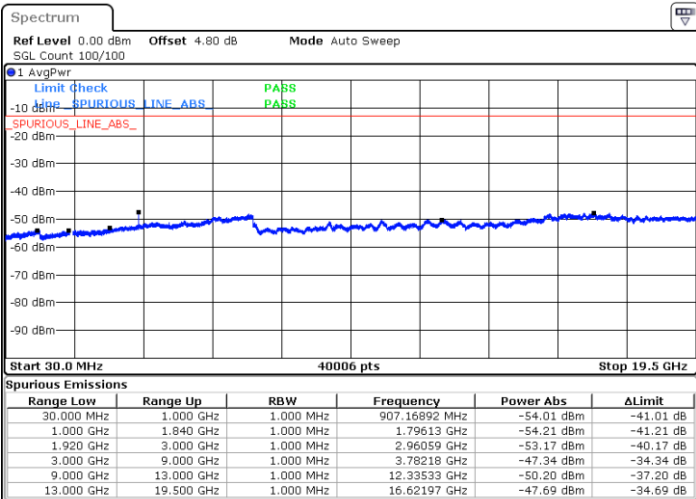

Highest Channel / 64QAM

Date: 27.DEC.2017 20:59:21

LTE Band 2 / 15MHz

Lowest Channel / 64QAM

Date: 27.DEC.2017 21:00:16

Middle Channel / 64QAM

Date: 27.DEC.2017 21:01:12

Highest Channel / 64QAM

Date: 27.DEC.2017 21:02:08

LTE Band 2 / 20MHz

Lowest Channel / 64QAM

Middle Channel / 64QAM

Date: 27.DEC.2017 21:03:04

Date: 27.DEC.2017 21:03:59

Highest Channel / 64QAM

Date: 27.DEC.2017 21:04:56

LTE Band 4 / 1.4MHz

Lowest Channel / QPSK

Lowest Channel / 16QAM

Date: 28 DEC 2017 11:14:14

Date: 28 DEC 2017 11:15:09

Middle Channel / QPSK

Middle Channel / 16QAM

Date: 28 DEC 2017 11:16:43

Date: 28 DEC 2017 11:17:37

LTE Band 4 / 1.4MHz

Highest Channel / QPSK

Date: 28 DEC 2017 11:23:41

Highest Channel / 16QAM

Date: 28 DEC 2017 11:24:35

LTE Band 4 / 3MHz

Lowest Channel / QPSK