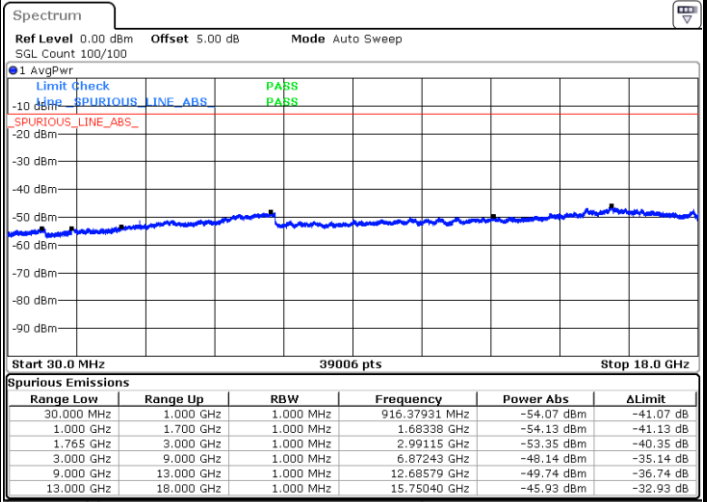

Date: 28 DEC.2017 11:47:56

Middle Channel / QPSK

Middle Channel / 16QAM

Date: 28 DEC.2017 11:49:30

Date: 28 DEC.2017 11:50:25

LTE Band 4 / 5MHz

Highest Channel / QPSK

Date: 28 DEC 2017 11:56:28

Highest Channel / 16QAM

Date: 28 DEC 2017 11:57:22

LTE Band 4 / 10MHz

Lowest Channel / QPSK

Date: 28 DEC 2017 12:03:25

Lowest Channel / 16QAM

Date: 28 DEC 2017 12:04:20

LTE Band 4 / 10MHz

Middle Channel / QPSK

Middle Channel / 16QAM

Date: 28 DEC.2017 12:05:54

Date: 28 DEC.2017 12:06:48

Highest Channel / QPSK

Highest Channel / 16QAM

Date: 28 DEC.2017 12:12:51

Date: 28 DEC.2017 12:13:46