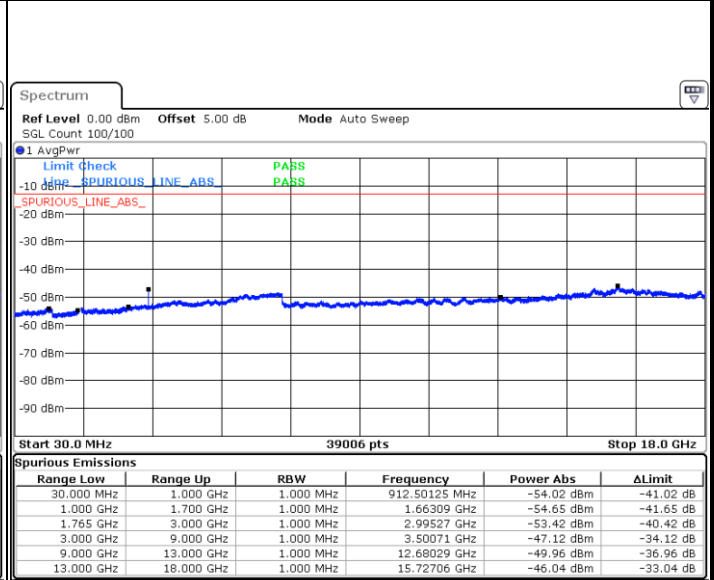

Highest Channel / QPSK

Highest Channel / 16QAM

Date: 28 DEC.2017 11:40:04

Date: 28 DEC.2017 11:40:59

LTE Band 4 / 5MHz

Lowest Channel / QPSK

Lowest Channel / 16QAM

Date: 28 DEC.2017 11:47:02

Date: 28 DEC.2017 11:47:56

Middle Channel / QPSK

Middle Channel / 16QAM

Date: 28 DEC.2017 11:49:30

Date: 28 DEC.2017 11:50:25

LTE Band 4 / 5MHz

Highest Channel / QPSK

Date: 28 DEC 2017 11:56:28

Highest Channel / 16QAM

Date: 28 DEC 2017 11:57:22

LTE Band 4 / 10MHz

Lowest Channel / QPSK

Date: 28 DEC 2017 12:03:25

Lowest Channel / 16QAM

Date: 28 DEC 2017 12:04:20

LTE Band 4 / 10MHz