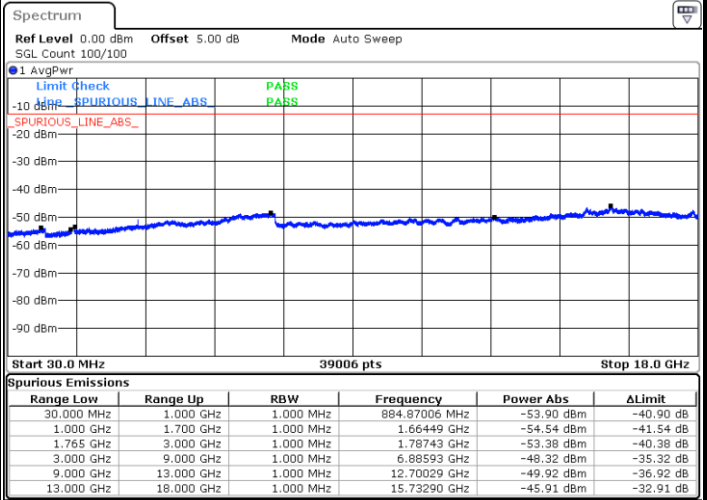

Highest Channel / 64QAM

Date: 27.DEC.2017 20:59:21

LTE Band 2 / 15MHz

Lowest Channel / 64QAM

Date: 27.DEC.2017 21:00:16

Middle Channel / 64QAM

Date: 27.DEC.2017 21:01:12

Highest Channel / 64QAM

Date: 27.DEC.2017 21:02:08

LTE Band 2 / 20MHz

Lowest Channel / 64QAM

Middle Channel / 64QAM

Date: 27.DEC.2017 21:03:04

Date: 27.DEC.2017 21:03:59

Highest Channel / 64QAM

Date: 27.DEC.2017 21:04:56

LTE Band 4 / 1.4MHz

Lowest Channel / QPSK

Lowest Channel / 16QAM

Date: 28 DEC 2017 11:14:14

Date: 28 DEC 2017 11:15:09

Middle Channel / QPSK

Middle Channel / 16QAM

Date: 28 DEC 2017 11:16:43

Date: 28 DEC 2017 11:17:37

LTE Band 4 / 1.4MHz

Highest Channel / QPSK

Date: 28 DEC 2017 11:23:41

Highest Channel / 16QAM

Date: 28 DEC 2017 11:24:35

LTE Band 4 / 3MHz

Lowest Channel / QPSK