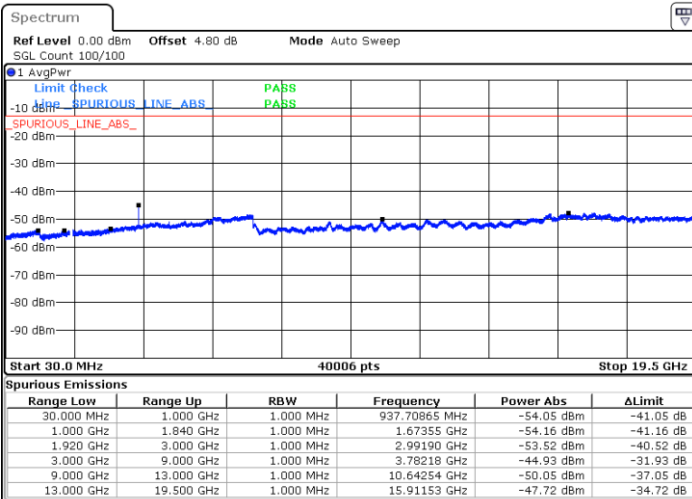

Date: 27.DEC.2017 19:40:50

Date: 27.DEC.2017 19:41:45

LTE Band 2 / 15MHz

Highest Channel / QPSK

Date: 27.DEC.2017 19:47:55

Highest Channel / 16QAM

Date: 27.DEC.2017 19:48:51

LTE Band 2 / 20MHz

Lowest Channel / QPSK

Date: 27.DEC.2017 19:55:02

Lowest Channel / 16QAM

Date: 27.DEC.2017 19:55:58

LTE Band 2 / 20MHz

Middle Channel / QPSK

Middle Channel / 16QAM

Date: 27.DEC.2017 19:57:36

Date: 27.DEC.2017 19:58:32

Highest Channel / QPSK

Highest Channel / 16QAM

Date: 27.DEC.2017 20:04:44

Date: 27.DEC.2017 20:05:41

LTE Band 2 / 1.4MHz

Lowest Channel / 64QAM

Middle Channel / 64QAM