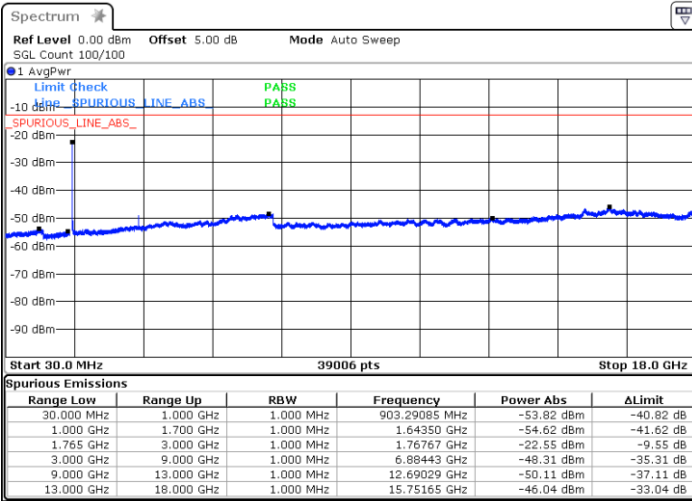

Highest Channel / 64QAM

Date: 28 DEC 2017 14:38:49

LTE Band 4 / 5MHz

Lowest Channel / 64QAM

Middle Channel / 64QAM

Date: 28.DEC.2017 14:47:07

Date: 28.DEC.2017 14:45:49

Highest Channel / 64QAM

Date: 28.DEC.2017 14:45:09

LTE Band 4 / 10MHz

Lowest Channel / 64QAM

Middle Channel / 64QAM

Date: 28.DEC.2017 14:51:27

Date: 28.DEC.2017 14:50:51

Highest Channel / 64QAM

Date: 28.DEC.2017 14:50:13

LTE Band 4 / 15MHz

Lowest Channel / 64QAM

Middle Channel / 64QAM

Date: 28 DEC 2017 14:57:24

Date: 28 DEC 2017 14:58:02

Highest Channel / 64QAM

Date: 28 DEC 2017 14:55:13

LTE Band 4 / 20MHz

Lowest Channel / 64QAM

Middle Channel / 64QAM

Date: 28.DEC.2017 15:02:22

Date: 28.DEC.2017 15:01:45

Highest Channel / 64QAM

Date: 28.DEC.2017 15:01:08