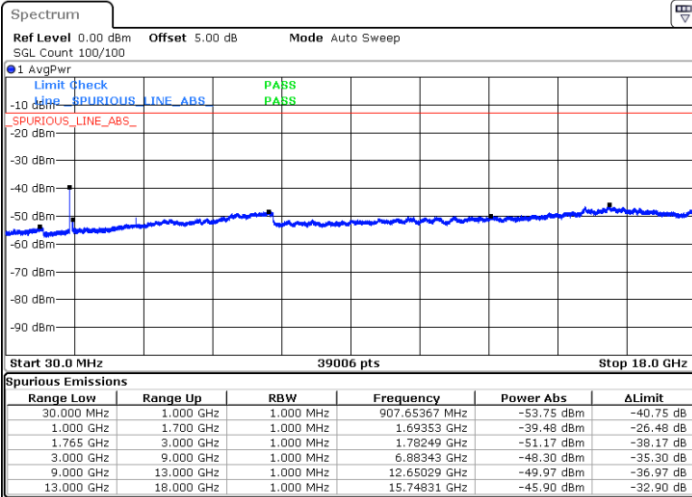

Highest Channel / 64QAM

Date: 28 DEC 2017 14:38:49

LTE Band 4 / 5MHz

Lowest Channel / 64QAM

Middle Channel / 64QAM

Date: 28.DEC.2017 14:47:07

Date: 28.DEC.2017 14:45:49

Highest Channel / 64QAM

Date: 28.DEC.2017 14:45:09

LTE Band 4 / 10MHz

Lowest Channel / 64QAM

Middle Channel / 64QAM

Date: 28.DEC.2017 14:51:27

Date: 28.DEC.2017 14:50:51

Highest Channel / 64QAM

Date: 28.DEC.2017 14:50:13

LTE Band 4 / 15MHz

Lowest Channel / 64QAM

Middle Channel / 64QAM

Date: 28 DEC 2017 14:57:24

Date: 28 DEC 2017 14:58:02

Highest Channel / 64QAM

Date: 28 DEC 2017 14:55:13

LTE Band 4 / 20MHz

Lowest Channel / 64QAM

Middle Channel / 64QAM

Date: 28.DEC.2017 15:02:22

Date: 28.DEC.2017 15:01:45

Highest Channel / 64QAM

Date: 28.DEC.2017 15:01:08