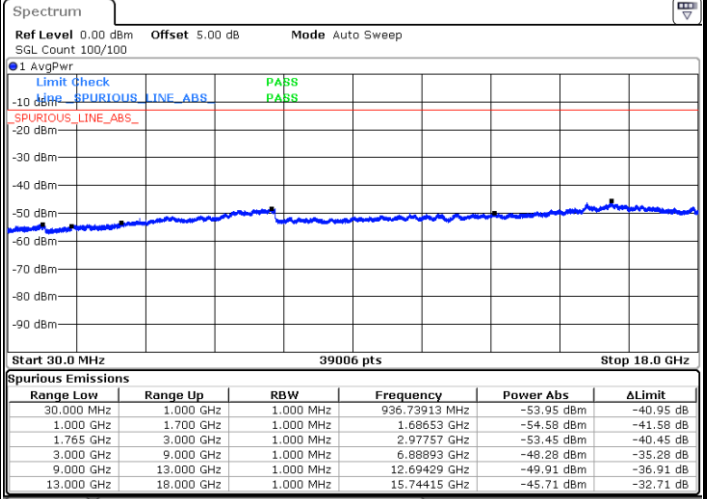

Highest Channel / QPSK

Highest Channel / 16QAM

Date: 28 DEC. 2017 12:45:39

Date: 28 DEC. 2017 12:46:33

LTE Band 4 / 1.4MHz

Lowest Channel / 64QAM

Middle Channel / 64QAM

Date: 28 DEC 2017 14:32:01

Date: 28 DEC 2017 14:31:24

Highest Channel / 64QAM

Date: 28 DEC 2017 14:30:47

LTE Band 4 / 3MHz

Lowest Channel / 64QAM

Middle Channel / 64QAM

Date: 28 DEC 2017 14:40:05

Date: 28 DEC 2017 14:39:27

Highest Channel / 64QAM

Date: 28 DEC 2017 14:38:49

LTE Band 4 / 5MHz

Lowest Channel / 64QAM

Middle Channel / 64QAM

Date: 28.DEC.2017 14:47:07

Date: 28.DEC.2017 14:45:49

Highest Channel / 64QAM

Date: 28.DEC.2017 14:45:09

LTE Band 4 / 10MHz

Lowest Channel / 64QAM

Middle Channel / 64QAM

Date: 28.DEC.2017 14:51:27

Date: 28.DEC.2017 14:50:51

Highest Channel / 64QAM

Date: 28.DEC.2017 14:50:13