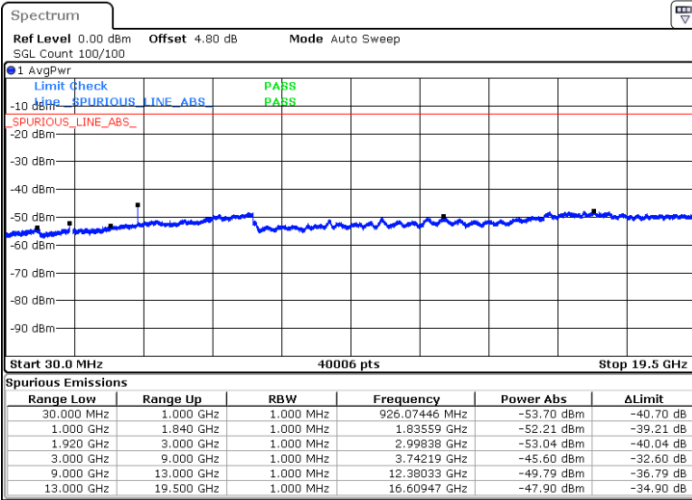

Date: 27.DEC.2017 19:40:50

Date: 27.DEC.2017 19:41:45

LTE Band 2 / 15MHz

Highest Channel / QPSK

Date: 27.DEC.2017 19:47:55

Highest Channel / 16QAM

Date: 27.DEC.2017 19:48:51

LTE Band 2 / 20MHz

Lowest Channel / QPSK

Date: 27.DEC.2017 19:55:02

Lowest Channel / 16QAM

Date: 27.DEC.2017 19:55:58

LTE Band 2 / 20MHz

Middle Channel / QPSK

Middle Channel / 16QAM

Date: 27.DEC.2017 19:57:36

Date: 27.DEC.2017 19:58:32

Highest Channel / QPSK

Highest Channel / 16QAM

Date: 27.DEC.2017 20:04:44

Date: 27.DEC.2017 20:05:41

LTE Band 2 / 1.4MHz

Lowest Channel / 64QAM

Middle Channel / 64QAM