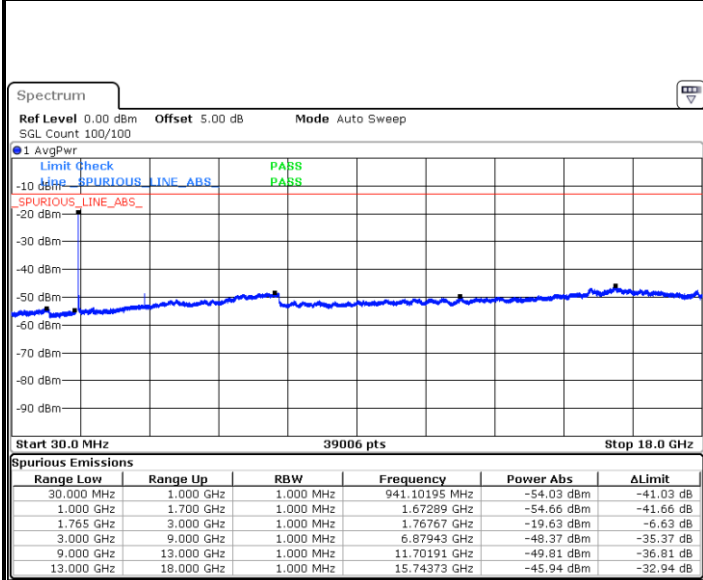

Highest Channel / 16QAM

Date: 28 DEC 2017 11:57:22

LTE Band 4 / 10MHz

Lowest Channel / QPSK

Date: 28 DEC 2017 12:03:25

Lowest Channel / 16QAM

Date: 28 DEC 2017 12:04:20

LTE Band 4 / 10MHz

Middle Channel / QPSK

Middle Channel / 16QAM

Date: 28 DEC.2017 12:05:54

Date: 28 DEC.2017 12:06:48

Highest Channel / QPSK

Highest Channel / 16QAM

Date: 28 DEC.2017 12:12:51

Date: 28 DEC.2017 12:13:46

LTE Band 4 / 15MHz

Lowest Channel / QPSK

Lowest Channel / 16QAM

Date: 28 DEC.2017 12:19:49

Date: 28 DEC.2017 12:20:43

Middle Channel / QPSK

Middle Channel / 16QAM

Date: 28 DEC.2017 12:22:17

Date: 28 DEC.2017 12:23:12

LTE Band 4 / 15MHz

Highest Channel / QPSK

Date: 28 DEC 2017 12:29:15

Highest Channel / 16QAM

Date: 28 DEC 2017 12:30:09

LTE Band 4 / 20MHz

Lowest Channel / QPSK