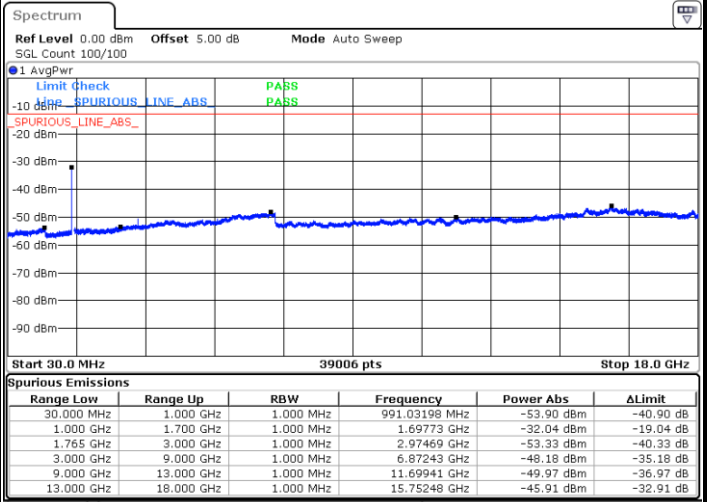

Highest Channel / 16QAM

Date: 28 DEC 2017 11:57:22

LTE Band 4 / 10MHz

Lowest Channel / QPSK

Date: 28 DEC 2017 12:03:25

Lowest Channel / 16QAM

Date: 28 DEC 2017 12:04:20

LTE Band 4 / 10MHz

Middle Channel / QPSK

Middle Channel / 16QAM

Date: 28 DEC.2017 12:05:54

Date: 28 DEC.2017 12:06:48

Highest Channel / QPSK

Highest Channel / 16QAM

Date: 28 DEC.2017 12:12:51

Date: 28 DEC.2017 12:13:46

LTE Band 4 / 15MHz

Lowest Channel / QPSK

Lowest Channel / 16QAM

Date: 28 DEC.2017 12:19:49

Date: 28 DEC.2017 12:20:43

Middle Channel / QPSK

Middle Channel / 16QAM

Date: 28 DEC.2017 12:22:17

Date: 28 DEC.2017 12:23:12

LTE Band 4 / 15MHz

Highest Channel / QPSK

Date: 28 DEC 2017 12:29:15

Highest Channel / 16QAM

Date: 28 DEC 2017 12:30:09

LTE Band 4 / 20MHz

Lowest Channel / QPSK