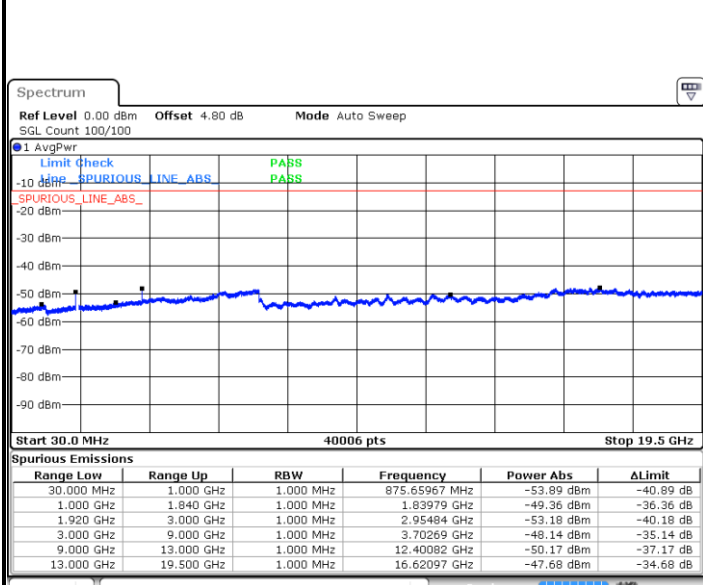

Date: 27.DEC.2017 19:32:06

LTE Band 2 / 15MHz

Lowest Channel / QPSK

Lowest Channel / 16QAM

Date: 27.DEC.2017 19:38:16

Date: 27.DEC.2017 19:39:12

Middle Channel / QPSK

Middle Channel / 16QAM

Date: 27.DEC.2017 19:40:50

Date: 27.DEC.2017 19:41:45

LTE Band 2 / 15MHz

Highest Channel / QPSK

Date: 27.DEC.2017 19:47:55

Highest Channel / 16QAM

Date: 27.DEC.2017 19:48:51

LTE Band 2 / 20MHz

Lowest Channel / QPSK

Date: 27.DEC.2017 19:55:02

Lowest Channel / 16QAM

Date: 27.DEC.2017 19:55:58

LTE Band 2 / 20MHz

Middle Channel / QPSK

Middle Channel / 16QAM

Date: 27.DEC.2017 19:57:36

Date: 27.DEC.2017 19:58:32

Highest Channel / QPSK

Highest Channel / 16QAM

Date: 27.DEC.2017 20:04:44

Date: 27.DEC.2017 20:05:41

LTE Band 2 / 1.4MHz

Lowest Channel / 64QAM

Middle Channel / 64QAM