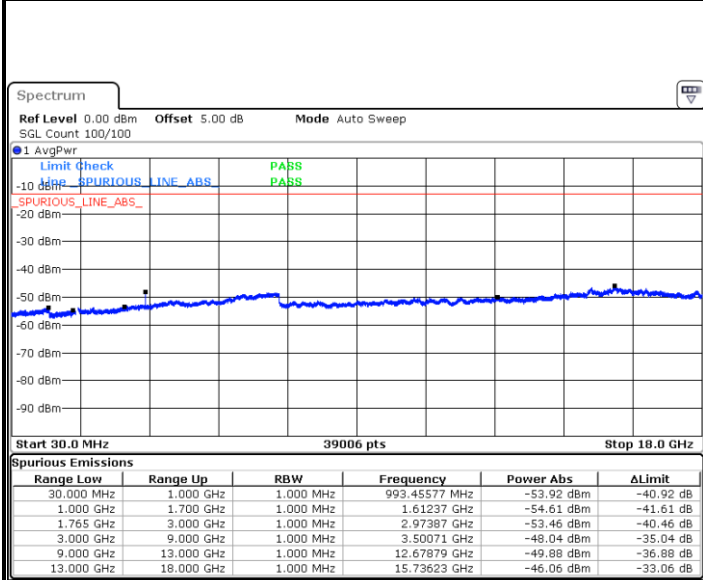

Highest Channel / QPSK

Highest Channel / 16QAM

Date: 28 DEC.2017 11:40:04

Date: 28 DEC.2017 11:40:59

LTE Band 4 / 5MHz

Lowest Channel / QPSK

Lowest Channel / 16QAM

Date: 28 DEC.2017 11:47:02

Date: 28 DEC.2017 11:47:56

Middle Channel / QPSK

Middle Channel / 16QAM

Date: 28 DEC.2017 11:49:30

Date: 28 DEC.2017 11:50:25

LTE Band 4 / 5MHz

Highest Channel / QPSK

Date: 28 DEC 2017 11:56:28

Highest Channel / 16QAM

Date: 28 DEC 2017 11:57:22

LTE Band 4 / 10MHz

Lowest Channel / QPSK

Date: 28 DEC 2017 12:03:25

Lowest Channel / 16QAM

Date: 28 DEC 2017 12:04:20

LTE Band 4 / 10MHz