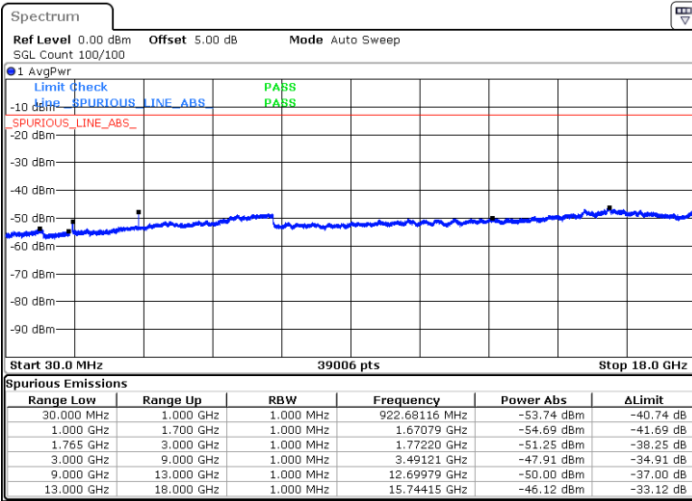

Highest Channel / 64QAM

Date: 28 DEC 2017 14:38:49

LTE Band 4 / 5MHz

Lowest Channel / 64QAM

Middle Channel / 64QAM

Date: 28.DEC.2017 14:47:07

Date: 28.DEC.2017 14:45:49

Highest Channel / 64QAM

Date: 28.DEC.2017 14:45:09

LTE Band 4 / 10MHz

Lowest Channel / 64QAM

Middle Channel / 64QAM

Date: 28.DEC.2017 14:51:27

Date: 28.DEC.2017 14:50:51

Highest Channel / 64QAM

Date: 28.DEC.2017 14:50:13

LTE Band 4 / 15MHz

Lowest Channel / 64QAM

Middle Channel / 64QAM

Date: 28 DEC 2017 14:57:24

Date: 28 DEC 2017 14:58:02

Highest Channel / 64QAM

Date: 28 DEC 2017 14:55:13

LTE Band 4 / 20MHz

Lowest Channel / 64QAM

Middle Channel / 64QAM

Date: 28.DEC.2017 15:02:22

Date: 28.DEC.2017 15:01:45

Highest Channel / 64QAM

Date: 28.DEC.2017 15:01:08