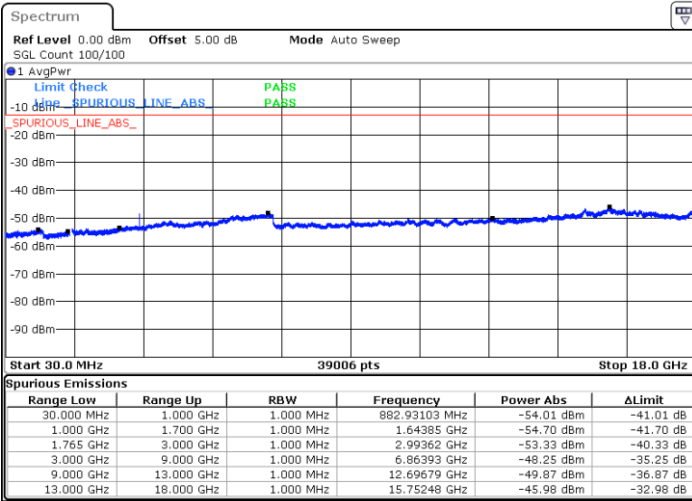

Date: 28 DEC 2017 12:36:13

Lowest Channel / 16QAM

Date: 28 DEC 2017 12:37:07

LTE Band 4 / 20MHz

Middle Channel / QPSK

Middle Channel / 16QAM

Date: 28 DEC. 2017 12:38:41

Date: 28 DEC. 2017 12:39:35

Highest Channel / QPSK

Highest Channel / 16QAM

Date: 28 DEC. 2017 12:45:39

Date: 28 DEC. 2017 12:46:33

LTE Band 4 / 1.4MHz

Lowest Channel / 64QAM

Middle Channel / 64QAM

Date: 28 DEC 2017 14:32:01

Date: 28 DEC 2017 14:31:24

Highest Channel / 64QAM

Date: 28 DEC 2017 14:30:47

LTE Band 4 / 3MHz

Lowest Channel / 64QAM

Middle Channel / 64QAM

Date: 28 DEC 2017 14:40:05

Date: 28 DEC 2017 14:39:27

Highest Channel / 64QAM

Date: 28 DEC 2017 14:38:49

LTE Band 4 / 5MHz

Lowest Channel / 64QAM

Middle Channel / 64QAM

Date: 28.DEC.2017 14:47:07

Date: 28.DEC.2017 14:45:49

Highest Channel / 64QAM