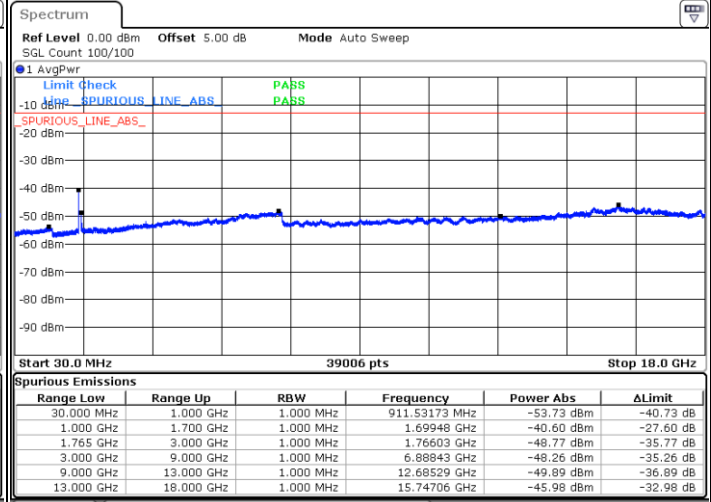

Date: 28 DEC 2017 14:31:24

Highest Channel / 64QAM

Date: 28 DEC 2017 14:30:47

LTE Band 4 / 3MHz

Lowest Channel / 64QAM

Middle Channel / 64QAM

Date: 28 DEC 2017 14:40:05

Date: 28 DEC 2017 14:39:27

Highest Channel / 64QAM

Date: 28 DEC 2017 14:38:49

LTE Band 4 / 5MHz

Lowest Channel / 64QAM

Middle Channel / 64QAM

Date: 28.DEC.2017 14:47:07

Date: 28.DEC.2017 14:45:49

Highest Channel / 64QAM

Date: 28.DEC.2017 14:45:09

LTE Band 4 / 10MHz

Lowest Channel / 64QAM

Middle Channel / 64QAM

Date: 28.DEC.2017 14:51:27

Date: 28.DEC.2017 14:50:51

Highest Channel / 64QAM

Date: 28.DEC.2017 14:50:13

LTE Band 4 / 15MHz

Lowest Channel / 64QAM

Middle Channel / 64QAM

Date: 28 DEC 2017 14:57:24

Date: 28 DEC 2017 14:58:02

Highest Channel / 64QAM

Date: 28 DEC 2017 14:55:13

LTE Band 4 / 20MHz