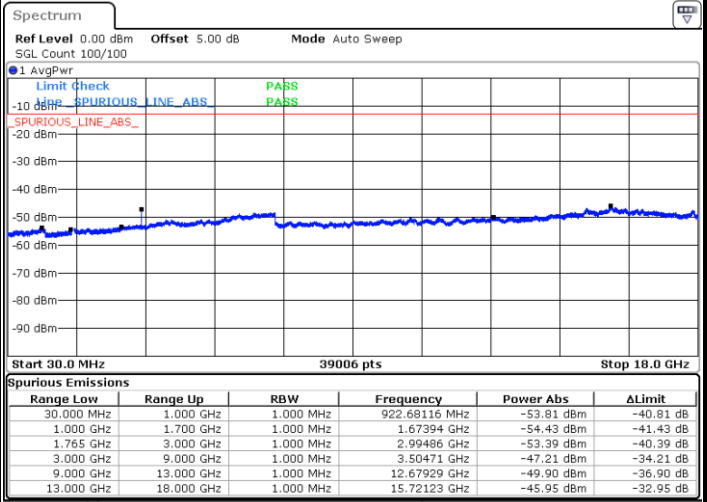

Date: 28 DEC 2017 11:17:37

LTE Band 4 / 1.4MHz

Highest Channel / QPSK

Date: 28 DEC 2017 11:23:41

Highest Channel / 16QAM

Date: 28 DEC 2017 11:24:35

LTE Band 4 / 3MHz

Lowest Channel / QPSK

Date: 28 DEC 2017 11:30:38

Lowest Channel / 16QAM

Date: 28 DEC 2017 11:31:33

LTE Band 4 / 3MHz

Middle Channel / QPSK

Middle Channel / 16QAM

Date: 28 DEC.2017 11:33:07

Date: 28 DEC.2017 11:34:01

Highest Channel / QPSK

Highest Channel / 16QAM

Date: 28 DEC.2017 11:40:04

Date: 28 DEC.2017 11:40:59

LTE Band 4 / 5MHz

Lowest Channel / QPSK

Lowest Channel / 16QAM

Date: 28 DEC.2017 11:47:02