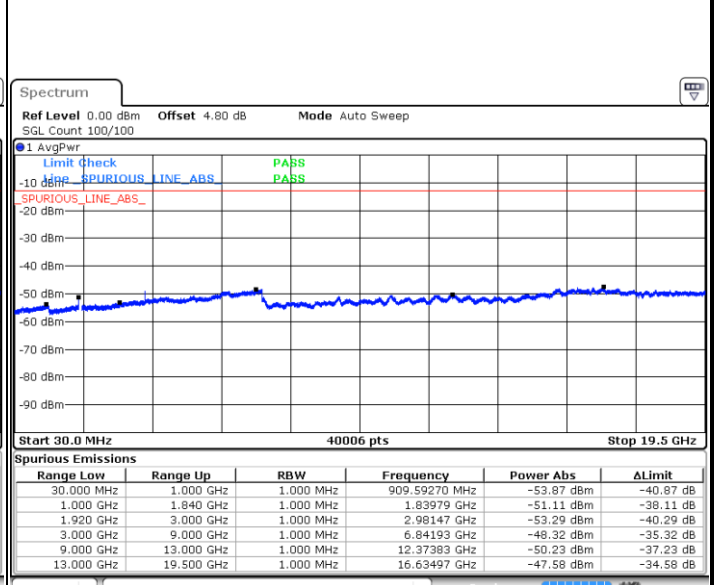

Date: 27.DEC.2017 19:32:06

LTE Band 2 / 15MHz

Lowest Channel / QPSK

Lowest Channel / 16QAM

Date: 27.DEC.2017 19:38:16

Date: 27.DEC.2017 19:39:12

Middle Channel / QPSK

Middle Channel / 16QAM

Date: 27.DEC.2017 19:40:50

Date: 27.DEC.2017 19:41:45

LTE Band 2 / 15MHz

Highest Channel / QPSK

Date: 27.DEC.2017 19:47:55

Highest Channel / 16QAM

Date: 27.DEC.2017 19:48:51

LTE Band 2 / 20MHz

Lowest Channel / QPSK

Date: 27.DEC.2017 19:55:02

Lowest Channel / 16QAM

Date: 27.DEC.2017 19:55:58

LTE Band 2 / 20MHz

Middle Channel / QPSK

Middle Channel / 16QAM

Date: 27.DEC.2017 19:57:36

Date: 27.DEC.2017 19:58:32

Highest Channel / QPSK

Highest Channel / 16QAM

Date: 27.DEC.2017 20:04:44

Date: 27.DEC.2017 20:05:41

LTE Band 2 / 1.4MHz

Lowest Channel / 64QAM

Middle Channel / 64QAM