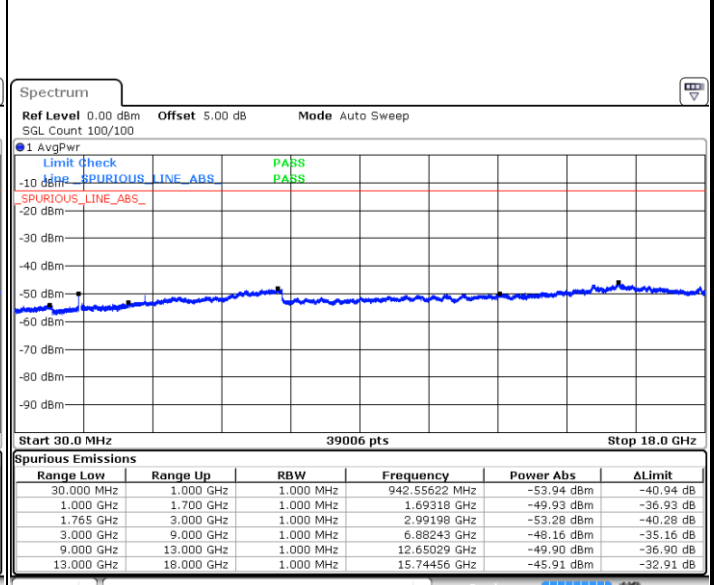

Highest Channel / QPSK

Highest Channel / 16QAM

Date: 28 DEC.2017 11:40:04

Date: 28 DEC.2017 11:40:59

LTE Band 4 / 5MHz

Lowest Channel / QPSK

Lowest Channel / 16QAM

Date: 28 DEC.2017 11:47:02

Date: 28 DEC.2017 11:47:56

Middle Channel / QPSK

Middle Channel / 16QAM

Date: 28 DEC.2017 11:49:30

Date: 28 DEC.2017 11:50:25

LTE Band 4 / 5MHz

Highest Channel / QPSK

Date: 28 DEC 2017 11:56:28

Highest Channel / 16QAM

Date: 28 DEC 2017 11:57:22

LTE Band 4 / 10MHz

Lowest Channel / QPSK

Date: 28 DEC 2017 12:03:25

Lowest Channel / 16QAM

Date: 28 DEC 2017 12:04:20

LTE Band 4 / 10MHz

Middle Channel / QPSK

Middle Channel / 16QAM

Date: 28 DEC.2017 12:05:54

Date: 28 DEC.2017 12:06:48

Highest Channel / QPSK

Highest Channel / 16QAM

Date: 28 DEC.2017 12:12:51

Date: 28 DEC.2017 12:13:46