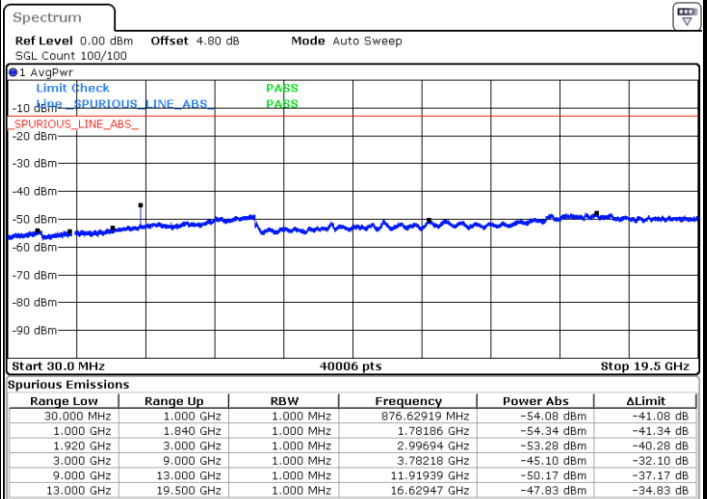

Date: 27.DEC.2017 19:40:50

Date: 27.DEC.2017 19:41:45

LTE Band 2 / 15MHz

Highest Channel / QPSK

Date: 27.DEC.2017 19:47:55

Highest Channel / 16QAM

Date: 27.DEC.2017 19:48:51

LTE Band 2 / 20MHz

Lowest Channel / QPSK

Date: 27.DEC.2017 19:55:02

Lowest Channel / 16QAM

Date: 27.DEC.2017 19:55:58

LTE Band 2 / 20MHz

Middle Channel / QPSK

Middle Channel / 16QAM

Date: 27.DEC.2017 19:57:36

Date: 27.DEC.2017 19:58:32

Highest Channel / QPSK

Highest Channel / 16QAM

Date: 27.DEC.2017 20:04:44

Date: 27.DEC.2017 20:05:41

LTE Band 2 / 1.4MHz

Lowest Channel / 64QAM

Middle Channel / 64QAM