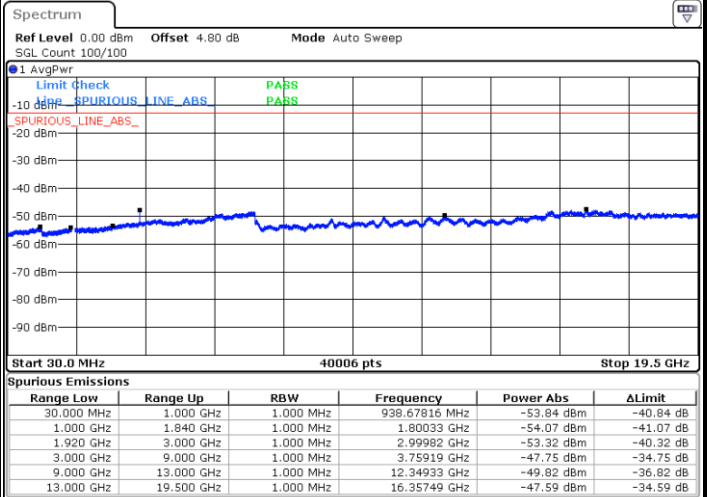

Lowest Channel / QPSK

Date: 27.DEC.2017 19:55:02

Lowest Channel / 16QAM

Date: 27.DEC.2017 19:55:58

LTE Band 2 / 20MHz

Middle Channel / QPSK

Middle Channel / 16QAM

Date: 27.DEC.2017 19:57:36

Date: 27.DEC.2017 19:58:32

Highest Channel / QPSK

Highest Channel / 16QAM

Date: 27.DEC.2017 20:04:44

Date: 27.DEC.2017 20:05:41

LTE Band 2 / 1.4MHz

Lowest Channel / 64QAM

Middle Channel / 64QAM

Date: 27.DEC.2017 20:49:09

Date: 27.DEC.2017 20:50:05

Highest Channel / 64QAM

Date: 27.DEC.2017 20:51:00

LTE Band 2 / 3MHz

Lowest Channel / 64QAM

Middle Channel / 64QAM

Date: 27.DEC.2017 20:51:56