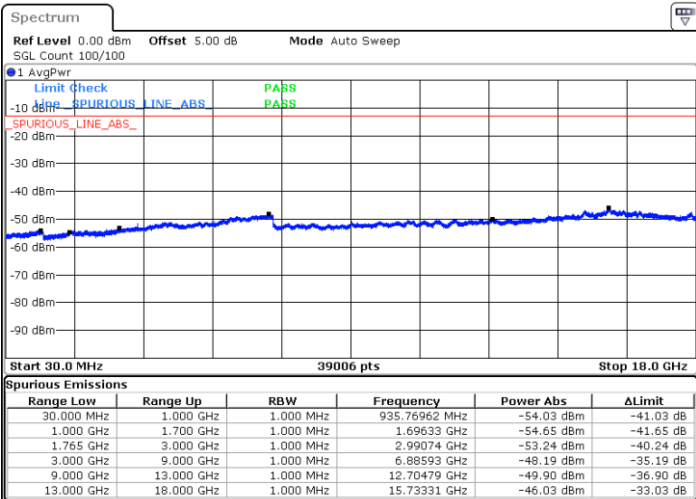

Date: 27.DEC.2017 21:02:08

LTE Band 2 / 20MHz

Lowest Channel / 64QAM

Middle Channel / 64QAM

Date: 27.DEC.2017 21:03:04

Date: 27.DEC.2017 21:03:59

Highest Channel / 64QAM

Date: 27.DEC.2017 21:04:56

LTE Band 4 / 1.4MHz

Lowest Channel / QPSK

Lowest Channel / 16QAM

Date: 28 DEC 2017 11:14:14

Date: 28 DEC 2017 11:15:09

Middle Channel / QPSK

Middle Channel / 16QAM

Date: 28 DEC 2017 11:16:43

Date: 28 DEC 2017 11:17:37

LTE Band 4 / 1.4MHz

Highest Channel / QPSK

Date: 28 DEC 2017 11:23:41

Highest Channel / 16QAM

Date: 28 DEC 2017 11:24:35

LTE Band 4 / 3MHz

Lowest Channel / QPSK