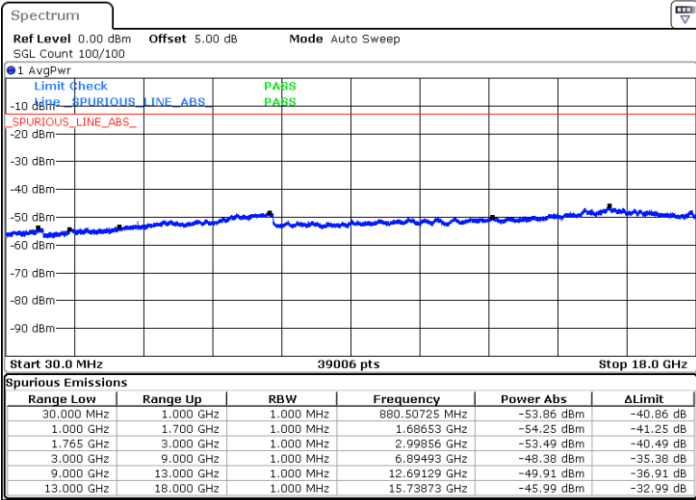

Date: 28 DEC 2017 11:17:37

LTE Band 4 / 1.4MHz

Highest Channel / QPSK

Date: 28 DEC 2017 11:23:41

Highest Channel / 16QAM

Date: 28 DEC 2017 11:24:35

LTE Band 4 / 3MHz

Lowest Channel / QPSK

Date: 28 DEC 2017 11:30:38

Lowest Channel / 16QAM

Date: 28 DEC 2017 11:31:33

LTE Band 4 / 3MHz

Middle Channel / QPSK

Middle Channel / 16QAM

Date: 28 DEC.2017 11:33:07

Date: 28 DEC.2017 11:34:01

Highest Channel / QPSK

Highest Channel / 16QAM

Date: 28 DEC.2017 11:40:04

Date: 28 DEC.2017 11:40:59

LTE Band 4 / 5MHz

Lowest Channel / QPSK

Lowest Channel / 16QAM

Date: 28 DEC.2017 11:47:02

Date: 28 DEC.2017 11:47:56

Middle Channel / QPSK

Middle Channel / 16QAM

Date: 28 DEC.2017 11:49:30

Date: 28 DEC.2017 11:50:25

LTE Band 4 / 5MHz

Highest Channel / QPSK

Date: 28 DEC 2017 11:56:28