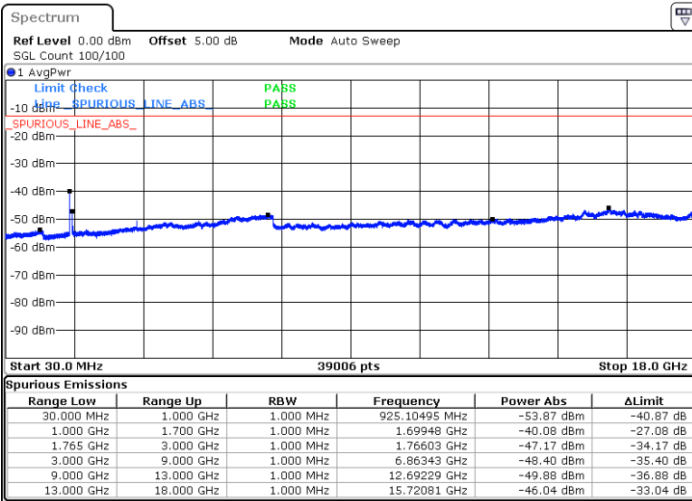

Middle Channel / QPSK

Middle Channel / 16QAM

Date: 28 DEC.2017 12:05:54

Date: 28 DEC.2017 12:06:48

Highest Channel / QPSK

Highest Channel / 16QAM

Date: 28 DEC.2017 12:12:51

Date: 28 DEC.2017 12:13:46

LTE Band 4 / 15MHz

Lowest Channel / QPSK

Lowest Channel / 16QAM

Date: 28 DEC.2017 12:19:49

Date: 28 DEC.2017 12:20:43

Middle Channel / QPSK

Middle Channel / 16QAM

Date: 28 DEC.2017 12:22:17

Date: 28 DEC.2017 12:23:12

LTE Band 4 / 15MHz

Highest Channel / QPSK

Date: 28 DEC 2017 12:29:15

Highest Channel / 16QAM

Date: 28 DEC 2017 12:30:09

LTE Band 4 / 20MHz

Lowest Channel / QPSK

Date: 28 DEC 2017 12:36:13

Lowest Channel / 16QAM

Date: 28 DEC 2017 12:37:07

LTE Band 4 / 20MHz

Middle Channel / QPSK

Middle Channel / 16QAM

Date: 28 DEC. 2017 12:38:41

Date: 28 DEC. 2017 12:39:35