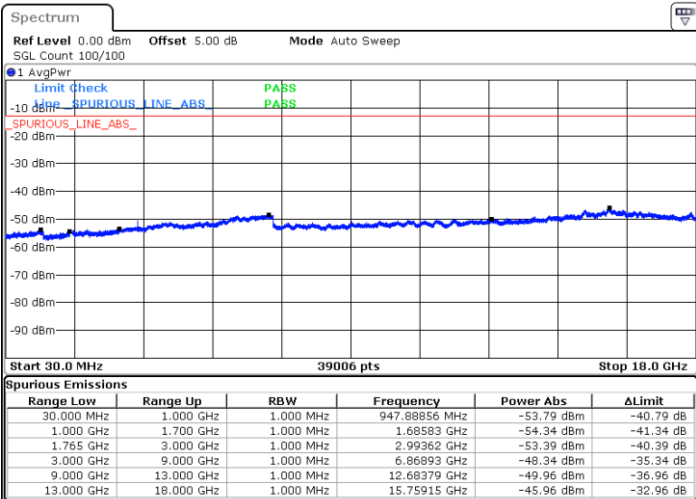

Date: 28 DEC 2017 11:30:38

Lowest Channel / 16QAM

Date: 28 DEC 2017 11:31:33

LTE Band 4 / 3MHz

Middle Channel / QPSK

Middle Channel / 16QAM

Date: 28 DEC.2017 11:33:07

Date: 28 DEC.2017 11:34:01

Highest Channel / QPSK

Highest Channel / 16QAM

Date: 28 DEC.2017 11:40:04

Date: 28 DEC.2017 11:40:59

LTE Band 4 / 5MHz

Lowest Channel / QPSK

Lowest Channel / 16QAM

Date: 28 DEC.2017 11:47:02

Date: 28 DEC.2017 11:47:56

Middle Channel / QPSK

Middle Channel / 16QAM

Date: 28 DEC.2017 11:49:30

Date: 28 DEC.2017 11:50:25

LTE Band 4 / 5MHz

Highest Channel / QPSK

Date: 28 DEC 2017 11:56:28

Highest Channel / 16QAM

Date: 28 DEC 2017 11:57:22

LTE Band 4 / 10MHz

Lowest Channel / QPSK

Date: 28 DEC 2017 12:03:25

Lowest Channel / 16QAM

Date: 28 DEC 2017 12:04:20

LTE Band 4 / 10MHz