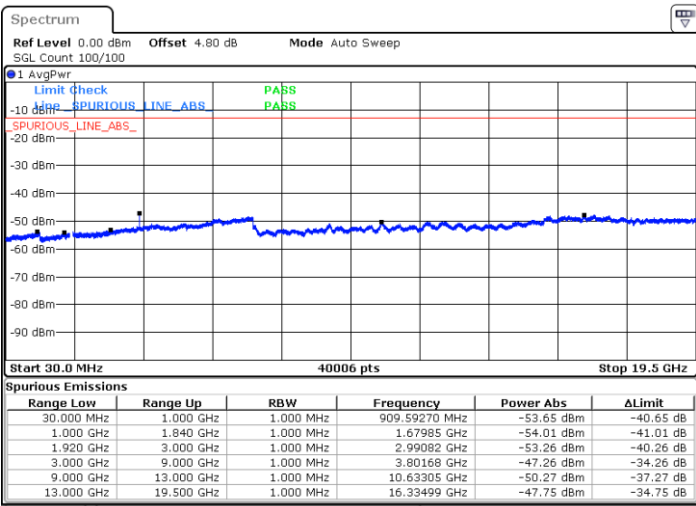

Date: 27.DEC.2017 20:49:09

Date: 27.DEC.2017 20:50:05

Highest Channel / 64QAM

Date: 27.DEC.2017 20:51:00

LTE Band 2 / 3MHz

Lowest Channel / 64QAM

Middle Channel / 64QAM

Date: 27.DEC.2017 20:51:56

Date: 27.DEC.2017 20:52:51

Highest Channel / 64QAM

Date: 27.DEC.2017 20:53:47

LTE Band 2 / 10MHz

Lowest Channel / 64QAM

Middle Channel / 64QAM

Date: 27.DEC.2017 20:57:29

Date: 27.DEC.2017 20:58:25

Highest Channel / 64QAM

Date: 27.DEC.2017 20:59:21

LTE Band 2 / 15MHz

Lowest Channel / 64QAM

Date: 27.DEC.2017 21:00:16

Middle Channel / 64QAM

Date: 27.DEC.2017 21:01:12

Highest Channel / 64QAM