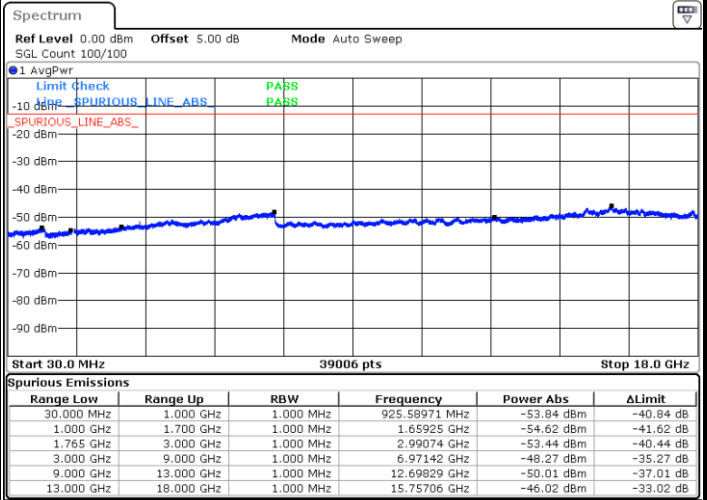

Date: 28 DEC 2017 11:17:37

LTE Band 4 / 1.4MHz

Highest Channel / QPSK

Date: 28 DEC 2017 11:23:41

Highest Channel / 16QAM

Date: 28 DEC 2017 11:24:35

LTE Band 4 / 3MHz

Lowest Channel / QPSK

Date: 28 DEC 2017 11:30:38

Lowest Channel / 16QAM

Date: 28 DEC 2017 11:31:33

LTE Band 4 / 3MHz

Middle Channel / QPSK

Middle Channel / 16QAM

Date: 28 DEC.2017 11:33:07

Date: 28 DEC.2017 11:34:01

Highest Channel / QPSK

Highest Channel / 16QAM

Date: 28 DEC.2017 11:40:04

Date: 28 DEC.2017 11:40:59

LTE Band 4 / 5MHz

Lowest Channel / QPSK

Lowest Channel / 16QAM

Date: 28 DEC.2017 11:47:02