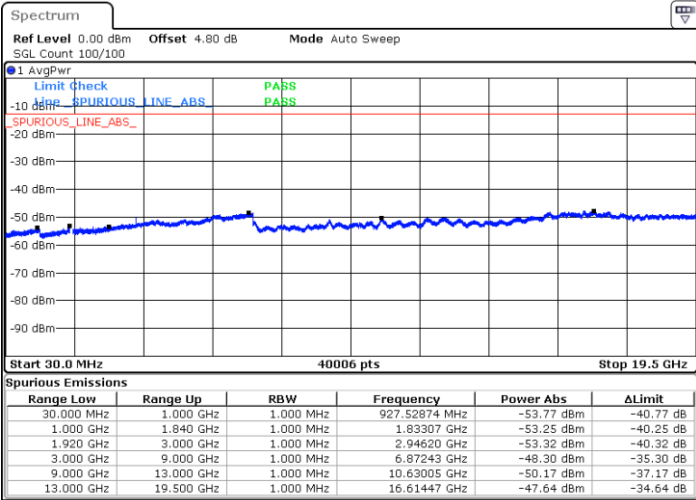

Date: 27.DEC.2017 19:58:32

Highest Channel / QPSK

Highest Channel / 16QAM

Date: 27.DEC.2017 20:04:44

Date: 27.DEC.2017 20:05:41

LTE Band 2 / 1.4MHz

Lowest Channel / 64QAM

Middle Channel / 64QAM

Date: 27.DEC.2017 20:49:09

Date: 27.DEC.2017 20:50:05

Highest Channel / 64QAM

Date: 27.DEC.2017 20:51:00

LTE Band 2 / 3MHz

Lowest Channel / 64QAM

Middle Channel / 64QAM

Date: 27.DEC.2017 20:51:56

Date: 27.DEC.2017 20:52:51

Highest Channel / 64QAM

Date: 27.DEC.2017 20:53:47

LTE Band 2 / 10MHz

Lowest Channel / 64QAM

Middle Channel / 64QAM

Date: 27.DEC.2017 20:57:29

Date: 27.DEC.2017 20:58:25

Highest Channel / 64QAM

Date: 27.DEC.2017 20:59:21

LTE Band 2 / 15MHz

Lowest Channel / 64QAM

Date: 27.DEC.2017 21:00:16

Middle Channel / 64QAM

Date: 27.DEC.2017 21:01:12

Highest Channel / 64QAM