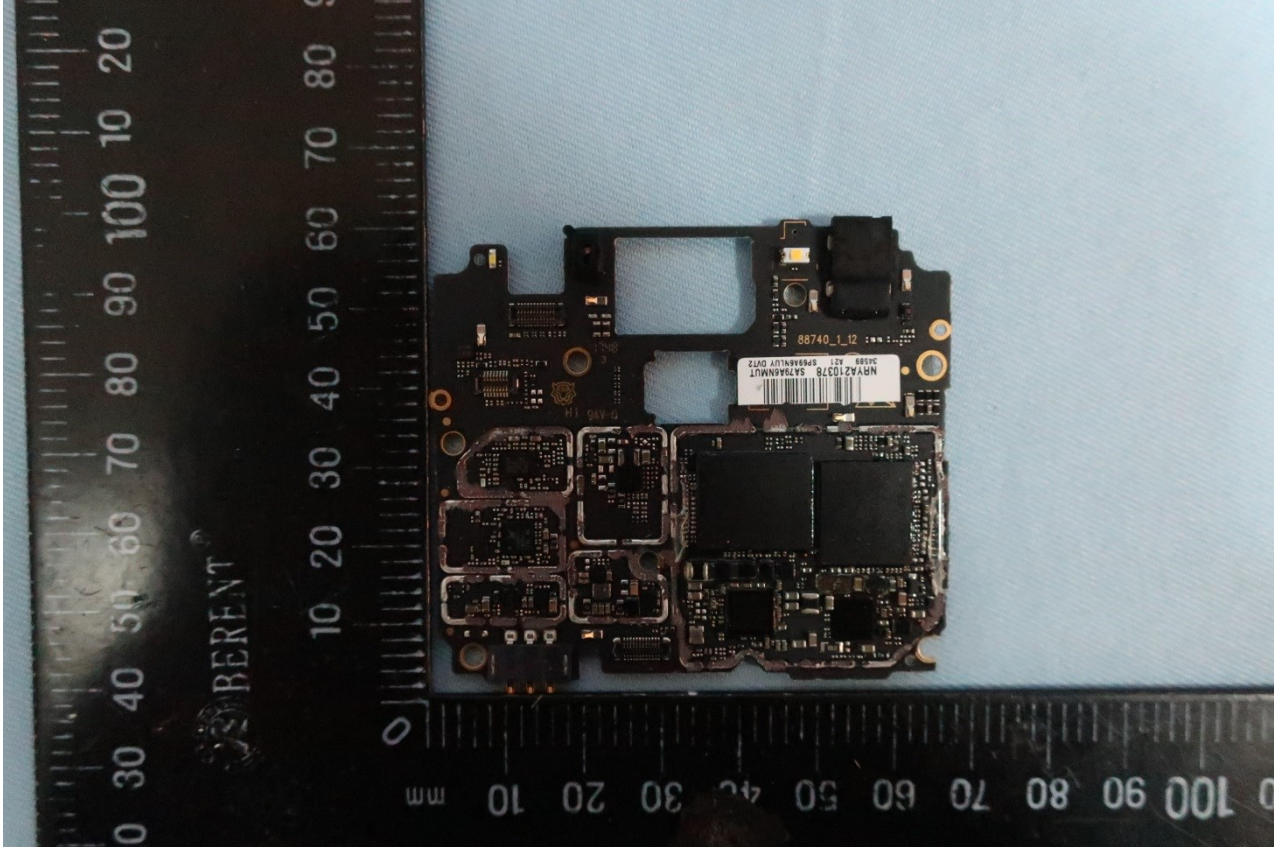

Brand Name: Motorola / Model Name: XT1921-2