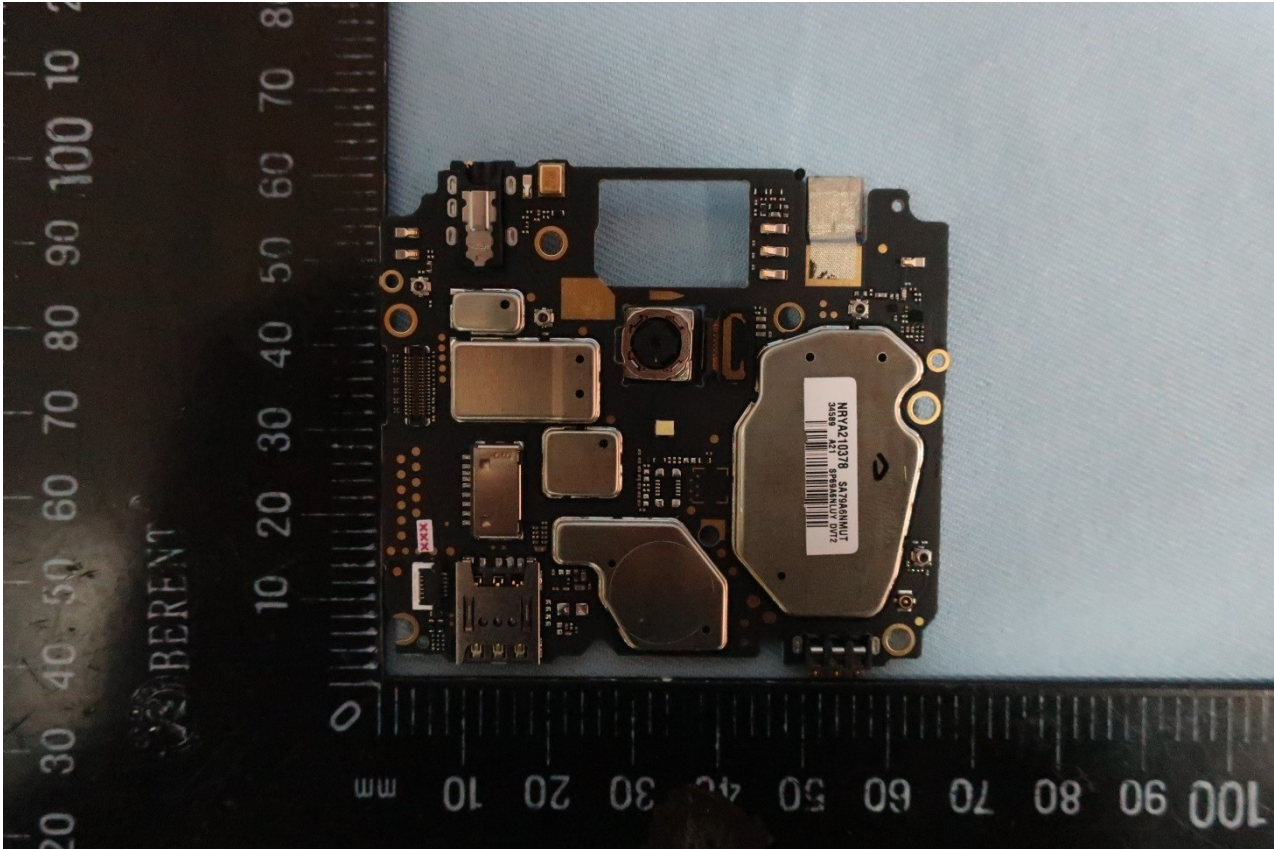

3. Internal Photograph of EUT

Brand Name: Motorola / Model Name: XT1921-2

Brand Name: Motorola / Model Name: XT1921-2

Brand Name: Motorola / Model Name: XT1921-2

Brand Name: Motorola / Model Name: XT1921-2

Brand Name: Motorola / Model Name: XT1921-2

Brand Name: Motorola / Model Name: XT1921-2

Brand Name: Motorola / Model Name: XT1921-2

Brand Name: Motorola / Model Name: XT1921-2

Brand Name: Motorola / Model Name: XT1921-2