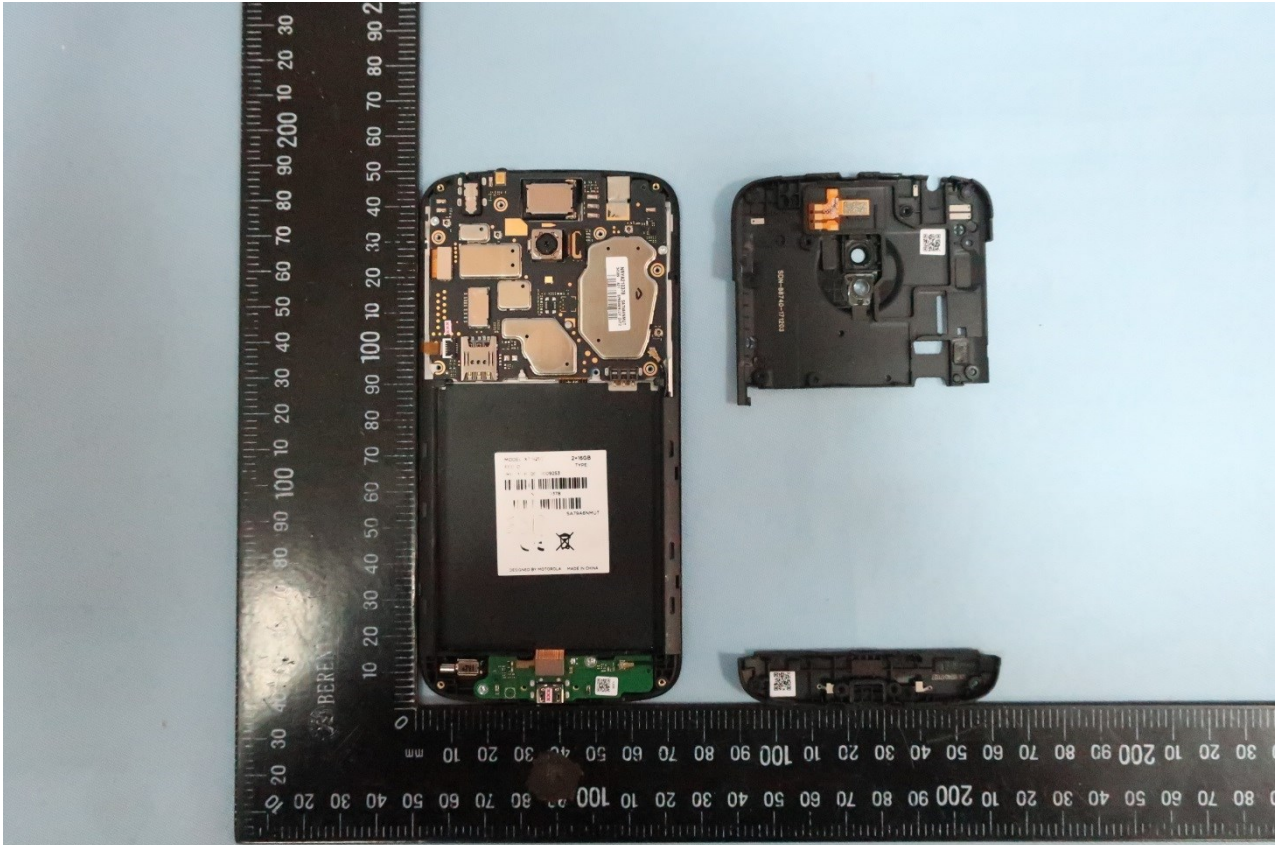

3. Internal Photograph of EUT

Brand Name: Motorola / Model Name: XT1921-2

Brand Name: Motorola / Model Name: XT1921-2

Brand Name: Motorola / Model Name: XT1921-2

Brand Name: Motorola / Model Name: XT1921-2

Brand Name: Motorola / Model Name: XT1921-2

Brand Name: Motorola / Model Name: XT1921-2

Brand Name: Motorola / Model Name: XT1921-2

Brand Name: Motorola / Model Name: XT1921-2

Brand Name: Motorola / Model Name: XT1921-2