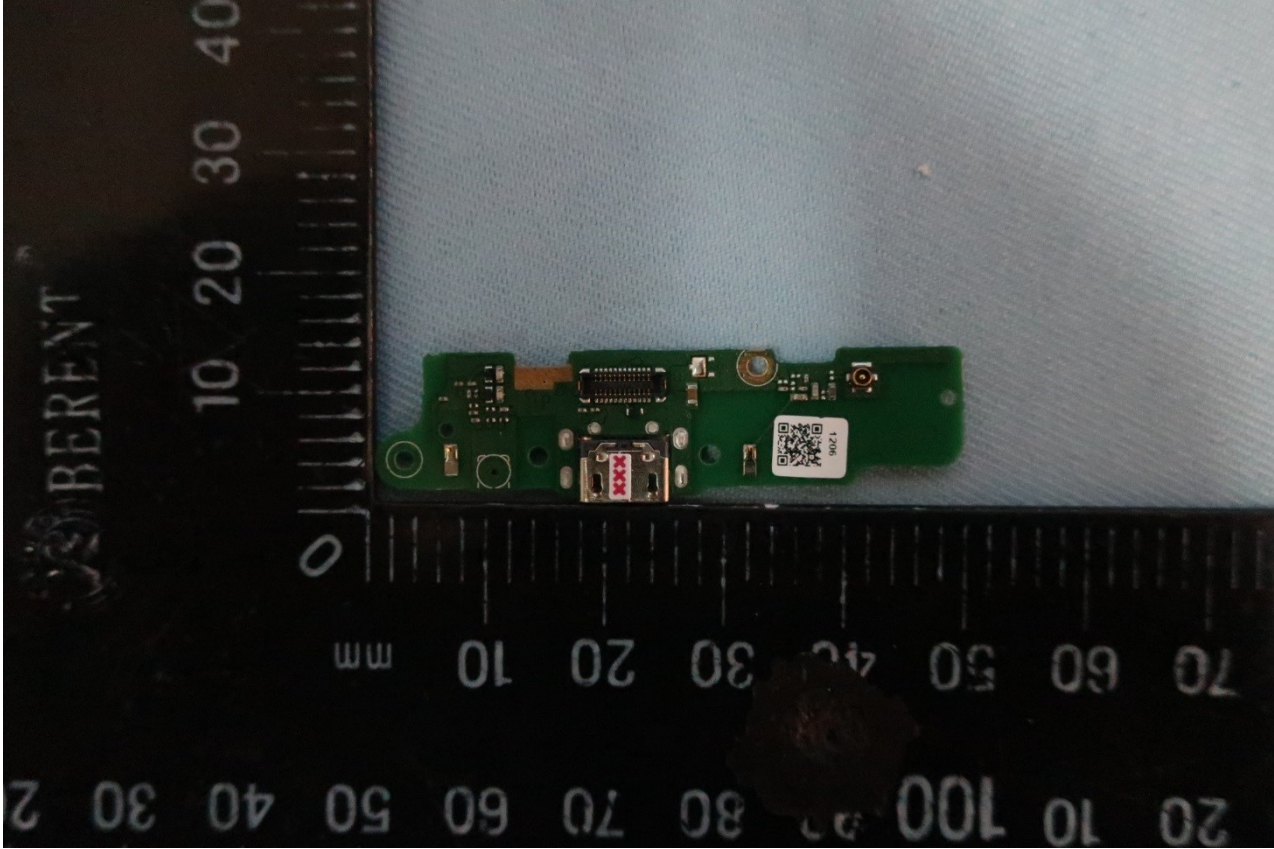

3. Internal Photograph of EUT

Brand Name: Motorola / Model Name: XT1921-2

Brand Name: Motorola / Model Name: XT1921-2

Brand Name: Motorola / Model Name: XT1921-2

Brand Name: Motorola / Model Name: XT1921-2

Brand Name: Motorola / Model Name: XT1921-2

Brand Name: Motorola / Model Name: XT1921-2

Brand Name: Motorola / Model Name: XT1921-2

Brand Name: Motorola / Model Name: XT1921-2

Brand Name: Motorola / Model Name: XT1921-2