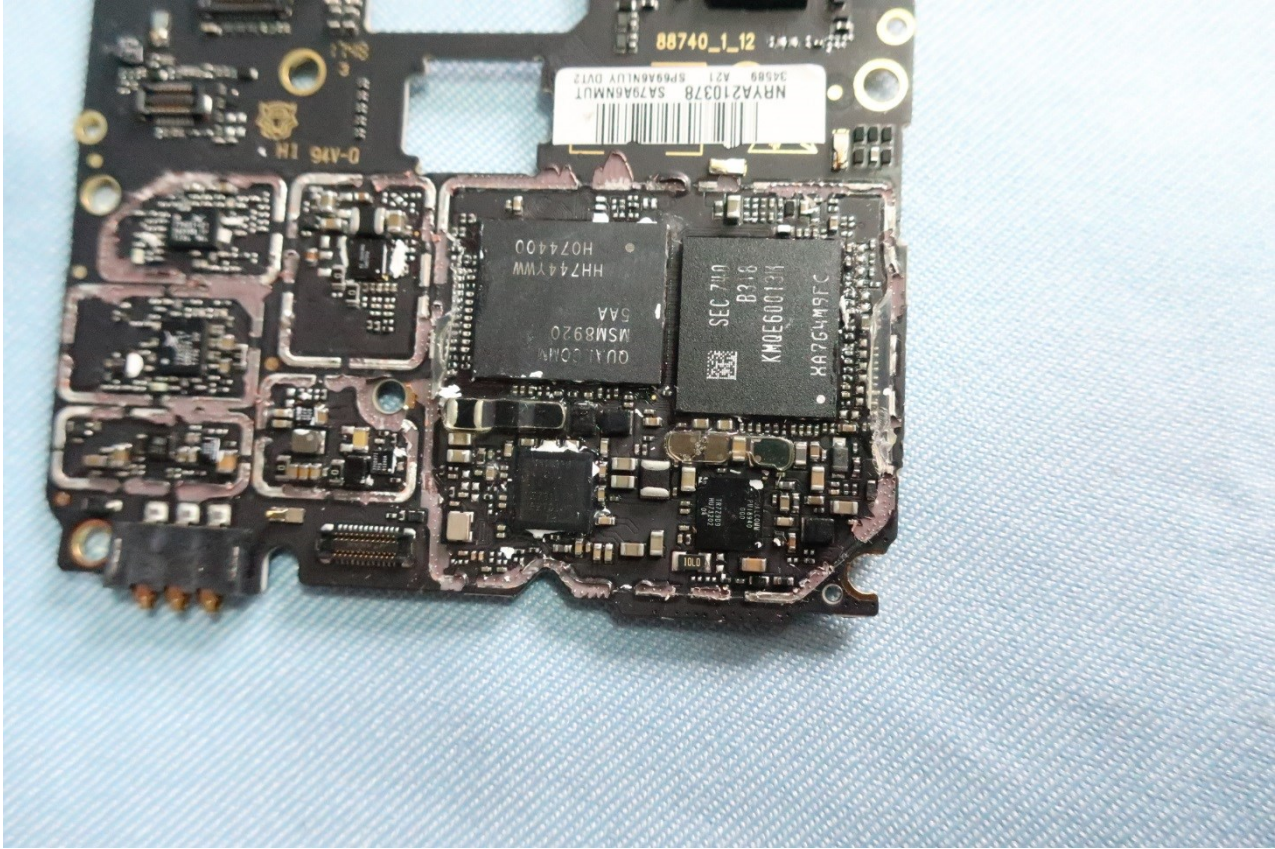

Brand Name: Motorola / Model Name: XT1921-2