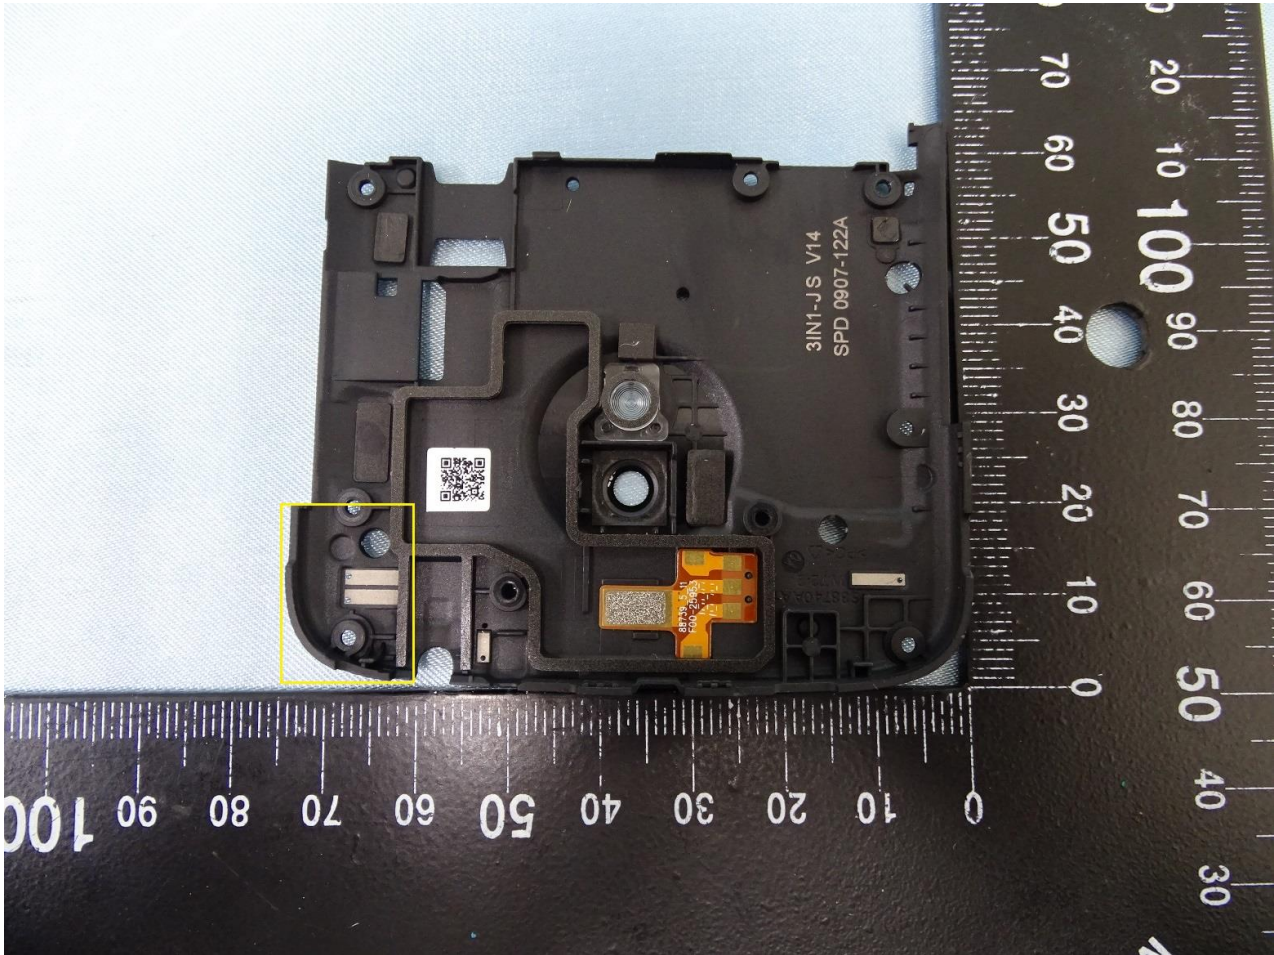

Brand Name: Motorola / Model Name: XT1921-8

Main Antenna

Brand Name: Motorola / Model Name: XT1921-8

Brand Name: Motorola / Model Name: XT1921-8

GPS / Bluetooth / WIFI Antenna

Brand Name: Motorola / Model Name: XT1921-8

Brand Name: Motorola / Model Name: XT1921-8

Div Antenna

Brand Name: Motorola / Model Name: XT1921-8

————THE END————