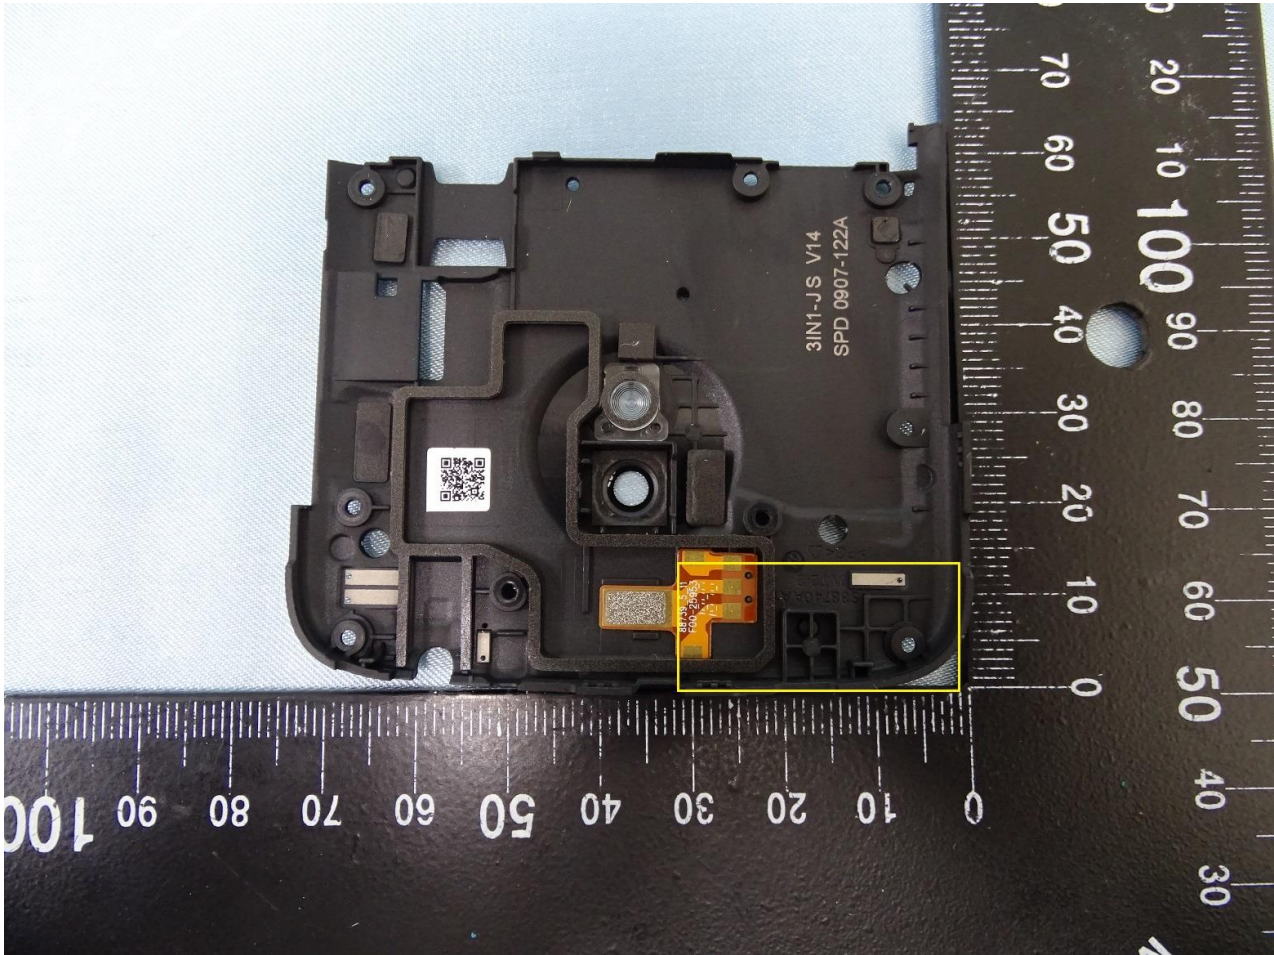

Brand Name: Motorola / Model Name: XT1921-8

Main Antenna

Brand Name: Motorola / Model Name: XT1921-8

Brand Name: Motorola / Model Name: XT1921-8

GPS / Bluetooth / WIFI Antenna

Brand Name: Motorola / Model Name: XT1921-8

Brand Name: Motorola / Model Name: XT1921-8

Div Antenna

Brand Name: Motorola / Model Name: XT1921-8

————THE END————