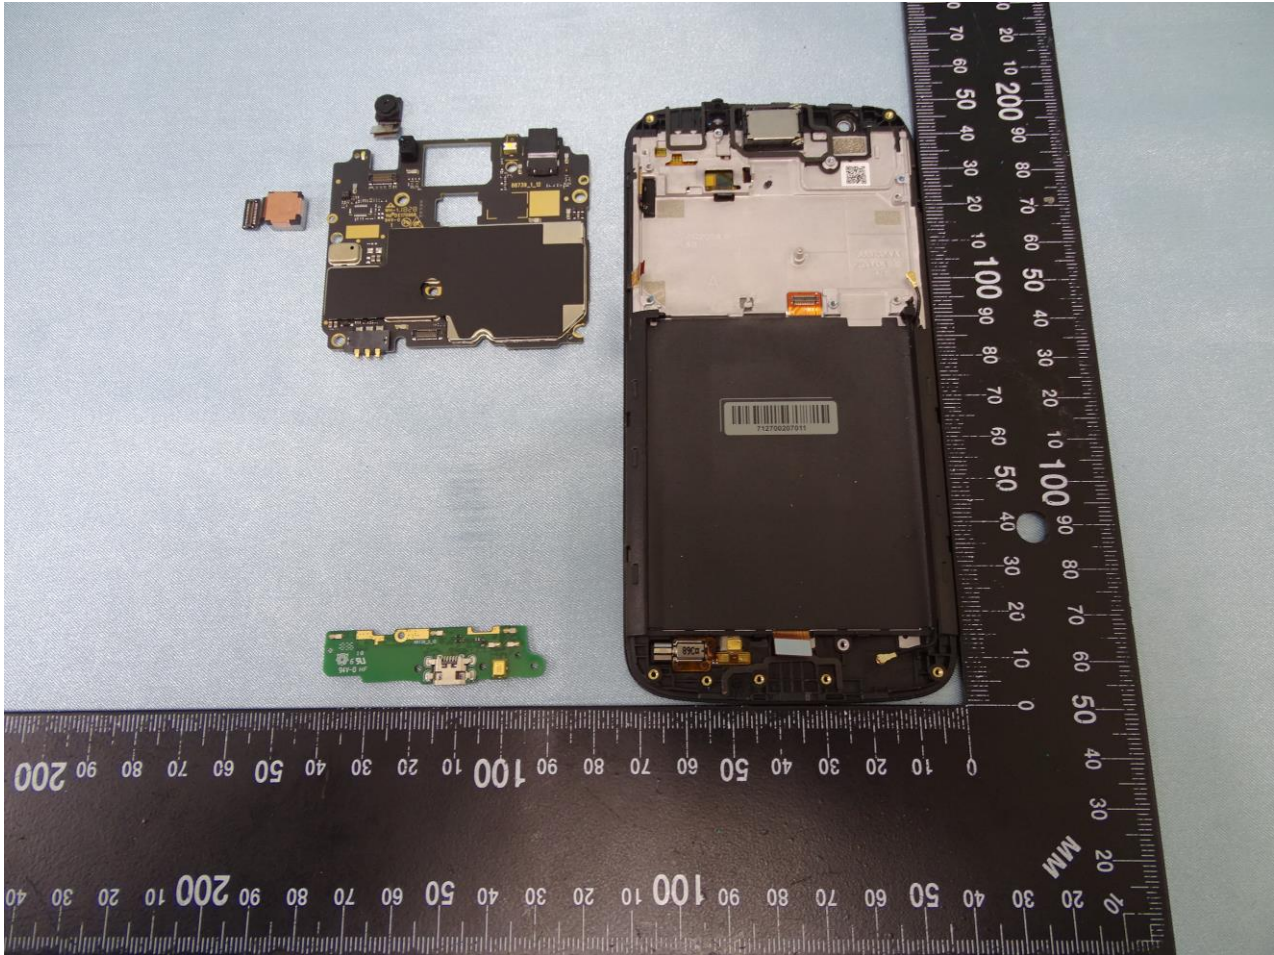

3. Internal Photograph of EUT

Brand Name: Motorola / Model Name: XT1921-8

Brand Name: Motorola / Model Name: XT1921-8

Brand Name: Motorola / Model Name: XT1921-8

Brand Name: Motorola / Model Name: XT1921-8

Brand Name: Motorola / Model Name: XT1921-8

Brand Name: Motorola / Model Name: XT1921-8

Brand Name: Motorola / Model Name: XT1921-8

Brand Name: Motorola / Model Name: XT1921-8

Brand Name: Motorola / Model Name: XT1921-8