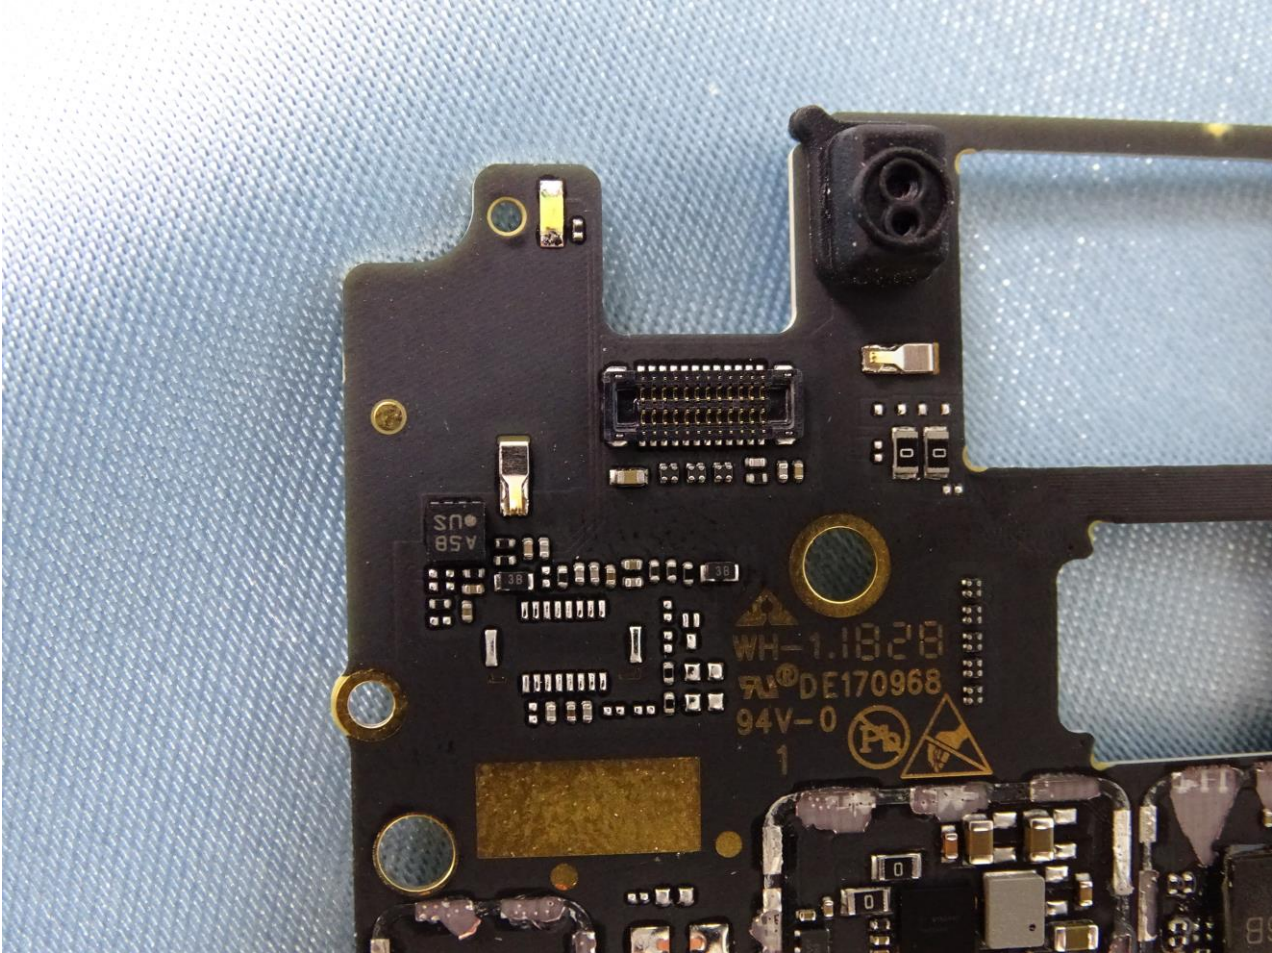

3. Internal Photograph of EUT

Brand Name: Motorola / Model Name: XT1921-8

Brand Name: Motorola / Model Name: XT1921-8

Brand Name: Motorola / Model Name: XT1921-8

Brand Name: Motorola / Model Name: XT1921-8

Brand Name: Motorola / Model Name: XT1921-8

Brand Name: Motorola / Model Name: XT1921-8

Brand Name: Motorola / Model Name: XT1921-8

Brand Name: Motorola / Model Name: XT1921-8

Brand Name: Motorola / Model Name: XT1921-8