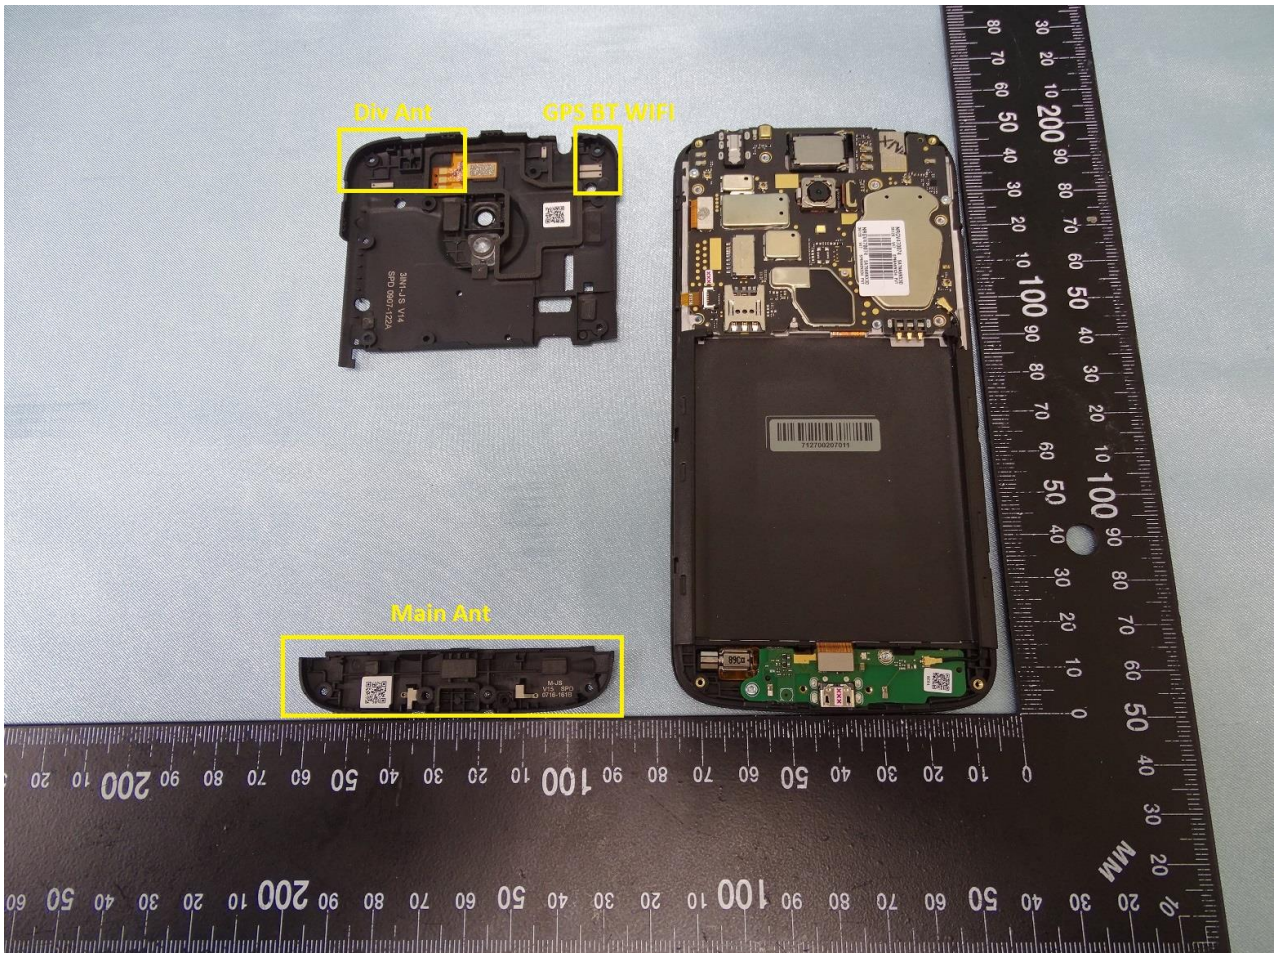

3. Internal Photograph of EUT

Brand Name: Motorola / Model Name: XT1921-8

Brand Name: Motorola / Model Name: XT1921-8

Brand Name: Motorola / Model Name: XT1921-8

Brand Name: Motorola / Model Name: XT1921-8

Brand Name: Motorola / Model Name: XT1921-8

Brand Name: Motorola / Model Name: XT1921-8

Brand Name: Motorola / Model Name: XT1921-8

Brand Name: Motorola / Model Name: XT1921-8

Brand Name: Motorola / Model Name: XT1921-8