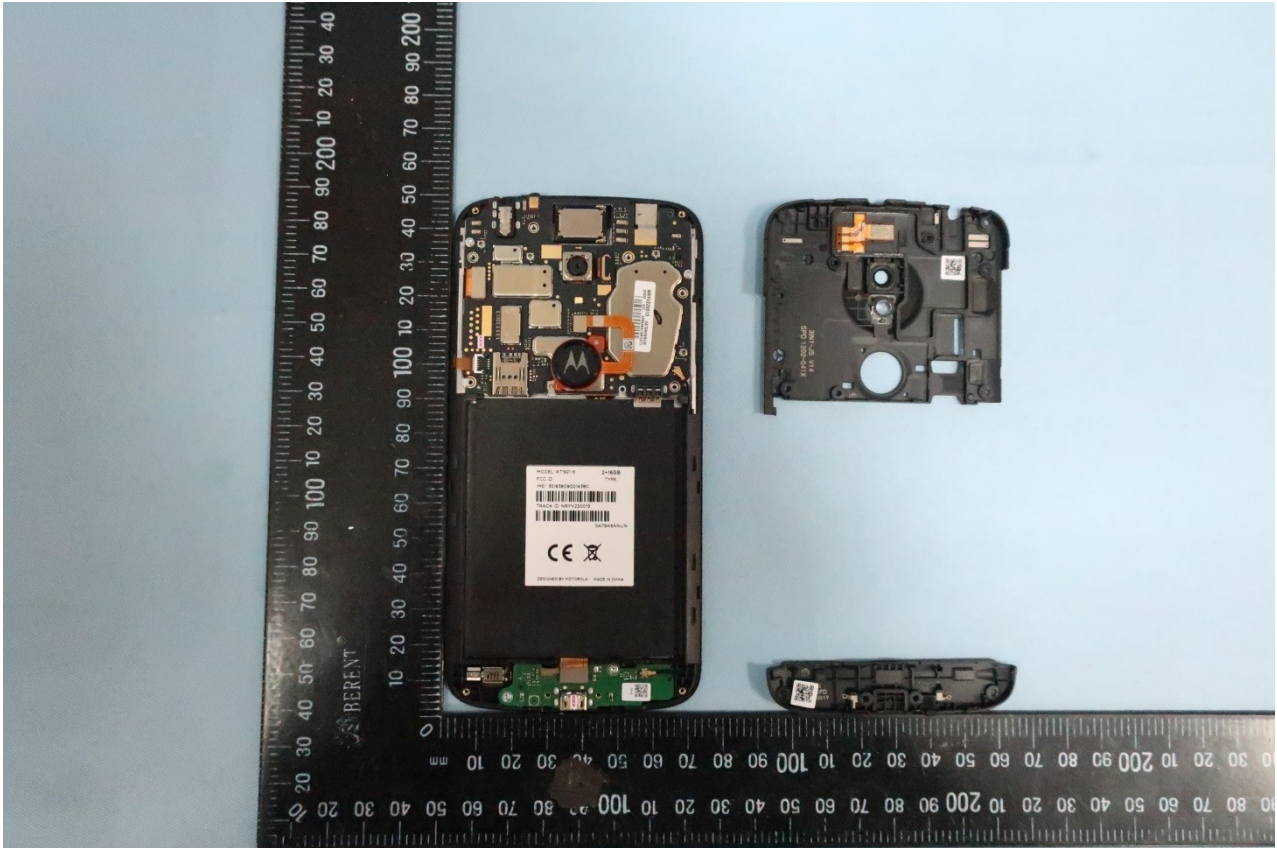

### 3. Internal Photograph of EUT

Brand Name: Motorola / Model Name: XT1921-6, XT1921-1

Brand Name: Motorola / Model Name: XT1921-6, XT1921-1

Brand Name: Motorola / Model Name: XT1921-6, XT1921-1

Brand Name: Motorola / Model Name: XT1921-6, XT1921-1

Brand Name: Motorola / Model Name: XT1921-6, XT1921-1

Brand Name: Motorola / Model Name: XT1921-6, XT1921-1

Brand Name: Motorola / Model Name: XT1921-6, XT1921-1

Brand Name: Motorola / Model Name: XT1921-6, XT1921-1