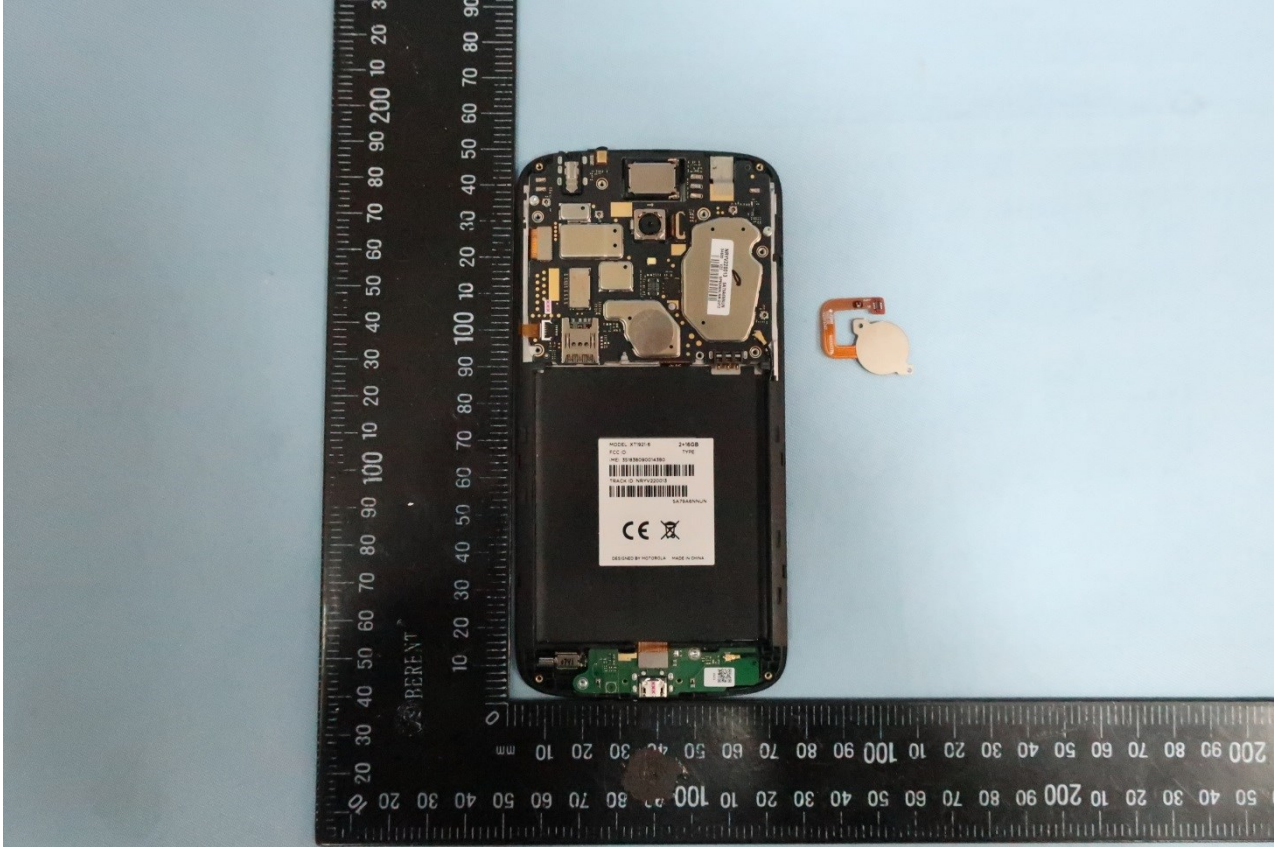

### 3. Internal Photograph of EUT

Brand Name: Motorola / Model Name: XT1921-6, XT1921-1

Brand Name: Motorola / Model Name: XT1921-6, XT1921-1

Brand Name: Motorola / Model Name: XT1921-6, XT1921-1

Brand Name: Motorola / Model Name: XT1921-6, XT1921-1

Brand Name: Motorola / Model Name: XT1921-6, XT1921-1

Brand Name: Motorola / Model Name: XT1921-6, XT1921-1

Brand Name: Motorola / Model Name: XT1921-6, XT1921-1

Brand Name: Motorola / Model Name: XT1921-6, XT1921-1