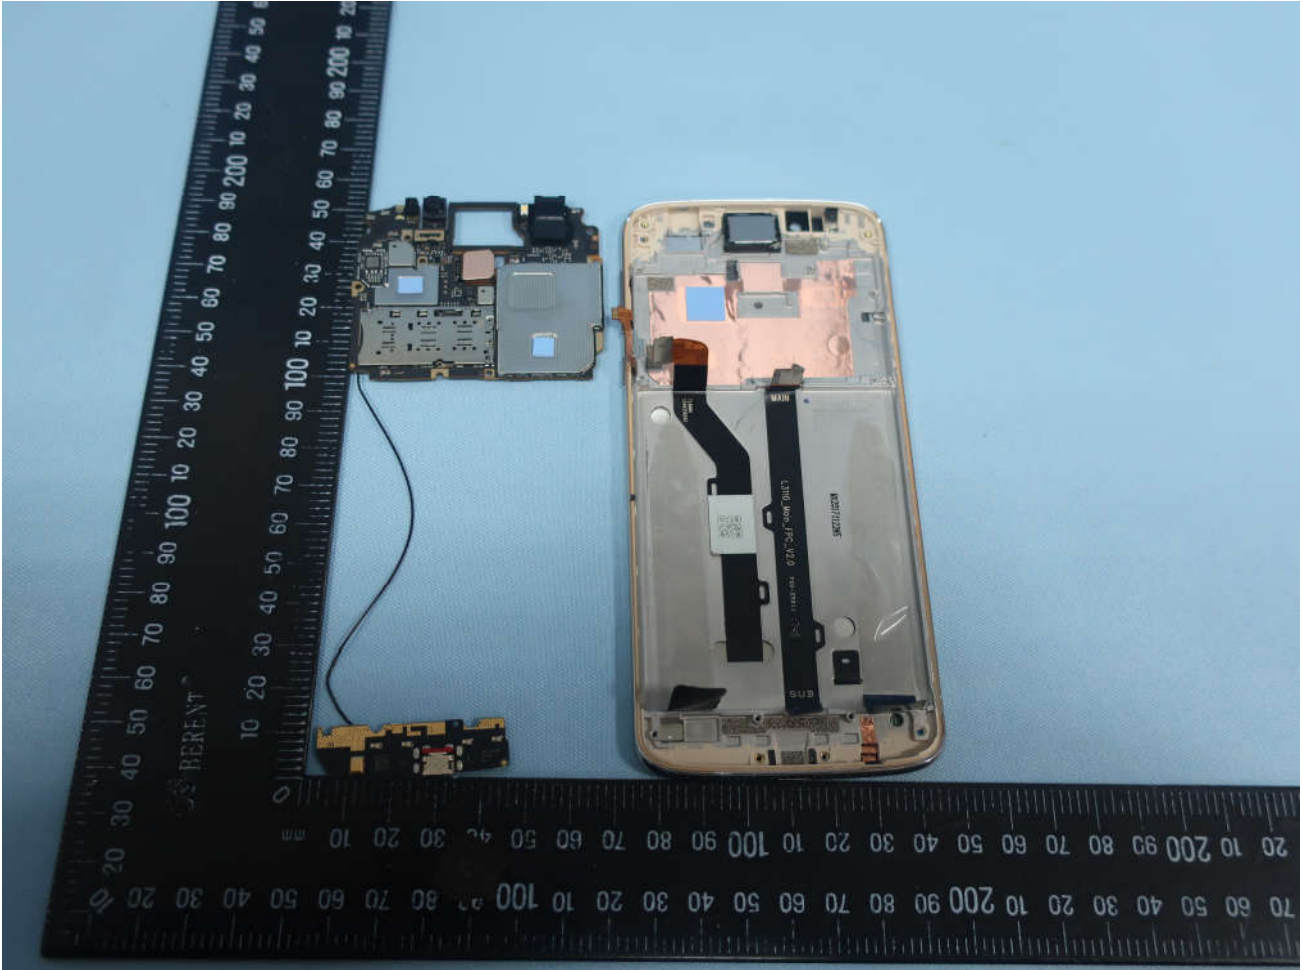

Brand Name: Motorola; Model Name: XT1922-5, XT1922-4