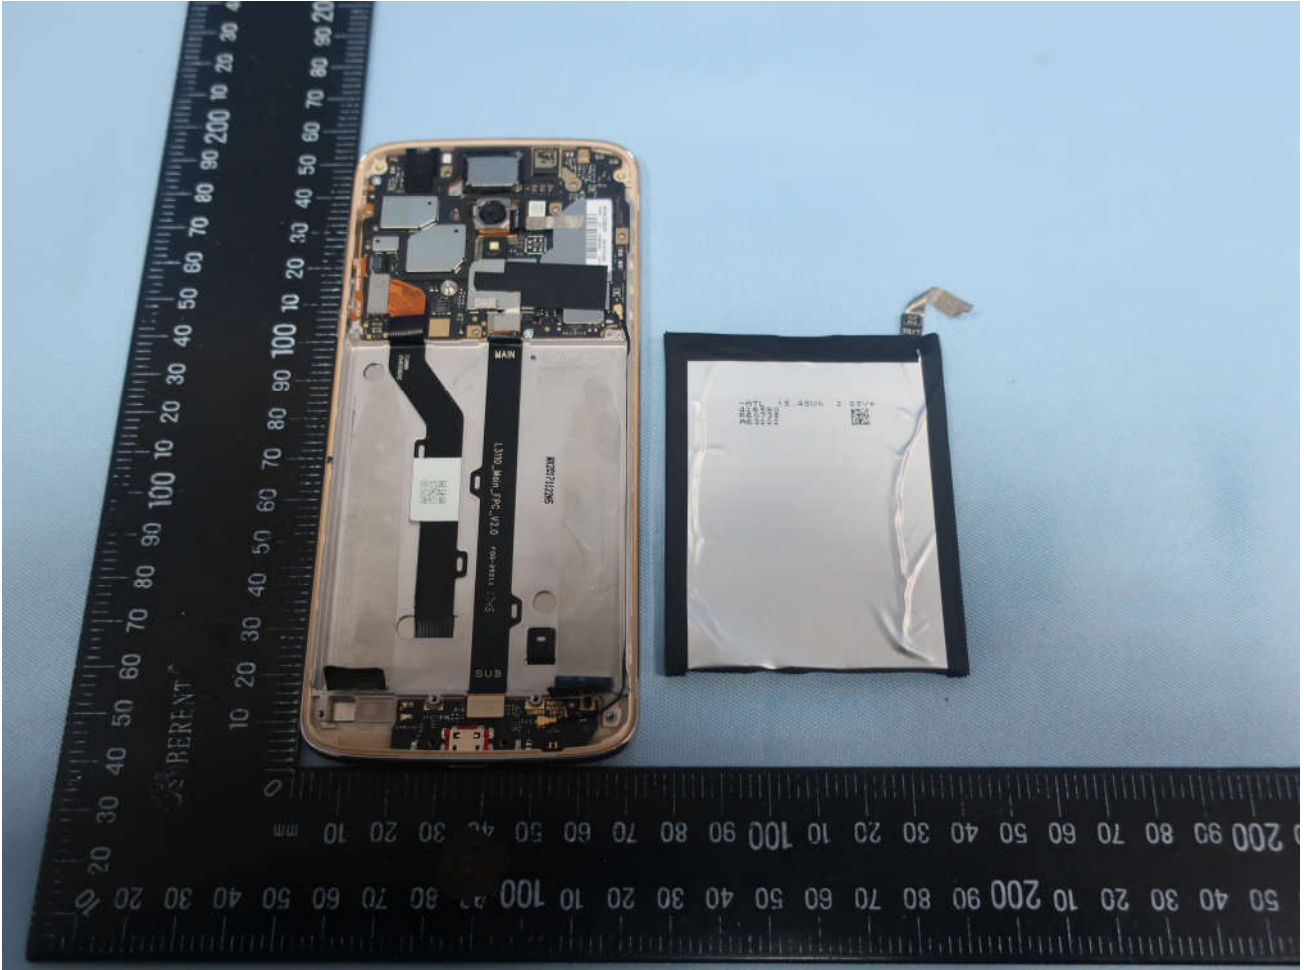

WWAN Main Antenna <Tx / Rx>

Brand Name: Motorola; Model Name: XT1922-5, XT1922-4

Brand Name: Motorola; Model Name: XT1922-5, XT1922-4

Brand Name: Motorola; Model Name: XT1922-5, XT1922-4

Brand Name: Motorola; Model Name: XT1922-5, XT1922-4