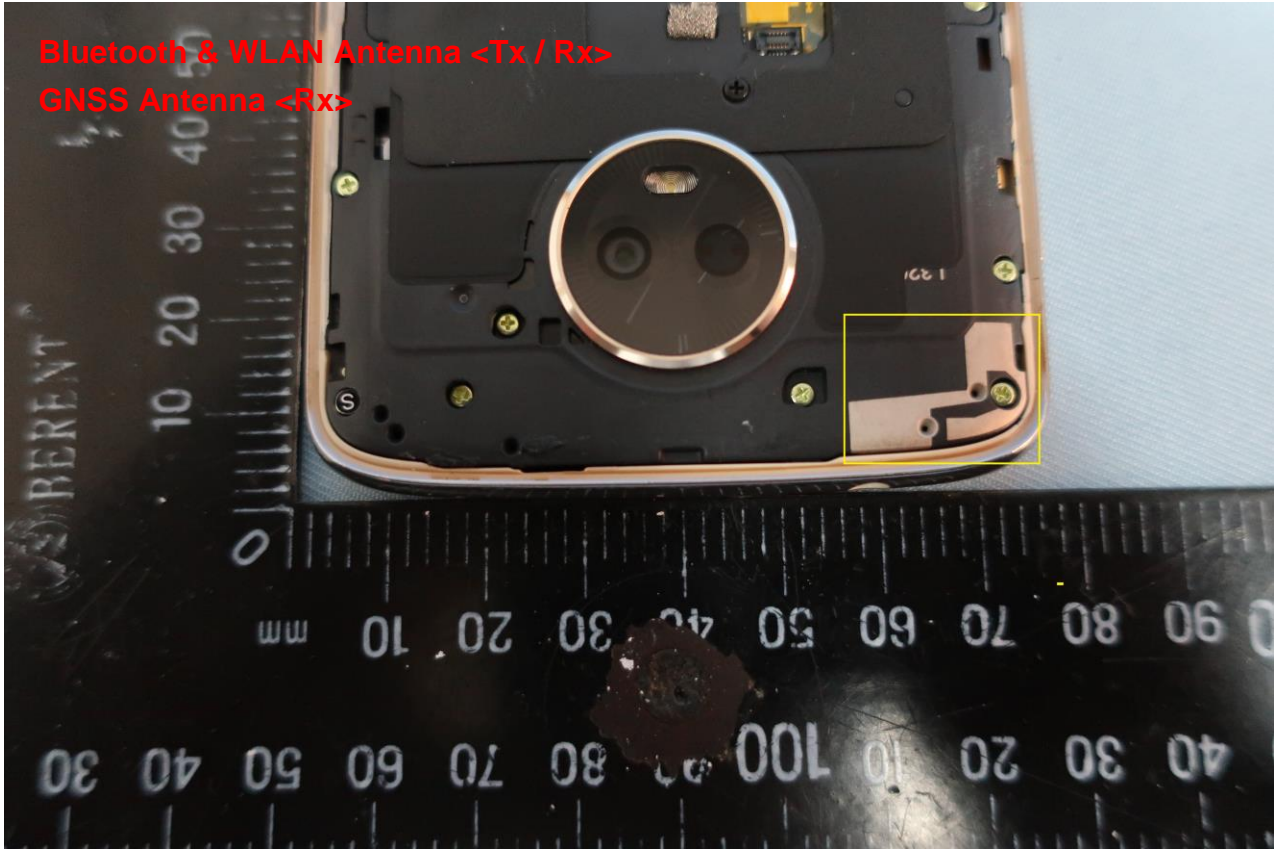

Brand Name: Motorola; Model Name: XT1924-3

Brand Name: Motorola; Model Name: XT1924-3

WWAN Main Antenna <Tx / Rx>

Brand Name: Motorola; Model Name: XT1924-3

Brand Name: Motorola; Model Name: XT1924-3