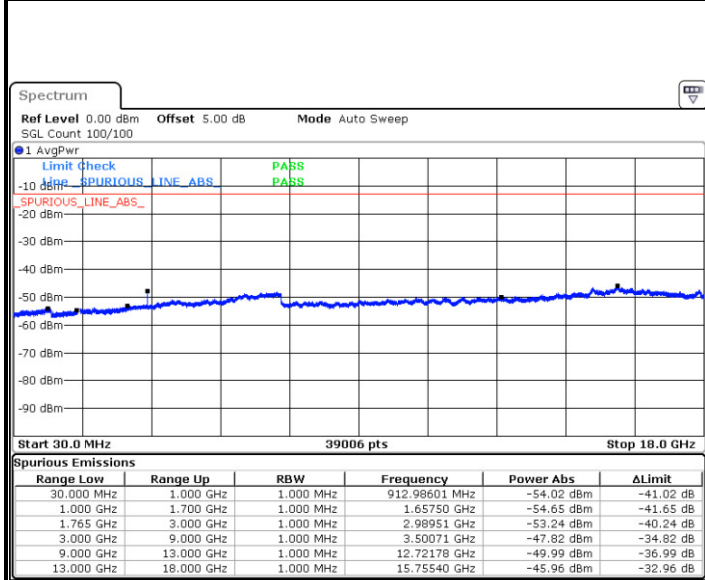

Highest Channel / QPSK

Highest Channel / 16QAM

Date: 26 DEC.2017 11:36:16

Date: 26 DEC.2017 11:37:11

LTE Band 4 / 5MHz

Lowest Channel / QPSK

Lowest Channel / 16QAM

Date: 26 DEC.2017 11:43:21

Date: 26 DEC.2017 11:44:16

Middle Channel / QPSK

Middle Channel / 16QAM

Date: 26 DEC.2017 11:45:54

Date: 26 DEC.2017 11:46:49

LTE Band 4 / 5MHz

Highest Channel / QPSK

Date: 26 DEC 2017 11:52:59

Highest Channel / 16QAM

Date: 26 DEC 2017 11:53:54

LTE Band 4 / 10MHz

Lowest Channel / QPSK

Date: 26 DEC 2017 12:00:04

Lowest Channel / 16QAM

Date: 26 DEC 2017 12:00:59

LTE Band 4 / 10MHz