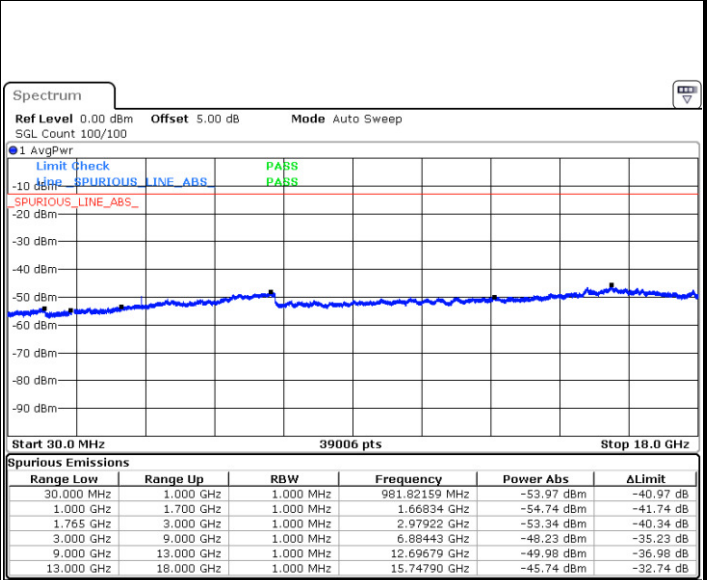

Highest Channel / QPSK

Highest Channel / 16QAM

Date: 26 DEC.2017 11:36:16

Date: 26 DEC.2017 11:37:11

LTE Band 4 / 5MHz

Lowest Channel / QPSK

Lowest Channel / 16QAM

Date: 26 DEC.2017 11:43:21

Date: 26 DEC.2017 11:44:16

Middle Channel / QPSK

Middle Channel / 16QAM

Date: 26 DEC.2017 11:45:54

Date: 26 DEC.2017 11:46:49

LTE Band 4 / 5MHz

Highest Channel / QPSK

Date: 26 DEC 2017 11:52:59

Highest Channel / 16QAM

Date: 26 DEC 2017 11:53:54

LTE Band 4 / 10MHz

Lowest Channel / QPSK

Date: 26 DEC 2017 12:00:04

Lowest Channel / 16QAM

Date: 26 DEC 2017 12:00:59

LTE Band 4 / 10MHz