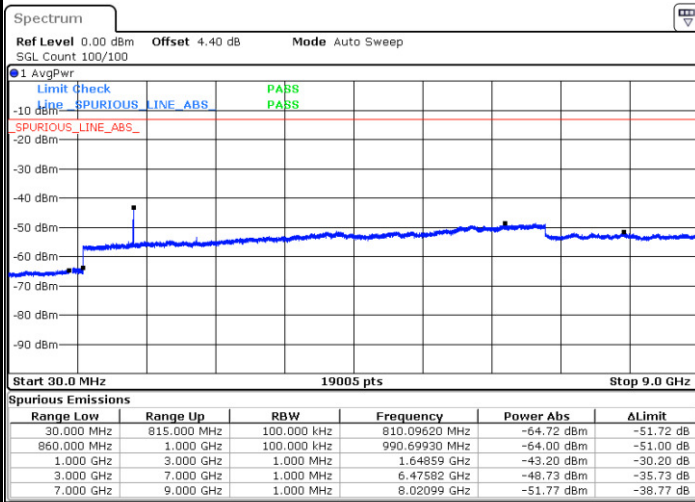

Highest Channel / QPSK

Highest Channel / 16QAM

Date: 26 DEC.2017 13:56:07

Date: 26 DEC.2017 13:55:27

LTE Band 5 / 1.4MHz

Lowest Channel / QPSK

Lowest Channel / 16QAM

Date: 26 DEC.2017 17:55:40

Date: 26 DEC.2017 17:56:35

Middle Channel / QPSK

Middle Channel / 16QAM

Date: 26 DEC.2017 17:58:12

Date: 26 DEC.2017 17:59:07

LTE Band 5 / 1.4MHz

Highest Channel / QPSK

Date: 26 DEC 2017 18:07:17

Highest Channel / 16QAM

Date: 26 DEC 2017 18:08:12

LTE Band 5 / 3MHz

Lowest Channel / QPSK

Date: 26 DEC 2017 18:16:22

Lowest Channel / 16QAM

Date: 26 DEC 2017 18:17:17

LTE Band 5 / 3MHz