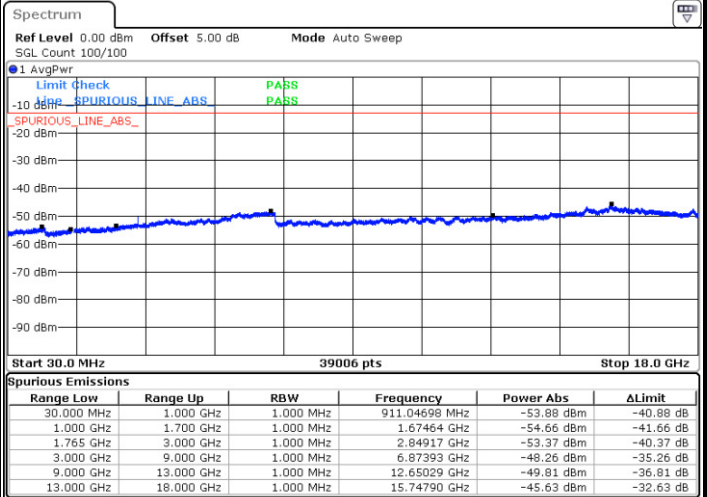

Highest Channel / 16QAM

Date: 26 DEC. 2017 10:22:56

LTE Band 2 / 20MHz

Lowest Channel / QPSK

Date: 26 DEC. 2017 10:29:06

Lowest Channel / 16QAM

Date: 26 DEC. 2017 10:30:01

LTE Band 2 / 20MHz

Middle Channel / QPSK

Date: 26 DEC. 2017 10:31:39

Middle Channel / 16QAM

Date: 26 DEC. 2017 10:32:34

Highest Channel / QPSK

Date: 26 DEC. 2017 10:38:44

Highest Channel / 16QAM

Date: 26 DEC. 2017 10:39:39

LTE Band 4 / 1.4MHz

Lowest Channel / QPSK

Lowest Channel / 16QAM

Date: 26 DEC 2017 11:04:38

Date: 26 DEC 2017 11:05:33

Middle Channel / QPSK

Middle Channel / 16QAM

Date: 26 DEC 2017 11:07:11