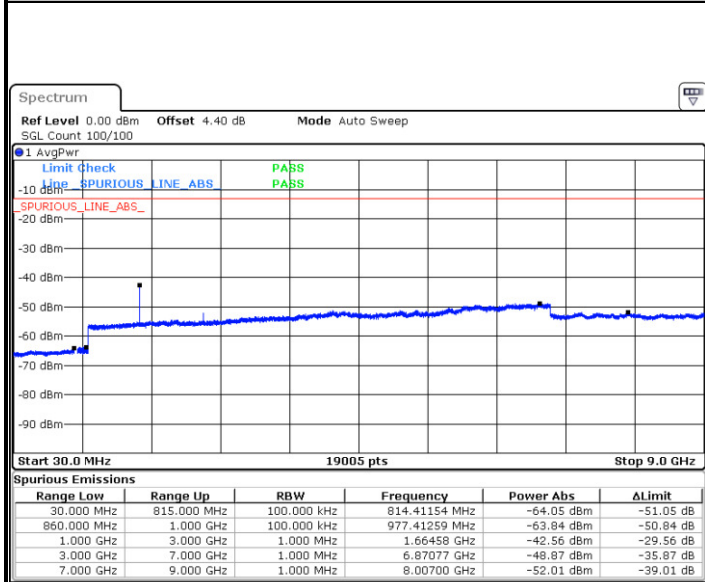

LTE Band 5 / 5MHz

Lowest Channel / QPSK

Lowest Channel / 16QAM

Date: 26 DEC. 2017 18:37:04

Date: 26 DEC. 2017 18:37:59

Middle Channel / QPSK

Middle Channel / 16QAM

Date: 26 DEC. 2017 18:39:37

Date: 26 DEC. 2017 18:40:32

LTE Band 5 / 5MHz

Highest Channel / QPSK

Highest Channel / 16QAM

LTE Band 5 / 10MHz

Lowest Channel / QPSK

Lowest Channel / 16QAM

LTE Band 5 / 10MHz

Middle Channel / QPSK

Date: 26 DEC. 2017 19:00:25

Middle Channel / 16QAM

Date: 26 DEC. 2017 19:01:20

Highest Channel / QPSK

Date: 26 DEC. 2017 19:09:39

Highest Channel / 16QAM

Date: 26 DEC. 2017 19:10:34