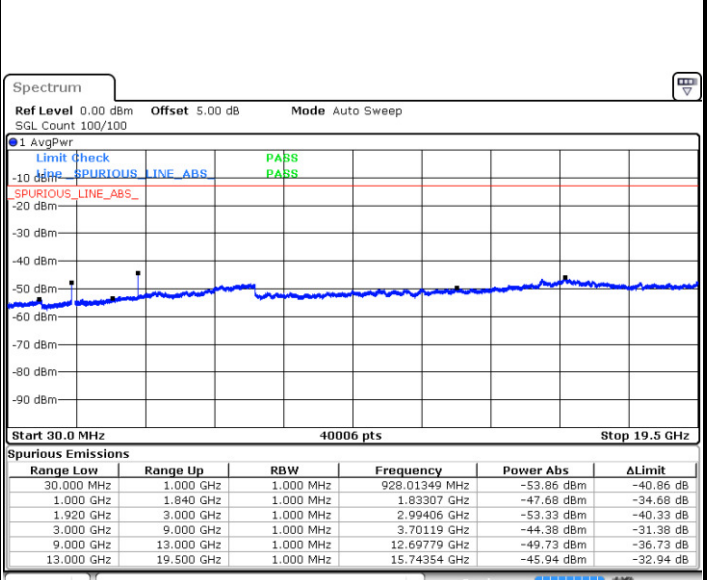

LTE Band 2 / 5MHz

Lowest Channel / QPSK

Lowest Channel / 16QAM

Date: 26 DEC.2017 09:38:56

Date: 26 DEC.2017 09:39:51

Middle Channel / QPSK

Middle Channel / 16QAM

Date: 26 DEC.2017 09:41:29

Date: 26 DEC.2017 09:42:24

LTE Band 2 / 5MHz

Highest Channel / QPSK

Date: 26 DEC 2017 09:48:34

Highest Channel / 16QAM

Date: 26 DEC 2017 09:49:29

LTE Band 2 / 10MHz

Lowest Channel / QPSK

Date: 26 DEC 2017 09:55:39

Lowest Channel / 16QAM

Date: 26 DEC 2017 09:56:34

LTE Band 2 / 10MHz

Middle Channel / QPSK

Middle Channel / 16QAM

Date: 26 DEC.2017 09:58:12

Date: 26 DEC.2017 09:59:07

Highest Channel / QPSK

Highest Channel / 16QAM

Date: 26 DEC.2017 10:05:17

Date: 26 DEC.2017 10:06:12

LTE Band 2 / 15MHz

Lowest Channel / QPSK

Lowest Channel / 16QAM

Date: 26 DEC.2017 10:12:22