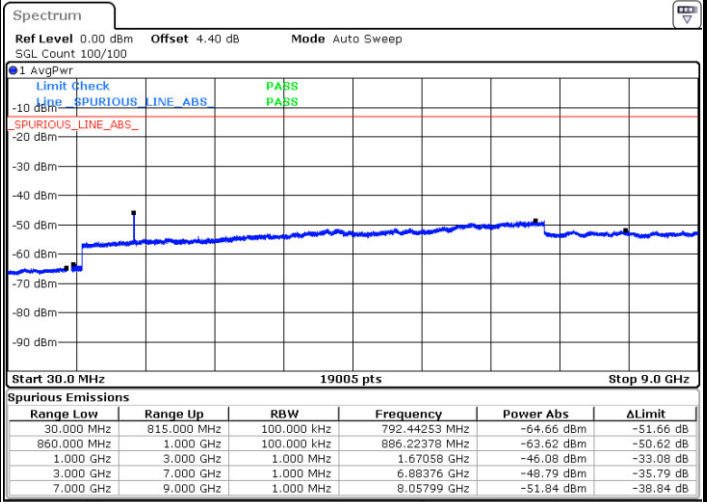

Date: 26 DEC.2017 17:56:35

Middle Channel / QPSK

Middle Channel / 16QAM

Date: 26 DEC.2017 17:58:12

Date: 26 DEC.2017 17:59:07

LTE Band 5 / 1.4MHz

Highest Channel / QPSK

Date: 26 DEC 2017 18:07:17

Highest Channel / 16QAM

Date: 26 DEC 2017 18:08:12

LTE Band 5 / 3MHz

Lowest Channel / QPSK

Date: 26 DEC 2017 18:16:22

Lowest Channel / 16QAM

Date: 26 DEC 2017 18:17:17

LTE Band 5 / 3MHz

Middle Channel / QPSK

Middle Channel / 16QAM

Date: 26 DEC.2017 18:18:55

Date: 26 DEC.2017 18:19:50

Highest Channel / QPSK

Highest Channel / 16QAM

Date: 26 DEC.2017 18:27:59

Date: 26 DEC.2017 18:28:55