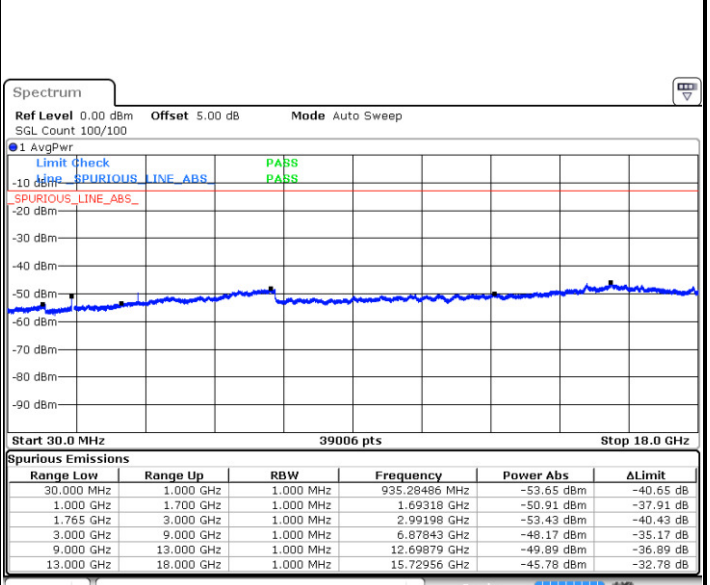

Date: 26 DEC.2017 11:44:16

Middle Channel / QPSK

Middle Channel / 16QAM

Date: 26 DEC.2017 11:45:54

Date: 26 DEC.2017 11:46:49

LTE Band 4 / 5MHz

Highest Channel / QPSK

Date: 26 DEC 2017 11:52:59

Highest Channel / 16QAM

Date: 26 DEC 2017 11:53:54

LTE Band 4 / 10MHz

Lowest Channel / QPSK

Date: 26 DEC 2017 12:00:04

Lowest Channel / 16QAM

Date: 26 DEC 2017 12:00:59

LTE Band 4 / 10MHz

Middle Channel / QPSK

Middle Channel / 16QAM

Date: 26 DEC.2017 12:02:37

Date: 26 DEC.2017 12:03:32

Highest Channel / QPSK

Highest Channel / 16QAM

Date: 26 DEC.2017 12:09:42

Date: 26 DEC.2017 12:10:38