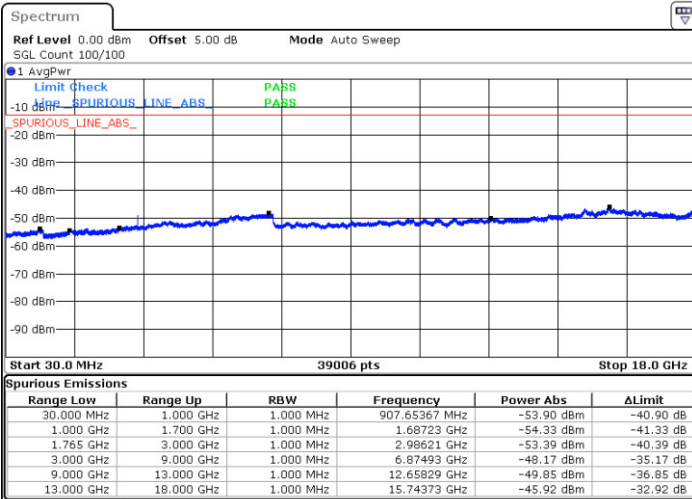

LTE Band 4 / 1.4MHz

Lowest Channel / QPSK

Lowest Channel / 16QAM

Date: 26 DEC 2017 11:04:38

Date: 26 DEC 2017 11:05:33

Middle Channel / QPSK

Middle Channel / 16QAM

Date: 26 DEC 2017 11:07:11

Date: 26 DEC 2017 11:08:06

LTE Band 4 / 1.4MHz

Highest Channel / QPSK

Date: 26 DEC 2017 11:14:16

Highest Channel / 16QAM

Date: 26 DEC 2017 11:20:28

LTE Band 4 / 3MHz

Lowest Channel / QPSK