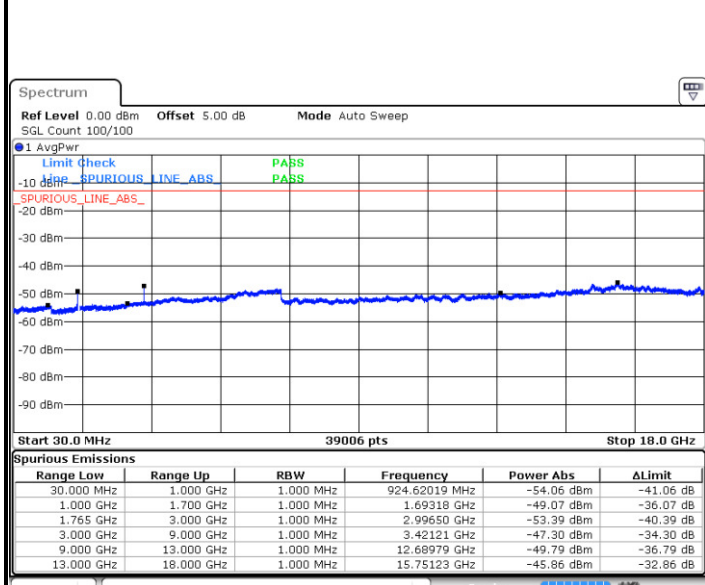

Highest Channel / QPSK

Highest Channel / 16QAM

Date: 26 DEC.2017 11:36:16

Date: 26 DEC.2017 11:37:11

LTE Band 4 / 5MHz

Lowest Channel / QPSK

Lowest Channel / 16QAM

Date: 26 DEC.2017 11:43:21

Date: 26 DEC.2017 11:44:16

Middle Channel / QPSK

Middle Channel / 16QAM

Date: 26 DEC.2017 11:45:54

Date: 26 DEC.2017 11:46:49

LTE Band 4 / 5MHz

Highest Channel / QPSK

Date: 26 DEC 2017 11:52:59

Highest Channel / 16QAM

Date: 26 DEC 2017 11:53:54

LTE Band 4 / 10MHz

Lowest Channel / QPSK

Date: 26 DEC 2017 12:00:04

Lowest Channel / 16QAM

Date: 26 DEC 2017 12:00:59

LTE Band 4 / 10MHz

Middle Channel / QPSK

Middle Channel / 16QAM

Date: 26 DEC.2017 12:02:37

Date: 26 DEC.2017 12:03:32

Highest Channel / QPSK

Highest Channel / 16QAM

Date: 26 DEC.2017 12:09:42

Date: 26 DEC.2017 12:10:38