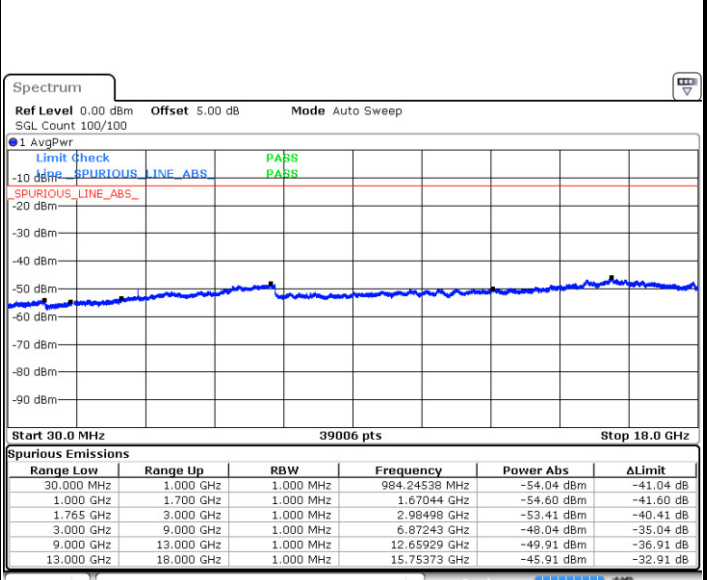

LTE Band 4 / 1.4MHz

Lowest Channel / QPSK

Lowest Channel / 16QAM

Date: 26 DEC 2017 11:04:38

Date: 26 DEC 2017 11:05:33

Middle Channel / QPSK

Middle Channel / 16QAM

Date: 26 DEC 2017 11:07:11

Date: 26 DEC 2017 11:08:06

LTE Band 4 / 1.4MHz

Highest Channel / QPSK

Date: 26 DEC 2017 11:14:16

Highest Channel / 16QAM

Date: 26 DEC 2017 11:20:28

LTE Band 4 / 3MHz

Lowest Channel / QPSK

Date: 26 DEC 2017 11:26:38

Lowest Channel / 16QAM

Date: 26 DEC 2017 11:27:33

LTE Band 4 / 3MHz

Middle Channel / QPSK

Middle Channel / 16QAM

Date: 26 DEC.2017 11:29:11

Date: 26 DEC.2017 11:30:06

Highest Channel / QPSK

Highest Channel / 16QAM

Date: 26 DEC.2017 11:36:16

Date: 26 DEC.2017 11:37:11

LTE Band 4 / 5MHz

Lowest Channel / QPSK

Lowest Channel / 16QAM

Date: 26 DEC.2017 11:43:21