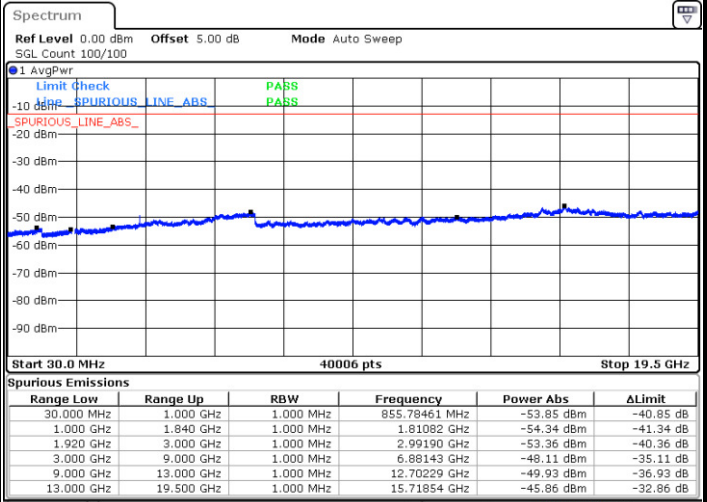

Date: 26 DEC.2017 09:42:24

LTE Band 2 / 5MHz

Highest Channel / QPSK

Date: 26 DEC 2017 09:48:34

Highest Channel / 16QAM

Date: 26 DEC 2017 09:49:29

LTE Band 2 / 10MHz

Lowest Channel / QPSK

Date: 26 DEC 2017 09:55:39

Lowest Channel / 16QAM

Date: 26 DEC 2017 09:56:34

LTE Band 2 / 10MHz

Middle Channel / QPSK

Middle Channel / 16QAM

Date: 26 DEC.2017 09:58:12

Date: 26 DEC.2017 09:59:07

Highest Channel / QPSK

Highest Channel / 16QAM

Date: 26 DEC.2017 10:05:17

Date: 26 DEC.2017 10:06:12

LTE Band 2 / 15MHz

Lowest Channel / QPSK

Lowest Channel / 16QAM

Date: 26 DEC.2017 10:12:22