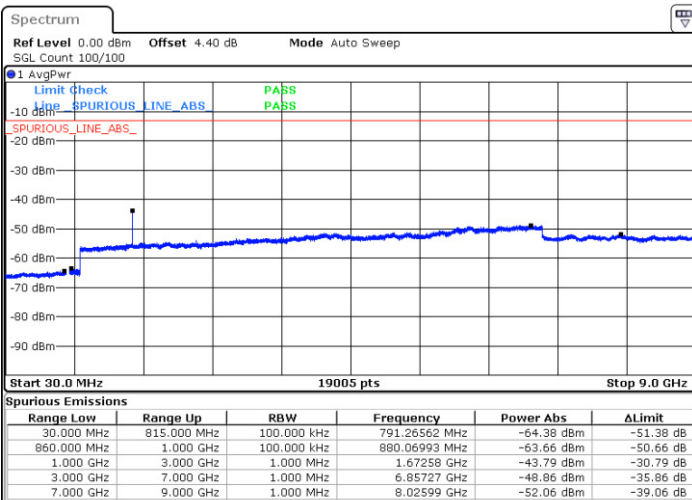

Date: 26 DEC 2017 13:48:13

Lowest Channel / 16QAM

Date: 26 DEC 2017 13:49:10

LTE Band 4 / 20MHz

Middle Channel / QPSK

Middle Channel / 16QAM

Date: 26 DEC.2017 13:50:39

Date: 26 DEC.2017 13:49:58

Highest Channel / QPSK

Highest Channel / 16QAM

Date: 26 DEC.2017 13:56:07

Date: 26 DEC.2017 13:55:27

LTE Band 5 / 1.4MHz

Lowest Channel / QPSK

Lowest Channel / 16QAM

Date: 26 DEC.2017 17:55:40

Date: 26 DEC.2017 17:56:35

Middle Channel / QPSK

Middle Channel / 16QAM

Date: 26 DEC.2017 17:58:12

Date: 26 DEC.2017 17:59:07

LTE Band 5 / 1.4MHz

Highest Channel / QPSK

Date: 26 DEC 2017 18:07:17

Highest Channel / 16QAM

Date: 26 DEC 2017 18:08:12

LTE Band 5 / 3MHz

Lowest Channel / QPSK

Date: 26 DEC 2017 18:16:22

Lowest Channel / 16QAM

Date: 26 DEC 2017 18:17:17

LTE Band 5 / 3MHz