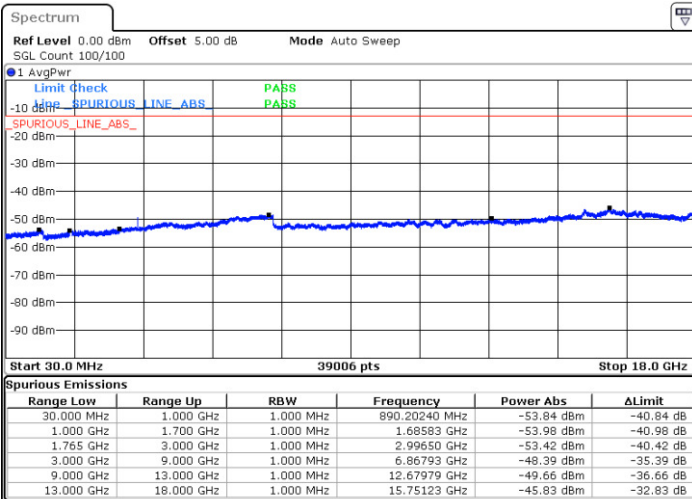

Date: 26 DEC 2017 11:26:38

Lowest Channel / 16QAM

Date: 26 DEC 2017 11:27:33

LTE Band 4 / 3MHz

Middle Channel / QPSK

Middle Channel / 16QAM

Date: 26 DEC.2017 11:29:11

Date: 26 DEC.2017 11:30:06

Highest Channel / QPSK

Highest Channel / 16QAM

Date: 26 DEC.2017 11:36:16

Date: 26 DEC.2017 11:37:11

LTE Band 4 / 5MHz

Lowest Channel / QPSK

Lowest Channel / 16QAM

Date: 26 DEC.2017 11:43:21

Date: 26 DEC.2017 11:44:16

Middle Channel / QPSK

Middle Channel / 16QAM

Date: 26 DEC.2017 11:45:54

Date: 26 DEC.2017 11:46:49

LTE Band 4 / 5MHz

Highest Channel / QPSK

Date: 26 DEC 2017 11:52:59