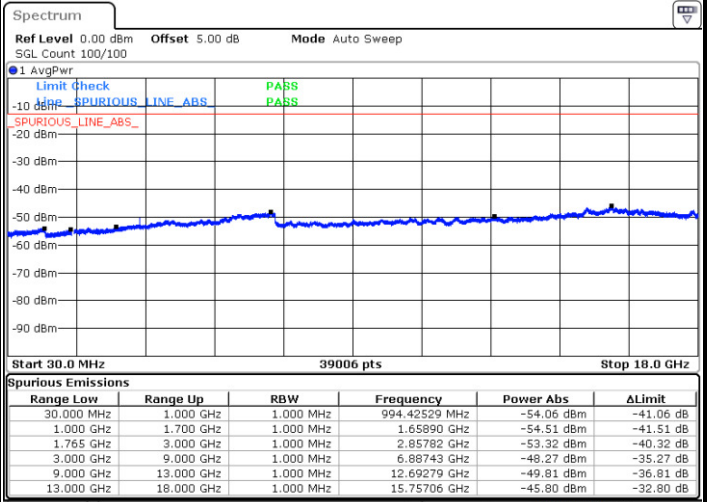

Date: 26 DEC.2017 11:44:16

Middle Channel / QPSK

Middle Channel / 16QAM

Date: 26 DEC.2017 11:45:54

Date: 26 DEC.2017 11:46:49

LTE Band 4 / 5MHz

Highest Channel / QPSK

Date: 26 DEC 2017 11:52:59

Highest Channel / 16QAM

Date: 26 DEC 2017 11:53:54

LTE Band 4 / 10MHz

Lowest Channel / QPSK

Date: 26 DEC 2017 12:00:04

Lowest Channel / 16QAM

Date: 26 DEC 2017 12:00:59

LTE Band 4 / 10MHz

Middle Channel / QPSK

Middle Channel / 16QAM

Date: 26 DEC.2017 12:02:37

Date: 26 DEC.2017 12:03:32

Highest Channel / QPSK

Highest Channel / 16QAM

Date: 26 DEC.2017 12:09:42

Date: 26 DEC.2017 12:10:38