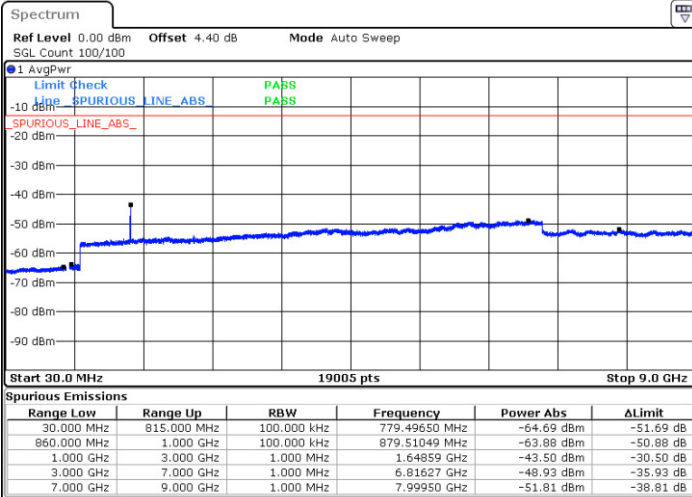

Date: 26 DEC 2017 13:48:13

Lowest Channel / 16QAM

Date: 26 DEC 2017 13:49:10

LTE Band 4 / 20MHz

Middle Channel / QPSK

Middle Channel / 16QAM

Date: 26 DEC.2017 13:50:39

Date: 26 DEC.2017 13:49:58

Highest Channel / QPSK

Highest Channel / 16QAM

Date: 26 DEC.2017 13:56:07

Date: 26 DEC.2017 13:55:27

LTE Band 5 / 1.4MHz

Lowest Channel / QPSK

Lowest Channel / 16QAM

Date: 26 DEC.2017 17:55:40

Date: 26 DEC.2017 17:56:35

Middle Channel / QPSK

Middle Channel / 16QAM

Date: 26 DEC.2017 17:58:12

Date: 26 DEC.2017 17:59:07

LTE Band 5 / 1.4MHz

Highest Channel / QPSK

Date: 26 DEC 2017 18:07:17