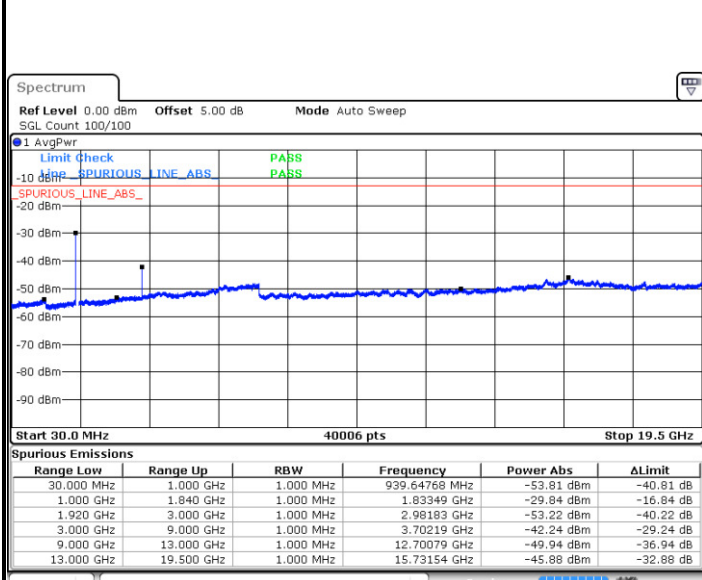

Highest Channel / QPSK

Highest Channel / 16QAM

Date: 26 DEC.2017 10:05:17

Date: 26 DEC.2017 10:06:12

LTE Band 2 / 15MHz

Lowest Channel / QPSK

Lowest Channel / 16QAM

Date: 26 DEC.2017 10:12:22

Date: 26 DEC.2017 10:13:17

Middle Channel / QPSK

Middle Channel / 16QAM

Date: 26 DEC.2017 10:14:55

Date: 26 DEC.2017 10:15:50

LTE Band 2 / 15MHz

Highest Channel / QPSK

Date: 26 DEC. 2017 10:22:00

Highest Channel / 16QAM

Date: 26 DEC. 2017 10:22:56

LTE Band 2 / 20MHz

Lowest Channel / QPSK

Date: 26 DEC. 2017 10:29:06

Lowest Channel / 16QAM

Date: 26 DEC. 2017 10:30:01

LTE Band 2 / 20MHz