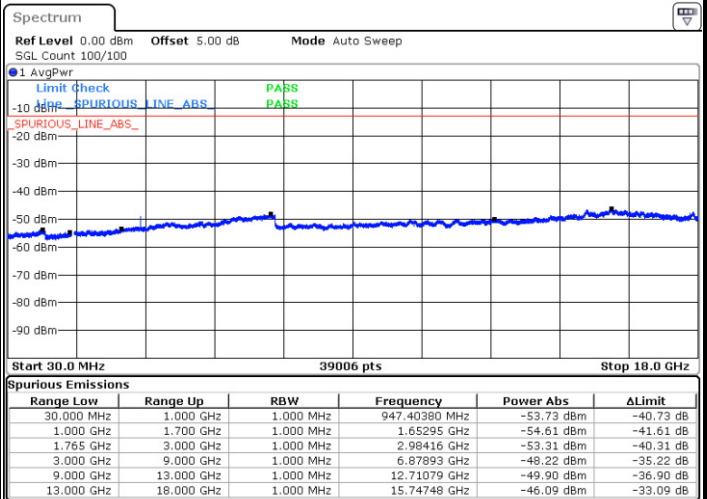

Highest Channel / 16QAM

Date: 26 DEC 2017 11:53:54

LTE Band 4 / 10MHz

Lowest Channel / QPSK

Date: 26 DEC 2017 12:00:04

Lowest Channel / 16QAM

Date: 26 DEC 2017 12:00:59

LTE Band 4 / 10MHz

Middle Channel / QPSK

Middle Channel / 16QAM

Date: 26 DEC.2017 12:02:37

Date: 26 DEC.2017 12:03:32

Highest Channel / QPSK

Highest Channel / 16QAM

Date: 26 DEC.2017 12:09:42

Date: 26 DEC.2017 12:10:38

LTE Band 4 / 15MHz

Lowest Channel / QPSK

Lowest Channel / 16QAM

Date: 26 DEC.2017 12:16:47

Date: 26 DEC.2017 12:17:43

Middle Channel / QPSK

Middle Channel / 16QAM

Date: 26 DEC.2017 12:19:21

Date: 26 DEC.2017 12:20:16

LTE Band 4 / 15MHz

Highest Channel / QPSK

Date: 26 DEC 2017 12:26:26

Highest Channel / 16QAM

Date: 26 DEC 2017 12:27:21

LTE Band 4 / 20MHz

Lowest Channel / QPSK