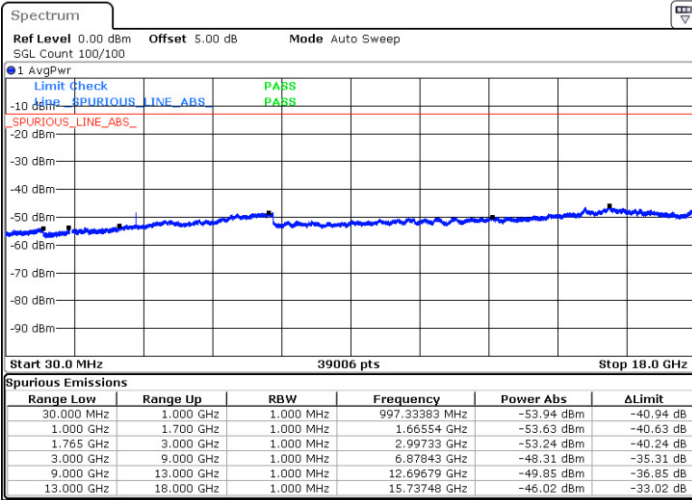

Date: 26 DEC 2017 11:26:38

Lowest Channel / 16QAM

Date: 26 DEC 2017 11:27:33

LTE Band 4 / 3MHz

Middle Channel / QPSK

Middle Channel / 16QAM

Date: 26 DEC.2017 11:29:11

Date: 26 DEC.2017 11:30:06

Highest Channel / QPSK

Highest Channel / 16QAM

Date: 26 DEC.2017 11:36:16

Date: 26 DEC.2017 11:37:11

LTE Band 4 / 5MHz

Lowest Channel / QPSK

Lowest Channel / 16QAM

Date: 26 DEC.2017 11:43:21

Date: 26 DEC.2017 11:44:16

Middle Channel / QPSK

Middle Channel / 16QAM

Date: 26 DEC.2017 11:45:54

Date: 26 DEC.2017 11:46:49

LTE Band 4 / 5MHz

Highest Channel / QPSK

Date: 26 DEC 2017 11:52:59

Highest Channel / 16QAM

Date: 26 DEC 2017 11:53:54

LTE Band 4 / 10MHz

Lowest Channel / QPSK

Date: 26 DEC 2017 12:00:04

Lowest Channel / 16QAM

Date: 26 DEC 2017 12:00:59

LTE Band 4 / 10MHz