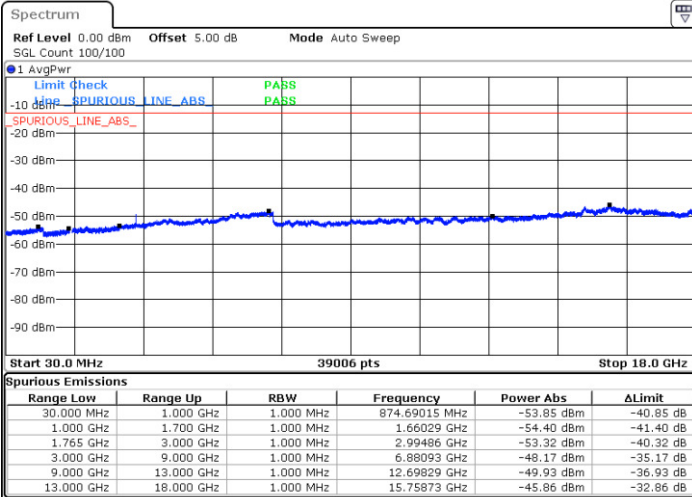

Highest Channel / 16QAM

Date: 26 DEC. 2017 10:22:56

LTE Band 2 / 20MHz

Lowest Channel / QPSK

Date: 26 DEC. 2017 10:29:06

Lowest Channel / 16QAM

Date: 26 DEC. 2017 10:30:01

LTE Band 2 / 20MHz

Middle Channel / QPSK

Date: 26 DEC. 2017 10:31:39

Middle Channel / 16QAM

Date: 26 DEC. 2017 10:32:34

Highest Channel / QPSK

Date: 26 DEC. 2017 10:38:44

Highest Channel / 16QAM

Date: 26 DEC. 2017 10:39:39

LTE Band 4 / 1.4MHz

Lowest Channel / QPSK

Lowest Channel / 16QAM

Date: 26 DEC 2017 11:04:38

Date: 26 DEC 2017 11:05:33

Middle Channel / QPSK

Middle Channel / 16QAM

Date: 26 DEC 2017 11:07:11

Date: 26 DEC 2017 11:08:06

LTE Band 4 / 1.4MHz

Highest Channel / QPSK

Date: 26 DEC 2017 11:14:16

Highest Channel / 16QAM

Date: 26 DEC 2017 11:20:28

LTE Band 4 / 3MHz

Lowest Channel / QPSK