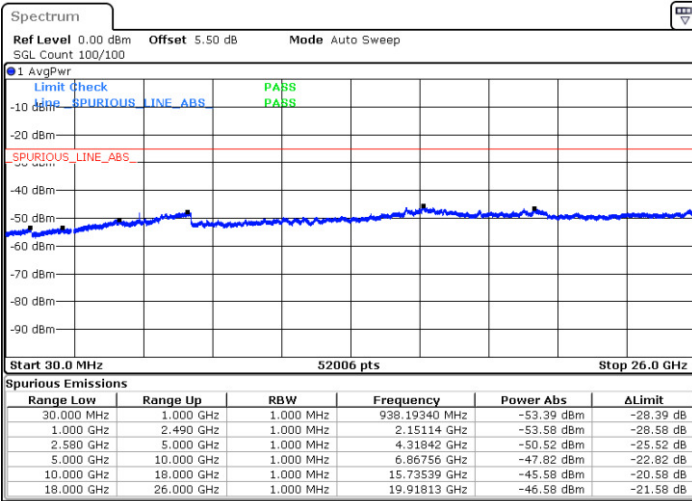

Middle Channel / QPSK

Date: 26 DEC. 2017 19:00:25

Middle Channel / 16QAM

Date: 26 DEC. 2017 19:01:20

Highest Channel / QPSK

Date: 26 DEC. 2017 19:09:39

Highest Channel / 16QAM

Date: 26 DEC. 2017 19:10:34

LTE Band 7 / 5MHz

Lowest Channel / QPSK

Lowest Channel / 16QAM

Date: 25.DEC.2017 16:55:01

Date: 25.DEC.2017 16:54:07

Middle Channel / QPSK

Middle Channel / 16QAM

Date: 25.DEC.2017 16:55:56

Date: 25.DEC.2017 16:56:50

LTE Band 7 / 5MHz

Highest Channel / QPSK

Date: 25.DEC.2017 17:04:37

Highest Channel / 16QAM

Date: 25.DEC.2017 17:03:43

LTE Band 7 / 10MHz

Lowest Channel / QPSK