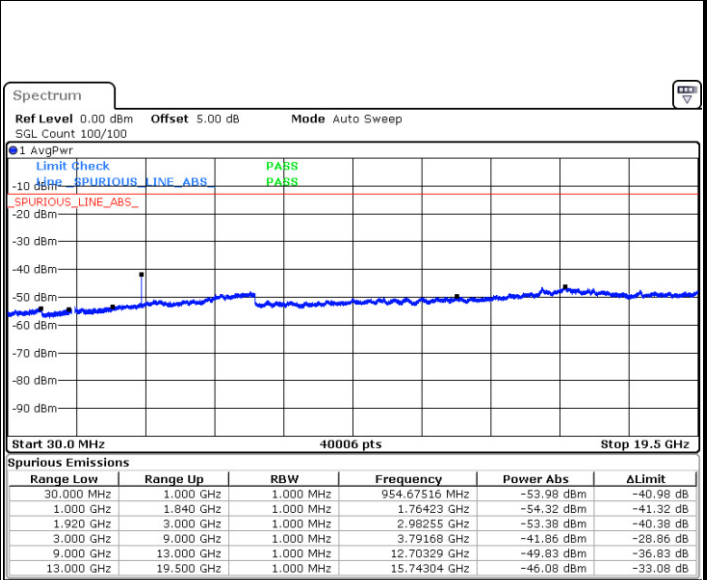

Highest Channel / QPSK

Highest Channel / 16QAM

Date: 26 DEC.2017 10:05:17

Date: 26 DEC.2017 10:06:12

LTE Band 2 / 15MHz

Lowest Channel / QPSK

Lowest Channel / 16QAM

Date: 26 DEC.2017 10:12:22

Date: 26 DEC.2017 10:13:17

Middle Channel / QPSK

Middle Channel / 16QAM

Date: 26 DEC.2017 10:14:55

Date: 26 DEC.2017 10:15:50

LTE Band 2 / 15MHz

Highest Channel / QPSK

Date: 26 DEC. 2017 10:22:00

Highest Channel / 16QAM

Date: 26 DEC. 2017 10:22:56

LTE Band 2 / 20MHz

Lowest Channel / QPSK

Date: 26 DEC. 2017 10:29:06

Lowest Channel / 16QAM

Date: 26 DEC. 2017 10:30:01

LTE Band 2 / 20MHz