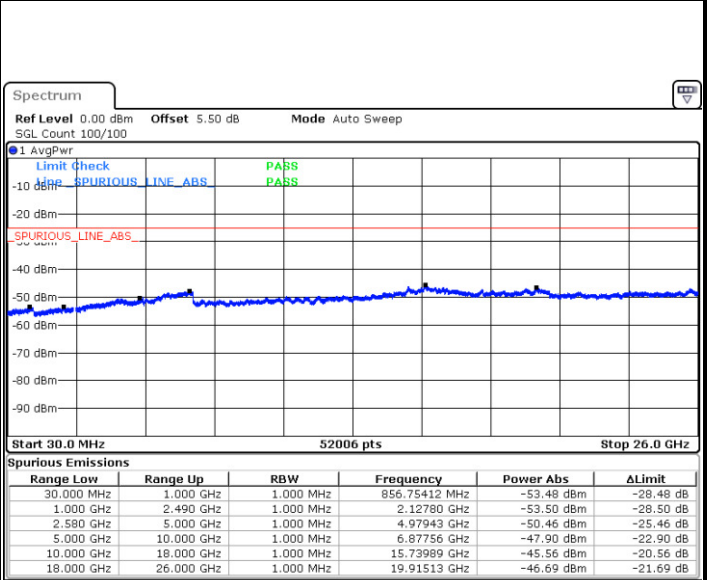

LTE Band 7 / 5MHz

Lowest Channel / QPSK

Lowest Channel / 16QAM

Date: 25.DEC.2017 16:55:01

Date: 25.DEC.2017 16:54:07

Middle Channel / QPSK

Middle Channel / 16QAM

Date: 25.DEC.2017 16:55:56

Date: 25.DEC.2017 16:56:50

LTE Band 7 / 5MHz

Highest Channel / QPSK

Date: 25.DEC.2017 17:04:37

Highest Channel / 16QAM

Date: 25.DEC.2017 17:03:43

LTE Band 7 / 10MHz

Lowest Channel / QPSK

Date: 25.DEC.2017 17:11:42

Lowest Channel / 16QAM

Date: 25.DEC.2017 17:10:47