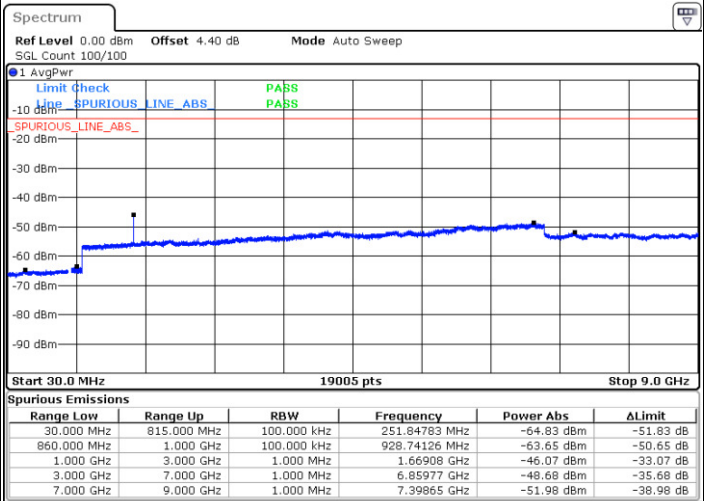

Middle Channel / QPSK

Middle Channel / 16QAM

Date: 26 DEC.2017 18:18:55

Date: 26 DEC.2017 18:19:50

Highest Channel / QPSK

Highest Channel / 16QAM

Date: 26 DEC.2017 18:27:59

Date: 26 DEC.2017 18:28:55

LTE Band 5 / 5MHz

Lowest Channel / QPSK

Lowest Channel / 16QAM

Date: 26 DEC. 2017 18:37:04

Date: 26 DEC. 2017 18:37:59

Middle Channel / QPSK

Middle Channel / 16QAM

Date: 26 DEC. 2017 18:39:37

Date: 26 DEC. 2017 18:40:32

LTE Band 5 / 5MHz

Highest Channel / QPSK

Highest Channel / 16QAM

LTE Band 5 / 10MHz

Lowest Channel / QPSK

Lowest Channel / 16QAM

LTE Band 5 / 10MHz