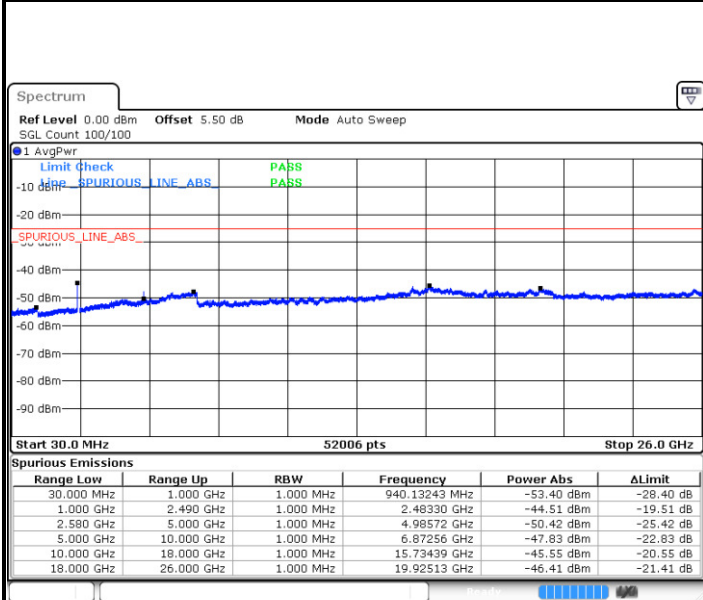

LTE Band 7 / 5MHz

Lowest Channel / QPSK

Lowest Channel / 16QAM

Date: 25.DEC.2017 16:55:01

Date: 25.DEC.2017 16:54:07

Middle Channel / QPSK

Middle Channel / 16QAM

Date: 25.DEC.2017 16:55:56

Date: 25.DEC.2017 16:56:50

LTE Band 7 / 5MHz

Highest Channel / QPSK

Date: 25.DEC.2017 17:04:37

Highest Channel / 16QAM

Date: 25.DEC.2017 17:03:43

LTE Band 7 / 10MHz

Lowest Channel / QPSK

Date: 25.DEC.2017 17:11:42

Lowest Channel / 16QAM

Date: 25.DEC.2017 17:10:47