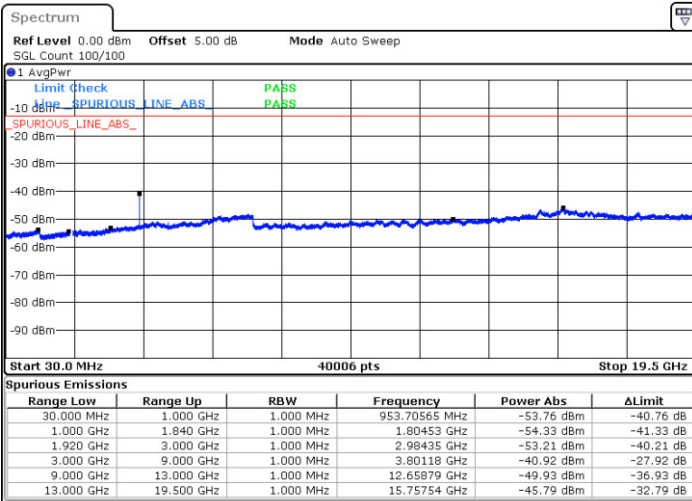

Date: 26 DEC.2017 09:42:24

LTE Band 2 / 5MHz

Highest Channel / QPSK

Date: 26 DEC 2017 09:48:34

Highest Channel / 16QAM

Date: 26 DEC 2017 09:49:29

LTE Band 2 / 10MHz

Lowest Channel / QPSK

Date: 26 DEC 2017 09:55:39

Lowest Channel / 16QAM

Date: 26 DEC 2017 09:56:34

LTE Band 2 / 10MHz

Middle Channel / QPSK

Middle Channel / 16QAM

Date: 26 DEC.2017 09:58:12

Date: 26 DEC.2017 09:59:07

Highest Channel / QPSK

Highest Channel / 16QAM

Date: 26 DEC.2017 10:05:17

Date: 26 DEC.2017 10:06:12

LTE Band 2 / 15MHz

Lowest Channel / QPSK

Lowest Channel / 16QAM

Date: 26 DEC.2017 10:12:22