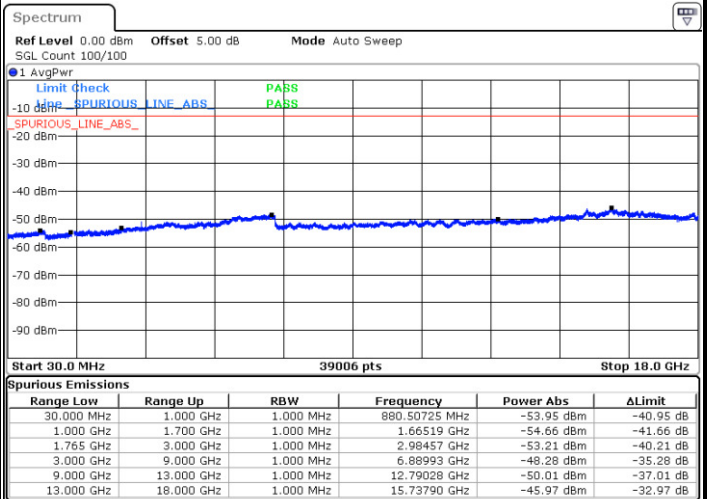

Date: 26 DEC 2017 11:08:06

LTE Band 4 / 1.4MHz

Highest Channel / QPSK

Date: 26 DEC 2017 11:14:16

Highest Channel / 16QAM

Date: 26 DEC 2017 11:20:28

LTE Band 4 / 3MHz

Lowest Channel / QPSK

Date: 26 DEC 2017 11:26:38

Lowest Channel / 16QAM

Date: 26 DEC 2017 11:27:33

LTE Band 4 / 3MHz

Middle Channel / QPSK

Middle Channel / 16QAM

Date: 26 DEC.2017 11:29:11

Date: 26 DEC.2017 11:30:06

Highest Channel / QPSK

Highest Channel / 16QAM

Date: 26 DEC.2017 11:36:16

Date: 26 DEC.2017 11:37:11

LTE Band 4 / 5MHz

Lowest Channel / QPSK

Lowest Channel / 16QAM

Date: 26 DEC.2017 11:43:21