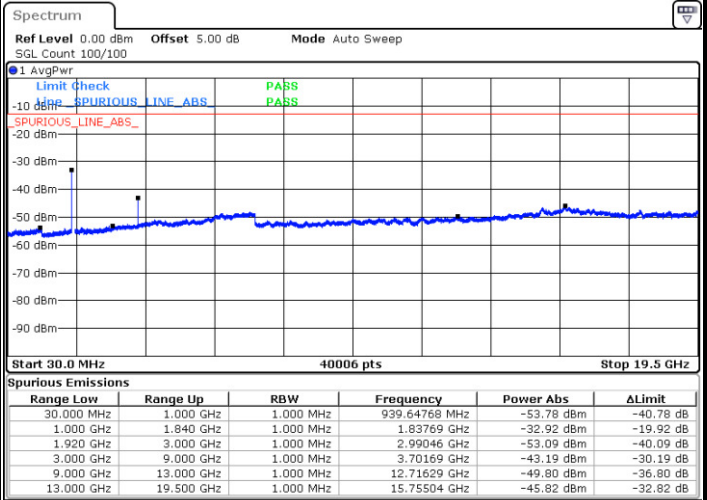

Date: 26 DEC 2017 09:55:39

Lowest Channel / 16QAM

Date: 26 DEC 2017 09:56:34

LTE Band 2 / 10MHz

Middle Channel / QPSK

Middle Channel / 16QAM

Date: 26 DEC.2017 09:58:12

Date: 26 DEC.2017 09:59:07

Highest Channel / QPSK

Highest Channel / 16QAM

Date: 26 DEC.2017 10:05:17

Date: 26 DEC.2017 10:06:12

LTE Band 2 / 15MHz

Lowest Channel / QPSK

Lowest Channel / 16QAM

Date: 26 DEC.2017 10:12:22

Date: 26 DEC.2017 10:13:17

Middle Channel / QPSK

Middle Channel / 16QAM

Date: 26 DEC.2017 10:14:55

Date: 26 DEC.2017 10:15:50

LTE Band 2 / 15MHz

Highest Channel / QPSK

Date: 26 DEC. 2017 10:22:00

Highest Channel / 16QAM

Date: 26 DEC. 2017 10:22:56

LTE Band 2 / 20MHz

Lowest Channel / QPSK

Date: 26 DEC. 2017 10:29:06

Lowest Channel / 16QAM

Date: 26 DEC. 2017 10:30:01

LTE Band 2 / 20MHz