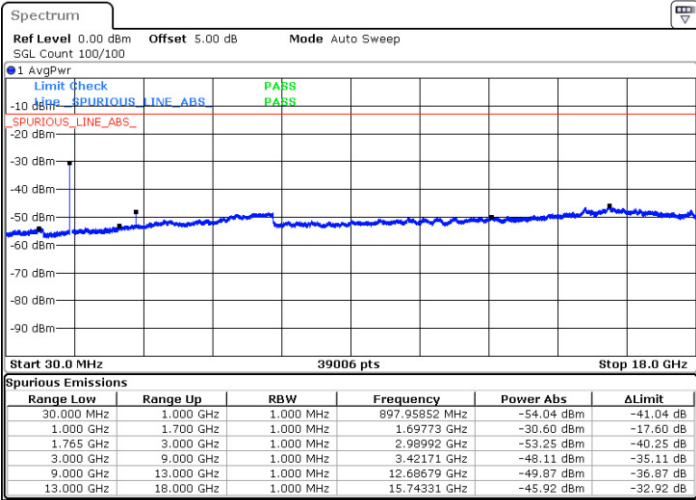

Highest Channel / 16QAM

Date: 26 DEC 2017 11:53:54

LTE Band 4 / 10MHz

Lowest Channel / QPSK

Date: 26 DEC 2017 12:00:04

Lowest Channel / 16QAM

Date: 26 DEC 2017 12:00:59

LTE Band 4 / 10MHz

Middle Channel / QPSK

Middle Channel / 16QAM

Date: 26 DEC.2017 12:02:37

Date: 26 DEC.2017 12:03:32

Highest Channel / QPSK

Highest Channel / 16QAM

Date: 26 DEC.2017 12:09:42

Date: 26 DEC.2017 12:10:38

LTE Band 4 / 15MHz

Lowest Channel / QPSK

Lowest Channel / 16QAM

Date: 26 DEC.2017 12:16:47

Date: 26 DEC.2017 12:17:43

Middle Channel / QPSK

Middle Channel / 16QAM

Date: 26 DEC.2017 12:19:21

Date: 26 DEC.2017 12:20:16

LTE Band 4 / 15MHz

Highest Channel / QPSK

Date: 26 DEC 2017 12:26:26

Highest Channel / 16QAM

Date: 26 DEC 2017 12:27:21

LTE Band 4 / 20MHz

Lowest Channel / QPSK