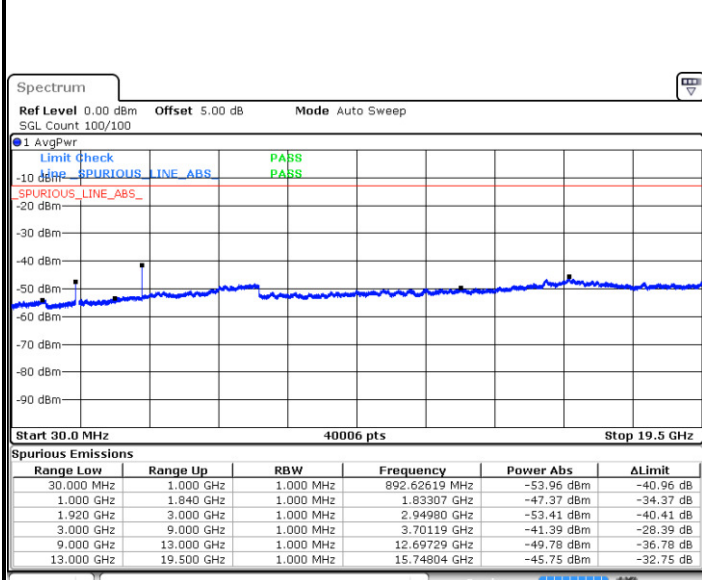

LTE Band 2 / 5MHz

Lowest Channel / QPSK

Lowest Channel / 16QAM

Date: 26 DEC.2017 09:38:56

Date: 26 DEC.2017 09:39:51

Middle Channel / QPSK

Middle Channel / 16QAM

Date: 26 DEC.2017 09:41:29

Date: 26 DEC.2017 09:42:24

LTE Band 2 / 5MHz

Highest Channel / QPSK

Date: 26 DEC 2017 09:48:34

Highest Channel / 16QAM

Date: 26 DEC 2017 09:49:29

LTE Band 2 / 10MHz

Lowest Channel / QPSK

Date: 26 DEC 2017 09:55:39

Lowest Channel / 16QAM

Date: 26 DEC 2017 09:56:34

LTE Band 2 / 10MHz

Middle Channel / QPSK

Middle Channel / 16QAM

Date: 26 DEC.2017 09:58:12

Date: 26 DEC.2017 09:59:07

Highest Channel / QPSK

Highest Channel / 16QAM

Date: 26 DEC.2017 10:05:17

Date: 26 DEC.2017 10:06:12

LTE Band 2 / 15MHz

Lowest Channel / QPSK

Lowest Channel / 16QAM

Date: 26 DEC.2017 10:12:22