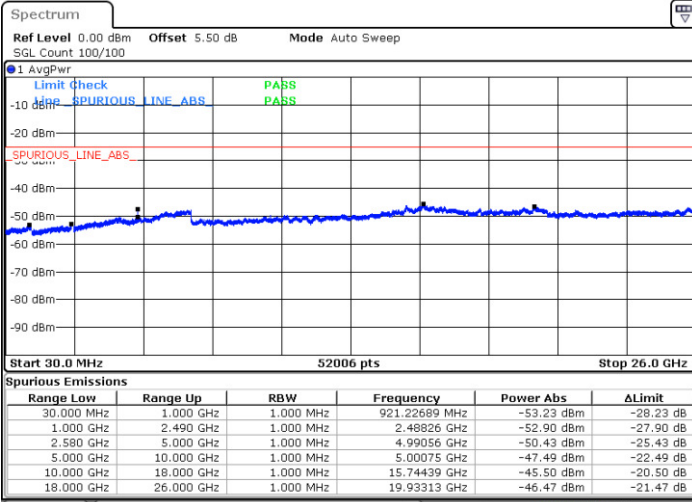

Date: 26 DEC. 2017 18:40:32

LTE Band 5 / 5MHz

Highest Channel / QPSK

Highest Channel / 16QAM

LTE Band 5 / 10MHz

Lowest Channel / QPSK

Lowest Channel / 16QAM

LTE Band 5 / 10MHz

Middle Channel / QPSK

Date: 26 DEC. 2017 19:00:25

Middle Channel / 16QAM

Date: 26 DEC. 2017 19:01:20

Highest Channel / QPSK

Date: 26 DEC. 2017 19:09:39

Highest Channel / 16QAM

Date: 26 DEC. 2017 19:10:34

LTE Band 7 / 5MHz

Lowest Channel / QPSK

Lowest Channel / 16QAM

Date: 25.DEC.2017 16:55:01

Date: 25.DEC.2017 16:54:07

Middle Channel / QPSK

Middle Channel / 16QAM

Date: 25.DEC.2017 16:55:56