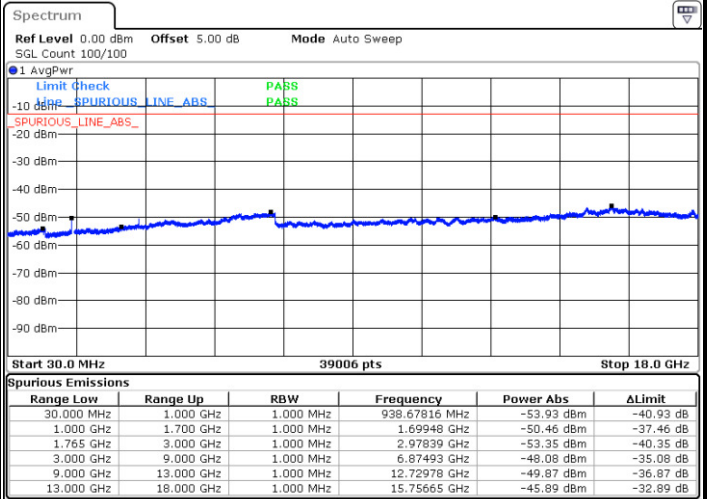

LTE Band 4 / 15MHz

Lowest Channel / QPSK

Lowest Channel / 16QAM

Date: 26 DEC.2017 12:16:47

Date: 26 DEC.2017 12:17:43

Middle Channel / QPSK

Middle Channel / 16QAM

Date: 26 DEC.2017 12:19:21

Date: 26 DEC.2017 12:20:16

LTE Band 4 / 15MHz

Highest Channel / QPSK

Date: 26 DEC 2017 12:26:26

Highest Channel / 16QAM

Date: 26 DEC 2017 12:27:21

LTE Band 4 / 20MHz

Lowest Channel / QPSK