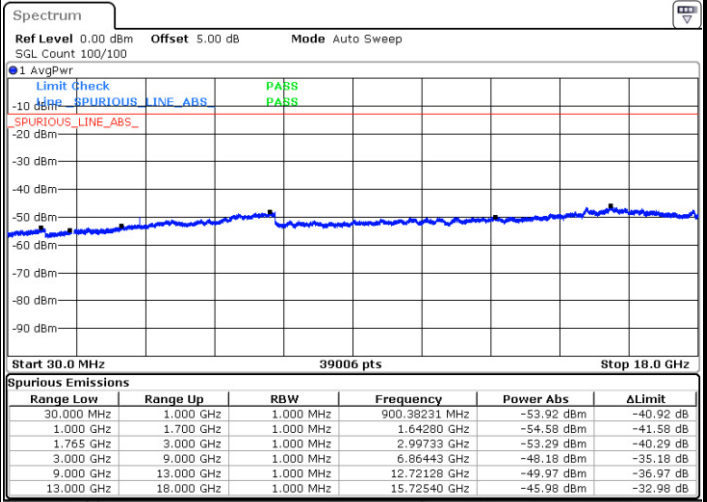

Date: 26 DEC 2017 11:08:06

LTE Band 4 / 1.4MHz

Highest Channel / QPSK

Date: 26 DEC 2017 11:14:16

Highest Channel / 16QAM

Date: 26 DEC 2017 11:20:28

LTE Band 4 / 3MHz

Lowest Channel / QPSK

Date: 26 DEC 2017 11:26:38

Lowest Channel / 16QAM

Date: 26 DEC 2017 11:27:33

LTE Band 4 / 3MHz

Middle Channel / QPSK

Middle Channel / 16QAM

Date: 26 DEC.2017 11:29:11

Date: 26 DEC.2017 11:30:06

Highest Channel / QPSK

Highest Channel / 16QAM

Date: 26 DEC.2017 11:36:16

Date: 26 DEC.2017 11:37:11

LTE Band 4 / 5MHz

Lowest Channel / QPSK

Lowest Channel / 16QAM

Date: 26 DEC.2017 11:43:21

Date: 26 DEC.2017 11:44:16

Middle Channel / QPSK

Middle Channel / 16QAM

Date: 26 DEC.2017 11:45:54

Date: 26 DEC.2017 11:46:49

LTE Band 4 / 5MHz

Highest Channel / QPSK

Date: 26 DEC 2017 11:52:59