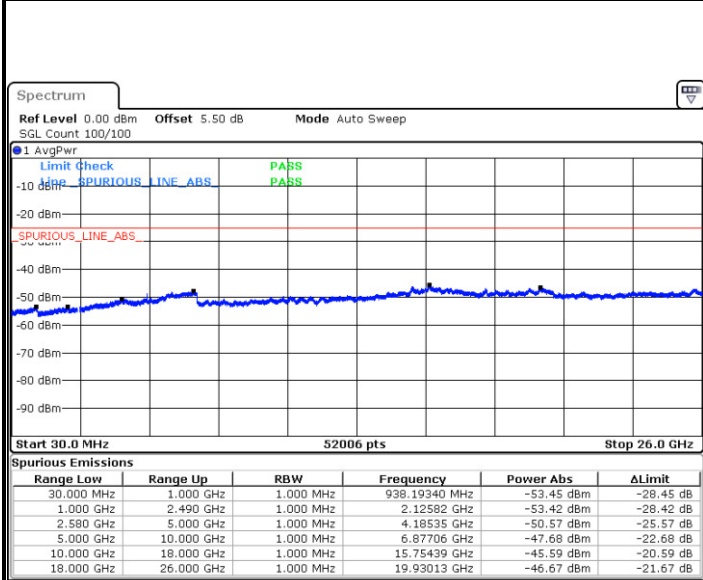

Date: 26 DEC. 2017 18:40:32

LTE Band 5 / 5MHz

Highest Channel / QPSK

Highest Channel / 16QAM

LTE Band 5 / 10MHz

Lowest Channel / QPSK

Lowest Channel / 16QAM

LTE Band 5 / 10MHz

Middle Channel / QPSK

Date: 26 DEC. 2017 19:00:25

Middle Channel / 16QAM

Date: 26 DEC. 2017 19:01:20

Highest Channel / QPSK

Date: 26 DEC. 2017 19:09:39

Highest Channel / 16QAM

Date: 26 DEC. 2017 19:10:34

LTE Band 7 / 5MHz

Lowest Channel / QPSK

Lowest Channel / 16QAM

Date: 25.DEC.2017 16:55:01

Date: 25.DEC.2017 16:54:07

Middle Channel / QPSK

Middle Channel / 16QAM

Date: 25.DEC.2017 16:55:56

Date: 25.DEC.2017 16:56:50

LTE Band 7 / 5MHz

Highest Channel / QPSK

Date: 25.DEC.2017 17:04:37

Highest Channel / 16QAM

Date: 25.DEC.2017 17:03:43

LTE Band 7 / 10MHz

Lowest Channel / QPSK