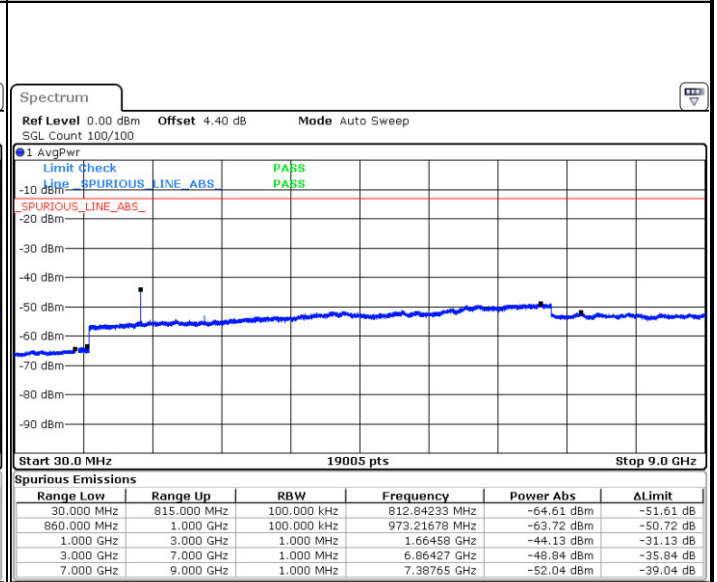

LTE Band 5 / 5MHz

Lowest Channel / QPSK

Lowest Channel / 16QAM

Date: 26 DEC. 2017 18:37:04

Date: 26 DEC. 2017 18:37:59

Middle Channel / QPSK

Middle Channel / 16QAM

Date: 26 DEC. 2017 18:39:37

Date: 26 DEC. 2017 18:40:32

LTE Band 5 / 5MHz

Highest Channel / QPSK

Highest Channel / 16QAM

LTE Band 5 / 10MHz

Lowest Channel / QPSK

Lowest Channel / 16QAM

LTE Band 5 / 10MHz

Middle Channel / QPSK

Date: 26 DEC. 2017 19:00:25

Middle Channel / 16QAM

Date: 26 DEC. 2017 19:01:20

Highest Channel / QPSK

Date: 26 DEC. 2017 19:09:39

Highest Channel / 16QAM

Date: 26 DEC. 2017 19:10:34