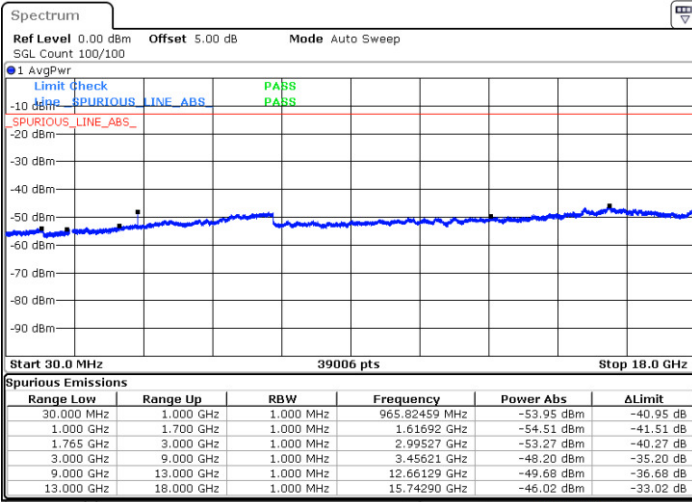

Date: 26 DEC.2017 11:44:16

Middle Channel / QPSK

Middle Channel / 16QAM

Date: 26 DEC.2017 11:45:54

Date: 26 DEC.2017 11:46:49

LTE Band 4 / 5MHz

Highest Channel / QPSK

Date: 26 DEC 2017 11:52:59

Highest Channel / 16QAM

Date: 26 DEC 2017 11:53:54

LTE Band 4 / 10MHz

Lowest Channel / QPSK

Date: 26 DEC 2017 12:00:04

Lowest Channel / 16QAM

Date: 26 DEC 2017 12:00:59

LTE Band 4 / 10MHz

Middle Channel / QPSK

Middle Channel / 16QAM

Date: 26 DEC.2017 12:02:37

Date: 26 DEC.2017 12:03:32

Highest Channel / QPSK

Highest Channel / 16QAM

Date: 26 DEC.2017 12:09:42

Date: 26 DEC.2017 12:10:38