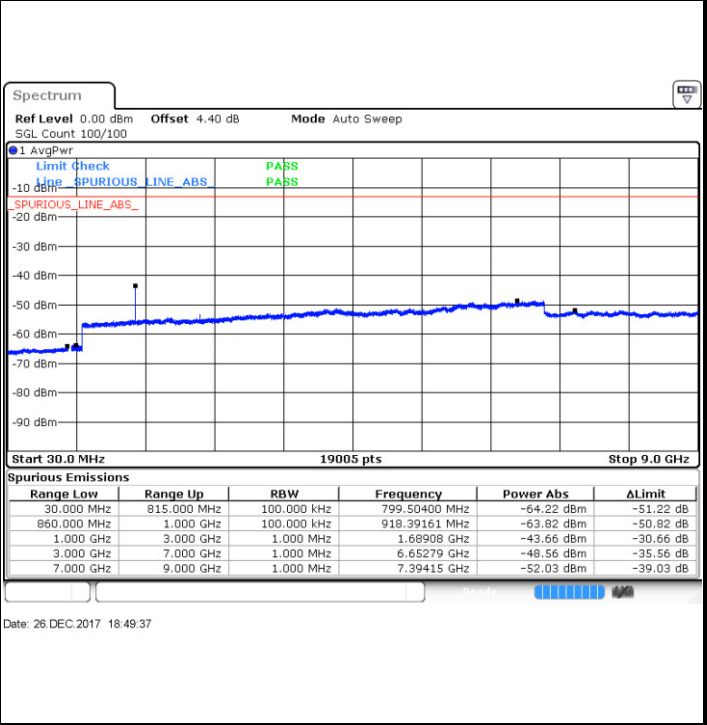

LTE Band 5 / 5MHz

Lowest Channel / QPSK

Lowest Channel / 16QAM

Date: 26 DEC. 2017 18:37:04

Date: 26 DEC. 2017 18:37:59

Middle Channel / QPSK

Middle Channel / 16QAM

Date: 26 DEC. 2017 18:39:37

Date: 26 DEC. 2017 18:40:32

LTE Band 5 / 5MHz

Highest Channel / QPSK

Highest Channel / 16QAM

LTE Band 5 / 10MHz

Lowest Channel / QPSK

Lowest Channel / 16QAM

LTE Band 5 / 10MHz

Middle Channel / QPSK

Date: 26 DEC. 2017 19:00:25

Middle Channel / 16QAM

Date: 26 DEC. 2017 19:01:20

Highest Channel / QPSK

Date: 26 DEC. 2017 19:09:39

Highest Channel / 16QAM

Date: 26 DEC. 2017 19:10:34