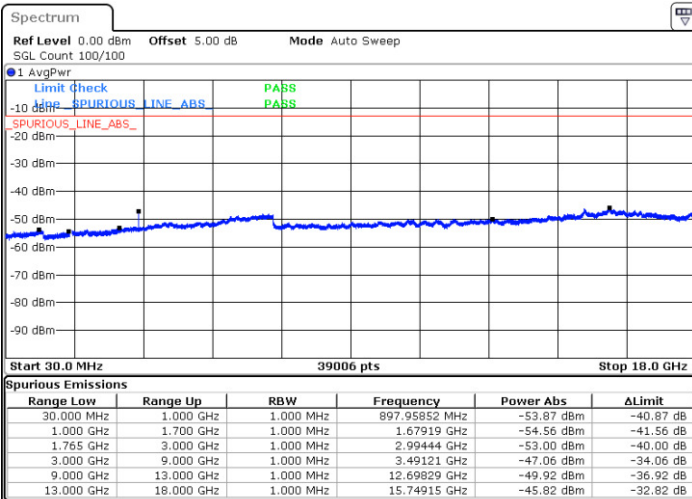

Highest Channel / 16QAM

Date: 26 DEC 2017 11:53:54

LTE Band 4 / 10MHz

Lowest Channel / QPSK

Date: 26 DEC 2017 12:00:04

Lowest Channel / 16QAM

Date: 26 DEC 2017 12:00:59

LTE Band 4 / 10MHz

Middle Channel / QPSK

Middle Channel / 16QAM

Date: 26 DEC.2017 12:02:37

Date: 26 DEC.2017 12:03:32

Highest Channel / QPSK

Highest Channel / 16QAM

Date: 26 DEC.2017 12:09:42

Date: 26 DEC.2017 12:10:38

LTE Band 4 / 15MHz

Lowest Channel / QPSK

Lowest Channel / 16QAM

Date: 26 DEC.2017 12:16:47

Date: 26 DEC.2017 12:17:43

Middle Channel / QPSK

Middle Channel / 16QAM

Date: 26 DEC.2017 12:19:21