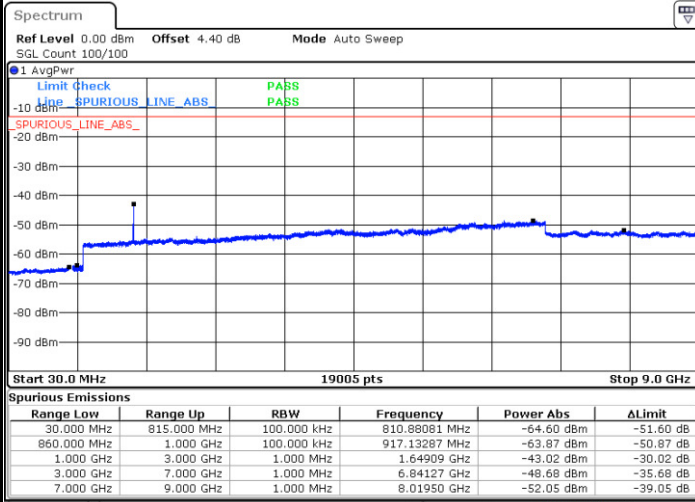

Highest Channel / 16QAM

Date: 26 DEC 2017 18:08:12

LTE Band 5 / 3MHz

Lowest Channel / QPSK

Date: 26 DEC 2017 18:16:22

Lowest Channel / 16QAM

Date: 26 DEC 2017 18:17:17

LTE Band 5 / 3MHz

Middle Channel / QPSK

Middle Channel / 16QAM

Date: 26 DEC.2017 18:18:55

Date: 26 DEC.2017 18:19:50

Highest Channel / QPSK

Highest Channel / 16QAM

Date: 26 DEC.2017 18:27:59

Date: 26 DEC.2017 18:28:55

LTE Band 5 / 5MHz

Lowest Channel / QPSK

Lowest Channel / 16QAM

Date: 26 DEC. 2017 18:37:04

Date: 26 DEC. 2017 18:37:59

Middle Channel / QPSK

Middle Channel / 16QAM

Date: 26 DEC. 2017 18:39:37