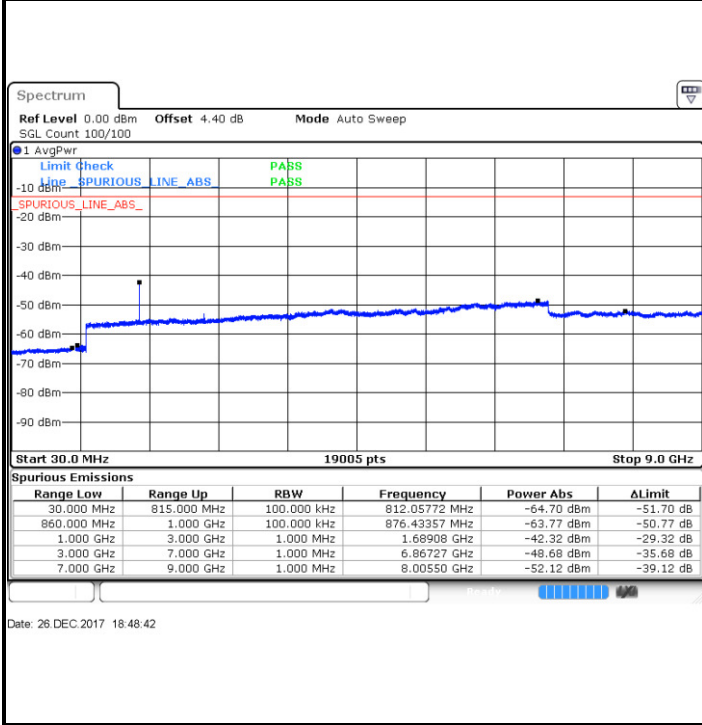

Highest Channel / 16QAM

Date: 26 DEC 2017 18:08:12

LTE Band 5 / 3MHz

Lowest Channel / QPSK

Date: 26 DEC 2017 18:16:22

Lowest Channel / 16QAM

Date: 26 DEC 2017 18:17:17

LTE Band 5 / 3MHz

Middle Channel / QPSK

Middle Channel / 16QAM

Date: 26 DEC.2017 18:18:55

Date: 26 DEC.2017 18:19:50

Highest Channel / QPSK

Highest Channel / 16QAM

Date: 26 DEC.2017 18:27:59

Date: 26 DEC.2017 18:28:55

LTE Band 5 / 5MHz

Lowest Channel / QPSK

Lowest Channel / 16QAM

Date: 26 DEC. 2017 18:37:04

Date: 26 DEC. 2017 18:37:59

Middle Channel / QPSK

Middle Channel / 16QAM

Date: 26 DEC. 2017 18:39:37

Date: 26 DEC. 2017 18:40:32

LTE Band 5 / 5MHz

Highest Channel / QPSK

Highest Channel / 16QAM

LTE Band 5 / 10MHz

Lowest Channel / QPSK

Lowest Channel / 16QAM

LTE Band 5 / 10MHz