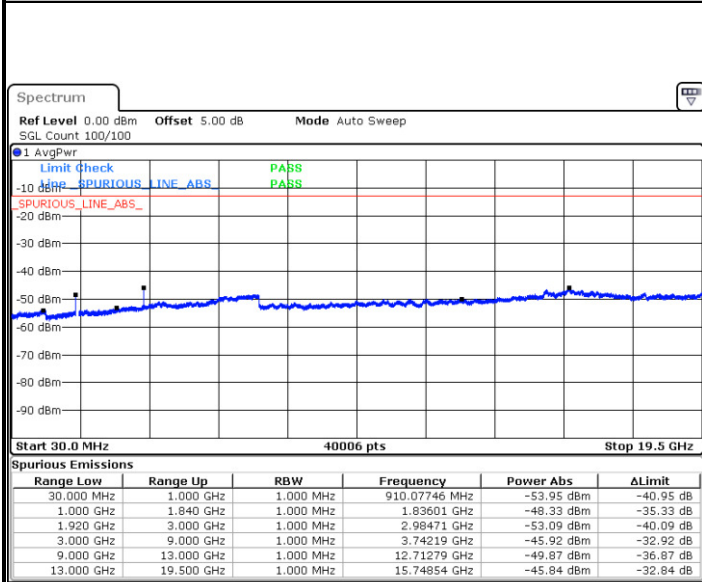

Date: 26 DEC.2017 10:13:17

Middle Channel / QPSK

Middle Channel / 16QAM

Date: 26 DEC.2017 10:14:55

Date: 26 DEC.2017 10:15:50

LTE Band 2 / 15MHz

Highest Channel / QPSK

Date: 26 DEC. 2017 10:22:00

Highest Channel / 16QAM

Date: 26 DEC. 2017 10:22:56

LTE Band 2 / 20MHz

Lowest Channel / QPSK

Date: 26 DEC. 2017 10:29:06

Lowest Channel / 16QAM

Date: 26 DEC. 2017 10:30:01

LTE Band 2 / 20MHz

Middle Channel / QPSK

Date: 26 DEC. 2017 10:31:39

Middle Channel / 16QAM

Date: 26 DEC. 2017 10:32:34

Highest Channel / QPSK

Date: 26 DEC. 2017 10:38:44

Highest Channel / 16QAM

Date: 26 DEC. 2017 10:39:39