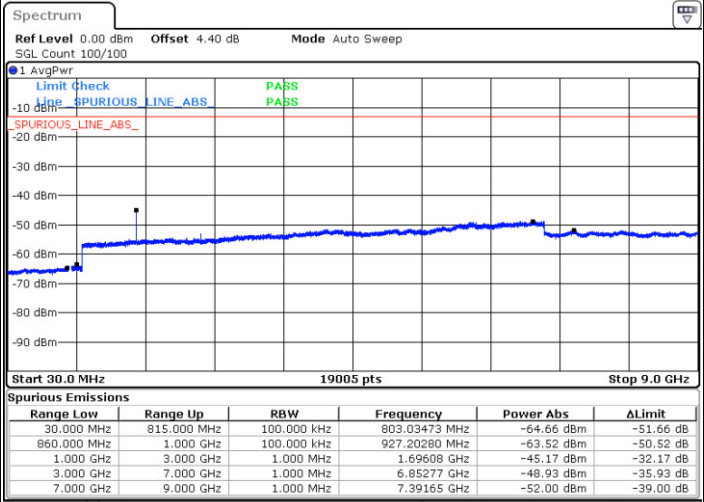

Highest Channel / QPSK

Highest Channel / 16QAM

Date: 26 DEC.2017 13:56:07

Date: 26 DEC.2017 13:55:27

LTE Band 5 / 1.4MHz

Lowest Channel / QPSK

Lowest Channel / 16QAM

Date: 26 DEC.2017 17:55:40

Date: 26 DEC.2017 17:56:35

Middle Channel / QPSK

Middle Channel / 16QAM

Date: 26 DEC.2017 17:58:12

Date: 26 DEC.2017 17:59:07

LTE Band 5 / 1.4MHz

Highest Channel / QPSK

Date: 26 DEC 2017 18:07:17

Highest Channel / 16QAM

Date: 26 DEC 2017 18:08:12

LTE Band 5 / 3MHz

Lowest Channel / QPSK

Date: 26 DEC 2017 18:16:22

Lowest Channel / 16QAM

Date: 26 DEC 2017 18:17:17

LTE Band 5 / 3MHz