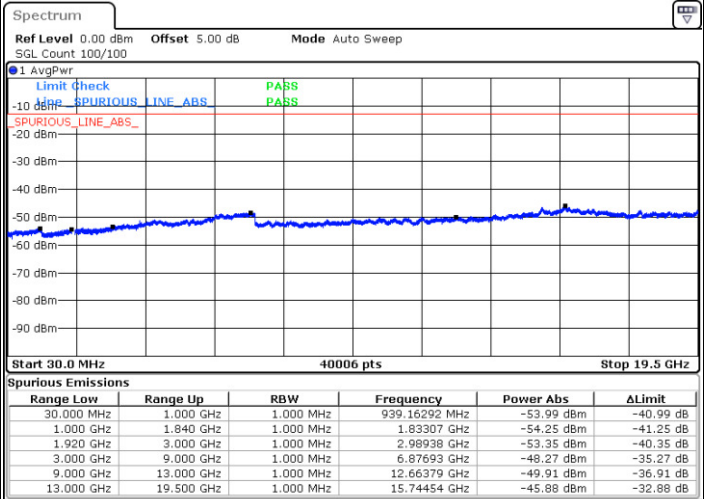

LTE Band 2 / 5MHz

Lowest Channel / QPSK

Lowest Channel / 16QAM

Date: 26 DEC.2017 09:38:56

Date: 26 DEC.2017 09:39:51

Middle Channel / QPSK

Middle Channel / 16QAM

Date: 26 DEC.2017 09:41:29

Date: 26 DEC.2017 09:42:24

LTE Band 2 / 5MHz

Highest Channel / QPSK

Date: 26 DEC 2017 09:48:34

Highest Channel / 16QAM

Date: 26 DEC 2017 09:49:29

LTE Band 2 / 10MHz

Lowest Channel / QPSK