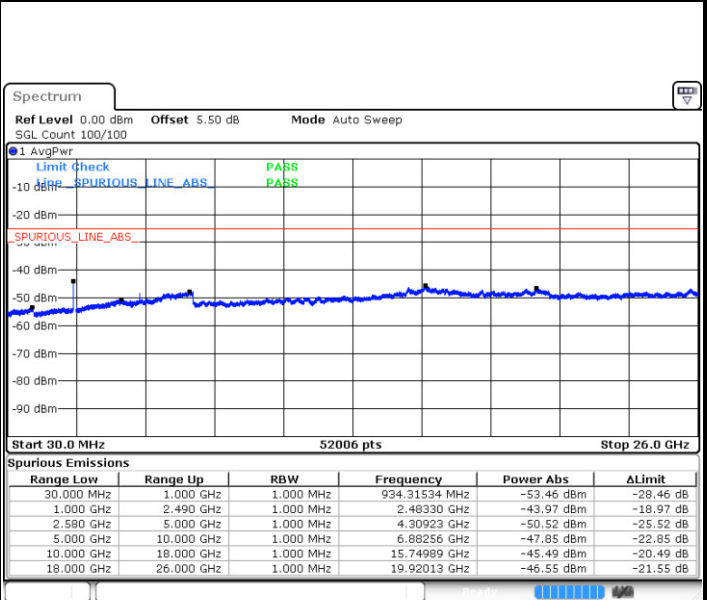

LTE Band 7 / 5MHz

Lowest Channel / QPSK

Lowest Channel / 16QAM

Date: 25.DEC.2017 16:55:01

Date: 25.DEC.2017 16:54:07

Middle Channel / QPSK

Middle Channel / 16QAM

Date: 25.DEC.2017 16:55:56

Date: 25.DEC.2017 16:56:50

LTE Band 7 / 5MHz

Highest Channel / QPSK

Date: 25.DEC.2017 17:04:37

Highest Channel / 16QAM

Date: 25.DEC.2017 17:03:43

LTE Band 7 / 10MHz

Lowest Channel / QPSK

Date: 25.DEC.2017 17:11:42

Lowest Channel / 16QAM

Date: 25.DEC.2017 17:10:47