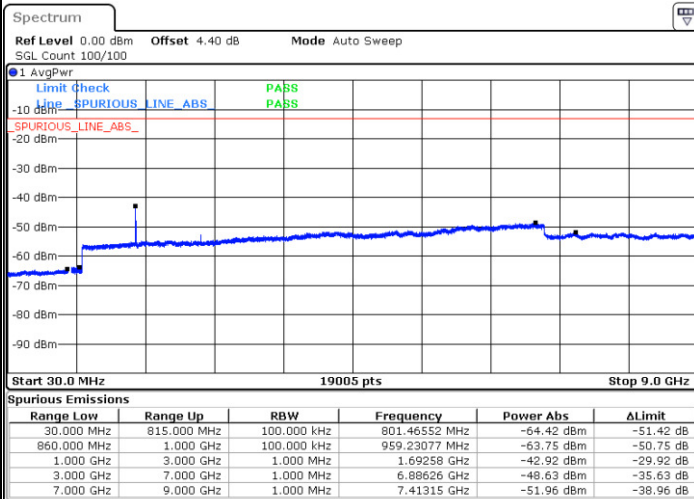

Highest Channel / 16QAM

Date: 26 DEC 2017 18:08:12

LTE Band 5 / 3MHz

Lowest Channel / QPSK

Date: 26 DEC 2017 18:16:22

Lowest Channel / 16QAM

Date: 26 DEC 2017 18:17:17

LTE Band 5 / 3MHz

Middle Channel / QPSK

Middle Channel / 16QAM

Date: 26 DEC.2017 18:18:55

Date: 26 DEC.2017 18:19:50

Highest Channel / QPSK

Highest Channel / 16QAM

Date: 26 DEC.2017 18:27:59

Date: 26 DEC.2017 18:28:55

LTE Band 5 / 5MHz

Lowest Channel / QPSK

Lowest Channel / 16QAM

Date: 26 DEC. 2017 18:37:04

Date: 26 DEC. 2017 18:37:59

Middle Channel / QPSK

Middle Channel / 16QAM

Date: 26 DEC. 2017 18:39:37