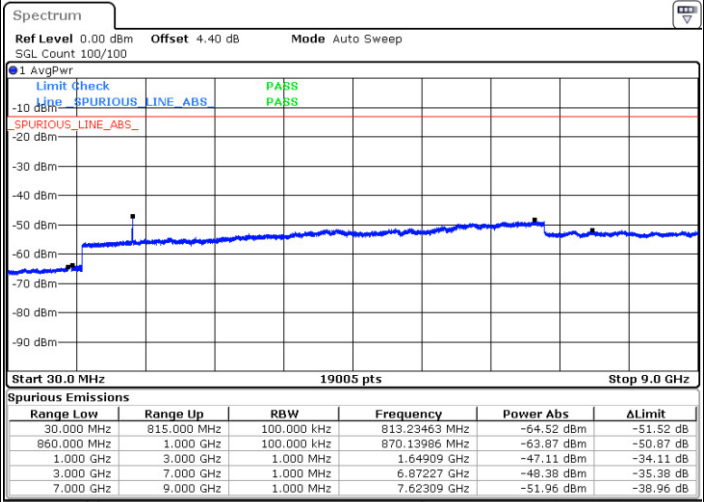

Highest Channel / 16QAM

Date: 26 DEC 2017 18:08:12

LTE Band 5 / 3MHz

Lowest Channel / QPSK

Date: 26 DEC 2017 18:16:22

Lowest Channel / 16QAM

Date: 26 DEC 2017 18:17:17

LTE Band 5 / 3MHz

Middle Channel / QPSK

Middle Channel / 16QAM

Date: 26 DEC.2017 18:18:55

Date: 26 DEC.2017 18:19:50

Highest Channel / QPSK

Highest Channel / 16QAM

Date: 26 DEC.2017 18:27:59

Date: 26 DEC.2017 18:28:55

LTE Band 5 / 5MHz

Lowest Channel / QPSK

Lowest Channel / 16QAM

Date: 26 DEC. 2017 18:37:04

Date: 26 DEC. 2017 18:37:59

Middle Channel / QPSK

Middle Channel / 16QAM

Date: 26 DEC. 2017 18:39:37

Date: 26 DEC. 2017 18:40:32

LTE Band 5 / 5MHz

Highest Channel / QPSK

Highest Channel / 16QAM

LTE Band 5 / 10MHz

Lowest Channel / QPSK

Lowest Channel / 16QAM

LTE Band 5 / 10MHz