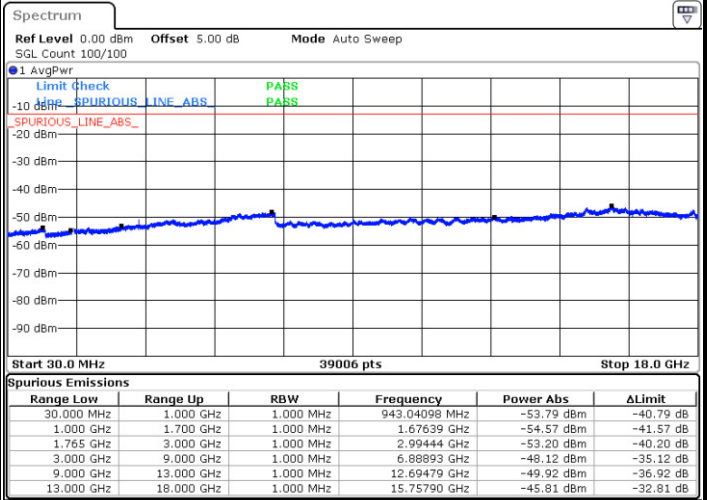

Date: 26 DEC.2017 12:20:16

LTE Band 4 / 15MHz

Highest Channel / QPSK

Date: 26 DEC 2017 12:26:26

Highest Channel / 16QAM

Date: 26 DEC 2017 12:27:21

LTE Band 4 / 20MHz

Lowest Channel / QPSK

Date: 26 DEC 2017 13:48:13

Lowest Channel / 16QAM

Date: 26 DEC 2017 13:49:10

LTE Band 4 / 20MHz

Middle Channel / QPSK

Middle Channel / 16QAM

Date: 26 DEC.2017 13:50:39

Date: 26 DEC.2017 13:49:58

Highest Channel / QPSK

Highest Channel / 16QAM

Date: 26 DEC.2017 13:56:07

Date: 26 DEC.2017 13:55:27

LTE Band 5 / 1.4MHz

Lowest Channel / QPSK

Lowest Channel / 16QAM

Date: 26 DEC.2017 17:55:40