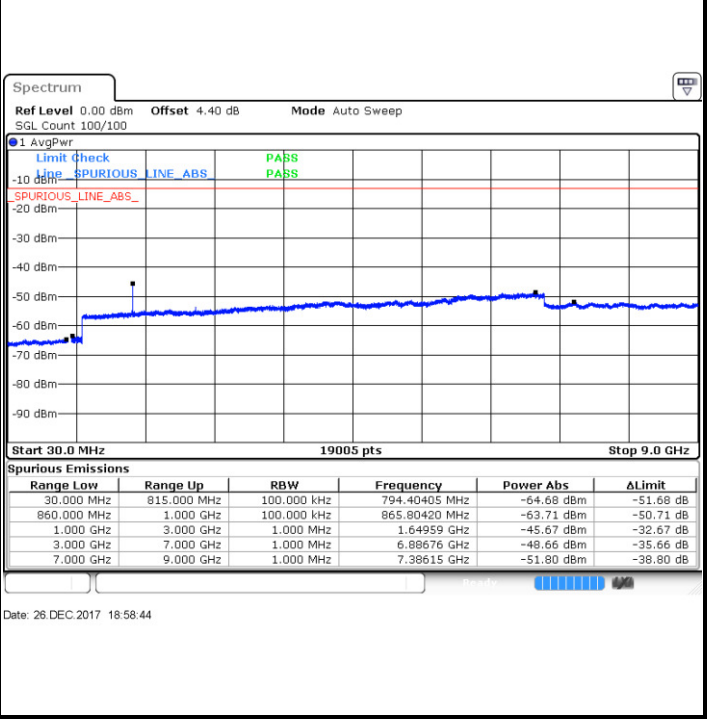

LTE Band 5 / 5MHz

Lowest Channel / QPSK

Lowest Channel / 16QAM

Date: 26 DEC. 2017 18:37:04

Date: 26 DEC. 2017 18:37:59

Middle Channel / QPSK

Middle Channel / 16QAM

Date: 26 DEC. 2017 18:39:37

Date: 26 DEC. 2017 18:40:32

LTE Band 5 / 5MHz

Highest Channel / QPSK

Highest Channel / 16QAM

LTE Band 5 / 10MHz

Lowest Channel / QPSK

Lowest Channel / 16QAM

LTE Band 5 / 10MHz

Middle Channel / QPSK

Date: 26 DEC. 2017 19:00:25

Middle Channel / 16QAM

Date: 26 DEC. 2017 19:01:20

Highest Channel / QPSK

Date: 26 DEC. 2017 19:09:39

Highest Channel / 16QAM

Date: 26 DEC. 2017 19:10:34