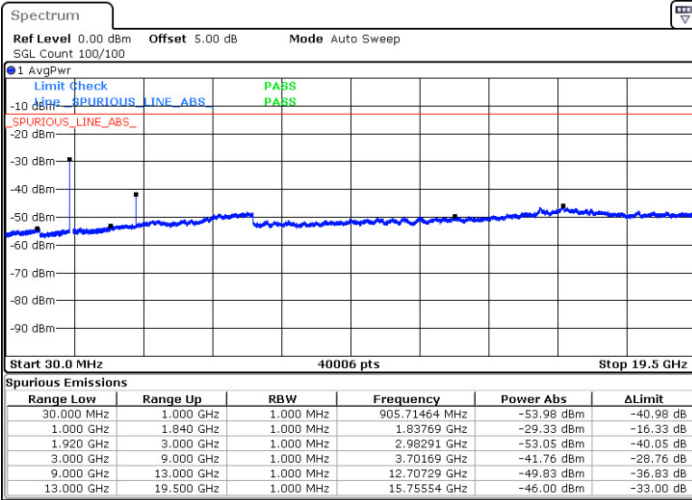

Date: 26 DEC 2017 09:55:39

Lowest Channel / 16QAM

Date: 26 DEC 2017 09:56:34

LTE Band 2 / 10MHz

Middle Channel / QPSK

Middle Channel / 16QAM

Date: 26 DEC.2017 09:58:12

Date: 26 DEC.2017 09:59:07

Highest Channel / QPSK

Highest Channel / 16QAM

Date: 26 DEC.2017 10:05:17

Date: 26 DEC.2017 10:06:12

LTE Band 2 / 15MHz

Lowest Channel / QPSK

Lowest Channel / 16QAM

Date: 26 DEC.2017 10:12:22

Date: 26 DEC.2017 10:13:17

Middle Channel / QPSK

Middle Channel / 16QAM

Date: 26 DEC.2017 10:14:55

Date: 26 DEC.2017 10:15:50

LTE Band 2 / 15MHz

Highest Channel / QPSK

Date: 26 DEC. 2017 10:22:00

Highest Channel / 16QAM

Date: 26 DEC. 2017 10:22:56

LTE Band 2 / 20MHz

Lowest Channel / QPSK

Date: 26 DEC. 2017 10:29:06

Lowest Channel / 16QAM

Date: 26 DEC. 2017 10:30:01

LTE Band 2 / 20MHz