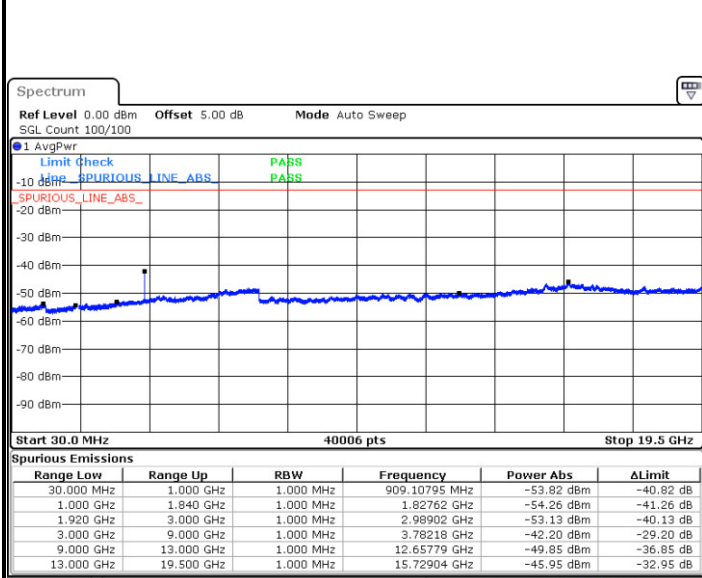

Highest Channel / 16QAM

Date: 26 DEC. 2017 10:22:56

LTE Band 2 / 20MHz

Lowest Channel / QPSK

Date: 26 DEC. 2017 10:29:06

Lowest Channel / 16QAM

Date: 26 DEC. 2017 10:30:01

LTE Band 2 / 20MHz

Middle Channel / QPSK

Date: 26 DEC. 2017 10:31:39

Middle Channel / 16QAM

Date: 26 DEC. 2017 10:32:34

Highest Channel / QPSK

Date: 26 DEC. 2017 10:38:44

Highest Channel / 16QAM

Date: 26 DEC. 2017 10:39:39

LTE Band 4 / 1.4MHz

Lowest Channel / QPSK

Lowest Channel / 16QAM

Date: 26 DEC 2017 11:04:38

Date: 26 DEC 2017 11:05:33

Middle Channel / QPSK

Middle Channel / 16QAM

Date: 26 DEC 2017 11:07:11

Date: 26 DEC 2017 11:08:06

LTE Band 4 / 1.4MHz

Highest Channel / QPSK

Date: 26 DEC 2017 11:14:16

Highest Channel / 16QAM

Date: 26 DEC 2017 11:20:28

LTE Band 4 / 3MHz

Lowest Channel / QPSK