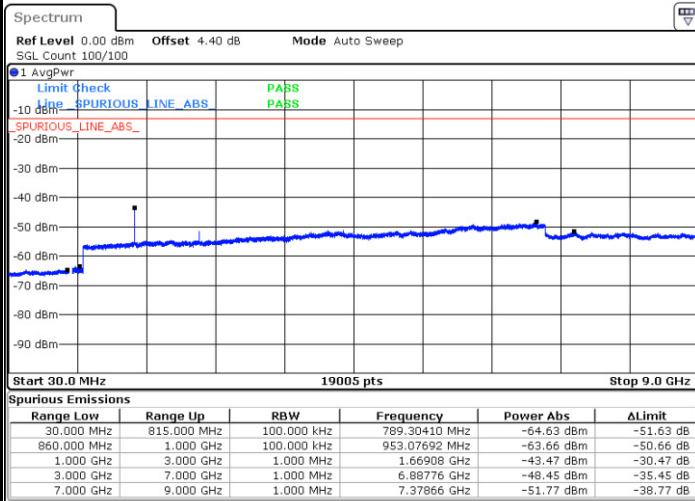

Middle Channel / QPSK

Middle Channel / 16QAM

Date: 26 DEC.2017 18:18:55

Date: 26 DEC.2017 18:19:50

Highest Channel / QPSK

Highest Channel / 16QAM

Date: 26 DEC.2017 18:27:59

Date: 26 DEC.2017 18:28:55

LTE Band 5 / 5MHz

Lowest Channel / QPSK

Lowest Channel / 16QAM

Date: 26 DEC. 2017 18:37:04

Date: 26 DEC. 2017 18:37:59

Middle Channel / QPSK

Middle Channel / 16QAM

Date: 26 DEC. 2017 18:39:37

Date: 26 DEC. 2017 18:40:32

LTE Band 5 / 5MHz

Highest Channel / QPSK

Highest Channel / 16QAM

LTE Band 5 / 10MHz

Lowest Channel / QPSK

Lowest Channel / 16QAM

LTE Band 5 / 10MHz