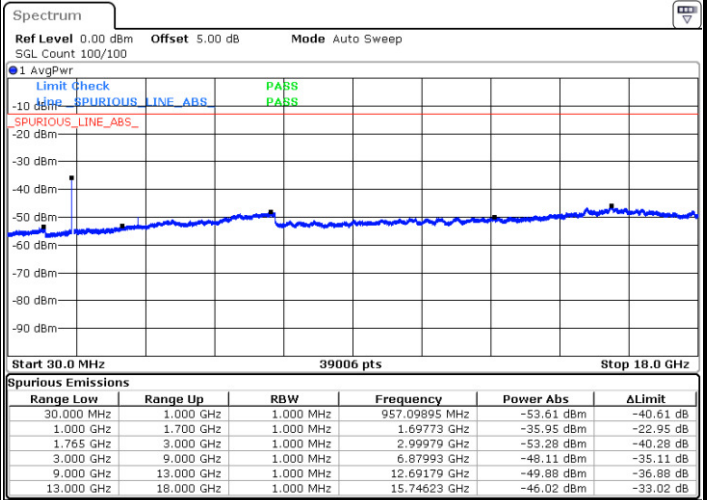

Highest Channel / 16QAM

Date: 26 DEC 2017 11:53:54

LTE Band 4 / 10MHz

Lowest Channel / QPSK

Date: 26 DEC 2017 12:00:04

Lowest Channel / 16QAM

Date: 26 DEC 2017 12:00:59

LTE Band 4 / 10MHz

Middle Channel / QPSK

Middle Channel / 16QAM

Date: 26 DEC.2017 12:02:37

Date: 26 DEC.2017 12:03:32

Highest Channel / QPSK

Highest Channel / 16QAM

Date: 26 DEC.2017 12:09:42

Date: 26 DEC.2017 12:10:38

LTE Band 4 / 15MHz

Lowest Channel / QPSK

Lowest Channel / 16QAM

Date: 26 DEC.2017 12:16:47

Date: 26 DEC.2017 12:17:43

Middle Channel / QPSK

Middle Channel / 16QAM

Date: 26 DEC.2017 12:19:21

Date: 26 DEC.2017 12:20:16

LTE Band 4 / 15MHz

Highest Channel / QPSK

Date: 26 DEC 2017 12:26:26

Highest Channel / 16QAM

Date: 26 DEC 2017 12:27:21

LTE Band 4 / 20MHz

Lowest Channel / QPSK