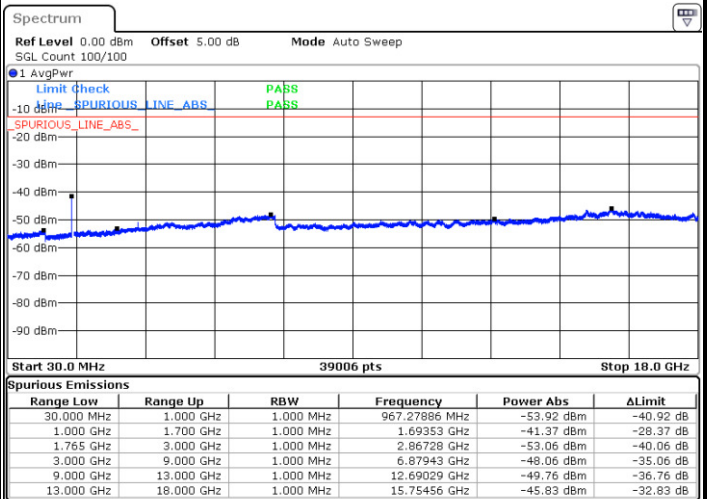

LTE Band 4 / 15MHz

Lowest Channel / QPSK

Lowest Channel / 16QAM

Date: 26 DEC.2017 12:16:47

Date: 26 DEC.2017 12:17:43

Middle Channel / QPSK

Middle Channel / 16QAM

Date: 26 DEC.2017 12:19:21

Date: 26 DEC.2017 12:20:16

LTE Band 4 / 15MHz

Highest Channel / QPSK

Date: 26 DEC 2017 12:26:26

Highest Channel / 16QAM

Date: 26 DEC 2017 12:27:21

LTE Band 4 / 20MHz

Lowest Channel / QPSK

Date: 26 DEC 2017 13:48:13

Lowest Channel / 16QAM

Date: 26 DEC 2017 13:49:10

LTE Band 4 / 20MHz

Middle Channel / QPSK

Middle Channel / 16QAM

Date: 26 DEC.2017 13:50:39

Date: 26 DEC.2017 13:49:58