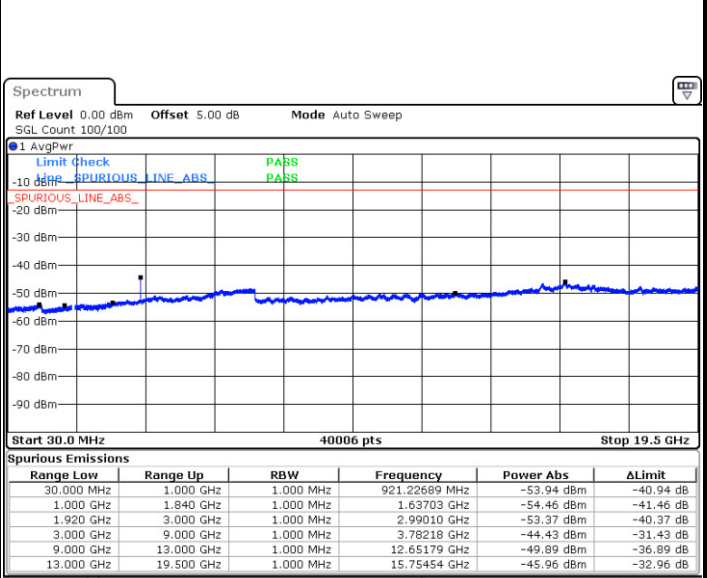

Highest Channel / 16QAM

Date: 26 DEC. 2017 10:22:56

LTE Band 2 / 20MHz

Lowest Channel / QPSK

Date: 26 DEC. 2017 10:29:06

Lowest Channel / 16QAM

Date: 26 DEC. 2017 10:30:01

LTE Band 2 / 20MHz

Middle Channel / QPSK

Date: 26 DEC. 2017 10:31:39

Middle Channel / 16QAM

Date: 26 DEC. 2017 10:32:34

Highest Channel / QPSK

Date: 26 DEC. 2017 10:38:44

Highest Channel / 16QAM

Date: 26 DEC. 2017 10:39:39

LTE Band 4 / 1.4MHz

Lowest Channel / QPSK

Lowest Channel / 16QAM

Date: 26 DEC 2017 11:04:38

Date: 26 DEC 2017 11:05:33

Middle Channel / QPSK

Middle Channel / 16QAM

Date: 26 DEC 2017 11:07:11

Date: 26 DEC 2017 11:08:06

LTE Band 4 / 1.4MHz

Highest Channel / QPSK

Date: 26 DEC 2017 11:14:16

Highest Channel / 16QAM

Date: 26 DEC 2017 11:20:28

LTE Band 4 / 3MHz

Lowest Channel / QPSK