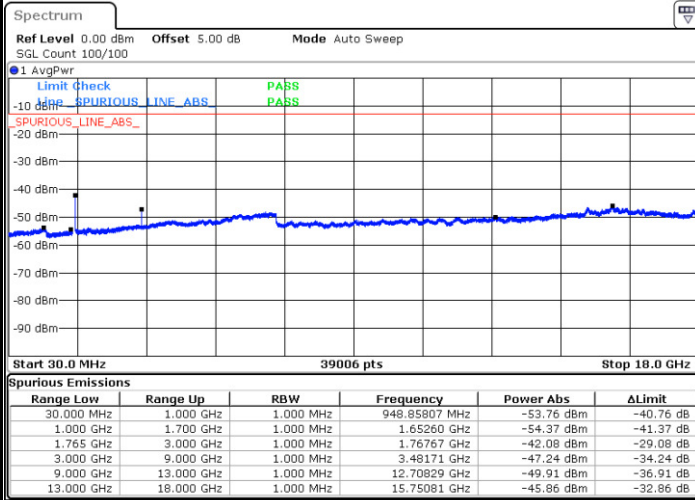

LTE Band 4 / 15MHz

Lowest Channel / QPSK

Lowest Channel / 16QAM

Date: 26 DEC.2017 12:16:47

Date: 26 DEC.2017 12:17:43

Middle Channel / QPSK

Middle Channel / 16QAM

Date: 26 DEC.2017 12:19:21

Date: 26 DEC.2017 12:20:16

LTE Band 4 / 15MHz

Highest Channel / QPSK

Date: 26 DEC 2017 12:26:26

Highest Channel / 16QAM

Date: 26 DEC 2017 12:27:21

LTE Band 4 / 20MHz

Lowest Channel / QPSK