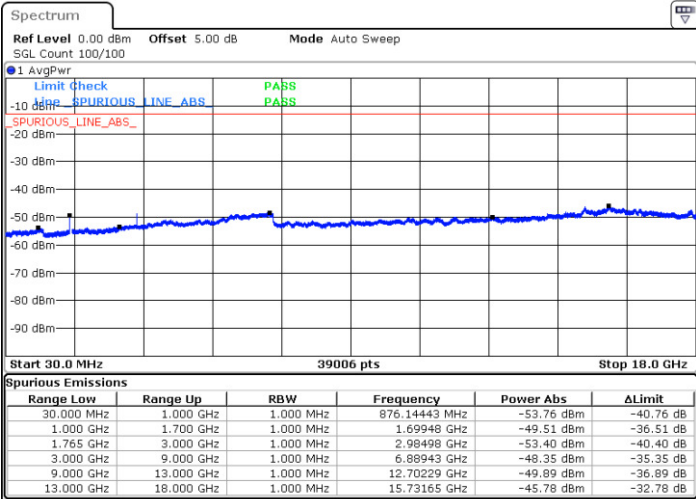

LTE Band 4 / 15MHz

Lowest Channel / QPSK

Lowest Channel / 16QAM

Date: 26 DEC.2017 12:16:47

Date: 26 DEC.2017 12:17:43

Middle Channel / QPSK

Middle Channel / 16QAM

Date: 26 DEC.2017 12:19:21

Date: 26 DEC.2017 12:20:16

LTE Band 4 / 15MHz

Highest Channel / QPSK

Date: 26 DEC 2017 12:26:26

Highest Channel / 16QAM

Date: 26 DEC 2017 12:27:21

LTE Band 4 / 20MHz

Lowest Channel / QPSK