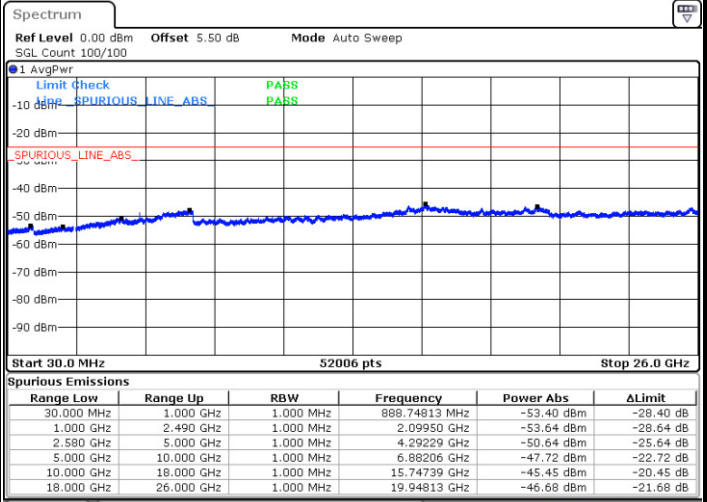

Date: 26 DEC. 2017 18:40:32

LTE Band 5 / 5MHz

Highest Channel / QPSK

Highest Channel / 16QAM

LTE Band 5 / 10MHz

Lowest Channel / QPSK

Lowest Channel / 16QAM

LTE Band 5 / 10MHz

Middle Channel / QPSK

Date: 26 DEC. 2017 19:00:25

Middle Channel / 16QAM

Date: 26 DEC. 2017 19:01:20

Highest Channel / QPSK

Date: 26 DEC. 2017 19:09:39

Highest Channel / 16QAM

Date: 26 DEC. 2017 19:10:34

LTE Band 7 / 5MHz

Lowest Channel / QPSK

Lowest Channel / 16QAM

Date: 25.DEC.2017 16:55:01

Date: 25.DEC.2017 16:54:07

Middle Channel / QPSK

Middle Channel / 16QAM

Date: 25.DEC.2017 16:55:56

Date: 25.DEC.2017 16:56:50

LTE Band 7 / 5MHz

Highest Channel / QPSK

Date: 25.DEC.2017 17:04:37

Highest Channel / 16QAM

Date: 25.DEC.2017 17:03:43

LTE Band 7 / 10MHz

Lowest Channel / QPSK