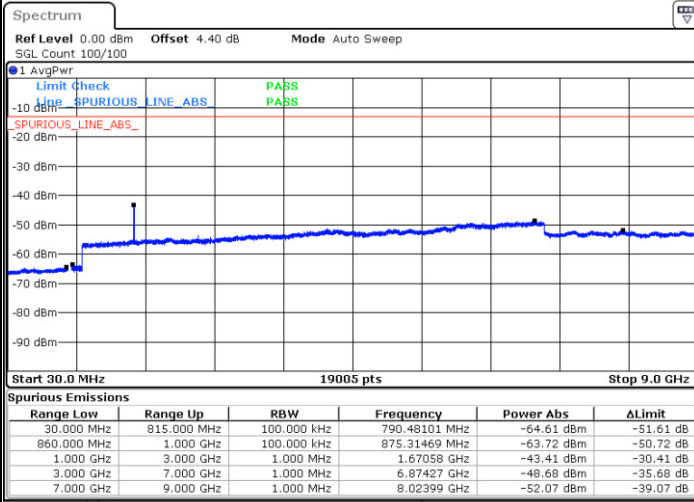

Date: 26 DEC.2017 17:56:35

Middle Channel / QPSK

Middle Channel / 16QAM

Date: 26 DEC.2017 17:58:12

Date: 26 DEC.2017 17:59:07

LTE Band 5 / 1.4MHz

Highest Channel / QPSK

Date: 26 DEC 2017 18:07:17

Highest Channel / 16QAM

Date: 26 DEC 2017 18:08:12

LTE Band 5 / 3MHz

Lowest Channel / QPSK

Date: 26 DEC 2017 18:16:22

Lowest Channel / 16QAM

Date: 26 DEC 2017 18:17:17

LTE Band 5 / 3MHz

Middle Channel / QPSK

Middle Channel / 16QAM

Date: 26 DEC.2017 18:18:55

Date: 26 DEC.2017 18:19:50

Highest Channel / QPSK

Highest Channel / 16QAM

Date: 26 DEC.2017 18:27:59

Date: 26 DEC.2017 18:28:55