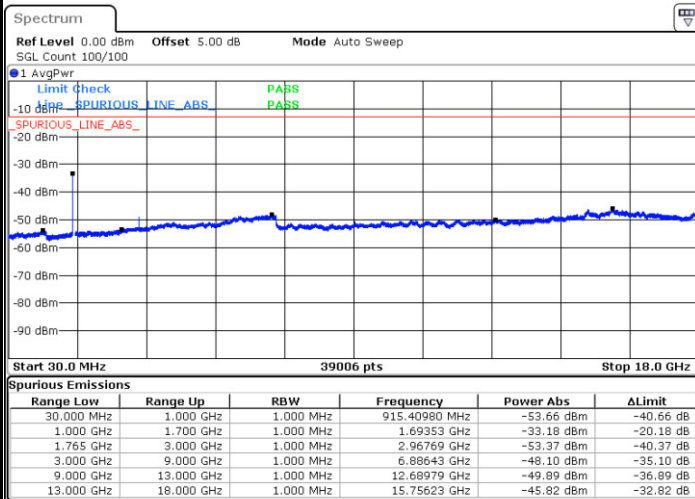

LTE Band 4 / 15MHz

Lowest Channel / QPSK

Lowest Channel / 16QAM

Date: 26 DEC.2017 12:16:47

Date: 26 DEC.2017 12:17:43

Middle Channel / QPSK

Middle Channel / 16QAM

Date: 26 DEC.2017 12:19:21

Date: 26 DEC.2017 12:20:16

LTE Band 4 / 15MHz

Highest Channel / QPSK

Date: 26 DEC 2017 12:26:26

Highest Channel / 16QAM

Date: 26 DEC 2017 12:27:21

LTE Band 4 / 20MHz

Lowest Channel / QPSK

Date: 26 DEC 2017 13:48:13

Lowest Channel / 16QAM

Date: 26 DEC 2017 13:49:10

LTE Band 4 / 20MHz

Middle Channel / QPSK

Middle Channel / 16QAM

Date: 26 DEC.2017 13:50:39

Date: 26 DEC.2017 13:49:58