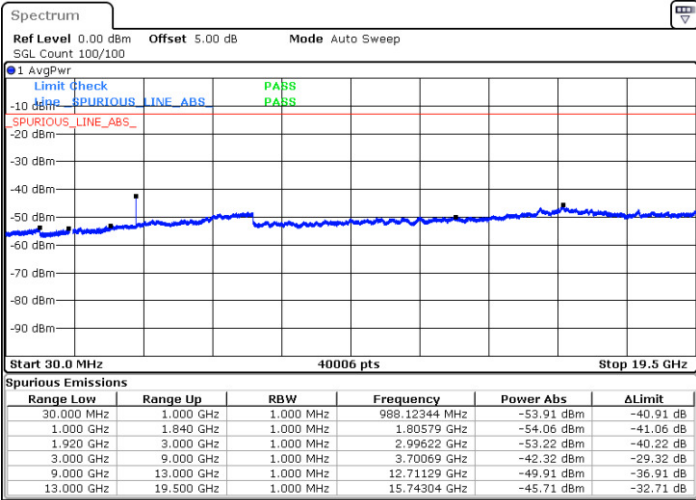

LTE Band 2 / 5MHz

Lowest Channel / QPSK

Lowest Channel / 16QAM

Date: 26 DEC.2017 09:38:56

Date: 26 DEC.2017 09:39:51

Middle Channel / QPSK

Middle Channel / 16QAM

Date: 26 DEC.2017 09:41:29

Date: 26 DEC.2017 09:42:24

LTE Band 2 / 5MHz

Highest Channel / QPSK

Date: 26 DEC 2017 09:48:34

Highest Channel / 16QAM

Date: 26 DEC 2017 09:49:29

LTE Band 2 / 10MHz

Lowest Channel / QPSK