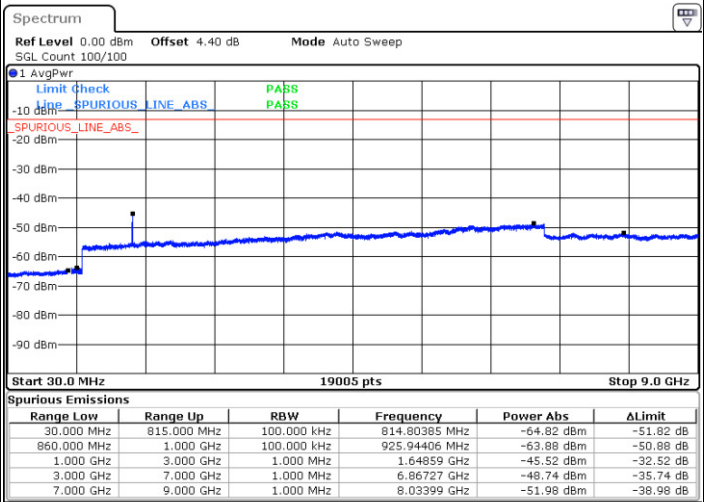

Date: 26 DEC.2017 17:56:35

Middle Channel / QPSK

Middle Channel / 16QAM

Date: 26 DEC.2017 17:58:12

Date: 26 DEC.2017 17:59:07

LTE Band 5 / 1.4MHz

Highest Channel / QPSK

Date: 26 DEC 2017 18:07:17

Highest Channel / 16QAM

Date: 26 DEC 2017 18:08:12

LTE Band 5 / 3MHz

Lowest Channel / QPSK

Date: 26 DEC 2017 18:16:22

Lowest Channel / 16QAM

Date: 26 DEC 2017 18:17:17

LTE Band 5 / 3MHz

Middle Channel / QPSK

Middle Channel / 16QAM

Date: 26 DEC.2017 18:18:55

Date: 26 DEC.2017 18:19:50

Highest Channel / QPSK

Highest Channel / 16QAM

Date: 26 DEC.2017 18:27:59

Date: 26 DEC.2017 18:28:55