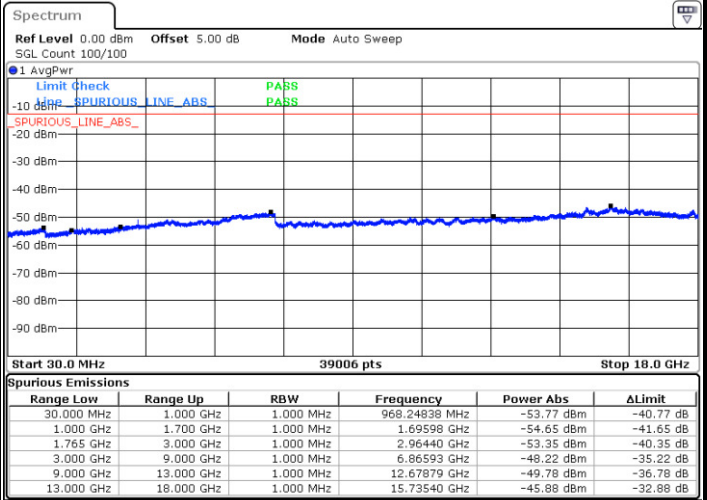

Highest Channel / QPSK

Highest Channel / 16QAM

Date: 26 DEC.2017 11:36:16

Date: 26 DEC.2017 11:37:11

LTE Band 4 / 5MHz

Lowest Channel / QPSK

Lowest Channel / 16QAM

Date: 26 DEC.2017 11:43:21

Date: 26 DEC.2017 11:44:16

Middle Channel / QPSK

Middle Channel / 16QAM

Date: 26 DEC.2017 11:45:54

Date: 26 DEC.2017 11:46:49

LTE Band 4 / 5MHz

Highest Channel / QPSK

Date: 26 DEC 2017 11:52:59

Highest Channel / 16QAM

Date: 26 DEC 2017 11:53:54

LTE Band 4 / 10MHz

Lowest Channel / QPSK

Date: 26 DEC 2017 12:00:04

Lowest Channel / 16QAM

Date: 26 DEC 2017 12:00:59

LTE Band 4 / 10MHz