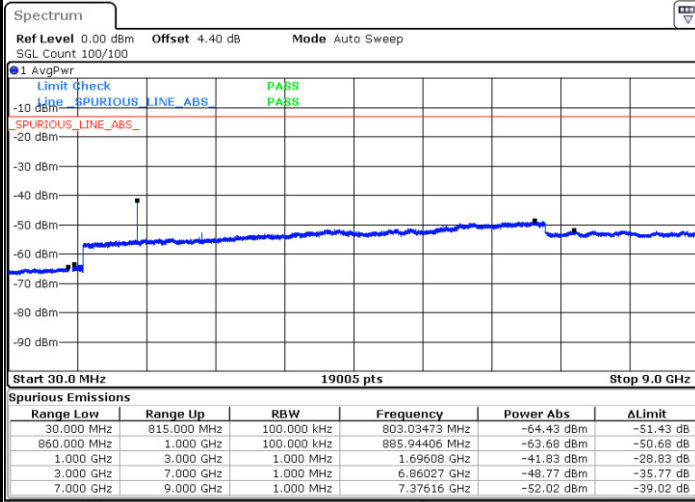

Highest Channel / QPSK

Highest Channel / 16QAM

Date: 26 DEC.2017 13:56:07

Date: 26 DEC.2017 13:55:27

LTE Band 5 / 1.4MHz

Lowest Channel / QPSK

Lowest Channel / 16QAM

Date: 26 DEC.2017 17:55:40

Date: 26 DEC.2017 17:56:35

Middle Channel / QPSK

Middle Channel / 16QAM

Date: 26 DEC.2017 17:58:12

Date: 26 DEC.2017 17:59:07

LTE Band 5 / 1.4MHz

Highest Channel / QPSK

Date: 26 DEC 2017 18:07:17

Highest Channel / 16QAM

Date: 26 DEC 2017 18:08:12

LTE Band 5 / 3MHz

Lowest Channel / QPSK

Date: 26 DEC 2017 18:16:22

Lowest Channel / 16QAM

Date: 26 DEC 2017 18:17:17

LTE Band 5 / 3MHz