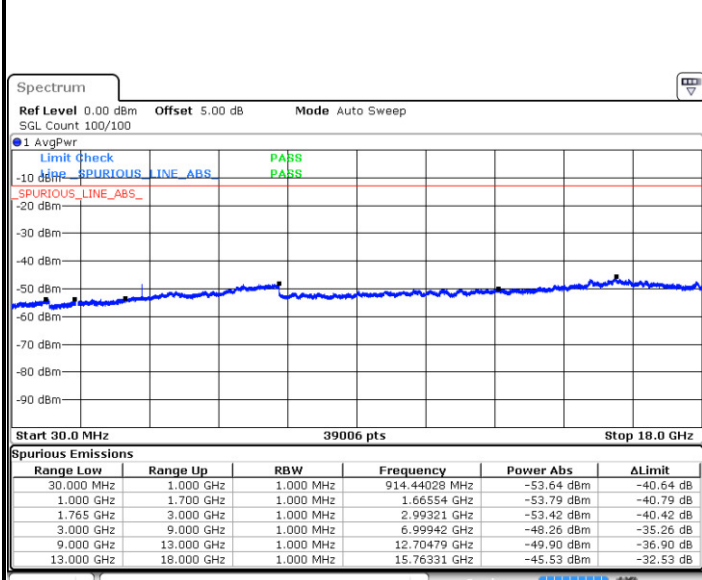

LTE Band 4 / 1.4MHz

Lowest Channel / QPSK

Lowest Channel / 16QAM

Date: 26 DEC 2017 11:04:38

Date: 26 DEC 2017 11:05:33

Middle Channel / QPSK

Middle Channel / 16QAM

Date: 26 DEC 2017 11:07:11

Date: 26 DEC 2017 11:08:06

LTE Band 4 / 1.4MHz

Highest Channel / QPSK

Date: 26 DEC 2017 11:14:16

Highest Channel / 16QAM

Date: 26 DEC 2017 11:20:28

LTE Band 4 / 3MHz

Lowest Channel / QPSK

Date: 26 DEC 2017 11:26:38

Lowest Channel / 16QAM

Date: 26 DEC 2017 11:27:33

LTE Band 4 / 3MHz

Middle Channel / QPSK

Middle Channel / 16QAM

Date: 26 DEC.2017 11:29:11

Date: 26 DEC.2017 11:30:06

Highest Channel / QPSK

Highest Channel / 16QAM

Date: 26 DEC.2017 11:36:16

Date: 26 DEC.2017 11:37:11

LTE Band 4 / 5MHz

Lowest Channel / QPSK

Lowest Channel / 16QAM

Date: 26 DEC.2017 11:43:21