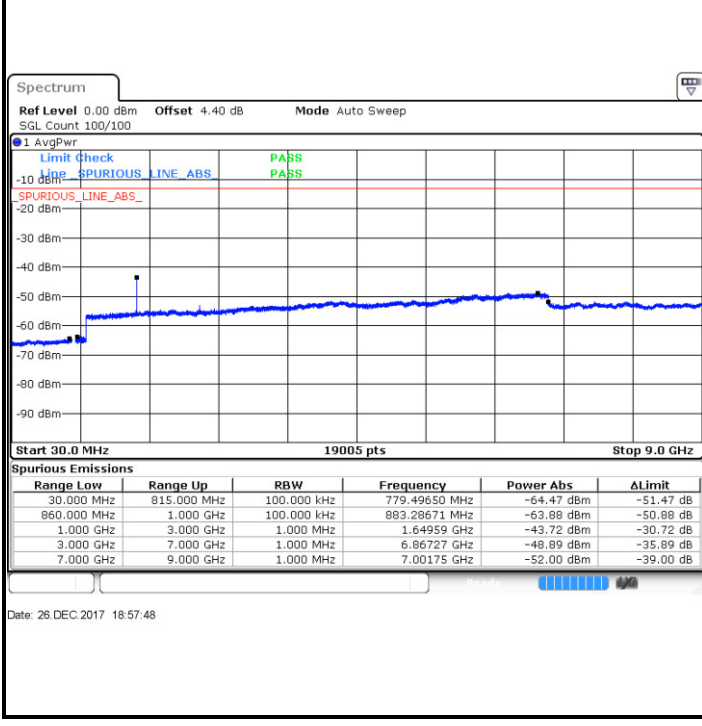

LTE Band 5 / 5MHz

Lowest Channel / QPSK

Lowest Channel / 16QAM

Date: 26 DEC. 2017 18:37:04

Date: 26 DEC. 2017 18:37:59

Middle Channel / QPSK

Middle Channel / 16QAM

Date: 26 DEC. 2017 18:39:37

Date: 26 DEC. 2017 18:40:32

LTE Band 5 / 5MHz

Highest Channel / QPSK

Highest Channel / 16QAM

LTE Band 5 / 10MHz

Lowest Channel / QPSK

Lowest Channel / 16QAM

LTE Band 5 / 10MHz

Middle Channel / QPSK

Date: 26 DEC. 2017 19:00:25

Middle Channel / 16QAM

Date: 26 DEC. 2017 19:01:20

Highest Channel / QPSK

Date: 26 DEC. 2017 19:09:39

Highest Channel / 16QAM

Date: 26 DEC. 2017 19:10:34

LTE Band 7 / 5MHz

Lowest Channel / QPSK

Lowest Channel / 16QAM

Date: 25.DEC.2017 16:55:01

Date: 25.DEC.2017 16:54:07

Middle Channel / QPSK

Middle Channel / 16QAM

Date: 25.DEC.2017 16:55:56