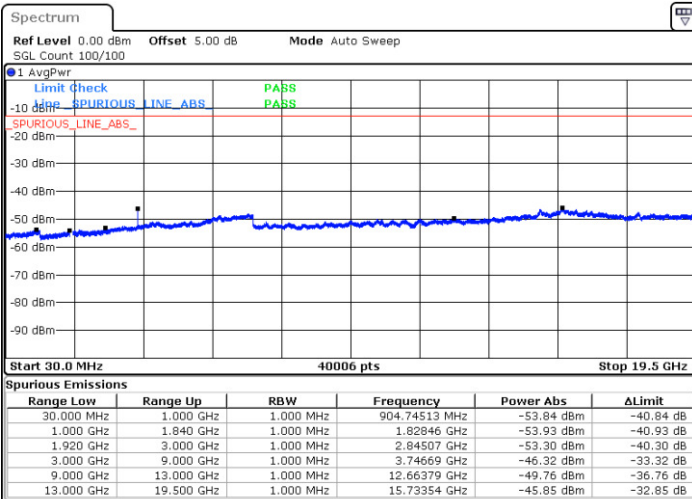

Date: 26 DEC 2017 09:55:39

Lowest Channel / 16QAM

Date: 26 DEC 2017 09:56:34

LTE Band 2 / 10MHz

Middle Channel / QPSK

Middle Channel / 16QAM

Date: 26 DEC.2017 09:58:12

Date: 26 DEC.2017 09:59:07

Highest Channel / QPSK

Highest Channel / 16QAM

Date: 26 DEC.2017 10:05:17

Date: 26 DEC.2017 10:06:12

LTE Band 2 / 15MHz

Lowest Channel / QPSK

Lowest Channel / 16QAM

Date: 26 DEC.2017 10:12:22

Date: 26 DEC.2017 10:13:17

Middle Channel / QPSK

Middle Channel / 16QAM

Date: 26 DEC.2017 10:14:55

Date: 26 DEC.2017 10:15:50

LTE Band 2 / 15MHz

Highest Channel / QPSK

Date: 26 DEC. 2017 10:22:00