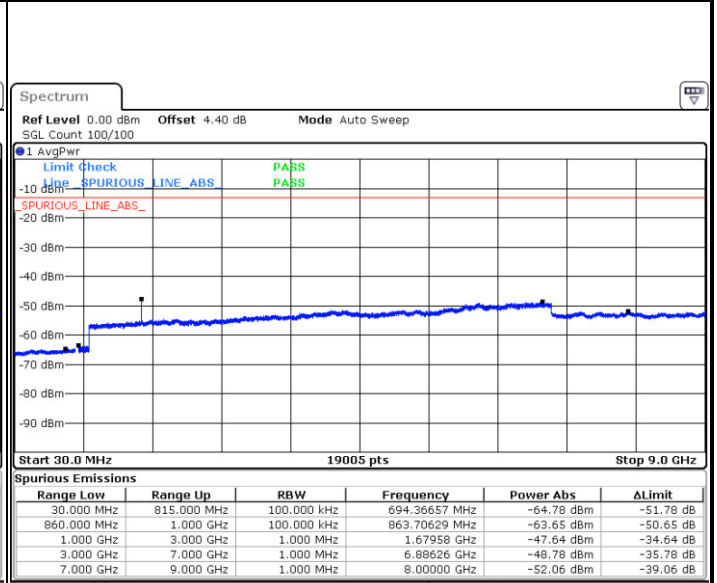

Date: 26 DEC. 2017 18:40:32

LTE Band 5 / 5MHz

Highest Channel / QPSK

Highest Channel / 16QAM

LTE Band 5 / 10MHz

Lowest Channel / QPSK

Lowest Channel / 16QAM

LTE Band 5 / 10MHz

Middle Channel / QPSK

Date: 26 DEC. 2017 19:00:25

Middle Channel / 16QAM

Date: 26 DEC. 2017 19:01:20

Highest Channel / QPSK

Date: 26 DEC. 2017 19:09:39

Highest Channel / 16QAM

Date: 26 DEC. 2017 19:10:34

LTE Band 7 / 5MHz

Lowest Channel / QPSK

Lowest Channel / 16QAM

Date: 25.DEC.2017 16:55:01

Date: 25.DEC.2017 16:54:07

Middle Channel / QPSK

Middle Channel / 16QAM

Date: 25.DEC.2017 16:55:56

Date: 25.DEC.2017 16:56:50

LTE Band 7 / 5MHz

Highest Channel / QPSK

Date: 25.DEC.2017 17:04:37

Highest Channel / 16QAM

Date: 25.DEC.2017 17:03:43

LTE Band 7 / 10MHz

Lowest Channel / QPSK