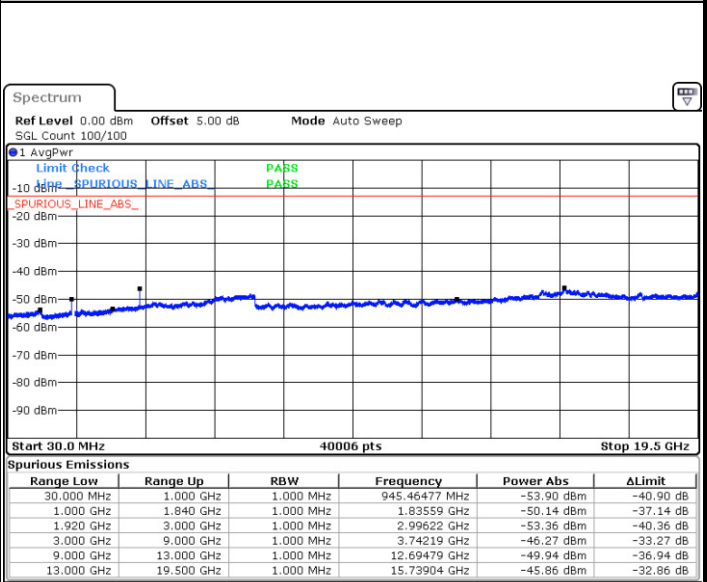

Middle Channel / 16QAM

Date: 26 DEC. 2017 10:32:34