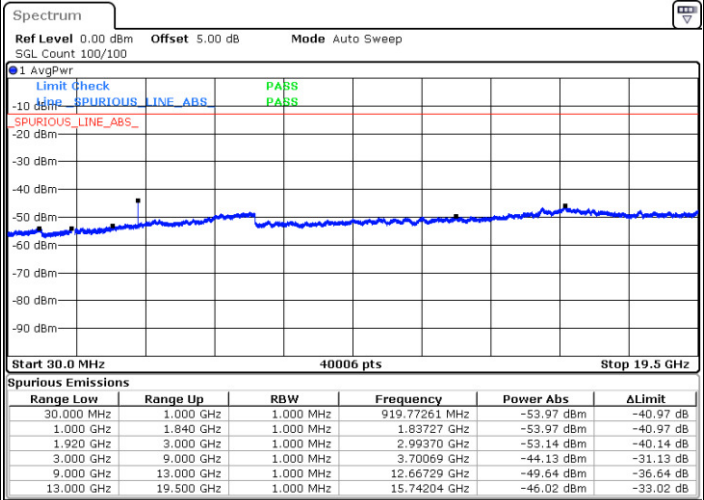

LTE Band 2 / 5MHz

Lowest Channel / QPSK

Lowest Channel / 16QAM

Date: 26 DEC.2017 09:38:56

Date: 26 DEC.2017 09:39:51

Middle Channel / QPSK

Middle Channel / 16QAM

Date: 26 DEC.2017 09:41:29

Date: 26 DEC.2017 09:42:24

LTE Band 2 / 5MHz

Highest Channel / QPSK

Date: 26 DEC 2017 09:48:34

Highest Channel / 16QAM

Date: 26 DEC 2017 09:49:29

LTE Band 2 / 10MHz

Lowest Channel / QPSK