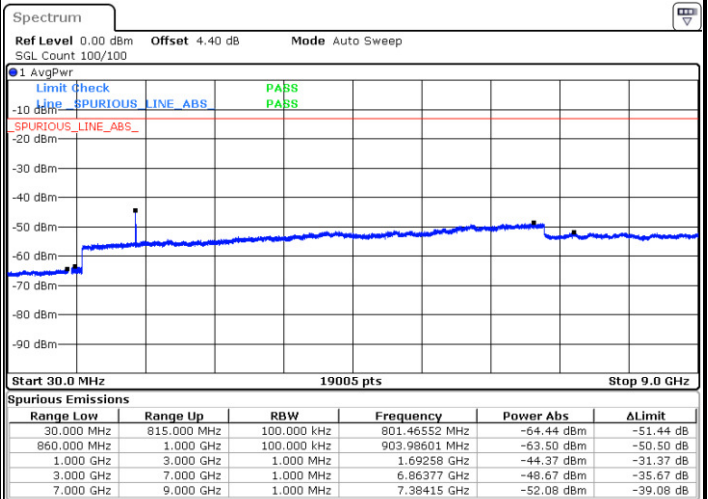

Highest Channel / 16QAM

Date: 26 DEC 2017 18:08:12

LTE Band 5 / 3MHz

Lowest Channel / QPSK

Date: 26 DEC 2017 18:16:22

Lowest Channel / 16QAM

Date: 26 DEC 2017 18:17:17

LTE Band 5 / 3MHz

Middle Channel / QPSK

Middle Channel / 16QAM

Date: 26 DEC.2017 18:18:55

Date: 26 DEC.2017 18:19:50

Highest Channel / QPSK

Highest Channel / 16QAM

Date: 26 DEC.2017 18:27:59

Date: 26 DEC.2017 18:28:55

LTE Band 5 / 5MHz

Lowest Channel / QPSK

Lowest Channel / 16QAM

Date: 26 DEC. 2017 18:37:04

Date: 26 DEC. 2017 18:37:59

Middle Channel / QPSK

Middle Channel / 16QAM

Date: 26 DEC. 2017 18:39:37