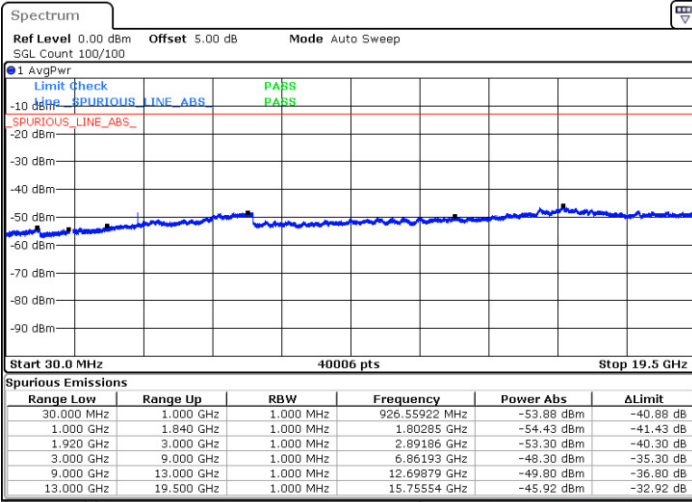

Date: 26 DEC.2017 09:42:24

LTE Band 2 / 5MHz

Highest Channel / QPSK

Date: 26 DEC 2017 09:48:34

Highest Channel / 16QAM

Date: 26 DEC 2017 09:49:29

LTE Band 2 / 10MHz

Lowest Channel / QPSK

Date: 26 DEC 2017 09:55:39

Lowest Channel / 16QAM

Date: 26 DEC 2017 09:56:34

LTE Band 2 / 10MHz

Middle Channel / QPSK

Middle Channel / 16QAM

Date: 26 DEC.2017 09:58:12

Date: 26 DEC.2017 09:59:07

Highest Channel / QPSK

Highest Channel / 16QAM

Date: 26 DEC.2017 10:05:17

Date: 26 DEC.2017 10:06:12

LTE Band 2 / 15MHz

Lowest Channel / QPSK

Lowest Channel / 16QAM

Date: 26 DEC.2017 10:12:22