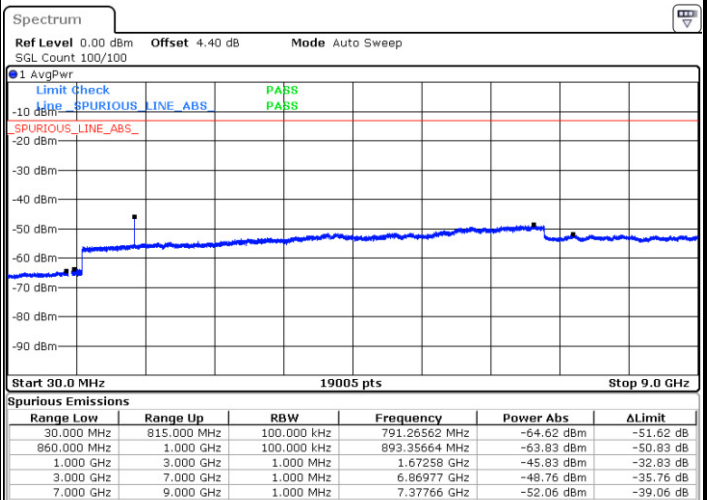

Date: 26 DEC 2017 13:48:13

Lowest Channel / 16QAM

Date: 26 DEC 2017 13:49:10

LTE Band 4 / 20MHz

Middle Channel / QPSK

Middle Channel / 16QAM

Date: 26 DEC.2017 13:50:39

Date: 26 DEC.2017 13:49:58

Highest Channel / QPSK

Highest Channel / 16QAM

Date: 26 DEC.2017 13:56:07

Date: 26 DEC.2017 13:55:27

LTE Band 5 / 1.4MHz

Lowest Channel / QPSK

Lowest Channel / 16QAM

Date: 26 DEC.2017 17:55:40

Date: 26 DEC.2017 17:56:35

Middle Channel / QPSK

Middle Channel / 16QAM

Date: 26 DEC.2017 17:58:12

Date: 26 DEC.2017 17:59:07

LTE Band 5 / 1.4MHz

Highest Channel / QPSK

Date: 26 DEC 2017 18:07:17