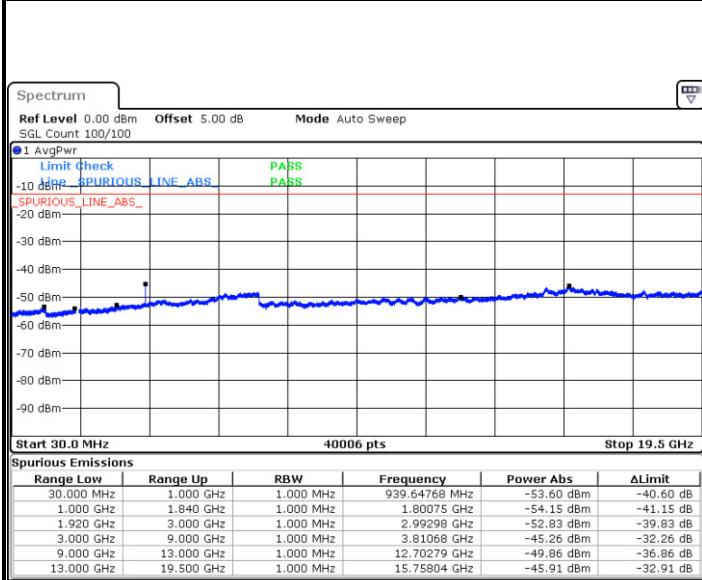

LTE Band 2 / 5MHz

Lowest Channel / QPSK

Lowest Channel / 16QAM

Date: 26 DEC.2017 09:38:56

Date: 26 DEC.2017 09:39:51

Middle Channel / QPSK

Middle Channel / 16QAM

Date: 26 DEC.2017 09:41:29

Date: 26 DEC.2017 09:42:24

LTE Band 2 / 5MHz

Highest Channel / QPSK

Date: 26 DEC 2017 09:48:34

Highest Channel / 16QAM

Date: 26 DEC 2017 09:49:29

LTE Band 2 / 10MHz

Lowest Channel / QPSK

Date: 26 DEC 2017 09:55:39

Lowest Channel / 16QAM

Date: 26 DEC 2017 09:56:34

LTE Band 2 / 10MHz

Middle Channel / QPSK

Middle Channel / 16QAM

Date: 26 DEC.2017 09:58:12

Date: 26 DEC.2017 09:59:07