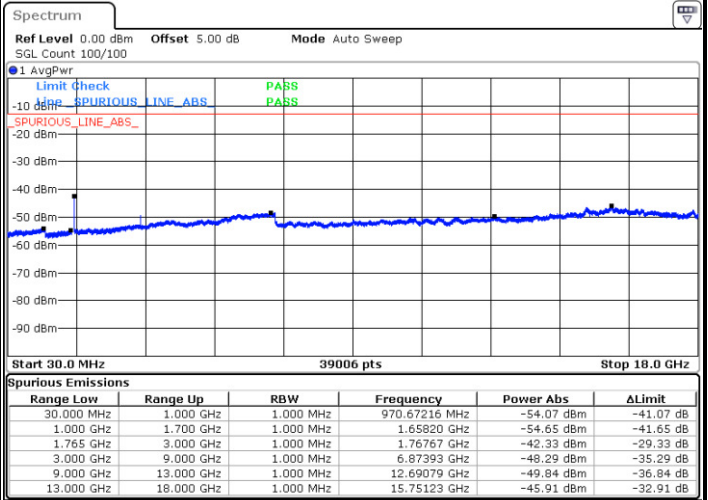

LTE Band 4 / 15MHz

Lowest Channel / QPSK

Lowest Channel / 16QAM

Date: 26 DEC.2017 12:16:47

Date: 26 DEC.2017 12:17:43

Middle Channel / QPSK

Middle Channel / 16QAM

Date: 26 DEC.2017 12:19:21

Date: 26 DEC.2017 12:20:16

LTE Band 4 / 15MHz

Highest Channel / QPSK

Date: 26 DEC 2017 12:26:26

Highest Channel / 16QAM

Date: 26 DEC 2017 12:27:21

LTE Band 4 / 20MHz

Lowest Channel / QPSK

Date: 26 DEC 2017 13:48:13

Lowest Channel / 16QAM

Date: 26 DEC 2017 13:49:10

LTE Band 4 / 20MHz

Middle Channel / QPSK

Middle Channel / 16QAM

Date: 26 DEC.2017 13:50:39

Date: 26 DEC.2017 13:49:58

Highest Channel / QPSK

Highest Channel / 16QAM

Date: 26 DEC.2017 13:56:07

Date: 26 DEC.2017 13:55:27

LTE Band 5 / 1.4MHz

Lowest Channel / QPSK

Lowest Channel / 16QAM

Date: 26 DEC.2017 17:55:40