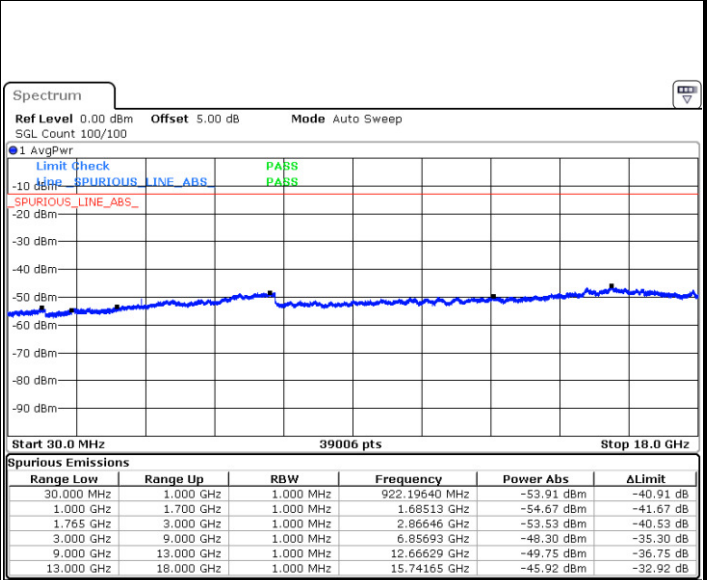

LTE Band 4 / 1.4MHz

Lowest Channel / QPSK

Lowest Channel / 16QAM

Date: 26 DEC 2017 11:04:38

Date: 26 DEC 2017 11:05:33

Middle Channel / QPSK

Middle Channel / 16QAM

Date: 26 DEC 2017 11:07:11

Date: 26 DEC 2017 11:08:06

LTE Band 4 / 1.4MHz

Highest Channel / QPSK

Date: 26 DEC 2017 11:14:16

Highest Channel / 16QAM

Date: 26 DEC 2017 11:20:28

LTE Band 4 / 3MHz

Lowest Channel / QPSK

Date: 26 DEC 2017 11:26:38

Lowest Channel / 16QAM

Date: 26 DEC 2017 11:27:33

LTE Band 4 / 3MHz

Middle Channel / QPSK

Middle Channel / 16QAM

Date: 26 DEC.2017 11:29:11

Date: 26 DEC.2017 11:30:06

Highest Channel / QPSK

Highest Channel / 16QAM

Date: 26 DEC.2017 11:36:16

Date: 26 DEC.2017 11:37:11

LTE Band 4 / 5MHz

Lowest Channel / QPSK

Lowest Channel / 16QAM

Date: 26 DEC.2017 11:43:21