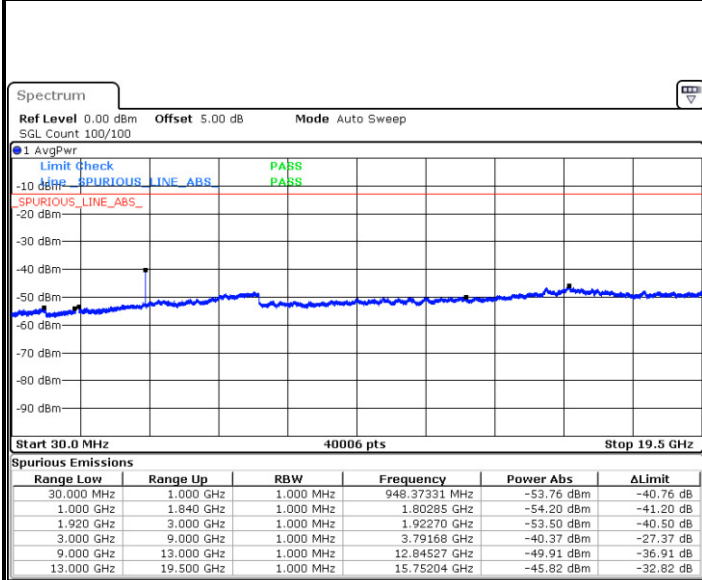

Highest Channel / QPSK

Highest Channel / 16QAM

Date: 26 DEC.2017 10:05:17

Date: 26 DEC.2017 10:06:12

LTE Band 2 / 15MHz

Lowest Channel / QPSK

Lowest Channel / 16QAM

Date: 26 DEC.2017 10:12:22

Date: 26 DEC.2017 10:13:17

Middle Channel / QPSK

Middle Channel / 16QAM

Date: 26 DEC.2017 10:14:55

Date: 26 DEC.2017 10:15:50

LTE Band 2 / 15MHz

Highest Channel / QPSK

Date: 26 DEC. 2017 10:22:00

Highest Channel / 16QAM

Date: 26 DEC. 2017 10:22:56

LTE Band 2 / 20MHz

Lowest Channel / QPSK

Date: 26 DEC. 2017 10:29:06

Lowest Channel / 16QAM

Date: 26 DEC. 2017 10:30:01

LTE Band 2 / 20MHz