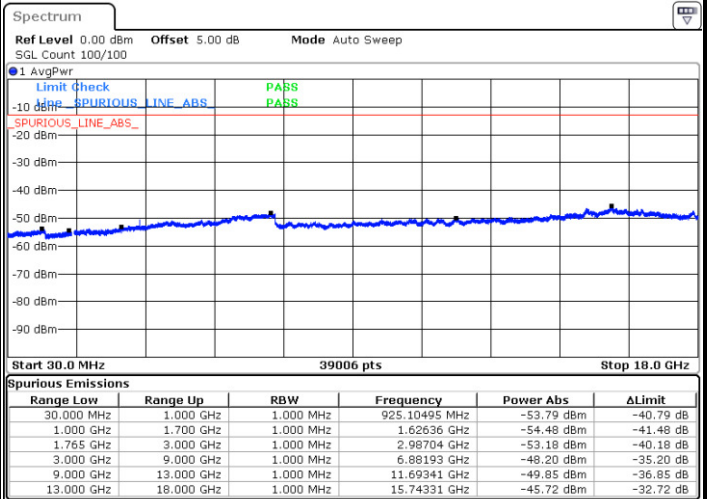

LTE Band 4 / 1.4MHz

Lowest Channel / QPSK

Lowest Channel / 16QAM

Date: 26 DEC 2017 11:04:38

Date: 26 DEC 2017 11:05:33

Middle Channel / QPSK

Middle Channel / 16QAM

Date: 26 DEC 2017 11:07:11

Date: 26 DEC 2017 11:08:06

LTE Band 4 / 1.4MHz

Highest Channel / QPSK

Date: 26 DEC 2017 11:14:16

Highest Channel / 16QAM

Date: 26 DEC 2017 11:20:28

LTE Band 4 / 3MHz

Lowest Channel / QPSK