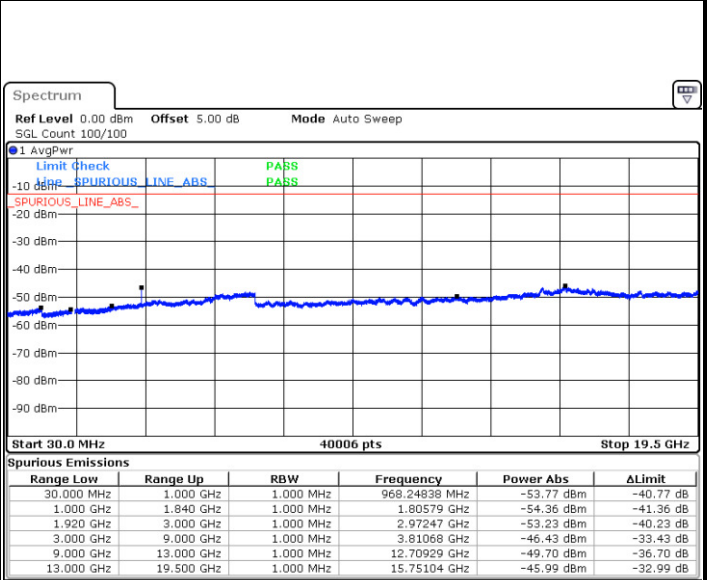

LTE Band 2 / 5MHz

Lowest Channel / QPSK

Lowest Channel / 16QAM

Date: 26 DEC.2017 09:38:56

Date: 26 DEC.2017 09:39:51

Middle Channel / QPSK

Middle Channel / 16QAM

Date: 26 DEC.2017 09:41:29

Date: 26 DEC.2017 09:42:24

LTE Band 2 / 5MHz

Highest Channel / QPSK

Date: 26 DEC 2017 09:48:34

Highest Channel / 16QAM

Date: 26 DEC 2017 09:49:29

LTE Band 2 / 10MHz

Lowest Channel / QPSK

Date: 26 DEC 2017 09:55:39

Lowest Channel / 16QAM

Date: 26 DEC 2017 09:56:34

LTE Band 2 / 10MHz

Middle Channel / QPSK

Middle Channel / 16QAM

Date: 26 DEC.2017 09:58:12

Date: 26 DEC.2017 09:59:07

Highest Channel / QPSK

Highest Channel / 16QAM

Date: 26 DEC.2017 10:05:17

Date: 26 DEC.2017 10:06:12

LTE Band 2 / 15MHz

Lowest Channel / QPSK

Lowest Channel / 16QAM

Date: 26 DEC.2017 10:12:22