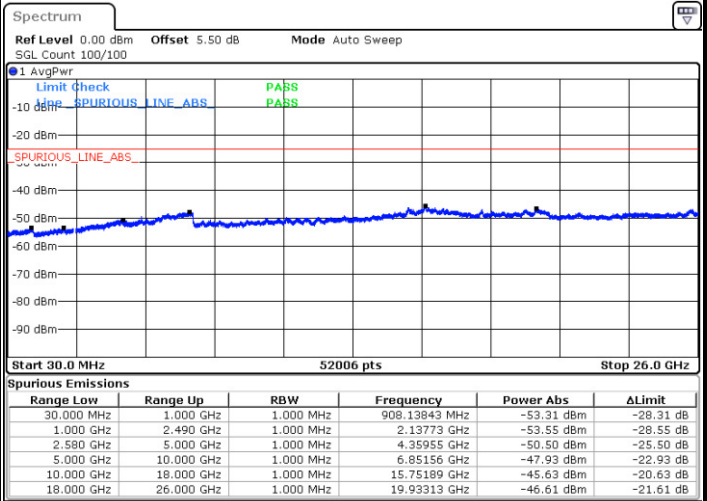

Middle Channel / QPSK

Date: 26 DEC. 2017 19:00:25

Middle Channel / 16QAM

Date: 26 DEC. 2017 19:01:20

Highest Channel / QPSK

Date: 26 DEC. 2017 19:09:39

Highest Channel / 16QAM

Date: 26 DEC. 2017 19:10:34

LTE Band 7 / 5MHz

Lowest Channel / QPSK

Lowest Channel / 16QAM

Date: 25.DEC.2017 16:55:01

Date: 25.DEC.2017 16:54:07

Middle Channel / QPSK

Middle Channel / 16QAM

Date: 25.DEC.2017 16:55:56

Date: 25.DEC.2017 16:56:50

LTE Band 7 / 5MHz

Highest Channel / QPSK

Date: 25.DEC.2017 17:04:37

Highest Channel / 16QAM

Date: 25.DEC.2017 17:03:43

LTE Band 7 / 10MHz

Lowest Channel / QPSK