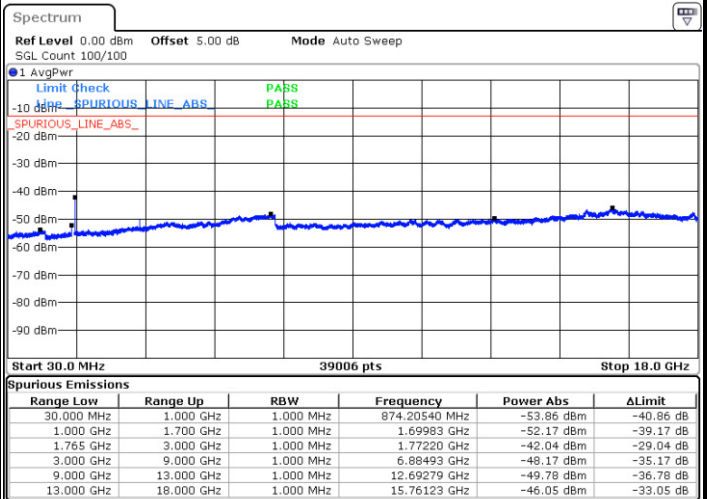

Date: 26 DEC.2017 12:20:16

LTE Band 4 / 15MHz

Highest Channel / QPSK

Date: 26 DEC 2017 12:26:26

Highest Channel / 16QAM

Date: 26 DEC 2017 12:27:21

LTE Band 4 / 20MHz

Lowest Channel / QPSK

Date: 26 DEC 2017 13:48:13

Lowest Channel / 16QAM

Date: 26 DEC 2017 13:49:10

LTE Band 4 / 20MHz

Middle Channel / QPSK

Middle Channel / 16QAM

Date: 26 DEC.2017 13:50:39

Date: 26 DEC.2017 13:49:58

Highest Channel / QPSK

Highest Channel / 16QAM

Date: 26 DEC.2017 13:56:07

Date: 26 DEC.2017 13:55:27

LTE Band 5 / 1.4MHz

Lowest Channel / QPSK

Lowest Channel / 16QAM

Date: 26 DEC.2017 17:55:40