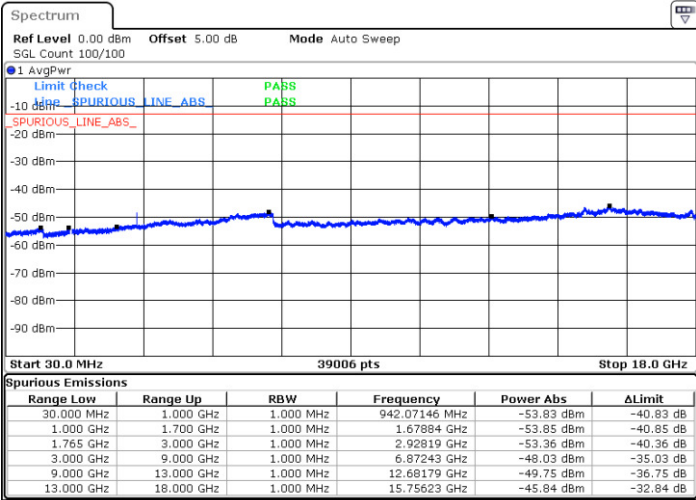

Date: 26 DEC.2017 12:20:16

LTE Band 4 / 15MHz

Highest Channel / QPSK

Date: 26 DEC 2017 12:26:26

Highest Channel / 16QAM

Date: 26 DEC 2017 12:27:21

LTE Band 4 / 20MHz

Lowest Channel / QPSK

Date: 26 DEC 2017 13:48:13

Lowest Channel / 16QAM

Date: 26 DEC 2017 13:49:10

LTE Band 4 / 20MHz

Middle Channel / QPSK

Middle Channel / 16QAM

Date: 26 DEC.2017 13:50:39

Date: 26 DEC.2017 13:49:58

Highest Channel / QPSK

Highest Channel / 16QAM

Date: 26 DEC.2017 13:56:07

Date: 26 DEC.2017 13:55:27

LTE Band 5 / 1.4MHz

Lowest Channel / QPSK

Lowest Channel / 16QAM

Date: 26 DEC.2017 17:55:40