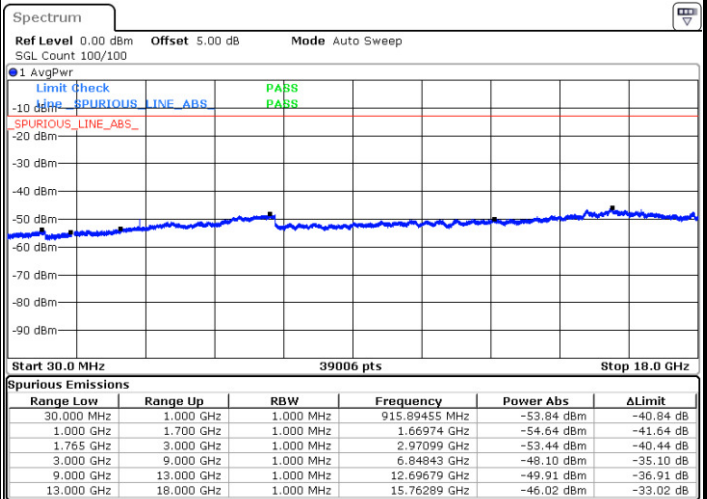

Date: 26 DEC 2017 11:26:38

Lowest Channel / 16QAM

Date: 26 DEC 2017 11:27:33

LTE Band 4 / 3MHz

Middle Channel / QPSK

Middle Channel / 16QAM

Date: 26 DEC.2017 11:29:11

Date: 26 DEC.2017 11:30:06

Highest Channel / QPSK

Highest Channel / 16QAM

Date: 26 DEC.2017 11:36:16

Date: 26 DEC.2017 11:37:11

LTE Band 4 / 5MHz

Lowest Channel / QPSK

Lowest Channel / 16QAM

Date: 26 DEC.2017 11:43:21

Date: 26 DEC.2017 11:44:16

Middle Channel / QPSK

Middle Channel / 16QAM

Date: 26 DEC.2017 11:45:54

Date: 26 DEC.2017 11:46:49

LTE Band 4 / 5MHz

Highest Channel / QPSK

Date: 26 DEC 2017 11:52:59

Highest Channel / 16QAM

Date: 26 DEC 2017 11:53:54

LTE Band 4 / 10MHz

Lowest Channel / QPSK

Date: 26 DEC 2017 12:00:04

Lowest Channel / 16QAM

Date: 26 DEC 2017 12:00:59

LTE Band 4 / 10MHz