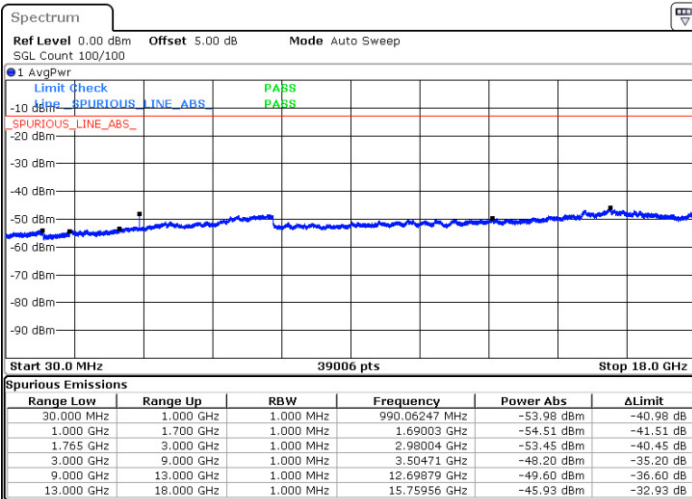

Date: 26 DEC 2017 11:08:06

LTE Band 4 / 1.4MHz

Highest Channel / QPSK

Date: 26 DEC 2017 11:14:16

Highest Channel / 16QAM

Date: 26 DEC 2017 11:20:28

LTE Band 4 / 3MHz

Lowest Channel / QPSK

Date: 26 DEC 2017 11:26:38

Lowest Channel / 16QAM

Date: 26 DEC 2017 11:27:33

LTE Band 4 / 3MHz

Middle Channel / QPSK

Middle Channel / 16QAM

Date: 26 DEC.2017 11:29:11

Date: 26 DEC.2017 11:30:06

Highest Channel / QPSK

Highest Channel / 16QAM

Date: 26 DEC.2017 11:36:16

Date: 26 DEC.2017 11:37:11

LTE Band 4 / 5MHz

Lowest Channel / QPSK

Lowest Channel / 16QAM

Date: 26 DEC.2017 11:43:21