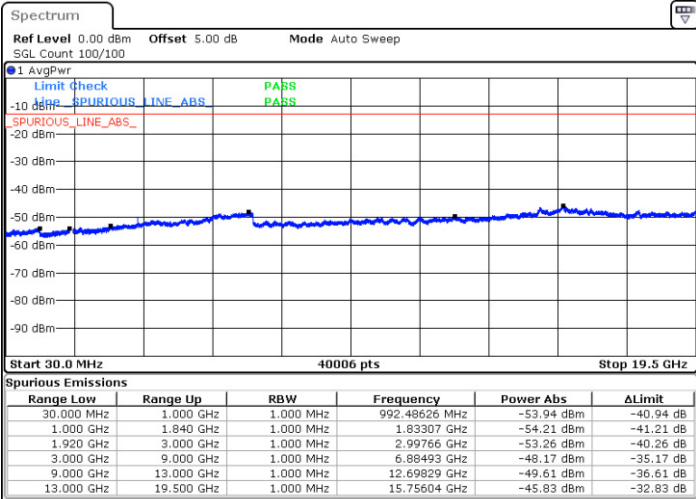

LTE Band 2 / 5MHz

Lowest Channel / QPSK

Lowest Channel / 16QAM

Date: 26 DEC.2017 09:38:56

Date: 26 DEC.2017 09:39:51

Middle Channel / QPSK

Middle Channel / 16QAM

Date: 26 DEC.2017 09:41:29

Date: 26 DEC.2017 09:42:24

LTE Band 2 / 5MHz

Highest Channel / QPSK

Date: 26 DEC 2017 09:48:34

Highest Channel / 16QAM

Date: 26 DEC 2017 09:49:29

LTE Band 2 / 10MHz

Lowest Channel / QPSK