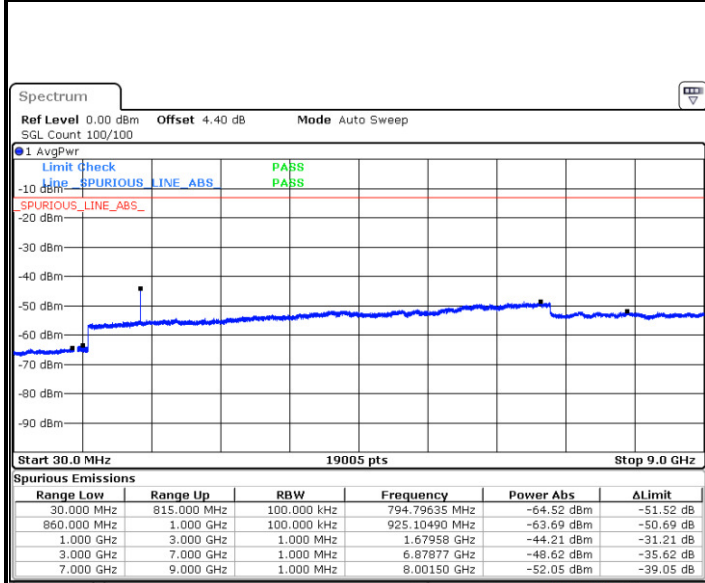

Date: 26 DEC. 2017 18:40:32

LTE Band 5 / 5MHz

Highest Channel / QPSK

Highest Channel / 16QAM

LTE Band 5 / 10MHz

Lowest Channel / QPSK

Lowest Channel / 16QAM

LTE Band 5 / 10MHz

Middle Channel / QPSK

Date: 26 DEC. 2017 19:00:25

Middle Channel / 16QAM

Date: 26 DEC. 2017 19:01:20

Highest Channel / QPSK

Date: 26 DEC. 2017 19:09:39

Highest Channel / 16QAM

Date: 26 DEC. 2017 19:10:34

LTE Band 7 / 5MHz

Lowest Channel / QPSK

Lowest Channel / 16QAM

Date: 25.DEC.2017 16:55:01

Date: 25.DEC.2017 16:54:07

Middle Channel / QPSK

Middle Channel / 16QAM

Date: 25.DEC.2017 16:55:56

Date: 25.DEC.2017 16:56:50

LTE Band 7 / 5MHz

Highest Channel / QPSK

Date: 25.DEC.2017 17:04:37

Highest Channel / 16QAM

Date: 25.DEC.2017 17:03:43

LTE Band 7 / 10MHz

Lowest Channel / QPSK