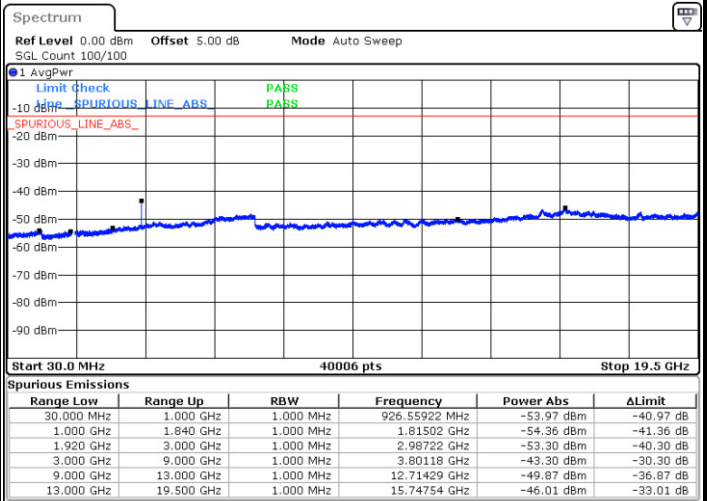

Date: 26 DEC.2017 09:42:24

LTE Band 2 / 5MHz

Highest Channel / QPSK

Date: 26 DEC 2017 09:48:34

Highest Channel / 16QAM

Date: 26 DEC 2017 09:49:29

LTE Band 2 / 10MHz

Lowest Channel / QPSK

Date: 26 DEC 2017 09:55:39

Lowest Channel / 16QAM

Date: 26 DEC 2017 09:56:34

LTE Band 2 / 10MHz

Middle Channel / QPSK

Middle Channel / 16QAM

Date: 26 DEC.2017 09:58:12

Date: 26 DEC.2017 09:59:07

Highest Channel / QPSK

Highest Channel / 16QAM

Date: 26 DEC.2017 10:05:17

Date: 26 DEC.2017 10:06:12

LTE Band 2 / 15MHz

Lowest Channel / QPSK

Lowest Channel / 16QAM

Date: 26 DEC.2017 10:12:22

Date: 26 DEC.2017 10:13:17

Middle Channel / QPSK

Middle Channel / 16QAM

Date: 26 DEC.2017 10:14:55

Date: 26 DEC.2017 10:15:50

LTE Band 2 / 15MHz

Highest Channel / QPSK

Date: 26 DEC. 2017 10:22:00