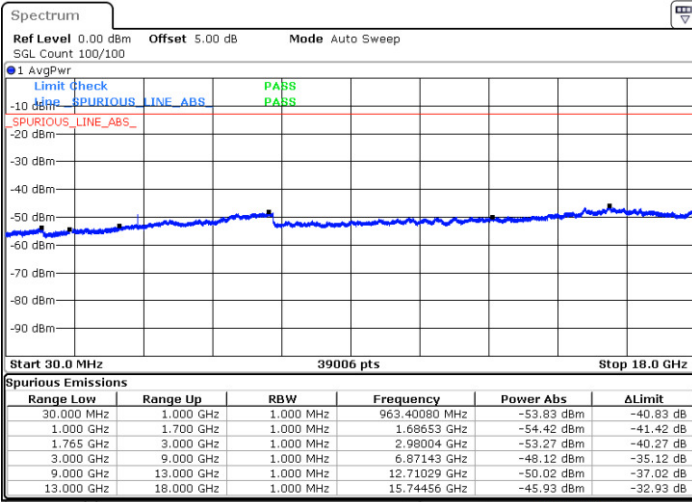

Date: 26 DEC 2017 11:08:06

LTE Band 4 / 1.4MHz

Highest Channel / QPSK

Date: 26 DEC 2017 11:14:16

Highest Channel / 16QAM

Date: 26 DEC 2017 11:20:28

LTE Band 4 / 3MHz

Lowest Channel / QPSK

Date: 26 DEC 2017 11:26:38

Lowest Channel / 16QAM

Date: 26 DEC 2017 11:27:33

LTE Band 4 / 3MHz

Middle Channel / QPSK

Middle Channel / 16QAM

Date: 26 DEC.2017 11:29:11

Date: 26 DEC.2017 11:30:06

Highest Channel / QPSK

Highest Channel / 16QAM

Date: 26 DEC.2017 11:36:16

Date: 26 DEC.2017 11:37:11

LTE Band 4 / 5MHz

Lowest Channel / QPSK

Lowest Channel / 16QAM

Date: 26 DEC.2017 11:43:21