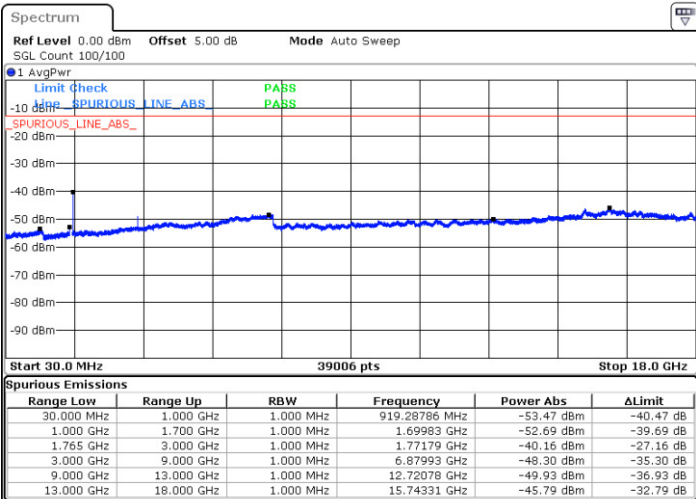

Date: 26 DEC.2017 12:20:16

LTE Band 4 / 15MHz

Highest Channel / QPSK

Date: 26 DEC 2017 12:26:26

Highest Channel / 16QAM

Date: 26 DEC 2017 12:27:21

LTE Band 4 / 20MHz

Lowest Channel / QPSK

Date: 26 DEC 2017 13:48:13

Lowest Channel / 16QAM

Date: 26 DEC 2017 13:49:10

LTE Band 4 / 20MHz

Middle Channel / QPSK

Middle Channel / 16QAM

Date: 26 DEC.2017 13:50:39

Date: 26 DEC.2017 13:49:58

Highest Channel / QPSK

Highest Channel / 16QAM

Date: 26 DEC.2017 13:56:07

Date: 26 DEC.2017 13:55:27

LTE Band 5 / 1.4MHz

Lowest Channel / QPSK

Lowest Channel / 16QAM

Date: 26 DEC.2017 17:55:40