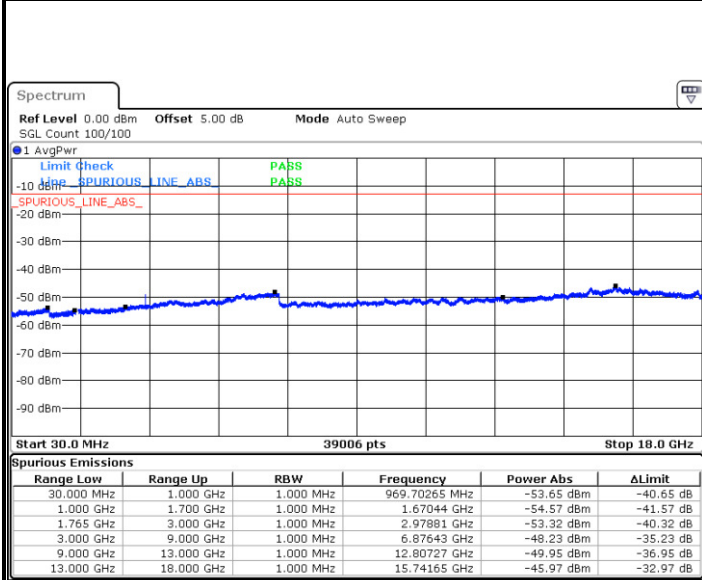

Highest Channel / 16QAM

Date: 26 DEC. 2017 10:22:56

LTE Band 2 / 20MHz

Lowest Channel / QPSK

Date: 26 DEC. 2017 10:29:06

Lowest Channel / 16QAM

Date: 26 DEC. 2017 10:30:01

LTE Band 2 / 20MHz

LTE Band 4 / 1.4MHz

Lowest Channel / QPSK

Lowest Channel / 16QAM

Date: 26 DEC 2017 11:04:38

Date: 26 DEC 2017 11:05:33

Middle Channel / QPSK

Middle Channel / 16QAM

Date: 26 DEC 2017 11:07:11

Date: 26 DEC 2017 11:08:06

LTE Band 4 / 1.4MHz

Highest Channel / QPSK

Date: 26 DEC 2017 11:14:16

Highest Channel / 16QAM

Date: 26 DEC 2017 11:20:28

LTE Band 4 / 3MHz

Lowest Channel / QPSK