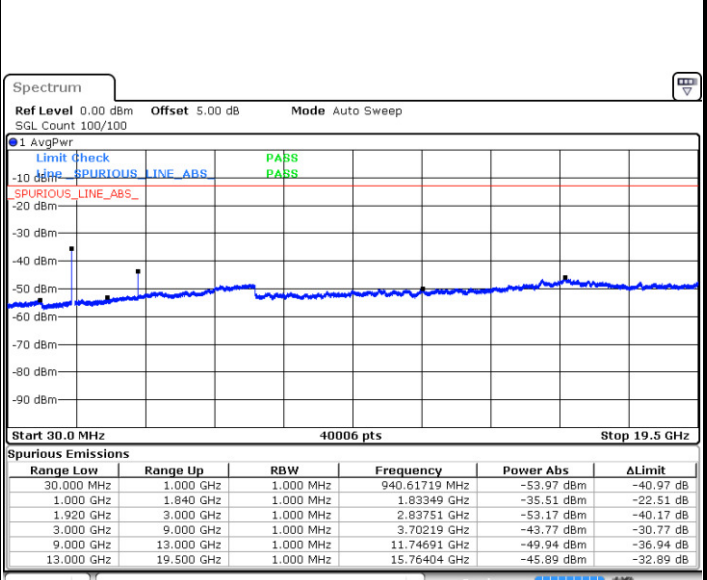

Date: 26 DEC.2017 10:13:17

Middle Channel / QPSK

Middle Channel / 16QAM

Date: 26 DEC.2017 10:14:55

Date: 26 DEC.2017 10:15:50

LTE Band 2 / 15MHz

Highest Channel / QPSK

Date: 26 DEC. 2017 10:22:00

Highest Channel / 16QAM

Date: 26 DEC. 2017 10:22:56

LTE Band 2 / 20MHz

Lowest Channel / QPSK

Date: 26 DEC. 2017 10:29:06

Lowest Channel / 16QAM

Date: 26 DEC. 2017 10:30:01

LTE Band 2 / 20MHz

LTE Band 4 / 1.4MHz

Lowest Channel / QPSK

Lowest Channel / 16QAM

Date: 26 DEC 2017 11:04:38

Date: 26 DEC 2017 11:05:33

Middle Channel / QPSK

Middle Channel / 16QAM

Date: 26 DEC 2017 11:07:11