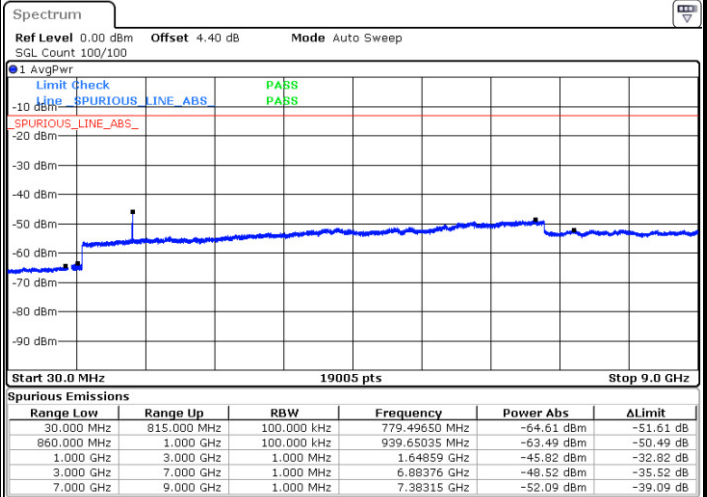

Date: 26 DEC 2017 13:48:13

Lowest Channel / 16QAM

Date: 26 DEC 2017 13:49:10

LTE Band 4 / 20MHz

Middle Channel / QPSK

Middle Channel / 16QAM

Date: 26 DEC.2017 13:50:39

Date: 26 DEC.2017 13:49:58

Highest Channel / QPSK

Highest Channel / 16QAM

Date: 26 DEC.2017 13:56:07

Date: 26 DEC.2017 13:55:27

LTE Band 5 / 1.4MHz

Lowest Channel / QPSK

Lowest Channel / 16QAM

Date: 26 DEC.2017 17:55:40

Date: 26 DEC.2017 17:56:35

Middle Channel / QPSK

Middle Channel / 16QAM

Date: 26 DEC.2017 17:58:12

Date: 26 DEC.2017 17:59:07

LTE Band 5 / 1.4MHz

Highest Channel / QPSK

Date: 26 DEC 2017 18:07:17