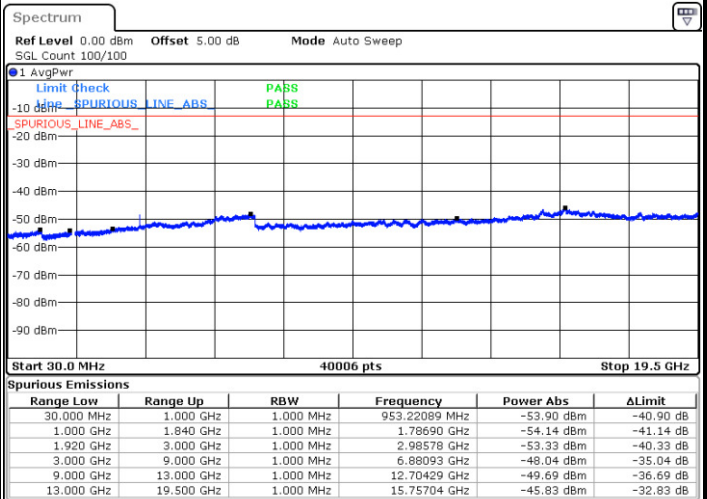

Date: 26 DEC 2017 09:55:39

Lowest Channel / 16QAM

Date: 26 DEC 2017 09:56:34

LTE Band 2 / 10MHz

Middle Channel / QPSK

Middle Channel / 16QAM

Date: 26 DEC.2017 09:58:12

Date: 26 DEC.2017 09:59:07

Highest Channel / QPSK

Highest Channel / 16QAM

Date: 26 DEC.2017 10:05:17

Date: 26 DEC.2017 10:06:12

LTE Band 2 / 15MHz

Lowest Channel / QPSK

Lowest Channel / 16QAM

Date: 26 DEC.2017 10:12:22

Date: 26 DEC.2017 10:13:17

Middle Channel / QPSK

Middle Channel / 16QAM

Date: 26 DEC.2017 10:14:55

Date: 26 DEC.2017 10:15:50

LTE Band 2 / 15MHz

Highest Channel / QPSK

Date: 26 DEC. 2017 10:22:00

Highest Channel / 16QAM

Date: 26 DEC. 2017 10:22:56

LTE Band 2 / 20MHz

Lowest Channel / QPSK

Date: 26 DEC. 2017 10:29:06

Lowest Channel / 16QAM

Date: 26 DEC. 2017 10:30:01

LTE Band 2 / 20MHz