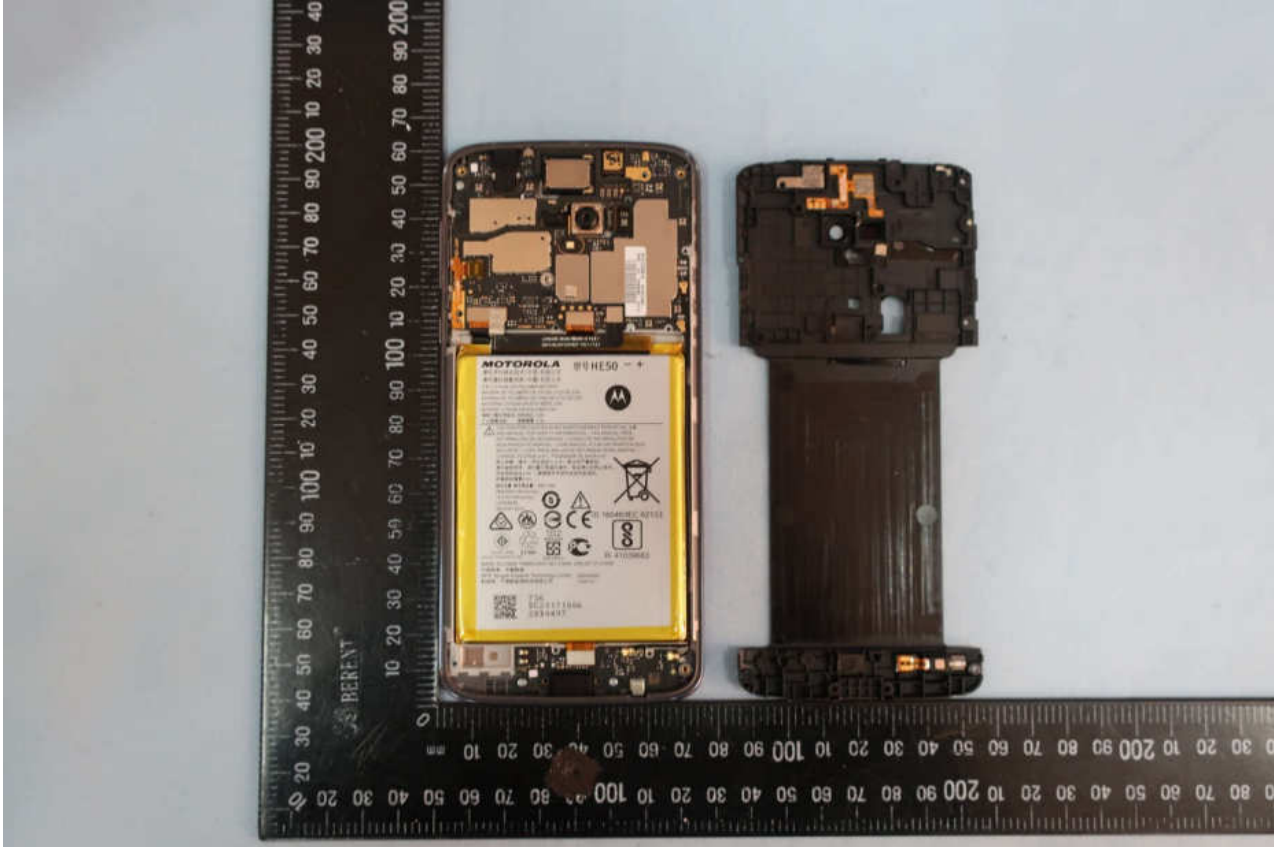

### 3. Internal Photograph of EUT

Brand Name: Motorola / Model Name: XT1924-7

Brand Name: Motorola / Model Name: XT1924-7

Brand Name: Motorola / Model Name: XT1924-7

Brand Name: Motorola / Model Name: XT1924-7

Brand Name: Motorola / Model Name: XT1924-7

Brand Name: Motorola / Model Name: XT1924-7

Brand Name: Motorola / Model Name: XT1924-7

Brand Name: Motorola / Model Name: XT1924-7

Brand Name: Motorola / Model Name: XT1924-7