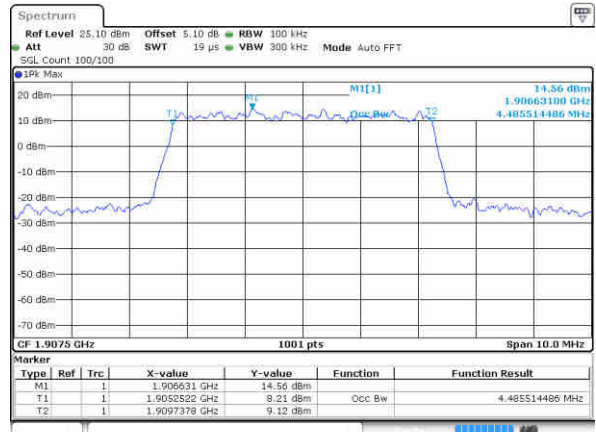

Highest Channel / 3MHz / 16QAM

Date: 12 JAN 2016 15:22:02

LTE Band 2

Lowest Channel / 5MHz / QPSK

Date: 12 JAN 2016 15:28:57

Lowest Channel / 5MHz / 16QAM

Date: 12 JAN 2016 15:29:07

Middle Channel / 5MHz / QPSK

Date: 12 JAN 2016 15:36:02

Middle Channel / 5MHz / 16QAM

Date: 12 JAN 2016 15:36:13

Highest Channel / 5MHz / QPSK

Date: 12 JAN 2016 15:38:35

Highest Channel / 5MHz / 16QAM

Date: 12 JAN 2016 15:38:46

LTE Band 2