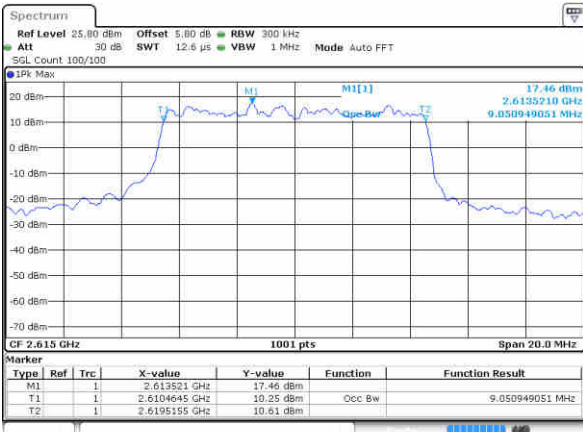

Date: 17 JAN 2016 15:02:01

Middle Channel / 5MHz / 16QAM

Date: 17 JAN 2016 15:01:40

Highest Channel / 5MHz / QPSK

Date: 17 JAN 2016 15:02:27

Highest Channel / 5MHz / 16QAM

Date: 17 JAN 2016 15:02:50

LTE Band 38

Lowest Channel / 10MHz / QPSK

Date: 17 JAN 2016 14:58:55

Lowest Channel / 10MHz / 16QAM

Date: 17 JAN 2016 14:59:13

Middle Channel / 10MHz / QPSK

Date: 17 JAN 2016 14:59:52

Middle Channel / 10MHz / 16QAM

Date: 17 JAN 2016 14:59:32

Highest Channel / 10MHz / QPSK

Date: 17 JAN 2016 15:00:11

Highest Channel / 10MHz / 16QAM

Date: 17 JAN 2016 15:00:33

LTE Band 38

Lowest Channel / 15MHz / QPSK

Date: 17 JAN 2016 14:56:49

Lowest Channel / 15MHz / 16QAM