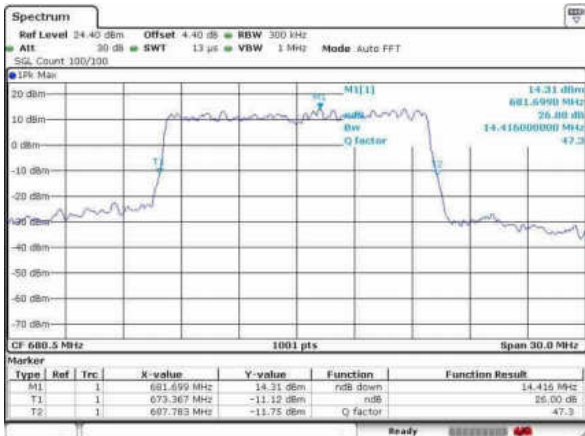

LTE Band 71

Lowest Channel / 15MHz / QPSK

Date: 31 JAN 2016 17:46:39

Lowest Channel / 15MHz / 16QAM

Date: 31 JAN 2016 17:47:06

Middle Channel / 15MHz / QPSK

Date: 31 JAN 2016 17:48:53

Middle Channel / 15MHz / 16QAM

Date: 31 JAN 2016 17:47:52

Highest Channel / 15MHz / QPSK

Date: 31 JAN 2016 17:48:57

Highest Channel / 15MHz / 16QAM

Date: 31 JAN 2016 17:50:28

LTE Band 71

Lowest Channel / 20MHz / QPSK

Date: 31 JAN 2016 17:52:48