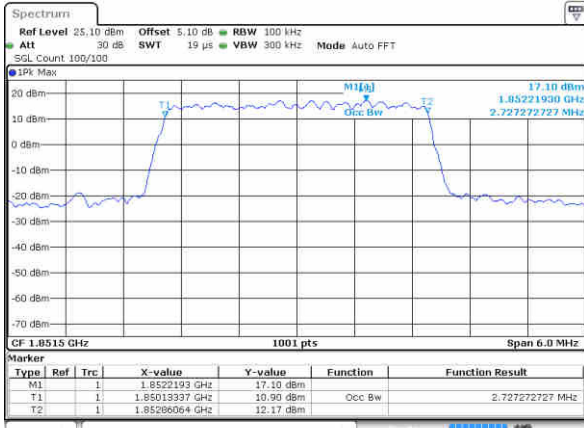

Date: 12 JAN 2018 15:02:46

Highest Channel / 1.4MHz / QPSK

Date: 12 JAN 2018 15:05:09

Highest Channel / 1.4MHz / 16QAM

Date: 12 JAN 2018 15:05:19

LTE Band 2

Lowest Channel / 3MHz / QPSK

Date: 12 JAN 2016 15:12:14