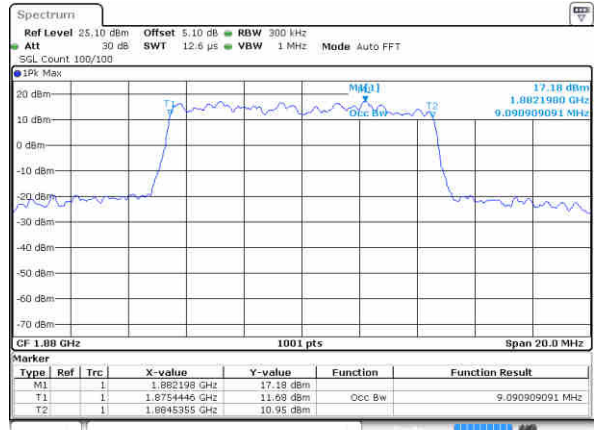

Date: 12 JAN 2016 15:36:02

Middle Channel / 5MHz / 16QAM

Date: 12 JAN 2016 15:36:13

Highest Channel / 5MHz / QPSK

Date: 12 JAN 2016 15:38:35

Highest Channel / 5MHz / 16QAM

Date: 12 JAN 2016 15:38:46

LTE Band 2

Lowest Channel / 10MHz / QPSK

Date: 12 JAN 2018 15:45:40

Lowest Channel / 10MHz / 16QAM

Date: 12 JAN 2018 15:45:51

Middle Channel / 10MHz / QPSK

Date: 12 JAN 2018 15:52:48

Middle Channel / 10MHz / 16QAM

Date: 12 JAN 2018 15:52:58

Highest Channel / 10MHz / QPSK

Date: 12 JAN 2018 15:55:19

Highest Channel / 10MHz / 16QAM

Date: 12 JAN 2018 15:55:29

LTE Band 2

Lowest Channel / 15MHz / QPSK

Date: 12 JAN 2016 16 02:24

Lowest Channel / 15MHz / 16QAM