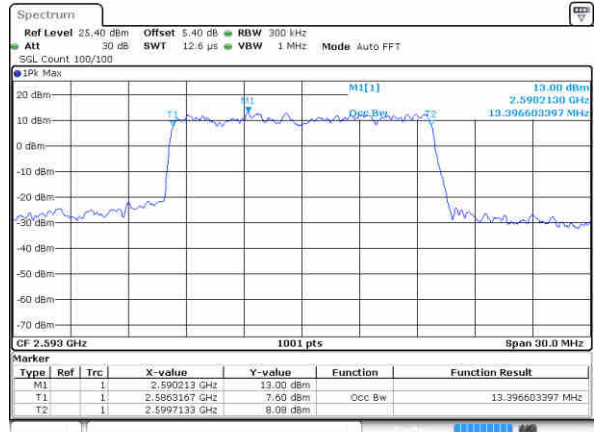

LTE Band 41

Lowest Channel / 15MHz / QPSK

Date: 17 JAN 2016 18:35:17

Lowest Channel / 15MHz / 16QAM

Date: 17 JAN 2016 18:35:52

Middle Channel / 15MHz / QPSK

Date: 17 JAN 2016 18:36:36

Middle Channel / 15MHz / 16QAM

Date: 17 JAN 2016 18:37:00

Highest Channel / 15MHz / QPSK

Date: 17 JAN 2016 18:37:50

Highest Channel / 15MHz / 16QAM

Date: 17 JAN 2016 18:38:13

LTE Band 41

Lowest Channel / 20MHz / QPSK

Date: 17 JAN 2016 18:40:06