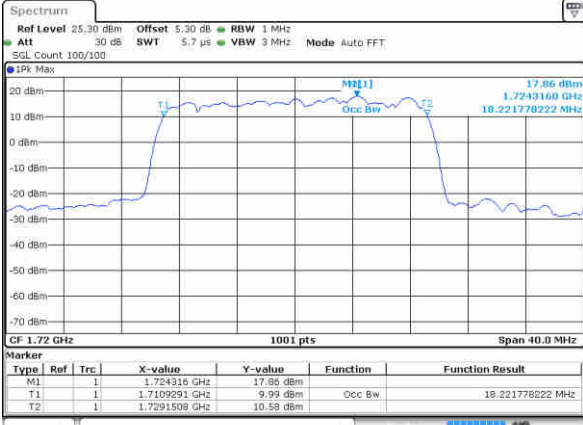

Highest Channel / 10MHz / 16QAM

Date: 16 JAN 2016 12:57:51

LTE Band 4

Lowest Channel / 15MHz / QPSK

Date: 16 JAN 2016 13:04:40

Lowest Channel / 15MHz / 16QAM

Date: 16 JAN 2016 13:04:50

Middle Channel / 15MHz / QPSK

Date: 16 JAN 2016 13:11:38

Middle Channel / 15MHz / 16QAM

Date: 16 JAN 2016 13:11:48

Highest Channel / 15MHz / QPSK

Date: 16 JAN 2016 13:14:07

Highest Channel / 15MHz / 16QAM

Date: 16 JAN 2016 13:14:17

LTE Band 4

Lowest Channel / 20MHz / QPSK

Lowest Channel / 20MHz / 16QAM

Middle Channel / 20MHz / QPSK

Middle Channel / 20MHz / 16QAM

Highest Channel / 20MHz / QPSK

Highest Channel / 20MHz / 16QAM

LTE Band 5

Lowest Channel / 1.4MHz / QPSK