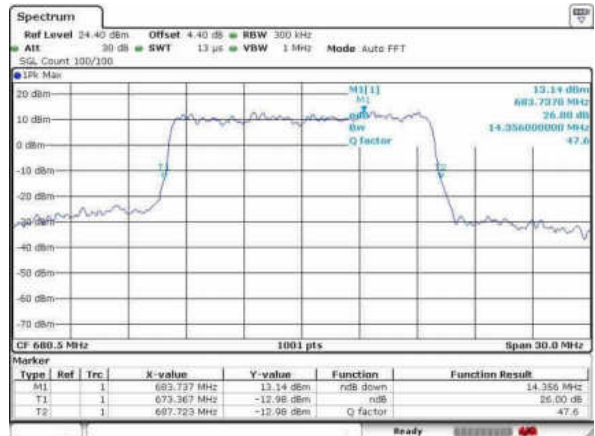

LTE Band 71

Lowest Channel / 15MHz / QPSK

Date: 31 JAN 2016 17:46:39

Lowest Channel / 15MHz / 16QAM

Date: 31 JAN 2016 17:47:06

Middle Channel / 15MHz / QPSK

Date: 31 JAN 2016 17:48:53

Middle Channel / 15MHz / 16QAM

Date: 31 JAN 2016 17:47:52

Highest Channel / 15MHz / QPSK

Date: 31 JAN 2016 17:48:57

Highest Channel / 15MHz / 16QAM

Date: 31 JAN 2016 17:50:28

LTE Band 71

Lowest Channel / 20MHz / QPSK

Date: 31 JAN 2016 17:52:48