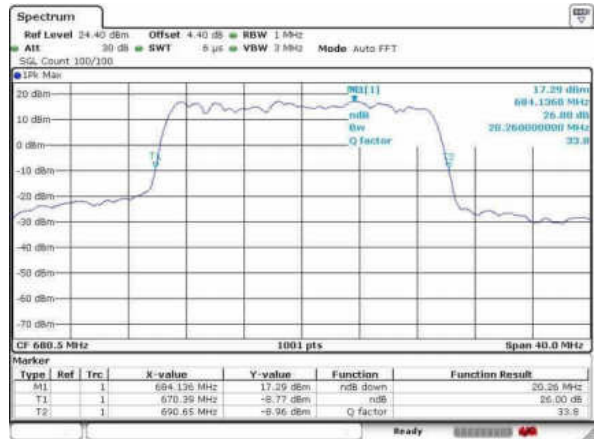

Date: 31 JAN 2016 17:47:52

Highest Channel / 15MHz / QPSK

Date: 31 JAN 2016 17:48:57

Highest Channel / 15MHz / 16QAM

Date: 31 JAN 2016 17:50:28

LTE Band 71

Lowest Channel / 20MHz / QPSK

Date: 31 JAN 2016 17:52:48

Lowest Channel / 20MHz / 16QAM

Date: 31 JAN 2016 17:53:33

Middle Channel / 20MHz / QPSK

Date: 31 JAN 2016 17:54:29

Middle Channel / 20MHz / 16QAM

Date: 31 JAN 2016 17:54:07

Highest Channel / 20MHz / QPSK

Date: 31 JAN 2016 17:54:59

Highest Channel / 20MHz / 16QAM

Date: 31 JAN 2016 17:55:15

### Occupied Bandwidth

Mode	LTE Band 2 : 99%OBW(MHz)											
	1.4MHz		3MHz		5MHz		10MHz		15MHz		20MHz	
Mod.	QPSK	16QAM	QPSK	16QAM	QPSK	16QAM	QPSK	16QAM	QPSK	16QAM	QPSK	16QAM
Lowest CH	1.10	1.09	2.73	2.73	4.51	4.48	9.03	9.07	13.46	13.49	18.38	18.30
Middle CH	1.10	1.10	2.73	2.72	4.50	4.49	9.05	9.09	13.43	13.43	18.34	18.50
Highest CH	1.09	1.10	2.73	2.75	4.48	4.49	9.01	9.03	13.43	13.43	18.26	18.26