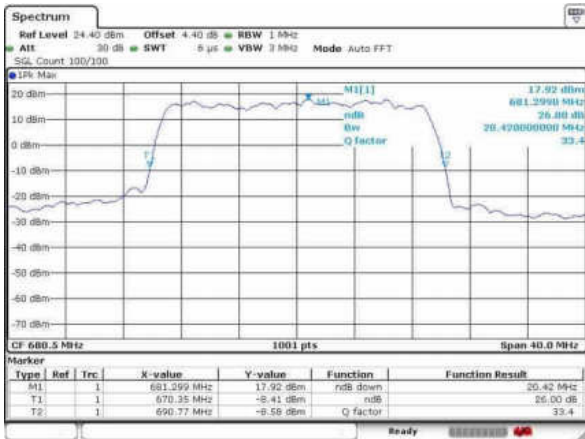

Middle Channel / 20MHz / QPSK

Date: 31 JAN 2016 17:54:29