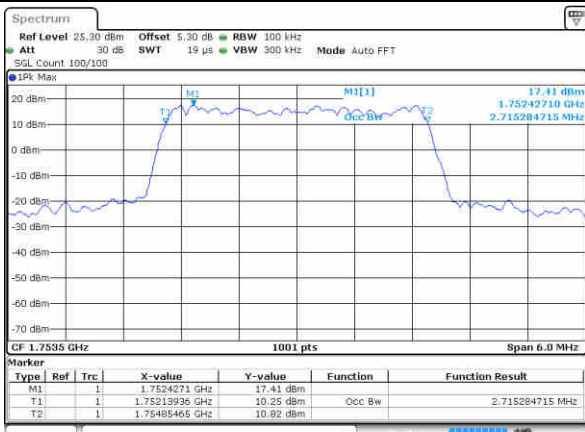

Date: 16 JAN 2016 10:26:52

Highest Channel / 1.4MHz / 16QAM

Date: 16 JAN 2016 10:27:02

LTE Band 4

Lowest Channel / 3MHz / QPSK

Date: 16 JAN 2016 10:43:54

Lowest Channel / 3MHz / 16QAM

Date: 16 JAN 2016 10:34:46

Middle Channel / 3MHz / QPSK

Date: 16 JAN 2016 10:44:58

Middle Channel / 3MHz / 16QAM

Date: 16 JAN 2016 10:45:08

Highest Channel / 3MHz / QPSK

Date: 16 JAN 2016 10:47:27

Highest Channel / 3MHz / 16QAM

Date: 16 JAN 2016 10:47:37

LTE Band 4

Lowest Channel / 5MHz / QPSK

Date: 16 JAN 2016 12:31:49

Lowest Channel / 5MHz / 16QAM

Date: 16 JAN 2016 12:31:59

Middle Channel / 5MHz / QPSK

Date: 16 JAN 2016 12:38:47

Middle Channel / 5MHz / 16QAM