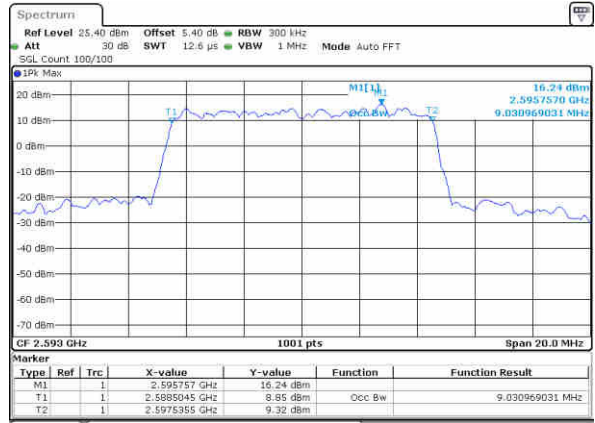

Date: 17 JAN 2016 18:28:26

Highest Channel / 5MHz / 16QAM

Date: 17 JAN 2016 18:28:47

LTE Band 41

Lowest Channel / 10MHz / QPSK

Date: 17 JAN 2016 18:29:35

Lowest Channel / 10MHz / 16QAM

Date: 17 JAN 2016 18:30:16

Middle Channel / 10MHz / QPSK

Date: 17 JAN 2016 18:32:26

Middle Channel / 10MHz / 16QAM

Date: 17 JAN 2016 18:32:57

Highest Channel / 10MHz / QPSK

Date: 17 JAN 2016 18:33:48

Highest Channel / 10MHz / 16QAM

Date: 17 JAN 2016 18:34:10