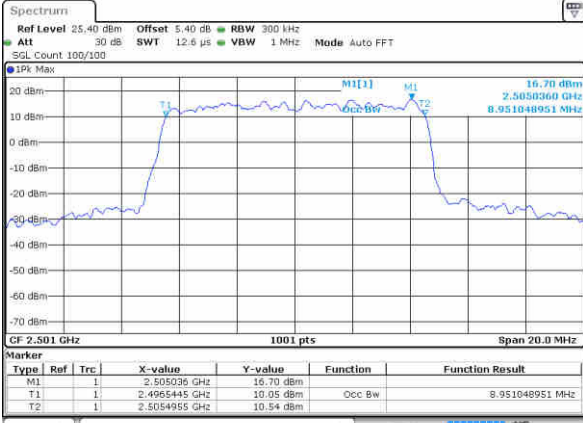

Date: 17 JAN 2016 18:28:26

Highest Channel / 5MHz / 16QAM

Date: 17 JAN 2016 18:28:47

LTE Band 41

Lowest Channel / 10MHz / QPSK

Date: 17 JAN 2016 18:29:35

Lowest Channel / 10MHz / 16QAM

Date: 17 JAN 2016 18:30:16