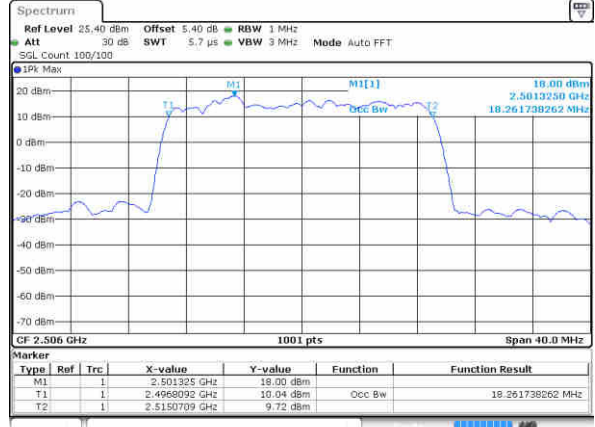

Lowest Channel / 20MHz / 16QAM

Date: 17 JAN 2016 18:40:34