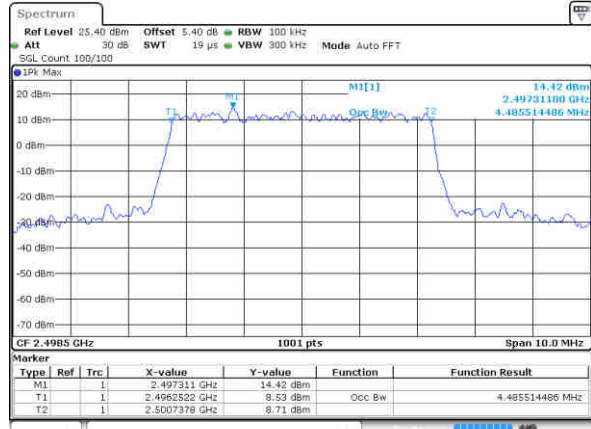

Lowest Channel / 5MHz / 16QAM

Date: 17 JAN 2016 18:23:43