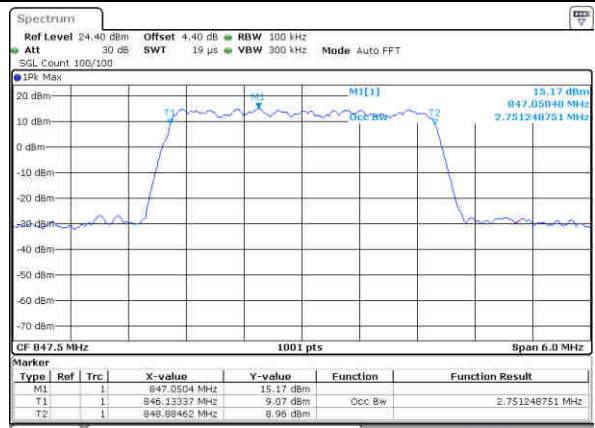

Date: 15 JAN 2016 10:12:08

Highest Channel / 1.4MHz / 16QAM

Date: 15 JAN 2016 10:12:18

LTE Band 5

Lowest Channel / 3MHz / QPSK

Date: 15 JAN 2016 10:21:07

Lowest Channel / 3MHz / 16QAM

Date: 15 JAN 2016 10:21:17

Middle Channel / 3MHz / QPSK

Date: 15 JAN 2016 10:30:05

Middle Channel / 3MHz / 16QAM

Date: 15 JAN 2016 10:30:15

Highest Channel / 3MHz / QPSK

Date: 15 JAN 2016 10:32:34

Highest Channel / 3MHz / 16QAM

Date: 15 JAN 2016 10:32:44