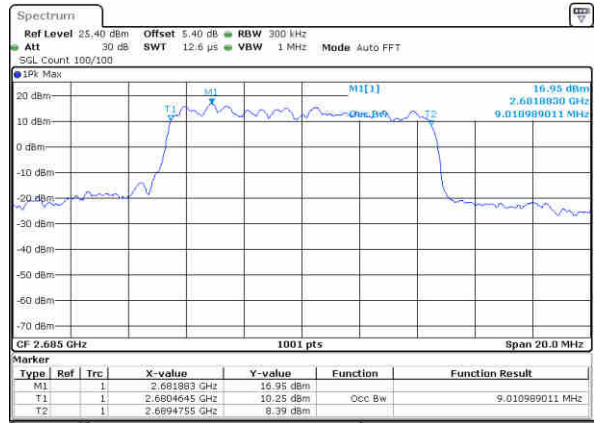

Middle Channel / 10MHz / QPSK

Date: 17 JAN 2016 18:32:26

Middle Channel / 10MHz / 16QAM

Date: 17 JAN 2016 18:32:57

Highest Channel / 10MHz / QPSK

Date: 17 JAN 2016 18:33:48

Highest Channel / 10MHz / 16QAM

Date: 17 JAN 2016 18:34:10