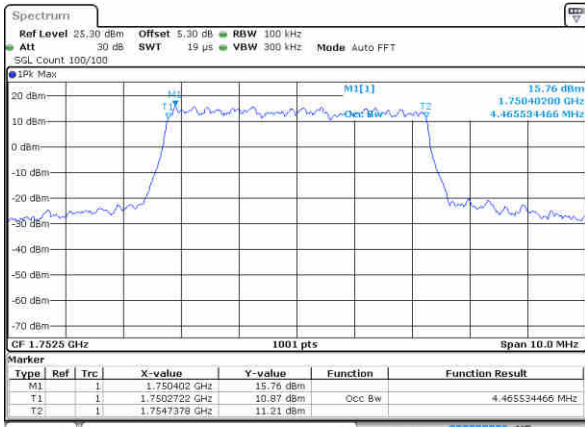

LTE Band 4

Lowest Channel / 5MHz / QPSK

Date: 16 JAN 2016 12:31:49

Lowest Channel / 5MHz / 16QAM

Date: 16 JAN 2016 12:31:59

Middle Channel / 5MHz / QPSK

Date: 16 JAN 2016 12:38:47

Middle Channel / 5MHz / 16QAM

Date: 16 JAN 2016 12:38:57

Highest Channel / 5MHz / QPSK

Date: 16 JAN 2016 12:41:16

Highest Channel / 5MHz / 16QAM

Date: 16 JAN 2016 12:41:26

LTE Band 4

Lowest Channel / 10MHz / QPSK

Date: 16 JAN 2016 12:48:14