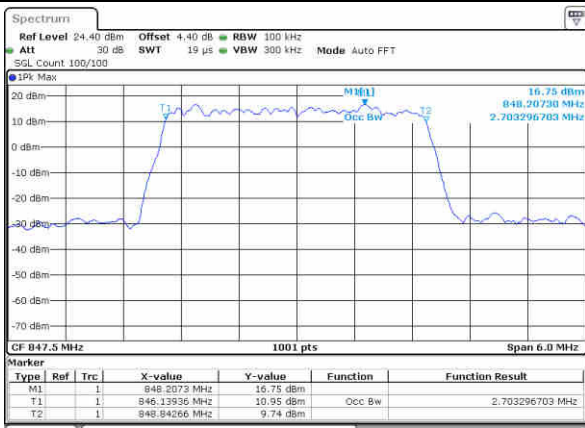

Date: 15 JAN 2016 10:12:08

Highest Channel / 1.4MHz / 16QAM

Date: 15 JAN 2016 10:12:18

LTE Band 5

Lowest Channel / 3MHz / QPSK

Date: 15 JAN 2016 10:21:07

Lowest Channel / 3MHz / 16QAM

Date: 15 JAN 2016 10:21:17

Middle Channel / 3MHz / QPSK

Date: 15 JAN 2016 10:30:05

Middle Channel / 3MHz / 16QAM

Date: 15 JAN 2016 10:30:15

Highest Channel / 3MHz / QPSK

Date: 15 JAN 2016 10:32:34

Highest Channel / 3MHz / 16QAM

Date: 15 JAN 2016 10:32:44