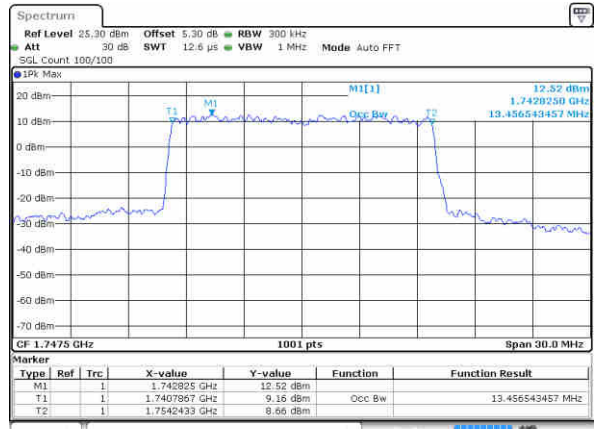

Date: 16 JAN 2016 13:11:38

Middle Channel / 15MHz / 16QAM

Date: 16 JAN 2016 13:11:48

Highest Channel / 15MHz / QPSK

Date: 16 JAN 2016 13:14:07

Highest Channel / 15MHz / 16QAM

Date: 16 JAN 2016 13:14:17

LTE Band 4