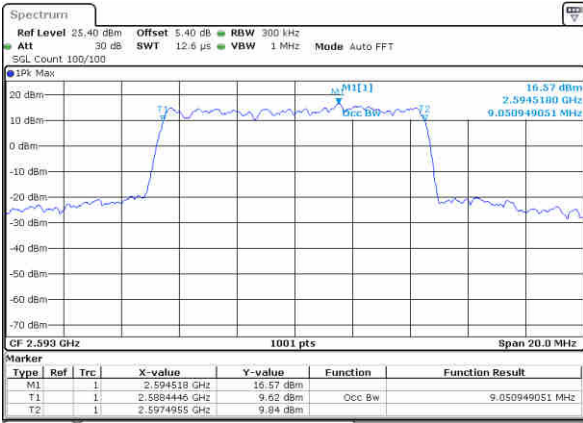

Middle Channel / 10MHz / QPSK

Date: 17 JAN 2016 18:32:26