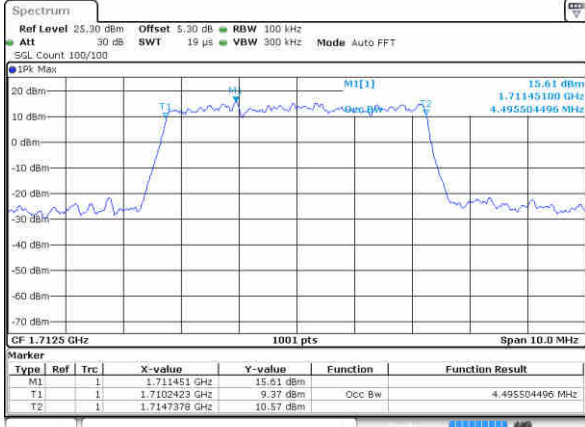

LTE Band 4

Lowest Channel / 5MHz / QPSK

Date: 16 JAN 2016 12:31:49