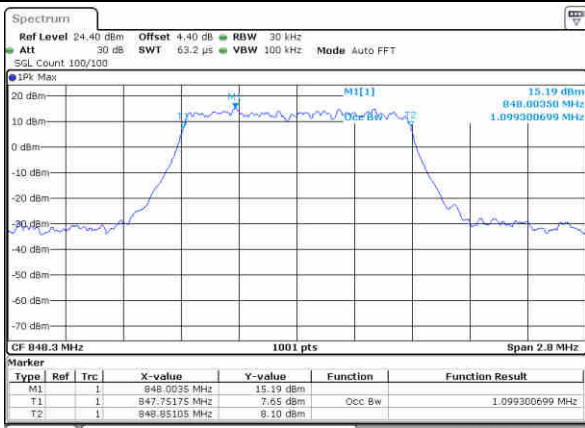

Date: 15 JAN 2016 10:00:41

Lowest Channel / 1.4MHz / 16QAM

Date: 15 JAN 2016 10:00:51

Middle Channel / 1.4MHz / QPSK

Date: 15 JAN 2016 10:09:39

Middle Channel / 1.4MHz / 16QAM

Date: 15 JAN 2016 10:09:49

Highest Channel / 1.4MHz / QPSK

Date: 15 JAN 2016 10:12:08

Highest Channel / 1.4MHz / 16QAM

Date: 15 JAN 2016 10:12:18

LTE Band 5

Lowest Channel / 3MHz / QPSK

Date: 15 JAN 2016 10:21:07

Lowest Channel / 3MHz / 16QAM

Date: 15 JAN 2016 10:21:17