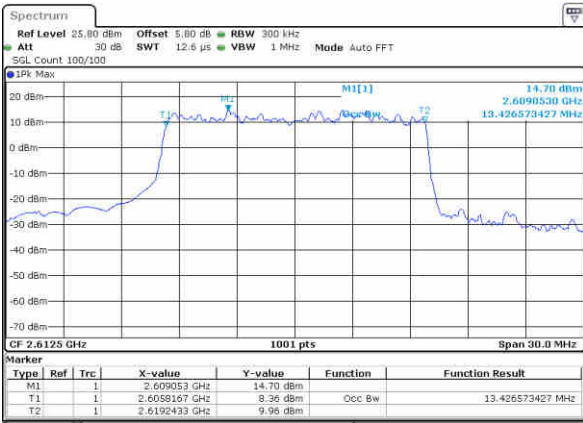

Highest Channel / 10MHz / QPSK

Date: 17 JAN 2016 15:00:11

Highest Channel / 10MHz / 16QAM

Date: 17 JAN 2016 15:00:33

LTE Band 38

Lowest Channel / 15MHz / QPSK

Date: 17 JAN 2016 14:56:49

Lowest Channel / 15MHz / 16QAM

Date: 17 JAN 2016 14:57:09

Middle Channel / 15MHz / QPSK

Date: 17 JAN 2016 14:57:48

Middle Channel / 15MHz / 16QAM

Date: 17 JAN 2016 14:57:29

Highest Channel / 15MHz / QPSK

Date: 17 JAN 2016 14:58:09

Highest Channel / 15MHz / 16QAM