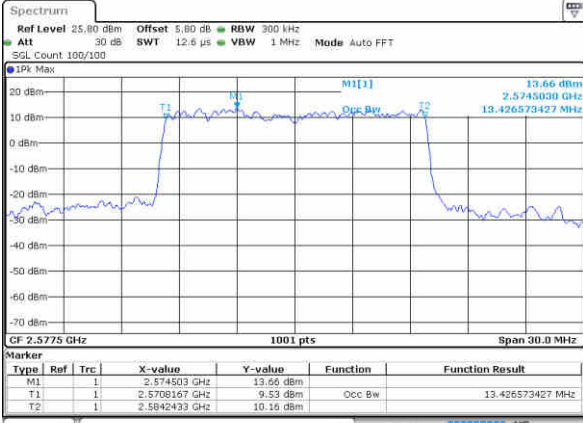

Highest Channel / 10MHz / QPSK

Date: 17 JAN 2016 15:00:11

Highest Channel / 10MHz / 16QAM

Date: 17 JAN 2016 15:00:33

LTE Band 38

Lowest Channel / 15MHz / QPSK

Date: 17 JAN 2016 14:56:49

Lowest Channel / 15MHz / 16QAM