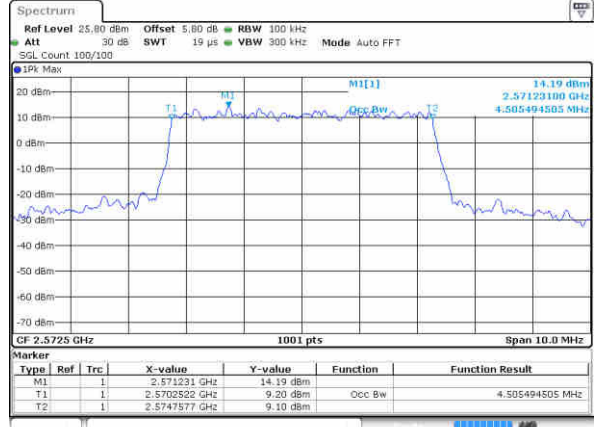

Highest Channel / 10MHz / 16QAM

Date: 15 JAN 2016 11 13 36

LTE Band 38

Lowest Channel / 5MHz / QPSK

Date: 17 JAN 2016 15:01:00

Lowest Channel / 5MHz / 16QAM

Date: 17 JAN 2016 15:01:18

Middle Channel / 5MHz / QPSK

Date: 17 JAN 2016 15:02:01

Middle Channel / 5MHz / 16QAM

Date: 17 JAN 2016 15:01:40

Highest Channel / 5MHz / QPSK

Date: 17 JAN 2016 15:02:27

Highest Channel / 5MHz / 16QAM

Date: 17 JAN 2016 15:02:50

LTE Band 38