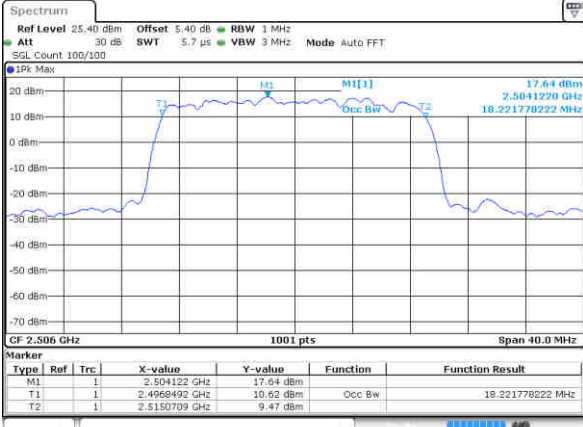

Date: 17 JAN 2016 18:37:00

Highest Channel / 15MHz / QPSK

Date: 17 JAN 2016 18:37:50

Highest Channel / 15MHz / 16QAM

Date: 17 JAN 2016 18:38:13

LTE Band 41

Lowest Channel / 20MHz / QPSK

Date: 17 JAN 2016 18:40:06