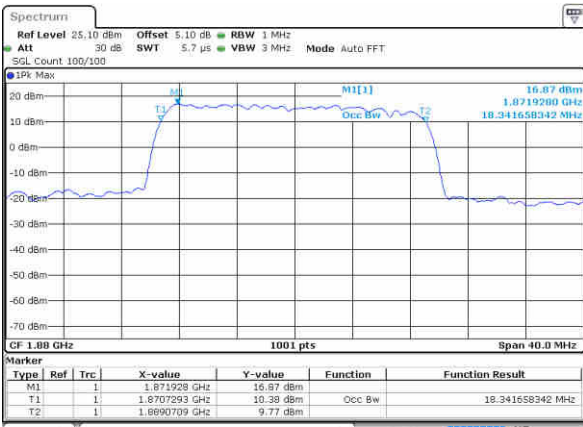

Date: 12 JAN 2016 16 12:13

LTE Band 2

Lowest Channel / 20MHz / QPSK

Date: 12 JAN 2018 16:19:07

Lowest Channel / 20MHz / 16QAM

Date: 12 JAN 2018 16:19:18

Middle Channel / 20MHz / QPSK

Date: 12 JAN 2018 16:26:13

Middle Channel / 20MHz / 16QAM

Date: 12 JAN 2018 16:26:23

Highest Channel / 20MHz / QPSK

Date: 12 JAN 2018 16:28:46

Highest Channel / 20MHz / 16QAM

Date: 12 JAN 2018 16:28:57

LTE Band 4

Lowest Channel / 1.4MHz / QPSK