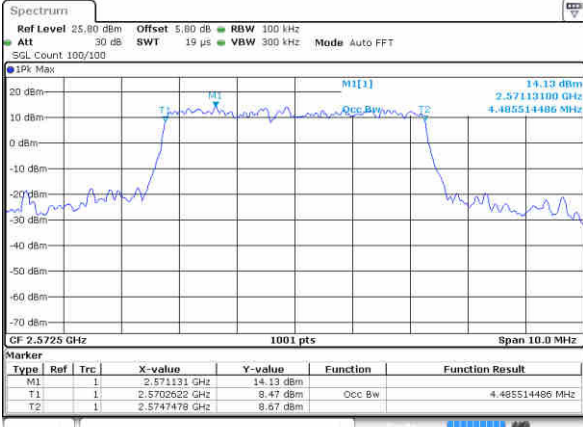

Highest Channel / 10MHz / 16QAM

Date: 15 JAN 2016 11 13 36

LTE Band 38

Lowest Channel / 5MHz / QPSK

Date: 17 JAN 2016 15:01:00

Lowest Channel / 5MHz / 16QAM

Date: 17 JAN 2016 15:01:18

Middle Channel / 5MHz / QPSK

Date: 17 JAN 2016 15:02:01

Middle Channel / 5MHz / 16QAM

Date: 17 JAN 2016 15:01:40

Highest Channel / 5MHz / QPSK

Date: 17 JAN 2016 15:02:27

Highest Channel / 5MHz / 16QAM

Date: 17 JAN 2016 15:02:50

LTE Band 38