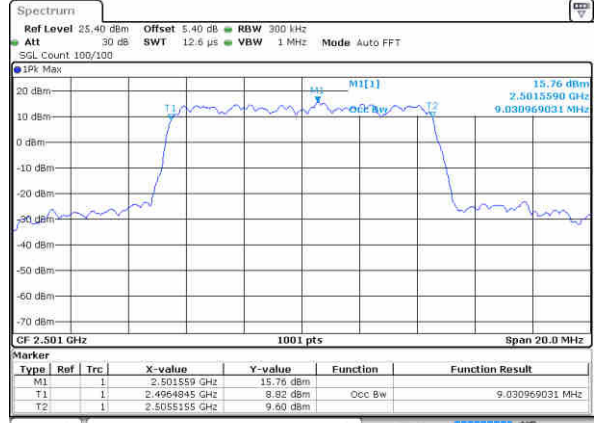

Date: 17 JAN 2016 18:28:26

Highest Channel / 5MHz / 16QAM

Date: 17 JAN 2016 18:28:47

LTE Band 41

Lowest Channel / 10MHz / QPSK

Date: 17 JAN 2016 18:29:35

Lowest Channel / 10MHz / 16QAM

Date: 17 JAN 2016 18:30:16