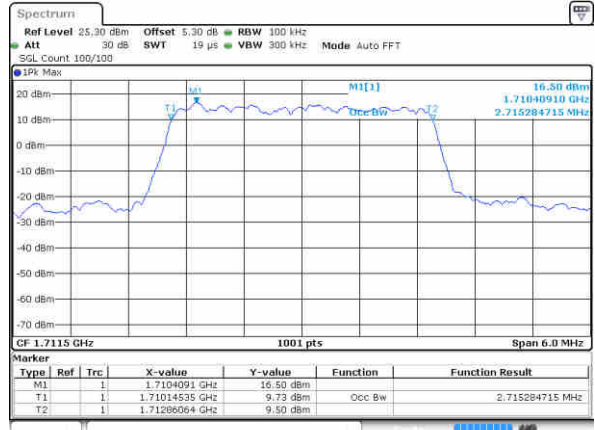

Date: 16 JAN 2016 10:26:52

Highest Channel / 1.4MHz / 16QAM

Date: 16 JAN 2016 10:27:02

LTE Band 4

Lowest Channel / 3MHz / QPSK

Date: 16 JAN 2016 10:43:54

Lowest Channel / 3MHz / 16QAM

Date: 16 JAN 2016 10:34:46