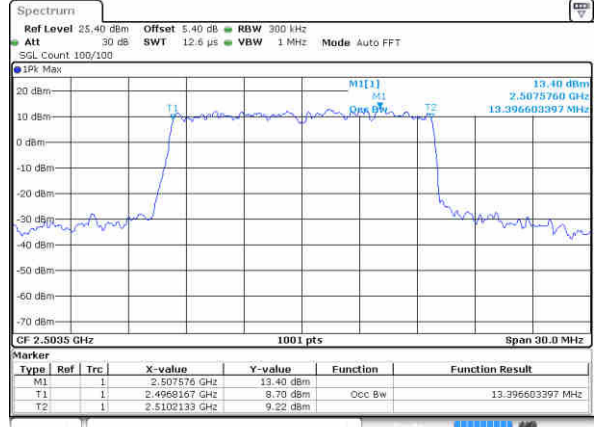

Lowest Channel / 15MHz / 16QAM

Date: 17 JAN 2016 18:35:52