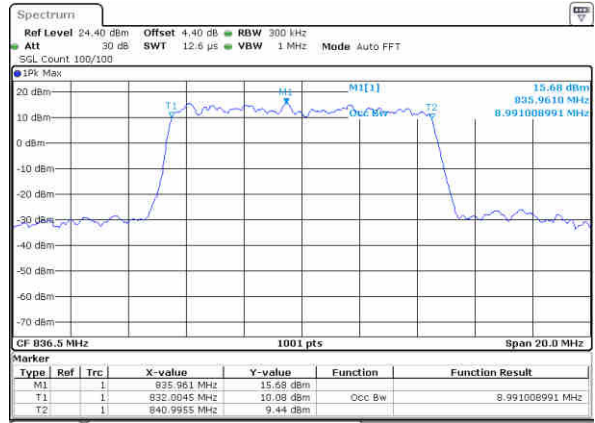

Date: 15 JAN 2016 10:50:41

Highest Channel / 5MHz / QPSK

Date: 15 JAN 2016 10:53:00

Highest Channel / 5MHz / 16QAM

Date: 15 JAN 2016 10:53:10

LTE Band 5

Lowest Channel / 10MHz / QPSK

Date: 15 JAN 2016 11 01 59

Lowest Channel / 10MHz / 16QAM

Date: 15 JAN 2016 11 02 09

Middle Channel / 10MHz / QPSK

Date: 15 JAN 2016 11 10 57

Middle Channel / 10MHz / 16QAM

Date: 15 JAN 2016 11 11 07

Highest Channel / 10MHz / QPSK

Date: 15 JAN 2016 11 13 26

Highest Channel / 10MHz / 16QAM

Date: 15 JAN 2016 11 13 36

LTE Band 38

Lowest Channel / 5MHz / QPSK

Date: 17 JAN 2016 15:01:00

Lowest Channel / 5MHz / 16QAM

Date: 17 JAN 2016 15:01:18

Middle Channel / 5MHz / QPSK