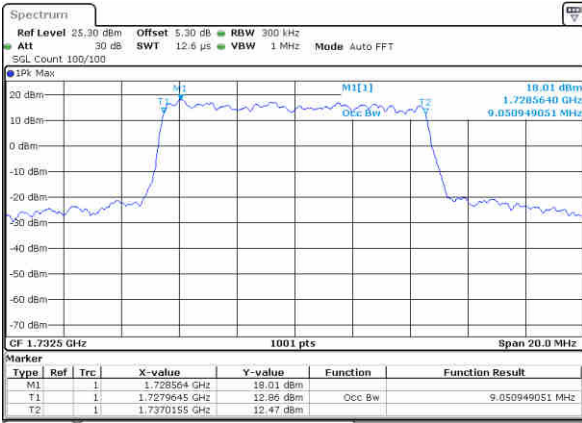

LTE Band 4

Lowest Channel / 5MHz / QPSK

Date: 16 JAN 2016 12:31:49

Lowest Channel / 5MHz / 16QAM

Date: 16 JAN 2016 12:31:59

Middle Channel / 5MHz / QPSK

Date: 16 JAN 2016 12:38:47

Middle Channel / 5MHz / 16QAM

Date: 16 JAN 2016 12:38:57

Highest Channel / 5MHz / QPSK

Date: 16 JAN 2016 12:41:16

Highest Channel / 5MHz / 16QAM

Date: 16 JAN 2016 12:41:26

LTE Band 4

Lowest Channel / 10MHz / QPSK

Date: 16 JAN 2016 12:48:14

Lowest Channel / 10MHz / 16QAM

Date: 16 JAN 2016 12:48:24

Middle Channel / 10MHz / QPSK

Date: 16 JAN 2016 12:55:13

Middle Channel / 10MHz / 16QAM

Date: 16 JAN 2016 12:55:22

Highest Channel / 10MHz / QPSK

Date: 16 JAN 2016 12:57:41