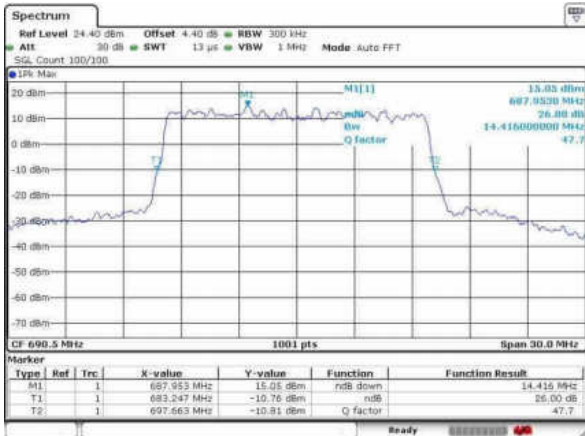

LTE Band 71

Lowest Channel / 15MHz / QPSK

Date: 31 JAN 2016 17:46:39

Lowest Channel / 15MHz / 16QAM

Date: 31 JAN 2016 17:47:06

Middle Channel / 15MHz / QPSK

Date: 31 JAN 2016 17:48:53

Middle Channel / 15MHz / 16QAM

Date: 31 JAN 2016 17:47:52

Highest Channel / 15MHz / QPSK

Date: 31 JAN 2016 17:48:57

Highest Channel / 15MHz / 16QAM

Date: 31 JAN 2016 17:50:28

LTE Band 71

Lowest Channel / 20MHz / QPSK

Date: 31 JAN 2016 17:52:48