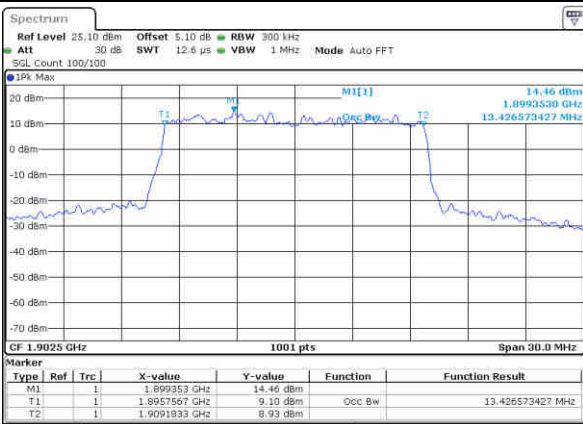

Highest Channel / 10MHz / QPSK

Date: 12 JAN 2018 15:55:19

Highest Channel / 10MHz / 16QAM

Date: 12 JAN 2018 15:55:29

LTE Band 2

Lowest Channel / 15MHz / QPSK

Date: 12 JAN 2016 16 02:24

Lowest Channel / 15MHz / 16QAM

Date: 12 JAN 2016 16 02:35

Middle Channel / 15MHz / QPSK

Date: 12 JAN 2016 16 09:29

Middle Channel / 15MHz / 16QAM

Date: 12 JAN 2016 16 09:40

Highest Channel / 15MHz / QPSK

Date: 12 JAN 2016 16 12:03

Highest Channel / 15MHz / 16QAM