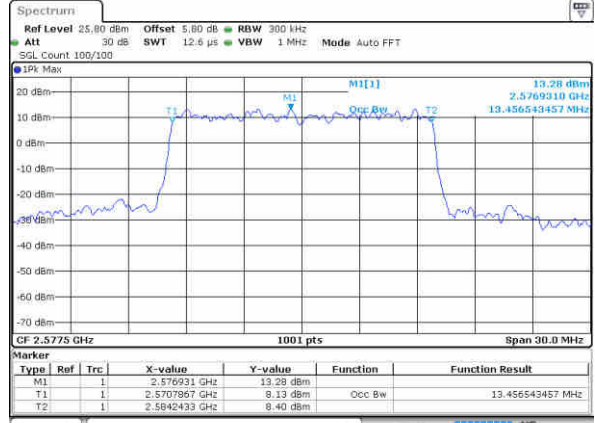

Highest Channel / 10MHz / QPSK

Date: 17 JAN 2016 15:00:11

Highest Channel / 10MHz / 16QAM

Date: 17 JAN 2016 15:00:33

LTE Band 38

Lowest Channel / 15MHz / QPSK

Date: 17 JAN 2016 14:56:49

Lowest Channel / 15MHz / 16QAM