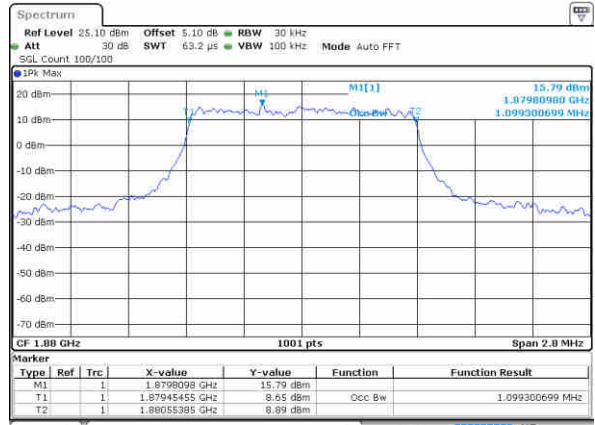

Mode	LTE Band 66 : 99%OBW(MHz)											
BW	1.4MHz		3MHz		5MHz		10MHz		15MHz		20MHz	
Mod.	QPSK	16QAM	QPSK	16QAM	QPSK	16QAM	QPSK	16QAM	QPSK	16QAM	QPSK	16QAM
Lowest CH	1.10	1.10	2.72	2.73	4.48	4.51	9.03	9.01	13.46	13.43	18.30	18.42
Middle CH	1.10	1.11	2.73	2.73	4.50	4.48	9.01	8.99	13.37	13.46	18.34	18.38
Highest CH	1.09	1.10	2.73	2.73	4.49	4.48	9.01	9.01	13.52	13.46	18.26	18.22

Mode	LTE Band 71 : 99%OBW(MHz)											
BW	5MHz		10MHz		15MHz		20MHz					
Mod.	QPSK	16QAM	QPSK	16QAM	QPSK	16QAM	QPSK	16QAM				
Lowest CH	4.50	4.52	9.01	9.01	13.40	13.40	18.46	18.22				
Middle CH	4.49	4.53	9.03	9.01	13.43	13.46	18.50	18.46				
Highest CH	4.47	4.51	9.09	9.01	13.40	13.40	18.46	18.34				

LTE Band 2

Lowest Channel / 1.4MHz / QPSK

Date: 12 JAN 2018 14:55:30

Lowest Channel / 1.4MHz / 16QAM

Date: 12 JAN 2018 14:55:41

Middle Channel / 1.4MHz / QPSK

Date: 12 JAN 2018 15:02:38

Middle Channel / 1.4MHz / 16QAM

Date: 12 JAN 2018 15:02:46

Highest Channel / 1.4MHz / QPSK

Date: 12 JAN 2018 15:05:09

Highest Channel / 1.4MHz / 16QAM

Date: 12 JAN 2018 15:05:19

LTE Band 2

Lowest Channel / 3MHz / QPSK

Date: 12 JAN 2016 15:12:14