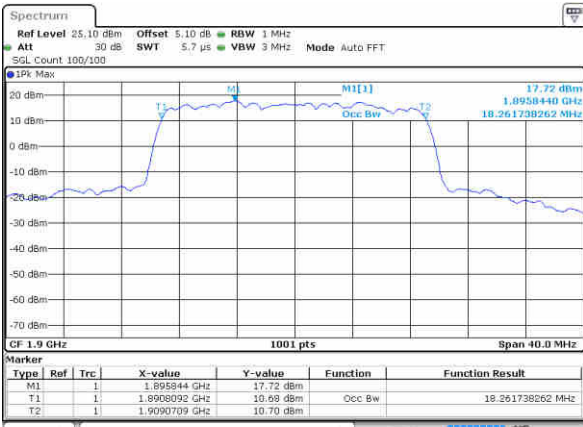

Date: 12 JAN 2016 16 12:13

LTE Band 2

Lowest Channel / 20MHz / QPSK

Date: 12 JAN 2018 16:19:07

Lowest Channel / 20MHz / 16QAM

Date: 12 JAN 2018 16:19:18

Middle Channel / 20MHz / QPSK

Date: 12 JAN 2018 16:26:13

Middle Channel / 20MHz / 16QAM

Date: 12 JAN 2018 16:26:23

Highest Channel / 20MHz / QPSK

Date: 12 JAN 2018 16:28:46

Highest Channel / 20MHz / 16QAM

Date: 12 JAN 2018 16:28:57

LTE Band 4

Lowest Channel / 1.4MHz / QPSK