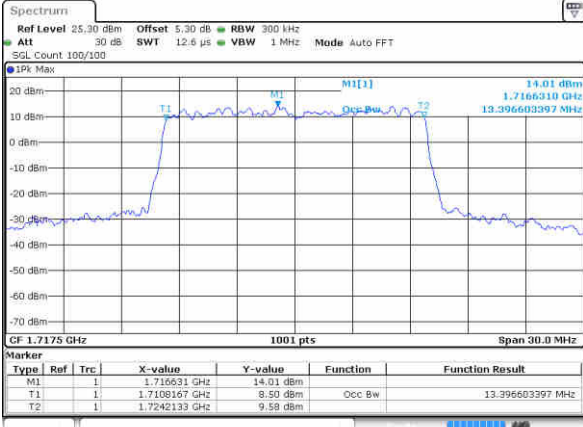

Highest Channel / 10MHz / 16QAM

Date: 16 JAN 2016 12:57:51

LTE Band 4

Lowest Channel / 15MHz / QPSK

Date: 16 JAN 2016 13:04:40

Lowest Channel / 15MHz / 16QAM

Date: 16 JAN 2016 13:04:50

Middle Channel / 15MHz / QPSK

Date: 16 JAN 2016 13:11:38

Middle Channel / 15MHz / 16QAM

Date: 16 JAN 2016 13:11:48

Highest Channel / 15MHz / QPSK

Date: 16 JAN 2016 13:14:07

Highest Channel / 15MHz / 16QAM

Date: 16 JAN 2016 13:14:17

LTE Band 4