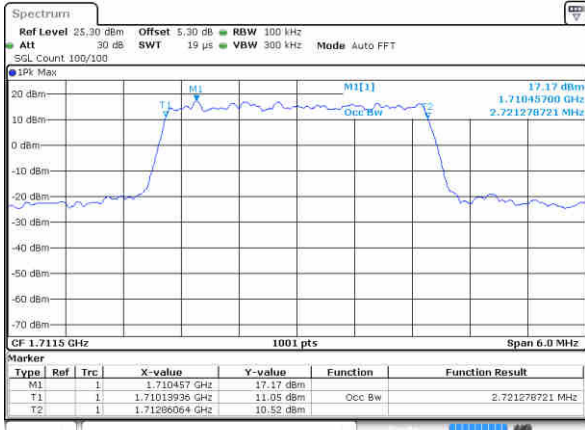

Date: 16 JAN 2016 10:26:52

Highest Channel / 1.4MHz / 16QAM

Date: 16 JAN 2016 10:27:02

LTE Band 4

Lowest Channel / 3MHz / QPSK

Date: 16 JAN 2016 10:43:54

Lowest Channel / 3MHz / 16QAM

Date: 16 JAN 2016 10:34:46