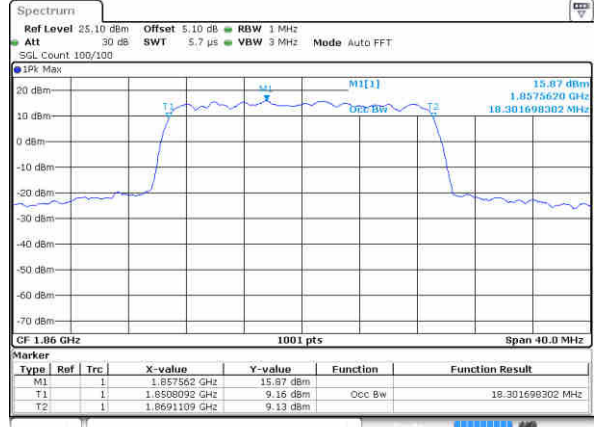

Date: 12 JAN 2016 16 12:13

LTE Band 2

Lowest Channel / 20MHz / QPSK

Date: 12 JAN 2018 16:19:07

Lowest Channel / 20MHz / 16QAM

Date: 12 JAN 2018 16:19:18

Middle Channel / 20MHz / QPSK

Date: 12 JAN 2018 16:26:13

Middle Channel / 20MHz / 16QAM

Date: 12 JAN 2018 16:26:23

Highest Channel / 20MHz / QPSK

Date: 12 JAN 2018 16:28:46

Highest Channel / 20MHz / 16QAM

Date: 12 JAN 2018 16:28:57

LTE Band 4

Lowest Channel / 1.4MHz / QPSK