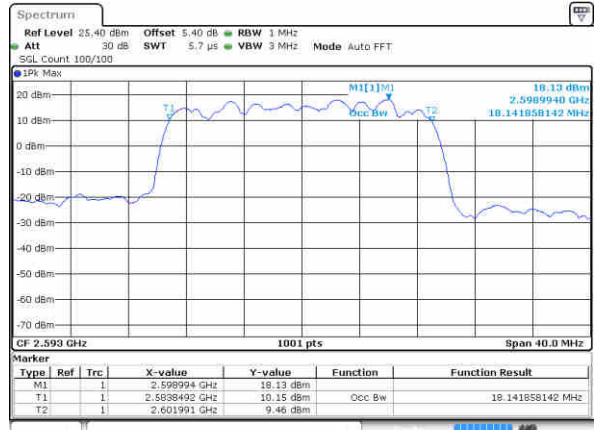

Date: 17 JAN 2016 18:37:00

Highest Channel / 15MHz / QPSK

Date: 17 JAN 2016 18:37:50

Highest Channel / 15MHz / 16QAM

Date: 17 JAN 2016 18:38:13

LTE Band 41

Lowest Channel / 20MHz / QPSK

Date: 17 JAN 2016 18:40:06

Lowest Channel / 20MHz / 16QAM

Date: 17 JAN 2016 18:40:34

Middle Channel / 20MHz / QPSK

Date: 17 JAN 2016 18:41:30

Middle Channel / 20MHz / 16QAM

Date: 17 JAN 2016 18:41:51

Highest Channel / 20MHz / QPSK

Date: 17 JAN 2016 18:42:43