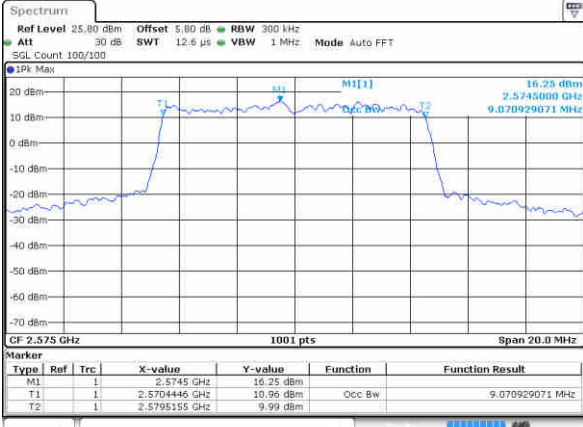

LTE Band 38

Lowest Channel / 10MHz / QPSK

Date: 17 JAN 2016 14:58:55