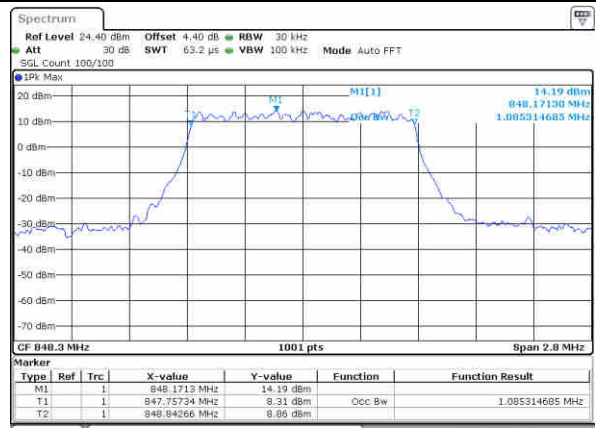

Date: 15 JAN 2016 10:00:41

Lowest Channel / 1.4MHz / 16QAM

Date: 15 JAN 2016 10:00:51

Middle Channel / 1.4MHz / QPSK

Date: 15 JAN 2016 10:09:39

Middle Channel / 1.4MHz / 16QAM

Date: 15 JAN 2016 10:09:49

Highest Channel / 1.4MHz / QPSK

Date: 15 JAN 2016 10:12:08

Highest Channel / 1.4MHz / 16QAM

Date: 15 JAN 2016 10:12:18

LTE Band 5

Lowest Channel / 3MHz / QPSK

Date: 15 JAN 2016 10:21:07

Lowest Channel / 3MHz / 16QAM

Date: 15 JAN 2016 10:21:17