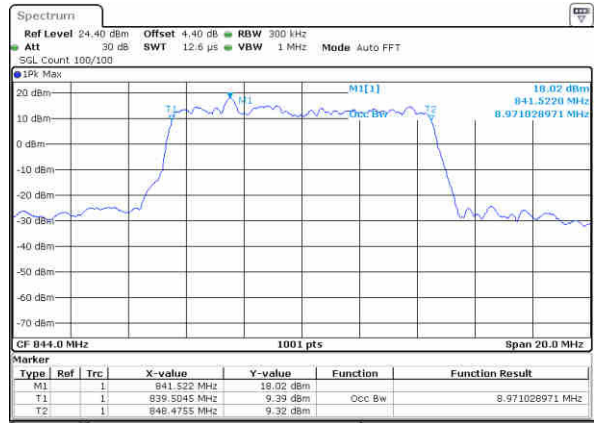

Date: 15 JAN 2016 10:50:41

Highest Channel / 5MHz / QPSK

Date: 15 JAN 2016 10:53:00

Highest Channel / 5MHz / 16QAM

Date: 15 JAN 2016 10:53:10

LTE Band 5

Lowest Channel / 10MHz / QPSK

Date: 15 JAN 2016 11 01 59

Lowest Channel / 10MHz / 16QAM

Date: 15 JAN 2016 11 02 09

Middle Channel / 10MHz / QPSK

Date: 15 JAN 2016 11 10 57

Middle Channel / 10MHz / 16QAM

Date: 15 JAN 2016 11 11 07

Highest Channel / 10MHz / QPSK

Date: 15 JAN 2016 11 13 26

Highest Channel / 10MHz / 16QAM

Date: 15 JAN 2016 11 13 36

LTE Band 38

Lowest Channel / 5MHz / QPSK

Date: 17 JAN 2016 15:01:00

Lowest Channel / 5MHz / 16QAM

Date: 17 JAN 2016 15:01:18

Middle Channel / 5MHz / QPSK