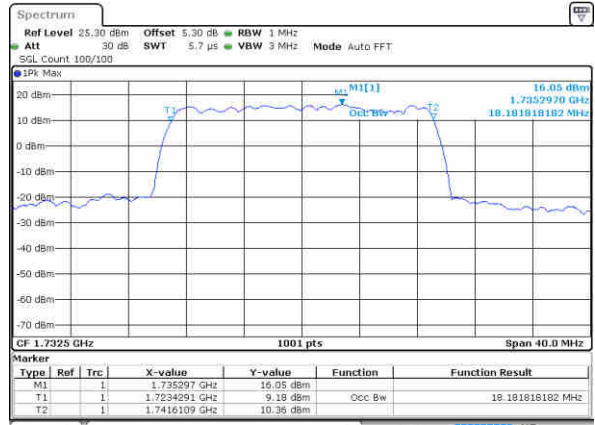

Date: 16 JAN 2016 13:11:38

Middle Channel / 15MHz / 16QAM

Date: 16 JAN 2016 13:11:48

Highest Channel / 15MHz / QPSK

Date: 16 JAN 2016 13:14:07

Highest Channel / 15MHz / 16QAM

Date: 16 JAN 2016 13:14:17

LTE Band 4

Lowest Channel / 20MHz / QPSK

Lowest Channel / 20MHz / 16QAM

Middle Channel / 20MHz / QPSK

Middle Channel / 20MHz / 16QAM

Highest Channel / 20MHz / QPSK

Highest Channel / 20MHz / 16QAM

LTE Band 5

Lowest Channel / 1.4MHz / QPSK

Date: 15 JAN 2016 10:00:41

Lowest Channel / 1.4MHz / 16QAM

Date: 15 JAN 2016 10:00:51

Middle Channel / 1.4MHz / QPSK

Date: 15 JAN 2016 10:09:39

Middle Channel / 1.4MHz / 16QAM

Date: 15 JAN 2016 10:09:49

Highest Channel / 1.4MHz / QPSK