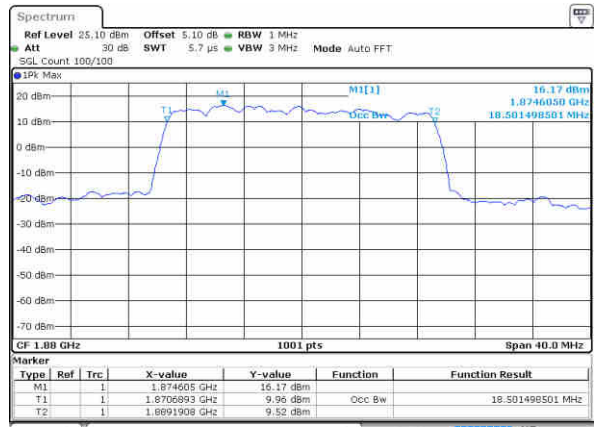

Date: 12 JAN 2016 16 12:13

LTE Band 2

Lowest Channel / 20MHz / QPSK

Date: 12 JAN 2018 16:19:07

Lowest Channel / 20MHz / 16QAM

Date: 12 JAN 2018 16:19:18

Middle Channel / 20MHz / QPSK

Date: 12 JAN 2018 16:26:13

Middle Channel / 20MHz / 16QAM

Date: 12 JAN 2018 16:26:23

Highest Channel / 20MHz / QPSK

Date: 12 JAN 2018 16:28:46

Highest Channel / 20MHz / 16QAM

Date: 12 JAN 2018 16:28:57

LTE Band 4

Lowest Channel / 1.4MHz / QPSK