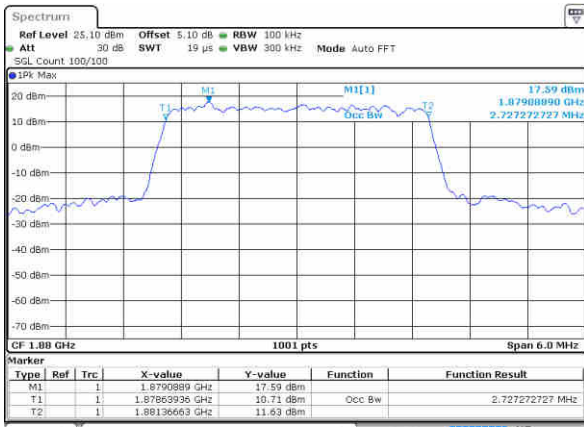

Middle Channel / 3MHz / QPSK

Date: 12 JAN 2016 15:19:19