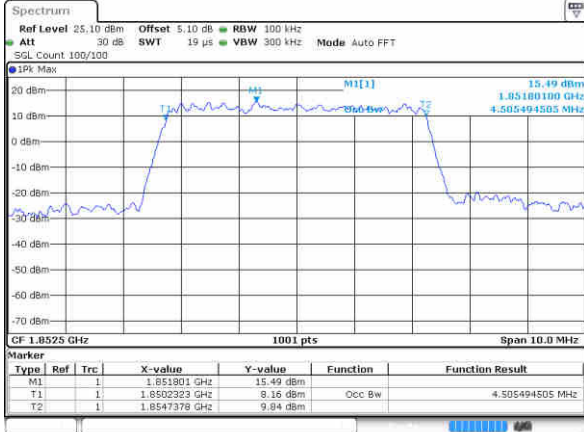

Highest Channel / 3MHz / 16QAM

Date: 12 JAN 2016 15:22:02

LTE Band 2

Lowest Channel / 5MHz / QPSK

Date: 12 JAN 2016 15:28:57

Lowest Channel / 5MHz / 16QAM

Date: 12 JAN 2016 15:29:07

Middle Channel / 5MHz / QPSK