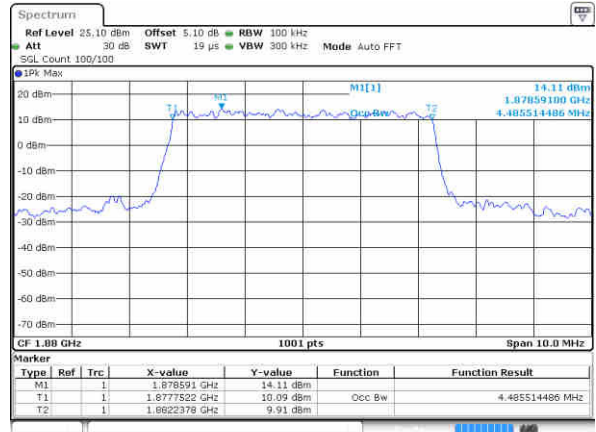

Highest Channel / 3MHz / 16QAM

Date: 12 JAN 2016 15:22:02

LTE Band 2

Lowest Channel / 5MHz / QPSK

Date: 12 JAN 2016 15:28:57

Lowest Channel / 5MHz / 16QAM

Date: 12 JAN 2016 15:29:07

Middle Channel / 5MHz / QPSK

Date: 12 JAN 2016 15:36:02

Middle Channel / 5MHz / 16QAM

Date: 12 JAN 2016 15:36:13

Highest Channel / 5MHz / QPSK

Date: 12 JAN 2016 15:38:35

Highest Channel / 5MHz / 16QAM

Date: 12 JAN 2016 15:38:46

LTE Band 2