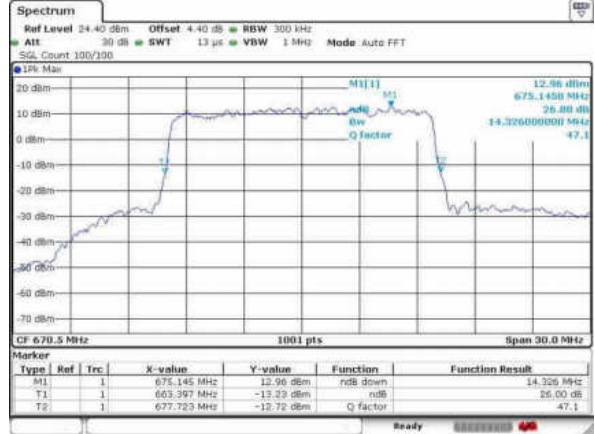

LTE Band 71

Lowest Channel / 15MHz / QPSK

Date: 31 JAN 2016 17:46:39

Lowest Channel / 15MHz / 16QAM

Date: 31 JAN 2016 17:47:06

Middle Channel / 15MHz / QPSK

Date: 31 JAN 2016 17:48:53

Middle Channel / 15MHz / 16QAM

Date: 31 JAN 2016 17:47:52

Highest Channel / 15MHz / QPSK

Date: 31 JAN 2016 17:48:57

Highest Channel / 15MHz / 16QAM

Date: 31 JAN 2016 17:50:28

LTE Band 71

Lowest Channel / 20MHz / QPSK

Date: 31 JAN 2016 17:52:48