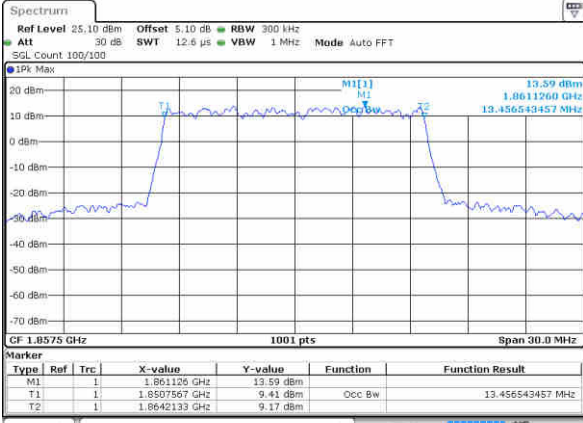

Highest Channel / 10MHz / QPSK

Date: 12 JAN 2018 15:55:19

Highest Channel / 10MHz / 16QAM

Date: 12 JAN 2018 15:55:29

LTE Band 2

Lowest Channel / 15MHz / QPSK

Date: 12 JAN 2016 16 02:24

Lowest Channel / 15MHz / 16QAM