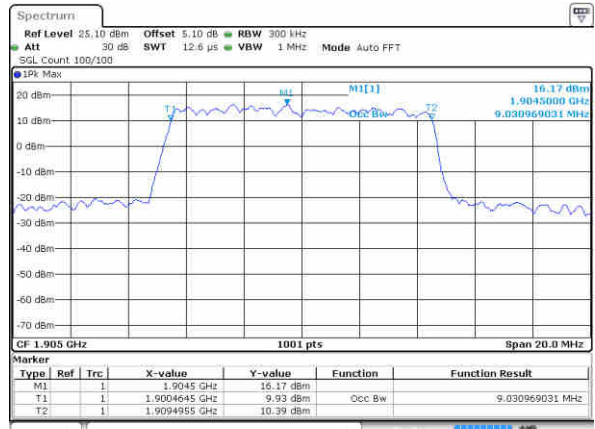

Highest Channel / 10MHz / QPSK

Date: 12 JAN 2018 15:55:19

Highest Channel / 10MHz / 16QAM

Date: 12 JAN 2018 15:55:29

LTE Band 2

Lowest Channel / 15MHz / QPSK

Date: 12 JAN 2016 16 02:24

Lowest Channel / 15MHz / 16QAM