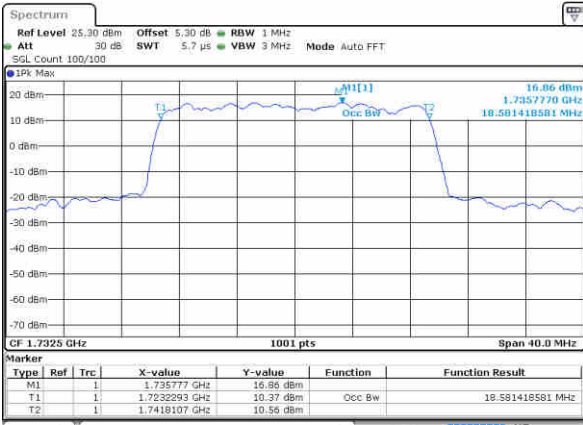

Middle Channel / 20MHz / QPSK