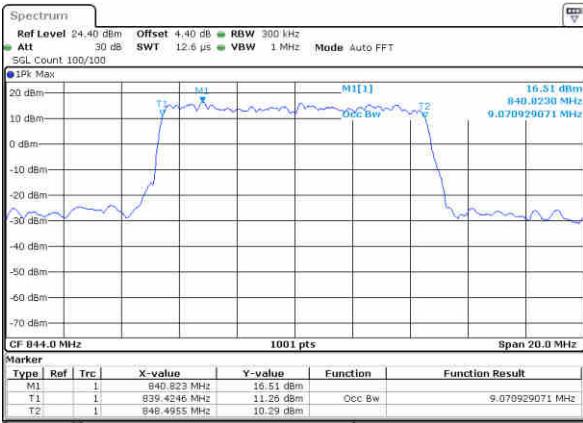

Date: 15 JAN 2016 10:50:41

Highest Channel / 5MHz / QPSK

Date: 15 JAN 2016 10:53:00

Highest Channel / 5MHz / 16QAM

Date: 15 JAN 2016 10:53:10

LTE Band 5

Lowest Channel / 10MHz / QPSK

Date: 15 JAN 2016 11 01 59

Lowest Channel / 10MHz / 16QAM

Date: 15 JAN 2016 11 02 09

Middle Channel / 10MHz / QPSK

Date: 15 JAN 2016 11 10 57

Middle Channel / 10MHz / 16QAM

Date: 15 JAN 2016 11 11 07

Highest Channel / 10MHz / QPSK

Date: 15 JAN 2016 11 13 26

Highest Channel / 10MHz / 16QAM

Date: 15 JAN 2016 11 13 36

LTE Band 38

Lowest Channel / 5MHz / QPSK

Date: 17 JAN 2016 15:01:00

Lowest Channel / 5MHz / 16QAM

Date: 17 JAN 2016 15:01:18

Middle Channel / 5MHz / QPSK