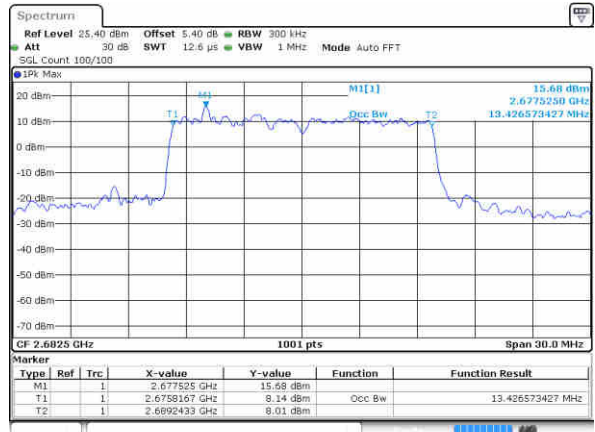

Highest Channel / 15MHz / 16QAM

Date: 17 JAN 2016 18:38:13