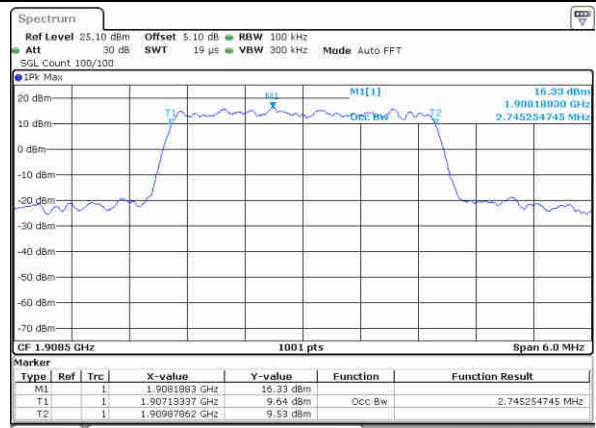

Date: 12 JAN 2018 15:02:46

Highest Channel / 1.4MHz / QPSK

Date: 12 JAN 2018 15:05:09

Highest Channel / 1.4MHz / 16QAM

Date: 12 JAN 2018 15:05:19

LTE Band 2

Lowest Channel / 3MHz / QPSK

Date: 12 JAN 2016 15:12:14

Lowest Channel / 3MHz / 16QAM

Date: 12 JAN 2016 15:12:24

Middle Channel / 3MHz / QPSK

Date: 12 JAN 2016 15:19:19

Middle Channel / 3MHz / 16QAM

Date: 12 JAN 2016 15:19:29

Highest Channel / 3MHz / QPSK

Date: 12 JAN 2016 15:21:52

Highest Channel / 3MHz / 16QAM

Date: 12 JAN 2016 15:22:02

LTE Band 2

Lowest Channel / 5MHz / QPSK

Date: 12 JAN 2016 15:28:57

Lowest Channel / 5MHz / 16QAM

Date: 12 JAN 2016 15:29:07

Middle Channel / 5MHz / QPSK