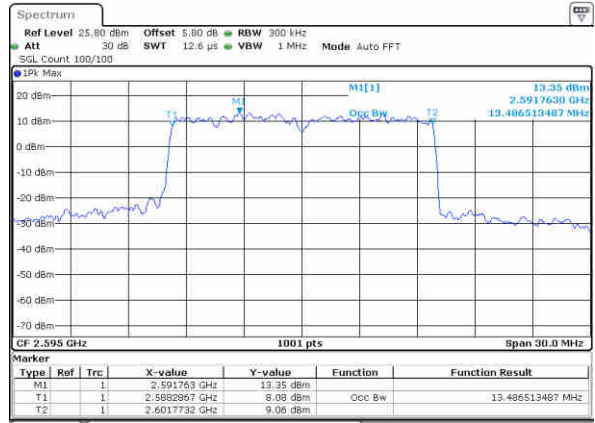

Middle Channel / 15MHz / 16QAM

Date: 17 JAN 2016 14:57:29