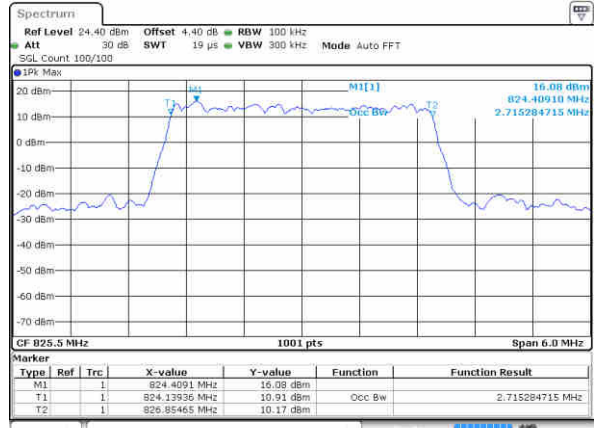

Date: 15 JAN 2016 10:12:08

Highest Channel / 1.4MHz / 16QAM

Date: 15 JAN 2016 10:12:18

LTE Band 5

Lowest Channel / 3MHz / QPSK

Date: 15 JAN 2016 10:21:07

Lowest Channel / 3MHz / 16QAM

Date: 15 JAN 2016 10:21:17