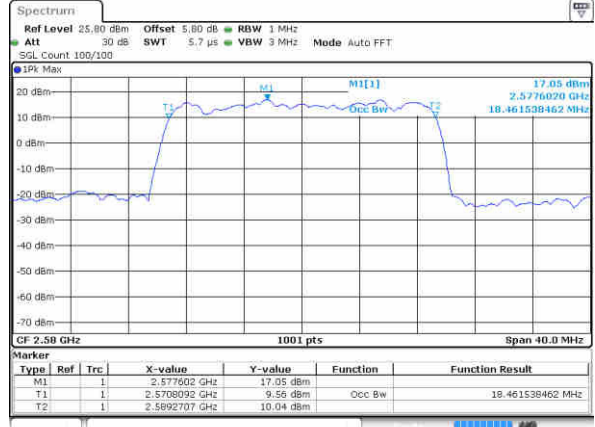

Date: 17 JAN 2016 14:58:30

LTE Band 38

Lowest Channel / 20MHz / QPSK

Date: 17 JAN 2016 14:54:35

Lowest Channel / 20MHz / 16QAM

Date: 17 JAN 2016 14:54:54

Middle Channel / 20MHz / QPSK

Date: 17 JAN 2016 14:55:34

Middle Channel / 20MHz / 16QAM

Date: 17 JAN 2016 14:55:15

Highest Channel / 20MHz / QPSK

Date: 17 JAN 2016 14:55:54

Highest Channel / 20MHz / 16QAM

Date: 17 JAN 2016 14:56:18

LTE Band 41

Lowest Channel / 5MHz / QPSK