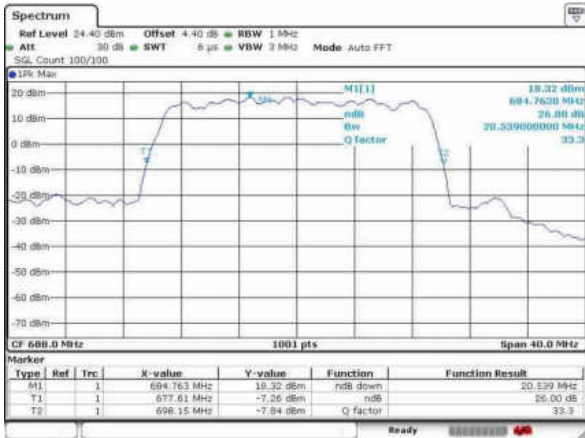

Date: 31 JAN 2016 17:47:52

Highest Channel / 15MHz / QPSK

Date: 31 JAN 2016 17:48:57

Highest Channel / 15MHz / 16QAM

Date: 31 JAN 2016 17:50:28

LTE Band 71

Lowest Channel / 20MHz / QPSK

Date: 31 JAN 2016 17:52:48

Lowest Channel / 20MHz / 16QAM

Date: 31 JAN 2016 17:53:33

Middle Channel / 20MHz / QPSK

Date: 31 JAN 2016 17:54:29

Middle Channel / 20MHz / 16QAM

Date: 31 JAN 2016 17:54:07

Highest Channel / 20MHz / QPSK

Date: 31 JAN 2016 17:54:59

Highest Channel / 20MHz / 16QAM

Date: 31 JAN 2016 17:55:15

### Occupied Bandwidth

Mode	LTE Band 2 : 99%OBW(MHz)											
	1.4MHz		3MHz		5MHz		10MHz		15MHz		20MHz	
Mod.	QPSK	16QAM	QPSK	16QAM	QPSK	16QAM	QPSK	16QAM	QPSK	16QAM	QPSK	16QAM
Lowest CH	1.10	1.09	2.73	2.73	4.51	4.48	9.03	9.07	13.46	13.49	18.38	18.30
Middle CH	1.10	1.10	2.73	2.72	4.50	4.49	9.05	9.09	13.43	13.43	18.34	18.50
Highest CH	1.09	1.10	2.73	2.75	4.48	4.49	9.01	9.03	13.43	13.43	18.26	18.26