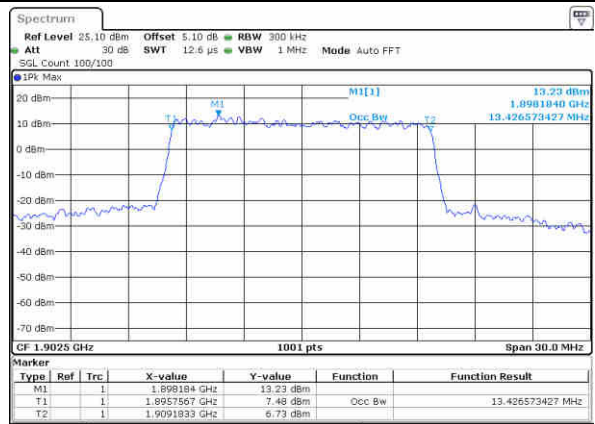

Highest Channel / 10MHz / QPSK

Date: 12 JAN 2018 15:55:19

Highest Channel / 10MHz / 16QAM

Date: 12 JAN 2018 15:55:29

LTE Band 2

Lowest Channel / 15MHz / QPSK

Date: 12 JAN 2016 16 02:24

Lowest Channel / 15MHz / 16QAM

Date: 12 JAN 2016 16 02:35

Middle Channel / 15MHz / QPSK

Date: 12 JAN 2016 16 09:29

Middle Channel / 15MHz / 16QAM

Date: 12 JAN 2016 16 09:40

Highest Channel / 15MHz / QPSK

Date: 12 JAN 2016 16 12:03

Highest Channel / 15MHz / 16QAM