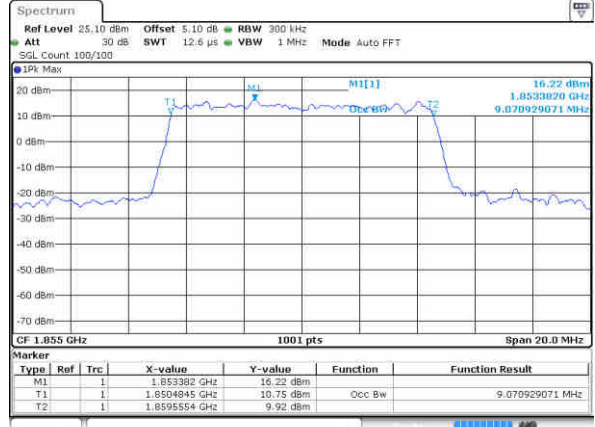

Lowest Channel / 10MHz / 16QAM

Date: 12 JAN 2018 15:45:51