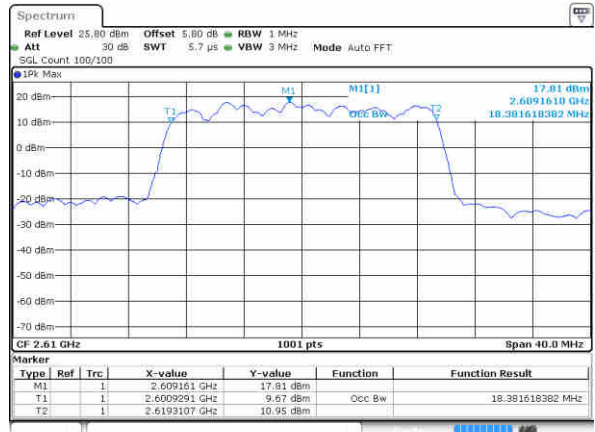

Middle Channel / 20MHz / 16QAM

Date: 17 JAN 2016 14:55:15

Highest Channel / 20MHz / QPSK

Date: 17 JAN 2016 14:55:54

Highest Channel / 20MHz / 16QAM

Date: 17 JAN 2016 14:56:18

LTE Band 41

Lowest Channel / 5MHz / QPSK