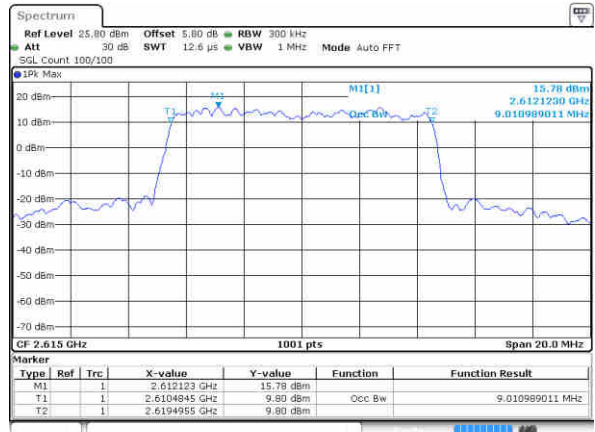

Date: 17 JAN 2016 15:02:01

Middle Channel / 5MHz / 16QAM

Date: 17 JAN 2016 15:01:40

Highest Channel / 5MHz / QPSK

Date: 17 JAN 2016 15:02:27

Highest Channel / 5MHz / 16QAM

Date: 17 JAN 2016 15:02:50

LTE Band 38

Lowest Channel / 10MHz / QPSK

Date: 17 JAN 2016 14:58:55

Lowest Channel / 10MHz / 16QAM

Date: 17 JAN 2016 14:59:13

Middle Channel / 10MHz / QPSK

Date: 17 JAN 2016 14:59:52

Middle Channel / 10MHz / 16QAM

Date: 17 JAN 2016 14:59:32

Highest Channel / 10MHz / QPSK

Date: 17 JAN 2016 15:00:11

Highest Channel / 10MHz / 16QAM

Date: 17 JAN 2016 15:00:33

LTE Band 38

Lowest Channel / 15MHz / QPSK

Date: 17 JAN 2016 14:56:49

Lowest Channel / 15MHz / 16QAM