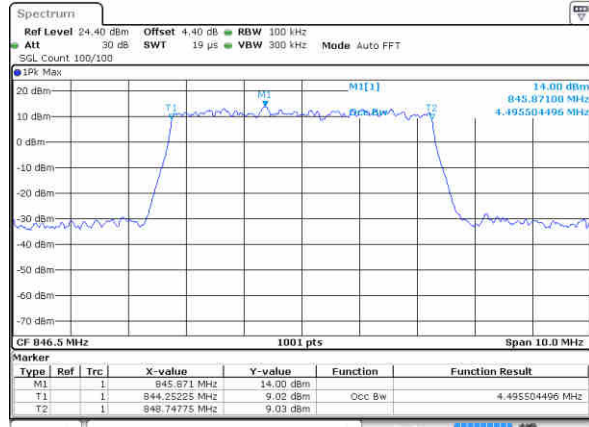

LTE Band 5

Lowest Channel / 5MHz / QPSK

Date: 15 JAN 2016 10:41:33

Lowest Channel / 5MHz / 16QAM

Date: 15 JAN 2016 10:41:43

Middle Channel / 5MHz / QPSK

Date: 15 JAN 2016 10:50:31

Middle Channel / 5MHz / 16QAM

Date: 15 JAN 2016 10:50:41

Highest Channel / 5MHz / QPSK

Date: 15 JAN 2016 10:53:00

Highest Channel / 5MHz / 16QAM

Date: 15 JAN 2016 10:53:10

LTE Band 5

Lowest Channel / 10MHz / QPSK

Date: 15 JAN 2016 11 01 59