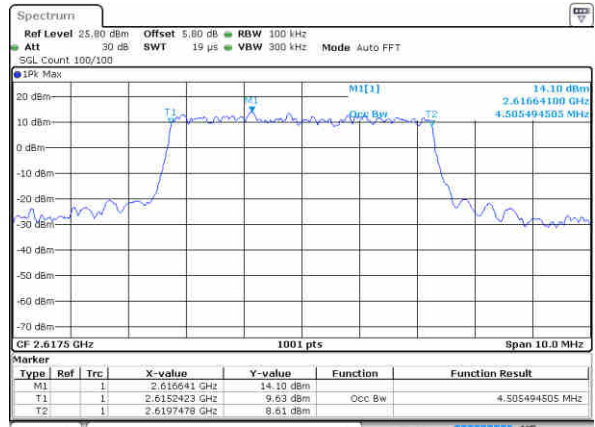

Highest Channel / 10MHz / 16QAM

Date: 15 JAN 2016 11 13 36

LTE Band 38

Lowest Channel / 5MHz / QPSK

Date: 17 JAN 2016 15:01:00

Lowest Channel / 5MHz / 16QAM

Date: 17 JAN 2016 15:01:18

Middle Channel / 5MHz / QPSK

Date: 17 JAN 2016 15:02:01

Middle Channel / 5MHz / 16QAM

Date: 17 JAN 2016 15:01:40

Highest Channel / 5MHz / QPSK

Date: 17 JAN 2016 15:02:27

Highest Channel / 5MHz / 16QAM

Date: 17 JAN 2016 15:02:50

LTE Band 38