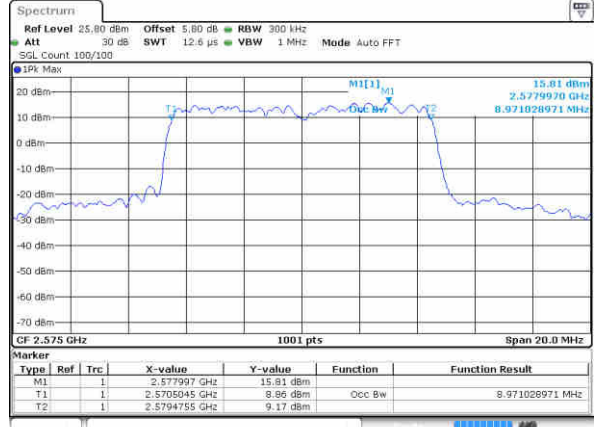

Lowest Channel / 10MHz / 16QAM

Date: 17 JAN 2016 14:59:13