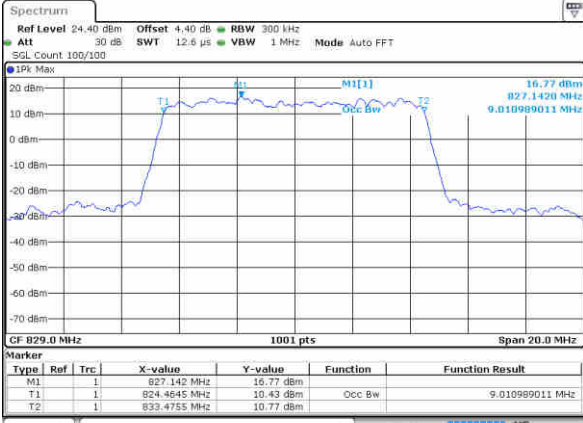

LTE Band 5

Lowest Channel / 5MHz / QPSK

Date: 15 JAN 2016 10:41:33

Lowest Channel / 5MHz / 16QAM

Date: 15 JAN 2016 10:41:43

Middle Channel / 5MHz / QPSK

Date: 15 JAN 2016 10:50:31

Middle Channel / 5MHz / 16QAM

Date: 15 JAN 2016 10:50:41

Highest Channel / 5MHz / QPSK

Date: 15 JAN 2016 10:53:00

Highest Channel / 5MHz / 16QAM

Date: 15 JAN 2016 10:53:10

LTE Band 5

Lowest Channel / 10MHz / QPSK

Date: 15 JAN 2016 11 01 59