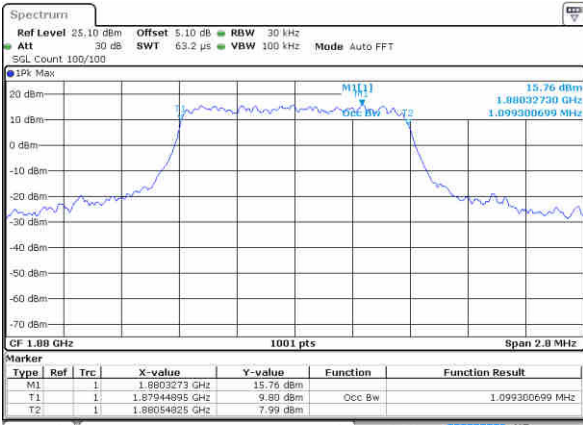

Mode	LTE Band 71 : 99%OBW(MHz)											
BW	5MHz		10MHz		15MHz		20MHz					
Mod.	QPSK	16QAM	QPSK	16QAM	QPSK	16QAM	QPSK	16QAM				
Lowest CH	4.50	4.52	9.01	9.01	13.40	13.40	18.46	18.22				
Middle CH	4.49	4.53	9.03	9.01	13.43	13.46	18.50	18.46				
Highest CH	4.47	4.51	9.09	9.01	13.40	13.40	18.46	18.34				

LTE Band 2

Lowest Channel / 1.4MHz / QPSK

Date: 12 JAN 2018 14:55:30

Lowest Channel / 1.4MHz / 16QAM

Date: 12 JAN 2018 14:55:41

Middle Channel / 1.4MHz / QPSK

Date: 12 JAN 2018 15:02:38

Middle Channel / 1.4MHz / 16QAM

Date: 12 JAN 2018 15:02:46

Highest Channel / 1.4MHz / QPSK

Date: 12 JAN 2018 15:05:09

Highest Channel / 1.4MHz / 16QAM

Date: 12 JAN 2018 15:05:19

LTE Band 2

Lowest Channel / 3MHz / QPSK

Date: 12 JAN 2016 15:12:14