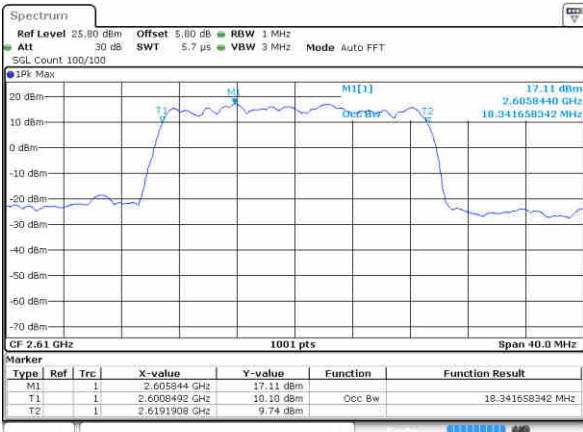

Date: 17 JAN 2016 14:58:30

LTE Band 38

Lowest Channel / 20MHz / QPSK

Date: 17 JAN 2016 14:54:35

Lowest Channel / 20MHz / 16QAM

Date: 17 JAN 2016 14:54:54

Middle Channel / 20MHz / QPSK

Date: 17 JAN 2016 14:55:34

Middle Channel / 20MHz / 16QAM

Date: 17 JAN 2016 14:55:15

Highest Channel / 20MHz / QPSK

Date: 17 JAN 2016 14:55:54

Highest Channel / 20MHz / 16QAM

Date: 17 JAN 2016 14:56:18

LTE Band 41

Lowest Channel / 5MHz / QPSK