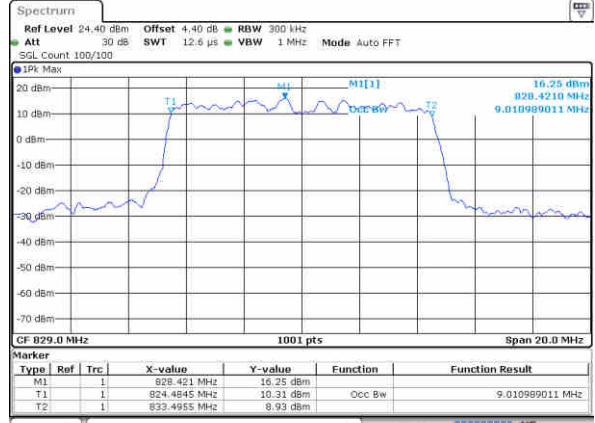

Lowest Channel / 10MHz / 16QAM

Date: 15 JAN 2016 11 02 09