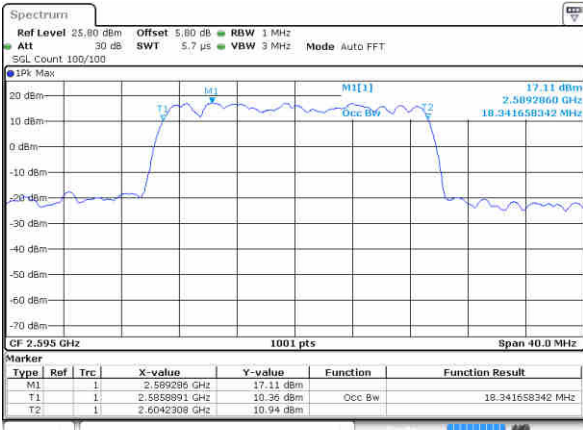

Date: 17 JAN 2016 14:58:30

LTE Band 38

Lowest Channel / 20MHz / QPSK

Date: 17 JAN 2016 14:54:35

Lowest Channel / 20MHz / 16QAM

Date: 17 JAN 2016 14:54:54

Middle Channel / 20MHz / QPSK

Date: 17 JAN 2016 14:55:34