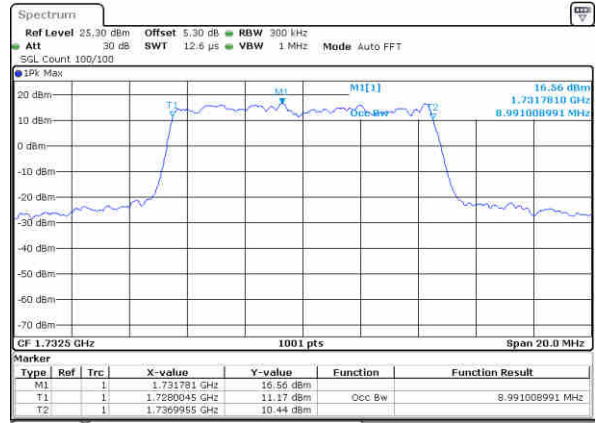

Date: 16 JAN 2016 12:38:57

Highest Channel / 5MHz / QPSK

Date: 16 JAN 2016 12:41:16

Highest Channel / 5MHz / 16QAM

Date: 16 JAN 2016 12:41:26

LTE Band 4

Lowest Channel / 10MHz / QPSK

Date: 16 JAN 2016 12:48:14

Lowest Channel / 10MHz / 16QAM

Date: 16 JAN 2016 12:48:24

Middle Channel / 10MHz / QPSK

Date: 16 JAN 2016 12:55:13

Middle Channel / 10MHz / 16QAM

Date: 16 JAN 2016 12:55:22

Highest Channel / 10MHz / QPSK

Date: 16 JAN 2016 12:57:41

Highest Channel / 10MHz / 16QAM

Date: 16 JAN 2016 12:57:51

LTE Band 4

Lowest Channel / 15MHz / QPSK

Date: 16 JAN 2016 13:04:40

Lowest Channel / 15MHz / 16QAM

Date: 16 JAN 2016 13:04:50

Middle Channel / 15MHz / QPSK