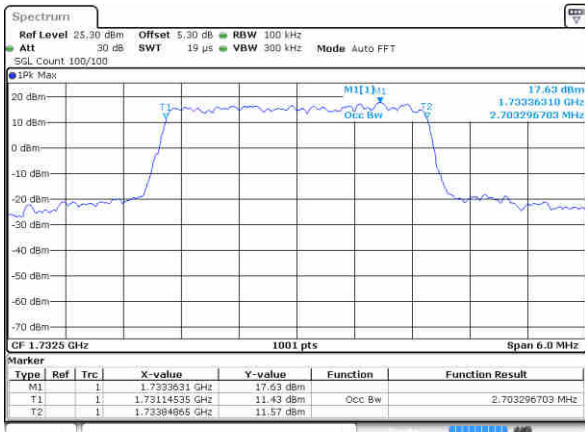

Middle Channel / 3MHz / QPSK

Date: 16 JAN 2016 10:44:58