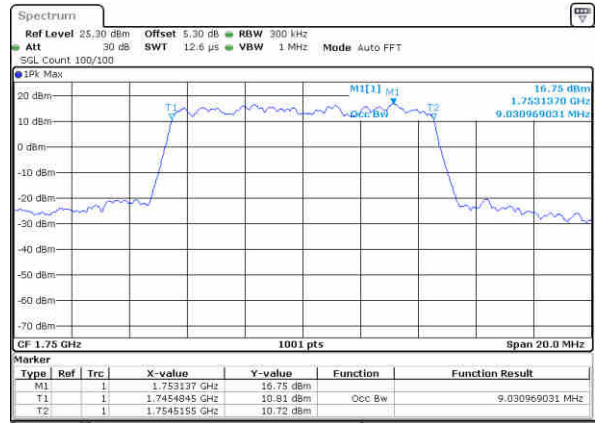

Date: 16 JAN 2016 12:38:57

Highest Channel / 5MHz / QPSK

Date: 16 JAN 2016 12:41:16

Highest Channel / 5MHz / 16QAM

Date: 16 JAN 2016 12:41:26

LTE Band 4

Lowest Channel / 10MHz / QPSK

Date: 16 JAN 2016 12:48:14

Lowest Channel / 10MHz / 16QAM

Date: 16 JAN 2016 12:48:24

Middle Channel / 10MHz / QPSK

Date: 16 JAN 2016 12:55:13

Middle Channel / 10MHz / 16QAM

Date: 16 JAN 2016 12:55:22

Highest Channel / 10MHz / QPSK

Date: 16 JAN 2016 12:57:41

Highest Channel / 10MHz / 16QAM

Date: 16 JAN 2016 12:57:51

LTE Band 4

Lowest Channel / 15MHz / QPSK

Date: 16 JAN 2016 13:04:40

Lowest Channel / 15MHz / 16QAM

Date: 16 JAN 2016 13:04:50

Middle Channel / 15MHz / QPSK