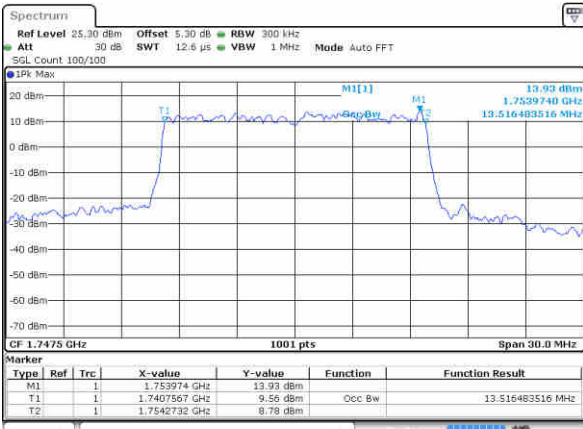

Highest Channel / 10MHz / 16QAM

Date: 16 JAN 2016 12:57:51

LTE Band 4

Lowest Channel / 15MHz / QPSK

Date: 16 JAN 2016 13:04:40

Lowest Channel / 15MHz / 16QAM

Date: 16 JAN 2016 13:04:50

Middle Channel / 15MHz / QPSK

Date: 16 JAN 2016 13:11:38

Middle Channel / 15MHz / 16QAM

Date: 16 JAN 2016 13:11:48

Highest Channel / 15MHz / QPSK

Date: 16 JAN 2016 13:14:07

Highest Channel / 15MHz / 16QAM

Date: 16 JAN 2016 13:14:17

LTE Band 4