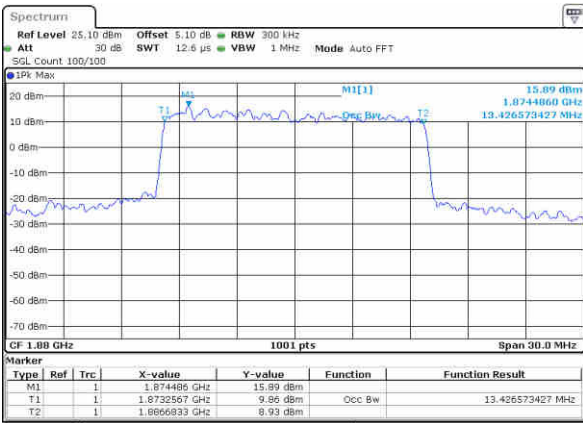

Middle Channel / 15MHz / QPSK

Date: 12 JAN 2016 16 09:29