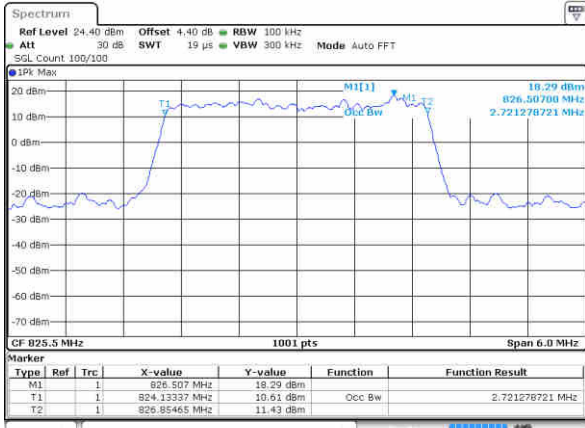

Date: 15 JAN 2016 10:12:08

Highest Channel / 1.4MHz / 16QAM

Date: 15 JAN 2016 10:12:18

LTE Band 5

Lowest Channel / 3MHz / QPSK

Date: 15 JAN 2016 10:21:07

Lowest Channel / 3MHz / 16QAM

Date: 15 JAN 2016 10:21:17