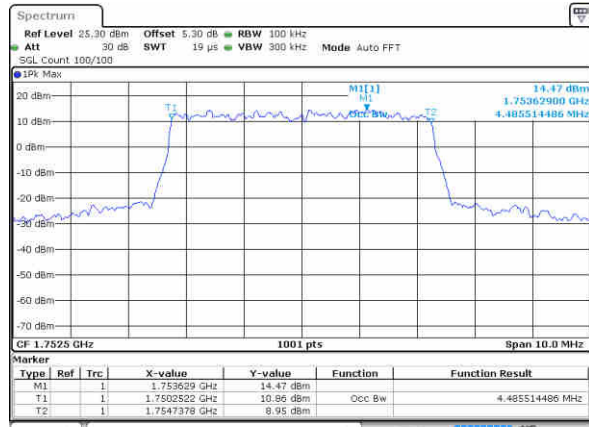

LTE Band 4

Lowest Channel / 5MHz / QPSK

Date: 16 JAN 2016 12:31:49

Lowest Channel / 5MHz / 16QAM

Date: 16 JAN 2016 12:31:59

Middle Channel / 5MHz / QPSK

Date: 16 JAN 2016 12:38:47

Middle Channel / 5MHz / 16QAM

Date: 16 JAN 2016 12:38:57

Highest Channel / 5MHz / QPSK

Date: 16 JAN 2016 12:41:16

Highest Channel / 5MHz / 16QAM

Date: 16 JAN 2016 12:41:26

LTE Band 4

Lowest Channel / 10MHz / QPSK

Date: 16 JAN 2016 12:48:14