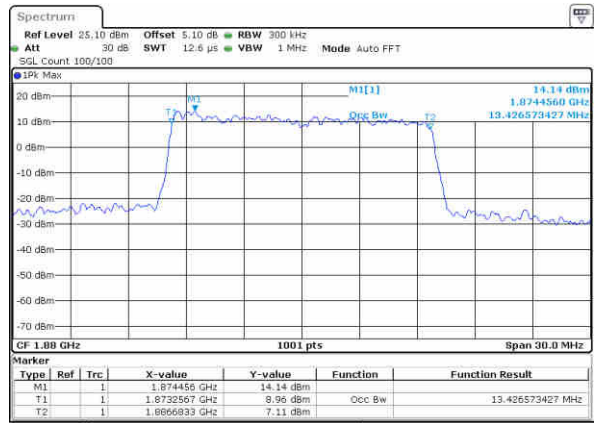

Middle Channel / 15MHz / 16QAM

Date: 12 JAN 2016 16 09:40