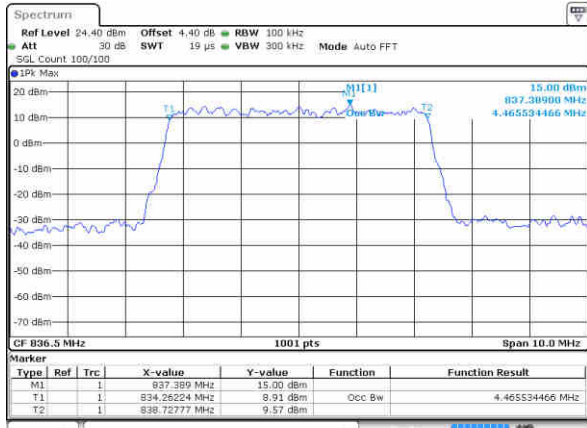

LTE Band 5

Lowest Channel / 5MHz / QPSK

Date: 15 JAN 2016 10:41:33

Lowest Channel / 5MHz / 16QAM

Date: 15 JAN 2016 10:41:43

Middle Channel / 5MHz / QPSK

Date: 15 JAN 2016 10:50:31

Middle Channel / 5MHz / 16QAM

Date: 15 JAN 2016 10:50:41

Highest Channel / 5MHz / QPSK

Date: 15 JAN 2016 10:53:00

Highest Channel / 5MHz / 16QAM

Date: 15 JAN 2016 10:53:10

LTE Band 5

Lowest Channel / 10MHz / QPSK

Date: 15 JAN 2016 11 01 59