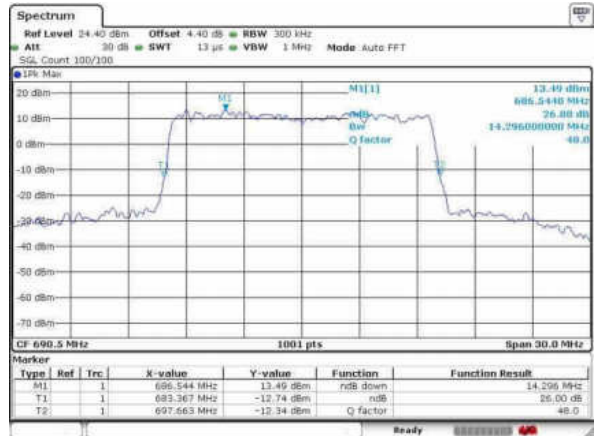

LTE Band 71

Lowest Channel / 15MHz / QPSK

Date: 31 JAN 2016 17:46:39

Lowest Channel / 15MHz / 16QAM

Date: 31 JAN 2016 17:47:06

Middle Channel / 15MHz / QPSK

Date: 31 JAN 2016 17:48:53

Middle Channel / 15MHz / 16QAM

Date: 31 JAN 2016 17:47:52

Highest Channel / 15MHz / QPSK

Date: 31 JAN 2016 17:48:57

Highest Channel / 15MHz / 16QAM

Date: 31 JAN 2016 17:50:28

LTE Band 71

Lowest Channel / 20MHz / QPSK

Date: 31 JAN 2016 17:52:48