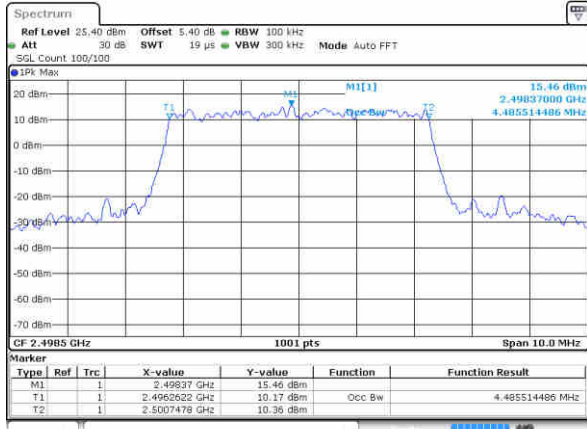

Middle Channel / 20MHz / 16QAM

Date: 17 JAN 2016 14:55:15

Highest Channel / 20MHz / QPSK

Date: 17 JAN 2016 14:55:54

Highest Channel / 20MHz / 16QAM

Date: 17 JAN 2016 14:56:18

LTE Band 41

Lowest Channel / 5MHz / QPSK