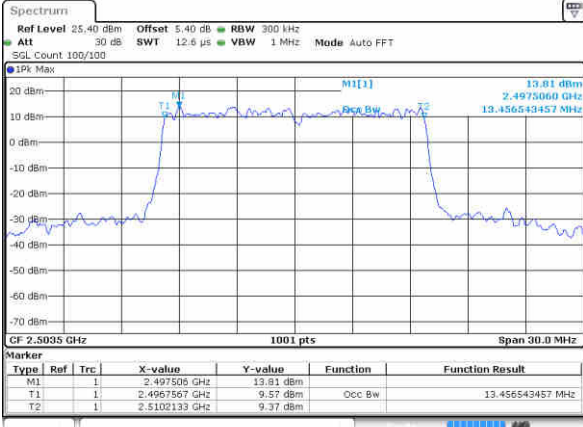

LTE Band 41

Lowest Channel / 15MHz / QPSK

Date: 17 JAN 2016 18:35:17