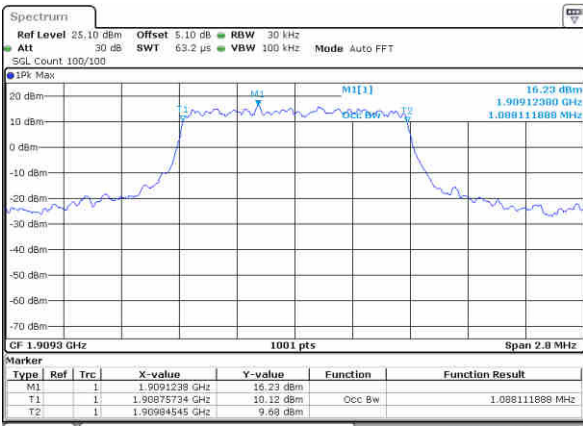

Mode	LTE Band 71 : 99%OBW(MHz)											
BW	5MHz		10MHz		15MHz		20MHz					
Mod.	QPSK	16QAM	QPSK	16QAM	QPSK	16QAM	QPSK	16QAM				
Lowest CH	4.50	4.52	9.01	9.01	13.40	13.40	18.46	18.22				
Middle CH	4.49	4.53	9.03	9.01	13.43	13.46	18.50	18.46				
Highest CH	4.47	4.51	9.09	9.01	13.40	13.40	18.46	18.34				

LTE Band 2

Lowest Channel / 1.4MHz / QPSK

Date: 12 JAN 2018 14:55:30

Lowest Channel / 1.4MHz / 16QAM

Date: 12 JAN 2018 14:55:41

Middle Channel / 1.4MHz / QPSK

Date: 12 JAN 2018 15:02:38

Middle Channel / 1.4MHz / 16QAM

Date: 12 JAN 2018 15:02:46

Highest Channel / 1.4MHz / QPSK

Date: 12 JAN 2018 15:05:09

Highest Channel / 1.4MHz / 16QAM

Date: 12 JAN 2018 15:05:19

LTE Band 2

Lowest Channel / 3MHz / QPSK

Date: 12 JAN 2016 15:12:14