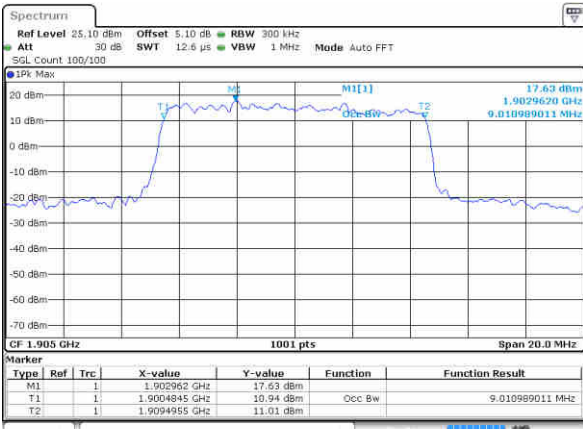

Highest Channel / 10MHz / QPSK

Date: 12 JAN 2018 15:55:19

Highest Channel / 10MHz / 16QAM

Date: 12 JAN 2018 15:55:29

LTE Band 2

Lowest Channel / 15MHz / QPSK

Date: 12 JAN 2016 16 02:24

Lowest Channel / 15MHz / 16QAM