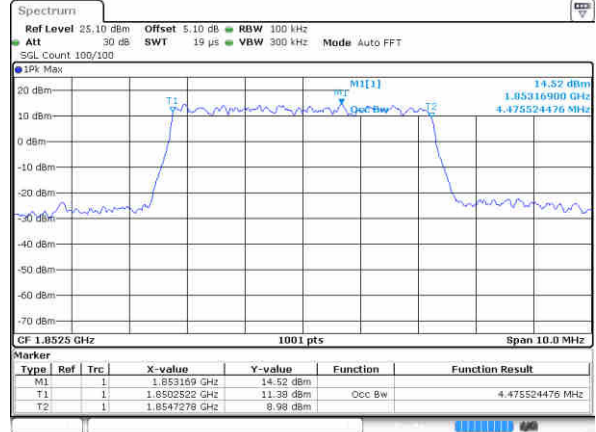

Highest Channel / 3MHz / 16QAM

Date: 12 JAN 2016 15:22:02

LTE Band 2

Lowest Channel / 5MHz / QPSK

Date: 12 JAN 2016 15:28:57

Lowest Channel / 5MHz / 16QAM

Date: 12 JAN 2016 15:29:07

Middle Channel / 5MHz / QPSK

Date: 12 JAN 2016 15:36:02

Middle Channel / 5MHz / 16QAM

Date: 12 JAN 2016 15:36:13

Highest Channel / 5MHz / QPSK

Date: 12 JAN 2016 15:38:35

Highest Channel / 5MHz / 16QAM

Date: 12 JAN 2016 15:38:46

LTE Band 2