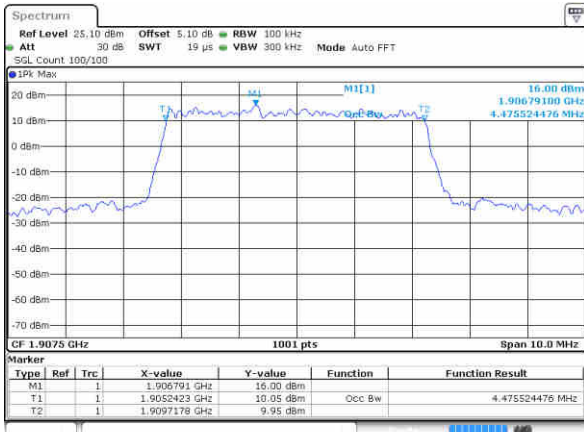

Highest Channel / 3MHz / 16QAM

Date: 12 JAN 2016 15:22:02

LTE Band 2

Lowest Channel / 5MHz / QPSK

Date: 12 JAN 2016 15:28:57

Lowest Channel / 5MHz / 16QAM

Date: 12 JAN 2016 15:29:07

Middle Channel / 5MHz / QPSK

Date: 12 JAN 2016 15:36:02

Middle Channel / 5MHz / 16QAM

Date: 12 JAN 2016 15:36:13

Highest Channel / 5MHz / QPSK

Date: 12 JAN 2016 15:38:35

Highest Channel / 5MHz / 16QAM

Date: 12 JAN 2016 15:38:46

LTE Band 2