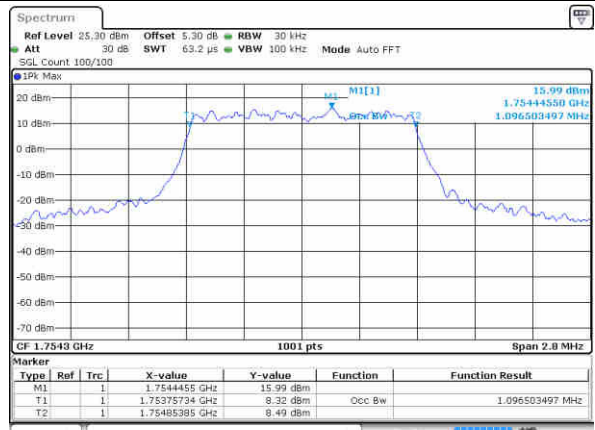

Middle Channel / 20MHz / 16QAM

Date: 12 JAN 2018 16:26:23

Highest Channel / 20MHz / QPSK

Date: 12 JAN 2018 16:28:46

Highest Channel / 20MHz / 16QAM

Date: 12 JAN 2018 16:28:57

LTE Band 4

Lowest Channel / 1.4MHz / QPSK

Date: 16 JAN 2016 10:34:07

Lowest Channel / 1.4MHz / 16QAM

Date: 16 JAN 2016 10:12:59

Middle Channel / 1.4MHz / QPSK

Date: 16 JAN 2016 10:24:23

Middle Channel / 1.4MHz / 16QAM

Date: 16 JAN 2016 10:24:33

Highest Channel / 1.4MHz / QPSK

Date: 16 JAN 2016 10:26:52

Highest Channel / 1.4MHz / 16QAM

Date: 16 JAN 2016 10:27:02

LTE Band 4

Lowest Channel / 3MHz / QPSK

Date: 16 JAN 2016 10:43:54

Lowest Channel / 3MHz / 16QAM

Date: 16 JAN 2016 10:34:46