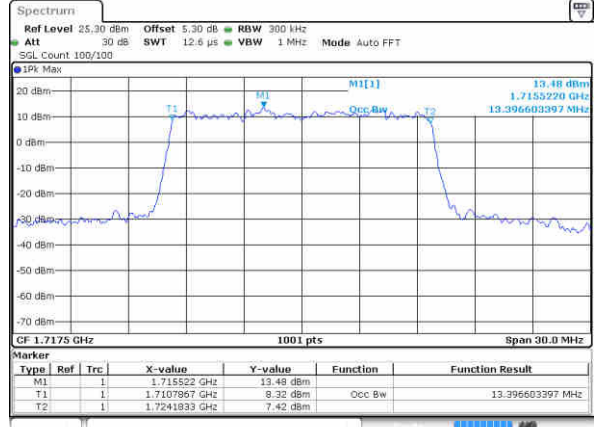

Highest Channel / 10MHz / 16QAM

Date: 16 JAN 2016 12:57:51

LTE Band 4

Lowest Channel / 15MHz / QPSK

Date: 16 JAN 2016 13:04:40

Lowest Channel / 15MHz / 16QAM

Date: 16 JAN 2016 13:04:50

Middle Channel / 15MHz / QPSK

Date: 16 JAN 2016 13:11:38

Middle Channel / 15MHz / 16QAM

Date: 16 JAN 2016 13:11:48

Highest Channel / 15MHz / QPSK

Date: 16 JAN 2016 13:14:07

Highest Channel / 15MHz / 16QAM

Date: 16 JAN 2016 13:14:17

LTE Band 4