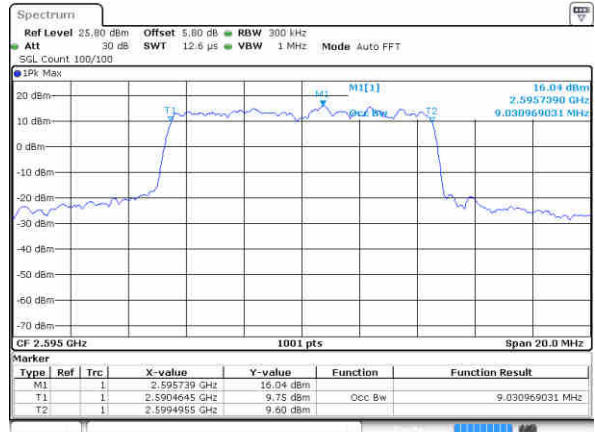

Date: 17 JAN 2016 15:02:01

Middle Channel / 5MHz / 16QAM

Date: 17 JAN 2016 15:01:40

Highest Channel / 5MHz / QPSK

Date: 17 JAN 2016 15:02:27

Highest Channel / 5MHz / 16QAM

Date: 17 JAN 2016 15:02:50

LTE Band 38

Lowest Channel / 10MHz / QPSK

Date: 17 JAN 2016 14:58:55

Lowest Channel / 10MHz / 16QAM

Date: 17 JAN 2016 14:59:13

Middle Channel / 10MHz / QPSK

Date: 17 JAN 2016 14:59:52

Middle Channel / 10MHz / 16QAM

Date: 17 JAN 2016 14:59:32

Highest Channel / 10MHz / QPSK

Date: 17 JAN 2016 15:00:11

Highest Channel / 10MHz / 16QAM

Date: 17 JAN 2016 15:00:33

LTE Band 38

Lowest Channel / 15MHz / QPSK

Date: 17 JAN 2016 14:56:49

Lowest Channel / 15MHz / 16QAM