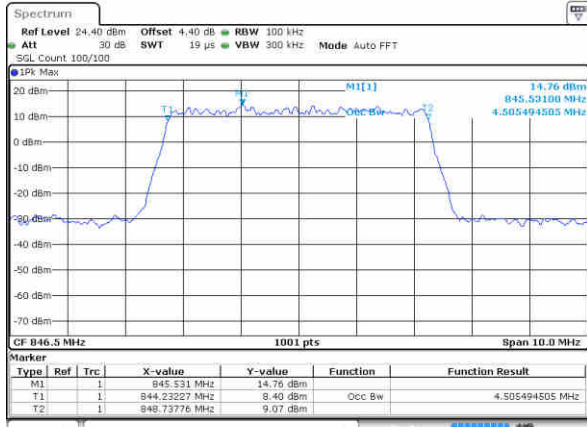

Highest Channel / 5MHz / QPSK

Date: 15 JAN 2016 10:53:00