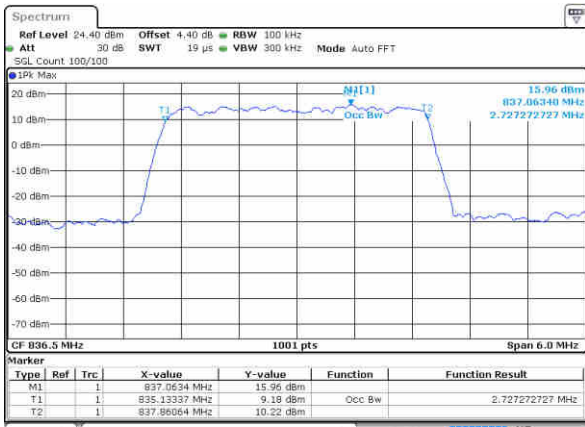

Middle Channel / 3MHz / QPSK

Date: 15 JAN 2016 10:30:05