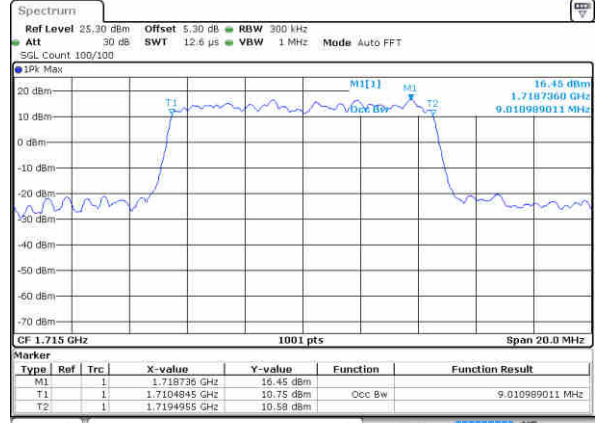

Lowest Channel / 10MHz / 16QAM

Date: 16 JAN 2016 12:48:24