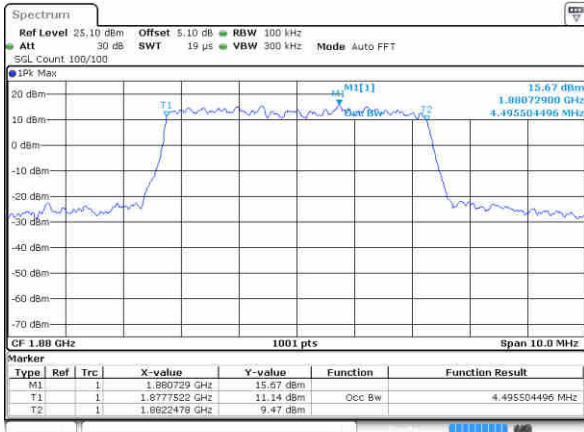

Highest Channel / 3MHz / 16QAM

Date: 12 JAN 2016 15:22:02

LTE Band 2

Lowest Channel / 5MHz / QPSK

Date: 12 JAN 2016 15:28:57

Lowest Channel / 5MHz / 16QAM

Date: 12 JAN 2016 15:29:07

Middle Channel / 5MHz / QPSK

Date: 12 JAN 2016 15:36:02

Middle Channel / 5MHz / 16QAM

Date: 12 JAN 2016 15:36:13

Highest Channel / 5MHz / QPSK

Date: 12 JAN 2016 15:38:35

Highest Channel / 5MHz / 16QAM

Date: 12 JAN 2016 15:38:46

LTE Band 2