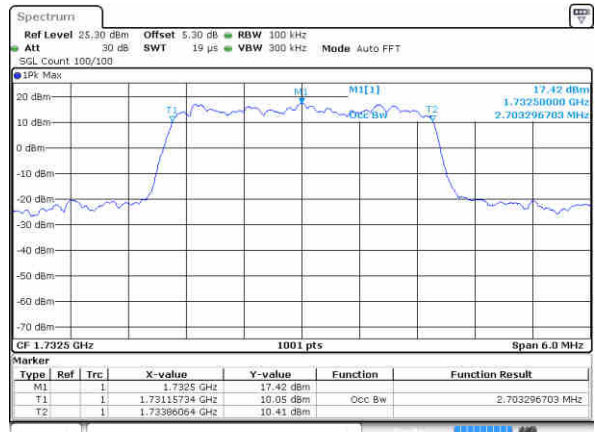

Middle Channel / 3MHz / 16QAM

Date: 16 JAN 2016 10:45:08