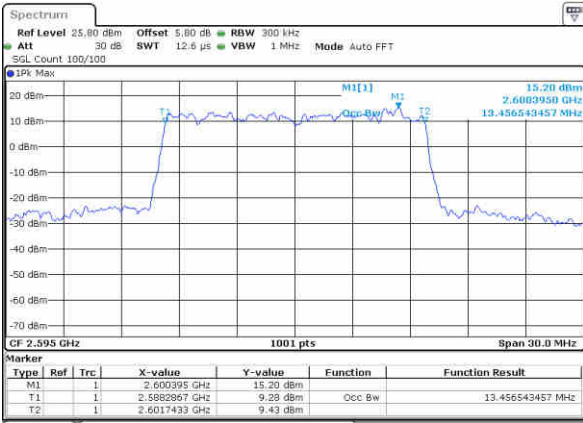

Middle Channel / 15MHz / QPSK

Date: 17 JAN 2016 14:57:48