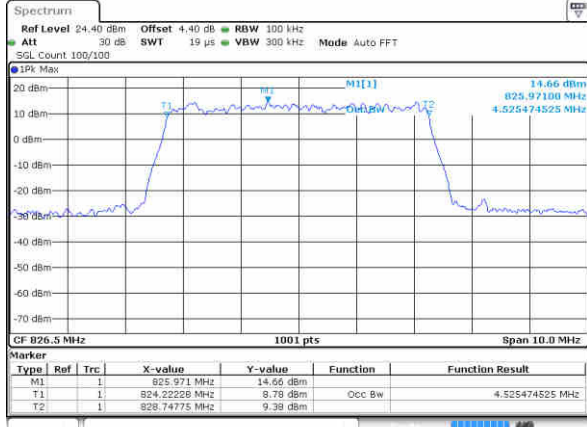

LTE Band 5

Lowest Channel / 5MHz / QPSK

Date: 15 JAN 2016 10:41:33