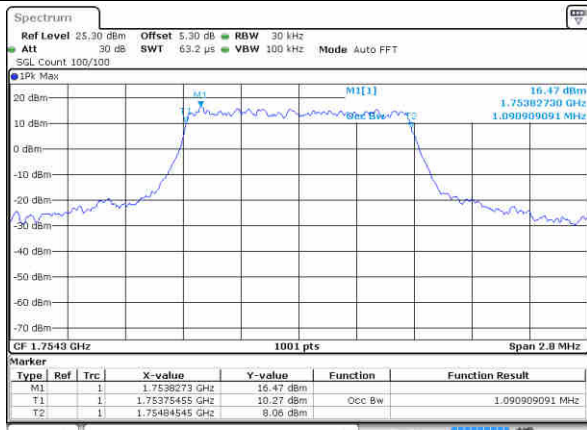

Middle Channel / 20MHz / 16QAM

Date: 12 JAN 2018 16:26:23

Highest Channel / 20MHz / QPSK

Date: 12 JAN 2018 16:28:46

Highest Channel / 20MHz / 16QAM

Date: 12 JAN 2018 16:28:57

LTE Band 4

Lowest Channel / 1.4MHz / QPSK

Date: 16 JAN 2016 10:34:07

Lowest Channel / 1.4MHz / 16QAM

Date: 16 JAN 2016 10:12:59

Middle Channel / 1.4MHz / QPSK

Date: 16 JAN 2016 10:24:23

Middle Channel / 1.4MHz / 16QAM

Date: 16 JAN 2016 10:24:33

Highest Channel / 1.4MHz / QPSK

Date: 16 JAN 2016 10:26:52

Highest Channel / 1.4MHz / 16QAM

Date: 16 JAN 2016 10:27:02

LTE Band 4

Lowest Channel / 3MHz / QPSK

Date: 16 JAN 2016 10:43:54

Lowest Channel / 3MHz / 16QAM

Date: 16 JAN 2016 10:34:46