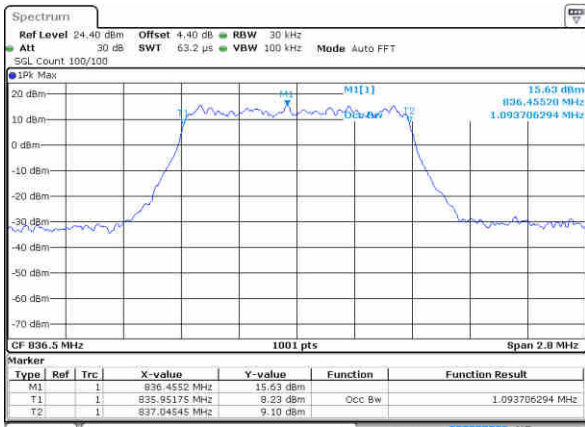

Middle Channel / 1.4MHz / QPSK

Date: 15 JAN 2016 10:09:39