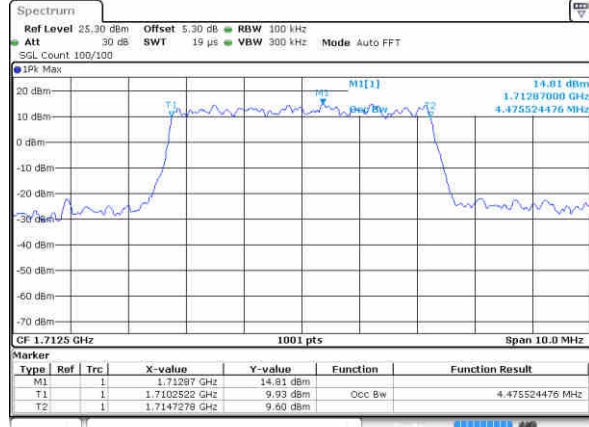

Date: 16 JAN 2016 10:26:52

Highest Channel / 1.4MHz / 16QAM

Date: 16 JAN 2016 10:27:02

LTE Band 4

Lowest Channel / 3MHz / QPSK

Date: 16 JAN 2016 10:43:54

Lowest Channel / 3MHz / 16QAM

Date: 16 JAN 2016 10:34:46

Middle Channel / 3MHz / QPSK

Date: 16 JAN 2016 10:44:58

Middle Channel / 3MHz / 16QAM

Date: 16 JAN 2016 10:45:08

Highest Channel / 3MHz / QPSK

Date: 16 JAN 2016 10:47:27

Highest Channel / 3MHz / 16QAM

Date: 16 JAN 2016 10:47:37

LTE Band 4

Lowest Channel / 5MHz / QPSK

Date: 16 JAN 2016 12:31:49

Lowest Channel / 5MHz / 16QAM

Date: 16 JAN 2016 12:31:59

Middle Channel / 5MHz / QPSK

Date: 16 JAN 2016 12:38:47

Middle Channel / 5MHz / 16QAM