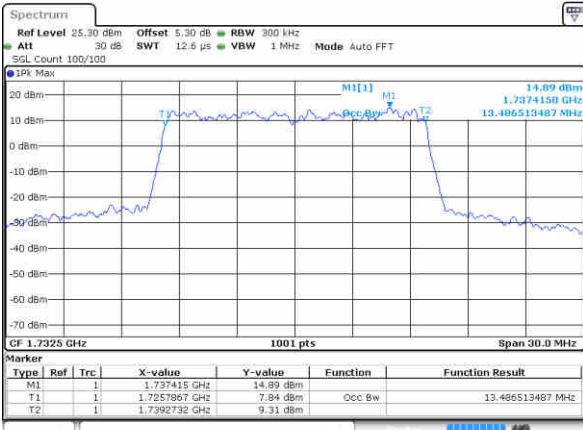

Highest Channel / 10MHz / 16QAM

Date: 16 JAN 2016 12:57:51

LTE Band 4

Lowest Channel / 15MHz / QPSK

Date: 16 JAN 2016 13:04:40

Lowest Channel / 15MHz / 16QAM

Date: 16 JAN 2016 13:04:50

Middle Channel / 15MHz / QPSK

Date: 16 JAN 2016 13:11:38

Middle Channel / 15MHz / 16QAM

Date: 16 JAN 2016 13:11:48

Highest Channel / 15MHz / QPSK

Date: 16 JAN 2016 13:14:07

Highest Channel / 15MHz / 16QAM

Date: 16 JAN 2016 13:14:17

LTE Band 4