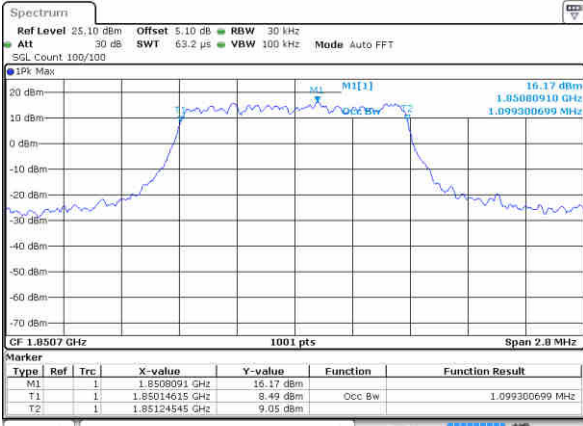

LTE Band 2

Lowest Channel / 1.4MHz / QPSK

Date: 12 JAN 2018 14:55:30