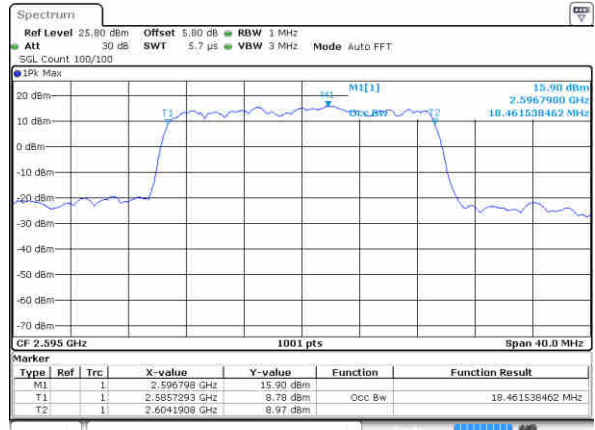

Date: 17 JAN 2016 14:58:30

LTE Band 38

Lowest Channel / 20MHz / QPSK

Date: 17 JAN 2016 14:54:35

Lowest Channel / 20MHz / 16QAM

Date: 17 JAN 2016 14:54:54

Middle Channel / 20MHz / QPSK

Date: 17 JAN 2016 14:55:34

Middle Channel / 20MHz / 16QAM

Date: 17 JAN 2016 14:55:15

Highest Channel / 20MHz / QPSK

Date: 17 JAN 2016 14:55:54

Highest Channel / 20MHz / 16QAM

Date: 17 JAN 2016 14:56:18

LTE Band 41

Lowest Channel / 5MHz / QPSK