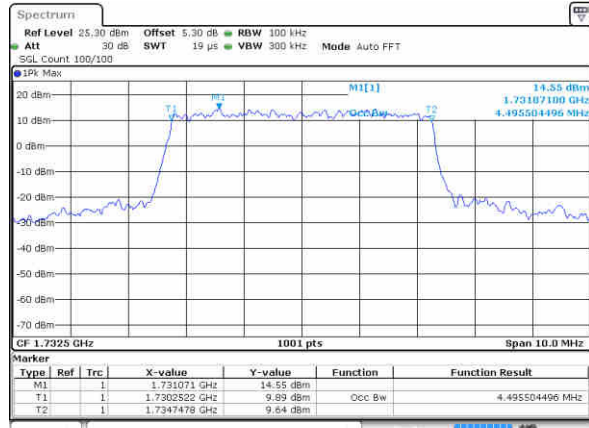

LTE Band 4

Lowest Channel / 5MHz / QPSK

Date: 16 JAN 2016 12:31:49

Lowest Channel / 5MHz / 16QAM

Date: 16 JAN 2016 12:31:59

Middle Channel / 5MHz / QPSK

Date: 16 JAN 2016 12:38:47

Middle Channel / 5MHz / 16QAM

Date: 16 JAN 2016 12:38:57

Highest Channel / 5MHz / QPSK

Date: 16 JAN 2016 12:41:16

Highest Channel / 5MHz / 16QAM

Date: 16 JAN 2016 12:41:26

LTE Band 4

Lowest Channel / 10MHz / QPSK

Date: 16 JAN 2016 12:48:14