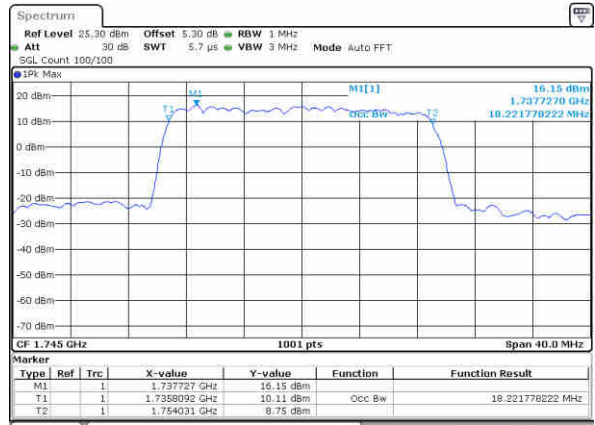

Date: 16 JAN 2016 13:11:38

Middle Channel / 15MHz / 16QAM

Date: 16 JAN 2016 13:11:48

Highest Channel / 15MHz / QPSK

Date: 16 JAN 2016 13:14:07

Highest Channel / 15MHz / 16QAM

Date: 16 JAN 2016 13:14:17

LTE Band 4

Lowest Channel / 20MHz / QPSK

Lowest Channel / 20MHz / 16QAM

Middle Channel / 20MHz / QPSK

Middle Channel / 20MHz / 16QAM

Highest Channel / 20MHz / QPSK

Highest Channel / 20MHz / 16QAM

LTE Band 5

Lowest Channel / 1.4MHz / QPSK

Date: 15 JAN 2016 10:00:41

Lowest Channel / 1.4MHz / 16QAM

Date: 15 JAN 2016 10:00:51

Middle Channel / 1.4MHz / QPSK

Date: 15 JAN 2016 10:09:39

Middle Channel / 1.4MHz / 16QAM

Date: 15 JAN 2016 10:09:49

Highest Channel / 1.4MHz / QPSK