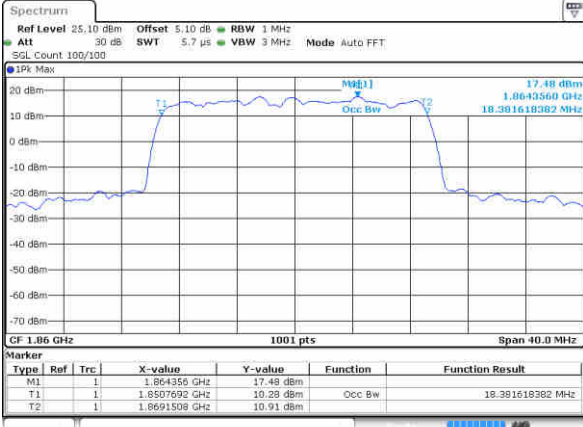

LTE Band 2

Lowest Channel / 20MHz / QPSK

Date: 12 JAN 2018 16:19:07