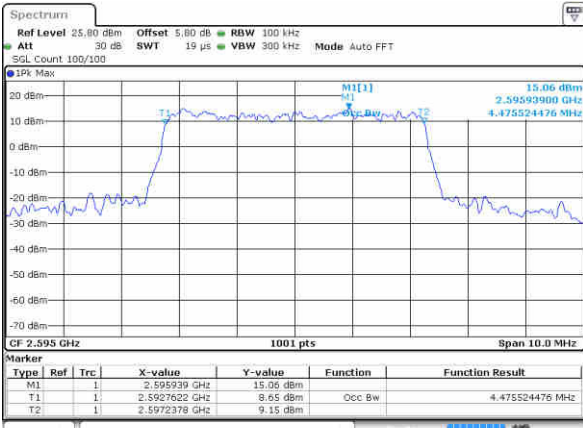

Highest Channel / 10MHz / 16QAM

Date: 15 JAN 2016 11 13 36

LTE Band 38

Lowest Channel / 5MHz / QPSK

Date: 17 JAN 2016 15:01:00

Lowest Channel / 5MHz / 16QAM

Date: 17 JAN 2016 15:01:18

Middle Channel / 5MHz / QPSK

Date: 17 JAN 2016 15:02:01

Middle Channel / 5MHz / 16QAM

Date: 17 JAN 2016 15:01:40

Highest Channel / 5MHz / QPSK

Date: 17 JAN 2016 15:02:27

Highest Channel / 5MHz / 16QAM

Date: 17 JAN 2016 15:02:50

LTE Band 38