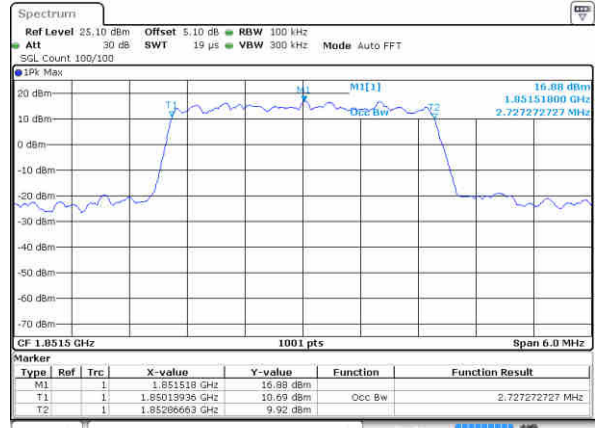

Lowest Channel / 3MHz / 16QAM

Date: 12 JAN 2016 15:12:24