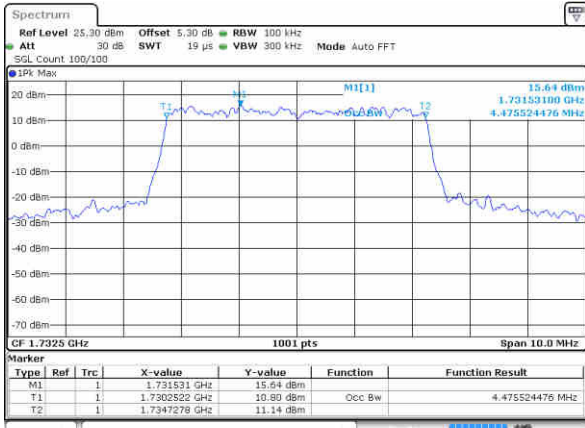

LTE Band 4

Lowest Channel / 5MHz / QPSK

Date: 16 JAN 2016 12:31:49

Lowest Channel / 5MHz / 16QAM

Date: 16 JAN 2016 12:31:59

Middle Channel / 5MHz / QPSK

Date: 16 JAN 2016 12:38:47

Middle Channel / 5MHz / 16QAM

Date: 16 JAN 2016 12:38:57

Highest Channel / 5MHz / QPSK

Date: 16 JAN 2016 12:41:16

Highest Channel / 5MHz / 16QAM

Date: 16 JAN 2016 12:41:26

LTE Band 4

Lowest Channel / 10MHz / QPSK

Date: 16 JAN 2016 12:48:14