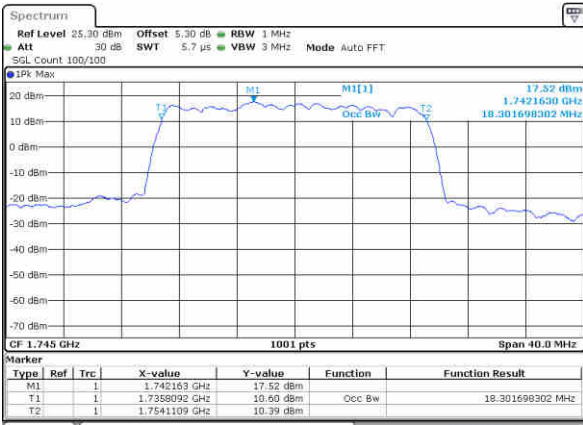

Date: 16 JAN 2016 13:11:38

Middle Channel / 15MHz / 16QAM

Date: 16 JAN 2016 13:11:48

Highest Channel / 15MHz / QPSK

Date: 16 JAN 2016 13:14:07

Highest Channel / 15MHz / 16QAM

Date: 16 JAN 2016 13:14:17

LTE Band 4

Lowest Channel / 20MHz / QPSK

Lowest Channel / 20MHz / 16QAM

Middle Channel / 20MHz / QPSK

Middle Channel / 20MHz / 16QAM

Highest Channel / 20MHz / QPSK

Highest Channel / 20MHz / 16QAM

LTE Band 5

Lowest Channel / 1.4MHz / QPSK