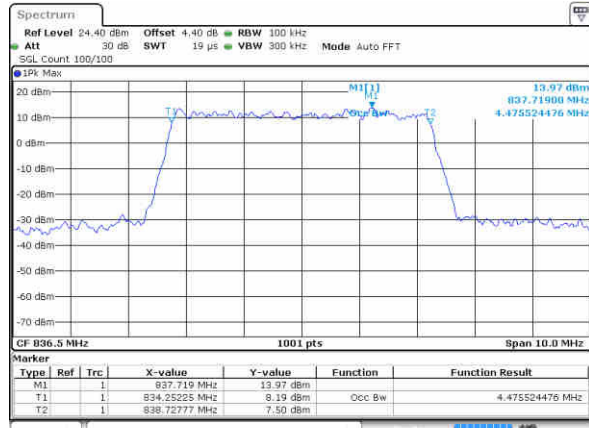

LTE Band 5

Lowest Channel / 5MHz / QPSK

Date: 15 JAN 2016 10:41:33

Lowest Channel / 5MHz / 16QAM

Date: 15 JAN 2016 10:41:43

Middle Channel / 5MHz / QPSK

Date: 15 JAN 2016 10:50:31

Middle Channel / 5MHz / 16QAM