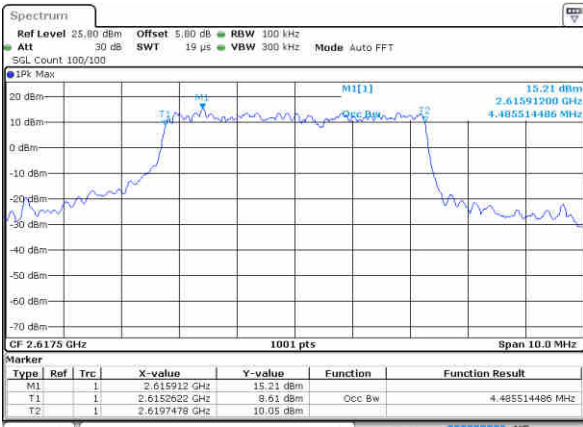

Highest Channel / 10MHz / 16QAM

Date: 15 JAN 2016 11 13 36

LTE Band 38

Lowest Channel / 5MHz / QPSK

Date: 17 JAN 2016 15:01:00

Lowest Channel / 5MHz / 16QAM

Date: 17 JAN 2016 15:01:18

Middle Channel / 5MHz / QPSK

Date: 17 JAN 2016 15:02:01

Middle Channel / 5MHz / 16QAM

Date: 17 JAN 2016 15:01:40

Highest Channel / 5MHz / QPSK

Date: 17 JAN 2016 15:02:27

Highest Channel / 5MHz / 16QAM

Date: 17 JAN 2016 15:02:50

LTE Band 38