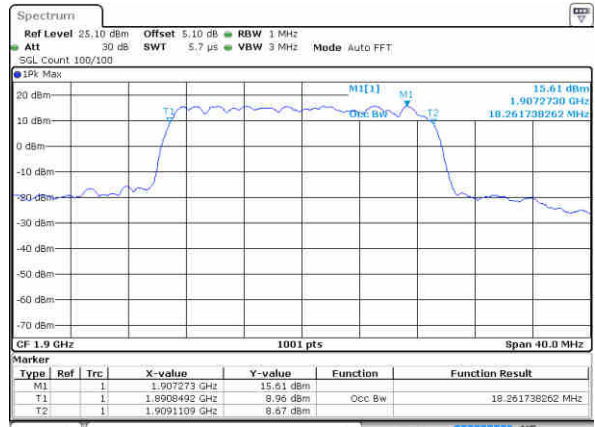

Middle Channel / 20MHz / 16QAM

Date: 12 JAN 2018 16:26:23

Highest Channel / 20MHz / QPSK

Date: 12 JAN 2018 16:28:46

Highest Channel / 20MHz / 16QAM

Date: 12 JAN 2018 16:28:57

LTE Band 4

Lowest Channel / 1.4MHz / QPSK

Date: 16 JAN 2016 10:34:07

Lowest Channel / 1.4MHz / 16QAM

Date: 16 JAN 2016 10:12:59

Middle Channel / 1.4MHz / QPSK

Date: 16 JAN 2016 10:24:23

Middle Channel / 1.4MHz / 16QAM

Date: 16 JAN 2016 10:24:33

Highest Channel / 1.4MHz / QPSK