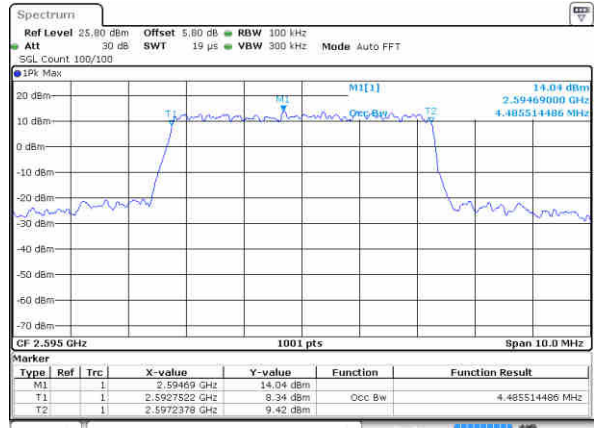

Middle Channel / 5MHz / 16QAM

Date: 17 JAN 2016 15:01:40