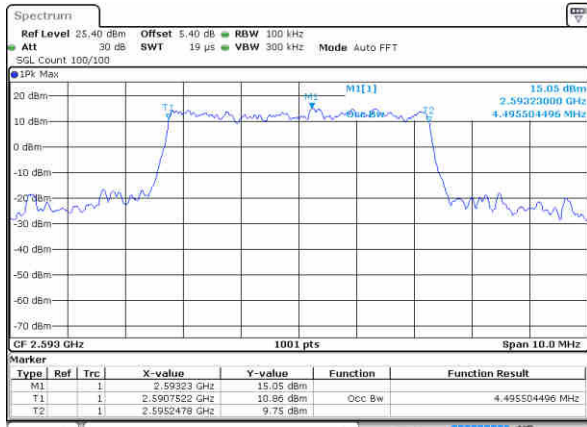

Middle Channel / 5MHz / QPSK

Date: 17 JAN 2016 18:26:55