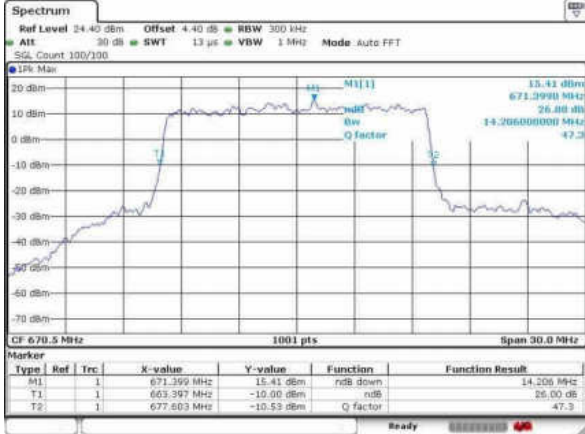

LTE Band 71

Lowest Channel / 15MHz / QPSK

Date: 31 JAN 2016 17:46:39

Lowest Channel / 15MHz / 16QAM

Date: 31 JAN 2016 17:47:06

Middle Channel / 15MHz / QPSK

Date: 31 JAN 2016 17:48:53

Middle Channel / 15MHz / 16QAM

Date: 31 JAN 2016 17:47:52

Highest Channel / 15MHz / QPSK

Date: 31 JAN 2016 17:48:57

Highest Channel / 15MHz / 16QAM

Date: 31 JAN 2016 17:50:28

LTE Band 71

Lowest Channel / 20MHz / QPSK

Date: 31 JAN 2016 17:52:48