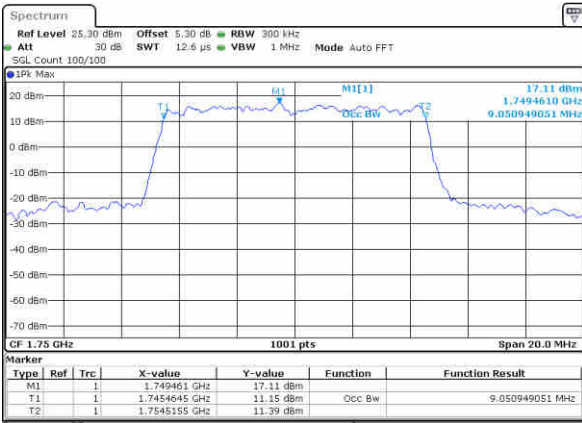

Date: 16 JAN 2016 12:38:57

Highest Channel / 5MHz / QPSK

Date: 16 JAN 2016 12:41:16

Highest Channel / 5MHz / 16QAM

Date: 16 JAN 2016 12:41:26

LTE Band 4

Lowest Channel / 10MHz / QPSK

Date: 16 JAN 2016 12:48:14

Lowest Channel / 10MHz / 16QAM

Date: 16 JAN 2016 12:48:24

Middle Channel / 10MHz / QPSK

Date: 16 JAN 2016 12:55:13

Middle Channel / 10MHz / 16QAM

Date: 16 JAN 2016 12:55:22

Highest Channel / 10MHz / QPSK

Date: 16 JAN 2016 12:57:41

Highest Channel / 10MHz / 16QAM

Date: 16 JAN 2016 12:57:51

LTE Band 4

Lowest Channel / 15MHz / QPSK

Date: 16 JAN 2016 13:04:40

Lowest Channel / 15MHz / 16QAM

Date: 16 JAN 2016 13:04:50

Middle Channel / 15MHz / QPSK