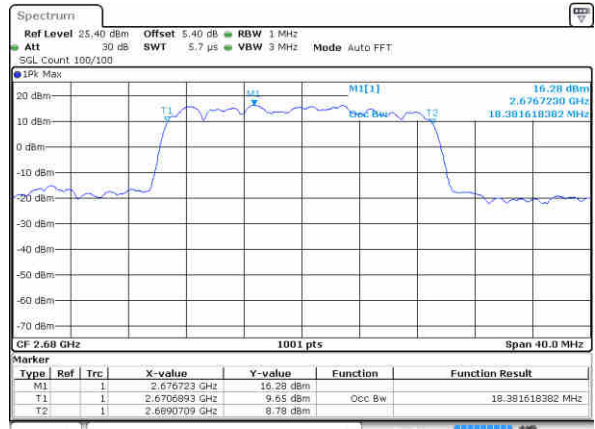

Highest Channel / 20MHz / 16QAM

Date: 17 JAN 2016 18:43:05