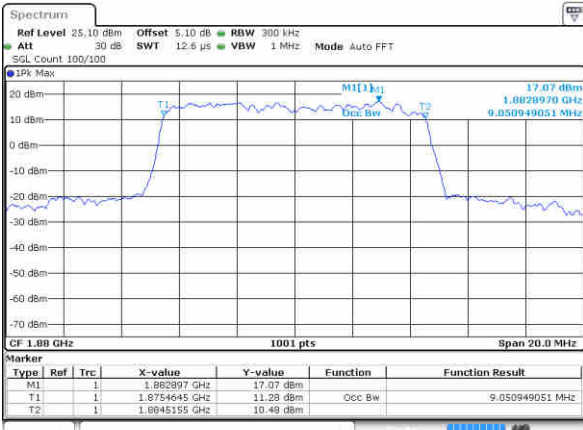

Middle Channel / 10MHz / QPSK

Date: 12 JAN 2018 15:52:48