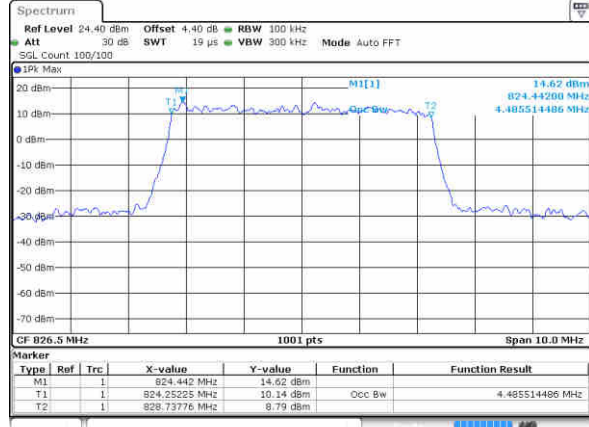

Lowest Channel / 5MHz / 16QAM

Date: 15 JAN 2016 10:41:43