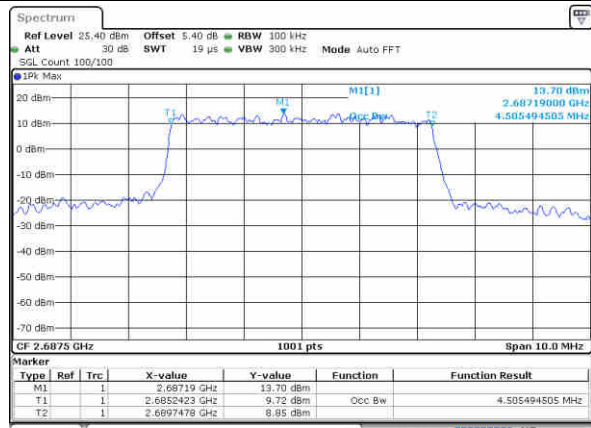

Highest Channel / 5MHz / 16QAM

Date: 17 JAN 2016 18:28:47