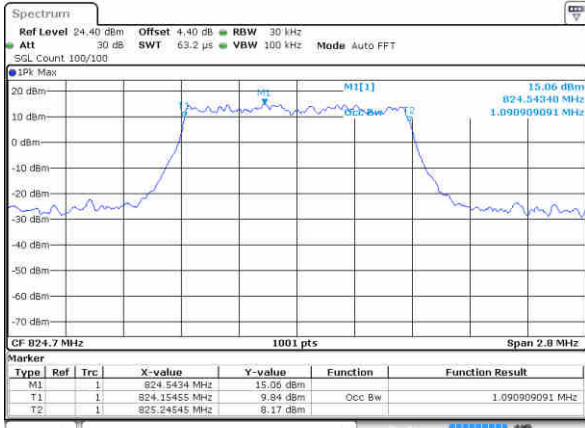

Date: 16 JAN 2016 13:11:38

Middle Channel / 15MHz / 16QAM

Date: 16 JAN 2016 13:11:48

Highest Channel / 15MHz / QPSK

Date: 16 JAN 2016 13:14:07

Highest Channel / 15MHz / 16QAM

Date: 16 JAN 2016 13:14:17

LTE Band 4

Lowest Channel / 20MHz / QPSK

Lowest Channel / 20MHz / 16QAM

Middle Channel / 20MHz / QPSK

Middle Channel / 20MHz / 16QAM

Highest Channel / 20MHz / QPSK

Highest Channel / 20MHz / 16QAM

LTE Band 5

Lowest Channel / 1.4MHz / QPSK