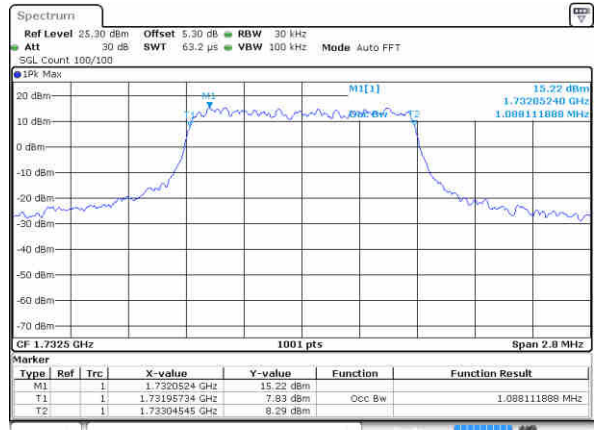

Middle Channel / 20MHz / 16QAM

Date: 12 JAN 2018 16:26:23

Highest Channel / 20MHz / QPSK

Date: 12 JAN 2018 16:28:46

Highest Channel / 20MHz / 16QAM

Date: 12 JAN 2018 16:28:57

LTE Band 4

Lowest Channel / 1.4MHz / QPSK

Date: 16 JAN 2016 10:34:07

Lowest Channel / 1.4MHz / 16QAM

Date: 16 JAN 2016 10:12:59

Middle Channel / 1.4MHz / QPSK

Date: 16 JAN 2016 10:24:23

Middle Channel / 1.4MHz / 16QAM

Date: 16 JAN 2016 10:24:33

Highest Channel / 1.4MHz / QPSK

Date: 16 JAN 2016 10:26:52

Highest Channel / 1.4MHz / 16QAM

Date: 16 JAN 2016 10:27:02

LTE Band 4

Lowest Channel / 3MHz / QPSK

Date: 16 JAN 2016 10:43:54

Lowest Channel / 3MHz / 16QAM

Date: 16 JAN 2016 10:34:46