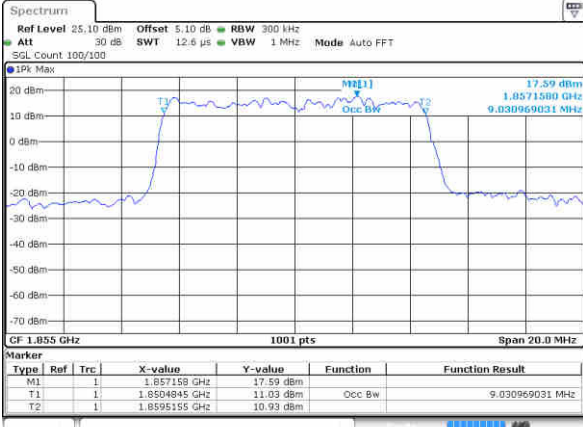

LTE Band 2

Lowest Channel / 10MHz / QPSK

Date: 12 JAN 2018 15:45:40