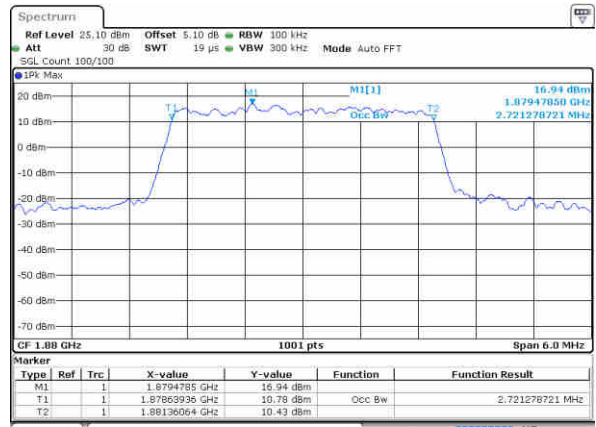

Date: 12 JAN 2018 15:02:46

Highest Channel / 1.4MHz / QPSK

Date: 12 JAN 2018 15:05:09

Highest Channel / 1.4MHz / 16QAM

Date: 12 JAN 2018 15:05:19

LTE Band 2

Lowest Channel / 3MHz / QPSK

Date: 12 JAN 2016 15:12:14

Lowest Channel / 3MHz / 16QAM

Date: 12 JAN 2016 15:12:24

Middle Channel / 3MHz / QPSK

Date: 12 JAN 2016 15:19:19

Middle Channel / 3MHz / 16QAM

Date: 12 JAN 2016 15:19:29

Highest Channel / 3MHz / QPSK

Date: 12 JAN 2016 15:21:52

Highest Channel / 3MHz / 16QAM

Date: 12 JAN 2016 15:22:02

LTE Band 2

Lowest Channel / 5MHz / QPSK

Date: 12 JAN 2016 15:28:57

Lowest Channel / 5MHz / 16QAM

Date: 12 JAN 2016 15:29:07

Middle Channel / 5MHz / QPSK