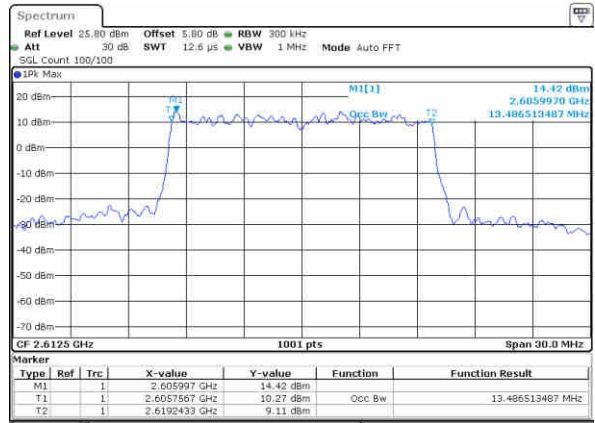

Highest Channel / 10MHz / QPSK

Date: 17 JAN 2016 15:00:11

Highest Channel / 10MHz / 16QAM

Date: 17 JAN 2016 15:00:33

LTE Band 38

Lowest Channel / 15MHz / QPSK

Date: 17 JAN 2016 14:56:49

Lowest Channel / 15MHz / 16QAM

Date: 17 JAN 2016 14:57:09

Middle Channel / 15MHz / QPSK

Date: 17 JAN 2016 14:57:48

Middle Channel / 15MHz / 16QAM

Date: 17 JAN 2016 14:57:29

Highest Channel / 15MHz / QPSK

Date: 17 JAN 2016 14:58:09

Highest Channel / 15MHz / 16QAM