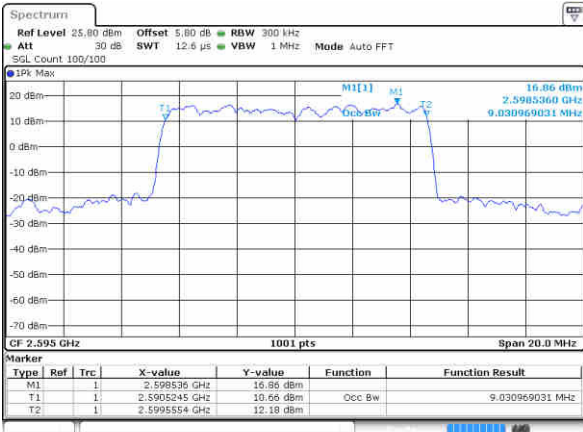

Lowest Channel / 10MHz / QPSK

Date: 17 JAN 2016 14:58:55

Lowest Channel / 10MHz / 16QAM

Date: 17 JAN 2016 14:59:13

Middle Channel / 10MHz / QPSK

Date: 17 JAN 2016 14:59:52

Middle Channel / 10MHz / 16QAM

Date: 17 JAN 2016 14:59:32

Highest Channel / 10MHz / QPSK

Date: 17 JAN 2016 15:00:11

Highest Channel / 10MHz / 16QAM

Date: 17 JAN 2016 15:00:33

LTE Band 38

Lowest Channel / 15MHz / QPSK

Date: 17 JAN 2016 14:56:49

Lowest Channel / 15MHz / 16QAM