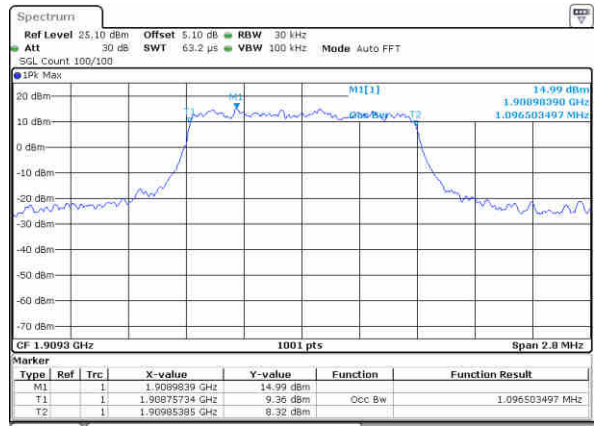

Mode	LTE Band 71 : 99%OBW(MHz)											
BW	5MHz		10MHz		15MHz		20MHz					
Mod.	QPSK	16QAM	QPSK	16QAM	QPSK	16QAM	QPSK	16QAM				
Lowest CH	4.50	4.52	9.01	9.01	13.40	13.40	18.46	18.22				
Middle CH	4.49	4.53	9.03	9.01	13.43	13.46	18.50	18.46				
Highest CH	4.47	4.51	9.09	9.01	13.40	13.40	18.46	18.34				

LTE Band 2

Lowest Channel / 1.4MHz / QPSK

Date: 12 JAN 2018 14:55:30

Lowest Channel / 1.4MHz / 16QAM

Date: 12 JAN 2018 14:55:41

Middle Channel / 1.4MHz / QPSK

Date: 12 JAN 2018 15:02:38

Middle Channel / 1.4MHz / 16QAM

Date: 12 JAN 2018 15:02:46

Highest Channel / 1.4MHz / QPSK

Date: 12 JAN 2018 15:05:09

Highest Channel / 1.4MHz / 16QAM

Date: 12 JAN 2018 15:05:19

LTE Band 2

Lowest Channel / 3MHz / QPSK

Date: 12 JAN 2016 15:12:14