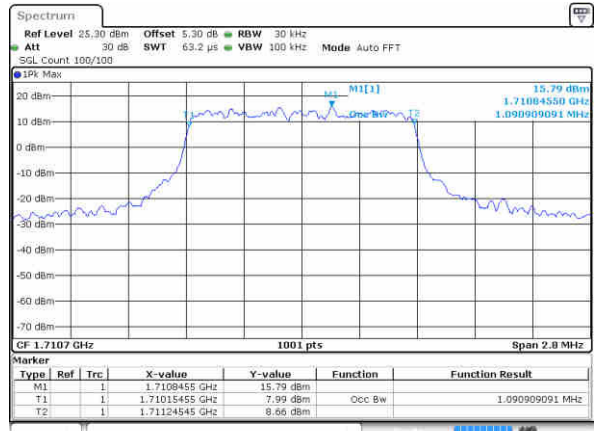

Lowest Channel / 1.4MHz / 16QAM

Date: 16 JAN 2016 10:12:59