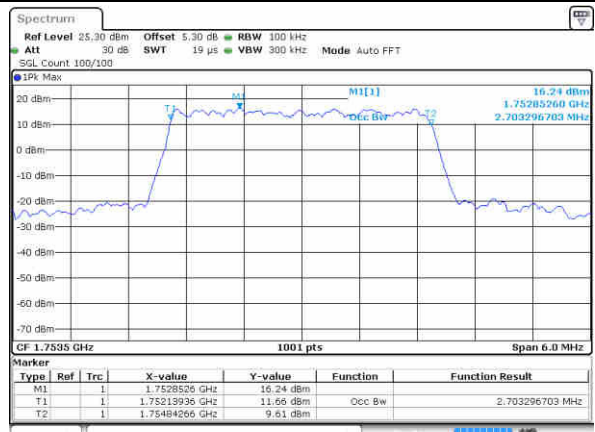

Date: 16 JAN 2016 10:26:52

Highest Channel / 1.4MHz / 16QAM

Date: 16 JAN 2016 10:27:02

LTE Band 4

Lowest Channel / 3MHz / QPSK

Date: 16 JAN 2016 10:43:54

Lowest Channel / 3MHz / 16QAM

Date: 16 JAN 2016 10:34:46

Middle Channel / 3MHz / QPSK

Date: 16 JAN 2016 10:44:58

Middle Channel / 3MHz / 16QAM

Date: 16 JAN 2016 10:45:08

Highest Channel / 3MHz / QPSK

Date: 16 JAN 2016 10:47:27

Highest Channel / 3MHz / 16QAM

Date: 16 JAN 2016 10:47:37

LTE Band 4

Lowest Channel / 5MHz / QPSK

Date: 16 JAN 2016 12:31:49

Lowest Channel / 5MHz / 16QAM

Date: 16 JAN 2016 12:31:59

Middle Channel / 5MHz / QPSK

Date: 16 JAN 2016 12:38:47

Middle Channel / 5MHz / 16QAM