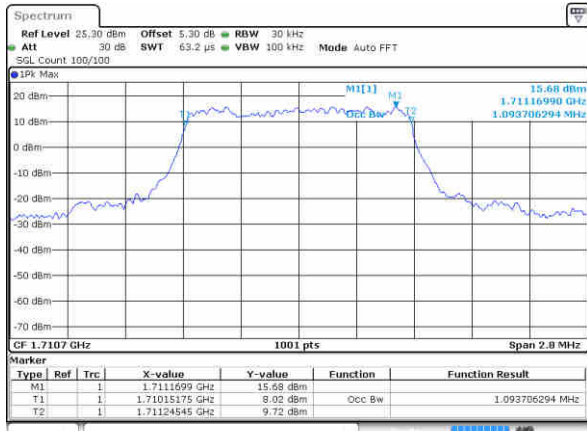

Date: 12 JAN 2016 16 12:13

LTE Band 2

Lowest Channel / 20MHz / QPSK

Date: 12 JAN 2018 16:19:07

Lowest Channel / 20MHz / 16QAM

Date: 12 JAN 2018 16:19:18

Middle Channel / 20MHz / QPSK

Date: 12 JAN 2018 16:26:13

Middle Channel / 20MHz / 16QAM

Date: 12 JAN 2018 16:26:23

Highest Channel / 20MHz / QPSK

Date: 12 JAN 2018 16:28:46

Highest Channel / 20MHz / 16QAM

Date: 12 JAN 2018 16:28:57

LTE Band 4

Lowest Channel / 1.4MHz / QPSK

Date: 16 JAN 2016 10:34:07

Lowest Channel / 1.4MHz / 16QAM

Date: 16 JAN 2016 10:12:59

Middle Channel / 1.4MHz / QPSK

Date: 16 JAN 2016 10:24:23

Middle Channel / 1.4MHz / 16QAM

Date: 16 JAN 2016 10:24:33

Highest Channel / 1.4MHz / QPSK