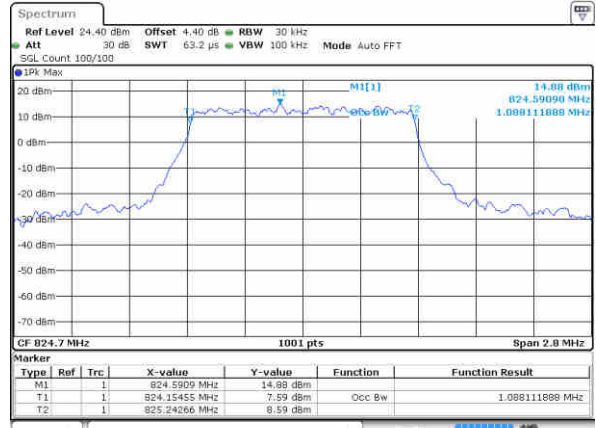

Lowest Channel / 1.4MHz / 16QAM

Date: 15 JAN 2016 10:00:51