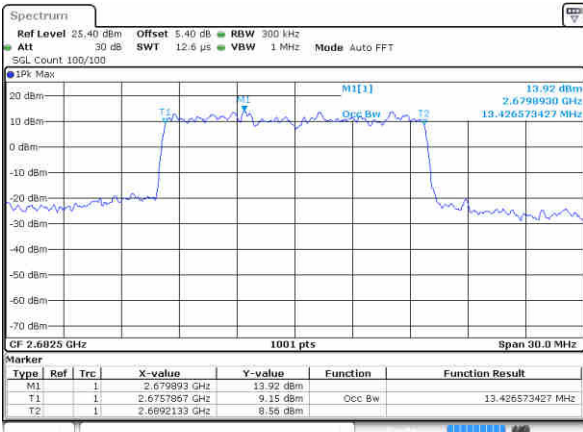

Highest Channel / 15MHz / QPSK

Date: 17 JAN 2016 18:37:50