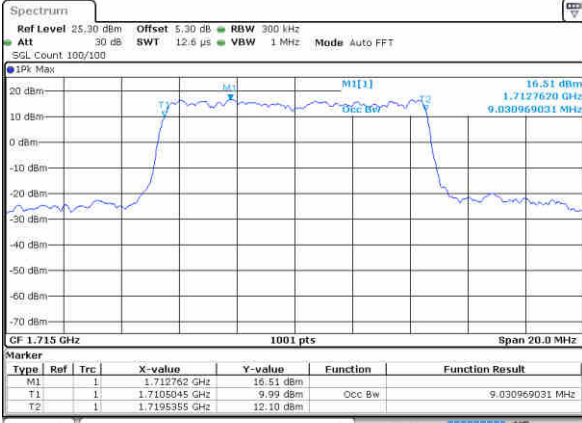

LTE Band 4

Lowest Channel / 5MHz / QPSK

Date: 16 JAN 2016 12:31:49

Lowest Channel / 5MHz / 16QAM

Date: 16 JAN 2016 12:31:59

Middle Channel / 5MHz / QPSK

Date: 16 JAN 2016 12:38:47

Middle Channel / 5MHz / 16QAM

Date: 16 JAN 2016 12:38:57

Highest Channel / 5MHz / QPSK

Date: 16 JAN 2016 12:41:16

Highest Channel / 5MHz / 16QAM

Date: 16 JAN 2016 12:41:26

LTE Band 4

Lowest Channel / 10MHz / QPSK

Date: 16 JAN 2016 12:48:14