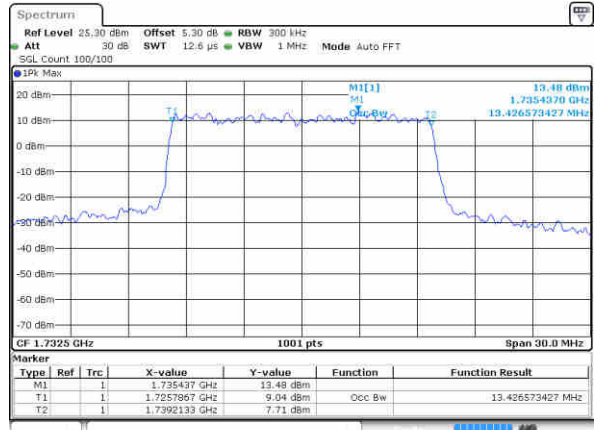

Highest Channel / 10MHz / 16QAM

Date: 16 JAN 2016 12:57:51

LTE Band 4

Lowest Channel / 15MHz / QPSK

Date: 16 JAN 2016 13:04:40

Lowest Channel / 15MHz / 16QAM

Date: 16 JAN 2016 13:04:50

Middle Channel / 15MHz / QPSK

Date: 16 JAN 2016 13:11:38

Middle Channel / 15MHz / 16QAM

Date: 16 JAN 2016 13:11:48

Highest Channel / 15MHz / QPSK

Date: 16 JAN 2016 13:14:07

Highest Channel / 15MHz / 16QAM

Date: 16 JAN 2016 13:14:17

LTE Band 4