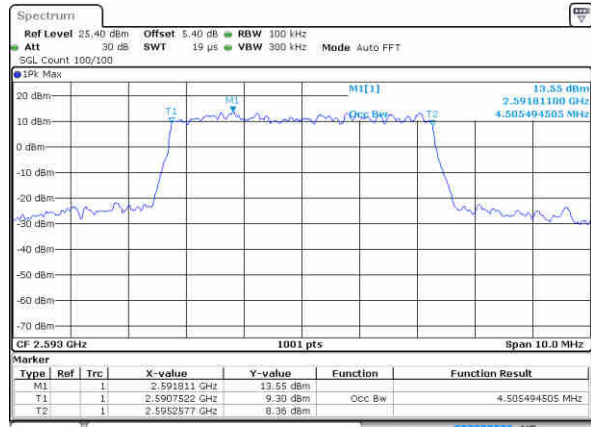

Date: 17 JAN 2016 18:23:23

Lowest Channel / 5MHz / 16QAM

Date: 17 JAN 2016 18:23:43

Middle Channel / 5MHz / QPSK

Date: 17 JAN 2016 18:26:55

Middle Channel / 5MHz / 16QAM

Date: 17 JAN 2016 18:27:28

Highest Channel / 5MHz / QPSK