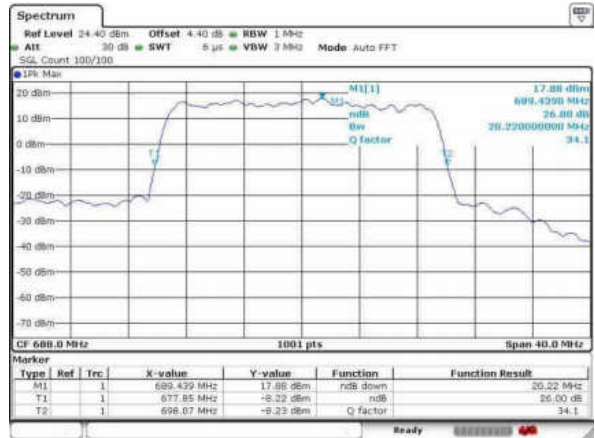

Date: 31 JAN 2016 17:47:52

Highest Channel / 15MHz / QPSK

Date: 31 JAN 2016 17:48:57

Highest Channel / 15MHz / 16QAM

Date: 31 JAN 2016 17:50:28

LTE Band 71

Lowest Channel / 20MHz / QPSK

Date: 31 JAN 2016 17:52:48

Lowest Channel / 20MHz / 16QAM

Date: 31 JAN 2016 17:53:33

Middle Channel / 20MHz / QPSK

Date: 31 JAN 2016 17:54:29

Middle Channel / 20MHz / 16QAM

Date: 31 JAN 2016 17:54:07

Highest Channel / 20MHz / QPSK

Date: 31 JAN 2016 17:54:59

Highest Channel / 20MHz / 16QAM

Date: 31 JAN 2016 17:55:15

### Occupied Bandwidth

Mode	LTE Band 2 : 99%OBW(MHz)											
	1.4MHz		3MHz		5MHz		10MHz		15MHz		20MHz	
Mod.	QPSK	16QAM	QPSK	16QAM	QPSK	16QAM	QPSK	16QAM	QPSK	16QAM	QPSK	16QAM
Lowest CH	1.10	1.09	2.73	2.73	4.51	4.48	9.03	9.07	13.46	13.49	18.38	18.30
Middle CH	1.10	1.10	2.73	2.72	4.50	4.49	9.05	9.09	13.43	13.43	18.34	18.50
Highest CH	1.09	1.10	2.73	2.75	4.48	4.49	9.01	9.03	13.43	13.43	18.26	18.26