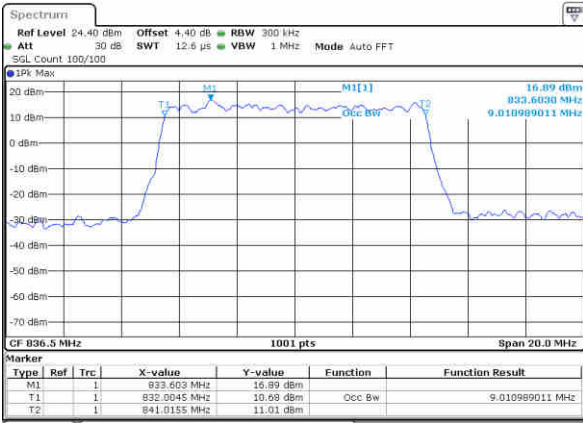

Middle Channel / 10MHz / QPSK

Date: 15 JAN 2016 11 10 57