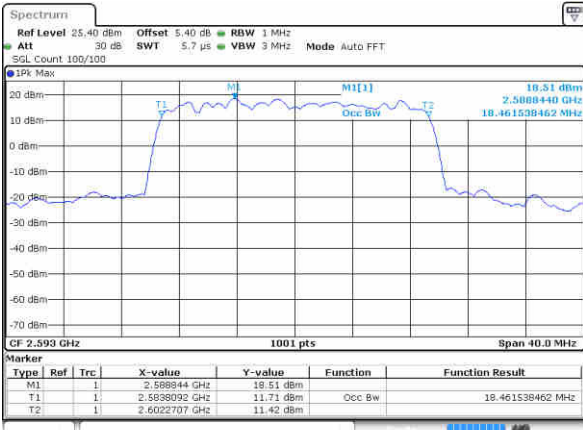

Middle Channel / 20MHz / QPSK

Date: 17 JAN 2016 18:41:30