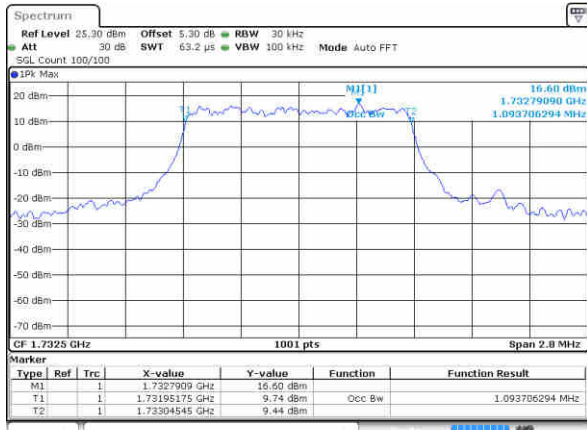

Middle Channel / 1.4MHz / QPSK

Date: 16 JAN 2016 10:24:23