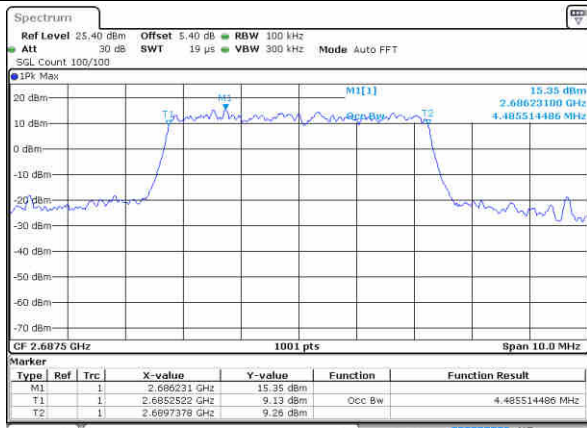

Date: 17 JAN 2016 18:23:23

Lowest Channel / 5MHz / 16QAM

Date: 17 JAN 2016 18:23:43

Middle Channel / 5MHz / QPSK

Date: 17 JAN 2016 18:26:55

Middle Channel / 5MHz / 16QAM

Date: 17 JAN 2016 18:27:28

Highest Channel / 5MHz / QPSK