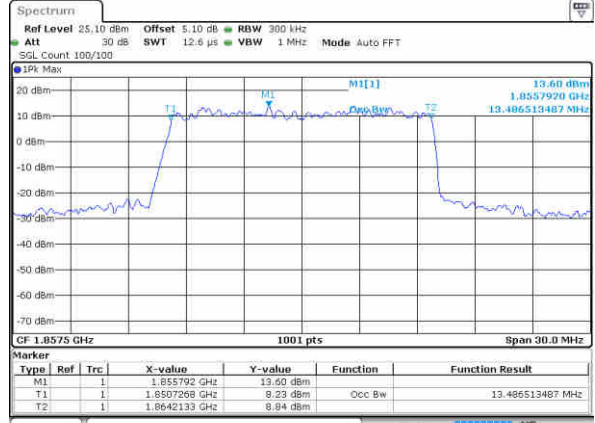

Highest Channel / 10MHz / QPSK

Date: 12 JAN 2018 15:55:19

Highest Channel / 10MHz / 16QAM

Date: 12 JAN 2018 15:55:29

LTE Band 2

Lowest Channel / 15MHz / QPSK

Date: 12 JAN 2016 16 02:24

Lowest Channel / 15MHz / 16QAM