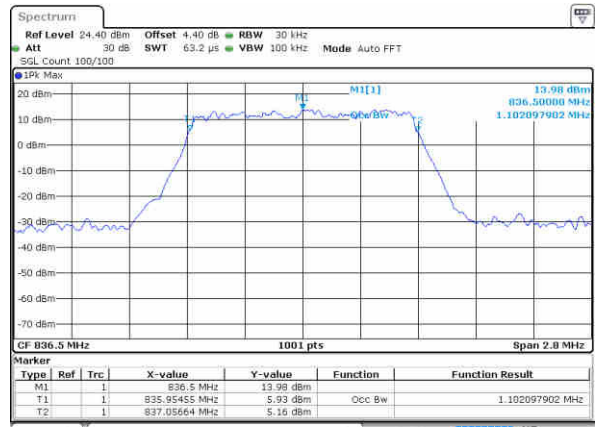

Lowest Channel / 20MHz / QPSK

Lowest Channel / 20MHz / 16QAM

Middle Channel / 20MHz / QPSK

Middle Channel / 20MHz / 16QAM

Highest Channel / 20MHz / QPSK

Highest Channel / 20MHz / 16QAM

LTE Band 5

Lowest Channel / 1.4MHz / QPSK

Date: 15 JAN 2016 10:00:41

Lowest Channel / 1.4MHz / 16QAM

Date: 15 JAN 2016 10:00:51

Middle Channel / 1.4MHz / QPSK

Date: 15 JAN 2016 10:09:39

Middle Channel / 1.4MHz / 16QAM

Date: 15 JAN 2016 10:09:49

Highest Channel / 1.4MHz / QPSK

Date: 15 JAN 2016 10:12:08

Highest Channel / 1.4MHz / 16QAM

Date: 15 JAN 2016 10:12:18

LTE Band 5

Lowest Channel / 3MHz / QPSK

Date: 15 JAN 2016 10:21:07

Lowest Channel / 3MHz / 16QAM

Date: 15 JAN 2016 10:21:17