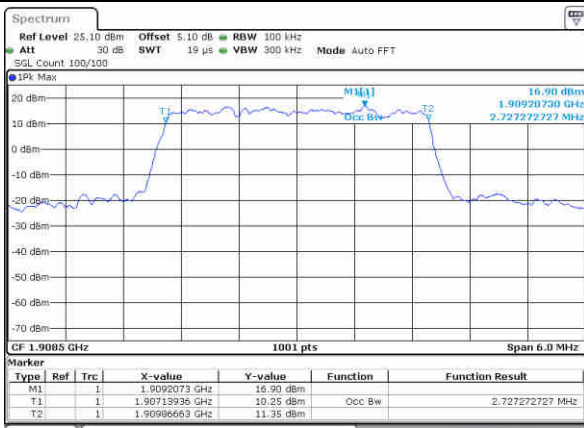

Date: 12 JAN 2018 15:02:46

Highest Channel / 1.4MHz / QPSK

Date: 12 JAN 2018 15:05:09

Highest Channel / 1.4MHz / 16QAM

Date: 12 JAN 2018 15:05:19

LTE Band 2

Lowest Channel / 3MHz / QPSK

Date: 12 JAN 2016 15:12:14

Lowest Channel / 3MHz / 16QAM

Date: 12 JAN 2016 15:12:24

Middle Channel / 3MHz / QPSK

Date: 12 JAN 2016 15:19:19

Middle Channel / 3MHz / 16QAM

Date: 12 JAN 2016 15:19:29

Highest Channel / 3MHz / QPSK

Date: 12 JAN 2016 15:21:52

Highest Channel / 3MHz / 16QAM

Date: 12 JAN 2016 15:22:02

LTE Band 2

Lowest Channel / 5MHz / QPSK

Date: 12 JAN 2016 15:28:57

Lowest Channel / 5MHz / 16QAM

Date: 12 JAN 2016 15:29:07

Middle Channel / 5MHz / QPSK