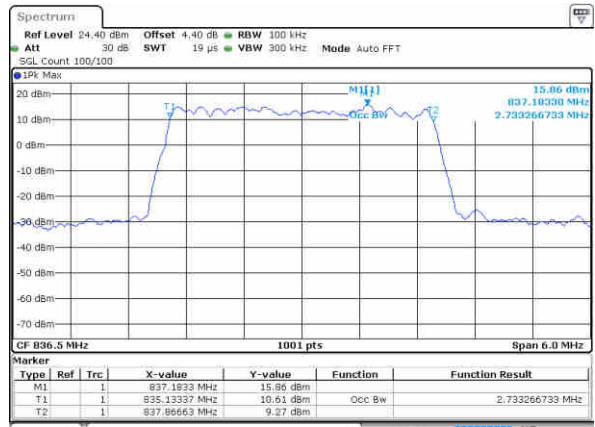

Middle Channel / 3MHz / 16QAM

Date: 15 JAN 2016 10:30:15