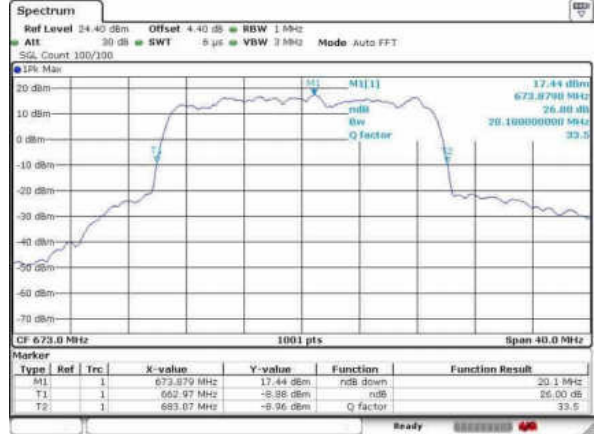

Lowest Channel / 20MHz / 16QAM

Date: 31 JAN 2016 17:53:33