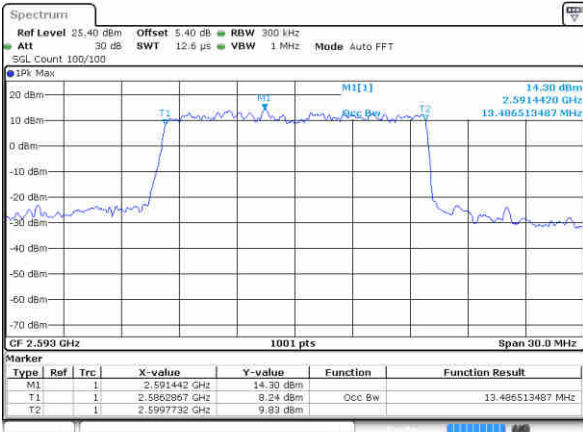

LTE Band 41

Lowest Channel / 15MHz / QPSK

Date: 17 JAN 2016 18:35:17

Lowest Channel / 15MHz / 16QAM

Date: 17 JAN 2016 18:35:52

Middle Channel / 15MHz / QPSK

Date: 17 JAN 2016 18:36:36

Middle Channel / 15MHz / 16QAM

Date: 17 JAN 2016 18:37:00

Highest Channel / 15MHz / QPSK

Date: 17 JAN 2016 18:37:50

Highest Channel / 15MHz / 16QAM

Date: 17 JAN 2016 18:38:13

LTE Band 41

Lowest Channel / 20MHz / QPSK

Date: 17 JAN 2016 18:40:06