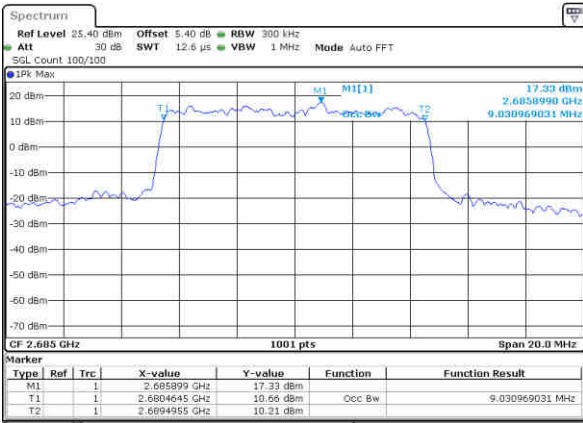

Date: 17 JAN 2016 18:28:26

Highest Channel / 5MHz / 16QAM

Date: 17 JAN 2016 18:28:47

LTE Band 41

Lowest Channel / 10MHz / QPSK

Date: 17 JAN 2016 18:29:35

Lowest Channel / 10MHz / 16QAM

Date: 17 JAN 2016 18:30:16

Middle Channel / 10MHz / QPSK

Date: 17 JAN 2016 18:32:26

Middle Channel / 10MHz / 16QAM

Date: 17 JAN 2016 18:32:57

Highest Channel / 10MHz / QPSK

Date: 17 JAN 2016 18:33:48

Highest Channel / 10MHz / 16QAM

Date: 17 JAN 2016 18:34:10