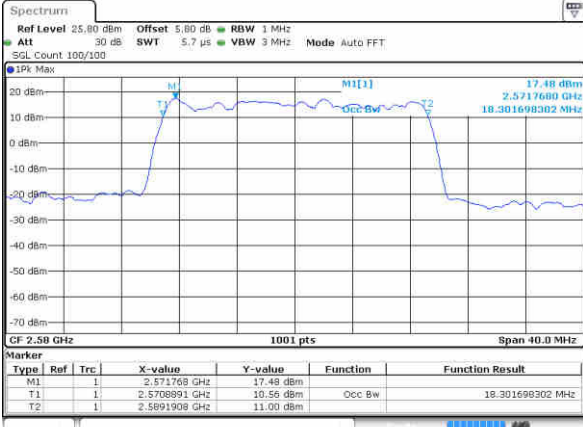

LTE Band 38

Lowest Channel / 20MHz / QPSK

Date: 17 JAN 2016 14:54:35