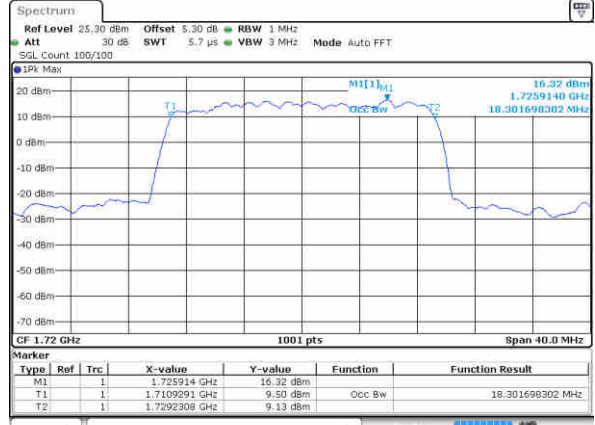

Highest Channel / 10MHz / 16QAM

Date: 16 JAN 2016 12:57:51

LTE Band 4

Lowest Channel / 15MHz / QPSK

Date: 16 JAN 2016 13:04:40

Lowest Channel / 15MHz / 16QAM

Date: 16 JAN 2016 13:04:50

Middle Channel / 15MHz / QPSK

Date: 16 JAN 2016 13:11:38

Middle Channel / 15MHz / 16QAM

Date: 16 JAN 2016 13:11:48

Highest Channel / 15MHz / QPSK

Date: 16 JAN 2016 13:14:07

Highest Channel / 15MHz / 16QAM

Date: 16 JAN 2016 13:14:17

LTE Band 4

Lowest Channel / 20MHz / QPSK

Lowest Channel / 20MHz / 16QAM

Middle Channel / 20MHz / QPSK

Middle Channel / 20MHz / 16QAM

Highest Channel / 20MHz / QPSK

Highest Channel / 20MHz / 16QAM

LTE Band 5

Lowest Channel / 1.4MHz / QPSK