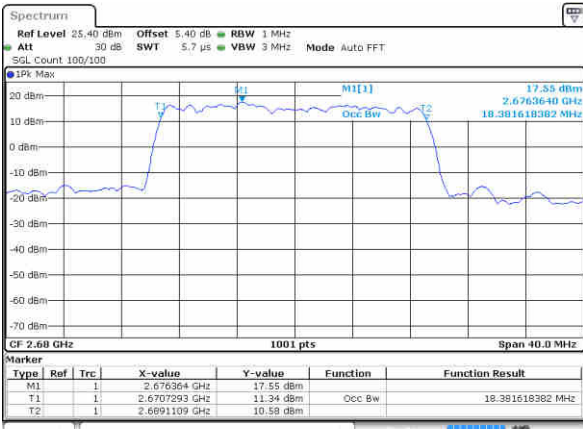

Lowest Channel / 20MHz / 16QAM

Date: 17 JAN 2016 18:40:34

Middle Channel / 20MHz / QPSK

Date: 17 JAN 2016 18:41:30

Middle Channel / 20MHz / 16QAM

Date: 17 JAN 2016 18:41:51

Highest Channel / 20MHz / QPSK

Date: 17 JAN 2016 18:42:43