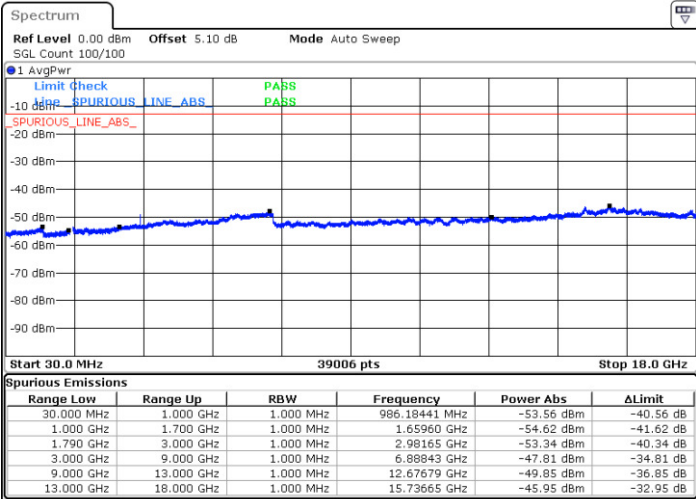

Date: 12 JAN 2018 20:18:31

Highest Channel / 64QAM

Date: 12 JAN 2018 20:21:16

LTE Band 66 / 3MHz

Lowest Channel / 64QAM

Date: 12 JAN 2018 20:33:14

Middle Channel / 64QAM

Date: 12 JAN 2018 20:42:25

Highest Channel / 64QAM

Date: 12 JAN 2018 20:52:00

LTE Band 66 / 5MHz

Lowest Channel / 64QAM

Middle Channel / 64QAM

Date: 12 JAN 2018 19:59:49

Date: 12 JAN 2018 19:56:54

Highest Channel / 64QAM

Date: 12 JAN 2018 19:21:33

LTE Band 66 / 10MHz

Lowest Channel / 64QAM

Middle Channel / 64QAM

Date: 12 JAN 2018 21:11:15

Date: 12 JAN 2018 21:15:20

Highest Channel / 64QAM

Date: 12 JAN 2018 21:20:44

LTE Band 66 / 15MHz

Lowest Channel / 64QAM

Middle Channel / 64QAM

Date: 12 JAN 2018 21:57:24

Date: 12 JAN 2018 22:05:32

Highest Channel / 64QAM

Date: 12 JAN 2018 22:07:57

Band 41CA