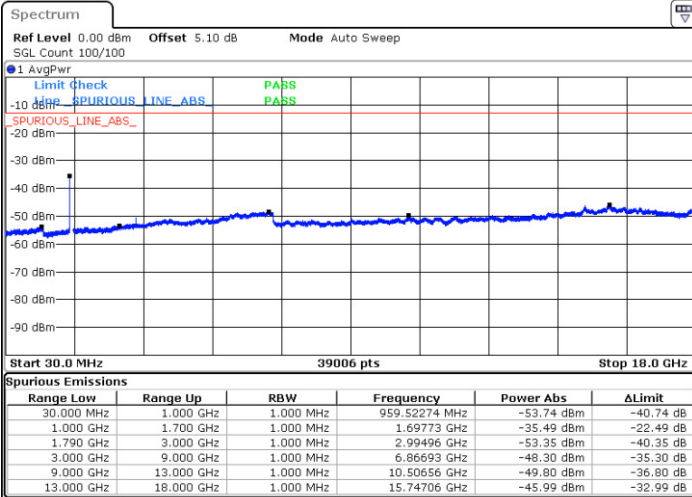

Date: 12 JAN 2018 20:18:31

Highest Channel / 64QAM

Date: 12 JAN 2018 20:21:16

LTE Band 66 / 3MHz

Lowest Channel / 64QAM

Date: 12 JAN 2018 20:33:14

Middle Channel / 64QAM

Date: 12 JAN 2018 20:42:25

Highest Channel / 64QAM

Date: 12 JAN 2018 20:52:00

LTE Band 66 / 5MHz

Lowest Channel / 64QAM

Middle Channel / 64QAM

Date: 12 JAN 2018 19:59:49

Date: 12 JAN 2018 19:56:54

Highest Channel / 64QAM

Date: 12 JAN 2018 19:21:33

LTE Band 66 / 10MHz

Lowest Channel / 64QAM

Middle Channel / 64QAM

Date: 12 JAN 2018 21:11:15

Date: 12 JAN 2018 21:15:20

Highest Channel / 64QAM

Date: 12 JAN 2018 21:20:44

LTE Band 66 / 15MHz

Lowest Channel / 64QAM

Middle Channel / 64QAM

Date: 12 JAN 2018 21:57:24

Date: 12 JAN 2018 22:05:32

Highest Channel / 64QAM

Date: 12 JAN 2018 22:07:57

Band 41CA