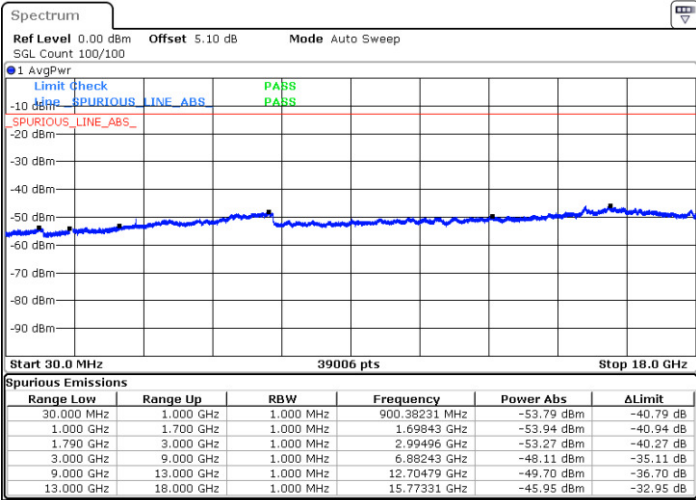

Highest Channel / QPSK

Highest Channel / 16QAM

Date: 12 JAN 2018 22:55:45

Date: 12 JAN 2018 22:54:11

LTE Band 66 / 1.4MHz

Lowest Channel / 64QAM

Middle Channel / 64QAM

Date: 12 JAN 2018 20:05:37

Date: 12 JAN 2018 20:18:31

Highest Channel / 64QAM

Date: 12 JAN 2018 20:21:16

LTE Band 66 / 3MHz

Lowest Channel / 64QAM

Date: 12 JAN 2018 20:33:14

Middle Channel / 64QAM

Date: 12 JAN 2018 20:42:25

Highest Channel / 64QAM

Date: 12 JAN 2018 20:52:00

LTE Band 66 / 5MHz

Lowest Channel / 64QAM

Middle Channel / 64QAM

Date: 12 JAN 2018 19:59:49

Date: 12 JAN 2018 19:56:54

Highest Channel / 64QAM

Date: 12 JAN 2018 19:21:33

LTE Band 66 / 10MHz

Lowest Channel / 64QAM

Middle Channel / 64QAM

Date: 12 JAN 2018 21:11:15

Date: 12 JAN 2018 21:15:20

Highest Channel / 64QAM

Date: 12 JAN 2018 21:20:44