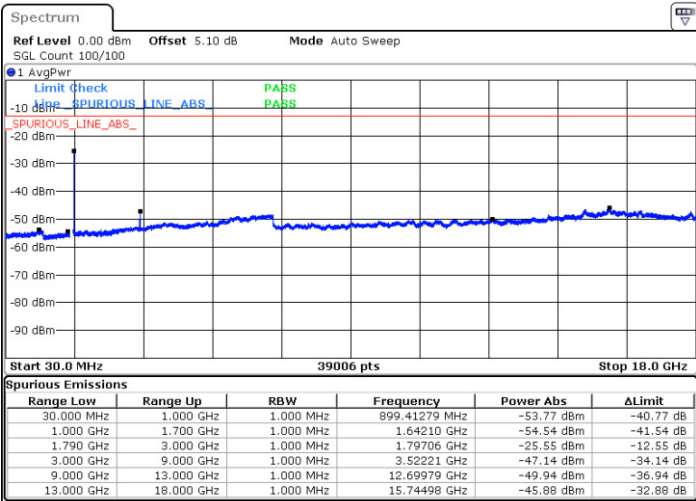

Date: 12 JAN 2018 22:04:56

LTE Band 66 / 15MHz

Highest Channel / QPSK

Date: 12 JAN 2018 22:06:40

Highest Channel / 16QAM

Date: 12 JAN 2018 22:07:18

LTE Band 66 / 20MHz

Lowest Channel / QPSK

Date: 12 JAN 2018 22:35:40

Lowest Channel / 16QAM

Date: 12 JAN 2018 22:37:18

LTE Band 66 / 20MHz

Middle Channel / QPSK

Middle Channel / 16QAM

Date: 12 JAN 2018 22:45:30

Date: 12 JAN 2018 22:47:40

Highest Channel / QPSK

Highest Channel / 16QAM

Date: 12 JAN 2018 22:55:45

Date: 12 JAN 2018 22:54:11

LTE Band 66 / 1.4MHz

Lowest Channel / 64QAM

Middle Channel / 64QAM

Date: 12 JAN 2018 20:05:37

Date: 12 JAN 2018 20:18:31

Highest Channel / 64QAM

Date: 12 JAN 2018 20:21:16

LTE Band 66 / 3MHz

Lowest Channel / 64QAM

Date: 12 JAN 2018 20:33:14

Middle Channel / 64QAM

Date: 12 JAN 2018 20:42:25