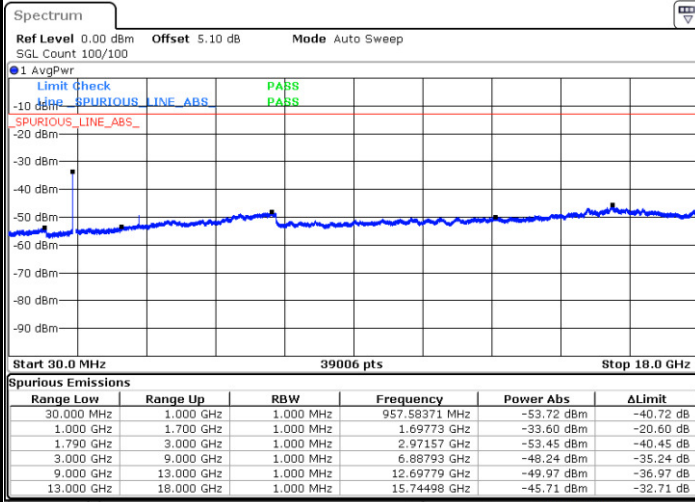

Highest Channel / 16QAM

Date: 12 JAN 2018 19:20:56

LTE Band 66 / 10MHz

Lowest Channel / QPSK

Date: 12 JAN 2018 21:09:01

Lowest Channel / 16QAM

Date: 12 JAN 2018 21:10:24

LTE Band 66 / 10MHz

Middle Channel / QPSK

Middle Channel / 16QAM

Date: 12 JAN 2018 21:14:01

Date: 12 JAN 2018 21:14:40

Highest Channel / QPSK

Highest Channel / 16QAM

Date: 12 JAN 2018 21:18:57

Date: 12 JAN 2018 21:19:54

LTE Band 66 / 15MHz

Lowest Channel / QPSK

Date: 12 JAN 2018 21:53:01

Lowest Channel / 16QAM

Date: 12 JAN 2018 21:56:45

Middle Channel / QPSK

Date: 12 JAN 2018 22:04:04

Middle Channel / 16QAM