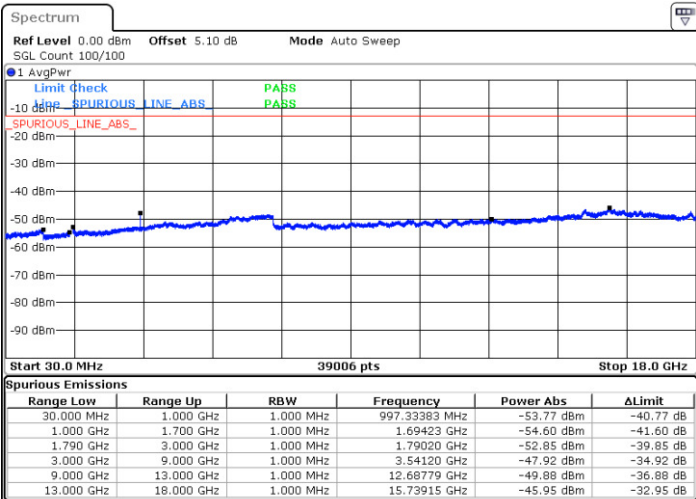

Highest Channel / 16QAM

Date: 12 JAN 2018 19:20:56

LTE Band 66 / 10MHz

Lowest Channel / QPSK

Date: 12 JAN 2018 21:09:01

Lowest Channel / 16QAM

Date: 12 JAN 2018 21:10:24

LTE Band 66 / 10MHz

Middle Channel / QPSK

Middle Channel / 16QAM

Date: 12 JAN 2018 21:14:01

Date: 12 JAN 2018 21:14:40

Highest Channel / QPSK

Highest Channel / 16QAM

Date: 12 JAN 2018 21:18:57

Date: 12 JAN 2018 21:19:54

LTE Band 66 / 15MHz

Lowest Channel / QPSK

Date: 12 JAN 2018 21:53:01

Lowest Channel / 16QAM

Date: 12 JAN 2018 21:56:45

Middle Channel / QPSK

Date: 12 JAN 2018 22:04:04

Middle Channel / 16QAM

Date: 12 JAN 2018 22:04:56

LTE Band 66 / 15MHz

Highest Channel / QPSK

Date: 12 JAN 2018 22:06:40

Highest Channel / 16QAM

Date: 12 JAN 2018 22:07:18

LTE Band 66 / 20MHz

Lowest Channel / QPSK