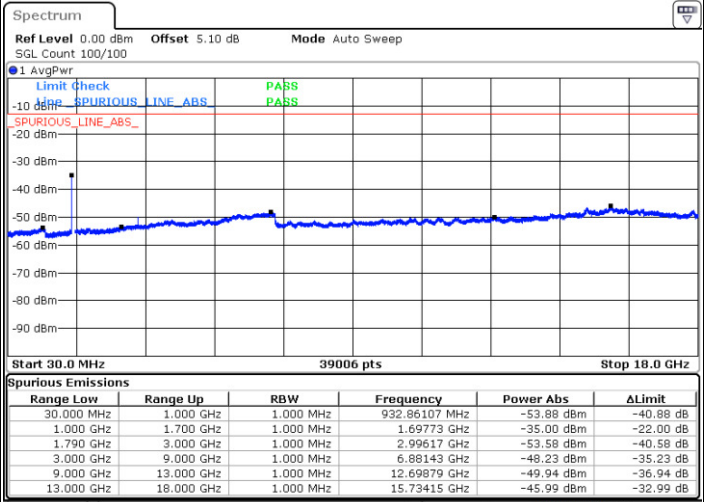

Highest Channel / 16QAM

Date: 12 JAN 2018 19:20:56

LTE Band 66 / 10MHz

Lowest Channel / QPSK

Date: 12 JAN 2018 21:09:01

Lowest Channel / 16QAM

Date: 12 JAN 2018 21:10:24

LTE Band 66 / 10MHz

Middle Channel / QPSK

Middle Channel / 16QAM

Date: 12 JAN 2018 21:14:01

Date: 12 JAN 2018 21:14:40

Highest Channel / QPSK

Highest Channel / 16QAM

Date: 12 JAN 2018 21:18:57

Date: 12 JAN 2018 21:19:54

LTE Band 66 / 15MHz

Lowest Channel / QPSK

Date: 12 JAN 2018 21:53:01

Lowest Channel / 16QAM

Date: 12 JAN 2018 21:56:45

Middle Channel / QPSK

Date: 12 JAN 2018 22:04:04

Middle Channel / 16QAM

Date: 12 JAN 2018 22:04:56

LTE Band 66 / 15MHz

Highest Channel / QPSK

Date: 12 JAN 2018 22:06:40

Highest Channel / 16QAM

Date: 12 JAN 2018 22:07:18

LTE Band 66 / 20MHz

Lowest Channel / QPSK