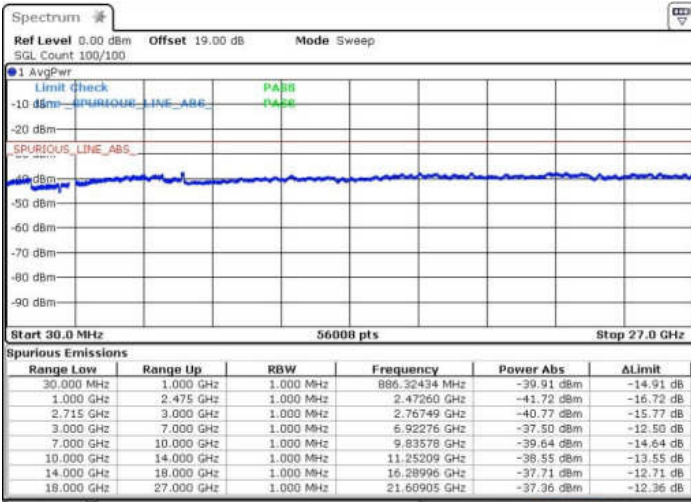

LTE Band 41 / 5MHz+20MHz

Lowest Channel / QPSK

Lowest Channel / 16QAM

Date: 11.FEB.2016 13:19:59

Date: 11.FEB.2016 13:20:54

Lowest Channel / 64QAM

Date: 11.FEB.2016 13:21:58

LTE Band 41 / 5MHz+20MHz

Middle Channel / QPSK

Middle Channel / 16QAM

Date: 11.FEB.2016 13:25:21

Date: 11.FEB.2016 13:24:28

Middle Channel / 64QAM

Date: 11.FEB.2016 13:23:34

LTE Band 41 / 5MHz+20MHz

Highest Channel / QPSK

Date: 11.FEB.2016 13:33:58

Highest Channel / 16QAM

Date: 11.FEB.2016 13:35:41

Highest Channel / 64QAM

Date: 11.FEB.2016 13:36:48

LTE Band 41 / 10MHz+20MHz

Lowest Channel / QPSK

Lowest Channel / 16QAM