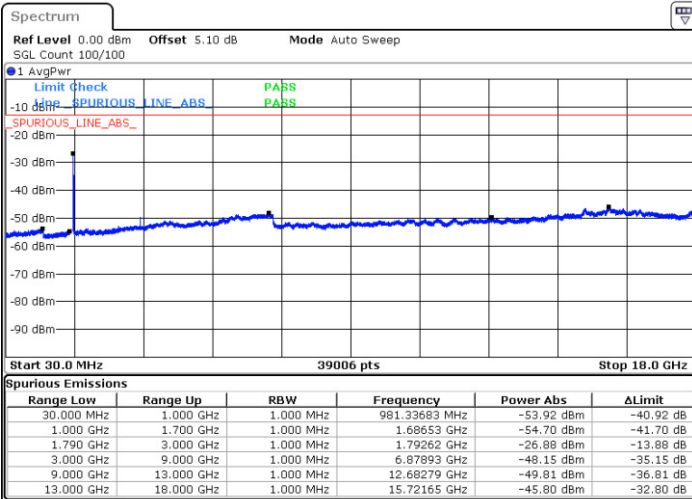

Highest Channel / 64QAM

Date: 12 JAN 2018 20:52:00

LTE Band 66 / 5MHz

Lowest Channel / 64QAM

Middle Channel / 64QAM

Date: 12 JAN 2018 19:59:49

Date: 12 JAN 2018 19:56:54

Highest Channel / 64QAM

Date: 12 JAN 2018 19:21:33

LTE Band 66 / 10MHz

Lowest Channel / 64QAM

Middle Channel / 64QAM

Date: 12 JAN 2018 21:11:15

Date: 12 JAN 2018 21:15:20

Highest Channel / 64QAM

Date: 12 JAN 2018 21:20:44

LTE Band 66 / 15MHz

Lowest Channel / 64QAM

Middle Channel / 64QAM

Date: 12 JAN 2018 21:57:24

Date: 12 JAN 2018 22:05:32

Highest Channel / 64QAM

Date: 12 JAN 2018 22:07:57

Band 41CA

LTE Band 41 / 5MHz+20MHz

Lowest Channel / QPSK

Lowest Channel / 16QAM

Date: 11.FEB.2016 13:19:59

Date: 11.FEB.2016 13:20:54

Lowest Channel / 64QAM

Date: 11.FEB.2016 13:21:58

LTE Band 41 / 5MHz+20MHz