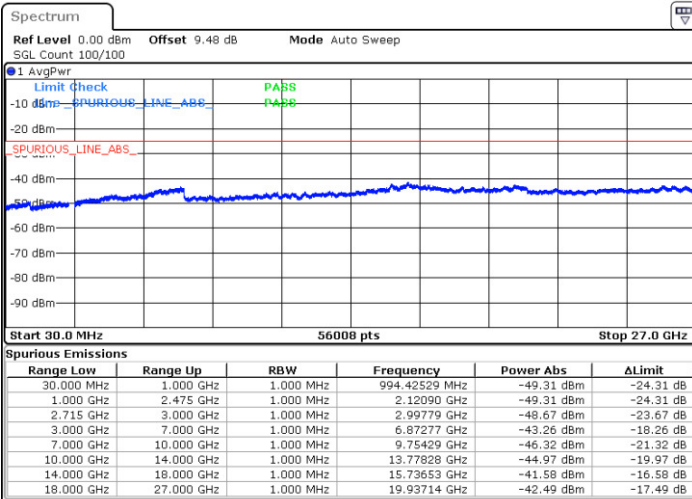

Highest Channel / QPSK

Highest Channel / 16QAM

Date: 12 JAN 2018 11:02:57

Date: 12 JAN 2018 11:03:57

LTE Band 41 / 5MHz

Lowest Channel / 64QAM

Middle Channel / 64QAM

Date: 12 JAN 2018 11:30:34

Date: 12 JAN 2018 11:31:37

Highest Channel / 64QAM

Date: 12 JAN 2018 11:32:26

LTE Band 41 / 10MHz

Lowest Channel / 64QAM

Middle Channel / 64QAM

Date: 12 JAN 2018 11:36:53

Date: 12 JAN 2018 11:37:42

Highest Channel / 64QAM

Date: 12 JAN 2018 11:38:32

LTE Band 41 / 15MHz

Lowest Channel / 64QAM

Middle Channel / 64QAM

Date: 12 JAN 2018 11:55:32

Date: 12 JAN 2018 11:56:21

Highest Channel / 64QAM