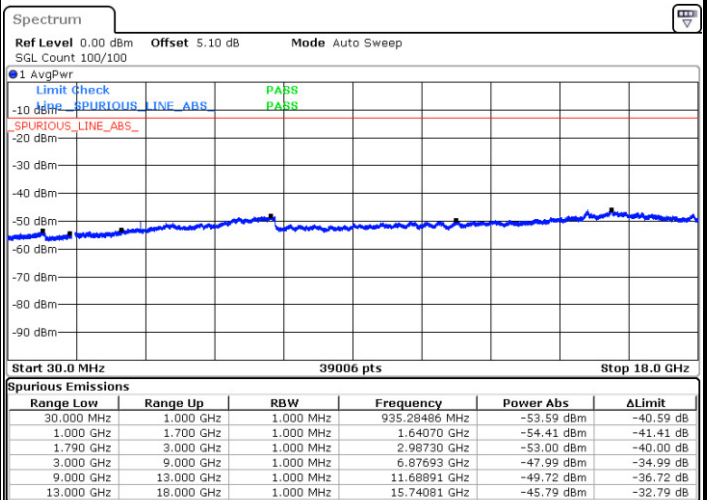

Date: 12 JAN 2018 11:57:12

LTE Band 41 / 20MHz

Lowest Channel / 64QAM

Middle Channel / 64QAM

Date: 12 JAN 2018 13:48:16

Date: 12 JAN 2018 13:50:10

Highest Channel / 64QAM

Date: 12 JAN 2018 13:51:03

LTE Band 66 / 1.4MHz

Lowest Channel / QPSK

Lowest Channel / 16QAM

Date: 12 JAN 2018 20:04:18

Date: 12 JAN 2018 20:04:58

Middle Channel / QPSK

Middle Channel / 16QAM

Date: 12 JAN 2018 20:15:43

Date: 12 JAN 2018 20:17:49

LTE Band 66 / 1.4MHz

Highest Channel / QPSK

Date: 12 JAN 2018 20:19:56

Highest Channel / 16QAM

Date: 12 JAN 2018 20:20:36

LTE Band 66 / 3MHz

Lowest Channel / QPSK