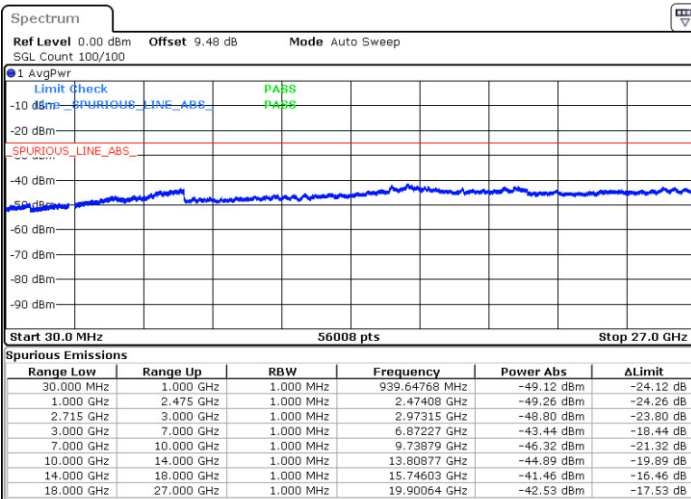

Date: 12 JAN 2018 10:42:02

LTE Band 41 / 15MHz

Highest Channel / QPSK

Highest Channel / 16QAM

Date: 12 JAN 2018 10:43:46

Date: 12 JAN 2018 10:44:36

LTE Band 41 / 20MHz

Lowest Channel / QPSK

Lowest Channel / 16QAM

Date: 12 JAN 2018 10:57:22

Date: 12 JAN 2018 11:00:05

LTE Band 41 / 20MHz

Middle Channel / QPSK

Middle Channel / 16QAM

Date: 12 JAN 2018 11:02:06

Date: 12 JAN 2018 11:01:14

Highest Channel / QPSK

Highest Channel / 16QAM

Date: 12 JAN 2018 11:02:57

Date: 12 JAN 2018 11:03:57

LTE Band 41 / 5MHz

Lowest Channel / 64QAM

Middle Channel / 64QAM

Date: 12 JAN 2018 11:30:34