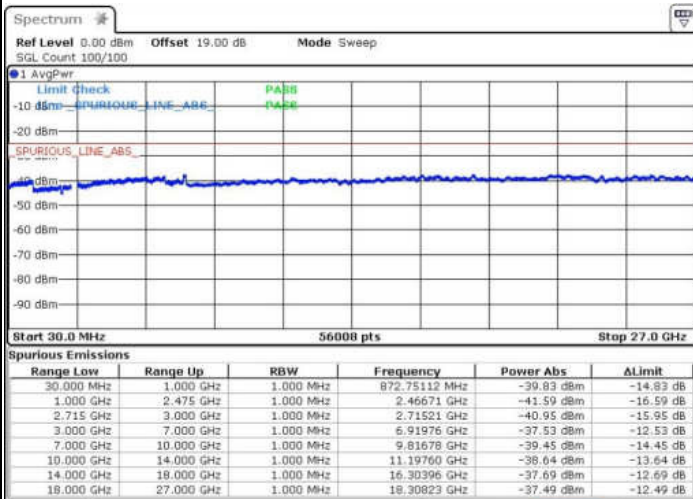

Middle Channel / QPSK

Middle Channel / 16QAM

Date: 11.FEB.2016 13:25:21

Date: 11.FEB.2016 13:24:28

Middle Channel / 64QAM

Date: 11.FEB.2016 13:23:34

LTE Band 41 / 5MHz+20MHz

Highest Channel / QPSK

Date: 11.FEB.2016 13:33:58

Highest Channel / 16QAM

Date: 11.FEB.2016 13:35:41

Highest Channel / 64QAM

Date: 11.FEB.2016 13:36:48

LTE Band 41 / 10MHz+20MHz

Lowest Channel / QPSK

Lowest Channel / 16QAM

Date: 11.FEB.2016 14:08:53

Date: 11.FEB.2016 14:09:49

Lowest Channel / 64QAM

Date: 11.FEB.2016 14:10:47