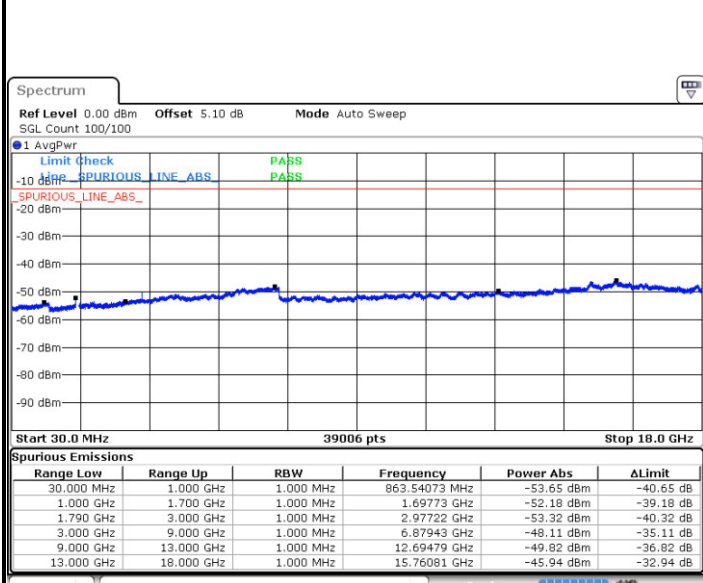

Highest Channel / QPSK

Highest Channel / 16QAM

Date: 12 JAN 2018 20:50:06

Date: 12 JAN 2018 20:51:22

LTE Band 66 / 5MHz

Lowest Channel / QPSK

Lowest Channel / 16QAM

Date: 12 JAN 2018 19:58:27

Date: 12 JAN 2018 19:59:07

Middle Channel / QPSK

Middle Channel / 16QAM

Date: 12 JAN 2018 19:54:51

Date: 12 JAN 2018 19:55:31

LTE Band 66 / 5MHz

Highest Channel / QPSK

Date: 12 JAN 2018 19:20:17

Highest Channel / 16QAM

Date: 12 JAN 2018 19:20:56

LTE Band 66 / 10MHz

Lowest Channel / QPSK

Date: 12 JAN 2018 21:09:01

Lowest Channel / 16QAM

Date: 12 JAN 2018 21:10:24

LTE Band 66 / 10MHz