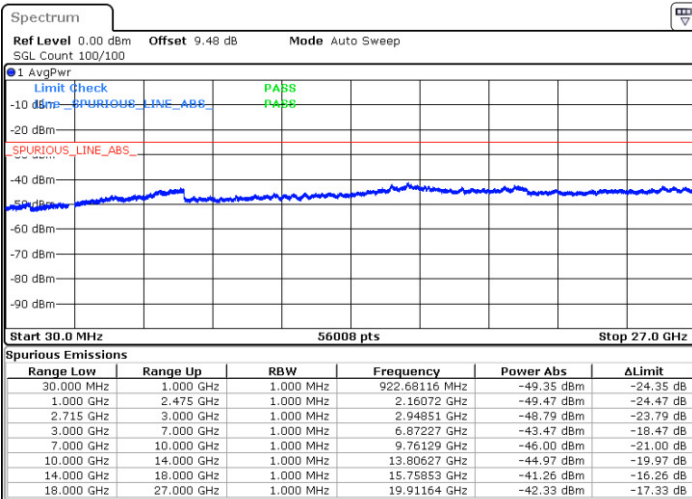

LTE Band 41 / 15MHz

Lowest Channel / QPSK

Lowest Channel / 16QAM

Date: 12 JAN 2018 10:40:21

Date: 12 JAN 2018 10:41:09

Middle Channel / QPSK

Middle Channel / 16QAM

Date: 12 JAN 2018 10:42:50

Date: 12 JAN 2018 10:42:02

LTE Band 41 / 15MHz

Highest Channel / QPSK

Highest Channel / 16QAM

Date: 12 JAN 2018 10:43:46

Date: 12 JAN 2018 10:44:36

LTE Band 41 / 20MHz

Lowest Channel / QPSK