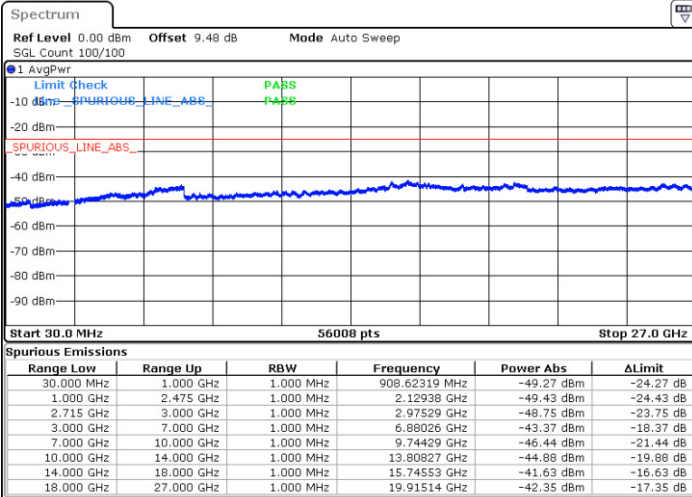

Date: 12 JAN 2018 11:31:37

Highest Channel / 64QAM

Date: 12 JAN 2018 11:32:26

LTE Band 41 / 10MHz

Lowest Channel / 64QAM

Middle Channel / 64QAM

Date: 12 JAN 2018 11:36:53

Date: 12 JAN 2018 11:37:42

Highest Channel / 64QAM

Date: 12 JAN 2018 11:38:32

LTE Band 41 / 15MHz

Lowest Channel / 64QAM

Middle Channel / 64QAM

Date: 12 JAN 2018 11:55:32

Date: 12 JAN 2018 11:56:21

Highest Channel / 64QAM

Date: 12 JAN 2018 11:57:12

LTE Band 41 / 20MHz

Lowest Channel / 64QAM

Middle Channel / 64QAM

Date: 12 JAN 2018 13:48:16

Date: 12 JAN 2018 13:50:10

Highest Channel / 64QAM

Date: 12 JAN 2018 13:51:03