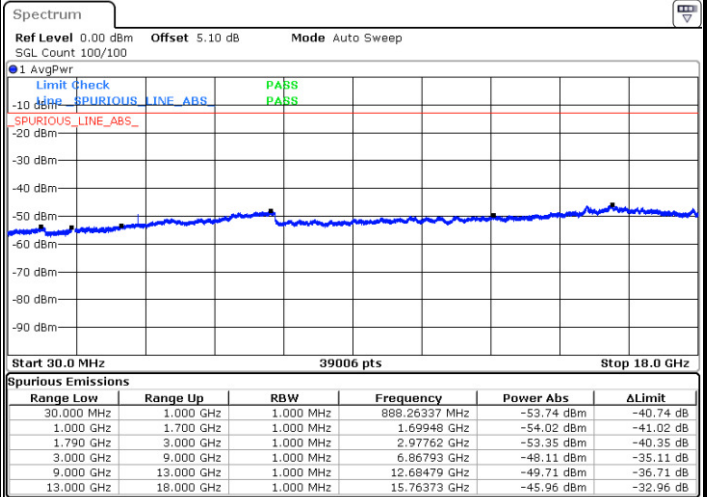

Date: 12 JAN 2018 11:57:12

LTE Band 41 / 20MHz

Lowest Channel / 64QAM

Middle Channel / 64QAM

Date: 12 JAN 2018 13:48:16

Date: 12 JAN 2018 13:50:10

Highest Channel / 64QAM

Date: 12 JAN 2018 13:51:03

LTE Band 66 / 1.4MHz

Lowest Channel / QPSK

Lowest Channel / 16QAM

Date: 12 JAN 2018 20:04:18

Date: 12 JAN 2018 20:04:58

Middle Channel / QPSK

Middle Channel / 16QAM

Date: 12 JAN 2018 20:15:43