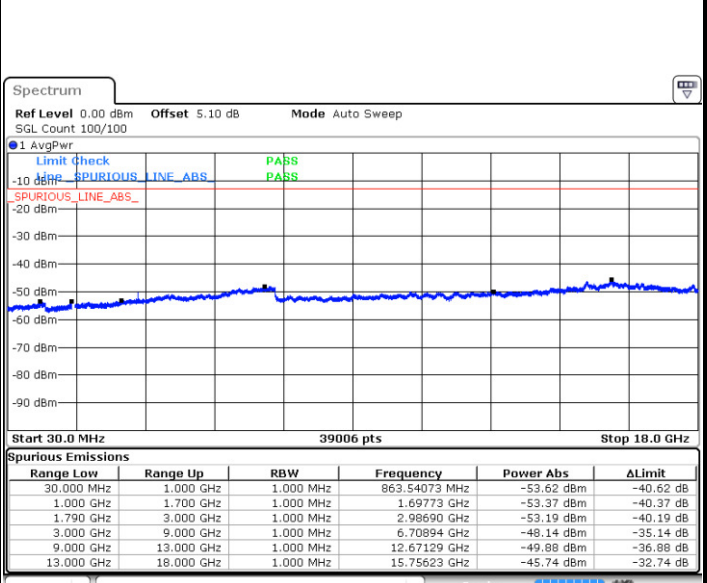

Date: 12 JAN 2018 19:59:07

Middle Channel / QPSK

Middle Channel / 16QAM

Date: 12 JAN 2018 19:54:51

Date: 12 JAN 2018 19:55:31

LTE Band 66 / 5MHz

Highest Channel / QPSK

Date: 12 JAN 2018 19:20:17

Highest Channel / 16QAM

Date: 12 JAN 2018 19:20:56

LTE Band 66 / 10MHz

Lowest Channel / QPSK

Date: 12 JAN 2018 21:09:01

Lowest Channel / 16QAM

Date: 12 JAN 2018 21:10:24

LTE Band 66 / 10MHz

Middle Channel / QPSK

Middle Channel / 16QAM

Date: 12 JAN 2018 21:14:01

Date: 12 JAN 2018 21:14:40

Highest Channel / QPSK

Highest Channel / 16QAM

Date: 12 JAN 2018 21:18:57

Date: 12 JAN 2018 21:19:54

LTE Band 66 / 15MHz

Lowest Channel / QPSK

Date: 12 JAN 2018 21:53:01

Lowest Channel / 16QAM

Date: 12 JAN 2018 21:56:45

Middle Channel / QPSK

Date: 12 JAN 2018 22:04:04

Middle Channel / 16QAM