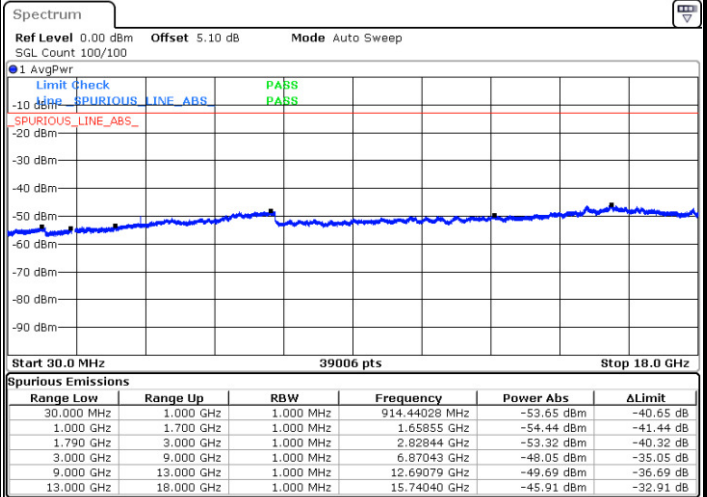

Date: 12 JAN 2018 22:35:40

Lowest Channel / 16QAM

Date: 12 JAN 2018 22:37:18

LTE Band 66 / 20MHz

Middle Channel / QPSK

Middle Channel / 16QAM

Date: 12 JAN 2018 22:45:30

Date: 12 JAN 2018 22:47:40

Highest Channel / QPSK

Highest Channel / 16QAM

Date: 12 JAN 2018 22:55:45

Date: 12 JAN 2018 22:54:11

LTE Band 66 / 1.4MHz

Lowest Channel / 64QAM

Middle Channel / 64QAM

Date: 12 JAN 2018 20:05:37

Date: 12 JAN 2018 20:18:31

Highest Channel / 64QAM

Date: 12 JAN 2018 20:21:16

LTE Band 66 / 3MHz

Lowest Channel / 64QAM

Date: 12 JAN 2018 20:33:14

Middle Channel / 64QAM

Date: 12 JAN 2018 20:42:25

Highest Channel / 64QAM

Date: 12 JAN 2018 20:52:00

LTE Band 66 / 5MHz

Lowest Channel / 64QAM

Middle Channel / 64QAM

Date: 12 JAN 2018 19:59:49

Date: 12 JAN 2018 19:56:54

Highest Channel / 64QAM