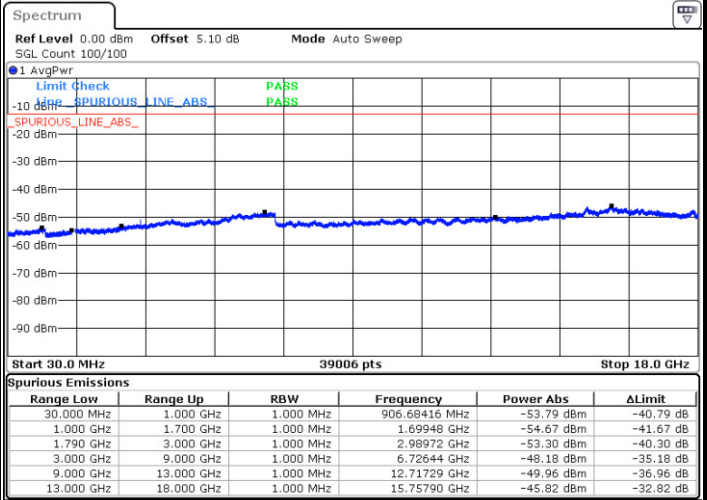

Date: 12 JAN 2018 19:59:07

Middle Channel / QPSK

Middle Channel / 16QAM

Date: 12 JAN 2018 19:54:51

Date: 12 JAN 2018 19:55:31

LTE Band 66 / 5MHz

Highest Channel / QPSK

Date: 12 JAN 2018 19:20:17

Highest Channel / 16QAM

Date: 12 JAN 2018 19:20:56

LTE Band 66 / 10MHz

Lowest Channel / QPSK

Date: 12 JAN 2018 21:09:01

Lowest Channel / 16QAM

Date: 12 JAN 2018 21:10:24

LTE Band 66 / 10MHz

Middle Channel / QPSK

Middle Channel / 16QAM

Date: 12 JAN 2018 21:14:01

Date: 12 JAN 2018 21:14:40

Highest Channel / QPSK

Highest Channel / 16QAM

Date: 12 JAN 2018 21:18:57

Date: 12 JAN 2018 21:19:54