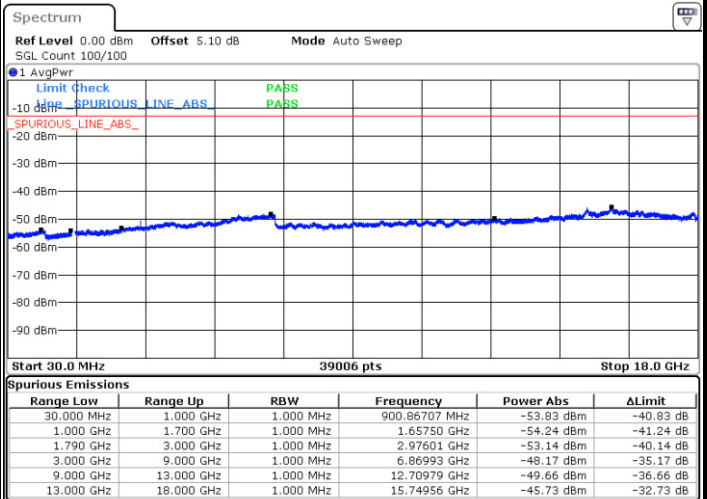

Date: 12 JAN 2018 20:31:57

Lowest Channel / 16QAM

Date: 12 JAN 2018 20:32:36

LTE Band 66 / 3MHz

Middle Channel / QPSK

Middle Channel / 16QAM

Date: 12 JAN 2018 20:40:27

Date: 12 JAN 2018 20:41:42

Highest Channel / QPSK

Highest Channel / 16QAM

Date: 12 JAN 2018 20:50:06

Date: 12 JAN 2018 20:51:22

LTE Band 66 / 5MHz

Lowest Channel / QPSK

Lowest Channel / 16QAM

Date: 12 JAN 2018 19:58:27

Date: 12 JAN 2018 19:59:07

Middle Channel / QPSK

Middle Channel / 16QAM

Date: 12 JAN 2018 19:54:51

Date: 12 JAN 2018 19:55:31

LTE Band 66 / 5MHz

Highest Channel / QPSK

Date: 12 JAN 2018 19:20:17

Highest Channel / 16QAM

Date: 12 JAN 2018 19:20:56

LTE Band 66 / 10MHz

Lowest Channel / QPSK

Date: 12 JAN 2018 21:09:01

Lowest Channel / 16QAM

Date: 12 JAN 2018 21:10:24

LTE Band 66 / 10MHz