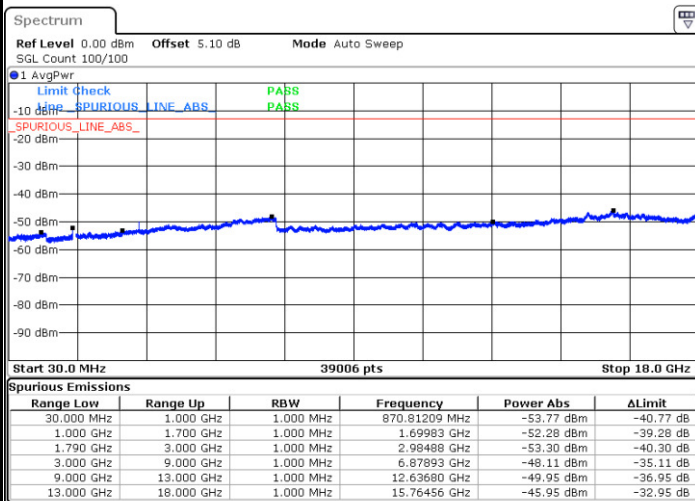

LTE Band 66 / 15MHz

Lowest Channel / QPSK

Date: 12 JAN 2018 21:53:01

Lowest Channel / 16QAM

Date: 12 JAN 2018 21:56:45

Middle Channel / QPSK

Date: 12 JAN 2018 22:04:04

Middle Channel / 16QAM

Date: 12 JAN 2018 22:04:56

LTE Band 66 / 15MHz

Highest Channel / QPSK

Date: 12 JAN 2018 22:06:40

Highest Channel / 16QAM

Date: 12 JAN 2018 22:07:18

LTE Band 66 / 20MHz

Lowest Channel / QPSK

Date: 12 JAN 2018 22:35:40

Lowest Channel / 16QAM

Date: 12 JAN 2018 22:37:18

LTE Band 66 / 20MHz

Middle Channel / QPSK

Middle Channel / 16QAM

Date: 12 JAN 2018 22:45:30

Date: 12 JAN 2018 22:47:40

Highest Channel / QPSK

Highest Channel / 16QAM

Date: 12 JAN 2018 22:55:45

Date: 12 JAN 2018 22:54:11

LTE Band 66 / 1.4MHz

Lowest Channel / 64QAM

Middle Channel / 64QAM

Date: 12 JAN 2018 20:05:37