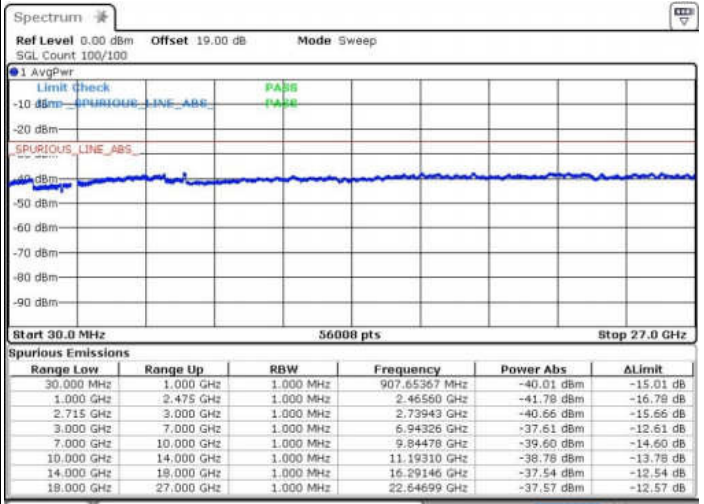

LTE Band 41 / 5MHz+20MHz

Lowest Channel / QPSK

Lowest Channel / 16QAM

Date: 11.FEB.2016 13:19:59

Date: 11.FEB.2016 13:20:54

Lowest Channel / 64QAM

Date: 11.FEB.2016 13:21:58

LTE Band 41 / 5MHz+20MHz

Middle Channel / QPSK

Middle Channel / 16QAM

Date: 11.FEB.2016 13:25:21

Date: 11.FEB.2016 13:24:28

Middle Channel / 64QAM

Date: 11.FEB.2016 13:23:34

LTE Band 41 / 5MHz+20MHz

Highest Channel / QPSK

Date: 11.FEB.2016 13:33:58

Highest Channel / 16QAM

Date: 11.FEB.2016 13:35:41

Highest Channel / 64QAM

Date: 11.FEB.2016 13:36:48

LTE Band 41 / 10MHz+20MHz

Lowest Channel / QPSK

Lowest Channel / 16QAM