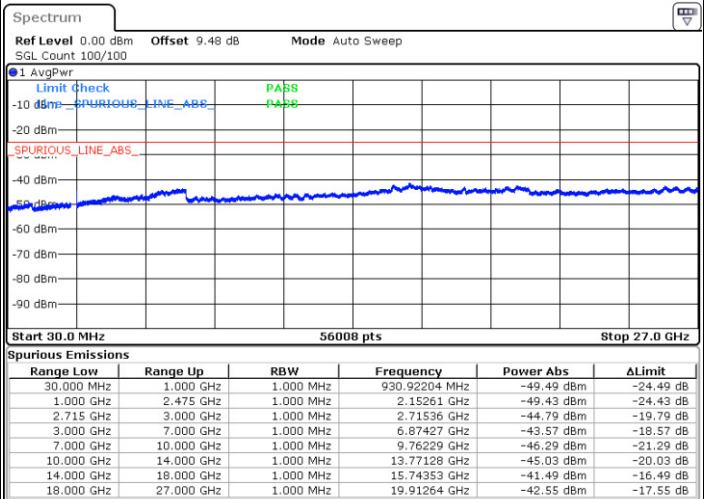

Date: 12 JAN 2018 10:42:02

LTE Band 41 / 15MHz

Highest Channel / QPSK

Highest Channel / 16QAM

Date: 12 JAN 2018 10:43:46

Date: 12 JAN 2018 10:44:36

LTE Band 41 / 20MHz

Lowest Channel / QPSK

Lowest Channel / 16QAM

Date: 12 JAN 2018 10:57:22

Date: 12 JAN 2018 11:00:05

LTE Band 41 / 20MHz

Middle Channel / QPSK

Middle Channel / 16QAM

Date: 12 JAN 2018 11:02:06

Date: 12 JAN 2018 11:01:14

Highest Channel / QPSK

Highest Channel / 16QAM

Date: 12 JAN 2018 11:02:57

Date: 12 JAN 2018 11:03:57

LTE Band 41 / 5MHz

Lowest Channel / 64QAM

Middle Channel / 64QAM

Date: 12 JAN 2018 11:30:34