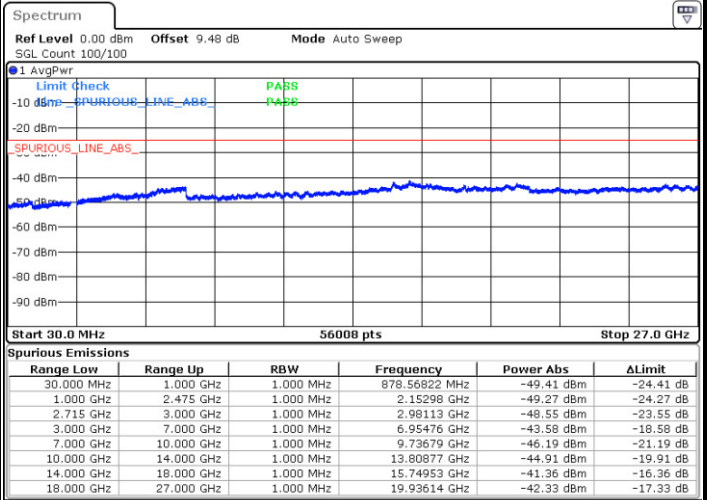

LTE Band 41 / 15MHz

Lowest Channel / QPSK

Lowest Channel / 16QAM

Date: 12 JAN 2018 10:40:21

Date: 12 JAN 2018 10:41:09

Middle Channel / QPSK

Middle Channel / 16QAM

Date: 12 JAN 2018 10:42:50

Date: 12 JAN 2018 10:42:02

LTE Band 41 / 15MHz

Highest Channel / QPSK

Highest Channel / 16QAM

Date: 12 JAN 2018 10:43:46

Date: 12 JAN 2018 10:44:36

LTE Band 41 / 20MHz

Lowest Channel / QPSK