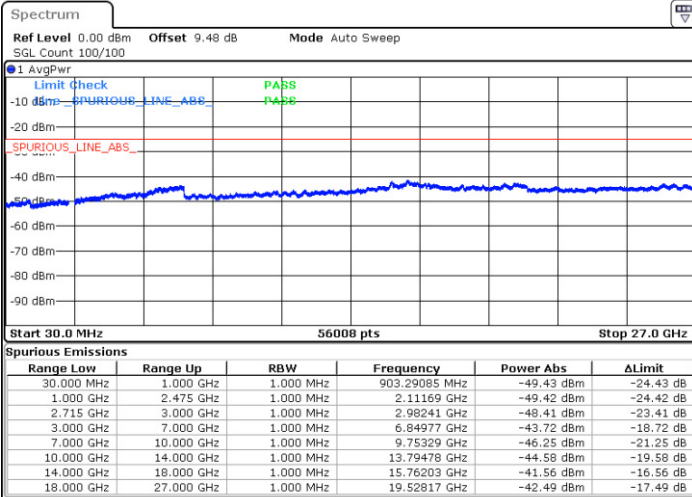

Highest Channel / QPSK

Highest Channel / 16QAM

Date: 12 JAN 2018 11:02:57

Date: 12 JAN 2018 11:03:57

LTE Band 41 / 5MHz

Lowest Channel / 64QAM

Middle Channel / 64QAM

Date: 12 JAN 2018 11:30:34

Date: 12 JAN 2018 11:31:37

Highest Channel / 64QAM

Date: 12 JAN 2018 11:32:26

LTE Band 41 / 10MHz

Lowest Channel / 64QAM

Middle Channel / 64QAM

Date: 12 JAN 2018 11:36:53

Date: 12 JAN 2018 11:37:42