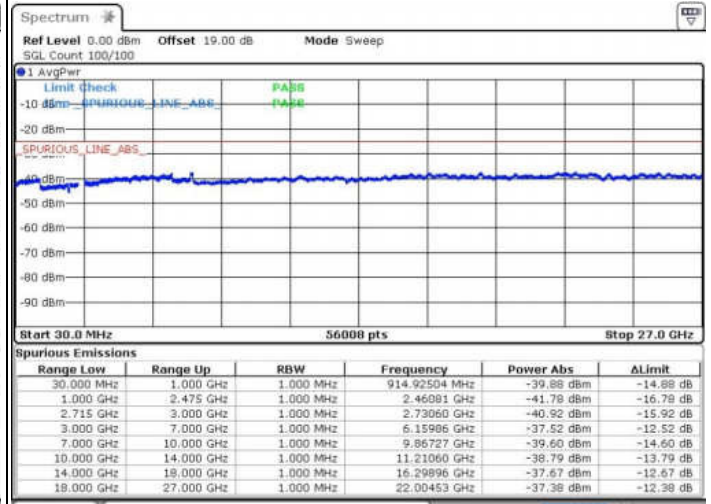

Highest Channel / 64QAM

Date: 12 JAN 2018 20:52:00

LTE Band 66 / 5MHz

Lowest Channel / 64QAM

Middle Channel / 64QAM

Date: 12 JAN 2018 19:59:49

Date: 12 JAN 2018 19:56:54

Highest Channel / 64QAM

Date: 12 JAN 2018 19:21:33

LTE Band 66 / 10MHz

Lowest Channel / 64QAM

Middle Channel / 64QAM

Date: 12 JAN 2018 21:11:15

Date: 12 JAN 2018 21:15:20

Highest Channel / 64QAM

Date: 12 JAN 2018 21:20:44

LTE Band 66 / 15MHz

Lowest Channel / 64QAM

Middle Channel / 64QAM

Date: 12 JAN 2018 21:57:24

Date: 12 JAN 2018 22:05:32

Highest Channel / 64QAM

Date: 12 JAN 2018 22:07:57

Band 41CA

LTE Band 41 / 5MHz+20MHz

Lowest Channel / QPSK

Lowest Channel / 16QAM

Date: 11.FEB.2016 13:19:59

Date: 11.FEB.2016 13:20:54

Lowest Channel / 64QAM

Date: 11.FEB.2016 13:21:58

LTE Band 41 / 5MHz+20MHz