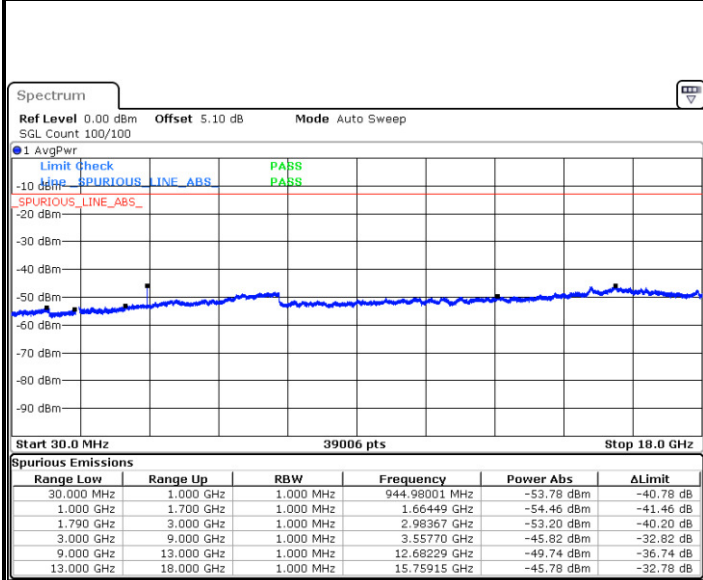

Date: 12 JAN 2018 11:57:12

LTE Band 41 / 20MHz

Lowest Channel / 64QAM

Middle Channel / 64QAM

Date: 12 JAN 2018 13:48:16

Date: 12 JAN 2018 13:50:10

Highest Channel / 64QAM

Date: 12 JAN 2018 13:51:03

LTE Band 66 / 1.4MHz

Lowest Channel / QPSK

Lowest Channel / 16QAM

Date: 12 JAN 2018 20:04:18

Date: 12 JAN 2018 20:04:58

Middle Channel / QPSK

Middle Channel / 16QAM

Date: 12 JAN 2018 20:15:43

Date: 12 JAN 2018 20:17:49

LTE Band 66 / 1.4MHz

Highest Channel / QPSK

Date: 12 JAN 2018 20:19:56

Highest Channel / 16QAM

Date: 12 JAN 2018 20:20:36

LTE Band 66 / 3MHz

Lowest Channel / QPSK