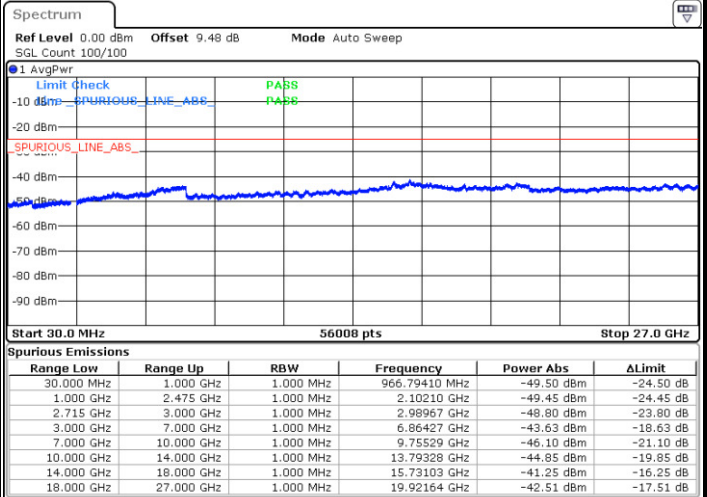

Date: 12 JAN 2018 11:31:37

Highest Channel / 64QAM

Date: 12 JAN 2018 11:32:26

LTE Band 41 / 10MHz

Lowest Channel / 64QAM

Middle Channel / 64QAM

Date: 12 JAN 2018 11:36:53

Date: 12 JAN 2018 11:37:42

Highest Channel / 64QAM

Date: 12 JAN 2018 11:38:32

LTE Band 41 / 15MHz

Lowest Channel / 64QAM

Middle Channel / 64QAM

Date: 12 JAN 2018 11:55:32

Date: 12 JAN 2018 11:56:21

Highest Channel / 64QAM

Date: 12 JAN 2018 11:57:12

LTE Band 41 / 20MHz

Lowest Channel / 64QAM

Middle Channel / 64QAM

Date: 12 JAN 2018 13:48:16

Date: 12 JAN 2018 13:50:10

Highest Channel / 64QAM

Date: 12 JAN 2018 13:51:03