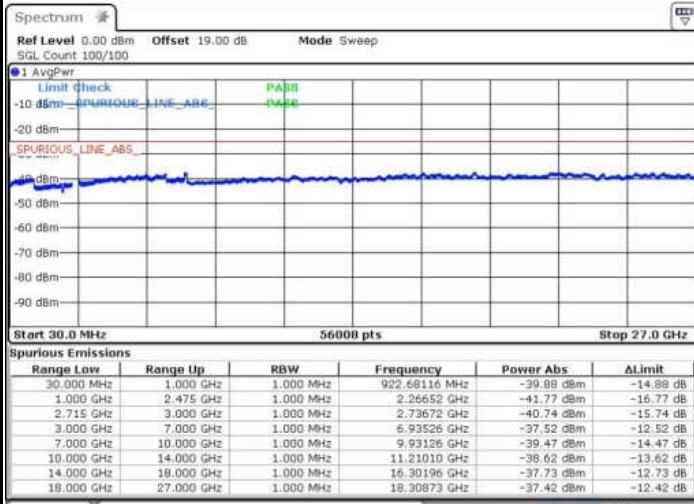

LTE Band 41 / 5MHz+20MHz

Lowest Channel / QPSK

Lowest Channel / 16QAM

Date: 11.FEB.2016 13:19:59

Date: 11.FEB.2016 13:20:54

Lowest Channel / 64QAM

Date: 11.FEB.2016 13:21:58

LTE Band 41 / 5MHz+20MHz

Middle Channel / QPSK

Middle Channel / 16QAM

Date: 11.FEB.2016 13:25:21

Date: 11.FEB.2016 13:24:28

Middle Channel / 64QAM

Date: 11.FEB.2016 13:23:34

LTE Band 41 / 5MHz+20MHz

Highest Channel / QPSK

Date: 11.FEB.2016 13:33:58

Highest Channel / 16QAM

Date: 11.FEB.2016 13:35:41

Highest Channel / 64QAM

Date: 11.FEB.2016 13:36:48

LTE Band 41 / 10MHz+20MHz

Lowest Channel / QPSK

Lowest Channel / 16QAM