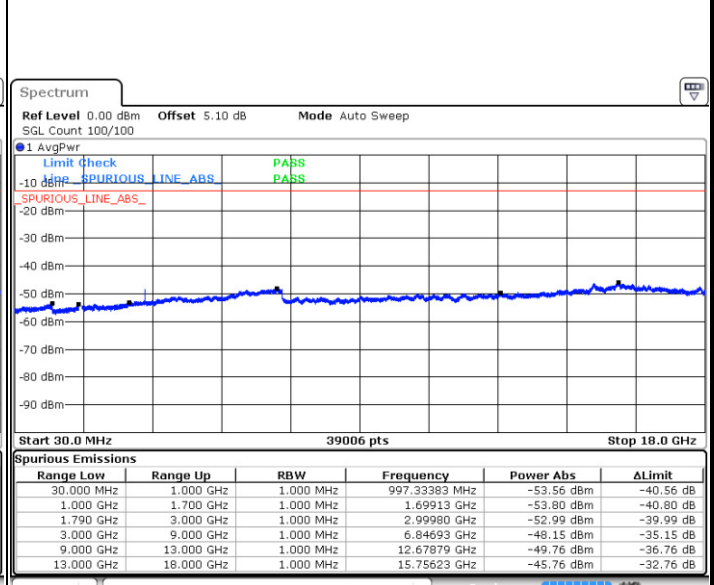

LTE Band 66 / 1.4MHz

Lowest Channel / QPSK

Lowest Channel / 16QAM

Date: 12 JAN 2018 20:04:18

Date: 12 JAN 2018 20:04:58

Middle Channel / QPSK

Middle Channel / 16QAM

Date: 12 JAN 2018 20:15:43

Date: 12 JAN 2018 20:17:49

LTE Band 66 / 1.4MHz

Highest Channel / QPSK

Date: 12 JAN 2018 20:19:56

Highest Channel / 16QAM

Date: 12 JAN 2018 20:20:36

LTE Band 66 / 3MHz

Lowest Channel / QPSK

Date: 12 JAN 2018 20:31:57

Lowest Channel / 16QAM

Date: 12 JAN 2018 20:32:36

LTE Band 66 / 3MHz

Middle Channel / QPSK

Middle Channel / 16QAM

Date: 12 JAN 2018 20:40:27

Date: 12 JAN 2018 20:41:42

Highest Channel / QPSK

Highest Channel / 16QAM

Date: 12 JAN 2018 20:50:06

Date: 12 JAN 2018 20:51:22

LTE Band 66 / 5MHz

Lowest Channel / QPSK

Lowest Channel / 16QAM

Date: 12 JAN 2018 19:58:27