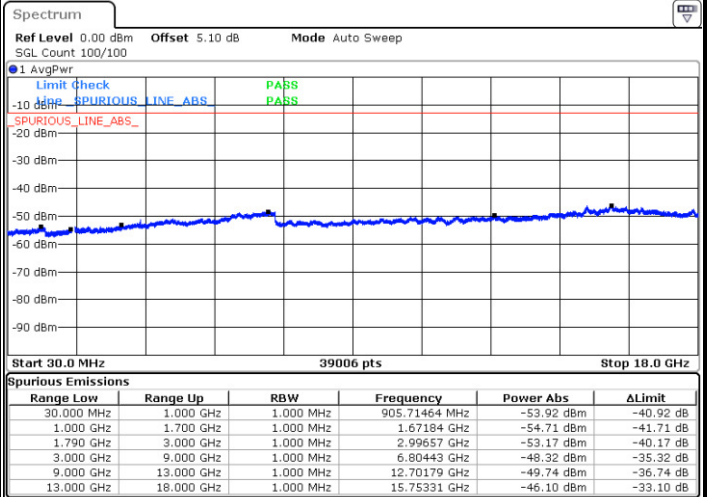

Highest Channel / 64QAM

Date: 12 JAN 2018 20:52:00

LTE Band 66 / 5MHz

Lowest Channel / 64QAM

Middle Channel / 64QAM

Date: 12 JAN 2018 19:59:49

Date: 12 JAN 2018 19:56:54

Highest Channel / 64QAM

Date: 12 JAN 2018 19:21:33

LTE Band 66 / 10MHz

Lowest Channel / 64QAM

Middle Channel / 64QAM

Date: 12 JAN 2018 21:11:15

Date: 12 JAN 2018 21:15:20

Highest Channel / 64QAM

Date: 12 JAN 2018 21:20:44

LTE Band 66 / 15MHz

Lowest Channel / 64QAM

Middle Channel / 64QAM

Date: 12 JAN 2018 21:57:24

Date: 12 JAN 2018 22:05:32

Highest Channel / 64QAM

Date: 12 JAN 2018 22:07:57

Band 41CA