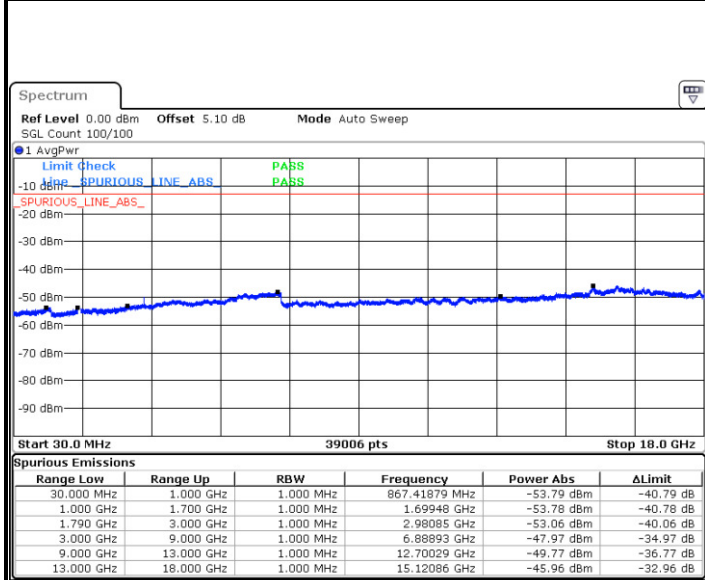

Highest Channel / QPSK

Highest Channel / 16QAM

Date: 12 JAN 2018 22:55:45

Date: 12 JAN 2018 22:54:11

LTE Band 66 / 1.4MHz

Lowest Channel / 64QAM

Middle Channel / 64QAM

Date: 12 JAN 2018 20:05:37

Date: 12 JAN 2018 20:18:31

Highest Channel / 64QAM

Date: 12 JAN 2018 20:21:16

LTE Band 66 / 3MHz

Lowest Channel / 64QAM

Date: 12 JAN 2018 20:33:14

Middle Channel / 64QAM

Date: 12 JAN 2018 20:42:25

Highest Channel / 64QAM

Date: 12 JAN 2018 20:52:00

LTE Band 66 / 5MHz

Lowest Channel / 64QAM

Middle Channel / 64QAM

Date: 12 JAN 2018 19:59:49

Date: 12 JAN 2018 19:56:54

Highest Channel / 64QAM

Date: 12 JAN 2018 19:21:33

LTE Band 66 / 10MHz

Lowest Channel / 64QAM

Middle Channel / 64QAM

Date: 12 JAN 2018 21:11:15

Date: 12 JAN 2018 21:15:20

Highest Channel / 64QAM

Date: 12 JAN 2018 21:20:44