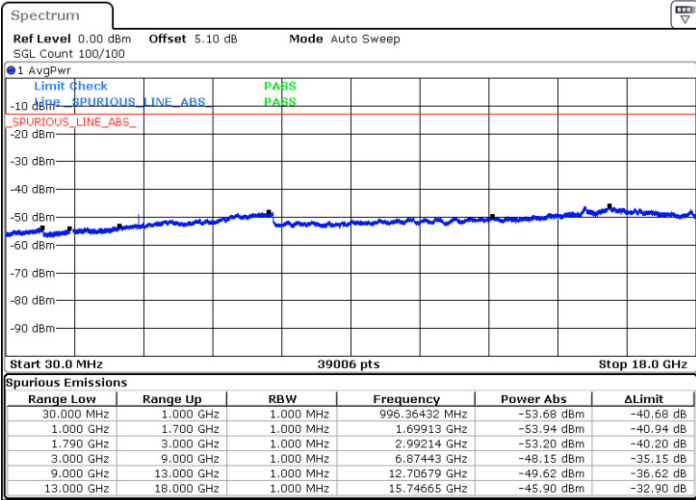

Date: 12 JAN 2018 20:17:49

LTE Band 66 / 1.4MHz

Highest Channel / QPSK

Date: 12 JAN 2018 20:19:56

Highest Channel / 16QAM

Date: 12 JAN 2018 20:20:36

LTE Band 66 / 3MHz

Lowest Channel / QPSK

Date: 12 JAN 2018 20:31:57

Lowest Channel / 16QAM

Date: 12 JAN 2018 20:32:36

LTE Band 66 / 3MHz

Middle Channel / QPSK

Middle Channel / 16QAM

Date: 12 JAN 2018 20:40:27

Date: 12 JAN 2018 20:41:42

Highest Channel / QPSK

Highest Channel / 16QAM

Date: 12 JAN 2018 20:50:06

Date: 12 JAN 2018 20:51:22

LTE Band 66 / 5MHz

Lowest Channel / QPSK

Lowest Channel / 16QAM

Date: 12 JAN 2018 19:58:27

Date: 12 JAN 2018 19:59:07

Middle Channel / QPSK

Middle Channel / 16QAM

Date: 12 JAN 2018 19:54:51

Date: 12 JAN 2018 19:55:31

LTE Band 66 / 5MHz

Highest Channel / QPSK

Date: 12 JAN 2018 19:20:17