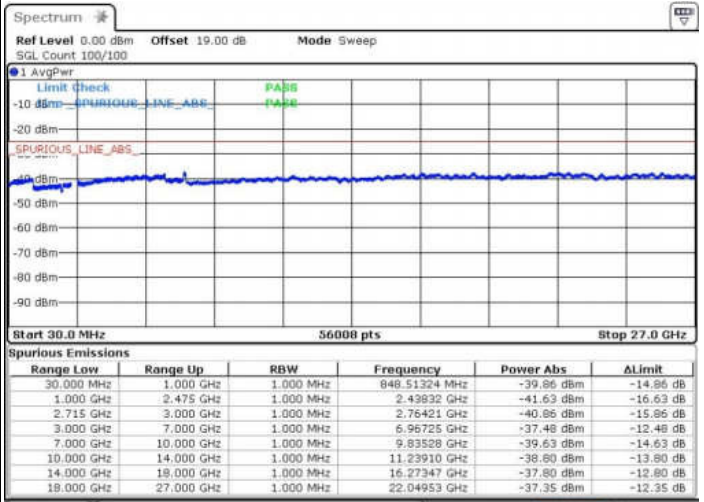

LTE Band 66 / 15MHz

Lowest Channel / 64QAM

Middle Channel / 64QAM

Date: 12 JAN 2018 21:57:24

Date: 12 JAN 2018 22:05:32

Highest Channel / 64QAM

Date: 12 JAN 2018 22:07:57

Band 41CA

LTE Band 41 / 5MHz+20MHz

Lowest Channel / QPSK

Lowest Channel / 16QAM

Date: 11.FEB.2016 13:19:59

Date: 11.FEB.2016 13:20:54

Lowest Channel / 64QAM

Date: 11.FEB.2016 13:21:58

LTE Band 41 / 5MHz+20MHz

Middle Channel / QPSK

Middle Channel / 16QAM

Date: 11.FEB.2016 13:25:21

Date: 11.FEB.2016 13:24:28

Middle Channel / 64QAM

Date: 11.FEB.2016 13:23:34

LTE Band 41 / 5MHz+20MHz

Highest Channel / QPSK