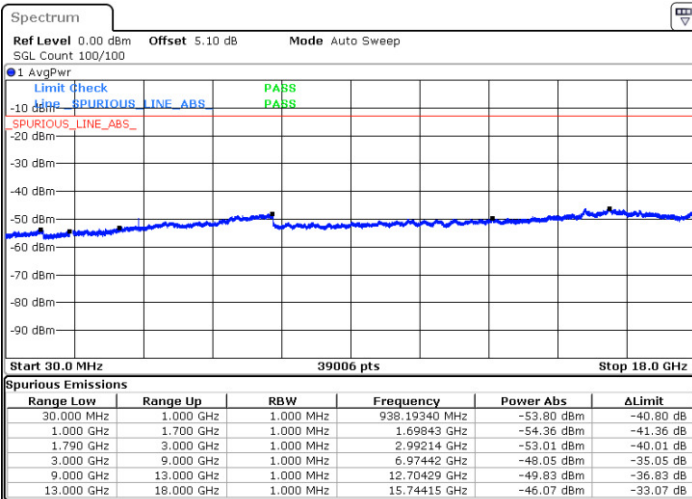

Highest Channel / QPSK

Highest Channel / 16QAM

Date: 12 JAN 2018 20:50:06

Date: 12 JAN 2018 20:51:22

LTE Band 66 / 5MHz

Lowest Channel / QPSK

Lowest Channel / 16QAM

Date: 12 JAN 2018 19:58:27

Date: 12 JAN 2018 19:59:07

Middle Channel / QPSK

Middle Channel / 16QAM

Date: 12 JAN 2018 19:54:51

Date: 12 JAN 2018 19:55:31

LTE Band 66 / 5MHz

Highest Channel / QPSK

Date: 12 JAN 2018 19:20:17