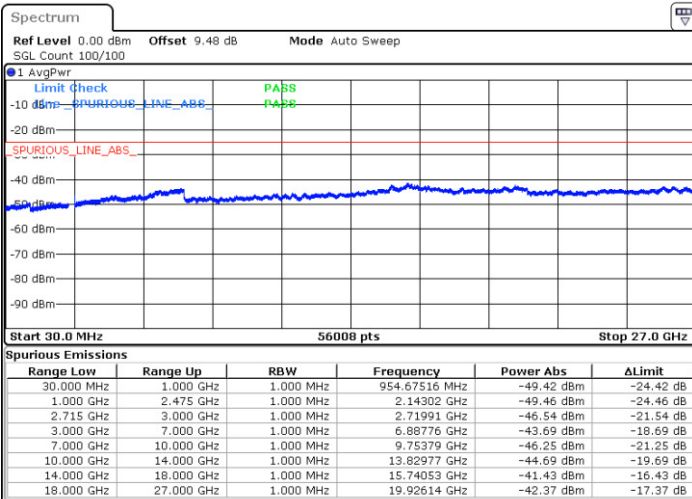

Date: 12 JAN 2018 10:42:02

LTE Band 41 / 15MHz

Highest Channel / QPSK

Highest Channel / 16QAM

Date: 12 JAN 2018 10:43:46

Date: 12 JAN 2018 10:44:36

LTE Band 41 / 20MHz

Lowest Channel / QPSK

Lowest Channel / 16QAM

Date: 12 JAN 2018 10:57:22

Date: 12 JAN 2018 11:00:05

LTE Band 41 / 20MHz

Middle Channel / QPSK

Middle Channel / 16QAM

Date: 12 JAN 2018 11:02:06

Date: 12 JAN 2018 11:01:14

Highest Channel / QPSK

Highest Channel / 16QAM

Date: 12 JAN 2018 11:02:57

Date: 12 JAN 2018 11:03:57

LTE Band 41 / 5MHz

Lowest Channel / 64QAM

Middle Channel / 64QAM

Date: 12 JAN 2018 11:30:34