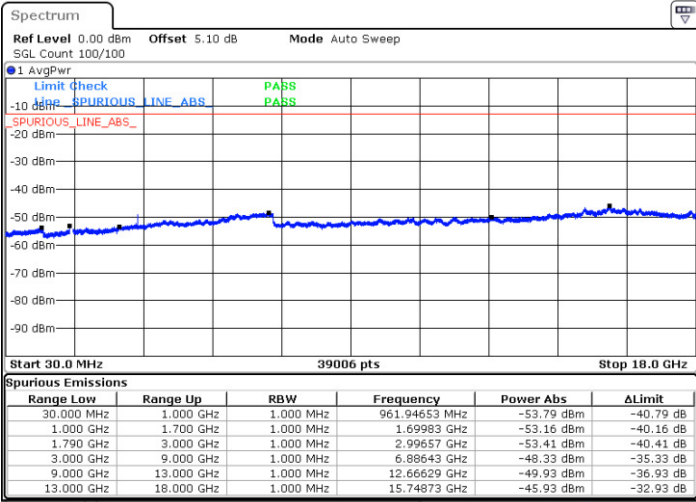

Date: 12 JAN 2018 22:04:56

LTE Band 66 / 15MHz

Highest Channel / QPSK

Date: 12 JAN 2018 22:06:40

Highest Channel / 16QAM

Date: 12 JAN 2018 22:07:18

LTE Band 66 / 20MHz

Lowest Channel / QPSK

Date: 12 JAN 2018 22:35:40

Lowest Channel / 16QAM

Date: 12 JAN 2018 22:37:18

LTE Band 66 / 20MHz

Middle Channel / QPSK

Middle Channel / 16QAM

Date: 12 JAN 2018 22:45:30

Date: 12 JAN 2018 22:47:40

Highest Channel / QPSK

Highest Channel / 16QAM

Date: 12 JAN 2018 22:55:45

Date: 12 JAN 2018 22:54:11

LTE Band 66 / 1.4MHz

Lowest Channel / 64QAM

Middle Channel / 64QAM

Date: 12 JAN 2018 20:05:37

Date: 12 JAN 2018 20:18:31

Highest Channel / 64QAM

Date: 12 JAN 2018 20:21:16

LTE Band 66 / 3MHz

Lowest Channel / 64QAM

Date: 12 JAN 2018 20:33:14

Middle Channel / 64QAM

Date: 12 JAN 2018 20:42:25