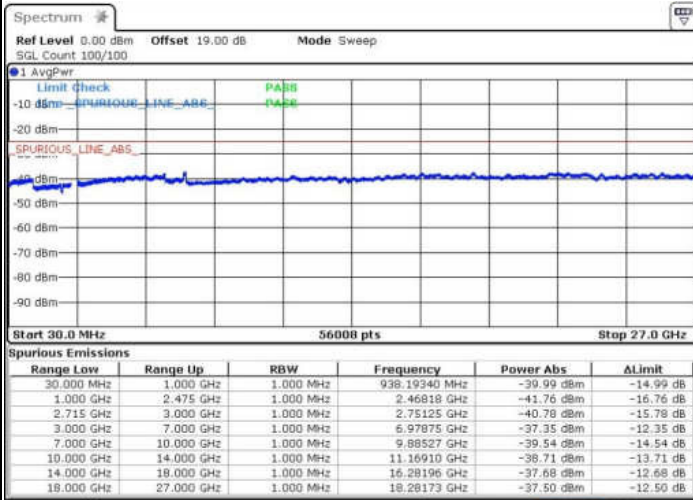

Middle Channel / QPSK

Middle Channel / 16QAM

Date: 11.FEB.2016 13:25:21

Date: 11.FEB.2016 13:24:28

Middle Channel / 64QAM

Date: 11.FEB.2016 13:23:34

LTE Band 41 / 5MHz+20MHz

Highest Channel / QPSK

Date: 11.FEB.2016 13:33:58

Highest Channel / 16QAM

Date: 11.FEB.2016 13:35:41

Highest Channel / 64QAM

Date: 11.FEB.2016 13:36:48

LTE Band 41 / 10MHz+20MHz

Lowest Channel / QPSK

Lowest Channel / 16QAM

Date: 11.FEB.2016 14:08:53

Date: 11.FEB.2016 14:09:49

Lowest Channel / 64QAM

Date: 11.FEB.2016 14:10:47