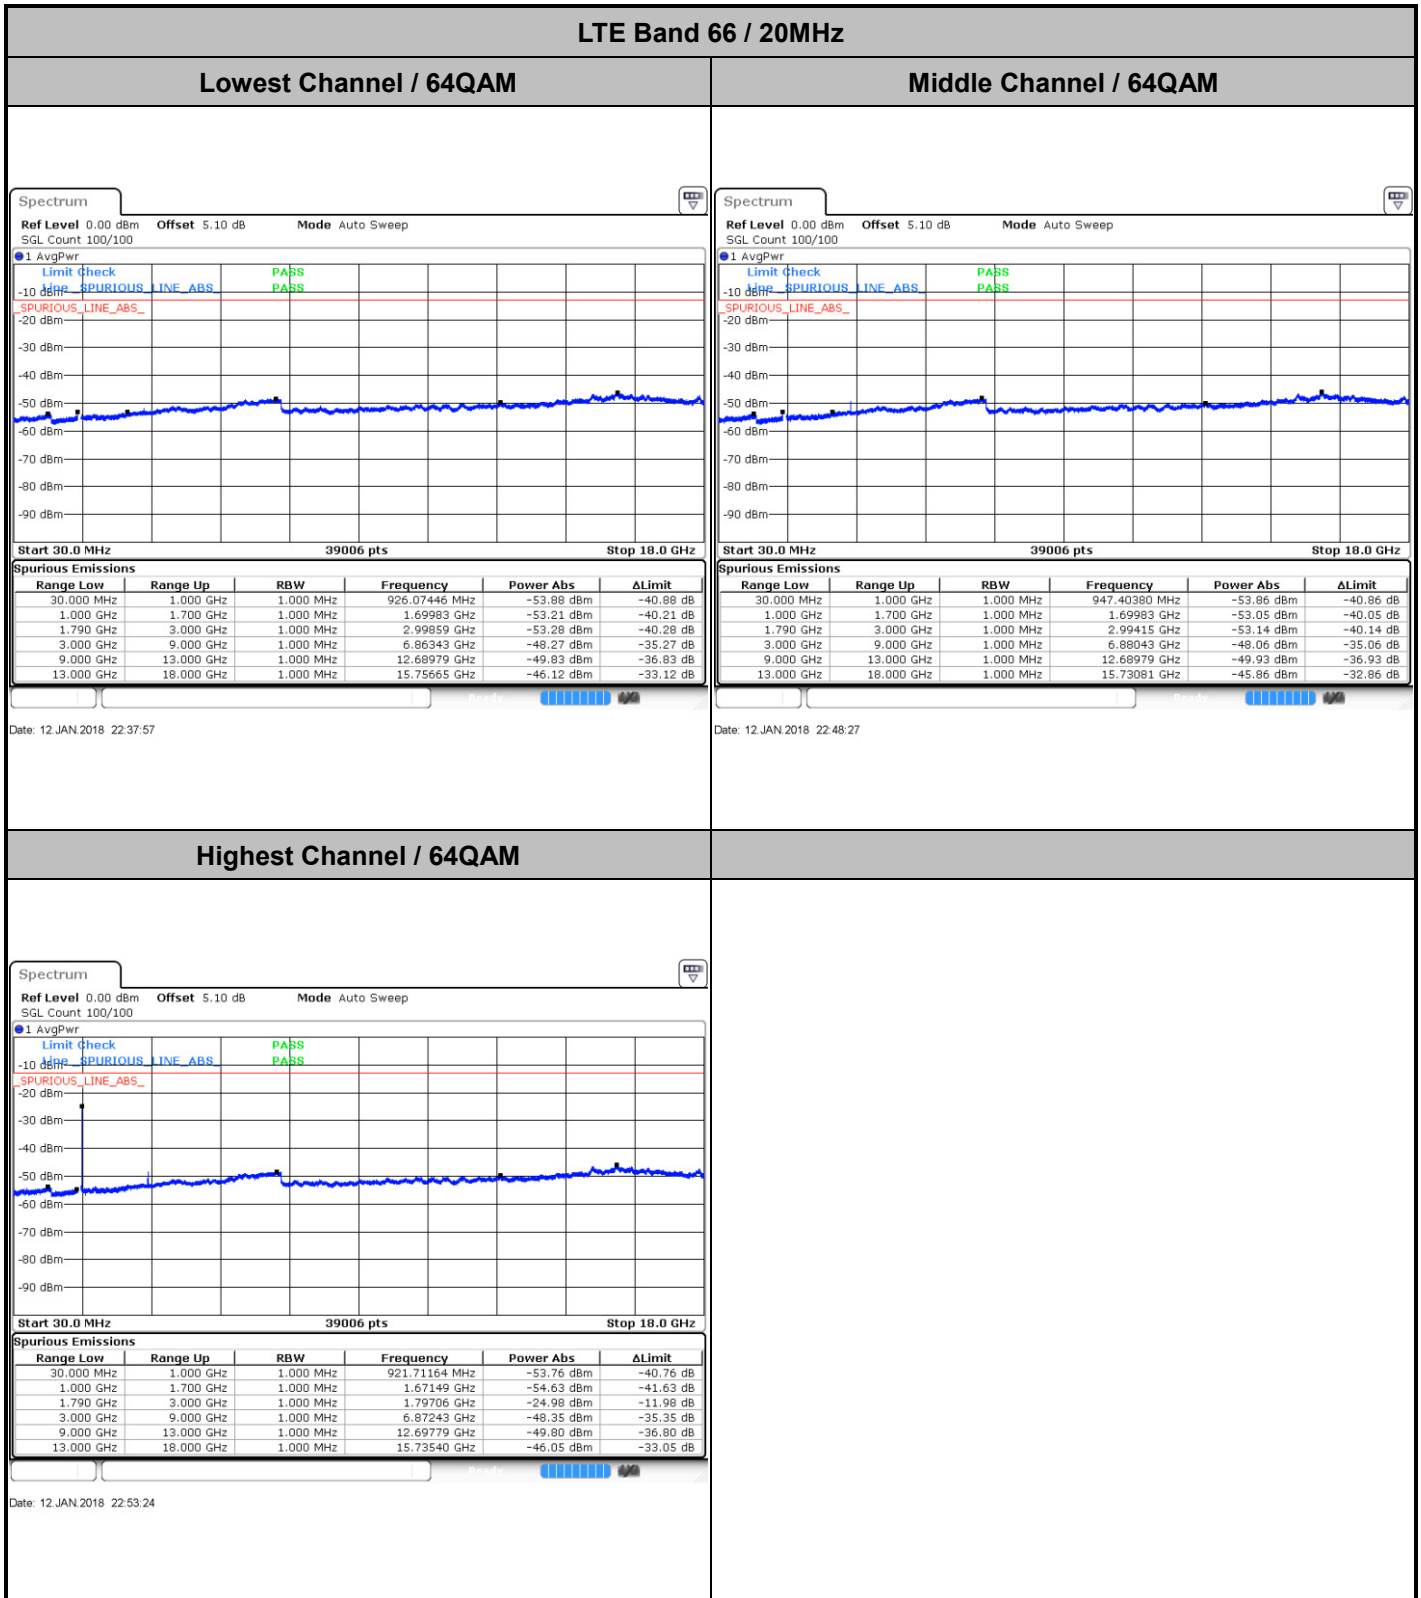

Highest Channel / 64QAM

Date: 12 JAN 2018 20:52:00

LTE Band 66 / 5MHz

Lowest Channel / 64QAM

Middle Channel / 64QAM

Date: 12 JAN 2018 19:59:49

Date: 12 JAN 2018 19:56:54

Highest Channel / 64QAM

Date: 12 JAN 2018 19:21:33

LTE Band 66 / 10MHz

Lowest Channel / 64QAM

Middle Channel / 64QAM

Date: 12 JAN 2018 21:11:15

Date: 12 JAN 2018 21:15:20

Highest Channel / 64QAM

Date: 12 JAN 2018 21:20:44

LTE Band 66 / 15MHz

Lowest Channel / 64QAM

Middle Channel / 64QAM

Date: 12 JAN 2018 21:57:24

Date: 12 JAN 2018 22:05:32

Highest Channel / 64QAM

Date: 12 JAN 2018 22:07:57

Band 41CA

LTE Band 41 / 5MHz+20MHz

Lowest Channel / QPSK

Lowest Channel / 16QAM

Date: 11.FEB.2016 13:19:59

Date: 11.FEB.2016 13:20:54

Lowest Channel / 64QAM

Date: 11.FEB.2016 13:21:58

LTE Band 41 / 5MHz+20MHz