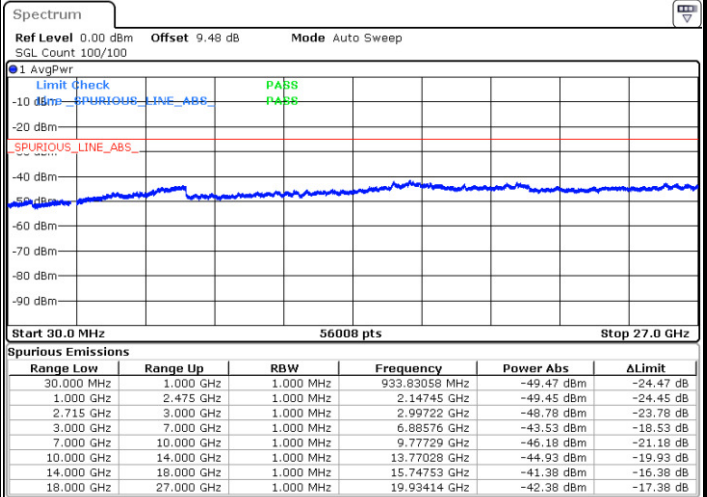

Highest Channel / QPSK

Highest Channel / 16QAM

Date: 12 JAN 2018 11:02:57

Date: 12 JAN 2018 11:03:57

LTE Band 41 / 5MHz

Lowest Channel / 64QAM

Middle Channel / 64QAM

Date: 12 JAN 2018 11:30:34

Date: 12 JAN 2018 11:31:37

Highest Channel / 64QAM

Date: 12 JAN 2018 11:32:26

LTE Band 41 / 10MHz

Lowest Channel / 64QAM

Middle Channel / 64QAM

Date: 12 JAN 2018 11:36:53

Date: 12 JAN 2018 11:37:42