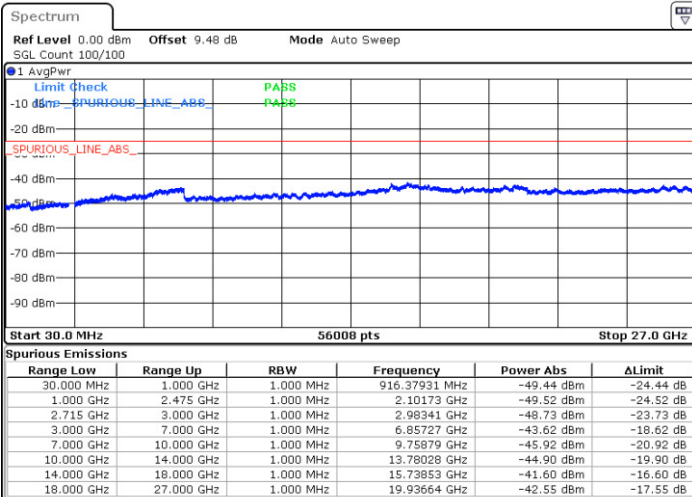

Highest Channel / QPSK

Highest Channel / 16QAM

Date: 12 JAN 2018 11:02:57

Date: 12 JAN 2018 11:03:57

LTE Band 41 / 5MHz

Lowest Channel / 64QAM

Middle Channel / 64QAM

Date: 12 JAN 2018 11:30:34

Date: 12 JAN 2018 11:31:37

Highest Channel / 64QAM

Date: 12 JAN 2018 11:32:26

LTE Band 41 / 10MHz

Lowest Channel / 64QAM

Middle Channel / 64QAM

Date: 12 JAN 2018 11:36:53

Date: 12 JAN 2018 11:37:42