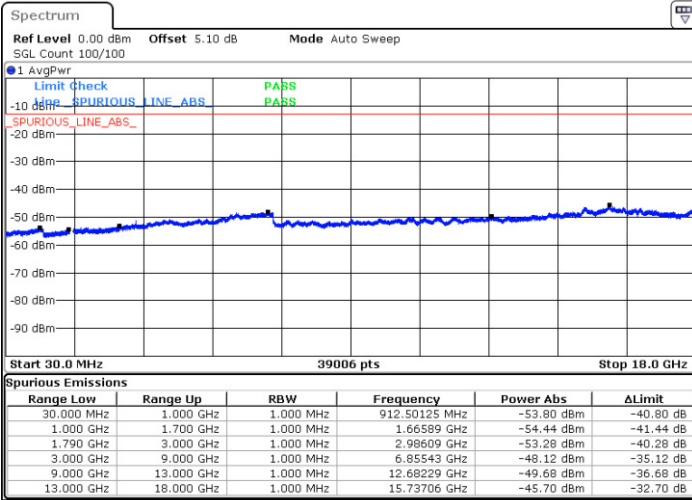

Date: 12 JAN 2018 20:31:57

Lowest Channel / 16QAM

Date: 12 JAN 2018 20:32:36

LTE Band 66 / 3MHz

Middle Channel / QPSK

Middle Channel / 16QAM

Date: 12 JAN 2018 20:40:27

Date: 12 JAN 2018 20:41:42

Highest Channel / QPSK

Highest Channel / 16QAM

Date: 12 JAN 2018 20:50:06

Date: 12 JAN 2018 20:51:22

LTE Band 66 / 5MHz

Lowest Channel / QPSK

Lowest Channel / 16QAM

Date: 12 JAN 2018 19:58:27

Date: 12 JAN 2018 19:59:07

Middle Channel / QPSK

Middle Channel / 16QAM

Date: 12 JAN 2018 19:54:51

Date: 12 JAN 2018 19:55:31

LTE Band 66 / 5MHz

Highest Channel / QPSK

Date: 12 JAN 2018 19:20:17

Highest Channel / 16QAM

Date: 12 JAN 2018 19:20:56

LTE Band 66 / 10MHz

Lowest Channel / QPSK

Date: 12 JAN 2018 21:09:01

Lowest Channel / 16QAM

Date: 12 JAN 2018 21:10:24

LTE Band 66 / 10MHz