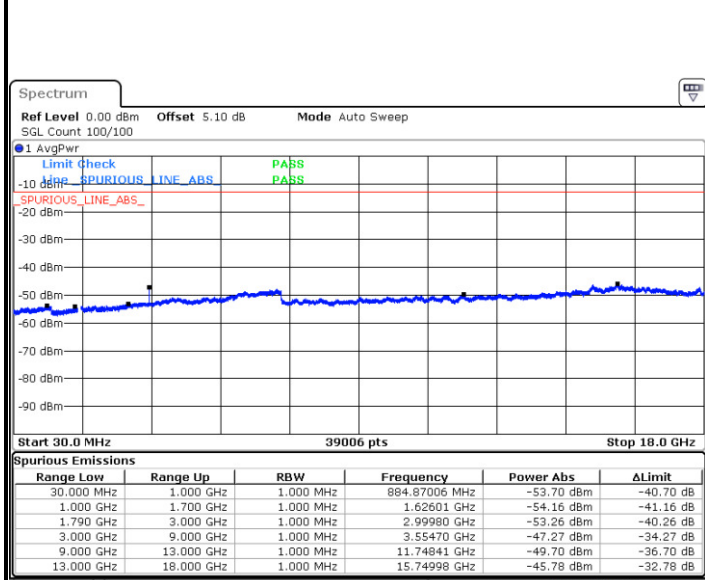

Highest Channel / QPSK

Highest Channel / 16QAM

Date: 12 JAN 2018 22:55:45

Date: 12 JAN 2018 22:54:11

LTE Band 66 / 1.4MHz

Lowest Channel / 64QAM

Middle Channel / 64QAM

Date: 12 JAN 2018 20:05:37

Date: 12 JAN 2018 20:18:31

Highest Channel / 64QAM

Date: 12 JAN 2018 20:21:16

LTE Band 66 / 3MHz

Lowest Channel / 64QAM

Date: 12 JAN 2018 20:33:14

Middle Channel / 64QAM

Date: 12 JAN 2018 20:42:25

Highest Channel / 64QAM

Date: 12 JAN 2018 20:52:00

LTE Band 66 / 5MHz

Lowest Channel / 64QAM

Middle Channel / 64QAM

Date: 12 JAN 2018 19:59:49

Date: 12 JAN 2018 19:56:54

Highest Channel / 64QAM

Date: 12 JAN 2018 19:21:33

LTE Band 66 / 10MHz

Lowest Channel / 64QAM

Middle Channel / 64QAM

Date: 12 JAN 2018 21:11:15

Date: 12 JAN 2018 21:15:20

Highest Channel / 64QAM

Date: 12 JAN 2018 21:20:44