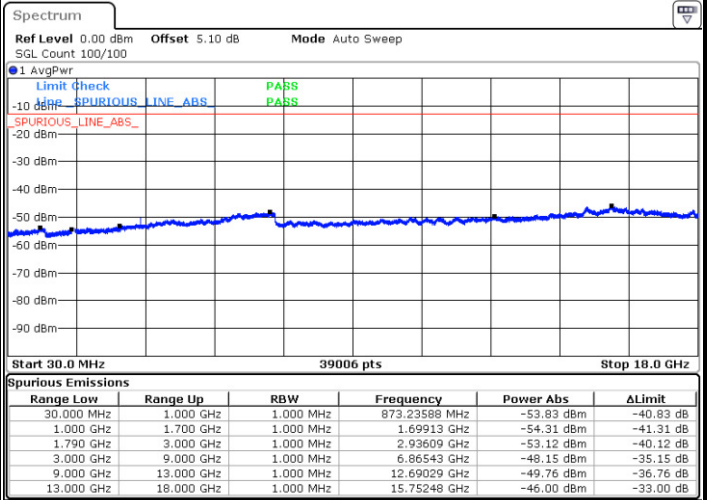

Date: 12 JAN 2018 20:17:49

LTE Band 66 / 1.4MHz

Highest Channel / QPSK

Date: 12 JAN 2018 20:19:56

Highest Channel / 16QAM

Date: 12 JAN 2018 20:20:36

LTE Band 66 / 3MHz

Lowest Channel / QPSK

Date: 12 JAN 2018 20:31:57

Lowest Channel / 16QAM

Date: 12 JAN 2018 20:32:36

LTE Band 66 / 3MHz

Middle Channel / QPSK

Middle Channel / 16QAM

Date: 12 JAN 2018 20:40:27

Date: 12 JAN 2018 20:41:42

Highest Channel / QPSK

Highest Channel / 16QAM

Date: 12 JAN 2018 20:50:06

Date: 12 JAN 2018 20:51:22

LTE Band 66 / 5MHz

Lowest Channel / QPSK

Lowest Channel / 16QAM

Date: 12 JAN 2018 19:58:27