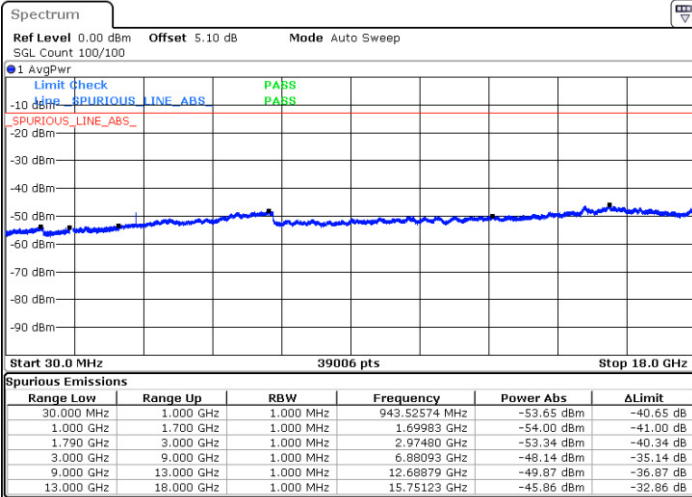

Date: 12 JAN 2018 11:57:12

LTE Band 41 / 20MHz

Lowest Channel / 64QAM

Middle Channel / 64QAM

Date: 12 JAN 2018 13:48:16

Date: 12 JAN 2018 13:50:10

Highest Channel / 64QAM

Date: 12 JAN 2018 13:51:03

LTE Band 66 / 1.4MHz

Lowest Channel / QPSK

Lowest Channel / 16QAM

Date: 12 JAN 2018 20:04:18

Date: 12 JAN 2018 20:04:58

Middle Channel / QPSK

Middle Channel / 16QAM

Date: 12 JAN 2018 20:15:43