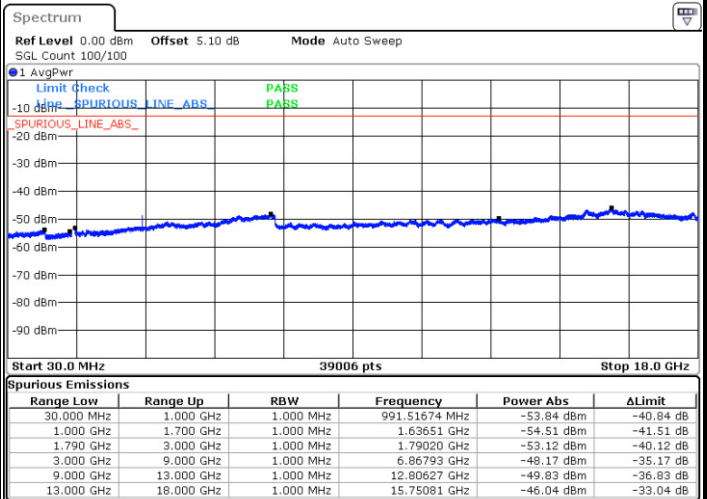

Highest Channel / 16QAM

Date: 12 JAN 2018 19:20:56

LTE Band 66 / 10MHz

Lowest Channel / QPSK

Date: 12 JAN 2018 21:09:01

Lowest Channel / 16QAM

Date: 12 JAN 2018 21:10:24

LTE Band 66 / 10MHz

Middle Channel / QPSK

Middle Channel / 16QAM

Date: 12 JAN 2018 21:14:01

Date: 12 JAN 2018 21:14:40

Highest Channel / QPSK

Highest Channel / 16QAM

Date: 12 JAN 2018 21:18:57

Date: 12 JAN 2018 21:19:54

LTE Band 66 / 15MHz

Lowest Channel / QPSK

Date: 12 JAN 2018 21:53:01

Lowest Channel / 16QAM

Date: 12 JAN 2018 21:56:45

Middle Channel / QPSK

Date: 12 JAN 2018 22:04:04

Middle Channel / 16QAM

Date: 12 JAN 2018 22:04:56

LTE Band 66 / 15MHz

Highest Channel / QPSK

Date: 12 JAN 2018 22:06:40

Highest Channel / 16QAM

Date: 12 JAN 2018 22:07:18

LTE Band 66 / 20MHz

Lowest Channel / QPSK