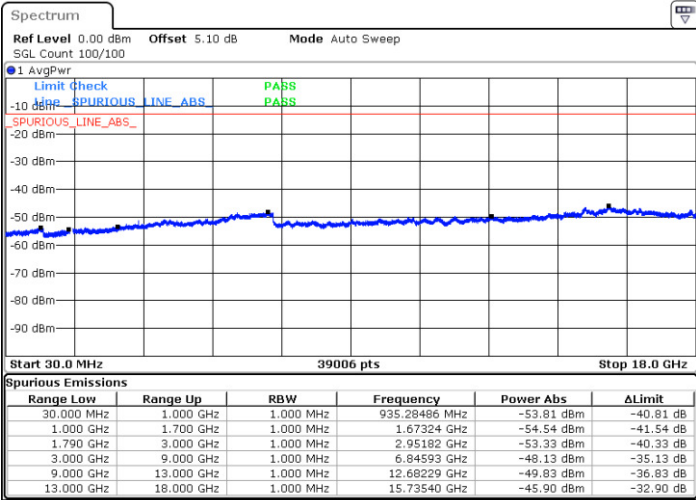

Date: 12 JAN 2018 19:59:07

Middle Channel / QPSK

Middle Channel / 16QAM

Date: 12 JAN 2018 19:54:51

Date: 12 JAN 2018 19:55:31

LTE Band 66 / 5MHz

Highest Channel / QPSK

Date: 12 JAN 2018 19:20:17

Highest Channel / 16QAM

Date: 12 JAN 2018 19:20:56

LTE Band 66 / 10MHz

Lowest Channel / QPSK

Date: 12 JAN 2018 21:09:01

Lowest Channel / 16QAM

Date: 12 JAN 2018 21:10:24

LTE Band 66 / 10MHz

Middle Channel / QPSK

Middle Channel / 16QAM

Date: 12 JAN 2018 21:14:01

Date: 12 JAN 2018 21:14:40

Highest Channel / QPSK

Highest Channel / 16QAM

Date: 12 JAN 2018 21:18:57

Date: 12 JAN 2018 21:19:54

LTE Band 66 / 15MHz

Lowest Channel / QPSK

Date: 12 JAN 2018 21:53:01

Lowest Channel / 16QAM

Date: 12 JAN 2018 21:56:45

Middle Channel / QPSK

Date: 12 JAN 2018 22:04:04

Middle Channel / 16QAM