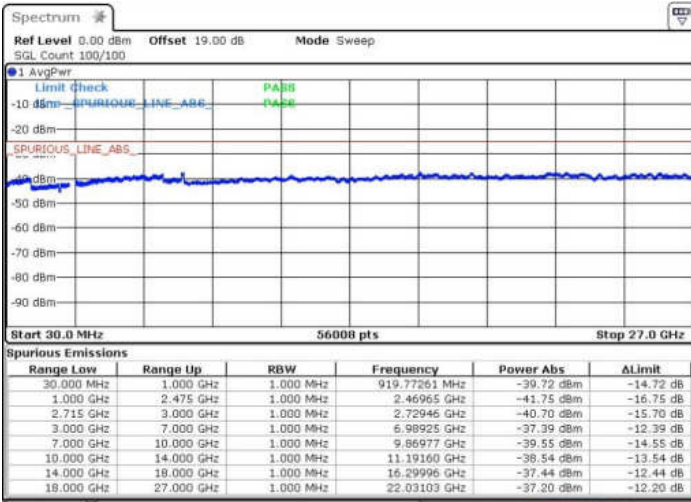

Date: 12 JAN 2018 19:21:33

LTE Band 66 / 10MHz

Lowest Channel / 64QAM

Middle Channel / 64QAM

Date: 12 JAN 2018 21:11:15

Date: 12 JAN 2018 21:15:20

Highest Channel / 64QAM

Date: 12 JAN 2018 21:20:44

LTE Band 66 / 15MHz

Lowest Channel / 64QAM

Middle Channel / 64QAM

Date: 12 JAN 2018 21:57:24

Date: 12 JAN 2018 22:05:32

Highest Channel / 64QAM

Date: 12 JAN 2018 22:07:57

Band 41CA

LTE Band 41 / 5MHz+20MHz

Lowest Channel / QPSK

Lowest Channel / 16QAM

Date: 11.FEB.2016 13:19:59

Date: 11.FEB.2016 13:20:54

Lowest Channel / 64QAM

Date: 11.FEB.2016 13:21:58

LTE Band 41 / 5MHz+20MHz

Middle Channel / QPSK

Middle Channel / 16QAM

Date: 11.FEB.2016 13:25:21

Date: 11.FEB.2016 13:24:28

Middle Channel / 64QAM

Date: 11.FEB.2016 13:23:34

LTE Band 41 / 5MHz+20MHz

Highest Channel / QPSK