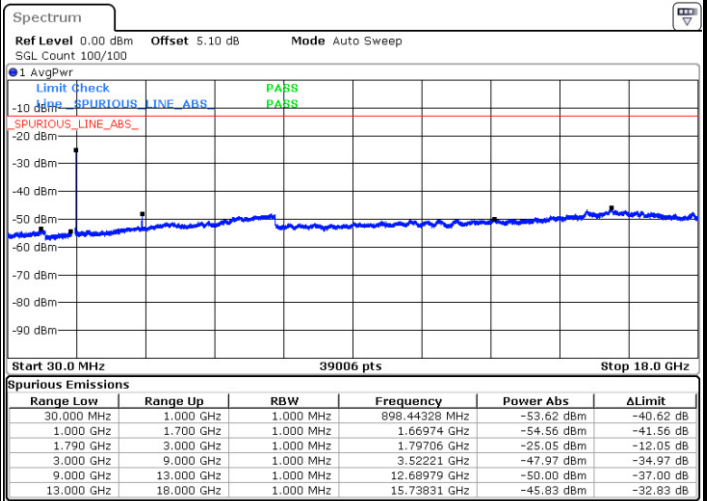

Date: 12 JAN 2018 22:04:56

LTE Band 66 / 15MHz

Highest Channel / QPSK

Date: 12 JAN 2018 22:06:40

Highest Channel / 16QAM

Date: 12 JAN 2018 22:07:18

LTE Band 66 / 20MHz

Lowest Channel / QPSK

Date: 12 JAN 2018 22:35:40

Lowest Channel / 16QAM

Date: 12 JAN 2018 22:37:18

LTE Band 66 / 20MHz

Middle Channel / QPSK

Middle Channel / 16QAM

Date: 12 JAN 2018 22:45:30

Date: 12 JAN 2018 22:47:40

Highest Channel / QPSK

Highest Channel / 16QAM

Date: 12 JAN 2018 22:55:45

Date: 12 JAN 2018 22:54:11

LTE Band 66 / 1.4MHz

Lowest Channel / 64QAM

Middle Channel / 64QAM

Date: 12 JAN 2018 20:05:37

Date: 12 JAN 2018 20:18:31

Highest Channel / 64QAM

Date: 12 JAN 2018 20:21:16

LTE Band 66 / 3MHz

Lowest Channel / 64QAM

Date: 12 JAN 2018 20:33:14

Middle Channel / 64QAM

Date: 12 JAN 2018 20:42:25