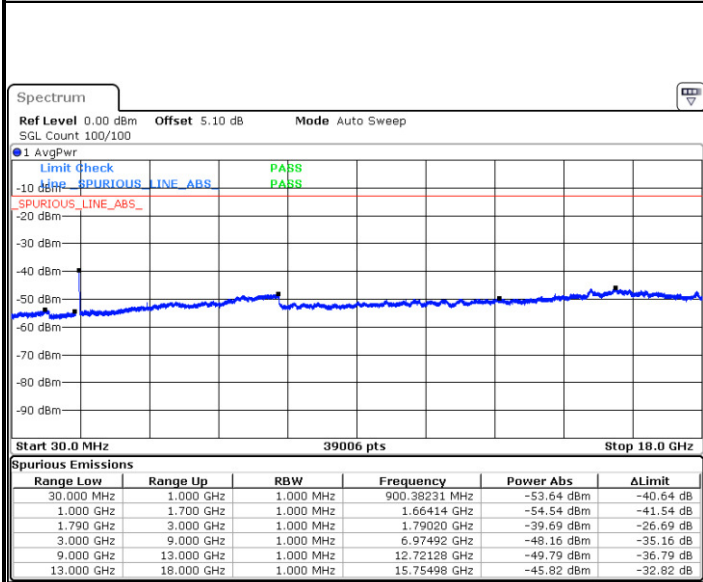

Highest Channel / QPSK

Highest Channel / 16QAM

Date: 12 JAN 2018 20:50:06

Date: 12 JAN 2018 20:51:22

LTE Band 66 / 5MHz

Lowest Channel / QPSK

Lowest Channel / 16QAM

Date: 12 JAN 2018 19:58:27

Date: 12 JAN 2018 19:59:07

Middle Channel / QPSK

Middle Channel / 16QAM

Date: 12 JAN 2018 19:54:51

Date: 12 JAN 2018 19:55:31

LTE Band 66 / 5MHz

Highest Channel / QPSK

Date: 12 JAN 2018 19:20:17

Highest Channel / 16QAM

Date: 12 JAN 2018 19:20:56

LTE Band 66 / 10MHz

Lowest Channel / QPSK

Date: 12 JAN 2018 21:09:01

Lowest Channel / 16QAM

Date: 12 JAN 2018 21:10:24

LTE Band 66 / 10MHz