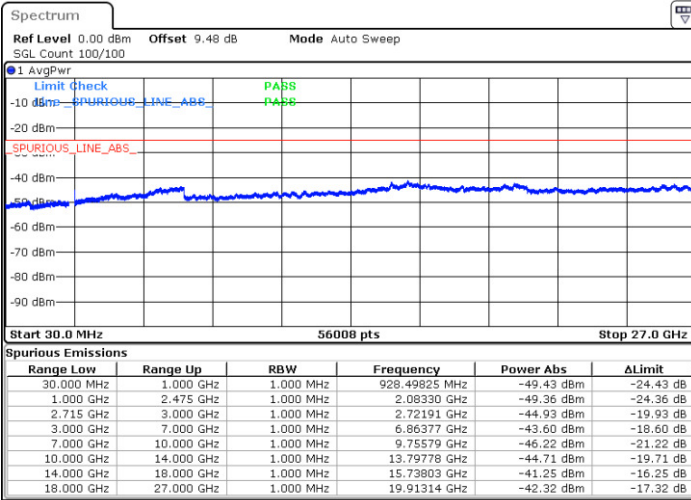

LTE Band 41 / 15MHz

Lowest Channel / QPSK

Lowest Channel / 16QAM

Date: 12 JAN 2018 10:40:21

Date: 12 JAN 2018 10:41:09

Middle Channel / QPSK

Middle Channel / 16QAM

Date: 12 JAN 2018 10:42:50

Date: 12 JAN 2018 10:42:02

LTE Band 41 / 15MHz

Highest Channel / QPSK

Highest Channel / 16QAM

Date: 12 JAN 2018 10:43:46

Date: 12 JAN 2018 10:44:36

LTE Band 41 / 20MHz

Lowest Channel / QPSK