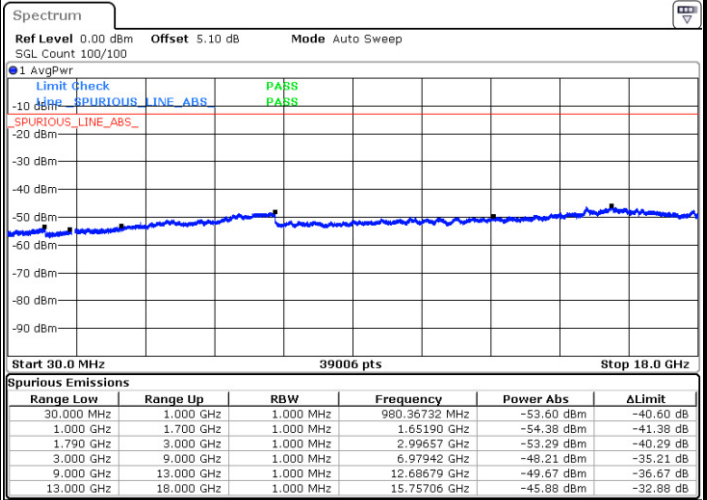

Highest Channel / QPSK

Highest Channel / 16QAM

Date: 12 JAN 2018 22:55:45

Date: 12 JAN 2018 22:54:11

LTE Band 66 / 1.4MHz

Lowest Channel / 64QAM

Middle Channel / 64QAM

Date: 12 JAN 2018 20:05:37

Date: 12 JAN 2018 20:18:31

Highest Channel / 64QAM

Date: 12 JAN 2018 20:21:16

LTE Band 66 / 3MHz

Lowest Channel / 64QAM

Date: 12 JAN 2018 20:33:14

Middle Channel / 64QAM

Date: 12 JAN 2018 20:42:25

Highest Channel / 64QAM

Date: 12 JAN 2018 20:52:00

LTE Band 66 / 5MHz

Lowest Channel / 64QAM

Middle Channel / 64QAM

Date: 12 JAN 2018 19:59:49

Date: 12 JAN 2018 19:56:54

Highest Channel / 64QAM

Date: 12 JAN 2018 19:21:33

LTE Band 66 / 10MHz

Lowest Channel / 64QAM

Middle Channel / 64QAM

Date: 12 JAN 2018 21:11:15

Date: 12 JAN 2018 21:15:20

Highest Channel / 64QAM

Date: 12 JAN 2018 21:20:44