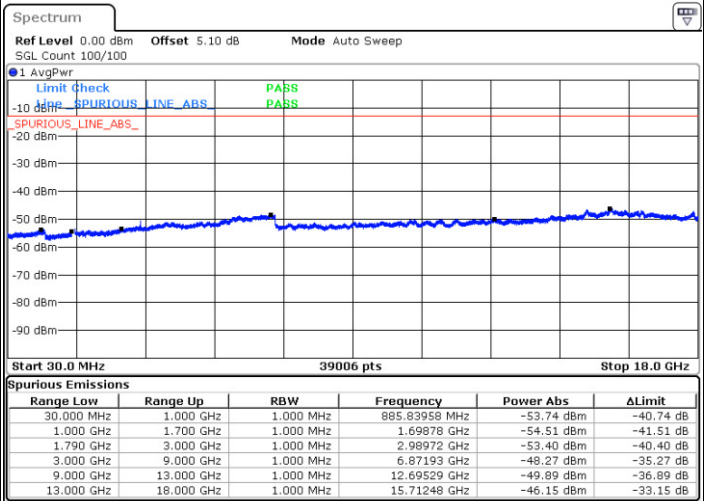

Highest Channel / 16QAM

Date: 12 JAN 2018 19:20:56

LTE Band 66 / 10MHz

Lowest Channel / QPSK

Date: 12 JAN 2018 21:09:01

Lowest Channel / 16QAM

Date: 12 JAN 2018 21:10:24

LTE Band 66 / 10MHz

LTE Band 66 / 15MHz

Lowest Channel / QPSK

Date: 12 JAN 2018 21:53:01

Lowest Channel / 16QAM

Date: 12 JAN 2018 21:56:45

Middle Channel / QPSK

Date: 12 JAN 2018 22:04:04

Middle Channel / 16QAM

Date: 12 JAN 2018 22:04:56

LTE Band 66 / 15MHz

Highest Channel / QPSK

Date: 12 JAN 2018 22:06:40

Highest Channel / 16QAM

Date: 12 JAN 2018 22:07:18

LTE Band 66 / 20MHz

Lowest Channel / QPSK

Date: 12 JAN 2018 22:35:40

Lowest Channel / 16QAM

Date: 12 JAN 2018 22:37:18

LTE Band 66 / 20MHz

Middle Channel / QPSK

Middle Channel / 16QAM

Date: 12 JAN 2018 22:45:30

Date: 12 JAN 2018 22:47:40