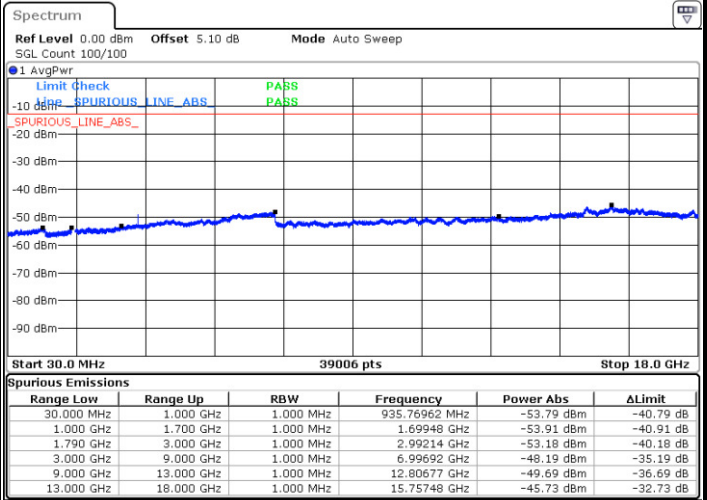

Date: 12 JAN 2018 20:31:57

Lowest Channel / 16QAM

Date: 12 JAN 2018 20:32:36

LTE Band 66 / 3MHz

Middle Channel / QPSK

Middle Channel / 16QAM

Date: 12 JAN 2018 20:40:27

Date: 12 JAN 2018 20:41:42

Highest Channel / QPSK

Highest Channel / 16QAM

Date: 12 JAN 2018 20:50:06

Date: 12 JAN 2018 20:51:22

LTE Band 66 / 5MHz

Lowest Channel / QPSK

Lowest Channel / 16QAM

Date: 12 JAN 2018 19:58:27

Date: 12 JAN 2018 19:59:07

Middle Channel / QPSK

Middle Channel / 16QAM

Date: 12 JAN 2018 19:54:51

Date: 12 JAN 2018 19:55:31

LTE Band 66 / 5MHz

Highest Channel / QPSK

Date: 12 JAN 2018 19:20:17

Highest Channel / 16QAM

Date: 12 JAN 2018 19:20:56

LTE Band 66 / 10MHz

Lowest Channel / QPSK

Date: 12 JAN 2018 21:09:01

Lowest Channel / 16QAM

Date: 12 JAN 2018 21:10:24

LTE Band 66 / 10MHz