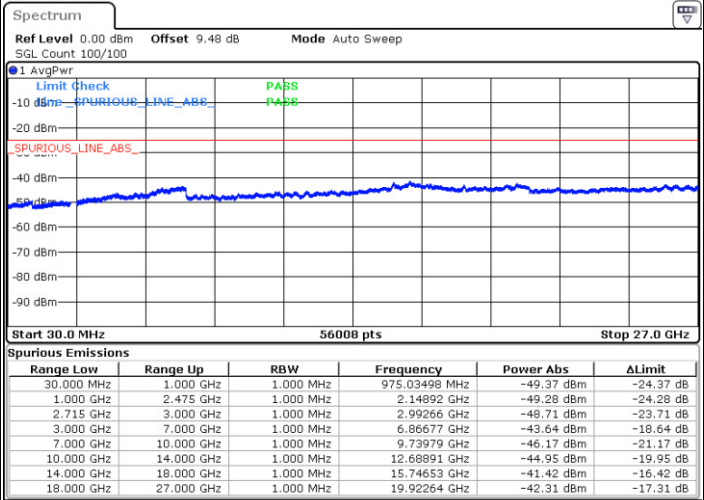

Date: 12 JAN 2018 10:42:02

LTE Band 41 / 15MHz

Highest Channel / QPSK

Highest Channel / 16QAM

Date: 12 JAN 2018 10:43:46

Date: 12 JAN 2018 10:44:36

LTE Band 41 / 20MHz

Lowest Channel / QPSK

Lowest Channel / 16QAM

Date: 12 JAN 2018 10:57:22

Date: 12 JAN 2018 11:00:05

LTE Band 41 / 20MHz

Middle Channel / QPSK

Middle Channel / 16QAM

Date: 12 JAN 2018 11:02:06

Date: 12 JAN 2018 11:01:14

Highest Channel / QPSK

Highest Channel / 16QAM

Date: 12 JAN 2018 11:02:57

Date: 12 JAN 2018 11:03:57

LTE Band 41 / 5MHz

Lowest Channel / 64QAM

Middle Channel / 64QAM

Date: 12 JAN 2018 11:30:34