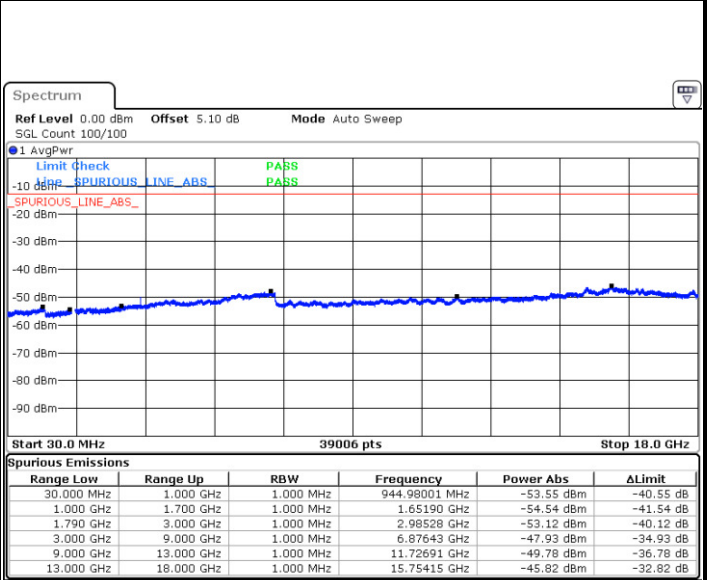

Highest Channel / QPSK

Highest Channel / 16QAM

Date: 12 JAN 2018 22:55:45

Date: 12 JAN 2018 22:54:11

LTE Band 66 / 1.4MHz

Lowest Channel / 64QAM

Middle Channel / 64QAM

Date: 12 JAN 2018 20:05:37

Date: 12 JAN 2018 20:18:31

Highest Channel / 64QAM

Date: 12 JAN 2018 20:21:16

LTE Band 66 / 3MHz

Lowest Channel / 64QAM

Date: 12 JAN 2018 20:33:14

Middle Channel / 64QAM

Date: 12 JAN 2018 20:42:25

Highest Channel / 64QAM

Date: 12 JAN 2018 20:52:00

LTE Band 66 / 5MHz

Lowest Channel / 64QAM

Middle Channel / 64QAM

Date: 12 JAN 2018 19:59:49

Date: 12 JAN 2018 19:56:54

Highest Channel / 64QAM

Date: 12 JAN 2018 19:21:33

LTE Band 66 / 10MHz

Lowest Channel / 64QAM

Middle Channel / 64QAM

Date: 12 JAN 2018 21:11:15

Date: 12 JAN 2018 21:15:20

Highest Channel / 64QAM

Date: 12 JAN 2018 21:20:44