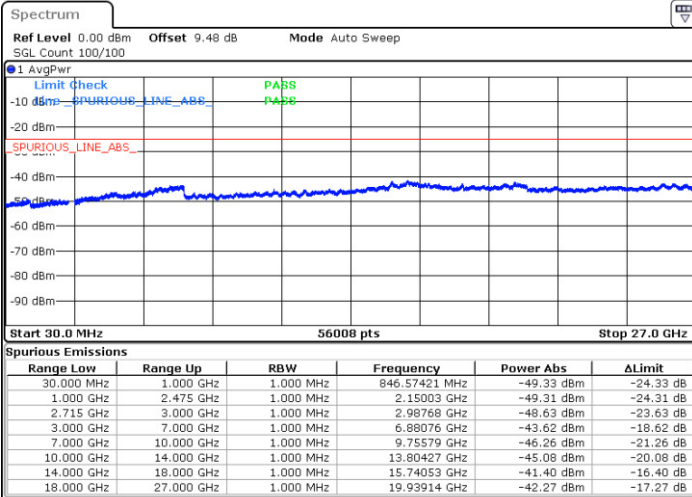

Date: 12 JAN 2018 11:31:37

Highest Channel / 64QAM

Date: 12 JAN 2018 11:32:26

LTE Band 41 / 10MHz

Lowest Channel / 64QAM

Middle Channel / 64QAM

Date: 12 JAN 2018 11:36:53

Date: 12 JAN 2018 11:37:42

Highest Channel / 64QAM

Date: 12 JAN 2018 11:38:32

LTE Band 41 / 15MHz

Lowest Channel / 64QAM

Middle Channel / 64QAM

Date: 12 JAN 2018 11:55:32

Date: 12 JAN 2018 11:56:21

Highest Channel / 64QAM

Date: 12 JAN 2018 11:57:12

LTE Band 41 / 20MHz

Lowest Channel / 64QAM

Middle Channel / 64QAM

Date: 12 JAN 2018 13:48:16

Date: 12 JAN 2018 13:50:10

Highest Channel / 64QAM

Date: 12 JAN 2018 13:51:03