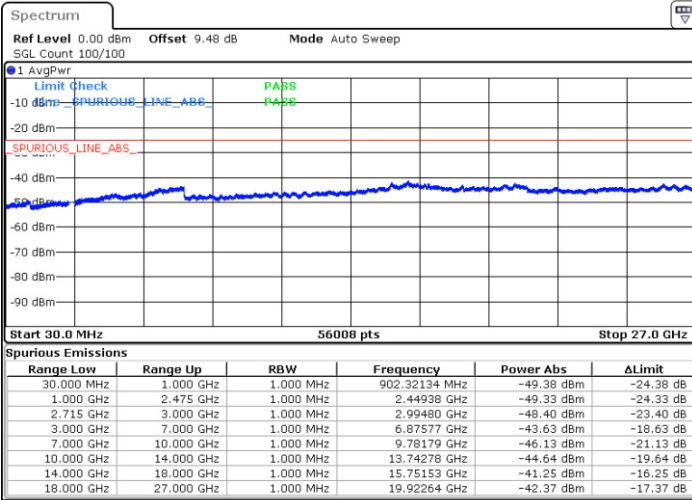

Date: 12 JAN 2018 10:42:02

LTE Band 41 / 15MHz

Highest Channel / QPSK

Highest Channel / 16QAM

Date: 12 JAN 2018 10:43:46

Date: 12 JAN 2018 10:44:36

LTE Band 41 / 20MHz

Lowest Channel / QPSK

Lowest Channel / 16QAM

Date: 12 JAN 2018 10:57:22

Date: 12 JAN 2018 11:00:05

LTE Band 41 / 20MHz

Middle Channel / QPSK

Middle Channel / 16QAM

Date: 12 JAN 2018 11:02:06

Date: 12 JAN 2018 11:01:14

Highest Channel / QPSK

Highest Channel / 16QAM

Date: 12 JAN 2018 11:02:57

Date: 12 JAN 2018 11:03:57

LTE Band 41 / 5MHz

Lowest Channel / 64QAM

Middle Channel / 64QAM

Date: 12 JAN 2018 11:30:34