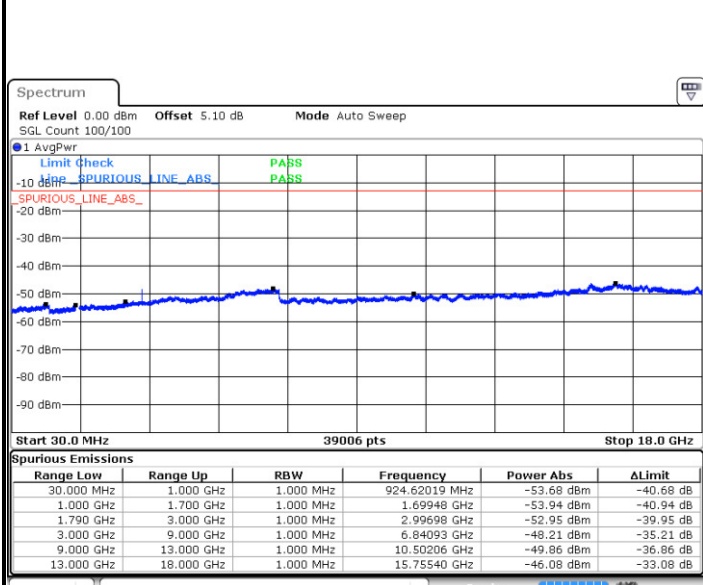

LTE Band 66 / 1.4MHz

Lowest Channel / QPSK

Lowest Channel / 16QAM

Date: 12 JAN 2018 20:04:18

Date: 12 JAN 2018 20:04:58

Middle Channel / QPSK

Middle Channel / 16QAM

Date: 12 JAN 2018 20:15:43

Date: 12 JAN 2018 20:17:49

LTE Band 66 / 1.4MHz

Highest Channel / QPSK

Date: 12 JAN 2018 20:19:56

Highest Channel / 16QAM

Date: 12 JAN 2018 20:20:36

LTE Band 66 / 3MHz

Lowest Channel / QPSK

Date: 12 JAN 2018 20:31:57

Lowest Channel / 16QAM

Date: 12 JAN 2018 20:32:36

LTE Band 66 / 3MHz

Middle Channel / QPSK

Middle Channel / 16QAM

Date: 12 JAN 2018 20:40:27

Date: 12 JAN 2018 20:41:42

Highest Channel / QPSK

Highest Channel / 16QAM

Date: 12 JAN 2018 20:50:06

Date: 12 JAN 2018 20:51:22

LTE Band 66 / 5MHz

Lowest Channel / QPSK

Lowest Channel / 16QAM

Date: 12 JAN 2018 19:58:27