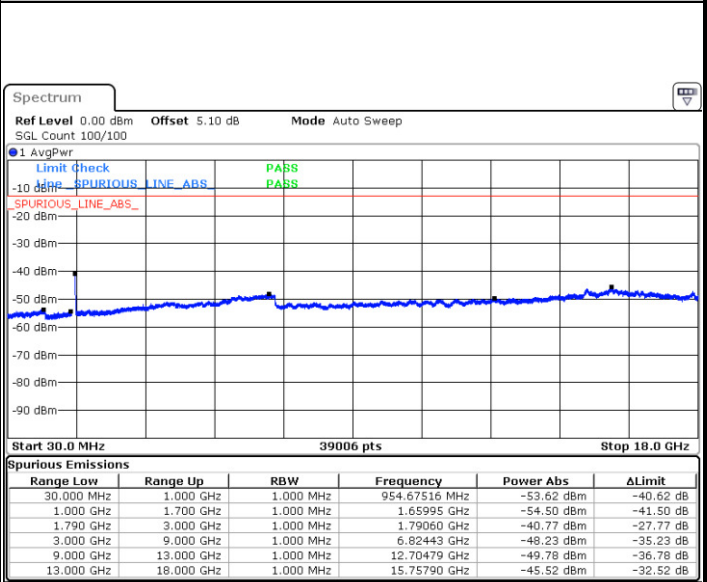

Highest Channel / QPSK

Highest Channel / 16QAM

Date: 12 JAN 2018 20:50:06

Date: 12 JAN 2018 20:51:22

LTE Band 66 / 5MHz

Lowest Channel / QPSK

Lowest Channel / 16QAM

Date: 12 JAN 2018 19:58:27

Date: 12 JAN 2018 19:59:07

Middle Channel / QPSK

Middle Channel / 16QAM

Date: 12 JAN 2018 19:54:51

Date: 12 JAN 2018 19:55:31

LTE Band 66 / 5MHz

Highest Channel / QPSK

Date: 12 JAN 2018 19:20:17

Highest Channel / 16QAM

Date: 12 JAN 2018 19:20:56

LTE Band 66 / 10MHz

Lowest Channel / QPSK

Date: 12 JAN 2018 21:09:01

Lowest Channel / 16QAM

Date: 12 JAN 2018 21:10:24

LTE Band 66 / 10MHz