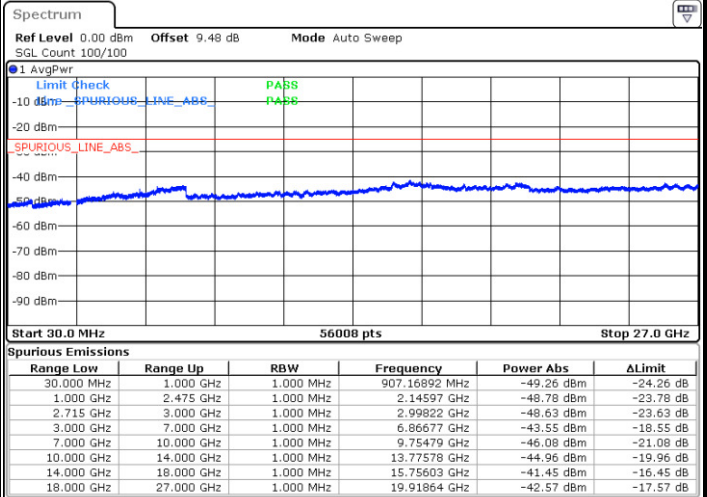

Highest Channel / QPSK

Highest Channel / 16QAM

Date: 12 JAN 2018 11:02:57

Date: 12 JAN 2018 11:03:57

LTE Band 41 / 5MHz

Lowest Channel / 64QAM

Middle Channel / 64QAM

Date: 12 JAN 2018 11:30:34

Date: 12 JAN 2018 11:31:37

Highest Channel / 64QAM

Date: 12 JAN 2018 11:32:26

LTE Band 41 / 10MHz

Lowest Channel / 64QAM

Middle Channel / 64QAM

Date: 12 JAN 2018 11:36:53

Date: 12 JAN 2018 11:37:42

Highest Channel / 64QAM

Date: 12 JAN 2018 11:38:32

LTE Band 41 / 15MHz

Lowest Channel / 64QAM

Middle Channel / 64QAM

Date: 12 JAN 2018 11:55:32

Date: 12 JAN 2018 11:56:21

Highest Channel / 64QAM