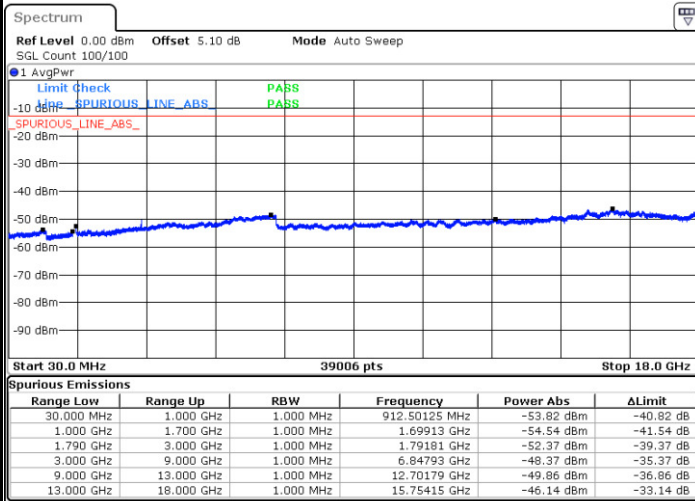

LTE Band 66 / 15MHz

Lowest Channel / QPSK

Date: 12 JAN 2018 21:53:01

Lowest Channel / 16QAM

Date: 12 JAN 2018 21:56:45

Middle Channel / QPSK

Date: 12 JAN 2018 22:04:04

Middle Channel / 16QAM

Date: 12 JAN 2018 22:04:56

LTE Band 66 / 15MHz

Highest Channel / QPSK

Date: 12 JAN 2018 22:06:40

Highest Channel / 16QAM

Date: 12 JAN 2018 22:07:18

LTE Band 66 / 20MHz

Lowest Channel / QPSK