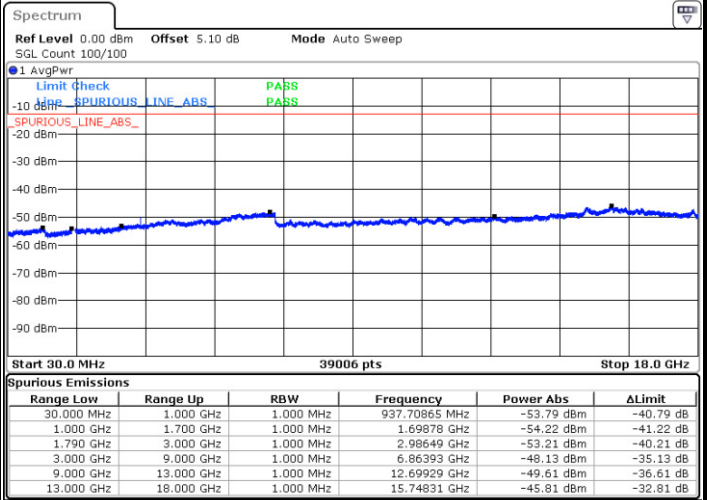

Highest Channel / QPSK

Highest Channel / 16QAM

Date: 12 JAN 2018 22:55:45

Date: 12 JAN 2018 22:54:11

LTE Band 66 / 1.4MHz

Lowest Channel / 64QAM

Middle Channel / 64QAM

Date: 12 JAN 2018 20:05:37

Date: 12 JAN 2018 20:18:31

Highest Channel / 64QAM

Date: 12 JAN 2018 20:21:16

LTE Band 66 / 3MHz

Lowest Channel / 64QAM

Date: 12 JAN 2018 20:33:14

Middle Channel / 64QAM

Date: 12 JAN 2018 20:42:25

Highest Channel / 64QAM

Date: 12 JAN 2018 20:52:00

LTE Band 66 / 5MHz

Lowest Channel / 64QAM

Middle Channel / 64QAM

Date: 12 JAN 2018 19:59:49

Date: 12 JAN 2018 19:56:54

Highest Channel / 64QAM

Date: 12 JAN 2018 19:21:33

LTE Band 66 / 10MHz

Lowest Channel / 64QAM

Middle Channel / 64QAM

Date: 12 JAN 2018 21:11:15

Date: 12 JAN 2018 21:15:20

Highest Channel / 64QAM

Date: 12 JAN 2018 21:20:44