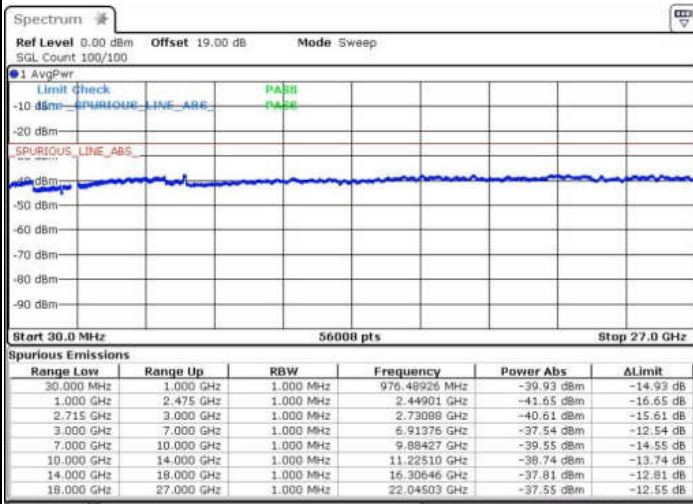

Date: 12 JAN 2018 19:21:33

LTE Band 66 / 10MHz

Lowest Channel / 64QAM

Middle Channel / 64QAM

Date: 12 JAN 2018 21:11:15

Date: 12 JAN 2018 21:15:20

Highest Channel / 64QAM

Date: 12 JAN 2018 21:20:44

LTE Band 66 / 15MHz

Lowest Channel / 64QAM

Middle Channel / 64QAM

Date: 12 JAN 2018 21:57:24

Date: 12 JAN 2018 22:05:32

Highest Channel / 64QAM

Date: 12 JAN 2018 22:07:57

Band 41CA

LTE Band 41 / 5MHz+20MHz

Lowest Channel / QPSK

Lowest Channel / 16QAM

Date: 11.FEB.2016 13:19:59

Date: 11.FEB.2016 13:20:54

Lowest Channel / 64QAM

Date: 11.FEB.2016 13:21:58

LTE Band 41 / 5MHz+20MHz

Middle Channel / QPSK

Middle Channel / 16QAM

Date: 11.FEB.2016 13:25:21

Date: 11.FEB.2016 13:24:28

Middle Channel / 64QAM

Date: 11.FEB.2016 13:23:34

LTE Band 41 / 5MHz+20MHz

Highest Channel / QPSK