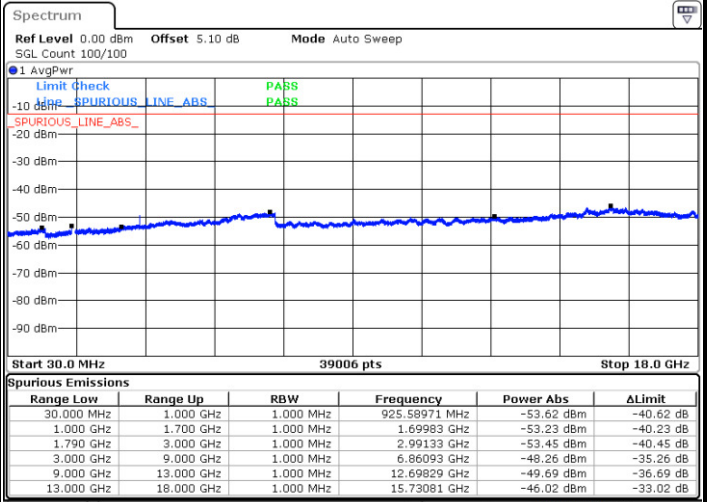

Date: 12 JAN 2018 22:04:56

LTE Band 66 / 15MHz

Highest Channel / QPSK

Date: 12 JAN 2018 22:06:40

Highest Channel / 16QAM

Date: 12 JAN 2018 22:07:18

LTE Band 66 / 20MHz

Lowest Channel / QPSK

Date: 12 JAN 2018 22:35:40

Lowest Channel / 16QAM

Date: 12 JAN 2018 22:37:18

LTE Band 66 / 20MHz

Middle Channel / QPSK

Middle Channel / 16QAM

Date: 12 JAN 2018 22:45:30

Date: 12 JAN 2018 22:47:40

Highest Channel / QPSK

Highest Channel / 16QAM

Date: 12 JAN 2018 22:55:45

Date: 12 JAN 2018 22:54:11

LTE Band 66 / 1.4MHz

Lowest Channel / 64QAM

Middle Channel / 64QAM

Date: 12 JAN 2018 20:05:37

Date: 12 JAN 2018 20:18:31

Highest Channel / 64QAM

Date: 12 JAN 2018 20:21:16

LTE Band 66 / 3MHz

Lowest Channel / 64QAM

Date: 12 JAN 2018 20:33:14

Middle Channel / 64QAM

Date: 12 JAN 2018 20:42:25