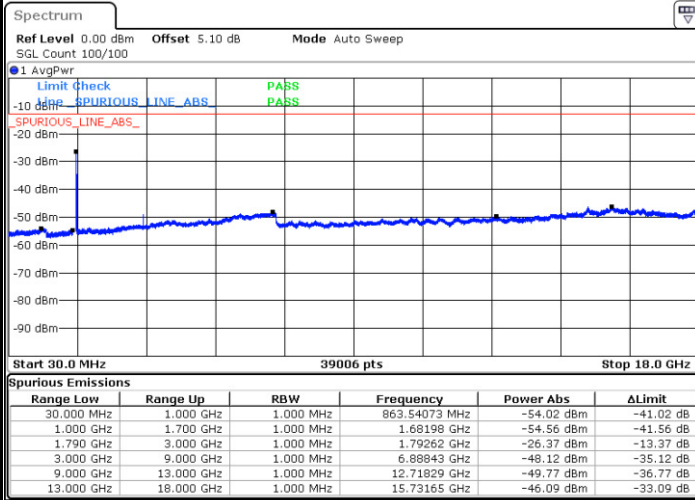

LTE Band 66 / 15MHz

Lowest Channel / QPSK

Date: 12 JAN 2018 21:53:01

Lowest Channel / 16QAM

Date: 12 JAN 2018 21:56:45

Middle Channel / QPSK

Date: 12 JAN 2018 22:04:04

Middle Channel / 16QAM

Date: 12 JAN 2018 22:04:56

LTE Band 66 / 15MHz

Highest Channel / QPSK

Date: 12 JAN 2018 22:06:40

Highest Channel / 16QAM

Date: 12 JAN 2018 22:07:18

LTE Band 66 / 20MHz

Lowest Channel / QPSK