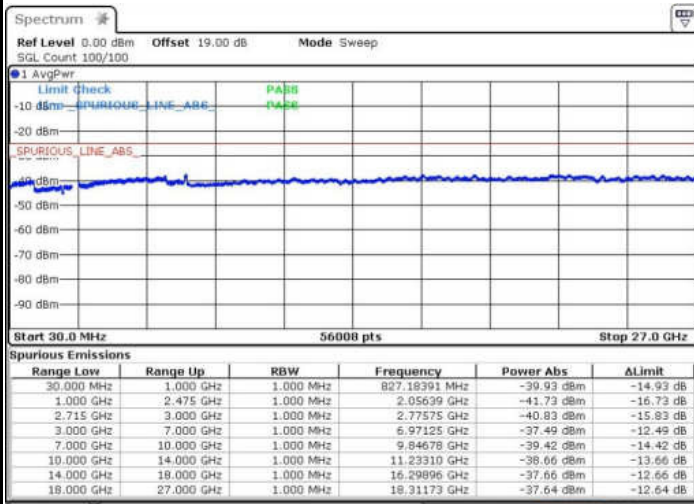

LTE Band 66 / 15MHz

Lowest Channel / 64QAM

Middle Channel / 64QAM

Date: 12 JAN 2018 21:57:24

Date: 12 JAN 2018 22:05:32

Highest Channel / 64QAM

Date: 12 JAN 2018 22:07:57

Band 41CA

LTE Band 41 / 5MHz+20MHz

Lowest Channel / QPSK

Lowest Channel / 16QAM

Date: 11.FEB.2016 13:19:59

Date: 11.FEB.2016 13:20:54

Lowest Channel / 64QAM

Date: 11.FEB.2016 13:21:58

LTE Band 41 / 5MHz+20MHz

Middle Channel / QPSK

Middle Channel / 16QAM

Date: 11.FEB.2016 13:25:21

Date: 11.FEB.2016 13:24:28

Middle Channel / 64QAM

Date: 11.FEB.2016 13:23:34

LTE Band 41 / 5MHz+20MHz

Highest Channel / QPSK

Date: 11.FEB.2016 13:33:58

Highest Channel / 16QAM

Date: 11.FEB.2016 13:35:41

Highest Channel / 64QAM

Date: 11.FEB.2016 13:36:48

LTE Band 41 / 10MHz+20MHz

Lowest Channel / QPSK

Lowest Channel / 16QAM