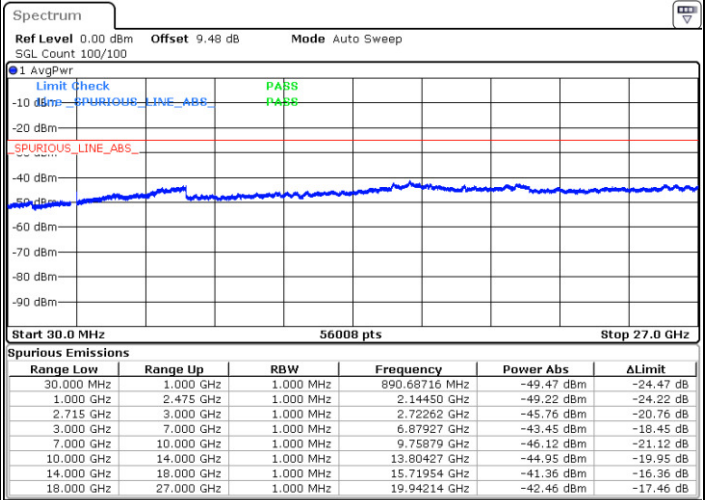

LTE Band 41 / 15MHz

Lowest Channel / QPSK

Lowest Channel / 16QAM

Date: 12 JAN 2018 10:40:21

Date: 12 JAN 2018 10:41:09

Middle Channel / QPSK

Middle Channel / 16QAM

Date: 12 JAN 2018 10:42:50

Date: 12 JAN 2018 10:42:02

LTE Band 41 / 15MHz

Highest Channel / QPSK

Highest Channel / 16QAM

Date: 12 JAN 2018 10:43:46

Date: 12 JAN 2018 10:44:36

LTE Band 41 / 20MHz

Lowest Channel / QPSK