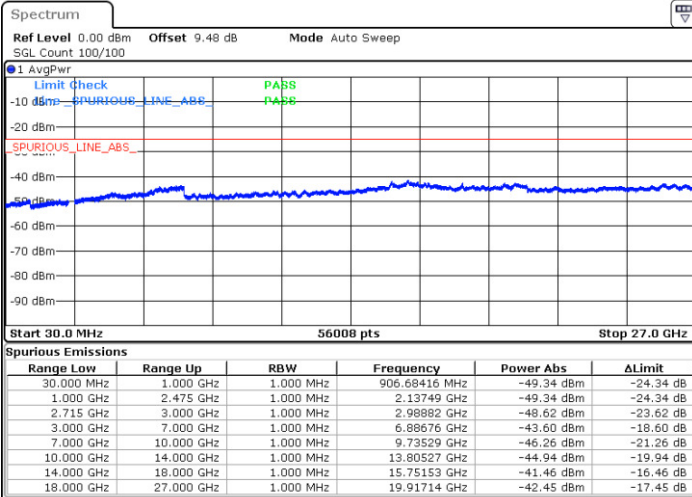

Highest Channel / QPSK

Highest Channel / 16QAM

Date: 12 JAN 2018 11:02:57

Date: 12 JAN 2018 11:03:57

LTE Band 41 / 5MHz

Lowest Channel / 64QAM

Middle Channel / 64QAM

Date: 12 JAN 2018 11:30:34

Date: 12 JAN 2018 11:31:37

Highest Channel / 64QAM

Date: 12 JAN 2018 11:32:26

LTE Band 41 / 10MHz

Lowest Channel / 64QAM

Middle Channel / 64QAM

Date: 12 JAN 2018 11:36:53

Date: 12 JAN 2018 11:37:42

Highest Channel / 64QAM

Date: 12 JAN 2018 11:38:32

LTE Band 41 / 15MHz

Lowest Channel / 64QAM

Middle Channel / 64QAM

Date: 12 JAN 2018 11:55:32

Date: 12 JAN 2018 11:56:21

Highest Channel / 64QAM