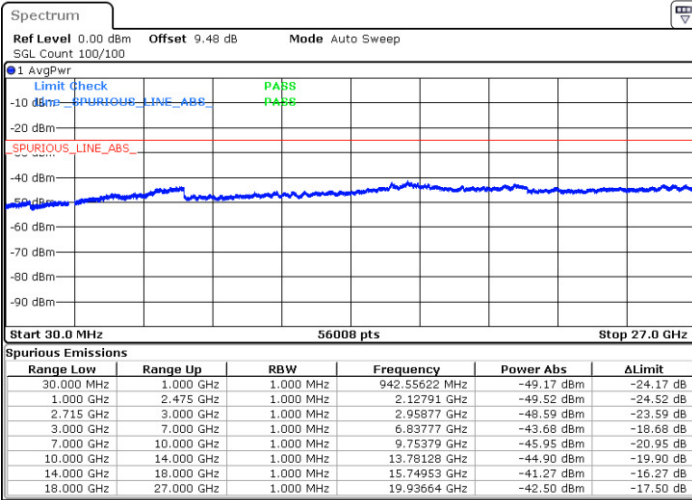

LTE Band 41 / 15MHz

Lowest Channel / QPSK

Lowest Channel / 16QAM

Date: 12 JAN 2018 10:40:21

Date: 12 JAN 2018 10:41:09

Middle Channel / QPSK

Middle Channel / 16QAM

Date: 12 JAN 2018 10:42:50

Date: 12 JAN 2018 10:42:02

LTE Band 41 / 15MHz

Highest Channel / QPSK

Highest Channel / 16QAM

Date: 12 JAN 2018 10:43:46

Date: 12 JAN 2018 10:44:36

LTE Band 41 / 20MHz

Lowest Channel / QPSK