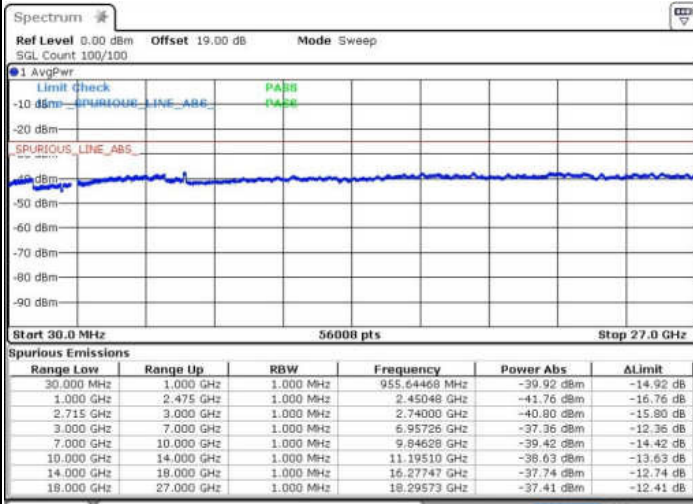

Date: 12 JAN 2018 19:21:33

LTE Band 66 / 10MHz

Lowest Channel / 64QAM

Middle Channel / 64QAM

Date: 12 JAN 2018 21:11:15

Date: 12 JAN 2018 21:15:20

Highest Channel / 64QAM

Date: 12 JAN 2018 21:20:44

LTE Band 66 / 15MHz

Lowest Channel / 64QAM

Middle Channel / 64QAM

Date: 12 JAN 2018 21:57:24

Date: 12 JAN 2018 22:05:32

Highest Channel / 64QAM

Date: 12 JAN 2018 22:07:57

Band 41CA

LTE Band 41 / 5MHz+20MHz

Lowest Channel / QPSK

Lowest Channel / 16QAM

Date: 11.FEB.2016 13:19:59

Date: 11.FEB.2016 13:20:54

Lowest Channel / 64QAM

Date: 11.FEB.2016 13:21:58

LTE Band 41 / 5MHz+20MHz