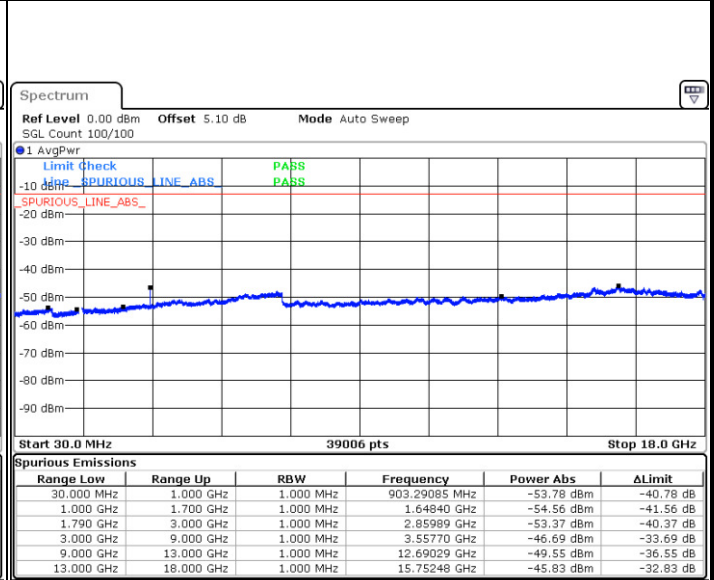

LTE Band 66 / 1.4MHz

Lowest Channel / QPSK

Lowest Channel / 16QAM

Date: 12 JAN 2018 20:04:18

Date: 12 JAN 2018 20:04:58

Middle Channel / QPSK

Middle Channel / 16QAM

Date: 12 JAN 2018 20:15:43

Date: 12 JAN 2018 20:17:49

LTE Band 66 / 1.4MHz

Highest Channel / QPSK

Date: 12 JAN 2018 20:19:56

Highest Channel / 16QAM

Date: 12 JAN 2018 20:20:36

LTE Band 66 / 3MHz

Lowest Channel / QPSK

Date: 12 JAN 2018 20:31:57

Lowest Channel / 16QAM

Date: 12 JAN 2018 20:32:36

LTE Band 66 / 3MHz

Middle Channel / QPSK

Middle Channel / 16QAM

Date: 12 JAN 2018 20:40:27

Date: 12 JAN 2018 20:41:42

Highest Channel / QPSK

Highest Channel / 16QAM

Date: 12 JAN 2018 20:50:06

Date: 12 JAN 2018 20:51:22

LTE Band 66 / 5MHz

Lowest Channel / QPSK

Lowest Channel / 16QAM

Date: 12 JAN 2018 19:58:27