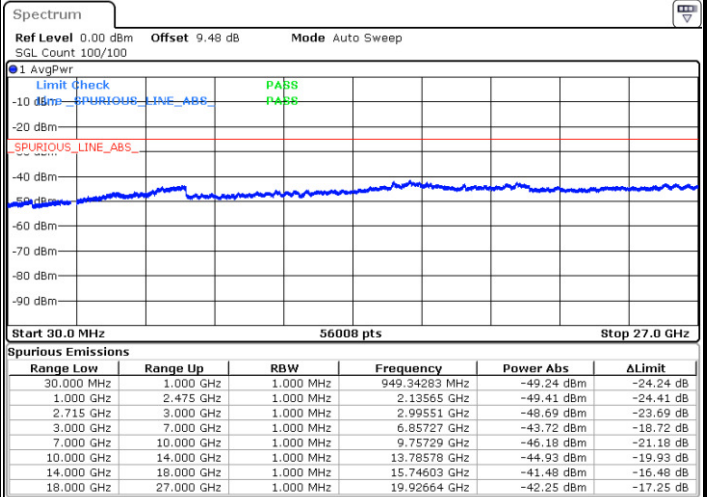

Date: 12 JAN 2018 11:31:37

Highest Channel / 64QAM

Date: 12 JAN 2018 11:32:26

LTE Band 41 / 10MHz

Lowest Channel / 64QAM

Middle Channel / 64QAM

Date: 12 JAN 2018 11:36:53

Date: 12 JAN 2018 11:37:42

Highest Channel / 64QAM

Date: 12 JAN 2018 11:38:32

LTE Band 41 / 15MHz

Lowest Channel / 64QAM

Middle Channel / 64QAM

Date: 12 JAN 2018 11:55:32

Date: 12 JAN 2018 11:56:21

Highest Channel / 64QAM

Date: 12 JAN 2018 11:57:12

LTE Band 41 / 20MHz

Lowest Channel / 64QAM

Middle Channel / 64QAM

Date: 12 JAN 2018 13:48:16

Date: 12 JAN 2018 13:50:10

Highest Channel / 64QAM

Date: 12 JAN 2018 13:51:03