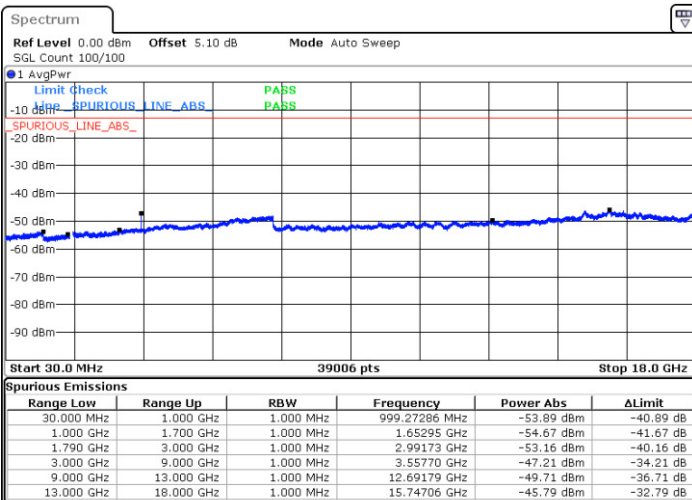

Date: 12 JAN 2018 22:35:40

Lowest Channel / 16QAM

Date: 12 JAN 2018 22:37:18

LTE Band 66 / 20MHz

Middle Channel / QPSK

Middle Channel / 16QAM

Date: 12 JAN 2018 22:45:30

Date: 12 JAN 2018 22:47:40

Highest Channel / QPSK

Highest Channel / 16QAM

Date: 12 JAN 2018 22:55:45

Date: 12 JAN 2018 22:54:11

LTE Band 66 / 1.4MHz

Lowest Channel / 64QAM

Middle Channel / 64QAM

Date: 12 JAN 2018 20:05:37

Date: 12 JAN 2018 20:18:31

Highest Channel / 64QAM

Date: 12 JAN 2018 20:21:16

LTE Band 66 / 3MHz

Lowest Channel / 64QAM

Date: 12 JAN 2018 20:33:14

Middle Channel / 64QAM

Date: 12 JAN 2018 20:42:25

Highest Channel / 64QAM

Date: 12 JAN 2018 20:52:00

LTE Band 66 / 5MHz

Lowest Channel / 64QAM

Middle Channel / 64QAM

Date: 12 JAN 2018 19:59:49

Date: 12 JAN 2018 19:56:54

Highest Channel / 64QAM