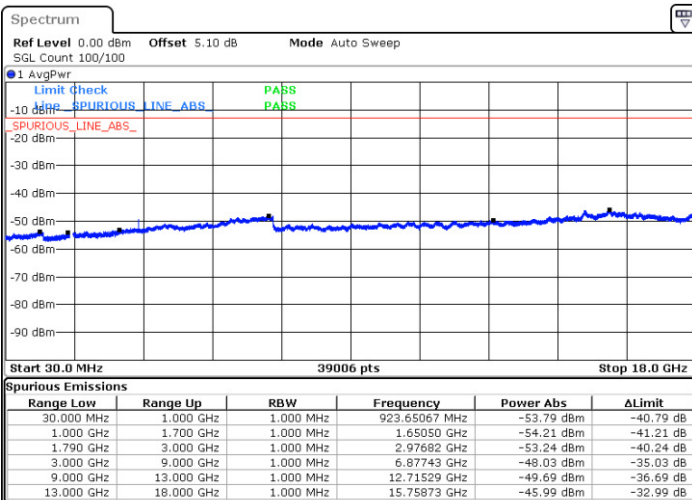

Date: 12 JAN 2018 11:57:12

LTE Band 41 / 20MHz

Lowest Channel / 64QAM

Middle Channel / 64QAM

Date: 12 JAN 2018 13:48:16

Date: 12 JAN 2018 13:50:10

Highest Channel / 64QAM

Date: 12 JAN 2018 13:51:03

LTE Band 66 / 1.4MHz

Lowest Channel / QPSK

Lowest Channel / 16QAM

Date: 12 JAN 2018 20:04:18

Date: 12 JAN 2018 20:04:58

Middle Channel / QPSK

Middle Channel / 16QAM

Date: 12 JAN 2018 20:15:43

Date: 12 JAN 2018 20:17:49

LTE Band 66 / 1.4MHz

Highest Channel / QPSK

Date: 12 JAN 2018 20:19:56

Highest Channel / 16QAM

Date: 12 JAN 2018 20:20:36

LTE Band 66 / 3MHz

Lowest Channel / QPSK