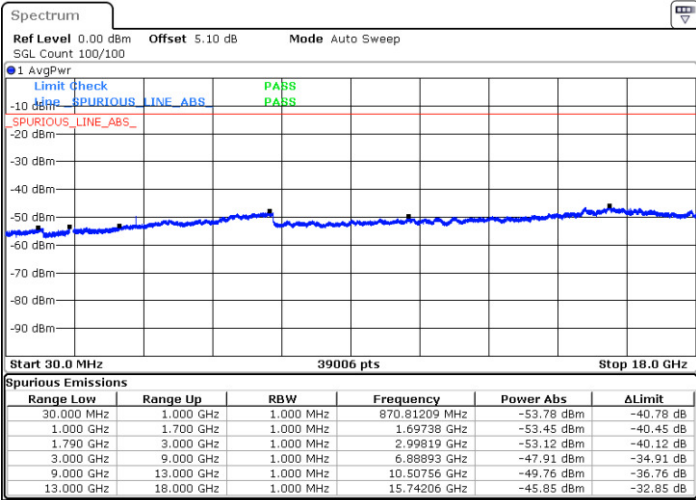

Highest Channel / QPSK

Highest Channel / 16QAM

Date: 12 JAN 2018 22:55:45

Date: 12 JAN 2018 22:54:11

LTE Band 66 / 1.4MHz

Lowest Channel / 64QAM

Middle Channel / 64QAM

Date: 12 JAN 2018 20:05:37

Date: 12 JAN 2018 20:18:31

Highest Channel / 64QAM

Date: 12 JAN 2018 20:21:16

LTE Band 66 / 3MHz

Lowest Channel / 64QAM

Date: 12 JAN 2018 20:33:14

Middle Channel / 64QAM

Date: 12 JAN 2018 20:42:25

Highest Channel / 64QAM

Date: 12 JAN 2018 20:52:00

LTE Band 66 / 5MHz

Lowest Channel / 64QAM

Middle Channel / 64QAM

Date: 12 JAN 2018 19:59:49

Date: 12 JAN 2018 19:56:54

Highest Channel / 64QAM

Date: 12 JAN 2018 19:21:33

LTE Band 66 / 10MHz

Lowest Channel / 64QAM

Middle Channel / 64QAM

Date: 12 JAN 2018 21:11:15

Date: 12 JAN 2018 21:15:20

Highest Channel / 64QAM

Date: 12 JAN 2018 21:20:44