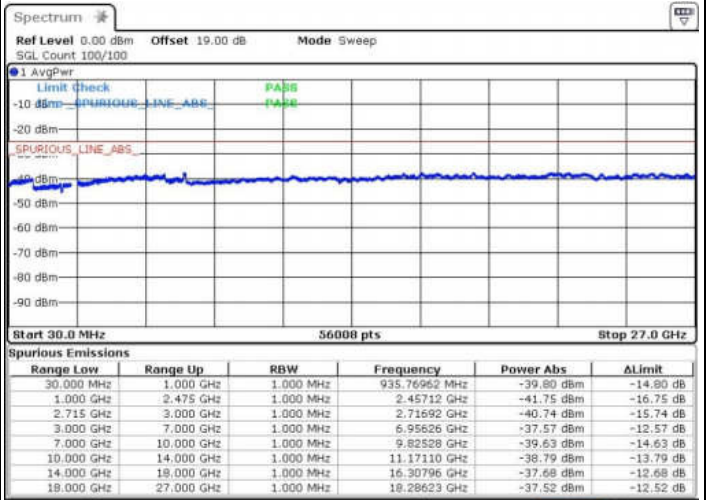

Middle Channel / QPSK

Middle Channel / 16QAM

Date: 11.FEB.2016 13:25:21

Date: 11.FEB.2016 13:24:28

Middle Channel / 64QAM

Date: 11.FEB.2016 13:23:34

LTE Band 41 / 5MHz+20MHz

Highest Channel / QPSK

Date: 11.FEB.2016 13:33:58

Highest Channel / 16QAM

Date: 11.FEB.2016 13:35:41

Highest Channel / 64QAM

Date: 11.FEB.2016 13:36:48

LTE Band 41 / 10MHz+20MHz

Lowest Channel / QPSK

Lowest Channel / 16QAM

Date: 11.FEB.2016 14:08:53

Date: 11.FEB.2016 14:09:49

Lowest Channel / 64QAM

Date: 11.FEB.2016 14:10:47