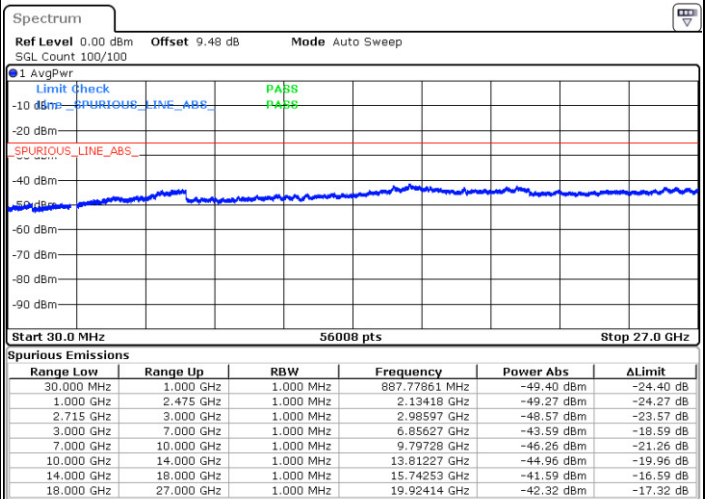

Date: 12 JAN 2018 10:42:02

LTE Band 41 / 15MHz

Highest Channel / QPSK

Highest Channel / 16QAM

Date: 12 JAN 2018 10:43:46

Date: 12 JAN 2018 10:44:36

LTE Band 41 / 20MHz

Lowest Channel / QPSK

Lowest Channel / 16QAM

Date: 12 JAN 2018 10:57:22

Date: 12 JAN 2018 11:00:05

LTE Band 41 / 20MHz

Middle Channel / QPSK

Middle Channel / 16QAM

Date: 12 JAN 2018 11:02:06

Date: 12 JAN 2018 11:01:14

Highest Channel / QPSK

Highest Channel / 16QAM

Date: 12 JAN 2018 11:02:57

Date: 12 JAN 2018 11:03:57

LTE Band 41 / 5MHz

Lowest Channel / 64QAM

Middle Channel / 64QAM

Date: 12 JAN 2018 11:30:34