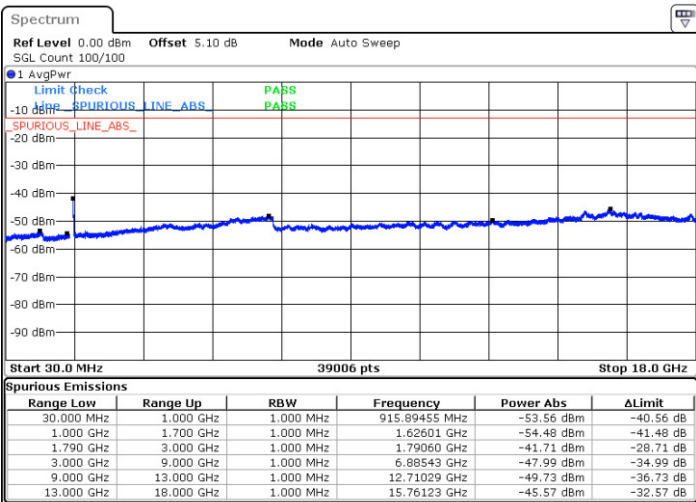

Highest Channel / QPSK

Highest Channel / 16QAM

Date: 12 JAN 2018 22:55:45

Date: 12 JAN 2018 22:54:11

LTE Band 66 / 1.4MHz

Lowest Channel / 64QAM

Middle Channel / 64QAM

Date: 12 JAN 2018 20:05:37

Date: 12 JAN 2018 20:18:31

Highest Channel / 64QAM

Date: 12 JAN 2018 20:21:16

LTE Band 66 / 3MHz

Lowest Channel / 64QAM

Date: 12 JAN 2018 20:33:14

Middle Channel / 64QAM

Date: 12 JAN 2018 20:42:25

Highest Channel / 64QAM

Date: 12 JAN 2018 20:52:00

LTE Band 66 / 5MHz

Lowest Channel / 64QAM

Middle Channel / 64QAM

Date: 12 JAN 2018 19:59:49

Date: 12 JAN 2018 19:56:54

Highest Channel / 64QAM

Date: 12 JAN 2018 19:21:33

LTE Band 66 / 10MHz

Lowest Channel / 64QAM

Middle Channel / 64QAM

Date: 12 JAN 2018 21:11:15

Date: 12 JAN 2018 21:15:20

Highest Channel / 64QAM

Date: 12 JAN 2018 21:20:44