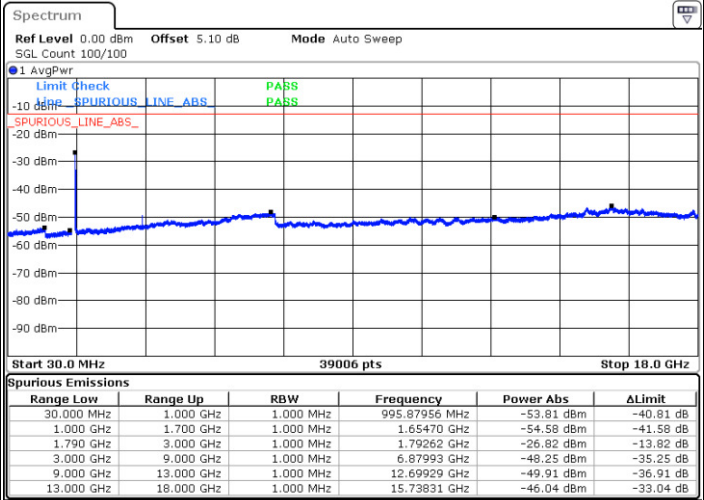

LTE Band 66 / 15MHz

Lowest Channel / QPSK

Date: 12 JAN 2018 21:53:01

Lowest Channel / 16QAM

Date: 12 JAN 2018 21:56:45

Middle Channel / QPSK

Date: 12 JAN 2018 22:04:04

Middle Channel / 16QAM

Date: 12 JAN 2018 22:04:56

LTE Band 66 / 15MHz

Highest Channel / QPSK

Date: 12 JAN 2018 22:06:40

Highest Channel / 16QAM

Date: 12 JAN 2018 22:07:18

LTE Band 66 / 20MHz

Lowest Channel / QPSK

Date: 12 JAN 2018 22:35:40

Lowest Channel / 16QAM

Date: 12 JAN 2018 22:37:18

LTE Band 66 / 20MHz

Middle Channel / QPSK

Middle Channel / 16QAM

Date: 12 JAN 2018 22:45:30

Date: 12 JAN 2018 22:47:40

Highest Channel / QPSK

Highest Channel / 16QAM

Date: 12 JAN 2018 22:55:45

Date: 12 JAN 2018 22:54:11

LTE Band 66 / 1.4MHz

Lowest Channel / 64QAM

Middle Channel / 64QAM

Date: 12 JAN 2018 20:05:37