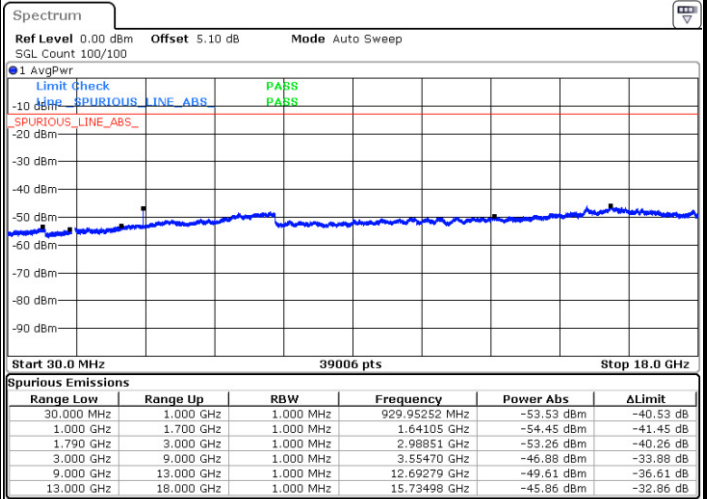

Date: 12 JAN 2018 20:17:49

LTE Band 66 / 1.4MHz

Highest Channel / QPSK

Date: 12 JAN 2018 20:19:56

Highest Channel / 16QAM

Date: 12 JAN 2018 20:20:36

LTE Band 66 / 3MHz

Lowest Channel / QPSK

Date: 12 JAN 2018 20:31:57

Lowest Channel / 16QAM

Date: 12 JAN 2018 20:32:36

LTE Band 66 / 3MHz

Middle Channel / QPSK

Middle Channel / 16QAM

Date: 12 JAN 2018 20:40:27

Date: 12 JAN 2018 20:41:42

Highest Channel / QPSK

Highest Channel / 16QAM

Date: 12 JAN 2018 20:50:06

Date: 12 JAN 2018 20:51:22

LTE Band 66 / 5MHz

Lowest Channel / QPSK

Lowest Channel / 16QAM

Date: 12 JAN 2018 19:58:27