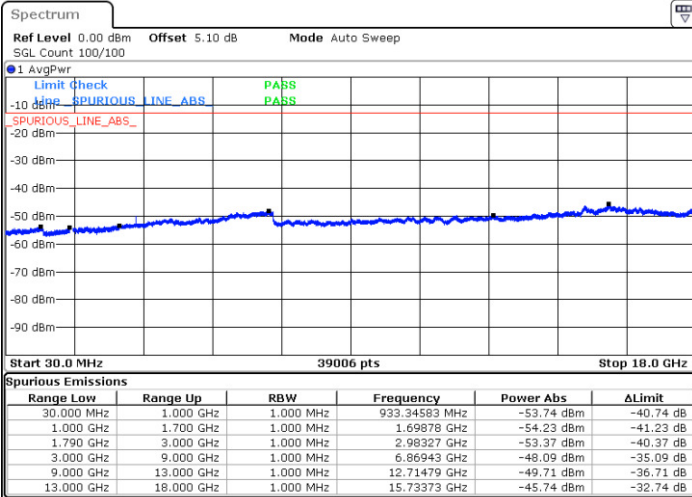

Date: 12 JAN 2018 22:35:40

Lowest Channel / 16QAM

Date: 12 JAN 2018 22:37:18

LTE Band 66 / 20MHz

Middle Channel / QPSK

Middle Channel / 16QAM

Date: 12 JAN 2018 22:45:30

Date: 12 JAN 2018 22:47:40

Highest Channel / QPSK

Highest Channel / 16QAM

Date: 12 JAN 2018 22:55:45

Date: 12 JAN 2018 22:54:11

LTE Band 66 / 1.4MHz

Lowest Channel / 64QAM

Middle Channel / 64QAM

Date: 12 JAN 2018 20:05:37

Date: 12 JAN 2018 20:18:31

Highest Channel / 64QAM

Date: 12 JAN 2018 20:21:16

LTE Band 66 / 3MHz

Lowest Channel / 64QAM

Date: 12 JAN 2018 20:33:14

Middle Channel / 64QAM

Date: 12 JAN 2018 20:42:25

Highest Channel / 64QAM

Date: 12 JAN 2018 20:52:00

LTE Band 66 / 5MHz

Lowest Channel / 64QAM

Middle Channel / 64QAM

Date: 12 JAN 2018 19:59:49

Date: 12 JAN 2018 19:56:54

Highest Channel / 64QAM