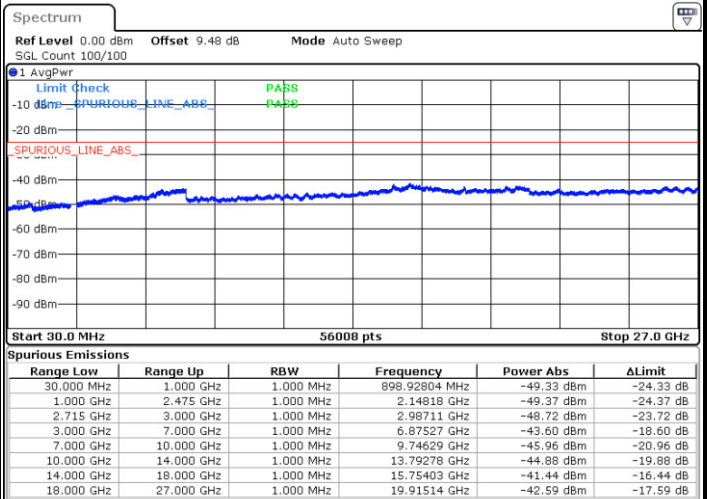

LTE Band 41 / 15MHz

Lowest Channel / QPSK

Lowest Channel / 16QAM

Date: 12 JAN 2018 10:40:21

Date: 12 JAN 2018 10:41:09

Middle Channel / QPSK

Middle Channel / 16QAM

Date: 12 JAN 2018 10:42:50

Date: 12 JAN 2018 10:42:02

LTE Band 41 / 15MHz

Highest Channel / QPSK

Highest Channel / 16QAM

Date: 12 JAN 2018 10:43:46

Date: 12 JAN 2018 10:44:36

LTE Band 41 / 20MHz

Lowest Channel / QPSK