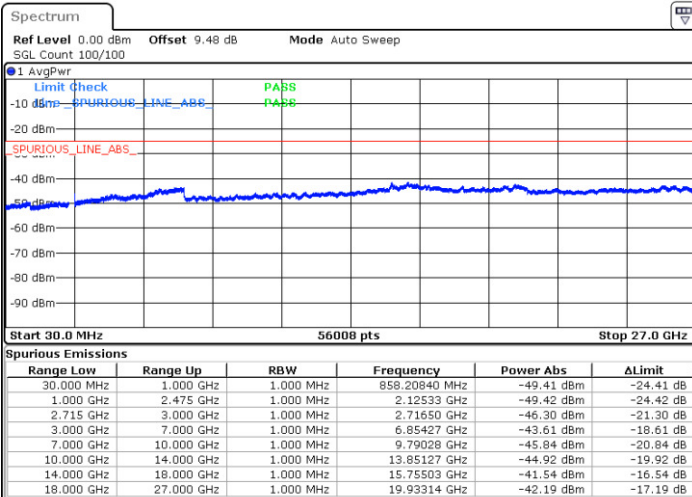

Highest Channel / 64QAM

Date: 12 JAN 2018 11:38:32

LTE Band 41 / 15MHz

Lowest Channel / 64QAM

Middle Channel / 64QAM

Date: 12 JAN 2018 11:55:32

Date: 12 JAN 2018 11:56:21

Highest Channel / 64QAM

Date: 12 JAN 2018 11:57:12

LTE Band 41 / 20MHz

Lowest Channel / 64QAM

Middle Channel / 64QAM

Date: 12 JAN 2018 13:48:16

Date: 12 JAN 2018 13:50:10

Highest Channel / 64QAM

Date: 12 JAN 2018 13:51:03

LTE Band 66 / 1.4MHz

Lowest Channel / QPSK

Lowest Channel / 16QAM

Date: 12 JAN 2018 20:04:18

Date: 12 JAN 2018 20:04:58

Middle Channel / QPSK

Middle Channel / 16QAM

Date: 12 JAN 2018 20:15:43

Date: 12 JAN 2018 20:17:49

LTE Band 66 / 1.4MHz

Highest Channel / QPSK

Date: 12 JAN 2018 20:19:56

Highest Channel / 16QAM

Date: 12 JAN 2018 20:20:36

LTE Band 66 / 3MHz

Lowest Channel / QPSK