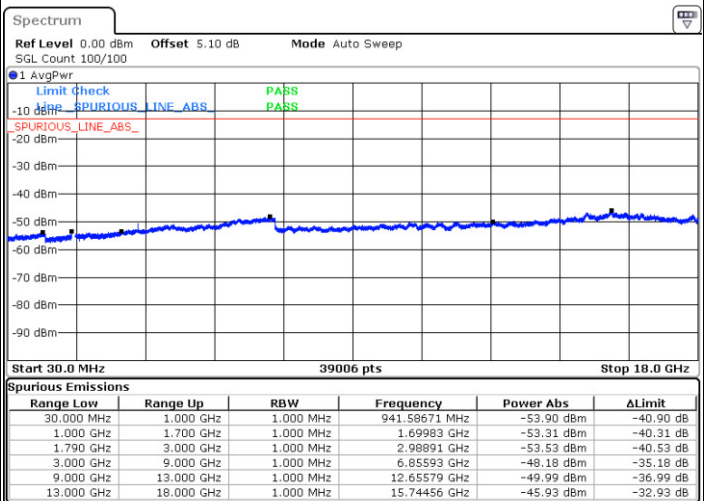

LTE Band 66 / 15MHz

Lowest Channel / QPSK

Date: 12 JAN 2018 21:53:01

Lowest Channel / 16QAM

Date: 12 JAN 2018 21:56:45

Middle Channel / QPSK

Date: 12 JAN 2018 22:04:04

Middle Channel / 16QAM

Date: 12 JAN 2018 22:04:56

LTE Band 66 / 15MHz

Highest Channel / QPSK

Date: 12 JAN 2018 22:06:40

Highest Channel / 16QAM

Date: 12 JAN 2018 22:07:18

LTE Band 66 / 20MHz

Lowest Channel / QPSK

Date: 12 JAN 2018 22:35:40

Lowest Channel / 16QAM

Date: 12 JAN 2018 22:37:18

LTE Band 66 / 20MHz

Middle Channel / QPSK

Middle Channel / 16QAM

Date: 12 JAN 2018 22:45:30

Date: 12 JAN 2018 22:47:40

Highest Channel / QPSK

Highest Channel / 16QAM

Date: 12 JAN 2018 22:55:45

Date: 12 JAN 2018 22:54:11

LTE Band 66 / 1.4MHz

Lowest Channel / 64QAM

Middle Channel / 64QAM

Date: 12 JAN 2018 20:05:37