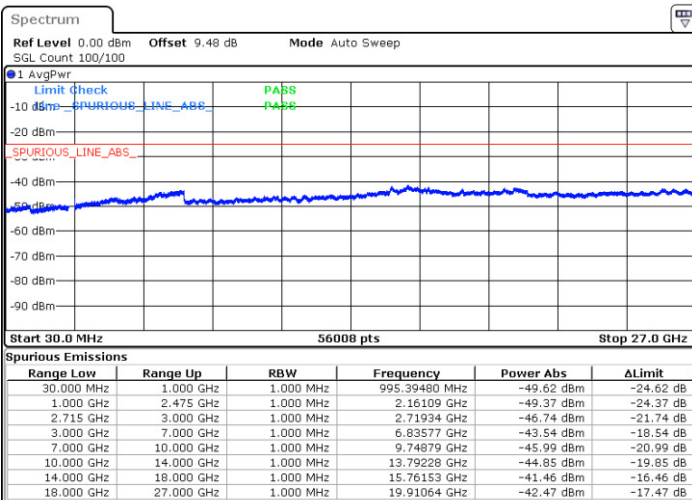

Date: 12 JAN 2018 11:31:37

Highest Channel / 64QAM

Date: 12 JAN 2018 11:32:26

LTE Band 41 / 10MHz

Lowest Channel / 64QAM

Middle Channel / 64QAM

Date: 12 JAN 2018 11:36:53

Date: 12 JAN 2018 11:37:42

Highest Channel / 64QAM

Date: 12 JAN 2018 11:38:32

LTE Band 41 / 15MHz

Lowest Channel / 64QAM

Middle Channel / 64QAM

Date: 12 JAN 2018 11:55:32

Date: 12 JAN 2018 11:56:21

Highest Channel / 64QAM

Date: 12 JAN 2018 11:57:12

LTE Band 41 / 20MHz

Lowest Channel / 64QAM

Middle Channel / 64QAM

Date: 12 JAN 2018 13:48:16

Date: 12 JAN 2018 13:50:10

Highest Channel / 64QAM

Date: 12 JAN 2018 13:51:03