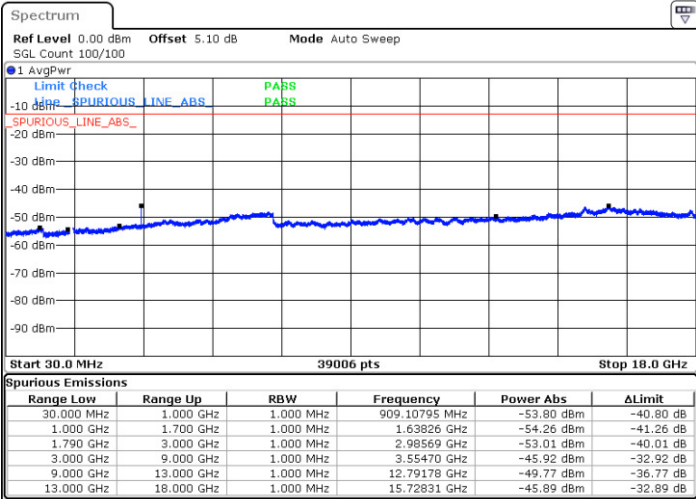

Date: 12 JAN 2018 20:17:49

LTE Band 66 / 1.4MHz

Highest Channel / QPSK

Date: 12 JAN 2018 20:19:56

Highest Channel / 16QAM

Date: 12 JAN 2018 20:20:36

LTE Band 66 / 3MHz

Lowest Channel / QPSK

Date: 12 JAN 2018 20:31:57

Lowest Channel / 16QAM

Date: 12 JAN 2018 20:32:36

LTE Band 66 / 3MHz

Middle Channel / QPSK

Middle Channel / 16QAM

Date: 12 JAN 2018 20:40:27

Date: 12 JAN 2018 20:41:42

Highest Channel / QPSK

Highest Channel / 16QAM

Date: 12 JAN 2018 20:50:06

Date: 12 JAN 2018 20:51:22

LTE Band 66 / 5MHz

Lowest Channel / QPSK

Lowest Channel / 16QAM

Date: 12 JAN 2018 19:58:27