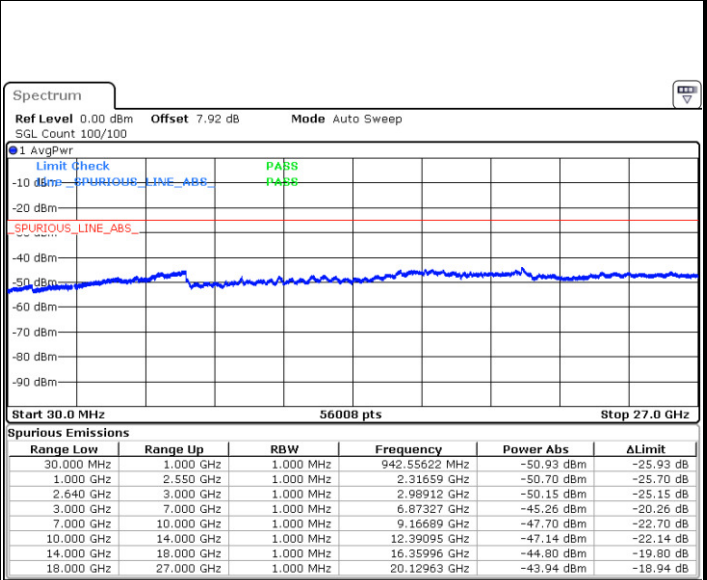

Date: 11.JAN.2018 18:49:12

Middle Channel / QPSK

Middle Channel / 16QAM

Date: 11.JAN.2018 18:50:07

Date: 11.JAN.2018 18:51:02

LTE Band 38 / 5MHz

Highest Channel / QPSK

Date: 11.JAN.2018 18:51:57

Highest Channel / 16QAM

Date: 11.JAN.2018 18:52:52

LTE Band 38 / 10MHz

Lowest Channel / QPSK

Date: 11.JAN.2018 18:53:47

Lowest Channel / 16QAM

Date: 11.JAN.2018 18:54:42

LTE Band 38 / 10MHz