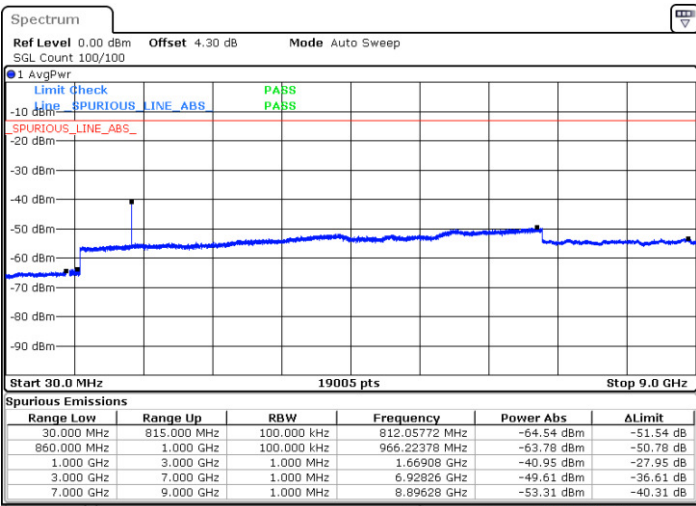

LTE Band 26 / 5MHz

Lowest Channel / QPSK

Lowest Channel / 16QAM

Date: 12.FEB.2018 18:42:12

Date: 12.FEB.2018 18:42:37

Middle Channel / QPSK

Middle Channel / 16QAM

Date: 12.FEB.2018 18:48:43

Date: 12.FEB.2018 18:48:12

LTE Band 26 / 5MHz

Highest Channel / QPSK

Date: 12.FEB.2018 18:49:09

Highest Channel / 16QAM

Date: 12.FEB.2018 18:49:34

LTE Band 26 / 10MHz

Lowest Channel / QPSK