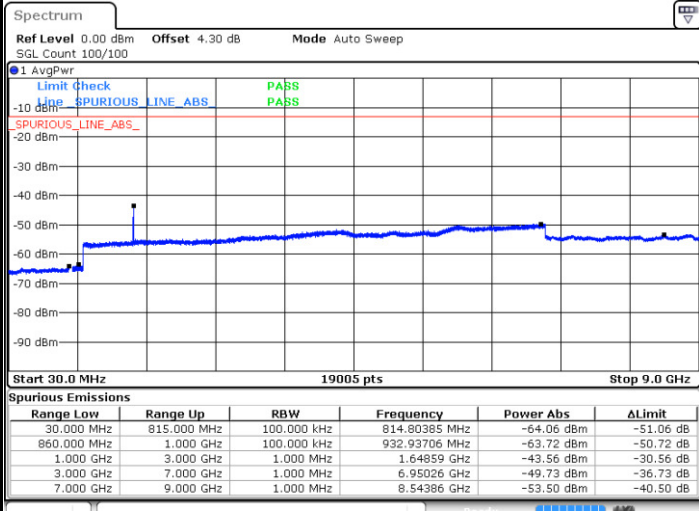

Date: 12.FEB.2018 18:55:22

Middle Channel / QPSK

Middle Channel / 16QAM

Date: 12.FEB.2018 18:57:07

Date: 12.FEB.2018 18:56:40

LTE Band 26 / 15MHz

Highest Channel / QPSK

Highest Channel / 16QAM

Date: 12.FEB.2018 18:57:44

Date: 12.FEB.2018 18:58:12

LTE Band 26 / 1.4MHz

Lowest Channel / 64QAM

Middle Channel / 64QAM

Date: 12 FEB 2018 18:26:51

Date: 12 FEB 2018 18:27:23

Highest Channel / 64QAM

Date: 12 FEB 2018 18:29:42

LTE Band 26 / 3MHz

Lowest Channel / 64QAM

Middle Channel / 64QAM

Date: 12.FEB.2018 18:30:13

Date: 12.FEB.2018 18:40:18

Highest Channel / 64QAM

Date: 12.FEB.2018 18:40:51