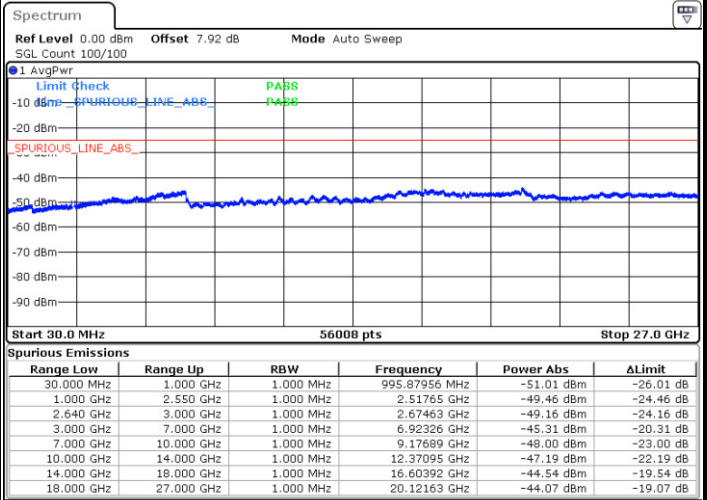

LTE Band 38 / 15MHz

Lowest Channel / QPSK

Lowest Channel / 16QAM

Date: 11.JAN.2018 18:59:16

Date: 11.JAN.2018 19:00:11

Middle Channel / QPSK

Middle Channel / 16QAM

Date: 11.JAN.2018 19:01:06

Date: 11.JAN.2018 19:02:01

LTE Band 38 / 15MHz

Highest Channel / QPSK

Highest Channel / 16QAM

Date: 11.JAN.2018 19:02:56

Date: 11.JAN.2018 19:03:51

LTE Band 38 / 20MHz

Lowest Channel / QPSK