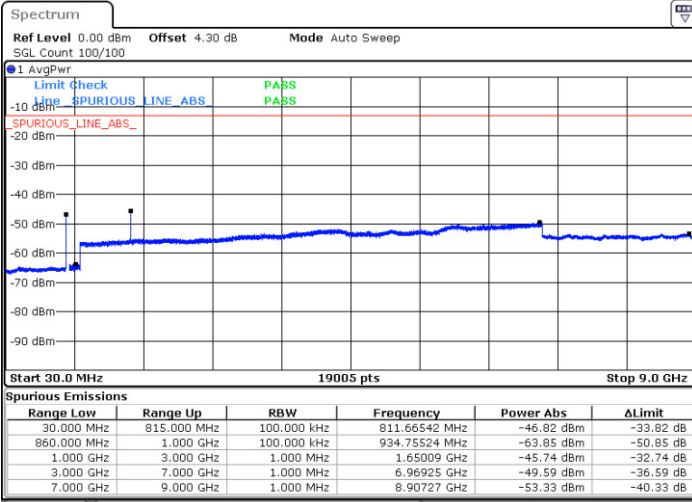

LTE Band 26 / 5MHz

Lowest Channel / 64QAM

Middle Channel / 64QAM

Date: 12.FEB.2018 18:43:12

Date: 12.FEB.2018 18:47:47

Highest Channel / 64QAM

Date: 12.FEB.2018 18:50:04

LTE Band 26 / 10MHz

Lowest Channel / 64QAM

Middle Channel / 64QAM

Date: 12.FEB.2018 18:50:37

Date: 12.FEB.2018 18:53:11

Highest Channel / 64QAM

Date: 12.FEB.2018 18:53:37

LTE Band 26 / 15MHz

Lowest Channel / 64QAM

Middle Channel / 64QAM

Date: 12.FEB.2018 18:55:47

Date: 12.FEB.2018 18:56:14

Highest Channel / 64QAM

Date: 12.FEB.2018 18:58:45

LTE Band 26 / 15MHz

CH26765 / QPSK

CH26765 / 16QAM