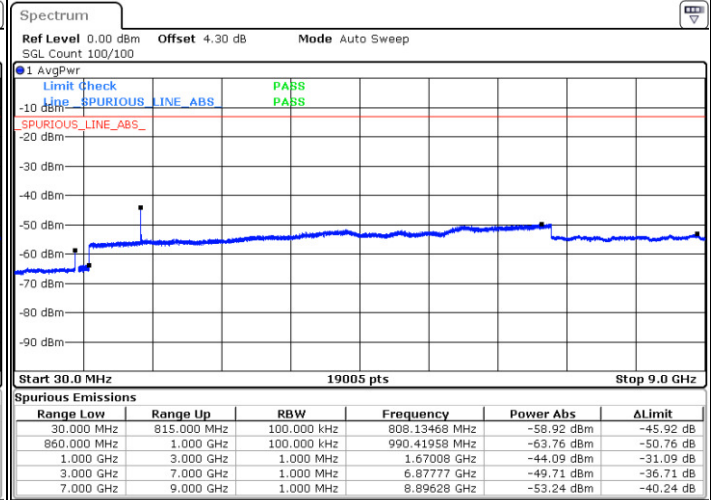

Highest Channel / QPSK

Date: 12 FEB 2018 18:54:28

Highest Channel / 16QAM

Date: 12 FEB 2018 18:54:01

LTE Band 26 / 15MHz

Lowest Channel / QPSK

Lowest Channel / 16QAM

Date: 12.FEB.2018 18:54:57

Date: 12.FEB.2018 18:55:22

Middle Channel / QPSK

Middle Channel / 16QAM

Date: 12.FEB.2018 18:57:07

Date: 12.FEB.2018 18:56:40

LTE Band 26 / 15MHz

Highest Channel / QPSK

Highest Channel / 16QAM

Date: 12.FEB.2018 18:57:44

Date: 12.FEB.2018 18:58:12

LTE Band 26 / 1.4MHz

Lowest Channel / 64QAM

Middle Channel / 64QAM

Date: 12 FEB 2018 18:26:51

Date: 12 FEB 2018 18:27:23

Highest Channel / 64QAM