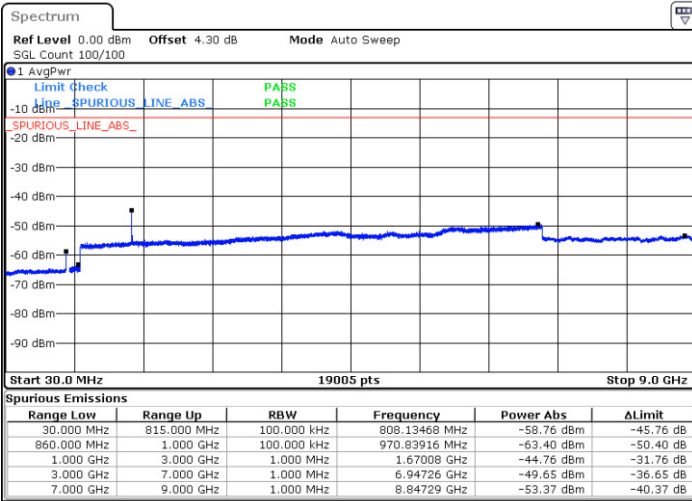

LTE Band 26 / 5MHz

Lowest Channel / 64QAM

Middle Channel / 64QAM

Date: 12.FEB.2018 18:43:12

Date: 12.FEB.2018 18:47:47

Highest Channel / 64QAM

Date: 12.FEB.2018 18:50:04

LTE Band 26 / 10MHz

Lowest Channel / 64QAM

Middle Channel / 64QAM

Date: 12.FEB.2018 18:50:37

Date: 12.FEB.2018 18:53:11

Highest Channel / 64QAM

Date: 12.FEB.2018 18:53:37

LTE Band 26 / 15MHz

Lowest Channel / 64QAM

Middle Channel / 64QAM

Date: 12.FEB.2018 18:55:47

Date: 12.FEB.2018 18:56:14

Highest Channel / 64QAM

Date: 12.FEB.2018 18:58:45

LTE Band 26 / 15MHz

CH26765 / QPSK

CH26765 / 16QAM