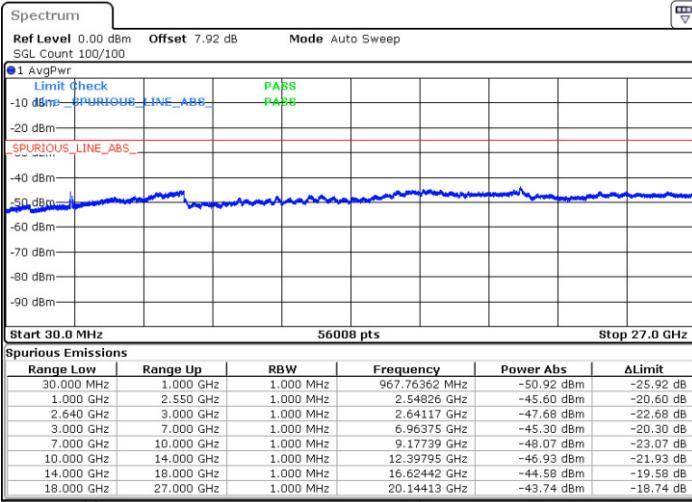

Date: 11.JAN.2018 19:02:01

LTE Band 38 / 15MHz

Highest Channel / QPSK

Highest Channel / 16QAM

Date: 11.JAN.2018 19:02:56

Date: 11.JAN.2018 19:03:51

LTE Band 38 / 20MHz

Lowest Channel / QPSK

Lowest Channel / 16QAM

Date: 11.JAN.2018 19:04:46

Date: 11.JAN.2018 19:05:41

LTE Band 38 / 20MHz

Middle Channel / QPSK

Middle Channel / 16QAM

Date: 11.JAN.2018 19:06:36

Date: 11.JAN.2018 19:07:31

Highest Channel / QPSK

Highest Channel / 16QAM

Date: 11.JAN.2018 19:08:26

Date: 11.JAN.2018 19:09:21

LTE Band 38 / 5MHz

Lowest Channel / 64QAM

Middle Channel / 64QAM

Date: 11.JAN.2018 20:49:34

Date: 11.JAN.2018 20:50:21

Highest Channel / 64QAM

Date: 11.JAN.2018 20:51:09

LTE Band 38 / 10MHz

Lowest Channel / 64QAM

Middle Channel / 64QAM

Date: 11.JAN.2018 20:47:06

Date: 11.JAN.2018 20:47:54