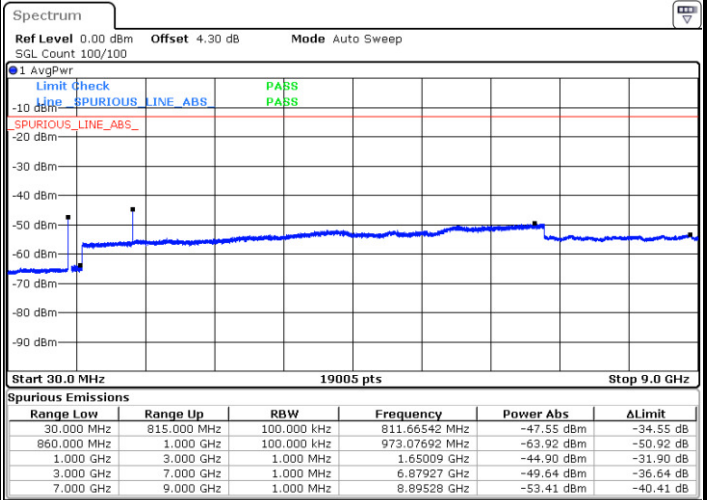

Highest Channel / QPSK

Date: 12 FEB 2018 18:54:28

Highest Channel / 16QAM

Date: 12 FEB 2018 18:54:01

LTE Band 26 / 15MHz

Lowest Channel / QPSK

Lowest Channel / 16QAM

Date: 12.FEB.2018 18:54:57

Date: 12.FEB.2018 18:55:22

Middle Channel / QPSK

Middle Channel / 16QAM

Date: 12.FEB.2018 18:57:07

Date: 12.FEB.2018 18:56:40

LTE Band 26 / 15MHz

Highest Channel / QPSK

Highest Channel / 16QAM