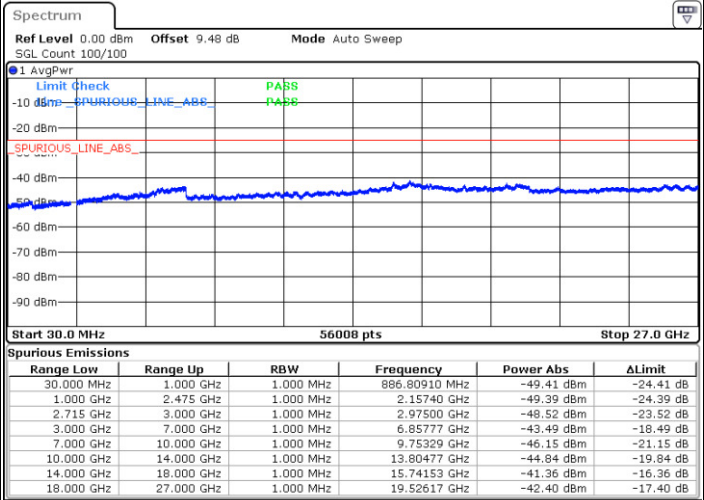

Date: 12 JAN 2018 10:09:05

LTE Band 41 / 5MHz

Highest Channel / QPSK

Highest Channel / 16QAM

Date: 12 JAN 2018 10:11:44

Date: 12 JAN 2018 10:12:45

LTE Band 41 / 10MHz

Lowest Channel / QPSK

Lowest Channel / 16QAM

Date: 12 JAN 2018 10:23:45

Date: 12 JAN 2018 10:24:38

LTE Band 41 / 10MHz

Middle Channel / QPSK

Middle Channel / 16QAM

Date: 12 JAN 2018 10:26:23

Date: 12 JAN 2018 10:25:34

Highest Channel / QPSK

Highest Channel / 16QAM

Date: 12 JAN 2018 10:27:15

Date: 12 JAN 2018 10:28:08