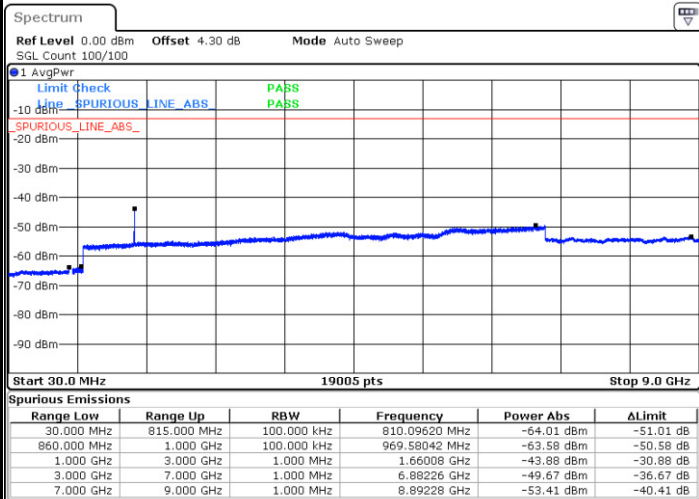

Highest Channel / QPSK

Date: 12 FEB 2018 18:54:28

Highest Channel / 16QAM

Date: 12 FEB 2018 18:54:01

LTE Band 26 / 15MHz

Lowest Channel / QPSK

Lowest Channel / 16QAM

Date: 12.FEB.2018 18:54:57

Date: 12.FEB.2018 18:55:22

Middle Channel / QPSK

Middle Channel / 16QAM

Date: 12.FEB.2018 18:57:07

Date: 12.FEB.2018 18:56:40

LTE Band 26 / 15MHz

Highest Channel / QPSK

Highest Channel / 16QAM