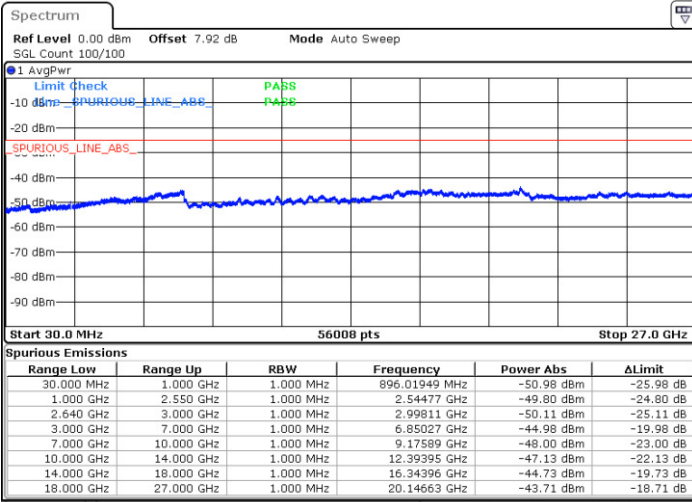

Date: 12.FEB.2018 21:36:45

Date: 12.FEB.2018 21:36:19

CH26765 / 64QAM

Date: 12.FEB.2018 21:35:55

LTE Band 38 / 5MHz

Lowest Channel / QPSK

Lowest Channel / 16QAM

Date: 11.JAN.2018 18:48:17

Date: 11.JAN.2018 18:49:12

Middle Channel / QPSK

Middle Channel / 16QAM

Date: 11.JAN.2018 18:50:07

Date: 11.JAN.2018 18:51:02

LTE Band 38 / 5MHz

Highest Channel / QPSK

Date: 11.JAN.2018 18:51:57