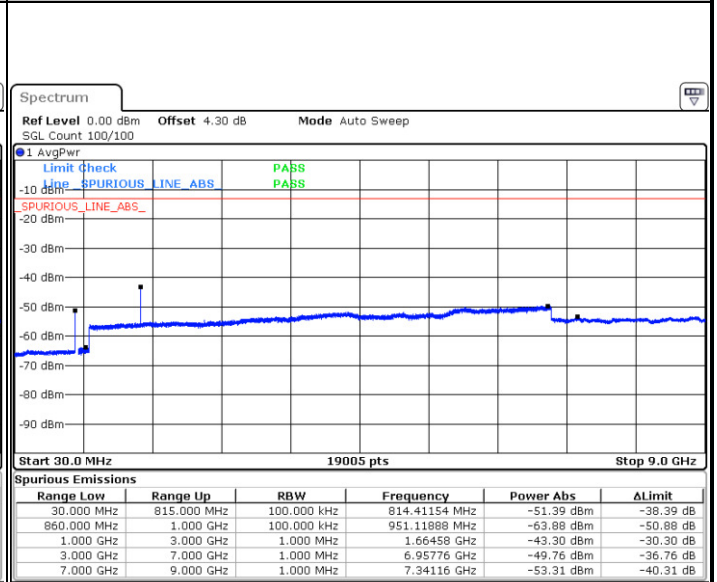

Date: 12.FEB.2018 18:48:12

LTE Band 26 / 5MHz

Highest Channel / QPSK

Date: 12.FEB.2018 18:49:09

Highest Channel / 16QAM

Date: 12.FEB.2018 18:49:34

LTE Band 26 / 10MHz

Lowest Channel / QPSK

Date: 12.FEB.2018 18:51:36

Lowest Channel / 16QAM

Date: 12.FEB.2018 18:51:08

LTE Band 26 / 10MHz

Middle Channel / QPSK

Date: 12 FEB 2018 18:52:22

Middle Channel / 16QAM

Date: 12 FEB 2018 18:52:46

Highest Channel / QPSK

Date: 12 FEB 2018 18:54:28

Highest Channel / 16QAM

Date: 12 FEB 2018 18:54:01

LTE Band 26 / 15MHz

Lowest Channel / QPSK

Lowest Channel / 16QAM

Date: 12.FEB.2018 18:54:57

Date: 12.FEB.2018 18:55:22

Middle Channel / QPSK

Middle Channel / 16QAM

Date: 12.FEB.2018 18:57:07

Date: 12.FEB.2018 18:56:40

LTE Band 26 / 15MHz

Highest Channel / QPSK

Highest Channel / 16QAM