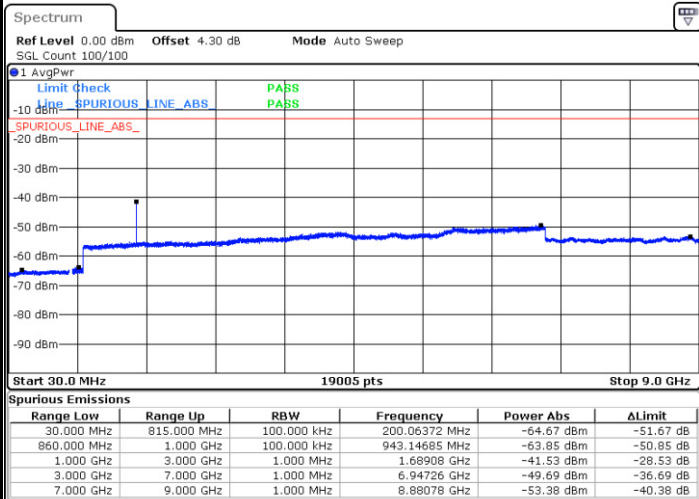

Date: 12 FEB 2018 18:29:42

LTE Band 26 / 3MHz

Lowest Channel / 64QAM

Middle Channel / 64QAM

Date: 12.FEB.2018 18:30:13

Date: 12.FEB.2018 18:40:18

Highest Channel / 64QAM

Date: 12.FEB.2018 18:40:51

LTE Band 26 / 5MHz

Lowest Channel / 64QAM

Middle Channel / 64QAM

Date: 12.FEB.2018 18:43:12

Date: 12.FEB.2018 18:47:47

Highest Channel / 64QAM

Date: 12.FEB.2018 18:50:04

LTE Band 26 / 10MHz

Lowest Channel / 64QAM

Middle Channel / 64QAM

Date: 12.FEB.2018 18:50:37

Date: 12.FEB.2018 18:53:11

Highest Channel / 64QAM

Date: 12.FEB.2018 18:53:37

LTE Band 26 / 15MHz

Lowest Channel / 64QAM