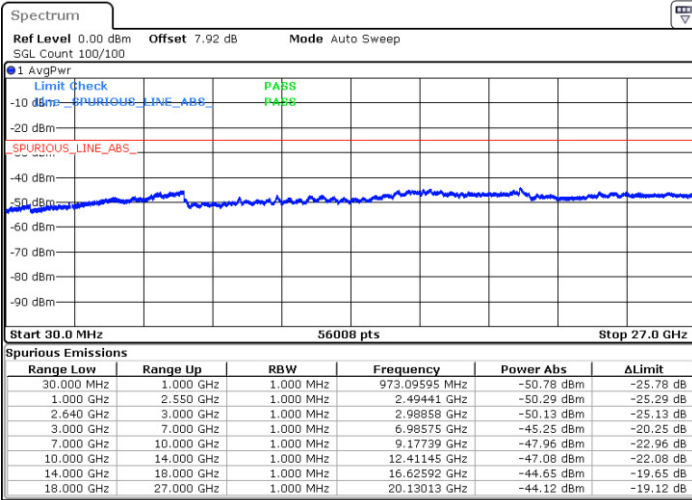

Highest Channel / QPSK

Highest Channel / 16QAM

Date: 11.JAN.2018 19:08:26

Date: 11.JAN.2018 19:09:21

LTE Band 38 / 5MHz

Lowest Channel / 64QAM

Middle Channel / 64QAM

Date: 11.JAN.2018 20:49:34

Date: 11.JAN.2018 20:50:21

Highest Channel / 64QAM

Date: 11.JAN.2018 20:51:09

LTE Band 38 / 10MHz

Lowest Channel / 64QAM

Middle Channel / 64QAM

Date: 11.JAN.2018 20:47:06

Date: 11.JAN.2018 20:47:54

Highest Channel / 64QAM

Date: 11.JAN.2018 20:48:43

LTE Band 38 / 15MHz

Lowest Channel / 64QAM

Middle Channel / 64QAM

Date: 11.JAN.2018 20:59:00

Date: 11.JAN.2018 20:45:26

Highest Channel / 64QAM

Date: 11.JAN.2018 20:46:14

LTE Band 38 / 20MHz

Lowest Channel / 64QAM

Middle Channel / 64QAM

Date: 11.JAN.2018 20:41:43

Date: 11.JAN.2018 20:42:32

Highest Channel / 64QAM

Date: 11.JAN.2018 20:43:45