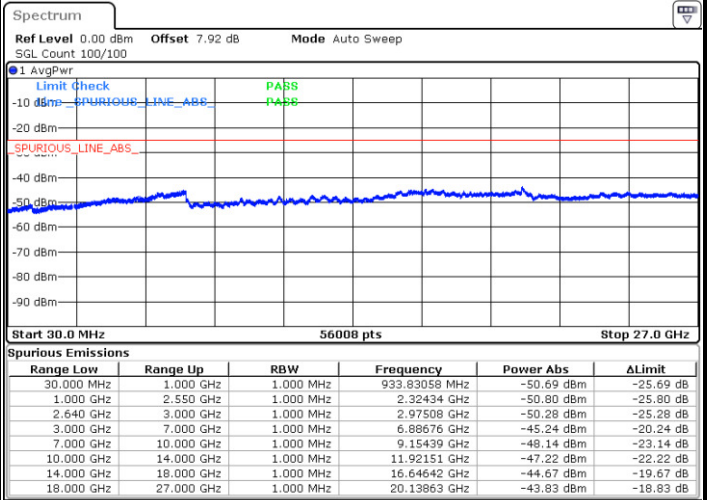

Date: 11.JAN.2018 18:49:12

Middle Channel / QPSK

Middle Channel / 16QAM

Date: 11.JAN.2018 18:50:07

Date: 11.JAN.2018 18:51:02

LTE Band 38 / 5MHz

Highest Channel / QPSK

Date: 11.JAN.2018 18:51:57

Highest Channel / 16QAM

Date: 11.JAN.2018 18:52:52

LTE Band 38 / 10MHz

Lowest Channel / QPSK

Date: 11.JAN.2018 18:53:47

Lowest Channel / 16QAM

Date: 11.JAN.2018 18:54:42

LTE Band 38 / 10MHz

Middle Channel / QPSK

Middle Channel / 16QAM

Date: 11.JAN.2018 18:55:37

Date: 11.JAN.2018 18:56:31

Highest Channel / QPSK

Highest Channel / 16QAM

Date: 11.JAN.2018 18:57:26

Date: 11.JAN.2018 18:58:21