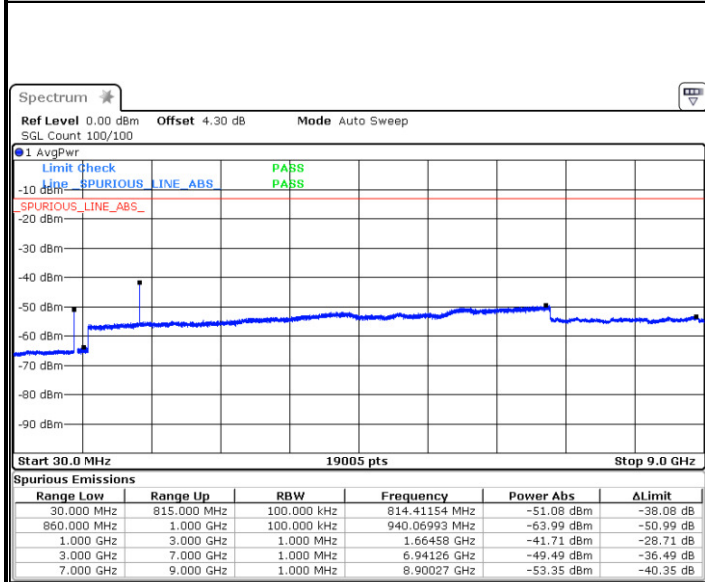

Date: 12.FEB.2018 18:48:12

LTE Band 26 / 5MHz

Highest Channel / QPSK

Date: 12.FEB.2018 18:49:09

Highest Channel / 16QAM

Date: 12.FEB.2018 18:49:34

LTE Band 26 / 10MHz

Lowest Channel / QPSK

Date: 12.FEB.2018 18:51:36

Lowest Channel / 16QAM

Date: 12.FEB.2018 18:51:08

LTE Band 26 / 10MHz

Middle Channel / QPSK

Date: 12 FEB 2018 18:52:22

Middle Channel / 16QAM

Date: 12 FEB 2018 18:52:46

Highest Channel / QPSK

Date: 12 FEB 2018 18:54:28

Highest Channel / 16QAM

Date: 12 FEB 2018 18:54:01

LTE Band 26 / 15MHz

Lowest Channel / QPSK

Lowest Channel / 16QAM

Date: 12.FEB.2018 18:54:57

Date: 12.FEB.2018 18:55:22

Middle Channel / QPSK

Middle Channel / 16QAM

Date: 12.FEB.2018 18:57:07

Date: 12.FEB.2018 18:56:40

LTE Band 26 / 15MHz

Highest Channel / QPSK

Highest Channel / 16QAM