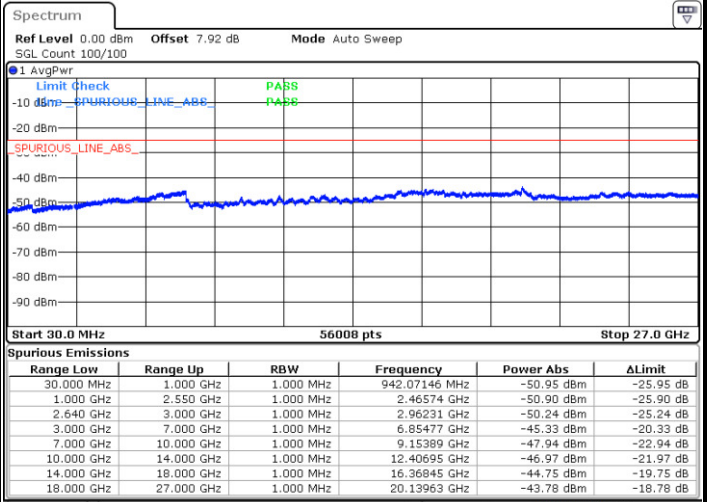

Date: 12.FEB.2018 21:36:45

Date: 12.FEB.2018 21:36:19

CH26765 / 64QAM

Date: 12.FEB.2018 21:35:55

LTE Band 38 / 5MHz

Lowest Channel / QPSK

Lowest Channel / 16QAM

Date: 11.JAN.2018 18:48:17

Date: 11.JAN.2018 18:49:12

Middle Channel / QPSK

Middle Channel / 16QAM

Date: 11.JAN.2018 18:50:07

Date: 11.JAN.2018 18:51:02

LTE Band 38 / 5MHz

Highest Channel / QPSK

Date: 11.JAN.2018 18:51:57