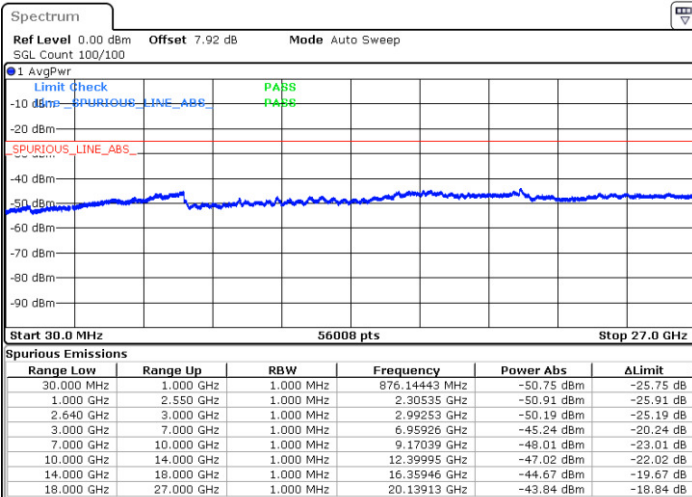

Lowest Channel / 16QAM

Date: 11.JAN.2018 19:04:46

Date: 11.JAN.2018 19:05:41

LTE Band 38 / 20MHz

Middle Channel / QPSK

Middle Channel / 16QAM

Date: 11.JAN.2018 19:06:36

Date: 11.JAN.2018 19:07:31

Highest Channel / QPSK

Highest Channel / 16QAM

Date: 11.JAN.2018 19:08:26

Date: 11.JAN.2018 19:09:21

LTE Band 38 / 5MHz

Lowest Channel / 64QAM

Middle Channel / 64QAM

Date: 11.JAN.2018 20:49:34

Date: 11.JAN.2018 20:50:21

Highest Channel / 64QAM

Date: 11.JAN.2018 20:51:09

LTE Band 38 / 10MHz

Lowest Channel / 64QAM

Middle Channel / 64QAM

Date: 11.JAN.2018 20:47:06

Date: 11.JAN.2018 20:47:54