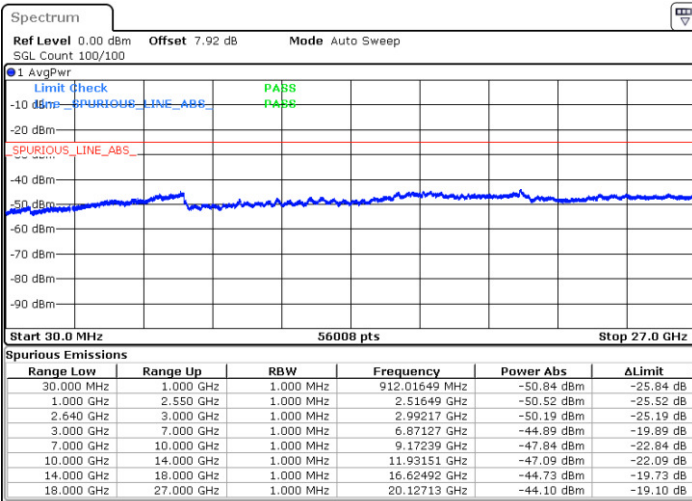

Date: 12.FEB.2018 21:36:45

Date: 12.FEB.2018 21:36:19

CH26765 / 64QAM

Date: 12.FEB.2018 21:35:55

LTE Band 38 / 5MHz

Lowest Channel / QPSK

Lowest Channel / 16QAM

Date: 11.JAN.2018 18:48:17

Date: 11.JAN.2018 18:49:12

Middle Channel / QPSK

Middle Channel / 16QAM

Date: 11.JAN.2018 18:50:07

Date: 11.JAN.2018 18:51:02

LTE Band 38 / 5MHz

Highest Channel / QPSK

Date: 11.JAN.2018 18:51:57