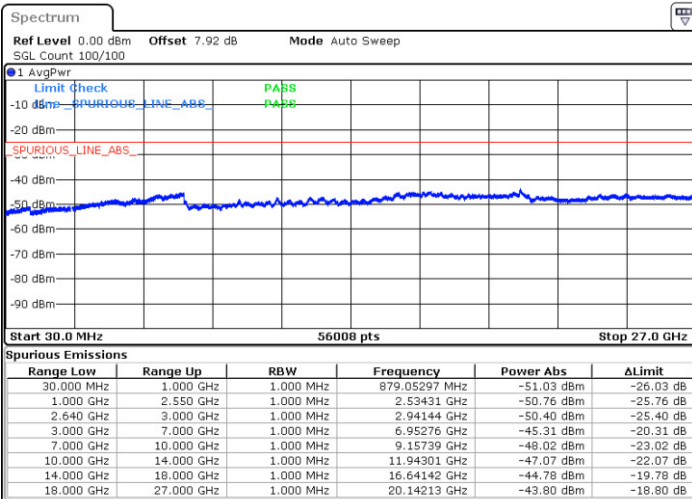

Highest Channel / 16QAM

Date: 11.JAN.2018 18:52:52

LTE Band 38 / 10MHz

Lowest Channel / QPSK

Date: 11.JAN.2018 18:53:47

Lowest Channel / 16QAM

Date: 11.JAN.2018 18:54:42

LTE Band 38 / 10MHz

Middle Channel / QPSK

Middle Channel / 16QAM

Date: 11.JAN.2018 18:55:37

Date: 11.JAN.2018 18:56:31

Highest Channel / QPSK

Highest Channel / 16QAM

Date: 11.JAN.2018 18:57:26

Date: 11.JAN.2018 18:58:21

LTE Band 38 / 15MHz

Lowest Channel / QPSK

Lowest Channel / 16QAM

Date: 11.JAN.2018 18:59:16

Date: 11.JAN.2018 19:00:11

Middle Channel / QPSK

Middle Channel / 16QAM

Date: 11.JAN.2018 19:01:06