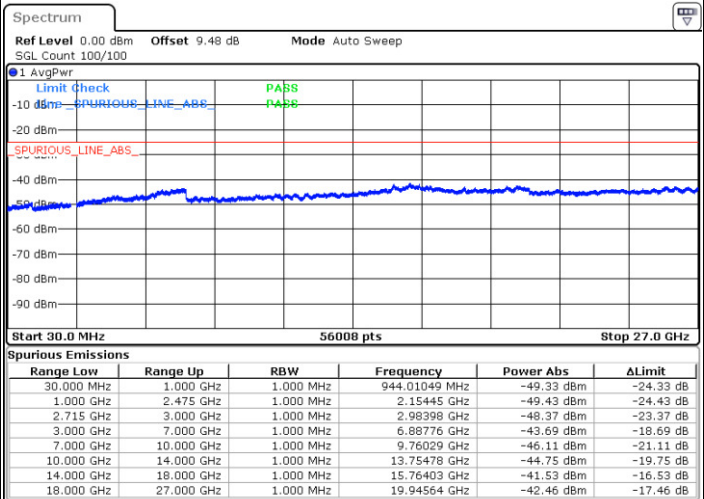

Date: 12 JAN 2018 10:09:05

LTE Band 41 / 5MHz

Highest Channel / QPSK

Highest Channel / 16QAM

Date: 12 JAN 2018 10:11:44

Date: 12 JAN 2018 10:12:45

LTE Band 41 / 10MHz

Lowest Channel / QPSK

Lowest Channel / 16QAM

Date: 12 JAN 2018 10:23:45

Date: 12 JAN 2018 10:24:38

LTE Band 41 / 10MHz

Middle Channel / QPSK

Middle Channel / 16QAM

Date: 12 JAN 2018 10:26:23

Date: 12 JAN 2018 10:25:34

Highest Channel / QPSK

Highest Channel / 16QAM

Date: 12 JAN 2018 10:27:15

Date: 12 JAN 2018 10:28:08