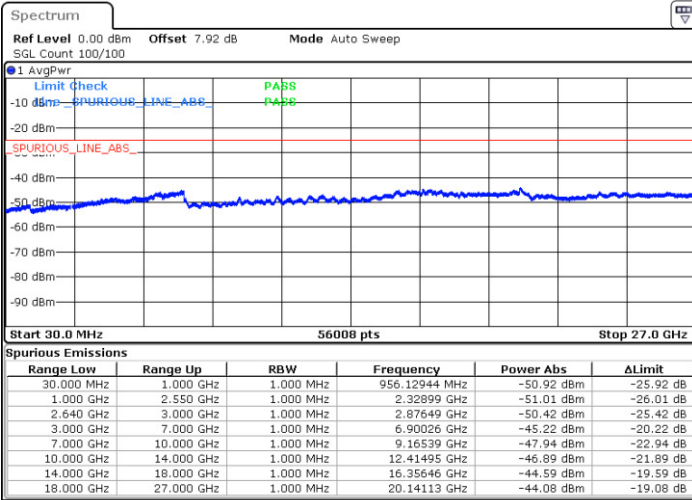

Highest Channel / QPSK

Highest Channel / 16QAM

Date: 11.JAN.2018 19:08:26

Date: 11.JAN.2018 19:09:21

LTE Band 38 / 5MHz

Lowest Channel / 64QAM

Middle Channel / 64QAM

Date: 11.JAN.2018 20:49:34

Date: 11.JAN.2018 20:50:21

Highest Channel / 64QAM

Date: 11.JAN.2018 20:51:09

LTE Band 38 / 10MHz

Lowest Channel / 64QAM

Middle Channel / 64QAM

Date: 11.JAN.2018 20:47:06

Date: 11.JAN.2018 20:47:54

Highest Channel / 64QAM

Date: 11.JAN.2018 20:48:43

LTE Band 38 / 15MHz

Lowest Channel / 64QAM

Middle Channel / 64QAM

Date: 11.JAN.2018 20:59:00

Date: 11.JAN.2018 20:45:26

Highest Channel / 64QAM

Date: 11.JAN.2018 20:46:14

LTE Band 38 / 20MHz

Lowest Channel / 64QAM

Middle Channel / 64QAM

Date: 11.JAN.2018 20:41:43

Date: 11.JAN.2018 20:42:32

Highest Channel / 64QAM

Date: 11.JAN.2018 20:43:45