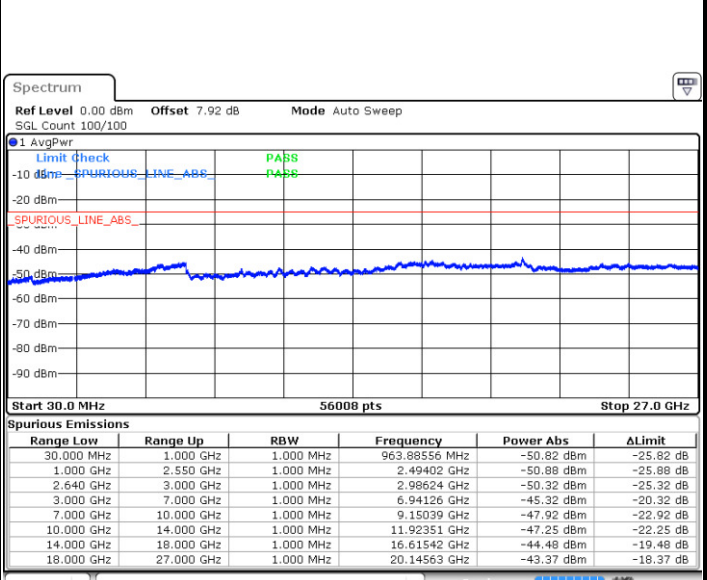

Date: 11.JAN.2018 18:49:12

Middle Channel / QPSK

Middle Channel / 16QAM

Date: 11.JAN.2018 18:50:07

Date: 11.JAN.2018 18:51:02

LTE Band 38 / 5MHz

Highest Channel / QPSK

Date: 11.JAN.2018 18:51:57

Highest Channel / 16QAM

Date: 11.JAN.2018 18:52:52

LTE Band 38 / 10MHz

Lowest Channel / QPSK

Date: 11.JAN.2018 18:53:47

Lowest Channel / 16QAM

Date: 11.JAN.2018 18:54:42

LTE Band 38 / 10MHz

Middle Channel / QPSK

Middle Channel / 16QAM

Date: 11.JAN.2018 18:55:37

Date: 11.JAN.2018 18:56:31

Highest Channel / QPSK

Highest Channel / 16QAM

Date: 11.JAN.2018 18:57:26

Date: 11.JAN.2018 18:58:21