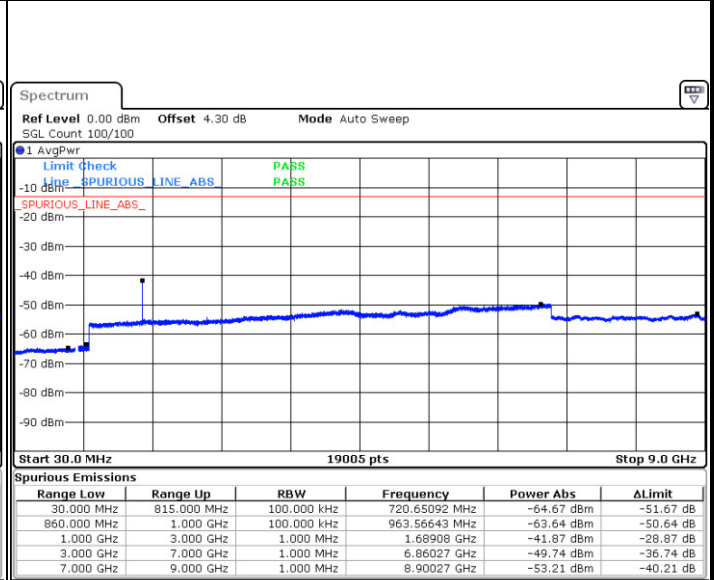

LTE Band 26 / 5MHz

Lowest Channel / QPSK

Lowest Channel / 16QAM

Date: 12.FEB.2018 18:42:12

Date: 12.FEB.2018 18:42:37

Middle Channel / QPSK

Middle Channel / 16QAM

Date: 12.FEB.2018 18:48:43

Date: 12.FEB.2018 18:48:12

LTE Band 26 / 5MHz

Highest Channel / QPSK

Date: 12.FEB.2018 18:49:09

Highest Channel / 16QAM

Date: 12.FEB.2018 18:49:34

LTE Band 26 / 10MHz

Lowest Channel / QPSK

Date: 12.FEB.2018 18:51:36

Lowest Channel / 16QAM

Date: 12.FEB.2018 18:51:08

LTE Band 26 / 10MHz

Middle Channel / QPSK

Date: 12 FEB 2018 18:52:22

Middle Channel / 16QAM

Date: 12 FEB 2018 18:52:46

Highest Channel / QPSK

Date: 12 FEB 2018 18:54:28

Highest Channel / 16QAM

Date: 12 FEB 2018 18:54:01

LTE Band 26 / 15MHz

Lowest Channel / QPSK

Lowest Channel / 16QAM

Date: 12.FEB.2018 18:54:57