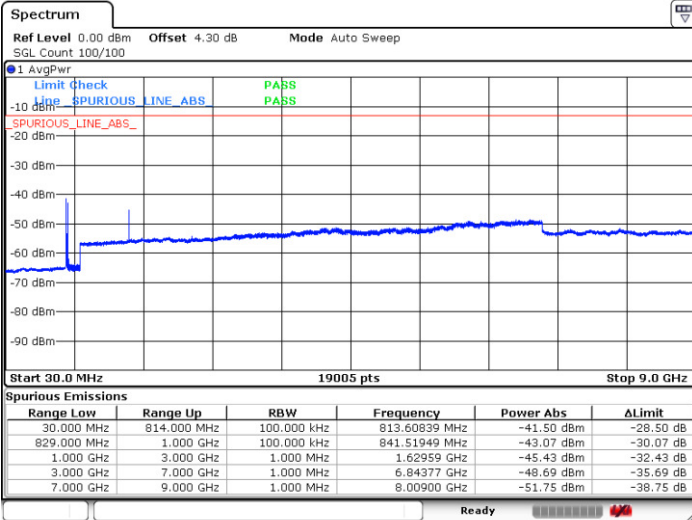

Lowest Channel / 64QAM

Middle Channel / 64QAM

Date: 12.FEB.2018 18:50:37

Date: 12.FEB.2018 18:53:11

Highest Channel / 64QAM

Date: 12.FEB.2018 18:53:37

LTE Band 26 / 15MHz

Lowest Channel / 64QAM

Middle Channel / 64QAM

Date: 12.FEB.2018 18:55:47

Date: 12.FEB.2018 18:56:14

Highest Channel / 64QAM

Date: 12.FEB.2018 18:58:45

LTE Band 26 / 15MHz

CH26765 / QPSK

CH26765 / 16QAM

Date: 12.FEB.2018 21:36:45

Date: 12.FEB.2018 21:36:19

CH26765 / 64QAM

Date: 12.FEB.2018 21:35:55

LTE Band 38 / 5MHz

Lowest Channel / QPSK

Lowest Channel / 16QAM

Date: 11.JAN.2018 18:48:17

Date: 11.JAN.2018 18:49:12

Middle Channel / QPSK

Middle Channel / 16QAM

Date: 11.JAN.2018 18:50:07

Date: 11.JAN.2018 18:51:02

LTE Band 38 / 5MHz

Highest Channel / QPSK

Date: 11.JAN.2018 18:51:57