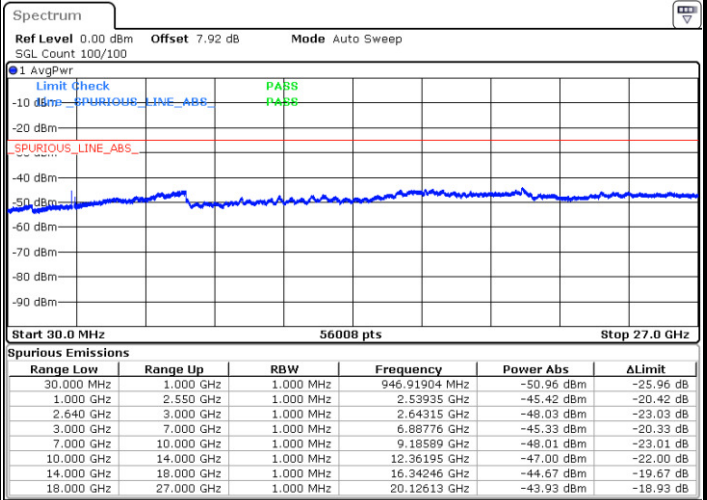

Highest Channel / QPSK

Highest Channel / 16QAM

Date: 11.JAN.2018 19:08:26

Date: 11.JAN.2018 19:09:21

LTE Band 38 / 5MHz

Lowest Channel / 64QAM

Middle Channel / 64QAM

Date: 11.JAN.2018 20:49:34

Date: 11.JAN.2018 20:50:21

Highest Channel / 64QAM

Date: 11.JAN.2018 20:51:09

LTE Band 38 / 10MHz

Lowest Channel / 64QAM

Middle Channel / 64QAM

Date: 11.JAN.2018 20:47:06

Date: 11.JAN.2018 20:47:54

Highest Channel / 64QAM

Date: 11.JAN.2018 20:48:43

LTE Band 38 / 15MHz

Lowest Channel / 64QAM

Middle Channel / 64QAM

Date: 11.JAN.2018 20:59:00

Date: 11.JAN.2018 20:45:26

Highest Channel / 64QAM

Date: 11.JAN.2018 20:46:14

LTE Band 38 / 20MHz

Lowest Channel / 64QAM

Middle Channel / 64QAM

Date: 11.JAN.2018 20:41:43

Date: 11.JAN.2018 20:42:32

Highest Channel / 64QAM

Date: 11.JAN.2018 20:43:45