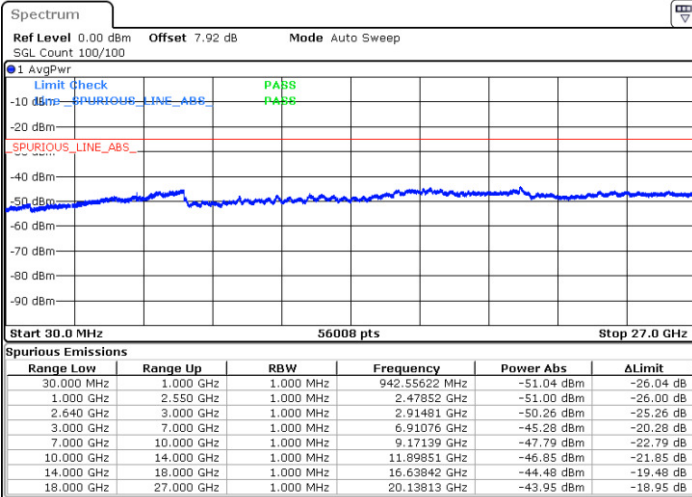

Lowest Channel / 16QAM

Date: 11.JAN.2018 19:04:46

Date: 11.JAN.2018 19:05:41

LTE Band 38 / 20MHz

Middle Channel / QPSK

Middle Channel / 16QAM

Date: 11.JAN.2018 19:06:36

Date: 11.JAN.2018 19:07:31

Highest Channel / QPSK

Highest Channel / 16QAM

Date: 11.JAN.2018 19:08:26

Date: 11.JAN.2018 19:09:21

LTE Band 38 / 5MHz

Lowest Channel / 64QAM

Middle Channel / 64QAM

Date: 11.JAN.2018 20:49:34

Date: 11.JAN.2018 20:50:21

Highest Channel / 64QAM

Date: 11.JAN.2018 20:51:09

LTE Band 38 / 10MHz

Lowest Channel / 64QAM

Middle Channel / 64QAM

Date: 11.JAN.2018 20:47:06

Date: 11.JAN.2018 20:47:54

Highest Channel / 64QAM

Date: 11.JAN.2018 20:48:43

LTE Band 38 / 15MHz

Lowest Channel / 64QAM

Middle Channel / 64QAM

Date: 11.JAN.2018 20:59:00

Date: 11.JAN.2018 20:45:26

Highest Channel / 64QAM