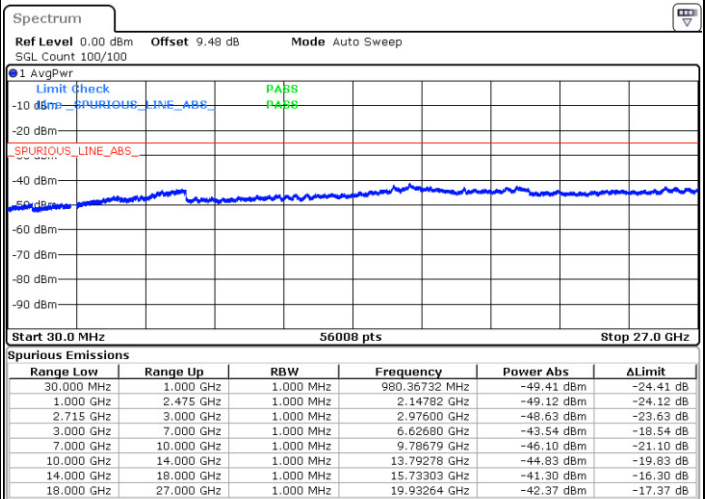

Date: 11.JAN.2018 20:46:14

LTE Band 38 / 20MHz

Lowest Channel / 64QAM

Middle Channel / 64QAM

Date: 11.JAN.2018 20:41:43

Date: 11.JAN.2018 20:42:32

Highest Channel / 64QAM

Date: 11.JAN.2018 20:43:45

LTE Band 41 / 5MHz

Lowest Channel / QPSK

Lowest Channel / 16QAM

Date: 12 JAN 2018 10:10:48

Date: 12 JAN 2018 10:09:59

Middle Channel / QPSK

Middle Channel / 16QAM

Date: 12 JAN 2018 10:03:07

Date: 12 JAN 2018 10:09:05

LTE Band 41 / 5MHz

Highest Channel / QPSK

Highest Channel / 16QAM

Date: 12 JAN 2018 10:11:44

Date: 12 JAN 2018 10:12:45

LTE Band 41 / 10MHz

Lowest Channel / QPSK

Lowest Channel / 16QAM

Date: 12 JAN 2018 10:23:45

Date: 12 JAN 2018 10:24:38

LTE Band 41 / 10MHz

Middle Channel / QPSK

Middle Channel / 16QAM

Date: 12 JAN 2018 10:26:23

Date: 12 JAN 2018 10:25:34