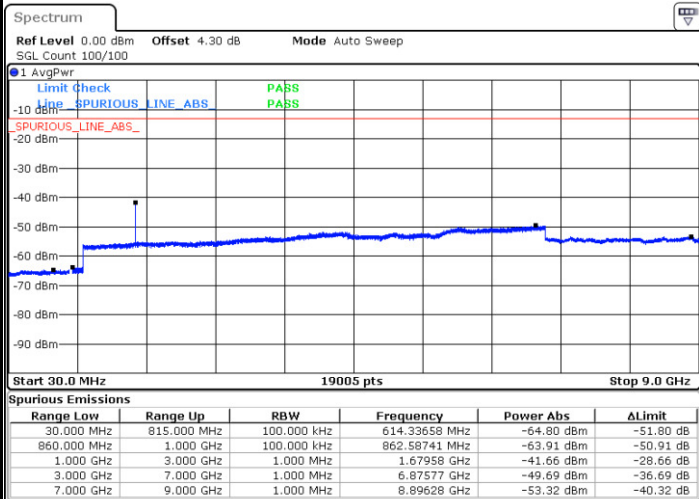

LTE Band 26 / 5MHz

Lowest Channel / 64QAM

Middle Channel / 64QAM

Date: 12.FEB.2018 18:43:12

Date: 12.FEB.2018 18:47:47

Highest Channel / 64QAM

Date: 12.FEB.2018 18:50:04

LTE Band 26 / 10MHz

Lowest Channel / 64QAM

Middle Channel / 64QAM

Date: 12.FEB.2018 18:50:37

Date: 12.FEB.2018 18:53:11

Highest Channel / 64QAM

Date: 12.FEB.2018 18:53:37

LTE Band 26 / 15MHz

Lowest Channel / 64QAM

Middle Channel / 64QAM

Date: 12.FEB.2018 18:55:47

Date: 12.FEB.2018 18:56:14

Highest Channel / 64QAM

Date: 12.FEB.2018 18:58:45

LTE Band 26 / 15MHz

CH26765 / QPSK

CH26765 / 16QAM