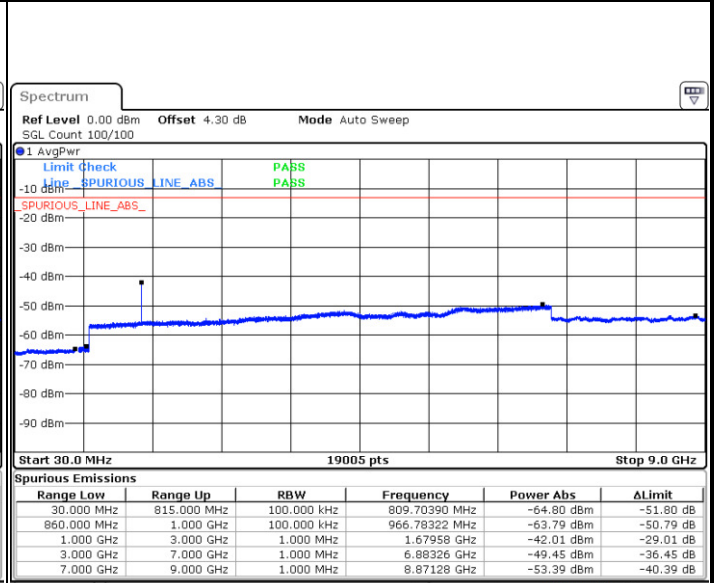

Date: 12.FEB.2018 18:48:12

LTE Band 26 / 5MHz

Highest Channel / QPSK

Date: 12.FEB.2018 18:49:09

Highest Channel / 16QAM

Date: 12.FEB.2018 18:49:34

LTE Band 26 / 10MHz

Lowest Channel / QPSK

Date: 12.FEB.2018 18:51:36

Lowest Channel / 16QAM

Date: 12.FEB.2018 18:51:08

LTE Band 26 / 10MHz

Middle Channel / QPSK

Date: 12 FEB 2018 18:52:22

Middle Channel / 16QAM

Date: 12 FEB 2018 18:52:46

Highest Channel / QPSK

Date: 12 FEB 2018 18:54:28

Highest Channel / 16QAM

Date: 12 FEB 2018 18:54:01

LTE Band 26 / 15MHz

Lowest Channel / QPSK

Lowest Channel / 16QAM

Date: 12.FEB.2018 18:54:57

Date: 12.FEB.2018 18:55:22

Middle Channel / QPSK

Middle Channel / 16QAM

Date: 12.FEB.2018 18:57:07

Date: 12.FEB.2018 18:56:40

LTE Band 26 / 15MHz

Highest Channel / QPSK

Highest Channel / 16QAM