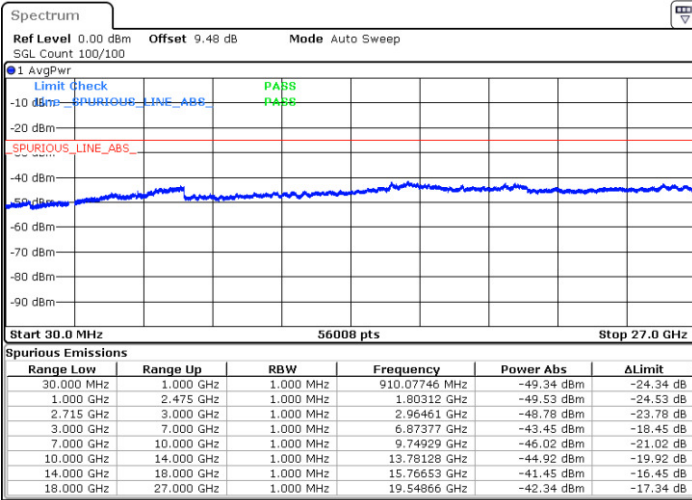

Date: 12 JAN 2018 10:09:05

LTE Band 41 / 5MHz

Highest Channel / QPSK

Highest Channel / 16QAM

Date: 12 JAN 2018 10:11:44

Date: 12 JAN 2018 10:12:45

LTE Band 41 / 10MHz

Lowest Channel / QPSK

Lowest Channel / 16QAM

Date: 12 JAN 2018 10:23:45

Date: 12 JAN 2018 10:24:38

LTE Band 41 / 10MHz

Middle Channel / QPSK

Middle Channel / 16QAM

Date: 12 JAN 2018 10:26:23

Date: 12 JAN 2018 10:25:34

Highest Channel / QPSK

Highest Channel / 16QAM

Date: 12 JAN 2018 10:27:15

Date: 12 JAN 2018 10:28:08