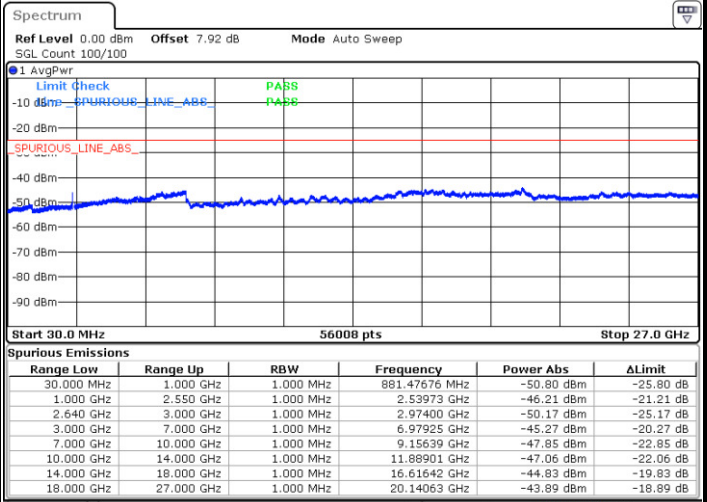

Date: 11.JAN.2018 19:02:01

LTE Band 38 / 15MHz

Highest Channel / QPSK

Highest Channel / 16QAM

Date: 11.JAN.2018 19:02:56

Date: 11.JAN.2018 19:03:51

LTE Band 38 / 20MHz

Lowest Channel / QPSK

Lowest Channel / 16QAM

Date: 11.JAN.2018 19:04:46

Date: 11.JAN.2018 19:05:41

LTE Band 38 / 20MHz

Middle Channel / QPSK

Middle Channel / 16QAM

Date: 11.JAN.2018 19:06:36

Date: 11.JAN.2018 19:07:31

Highest Channel / QPSK

Highest Channel / 16QAM

Date: 11.JAN.2018 19:08:26

Date: 11.JAN.2018 19:09:21

LTE Band 38 / 5MHz

Lowest Channel / 64QAM

Middle Channel / 64QAM

Date: 11.JAN.2018 20:49:34

Date: 11.JAN.2018 20:50:21

Highest Channel / 64QAM

Date: 11.JAN.2018 20:51:09

LTE Band 38 / 10MHz

Lowest Channel / 64QAM

Middle Channel / 64QAM

Date: 11.JAN.2018 20:47:06

Date: 11.JAN.2018 20:47:54