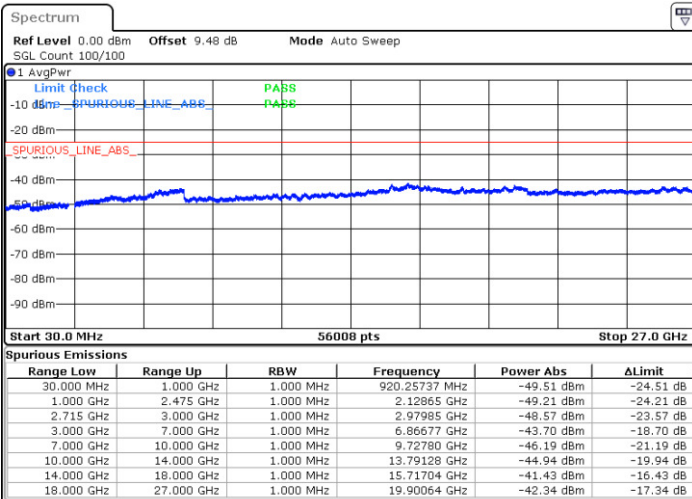

Date: 12 JAN 2018 10:09:05

LTE Band 41 / 5MHz

Highest Channel / QPSK

Highest Channel / 16QAM

Date: 12 JAN 2018 10:11:44

Date: 12 JAN 2018 10:12:45

LTE Band 41 / 10MHz

Lowest Channel / QPSK

Lowest Channel / 16QAM

Date: 12 JAN 2018 10:23:45

Date: 12 JAN 2018 10:24:38

LTE Band 41 / 10MHz

Middle Channel / QPSK

Middle Channel / 16QAM

Date: 12 JAN 2018 10:26:23

Date: 12 JAN 2018 10:25:34

Highest Channel / QPSK

Highest Channel / 16QAM

Date: 12 JAN 2018 10:27:15

Date: 12 JAN 2018 10:28:08