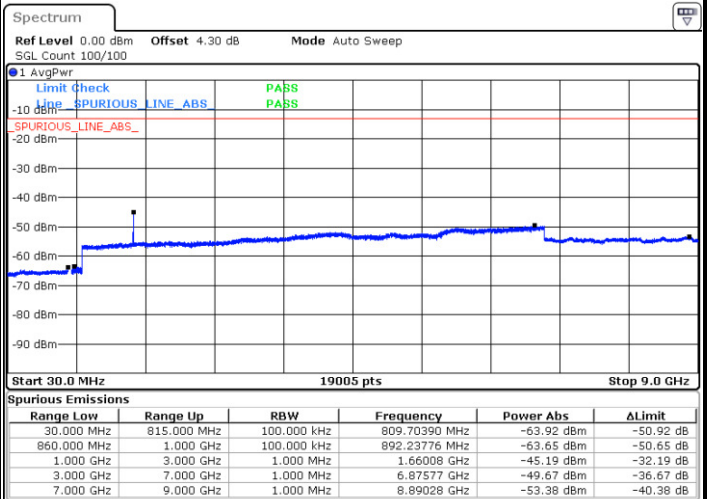

Date: 12.FEB.2018 18:51:36

Lowest Channel / 16QAM

Date: 12.FEB.2018 18:51:08

LTE Band 26 / 10MHz

Middle Channel / QPSK

Date: 12 FEB 2018 18:52:22

Middle Channel / 16QAM

Date: 12 FEB 2018 18:52:46

Highest Channel / QPSK

Date: 12 FEB 2018 18:54:28

Highest Channel / 16QAM

Date: 12 FEB 2018 18:54:01

LTE Band 26 / 15MHz

Lowest Channel / QPSK

Lowest Channel / 16QAM

Date: 12.FEB.2018 18:54:57

Date: 12.FEB.2018 18:55:22

Middle Channel / QPSK

Middle Channel / 16QAM

Date: 12.FEB.2018 18:57:07

Date: 12.FEB.2018 18:56:40

LTE Band 26 / 15MHz

Highest Channel / QPSK

Highest Channel / 16QAM

Date: 12.FEB.2018 18:57:44

Date: 12.FEB.2018 18:58:12

LTE Band 26 / 1.4MHz

Lowest Channel / 64QAM

Middle Channel / 64QAM

Date: 12 FEB 2018 18:26:51

Date: 12 FEB 2018 18:27:23

Highest Channel / 64QAM