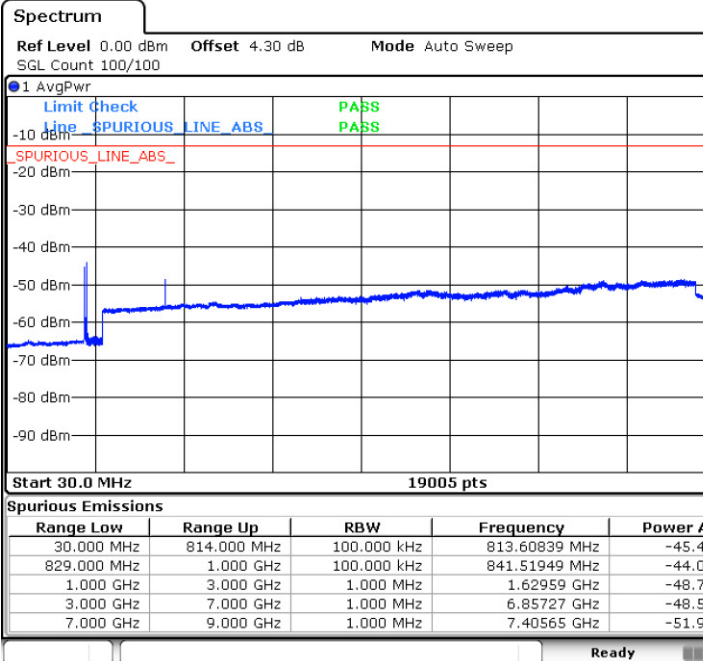

CH26765 / 64QAM

Date: 12.FEB.2018 21:35:55