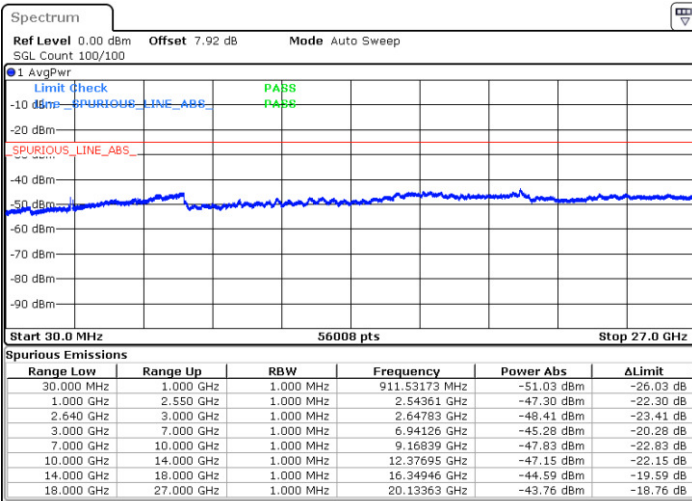

LTE Band 38 / 15MHz

Lowest Channel / QPSK

Lowest Channel / 16QAM

Date: 11.JAN.2018 18:59:16

Date: 11.JAN.2018 19:00:11

Middle Channel / QPSK

Middle Channel / 16QAM

Date: 11.JAN.2018 19:01:06

Date: 11.JAN.2018 19:02:01

LTE Band 38 / 15MHz

Highest Channel / QPSK

Highest Channel / 16QAM

Date: 11.JAN.2018 19:02:56

Date: 11.JAN.2018 19:03:51

LTE Band 38 / 20MHz

Lowest Channel / QPSK