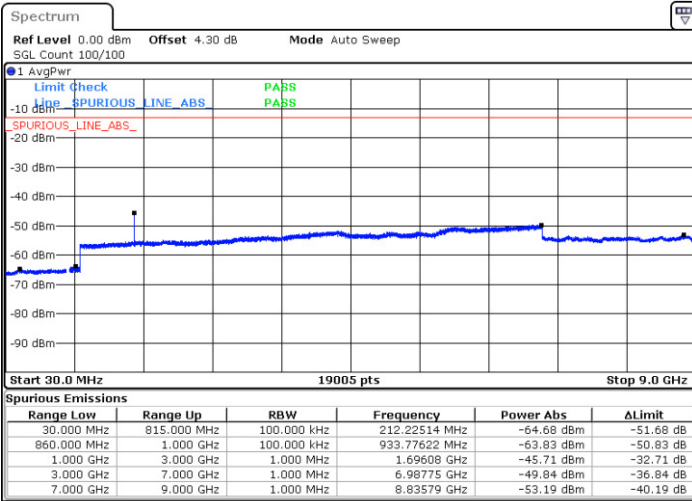

Date: 12.FEB.2018 18:55:22

Middle Channel / QPSK

Middle Channel / 16QAM

Date: 12.FEB.2018 18:57:07

Date: 12.FEB.2018 18:56:40

LTE Band 26 / 15MHz

Highest Channel / QPSK

Highest Channel / 16QAM

Date: 12.FEB.2018 18:57:44

Date: 12.FEB.2018 18:58:12

LTE Band 26 / 1.4MHz

Lowest Channel / 64QAM

Middle Channel / 64QAM

Date: 12 FEB 2018 18:26:51

Date: 12 FEB 2018 18:27:23

Highest Channel / 64QAM

Date: 12 FEB 2018 18:29:42

LTE Band 26 / 3MHz

Lowest Channel / 64QAM

Middle Channel / 64QAM

Date: 12.FEB.2018 18:30:13

Date: 12.FEB.2018 18:40:18

Highest Channel / 64QAM

Date: 12.FEB.2018 18:40:51