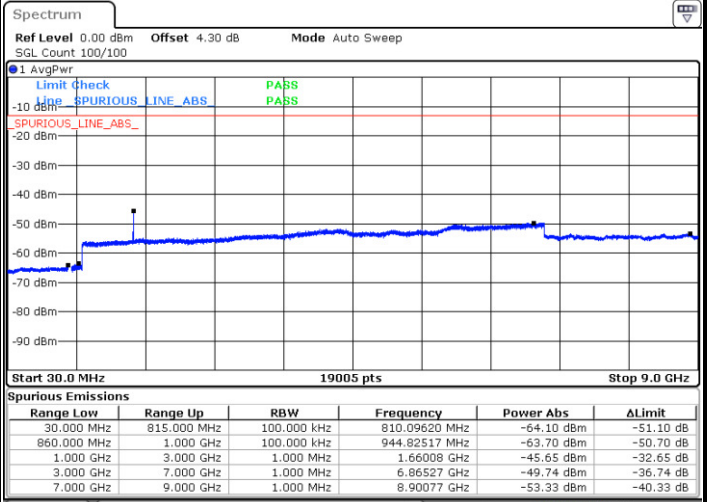

LTE Band 26 / 5MHz

Lowest Channel / 64QAM

Middle Channel / 64QAM

Date: 12.FEB.2018 18:43:12

Date: 12.FEB.2018 18:47:47

Highest Channel / 64QAM

Date: 12.FEB.2018 18:50:04

LTE Band 26 / 10MHz

Lowest Channel / 64QAM

Middle Channel / 64QAM

Date: 12.FEB.2018 18:50:37

Date: 12.FEB.2018 18:53:11

Highest Channel / 64QAM

Date: 12.FEB.2018 18:53:37

LTE Band 26 / 15MHz

Lowest Channel / 64QAM

Middle Channel / 64QAM

Date: 12.FEB.2018 18:55:47

Date: 12.FEB.2018 18:56:14

Highest Channel / 64QAM

Date: 12.FEB.2018 18:58:45

LTE Band 26 / 15MHz

CH26765 / QPSK

CH26765 / 16QAM