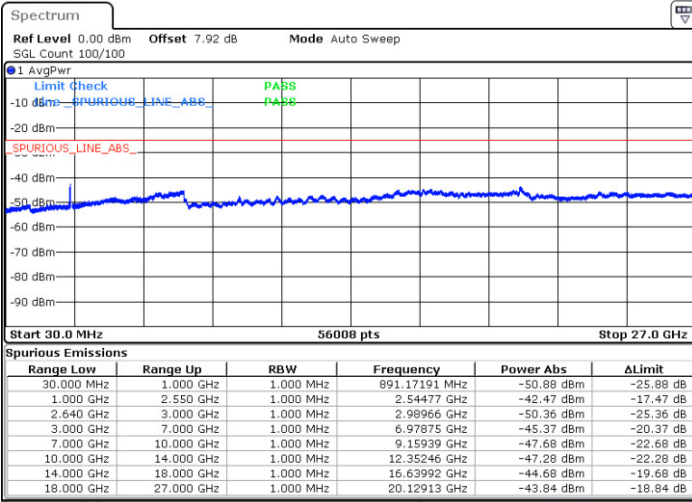

Highest Channel / 16QAM

Date: 11.JAN.2018 18:52:52

LTE Band 38 / 10MHz

Lowest Channel / QPSK

Date: 11.JAN.2018 18:53:47

Lowest Channel / 16QAM

Date: 11.JAN.2018 18:54:42

LTE Band 38 / 10MHz

Middle Channel / QPSK

Middle Channel / 16QAM

Date: 11.JAN.2018 18:55:37

Date: 11.JAN.2018 18:56:31

Highest Channel / QPSK

Highest Channel / 16QAM

Date: 11.JAN.2018 18:57:26

Date: 11.JAN.2018 18:58:21

LTE Band 38 / 15MHz

Lowest Channel / QPSK

Lowest Channel / 16QAM

Date: 11.JAN.2018 18:59:16

Date: 11.JAN.2018 19:00:11

Middle Channel / QPSK

Middle Channel / 16QAM

Date: 11.JAN.2018 19:01:06