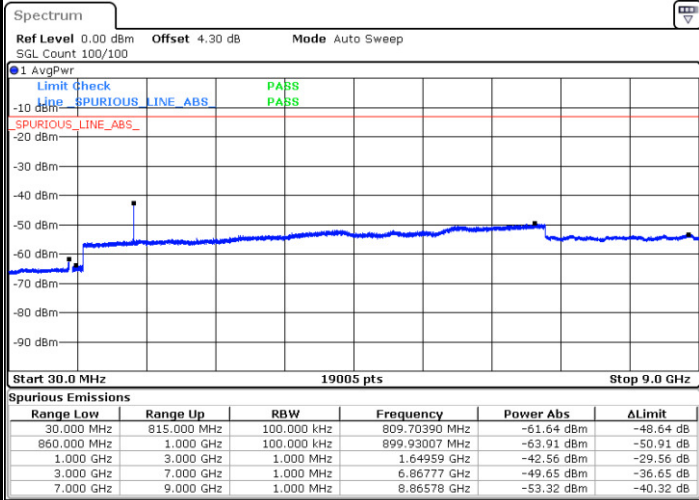

Date: 12 FEB 2018 18:29:42

LTE Band 26 / 3MHz

Lowest Channel / 64QAM

Middle Channel / 64QAM

Date: 12.FEB.2018 18:30:13

Date: 12.FEB.2018 18:40:18

Highest Channel / 64QAM

Date: 12.FEB.2018 18:40:51

LTE Band 26 / 5MHz

Lowest Channel / 64QAM

Middle Channel / 64QAM

Date: 12.FEB.2018 18:43:12

Date: 12.FEB.2018 18:47:47

Highest Channel / 64QAM

Date: 12.FEB.2018 18:50:04

LTE Band 26 / 10MHz

Lowest Channel / 64QAM

Middle Channel / 64QAM

Date: 12.FEB.2018 18:50:37

Date: 12.FEB.2018 18:53:11

Highest Channel / 64QAM

Date: 12.FEB.2018 18:53:37

LTE Band 26 / 15MHz

Lowest Channel / 64QAM