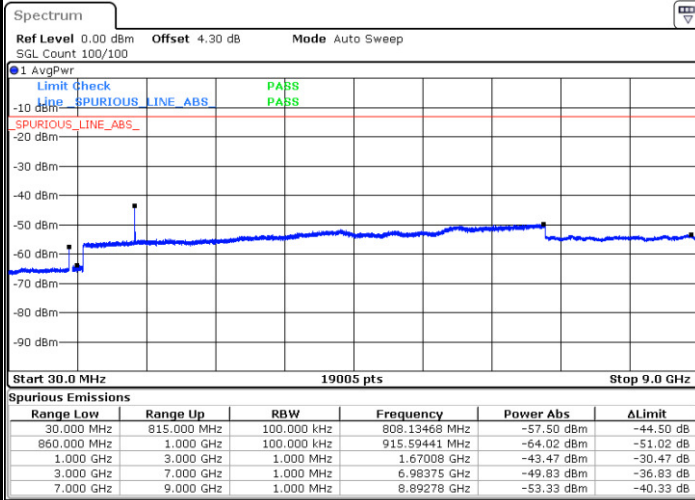

Highest Channel / QPSK

Date: 12 FEB 2018 18:54:28

Highest Channel / 16QAM

Date: 12 FEB 2018 18:54:01

LTE Band 26 / 15MHz

Lowest Channel / QPSK

Lowest Channel / 16QAM

Date: 12.FEB.2018 18:54:57

Date: 12.FEB.2018 18:55:22

Middle Channel / QPSK

Middle Channel / 16QAM

Date: 12.FEB.2018 18:57:07

Date: 12.FEB.2018 18:56:40

LTE Band 26 / 15MHz

Highest Channel / QPSK

Highest Channel / 16QAM

Date: 12.FEB.2018 18:57:44

Date: 12.FEB.2018 18:58:12

LTE Band 26 / 1.4MHz

Lowest Channel / 64QAM

Middle Channel / 64QAM

Date: 12 FEB 2018 18:26:51

Date: 12 FEB 2018 18:27:23

Highest Channel / 64QAM