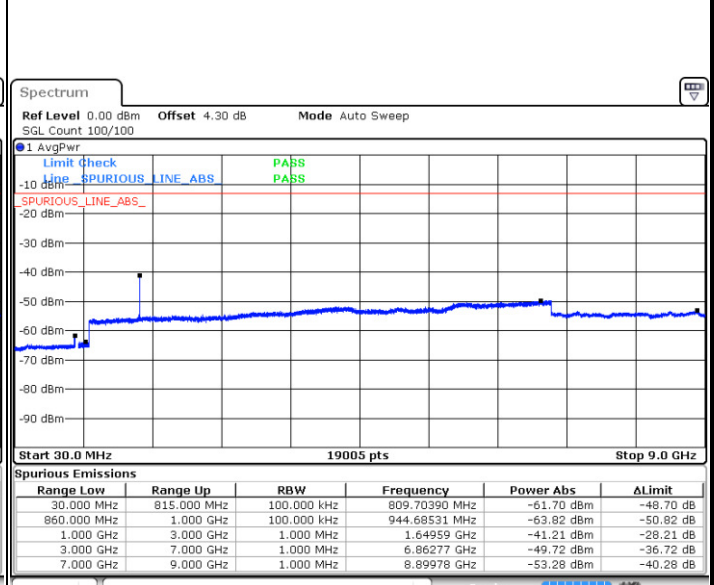

LTE Band 26 / 5MHz

Lowest Channel / QPSK

Lowest Channel / 16QAM

Date: 12.FEB.2018 18:42:12

Date: 12.FEB.2018 18:42:37

Middle Channel / QPSK

Middle Channel / 16QAM

Date: 12.FEB.2018 18:48:43

Date: 12.FEB.2018 18:48:12

LTE Band 26 / 5MHz

Highest Channel / QPSK

Date: 12.FEB.2018 18:49:09

Highest Channel / 16QAM

Date: 12.FEB.2018 18:49:34

LTE Band 26 / 10MHz

Lowest Channel / QPSK

Date: 12.FEB.2018 18:51:36

Lowest Channel / 16QAM

Date: 12.FEB.2018 18:51:08

LTE Band 26 / 10MHz

Middle Channel / QPSK

Date: 12 FEB 2018 18:52:22

Middle Channel / 16QAM

Date: 12 FEB 2018 18:52:46

Highest Channel / QPSK

Date: 12 FEB 2018 18:54:28

Highest Channel / 16QAM

Date: 12 FEB 2018 18:54:01

LTE Band 26 / 15MHz

Lowest Channel / QPSK

Lowest Channel / 16QAM

Date: 12.FEB.2018 18:54:57