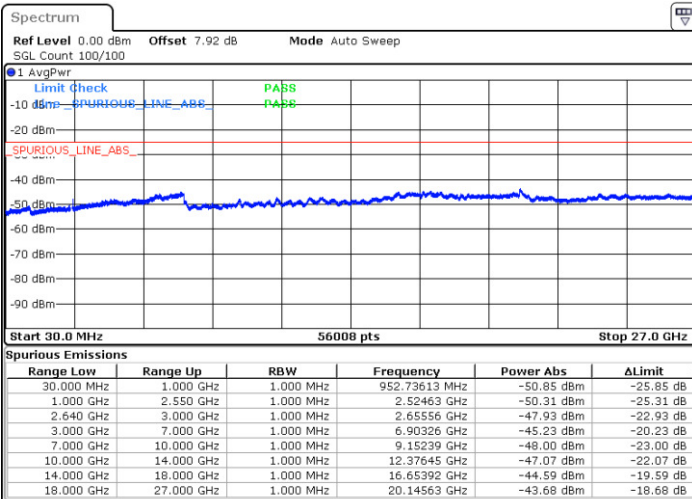

Highest Channel / 64QAM

Date: 11.JAN.2018 20:48:43

LTE Band 38 / 15MHz

Lowest Channel / 64QAM

Middle Channel / 64QAM

Date: 11.JAN.2018 20:59:00

Date: 11.JAN.2018 20:45:26

Highest Channel / 64QAM

Date: 11.JAN.2018 20:46:14

LTE Band 38 / 20MHz

Lowest Channel / 64QAM

Middle Channel / 64QAM

Date: 11.JAN.2018 20:41:43

Date: 11.JAN.2018 20:42:32

Highest Channel / 64QAM

Date: 11.JAN.2018 20:43:45

LTE Band 41 / 5MHz

Lowest Channel / QPSK

Lowest Channel / 16QAM

Date: 12 JAN 2018 10:10:48

Date: 12 JAN 2018 10:09:59

Middle Channel / QPSK

Middle Channel / 16QAM

Date: 12 JAN 2018 10:03:07