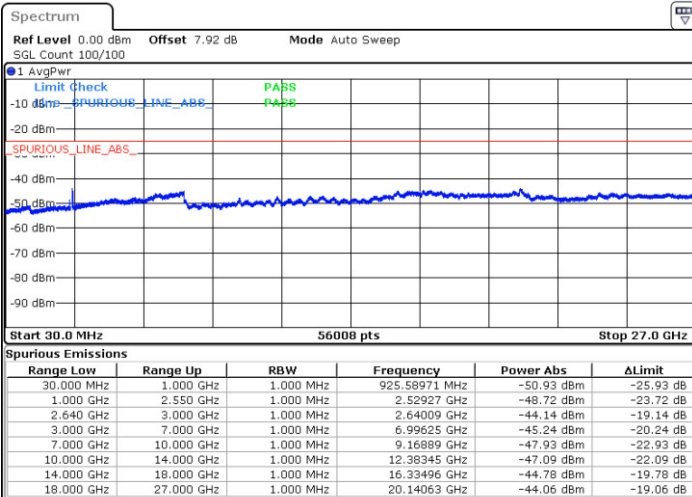

Highest Channel / QPSK

Highest Channel / 16QAM

Date: 11.JAN.2018 19:08:26

Date: 11.JAN.2018 19:09:21

LTE Band 38 / 5MHz

Lowest Channel / 64QAM

Middle Channel / 64QAM

Date: 11.JAN.2018 20:49:34

Date: 11.JAN.2018 20:50:21

Highest Channel / 64QAM

Date: 11.JAN.2018 20:51:09

LTE Band 38 / 10MHz

Lowest Channel / 64QAM

Middle Channel / 64QAM

Date: 11.JAN.2018 20:47:06

Date: 11.JAN.2018 20:47:54

Highest Channel / 64QAM

Date: 11.JAN.2018 20:48:43

LTE Band 38 / 15MHz

Lowest Channel / 64QAM

Middle Channel / 64QAM

Date: 11.JAN.2018 20:59:00

Date: 11.JAN.2018 20:45:26

Highest Channel / 64QAM

Date: 11.JAN.2018 20:46:14

LTE Band 38 / 20MHz

Lowest Channel / 64QAM

Middle Channel / 64QAM

Date: 11.JAN.2018 20:41:43

Date: 11.JAN.2018 20:42:32

Highest Channel / 64QAM

Date: 11.JAN.2018 20:43:45