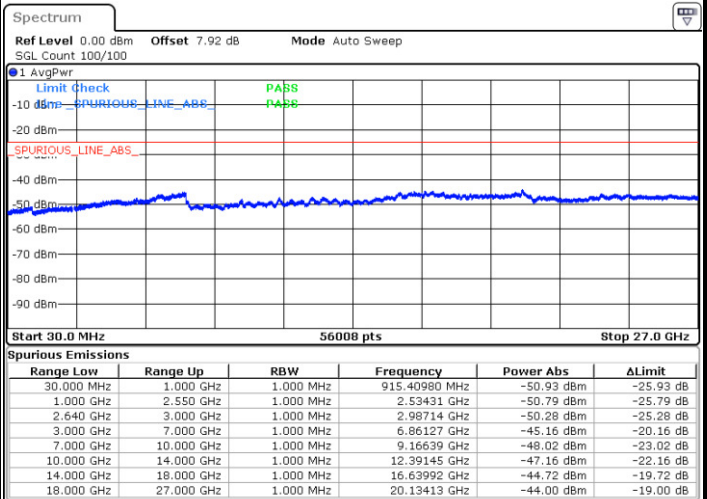

Highest Channel / 16QAM

Date: 11.JAN.2018 18:52:52

LTE Band 38 / 10MHz

Lowest Channel / QPSK

Date: 11.JAN.2018 18:53:47

Lowest Channel / 16QAM

Date: 11.JAN.2018 18:54:42

LTE Band 38 / 10MHz

Middle Channel / QPSK

Middle Channel / 16QAM

Date: 11.JAN.2018 18:55:37

Date: 11.JAN.2018 18:56:31

Highest Channel / QPSK

Highest Channel / 16QAM

Date: 11.JAN.2018 18:57:26

Date: 11.JAN.2018 18:58:21

LTE Band 38 / 15MHz

Lowest Channel / QPSK

Lowest Channel / 16QAM

Date: 11.JAN.2018 18:59:16

Date: 11.JAN.2018 19:00:11

Middle Channel / QPSK

Middle Channel / 16QAM

Date: 11.JAN.2018 19:01:06

Date: 11.JAN.2018 19:02:01

LTE Band 38 / 15MHz

Highest Channel / QPSK

Highest Channel / 16QAM

Date: 11.JAN.2018 19:02:56

Date: 11.JAN.2018 19:03:51

LTE Band 38 / 20MHz

Lowest Channel / QPSK