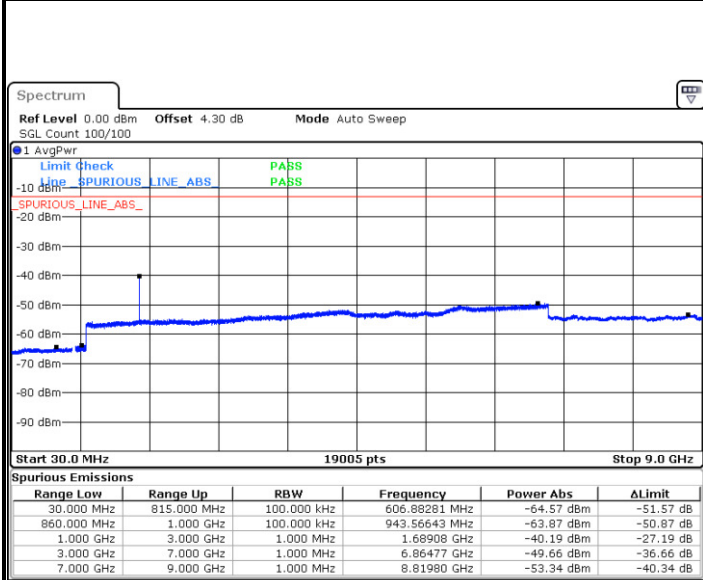

LTE Band 26 / 5MHz

Lowest Channel / QPSK

Lowest Channel / 16QAM

Date: 12.FEB.2018 18:42:12

Date: 12.FEB.2018 18:42:37

Middle Channel / QPSK

Middle Channel / 16QAM

Date: 12.FEB.2018 18:48:43

Date: 12.FEB.2018 18:48:12

LTE Band 26 / 5MHz

Highest Channel / QPSK

Date: 12.FEB.2018 18:49:09

Highest Channel / 16QAM

Date: 12.FEB.2018 18:49:34

LTE Band 26 / 10MHz

Lowest Channel / QPSK

Date: 12.FEB.2018 18:51:36

Lowest Channel / 16QAM

Date: 12.FEB.2018 18:51:08

LTE Band 26 / 10MHz

Middle Channel / QPSK

Date: 12 FEB 2018 18:52:22

Middle Channel / 16QAM

Date: 12 FEB 2018 18:52:46