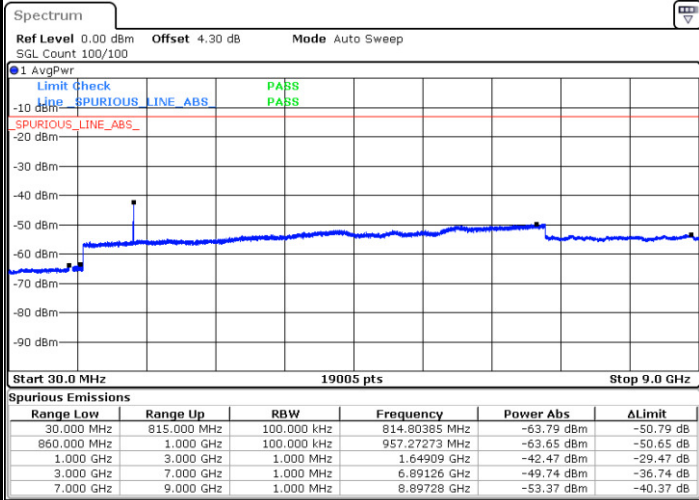

Date: 12.FEB.2018 18:57:44

Date: 12.FEB.2018 18:58:12

LTE Band 26 / 1.4MHz

Lowest Channel / 64QAM

Middle Channel / 64QAM

Date: 12 FEB 2018 18:26:51

Date: 12 FEB 2018 18:27:23

Highest Channel / 64QAM

Date: 12 FEB 2018 18:29:42

LTE Band 26 / 3MHz

Lowest Channel / 64QAM

Middle Channel / 64QAM

Date: 12.FEB.2018 18:30:13

Date: 12.FEB.2018 18:40:18

Highest Channel / 64QAM

Date: 12.FEB.2018 18:40:51

LTE Band 26 / 5MHz

Lowest Channel / 64QAM

Middle Channel / 64QAM

Date: 12.FEB.2018 18:43:12

Date: 12.FEB.2018 18:47:47

Highest Channel / 64QAM

Date: 12.FEB.2018 18:50:04

LTE Band 26 / 10MHz