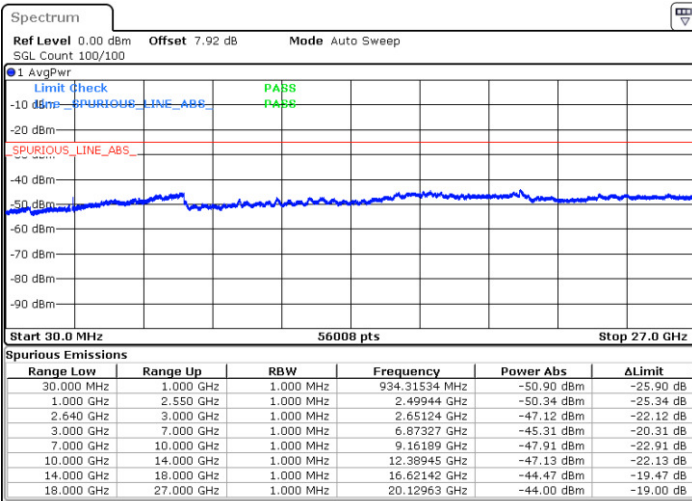

Date: 11.JAN.2018 19:02:01

LTE Band 38 / 15MHz

Highest Channel / QPSK

Highest Channel / 16QAM

Date: 11.JAN.2018 19:02:56

Date: 11.JAN.2018 19:03:51

LTE Band 38 / 20MHz

Lowest Channel / QPSK

Lowest Channel / 16QAM

Date: 11.JAN.2018 19:04:46

Date: 11.JAN.2018 19:05:41

LTE Band 38 / 20MHz

Middle Channel / QPSK

Middle Channel / 16QAM

Date: 11.JAN.2018 19:06:36

Date: 11.JAN.2018 19:07:31

Highest Channel / QPSK

Highest Channel / 16QAM

Date: 11.JAN.2018 19:08:26

Date: 11.JAN.2018 19:09:21

LTE Band 38 / 5MHz

Lowest Channel / 64QAM

Middle Channel / 64QAM

Date: 11.JAN.2018 20:49:34

Date: 11.JAN.2018 20:50:21

Highest Channel / 64QAM

Date: 11.JAN.2018 20:51:09

LTE Band 38 / 10MHz

Lowest Channel / 64QAM

Middle Channel / 64QAM

Date: 11.JAN.2018 20:47:06

Date: 11.JAN.2018 20:47:54