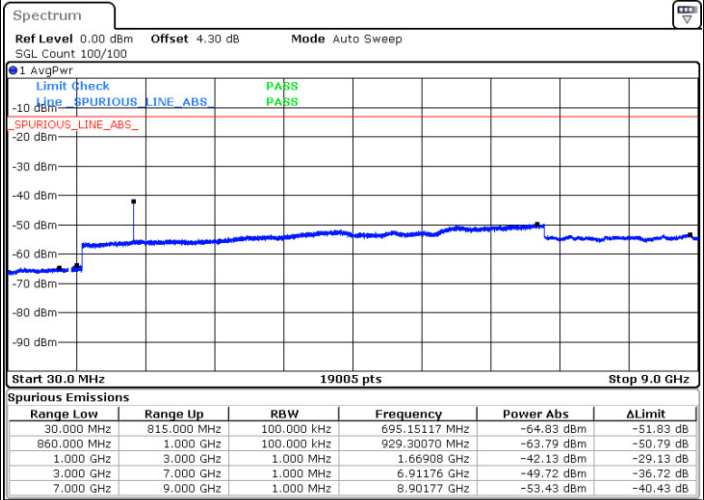

Date: 12.FEB.2018 18:57:44

Date: 12.FEB.2018 18:58:12

LTE Band 26 / 1.4MHz

Lowest Channel / 64QAM

Middle Channel / 64QAM

Date: 12 FEB 2018 18:26:51

Date: 12 FEB 2018 18:27:23

Highest Channel / 64QAM

Date: 12 FEB 2018 18:29:42

LTE Band 26 / 3MHz

Lowest Channel / 64QAM

Middle Channel / 64QAM

Date: 12.FEB.2018 18:30:13

Date: 12.FEB.2018 18:40:18

Highest Channel / 64QAM

Date: 12.FEB.2018 18:40:51

LTE Band 26 / 5MHz

Lowest Channel / 64QAM

Middle Channel / 64QAM

Date: 12.FEB.2018 18:43:12

Date: 12.FEB.2018 18:47:47

Highest Channel / 64QAM

Date: 12.FEB.2018 18:50:04

LTE Band 26 / 10MHz