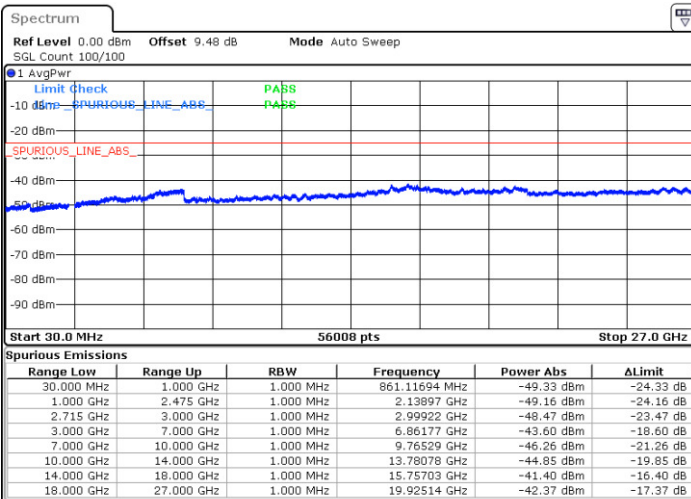

Date: 11.JAN.2018 20:46:14

LTE Band 38 / 20MHz

Lowest Channel / 64QAM

Middle Channel / 64QAM

Date: 11.JAN.2018 20:41:43

Date: 11.JAN.2018 20:42:32

Highest Channel / 64QAM

Date: 11.JAN.2018 20:43:45

LTE Band 41 / 5MHz

Lowest Channel / QPSK

Lowest Channel / 16QAM

Date: 12 JAN 2018 10:10:48

Date: 12 JAN 2018 10:09:59

Middle Channel / QPSK

Middle Channel / 16QAM

Date: 12 JAN 2018 10:03:07

Date: 12 JAN 2018 10:09:05

LTE Band 41 / 5MHz

Highest Channel / QPSK

Highest Channel / 16QAM

Date: 12 JAN 2018 10:11:44

Date: 12 JAN 2018 10:12:45

LTE Band 41 / 10MHz

Lowest Channel / QPSK

Lowest Channel / 16QAM

Date: 12 JAN 2018 10:23:45

Date: 12 JAN 2018 10:24:38

LTE Band 41 / 10MHz

Middle Channel / QPSK

Middle Channel / 16QAM

Date: 12 JAN 2018 10:26:23

Date: 12 JAN 2018 10:25:34