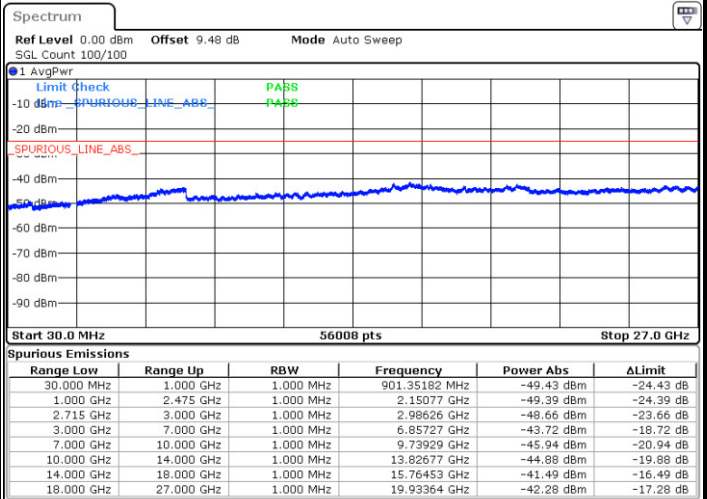

Date: 11.JAN.2018 20:46:14

LTE Band 38 / 20MHz

Lowest Channel / 64QAM

Middle Channel / 64QAM

Date: 11.JAN.2018 20:41:43

Date: 11.JAN.2018 20:42:32

Highest Channel / 64QAM

Date: 11.JAN.2018 20:43:45

LTE Band 41 / 5MHz

Lowest Channel / QPSK

Lowest Channel / 16QAM

Date: 12 JAN 2018 10:10:48

Date: 12 JAN 2018 10:09:59

Middle Channel / QPSK

Middle Channel / 16QAM

Date: 12 JAN 2018 10:03:07

Date: 12 JAN 2018 10:09:05

LTE Band 41 / 5MHz

Highest Channel / QPSK

Highest Channel / 16QAM

Date: 12 JAN 2018 10:11:44

Date: 12 JAN 2018 10:12:45

LTE Band 41 / 10MHz

Lowest Channel / QPSK