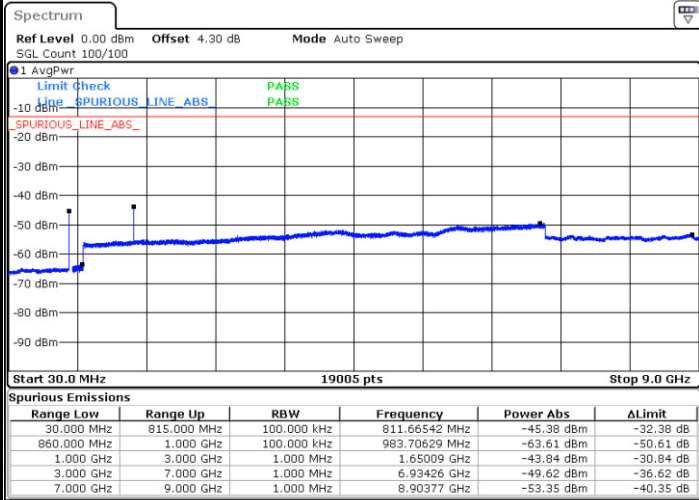

Date: 12.FEB.2018 18:51:36

Lowest Channel / 16QAM

Date: 12.FEB.2018 18:51:08

LTE Band 26 / 10MHz

Middle Channel / QPSK

Date: 12 FEB 2018 18:52:22

Middle Channel / 16QAM

Date: 12 FEB 2018 18:52:46

Highest Channel / QPSK

Date: 12 FEB 2018 18:54:28

Highest Channel / 16QAM

Date: 12 FEB 2018 18:54:01

LTE Band 26 / 15MHz

Lowest Channel / QPSK

Lowest Channel / 16QAM

Date: 12.FEB.2018 18:54:57

Date: 12.FEB.2018 18:55:22

Middle Channel / QPSK

Middle Channel / 16QAM

Date: 12.FEB.2018 18:57:07

Date: 12.FEB.2018 18:56:40

LTE Band 26 / 15MHz

Highest Channel / QPSK

Highest Channel / 16QAM

Date: 12.FEB.2018 18:57:44

Date: 12.FEB.2018 18:58:12

LTE Band 26 / 1.4MHz

Lowest Channel / 64QAM

Middle Channel / 64QAM

Date: 12 FEB 2018 18:26:51

Date: 12 FEB 2018 18:27:23

Highest Channel / 64QAM