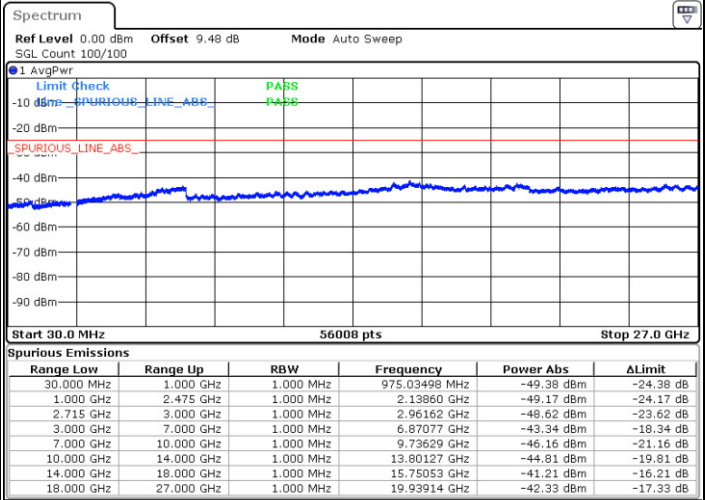

Date: 11.JAN.2018 20:46:14

LTE Band 38 / 20MHz

Lowest Channel / 64QAM

Middle Channel / 64QAM

Date: 11.JAN.2018 20:41:43

Date: 11.JAN.2018 20:42:32

Highest Channel / 64QAM

Date: 11.JAN.2018 20:43:45

LTE Band 41 / 5MHz

Lowest Channel / QPSK

Lowest Channel / 16QAM

Date: 12 JAN 2018 10:10:48

Date: 12 JAN 2018 10:09:59

Middle Channel / QPSK

Middle Channel / 16QAM

Date: 12 JAN 2018 10:03:07

Date: 12 JAN 2018 10:09:05

LTE Band 41 / 5MHz

Highest Channel / QPSK

Highest Channel / 16QAM

Date: 12 JAN 2018 10:11:44

Date: 12 JAN 2018 10:12:45

LTE Band 41 / 10MHz

Lowest Channel / QPSK