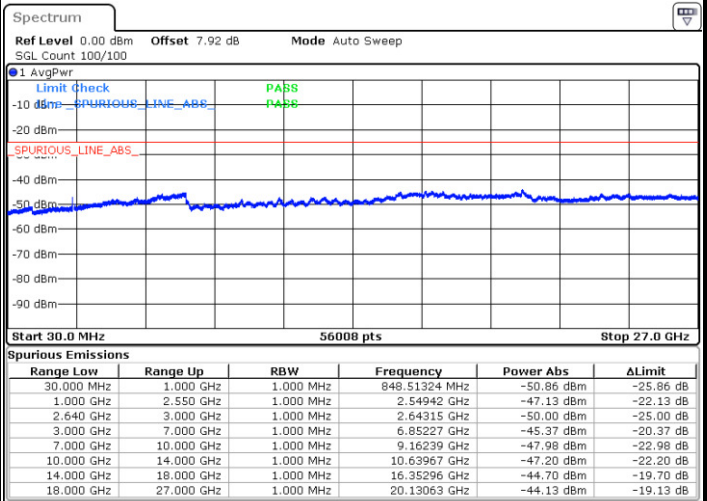

Date: 11.JAN.2018 19:02:01

LTE Band 38 / 15MHz

Highest Channel / QPSK

Highest Channel / 16QAM

Date: 11.JAN.2018 19:02:56

Date: 11.JAN.2018 19:03:51

LTE Band 38 / 20MHz

Lowest Channel / QPSK

Lowest Channel / 16QAM

Date: 11.JAN.2018 19:04:46

Date: 11.JAN.2018 19:05:41

LTE Band 38 / 20MHz

Middle Channel / QPSK

Middle Channel / 16QAM

Date: 11.JAN.2018 19:06:36

Date: 11.JAN.2018 19:07:31

Highest Channel / QPSK

Highest Channel / 16QAM

Date: 11.JAN.2018 19:08:26

Date: 11.JAN.2018 19:09:21

LTE Band 38 / 5MHz

Lowest Channel / 64QAM

Middle Channel / 64QAM

Date: 11.JAN.2018 20:49:34

Date: 11.JAN.2018 20:50:21

Highest Channel / 64QAM

Date: 11.JAN.2018 20:51:09

LTE Band 38 / 10MHz

Lowest Channel / 64QAM

Middle Channel / 64QAM

Date: 11.JAN.2018 20:47:06

Date: 11.JAN.2018 20:47:54