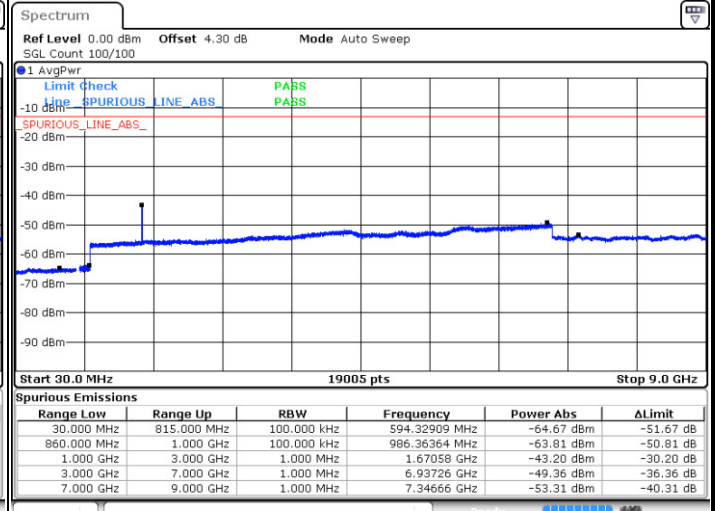

Date: 12.FEB.2018 18:57:44

Date: 12.FEB.2018 18:58:12

LTE Band 26 / 1.4MHz

Lowest Channel / 64QAM

Middle Channel / 64QAM

Date: 12 FEB 2018 18:26:51

Date: 12 FEB 2018 18:27:23

Highest Channel / 64QAM

Date: 12 FEB 2018 18:29:42

LTE Band 26 / 3MHz

Lowest Channel / 64QAM

Middle Channel / 64QAM

Date: 12.FEB.2018 18:30:13

Date: 12.FEB.2018 18:40:18

Highest Channel / 64QAM

Date: 12.FEB.2018 18:40:51

LTE Band 26 / 5MHz

Lowest Channel / 64QAM

Middle Channel / 64QAM

Date: 12.FEB.2018 18:43:12

Date: 12.FEB.2018 18:47:47

Highest Channel / 64QAM

Date: 12.FEB.2018 18:50:04

LTE Band 26 / 10MHz