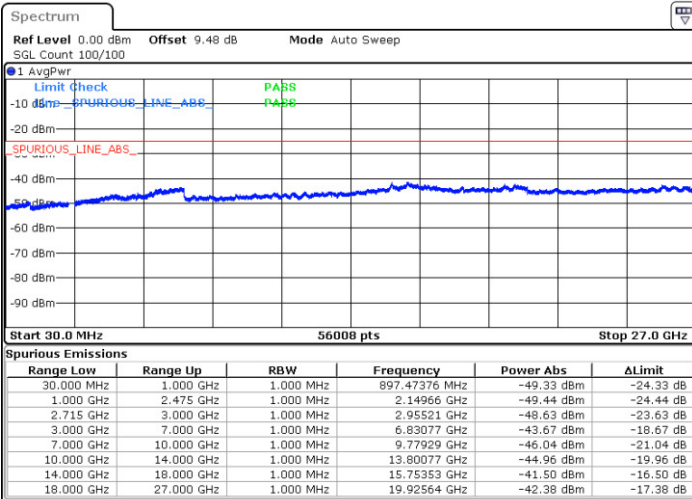

Date: 11.JAN.2018 20:46:14

LTE Band 38 / 20MHz

Lowest Channel / 64QAM

Middle Channel / 64QAM

Date: 11.JAN.2018 20:41:43

Date: 11.JAN.2018 20:42:32

Highest Channel / 64QAM

Date: 11.JAN.2018 20:43:45

LTE Band 41 / 5MHz

Lowest Channel / QPSK

Lowest Channel / 16QAM

Date: 12 JAN 2018 10:10:48

Date: 12 JAN 2018 10:09:59

Middle Channel / QPSK

Middle Channel / 16QAM

Date: 12 JAN 2018 10:03:07

Date: 12 JAN 2018 10:09:05

LTE Band 41 / 5MHz

Highest Channel / QPSK

Highest Channel / 16QAM

Date: 12 JAN 2018 10:11:44

Date: 12 JAN 2018 10:12:45

LTE Band 41 / 10MHz

Lowest Channel / QPSK