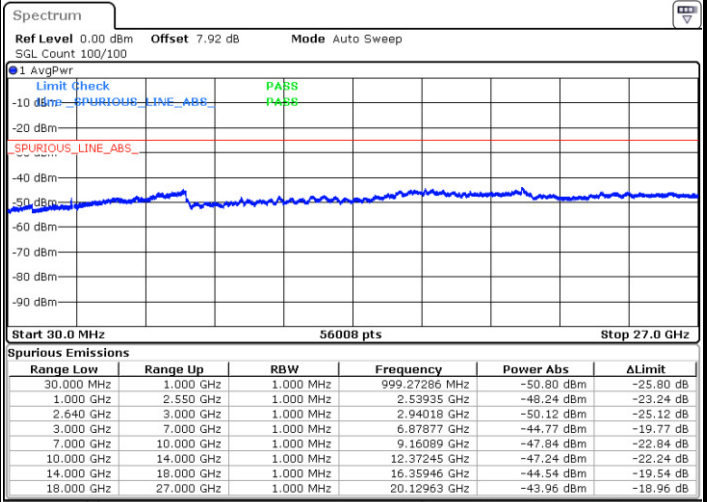

Highest Channel / 16QAM

Date: 11.JAN.2018 18:52:52

LTE Band 38 / 10MHz

Lowest Channel / QPSK

Date: 11.JAN.2018 18:53:47

Lowest Channel / 16QAM

Date: 11.JAN.2018 18:54:42

LTE Band 38 / 10MHz

Middle Channel / QPSK

Middle Channel / 16QAM

Date: 11.JAN.2018 18:55:37

Date: 11.JAN.2018 18:56:31

Highest Channel / QPSK

Highest Channel / 16QAM

Date: 11.JAN.2018 18:57:26

Date: 11.JAN.2018 18:58:21

LTE Band 38 / 15MHz

Lowest Channel / QPSK

Lowest Channel / 16QAM

Date: 11.JAN.2018 18:59:16

Date: 11.JAN.2018 19:00:11

Middle Channel / QPSK

Middle Channel / 16QAM

Date: 11.JAN.2018 19:01:06