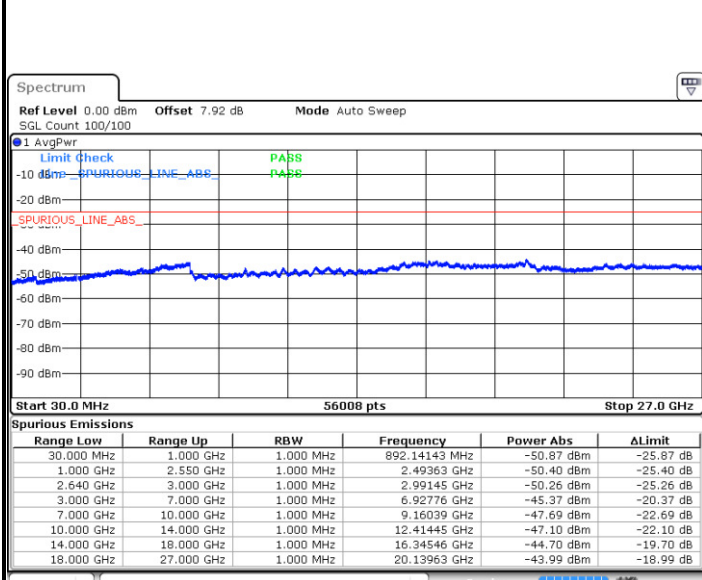

Date: 11.JAN.2018 18:49:12

Middle Channel / QPSK

Middle Channel / 16QAM

Date: 11.JAN.2018 18:50:07

Date: 11.JAN.2018 18:51:02

LTE Band 38 / 5MHz

Highest Channel / QPSK

Date: 11.JAN.2018 18:51:57

Highest Channel / 16QAM

Date: 11.JAN.2018 18:52:52

LTE Band 38 / 10MHz

Lowest Channel / QPSK

Date: 11.JAN.2018 18:53:47

Lowest Channel / 16QAM

Date: 11.JAN.2018 18:54:42

LTE Band 38 / 10MHz