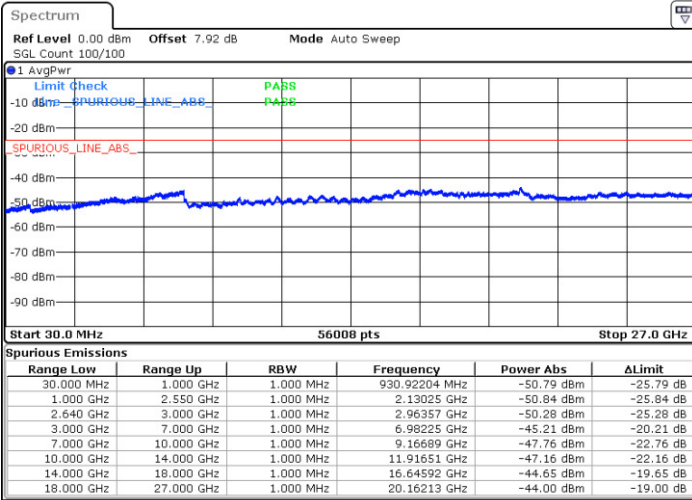

Date: 11.JAN.2018 18:49:12

Middle Channel / QPSK

Middle Channel / 16QAM

Date: 11.JAN.2018 18:50:07

Date: 11.JAN.2018 18:51:02

LTE Band 38 / 5MHz

Highest Channel / QPSK

Date: 11.JAN.2018 18:51:57

Highest Channel / 16QAM

Date: 11.JAN.2018 18:52:52

LTE Band 38 / 10MHz

Lowest Channel / QPSK

Date: 11.JAN.2018 18:53:47

Lowest Channel / 16QAM

Date: 11.JAN.2018 18:54:42

LTE Band 38 / 10MHz

Middle Channel / QPSK

Middle Channel / 16QAM

Date: 11.JAN.2018 18:55:37

Date: 11.JAN.2018 18:56:31

Highest Channel / QPSK

Highest Channel / 16QAM

Date: 11.JAN.2018 18:57:26

Date: 11.JAN.2018 18:58:21