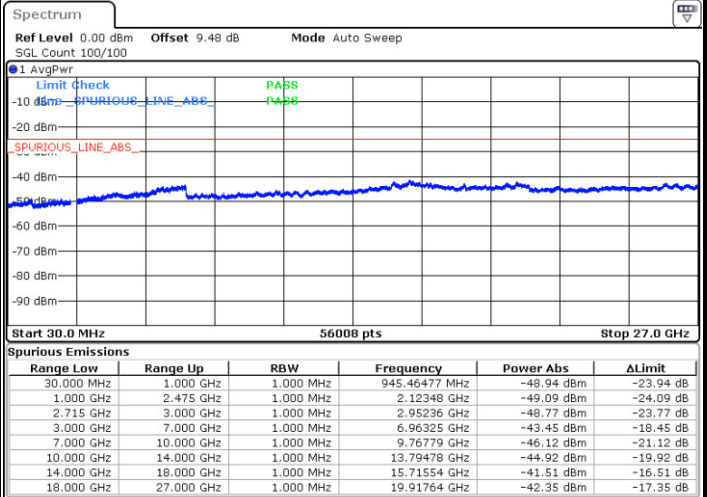

Highest Channel / 64QAM

Date: 11.JAN.2018 20:48:43

LTE Band 38 / 15MHz

Lowest Channel / 64QAM

Middle Channel / 64QAM

Date: 11.JAN.2018 20:59:00

Date: 11.JAN.2018 20:45:26

Highest Channel / 64QAM

Date: 11.JAN.2018 20:46:14

LTE Band 38 / 20MHz

Lowest Channel / 64QAM

Middle Channel / 64QAM

Date: 11.JAN.2018 20:41:43

Date: 11.JAN.2018 20:42:32

Highest Channel / 64QAM

Date: 11.JAN.2018 20:43:45

LTE Band 41 / 5MHz

Lowest Channel / QPSK

Lowest Channel / 16QAM

Date: 12 JAN 2018 10:10:48

Date: 12 JAN 2018 10:09:59

Middle Channel / QPSK

Middle Channel / 16QAM

Date: 12 JAN 2018 10:03:07