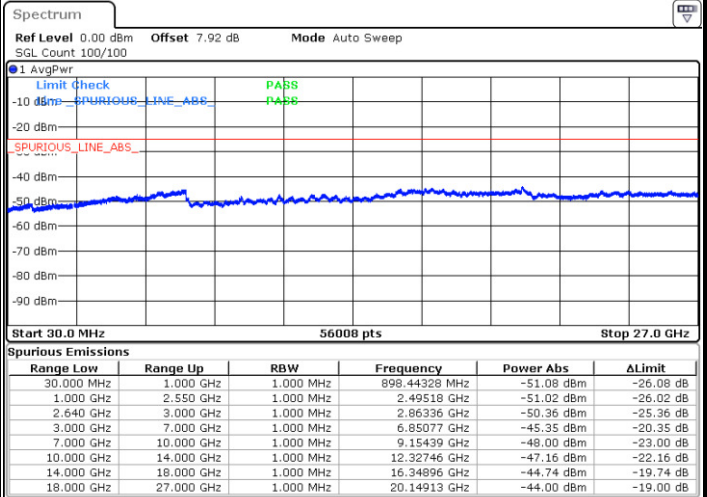

Highest Channel / QPSK

Highest Channel / 16QAM

Date: 11.JAN.2018 19:08:26

Date: 11.JAN.2018 19:09:21

LTE Band 38 / 5MHz

Lowest Channel / 64QAM

Middle Channel / 64QAM

Date: 11.JAN.2018 20:49:34

Date: 11.JAN.2018 20:50:21

Highest Channel / 64QAM

Date: 11.JAN.2018 20:51:09

LTE Band 38 / 10MHz

Lowest Channel / 64QAM

Middle Channel / 64QAM

Date: 11.JAN.2018 20:47:06

Date: 11.JAN.2018 20:47:54