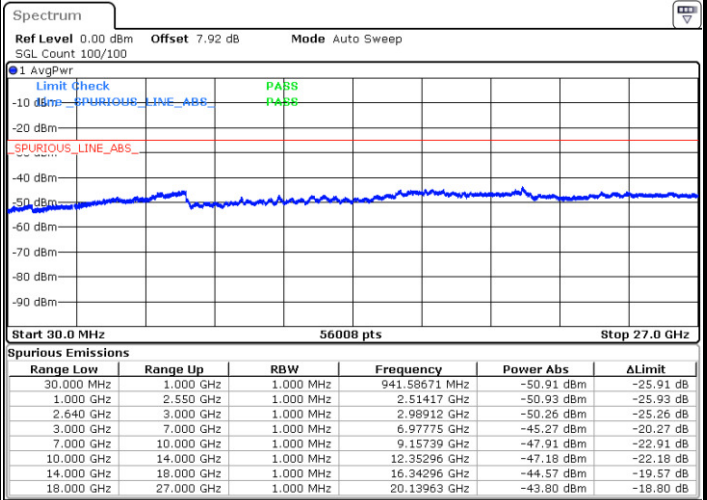

Highest Channel / QPSK

Highest Channel / 16QAM

Date: 11.JAN.2018 19:08:26

Date: 11.JAN.2018 19:09:21

LTE Band 38 / 5MHz

Lowest Channel / 64QAM

Middle Channel / 64QAM

Date: 11.JAN.2018 20:49:34

Date: 11.JAN.2018 20:50:21

Highest Channel / 64QAM

Date: 11.JAN.2018 20:51:09

LTE Band 38 / 10MHz

Lowest Channel / 64QAM

Middle Channel / 64QAM

Date: 11.JAN.2018 20:47:06

Date: 11.JAN.2018 20:47:54

Highest Channel / 64QAM

Date: 11.JAN.2018 20:48:43

LTE Band 38 / 15MHz

Lowest Channel / 64QAM

Middle Channel / 64QAM

Date: 11.JAN.2018 20:59:00

Date: 11.JAN.2018 20:45:26

Highest Channel / 64QAM

Date: 11.JAN.2018 20:46:14

LTE Band 38 / 20MHz

Lowest Channel / 64QAM

Middle Channel / 64QAM

Date: 11.JAN.2018 20:41:43

Date: 11.JAN.2018 20:42:32

Highest Channel / 64QAM

Date: 11.JAN.2018 20:43:45