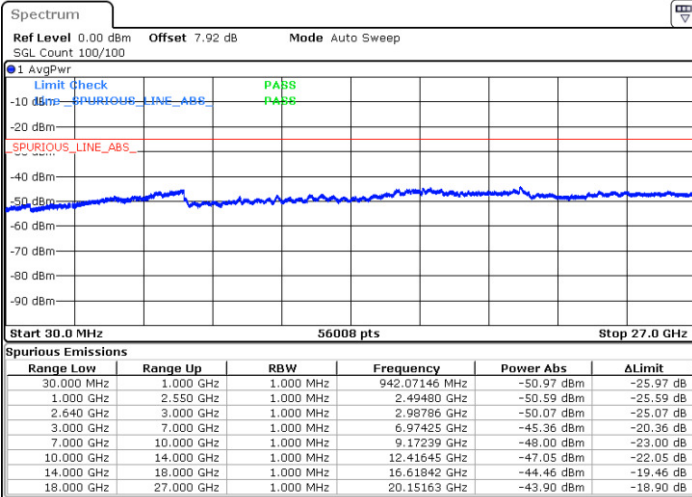

Highest Channel / QPSK

Highest Channel / 16QAM

Date: 11.JAN.2018 19:08:26

Date: 11.JAN.2018 19:09:21

LTE Band 38 / 5MHz

Lowest Channel / 64QAM

Middle Channel / 64QAM

Date: 11.JAN.2018 20:49:34

Date: 11.JAN.2018 20:50:21

Highest Channel / 64QAM

Date: 11.JAN.2018 20:51:09

LTE Band 38 / 10MHz

Lowest Channel / 64QAM

Middle Channel / 64QAM

Date: 11.JAN.2018 20:47:06

Date: 11.JAN.2018 20:47:54

Highest Channel / 64QAM

Date: 11.JAN.2018 20:48:43

LTE Band 38 / 15MHz

Lowest Channel / 64QAM

Middle Channel / 64QAM

Date: 11.JAN.2018 20:59:00

Date: 11.JAN.2018 20:45:26

Highest Channel / 64QAM

Date: 11.JAN.2018 20:46:14

LTE Band 38 / 20MHz

Lowest Channel / 64QAM

Middle Channel / 64QAM

Date: 11.JAN.2018 20:41:43

Date: 11.JAN.2018 20:42:32

Highest Channel / 64QAM

Date: 11.JAN.2018 20:43:45