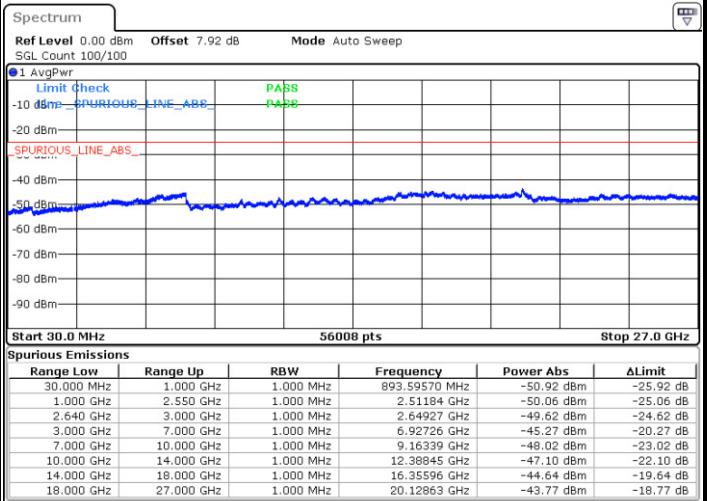

LTE Band 38 / 15MHz

Lowest Channel / QPSK

Lowest Channel / 16QAM

Date: 11.JAN.2018 18:59:16

Date: 11.JAN.2018 19:00:11

Middle Channel / QPSK

Middle Channel / 16QAM

Date: 11.JAN.2018 19:01:06

Date: 11.JAN.2018 19:02:01

LTE Band 38 / 15MHz

Highest Channel / QPSK

Highest Channel / 16QAM

Date: 11.JAN.2018 19:02:56

Date: 11.JAN.2018 19:03:51

LTE Band 38 / 20MHz

Lowest Channel / QPSK