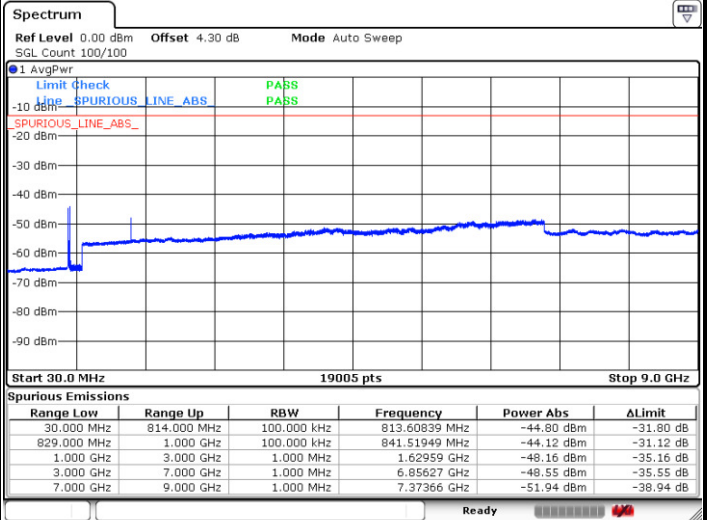

Lowest Channel / 64QAM

Middle Channel / 64QAM

Date: 12.FEB.2018 18:50:37

Date: 12.FEB.2018 18:53:11

Highest Channel / 64QAM

Date: 12.FEB.2018 18:53:37

LTE Band 26 / 15MHz

Lowest Channel / 64QAM

Middle Channel / 64QAM

Date: 12.FEB.2018 18:55:47

Date: 12.FEB.2018 18:56:14

Highest Channel / 64QAM

Date: 12.FEB.2018 18:58:45

LTE Band 26 / 15MHz

CH26765 / QPSK

CH26765 / 16QAM