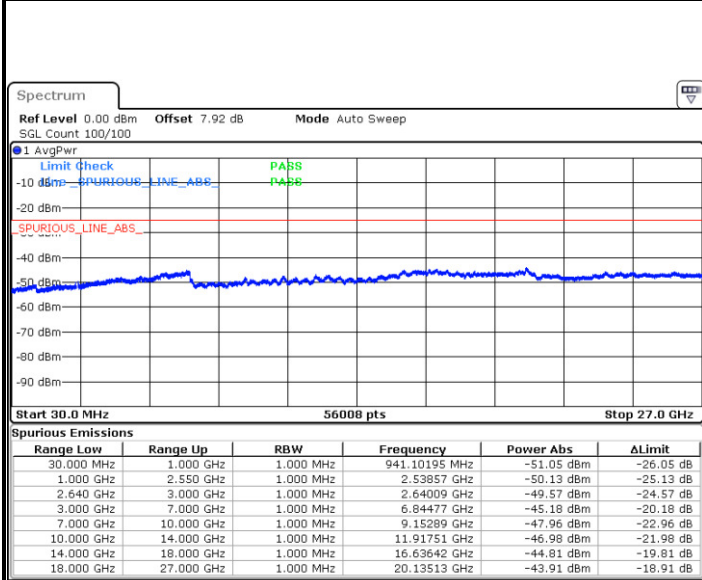

Date: 11.JAN.2018 18:49:12

Middle Channel / QPSK

Middle Channel / 16QAM

Date: 11.JAN.2018 18:50:07

Date: 11.JAN.2018 18:51:02

LTE Band 38 / 5MHz

Highest Channel / QPSK

Date: 11.JAN.2018 18:51:57

Highest Channel / 16QAM

Date: 11.JAN.2018 18:52:52

LTE Band 38 / 10MHz

Lowest Channel / QPSK

Date: 11.JAN.2018 18:53:47

Lowest Channel / 16QAM

Date: 11.JAN.2018 18:54:42

LTE Band 38 / 10MHz