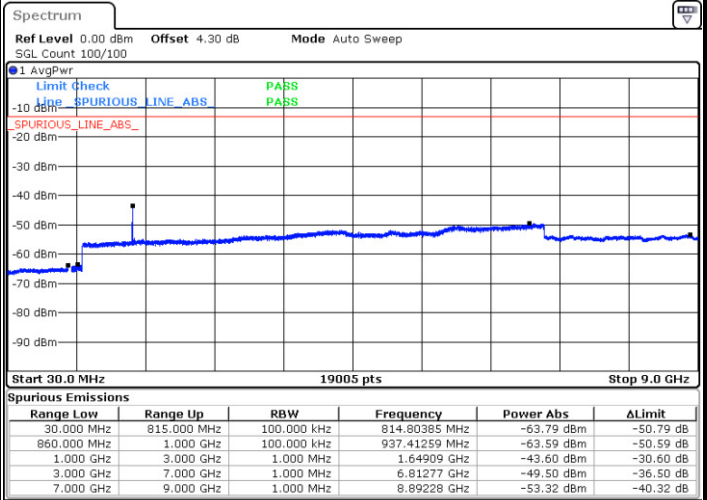

LTE Band 26 / 5MHz

Lowest Channel / QPSK

Lowest Channel / 16QAM

Date: 12.FEB.2018 18:42:12

Date: 12.FEB.2018 18:42:37

Middle Channel / QPSK

Middle Channel / 16QAM

Date: 12.FEB.2018 18:48:43

Date: 12.FEB.2018 18:48:12

LTE Band 26 / 5MHz

Highest Channel / QPSK

Date: 12.FEB.2018 18:49:09

Highest Channel / 16QAM

Date: 12.FEB.2018 18:49:34

LTE Band 26 / 10MHz

Lowest Channel / QPSK