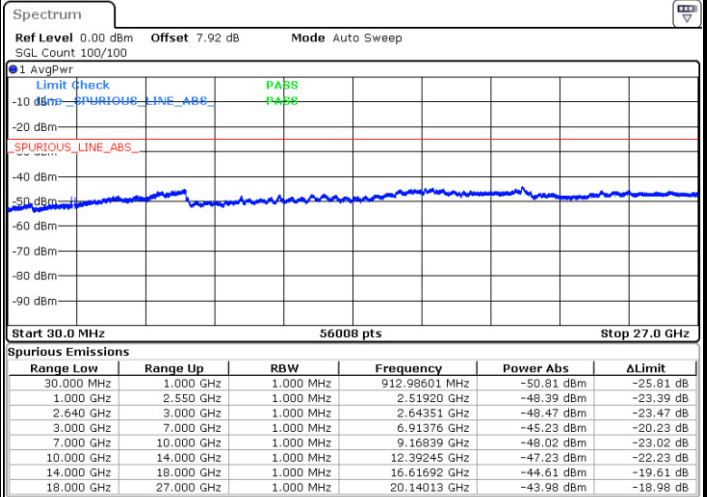

Highest Channel / QPSK

Highest Channel / 16QAM

Date: 11.JAN.2018 19:08:26

Date: 11.JAN.2018 19:09:21

LTE Band 38 / 5MHz

Lowest Channel / 64QAM

Middle Channel / 64QAM

Date: 11.JAN.2018 20:49:34

Date: 11.JAN.2018 20:50:21

Highest Channel / 64QAM

Date: 11.JAN.2018 20:51:09

LTE Band 38 / 10MHz

Lowest Channel / 64QAM

Middle Channel / 64QAM

Date: 11.JAN.2018 20:47:06

Date: 11.JAN.2018 20:47:54

Highest Channel / 64QAM

Date: 11.JAN.2018 20:48:43

LTE Band 38 / 15MHz

Lowest Channel / 64QAM

Middle Channel / 64QAM

Date: 11.JAN.2018 20:59:00

Date: 11.JAN.2018 20:45:26

Highest Channel / 64QAM

Date: 11.JAN.2018 20:46:14

LTE Band 38 / 20MHz

Lowest Channel / 64QAM

Middle Channel / 64QAM

Date: 11.JAN.2018 20:41:43

Date: 11.JAN.2018 20:42:32

Highest Channel / 64QAM

Date: 11.JAN.2018 20:43:45