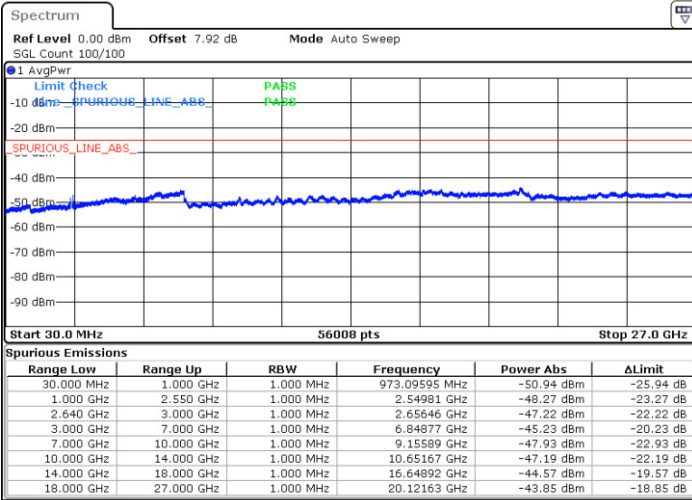

LTE Band 38 / 15MHz

Lowest Channel / QPSK

Lowest Channel / 16QAM

Date: 11.JAN.2018 18:59:16

Date: 11.JAN.2018 19:00:11

Middle Channel / QPSK

Middle Channel / 16QAM

Date: 11.JAN.2018 19:01:06

Date: 11.JAN.2018 19:02:01

LTE Band 38 / 15MHz

Highest Channel / QPSK

Highest Channel / 16QAM

Date: 11.JAN.2018 19:02:56

Date: 11.JAN.2018 19:03:51

LTE Band 38 / 20MHz

Lowest Channel / QPSK