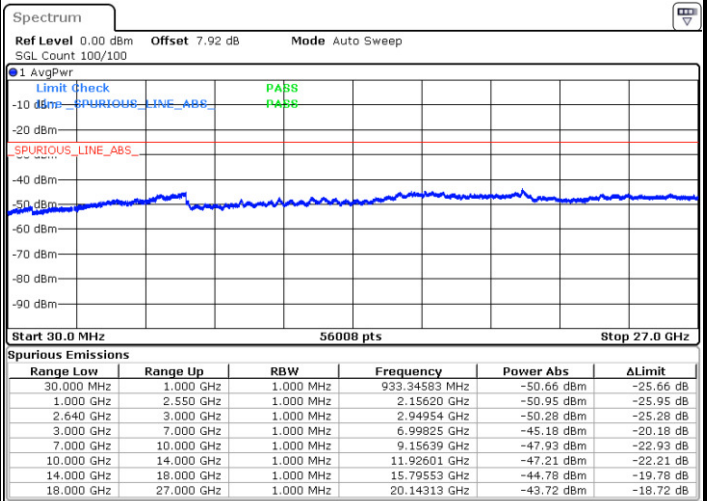

Date: 12.FEB.2018 21:36:45

Date: 12.FEB.2018 21:36:19

CH26765 / 64QAM

Date: 12.FEB.2018 21:35:55

LTE Band 38 / 5MHz

Lowest Channel / QPSK

Lowest Channel / 16QAM

Date: 11.JAN.2018 18:48:17

Date: 11.JAN.2018 18:49:12

Middle Channel / QPSK

Middle Channel / 16QAM

Date: 11.JAN.2018 18:50:07

Date: 11.JAN.2018 18:51:02

LTE Band 38 / 5MHz

Highest Channel / QPSK

Date: 11.JAN.2018 18:51:57

Highest Channel / 16QAM

Date: 11.JAN.2018 18:52:52

LTE Band 38 / 10MHz

Lowest Channel / QPSK

Date: 11.JAN.2018 18:53:47

Lowest Channel / 16QAM

Date: 11.JAN.2018 18:54:42

LTE Band 38 / 10MHz