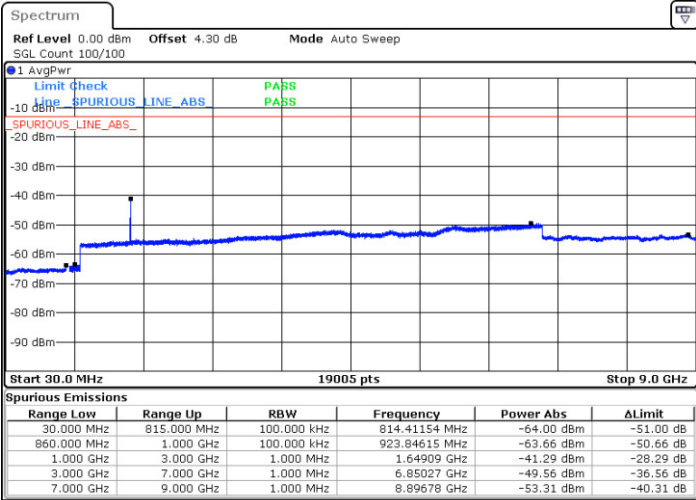

LTE Band 26 / 5MHz

Lowest Channel / QPSK

Lowest Channel / 16QAM

Date: 12.FEB.2018 18:42:12

Date: 12.FEB.2018 18:42:37

Middle Channel / QPSK

Middle Channel / 16QAM

Date: 12.FEB.2018 18:48:43

Date: 12.FEB.2018 18:48:12

LTE Band 26 / 5MHz

Highest Channel / QPSK

Date: 12.FEB.2018 18:49:09

Highest Channel / 16QAM

Date: 12.FEB.2018 18:49:34

LTE Band 26 / 10MHz

Lowest Channel / QPSK