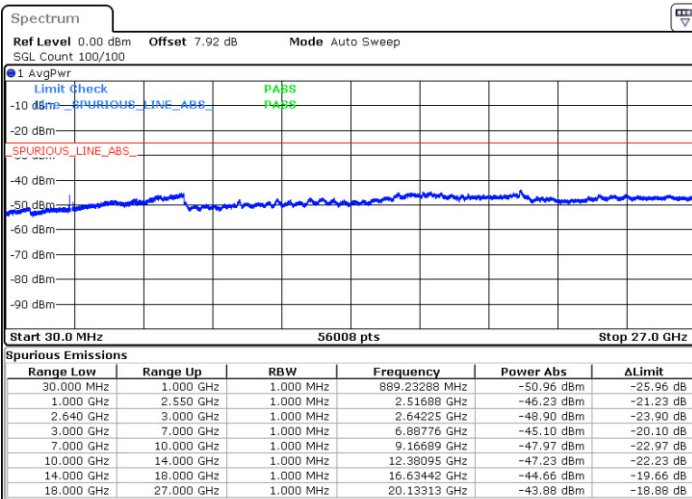

LTE Band 38 / 15MHz

Lowest Channel / QPSK

Lowest Channel / 16QAM

Date: 11.JAN.2018 18:59:16

Date: 11.JAN.2018 19:00:11

Middle Channel / QPSK

Middle Channel / 16QAM

Date: 11.JAN.2018 19:01:06

Date: 11.JAN.2018 19:02:01

LTE Band 38 / 15MHz

Highest Channel / QPSK

Highest Channel / 16QAM

Date: 11.JAN.2018 19:02:56

Date: 11.JAN.2018 19:03:51

LTE Band 38 / 20MHz

Lowest Channel / QPSK

Lowest Channel / 16QAM

Date: 11.JAN.2018 19:04:46

Date: 11.JAN.2018 19:05:41

LTE Band 38 / 20MHz

Middle Channel / QPSK

Middle Channel / 16QAM

Date: 11.JAN.2018 19:06:36

Date: 11.JAN.2018 19:07:31

Highest Channel / QPSK

Highest Channel / 16QAM

Date: 11.JAN.2018 19:08:26

Date: 11.JAN.2018 19:09:21

LTE Band 38 / 5MHz

Lowest Channel / 64QAM

Middle Channel / 64QAM

Date: 11.JAN.2018 20:49:34