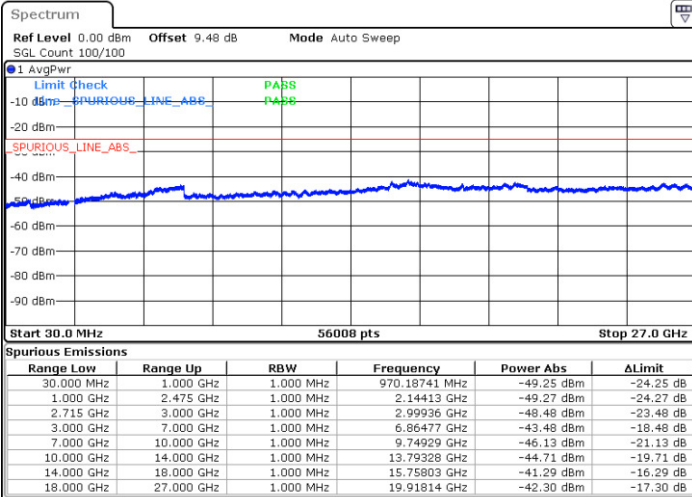

Date: 11.JAN.2018 20:50:21

Highest Channel / 64QAM

Date: 11.JAN.2018 20:51:09

LTE Band 38 / 10MHz

Lowest Channel / 64QAM

Middle Channel / 64QAM

Date: 11.JAN.2018 20:47:06

Date: 11.JAN.2018 20:47:54

Highest Channel / 64QAM

Date: 11.JAN.2018 20:48:43

LTE Band 38 / 15MHz

Lowest Channel / 64QAM

Middle Channel / 64QAM

Date: 11.JAN.2018 20:59:00

Date: 11.JAN.2018 20:45:26

Highest Channel / 64QAM

Date: 11.JAN.2018 20:46:14

LTE Band 38 / 20MHz

Lowest Channel / 64QAM

Middle Channel / 64QAM

Date: 11.JAN.2018 20:41:43

Date: 11.JAN.2018 20:42:32

Highest Channel / 64QAM

Date: 11.JAN.2018 20:43:45

LTE Band 41 / 5MHz

Lowest Channel / QPSK

Lowest Channel / 16QAM

Date: 12 JAN 2018 10:10:48

Date: 12 JAN 2018 10:09:59

Middle Channel / QPSK

Middle Channel / 16QAM

Date: 12 JAN 2018 10:03:07