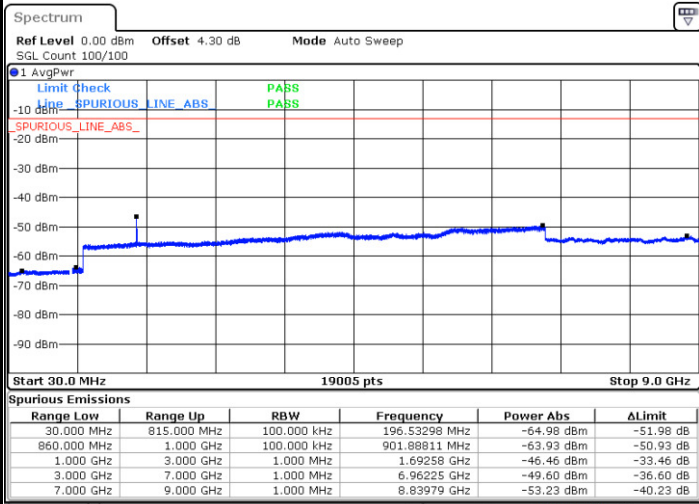

Date: 12 FEB 2018 18:29:42

LTE Band 26 / 3MHz

Lowest Channel / 64QAM

Middle Channel / 64QAM

Date: 12.FEB.2018 18:30:13

Date: 12.FEB.2018 18:40:18

Highest Channel / 64QAM

Date: 12.FEB.2018 18:40:51

LTE Band 26 / 5MHz

Lowest Channel / 64QAM

Middle Channel / 64QAM

Date: 12.FEB.2018 18:43:12

Date: 12.FEB.2018 18:47:47

Highest Channel / 64QAM

Date: 12.FEB.2018 18:50:04

LTE Band 26 / 10MHz