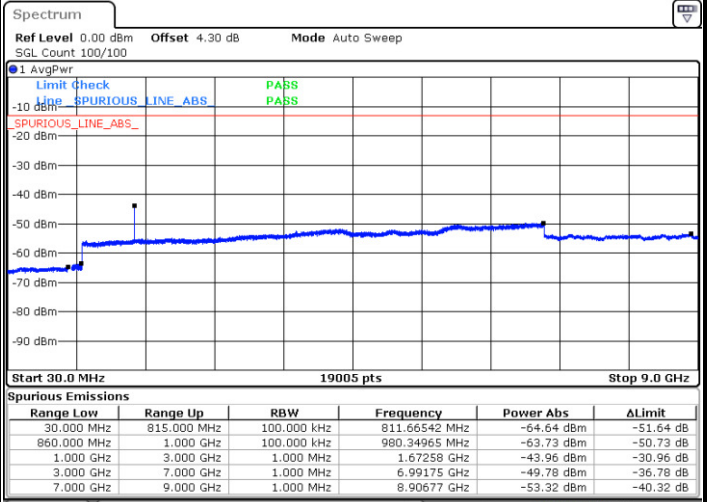

Date: 12.FEB.2018 18:55:22

Middle Channel / QPSK

Middle Channel / 16QAM

Date: 12.FEB.2018 18:57:07

Date: 12.FEB.2018 18:56:40

LTE Band 26 / 15MHz

Highest Channel / QPSK

Highest Channel / 16QAM

Date: 12.FEB.2018 18:57:44

Date: 12.FEB.2018 18:58:12

LTE Band 26 / 1.4MHz

Lowest Channel / 64QAM

Middle Channel / 64QAM

Date: 12 FEB 2018 18:26:51

Date: 12 FEB 2018 18:27:23

Highest Channel / 64QAM

Date: 12 FEB 2018 18:29:42

LTE Band 26 / 3MHz

Lowest Channel / 64QAM

Middle Channel / 64QAM

Date: 12.FEB.2018 18:30:13

Date: 12.FEB.2018 18:40:18

Highest Channel / 64QAM

Date: 12.FEB.2018 18:40:51

LTE Band 26 / 5MHz

Lowest Channel / 64QAM

Middle Channel / 64QAM

Date: 12.FEB.2018 18:43:12

Date: 12.FEB.2018 18:47:47

Highest Channel / 64QAM

Date: 12.FEB.2018 18:50:04

LTE Band 26 / 10MHz