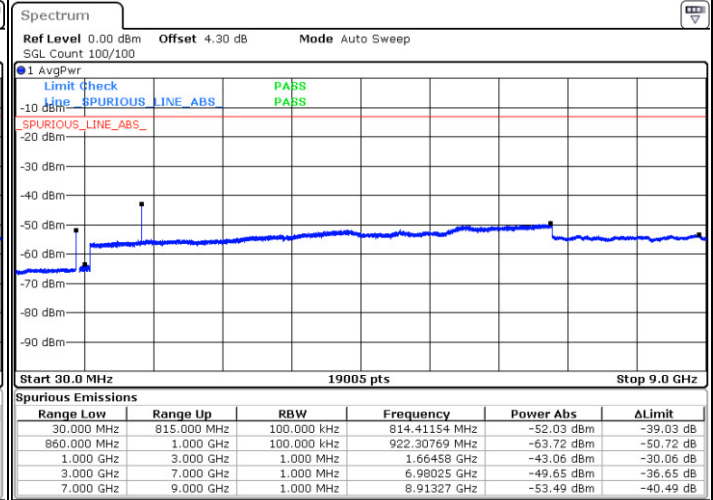

Date: 12 FEB 2018 18:29:42

LTE Band 26 / 3MHz

Lowest Channel / 64QAM

Middle Channel / 64QAM

Date: 12.FEB.2018 18:30:13

Date: 12.FEB.2018 18:40:18

Highest Channel / 64QAM

Date: 12.FEB.2018 18:40:51

LTE Band 26 / 5MHz

Lowest Channel / 64QAM

Middle Channel / 64QAM

Date: 12.FEB.2018 18:43:12

Date: 12.FEB.2018 18:47:47

Highest Channel / 64QAM

Date: 12.FEB.2018 18:50:04

LTE Band 26 / 10MHz

Lowest Channel / 64QAM

Middle Channel / 64QAM

Date: 12.FEB.2018 18:50:37

Date: 12.FEB.2018 18:53:11

Highest Channel / 64QAM

Date: 12.FEB.2018 18:53:37

LTE Band 26 / 15MHz

Lowest Channel / 64QAM