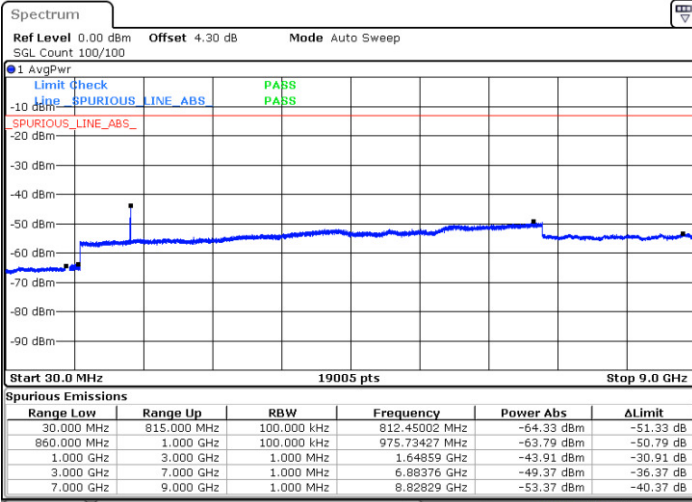

Date: 12.FEB.2018 18:55:22

Middle Channel / QPSK

Middle Channel / 16QAM

Date: 12.FEB.2018 18:57:07

Date: 12.FEB.2018 18:56:40

LTE Band 26 / 15MHz

Highest Channel / QPSK

Highest Channel / 16QAM

Date: 12.FEB.2018 18:57:44

Date: 12.FEB.2018 18:58:12

LTE Band 26 / 1.4MHz

Lowest Channel / 64QAM

Middle Channel / 64QAM

Date: 12 FEB 2018 18:26:51

Date: 12 FEB 2018 18:27:23

Highest Channel / 64QAM

Date: 12 FEB 2018 18:29:42

LTE Band 26 / 3MHz

Lowest Channel / 64QAM

Middle Channel / 64QAM

Date: 12.FEB.2018 18:30:13

Date: 12.FEB.2018 18:40:18

Highest Channel / 64QAM

Date: 12.FEB.2018 18:40:51

LTE Band 26 / 5MHz

Lowest Channel / 64QAM

Middle Channel / 64QAM

Date: 12.FEB.2018 18:43:12

Date: 12.FEB.2018 18:47:47

Highest Channel / 64QAM

Date: 12.FEB.2018 18:50:04

LTE Band 26 / 10MHz