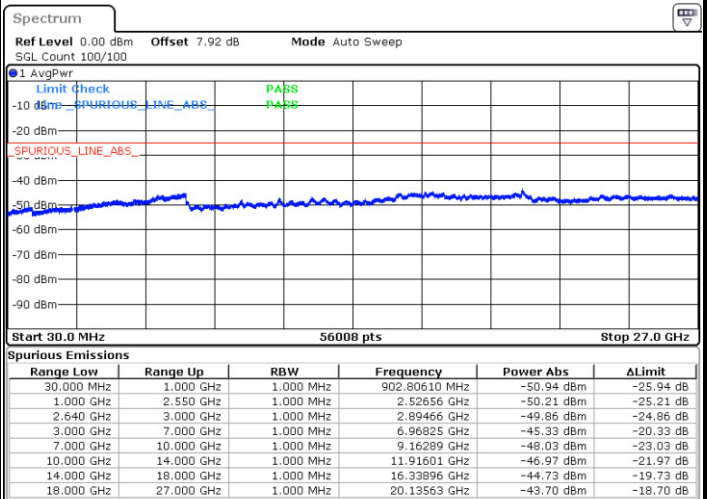

LTE Band 38 / 15MHz

Lowest Channel / QPSK

Lowest Channel / 16QAM

Date: 11.JAN.2018 18:59:16

Date: 11.JAN.2018 19:00:11

Middle Channel / QPSK

Middle Channel / 16QAM

Date: 11.JAN.2018 19:01:06

Date: 11.JAN.2018 19:02:01

LTE Band 38 / 15MHz

Highest Channel / QPSK

Highest Channel / 16QAM

Date: 11.JAN.2018 19:02:56

Date: 11.JAN.2018 19:03:51

LTE Band 38 / 20MHz

Lowest Channel / QPSK

Lowest Channel / 16QAM

Date: 11.JAN.2018 19:04:46

Date: 11.JAN.2018 19:05:41

LTE Band 38 / 20MHz

Middle Channel / QPSK

Middle Channel / 16QAM

Date: 11.JAN.2018 19:06:36

Date: 11.JAN.2018 19:07:31

Highest Channel / QPSK

Highest Channel / 16QAM

Date: 11.JAN.2018 19:08:26

Date: 11.JAN.2018 19:09:21

LTE Band 38 / 5MHz

Lowest Channel / 64QAM

Middle Channel / 64QAM

Date: 11.JAN.2018 20:49:34