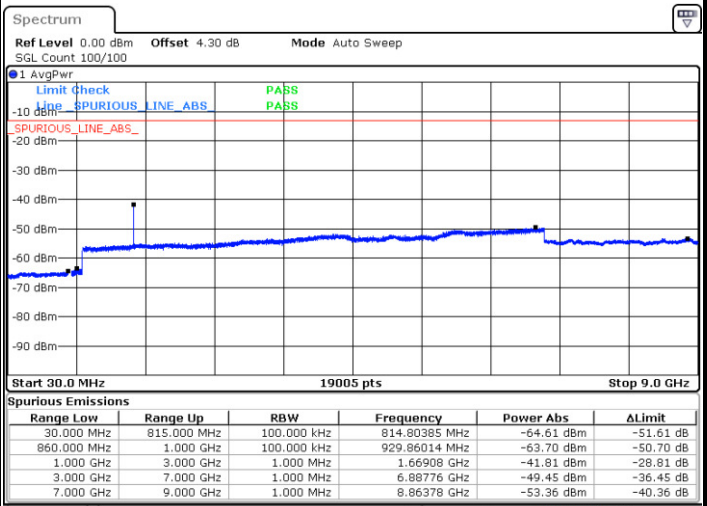

LTE Band 26 / 5MHz

Lowest Channel / QPSK

Lowest Channel / 16QAM

Date: 12.FEB.2018 18:42:12

Date: 12.FEB.2018 18:42:37

Middle Channel / QPSK

Middle Channel / 16QAM

Date: 12.FEB.2018 18:48:43

Date: 12.FEB.2018 18:48:12

LTE Band 26 / 5MHz

Highest Channel / QPSK

Date: 12.FEB.2018 18:49:09

Highest Channel / 16QAM

Date: 12.FEB.2018 18:49:34

LTE Band 26 / 10MHz

Lowest Channel / QPSK