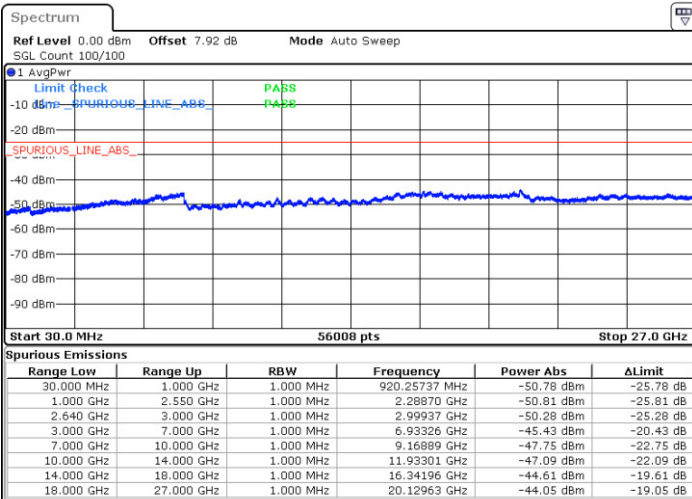

Highest Channel / QPSK

Highest Channel / 16QAM

Date: 11.JAN.2018 19:08:26

Date: 11.JAN.2018 19:09:21

LTE Band 38 / 5MHz

Lowest Channel / 64QAM

Middle Channel / 64QAM

Date: 11.JAN.2018 20:49:34

Date: 11.JAN.2018 20:50:21

Highest Channel / 64QAM

Date: 11.JAN.2018 20:51:09

LTE Band 38 / 10MHz

Lowest Channel / 64QAM

Middle Channel / 64QAM

Date: 11.JAN.2018 20:47:06

Date: 11.JAN.2018 20:47:54

Highest Channel / 64QAM

Date: 11.JAN.2018 20:48:43

LTE Band 38 / 15MHz

Lowest Channel / 64QAM

Middle Channel / 64QAM

Date: 11.JAN.2018 20:59:00

Date: 11.JAN.2018 20:45:26

Highest Channel / 64QAM

Date: 11.JAN.2018 20:46:14

LTE Band 38 / 20MHz

Lowest Channel / 64QAM

Middle Channel / 64QAM

Date: 11.JAN.2018 20:41:43

Date: 11.JAN.2018 20:42:32

Highest Channel / 64QAM

Date: 11.JAN.2018 20:43:45