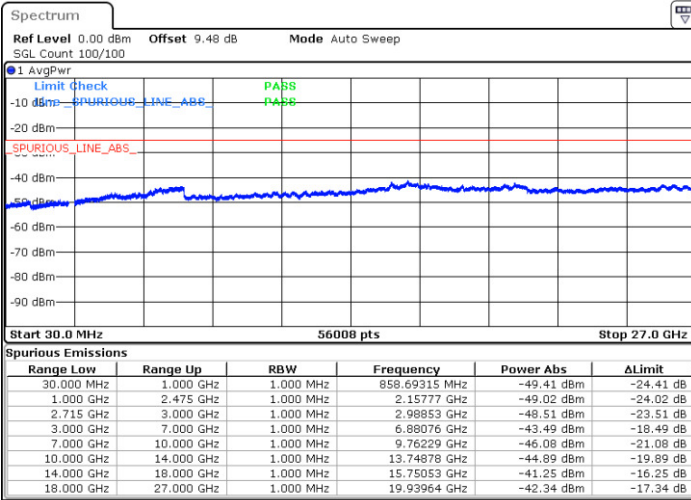

Date: 11.JAN.2018 20:46:14

LTE Band 38 / 20MHz

Lowest Channel / 64QAM

Middle Channel / 64QAM

Date: 11.JAN.2018 20:41:43

Date: 11.JAN.2018 20:42:32

Highest Channel / 64QAM

Date: 11.JAN.2018 20:43:45

LTE Band 41 / 5MHz

Lowest Channel / QPSK

Lowest Channel / 16QAM

Date: 12 JAN 2018 10:10:48

Date: 12 JAN 2018 10:09:59

Middle Channel / QPSK

Middle Channel / 16QAM

Date: 12 JAN 2018 10:03:07

Date: 12 JAN 2018 10:09:05

LTE Band 41 / 5MHz

Highest Channel / QPSK

Highest Channel / 16QAM

Date: 12 JAN 2018 10:11:44

Date: 12 JAN 2018 10:12:45

LTE Band 41 / 10MHz

Lowest Channel / QPSK