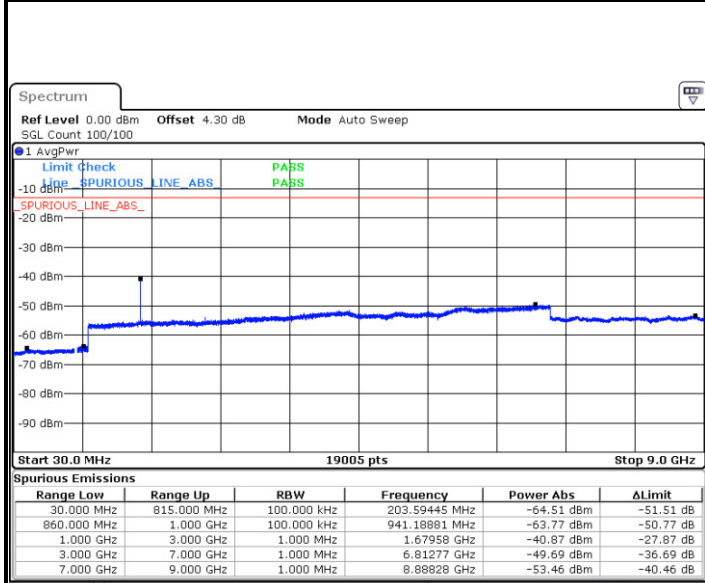

Date: 12.FEB.2018 18:48:12

LTE Band 26 / 5MHz

Highest Channel / QPSK

Date: 12.FEB.2018 18:49:09

Highest Channel / 16QAM

Date: 12.FEB.2018 18:49:34

LTE Band 26 / 10MHz

Lowest Channel / QPSK

Date: 12.FEB.2018 18:51:36

Lowest Channel / 16QAM

Date: 12.FEB.2018 18:51:08

LTE Band 26 / 10MHz

Middle Channel / QPSK

Date: 12 FEB 2018 18:52:22

Middle Channel / 16QAM

Date: 12 FEB 2018 18:52:46

Highest Channel / QPSK

Date: 12 FEB 2018 18:54:28

Highest Channel / 16QAM

Date: 12 FEB 2018 18:54:01

LTE Band 26 / 15MHz

Lowest Channel / QPSK

Lowest Channel / 16QAM

Date: 12.FEB.2018 18:54:57

Date: 12.FEB.2018 18:55:22

Middle Channel / QPSK

Middle Channel / 16QAM

Date: 12.FEB.2018 18:57:07

Date: 12.FEB.2018 18:56:40

LTE Band 26 / 15MHz

Highest Channel / QPSK

Highest Channel / 16QAM