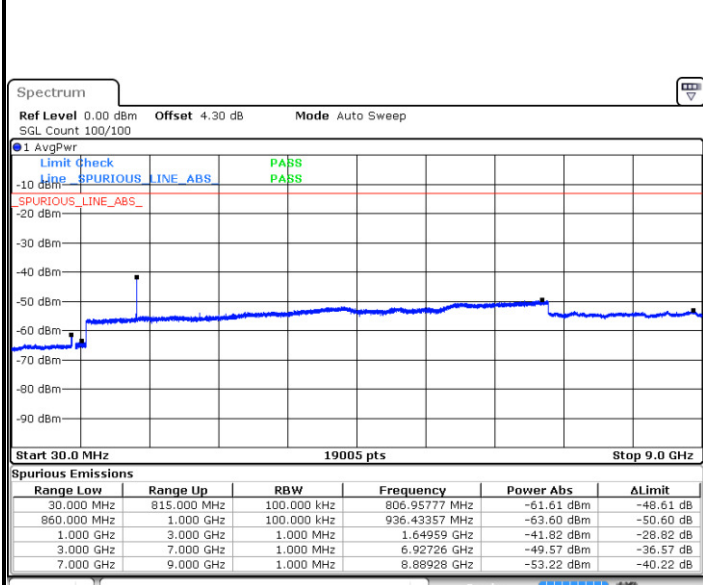

LTE Band 26 / 5MHz

Lowest Channel / QPSK

Lowest Channel / 16QAM

Date: 12.FEB.2018 18:42:12

Date: 12.FEB.2018 18:42:37

Middle Channel / QPSK

Middle Channel / 16QAM

Date: 12.FEB.2018 18:48:43

Date: 12.FEB.2018 18:48:12

LTE Band 26 / 5MHz

Highest Channel / QPSK

Date: 12.FEB.2018 18:49:09

Highest Channel / 16QAM

Date: 12.FEB.2018 18:49:34

LTE Band 26 / 10MHz

Lowest Channel / QPSK

Date: 12.FEB.2018 18:51:36

Lowest Channel / 16QAM

Date: 12.FEB.2018 18:51:08

LTE Band 26 / 10MHz

Middle Channel / QPSK

Date: 12 FEB 2018 18:52:22

Middle Channel / 16QAM

Date: 12 FEB 2018 18:52:46

Highest Channel / QPSK

Date: 12 FEB 2018 18:54:28

Highest Channel / 16QAM

Date: 12 FEB 2018 18:54:01

LTE Band 26 / 15MHz

Lowest Channel / QPSK

Lowest Channel / 16QAM

Date: 12.FEB.2018 18:54:57