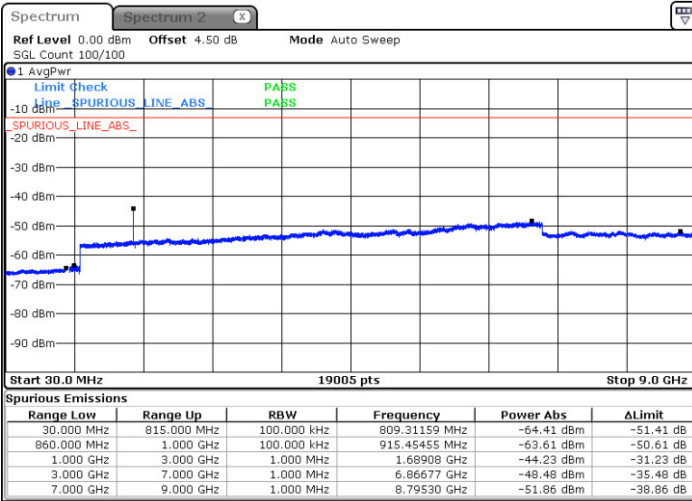

Lowest Channel / 64QAM

Middle Channel / 64QAM

Date: 10 JAN 2018 22:17:44

Date: 10 JAN 2018 22:18:39

Highest Channel / 64QAM

Date: 10 JAN 2018 22:19:34

LTE Band 5 / 10MHz

Lowest Channel / 64QAM

Middle Channel / 64QAM

Date: 10 JAN 2018 22:14:58

Date: 10 JAN 2018 22:15:53

Highest Channel / 64QAM

Date: 10 JAN 2018 22:16:48

LTE Band 7 / 5MHz

Lowest Channel / QPSK

Lowest Channel / 16QAM