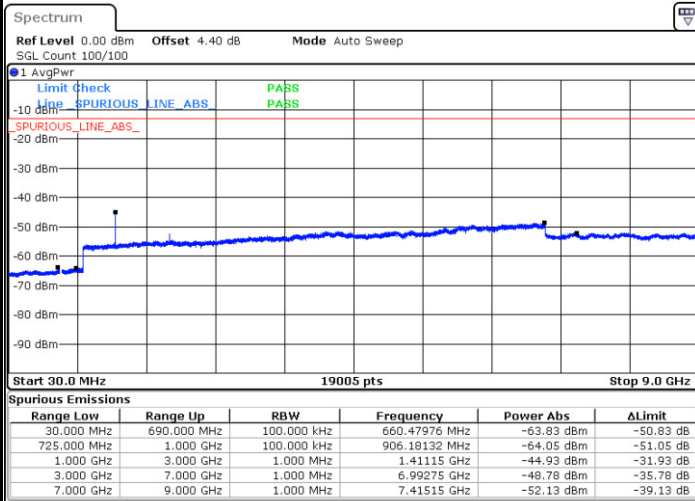

LTE Band 12 / 3MHz

Middle Channel / QPSK

Middle Channel / 16QAM

Date: 11. JAN 2018 10:56:22

Date: 11. JAN 2018 10:55:27

Highest Channel / QPSK

Highest Channel / 16QAM

Date: 11. JAN 2018 10:57:17

Date: 11. JAN 2018 10:58:12

LTE Band 12 / 5MHz

Lowest Channel / QPSK

Lowest Channel / 16QAM

Date: 11.JAN.2018 11:10:18

Date: 11.JAN.2018 11:11:13

Middle Channel / QPSK

Middle Channel / 16QAM

Date: 11.JAN.2018 11:13:03

Date: 11.JAN.2018 11:12:08

LTE Band 12 / 5MHz

Highest Channel / QPSK

Date: 11.JAN.2018 11:13:58

Highest Channel / 16QAM

Date: 11.JAN.2018 11:14:53

LTE Band 12 / 10MHz