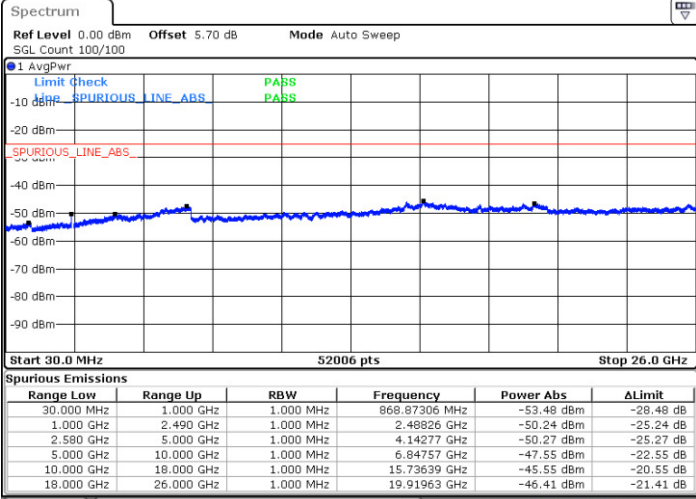

Date: 9 JAN 2018 15:43:22

Highest Channel / QPSK

Highest Channel / 16QAM

Date: 9 JAN 2018 15:45:11

Date: 9 JAN 2018 15:46:06

LTE Band 7 / 5MHz

Lowest Channel / 64QAM

Middle Channel / 64QAM

Date: 9 JAN 2018 16:26:45

Date: 9 JAN 2018 16:27:39

Highest Channel / 64QAM

Date: 9 JAN 2018 16:28:34

LTE Band 7 / 10MHz

Lowest Channel / 64QAM

Middle Channel / 64QAM

Date: 9 JAN 2018 16:14:53

Date: 9 JAN 2018 16:15:48

Highest Channel / 64QAM

Date: 9 JAN 2018 16:16:43

LTE Band 7 / 15MHz

Lowest Channel / 64QAM

Middle Channel / 64QAM

Date: 9 JAN 2018 16:12:10

Date: 9 JAN 2018 16:13:04

Highest Channel / 64QAM

Date: 9 JAN 2018 16:13:59

LTE Band 7 / 20MHz

Lowest Channel / 64QAM

Middle Channel / 64QAM

Date: 9 JAN 2018 16:04:52

Date: 9 JAN 2018 16:05:47

Highest Channel / 64QAM