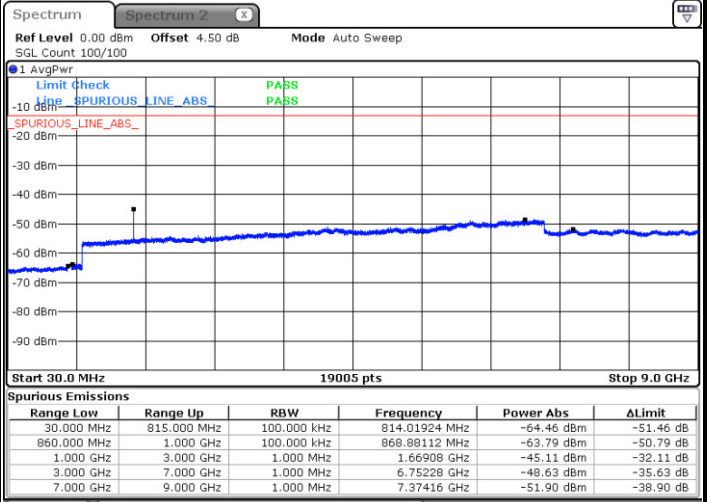

LTE Band 5 / 3MHz

Lowest Channel / 64QAM

Middle Channel / 64QAM

Date: 10 JAN 2018 22:33:34

Date: 10 JAN 2018 22:34:29

Highest Channel / 64QAM

Date: 10 JAN 2018 22:35:25

LTE Band 5 / 5MHz

Lowest Channel / 64QAM

Middle Channel / 64QAM

Date: 10 JAN 2018 22:17:44

Date: 10 JAN 2018 22:18:39

Highest Channel / 64QAM

Date: 10 JAN 2018 22:19:34

LTE Band 5 / 10MHz

Lowest Channel / 64QAM

Middle Channel / 64QAM

Date: 10 JAN 2018 22:14:58

Date: 10 JAN 2018 22:15:53

Highest Channel / 64QAM

Date: 10 JAN 2018 22:16:48

LTE Band 7 / 5MHz

Lowest Channel / QPSK

Lowest Channel / 16QAM