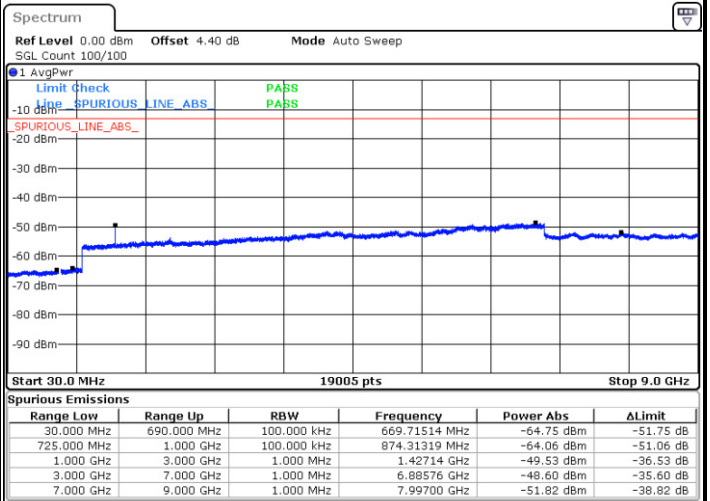

Date: 11.JAN.2018 10:39:41

Date: 11.JAN.2018 10:38:46

LTE Band 12 / 1.4MHz

Highest Channel / QPSK

Highest Channel / 16QAM

LTE Band 12 / 3MHz

Lowest Channel / QPSK

Lowest Channel / 16QAM

LTE Band 12 / 3MHz

Middle Channel / QPSK

Middle Channel / 16QAM

Date: 11. JAN 2018 10:56:22

Date: 11. JAN 2018 10:55:27

Highest Channel / QPSK

Highest Channel / 16QAM

Date: 11. JAN 2018 10:57:17

Date: 11. JAN 2018 10:58:12

LTE Band 12 / 5MHz

Lowest Channel / QPSK

Lowest Channel / 16QAM

Date: 11.JAN.2018 11:10:18

Date: 11.JAN.2018 11:11:13

Middle Channel / QPSK

Middle Channel / 16QAM

Date: 11.JAN.2018 11:13:03

Date: 11.JAN.2018 11:12:08

LTE Band 12 / 5MHz

Highest Channel / QPSK

Date: 11.JAN.2018 11:13:58

Highest Channel / 16QAM

Date: 11.JAN.2018 11:14:53

LTE Band 12 / 10MHz