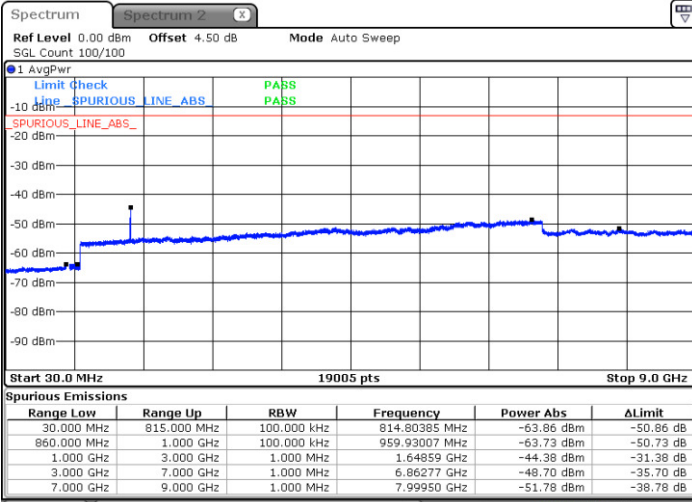

LTE Band 5 / 3MHz

Lowest Channel / 64QAM

Middle Channel / 64QAM

Date: 10 JAN 2018 22:33:34

Date: 10 JAN 2018 22:34:29

Highest Channel / 64QAM

Date: 10 JAN 2018 22:35:25

LTE Band 5 / 5MHz

Lowest Channel / 64QAM

Middle Channel / 64QAM

Date: 10 JAN 2018 22:17:44

Date: 10 JAN 2018 22:18:39

Highest Channel / 64QAM

Date: 10 JAN 2018 22:19:34

LTE Band 5 / 10MHz

Lowest Channel / 64QAM