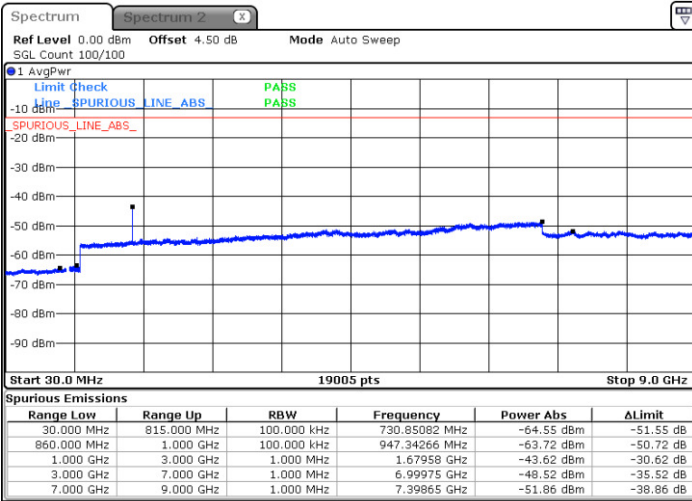

Lowest Channel / 64QAM

Middle Channel / 64QAM

Date: 10 JAN 2018 22:17:44

Date: 10 JAN 2018 22:18:39

Highest Channel / 64QAM

Date: 10 JAN 2018 22:19:34

LTE Band 5 / 10MHz

Lowest Channel / 64QAM

Middle Channel / 64QAM

Date: 10 JAN 2018 22:14:58

Date: 10 JAN 2018 22:15:53

Highest Channel / 64QAM

Date: 10 JAN 2018 22:16:48

LTE Band 7 / 5MHz

Lowest Channel / QPSK

Lowest Channel / 16QAM