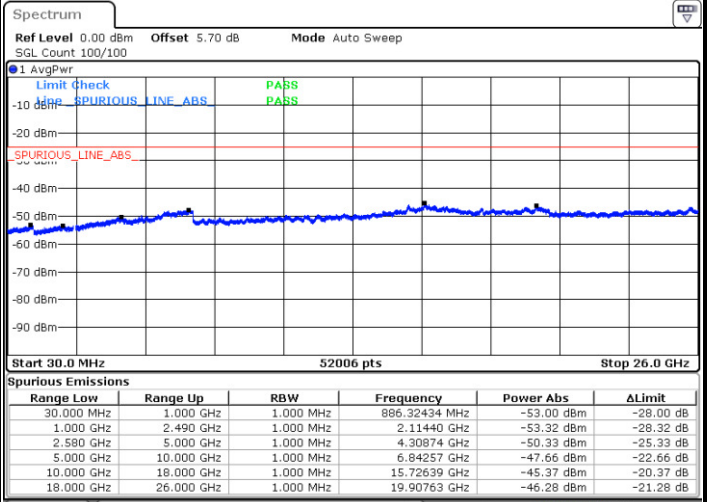

Date: 9 JAN 2018 15:43:22

Highest Channel / QPSK

Highest Channel / 16QAM

Date: 9 JAN 2018 15:45:11

Date: 9 JAN 2018 15:46:06

LTE Band 7 / 5MHz

Lowest Channel / 64QAM

Middle Channel / 64QAM

Date: 9 JAN 2018 16:26:45

Date: 9 JAN 2018 16:27:39

Highest Channel / 64QAM

Date: 9 JAN 2018 16:28:34

LTE Band 7 / 10MHz

Lowest Channel / 64QAM

Middle Channel / 64QAM

Date: 9 JAN 2018 16:14:53

Date: 9 JAN 2018 16:15:48

Highest Channel / 64QAM

Date: 9 JAN 2018 16:16:43

LTE Band 7 / 15MHz

Lowest Channel / 64QAM

Middle Channel / 64QAM

Date: 9 JAN 2018 16:12:10

Date: 9 JAN 2018 16:13:04

Highest Channel / 64QAM

Date: 9 JAN 2018 16:13:59

LTE Band 7 / 20MHz

Lowest Channel / 64QAM

Middle Channel / 64QAM

Date: 9 JAN 2018 16:04:52

Date: 9 JAN 2018 16:05:47

Highest Channel / 64QAM