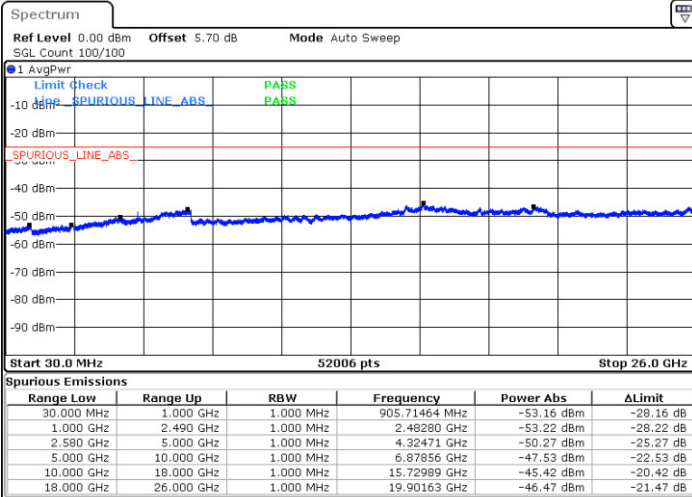

Lowest Channel / 64QAM

Middle Channel / 64QAM

Date: 10 JAN 2018 22:17:44

Date: 10 JAN 2018 22:18:39

Highest Channel / 64QAM

Date: 10 JAN 2018 22:19:34

LTE Band 5 / 10MHz

Lowest Channel / 64QAM

Middle Channel / 64QAM

Date: 10 JAN 2018 22:14:58

Date: 10 JAN 2018 22:15:53

Highest Channel / 64QAM

Date: 10 JAN 2018 22:16:48

LTE Band 7 / 5MHz

Lowest Channel / QPSK

Lowest Channel / 16QAM

Date: 9 JAN 2018 14:51:30

Date: 9 JAN 2018 14:52:24

Middle Channel / QPSK

Middle Channel / 16QAM

Date: 9 JAN 2018 14:54:13

Date: 9 JAN 2018 14:53:19

LTE Band 7 / 5MHz

Highest Channel / QPSK