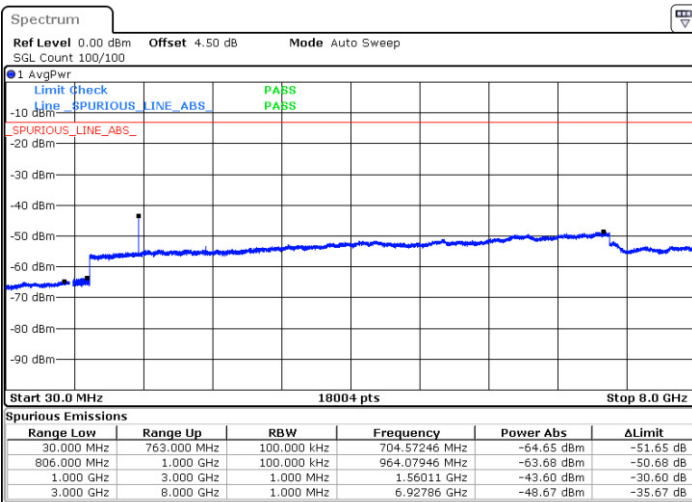

Date: 11.JAN.2018 13:52:48

Date: 11.JAN.2018 13:53:14

Highest Channel / 64QAM

Date: 11.JAN.2018 13:53:42

LTE Band 12 / 3MHz

Lowest Channel / 64QAM

Middle Channel / 64QAM

Date: 11.JAN.2018 13:56:47

Date: 11.JAN.2018 13:57:20

Highest Channel / 64QAM

Date: 11.JAN.2018 13:57:46

LTE Band 12 / 5MHz

Lowest Channel / 64QAM

Middle Channel / 64QAM

Date: 11.JAN.2018 14:04:00

Date: 11.JAN.2018 14:05:14

Highest Channel / 64QAM

Date: 11.JAN.2018 14:05:40

LTE Band 13 / 5MHz

Lowest Channel / QPSK

Lowest Channel / 16QAM

Date: 8 JAN 2018 15:52:17

Date: 8 JAN 2018 15:51:22

Middle Channel / QPSK

Middle Channel / 16QAM

Date: 8 JAN 2018 15:53:55

Date: 8 JAN 2018 15:54:50

LTE Band 13 / 5MHz

Highest Channel / QPSK

Date: 8 JAN 2018 16:03:56

Highest Channel / 16QAM

Date: 8 JAN 2018 16:03:01