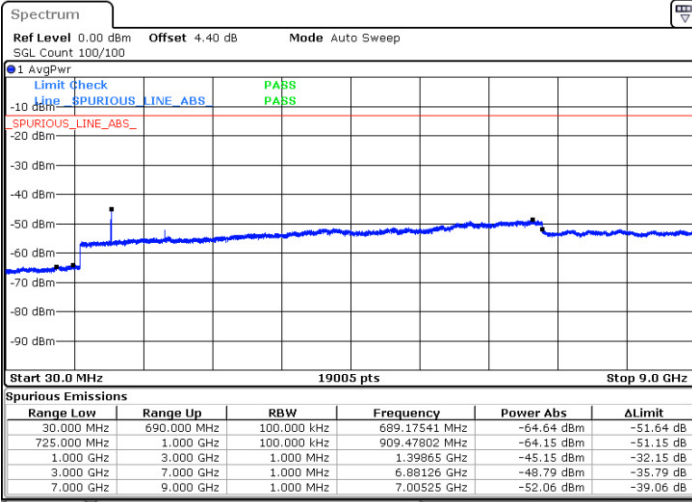

Date: 9 JAN 2018 16:15:48

Highest Channel / 64QAM

Date: 9 JAN 2018 16:16:43

LTE Band 7 / 15MHz

Lowest Channel / 64QAM

Middle Channel / 64QAM

Date: 9 JAN 2018 16:12:10

Date: 9 JAN 2018 16:13:04

Highest Channel / 64QAM

Date: 9 JAN 2018 16:13:59

LTE Band 7 / 20MHz

Lowest Channel / 64QAM

Middle Channel / 64QAM

Date: 9 JAN 2018 16:04:52

Date: 9 JAN 2018 16:05:47

Highest Channel / 64QAM

Date: 9 JAN 2018 16:06:42

LTE Band 12 / 1.4MHz

Lowest Channel / QPSK

Lowest Channel / 16QAM

Date: 11.JAN.2018 10:36:56

Date: 11.JAN.2018 10:37:51

Middle Channel / QPSK

Middle Channel / 16QAM

Date: 11.JAN.2018 10:39:41

Date: 11.JAN.2018 10:38:46

LTE Band 12 / 1.4MHz

Highest Channel / QPSK

Highest Channel / 16QAM

LTE Band 12 / 3MHz

Lowest Channel / QPSK

Lowest Channel / 16QAM