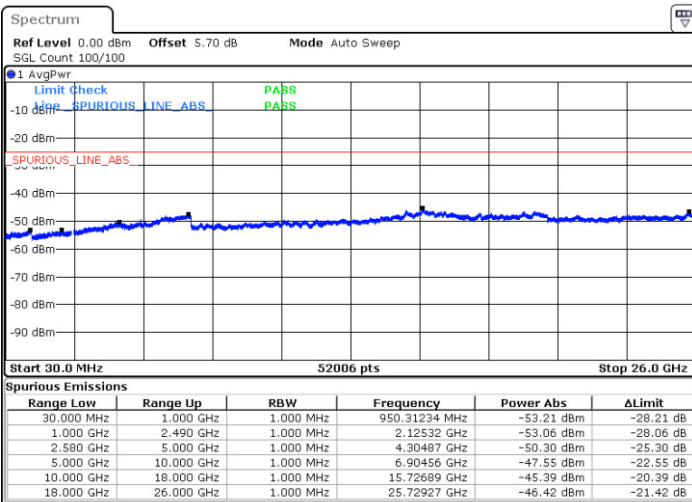

Date: 9 JAN 2018 15:43:22

Highest Channel / QPSK

Highest Channel / 16QAM

Date: 9 JAN 2018 15:45:11

Date: 9 JAN 2018 15:46:06

LTE Band 7 / 5MHz

Lowest Channel / 64QAM

Middle Channel / 64QAM

Date: 9 JAN 2018 16:26:45

Date: 9 JAN 2018 16:27:39

Highest Channel / 64QAM

Date: 9 JAN 2018 16:28:34

LTE Band 7 / 10MHz

Lowest Channel / 64QAM

Middle Channel / 64QAM

Date: 9 JAN 2018 16:14:53

Date: 9 JAN 2018 16:15:48

Highest Channel / 64QAM

Date: 9 JAN 2018 16:16:43

LTE Band 7 / 15MHz

Lowest Channel / 64QAM

Middle Channel / 64QAM

Date: 9 JAN 2018 16:12:10

Date: 9 JAN 2018 16:13:04

Highest Channel / 64QAM

Date: 9 JAN 2018 16:13:59

LTE Band 7 / 20MHz

Lowest Channel / 64QAM

Middle Channel / 64QAM

Date: 9 JAN 2018 16:04:52

Date: 9 JAN 2018 16:05:47

Highest Channel / 64QAM