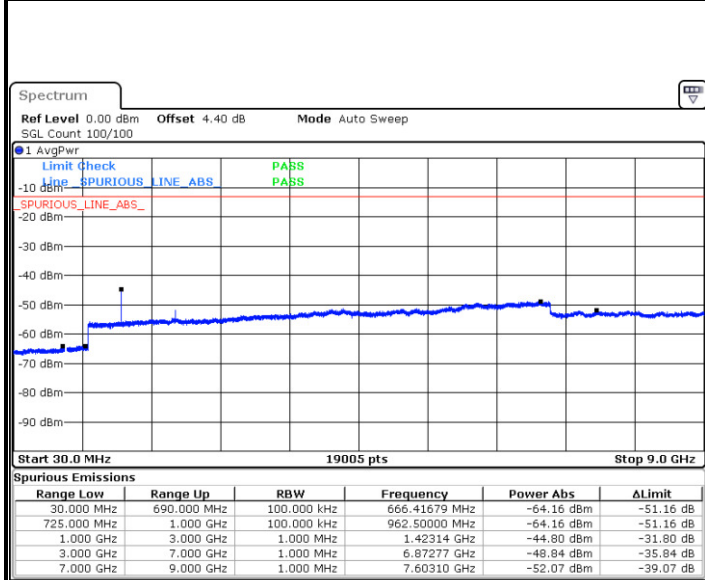

LTE Band 12 / 3MHz

Middle Channel / QPSK

Middle Channel / 16QAM

Date: 11. JAN 2018 10:56:22

Date: 11. JAN 2018 10:55:27

Highest Channel / QPSK

Highest Channel / 16QAM

Date: 11. JAN 2018 10:57:17

Date: 11. JAN 2018 10:58:12

LTE Band 12 / 5MHz

Lowest Channel / QPSK

Lowest Channel / 16QAM

Date: 11.JAN.2018 11:10:18

Date: 11.JAN.2018 11:11:13

Middle Channel / QPSK

Middle Channel / 16QAM

Date: 11.JAN.2018 11:13:03

Date: 11.JAN.2018 11:12:08

LTE Band 12 / 5MHz

Highest Channel / QPSK

Date: 11.JAN.2018 11:13:58

Highest Channel / 16QAM

Date: 11.JAN.2018 11:14:53

LTE Band 12 / 10MHz