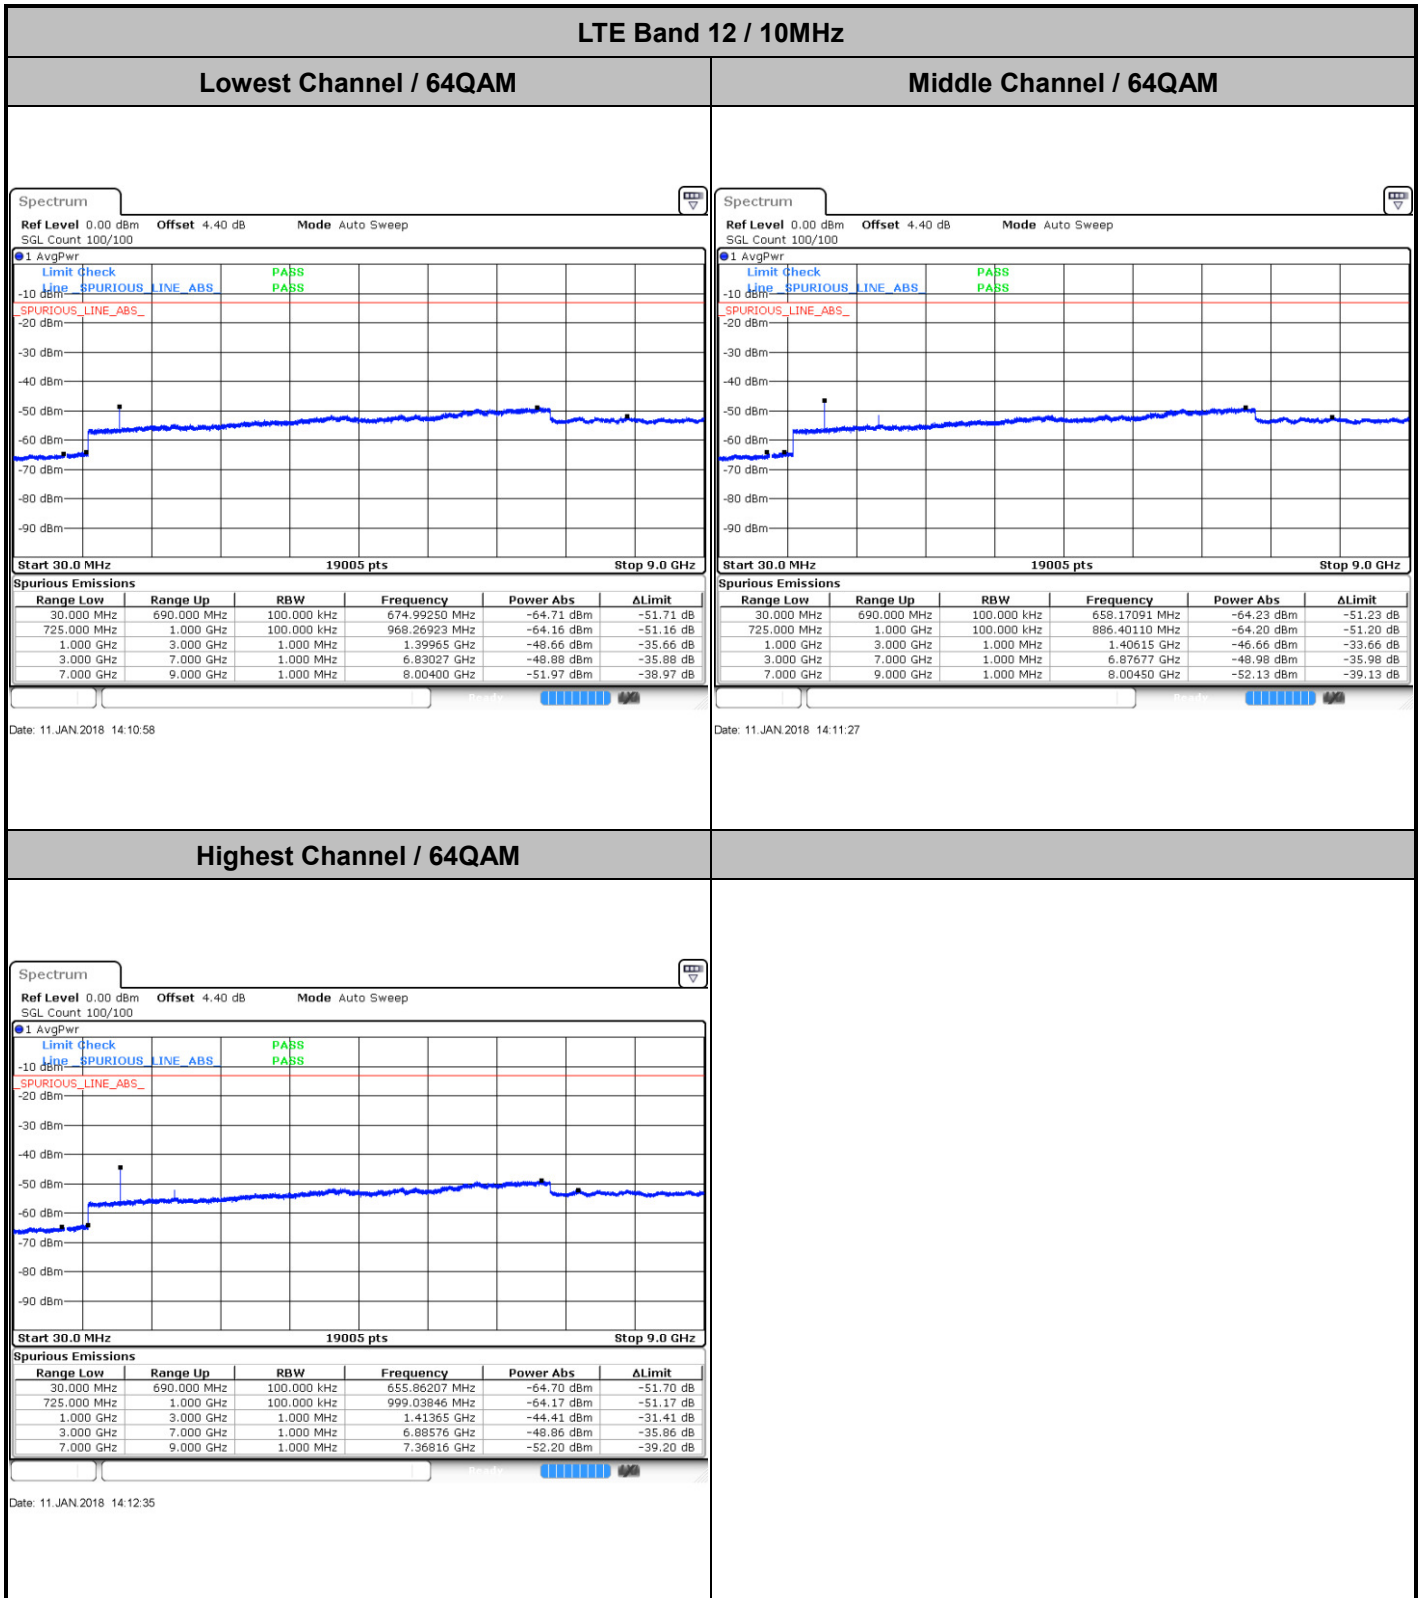

Date: 11. JAN 2018 11:28:50

Highest Channel / QPSK

Date: 11. JAN 2018 11:30:41

Highest Channel / 16QAM

Date: 11. JAN 2018 11:31:36

LTE Band 12 / 1.4MHz

Lowest Channel / 64QAM

Middle Channel / 64QAM

Date: 11.JAN.2018 13:52:48

Date: 11.JAN.2018 13:53:14

Highest Channel / 64QAM

Date: 11.JAN.2018 13:53:42

LTE Band 12 / 3MHz

Lowest Channel / 64QAM

Middle Channel / 64QAM

Date: 11.JAN.2018 13:56:47

Date: 11.JAN.2018 13:57:20

Highest Channel / 64QAM

Date: 11.JAN.2018 13:57:46

LTE Band 12 / 5MHz

Lowest Channel / 64QAM

Middle Channel / 64QAM

Date: 11.JAN.2018 14:04:00

Date: 11.JAN.2018 14:05:14

Highest Channel / 64QAM

Date: 11.JAN.2018 14:05:40

LTE Band 13 / 5MHz

Lowest Channel / QPSK

Lowest Channel / 16QAM

Date: 8 JAN 2018 15:52:17

Date: 8 JAN 2018 15:51:22

Middle Channel / QPSK