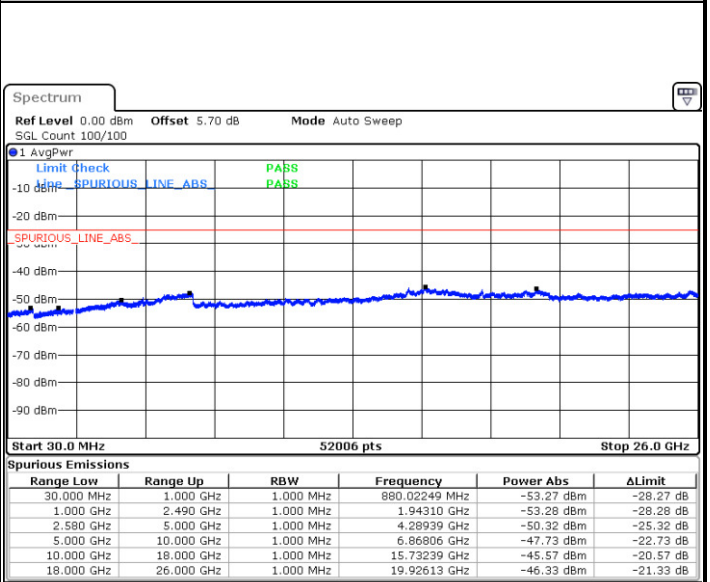

Middle Channel / 64QAM

Date: 10 JAN 2018 22:14:58

Date: 10 JAN 2018 22:15:53

Highest Channel / 64QAM

Date: 10 JAN 2018 22:16:48

LTE Band 7 / 5MHz

Lowest Channel / QPSK

Lowest Channel / 16QAM

Date: 9 JAN 2018 14:51:30

Date: 9 JAN 2018 14:52:24

Middle Channel / QPSK

Middle Channel / 16QAM

Date: 9 JAN 2018 14:54:13

Date: 9 JAN 2018 14:53:19

LTE Band 7 / 5MHz

Highest Channel / QPSK

Date: 9 JAN 2018 14:55:07

Highest Channel / 16QAM

Date: 9 JAN 2018 14:56:02

LTE Band 7 / 10MHz

Lowest Channel / QPSK

Date: 9 JAN 2018 15:08:11

Lowest Channel / 16QAM

Date: 9 JAN 2018 15:09:05

LTE Band 7 / 10MHz

Middle Channel / QPSK

Middle Channel / 16QAM

Date: 9 JAN 2018 15:10:54

Date: 9 JAN 2018 15:10:00

Highest Channel / QPSK

Highest Channel / 16QAM

Date: 9 JAN 2018 15:11:48