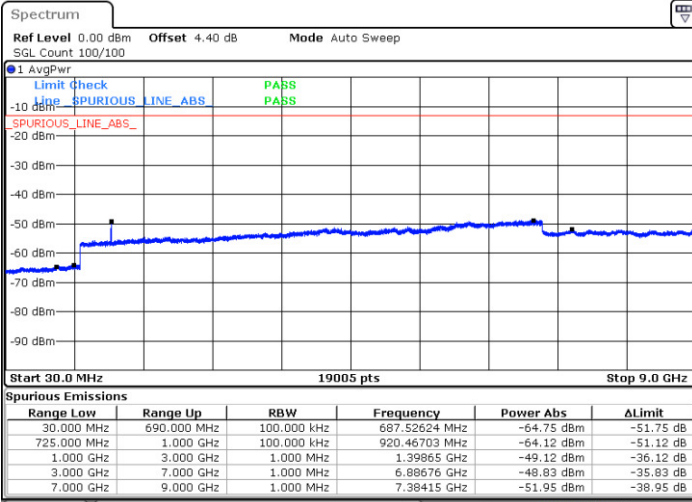

Lowest Channel / QPSK

Date: 11.JAN.2018 11:27:00

Lowest Channel / 16QAM

Date: 11.JAN.2018 11:27:55

LTE Band 12 / 10MHz

Middle Channel / QPSK

Date: 11. JAN 2018 11:29:46

Middle Channel / 16QAM

Date: 11. JAN 2018 11:28:50

Highest Channel / QPSK

Date: 11. JAN 2018 11:30:41

Highest Channel / 16QAM

Date: 11. JAN 2018 11:31:36

LTE Band 12 / 1.4MHz

Lowest Channel / 64QAM

Middle Channel / 64QAM

Date: 11.JAN.2018 13:52:48

Date: 11.JAN.2018 13:53:14

Highest Channel / 64QAM

Date: 11.JAN.2018 13:53:42

LTE Band 12 / 3MHz

Lowest Channel / 64QAM

Middle Channel / 64QAM

Date: 11.JAN.2018 13:56:47

Date: 11.JAN.2018 13:57:20

Highest Channel / 64QAM

Date: 11.JAN.2018 13:57:46

LTE Band 12 / 5MHz

Lowest Channel / 64QAM

Middle Channel / 64QAM

Date: 11.JAN.2018 14:04:00

Date: 11.JAN.2018 14:05:14