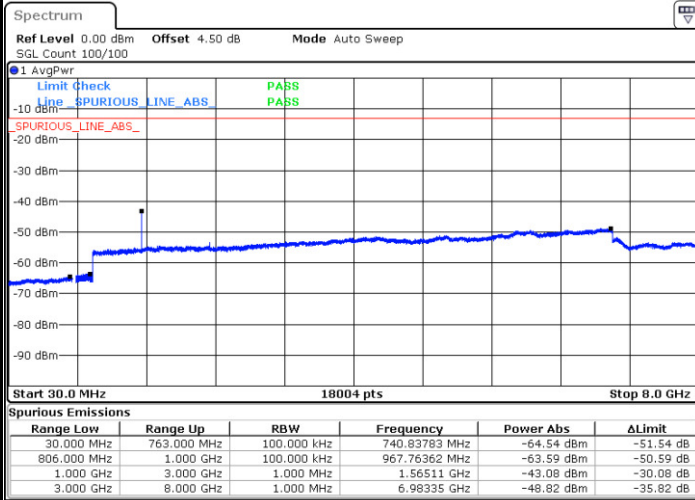

Date: 11.JAN.2018 13:57:20

Highest Channel / 64QAM

Date: 11.JAN.2018 13:57:46

LTE Band 12 / 5MHz

Lowest Channel / 64QAM

Middle Channel / 64QAM

Date: 11.JAN.2018 14:04:00

Date: 11.JAN.2018 14:05:14

Highest Channel / 64QAM

Date: 11.JAN.2018 14:05:40

LTE Band 13 / 5MHz

Lowest Channel / QPSK

Lowest Channel / 16QAM

Date: 8 JAN 2018 15:52:17

Date: 8 JAN 2018 15:51:22

Middle Channel / QPSK

Middle Channel / 16QAM

Date: 8 JAN 2018 15:53:55

Date: 8 JAN 2018 15:54:50

LTE Band 13 / 5MHz

Highest Channel / QPSK

Date: 8 JAN 2018 16:03:56

Highest Channel / 16QAM

Date: 8 JAN 2018 16:03:01

LTE Band 13 / 10MHz

Middle Channel / QPSK

Date: 8 JAN 2018 16:04:51

Middle Channel / 16QAM

Date: 8 JAN 2018 16:05:46