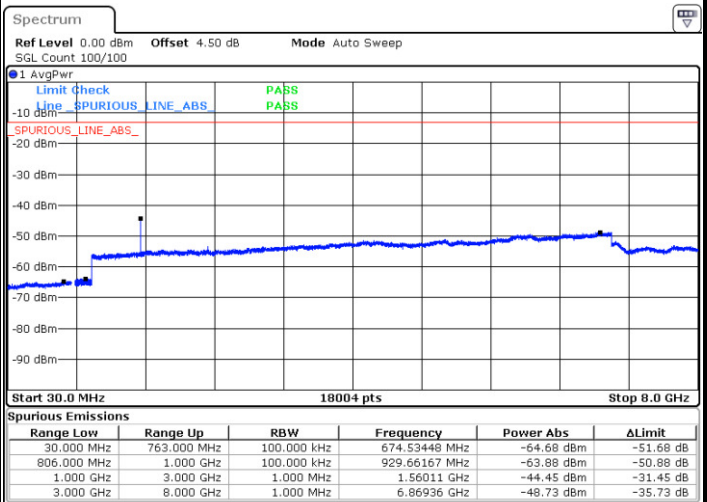

Date: 11.JAN.2018 13:52:48

Date: 11.JAN.2018 13:53:14

Highest Channel / 64QAM

Date: 11.JAN.2018 13:53:42

LTE Band 12 / 3MHz

Lowest Channel / 64QAM

Middle Channel / 64QAM

Date: 11.JAN.2018 13:56:47

Date: 11.JAN.2018 13:57:20

Highest Channel / 64QAM

Date: 11.JAN.2018 13:57:46

LTE Band 12 / 5MHz

Lowest Channel / 64QAM

Middle Channel / 64QAM

Date: 11.JAN.2018 14:04:00

Date: 11.JAN.2018 14:05:14

Highest Channel / 64QAM

Date: 11.JAN.2018 14:05:40

LTE Band 13 / 5MHz

Lowest Channel / QPSK

Lowest Channel / 16QAM

Date: 8 JAN 2018 15:52:17

Date: 8 JAN 2018 15:51:22

Middle Channel / QPSK

Middle Channel / 16QAM

Date: 8 JAN 2018 15:53:55

Date: 8 JAN 2018 15:54:50

LTE Band 13 / 5MHz

Highest Channel / QPSK

Date: 8 JAN 2018 16:03:56

Highest Channel / 16QAM

Date: 8 JAN 2018 16:03:01