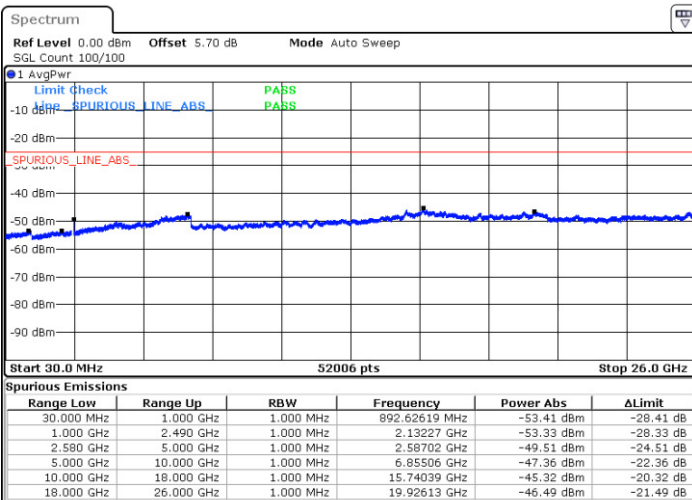

Date: 9 JAN 2018 16:15:48

Highest Channel / 64QAM

Date: 9 JAN 2018 16:16:43

LTE Band 7 / 15MHz

Lowest Channel / 64QAM

Middle Channel / 64QAM

Date: 9 JAN 2018 16:12:10

Date: 9 JAN 2018 16:13:04

Highest Channel / 64QAM

Date: 9 JAN 2018 16:13:59

LTE Band 7 / 20MHz

Lowest Channel / 64QAM

Middle Channel / 64QAM

Date: 9 JAN 2018 16:04:52

Date: 9 JAN 2018 16:05:47

Highest Channel / 64QAM

Date: 9 JAN 2018 16:06:42

LTE Band 12 / 1.4MHz

Lowest Channel / QPSK

Lowest Channel / 16QAM

Date: 11.JAN.2018 10:36:56

Date: 11.JAN.2018 10:37:51

Middle Channel / QPSK

Middle Channel / 16QAM

Date: 11.JAN.2018 10:39:41

Date: 11.JAN.2018 10:38:46

LTE Band 12 / 1.4MHz

Highest Channel / QPSK

Highest Channel / 16QAM

LTE Band 12 / 3MHz

Lowest Channel / QPSK

Lowest Channel / 16QAM