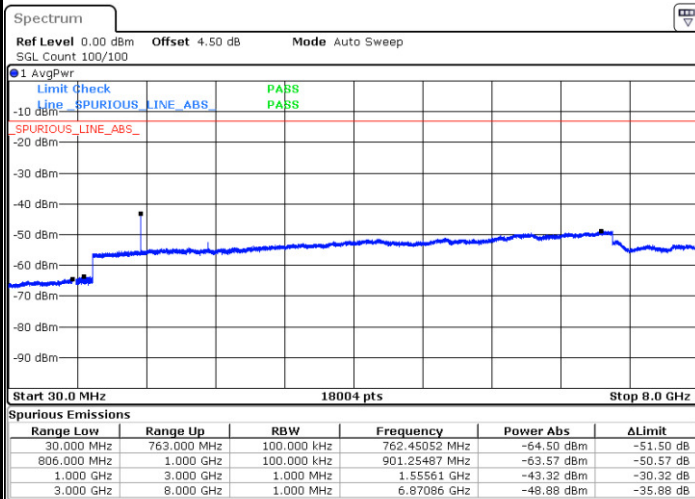

Date: 11.JAN.2018 13:57:20

Highest Channel / 64QAM

Date: 11.JAN.2018 13:57:46

LTE Band 12 / 5MHz

Lowest Channel / 64QAM

Middle Channel / 64QAM

Date: 11.JAN.2018 14:04:00

Date: 11.JAN.2018 14:05:14

Highest Channel / 64QAM

Date: 11.JAN.2018 14:05:40

LTE Band 13 / 5MHz

Lowest Channel / QPSK

Lowest Channel / 16QAM

Date: 8 JAN 2018 15:52:17

Date: 8 JAN 2018 15:51:22

Middle Channel / QPSK

Middle Channel / 16QAM

Date: 8 JAN 2018 15:53:55

Date: 8 JAN 2018 15:54:50

LTE Band 13 / 5MHz

Highest Channel / QPSK

Date: 8 JAN 2018 16:03:56

Highest Channel / 16QAM

Date: 8 JAN 2018 16:03:01

LTE Band 13 / 10MHz

Middle Channel / QPSK

Date: 8 JAN 2018 16:04:51

Middle Channel / 16QAM

Date: 8 JAN 2018 16:05:46