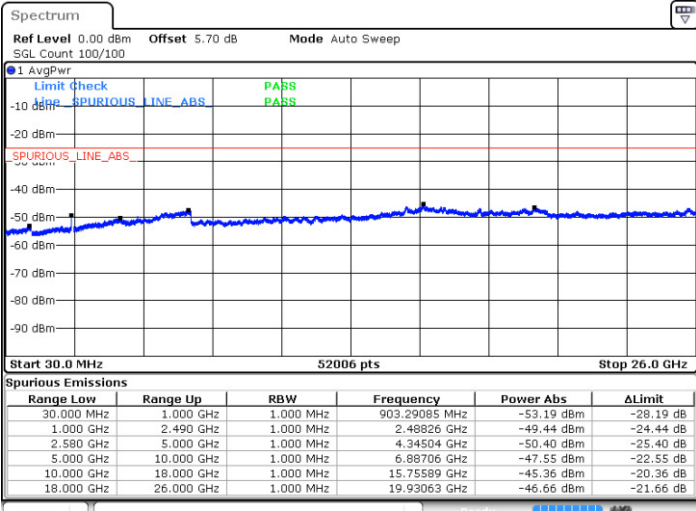

LTE Band 7 / 10MHz

Middle Channel / QPSK

Middle Channel / 16QAM

Date: 9 JAN 2018 15:10:54

Date: 9 JAN 2018 15:10:00

Highest Channel / QPSK

Highest Channel / 16QAM

Date: 9 JAN 2018 15:11:48

Date: 9 JAN 2018 15:12:43

LTE Band 7 / 15MHz

Lowest Channel / QPSK

Lowest Channel / 16QAM

Date: 9 JAN 2018 15:24:52

Date: 9 JAN 2018 15:25:46

Middle Channel / QPSK

Middle Channel / 16QAM