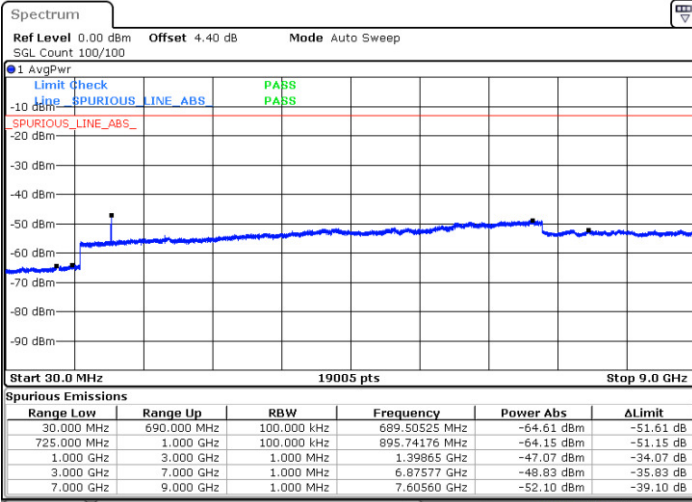

Date: 11. JAN 2018 11:28:50

Highest Channel / QPSK

Date: 11. JAN 2018 11:30:41

Highest Channel / 16QAM

Date: 11. JAN 2018 11:31:36

LTE Band 12 / 1.4MHz

Lowest Channel / 64QAM

Middle Channel / 64QAM

Date: 11.JAN.2018 13:52:48

Date: 11.JAN.2018 13:53:14

Highest Channel / 64QAM

Date: 11.JAN.2018 13:53:42

LTE Band 12 / 3MHz

Lowest Channel / 64QAM

Middle Channel / 64QAM

Date: 11.JAN.2018 13:56:47

Date: 11.JAN.2018 13:57:20

Highest Channel / 64QAM

Date: 11.JAN.2018 13:57:46

LTE Band 12 / 5MHz

Lowest Channel / 64QAM

Middle Channel / 64QAM

Date: 11.JAN.2018 14:04:00

Date: 11.JAN.2018 14:05:14

Highest Channel / 64QAM

Date: 11.JAN.2018 14:05:40

LTE Band 13 / 5MHz

Lowest Channel / QPSK

Lowest Channel / 16QAM

Date: 8 JAN 2018 15:52:17

Date: 8 JAN 2018 15:51:22

Middle Channel / QPSK