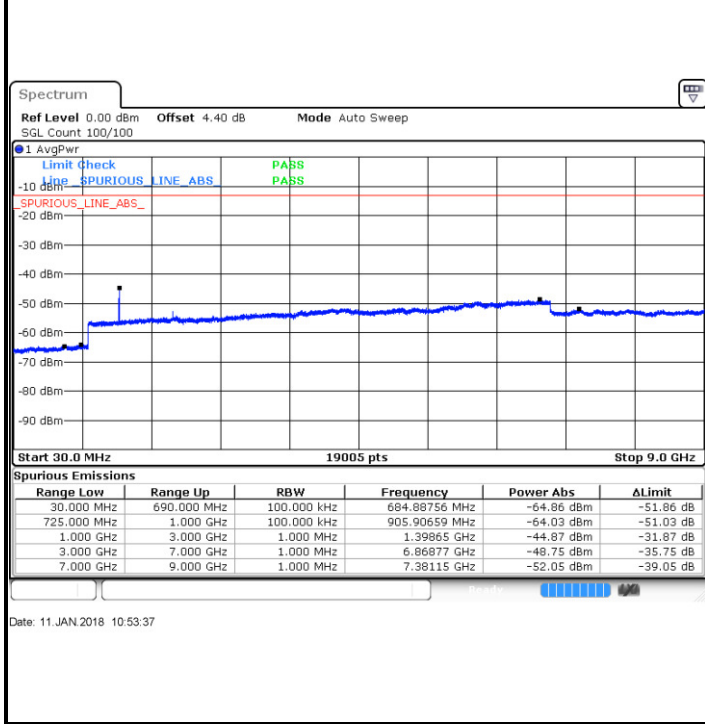

Date: 9 JAN 2018 16:06:42

LTE Band 12 / 1.4MHz

Lowest Channel / QPSK

Lowest Channel / 16QAM

Date: 11.JAN.2018 10:36:56

Date: 11.JAN.2018 10:37:51

Middle Channel / QPSK

Middle Channel / 16QAM

Date: 11.JAN.2018 10:39:41

Date: 11.JAN.2018 10:38:46

LTE Band 12 / 1.4MHz

Highest Channel / QPSK

Highest Channel / 16QAM

LTE Band 12 / 3MHz

Lowest Channel / QPSK

Lowest Channel / 16QAM

LTE Band 12 / 3MHz

Middle Channel / QPSK

Middle Channel / 16QAM

Date: 11. JAN 2018 10:56:22

Date: 11. JAN 2018 10:55:27

Highest Channel / QPSK

Highest Channel / 16QAM

Date: 11. JAN 2018 10:57:17