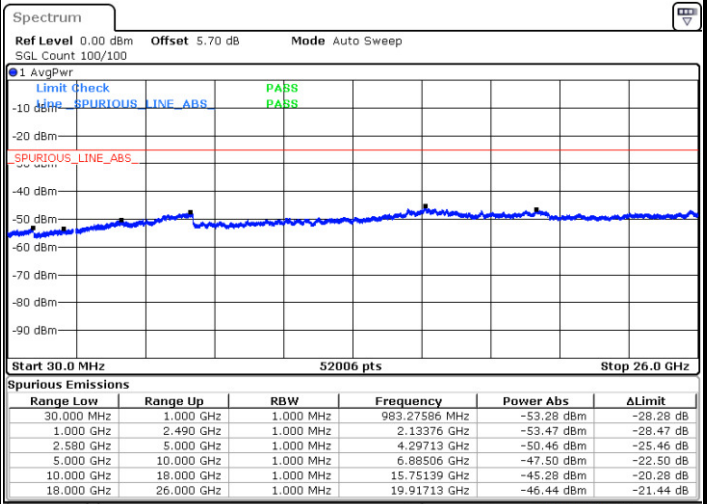

Date: 9 JAN 2018 14:55:07

Highest Channel / 16QAM

Date: 9 JAN 2018 14:56:02

LTE Band 7 / 10MHz

Lowest Channel / QPSK

Date: 9 JAN 2018 15:08:11

Lowest Channel / 16QAM

Date: 9 JAN 2018 15:09:05

LTE Band 7 / 10MHz

Middle Channel / QPSK

Middle Channel / 16QAM

Date: 9 JAN 2018 15:10:54

Date: 9 JAN 2018 15:10:00

Highest Channel / QPSK

Highest Channel / 16QAM

Date: 9 JAN 2018 15:11:48

Date: 9 JAN 2018 15:12:43

LTE Band 7 / 15MHz

Lowest Channel / QPSK

Lowest Channel / 16QAM

Date: 9 JAN 2018 15:24:52

Date: 9 JAN 2018 15:25:46

Middle Channel / QPSK

Middle Channel / 16QAM

Date: 9 JAN 2018 15:27:35

Date: 9 JAN 2018 15:26:41

LTE Band 7 / 15MHz

Highest Channel / QPSK

Date: 9 JAN 2018 15:28:30

Highest Channel / 16QAM

Date: 9 JAN 2018 15:29:24

LTE Band 7 / 20MHz