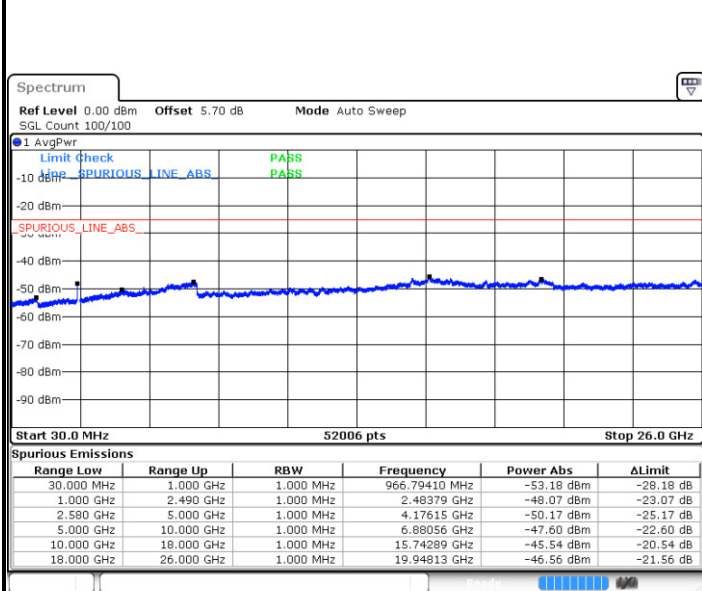

Date: 9 JAN 2018 15:12:43

LTE Band 7 / 15MHz

Lowest Channel / QPSK

Lowest Channel / 16QAM

Date: 9 JAN 2018 15:24:52

Date: 9 JAN 2018 15:25:46

Middle Channel / QPSK

Middle Channel / 16QAM

Date: 9 JAN 2018 15:27:35

Date: 9 JAN 2018 15:26:41

LTE Band 7 / 15MHz

Highest Channel / QPSK

Date: 9 JAN 2018 15:28:30

Highest Channel / 16QAM

Date: 9 JAN 2018 15:29:24

LTE Band 7 / 20MHz

Lowest Channel / QPSK

Date: 9 JAN 2018 15:41:33

Lowest Channel / 16QAM

Date: 9 JAN 2018 15:42:27

LTE Band 7 / 20MHz

Middle Channel / QPSK

Middle Channel / 16QAM

Date: 9 JAN 2018 15:44:16

Date: 9 JAN 2018 15:43:22

Highest Channel / QPSK

Highest Channel / 16QAM

Date: 9 JAN 2018 15:45:11

Date: 9 JAN 2018 15:46:06

LTE Band 7 / 5MHz

Lowest Channel / 64QAM

Middle Channel / 64QAM