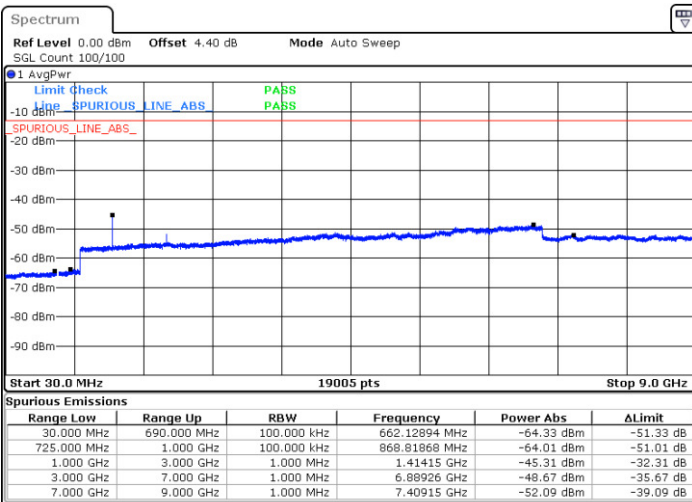

Highest Channel / 64QAM

Date: 9 JAN 2018 16:13:59

LTE Band 7 / 20MHz

Lowest Channel / 64QAM

Middle Channel / 64QAM

Date: 9 JAN 2018 16:04:52

Date: 9 JAN 2018 16:05:47

Highest Channel / 64QAM

Date: 9 JAN 2018 16:06:42

LTE Band 12 / 1.4MHz

Lowest Channel / QPSK

Lowest Channel / 16QAM

Date: 11.JAN.2018 10:36:56

Date: 11.JAN.2018 10:37:51

Middle Channel / QPSK

Middle Channel / 16QAM

Date: 11.JAN.2018 10:39:41

Date: 11.JAN.2018 10:38:46

LTE Band 12 / 1.4MHz

Highest Channel / QPSK

Highest Channel / 16QAM

LTE Band 12 / 3MHz

Lowest Channel / QPSK

Lowest Channel / 16QAM