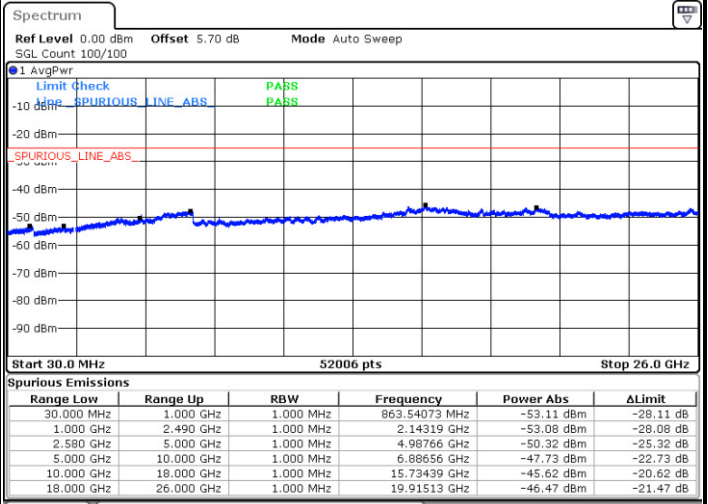

Date: 9 JAN 2018 14:51:30

Date: 9 JAN 2018 14:52:24

Middle Channel / QPSK

Middle Channel / 16QAM

Date: 9 JAN 2018 14:54:13

Date: 9 JAN 2018 14:53:19

LTE Band 7 / 5MHz

Highest Channel / QPSK

Date: 9 JAN 2018 14:55:07

Highest Channel / 16QAM

Date: 9 JAN 2018 14:56:02

LTE Band 7 / 10MHz

Lowest Channel / QPSK

Date: 9 JAN 2018 15:08:11

Lowest Channel / 16QAM

Date: 9 JAN 2018 15:09:05

LTE Band 7 / 10MHz

Middle Channel / QPSK

Middle Channel / 16QAM

Date: 9 JAN 2018 15:10:54

Date: 9 JAN 2018 15:10:00

Highest Channel / QPSK

Highest Channel / 16QAM

Date: 9 JAN 2018 15:11:48