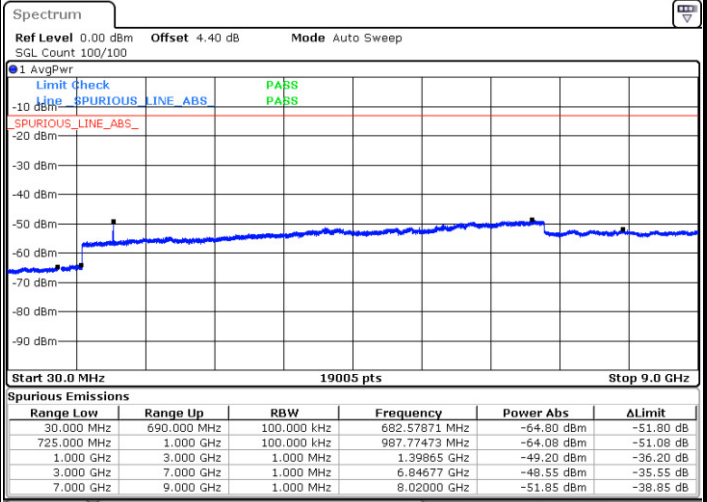

Date: 9 JAN 2018 16:15:48

Highest Channel / 64QAM

Date: 9 JAN 2018 16:16:43

LTE Band 7 / 15MHz

Lowest Channel / 64QAM

Middle Channel / 64QAM

Date: 9 JAN 2018 16:12:10

Date: 9 JAN 2018 16:13:04

Highest Channel / 64QAM

Date: 9 JAN 2018 16:13:59

LTE Band 7 / 20MHz

Lowest Channel / 64QAM

Middle Channel / 64QAM

Date: 9 JAN 2018 16:04:52

Date: 9 JAN 2018 16:05:47

Highest Channel / 64QAM

Date: 9 JAN 2018 16:06:42

LTE Band 12 / 1.4MHz

Lowest Channel / QPSK

Lowest Channel / 16QAM

Date: 11.JAN.2018 10:36:56

Date: 11.JAN.2018 10:37:51

Middle Channel / QPSK

Middle Channel / 16QAM

Date: 11.JAN.2018 10:39:41

Date: 11.JAN.2018 10:38:46

LTE Band 12 / 1.4MHz

Highest Channel / QPSK

Highest Channel / 16QAM

LTE Band 12 / 3MHz

Lowest Channel / QPSK

Lowest Channel / 16QAM