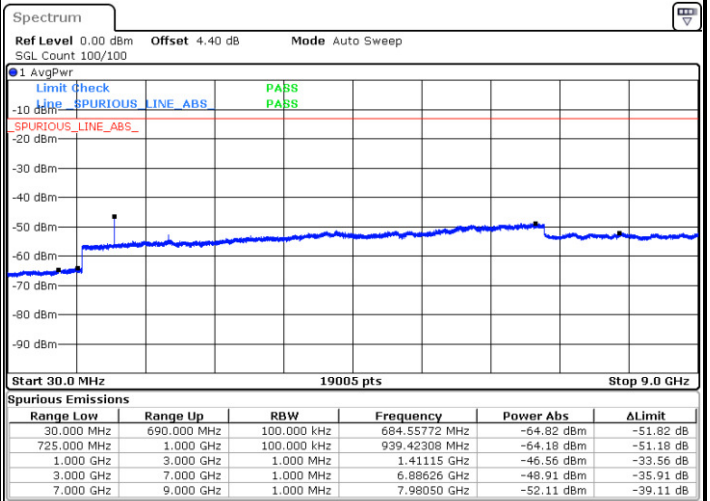

LTE Band 12 / 3MHz

Middle Channel / QPSK

Middle Channel / 16QAM

Date: 11. JAN 2018 10:56:22

Date: 11. JAN 2018 10:55:27

Highest Channel / QPSK

Highest Channel / 16QAM

Date: 11. JAN 2018 10:57:17

Date: 11. JAN 2018 10:58:12

LTE Band 12 / 5MHz

Lowest Channel / QPSK

Lowest Channel / 16QAM

Date: 11.JAN.2018 11:10:18

Date: 11.JAN.2018 11:11:13

Middle Channel / QPSK

Middle Channel / 16QAM

Date: 11.JAN.2018 11:13:03

Date: 11.JAN.2018 11:12:08

LTE Band 12 / 5MHz

Highest Channel / QPSK

Date: 11.JAN.2018 11:13:58

Highest Channel / 16QAM

Date: 11.JAN.2018 11:14:53

LTE Band 12 / 10MHz