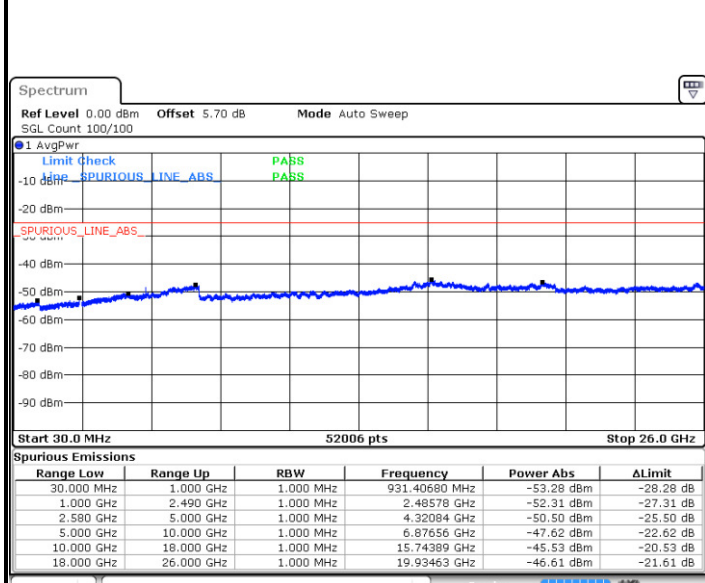

Date: 9 JAN 2018 14:51:30

Date: 9 JAN 2018 14:52:24

Middle Channel / QPSK

Middle Channel / 16QAM

Date: 9 JAN 2018 14:54:13

Date: 9 JAN 2018 14:53:19

LTE Band 7 / 5MHz

Highest Channel / QPSK

Date: 9 JAN 2018 14:55:07

Highest Channel / 16QAM

Date: 9 JAN 2018 14:56:02

LTE Band 7 / 10MHz

Lowest Channel / QPSK

Date: 9 JAN 2018 15:08:11

Lowest Channel / 16QAM

Date: 9 JAN 2018 15:09:05

LTE Band 7 / 10MHz

Middle Channel / QPSK

Middle Channel / 16QAM

Date: 9 JAN 2018 15:10:54

Date: 9 JAN 2018 15:10:00

Highest Channel / QPSK

Highest Channel / 16QAM

Date: 9 JAN 2018 15:11:48

Date: 9 JAN 2018 15:12:43

LTE Band 7 / 15MHz

Lowest Channel / QPSK

Lowest Channel / 16QAM

Date: 9 JAN 2018 15:24:52

Date: 9 JAN 2018 15:25:46

Middle Channel / QPSK

Middle Channel / 16QAM