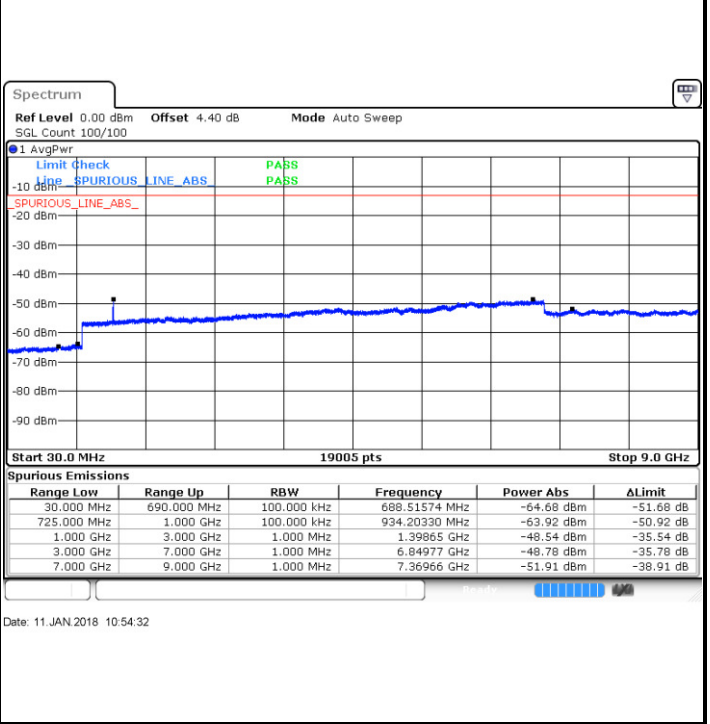

Date: 9 JAN 2018 16:06:42

LTE Band 12 / 1.4MHz

Lowest Channel / QPSK

Lowest Channel / 16QAM

Date: 11.JAN.2018 10:36:56

Date: 11.JAN.2018 10:37:51

Middle Channel / QPSK

Middle Channel / 16QAM

Date: 11.JAN.2018 10:39:41

Date: 11.JAN.2018 10:38:46

LTE Band 12 / 1.4MHz

Highest Channel / QPSK

Highest Channel / 16QAM

LTE Band 12 / 3MHz

Lowest Channel / QPSK

Lowest Channel / 16QAM

LTE Band 12 / 3MHz

Middle Channel / QPSK

Middle Channel / 16QAM

Date: 11. JAN 2018 10:56:22

Date: 11. JAN 2018 10:55:27

Highest Channel / QPSK

Highest Channel / 16QAM

Date: 11. JAN 2018 10:57:17