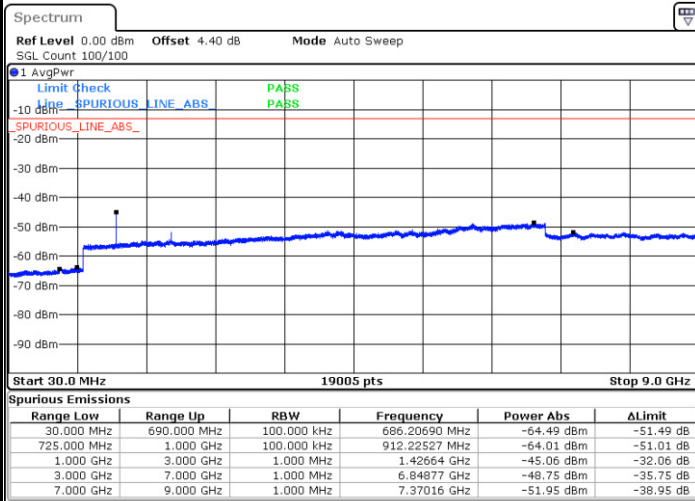

Date: 11.JAN.2018 10:39:41

Date: 11.JAN.2018 10:38:46

LTE Band 12 / 1.4MHz

Highest Channel / QPSK

Highest Channel / 16QAM

LTE Band 12 / 3MHz

Lowest Channel / QPSK

Lowest Channel / 16QAM

LTE Band 12 / 3MHz

Middle Channel / QPSK

Middle Channel / 16QAM

Date: 11. JAN 2018 10:56:22

Date: 11. JAN 2018 10:55:27

Highest Channel / QPSK

Highest Channel / 16QAM

Date: 11. JAN 2018 10:57:17

Date: 11. JAN 2018 10:58:12

LTE Band 12 / 5MHz

Lowest Channel / QPSK

Lowest Channel / 16QAM

Date: 11.JAN.2018 11:10:18

Date: 11.JAN.2018 11:11:13

Middle Channel / QPSK

Middle Channel / 16QAM

Date: 11.JAN.2018 11:13:03

Date: 11.JAN.2018 11:12:08

LTE Band 12 / 5MHz

Highest Channel / QPSK

Date: 11.JAN.2018 11:13:58

Highest Channel / 16QAM

Date: 11.JAN.2018 11:14:53

LTE Band 12 / 10MHz