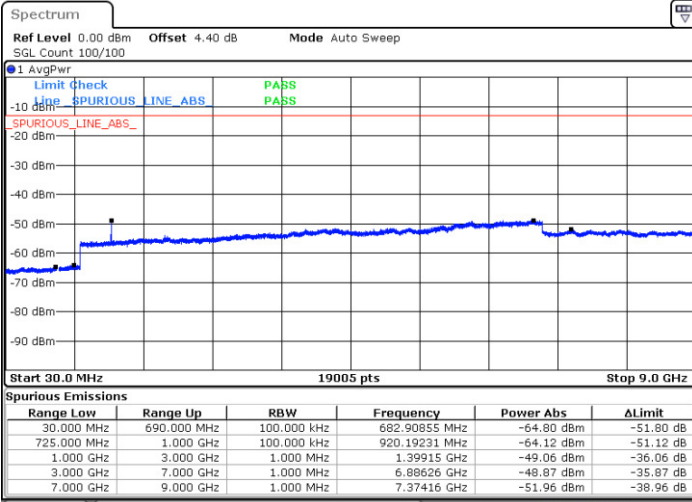

Date: 11. JAN 2018 11:28:50

Highest Channel / QPSK

Date: 11. JAN 2018 11:30:41

Highest Channel / 16QAM

Date: 11. JAN 2018 11:31:36

LTE Band 12 / 1.4MHz

Lowest Channel / 64QAM

Middle Channel / 64QAM

Date: 11.JAN.2018 13:52:48

Date: 11.JAN.2018 13:53:14

Highest Channel / 64QAM

Date: 11.JAN.2018 13:53:42

LTE Band 12 / 3MHz

Lowest Channel / 64QAM

Middle Channel / 64QAM

Date: 11.JAN.2018 13:56:47

Date: 11.JAN.2018 13:57:20

Highest Channel / 64QAM

Date: 11.JAN.2018 13:57:46

LTE Band 12 / 5MHz

Lowest Channel / 64QAM

Middle Channel / 64QAM

Date: 11.JAN.2018 14:04:00

Date: 11.JAN.2018 14:05:14

Highest Channel / 64QAM

Date: 11.JAN.2018 14:05:40

LTE Band 13 / 5MHz

Lowest Channel / QPSK

Lowest Channel / 16QAM

Date: 8 JAN 2018 15:52:17

Date: 8 JAN 2018 15:51:22

Middle Channel / QPSK