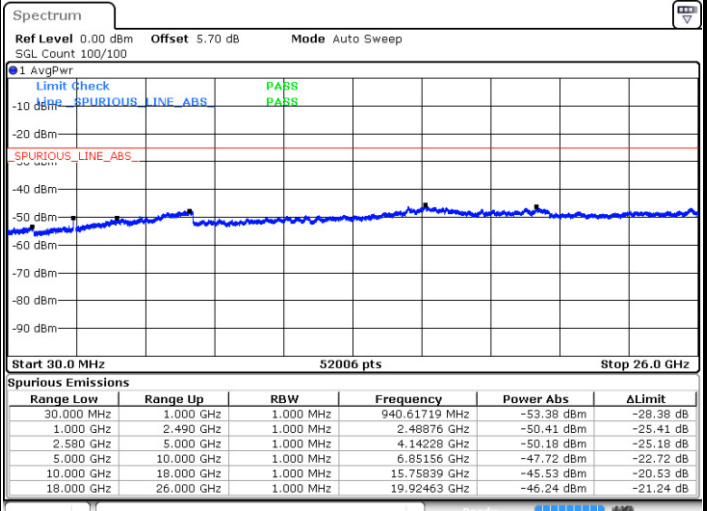

LTE Band 7 / 10MHz

Middle Channel / QPSK

Middle Channel / 16QAM

Date: 9 JAN 2018 15:10:54

Date: 9 JAN 2018 15:10:00

Highest Channel / QPSK

Highest Channel / 16QAM

Date: 9 JAN 2018 15:11:48

Date: 9 JAN 2018 15:12:43

LTE Band 7 / 15MHz

Lowest Channel / QPSK

Lowest Channel / 16QAM

Date: 9 JAN 2018 15:24:52

Date: 9 JAN 2018 15:25:46

Middle Channel / QPSK

Middle Channel / 16QAM

Date: 9 JAN 2018 15:27:35

Date: 9 JAN 2018 15:26:41

LTE Band 7 / 15MHz

Highest Channel / QPSK

Date: 9 JAN 2018 15:28:30

Highest Channel / 16QAM

Date: 9 JAN 2018 15:29:24

LTE Band 7 / 20MHz