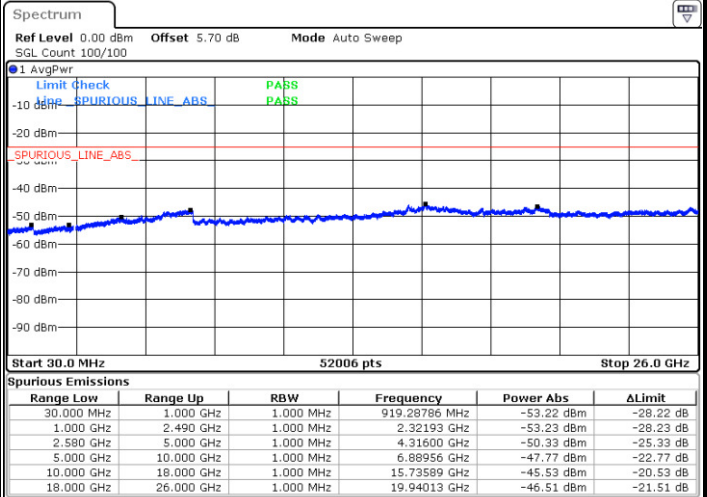

Date: 9 JAN 2018 16:15:48

Highest Channel / 64QAM

Date: 9 JAN 2018 16:16:43

LTE Band 7 / 15MHz

Lowest Channel / 64QAM

Middle Channel / 64QAM

Date: 9 JAN 2018 16:12:10

Date: 9 JAN 2018 16:13:04

Highest Channel / 64QAM

Date: 9 JAN 2018 16:13:59

LTE Band 7 / 20MHz

Lowest Channel / 64QAM

Middle Channel / 64QAM

Date: 9 JAN 2018 16:04:52

Date: 9 JAN 2018 16:05:47

Highest Channel / 64QAM

Date: 9 JAN 2018 16:06:42

LTE Band 12 / 1.4MHz

Lowest Channel / QPSK

Lowest Channel / 16QAM

Date: 11.JAN.2018 10:36:56

Date: 11.JAN.2018 10:37:51

Middle Channel / QPSK

Middle Channel / 16QAM