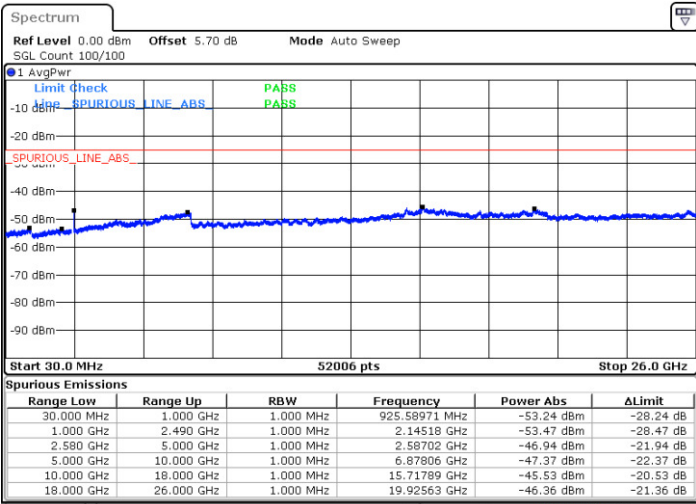

Date: 9 JAN 2018 15:27:35

Date: 9 JAN 2018 15:26:41

LTE Band 7 / 15MHz

Highest Channel / QPSK

Date: 9 JAN 2018 15:28:30

Highest Channel / 16QAM

Date: 9 JAN 2018 15:29:24

LTE Band 7 / 20MHz

Lowest Channel / QPSK

Date: 9 JAN 2018 15:41:33

Lowest Channel / 16QAM

Date: 9 JAN 2018 15:42:27

LTE Band 7 / 20MHz

Middle Channel / QPSK

Middle Channel / 16QAM

Date: 9 JAN 2018 15:44:16

Date: 9 JAN 2018 15:43:22

Highest Channel / QPSK

Highest Channel / 16QAM

Date: 9 JAN 2018 15:45:11

Date: 9 JAN 2018 15:46:06

LTE Band 7 / 5MHz

Lowest Channel / 64QAM

Middle Channel / 64QAM