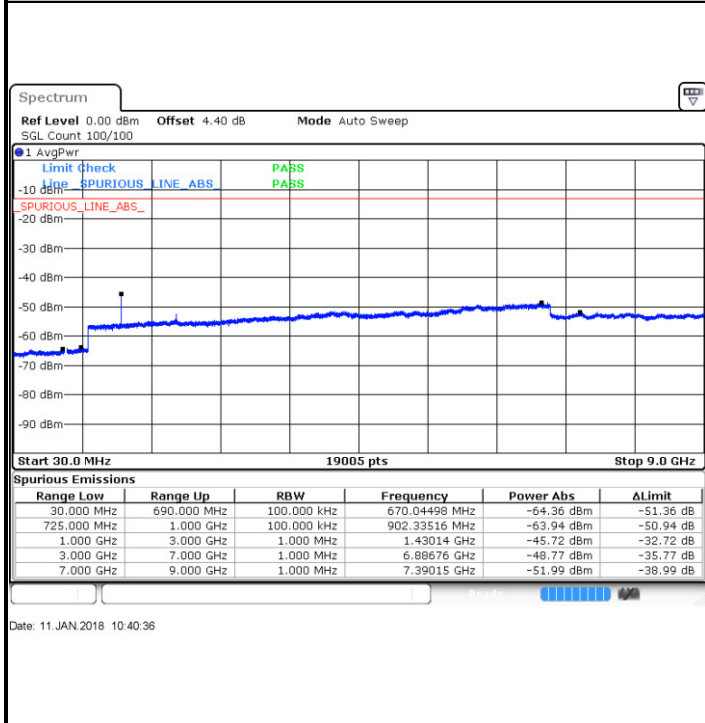

Highest Channel / 64QAM

Date: 9 JAN 2018 16:13:59

LTE Band 7 / 20MHz

Lowest Channel / 64QAM

Middle Channel / 64QAM

Date: 9 JAN 2018 16:04:52

Date: 9 JAN 2018 16:05:47

Highest Channel / 64QAM

Date: 9 JAN 2018 16:06:42

LTE Band 12 / 1.4MHz

Lowest Channel / QPSK

Lowest Channel / 16QAM

Date: 11.JAN.2018 10:36:56

Date: 11.JAN.2018 10:37:51

Middle Channel / QPSK

Middle Channel / 16QAM

Date: 11.JAN.2018 10:39:41

Date: 11.JAN.2018 10:38:46

LTE Band 12 / 1.4MHz

Highest Channel / QPSK

Highest Channel / 16QAM

LTE Band 12 / 3MHz

Lowest Channel / QPSK

Lowest Channel / 16QAM