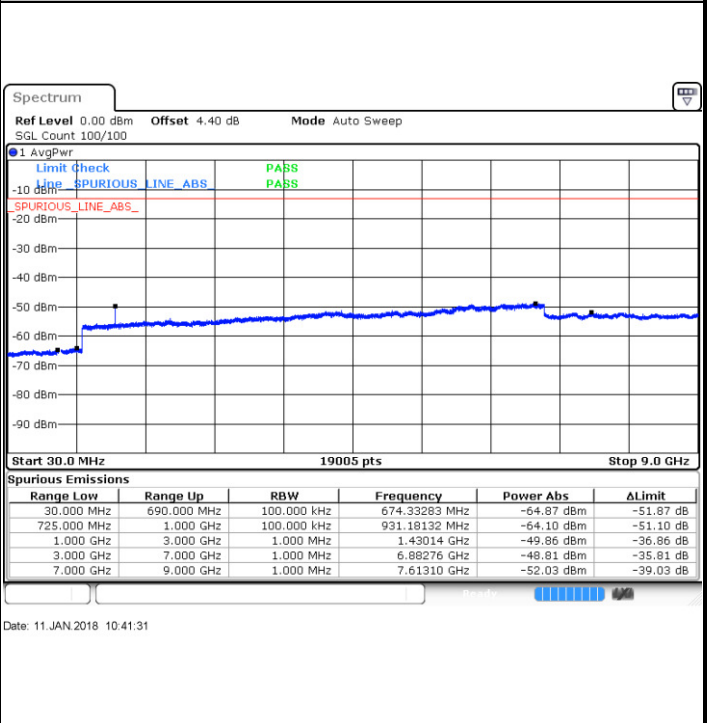

Date: 9 JAN 2018 16:06:42

LTE Band 12 / 1.4MHz

Lowest Channel / QPSK

Lowest Channel / 16QAM

Date: 11.JAN.2018 10:36:56

Date: 11.JAN.2018 10:37:51

Middle Channel / QPSK

Middle Channel / 16QAM

Date: 11.JAN.2018 10:39:41

Date: 11.JAN.2018 10:38:46

LTE Band 12 / 1.4MHz

Highest Channel / QPSK

Highest Channel / 16QAM

LTE Band 12 / 3MHz

Lowest Channel / QPSK

Lowest Channel / 16QAM

LTE Band 12 / 3MHz

Middle Channel / QPSK

Middle Channel / 16QAM

Date: 11. JAN 2018 10:56:22

Date: 11. JAN 2018 10:55:27

Highest Channel / QPSK

Highest Channel / 16QAM

Date: 11. JAN 2018 10:57:17