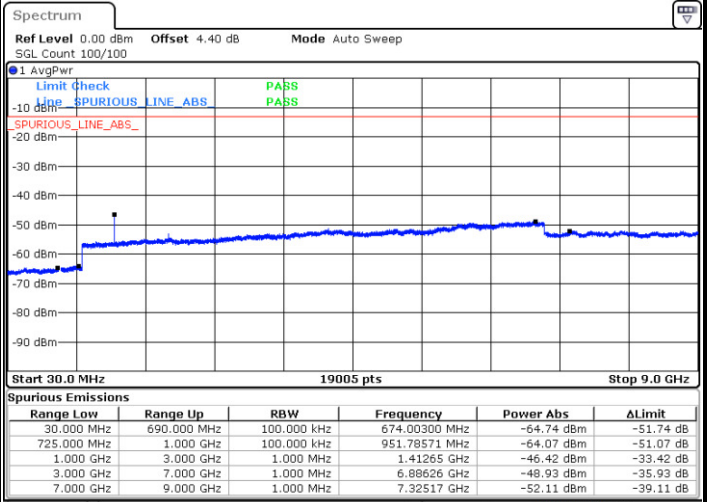

Date: 9 JAN 2018 16:06:42

LTE Band 12 / 1.4MHz

Lowest Channel / QPSK

Lowest Channel / 16QAM

Date: 11.JAN.2018 10:36:56

Date: 11.JAN.2018 10:37:51

Middle Channel / QPSK

Middle Channel / 16QAM

Date: 11.JAN.2018 10:39:41

Date: 11.JAN.2018 10:38:46

LTE Band 12 / 1.4MHz

Highest Channel / QPSK

Highest Channel / 16QAM

LTE Band 12 / 3MHz

Lowest Channel / QPSK

Lowest Channel / 16QAM

LTE Band 12 / 3MHz

Middle Channel / QPSK

Middle Channel / 16QAM

Date: 11. JAN 2018 10:56:22

Date: 11. JAN 2018 10:55:27

Highest Channel / QPSK

Highest Channel / 16QAM

Date: 11. JAN 2018 10:57:17