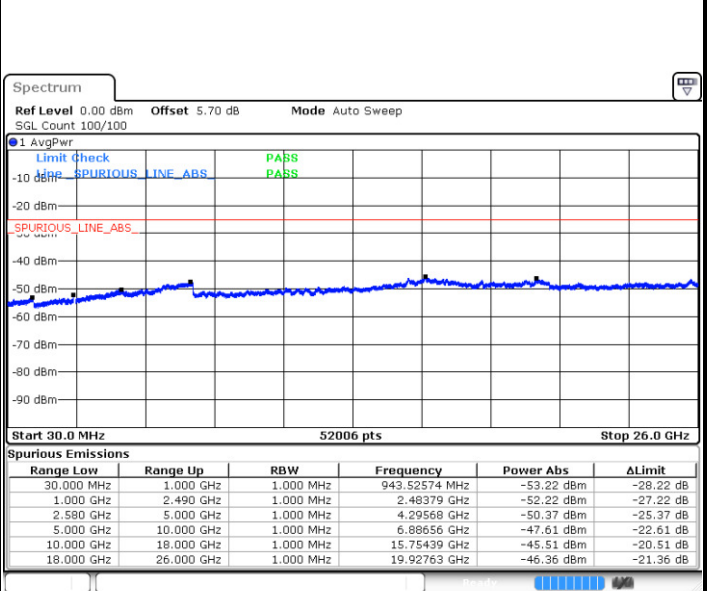

Date: 9 JAN 2018 15:12:43

LTE Band 7 / 15MHz

Lowest Channel / QPSK

Lowest Channel / 16QAM

Date: 9 JAN 2018 15:24:52

Date: 9 JAN 2018 15:25:46

Middle Channel / QPSK

Middle Channel / 16QAM

Date: 9 JAN 2018 15:27:35

Date: 9 JAN 2018 15:26:41

LTE Band 7 / 15MHz

Highest Channel / QPSK

Date: 9 JAN 2018 15:28:30

Highest Channel / 16QAM

Date: 9 JAN 2018 15:29:24

LTE Band 7 / 20MHz

Lowest Channel / QPSK

Date: 9 JAN 2018 15:41:33

Lowest Channel / 16QAM

Date: 9 JAN 2018 15:42:27

LTE Band 7 / 20MHz

Middle Channel / QPSK

Middle Channel / 16QAM

Date: 9 JAN 2018 15:44:16

Date: 9 JAN 2018 15:43:22

Highest Channel / QPSK

Highest Channel / 16QAM

Date: 9 JAN 2018 15:45:11

Date: 9 JAN 2018 15:46:06

LTE Band 7 / 5MHz

Lowest Channel / 64QAM

Middle Channel / 64QAM