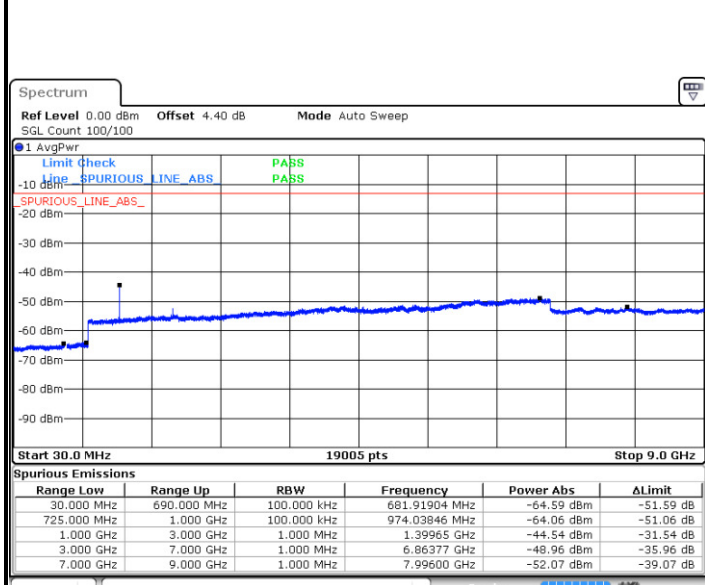

Date: 11. JAN 2018 10:58:12

LTE Band 12 / 5MHz

Lowest Channel / QPSK

Lowest Channel / 16QAM

Date: 11.JAN.2018 11:10:18

Date: 11.JAN.2018 11:11:13

Middle Channel / QPSK

Middle Channel / 16QAM

Date: 11.JAN.2018 11:13:03

Date: 11.JAN.2018 11:12:08

LTE Band 12 / 5MHz

Highest Channel / QPSK

Date: 11.JAN.2018 11:13:58

Highest Channel / 16QAM

Date: 11.JAN.2018 11:14:53

LTE Band 12 / 10MHz

Lowest Channel / QPSK

Date: 11.JAN.2018 11:27:00

Lowest Channel / 16QAM

Date: 11.JAN.2018 11:27:55

LTE Band 12 / 10MHz

Middle Channel / QPSK

Date: 11. JAN 2018 11:29:46

Middle Channel / 16QAM

Date: 11. JAN 2018 11:28:50

Highest Channel / QPSK

Date: 11. JAN 2018 11:30:41

Highest Channel / 16QAM

Date: 11. JAN 2018 11:31:36

LTE Band 12 / 1.4MHz

Lowest Channel / 64QAM

Middle Channel / 64QAM