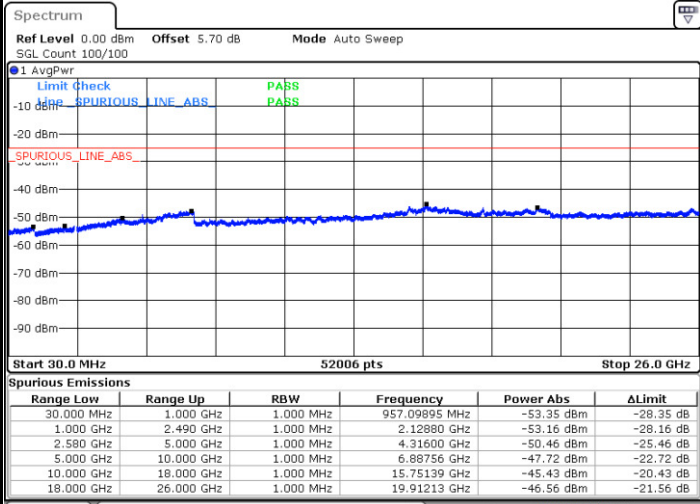

Date: 9 JAN 2018 14:51:30

Date: 9 JAN 2018 14:52:24

Middle Channel / QPSK

Middle Channel / 16QAM

Date: 9 JAN 2018 14:54:13

Date: 9 JAN 2018 14:53:19

LTE Band 7 / 5MHz

Highest Channel / QPSK

Date: 9 JAN 2018 14:55:07

Highest Channel / 16QAM

Date: 9 JAN 2018 14:56:02

LTE Band 7 / 10MHz

Lowest Channel / QPSK

Date: 9 JAN 2018 15:08:11

Lowest Channel / 16QAM

Date: 9 JAN 2018 15:09:05

LTE Band 7 / 10MHz

Middle Channel / QPSK

Middle Channel / 16QAM

Date: 9 JAN 2018 15:10:54

Date: 9 JAN 2018 15:10:00

Highest Channel / QPSK

Highest Channel / 16QAM

Date: 9 JAN 2018 15:11:48

Date: 9 JAN 2018 15:12:43

LTE Band 7 / 15MHz

Lowest Channel / QPSK

Lowest Channel / 16QAM

Date: 9 JAN 2018 15:24:52

Date: 9 JAN 2018 15:25:46

Middle Channel / QPSK

Middle Channel / 16QAM