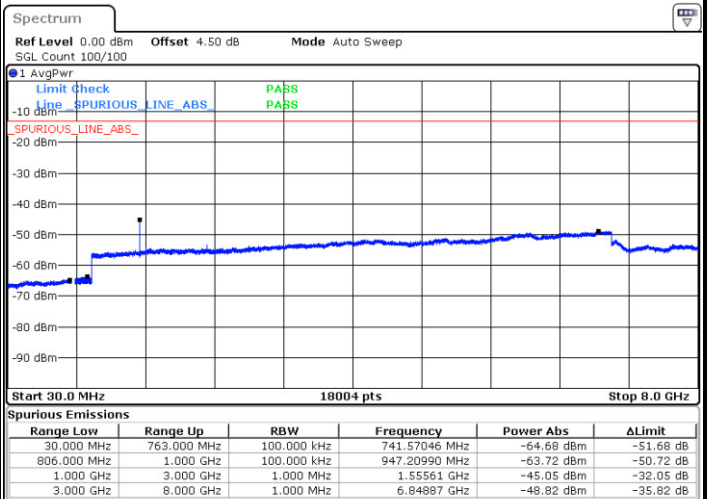

Highest Channel / 64QAM

Date: 11.JAN.2018 14:05:40

LTE Band 13 / 5MHz

Lowest Channel / QPSK

Lowest Channel / 16QAM

Date: 8 JAN 2018 15:52:17

Date: 8 JAN 2018 15:51:22

Middle Channel / QPSK

Middle Channel / 16QAM

Date: 8 JAN 2018 15:53:55

Date: 8 JAN 2018 15:54:50

LTE Band 13 / 5MHz

Highest Channel / QPSK

Date: 8 JAN 2018 16:03:56

Highest Channel / 16QAM

Date: 8 JAN 2018 16:03:01

LTE Band 13 / 10MHz

Middle Channel / QPSK

Date: 8 JAN 2018 16:04:51

Middle Channel / 16QAM

Date: 8 JAN 2018 16:05:46