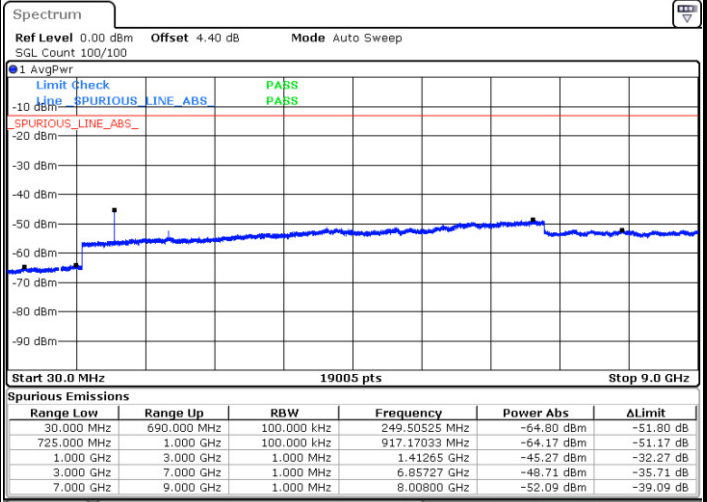

Date: 11. JAN 2018 11:28:50

Highest Channel / QPSK

Date: 11. JAN 2018 11:30:41

Highest Channel / 16QAM

Date: 11. JAN 2018 11:31:36

LTE Band 12 / 1.4MHz

Lowest Channel / 64QAM

Middle Channel / 64QAM

Date: 11.JAN.2018 13:52:48

Date: 11.JAN.2018 13:53:14

Highest Channel / 64QAM

Date: 11.JAN.2018 13:53:42

LTE Band 12 / 3MHz

Lowest Channel / 64QAM

Middle Channel / 64QAM

Date: 11.JAN.2018 13:56:47

Date: 11.JAN.2018 13:57:20

Highest Channel / 64QAM

Date: 11.JAN.2018 13:57:46

LTE Band 12 / 5MHz

Lowest Channel / 64QAM

Middle Channel / 64QAM

Date: 11.JAN.2018 14:04:00

Date: 11.JAN.2018 14:05:14

Highest Channel / 64QAM

Date: 11.JAN.2018 14:05:40

LTE Band 13 / 5MHz

Lowest Channel / QPSK

Lowest Channel / 16QAM

Date: 8 JAN 2018 15:52:17

Date: 8 JAN 2018 15:51:22

Middle Channel / QPSK