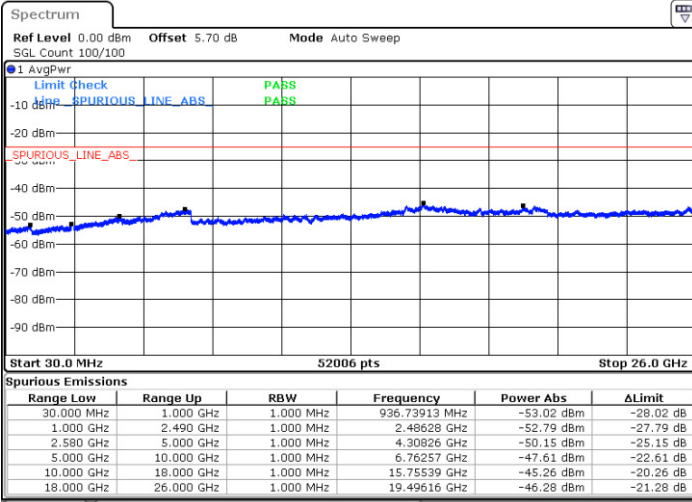

Date: 9 JAN 2018 15:43:22

Highest Channel / QPSK

Highest Channel / 16QAM

Date: 9 JAN 2018 15:45:11

Date: 9 JAN 2018 15:46:06

LTE Band 7 / 5MHz

Lowest Channel / 64QAM

Middle Channel / 64QAM

Date: 9 JAN 2018 16:26:45

Date: 9 JAN 2018 16:27:39

Highest Channel / 64QAM

Date: 9 JAN 2018 16:28:34

LTE Band 7 / 10MHz

Lowest Channel / 64QAM

Middle Channel / 64QAM

Date: 9 JAN 2018 16:14:53

Date: 9 JAN 2018 16:15:48

Highest Channel / 64QAM

Date: 9 JAN 2018 16:16:43

LTE Band 7 / 15MHz

Lowest Channel / 64QAM

Middle Channel / 64QAM

Date: 9 JAN 2018 16:12:10

Date: 9 JAN 2018 16:13:04

Highest Channel / 64QAM

Date: 9 JAN 2018 16:13:59

LTE Band 7 / 20MHz

Lowest Channel / 64QAM

Middle Channel / 64QAM

Date: 9 JAN 2018 16:04:52

Date: 9 JAN 2018 16:05:47

Highest Channel / 64QAM