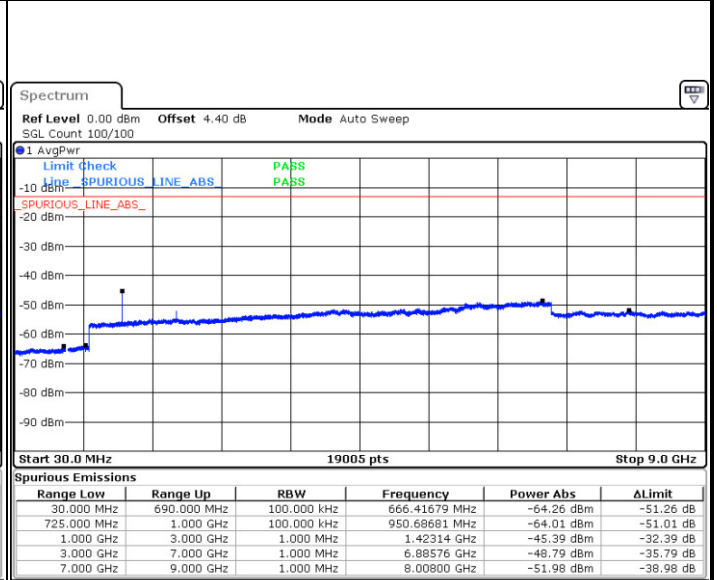

Date: 11. JAN 2018 10:58:12

LTE Band 12 / 5MHz

Lowest Channel / QPSK

Lowest Channel / 16QAM

Date: 11.JAN.2018 11:10:18

Date: 11.JAN.2018 11:11:13

Middle Channel / QPSK

Middle Channel / 16QAM

Date: 11.JAN.2018 11:13:03

Date: 11.JAN.2018 11:12:08

LTE Band 12 / 5MHz

Highest Channel / QPSK

Date: 11.JAN.2018 11:13:58

Highest Channel / 16QAM

Date: 11.JAN.2018 11:14:53

LTE Band 12 / 10MHz

Lowest Channel / QPSK

Date: 11.JAN.2018 11:27:00

Lowest Channel / 16QAM

Date: 11.JAN.2018 11:27:55

LTE Band 12 / 10MHz

Middle Channel / QPSK

Date: 11. JAN 2018 11:29:46

Middle Channel / 16QAM

Date: 11. JAN 2018 11:28:50

Highest Channel / QPSK

Date: 11. JAN 2018 11:30:41

Highest Channel / 16QAM

Date: 11. JAN 2018 11:31:36

LTE Band 12 / 1.4MHz

Lowest Channel / 64QAM

Middle Channel / 64QAM