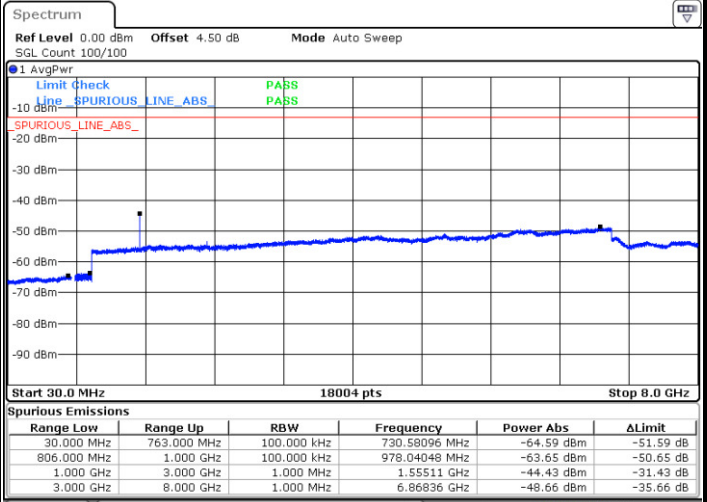

Date: 11.JAN.2018 13:52:48

Date: 11.JAN.2018 13:53:14

Highest Channel / 64QAM

Date: 11.JAN.2018 13:53:42

LTE Band 12 / 3MHz

Lowest Channel / 64QAM

Middle Channel / 64QAM

Date: 11.JAN.2018 13:56:47

Date: 11.JAN.2018 13:57:20

Highest Channel / 64QAM

Date: 11.JAN.2018 13:57:46

LTE Band 12 / 5MHz

Lowest Channel / 64QAM

Middle Channel / 64QAM

Date: 11.JAN.2018 14:04:00

Date: 11.JAN.2018 14:05:14

Highest Channel / 64QAM

Date: 11.JAN.2018 14:05:40

LTE Band 13 / 5MHz

Lowest Channel / QPSK

Lowest Channel / 16QAM

Date: 8 JAN 2018 15:52:17

Date: 8 JAN 2018 15:51:22

Middle Channel / QPSK

Middle Channel / 16QAM

Date: 8 JAN 2018 15:53:55

Date: 8 JAN 2018 15:54:50

LTE Band 13 / 5MHz

Highest Channel / QPSK

Date: 8 JAN 2018 16:03:56

Highest Channel / 16QAM

Date: 8 JAN 2018 16:03:01