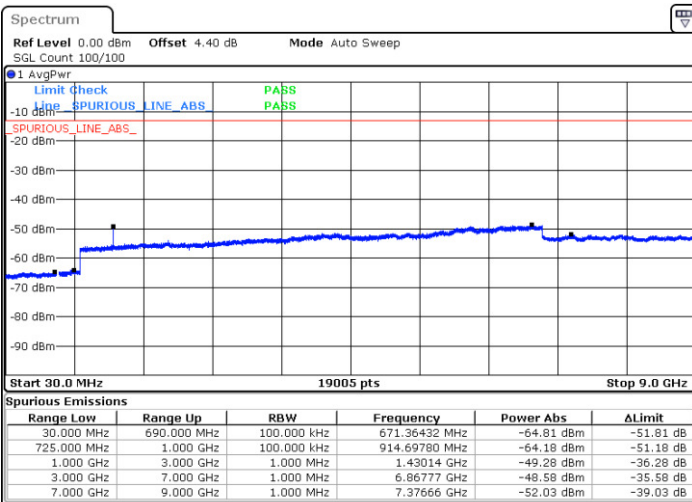

Lowest Channel / QPSK

Date: 11.JAN.2018 11:27:00

Lowest Channel / 16QAM

Date: 11.JAN.2018 11:27:55

LTE Band 12 / 10MHz

Middle Channel / QPSK

Date: 11. JAN 2018 11:29:46

Middle Channel / 16QAM

Date: 11. JAN 2018 11:28:50

Highest Channel / QPSK

Date: 11. JAN 2018 11:30:41

Highest Channel / 16QAM

Date: 11. JAN 2018 11:31:36

LTE Band 12 / 1.4MHz

Lowest Channel / 64QAM

Middle Channel / 64QAM

Date: 11.JAN.2018 13:52:48

Date: 11.JAN.2018 13:53:14

Highest Channel / 64QAM

Date: 11.JAN.2018 13:53:42

LTE Band 12 / 3MHz

Lowest Channel / 64QAM

Middle Channel / 64QAM

Date: 11.JAN.2018 13:56:47

Date: 11.JAN.2018 13:57:20

Highest Channel / 64QAM

Date: 11.JAN.2018 13:57:46

LTE Band 12 / 5MHz

Lowest Channel / 64QAM

Middle Channel / 64QAM

Date: 11.JAN.2018 14:04:00

Date: 11.JAN.2018 14:05:14