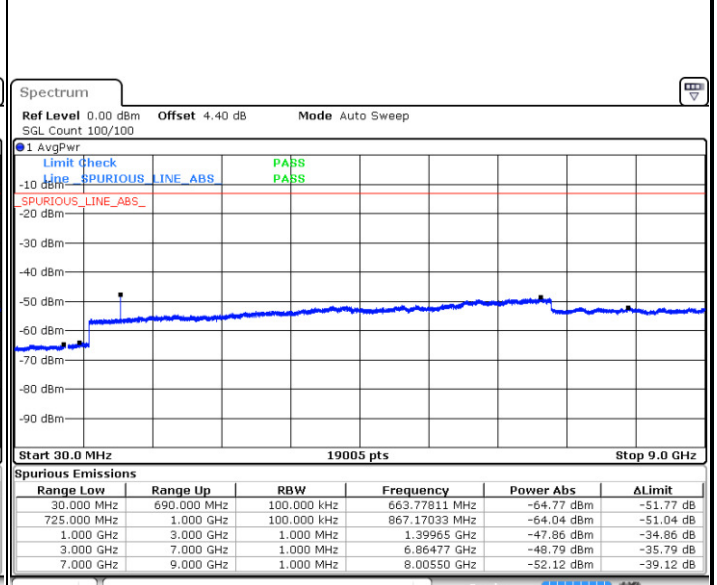

Date: 11. JAN 2018 10:58:12

LTE Band 12 / 5MHz

Lowest Channel / QPSK

Lowest Channel / 16QAM

Date: 11.JAN.2018 11:10:18

Date: 11.JAN.2018 11:11:13

Middle Channel / QPSK

Middle Channel / 16QAM

Date: 11.JAN.2018 11:13:03

Date: 11.JAN.2018 11:12:08

LTE Band 12 / 5MHz

Highest Channel / QPSK

Date: 11.JAN.2018 11:13:58

Highest Channel / 16QAM

Date: 11.JAN.2018 11:14:53

LTE Band 12 / 10MHz

Lowest Channel / QPSK

Date: 11.JAN.2018 11:27:00

Lowest Channel / 16QAM

Date: 11.JAN.2018 11:27:55

LTE Band 12 / 10MHz

Middle Channel / QPSK

Date: 11. JAN 2018 11:29:46

Middle Channel / 16QAM

Date: 11. JAN 2018 11:28:50

Highest Channel / QPSK

Date: 11. JAN 2018 11:30:41

Highest Channel / 16QAM

Date: 11. JAN 2018 11:31:36

LTE Band 12 / 1.4MHz

Lowest Channel / 64QAM

Middle Channel / 64QAM