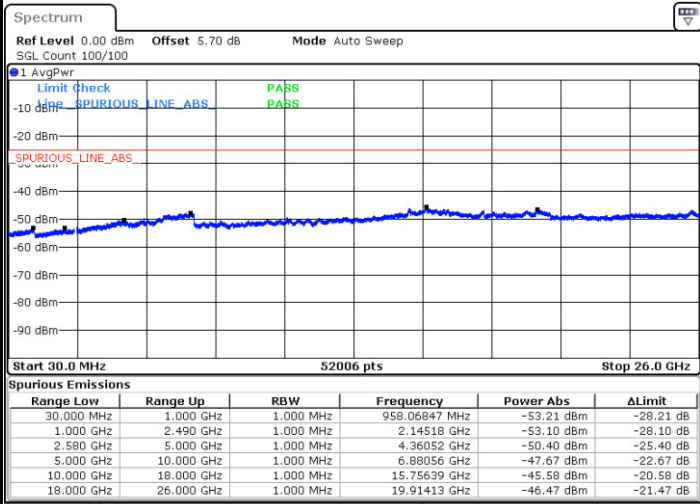

Date: 9 JAN 2018 14:55:07

Highest Channel / 16QAM

Date: 9 JAN 2018 14:56:02

LTE Band 7 / 10MHz

Lowest Channel / QPSK

Date: 9 JAN 2018 15:08:11

Lowest Channel / 16QAM

Date: 9 JAN 2018 15:09:05

LTE Band 7 / 10MHz

Middle Channel / QPSK

Middle Channel / 16QAM

Date: 9 JAN 2018 15:10:54

Date: 9 JAN 2018 15:10:00

Highest Channel / QPSK

Highest Channel / 16QAM

Date: 9 JAN 2018 15:11:48

Date: 9 JAN 2018 15:12:43

LTE Band 7 / 15MHz

Lowest Channel / QPSK

Lowest Channel / 16QAM

Date: 9 JAN 2018 15:24:52

Date: 9 JAN 2018 15:25:46

Middle Channel / QPSK

Middle Channel / 16QAM

Date: 9 JAN 2018 15:27:35

Date: 9 JAN 2018 15:26:41

LTE Band 7 / 15MHz

Highest Channel / QPSK

Date: 9 JAN 2018 15:28:30

Highest Channel / 16QAM

Date: 9 JAN 2018 15:29:24

LTE Band 7 / 20MHz