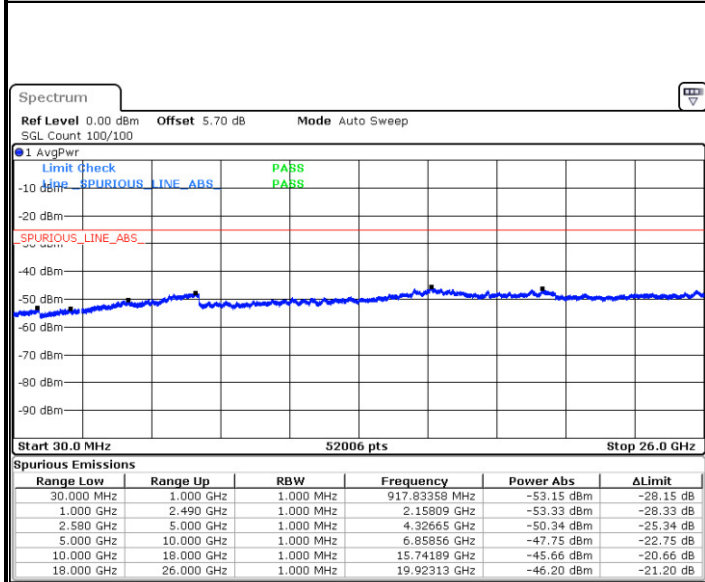

Middle Channel / 64QAM

Date: 10 JAN 2018 22:14:58

Date: 10 JAN 2018 22:15:53

Highest Channel / 64QAM

Date: 10 JAN 2018 22:16:48

LTE Band 7 / 5MHz

Lowest Channel / QPSK

Lowest Channel / 16QAM

Date: 9 JAN 2018 14:51:30

Date: 9 JAN 2018 14:52:24

Middle Channel / QPSK

Middle Channel / 16QAM

Date: 9 JAN 2018 14:54:13

Date: 9 JAN 2018 14:53:19

LTE Band 7 / 5MHz

Highest Channel / QPSK

Date: 9 JAN 2018 14:55:07

Highest Channel / 16QAM

Date: 9 JAN 2018 14:56:02

LTE Band 7 / 10MHz

Lowest Channel / QPSK

Date: 9 JAN 2018 15:08:11

Lowest Channel / 16QAM

Date: 9 JAN 2018 15:09:05

LTE Band 7 / 10MHz

Middle Channel / QPSK

Middle Channel / 16QAM

Date: 9 JAN 2018 15:10:54

Date: 9 JAN 2018 15:10:00

Highest Channel / QPSK

Highest Channel / 16QAM

Date: 9 JAN 2018 15:11:48