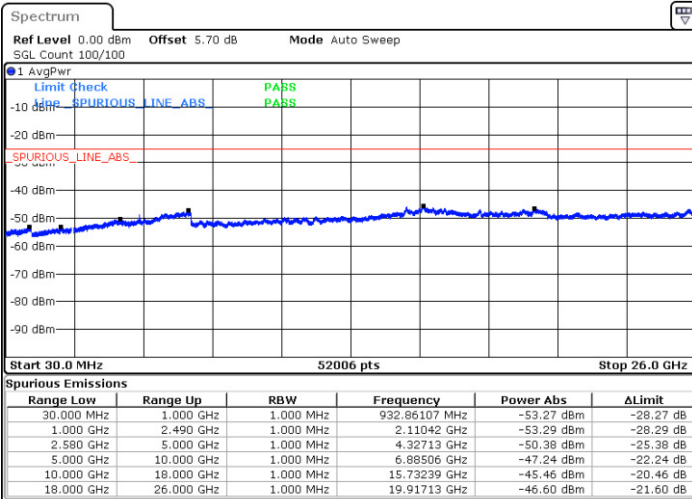

Lowest Channel / 64QAM

Middle Channel / 64QAM

Date: 10 JAN 2018 22:17:44

Date: 10 JAN 2018 22:18:39

Highest Channel / 64QAM

Date: 10 JAN 2018 22:19:34

LTE Band 5 / 10MHz

Lowest Channel / 64QAM

Middle Channel / 64QAM

Date: 10 JAN 2018 22:14:58

Date: 10 JAN 2018 22:15:53

Highest Channel / 64QAM

Date: 10 JAN 2018 22:16:48

LTE Band 7 / 5MHz

Lowest Channel / QPSK

Lowest Channel / 16QAM

Date: 9 JAN 2018 14:51:30

Date: 9 JAN 2018 14:52:24

Middle Channel / QPSK

Middle Channel / 16QAM

Date: 9 JAN 2018 14:54:13

Date: 9 JAN 2018 14:53:19

LTE Band 7 / 5MHz

Highest Channel / QPSK