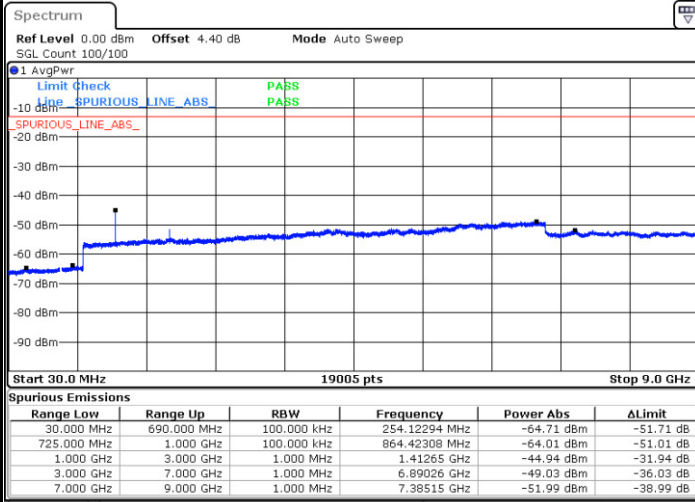

Date: 9 JAN 2018 16:06:42

LTE Band 12 / 1.4MHz

Lowest Channel / QPSK

Lowest Channel / 16QAM

Date: 11.JAN.2018 10:36:56

Date: 11.JAN.2018 10:37:51

Middle Channel / QPSK

Middle Channel / 16QAM

Date: 11.JAN.2018 10:39:41

Date: 11.JAN.2018 10:38:46

LTE Band 12 / 1.4MHz

Highest Channel / QPSK

Highest Channel / 16QAM

LTE Band 12 / 3MHz

Lowest Channel / QPSK

Lowest Channel / 16QAM

LTE Band 12 / 3MHz

Middle Channel / QPSK

Middle Channel / 16QAM

Date: 11. JAN 2018 10:56:22

Date: 11. JAN 2018 10:55:27

Highest Channel / QPSK

Highest Channel / 16QAM

Date: 11. JAN 2018 10:57:17