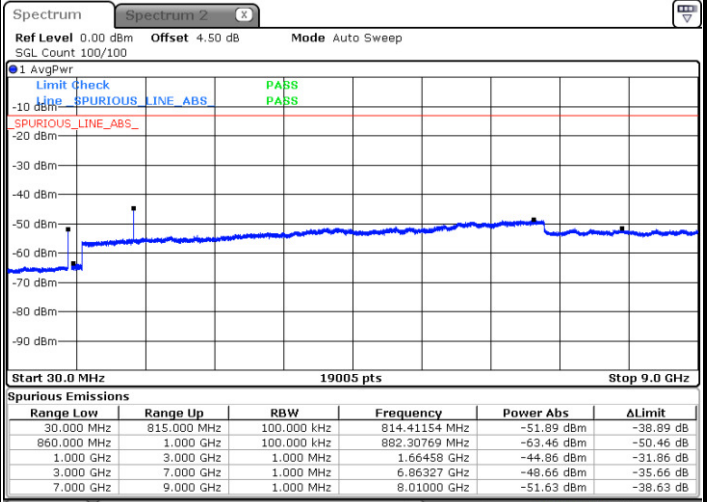

Lowest Channel / 64QAM

Middle Channel / 64QAM

Date: 10 JAN 2018 22:17:44

Date: 10 JAN 2018 22:18:39

Highest Channel / 64QAM

Date: 10 JAN 2018 22:19:34

LTE Band 5 / 10MHz

Lowest Channel / 64QAM

Middle Channel / 64QAM

Date: 10 JAN 2018 22:14:58

Date: 10 JAN 2018 22:15:53

Highest Channel / 64QAM

Date: 10 JAN 2018 22:16:48

LTE Band 7 / 5MHz

Lowest Channel / QPSK

Lowest Channel / 16QAM