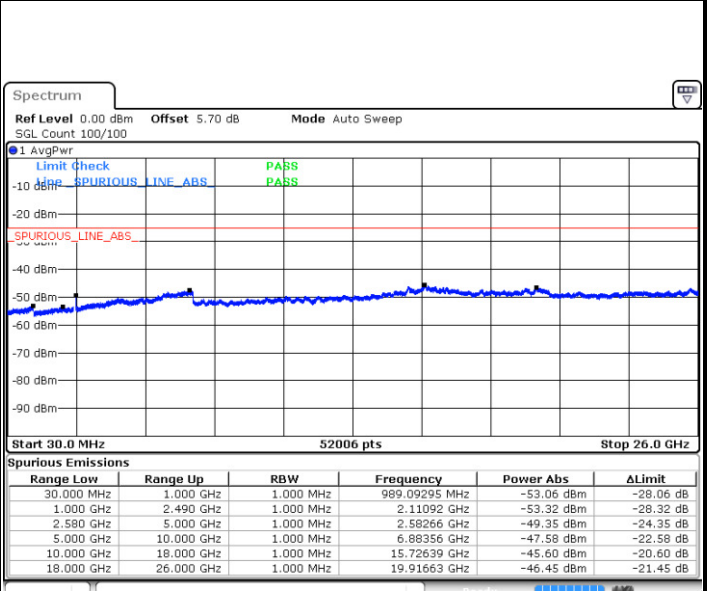

Date: 9 JAN 2018 15:12:43

LTE Band 7 / 15MHz

Lowest Channel / QPSK

Lowest Channel / 16QAM

Date: 9 JAN 2018 15:24:52

Date: 9 JAN 2018 15:25:46

Middle Channel / QPSK

Middle Channel / 16QAM

Date: 9 JAN 2018 15:27:35

Date: 9 JAN 2018 15:26:41

LTE Band 7 / 15MHz

Highest Channel / QPSK

Date: 9 JAN 2018 15:28:30

Highest Channel / 16QAM

Date: 9 JAN 2018 15:29:24

LTE Band 7 / 20MHz

Lowest Channel / QPSK

Date: 9 JAN 2018 15:41:33

Lowest Channel / 16QAM

Date: 9 JAN 2018 15:42:27

LTE Band 7 / 20MHz

Middle Channel / QPSK

Middle Channel / 16QAM

Date: 9 JAN 2018 15:44:16

Date: 9 JAN 2018 15:43:22

Highest Channel / QPSK

Highest Channel / 16QAM

Date: 9 JAN 2018 15:45:11

Date: 9 JAN 2018 15:46:06

LTE Band 7 / 5MHz

Lowest Channel / 64QAM

Middle Channel / 64QAM