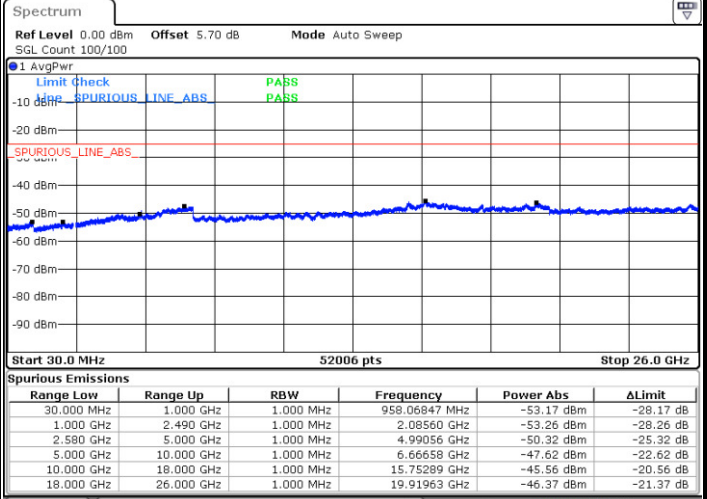

Lowest Channel / QPSK

Date: 9 JAN 2018 15:41:33

Lowest Channel / 16QAM

Date: 9 JAN 2018 15:42:27

LTE Band 7 / 20MHz

Middle Channel / QPSK

Middle Channel / 16QAM

Date: 9 JAN 2018 15:44:16

Date: 9 JAN 2018 15:43:22

Highest Channel / QPSK

Highest Channel / 16QAM

Date: 9 JAN 2018 15:45:11

Date: 9 JAN 2018 15:46:06

LTE Band 7 / 5MHz

Lowest Channel / 64QAM

Middle Channel / 64QAM

Date: 9 JAN 2018 16:26:45

Date: 9 JAN 2018 16:27:39

Highest Channel / 64QAM

Date: 9 JAN 2018 16:28:34

LTE Band 7 / 10MHz

Lowest Channel / 64QAM

Middle Channel / 64QAM

Date: 9 JAN 2018 16:14:53