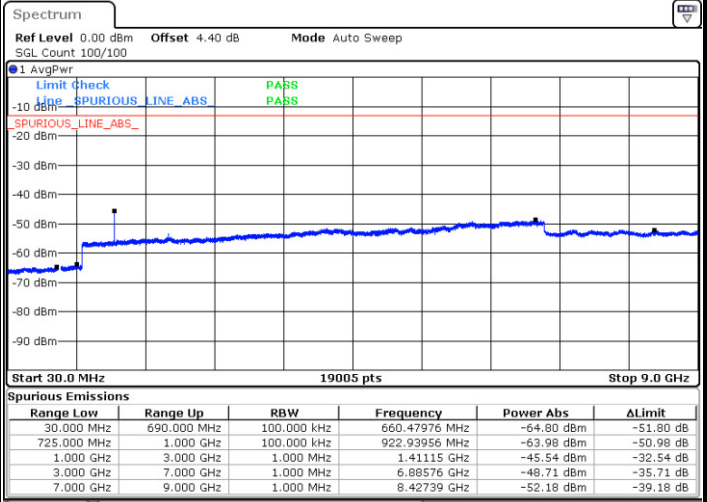

Date: 11. JAN 2018 11:28:50

Highest Channel / QPSK

Date: 11. JAN 2018 11:30:41

Highest Channel / 16QAM

Date: 11. JAN 2018 11:31:36

LTE Band 12 / 1.4MHz

Lowest Channel / 64QAM

Middle Channel / 64QAM

Date: 11.JAN.2018 13:52:48

Date: 11.JAN.2018 13:53:14

Highest Channel / 64QAM

Date: 11.JAN.2018 13:53:42

LTE Band 12 / 3MHz

Lowest Channel / 64QAM

Middle Channel / 64QAM

Date: 11.JAN.2018 13:56:47

Date: 11.JAN.2018 13:57:20

Highest Channel / 64QAM

Date: 11.JAN.2018 13:57:46

LTE Band 12 / 5MHz

Lowest Channel / 64QAM

Middle Channel / 64QAM

Date: 11.JAN.2018 14:04:00

Date: 11.JAN.2018 14:05:14

Highest Channel / 64QAM

Date: 11.JAN.2018 14:05:40

LTE Band 13 / 5MHz

Lowest Channel / QPSK

Lowest Channel / 16QAM

Date: 8 JAN 2018 15:52:17

Date: 8 JAN 2018 15:51:22

Middle Channel / QPSK