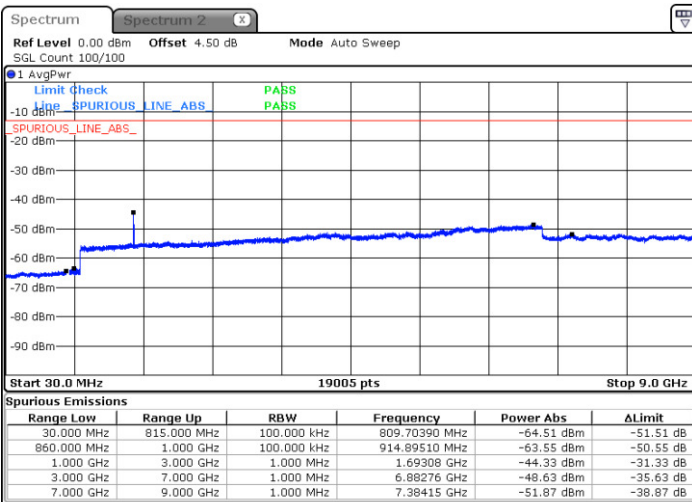

LTE Band 5 / 3MHz

Lowest Channel / 64QAM

Middle Channel / 64QAM

Date: 10 JAN 2018 22:33:34

Date: 10 JAN 2018 22:34:29

Highest Channel / 64QAM

Date: 10 JAN 2018 22:35:25

LTE Band 5 / 5MHz

Lowest Channel / 64QAM

Middle Channel / 64QAM

Date: 10 JAN 2018 22:17:44

Date: 10 JAN 2018 22:18:39

Highest Channel / 64QAM

Date: 10 JAN 2018 22:19:34

LTE Band 5 / 10MHz

Lowest Channel / 64QAM