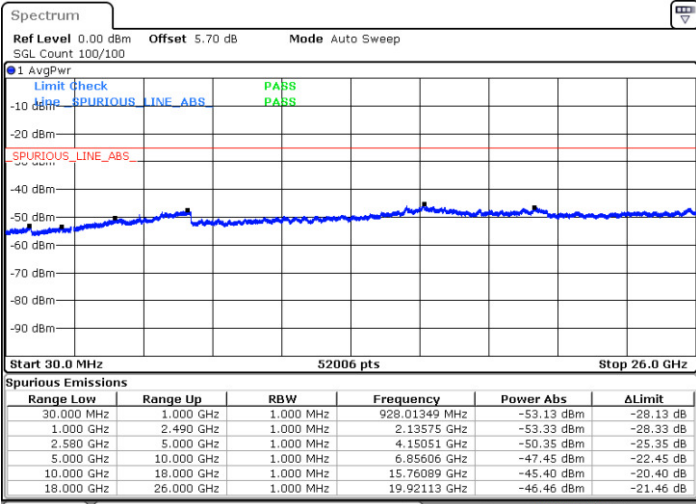

Date: 9 JAN 2018 15:27:35

Date: 9 JAN 2018 15:26:41

LTE Band 7 / 15MHz

Highest Channel / QPSK

Date: 9 JAN 2018 15:28:30

Highest Channel / 16QAM

Date: 9 JAN 2018 15:29:24

LTE Band 7 / 20MHz

Lowest Channel / QPSK

Date: 9 JAN 2018 15:41:33

Lowest Channel / 16QAM

Date: 9 JAN 2018 15:42:27

LTE Band 7 / 20MHz

Middle Channel / QPSK

Middle Channel / 16QAM

Date: 9 JAN 2018 15:44:16

Date: 9 JAN 2018 15:43:22

Highest Channel / QPSK

Highest Channel / 16QAM

Date: 9 JAN 2018 15:45:11

Date: 9 JAN 2018 15:46:06

LTE Band 7 / 5MHz

Lowest Channel / 64QAM

Middle Channel / 64QAM

Date: 9 JAN 2018 16:26:45

Date: 9 JAN 2018 16:27:39

Highest Channel / 64QAM

Date: 9 JAN 2018 16:28:34

LTE Band 7 / 10MHz

Lowest Channel / 64QAM

Middle Channel / 64QAM

Date: 9 JAN 2018 16:14:53