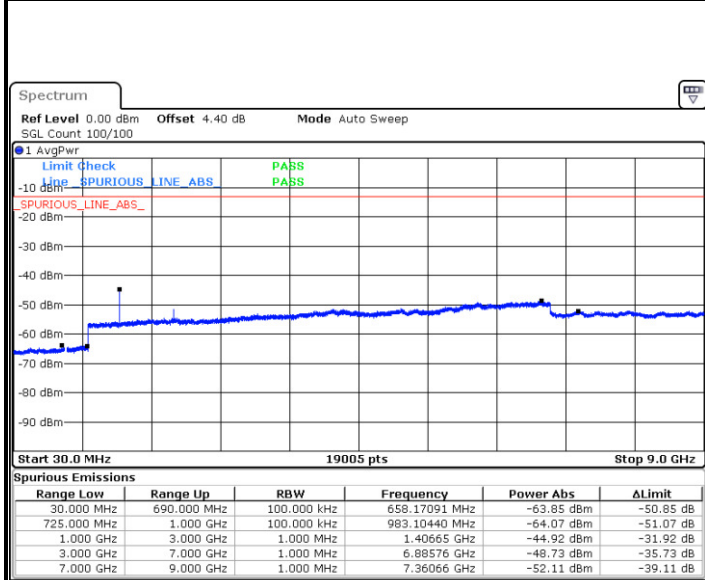

Date: 11.JAN.2018 11:13:03

Date: 11.JAN.2018 11:12:08

LTE Band 12 / 5MHz

Highest Channel / QPSK

Date: 11.JAN.2018 11:13:58

Highest Channel / 16QAM

Date: 11.JAN.2018 11:14:53

LTE Band 12 / 10MHz

Lowest Channel / QPSK

Date: 11.JAN.2018 11:27:00

Lowest Channel / 16QAM

Date: 11.JAN.2018 11:27:55

LTE Band 12 / 10MHz

Middle Channel / QPSK

Date: 11. JAN 2018 11:29:46

Middle Channel / 16QAM

Date: 11. JAN 2018 11:28:50

Highest Channel / QPSK

Date: 11. JAN 2018 11:30:41

Highest Channel / 16QAM

Date: 11. JAN 2018 11:31:36

LTE Band 12 / 1.4MHz

Lowest Channel / 64QAM

Middle Channel / 64QAM

Date: 11.JAN.2018 13:52:48

Date: 11.JAN.2018 13:53:14

Highest Channel / 64QAM

Date: 11.JAN.2018 13:53:42

LTE Band 12 / 3MHz

Lowest Channel / 64QAM

Middle Channel / 64QAM

Date: 11.JAN.2018 13:56:47