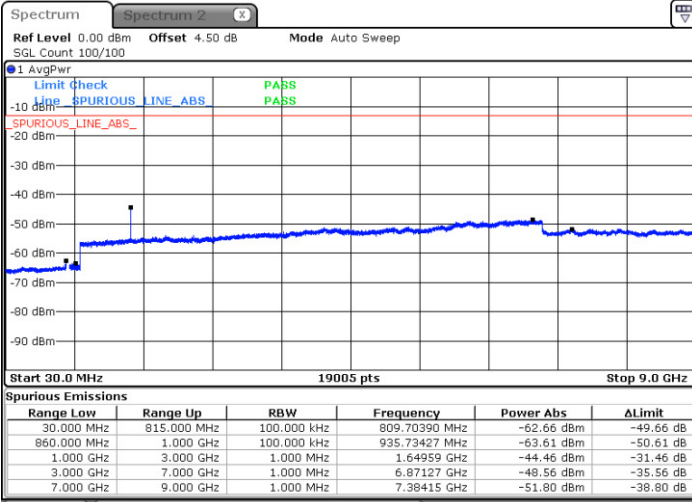

Lowest Channel / 64QAM

Middle Channel / 64QAM

Date: 10 JAN 2018 22:17:44

Date: 10 JAN 2018 22:18:39

Highest Channel / 64QAM

Date: 10 JAN 2018 22:19:34

LTE Band 5 / 10MHz

Lowest Channel / 64QAM

Middle Channel / 64QAM

Date: 10 JAN 2018 22:14:58

Date: 10 JAN 2018 22:15:53

Highest Channel / 64QAM

Date: 10 JAN 2018 22:16:48

LTE Band 7 / 5MHz

Lowest Channel / QPSK

Lowest Channel / 16QAM