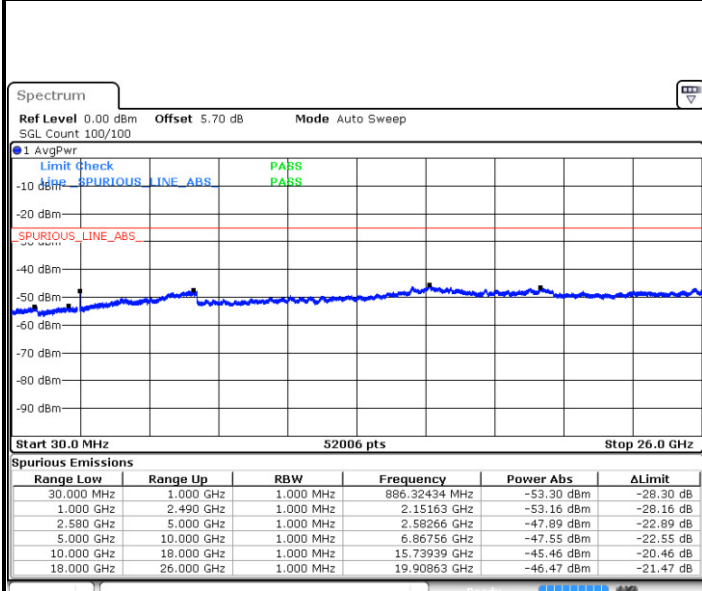

Date: 9 JAN 2018 15:12:43

LTE Band 7 / 15MHz

Lowest Channel / QPSK

Lowest Channel / 16QAM

Date: 9 JAN 2018 15:24:52

Date: 9 JAN 2018 15:25:46

Middle Channel / QPSK

Middle Channel / 16QAM

Date: 9 JAN 2018 15:27:35

Date: 9 JAN 2018 15:26:41

LTE Band 7 / 15MHz

Highest Channel / QPSK

Date: 9 JAN 2018 15:28:30

Highest Channel / 16QAM

Date: 9 JAN 2018 15:29:24

LTE Band 7 / 20MHz

Lowest Channel / QPSK

Date: 9 JAN 2018 15:41:33

Lowest Channel / 16QAM

Date: 9 JAN 2018 15:42:27

LTE Band 7 / 20MHz

Middle Channel / QPSK

Middle Channel / 16QAM

Date: 9 JAN 2018 15:44:16

Date: 9 JAN 2018 15:43:22

Highest Channel / QPSK

Highest Channel / 16QAM

Date: 9 JAN 2018 15:45:11

Date: 9 JAN 2018 15:46:06

LTE Band 7 / 5MHz

Lowest Channel / 64QAM

Middle Channel / 64QAM