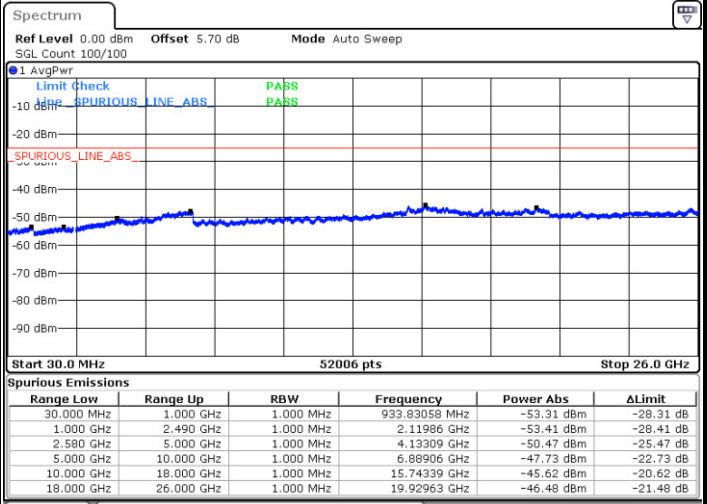

Date: 9 JAN 2018 15:27:35

Date: 9 JAN 2018 15:26:41

LTE Band 7 / 15MHz

Highest Channel / QPSK

Date: 9 JAN 2018 15:28:30

Highest Channel / 16QAM

Date: 9 JAN 2018 15:29:24

LTE Band 7 / 20MHz

Lowest Channel / QPSK

Date: 9 JAN 2018 15:41:33

Lowest Channel / 16QAM

Date: 9 JAN 2018 15:42:27

LTE Band 7 / 20MHz

Middle Channel / QPSK

Middle Channel / 16QAM

Date: 9 JAN 2018 15:44:16

Date: 9 JAN 2018 15:43:22

Highest Channel / QPSK

Highest Channel / 16QAM

Date: 9 JAN 2018 15:45:11

Date: 9 JAN 2018 15:46:06

LTE Band 7 / 5MHz

Lowest Channel / 64QAM

Middle Channel / 64QAM

Date: 9 JAN 2018 16:26:45

Date: 9 JAN 2018 16:27:39

Highest Channel / 64QAM

Date: 9 JAN 2018 16:28:34

LTE Band 7 / 10MHz

Lowest Channel / 64QAM

Middle Channel / 64QAM

Date: 9 JAN 2018 16:14:53