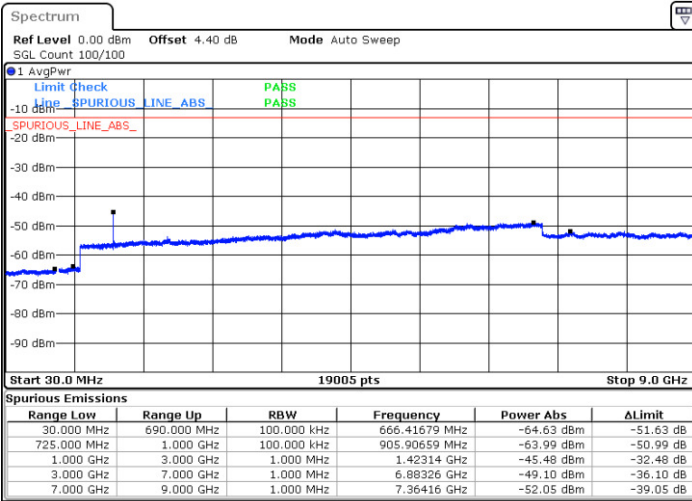

Date: 11. JAN 2018 11:28:50

Highest Channel / QPSK

Date: 11. JAN 2018 11:30:41

Highest Channel / 16QAM

Date: 11. JAN 2018 11:31:36

LTE Band 12 / 1.4MHz

Lowest Channel / 64QAM

Middle Channel / 64QAM

Date: 11.JAN.2018 13:52:48

Date: 11.JAN.2018 13:53:14

Highest Channel / 64QAM

Date: 11.JAN.2018 13:53:42

LTE Band 12 / 3MHz

Lowest Channel / 64QAM

Middle Channel / 64QAM

Date: 11.JAN.2018 13:56:47

Date: 11.JAN.2018 13:57:20

Highest Channel / 64QAM

Date: 11.JAN.2018 13:57:46

LTE Band 12 / 5MHz

Lowest Channel / 64QAM

Middle Channel / 64QAM

Date: 11.JAN.2018 14:04:00

Date: 11.JAN.2018 14:05:14

Highest Channel / 64QAM

Date: 11.JAN.2018 14:05:40

LTE Band 13 / 5MHz

Lowest Channel / QPSK

Lowest Channel / 16QAM

Date: 8 JAN 2018 15:52:17

Date: 8 JAN 2018 15:51:22

Middle Channel / QPSK