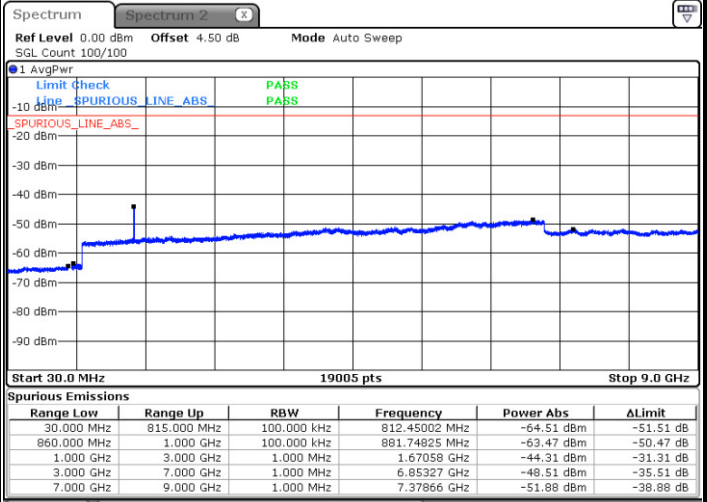

LTE Band 5 / 3MHz

Lowest Channel / 64QAM

Middle Channel / 64QAM

Date: 10 JAN 2018 22:33:34

Date: 10 JAN 2018 22:34:29

Highest Channel / 64QAM

Date: 10 JAN 2018 22:35:25

LTE Band 5 / 5MHz

Lowest Channel / 64QAM

Middle Channel / 64QAM

Date: 10 JAN 2018 22:17:44

Date: 10 JAN 2018 22:18:39

Highest Channel / 64QAM

Date: 10 JAN 2018 22:19:34

LTE Band 5 / 10MHz

Lowest Channel / 64QAM

Middle Channel / 64QAM

Date: 10 JAN 2018 22:14:58

Date: 10 JAN 2018 22:15:53

Highest Channel / 64QAM

Date: 10 JAN 2018 22:16:48

LTE Band 7 / 5MHz

Lowest Channel / QPSK

Lowest Channel / 16QAM