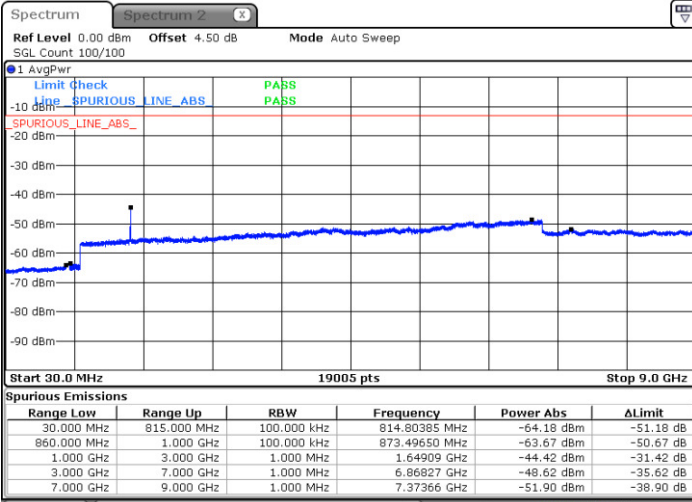

LTE Band 5 / 3MHz

Lowest Channel / 64QAM

Middle Channel / 64QAM

Date: 10 JAN 2018 22:33:34

Date: 10 JAN 2018 22:34:29

Highest Channel / 64QAM

Date: 10 JAN 2018 22:35:25

LTE Band 5 / 5MHz

Lowest Channel / 64QAM

Middle Channel / 64QAM

Date: 10 JAN 2018 22:17:44

Date: 10 JAN 2018 22:18:39

Highest Channel / 64QAM

Date: 10 JAN 2018 22:19:34

LTE Band 5 / 10MHz

Lowest Channel / 64QAM