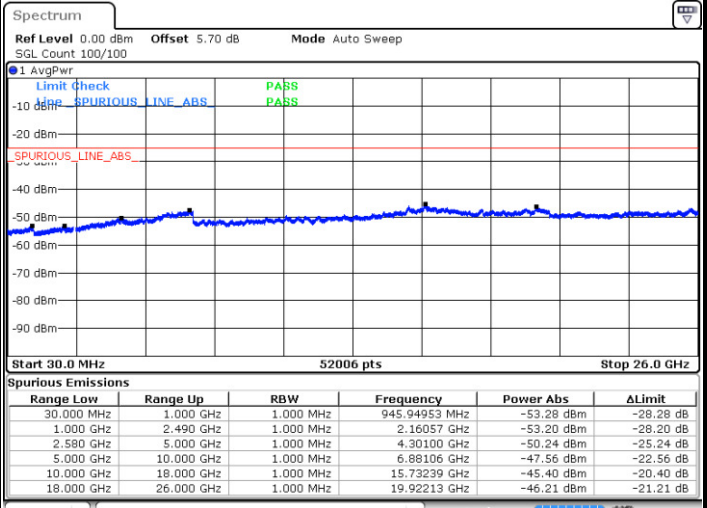

LTE Band 7 / 10MHz

Middle Channel / QPSK

Middle Channel / 16QAM

Date: 9 JAN 2018 15:10:54

Date: 9 JAN 2018 15:10:00

Highest Channel / QPSK

Highest Channel / 16QAM

Date: 9 JAN 2018 15:11:48

Date: 9 JAN 2018 15:12:43

LTE Band 7 / 15MHz

Lowest Channel / QPSK

Lowest Channel / 16QAM

Date: 9 JAN 2018 15:24:52

Date: 9 JAN 2018 15:25:46

Middle Channel / QPSK

Middle Channel / 16QAM

Date: 9 JAN 2018 15:27:35

Date: 9 JAN 2018 15:26:41

LTE Band 7 / 15MHz

Highest Channel / QPSK

Date: 9 JAN 2018 15:28:30

Highest Channel / 16QAM

Date: 9 JAN 2018 15:29:24

LTE Band 7 / 20MHz