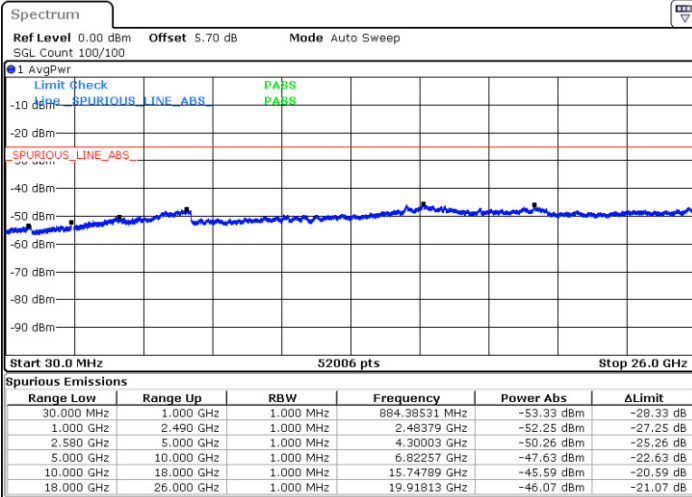

Date: 9 JAN 2018 16:15:48

Highest Channel / 64QAM

Date: 9 JAN 2018 16:16:43

LTE Band 7 / 15MHz

Lowest Channel / 64QAM

Middle Channel / 64QAM

Date: 9 JAN 2018 16:12:10

Date: 9 JAN 2018 16:13:04

Highest Channel / 64QAM

Date: 9 JAN 2018 16:13:59

LTE Band 7 / 20MHz

Lowest Channel / 64QAM

Middle Channel / 64QAM

Date: 9 JAN 2018 16:04:52

Date: 9 JAN 2018 16:05:47

Highest Channel / 64QAM

Date: 9 JAN 2018 16:06:42

LTE Band 12 / 1.4MHz

Lowest Channel / QPSK

Lowest Channel / 16QAM

Date: 11.JAN.2018 10:36:56

Date: 11.JAN.2018 10:37:51

Middle Channel / QPSK

Middle Channel / 16QAM