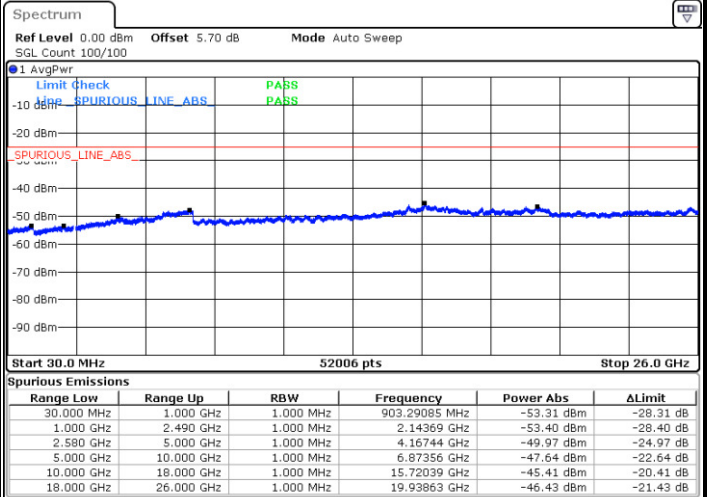

Lowest Channel / 64QAM

Middle Channel / 64QAM

Date: 10 JAN 2018 22:17:44

Date: 10 JAN 2018 22:18:39

Highest Channel / 64QAM

Date: 10 JAN 2018 22:19:34

LTE Band 5 / 10MHz

Lowest Channel / 64QAM

Middle Channel / 64QAM

Date: 10 JAN 2018 22:14:58

Date: 10 JAN 2018 22:15:53

Highest Channel / 64QAM

Date: 10 JAN 2018 22:16:48

LTE Band 7 / 5MHz

Lowest Channel / QPSK

Lowest Channel / 16QAM

Date: 9 JAN 2018 14:51:30

Date: 9 JAN 2018 14:52:24

Middle Channel / QPSK

Middle Channel / 16QAM

Date: 9 JAN 2018 14:54:13

Date: 9 JAN 2018 14:53:19

LTE Band 7 / 5MHz

Highest Channel / QPSK