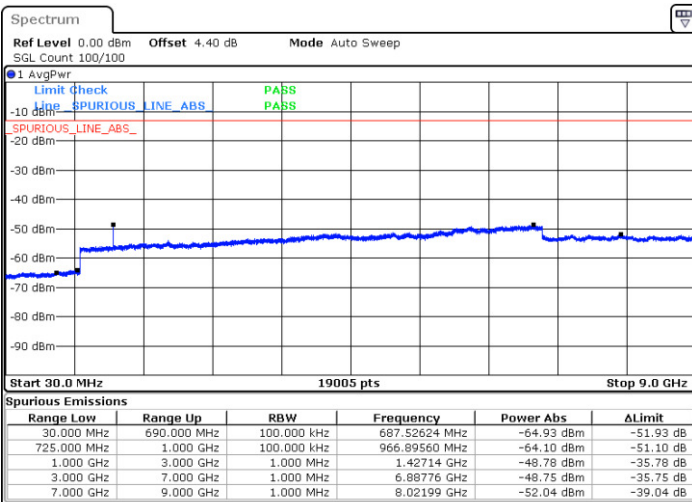

Date: 11. JAN 2018 11:28:50

Highest Channel / QPSK

Date: 11. JAN 2018 11:30:41

Highest Channel / 16QAM

Date: 11. JAN 2018 11:31:36

LTE Band 12 / 1.4MHz

Lowest Channel / 64QAM

Middle Channel / 64QAM

Date: 11.JAN.2018 13:52:48

Date: 11.JAN.2018 13:53:14

Highest Channel / 64QAM

Date: 11.JAN.2018 13:53:42

LTE Band 12 / 3MHz

Lowest Channel / 64QAM

Middle Channel / 64QAM

Date: 11.JAN.2018 13:56:47

Date: 11.JAN.2018 13:57:20

Highest Channel / 64QAM

Date: 11.JAN.2018 13:57:46

LTE Band 12 / 5MHz

Lowest Channel / 64QAM

Middle Channel / 64QAM

Date: 11.JAN.2018 14:04:00

Date: 11.JAN.2018 14:05:14

Highest Channel / 64QAM

Date: 11.JAN.2018 14:05:40

LTE Band 13 / 5MHz

Lowest Channel / QPSK

Lowest Channel / 16QAM

Date: 8 JAN 2018 15:52:17

Date: 8 JAN 2018 15:51:22

Middle Channel / QPSK