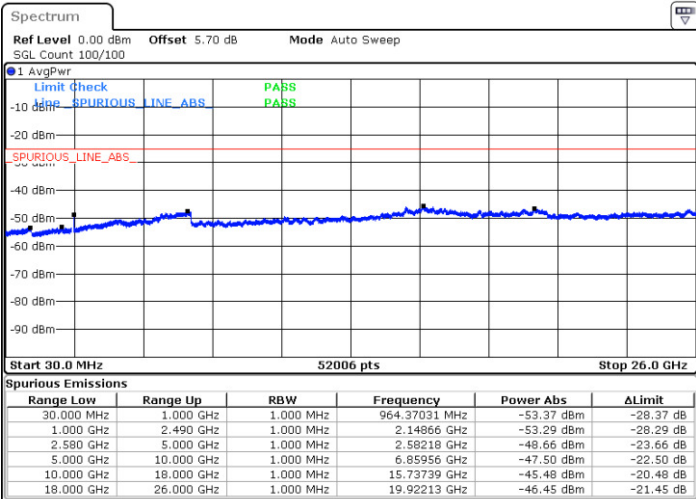

Date: 9 JAN 2018 16:26:45

Date: 9 JAN 2018 16:27:39

Highest Channel / 64QAM

Date: 9 JAN 2018 16:28:34

LTE Band 7 / 10MHz

Lowest Channel / 64QAM

Middle Channel / 64QAM

Date: 9 JAN 2018 16:14:53

Date: 9 JAN 2018 16:15:48

Highest Channel / 64QAM

Date: 9 JAN 2018 16:16:43

LTE Band 7 / 15MHz

Lowest Channel / 64QAM

Middle Channel / 64QAM

Date: 9 JAN 2018 16:12:10

Date: 9 JAN 2018 16:13:04

Highest Channel / 64QAM

Date: 9 JAN 2018 16:13:59

LTE Band 7 / 20MHz

Lowest Channel / 64QAM

Middle Channel / 64QAM

Date: 9 JAN 2018 16:04:52

Date: 9 JAN 2018 16:05:47

Highest Channel / 64QAM