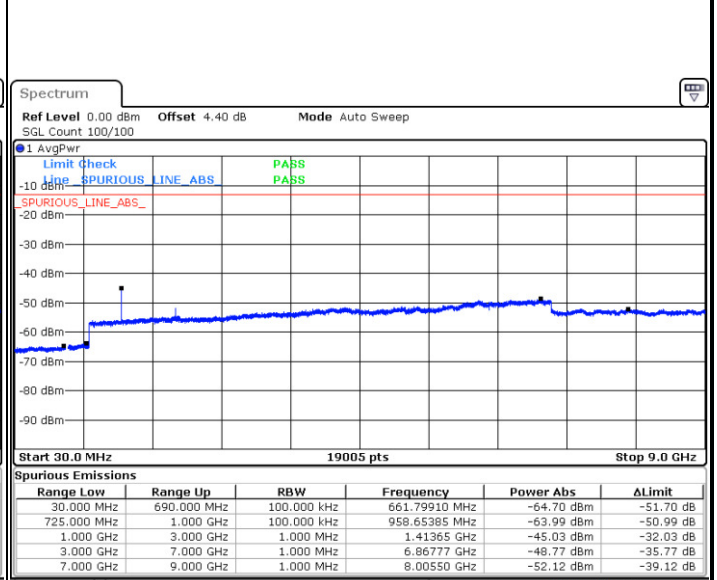

Date: 11.JAN.2018 11:13:03

Date: 11.JAN.2018 11:12:08

LTE Band 12 / 5MHz

Highest Channel / QPSK

Date: 11.JAN.2018 11:13:58

Highest Channel / 16QAM

Date: 11.JAN.2018 11:14:53

LTE Band 12 / 10MHz

Lowest Channel / QPSK

Date: 11.JAN.2018 11:27:00

Lowest Channel / 16QAM

Date: 11.JAN.2018 11:27:55

LTE Band 12 / 10MHz

Middle Channel / QPSK

Date: 11. JAN 2018 11:29:46

Middle Channel / 16QAM

Date: 11. JAN 2018 11:28:50

Highest Channel / QPSK

Date: 11. JAN 2018 11:30:41

Highest Channel / 16QAM

Date: 11. JAN 2018 11:31:36

LTE Band 12 / 1.4MHz

Lowest Channel / 64QAM

Middle Channel / 64QAM

Date: 11.JAN.2018 13:52:48

Date: 11.JAN.2018 13:53:14

Highest Channel / 64QAM

Date: 11.JAN.2018 13:53:42

LTE Band 12 / 3MHz

Lowest Channel / 64QAM

Middle Channel / 64QAM

Date: 11.JAN.2018 13:56:47