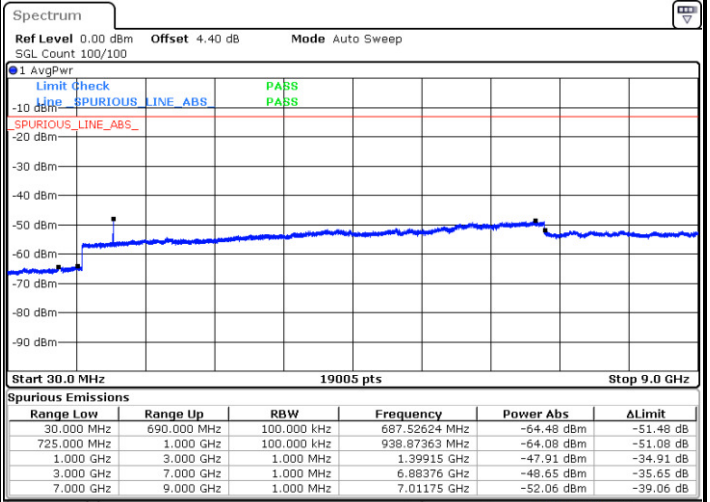

LTE Band 12 / 3MHz

Middle Channel / QPSK

Middle Channel / 16QAM

Date: 11. JAN 2018 10:56:22

Date: 11. JAN 2018 10:55:27

Highest Channel / QPSK

Highest Channel / 16QAM

Date: 11. JAN 2018 10:57:17

Date: 11. JAN 2018 10:58:12

LTE Band 12 / 5MHz

Lowest Channel / QPSK

Lowest Channel / 16QAM

Date: 11.JAN.2018 11:10:18

Date: 11.JAN.2018 11:11:13

Middle Channel / QPSK

Middle Channel / 16QAM

Date: 11.JAN.2018 11:13:03

Date: 11.JAN.2018 11:12:08

LTE Band 12 / 5MHz

Highest Channel / QPSK

Date: 11.JAN.2018 11:13:58

Highest Channel / 16QAM

Date: 11.JAN.2018 11:14:53

LTE Band 12 / 10MHz