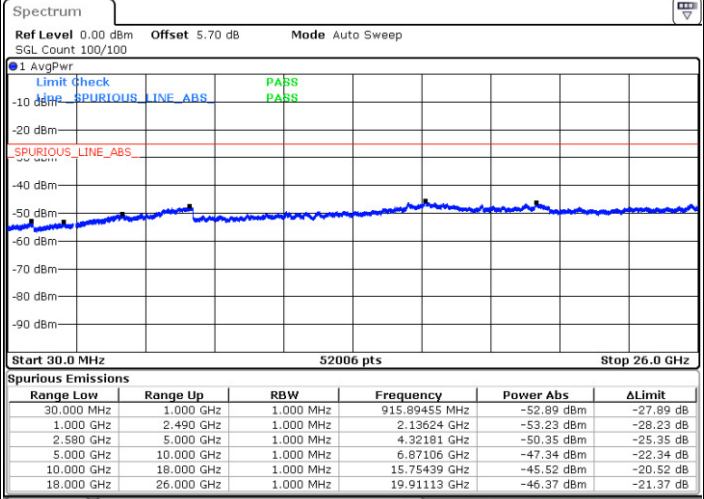

Date: 9 JAN 2018 16:26:45

Date: 9 JAN 2018 16:27:39

Highest Channel / 64QAM

Date: 9 JAN 2018 16:28:34

LTE Band 7 / 10MHz

Lowest Channel / 64QAM

Middle Channel / 64QAM

Date: 9 JAN 2018 16:14:53

Date: 9 JAN 2018 16:15:48

Highest Channel / 64QAM

Date: 9 JAN 2018 16:16:43

LTE Band 7 / 15MHz

Lowest Channel / 64QAM

Middle Channel / 64QAM

Date: 9 JAN 2018 16:12:10

Date: 9 JAN 2018 16:13:04

Highest Channel / 64QAM

Date: 9 JAN 2018 16:13:59

LTE Band 7 / 20MHz

Lowest Channel / 64QAM

Middle Channel / 64QAM

Date: 9 JAN 2018 16:04:52

Date: 9 JAN 2018 16:05:47

Highest Channel / 64QAM