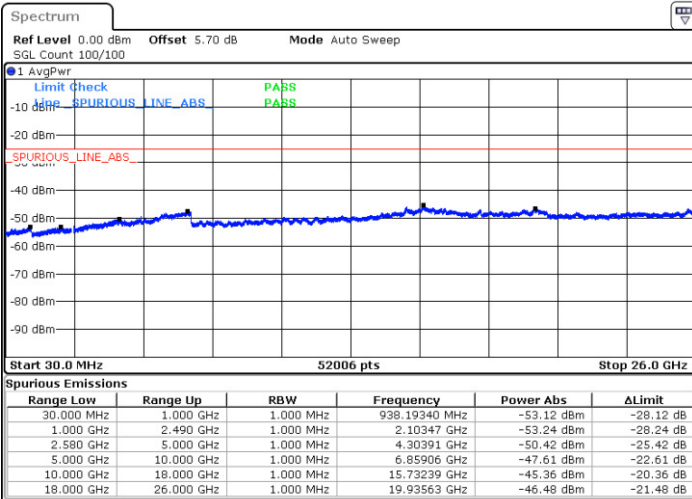

Lowest Channel / QPSK

Date: 9 JAN 2018 15:41:33

Lowest Channel / 16QAM

Date: 9 JAN 2018 15:42:27

LTE Band 7 / 20MHz

Middle Channel / QPSK

Middle Channel / 16QAM

Date: 9 JAN 2018 15:44:16

Date: 9 JAN 2018 15:43:22

Highest Channel / QPSK

Highest Channel / 16QAM

Date: 9 JAN 2018 15:45:11

Date: 9 JAN 2018 15:46:06

LTE Band 7 / 5MHz

Lowest Channel / 64QAM

Middle Channel / 64QAM

Date: 9 JAN 2018 16:26:45

Date: 9 JAN 2018 16:27:39

Highest Channel / 64QAM

Date: 9 JAN 2018 16:28:34

LTE Band 7 / 10MHz

Lowest Channel / 64QAM

Middle Channel / 64QAM

Date: 9 JAN 2018 16:14:53