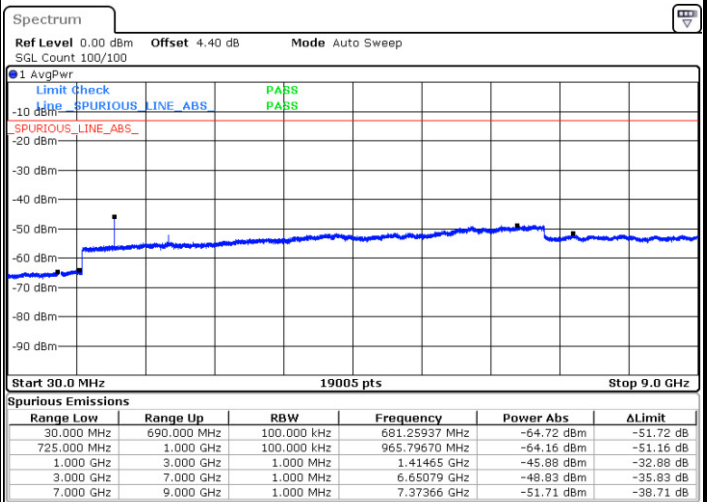

Highest Channel / 64QAM

Date: 9 JAN 2018 16:13:59

LTE Band 7 / 20MHz

Lowest Channel / 64QAM

Middle Channel / 64QAM

Date: 9 JAN 2018 16:04:52

Date: 9 JAN 2018 16:05:47

Highest Channel / 64QAM

Date: 9 JAN 2018 16:06:42

LTE Band 12 / 1.4MHz

Lowest Channel / QPSK

Lowest Channel / 16QAM

Date: 11.JAN.2018 10:36:56

Date: 11.JAN.2018 10:37:51

Middle Channel / QPSK

Middle Channel / 16QAM

Date: 11.JAN.2018 10:39:41

Date: 11.JAN.2018 10:38:46

LTE Band 12 / 1.4MHz

Highest Channel / QPSK

Highest Channel / 16QAM

LTE Band 12 / 3MHz

Lowest Channel / QPSK

Lowest Channel / 16QAM