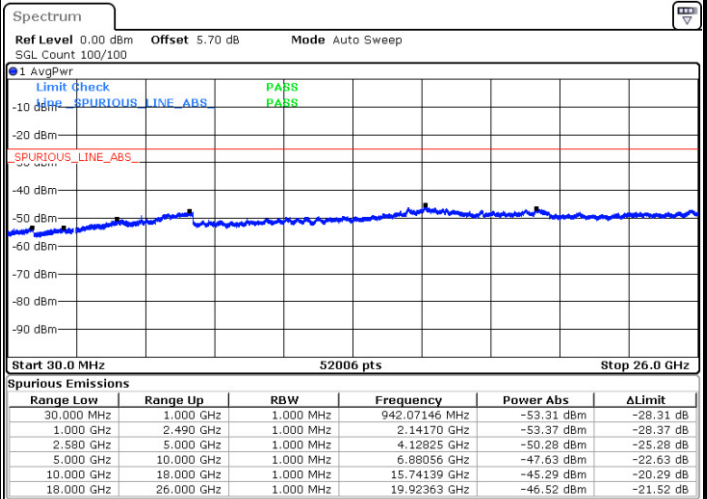

Lowest Channel / 64QAM

Middle Channel / 64QAM

Date: 10 JAN 2018 22:17:44

Date: 10 JAN 2018 22:18:39

Highest Channel / 64QAM

Date: 10 JAN 2018 22:19:34

LTE Band 5 / 10MHz

Lowest Channel / 64QAM

Middle Channel / 64QAM

Date: 10 JAN 2018 22:14:58

Date: 10 JAN 2018 22:15:53

Highest Channel / 64QAM

Date: 10 JAN 2018 22:16:48

LTE Band 7 / 5MHz

Lowest Channel / QPSK

Lowest Channel / 16QAM

Date: 9 JAN 2018 14:51:30

Date: 9 JAN 2018 14:52:24

Middle Channel / QPSK

Middle Channel / 16QAM

Date: 9 JAN 2018 14:54:13

Date: 9 JAN 2018 14:53:19

LTE Band 7 / 5MHz

Highest Channel / QPSK

Date: 9 JAN 2018 14:55:07

Highest Channel / 16QAM

Date: 9 JAN 2018 14:56:02

LTE Band 7 / 10MHz

Lowest Channel / QPSK

Date: 9 JAN 2018 15:08:11

Lowest Channel / 16QAM

Date: 9 JAN 2018 15:09:05