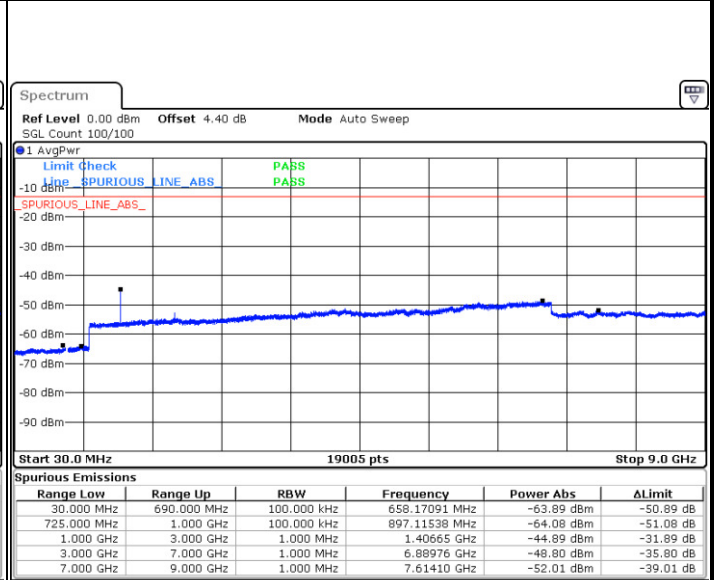

Date: 11.JAN.2018 11:13:03

Date: 11.JAN.2018 11:12:08

LTE Band 12 / 5MHz

Highest Channel / QPSK

Date: 11.JAN.2018 11:13:58

Highest Channel / 16QAM

Date: 11.JAN.2018 11:14:53

LTE Band 12 / 10MHz

Lowest Channel / QPSK

Date: 11.JAN.2018 11:27:00

Lowest Channel / 16QAM

Date: 11.JAN.2018 11:27:55

LTE Band 12 / 10MHz

Middle Channel / QPSK

Date: 11. JAN 2018 11:29:46

Middle Channel / 16QAM

Date: 11. JAN 2018 11:28:50

Highest Channel / QPSK

Date: 11. JAN 2018 11:30:41

Highest Channel / 16QAM

Date: 11. JAN 2018 11:31:36

LTE Band 12 / 1.4MHz

Lowest Channel / 64QAM

Middle Channel / 64QAM

Date: 11.JAN.2018 13:52:48

Date: 11.JAN.2018 13:53:14

Highest Channel / 64QAM

Date: 11.JAN.2018 13:53:42

LTE Band 12 / 3MHz

Lowest Channel / 64QAM

Middle Channel / 64QAM

Date: 11.JAN.2018 13:56:47