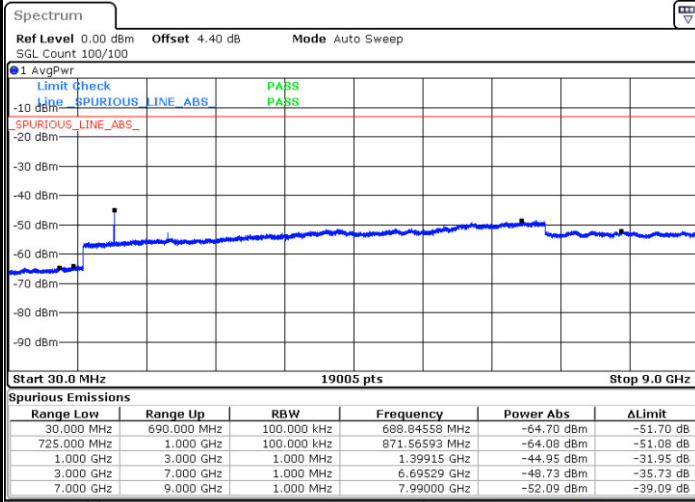

LTE Band 12 / 3MHz

Middle Channel / QPSK

Middle Channel / 16QAM

Date: 11. JAN 2018 10:56:22

Date: 11. JAN 2018 10:55:27

Highest Channel / QPSK

Highest Channel / 16QAM

Date: 11. JAN 2018 10:57:17

Date: 11. JAN 2018 10:58:12

LTE Band 12 / 5MHz

Lowest Channel / QPSK

Lowest Channel / 16QAM

Date: 11.JAN.2018 11:10:18

Date: 11.JAN.2018 11:11:13

Middle Channel / QPSK

Middle Channel / 16QAM

Date: 11.JAN.2018 11:13:03

Date: 11.JAN.2018 11:12:08

LTE Band 12 / 5MHz

Highest Channel / QPSK

Date: 11.JAN.2018 11:13:58

Highest Channel / 16QAM

Date: 11.JAN.2018 11:14:53

LTE Band 12 / 10MHz