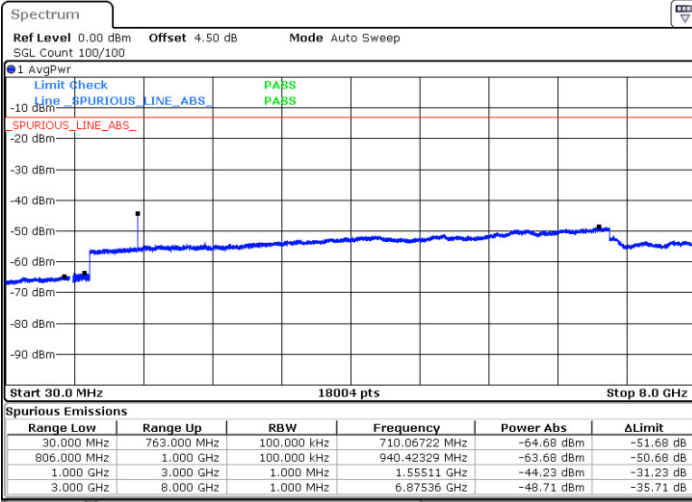

Date: 11.JAN.2018 13:52:48

Date: 11.JAN.2018 13:53:14

Highest Channel / 64QAM

Date: 11.JAN.2018 13:53:42

LTE Band 12 / 3MHz

Lowest Channel / 64QAM

Middle Channel / 64QAM

Date: 11.JAN.2018 13:56:47

Date: 11.JAN.2018 13:57:20

Highest Channel / 64QAM

Date: 11.JAN.2018 13:57:46

LTE Band 12 / 5MHz

Lowest Channel / 64QAM

Middle Channel / 64QAM

Date: 11.JAN.2018 14:04:00

Date: 11.JAN.2018 14:05:14

Highest Channel / 64QAM

Date: 11.JAN.2018 14:05:40

LTE Band 13 / 5MHz

Lowest Channel / QPSK

Lowest Channel / 16QAM

Date: 8 JAN 2018 15:52:17

Date: 8 JAN 2018 15:51:22

Middle Channel / QPSK

Middle Channel / 16QAM

Date: 8 JAN 2018 15:53:55

Date: 8 JAN 2018 15:54:50

LTE Band 13 / 5MHz

Highest Channel / QPSK

Date: 8 JAN 2018 16:03:56

Highest Channel / 16QAM

Date: 8 JAN 2018 16:03:01