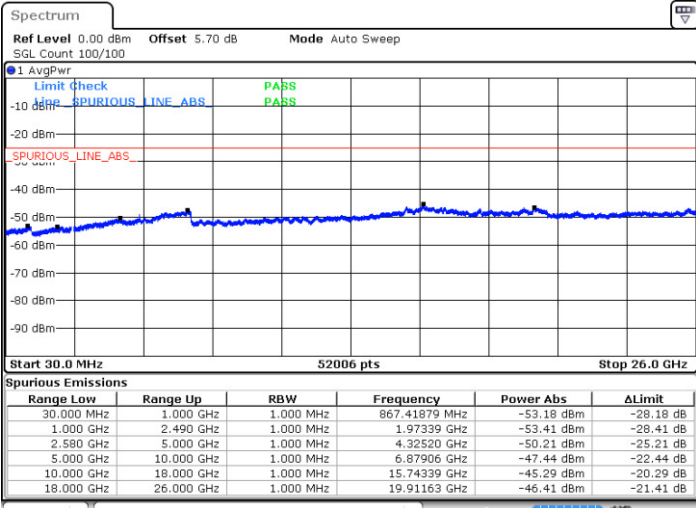

LTE Band 7 / 10MHz

Middle Channel / QPSK

Middle Channel / 16QAM

Date: 9 JAN 2018 15:10:54

Date: 9 JAN 2018 15:10:00

Highest Channel / QPSK

Highest Channel / 16QAM

Date: 9 JAN 2018 15:11:48

Date: 9 JAN 2018 15:12:43

LTE Band 7 / 15MHz

Lowest Channel / QPSK

Lowest Channel / 16QAM

Date: 9 JAN 2018 15:24:52

Date: 9 JAN 2018 15:25:46

Middle Channel / QPSK

Middle Channel / 16QAM

Date: 9 JAN 2018 15:27:35

Date: 9 JAN 2018 15:26:41

LTE Band 7 / 15MHz

Highest Channel / QPSK

Date: 9 JAN 2018 15:28:30

Highest Channel / 16QAM

Date: 9 JAN 2018 15:29:24

LTE Band 7 / 20MHz