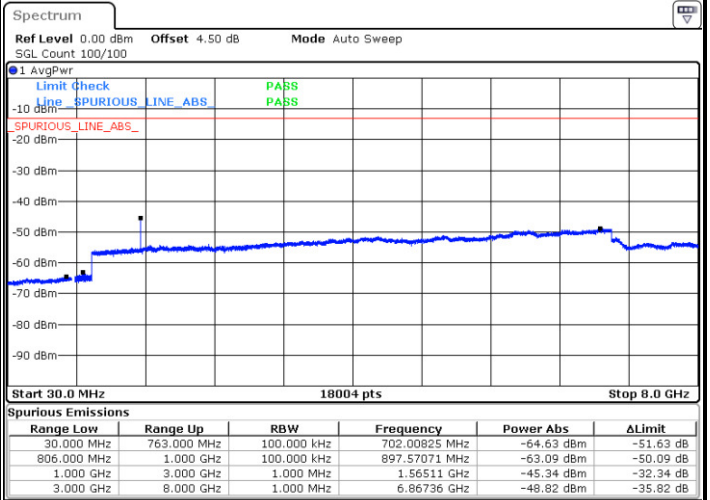

Date: 11.JAN.2018 13:57:20

Highest Channel / 64QAM

Date: 11.JAN.2018 13:57:46

LTE Band 12 / 5MHz

Lowest Channel / 64QAM

Middle Channel / 64QAM

Date: 11.JAN.2018 14:04:00

Date: 11.JAN.2018 14:05:14

Highest Channel / 64QAM

Date: 11.JAN.2018 14:05:40

LTE Band 13 / 5MHz

Lowest Channel / QPSK

Lowest Channel / 16QAM

Date: 8 JAN 2018 15:52:17

Date: 8 JAN 2018 15:51:22

Middle Channel / QPSK

Middle Channel / 16QAM

Date: 8 JAN 2018 15:53:55

Date: 8 JAN 2018 15:54:50

LTE Band 13 / 5MHz

Highest Channel / QPSK

Date: 8 JAN 2018 16:03:56

Highest Channel / 16QAM

Date: 8 JAN 2018 16:03:01

LTE Band 13 / 10MHz

Middle Channel / QPSK

Date: 8 JAN 2018 16:04:51

Middle Channel / 16QAM

Date: 8 JAN 2018 16:05:46