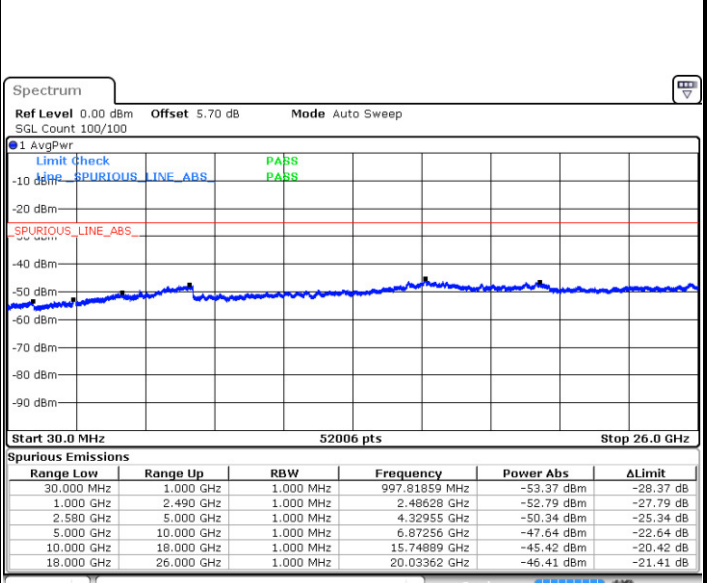

Date: 9 JAN 2018 14:51:30

Date: 9 JAN 2018 14:52:24

Middle Channel / QPSK

Middle Channel / 16QAM

Date: 9 JAN 2018 14:54:13

Date: 9 JAN 2018 14:53:19

LTE Band 7 / 5MHz

Highest Channel / QPSK

Date: 9 JAN 2018 14:55:07

Highest Channel / 16QAM

Date: 9 JAN 2018 14:56:02

LTE Band 7 / 10MHz

Lowest Channel / QPSK

Date: 9 JAN 2018 15:08:11

Lowest Channel / 16QAM

Date: 9 JAN 2018 15:09:05

LTE Band 7 / 10MHz

Middle Channel / QPSK

Middle Channel / 16QAM

Date: 9 JAN 2018 15:10:54

Date: 9 JAN 2018 15:10:00

Highest Channel / QPSK

Highest Channel / 16QAM

Date: 9 JAN 2018 15:11:48

Date: 9 JAN 2018 15:12:43

LTE Band 7 / 15MHz

Lowest Channel / QPSK

Lowest Channel / 16QAM

Date: 9 JAN 2018 15:24:52

Date: 9 JAN 2018 15:25:46

Middle Channel / QPSK

Middle Channel / 16QAM