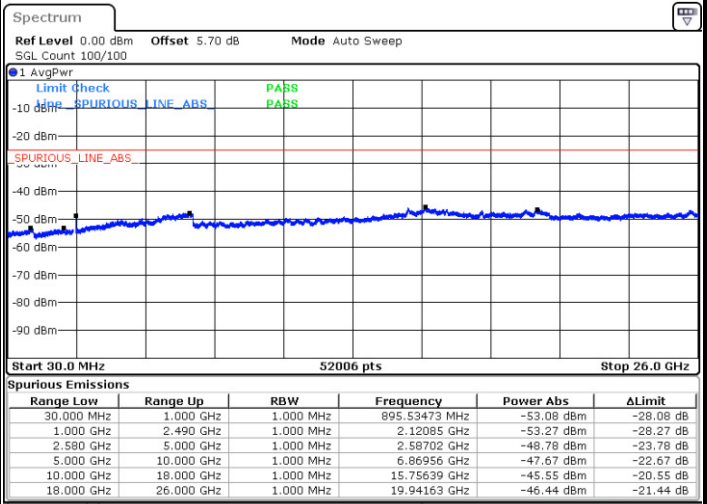

Date: 9 JAN 2018 15:27:35

Date: 9 JAN 2018 15:26:41

LTE Band 7 / 15MHz

Highest Channel / QPSK

Date: 9 JAN 2018 15:28:30

Highest Channel / 16QAM

Date: 9 JAN 2018 15:29:24

LTE Band 7 / 20MHz

Lowest Channel / QPSK

Date: 9 JAN 2018 15:41:33

Lowest Channel / 16QAM

Date: 9 JAN 2018 15:42:27

LTE Band 7 / 20MHz

Middle Channel / QPSK

Middle Channel / 16QAM

Date: 9 JAN 2018 15:44:16

Date: 9 JAN 2018 15:43:22

Highest Channel / QPSK

Highest Channel / 16QAM

Date: 9 JAN 2018 15:45:11

Date: 9 JAN 2018 15:46:06

LTE Band 7 / 5MHz

Lowest Channel / 64QAM

Middle Channel / 64QAM

Date: 9 JAN 2018 16:26:45

Date: 9 JAN 2018 16:27:39

Highest Channel / 64QAM

Date: 9 JAN 2018 16:28:34

LTE Band 7 / 10MHz

Lowest Channel / 64QAM

Middle Channel / 64QAM

Date: 9 JAN 2018 16:14:53