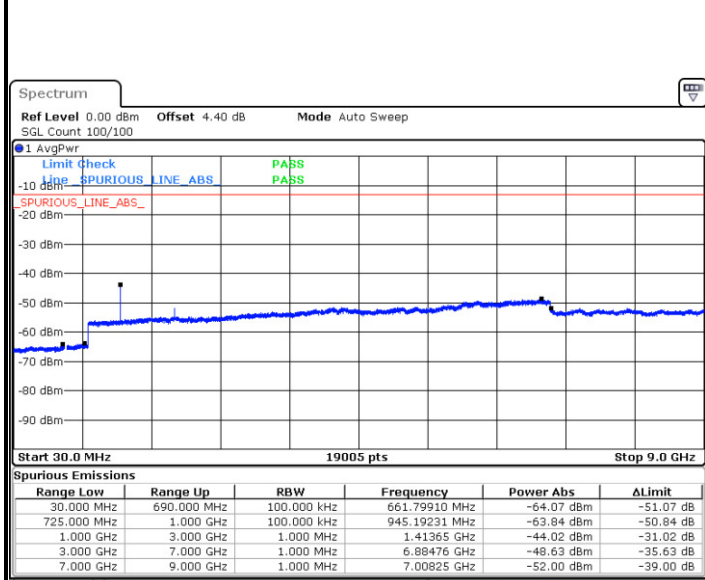

Date: 11.JAN.2018 11:13:03

Date: 11.JAN.2018 11:12:08

LTE Band 12 / 5MHz

Highest Channel / QPSK

Date: 11.JAN.2018 11:13:58

Highest Channel / 16QAM

Date: 11.JAN.2018 11:14:53

LTE Band 12 / 10MHz

Lowest Channel / QPSK

Date: 11.JAN.2018 11:27:00

Lowest Channel / 16QAM

Date: 11.JAN.2018 11:27:55

LTE Band 12 / 10MHz

Middle Channel / QPSK

Date: 11. JAN 2018 11:29:46

Middle Channel / 16QAM

Date: 11. JAN 2018 11:28:50

Highest Channel / QPSK

Date: 11. JAN 2018 11:30:41

Highest Channel / 16QAM

Date: 11. JAN 2018 11:31:36

LTE Band 12 / 1.4MHz

Lowest Channel / 64QAM

Middle Channel / 64QAM

Date: 11.JAN.2018 13:52:48

Date: 11.JAN.2018 13:53:14

Highest Channel / 64QAM

Date: 11.JAN.2018 13:53:42

LTE Band 12 / 3MHz

Lowest Channel / 64QAM

Middle Channel / 64QAM

Date: 11.JAN.2018 13:56:47