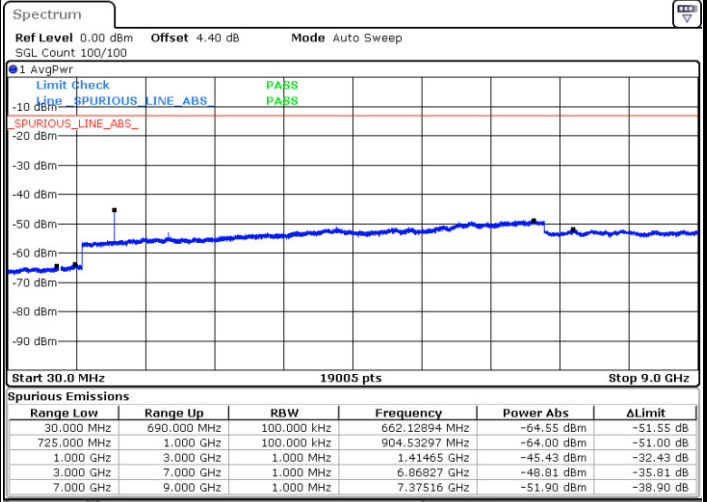

Lowest Channel / QPSK

Date: 11.JAN.2018 11:27:00

Lowest Channel / 16QAM

Date: 11.JAN.2018 11:27:55

LTE Band 12 / 10MHz

Middle Channel / QPSK

Date: 11. JAN 2018 11:29:46

Middle Channel / 16QAM

Date: 11. JAN 2018 11:28:50

Highest Channel / QPSK

Date: 11. JAN 2018 11:30:41

Highest Channel / 16QAM

Date: 11. JAN 2018 11:31:36

LTE Band 12 / 1.4MHz

Lowest Channel / 64QAM

Middle Channel / 64QAM

Date: 11.JAN.2018 13:52:48

Date: 11.JAN.2018 13:53:14

Highest Channel / 64QAM

Date: 11.JAN.2018 13:53:42

LTE Band 12 / 3MHz

Lowest Channel / 64QAM

Middle Channel / 64QAM

Date: 11.JAN.2018 13:56:47

Date: 11.JAN.2018 13:57:20

Highest Channel / 64QAM

Date: 11.JAN.2018 13:57:46

LTE Band 12 / 5MHz

Lowest Channel / 64QAM

Middle Channel / 64QAM

Date: 11.JAN.2018 14:04:00

Date: 11.JAN.2018 14:05:14