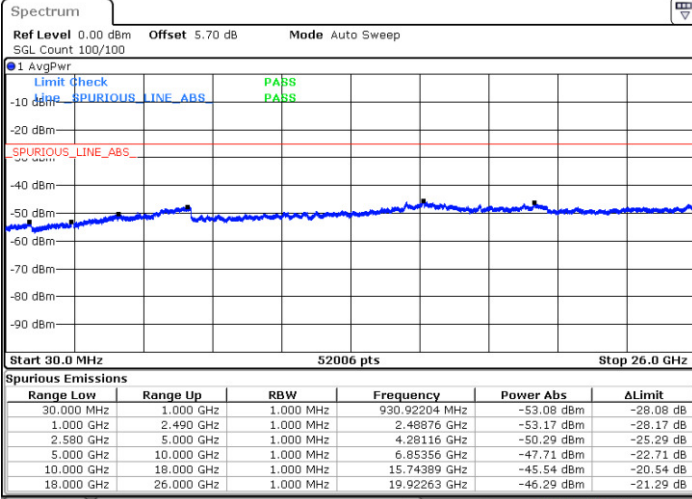

Lowest Channel / QPSK

Date: 9 JAN 2018 15:41:33

Lowest Channel / 16QAM

Date: 9 JAN 2018 15:42:27

LTE Band 7 / 20MHz

Middle Channel / QPSK

Middle Channel / 16QAM

Date: 9 JAN 2018 15:44:16

Date: 9 JAN 2018 15:43:22

Highest Channel / QPSK

Highest Channel / 16QAM

Date: 9 JAN 2018 15:45:11

Date: 9 JAN 2018 15:46:06

LTE Band 7 / 5MHz

Lowest Channel / 64QAM

Middle Channel / 64QAM

Date: 9 JAN 2018 16:26:45

Date: 9 JAN 2018 16:27:39

Highest Channel / 64QAM

Date: 9 JAN 2018 16:28:34

LTE Band 7 / 10MHz

Lowest Channel / 64QAM

Middle Channel / 64QAM

Date: 9 JAN 2018 16:14:53

Date: 9 JAN 2018 16:15:48

Highest Channel / 64QAM

Date: 9 JAN 2018 16:16:43

LTE Band 7 / 15MHz

Lowest Channel / 64QAM

Middle Channel / 64QAM

Date: 9 JAN 2018 16:12:10

Date: 9 JAN 2018 16:13:04