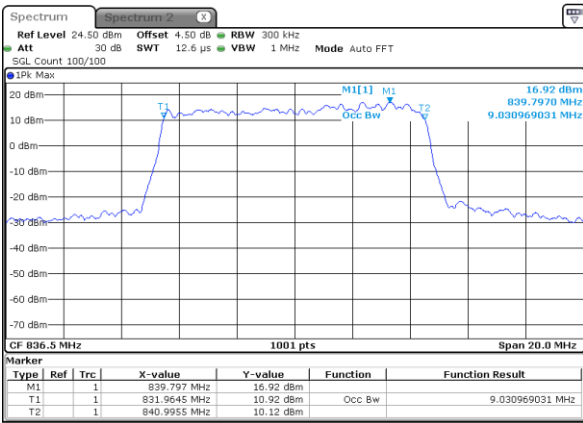

Date: 10 JAN 2018 19:43:46

LTE Band 5

Lowest Channel / 10MHz / QPSK

Date: 10 JAN 2018 19:52:40

Lowest Channel / 10MHz / 16QAM

Date: 10 JAN 2018 19:52:51

Middle Channel / 10MHz / QPSK

Date: 10 JAN 2018 20:01:45

Middle Channel / 10MHz / 16QAM

Date: 10 JAN 2018 20:01:55

Highest Channel / 10MHz / QPSK

Date: 10 JAN 2018 20:04:17

Highest Channel / 10MHz / 16QAM

Date: 10 JAN 2018 20:04:28

LTE Band 5

Lowest Channel / 1.4MHz / 64QAM