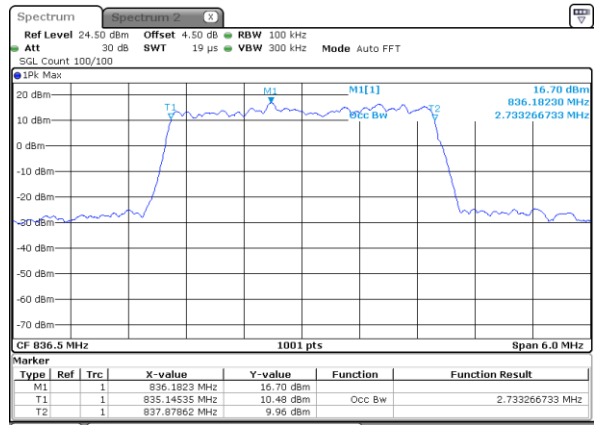

Date: 10 JAN 2018 18:59:39

Middle Channel / 1.4MHz / 16QAM

Date: 10 JAN 2018 18:59:49

Highest Channel / 1.4MHz / QPSK

Date: 10 JAN 2018 19:02:11

Highest Channel / 1.4MHz / 16QAM

Date: 10 JAN 2018 19:02:22

LTE Band 5

Lowest Channel / 3MHz / QPSK

Date: 10 JAN 2018 19:11:16

Lowest Channel / 3MHz / 16QAM

Date: 10 JAN 2018 19:11:26

Middle Channel / 3MHz / QPSK

Date: 10 JAN 2018 19:20:21

Middle Channel / 3MHz / 16QAM

Date: 10 JAN 2018 19:20:31

Highest Channel / 3MHz / QPSK

Date: 10 JAN 2018 19:22:53

Highest Channel / 3MHz / 16QAM

Date: 10 JAN 2018 19:23:04

LTE Band 5

Lowest Channel / 5MHz / QPSK

Date: 10 JAN 2018 19:31:58

Lowest Channel / 5MHz / 16QAM