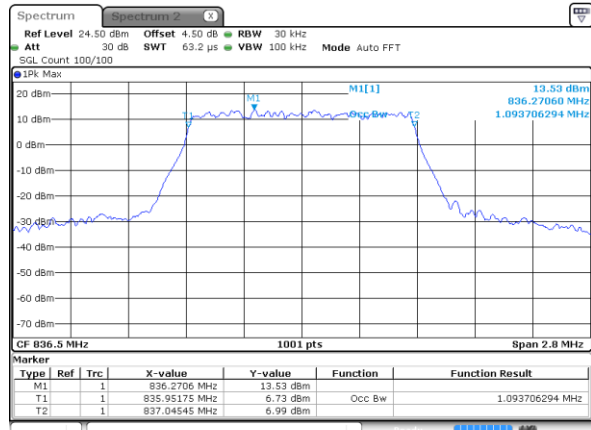

Highest Channel / 20MHz / 64QAM

Date: 9 JAN 2018 22:14:19

LTE Band 5

Lowest Channel / 1.4MHz / QPSK

Date: 10 JAN 2018 18:50:33

Lowest Channel / 1.4MHz / 16QAM

Date: 10 JAN 2018 18:50:44

Middle Channel / 1.4MHz / QPSK

Date: 10 JAN 2018 18:59:39

Middle Channel / 1.4MHz / 16QAM

Date: 10 JAN 2018 18:59:49

Highest Channel / 1.4MHz / QPSK

Date: 10 JAN 2018 19:02:11

Highest Channel / 1.4MHz / 16QAM

Date: 10 JAN 2018 19:02:22

LTE Band 5