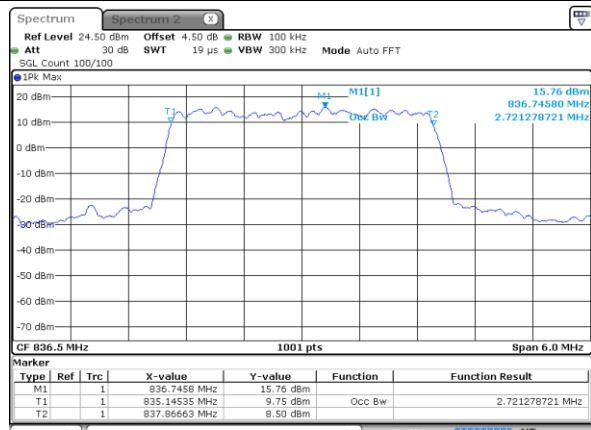

Middle Channel / 10MHz / 16QAM

Date: 10 JAN 2018 20:01:55

Highest Channel / 10MHz / QPSK

Date: 10 JAN 2018 20:04:17

Highest Channel / 10MHz / 16QAM

Date: 10 JAN 2018 20:04:28

LTE Band 5

Lowest Channel / 1.4MHz / 64QAM

Date: 10 JAN 2018 22:03:21

Lowest Channel / 3MHz / 64QAM

Date: 10 JAN 2018 22:04:26

Middle Channel / 1.4MHz / 64QAM

Date: 10 JAN 2018 22:03:43

Middle Channel / 3MHz / 64QAM

Date: 10 JAN 2018 22:04:47

Highest Channel / 1.4MHz / 64QAM

Date: 10 JAN 2018 22:04:04

Highest Channel / 3MHz / 64QAM

Date: 10 JAN 2018 22:05:09

LTE Band 5

Lowest Channel / 5MHz / 64QAM

Date: 10 JAN 2018 22:05:30

Lowest Channel / 10MHz / 64QAM

Date: 10 JAN 2018 22:06:35