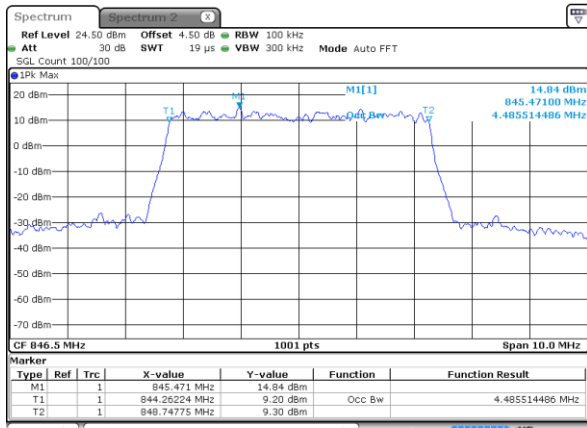

Date: 10 JAN 2018 22:04:04

Highest Channel / 3MHz / 64QAM

Date: 10 JAN 2018 22:05:09

LTE Band 5

Lowest Channel / 5MHz / 64QAM

Date: 10 JAN 2018 22:05:30

Lowest Channel / 10MHz / 64QAM

Date: 10 JAN 2018 22:06:35

Middle Channel / 5MHz / 64QAM

Date: 10 JAN 2018 22:05:52

Middle Channel / 10MHz / 64QAM

Date: 10 JAN 2018 22:06:57

Highest Channel / 5MHz / 64QAM

Date: 10 JAN 2018 22:06:13

Highest Channel / 10MHz / 64QAM

Date: 10 JAN 2018 22:07:19

LTE Band 7

Lowest Channel / 5MHz / QPSK

Date: 9 JAN 2018 14:29:22

Lowest Channel / 5MHz / 16QAM

Date: 9 JAN 2018 14:29:44

Middle Channel / 5MHz / QPSK

Date: 9 JAN 2018 14:30:26

Middle Channel / 5MHz / 16QAM