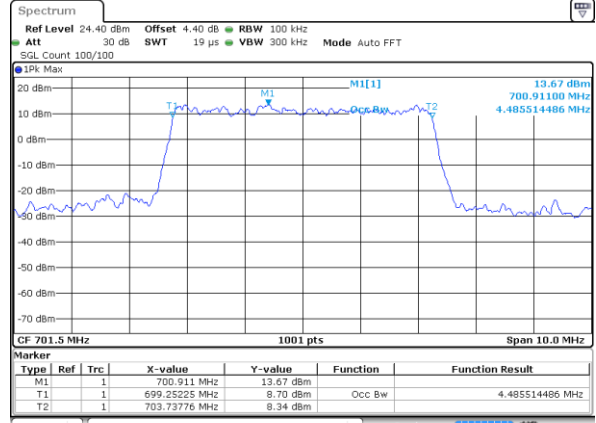

Date: 11 JAN 2018 10:34:47

Highest Channel / 1.4MHz / 16QAM

Date: 11 JAN 2018 10:34:58

LTE Band 12

Lowest Channel / 3MHz / QPSK

Date: 11 JAN 2018 10:50:46

Lowest Channel / 3MHz / 16QAM

Date: 11 JAN 2018 10:50:57

Middle Channel / 3MHz / QPSK

Date: 11 JAN 2018 10:51:18

Middle Channel / 3MHz / 16QAM

Date: 11 JAN 2018 10:51:07

Highest Channel / 3MHz / QPSK

Date: 11 JAN 2018 10:51:29

Highest Channel / 3MHz / 16QAM

Date: 11 JAN 2018 10:51:39

LTE Band 12

Lowest Channel / 5MHz / QPSK

Date: 11 JAN 2018 11:07:27

Lowest Channel / 5MHz / 16QAM

Date: 11 JAN 2018 11:07:38

Middle Channel / 5MHz / QPSK

Date: 11 JAN 2018 11:07:59

Middle Channel / 5MHz / 16QAM