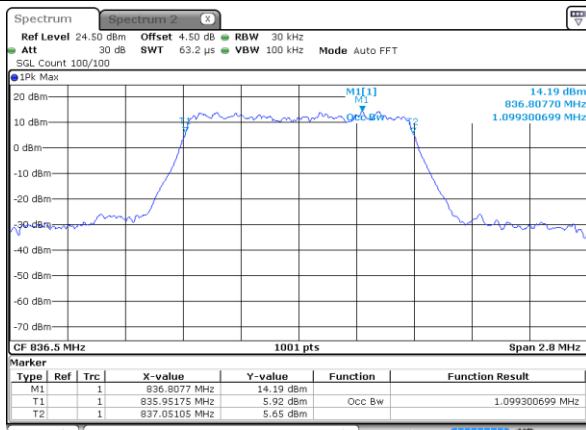

Middle Channel / 10MHz / 16QAM

Date: 10 JAN 2018 20:01:55

Highest Channel / 10MHz / QPSK

Date: 10 JAN 2018 20:04:17

Highest Channel / 10MHz / 16QAM

Date: 10 JAN 2018 20:04:28

LTE Band 5

Lowest Channel / 1.4MHz / 64QAM

Date: 10 JAN 2018 22:03:21

Lowest Channel / 3MHz / 64QAM

Date: 10 JAN 2018 22:04:26

Middle Channel / 1.4MHz / 64QAM

Date: 10 JAN 2018 22:03:43

Middle Channel / 3MHz / 64QAM

Date: 10 JAN 2018 22:04:47

Highest Channel / 1.4MHz / 64QAM