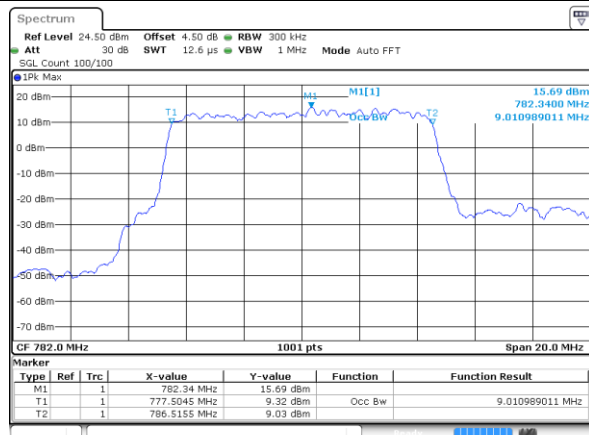

Date: 8 JAN 2018 15:55:33

LTE Band 13

Middle Channel / 10MHz / QPSK

Date: 8 JAN 2018 16:06:18

Middle Channel / 10MHz / 16QAM

Date: 8 JAN 2018 16:06:29

LTE Band 13

Lowest Channel / 5MHz / 64QAM

Date: 8 JAN 2018 16:30:03

Lowest Channel / 10MHz / 64QAM

Date: 8 JAN 2018 16:21:15

Middle Channel / 5MHz / 64QAM

Date: 8 JAN 2018 16:36:07

Middle Channel / 10MHz / 64QAM

Date: 8 JAN 2018 16:37:11

Highest Channel / 5MHz / 64QAM

Date: 8 JAN 2018 16:37:11

Highest Channel / 10MHz / 64QAM

Date: 8 JAN 2018 16:37:11