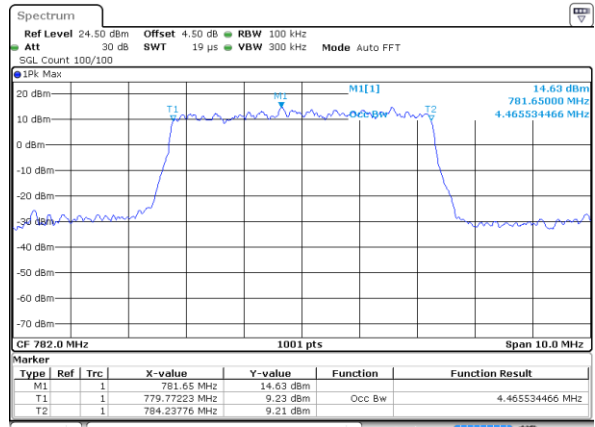

Middle Channel / 5MHz / 16QAM

Date: 8 JAN 2018 15:53:00