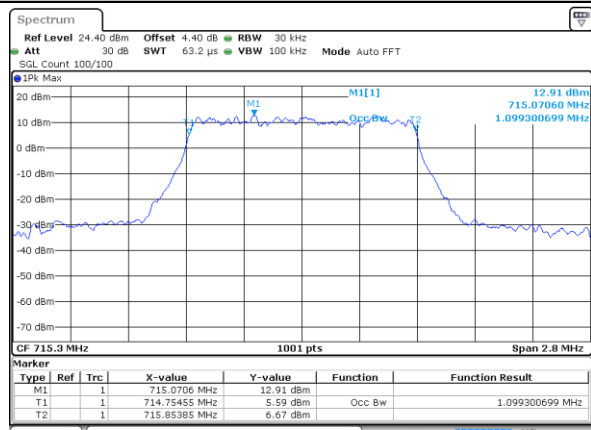

Date: 9 JAN 2018 15:58:53

Highest Channel / 15MHz / 64QAM

Date: 9 JAN 2018 15:58:10

Highest Channel / 20MHz / 64QAM

Date: 9 JAN 2018 15:59:14

LTE Band 12

Lowest Channel / 1.4MHz / QPSK

Date: 11 JAN 2018 10:34:04

Lowest Channel / 1.4MHz / 16QAM

Date: 11 JAN 2018 10:34:15

Middle Channel / 1.4MHz / QPSK

Date: 11 JAN 2018 10:34:36

Middle Channel / 1.4MHz / 16QAM

Date: 11 JAN 2018 10:34:26

Highest Channel / 1.4MHz / QPSK

Date: 11 JAN 2018 10:34:47

Highest Channel / 1.4MHz / 16QAM

Date: 11 JAN 2018 10:34:58

LTE Band 12

Lowest Channel / 3MHz / QPSK

Date: 11 JAN 2018 10:50:46

Lowest Channel / 3MHz / 16QAM

Date: 11 JAN 2018 10:50:57