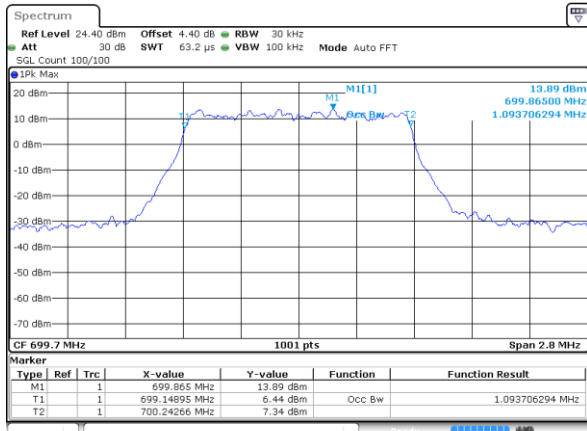

LTE Band 7

Lowest Channel / 15MHz / 64QAM

Date: 9 JAN 2018 15:57:28

Lowest Channel / 20MHz / 64QAM

Date: 9 JAN 2018 15:58:32

Middle Channel / 15MHz / 64QAM

Date: 9 JAN 2018 15:57:49

Middle Channel / 20MHz / 64QAM

Date: 9 JAN 2018 15:58:53

Highest Channel / 15MHz / 64QAM

Date: 9 JAN 2018 15:58:10

Highest Channel / 20MHz / 64QAM

Date: 9 JAN 2018 15:59:14

LTE Band 12

Lowest Channel / 1.4MHz / QPSK

Date: 11 JAN 2018 10:34:04

Lowest Channel / 1.4MHz / 16QAM

Date: 11 JAN 2018 10:34:15

Middle Channel / 1.4MHz / QPSK

Date: 11 JAN 2018 10:34:36

Middle Channel / 1.4MHz / 16QAM

Date: 11 JAN 2018 10:34:26

Highest Channel / 1.4MHz / QPSK