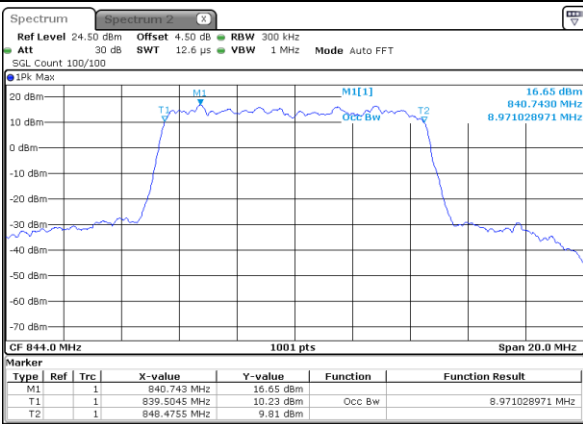

Date: 10 JAN 2018 19:43:46

LTE Band 5

Lowest Channel / 10MHz / QPSK

Date: 10 JAN 2018 19:52:40

Lowest Channel / 10MHz / 16QAM

Date: 10 JAN 2018 19:52:51

Middle Channel / 10MHz / QPSK

Date: 10 JAN 2018 20:01:45

Middle Channel / 10MHz / 16QAM

Date: 10 JAN 2018 20:01:55

Highest Channel / 10MHz / QPSK

Date: 10 JAN 2018 20:04:17

Highest Channel / 10MHz / 16QAM

Date: 10 JAN 2018 20:04:28

LTE Band 5

Lowest Channel / 1.4MHz / 64QAM