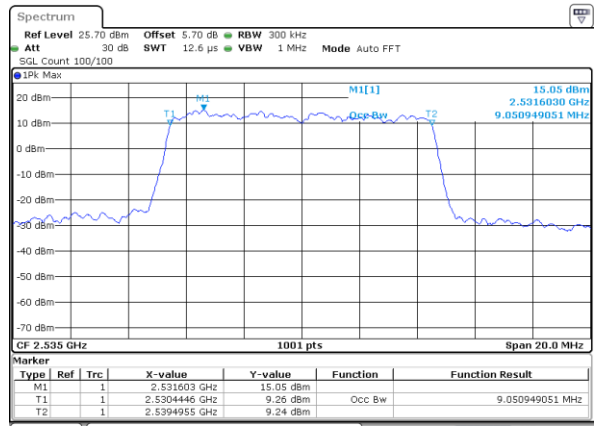

Highest Channel / 20MHz / QPSK

Date: 9 JAN 2018 15:31:21

Highest Channel / 20MHz / 16QAM

Date: 9 JAN 2018 15:31:00

Lowest Channel / 5MHz / 64QAM

Date: 9 JAN 2018 15:55:21

Lowest Channel / 10MHz / 64QAM

Date: 9 JAN 2018 15:56:25

Middle Channel / 5MHz / 64QAM

Date: 9 JAN 2018 15:55:42

Middle Channel / 10MHz / 64QAM

Date: 9 JAN 2018 15:56:46

Highest Channel / 5MHz / 64QAM

Date: 9 JAN 2018 15:56:04

Highest Channel / 10MHz / 64QAM

Date: 9 JAN 2018 15:57:07