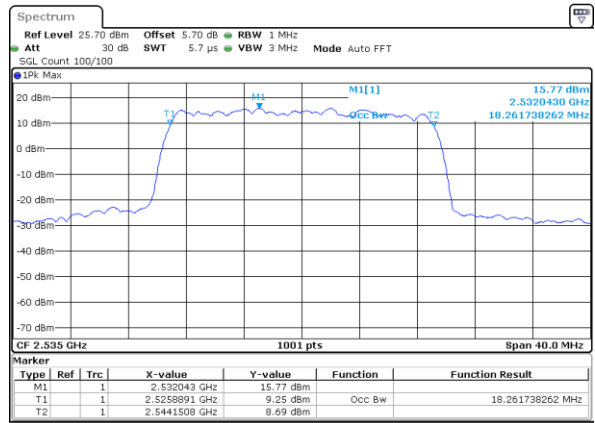

Date: 9 JAN 2018 15:13:36

Middle Channel / 15MHz / 16QAM

Date: 9 JAN 2018 15:13:58

Highest Channel / 15MHz / QPSK

Date: 9 JAN 2018 15:14:40

Highest Channel / 15MHz / 16QAM

Date: 9 JAN 2018 15:14:19

LTE Band 7

Lowest Channel / 20MHz / QPSK

Date: 9 JAN 2018 15:29:56

Lowest Channel / 20MHz / 16QAM

Date: 9 JAN 2018 15:29:35

Middle Channel / 20MHz / QPSK

Date: 9 JAN 2018 15:30:17

Middle Channel / 20MHz / 16QAM

Date: 9 JAN 2018 15:30:39

Highest Channel / 20MHz / QPSK

Date: 9 JAN 2018 15:31:21

Highest Channel / 20MHz / 16QAM

Date: 9 JAN 2018 15:31:00

Lowest Channel / 5MHz / 64QAM

Date: 9 JAN 2018 15:55:21

Lowest Channel / 10MHz / 64QAM

Date: 9 JAN 2018 15:56:25