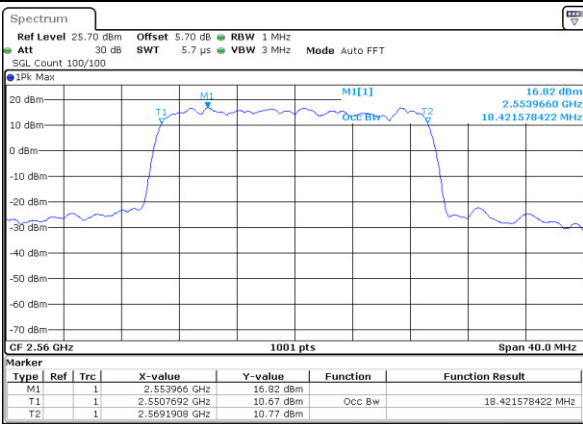

Date: 9 JAN 2018 15:13:36

Middle Channel / 15MHz / 16QAM

Date: 9 JAN 2018 15:13:58

Highest Channel / 15MHz / QPSK

Date: 9 JAN 2018 15:14:40

Highest Channel / 15MHz / 16QAM

Date: 9 JAN 2018 15:14:19

LTE Band 7

Lowest Channel / 20MHz / QPSK

Date: 9 JAN 2018 15:29:56

Lowest Channel / 20MHz / 16QAM

Date: 9 JAN 2018 15:29:35

Middle Channel / 20MHz / QPSK

Date: 9 JAN 2018 15:30:17

Middle Channel / 20MHz / 16QAM

Date: 9 JAN 2018 15:30:39

Highest Channel / 20MHz / QPSK

Date: 9 JAN 2018 15:31:21

Highest Channel / 20MHz / 16QAM

Date: 9 JAN 2018 15:31:00

Lowest Channel / 5MHz / 64QAM

Date: 9 JAN 2018 15:55:21

Lowest Channel / 10MHz / 64QAM

Date: 9 JAN 2018 15:56:25