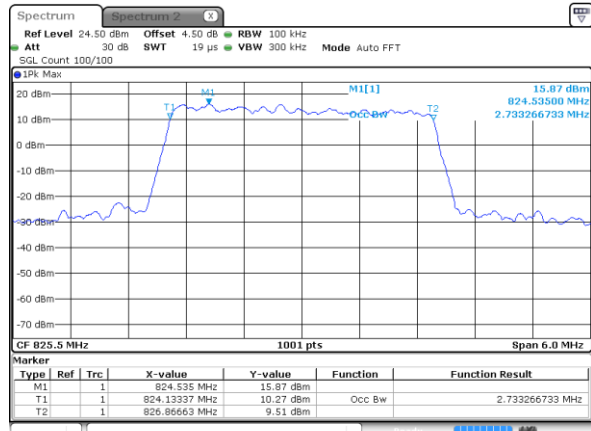

Lowest Channel / 3MHz / 64QAM

Date: 10 JAN 2018 22:04:26