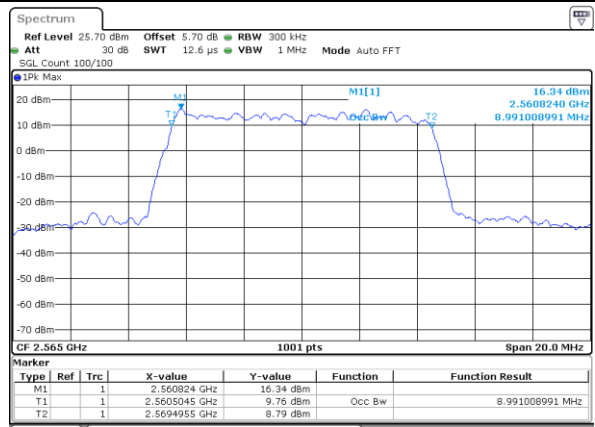

Middle Channel / 5MHz / 64QAM

Date: 9 JAN 2018 15:55:42

Middle Channel / 10MHz / 64QAM

Date: 9 JAN 2018 15:56:46

Highest Channel / 5MHz / 64QAM

Date: 9 JAN 2018 15:56:04

Highest Channel / 10MHz / 64QAM

Date: 9 JAN 2018 15:57:07