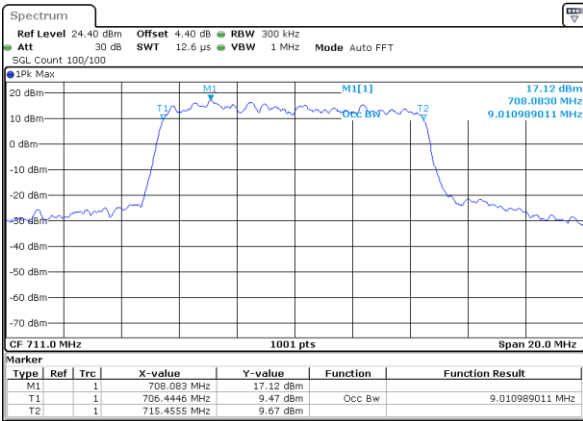

Date: 11 JAN 2018 11:07:48

Highest Channel / 5MHz / QPSK

Date: 11 JAN 2018 11:08:10

Highest Channel / 5MHz / 16QAM

Date: 11 JAN 2018 11:08:20

LTE Band 12

Lowest Channel / 10MHz / QPSK

Date: 11 JAN 2018 11:24:08

Lowest Channel / 10MHz / 16QAM

Date: 11 JAN 2018 11:24:19

Middle Channel / 10MHz / QPSK

Date: 11 JAN 2018 11:24:40

Middle Channel / 10MHz / 16QAM

Date: 11 JAN 2018 11:24:29

Highest Channel / 10MHz / QPSK

Date: 11 JAN 2018 11:24:51

Highest Channel / 10MHz / 16QAM

Date: 11 JAN 2018 11:25:01

LTE Band 12

Lowest Channel / 1.4MHz / 64QAM

Date: 11 JAN 2018 13:54:00

Lowest Channel / 3MHz / 64QAM

Date: 11 JAN 2018 13:55:14

Middle Channel / 1.4MHz / 64QAM

Date: 11 JAN 2018 13:54:22

Middle Channel / 3MHz / 64QAM

Date: 11 JAN 2018 13:55:38

Highest Channel / 1.4MHz / 64QAM

Date: 11 JAN 2018 13:54:44

Highest Channel / 3MHz / 64QAM

Date: 11 JAN 2018 13:56:02

LTE Band 12