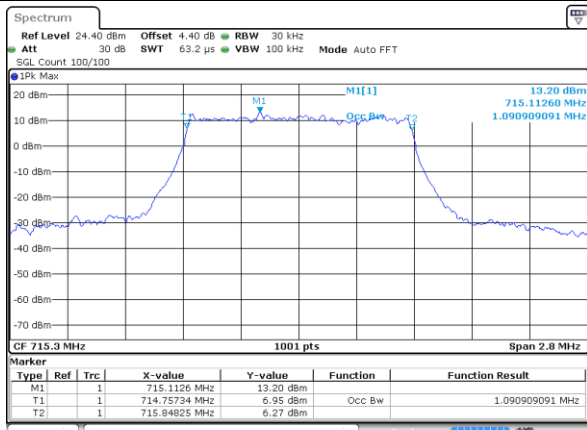

Highest Channel / 10MHz / 16QAM

Date: 11 JAN 2018 11:25:01

LTE Band 12

Lowest Channel / 1.4MHz / 64QAM

Date: 11 JAN 2018 13:54:00

Lowest Channel / 3MHz / 64QAM

Date: 11 JAN 2018 13:55:14

Middle Channel / 1.4MHz / 64QAM

Date: 11 JAN 2018 13:54:22

Middle Channel / 3MHz / 64QAM

Date: 11 JAN 2018 13:55:38

Highest Channel / 1.4MHz / 64QAM

Date: 11 JAN 2018 13:54:44

Highest Channel / 3MHz / 64QAM

Date: 11 JAN 2018 13:56:02

LTE Band 12