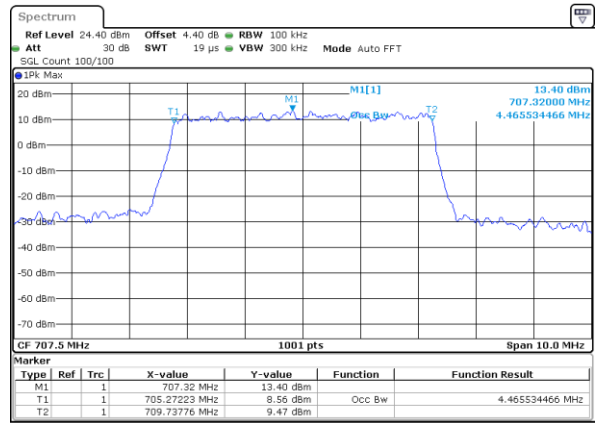

LTE Band 12

Lowest Channel / 5MHz / QPSK

Date: 11 JAN 2018 11:07:27

Lowest Channel / 5MHz / 16QAM

Date: 11 JAN 2018 11:07:38

Middle Channel / 5MHz / QPSK

Date: 11 JAN 2018 11:07:59

Middle Channel / 5MHz / 16QAM

Date: 11 JAN 2018 11:07:48

Highest Channel / 5MHz / QPSK

Date: 11 JAN 2018 11:08:10

Highest Channel / 5MHz / 16QAM

Date: 11 JAN 2018 11:08:20

LTE Band 12

Lowest Channel / 10MHz / QPSK

Date: 11 JAN 2018 11:24:08