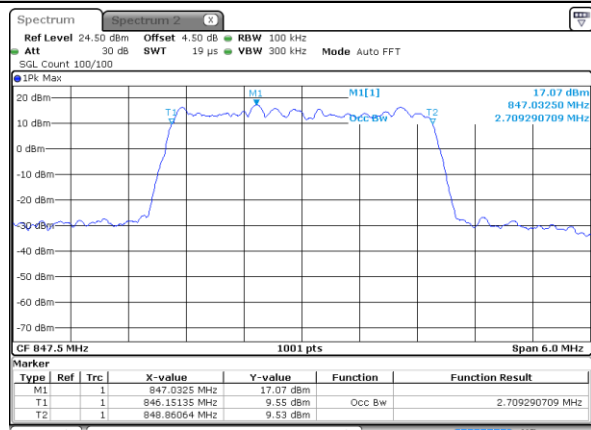

Middle Channel / 10MHz / 16QAM

Date: 10 JAN 2018 20:01:55

Highest Channel / 10MHz / QPSK

Date: 10 JAN 2018 20:04:17

Highest Channel / 10MHz / 16QAM

Date: 10 JAN 2018 20:04:28

LTE Band 5

Lowest Channel / 1.4MHz / 64QAM

Date: 10 JAN 2018 22:03:21

Lowest Channel / 3MHz / 64QAM

Date: 10 JAN 2018 22:04:26

Middle Channel / 1.4MHz / 64QAM

Date: 10 JAN 2018 22:03:43

Middle Channel / 3MHz / 64QAM

Date: 10 JAN 2018 22:04:47

Highest Channel / 1.4MHz / 64QAM

Date: 10 JAN 2018 22:04:04

Highest Channel / 3MHz / 64QAM

Date: 10 JAN 2018 22:05:09

LTE Band 5

Lowest Channel / 5MHz / 64QAM

Date: 10 JAN 2018 22:05:30

Lowest Channel / 10MHz / 64QAM

Date: 10 JAN 2018 22:06:35