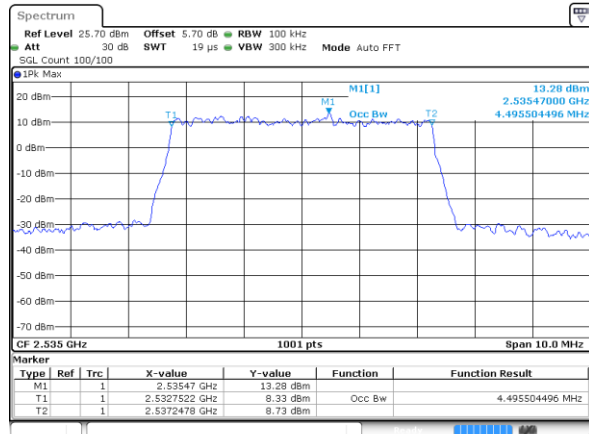

LTE Band 7

Lowest Channel / 5MHz / QPSK

Date: 9 JAN 2018 14:29:22

Lowest Channel / 5MHz / 16QAM

Date: 9 JAN 2018 14:29:44

Middle Channel / 5MHz / QPSK

Date: 9 JAN 2018 14:30:26

Middle Channel / 5MHz / 16QAM

Date: 9 JAN 2018 14:30:05

Highest Channel / 5MHz / QPSK

Date: 9 JAN 2018 14:30:47

Highest Channel / 5MHz / 16QAM

Date: 9 JAN 2018 14:31:08

LTE Band 7

Lowest Channel / 10MHz / QPSK

Date: 9 JAN 2018 14:56:13