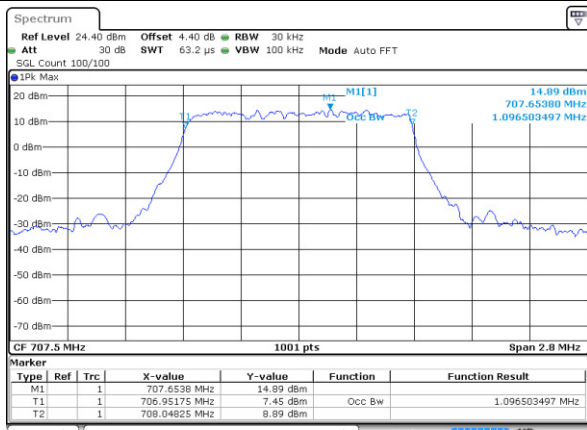

Date: 9 JAN 2018 15:58:53

Highest Channel / 15MHz / 64QAM

Date: 9 JAN 2018 15:58:10

Highest Channel / 20MHz / 64QAM

Date: 9 JAN 2018 15:59:14

LTE Band 12

Lowest Channel / 1.4MHz / QPSK

Date: 11 JAN 2018 10:34:04

Lowest Channel / 1.4MHz / 16QAM

Date: 11 JAN 2018 10:34:15

Middle Channel / 1.4MHz / QPSK

Date: 11 JAN 2018 10:34:36

Middle Channel / 1.4MHz / 16QAM

Date: 11 JAN 2018 10:34:26

Highest Channel / 1.4MHz / QPSK