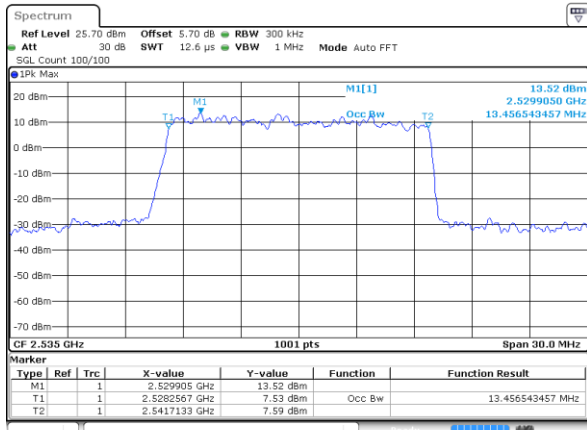

LTE Band 7

Lowest Channel / 15MHz / 64QAM

Date: 9 JAN 2018 15:57:28

Lowest Channel / 20MHz / 64QAM

Date: 9 JAN 2018 15:58:32

Middle Channel / 15MHz / 64QAM

Date: 9 JAN 2018 15:57:49

Middle Channel / 20MHz / 64QAM

Date: 9 JAN 2018 15:58:53

Highest Channel / 15MHz / 64QAM

Date: 9 JAN 2018 15:58:10

Highest Channel / 20MHz / 64QAM

Date: 9 JAN 2018 15:59:14

LTE Band 12

Lowest Channel / 1.4MHz / QPSK

Date: 11 JAN 2018 10:34:04