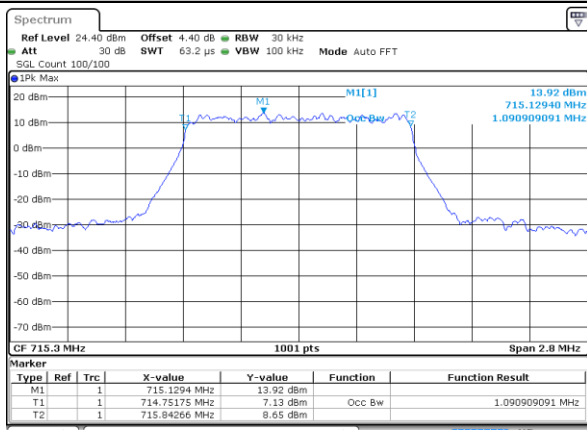

Date: 9 JAN 2018 15:58:53

Highest Channel / 15MHz / 64QAM

Date: 9 JAN 2018 15:58:10

Highest Channel / 20MHz / 64QAM

Date: 9 JAN 2018 15:59:14

LTE Band 12

Lowest Channel / 1.4MHz / QPSK

Date: 11 JAN 2018 10:34:04

Lowest Channel / 1.4MHz / 16QAM

Date: 11 JAN 2018 10:34:15

Middle Channel / 1.4MHz / QPSK

Date: 11 JAN 2018 10:34:36

Middle Channel / 1.4MHz / 16QAM

Date: 11 JAN 2018 10:34:26

Highest Channel / 1.4MHz / QPSK

Date: 11 JAN 2018 10:34:47

Highest Channel / 1.4MHz / 16QAM

Date: 11 JAN 2018 10:34:58

LTE Band 12

Lowest Channel / 3MHz / QPSK

Date: 11 JAN 2018 10:50:46

Lowest Channel / 3MHz / 16QAM

Date: 11 JAN 2018 10:50:57