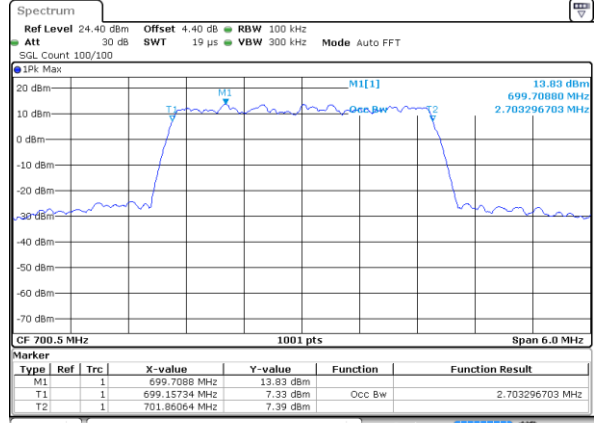

Lowest Channel / 1.4MHz / 16QAM

Date: 11 JAN 2018 10:34:15

Middle Channel / 1.4MHz / QPSK

Date: 11 JAN 2018 10:34:36

Middle Channel / 1.4MHz / 16QAM

Date: 11 JAN 2018 10:34:26

Highest Channel / 1.4MHz / QPSK

Date: 11 JAN 2018 10:34:47

Highest Channel / 1.4MHz / 16QAM

Date: 11 JAN 2018 10:34:58

LTE Band 12

Lowest Channel / 3MHz / QPSK

Date: 11 JAN 2018 10:50:46

Lowest Channel / 3MHz / 16QAM

Date: 11 JAN 2018 10:50:57