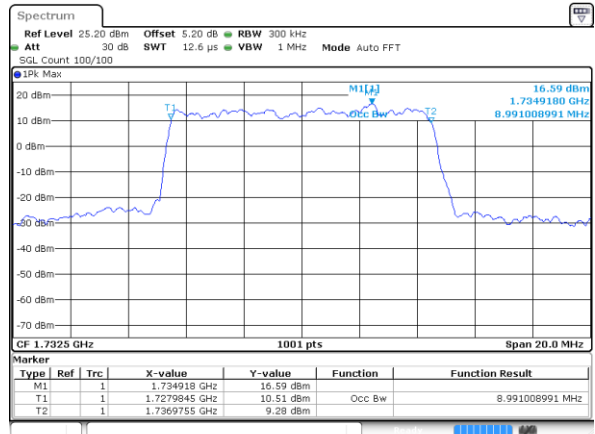

LTE Band 5

Lowest Channel / 5MHz / 64QAM

Date: 9 JAN 2018 22:18:22

Lowest Channel / 10MHz / 64QAM

Date: 9 JAN 2018 22:17:38

Middle Channel / 5MHz / 64QAM

Date: 9 JAN 2018 22:18:43

Middle Channel / 10MHz / 64QAM

Date: 9 JAN 2018 22:17:39

Highest Channel / 5MHz / 64QAM

Date: 9 JAN 2018 22:19:04

Highest Channel / 10MHz / 64QAM

Date: 9 JAN 2018 22:18:00

LTE Band 5

Lowest Channel / 15MHz / 64QAM

Date: 9 JAN 2018 22:16:09