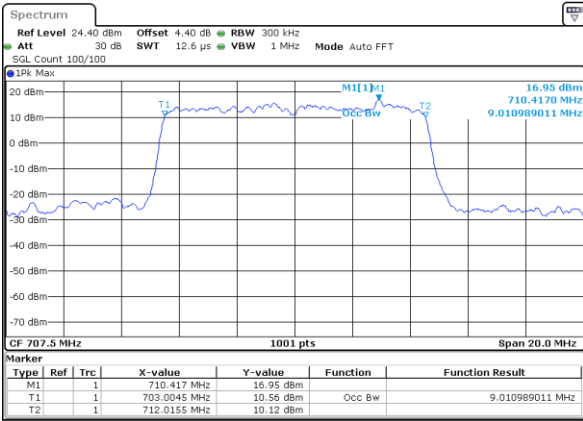

LTE Band 12

Lowest Channel / 5MHz / QPSK

Date: 11 JAN 2018 11:07:27

Lowest Channel / 5MHz / 16QAM

Date: 11 JAN 2018 11:07:38

Middle Channel / 5MHz / QPSK

Date: 11 JAN 2018 11:07:59

Middle Channel / 5MHz / 16QAM

Date: 11 JAN 2018 11:07:48

Highest Channel / 5MHz / QPSK

Date: 11 JAN 2018 11:08:10

Highest Channel / 5MHz / 16QAM

Date: 11 JAN 2018 11:08:20

LTE Band 12

Lowest Channel / 10MHz / QPSK

Date: 11 JAN 2018 11:24:08

Lowest Channel / 10MHz / 16QAM

Date: 11 JAN 2018 11:24:19

Middle Channel / 10MHz / QPSK

Date: 11 JAN 2018 11:24:40

Middle Channel / 10MHz / 16QAM

Date: 11 JAN 2018 11:24:29

Highest Channel / 10MHz / QPSK

Date: 11 JAN 2018 11:24:51

Highest Channel / 10MHz / 16QAM

Date: 11 JAN 2018 11:25:01

LTE Band 12

Lowest Channel / 1.4MHz / 64QAM

Date: 11 JAN 2018 13:54:00

Lowest Channel / 3MHz / 64QAM

Date: 11 JAN 2018 13:55:14

Middle Channel / 1.4MHz / 64QAM