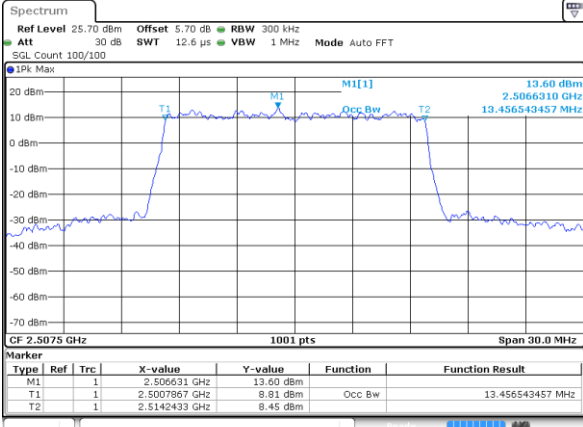

Highest Channel / 10MHz / 16QAM

Date: 9 JAN 2018 14:57:59

LTE Band 7

Lowest Channel / 15MHz / QPSK

Date: 9 JAN 2018 15:13:15

Lowest Channel / 15MHz / 16QAM

Date: 9 JAN 2018 15:12:54

Middle Channel / 15MHz / QPSK

Date: 9 JAN 2018 15:13:36

Middle Channel / 15MHz / 16QAM

Date: 9 JAN 2018 15:13:58

Highest Channel / 15MHz / QPSK

Date: 9 JAN 2018 15:14:40

Highest Channel / 15MHz / 16QAM

Date: 9 JAN 2018 15:14:19

LTE Band 7