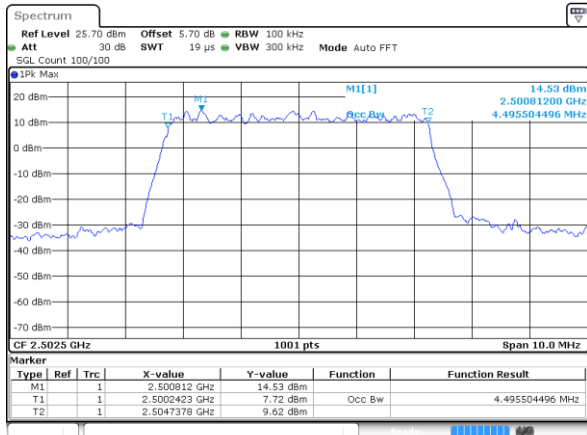

Date: 10 JAN 2018 22:04:04

Highest Channel / 3MHz / 64QAM

Date: 10 JAN 2018 22:05:09

LTE Band 5

Lowest Channel / 5MHz / 64QAM

Date: 10 JAN 2018 22:05:30

Lowest Channel / 10MHz / 64QAM

Date: 10 JAN 2018 22:06:35

Middle Channel / 5MHz / 64QAM

Date: 10 JAN 2018 22:05:52

Middle Channel / 10MHz / 64QAM

Date: 10 JAN 2018 22:06:57

Highest Channel / 5MHz / 64QAM

Date: 10 JAN 2018 22:06:13

Highest Channel / 10MHz / 64QAM

Date: 10 JAN 2018 22:07:19

LTE Band 7

Lowest Channel / 5MHz / QPSK

Date: 9 JAN 2018 14:29:22

Lowest Channel / 5MHz / 16QAM

Date: 9 JAN 2018 14:29:44

Middle Channel / 5MHz / QPSK

Date: 9 JAN 2018 14:30:26

Middle Channel / 5MHz / 16QAM