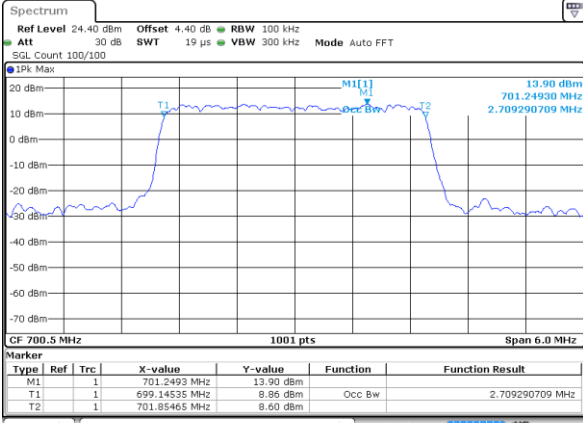

Lowest Channel / 1.4MHz / 16QAM

Date: 11 JAN 2018 10:34:15

Middle Channel / 1.4MHz / QPSK

Date: 11 JAN 2018 10:34:36

Middle Channel / 1.4MHz / 16QAM

Date: 11 JAN 2018 10:34:26

Highest Channel / 1.4MHz / QPSK

Date: 11 JAN 2018 10:34:47

Highest Channel / 1.4MHz / 16QAM

Date: 11 JAN 2018 10:34:58

LTE Band 12

Lowest Channel / 3MHz / QPSK

Date: 11 JAN 2018 10:50:46

Lowest Channel / 3MHz / 16QAM

Date: 11 JAN 2018 10:50:57