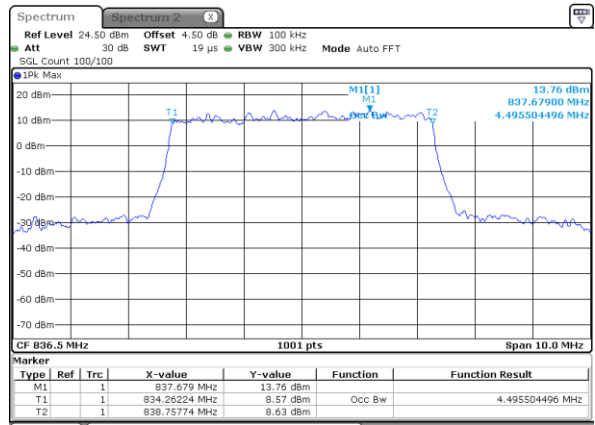

Highest Channel / 3MHz / QPSK

Date: 10 JAN 2018 19:22:53

Highest Channel / 3MHz / 16QAM

Date: 10 JAN 2018 19:23:04

LTE Band 5

Lowest Channel / 5MHz / QPSK

Date: 10 JAN 2018 19:31:58

Lowest Channel / 5MHz / 16QAM

Date: 10 JAN 2018 19:32:09

Middle Channel / 5MHz / QPSK

Date: 10 JAN 2018 19:41:03

Middle Channel / 5MHz / 16QAM

Date: 10 JAN 2018 19:41:13

Highest Channel / 5MHz / QPSK

Date: 10 JAN 2018 19:43:36

Highest Channel / 5MHz / 16QAM