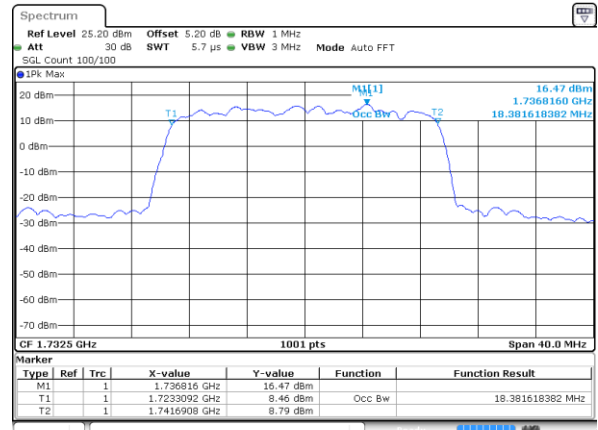

Date: 9 JAN 2018 22:17:39

Highest Channel / 5MHz / 64QAM

Date: 9 JAN 2018 22:19:04

Highest Channel / 10MHz / 64QAM

Date: 9 JAN 2018 22:18:00

LTE Band 5

Lowest Channel / 15MHz / 64QAM

Date: 9 JAN 2018 22:16:09

Lowest Channel / 20MHz / 64QAM

Date: 9 JAN 2018 22:15:11

Middle Channel / 15MHz / 64QAM

Date: 9 JAN 2018 22:16:32

Middle Channel / 20MHz / 64QAM

Date: 9 JAN 2018 22:13:28

Highest Channel / 15MHz / 64QAM

Date: 9 JAN 2018 22:16:53

Highest Channel / 20MHz / 64QAM

Date: 9 JAN 2018 22:14:19

LTE Band 5

Lowest Channel / 1.4MHz / QPSK

Date: 10 JAN 2018 18:50:33

Lowest Channel / 1.4MHz / 16QAM

Date: 10 JAN 2018 18:50:44

Middle Channel / 1.4MHz / QPSK

Date: 10 JAN 2018 18:59:39

Middle Channel / 1.4MHz / 16QAM

Date: 10 JAN 2018 18:59:49

Highest Channel / 1.4MHz / QPSK

Date: 10 JAN 2018 19:02:11

Highest Channel / 1.4MHz / 16QAM

Date: 10 JAN 2018 19:02:22

LTE Band 5