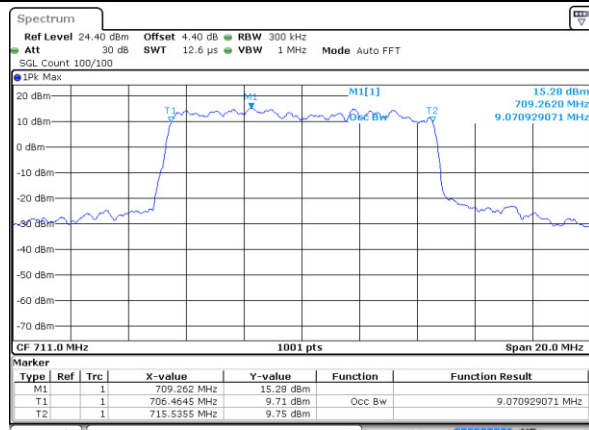

Date: 11 JAN 2018 13:54:22

Middle Channel / 3MHz / 64QAM

Date: 11 JAN 2018 13:55:38

Highest Channel / 1.4MHz / 64QAM

Date: 11 JAN 2018 13:54:44

Highest Channel / 3MHz / 64QAM

Date: 11 JAN 2018 13:56:02

LTE Band 12

Lowest Channel / 5MHz / 64QAM

Date: 11 JAN 2018 14:01:31

Lowest Channel / 10MHz / 64QAM

Date: 11 JAN 2018 14:08:56

Middle Channel / 5MHz / 64QAM

Date: 11 JAN 2018 14:01:59

Middle Channel / 10MHz / 64QAM

Date: 11 JAN 2018 14:09:41

Highest Channel / 5MHz / 64QAM

Date: 11 JAN 2018 14:02:21

Highest Channel / 10MHz / 64QAM

Date: 11 JAN 2018 14:10:03

LTE Band 13

Lowest Channel / 5MHz / QPSK

Date: 8 JAN 2018 15:43:54

Lowest Channel / 5MHz / 16QAM