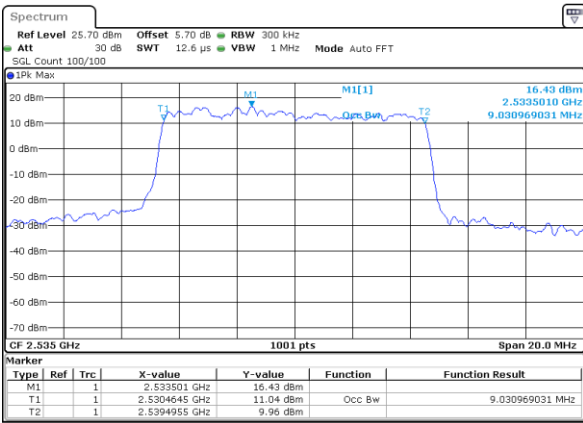

LTE Band 7

Lowest Channel / 5MHz / QPSK

Date: 9 JAN 2018 14:29:22

Lowest Channel / 5MHz / 16QAM

Date: 9 JAN 2018 14:29:44

Middle Channel / 5MHz / QPSK

Date: 9 JAN 2018 14:30:26

Middle Channel / 5MHz / 16QAM

Date: 9 JAN 2018 14:30:05

Highest Channel / 5MHz / QPSK

Date: 9 JAN 2018 14:30:47

Highest Channel / 5MHz / 16QAM

Date: 9 JAN 2018 14:31:08

LTE Band 7

Lowest Channel / 10MHz / QPSK

Date: 9 JAN 2018 14:56:13

Lowest Channel / 10MHz / 16QAM

Date: 9 JAN 2018 14:56:34

Middle Channel / 10MHz / QPSK

Date: 9 JAN 2018 14:57:17

Middle Channel / 10MHz / 16QAM

Date: 9 JAN 2018 14:56:55

Highest Channel / 10MHz / QPSK

Date: 9 JAN 2018 14:57:38

Highest Channel / 10MHz / 16QAM

Date: 9 JAN 2018 14:57:59

LTE Band 7

Lowest Channel / 15MHz / QPSK

Date: 9 JAN 2018 15:13:15

Lowest Channel / 15MHz / 16QAM

Date: 9 JAN 2018 15:12:54

Middle Channel / 15MHz / QPSK