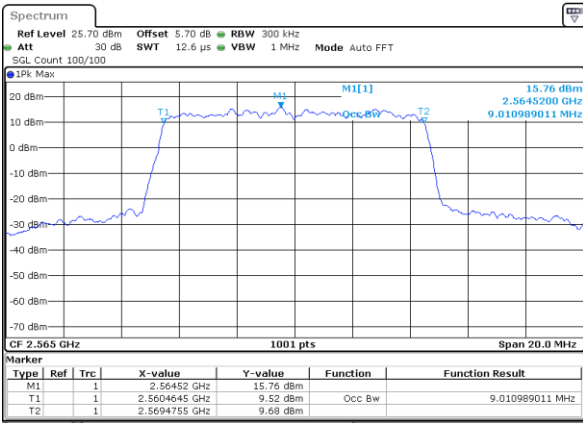

Date: 9 JAN 2018 14:30:05

Highest Channel / 5MHz / QPSK

Date: 9 JAN 2018 14:30:47

Highest Channel / 5MHz / 16QAM

Date: 9 JAN 2018 14:31:08

LTE Band 7

Lowest Channel / 10MHz / QPSK

Date: 9 JAN 2018 14:56:13

Lowest Channel / 10MHz / 16QAM

Date: 9 JAN 2018 14:56:34

Middle Channel / 10MHz / QPSK

Date: 9 JAN 2018 14:57:17

Middle Channel / 10MHz / 16QAM

Date: 9 JAN 2018 14:56:55

Highest Channel / 10MHz / QPSK

Date: 9 JAN 2018 14:57:38

Highest Channel / 10MHz / 16QAM

Date: 9 JAN 2018 14:57:59

LTE Band 7

Lowest Channel / 15MHz / QPSK

Date: 9 JAN 2018 15:13:15

Lowest Channel / 15MHz / 16QAM

Date: 9 JAN 2018 15:12:54

Middle Channel / 15MHz / QPSK