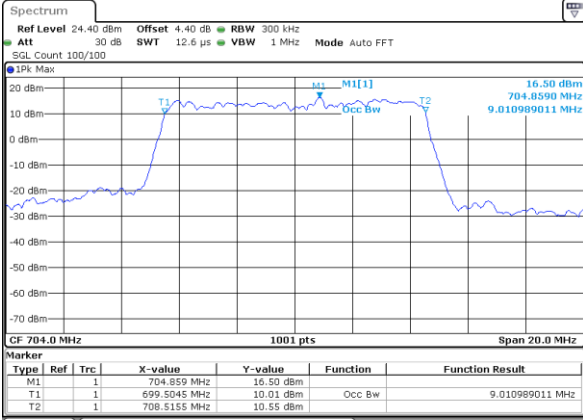

LTE Band 12

Lowest Channel / 5MHz / QPSK

Date: 11 JAN 2018 11:07:27

Lowest Channel / 5MHz / 16QAM

Date: 11 JAN 2018 11:07:38

Middle Channel / 5MHz / QPSK

Date: 11 JAN 2018 11:07:59

Middle Channel / 5MHz / 16QAM

Date: 11 JAN 2018 11:07:48

Highest Channel / 5MHz / QPSK

Date: 11 JAN 2018 11:08:10

Highest Channel / 5MHz / 16QAM

Date: 11 JAN 2018 11:08:20

LTE Band 12

Lowest Channel / 10MHz / QPSK

Date: 11 JAN 2018 11:24:08

Lowest Channel / 10MHz / 16QAM

Date: 11 JAN 2018 11:24:19

Middle Channel / 10MHz / QPSK

Date: 11 JAN 2018 11:24:40

Middle Channel / 10MHz / 16QAM

Date: 11 JAN 2018 11:24:29

Highest Channel / 10MHz / QPSK

Date: 11 JAN 2018 11:24:51