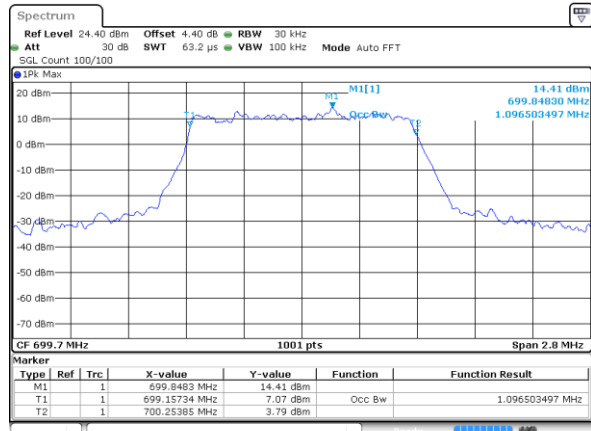

Date: 9 JAN 2018 15:58:53

Highest Channel / 15MHz / 64QAM

Date: 9 JAN 2018 15:58:10

Highest Channel / 20MHz / 64QAM

Date: 9 JAN 2018 15:59:14

LTE Band 12

Lowest Channel / 1.4MHz / QPSK

Date: 11 JAN 2018 10:34:04

Lowest Channel / 1.4MHz / 16QAM

Date: 11 JAN 2018 10:34:15

Middle Channel / 1.4MHz / QPSK

Date: 11 JAN 2018 10:34:36

Middle Channel / 1.4MHz / 16QAM

Date: 11 JAN 2018 10:34:26

Highest Channel / 1.4MHz / QPSK