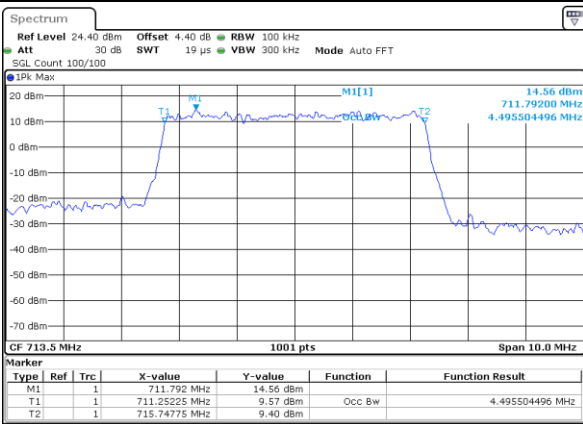

LTE Band 12

Lowest Channel / 5MHz / QPSK

Date: 11 JAN 2018 11:07:27

Lowest Channel / 5MHz / 16QAM

Date: 11 JAN 2018 11:07:38

Middle Channel / 5MHz / QPSK

Date: 11 JAN 2018 11:07:59

Middle Channel / 5MHz / 16QAM

Date: 11 JAN 2018 11:07:48

Highest Channel / 5MHz / QPSK

Date: 11 JAN 2018 11:08:10

Highest Channel / 5MHz / 16QAM

Date: 11 JAN 2018 11:08:20

LTE Band 12

Lowest Channel / 10MHz / QPSK

Date: 11 JAN 2018 11:24:08