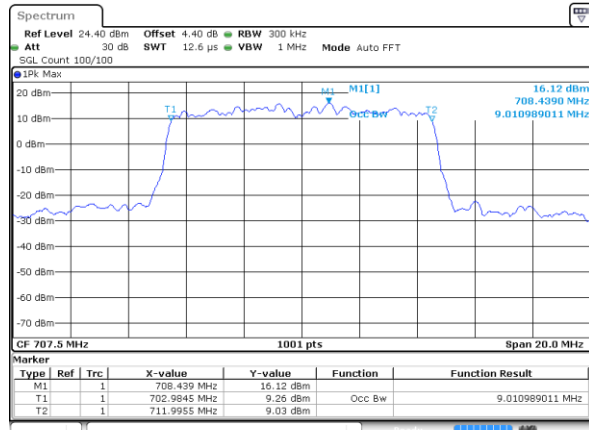

Date: 11 JAN 2018 13:54:22

Middle Channel / 3MHz / 64QAM

Date: 11 JAN 2018 13:55:38

Highest Channel / 1.4MHz / 64QAM

Date: 11 JAN 2018 13:54:44

Highest Channel / 3MHz / 64QAM

Date: 11 JAN 2018 13:56:02

LTE Band 12

Lowest Channel / 5MHz / 64QAM

Date: 11 JAN 2018 14:01:31

Lowest Channel / 10MHz / 64QAM

Date: 11 JAN 2018 14:08:56

Middle Channel / 5MHz / 64QAM

Date: 11 JAN 2018 14:01:59

Middle Channel / 10MHz / 64QAM

Date: 11 JAN 2018 14:09:41

Highest Channel / 5MHz / 64QAM

Date: 11 JAN 2018 14:02:21

Highest Channel / 10MHz / 64QAM

Date: 11 JAN 2018 14:10:03

LTE Band 13

Lowest Channel / 5MHz / QPSK

Date: 8 JAN 2018 15:43:54

Lowest Channel / 5MHz / 16QAM