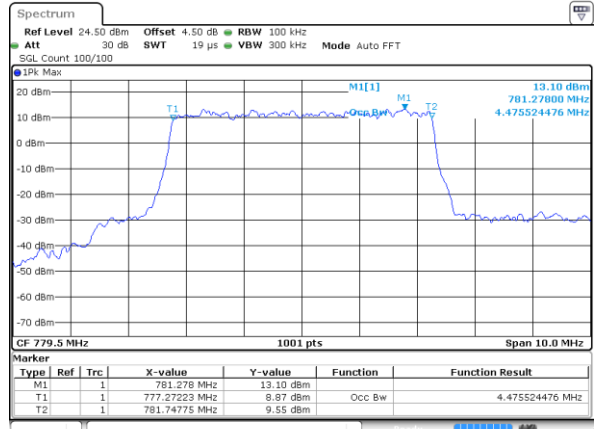

Lowest Channel / 5MHz / 64QAM

Date: 11 JAN 2018 14:01:31

Lowest Channel / 10MHz / 64QAM

Date: 11 JAN 2018 14:08:56

Middle Channel / 5MHz / 64QAM

Date: 11 JAN 2018 14:01:59

Middle Channel / 10MHz / 64QAM

Date: 11 JAN 2018 14:09:41

Highest Channel / 5MHz / 64QAM

Date: 11 JAN 2018 14:02:21

Highest Channel / 10MHz / 64QAM

Date: 11 JAN 2018 14:10:03

LTE Band 13

Lowest Channel / 5MHz / QPSK

Date: 8 JAN 2018 15:43:54

Lowest Channel / 5MHz / 16QAM