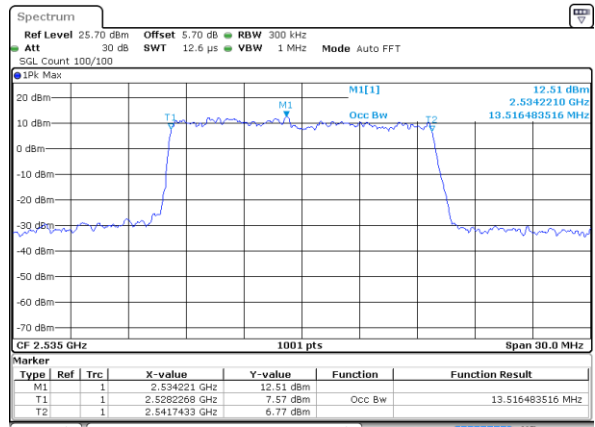

Highest Channel / 10MHz / 16QAM

Date: 9 JAN 2018 14:57:59

LTE Band 7

Lowest Channel / 15MHz / QPSK

Date: 9 JAN 2018 15:13:15

Lowest Channel / 15MHz / 16QAM

Date: 9 JAN 2018 15:12:54

Middle Channel / 15MHz / QPSK

Date: 9 JAN 2018 15:13:36

Middle Channel / 15MHz / 16QAM

Date: 9 JAN 2018 15:13:58

Highest Channel / 15MHz / QPSK

Date: 9 JAN 2018 15:14:40

Highest Channel / 15MHz / 16QAM

Date: 9 JAN 2018 15:14:19

LTE Band 7