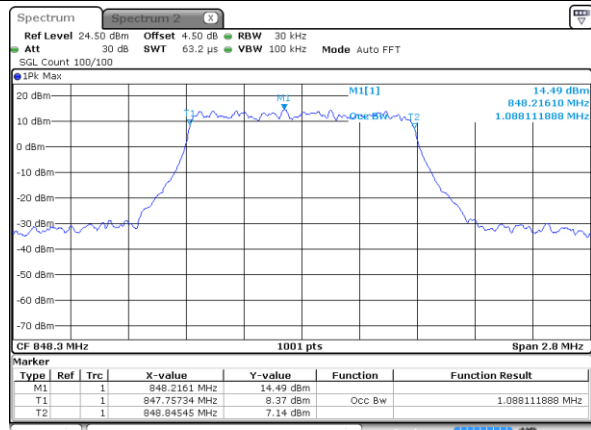

Date: 10 JAN 2018 18:59:39

Middle Channel / 1.4MHz / 16QAM

Date: 10 JAN 2018 18:59:49

Highest Channel / 1.4MHz / QPSK

Date: 10 JAN 2018 19:02:11

Highest Channel / 1.4MHz / 16QAM

Date: 10 JAN 2018 19:02:22

LTE Band 5