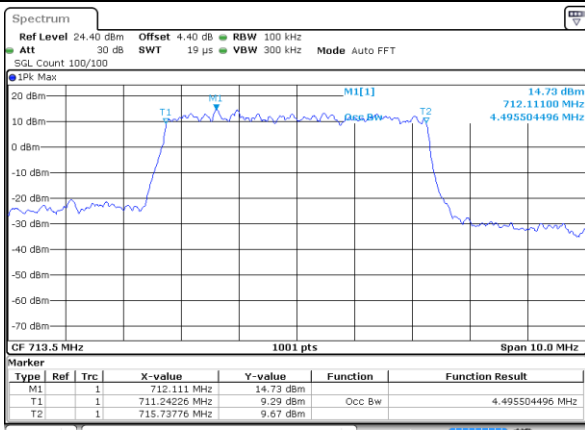

Date: 11 JAN 2018 13:54:22

Middle Channel / 3MHz / 64QAM

Date: 11 JAN 2018 13:55:38

Highest Channel / 1.4MHz / 64QAM

Date: 11 JAN 2018 13:54:44

Highest Channel / 3MHz / 64QAM

Date: 11 JAN 2018 13:56:02

LTE Band 12

Lowest Channel / 5MHz / 64QAM

Date: 11 JAN 2018 14:01:31

Lowest Channel / 10MHz / 64QAM

Date: 11 JAN 2018 14:08:56

Middle Channel / 5MHz / 64QAM

Date: 11 JAN 2018 14:01:59

Middle Channel / 10MHz / 64QAM

Date: 11 JAN 2018 14:09:41

Highest Channel / 5MHz / 64QAM

Date: 11 JAN 2018 14:02:21

Highest Channel / 10MHz / 64QAM

Date: 11 JAN 2018 14:10:03

LTE Band 13

Lowest Channel / 5MHz / QPSK

Date: 8 JAN 2018 15:43:54

Lowest Channel / 5MHz / 16QAM