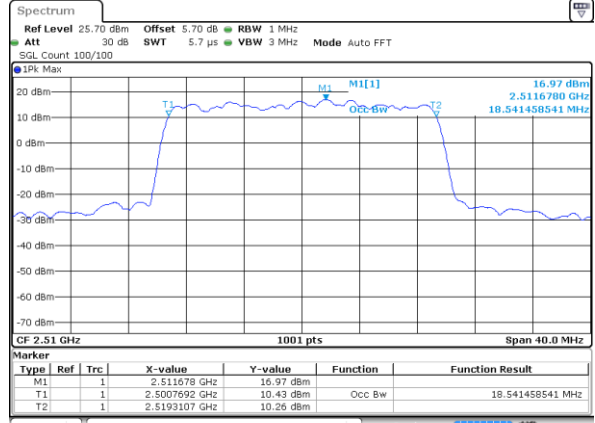

Lowest Channel / 20MHz / 16QAM

Date: 9 JAN 2018 15:29:35