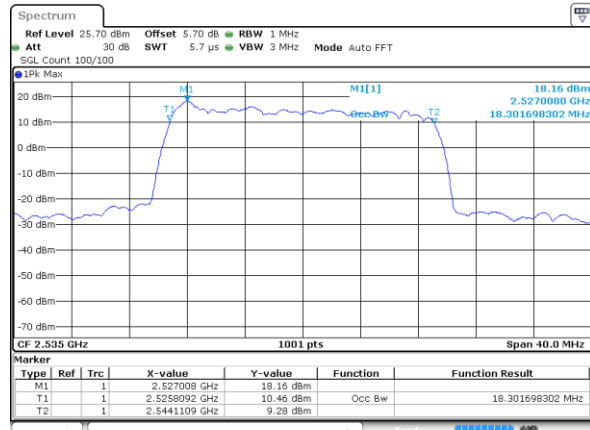

Middle Channel / 5MHz / 64QAM

Date: 9 JAN 2018 15:55:42

Middle Channel / 10MHz / 64QAM

Date: 9 JAN 2018 15:56:46

Highest Channel / 5MHz / 64QAM

Date: 9 JAN 2018 15:56:04

Highest Channel / 10MHz / 64QAM

Date: 9 JAN 2018 15:57:07

LTE Band 7

Lowest Channel / 15MHz / 64QAM

Date: 9 JAN 2018 15:57:28

Lowest Channel / 20MHz / 64QAM

Date: 9 JAN 2018 15:58:32

Middle Channel / 15MHz / 64QAM

Date: 9 JAN 2018 15:57:49

Middle Channel / 20MHz / 64QAM

Date: 9 JAN 2018 15:58:53

Highest Channel / 15MHz / 64QAM

Date: 9 JAN 2018 15:58:10

Highest Channel / 20MHz / 64QAM

Date: 9 JAN 2018 15:59:14

LTE Band 12

Lowest Channel / 1.4MHz / QPSK

Date: 11 JAN 2018 10:34:04