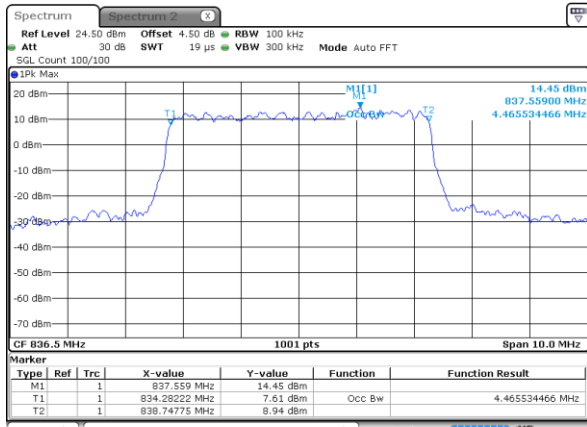

Middle Channel / 5MHz / 64QAM

Date: 10 JAN 2018 22:05:52