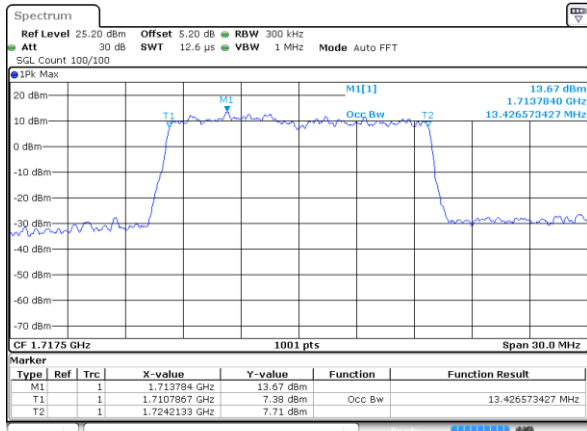

Date: 9 JAN 2018 22:17:39

Highest Channel / 5MHz / 64QAM

Date: 9 JAN 2018 22:19:04

Highest Channel / 10MHz / 64QAM

Date: 9 JAN 2018 22:18:00

LTE Band 5

Lowest Channel / 15MHz / 64QAM

Date: 9 JAN 2018 22:16:09