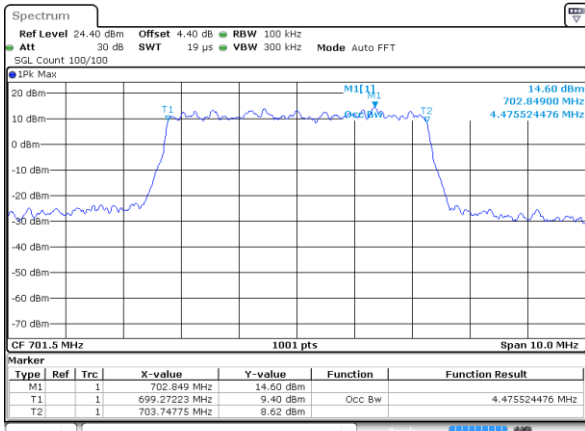

Highest Channel / 10MHz / 16QAM

Date: 11 JAN 2018 11:25:01

LTE Band 12

Lowest Channel / 1.4MHz / 64QAM

Date: 11 JAN 2018 13:54:00

Lowest Channel / 3MHz / 64QAM

Date: 11 JAN 2018 13:55:14

Middle Channel / 1.4MHz / 64QAM

Date: 11 JAN 2018 13:54:22

Middle Channel / 3MHz / 64QAM

Date: 11 JAN 2018 13:55:38

Highest Channel / 1.4MHz / 64QAM

Date: 11 JAN 2018 13:54:44

Highest Channel / 3MHz / 64QAM

Date: 11 JAN 2018 13:56:02

LTE Band 12

Lowest Channel / 5MHz / 64QAM

Date: 11 JAN 2018 14:01:31

Lowest Channel / 10MHz / 64QAM

Date: 11 JAN 2018 14:08:56

Middle Channel / 5MHz / 64QAM

Date: 11 JAN 2018 14:01:59

Middle Channel / 10MHz / 64QAM

Date: 11 JAN 2018 14:09:41