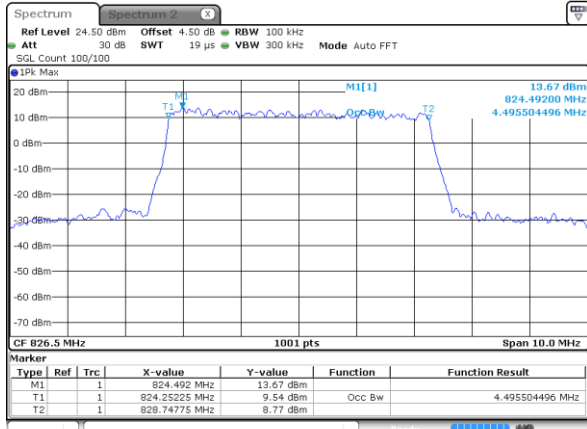

Date: 10 JAN 2018 22:04:04

Highest Channel / 3MHz / 64QAM

Date: 10 JAN 2018 22:05:09

LTE Band 5

Lowest Channel / 5MHz / 64QAM

Date: 10 JAN 2018 22:05:30

Lowest Channel / 10MHz / 64QAM

Date: 10 JAN 2018 22:06:35