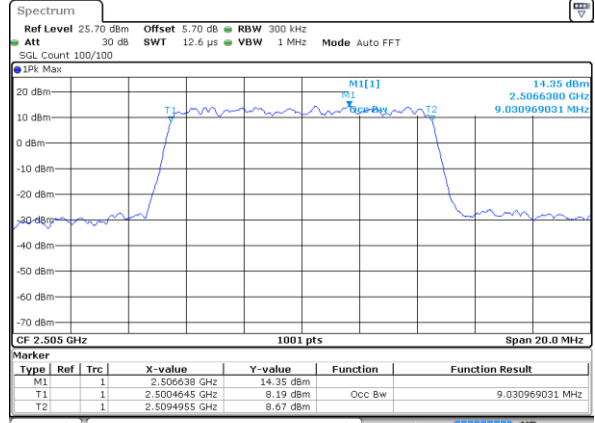

Lowest Channel / 10MHz / 16QAM

Date: 9 JAN 2018 14:56:34