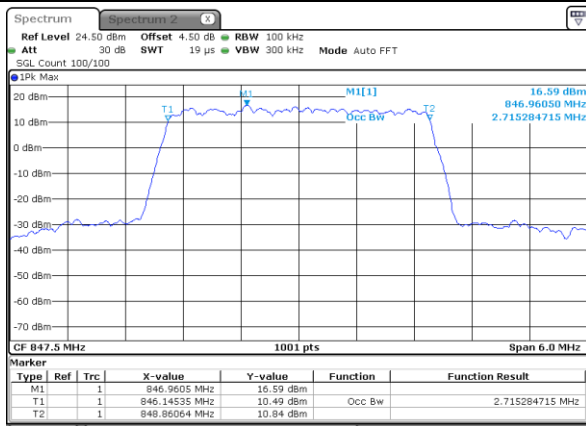

Date: 10 JAN 2018 18:59:39

Middle Channel / 1.4MHz / 16QAM

Date: 10 JAN 2018 18:59:49

Highest Channel / 1.4MHz / QPSK

Date: 10 JAN 2018 19:02:11

Highest Channel / 1.4MHz / 16QAM

Date: 10 JAN 2018 19:02:22

LTE Band 5

Highest Channel / 3MHz / QPSK

Date: 10 JAN 2018 19:22:53

Highest Channel / 3MHz / 16QAM

Date: 10 JAN 2018 19:23:04

LTE Band 5

Lowest Channel / 5MHz / QPSK

Date: 10 JAN 2018 19:31:58

Lowest Channel / 5MHz / 16QAM