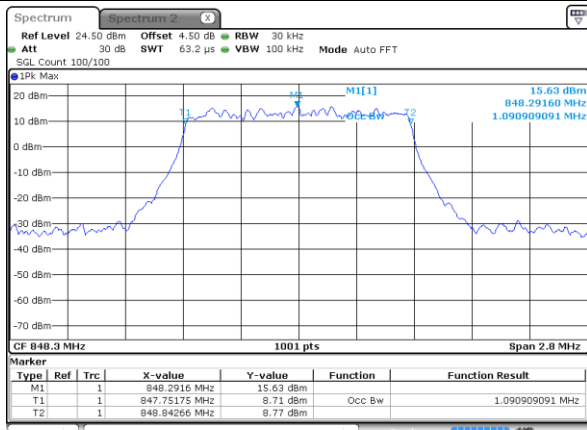

Highest Channel / 20MHz / 64QAM

Date: 9 JAN 2018 22:14:19

LTE Band 5

Lowest Channel / 1.4MHz / QPSK

Date: 10 JAN 2018 18:50:33

Lowest Channel / 1.4MHz / 16QAM

Date: 10 JAN 2018 18:50:44

Middle Channel / 1.4MHz / QPSK

Date: 10 JAN 2018 18:59:39

Middle Channel / 1.4MHz / 16QAM

Date: 10 JAN 2018 18:59:49

Highest Channel / 1.4MHz / QPSK

Date: 10 JAN 2018 19:02:11

Highest Channel / 1.4MHz / 16QAM

Date: 10 JAN 2018 19:02:22

LTE Band 5