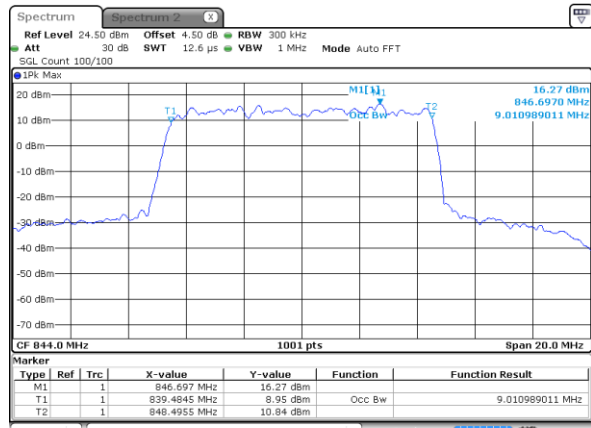

Date: 10 JAN 2018 22:04:04

Highest Channel / 3MHz / 64QAM

Date: 10 JAN 2018 22:05:09

LTE Band 5

Lowest Channel / 5MHz / 64QAM

Date: 10 JAN 2018 22:05:30

Lowest Channel / 10MHz / 64QAM

Date: 10 JAN 2018 22:06:35

Middle Channel / 5MHz / 64QAM

Date: 10 JAN 2018 22:05:52

Middle Channel / 10MHz / 64QAM

Date: 10 JAN 2018 22:06:57

Highest Channel / 5MHz / 64QAM

Date: 10 JAN 2018 22:06:13

Highest Channel / 10MHz / 64QAM

Date: 10 JAN 2018 22:07:19

LTE Band 7

Lowest Channel / 5MHz / QPSK

Date: 9 JAN 2018 14:29:22

Lowest Channel / 5MHz / 16QAM

Date: 9 JAN 2018 14:29:44

Middle Channel / 5MHz / QPSK

Date: 9 JAN 2018 14:30:26

Middle Channel / 5MHz / 16QAM