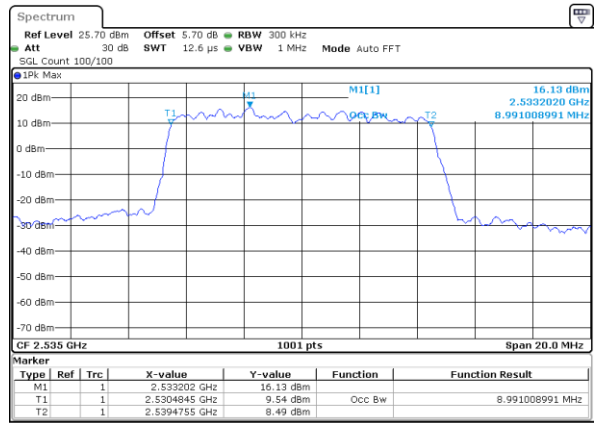

Date: 9 JAN 2018 14:30:05

Highest Channel / 5MHz / QPSK

Date: 9 JAN 2018 14:30:47

Highest Channel / 5MHz / 16QAM

Date: 9 JAN 2018 14:31:08

LTE Band 7

Lowest Channel / 10MHz / QPSK

Date: 9 JAN 2018 14:56:13

Lowest Channel / 10MHz / 16QAM

Date: 9 JAN 2018 14:56:34

Middle Channel / 10MHz / QPSK

Date: 9 JAN 2018 14:57:17

Middle Channel / 10MHz / 16QAM

Date: 9 JAN 2018 14:56:55

Highest Channel / 10MHz / QPSK

Date: 9 JAN 2018 14:57:38

Highest Channel / 10MHz / 16QAM

Date: 9 JAN 2018 14:57:59

LTE Band 7

Lowest Channel / 15MHz / QPSK

Date: 9 JAN 2018 15:13:15

Lowest Channel / 15MHz / 16QAM

Date: 9 JAN 2018 15:12:54

Middle Channel / 15MHz / QPSK