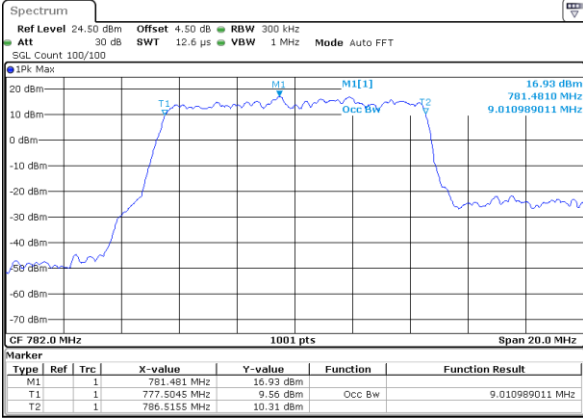

Highest Channel / 5MHz / 64QAM

Date: 11 JAN 2018 14:02:21

Highest Channel / 10MHz / 64QAM

Date: 11 JAN 2018 14:10:03

LTE Band 13

Lowest Channel / 5MHz / QPSK

Date: 8 JAN 2018 15:43:54

Lowest Channel / 5MHz / 16QAM

Date: 8 JAN 2018 15:43:44

Middle Channel / 5MHz / QPSK

Date: 8 JAN 2018 15:52:50

Middle Channel / 5MHz / 16QAM

Date: 8 JAN 2018 15:53:00

Highest Channel / 5MHz / QPSK

Date: 8 JAN 2018 15:55:22

Highest Channel / 5MHz / 16QAM

Date: 8 JAN 2018 15:55:33

LTE Band 13

Middle Channel / 10MHz / QPSK

Date: 8 JAN 2018 16:06:18

Middle Channel / 10MHz / 16QAM

Date: 8 JAN 2018 16:06:29

LTE Band 13

Lowest Channel / 5MHz / 64QAM