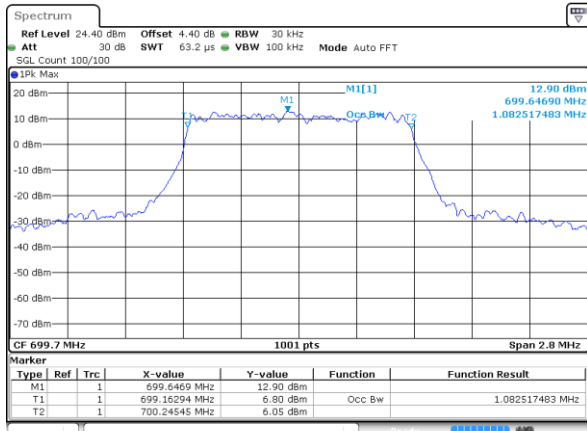

Lowest Channel / 10MHz / 16QAM

Date: 11 JAN 2018 11:24:19

Middle Channel / 10MHz / QPSK

Date: 11 JAN 2018 11:24:40

Middle Channel / 10MHz / 16QAM

Date: 11 JAN 2018 11:24:29

Highest Channel / 10MHz / QPSK

Date: 11 JAN 2018 11:24:51

Highest Channel / 10MHz / 16QAM

Date: 11 JAN 2018 11:25:01

LTE Band 12

Lowest Channel / 1.4MHz / 64QAM

Date: 11 JAN 2018 13:54:00

Lowest Channel / 3MHz / 64QAM

Date: 11 JAN 2018 13:55:14

Middle Channel / 1.4MHz / 64QAM

Date: 11 JAN 2018 13:54:22

Middle Channel / 3MHz / 64QAM

Date: 11 JAN 2018 13:55:38

Highest Channel / 1.4MHz / 64QAM

Date: 11 JAN 2018 13:54:44

Highest Channel / 3MHz / 64QAM

Date: 11 JAN 2018 13:56:02

LTE Band 12