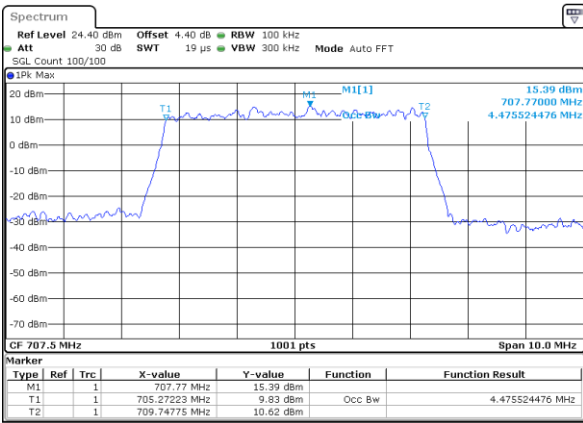

LTE Band 12

Lowest Channel / 5MHz / QPSK

Date: 11 JAN 2018 11:07:27

Lowest Channel / 5MHz / 16QAM

Date: 11 JAN 2018 11:07:38

Middle Channel / 5MHz / QPSK

Date: 11 JAN 2018 11:07:59

Middle Channel / 5MHz / 16QAM

Date: 11 JAN 2018 11:07:48

Highest Channel / 5MHz / QPSK

Date: 11 JAN 2018 11:08:10

Highest Channel / 5MHz / 16QAM

Date: 11 JAN 2018 11:08:20

LTE Band 12

Lowest Channel / 10MHz / QPSK

Date: 11 JAN 2018 11:24:08