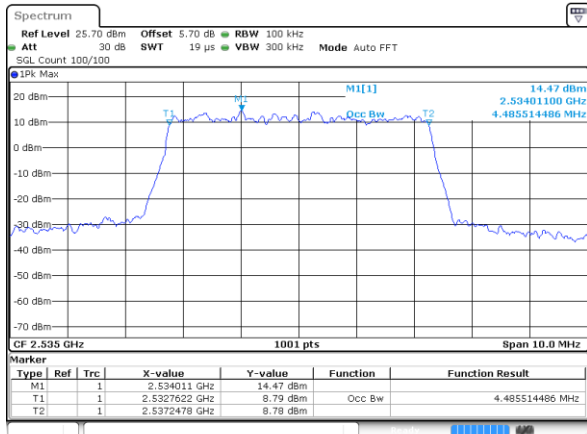

LTE Band 7

Lowest Channel / 5MHz / QPSK

Date: 9 JAN 2018 14:29:22

Lowest Channel / 5MHz / 16QAM

Date: 9 JAN 2018 14:29:44

Middle Channel / 5MHz / QPSK

Date: 9 JAN 2018 14:30:26

Middle Channel / 5MHz / 16QAM

Date: 9 JAN 2018 14:30:05

Highest Channel / 5MHz / QPSK

Date: 9 JAN 2018 14:30:47

Highest Channel / 5MHz / 16QAM

Date: 9 JAN 2018 14:31:08

LTE Band 7

Lowest Channel / 10MHz / QPSK

Date: 9 JAN 2018 14:56:13