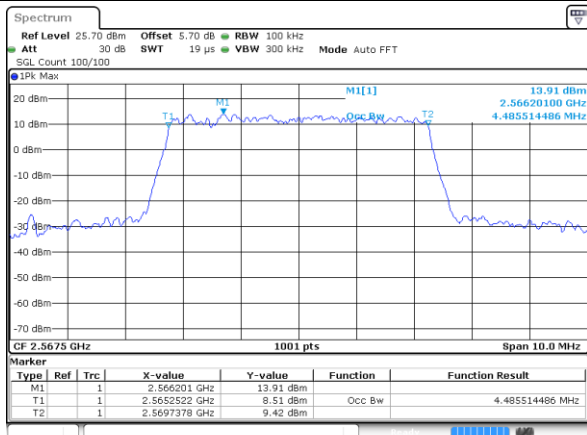

LTE Band 7

Lowest Channel / 5MHz / QPSK

Date: 9 JAN 2018 14:29:22

Lowest Channel / 5MHz / 16QAM

Date: 9 JAN 2018 14:29:44

Middle Channel / 5MHz / QPSK

Date: 9 JAN 2018 14:30:26

Middle Channel / 5MHz / 16QAM

Date: 9 JAN 2018 14:30:05

Highest Channel / 5MHz / QPSK

Date: 9 JAN 2018 14:30:47

Highest Channel / 5MHz / 16QAM

Date: 9 JAN 2018 14:31:08

LTE Band 7

Lowest Channel / 10MHz / QPSK

Date: 9 JAN 2018 14:56:13