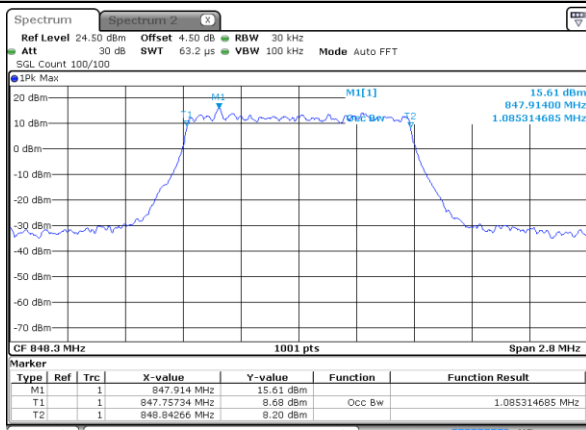

Date: 10 JAN 2018 22:03:21

Lowest Channel / 3MHz / 64QAM

Date: 10 JAN 2018 22:04:26

Middle Channel / 1.4MHz / 64QAM

Date: 10 JAN 2018 22:03:43

Middle Channel / 3MHz / 64QAM

Date: 10 JAN 2018 22:04:47

Highest Channel / 1.4MHz / 64QAM

Date: 10 JAN 2018 22:04:04

Highest Channel / 3MHz / 64QAM

Date: 10 JAN 2018 22:05:09

LTE Band 5

Lowest Channel / 5MHz / 64QAM

Date: 10 JAN 2018 22:05:30

Lowest Channel / 10MHz / 64QAM

Date: 10 JAN 2018 22:06:35