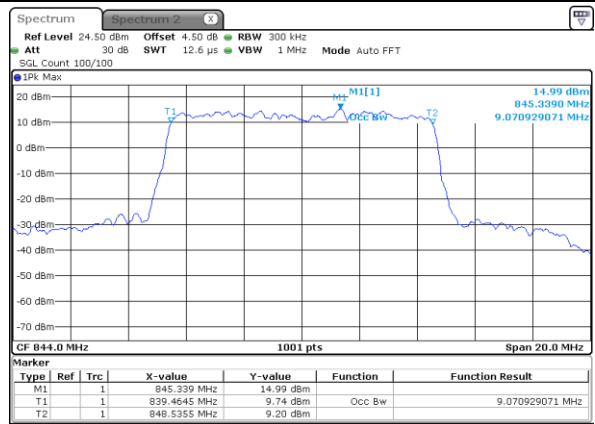

Middle Channel / 10MHz / 16QAM

Date: 10 JAN 2018 20:01:55

Highest Channel / 10MHz / QPSK

Date: 10 JAN 2018 20:04:17

Highest Channel / 10MHz / 16QAM

Date: 10 JAN 2018 20:04:28

LTE Band 5

Lowest Channel / 1.4MHz / 64QAM