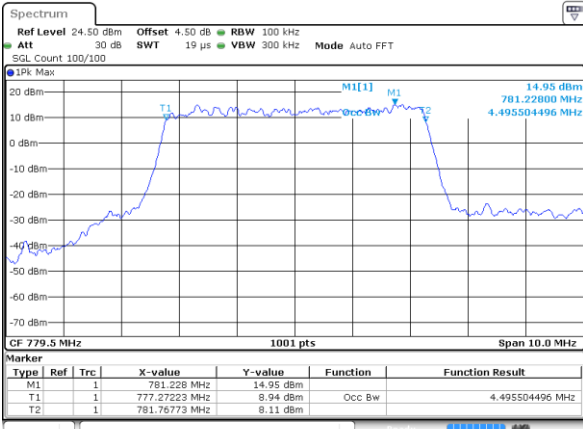

Lowest Channel / 5MHz / 64QAM

Date: 11 JAN 2018 14:01:31

Lowest Channel / 10MHz / 64QAM

Date: 11 JAN 2018 14:08:56

Middle Channel / 5MHz / 64QAM

Date: 11 JAN 2018 14:01:59

Middle Channel / 10MHz / 64QAM

Date: 11 JAN 2018 14:09:41

Highest Channel / 5MHz / 64QAM

Date: 11 JAN 2018 14:02:21

Highest Channel / 10MHz / 64QAM

Date: 11 JAN 2018 14:10:03

LTE Band 13

Lowest Channel / 5MHz / QPSK

Date: 8 JAN 2018 15:43:54

Lowest Channel / 5MHz / 16QAM