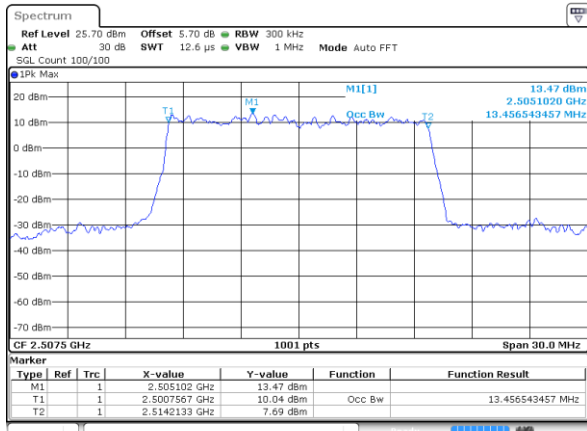

Highest Channel / 20MHz / QPSK

Date: 9 JAN 2018 15:31:21

Highest Channel / 20MHz / 16QAM

Date: 9 JAN 2018 15:31:00

Lowest Channel / 5MHz / 64QAM

Date: 9 JAN 2018 15:55:21

Lowest Channel / 10MHz / 64QAM

Date: 9 JAN 2018 15:56:25

Middle Channel / 5MHz / 64QAM

Date: 9 JAN 2018 15:55:42

Middle Channel / 10MHz / 64QAM

Date: 9 JAN 2018 15:56:46

Highest Channel / 5MHz / 64QAM

Date: 9 JAN 2018 15:56:04

Highest Channel / 10MHz / 64QAM

Date: 9 JAN 2018 15:57:07

LTE Band 7

Lowest Channel / 15MHz / 64QAM

Date: 9 JAN 2018 15:57:28

Lowest Channel / 20MHz / 64QAM

Date: 9 JAN 2018 15:58:32

Middle Channel / 15MHz / 64QAM

Date: 9 JAN 2018 15:57:49

Middle Channel / 20MHz / 64QAM