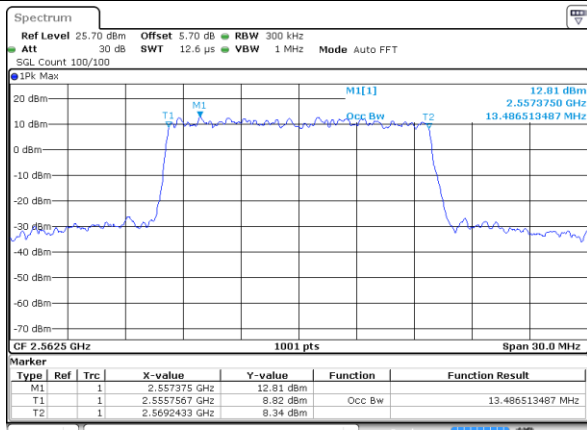

LTE Band 7

Lowest Channel / 15MHz / 64QAM

Date: 9 JAN 2018 15:57:28

Lowest Channel / 20MHz / 64QAM

Date: 9 JAN 2018 15:58:32

Middle Channel / 15MHz / 64QAM

Date: 9 JAN 2018 15:57:49

Middle Channel / 20MHz / 64QAM

Date: 9 JAN 2018 15:58:53

Highest Channel / 15MHz / 64QAM

Date: 9 JAN 2018 15:58:10

Highest Channel / 20MHz / 64QAM

Date: 9 JAN 2018 15:59:14

LTE Band 12

Lowest Channel / 1.4MHz / QPSK

Date: 11 JAN 2018 10:34:04