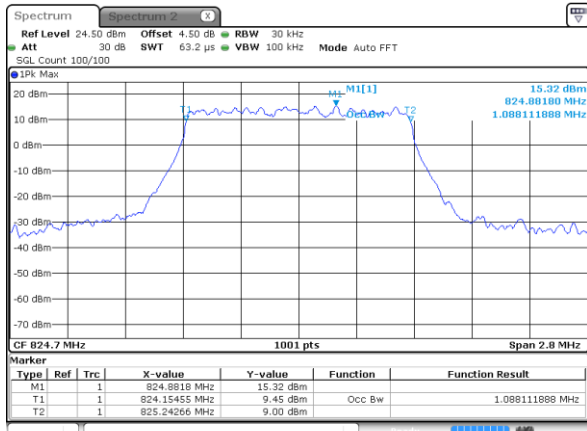

Highest Channel / 20MHz / 64QAM

Date: 9 JAN 2018 22:14:19

LTE Band 5

Lowest Channel / 1.4MHz / QPSK

Date: 10 JAN 2018 18:50:33

Lowest Channel / 1.4MHz / 16QAM

Date: 10 JAN 2018 18:50:44

Middle Channel / 1.4MHz / QPSK

Date: 10 JAN 2018 18:59:39

Middle Channel / 1.4MHz / 16QAM

Date: 10 JAN 2018 18:59:49

Highest Channel / 1.4MHz / QPSK

Date: 10 JAN 2018 19:02:11

Highest Channel / 1.4MHz / 16QAM

Date: 10 JAN 2018 19:02:22

LTE Band 5