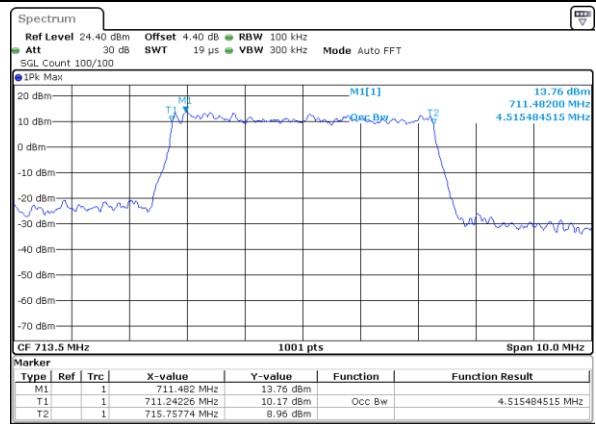

LTE Band 12

Lowest Channel / 5MHz / QPSK

Date: 11 JAN 2018 11:07:27

Lowest Channel / 5MHz / 16QAM

Date: 11 JAN 2018 11:07:38

Middle Channel / 5MHz / QPSK

Date: 11 JAN 2018 11:07:59

Middle Channel / 5MHz / 16QAM

Date: 11 JAN 2018 11:07:48

Highest Channel / 5MHz / QPSK

Date: 11 JAN 2018 11:08:10

Highest Channel / 5MHz / 16QAM

Date: 11 JAN 2018 11:08:20

LTE Band 12

Lowest Channel / 10MHz / QPSK

Date: 11 JAN 2018 11:24:08