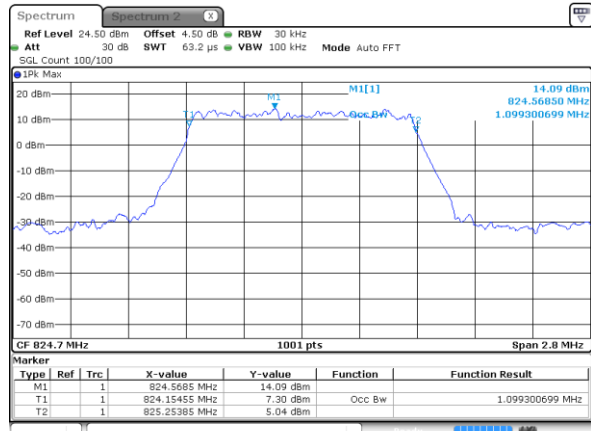

Highest Channel / 20MHz / 64QAM

Date: 9 JAN 2018 22:14:19

LTE Band 5

Lowest Channel / 1.4MHz / QPSK

Date: 10 JAN 2018 18:50:33

Lowest Channel / 1.4MHz / 16QAM

Date: 10 JAN 2018 18:50:44

Middle Channel / 1.4MHz / QPSK

Date: 10 JAN 2018 18:59:39

Middle Channel / 1.4MHz / 16QAM

Date: 10 JAN 2018 18:59:49

Highest Channel / 1.4MHz / QPSK

Date: 10 JAN 2018 19:02:11

Highest Channel / 1.4MHz / 16QAM

Date: 10 JAN 2018 19:02:22

LTE Band 5