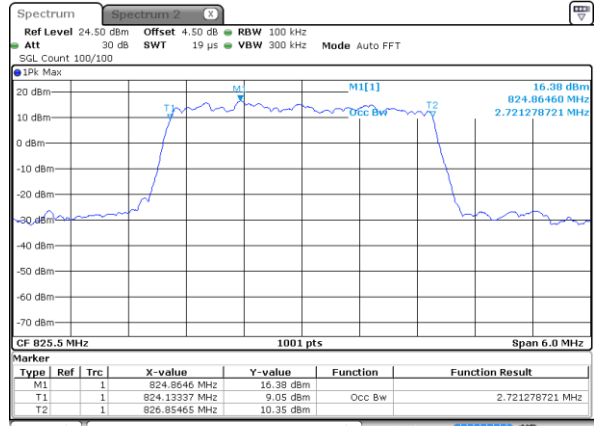

Lowest Channel / 3MHz / 16QAM

Date: 10 JAN 2018 19:11:26