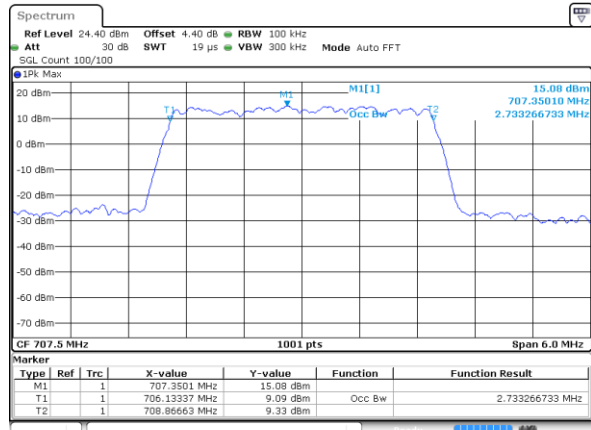

Highest Channel / 10MHz / 16QAM

Date: 11 JAN 2018 11:25:01

LTE Band 12

Lowest Channel / 1.4MHz / 64QAM

Date: 11 JAN 2018 13:54:00

Lowest Channel / 3MHz / 64QAM

Date: 11 JAN 2018 13:55:14

Middle Channel / 1.4MHz / 64QAM

Date: 11 JAN 2018 13:54:22

Middle Channel / 3MHz / 64QAM

Date: 11 JAN 2018 13:55:38

Highest Channel / 1.4MHz / 64QAM

Date: 11 JAN 2018 13:54:44

Highest Channel / 3MHz / 64QAM

Date: 11 JAN 2018 13:56:02

LTE Band 12