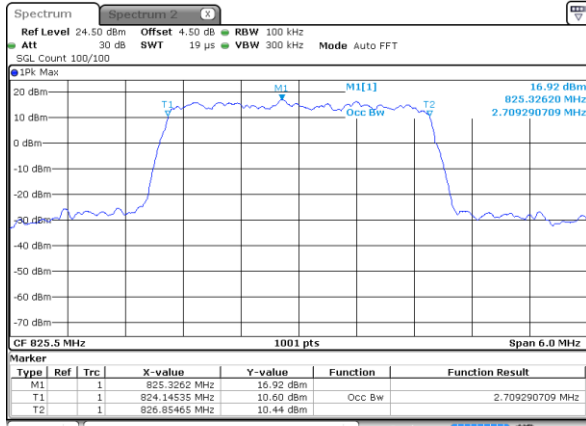

LTE Band 5

Lowest Channel / 3MHz / QPSK

Date: 10 JAN 2018 19:11:16