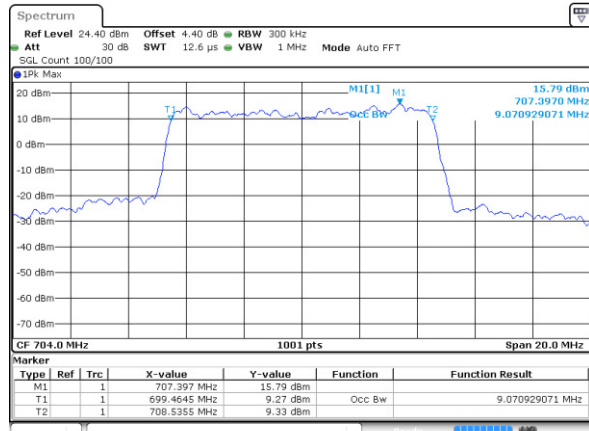

Highest Channel / 10MHz / 16QAM

Date: 11 JAN 2018 11:25:01

LTE Band 12

Lowest Channel / 1.4MHz / 64QAM

Date: 11 JAN 2018 13:54:00

Lowest Channel / 3MHz / 64QAM

Date: 11 JAN 2018 13:55:14

Middle Channel / 1.4MHz / 64QAM

Date: 11 JAN 2018 13:54:22

Middle Channel / 3MHz / 64QAM

Date: 11 JAN 2018 13:55:38

Highest Channel / 1.4MHz / 64QAM

Date: 11 JAN 2018 13:54:44

Highest Channel / 3MHz / 64QAM

Date: 11 JAN 2018 13:56:02

LTE Band 12

Lowest Channel / 5MHz / 64QAM

Date: 11 JAN 2018 14:01:31

Lowest Channel / 10MHz / 64QAM

Date: 11 JAN 2018 14:08:56

Middle Channel / 5MHz / 64QAM

Date: 11 JAN 2018 14:01:59

Middle Channel / 10MHz / 64QAM

Date: 11 JAN 2018 14:09:41