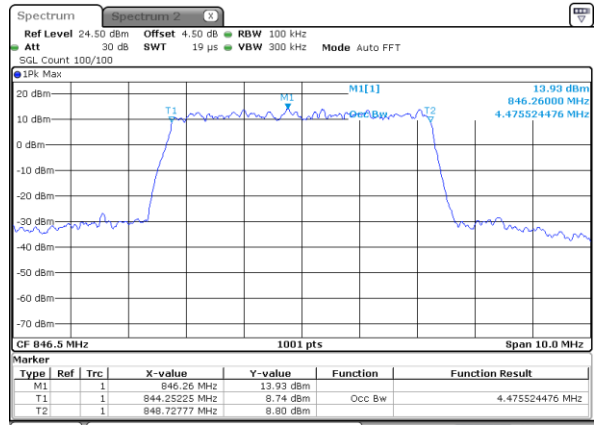

Highest Channel / 3MHz / QPSK

Date: 10 JAN 2018 19:22:53

Highest Channel / 3MHz / 16QAM

Date: 10 JAN 2018 19:23:04

LTE Band 5

Lowest Channel / 5MHz / QPSK

Date: 10 JAN 2018 19:31:58

Lowest Channel / 5MHz / 16QAM

Date: 10 JAN 2018 19:32:09

Middle Channel / 5MHz / QPSK

Date: 10 JAN 2018 19:41:03

Middle Channel / 5MHz / 16QAM

Date: 10 JAN 2018 19:41:13

Highest Channel / 5MHz / QPSK

Date: 10 JAN 2018 19:43:36

Highest Channel / 5MHz / 16QAM

Date: 10 JAN 2018 19:43:46

LTE Band 5

Lowest Channel / 10MHz / QPSK

Date: 10 JAN 2018 19:52:40

Lowest Channel / 10MHz / 16QAM

Date: 10 JAN 2018 19:52:51

Middle Channel / 10MHz / QPSK

Date: 10 JAN 2018 20:01:45