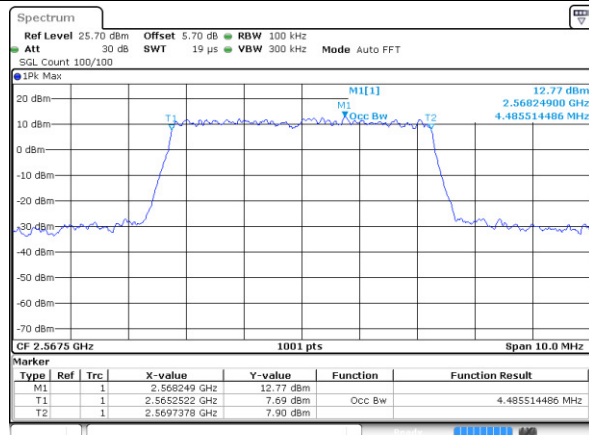

LTE Band 7

Lowest Channel / 5MHz / QPSK

Date: 9 JAN 2018 14:29:22

Lowest Channel / 5MHz / 16QAM

Date: 9 JAN 2018 14:29:44

Middle Channel / 5MHz / QPSK

Date: 9 JAN 2018 14:30:26

Middle Channel / 5MHz / 16QAM

Date: 9 JAN 2018 14:30:05

Highest Channel / 5MHz / QPSK

Date: 9 JAN 2018 14:30:47

Highest Channel / 5MHz / 16QAM

Date: 9 JAN 2018 14:31:08

LTE Band 7

Lowest Channel / 10MHz / QPSK

Date: 9 JAN 2018 14:56:13