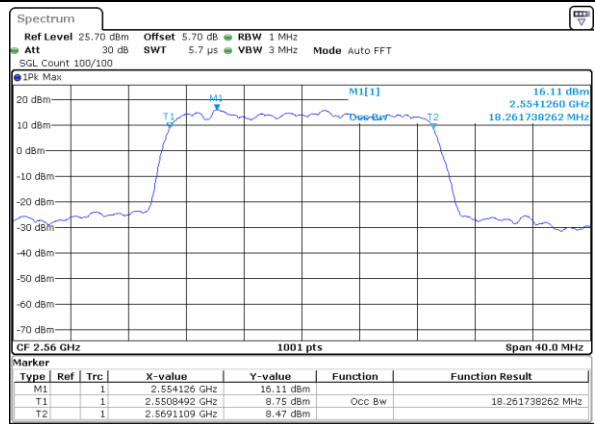

Highest Channel / 20MHz / 16QAM

Date: 9 JAN 2018 15:31:00