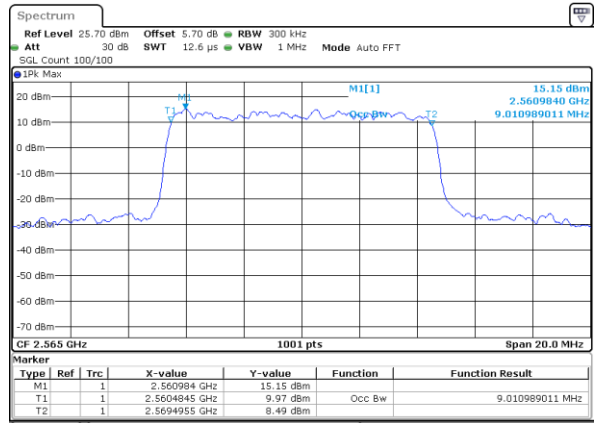

Date: 9 JAN 2018 14:30:05

Highest Channel / 5MHz / QPSK

Date: 9 JAN 2018 14:30:47

Highest Channel / 5MHz / 16QAM

Date: 9 JAN 2018 14:31:08

LTE Band 7

Lowest Channel / 10MHz / QPSK

Date: 9 JAN 2018 14:56:13

Lowest Channel / 10MHz / 16QAM

Date: 9 JAN 2018 14:56:34

Middle Channel / 10MHz / QPSK

Date: 9 JAN 2018 14:57:17

Middle Channel / 10MHz / 16QAM

Date: 9 JAN 2018 14:56:55

Highest Channel / 10MHz / QPSK

Date: 9 JAN 2018 14:57:38

Highest Channel / 10MHz / 16QAM

Date: 9 JAN 2018 14:57:59

LTE Band 7

Lowest Channel / 15MHz / QPSK

Date: 9 JAN 2018 15:13:15

Lowest Channel / 15MHz / 16QAM

Date: 9 JAN 2018 15:12:54

Middle Channel / 15MHz / QPSK