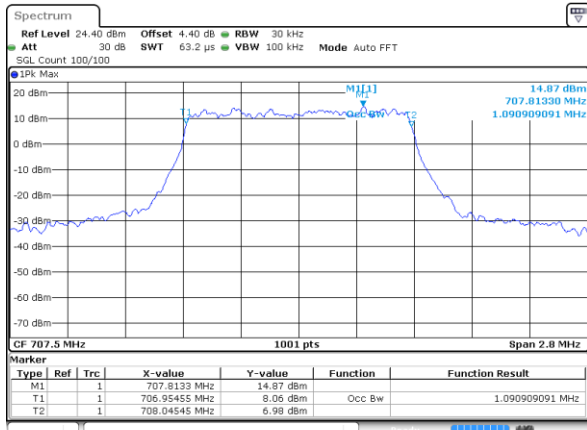

Highest Channel / 10MHz / 16QAM

Date: 11 JAN 2018 11:25:01

LTE Band 12

Lowest Channel / 1.4MHz / 64QAM

Date: 11 JAN 2018 13:54:00

Lowest Channel / 3MHz / 64QAM

Date: 11 JAN 2018 13:55:14

Middle Channel / 1.4MHz / 64QAM

Date: 11 JAN 2018 13:54:22

Middle Channel / 3MHz / 64QAM

Date: 11 JAN 2018 13:55:38

Highest Channel / 1.4MHz / 64QAM

Date: 11 JAN 2018 13:54:44

Highest Channel / 3MHz / 64QAM

Date: 11 JAN 2018 13:56:02

LTE Band 12