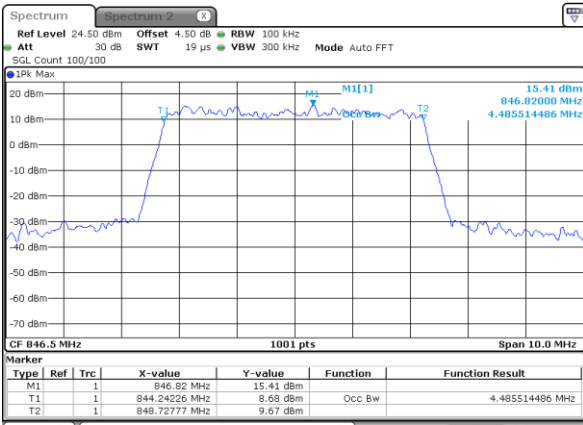

Date: 10 JAN 2018 19:32:09

Middle Channel / 5MHz / QPSK

Date: 10 JAN 2018 19:41:03

Middle Channel / 5MHz / 16QAM

Date: 10 JAN 2018 19:41:13

Highest Channel / 5MHz / QPSK

Date: 10 JAN 2018 19:43:36

Highest Channel / 5MHz / 16QAM