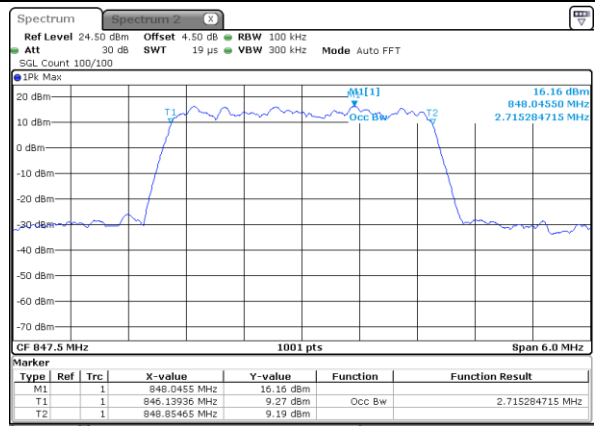

Date: 10 JAN 2018 18:59:39

Middle Channel / 1.4MHz / 16QAM

Date: 10 JAN 2018 18:59:49

Highest Channel / 1.4MHz / QPSK

Date: 10 JAN 2018 19:02:11

Highest Channel / 1.4MHz / 16QAM

Date: 10 JAN 2018 19:02:22

LTE Band 5

Highest Channel / 3MHz / QPSK

Date: 10 JAN 2018 19:22:53

Highest Channel / 3MHz / 16QAM

Date: 10 JAN 2018 19:23:04

LTE Band 5

Lowest Channel / 5MHz / QPSK

Date: 10 JAN 2018 19:31:58

Lowest Channel / 5MHz / 16QAM