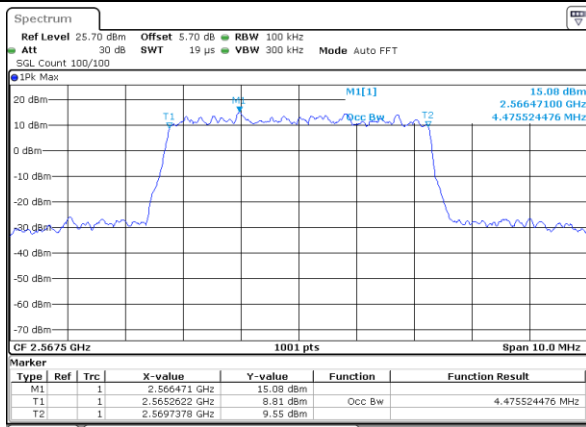

Middle Channel / 5MHz / 64QAM

Date: 9 JAN 2018 15:55:42

Middle Channel / 10MHz / 64QAM

Date: 9 JAN 2018 15:56:46

Highest Channel / 5MHz / 64QAM

Date: 9 JAN 2018 15:56:04

Highest Channel / 10MHz / 64QAM

Date: 9 JAN 2018 15:57:07