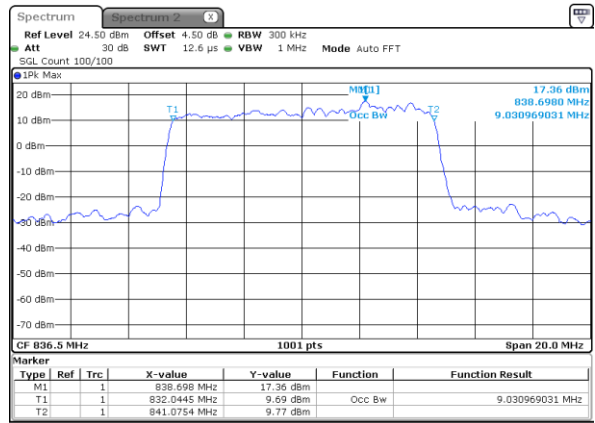

Date: 10 JAN 2018 19:43:46

LTE Band 5

Lowest Channel / 10MHz / QPSK

Date: 10 JAN 2018 19:52:40

Lowest Channel / 10MHz / 16QAM

Date: 10 JAN 2018 19:52:51

Middle Channel / 10MHz / QPSK

Date: 10 JAN 2018 20:01:45

Middle Channel / 10MHz / 16QAM

Date: 10 JAN 2018 20:01:55

Highest Channel / 10MHz / QPSK

Date: 10 JAN 2018 20:04:17

Highest Channel / 10MHz / 16QAM

Date: 10 JAN 2018 20:04:28

LTE Band 5

Lowest Channel / 1.4MHz / 64QAM