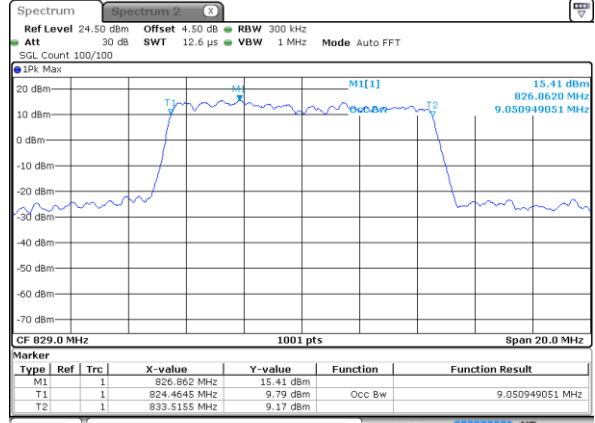

Date: 10 JAN 2018 19:43:46

LTE Band 5

Lowest Channel / 10MHz / QPSK

Date: 10 JAN 2018 19:52:40

Lowest Channel / 10MHz / 16QAM

Date: 10 JAN 2018 19:52:51

Middle Channel / 10MHz / QPSK

Date: 10 JAN 2018 20:01:45

Middle Channel / 10MHz / 16QAM

Date: 10 JAN 2018 20:01:55

Highest Channel / 10MHz / QPSK

Date: 10 JAN 2018 20:04:17

Highest Channel / 10MHz / 16QAM

Date: 10 JAN 2018 20:04:28

LTE Band 5

Lowest Channel / 1.4MHz / 64QAM