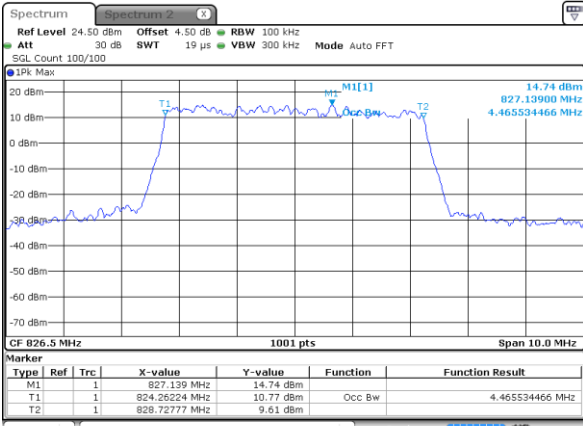

Highest Channel / 3MHz / QPSK

Date: 10 JAN 2018 19:22:53

Highest Channel / 3MHz / 16QAM

Date: 10 JAN 2018 19:23:04

LTE Band 5

Lowest Channel / 5MHz / QPSK

Date: 10 JAN 2018 19:31:58

Lowest Channel / 5MHz / 16QAM