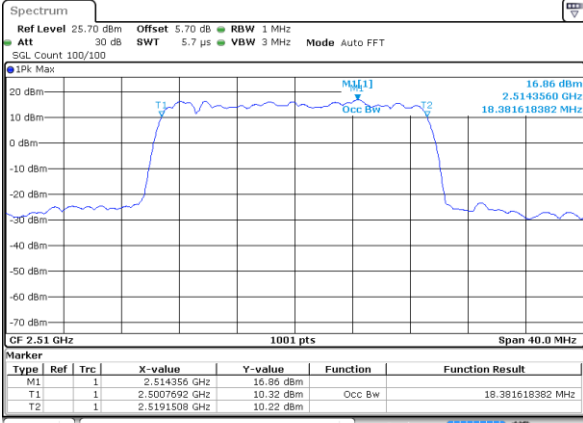

LTE Band 7

Lowest Channel / 20MHz / QPSK

Date: 9 JAN 2018 15:29:56