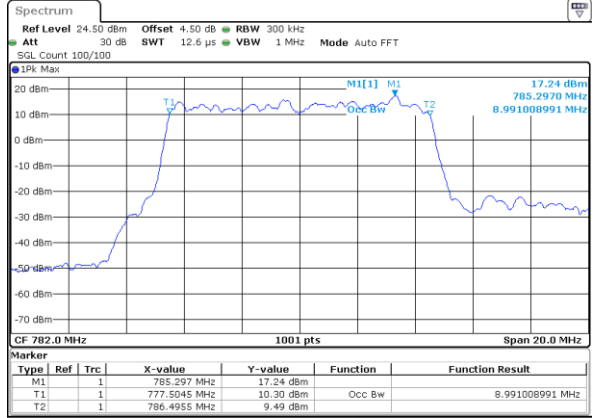

Date: 8 JAN 2018 15:55:33

LTE Band 13

Middle Channel / 10MHz / QPSK

Date: 8 JAN 2018 16:06:18

Middle Channel / 10MHz / 16QAM

Date: 8 JAN 2018 16:06:29

LTE Band 13

Lowest Channel / 5MHz / 64QAM

Date: 8 JAN 2018 16:30:03

Lowest Channel / 10MHz / 64QAM

Date: 8 JAN 2018 16:21:15

Middle Channel / 5MHz / 64QAM

Date: 8 JAN 2018 16:36:07

Middle Channel / 10MHz / 64QAM

Date: 8 JAN 2018 16:37:11

Highest Channel / 5MHz / 64QAM