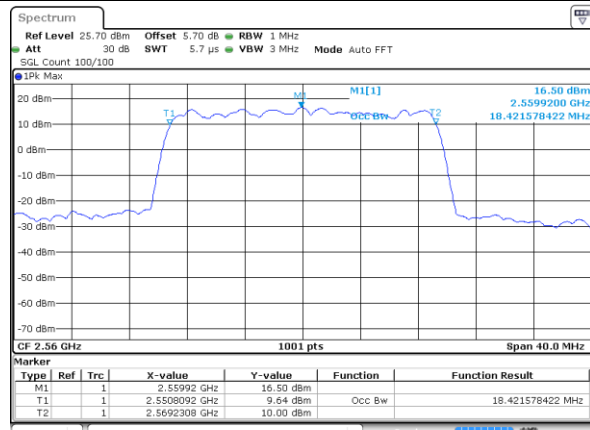

LTE Band 7

Lowest Channel / 15MHz / 64QAM

Date: 9 JAN 2018 15:57:28

Lowest Channel / 20MHz / 64QAM

Date: 9 JAN 2018 15:58:32

Middle Channel / 15MHz / 64QAM

Date: 9 JAN 2018 15:57:49

Middle Channel / 20MHz / 64QAM

Date: 9 JAN 2018 15:58:53

Highest Channel / 15MHz / 64QAM

Date: 9 JAN 2018 15:58:10

Highest Channel / 20MHz / 64QAM

Date: 9 JAN 2018 15:59:14

LTE Band 12

Lowest Channel / 1.4MHz / QPSK

Date: 11 JAN 2018 10:34:04