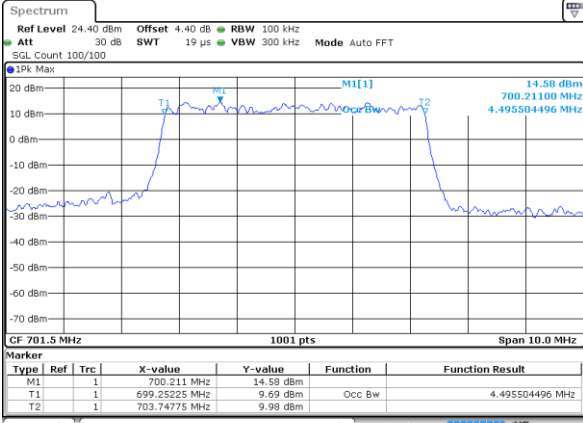

Date: 11 JAN 2018 10:34:47

Highest Channel / 1.4MHz / 16QAM

Date: 11 JAN 2018 10:34:58

LTE Band 12

Lowest Channel / 3MHz / QPSK

Date: 11 JAN 2018 10:50:46

Lowest Channel / 3MHz / 16QAM

Date: 11 JAN 2018 10:50:57

Middle Channel / 3MHz / QPSK

Date: 11 JAN 2018 10:51:18

Middle Channel / 3MHz / 16QAM

Date: 11 JAN 2018 10:51:07

Highest Channel / 3MHz / QPSK

Date: 11 JAN 2018 10:51:29

Highest Channel / 3MHz / 16QAM

Date: 11 JAN 2018 10:51:39

LTE Band 12

Lowest Channel / 5MHz / QPSK

Date: 11 JAN 2018 11:07:27

Lowest Channel / 5MHz / 16QAM

Date: 11 JAN 2018 11:07:38

Middle Channel / 5MHz / QPSK

Date: 11 JAN 2018 11:07:59

Middle Channel / 5MHz / 16QAM