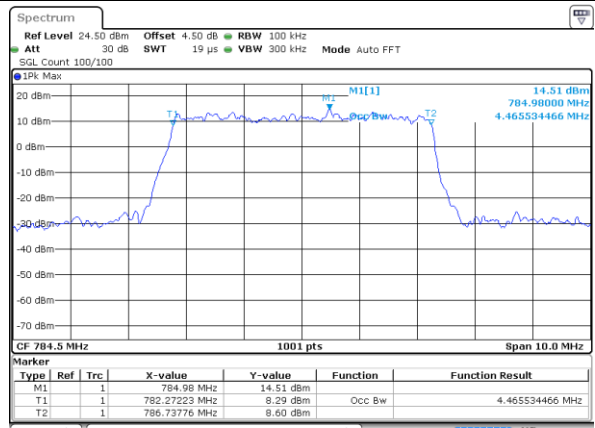

Highest Channel / 5MHz / 64QAM

Date: 11 JAN 2018 14:02:21

Highest Channel / 10MHz / 64QAM

Date: 11 JAN 2018 14:10:03

LTE Band 13

Lowest Channel / 5MHz / QPSK

Date: 8 JAN 2018 15:43:54

Lowest Channel / 5MHz / 16QAM

Date: 8 JAN 2018 15:43:44

Middle Channel / 5MHz / QPSK

Date: 8 JAN 2018 15:52:50

Middle Channel / 5MHz / 16QAM

Date: 8 JAN 2018 15:53:00

Highest Channel / 5MHz / QPSK

Date: 8 JAN 2018 15:55:22

Highest Channel / 5MHz / 16QAM

Date: 8 JAN 2018 15:55:33

LTE Band 13

Middle Channel / 10MHz / QPSK

Date: 8 JAN 2018 16:06:18

Middle Channel / 10MHz / 16QAM

Date: 8 JAN 2018 16:06:29

LTE Band 13

Lowest Channel / 5MHz / 64QAM