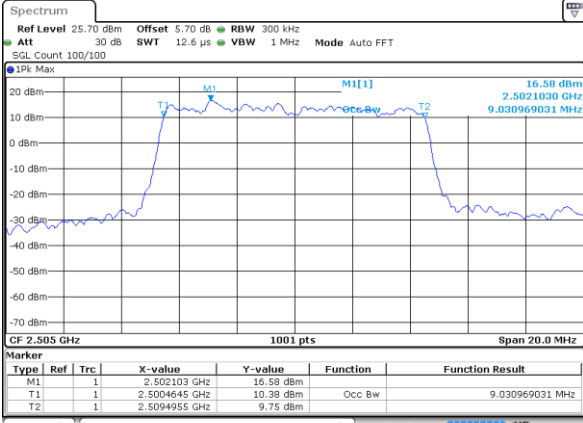

LTE Band 7

Lowest Channel / 5MHz / QPSK

Date: 9 JAN 2018 14:29:22

Lowest Channel / 5MHz / 16QAM

Date: 9 JAN 2018 14:29:44

Middle Channel / 5MHz / QPSK

Date: 9 JAN 2018 14:30:26

Middle Channel / 5MHz / 16QAM

Date: 9 JAN 2018 14:30:05

Highest Channel / 5MHz / QPSK

Date: 9 JAN 2018 14:30:47

Highest Channel / 5MHz / 16QAM

Date: 9 JAN 2018 14:31:08

LTE Band 7

Lowest Channel / 10MHz / QPSK

Date: 9 JAN 2018 14:56:13

Lowest Channel / 10MHz / 16QAM

Date: 9 JAN 2018 14:56:34

Middle Channel / 10MHz / QPSK

Date: 9 JAN 2018 14:57:17

Middle Channel / 10MHz / 16QAM

Date: 9 JAN 2018 14:56:55

Highest Channel / 10MHz / QPSK

Date: 9 JAN 2018 14:57:38