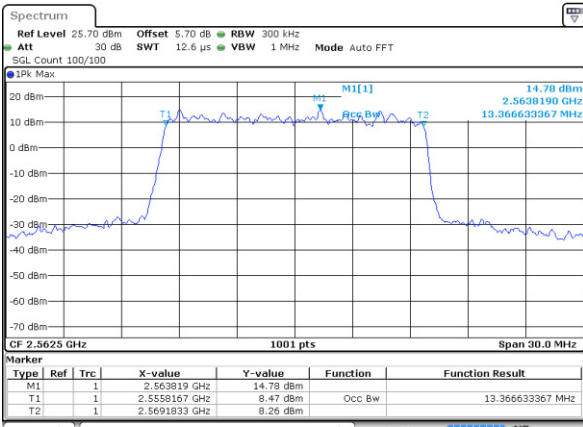

Highest Channel / 10MHz / 16QAM

Date: 9 JAN 2018 14:57:59

LTE Band 7

Lowest Channel / 15MHz / QPSK

Date: 9 JAN 2018 15:13:15

Lowest Channel / 15MHz / 16QAM

Date: 9 JAN 2018 15:12:54

Middle Channel / 15MHz / QPSK

Date: 9 JAN 2018 15:13:36

Middle Channel / 15MHz / 16QAM

Date: 9 JAN 2018 15:13:58

Highest Channel / 15MHz / QPSK

Date: 9 JAN 2018 15:14:40

Highest Channel / 15MHz / 16QAM

Date: 9 JAN 2018 15:14:19

LTE Band 7