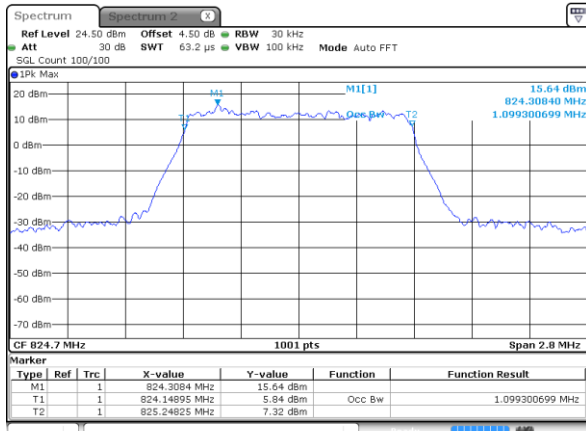

Middle Channel / 10MHz / 16QAM

Date: 10 JAN 2018 20:01:55

Highest Channel / 10MHz / QPSK

Date: 10 JAN 2018 20:04:17

Highest Channel / 10MHz / 16QAM

Date: 10 JAN 2018 20:04:28

LTE Band 5

Lowest Channel / 1.4MHz / 64QAM