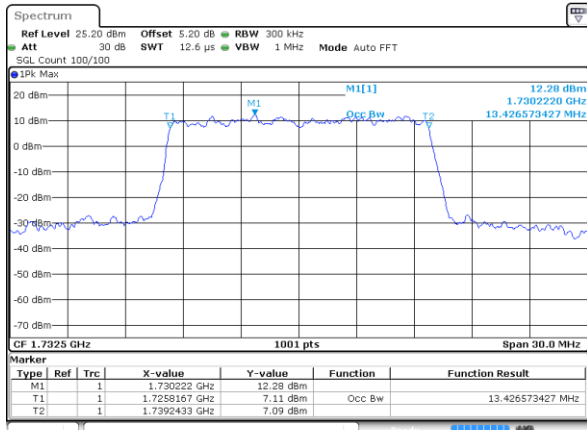

Middle Channel / 15MHz / 64QAM

Date: 9 JAN 2018 22:16:32