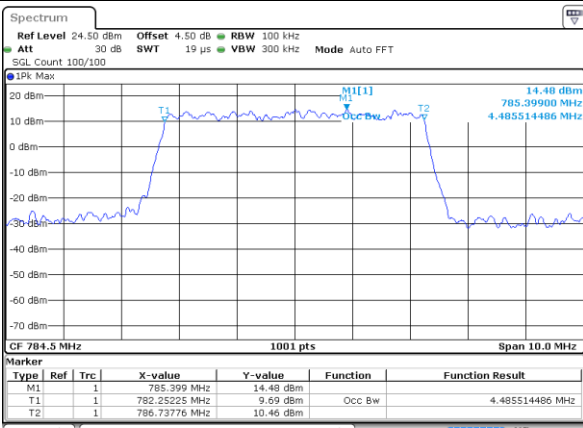

Highest Channel / 5MHz / 64QAM

Date: 11 JAN 2018 14:02:21

Highest Channel / 10MHz / 64QAM

Date: 11 JAN 2018 14:10:03

LTE Band 13

Lowest Channel / 5MHz / QPSK

Date: 8 JAN 2018 15:43:54

Lowest Channel / 5MHz / 16QAM

Date: 8 JAN 2018 15:43:44

Middle Channel / 5MHz / QPSK

Date: 8 JAN 2018 15:52:50

Middle Channel / 5MHz / 16QAM

Date: 8 JAN 2018 15:53:00

Highest Channel / 5MHz / QPSK

Date: 8 JAN 2018 15:55:22

Highest Channel / 5MHz / 16QAM

Date: 8 JAN 2018 15:55:33

LTE Band 13

Middle Channel / 10MHz / QPSK

Date: 8 JAN 2018 16:06:18

Middle Channel / 10MHz / 16QAM

Date: 8 JAN 2018 16:06:29

LTE Band 13

Lowest Channel / 5MHz / 64QAM