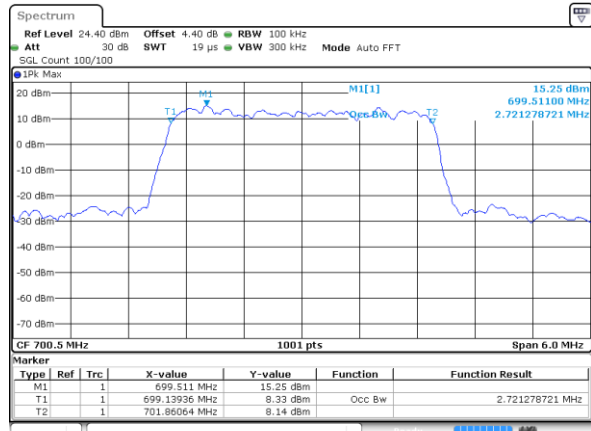

Highest Channel / 10MHz / 16QAM

Date: 11 JAN 2018 11:25:01

LTE Band 12

Lowest Channel / 1.4MHz / 64QAM

Date: 11 JAN 2018 13:54:00

Lowest Channel / 3MHz / 64QAM

Date: 11 JAN 2018 13:55:14

Middle Channel / 1.4MHz / 64QAM

Date: 11 JAN 2018 13:54:22

Middle Channel / 3MHz / 64QAM

Date: 11 JAN 2018 13:55:38

Highest Channel / 1.4MHz / 64QAM

Date: 11 JAN 2018 13:54:44

Highest Channel / 3MHz / 64QAM

Date: 11 JAN 2018 13:56:02

LTE Band 12