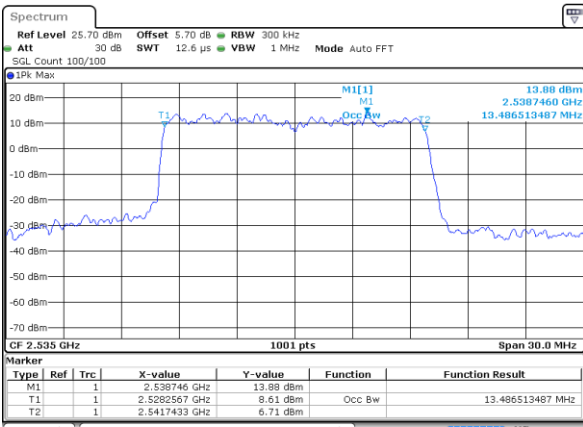

Highest Channel / 10MHz / 16QAM

Date: 9 JAN 2018 14:57:59

LTE Band 7

Lowest Channel / 15MHz / QPSK

Date: 9 JAN 2018 15:13:15

Lowest Channel / 15MHz / 16QAM

Date: 9 JAN 2018 15:12:54

Middle Channel / 15MHz / QPSK

Date: 9 JAN 2018 15:13:36

Middle Channel / 15MHz / 16QAM

Date: 9 JAN 2018 15:13:58

Highest Channel / 15MHz / QPSK

Date: 9 JAN 2018 15:14:40

Highest Channel / 15MHz / 16QAM

Date: 9 JAN 2018 15:14:19

LTE Band 7