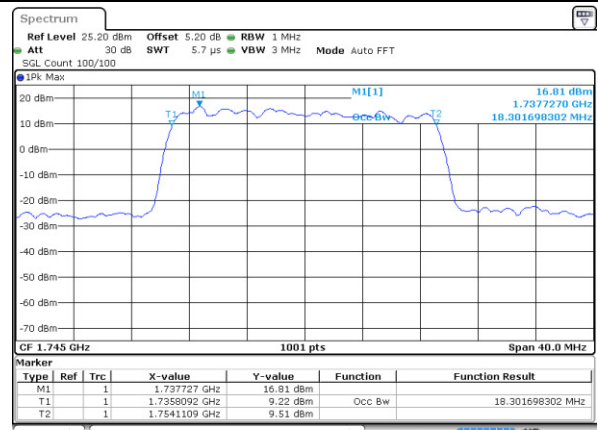

Date: 9 JAN 2018 22:17:39

Highest Channel / 5MHz / 64QAM

Date: 9 JAN 2018 22:19:04

Highest Channel / 10MHz / 64QAM

Date: 9 JAN 2018 22:18:00

LTE Band 5

Lowest Channel / 15MHz / 64QAM

Date: 9 JAN 2018 22:16:09

Lowest Channel / 20MHz / 64QAM

Date: 9 JAN 2018 22:15:11

Middle Channel / 15MHz / 64QAM

Date: 9 JAN 2018 22:16:32

Middle Channel / 20MHz / 64QAM

Date: 9 JAN 2018 22:13:28

Highest Channel / 15MHz / 64QAM

Date: 9 JAN 2018 22:16:53

Highest Channel / 20MHz / 64QAM

Date: 9 JAN 2018 22:14:19

LTE Band 5

Lowest Channel / 1.4MHz / QPSK

Date: 10 JAN 2018 18:50:33

Lowest Channel / 1.4MHz / 16QAM

Date: 10 JAN 2018 18:50:44

Middle Channel / 1.4MHz / QPSK