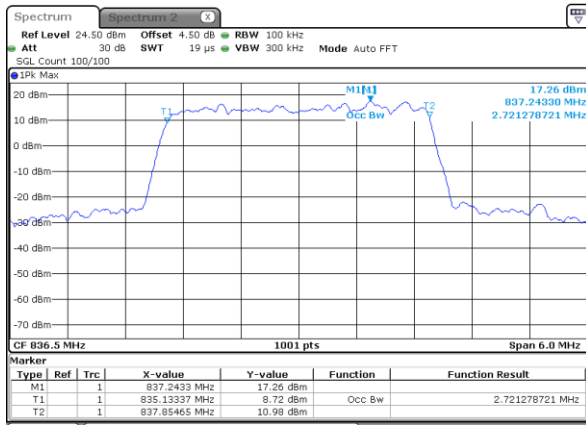

Date: 10 JAN 2018 18:59:39

Middle Channel / 1.4MHz / 16QAM

Date: 10 JAN 2018 18:59:49

Highest Channel / 1.4MHz / QPSK

Date: 10 JAN 2018 19:02:11

Highest Channel / 1.4MHz / 16QAM

Date: 10 JAN 2018 19:02:22

LTE Band 5

Lowest Channel / 3MHz / QPSK

Date: 10 JAN 2018 19:11:16

Lowest Channel / 3MHz / 16QAM

Date: 10 JAN 2018 19:11:26

Middle Channel / 3MHz / QPSK

Date: 10 JAN 2018 19:20:21

Middle Channel / 3MHz / 16QAM

Date: 10 JAN 2018 19:20:31

Highest Channel / 3MHz / QPSK

Date: 10 JAN 2018 19:22:53

Highest Channel / 3MHz / 16QAM

Date: 10 JAN 2018 19:23:04

LTE Band 5

Lowest Channel / 5MHz / QPSK

Date: 10 JAN 2018 19:31:58

Lowest Channel / 5MHz / 16QAM