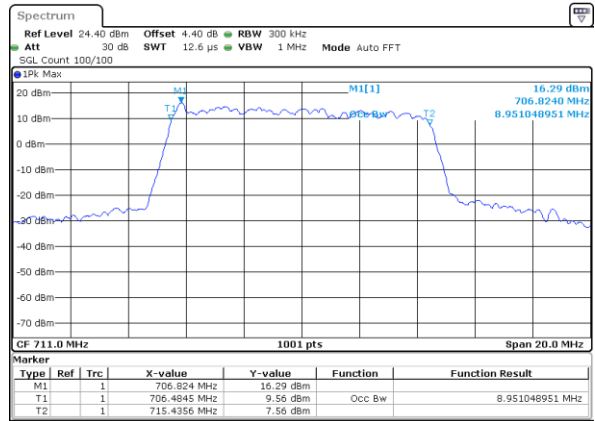

Date: 11 JAN 2018 11:07:48

Highest Channel / 5MHz / QPSK

Date: 11 JAN 2018 11:08:10

Highest Channel / 5MHz / 16QAM

Date: 11 JAN 2018 11:08:20

LTE Band 12

Lowest Channel / 10MHz / QPSK

Date: 11 JAN 2018 11:24:08

Lowest Channel / 10MHz / 16QAM

Date: 11 JAN 2018 11:24:19

Middle Channel / 10MHz / QPSK

Date: 11 JAN 2018 11:24:40

Middle Channel / 10MHz / 16QAM

Date: 11 JAN 2018 11:24:29

Highest Channel / 10MHz / QPSK

Date: 11 JAN 2018 11:24:51

Highest Channel / 10MHz / 16QAM

Date: 11 JAN 2018 11:25:01

LTE Band 12

Lowest Channel / 1.4MHz / 64QAM

Date: 11 JAN 2018 13:54:00

Lowest Channel / 3MHz / 64QAM

Date: 11 JAN 2018 13:55:14

Middle Channel / 1.4MHz / 64QAM

Date: 11 JAN 2018 13:54:22

Middle Channel / 3MHz / 64QAM

Date: 11 JAN 2018 13:55:38

Highest Channel / 1.4MHz / 64QAM

Date: 11 JAN 2018 13:54:44

Highest Channel / 3MHz / 64QAM

Date: 11 JAN 2018 13:56:02

LTE Band 12