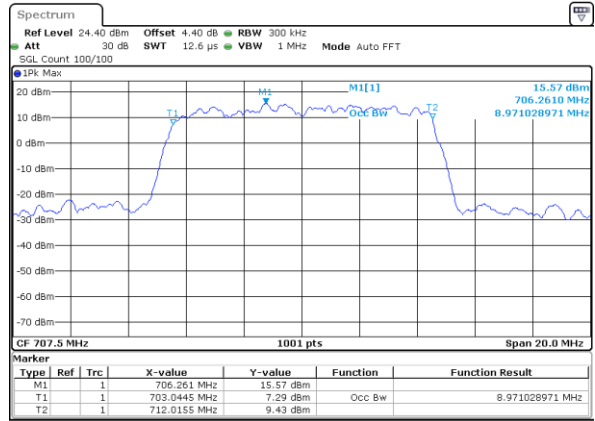

Date: 11 JAN 2018 11:07:48

Highest Channel / 5MHz / QPSK

Date: 11 JAN 2018 11:08:10

Highest Channel / 5MHz / 16QAM

Date: 11 JAN 2018 11:08:20

LTE Band 12

Lowest Channel / 10MHz / QPSK

Date: 11 JAN 2018 11:24:08

Lowest Channel / 10MHz / 16QAM

Date: 11 JAN 2018 11:24:19

Middle Channel / 10MHz / QPSK

Date: 11 JAN 2018 11:24:40

Middle Channel / 10MHz / 16QAM

Date: 11 JAN 2018 11:24:29

Highest Channel / 10MHz / QPSK

Date: 11 JAN 2018 11:24:51

Highest Channel / 10MHz / 16QAM

Date: 11 JAN 2018 11:25:01

LTE Band 12

Lowest Channel / 1.4MHz / 64QAM

Date: 11 JAN 2018 13:54:00

Lowest Channel / 3MHz / 64QAM

Date: 11 JAN 2018 13:55:14

Middle Channel / 1.4MHz / 64QAM

Date: 11 JAN 2018 13:54:22

Middle Channel / 3MHz / 64QAM

Date: 11 JAN 2018 13:55:38

Highest Channel / 1.4MHz / 64QAM

Date: 11 JAN 2018 13:54:44

Highest Channel / 3MHz / 64QAM

Date: 11 JAN 2018 13:56:02

LTE Band 12