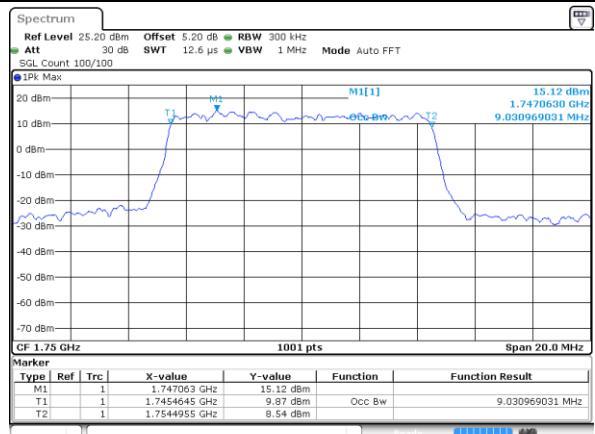

LTE Band 5

Lowest Channel / 5MHz / 64QAM

Date: 9 JAN 2018 22:18:22

Lowest Channel / 10MHz / 64QAM

Date: 9 JAN 2018 22:17:38

Middle Channel / 5MHz / 64QAM

Date: 9 JAN 2018 22:18:43

Middle Channel / 10MHz / 64QAM

Date: 9 JAN 2018 22:17:39

Highest Channel / 5MHz / 64QAM

Date: 9 JAN 2018 22:19:04

Highest Channel / 10MHz / 64QAM

Date: 9 JAN 2018 22:18:00

LTE Band 5

Lowest Channel / 15MHz / 64QAM

Date: 9 JAN 2018 22:16:09