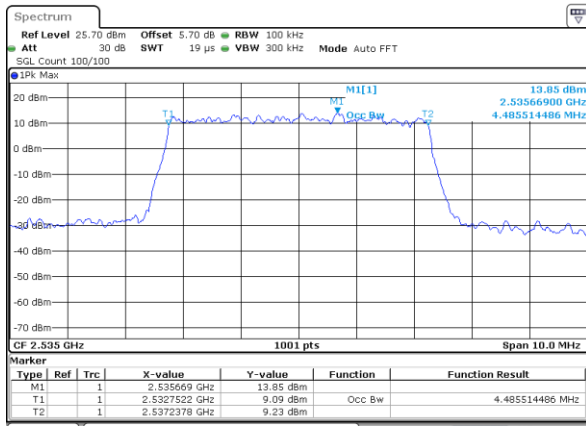

Highest Channel / 20MHz / QPSK

Date: 9 JAN 2018 15:31:21

Highest Channel / 20MHz / 16QAM

Date: 9 JAN 2018 15:31:00

Lowest Channel / 5MHz / 64QAM

Date: 9 JAN 2018 15:55:21

Lowest Channel / 10MHz / 64QAM

Date: 9 JAN 2018 15:56:25

Middle Channel / 5MHz / 64QAM

Date: 9 JAN 2018 15:55:42

Middle Channel / 10MHz / 64QAM

Date: 9 JAN 2018 15:56:46

Highest Channel / 5MHz / 64QAM

Date: 9 JAN 2018 15:56:04

Highest Channel / 10MHz / 64QAM

Date: 9 JAN 2018 15:57:07