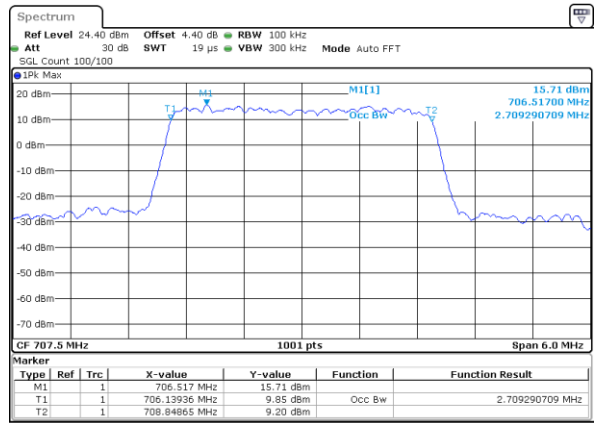

Middle Channel / 3MHz / 16QAM

Date: 11 JAN 2018 10:51:07