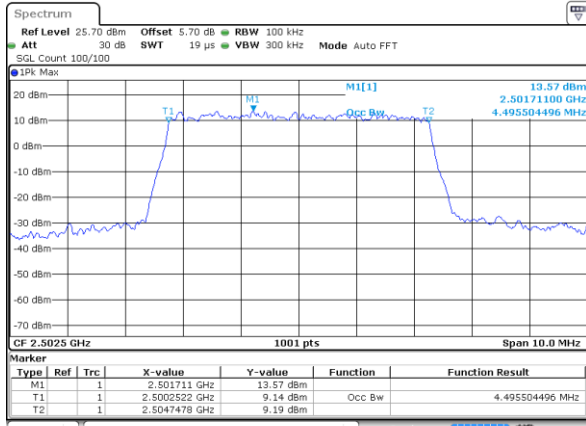

Highest Channel / 20MHz / QPSK

Date: 9 JAN 2018 15:31:21

Highest Channel / 20MHz / 16QAM

Date: 9 JAN 2018 15:31:00

Lowest Channel / 5MHz / 64QAM

Date: 9 JAN 2018 15:55:21

Lowest Channel / 10MHz / 64QAM

Date: 9 JAN 2018 15:56:25

Middle Channel / 5MHz / 64QAM

Date: 9 JAN 2018 15:55:42

Middle Channel / 10MHz / 64QAM

Date: 9 JAN 2018 15:56:46

Highest Channel / 5MHz / 64QAM

Date: 9 JAN 2018 15:56:04

Highest Channel / 10MHz / 64QAM

Date: 9 JAN 2018 15:57:07