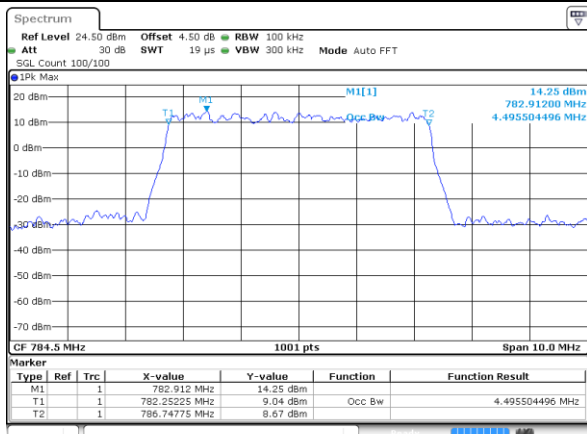

Date: 8 JAN 2018 16:30:03

Lowest Channel / 10MHz / 64QAM

Date: 8 JAN 2018 16:21:15

Middle Channel / 5MHz / 64QAM

Date: 8 JAN 2018 16:36:07

Middle Channel / 10MHz / 64QAM

Date: 8 JAN 2018 16:37:11

Highest Channel / 5MHz / 64QAM

Date: 8 JAN 2018 16:37:11

Highest Channel / 10MHz / 64QAM

Date: 8 JAN 2018 16:37:11