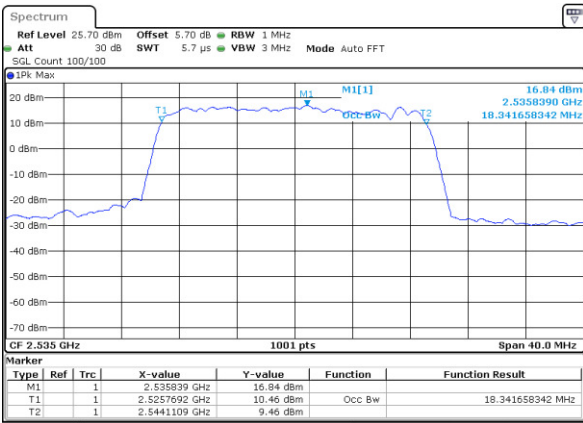

Date: 9 JAN 2018 15:13:36

Middle Channel / 15MHz / 16QAM

Date: 9 JAN 2018 15:13:58

Highest Channel / 15MHz / QPSK

Date: 9 JAN 2018 15:14:40

Highest Channel / 15MHz / 16QAM

Date: 9 JAN 2018 15:14:19

LTE Band 7

Lowest Channel / 20MHz / QPSK

Date: 9 JAN 2018 15:29:56

Lowest Channel / 20MHz / 16QAM

Date: 9 JAN 2018 15:29:35

Middle Channel / 20MHz / QPSK

Date: 9 JAN 2018 15:30:17

Middle Channel / 20MHz / 16QAM

Date: 9 JAN 2018 15:30:39

Highest Channel / 20MHz / QPSK

Date: 9 JAN 2018 15:31:21

Highest Channel / 20MHz / 16QAM

Date: 9 JAN 2018 15:31:00

Lowest Channel / 5MHz / 64QAM

Date: 9 JAN 2018 15:55:21

Lowest Channel / 10MHz / 64QAM

Date: 9 JAN 2018 15:56:25