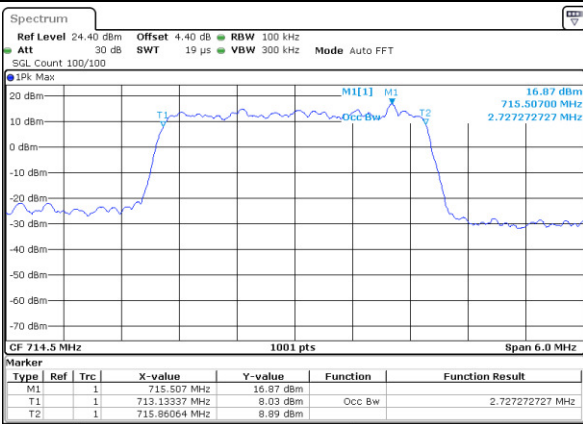

Date: 11 JAN 2018 10:34:47

Highest Channel / 1.4MHz / 16QAM

Date: 11 JAN 2018 10:34:58

LTE Band 12

Lowest Channel / 3MHz / QPSK

Date: 11 JAN 2018 10:50:46

Lowest Channel / 3MHz / 16QAM

Date: 11 JAN 2018 10:50:57

Middle Channel / 3MHz / QPSK

Date: 11 JAN 2018 10:51:18

Middle Channel / 3MHz / 16QAM

Date: 11 JAN 2018 10:51:07

Highest Channel / 3MHz / QPSK

Date: 11 JAN 2018 10:51:29

Highest Channel / 3MHz / 16QAM

Date: 11 JAN 2018 10:51:39

LTE Band 12

Lowest Channel / 5MHz / QPSK

Date: 11 JAN 2018 11:07:27

Lowest Channel / 5MHz / 16QAM

Date: 11 JAN 2018 11:07:38

Middle Channel / 5MHz / QPSK

Date: 11 JAN 2018 11:07:59

Middle Channel / 5MHz / 16QAM