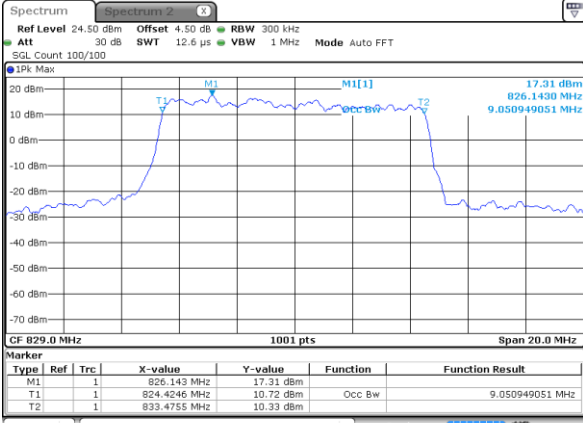

Highest Channel / 3MHz / QPSK

Date: 10 JAN 2018 19:22:53

Highest Channel / 3MHz / 16QAM

Date: 10 JAN 2018 19:23:04

LTE Band 5

Lowest Channel / 5MHz / QPSK

Date: 10 JAN 2018 19:31:58

Lowest Channel / 5MHz / 16QAM

Date: 10 JAN 2018 19:32:09

Middle Channel / 5MHz / QPSK

Date: 10 JAN 2018 19:41:03

Middle Channel / 5MHz / 16QAM

Date: 10 JAN 2018 19:41:13

Highest Channel / 5MHz / QPSK

Date: 10 JAN 2018 19:43:36

Highest Channel / 5MHz / 16QAM

Date: 10 JAN 2018 19:43:46

LTE Band 5

Lowest Channel / 10MHz / QPSK

Date: 10 JAN 2018 19:52:40

Lowest Channel / 10MHz / 16QAM

Date: 10 JAN 2018 19:52:51

Middle Channel / 10MHz / QPSK

Date: 10 JAN 2018 20:01:45

Middle Channel / 10MHz / 16QAM

Date: 10 JAN 2018 20:01:55

Highest Channel / 10MHz / QPSK

Date: 10 JAN 2018 20:04:17

Highest Channel / 10MHz / 16QAM

Date: 10 JAN 2018 20:04:28

LTE Band 5

Lowest Channel / 1.4MHz / 64QAM