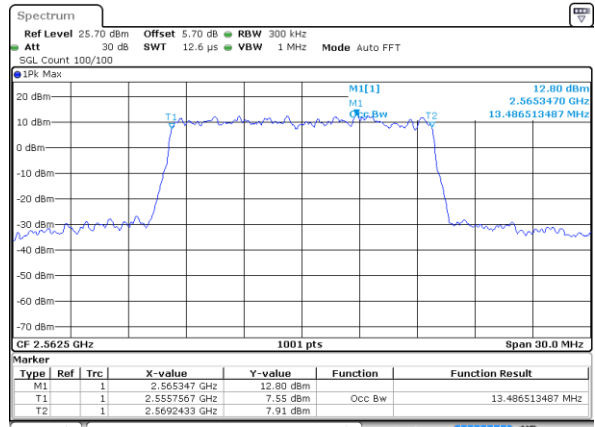

Highest Channel / 10MHz / 16QAM

Date: 9 JAN 2018 14:57:59

LTE Band 7

Lowest Channel / 15MHz / QPSK

Date: 9 JAN 2018 15:13:15

Lowest Channel / 15MHz / 16QAM

Date: 9 JAN 2018 15:12:54

Middle Channel / 15MHz / QPSK

Date: 9 JAN 2018 15:13:36

Middle Channel / 15MHz / 16QAM

Date: 9 JAN 2018 15:13:58

Highest Channel / 15MHz / QPSK

Date: 9 JAN 2018 15:14:40

Highest Channel / 15MHz / 16QAM

Date: 9 JAN 2018 15:14:19

LTE Band 7