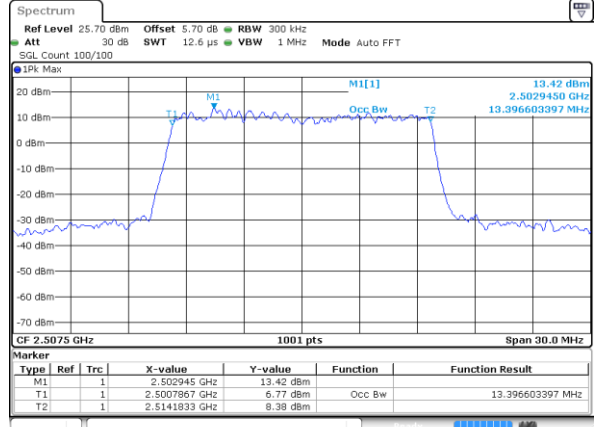

Highest Channel / 10MHz / 16QAM

Date: 9 JAN 2018 14:57:59

LTE Band 7

Lowest Channel / 15MHz / QPSK

Date: 9 JAN 2018 15:13:15

Lowest Channel / 15MHz / 16QAM

Date: 9 JAN 2018 15:12:54

Middle Channel / 15MHz / QPSK

Date: 9 JAN 2018 15:13:36

Middle Channel / 15MHz / 16QAM

Date: 9 JAN 2018 15:13:58

Highest Channel / 15MHz / QPSK

Date: 9 JAN 2018 15:14:40

Highest Channel / 15MHz / 16QAM

Date: 9 JAN 2018 15:14:19

LTE Band 7