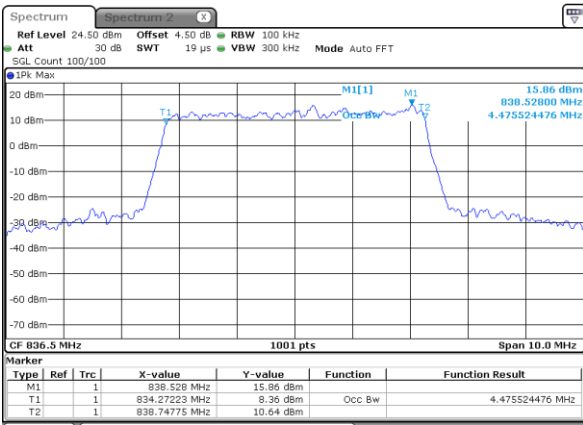

Middle Channel / 5MHz / QPSK

Date: 10 JAN 2018 19:41:03