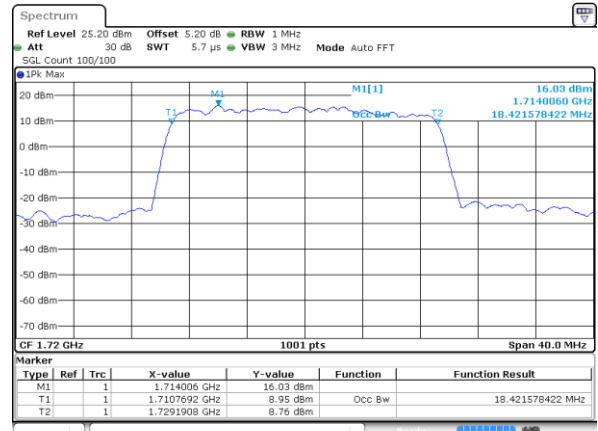

Lowest Channel / 20MHz / 64QAM

Date: 9 JAN 2018 22:15:11