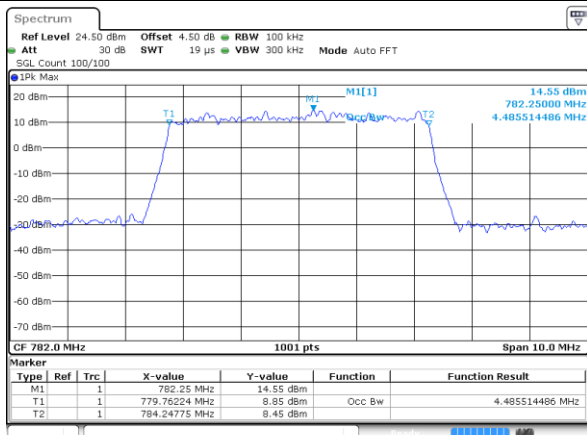

Middle Channel / 5MHz / 64QAM

Date: 8 JAN 2018 16:36:07