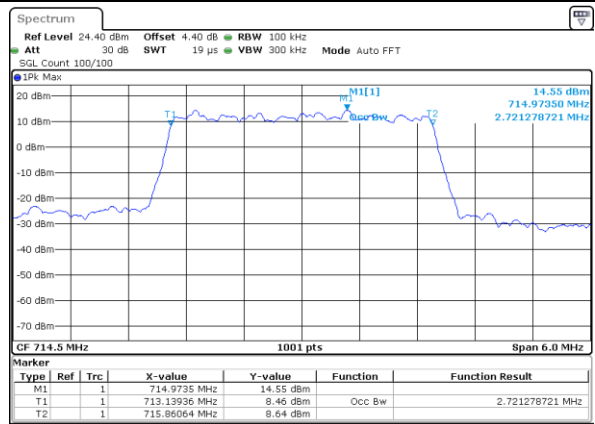

Date: 11 JAN 2018 10:34:47

Highest Channel / 1.4MHz / 16QAM

Date: 11 JAN 2018 10:34:58

LTE Band 12

Lowest Channel / 3MHz / QPSK

Date: 11 JAN 2018 10:50:46

Lowest Channel / 3MHz / 16QAM

Date: 11 JAN 2018 10:50:57

Middle Channel / 3MHz / QPSK

Date: 11 JAN 2018 10:51:18

Middle Channel / 3MHz / 16QAM

Date: 11 JAN 2018 10:51:07

Highest Channel / 3MHz / QPSK

Date: 11 JAN 2018 10:51:29

Highest Channel / 3MHz / 16QAM

Date: 11 JAN 2018 10:51:39

LTE Band 12

Lowest Channel / 5MHz / QPSK

Date: 11 JAN 2018 11:07:27

Lowest Channel / 5MHz / 16QAM

Date: 11 JAN 2018 11:07:38

Middle Channel / 5MHz / QPSK

Date: 11 JAN 2018 11:07:59

Middle Channel / 5MHz / 16QAM