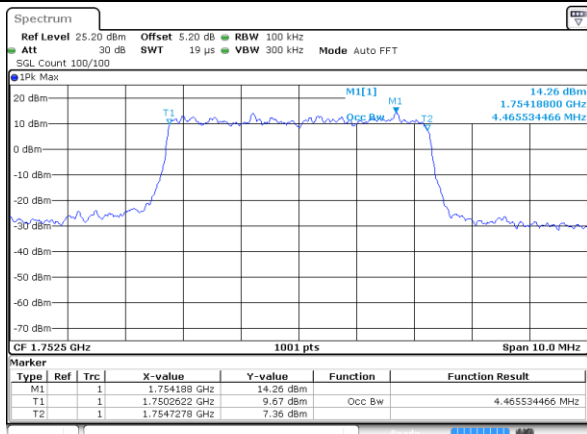

LTE Band 5

Lowest Channel / 5MHz / 64QAM

Date: 9 JAN 2018 22:18:22

Lowest Channel / 10MHz / 64QAM

Date: 9 JAN 2018 22:17:38

Middle Channel / 5MHz / 64QAM

Date: 9 JAN 2018 22:18:43

Middle Channel / 10MHz / 64QAM

Date: 9 JAN 2018 22:17:39

Highest Channel / 5MHz / 64QAM

Date: 9 JAN 2018 22:19:04

Highest Channel / 10MHz / 64QAM

Date: 9 JAN 2018 22:18:00

LTE Band 5

Lowest Channel / 15MHz / 64QAM

Date: 9 JAN 2018 22:16:09