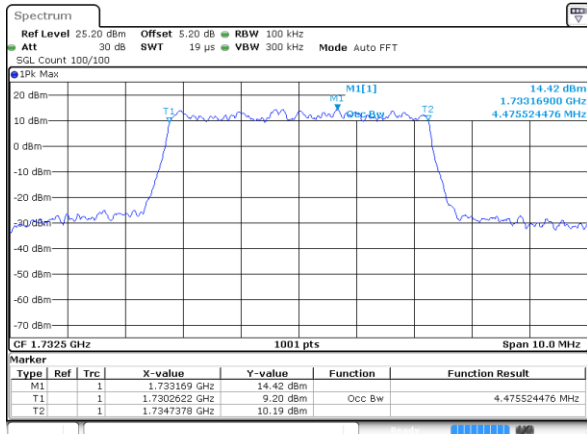

LTE Band 5

Lowest Channel / 5MHz / 64QAM

Date: 9 JAN 2018 22:18:22

Lowest Channel / 10MHz / 64QAM

Date: 9 JAN 2018 22:17:38

Middle Channel / 5MHz / 64QAM

Date: 9 JAN 2018 22:18:43

Middle Channel / 10MHz / 64QAM

Date: 9 JAN 2018 22:17:39

Highest Channel / 5MHz / 64QAM

Date: 9 JAN 2018 22:19:04

Highest Channel / 10MHz / 64QAM

Date: 9 JAN 2018 22:18:00

LTE Band 5

Lowest Channel / 15MHz / 64QAM

Date: 9 JAN 2018 22:16:09