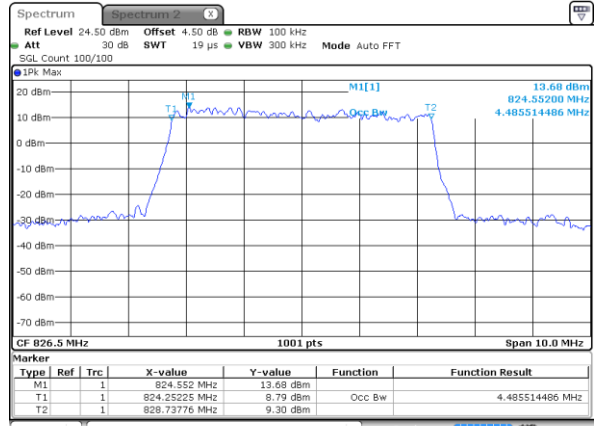

Highest Channel / 3MHz / QPSK

Date: 10 JAN 2018 19:22:53

Highest Channel / 3MHz / 16QAM

Date: 10 JAN 2018 19:23:04

LTE Band 5

Lowest Channel / 5MHz / QPSK

Date: 10 JAN 2018 19:31:58

Lowest Channel / 5MHz / 16QAM