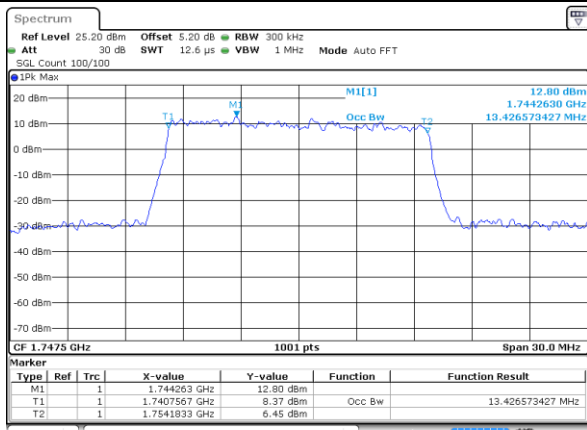

Date: 9 JAN 2018 22:17:39

Highest Channel / 5MHz / 64QAM

Date: 9 JAN 2018 22:19:04

Highest Channel / 10MHz / 64QAM

Date: 9 JAN 2018 22:18:00

LTE Band 5

Lowest Channel / 15MHz / 64QAM

Date: 9 JAN 2018 22:16:09

Lowest Channel / 20MHz / 64QAM

Date: 9 JAN 2018 22:15:11

Middle Channel / 15MHz / 64QAM

Date: 9 JAN 2018 22:16:32

Middle Channel / 20MHz / 64QAM

Date: 9 JAN 2018 22:13:28

Highest Channel / 15MHz / 64QAM

Date: 9 JAN 2018 22:16:53

Highest Channel / 20MHz / 64QAM

Date: 9 JAN 2018 22:14:19

LTE Band 5

Lowest Channel / 1.4MHz / QPSK

Date: 10 JAN 2018 18:50:33

Lowest Channel / 1.4MHz / 16QAM

Date: 10 JAN 2018 18:50:44

Middle Channel / 1.4MHz / QPSK