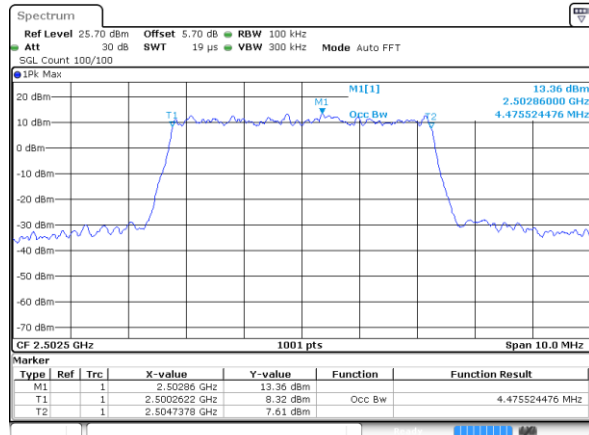

Date: 10 JAN 2018 22:04:04

Highest Channel / 3MHz / 64QAM

Date: 10 JAN 2018 22:05:09

LTE Band 5

Lowest Channel / 5MHz / 64QAM

Date: 10 JAN 2018 22:05:30

Lowest Channel / 10MHz / 64QAM

Date: 10 JAN 2018 22:06:35

Middle Channel / 5MHz / 64QAM

Date: 10 JAN 2018 22:05:52

Middle Channel / 10MHz / 64QAM

Date: 10 JAN 2018 22:06:57

Highest Channel / 5MHz / 64QAM

Date: 10 JAN 2018 22:06:13

Highest Channel / 10MHz / 64QAM

Date: 10 JAN 2018 22:07:19

LTE Band 7

Lowest Channel / 5MHz / QPSK

Date: 9 JAN 2018 14:29:22

Lowest Channel / 5MHz / 16QAM

Date: 9 JAN 2018 14:29:44

Middle Channel / 5MHz / QPSK

Date: 9 JAN 2018 14:30:26

Middle Channel / 5MHz / 16QAM