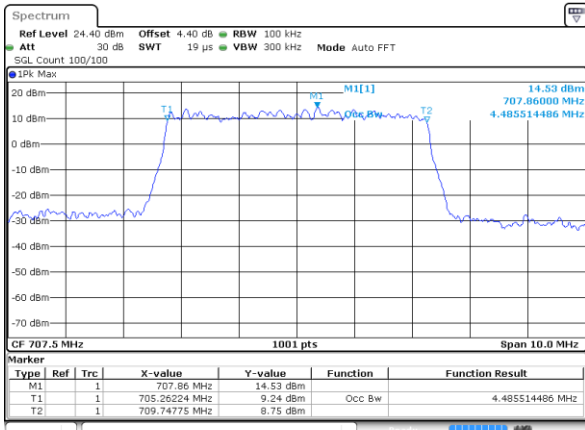

Date: 11 JAN 2018 13:54:22

Middle Channel / 3MHz / 64QAM

Date: 11 JAN 2018 13:55:38

Highest Channel / 1.4MHz / 64QAM

Date: 11 JAN 2018 13:54:44

Highest Channel / 3MHz / 64QAM

Date: 11 JAN 2018 13:56:02

LTE Band 12

Lowest Channel / 5MHz / 64QAM

Date: 11 JAN 2018 14:01:31

Lowest Channel / 10MHz / 64QAM

Date: 11 JAN 2018 14:08:56

Middle Channel / 5MHz / 64QAM

Date: 11 JAN 2018 14:01:59

Middle Channel / 10MHz / 64QAM

Date: 11 JAN 2018 14:09:41

Highest Channel / 5MHz / 64QAM

Date: 11 JAN 2018 14:02:21

Highest Channel / 10MHz / 64QAM

Date: 11 JAN 2018 14:10:03

LTE Band 13

Lowest Channel / 5MHz / QPSK

Date: 8 JAN 2018 15:43:54

Lowest Channel / 5MHz / 16QAM