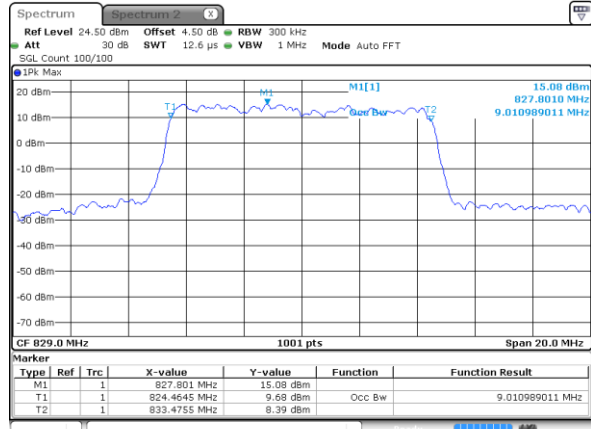

Date: 10 JAN 2018 22:04:04

Highest Channel / 3MHz / 64QAM

Date: 10 JAN 2018 22:05:09

LTE Band 5

Lowest Channel / 5MHz / 64QAM

Date: 10 JAN 2018 22:05:30

Lowest Channel / 10MHz / 64QAM

Date: 10 JAN 2018 22:06:35