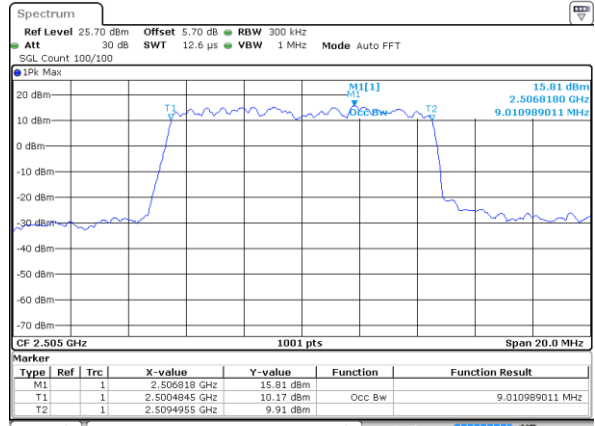

Highest Channel / 20MHz / QPSK

Date: 9 JAN 2018 15:31:21

Highest Channel / 20MHz / 16QAM

Date: 9 JAN 2018 15:31:00

Lowest Channel / 5MHz / 64QAM

Date: 9 JAN 2018 15:55:21

Lowest Channel / 10MHz / 64QAM

Date: 9 JAN 2018 15:56:25