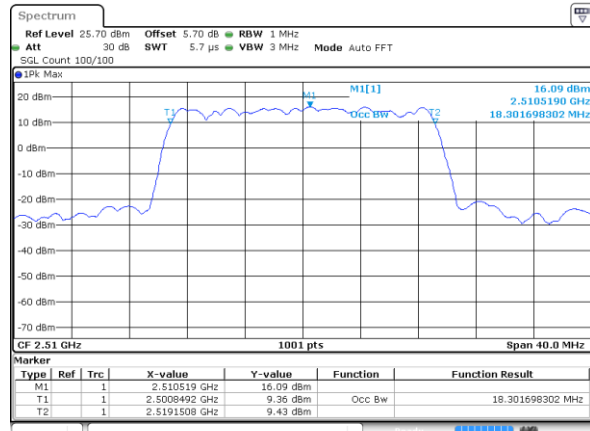

Lowest Channel / 20MHz / 64QAM

Date: 9 JAN 2018 15:58:32