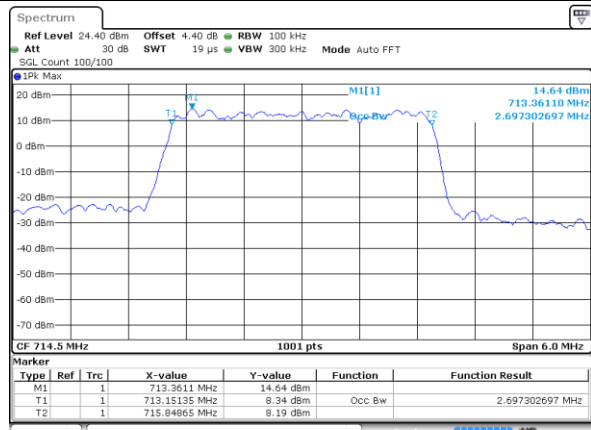

Highest Channel / 10MHz / 16QAM

Date: 11 JAN 2018 11:25:01

LTE Band 12

Lowest Channel / 1.4MHz / 64QAM

Date: 11 JAN 2018 13:54:00

Lowest Channel / 3MHz / 64QAM

Date: 11 JAN 2018 13:55:14

Middle Channel / 1.4MHz / 64QAM

Date: 11 JAN 2018 13:54:22

Middle Channel / 3MHz / 64QAM

Date: 11 JAN 2018 13:55:38

Highest Channel / 1.4MHz / 64QAM

Date: 11 JAN 2018 13:54:44

Highest Channel / 3MHz / 64QAM

Date: 11 JAN 2018 13:56:02

LTE Band 12

Lowest Channel / 5MHz / 64QAM

Date: 11 JAN 2018 14:01:31

Lowest Channel / 10MHz / 64QAM

Date: 11 JAN 2018 14:08:56

Middle Channel / 5MHz / 64QAM

Date: 11 JAN 2018 14:01:59

Middle Channel / 10MHz / 64QAM

Date: 11 JAN 2018 14:09:41