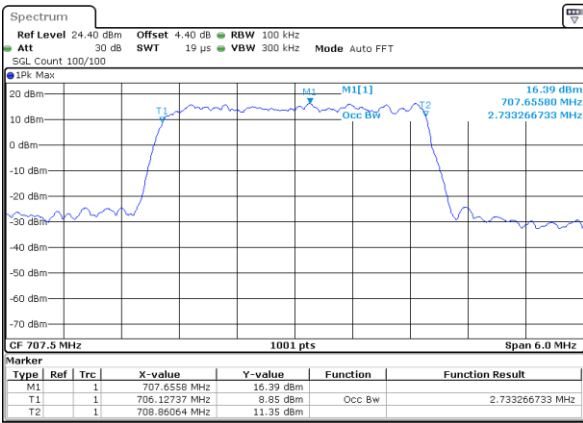

Lowest Channel / 1.4MHz / 16QAM

Date: 11 JAN 2018 10:34:15

Middle Channel / 1.4MHz / QPSK

Date: 11 JAN 2018 10:34:36

Middle Channel / 1.4MHz / 16QAM

Date: 11 JAN 2018 10:34:26

Highest Channel / 1.4MHz / QPSK

Date: 11 JAN 2018 10:34:47

Highest Channel / 1.4MHz / 16QAM

Date: 11 JAN 2018 10:34:58

LTE Band 12

Lowest Channel / 3MHz / QPSK

Date: 11 JAN 2018 10:50:46

Lowest Channel / 3MHz / 16QAM

Date: 11 JAN 2018 10:50:57

Middle Channel / 3MHz / QPSK

Date: 11 JAN 2018 10:51:18

Middle Channel / 3MHz / 16QAM

Date: 11 JAN 2018 10:51:07

Highest Channel / 3MHz / QPSK

Date: 11 JAN 2018 10:51:29

Highest Channel / 3MHz / 16QAM

Date: 11 JAN 2018 10:51:39