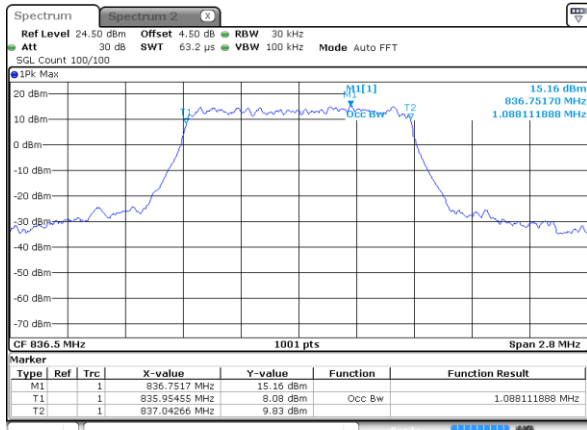

Highest Channel / 20MHz / 64QAM

Date: 9 JAN 2018 22:14:19

LTE Band 5

Lowest Channel / 1.4MHz / QPSK

Date: 10 JAN 2018 18:50:33

Lowest Channel / 1.4MHz / 16QAM

Date: 10 JAN 2018 18:50:44

Middle Channel / 1.4MHz / QPSK

Date: 10 JAN 2018 18:59:39

Middle Channel / 1.4MHz / 16QAM

Date: 10 JAN 2018 18:59:49

Highest Channel / 1.4MHz / QPSK

Date: 10 JAN 2018 19:02:11

Highest Channel / 1.4MHz / 16QAM

Date: 10 JAN 2018 19:02:22

LTE Band 5