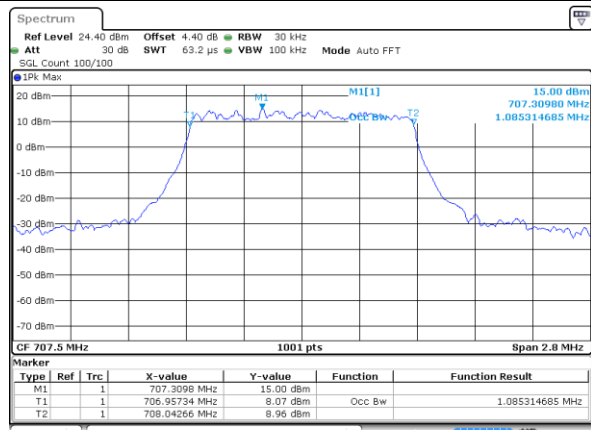

Date: 9 JAN 2018 15:58:53

Highest Channel / 15MHz / 64QAM

Date: 9 JAN 2018 15:58:10

Highest Channel / 20MHz / 64QAM

Date: 9 JAN 2018 15:59:14

LTE Band 12

Lowest Channel / 1.4MHz / QPSK

Date: 11 JAN 2018 10:34:04

Lowest Channel / 1.4MHz / 16QAM

Date: 11 JAN 2018 10:34:15

Middle Channel / 1.4MHz / QPSK

Date: 11 JAN 2018 10:34:36

Middle Channel / 1.4MHz / 16QAM

Date: 11 JAN 2018 10:34:26

Highest Channel / 1.4MHz / QPSK

Date: 11 JAN 2018 10:34:47

Highest Channel / 1.4MHz / 16QAM

Date: 11 JAN 2018 10:34:58

LTE Band 12

Lowest Channel / 3MHz / QPSK

Date: 11 JAN 2018 10:50:46

Lowest Channel / 3MHz / 16QAM

Date: 11 JAN 2018 10:50:57