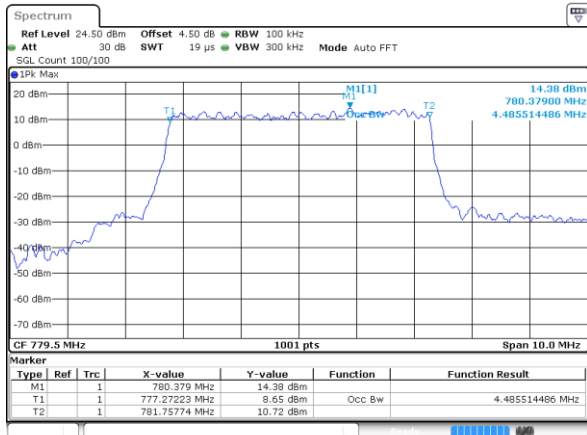

Date: 8 JAN 2018 15:55:33

LTE Band 13

Middle Channel / 10MHz / QPSK

Date: 8 JAN 2018 16:06:18

Middle Channel / 10MHz / 16QAM

Date: 8 JAN 2018 16:06:29

LTE Band 13

Lowest Channel / 5MHz / 64QAM

Date: 8 JAN 2018 16:30:03

Lowest Channel / 10MHz / 64QAM

Date: 8 JAN 2018 16:21:15

Middle Channel / 5MHz / 64QAM

Date: 8 JAN 2018 16:36:07

Middle Channel / 10MHz / 64QAM

Date: 8 JAN 2018 16:37:11

Highest Channel / 5MHz / 64QAM