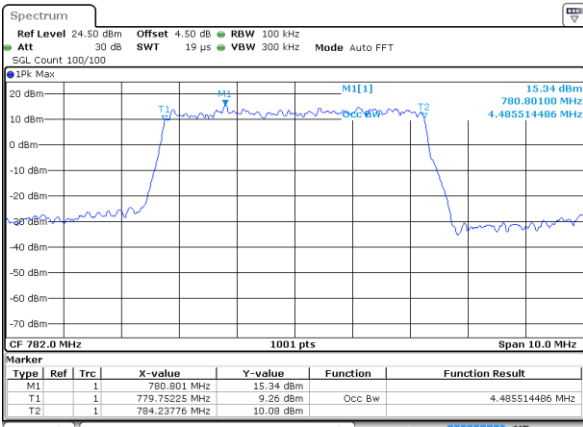

Middle Channel / 5MHz / QPSK

Date: 8 JAN 2018 15:52:50