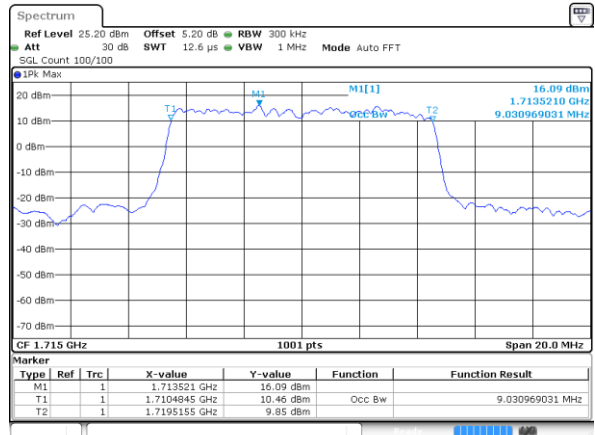

LTE Band 5

Lowest Channel / 5MHz / 64QAM

Date: 9 JAN 2018 22:18:22

Lowest Channel / 10MHz / 64QAM

Date: 9 JAN 2018 22:17:38

Middle Channel / 5MHz / 64QAM

Date: 9 JAN 2018 22:18:43

Middle Channel / 10MHz / 64QAM

Date: 9 JAN 2018 22:17:39

Highest Channel / 5MHz / 64QAM

Date: 9 JAN 2018 22:19:04

Highest Channel / 10MHz / 64QAM

Date: 9 JAN 2018 22:18:00

LTE Band 5

Lowest Channel / 15MHz / 64QAM

Date: 9 JAN 2018 22:16:09