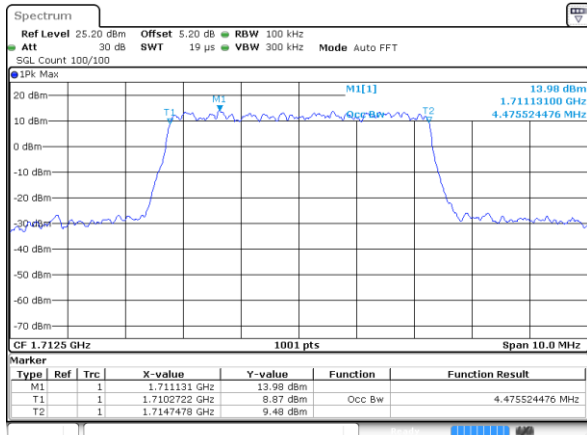

LTE Band 5

Lowest Channel / 5MHz / 64QAM

Date: 9 JAN 2018 22:18:22

Lowest Channel / 10MHz / 64QAM

Date: 9 JAN 2018 22:17:38

Middle Channel / 5MHz / 64QAM

Date: 9 JAN 2018 22:18:43

Middle Channel / 10MHz / 64QAM

Date: 9 JAN 2018 22:17:39

Highest Channel / 5MHz / 64QAM

Date: 9 JAN 2018 22:19:04

Highest Channel / 10MHz / 64QAM

Date: 9 JAN 2018 22:18:00

LTE Band 5

Lowest Channel / 15MHz / 64QAM

Date: 9 JAN 2018 22:16:09