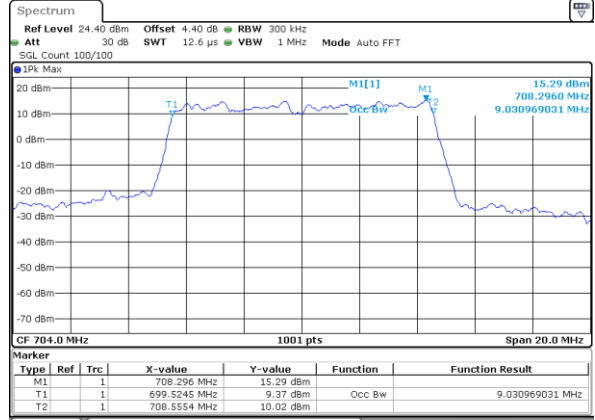

LTE Band 12

Lowest Channel / 5MHz / QPSK

Date: 11 JAN 2018 11:07:27

Lowest Channel / 5MHz / 16QAM

Date: 11 JAN 2018 11:07:38

Middle Channel / 5MHz / QPSK

Date: 11 JAN 2018 11:07:59

Middle Channel / 5MHz / 16QAM

Date: 11 JAN 2018 11:07:48

Highest Channel / 5MHz / QPSK

Date: 11 JAN 2018 11:08:10

Highest Channel / 5MHz / 16QAM

Date: 11 JAN 2018 11:08:20

LTE Band 12

Lowest Channel / 10MHz / QPSK

Date: 11 JAN 2018 11:24:08

Lowest Channel / 10MHz / 16QAM

Date: 11 JAN 2018 11:24:19

Middle Channel / 10MHz / QPSK

Date: 11 JAN 2018 11:24:40

Middle Channel / 10MHz / 16QAM

Date: 11 JAN 2018 11:24:29

Highest Channel / 10MHz / QPSK

Date: 11 JAN 2018 11:24:51

Highest Channel / 10MHz / 16QAM

Date: 11 JAN 2018 11:25:01

LTE Band 12

Lowest Channel / 1.4MHz / 64QAM

Date: 11 JAN 2018 13:54:00

Lowest Channel / 3MHz / 64QAM

Date: 11 JAN 2018 13:55:14

Middle Channel / 1.4MHz / 64QAM