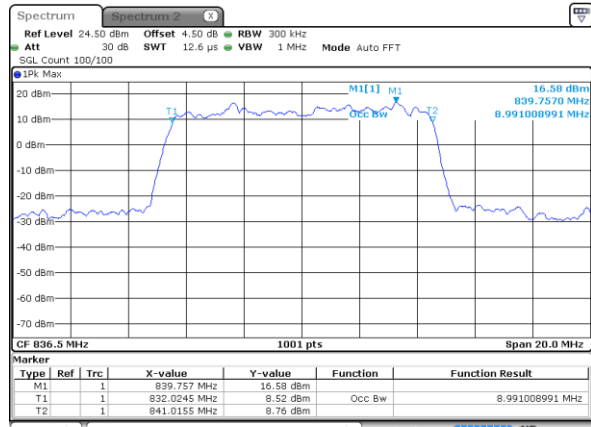

Middle Channel / 10MHz / 64QAM

Date: 10 JAN 2018 22:06:57