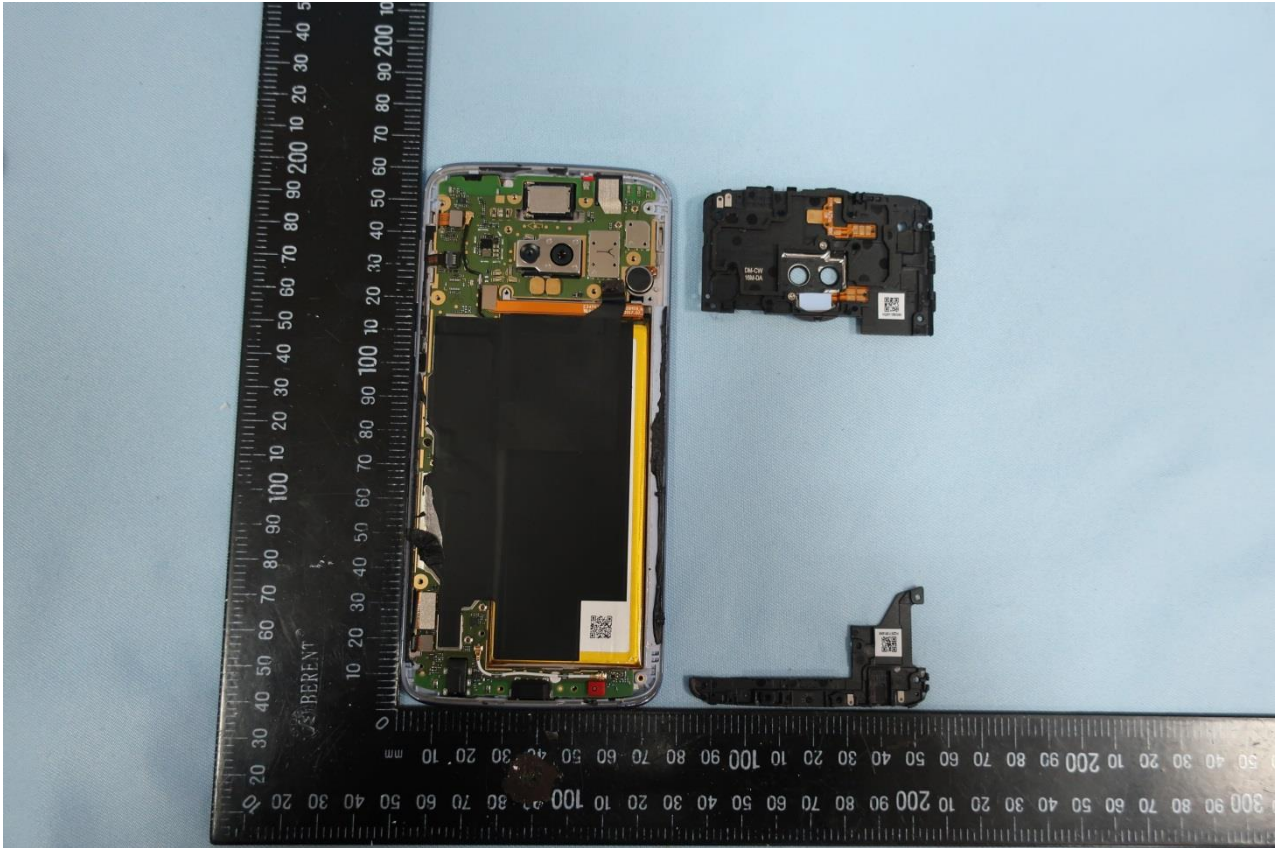

### 3. Internal Photograph of EUT

Brand Name: Motorola / Model Name: XT1926-5

Antenna 1: GSM/WCDMA/LTE Band 2/5/26<Tx/Rx>

Antenna 2: LTE Band 7/38<Tx/Rx>

Antenna 3: LTE Band 7/38<Tx/Rx>

Antenna 4: WCDMA/LTE Band 2/5/26<Rx>

The Antenna 1, Antenna 2 and Antenna 3 can't transmit simultaneously.

Brand Name: Motorola / Model Name: XT1926-5

Brand Name: Motorola / Model Name: XT1926-5

Brand Name: Motorola / Model Name: XT1926-5

Brand Name: Motorola / Model Name: XT1926-5