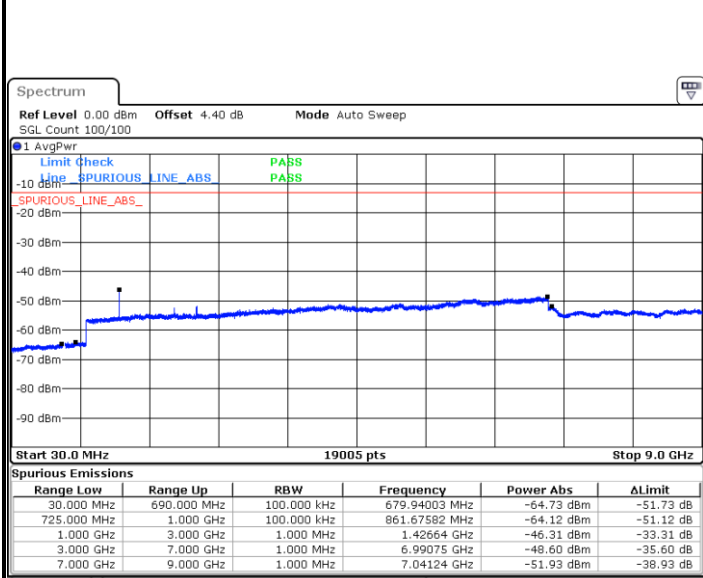

Lowest Channel / 16QAM

Date: 6 JAN 2018 14:17:37

Middle Channel / QPSK

Date: 6 JAN 2018 14:19:27

Middle Channel / 16QAM

Date: 6 JAN 2018 14:18:32

LTE Band 12 / 1.4MHz

Highest Channel / QPSK

Highest Channel / 16QAM

LTE Band 12 / 3MHz

Lowest Channel / QPSK

Lowest Channel / 16QAM

LTE Band 12 / 3MHz

Middle Channel / QPSK

Date: 6 JAN 2018 14:36:10

Middle Channel / 16QAM

Date: 6 JAN 2018 14:35:15

Highest Channel / QPSK

Date: 6 JAN 2018 14:37:05

Highest Channel / 16QAM

Date: 6 JAN 2018 14:38:00

LTE Band 12 / 5MHz

Lowest Channel / QPSK

Date: 6 JAN 2018 14:50:07

Lowest Channel / 16QAM

Date: 6 JAN 2018 14:51:03

Middle Channel / QPSK

Date: 6 JAN 2018 14:52:53

Middle Channel / 16QAM

Date: 6 JAN 2018 14:51:58

LTE Band 12 / 5MHz

Highest Channel / QPSK