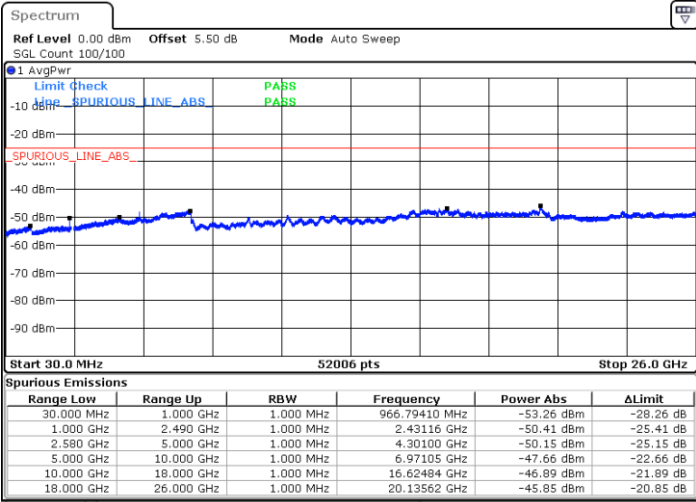

Highest Channel / 64QAM

Date: 6 JAN 2018 13:33:59

LTE Band 5 / 10MHz

Lowest Channel / 64QAM

Middle Channel / 64QAM

Date: 6 JAN 2018 13:29:23

Date: 6 JAN 2018 13:30:18

Highest Channel / 64QAM

Date: 6 JAN 2018 13:31:13

LTE Band 7 / 5MHz

Lowest Channel / QPSK

Lowest Channel / 16QAM

Date: 6 JAN 2018 09:22:58

Date: 6 JAN 2018 09:23:52

Middle Channel / QPSK

Middle Channel / 16QAM

Date: 6 JAN 2018 09:25:42

Date: 6 JAN 2018 09:24:47

LTE Band 7 / 5MHz

Highest Channel / QPSK

Date: 6 JAN 2018 09:26:36

Highest Channel / 16QAM

Date: 6 JAN 2018 09:27:30

LTE Band 7 / 10MHz