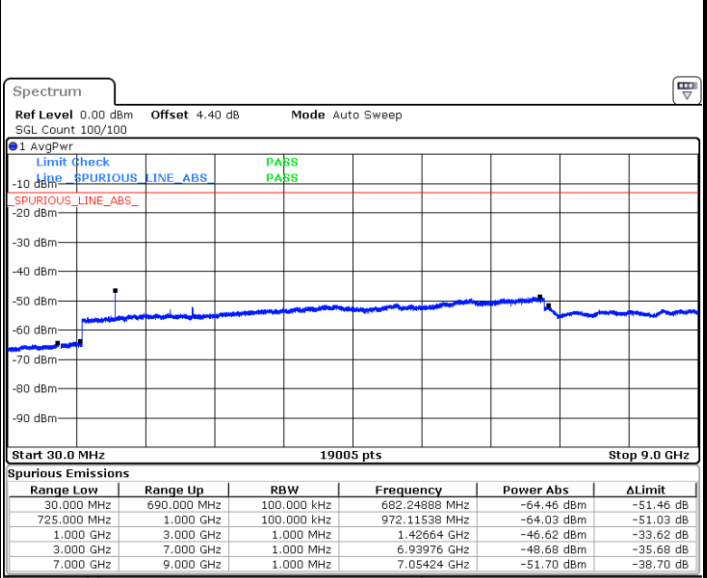

Middle Channel / 64QAM

Date: 6 JAN 2018 10:37:44

Date: 6 JAN 2018 10:38:38

Highest Channel / 64QAM

Date: 6 JAN 2018 11:16:31

LTE Band 12 / 1.4MHz

Lowest Channel / QPSK

Date: 6 JAN 2018 14:16:41

Lowest Channel / 16QAM

Date: 6 JAN 2018 14:17:37

Middle Channel / QPSK

Date: 6 JAN 2018 14:19:27

Middle Channel / 16QAM

Date: 6 JAN 2018 14:18:32

LTE Band 12 / 1.4MHz

Highest Channel / QPSK

Highest Channel / 16QAM

LTE Band 12 / 3MHz

Lowest Channel / QPSK

Lowest Channel / 16QAM

LTE Band 12 / 3MHz

Middle Channel / QPSK

Date: 6 JAN 2018 14:36:10

Middle Channel / 16QAM

Date: 6 JAN 2018 14:35:15

Highest Channel / QPSK

Date: 6 JAN 2018 14:37:05

Highest Channel / 16QAM

Date: 6 JAN 2018 14:38:00

LTE Band 12 / 5MHz

Lowest Channel / QPSK

Date: 6 JAN 2018 14:50:07