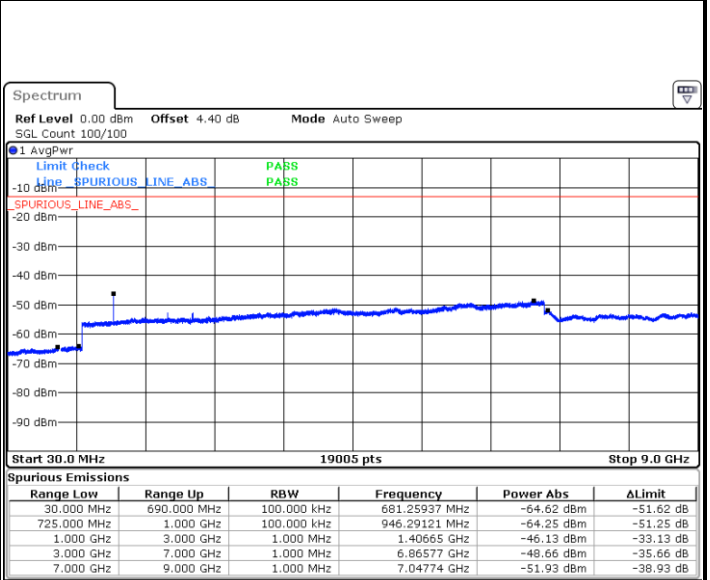

Lowest Channel / 16QAM

Date: 6 JAN 2018 14:51:03

Middle Channel / QPSK

Date: 6 JAN 2018 14:52:53

Middle Channel / 16QAM

Date: 6 JAN 2018 14:51:58

LTE Band 12 / 5MHz

Highest Channel / QPSK

Date: 6 JAN 2018 14:53:48

Highest Channel / 16QAM

Date: 6 JAN 2018 14:54:43

LTE Band 12 / 10MHz

Lowest Channel / QPSK

Date: 6 JAN 2018 15:06:50

Lowest Channel / 16QAM

Date: 6 JAN 2018 15:07:45

LTE Band 12 / 10MHz

Middle Channel / QPSK

Date: 6 JAN 2018 15:09:35

Middle Channel / 16QAM

Date: 6 JAN 2018 15:08:40

Highest Channel / QPSK

Date: 6 JAN 2018 15:10:31

Highest Channel / 16QAM

Date: 6 JAN 2018 15:11:26

LTE Band 12 / 1.4MHz

Lowest Channel / 64QAM

Middle Channel / 64QAM

Date: 6 JAN 2018 16:40:00

Date: 6 JAN 2018 16:40:56

Highest Channel / 64QAM

Date: 6 JAN 2018 16:41:51