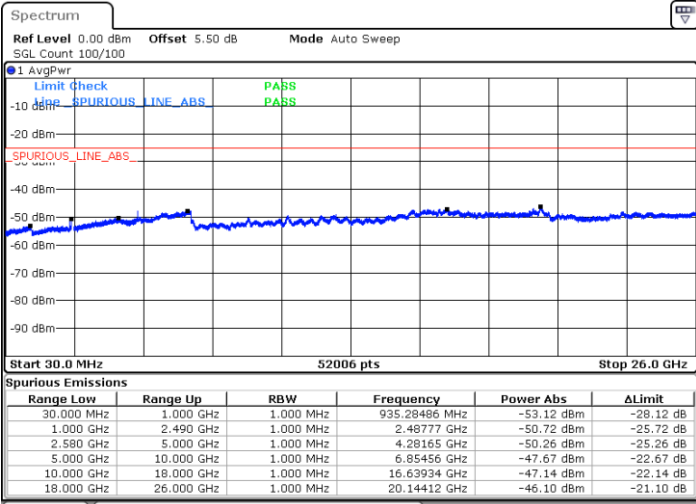

Lowest Channel / QPSK

Date: 6 JAN 2018 09:39:40

Lowest Channel / 16QAM

Date: 6 JAN 2018 09:40:35

LTE Band 7 / 10MHz

Middle Channel / QPSK

Middle Channel / 16QAM

Date: 6 JAN 2018 09:42:24

Date: 6 JAN 2018 09:41:30

Highest Channel / QPSK

Highest Channel / 16QAM

Date: 6 JAN 2018 09:43:19

Date: 6 JAN 2018 09:44:14

LTE Band 7 / 15MHz

Lowest Channel / QPSK

Lowest Channel / 16QAM

Date: 6 JAN 2018 09:56:24

Date: 6 JAN 2018 09:57:18

Middle Channel / QPSK

Middle Channel / 16QAM

Date: 6 JAN 2018 09:59:08

Date: 6 JAN 2018 09:58:13

LTE Band7 / 15MHz

Highest Channel / QPSK

Date: 6 JAN 2018 10:00:02

Highest Channel / 16QAM

Date: 6 JAN 2018 10:00:57

LTE Band 7 / 20MHz

Lowest Channel / QPSK

Date: 6 JAN 2018 10:13:07

Lowest Channel / 16QAM

Date: 6 JAN 2018 10:14:02