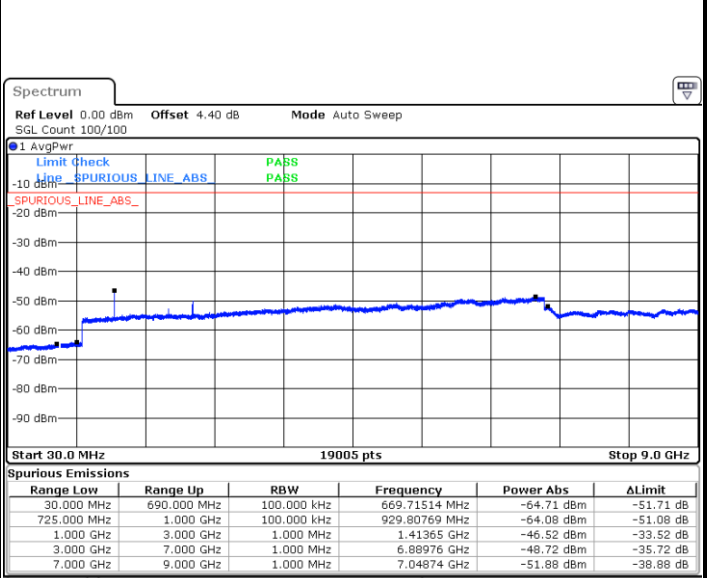

Lowest Channel / 16QAM

Date: 6 JAN 2018 14:51:03

Middle Channel / QPSK

Date: 6 JAN 2018 14:52:53

Middle Channel / 16QAM

Date: 6 JAN 2018 14:51:58

LTE Band 12 / 5MHz

Highest Channel / QPSK

Date: 6 JAN 2018 14:53:48

Highest Channel / 16QAM

Date: 6 JAN 2018 14:54:43

LTE Band 12 / 10MHz

Lowest Channel / QPSK

Date: 6 JAN 2018 15:06:50

Lowest Channel / 16QAM

Date: 6 JAN 2018 15:07:45

LTE Band 12 / 10MHz

Middle Channel / QPSK

Date: 6 JAN 2018 15:09:35

Middle Channel / 16QAM

Date: 6 JAN 2018 15:08:40

Highest Channel / QPSK

Date: 6 JAN 2018 15:10:31

Highest Channel / 16QAM

Date: 6 JAN 2018 15:11:26

LTE Band 12 / 1.4MHz

Lowest Channel / 64QAM

Middle Channel / 64QAM

Date: 6 JAN 2018 16:40:00

Date: 6 JAN 2018 16:40:56

Highest Channel / 64QAM

Date: 6 JAN 2018 16:41:51