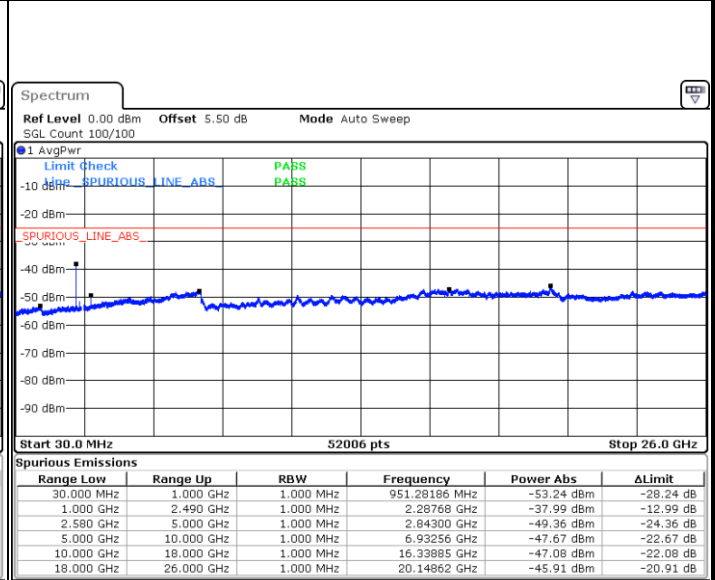

Date: 6 JAN 2018 13:31:13

LTE Band 7 / 5MHz

Lowest Channel / QPSK

Lowest Channel / 16QAM

Date: 6 JAN 2018 09:22:58

Date: 6 JAN 2018 09:23:52

Middle Channel / QPSK

Middle Channel / 16QAM

Date: 6 JAN 2018 09:25:42

Date: 6 JAN 2018 09:24:47

LTE Band 7 / 5MHz

Highest Channel / QPSK

Date: 6 JAN 2018 09:26:36

Highest Channel / 16QAM

Date: 6 JAN 2018 09:27:30

LTE Band 7 / 10MHz

Lowest Channel / QPSK

Date: 6 JAN 2018 09:39:40

Lowest Channel / 16QAM

Date: 6 JAN 2018 09:40:35

LTE Band 7 / 10MHz

Middle Channel / QPSK

Middle Channel / 16QAM

Date: 6 JAN 2018 09:42:24

Date: 6 JAN 2018 09:41:30

Highest Channel / QPSK

Highest Channel / 16QAM

Date: 6 JAN 2018 09:43:19

Date: 6 JAN 2018 09:44:14

LTE Band 7 / 15MHz

Lowest Channel / QPSK

Lowest Channel / 16QAM