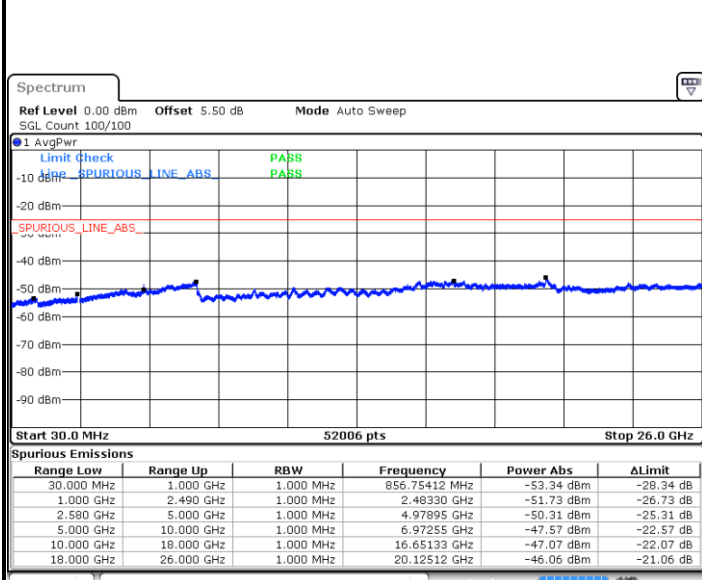

Date: 6 JAN 2018 09:56:24

Date: 6 JAN 2018 09:57:18

Middle Channel / QPSK

Middle Channel / 16QAM

Date: 6 JAN 2018 09:59:08

Date: 6 JAN 2018 09:58:13

LTE Band7 / 15MHz

Highest Channel / QPSK

Date: 6 JAN 2018 10:00:02

Highest Channel / 16QAM

Date: 6 JAN 2018 10:00:57

LTE Band 7 / 20MHz

Lowest Channel / QPSK

Date: 6 JAN 2018 10:13:07

Lowest Channel / 16QAM

Date: 6 JAN 2018 10:14:02

LTE Band 7 / 20MHz

Middle Channel / QPSK

Middle Channel / 16QAM

Date: 6 JAN 2018 10:15:51

Date: 6 JAN 2018 10:14:56

Highest Channel / QPSK

Highest Channel / 16QAM

Date: 6 JAN 2018 10:16:46

Date: 6 JAN 2018 10:17:40

LTE Band 7 / 5MHz

Lowest Channel / 64QAM

Middle Channel / 64QAM

Date: 6 JAN 2018 10:59:38

Date: 6 JAN 2018 11:00:33

Highest Channel / 64QAM

Date: 6 JAN 2018 11:01:27