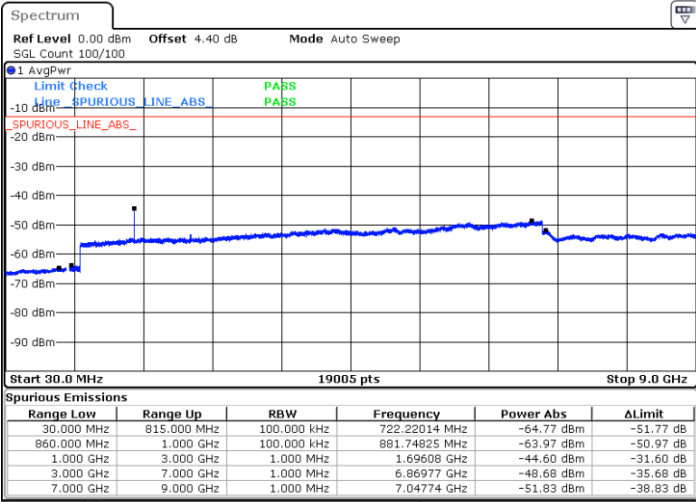

Lowest Channel / QPSK

Date: 6 JAN 2018 12:45:05

Lowest Channel / 16QAM

Date: 6 JAN 2018 12:46:00

LTE Band 5 / 10MHz

Middle Channel / QPSK

Middle Channel / 16QAM

Date: 6 JAN 2018 12:47:38

Date: 6 JAN 2018 12:48:33

Highest Channel / QPSK

Highest Channel / 16QAM

Date: 6 JAN 2018 12:56:43

Date: 6 JAN 2018 12:57:39

LTE Band 5 / 1.4MHz

Lowest Channel / 64QAM

Middle Channel / 64QAM

Date: 6 JAN 2018 13:50:45

Date: 6 JAN 2018 13:51:40

Highest Channel / 64QAM

Date: 6 JAN 2018 13:52:36

**LTE Band 5 / 3MHz**

**Lowest Channel / 64QAM**

Date: 6 JAN 2018 13:47:59

**Middle Channel / 64QAM**