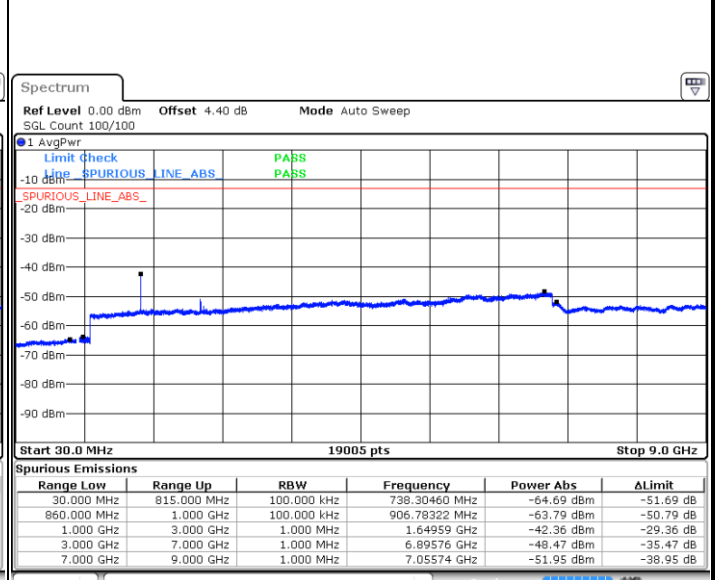

Date: 6 JAN 2018 12:16:11

LTE Band 5 / 5MHz

Lowest Channel / QPSK

Lowest Channel / 16QAM

Date: 6 JAN 2018 12:24:21

Date: 6 JAN 2018 12:25:17

Middle Channel / QPSK

Middle Channel / 16QAM

Date: 6 JAN 2018 12:26:54

Date: 6 JAN 2018 12:27:50

LTE Band 5 / 5MHz

Highest Channel / QPSK

Date: 6 JAN 2018 12:36:00

Highest Channel / 16QAM

Date: 6 JAN 2018 12:36:55

LTE Band 5 / 10MHz

Lowest Channel / QPSK

Date: 6 JAN 2018 12:45:05

Lowest Channel / 16QAM

Date: 6 JAN 2018 12:46:00

LTE Band 5 / 10MHz

Middle Channel / QPSK

Middle Channel / 16QAM

Date: 6 JAN 2018 12:47:38

Date: 6 JAN 2018 12:48:33

Highest Channel / QPSK

Highest Channel / 16QAM

Date: 6 JAN 2018 12:56:43

Date: 6 JAN 2018 12:57:39

LTE Band 5 / 1.4MHz

Lowest Channel / 64QAM

Middle Channel / 64QAM