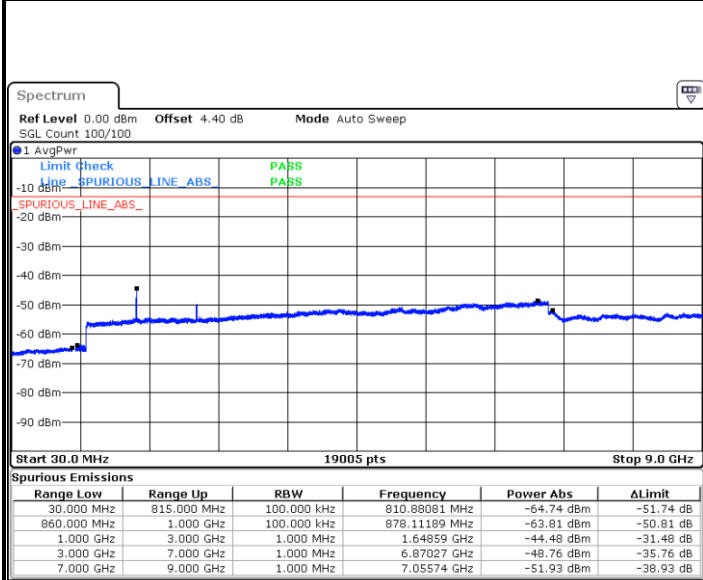

Date: 6 JAN 2018 12:48:33

Highest Channel / QPSK

Highest Channel / 16QAM

Date: 6 JAN 2018 12:56:43

Date: 6 JAN 2018 12:57:39

LTE Band 5 / 1.4MHz

Lowest Channel / 64QAM

Middle Channel / 64QAM

Date: 6 JAN 2018 13:50:45

Date: 6 JAN 2018 13:51:40

Highest Channel / 64QAM

Date: 6 JAN 2018 13:52:36

**LTE Band 5 / 3MHz**

**Lowest Channel / 64QAM**

Date: 6 JAN 2018 13:47:59

**Middle Channel / 64QAM**

Date: 6 JAN 2018 13:48:54

**Highest Channel / 64QAM**

Date: 6 JAN 2018 13:49:50

LTE Band 5 / 5MHz

Lowest Channel / 64QAM

Date: 6 JAN 2018 13:32:08

Middle Channel / 64QAM

Date: 6 JAN 2018 13:33:04

Highest Channel / 64QAM

Date: 6 JAN 2018 13:33:59

LTE Band 5 / 10MHz

Lowest Channel / 64QAM

Middle Channel / 64QAM

Date: 6 JAN 2018 13:29:23

Date: 6 JAN 2018 13:30:18

Highest Channel / 64QAM