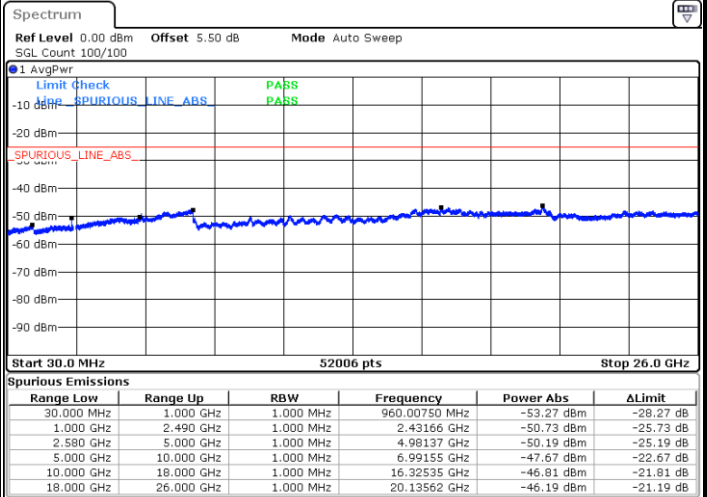

LTE Band 7 / 10MHz

Lowest Channel / 64QAM

Middle Channel / 64QAM

Date: 6 JAN 2018 10:47:46

Date: 6 JAN 2018 10:48:41

Highest Channel / 64QAM

Date: 6 JAN 2018 10:49:35

LTE Band 7 / 15MHz

Lowest Channel / 64QAM

Middle Channel / 64QAM

Date: 6 JAN 2018 10:45:02

Date: 6 JAN 2018 10:45:57

Highest Channel / 64QAM

Date: 6 JAN 2018 10:46:51

LTE Band 7 / 20MHz

Lowest Channel / 64QAM

Middle Channel / 64QAM

Date: 6 JAN 2018 10:37:44

Date: 6 JAN 2018 10:38:38

Highest Channel / 64QAM

Date: 6 JAN 2018 11:16:31

LTE Band 12 / 1.4MHz

Lowest Channel / QPSK

Date: 6 JAN 2018 14:16:41