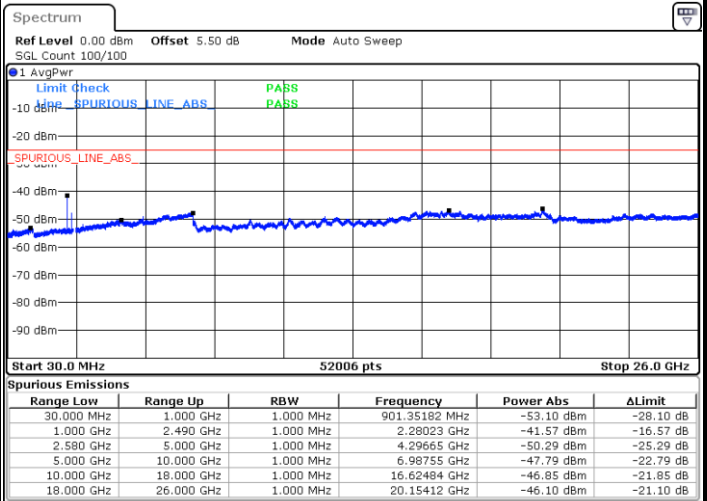

Date: 6 JAN 2018 09:25:42

Date: 6 JAN 2018 09:24:47

LTE Band 7 / 5MHz

Highest Channel / QPSK

Date: 6 JAN 2018 09:26:36

Highest Channel / 16QAM

Date: 6 JAN 2018 09:27:30

LTE Band 7 / 10MHz

Lowest Channel / QPSK

Date: 6 JAN 2018 09:39:40

Lowest Channel / 16QAM

Date: 6 JAN 2018 09:40:35

LTE Band 7 / 10MHz

Middle Channel / QPSK

Middle Channel / 16QAM

Date: 6 JAN 2018 09:42:24

Date: 6 JAN 2018 09:41:30

Highest Channel / QPSK

Highest Channel / 16QAM

Date: 6 JAN 2018 09:43:19

Date: 6 JAN 2018 09:44:14

LTE Band 7 / 15MHz

Lowest Channel / QPSK

Lowest Channel / 16QAM

Date: 6 JAN 2018 09:56:24

Date: 6 JAN 2018 09:57:18

Middle Channel / QPSK

Middle Channel / 16QAM

Date: 6 JAN 2018 09:59:08

Date: 6 JAN 2018 09:58:13

LTE Band7 / 15MHz

Highest Channel / QPSK