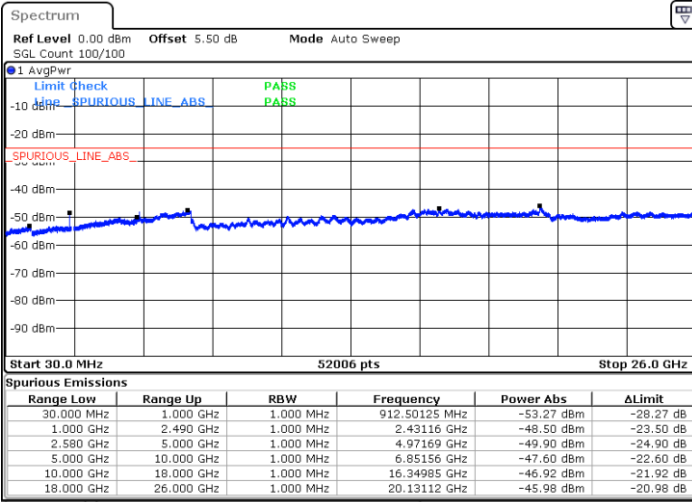

Date: 6 JAN 2018 09:25:42

Date: 6 JAN 2018 09:24:47

LTE Band 7 / 5MHz

Highest Channel / QPSK

Date: 6 JAN 2018 09:26:36

Highest Channel / 16QAM

Date: 6 JAN 2018 09:27:30

LTE Band 7 / 10MHz

Lowest Channel / QPSK

Date: 6 JAN 2018 09:39:40

Lowest Channel / 16QAM

Date: 6 JAN 2018 09:40:35

LTE Band 7 / 10MHz

Middle Channel / QPSK

Middle Channel / 16QAM

Date: 6 JAN 2018 09:42:24

Date: 6 JAN 2018 09:41:30

Highest Channel / QPSK

Highest Channel / 16QAM

Date: 6 JAN 2018 09:43:19

Date: 6 JAN 2018 09:44:14

LTE Band 7 / 15MHz

Lowest Channel / QPSK

Lowest Channel / 16QAM