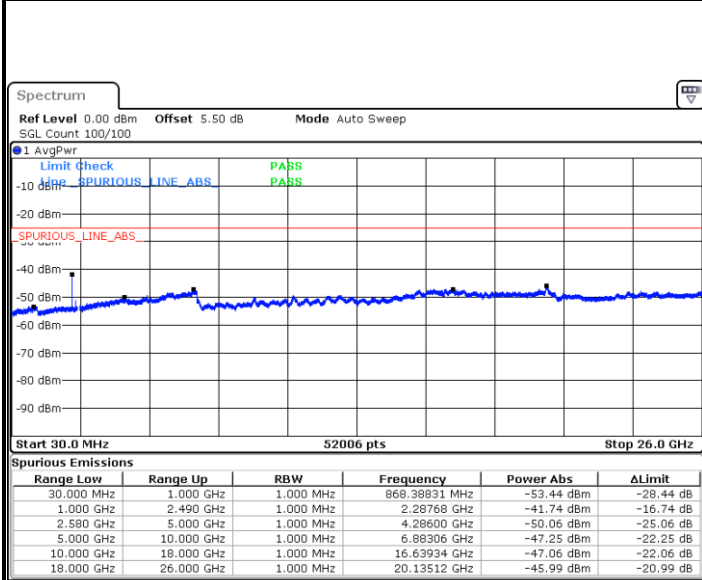

Date: 6 JAN 2018 13:31:13

LTE Band 7 / 5MHz

Lowest Channel / QPSK

Lowest Channel / 16QAM

Date: 6 JAN 2018 09:22:58

Date: 6 JAN 2018 09:23:52

Middle Channel / QPSK

Middle Channel / 16QAM

Date: 6 JAN 2018 09:25:42

Date: 6 JAN 2018 09:24:47

LTE Band 7 / 5MHz

Highest Channel / QPSK

Date: 6 JAN 2018 09:26:36

Highest Channel / 16QAM

Date: 6 JAN 2018 09:27:30

LTE Band 7 / 10MHz

Lowest Channel / QPSK

Date: 6 JAN 2018 09:39:40

Lowest Channel / 16QAM

Date: 6 JAN 2018 09:40:35

LTE Band 7 / 10MHz

Middle Channel / QPSK

Middle Channel / 16QAM

Date: 6 JAN 2018 09:42:24

Date: 6 JAN 2018 09:41:30

Highest Channel / QPSK

Highest Channel / 16QAM

Date: 6 JAN 2018 09:43:19

Date: 6 JAN 2018 09:44:14

LTE Band 7 / 15MHz

Lowest Channel / QPSK

Lowest Channel / 16QAM