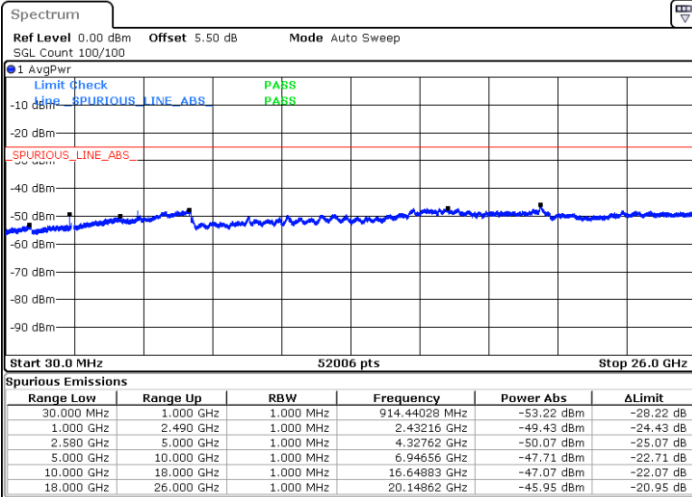

LTE Band 7 / 10MHz

Lowest Channel / 64QAM

Middle Channel / 64QAM

Date: 6 JAN 2018 10:47:46

Date: 6 JAN 2018 10:48:41

Highest Channel / 64QAM

Date: 6 JAN 2018 10:49:35

LTE Band 7 / 15MHz

Lowest Channel / 64QAM

Middle Channel / 64QAM

Date: 6 JAN 2018 10:45:02

Date: 6 JAN 2018 10:45:57

Highest Channel / 64QAM

Date: 6 JAN 2018 10:46:51

LTE Band 7 / 20MHz

Lowest Channel / 64QAM

Middle Channel / 64QAM

Date: 6 JAN 2018 10:37:44

Date: 6 JAN 2018 10:38:38

Highest Channel / 64QAM

Date: 6 JAN 2018 11:16:31

LTE Band 12 / 1.4MHz

Lowest Channel / QPSK

Date: 6 JAN 2018 14:16:41