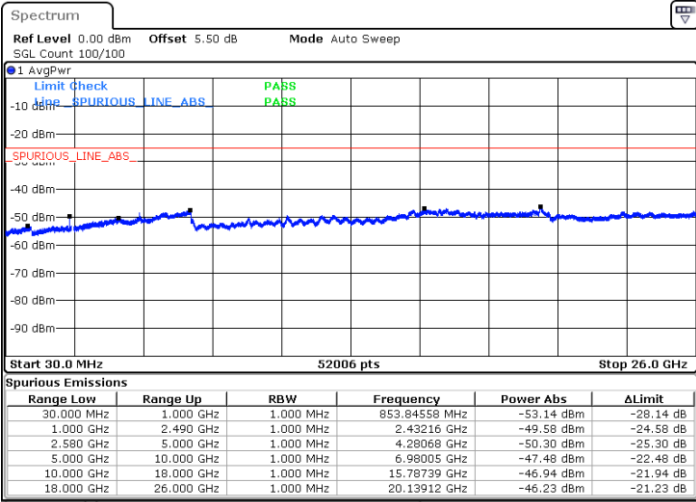

Lowest Channel / QPSK

Date: 6 JAN 2018 09:39:40

Lowest Channel / 16QAM

Date: 6 JAN 2018 09:40:35

LTE Band 7 / 10MHz

Middle Channel / QPSK

Middle Channel / 16QAM

Date: 6 JAN 2018 09:42:24

Date: 6 JAN 2018 09:41:30

Highest Channel / QPSK

Highest Channel / 16QAM

Date: 6 JAN 2018 09:43:19

Date: 6 JAN 2018 09:44:14

LTE Band 7 / 15MHz

Lowest Channel / QPSK

Lowest Channel / 16QAM

Date: 6 JAN 2018 09:56:24

Date: 6 JAN 2018 09:57:18

Middle Channel / QPSK

Middle Channel / 16QAM

Date: 6 JAN 2018 09:59:08

Date: 6 JAN 2018 09:58:13

LTE Band7 / 15MHz

Highest Channel / QPSK

Date: 6 JAN 2018 10:00:02

Highest Channel / 16QAM

Date: 6 JAN 2018 10:00:57

LTE Band 7 / 20MHz

Lowest Channel / QPSK

Date: 6 JAN 2018 10:13:07

Lowest Channel / 16QAM

Date: 6 JAN 2018 10:14:02