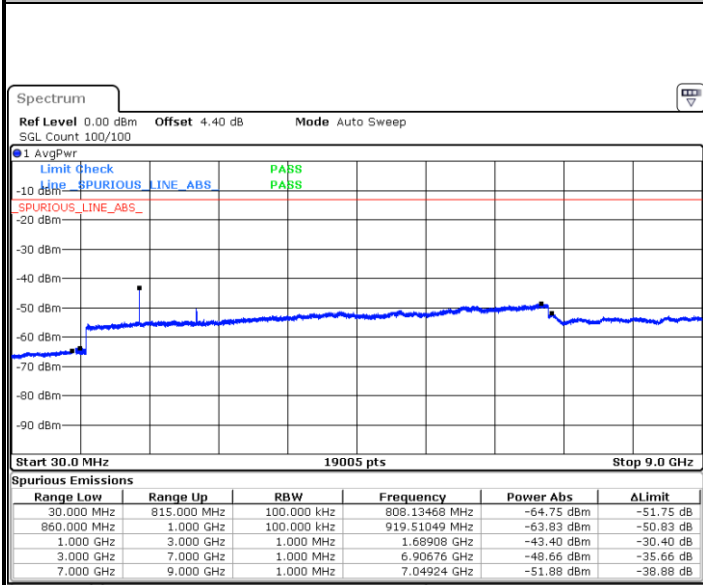

Date: 6 JAN 2018 13:50:45

Date: 6 JAN 2018 13:51:40

Highest Channel / 64QAM

Date: 6 JAN 2018 13:52:36

**LTE Band 5 / 3MHz**

**Lowest Channel / 64QAM**

Date: 6 JAN 2018 13:47:59

**Middle Channel / 64QAM**

Date: 6 JAN 2018 13:48:54

**Highest Channel / 64QAM**

Date: 6 JAN 2018 13:49:50

LTE Band 5 / 5MHz

Lowest Channel / 64QAM

Date: 6 JAN 2018 13:32:08

Middle Channel / 64QAM

Date: 6 JAN 2018 13:33:04

Highest Channel / 64QAM

Date: 6 JAN 2018 13:33:59

LTE Band 5 / 10MHz

Lowest Channel / 64QAM

Middle Channel / 64QAM

Date: 6 JAN 2018 13:29:23

Date: 6 JAN 2018 13:30:18

Highest Channel / 64QAM