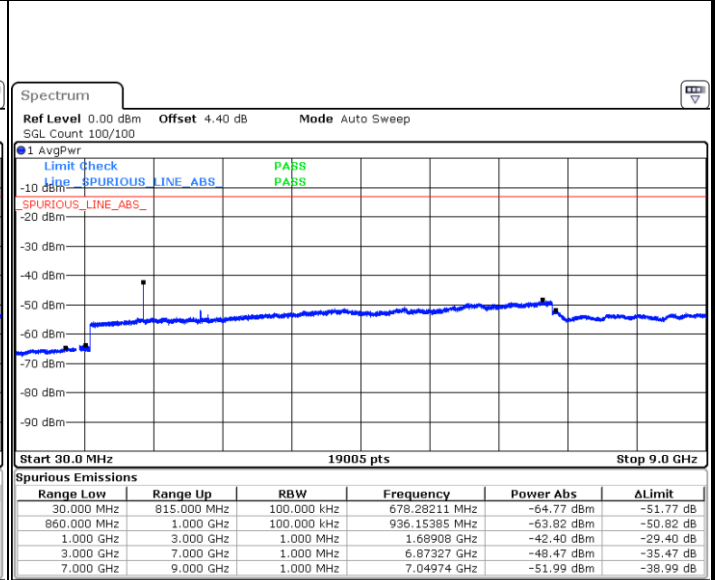

Date: 6 JAN 2018 12:16:11

LTE Band 5 / 5MHz

Lowest Channel / QPSK

Lowest Channel / 16QAM

Date: 6 JAN 2018 12:24:21

Date: 6 JAN 2018 12:25:17

Middle Channel / QPSK

Middle Channel / 16QAM

Date: 6 JAN 2018 12:26:54

Date: 6 JAN 2018 12:27:50

LTE Band 5 / 5MHz

Highest Channel / QPSK

Date: 6 JAN 2018 12:36:00

Highest Channel / 16QAM

Date: 6 JAN 2018 12:36:55

LTE Band 5 / 10MHz

Lowest Channel / QPSK

Date: 6 JAN 2018 12:45:05

Lowest Channel / 16QAM

Date: 6 JAN 2018 12:46:00

LTE Band 5 / 10MHz

Middle Channel / QPSK

Middle Channel / 16QAM

Date: 6 JAN 2018 12:47:38

Date: 6 JAN 2018 12:48:33

Highest Channel / QPSK

Highest Channel / 16QAM

Date: 6 JAN 2018 12:56:43

Date: 6 JAN 2018 12:57:39

LTE Band 5 / 1.4MHz

Lowest Channel / 64QAM

Middle Channel / 64QAM