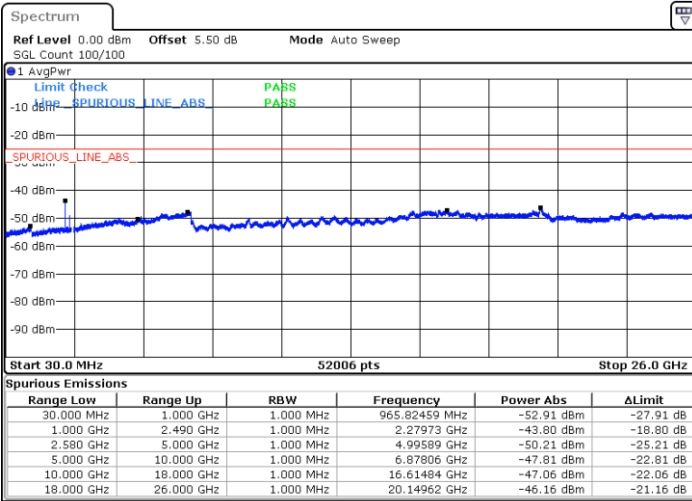

Date: 6 JAN 2018 10:17:40

LTE Band 7 / 5MHz

Lowest Channel / 64QAM

Middle Channel / 64QAM

Date: 6 JAN 2018 10:59:38

Date: 6 JAN 2018 11:00:33

Highest Channel / 64QAM

Date: 6 JAN 2018 11:01:27

LTE Band 7 / 10MHz

Lowest Channel / 64QAM

Middle Channel / 64QAM

Date: 6 JAN 2018 10:47:46

Date: 6 JAN 2018 10:48:41

Highest Channel / 64QAM

Date: 6 JAN 2018 10:49:35

LTE Band 7 / 15MHz

Lowest Channel / 64QAM

Middle Channel / 64QAM

Date: 6 JAN 2018 10:45:02

Date: 6 JAN 2018 10:45:57

Highest Channel / 64QAM

Date: 6 JAN 2018 10:46:51

LTE Band 7 / 20MHz

Lowest Channel / 64QAM

Middle Channel / 64QAM

Date: 6 JAN 2018 10:37:44

Date: 6 JAN 2018 10:38:38

Highest Channel / 64QAM

Date: 6 JAN 2018 11:16:31

LTE Band 12 / 1.4MHz

Lowest Channel / QPSK

Date: 6 JAN 2018 14:16:41