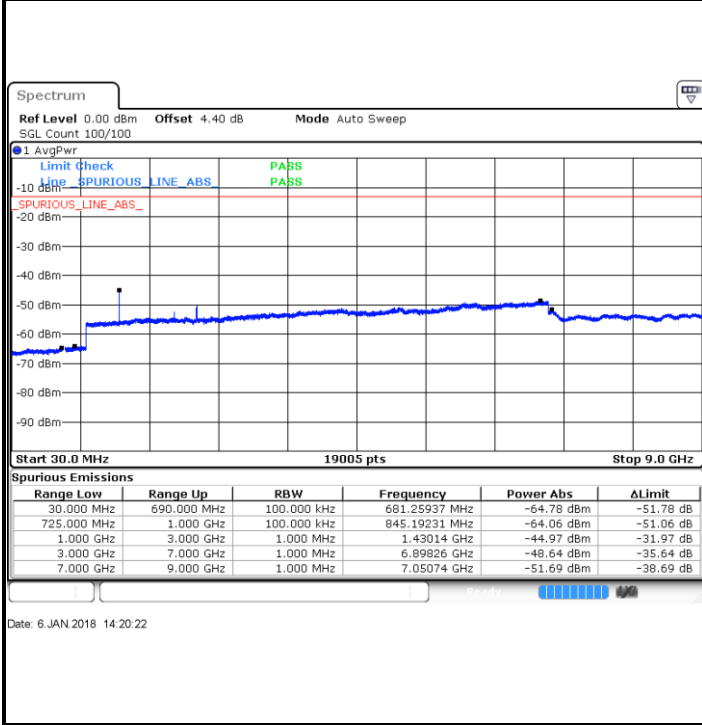

Middle Channel / 64QAM

Date: 6 JAN 2018 10:37:44

Date: 6 JAN 2018 10:38:38

Highest Channel / 64QAM

Date: 6 JAN 2018 11:16:31

LTE Band 12 / 1.4MHz

Lowest Channel / QPSK

Date: 6 JAN 2018 14:16:41

Lowest Channel / 16QAM

Date: 6 JAN 2018 14:17:37

Middle Channel / QPSK

Date: 6 JAN 2018 14:19:27

Middle Channel / 16QAM

Date: 6 JAN 2018 14:18:32

LTE Band 12 / 1.4MHz

Highest Channel / QPSK

Highest Channel / 16QAM

LTE Band 12 / 3MHz

Lowest Channel / QPSK

Lowest Channel / 16QAM

LTE Band 12 / 3MHz

Middle Channel / QPSK

Date: 6 JAN 2018 14:36:10

Middle Channel / 16QAM

Date: 6 JAN 2018 14:35:15

Highest Channel / QPSK

Date: 6 JAN 2018 14:37:05

Highest Channel / 16QAM

Date: 6 JAN 2018 14:38:00

LTE Band 12 / 5MHz

Lowest Channel / QPSK

Date: 6 JAN 2018 14:50:07