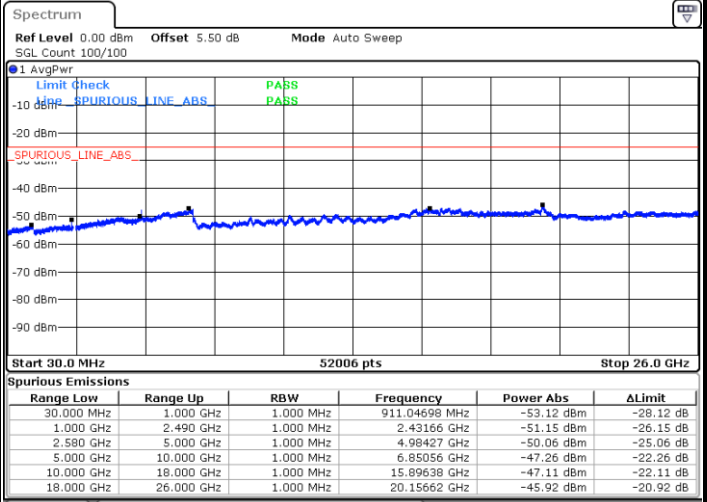

LTE Band 7 / 20MHz

Middle Channel / QPSK

Middle Channel / 16QAM

Date: 6 JAN 2018 10:15:51

Date: 6 JAN 2018 10:14:56

Highest Channel / QPSK

Highest Channel / 16QAM

Date: 6 JAN 2018 10:16:46

Date: 6 JAN 2018 10:17:40

LTE Band 7 / 5MHz

Lowest Channel / 64QAM

Middle Channel / 64QAM

Date: 6 JAN 2018 10:59:38

Date: 6 JAN 2018 11:00:33

Highest Channel / 64QAM

Date: 6 JAN 2018 11:01:27

LTE Band 7 / 10MHz

Lowest Channel / 64QAM

Middle Channel / 64QAM

Date: 6 JAN 2018 10:47:46

Date: 6 JAN 2018 10:48:41

Highest Channel / 64QAM

Date: 6 JAN 2018 10:49:35

LTE Band 7 / 15MHz

Lowest Channel / 64QAM

Middle Channel / 64QAM

Date: 6 JAN 2018 10:45:02

Date: 6 JAN 2018 10:45:57

Highest Channel / 64QAM

Date: 6 JAN 2018 10:46:51

LTE Band 7 / 20MHz

Lowest Channel / 64QAM