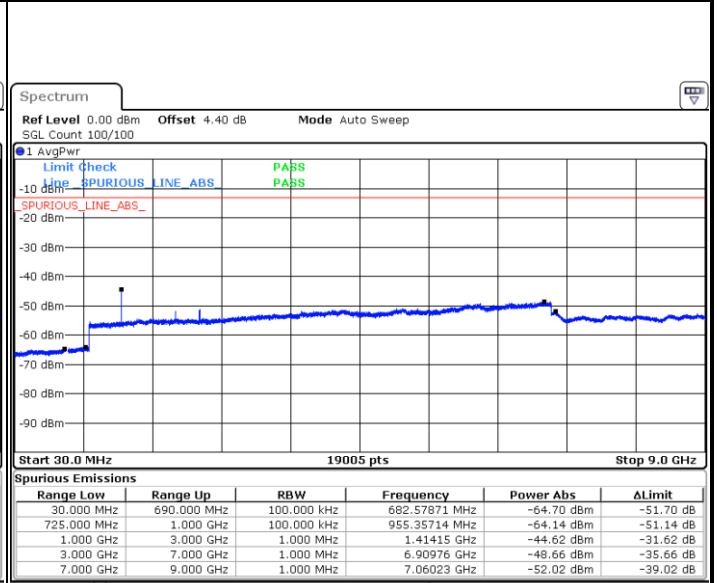

Middle Channel / 64QAM

Date: 6 JAN 2018 10:37:44

Date: 6 JAN 2018 10:38:38

Highest Channel / 64QAM

Date: 6 JAN 2018 11:16:31

LTE Band 12 / 1.4MHz

Lowest Channel / QPSK

Date: 6 JAN 2018 14:16:41

Lowest Channel / 16QAM

Date: 6 JAN 2018 14:17:37

Middle Channel / QPSK

Date: 6 JAN 2018 14:19:27

Middle Channel / 16QAM

Date: 6 JAN 2018 14:18:32

LTE Band 12 / 1.4MHz

Highest Channel / QPSK

Highest Channel / 16QAM

LTE Band 12 / 3MHz

Lowest Channel / QPSK

Lowest Channel / 16QAM

LTE Band 12 / 3MHz

Middle Channel / QPSK

Date: 6 JAN 2018 14:36:10

Middle Channel / 16QAM

Date: 6 JAN 2018 14:35:15

Highest Channel / QPSK

Date: 6 JAN 2018 14:37:05

Highest Channel / 16QAM

Date: 6 JAN 2018 14:38:00

LTE Band 12 / 5MHz

Lowest Channel / QPSK

Date: 6 JAN 2018 14:50:07