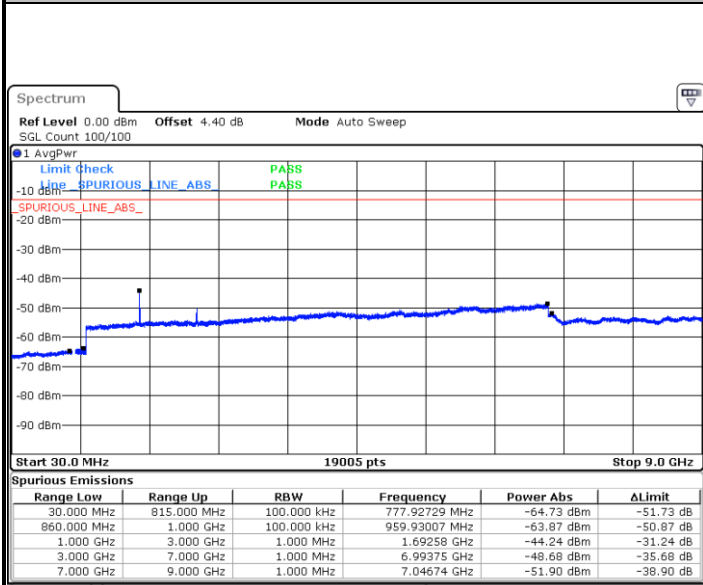

Date: 6 JAN 2018 12:48:33

Highest Channel / QPSK

Highest Channel / 16QAM

Date: 6 JAN 2018 12:56:43

Date: 6 JAN 2018 12:57:39

LTE Band 5 / 1.4MHz

Lowest Channel / 64QAM

Middle Channel / 64QAM

Date: 6 JAN 2018 13:50:45

Date: 6 JAN 2018 13:51:40

Highest Channel / 64QAM

Date: 6 JAN 2018 13:52:36

**LTE Band 5 / 3MHz**

**Lowest Channel / 64QAM**

Date: 6 JAN 2018 13:47:59

**Middle Channel / 64QAM**

Date: 6 JAN 2018 13:48:54

**Highest Channel / 64QAM**

Date: 6 JAN 2018 13:49:50

LTE Band 5 / 5MHz

Lowest Channel / 64QAM

Date: 6 JAN 2018 13:32:08

Middle Channel / 64QAM

Date: 6 JAN 2018 13:33:04

Highest Channel / 64QAM

Date: 6 JAN 2018 13:33:59

LTE Band 5 / 10MHz

Lowest Channel / 64QAM

Middle Channel / 64QAM

Date: 6 JAN 2018 13:29:23

Date: 6 JAN 2018 13:30:18

Highest Channel / 64QAM