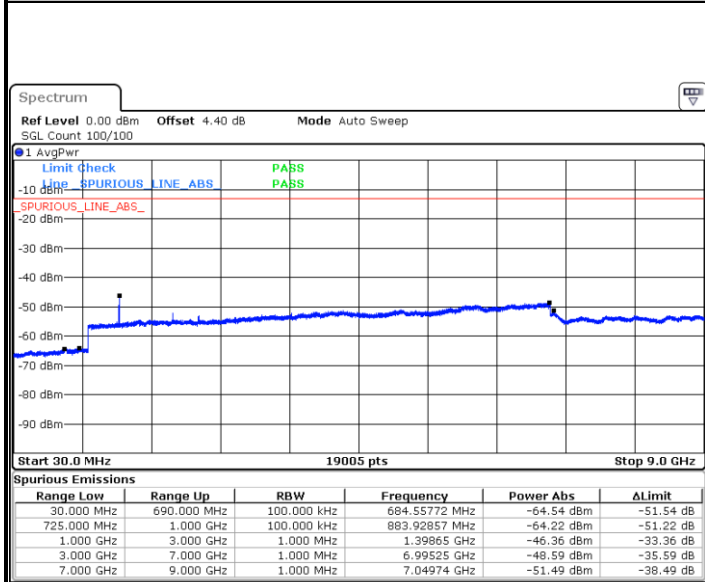

LTE Band 7 / 10MHz

Lowest Channel / 64QAM

Middle Channel / 64QAM

Date: 6 JAN 2018 10:47:46

Date: 6 JAN 2018 10:48:41

Highest Channel / 64QAM

Date: 6 JAN 2018 10:49:35

LTE Band 7 / 15MHz

Lowest Channel / 64QAM

Middle Channel / 64QAM

Date: 6 JAN 2018 10:45:02

Date: 6 JAN 2018 10:45:57

Highest Channel / 64QAM

Date: 6 JAN 2018 10:46:51

LTE Band 7 / 20MHz

Lowest Channel / 64QAM

Middle Channel / 64QAM

Date: 6 JAN 2018 10:37:44

Date: 6 JAN 2018 10:38:38

Highest Channel / 64QAM

Date: 6 JAN 2018 11:16:31

LTE Band 12 / 1.4MHz

Lowest Channel / QPSK

Date: 6 JAN 2018 14:16:41

Lowest Channel / 16QAM

Date: 6 JAN 2018 14:17:37

Middle Channel / QPSK

Date: 6 JAN 2018 14:19:27

Middle Channel / 16QAM

Date: 6 JAN 2018 14:18:32

LTE Band 12 / 1.4MHz

Highest Channel / QPSK