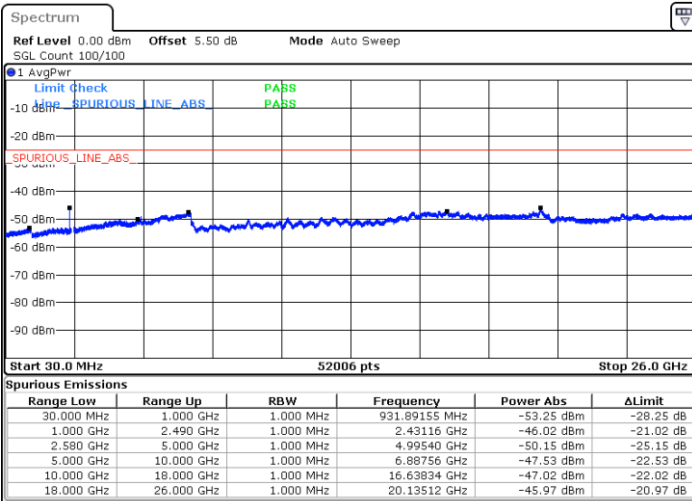

Date: 6 JAN 2018 09:25:42

Date: 6 JAN 2018 09:24:47

LTE Band 7 / 5MHz

Highest Channel / QPSK

Date: 6 JAN 2018 09:26:36

Highest Channel / 16QAM

Date: 6 JAN 2018 09:27:30

LTE Band 7 / 10MHz

Lowest Channel / QPSK

Date: 6 JAN 2018 09:39:40

Lowest Channel / 16QAM

Date: 6 JAN 2018 09:40:35

LTE Band 7 / 10MHz

Middle Channel / QPSK

Middle Channel / 16QAM

Date: 6 JAN 2018 09:42:24

Date: 6 JAN 2018 09:41:30

Highest Channel / QPSK

Highest Channel / 16QAM

Date: 6 JAN 2018 09:43:19

Date: 6 JAN 2018 09:44:14

LTE Band 7 / 15MHz

Lowest Channel / QPSK

Lowest Channel / 16QAM