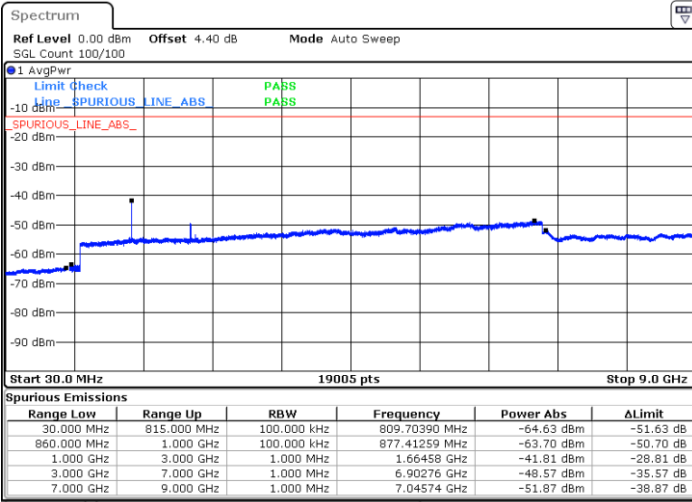

Date: 6 JAN 2018 12:26:54

Date: 6 JAN 2018 12:27:50

LTE Band 5 / 5MHz

Highest Channel / QPSK

Date: 6 JAN 2018 12:36:00

Highest Channel / 16QAM

Date: 6 JAN 2018 12:36:55

LTE Band 5 / 10MHz

Lowest Channel / QPSK

Date: 6 JAN 2018 12:45:05

Lowest Channel / 16QAM

Date: 6 JAN 2018 12:46:00

LTE Band 5 / 10MHz

Middle Channel / QPSK

Middle Channel / 16QAM

Date: 6 JAN 2018 12:47:38

Date: 6 JAN 2018 12:48:33

Highest Channel / QPSK

Highest Channel / 16QAM

Date: 6 JAN 2018 12:56:43

Date: 6 JAN 2018 12:57:39

LTE Band 5 / 1.4MHz

Lowest Channel / 64QAM

Middle Channel / 64QAM