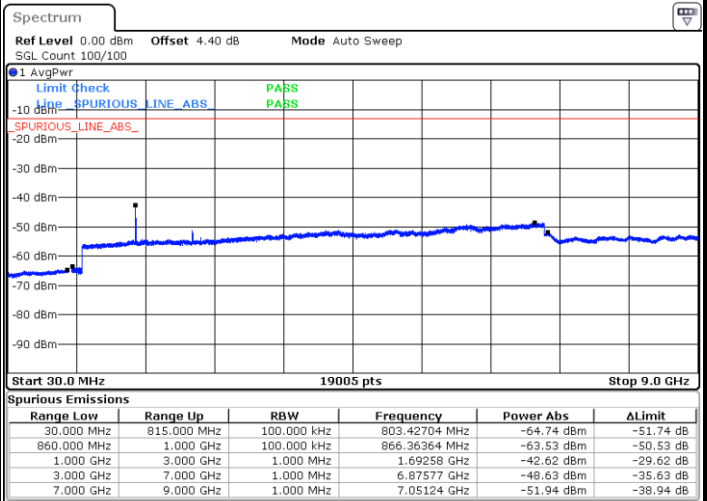

LTE Band 5 / 3MHz

Middle Channel / QPSK

Middle Channel / 16QAM

Date: 6 JAN 2018 12:06:11

Date: 6 JAN 2018 12:07:06

Highest Channel / QPSK

Highest Channel / 16QAM

Date: 6 JAN 2018 12:15:16

Date: 6 JAN 2018 12:16:11

LTE Band 5 / 5MHz

Lowest Channel / QPSK

Lowest Channel / 16QAM

Date: 6 JAN 2018 12:24:21

Date: 6 JAN 2018 12:25:17

Middle Channel / QPSK

Middle Channel / 16QAM

Date: 6 JAN 2018 12:26:54

Date: 6 JAN 2018 12:27:50

LTE Band 5 / 5MHz

Highest Channel / QPSK

Date: 6 JAN 2018 12:36:00

Highest Channel / 16QAM

Date: 6 JAN 2018 12:36:55

LTE Band 5 / 10MHz