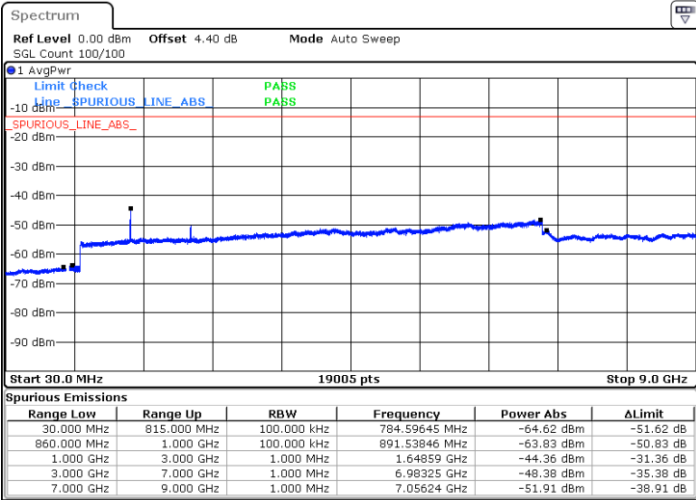

Lowest Channel / QPSK

Date: 6 JAN 2018 12:45:05

Lowest Channel / 16QAM

Date: 6 JAN 2018 12:46:00

LTE Band 5 / 10MHz

Middle Channel / QPSK

Middle Channel / 16QAM

Date: 6 JAN 2018 12:47:38

Date: 6 JAN 2018 12:48:33

Highest Channel / QPSK

Highest Channel / 16QAM

Date: 6 JAN 2018 12:56:43

Date: 6 JAN 2018 12:57:39

LTE Band 5 / 1.4MHz

Lowest Channel / 64QAM

Middle Channel / 64QAM

Date: 6 JAN 2018 13:50:45

Date: 6 JAN 2018 13:51:40

Highest Channel / 64QAM

Date: 6 JAN 2018 13:52:36

**LTE Band 5 / 3MHz**

**Lowest Channel / 64QAM**

Date: 6 JAN 2018 13:47:59

**Middle Channel / 64QAM**

Date: 6 JAN 2018 13:48:54

**Highest Channel / 64QAM**

Date: 6 JAN 2018 13:49:50

LTE Band 5 / 5MHz

Lowest Channel / 64QAM

Date: 6 JAN 2018 13:32:08

Middle Channel / 64QAM

Date: 6 JAN 2018 13:33:04