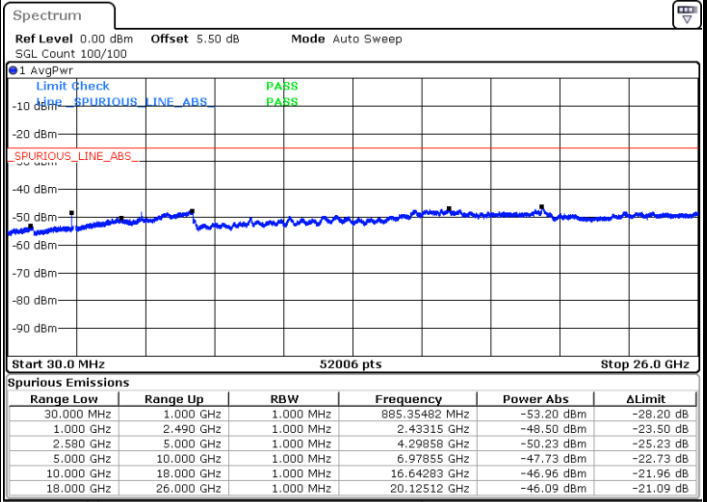

Lowest Channel / QPSK

Date: 6 JAN 2018 09:39:40

Lowest Channel / 16QAM

Date: 6 JAN 2018 09:40:35

LTE Band 7 / 10MHz

Middle Channel / QPSK

Middle Channel / 16QAM

Date: 6 JAN 2018 09:42:24

Date: 6 JAN 2018 09:41:30

Highest Channel / QPSK

Highest Channel / 16QAM

Date: 6 JAN 2018 09:43:19

Date: 6 JAN 2018 09:44:14

LTE Band 7 / 15MHz

Lowest Channel / QPSK

Lowest Channel / 16QAM

Date: 6 JAN 2018 09:56:24

Date: 6 JAN 2018 09:57:18

Middle Channel / QPSK

Middle Channel / 16QAM

Date: 6 JAN 2018 09:59:08

Date: 6 JAN 2018 09:58:13

LTE Band7 / 15MHz

Highest Channel / QPSK