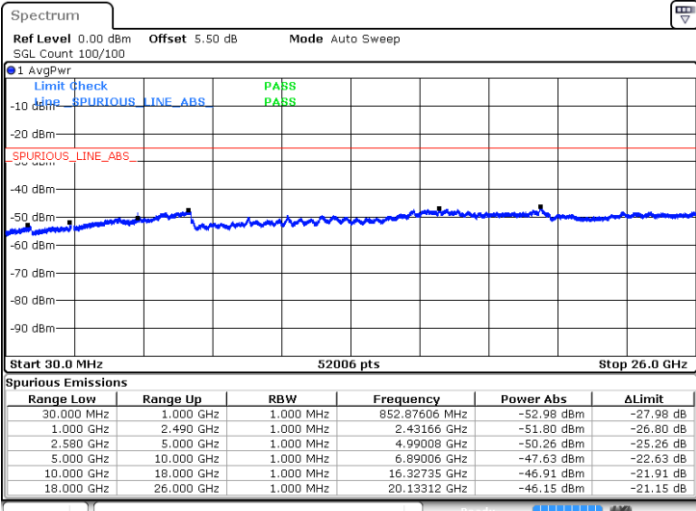

Highest Channel / 64QAM

Date: 6 JAN 2018 13:33:59

LTE Band 5 / 10MHz

Lowest Channel / 64QAM

Middle Channel / 64QAM

Date: 6 JAN 2018 13:29:23

Date: 6 JAN 2018 13:30:18

Highest Channel / 64QAM

Date: 6 JAN 2018 13:31:13

LTE Band 7 / 5MHz

Lowest Channel / QPSK

Lowest Channel / 16QAM

Date: 6 JAN 2018 09:22:58

Date: 6 JAN 2018 09:23:52

Middle Channel / QPSK

Middle Channel / 16QAM

Date: 6 JAN 2018 09:25:42

Date: 6 JAN 2018 09:24:47

LTE Band 7 / 5MHz

Highest Channel / QPSK

Date: 6 JAN 2018 09:26:36

Highest Channel / 16QAM

Date: 6 JAN 2018 09:27:30

LTE Band 7 / 10MHz