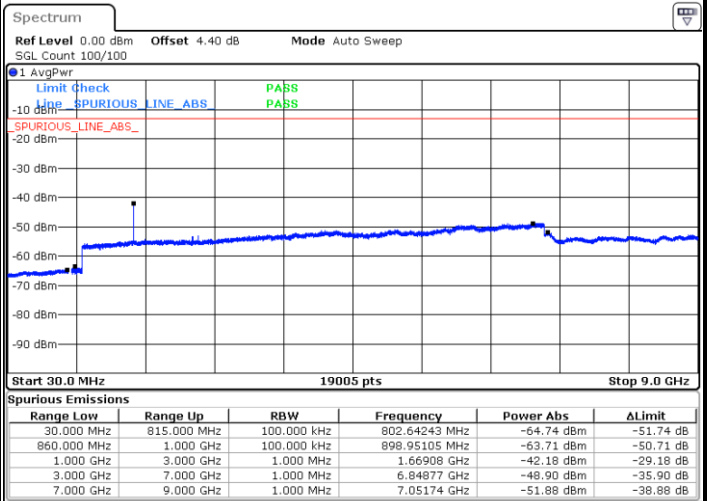

Date: 6 JAN 2018 12:16:11

LTE Band 5 / 5MHz

Lowest Channel / QPSK

Lowest Channel / 16QAM

Date: 6 JAN 2018 12:24:21

Date: 6 JAN 2018 12:25:17

Middle Channel / QPSK

Middle Channel / 16QAM

Date: 6 JAN 2018 12:26:54

Date: 6 JAN 2018 12:27:50

LTE Band 5 / 5MHz

Highest Channel / QPSK

Date: 6 JAN 2018 12:36:00

Highest Channel / 16QAM

Date: 6 JAN 2018 12:36:55

LTE Band 5 / 10MHz