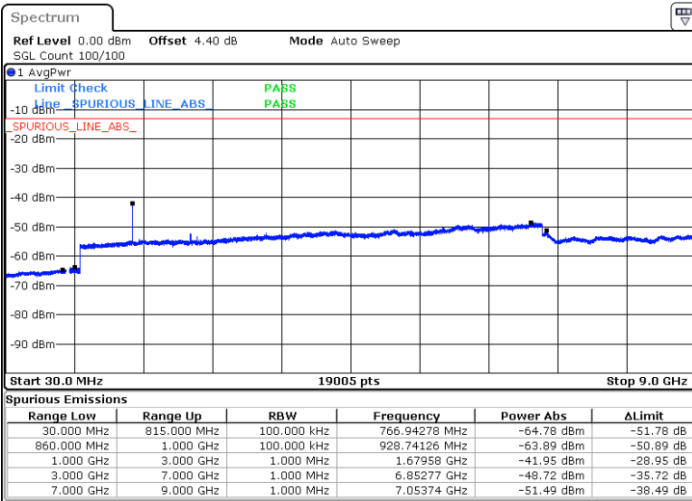

Date: 6 JAN 2018 12:26:54

Date: 6 JAN 2018 12:27:50

LTE Band 5 / 5MHz

Highest Channel / QPSK

Date: 6 JAN 2018 12:36:00

Highest Channel / 16QAM

Date: 6 JAN 2018 12:36:55

LTE Band 5 / 10MHz

Lowest Channel / QPSK

Date: 6 JAN 2018 12:45:05

Lowest Channel / 16QAM

Date: 6 JAN 2018 12:46:00

LTE Band 5 / 10MHz

Middle Channel / QPSK

Middle Channel / 16QAM

Date: 6 JAN 2018 12:47:38

Date: 6 JAN 2018 12:48:33

Highest Channel / QPSK

Highest Channel / 16QAM

Date: 6 JAN 2018 12:56:43

Date: 6 JAN 2018 12:57:39

LTE Band 5 / 1.4MHz

Lowest Channel / 64QAM

Middle Channel / 64QAM

Date: 6 JAN 2018 13:50:45

Date: 6 JAN 2018 13:51:40

Highest Channel / 64QAM

Date: 6 JAN 2018 13:52:36

**LTE Band 5 / 3MHz**

**Lowest Channel / 64QAM**

Date: 6 JAN 2018 13:47:59

**Middle Channel / 64QAM**