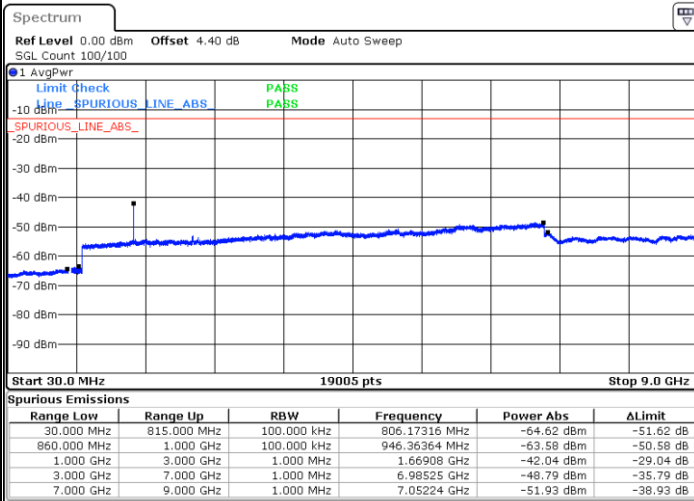

LTE Band 5 / 3MHz

Middle Channel / QPSK

Middle Channel / 16QAM

Date: 6 JAN 2018 12:06:11

Date: 6 JAN 2018 12:07:06

Highest Channel / QPSK

Highest Channel / 16QAM

Date: 6 JAN 2018 12:15:16

Date: 6 JAN 2018 12:16:11

LTE Band 5 / 5MHz

Lowest Channel / QPSK

Lowest Channel / 16QAM

Date: 6 JAN 2018 12:24:21

Date: 6 JAN 2018 12:25:17

Middle Channel / QPSK

Middle Channel / 16QAM

Date: 6 JAN 2018 12:26:54

Date: 6 JAN 2018 12:27:50

LTE Band 5 / 5MHz

Highest Channel / QPSK

Date: 6 JAN 2018 12:36:00

Highest Channel / 16QAM

Date: 6 JAN 2018 12:36:55

LTE Band 5 / 10MHz