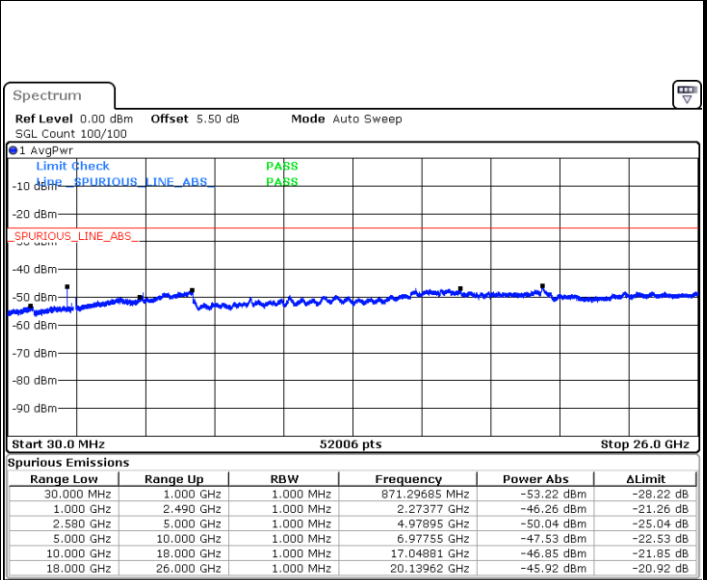

Date: 6 JAN 2018 09:41:30

Highest Channel / QPSK

Highest Channel / 16QAM

Date: 6 JAN 2018 09:43:19

Date: 6 JAN 2018 09:44:14

LTE Band 7 / 15MHz

Lowest Channel / QPSK

Lowest Channel / 16QAM

Date: 6 JAN 2018 09:56:24

Date: 6 JAN 2018 09:57:18

Middle Channel / QPSK

Middle Channel / 16QAM

Date: 6 JAN 2018 09:59:08

Date: 6 JAN 2018 09:58:13

LTE Band7 / 15MHz

Highest Channel / QPSK

Date: 6 JAN 2018 10:00:02

Highest Channel / 16QAM

Date: 6 JAN 2018 10:00:57

LTE Band 7 / 20MHz

Lowest Channel / QPSK

Date: 6 JAN 2018 10:13:07

Lowest Channel / 16QAM

Date: 6 JAN 2018 10:14:02

LTE Band 7 / 20MHz

Middle Channel / QPSK

Middle Channel / 16QAM

Date: 6 JAN 2018 10:15:51

Date: 6 JAN 2018 10:14:56

Highest Channel / QPSK

Highest Channel / 16QAM

Date: 6 JAN 2018 10:16:46