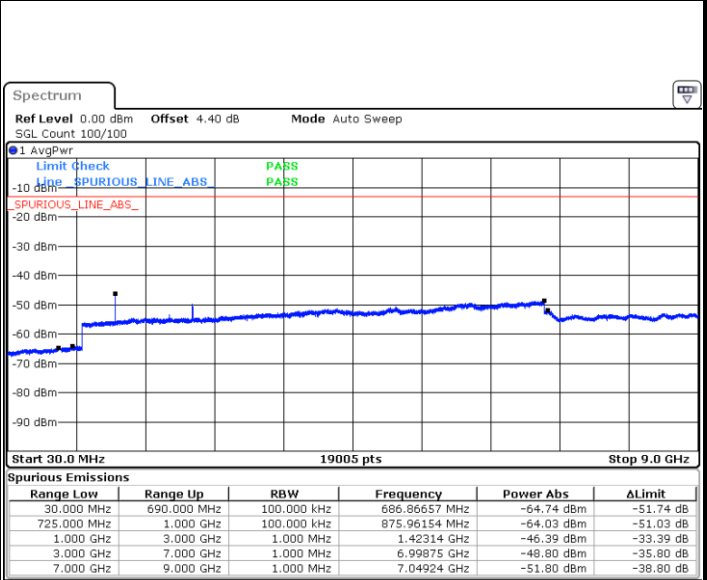

Date: 6 JAN 2018 14:35:15

Highest Channel / QPSK

Date: 6 JAN 2018 14:37:05

Highest Channel / 16QAM

Date: 6 JAN 2018 14:38:00

LTE Band 12 / 5MHz

Lowest Channel / QPSK

Date: 6 JAN 2018 14:50:07

Lowest Channel / 16QAM

Date: 6 JAN 2018 14:51:03

Middle Channel / QPSK

Date: 6 JAN 2018 14:52:53

Middle Channel / 16QAM

Date: 6 JAN 2018 14:51:58

LTE Band 12 / 5MHz

Highest Channel / QPSK

Date: 6 JAN 2018 14:53:48

Highest Channel / 16QAM

Date: 6 JAN 2018 14:54:43

LTE Band 12 / 10MHz

Lowest Channel / QPSK

Date: 6 JAN 2018 15:06:50

Lowest Channel / 16QAM

Date: 6 JAN 2018 15:07:45

LTE Band 12 / 10MHz

Middle Channel / QPSK

Date: 6 JAN 2018 15:09:35

Middle Channel / 16QAM

Date: 6 JAN 2018 15:08:40

Highest Channel / QPSK

Date: 6 JAN 2018 15:10:31

Highest Channel / 16QAM