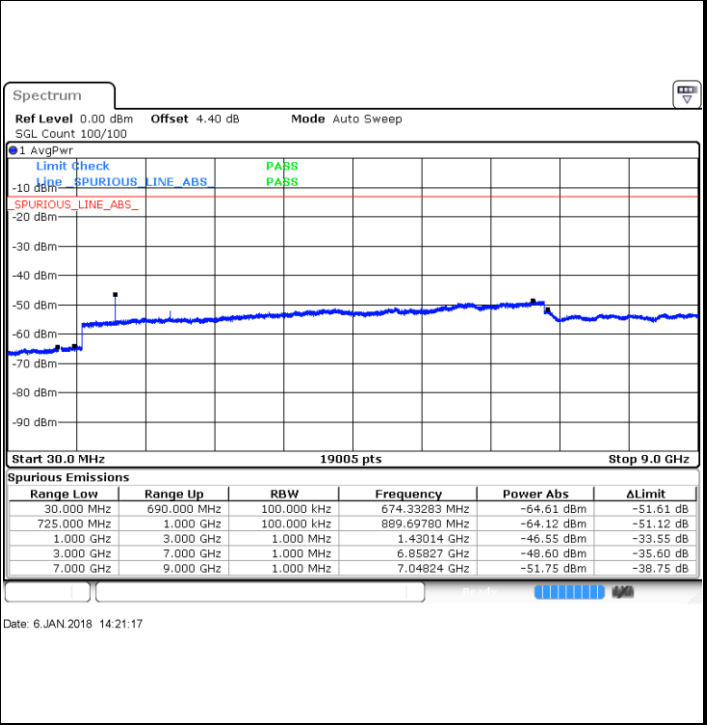

Middle Channel / 64QAM

Date: 6 JAN 2018 10:37:44

Date: 6 JAN 2018 10:38:38

Highest Channel / 64QAM

Date: 6 JAN 2018 11:16:31

LTE Band 12 / 1.4MHz

Lowest Channel / QPSK

Date: 6 JAN 2018 14:16:41

Lowest Channel / 16QAM

Date: 6 JAN 2018 14:17:37

Middle Channel / QPSK

Date: 6 JAN 2018 14:19:27

Middle Channel / 16QAM

Date: 6 JAN 2018 14:18:32

LTE Band 12 / 1.4MHz

Highest Channel / QPSK

Highest Channel / 16QAM

LTE Band 12 / 3MHz

Lowest Channel / QPSK

Lowest Channel / 16QAM

LTE Band 12 / 3MHz

Middle Channel / QPSK

Date: 6 JAN 2018 14:36:10

Middle Channel / 16QAM

Date: 6 JAN 2018 14:35:15

Highest Channel / QPSK

Date: 6 JAN 2018 14:37:05

Highest Channel / 16QAM

Date: 6 JAN 2018 14:38:00

LTE Band 12 / 5MHz

Lowest Channel / QPSK

Date: 6 JAN 2018 14:50:07