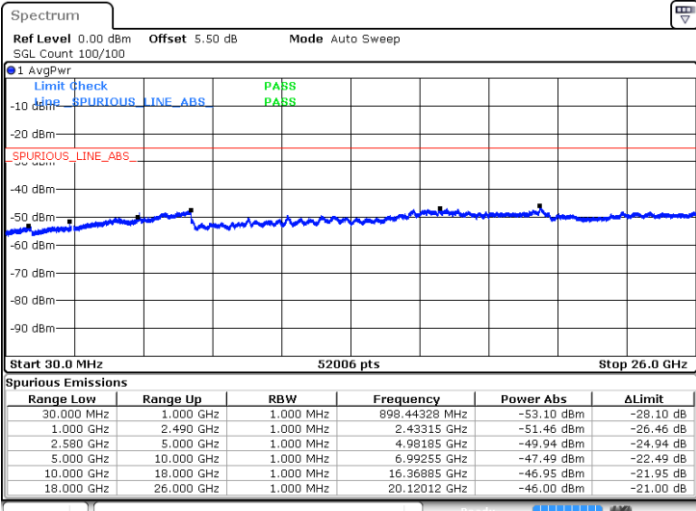

Date: 6 JAN 2018 09:56:24

Date: 6 JAN 2018 09:57:18

Middle Channel / QPSK

Middle Channel / 16QAM

Date: 6 JAN 2018 09:59:08

Date: 6 JAN 2018 09:58:13

LTE Band7 / 15MHz

Highest Channel / QPSK

Date: 6 JAN 2018 10:00:02

Highest Channel / 16QAM

Date: 6 JAN 2018 10:00:57

LTE Band 7 / 20MHz

Lowest Channel / QPSK

Date: 6 JAN 2018 10:13:07

Lowest Channel / 16QAM

Date: 6 JAN 2018 10:14:02

LTE Band 7 / 20MHz

Middle Channel / QPSK

Middle Channel / 16QAM

Date: 6 JAN 2018 10:15:51

Date: 6 JAN 2018 10:14:56

Highest Channel / QPSK

Highest Channel / 16QAM

Date: 6 JAN 2018 10:16:46