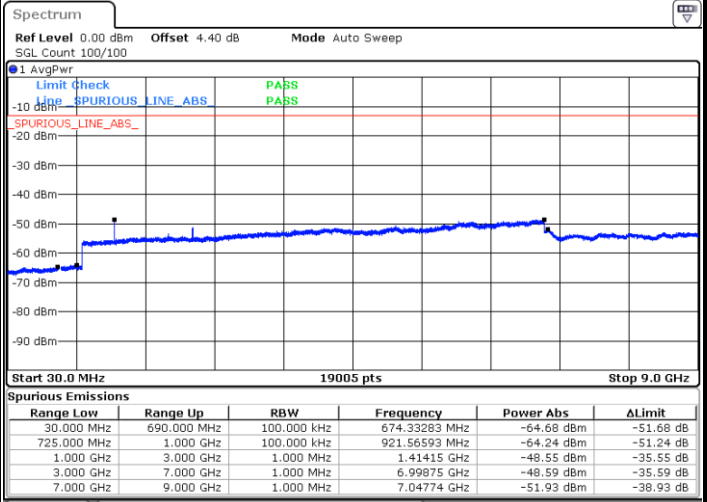

Date: 6 JAN 2018 14:53:48

Highest Channel / 16QAM

Date: 6 JAN 2018 14:54:43

LTE Band 12 / 10MHz

Lowest Channel / QPSK

Date: 6 JAN 2018 15:06:50

Lowest Channel / 16QAM

Date: 6 JAN 2018 15:07:45

LTE Band 12 / 10MHz

Middle Channel / QPSK

Date: 6 JAN 2018 15:09:35

Middle Channel / 16QAM

Date: 6 JAN 2018 15:08:40

Highest Channel / QPSK

Date: 6 JAN 2018 15:10:31

Highest Channel / 16QAM

Date: 6 JAN 2018 15:11:26

LTE Band 12 / 1.4MHz

Lowest Channel / 64QAM

Middle Channel / 64QAM

Date: 6 JAN 2018 16:40:00

Date: 6 JAN 2018 16:40:56

Highest Channel / 64QAM

Date: 6 JAN 2018 16:41:51