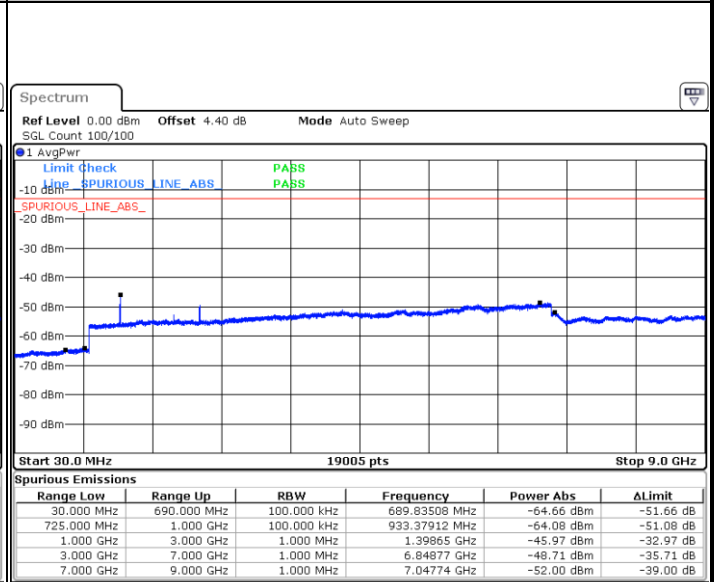

Lowest Channel / 64QAM

Middle Channel / 64QAM

Date: 6 JAN 2018 10:45:02

Date: 6 JAN 2018 10:45:57

Highest Channel / 64QAM

Date: 6 JAN 2018 10:46:51

LTE Band 7 / 20MHz

Lowest Channel / 64QAM

Middle Channel / 64QAM

Date: 6 JAN 2018 10:37:44

Date: 6 JAN 2018 10:38:38

Highest Channel / 64QAM

Date: 6 JAN 2018 11:16:31

LTE Band 12 / 1.4MHz

Lowest Channel / QPSK

Date: 6 JAN 2018 14:16:41

Lowest Channel / 16QAM

Date: 6 JAN 2018 14:17:37

Middle Channel / QPSK

Date: 6 JAN 2018 14:19:27

Middle Channel / 16QAM

Date: 6 JAN 2018 14:18:32

LTE Band 12 / 1.4MHz

Highest Channel / QPSK