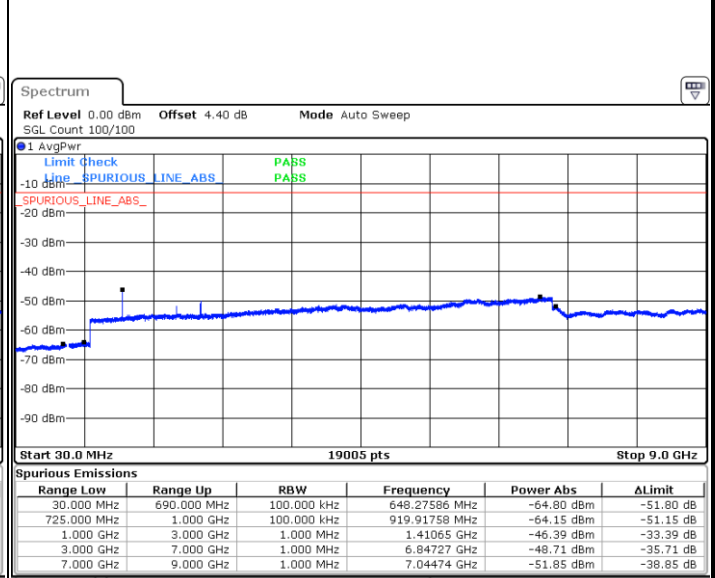

Date: 6 JAN 2018 14:35:15

Highest Channel / QPSK

Date: 6 JAN 2018 14:37:05

Highest Channel / 16QAM

Date: 6 JAN 2018 14:38:00

LTE Band 12 / 5MHz

Lowest Channel / QPSK

Date: 6 JAN 2018 14:50:07

Lowest Channel / 16QAM

Date: 6 JAN 2018 14:51:03

Middle Channel / QPSK

Date: 6 JAN 2018 14:52:53

Middle Channel / 16QAM

Date: 6 JAN 2018 14:51:58

LTE Band 12 / 5MHz

Highest Channel / QPSK

Date: 6 JAN 2018 14:53:48

Highest Channel / 16QAM

Date: 6 JAN 2018 14:54:43

LTE Band 12 / 10MHz

Lowest Channel / QPSK

Date: 6 JAN 2018 15:06:50

Lowest Channel / 16QAM

Date: 6 JAN 2018 15:07:45

LTE Band 12 / 10MHz

Middle Channel / QPSK

Date: 6 JAN 2018 15:09:35

Middle Channel / 16QAM

Date: 6 JAN 2018 15:08:40

Highest Channel / QPSK

Date: 6 JAN 2018 15:10:31

Highest Channel / 16QAM