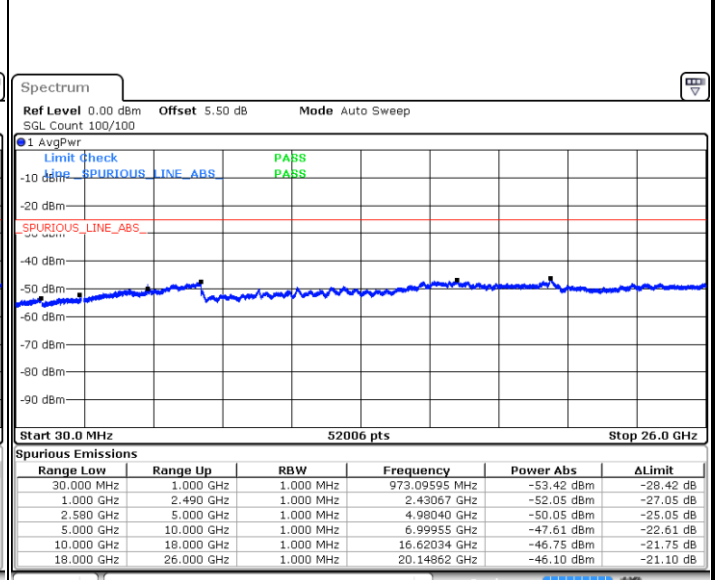

Date: 6 JAN 2018 13:31:13

LTE Band 7 / 5MHz

Lowest Channel / QPSK

Lowest Channel / 16QAM

Date: 6 JAN 2018 09:22:58

Date: 6 JAN 2018 09:23:52

Middle Channel / QPSK

Middle Channel / 16QAM

Date: 6 JAN 2018 09:25:42

Date: 6 JAN 2018 09:24:47

LTE Band 7 / 5MHz

Highest Channel / QPSK

Date: 6 JAN 2018 09:26:36

Highest Channel / 16QAM

Date: 6 JAN 2018 09:27:30

LTE Band 7 / 10MHz

Lowest Channel / QPSK

Date: 6 JAN 2018 09:39:40

Lowest Channel / 16QAM

Date: 6 JAN 2018 09:40:35

LTE Band 7 / 10MHz

Middle Channel / QPSK

Middle Channel / 16QAM

Date: 6 JAN 2018 09:42:24

Date: 6 JAN 2018 09:41:30

Highest Channel / QPSK

Highest Channel / 16QAM

Date: 6 JAN 2018 09:43:19

Date: 6 JAN 2018 09:44:14

LTE Band 7 / 15MHz

Lowest Channel / QPSK

Lowest Channel / 16QAM