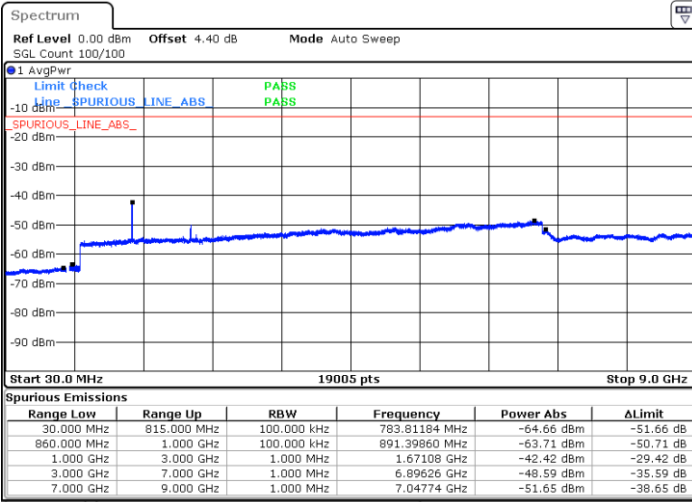

LTE Band 5 / 3MHz

Middle Channel / QPSK

Middle Channel / 16QAM

Date: 6 JAN 2018 12:06:11

Date: 6 JAN 2018 12:07:06

Highest Channel / QPSK

Highest Channel / 16QAM

Date: 6 JAN 2018 12:15:16

Date: 6 JAN 2018 12:16:11

LTE Band 5 / 5MHz

Lowest Channel / QPSK

Lowest Channel / 16QAM

Date: 6 JAN 2018 12:24:21

Date: 6 JAN 2018 12:25:17

Middle Channel / QPSK

Middle Channel / 16QAM

Date: 6 JAN 2018 12:26:54

Date: 6 JAN 2018 12:27:50

LTE Band 5 / 5MHz

Highest Channel / QPSK

Date: 6 JAN 2018 12:36:00

Highest Channel / 16QAM

Date: 6 JAN 2018 12:36:55

LTE Band 5 / 10MHz