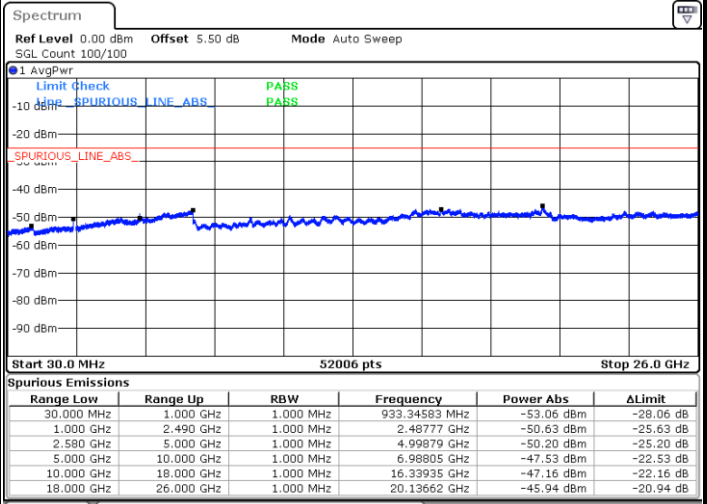

Lowest Channel / QPSK

Date: 6 JAN 2018 09:39:40

Lowest Channel / 16QAM

Date: 6 JAN 2018 09:40:35

LTE Band 7 / 10MHz

Middle Channel / QPSK

Middle Channel / 16QAM

Date: 6 JAN 2018 09:42:24

Date: 6 JAN 2018 09:41:30

Highest Channel / QPSK

Highest Channel / 16QAM

Date: 6 JAN 2018 09:43:19

Date: 6 JAN 2018 09:44:14

LTE Band 7 / 15MHz

Lowest Channel / QPSK

Lowest Channel / 16QAM

Date: 6 JAN 2018 09:56:24

Date: 6 JAN 2018 09:57:18

Middle Channel / QPSK

Middle Channel / 16QAM

Date: 6 JAN 2018 09:59:08

Date: 6 JAN 2018 09:58:13

LTE Band7 / 15MHz

Highest Channel / QPSK

Date: 6 JAN 2018 10:00:02

Highest Channel / 16QAM

Date: 6 JAN 2018 10:00:57

LTE Band 7 / 20MHz

Lowest Channel / QPSK

Date: 6 JAN 2018 10:13:07

Lowest Channel / 16QAM

Date: 6 JAN 2018 10:14:02