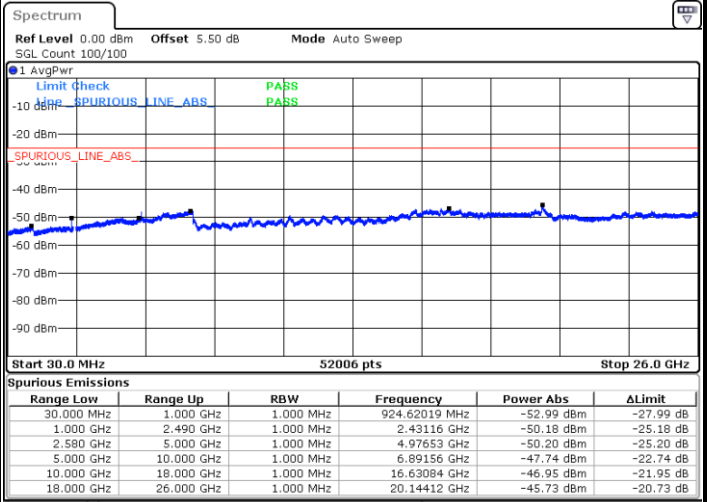

Highest Channel / 64QAM

Date: 6 JAN 2018 13:33:59

LTE Band 5 / 10MHz

Lowest Channel / 64QAM

Middle Channel / 64QAM

Date: 6 JAN 2018 13:29:23

Date: 6 JAN 2018 13:30:18

Highest Channel / 64QAM

Date: 6 JAN 2018 13:31:13

LTE Band 7 / 5MHz

Lowest Channel / QPSK

Lowest Channel / 16QAM

Date: 6 JAN 2018 09:22:58

Date: 6 JAN 2018 09:23:52

Middle Channel / QPSK

Middle Channel / 16QAM

Date: 6 JAN 2018 09:25:42

Date: 6 JAN 2018 09:24:47

LTE Band 7 / 5MHz

Highest Channel / QPSK

Date: 6 JAN 2018 09:26:36

Highest Channel / 16QAM

Date: 6 JAN 2018 09:27:30

LTE Band 7 / 10MHz