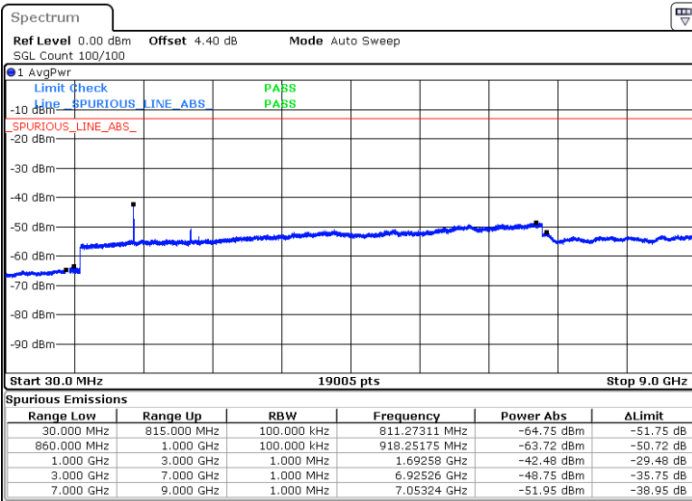

LTE Band 5 / 3MHz

Middle Channel / QPSK

Middle Channel / 16QAM

Date: 6 JAN 2018 12:06:11

Date: 6 JAN 2018 12:07:06

Highest Channel / QPSK

Highest Channel / 16QAM

Date: 6 JAN 2018 12:15:16

Date: 6 JAN 2018 12:16:11

LTE Band 5 / 5MHz

Lowest Channel / QPSK

Lowest Channel / 16QAM

Date: 6 JAN 2018 12:24:21

Date: 6 JAN 2018 12:25:17

Middle Channel / QPSK

Middle Channel / 16QAM

Date: 6 JAN 2018 12:26:54

Date: 6 JAN 2018 12:27:50

LTE Band 5 / 5MHz

Highest Channel / QPSK

Date: 6 JAN 2018 12:36:00

Highest Channel / 16QAM

Date: 6 JAN 2018 12:36:55

LTE Band 5 / 10MHz