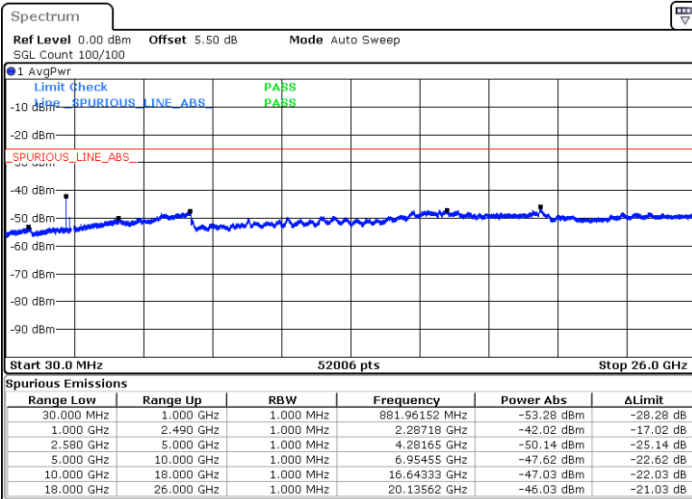

LTE Band 7 / 20MHz

Middle Channel / QPSK

Middle Channel / 16QAM

Date: 6 JAN 2018 10:15:51

Date: 6 JAN 2018 10:14:56

Highest Channel / QPSK

Highest Channel / 16QAM

Date: 6 JAN 2018 10:16:46

Date: 6 JAN 2018 10:17:40

LTE Band 7 / 5MHz

Lowest Channel / 64QAM

Middle Channel / 64QAM

Date: 6 JAN 2018 10:59:38

Date: 6 JAN 2018 11:00:33

Highest Channel / 64QAM

Date: 6 JAN 2018 11:01:27

LTE Band 7 / 10MHz

Lowest Channel / 64QAM

Middle Channel / 64QAM

Date: 6 JAN 2018 10:47:46

Date: 6 JAN 2018 10:48:41

Highest Channel / 64QAM

Date: 6 JAN 2018 10:49:35

LTE Band 7 / 15MHz

Lowest Channel / 64QAM

Middle Channel / 64QAM

Date: 6 JAN 2018 10:45:02

Date: 6 JAN 2018 10:45:57

Highest Channel / 64QAM

Date: 6 JAN 2018 10:46:51

LTE Band 7 / 20MHz

Lowest Channel / 64QAM