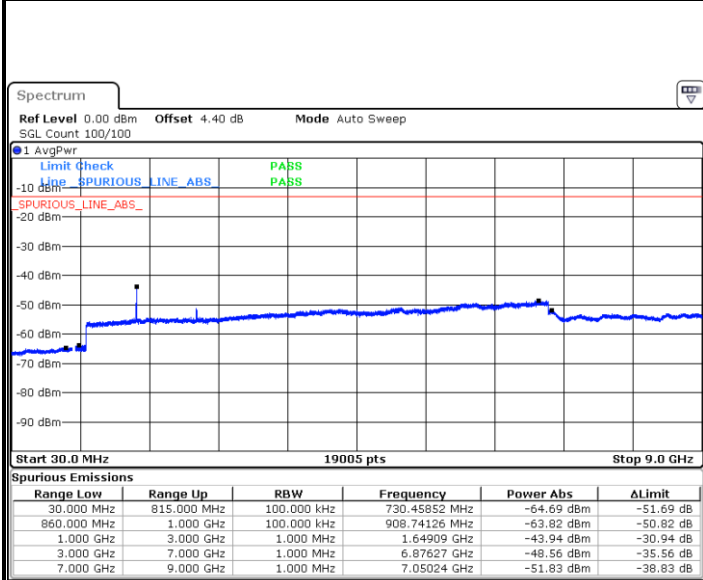

Date: 6 JAN 2018 12:48:33

Highest Channel / QPSK

Highest Channel / 16QAM

Date: 6 JAN 2018 12:56:43

Date: 6 JAN 2018 12:57:39

LTE Band 5 / 1.4MHz

Lowest Channel / 64QAM

Middle Channel / 64QAM

Date: 6 JAN 2018 13:50:45

Date: 6 JAN 2018 13:51:40

Highest Channel / 64QAM

Date: 6 JAN 2018 13:52:36

**LTE Band 5 / 3MHz**

**Lowest Channel / 64QAM**

Date: 6 JAN 2018 13:47:59

**Middle Channel / 64QAM**

Date: 6 JAN 2018 13:48:54

**Highest Channel / 64QAM**

Date: 6 JAN 2018 13:49:50

LTE Band 5 / 5MHz

Lowest Channel / 64QAM

Date: 6 JAN 2018 13:32:08

Middle Channel / 64QAM

Date: 6 JAN 2018 13:33:04

Highest Channel / 64QAM

Date: 6 JAN 2018 13:33:59

LTE Band 5 / 10MHz

Lowest Channel / 64QAM

Middle Channel / 64QAM

Date: 6 JAN 2018 13:29:23

Date: 6 JAN 2018 13:30:18

Highest Channel / 64QAM