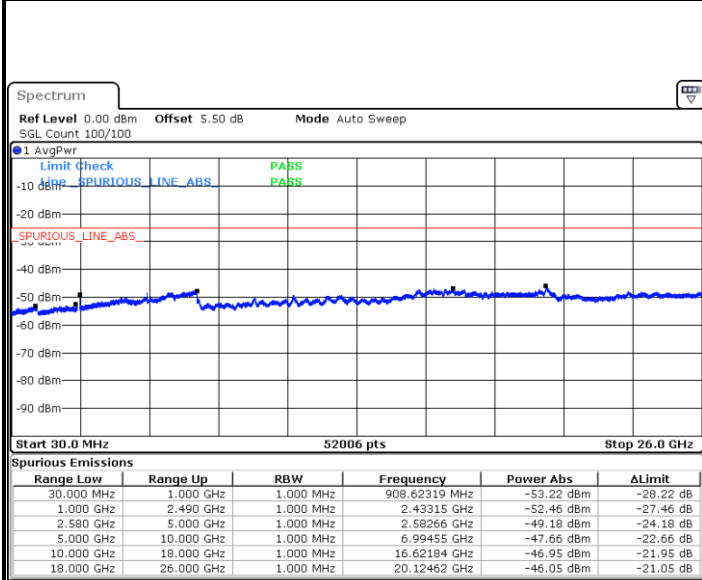

Date: 6 JAN 2018 09:41:30

Highest Channel / QPSK

Highest Channel / 16QAM

Date: 6 JAN 2018 09:43:19

Date: 6 JAN 2018 09:44:14

LTE Band 7 / 15MHz

Lowest Channel / QPSK

Lowest Channel / 16QAM

Date: 6 JAN 2018 09:56:24

Date: 6 JAN 2018 09:57:18

Middle Channel / QPSK

Middle Channel / 16QAM

Date: 6 JAN 2018 09:59:08

Date: 6 JAN 2018 09:58:13

LTE Band7 / 15MHz

Highest Channel / QPSK

Date: 6 JAN 2018 10:00:02

Highest Channel / 16QAM

Date: 6 JAN 2018 10:00:57

LTE Band 7 / 20MHz

Lowest Channel / QPSK

Date: 6 JAN 2018 10:13:07

Lowest Channel / 16QAM

Date: 6 JAN 2018 10:14:02

LTE Band 7 / 20MHz

Middle Channel / QPSK

Middle Channel / 16QAM

Date: 6 JAN 2018 10:15:51

Date: 6 JAN 2018 10:14:56

Highest Channel / QPSK

Highest Channel / 16QAM

Date: 6 JAN 2018 10:16:46