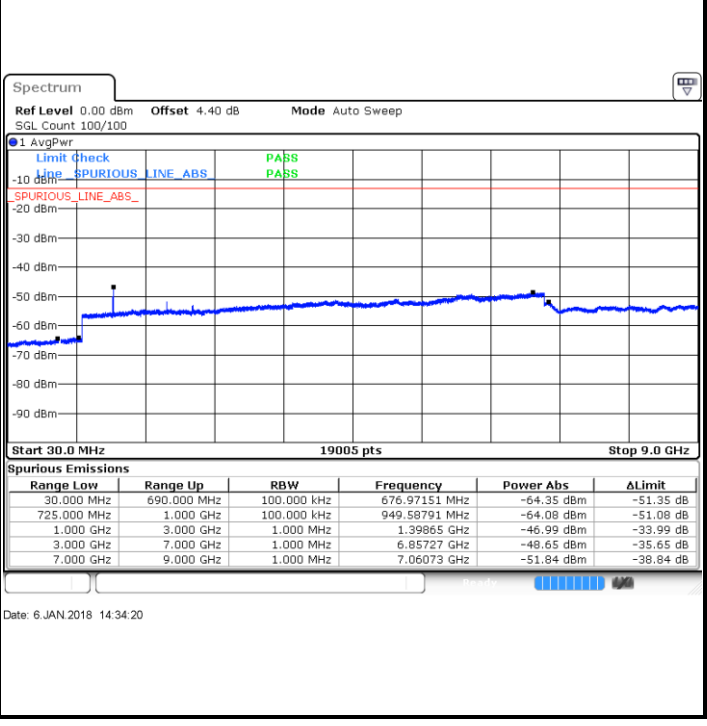

Lowest Channel / 16QAM

Date: 6 JAN 2018 14:17:37

Middle Channel / QPSK

Date: 6 JAN 2018 14:19:27

Middle Channel / 16QAM

Date: 6 JAN 2018 14:18:32

LTE Band 12 / 1.4MHz

Highest Channel / QPSK

Highest Channel / 16QAM

LTE Band 12 / 3MHz

Lowest Channel / QPSK

Lowest Channel / 16QAM

LTE Band 12 / 3MHz

Middle Channel / QPSK

Date: 6 JAN 2018 14:36:10

Middle Channel / 16QAM

Date: 6 JAN 2018 14:35:15

Highest Channel / QPSK

Date: 6 JAN 2018 14:37:05

Highest Channel / 16QAM

Date: 6 JAN 2018 14:38:00

LTE Band 12 / 5MHz

Lowest Channel / QPSK

Date: 6 JAN 2018 14:50:07

Lowest Channel / 16QAM

Date: 6 JAN 2018 14:51:03

Middle Channel / QPSK

Date: 6 JAN 2018 14:52:53

Middle Channel / 16QAM

Date: 6 JAN 2018 14:51:58

LTE Band 12 / 5MHz

Highest Channel / QPSK