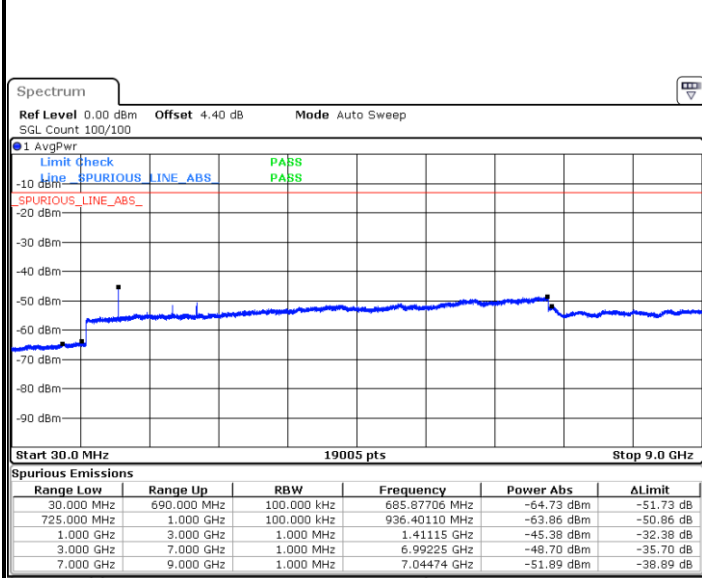

Highest Channel / 16QAM

LTE Band 12 / 3MHz

Lowest Channel / QPSK

Lowest Channel / 16QAM

LTE Band 12 / 3MHz

Middle Channel / QPSK

Date: 6 JAN 2018 14:36:10

Middle Channel / 16QAM

Date: 6 JAN 2018 14:35:15

Highest Channel / QPSK

Date: 6 JAN 2018 14:37:05

Highest Channel / 16QAM

Date: 6 JAN 2018 14:38:00

LTE Band 12 / 5MHz

Lowest Channel / QPSK

Date: 6 JAN 2018 14:50:07

Lowest Channel / 16QAM

Date: 6 JAN 2018 14:51:03

Middle Channel / QPSK

Date: 6 JAN 2018 14:52:53

Middle Channel / 16QAM

Date: 6 JAN 2018 14:51:58

LTE Band 12 / 5MHz

Highest Channel / QPSK

Date: 6 JAN 2018 14:53:48

Highest Channel / 16QAM

Date: 6 JAN 2018 14:54:43

LTE Band 12 / 10MHz

Lowest Channel / QPSK

Date: 6 JAN 2018 15:06:50

Lowest Channel / 16QAM

Date: 6 JAN 2018 15:07:45