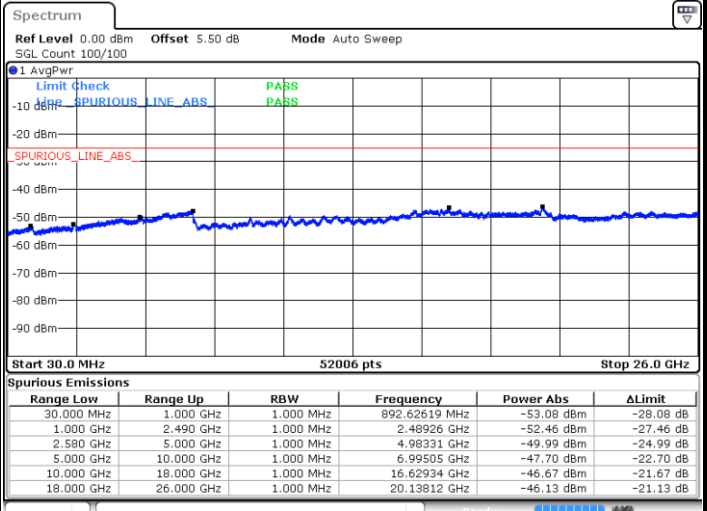

Highest Channel / 64QAM

Date: 6 JAN 2018 13:33:59

LTE Band 5 / 10MHz

Lowest Channel / 64QAM

Middle Channel / 64QAM

Date: 6 JAN 2018 13:29:23

Date: 6 JAN 2018 13:30:18

Highest Channel / 64QAM

Date: 6 JAN 2018 13:31:13

LTE Band 7 / 5MHz

Lowest Channel / QPSK

Lowest Channel / 16QAM

Date: 6 JAN 2018 09:22:58

Date: 6 JAN 2018 09:23:52

Middle Channel / QPSK

Middle Channel / 16QAM

Date: 6 JAN 2018 09:25:42

Date: 6 JAN 2018 09:24:47

LTE Band 7 / 5MHz

Highest Channel / QPSK

Date: 6 JAN 2018 09:26:36

Highest Channel / 16QAM

Date: 6 JAN 2018 09:27:30

LTE Band 7 / 10MHz