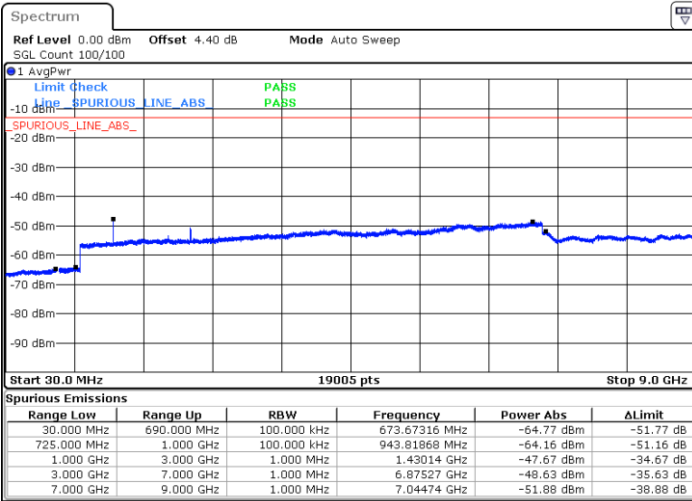

Date: 6 JAN 2018 14:53:48

Highest Channel / 16QAM

Date: 6 JAN 2018 14:54:43

LTE Band 12 / 10MHz

Lowest Channel / QPSK

Date: 6 JAN 2018 15:06:50

Lowest Channel / 16QAM

Date: 6 JAN 2018 15:07:45

LTE Band 12 / 10MHz

Middle Channel / QPSK

Date: 6 JAN 2018 15:09:35

Middle Channel / 16QAM

Date: 6 JAN 2018 15:08:40

Highest Channel / QPSK

Date: 6 JAN 2018 15:10:31

Highest Channel / 16QAM

Date: 6 JAN 2018 15:11:26

LTE Band 12 / 1.4MHz

Lowest Channel / 64QAM

Middle Channel / 64QAM

Date: 6 JAN 2018 16:40:00

Date: 6 JAN 2018 16:40:56

Highest Channel / 64QAM

Date: 6 JAN 2018 16:41:51