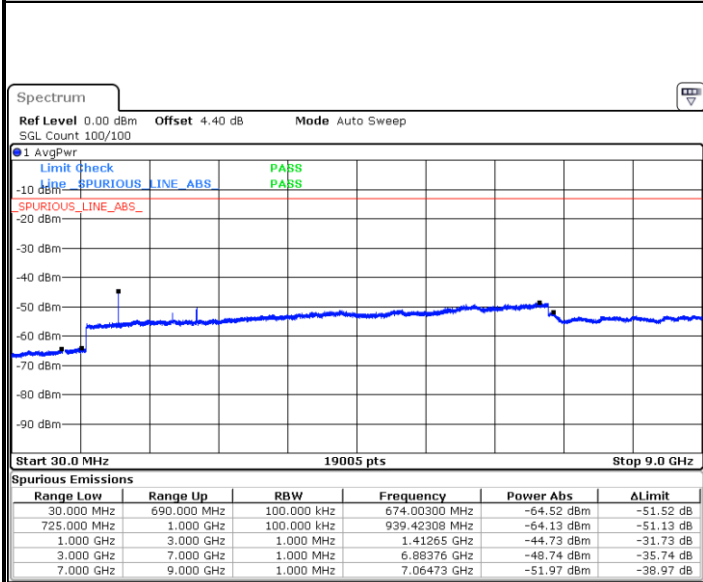

Middle Channel / 64QAM

Date: 6 JAN 2018 10:37:44

Date: 6 JAN 2018 10:38:38

Highest Channel / 64QAM

Date: 6 JAN 2018 11:16:31

LTE Band 12 / 1.4MHz

Lowest Channel / QPSK

Date: 6 JAN 2018 14:16:41

Lowest Channel / 16QAM

Date: 6 JAN 2018 14:17:37

Middle Channel / QPSK

Date: 6 JAN 2018 14:19:27

Middle Channel / 16QAM

Date: 6 JAN 2018 14:18:32

LTE Band 12 / 1.4MHz

Highest Channel / QPSK

Highest Channel / 16QAM

LTE Band 12 / 3MHz

Lowest Channel / QPSK

Lowest Channel / 16QAM

LTE Band 12 / 3MHz

Middle Channel / QPSK

Date: 6 JAN 2018 14:36:10

Middle Channel / 16QAM

Date: 6 JAN 2018 14:35:15

Highest Channel / QPSK

Date: 6 JAN 2018 14:37:05

Highest Channel / 16QAM

Date: 6 JAN 2018 14:38:00

LTE Band 12 / 5MHz

Lowest Channel / QPSK

Date: 6 JAN 2018 14:50:07