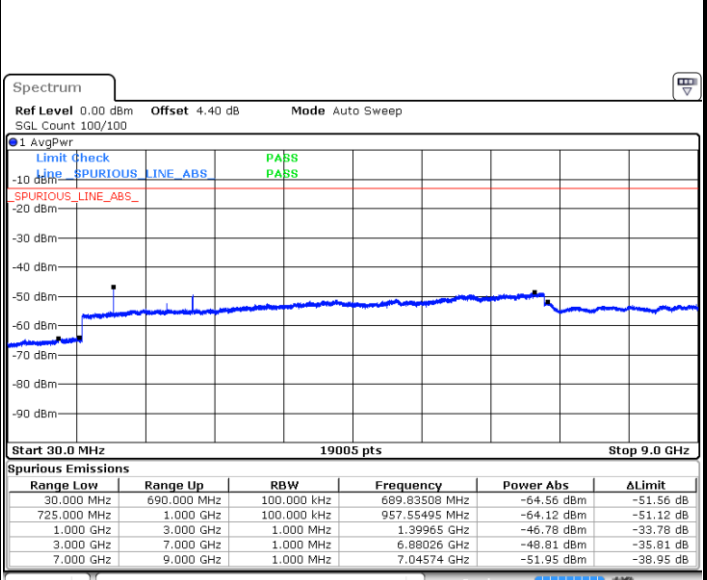

Lowest Channel / 16QAM

Date: 6 JAN 2018 14:51:03

Middle Channel / QPSK

Date: 6 JAN 2018 14:52:53

Middle Channel / 16QAM

Date: 6 JAN 2018 14:51:58

LTE Band 12 / 5MHz

Highest Channel / QPSK

Date: 6 JAN 2018 14:53:48

Highest Channel / 16QAM

Date: 6 JAN 2018 14:54:43

LTE Band 12 / 10MHz

Lowest Channel / QPSK

Date: 6 JAN 2018 15:06:50

Lowest Channel / 16QAM

Date: 6 JAN 2018 15:07:45

LTE Band 12 / 10MHz

Middle Channel / QPSK

Date: 6 JAN 2018 15:09:35

Middle Channel / 16QAM

Date: 6 JAN 2018 15:08:40

Highest Channel / QPSK

Date: 6 JAN 2018 15:10:31

Highest Channel / 16QAM

Date: 6 JAN 2018 15:11:26

LTE Band 12 / 1.4MHz

Lowest Channel / 64QAM

Middle Channel / 64QAM

Date: 6 JAN 2018 16:40:00

Date: 6 JAN 2018 16:40:56

Highest Channel / 64QAM

Date: 6 JAN 2018 16:41:51