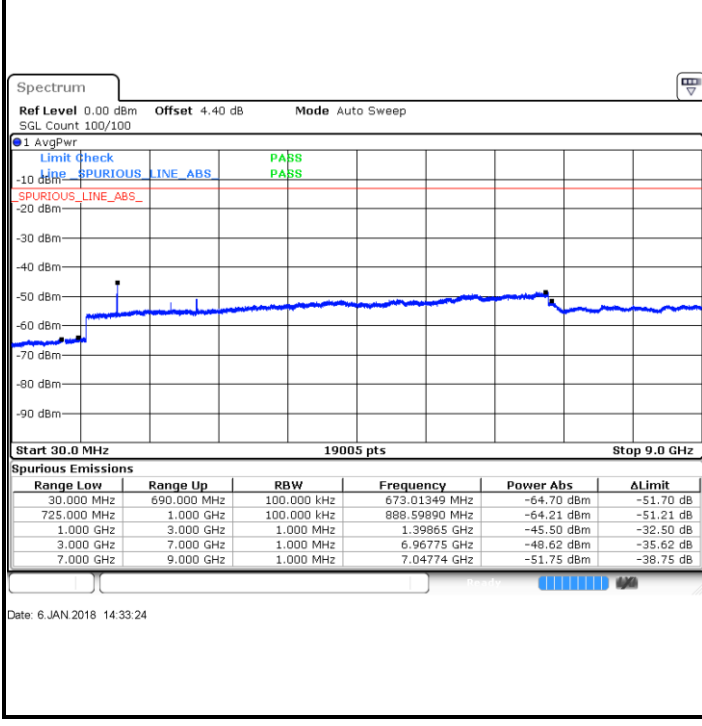

Middle Channel / 64QAM

Date: 6 JAN 2018 10:37:44

Date: 6 JAN 2018 10:38:38

Highest Channel / 64QAM

Date: 6 JAN 2018 11:16:31

LTE Band 12 / 1.4MHz

Lowest Channel / QPSK

Date: 6 JAN 2018 14:16:41

Lowest Channel / 16QAM

Date: 6 JAN 2018 14:17:37

Middle Channel / QPSK

Date: 6 JAN 2018 14:19:27

Middle Channel / 16QAM

Date: 6 JAN 2018 14:18:32

LTE Band 12 / 1.4MHz

Highest Channel / QPSK

Highest Channel / 16QAM

LTE Band 12 / 3MHz

Lowest Channel / QPSK

Lowest Channel / 16QAM

LTE Band 12 / 3MHz

Middle Channel / QPSK

Date: 6 JAN 2018 14:36:10

Middle Channel / 16QAM

Date: 6 JAN 2018 14:35:15

Highest Channel / QPSK

Date: 6 JAN 2018 14:37:05

Highest Channel / 16QAM

Date: 6 JAN 2018 14:38:00

LTE Band 12 / 5MHz

Lowest Channel / QPSK

Date: 6 JAN 2018 14:50:07