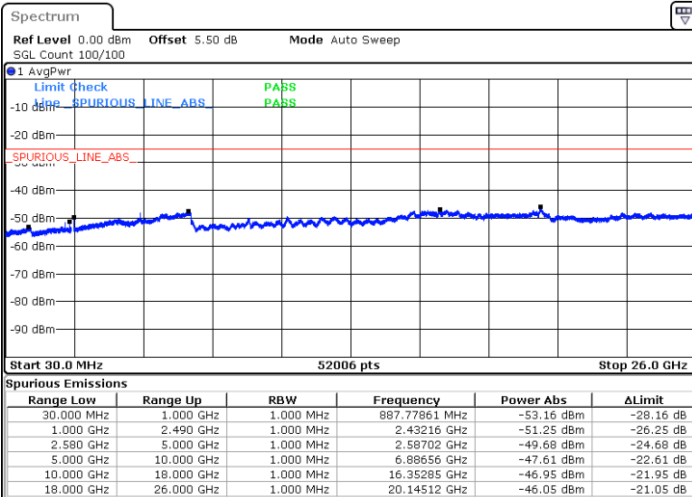

LTE Band 7 / 10MHz

Lowest Channel / 64QAM

Middle Channel / 64QAM

Date: 6 JAN 2018 10:47:46

Date: 6 JAN 2018 10:48:41

Highest Channel / 64QAM

Date: 6 JAN 2018 10:49:35

LTE Band 7 / 15MHz

Lowest Channel / 64QAM

Middle Channel / 64QAM

Date: 6 JAN 2018 10:45:02

Date: 6 JAN 2018 10:45:57

Highest Channel / 64QAM

Date: 6 JAN 2018 10:46:51

LTE Band 7 / 20MHz

Lowest Channel / 64QAM

Middle Channel / 64QAM

Date: 6 JAN 2018 10:37:44

Date: 6 JAN 2018 10:38:38

Highest Channel / 64QAM

Date: 6 JAN 2018 11:16:31

LTE Band 12 / 1.4MHz

Lowest Channel / QPSK

Date: 6 JAN 2018 14:16:41