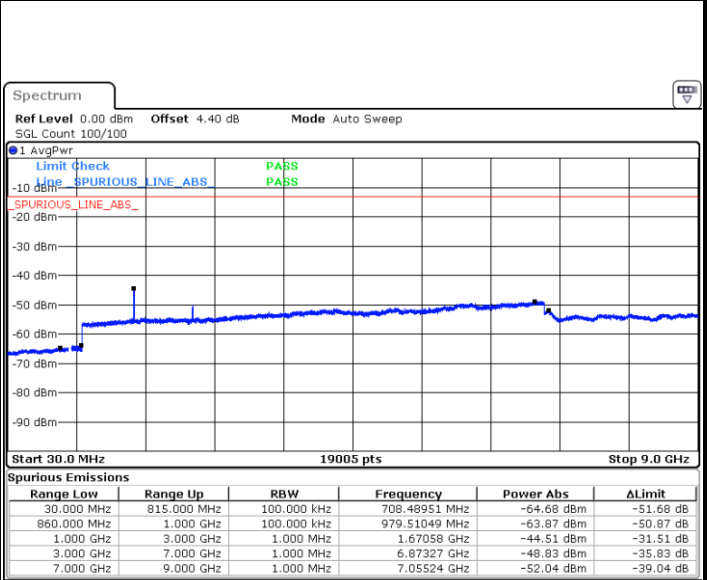

Date: 6 JAN 2018 12:48:33

Highest Channel / QPSK

Highest Channel / 16QAM

Date: 6 JAN 2018 12:56:43

Date: 6 JAN 2018 12:57:39

LTE Band 5 / 1.4MHz

Lowest Channel / 64QAM

Middle Channel / 64QAM

Date: 6 JAN 2018 13:50:45

Date: 6 JAN 2018 13:51:40

Highest Channel / 64QAM

Date: 6 JAN 2018 13:52:36

**LTE Band 5 / 3MHz**

**Lowest Channel / 64QAM**

Date: 6 JAN 2018 13:47:59

**Middle Channel / 64QAM**

Date: 6 JAN 2018 13:48:54

**Highest Channel / 64QAM**

Date: 6 JAN 2018 13:49:50

LTE Band 5 / 5MHz

Lowest Channel / 64QAM

Date: 6 JAN 2018 13:32:08

Middle Channel / 64QAM

Date: 6 JAN 2018 13:33:04

Highest Channel / 64QAM

Date: 6 JAN 2018 13:33:59

LTE Band 5 / 10MHz

Lowest Channel / 64QAM

Middle Channel / 64QAM

Date: 6 JAN 2018 13:29:23

Date: 6 JAN 2018 13:30:18

Highest Channel / 64QAM