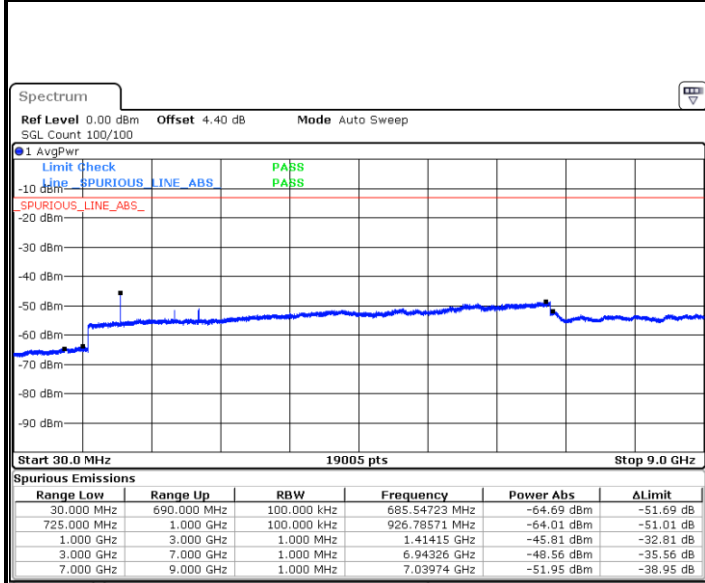

LTE Band 7 / 10MHz

Lowest Channel / 64QAM

Middle Channel / 64QAM

Date: 6 JAN 2018 10:47:46

Date: 6 JAN 2018 10:48:41

Highest Channel / 64QAM

Date: 6 JAN 2018 10:49:35

LTE Band 7 / 15MHz

Lowest Channel / 64QAM

Middle Channel / 64QAM

Date: 6 JAN 2018 10:45:02

Date: 6 JAN 2018 10:45:57

Highest Channel / 64QAM

Date: 6 JAN 2018 10:46:51

LTE Band 7 / 20MHz

Lowest Channel / 64QAM

Middle Channel / 64QAM

Date: 6 JAN 2018 10:37:44

Date: 6 JAN 2018 10:38:38

Highest Channel / 64QAM

Date: 6 JAN 2018 11:16:31

LTE Band 12 / 1.4MHz

Lowest Channel / QPSK

Date: 6 JAN 2018 14:16:41

Lowest Channel / 16QAM

Date: 6 JAN 2018 14:17:37

Middle Channel / QPSK

Date: 6 JAN 2018 14:19:27

Middle Channel / 16QAM

Date: 6 JAN 2018 14:18:32

LTE Band 12 / 1.4MHz

Highest Channel / QPSK