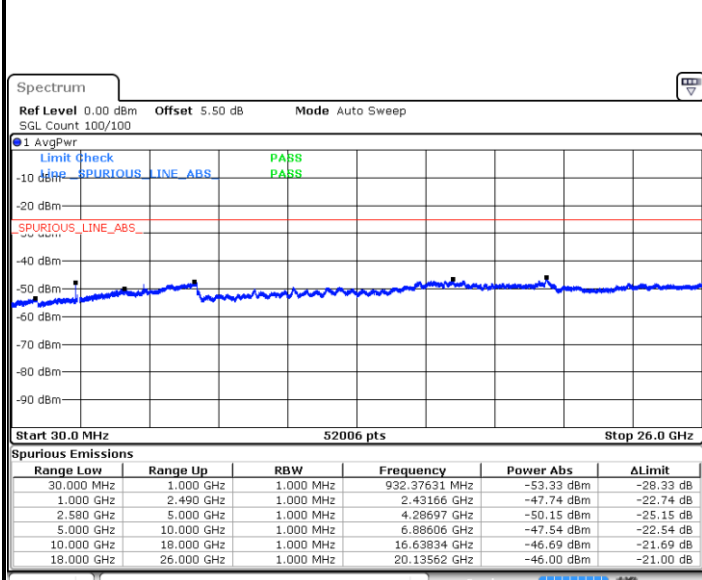

Date: 6 JAN 2018 13:31:13

LTE Band 7 / 5MHz

Lowest Channel / QPSK

Lowest Channel / 16QAM

Date: 6 JAN 2018 09:22:58

Date: 6 JAN 2018 09:23:52

Middle Channel / QPSK

Middle Channel / 16QAM

Date: 6 JAN 2018 09:25:42

Date: 6 JAN 2018 09:24:47

LTE Band 7 / 5MHz

Highest Channel / QPSK

Date: 6 JAN 2018 09:26:36

Highest Channel / 16QAM

Date: 6 JAN 2018 09:27:30

LTE Band 7 / 10MHz

Lowest Channel / QPSK

Date: 6 JAN 2018 09:39:40

Lowest Channel / 16QAM

Date: 6 JAN 2018 09:40:35

LTE Band 7 / 10MHz

Middle Channel / QPSK

Middle Channel / 16QAM

Date: 6 JAN 2018 09:42:24

Date: 6 JAN 2018 09:41:30

Highest Channel / QPSK

Highest Channel / 16QAM

Date: 6 JAN 2018 09:43:19

Date: 6 JAN 2018 09:44:14

LTE Band 7 / 15MHz

Lowest Channel / QPSK

Lowest Channel / 16QAM