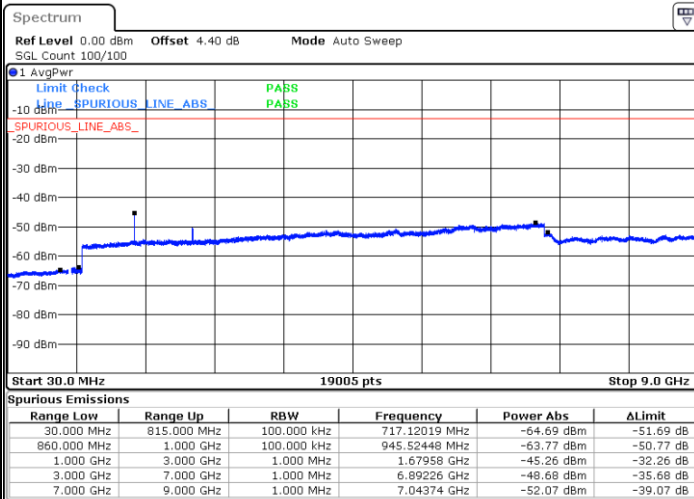

Date: 6 JAN 2018 13:48:54

**Highest Channel / 64QAM**

Date: 6 JAN 2018 13:49:50

LTE Band 5 / 5MHz

Lowest Channel / 64QAM

Date: 6 JAN 2018 13:32:08

Middle Channel / 64QAM

Date: 6 JAN 2018 13:33:04

Highest Channel / 64QAM

Date: 6 JAN 2018 13:33:59

LTE Band 5 / 10MHz

Lowest Channel / 64QAM

Middle Channel / 64QAM

Date: 6 JAN 2018 13:29:23

Date: 6 JAN 2018 13:30:18

Highest Channel / 64QAM

Date: 6 JAN 2018 13:31:13

LTE Band 7 / 5MHz

Lowest Channel / QPSK

Lowest Channel / 16QAM

Date: 6 JAN 2018 09:22:58

Date: 6 JAN 2018 09:23:52

Middle Channel / QPSK

Middle Channel / 16QAM

Date: 6 JAN 2018 09:25:42

Date: 6 JAN 2018 09:24:47

LTE Band 7 / 5MHz

Highest Channel / QPSK

Date: 6 JAN 2018 09:26:36

Highest Channel / 16QAM

Date: 6 JAN 2018 09:27:30

LTE Band 7 / 10MHz