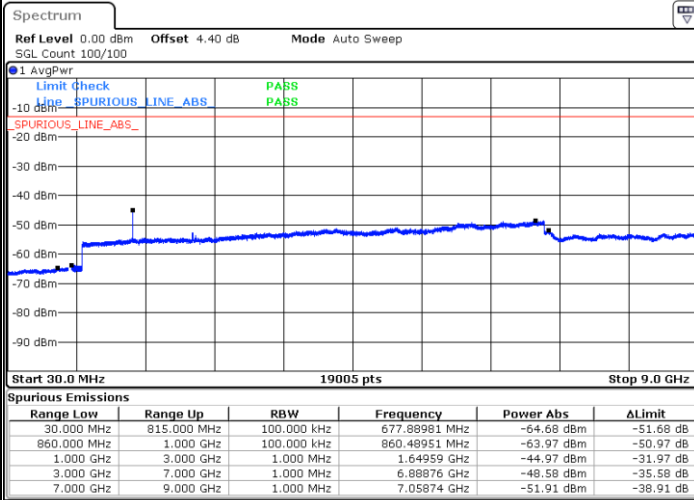

Date: 6 JAN 2018 13:48:54

**Highest Channel / 64QAM**

Date: 6 JAN 2018 13:49:50

LTE Band 5 / 5MHz

Lowest Channel / 64QAM

Date: 6 JAN 2018 13:32:08

Middle Channel / 64QAM

Date: 6 JAN 2018 13:33:04

Highest Channel / 64QAM

Date: 6 JAN 2018 13:33:59

LTE Band 5 / 10MHz

Lowest Channel / 64QAM

Middle Channel / 64QAM

Date: 6 JAN 2018 13:29:23

Date: 6 JAN 2018 13:30:18

Highest Channel / 64QAM

Date: 6 JAN 2018 13:31:13

LTE Band 7 / 5MHz

Lowest Channel / QPSK

Lowest Channel / 16QAM

Date: 6 JAN 2018 09:22:58

Date: 6 JAN 2018 09:23:52

Middle Channel / QPSK

Middle Channel / 16QAM

Date: 6 JAN 2018 09:25:42

Date: 6 JAN 2018 09:24:47

LTE Band 7 / 5MHz

Highest Channel / QPSK

Date: 6 JAN 2018 09:26:36

Highest Channel / 16QAM

Date: 6 JAN 2018 09:27:30

LTE Band 7 / 10MHz