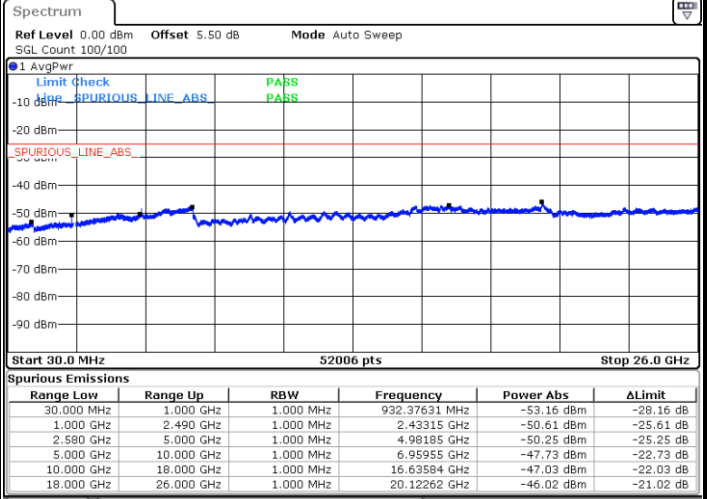

Date: 6 JAN 2018 10:00:02

Highest Channel / 16QAM

Date: 6 JAN 2018 10:00:57

LTE Band 7 / 20MHz

Lowest Channel / QPSK

Date: 6 JAN 2018 10:13:07

Lowest Channel / 16QAM

Date: 6 JAN 2018 10:14:02

LTE Band 7 / 20MHz

Middle Channel / QPSK

Middle Channel / 16QAM

Date: 6 JAN 2018 10:15:51

Date: 6 JAN 2018 10:14:56

Highest Channel / QPSK

Highest Channel / 16QAM

Date: 6 JAN 2018 10:16:46

Date: 6 JAN 2018 10:17:40

LTE Band 7 / 5MHz

Lowest Channel / 64QAM

Middle Channel / 64QAM

Date: 6 JAN 2018 10:59:38

Date: 6 JAN 2018 11:00:33

Highest Channel / 64QAM

Date: 6 JAN 2018 11:01:27