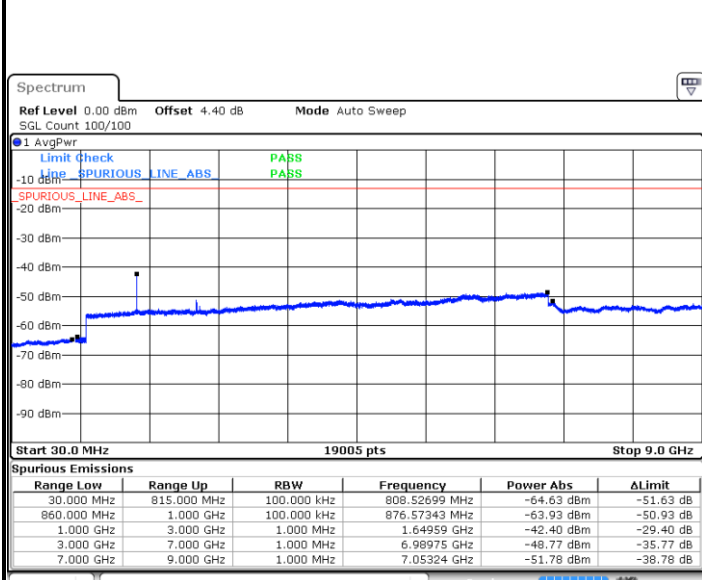

Date: 6 JAN 2018 12:16:11

LTE Band 5 / 5MHz

Lowest Channel / QPSK

Lowest Channel / 16QAM

Date: 6 JAN 2018 12:24:21

Date: 6 JAN 2018 12:25:17

Middle Channel / QPSK

Middle Channel / 16QAM

Date: 6 JAN 2018 12:26:54

Date: 6 JAN 2018 12:27:50

LTE Band 5 / 5MHz

Highest Channel / QPSK

Date: 6 JAN 2018 12:36:00

Highest Channel / 16QAM

Date: 6 JAN 2018 12:36:55

LTE Band 5 / 10MHz

Lowest Channel / QPSK

Date: 6 JAN 2018 12:45:05

Lowest Channel / 16QAM

Date: 6 JAN 2018 12:46:00

LTE Band 5 / 10MHz

Middle Channel / QPSK

Middle Channel / 16QAM

Date: 6 JAN 2018 12:47:38

Date: 6 JAN 2018 12:48:33

Highest Channel / QPSK

Highest Channel / 16QAM

Date: 6 JAN 2018 12:56:43

Date: 6 JAN 2018 12:57:39

LTE Band 5 / 1.4MHz

Lowest Channel / 64QAM

Middle Channel / 64QAM