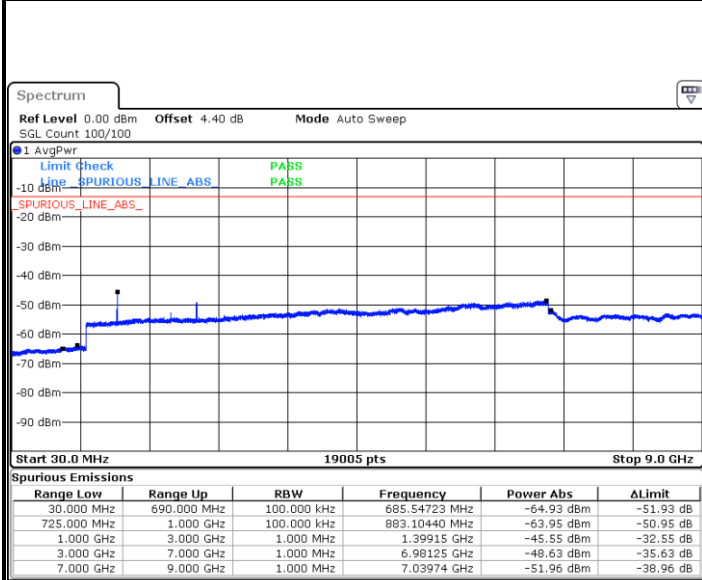

Highest Channel / 16QAM

LTE Band 12 / 3MHz

Lowest Channel / QPSK

Lowest Channel / 16QAM

LTE Band 12 / 3MHz

Middle Channel / QPSK

Date: 6 JAN 2018 14:36:10

Middle Channel / 16QAM

Date: 6 JAN 2018 14:35:15

Highest Channel / QPSK

Date: 6 JAN 2018 14:37:05

Highest Channel / 16QAM

Date: 6 JAN 2018 14:38:00

LTE Band 12 / 5MHz

Lowest Channel / QPSK

Date: 6 JAN 2018 14:50:07

Lowest Channel / 16QAM

Date: 6 JAN 2018 14:51:03

Middle Channel / QPSK

Date: 6 JAN 2018 14:52:53

Middle Channel / 16QAM

Date: 6 JAN 2018 14:51:58

LTE Band 12 / 5MHz

Highest Channel / QPSK

Date: 6 JAN 2018 14:53:48

Highest Channel / 16QAM

Date: 6 JAN 2018 14:54:43

LTE Band 12 / 10MHz

Lowest Channel / QPSK

Date: 6 JAN 2018 15:06:50

Lowest Channel / 16QAM

Date: 6 JAN 2018 15:07:45