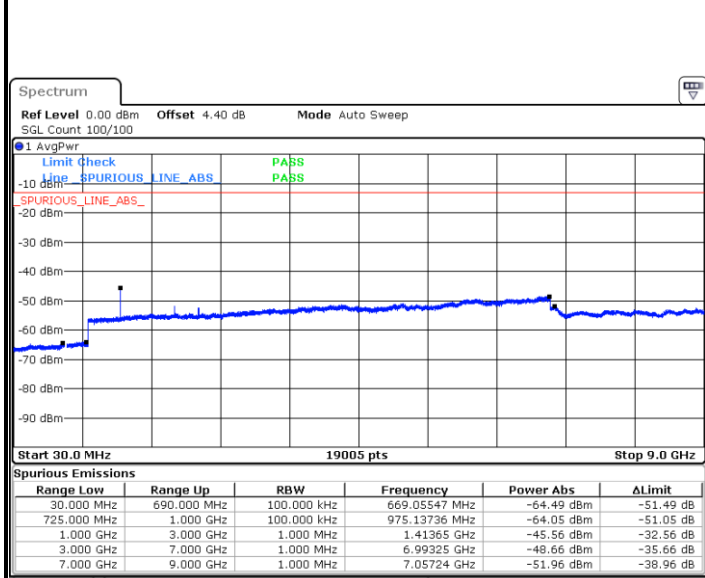

Lowest Channel / 16QAM

Date: 6 JAN 2018 14:51:03

Middle Channel / QPSK

Date: 6 JAN 2018 14:52:53

Middle Channel / 16QAM

Date: 6 JAN 2018 14:51:58

LTE Band 12 / 5MHz

Highest Channel / QPSK

Date: 6 JAN 2018 14:53:48

Highest Channel / 16QAM

Date: 6 JAN 2018 14:54:43

LTE Band 12 / 10MHz

Lowest Channel / QPSK

Date: 6 JAN 2018 15:06:50

Lowest Channel / 16QAM

Date: 6 JAN 2018 15:07:45

LTE Band 12 / 10MHz

Middle Channel / QPSK

Date: 6 JAN 2018 15:09:35

Middle Channel / 16QAM

Date: 6 JAN 2018 15:08:40

Highest Channel / QPSK

Date: 6 JAN 2018 15:10:31

Highest Channel / 16QAM

Date: 6 JAN 2018 15:11:26

LTE Band 12 / 1.4MHz

Lowest Channel / 64QAM

Middle Channel / 64QAM

Date: 6 JAN 2018 16:40:00

Date: 6 JAN 2018 16:40:56

Highest Channel / 64QAM

Date: 6 JAN 2018 16:41:51