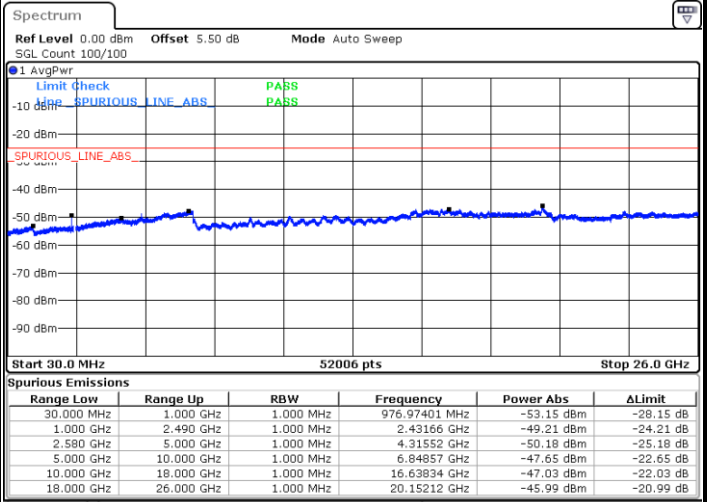

Date: 6 JAN 2018 09:25:42

Date: 6 JAN 2018 09:24:47

LTE Band 7 / 5MHz

Highest Channel / QPSK

Date: 6 JAN 2018 09:26:36

Highest Channel / 16QAM

Date: 6 JAN 2018 09:27:30

LTE Band 7 / 10MHz

Lowest Channel / QPSK

Date: 6 JAN 2018 09:39:40

Lowest Channel / 16QAM

Date: 6 JAN 2018 09:40:35

LTE Band 7 / 10MHz

Middle Channel / QPSK

Middle Channel / 16QAM

Date: 6 JAN 2018 09:42:24

Date: 6 JAN 2018 09:41:30

Highest Channel / QPSK

Highest Channel / 16QAM

Date: 6 JAN 2018 09:43:19

Date: 6 JAN 2018 09:44:14

LTE Band 7 / 15MHz

Lowest Channel / QPSK

Lowest Channel / 16QAM