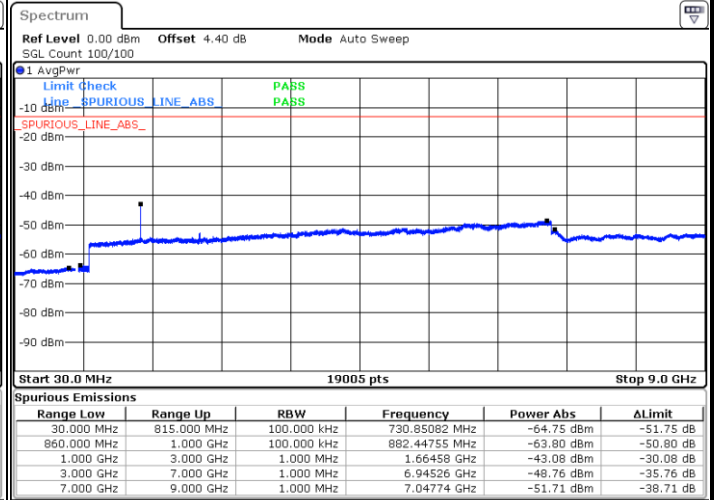

Date: 6 JAN 2018 13:48:54

**Highest Channel / 64QAM**

Date: 6 JAN 2018 13:49:50

LTE Band 5 / 5MHz

Lowest Channel / 64QAM

Date: 6 JAN 2018 13:32:08

Middle Channel / 64QAM

Date: 6 JAN 2018 13:33:04

Highest Channel / 64QAM

Date: 6 JAN 2018 13:33:59

LTE Band 5 / 10MHz

Lowest Channel / 64QAM

Middle Channel / 64QAM

Date: 6 JAN 2018 13:29:23

Date: 6 JAN 2018 13:30:18

Highest Channel / 64QAM

Date: 6 JAN 2018 13:31:13

LTE Band 7 / 5MHz

Lowest Channel / QPSK

Lowest Channel / 16QAM

Date: 6 JAN 2018 09:22:58

Date: 6 JAN 2018 09:23:52

Middle Channel / QPSK

Middle Channel / 16QAM

Date: 6 JAN 2018 09:25:42

Date: 6 JAN 2018 09:24:47

LTE Band 7 / 5MHz

Highest Channel / QPSK

Date: 6 JAN 2018 09:26:36

Highest Channel / 16QAM

Date: 6 JAN 2018 09:27:30

LTE Band 7 / 10MHz