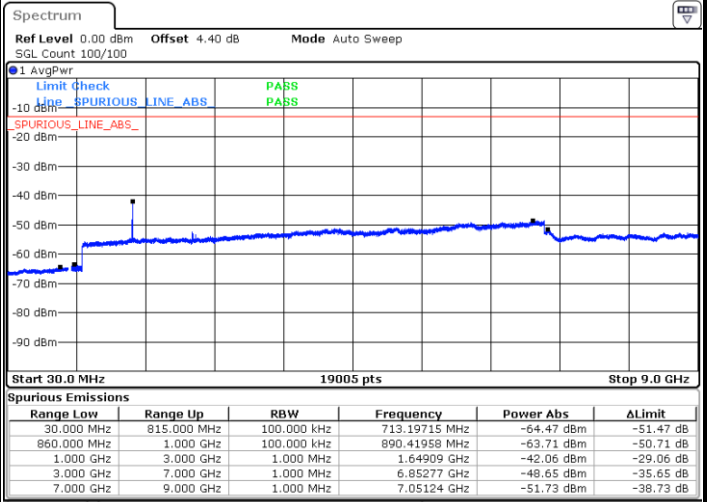

LTE Band 5 / 3MHz

Middle Channel / QPSK

Middle Channel / 16QAM

Date: 6 JAN 2018 12:06:11

Date: 6 JAN 2018 12:07:06

Highest Channel / QPSK

Highest Channel / 16QAM

Date: 6 JAN 2018 12:15:16

Date: 6 JAN 2018 12:16:11

LTE Band 5 / 5MHz

Lowest Channel / QPSK

Lowest Channel / 16QAM

Date: 6 JAN 2018 12:24:21

Date: 6 JAN 2018 12:25:17

Middle Channel / QPSK

Middle Channel / 16QAM

Date: 6 JAN 2018 12:26:54

Date: 6 JAN 2018 12:27:50

LTE Band 5 / 5MHz

Highest Channel / QPSK

Date: 6 JAN 2018 12:36:00

Highest Channel / 16QAM

Date: 6 JAN 2018 12:36:55

LTE Band 5 / 10MHz