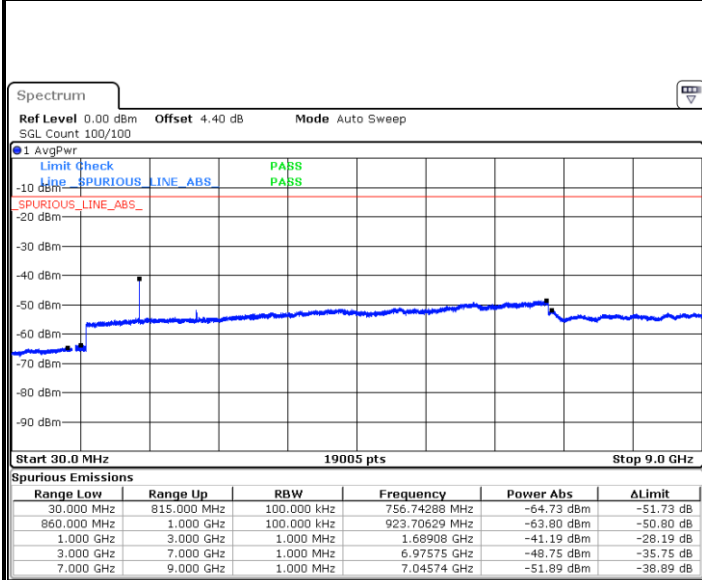

LTE Band 5 / 3MHz

Middle Channel / QPSK

Middle Channel / 16QAM

Date: 6 JAN 2018 12:06:11

Date: 6 JAN 2018 12:07:06

Highest Channel / QPSK

Highest Channel / 16QAM

Date: 6 JAN 2018 12:15:16

Date: 6 JAN 2018 12:16:11

LTE Band 5 / 5MHz

Lowest Channel / QPSK

Lowest Channel / 16QAM

Date: 6 JAN 2018 12:24:21

Date: 6 JAN 2018 12:25:17

Middle Channel / QPSK

Middle Channel / 16QAM

Date: 6 JAN 2018 12:26:54

Date: 6 JAN 2018 12:27:50

LTE Band 5 / 5MHz

Highest Channel / QPSK

Date: 6 JAN 2018 12:36:00

Highest Channel / 16QAM

Date: 6 JAN 2018 12:36:55

LTE Band 5 / 10MHz

Lowest Channel / QPSK

Date: 6 JAN 2018 12:45:05

Lowest Channel / 16QAM

Date: 6 JAN 2018 12:46:00

LTE Band 5 / 10MHz

Middle Channel / QPSK

Middle Channel / 16QAM

Date: 6 JAN 2018 12:47:38