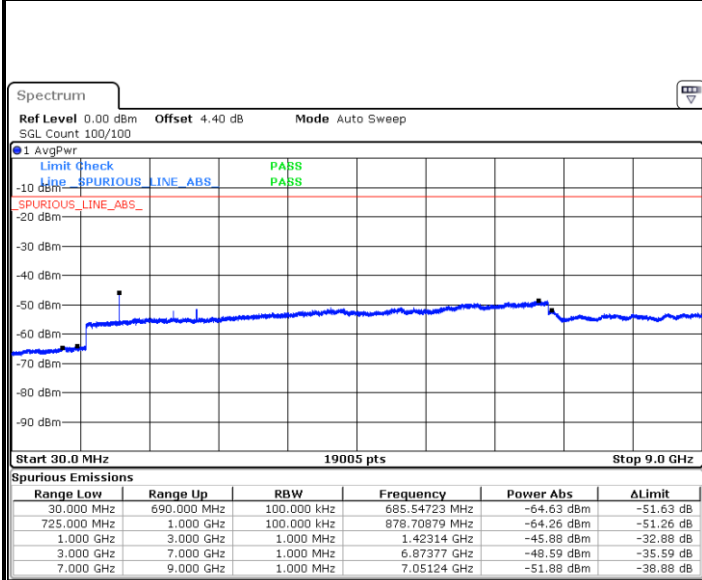

Date: 6 JAN 2018 14:35:15

Highest Channel / QPSK

Date: 6 JAN 2018 14:37:05

Highest Channel / 16QAM

Date: 6 JAN 2018 14:38:00

LTE Band 12 / 5MHz

Lowest Channel / QPSK

Date: 6 JAN 2018 14:50:07

Lowest Channel / 16QAM

Date: 6 JAN 2018 14:51:03

Middle Channel / QPSK

Date: 6 JAN 2018 14:52:53

Middle Channel / 16QAM

Date: 6 JAN 2018 14:51:58

LTE Band 12 / 5MHz

Highest Channel / QPSK

Date: 6 JAN 2018 14:53:48

Highest Channel / 16QAM

Date: 6 JAN 2018 14:54:43

LTE Band 12 / 10MHz

Lowest Channel / QPSK

Date: 6 JAN 2018 15:06:50

Lowest Channel / 16QAM

Date: 6 JAN 2018 15:07:45