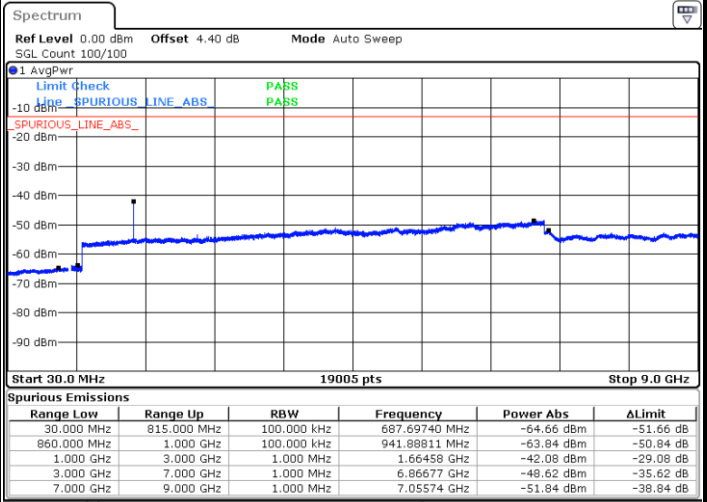

Date: 6 JAN 2018 12:26:54

Date: 6 JAN 2018 12:27:50

LTE Band 5 / 5MHz

Highest Channel / QPSK

Date: 6 JAN 2018 12:36:00

Highest Channel / 16QAM

Date: 6 JAN 2018 12:36:55

LTE Band 5 / 10MHz

Lowest Channel / QPSK

Date: 6 JAN 2018 12:45:05

Lowest Channel / 16QAM

Date: 6 JAN 2018 12:46:00

LTE Band 5 / 10MHz

Middle Channel / QPSK

Middle Channel / 16QAM

Date: 6 JAN 2018 12:47:38

Date: 6 JAN 2018 12:48:33

Highest Channel / QPSK

Highest Channel / 16QAM

Date: 6 JAN 2018 12:56:43

Date: 6 JAN 2018 12:57:39

LTE Band 5 / 1.4MHz

Lowest Channel / 64QAM

Middle Channel / 64QAM

Date: 6 JAN 2018 13:50:45

Date: 6 JAN 2018 13:51:40

Highest Channel / 64QAM

Date: 6 JAN 2018 13:52:36

**LTE Band 5 / 3MHz**

**Lowest Channel / 64QAM**

Date: 6 JAN 2018 13:47:59

**Middle Channel / 64QAM**