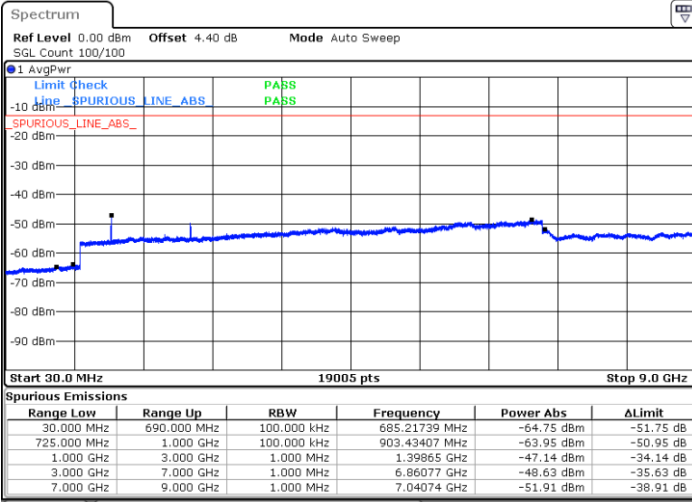

Date: 6 JAN 2018 14:53:48

Highest Channel / 16QAM

Date: 6 JAN 2018 14:54:43

LTE Band 12 / 10MHz

Lowest Channel / QPSK

Date: 6 JAN 2018 15:06:50

Lowest Channel / 16QAM

Date: 6 JAN 2018 15:07:45

LTE Band 12 / 10MHz

Middle Channel / QPSK

Date: 6 JAN 2018 15:09:35

Middle Channel / 16QAM

Date: 6 JAN 2018 15:08:40

Highest Channel / QPSK

Date: 6 JAN 2018 15:10:31

Highest Channel / 16QAM

Date: 6 JAN 2018 15:11:26

LTE Band 12 / 1.4MHz

Lowest Channel / 64QAM

Middle Channel / 64QAM

Date: 6 JAN 2018 16:40:00

Date: 6 JAN 2018 16:40:56

Highest Channel / 64QAM

Date: 6 JAN 2018 16:41:51