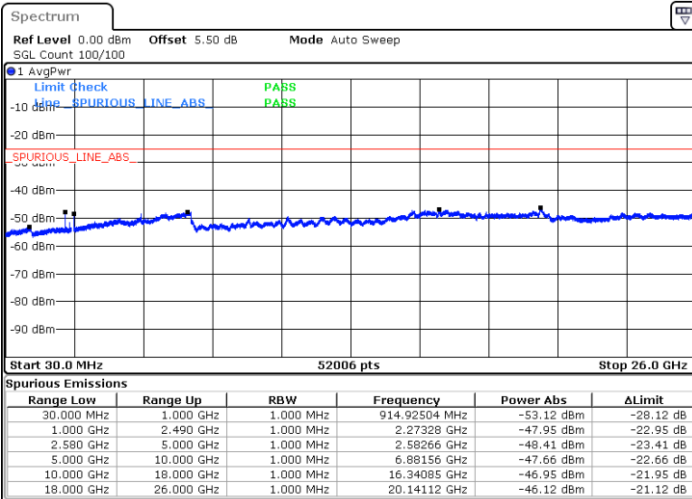

LTE Band 7 / 10MHz

Lowest Channel / 64QAM

Middle Channel / 64QAM

Date: 6 JAN 2018 10:47:46

Date: 6 JAN 2018 10:48:41

Highest Channel / 64QAM

Date: 6 JAN 2018 10:49:35

LTE Band 7 / 15MHz

Lowest Channel / 64QAM

Middle Channel / 64QAM

Date: 6 JAN 2018 10:45:02

Date: 6 JAN 2018 10:45:57

Highest Channel / 64QAM

Date: 6 JAN 2018 10:46:51

LTE Band 7 / 20MHz

Lowest Channel / 64QAM

Middle Channel / 64QAM

Date: 6 JAN 2018 10:37:44

Date: 6 JAN 2018 10:38:38

Highest Channel / 64QAM

Date: 6 JAN 2018 11:16:31

LTE Band 12 / 1.4MHz

Lowest Channel / QPSK

Date: 6 JAN 2018 14:16:41