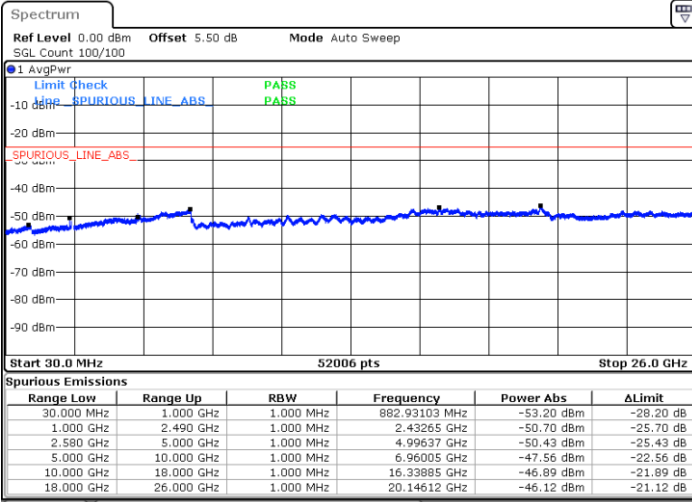

LTE Band 7 / 20MHz

Middle Channel / QPSK

Middle Channel / 16QAM

Date: 6 JAN 2018 10:15:51

Date: 6 JAN 2018 10:14:56

Highest Channel / QPSK

Highest Channel / 16QAM

Date: 6 JAN 2018 10:16:46

Date: 6 JAN 2018 10:17:40

LTE Band 7 / 5MHz

Lowest Channel / 64QAM

Middle Channel / 64QAM

Date: 6 JAN 2018 10:59:38

Date: 6 JAN 2018 11:00:33

Highest Channel / 64QAM

Date: 6 JAN 2018 11:01:27

LTE Band 7 / 10MHz

Lowest Channel / 64QAM

Middle Channel / 64QAM

Date: 6 JAN 2018 10:47:46

Date: 6 JAN 2018 10:48:41

Highest Channel / 64QAM

Date: 6 JAN 2018 10:49:35

LTE Band 7 / 15MHz

Lowest Channel / 64QAM

Middle Channel / 64QAM

Date: 6 JAN 2018 10:45:02

Date: 6 JAN 2018 10:45:57

Highest Channel / 64QAM

Date: 6 JAN 2018 10:46:51

LTE Band 7 / 20MHz

Lowest Channel / 64QAM