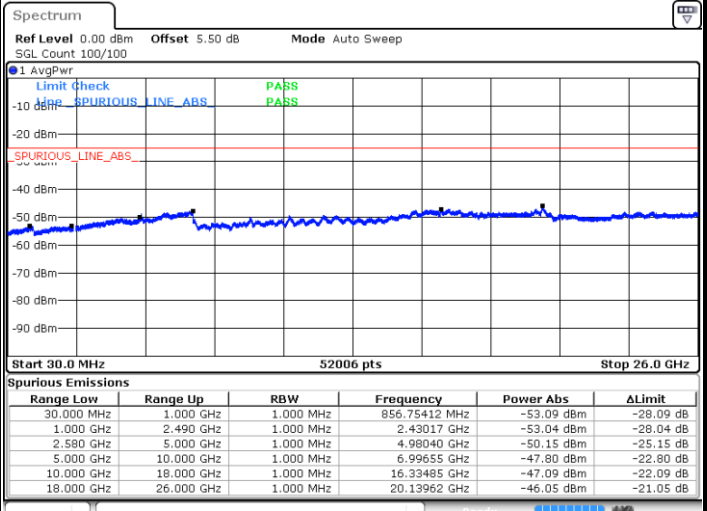

Date: 6 JAN 2018 09:56:24

Date: 6 JAN 2018 09:57:18

Middle Channel / QPSK

Middle Channel / 16QAM

Date: 6 JAN 2018 09:59:08

Date: 6 JAN 2018 09:58:13

LTE Band7 / 15MHz

Highest Channel / QPSK

Date: 6 JAN 2018 10:00:02

Highest Channel / 16QAM

Date: 6 JAN 2018 10:00:57

LTE Band 7 / 20MHz

Lowest Channel / QPSK

Date: 6 JAN 2018 10:13:07

Lowest Channel / 16QAM

Date: 6 JAN 2018 10:14:02

LTE Band 7 / 20MHz

Middle Channel / QPSK

Middle Channel / 16QAM

Date: 6 JAN 2018 10:15:51

Date: 6 JAN 2018 10:14:56

Highest Channel / QPSK

Highest Channel / 16QAM

Date: 6 JAN 2018 10:16:46

Date: 6 JAN 2018 10:17:40

LTE Band 7 / 5MHz

Lowest Channel / 64QAM

Middle Channel / 64QAM

Date: 6 JAN 2018 10:59:38

Date: 6 JAN 2018 11:00:33

Highest Channel / 64QAM

Date: 6 JAN 2018 11:01:27