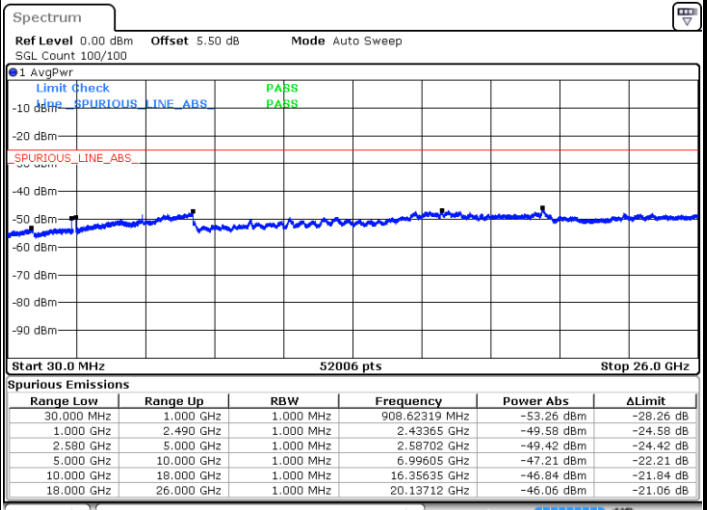

Date: 6 JAN 2018 10:00:02

Highest Channel / 16QAM

Date: 6 JAN 2018 10:00:57

LTE Band 7 / 20MHz

Lowest Channel / QPSK

Date: 6 JAN 2018 10:13:07

Lowest Channel / 16QAM

Date: 6 JAN 2018 10:14:02

LTE Band 7 / 20MHz

Middle Channel / QPSK

Middle Channel / 16QAM

Date: 6 JAN 2018 10:15:51

Date: 6 JAN 2018 10:14:56

Highest Channel / QPSK

Highest Channel / 16QAM

Date: 6 JAN 2018 10:16:46

Date: 6 JAN 2018 10:17:40

LTE Band 7 / 5MHz

Lowest Channel / 64QAM

Middle Channel / 64QAM

Date: 6 JAN 2018 10:59:38

Date: 6 JAN 2018 11:00:33

Highest Channel / 64QAM

Date: 6 JAN 2018 11:01:27