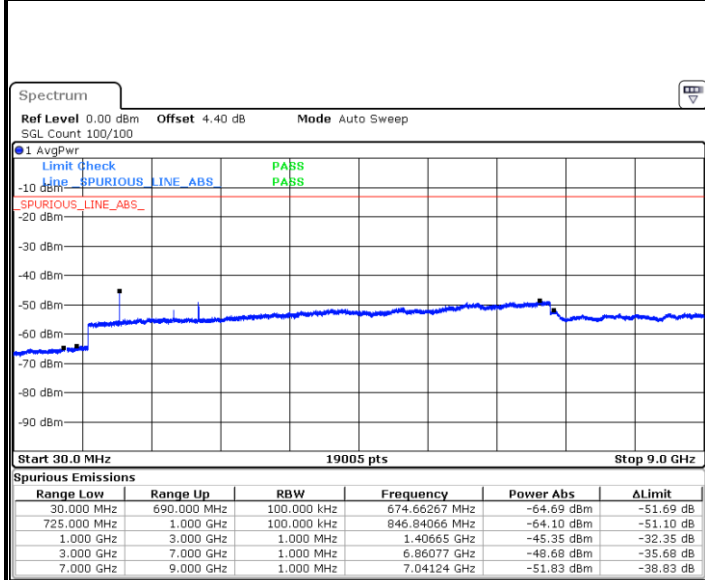

Lowest Channel / 16QAM

Date: 6 JAN 2018 14:51:03

Middle Channel / QPSK

Date: 6 JAN 2018 14:52:53

Middle Channel / 16QAM

Date: 6 JAN 2018 14:51:58

LTE Band 12 / 5MHz

Highest Channel / QPSK

Date: 6 JAN 2018 14:53:48

Highest Channel / 16QAM

Date: 6 JAN 2018 14:54:43

LTE Band 12 / 10MHz

Lowest Channel / QPSK

Date: 6 JAN 2018 15:06:50

Lowest Channel / 16QAM

Date: 6 JAN 2018 15:07:45

LTE Band 12 / 10MHz

Middle Channel / QPSK

Date: 6 JAN 2018 15:09:35

Middle Channel / 16QAM

Date: 6 JAN 2018 15:08:40

Highest Channel / QPSK

Date: 6 JAN 2018 15:10:31

Highest Channel / 16QAM

Date: 6 JAN 2018 15:11:26

LTE Band 12 / 1.4MHz

Lowest Channel / 64QAM

Middle Channel / 64QAM

Date: 6 JAN 2018 16:40:00

Date: 6 JAN 2018 16:40:56

Highest Channel / 64QAM

Date: 6 JAN 2018 16:41:51