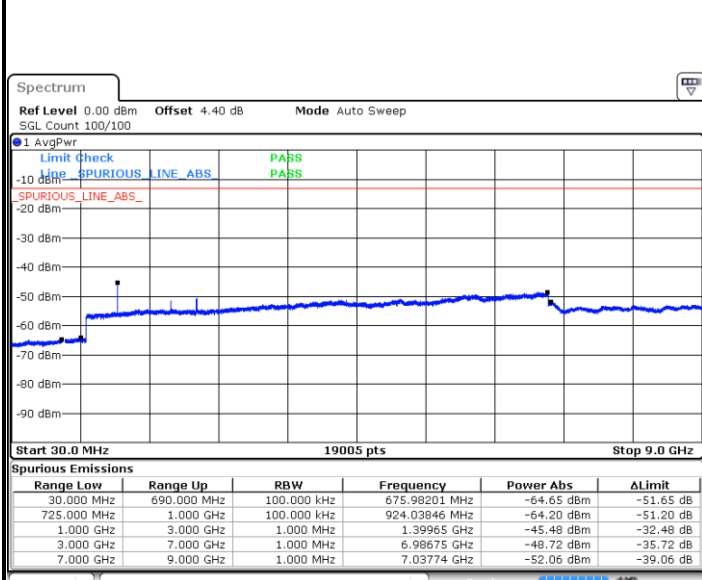

Date: 6 JAN 2018 14:35:15

Highest Channel / QPSK

Date: 6 JAN 2018 14:37:05

Highest Channel / 16QAM

Date: 6 JAN 2018 14:38:00

LTE Band 12 / 5MHz

Lowest Channel / QPSK

Date: 6 JAN 2018 14:50:07

Lowest Channel / 16QAM

Date: 6 JAN 2018 14:51:03

Middle Channel / QPSK

Date: 6 JAN 2018 14:52:53

Middle Channel / 16QAM

Date: 6 JAN 2018 14:51:58

LTE Band 12 / 5MHz

Highest Channel / QPSK

Date: 6 JAN 2018 14:53:48

Highest Channel / 16QAM

Date: 6 JAN 2018 14:54:43

LTE Band 12 / 10MHz

Lowest Channel / QPSK

Date: 6 JAN 2018 15:06:50

Lowest Channel / 16QAM

Date: 6 JAN 2018 15:07:45

LTE Band 12 / 10MHz

Middle Channel / QPSK

Date: 6 JAN 2018 15:09:35

Middle Channel / 16QAM

Date: 6 JAN 2018 15:08:40

Highest Channel / QPSK

Date: 6 JAN 2018 15:10:31

Highest Channel / 16QAM