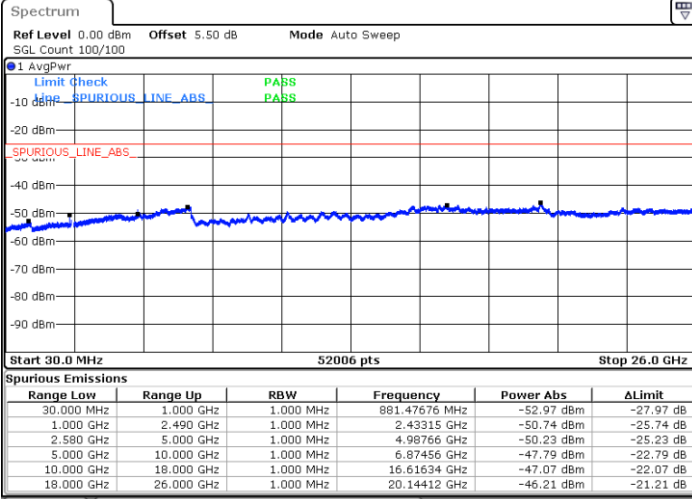

Date: 6 JAN 2018 10:00:02

Highest Channel / 16QAM

Date: 6 JAN 2018 10:00:57

LTE Band 7 / 20MHz

Lowest Channel / QPSK

Date: 6 JAN 2018 10:13:07

Lowest Channel / 16QAM

Date: 6 JAN 2018 10:14:02

LTE Band 7 / 20MHz

Middle Channel / QPSK

Middle Channel / 16QAM

Date: 6 JAN 2018 10:15:51

Date: 6 JAN 2018 10:14:56

Highest Channel / QPSK

Highest Channel / 16QAM

Date: 6 JAN 2018 10:16:46

Date: 6 JAN 2018 10:17:40

LTE Band 7 / 5MHz

Lowest Channel / 64QAM

Middle Channel / 64QAM

Date: 6 JAN 2018 10:59:38

Date: 6 JAN 2018 11:00:33

Highest Channel / 64QAM

Date: 6 JAN 2018 11:01:27

LTE Band 7 / 10MHz

Lowest Channel / 64QAM

Middle Channel / 64QAM

Date: 6 JAN 2018 10:47:46

Date: 6 JAN 2018 10:48:41

Highest Channel / 64QAM

Date: 6 JAN 2018 10:49:35

LTE Band 7 / 15MHz