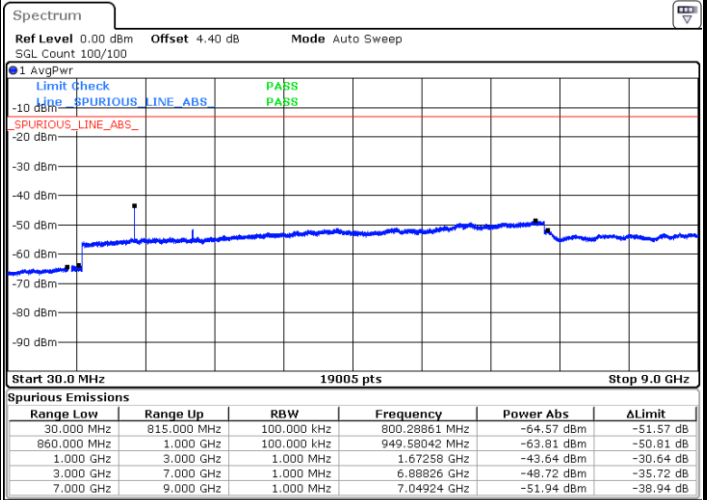

Lowest Channel / QPSK

Date: 6 JAN 2018 12:45:05

Lowest Channel / 16QAM

Date: 6 JAN 2018 12:46:00

LTE Band 5 / 10MHz

Middle Channel / QPSK

Middle Channel / 16QAM

Date: 6 JAN 2018 12:47:38

Date: 6 JAN 2018 12:48:33

Highest Channel / QPSK

Highest Channel / 16QAM

Date: 6 JAN 2018 12:56:43

Date: 6 JAN 2018 12:57:39

LTE Band 5 / 1.4MHz

Lowest Channel / 64QAM

Middle Channel / 64QAM

Date: 6 JAN 2018 13:50:45

Date: 6 JAN 2018 13:51:40

Highest Channel / 64QAM

Date: 6 JAN 2018 13:52:36

**LTE Band 5 / 3MHz**

**Lowest Channel / 64QAM**

Date: 6 JAN 2018 13:47:59

**Middle Channel / 64QAM**