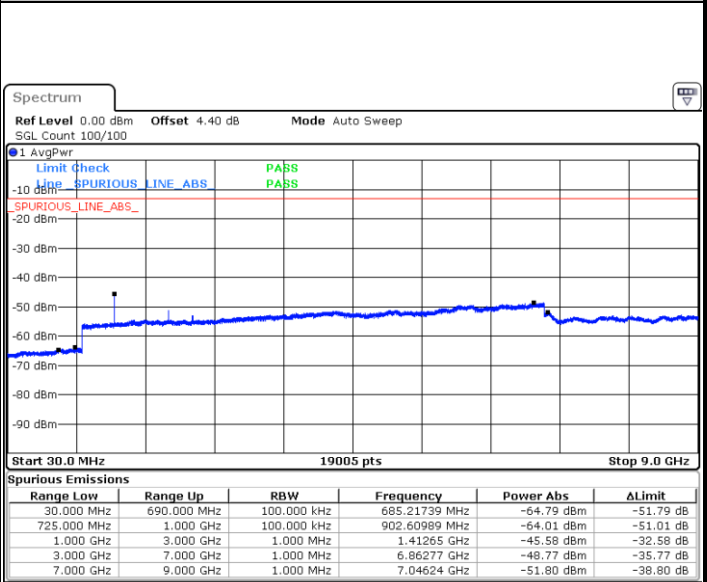

Lowest Channel / 16QAM

Date: 6 JAN 2018 14:17:37

Middle Channel / QPSK

Date: 6 JAN 2018 14:19:27

Middle Channel / 16QAM

Date: 6 JAN 2018 14:18:32

LTE Band 12 / 1.4MHz

Highest Channel / QPSK

Highest Channel / 16QAM

LTE Band 12 / 3MHz

Lowest Channel / QPSK

Lowest Channel / 16QAM

LTE Band 12 / 3MHz

Middle Channel / QPSK

Date: 6 JAN 2018 14:36:10

Middle Channel / 16QAM

Date: 6 JAN 2018 14:35:15

Highest Channel / QPSK

Date: 6 JAN 2018 14:37:05

Highest Channel / 16QAM

Date: 6 JAN 2018 14:38:00

LTE Band 12 / 5MHz

Lowest Channel / QPSK

Date: 6 JAN 2018 14:50:07

Lowest Channel / 16QAM

Date: 6 JAN 2018 14:51:03

Middle Channel / QPSK

Date: 6 JAN 2018 14:52:53

Middle Channel / 16QAM

Date: 6 JAN 2018 14:51:58

LTE Band 12 / 5MHz

Highest Channel / QPSK