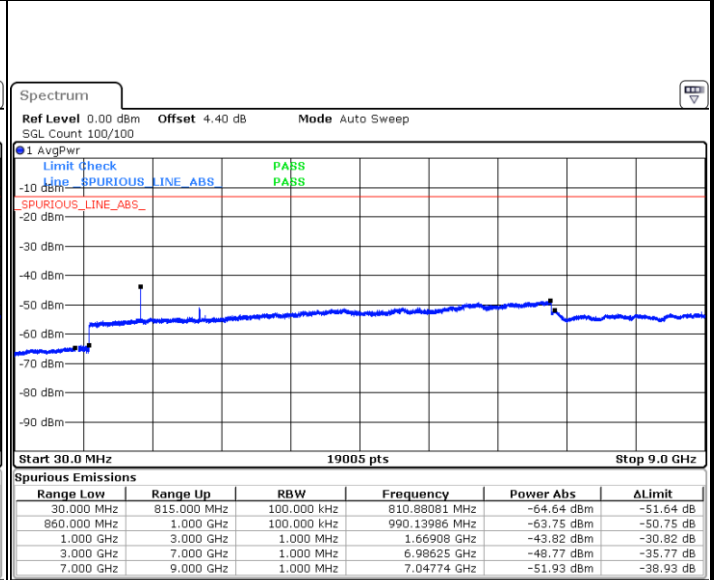

Date: 6 JAN 2018 13:50:45

Date: 6 JAN 2018 13:51:40

Highest Channel / 64QAM

Date: 6 JAN 2018 13:52:36

**LTE Band 5 / 3MHz**

**Lowest Channel / 64QAM**

Date: 6 JAN 2018 13:47:59

**Middle Channel / 64QAM**

Date: 6 JAN 2018 13:48:54

**Highest Channel / 64QAM**

Date: 6 JAN 2018 13:49:50

LTE Band 5 / 5MHz

Lowest Channel / 64QAM

Date: 6 JAN 2018 13:32:08

Middle Channel / 64QAM

Date: 6 JAN 2018 13:33:04

Highest Channel / 64QAM

Date: 6 JAN 2018 13:33:59

LTE Band 5 / 10MHz

Lowest Channel / 64QAM

Middle Channel / 64QAM

Date: 6 JAN 2018 13:29:23

Date: 6 JAN 2018 13:30:18

Highest Channel / 64QAM

Date: 6 JAN 2018 13:31:13

LTE Band 7 / 5MHz

Lowest Channel / QPSK

Lowest Channel / 16QAM

Date: 6 JAN 2018 09:22:58

Date: 6 JAN 2018 09:23:52

Middle Channel / QPSK

Middle Channel / 16QAM