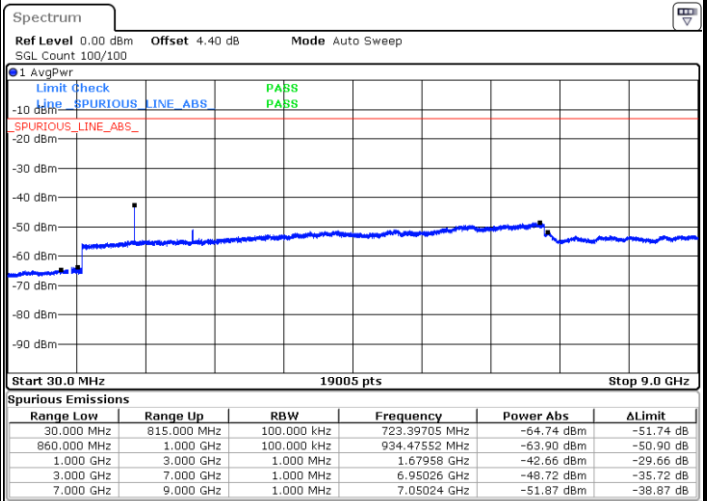

Date: 6 JAN 2018 12:26:54

Date: 6 JAN 2018 12:27:50

LTE Band 5 / 5MHz

Highest Channel / QPSK

Date: 6 JAN 2018 12:36:00

Highest Channel / 16QAM

Date: 6 JAN 2018 12:36:55

LTE Band 5 / 10MHz

Lowest Channel / QPSK

Date: 6 JAN 2018 12:45:05

Lowest Channel / 16QAM

Date: 6 JAN 2018 12:46:00

LTE Band 5 / 10MHz

Middle Channel / QPSK

Middle Channel / 16QAM

Date: 6 JAN 2018 12:47:38

Date: 6 JAN 2018 12:48:33

Highest Channel / QPSK

Highest Channel / 16QAM

Date: 6 JAN 2018 12:56:43

Date: 6 JAN 2018 12:57:39

LTE Band 5 / 1.4MHz

Lowest Channel / 64QAM

Middle Channel / 64QAM

Date: 6 JAN 2018 13:50:45

Date: 6 JAN 2018 13:51:40

Highest Channel / 64QAM

Date: 6 JAN 2018 13:52:36

**LTE Band 5 / 3MHz**

**Lowest Channel / 64QAM**

Date: 6 JAN 2018 13:47:59

**Middle Channel / 64QAM**