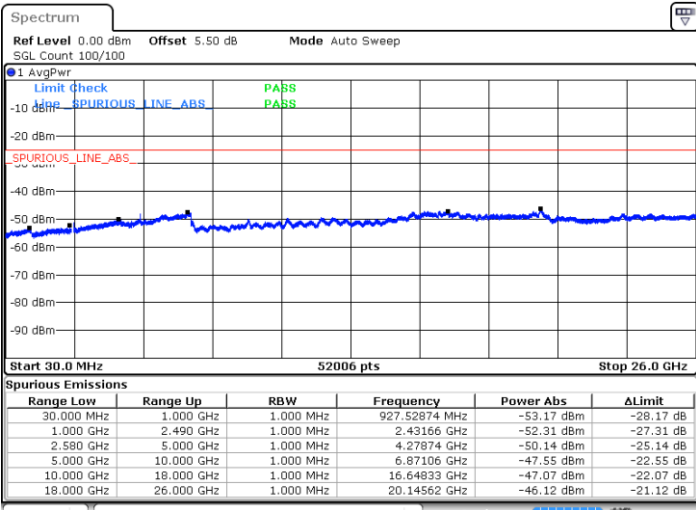

Date: 6 JAN 2018 10:00:02

Highest Channel / 16QAM

Date: 6 JAN 2018 10:00:57

LTE Band 7 / 20MHz

Lowest Channel / QPSK

Date: 6 JAN 2018 10:13:07

Lowest Channel / 16QAM

Date: 6 JAN 2018 10:14:02

LTE Band 7 / 20MHz

Middle Channel / QPSK

Middle Channel / 16QAM

Date: 6 JAN 2018 10:15:51

Date: 6 JAN 2018 10:14:56

Highest Channel / QPSK

Highest Channel / 16QAM

Date: 6 JAN 2018 10:16:46

Date: 6 JAN 2018 10:17:40

LTE Band 7 / 5MHz

Lowest Channel / 64QAM

Middle Channel / 64QAM

Date: 6 JAN 2018 10:59:38

Date: 6 JAN 2018 11:00:33

Highest Channel / 64QAM

Date: 6 JAN 2018 11:01:27