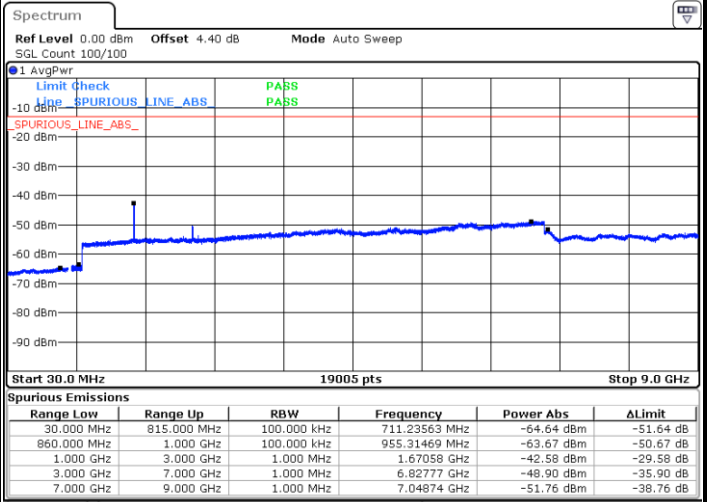

LTE Band 5 / 3MHz

Middle Channel / QPSK

Middle Channel / 16QAM

Date: 6 JAN 2018 12:06:11

Date: 6 JAN 2018 12:07:06

Highest Channel / QPSK

Highest Channel / 16QAM

Date: 6 JAN 2018 12:15:16

Date: 6 JAN 2018 12:16:11

LTE Band 5 / 5MHz

Lowest Channel / QPSK

Lowest Channel / 16QAM

Date: 6 JAN 2018 12:24:21

Date: 6 JAN 2018 12:25:17

Middle Channel / QPSK

Middle Channel / 16QAM

Date: 6 JAN 2018 12:26:54

Date: 6 JAN 2018 12:27:50

LTE Band 5 / 5MHz

Highest Channel / QPSK

Date: 6 JAN 2018 12:36:00

Highest Channel / 16QAM

Date: 6 JAN 2018 12:36:55

LTE Band 5 / 10MHz