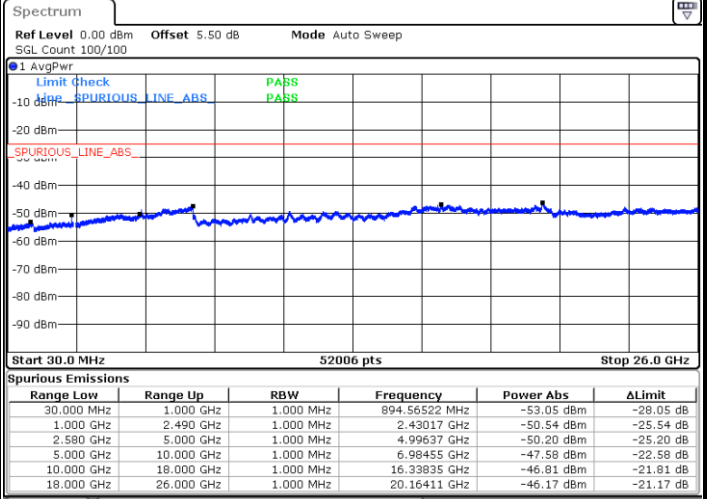

Date: 6 JAN 2018 10:17:40

LTE Band 7 / 5MHz

Lowest Channel / 64QAM

Middle Channel / 64QAM

Date: 6 JAN 2018 10:59:38

Date: 6 JAN 2018 11:00:33

Highest Channel / 64QAM

Date: 6 JAN 2018 11:01:27

LTE Band 7 / 10MHz

Lowest Channel / 64QAM

Middle Channel / 64QAM

Date: 6 JAN 2018 10:47:46

Date: 6 JAN 2018 10:48:41

Highest Channel / 64QAM

Date: 6 JAN 2018 10:49:35

LTE Band 7 / 15MHz

Lowest Channel / 64QAM

Middle Channel / 64QAM

Date: 6 JAN 2018 10:45:02

Date: 6 JAN 2018 10:45:57

Highest Channel / 64QAM

Date: 6 JAN 2018 10:46:51

LTE Band 7 / 20MHz

Lowest Channel / 64QAM

Middle Channel / 64QAM

Date: 6 JAN 2018 10:37:44

Date: 6 JAN 2018 10:38:38

Highest Channel / 64QAM

Date: 6 JAN 2018 11:16:31

LTE Band 12 / 1.4MHz

Lowest Channel / QPSK

Date: 6 JAN 2018 14:16:41