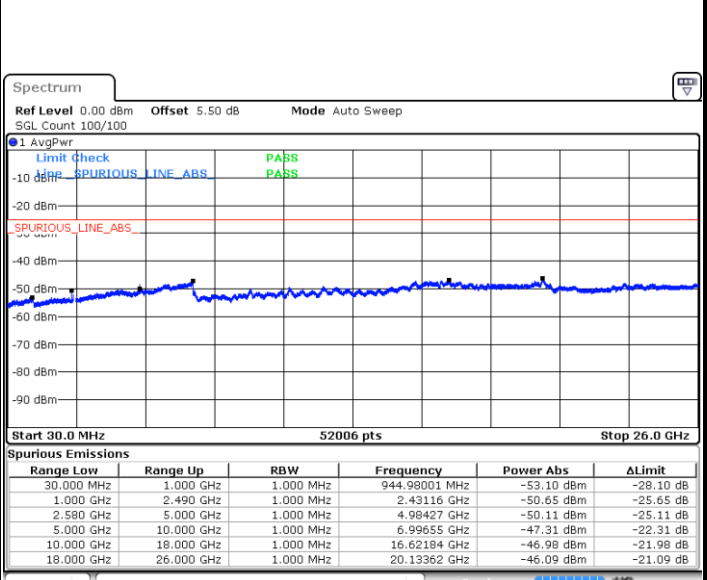

Date: 6 JAN 2018 09:56:24

Date: 6 JAN 2018 09:57:18

Middle Channel / QPSK

Middle Channel / 16QAM

Date: 6 JAN 2018 09:59:08

Date: 6 JAN 2018 09:58:13

LTE Band7 / 15MHz

Highest Channel / QPSK

Date: 6 JAN 2018 10:00:02

Highest Channel / 16QAM

Date: 6 JAN 2018 10:00:57

LTE Band 7 / 20MHz

Lowest Channel / QPSK

Date: 6 JAN 2018 10:13:07

Lowest Channel / 16QAM

Date: 6 JAN 2018 10:14:02

LTE Band 7 / 20MHz

Middle Channel / QPSK

Middle Channel / 16QAM

Date: 6 JAN 2018 10:15:51

Date: 6 JAN 2018 10:14:56

Highest Channel / QPSK

Highest Channel / 16QAM

Date: 6 JAN 2018 10:16:46

Date: 6 JAN 2018 10:17:40

LTE Band 7 / 5MHz

Lowest Channel / 64QAM

Middle Channel / 64QAM

Date: 6 JAN 2018 10:59:38

Date: 6 JAN 2018 11:00:33

Highest Channel / 64QAM

Date: 6 JAN 2018 11:01:27