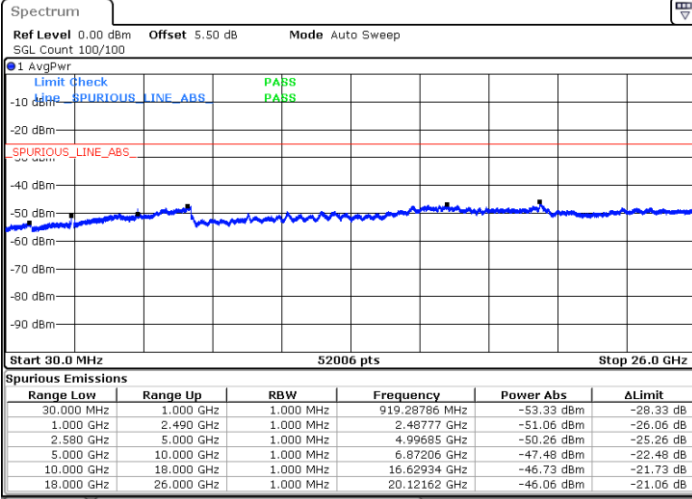

Date: 6 JAN 2018 10:17:40

LTE Band 7 / 5MHz

Lowest Channel / 64QAM

Middle Channel / 64QAM

Date: 6 JAN 2018 10:59:38

Date: 6 JAN 2018 11:00:33

Highest Channel / 64QAM

Date: 6 JAN 2018 11:01:27

LTE Band 7 / 10MHz

Lowest Channel / 64QAM

Middle Channel / 64QAM

Date: 6 JAN 2018 10:47:46

Date: 6 JAN 2018 10:48:41

Highest Channel / 64QAM

Date: 6 JAN 2018 10:49:35

LTE Band 7 / 15MHz

Lowest Channel / 64QAM

Middle Channel / 64QAM

Date: 6 JAN 2018 10:45:02

Date: 6 JAN 2018 10:45:57

Highest Channel / 64QAM

Date: 6 JAN 2018 10:46:51

LTE Band 7 / 20MHz

Lowest Channel / 64QAM

Middle Channel / 64QAM

Date: 6 JAN 2018 10:37:44

Date: 6 JAN 2018 10:38:38

Highest Channel / 64QAM

Date: 6 JAN 2018 11:16:31

LTE Band 12 / 1.4MHz

Lowest Channel / QPSK

Date: 6 JAN 2018 14:16:41