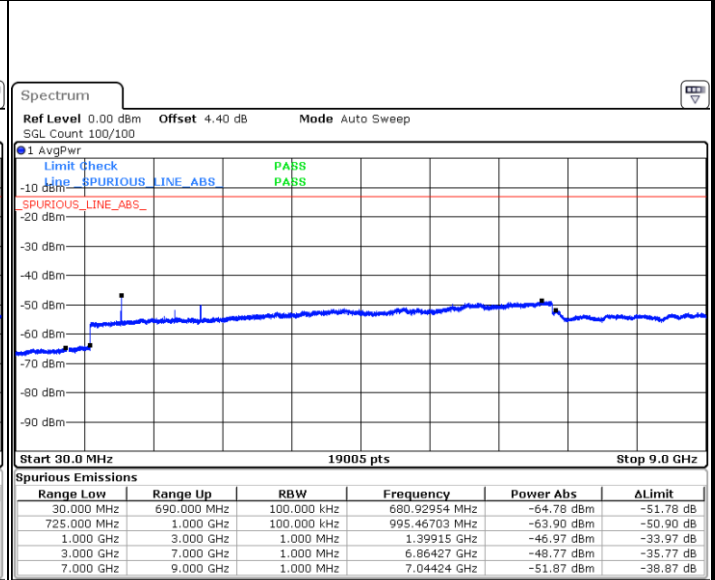

Highest Channel / 16QAM

LTE Band 12 / 3MHz

Lowest Channel / QPSK

Lowest Channel / 16QAM

LTE Band 12 / 3MHz

Middle Channel / QPSK

Date: 6 JAN 2018 14:36:10

Middle Channel / 16QAM

Date: 6 JAN 2018 14:35:15

Highest Channel / QPSK

Date: 6 JAN 2018 14:37:05

Highest Channel / 16QAM

Date: 6 JAN 2018 14:38:00

LTE Band 12 / 5MHz

Lowest Channel / QPSK

Date: 6 JAN 2018 14:50:07

Lowest Channel / 16QAM

Date: 6 JAN 2018 14:51:03

Middle Channel / QPSK

Date: 6 JAN 2018 14:52:53

Middle Channel / 16QAM

Date: 6 JAN 2018 14:51:58

LTE Band 12 / 5MHz

Highest Channel / QPSK

Date: 6 JAN 2018 14:53:48

Highest Channel / 16QAM

Date: 6 JAN 2018 14:54:43

LTE Band 12 / 10MHz

Lowest Channel / QPSK

Date: 6 JAN 2018 15:06:50

Lowest Channel / 16QAM

Date: 6 JAN 2018 15:07:45