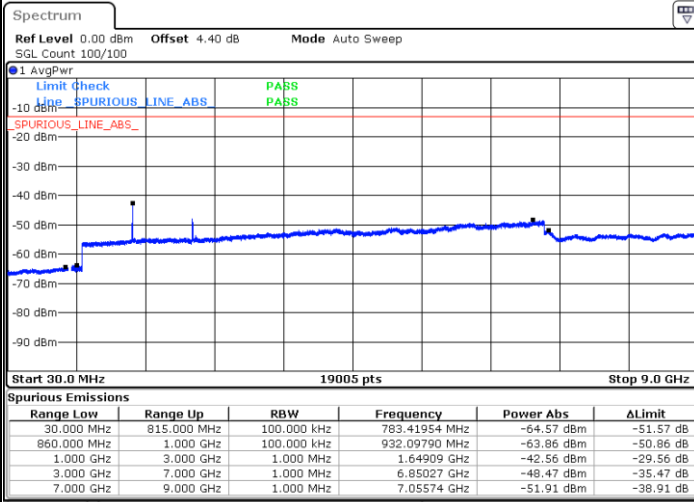

LTE Band 5 / 3MHz

Middle Channel / QPSK

Middle Channel / 16QAM

Date: 6 JAN 2018 12:06:11

Date: 6 JAN 2018 12:07:06

Highest Channel / QPSK

Highest Channel / 16QAM

Date: 6 JAN 2018 12:15:16

Date: 6 JAN 2018 12:16:11

LTE Band 5 / 5MHz

Lowest Channel / QPSK

Lowest Channel / 16QAM

Date: 6 JAN 2018 12:24:21

Date: 6 JAN 2018 12:25:17

Middle Channel / QPSK

Middle Channel / 16QAM

Date: 6 JAN 2018 12:26:54

Date: 6 JAN 2018 12:27:50

LTE Band 5 / 5MHz

Highest Channel / QPSK

Date: 6 JAN 2018 12:36:00

Highest Channel / 16QAM

Date: 6 JAN 2018 12:36:55

LTE Band 5 / 10MHz