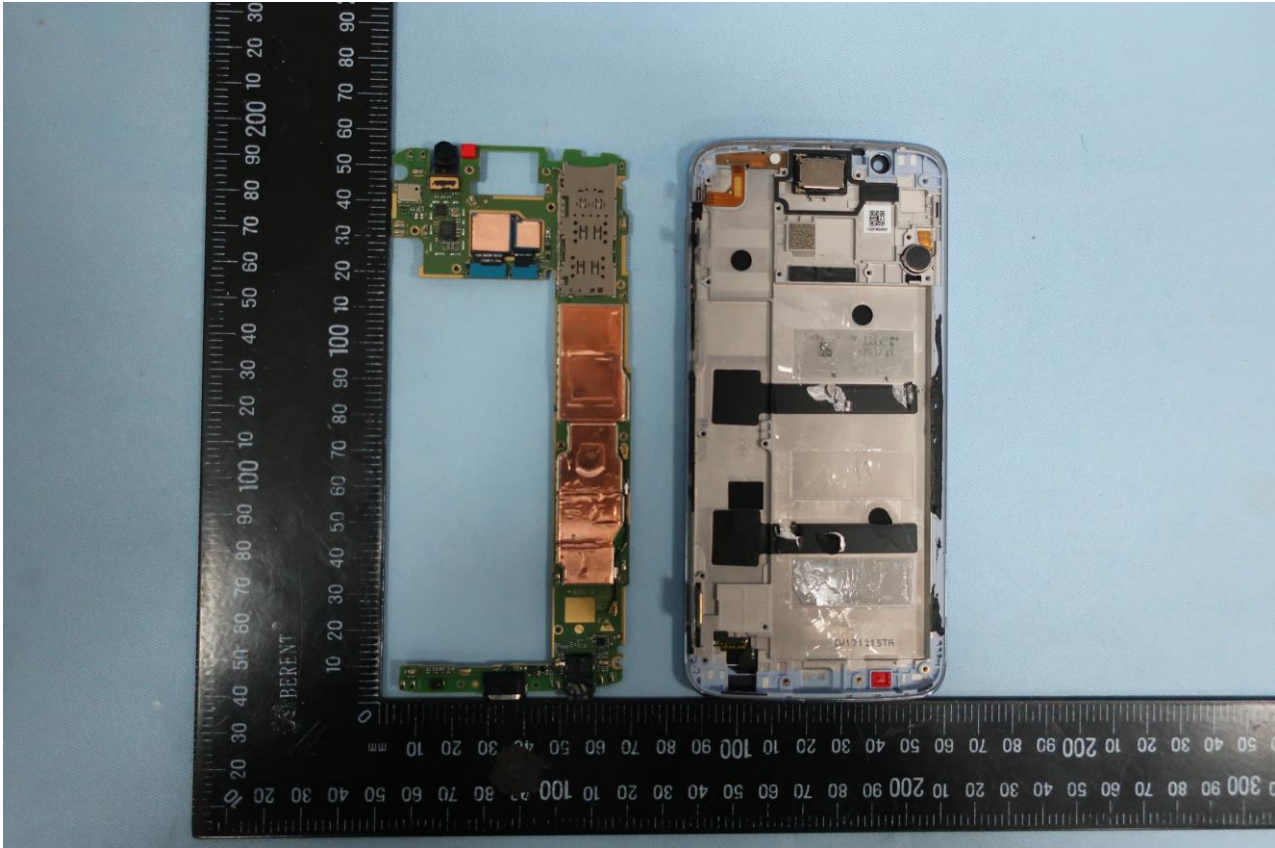

Brand Name: Motorola; Model Name: XT1926-2, XT1926-3