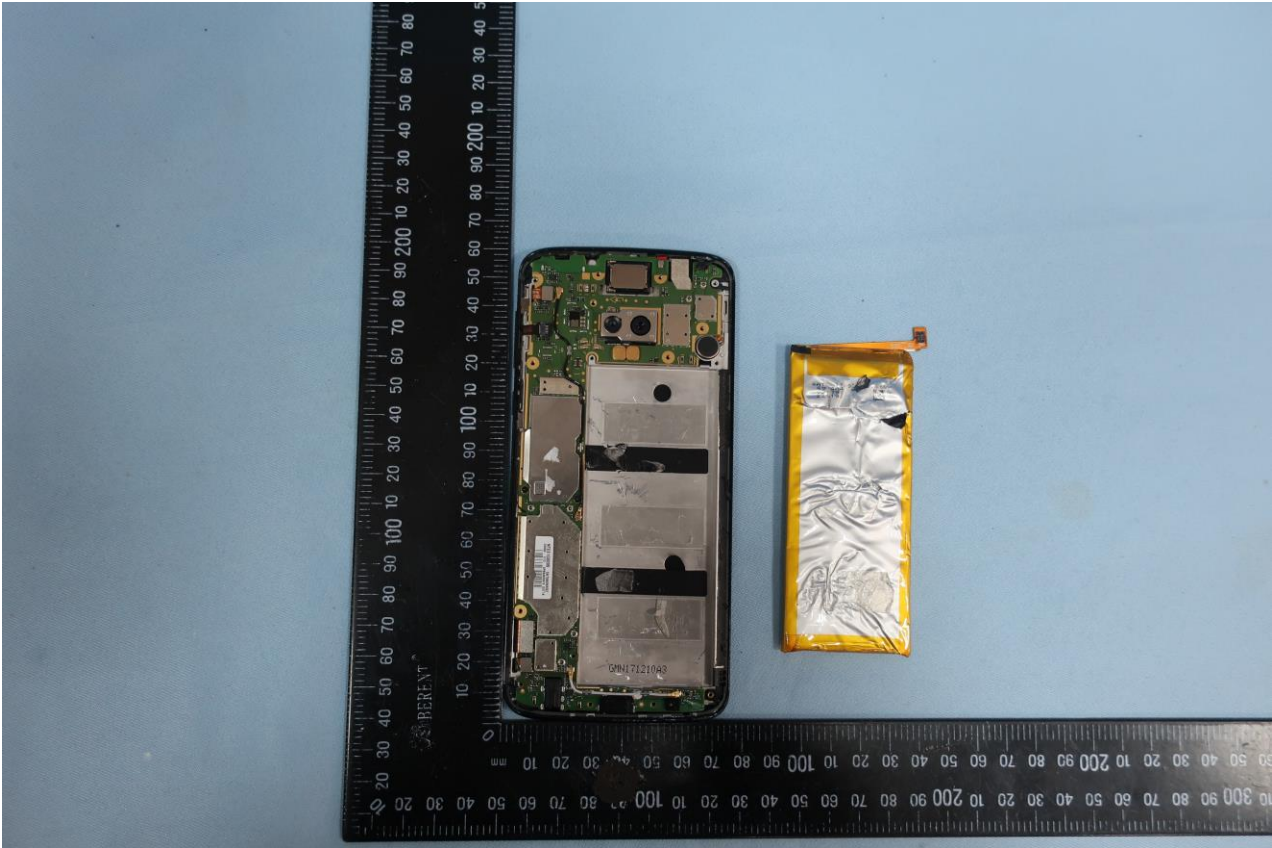

Brand Name: Motorola; Model Name: XT1926-2, XT1926-3