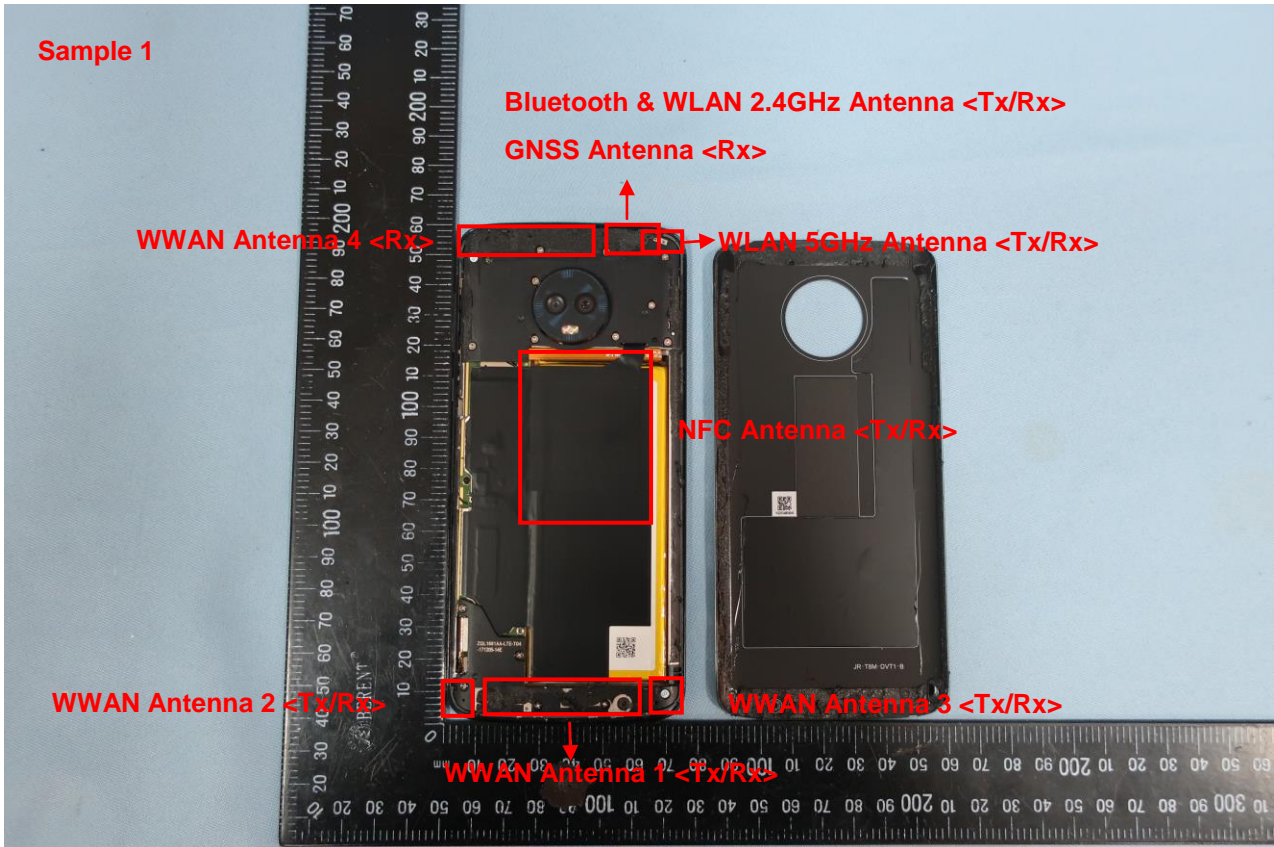

3. Internal Photograph of EUT

Brand Name: Motorola; Model Name: XT1926-2, XT1926-3

Antenna 1: GSM/WCDMA/LTE Band 5 <Tx/Rx>

Antenna 2: LTE Band 7/38 <Tx/Rx>

Antenna 3: LTE Band 7/38 <Tx/Rx>

Antenna 4: WCDMA/LTE Band 5 <Rx>

The Antenna 1, Antenna 2 and Antenna 3 can't transmit simultaneously.

Brand Name: Motorola; Model Name: XT1926-2, XT1926-3

Brand Name: Motorola; Model Name: XT1926-2, XT1926-3

Brand Name: Motorola; Model Name: XT1926-2, XT1926-3

Brand Name: Motorola; Model Name: XT1926-2, XT1926-3

Brand Name: Motorola; Model Name: XT1926-2, XT1926-3

Brand Name: Motorola; Model Name: XT1926-2, XT1926-3

Brand Name: Motorola; Model Name: XT1926-2, XT1926-3