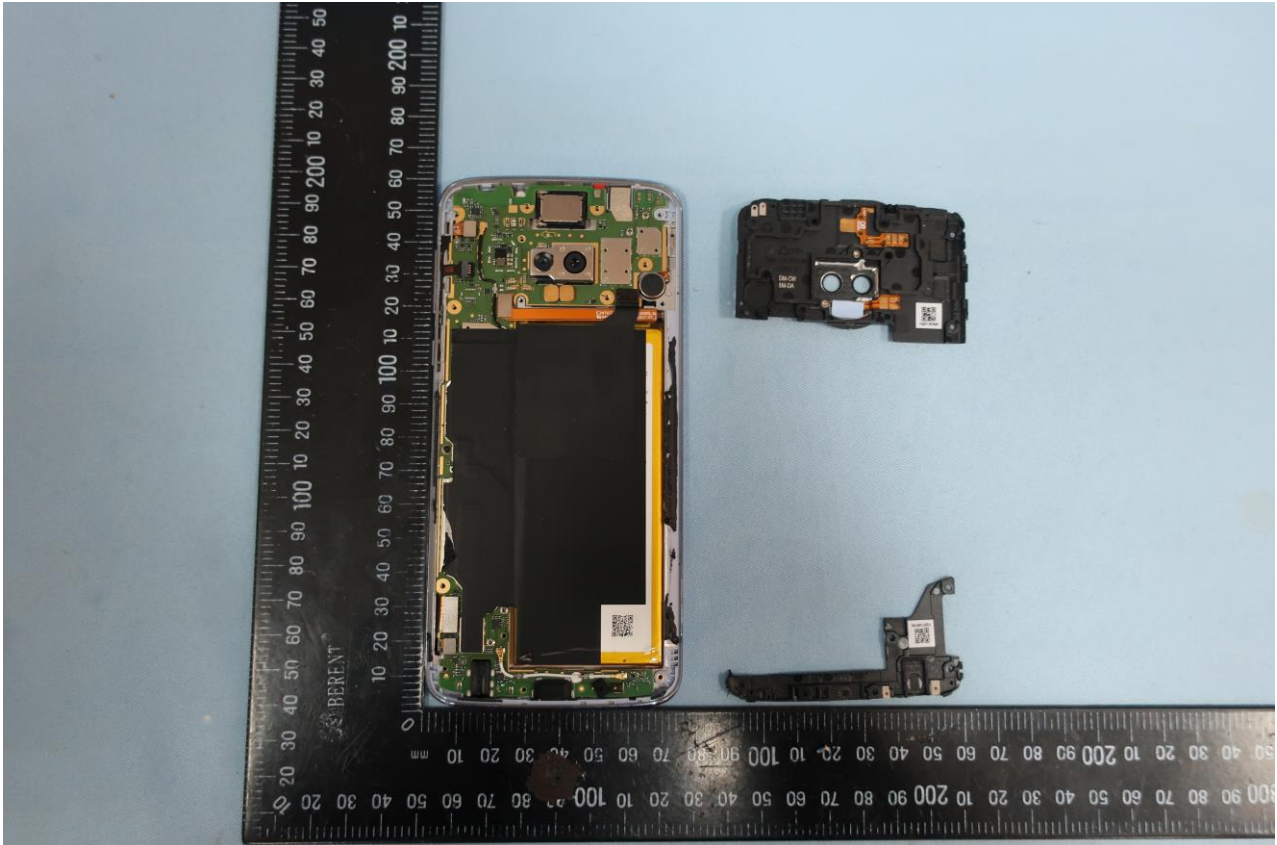

Brand Name: Motorola; Model Name: XT1926-2, XT1926-3