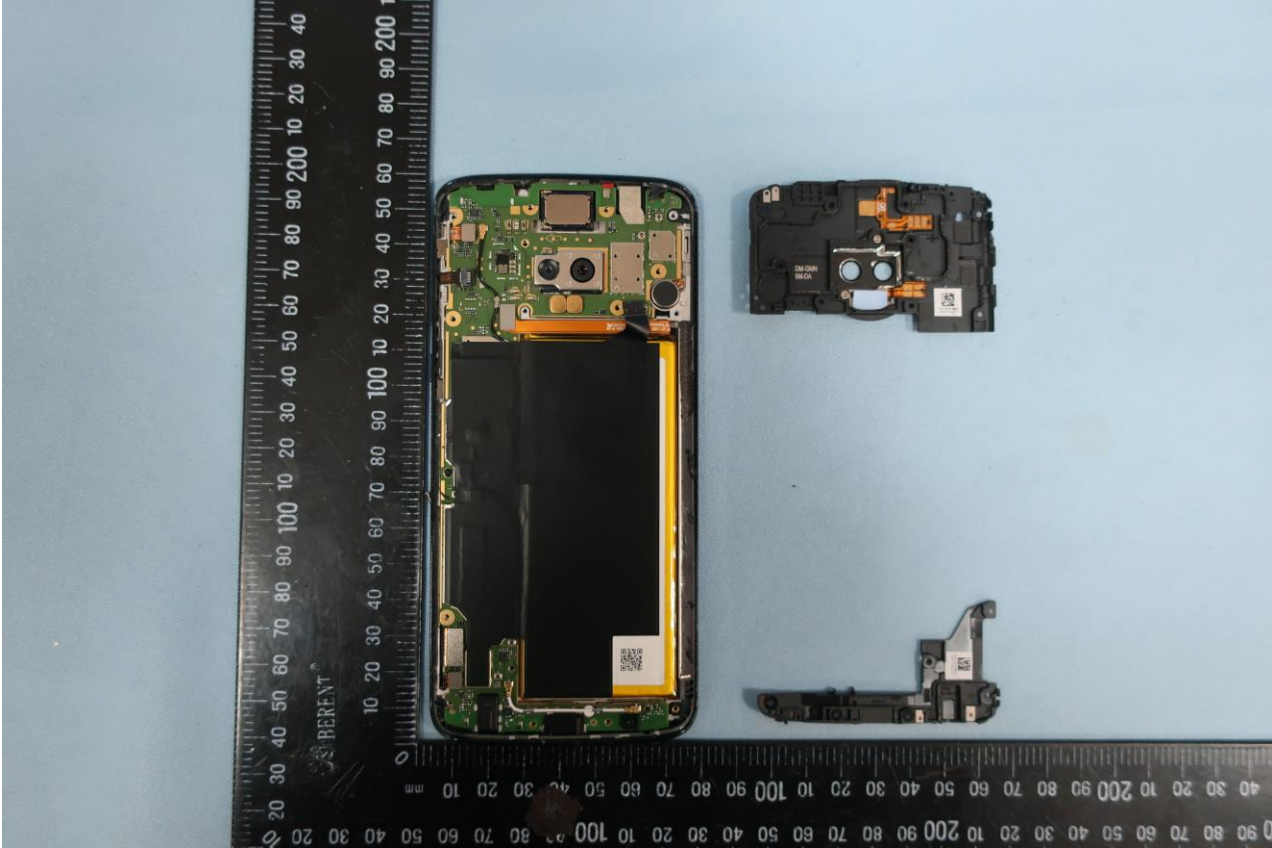

3. Internal Photograph of EUT

Brand Name: Motorola; Model Name: XT1926-2, XT1926-3

Antenna 1: GSM/WCDMA/LTE Band 5 <Tx/Rx>

Antenna 2: LTE Band 7/38 <Tx/Rx>

Antenna 3: LTE Band 7/38 <Tx/Rx>

Antenna 4: WCDMA/LTE Band 5 <Rx>

The Antenna 1, Antenna 2 and Antenna 3 can't transmit simultaneously.

Brand Name: Motorola; Model Name: XT1926-2, XT1926-3

Brand Name: Motorola; Model Name: XT1926-2, XT1926-3

Brand Name: Motorola; Model Name: XT1926-2, XT1926-3

Brand Name: Motorola; Model Name: XT1926-2, XT1926-3

Brand Name: Motorola; Model Name: XT1926-2, XT1926-3

Brand Name: Motorola; Model Name: XT1926-2, XT1926-3

Brand Name: Motorola; Model Name: XT1926-2, XT1926-3