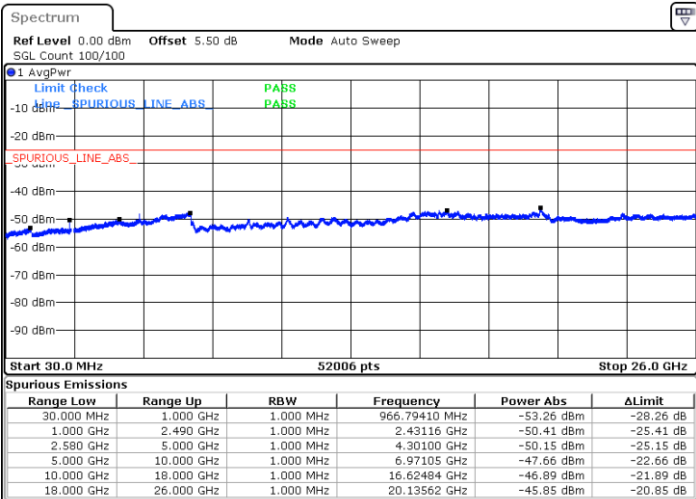

LTE Band 5 / 10MHz

Lowest Channel / 64QAM

Date: 6 JAN 2018 13:29:23

Middle Channel / 64QAM

Date: 6 JAN 2018 13:30:18

Highest Channel / 64QAM

Date: 6 JAN 2018 13:31:13

LTE Band 7 / 5MHz

Lowest Channel / QPSK

Lowest Channel / 16QAM

Date: 6 JAN 2018 09:22:58

Date: 6 JAN 2018 09:23:52

Middle Channel / QPSK

Middle Channel / 16QAM

Date: 6 JAN 2018 09:25:42

Date: 6 JAN 2018 09:24:47

LTE Band 7 / 5MHz

Highest Channel / QPSK

Date: 6 JAN 2018 09:26:36

Highest Channel / 16QAM

Date: 6 JAN 2018 09:27:30

LTE Band 7 / 10MHz

Lowest Channel / QPSK

Date: 6 JAN 2018 09:39:40