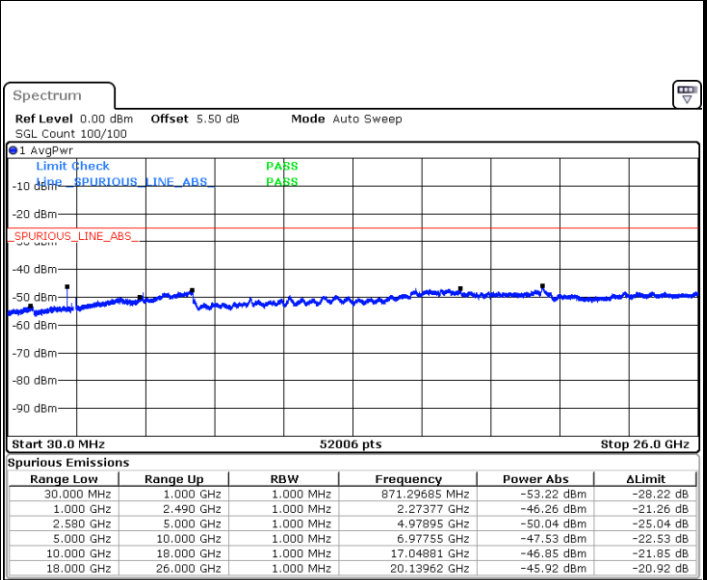

Highest Channel / 16QAM

Date: 6 JAN 2018 09:43:19

Date: 6 JAN 2018 09:44:14

LTE Band 7 / 15MHz

Lowest Channel / QPSK

Lowest Channel / 16QAM

Date: 6 JAN 2018 09:56:24

Date: 6 JAN 2018 09:57:18

Middle Channel / QPSK

Middle Channel / 16QAM

Date: 6 JAN 2018 09:59:08

Date: 6 JAN 2018 09:58:13

LTE Band7 / 15MHz

Highest Channel / QPSK

Date: 6 JAN 2018 10:00:02

Highest Channel / 16QAM

Date: 6 JAN 2018 10:00:57

LTE Band 7 / 20MHz

Lowest Channel / QPSK

Date: 6 JAN 2018 10:13:07

Lowest Channel / 16QAM

Date: 6 JAN 2018 10:14:02

LTE Band 7 / 20MHz

Middle Channel / QPSK

Date: 6 JAN 2018 10:15:51

Middle Channel / 16QAM

Date: 6 JAN 2018 10:14:56

Highest Channel / QPSK

Date: 6 JAN 2018 10:16:46

Highest Channel / 16QAM

Date: 6 JAN 2018 10:17:40

LTE Band 7 / 5MHz