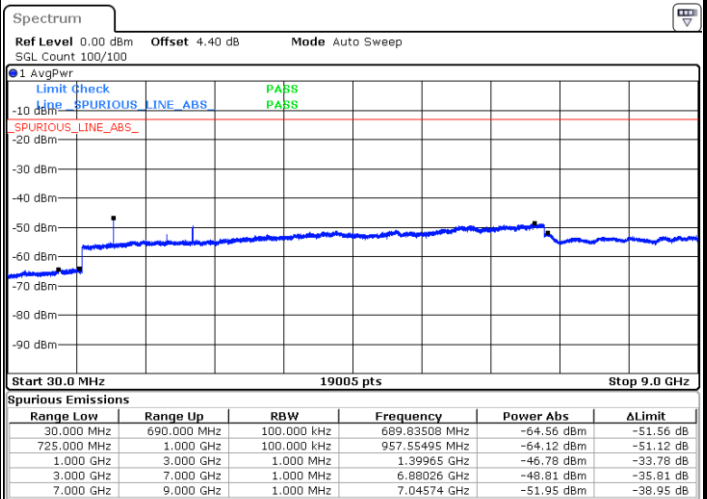

Middle Channel / QPSK

Middle Channel / 16QAM

Date: 6 JAN 2018 14:52:53

Date: 6 JAN 2018 14:51:58

LTE Band 12 / 5MHz

Highest Channel / QPSK

Highest Channel / 16QAM

Date: 6 JAN 2018 14:53:48

Date: 6 JAN 2018 14:54:43

LTE Band 12 / 10MHz

Lowest Channel / QPSK

Lowest Channel / 16QAM

Date: 6 JAN 2018 15:06:50

Date: 6 JAN 2018 15:07:45

LTE Band 12 / 10MHz

Middle Channel / QPSK

Date: 6 JAN 2018 15:09:35

Middle Channel / 16QAM

Date: 6 JAN 2018 15:08:40

Highest Channel / QPSK

Date: 6 JAN 2018 15:10:31

Highest Channel / 16QAM

Date: 6 JAN 2018 15:11:26

LTE Band 12 / 1.4MHz

Lowest Channel / 64QAM

Middle Channel / 64QAM

Date: 6 JAN 2018 16:40:00

Date: 6 JAN 2018 16:40:56

Highest Channel / 64QAM

Date: 6 JAN 2018 16:41:51