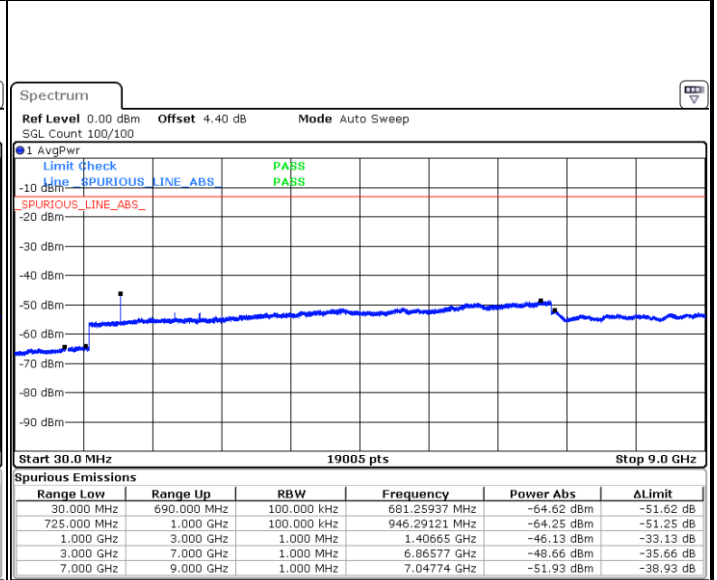

Middle Channel / QPSK

Middle Channel / 16QAM

Date: 6 JAN 2018 14:52:53

Date: 6 JAN 2018 14:51:58

LTE Band 12 / 5MHz

Highest Channel / QPSK

Highest Channel / 16QAM

Date: 6 JAN 2018 14:53:48

Date: 6 JAN 2018 14:54:43

LTE Band 12 / 10MHz

Lowest Channel / QPSK

Lowest Channel / 16QAM

Date: 6 JAN 2018 15:06:50

Date: 6 JAN 2018 15:07:45

LTE Band 12 / 10MHz

Middle Channel / QPSK

Date: 6 JAN 2018 15:09:35

Middle Channel / 16QAM

Date: 6 JAN 2018 15:08:40

Highest Channel / QPSK

Date: 6 JAN 2018 15:10:31

Highest Channel / 16QAM

Date: 6 JAN 2018 15:11:26

LTE Band 12 / 1.4MHz

Lowest Channel / 64QAM

Middle Channel / 64QAM

Date: 6 JAN 2018 16:40:00

Date: 6 JAN 2018 16:40:56

Highest Channel / 64QAM

Date: 6 JAN 2018 16:41:51