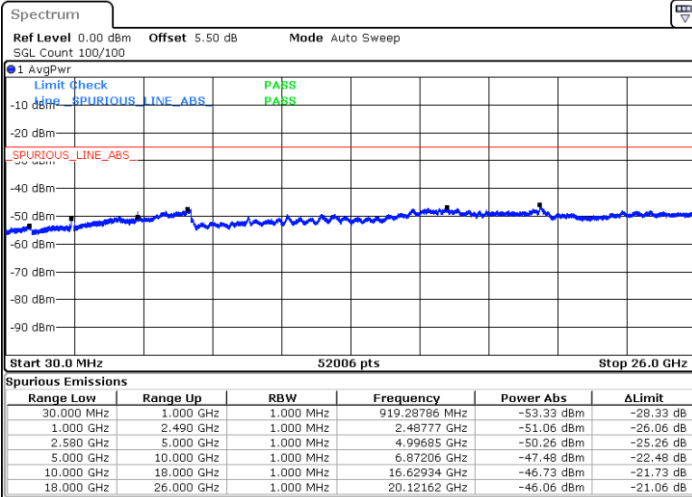

Lowest Channel / 64QAM

Middle Channel / 64QAM

Date: 6 JAN 2018 10:59:38

Date: 6 JAN 2018 11:00:33

Highest Channel / 64QAM

Date: 6 JAN 2018 11:01:27

LTE Band 7 / 10MHz

Lowest Channel / 64QAM

Middle Channel / 64QAM

Date: 6 JAN 2018 10:47:46

Date: 6 JAN 2018 10:48:41

Highest Channel / 64QAM

Date: 6 JAN 2018 10:49:35

LTE Band 7 / 15MHz

Lowest Channel / 64QAM

Middle Channel / 64QAM

Date: 6 JAN 2018 10:45:02

Date: 6 JAN 2018 10:45:57

Highest Channel / 64QAM

Date: 6 JAN 2018 10:46:51

LTE Band 7 / 20MHz

Lowest Channel / 64QAM

Middle Channel / 64QAM

Date: 6 JAN 2018 10:37:44

Date: 6 JAN 2018 10:38:38

Highest Channel / 64QAM

Date: 6 JAN 2018 11:16:31

LTE Band 12 / 1.4MHz

Lowest Channel / QPSK

Date: 6 JAN 2018 14:16:41

Lowest Channel / 16QAM

Date: 6 JAN 2018 14:17:37