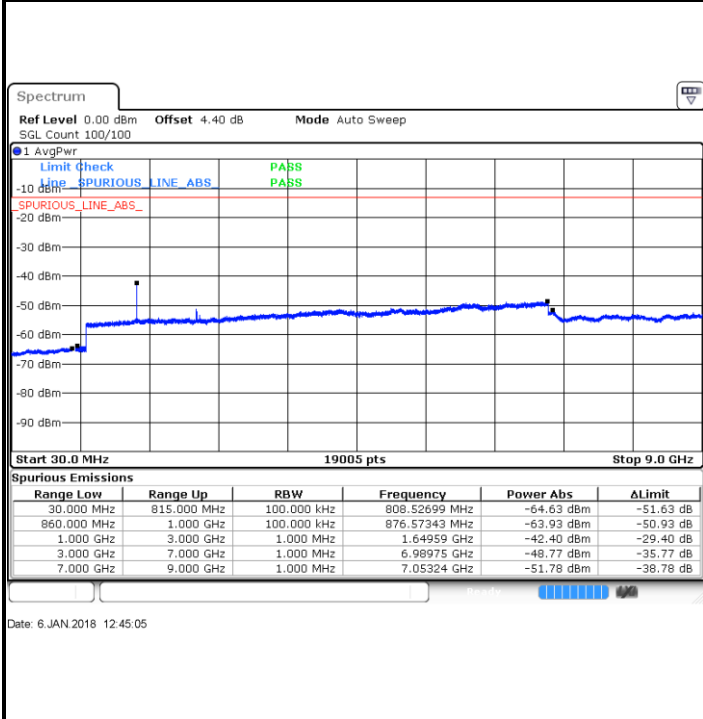

Date: 6 JAN 2018 12:16:11

LTE Band 5 / 5MHz

Lowest Channel / QPSK

Lowest Channel / 16QAM

Date: 6 JAN 2018 12:24:21

Date: 6 JAN 2018 12:25:17

Middle Channel / QPSK

Middle Channel / 16QAM

Date: 6 JAN 2018 12:26:54

Date: 6 JAN 2018 12:27:50

LTE Band 5 / 5MHz

Highest Channel / QPSK

Highest Channel / 16QAM

LTE Band 5 / 10MHz

Lowest Channel / QPSK

Lowest Channel / 16QAM

LTE Band 5 / 10MHz

Middle Channel / QPSK

Middle Channel / 16QAM

Date: 6 JAN 2018 12:47:38

Date: 6 JAN 2018 12:48:33

Highest Channel / QPSK

Highest Channel / 16QAM

Date: 6 JAN 2018 12:56:43

Date: 6 JAN 2018 12:57:39

LTE Band 5 / 1.4MHz

LTE Band 5 / 3MHz

Lowest Channel / 64QAM

Date: 6 JAN 2018 13:47:59

Middle Channel / 64QAM

Date: 6 JAN 2018 13:48:54

Highest Channel / 64QAM