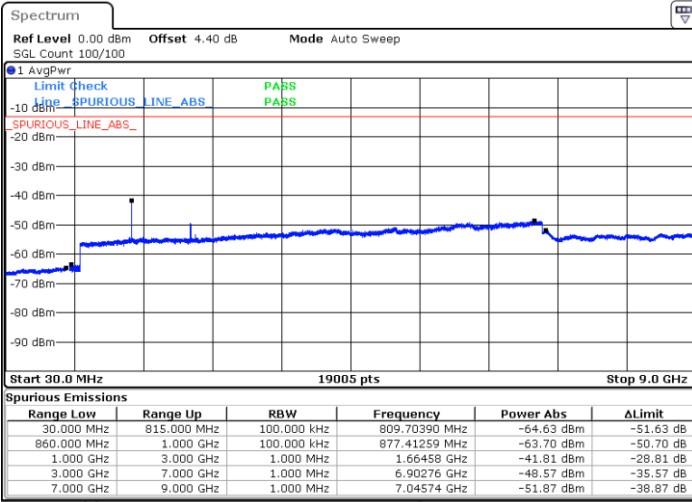

Date: 6 JAN 2018 12:26:54

Date: 6 JAN 2018 12:27:50

LTE Band 5 / 5MHz

Highest Channel / QPSK

Highest Channel / 16QAM

LTE Band 5 / 10MHz

Lowest Channel / QPSK

Lowest Channel / 16QAM

LTE Band 5 / 10MHz

Middle Channel / QPSK

Middle Channel / 16QAM

Date: 6 JAN 2018 12:47:38

Date: 6 JAN 2018 12:48:33

Highest Channel / QPSK

Highest Channel / 16QAM

Date: 6 JAN 2018 12:56:43

Date: 6 JAN 2018 12:57:39

LTE Band 5 / 1.4MHz

LTE Band 5 / 3MHz

Lowest Channel / 64QAM

Date: 6 JAN 2018 13:47:59

Middle Channel / 64QAM

Date: 6 JAN 2018 13:48:54

Highest Channel / 64QAM