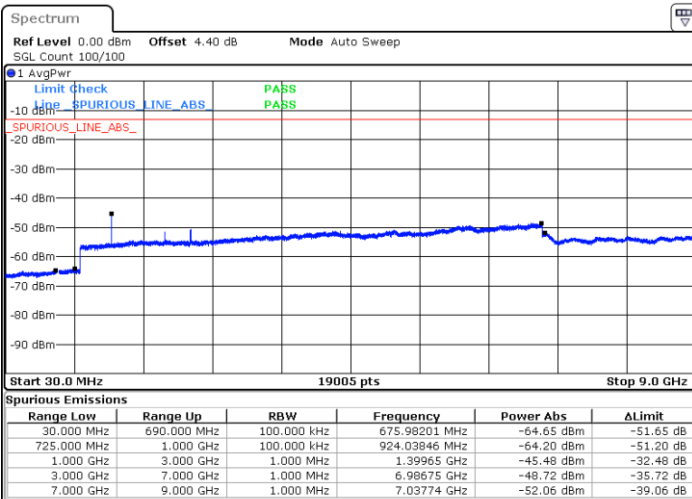

Highest Channel / 16QAM

Date: 6 JAN 2018 14:37:05

Date: 6 JAN 2018 14:38:00

LTE Band 12 / 5MHz

Lowest Channel / QPSK

Lowest Channel / 16QAM

Date: 6 JAN 2018 14:50:07

Date: 6 JAN 2018 14:51:03

Middle Channel / QPSK

Middle Channel / 16QAM

Date: 6 JAN 2018 14:52:53

Date: 6 JAN 2018 14:51:58

LTE Band 12 / 5MHz

Highest Channel / QPSK

Highest Channel / 16QAM

Date: 6 JAN 2018 14:53:48

Date: 6 JAN 2018 14:54:43

LTE Band 12 / 10MHz

Lowest Channel / QPSK

Lowest Channel / 16QAM

Date: 6 JAN 2018 15:06:50

Date: 6 JAN 2018 15:07:45

LTE Band 12 / 10MHz

Middle Channel / QPSK

Date: 6 JAN 2018 15:09:35

Middle Channel / 16QAM

Date: 6 JAN 2018 15:08:40

Highest Channel / QPSK

Date: 6 JAN 2018 15:10:31

Highest Channel / 16QAM

Date: 6 JAN 2018 15:11:26

LTE Band 12 / 1.4MHz