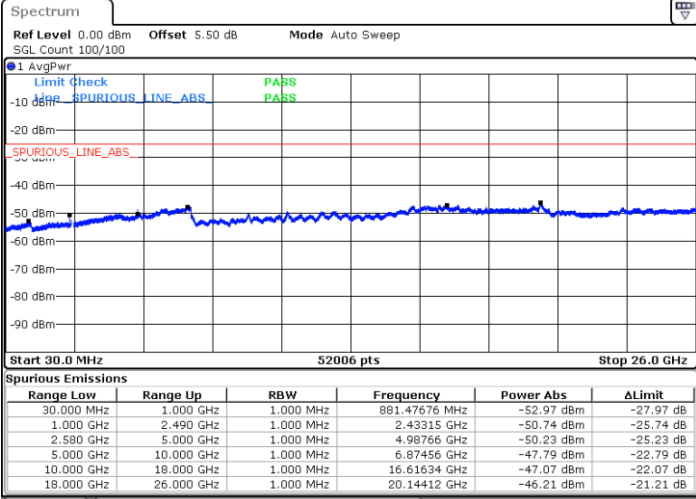

Date: 6 JAN 2018 10:00:57

LTE Band 7 / 20MHz

Lowest Channel / QPSK

Date: 6 JAN 2018 10:13:07

Lowest Channel / 16QAM

Date: 6 JAN 2018 10:14:02

LTE Band 7 / 20MHz

Middle Channel / QPSK

Date: 6 JAN 2018 10:15:51

Middle Channel / 16QAM

Date: 6 JAN 2018 10:14:56

Highest Channel / QPSK

Date: 6 JAN 2018 10:16:46

Highest Channel / 16QAM

Date: 6 JAN 2018 10:17:40

LTE Band 7 / 5MHz

Lowest Channel / 64QAM

Middle Channel / 64QAM

Date: 6 JAN 2018 10:59:38

Date: 6 JAN 2018 11:00:33

Highest Channel / 64QAM

Date: 6 JAN 2018 11:01:27

LTE Band 7 / 10MHz

Lowest Channel / 64QAM

Middle Channel / 64QAM

Date: 6 JAN 2018 10:47:46

Date: 6 JAN 2018 10:48:41

Highest Channel / 64QAM

Date: 6 JAN 2018 10:49:35

LTE Band 7 / 15MHz

Lowest Channel / 64QAM

Middle Channel / 64QAM