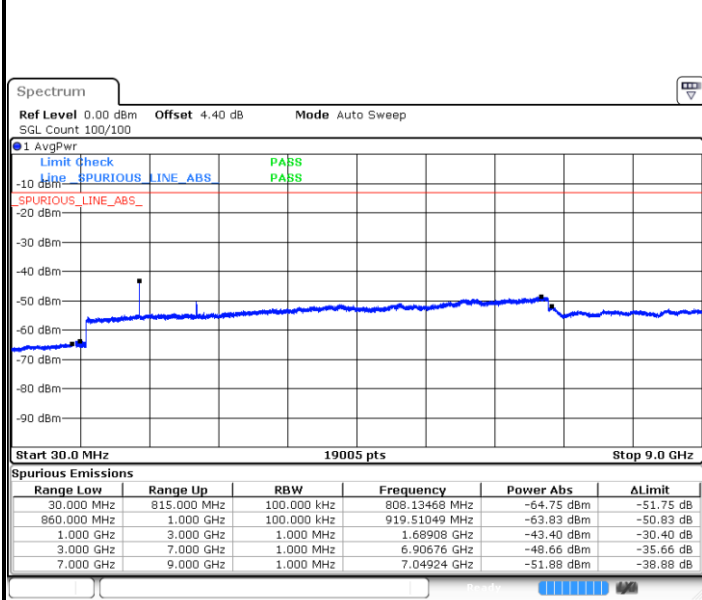

Date: 6 JAN 2018 12:57:39

LTE Band 5 / 1.4MHz

LTE Band 5 / 3MHz

Lowest Channel / 64QAM

Date: 6 JAN 2018 13:47:59

Middle Channel / 64QAM

Date: 6 JAN 2018 13:48:54

Highest Channel / 64QAM

Date: 6 JAN 2018 13:49:50

LTE Band 5 / 5MHz

Lowest Channel / 64QAM

Date: 6 JAN 2018 13:32:08

Middle Channel / 64QAM

Date: 6 JAN 2018 13:33:04

Highest Channel / 64QAM

Date: 6 JAN 2018 13:33:59

LTE Band 5 / 10MHz

Lowest Channel / 64QAM

Date: 6 JAN 2018 13:29:23

Middle Channel / 64QAM

Date: 6 JAN 2018 13:30:18

Highest Channel / 64QAM

Date: 6 JAN 2018 13:31:13

LTE Band 7 / 5MHz