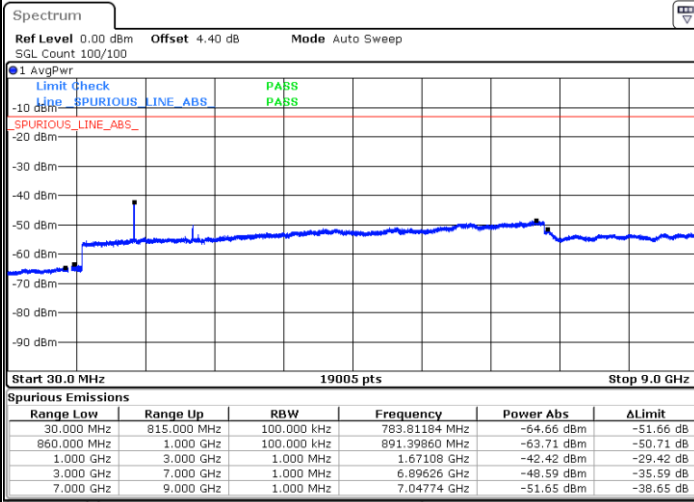

LTE Band 5 / 3MHz

Middle Channel / QPSK

Middle Channel / 16QAM

Date: 6 JAN 2018 12:06:11

Date: 6 JAN 2018 12:07:06

Highest Channel / QPSK

Highest Channel / 16QAM

Date: 6 JAN 2018 12:15:16

Date: 6 JAN 2018 12:16:11

LTE Band 5 / 5MHz

Lowest Channel / QPSK

Lowest Channel / 16QAM

Date: 6 JAN 2018 12:24:21

Date: 6 JAN 2018 12:25:17

Middle Channel / QPSK

Middle Channel / 16QAM

Date: 6 JAN 2018 12:26:54

Date: 6 JAN 2018 12:27:50

LTE Band 5 / 5MHz

Highest Channel / QPSK

Highest Channel / 16QAM

LTE Band 5 / 10MHz

Lowest Channel / QPSK

Lowest Channel / 16QAM