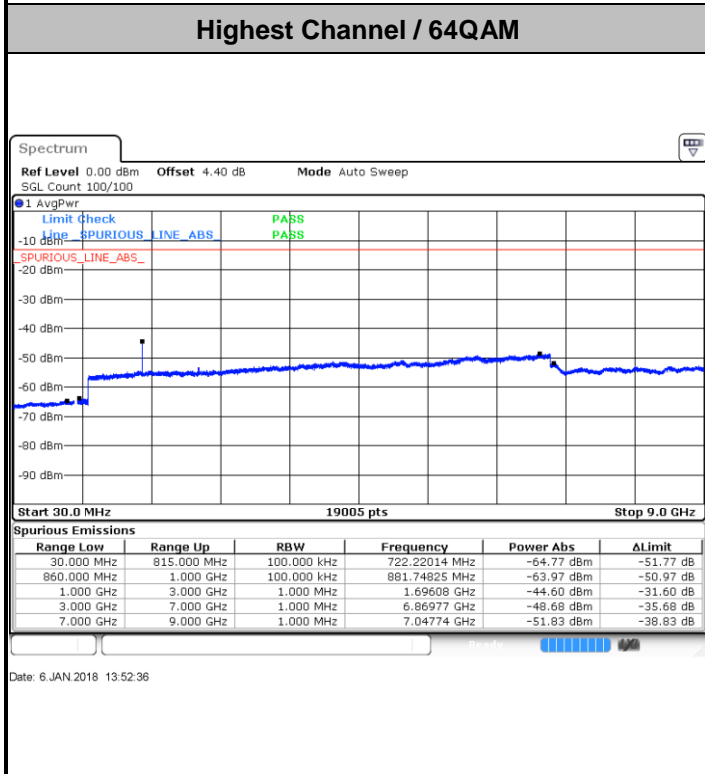

Date: 6 JAN 2018 12:26:54

Date: 6 JAN 2018 12:27:50

LTE Band 5 / 5MHz

Highest Channel / QPSK

Highest Channel / 16QAM

LTE Band 5 / 10MHz

Lowest Channel / QPSK

Lowest Channel / 16QAM

LTE Band 5 / 10MHz

Middle Channel / QPSK

Middle Channel / 16QAM

Date: 6 JAN 2018 12:47:38

Date: 6 JAN 2018 12:48:33

Highest Channel / QPSK

Highest Channel / 16QAM

Date: 6 JAN 2018 12:56:43

Date: 6 JAN 2018 12:57:39

LTE Band 5 / 1.4MHz

LTE Band 5 / 3MHz

Lowest Channel / 64QAM

Date: 6 JAN 2018 13:47:59

Middle Channel / 64QAM

Date: 6 JAN 2018 13:48:54

Highest Channel / 64QAM

Date: 6 JAN 2018 13:49:50

LTE Band 5 / 5MHz

Lowest Channel / 64QAM

Date: 6 JAN 2018 13:32:08

Middle Channel / 64QAM

Date: 6 JAN 2018 13:33:04

Highest Channel / 64QAM

Date: 6 JAN 2018 13:33:59