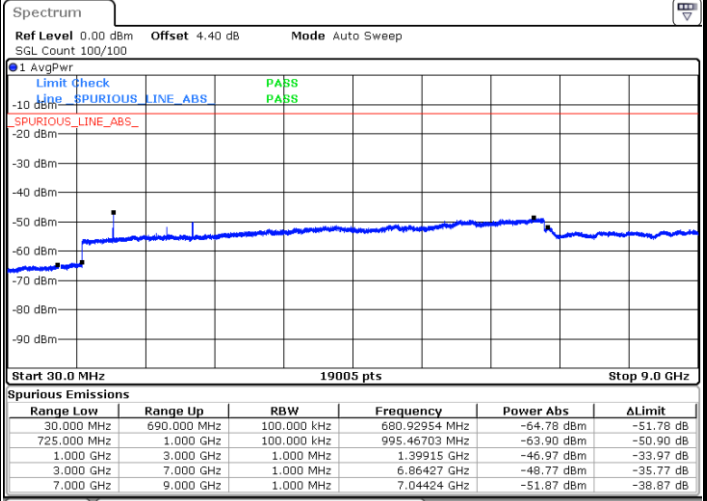

Lowest Channel / QPSK

Lowest Channel / 16QAM

LTE Band 12 / 3MHz

Middle Channel / QPSK

Middle Channel / 16QAM

Date: 6 JAN 2018 14:36:10

Date: 6 JAN 2018 14:35:15

Highest Channel / QPSK

Highest Channel / 16QAM

Date: 6 JAN 2018 14:37:05

Date: 6 JAN 2018 14:38:00

LTE Band 12 / 5MHz

Lowest Channel / QPSK

Lowest Channel / 16QAM

Date: 6 JAN 2018 14:50:07

Date: 6 JAN 2018 14:51:03

Middle Channel / QPSK

Middle Channel / 16QAM

Date: 6 JAN 2018 14:52:53

Date: 6 JAN 2018 14:51:58

LTE Band 12 / 5MHz

Highest Channel / QPSK

Highest Channel / 16QAM

Date: 6 JAN 2018 14:53:48

Date: 6 JAN 2018 14:54:43

LTE Band 12 / 10MHz

Lowest Channel / QPSK

Lowest Channel / 16QAM

Date: 6 JAN 2018 15:06:50

Date: 6 JAN 2018 15:07:45

LTE Band 12 / 10MHz

Middle Channel / QPSK