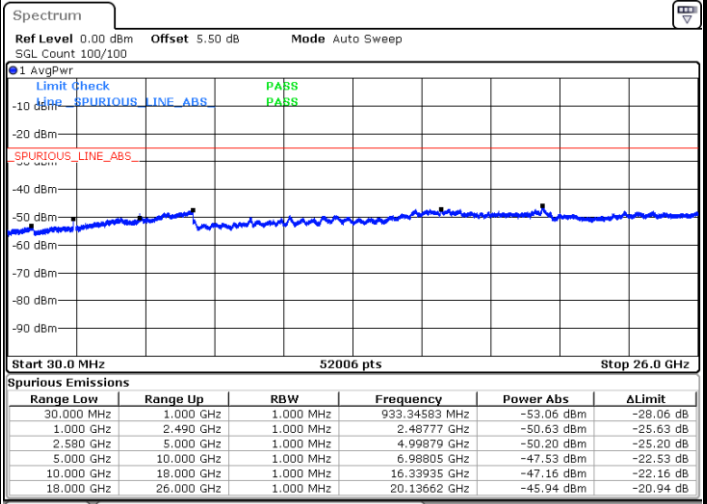

Lowest Channel / 16QAM

Date: 6 JAN 2018 09:40:35

LTE Band 7 / 10MHz

Middle Channel / QPSK

Middle Channel / 16QAM

Date: 6 JAN 2018 09:42:24

Date: 6 JAN 2018 09:41:30

Highest Channel / QPSK

Highest Channel / 16QAM

Date: 6 JAN 2018 09:43:19

Date: 6 JAN 2018 09:44:14

LTE Band 7 / 15MHz

Lowest Channel / QPSK

Lowest Channel / 16QAM

Date: 6 JAN 2018 09:56:24

Date: 6 JAN 2018 09:57:18

Middle Channel / QPSK

Middle Channel / 16QAM

Date: 6 JAN 2018 09:59:08

Date: 6 JAN 2018 09:58:13

LTE Band7 / 15MHz

Highest Channel / QPSK

Date: 6 JAN 2018 10:00:02

Highest Channel / 16QAM