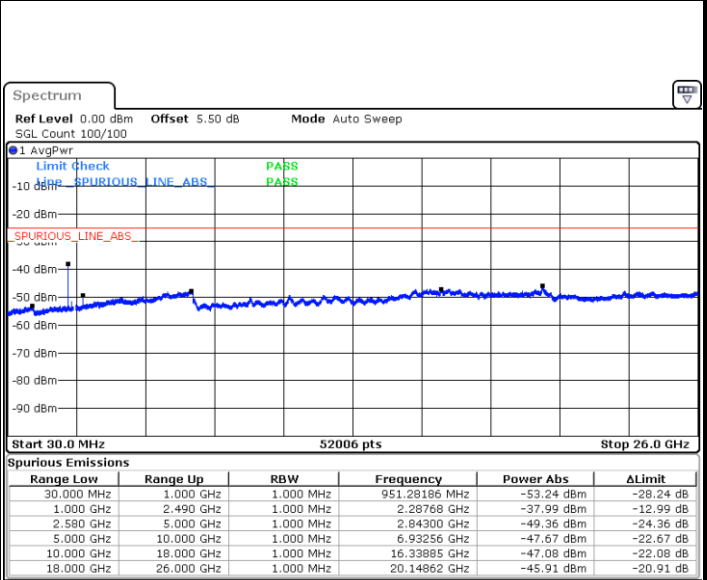

LTE Band 5 / 10MHz

Lowest Channel / 64QAM

Date: 6 JAN 2018 13:29:23

Middle Channel / 64QAM

Date: 6 JAN 2018 13:30:18

Highest Channel / 64QAM

Date: 6 JAN 2018 13:31:13

LTE Band 7 / 5MHz

Lowest Channel / QPSK

Lowest Channel / 16QAM

Date: 6 JAN 2018 09:22:58

Date: 6 JAN 2018 09:23:52

Middle Channel / QPSK

Middle Channel / 16QAM

Date: 6 JAN 2018 09:25:42

Date: 6 JAN 2018 09:24:47

LTE Band 7 / 5MHz

Highest Channel / QPSK

Date: 6 JAN 2018 09:26:36

Highest Channel / 16QAM

Date: 6 JAN 2018 09:27:30

LTE Band 7 / 10MHz

Lowest Channel / QPSK

Date: 6 JAN 2018 09:39:40

Lowest Channel / 16QAM

Date: 6 JAN 2018 09:40:35

LTE Band 7 / 10MHz

Middle Channel / QPSK

Middle Channel / 16QAM

Date: 6 JAN 2018 09:42:24

Date: 6 JAN 2018 09:41:30

Highest Channel / QPSK