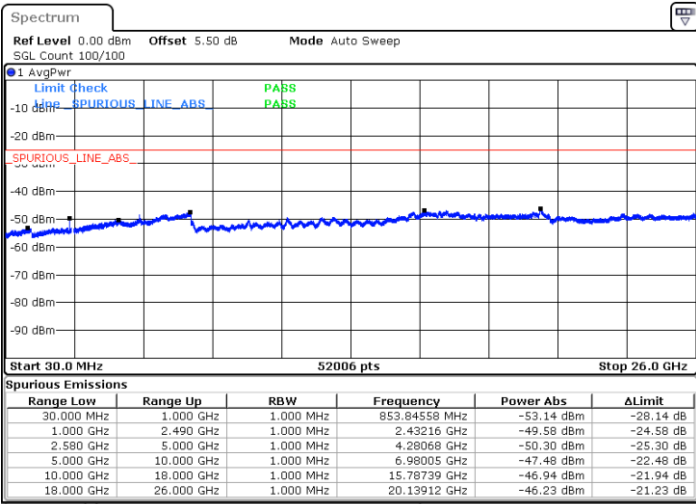

Lowest Channel / 16QAM

Date: 6 JAN 2018 09:40:35

LTE Band 7 / 10MHz

Middle Channel / QPSK

Middle Channel / 16QAM

Date: 6 JAN 2018 09:42:24

Date: 6 JAN 2018 09:41:30

Highest Channel / QPSK

Highest Channel / 16QAM

Date: 6 JAN 2018 09:43:19

Date: 6 JAN 2018 09:44:14

LTE Band 7 / 15MHz

Lowest Channel / QPSK

Lowest Channel / 16QAM

Date: 6 JAN 2018 09:56:24

Date: 6 JAN 2018 09:57:18

Middle Channel / QPSK

Middle Channel / 16QAM

Date: 6 JAN 2018 09:59:08

Date: 6 JAN 2018 09:58:13

LTE Band7 / 15MHz

Highest Channel / QPSK

Date: 6 JAN 2018 10:00:02

Highest Channel / 16QAM