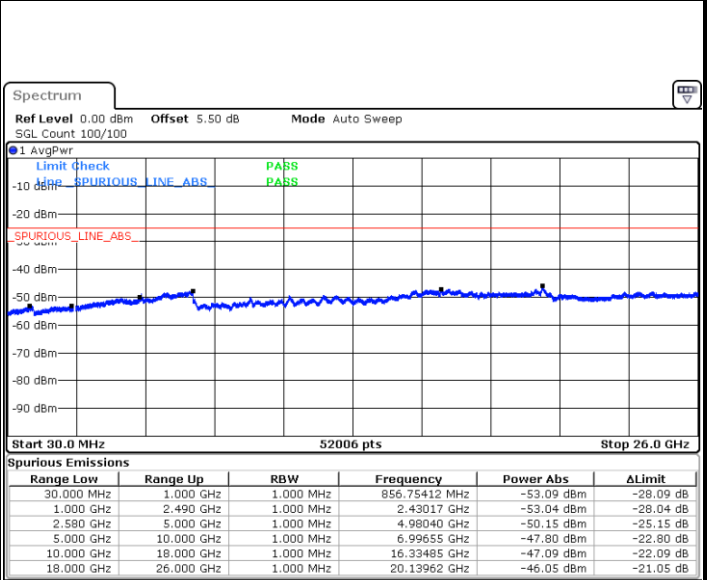

Middle Channel / QPSK

Middle Channel / 16QAM

Date: 6 JAN 2018 09:59:08

Date: 6 JAN 2018 09:58:13

LTE Band7 / 15MHz

Highest Channel / QPSK

Date: 6 JAN 2018 10:00:02

Highest Channel / 16QAM

Date: 6 JAN 2018 10:00:57

LTE Band 7 / 20MHz

Lowest Channel / QPSK

Date: 6 JAN 2018 10:13:07

Lowest Channel / 16QAM

Date: 6 JAN 2018 10:14:02

LTE Band 7 / 20MHz

Middle Channel / QPSK

Date: 6 JAN 2018 10:15:51

Middle Channel / 16QAM

Date: 6 JAN 2018 10:14:56

Highest Channel / QPSK

Date: 6 JAN 2018 10:16:46

Highest Channel / 16QAM

Date: 6 JAN 2018 10:17:40

LTE Band 7 / 5MHz

Lowest Channel / 64QAM

Middle Channel / 64QAM

Date: 6 JAN 2018 10:59:38

Date: 6 JAN 2018 11:00:33

Highest Channel / 64QAM

Date: 6 JAN 2018 11:01:27

LTE Band 7 / 10MHz

Lowest Channel / 64QAM