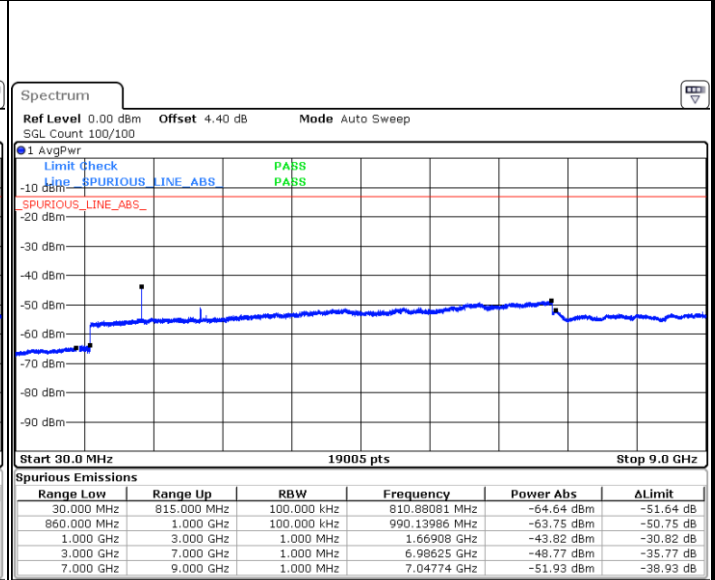

Date: 6 JAN 2018 12:57:39

LTE Band 5 / 1.4MHz

LTE Band 5 / 3MHz

Lowest Channel / 64QAM

Date: 6 JAN 2018 13:47:59

Middle Channel / 64QAM

Date: 6 JAN 2018 13:48:54

Highest Channel / 64QAM

Date: 6 JAN 2018 13:49:50

LTE Band 5 / 5MHz

Lowest Channel / 64QAM

Date: 6 JAN 2018 13:32:08

Middle Channel / 64QAM

Date: 6 JAN 2018 13:33:04

Highest Channel / 64QAM

Date: 6 JAN 2018 13:33:59

LTE Band 5 / 10MHz

Lowest Channel / 64QAM

Date: 6 JAN 2018 13:29:23

Middle Channel / 64QAM

Date: 6 JAN 2018 13:30:18

Highest Channel / 64QAM

Date: 6 JAN 2018 13:31:13

LTE Band 7 / 5MHz