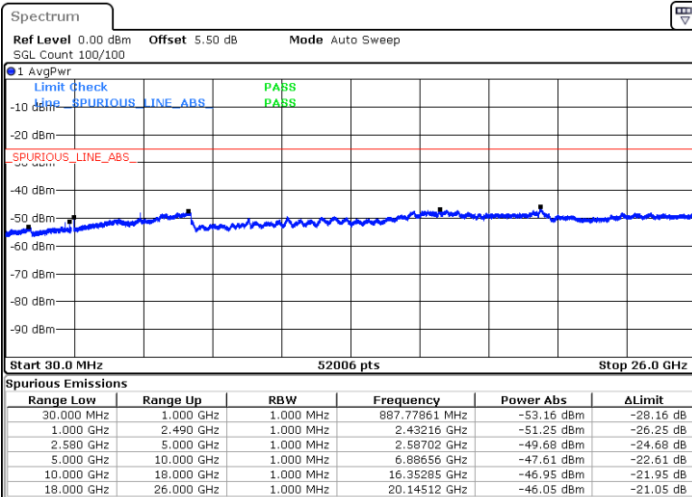

Middle Channel / 64QAM

Date: 6 JAN 2018 10:47:46

Date: 6 JAN 2018 10:48:41

Highest Channel / 64QAM

Date: 6 JAN 2018 10:49:35

LTE Band 7 / 15MHz

Lowest Channel / 64QAM

Middle Channel / 64QAM

Date: 6 JAN 2018 10:45:02

Date: 6 JAN 2018 10:45:57

Highest Channel / 64QAM

Date: 6 JAN 2018 10:46:51

LTE Band 7 / 20MHz

Lowest Channel / 64QAM

Middle Channel / 64QAM

Date: 6 JAN 2018 10:37:44

Date: 6 JAN 2018 10:38:38

Highest Channel / 64QAM

Date: 6 JAN 2018 11:16:31

LTE Band 12 / 1.4MHz

Lowest Channel / QPSK

Date: 6 JAN 2018 14:16:41

Lowest Channel / 16QAM

Date: 6 JAN 2018 14:17:37

Middle Channel / QPSK

Date: 6 JAN 2018 14:19:27

Middle Channel / 16QAM

Date: 6 JAN 2018 14:18:32

LTE Band 12 / 1.4MHz

Highest Channel / QPSK

Highest Channel / 16QAM

LTE Band 12 / 3MHz