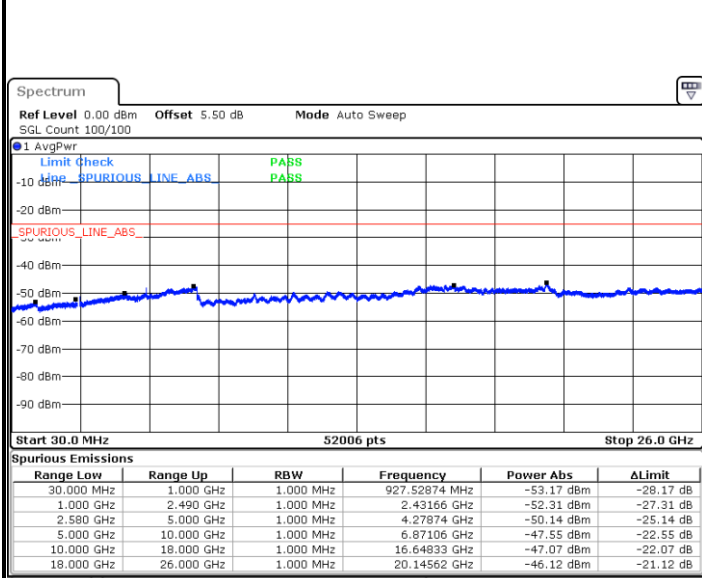

Middle Channel / QPSK

Middle Channel / 16QAM

Date: 6 JAN 2018 09:59:08

Date: 6 JAN 2018 09:58:13

LTE Band7 / 15MHz

Highest Channel / QPSK

Date: 6 JAN 2018 10:00:02

Highest Channel / 16QAM

Date: 6 JAN 2018 10:00:57

LTE Band 7 / 20MHz

Lowest Channel / QPSK

Date: 6 JAN 2018 10:13:07

Lowest Channel / 16QAM

Date: 6 JAN 2018 10:14:02

LTE Band 7 / 20MHz

Middle Channel / QPSK

Date: 6 JAN 2018 10:15:51

Middle Channel / 16QAM

Date: 6 JAN 2018 10:14:56

Highest Channel / QPSK

Date: 6 JAN 2018 10:16:46

Highest Channel / 16QAM

Date: 6 JAN 2018 10:17:40

LTE Band 7 / 5MHz

Lowest Channel / 64QAM

Middle Channel / 64QAM

Date: 6 JAN 2018 10:59:38

Date: 6 JAN 2018 11:00:33

Highest Channel / 64QAM

Date: 6 JAN 2018 11:01:27

LTE Band 7 / 10MHz

Lowest Channel / 64QAM