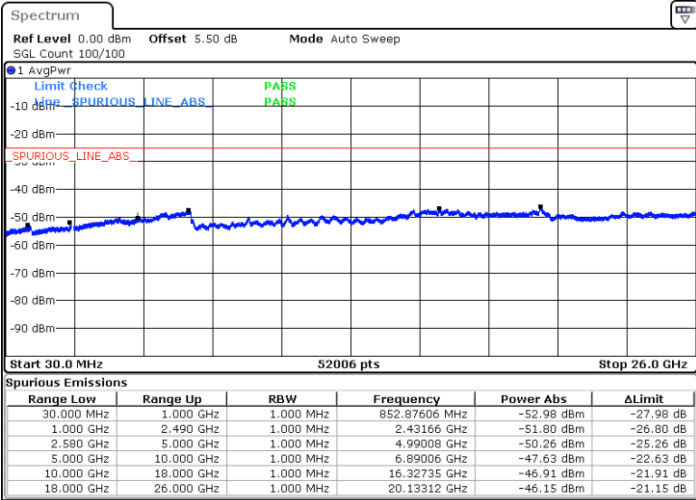

Date: 6 JAN 2018 13:49:50

LTE Band 5 / 5MHz

Lowest Channel / 64QAM

Date: 6 JAN 2018 13:32:08

Middle Channel / 64QAM

Date: 6 JAN 2018 13:33:04

Highest Channel / 64QAM

Date: 6 JAN 2018 13:33:59

LTE Band 5 / 10MHz

Lowest Channel / 64QAM

Date: 6 JAN 2018 13:29:23

Middle Channel / 64QAM

Date: 6 JAN 2018 13:30:18

Highest Channel / 64QAM

Date: 6 JAN 2018 13:31:13

LTE Band 7 / 5MHz

Lowest Channel / QPSK

Lowest Channel / 16QAM

Date: 6 JAN 2018 09:22:58

Date: 6 JAN 2018 09:23:52

Middle Channel / QPSK

Middle Channel / 16QAM

Date: 6 JAN 2018 09:25:42

Date: 6 JAN 2018 09:24:47

LTE Band 7 / 5MHz

Highest Channel / QPSK

Date: 6 JAN 2018 09:26:36

Highest Channel / 16QAM

Date: 6 JAN 2018 09:27:30

LTE Band 7 / 10MHz

Lowest Channel / QPSK

Date: 6 JAN 2018 09:39:40