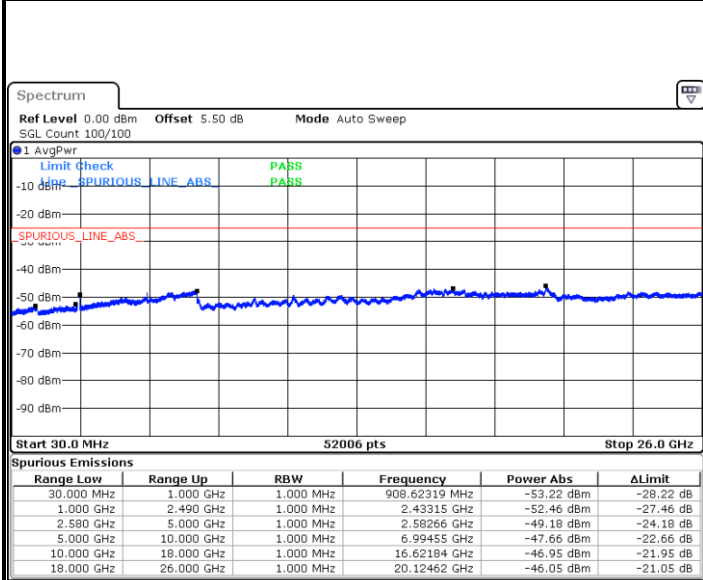

Highest Channel / 16QAM

Date: 6 JAN 2018 09:43:19

Date: 6 JAN 2018 09:44:14

LTE Band 7 / 15MHz

Lowest Channel / QPSK

Lowest Channel / 16QAM

Date: 6 JAN 2018 09:56:24

Date: 6 JAN 2018 09:57:18

Middle Channel / QPSK

Middle Channel / 16QAM

Date: 6 JAN 2018 09:59:08

Date: 6 JAN 2018 09:58:13

LTE Band7 / 15MHz

Highest Channel / QPSK

Date: 6 JAN 2018 10:00:02

Highest Channel / 16QAM

Date: 6 JAN 2018 10:00:57

LTE Band 7 / 20MHz

Lowest Channel / QPSK

Date: 6 JAN 2018 10:13:07

Lowest Channel / 16QAM

Date: 6 JAN 2018 10:14:02

LTE Band 7 / 20MHz

Middle Channel / QPSK

Date: 6 JAN 2018 10:15:51

Middle Channel / 16QAM

Date: 6 JAN 2018 10:14:56

Highest Channel / QPSK

Date: 6 JAN 2018 10:16:46

Highest Channel / 16QAM

Date: 6 JAN 2018 10:17:40

LTE Band 7 / 5MHz