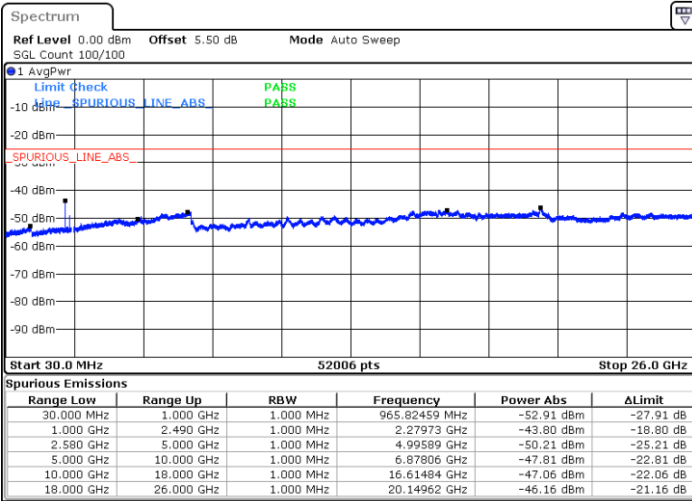

Lowest Channel / 64QAM

Middle Channel / 64QAM

Date: 6 JAN 2018 10:59:38

Date: 6 JAN 2018 11:00:33

Highest Channel / 64QAM

Date: 6 JAN 2018 11:01:27

LTE Band 7 / 10MHz

Lowest Channel / 64QAM

Middle Channel / 64QAM

Date: 6 JAN 2018 10:47:46

Date: 6 JAN 2018 10:48:41

Highest Channel / 64QAM

Date: 6 JAN 2018 10:49:35

LTE Band 7 / 15MHz

Lowest Channel / 64QAM

Middle Channel / 64QAM

Date: 6 JAN 2018 10:45:02

Date: 6 JAN 2018 10:45:57

Highest Channel / 64QAM

Date: 6 JAN 2018 10:46:51

LTE Band 7 / 20MHz

Lowest Channel / 64QAM

Middle Channel / 64QAM

Date: 6 JAN 2018 10:37:44

Date: 6 JAN 2018 10:38:38

Highest Channel / 64QAM

Date: 6 JAN 2018 11:16:31

LTE Band 12 / 1.4MHz

Lowest Channel / QPSK

Date: 6 JAN 2018 14:16:41

Lowest Channel / 16QAM

Date: 6 JAN 2018 14:17:37