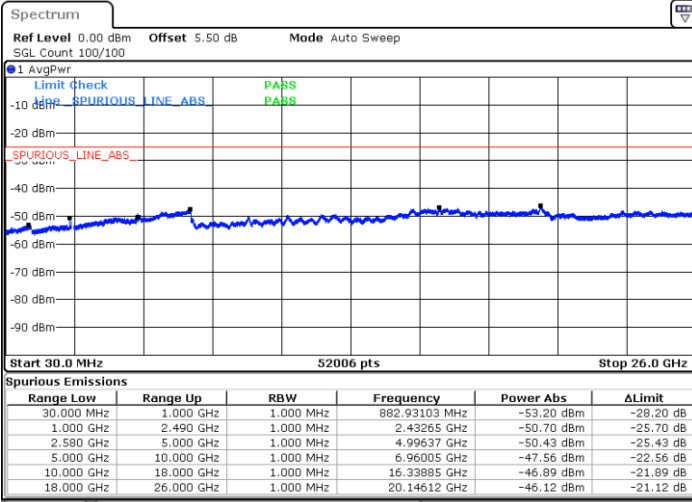

Date: 6 JAN 2018 10:15:51

Middle Channel / 16QAM

Date: 6 JAN 2018 10:14:56

Highest Channel / QPSK

Date: 6 JAN 2018 10:16:46

Highest Channel / 16QAM

Date: 6 JAN 2018 10:17:40

LTE Band 7 / 5MHz

Lowest Channel / 64QAM

Middle Channel / 64QAM

Date: 6 JAN 2018 10:59:38

Date: 6 JAN 2018 11:00:33

Highest Channel / 64QAM

Date: 6 JAN 2018 11:01:27

LTE Band 7 / 10MHz

Lowest Channel / 64QAM

Middle Channel / 64QAM

Date: 6 JAN 2018 10:47:46

Date: 6 JAN 2018 10:48:41

Highest Channel / 64QAM

Date: 6 JAN 2018 10:49:35

LTE Band 7 / 15MHz

Lowest Channel / 64QAM

Middle Channel / 64QAM

Date: 6 JAN 2018 10:45:02

Date: 6 JAN 2018 10:45:57

Highest Channel / 64QAM

Date: 6 JAN 2018 10:46:51

LTE Band 7 / 20MHz

Lowest Channel / 64QAM

Middle Channel / 64QAM

Date: 6 JAN 2018 10:37:44