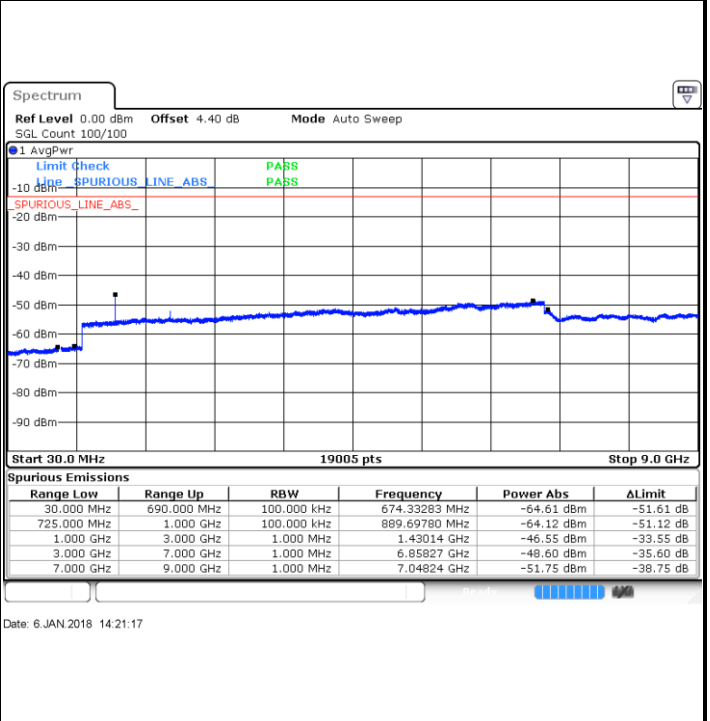

Date: 6 JAN 2018 10:38:38

Highest Channel / 64QAM

Date: 6 JAN 2018 11:16:31

LTE Band 12 / 1.4MHz

Lowest Channel / QPSK

Date: 6 JAN 2018 14:16:41

Lowest Channel / 16QAM

Date: 6 JAN 2018 14:17:37

Middle Channel / QPSK

Date: 6 JAN 2018 14:19:27

Middle Channel / 16QAM

Date: 6 JAN 2018 14:18:32

LTE Band 12 / 1.4MHz

Highest Channel / QPSK

Highest Channel / 16QAM

LTE Band 12 / 3MHz

Lowest Channel / QPSK

Lowest Channel / 16QAM

LTE Band 12 / 3MHz

Middle Channel / QPSK

Middle Channel / 16QAM

Date: 6 JAN 2018 14:36:10

Date: 6 JAN 2018 14:35:15

Highest Channel / QPSK

Highest Channel / 16QAM

Date: 6 JAN 2018 14:37:05

Date: 6 JAN 2018 14:38:00

LTE Band 12 / 5MHz

Lowest Channel / QPSK

Lowest Channel / 16QAM

Date: 6 JAN 2018 14:50:07

Date: 6 JAN 2018 14:51:03