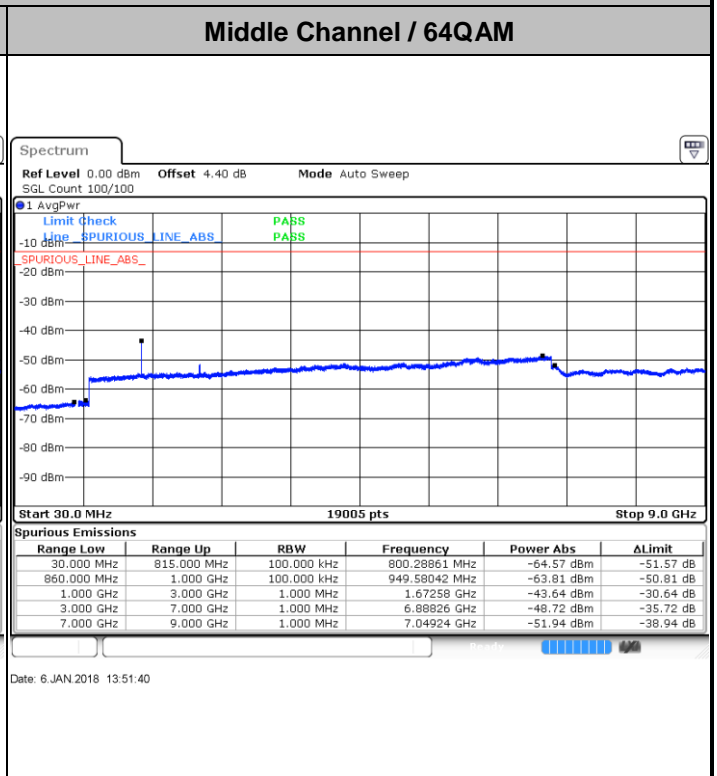

Date: 6 JAN 2018 12:26:54

Date: 6 JAN 2018 12:27:50

LTE Band 5 / 5MHz

Highest Channel / QPSK

Highest Channel / 16QAM

LTE Band 5 / 10MHz

Lowest Channel / QPSK

Lowest Channel / 16QAM

LTE Band 5 / 10MHz

Middle Channel / QPSK

Middle Channel / 16QAM

Date: 6 JAN 2018 12:47:38

Date: 6 JAN 2018 12:48:33

Highest Channel / QPSK

Highest Channel / 16QAM

Date: 6 JAN 2018 12:56:43

Date: 6 JAN 2018 12:57:39

LTE Band 5 / 1.4MHz

LTE Band 5 / 3MHz

Lowest Channel / 64QAM

Date: 6 JAN 2018 13:47:59

Middle Channel / 64QAM

Date: 6 JAN 2018 13:48:54

Highest Channel / 64QAM

Date: 6 JAN 2018 13:49:50

LTE Band 5 / 5MHz

Lowest Channel / 64QAM

Date: 6 JAN 2018 13:32:08

Middle Channel / 64QAM

Date: 6 JAN 2018 13:33:04

Highest Channel / 64QAM

Date: 6 JAN 2018 13:33:59