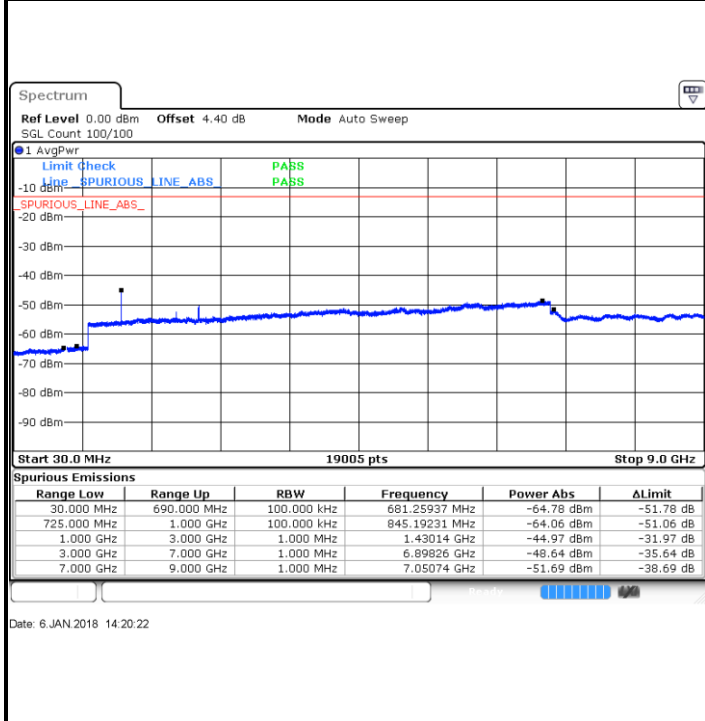

Date: 6 JAN 2018 10:38:38

Highest Channel / 64QAM

Date: 6 JAN 2018 11:16:31

LTE Band 12 / 1.4MHz

Lowest Channel / QPSK

Date: 6 JAN 2018 14:16:41

Lowest Channel / 16QAM

Date: 6 JAN 2018 14:17:37

Middle Channel / QPSK

Date: 6 JAN 2018 14:19:27

Middle Channel / 16QAM

Date: 6 JAN 2018 14:18:32

LTE Band 12 / 1.4MHz

Highest Channel / QPSK

Highest Channel / 16QAM

LTE Band 12 / 3MHz

Lowest Channel / QPSK

Lowest Channel / 16QAM

LTE Band 12 / 3MHz

Middle Channel / QPSK

Middle Channel / 16QAM

Date: 6 JAN 2018 14:36:10

Date: 6 JAN 2018 14:35:15

Highest Channel / QPSK

Highest Channel / 16QAM

Date: 6 JAN 2018 14:37:05

Date: 6 JAN 2018 14:38:00

LTE Band 12 / 5MHz

Lowest Channel / QPSK

Lowest Channel / 16QAM

Date: 6 JAN 2018 14:50:07

Date: 6 JAN 2018 14:51:03