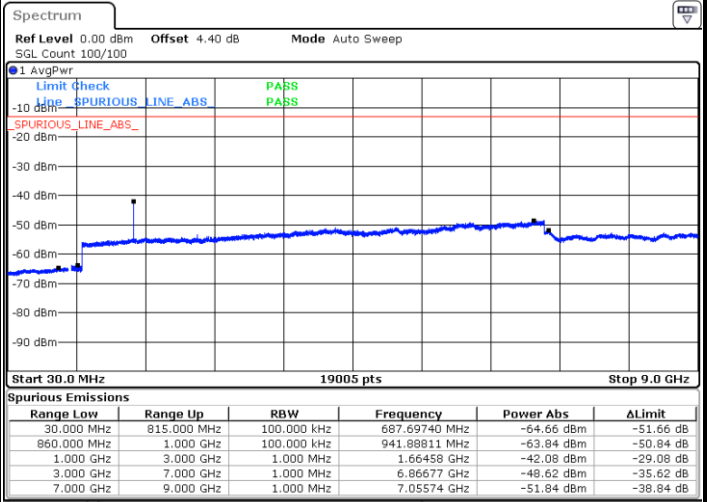

Date: 6 JAN 2018 12:26:54

Date: 6 JAN 2018 12:27:50

LTE Band 5 / 5MHz

Highest Channel / QPSK

Highest Channel / 16QAM

LTE Band 5 / 10MHz

Lowest Channel / QPSK

Lowest Channel / 16QAM

LTE Band 5 / 10MHz

Middle Channel / QPSK

Middle Channel / 16QAM

Date: 6 JAN 2018 12:47:38

Date: 6 JAN 2018 12:48:33

Highest Channel / QPSK

Highest Channel / 16QAM

Date: 6 JAN 2018 12:56:43

Date: 6 JAN 2018 12:57:39

LTE Band 5 / 1.4MHz

LTE Band 5 / 3MHz

Lowest Channel / 64QAM

Date: 6 JAN 2018 13:47:59

Middle Channel / 64QAM

Date: 6 JAN 2018 13:48:54

Highest Channel / 64QAM