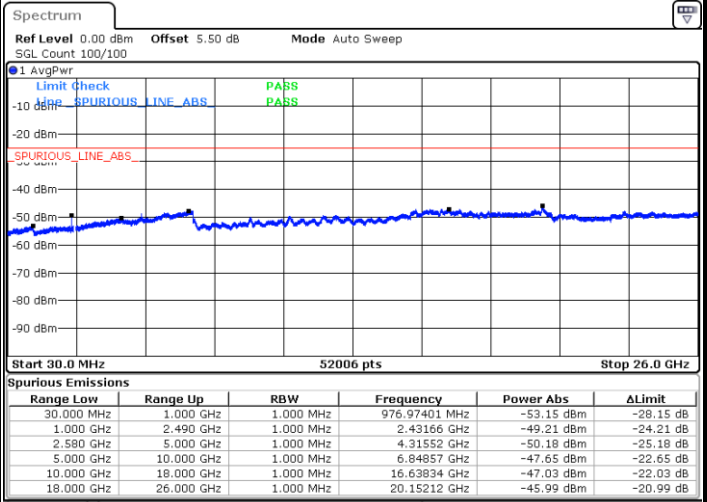

LTE Band 7 / 5MHz

Highest Channel / QPSK

Date: 6 JAN 2018 09:26:36

Highest Channel / 16QAM

Date: 6 JAN 2018 09:27:30

LTE Band 7 / 10MHz

Lowest Channel / QPSK

Date: 6 JAN 2018 09:39:40

Lowest Channel / 16QAM

Date: 6 JAN 2018 09:40:35

LTE Band 7 / 10MHz

Middle Channel / QPSK

Middle Channel / 16QAM

Date: 6 JAN 2018 09:42:24

Date: 6 JAN 2018 09:41:30

Highest Channel / QPSK

Highest Channel / 16QAM

Date: 6 JAN 2018 09:43:19

Date: 6 JAN 2018 09:44:14

LTE Band 7 / 15MHz

Lowest Channel / QPSK

Lowest Channel / 16QAM

Date: 6 JAN 2018 09:56:24

Date: 6 JAN 2018 09:57:18