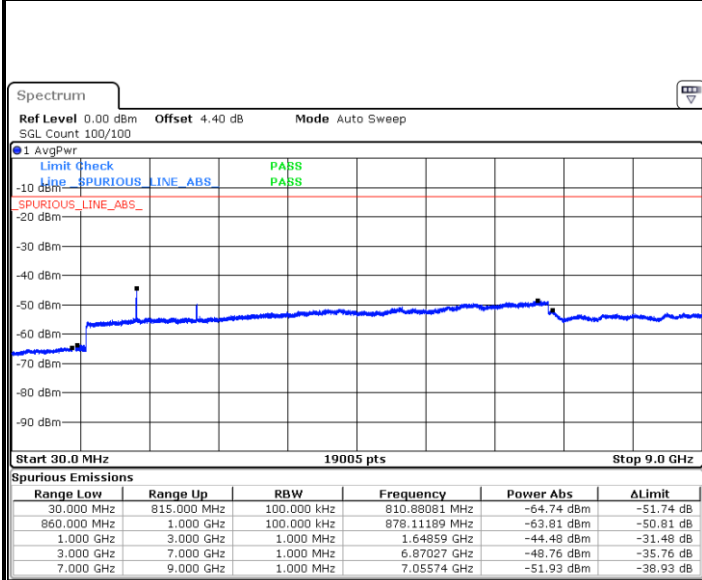

LTE Band 5 / 10MHz

Middle Channel / QPSK

Middle Channel / 16QAM

Date: 6 JAN 2018 12:47:38

Date: 6 JAN 2018 12:48:33

Highest Channel / QPSK

Highest Channel / 16QAM

Date: 6 JAN 2018 12:56:43

Date: 6 JAN 2018 12:57:39

LTE Band 5 / 1.4MHz

LTE Band 5 / 3MHz

Lowest Channel / 64QAM

Date: 6 JAN 2018 13:47:59

Middle Channel / 64QAM

Date: 6 JAN 2018 13:48:54

Highest Channel / 64QAM

Date: 6 JAN 2018 13:49:50

LTE Band 5 / 5MHz

Lowest Channel / 64QAM

Date: 6 JAN 2018 13:32:08

Middle Channel / 64QAM

Date: 6 JAN 2018 13:33:04

Highest Channel / 64QAM

Date: 6 JAN 2018 13:33:59

LTE Band 5 / 10MHz

Lowest Channel / 64QAM

Date: 6 JAN 2018 13:29:23

Middle Channel / 64QAM

Date: 6 JAN 2018 13:30:18

Highest Channel / 64QAM

Date: 6 JAN 2018 13:31:13

LTE Band 7 / 5MHz