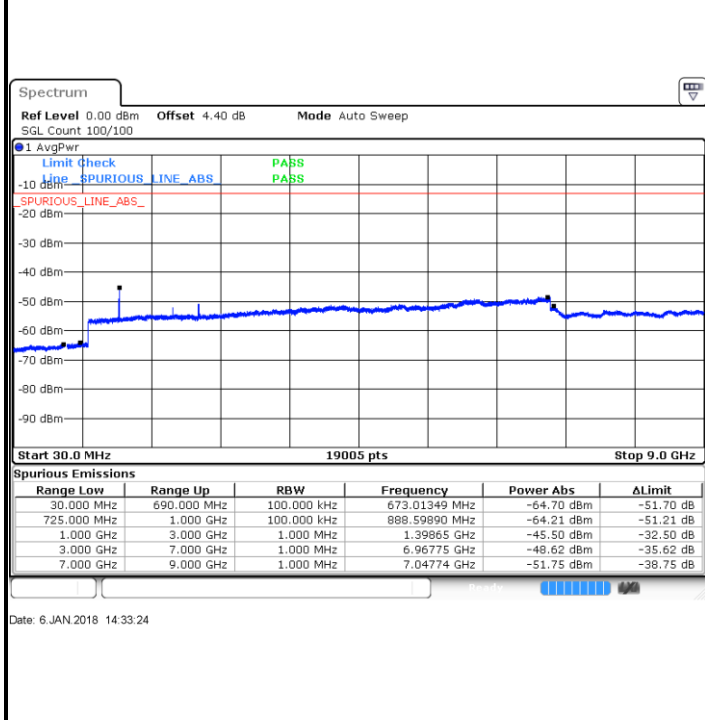

Date: 6 JAN 2018 10:38:38

Highest Channel / 64QAM

Date: 6 JAN 2018 11:16:31

LTE Band 12 / 1.4MHz

Lowest Channel / QPSK

Date: 6 JAN 2018 14:16:41

Lowest Channel / 16QAM

Date: 6 JAN 2018 14:17:37

Middle Channel / QPSK

Date: 6 JAN 2018 14:19:27

Middle Channel / 16QAM

Date: 6 JAN 2018 14:18:32

LTE Band 12 / 1.4MHz

Highest Channel / QPSK

Highest Channel / 16QAM

LTE Band 12 / 3MHz

Lowest Channel / QPSK

Lowest Channel / 16QAM

LTE Band 12 / 3MHz

Middle Channel / QPSK

Middle Channel / 16QAM

Date: 6 JAN 2018 14:36:10

Date: 6 JAN 2018 14:35:15

Highest Channel / QPSK

Highest Channel / 16QAM

Date: 6 JAN 2018 14:37:05

Date: 6 JAN 2018 14:38:00

LTE Band 12 / 5MHz

Lowest Channel / QPSK

Lowest Channel / 16QAM

Date: 6 JAN 2018 14:50:07

Date: 6 JAN 2018 14:51:03