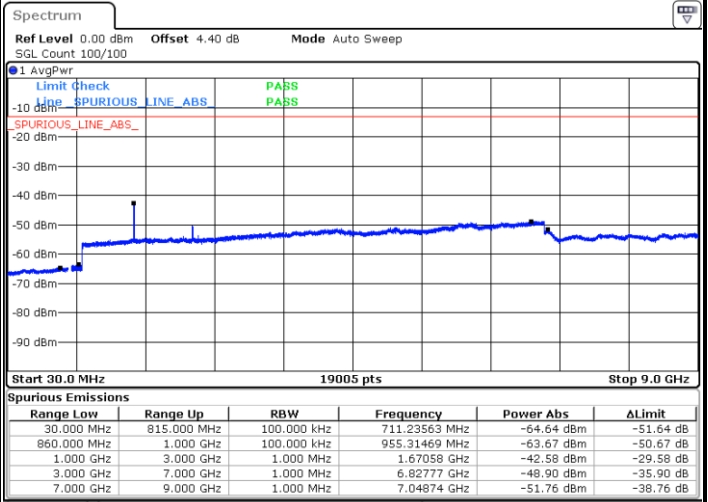

LTE Band 5 / 3MHz

Middle Channel / QPSK

Middle Channel / 16QAM

Date: 6 JAN 2018 12:06:11

Date: 6 JAN 2018 12:07:06

Highest Channel / QPSK

Highest Channel / 16QAM

Date: 6 JAN 2018 12:15:16

Date: 6 JAN 2018 12:16:11

LTE Band 5 / 5MHz

Lowest Channel / QPSK

Lowest Channel / 16QAM

Date: 6 JAN 2018 12:24:21

Date: 6 JAN 2018 12:25:17

Middle Channel / QPSK

Middle Channel / 16QAM

Date: 6 JAN 2018 12:26:54

Date: 6 JAN 2018 12:27:50

LTE Band 5 / 5MHz

Highest Channel / QPSK

Highest Channel / 16QAM

LTE Band 5 / 10MHz

Lowest Channel / QPSK

Lowest Channel / 16QAM