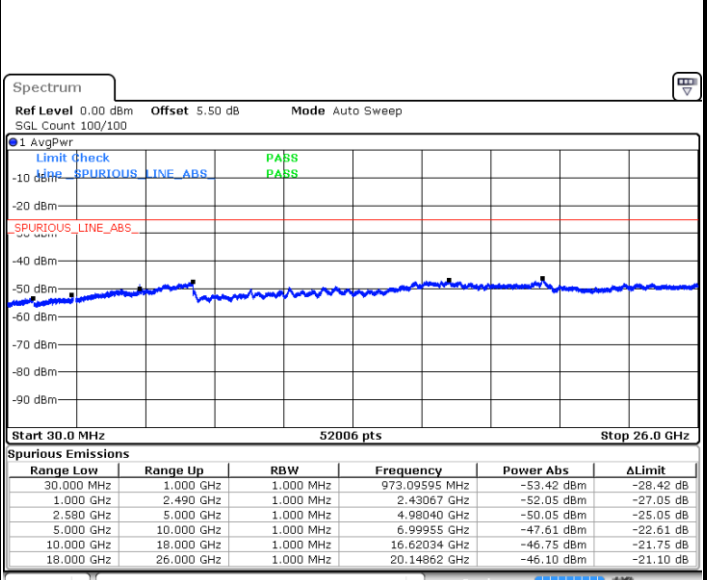

LTE Band 7 / 5MHz

Highest Channel / QPSK

Date: 6 JAN 2018 09:26:36

Highest Channel / 16QAM

Date: 6 JAN 2018 09:27:30

LTE Band 7 / 10MHz

Lowest Channel / QPSK

Date: 6 JAN 2018 09:39:40

Lowest Channel / 16QAM

Date: 6 JAN 2018 09:40:35

LTE Band 7 / 10MHz

Middle Channel / QPSK

Middle Channel / 16QAM

Date: 6 JAN 2018 09:42:24

Date: 6 JAN 2018 09:41:30

Highest Channel / QPSK

Highest Channel / 16QAM

Date: 6 JAN 2018 09:43:19

Date: 6 JAN 2018 09:44:14

LTE Band 7 / 15MHz

Lowest Channel / QPSK

Lowest Channel / 16QAM

Date: 6 JAN 2018 09:56:24

Date: 6 JAN 2018 09:57:18