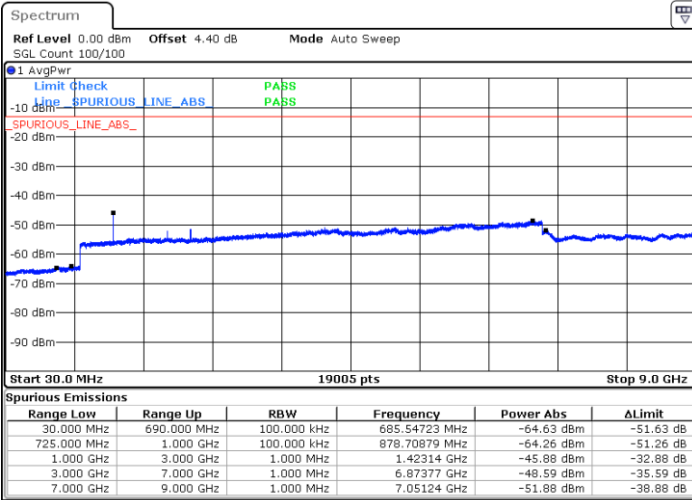

Highest Channel / 16QAM

Date: 6 JAN 2018 14:37:05

Date: 6 JAN 2018 14:38:00

LTE Band 12 / 5MHz

Lowest Channel / QPSK

Lowest Channel / 16QAM

Date: 6 JAN 2018 14:50:07

Date: 6 JAN 2018 14:51:03

Middle Channel / QPSK

Middle Channel / 16QAM

Date: 6 JAN 2018 14:52:53

Date: 6 JAN 2018 14:51:58

LTE Band 12 / 5MHz

Highest Channel / QPSK

Highest Channel / 16QAM

Date: 6 JAN 2018 14:53:48

Date: 6 JAN 2018 14:54:43

LTE Band 12 / 10MHz

Lowest Channel / QPSK

Lowest Channel / 16QAM

Date: 6 JAN 2018 15:06:50

Date: 6 JAN 2018 15:07:45

LTE Band 12 / 10MHz

Middle Channel / QPSK

Date: 6 JAN 2018 15:09:35

Middle Channel / 16QAM

Date: 6 JAN 2018 15:08:40

Highest Channel / QPSK

Date: 6 JAN 2018 15:10:31

Highest Channel / 16QAM

Date: 6 JAN 2018 15:11:26

LTE Band 12 / 1.4MHz