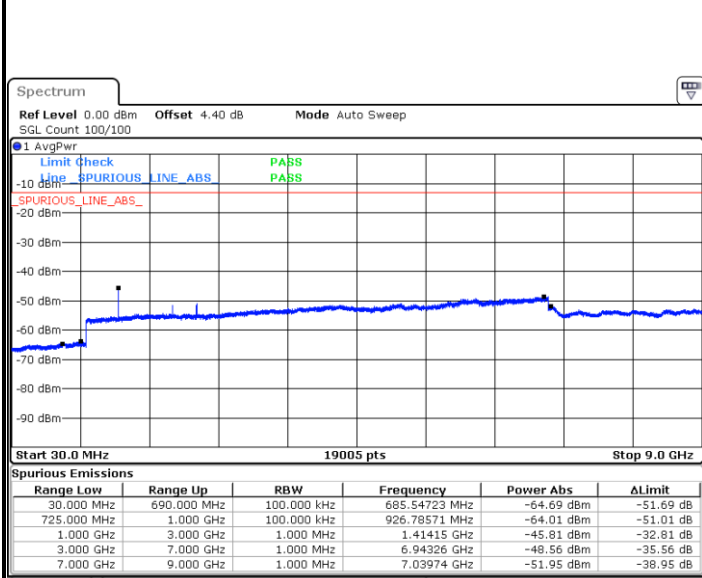

Date: 6 JAN 2018 10:45:02

Date: 6 JAN 2018 10:45:57

Highest Channel / 64QAM

Date: 6 JAN 2018 10:46:51

LTE Band 7 / 20MHz

Lowest Channel / 64QAM

Middle Channel / 64QAM

Date: 6 JAN 2018 10:37:44

Date: 6 JAN 2018 10:38:38

Highest Channel / 64QAM

Date: 6 JAN 2018 11:16:31

LTE Band 12 / 1.4MHz

Lowest Channel / QPSK

Date: 6 JAN 2018 14:16:41

Lowest Channel / 16QAM

Date: 6 JAN 2018 14:17:37

Middle Channel / QPSK

Date: 6 JAN 2018 14:19:27

Middle Channel / 16QAM

Date: 6 JAN 2018 14:18:32

LTE Band 12 / 1.4MHz

Highest Channel / QPSK

Highest Channel / 16QAM

LTE Band 12 / 3MHz

Lowest Channel / QPSK

Lowest Channel / 16QAM

LTE Band 12 / 3MHz

Middle Channel / QPSK

Middle Channel / 16QAM

Date: 6 JAN 2018 14:36:10

Date: 6 JAN 2018 14:35:15

Highest Channel / QPSK