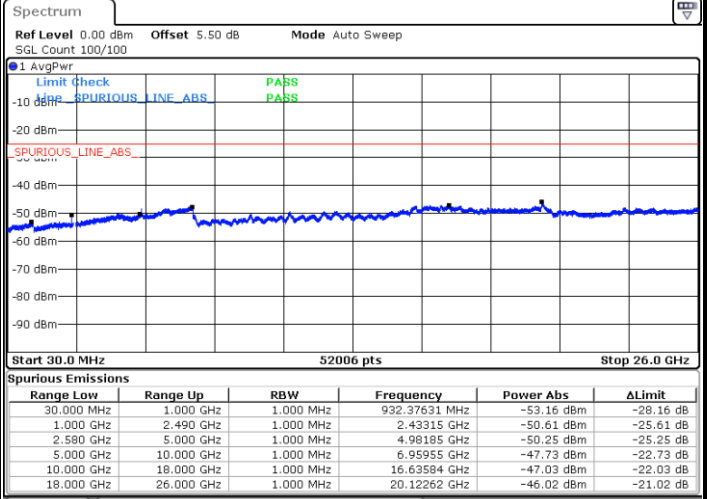

Date: 6 JAN 2018 10:00:57

LTE Band 7 / 20MHz

Lowest Channel / QPSK

Date: 6 JAN 2018 10:13:07

Lowest Channel / 16QAM

Date: 6 JAN 2018 10:14:02

LTE Band 7 / 20MHz

Middle Channel / QPSK

Date: 6 JAN 2018 10:15:51

Middle Channel / 16QAM

Date: 6 JAN 2018 10:14:56

Highest Channel / QPSK

Date: 6 JAN 2018 10:16:46

Highest Channel / 16QAM

Date: 6 JAN 2018 10:17:40

LTE Band 7 / 5MHz

Lowest Channel / 64QAM

Middle Channel / 64QAM

Date: 6 JAN 2018 10:59:38

Date: 6 JAN 2018 11:00:33

Highest Channel / 64QAM

Date: 6 JAN 2018 11:01:27

LTE Band 7 / 10MHz

Lowest Channel / 64QAM