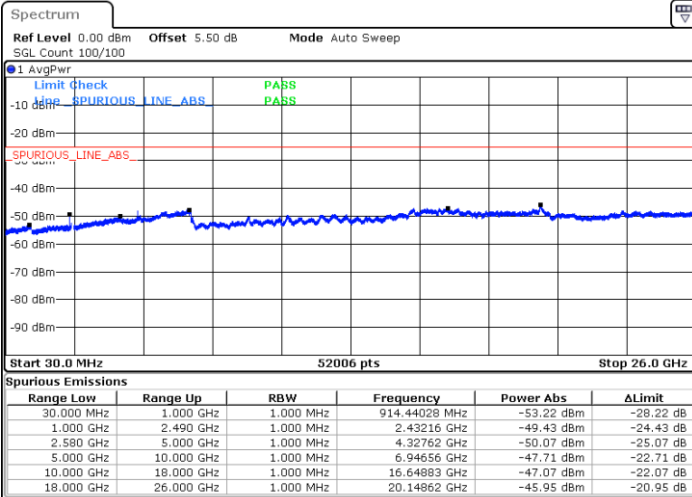

Middle Channel / 64QAM

Date: 6 JAN 2018 10:47:46

Date: 6 JAN 2018 10:48:41

Highest Channel / 64QAM

Date: 6 JAN 2018 10:49:35

LTE Band 7 / 15MHz

Lowest Channel / 64QAM

Middle Channel / 64QAM

Date: 6 JAN 2018 10:45:02

Date: 6 JAN 2018 10:45:57

Highest Channel / 64QAM

Date: 6 JAN 2018 10:46:51

LTE Band 7 / 20MHz

Lowest Channel / 64QAM

Middle Channel / 64QAM

Date: 6 JAN 2018 10:37:44

Date: 6 JAN 2018 10:38:38

Highest Channel / 64QAM

Date: 6 JAN 2018 11:16:31

LTE Band 12 / 1.4MHz

Lowest Channel / QPSK

Date: 6 JAN 2018 14:16:41

Lowest Channel / 16QAM

Date: 6 JAN 2018 14:17:37

Middle Channel / QPSK

Date: 6 JAN 2018 14:19:27

Middle Channel / 16QAM

Date: 6 JAN 2018 14:18:32

LTE Band 12 / 1.4MHz

Highest Channel / QPSK

Highest Channel / 16QAM

LTE Band 12 / 3MHz