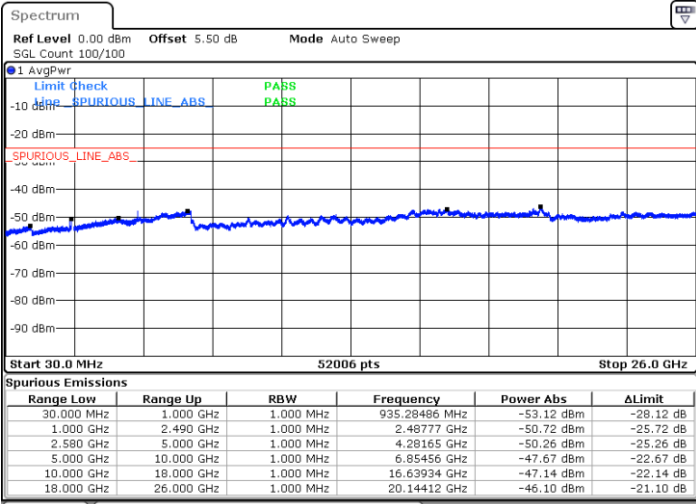

Lowest Channel / 16QAM

Date: 6 JAN 2018 09:40:35

LTE Band 7 / 10MHz

Middle Channel / QPSK

Middle Channel / 16QAM

Date: 6 JAN 2018 09:42:24

Date: 6 JAN 2018 09:41:30

Highest Channel / QPSK

Highest Channel / 16QAM

Date: 6 JAN 2018 09:43:19

Date: 6 JAN 2018 09:44:14

LTE Band 7 / 15MHz

Lowest Channel / QPSK

Lowest Channel / 16QAM

Date: 6 JAN 2018 09:56:24

Date: 6 JAN 2018 09:57:18

Middle Channel / QPSK

Middle Channel / 16QAM

Date: 6 JAN 2018 09:59:08

Date: 6 JAN 2018 09:58:13

LTE Band7 / 15MHz

Highest Channel / QPSK

Date: 6 JAN 2018 10:00:02

Highest Channel / 16QAM