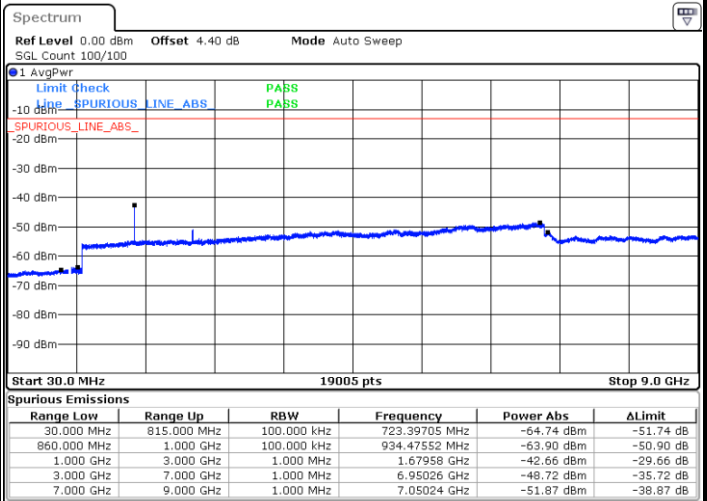

Date: 6 JAN 2018 12:26:54

Date: 6 JAN 2018 12:27:50

LTE Band 5 / 5MHz

Highest Channel / QPSK

Highest Channel / 16QAM

LTE Band 5 / 10MHz

Lowest Channel / QPSK

Lowest Channel / 16QAM

LTE Band 5 / 10MHz

Middle Channel / QPSK

Middle Channel / 16QAM

Date: 6 JAN 2018 12:47:38

Date: 6 JAN 2018 12:48:33

Highest Channel / QPSK

Highest Channel / 16QAM

Date: 6 JAN 2018 12:56:43

Date: 6 JAN 2018 12:57:39

LTE Band 5 / 1.4MHz

LTE Band 5 / 3MHz

Lowest Channel / 64QAM

Date: 6 JAN 2018 13:47:59

Middle Channel / 64QAM

Date: 6 JAN 2018 13:48:54

Highest Channel / 64QAM

Date: 6 JAN 2018 13:49:50

LTE Band 5 / 5MHz

Lowest Channel / 64QAM

Date: 6 JAN 2018 13:32:08

Middle Channel / 64QAM

Date: 6 JAN 2018 13:33:04

Highest Channel / 64QAM

Date: 6 JAN 2018 13:33:59