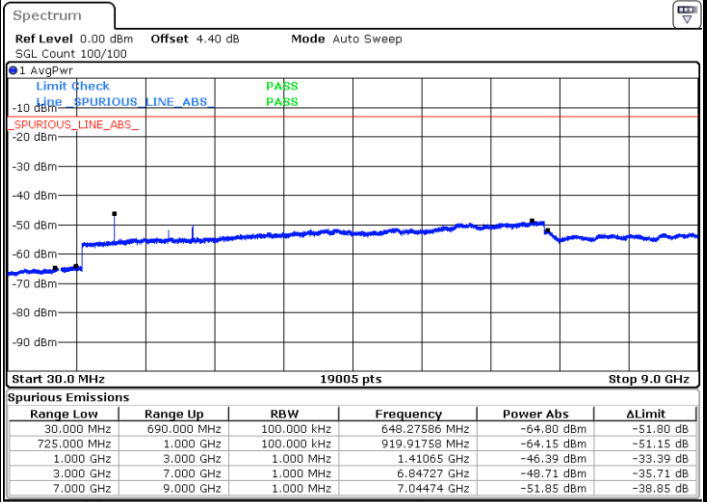

Lowest Channel / QPSK

Lowest Channel / 16QAM

LTE Band 12 / 3MHz

Middle Channel / QPSK

Middle Channel / 16QAM

Date: 6 JAN 2018 14:36:10

Date: 6 JAN 2018 14:35:15

Highest Channel / QPSK

Highest Channel / 16QAM

Date: 6 JAN 2018 14:37:05

Date: 6 JAN 2018 14:38:00

LTE Band 12 / 5MHz

Lowest Channel / QPSK

Lowest Channel / 16QAM

Date: 6 JAN 2018 14:50:07

Date: 6 JAN 2018 14:51:03

Middle Channel / QPSK

Middle Channel / 16QAM

Date: 6 JAN 2018 14:52:53

Date: 6 JAN 2018 14:51:58

LTE Band 12 / 5MHz

Highest Channel / QPSK

Highest Channel / 16QAM

Date: 6 JAN 2018 14:53:48