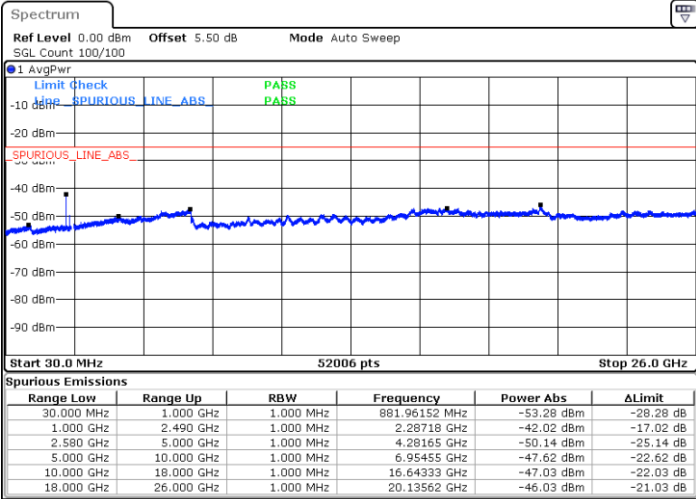

Date: 6 JAN 2018 10:15:51

Middle Channel / 16QAM

Date: 6 JAN 2018 10:14:56

Highest Channel / QPSK

Date: 6 JAN 2018 10:16:46

Highest Channel / 16QAM

Date: 6 JAN 2018 10:17:40

LTE Band 7 / 5MHz

Lowest Channel / 64QAM

Middle Channel / 64QAM

Date: 6 JAN 2018 10:59:38

Date: 6 JAN 2018 11:00:33

Highest Channel / 64QAM

Date: 6 JAN 2018 11:01:27

LTE Band 7 / 10MHz

Lowest Channel / 64QAM

Middle Channel / 64QAM

Date: 6 JAN 2018 10:47:46

Date: 6 JAN 2018 10:48:41

Highest Channel / 64QAM

Date: 6 JAN 2018 10:49:35

LTE Band 7 / 15MHz

Lowest Channel / 64QAM

Middle Channel / 64QAM

Date: 6 JAN 2018 10:45:02

Date: 6 JAN 2018 10:45:57

Highest Channel / 64QAM

Date: 6 JAN 2018 10:46:51

LTE Band 7 / 20MHz

Lowest Channel / 64QAM

Middle Channel / 64QAM

Date: 6 JAN 2018 10:37:44