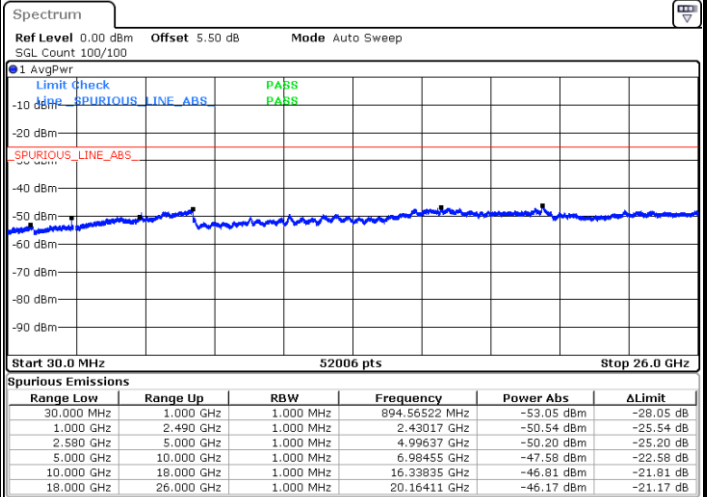

Lowest Channel / 64QAM

Middle Channel / 64QAM

Date: 6 JAN 2018 10:59:38

Date: 6 JAN 2018 11:00:33

Highest Channel / 64QAM

Date: 6 JAN 2018 11:01:27

LTE Band 7 / 10MHz

Lowest Channel / 64QAM

Middle Channel / 64QAM

Date: 6 JAN 2018 10:47:46

Date: 6 JAN 2018 10:48:41

Highest Channel / 64QAM

Date: 6 JAN 2018 10:49:35

LTE Band 7 / 15MHz

Lowest Channel / 64QAM

Middle Channel / 64QAM

Date: 6 JAN 2018 10:45:02

Date: 6 JAN 2018 10:45:57

Highest Channel / 64QAM

Date: 6 JAN 2018 10:46:51

LTE Band 7 / 20MHz

Lowest Channel / 64QAM

Middle Channel / 64QAM

Date: 6 JAN 2018 10:37:44

Date: 6 JAN 2018 10:38:38

Highest Channel / 64QAM

Date: 6 JAN 2018 11:16:31

LTE Band 12 / 1.4MHz

Lowest Channel / QPSK

Date: 6 JAN 2018 14:16:41

Lowest Channel / 16QAM

Date: 6 JAN 2018 14:17:37