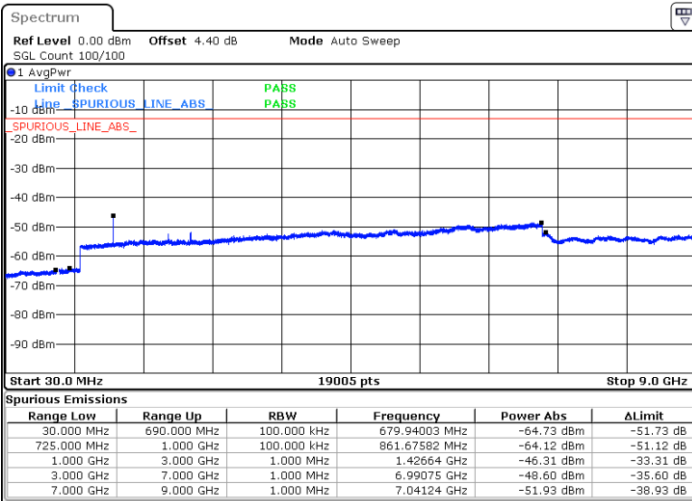

Middle Channel / QPSK

Date: 6 JAN 2018 14:19:27

Middle Channel / 16QAM

Date: 6 JAN 2018 14:18:32

LTE Band 12 / 1.4MHz

Highest Channel / QPSK

Highest Channel / 16QAM

LTE Band 12 / 3MHz

Lowest Channel / QPSK

Lowest Channel / 16QAM

LTE Band 12 / 3MHz

Middle Channel / QPSK

Middle Channel / 16QAM

Date: 6 JAN 2018 14:36:10

Date: 6 JAN 2018 14:35:15

Highest Channel / QPSK

Highest Channel / 16QAM

Date: 6 JAN 2018 14:37:05

Date: 6 JAN 2018 14:38:00

LTE Band 12 / 5MHz

Lowest Channel / QPSK

Lowest Channel / 16QAM

Date: 6 JAN 2018 14:50:07

Date: 6 JAN 2018 14:51:03