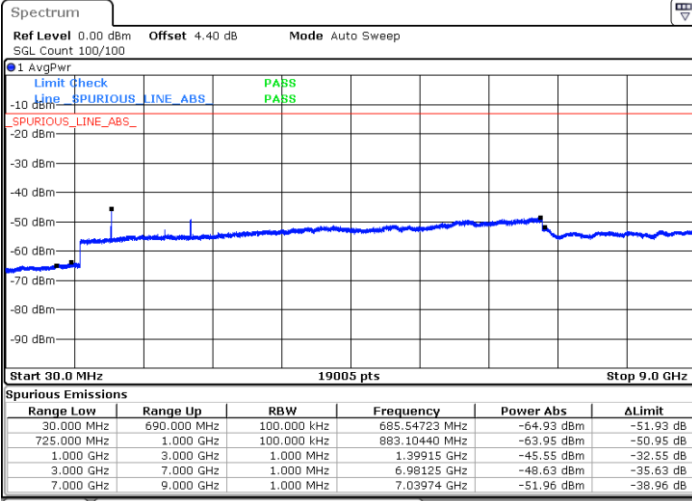

Lowest Channel / QPSK

Lowest Channel / 16QAM

LTE Band 12 / 3MHz

Middle Channel / QPSK

Middle Channel / 16QAM

Date: 6 JAN 2018 14:36:10

Date: 6 JAN 2018 14:35:15

Highest Channel / QPSK

Highest Channel / 16QAM

Date: 6 JAN 2018 14:37:05

Date: 6 JAN 2018 14:38:00

LTE Band 12 / 5MHz

Lowest Channel / QPSK

Lowest Channel / 16QAM

Date: 6 JAN 2018 14:50:07

Date: 6 JAN 2018 14:51:03

Middle Channel / QPSK

Middle Channel / 16QAM

Date: 6 JAN 2018 14:52:53

Date: 6 JAN 2018 14:51:58

LTE Band 12 / 5MHz

Highest Channel / QPSK

Highest Channel / 16QAM

Date: 6 JAN 2018 14:53:48

Date: 6 JAN 2018 14:54:43

LTE Band 12 / 10MHz

Lowest Channel / QPSK

Lowest Channel / 16QAM

Date: 6 JAN 2018 15:06:50

Date: 6 JAN 2018 15:07:45

LTE Band 12 / 10MHz

Middle Channel / QPSK