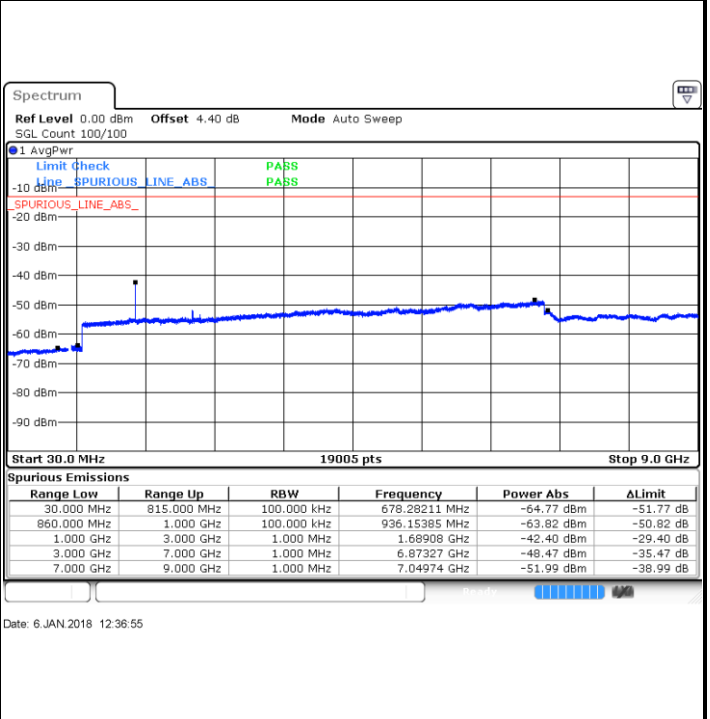

Date: 6 JAN 2018 12:16:11

LTE Band 5 / 5MHz

Lowest Channel / QPSK

Lowest Channel / 16QAM

Date: 6 JAN 2018 12:24:21

Date: 6 JAN 2018 12:25:17

Middle Channel / QPSK

Middle Channel / 16QAM

Date: 6 JAN 2018 12:26:54

Date: 6 JAN 2018 12:27:50

LTE Band 5 / 5MHz

Highest Channel / QPSK

Highest Channel / 16QAM

LTE Band 5 / 10MHz

Lowest Channel / QPSK

Lowest Channel / 16QAM

LTE Band 5 / 10MHz

Middle Channel / QPSK

Middle Channel / 16QAM

Date: 6 JAN 2018 12:47:38

Date: 6 JAN 2018 12:48:33

Highest Channel / QPSK

Highest Channel / 16QAM

Date: 6 JAN 2018 12:56:43

Date: 6 JAN 2018 12:57:39

LTE Band 5 / 1.4MHz

LTE Band 5 / 3MHz

Lowest Channel / 64QAM

Date: 6 JAN 2018 13:47:59

Middle Channel / 64QAM

Date: 6 JAN 2018 13:48:54

Highest Channel / 64QAM