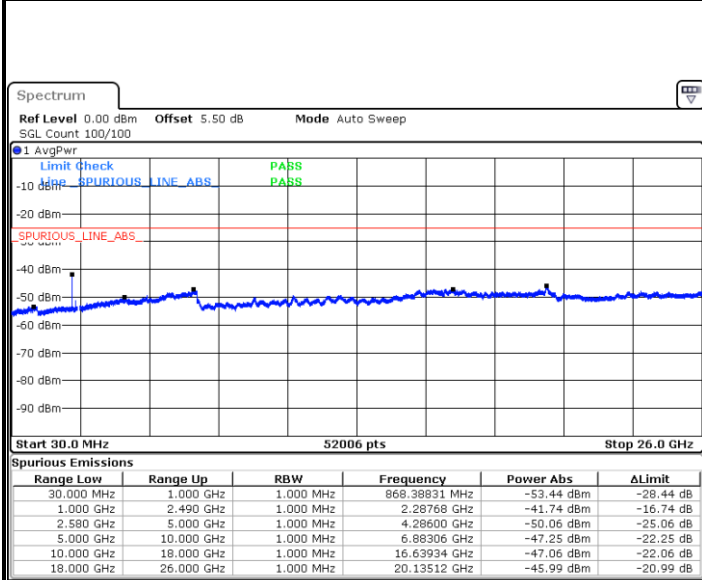

LTE Band 5 / 10MHz

Lowest Channel / 64QAM

Date: 6 JAN 2018 13:29:23

Middle Channel / 64QAM

Date: 6 JAN 2018 13:30:18

Highest Channel / 64QAM

Date: 6 JAN 2018 13:31:13

LTE Band 7 / 5MHz

Lowest Channel / QPSK

Lowest Channel / 16QAM

Date: 6 JAN 2018 09:22:58

Date: 6 JAN 2018 09:23:52

Middle Channel / QPSK

Middle Channel / 16QAM

Date: 6 JAN 2018 09:25:42

Date: 6 JAN 2018 09:24:47

LTE Band 7 / 5MHz

Highest Channel / QPSK

Date: 6 JAN 2018 09:26:36

Highest Channel / 16QAM

Date: 6 JAN 2018 09:27:30

LTE Band 7 / 10MHz

Lowest Channel / QPSK

Date: 6 JAN 2018 09:39:40

Lowest Channel / 16QAM

Date: 6 JAN 2018 09:40:35

LTE Band 7 / 10MHz

Middle Channel / QPSK

Middle Channel / 16QAM

Date: 6 JAN 2018 09:42:24

Date: 6 JAN 2018 09:41:30

Highest Channel / QPSK