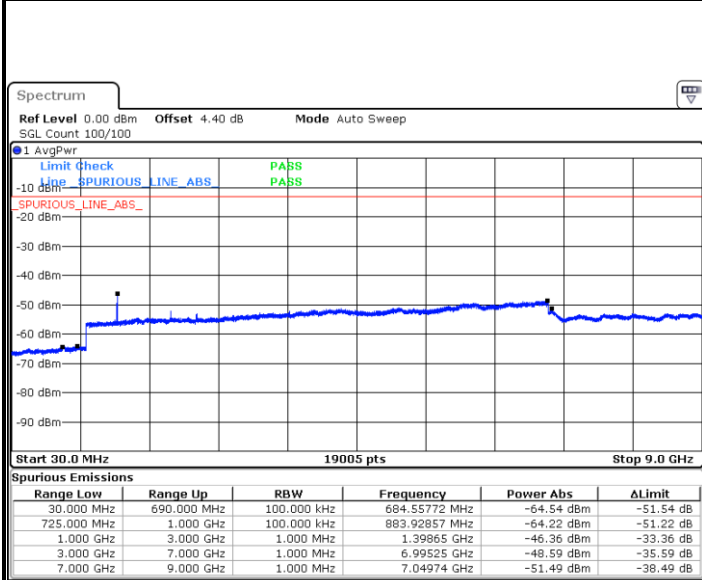

Date: 6 JAN 2018 10:45:02

Date: 6 JAN 2018 10:45:57

Highest Channel / 64QAM

Date: 6 JAN 2018 10:46:51

LTE Band 7 / 20MHz

Lowest Channel / 64QAM

Middle Channel / 64QAM

Date: 6 JAN 2018 10:37:44

Date: 6 JAN 2018 10:38:38

Highest Channel / 64QAM

Date: 6 JAN 2018 11:16:31

LTE Band 12 / 1.4MHz

Lowest Channel / QPSK

Date: 6 JAN 2018 14:16:41

Lowest Channel / 16QAM

Date: 6 JAN 2018 14:17:37

Middle Channel / QPSK

Date: 6 JAN 2018 14:19:27

Middle Channel / 16QAM

Date: 6 JAN 2018 14:18:32

LTE Band 12 / 1.4MHz

Highest Channel / QPSK

Highest Channel / 16QAM

LTE Band 12 / 3MHz