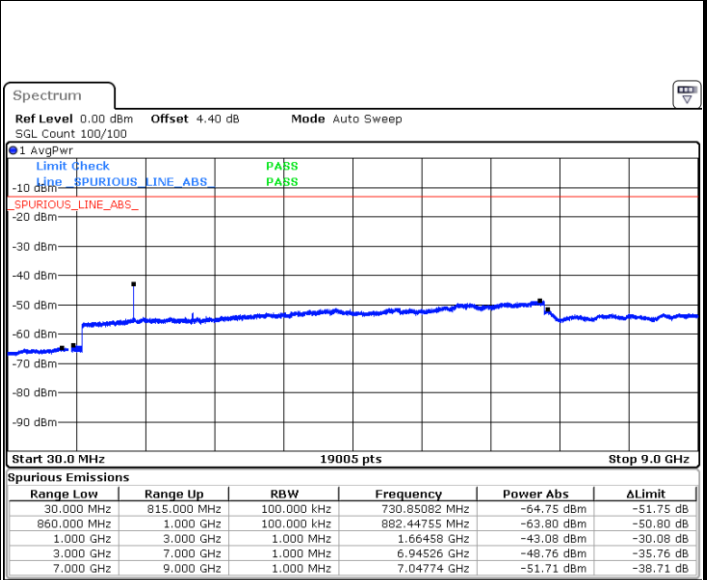

Date: 6 JAN 2018 12:57:39

LTE Band 5 / 1.4MHz

LTE Band 5 / 3MHz

Lowest Channel / 64QAM

Date: 6 JAN 2018 13:47:59

Middle Channel / 64QAM

Date: 6 JAN 2018 13:48:54

Highest Channel / 64QAM

Date: 6 JAN 2018 13:49:50

LTE Band 5 / 5MHz

Lowest Channel / 64QAM

Date: 6 JAN 2018 13:32:08

Middle Channel / 64QAM

Date: 6 JAN 2018 13:33:04

Highest Channel / 64QAM

Date: 6 JAN 2018 13:33:59

LTE Band 5 / 10MHz

Lowest Channel / 64QAM

Date: 6 JAN 2018 13:29:23

Middle Channel / 64QAM

Date: 6 JAN 2018 13:30:18

Highest Channel / 64QAM

Date: 6 JAN 2018 13:31:13

LTE Band 7 / 5MHz