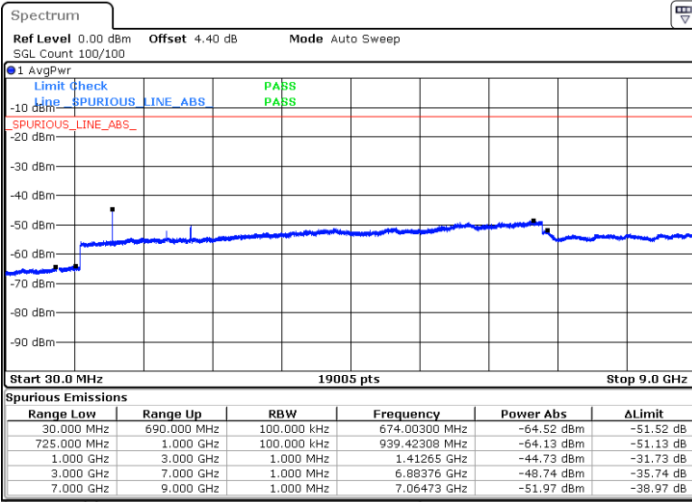

Middle Channel / QPSK

Date: 6 JAN 2018 14:19:27

Middle Channel / 16QAM

Date: 6 JAN 2018 14:18:32

LTE Band 12 / 1.4MHz

Highest Channel / QPSK

Highest Channel / 16QAM

LTE Band 12 / 3MHz

Lowest Channel / QPSK

Lowest Channel / 16QAM

LTE Band 12 / 3MHz

Middle Channel / QPSK

Middle Channel / 16QAM

Date: 6 JAN 2018 14:36:10

Date: 6 JAN 2018 14:35:15

Highest Channel / QPSK

Highest Channel / 16QAM

Date: 6 JAN 2018 14:37:05

Date: 6 JAN 2018 14:38:00

LTE Band 12 / 5MHz

Lowest Channel / QPSK

Lowest Channel / 16QAM

Date: 6 JAN 2018 14:50:07

Date: 6 JAN 2018 14:51:03

Middle Channel / QPSK

Middle Channel / 16QAM

Date: 6 JAN 2018 14:52:53

Date: 6 JAN 2018 14:51:58

LTE Band 12 / 5MHz

Highest Channel / QPSK

Highest Channel / 16QAM

Date: 6 JAN 2018 14:53:48