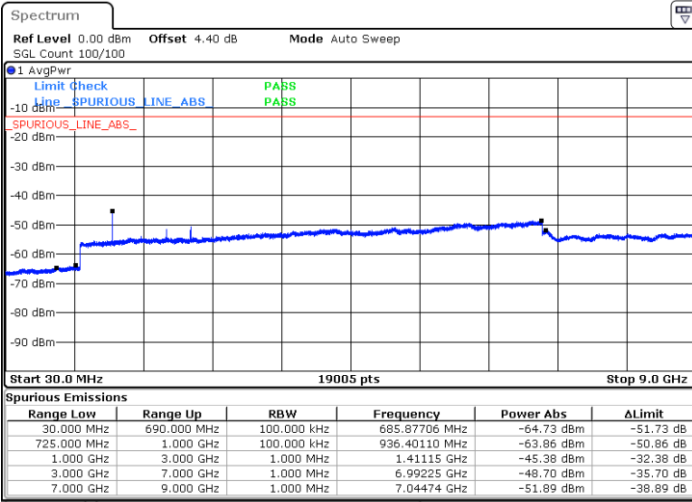

Lowest Channel / QPSK

Lowest Channel / 16QAM

LTE Band 12 / 3MHz

Middle Channel / QPSK

Middle Channel / 16QAM

Date: 6 JAN 2018 14:36:10

Date: 6 JAN 2018 14:35:15

Highest Channel / QPSK

Highest Channel / 16QAM

Date: 6 JAN 2018 14:37:05

Date: 6 JAN 2018 14:38:00

LTE Band 12 / 5MHz

Lowest Channel / QPSK

Lowest Channel / 16QAM

Date: 6 JAN 2018 14:50:07

Date: 6 JAN 2018 14:51:03

Middle Channel / QPSK

Middle Channel / 16QAM

Date: 6 JAN 2018 14:52:53

Date: 6 JAN 2018 14:51:58

LTE Band 12 / 5MHz

Highest Channel / QPSK

Highest Channel / 16QAM

Date: 6 JAN 2018 14:53:48