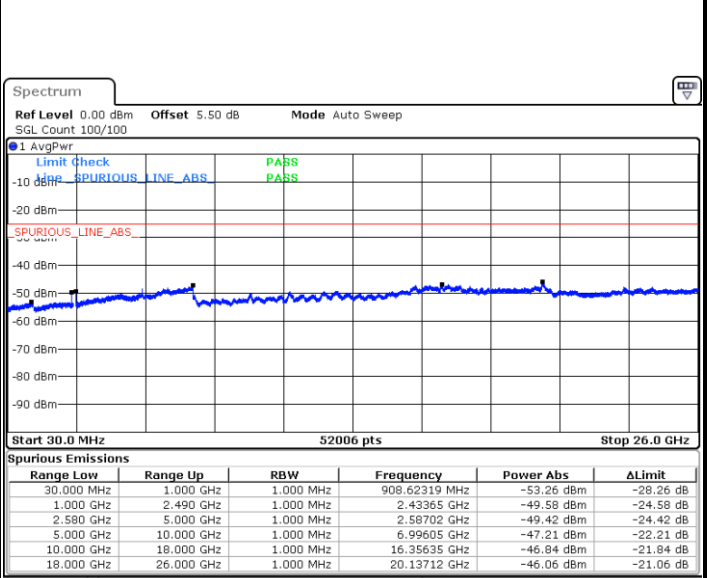

Date: 6 JAN 2018 10:00:57

LTE Band 7 / 20MHz

Lowest Channel / QPSK

Date: 6 JAN 2018 10:13:07

Lowest Channel / 16QAM

Date: 6 JAN 2018 10:14:02

LTE Band 7 / 20MHz

Middle Channel / QPSK

Date: 6 JAN 2018 10:15:51

Middle Channel / 16QAM

Date: 6 JAN 2018 10:14:56

Highest Channel / QPSK

Date: 6 JAN 2018 10:16:46

Highest Channel / 16QAM

Date: 6 JAN 2018 10:17:40

LTE Band 7 / 5MHz

Lowest Channel / 64QAM

Middle Channel / 64QAM

Date: 6 JAN 2018 10:59:38

Date: 6 JAN 2018 11:00:33

Highest Channel / 64QAM

Date: 6 JAN 2018 11:01:27

LTE Band 7 / 10MHz

Lowest Channel / 64QAM