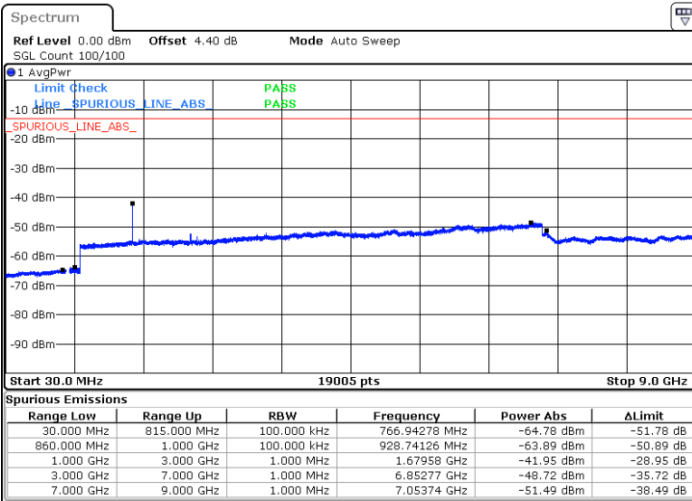

Date: 6 JAN 2018 12:26:54

Date: 6 JAN 2018 12:27:50

LTE Band 5 / 5MHz

Highest Channel / QPSK

Highest Channel / 16QAM

LTE Band 5 / 10MHz

Lowest Channel / QPSK

Lowest Channel / 16QAM

LTE Band 5 / 10MHz

Middle Channel / QPSK

Middle Channel / 16QAM

Date: 6 JAN 2018 12:47:38

Date: 6 JAN 2018 12:48:33

Highest Channel / QPSK

Highest Channel / 16QAM

Date: 6 JAN 2018 12:56:43

Date: 6 JAN 2018 12:57:39

LTE Band 5 / 1.4MHz

LTE Band 5 / 3MHz

Lowest Channel / 64QAM

Date: 6 JAN 2018 13:47:59

Middle Channel / 64QAM

Date: 6 JAN 2018 13:48:54

Highest Channel / 64QAM