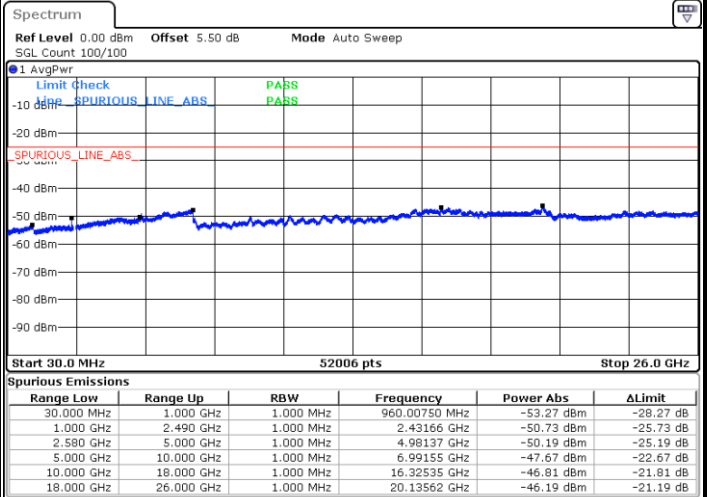

Middle Channel / 64QAM

Date: 6 JAN 2018 10:47:46

Date: 6 JAN 2018 10:48:41

Highest Channel / 64QAM

Date: 6 JAN 2018 10:49:35

LTE Band 7 / 15MHz

Lowest Channel / 64QAM

Middle Channel / 64QAM

Date: 6 JAN 2018 10:45:02

Date: 6 JAN 2018 10:45:57

Highest Channel / 64QAM

Date: 6 JAN 2018 10:46:51

LTE Band 7 / 20MHz

Lowest Channel / 64QAM

Middle Channel / 64QAM

Date: 6 JAN 2018 10:37:44

Date: 6 JAN 2018 10:38:38

Highest Channel / 64QAM

Date: 6 JAN 2018 11:16:31

LTE Band 12 / 1.4MHz

Lowest Channel / QPSK

Date: 6 JAN 2018 14:16:41

Lowest Channel / 16QAM

Date: 6 JAN 2018 14:17:37