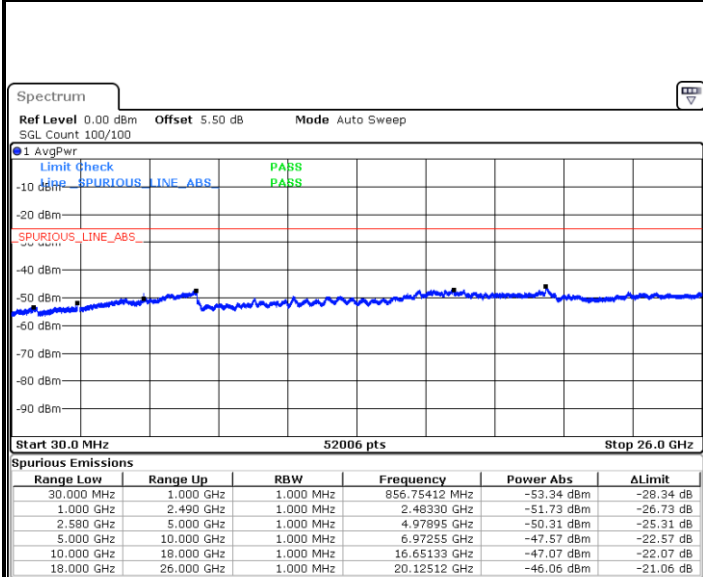

Highest Channel / 16QAM

Date: 6 JAN 2018 09:43:19

Date: 6 JAN 2018 09:44:14

LTE Band 7 / 15MHz

Lowest Channel / QPSK

Lowest Channel / 16QAM

Date: 6 JAN 2018 09:56:24

Date: 6 JAN 2018 09:57:18

Middle Channel / QPSK

Middle Channel / 16QAM

Date: 6 JAN 2018 09:59:08

Date: 6 JAN 2018 09:58:13

LTE Band7 / 15MHz

Highest Channel / QPSK

Date: 6 JAN 2018 10:00:02

Highest Channel / 16QAM

Date: 6 JAN 2018 10:00:57

LTE Band 7 / 20MHz

Lowest Channel / QPSK

Date: 6 JAN 2018 10:13:07

Lowest Channel / 16QAM

Date: 6 JAN 2018 10:14:02

LTE Band 7 / 20MHz

Middle Channel / QPSK

Date: 6 JAN 2018 10:15:51

Middle Channel / 16QAM

Date: 6 JAN 2018 10:14:56

Highest Channel / QPSK

Date: 6 JAN 2018 10:16:46

Highest Channel / 16QAM

Date: 6 JAN 2018 10:17:40

LTE Band 7 / 5MHz