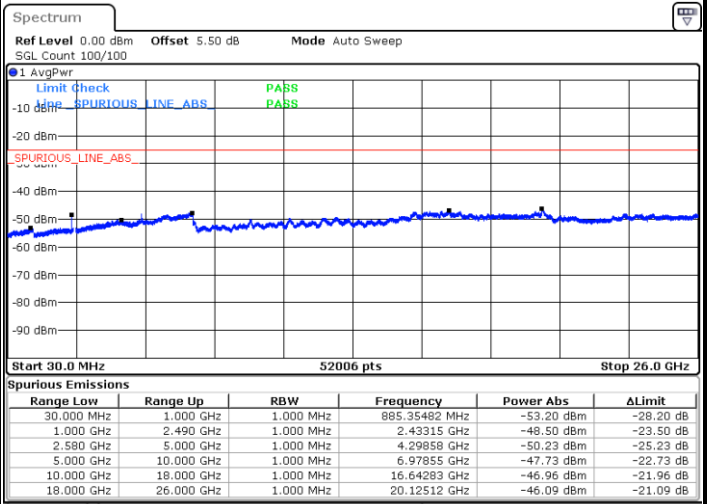

Lowest Channel / 16QAM

Date: 6 JAN 2018 09:40:35

LTE Band 7 / 10MHz

Middle Channel / QPSK

Middle Channel / 16QAM

Date: 6 JAN 2018 09:42:24

Date: 6 JAN 2018 09:41:30

Highest Channel / QPSK

Highest Channel / 16QAM

Date: 6 JAN 2018 09:43:19

Date: 6 JAN 2018 09:44:14

LTE Band 7 / 15MHz

Lowest Channel / QPSK

Lowest Channel / 16QAM

Date: 6 JAN 2018 09:56:24

Date: 6 JAN 2018 09:57:18

Middle Channel / QPSK

Middle Channel / 16QAM

Date: 6 JAN 2018 09:59:08

Date: 6 JAN 2018 09:58:13

LTE Band7 / 15MHz

Highest Channel / QPSK

Date: 6 JAN 2018 10:00:02

Highest Channel / 16QAM