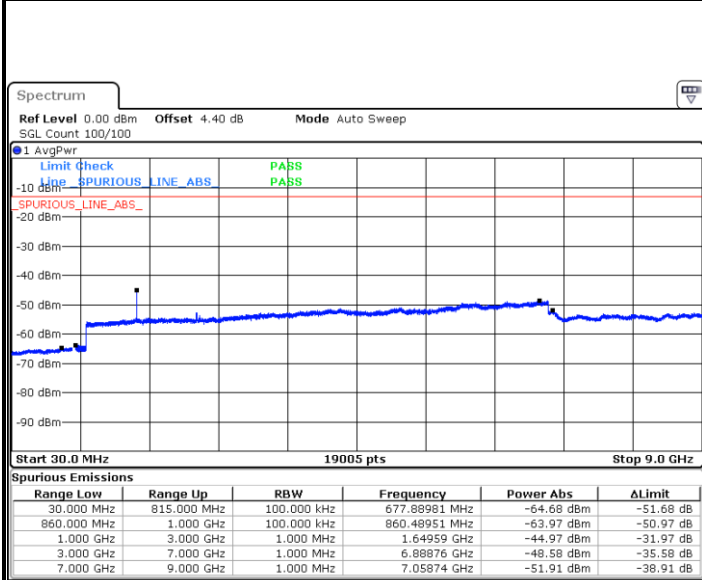

Date: 6 JAN 2018 12:57:39

LTE Band 5 / 1.4MHz

LTE Band 5 / 3MHz

Lowest Channel / 64QAM

Date: 6 JAN 2018 13:47:59

Middle Channel / 64QAM

Date: 6 JAN 2018 13:48:54

Highest Channel / 64QAM

Date: 6 JAN 2018 13:49:50

LTE Band 5 / 5MHz

Lowest Channel / 64QAM

Date: 6 JAN 2018 13:32:08

Middle Channel / 64QAM

Date: 6 JAN 2018 13:33:04

Highest Channel / 64QAM

Date: 6 JAN 2018 13:33:59

LTE Band 5 / 10MHz

Lowest Channel / 64QAM

Date: 6 JAN 2018 13:29:23

Middle Channel / 64QAM

Date: 6 JAN 2018 13:30:18

Highest Channel / 64QAM

Date: 6 JAN 2018 13:31:13

LTE Band 7 / 5MHz