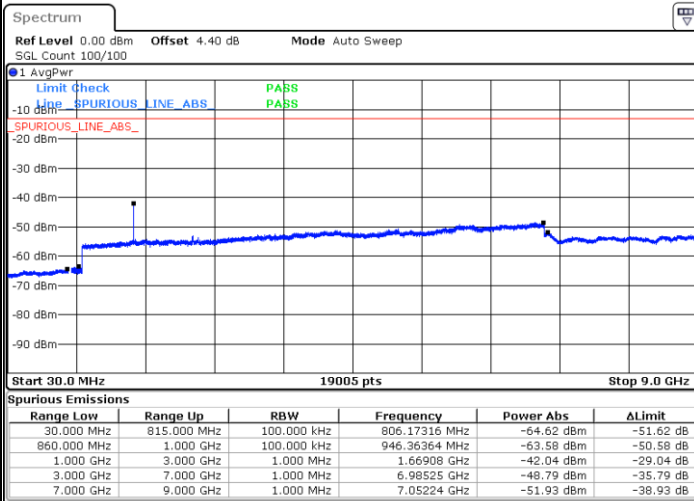

LTE Band 5 / 3MHz

Middle Channel / QPSK

Middle Channel / 16QAM

Date: 6 JAN 2018 12:06:11

Date: 6 JAN 2018 12:07:06

Highest Channel / QPSK

Highest Channel / 16QAM

Date: 6 JAN 2018 12:15:16

Date: 6 JAN 2018 12:16:11

LTE Band 5 / 5MHz

Lowest Channel / QPSK

Lowest Channel / 16QAM

Date: 6 JAN 2018 12:24:21

Date: 6 JAN 2018 12:25:17

Middle Channel / QPSK

Middle Channel / 16QAM

Date: 6 JAN 2018 12:26:54

Date: 6 JAN 2018 12:27:50

LTE Band 5 / 5MHz

Highest Channel / QPSK

Highest Channel / 16QAM

LTE Band 5 / 10MHz

Lowest Channel / QPSK

Lowest Channel / 16QAM

LTE Band 5 / 10MHz

Middle Channel / QPSK

Middle Channel / 16QAM

Date: 6 JAN 2018 12:47:38

Date: 6 JAN 2018 12:48:33

Highest Channel / QPSK

Highest Channel / 16QAM

Date: 6 JAN 2018 12:56:43