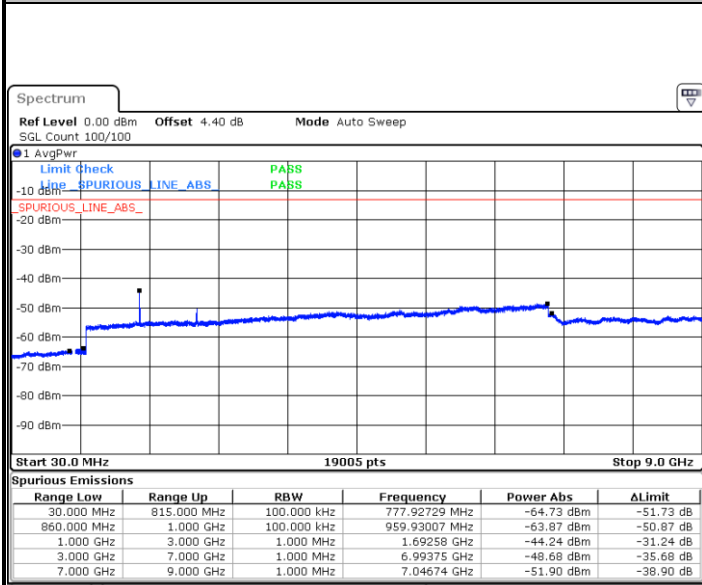

LTE Band 5 / 10MHz

Middle Channel / QPSK

Middle Channel / 16QAM

Date: 6 JAN 2018 12:47:38

Date: 6 JAN 2018 12:48:33

Highest Channel / QPSK

Highest Channel / 16QAM

Date: 6 JAN 2018 12:56:43

Date: 6 JAN 2018 12:57:39

LTE Band 5 / 1.4MHz

LTE Band 5 / 3MHz

Lowest Channel / 64QAM

Date: 6 JAN 2018 13:47:59

Middle Channel / 64QAM

Date: 6 JAN 2018 13:48:54

Highest Channel / 64QAM

Date: 6 JAN 2018 13:49:50

LTE Band 5 / 5MHz

Lowest Channel / 64QAM

Date: 6 JAN 2018 13:32:08

Middle Channel / 64QAM

Date: 6 JAN 2018 13:33:04

Highest Channel / 64QAM

Date: 6 JAN 2018 13:33:59

LTE Band 5 / 10MHz

Lowest Channel / 64QAM

Date: 6 JAN 2018 13:29:23

Middle Channel / 64QAM

Date: 6 JAN 2018 13:30:18

Highest Channel / 64QAM

Date: 6 JAN 2018 13:31:13

LTE Band 7 / 5MHz