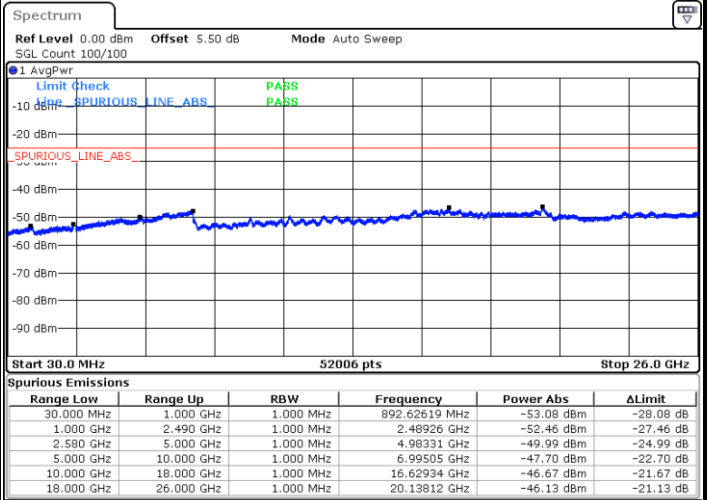

Date: 6 JAN 2018 09:23:52