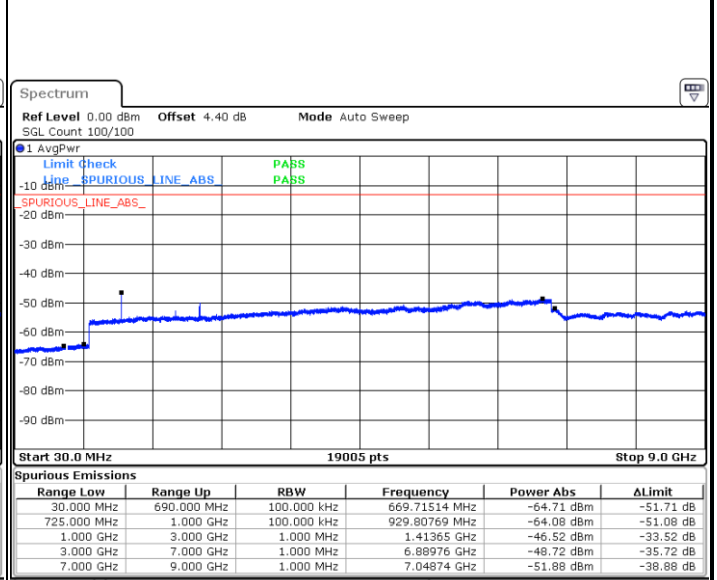

Middle Channel / QPSK

Middle Channel / 16QAM

Date: 6 JAN 2018 14:52:53

Date: 6 JAN 2018 14:51:58

LTE Band 12 / 5MHz

Highest Channel / QPSK

Highest Channel / 16QAM

Date: 6 JAN 2018 14:53:48

Date: 6 JAN 2018 14:54:43

LTE Band 12 / 10MHz

Lowest Channel / QPSK

Lowest Channel / 16QAM

Date: 6 JAN 2018 15:06:50

Date: 6 JAN 2018 15:07:45

LTE Band 12 / 10MHz

Middle Channel / QPSK

Date: 6 JAN 2018 15:09:35

Middle Channel / 16QAM

Date: 6 JAN 2018 15:08:40

Highest Channel / QPSK

Date: 6 JAN 2018 15:10:31

Highest Channel / 16QAM

Date: 6 JAN 2018 15:11:26

LTE Band 12 / 1.4MHz

Lowest Channel / 64QAM

Middle Channel / 64QAM

Date: 6 JAN 2018 16:40:00

Date: 6 JAN 2018 16:40:56

Highest Channel / 64QAM

Date: 6 JAN 2018 16:41:51