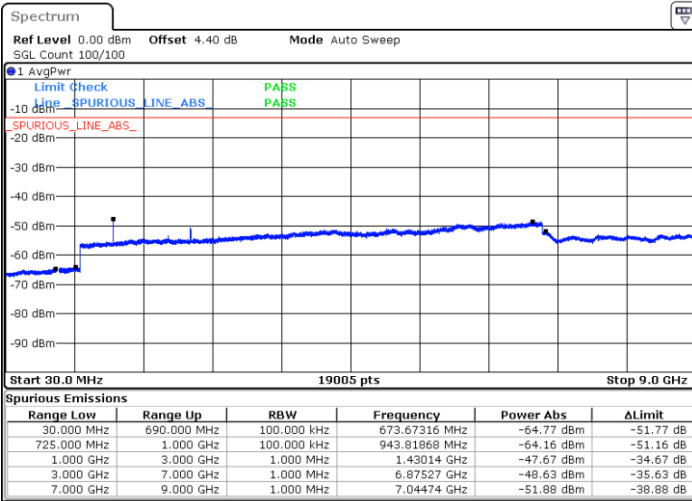

Date: 6 JAN 2018 14:54:43

LTE Band 12 / 10MHz

Lowest Channel / QPSK

Lowest Channel / 16QAM

Date: 6 JAN 2018 15:06:50

Date: 6 JAN 2018 15:07:45

LTE Band 12 / 10MHz

Middle Channel / QPSK

Date: 6 JAN 2018 15:09:35

Middle Channel / 16QAM

Date: 6 JAN 2018 15:08:40

Highest Channel / QPSK

Date: 6 JAN 2018 15:10:31

Highest Channel / 16QAM

Date: 6 JAN 2018 15:11:26

LTE Band 12 / 1.4MHz

Lowest Channel / 64QAM

Middle Channel / 64QAM

Date: 6 JAN 2018 16:40:00

Date: 6 JAN 2018 16:40:56

Highest Channel / 64QAM

Date: 6 JAN 2018 16:41:51