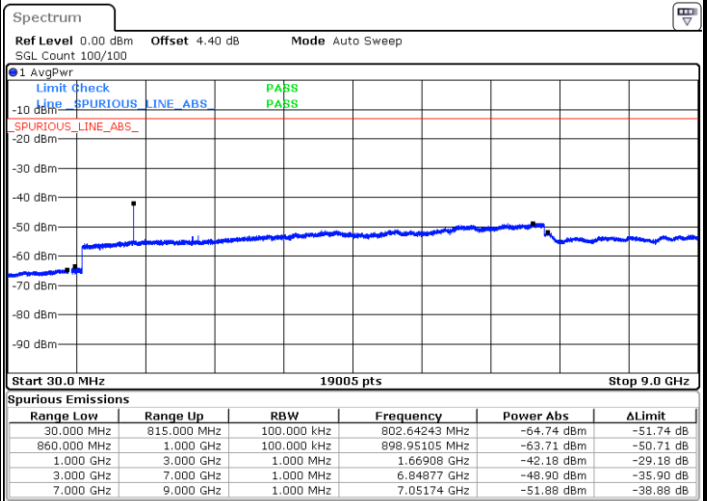

Date: 6 JAN 2018 12:16:11

LTE Band 5 / 5MHz

Lowest Channel / QPSK

Lowest Channel / 16QAM

Date: 6 JAN 2018 12:24:21

Date: 6 JAN 2018 12:25:17

Middle Channel / QPSK

Middle Channel / 16QAM

Date: 6 JAN 2018 12:26:54

Date: 6 JAN 2018 12:27:50

LTE Band 5 / 5MHz

Highest Channel / QPSK

Highest Channel / 16QAM

LTE Band 5 / 10MHz

Lowest Channel / QPSK

Lowest Channel / 16QAM

LTE Band 5 / 10MHz

Middle Channel / QPSK

Middle Channel / 16QAM

Date: 6 JAN 2018 12:47:38

Date: 6 JAN 2018 12:48:33

Highest Channel / QPSK

Highest Channel / 16QAM

Date: 6 JAN 2018 12:56:43