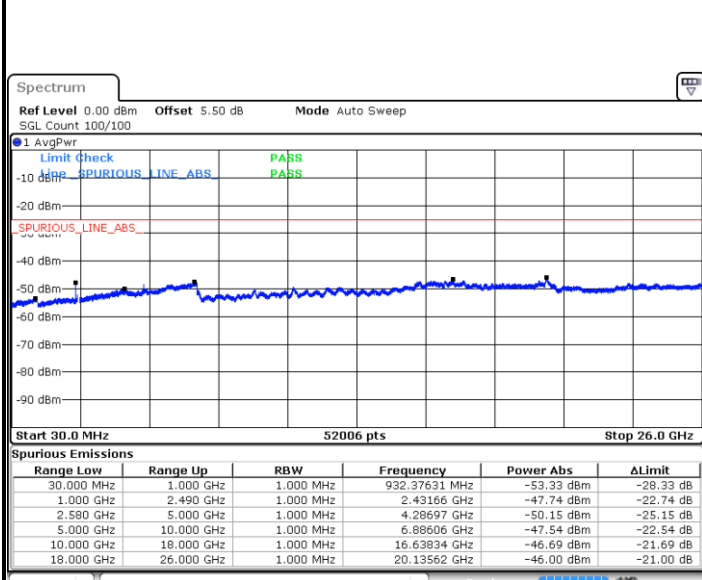

LTE Band 7 / 5MHz

Highest Channel / QPSK

Date: 6 JAN 2018 09:26:36

Highest Channel / 16QAM

Date: 6 JAN 2018 09:27:30

LTE Band 7 / 10MHz

Lowest Channel / QPSK

Date: 6 JAN 2018 09:39:40

Lowest Channel / 16QAM

Date: 6 JAN 2018 09:40:35

LTE Band 7 / 10MHz

Middle Channel / QPSK

Middle Channel / 16QAM

Date: 6 JAN 2018 09:42:24

Date: 6 JAN 2018 09:41:30

Highest Channel / QPSK

Highest Channel / 16QAM

Date: 6 JAN 2018 09:43:19

Date: 6 JAN 2018 09:44:14

LTE Band 7 / 15MHz

Lowest Channel / QPSK

Lowest Channel / 16QAM

Date: 6 JAN 2018 09:56:24

Date: 6 JAN 2018 09:57:18