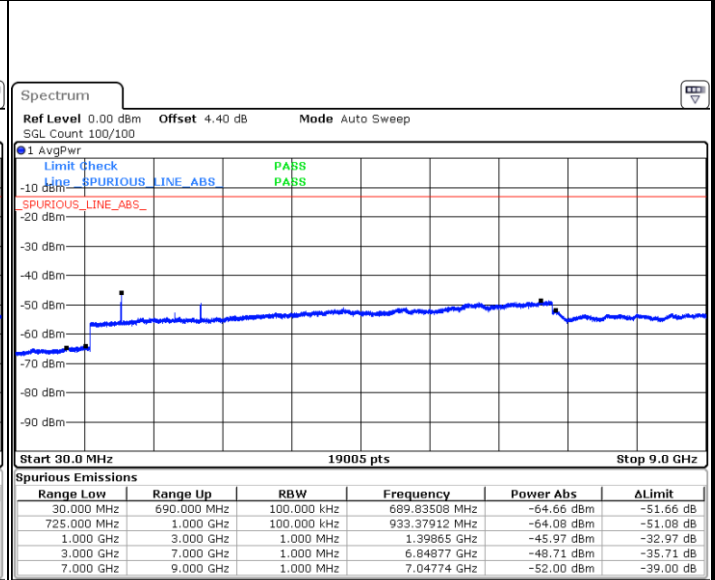

Date: 6 JAN 2018 10:45:02

Date: 6 JAN 2018 10:45:57

Highest Channel / 64QAM

Date: 6 JAN 2018 10:46:51

LTE Band 7 / 20MHz

Lowest Channel / 64QAM

Middle Channel / 64QAM

Date: 6 JAN 2018 10:37:44

Date: 6 JAN 2018 10:38:38

Highest Channel / 64QAM

Date: 6 JAN 2018 11:16:31

LTE Band 12 / 1.4MHz

Lowest Channel / QPSK

Date: 6 JAN 2018 14:16:41

Lowest Channel / 16QAM

Date: 6 JAN 2018 14:17:37

Middle Channel / QPSK

Date: 6 JAN 2018 14:19:27

Middle Channel / 16QAM

Date: 6 JAN 2018 14:18:32

LTE Band 12 / 1.4MHz

Highest Channel / QPSK

Highest Channel / 16QAM

LTE Band 12 / 3MHz