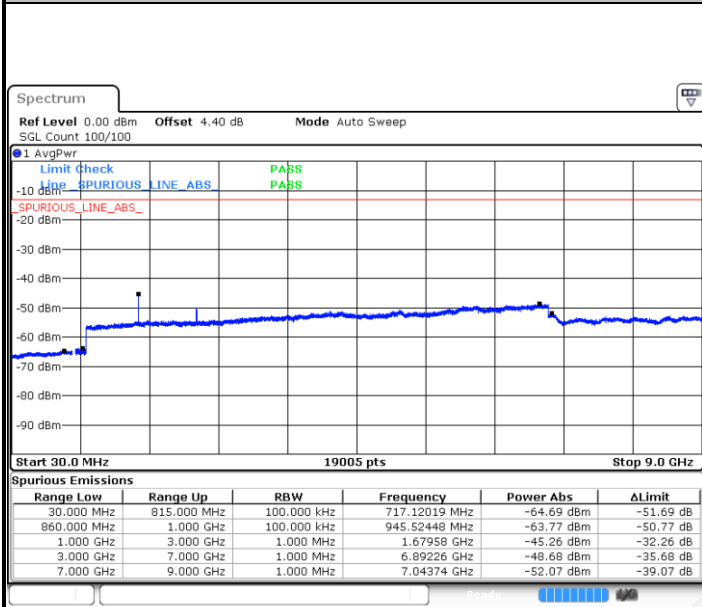

Date: 6 JAN 2018 13:49:50

LTE Band 5 / 5MHz

Lowest Channel / 64QAM

Date: 6 JAN 2018 13:32:08

Middle Channel / 64QAM

Date: 6 JAN 2018 13:33:04

Highest Channel / 64QAM

Date: 6 JAN 2018 13:33:59

LTE Band 5 / 10MHz

Lowest Channel / 64QAM

Date: 6 JAN 2018 13:29:23

Middle Channel / 64QAM

Date: 6 JAN 2018 13:30:18

Highest Channel / 64QAM

Date: 6 JAN 2018 13:31:13

LTE Band 7 / 5MHz

Lowest Channel / QPSK

Lowest Channel / 16QAM

Date: 6 JAN 2018 09:22:58

Date: 6 JAN 2018 09:23:52

Middle Channel / QPSK

Middle Channel / 16QAM

Date: 6 JAN 2018 09:25:42

Date: 6 JAN 2018 09:24:47

LTE Band 7 / 5MHz

Highest Channel / QPSK

Date: 6 JAN 2018 09:26:36

Highest Channel / 16QAM

Date: 6 JAN 2018 09:27:30

LTE Band 7 / 10MHz

Lowest Channel / QPSK

Date: 6 JAN 2018 09:39:40