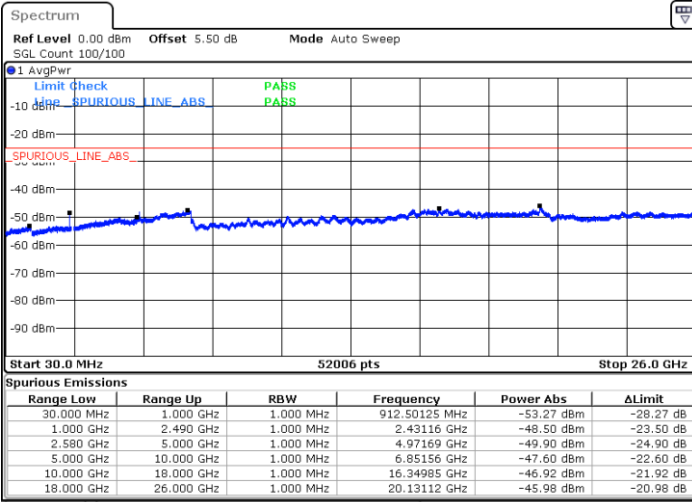

LTE Band 7 / 5MHz

Highest Channel / QPSK

Date: 6 JAN 2018 09:26:36

Highest Channel / 16QAM

Date: 6 JAN 2018 09:27:30

LTE Band 7 / 10MHz

Lowest Channel / QPSK

Date: 6 JAN 2018 09:39:40

Lowest Channel / 16QAM

Date: 6 JAN 2018 09:40:35

LTE Band 7 / 10MHz

Middle Channel / QPSK

Middle Channel / 16QAM

Date: 6 JAN 2018 09:42:24

Date: 6 JAN 2018 09:41:30

Highest Channel / QPSK

Highest Channel / 16QAM

Date: 6 JAN 2018 09:43:19

Date: 6 JAN 2018 09:44:14

LTE Band 7 / 15MHz

Lowest Channel / QPSK

Lowest Channel / 16QAM

Date: 6 JAN 2018 09:56:24

Date: 6 JAN 2018 09:57:18