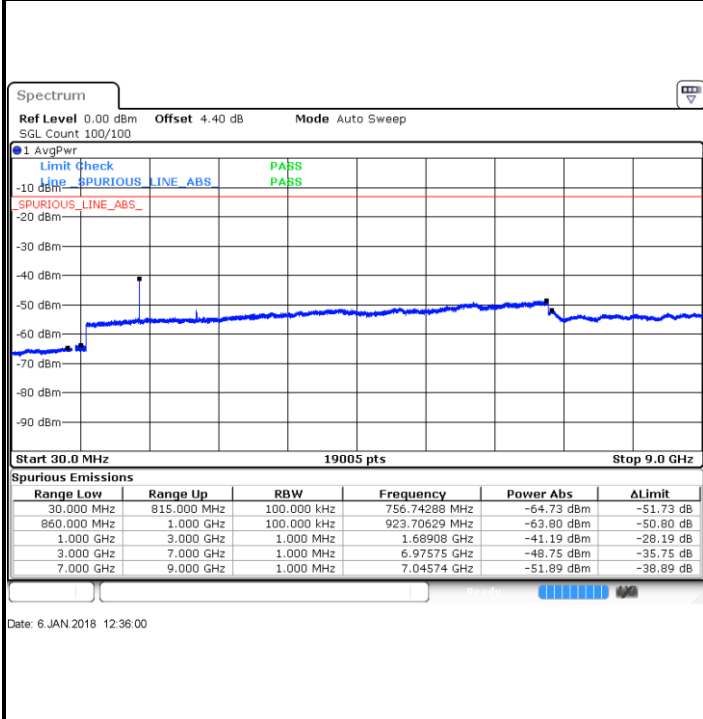

LTE Band 5 / 3MHz

Middle Channel / QPSK

Middle Channel / 16QAM

Date: 6 JAN 2018 12:06:11

Date: 6 JAN 2018 12:07:06

Highest Channel / QPSK

Highest Channel / 16QAM

Date: 6 JAN 2018 12:15:16

Date: 6 JAN 2018 12:16:11

LTE Band 5 / 5MHz

Lowest Channel / QPSK

Lowest Channel / 16QAM

Date: 6 JAN 2018 12:24:21

Date: 6 JAN 2018 12:25:17

Middle Channel / QPSK

Middle Channel / 16QAM

Date: 6 JAN 2018 12:26:54

Date: 6 JAN 2018 12:27:50

LTE Band 5 / 5MHz

Highest Channel / QPSK

Highest Channel / 16QAM

LTE Band 5 / 10MHz

Lowest Channel / QPSK

Lowest Channel / 16QAM

LTE Band 5 / 10MHz

Middle Channel / QPSK

Middle Channel / 16QAM

Date: 6 JAN 2018 12:47:38

Date: 6 JAN 2018 12:48:33

Highest Channel / QPSK

Highest Channel / 16QAM

Date: 6 JAN 2018 12:56:43