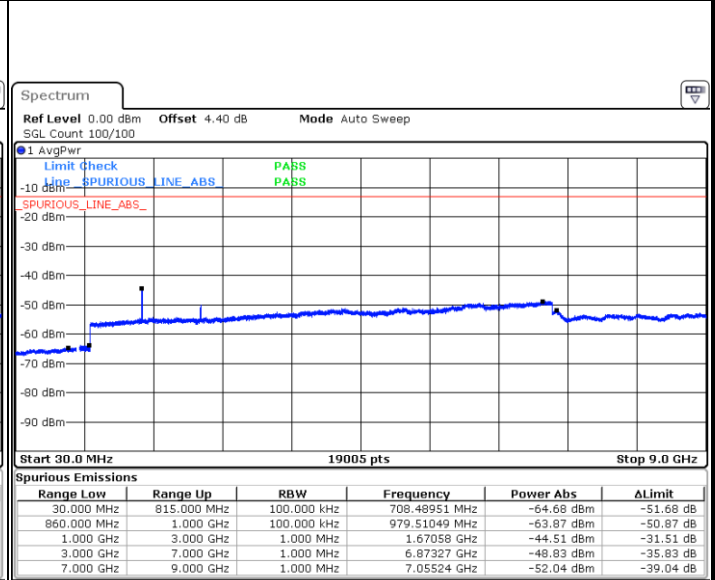

LTE Band 5 / 10MHz

Middle Channel / QPSK

Middle Channel / 16QAM

Date: 6 JAN 2018 12:47:38

Date: 6 JAN 2018 12:48:33

Highest Channel / QPSK

Highest Channel / 16QAM

Date: 6 JAN 2018 12:56:43

Date: 6 JAN 2018 12:57:39

LTE Band 5 / 1.4MHz

LTE Band 5 / 3MHz

Lowest Channel / 64QAM

Date: 6 JAN 2018 13:47:59

Middle Channel / 64QAM

Date: 6 JAN 2018 13:48:54

Highest Channel / 64QAM

Date: 6 JAN 2018 13:49:50

LTE Band 5 / 5MHz

Lowest Channel / 64QAM

Date: 6 JAN 2018 13:32:08

Middle Channel / 64QAM

Date: 6 JAN 2018 13:33:04

Highest Channel / 64QAM

Date: 6 JAN 2018 13:33:59

LTE Band 5 / 10MHz

Lowest Channel / 64QAM

Date: 6 JAN 2018 13:29:23

Middle Channel / 64QAM

Date: 6 JAN 2018 13:30:18

Highest Channel / 64QAM

Date: 6 JAN 2018 13:31:13

LTE Band 7 / 5MHz