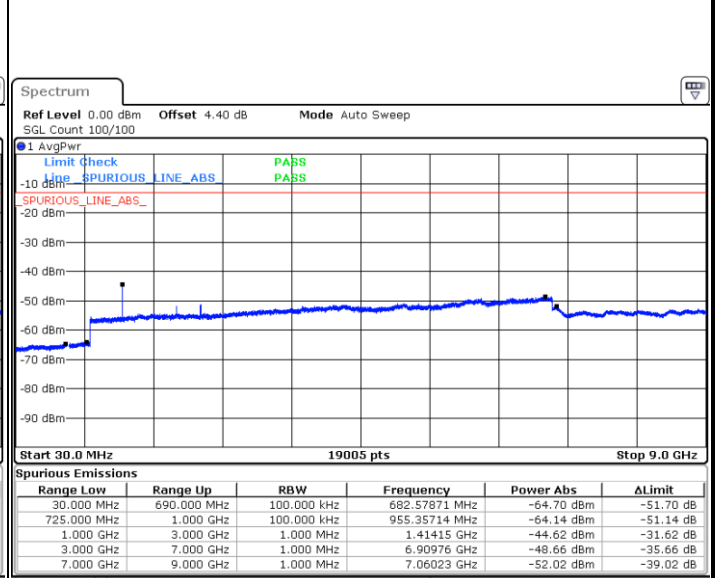

Date: 6 JAN 2018 10:45:02

Date: 6 JAN 2018 10:45:57

Highest Channel / 64QAM

Date: 6 JAN 2018 10:46:51

LTE Band 7 / 20MHz

Lowest Channel / 64QAM

Middle Channel / 64QAM

Date: 6 JAN 2018 10:37:44

Date: 6 JAN 2018 10:38:38

Highest Channel / 64QAM

Date: 6 JAN 2018 11:16:31

LTE Band 12 / 1.4MHz

Lowest Channel / QPSK

Date: 6 JAN 2018 14:16:41

Lowest Channel / 16QAM

Date: 6 JAN 2018 14:17:37

Middle Channel / QPSK

Date: 6 JAN 2018 14:19:27

Middle Channel / 16QAM

Date: 6 JAN 2018 14:18:32

LTE Band 12 / 1.4MHz

Highest Channel / QPSK

Highest Channel / 16QAM

LTE Band 12 / 3MHz