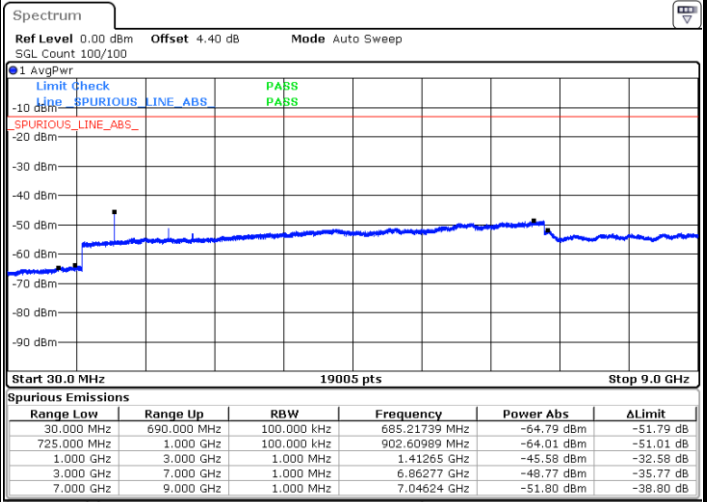

Date: 6 JAN 2018 10:38:38

Highest Channel / 64QAM

Date: 6 JAN 2018 11:16:31

LTE Band 12 / 1.4MHz

Lowest Channel / QPSK

Date: 6 JAN 2018 14:16:41

Lowest Channel / 16QAM

Date: 6 JAN 2018 14:17:37

Middle Channel / QPSK

Date: 6 JAN 2018 14:19:27

Middle Channel / 16QAM

Date: 6 JAN 2018 14:18:32

LTE Band 12 / 1.4MHz

Highest Channel / QPSK

Highest Channel / 16QAM

LTE Band 12 / 3MHz

Lowest Channel / QPSK

Lowest Channel / 16QAM

LTE Band 12 / 3MHz

Middle Channel / QPSK

Middle Channel / 16QAM

Date: 6 JAN 2018 14:36:10

Date: 6 JAN 2018 14:35:15

Highest Channel / QPSK

Highest Channel / 16QAM

Date: 6 JAN 2018 14:37:05

Date: 6 JAN 2018 14:38:00

LTE Band 12 / 5MHz

Lowest Channel / QPSK

Lowest Channel / 16QAM

Date: 6 JAN 2018 14:50:07

Date: 6 JAN 2018 14:51:03