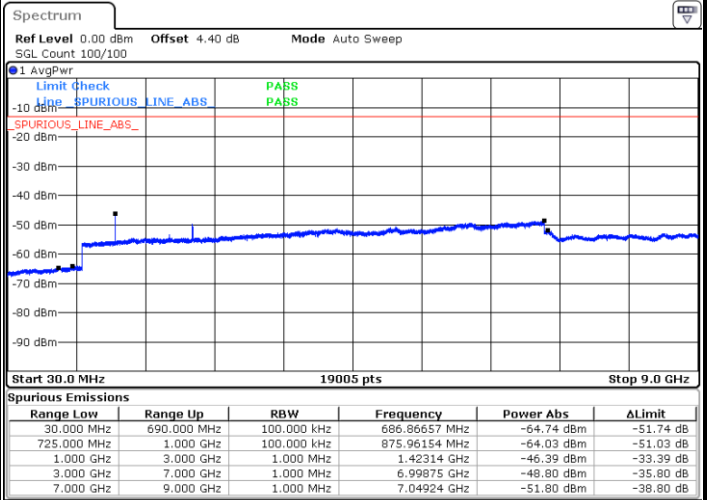

Highest Channel / 16QAM

Date: 6 JAN 2018 14:37:05

Date: 6 JAN 2018 14:38:00

LTE Band 12 / 5MHz

Lowest Channel / QPSK

Lowest Channel / 16QAM

Date: 6 JAN 2018 14:50:07

Date: 6 JAN 2018 14:51:03

Middle Channel / QPSK

Middle Channel / 16QAM

Date: 6 JAN 2018 14:52:53

Date: 6 JAN 2018 14:51:58

LTE Band 12 / 5MHz

Highest Channel / QPSK

Highest Channel / 16QAM

Date: 6 JAN 2018 14:53:48

Date: 6 JAN 2018 14:54:43

LTE Band 12 / 10MHz

Lowest Channel / QPSK

Lowest Channel / 16QAM

Date: 6 JAN 2018 15:06:50

Date: 6 JAN 2018 15:07:45

LTE Band 12 / 10MHz

Middle Channel / QPSK

Date: 6 JAN 2018 15:09:35

Middle Channel / 16QAM

Date: 6 JAN 2018 15:08:40

Highest Channel / QPSK

Date: 6 JAN 2018 15:10:31

Highest Channel / 16QAM

Date: 6 JAN 2018 15:11:26

LTE Band 12 / 1.4MHz