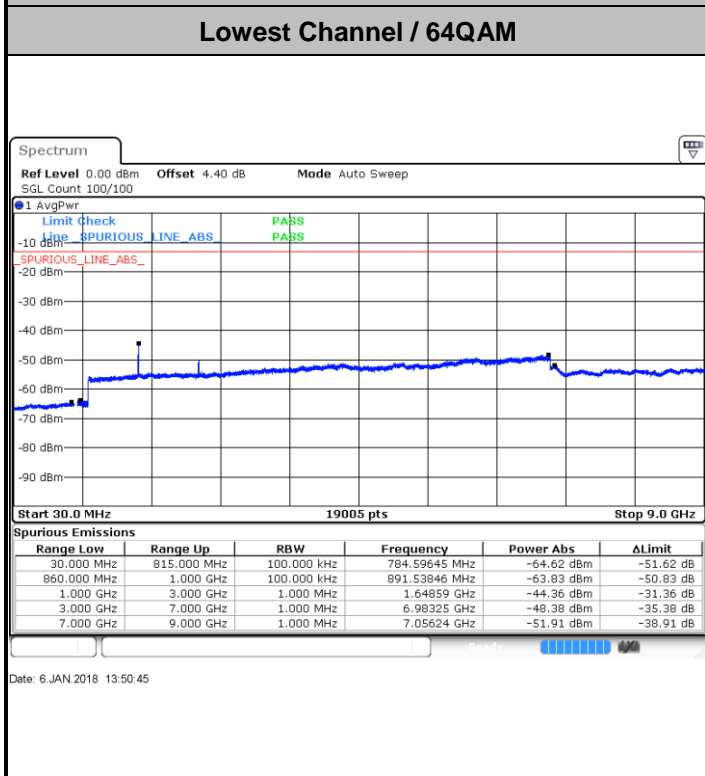

Date: 6 JAN 2018 12:26:54

Date: 6 JAN 2018 12:27:50

LTE Band 5 / 5MHz

Highest Channel / QPSK

Highest Channel / 16QAM

LTE Band 5 / 10MHz

Lowest Channel / QPSK

Lowest Channel / 16QAM

LTE Band 5 / 10MHz

Middle Channel / QPSK

Middle Channel / 16QAM

Date: 6 JAN 2018 12:47:38

Date: 6 JAN 2018 12:48:33

Highest Channel / QPSK

Highest Channel / 16QAM

Date: 6 JAN 2018 12:56:43

Date: 6 JAN 2018 12:57:39

LTE Band 5 / 1.4MHz

LTE Band 5 / 3MHz

Lowest Channel / 64QAM

Date: 6 JAN 2018 13:47:59

Middle Channel / 64QAM

Date: 6 JAN 2018 13:48:54

Highest Channel / 64QAM

Date: 6 JAN 2018 13:49:50

LTE Band 5 / 5MHz

Lowest Channel / 64QAM

Date: 6 JAN 2018 13:32:08

Middle Channel / 64QAM

Date: 6 JAN 2018 13:33:04

Highest Channel / 64QAM

Date: 6 JAN 2018 13:33:59