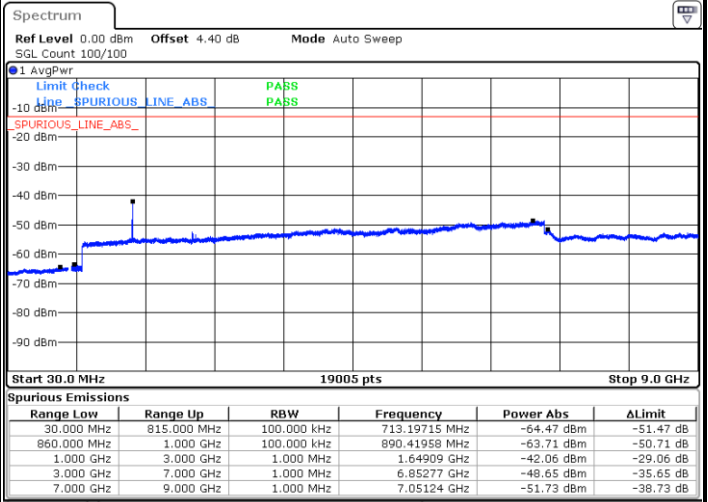

LTE Band 5 / 3MHz

Middle Channel / QPSK

Middle Channel / 16QAM

Date: 6 JAN 2018 12:06:11

Date: 6 JAN 2018 12:07:06

Highest Channel / QPSK

Highest Channel / 16QAM

Date: 6 JAN 2018 12:15:16

Date: 6 JAN 2018 12:16:11

LTE Band 5 / 5MHz

Lowest Channel / QPSK

Lowest Channel / 16QAM

Date: 6 JAN 2018 12:24:21

Date: 6 JAN 2018 12:25:17

Middle Channel / QPSK

Middle Channel / 16QAM

Date: 6 JAN 2018 12:26:54

Date: 6 JAN 2018 12:27:50

LTE Band 5 / 5MHz

Highest Channel / QPSK

Highest Channel / 16QAM

LTE Band 5 / 10MHz

Lowest Channel / QPSK

Lowest Channel / 16QAM