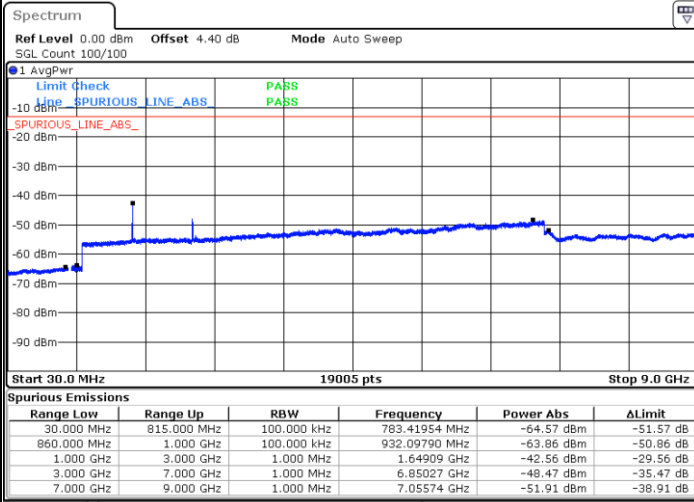

LTE Band 5 / 3MHz

Middle Channel / QPSK

Middle Channel / 16QAM

Date: 6 JAN 2018 12:06:11

Date: 6 JAN 2018 12:07:06

Highest Channel / QPSK

Highest Channel / 16QAM

Date: 6 JAN 2018 12:15:16

Date: 6 JAN 2018 12:16:11

LTE Band 5 / 5MHz

Lowest Channel / QPSK

Lowest Channel / 16QAM

Date: 6 JAN 2018 12:24:21

Date: 6 JAN 2018 12:25:17

Middle Channel / QPSK

Middle Channel / 16QAM

Date: 6 JAN 2018 12:26:54

Date: 6 JAN 2018 12:27:50

LTE Band 5 / 5MHz

Highest Channel / QPSK

Highest Channel / 16QAM

LTE Band 5 / 10MHz

Lowest Channel / QPSK

Lowest Channel / 16QAM