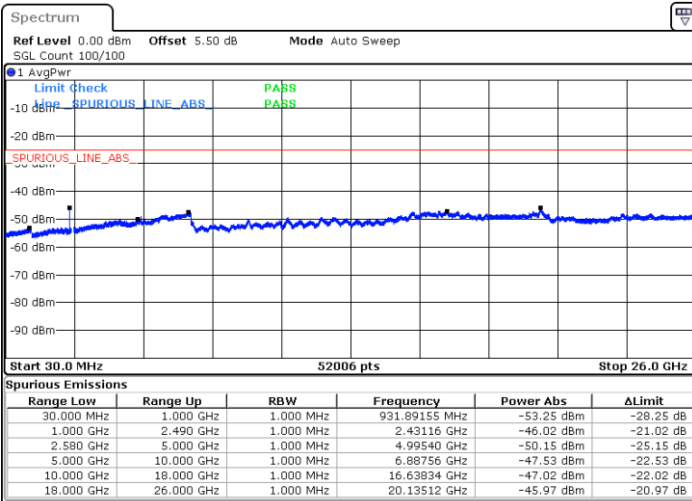

LTE Band 7 / 5MHz

Highest Channel / QPSK

Date: 6 JAN 2018 09:26:36

Highest Channel / 16QAM

Date: 6 JAN 2018 09:27:30

LTE Band 7 / 10MHz

Lowest Channel / QPSK

Date: 6 JAN 2018 09:39:40

Lowest Channel / 16QAM

Date: 6 JAN 2018 09:40:35

LTE Band 7 / 10MHz

Middle Channel / QPSK

Middle Channel / 16QAM

Date: 6 JAN 2018 09:42:24

Date: 6 JAN 2018 09:41:30

Highest Channel / QPSK

Highest Channel / 16QAM

Date: 6 JAN 2018 09:43:19

Date: 6 JAN 2018 09:44:14

LTE Band 7 / 15MHz

Lowest Channel / QPSK

Lowest Channel / 16QAM

Date: 6 JAN 2018 09:56:24

Date: 6 JAN 2018 09:57:18