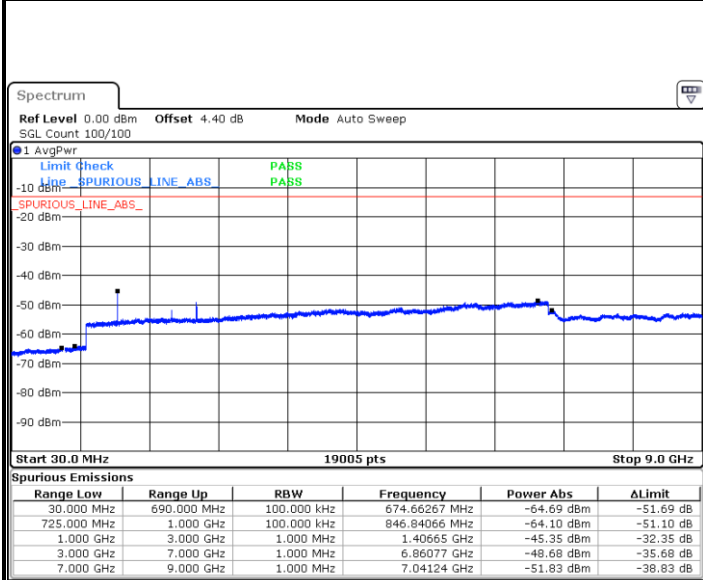

Middle Channel / QPSK

Middle Channel / 16QAM

Date: 6 JAN 2018 14:52:53

Date: 6 JAN 2018 14:51:58

LTE Band 12 / 5MHz

Highest Channel / QPSK

Highest Channel / 16QAM

Date: 6 JAN 2018 14:53:48

Date: 6 JAN 2018 14:54:43

LTE Band 12 / 10MHz

Lowest Channel / QPSK

Lowest Channel / 16QAM

Date: 6 JAN 2018 15:06:50

Date: 6 JAN 2018 15:07:45

LTE Band 12 / 10MHz

Middle Channel / QPSK

Date: 6 JAN 2018 15:09:35

Middle Channel / 16QAM

Date: 6 JAN 2018 15:08:40

Highest Channel / QPSK

Date: 6 JAN 2018 15:10:31

Highest Channel / 16QAM

Date: 6 JAN 2018 15:11:26

LTE Band 12 / 1.4MHz

Lowest Channel / 64QAM

Middle Channel / 64QAM

Date: 6 JAN 2018 16:40:00

Date: 6 JAN 2018 16:40:56

Highest Channel / 64QAM

Date: 6 JAN 2018 16:41:51