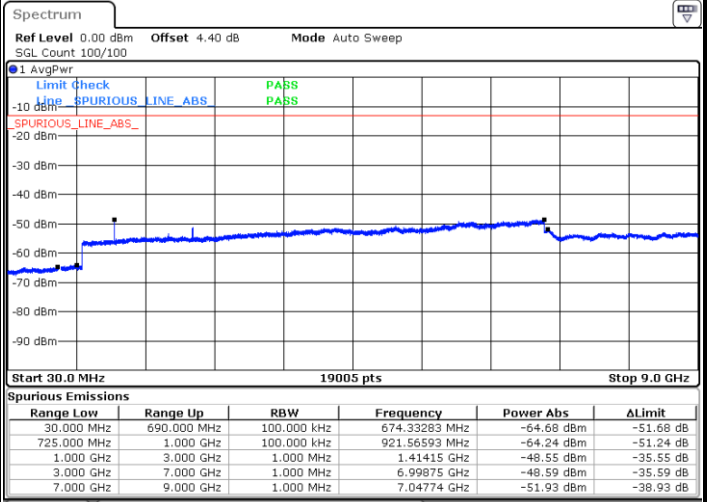

Middle Channel / QPSK

Middle Channel / 16QAM

Date: 6 JAN 2018 14:52:53

Date: 6 JAN 2018 14:51:58

LTE Band 12 / 5MHz

Highest Channel / QPSK

Highest Channel / 16QAM

Date: 6 JAN 2018 14:53:48

Date: 6 JAN 2018 14:54:43

LTE Band 12 / 10MHz

Lowest Channel / QPSK

Lowest Channel / 16QAM

Date: 6 JAN 2018 15:06:50

Date: 6 JAN 2018 15:07:45

LTE Band 12 / 10MHz

Middle Channel / QPSK

Date: 6 JAN 2018 15:09:35

Middle Channel / 16QAM

Date: 6 JAN 2018 15:08:40

Highest Channel / QPSK

Date: 6 JAN 2018 15:10:31

Highest Channel / 16QAM

Date: 6 JAN 2018 15:11:26

LTE Band 12 / 1.4MHz

Lowest Channel / 64QAM

Middle Channel / 64QAM

Date: 6 JAN 2018 16:40:00

Date: 6 JAN 2018 16:40:56

Highest Channel / 64QAM

Date: 6 JAN 2018 16:41:51