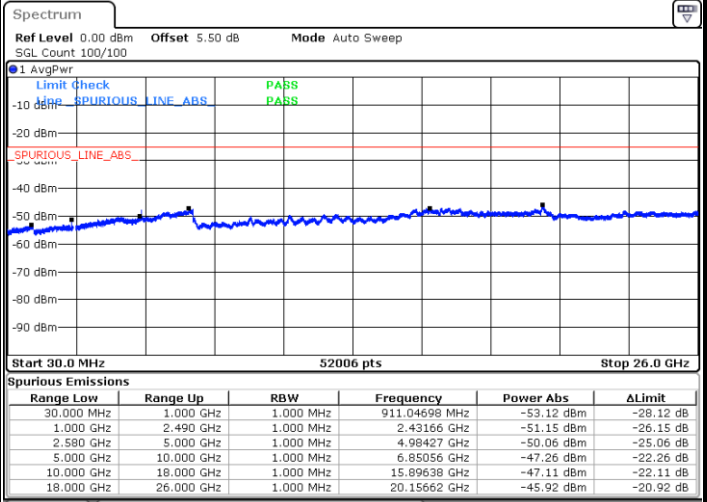

Date: 6 JAN 2018 10:15:51

Middle Channel / 16QAM

Date: 6 JAN 2018 10:14:56

Highest Channel / QPSK

Date: 6 JAN 2018 10:16:46

Highest Channel / 16QAM

Date: 6 JAN 2018 10:17:40

LTE Band 7 / 5MHz

Lowest Channel / 64QAM

Middle Channel / 64QAM

Date: 6 JAN 2018 10:59:38

Date: 6 JAN 2018 11:00:33

Highest Channel / 64QAM

Date: 6 JAN 2018 11:01:27

LTE Band 7 / 10MHz

Lowest Channel / 64QAM

Middle Channel / 64QAM

Date: 6 JAN 2018 10:47:46

Date: 6 JAN 2018 10:48:41

Highest Channel / 64QAM

Date: 6 JAN 2018 10:49:35

LTE Band 7 / 15MHz

Lowest Channel / 64QAM

Middle Channel / 64QAM

Date: 6 JAN 2018 10:45:02

Date: 6 JAN 2018 10:45:57

Highest Channel / 64QAM

Date: 6 JAN 2018 10:46:51

LTE Band 7 / 20MHz

Lowest Channel / 64QAM

Middle Channel / 64QAM

Date: 6 JAN 2018 10:37:44