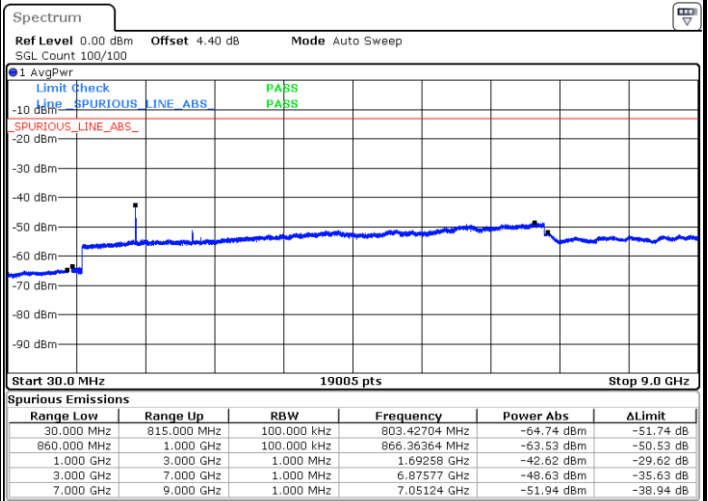

LTE Band 5 / 3MHz

Middle Channel / QPSK

Middle Channel / 16QAM

Date: 6 JAN 2018 12:06:11

Date: 6 JAN 2018 12:07:06

Highest Channel / QPSK

Highest Channel / 16QAM

Date: 6 JAN 2018 12:15:16

Date: 6 JAN 2018 12:16:11

LTE Band 5 / 5MHz

Lowest Channel / QPSK

Lowest Channel / 16QAM

Date: 6 JAN 2018 12:24:21

Date: 6 JAN 2018 12:25:17

Middle Channel / QPSK

Middle Channel / 16QAM

Date: 6 JAN 2018 12:26:54

Date: 6 JAN 2018 12:27:50

LTE Band 5 / 5MHz

Highest Channel / QPSK

Highest Channel / 16QAM

LTE Band 5 / 10MHz

Lowest Channel / QPSK

Lowest Channel / 16QAM