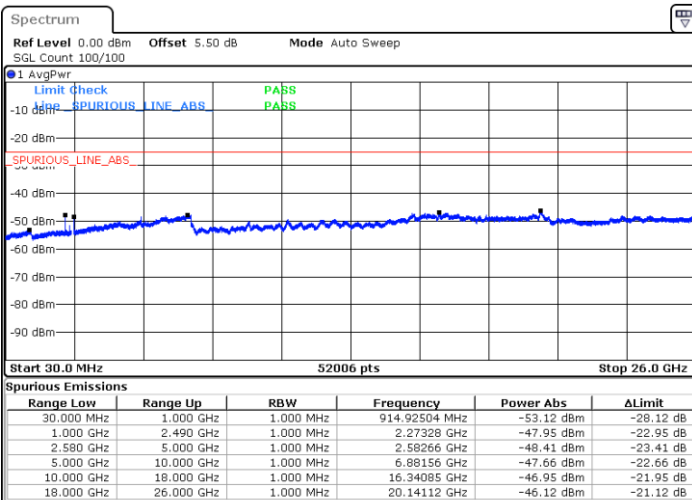

Lowest Channel / 64QAM

Middle Channel / 64QAM

Date: 6 JAN 2018 10:59:38

Date: 6 JAN 2018 11:00:33

Highest Channel / 64QAM

Date: 6 JAN 2018 11:01:27

LTE Band 7 / 10MHz

Lowest Channel / 64QAM

Middle Channel / 64QAM

Date: 6 JAN 2018 10:47:46

Date: 6 JAN 2018 10:48:41

Highest Channel / 64QAM

Date: 6 JAN 2018 10:49:35

LTE Band 7 / 15MHz

Lowest Channel / 64QAM

Middle Channel / 64QAM

Date: 6 JAN 2018 10:45:02

Date: 6 JAN 2018 10:45:57

Highest Channel / 64QAM

Date: 6 JAN 2018 10:46:51

LTE Band 7 / 20MHz

Lowest Channel / 64QAM

Middle Channel / 64QAM

Date: 6 JAN 2018 10:37:44

Date: 6 JAN 2018 10:38:38

Highest Channel / 64QAM

Date: 6 JAN 2018 11:16:31

LTE Band 12 / 1.4MHz

Lowest Channel / QPSK

Date: 6 JAN 2018 14:16:41

Lowest Channel / 16QAM

Date: 6 JAN 2018 14:17:37