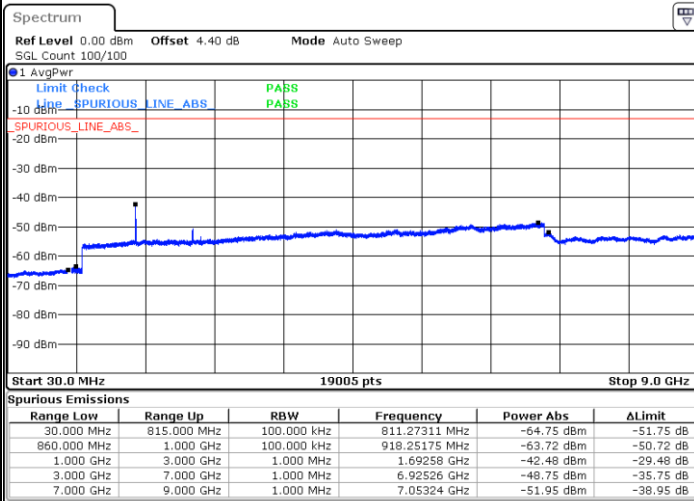

LTE Band 5 / 3MHz

Middle Channel / QPSK

Middle Channel / 16QAM

Date: 6 JAN 2018 12:06:11

Date: 6 JAN 2018 12:07:06

Highest Channel / QPSK

Highest Channel / 16QAM

Date: 6 JAN 2018 12:15:16

Date: 6 JAN 2018 12:16:11

LTE Band 5 / 5MHz

Lowest Channel / QPSK

Lowest Channel / 16QAM

Date: 6 JAN 2018 12:24:21

Date: 6 JAN 2018 12:25:17

Middle Channel / QPSK

Middle Channel / 16QAM

Date: 6 JAN 2018 12:26:54

Date: 6 JAN 2018 12:27:50

LTE Band 5 / 5MHz

Highest Channel / QPSK

Highest Channel / 16QAM

LTE Band 5 / 10MHz

Lowest Channel / QPSK

Lowest Channel / 16QAM