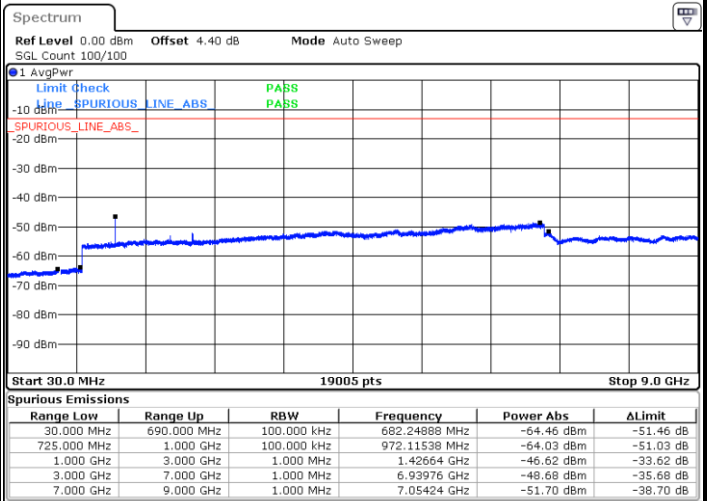

Date: 6 JAN 2018 10:38:38

Highest Channel / 64QAM

Date: 6 JAN 2018 11:16:31

LTE Band 12 / 1.4MHz

Lowest Channel / QPSK

Date: 6 JAN 2018 14:16:41

Lowest Channel / 16QAM

Date: 6 JAN 2018 14:17:37

Middle Channel / QPSK

Date: 6 JAN 2018 14:19:27

Middle Channel / 16QAM

Date: 6 JAN 2018 14:18:32

LTE Band 12 / 1.4MHz

Highest Channel / QPSK

Highest Channel / 16QAM

LTE Band 12 / 3MHz

Lowest Channel / QPSK

Lowest Channel / 16QAM

LTE Band 12 / 3MHz

Middle Channel / QPSK

Middle Channel / 16QAM

Date: 6 JAN 2018 14:36:10

Date: 6 JAN 2018 14:35:15

Highest Channel / QPSK

Highest Channel / 16QAM

Date: 6 JAN 2018 14:37:05

Date: 6 JAN 2018 14:38:00

LTE Band 12 / 5MHz

Lowest Channel / QPSK

Lowest Channel / 16QAM

Date: 6 JAN 2018 14:50:07

Date: 6 JAN 2018 14:51:03