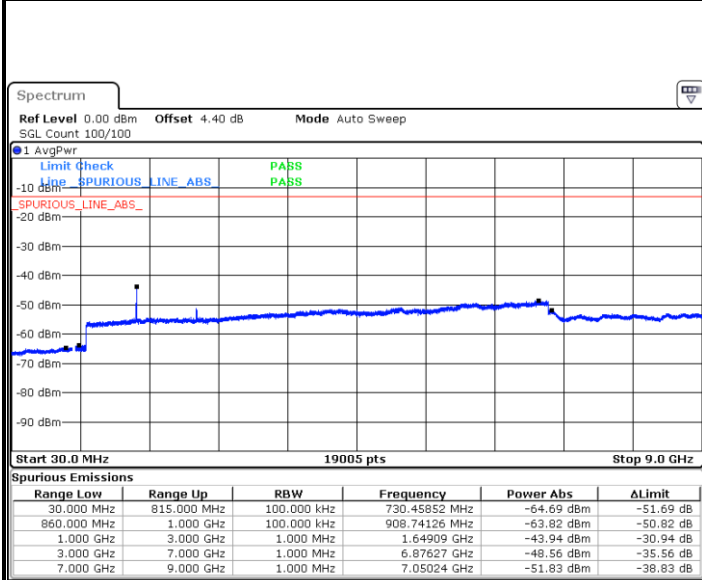

LTE Band 5 / 10MHz

Middle Channel / QPSK

Middle Channel / 16QAM

Date: 6 JAN 2018 12:47:38

Date: 6 JAN 2018 12:48:33

Highest Channel / QPSK

Highest Channel / 16QAM

Date: 6 JAN 2018 12:56:43

Date: 6 JAN 2018 12:57:39

LTE Band 5 / 1.4MHz

LTE Band 5 / 3MHz

Lowest Channel / 64QAM

Date: 6 JAN 2018 13:47:59

Middle Channel / 64QAM

Date: 6 JAN 2018 13:48:54

Highest Channel / 64QAM

Date: 6 JAN 2018 13:49:50

LTE Band 5 / 5MHz

Lowest Channel / 64QAM

Date: 6 JAN 2018 13:32:08

Middle Channel / 64QAM

Date: 6 JAN 2018 13:33:04

Highest Channel / 64QAM

Date: 6 JAN 2018 13:33:59

LTE Band 5 / 10MHz

Lowest Channel / 64QAM

Date: 6 JAN 2018 13:29:23

Middle Channel / 64QAM

Date: 6 JAN 2018 13:30:18

Highest Channel / 64QAM

Date: 6 JAN 2018 13:31:13

LTE Band 7 / 5MHz