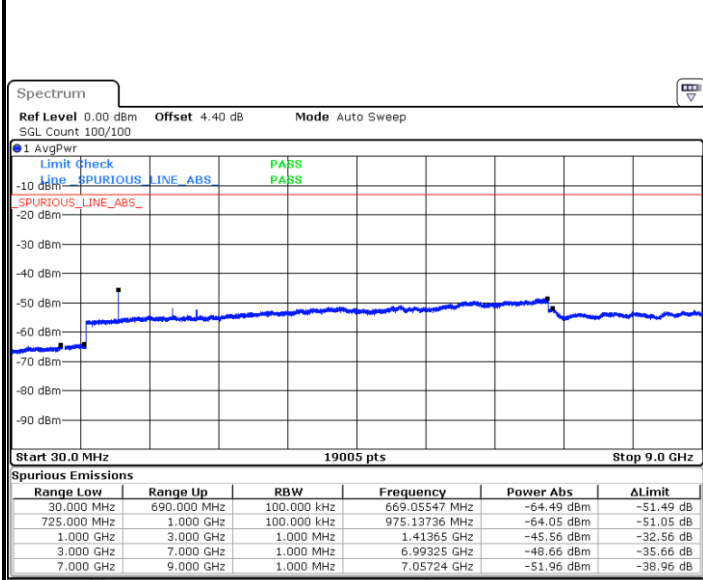

Highest Channel / 16QAM

Date: 6 JAN 2018 14:37:05

Date: 6 JAN 2018 14:38:00

LTE Band 12 / 5MHz

Lowest Channel / QPSK

Lowest Channel / 16QAM

Date: 6 JAN 2018 14:50:07

Date: 6 JAN 2018 14:51:03

Middle Channel / QPSK

Middle Channel / 16QAM

Date: 6 JAN 2018 14:52:53

Date: 6 JAN 2018 14:51:58

LTE Band 12 / 5MHz

Highest Channel / QPSK

Highest Channel / 16QAM

Date: 6 JAN 2018 14:53:48

Date: 6 JAN 2018 14:54:43

LTE Band 12 / 10MHz

Lowest Channel / QPSK

Lowest Channel / 16QAM

Date: 6 JAN 2018 15:06:50

Date: 6 JAN 2018 15:07:45

LTE Band 12 / 10MHz

Middle Channel / QPSK

Date: 6 JAN 2018 15:09:35

Middle Channel / 16QAM

Date: 6 JAN 2018 15:08:40

Highest Channel / QPSK

Date: 6 JAN 2018 15:10:31

Highest Channel / 16QAM

Date: 6 JAN 2018 15:11:26

LTE Band 12 / 1.4MHz