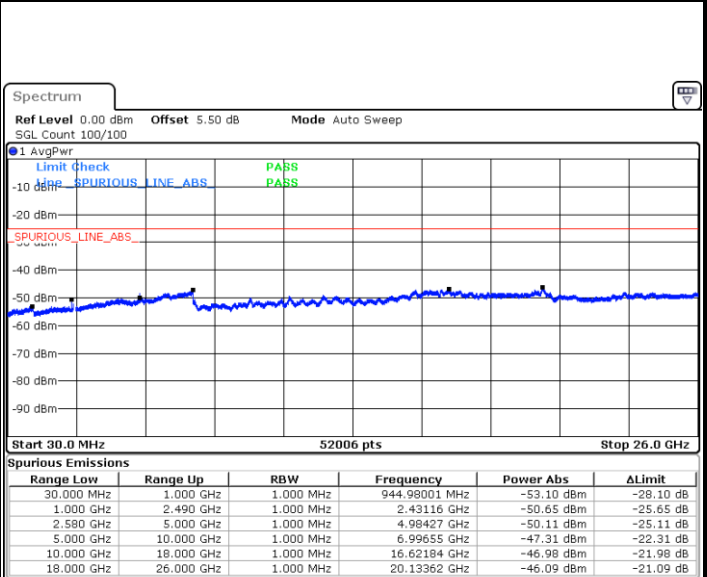

Middle Channel / QPSK

Middle Channel / 16QAM

Date: 6 JAN 2018 09:59:08

Date: 6 JAN 2018 09:58:13

LTE Band7 / 15MHz

Highest Channel / QPSK

Date: 6 JAN 2018 10:00:02

Highest Channel / 16QAM

Date: 6 JAN 2018 10:00:57

LTE Band 7 / 20MHz

Lowest Channel / QPSK

Date: 6 JAN 2018 10:13:07

Lowest Channel / 16QAM

Date: 6 JAN 2018 10:14:02

LTE Band 7 / 20MHz

Middle Channel / QPSK

Date: 6 JAN 2018 10:15:51

Middle Channel / 16QAM

Date: 6 JAN 2018 10:14:56

Highest Channel / QPSK

Date: 6 JAN 2018 10:16:46

Highest Channel / 16QAM

Date: 6 JAN 2018 10:17:40

LTE Band 7 / 5MHz

Lowest Channel / 64QAM

Middle Channel / 64QAM

Date: 6 JAN 2018 10:59:38

Date: 6 JAN 2018 11:00:33

Highest Channel / 64QAM

Date: 6 JAN 2018 11:01:27

LTE Band 7 / 10MHz

Lowest Channel / 64QAM