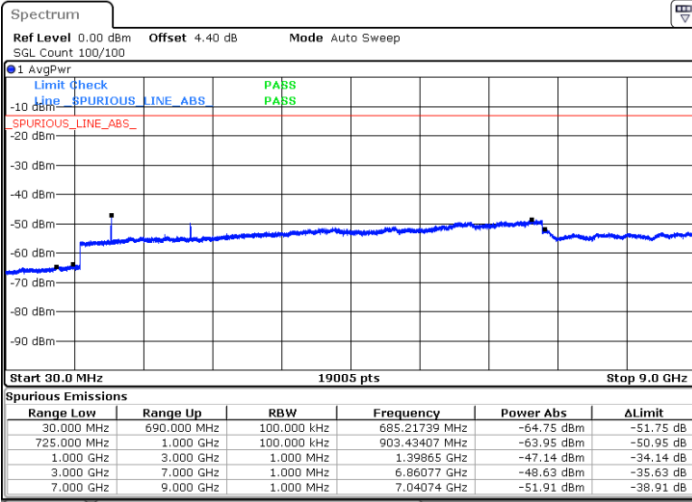

Middle Channel / QPSK

Middle Channel / 16QAM

Date: 6 JAN 2018 14:52:53

Date: 6 JAN 2018 14:51:58

LTE Band 12 / 5MHz

Highest Channel / QPSK

Highest Channel / 16QAM

Date: 6 JAN 2018 14:53:48

Date: 6 JAN 2018 14:54:43

LTE Band 12 / 10MHz

Lowest Channel / QPSK

Lowest Channel / 16QAM

Date: 6 JAN 2018 15:06:50

Date: 6 JAN 2018 15:07:45

LTE Band 12 / 10MHz

Middle Channel / QPSK

Date: 6 JAN 2018 15:09:35

Middle Channel / 16QAM

Date: 6 JAN 2018 15:08:40

Highest Channel / QPSK

Date: 6 JAN 2018 15:10:31

Highest Channel / 16QAM

Date: 6 JAN 2018 15:11:26

LTE Band 12 / 1.4MHz

Lowest Channel / 64QAM

Middle Channel / 64QAM

Date: 6 JAN 2018 16:40:00

Date: 6 JAN 2018 16:40:56

Highest Channel / 64QAM

Date: 6 JAN 2018 16:41:51