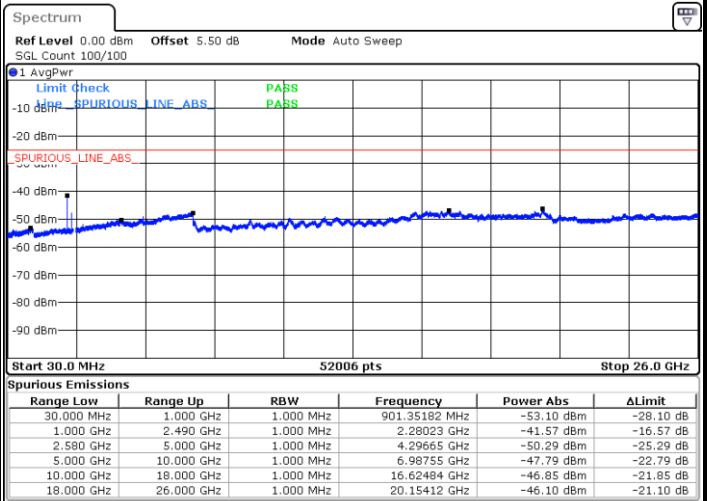

LTE Band 7 / 5MHz

Highest Channel / QPSK

Date: 6 JAN 2018 09:26:36

Highest Channel / 16QAM

Date: 6 JAN 2018 09:27:30

LTE Band 7 / 10MHz

Lowest Channel / QPSK

Date: 6 JAN 2018 09:39:40

Lowest Channel / 16QAM

Date: 6 JAN 2018 09:40:35

LTE Band 7 / 10MHz

Middle Channel / QPSK

Middle Channel / 16QAM

Date: 6 JAN 2018 09:42:24

Date: 6 JAN 2018 09:41:30

Highest Channel / QPSK

Highest Channel / 16QAM

Date: 6 JAN 2018 09:43:19

Date: 6 JAN 2018 09:44:14

LTE Band 7 / 15MHz

Lowest Channel / QPSK

Lowest Channel / 16QAM

Date: 6 JAN 2018 09:56:24

Date: 6 JAN 2018 09:57:18

Middle Channel / QPSK

Middle Channel / 16QAM

Date: 6 JAN 2018 09:59:08

Date: 6 JAN 2018 09:58:13

LTE Band7 / 15MHz

Highest Channel / QPSK

Date: 6 JAN 2018 10:00:02

Highest Channel / 16QAM