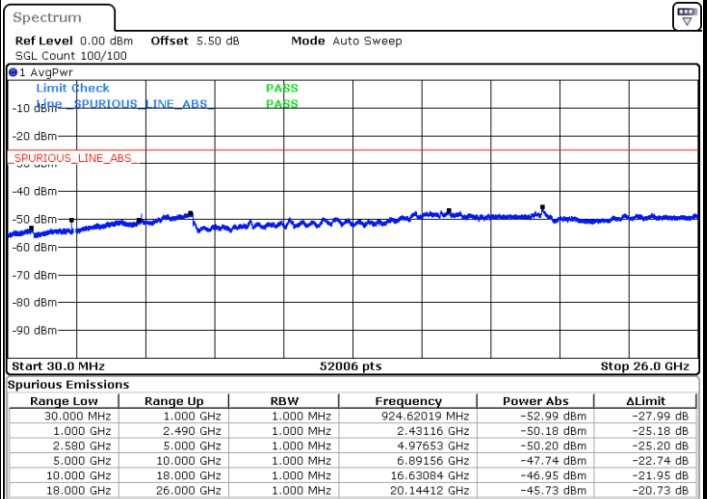

LTE Band 5 / 10MHz

Lowest Channel / 64QAM

Date: 6 JAN 2018 13:29:23

Middle Channel / 64QAM

Date: 6 JAN 2018 13:30:18

Highest Channel / 64QAM

Date: 6 JAN 2018 13:31:13

LTE Band 7 / 5MHz

Lowest Channel / QPSK

Lowest Channel / 16QAM

Date: 6 JAN 2018 09:22:58

Date: 6 JAN 2018 09:23:52

Middle Channel / QPSK

Middle Channel / 16QAM

Date: 6 JAN 2018 09:25:42

Date: 6 JAN 2018 09:24:47

LTE Band 7 / 5MHz

Highest Channel / QPSK

Date: 6 JAN 2018 09:26:36

Highest Channel / 16QAM

Date: 6 JAN 2018 09:27:30

LTE Band 7 / 10MHz

Lowest Channel / QPSK

Date: 6 JAN 2018 09:39:40

Lowest Channel / 16QAM

Date: 6 JAN 2018 09:40:35

LTE Band 7 / 10MHz

Middle Channel / QPSK

Middle Channel / 16QAM

Date: 6 JAN 2018 09:42:24

Date: 6 JAN 2018 09:41:30

Highest Channel / QPSK