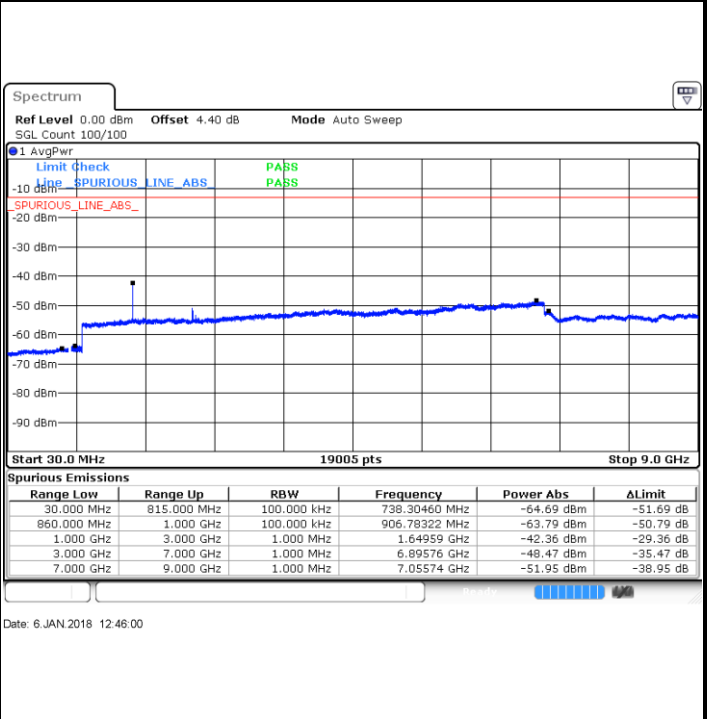

Date: 6 JAN 2018 12:16:11

LTE Band 5 / 5MHz

Lowest Channel / QPSK

Lowest Channel / 16QAM

Date: 6 JAN 2018 12:24:21

Date: 6 JAN 2018 12:25:17

Middle Channel / QPSK

Middle Channel / 16QAM

Date: 6 JAN 2018 12:26:54

Date: 6 JAN 2018 12:27:50

LTE Band 5 / 5MHz

Highest Channel / QPSK

Highest Channel / 16QAM

LTE Band 5 / 10MHz

Lowest Channel / QPSK

Lowest Channel / 16QAM

LTE Band 5 / 10MHz

Middle Channel / QPSK

Middle Channel / 16QAM

Date: 6 JAN 2018 12:47:38

Date: 6 JAN 2018 12:48:33

Highest Channel / QPSK

Highest Channel / 16QAM

Date: 6 JAN 2018 12:56:43

Date: 6 JAN 2018 12:57:39

LTE Band 5 / 1.4MHz

LTE Band 5 / 3MHz

Lowest Channel / 64QAM

Date: 6 JAN 2018 13:47:59

Middle Channel / 64QAM

Date: 6 JAN 2018 13:48:54

Highest Channel / 64QAM