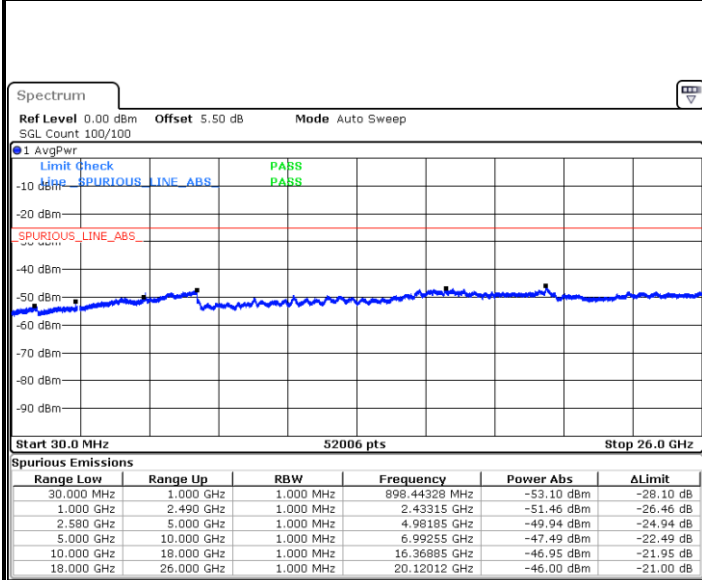

Middle Channel / QPSK

Middle Channel / 16QAM

Date: 6 JAN 2018 09:59:08

Date: 6 JAN 2018 09:58:13

LTE Band7 / 15MHz

Highest Channel / QPSK

Date: 6 JAN 2018 10:00:02

Highest Channel / 16QAM

Date: 6 JAN 2018 10:00:57

LTE Band 7 / 20MHz

Lowest Channel / QPSK

Date: 6 JAN 2018 10:13:07

Lowest Channel / 16QAM

Date: 6 JAN 2018 10:14:02

LTE Band 7 / 20MHz

Middle Channel / QPSK

Date: 6 JAN 2018 10:15:51

Middle Channel / 16QAM

Date: 6 JAN 2018 10:14:56

Highest Channel / QPSK

Date: 6 JAN 2018 10:16:46

Highest Channel / 16QAM

Date: 6 JAN 2018 10:17:40

LTE Band 7 / 5MHz

Lowest Channel / 64QAM

Middle Channel / 64QAM

Date: 6 JAN 2018 10:59:38

Date: 6 JAN 2018 11:00:33

Highest Channel / 64QAM

Date: 6 JAN 2018 11:01:27

LTE Band 7 / 10MHz

Lowest Channel / 64QAM