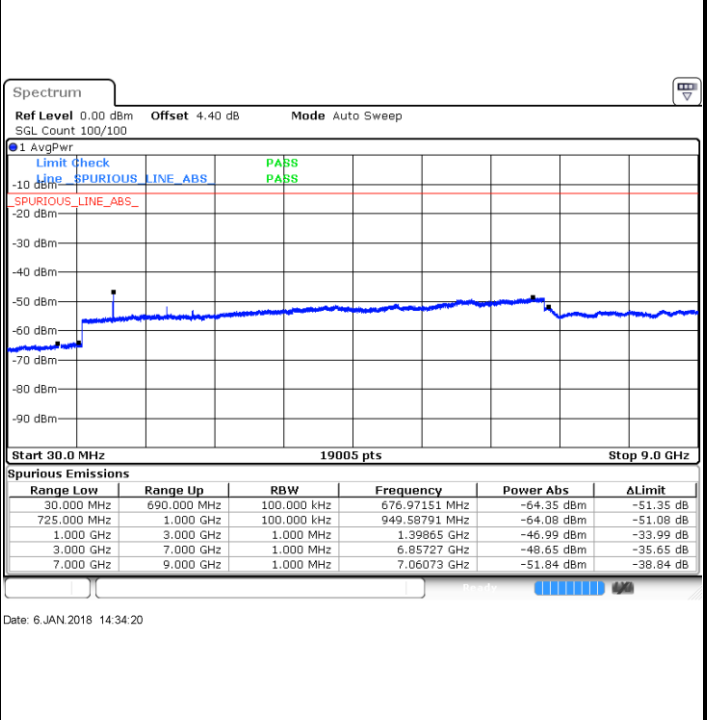

Date: 6 JAN 2018 10:38:38

Highest Channel / 64QAM

Date: 6 JAN 2018 11:16:31

LTE Band 12 / 1.4MHz

Lowest Channel / QPSK

Date: 6 JAN 2018 14:16:41

Lowest Channel / 16QAM

Date: 6 JAN 2018 14:17:37

Middle Channel / QPSK

Date: 6 JAN 2018 14:19:27

Middle Channel / 16QAM

Date: 6 JAN 2018 14:18:32

LTE Band 12 / 1.4MHz

Highest Channel / QPSK

Highest Channel / 16QAM

LTE Band 12 / 3MHz

Lowest Channel / QPSK

Lowest Channel / 16QAM

LTE Band 12 / 3MHz

Middle Channel / QPSK

Middle Channel / 16QAM

Date: 6 JAN 2018 14:36:10

Date: 6 JAN 2018 14:35:15

Highest Channel / QPSK

Highest Channel / 16QAM

Date: 6 JAN 2018 14:37:05

Date: 6 JAN 2018 14:38:00

LTE Band 12 / 5MHz

Lowest Channel / QPSK

Lowest Channel / 16QAM

Date: 6 JAN 2018 14:50:07

Date: 6 JAN 2018 14:51:03