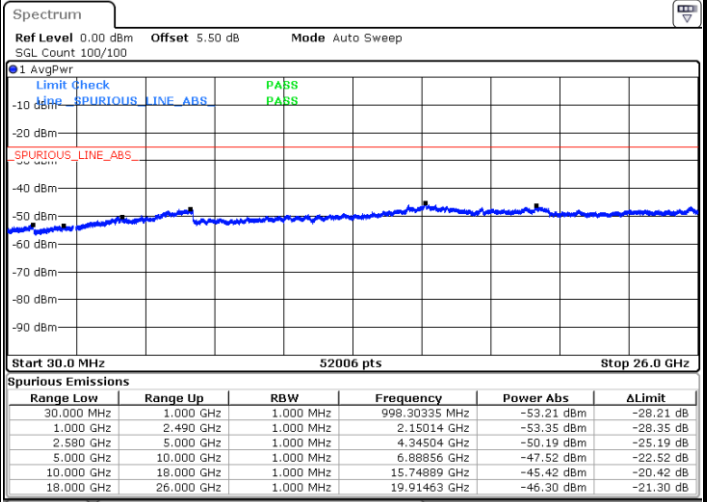

Date: 7.MAR.2018 10:02:20

Date: 7.MAR.2018 10:03:13

Highest Channel / 64QAM

Date: 7.MAR.2018 10:04:07

LTE Band 7 / 15MHz

Lowest Channel / 64QAM

Middle Channel / 64QAM

Date: 7.MAR.2018 09:59:38

Date: 7.MAR.2018 10:00:32

Highest Channel / 64QAM

Date: 7.MAR.2018 10:01:26

LTE Band 7 / 20MHz

Lowest Channel / 64QAM

Middle Channel / 64QAM

Date: 7.MAR.2018 09:54:41

Date: 7.MAR.2018 09:55:34

Highest Channel / 64QAM

Date: 7.MAR.2018 09:56:28

LTE Band 26 / 1.4MHz

Lowest Channel / QPSK

Lowest Channel / 16QAM

Date: 18 JAN 2018 16:07:40

Date: 18 JAN 2018 16:08:35

Middle Channel / QPSK

Middle Channel / 16QAM

Date: 18 JAN 2018 16:11:32

Date: 18 JAN 2018 16:10:52

LTE Band 26 / 1.4MHz

Highest Channel / QPSK

Date: 18 JAN 2018 16:12:13

Highest Channel / 16QAM

Date: 18 JAN 2018 16:13:05