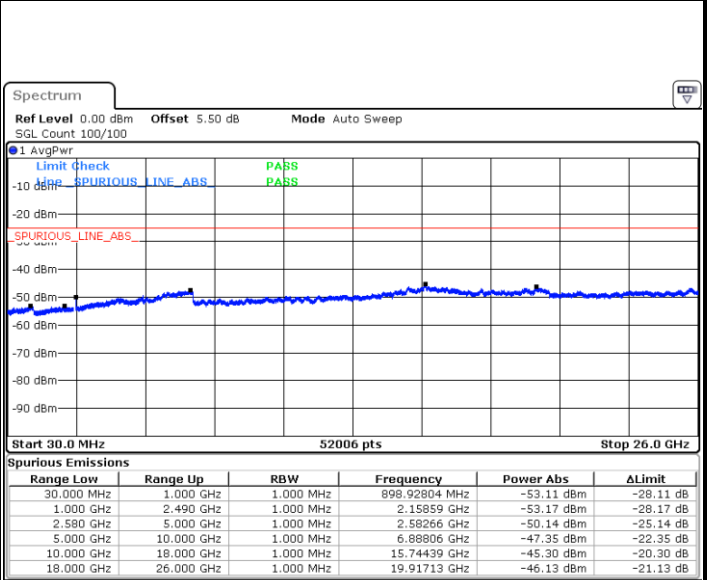

Date: 7.MAR.2018 09:16:31

Date: 7.MAR.2018 09:15:37

LTE Band 7 / 15MHz

Lowest Channel / QPSK

Lowest Channel / 16QAM

Date: 7.MAR.2018 09:18:59

Date: 7.MAR.2018 09:18:05

Middle Channel / QPSK

Middle Channel / 16QAM

Date: 7.MAR.2018 09:19:52

Date: 7.MAR.2018 09:20:46

LTE Band 7 / 15MHz

Highest Channel / QPSK

Date: 7.MAR.2018 09:28:24

Highest Channel / 16QAM

Date: 7.MAR.2018 09:27:31

LTE Band 7 / 20MHz

Lowest Channel / QPSK

Date: 7.MAR.2018 09:30:52

Lowest Channel / 16QAM

Date: 7.MAR.2018 09:29:58

LTE Band 7 / 20MHz

Middle Channel / QPSK

Middle Channel / 16QAM

Date: 7.MAR.2018 09:31:45

Date: 7.MAR.2018 09:32:39

Highest Channel / QPSK

Highest Channel / 16QAM

Date: 7.MAR.2018 09:40:18

Date: 7.MAR.2018 09:39:24

LTE Band 7 / 5MHz

Lowest Channel / 64QAM