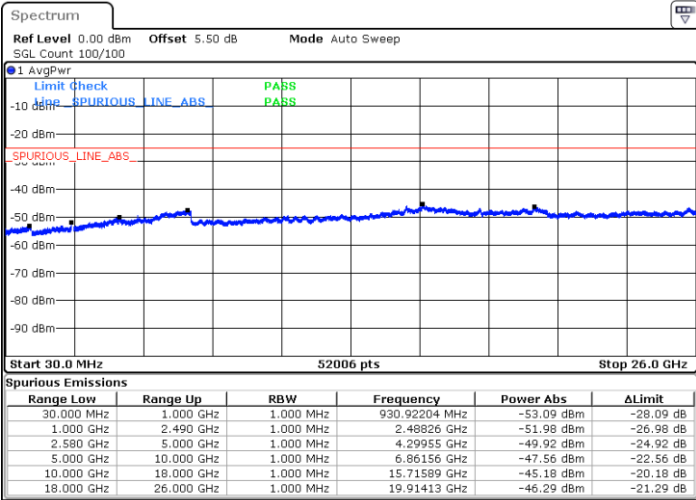

Date: 7.MAR.2018 09:06:12

LTE Band 7 / 10MHz

Middle Channel / QPSK

Middle Channel / 16QAM

Date: 7.MAR.2018 09:07:59

Date: 7.MAR.2018 09:08:53

Highest Channel / QPSK

Highest Channel / 16QAM

Date: 7.MAR.2018 09:16:31

Date: 7.MAR.2018 09:15:37

LTE Band 7 / 15MHz

Lowest Channel / QPSK

Lowest Channel / 16QAM

Date: 7.MAR.2018 09:18:59

Date: 7.MAR.2018 09:18:05

Middle Channel / QPSK

Middle Channel / 16QAM

Date: 7.MAR.2018 09:19:52

Date: 7.MAR.2018 09:20:46

LTE Band 7 / 15MHz

Highest Channel / QPSK

Date: 7.MAR.2018 09:28:24

Highest Channel / 16QAM

Date: 7.MAR.2018 09:27:31

LTE Band 7 / 20MHz

Lowest Channel / QPSK

Date: 7.MAR.2018 09:30:52

Lowest Channel / 16QAM

Date: 7.MAR.2018 09:29:58

LTE Band 7 / 20MHz

Middle Channel / QPSK

Middle Channel / 16QAM