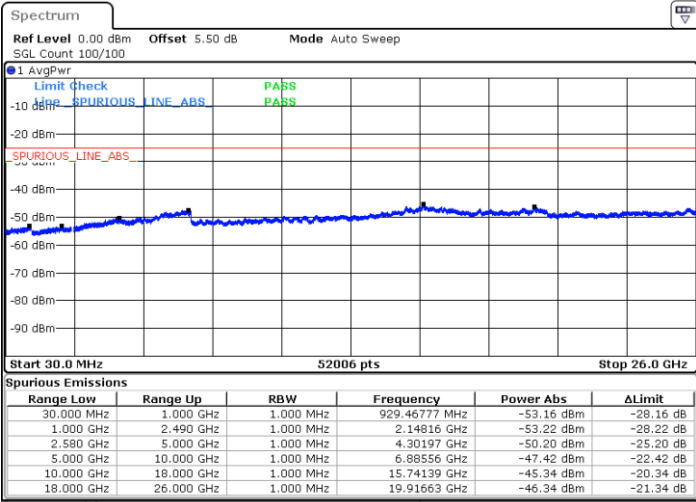

Highest Channel / QPSK

Date: 7.MAR.2018 09:04:39

Highest Channel / 16QAM

Date: 7.MAR.2018 09:03:45

LTE Band 7 / 10MHz

Lowest Channel / QPSK

Date: 7.MAR.2018 09:07:06

Lowest Channel / 16QAM

Date: 7.MAR.2018 09:06:12

LTE Band 7 / 10MHz

Middle Channel / QPSK

Middle Channel / 16QAM

Date: 7.MAR.2018 09:07:59

Date: 7.MAR.2018 09:08:53

Highest Channel / QPSK

Highest Channel / 16QAM

Date: 7.MAR.2018 09:16:31

Date: 7.MAR.2018 09:15:37

LTE Band 7 / 15MHz

Lowest Channel / QPSK

Lowest Channel / 16QAM

Date: 7.MAR.2018 09:18:59

Date: 7.MAR.2018 09:18:05

Middle Channel / QPSK

Middle Channel / 16QAM

Date: 7.MAR.2018 09:19:52

Date: 7.MAR.2018 09:20:46

LTE Band 7 / 15MHz

Highest Channel / QPSK

Date: 7.MAR.2018 09:28:24

Highest Channel / 16QAM

Date: 7.MAR.2018 09:27:31