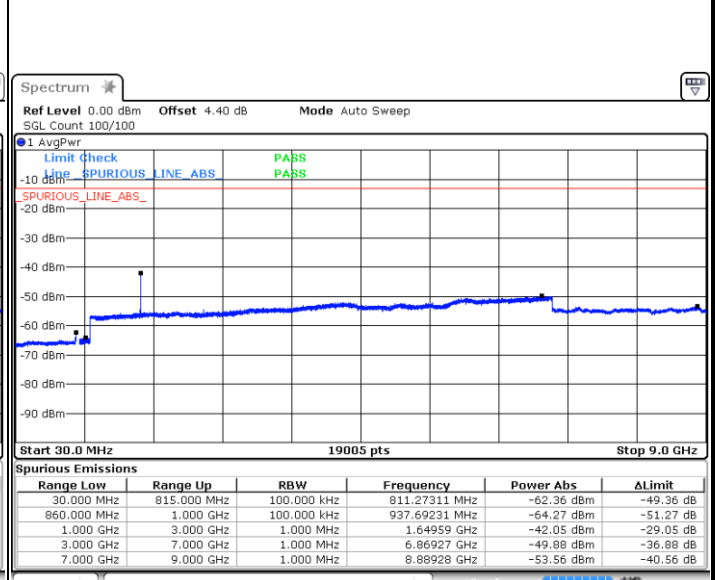

Lowest Channel / 16QAM

Date: 18 JAN 2018 15:54:18

Date: 18 JAN 2018 15:54:44

Middle Channel / QPSK

Middle Channel / 16QAM

Date: 18 JAN 2018 15:56:30

Date: 18 JAN 2018 15:56:04

LTE Band 26 / 5MHz

Highest Channel / QPSK

Date: 18 JAN 2018 15:56:57

Highest Channel / 16QAM

Date: 18 JAN 2018 15:57:22

LTE Band 26 / 10MHz

Lowest Channel / QPSK

Date: 18 JAN 2018 15:47:50

Lowest Channel / 16QAM

Date: 18 JAN 2018 15:49:14

LTE Band 26 / 10MHz

Middle Channel / QPSK

Date: 18 JAN 2018 15:51:32

Middle Channel / 16QAM

Date: 18 JAN 2018 15:51:06

Highest Channel / QPSK

Date: 18 JAN 2018 15:51:58

Highest Channel / 16QAM

Date: 18 JAN 2018 15:52:36

LTE Band 26 / 15MHz

Lowest Channel / QPSK

Lowest Channel / 16QAM

Date: 18 JAN 2018 15:36:50

Date: 18 JAN 2018 15:43:56

Middle Channel / QPSK