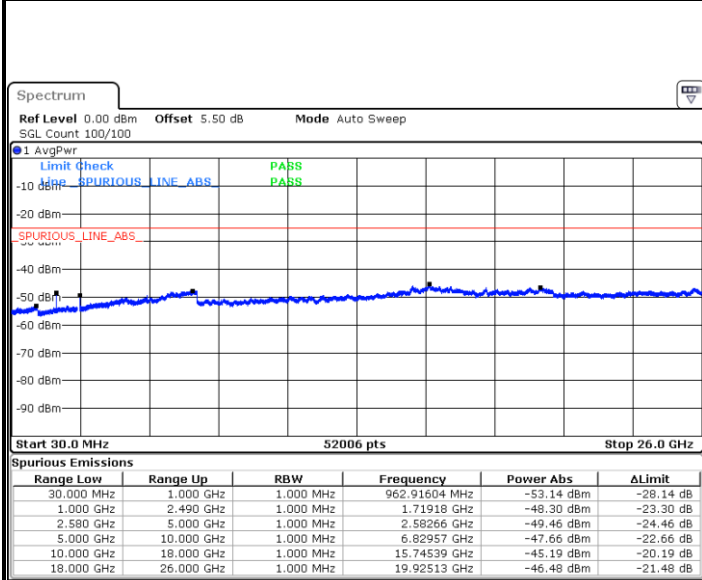

Date: 7.MAR.2018 09:16:31

Date: 7.MAR.2018 09:15:37

LTE Band 7 / 15MHz

Lowest Channel / QPSK

Lowest Channel / 16QAM

Date: 7.MAR.2018 09:18:59

Date: 7.MAR.2018 09:18:05

Middle Channel / QPSK

Middle Channel / 16QAM

Date: 7.MAR.2018 09:19:52

Date: 7.MAR.2018 09:20:46

LTE Band 7 / 15MHz

Highest Channel / QPSK

Date: 7.MAR.2018 09:28:24

Highest Channel / 16QAM

Date: 7.MAR.2018 09:27:31

LTE Band 7 / 20MHz

Lowest Channel / QPSK

Date: 7.MAR.2018 09:30:52

Lowest Channel / 16QAM

Date: 7.MAR.2018 09:29:58

LTE Band 7 / 20MHz

Middle Channel / QPSK

Middle Channel / 16QAM

Date: 7.MAR.2018 09:31:45

Date: 7.MAR.2018 09:32:39

Highest Channel / QPSK

Highest Channel / 16QAM

Date: 7.MAR.2018 09:40:18

Date: 7.MAR.2018 09:39:24

LTE Band 7 / 5MHz

Lowest Channel / 64QAM