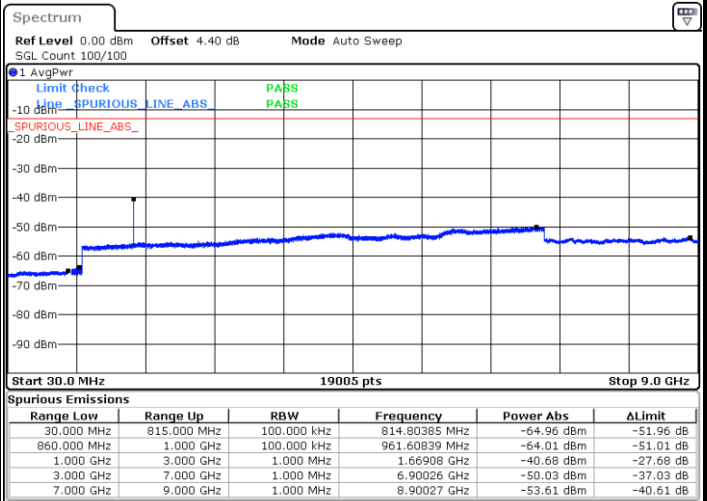

Middle Channel / 16QAM

Date: 18 JAN 2018 16:04:08

Highest Channel / QPSK

Date: 18 JAN 2018 16:05:09

Highest Channel / 16QAM

Date: 18 JAN 2018 16:05:34

LTE Band 26 / 5MHz

Lowest Channel / QPSK

Lowest Channel / 16QAM

Date: 18 JAN 2018 15:54:18

Date: 18 JAN 2018 15:54:44

Middle Channel / QPSK

Middle Channel / 16QAM

Date: 18 JAN 2018 15:56:30

Date: 18 JAN 2018 15:56:04

LTE Band 26 / 5MHz

Highest Channel / QPSK

Date: 18 JAN 2018 15:56:57

Highest Channel / 16QAM

Date: 18 JAN 2018 15:57:22

LTE Band 26 / 10MHz

Lowest Channel / QPSK

Date: 18 JAN 2018 15:47:50

Lowest Channel / 16QAM

Date: 18 JAN 2018 15:49:14

LTE Band 26 / 10MHz

Middle Channel / QPSK

Date: 18 JAN 2018 15:51:32

Middle Channel / 16QAM

Date: 18 JAN 2018 15:51:06

Highest Channel / QPSK

Date: 18 JAN 2018 15:51:58