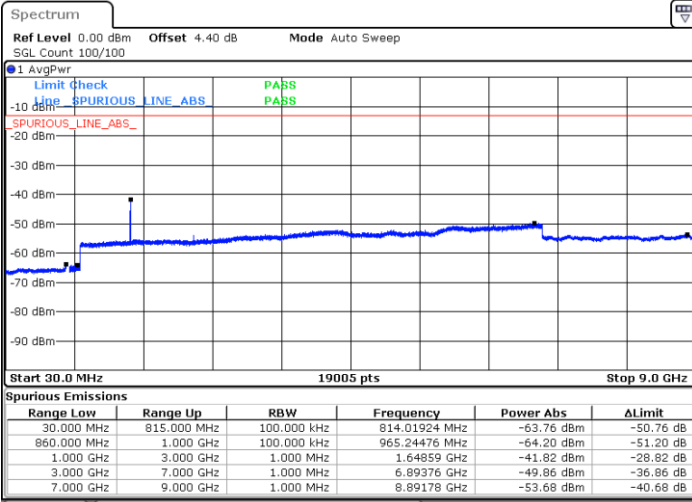

Date: 7.MAR.2018 10:00:32

Highest Channel / 64QAM

Date: 7.MAR.2018 10:01:26

LTE Band 7 / 20MHz

Lowest Channel / 64QAM

Middle Channel / 64QAM

Date: 7.MAR.2018 09:54:41

Date: 7.MAR.2018 09:55:34

Highest Channel / 64QAM

Date: 7.MAR.2018 09:56:28

LTE Band 26 / 1.4MHz

Lowest Channel / QPSK

Lowest Channel / 16QAM

Date: 18 JAN 2018 16:07:40

Date: 18 JAN 2018 16:08:35

Middle Channel / QPSK

Middle Channel / 16QAM

Date: 18 JAN 2018 16:11:32

Date: 18 JAN 2018 16:10:52

LTE Band 26 / 1.4MHz

Highest Channel / QPSK

Date: 18 JAN 2018 16:12:13

Highest Channel / 16QAM

Date: 18 JAN 2018 16:13:05