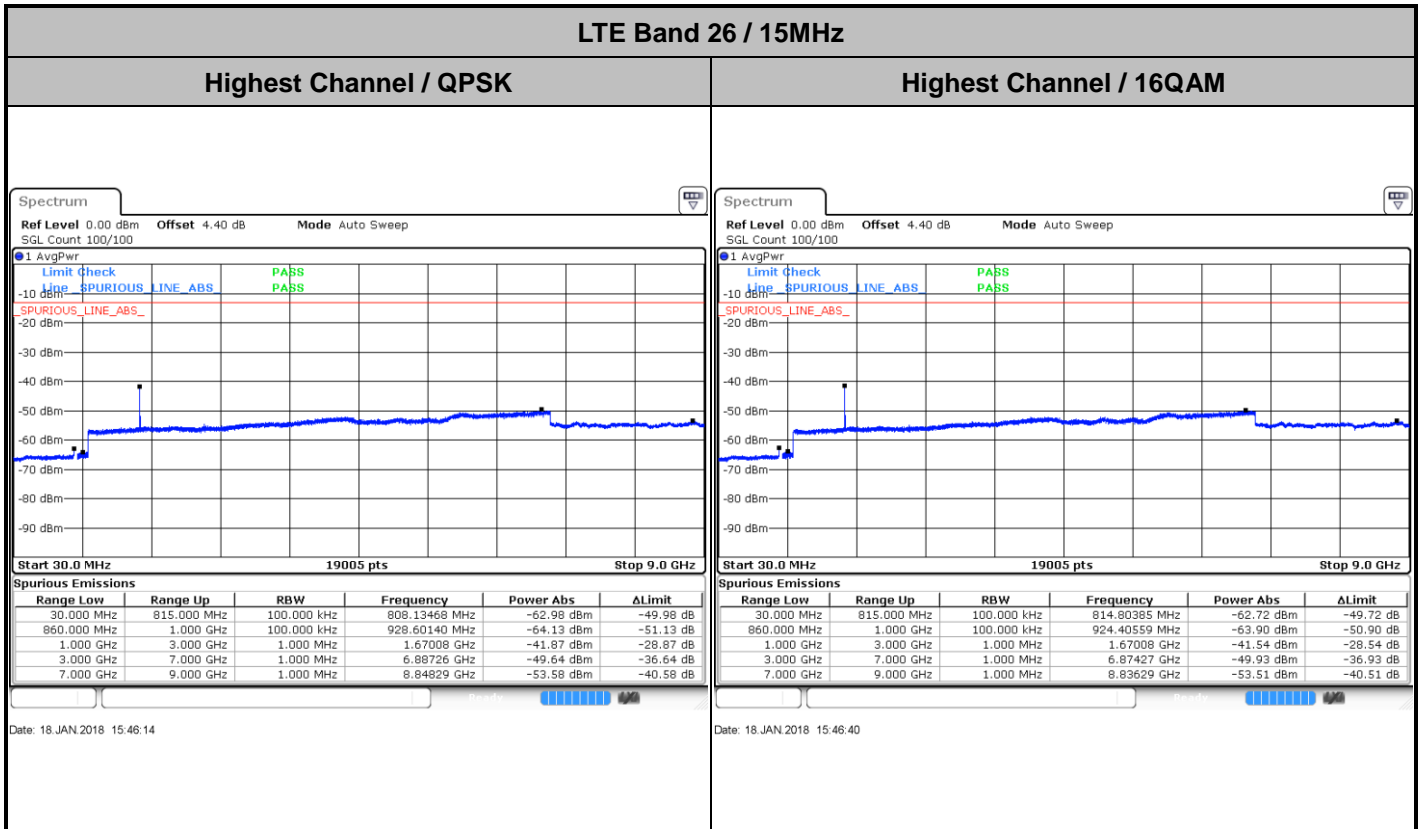

Date: 18 JAN 2018 15:49:14

LTE Band 26 / 10MHz

Middle Channel / QPSK

Date: 18 JAN 2018 15:51:32

Middle Channel / 16QAM

Date: 18 JAN 2018 15:51:06

Highest Channel / QPSK

Date: 18 JAN 2018 15:51:58

Highest Channel / 16QAM

Date: 18 JAN 2018 15:52:36

LTE Band 26 / 15MHz

Lowest Channel / QPSK

Lowest Channel / 16QAM

Date: 18 JAN 2018 15:36:50

Date: 18 JAN 2018 15:43:56

Middle Channel / QPSK

Middle Channel / 16QAM

Date: 18 JAN 2018 15:45:48

Date: 18 JAN 2018 15:45:20

LTE Band 26 / 1.4MHz

Lowest Channel / 64QAM

Middle Channel / 64QAM

Date: 18 JAN 2018 16:09:25

Date: 18 JAN 2018 16:10:15

Highest Channel / 64QAM

Date: 18 JAN 2018 16:13:53

LTE Band 26 / 3MHz

Lowest Channel / 64QAM

Middle Channel / 64QAM

Date: 18 JAN 2018 16:03:16

Date: 18 JAN 2018 16:03:42

Highest Channel / 64QAM