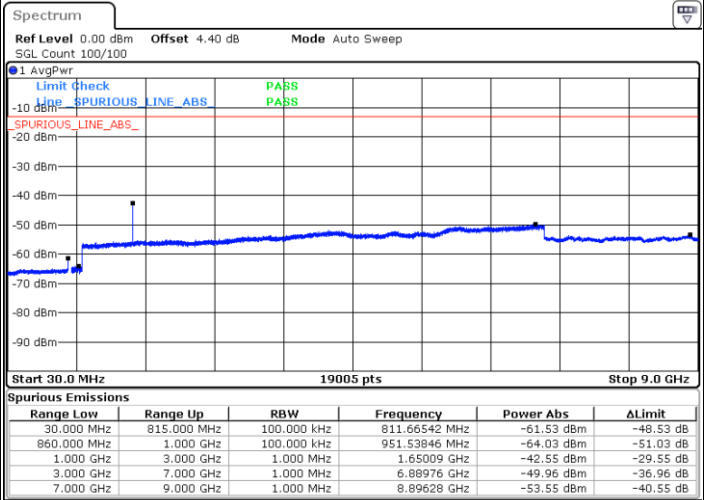

Date: 18 JAN 2018 15:49:14

LTE Band 26 / 10MHz

Middle Channel / QPSK

Date: 18 JAN 2018 15:51:32

Middle Channel / 16QAM

Date: 18 JAN 2018 15:51:06

Highest Channel / QPSK

Date: 18 JAN 2018 15:51:58

Highest Channel / 16QAM

Date: 18 JAN 2018 15:52:36

LTE Band 26 / 15MHz

Lowest Channel / QPSK

Lowest Channel / 16QAM

Date: 18 JAN 2018 15:36:50

Date: 18 JAN 2018 15:43:56

Middle Channel / QPSK

Middle Channel / 16QAM

Date: 18 JAN 2018 15:45:48

Date: 18 JAN 2018 15:45:20

LTE Band 26 / 1.4MHz

Lowest Channel / 64QAM

Middle Channel / 64QAM

Date: 18 JAN 2018 16:09:25

Date: 18 JAN 2018 16:10:15

Highest Channel / 64QAM

Date: 18 JAN 2018 16:13:53

LTE Band 26 / 3MHz

Lowest Channel / 64QAM

Middle Channel / 64QAM

Date: 18 JAN 2018 16:03:16

Date: 18 JAN 2018 16:03:42

Highest Channel / 64QAM