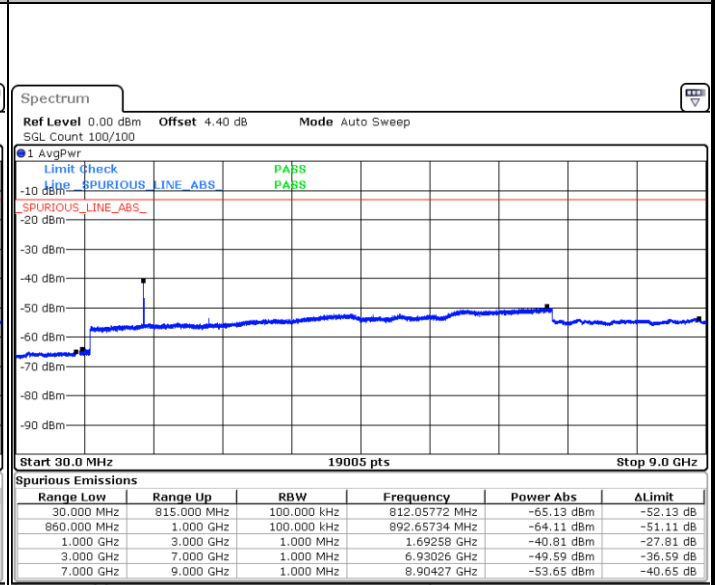

LTE Band 26 / 3MHz

Lowest Channel / QPSK

Date: 18 JAN 2018 16:02:22

Lowest Channel / 16QAM

Date: 18 JAN 2018 16:02:48

LTE Band 26 / 3MHz

Middle Channel / QPSK

Date: 18 JAN 2018 16:04:34

Middle Channel / 16QAM

Date: 18 JAN 2018 16:04:08

Highest Channel / QPSK

Date: 18 JAN 2018 16:05:09

Highest Channel / 16QAM

Date: 18 JAN 2018 16:05:34

LTE Band 26 / 5MHz

Lowest Channel / QPSK

Lowest Channel / 16QAM

Date: 18 JAN 2018 15:54:18

Date: 18 JAN 2018 15:54:44

Middle Channel / QPSK

Middle Channel / 16QAM

Date: 18 JAN 2018 15:56:30

Date: 18 JAN 2018 15:56:04

LTE Band 26 / 5MHz

Highest Channel / QPSK

Date: 18 JAN 2018 15:56:57

Highest Channel / 16QAM

Date: 18 JAN 2018 15:57:22

LTE Band 26 / 10MHz

Lowest Channel / QPSK

Date: 18 JAN 2018 15:47:50

Lowest Channel / 16QAM