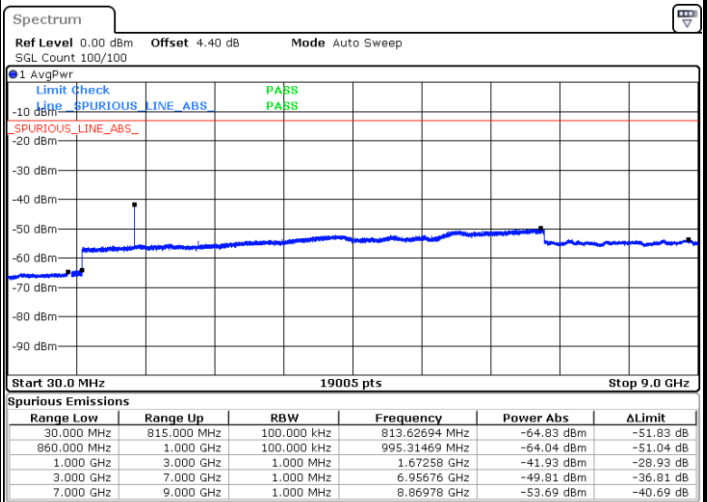

Date: 7.MAR.2018 10:00:32

Highest Channel / 64QAM

Date: 7.MAR.2018 10:01:26

LTE Band 7 / 20MHz

Lowest Channel / 64QAM

Middle Channel / 64QAM

Date: 7.MAR.2018 09:54:41

Date: 7.MAR.2018 09:55:34

Highest Channel / 64QAM

Date: 7.MAR.2018 09:56:28

LTE Band 26 / 1.4MHz

Lowest Channel / QPSK

Lowest Channel / 16QAM

Date: 18 JAN 2018 16:07:40

Date: 18 JAN 2018 16:08:35

Middle Channel / QPSK

Middle Channel / 16QAM

Date: 18 JAN 2018 16:11:32

Date: 18 JAN 2018 16:10:52

LTE Band 26 / 1.4MHz

Highest Channel / QPSK

Date: 18 JAN 2018 16:12:13

Highest Channel / 16QAM

Date: 18 JAN 2018 16:13:05