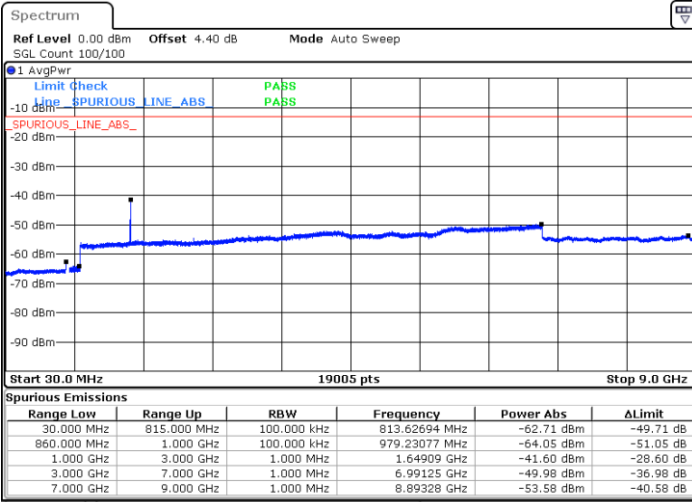

LTE Band 26 / 3MHz

Lowest Channel / QPSK

Date: 18 JAN 2018 16:02:22

Lowest Channel / 16QAM

Date: 18 JAN 2018 16:02:48

LTE Band 26 / 3MHz

Middle Channel / QPSK

Date: 18 JAN 2018 16:04:34

Middle Channel / 16QAM

Date: 18 JAN 2018 16:04:08

Highest Channel / QPSK

Date: 18 JAN 2018 16:05:09

Highest Channel / 16QAM

Date: 18 JAN 2018 16:05:34

LTE Band 26 / 5MHz

Lowest Channel / QPSK

Lowest Channel / 16QAM

Date: 18 JAN 2018 15:54:18

Date: 18 JAN 2018 15:54:44

Middle Channel / QPSK

Middle Channel / 16QAM

Date: 18 JAN 2018 15:56:30

Date: 18 JAN 2018 15:56:04

LTE Band 26 / 5MHz

Highest Channel / QPSK

Date: 18 JAN 2018 15:56:57

Highest Channel / 16QAM

Date: 18 JAN 2018 15:57:22

LTE Band 26 / 10MHz

Lowest Channel / QPSK

Date: 18 JAN 2018 15:47:50

Lowest Channel / 16QAM