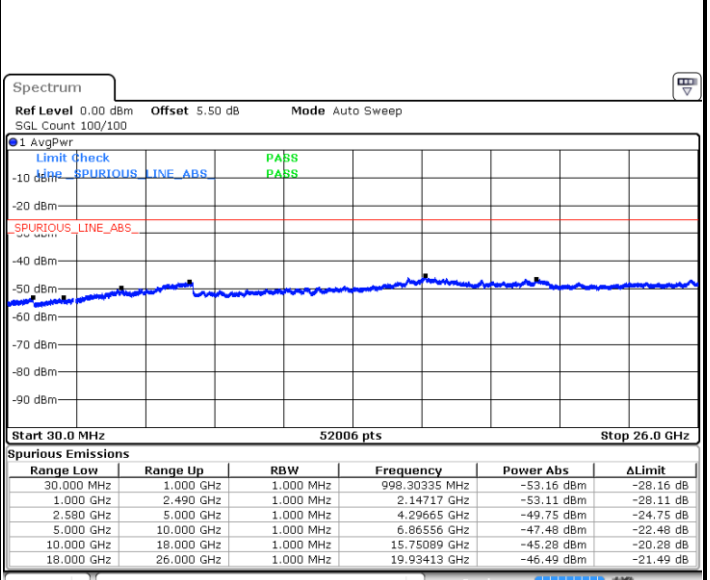

Lowest Channel / 16QAM

Date: 7.MAR.2018 08:55:13

Date: 7.MAR.2018 08:54:19

Middle Channel / QPSK

Middle Channel / 16QAM

Date: 7.MAR.2018 08:56:07

Date: 7.MAR.2018 08:57:00

LTE Band 7 / 5MHz

Highest Channel / QPSK

Date: 7.MAR.2018 09:04:39

Highest Channel / 16QAM

Date: 7.MAR.2018 09:03:45

LTE Band 7 / 10MHz

Lowest Channel / QPSK

Date: 7.MAR.2018 09:07:06

Lowest Channel / 16QAM

Date: 7.MAR.2018 09:06:12

LTE Band 7 / 10MHz

Middle Channel / QPSK

Middle Channel / 16QAM

Date: 7.MAR.2018 09:07:59

Date: 7.MAR.2018 09:08:53

Highest Channel / QPSK

Highest Channel / 16QAM

Date: 7.MAR.2018 09:16:31

Date: 7.MAR.2018 09:15:37

LTE Band 7 / 15MHz

Lowest Channel / QPSK

Lowest Channel / 16QAM

Date: 7.MAR.2018 09:18:59

Date: 7.MAR.2018 09:18:05

Middle Channel / QPSK