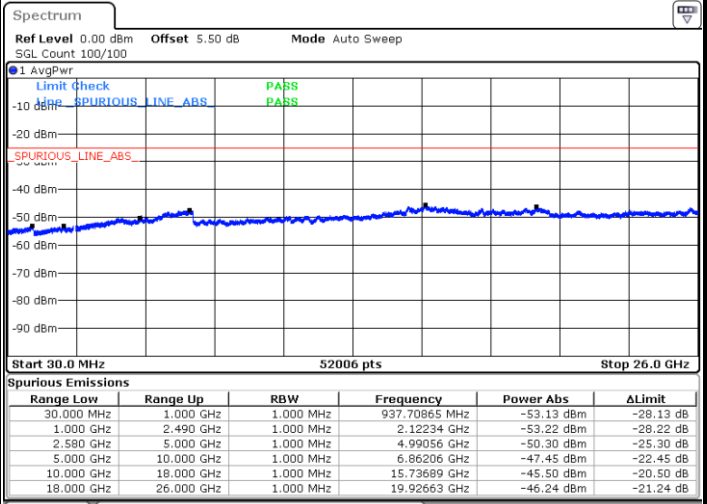

Lowest Channel / 16QAM

Date: 7.MAR.2018 08:55:13

Date: 7.MAR.2018 08:54:19

Middle Channel / QPSK

Middle Channel / 16QAM

Date: 7.MAR.2018 08:56:07

Date: 7.MAR.2018 08:57:00

LTE Band 7 / 5MHz

Highest Channel / QPSK

Date: 7.MAR.2018 09:04:39

Highest Channel / 16QAM

Date: 7.MAR.2018 09:03:45

LTE Band 7 / 10MHz

Lowest Channel / QPSK

Date: 7.MAR.2018 09:07:06

Lowest Channel / 16QAM

Date: 7.MAR.2018 09:06:12

LTE Band 7 / 10MHz

Middle Channel / QPSK

Middle Channel / 16QAM

Date: 7.MAR.2018 09:07:59

Date: 7.MAR.2018 09:08:53

Highest Channel / QPSK

Highest Channel / 16QAM