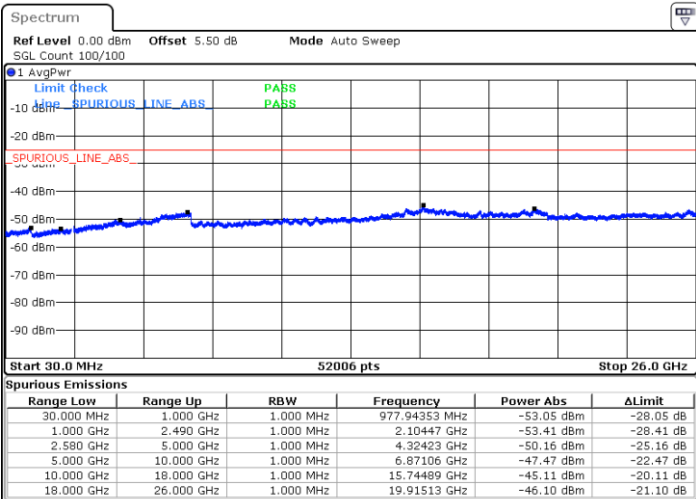

Middle Channel / 16QAM

Date: 7.MAR.2018 09:19:52

Date: 7.MAR.2018 09:20:46

LTE Band 7 / 15MHz

Highest Channel / QPSK

Date: 7.MAR.2018 09:28:24

Highest Channel / 16QAM

Date: 7.MAR.2018 09:27:31

LTE Band 7 / 20MHz

Lowest Channel / QPSK

Date: 7.MAR.2018 09:30:52

Lowest Channel / 16QAM

Date: 7.MAR.2018 09:29:58

LTE Band 7 / 20MHz

Middle Channel / QPSK

Middle Channel / 16QAM

Date: 7.MAR.2018 09:31:45

Date: 7.MAR.2018 09:32:39

Highest Channel / QPSK

Highest Channel / 16QAM

Date: 7.MAR.2018 09:40:18

Date: 7.MAR.2018 09:39:24

LTE Band 7 / 5MHz

Lowest Channel / 64QAM

Middle Channel / 64QAM

Date: 7.MAR.2018 10:09:32

Date: 7.MAR.2018 10:10:26

Highest Channel / 64QAM

Date: 7.MAR.2018 10:11:20

LTE Band 7 / 10MHz

Lowest Channel / 64QAM

Middle Channel / 64QAM