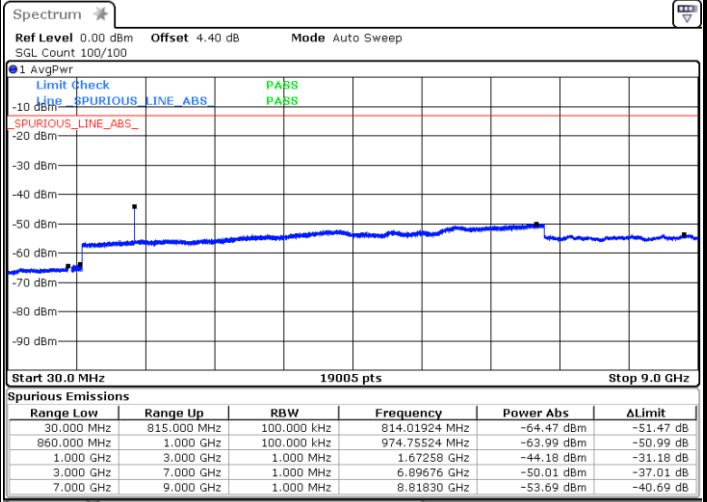

Highest Channel / 16QAM

Date: 18 JAN 2018 15:52:36

LTE Band 26 / 15MHz

Lowest Channel / QPSK

Lowest Channel / 16QAM

Date: 18 JAN 2018 15:36:50

Date: 18 JAN 2018 15:43:56

Middle Channel / QPSK

Middle Channel / 16QAM

Date: 18 JAN 2018 15:45:48

Date: 18 JAN 2018 15:45:20

LTE Band 26 / 1.4MHz

Lowest Channel / 64QAM

Middle Channel / 64QAM

Date: 18 JAN 2018 16:09:25

Date: 18 JAN 2018 16:10:15

Highest Channel / 64QAM

Date: 18 JAN 2018 16:13:53

LTE Band 26 / 3MHz

Lowest Channel / 64QAM

Middle Channel / 64QAM

Date: 18 JAN 2018 16:03:16

Date: 18 JAN 2018 16:03:42

Highest Channel / 64QAM

Date: 18 JAN 2018 16:06:03

LTE Band 26 / 5MHz

Lowest Channel / 64QAM

Middle Channel / 64QAM

Date: 18 JAN 2018 15:55:11

Date: 18 JAN 2018 15:55:38

Highest Channel / 64QAM

Date: 18 JAN 2018 15:57:48