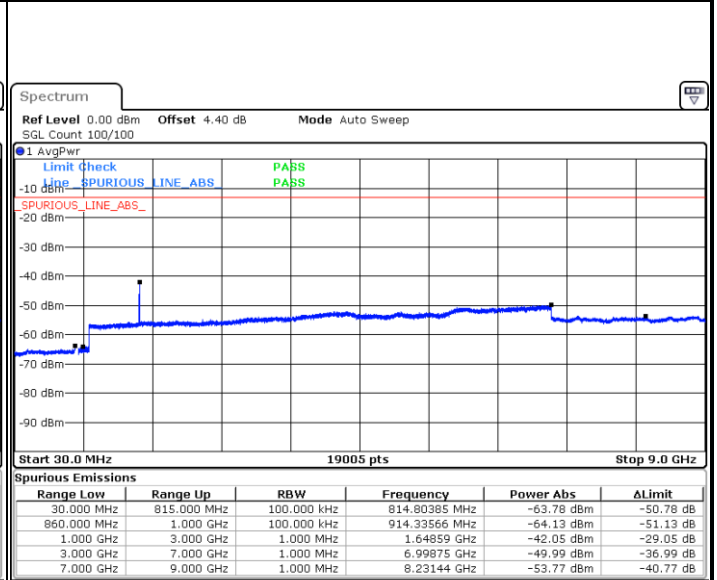

Highest Channel / 64QAM

Date: 7.MAR.2018 09:56:28

LTE Band 26 / 1.4MHz

Lowest Channel / QPSK

Lowest Channel / 16QAM

Date: 18 JAN 2018 16:07:40

Date: 18 JAN 2018 16:08:35

Middle Channel / QPSK

Middle Channel / 16QAM

Date: 18 JAN 2018 16:11:32

Date: 18 JAN 2018 16:10:52

LTE Band 26 / 1.4MHz

Highest Channel / QPSK

Date: 18 JAN 2018 16:12:13

Highest Channel / 16QAM

Date: 18 JAN 2018 16:13:05

LTE Band 26 / 3MHz

Lowest Channel / QPSK

Date: 18 JAN 2018 16:02:22

Lowest Channel / 16QAM

Date: 18 JAN 2018 16:02:48

LTE Band 26 / 3MHz

Middle Channel / QPSK

Date: 18 JAN 2018 16:04:34