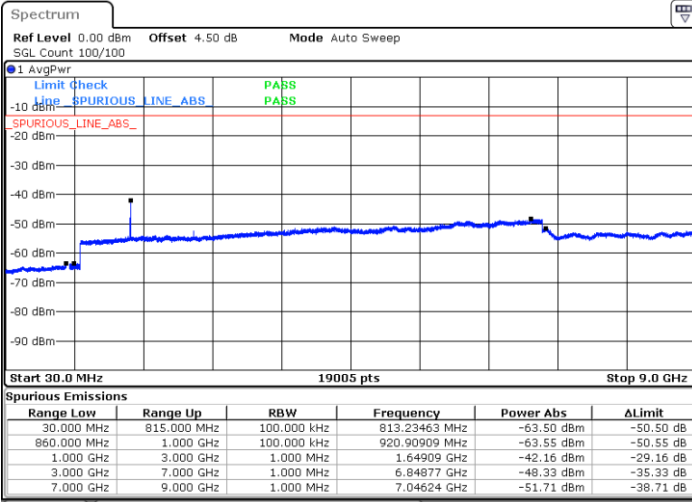

LTE Band 5 / 5MHz

Lowest Channel / 64QAM

Middle Channel / 64QAM

Date: 14 JAN 2018 21:50:59

Date: 14 JAN 2018 21:51:54

Highest Channel / 64QAM

Date: 14 JAN 2018 21:52:48

LTE Band 5 / 10MHz

Lowest Channel / 64QAM

Middle Channel / 64QAM

Date: 14 JAN 2018 21:53:43

Date: 14 JAN 2018 21:54:37

Highest Channel / 64QAM

Date: 14 JAN 2018 21:55:32

LTE Band 7 / 5MHz

Lowest Channel / QPSK