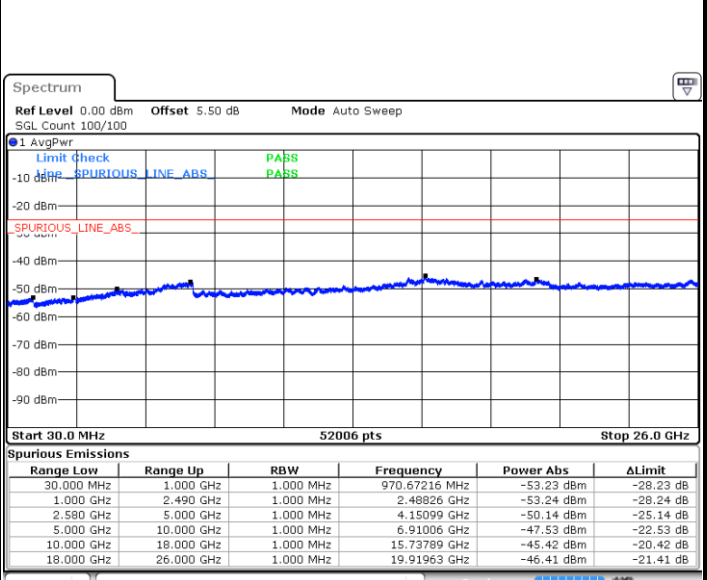

Date: 7.MAR.2018 09:16:31

Date: 7.MAR.2018 09:15:37

LTE Band 7 / 15MHz

Lowest Channel / QPSK

Lowest Channel / 16QAM

Date: 7.MAR.2018 09:18:59

Date: 7.MAR.2018 09:18:05

Middle Channel / QPSK

Middle Channel / 16QAM

Date: 7.MAR.2018 09:19:52

Date: 7.MAR.2018 09:20:46

LTE Band 7 / 15MHz

Highest Channel / QPSK

Date: 7.MAR.2018 09:28:24

Highest Channel / 16QAM

Date: 7.MAR.2018 09:27:31

LTE Band 7 / 20MHz

Lowest Channel / QPSK

Date: 7.MAR.2018 09:30:52

Lowest Channel / 16QAM

Date: 7.MAR.2018 09:29:58

LTE Band 7 / 20MHz

Middle Channel / QPSK

Middle Channel / 16QAM

Date: 7.MAR.2018 09:31:45

Date: 7.MAR.2018 09:32:39

Highest Channel / QPSK

Highest Channel / 16QAM

Date: 7.MAR.2018 09:40:18

Date: 7.MAR.2018 09:39:24

LTE Band 7 / 5MHz

Lowest Channel / 64QAM