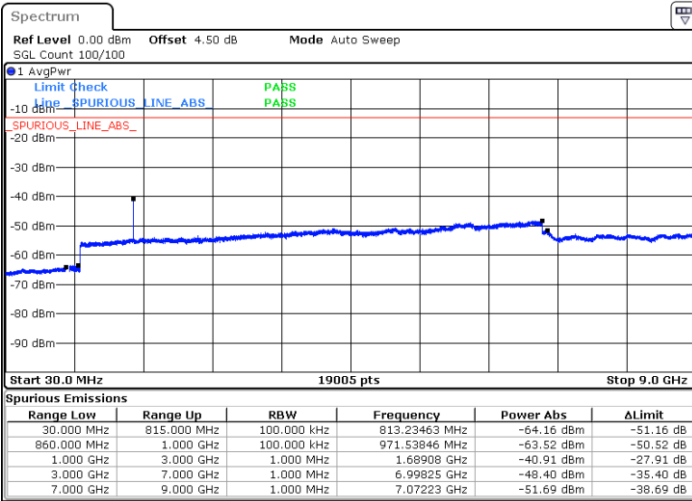

LTE Band 5 / 5MHz

Lowest Channel / 64QAM

Middle Channel / 64QAM

Date: 14 JAN 2018 21:50:59

Date: 14 JAN 2018 21:51:54

Highest Channel / 64QAM

Date: 14 JAN 2018 21:52:48

LTE Band 5 / 10MHz

Lowest Channel / 64QAM

Middle Channel / 64QAM

Date: 14 JAN 2018 21:53:43

Date: 14 JAN 2018 21:54:37

Highest Channel / 64QAM

Date: 14 JAN 2018 21:55:32

LTE Band 7 / 5MHz

Lowest Channel / QPSK