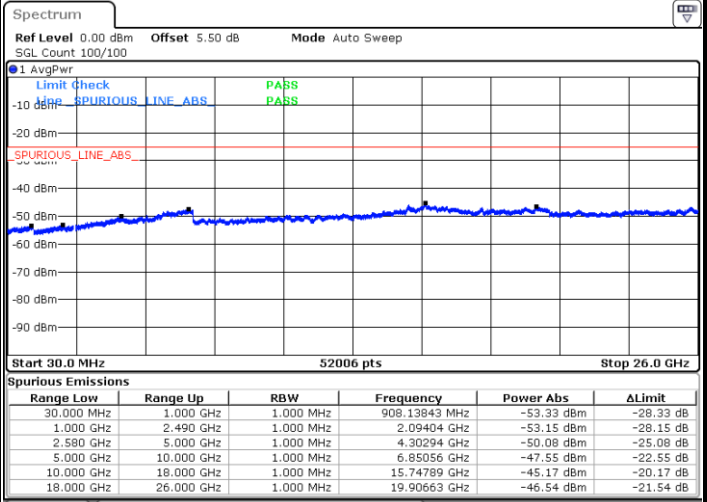

LTE Band 5 / 5MHz

Lowest Channel / 64QAM

Middle Channel / 64QAM

Date: 14 JAN 2018 21:50:59

Date: 14 JAN 2018 21:51:54

Highest Channel / 64QAM

Date: 14 JAN 2018 21:52:48

LTE Band 5 / 10MHz

Lowest Channel / 64QAM

Middle Channel / 64QAM

Date: 14 JAN 2018 21:53:43

Date: 14 JAN 2018 21:54:37

Highest Channel / 64QAM

Date: 14 JAN 2018 21:55:32

LTE Band 7 / 5MHz

Lowest Channel / QPSK

Lowest Channel / 16QAM

Date: 7.MAR.2018 08:55:13

Date: 7.MAR.2018 08:54:19

Middle Channel / QPSK

Middle Channel / 16QAM

Date: 7.MAR.2018 08:56:07

Date: 7.MAR.2018 08:57:00

LTE Band 7 / 5MHz

Highest Channel / QPSK

Date: 7.MAR.2018 09:04:39

Highest Channel / 16QAM

Date: 7.MAR.2018 09:03:45

LTE Band 7 / 10MHz

Lowest Channel / QPSK

Date: 7.MAR.2018 09:07:06

Lowest Channel / 16QAM