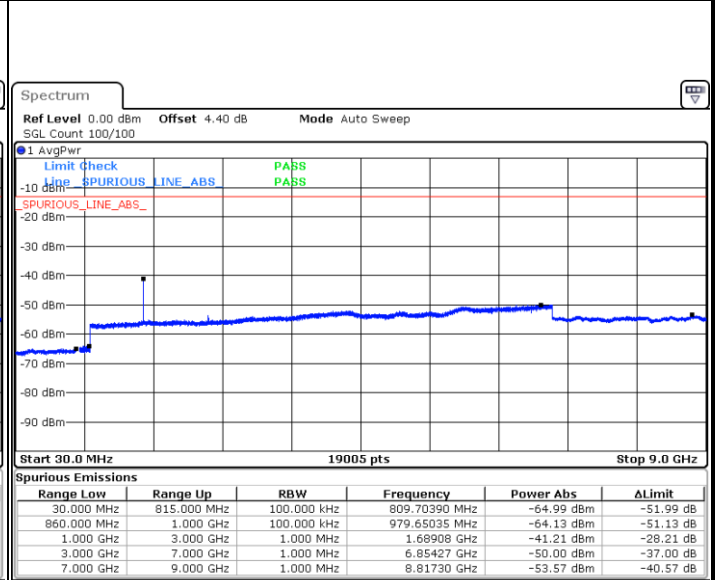

Middle Channel / 16QAM

Date: 18 JAN 2018 16:04:08

Highest Channel / QPSK

Date: 18 JAN 2018 16:05:09

Highest Channel / 16QAM

Date: 18 JAN 2018 16:05:34

LTE Band 26 / 5MHz

Lowest Channel / QPSK

Lowest Channel / 16QAM

Date: 18 JAN 2018 15:54:18

Date: 18 JAN 2018 15:54:44

Middle Channel / QPSK

Middle Channel / 16QAM

Date: 18 JAN 2018 15:56:30

Date: 18 JAN 2018 15:56:04

LTE Band 26 / 5MHz

Highest Channel / QPSK

Date: 18 JAN 2018 15:56:57

Highest Channel / 16QAM

Date: 18 JAN 2018 15:57:22

LTE Band 26 / 10MHz

Lowest Channel / QPSK

Date: 18 JAN 2018 15:47:50

Lowest Channel / 16QAM

Date: 18 JAN 2018 15:49:14

LTE Band 26 / 10MHz

Middle Channel / QPSK

Date: 18 JAN 2018 15:51:32

Middle Channel / 16QAM

Date: 18 JAN 2018 15:51:06

Highest Channel / QPSK

Date: 18 JAN 2018 15:51:58