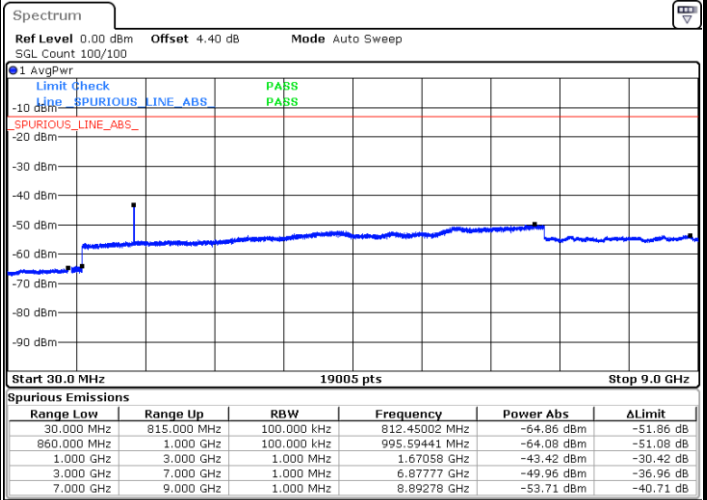

Middle Channel / 16QAM

Date: 18 JAN 2018 15:45:48

Date: 18 JAN 2018 15:45:20

LTE Band 26 / 1.4MHz

Lowest Channel / 64QAM

Middle Channel / 64QAM

Date: 18 JAN 2018 16:09:25

Date: 18 JAN 2018 16:10:15

Highest Channel / 64QAM

Date: 18 JAN 2018 16:13:53

LTE Band 26 / 3MHz

Lowest Channel / 64QAM

Middle Channel / 64QAM

Date: 18 JAN 2018 16:03:16

Date: 18 JAN 2018 16:03:42

Highest Channel / 64QAM

Date: 18 JAN 2018 16:06:03

LTE Band 26 / 5MHz

Lowest Channel / 64QAM

Middle Channel / 64QAM

Date: 18 JAN 2018 15:55:11

Date: 18 JAN 2018 15:55:38

Highest Channel / 64QAM

Date: 18 JAN 2018 15:57:48