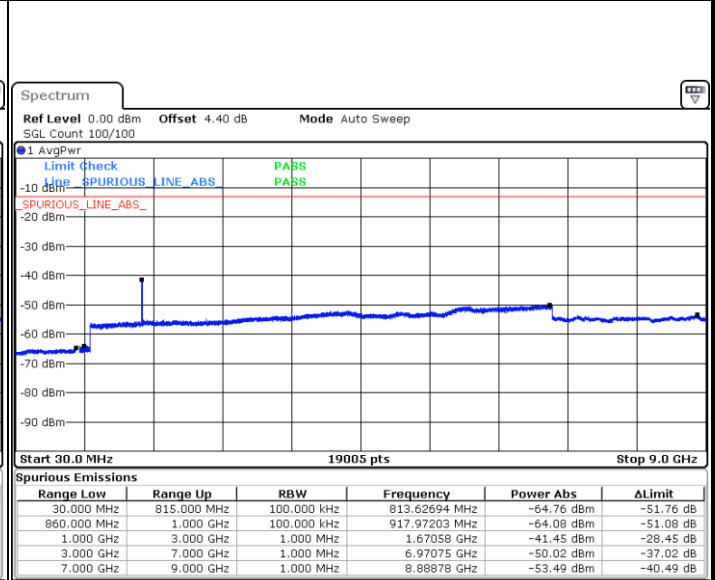

Middle Channel / 16QAM

Date: 18 JAN 2018 16:11:32

Date: 18 JAN 2018 16:10:52

LTE Band 26 / 1.4MHz

Highest Channel / QPSK

Date: 18 JAN 2018 16:12:13

Highest Channel / 16QAM

Date: 18 JAN 2018 16:13:05

LTE Band 26 / 3MHz

Lowest Channel / QPSK

Date: 18 JAN 2018 16:02:22

Lowest Channel / 16QAM

Date: 18 JAN 2018 16:02:48

LTE Band 26 / 3MHz

Middle Channel / QPSK

Date: 18 JAN 2018 16:04:34

Middle Channel / 16QAM

Date: 18 JAN 2018 16:04:08

Highest Channel / QPSK

Date: 18 JAN 2018 16:05:09

Highest Channel / 16QAM

Date: 18 JAN 2018 16:05:34

LTE Band 26 / 5MHz

Lowest Channel / QPSK

Lowest Channel / 16QAM

Date: 18 JAN 2018 15:54:18

Date: 18 JAN 2018 15:54:44

Middle Channel / QPSK

Middle Channel / 16QAM

Date: 18 JAN 2018 15:56:30

Date: 18 JAN 2018 15:56:04

LTE Band 26 / 5MHz