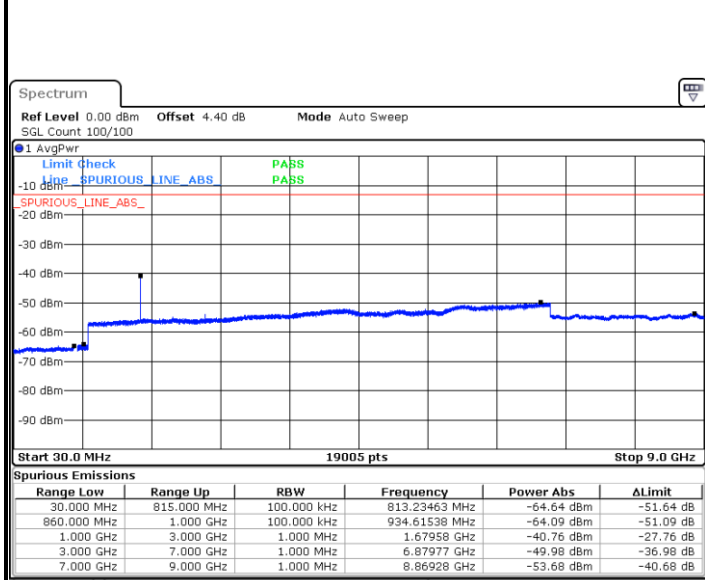

Highest Channel / QPSK

Date: 18 JAN 2018 15:56:57

Highest Channel / 16QAM

Date: 18 JAN 2018 15:57:22

LTE Band 26 / 10MHz

Lowest Channel / QPSK

Date: 18 JAN 2018 15:47:50

Lowest Channel / 16QAM

Date: 18 JAN 2018 15:49:14

LTE Band 26 / 10MHz

Middle Channel / QPSK

Date: 18 JAN 2018 15:51:32

Middle Channel / 16QAM

Date: 18 JAN 2018 15:51:06

Highest Channel / QPSK

Date: 18 JAN 2018 15:51:58

Highest Channel / 16QAM

Date: 18 JAN 2018 15:52:36

LTE Band 26 / 15MHz

Lowest Channel / QPSK

Lowest Channel / 16QAM

Date: 18 JAN 2018 15:36:50

Date: 18 JAN 2018 15:43:56

Middle Channel / QPSK