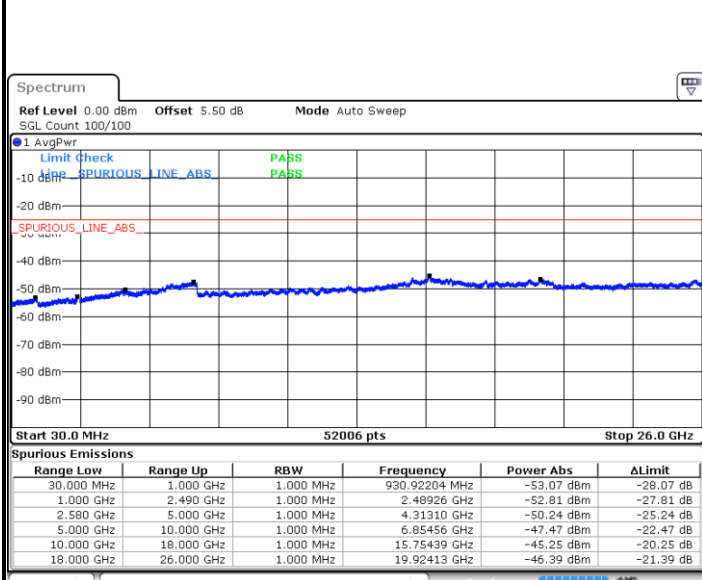

Date: 7.MAR.2018 09:16:31

Date: 7.MAR.2018 09:15:37

LTE Band 7 / 15MHz

Lowest Channel / QPSK

Lowest Channel / 16QAM

Date: 7.MAR.2018 09:18:59

Date: 7.MAR.2018 09:18:05

Middle Channel / QPSK

Middle Channel / 16QAM

Date: 7.MAR.2018 09:19:52

Date: 7.MAR.2018 09:20:46

LTE Band 7 / 15MHz

Highest Channel / QPSK

Date: 7.MAR.2018 09:28:24

Highest Channel / 16QAM

Date: 7.MAR.2018 09:27:31

LTE Band 7 / 20MHz

Lowest Channel / QPSK

Date: 7.MAR.2018 09:30:52

Lowest Channel / 16QAM

Date: 7.MAR.2018 09:29:58

LTE Band 7 / 20MHz

Middle Channel / QPSK

Middle Channel / 16QAM

Date: 7.MAR.2018 09:31:45

Date: 7.MAR.2018 09:32:39

Highest Channel / QPSK

Highest Channel / 16QAM

Date: 7.MAR.2018 09:40:18

Date: 7.MAR.2018 09:39:24

LTE Band 7 / 5MHz

Lowest Channel / 64QAM