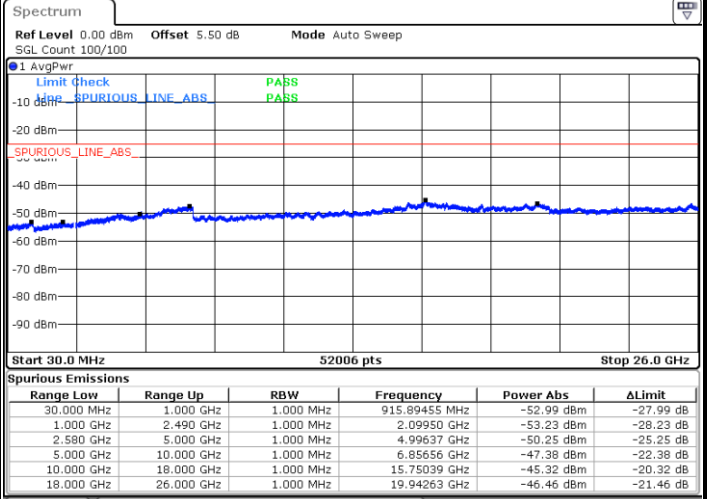

LTE Band 7 / 20MHz

Lowest Channel / QPSK

Date: 7.MAR.2018 09:30:52

Lowest Channel / 16QAM

Date: 7.MAR.2018 09:29:58

LTE Band 7 / 20MHz

Middle Channel / QPSK

Middle Channel / 16QAM

Date: 7.MAR.2018 09:31:45

Date: 7.MAR.2018 09:32:39

Highest Channel / QPSK

Highest Channel / 16QAM

Date: 7.MAR.2018 09:40:18

Date: 7.MAR.2018 09:39:24

LTE Band 7 / 5MHz

Lowest Channel / 64QAM

Middle Channel / 64QAM

Date: 7.MAR.2018 10:09:32

Date: 7.MAR.2018 10:10:26

Highest Channel / 64QAM

Date: 7.MAR.2018 10:11:20

LTE Band 7 / 10MHz

Lowest Channel / 64QAM

Middle Channel / 64QAM