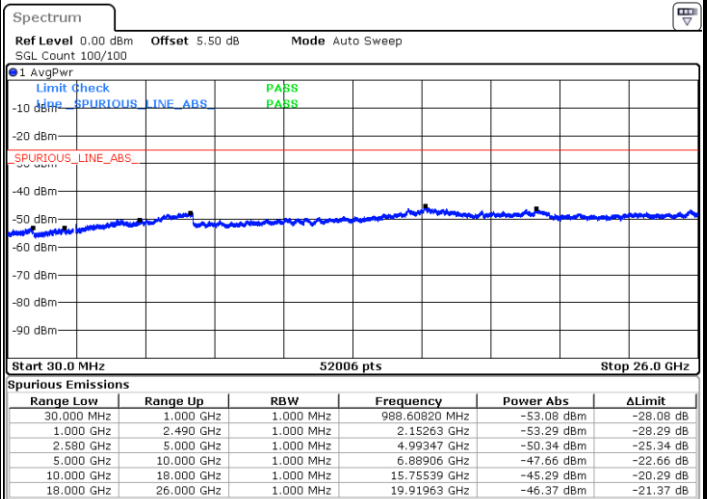

LTE Band 7 / 20MHz

Lowest Channel / QPSK

Date: 7.MAR.2018 09:30:52

Lowest Channel / 16QAM

Date: 7.MAR.2018 09:29:58

LTE Band 7 / 20MHz

Middle Channel / QPSK

Middle Channel / 16QAM

Date: 7.MAR.2018 09:31:45

Date: 7.MAR.2018 09:32:39

Highest Channel / QPSK

Highest Channel / 16QAM

Date: 7.MAR.2018 09:40:18

Date: 7.MAR.2018 09:39:24

LTE Band 7 / 5MHz

Lowest Channel / 64QAM

Middle Channel / 64QAM

Date: 7.MAR.2018 10:09:32

Date: 7.MAR.2018 10:10:26

Highest Channel / 64QAM

Date: 7.MAR.2018 10:11:20

LTE Band 7 / 10MHz

Lowest Channel / 64QAM

Middle Channel / 64QAM

Date: 7.MAR.2018 10:02:20

Date: 7.MAR.2018 10:03:13

Highest Channel / 64QAM

Date: 7.MAR.2018 10:04:07

LTE Band 7 / 15MHz

Lowest Channel / 64QAM

Middle Channel / 64QAM

Date: 7.MAR.2018 09:59:38