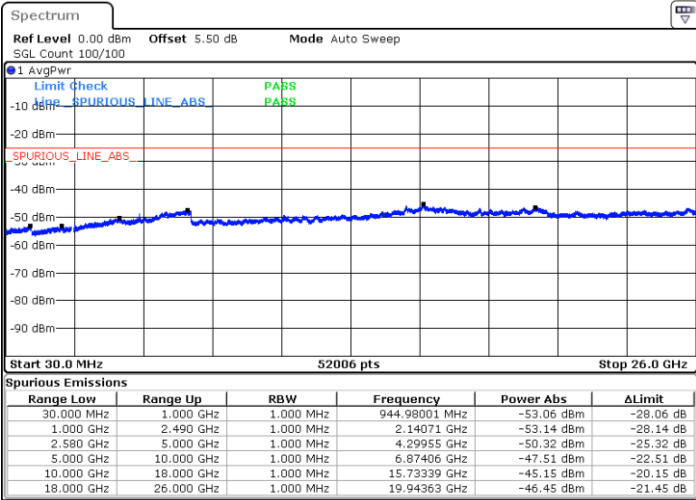

Middle Channel / 16QAM

Date: 7.MAR.2018 09:19:52

Date: 7.MAR.2018 09:20:46

LTE Band 7 / 15MHz

Highest Channel / QPSK

Date: 7.MAR.2018 09:28:24

Highest Channel / 16QAM

Date: 7.MAR.2018 09:27:31

LTE Band 7 / 20MHz

Lowest Channel / QPSK

Date: 7.MAR.2018 09:30:52

Lowest Channel / 16QAM

Date: 7.MAR.2018 09:29:58

LTE Band 7 / 20MHz

Middle Channel / QPSK

Middle Channel / 16QAM

Date: 7.MAR.2018 09:31:45

Date: 7.MAR.2018 09:32:39

Highest Channel / QPSK

Highest Channel / 16QAM

Date: 7.MAR.2018 09:40:18

Date: 7.MAR.2018 09:39:24

LTE Band 7 / 5MHz

Lowest Channel / 64QAM

Middle Channel / 64QAM

Date: 7.MAR.2018 10:09:32

Date: 7.MAR.2018 10:10:26

Highest Channel / 64QAM

Date: 7.MAR.2018 10:11:20

LTE Band 7 / 10MHz

Lowest Channel / 64QAM

Middle Channel / 64QAM