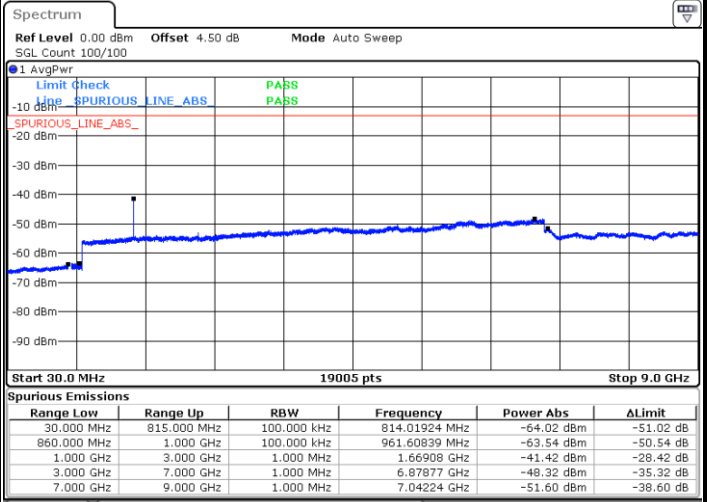

LTE Band 5 / 5MHz

Lowest Channel / 64QAM

Middle Channel / 64QAM

Date: 14 JAN 2018 21:50:59

Date: 14 JAN 2018 21:51:54

Highest Channel / 64QAM

Date: 14 JAN 2018 21:52:48

LTE Band 5 / 10MHz

Lowest Channel / 64QAM

Middle Channel / 64QAM

Date: 14 JAN 2018 21:53:43

Date: 14 JAN 2018 21:54:37

Highest Channel / 64QAM

Date: 14 JAN 2018 21:55:32

LTE Band 7 / 5MHz

Lowest Channel / QPSK