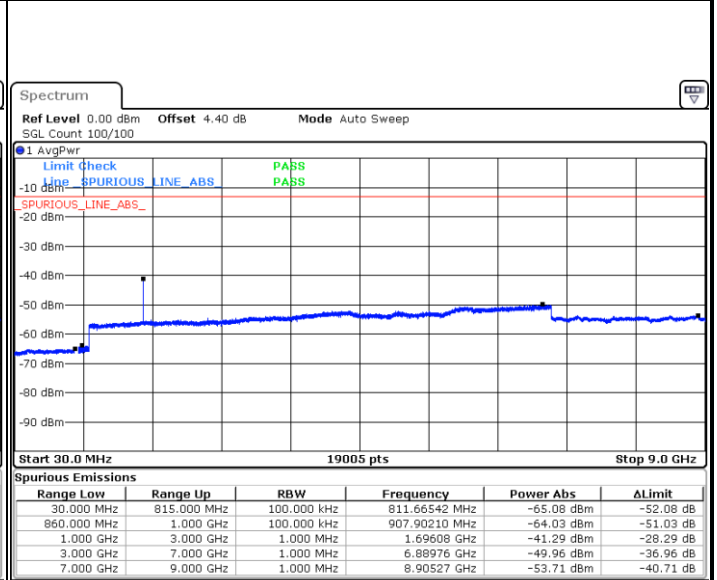

Highest Channel / 64QAM

Date: 7.MAR.2018 09:56:28

LTE Band 26 / 1.4MHz

Lowest Channel / QPSK

Lowest Channel / 16QAM

Date: 18 JAN 2018 16:07:40

Date: 18 JAN 2018 16:08:35

Middle Channel / QPSK

Middle Channel / 16QAM

Date: 18 JAN 2018 16:11:32

Date: 18 JAN 2018 16:10:52

LTE Band 26 / 1.4MHz

Highest Channel / QPSK

Date: 18 JAN 2018 16:12:13

Highest Channel / 16QAM

Date: 18 JAN 2018 16:13:05

LTE Band 26 / 3MHz

Lowest Channel / QPSK

Date: 18 JAN 2018 16:02:22

Lowest Channel / 16QAM

Date: 18 JAN 2018 16:02:48

LTE Band 26 / 3MHz

Middle Channel / QPSK

Date: 18 JAN 2018 16:04:34