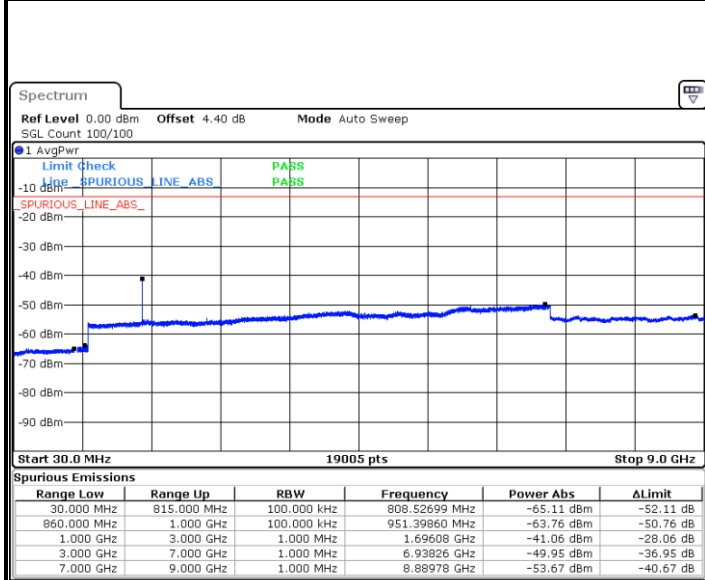

Highest Channel / 64QAM

Date: 7.MAR.2018 09:56:28

LTE Band 26 / 1.4MHz

Lowest Channel / QPSK

Lowest Channel / 16QAM

Date: 18 JAN 2018 16:07:40

Date: 18 JAN 2018 16:08:35

Middle Channel / QPSK

Middle Channel / 16QAM

Date: 18 JAN 2018 16:11:32

Date: 18 JAN 2018 16:10:52

LTE Band 26 / 1.4MHz

Highest Channel / QPSK

Date: 18 JAN 2018 16:12:13

Highest Channel / 16QAM

Date: 18 JAN 2018 16:13:05

LTE Band 26 / 3MHz

Lowest Channel / QPSK

Date: 18 JAN 2018 16:02:22

Lowest Channel / 16QAM

Date: 18 JAN 2018 16:02:48

LTE Band 26 / 3MHz

Middle Channel / QPSK

Date: 18 JAN 2018 16:04:34

Middle Channel / 16QAM

Date: 18 JAN 2018 16:04:08

Highest Channel / QPSK

Date: 18 JAN 2018 16:05:09

Highest Channel / 16QAM

Date: 18 JAN 2018 16:05:34

LTE Band 26 / 5MHz

Lowest Channel / QPSK