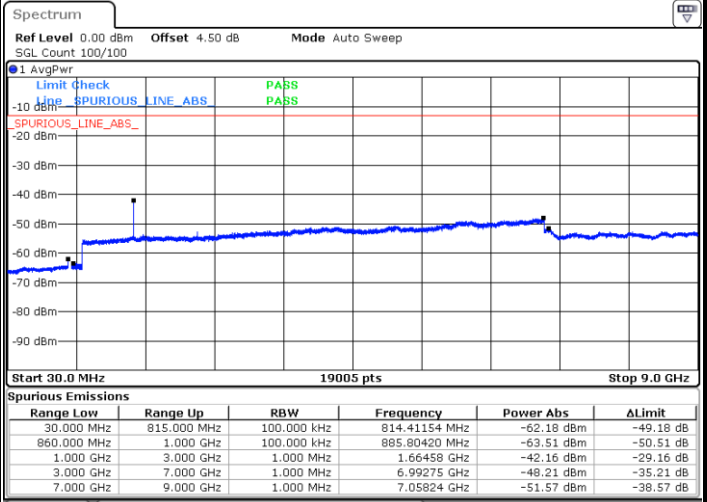

LTE Band 5 / 5MHz

Lowest Channel / 64QAM

Middle Channel / 64QAM

Date: 14 JAN 2018 21:50:59

Date: 14 JAN 2018 21:51:54

Highest Channel / 64QAM

Date: 14 JAN 2018 21:52:48

LTE Band 5 / 10MHz

Lowest Channel / 64QAM

Middle Channel / 64QAM

Date: 14 JAN 2018 21:53:43

Date: 14 JAN 2018 21:54:37

Highest Channel / 64QAM

Date: 14 JAN 2018 21:55:32

LTE Band 7 / 5MHz

Lowest Channel / QPSK