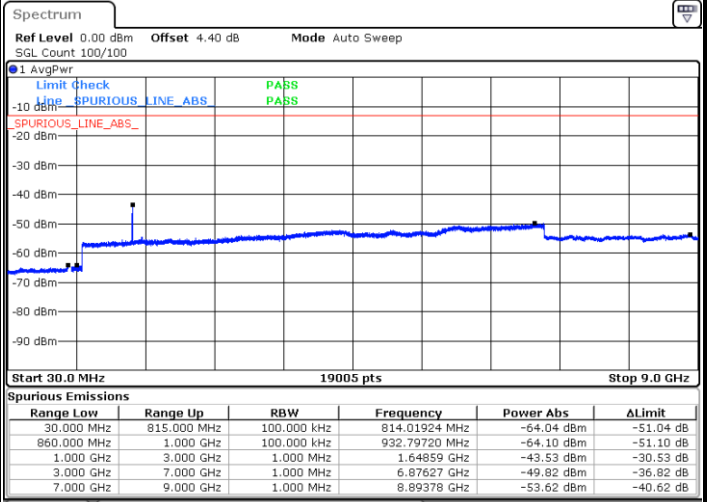

Date: 7.MAR.2018 10:00:32

Highest Channel / 64QAM

Date: 7.MAR.2018 10:01:26

LTE Band 7 / 20MHz

Lowest Channel / 64QAM

Middle Channel / 64QAM

Date: 7.MAR.2018 09:54:41

Date: 7.MAR.2018 09:55:34

Highest Channel / 64QAM

Date: 7.MAR.2018 09:56:28

LTE Band 26 / 1.4MHz

Lowest Channel / QPSK

Lowest Channel / 16QAM

Date: 18 JAN 2018 16:07:40

Date: 18 JAN 2018 16:08:35

Middle Channel / QPSK

Middle Channel / 16QAM

Date: 18 JAN 2018 16:11:32

Date: 18 JAN 2018 16:10:52

LTE Band 26 / 1.4MHz

Highest Channel / QPSK

Date: 18 JAN 2018 16:12:13

Highest Channel / 16QAM

Date: 18 JAN 2018 16:13:05