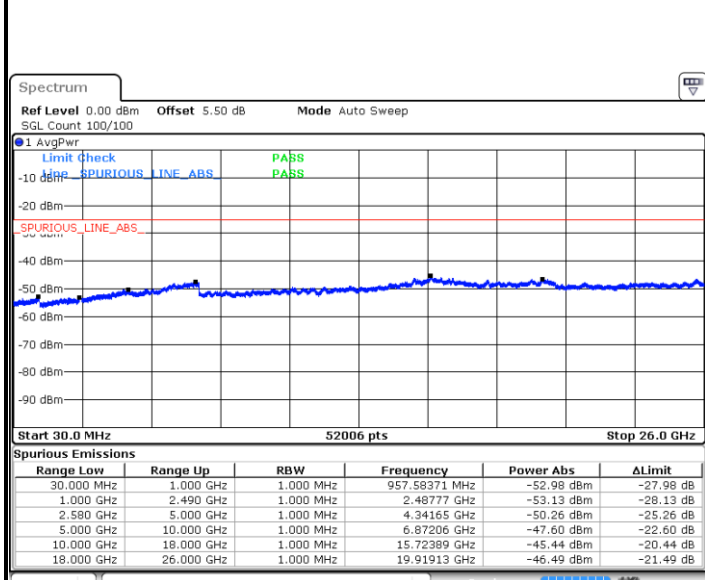

Lowest Channel / 16QAM

Date: 7.MAR.2018 08:55:13

Date: 7.MAR.2018 08:54:19

Middle Channel / QPSK

Middle Channel / 16QAM

Date: 7.MAR.2018 08:56:07

Date: 7.MAR.2018 08:57:00

LTE Band 7 / 5MHz

Highest Channel / QPSK

Date: 7.MAR.2018 09:04:39

Highest Channel / 16QAM

Date: 7.MAR.2018 09:03:45

LTE Band 7 / 10MHz

Lowest Channel / QPSK

Date: 7.MAR.2018 09:07:06

Lowest Channel / 16QAM

Date: 7.MAR.2018 09:06:12

LTE Band 7 / 10MHz

Middle Channel / QPSK

Middle Channel / 16QAM

Date: 7.MAR.2018 09:07:59

Date: 7.MAR.2018 09:08:53

Highest Channel / QPSK

Highest Channel / 16QAM

Date: 7.MAR.2018 09:16:31

Date: 7.MAR.2018 09:15:37

LTE Band 7 / 15MHz

Lowest Channel / QPSK

Lowest Channel / 16QAM

Date: 7.MAR.2018 09:18:59

Date: 7.MAR.2018 09:18:05

Middle Channel / QPSK