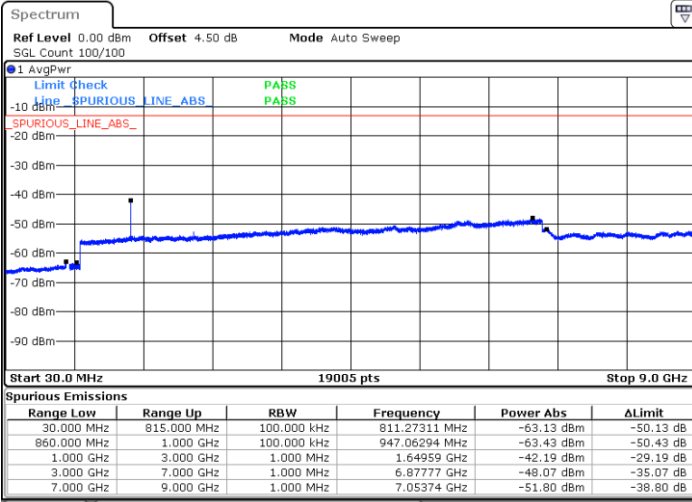

LTE Band 5 / 5MHz

Lowest Channel / 64QAM

Middle Channel / 64QAM

Date: 14 JAN 2018 21:50:59

Date: 14 JAN 2018 21:51:54

Highest Channel / 64QAM

Date: 14 JAN 2018 21:52:48

LTE Band 5 / 10MHz

Lowest Channel / 64QAM

Middle Channel / 64QAM

Date: 14 JAN 2018 21:53:43

Date: 14 JAN 2018 21:54:37

Highest Channel / 64QAM

Date: 14 JAN 2018 21:55:32

LTE Band 7 / 5MHz

Lowest Channel / QPSK