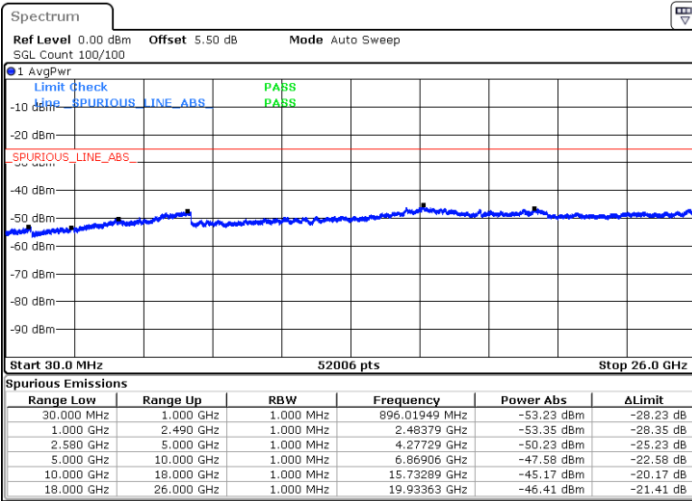

Lowest Channel / 64QAM

Middle Channel / 64QAM

Date: 14 JAN 2018 21:53:43

Date: 14 JAN 2018 21:54:37

Highest Channel / 64QAM

Date: 14 JAN 2018 21:55:32

LTE Band 7 / 5MHz

Lowest Channel / QPSK

Lowest Channel / 16QAM

Date: 7.MAR.2018 08:55:13

Date: 7.MAR.2018 08:54:19

Middle Channel / QPSK

Middle Channel / 16QAM

Date: 7.MAR.2018 08:56:07

Date: 7.MAR.2018 08:57:00

LTE Band 7 / 5MHz

Highest Channel / QPSK

Date: 7.MAR.2018 09:04:39

Highest Channel / 16QAM

Date: 7.MAR.2018 09:03:45

LTE Band 7 / 10MHz

Lowest Channel / QPSK

Date: 7.MAR.2018 09:07:06

Lowest Channel / 16QAM

Date: 7.MAR.2018 09:06:12

LTE Band 7 / 10MHz

Middle Channel / QPSK

Middle Channel / 16QAM

Date: 7.MAR.2018 09:07:59

Date: 7.MAR.2018 09:08:53

Highest Channel / QPSK

Highest Channel / 16QAM