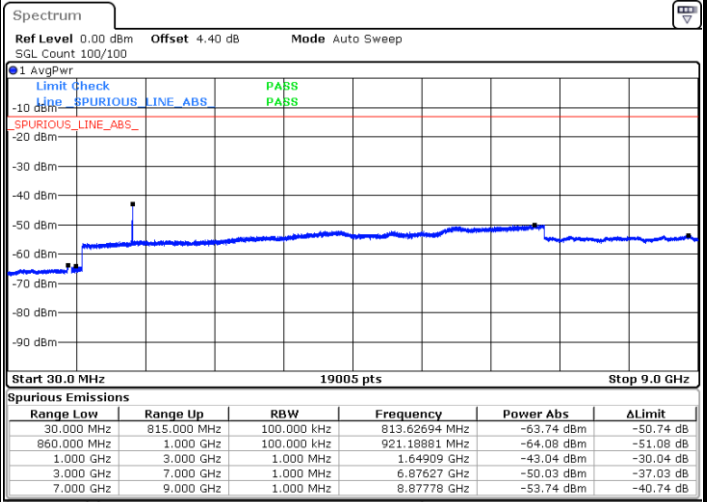

LTE Band 26 / 3MHz

Lowest Channel / QPSK

Date: 18 JAN 2018 16:02:22

Lowest Channel / 16QAM

Date: 18 JAN 2018 16:02:48

LTE Band 26 / 3MHz

Middle Channel / QPSK

Date: 18 JAN 2018 16:04:34

Middle Channel / 16QAM

Date: 18 JAN 2018 16:04:08

Highest Channel / QPSK

Date: 18 JAN 2018 16:05:09

Highest Channel / 16QAM

Date: 18 JAN 2018 16:05:34

LTE Band 26 / 5MHz

Lowest Channel / QPSK

Lowest Channel / 16QAM

Date: 18 JAN 2018 15:54:18

Date: 18 JAN 2018 15:54:44

Middle Channel / QPSK

Middle Channel / 16QAM

Date: 18 JAN 2018 15:56:30

Date: 18 JAN 2018 15:56:04

LTE Band 26 / 5MHz

Highest Channel / QPSK

Date: 18 JAN 2018 15:56:57

Highest Channel / 16QAM

Date: 18 JAN 2018 15:57:22

LTE Band 26 / 10MHz

Lowest Channel / QPSK

Date: 18 JAN 2018 15:47:50

Lowest Channel / 16QAM