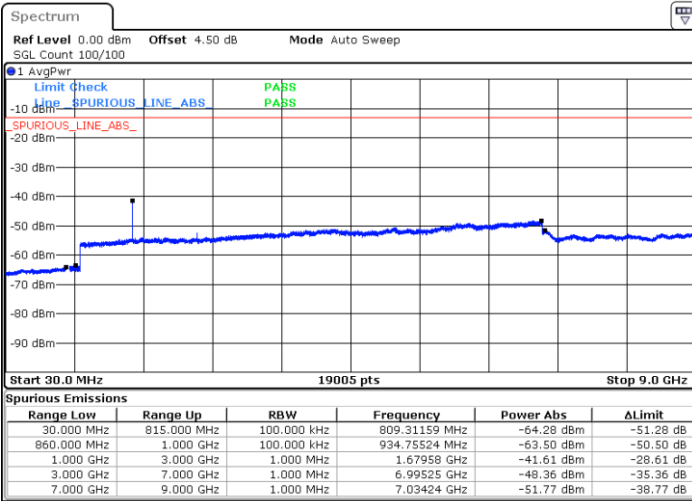

LTE Band 5 / 5MHz

Lowest Channel / 64QAM

Middle Channel / 64QAM

Date: 14 JAN 2018 21:50:59

Date: 14 JAN 2018 21:51:54

Highest Channel / 64QAM

Date: 14 JAN 2018 21:52:48

LTE Band 5 / 10MHz

Lowest Channel / 64QAM

Middle Channel / 64QAM

Date: 14 JAN 2018 21:53:43

Date: 14 JAN 2018 21:54:37

Highest Channel / 64QAM

Date: 14 JAN 2018 21:55:32

LTE Band 7 / 5MHz

Lowest Channel / QPSK

Lowest Channel / 16QAM

Date: 7.MAR.2018 08:55:13

Date: 7.MAR.2018 08:54:19

Middle Channel / QPSK

Middle Channel / 16QAM

Date: 7.MAR.2018 08:56:07

Date: 7.MAR.2018 08:57:00

LTE Band 7 / 5MHz

Highest Channel / QPSK

Date: 7.MAR.2018 09:04:39

Highest Channel / 16QAM

Date: 7.MAR.2018 09:03:45

LTE Band 7 / 10MHz

Lowest Channel / QPSK

Date: 7.MAR.2018 09:07:06

Lowest Channel / 16QAM