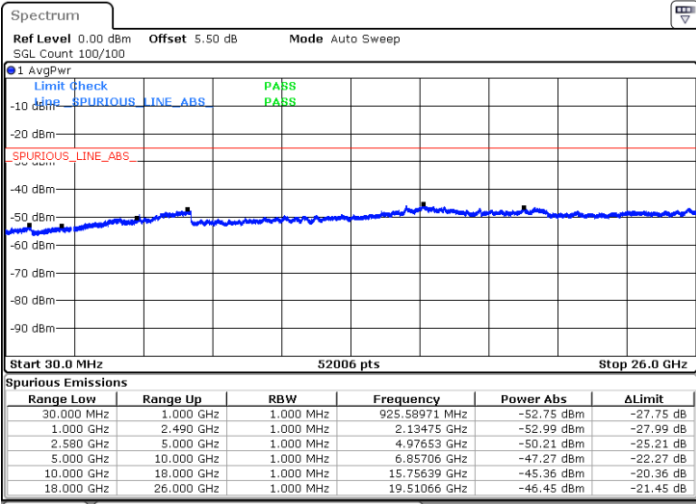

Lowest Channel / 16QAM

Date: 7.MAR.2018 08:55:13

Date: 7.MAR.2018 08:54:19

Middle Channel / QPSK

Middle Channel / 16QAM

Date: 7.MAR.2018 08:56:07

Date: 7.MAR.2018 08:57:00

LTE Band 7 / 5MHz

Highest Channel / QPSK

Date: 7.MAR.2018 09:04:39

Highest Channel / 16QAM

Date: 7.MAR.2018 09:03:45

LTE Band 7 / 10MHz

Lowest Channel / QPSK

Date: 7.MAR.2018 09:07:06

Lowest Channel / 16QAM

Date: 7.MAR.2018 09:06:12

LTE Band 7 / 10MHz

Middle Channel / QPSK

Middle Channel / 16QAM

Date: 7.MAR.2018 09:07:59

Date: 7.MAR.2018 09:08:53

Highest Channel / QPSK

Highest Channel / 16QAM