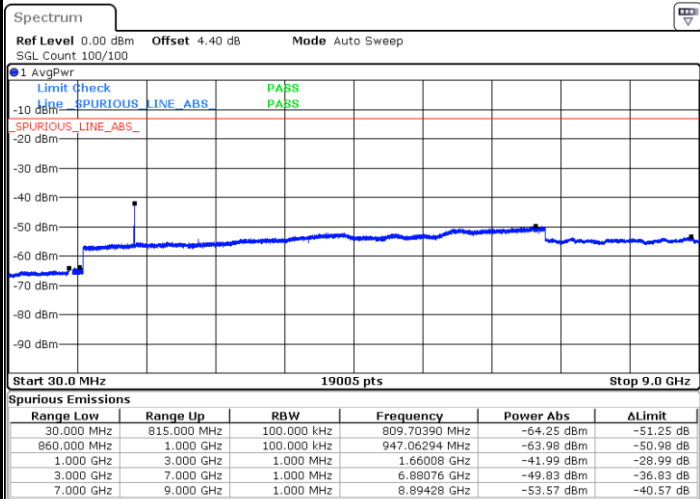

Date: 18 JAN 2018 15:49:14

LTE Band 26 / 10MHz

Middle Channel / QPSK

Date: 18 JAN 2018 15:51:32

Middle Channel / 16QAM

Date: 18 JAN 2018 15:51:06

Highest Channel / QPSK

Date: 18 JAN 2018 15:51:58

Highest Channel / 16QAM

Date: 18 JAN 2018 15:52:36

LTE Band 26 / 15MHz

Lowest Channel / QPSK

Lowest Channel / 16QAM

Date: 18 JAN 2018 15:36:50

Date: 18 JAN 2018 15:43:56

Middle Channel / QPSK

Middle Channel / 16QAM

Date: 18 JAN 2018 15:45:48

Date: 18 JAN 2018 15:45:20

LTE Band 26 / 1.4MHz

Lowest Channel / 64QAM

Middle Channel / 64QAM

Date: 18 JAN 2018 16:09:25

Date: 18 JAN 2018 16:10:15

Highest Channel / 64QAM

Date: 18 JAN 2018 16:13:53

LTE Band 26 / 3MHz

Lowest Channel / 64QAM

Middle Channel / 64QAM

Date: 18 JAN 2018 16:03:16

Date: 18 JAN 2018 16:03:42

Highest Channel / 64QAM