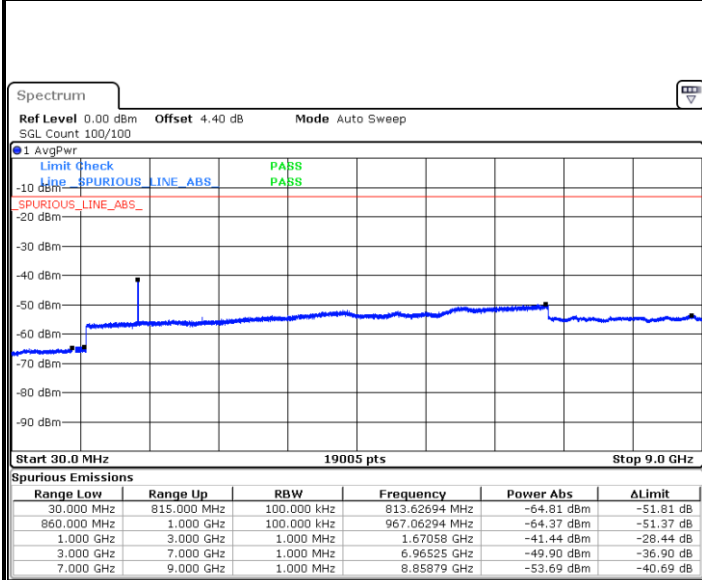

Middle Channel / 16QAM

Date: 18 JAN 2018 16:11:32

Date: 18 JAN 2018 16:10:52

LTE Band 26 / 1.4MHz

Highest Channel / QPSK

Date: 18 JAN 2018 16:12:13

Highest Channel / 16QAM

Date: 18 JAN 2018 16:13:05

LTE Band 26 / 3MHz

Lowest Channel / QPSK

Date: 18 JAN 2018 16:02:22

Lowest Channel / 16QAM

Date: 18 JAN 2018 16:02:48

LTE Band 26 / 3MHz

Middle Channel / QPSK

Date: 18 JAN 2018 16:04:34

Middle Channel / 16QAM

Date: 18 JAN 2018 16:04:08

Highest Channel / QPSK

Date: 18 JAN 2018 16:05:09

Highest Channel / 16QAM

Date: 18 JAN 2018 16:05:34

LTE Band 26 / 5MHz

Lowest Channel / QPSK