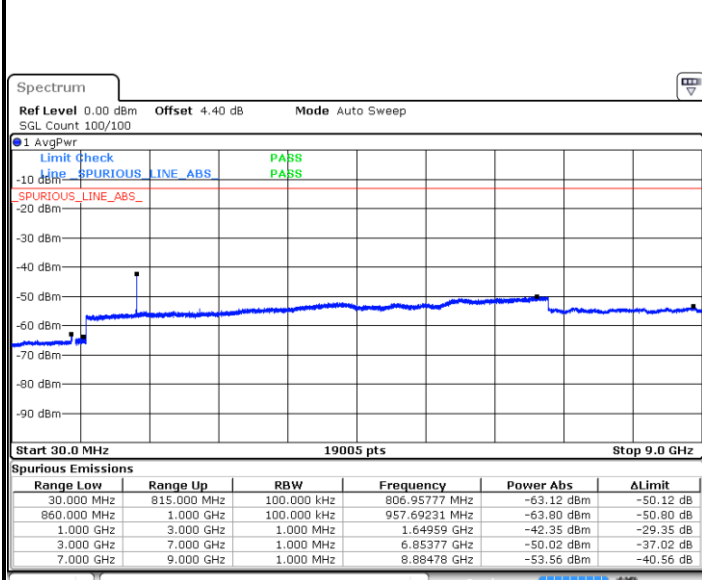

Lowest Channel / 16QAM

Date: 18 JAN 2018 15:54:18

Date: 18 JAN 2018 15:54:44

Middle Channel / QPSK

Middle Channel / 16QAM

Date: 18 JAN 2018 15:56:30

Date: 18 JAN 2018 15:56:04

LTE Band 26 / 5MHz

Highest Channel / QPSK

Date: 18 JAN 2018 15:56:57

Highest Channel / 16QAM

Date: 18 JAN 2018 15:57:22

LTE Band 26 / 10MHz

Lowest Channel / QPSK

Date: 18 JAN 2018 15:47:50

Lowest Channel / 16QAM

Date: 18 JAN 2018 15:49:14

LTE Band 26 / 10MHz

Middle Channel / QPSK

Date: 18 JAN 2018 15:51:32

Middle Channel / 16QAM

Date: 18 JAN 2018 15:51:06

Highest Channel / QPSK

Date: 18 JAN 2018 15:51:58

Highest Channel / 16QAM

Date: 18 JAN 2018 15:52:36

LTE Band 26 / 15MHz

Lowest Channel / QPSK

Lowest Channel / 16QAM

Date: 18 JAN 2018 15:36:50

Date: 18 JAN 2018 15:43:56

Middle Channel / QPSK