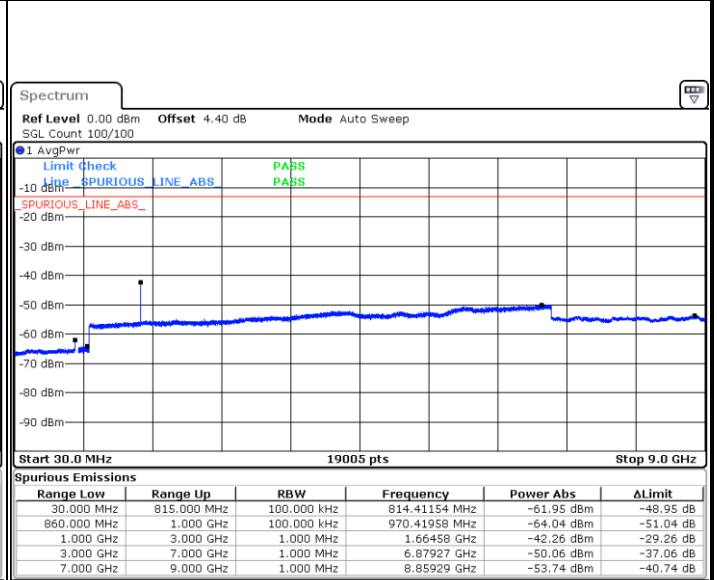

Highest Channel / QPSK

Date: 18 JAN 2018 15:56:57

Highest Channel / 16QAM

Date: 18 JAN 2018 15:57:22

LTE Band 26 / 10MHz

Lowest Channel / QPSK

Date: 18 JAN 2018 15:47:50

Lowest Channel / 16QAM

Date: 18 JAN 2018 15:49:14

LTE Band 26 / 10MHz

Middle Channel / QPSK

Date: 18 JAN 2018 15:51:32

Middle Channel / 16QAM

Date: 18 JAN 2018 15:51:06

Highest Channel / QPSK

Date: 18 JAN 2018 15:51:58

Highest Channel / 16QAM

Date: 18 JAN 2018 15:52:36

LTE Band 26 / 15MHz

Lowest Channel / QPSK

Lowest Channel / 16QAM

Date: 18 JAN 2018 15:36:50

Date: 18 JAN 2018 15:43:56

Middle Channel / QPSK