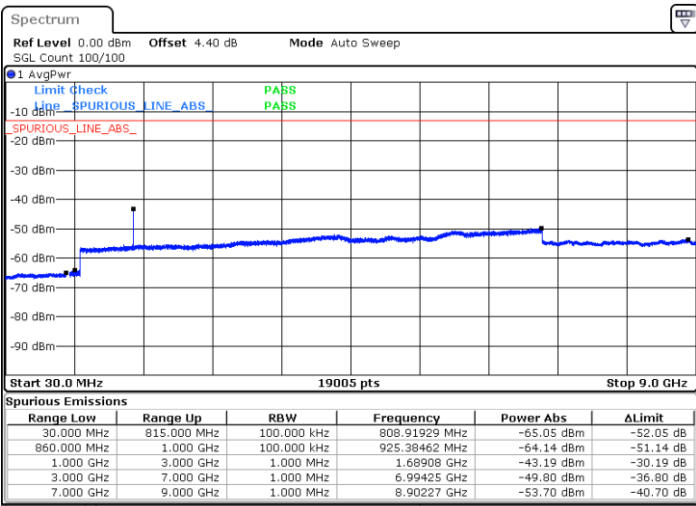

Middle Channel / 16QAM

Date: 18 JAN 2018 15:45:48

Date: 18 JAN 2018 15:45:20

LTE Band 26 / 1.4MHz

Lowest Channel / 64QAM

Middle Channel / 64QAM

Date: 18 JAN 2018 16:09:25

Date: 18 JAN 2018 16:10:15

Highest Channel / 64QAM

Date: 18 JAN 2018 16:13:53

LTE Band 26 / 3MHz

Lowest Channel / 64QAM

Middle Channel / 64QAM

Date: 18 JAN 2018 16:03:16

Date: 18 JAN 2018 16:03:42

Highest Channel / 64QAM

Date: 18 JAN 2018 16:06:03

LTE Band 26 / 5MHz

Lowest Channel / 64QAM

Middle Channel / 64QAM

Date: 18 JAN 2018 15:55:11

Date: 18 JAN 2018 15:55:38

Highest Channel / 64QAM

Date: 18 JAN 2018 15:57:48