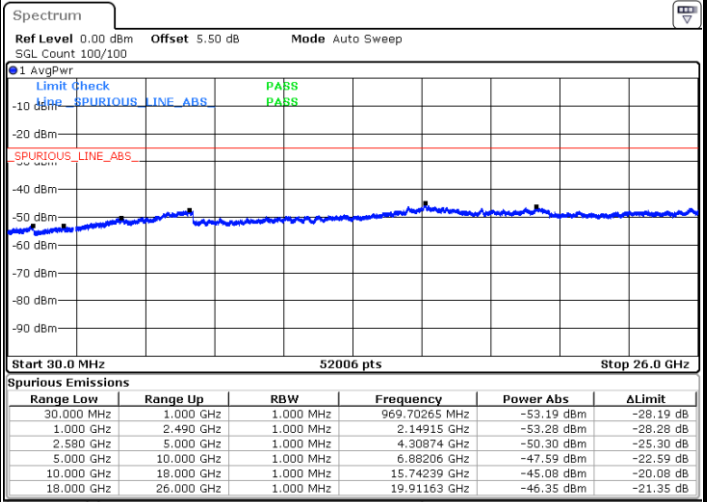

Highest Channel / QPSK

Date: 7.MAR.2018 09:04:39

Highest Channel / 16QAM

Date: 7.MAR.2018 09:03:45

LTE Band 7 / 10MHz

Lowest Channel / QPSK

Date: 7.MAR.2018 09:07:06

Lowest Channel / 16QAM

Date: 7.MAR.2018 09:06:12

LTE Band 7 / 10MHz

Middle Channel / QPSK

Middle Channel / 16QAM

Date: 7.MAR.2018 09:07:59

Date: 7.MAR.2018 09:08:53

Highest Channel / QPSK

Highest Channel / 16QAM

Date: 7.MAR.2018 09:16:31

Date: 7.MAR.2018 09:15:37

LTE Band 7 / 15MHz

Lowest Channel / QPSK

Lowest Channel / 16QAM

Date: 7.MAR.2018 09:18:59

Date: 7.MAR.2018 09:18:05

Middle Channel / QPSK

Middle Channel / 16QAM

Date: 7.MAR.2018 09:19:52

Date: 7.MAR.2018 09:20:46

LTE Band 7 / 15MHz

Highest Channel / QPSK

Date: 7.MAR.2018 09:28:24

Highest Channel / 16QAM

Date: 7.MAR.2018 09:27:31