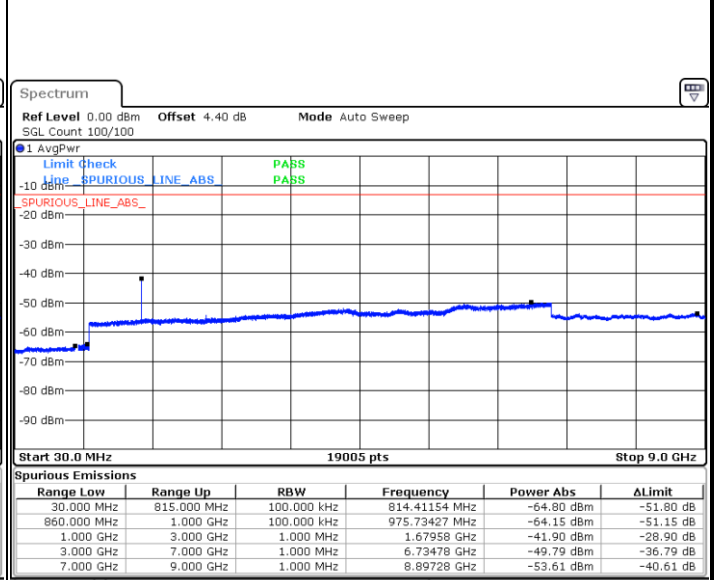

Highest Channel / QPSK

Date: 18 JAN 2018 15:56:57

Highest Channel / 16QAM

Date: 18 JAN 2018 15:57:22

LTE Band 26 / 10MHz

Lowest Channel / QPSK

Date: 18 JAN 2018 15:47:50

Lowest Channel / 16QAM

Date: 18 JAN 2018 15:49:14

LTE Band 26 / 10MHz

Middle Channel / QPSK

Date: 18 JAN 2018 15:51:32

Middle Channel / 16QAM

Date: 18 JAN 2018 15:51:06

Highest Channel / QPSK

Date: 18 JAN 2018 15:51:58

Highest Channel / 16QAM

Date: 18 JAN 2018 15:52:36

LTE Band 26 / 15MHz

Lowest Channel / QPSK

Lowest Channel / 16QAM

Date: 18 JAN 2018 15:36:50

Date: 18 JAN 2018 15:43:56

Middle Channel / QPSK

Middle Channel / 16QAM

Date: 18 JAN 2018 15:45:48

Date: 18 JAN 2018 15:45:20

LTE Band 26 / 1.4MHz

Lowest Channel / 64QAM

Middle Channel / 64QAM

Date: 18 JAN 2018 16:09:25

Date: 18 JAN 2018 16:10:15