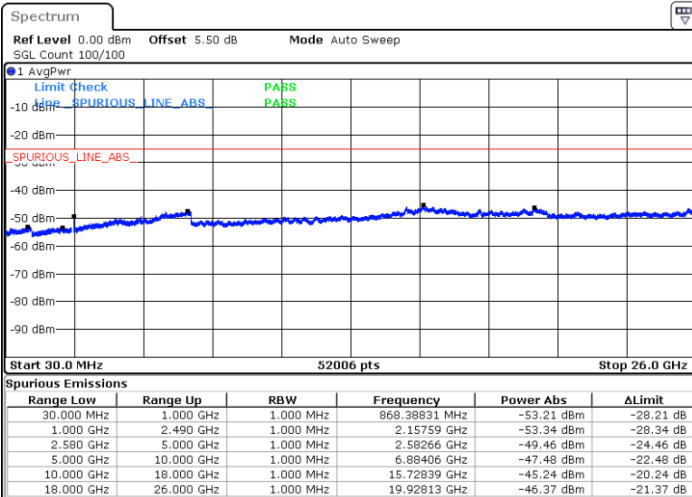

Middle Channel / 64QAM

Date: 7.MAR.2018 10:09:32

Date: 7.MAR.2018 10:10:26

Highest Channel / 64QAM

Date: 7.MAR.2018 10:11:20

LTE Band 7 / 10MHz

Lowest Channel / 64QAM

Middle Channel / 64QAM

Date: 7.MAR.2018 10:02:20

Date: 7.MAR.2018 10:03:13

Highest Channel / 64QAM

Date: 7.MAR.2018 10:04:07

LTE Band 7 / 15MHz

Lowest Channel / 64QAM

Middle Channel / 64QAM

Date: 7.MAR.2018 09:59:38

Date: 7.MAR.2018 10:00:32

Highest Channel / 64QAM

Date: 7.MAR.2018 10:01:26

LTE Band 7 / 20MHz

Lowest Channel / 64QAM

Middle Channel / 64QAM

Date: 7.MAR.2018 09:54:41

Date: 7.MAR.2018 09:55:34

Highest Channel / 64QAM

Date: 7.MAR.2018 09:56:28

LTE Band 26 / 1.4MHz

Lowest Channel / QPSK

Lowest Channel / 16QAM

Date: 18 JAN 2018 16:07:40

Date: 18 JAN 2018 16:08:35

Middle Channel / QPSK