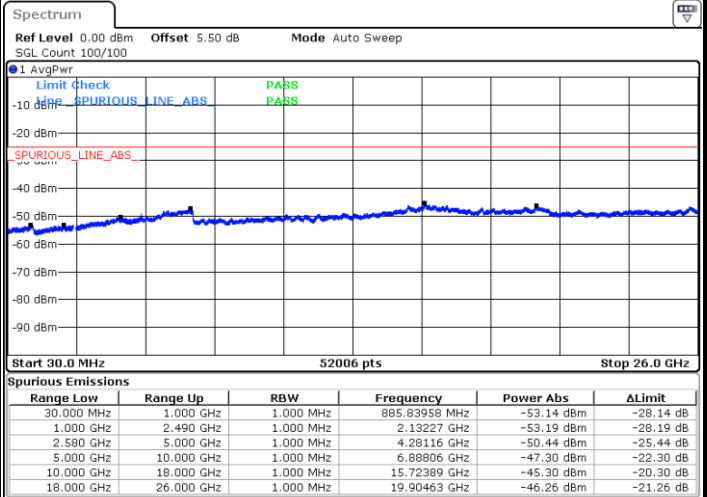

Middle Channel / 64QAM

Date: 7.MAR.2018 10:09:32

Date: 7.MAR.2018 10:10:26

Highest Channel / 64QAM

Date: 7.MAR.2018 10:11:20

LTE Band 7 / 10MHz

Lowest Channel / 64QAM

Middle Channel / 64QAM

Date: 7.MAR.2018 10:02:20

Date: 7.MAR.2018 10:03:13

Highest Channel / 64QAM

Date: 7.MAR.2018 10:04:07

LTE Band 7 / 15MHz

Lowest Channel / 64QAM

Middle Channel / 64QAM

Date: 7.MAR.2018 09:59:38

Date: 7.MAR.2018 10:00:32

Highest Channel / 64QAM

Date: 7.MAR.2018 10:01:26

LTE Band 7 / 20MHz

Lowest Channel / 64QAM

Middle Channel / 64QAM

Date: 7.MAR.2018 09:54:41

Date: 7.MAR.2018 09:55:34