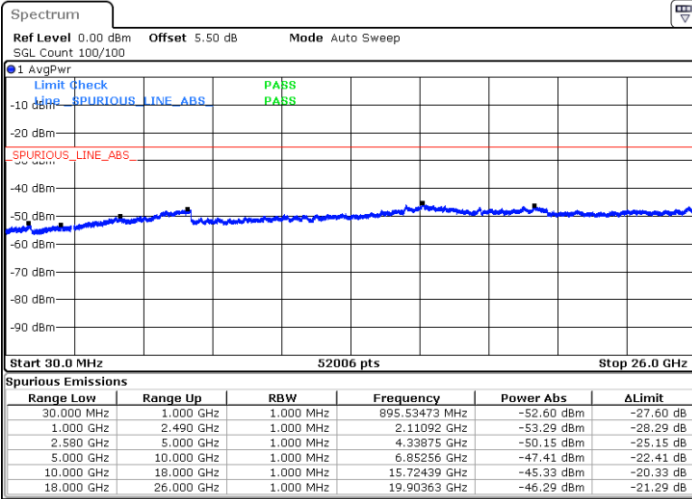

Date: 7.MAR.2018 09:31:45

Date: 7.MAR.2018 09:32:39

Highest Channel / QPSK

Highest Channel / 16QAM

Date: 7.MAR.2018 09:40:18

Date: 7.MAR.2018 09:39:24

LTE Band 7 / 5MHz

Lowest Channel / 64QAM

Middle Channel / 64QAM

Date: 7.MAR.2018 10:09:32

Date: 7.MAR.2018 10:10:26

Highest Channel / 64QAM

Date: 7.MAR.2018 10:11:20

LTE Band 7 / 10MHz

Lowest Channel / 64QAM

Middle Channel / 64QAM

Date: 7.MAR.2018 10:02:20

Date: 7.MAR.2018 10:03:13

Highest Channel / 64QAM

Date: 7.MAR.2018 10:04:07

LTE Band 7 / 15MHz

Lowest Channel / 64QAM

Middle Channel / 64QAM

Date: 7.MAR.2018 09:59:38

Date: 7.MAR.2018 10:00:32

Highest Channel / 64QAM

Date: 7.MAR.2018 10:01:26

LTE Band 7 / 20MHz

Lowest Channel / 64QAM

Middle Channel / 64QAM

Date: 7.MAR.2018 09:54:41

Date: 7.MAR.2018 09:55:34