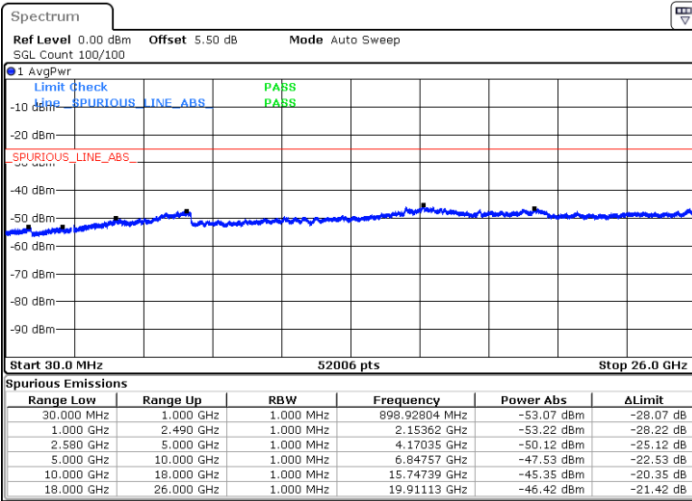

Date: 7.MAR.2018 10:02:20

Date: 7.MAR.2018 10:03:13

Highest Channel / 64QAM

Date: 7.MAR.2018 10:04:07

LTE Band 7 / 15MHz

Lowest Channel / 64QAM

Middle Channel / 64QAM

Date: 7.MAR.2018 09:59:38

Date: 7.MAR.2018 10:00:32

Highest Channel / 64QAM

Date: 7.MAR.2018 10:01:26

LTE Band 7 / 20MHz

Lowest Channel / 64QAM

Middle Channel / 64QAM

Date: 7.MAR.2018 09:54:41

Date: 7.MAR.2018 09:55:34

Highest Channel / 64QAM

Date: 7.MAR.2018 09:56:28

LTE Band 26 / 1.4MHz

Lowest Channel / QPSK

Lowest Channel / 16QAM

Date: 18 JAN 2018 16:07:40

Date: 18 JAN 2018 16:08:35

Middle Channel / QPSK

Middle Channel / 16QAM

Date: 18 JAN 2018 16:11:32

Date: 18 JAN 2018 16:10:52

LTE Band 26 / 1.4MHz

Highest Channel / QPSK

Date: 18 JAN 2018 16:12:13

Highest Channel / 16QAM

Date: 18 JAN 2018 16:13:05