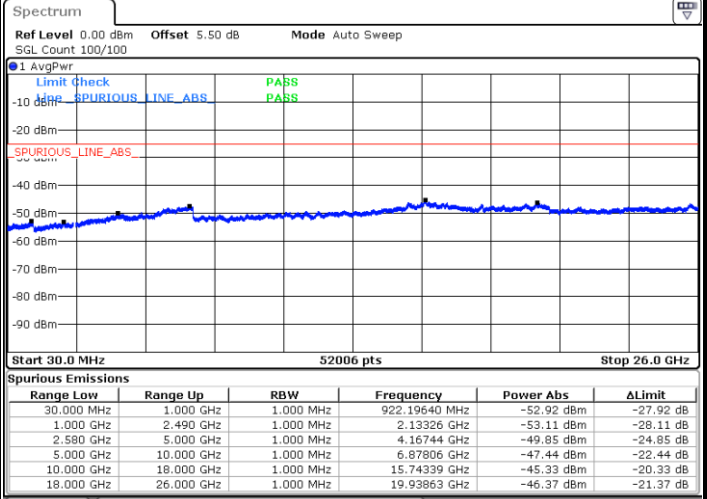

Date: 7.MAR.2018 09:31:45

Date: 7.MAR.2018 09:32:39

Highest Channel / QPSK

Highest Channel / 16QAM

Date: 7.MAR.2018 09:40:18

Date: 7.MAR.2018 09:39:24

LTE Band 7 / 5MHz

Lowest Channel / 64QAM

Middle Channel / 64QAM

Date: 7.MAR.2018 10:09:32

Date: 7.MAR.2018 10:10:26

Highest Channel / 64QAM

Date: 7.MAR.2018 10:11:20

LTE Band 7 / 10MHz

Lowest Channel / 64QAM

Middle Channel / 64QAM

Date: 7.MAR.2018 10:02:20

Date: 7.MAR.2018 10:03:13

Highest Channel / 64QAM

Date: 7.MAR.2018 10:04:07

LTE Band 7 / 15MHz

Lowest Channel / 64QAM

Middle Channel / 64QAM

Date: 7.MAR.2018 09:59:38

Date: 7.MAR.2018 10:00:32

Highest Channel / 64QAM

Date: 7.MAR.2018 10:01:26

LTE Band 7 / 20MHz

Lowest Channel / 64QAM

Middle Channel / 64QAM

Date: 7.MAR.2018 09:54:41

Date: 7.MAR.2018 09:55:34