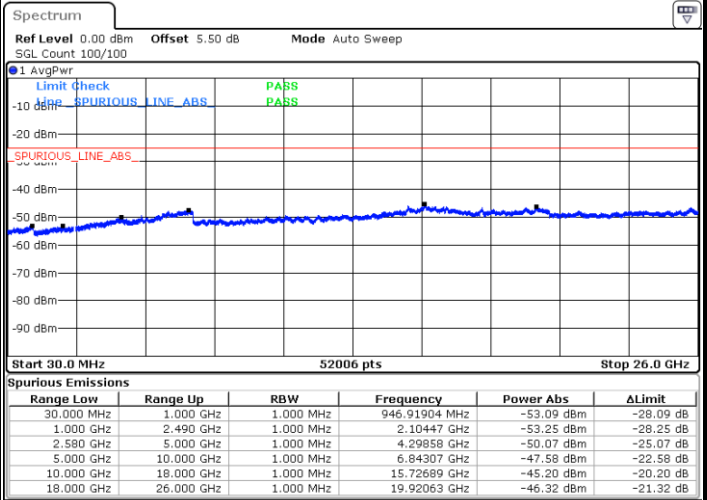

Middle Channel / 16QAM

Date: 7.MAR.2018 09:19:52

Date: 7.MAR.2018 09:20:46

LTE Band 7 / 15MHz

Highest Channel / QPSK

Date: 7.MAR.2018 09:28:24

Highest Channel / 16QAM

Date: 7.MAR.2018 09:27:31

LTE Band 7 / 20MHz

Lowest Channel / QPSK

Date: 7.MAR.2018 09:30:52

Lowest Channel / 16QAM

Date: 7.MAR.2018 09:29:58

LTE Band 7 / 20MHz

Middle Channel / QPSK

Middle Channel / 16QAM

Date: 7.MAR.2018 09:31:45

Date: 7.MAR.2018 09:32:39

Highest Channel / QPSK

Highest Channel / 16QAM

Date: 7.MAR.2018 09:40:18

Date: 7.MAR.2018 09:39:24

LTE Band 7 / 5MHz

Lowest Channel / 64QAM