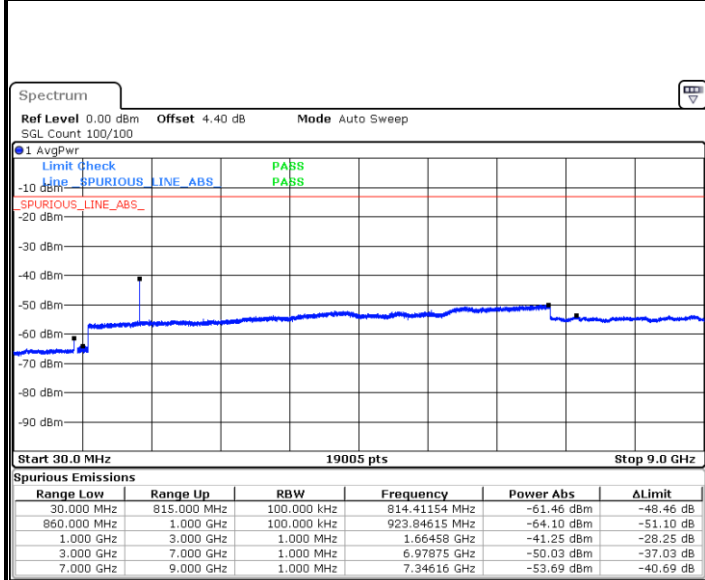

Lowest Channel / 16QAM

Date: 18 JAN 2018 15:54:18

Date: 18 JAN 2018 15:54:44

Middle Channel / QPSK

Middle Channel / 16QAM

Date: 18 JAN 2018 15:56:30

Date: 18 JAN 2018 15:56:04

LTE Band 26 / 5MHz

Highest Channel / QPSK

Date: 18 JAN 2018 15:56:57

Highest Channel / 16QAM

Date: 18 JAN 2018 15:57:22

LTE Band 26 / 10MHz

Lowest Channel / QPSK

Date: 18 JAN 2018 15:47:50

Lowest Channel / 16QAM

Date: 18 JAN 2018 15:49:14

LTE Band 26 / 10MHz

Middle Channel / QPSK

Date: 18 JAN 2018 15:51:32

Middle Channel / 16QAM

Date: 18 JAN 2018 15:51:06

Highest Channel / QPSK

Date: 18 JAN 2018 15:51:58

Highest Channel / 16QAM

Date: 18 JAN 2018 15:52:36

LTE Band 26 / 15MHz

Lowest Channel / QPSK

Lowest Channel / 16QAM

Date: 18 JAN 2018 15:36:50

Date: 18 JAN 2018 15:43:56

Middle Channel / QPSK