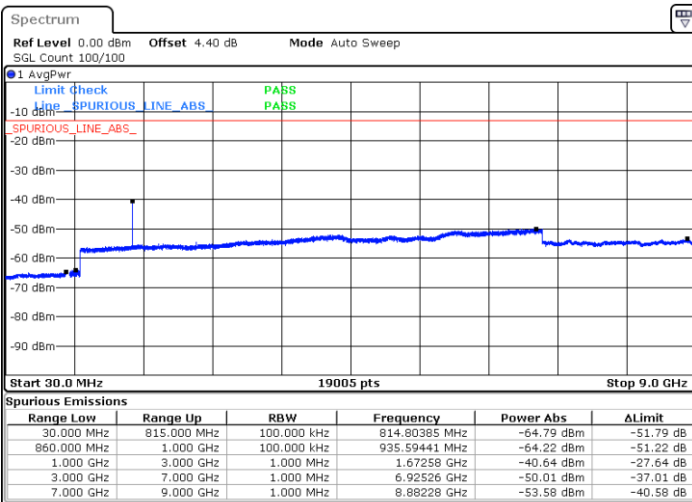

Date: 7.MAR.2018 10:00:32

Highest Channel / 64QAM

Date: 7.MAR.2018 10:01:26

LTE Band 7 / 20MHz

Lowest Channel / 64QAM

Middle Channel / 64QAM

Date: 7.MAR.2018 09:54:41

Date: 7.MAR.2018 09:55:34

Highest Channel / 64QAM

Date: 7.MAR.2018 09:56:28

LTE Band 26 / 1.4MHz

Lowest Channel / QPSK

Lowest Channel / 16QAM

Date: 18 JAN 2018 16:07:40

Date: 18 JAN 2018 16:08:35

Middle Channel / QPSK

Middle Channel / 16QAM

Date: 18 JAN 2018 16:11:32

Date: 18 JAN 2018 16:10:52

LTE Band 26 / 1.4MHz

Highest Channel / QPSK

Date: 18 JAN 2018 16:12:13

Highest Channel / 16QAM

Date: 18 JAN 2018 16:13:05