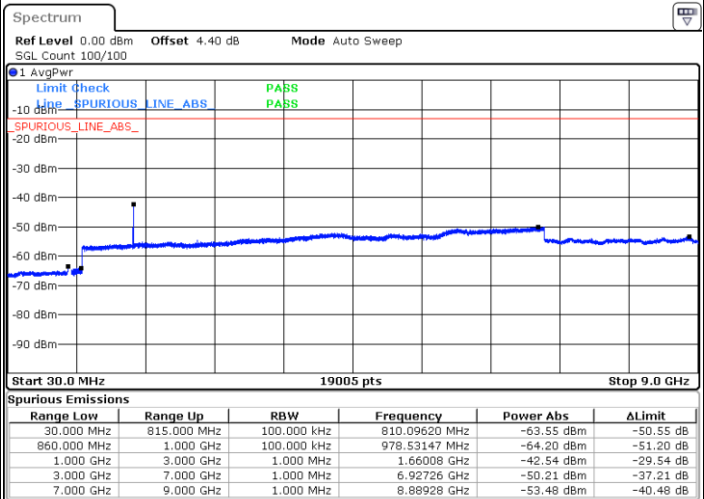

Date: 18 JAN 2018 15:49:14

LTE Band 26 / 10MHz

Middle Channel / QPSK

Date: 18 JAN 2018 15:51:32

Middle Channel / 16QAM

Date: 18 JAN 2018 15:51:06

Highest Channel / QPSK

Date: 18 JAN 2018 15:51:58

Highest Channel / 16QAM

Date: 18 JAN 2018 15:52:36

LTE Band 26 / 15MHz

Lowest Channel / QPSK

Lowest Channel / 16QAM

Date: 18 JAN 2018 15:36:50

Date: 18 JAN 2018 15:43:56

Middle Channel / QPSK

Middle Channel / 16QAM

Date: 18 JAN 2018 15:45:48

Date: 18 JAN 2018 15:45:20

LTE Band 26 / 1.4MHz

Lowest Channel / 64QAM

Middle Channel / 64QAM

Date: 18 JAN 2018 16:09:25

Date: 18 JAN 2018 16:10:15

Highest Channel / 64QAM

Date: 18 JAN 2018 16:13:53

LTE Band 26 / 3MHz

Lowest Channel / 64QAM

Middle Channel / 64QAM

Date: 18 JAN 2018 16:03:16

Date: 18 JAN 2018 16:03:42

Highest Channel / 64QAM