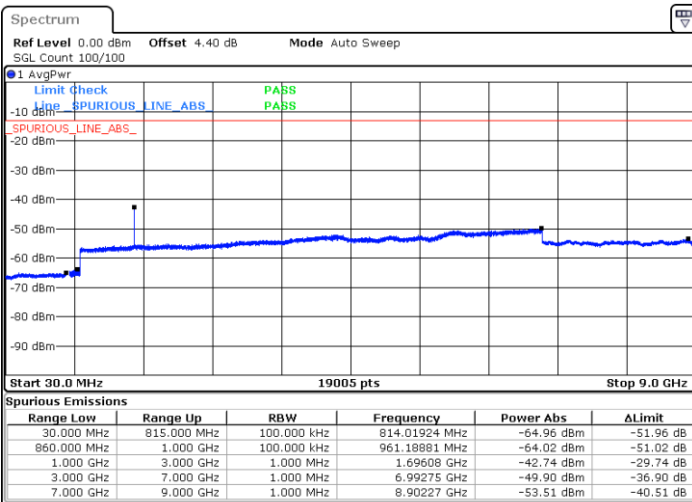

Highest Channel / 16QAM

Date: 18 JAN 2018 15:52:36

LTE Band 26 / 15MHz

Lowest Channel / QPSK

Lowest Channel / 16QAM

Date: 18 JAN 2018 15:36:50

Date: 18 JAN 2018 15:43:56

Middle Channel / QPSK

Middle Channel / 16QAM

Date: 18 JAN 2018 15:45:48

Date: 18 JAN 2018 15:45:20

LTE Band 26 / 1.4MHz

Lowest Channel / 64QAM

Middle Channel / 64QAM

Date: 18 JAN 2018 16:09:25

Date: 18 JAN 2018 16:10:15

Highest Channel / 64QAM

Date: 18 JAN 2018 16:13:53

LTE Band 26 / 3MHz

Lowest Channel / 64QAM

Middle Channel / 64QAM

Date: 18 JAN 2018 16:03:16

Date: 18 JAN 2018 16:03:42

Highest Channel / 64QAM

Date: 18 JAN 2018 16:06:03

LTE Band 26 / 5MHz

Lowest Channel / 64QAM

Middle Channel / 64QAM

Date: 18 JAN 2018 15:55:11

Date: 18 JAN 2018 15:55:38

Highest Channel / 64QAM

Date: 18 JAN 2018 15:57:48