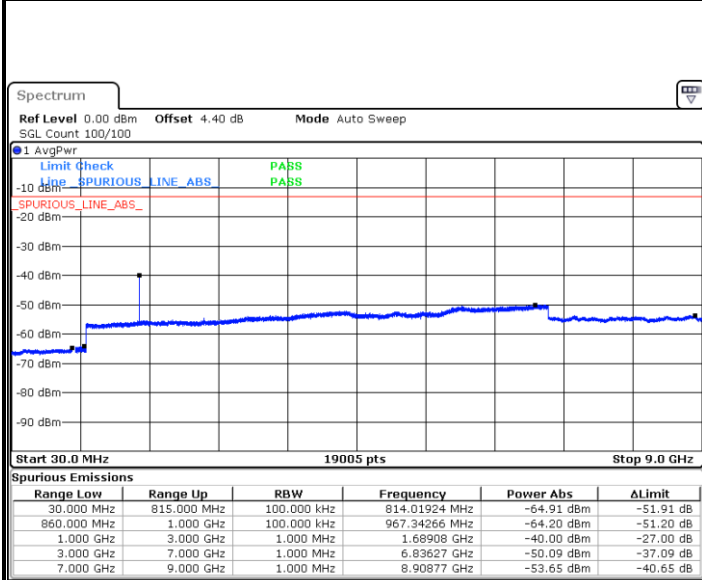

Middle Channel / 16QAM

Date: 18 JAN 2018 16:04:08

Highest Channel / QPSK

Date: 18 JAN 2018 16:05:09

Highest Channel / 16QAM

Date: 18 JAN 2018 16:05:34

LTE Band 26 / 5MHz

Lowest Channel / QPSK

Lowest Channel / 16QAM

Date: 18 JAN 2018 15:54:18

Date: 18 JAN 2018 15:54:44

Middle Channel / QPSK

Middle Channel / 16QAM

Date: 18 JAN 2018 15:56:30

Date: 18 JAN 2018 15:56:04

LTE Band 26 / 5MHz

Highest Channel / QPSK

Date: 18 JAN 2018 15:56:57

Highest Channel / 16QAM

Date: 18 JAN 2018 15:57:22

LTE Band 26 / 10MHz

Lowest Channel / QPSK

Date: 18 JAN 2018 15:47:50

Lowest Channel / 16QAM

Date: 18 JAN 2018 15:49:14

LTE Band 26 / 10MHz

Middle Channel / QPSK

Date: 18 JAN 2018 15:51:32

Middle Channel / 16QAM

Date: 18 JAN 2018 15:51:06

Highest Channel / QPSK

Date: 18 JAN 2018 15:51:58