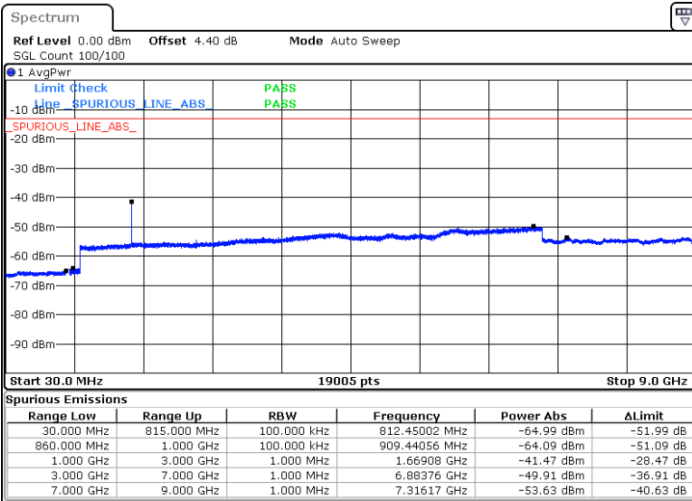

Middle Channel / 16QAM

Date: 18 JAN 2018 16:04:08

Highest Channel / QPSK

Date: 18 JAN 2018 16:05:09

Highest Channel / 16QAM

Date: 18 JAN 2018 16:05:34

LTE Band 26 / 5MHz

Lowest Channel / QPSK

Lowest Channel / 16QAM

Date: 18 JAN 2018 15:54:18

Date: 18 JAN 2018 15:54:44

Middle Channel / QPSK

Middle Channel / 16QAM

Date: 18 JAN 2018 15:56:30

Date: 18 JAN 2018 15:56:04

LTE Band 26 / 5MHz

Highest Channel / QPSK

Date: 18 JAN 2018 15:56:57

Highest Channel / 16QAM

Date: 18 JAN 2018 15:57:22

LTE Band 26 / 10MHz

Lowest Channel / QPSK

Date: 18 JAN 2018 15:47:50

Lowest Channel / 16QAM

Date: 18 JAN 2018 15:49:14

LTE Band 26 / 10MHz

Middle Channel / QPSK

Date: 18 JAN 2018 15:51:32

Middle Channel / 16QAM

Date: 18 JAN 2018 15:51:06

Highest Channel / QPSK

Date: 18 JAN 2018 15:51:58