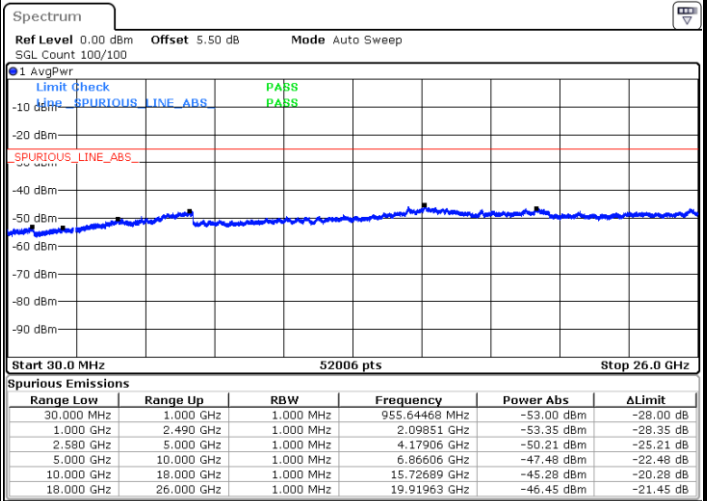

Lowest Channel / 64QAM

Middle Channel / 64QAM

Date: 14 JAN 2018 21:53:43

Date: 14 JAN 2018 21:54:37

Highest Channel / 64QAM

Date: 14 JAN 2018 21:55:32

LTE Band 7 / 5MHz

Lowest Channel / QPSK

Lowest Channel / 16QAM

Date: 7.MAR.2018 08:55:13

Date: 7.MAR.2018 08:54:19

Middle Channel / QPSK

Middle Channel / 16QAM

Date: 7.MAR.2018 08:56:07

Date: 7.MAR.2018 08:57:00

LTE Band 7 / 5MHz

Highest Channel / QPSK

Date: 7.MAR.2018 09:04:39

Highest Channel / 16QAM

Date: 7.MAR.2018 09:03:45

LTE Band 7 / 10MHz

Lowest Channel / QPSK

Date: 7.MAR.2018 09:07:06

Lowest Channel / 16QAM

Date: 7.MAR.2018 09:06:12

LTE Band 7 / 10MHz

Middle Channel / QPSK

Middle Channel / 16QAM

Date: 7.MAR.2018 09:07:59

Date: 7.MAR.2018 09:08:53

Highest Channel / QPSK

Highest Channel / 16QAM