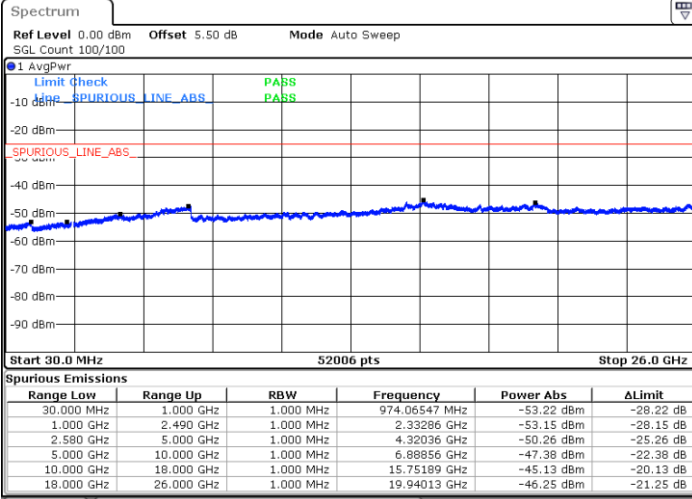

LTE Band 7 / 20MHz

Lowest Channel / QPSK

Date: 7.MAR.2018 09:30:52

Lowest Channel / 16QAM

Date: 7.MAR.2018 09:29:58

LTE Band 7 / 20MHz

Middle Channel / QPSK

Middle Channel / 16QAM

Date: 7.MAR.2018 09:31:45

Date: 7.MAR.2018 09:32:39

Highest Channel / QPSK

Highest Channel / 16QAM

Date: 7.MAR.2018 09:40:18

Date: 7.MAR.2018 09:39:24

LTE Band 7 / 5MHz

Lowest Channel / 64QAM

Middle Channel / 64QAM

Date: 7.MAR.2018 10:09:32

Date: 7.MAR.2018 10:10:26

Highest Channel / 64QAM

Date: 7.MAR.2018 10:11:20

LTE Band 7 / 10MHz

Lowest Channel / 64QAM

Middle Channel / 64QAM

Date: 7.MAR.2018 10:02:20

Date: 7.MAR.2018 10:03:13

Highest Channel / 64QAM

Date: 7.MAR.2018 10:04:07

LTE Band 7 / 15MHz

Lowest Channel / 64QAM

Middle Channel / 64QAM

Date: 7.MAR.2018 09:59:38