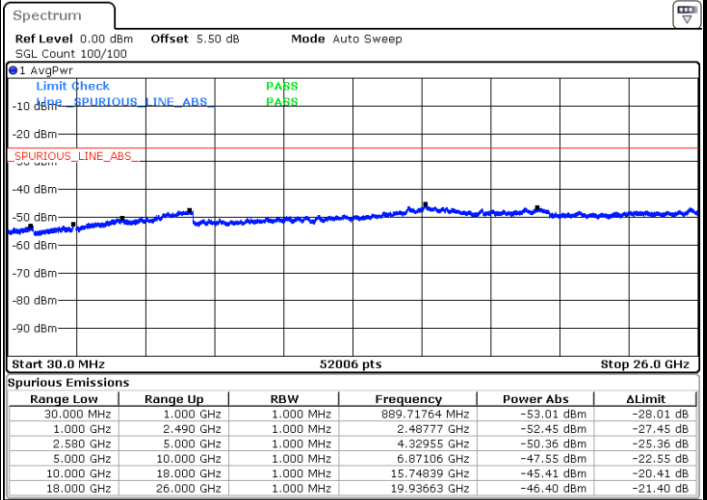

Date: 7.MAR.2018 09:06:12

LTE Band 7 / 10MHz

Middle Channel / QPSK

Middle Channel / 16QAM

Date: 7.MAR.2018 09:07:59

Date: 7.MAR.2018 09:08:53

Highest Channel / QPSK

Highest Channel / 16QAM

Date: 7.MAR.2018 09:16:31

Date: 7.MAR.2018 09:15:37

LTE Band 7 / 15MHz

Lowest Channel / QPSK

Lowest Channel / 16QAM

Date: 7.MAR.2018 09:18:59

Date: 7.MAR.2018 09:18:05

Middle Channel / QPSK

Middle Channel / 16QAM

Date: 7.MAR.2018 09:19:52

Date: 7.MAR.2018 09:20:46

LTE Band 7 / 15MHz

Highest Channel / QPSK

Date: 7.MAR.2018 09:28:24

Highest Channel / 16QAM

Date: 7.MAR.2018 09:27:31

LTE Band 7 / 20MHz

Lowest Channel / QPSK

Date: 7.MAR.2018 09:30:52

Lowest Channel / 16QAM

Date: 7.MAR.2018 09:29:58

LTE Band 7 / 20MHz

Middle Channel / QPSK

Middle Channel / 16QAM