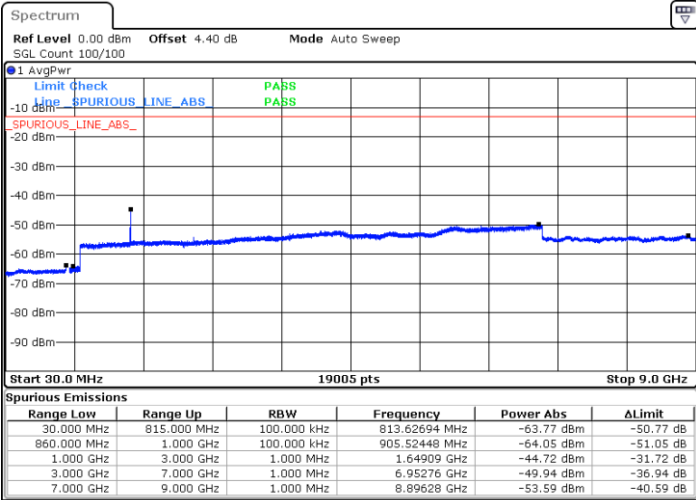

Highest Channel / 16QAM

Date: 18 JAN 2018 15:52:36

LTE Band 26 / 15MHz

Lowest Channel / QPSK

Lowest Channel / 16QAM

Date: 18 JAN 2018 15:36:50

Date: 18 JAN 2018 15:43:56

Middle Channel / QPSK

Middle Channel / 16QAM

Date: 18 JAN 2018 15:45:48

Date: 18 JAN 2018 15:45:20

LTE Band 26 / 1.4MHz

Lowest Channel / 64QAM

Middle Channel / 64QAM

Date: 18 JAN 2018 16:09:25

Date: 18 JAN 2018 16:10:15

Highest Channel / 64QAM

Date: 18 JAN 2018 16:13:53

LTE Band 26 / 3MHz

Lowest Channel / 64QAM

Middle Channel / 64QAM

Date: 18 JAN 2018 16:03:16

Date: 18 JAN 2018 16:03:42

Highest Channel / 64QAM

Date: 18 JAN 2018 16:06:03

LTE Band 26 / 5MHz

Lowest Channel / 64QAM

Middle Channel / 64QAM

Date: 18 JAN 2018 15:55:11

Date: 18 JAN 2018 15:55:38

Highest Channel / 64QAM

Date: 18 JAN 2018 15:57:48