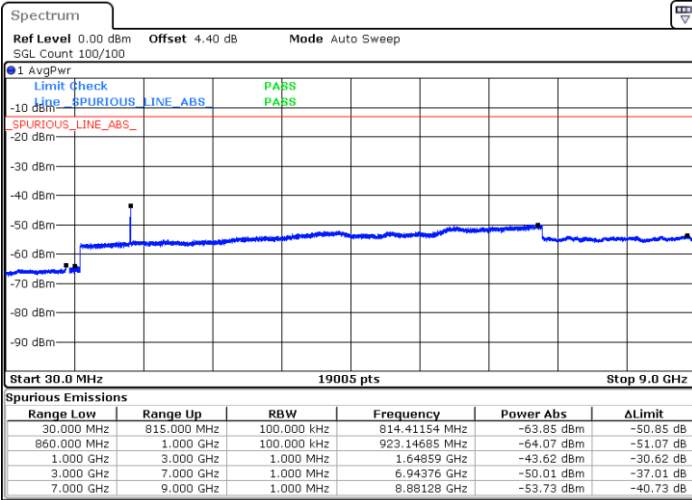

Highest Channel / 16QAM

Date: 18 JAN 2018 15:52:36

LTE Band 26 / 15MHz

Lowest Channel / QPSK

Lowest Channel / 16QAM

Date: 18 JAN 2018 15:36:50

Date: 18 JAN 2018 15:43:56

Middle Channel / QPSK

Middle Channel / 16QAM

Date: 18 JAN 2018 15:45:48

Date: 18 JAN 2018 15:45:20

LTE Band 26 / 1.4MHz

Lowest Channel / 64QAM

Middle Channel / 64QAM

Date: 18 JAN 2018 16:09:25

Date: 18 JAN 2018 16:10:15

Highest Channel / 64QAM

Date: 18 JAN 2018 16:13:53

LTE Band 26 / 3MHz

Lowest Channel / 64QAM

Middle Channel / 64QAM

Date: 18 JAN 2018 16:03:16

Date: 18 JAN 2018 16:03:42

Highest Channel / 64QAM

Date: 18 JAN 2018 16:06:03

LTE Band 26 / 5MHz

Lowest Channel / 64QAM

Middle Channel / 64QAM

Date: 18 JAN 2018 15:55:11

Date: 18 JAN 2018 15:55:38

Highest Channel / 64QAM

Date: 18 JAN 2018 15:57:48