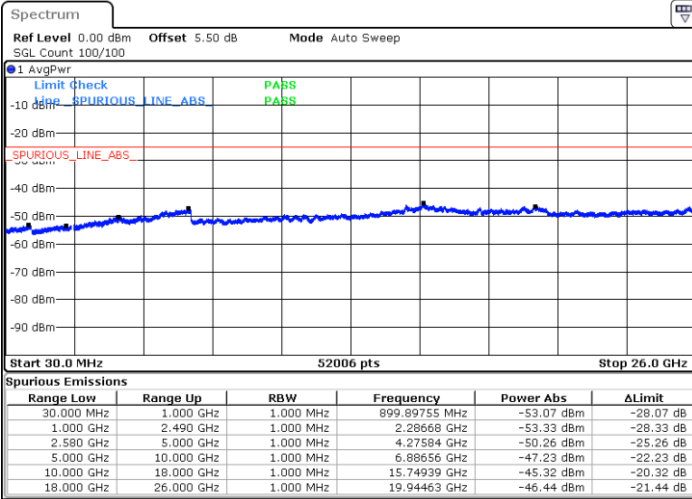

LTE Band 7 / 20MHz

Lowest Channel / QPSK

Date: 7.MAR.2018 09:30:52

Lowest Channel / 16QAM

Date: 7.MAR.2018 09:29:58

LTE Band 7 / 20MHz

Middle Channel / QPSK

Middle Channel / 16QAM

Date: 7.MAR.2018 09:31:45

Date: 7.MAR.2018 09:32:39

Highest Channel / QPSK

Highest Channel / 16QAM

Date: 7.MAR.2018 09:40:18

Date: 7.MAR.2018 09:39:24

LTE Band 7 / 5MHz

Lowest Channel / 64QAM

Middle Channel / 64QAM

Date: 7.MAR.2018 10:09:32

Date: 7.MAR.2018 10:10:26

Highest Channel / 64QAM

Date: 7.MAR.2018 10:11:20

LTE Band 7 / 10MHz

Lowest Channel / 64QAM

Middle Channel / 64QAM