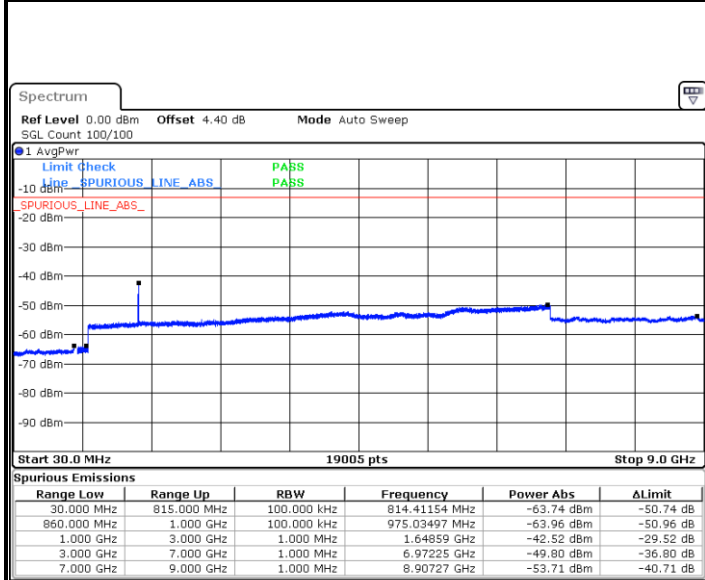

Highest Channel / 64QAM

Date: 7.MAR.2018 09:56:28

LTE Band 26 / 1.4MHz

Lowest Channel / QPSK

Lowest Channel / 16QAM

Date: 18 JAN 2018 16:07:40

Date: 18 JAN 2018 16:08:35

Middle Channel / QPSK

Middle Channel / 16QAM

Date: 18 JAN 2018 16:11:32

Date: 18 JAN 2018 16:10:52

LTE Band 26 / 1.4MHz

Highest Channel / QPSK

Date: 18 JAN 2018 16:12:13

Highest Channel / 16QAM

Date: 18 JAN 2018 16:13:05

LTE Band 26 / 3MHz

Lowest Channel / QPSK

Date: 18 JAN 2018 16:02:22

Lowest Channel / 16QAM

Date: 18 JAN 2018 16:02:48

LTE Band 26 / 3MHz

Middle Channel / QPSK

Date: 18 JAN 2018 16:04:34

Middle Channel / 16QAM

Date: 18 JAN 2018 16:04:08

Highest Channel / QPSK

Date: 18 JAN 2018 16:05:09

Highest Channel / 16QAM

Date: 18 JAN 2018 16:05:34

LTE Band 26 / 5MHz

Lowest Channel / QPSK