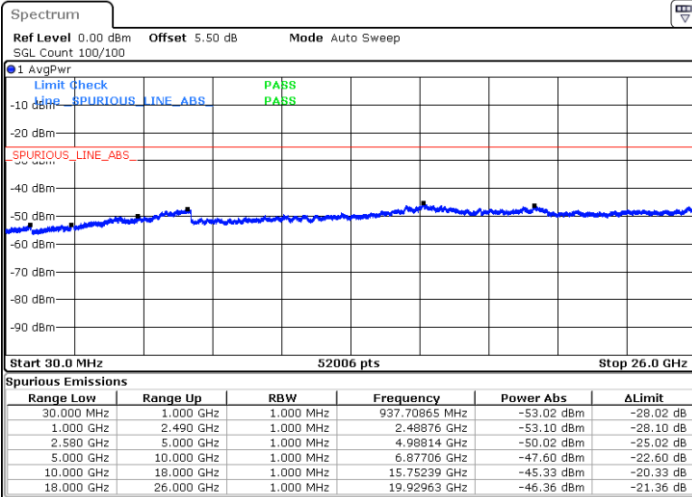

Middle Channel / 64QAM

Date: 7.MAR.2018 10:09:32

Date: 7.MAR.2018 10:10:26

Highest Channel / 64QAM

Date: 7.MAR.2018 10:11:20

LTE Band 7 / 10MHz

Lowest Channel / 64QAM

Middle Channel / 64QAM

Date: 7.MAR.2018 10:02:20

Date: 7.MAR.2018 10:03:13

Highest Channel / 64QAM

Date: 7.MAR.2018 10:04:07

LTE Band 7 / 15MHz

Lowest Channel / 64QAM

Middle Channel / 64QAM

Date: 7.MAR.2018 09:59:38

Date: 7.MAR.2018 10:00:32

Highest Channel / 64QAM

Date: 7.MAR.2018 10:01:26

LTE Band 7 / 20MHz

Lowest Channel / 64QAM

Middle Channel / 64QAM

Date: 7.MAR.2018 09:54:41

Date: 7.MAR.2018 09:55:34

Highest Channel / 64QAM

Date: 7.MAR.2018 09:56:28

LTE Band 26 / 1.4MHz

Lowest Channel / QPSK

Lowest Channel / 16QAM

Date: 18 JAN 2018 16:07:40

Date: 18 JAN 2018 16:08:35

Middle Channel / QPSK