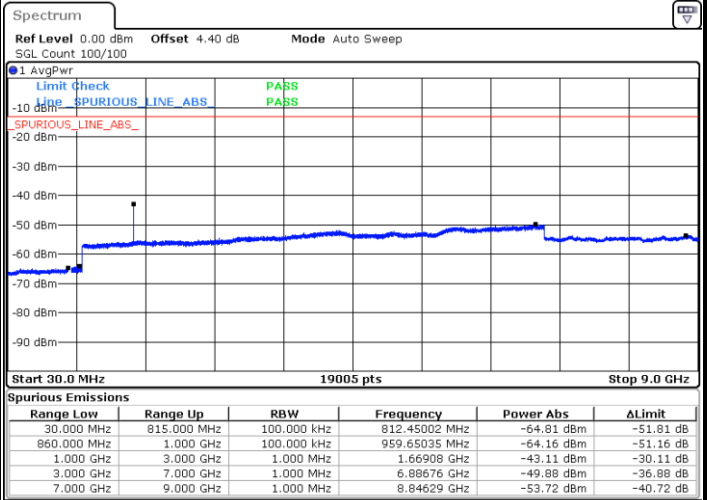

Middle Channel / 16QAM

Date: 18 JAN 2018 15:45:48

Date: 18 JAN 2018 15:45:20

LTE Band 26 / 1.4MHz

Lowest Channel / 64QAM

Middle Channel / 64QAM

Date: 18 JAN 2018 16:09:25

Date: 18 JAN 2018 16:10:15

Highest Channel / 64QAM

Date: 18 JAN 2018 16:13:53

LTE Band 26 / 3MHz

Lowest Channel / 64QAM

Middle Channel / 64QAM

Date: 18 JAN 2018 16:03:16

Date: 18 JAN 2018 16:03:42

Highest Channel / 64QAM

Date: 18 JAN 2018 16:06:03

LTE Band 26 / 5MHz

Lowest Channel / 64QAM

Middle Channel / 64QAM

Date: 18 JAN 2018 15:55:11

Date: 18 JAN 2018 15:55:38

Highest Channel / 64QAM

Date: 18 JAN 2018 15:57:48