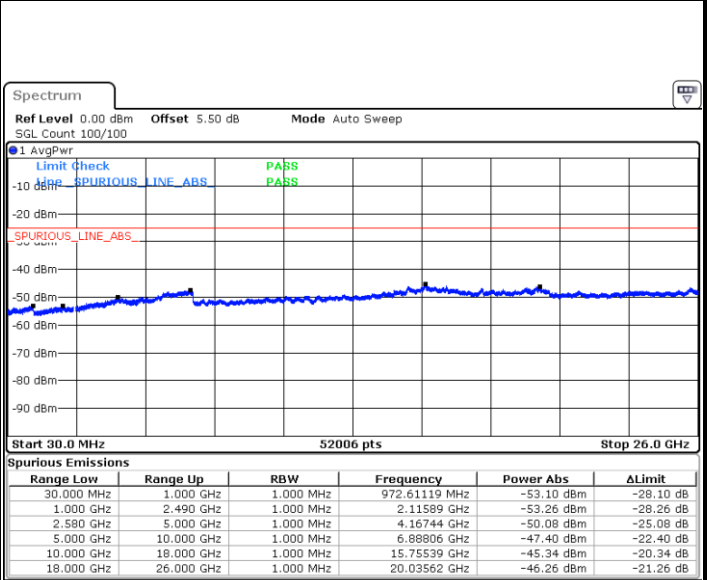

Lowest Channel / 64QAM

Middle Channel / 64QAM

Date: 14 JAN 2018 21:53:43

Date: 14 JAN 2018 21:54:37

Highest Channel / 64QAM

Date: 14 JAN 2018 21:55:32

LTE Band 7 / 5MHz

Lowest Channel / QPSK

Lowest Channel / 16QAM

Date: 7.MAR.2018 08:55:13

Date: 7.MAR.2018 08:54:19

Middle Channel / QPSK

Middle Channel / 16QAM

Date: 7.MAR.2018 08:56:07

Date: 7.MAR.2018 08:57:00

LTE Band 7 / 5MHz

Highest Channel / QPSK

Date: 7.MAR.2018 09:04:39

Highest Channel / 16QAM

Date: 7.MAR.2018 09:03:45

LTE Band 7 / 10MHz

Lowest Channel / QPSK

Date: 7.MAR.2018 09:07:06

Lowest Channel / 16QAM

Date: 7.MAR.2018 09:06:12

LTE Band 7 / 10MHz

Middle Channel / QPSK

Middle Channel / 16QAM

Date: 7.MAR.2018 09:07:59

Date: 7.MAR.2018 09:08:53

Highest Channel / QPSK

Highest Channel / 16QAM