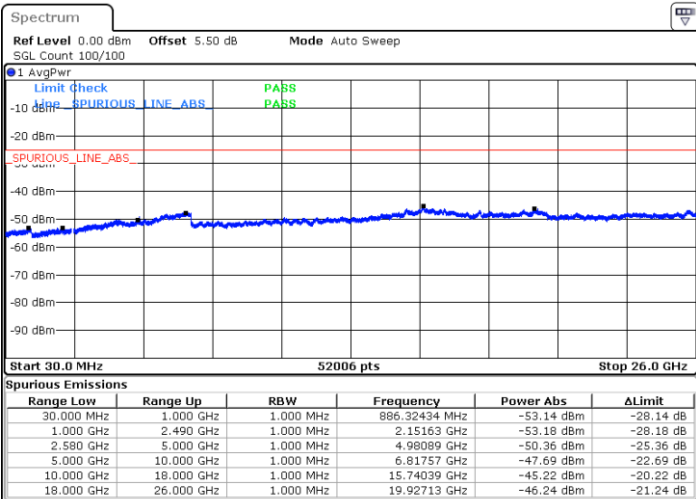

Date: 7.MAR.2018 09:06:12

LTE Band 7 / 10MHz

Middle Channel / QPSK

Middle Channel / 16QAM

Date: 7.MAR.2018 09:07:59

Date: 7.MAR.2018 09:08:53

Highest Channel / QPSK

Highest Channel / 16QAM

Date: 7.MAR.2018 09:16:31

Date: 7.MAR.2018 09:15:37

LTE Band 7 / 15MHz

Lowest Channel / QPSK

Lowest Channel / 16QAM

Date: 7.MAR.2018 09:18:59

Date: 7.MAR.2018 09:18:05

Middle Channel / QPSK

Middle Channel / 16QAM

Date: 7.MAR.2018 09:19:52

Date: 7.MAR.2018 09:20:46

LTE Band 7 / 15MHz

Highest Channel / QPSK

Date: 7.MAR.2018 09:28:24

Highest Channel / 16QAM

Date: 7.MAR.2018 09:27:31

LTE Band 7 / 20MHz

Lowest Channel / QPSK

Date: 7.MAR.2018 09:30:52

Lowest Channel / 16QAM

Date: 7.MAR.2018 09:29:58

LTE Band 7 / 20MHz

Middle Channel / QPSK

Middle Channel / 16QAM