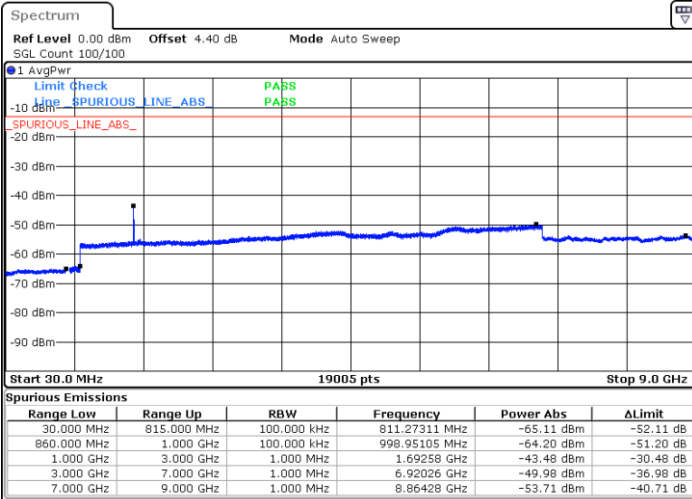

Highest Channel / 16QAM

Date: 18 JAN 2018 15:52:36

LTE Band 26 / 15MHz

Lowest Channel / QPSK

Lowest Channel / 16QAM

Date: 18 JAN 2018 15:36:50

Date: 18 JAN 2018 15:43:56

Middle Channel / QPSK

Middle Channel / 16QAM

Date: 18 JAN 2018 15:45:48

Date: 18 JAN 2018 15:45:20

LTE Band 26 / 1.4MHz

Lowest Channel / 64QAM

Middle Channel / 64QAM

Date: 18 JAN 2018 16:09:25

Date: 18 JAN 2018 16:10:15

Highest Channel / 64QAM

Date: 18 JAN 2018 16:13:53

LTE Band 26 / 3MHz

Lowest Channel / 64QAM

Middle Channel / 64QAM

Date: 18 JAN 2018 16:03:16

Date: 18 JAN 2018 16:03:42

Highest Channel / 64QAM

Date: 18 JAN 2018 16:06:03

LTE Band 26 / 5MHz

Lowest Channel / 64QAM

Middle Channel / 64QAM

Date: 18 JAN 2018 15:55:11

Date: 18 JAN 2018 15:55:38

Highest Channel / 64QAM

Date: 18 JAN 2018 15:57:48