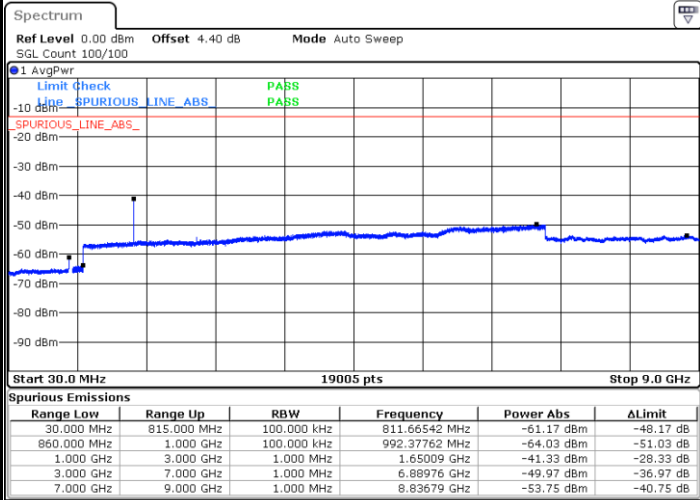

Date: 18 JAN 2018 15:49:14

LTE Band 26 / 10MHz

Middle Channel / QPSK

Date: 18 JAN 2018 15:51:32

Middle Channel / 16QAM

Date: 18 JAN 2018 15:51:06

Highest Channel / QPSK

Date: 18 JAN 2018 15:51:58

Highest Channel / 16QAM

Date: 18 JAN 2018 15:52:36

LTE Band 26 / 15MHz

Lowest Channel / QPSK

Lowest Channel / 16QAM

Date: 18 JAN 2018 15:36:50

Date: 18 JAN 2018 15:43:56

Middle Channel / QPSK

Middle Channel / 16QAM

Date: 18 JAN 2018 15:45:48

Date: 18 JAN 2018 15:45:20

LTE Band 26 / 1.4MHz

Lowest Channel / 64QAM

Middle Channel / 64QAM

Date: 18 JAN 2018 16:09:25

Date: 18 JAN 2018 16:10:15

Highest Channel / 64QAM

Date: 18 JAN 2018 16:13:53

LTE Band 26 / 3MHz

Lowest Channel / 64QAM

Middle Channel / 64QAM

Date: 18 JAN 2018 16:03:16

Date: 18 JAN 2018 16:03:42

Highest Channel / 64QAM