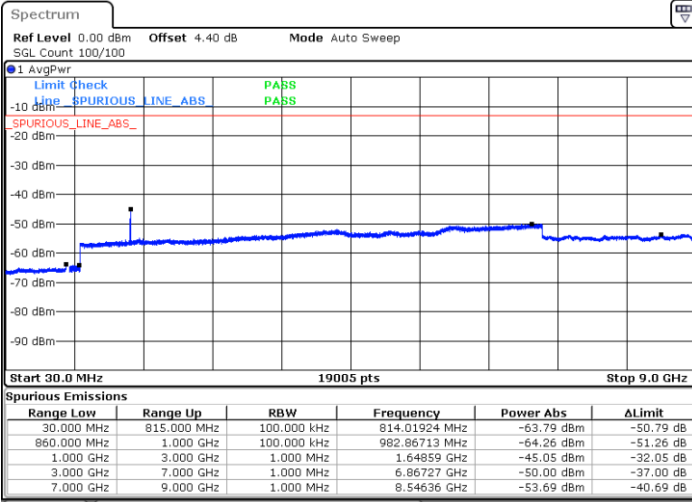

Highest Channel / 16QAM

Date: 18 JAN 2018 15:52:36

LTE Band 26 / 15MHz

Lowest Channel / QPSK

Lowest Channel / 16QAM

Date: 18 JAN 2018 15:36:50

Date: 18 JAN 2018 15:43:56

Middle Channel / QPSK

Middle Channel / 16QAM

Date: 18 JAN 2018 15:45:48

Date: 18 JAN 2018 15:45:20

LTE Band 26 / 1.4MHz

Lowest Channel / 64QAM

Middle Channel / 64QAM

Date: 18 JAN 2018 16:09:25

Date: 18 JAN 2018 16:10:15

Highest Channel / 64QAM

Date: 18 JAN 2018 16:13:53

LTE Band 26 / 3MHz

Lowest Channel / 64QAM

Middle Channel / 64QAM

Date: 18 JAN 2018 16:03:16

Date: 18 JAN 2018 16:03:42

Highest Channel / 64QAM

Date: 18 JAN 2018 16:06:03

LTE Band 26 / 5MHz

Lowest Channel / 64QAM

Middle Channel / 64QAM

Date: 18 JAN 2018 15:55:11

Date: 18 JAN 2018 15:55:38

Highest Channel / 64QAM

Date: 18 JAN 2018 15:57:48