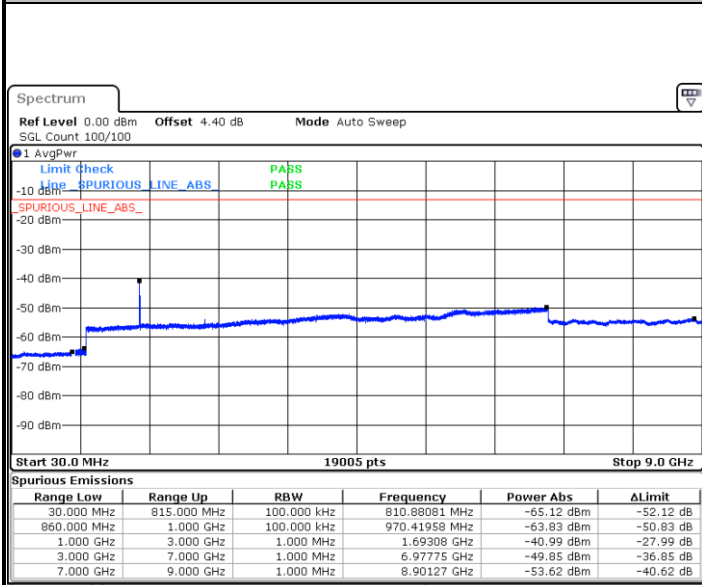

Highest Channel / 64QAM

Date: 7.MAR.2018 09:56:28

LTE Band 26 / 1.4MHz

Lowest Channel / QPSK

Lowest Channel / 16QAM

Date: 18 JAN 2018 16:07:40

Date: 18 JAN 2018 16:08:35

Middle Channel / QPSK

Middle Channel / 16QAM

Date: 18 JAN 2018 16:11:32

Date: 18 JAN 2018 16:10:52

LTE Band 26 / 1.4MHz

Highest Channel / QPSK

Date: 18 JAN 2018 16:12:13

Highest Channel / 16QAM

Date: 18 JAN 2018 16:13:05

LTE Band 26 / 3MHz

Lowest Channel / QPSK

Date: 18 JAN 2018 16:02:22

Lowest Channel / 16QAM

Date: 18 JAN 2018 16:02:48

LTE Band 26 / 3MHz

Middle Channel / QPSK

Date: 18 JAN 2018 16:04:34

Middle Channel / 16QAM

Date: 18 JAN 2018 16:04:08

Highest Channel / QPSK

Date: 18 JAN 2018 16:05:09

Highest Channel / 16QAM

Date: 18 JAN 2018 16:05:34

LTE Band 26 / 5MHz

Lowest Channel / QPSK