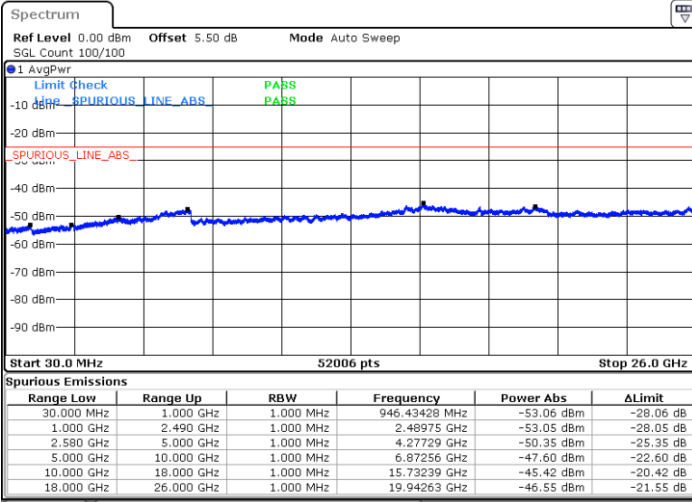

LTE Band 5 / 5MHz

Lowest Channel / 64QAM

Middle Channel / 64QAM

Date: 14 JAN 2018 21:50:59

Date: 14 JAN 2018 21:51:54

Highest Channel / 64QAM

Date: 14 JAN 2018 21:52:48

LTE Band 5 / 10MHz

Lowest Channel / 64QAM

Middle Channel / 64QAM

Date: 14 JAN 2018 21:53:43

Date: 14 JAN 2018 21:54:37

Highest Channel / 64QAM

Date: 14 JAN 2018 21:55:32

LTE Band 7 / 5MHz

Lowest Channel / QPSK

Lowest Channel / 16QAM

Date: 7.MAR.2018 08:55:13

Date: 7.MAR.2018 08:54:19

Middle Channel / QPSK

Middle Channel / 16QAM

Date: 7.MAR.2018 08:56:07

Date: 7.MAR.2018 08:57:00

LTE Band 7 / 5MHz

Highest Channel / QPSK

Date: 7.MAR.2018 09:04:39

Highest Channel / 16QAM

Date: 7.MAR.2018 09:03:45

LTE Band 7 / 10MHz

Lowest Channel / QPSK

Date: 7.MAR.2018 09:07:06

Lowest Channel / 16QAM