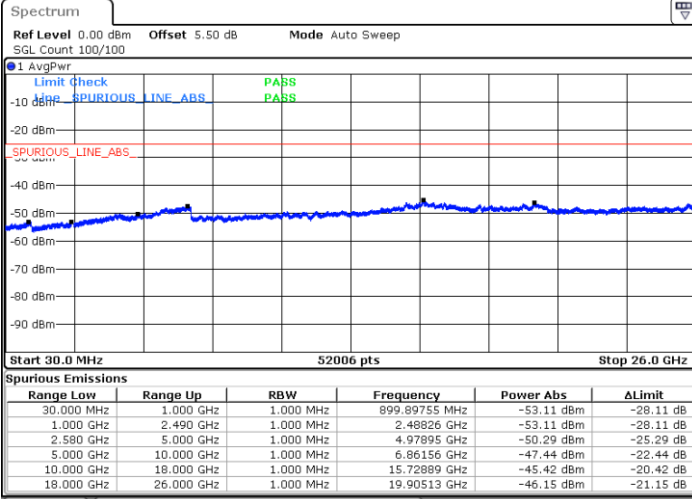

Date: 7.MAR.2018 09:31:45

Date: 7.MAR.2018 09:32:39

Highest Channel / QPSK

Highest Channel / 16QAM

Date: 7.MAR.2018 09:40:18

Date: 7.MAR.2018 09:39:24

LTE Band 7 / 5MHz

Lowest Channel / 64QAM

Middle Channel / 64QAM

Date: 7.MAR.2018 10:09:32

Date: 7.MAR.2018 10:10:26

Highest Channel / 64QAM

Date: 7.MAR.2018 10:11:20

LTE Band 7 / 10MHz

Lowest Channel / 64QAM

Middle Channel / 64QAM

Date: 7.MAR.2018 10:02:20

Date: 7.MAR.2018 10:03:13

Highest Channel / 64QAM

Date: 7.MAR.2018 10:04:07

LTE Band 7 / 15MHz

Lowest Channel / 64QAM

Middle Channel / 64QAM

Date: 7.MAR.2018 09:59:38

Date: 7.MAR.2018 10:00:32

Highest Channel / 64QAM

Date: 7.MAR.2018 10:01:26

LTE Band 7 / 20MHz

Lowest Channel / 64QAM

Middle Channel / 64QAM

Date: 7.MAR.2018 09:54:41

Date: 7.MAR.2018 09:55:34