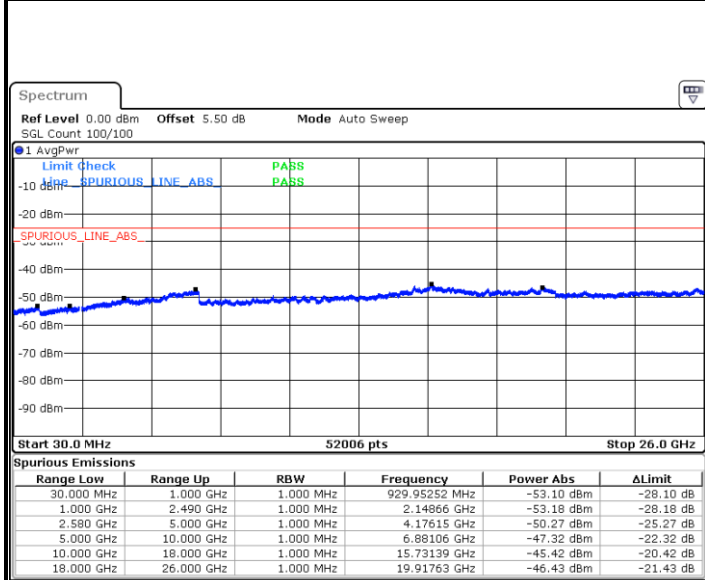

Lowest Channel / 64QAM

Middle Channel / 64QAM

Date: 14 JAN 2018 21:53:43

Date: 14 JAN 2018 21:54:37

Highest Channel / 64QAM

Date: 14 JAN 2018 21:55:32

LTE Band 7 / 5MHz

Lowest Channel / QPSK

Lowest Channel / 16QAM

Date: 7.MAR.2018 08:55:13

Date: 7.MAR.2018 08:54:19

Middle Channel / QPSK

Middle Channel / 16QAM

Date: 7.MAR.2018 08:56:07

Date: 7.MAR.2018 08:57:00

LTE Band 7 / 5MHz

Highest Channel / QPSK

Date: 7.MAR.2018 09:04:39

Highest Channel / 16QAM

Date: 7.MAR.2018 09:03:45

LTE Band 7 / 10MHz

Lowest Channel / QPSK

Date: 7.MAR.2018 09:07:06

Lowest Channel / 16QAM

Date: 7.MAR.2018 09:06:12

LTE Band 7 / 10MHz

Middle Channel / QPSK

Middle Channel / 16QAM

Date: 7.MAR.2018 09:07:59

Date: 7.MAR.2018 09:08:53

Highest Channel / QPSK

Highest Channel / 16QAM