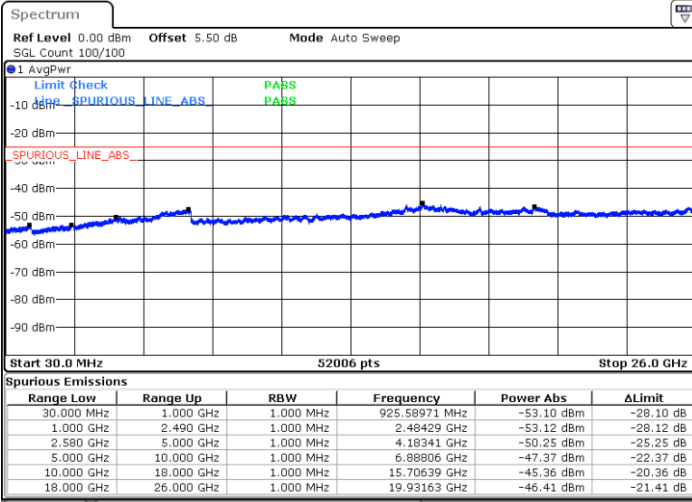

Date: 7.MAR.2018 10:02:20

Date: 7.MAR.2018 10:03:13

Highest Channel / 64QAM

Date: 7.MAR.2018 10:04:07

LTE Band 7 / 15MHz

Lowest Channel / 64QAM

Middle Channel / 64QAM

Date: 7.MAR.2018 09:59:38

Date: 7.MAR.2018 10:00:32

Highest Channel / 64QAM

Date: 7.MAR.2018 10:01:26

LTE Band 7 / 20MHz

Lowest Channel / 64QAM

Middle Channel / 64QAM

Date: 7.MAR.2018 09:54:41

Date: 7.MAR.2018 09:55:34

Highest Channel / 64QAM

Date: 7.MAR.2018 09:56:28

LTE Band 26 / 1.4MHz

Lowest Channel / QPSK

Lowest Channel / 16QAM

Date: 18 JAN 2018 16:07:40

Date: 18 JAN 2018 16:08:35

Middle Channel / QPSK

Middle Channel / 16QAM

Date: 18 JAN 2018 16:11:32

Date: 18 JAN 2018 16:10:52

LTE Band 26 / 1.4MHz

Highest Channel / QPSK

Date: 18 JAN 2018 16:12:13

Highest Channel / 16QAM

Date: 18 JAN 2018 16:13:05