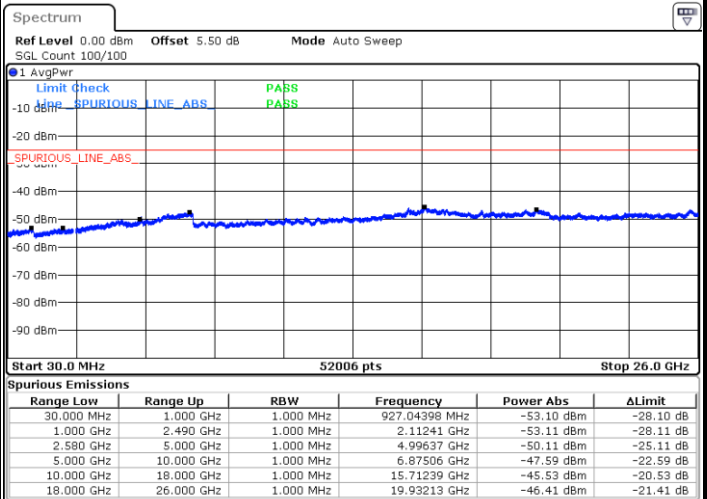

Date: 7.MAR.2018 09:06:12

LTE Band 7 / 10MHz

Middle Channel / QPSK

Middle Channel / 16QAM

Date: 7.MAR.2018 09:07:59

Date: 7.MAR.2018 09:08:53

Highest Channel / QPSK

Highest Channel / 16QAM

Date: 7.MAR.2018 09:16:31

Date: 7.MAR.2018 09:15:37

LTE Band 7 / 15MHz

Lowest Channel / QPSK

Lowest Channel / 16QAM

Date: 7.MAR.2018 09:18:59

Date: 7.MAR.2018 09:18:05

Middle Channel / QPSK

Middle Channel / 16QAM

Date: 7.MAR.2018 09:19:52

Date: 7.MAR.2018 09:20:46

LTE Band 7 / 15MHz

Highest Channel / QPSK

Date: 7.MAR.2018 09:28:24

Highest Channel / 16QAM

Date: 7.MAR.2018 09:27:31

LTE Band 7 / 20MHz

Lowest Channel / QPSK

Date: 7.MAR.2018 09:30:52

Lowest Channel / 16QAM

Date: 7.MAR.2018 09:29:58

LTE Band 7 / 20MHz

Middle Channel / QPSK

Middle Channel / 16QAM