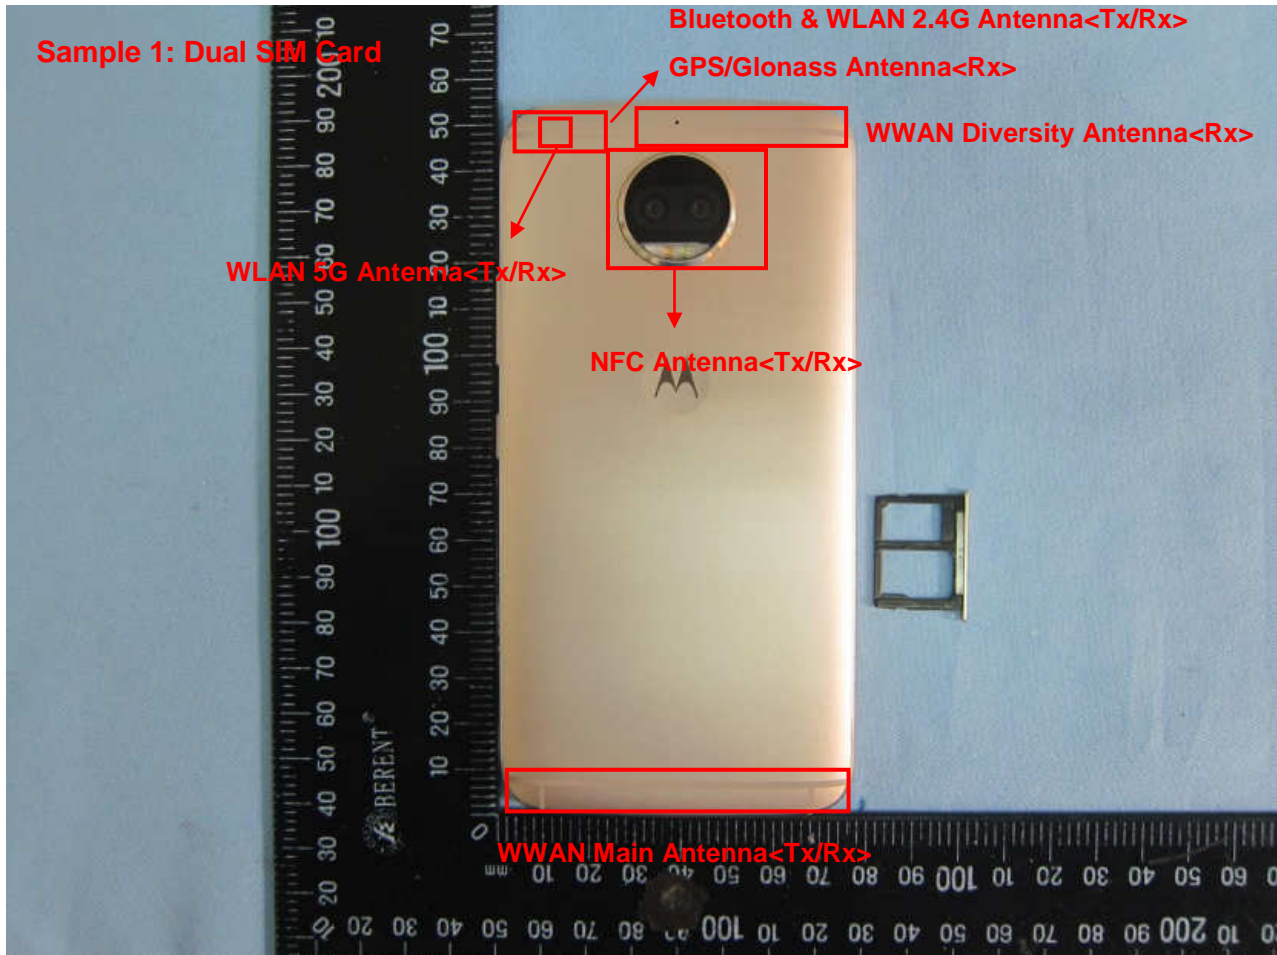

Brand Name: Motorola / Model Name: 10742, 10741