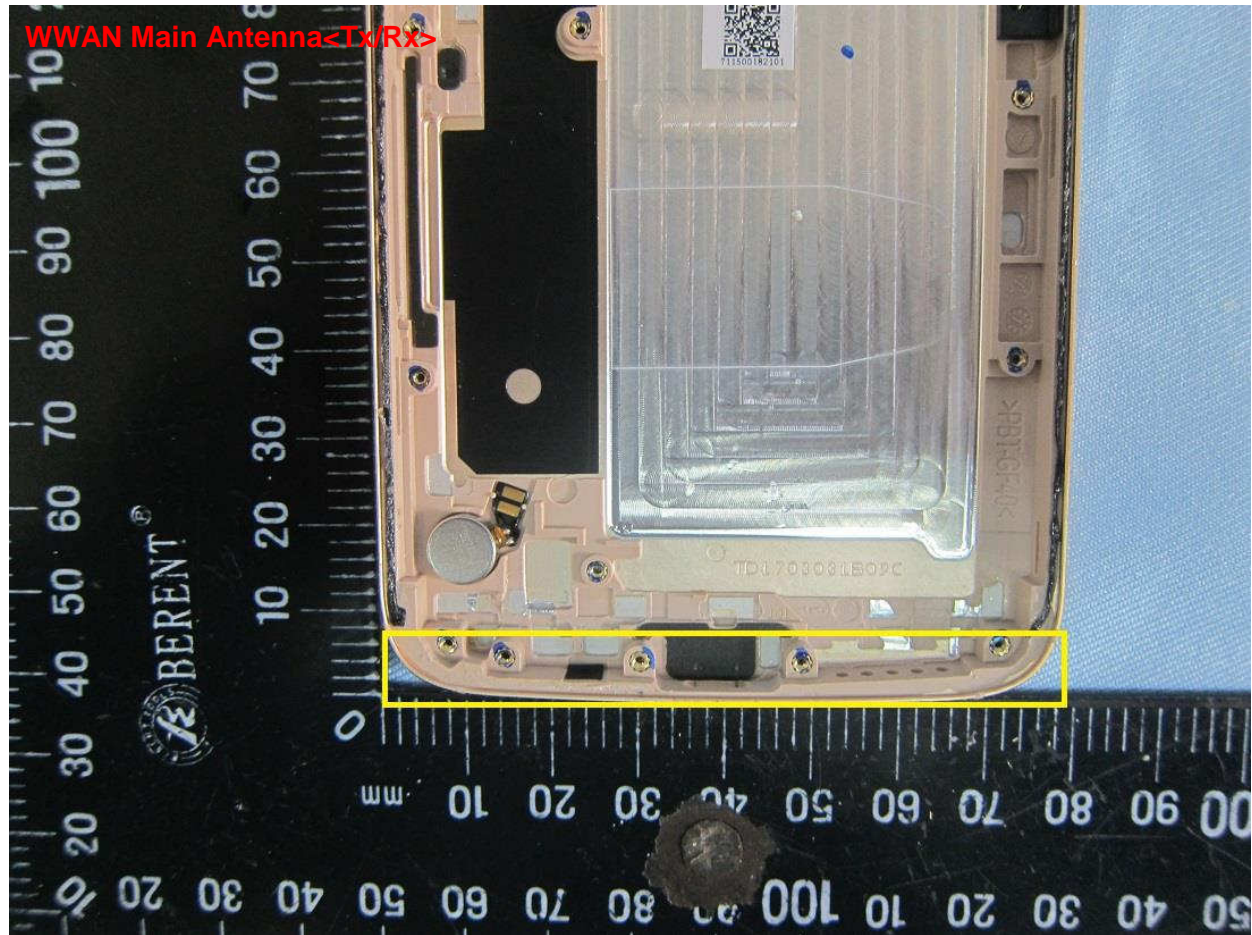

Brand Name: Motorola / Model Name: 10742, 10741