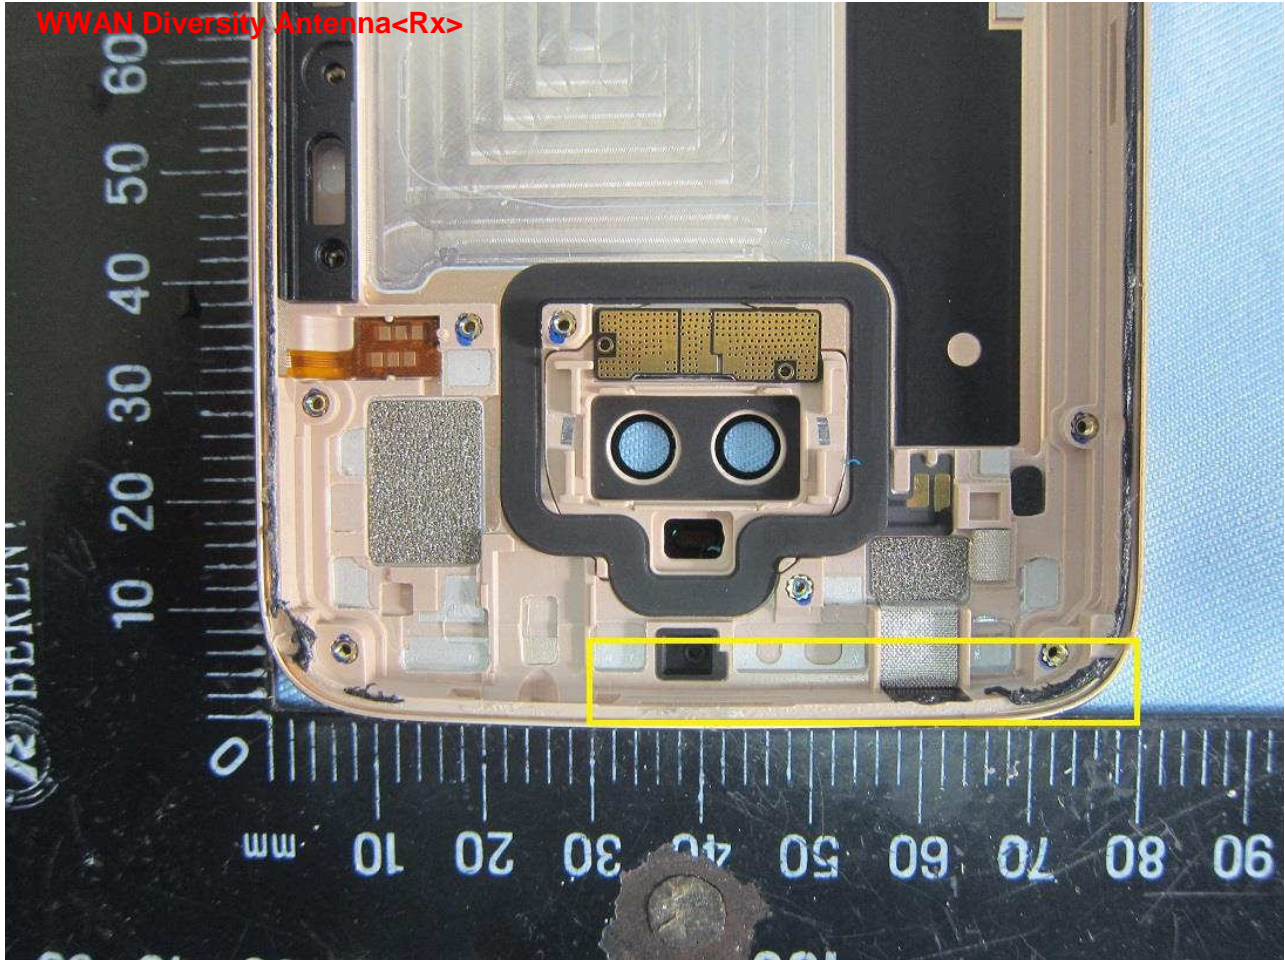

Brand Name: Motorola / Model Name: 10742, 10741

Bluetooth & WLAN 2.4G Antenna<Tx/Rx>
GPS/Glonass Antenna<Rx>

Brand Name: Motorola / Model Name: 10742, 10741

Brand Name: Motorola / Model Name: 10742, 10741