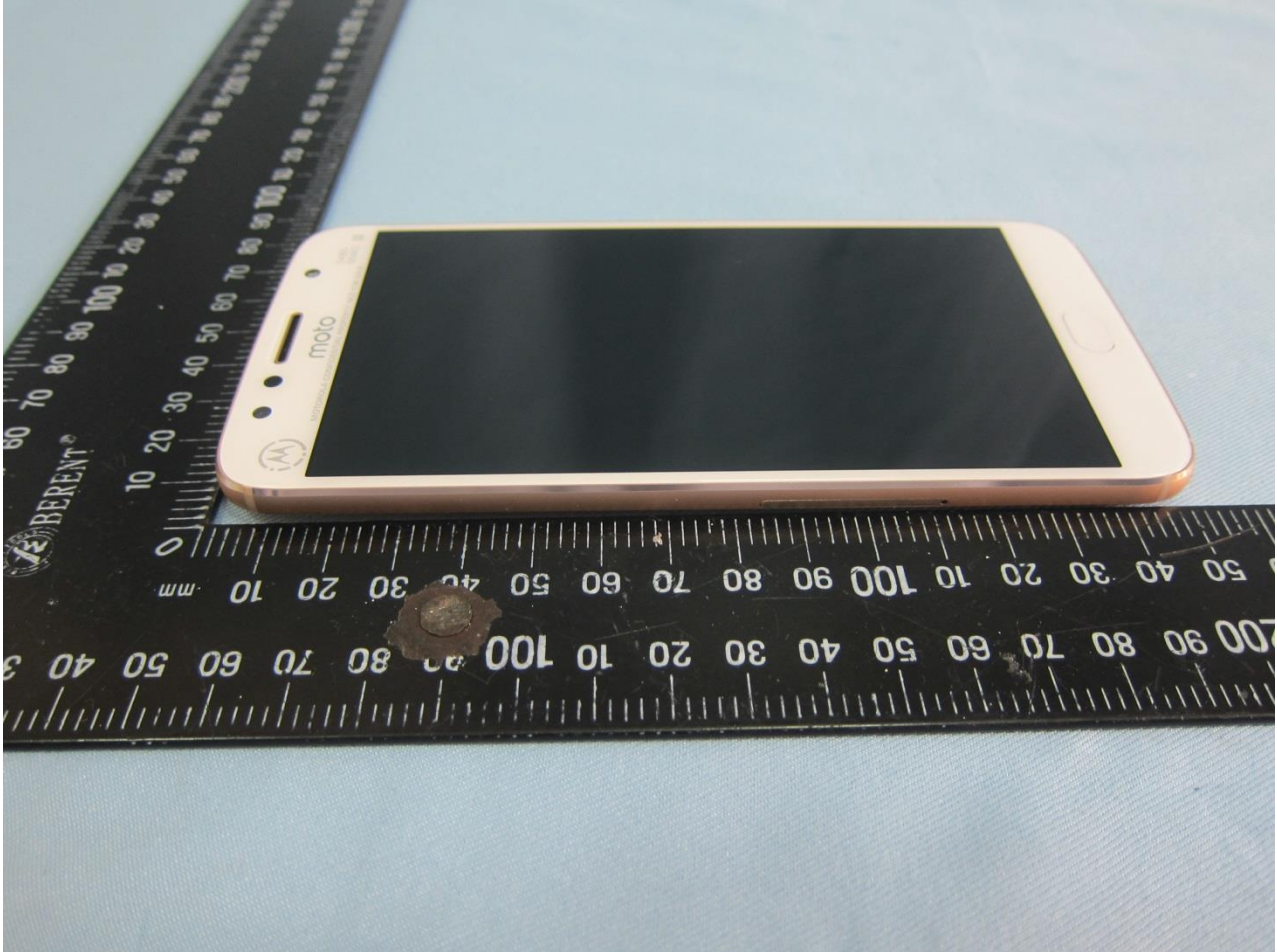

1. External Photograph of EUT

Brand Name: Motorola / Model Name: 10742, 10741

Brand Name: Motorola / Model Name: 10742, 10741

Brand Name: Motorola / Model Name: 10742, 10741

Brand Name: Motorola / Model Name: 10742, 10741

Brand Name: Motorola / Model Name: 10742, 10741

Brand Name: Motorola / Model Name: 10742, 10741

2. Photograph of Accessory

Brand Name: Motorola / Model Name: 10742, 10741

List of Accessory:

Specification of Accessory				
AC Adapter	Brand Name	Motorola (Salom)	Model Name	SC-22
	Power Rating	I/P: 100-240Vac, 500mA, O/P: 5Vdc or 9Vdc or 12Vdc, 3000mA or 1600mA or 1200mA		
Battery	Brand Name	Motorola (ATL)	Model Name	HG30
	Power Rating	3.8Vdc,3000mAh (Min/Typ)	Type	Li-ion, ATL404296
Earphone	Brand Name	Motorola(JuWei)	Model Name	JWEP0998-W09R
	Signal Line Type	1.23 meter, non-shielded cable, without ferrite core		
USB Cable	Brand Name	Motorola (hetong)	Model Name	HT-SJX-17030102
	Signal Line Type	1.02 meter, shielded cable, without ferrite core		