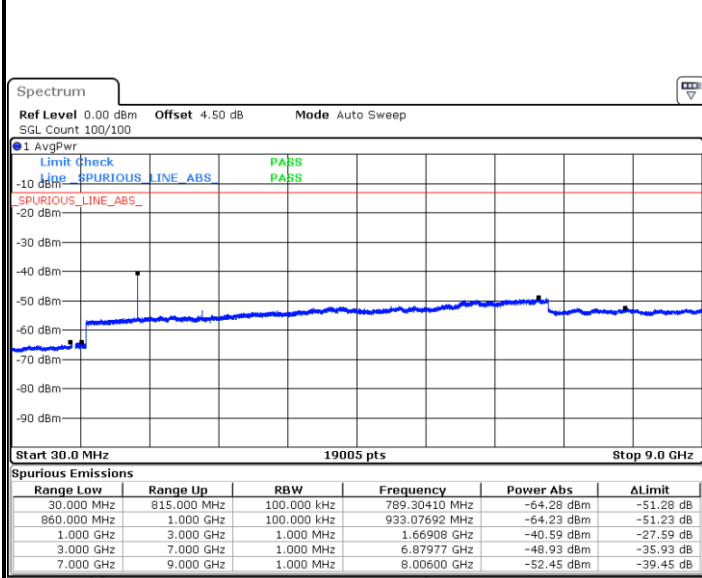

Highest Channel / 16QAM

Date: 8 JUN 2017 19:37:59

LTE Band 26 / 3MHz

Lowest Channel / QPSK

Date: 8 JUN 2017 19:56:21

Lowest Channel / 16QAM

Date: 8 JUN 2017 19:58:10

LTE Band 26 / 3MHz

LTE Band 26 / 5MHz

Lowest Channel / QPSK

Date: 8 JUN 2017 20:18:22

Lowest Channel / 16QAM

Date: 8 JUN 2017 20:18:47

Middle Channel / QPSK

Date: 8 JUN 2017 20:19:13

Middle Channel / 16QAM

Date: 8 JUN 2017 20:19:38

LTE Band 26 / 5MHz

Highest Channel / QPSK

Date: 8 JUN 2017 20:20:05

Highest Channel / 16QAM

Date: 8 JUN 2017 20:20:29

LTE Band 26 / 10MHz

Lowest Channel / QPSK

Date: 8 JUN 2017 20:32:59

Lowest Channel / 16QAM

Date: 8 JUN 2017 20:33:24

LTE Band 26 / 10MHz

Middle Channel / QPSK

Middle Channel / 16QAM

Date: 8 JUN 2017 20:33:51

Date: 8 JUN 2017 20:34:18