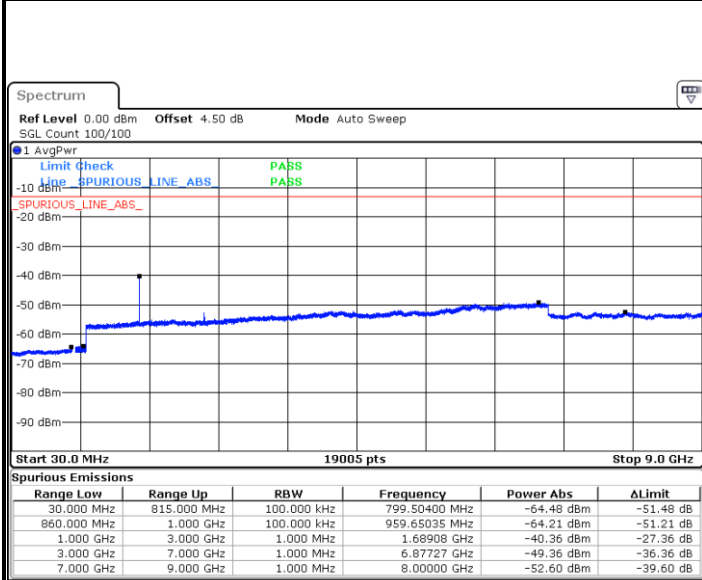

LTE Band 26 / 5MHz

Lowest Channel / QPSK

Date: 8 JUN 2017 20:18:22

Lowest Channel / 16QAM

Date: 8 JUN 2017 20:18:47

Middle Channel / QPSK

Date: 8 JUN 2017 20:19:13

Middle Channel / 16QAM

Date: 8 JUN 2017 20:19:38

LTE Band 26 / 5MHz

Highest Channel / QPSK

Date: 8 JUN 2017 20:20:05

Highest Channel / 16QAM

Date: 8 JUN 2017 20:20:29

LTE Band 26 / 10MHz

Lowest Channel / QPSK