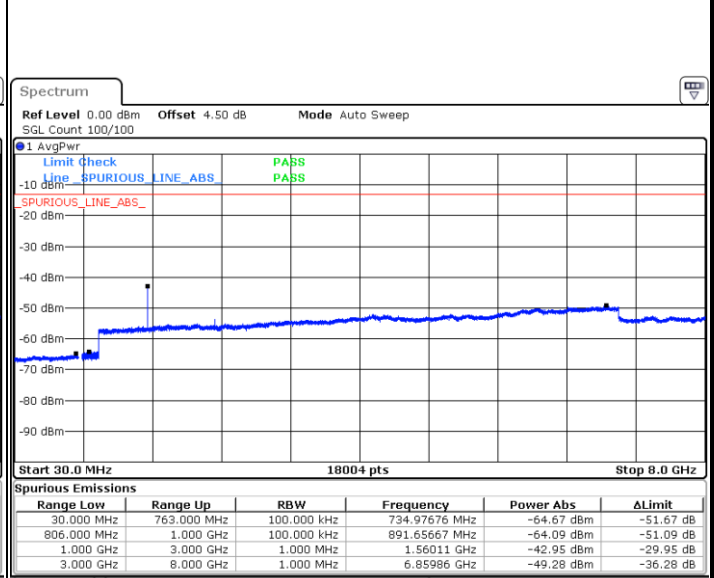

LTE Band 12 / 10MHz

Middle Channel / QPSK

Middle Channel / 16QAM

Date: 8 JUN 2017 10:22:06

Date: 8 JUN 2017 10:21:11

Highest Channel / QPSK

Highest Channel / 16QAM

Date: 8 JUN 2017 10:23:01

Date: 8 JUN 2017 10:23:56

LTE Band 13 / 5MHz

Lowest Channel / QPSK

Date: 7 JUN 2017 16:30:42

Lowest Channel / 16QAM

Date: 7 JUN 2017 16:30:17

Middle Channel / QPSK

Date: 7 JUN 2017 16:31:08

Middle Channel / 16QAM

Date: 7 JUN 2017 16:31:35

LTE Band 13 / 5MHz

Highest Channel / QPSK

Date: 7 JUN 2017 16:40:55

Highest Channel / 16QAM

Date: 7 JUN 2017 16:40:25

LTE Band 13 / 10MHz

Middle Channel / QPSK

Date: 7 JUN 2017 16:41:25

Middle Channel / 16QAM

Date: 7 JUN 2017 16:41:54

LTE Band 17 / 5MHz

Lowest Channel / QPSK

Lowest Channel / 16QAM

Date: 7 JUN 2017 17:03:40