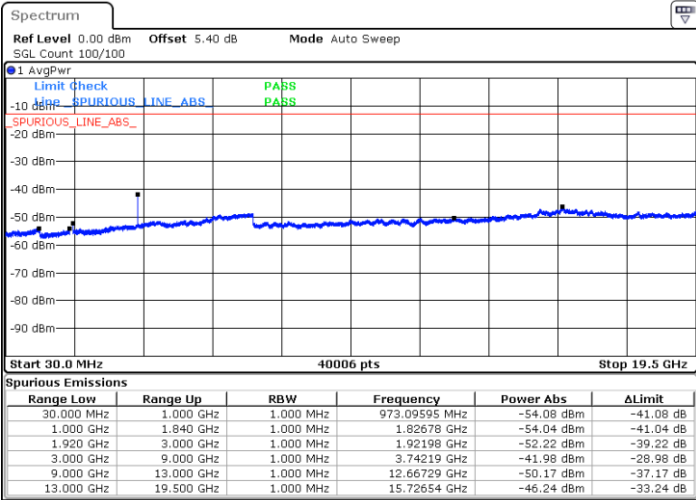

Date: 8 JUN 2017 16:30:02

LTE Band 25 / 15MHz

Highest Channel / QPSK

Date: 8 JUN 2017 16:31:21

Highest Channel / 16QAM

Date: 8 JUN 2017 16:32:03

LTE Band 25 / 20MHz

Lowest Channel / QPSK

Date: 8 JUN 2017 16:26:33

Lowest Channel / 16QAM

Date: 8 JUN 2017 16:27:16

LTE Band 25 / 20MHz

Middle Channel / QPSK

Middle Channel / 16QAM

Date: 8 JUN 2017 16:25:53

Date: 8 JUN 2017 16:25:12

Highest Channel / QPSK

Highest Channel / 16QAM

Date: 8 JUN 2017 16:23:50

Date: 8 JUN 2017 16:24:31

LTE Band 26 / 1.4MHz

Lowest Channel / QPSK

Lowest Channel / 16QAM

Date: 8 JUN 2017 19:35:48

Date: 8 JUN 2017 19:36:14

Middle Channel / QPSK

Middle Channel / 16QAM

Date: 8 JUN 2017 19:36:42

Date: 8 JUN 2017 19:37:07

LTE Band 26 / 1.4MHz

Highest Channel / QPSK

Date: 8 JUN 2017 19:37:32