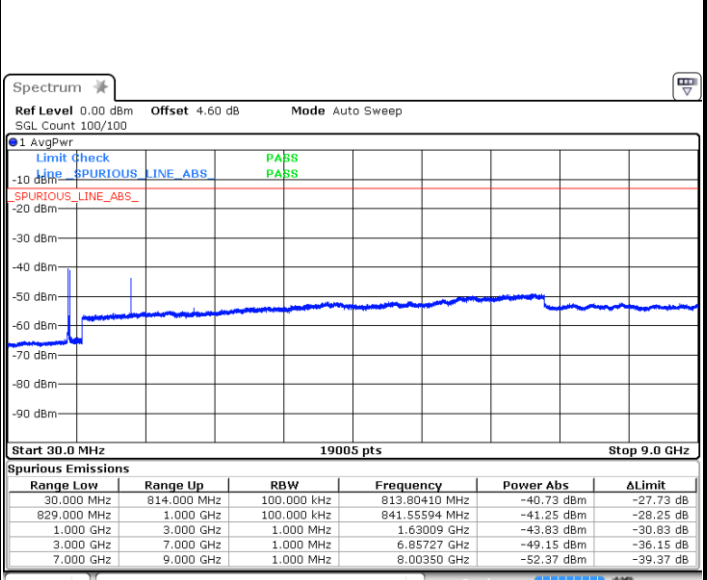

Highest Channel / QPSK

Highest Channel / 16QAM

Date: 8 JUN 2017 20:34:46

Date: 8 JUN 2017 20:35:12

LTE Band 26 / 15MHz

Lowest Channel / QPSK

Lowest Channel / 16QAM

Date: 8 JUN 2017 20:45:07

Date: 8 JUN 2017 20:45:32

Middle Channel / QPSK

Middle Channel / 16QAM

Date: 8 JUN 2017 20:46:03

Date: 8 JUN 2017 20:46:29

LTE Band 26 / 15MHz

Highest Channel / QPSK

Date: 8 JUN 2017 20:47:00

Highest Channel / 16QAM

Date: 8 JUN 2017 20:47:25

LTE Band 26 / 15MHz

Channel 26765 / QPSK

Date: 8 JUN 2017 22:22:55

Channel 26765 / 16QAM

Date: 8 JUN 2017 22:24:34