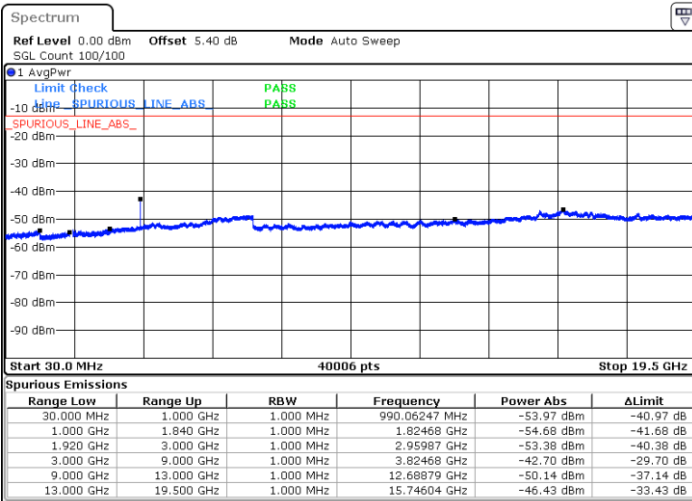

Date: 8 JUN 2017 15:59:48

LTE Band 25 / 1.4MHz

Highest Channel / QPSK

Date: 8 JUN 2017 16:01:14

Highest Channel / 16QAM

Date: 8 JUN 2017 16:00:34

LTE Band 25 / 3MHz

Lowest Channel / QPSK

Date: 8 JUN 2017 16:41:48

Lowest Channel / 16QAM

Date: 8 JUN 2017 16:41:09

LTE Band 25 / 3MHz

Middle Channel / QPSK

Middle Channel / 16QAM

Date: 8 JUN 2017 16:42:29

Date: 8 JUN 2017 16:43:52

Highest Channel / QPSK

Highest Channel / 16QAM

Date: 8 JUN 2017 16:45:14

Date: 8 JUN 2017 16:45:54

LTE Band 25 / 5MHz

Lowest Channel / QPSK

Lowest Channel / 16QAM

Date: 8 JUN 2017 16:36:49