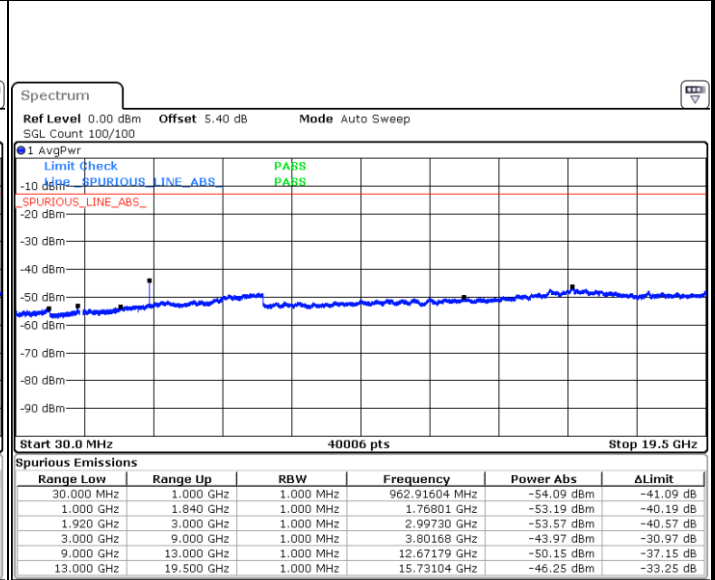

LTE Band 25 / 15MHz

Lowest Channel / QPSK

Lowest Channel / 16QAM

Date: 8 JUN 2017 16:28:41

Date: 8 JUN 2017 16:28:02

Middle Channel / QPSK

Middle Channel / 16QAM

Date: 8 JUN 2017 16:30:42

Date: 8 JUN 2017 16:30:02

LTE Band 25 / 15MHz

Highest Channel / QPSK

Date: 8 JUN 2017 16:31:21

Highest Channel / 16QAM

Date: 8 JUN 2017 16:32:03

LTE Band 25 / 20MHz

Lowest Channel / QPSK

Date: 8 JUN 2017 16:26:33

Lowest Channel / 16QAM

Date: 8 JUN 2017 16:27:16

LTE Band 25 / 20MHz

Middle Channel / QPSK

Middle Channel / 16QAM

Date: 8 JUN 2017 16:25:53

Date: 8 JUN 2017 16:25:12

Highest Channel / QPSK

Highest Channel / 16QAM

Date: 8 JUN 2017 16:23:50

Date: 8 JUN 2017 16:24:31

LTE Band 26 / 1.4MHz

Lowest Channel / QPSK

Lowest Channel / 16QAM

Date: 8 JUN 2017 19:35:48