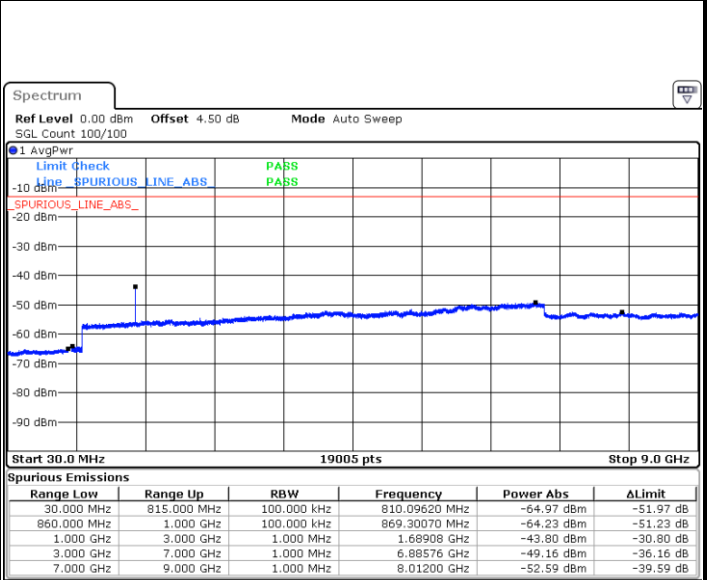

LTE Band 26 / 5MHz

Lowest Channel / QPSK

Date: 8 JUN 2017 20:18:22

Lowest Channel / 16QAM

Date: 8 JUN 2017 20:18:47

Middle Channel / QPSK

Date: 8 JUN 2017 20:19:13

Middle Channel / 16QAM

Date: 8 JUN 2017 20:19:38

LTE Band 26 / 5MHz

Highest Channel / QPSK

Date: 8 JUN 2017 20:20:05

Highest Channel / 16QAM

Date: 8 JUN 2017 20:20:29

LTE Band 26 / 10MHz

Lowest Channel / QPSK

Date: 8 JUN 2017 20:32:59

Lowest Channel / 16QAM

Date: 8 JUN 2017 20:33:24

LTE Band 26 / 10MHz

Middle Channel / QPSK

Middle Channel / 16QAM

Date: 8 JUN 2017 20:33:51

Date: 8 JUN 2017 20:34:18

Highest Channel / QPSK

Highest Channel / 16QAM

Date: 8 JUN 2017 20:34:46

Date: 8 JUN 2017 20:35:12

LTE Band 26 / 15MHz

Lowest Channel / QPSK

Lowest Channel / 16QAM

Date: 8 JUN 2017 20:45:07