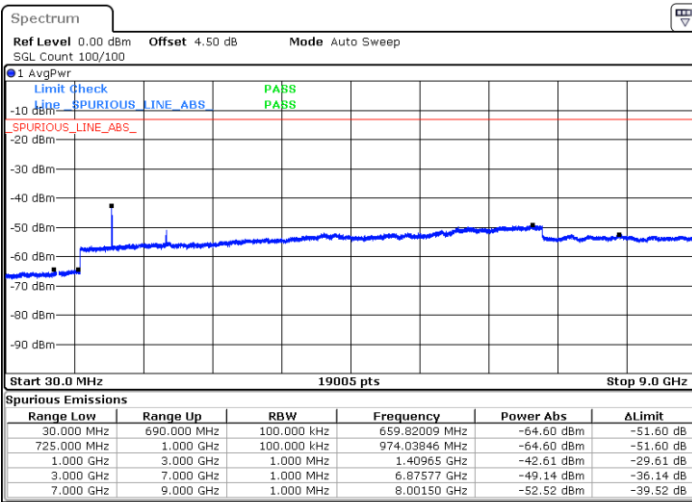

Middle Channel / QPSK

Date: 7 JUN 2017 16:41:25

Middle Channel / 16QAM

Date: 7 JUN 2017 16:41:54

LTE Band 17 / 5MHz

Lowest Channel / QPSK

Lowest Channel / 16QAM

Date: 7 JUN 2017 17:03:40

Date: 7 JUN 2017 17:04:35

Middle Channel / QPSK

Middle Channel / 16QAM

Date: 7 JUN 2017 17:06:12

Date: 7 JUN 2017 17:07:07

LTE Band 17 / 5MHz

Highest Channel / QPSK

Highest Channel / 16QAM

Date: 7 JUN 2017 17:13:16

Date: 7 JUN 2017 17:14:11

LTE Band 17 / 10MHz

Lowest Channel / QPSK

Lowest Channel / 16QAM

Date: 7 JUN 2017 17:20:20

Date: 7 JUN 2017 17:21:15

LTE Band 17 / 10MHz