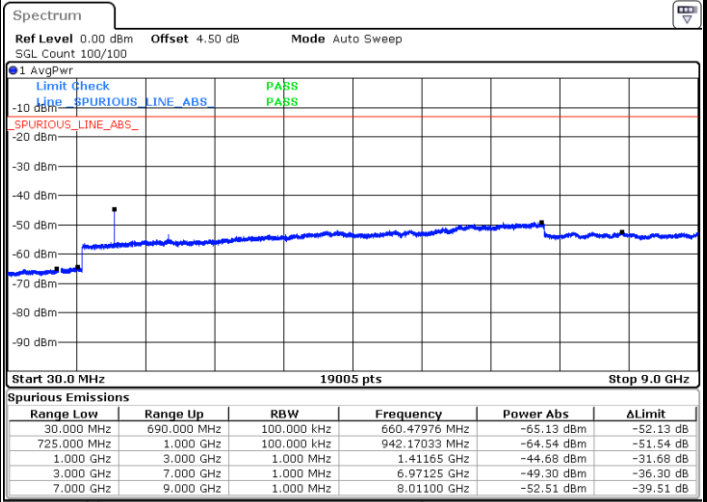

LTE Band 17 / 10MHz

Middle Channel / QPSK

Middle Channel / 16QAM

Date: 7 JUN 2017 17:22:52

Date: 7 JUN 2017 17:23:47