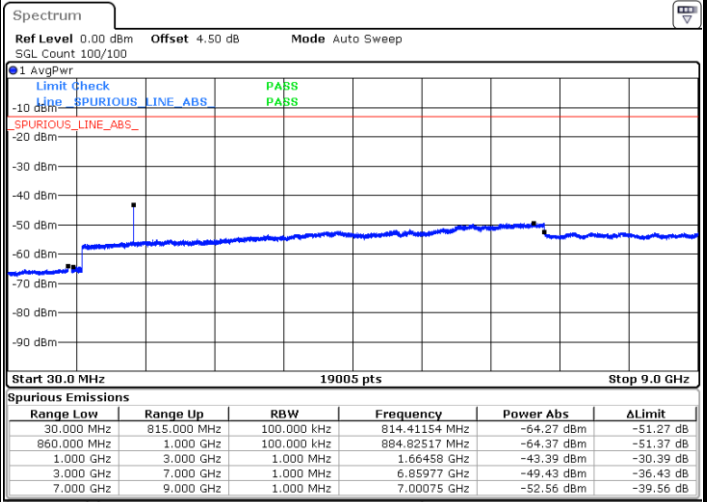

Date: 8 JUN 2017 20:19:38

LTE Band 26 / 5MHz

Highest Channel / QPSK

Date: 8 JUN 2017 20:20:05

Highest Channel / 16QAM

Date: 8 JUN 2017 20:20:29

LTE Band 26 / 10MHz

Lowest Channel / QPSK

Date: 8 JUN 2017 20:32:59

Lowest Channel / 16QAM

Date: 8 JUN 2017 20:33:24

LTE Band 26 / 10MHz

Middle Channel / QPSK

Middle Channel / 16QAM

Date: 8 JUN 2017 20:33:51

Date: 8 JUN 2017 20:34:18

Highest Channel / QPSK

Highest Channel / 16QAM

Date: 8 JUN 2017 20:34:46

Date: 8 JUN 2017 20:35:12

LTE Band 26 / 15MHz

Lowest Channel / QPSK

Lowest Channel / 16QAM

Date: 8 JUN 2017 20:45:07