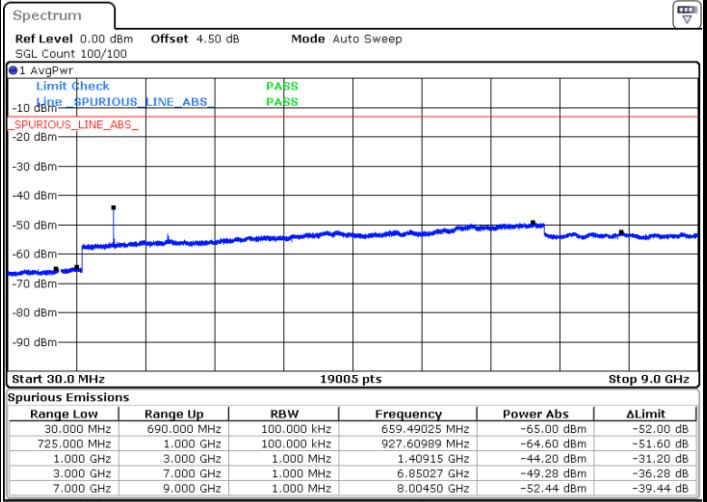

Middle Channel / QPSK

Date: 7 JUN 2017 16:41:25

Middle Channel / 16QAM

Date: 7 JUN 2017 16:41:54

LTE Band 17 / 5MHz

Lowest Channel / QPSK

Lowest Channel / 16QAM

Date: 7 JUN 2017 17:03:40

Date: 7 JUN 2017 17:04:35

Middle Channel / QPSK

Middle Channel / 16QAM

Date: 7 JUN 2017 17:06:12

Date: 7 JUN 2017 17:07:07

LTE Band 17 / 5MHz

Highest Channel / QPSK

Highest Channel / 16QAM