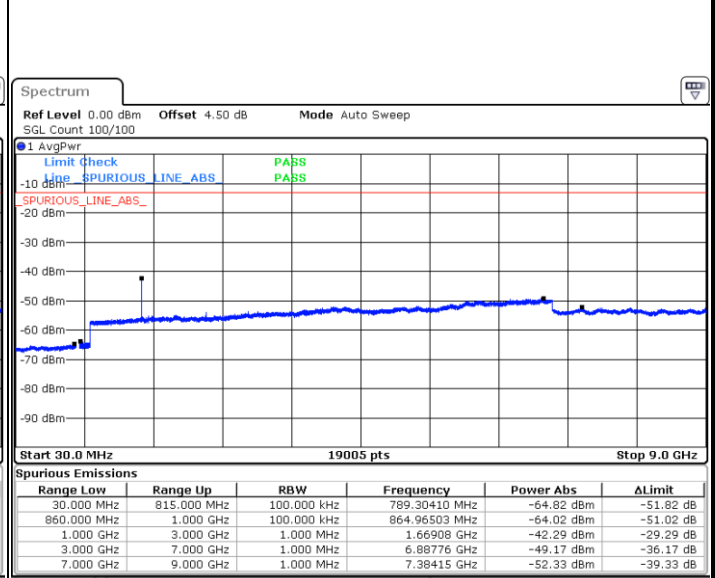

Highest Channel / 16QAM

Date: 8 JUN 2017 19:37:59

LTE Band 26 / 3MHz

Lowest Channel / QPSK

Date: 8 JUN 2017 19:56:21

Lowest Channel / 16QAM

Date: 8 JUN 2017 19:58:10

LTE Band 26 / 3MHz

Middle Channel / QPSK

Date: 8 JUN 2017 19:59:20

Middle Channel / 16QAM

Date: 8 JUN 2017 20:01:32

Highest Channel / QPSK

Date: 8 JUN 2017 20:01:59

Highest Channel / 16QAM

Date: 8 JUN 2017 20:02:25

LTE Band 26 / 5MHz

Lowest Channel / QPSK

Date: 8 JUN 2017 20:18:22

Lowest Channel / 16QAM

Date: 8 JUN 2017 20:18:47

Middle Channel / QPSK

Date: 8 JUN 2017 20:19:13

Middle Channel / 16QAM

Date: 8 JUN 2017 20:19:38

LTE Band 26 / 5MHz

Highest Channel / QPSK

Date: 8 JUN 2017 20:20:05

Highest Channel / 16QAM

Date: 8 JUN 2017 20:20:29

LTE Band 26 / 10MHz

Lowest Channel / QPSK