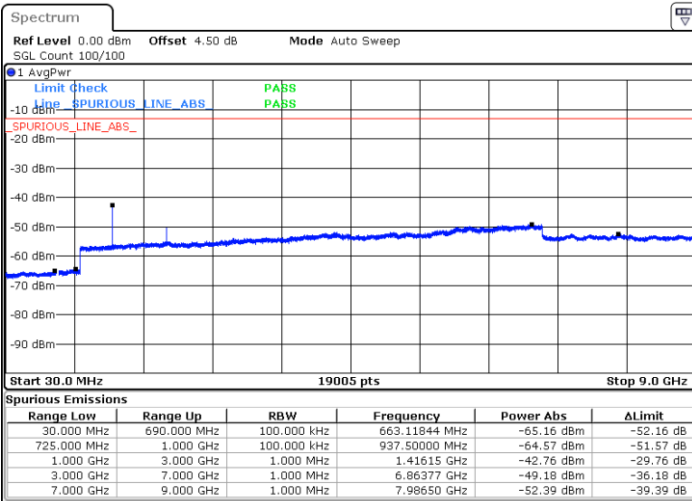

Middle Channel / 16QAM

Date: 7 JUN 2017 16:31:35

LTE Band 13 / 5MHz

Highest Channel / QPSK

Date: 7 JUN 2017 16:40:55

Highest Channel / 16QAM

Date: 7 JUN 2017 16:40:25

LTE Band 13 / 10MHz

Middle Channel / QPSK

Date: 7 JUN 2017 16:41:25

Middle Channel / 16QAM

Date: 7 JUN 2017 16:41:54

LTE Band 17 / 5MHz

Lowest Channel / QPSK

Lowest Channel / 16QAM

Date: 7 JUN 2017 17:03:40

Date: 7 JUN 2017 17:04:35

Middle Channel / QPSK

Middle Channel / 16QAM

Date: 7 JUN 2017 17:06:12

Date: 7 JUN 2017 17:07:07

LTE Band 17 / 5MHz

Highest Channel / QPSK

Highest Channel / 16QAM

Date: 7 JUN 2017 17:13:16

Date: 7 JUN 2017 17:14:11

LTE Band 17 / 10MHz

Lowest Channel / QPSK

Lowest Channel / 16QAM

Date: 7 JUN 2017 17:20:20

Date: 7 JUN 2017 17:21:15

LTE Band 17 / 10MHz