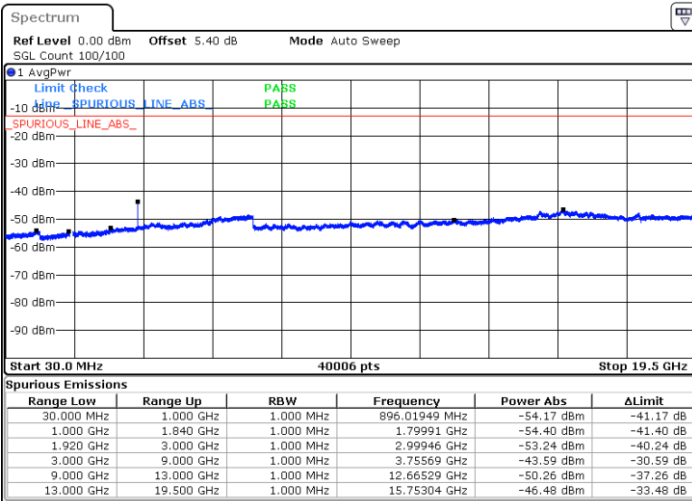

Highest Channel / QPSK

Highest Channel / 16QAM

Date: 8 JUN 2017 16:45:14

Date: 8 JUN 2017 16:45:54

LTE Band 25 / 5MHz

Lowest Channel / QPSK

Lowest Channel / 16QAM

Date: 8 JUN 2017 16:36:49

Date: 8 JUN 2017 16:37:30

Middle Channel / QPSK

Middle Channel / 16QAM

Date: 8 JUN 2017 16:38:50

Date: 8 JUN 2017 16:38:10

LTE Band 25 / 5MHz

Highest Channel / QPSK

Highest Channel / 16QAM