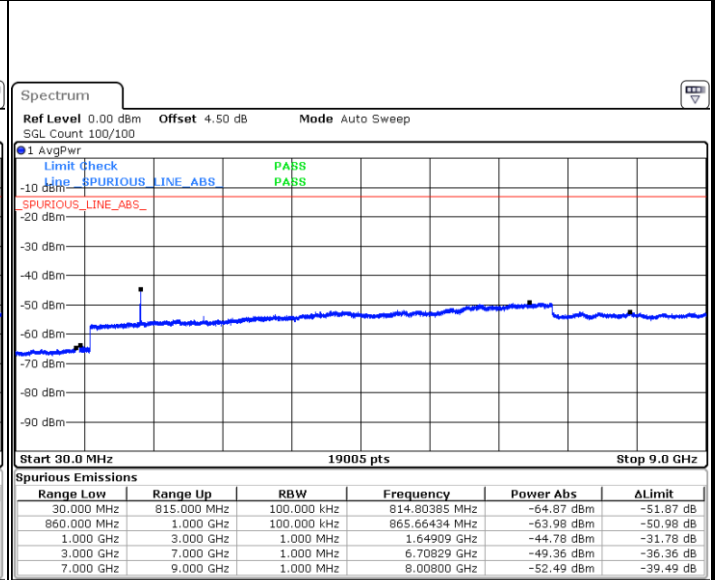

Highest Channel / 16QAM

Date: 8 JUN 2017 19:37:59

LTE Band 26 / 3MHz

Lowest Channel / QPSK

Date: 8 JUN 2017 19:56:21

Lowest Channel / 16QAM

Date: 8 JUN 2017 19:58:10

LTE Band 26 / 3MHz

Middle Channel / QPSK

Date: 8 JUN 2017 19:59:20

Middle Channel / 16QAM

Date: 8 JUN 2017 20:01:32

Highest Channel / QPSK

Date: 8 JUN 2017 20:01:59

Highest Channel / 16QAM

Date: 8 JUN 2017 20:02:25

LTE Band 26 / 5MHz

Lowest Channel / QPSK

Date: 8 JUN 2017 20:18:22

Lowest Channel / 16QAM

Date: 8 JUN 2017 20:18:47

Middle Channel / QPSK

Date: 8 JUN 2017 20:19:13

Middle Channel / 16QAM

Date: 8 JUN 2017 20:19:38

LTE Band 26 / 5MHz

Highest Channel / QPSK

Date: 8 JUN 2017 20:20:05

Highest Channel / 16QAM

Date: 8 JUN 2017 20:20:29

LTE Band 26 / 10MHz

Lowest Channel / QPSK