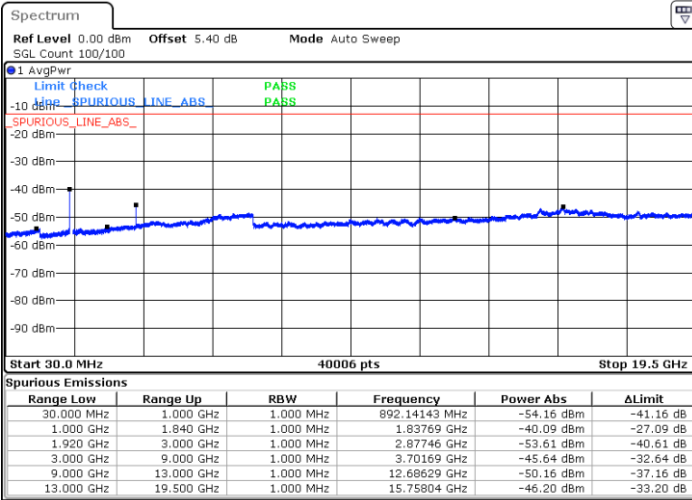

Date: 8 JUN 2017 16:39:29

Date: 8 JUN 2017 16:40:18

LTE Band 25 / 10MHz

Lowest Channel / QPSK

Lowest Channel / 16QAM

Date: 8 JUN 2017 16:33:24

Date: 8 JUN 2017 16:32:45

LTE Band 25 / 10MHz

Middle Channel / QPSK

Middle Channel / 16QAM

Date: 8 JUN 2017 16:34:05

Date: 8 JUN 2017 16:34:45

Highest Channel / QPSK

Highest Channel / 16QAM

Date: 8 JUN 2017 16:36:06

Date: 8 JUN 2017 16:35:25

LTE Band 25 / 15MHz

Lowest Channel / QPSK

Lowest Channel / 16QAM

Date: 8 JUN 2017 16:28:41

Date: 8 JUN 2017 16:28:02

Middle Channel / QPSK

Middle Channel / 16QAM

Date: 8 JUN 2017 16:30:42