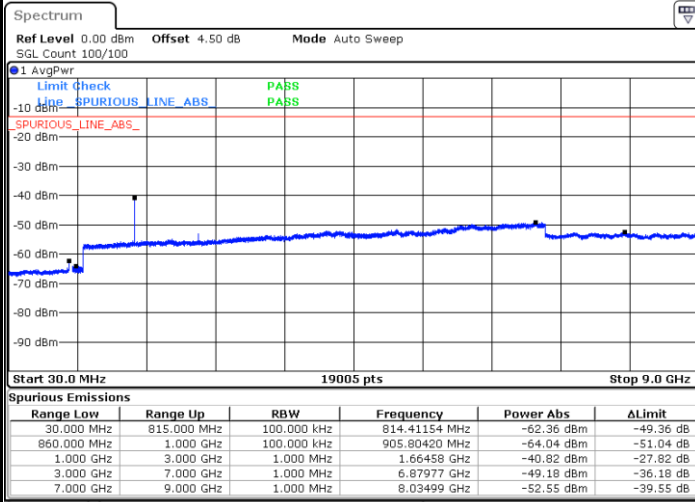

Date: 8 JUN 2017 20:19:38

LTE Band 26 / 5MHz

Highest Channel / QPSK

Date: 8 JUN 2017 20:20:05

Highest Channel / 16QAM

Date: 8 JUN 2017 20:20:29

LTE Band 26 / 10MHz

Lowest Channel / QPSK

Date: 8 JUN 2017 20:32:59

Lowest Channel / 16QAM

Date: 8 JUN 2017 20:33:24

LTE Band 26 / 10MHz

Middle Channel / QPSK

Middle Channel / 16QAM

Date: 8 JUN 2017 20:33:51

Date: 8 JUN 2017 20:34:18

Highest Channel / QPSK

Highest Channel / 16QAM

Date: 8 JUN 2017 20:34:46

Date: 8 JUN 2017 20:35:12

LTE Band 26 / 15MHz

Lowest Channel / QPSK

Lowest Channel / 16QAM

Date: 8 JUN 2017 20:45:07