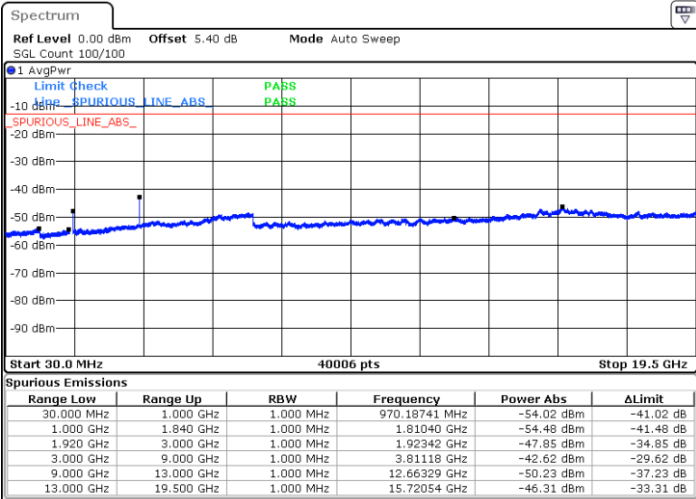

Date: 8 JUN 2017 16:39:29

Date: 8 JUN 2017 16:40:18

LTE Band 25 / 10MHz

Lowest Channel / QPSK

Lowest Channel / 16QAM

Date: 8 JUN 2017 16:33:24

Date: 8 JUN 2017 16:32:45

LTE Band 25 / 10MHz

Middle Channel / QPSK

Middle Channel / 16QAM

Date: 8 JUN 2017 16:34:05

Date: 8 JUN 2017 16:34:45

Highest Channel / QPSK

Highest Channel / 16QAM

Date: 8 JUN 2017 16:36:06

Date: 8 JUN 2017 16:35:25

LTE Band 25 / 15MHz

Lowest Channel / QPSK

Lowest Channel / 16QAM

Date: 8 JUN 2017 16:28:41

Date: 8 JUN 2017 16:28:02

Middle Channel / QPSK

Middle Channel / 16QAM

Date: 8 JUN 2017 16:30:42