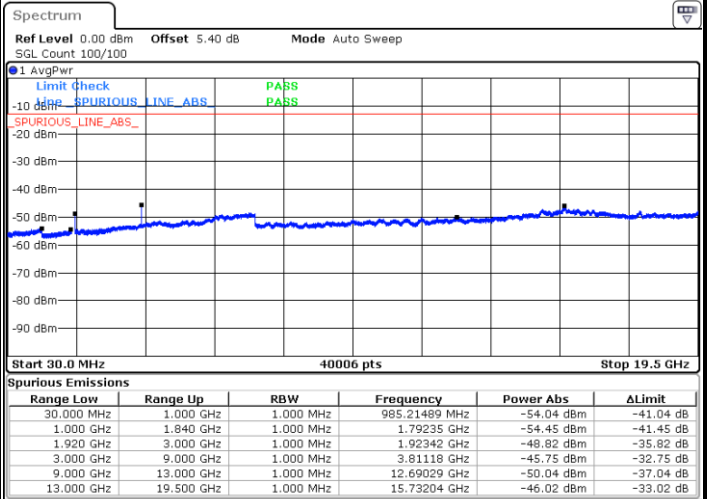

Date: 8 JUN 2017 16:39:29

Date: 8 JUN 2017 16:40:18

LTE Band 25 / 10MHz

Lowest Channel / QPSK

Lowest Channel / 16QAM

Date: 8 JUN 2017 16:33:24

Date: 8 JUN 2017 16:32:45

LTE Band 25 / 10MHz

Middle Channel / QPSK

Middle Channel / 16QAM

Date: 8 JUN 2017 16:34:05

Date: 8 JUN 2017 16:34:45

Highest Channel / QPSK

Highest Channel / 16QAM

Date: 8 JUN 2017 16:36:06

Date: 8 JUN 2017 16:35:25

LTE Band 25 / 15MHz

Lowest Channel / QPSK

Lowest Channel / 16QAM

Date: 8 JUN 2017 16:28:41

Date: 8 JUN 2017 16:28:02

Middle Channel / QPSK

Middle Channel / 16QAM

Date: 8 JUN 2017 16:30:42