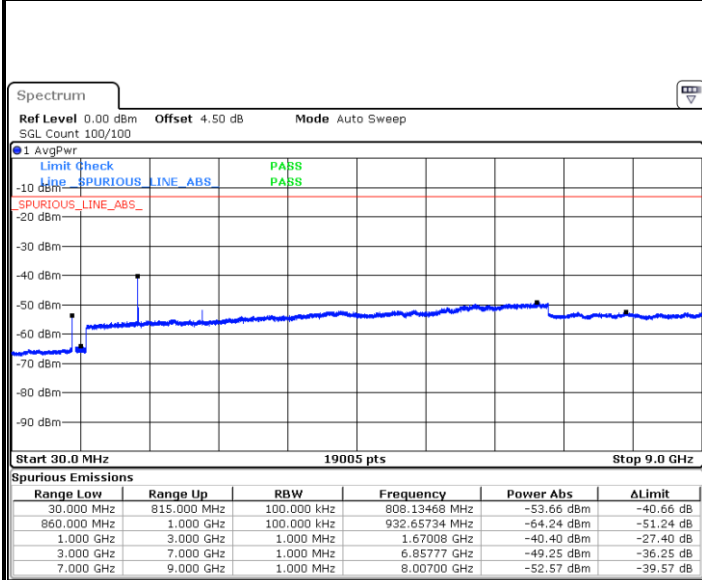

Highest Channel / QPSK

Highest Channel / 16QAM

Date: 8 JUN 2017 20:34:46

Date: 8 JUN 2017 20:35:12

LTE Band 26 / 15MHz

Lowest Channel / QPSK

Lowest Channel / 16QAM

Date: 8 JUN 2017 20:45:07

Date: 8 JUN 2017 20:45:32

Middle Channel / QPSK

Middle Channel / 16QAM

Date: 8 JUN 2017 20:46:03

Date: 8 JUN 2017 20:46:29

LTE Band 26 / 15MHz

Highest Channel / QPSK

Date: 8 JUN 2017 20:47:00

Highest Channel / 16QAM

Date: 8 JUN 2017 20:47:25

LTE Band 26 / 15MHz

Channel 26765 / QPSK

Date: 8 JUN 2017 22:22:55

Channel 26765 / 16QAM

Date: 8 JUN 2017 22:24:34