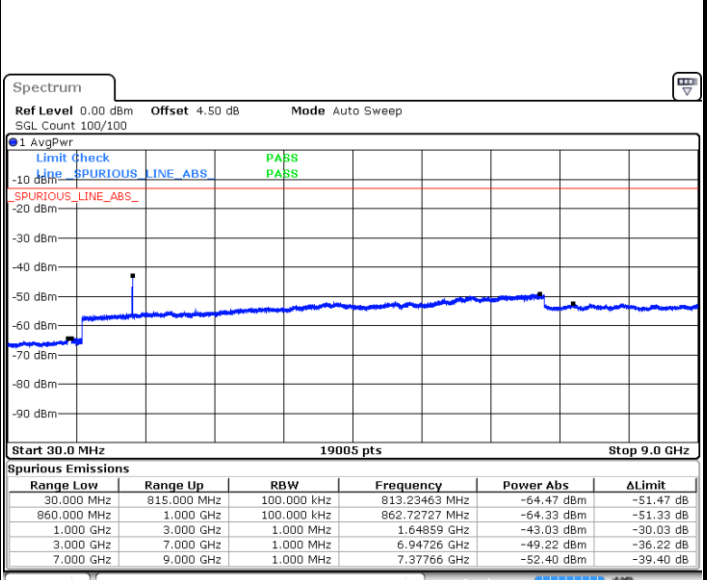

Highest Channel / QPSK

Highest Channel / 16QAM

Date: 8 JUN 2017 16:23:50

Date: 8 JUN 2017 16:24:31

LTE Band 26 / 1.4MHz

Lowest Channel / QPSK

Lowest Channel / 16QAM

Date: 8 JUN 2017 19:35:48

Date: 8 JUN 2017 19:36:14

Middle Channel / QPSK

Middle Channel / 16QAM

Date: 8 JUN 2017 19:36:42

Date: 8 JUN 2017 19:37:07

LTE Band 26 / 1.4MHz

Highest Channel / QPSK

Date: 8 JUN 2017 19:37:32

Highest Channel / 16QAM

Date: 8 JUN 2017 19:37:59

LTE Band 26 / 3MHz

Lowest Channel / QPSK

Date: 8 JUN 2017 19:56:21

Lowest Channel / 16QAM

Date: 8 JUN 2017 19:58:10

LTE Band 26 / 3MHz

Middle Channel / QPSK

Date: 8 JUN 2017 19:59:20

Middle Channel / 16QAM

Date: 8 JUN 2017 20:01:32

Highest Channel / QPSK

Date: 8 JUN 2017 20:01:59

Highest Channel / 16QAM

Date: 8 JUN 2017 20:02:25