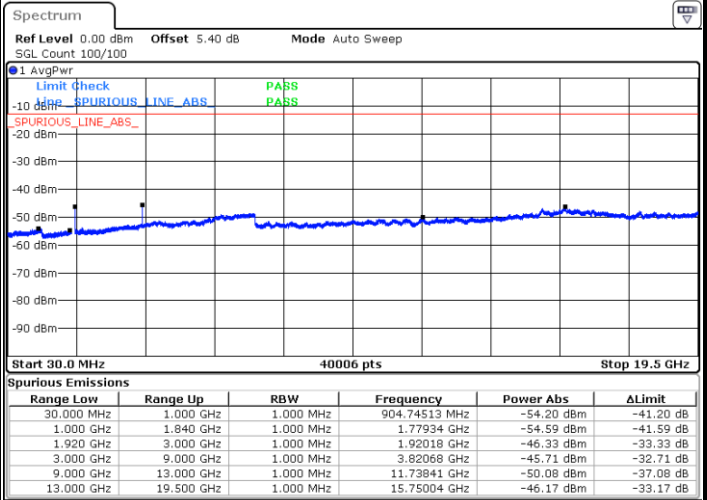

Highest Channel / QPSK

Highest Channel / 16QAM

Date: 8 JUN 2017 16:45:14

Date: 8 JUN 2017 16:45:54

LTE Band 25 / 5MHz

Lowest Channel / QPSK

Lowest Channel / 16QAM

Date: 8 JUN 2017 16:36:49

Date: 8 JUN 2017 16:37:30

Middle Channel / QPSK

Middle Channel / 16QAM

Date: 8 JUN 2017 16:38:50

Date: 8 JUN 2017 16:38:10

LTE Band 25 / 5MHz

Highest Channel / QPSK

Highest Channel / 16QAM

Date: 8 JUN 2017 16:39:29

Date: 8 JUN 2017 16:40:18

LTE Band 25 / 10MHz

Lowest Channel / QPSK

Lowest Channel / 16QAM

Date: 8 JUN 2017 16:33:24

Date: 8 JUN 2017 16:32:45

LTE Band 25 / 10MHz