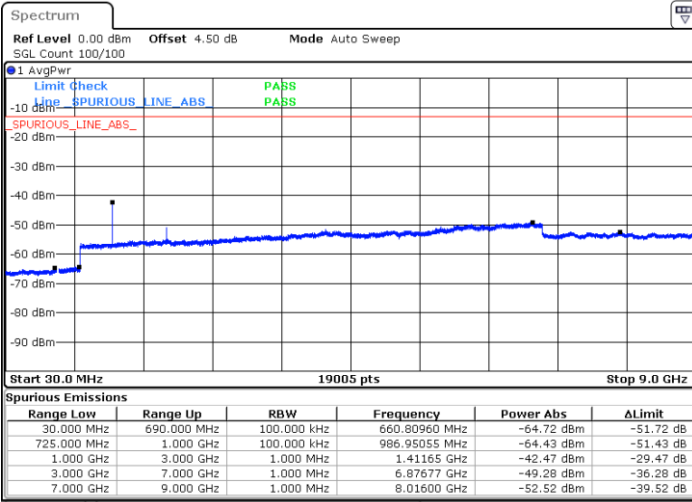

LTE Band 17 / 10MHz

Middle Channel / QPSK

Middle Channel / 16QAM

Date: 7 JUN 2017 17:22:52

Date: 7 JUN 2017 17:23:47