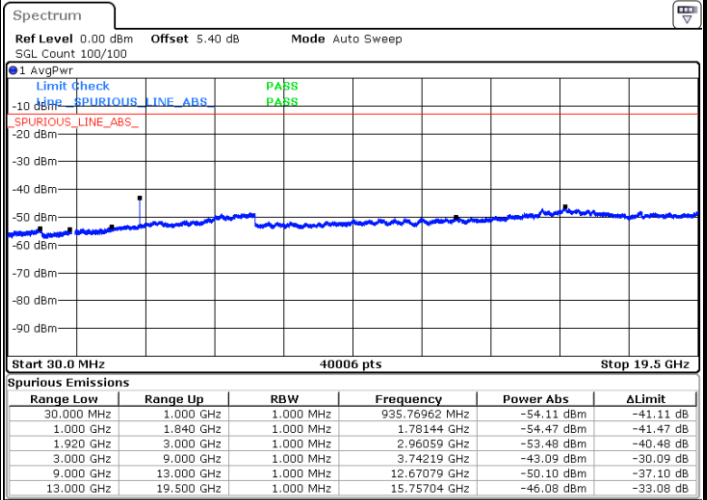

Date: 8 JUN 2017 16:30:02

LTE Band 25 / 15MHz

Highest Channel / QPSK

Date: 8 JUN 2017 16:31:21

Highest Channel / 16QAM

Date: 8 JUN 2017 16:32:03

LTE Band 25 / 20MHz

Lowest Channel / QPSK

Date: 8 JUN 2017 16:26:33

Lowest Channel / 16QAM

Date: 8 JUN 2017 16:27:16

LTE Band 25 / 20MHz

Middle Channel / QPSK

Middle Channel / 16QAM

Date: 8 JUN 2017 16:25:53

Date: 8 JUN 2017 16:25:12

Highest Channel / QPSK

Highest Channel / 16QAM

Date: 8 JUN 2017 16:23:50

Date: 8 JUN 2017 16:24:31

LTE Band 26 / 1.4MHz

Lowest Channel / QPSK

Lowest Channel / 16QAM

Date: 8 JUN 2017 19:35:48