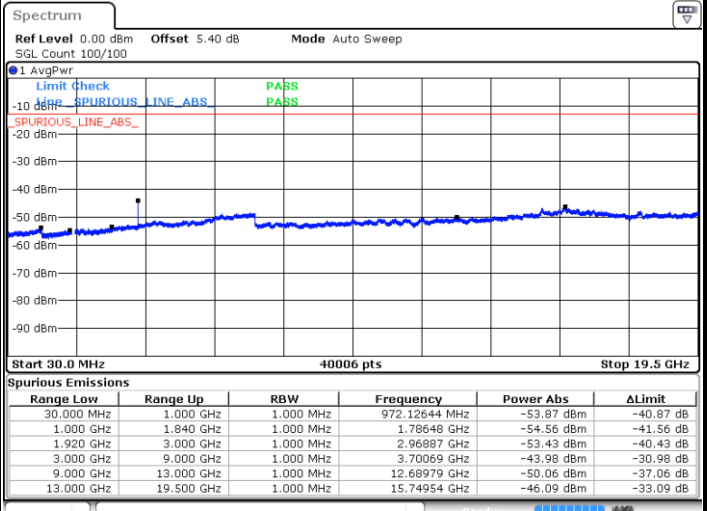

Date: 7 JUN 2017 17:13:16

Date: 7 JUN 2017 17:14:11

LTE Band 17 / 10MHz

Lowest Channel / QPSK

Lowest Channel / 16QAM

Date: 7 JUN 2017 17:20:20

Date: 7 JUN 2017 17:21:15

LTE Band 17 / 10MHz

Middle Channel / QPSK

Middle Channel / 16QAM

Date: 7 JUN 2017 17:22:52

Date: 7 JUN 2017 17:23:47

Highest Channel / QPSK

Highest Channel / 16QAM

Date: 7 JUN 2017 17:29:56

Date: 7 JUN 2017 17:30:51

LTE Band 25 / 1.4MHz

Lowest Channel / QPSK

Lowest Channel / 16QAM

Date: 8 JUN 2017 15:58:25

Date: 8 JUN 2017 15:57:35

Middle Channel / QPSK

Middle Channel / 16QAM

Date: 8 JUN 2017 15:59:09

Date: 8 JUN 2017 15:59:48

LTE Band 25 / 1.4MHz

Highest Channel / QPSK

Date: 8 JUN 2017 16:01:14

Highest Channel / 16QAM

Date: 8 JUN 2017 16:00:34

LTE Band 25 / 3MHz

Lowest Channel / QPSK