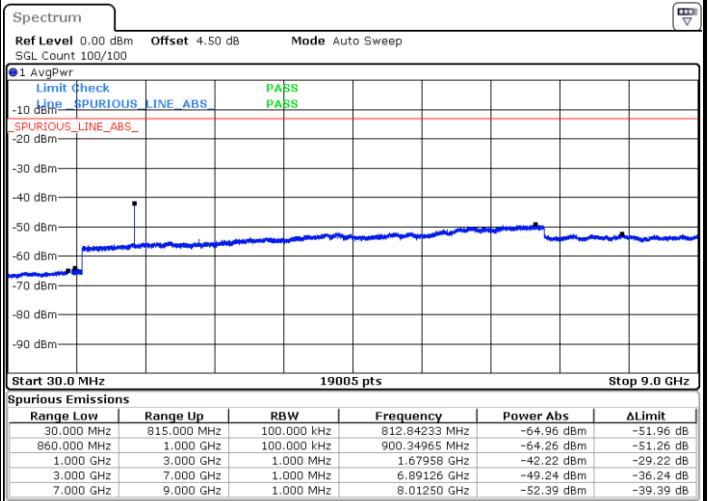

Date: 8 JUN 2017 20:19:38

LTE Band 26 / 5MHz

Highest Channel / QPSK

Date: 8 JUN 2017 20:20:05

Highest Channel / 16QAM

Date: 8 JUN 2017 20:20:29

LTE Band 26 / 10MHz

Lowest Channel / QPSK

Date: 8 JUN 2017 20:32:59

Lowest Channel / 16QAM

Date: 8 JUN 2017 20:33:24

LTE Band 26 / 10MHz

Middle Channel / QPSK

Middle Channel / 16QAM

Date: 8 JUN 2017 20:33:51

Date: 8 JUN 2017 20:34:18

Highest Channel / QPSK

Highest Channel / 16QAM

Date: 8 JUN 2017 20:34:46

Date: 8 JUN 2017 20:35:12

LTE Band 26 / 15MHz

Lowest Channel / QPSK

Lowest Channel / 16QAM

Date: 8 JUN 2017 20:45:07

Date: 8 JUN 2017 20:45:32

Middle Channel / QPSK

Middle Channel / 16QAM

Date: 8 JUN 2017 20:46:03

Date: 8 JUN 2017 20:46:29

LTE Band 26 / 15MHz

Highest Channel / QPSK

Date: 8 JUN 2017 20:47:00