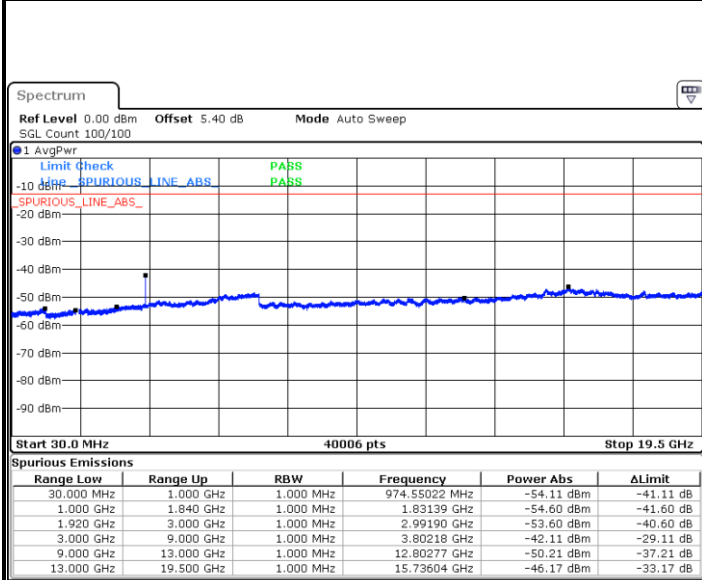

LTE Band 25 / 15MHz

Lowest Channel / QPSK

Lowest Channel / 16QAM

Date: 8 JUN 2017 16:28:41

Date: 8 JUN 2017 16:28:02

Middle Channel / QPSK

Middle Channel / 16QAM

Date: 8 JUN 2017 16:30:42

Date: 8 JUN 2017 16:30:02

LTE Band 25 / 15MHz

Highest Channel / QPSK

Date: 8 JUN 2017 16:31:21

Highest Channel / 16QAM

Date: 8 JUN 2017 16:32:03

LTE Band 25 / 20MHz

Lowest Channel / QPSK