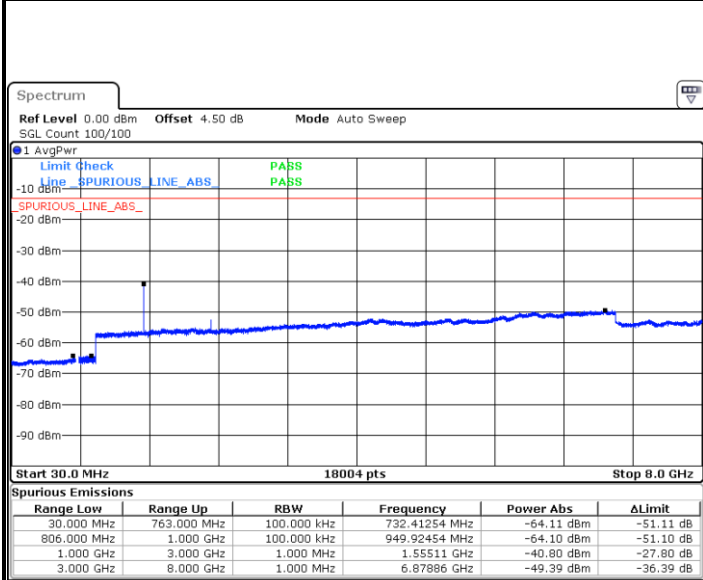

LTE Band 12 / 10MHz

Middle Channel / QPSK

Middle Channel / 16QAM

Date: 8 JUN 2017 10:22:06

Date: 8 JUN 2017 10:21:11

Highest Channel / QPSK

Highest Channel / 16QAM

Date: 8 JUN 2017 10:23:01

Date: 8 JUN 2017 10:23:56

LTE Band 13 / 5MHz

Lowest Channel / QPSK

Date: 7 JUN 2017 16:30:42

Lowest Channel / 16QAM

Date: 7 JUN 2017 16:30:17

Middle Channel / QPSK

Date: 7 JUN 2017 16:31:08

Middle Channel / 16QAM

Date: 7 JUN 2017 16:31:35

LTE Band 13 / 5MHz

Highest Channel / QPSK

Date: 7 JUN 2017 16:40:55

Highest Channel / 16QAM

Date: 7 JUN 2017 16:40:25

LTE Band 13 / 10MHz