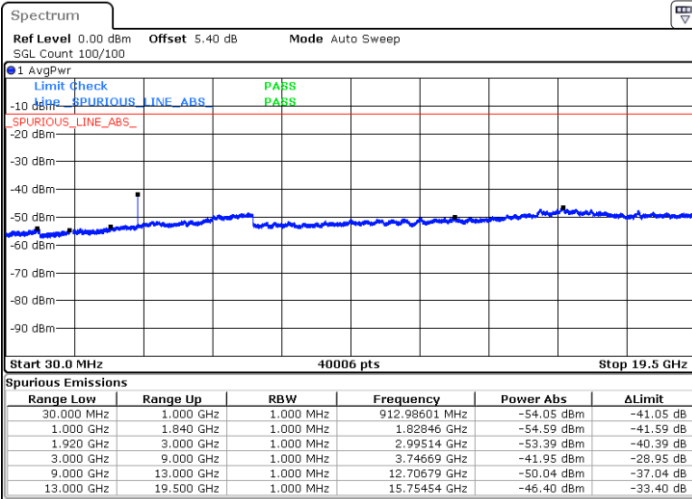

LTE Band 25 / 15MHz

Lowest Channel / QPSK

Lowest Channel / 16QAM

Date: 8 JUN 2017 16:28:41

Date: 8 JUN 2017 16:28:02

Middle Channel / QPSK

Middle Channel / 16QAM

Date: 8 JUN 2017 16:30:42

Date: 8 JUN 2017 16:30:02

LTE Band 25 / 15MHz

Highest Channel / QPSK

Date: 8 JUN 2017 16:31:21

Highest Channel / 16QAM

Date: 8 JUN 2017 16:32:03

LTE Band 25 / 20MHz

Lowest Channel / QPSK