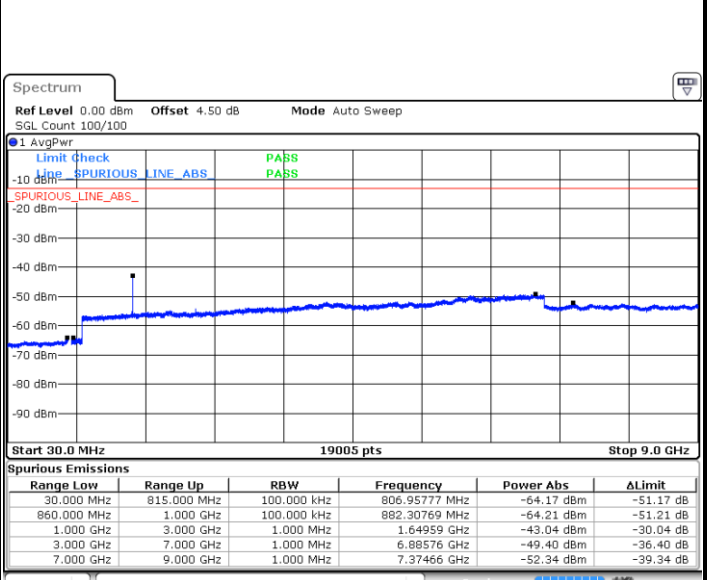

LTE Band 26 / 5MHz

Lowest Channel / QPSK

Date: 8 JUN 2017 20:18:22

Lowest Channel / 16QAM

Date: 8 JUN 2017 20:18:47

Middle Channel / QPSK

Date: 8 JUN 2017 20:19:13

Middle Channel / 16QAM

Date: 8 JUN 2017 20:19:38

LTE Band 26 / 5MHz

Highest Channel / QPSK

Date: 8 JUN 2017 20:20:05

Highest Channel / 16QAM

Date: 8 JUN 2017 20:20:29

LTE Band 26 / 10MHz

Lowest Channel / QPSK

Date: 8 JUN 2017 20:32:59

Lowest Channel / 16QAM

Date: 8 JUN 2017 20:33:24

LTE Band 26 / 10MHz

Middle Channel / QPSK

Middle Channel / 16QAM

Date: 8 JUN 2017 20:33:51

Date: 8 JUN 2017 20:34:18

Highest Channel / QPSK

Highest Channel / 16QAM

Date: 8 JUN 2017 20:34:46

Date: 8 JUN 2017 20:35:12

LTE Band 26 / 15MHz

Lowest Channel / QPSK

Lowest Channel / 16QAM

Date: 8 JUN 2017 20:45:07