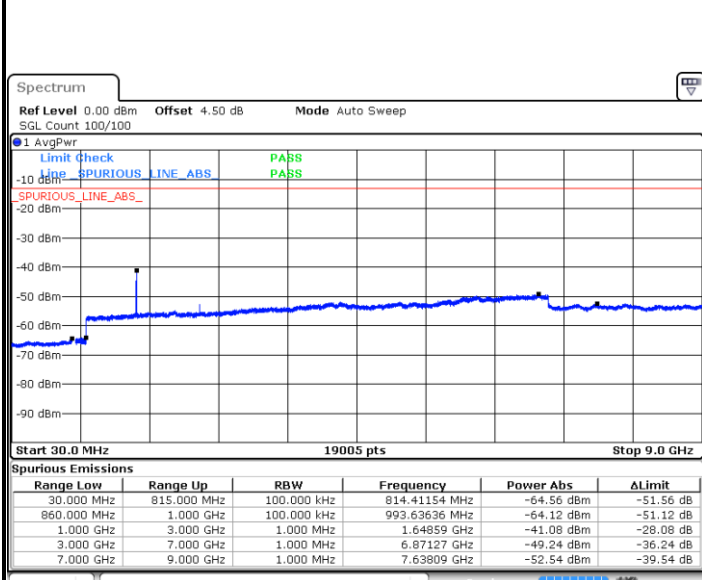

Highest Channel / QPSK

Highest Channel / 16QAM

Date: 8 JUN 2017 16:23:50

Date: 8 JUN 2017 16:24:31

LTE Band 26 / 1.4MHz

Lowest Channel / QPSK

Lowest Channel / 16QAM

Date: 8 JUN 2017 19:35:48

Date: 8 JUN 2017 19:36:14

Middle Channel / QPSK

Middle Channel / 16QAM

Date: 8 JUN 2017 19:36:42

Date: 8 JUN 2017 19:37:07

LTE Band 26 / 1.4MHz

Highest Channel / QPSK

Date: 8 JUN 2017 19:37:32

Highest Channel / 16QAM

Date: 8 JUN 2017 19:37:59

LTE Band 26 / 3MHz

Lowest Channel / QPSK

Date: 8 JUN 2017 19:56:21

Lowest Channel / 16QAM

Date: 8 JUN 2017 19:58:10

LTE Band 26 / 3MHz