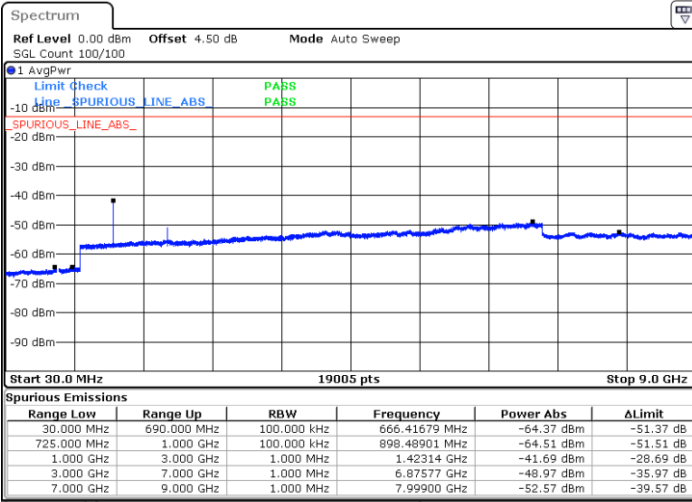

Date: 7 JUN 2017 17:04:35

Middle Channel / QPSK

Middle Channel / 16QAM

Date: 7 JUN 2017 17:06:12

Date: 7 JUN 2017 17:07:07

LTE Band 17 / 5MHz

Highest Channel / QPSK

Highest Channel / 16QAM

Date: 7 JUN 2017 17:13:16

Date: 7 JUN 2017 17:14:11

LTE Band 17 / 10MHz

Lowest Channel / QPSK

Lowest Channel / 16QAM

Date: 7 JUN 2017 17:20:20

Date: 7 JUN 2017 17:21:15

LTE Band 17 / 10MHz