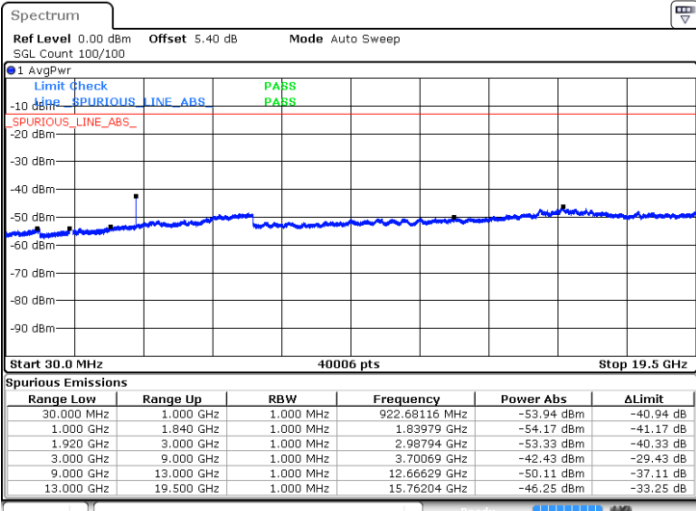

Date: 7 JUN 2017 17:13:16

Date: 7 JUN 2017 17:14:11

LTE Band 17 / 10MHz

Lowest Channel / QPSK

Lowest Channel / 16QAM

Date: 7 JUN 2017 17:20:20

Date: 7 JUN 2017 17:21:15

LTE Band 17 / 10MHz

Middle Channel / QPSK

Middle Channel / 16QAM

Date: 7 JUN 2017 17:22:52

Date: 7 JUN 2017 17:23:47

Highest Channel / QPSK

Highest Channel / 16QAM

Date: 7 JUN 2017 17:29:56

Date: 7 JUN 2017 17:30:51

LTE Band 25 / 1.4MHz

Lowest Channel / QPSK

Lowest Channel / 16QAM

Date: 8 JUN 2017 15:58:25

Date: 8 JUN 2017 15:57:35

Middle Channel / QPSK

Middle Channel / 16QAM

Date: 8 JUN 2017 15:59:09