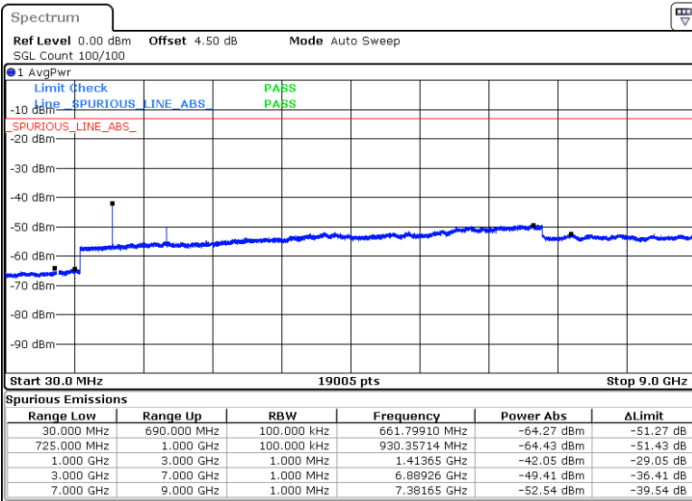

Date: 7 JUN 2017 17:13:16

Date: 7 JUN 2017 17:14:11

LTE Band 17 / 10MHz

Lowest Channel / QPSK

Lowest Channel / 16QAM

Date: 7 JUN 2017 17:20:20

Date: 7 JUN 2017 17:21:15

LTE Band 17 / 10MHz

Middle Channel / QPSK

Middle Channel / 16QAM

Date: 7 JUN 2017 17:22:52

Date: 7 JUN 2017 17:23:47

Highest Channel / QPSK

Highest Channel / 16QAM

Date: 7 JUN 2017 17:29:56

Date: 7 JUN 2017 17:30:51

LTE Band 25 / 1.4MHz

Lowest Channel / QPSK

Lowest Channel / 16QAM

Date: 8 JUN 2017 15:58:25

Date: 8 JUN 2017 15:57:35

Middle Channel / QPSK

Middle Channel / 16QAM

Date: 8 JUN 2017 15:59:09