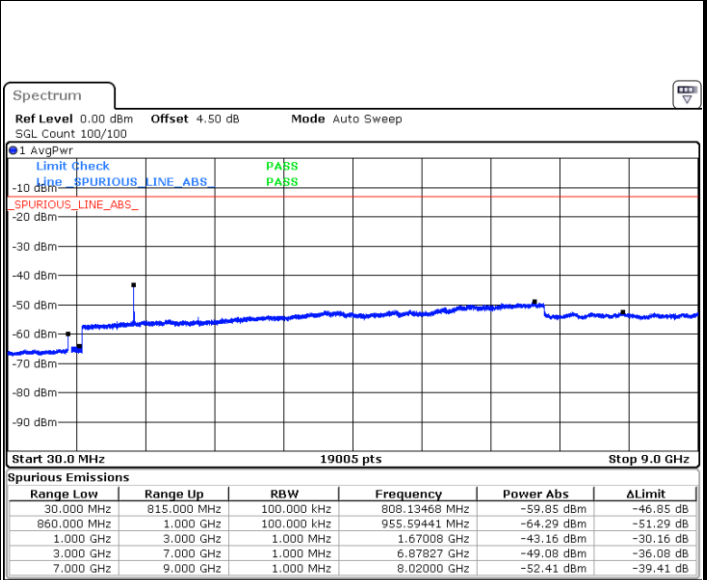

Highest Channel / QPSK

Highest Channel / 16QAM

Date: 8 JUN 2017 20:34:46

Date: 8 JUN 2017 20:35:12

LTE Band 26 / 15MHz

Lowest Channel / QPSK

Lowest Channel / 16QAM

Date: 8 JUN 2017 20:45:07

Date: 8 JUN 2017 20:45:32

Middle Channel / QPSK

Middle Channel / 16QAM

Date: 8 JUN 2017 20:46:03

Date: 8 JUN 2017 20:46:29

LTE Band 26 / 15MHz

Highest Channel / QPSK

Date: 8 JUN 2017 20:47:00

Highest Channel / 16QAM

Date: 8 JUN 2017 20:47:25

LTE Band 26 / 15MHz

Channel 26765 / QPSK

Date: 8 JUN 2017 22:22:55

Channel 26765 / 16QAM

Date: 8 JUN 2017 22:24:34