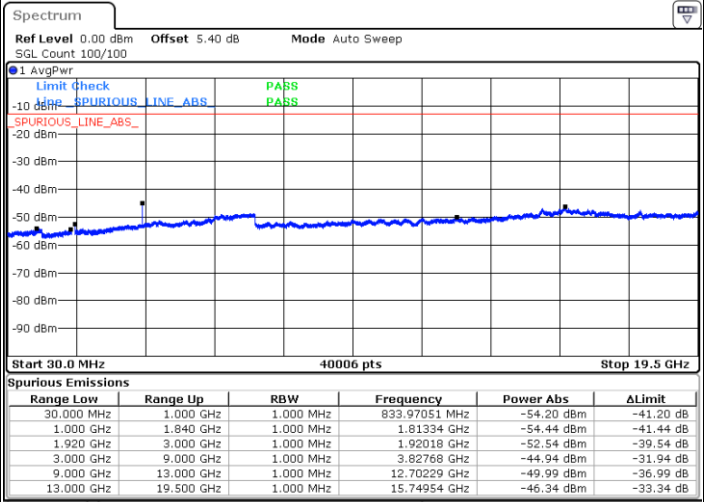

LTE Band 25 / 1.4MHz

Lowest Channel / QPSK

Lowest Channel / 16QAM

Date: 8 JUN 2017 15:58:25

Date: 8 JUN 2017 15:57:35

Middle Channel / QPSK

Middle Channel / 16QAM

Date: 8 JUN 2017 15:59:09

Date: 8 JUN 2017 15:59:48

LTE Band 25 / 1.4MHz

Highest Channel / QPSK

Date: 8 JUN 2017 16:01:14

Highest Channel / 16QAM

Date: 8 JUN 2017 16:00:34

LTE Band 25 / 3MHz

Lowest Channel / QPSK

Date: 8 JUN 2017 16:41:48

Lowest Channel / 16QAM

Date: 8 JUN 2017 16:41:09

LTE Band 25 / 3MHz

Middle Channel / QPSK

Middle Channel / 16QAM

Date: 8 JUN 2017 16:42:29

Date: 8 JUN 2017 16:43:52