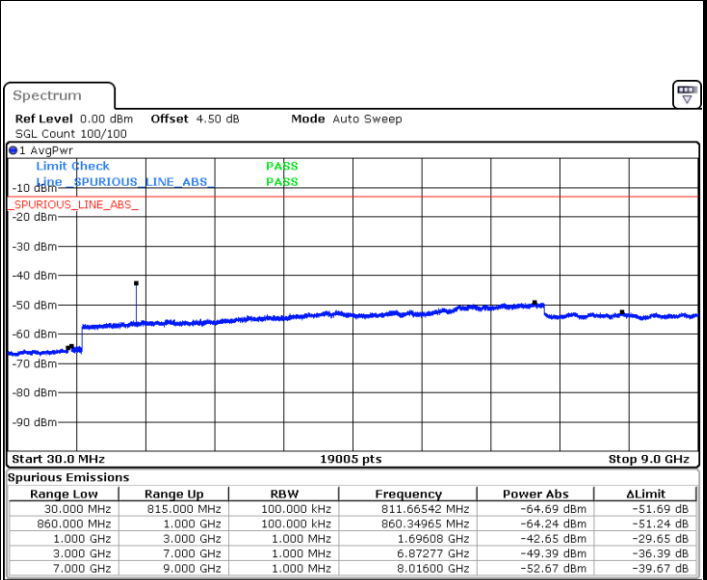

Highest Channel / QPSK

Highest Channel / 16QAM

Date: 8 JUN 2017 16:23:50

Date: 8 JUN 2017 16:24:31

LTE Band 26 / 1.4MHz

Lowest Channel / QPSK

Lowest Channel / 16QAM

Date: 8 JUN 2017 19:35:48

Date: 8 JUN 2017 19:36:14

Middle Channel / QPSK

Middle Channel / 16QAM

Date: 8 JUN 2017 19:36:42

Date: 8 JUN 2017 19:37:07

LTE Band 26 / 1.4MHz

Highest Channel / QPSK

Date: 8 JUN 2017 19:37:32

Highest Channel / 16QAM

Date: 8 JUN 2017 19:37:59

LTE Band 26 / 3MHz

Lowest Channel / QPSK

Date: 8 JUN 2017 19:56:21

Lowest Channel / 16QAM

Date: 8 JUN 2017 19:58:10

LTE Band 26 / 3MHz