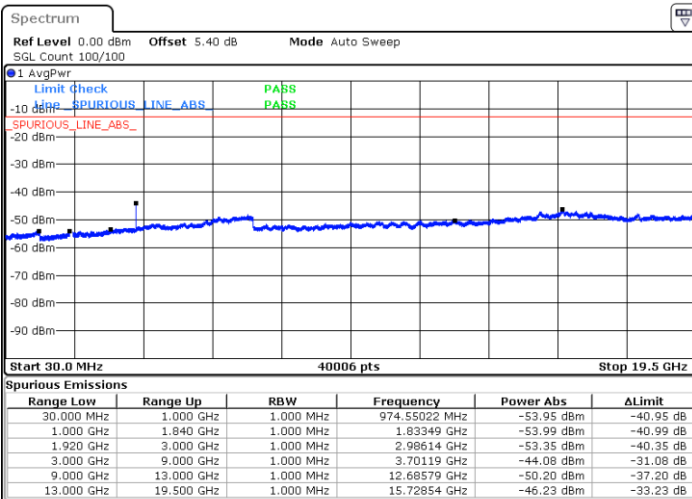

Highest Channel / QPSK

Highest Channel / 16QAM

Date: 8 JUN 2017 16:45:14

Date: 8 JUN 2017 16:45:54

LTE Band 25 / 5MHz

Lowest Channel / QPSK

Lowest Channel / 16QAM

Date: 8 JUN 2017 16:36:49

Date: 8 JUN 2017 16:37:30

Middle Channel / QPSK

Middle Channel / 16QAM

Date: 8 JUN 2017 16:38:50

Date: 8 JUN 2017 16:38:10

LTE Band 25 / 5MHz

Highest Channel / QPSK

Highest Channel / 16QAM

Date: 8 JUN 2017 16:39:29

Date: 8 JUN 2017 16:40:18

LTE Band 25 / 10MHz

Lowest Channel / QPSK

Lowest Channel / 16QAM

Date: 8 JUN 2017 16:33:24

Date: 8 JUN 2017 16:32:45

LTE Band 25 / 10MHz