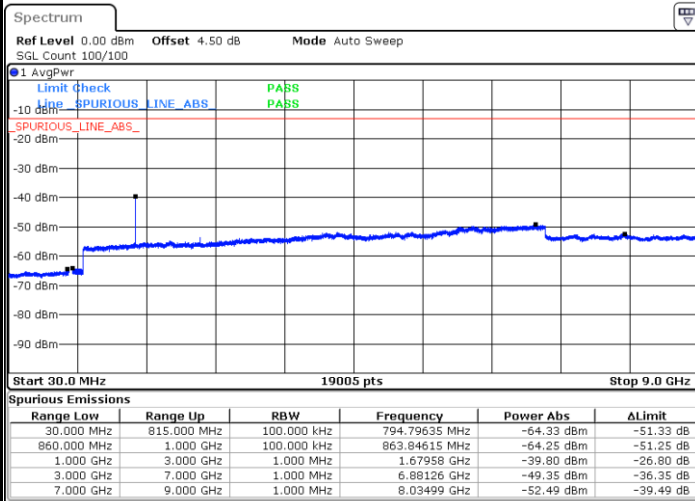

Date: 8 JUN 2017 20:19:38

LTE Band 26 / 5MHz

Highest Channel / QPSK

Date: 8 JUN 2017 20:20:05

Highest Channel / 16QAM

Date: 8 JUN 2017 20:20:29

LTE Band 26 / 10MHz

Lowest Channel / QPSK

Date: 8 JUN 2017 20:32:59

Lowest Channel / 16QAM

Date: 8 JUN 2017 20:33:24

LTE Band 26 / 10MHz

Middle Channel / QPSK

Middle Channel / 16QAM

Date: 8 JUN 2017 20:33:51

Date: 8 JUN 2017 20:34:18

Highest Channel / QPSK

Highest Channel / 16QAM

Date: 8 JUN 2017 20:34:46

Date: 8 JUN 2017 20:35:12

LTE Band 26 / 15MHz

Lowest Channel / QPSK

Lowest Channel / 16QAM

Date: 8 JUN 2017 20:45:07