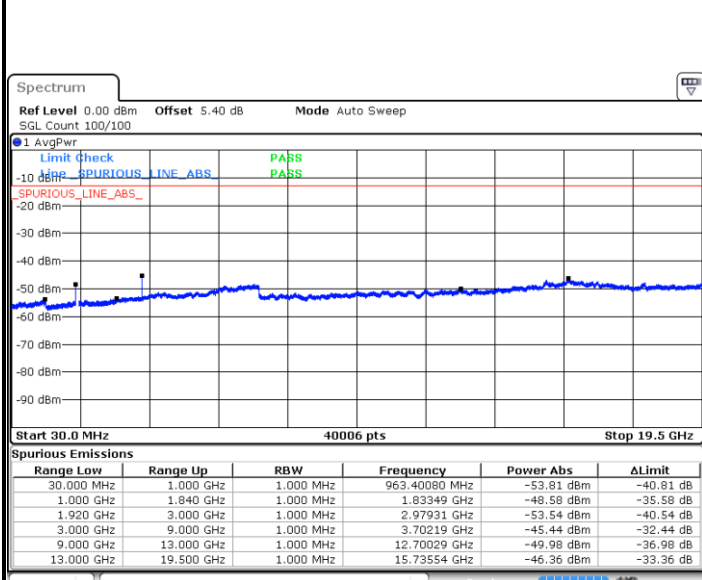

LTE Band 25 / 15MHz

Lowest Channel / QPSK

Lowest Channel / 16QAM

Date: 8 JUN 2017 16:28:41

Date: 8 JUN 2017 16:28:02

Middle Channel / QPSK

Middle Channel / 16QAM

Date: 8 JUN 2017 16:30:42

Date: 8 JUN 2017 16:30:02

LTE Band 25 / 15MHz

Highest Channel / QPSK

Date: 8 JUN 2017 16:31:21

Highest Channel / 16QAM

Date: 8 JUN 2017 16:32:03

LTE Band 25 / 20MHz

Lowest Channel / QPSK

Date: 8 JUN 2017 16:26:33

Lowest Channel / 16QAM

Date: 8 JUN 2017 16:27:16

LTE Band 25 / 20MHz

Middle Channel / QPSK

Middle Channel / 16QAM

Date: 8 JUN 2017 16:25:53

Date: 8 JUN 2017 16:25:12

Highest Channel / QPSK

Highest Channel / 16QAM

Date: 8 JUN 2017 16:23:50

Date: 8 JUN 2017 16:24:31

LTE Band 26 / 1.4MHz

Lowest Channel / QPSK

Lowest Channel / 16QAM

Date: 8 JUN 2017 19:35:48