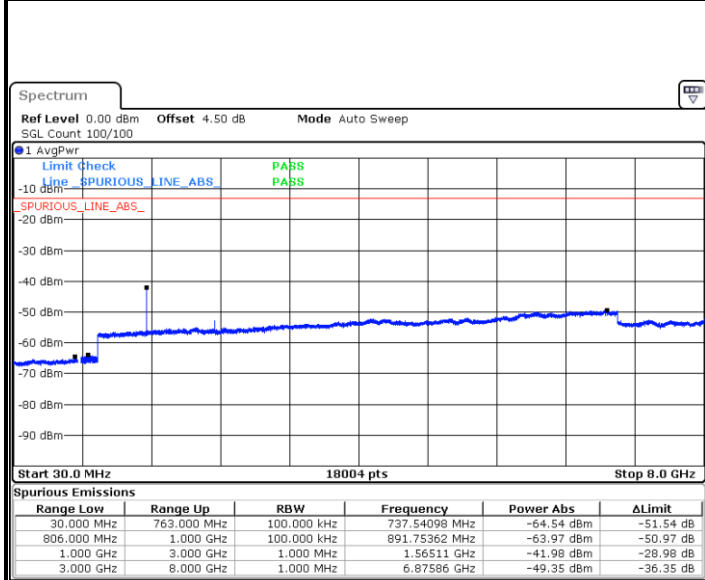

Date: 8 JUN 2017 10:23:56

LTE Band 13 / 5MHz

Lowest Channel / QPSK

Date: 7 JUN 2017 16:30:42

Lowest Channel / 16QAM

Date: 7 JUN 2017 16:30:17

Middle Channel / QPSK

Date: 7 JUN 2017 16:31:08

Middle Channel / 16QAM

Date: 7 JUN 2017 16:31:35

LTE Band 13 / 5MHz

Highest Channel / QPSK

Date: 7 JUN 2017 16:40:55

Highest Channel / 16QAM

Date: 7 JUN 2017 16:40:25

LTE Band 13 / 10MHz

Middle Channel / QPSK

Date: 7 JUN 2017 16:41:25

Middle Channel / 16QAM

Date: 7 JUN 2017 16:41:54

LTE Band 17 / 5MHz

Lowest Channel / QPSK

Lowest Channel / 16QAM

Date: 7 JUN 2017 17:03:40

Date: 7 JUN 2017 17:04:35

Middle Channel / QPSK

Middle Channel / 16QAM

Date: 7 JUN 2017 17:06:12

Date: 7 JUN 2017 17:07:07

LTE Band 17 / 5MHz

Highest Channel / QPSK

Highest Channel / 16QAM