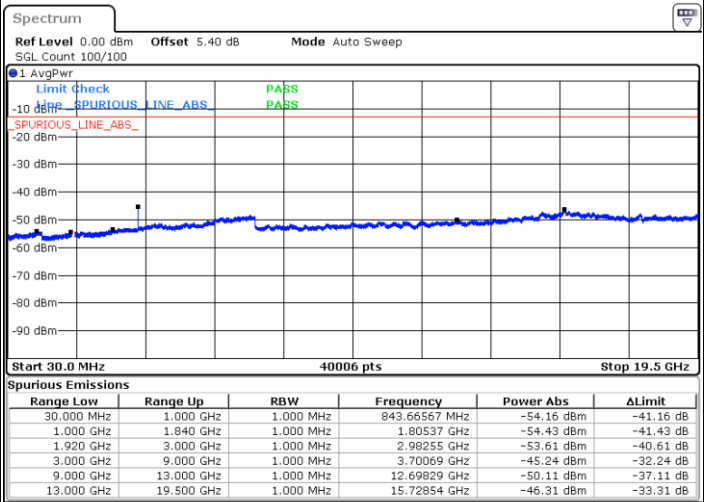

LTE Band 25 / 1.4MHz

Lowest Channel / QPSK

Lowest Channel / 16QAM

Date: 8 JUN 2017 15:58:25

Date: 8 JUN 2017 15:57:35

Middle Channel / QPSK

Middle Channel / 16QAM

Date: 8 JUN 2017 15:59:09

Date: 8 JUN 2017 15:59:48

LTE Band 25 / 1.4MHz

Highest Channel / QPSK

Date: 8 JUN 2017 16:01:14

Highest Channel / 16QAM

Date: 8 JUN 2017 16:00:34

LTE Band 25 / 3MHz

Lowest Channel / QPSK

Date: 8 JUN 2017 16:41:48

Lowest Channel / 16QAM

Date: 8 JUN 2017 16:41:09

LTE Band 25 / 3MHz

Middle Channel / QPSK

Middle Channel / 16QAM

Date: 8 JUN 2017 16:42:29

Date: 8 JUN 2017 16:43:52