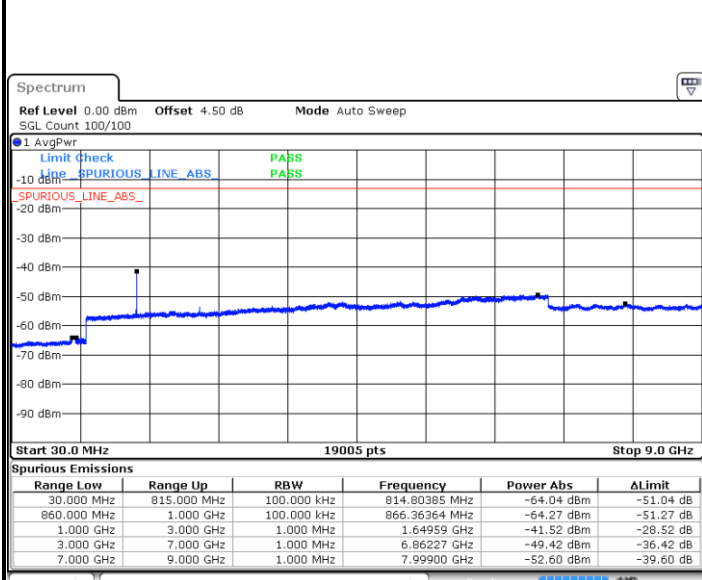

LTE Band 26 / 5MHz

Lowest Channel / QPSK

Date: 8 JUN 2017 20:18:22

Lowest Channel / 16QAM

Date: 8 JUN 2017 20:18:47

Middle Channel / QPSK

Date: 8 JUN 2017 20:19:13

Middle Channel / 16QAM

Date: 8 JUN 2017 20:19:38

LTE Band 26 / 5MHz

Highest Channel / QPSK

Date: 8 JUN 2017 20:20:05

Highest Channel / 16QAM

Date: 8 JUN 2017 20:20:29

LTE Band 26 / 10MHz

Lowest Channel / QPSK

Date: 8 JUN 2017 20:32:59

Lowest Channel / 16QAM

Date: 8 JUN 2017 20:33:24

LTE Band 26 / 10MHz

Middle Channel / QPSK

Middle Channel / 16QAM

Date: 8 JUN 2017 20:33:51

Date: 8 JUN 2017 20:34:18

Highest Channel / QPSK

Highest Channel / 16QAM

Date: 8 JUN 2017 20:34:46

Date: 8 JUN 2017 20:35:12

LTE Band 26 / 15MHz

Lowest Channel / QPSK

Lowest Channel / 16QAM

Date: 8 JUN 2017 20:45:07