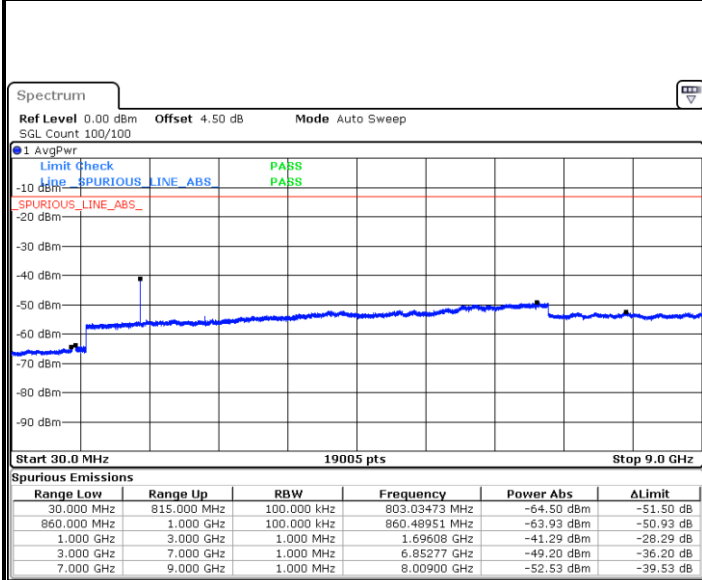

Highest Channel / QPSK

Highest Channel / 16QAM

Date: 8 JUN 2017 16:23:50

Date: 8 JUN 2017 16:24:31

LTE Band 26 / 1.4MHz

Lowest Channel / QPSK

Lowest Channel / 16QAM

Date: 8 JUN 2017 19:35:48

Date: 8 JUN 2017 19:36:14

Middle Channel / QPSK

Middle Channel / 16QAM

Date: 8 JUN 2017 19:36:42

Date: 8 JUN 2017 19:37:07

LTE Band 26 / 1.4MHz

Highest Channel / QPSK

Date: 8 JUN 2017 19:37:32

Highest Channel / 16QAM

Date: 8 JUN 2017 19:37:59

LTE Band 26 / 3MHz

Lowest Channel / QPSK

Date: 8 JUN 2017 19:56:21

Lowest Channel / 16QAM

Date: 8 JUN 2017 19:58:10

LTE Band 26 / 3MHz