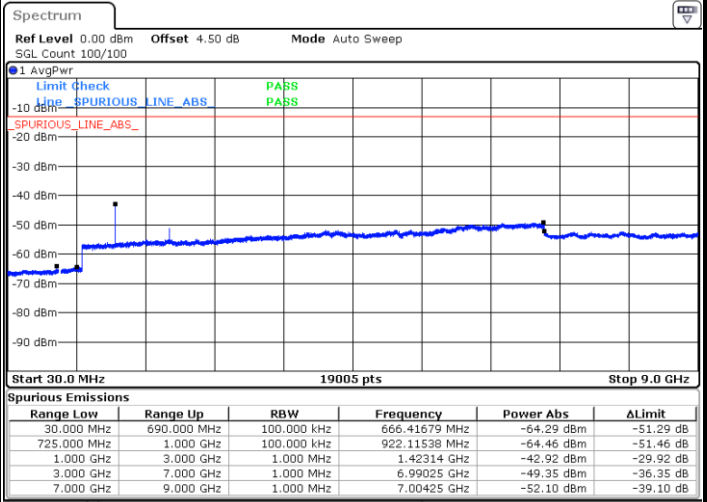

Date: 7 JUN 2017 17:04:35

Middle Channel / QPSK

Middle Channel / 16QAM

Date: 7 JUN 2017 17:06:12

Date: 7 JUN 2017 17:07:07

LTE Band 17 / 5MHz

Highest Channel / QPSK

Highest Channel / 16QAM

Date: 7 JUN 2017 17:13:16

Date: 7 JUN 2017 17:14:11

LTE Band 17 / 10MHz

Lowest Channel / QPSK

Lowest Channel / 16QAM

Date: 7 JUN 2017 17:20:20

Date: 7 JUN 2017 17:21:15

LTE Band 17 / 10MHz