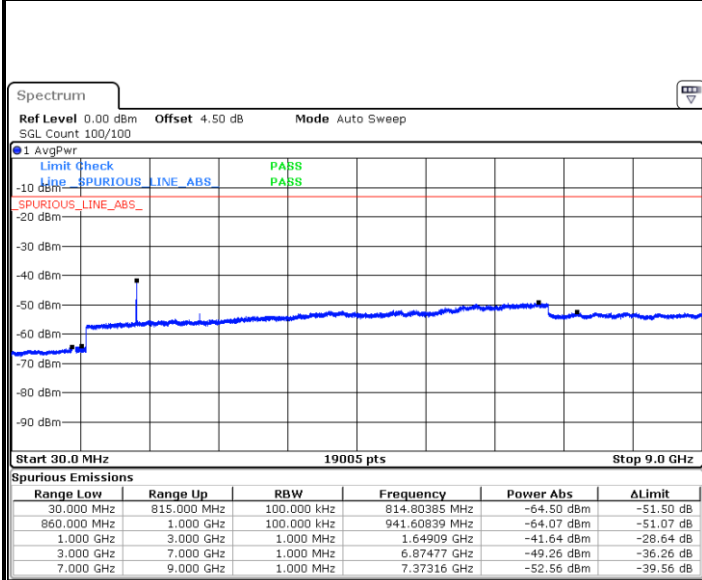

Highest Channel / 16QAM

Date: 8 JUN 2017 19:37:59

LTE Band 26 / 3MHz

Lowest Channel / QPSK

Date: 8 JUN 2017 19:56:21

Lowest Channel / 16QAM

Date: 8 JUN 2017 19:58:10

LTE Band 26 / 3MHz

Middle Channel / QPSK

Date: 8 JUN 2017 19:59:20

Middle Channel / 16QAM

Date: 8 JUN 2017 20:01:32

Highest Channel / QPSK

Date: 8 JUN 2017 20:01:59

Highest Channel / 16QAM

Date: 8 JUN 2017 20:02:25

LTE Band 26 / 5MHz

Lowest Channel / QPSK

Date: 8 JUN 2017 20:18:22

Lowest Channel / 16QAM

Date: 8 JUN 2017 20:18:47

Middle Channel / QPSK

Date: 8 JUN 2017 20:19:13

Middle Channel / 16QAM

Date: 8 JUN 2017 20:19:38

LTE Band 26 / 5MHz

Highest Channel / QPSK

Date: 8 JUN 2017 20:20:05

Highest Channel / 16QAM

Date: 8 JUN 2017 20:20:29

LTE Band 26 / 10MHz

Lowest Channel / QPSK