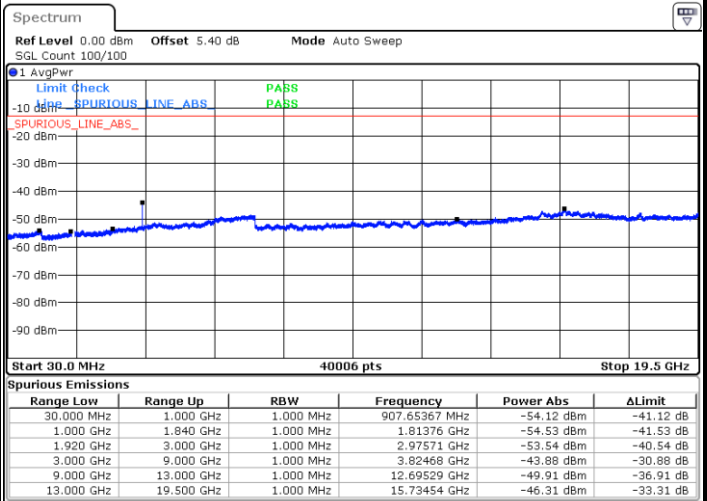

Date: 8 JUN 2017 15:59:48

LTE Band 25 / 1.4MHz

Highest Channel / QPSK

Date: 8 JUN 2017 16:01:14

Highest Channel / 16QAM

Date: 8 JUN 2017 16:00:34

LTE Band 25 / 3MHz

Lowest Channel / QPSK

Date: 8 JUN 2017 16:41:48

Lowest Channel / 16QAM

Date: 8 JUN 2017 16:41:09

LTE Band 25 / 3MHz

Middle Channel / QPSK

Middle Channel / 16QAM

Date: 8 JUN 2017 16:42:29

Date: 8 JUN 2017 16:43:52

Highest Channel / QPSK

Highest Channel / 16QAM

Date: 8 JUN 2017 16:45:14

Date: 8 JUN 2017 16:45:54

LTE Band 25 / 5MHz

Lowest Channel / QPSK

Lowest Channel / 16QAM

Date: 8 JUN 2017 16:36:49

Date: 8 JUN 2017 16:37:30

Middle Channel / QPSK

Middle Channel / 16QAM

Date: 8 JUN 2017 16:38:50

Date: 8 JUN 2017 16:38:10

LTE Band 25 / 5MHz

Highest Channel / QPSK

Highest Channel / 16QAM