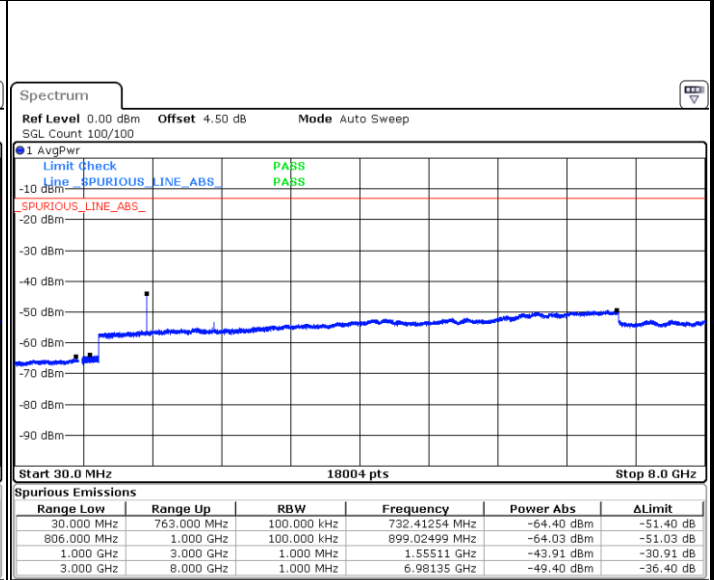

LTE Band 12 / 10MHz

Middle Channel / QPSK

Middle Channel / 16QAM

Date: 8 JUN 2017 10:22:06

Date: 8 JUN 2017 10:21:11

Highest Channel / QPSK

Highest Channel / 16QAM

Date: 8 JUN 2017 10:23:01

Date: 8 JUN 2017 10:23:56

LTE Band 13 / 5MHz

Lowest Channel / QPSK

Date: 7 JUN 2017 16:30:42

Lowest Channel / 16QAM

Date: 7 JUN 2017 16:30:17

Middle Channel / QPSK

Date: 7 JUN 2017 16:31:08

Middle Channel / 16QAM

Date: 7 JUN 2017 16:31:35

LTE Band 13 / 5MHz

Highest Channel / QPSK

Date: 7 JUN 2017 16:40:55

Highest Channel / 16QAM

Date: 7 JUN 2017 16:40:25

LTE Band 13 / 10MHz