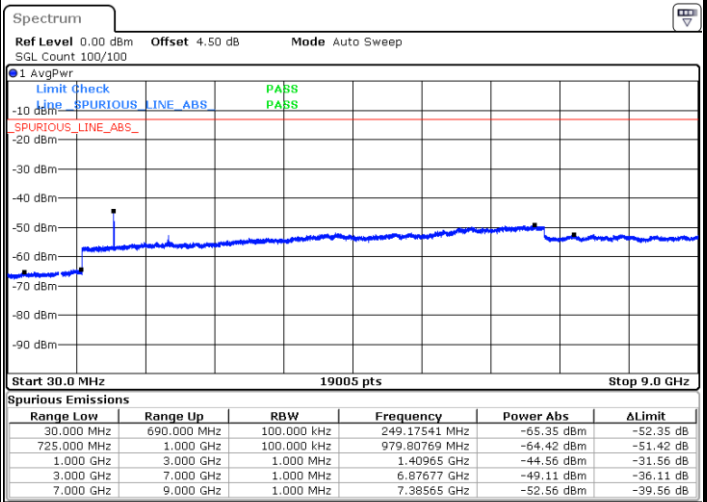

Middle Channel / QPSK

Date: 7 JUN 2017 16:41:25

Middle Channel / 16QAM

Date: 7 JUN 2017 16:41:54

LTE Band 17 / 5MHz

Lowest Channel / QPSK

Lowest Channel / 16QAM

Date: 7 JUN 2017 17:03:40

Date: 7 JUN 2017 17:04:35

Middle Channel / QPSK

Middle Channel / 16QAM

Date: 7 JUN 2017 17:06:12

Date: 7 JUN 2017 17:07:07

LTE Band 17 / 5MHz

Highest Channel / QPSK

Highest Channel / 16QAM

Date: 7 JUN 2017 17:13:16

Date: 7 JUN 2017 17:14:11

LTE Band 17 / 10MHz

Lowest Channel / QPSK

Lowest Channel / 16QAM

Date: 7 JUN 2017 17:20:20

Date: 7 JUN 2017 17:21:15

LTE Band 17 / 10MHz