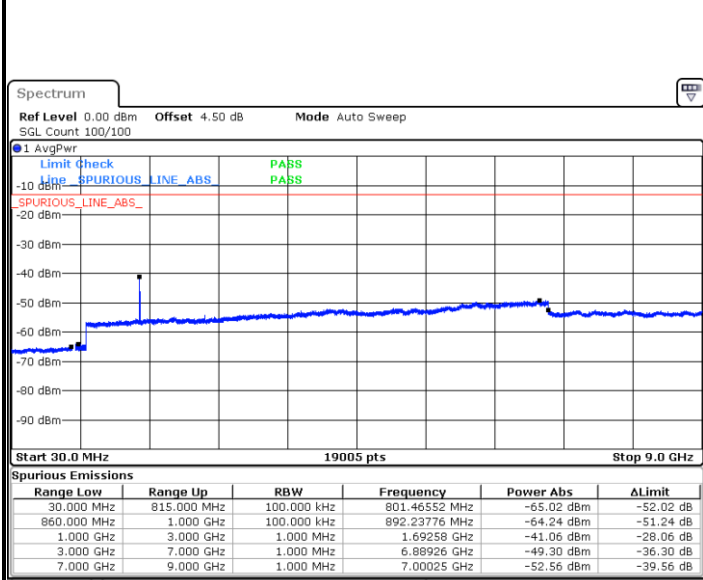

Highest Channel / 16QAM

Date: 8 JUN 2017 19:37:59

LTE Band 26 / 3MHz

Lowest Channel / QPSK

Date: 8 JUN 2017 19:56:21

Lowest Channel / 16QAM

Date: 8 JUN 2017 19:58:10

LTE Band 26 / 3MHz

Middle Channel / QPSK

Date: 8 JUN 2017 19:59:20

Middle Channel / 16QAM

Date: 8 JUN 2017 20:01:32

Highest Channel / QPSK

Date: 8 JUN 2017 20:01:59

Highest Channel / 16QAM

Date: 8 JUN 2017 20:02:25

LTE Band 26 / 5MHz

Lowest Channel / QPSK

Date: 8 JUN 2017 20:18:22

Lowest Channel / 16QAM

Date: 8 JUN 2017 20:18:47

Middle Channel / QPSK

Date: 8 JUN 2017 20:19:13

Middle Channel / 16QAM

Date: 8 JUN 2017 20:19:38

LTE Band 26 / 5MHz

Highest Channel / QPSK

Date: 8 JUN 2017 20:20:05

Highest Channel / 16QAM

Date: 8 JUN 2017 20:20:29

LTE Band 26 / 10MHz

Lowest Channel / QPSK