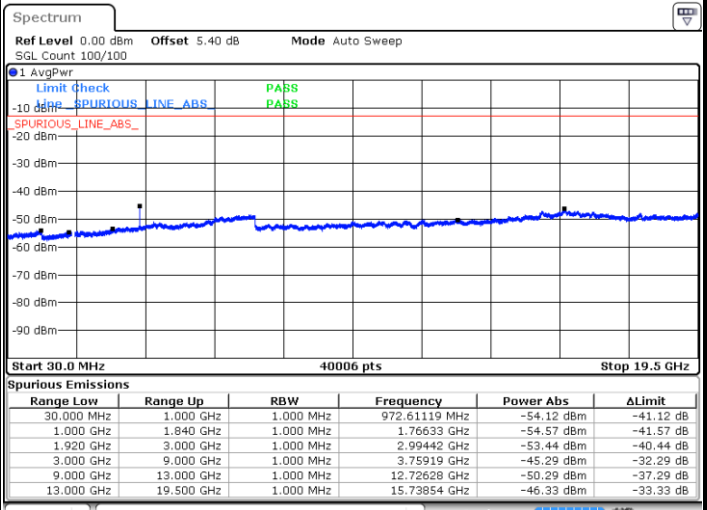

LTE Band 25 / 1.4MHz

Lowest Channel / QPSK

Lowest Channel / 16QAM

Date: 8 JUN 2017 15:58:25

Date: 8 JUN 2017 15:57:35

Middle Channel / QPSK

Middle Channel / 16QAM

Date: 8 JUN 2017 15:59:09

Date: 8 JUN 2017 15:59:48

LTE Band 25 / 1.4MHz

Highest Channel / QPSK

Date: 8 JUN 2017 16:01:14

Highest Channel / 16QAM

Date: 8 JUN 2017 16:00:34

LTE Band 25 / 3MHz

Lowest Channel / QPSK