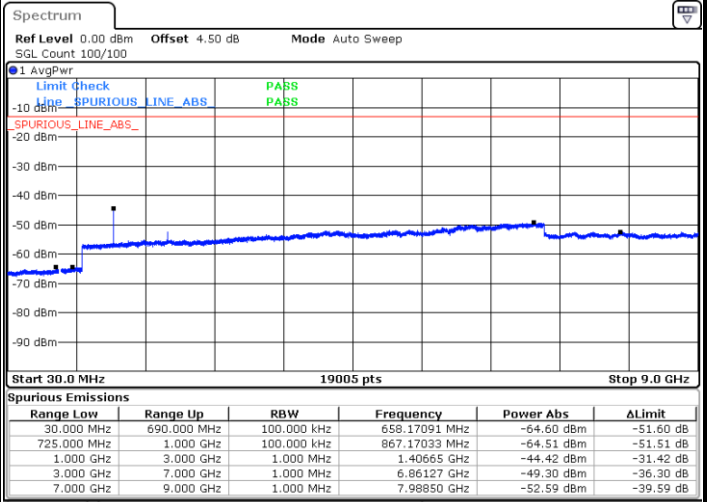

LTE Band 12 / 10MHz

Middle Channel / QPSK

Middle Channel / 16QAM

Date: 8 JUN 2017 10:22:06

Date: 8 JUN 2017 10:21:11

Highest Channel / QPSK

Highest Channel / 16QAM

Date: 8 JUN 2017 10:23:01