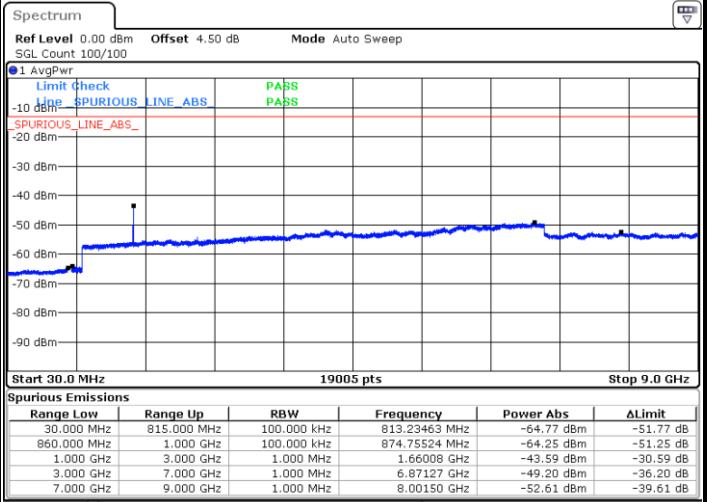

Date: 8 JUN 2017 20:32:59

Lowest Channel / 16QAM

Date: 8 JUN 2017 20:33:24

LTE Band 26 / 10MHz

Middle Channel / QPSK

Middle Channel / 16QAM

Date: 8 JUN 2017 20:33:51

Date: 8 JUN 2017 20:34:18

Highest Channel / QPSK

Highest Channel / 16QAM

Date: 8 JUN 2017 20:34:46

Date: 8 JUN 2017 20:35:12

LTE Band 26 / 15MHz

Lowest Channel / QPSK

Lowest Channel / 16QAM

Date: 8 JUN 2017 20:45:07

Date: 8 JUN 2017 20:45:32

Middle Channel / QPSK

Middle Channel / 16QAM

Date: 8 JUN 2017 20:46:03

Date: 8 JUN 2017 20:46:29

LTE Band 26 / 15MHz

Highest Channel / QPSK

Date: 8 JUN 2017 20:47:00