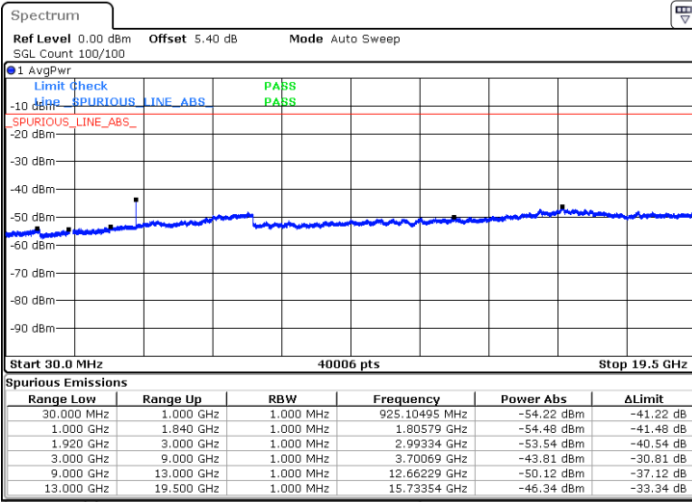

Highest Channel / QPSK

Highest Channel / 16QAM

Date: 8 JUN 2017 16:45:14

Date: 8 JUN 2017 16:45:54

LTE Band 25 / 5MHz

Lowest Channel / QPSK

Lowest Channel / 16QAM

Date: 8 JUN 2017 16:36:49

Date: 8 JUN 2017 16:37:30

Middle Channel / QPSK

Middle Channel / 16QAM

Date: 8 JUN 2017 16:38:50

Date: 8 JUN 2017 16:38:10

LTE Band 25 / 5MHz

Highest Channel / QPSK

Highest Channel / 16QAM