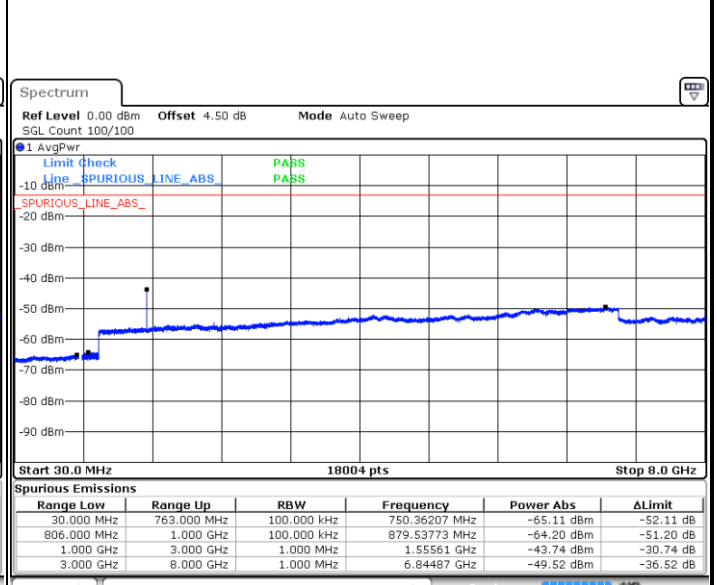

Date: 8 JUN 2017 10:23:56

LTE Band 13 / 5MHz

Lowest Channel / QPSK

Date: 7 JUN 2017 16:30:42

Lowest Channel / 16QAM

Date: 7 JUN 2017 16:30:17

Middle Channel / QPSK

Date: 7 JUN 2017 16:31:08

Middle Channel / 16QAM

Date: 7 JUN 2017 16:31:35

LTE Band 13 / 5MHz

Highest Channel / QPSK

Date: 7 JUN 2017 16:40:55

Highest Channel / 16QAM

Date: 7 JUN 2017 16:40:25

LTE Band 13 / 10MHz

Middle Channel / QPSK

Date: 7 JUN 2017 16:41:25

Middle Channel / 16QAM

Date: 7 JUN 2017 16:41:54

LTE Band 17 / 5MHz

Lowest Channel / QPSK

Lowest Channel / 16QAM

Date: 7 JUN 2017 17:03:40

Date: 7 JUN 2017 17:04:35

Middle Channel / QPSK

Middle Channel / 16QAM

Date: 7 JUN 2017 17:06:12

Date: 7 JUN 2017 17:07:07

LTE Band 17 / 5MHz

Highest Channel / QPSK

Highest Channel / 16QAM