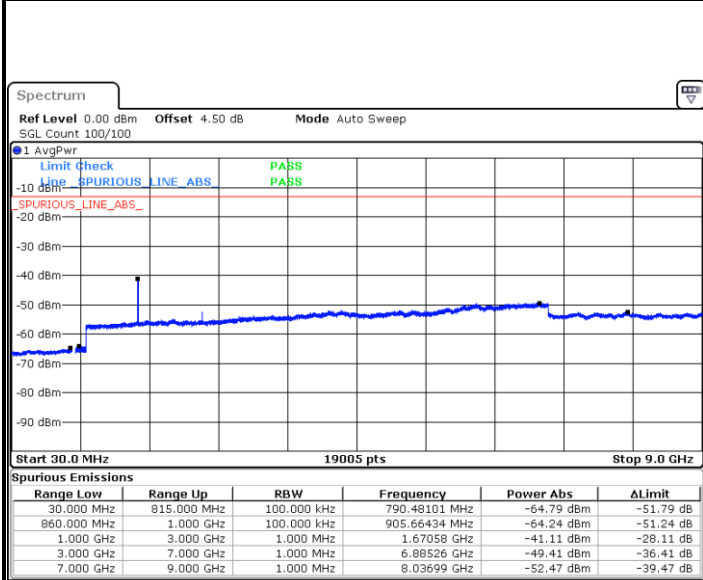

Highest Channel / QPSK

Highest Channel / 16QAM

Date: 8 JUN 2017 16:23:50

Date: 8 JUN 2017 16:24:31

LTE Band 26 / 1.4MHz

Lowest Channel / QPSK

Lowest Channel / 16QAM

Date: 8 JUN 2017 19:35:48

Date: 8 JUN 2017 19:36:14

Middle Channel / QPSK

Middle Channel / 16QAM

Date: 8 JUN 2017 19:36:42

Date: 8 JUN 2017 19:37:07

LTE Band 26 / 1.4MHz

Highest Channel / QPSK

Date: 8 JUN 2017 19:37:32

Highest Channel / 16QAM

Date: 8 JUN 2017 19:37:59

LTE Band 26 / 3MHz

Lowest Channel / QPSK

Date: 8 JUN 2017 19:56:21

Lowest Channel / 16QAM

Date: 8 JUN 2017 19:58:10

LTE Band 26 / 3MHz

Middle Channel / QPSK

Date: 8 JUN 2017 19:59:20

Middle Channel / 16QAM

Date: 8 JUN 2017 20:01:32

Highest Channel / QPSK

Date: 8 JUN 2017 20:01:59

Highest Channel / 16QAM

Date: 8 JUN 2017 20:02:25