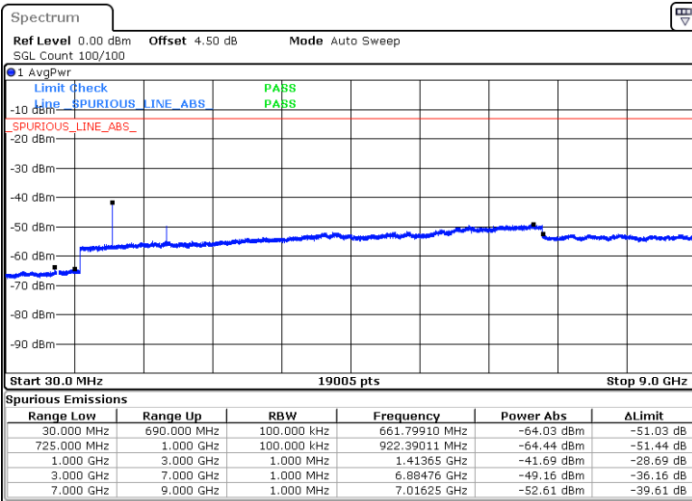

LTE Band 12 / 10MHz

Middle Channel / QPSK

Middle Channel / 16QAM

Date: 8 JUN 2017 10:22:06

Date: 8 JUN 2017 10:21:11

Highest Channel / QPSK

Highest Channel / 16QAM

Date: 8 JUN 2017 10:23:01

Date: 8 JUN 2017 10:23:56

LTE Band 13 / 5MHz

Lowest Channel / QPSK

Date: 7 JUN 2017 16:30:42

Lowest Channel / 16QAM

Date: 7 JUN 2017 16:30:17

Middle Channel / QPSK

Date: 7 JUN 2017 16:31:08