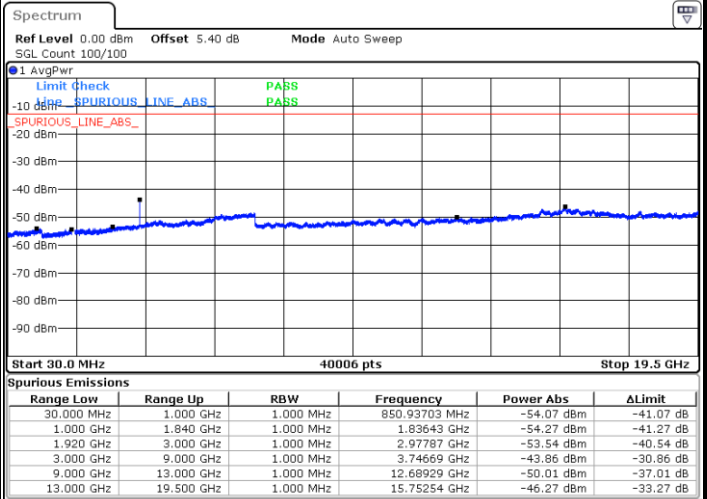

LTE Band 25 / 15MHz

Lowest Channel / QPSK

Lowest Channel / 16QAM

Date: 8 JUN 2017 16:28:41

Date: 8 JUN 2017 16:28:02

Middle Channel / QPSK

Middle Channel / 16QAM

Date: 8 JUN 2017 16:30:42

Date: 8 JUN 2017 16:30:02

LTE Band 25 / 15MHz

Highest Channel / QPSK

Date: 8 JUN 2017 16:31:21

Highest Channel / 16QAM

Date: 8 JUN 2017 16:32:03

LTE Band 25 / 20MHz

Lowest Channel / QPSK