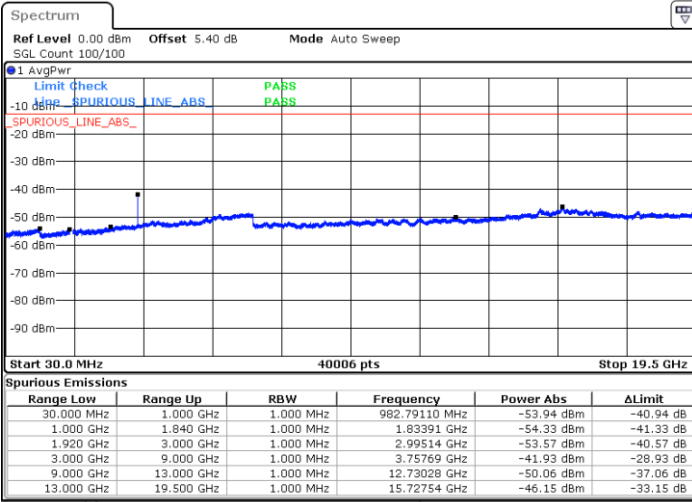

Date: 8 JUN 2017 15:59:48

LTE Band 25 / 1.4MHz

Highest Channel / QPSK

Date: 8 JUN 2017 16:01:14

Highest Channel / 16QAM

Date: 8 JUN 2017 16:00:34

LTE Band 25 / 3MHz

Lowest Channel / QPSK

Date: 8 JUN 2017 16:41:48

Lowest Channel / 16QAM

Date: 8 JUN 2017 16:41:09

LTE Band 25 / 3MHz

Middle Channel / QPSK

Middle Channel / 16QAM

Date: 8 JUN 2017 16:42:29

Date: 8 JUN 2017 16:43:52

Highest Channel / QPSK

Highest Channel / 16QAM

Date: 8 JUN 2017 16:45:14

Date: 8 JUN 2017 16:45:54

LTE Band 25 / 5MHz

Lowest Channel / QPSK

Lowest Channel / 16QAM

Date: 8 JUN 2017 16:36:49