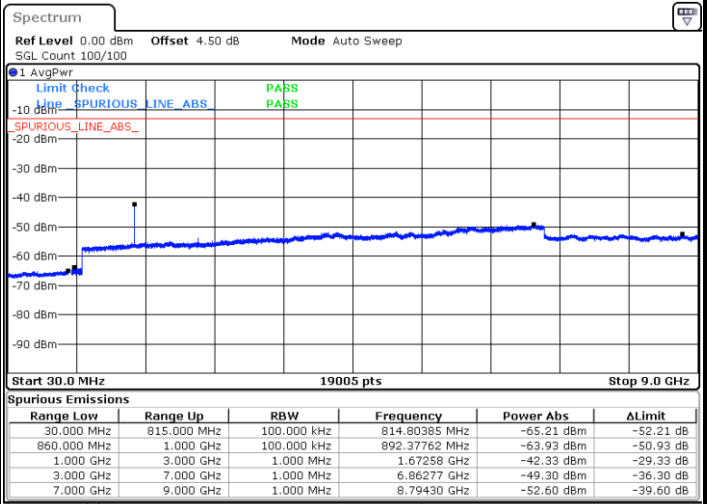

Date: 8 JUN 2017 16:26:33

Lowest Channel / 16QAM

Date: 8 JUN 2017 16:27:16

LTE Band 25 / 20MHz

Middle Channel / QPSK

Middle Channel / 16QAM

Date: 8 JUN 2017 16:25:53

Date: 8 JUN 2017 16:25:12

Highest Channel / QPSK

Highest Channel / 16QAM

Date: 8 JUN 2017 16:23:50

Date: 8 JUN 2017 16:24:31

LTE Band 26 / 1.4MHz

Lowest Channel / QPSK

Lowest Channel / 16QAM

Date: 8 JUN 2017 19:35:48

Date: 8 JUN 2017 19:36:14

Middle Channel / QPSK

Middle Channel / 16QAM

Date: 8 JUN 2017 19:36:42

Date: 8 JUN 2017 19:37:07

LTE Band 26 / 1.4MHz

Highest Channel / QPSK

Date: 8 JUN 2017 19:37:32

Highest Channel / 16QAM

Date: 8 JUN 2017 19:37:59

LTE Band 26 / 3MHz

Lowest Channel / QPSK

Date: 8 JUN 2017 19:56:21

Lowest Channel / 16QAM

Date: 8 JUN 2017 19:58:10

LTE Band 26 / 3MHz