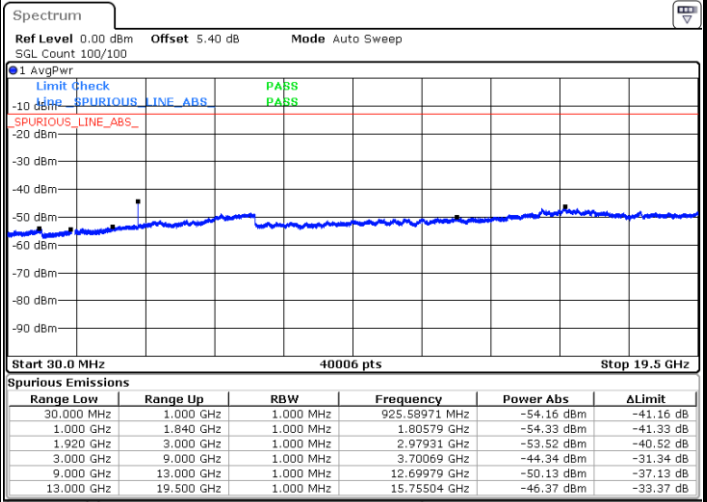

Highest Channel / QPSK

Highest Channel / 16QAM

Date: 8 JUN 2017 16:45:14

Date: 8 JUN 2017 16:45:54

LTE Band 25 / 5MHz

Lowest Channel / QPSK

Lowest Channel / 16QAM

Date: 8 JUN 2017 16:36:49

Date: 8 JUN 2017 16:37:30

Middle Channel / QPSK

Middle Channel / 16QAM

Date: 8 JUN 2017 16:38:50

Date: 8 JUN 2017 16:38:10

LTE Band 25 / 5MHz

Highest Channel / QPSK

Highest Channel / 16QAM