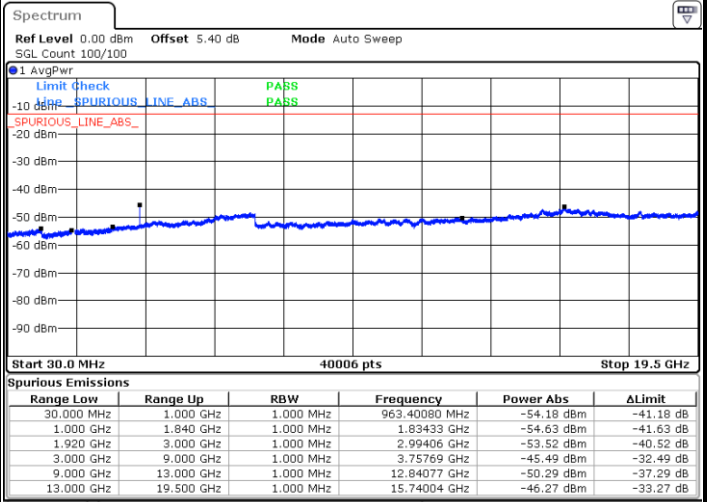

Date: 8 JUN 2017 15:59:48

LTE Band 25 / 1.4MHz

Highest Channel / QPSK

Date: 8 JUN 2017 16:01:14

Highest Channel / 16QAM

Date: 8 JUN 2017 16:00:34

LTE Band 25 / 3MHz

Lowest Channel / QPSK

Date: 8 JUN 2017 16:41:48

Lowest Channel / 16QAM

Date: 8 JUN 2017 16:41:09

LTE Band 25 / 3MHz

Middle Channel / QPSK

Middle Channel / 16QAM

Date: 8 JUN 2017 16:42:29

Date: 8 JUN 2017 16:43:52

Highest Channel / QPSK

Highest Channel / 16QAM

Date: 8 JUN 2017 16:45:14

Date: 8 JUN 2017 16:45:54

LTE Band 25 / 5MHz

Lowest Channel / QPSK

Lowest Channel / 16QAM

Date: 8 JUN 2017 16:36:49