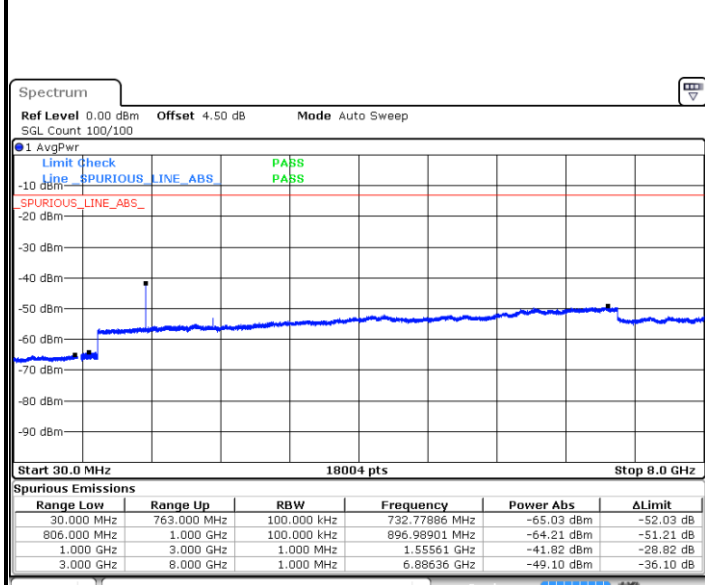

Date: 8 JUN 2017 10:23:56

LTE Band 13 / 5MHz

Lowest Channel / QPSK

Date: 7 JUN 2017 16:30:42

Lowest Channel / 16QAM

Date: 7 JUN 2017 16:30:17

Middle Channel / QPSK

Date: 7 JUN 2017 16:31:08

Middle Channel / 16QAM

Date: 7 JUN 2017 16:31:35

LTE Band 13 / 5MHz

Highest Channel / QPSK

Date: 7 JUN 2017 16:40:55

Highest Channel / 16QAM

Date: 7 JUN 2017 16:40:25

LTE Band 13 / 10MHz

Middle Channel / QPSK

Date: 7 JUN 2017 16:41:25

Middle Channel / 16QAM

Date: 7 JUN 2017 16:41:54

LTE Band 17 / 5MHz

Lowest Channel / QPSK

Lowest Channel / 16QAM

Date: 7 JUN 2017 17:03:40

Date: 7 JUN 2017 17:04:35

Middle Channel / QPSK

Middle Channel / 16QAM

Date: 7 JUN 2017 17:06:12

Date: 7 JUN 2017 17:07:07

LTE Band 17 / 5MHz

Highest Channel / QPSK

Highest Channel / 16QAM