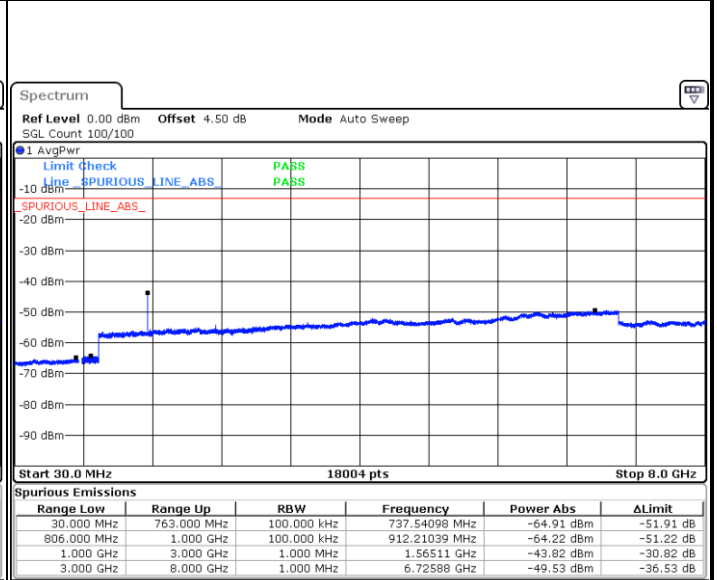

Date: 8 JUN 2017 10:23:56

LTE Band 13 / 5MHz

Lowest Channel / QPSK

Date: 7 JUN 2017 16:30:42

Lowest Channel / 16QAM

Date: 7 JUN 2017 16:30:17

Middle Channel / QPSK

Date: 7 JUN 2017 16:31:08

Middle Channel / 16QAM

Date: 7 JUN 2017 16:31:35

LTE Band 13 / 5MHz

Highest Channel / QPSK

Date: 7 JUN 2017 16:40:55

Highest Channel / 16QAM

Date: 7 JUN 2017 16:40:25

LTE Band 13 / 10MHz

Middle Channel / QPSK

Date: 7 JUN 2017 16:41:25

Middle Channel / 16QAM

Date: 7 JUN 2017 16:41:54

LTE Band 17 / 5MHz

Lowest Channel / QPSK

Lowest Channel / 16QAM

Date: 7 JUN 2017 17:03:40

Date: 7 JUN 2017 17:04:35

Middle Channel / QPSK

Middle Channel / 16QAM

Date: 7 JUN 2017 17:06:12

Date: 7 JUN 2017 17:07:07

LTE Band 17 / 5MHz

Highest Channel / QPSK

Highest Channel / 16QAM