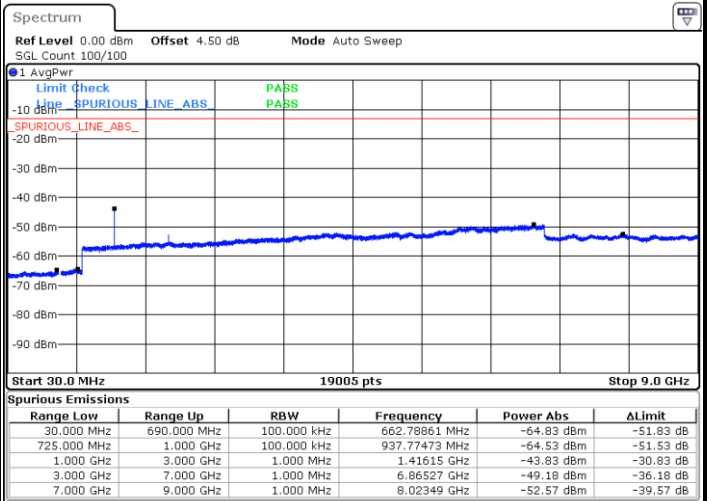

Middle Channel / 16QAM

Date: 7 JUN 2017 16:31:35

LTE Band 13 / 5MHz

Highest Channel / QPSK

Date: 7 JUN 2017 16:40:55

Highest Channel / 16QAM

Date: 7 JUN 2017 16:40:25

LTE Band 13 / 10MHz

Middle Channel / QPSK

Date: 7 JUN 2017 16:41:25

Middle Channel / 16QAM

Date: 7 JUN 2017 16:41:54

LTE Band 17 / 5MHz

Lowest Channel / QPSK

Lowest Channel / 16QAM

Date: 7 JUN 2017 17:03:40

Date: 7 JUN 2017 17:04:35

Middle Channel / QPSK

Middle Channel / 16QAM

Date: 7 JUN 2017 17:06:12

Date: 7 JUN 2017 17:07:07

LTE Band 17 / 5MHz

Highest Channel / QPSK

Highest Channel / 16QAM

Date: 7 JUN 2017 17:13:16

Date: 7 JUN 2017 17:14:11

LTE Band 17 / 10MHz

Lowest Channel / QPSK

Lowest Channel / 16QAM

Date: 7 JUN 2017 17:20:20

Date: 7 JUN 2017 17:21:15

LTE Band 17 / 10MHz