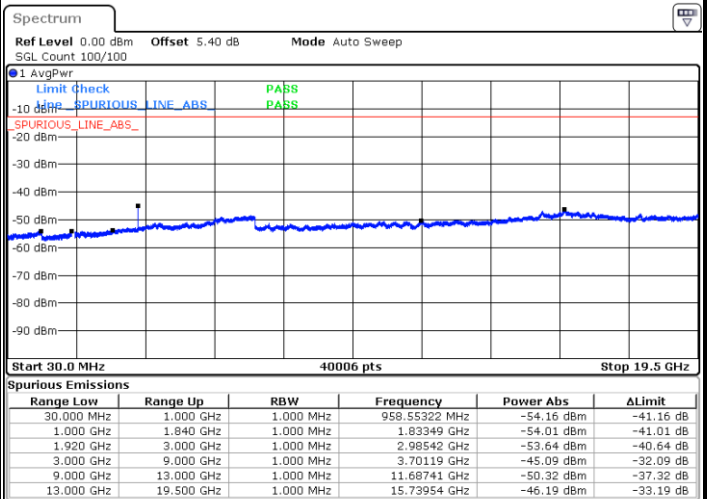

Highest Channel / QPSK

Highest Channel / 16QAM

Date: 8 JUN 2017 16:45:14

Date: 8 JUN 2017 16:45:54

LTE Band 25 / 5MHz

Lowest Channel / QPSK

Lowest Channel / 16QAM

Date: 8 JUN 2017 16:36:49

Date: 8 JUN 2017 16:37:30

Middle Channel / QPSK

Middle Channel / 16QAM

Date: 8 JUN 2017 16:38:50

Date: 8 JUN 2017 16:38:10

LTE Band 25 / 5MHz

Highest Channel / QPSK

Highest Channel / 16QAM

Date: 8 JUN 2017 16:39:29

Date: 8 JUN 2017 16:40:18

LTE Band 25 / 10MHz

Lowest Channel / QPSK

Lowest Channel / 16QAM

Date: 8 JUN 2017 16:33:24

Date: 8 JUN 2017 16:32:45

LTE Band 25 / 10MHz