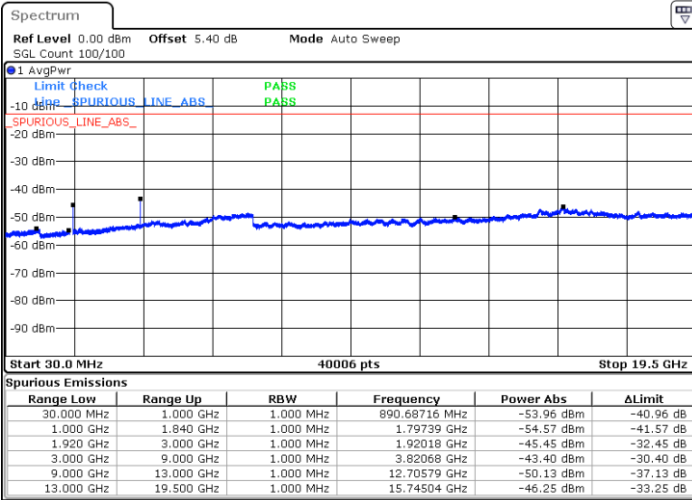

Highest Channel / QPSK

Highest Channel / 16QAM

Date: 8 JUN 2017 16:45:14

Date: 8 JUN 2017 16:45:54

LTE Band 25 / 5MHz

Lowest Channel / QPSK

Lowest Channel / 16QAM

Date: 8 JUN 2017 16:36:49

Date: 8 JUN 2017 16:37:30

Middle Channel / QPSK

Middle Channel / 16QAM

Date: 8 JUN 2017 16:38:50

Date: 8 JUN 2017 16:38:10

LTE Band 25 / 5MHz

Highest Channel / QPSK

Highest Channel / 16QAM

Date: 8 JUN 2017 16:39:29

Date: 8 JUN 2017 16:40:18

LTE Band 25 / 10MHz

Lowest Channel / QPSK

Lowest Channel / 16QAM

Date: 8 JUN 2017 16:33:24

Date: 8 JUN 2017 16:32:45

LTE Band 25 / 10MHz