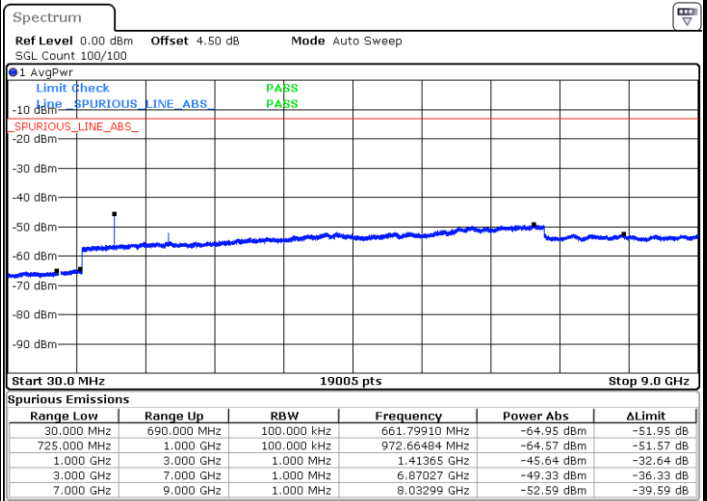

Date: 7 JUN 2017 17:13:16

Date: 7 JUN 2017 17:14:11

LTE Band 17 / 10MHz

Lowest Channel / QPSK

Lowest Channel / 16QAM

Date: 7 JUN 2017 17:20:20

Date: 7 JUN 2017 17:21:15

LTE Band 17 / 10MHz

Middle Channel / QPSK

Middle Channel / 16QAM

Date: 7 JUN 2017 17:22:52

Date: 7 JUN 2017 17:23:47

Highest Channel / QPSK

Highest Channel / 16QAM

Date: 7 JUN 2017 17:29:56

Date: 7 JUN 2017 17:30:51

LTE Band 25 / 1.4MHz

Lowest Channel / QPSK

Lowest Channel / 16QAM

Date: 8 JUN 2017 15:58:25

Date: 8 JUN 2017 15:57:35

Middle Channel / QPSK

Middle Channel / 16QAM

Date: 8 JUN 2017 15:59:09

Date: 8 JUN 2017 15:59:48

LTE Band 25 / 1.4MHz

Highest Channel / QPSK

Date: 8 JUN 2017 16:01:14

Highest Channel / 16QAM

Date: 8 JUN 2017 16:00:34

LTE Band 25 / 3MHz

Lowest Channel / QPSK