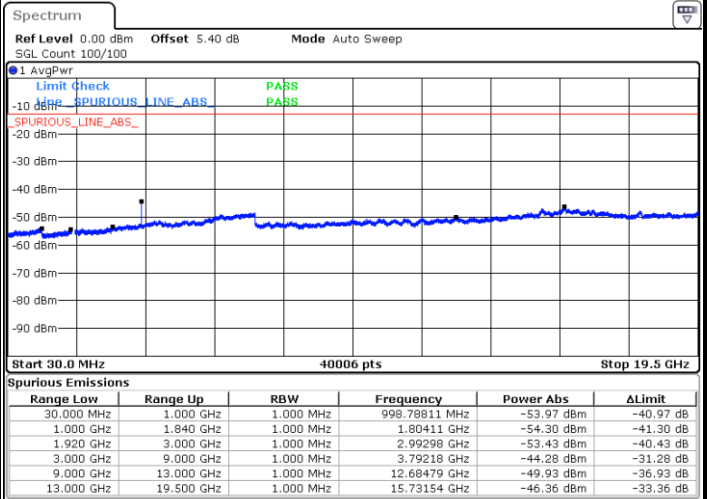

Date: 8 JUN 2017 16:30:02

LTE Band 25 / 15MHz

Highest Channel / QPSK

Date: 8 JUN 2017 16:31:21

Highest Channel / 16QAM

Date: 8 JUN 2017 16:32:03

LTE Band 25 / 20MHz

Lowest Channel / QPSK

Date: 8 JUN 2017 16:26:33

Lowest Channel / 16QAM

Date: 8 JUN 2017 16:27:16

LTE Band 25 / 20MHz

Middle Channel / QPSK

Middle Channel / 16QAM

Date: 8 JUN 2017 16:25:53

Date: 8 JUN 2017 16:25:12

Highest Channel / QPSK

Highest Channel / 16QAM

Date: 8 JUN 2017 16:23:50

Date: 8 JUN 2017 16:24:31

LTE Band 26 / 1.4MHz

Lowest Channel / QPSK

Lowest Channel / 16QAM

Date: 8 JUN 2017 19:35:48