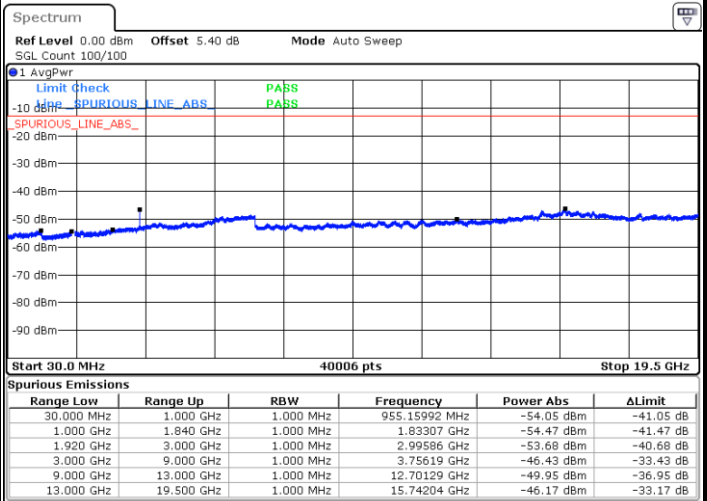

Highest Channel / QPSK

Highest Channel / 16QAM

Date: 8 JUN 2017 16:45:14

Date: 8 JUN 2017 16:45:54

LTE Band 25 / 5MHz

Lowest Channel / QPSK

Lowest Channel / 16QAM

Date: 8 JUN 2017 16:36:49

Date: 8 JUN 2017 16:37:30

Middle Channel / QPSK

Middle Channel / 16QAM

Date: 8 JUN 2017 16:38:50

Date: 8 JUN 2017 16:38:10

LTE Band 25 / 5MHz

Highest Channel / QPSK

Highest Channel / 16QAM