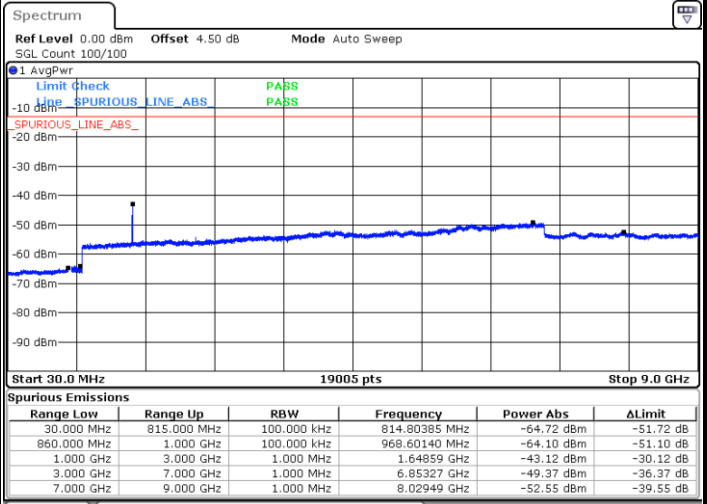

Date: 8 JUN 2017 16:26:33

Lowest Channel / 16QAM

Date: 8 JUN 2017 16:27:16

LTE Band 25 / 20MHz

Middle Channel / QPSK

Middle Channel / 16QAM

Date: 8 JUN 2017 16:25:53

Date: 8 JUN 2017 16:25:12

Highest Channel / QPSK

Highest Channel / 16QAM

Date: 8 JUN 2017 16:23:50

Date: 8 JUN 2017 16:24:31

LTE Band 26 / 1.4MHz

Lowest Channel / QPSK

Lowest Channel / 16QAM

Date: 8 JUN 2017 19:35:48

Date: 8 JUN 2017 19:36:14

Middle Channel / QPSK

Middle Channel / 16QAM

Date: 8 JUN 2017 19:36:42

Date: 8 JUN 2017 19:37:07

LTE Band 26 / 1.4MHz

Highest Channel / QPSK

Date: 8 JUN 2017 19:37:32

Highest Channel / 16QAM

Date: 8 JUN 2017 19:37:59

LTE Band 26 / 3MHz

Lowest Channel / QPSK

Date: 8 JUN 2017 19:56:21

Lowest Channel / 16QAM

Date: 8 JUN 2017 19:58:10

LTE Band 26 / 3MHz