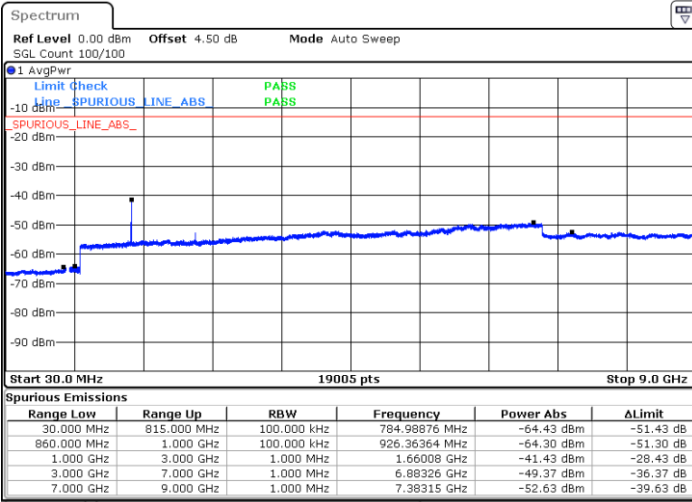

Date: 8 JUN 2017 20:19:38

LTE Band 26 / 5MHz

Highest Channel / QPSK

Date: 8 JUN 2017 20:20:05

Highest Channel / 16QAM

Date: 8 JUN 2017 20:20:29

LTE Band 26 / 10MHz

Lowest Channel / QPSK

Date: 8 JUN 2017 20:32:59

Lowest Channel / 16QAM

Date: 8 JUN 2017 20:33:24

LTE Band 26 / 10MHz

Middle Channel / QPSK

Middle Channel / 16QAM

Date: 8 JUN 2017 20:33:51

Date: 8 JUN 2017 20:34:18

Highest Channel / QPSK

Highest Channel / 16QAM

Date: 8 JUN 2017 20:34:46

Date: 8 JUN 2017 20:35:12

LTE Band 26 / 15MHz

Lowest Channel / QPSK

Lowest Channel / 16QAM

Date: 8 JUN 2017 20:45:07

Date: 8 JUN 2017 20:45:32

Middle Channel / QPSK

Middle Channel / 16QAM

Date: 8 JUN 2017 20:46:03

Date: 8 JUN 2017 20:46:29

LTE Band 26 / 15MHz

Highest Channel / QPSK

Date: 8 JUN 2017 20:47:00