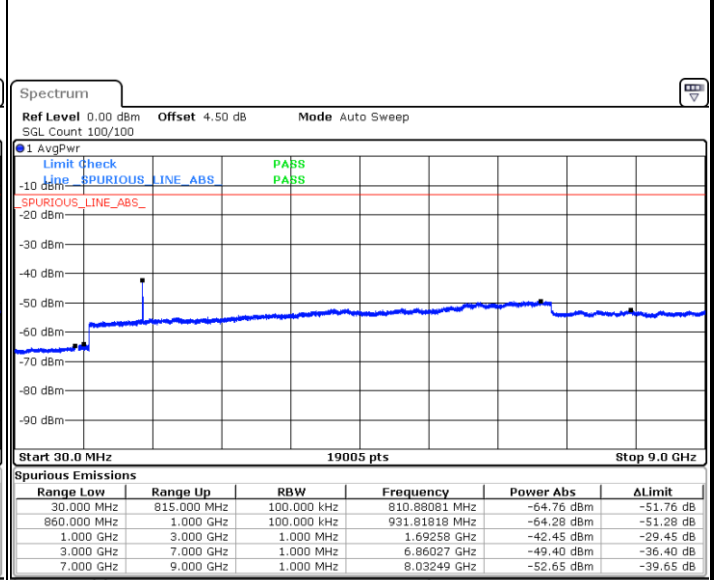

Highest Channel / 16QAM

Date: 8 JUN 2017 19:37:59

LTE Band 26 / 3MHz

Lowest Channel / QPSK

Date: 8 JUN 2017 19:56:21

Lowest Channel / 16QAM

Date: 8 JUN 2017 19:58:10

LTE Band 26 / 3MHz

Middle Channel / QPSK

Date: 8 JUN 2017 19:59:20

Middle Channel / 16QAM

Date: 8 JUN 2017 20:01:32

Highest Channel / QPSK

Date: 8 JUN 2017 20:01:59

Highest Channel / 16QAM

Date: 8 JUN 2017 20:02:25

LTE Band 26 / 5MHz

Lowest Channel / QPSK

Date: 8 JUN 2017 20:18:22

Lowest Channel / 16QAM

Date: 8 JUN 2017 20:18:47

Middle Channel / QPSK

Date: 8 JUN 2017 20:19:13

Middle Channel / 16QAM

Date: 8 JUN 2017 20:19:38

LTE Band 26 / 5MHz

Highest Channel / QPSK

Date: 8 JUN 2017 20:20:05

Highest Channel / 16QAM

Date: 8 JUN 2017 20:20:29

LTE Band 26 / 10MHz

Lowest Channel / QPSK