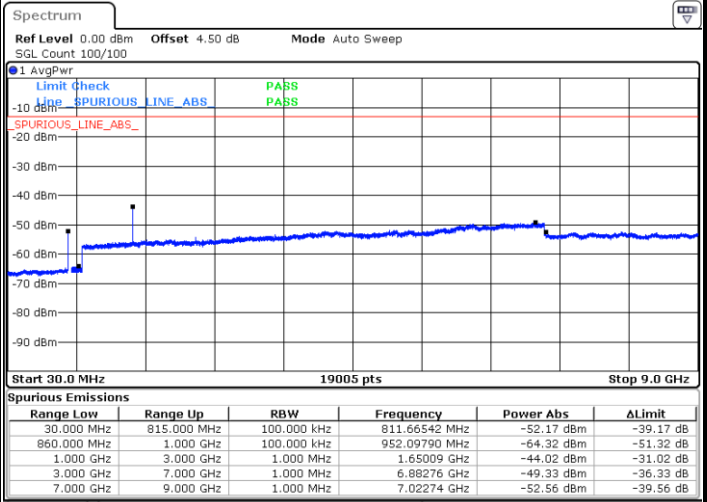

Date: 8 JUN 2017 20:32:59

Lowest Channel / 16QAM

Date: 8 JUN 2017 20:33:24

LTE Band 26 / 10MHz

Middle Channel / QPSK

Middle Channel / 16QAM

Date: 8 JUN 2017 20:33:51

Date: 8 JUN 2017 20:34:18

Highest Channel / QPSK

Highest Channel / 16QAM

Date: 8 JUN 2017 20:34:46

Date: 8 JUN 2017 20:35:12

LTE Band 26 / 15MHz

Lowest Channel / QPSK

Lowest Channel / 16QAM

Date: 8 JUN 2017 20:45:07

Date: 8 JUN 2017 20:45:32

Middle Channel / QPSK

Middle Channel / 16QAM

Date: 8 JUN 2017 20:46:03

Date: 8 JUN 2017 20:46:29

LTE Band 26 / 15MHz

Highest Channel / QPSK

Date: 8 JUN 2017 20:47:00