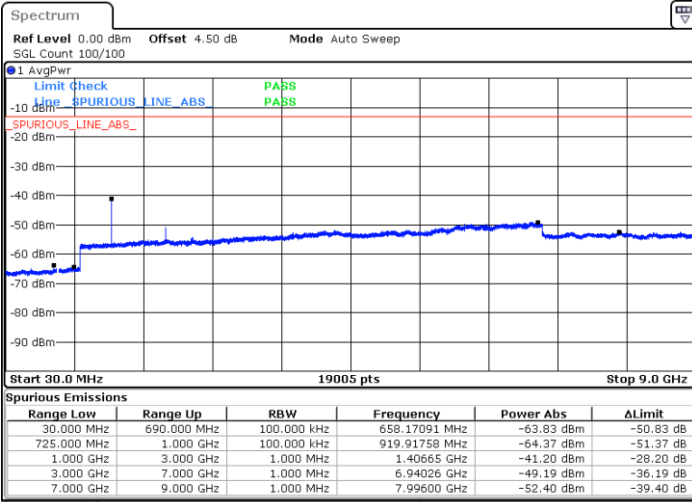

LTE Band 12 / 10MHz

Middle Channel / QPSK

Middle Channel / 16QAM

Date: 8 JUN 2017 10:22:06

Date: 8 JUN 2017 10:21:11

Highest Channel / QPSK

Highest Channel / 16QAM

Date: 8 JUN 2017 10:23:01

Date: 8 JUN 2017 10:23:56

LTE Band 13 / 5MHz

Lowest Channel / QPSK

Date: 7 JUN 2017 16:30:42

Lowest Channel / 16QAM

Date: 7 JUN 2017 16:30:17

Middle Channel / QPSK

Date: 7 JUN 2017 16:31:08