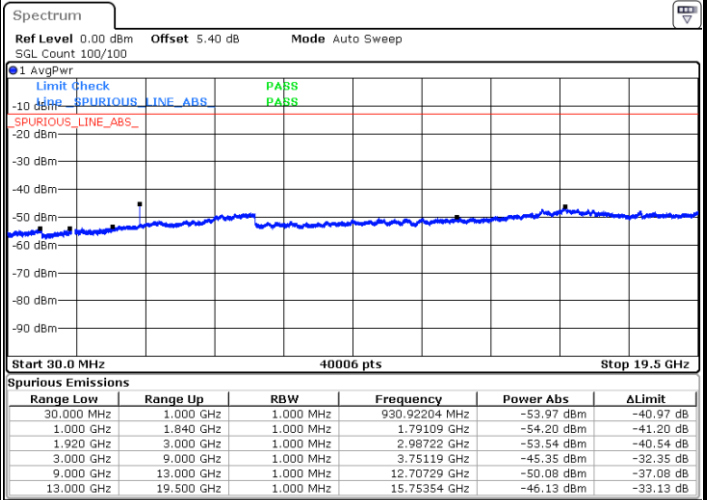

LTE Band 25 / 10MHz

Middle Channel / QPSK

Middle Channel / 16QAM

Date: 8 JUN 2017 16:34:05

Date: 8 JUN 2017 16:34:45