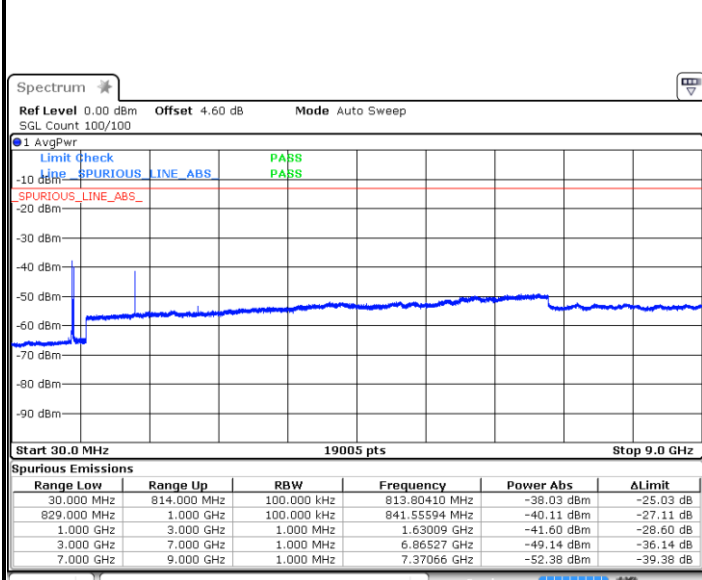

Highest Channel / QPSK

Highest Channel / 16QAM

Date: 8 JUN 2017 20:34:46

Date: 8 JUN 2017 20:35:12

LTE Band 26 / 15MHz

Lowest Channel / QPSK

Lowest Channel / 16QAM

Date: 8 JUN 2017 20:45:07

Date: 8 JUN 2017 20:45:32

Middle Channel / QPSK

Middle Channel / 16QAM

Date: 8 JUN 2017 20:46:03

Date: 8 JUN 2017 20:46:29

LTE Band 26 / 15MHz

Highest Channel / QPSK

Date: 8 JUN 2017 20:47:00

Highest Channel / 16QAM

Date: 8 JUN 2017 20:47:25

LTE Band 26 / 15MHz

Channel 26765 / QPSK

Date: 8 JUN 2017 22:22:55

Channel 26765 / 16QAM

Date: 8 JUN 2017 22:24:34