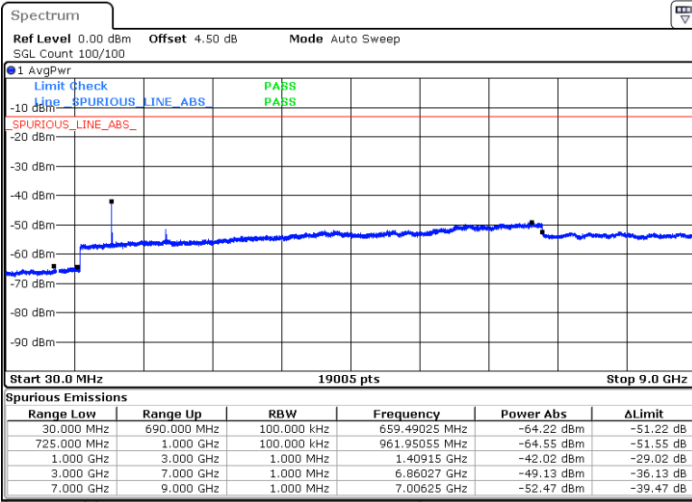

Middle Channel / QPSK

Date: 7 JUN 2017 16:41:25

Middle Channel / 16QAM

Date: 7 JUN 2017 16:41:54

LTE Band 17 / 5MHz

Lowest Channel / QPSK

Lowest Channel / 16QAM

Date: 7 JUN 2017 17:03:40

Date: 7 JUN 2017 17:04:35

Middle Channel / QPSK

Middle Channel / 16QAM

Date: 7 JUN 2017 17:06:12

Date: 7 JUN 2017 17:07:07

LTE Band 17 / 5MHz

Highest Channel / QPSK

Highest Channel / 16QAM

Date: 7 JUN 2017 17:13:16

Date: 7 JUN 2017 17:14:11

LTE Band 17 / 10MHz

Lowest Channel / QPSK

Lowest Channel / 16QAM

Date: 7 JUN 2017 17:20:20

Date: 7 JUN 2017 17:21:15

LTE Band 17 / 10MHz