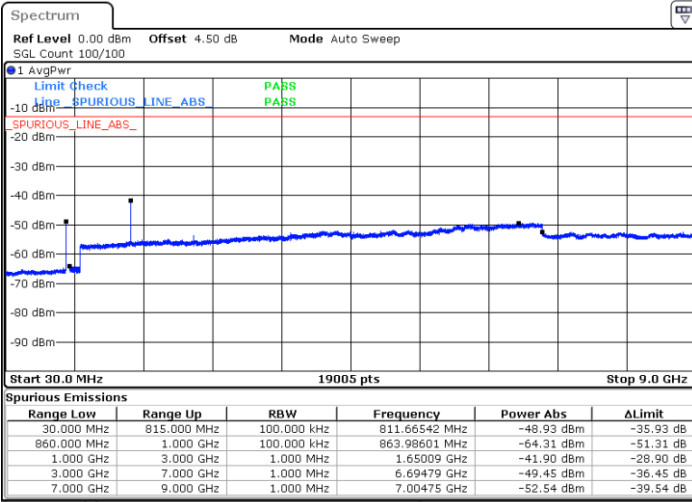

Date: 8 JUN 2017 20:32:59

Lowest Channel / 16QAM

Date: 8 JUN 2017 20:33:24

LTE Band 26 / 10MHz

Middle Channel / QPSK

Middle Channel / 16QAM

Date: 8 JUN 2017 20:33:51

Date: 8 JUN 2017 20:34:18

Highest Channel / QPSK

Highest Channel / 16QAM

Date: 8 JUN 2017 20:34:46

Date: 8 JUN 2017 20:35:12

LTE Band 26 / 15MHz

Lowest Channel / QPSK

Lowest Channel / 16QAM

Date: 8 JUN 2017 20:45:07

Date: 8 JUN 2017 20:45:32

Middle Channel / QPSK

Middle Channel / 16QAM

Date: 8 JUN 2017 20:46:03

Date: 8 JUN 2017 20:46:29

LTE Band 26 / 15MHz

Highest Channel / QPSK

Date: 8 JUN 2017 20:47:00