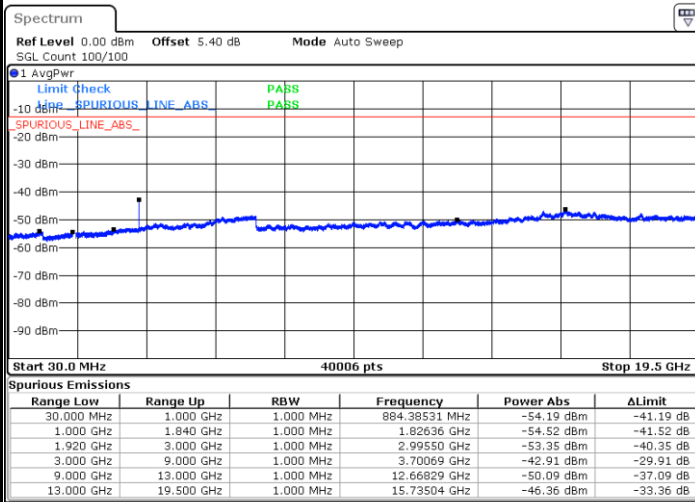

Date: 8 JUN 2017 15:59:48

LTE Band 25 / 1.4MHz

Highest Channel / QPSK

Date: 8 JUN 2017 16:01:14

Highest Channel / 16QAM

Date: 8 JUN 2017 16:00:34

LTE Band 25 / 3MHz

Lowest Channel / QPSK

Date: 8 JUN 2017 16:41:48

Lowest Channel / 16QAM

Date: 8 JUN 2017 16:41:09

LTE Band 25 / 3MHz

Middle Channel / QPSK

Middle Channel / 16QAM

Date: 8 JUN 2017 16:42:29

Date: 8 JUN 2017 16:43:52