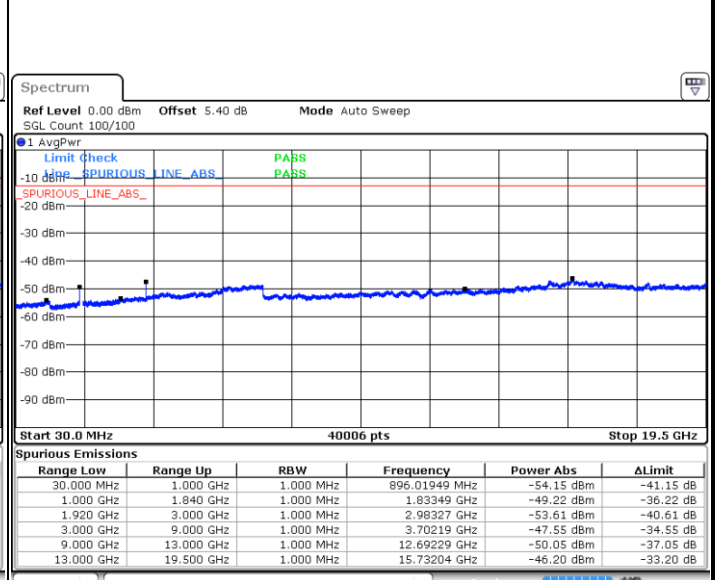

LTE Band 25 / 15MHz

Lowest Channel / QPSK

Lowest Channel / 16QAM

Date: 8 JUN 2017 16:28:41

Date: 8 JUN 2017 16:28:02

Middle Channel / QPSK

Middle Channel / 16QAM

Date: 8 JUN 2017 16:30:42

Date: 8 JUN 2017 16:30:02

LTE Band 25 / 15MHz

Highest Channel / QPSK

Date: 8 JUN 2017 16:31:21

Highest Channel / 16QAM

Date: 8 JUN 2017 16:32:03

LTE Band 25 / 20MHz

Lowest Channel / QPSK

Date: 8 JUN 2017 16:26:33

Lowest Channel / 16QAM

Date: 8 JUN 2017 16:27:16

LTE Band 25 / 20MHz

Middle Channel / QPSK

Middle Channel / 16QAM

Date: 8 JUN 2017 16:25:53

Date: 8 JUN 2017 16:25:12

Highest Channel / QPSK

Highest Channel / 16QAM

Date: 8 JUN 2017 16:23:50

Date: 8 JUN 2017 16:24:31

LTE Band 26 / 1.4MHz

Lowest Channel / QPSK

Lowest Channel / 16QAM

Date: 8 JUN 2017 19:35:48