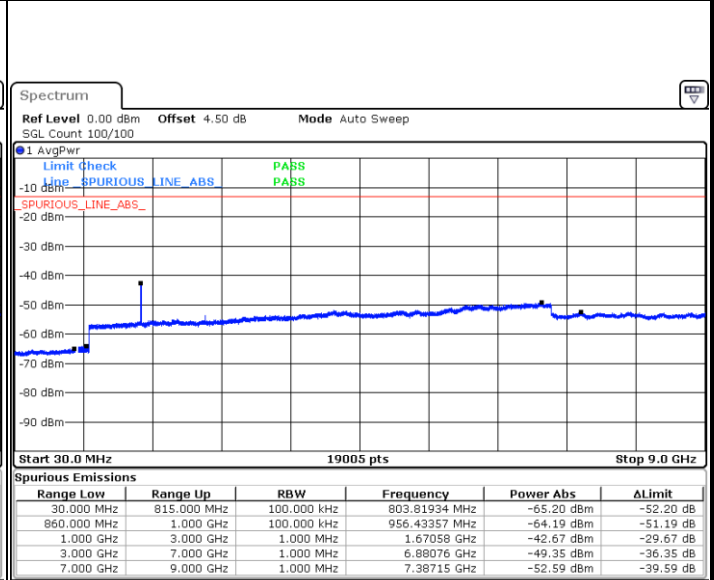

Middle Channel / 16QAM

Date: 8 JUN 2017 20:01:32