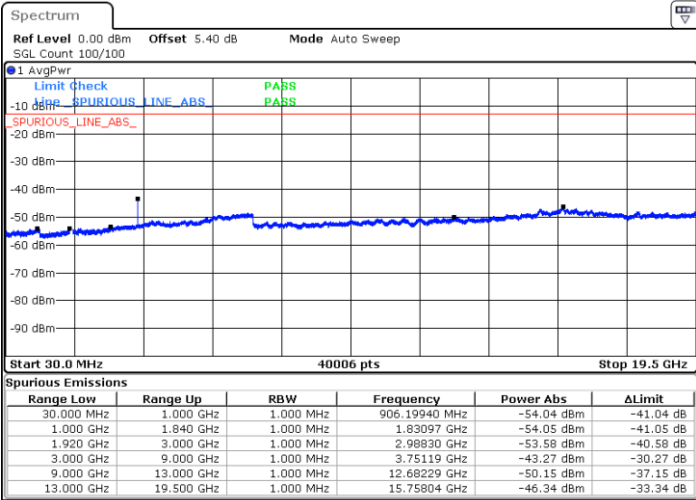

Date: 8 JUN 2017 16:37:30

Middle Channel / QPSK

Middle Channel / 16QAM

Date: 8 JUN 2017 16:38:50

Date: 8 JUN 2017 16:38:10

LTE Band 25 / 5MHz

Highest Channel / QPSK

Highest Channel / 16QAM

Date: 8 JUN 2017 16:39:29

Date: 8 JUN 2017 16:40:18

LTE Band 25 / 10MHz

Lowest Channel / QPSK

Lowest Channel / 16QAM

Date: 8 JUN 2017 16:33:24

Date: 8 JUN 2017 16:32:45

LTE Band 25 / 10MHz

Middle Channel / QPSK

Middle Channel / 16QAM

Date: 8 JUN 2017 16:34:05

Date: 8 JUN 2017 16:34:45

Highest Channel / QPSK

Highest Channel / 16QAM

Date: 8 JUN 2017 16:36:06

Date: 8 JUN 2017 16:35:25