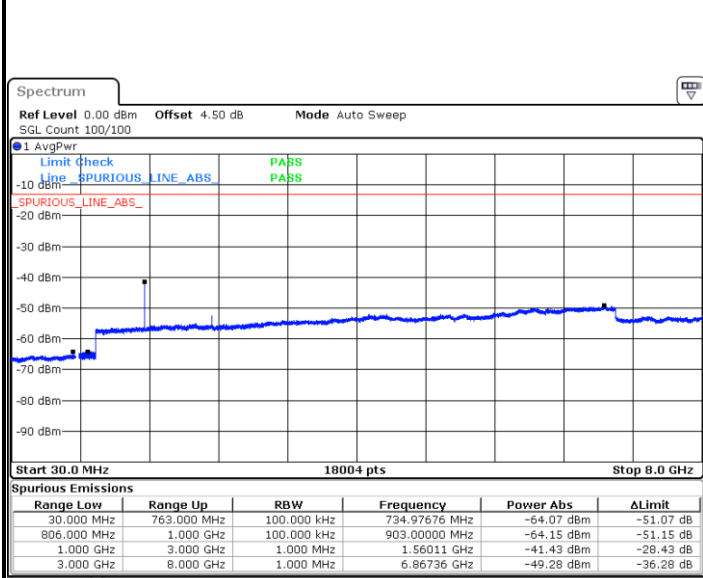

LTE Band 12 / 10MHz

Middle Channel / QPSK

Middle Channel / 16QAM

Date: 8 JUN 2017 10:22:06

Date: 8 JUN 2017 10:21:11

Highest Channel / QPSK

Highest Channel / 16QAM

Date: 8 JUN 2017 10:23:01

Date: 8 JUN 2017 10:23:56

LTE Band 13 / 5MHz

Lowest Channel / QPSK

Date: 7 JUN 2017 16:30:42

Lowest Channel / 16QAM

Date: 7 JUN 2017 16:30:17

Middle Channel / QPSK

Date: 7 JUN 2017 16:31:08

Middle Channel / 16QAM

Date: 7 JUN 2017 16:31:35

LTE Band 13 / 5MHz

Highest Channel / QPSK

Date: 7 JUN 2017 16:40:55

Highest Channel / 16QAM

Date: 7 JUN 2017 16:40:25

LTE Band 13 / 10MHz

Middle Channel / QPSK

Date: 7 JUN 2017 16:41:25

Middle Channel / 16QAM

Date: 7 JUN 2017 16:41:54

LTE Band 17 / 5MHz

Lowest Channel / QPSK

Lowest Channel / 16QAM

Date: 7 JUN 2017 17:03:40