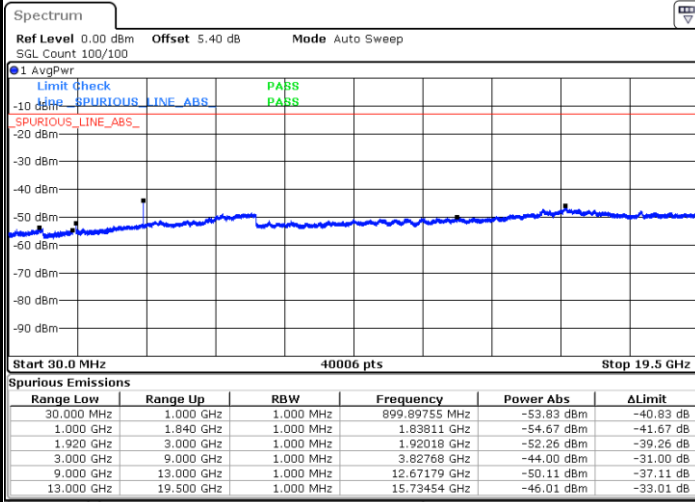

LTE Band 25 / 1.4MHz

Lowest Channel / QPSK

Lowest Channel / 16QAM

Date: 8 JUN 2017 15:58:25

Date: 8 JUN 2017 15:57:35

Middle Channel / QPSK

Middle Channel / 16QAM

Date: 8 JUN 2017 15:59:09

Date: 8 JUN 2017 15:59:48

LTE Band 25 / 1.4MHz

Highest Channel / QPSK

Date: 8 JUN 2017 16:01:14

Highest Channel / 16QAM

Date: 8 JUN 2017 16:00:34

LTE Band 25 / 3MHz

Lowest Channel / QPSK