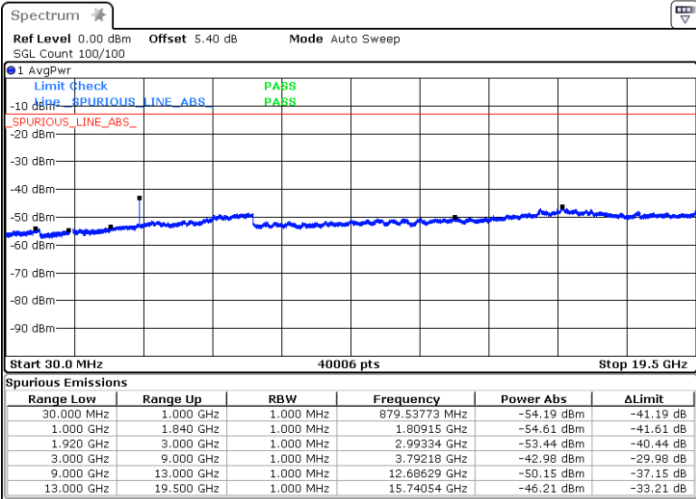

Date: 8 JUN 2017 16:30:02

LTE Band 25 / 15MHz

Highest Channel / QPSK

Date: 8 JUN 2017 16:31:21

Highest Channel / 16QAM

Date: 8 JUN 2017 16:32:03

LTE Band 25 / 20MHz

Lowest Channel / QPSK

Date: 8 JUN 2017 16:26:33

Lowest Channel / 16QAM

Date: 8 JUN 2017 16:27:16

LTE Band 25 / 20MHz

Middle Channel / QPSK

Middle Channel / 16QAM

Date: 8 JUN 2017 16:25:53

Date: 8 JUN 2017 16:25:12

Highest Channel / QPSK

Highest Channel / 16QAM

Date: 8 JUN 2017 16:23:50

Date: 8 JUN 2017 16:24:31

LTE Band 26 / 1.4MHz

Lowest Channel / QPSK

Lowest Channel / 16QAM

Date: 8 JUN 2017 19:35:48

Date: 8 JUN 2017 19:36:14

Middle Channel / QPSK

Middle Channel / 16QAM

Date: 8 JUN 2017 19:36:42

Date: 8 JUN 2017 19:37:07

LTE Band 26 / 1.4MHz

Highest Channel / QPSK

Date: 8 JUN 2017 19:37:32