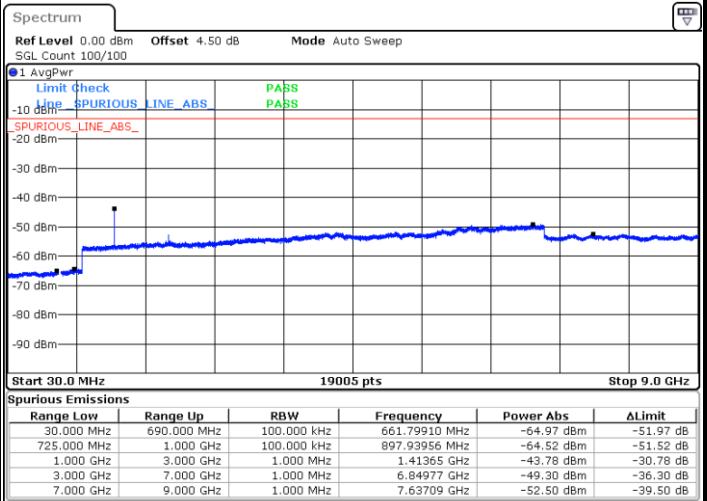

LTE Band 12 / 10MHz

Middle Channel / QPSK

Middle Channel / 16QAM

Date: 8 JUN 2017 10:22:06

Date: 8 JUN 2017 10:21:11

Highest Channel / QPSK

Highest Channel / 16QAM

Date: 8 JUN 2017 10:23:01

Date: 8 JUN 2017 10:23:56

LTE Band 13 / 5MHz

Lowest Channel / QPSK

Date: 7 JUN 2017 16:30:42

Lowest Channel / 16QAM

Date: 7 JUN 2017 16:30:17

Middle Channel / QPSK

Date: 7 JUN 2017 16:31:08

Middle Channel / 16QAM

Date: 7 JUN 2017 16:31:35

LTE Band 13 / 5MHz

Highest Channel / QPSK

Date: 7 JUN 2017 16:40:55

Highest Channel / 16QAM

Date: 7 JUN 2017 16:40:25

LTE Band 13 / 10MHz