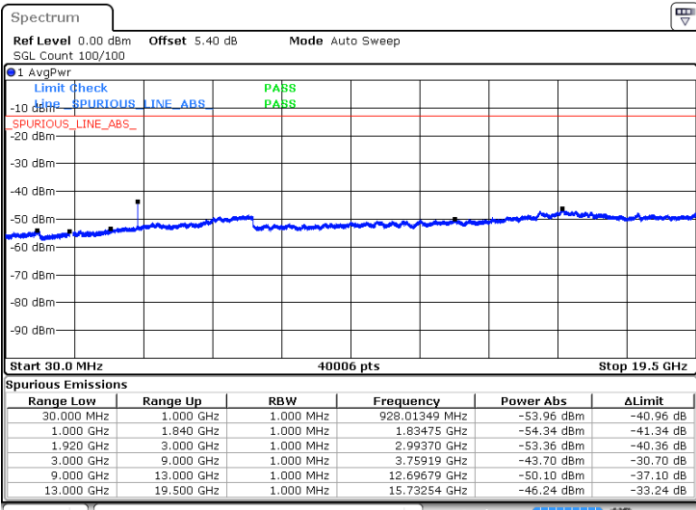

LTE Band 25 / 1.4MHz

Lowest Channel / QPSK

Lowest Channel / 16QAM

Date: 8 JUN 2017 15:58:25

Date: 8 JUN 2017 15:57:35

Middle Channel / QPSK

Middle Channel / 16QAM

Date: 8 JUN 2017 15:59:09

Date: 8 JUN 2017 15:59:48

LTE Band 25 / 1.4MHz

Highest Channel / QPSK

Date: 8 JUN 2017 16:01:14

Highest Channel / 16QAM

Date: 8 JUN 2017 16:00:34

LTE Band 25 / 3MHz

Lowest Channel / QPSK