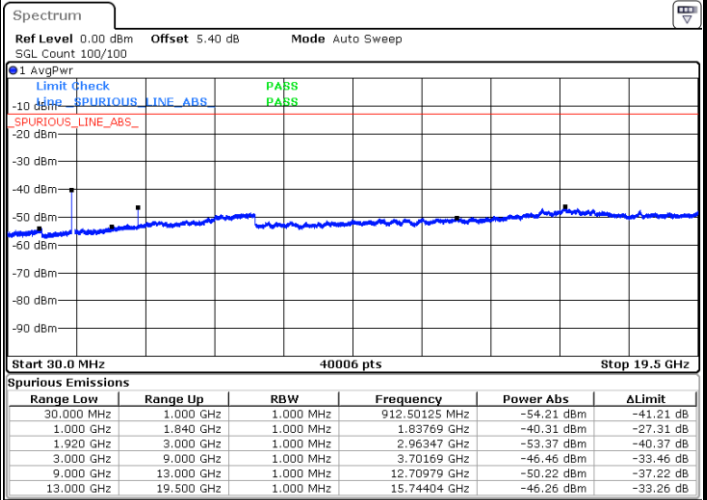

Date: 8 JUN 2017 16:39:29

Date: 8 JUN 2017 16:40:18

LTE Band 25 / 10MHz

Lowest Channel / QPSK

Lowest Channel / 16QAM

Date: 8 JUN 2017 16:33:24

Date: 8 JUN 2017 16:32:45

LTE Band 25 / 10MHz

Middle Channel / QPSK

Middle Channel / 16QAM

Date: 8 JUN 2017 16:34:05

Date: 8 JUN 2017 16:34:45

Highest Channel / QPSK

Highest Channel / 16QAM

Date: 8 JUN 2017 16:36:06

Date: 8 JUN 2017 16:35:25

LTE Band 25 / 15MHz

Lowest Channel / QPSK

Lowest Channel / 16QAM

Date: 8 JUN 2017 16:28:41

Date: 8 JUN 2017 16:28:02

Middle Channel / QPSK

Middle Channel / 16QAM

Date: 8 JUN 2017 16:30:42