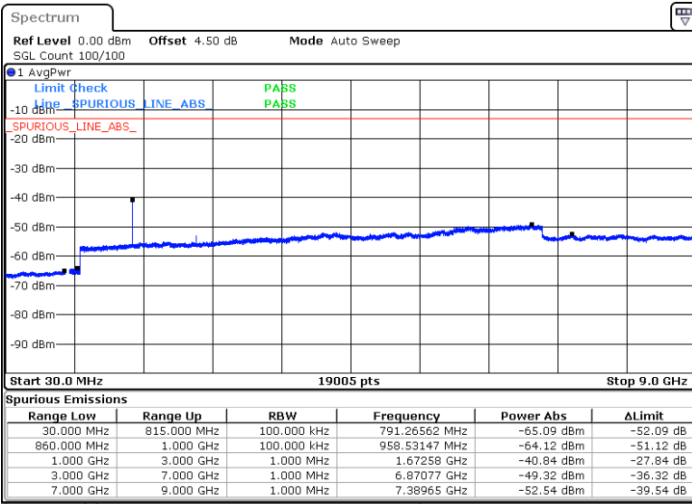

Date: 8 JUN 2017 16:26:33

Lowest Channel / 16QAM

Date: 8 JUN 2017 16:27:16

LTE Band 25 / 20MHz

Middle Channel / QPSK

Middle Channel / 16QAM

Date: 8 JUN 2017 16:25:53

Date: 8 JUN 2017 16:25:12

Highest Channel / QPSK

Highest Channel / 16QAM

Date: 8 JUN 2017 16:23:50

Date: 8 JUN 2017 16:24:31

LTE Band 26 / 1.4MHz

Lowest Channel / QPSK

Lowest Channel / 16QAM

Date: 8 JUN 2017 19:35:48

Date: 8 JUN 2017 19:36:14

Middle Channel / QPSK

Middle Channel / 16QAM

Date: 8 JUN 2017 19:36:42

Date: 8 JUN 2017 19:37:07

LTE Band 26 / 1.4MHz

Highest Channel / QPSK

Date: 8 JUN 2017 19:37:32

Highest Channel / 16QAM

Date: 8 JUN 2017 19:37:59

LTE Band 26 / 3MHz

Lowest Channel / QPSK

Date: 8 JUN 2017 19:56:21

Lowest Channel / 16QAM

Date: 8 JUN 2017 19:58:10

LTE Band 26 / 3MHz