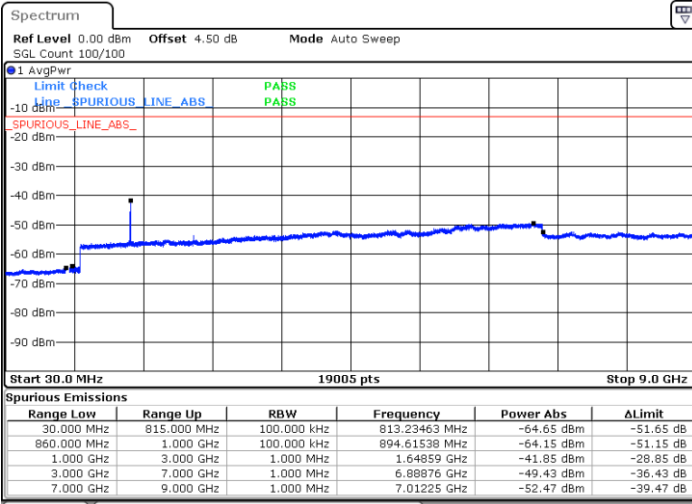

Date: 8 JUN 2017 16:26:33

Lowest Channel / 16QAM

Date: 8 JUN 2017 16:27:16

LTE Band 25 / 20MHz

Middle Channel / QPSK

Middle Channel / 16QAM

Date: 8 JUN 2017 16:25:53

Date: 8 JUN 2017 16:25:12

Highest Channel / QPSK

Highest Channel / 16QAM

Date: 8 JUN 2017 16:23:50

Date: 8 JUN 2017 16:24:31

LTE Band 26 / 1.4MHz

Lowest Channel / QPSK

Lowest Channel / 16QAM

Date: 8 JUN 2017 19:35:48

Date: 8 JUN 2017 19:36:14

Middle Channel / QPSK

Middle Channel / 16QAM

Date: 8 JUN 2017 19:36:42

Date: 8 JUN 2017 19:37:07

LTE Band 26 / 1.4MHz

Highest Channel / QPSK

Date: 8 JUN 2017 19:37:32

Highest Channel / 16QAM

Date: 8 JUN 2017 19:37:59

LTE Band 26 / 3MHz

Lowest Channel / QPSK

Date: 8 JUN 2017 19:56:21

Lowest Channel / 16QAM

Date: 8 JUN 2017 19:58:10

LTE Band 26 / 3MHz