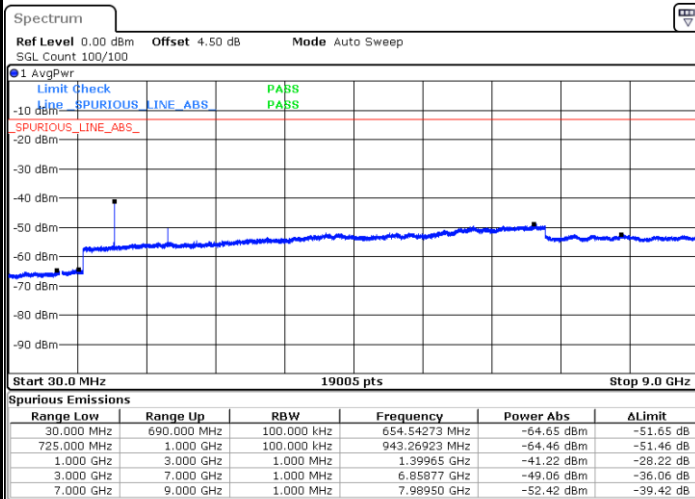

Date: 8 JUN 2017 09:50:35

LTE Band 12 / 5MHz

Lowest Channel / QPSK

Lowest Channel / 16QAM

Date: 8 JUN 2017 10:02:40

Date: 8 JUN 2017 10:03:35

Middle Channel / QPSK

Middle Channel / 16QAM

Date: 8 JUN 2017 10:05:25

Date: 8 JUN 2017 10:04:30

LTE Band 12 / 5MHz

Highest Channel / QPSK

Date: 8 JUN 2017 10:06:20

Highest Channel / 16QAM

Date: 8 JUN 2017 10:07:15

LTE Band 12 / 10MHz

Lowest Channel / QPSK

Date: 8 JUN 2017 10:19:20

Lowest Channel / 16QAM

Date: 8 JUN 2017 10:20:15