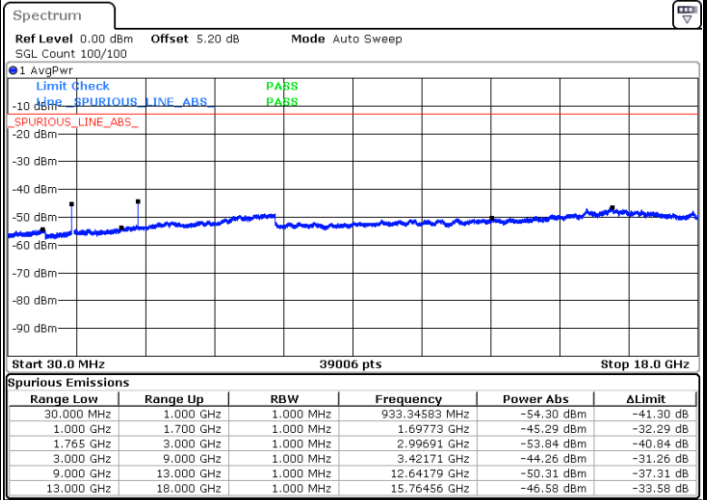

LTE Band 4 / 10MHz

Middle Channel / QPSK

Middle Channel / 16QAM

Date: 7 JUN 2017 20:40:31

Date: 7 JUN 2017 20:41:27

Highest Channel / QPSK

Highest Channel / 16QAM

Date: 7 JUN 2017 20:47:38

Date: 7 JUN 2017 20:48:33

LTE Band 4 / 15MHz

Lowest Channel / QPSK

Lowest Channel / 16QAM

Date: 7 JUN 2017 20:54:42

Date: 7 JUN 2017 20:55:38

Middle Channel / QPSK

Middle Channel / 16QAM

Date: 7 JUN 2017 20:57:15

Date: 7 JUN 2017 20:58:10

LTE Band 4 / 15MHz

Highest Channel / QPSK

Date: 7 JUN 2017 21:04:19

Highest Channel / 16QAM

Date: 7 JUN 2017 21:05:15

LTE Band 4 / 20MHz