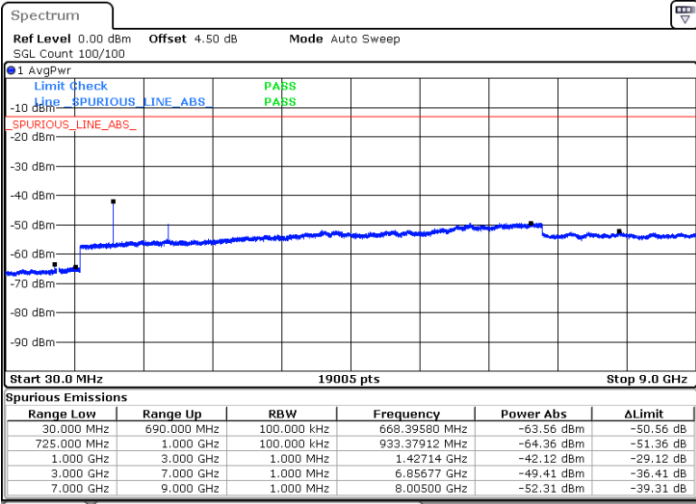

Highest Channel / 16QAM

Date: 8 JUN 2017 09:32:59

Date: 8 JUN 2017 09:33:54

LTE Band 12 / 3MHz

Lowest Channel / QPSK

Lowest Channel / 16QAM

Date: 8 JUN 2017 09:45:59

Date: 8 JUN 2017 09:46:54

LTE Band 12 / 3MHz

Middle Channel / QPSK

Middle Channel / 16QAM

Date: 8 JUN 2017 09:48:45

Date: 8 JUN 2017 09:47:50

Highest Channel / QPSK

Highest Channel / 16QAM

Date: 8 JUN 2017 09:49:40

Date: 8 JUN 2017 09:50:35

LTE Band 12 / 5MHz

Lowest Channel / QPSK

Lowest Channel / 16QAM

Date: 8 JUN 2017 10:02:40

Date: 8 JUN 2017 10:03:35

Middle Channel / QPSK

Middle Channel / 16QAM

Date: 8 JUN 2017 10:05:25

Date: 8 JUN 2017 10:04:30

LTE Band 12 / 5MHz

Highest Channel / QPSK

Date: 8 JUN 2017 10:06:20

Highest Channel / 16QAM

Date: 8 JUN 2017 10:07:15

LTE Band 12 / 10MHz