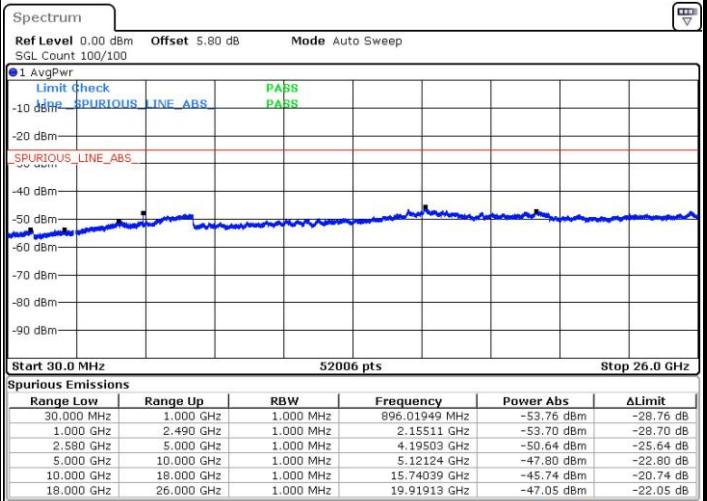

Date: 7 JUN 2017 14:57:26

Highest Channel / 16QAM

Date: 7 JUN 2017 14:58:21

LTE Band 7 / 10MHz

Lowest Channel / QPSK

Date: 7 JUN 2017 15:10:40

Lowest Channel / 16QAM

Date: 7 JUN 2017 15:11:35

LTE Band 7 / 10MHz

Middle Channel / QPSK

Middle Channel / 16QAM

Date: 7 JUN 2017 15:13:26

Date: 7 JUN 2017 15:12:31

Highest Channel / QPSK

Highest Channel / 16QAM

Date: 7 JUN 2017 15:14:21

Date: 7 JUN 2017 15:15:16

LTE Band 7 / 15MHz

Lowest Channel / QPSK

Lowest Channel / 16QAM

Date: 7 JUN 2017 15:27:33

Date: 7 JUN 2017 15:28:28

Middle Channel / QPSK

Middle Channel / 16QAM

Date: 7 JUN 2017 15:30:18

Date: 7 JUN 2017 15:29:23

LTE Band7 / 15MHz

Highest Channel / QPSK

Date: 7 JUN 2017 15:31:13

Highest Channel / 16QAM

Date: 7 JUN 2017 15:32:08

LTE Band 7 / 20MHz