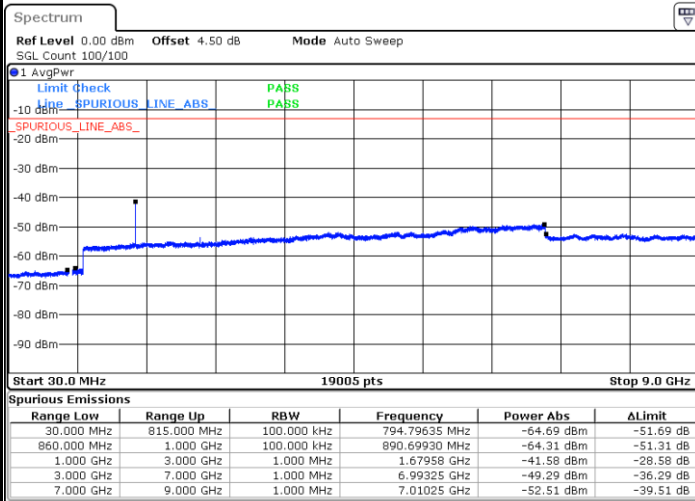

Date: 7 JUN 2017 23:10:08

Date: 7 JUN 2017 23:11:03

LTE Band 5 / 5MHz

Highest Channel / QPSK

Date: 7 JUN 2017 23:19:13

Highest Channel / 16QAM

Date: 7 JUN 2017 23:20:09

LTE Band 5 / 10MHz

Lowest Channel / QPSK

Date: 7 JUN 2017 23:28:18

Lowest Channel / 16QAM

Date: 7 JUN 2017 23:29:13

LTE Band 5 / 10MHz

Middle Channel / QPSK

Middle Channel / 16QAM

Date: 7 JUN 2017 23:30:50

Date: 7 JUN 2017 23:31:45

Highest Channel / QPSK

Highest Channel / 16QAM

Date: 7 JUN 2017 23:39:54

Date: 7 JUN 2017 23:40:49

LTE Band 7 / 5MHz

Lowest Channel / QPSK

Lowest Channel / 16QAM

Date: 7 JUN 2017 14:53:45

Date: 7 JUN 2017 14:54:41

Middle Channel / QPSK

Middle Channel / 16QAM

Date: 7 JUN 2017 14:56:31

Date: 7 JUN 2017 14:55:36

LTE Band 7 / 5MHz

Highest Channel / QPSK