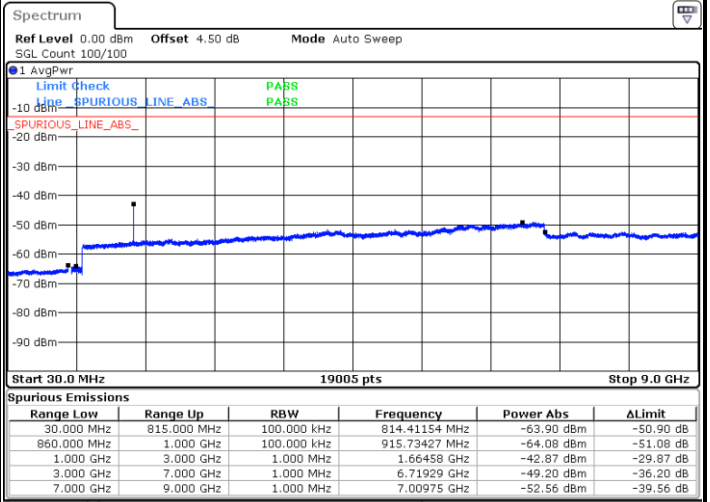

Date: 7 JUN 2017 23:10:08

Date: 7 JUN 2017 23:11:03

LTE Band 5 / 5MHz

Highest Channel / QPSK

Date: 7 JUN 2017 23:19:13

Highest Channel / 16QAM

Date: 7 JUN 2017 23:20:09

LTE Band 5 / 10MHz

Lowest Channel / QPSK

Date: 7 JUN 2017 23:28:18

Lowest Channel / 16QAM

Date: 7 JUN 2017 23:29:13

LTE Band 5 / 10MHz

Middle Channel / QPSK

Middle Channel / 16QAM

Date: 7 JUN 2017 23:30:50

Date: 7 JUN 2017 23:31:45

Highest Channel / QPSK

Highest Channel / 16QAM

Date: 7 JUN 2017 23:39:54

Date: 7 JUN 2017 23:40:49

LTE Band 7 / 5MHz

Lowest Channel / QPSK

Lowest Channel / 16QAM