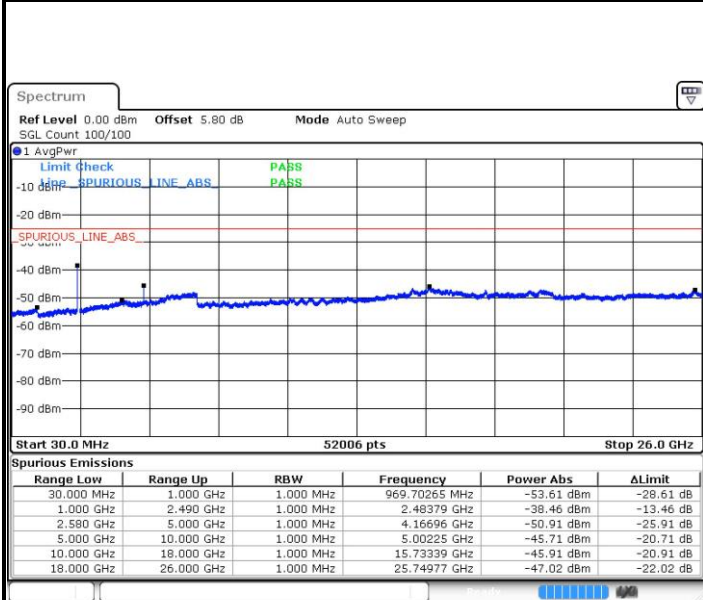

Date: 7 JUN 2017 15:15:16

LTE Band 7 / 15MHz

Lowest Channel / QPSK

Lowest Channel / 16QAM

Date: 7 JUN 2017 15:27:33

Date: 7 JUN 2017 15:28:28

Middle Channel / QPSK

Middle Channel / 16QAM

Date: 7 JUN 2017 15:30:18

Date: 7 JUN 2017 15:29:23

LTE Band7 / 15MHz

Highest Channel / QPSK

Date: 7 JUN 2017 15:31:13

Highest Channel / 16QAM

Date: 7 JUN 2017 15:32:08

LTE Band 7 / 20MHz

Lowest Channel / QPSK

Date: 7 JUN 2017 15:56:44

Lowest Channel / 16QAM

Date: 7 JUN 2017 15:57:39

LTE Band 7 / 20MHz

Middle Channel / QPSK

Middle Channel / 16QAM

Date: 7 JUN 2017 15:59:30

Date: 7 JUN 2017 15:58:34

Highest Channel / QPSK

Highest Channel / 16QAM

Date: 7 JUN 2017 16:00:25

Date: 7 JUN 2017 16:01:20

LTE Band 12 / 1.4MHz

Lowest Channel / QPSK

Date: 8 JUN 2017 09:29:18