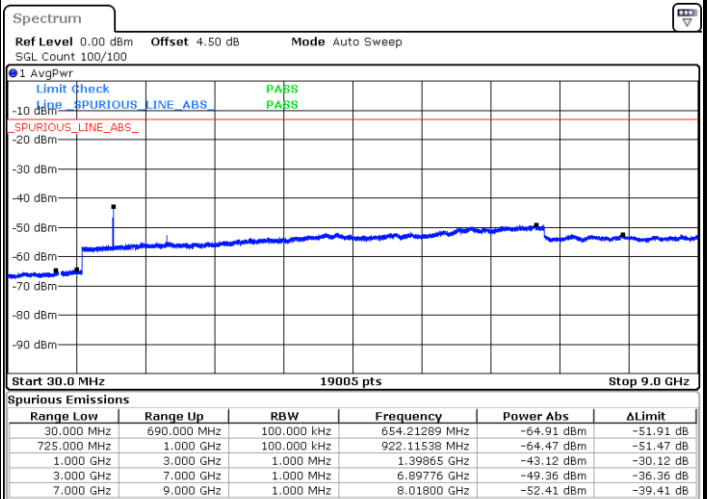

Lowest Channel / 16QAM

Date: 8 JUN 2017 09:30:14

Middle Channel / QPSK

Date: 8 JUN 2017 09:32:04

Middle Channel / 16QAM

Date: 8 JUN 2017 09:31:09

LTE Band 12 / 1.4MHz

Highest Channel / QPSK

Highest Channel / 16QAM

Date: 8 JUN 2017 09:32:59

Date: 8 JUN 2017 09:33:54

LTE Band 12 / 3MHz

Lowest Channel / QPSK

Lowest Channel / 16QAM

Date: 8 JUN 2017 09:45:59

Date: 8 JUN 2017 09:46:54

LTE Band 12 / 3MHz

Middle Channel / QPSK

Middle Channel / 16QAM

Date: 8 JUN 2017 09:48:45

Date: 8 JUN 2017 09:47:50

Highest Channel / QPSK

Highest Channel / 16QAM

Date: 8 JUN 2017 09:49:40