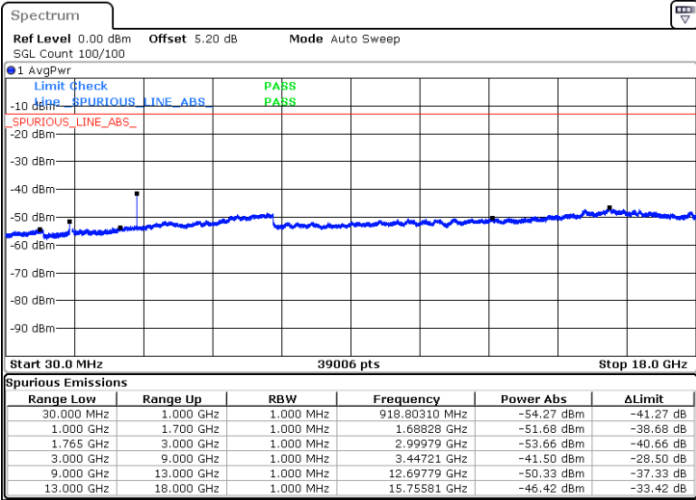

Date: 7 JUN 2017 20:57:15

Date: 7 JUN 2017 20:58:10

LTE Band 4 / 15MHz

Highest Channel / QPSK

Date: 7 JUN 2017 21:04:19

Highest Channel / 16QAM

Date: 7 JUN 2017 21:05:15

LTE Band 4 / 20MHz

Lowest Channel / QPSK

Date: 7 JUN 2017 21:11:24

Lowest Channel / 16QAM

Date: 7 JUN 2017 21:12:20

LTE Band 4 / 20MHz

Middle Channel / QPSK

Middle Channel / 16QAM

Date: 7 JUN 2017 21:13:58

Date: 7 JUN 2017 21:14:54

Highest Channel / QPSK

Highest Channel / 16QAM

Date: 7 JUN 2017 21:21:05

Date: 7 JUN 2017 21:22:01

LTE Band 5 / 1.4MHz

Lowest Channel / QPSK

Lowest Channel / 16QAM

Date: 7 JUN 2017 22:26:11

Date: 7 JUN 2017 22:27:06

Middle Channel / QPSK

Middle Channel / 16QAM

Date: 7 JUN 2017 22:28:43

Date: 7 JUN 2017 22:29:39

LTE Band 5 / 1.4MHz

Highest Channel / QPSK