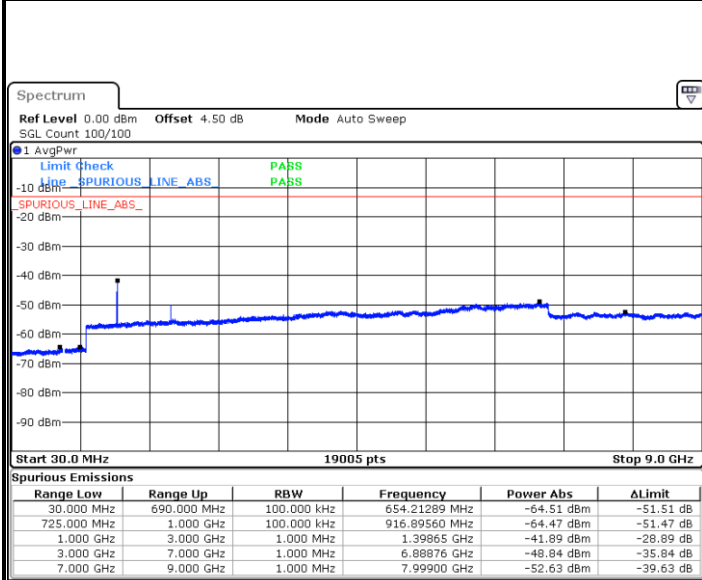

Lowest Channel / QPSK

Date: 7 JUN 2017 15:56:44

Lowest Channel / 16QAM

Date: 7 JUN 2017 15:57:39

LTE Band 7 / 20MHz

Middle Channel / QPSK

Middle Channel / 16QAM

Date: 7 JUN 2017 15:59:30

Date: 7 JUN 2017 15:58:34

Highest Channel / QPSK

Highest Channel / 16QAM

Date: 7 JUN 2017 16:00:25

Date: 7 JUN 2017 16:01:20

LTE Band 12 / 1.4MHz

Lowest Channel / QPSK

Date: 8 JUN 2017 09:29:18

Lowest Channel / 16QAM

Date: 8 JUN 2017 09:30:14

Middle Channel / QPSK

Date: 8 JUN 2017 09:32:04

Middle Channel / 16QAM

Date: 8 JUN 2017 09:31:09

LTE Band 12 / 1.4MHz

Highest Channel / QPSK