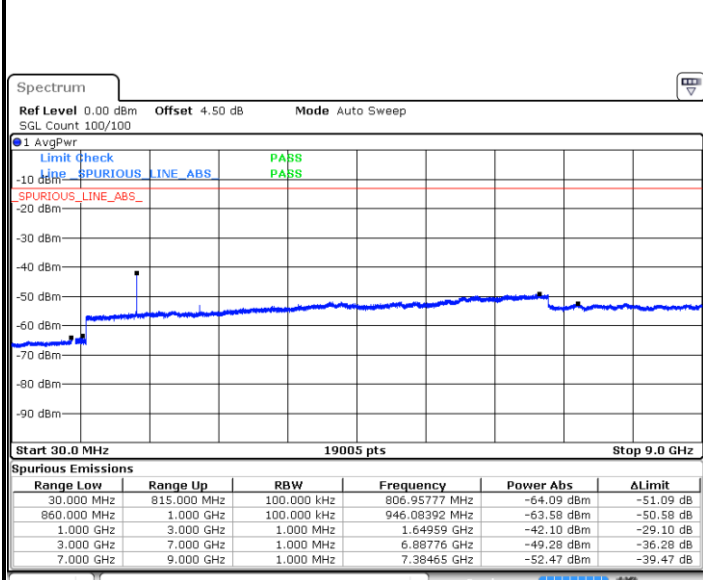

Date: 7 JUN 2017 22:59:26

LTE Band 5 / 5MHz

Lowest Channel / QPSK

Lowest Channel / 16QAM

Date: 7 JUN 2017 23:07:36

Date: 7 JUN 2017 23:08:31

Middle Channel / QPSK

Middle Channel / 16QAM

Date: 7 JUN 2017 23:10:08

Date: 7 JUN 2017 23:11:03

LTE Band 5 / 5MHz

Highest Channel / QPSK

Date: 7 JUN 2017 23:19:13

Highest Channel / 16QAM

Date: 7 JUN 2017 23:20:09

LTE Band 5 / 10MHz

Lowest Channel / QPSK

Date: 7 JUN 2017 23:28:18

Lowest Channel / 16QAM

Date: 7 JUN 2017 23:29:13

LTE Band 5 / 10MHz

Middle Channel / QPSK

Middle Channel / 16QAM

Date: 7 JUN 2017 23:30:50

Date: 7 JUN 2017 23:31:45

Highest Channel / QPSK

Highest Channel / 16QAM

Date: 7 JUN 2017 23:39:54

Date: 7 JUN 2017 23:40:49

LTE Band 7 / 5MHz

Lowest Channel / QPSK

Lowest Channel / 16QAM