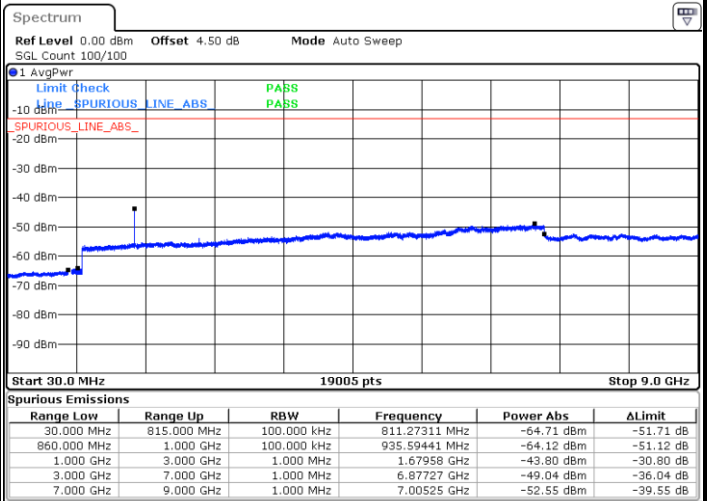

Date: 7 JUN 2017 23:10:08

Date: 7 JUN 2017 23:11:03

LTE Band 5 / 5MHz

Highest Channel / QPSK

Date: 7 JUN 2017 23:19:13

Highest Channel / 16QAM

Date: 7 JUN 2017 23:20:09

LTE Band 5 / 10MHz

Lowest Channel / QPSK

Date: 7 JUN 2017 23:28:18

Lowest Channel / 16QAM

Date: 7 JUN 2017 23:29:13

LTE Band 5 / 10MHz

Middle Channel / QPSK

Middle Channel / 16QAM

Date: 7 JUN 2017 23:30:50

Date: 7 JUN 2017 23:31:45

Highest Channel / QPSK

Highest Channel / 16QAM

Date: 7 JUN 2017 23:39:54

Date: 7 JUN 2017 23:40:49

LTE Band 7 / 5MHz

Lowest Channel / QPSK

Lowest Channel / 16QAM

Date: 7 JUN 2017 14:53:45

Date: 7 JUN 2017 14:54:41

Middle Channel / QPSK

Middle Channel / 16QAM

Date: 7 JUN 2017 14:56:31

Date: 7 JUN 2017 14:55:36

LTE Band 7 / 5MHz

Highest Channel / QPSK