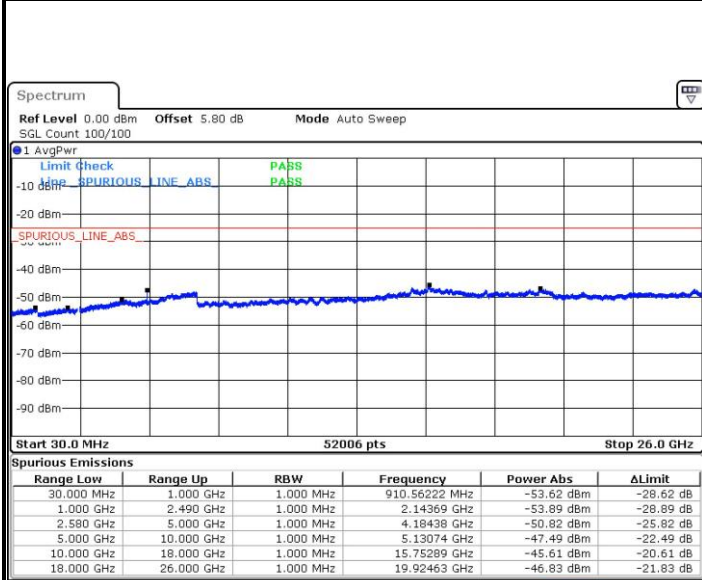

Date: 7 JUN 2017 23:31:45

Highest Channel / QPSK

Highest Channel / 16QAM

Date: 7 JUN 2017 23:39:54

Date: 7 JUN 2017 23:40:49

LTE Band 7 / 5MHz

Lowest Channel / QPSK

Lowest Channel / 16QAM

Date: 7 JUN 2017 14:53:45

Date: 7 JUN 2017 14:54:41

Middle Channel / QPSK

Middle Channel / 16QAM

Date: 7 JUN 2017 14:56:31

Date: 7 JUN 2017 14:55:36

LTE Band 7 / 5MHz

Highest Channel / QPSK

Date: 7 JUN 2017 14:57:26

Highest Channel / 16QAM

Date: 7 JUN 2017 14:58:21

LTE Band 7 / 10MHz

Lowest Channel / QPSK

Date: 7 JUN 2017 15:10:40

Lowest Channel / 16QAM

Date: 7 JUN 2017 15:11:35

LTE Band 7 / 10MHz

Middle Channel / QPSK

Middle Channel / 16QAM

Date: 7 JUN 2017 15:13:26

Date: 7 JUN 2017 15:12:31

Highest Channel / QPSK

Highest Channel / 16QAM

Date: 7 JUN 2017 15:14:21