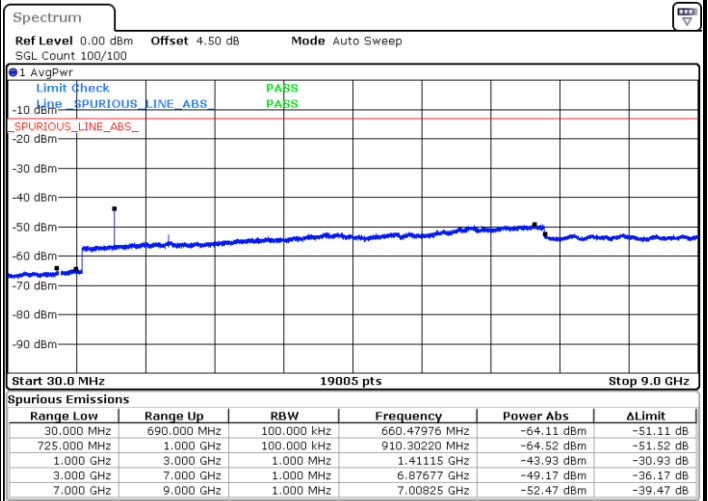

LTE Band 12 / 3MHz

Middle Channel / QPSK

Middle Channel / 16QAM

Date: 8 JUN 2017 09:48:45

Date: 8 JUN 2017 09:47:50

Highest Channel / QPSK

Highest Channel / 16QAM

Date: 8 JUN 2017 09:49:40

Date: 8 JUN 2017 09:50:35

LTE Band 12 / 5MHz

Lowest Channel / QPSK

Lowest Channel / 16QAM

Date: 8 JUN 2017 10:02:40

Date: 8 JUN 2017 10:03:35

Middle Channel / QPSK

Middle Channel / 16QAM

Date: 8 JUN 2017 10:05:25

Date: 8 JUN 2017 10:04:30

LTE Band 12 / 5MHz

Highest Channel / QPSK

Date: 8 JUN 2017 10:06:20

Highest Channel / 16QAM

Date: 8 JUN 2017 10:07:15

LTE Band 12 / 10MHz