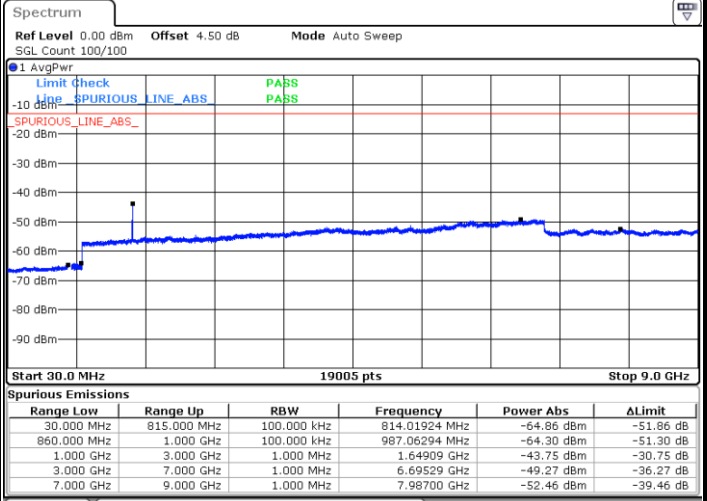

Date: 7 JUN 2017 22:37:48

Highest Channel / 16QAM

Date: 7 JUN 2017 22:38:44

LTE Band 5 / 3MHz

Lowest Channel / QPSK

Date: 7 JUN 2017 22:46:53

Lowest Channel / 16QAM

Date: 7 JUN 2017 22:47:48

LTE Band 5 / 3MHz

Middle Channel / QPSK

Middle Channel / 16QAM

Date: 7 JUN 2017 22:49:25

Date: 7 JUN 2017 22:50:21

Highest Channel / QPSK

Highest Channel / 16QAM

Date: 7 JUN 2017 22:58:31

Date: 7 JUN 2017 22:59:26

LTE Band 5 / 5MHz

Lowest Channel / QPSK

Lowest Channel / 16QAM

Date: 7 JUN 2017 23:07:36

Date: 7 JUN 2017 23:08:31

Middle Channel / QPSK

Middle Channel / 16QAM

Date: 7 JUN 2017 23:10:08

Date: 7 JUN 2017 23:11:03

LTE Band 5 / 5MHz

Highest Channel / QPSK

Date: 7 JUN 2017 23:19:13

Highest Channel / 16QAM

Date: 7 JUN 2017 23:20:09

LTE Band 5 / 10MHz