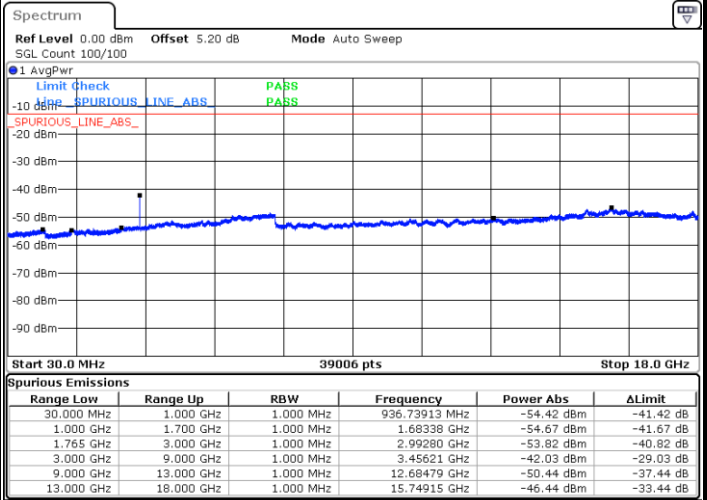

LTE Band 4 / 10MHz

Middle Channel / QPSK

Middle Channel / 16QAM

Date: 7 JUN 2017 20:40:31

Date: 7 JUN 2017 20:41:27

Highest Channel / QPSK

Highest Channel / 16QAM

Date: 7 JUN 2017 20:47:38

Date: 7 JUN 2017 20:48:33

LTE Band 4 / 15MHz

Lowest Channel / QPSK

Lowest Channel / 16QAM

Date: 7 JUN 2017 20:54:42

Date: 7 JUN 2017 20:55:38

Middle Channel / QPSK

Middle Channel / 16QAM

Date: 7 JUN 2017 20:57:15

Date: 7 JUN 2017 20:58:10

LTE Band 4 / 15MHz

Highest Channel / QPSK

Date: 7 JUN 2017 21:04:19

Highest Channel / 16QAM

Date: 7 JUN 2017 21:05:15

LTE Band 4 / 20MHz