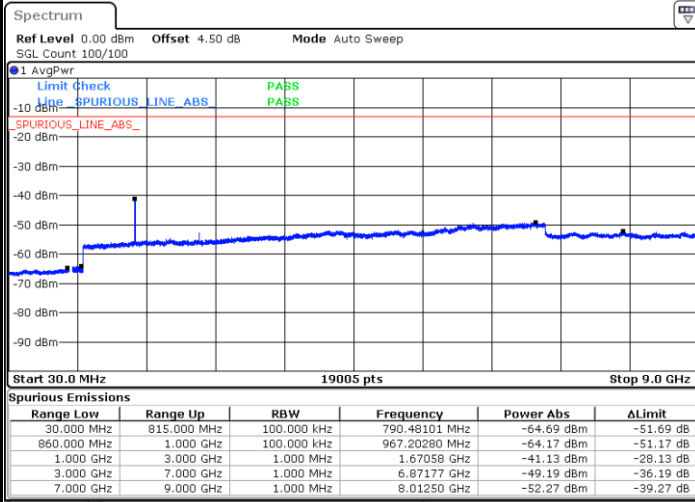

Date: 7 JUN 2017 22:26:11

Date: 7 JUN 2017 22:27:06

Middle Channel / QPSK

Middle Channel / 16QAM

Date: 7 JUN 2017 22:28:43

Date: 7 JUN 2017 22:29:39

LTE Band 5 / 1.4MHz

Highest Channel / QPSK

Date: 7 JUN 2017 22:37:48

Highest Channel / 16QAM

Date: 7 JUN 2017 22:38:44

LTE Band 5 / 3MHz

Lowest Channel / QPSK

Date: 7 JUN 2017 22:46:53

Lowest Channel / 16QAM

Date: 7 JUN 2017 22:47:48

LTE Band 5 / 3MHz

Middle Channel / QPSK

Middle Channel / 16QAM

Date: 7 JUN 2017 22:49:25

Date: 7 JUN 2017 22:50:21

Highest Channel / QPSK

Highest Channel / 16QAM

Date: 7 JUN 2017 22:58:31