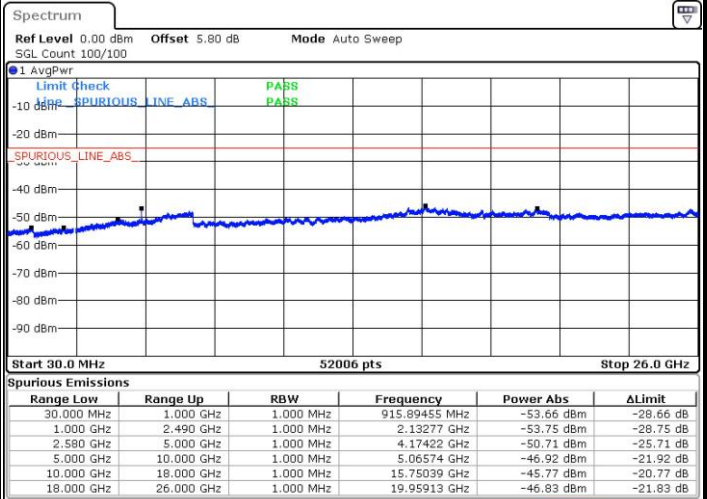

Date: 7 JUN 2017 23:31:45

Highest Channel / QPSK

Highest Channel / 16QAM

Date: 7 JUN 2017 23:39:54

Date: 7 JUN 2017 23:40:49

LTE Band 7 / 5MHz

Lowest Channel / QPSK

Lowest Channel / 16QAM

Date: 7 JUN 2017 14:53:45

Date: 7 JUN 2017 14:54:41

Middle Channel / QPSK

Middle Channel / 16QAM

Date: 7 JUN 2017 14:56:31

Date: 7 JUN 2017 14:55:36

LTE Band 7 / 5MHz

Highest Channel / QPSK

Date: 7 JUN 2017 14:57:26

Highest Channel / 16QAM

Date: 7 JUN 2017 14:58:21

LTE Band 7 / 10MHz

Lowest Channel / QPSK

Date: 7 JUN 2017 15:10:40

Lowest Channel / 16QAM

Date: 7 JUN 2017 15:11:35

LTE Band 7 / 10MHz

Middle Channel / QPSK

Middle Channel / 16QAM

Date: 7 JUN 2017 15:13:26

Date: 7 JUN 2017 15:12:31

Highest Channel / QPSK

Highest Channel / 16QAM

Date: 7 JUN 2017 15:14:21