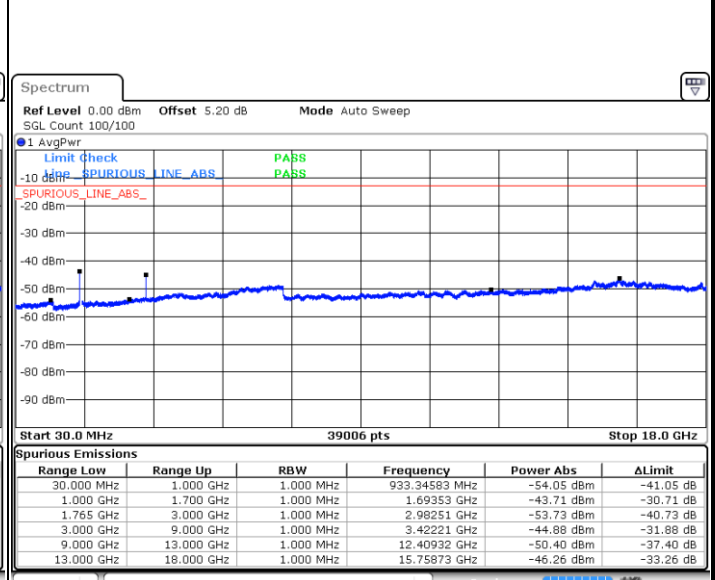

Date: 7 JUN 2017 20:48:33

LTE Band 4 / 15MHz

Lowest Channel / QPSK

Lowest Channel / 16QAM

Date: 7 JUN 2017 20:54:42

Date: 7 JUN 2017 20:55:38

Middle Channel / QPSK

Middle Channel / 16QAM

Date: 7 JUN 2017 20:57:15

Date: 7 JUN 2017 20:58:10

LTE Band 4 / 15MHz

Highest Channel / QPSK

Date: 7 JUN 2017 21:04:19

Highest Channel / 16QAM

Date: 7 JUN 2017 21:05:15

LTE Band 4 / 20MHz

Lowest Channel / QPSK

Date: 7 JUN 2017 21:11:24

Lowest Channel / 16QAM

Date: 7 JUN 2017 21:12:20

LTE Band 4 / 20MHz

Middle Channel / QPSK

Middle Channel / 16QAM

Date: 7 JUN 2017 21:13:58

Date: 7 JUN 2017 21:14:54

Highest Channel / QPSK

Highest Channel / 16QAM

Date: 7 JUN 2017 21:21:05

Date: 7 JUN 2017 21:22:01

LTE Band 5 / 1.4MHz

Lowest Channel / QPSK

Lowest Channel / 16QAM