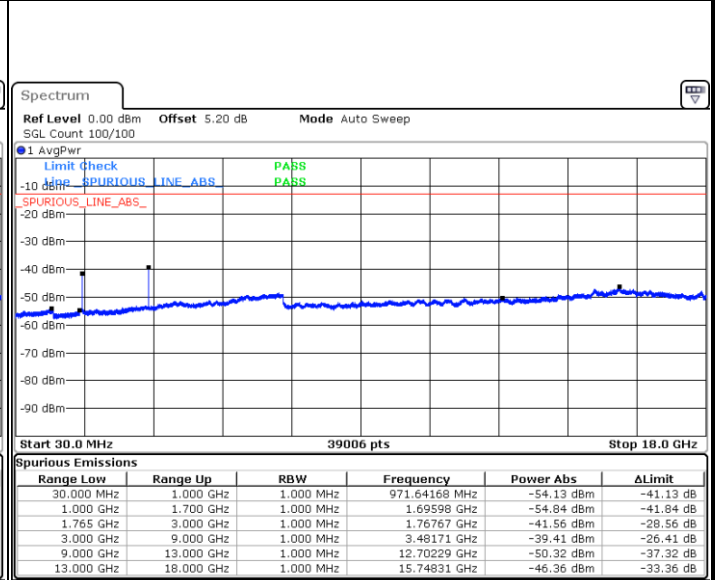

Date: 7 JUN 2017 20:48:33

LTE Band 4 / 15MHz

Lowest Channel / QPSK

Lowest Channel / 16QAM

Date: 7 JUN 2017 20:54:42

Date: 7 JUN 2017 20:55:38

Middle Channel / QPSK

Middle Channel / 16QAM

Date: 7 JUN 2017 20:57:15

Date: 7 JUN 2017 20:58:10

LTE Band 4 / 15MHz

Highest Channel / QPSK

Date: 7 JUN 2017 21:04:19

Highest Channel / 16QAM

Date: 7 JUN 2017 21:05:15

LTE Band 4 / 20MHz

Lowest Channel / QPSK

Date: 7 JUN 2017 21:11:24

Lowest Channel / 16QAM

Date: 7 JUN 2017 21:12:20

LTE Band 4 / 20MHz

Middle Channel / QPSK

Middle Channel / 16QAM

Date: 7 JUN 2017 21:13:58

Date: 7 JUN 2017 21:14:54

Highest Channel / QPSK

Highest Channel / 16QAM

Date: 7 JUN 2017 21:21:05

Date: 7 JUN 2017 21:22:01

LTE Band 5 / 1.4MHz

Lowest Channel / QPSK

Lowest Channel / 16QAM