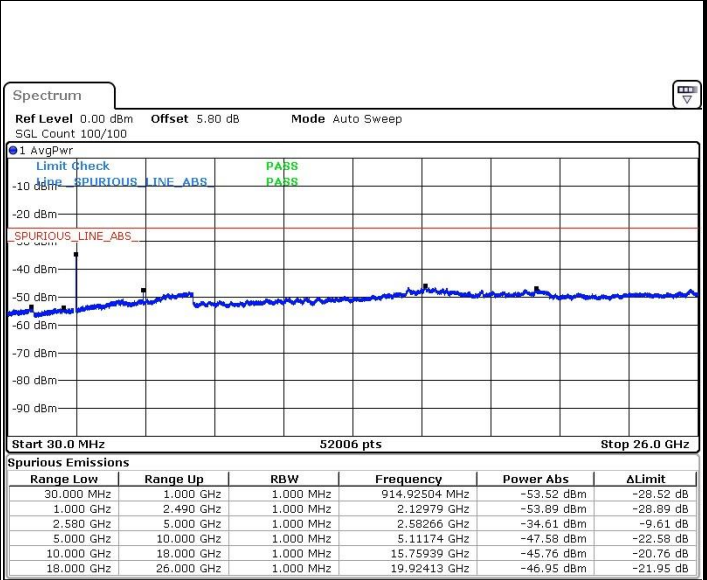

Date: 7 JUN 2017 15:15:16

LTE Band 7 / 15MHz

Lowest Channel / QPSK

Lowest Channel / 16QAM

Date: 7 JUN 2017 15:27:33

Date: 7 JUN 2017 15:28:28

Middle Channel / QPSK

Middle Channel / 16QAM

Date: 7 JUN 2017 15:30:18

Date: 7 JUN 2017 15:29:23

LTE Band7 / 15MHz

Highest Channel / QPSK

Date: 7 JUN 2017 15:31:13

Highest Channel / 16QAM

Date: 7 JUN 2017 15:32:08

LTE Band 7 / 20MHz

Lowest Channel / QPSK

Date: 7 JUN 2017 15:56:44

Lowest Channel / 16QAM

Date: 7 JUN 2017 15:57:39

LTE Band 7 / 20MHz

Middle Channel / QPSK

Middle Channel / 16QAM

Date: 7 JUN 2017 15:59:30

Date: 7 JUN 2017 15:58:34

Highest Channel / QPSK

Highest Channel / 16QAM

Date: 7 JUN 2017 16:00:25

Date: 7 JUN 2017 16:01:20

LTE Band 12 / 1.4MHz

Lowest Channel / QPSK

Date: 8 JUN 2017 09:29:18