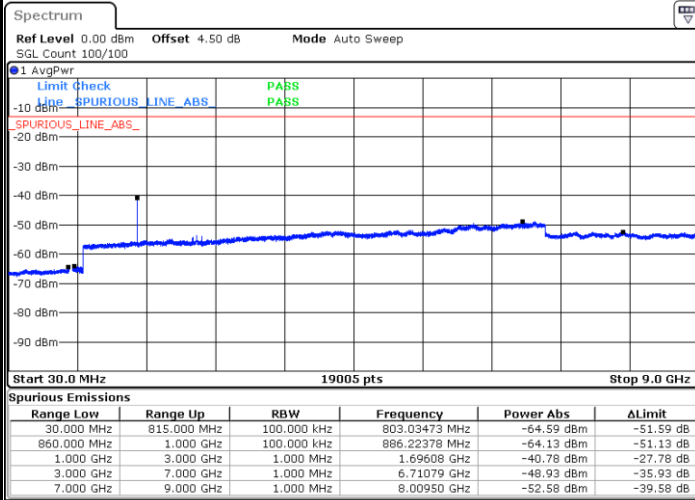

Date: 7 JUN 2017 21:14:54

Highest Channel / QPSK

Highest Channel / 16QAM

Date: 7 JUN 2017 21:21:05

Date: 7 JUN 2017 21:22:01

LTE Band 5 / 1.4MHz

Lowest Channel / QPSK

Lowest Channel / 16QAM

Date: 7 JUN 2017 22:26:11

Date: 7 JUN 2017 22:27:06

Middle Channel / QPSK

Middle Channel / 16QAM

Date: 7 JUN 2017 22:28:43

Date: 7 JUN 2017 22:29:39

LTE Band 5 / 1.4MHz

Highest Channel / QPSK

Date: 7 JUN 2017 22:37:48

Highest Channel / 16QAM

Date: 7 JUN 2017 22:38:44

LTE Band 5 / 3MHz

Lowest Channel / QPSK

Date: 7 JUN 2017 22:46:53

Lowest Channel / 16QAM

Date: 7 JUN 2017 22:47:48