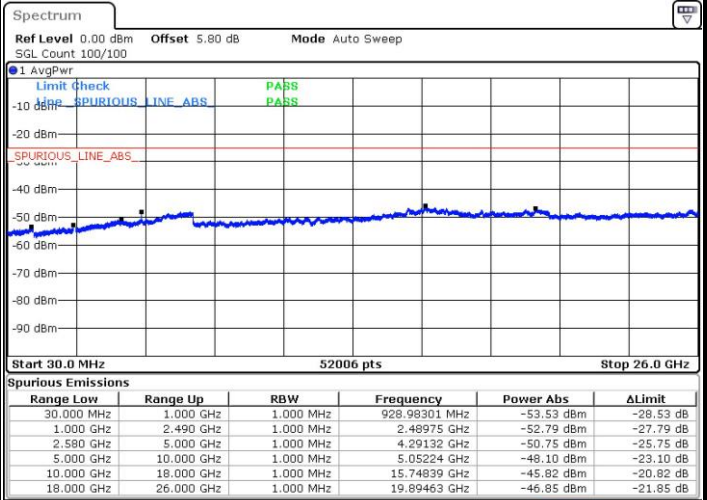

Date: 7 JUN 2017 15:30:18

Date: 7 JUN 2017 15:29:23

LTE Band7 / 15MHz

Highest Channel / QPSK

Date: 7 JUN 2017 15:31:13

Highest Channel / 16QAM

Date: 7 JUN 2017 15:32:08

LTE Band 7 / 20MHz

Lowest Channel / QPSK

Date: 7 JUN 2017 15:56:44

Lowest Channel / 16QAM

Date: 7 JUN 2017 15:57:39

LTE Band 7 / 20MHz

Middle Channel / QPSK

Middle Channel / 16QAM

Date: 7 JUN 2017 15:59:30

Date: 7 JUN 2017 15:58:34

Highest Channel / QPSK

Highest Channel / 16QAM

Date: 7 JUN 2017 16:00:25

Date: 7 JUN 2017 16:01:20

LTE Band 12 / 1.4MHz

Lowest Channel / QPSK

Date: 8 JUN 2017 09:29:18