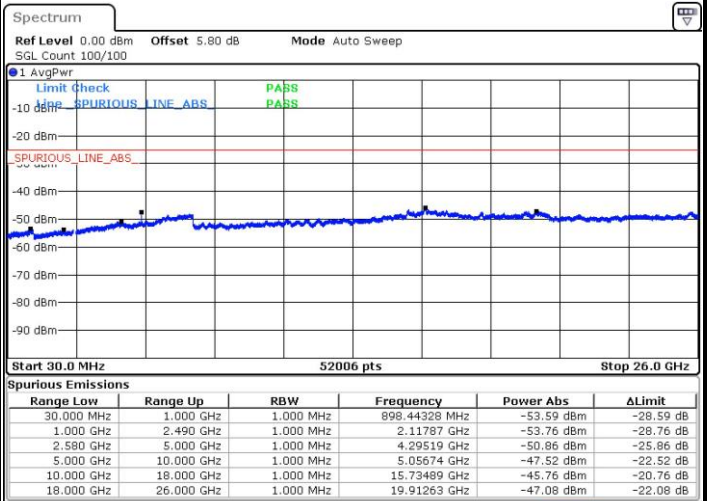

LTE Band 7 / 10MHz

Middle Channel / QPSK

Middle Channel / 16QAM

Date: 7 JUN 2017 15:13:26

Date: 7 JUN 2017 15:12:31

Highest Channel / QPSK

Highest Channel / 16QAM

Date: 7 JUN 2017 15:14:21

Date: 7 JUN 2017 15:15:16

LTE Band 7 / 15MHz

Lowest Channel / QPSK

Lowest Channel / 16QAM

Date: 7 JUN 2017 15:27:33

Date: 7 JUN 2017 15:28:28

Middle Channel / QPSK

Middle Channel / 16QAM

Date: 7 JUN 2017 15:30:18

Date: 7 JUN 2017 15:29:23

LTE Band7 / 15MHz

Highest Channel / QPSK

Date: 7 JUN 2017 15:31:13

Highest Channel / 16QAM

Date: 7 JUN 2017 15:32:08

LTE Band 7 / 20MHz

Lowest Channel / QPSK

Date: 7 JUN 2017 15:56:44

Lowest Channel / 16QAM

Date: 7 JUN 2017 15:57:39

LTE Band 7 / 20MHz

Middle Channel / QPSK

Middle Channel / 16QAM

Date: 7 JUN 2017 15:59:30