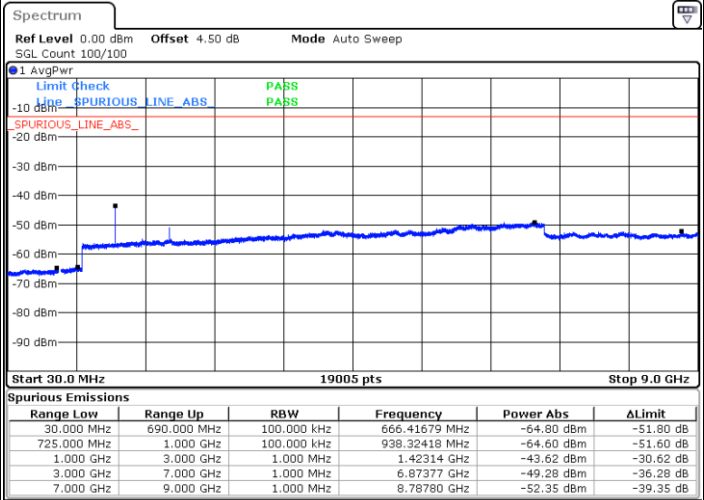

Date: 8 JUN 2017 09:50:35

LTE Band 12 / 5MHz

Lowest Channel / QPSK

Lowest Channel / 16QAM

Date: 8 JUN 2017 10:02:40

Date: 8 JUN 2017 10:03:35

Middle Channel / QPSK

Middle Channel / 16QAM

Date: 8 JUN 2017 10:05:25

Date: 8 JUN 2017 10:04:30

LTE Band 12 / 5MHz

Highest Channel / QPSK

Date: 8 JUN 2017 10:06:20

Highest Channel / 16QAM

Date: 8 JUN 2017 10:07:15

LTE Band 12 / 10MHz

Lowest Channel / QPSK

Date: 8 JUN 2017 10:19:20

Lowest Channel / 16QAM

Date: 8 JUN 2017 10:20:15