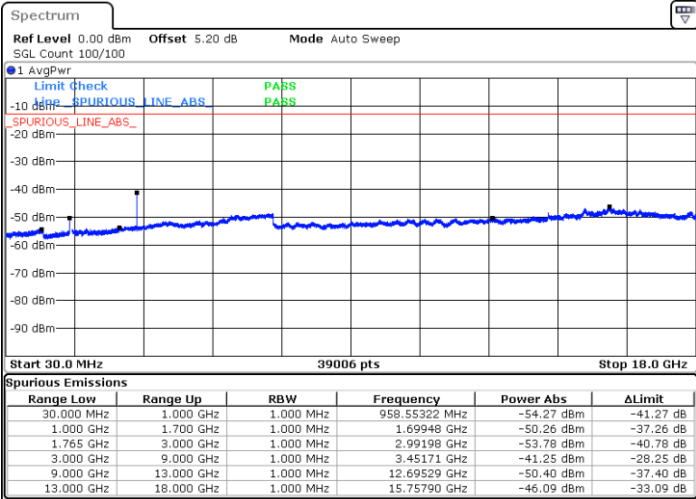

LTE Band 4 / 10MHz

Middle Channel / QPSK

Middle Channel / 16QAM

Date: 7 JUN 2017 20:40:31

Date: 7 JUN 2017 20:41:27

Highest Channel / QPSK

Highest Channel / 16QAM

Date: 7 JUN 2017 20:47:38

Date: 7 JUN 2017 20:48:33

LTE Band 4 / 15MHz

Lowest Channel / QPSK

Lowest Channel / 16QAM

Date: 7 JUN 2017 20:54:42

Date: 7 JUN 2017 20:55:38

Middle Channel / QPSK

Middle Channel / 16QAM

Date: 7 JUN 2017 20:57:15

Date: 7 JUN 2017 20:58:10

LTE Band 4 / 15MHz

Highest Channel / QPSK

Date: 7 JUN 2017 21:04:19

Highest Channel / 16QAM

Date: 7 JUN 2017 21:05:15

LTE Band 4 / 20MHz