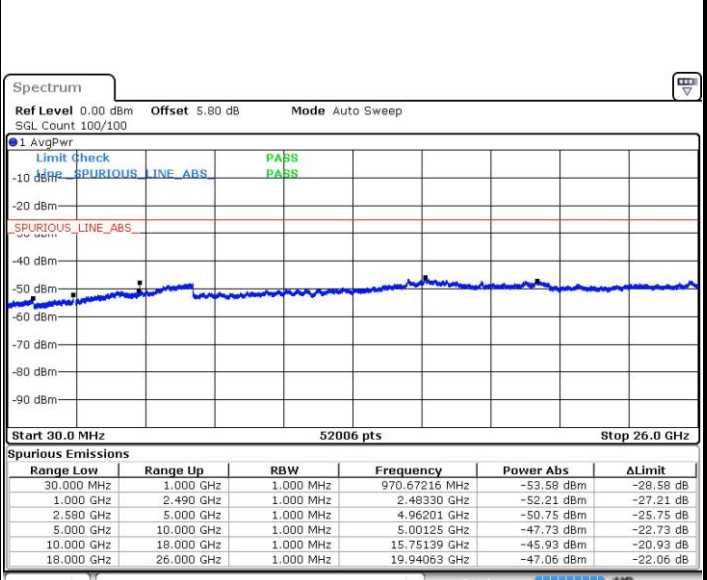

Date: 7 JUN 2017 14:53:45

Date: 7 JUN 2017 14:54:41

Middle Channel / QPSK

Middle Channel / 16QAM

Date: 7 JUN 2017 14:56:31

Date: 7 JUN 2017 14:55:36

LTE Band 7 / 5MHz

Highest Channel / QPSK

Date: 7 JUN 2017 14:57:26

Highest Channel / 16QAM

Date: 7 JUN 2017 14:58:21

LTE Band 7 / 10MHz

Lowest Channel / QPSK

Date: 7 JUN 2017 15:10:40

Lowest Channel / 16QAM

Date: 7 JUN 2017 15:11:35

LTE Band 7 / 10MHz

Middle Channel / QPSK

Middle Channel / 16QAM

Date: 7 JUN 2017 15:13:26

Date: 7 JUN 2017 15:12:31

Highest Channel / QPSK

Highest Channel / 16QAM

Date: 7 JUN 2017 15:14:21