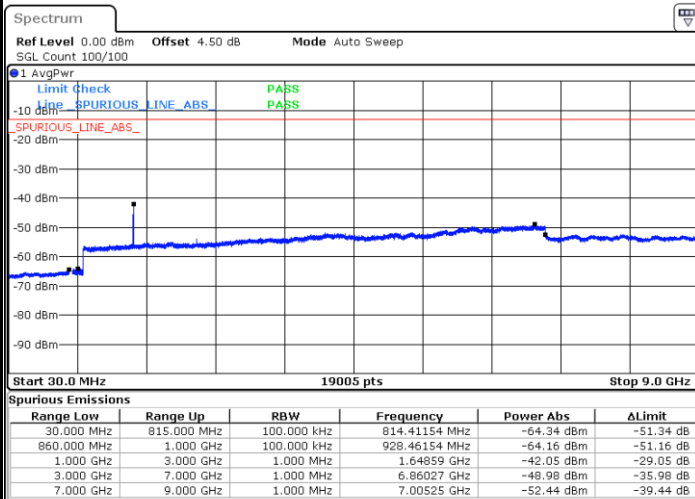

Date: 7 JUN 2017 22:26:11

Date: 7 JUN 2017 22:27:06

Middle Channel / QPSK

Middle Channel / 16QAM

Date: 7 JUN 2017 22:28:43

Date: 7 JUN 2017 22:29:39

LTE Band 5 / 1.4MHz

Highest Channel / QPSK

Date: 7 JUN 2017 22:37:48

Highest Channel / 16QAM

Date: 7 JUN 2017 22:38:44

LTE Band 5 / 3MHz

Lowest Channel / QPSK

Date: 7 JUN 2017 22:46:53

Lowest Channel / 16QAM

Date: 7 JUN 2017 22:47:48

LTE Band 5 / 3MHz

Middle Channel / QPSK

Middle Channel / 16QAM

Date: 7 JUN 2017 22:49:25

Date: 7 JUN 2017 22:50:21

Highest Channel / QPSK

Highest Channel / 16QAM

Date: 7 JUN 2017 22:58:31