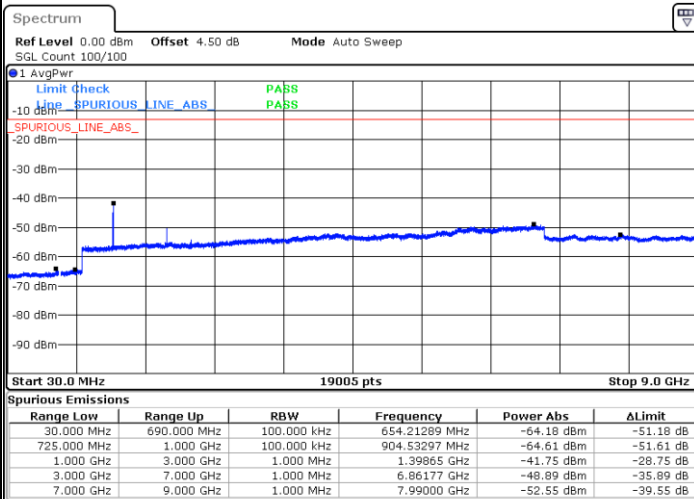

Lowest Channel / 16QAM

Date: 8 JUN 2017 09:30:14

Middle Channel / QPSK

Date: 8 JUN 2017 09:32:04

Middle Channel / 16QAM

Date: 8 JUN 2017 09:31:09

LTE Band 12 / 1.4MHz

Highest Channel / QPSK

Highest Channel / 16QAM

Date: 8 JUN 2017 09:32:59

Date: 8 JUN 2017 09:33:54

LTE Band 12 / 3MHz

Lowest Channel / QPSK

Lowest Channel / 16QAM

Date: 8 JUN 2017 09:45:59

Date: 8 JUN 2017 09:46:54

LTE Band 12 / 3MHz

Middle Channel / QPSK

Middle Channel / 16QAM

Date: 8 JUN 2017 09:48:45

Date: 8 JUN 2017 09:47:50

Highest Channel / QPSK

Highest Channel / 16QAM

Date: 8 JUN 2017 09:49:40