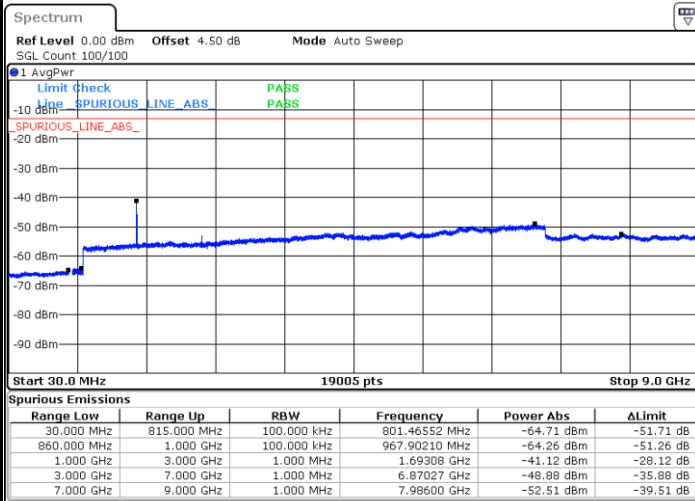

Date: 7 JUN 2017 22:37:48

Highest Channel / 16QAM

Date: 7 JUN 2017 22:38:44

LTE Band 5 / 3MHz

Lowest Channel / QPSK

Date: 7 JUN 2017 22:46:53

Lowest Channel / 16QAM

Date: 7 JUN 2017 22:47:48

LTE Band 5 / 3MHz

Middle Channel / QPSK

Middle Channel / 16QAM

Date: 7 JUN 2017 22:49:25

Date: 7 JUN 2017 22:50:21

Highest Channel / QPSK

Highest Channel / 16QAM

Date: 7 JUN 2017 22:58:31

Date: 7 JUN 2017 22:59:26

LTE Band 5 / 5MHz

Lowest Channel / QPSK

Lowest Channel / 16QAM

Date: 7 JUN 2017 23:07:36

Date: 7 JUN 2017 23:08:31

Middle Channel / QPSK

Middle Channel / 16QAM

Date: 7 JUN 2017 23:10:08

Date: 7 JUN 2017 23:11:03

LTE Band 5 / 5MHz

Highest Channel / QPSK

Date: 7 JUN 2017 23:19:13

Highest Channel / 16QAM

Date: 7 JUN 2017 23:20:09

LTE Band 5 / 10MHz