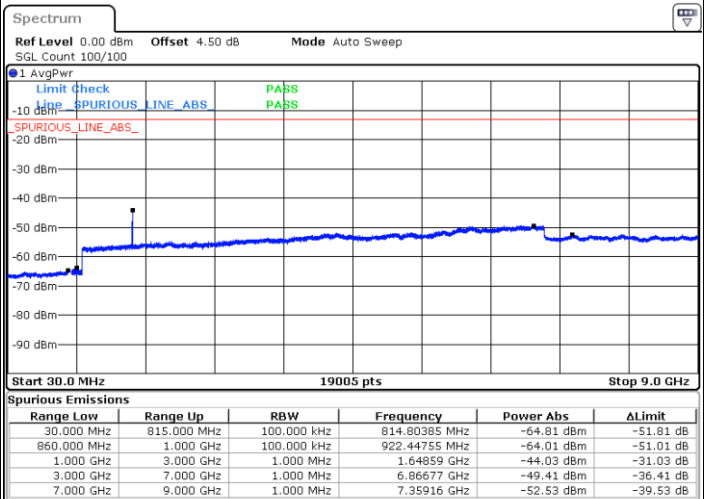

Date: 7 JUN 2017 22:26:11

Date: 7 JUN 2017 22:27:06

Middle Channel / QPSK

Middle Channel / 16QAM

Date: 7 JUN 2017 22:28:43

Date: 7 JUN 2017 22:29:39

LTE Band 5 / 1.4MHz

Highest Channel / QPSK

Date: 7 JUN 2017 22:37:48

Highest Channel / 16QAM

Date: 7 JUN 2017 22:38:44

LTE Band 5 / 3MHz

Lowest Channel / QPSK

Date: 7 JUN 2017 22:46:53

Lowest Channel / 16QAM

Date: 7 JUN 2017 22:47:48

LTE Band 5 / 3MHz

Middle Channel / QPSK

Middle Channel / 16QAM

Date: 7 JUN 2017 22:49:25

Date: 7 JUN 2017 22:50:21

Highest Channel / QPSK

Highest Channel / 16QAM

Date: 7 JUN 2017 22:58:31