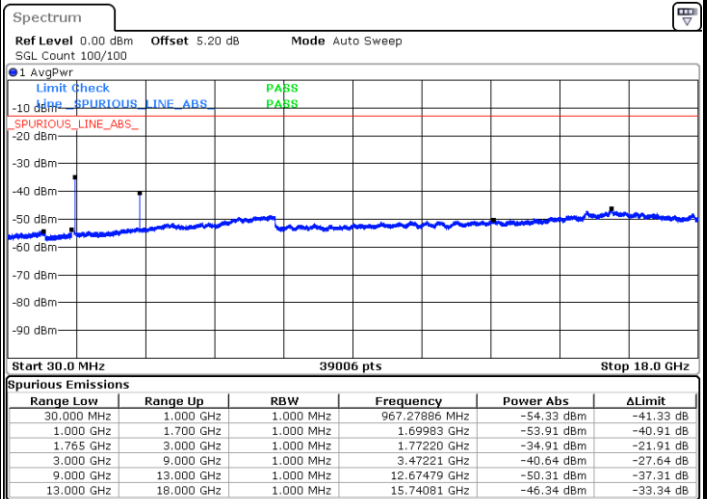

Date: 7 JUN 2017 20:57:15

Date: 7 JUN 2017 20:58:10

LTE Band 4 / 15MHz

Highest Channel / QPSK

Date: 7 JUN 2017 21:04:19

Highest Channel / 16QAM

Date: 7 JUN 2017 21:05:15

LTE Band 4 / 20MHz

Lowest Channel / QPSK

Date: 7 JUN 2017 21:11:24

Lowest Channel / 16QAM

Date: 7 JUN 2017 21:12:20

LTE Band 4 / 20MHz

Middle Channel / QPSK

Middle Channel / 16QAM

Date: 7 JUN 2017 21:13:58

Date: 7 JUN 2017 21:14:54

Highest Channel / QPSK

Highest Channel / 16QAM

Date: 7 JUN 2017 21:21:05

Date: 7 JUN 2017 21:22:01

LTE Band 5 / 1.4MHz

Lowest Channel / QPSK

Lowest Channel / 16QAM

Date: 7 JUN 2017 22:26:11

Date: 7 JUN 2017 22:27:06

Middle Channel / QPSK

Middle Channel / 16QAM

Date: 7 JUN 2017 22:28:43

Date: 7 JUN 2017 22:29:39

LTE Band 5 / 1.4MHz

Highest Channel / QPSK