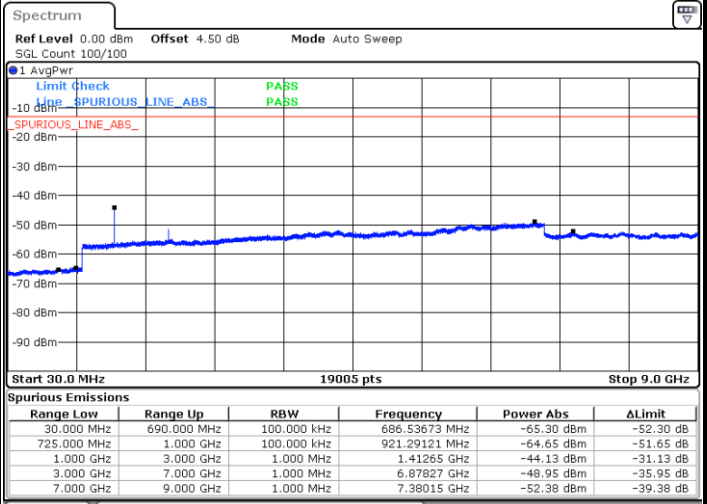

Lowest Channel / 16QAM

Date: 8 JUN 2017 09:30:14

Middle Channel / QPSK

Date: 8 JUN 2017 09:32:04

Middle Channel / 16QAM

Date: 8 JUN 2017 09:31:09

LTE Band 12 / 1.4MHz

Highest Channel / QPSK

Highest Channel / 16QAM

Date: 8 JUN 2017 09:32:59

Date: 8 JUN 2017 09:33:54

LTE Band 12 / 3MHz

Lowest Channel / QPSK

Lowest Channel / 16QAM

Date: 8 JUN 2017 09:45:59

Date: 8 JUN 2017 09:46:54

LTE Band 12 / 3MHz

Middle Channel / QPSK

Middle Channel / 16QAM

Date: 8 JUN 2017 09:48:45

Date: 8 JUN 2017 09:47:50

Highest Channel / QPSK

Highest Channel / 16QAM

Date: 8 JUN 2017 09:49:40