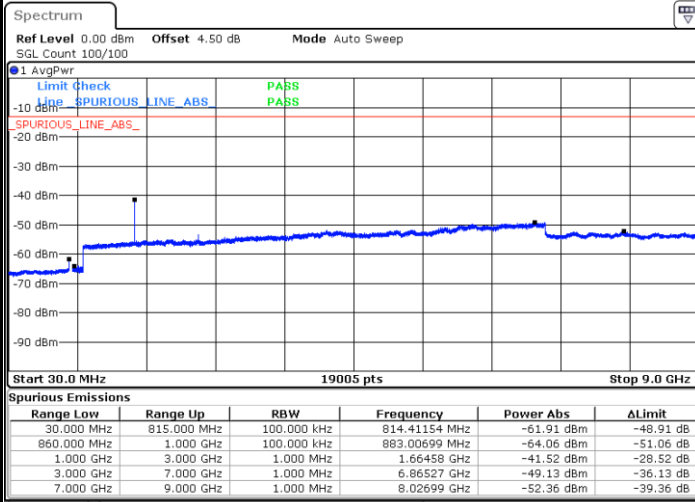

Date: 7 JUN 2017 23:10:08

Date: 7 JUN 2017 23:11:03

LTE Band 5 / 5MHz

Highest Channel / QPSK

Date: 7 JUN 2017 23:19:13

Highest Channel / 16QAM

Date: 7 JUN 2017 23:20:09

LTE Band 5 / 10MHz

Lowest Channel / QPSK

Date: 7 JUN 2017 23:28:18

Lowest Channel / 16QAM

Date: 7 JUN 2017 23:29:13

LTE Band 5 / 10MHz

Middle Channel / QPSK

Middle Channel / 16QAM

Date: 7 JUN 2017 23:30:50

Date: 7 JUN 2017 23:31:45

Highest Channel / QPSK

Highest Channel / 16QAM

Date: 7 JUN 2017 23:39:54

Date: 7 JUN 2017 23:40:49

LTE Band 7 / 5MHz

Lowest Channel / QPSK

Lowest Channel / 16QAM

Date: 7 JUN 2017 14:53:45

Date: 7 JUN 2017 14:54:41

Middle Channel / QPSK

Middle Channel / 16QAM

Date: 7 JUN 2017 14:56:31

Date: 7 JUN 2017 14:55:36

LTE Band 7 / 5MHz

Highest Channel / QPSK