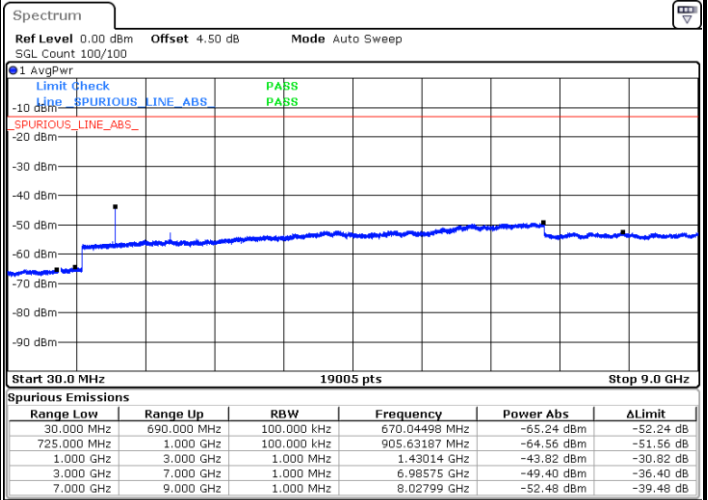

Date: 7 JUN 2017 15:58:34

Highest Channel / QPSK

Highest Channel / 16QAM

Date: 7 JUN 2017 16:00:25

Date: 7 JUN 2017 16:01:20

LTE Band 12 / 1.4MHz

Lowest Channel / QPSK

Date: 8 JUN 2017 09:29:18

Lowest Channel / 16QAM

Date: 8 JUN 2017 09:30:14

Middle Channel / QPSK

Date: 8 JUN 2017 09:32:04

Middle Channel / 16QAM

Date: 8 JUN 2017 09:31:09

LTE Band 12 / 1.4MHz

Highest Channel / QPSK

Highest Channel / 16QAM

Date: 8 JUN 2017 09:32:59

Date: 8 JUN 2017 09:33:54

LTE Band 12 / 3MHz

Lowest Channel / QPSK

Lowest Channel / 16QAM

Date: 8 JUN 2017 09:45:59

Date: 8 JUN 2017 09:46:54