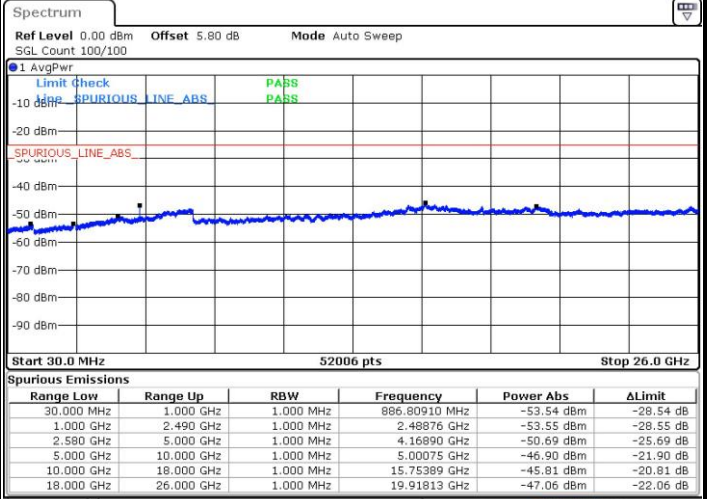

Lowest Channel / QPSK

Date: 7 JUN 2017 23:28:18

Lowest Channel / 16QAM

Date: 7 JUN 2017 23:29:13

LTE Band 5 / 10MHz

Middle Channel / QPSK

Middle Channel / 16QAM

Date: 7 JUN 2017 23:30:50

Date: 7 JUN 2017 23:31:45

Highest Channel / QPSK

Highest Channel / 16QAM

Date: 7 JUN 2017 23:39:54

Date: 7 JUN 2017 23:40:49

LTE Band 7 / 5MHz

Lowest Channel / QPSK

Lowest Channel / 16QAM

Date: 7 JUN 2017 14:53:45

Date: 7 JUN 2017 14:54:41

Middle Channel / QPSK

Middle Channel / 16QAM

Date: 7 JUN 2017 14:56:31

Date: 7 JUN 2017 14:55:36

LTE Band 7 / 5MHz

Highest Channel / QPSK