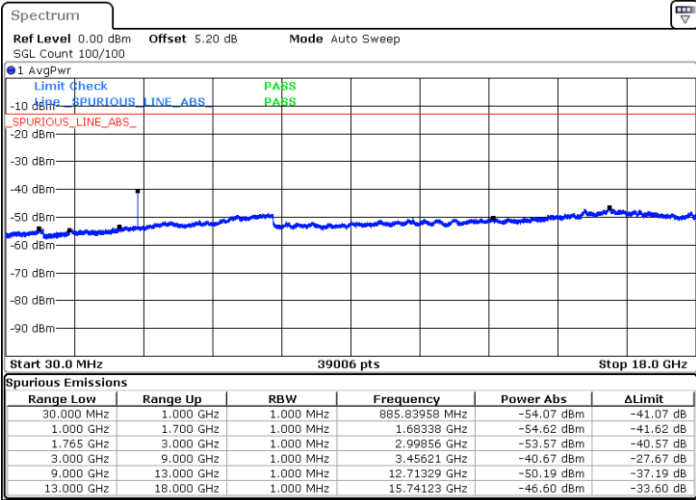

LTE Band 4 / 10MHz

Middle Channel / QPSK

Middle Channel / 16QAM

Date: 7 JUN 2017 20:40:31

Date: 7 JUN 2017 20:41:27

Highest Channel / QPSK

Highest Channel / 16QAM

Date: 7 JUN 2017 20:47:38

Date: 7 JUN 2017 20:48:33

LTE Band 4 / 15MHz

Lowest Channel / QPSK

Lowest Channel / 16QAM

Date: 7 JUN 2017 20:54:42

Date: 7 JUN 2017 20:55:38

Middle Channel / QPSK

Middle Channel / 16QAM

Date: 7 JUN 2017 20:57:15

Date: 7 JUN 2017 20:58:10

LTE Band 4 / 15MHz

Highest Channel / QPSK

Date: 7 JUN 2017 21:04:19

Highest Channel / 16QAM

Date: 7 JUN 2017 21:05:15

LTE Band 4 / 20MHz