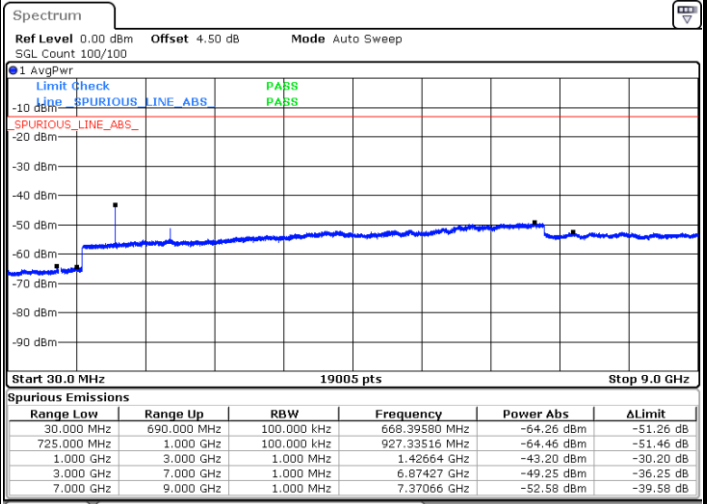

Highest Channel / 16QAM

Date: 8 JUN 2017 09:32:59

Date: 8 JUN 2017 09:33:54

LTE Band 12 / 3MHz

Lowest Channel / QPSK

Lowest Channel / 16QAM

Date: 8 JUN 2017 09:45:59

Date: 8 JUN 2017 09:46:54

LTE Band 12 / 3MHz

Middle Channel / QPSK

Middle Channel / 16QAM

Date: 8 JUN 2017 09:48:45

Date: 8 JUN 2017 09:47:50

Highest Channel / QPSK

Highest Channel / 16QAM

Date: 8 JUN 2017 09:49:40

Date: 8 JUN 2017 09:50:35

LTE Band 12 / 5MHz

Lowest Channel / QPSK

Lowest Channel / 16QAM

Date: 8 JUN 2017 10:02:40

Date: 8 JUN 2017 10:03:35

Middle Channel / QPSK

Middle Channel / 16QAM

Date: 8 JUN 2017 10:05:25

Date: 8 JUN 2017 10:04:30

LTE Band 12 / 5MHz

Highest Channel / QPSK

Date: 8 JUN 2017 10:06:20

Highest Channel / 16QAM

Date: 8 JUN 2017 10:07:15

LTE Band 12 / 10MHz