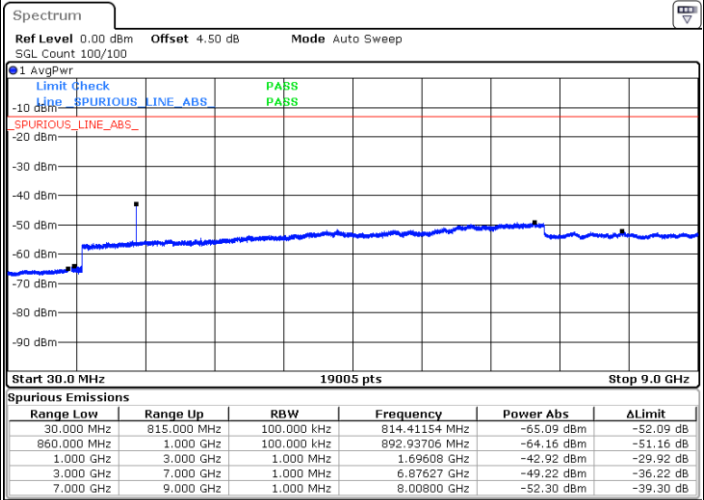

Date: 7 JUN 2017 21:14:54

Highest Channel / QPSK

Highest Channel / 16QAM

Date: 7 JUN 2017 21:21:05

Date: 7 JUN 2017 21:22:01

LTE Band 5 / 1.4MHz

Lowest Channel / QPSK

Lowest Channel / 16QAM

Date: 7 JUN 2017 22:26:11

Date: 7 JUN 2017 22:27:06

Middle Channel / QPSK

Middle Channel / 16QAM

Date: 7 JUN 2017 22:28:43

Date: 7 JUN 2017 22:29:39

LTE Band 5 / 1.4MHz

Highest Channel / QPSK

Date: 7 JUN 2017 22:37:48

Highest Channel / 16QAM

Date: 7 JUN 2017 22:38:44

LTE Band 5 / 3MHz

Lowest Channel / QPSK

Date: 7 JUN 2017 22:46:53

Lowest Channel / 16QAM

Date: 7 JUN 2017 22:47:48