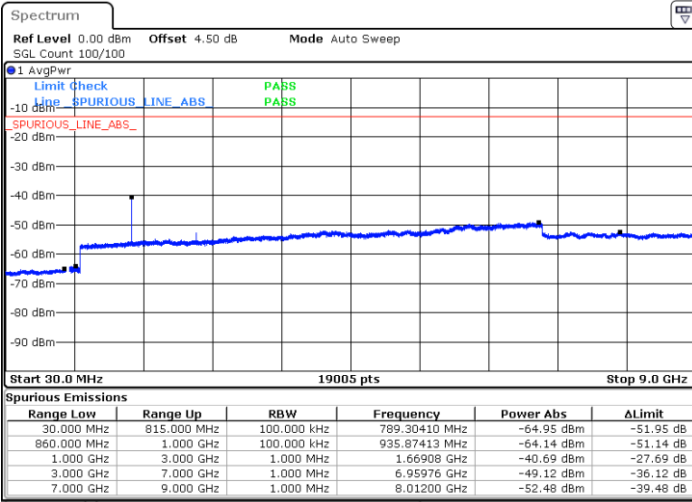

LTE Band 5 / 3MHz

Middle Channel / QPSK

Middle Channel / 16QAM

Date: 7 JUN 2017 22:49:25

Date: 7 JUN 2017 22:50:21

Highest Channel / QPSK

Highest Channel / 16QAM

Date: 7 JUN 2017 22:58:31

Date: 7 JUN 2017 22:59:26

LTE Band 5 / 5MHz

Lowest Channel / QPSK

Lowest Channel / 16QAM

Date: 7 JUN 2017 23:07:36

Date: 7 JUN 2017 23:08:31

Middle Channel / QPSK

Middle Channel / 16QAM

Date: 7 JUN 2017 23:10:08

Date: 7 JUN 2017 23:11:03

LTE Band 5 / 5MHz

Highest Channel / QPSK

Date: 7 JUN 2017 23:19:13

Highest Channel / 16QAM

Date: 7 JUN 2017 23:20:09

LTE Band 5 / 10MHz