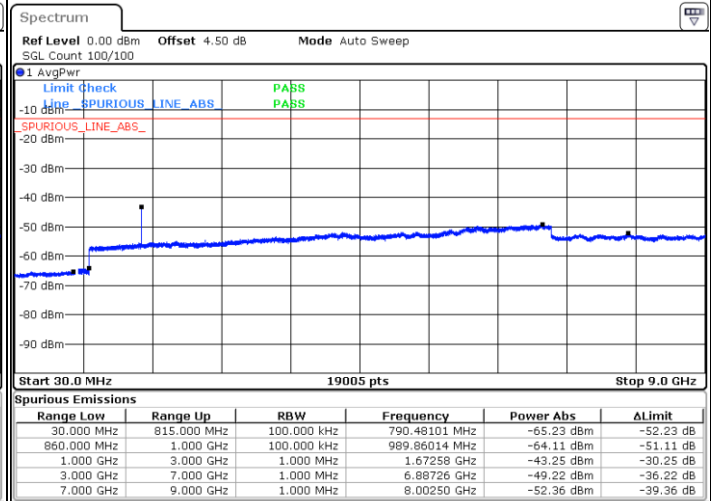

Date: 7 JUN 2017 21:14:54

Highest Channel / QPSK

Highest Channel / 16QAM

Date: 7 JUN 2017 21:21:05

Date: 7 JUN 2017 21:22:01

LTE Band 5 / 1.4MHz

Lowest Channel / QPSK

Lowest Channel / 16QAM

Date: 7 JUN 2017 22:26:11

Date: 7 JUN 2017 22:27:06

Middle Channel / QPSK

Middle Channel / 16QAM

Date: 7 JUN 2017 22:28:43

Date: 7 JUN 2017 22:29:39

LTE Band 5 / 1.4MHz

Highest Channel / QPSK

Date: 7 JUN 2017 22:37:48

Highest Channel / 16QAM

Date: 7 JUN 2017 22:38:44

LTE Band 5 / 3MHz

Lowest Channel / QPSK

Date: 7 JUN 2017 22:46:53

Lowest Channel / 16QAM

Date: 7 JUN 2017 22:47:48