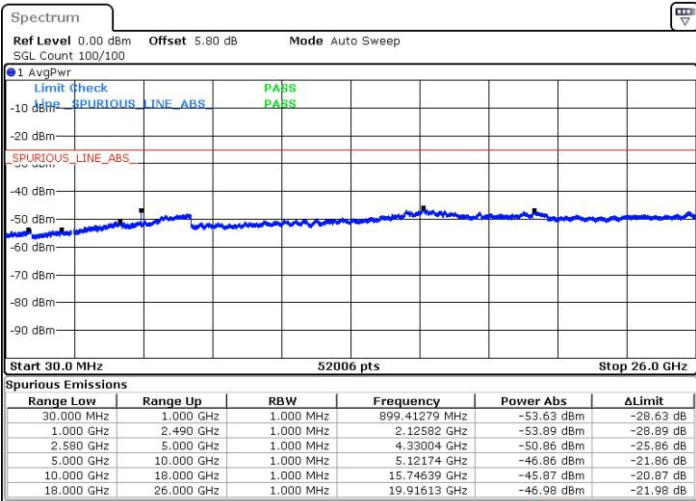

Date: 7 JUN 2017 14:57:26

Highest Channel / 16QAM

Date: 7 JUN 2017 14:58:21

LTE Band 7 / 10MHz

Lowest Channel / QPSK

Date: 7 JUN 2017 15:10:40

Lowest Channel / 16QAM

Date: 7 JUN 2017 15:11:35

LTE Band 7 / 10MHz

Middle Channel / QPSK

Middle Channel / 16QAM

Date: 7 JUN 2017 15:13:26

Date: 7 JUN 2017 15:12:31

Highest Channel / QPSK

Highest Channel / 16QAM

Date: 7 JUN 2017 15:14:21

Date: 7 JUN 2017 15:15:16

LTE Band 7 / 15MHz

Lowest Channel / QPSK

Lowest Channel / 16QAM

Date: 7 JUN 2017 15:27:33

Date: 7 JUN 2017 15:28:28

Middle Channel / QPSK

Middle Channel / 16QAM

Date: 7 JUN 2017 15:30:18

Date: 7 JUN 2017 15:29:23

LTE Band7 / 15MHz

Highest Channel / QPSK

Date: 7 JUN 2017 15:31:13

Highest Channel / 16QAM

Date: 7 JUN 2017 15:32:08

LTE Band 7 / 20MHz