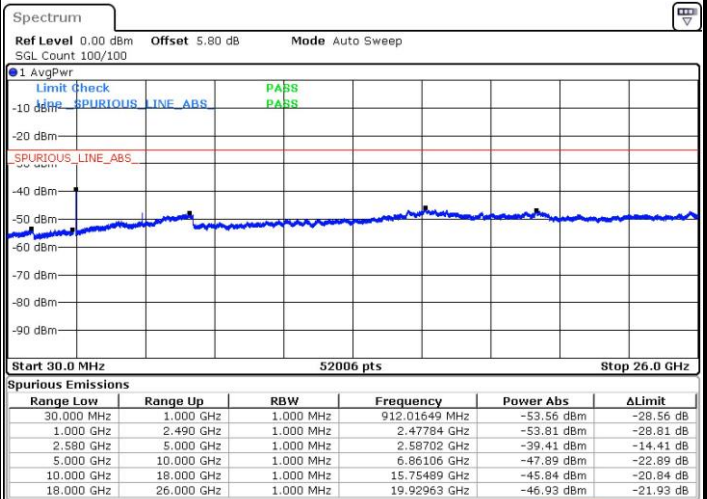

Date: 7 JUN 2017 15:30:18

Date: 7 JUN 2017 15:29:23

LTE Band7 / 15MHz

Highest Channel / QPSK

Date: 7 JUN 2017 15:31:13

Highest Channel / 16QAM

Date: 7 JUN 2017 15:32:08

LTE Band 7 / 20MHz

Lowest Channel / QPSK

Date: 7 JUN 2017 15:56:44

Lowest Channel / 16QAM

Date: 7 JUN 2017 15:57:39

LTE Band 7 / 20MHz

Middle Channel / QPSK

Middle Channel / 16QAM

Date: 7 JUN 2017 15:59:30

Date: 7 JUN 2017 15:58:34

Highest Channel / QPSK

Highest Channel / 16QAM

Date: 7 JUN 2017 16:00:25

Date: 7 JUN 2017 16:01:20

LTE Band 12 / 1.4MHz

Lowest Channel / QPSK

Date: 8 JUN 2017 09:29:18

Lowest Channel / 16QAM

Date: 8 JUN 2017 09:30:14

Middle Channel / QPSK

Date: 8 JUN 2017 09:32:04

Middle Channel / 16QAM

Date: 8 JUN 2017 09:31:09

LTE Band 12 / 1.4MHz

Highest Channel / QPSK