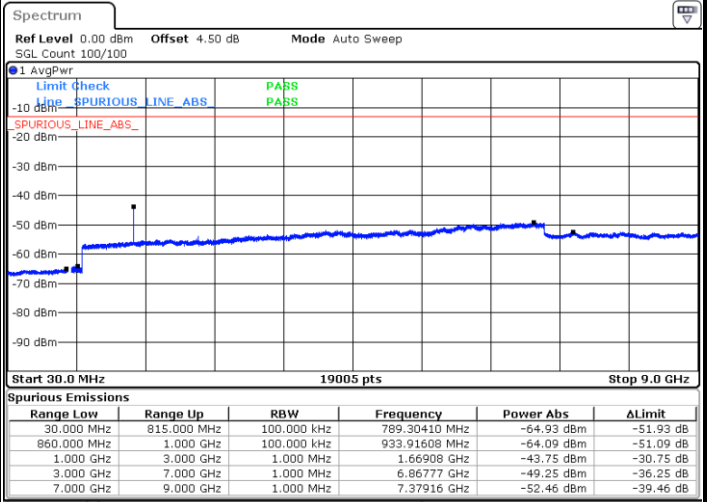

LTE Band 5 / 3MHz

Middle Channel / QPSK

Middle Channel / 16QAM

Date: 7 JUN 2017 22:49:25

Date: 7 JUN 2017 22:50:21

Highest Channel / QPSK

Highest Channel / 16QAM

Date: 7 JUN 2017 22:58:31

Date: 7 JUN 2017 22:59:26

LTE Band 5 / 5MHz

Lowest Channel / QPSK

Lowest Channel / 16QAM

Date: 7 JUN 2017 23:07:36

Date: 7 JUN 2017 23:08:31

Middle Channel / QPSK

Middle Channel / 16QAM

Date: 7 JUN 2017 23:10:08

Date: 7 JUN 2017 23:11:03

LTE Band 5 / 5MHz

Highest Channel / QPSK

Date: 7 JUN 2017 23:19:13

Highest Channel / 16QAM

Date: 7 JUN 2017 23:20:09

LTE Band 5 / 10MHz