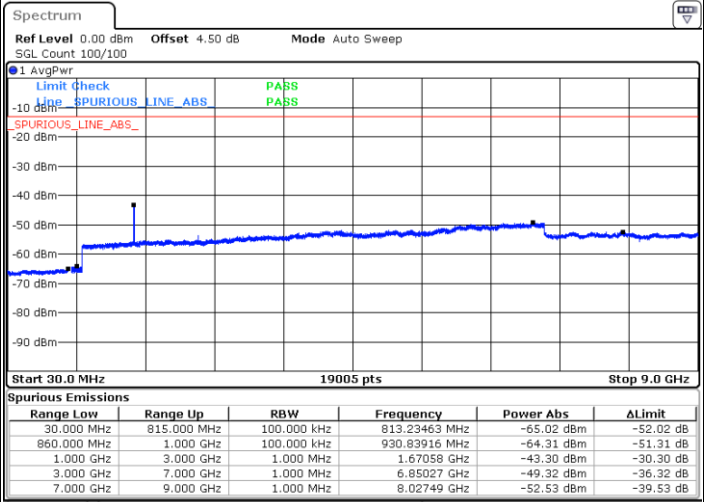

Date: 7 JUN 2017 22:26:11

Date: 7 JUN 2017 22:27:06

Middle Channel / QPSK

Middle Channel / 16QAM

Date: 7 JUN 2017 22:28:43

Date: 7 JUN 2017 22:29:39

LTE Band 5 / 1.4MHz

Highest Channel / QPSK

Date: 7 JUN 2017 22:37:48

Highest Channel / 16QAM

Date: 7 JUN 2017 22:38:44

LTE Band 5 / 3MHz

Lowest Channel / QPSK

Date: 7 JUN 2017 22:46:53

Lowest Channel / 16QAM

Date: 7 JUN 2017 22:47:48

LTE Band 5 / 3MHz

Middle Channel / QPSK

Middle Channel / 16QAM

Date: 7 JUN 2017 22:49:25

Date: 7 JUN 2017 22:50:21

Highest Channel / QPSK

Highest Channel / 16QAM

Date: 7 JUN 2017 22:58:31