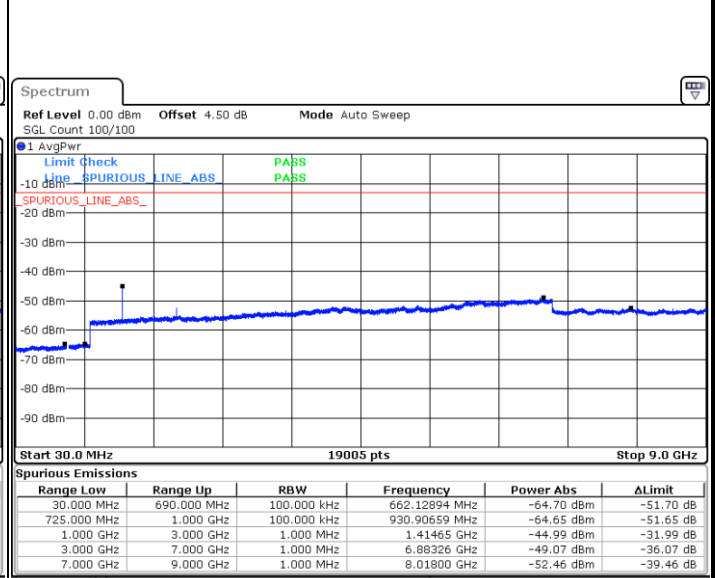

Date: 7 JUN 2017 15:58:34

Highest Channel / QPSK

Highest Channel / 16QAM

Date: 7 JUN 2017 16:00:25

Date: 7 JUN 2017 16:01:20

LTE Band 12 / 1.4MHz

Lowest Channel / QPSK

Date: 8 JUN 2017 09:29:18

Lowest Channel / 16QAM

Date: 8 JUN 2017 09:30:14

Middle Channel / QPSK

Date: 8 JUN 2017 09:32:04

Middle Channel / 16QAM

Date: 8 JUN 2017 09:31:09

LTE Band 12 / 1.4MHz

Highest Channel / QPSK

Highest Channel / 16QAM

Date: 8 JUN 2017 09:32:59

Date: 8 JUN 2017 09:33:54

LTE Band 12 / 3MHz

Lowest Channel / QPSK

Lowest Channel / 16QAM

Date: 8 JUN 2017 09:45:59

Date: 8 JUN 2017 09:46:54