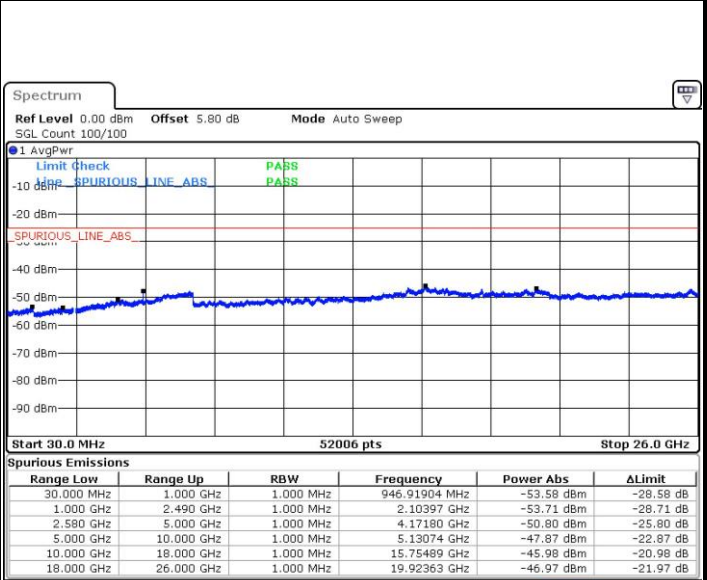

Date: 7 JUN 2017 23:31:45

Highest Channel / QPSK

Highest Channel / 16QAM

Date: 7 JUN 2017 23:39:54

Date: 7 JUN 2017 23:40:49

LTE Band 7 / 5MHz

Lowest Channel / QPSK

Lowest Channel / 16QAM

Date: 7 JUN 2017 14:53:45

Date: 7 JUN 2017 14:54:41

Middle Channel / QPSK

Middle Channel / 16QAM

Date: 7 JUN 2017 14:56:31

Date: 7 JUN 2017 14:55:36

LTE Band 7 / 5MHz

Highest Channel / QPSK

Date: 7 JUN 2017 14:57:26

Highest Channel / 16QAM

Date: 7 JUN 2017 14:58:21

LTE Band 7 / 10MHz

Lowest Channel / QPSK

Date: 7 JUN 2017 15:10:40

Lowest Channel / 16QAM

Date: 7 JUN 2017 15:11:35

LTE Band 7 / 10MHz

Middle Channel / QPSK

Middle Channel / 16QAM

Date: 7 JUN 2017 15:13:26

Date: 7 JUN 2017 15:12:31

Highest Channel / QPSK

Highest Channel / 16QAM

Date: 7 JUN 2017 15:14:21