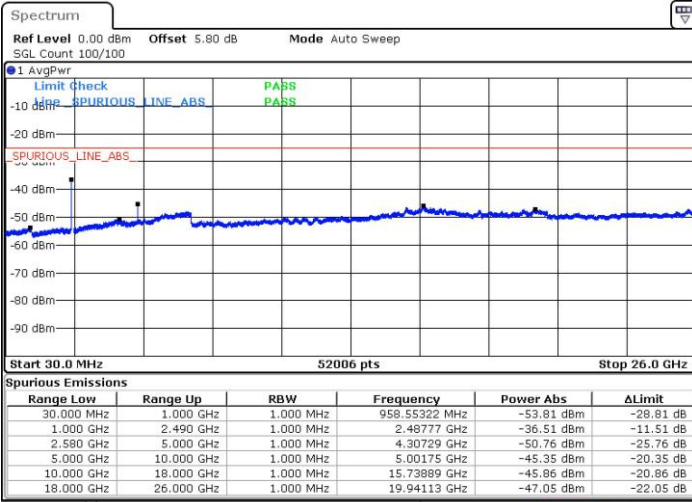

Date: 7 JUN 2017 14:57:26

Highest Channel / 16QAM

Date: 7 JUN 2017 14:58:21

LTE Band 7 / 10MHz

Lowest Channel / QPSK

Date: 7 JUN 2017 15:10:40

Lowest Channel / 16QAM

Date: 7 JUN 2017 15:11:35

LTE Band 7 / 10MHz

Middle Channel / QPSK

Middle Channel / 16QAM

Date: 7 JUN 2017 15:13:26

Date: 7 JUN 2017 15:12:31

Highest Channel / QPSK

Highest Channel / 16QAM

Date: 7 JUN 2017 15:14:21

Date: 7 JUN 2017 15:15:16

LTE Band 7 / 15MHz

Lowest Channel / QPSK

Lowest Channel / 16QAM

Date: 7 JUN 2017 15:27:33

Date: 7 JUN 2017 15:28:28

Middle Channel / QPSK

Middle Channel / 16QAM