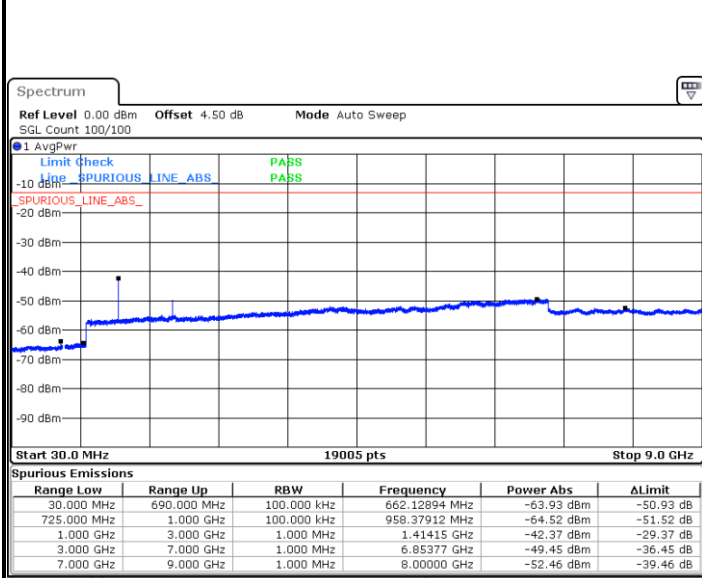

Lowest Channel / QPSK

Date: 7 JUN 2017 15:56:44

Lowest Channel / 16QAM

Date: 7 JUN 2017 15:57:39

LTE Band 7 / 20MHz

Middle Channel / QPSK

Middle Channel / 16QAM

Date: 7 JUN 2017 15:59:30

Date: 7 JUN 2017 15:58:34

Highest Channel / QPSK

Highest Channel / 16QAM

Date: 7 JUN 2017 16:00:25

Date: 7 JUN 2017 16:01:20

LTE Band 12 / 1.4MHz

Lowest Channel / QPSK

Date: 8 JUN 2017 09:29:18

Lowest Channel / 16QAM

Date: 8 JUN 2017 09:30:14

Middle Channel / QPSK

Date: 8 JUN 2017 09:32:04

Middle Channel / 16QAM

Date: 8 JUN 2017 09:31:09

LTE Band 12 / 1.4MHz

Highest Channel / QPSK

Highest Channel / 16QAM

Date: 8 JUN 2017 09:32:59

Date: 8 JUN 2017 09:33:54

LTE Band 12 / 3MHz

Lowest Channel / QPSK

Lowest Channel / 16QAM

Date: 8 JUN 2017 09:45:59

Date: 8 JUN 2017 09:46:54