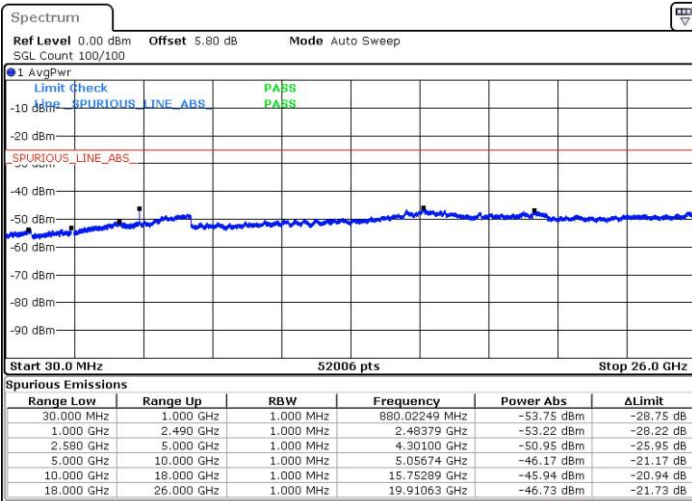

LTE Band 7 / 10MHz

Middle Channel / QPSK

Middle Channel / 16QAM

Date: 7 JUN 2017 15:13:26

Date: 7 JUN 2017 15:12:31

Highest Channel / QPSK

Highest Channel / 16QAM

Date: 7 JUN 2017 15:14:21

Date: 7 JUN 2017 15:15:16

LTE Band 7 / 15MHz

Lowest Channel / QPSK

Lowest Channel / 16QAM

Date: 7 JUN 2017 15:27:33

Date: 7 JUN 2017 15:28:28

Middle Channel / QPSK

Middle Channel / 16QAM

Date: 7 JUN 2017 15:30:18

Date: 7 JUN 2017 15:29:23

LTE Band7 / 15MHz

Highest Channel / QPSK

Date: 7 JUN 2017 15:31:13

Highest Channel / 16QAM

Date: 7 JUN 2017 15:32:08

LTE Band 7 / 20MHz