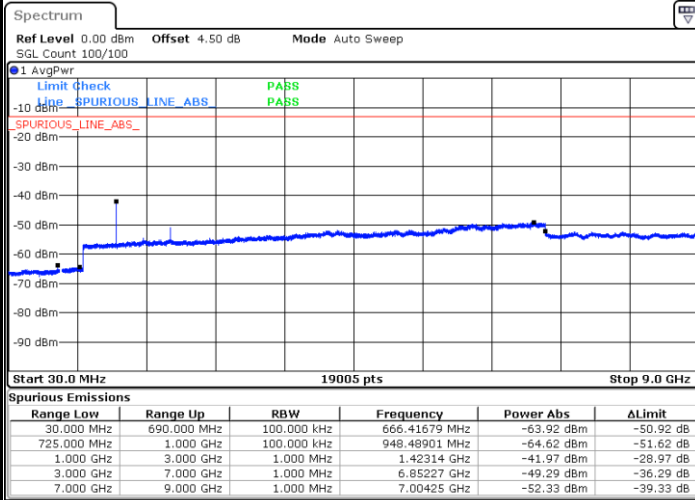

LTE Band 12 / 3MHz

Middle Channel / QPSK

Middle Channel / 16QAM

Date: 8 JUN 2017 09:48:45

Date: 8 JUN 2017 09:47:50

Highest Channel / QPSK

Highest Channel / 16QAM

Date: 8 JUN 2017 09:49:40

Date: 8 JUN 2017 09:50:35

LTE Band 12 / 5MHz

Lowest Channel / QPSK

Lowest Channel / 16QAM

Date: 8 JUN 2017 10:02:40

Date: 8 JUN 2017 10:03:35

Middle Channel / QPSK

Middle Channel / 16QAM

Date: 8 JUN 2017 10:05:25

Date: 8 JUN 2017 10:04:30

LTE Band 12 / 5MHz

Highest Channel / QPSK

Date: 8 JUN 2017 10:06:20

Highest Channel / 16QAM

Date: 8 JUN 2017 10:07:15

LTE Band 12 / 10MHz