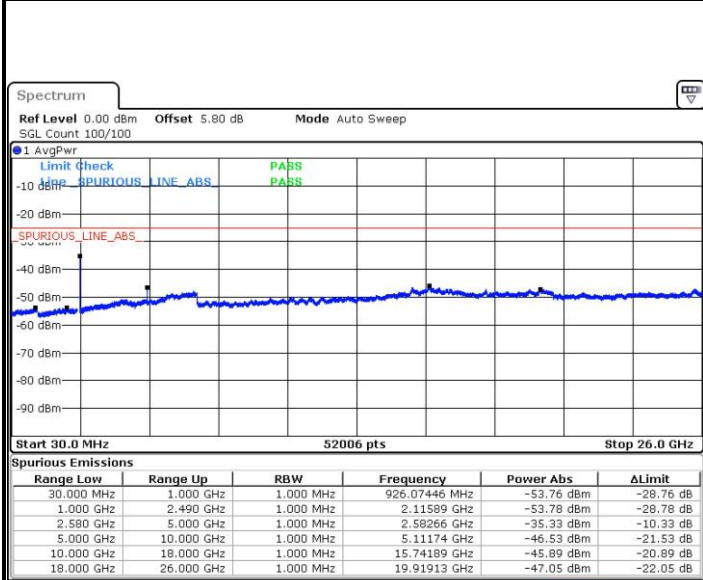

Date: 7 JUN 2017 14:57:26

Highest Channel / 16QAM

Date: 7 JUN 2017 14:58:21

LTE Band 7 / 10MHz

Lowest Channel / QPSK

Date: 7 JUN 2017 15:10:40

Lowest Channel / 16QAM

Date: 7 JUN 2017 15:11:35

LTE Band 7 / 10MHz

Middle Channel / QPSK

Middle Channel / 16QAM

Date: 7 JUN 2017 15:13:26

Date: 7 JUN 2017 15:12:31

Highest Channel / QPSK

Highest Channel / 16QAM

Date: 7 JUN 2017 15:14:21

Date: 7 JUN 2017 15:15:16

LTE Band 7 / 15MHz

Lowest Channel / QPSK

Lowest Channel / 16QAM

Date: 7 JUN 2017 15:27:33

Date: 7 JUN 2017 15:28:28

Middle Channel / QPSK

Middle Channel / 16QAM

Date: 7 JUN 2017 15:30:18

Date: 7 JUN 2017 15:29:23

LTE Band7 / 15MHz

Highest Channel / QPSK

Date: 7 JUN 2017 15:31:13

Highest Channel / 16QAM

Date: 7 JUN 2017 15:32:08

LTE Band 7 / 20MHz