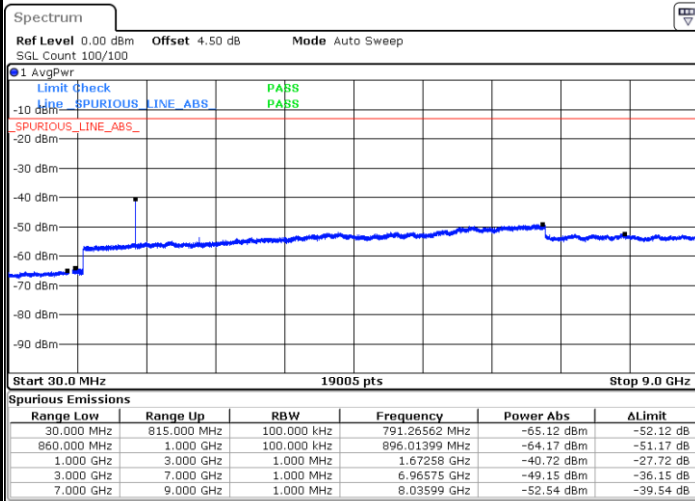

Lowest Channel / QPSK

Date: 7 JUN 2017 21:11:24

Lowest Channel / 16QAM

Date: 7 JUN 2017 21:12:20

LTE Band 4 / 20MHz

Middle Channel / QPSK

Middle Channel / 16QAM

Date: 7 JUN 2017 21:13:58

Date: 7 JUN 2017 21:14:54

Highest Channel / QPSK

Highest Channel / 16QAM

Date: 7 JUN 2017 21:21:05

Date: 7 JUN 2017 21:22:01

LTE Band 5 / 1.4MHz

Lowest Channel / QPSK

Lowest Channel / 16QAM

Date: 7 JUN 2017 22:26:11

Date: 7 JUN 2017 22:27:06

Middle Channel / QPSK

Middle Channel / 16QAM

Date: 7 JUN 2017 22:28:43

Date: 7 JUN 2017 22:29:39

LTE Band 5 / 1.4MHz

Highest Channel / QPSK

Date: 7 JUN 2017 22:37:48

Highest Channel / 16QAM

Date: 7 JUN 2017 22:38:44

LTE Band 5 / 3MHz

Lowest Channel / QPSK

Date: 7 JUN 2017 22:46:53

Lowest Channel / 16QAM

Date: 7 JUN 2017 22:47:48