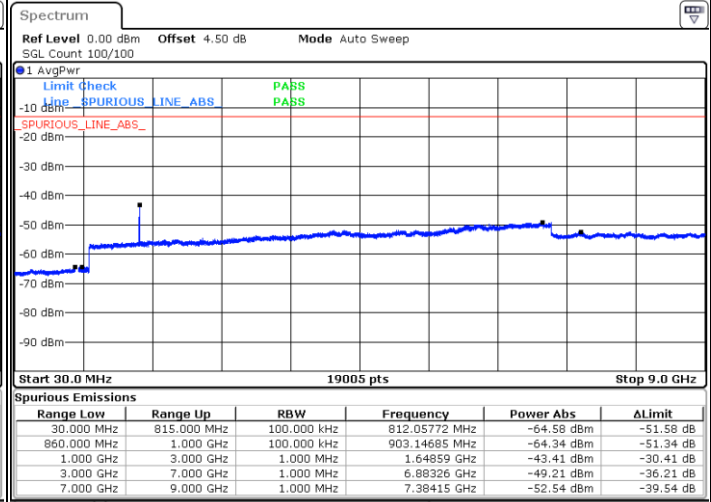

Lowest Channel / QPSK

Date: 7 JUN 2017 21:11:24

Lowest Channel / 16QAM

Date: 7 JUN 2017 21:12:20

LTE Band 4 / 20MHz

Middle Channel / QPSK

Middle Channel / 16QAM

Date: 7 JUN 2017 21:13:58

Date: 7 JUN 2017 21:14:54

Highest Channel / QPSK

Highest Channel / 16QAM

Date: 7 JUN 2017 21:21:05

Date: 7 JUN 2017 21:22:01

LTE Band 5 / 1.4MHz

Lowest Channel / QPSK

Lowest Channel / 16QAM

Date: 7 JUN 2017 22:26:11

Date: 7 JUN 2017 22:27:06

Middle Channel / QPSK

Middle Channel / 16QAM

Date: 7 JUN 2017 22:28:43

Date: 7 JUN 2017 22:29:39

LTE Band 5 / 1.4MHz

Highest Channel / QPSK

Date: 7 JUN 2017 22:37:48

Highest Channel / 16QAM

Date: 7 JUN 2017 22:38:44

LTE Band 5 / 3MHz

Lowest Channel / QPSK

Date: 7 JUN 2017 22:46:53

Lowest Channel / 16QAM

Date: 7 JUN 2017 22:47:48