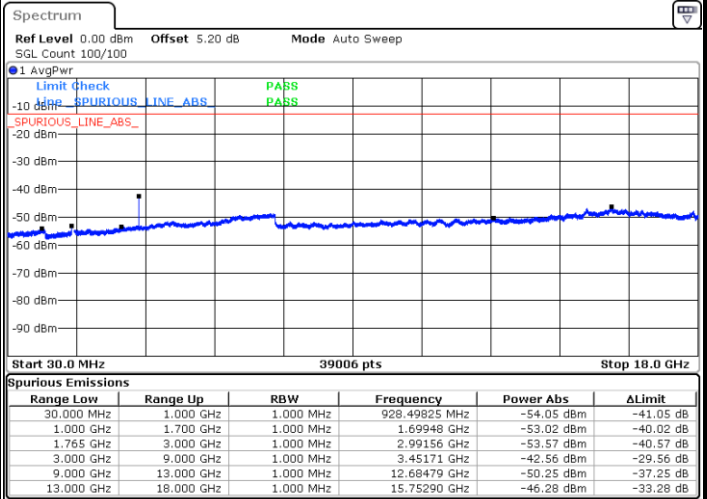

LTE Band 4 / 10MHz

Middle Channel / QPSK

Middle Channel / 16QAM

Date: 7 JUN 2017 20:40:31

Date: 7 JUN 2017 20:41:27

Highest Channel / QPSK

Highest Channel / 16QAM

Date: 7 JUN 2017 20:47:38

Date: 7 JUN 2017 20:48:33

LTE Band 4 / 15MHz

Lowest Channel / QPSK

Lowest Channel / 16QAM

Date: 7 JUN 2017 20:54:42

Date: 7 JUN 2017 20:55:38

Middle Channel / QPSK

Middle Channel / 16QAM

Date: 7 JUN 2017 20:57:15

Date: 7 JUN 2017 20:58:10

LTE Band 4 / 15MHz

Highest Channel / QPSK

Date: 7 JUN 2017 21:04:19

Highest Channel / 16QAM

Date: 7 JUN 2017 21:05:15

LTE Band 4 / 20MHz