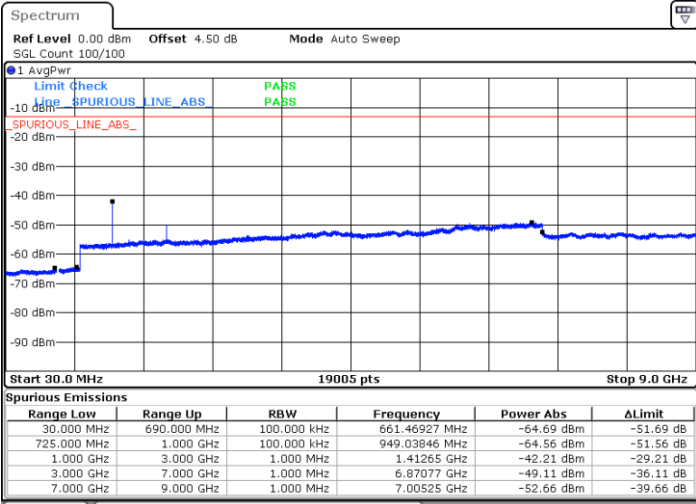

Lowest Channel / 16QAM

Date: 8 JUN 2017 09:30:14

Middle Channel / QPSK

Date: 8 JUN 2017 09:32:04

Middle Channel / 16QAM

Date: 8 JUN 2017 09:31:09

LTE Band 12 / 1.4MHz

Highest Channel / QPSK

Highest Channel / 16QAM

Date: 8 JUN 2017 09:32:59

Date: 8 JUN 2017 09:33:54

LTE Band 12 / 3MHz

Lowest Channel / QPSK

Lowest Channel / 16QAM

Date: 8 JUN 2017 09:45:59

Date: 8 JUN 2017 09:46:54

LTE Band 12 / 3MHz

Middle Channel / QPSK

Middle Channel / 16QAM

Date: 8 JUN 2017 09:48:45

Date: 8 JUN 2017 09:47:50

Highest Channel / QPSK

Highest Channel / 16QAM

Date: 8 JUN 2017 09:49:40