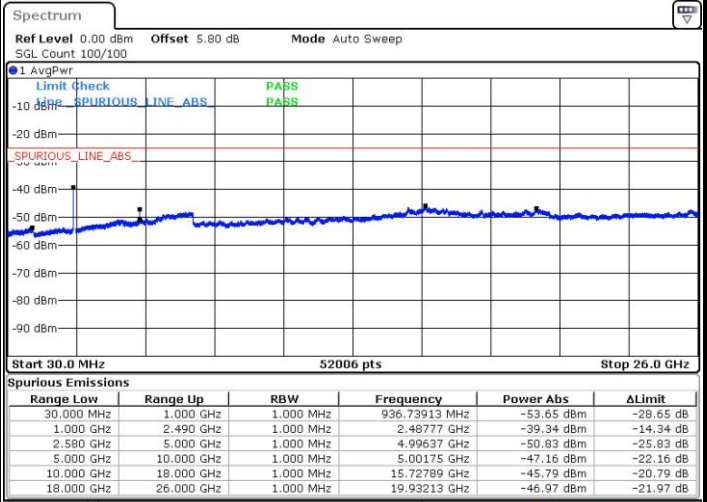

Date: 7 JUN 2017 14:57:26

Highest Channel / 16QAM

Date: 7 JUN 2017 14:58:21

LTE Band 7 / 10MHz

Lowest Channel / QPSK

Date: 7 JUN 2017 15:10:40

Lowest Channel / 16QAM

Date: 7 JUN 2017 15:11:35

LTE Band 7 / 10MHz

Middle Channel / QPSK

Middle Channel / 16QAM

Date: 7 JUN 2017 15:13:26

Date: 7 JUN 2017 15:12:31

Highest Channel / QPSK

Highest Channel / 16QAM

Date: 7 JUN 2017 15:14:21

Date: 7 JUN 2017 15:15:16

LTE Band 7 / 15MHz

Lowest Channel / QPSK

Lowest Channel / 16QAM

Date: 7 JUN 2017 15:27:33

Date: 7 JUN 2017 15:28:28

Middle Channel / QPSK

Middle Channel / 16QAM

Date: 7 JUN 2017 15:30:18

Date: 7 JUN 2017 15:29:23

LTE Band7 / 15MHz

Highest Channel / QPSK

Date: 7 JUN 2017 15:31:13

Highest Channel / 16QAM

Date: 7 JUN 2017 15:32:08

LTE Band 7 / 20MHz