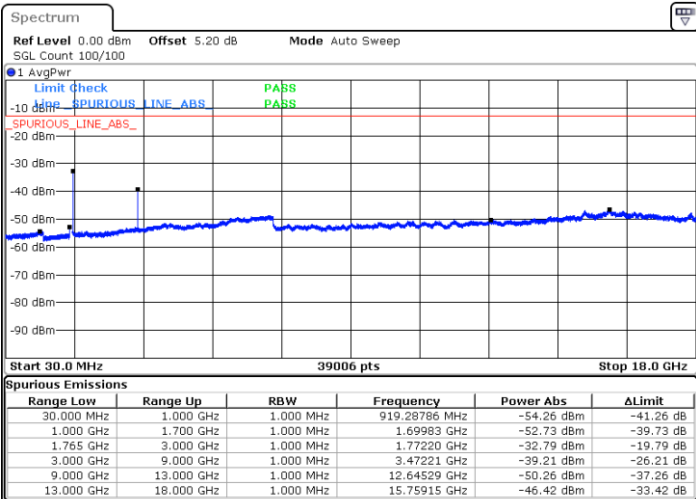

Date: 7 JUN 2017 20:57:15

Date: 7 JUN 2017 20:58:10

LTE Band 4 / 15MHz

Highest Channel / QPSK

Date: 7 JUN 2017 21:04:19

Highest Channel / 16QAM

Date: 7 JUN 2017 21:05:15

LTE Band 4 / 20MHz

Lowest Channel / QPSK

Date: 7 JUN 2017 21:11:24

Lowest Channel / 16QAM

Date: 7 JUN 2017 21:12:20

LTE Band 4 / 20MHz

Middle Channel / QPSK

Middle Channel / 16QAM

Date: 7 JUN 2017 21:13:58

Date: 7 JUN 2017 21:14:54

Highest Channel / QPSK

Highest Channel / 16QAM

Date: 7 JUN 2017 21:21:05

Date: 7 JUN 2017 21:22:01

LTE Band 5 / 1.4MHz

Lowest Channel / QPSK

Lowest Channel / 16QAM