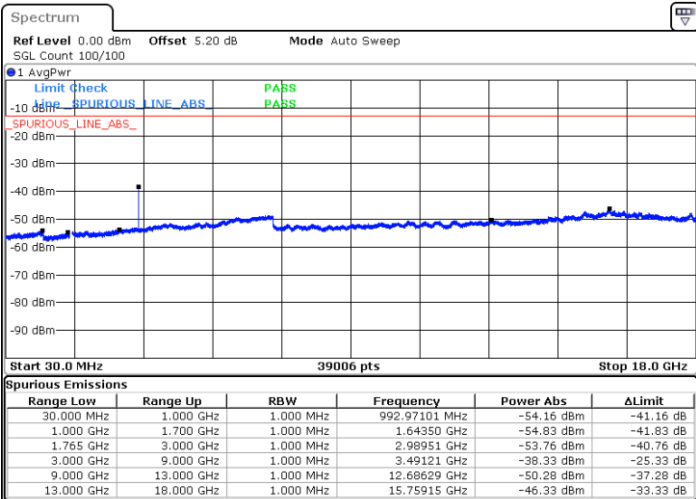

LTE Band 4 / 10MHz

Middle Channel / QPSK

Middle Channel / 16QAM

Date: 7 JUN 2017 20:40:31

Date: 7 JUN 2017 20:41:27

Highest Channel / QPSK

Highest Channel / 16QAM

Date: 7 JUN 2017 20:47:38

Date: 7 JUN 2017 20:48:33

LTE Band 4 / 15MHz

Lowest Channel / QPSK

Lowest Channel / 16QAM

Date: 7 JUN 2017 20:54:42

Date: 7 JUN 2017 20:55:38

Middle Channel / QPSK

Middle Channel / 16QAM

Date: 7 JUN 2017 20:57:15

Date: 7 JUN 2017 20:58:10

LTE Band 4 / 15MHz

Highest Channel / QPSK

Date: 7 JUN 2017 21:04:19

Highest Channel / 16QAM

Date: 7 JUN 2017 21:05:15

LTE Band 4 / 20MHz