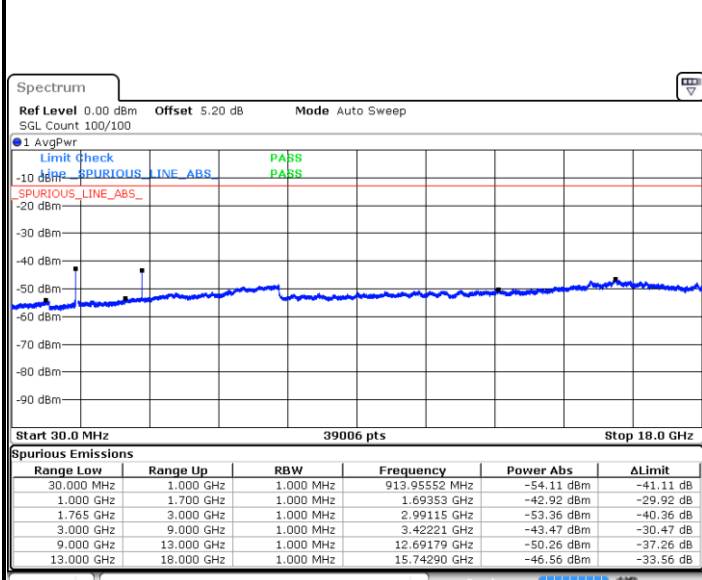

Date: 7 JUN 2017 20:48:33

LTE Band 4 / 15MHz

Lowest Channel / QPSK

Lowest Channel / 16QAM

Date: 7 JUN 2017 20:54:42

Date: 7 JUN 2017 20:55:38

Middle Channel / QPSK

Middle Channel / 16QAM

Date: 7 JUN 2017 20:57:15

Date: 7 JUN 2017 20:58:10

LTE Band 4 / 15MHz

Highest Channel / QPSK

Date: 7 JUN 2017 21:04:19

Highest Channel / 16QAM

Date: 7 JUN 2017 21:05:15

LTE Band 4 / 20MHz

Lowest Channel / QPSK

Date: 7 JUN 2017 21:11:24

Lowest Channel / 16QAM

Date: 7 JUN 2017 21:12:20

LTE Band 4 / 20MHz

Middle Channel / QPSK

Middle Channel / 16QAM

Date: 7 JUN 2017 21:13:58

Date: 7 JUN 2017 21:14:54

Highest Channel / QPSK

Highest Channel / 16QAM

Date: 7 JUN 2017 21:21:05

Date: 7 JUN 2017 21:22:01

LTE Band 5 / 1.4MHz

Lowest Channel / QPSK

Lowest Channel / 16QAM