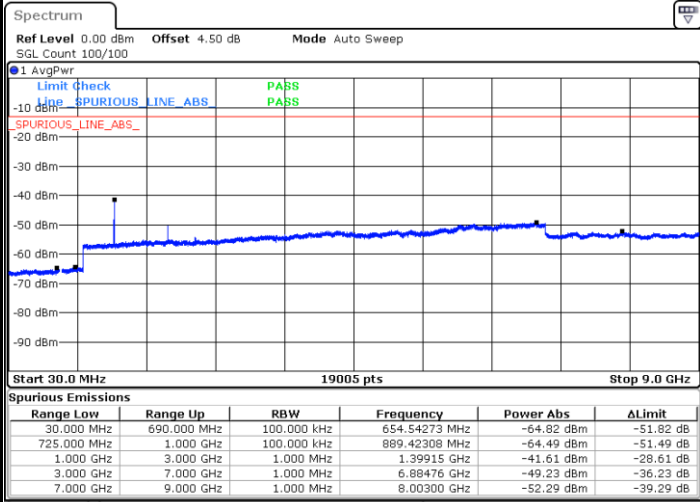

Highest Channel / 16QAM

Date: 8 JUN 2017 09:32:59

Date: 8 JUN 2017 09:33:54

LTE Band 12 / 3MHz

Lowest Channel / QPSK

Lowest Channel / 16QAM

Date: 8 JUN 2017 09:45:59

Date: 8 JUN 2017 09:46:54

LTE Band 12 / 3MHz

Middle Channel / QPSK

Middle Channel / 16QAM

Date: 8 JUN 2017 09:48:45

Date: 8 JUN 2017 09:47:50

Highest Channel / QPSK

Highest Channel / 16QAM

Date: 8 JUN 2017 09:49:40

Date: 8 JUN 2017 09:50:35

LTE Band 12 / 5MHz

Lowest Channel / QPSK

Lowest Channel / 16QAM

Date: 8 JUN 2017 10:02:40

Date: 8 JUN 2017 10:03:35

Middle Channel / QPSK

Middle Channel / 16QAM

Date: 8 JUN 2017 10:05:25

Date: 8 JUN 2017 10:04:30

LTE Band 12 / 5MHz

Highest Channel / QPSK

Date: 8 JUN 2017 10:06:20

Highest Channel / 16QAM

Date: 8 JUN 2017 10:07:15

LTE Band 12 / 10MHz