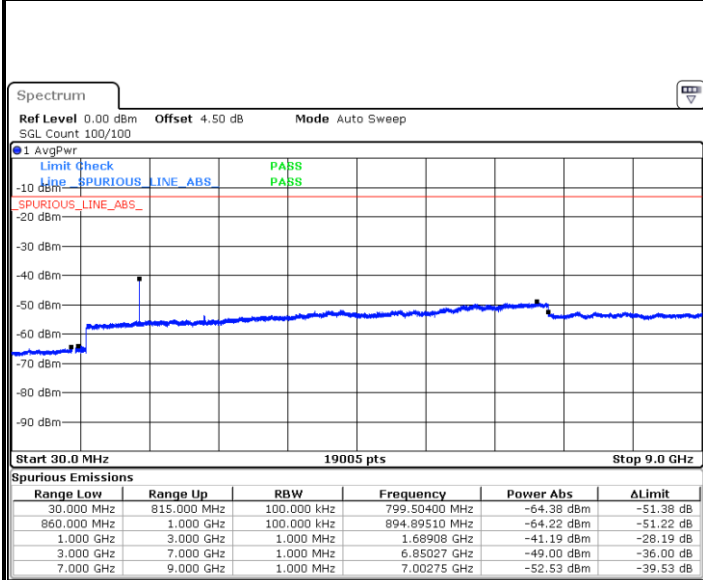

LTE Band 5 / 3MHz

Middle Channel / QPSK

Middle Channel / 16QAM

Date: 7 JUN 2017 22:49:25

Date: 7 JUN 2017 22:50:21

Highest Channel / QPSK

Highest Channel / 16QAM

Date: 7 JUN 2017 22:58:31

Date: 7 JUN 2017 22:59:26

LTE Band 5 / 5MHz

Lowest Channel / QPSK

Lowest Channel / 16QAM

Date: 7 JUN 2017 23:07:36

Date: 7 JUN 2017 23:08:31

Middle Channel / QPSK

Middle Channel / 16QAM

Date: 7 JUN 2017 23:10:08

Date: 7 JUN 2017 23:11:03

LTE Band 5 / 5MHz

Highest Channel / QPSK

Date: 7 JUN 2017 23:19:13

Highest Channel / 16QAM

Date: 7 JUN 2017 23:20:09

LTE Band 5 / 10MHz

Lowest Channel / QPSK

Date: 7 JUN 2017 23:28:18

Lowest Channel / 16QAM

Date: 7 JUN 2017 23:29:13

LTE Band 5 / 10MHz

Middle Channel / QPSK

Middle Channel / 16QAM

Date: 7 JUN 2017 23:30:50