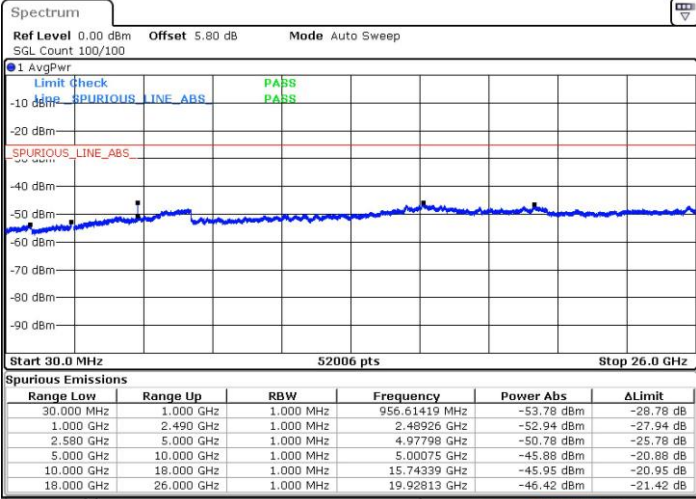

Lowest Channel / QPSK

Date: 7 JUN 2017 23:28:18

Lowest Channel / 16QAM

Date: 7 JUN 2017 23:29:13

LTE Band 5 / 10MHz

Middle Channel / QPSK

Middle Channel / 16QAM

Date: 7 JUN 2017 23:30:50

Date: 7 JUN 2017 23:31:45

Highest Channel / QPSK

Highest Channel / 16QAM

Date: 7 JUN 2017 23:39:54

Date: 7 JUN 2017 23:40:49

LTE Band 7 / 5MHz

Lowest Channel / QPSK

Lowest Channel / 16QAM

Date: 7 JUN 2017 14:53:45

Date: 7 JUN 2017 14:54:41

Middle Channel / QPSK

Middle Channel / 16QAM

Date: 7 JUN 2017 14:56:31

Date: 7 JUN 2017 14:55:36

LTE Band 7 / 5MHz

Highest Channel / QPSK

Date: 7 JUN 2017 14:57:26

Highest Channel / 16QAM

Date: 7 JUN 2017 14:58:21

LTE Band 7 / 10MHz

Lowest Channel / QPSK

Date: 7 JUN 2017 15:10:40

Lowest Channel / 16QAM

Date: 7 JUN 2017 15:11:35