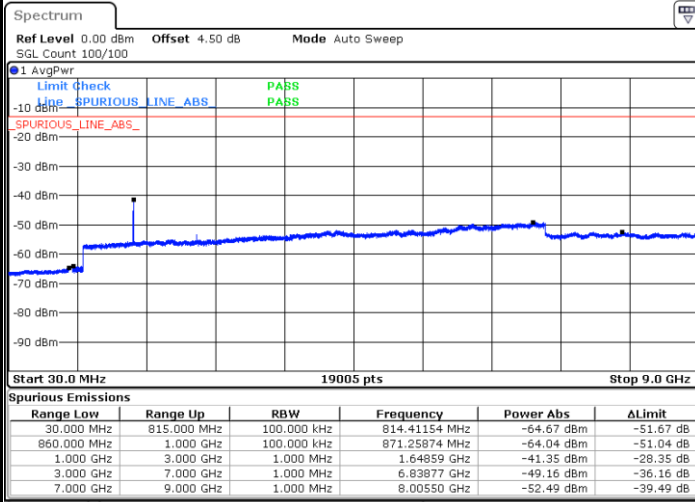

Lowest Channel / QPSK

Date: 7 JUN 2017 21:11:24

Lowest Channel / 16QAM

Date: 7 JUN 2017 21:12:20

LTE Band 4 / 20MHz

Middle Channel / QPSK

Middle Channel / 16QAM

Date: 7 JUN 2017 21:13:58

Date: 7 JUN 2017 21:14:54

Highest Channel / QPSK

Highest Channel / 16QAM

Date: 7 JUN 2017 21:21:05

Date: 7 JUN 2017 21:22:01

LTE Band 5 / 1.4MHz

Lowest Channel / QPSK

Lowest Channel / 16QAM

Date: 7 JUN 2017 22:26:11

Date: 7 JUN 2017 22:27:06

Middle Channel / QPSK

Middle Channel / 16QAM

Date: 7 JUN 2017 22:28:43

Date: 7 JUN 2017 22:29:39

LTE Band 5 / 1.4MHz

Highest Channel / QPSK

Date: 7 JUN 2017 22:37:48

Highest Channel / 16QAM

Date: 7 JUN 2017 22:38:44

LTE Band 5 / 3MHz

Lowest Channel / QPSK

Date: 7 JUN 2017 22:46:53

Lowest Channel / 16QAM

Date: 7 JUN 2017 22:47:48