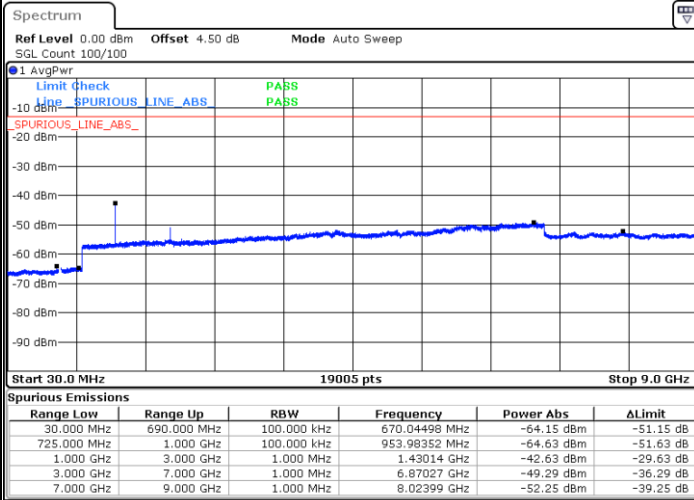

Date: 7 JUN 2017 15:58:34

Highest Channel / QPSK

Highest Channel / 16QAM

Date: 7 JUN 2017 16:00:25

Date: 7 JUN 2017 16:01:20

LTE Band 12 / 1.4MHz

Lowest Channel / QPSK

Date: 8 JUN 2017 09:29:18

Lowest Channel / 16QAM

Date: 8 JUN 2017 09:30:14

Middle Channel / QPSK

Date: 8 JUN 2017 09:32:04

Middle Channel / 16QAM

Date: 8 JUN 2017 09:31:09

LTE Band 12 / 1.4MHz

Highest Channel / QPSK

Highest Channel / 16QAM

Date: 8 JUN 2017 09:32:59

Date: 8 JUN 2017 09:33:54

LTE Band 12 / 3MHz

Lowest Channel / QPSK

Lowest Channel / 16QAM

Date: 8 JUN 2017 09:45:59

Date: 8 JUN 2017 09:46:54