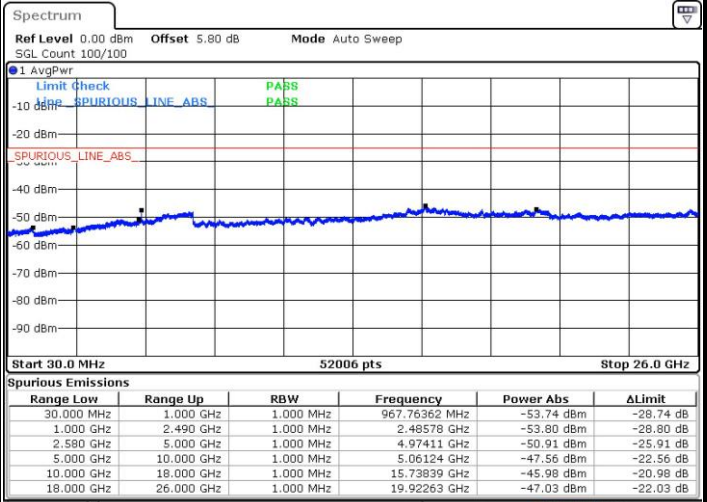

Date: 7 JUN 2017 14:53:45

Date: 7 JUN 2017 14:54:41

Middle Channel / QPSK

Middle Channel / 16QAM

Date: 7 JUN 2017 14:56:31

Date: 7 JUN 2017 14:55:36

LTE Band 7 / 5MHz

Highest Channel / QPSK

Date: 7 JUN 2017 14:57:26

Highest Channel / 16QAM

Date: 7 JUN 2017 14:58:21

LTE Band 7 / 10MHz

Lowest Channel / QPSK

Date: 7 JUN 2017 15:10:40

Lowest Channel / 16QAM

Date: 7 JUN 2017 15:11:35

LTE Band 7 / 10MHz

Middle Channel / QPSK

Middle Channel / 16QAM

Date: 7 JUN 2017 15:13:26

Date: 7 JUN 2017 15:12:31

Highest Channel / QPSK

Highest Channel / 16QAM

Date: 7 JUN 2017 15:14:21