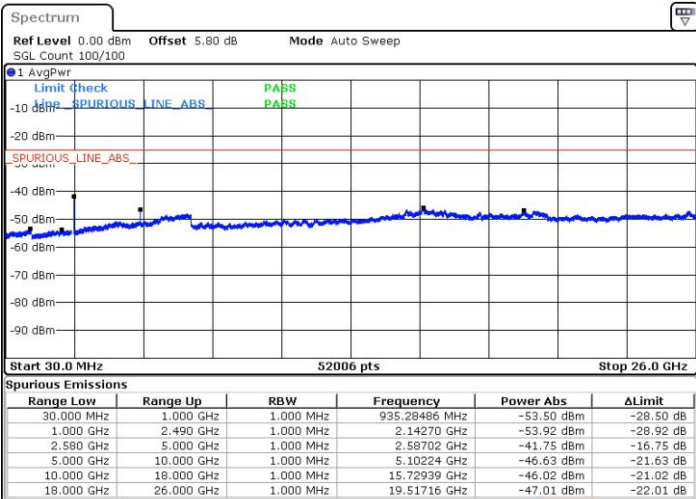

Date: 7 JUN 2017 15:30:18

Date: 7 JUN 2017 15:29:23

LTE Band7 / 15MHz

Highest Channel / QPSK

Date: 7 JUN 2017 15:31:13

Highest Channel / 16QAM

Date: 7 JUN 2017 15:32:08

LTE Band 7 / 20MHz

Lowest Channel / QPSK

Date: 7 JUN 2017 15:56:44

Lowest Channel / 16QAM

Date: 7 JUN 2017 15:57:39

LTE Band 7 / 20MHz

Middle Channel / QPSK

Middle Channel / 16QAM

Date: 7 JUN 2017 15:59:30

Date: 7 JUN 2017 15:58:34

Highest Channel / QPSK

Highest Channel / 16QAM

Date: 7 JUN 2017 16:00:25

Date: 7 JUN 2017 16:01:20

LTE Band 12 / 1.4MHz

Lowest Channel / QPSK

Date: 8 JUN 2017 09:29:18

Lowest Channel / 16QAM

Date: 8 JUN 2017 09:30:14

Middle Channel / QPSK

Date: 8 JUN 2017 09:32:04

Middle Channel / 16QAM

Date: 8 JUN 2017 09:31:09

LTE Band 12 / 1.4MHz

Highest Channel / QPSK