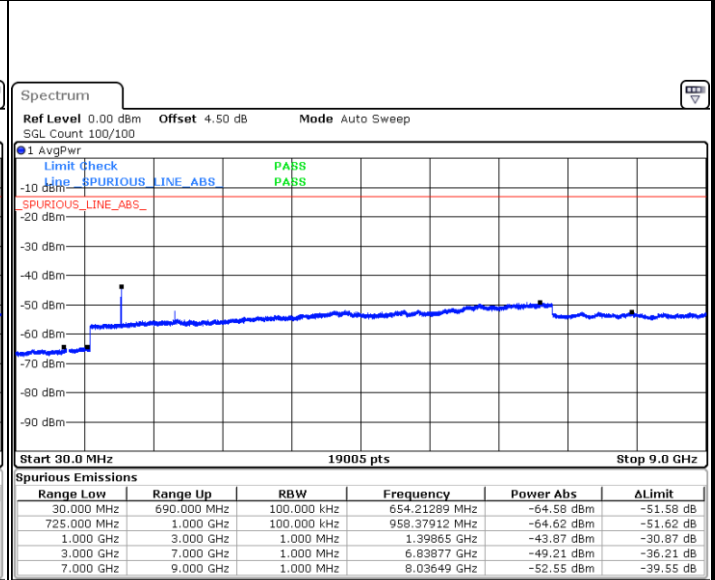

Lowest Channel / QPSK

Date: 7 JUN 2017 15:56:44

Lowest Channel / 16QAM

Date: 7 JUN 2017 15:57:39

LTE Band 7 / 20MHz

Middle Channel / QPSK

Middle Channel / 16QAM

Date: 7 JUN 2017 15:59:30

Date: 7 JUN 2017 15:58:34

Highest Channel / QPSK

Highest Channel / 16QAM

Date: 7 JUN 2017 16:00:25

Date: 7 JUN 2017 16:01:20

LTE Band 12 / 1.4MHz

Lowest Channel / QPSK

Date: 8 JUN 2017 09:29:18

Lowest Channel / 16QAM

Date: 8 JUN 2017 09:30:14

Middle Channel / QPSK

Date: 8 JUN 2017 09:32:04

Middle Channel / 16QAM

Date: 8 JUN 2017 09:31:09

LTE Band 12 / 1.4MHz

Highest Channel / QPSK

Highest Channel / 16QAM

Date: 8 JUN 2017 09:32:59

Date: 8 JUN 2017 09:33:54

LTE Band 12 / 3MHz

Lowest Channel / QPSK

Lowest Channel / 16QAM

Date: 8 JUN 2017 09:45:59

Date: 8 JUN 2017 09:46:54