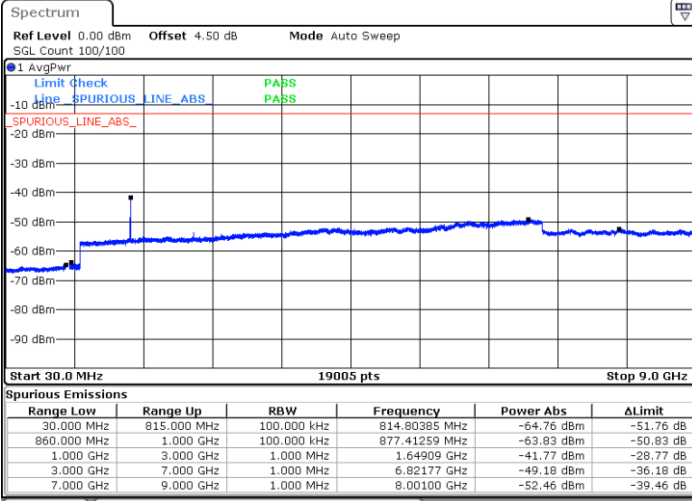

Date: 7 JUN 2017 22:37:48

Highest Channel / 16QAM

Date: 7 JUN 2017 22:38:44

LTE Band 5 / 3MHz

Lowest Channel / QPSK

Date: 7 JUN 2017 22:46:53

Lowest Channel / 16QAM

Date: 7 JUN 2017 22:47:48

LTE Band 5 / 3MHz

Middle Channel / QPSK

Middle Channel / 16QAM

Date: 7 JUN 2017 22:49:25

Date: 7 JUN 2017 22:50:21

Highest Channel / QPSK

Highest Channel / 16QAM

Date: 7 JUN 2017 22:58:31

Date: 7 JUN 2017 22:59:26

LTE Band 5 / 5MHz

Lowest Channel / QPSK

Lowest Channel / 16QAM

Date: 7 JUN 2017 23:07:36

Date: 7 JUN 2017 23:08:31

Middle Channel / QPSK

Middle Channel / 16QAM

Date: 7 JUN 2017 23:10:08

Date: 7 JUN 2017 23:11:03

LTE Band 5 / 5MHz

Highest Channel / QPSK

Date: 7 JUN 2017 23:19:13

Highest Channel / 16QAM

Date: 7 JUN 2017 23:20:09

LTE Band 5 / 10MHz