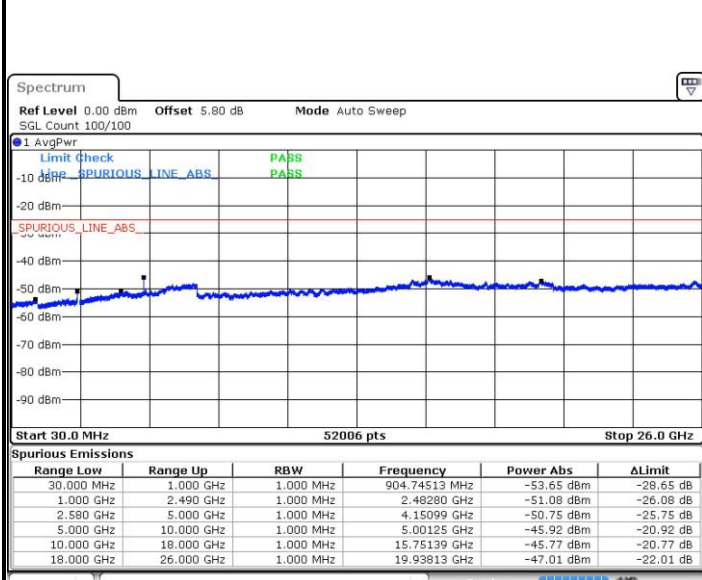

Date: 7 JUN 2017 23:31:45

Highest Channel / QPSK

Highest Channel / 16QAM

Date: 7 JUN 2017 23:39:54

Date: 7 JUN 2017 23:40:49

LTE Band 7 / 5MHz

Lowest Channel / QPSK

Lowest Channel / 16QAM

Date: 7 JUN 2017 14:53:45

Date: 7 JUN 2017 14:54:41

Middle Channel / QPSK

Middle Channel / 16QAM

Date: 7 JUN 2017 14:56:31

Date: 7 JUN 2017 14:55:36

LTE Band 7 / 5MHz

Highest Channel / QPSK

Date: 7 JUN 2017 14:57:26

Highest Channel / 16QAM

Date: 7 JUN 2017 14:58:21

LTE Band 7 / 10MHz

Lowest Channel / QPSK

Date: 7 JUN 2017 15:10:40

Lowest Channel / 16QAM

Date: 7 JUN 2017 15:11:35

LTE Band 7 / 10MHz

Middle Channel / QPSK

Middle Channel / 16QAM

Date: 7 JUN 2017 15:13:26

Date: 7 JUN 2017 15:12:31

Highest Channel / QPSK

Highest Channel / 16QAM

Date: 7 JUN 2017 15:14:21