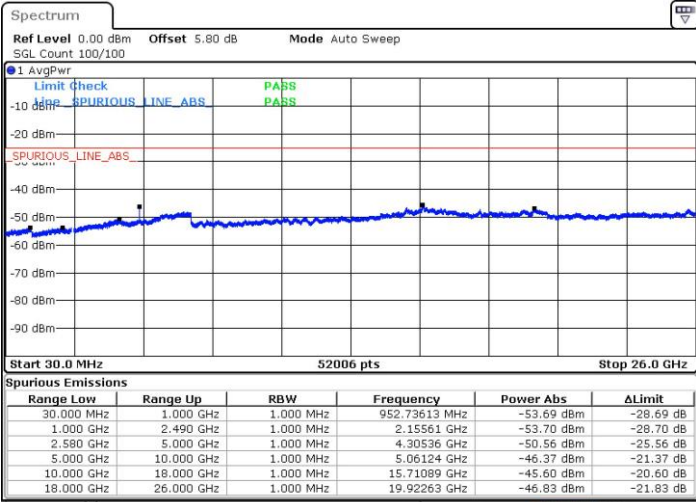

Date: 7 JUN 2017 14:53:45

Date: 7 JUN 2017 14:54:41

Middle Channel / QPSK

Middle Channel / 16QAM

Date: 7 JUN 2017 14:56:31

Date: 7 JUN 2017 14:55:36

LTE Band 7 / 5MHz

Highest Channel / QPSK

Date: 7 JUN 2017 14:57:26

Highest Channel / 16QAM

Date: 7 JUN 2017 14:58:21

LTE Band 7 / 10MHz

Lowest Channel / QPSK

Date: 7 JUN 2017 15:10:40

Lowest Channel / 16QAM

Date: 7 JUN 2017 15:11:35

LTE Band 7 / 10MHz

Middle Channel / QPSK

Middle Channel / 16QAM

Date: 7 JUN 2017 15:13:26

Date: 7 JUN 2017 15:12:31

Highest Channel / QPSK

Highest Channel / 16QAM

Date: 7 JUN 2017 15:14:21