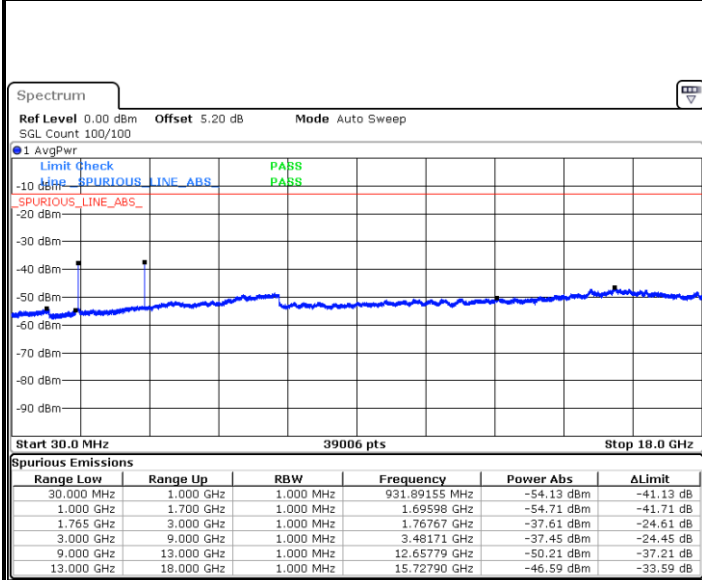

LTE Band 4 / 10MHz

Middle Channel / QPSK

Middle Channel / 16QAM

Date: 7 JUN 2017 20:40:31

Date: 7 JUN 2017 20:41:27

Highest Channel / QPSK

Highest Channel / 16QAM

Date: 7 JUN 2017 20:47:38

Date: 7 JUN 2017 20:48:33

LTE Band 4 / 15MHz

Lowest Channel / QPSK

Lowest Channel / 16QAM

Date: 7 JUN 2017 20:54:42

Date: 7 JUN 2017 20:55:38

Middle Channel / QPSK

Middle Channel / 16QAM

Date: 7 JUN 2017 20:57:15

Date: 7 JUN 2017 20:58:10

LTE Band 4 / 15MHz

Highest Channel / QPSK

Date: 7 JUN 2017 21:04:19

Highest Channel / 16QAM

Date: 7 JUN 2017 21:05:15

LTE Band 4 / 20MHz

Lowest Channel / QPSK

Date: 7 JUN 2017 21:11:24

Lowest Channel / 16QAM

Date: 7 JUN 2017 21:12:20

LTE Band 4 / 20MHz

Middle Channel / QPSK

Middle Channel / 16QAM

Date: 7 JUN 2017 21:13:58