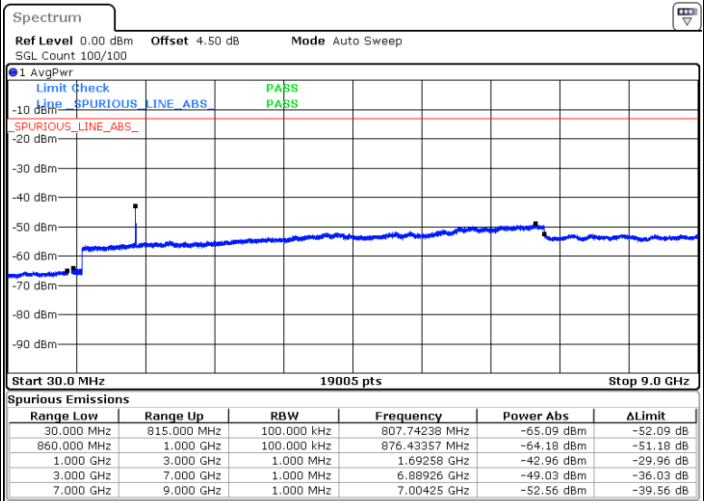

Date: 7 JUN 2017 22:37:48

Highest Channel / 16QAM

Date: 7 JUN 2017 22:38:44

LTE Band 5 / 3MHz

Lowest Channel / QPSK

Date: 7 JUN 2017 22:46:53

Lowest Channel / 16QAM

Date: 7 JUN 2017 22:47:48

LTE Band 5 / 3MHz

Middle Channel / QPSK

Middle Channel / 16QAM

Date: 7 JUN 2017 22:49:25

Date: 7 JUN 2017 22:50:21

Highest Channel / QPSK

Highest Channel / 16QAM

Date: 7 JUN 2017 22:58:31

Date: 7 JUN 2017 22:59:26

LTE Band 5 / 5MHz

Lowest Channel / QPSK

Lowest Channel / 16QAM

Date: 7 JUN 2017 23:07:36

Date: 7 JUN 2017 23:08:31

Middle Channel / QPSK

Middle Channel / 16QAM

Date: 7 JUN 2017 23:10:08

Date: 7 JUN 2017 23:11:03

LTE Band 5 / 5MHz

Highest Channel / QPSK

Date: 7 JUN 2017 23:19:13

Highest Channel / 16QAM

Date: 7 JUN 2017 23:20:09

LTE Band 5 / 10MHz