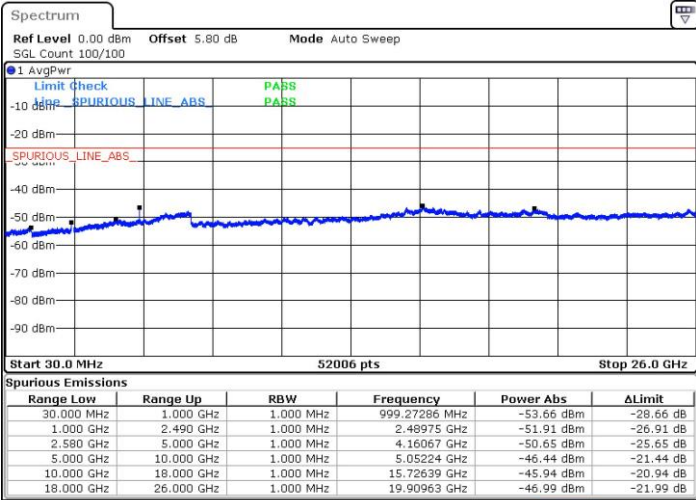

Date: 7 JUN 2017 15:30:18

Date: 7 JUN 2017 15:29:23

LTE Band7 / 15MHz

Highest Channel / QPSK

Date: 7 JUN 2017 15:31:13

Highest Channel / 16QAM

Date: 7 JUN 2017 15:32:08

LTE Band 7 / 20MHz

Lowest Channel / QPSK

Date: 7 JUN 2017 15:56:44

Lowest Channel / 16QAM

Date: 7 JUN 2017 15:57:39

LTE Band 7 / 20MHz

Middle Channel / QPSK

Middle Channel / 16QAM

Date: 7 JUN 2017 15:59:30

Date: 7 JUN 2017 15:58:34

Highest Channel / QPSK

Highest Channel / 16QAM

Date: 7 JUN 2017 16:00:25

Date: 7 JUN 2017 16:01:20

LTE Band 12 / 1.4MHz

Lowest Channel / QPSK

Date: 8 JUN 2017 09:29:18

Lowest Channel / 16QAM

Date: 8 JUN 2017 09:30:14

Middle Channel / QPSK

Date: 8 JUN 2017 09:32:04

Middle Channel / 16QAM

Date: 8 JUN 2017 09:31:09

LTE Band 12 / 1.4MHz

Highest Channel / QPSK