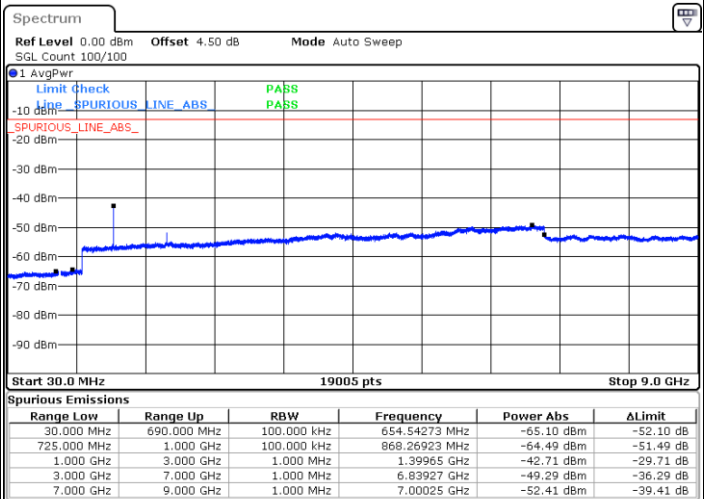

Date: 8 JUN 2017 09:50:35

LTE Band 12 / 5MHz

Lowest Channel / QPSK

Lowest Channel / 16QAM

Date: 8 JUN 2017 10:02:40

Date: 8 JUN 2017 10:03:35

Middle Channel / QPSK

Middle Channel / 16QAM

Date: 8 JUN 2017 10:05:25

Date: 8 JUN 2017 10:04:30

LTE Band 12 / 5MHz

Highest Channel / QPSK

Date: 8 JUN 2017 10:06:20

Highest Channel / 16QAM

Date: 8 JUN 2017 10:07:15

LTE Band 12 / 10MHz

Lowest Channel / QPSK

Date: 8 JUN 2017 10:19:20

Lowest Channel / 16QAM

Date: 8 JUN 2017 10:20:15