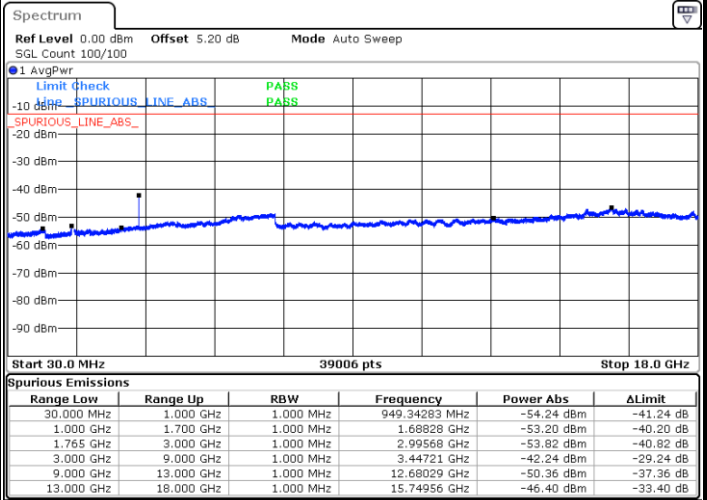

Date: 7 JUN 2017 20:57:15

Date: 7 JUN 2017 20:58:10

LTE Band 4 / 15MHz

Highest Channel / QPSK

Date: 7 JUN 2017 21:04:19

Highest Channel / 16QAM

Date: 7 JUN 2017 21:05:15

LTE Band 4 / 20MHz

Lowest Channel / QPSK

Date: 7 JUN 2017 21:11:24

Lowest Channel / 16QAM

Date: 7 JUN 2017 21:12:20

LTE Band 4 / 20MHz

Middle Channel / QPSK

Middle Channel / 16QAM

Date: 7 JUN 2017 21:13:58

Date: 7 JUN 2017 21:14:54

Highest Channel / QPSK

Highest Channel / 16QAM

Date: 7 JUN 2017 21:21:05

Date: 7 JUN 2017 21:22:01

LTE Band 5 / 1.4MHz

Lowest Channel / QPSK

Lowest Channel / 16QAM

Date: 7 JUN 2017 22:26:11

Date: 7 JUN 2017 22:27:06

Middle Channel / QPSK

Middle Channel / 16QAM

Date: 7 JUN 2017 22:28:43

Date: 7 JUN 2017 22:29:39

LTE Band 5 / 1.4MHz

Highest Channel / QPSK