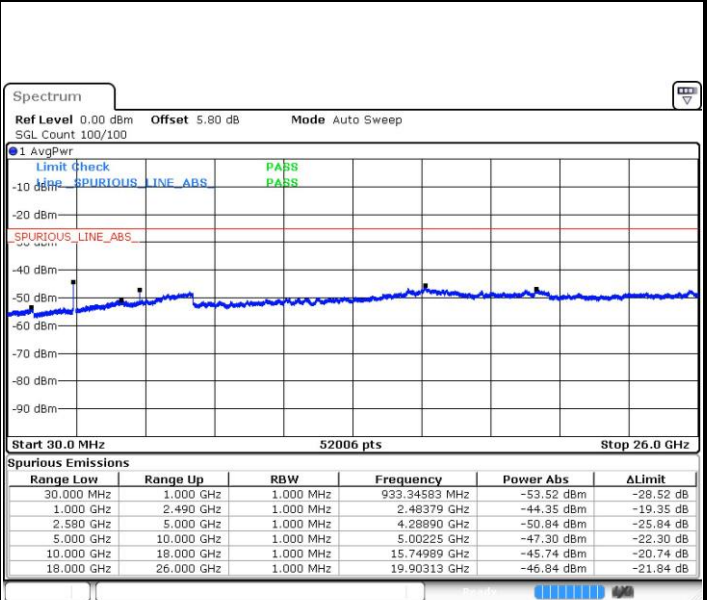

Date: 7 JUN 2017 15:15:16

LTE Band 7 / 15MHz

Lowest Channel / QPSK

Lowest Channel / 16QAM

Date: 7 JUN 2017 15:27:33

Date: 7 JUN 2017 15:28:28

Middle Channel / QPSK

Middle Channel / 16QAM

Date: 7 JUN 2017 15:30:18

Date: 7 JUN 2017 15:29:23

LTE Band7 / 15MHz

Highest Channel / QPSK

Date: 7 JUN 2017 15:31:13

Highest Channel / 16QAM

Date: 7 JUN 2017 15:32:08

LTE Band 7 / 20MHz

Lowest Channel / QPSK

Date: 7 JUN 2017 15:56:44

Lowest Channel / 16QAM

Date: 7 JUN 2017 15:57:39

LTE Band 7 / 20MHz

Middle Channel / QPSK

Middle Channel / 16QAM

Date: 7 JUN 2017 15:59:30

Date: 7 JUN 2017 15:58:34

Highest Channel / QPSK

Highest Channel / 16QAM

Date: 7 JUN 2017 16:00:25

Date: 7 JUN 2017 16:01:20

LTE Band 12 / 1.4MHz

Lowest Channel / QPSK

Date: 8 JUN 2017 09:29:18