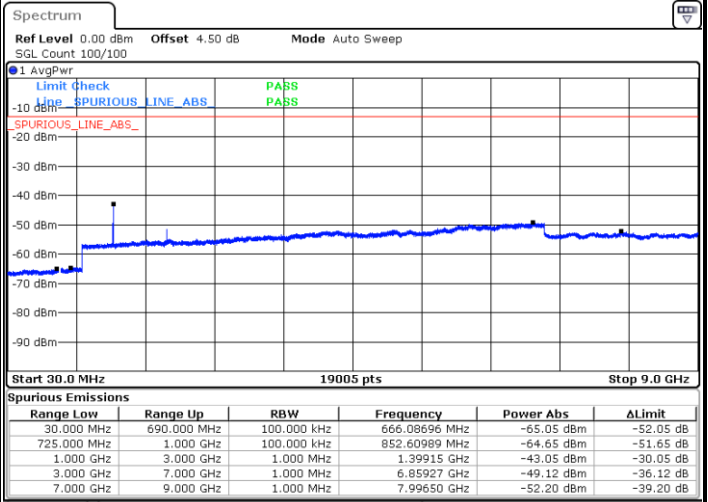

Highest Channel / 16QAM

Date: 8 JUN 2017 09:32:59

Date: 8 JUN 2017 09:33:54

LTE Band 12 / 3MHz

Lowest Channel / QPSK

Lowest Channel / 16QAM

Date: 8 JUN 2017 09:45:59

Date: 8 JUN 2017 09:46:54

LTE Band 12 / 3MHz

Middle Channel / QPSK

Middle Channel / 16QAM

Date: 8 JUN 2017 09:48:45

Date: 8 JUN 2017 09:47:50

Highest Channel / QPSK

Highest Channel / 16QAM

Date: 8 JUN 2017 09:49:40

Date: 8 JUN 2017 09:50:35

LTE Band 12 / 5MHz

Lowest Channel / QPSK

Lowest Channel / 16QAM

Date: 8 JUN 2017 10:02:40

Date: 8 JUN 2017 10:03:35

Middle Channel / QPSK

Middle Channel / 16QAM

Date: 8 JUN 2017 10:05:25

Date: 8 JUN 2017 10:04:30

LTE Band 12 / 5MHz

Highest Channel / QPSK

Date: 8 JUN 2017 10:06:20

Highest Channel / 16QAM

Date: 8 JUN 2017 10:07:15

LTE Band 12 / 10MHz