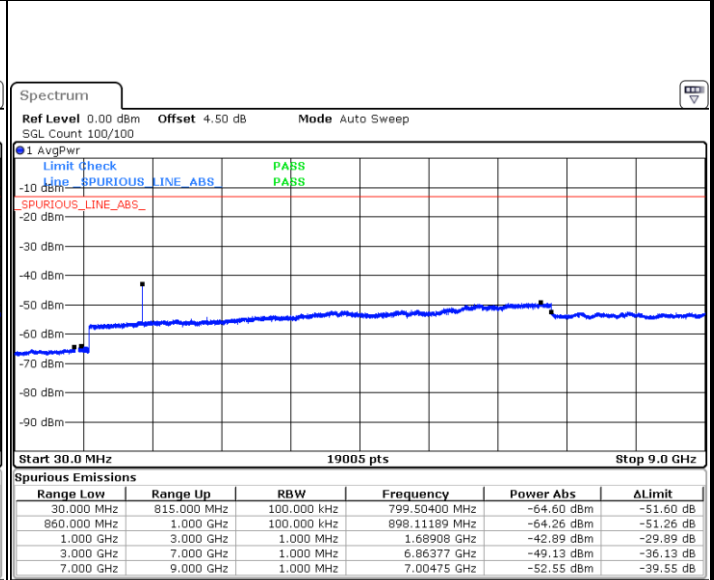

Date: 7 JUN 2017 22:59:26

LTE Band 5 / 5MHz

Lowest Channel / QPSK

Lowest Channel / 16QAM

Date: 7 JUN 2017 23:07:36

Date: 7 JUN 2017 23:08:31

Middle Channel / QPSK

Middle Channel / 16QAM

Date: 7 JUN 2017 23:10:08

Date: 7 JUN 2017 23:11:03

LTE Band 5 / 5MHz

Highest Channel / QPSK

Date: 7 JUN 2017 23:19:13

Highest Channel / 16QAM

Date: 7 JUN 2017 23:20:09

LTE Band 5 / 10MHz

Lowest Channel / QPSK

Date: 7 JUN 2017 23:28:18

Lowest Channel / 16QAM

Date: 7 JUN 2017 23:29:13

LTE Band 5 / 10MHz

Middle Channel / QPSK

Middle Channel / 16QAM

Date: 7 JUN 2017 23:30:50

Date: 7 JUN 2017 23:31:45

Highest Channel / QPSK

Highest Channel / 16QAM

Date: 7 JUN 2017 23:39:54

Date: 7 JUN 2017 23:40:49

LTE Band 7 / 5MHz

Lowest Channel / QPSK

Lowest Channel / 16QAM