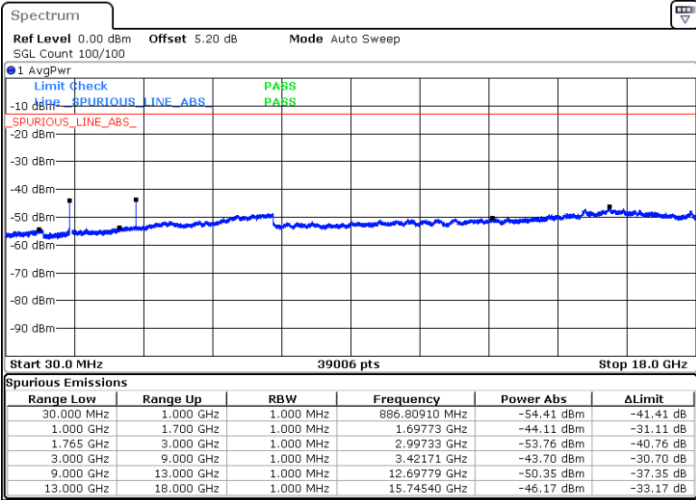

LTE Band 4 / 10MHz

Middle Channel / QPSK

Middle Channel / 16QAM

Date: 7 JUN 2017 20:40:31

Date: 7 JUN 2017 20:41:27

Highest Channel / QPSK

Highest Channel / 16QAM

Date: 7 JUN 2017 20:47:38

Date: 7 JUN 2017 20:48:33

LTE Band 4 / 15MHz

Lowest Channel / QPSK

Lowest Channel / 16QAM

Date: 7 JUN 2017 20:54:42

Date: 7 JUN 2017 20:55:38

Middle Channel / QPSK

Middle Channel / 16QAM

Date: 7 JUN 2017 20:57:15

Date: 7 JUN 2017 20:58:10

LTE Band 4 / 15MHz

Highest Channel / QPSK

Date: 7 JUN 2017 21:04:19

Highest Channel / 16QAM

Date: 7 JUN 2017 21:05:15

LTE Band 4 / 20MHz