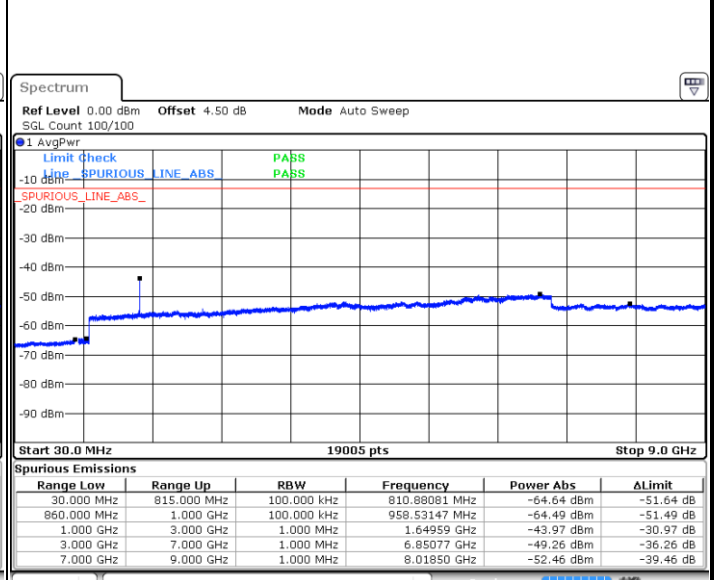

Date: 7 JUN 2017 22:59:26

LTE Band 5 / 5MHz

Lowest Channel / QPSK

Lowest Channel / 16QAM

Date: 7 JUN 2017 23:07:36

Date: 7 JUN 2017 23:08:31

Middle Channel / QPSK

Middle Channel / 16QAM

Date: 7 JUN 2017 23:10:08

Date: 7 JUN 2017 23:11:03

LTE Band 5 / 5MHz

Highest Channel / QPSK

Date: 7 JUN 2017 23:19:13

Highest Channel / 16QAM

Date: 7 JUN 2017 23:20:09

LTE Band 5 / 10MHz

Lowest Channel / QPSK

Date: 7 JUN 2017 23:28:18

Lowest Channel / 16QAM

Date: 7 JUN 2017 23:29:13

LTE Band 5 / 10MHz

Middle Channel / QPSK

Middle Channel / 16QAM

Date: 7 JUN 2017 23:30:50

Date: 7 JUN 2017 23:31:45

Highest Channel / QPSK

Highest Channel / 16QAM

Date: 7 JUN 2017 23:39:54

Date: 7 JUN 2017 23:40:49

LTE Band 7 / 5MHz

Lowest Channel / QPSK

Lowest Channel / 16QAM