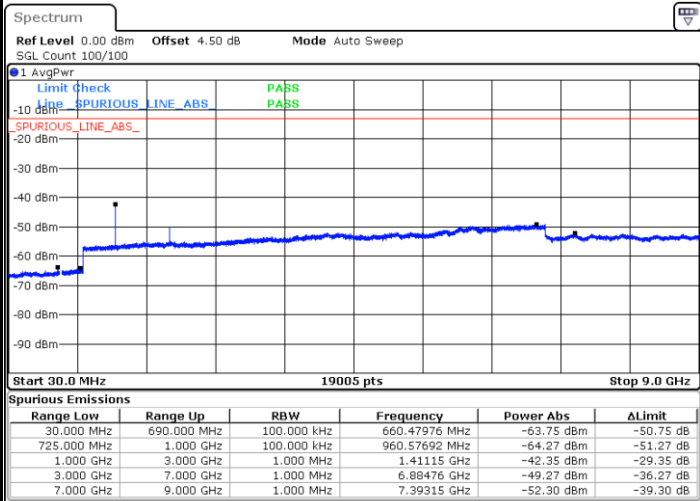

LTE Band 12 / 3MHz

Middle Channel / QPSK

Middle Channel / 16QAM

Date: 8 JUN 2017 09:48:45

Date: 8 JUN 2017 09:47:50

Highest Channel / QPSK

Highest Channel / 16QAM

Date: 8 JUN 2017 09:49:40

Date: 8 JUN 2017 09:50:35

LTE Band 12 / 5MHz

Lowest Channel / QPSK

Lowest Channel / 16QAM

Date: 8 JUN 2017 10:02:40

Date: 8 JUN 2017 10:03:35

Middle Channel / QPSK

Middle Channel / 16QAM

Date: 8 JUN 2017 10:05:25

Date: 8 JUN 2017 10:04:30

LTE Band 12 / 5MHz

Highest Channel / QPSK

Date: 8 JUN 2017 10:06:20

Highest Channel / 16QAM

Date: 8 JUN 2017 10:07:15

LTE Band 12 / 10MHz