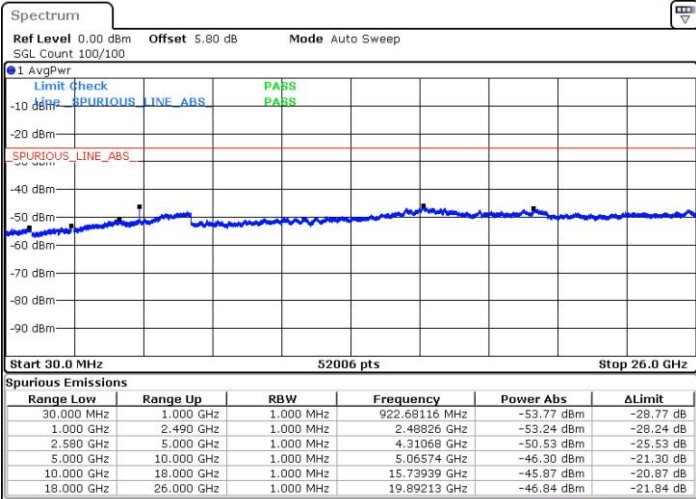

Lowest Channel / QPSK

Date: 7 JUN 2017 23:28:18

Lowest Channel / 16QAM

Date: 7 JUN 2017 23:29:13

LTE Band 5 / 10MHz

Middle Channel / QPSK

Middle Channel / 16QAM

Date: 7 JUN 2017 23:30:50

Date: 7 JUN 2017 23:31:45

Highest Channel / QPSK

Highest Channel / 16QAM

Date: 7 JUN 2017 23:39:54

Date: 7 JUN 2017 23:40:49

LTE Band 7 / 5MHz

Lowest Channel / QPSK

Lowest Channel / 16QAM

Date: 7 JUN 2017 14:53:45

Date: 7 JUN 2017 14:54:41

Middle Channel / QPSK

Middle Channel / 16QAM

Date: 7 JUN 2017 14:56:31

Date: 7 JUN 2017 14:55:36

LTE Band 7 / 5MHz

Highest Channel / QPSK

Date: 7 JUN 2017 14:57:26

Highest Channel / 16QAM

Date: 7 JUN 2017 14:58:21

LTE Band 7 / 10MHz

Lowest Channel / QPSK

Date: 7 JUN 2017 15:10:40

Lowest Channel / 16QAM

Date: 7 JUN 2017 15:11:35