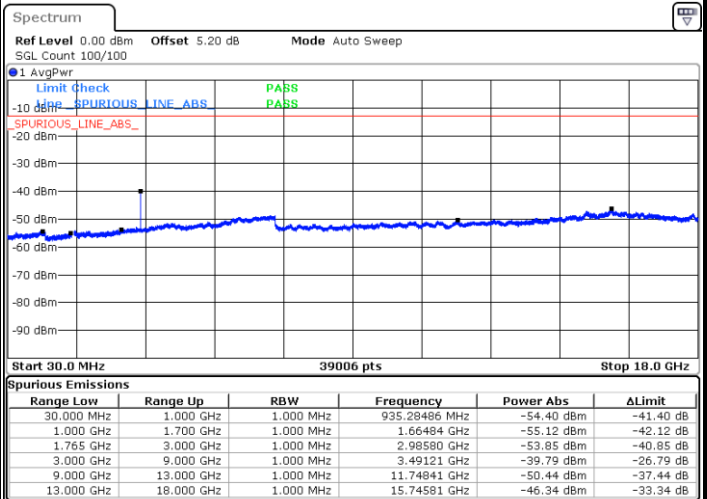

LTE Band 4 / 10MHz

Middle Channel / QPSK

Middle Channel / 16QAM

Date: 7 JUN 2017 20:40:31

Date: 7 JUN 2017 20:41:27

Highest Channel / QPSK

Highest Channel / 16QAM

Date: 7 JUN 2017 20:47:38

Date: 7 JUN 2017 20:48:33

LTE Band 4 / 15MHz

Lowest Channel / QPSK

Lowest Channel / 16QAM

Date: 7 JUN 2017 20:54:42

Date: 7 JUN 2017 20:55:38

Middle Channel / QPSK

Middle Channel / 16QAM

Date: 7 JUN 2017 20:57:15

Date: 7 JUN 2017 20:58:10

LTE Band 4 / 15MHz

Highest Channel / QPSK

Date: 7 JUN 2017 21:04:19

Highest Channel / 16QAM

Date: 7 JUN 2017 21:05:15

LTE Band 4 / 20MHz