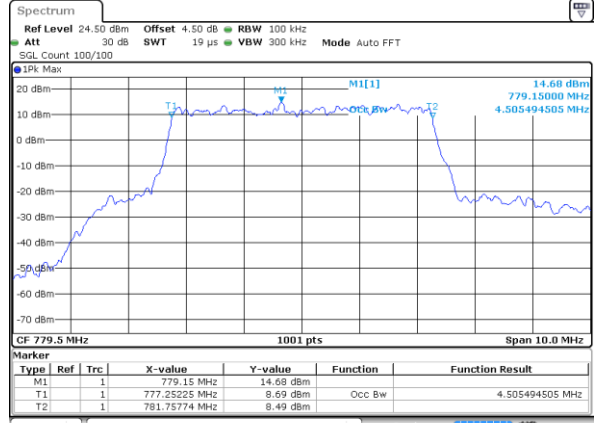

Date: 8 JUN 2017 10:16:51

Highest Channel / 10MHz / QPSK

Date: 8 JUN 2017 10:17:12

Highest Channel / 10MHz / 16QAM

Date: 8 JUN 2017 10:17:22

LTE Band 13

Lowest Channel / 5MHz / QPSK

Date: 7 JUN 2017 16:24:19

Lowest Channel / 5MHz / 16QAM

Date: 7 JUN 2017 16:34:59

Middle Channel / 5MHz / QPSK

Date: 7 JUN 2017 16:32:49

Middle Channel / 5MHz / 16QAM

Date: 7 JUN 2017 16:32:21

Highest Channel / 5MHz / QPSK

Date: 7 JUN 2017 16:33:19