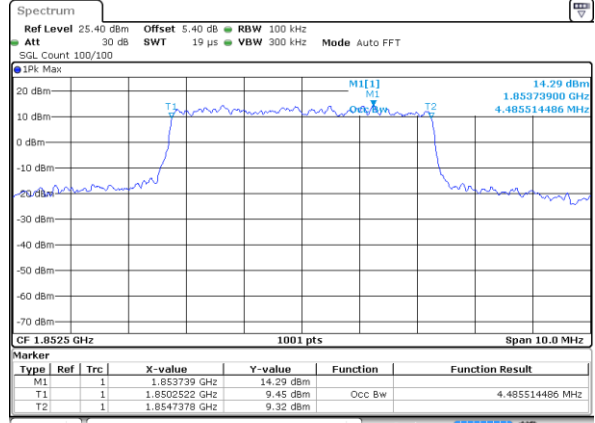

Date: 8 JUN 2017 15:32:42

Highest Channel / 3MHz / 16QAM

Date: 8 JUN 2017 15:32:22

LTE Band 25

Lowest Channel / 5MHz / QPSK

Date: 8 JUN 2017 15:33:04

Lowest Channel / 5MHz / 16QAM

Date: 8 JUN 2017 15:33:25

Middle Channel / 5MHz / QPSK

Date: 8 JUN 2017 15:34:06

Middle Channel / 5MHz / 16QAM

Date: 8 JUN 2017 15:33:46

Highest Channel / 5MHz / QPSK

Date: 8 JUN 2017 15:34:27

Highest Channel / 5MHz / 16QAM

Date: 8 JUN 2017 15:34:47