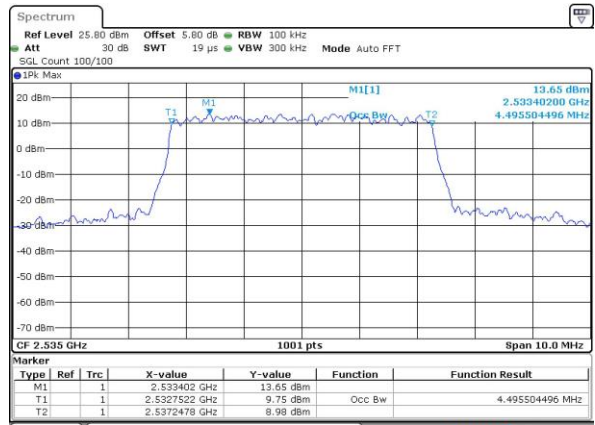

Date: 7 JUN 2017 23:29:34

Highest Channel / 10MHz / QPSK

Date: 7 JUN 2017 23:31:56

Highest Channel / 10MHz / 16QAM

Date: 7 JUN 2017 23:32:06

LTE Band 7

Lowest Channel / 5MHz / QPSK

Date: 7 JUN 2017 14:41:37

Lowest Channel / 5MHz / 16QAM

Date: 7 JUN 2017 14:42:00

Middle Channel / 5MHz / QPSK

Date: 7 JUN 2017 14:42:43

Middle Channel / 5MHz / 16QAM

Date: 7 JUN 2017 14:42:22

Highest Channel / 5MHz / QPSK

Date: 7 JUN 2017 14:43:05

Highest Channel / 5MHz / 16QAM

Date: 7 JUN 2017 14:43:27

LTE Band 7

Lowest Channel / 10MHz / QPSK

Date: 7 JUN 2017 14:58:33

Lowest Channel / 10MHz / 16QAM

Date: 7 JUN 2017 14:58:55

Middle Channel / 10MHz / QPSK

Date: 7 JUN 2017 14:59:39

Middle Channel / 10MHz / 16QAM

Date: 7 JUN 2017 14:59:17

Highest Channel / 10MHz / QPSK

Date: 7 JUN 2017 15:00:00

Highest Channel / 10MHz / 16QAM

Date: 7 JUN 2017 15:00:22

LTE Band 7