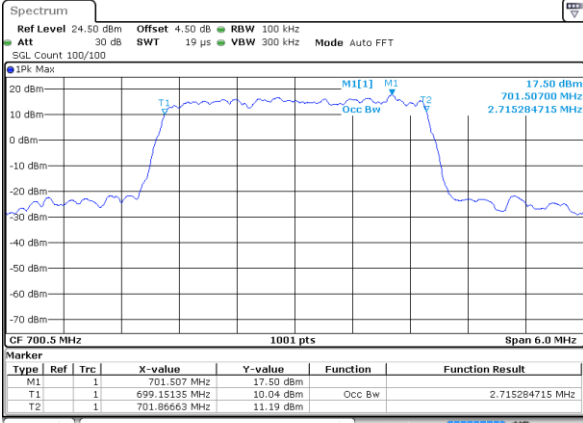

Middle Channel / 1.4MHz / 16QAM

Date: 8 JUN 2017 09:26:48

Highest Channel / 1.4MHz / QPSK

Date: 8 JUN 2017 09:27:09

Highest Channel / 1.4MHz / 16QAM

Date: 8 JUN 2017 09:27:20

LTE Band 12

Lowest Channel / 3MHz / QPSK