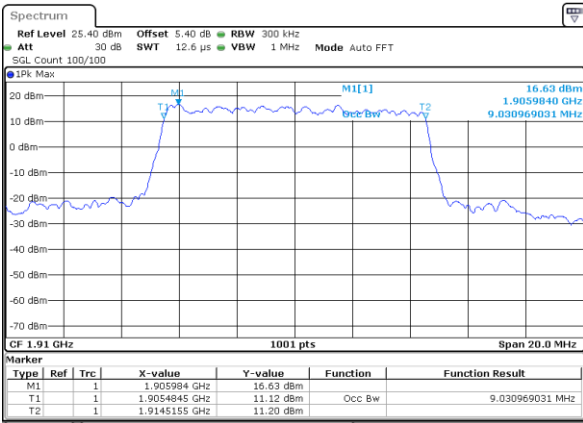

LTE Band 25

Lowest Channel / 10MHz / QPSK

Date: 8 JUN 2017 15:35:31

Lowest Channel / 10MHz / 16QAM

Date: 8 JUN 2017 15:35:09

Middle Channel / 10MHz / QPSK

Date: 8 JUN 2017 15:36:31

Middle Channel / 10MHz / 16QAM

Date: 8 JUN 2017 15:36:11

Highest Channel / 10MHz / QPSK

Date: 8 JUN 2017 15:36:53

Highest Channel / 10MHz / 16QAM

Date: 8 JUN 2017 15:37:13

LTE Band 25

Lowest Channel / 15MHz / QPSK

Date: 8 JUN 2017 15:37:55