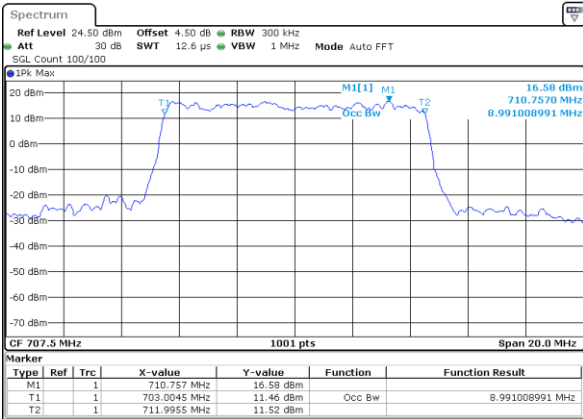

LTE Band 12

Lowest Channel / 10MHz / QPSK

Date: 8 JUN 2017 10:16:30

Lowest Channel / 10MHz / 16QAM

Date: 8 JUN 2017 10:16:40

Middle Channel / 10MHz / QPSK

Date: 8 JUN 2017 10:17:01

Middle Channel / 10MHz / 16QAM

Date: 8 JUN 2017 10:16:51

Highest Channel / 10MHz / QPSK

Date: 8 JUN 2017 10:17:12

Highest Channel / 10MHz / 16QAM

Date: 8 JUN 2017 10:17:22

LTE Band 13

Lowest Channel / 5MHz / QPSK

Date: 7 JUN 2017 16:24:19