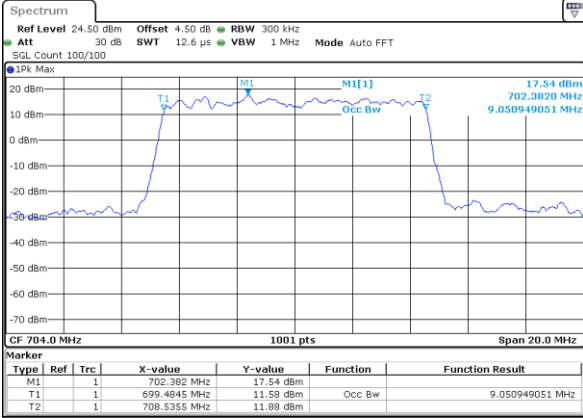

Date: 8 JUN 2017 09:43:51

Highest Channel / 3MHz / 16QAM

Date: 8 JUN 2017 09:44:02

LTE Band 12

Lowest Channel / 5MHz / QPSK

Date: 8 JUN 2017 09:59:49

Lowest Channel / 5MHz / 16QAM

Date: 8 JUN 2017 10:00:00

Middle Channel / 5MHz / QPSK

Date: 8 JUN 2017 10:00:21

Middle Channel / 5MHz / 16QAM

Date: 8 JUN 2017 10:00:11

Highest Channel / 5MHz / QPSK

Date: 8 JUN 2017 10:00:32

Highest Channel / 5MHz / 16QAM

Date: 8 JUN 2017 10:00:42

LTE Band 12

Lowest Channel / 10MHz / QPSK

Date: 8 JUN 2017 10:16:30

Lowest Channel / 10MHz / 16QAM

Date: 8 JUN 2017 10:16:40

Middle Channel / 10MHz / QPSK

Date: 8 JUN 2017 10:17:01

Middle Channel / 10MHz / 16QAM

Date: 8 JUN 2017 10:16:51

Highest Channel / 10MHz / QPSK

Date: 8 JUN 2017 10:17:12

Highest Channel / 10MHz / 16QAM

Date: 8 JUN 2017 10:17:22

LTE Band 13

Lowest Channel / 5MHz / QPSK

Date: 7 JUN 2017 16:24:19