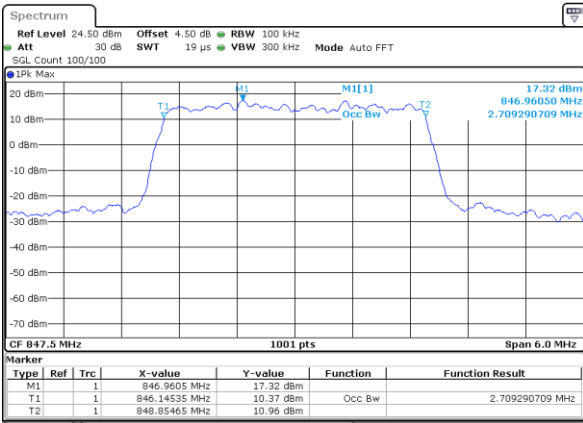

Highest Channel / 1.4MHz / QPSK

Date: 8 JUN 2017 19:22:14

Highest Channel / 1.4MHz / 16QAM

Date: 8 JUN 2017 19:22:34

LTE Band 26

Lowest Channel / 3MHz / QPSK

Date: 8 JUN 2017 19:38:19

Lowest Channel / 3MHz / 16QAM

Date: 8 JUN 2017 19:38:39

Middle Channel / 3MHz / QPSK

Date: 8 JUN 2017 19:39:01

Middle Channel / 3MHz / 16QAM

Date: 8 JUN 2017 19:39:22

Highest Channel / 3MHz / QPSK

Date: 8 JUN 2017 19:39:53

Highest Channel / 3MHz / 16QAM

Date: 8 JUN 2017 19:40:23

LTE Band 26

Lowest Channel / 5MHz / QPSK

Date: 8 JUN 2017 20:02:56

Lowest Channel / 5MHz / 16QAM

Date: 8 JUN 2017 20:03:16

Middle Channel / 5MHz / QPSK

Date: 8 JUN 2017 20:03:38