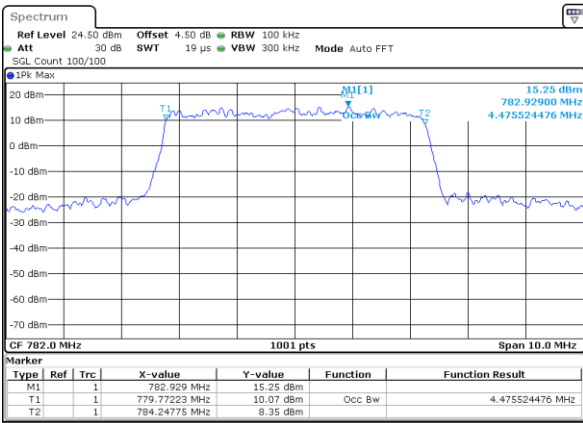

Date: 8 JUN 2017 10:16:51

Highest Channel / 10MHz / QPSK

Date: 8 JUN 2017 10:17:12

Highest Channel / 10MHz / 16QAM

Date: 8 JUN 2017 10:17:22

LTE Band 13

Lowest Channel / 5MHz / QPSK

Date: 7 JUN 2017 16:24:19

Lowest Channel / 5MHz / 16QAM

Date: 7 JUN 2017 16:34:59

Middle Channel / 5MHz / QPSK

Date: 7 JUN 2017 16:32:49

Middle Channel / 5MHz / 16QAM

Date: 7 JUN 2017 16:32:21

Highest Channel / 5MHz / QPSK

Date: 7 JUN 2017 16:33:19