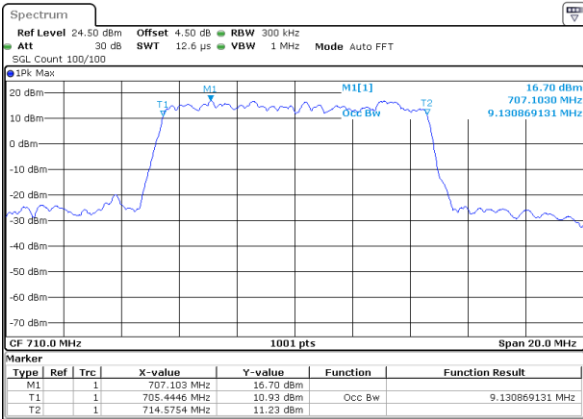

Highest Channel / 5MHz / QPSK

Date: 7 JUN 2017 17:07:18

Highest Channel / 5MHz / 16QAM

Date: 7 JUN 2017 17:07:29

LTE Band 17

Lowest Channel / 10MHz / QPSK

Date: 7 JUN 2017 17:14:22

Lowest Channel / 10MHz / 16QAM

Date: 7 JUN 2017 17:14:33

Middle Channel / 10MHz / QPSK

Date: 7 JUN 2017 17:21:26

Middle Channel / 10MHz / 16QAM

Date: 7 JUN 2017 17:21:37

Highest Channel / 10MHz / QPSK

Date: 7 JUN 2017 17:23:58

Highest Channel / 10MHz / 16QAM