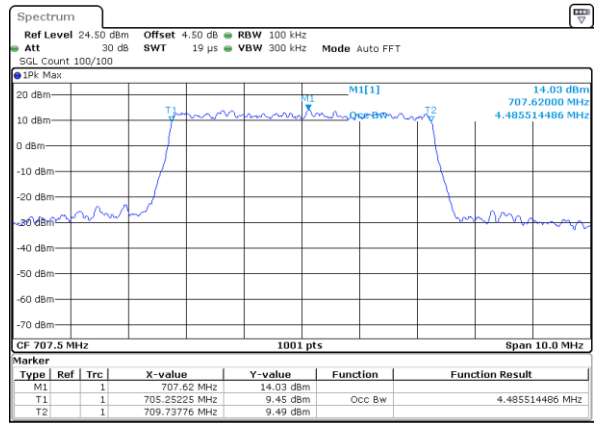

Middle Channel / 5MHz / 16QAM

Date: 8 JUN 2017 10:00:11