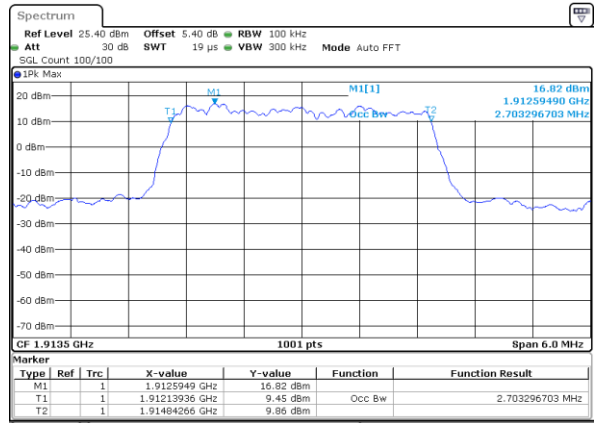

Middle Channel / 1.4MHz / 16QAM

Date: 8 JUN 2017 15:28:54

Highest Channel / 1.4MHz / QPSK

Date: 8 JUN 2017 15:29:38

Highest Channel / 1.4MHz / 16QAM

Date: 8 JUN 2017 15:29:59

LTE Band 25

Lowest Channel / 3MHz / QPSK

Date: 8 JUN 2017 15:30:51

Lowest Channel / 3MHz / 16QAM

Date: 8 JUN 2017 15:30:27

Middle Channel / 3MHz / QPSK

Date: 8 JUN 2017 15:31:41

Middle Channel / 3MHz / 16QAM

Date: 8 JUN 2017 15:32:00

Highest Channel / 3MHz / QPSK

Date: 8 JUN 2017 15:32:42

Highest Channel / 3MHz / 16QAM

Date: 8 JUN 2017 15:32:22

LTE Band 25

Lowest Channel / 5MHz / QPSK

Date: 8 JUN 2017 15:33:04

Lowest Channel / 5MHz / 16QAM

Date: 8 JUN 2017 15:33:25