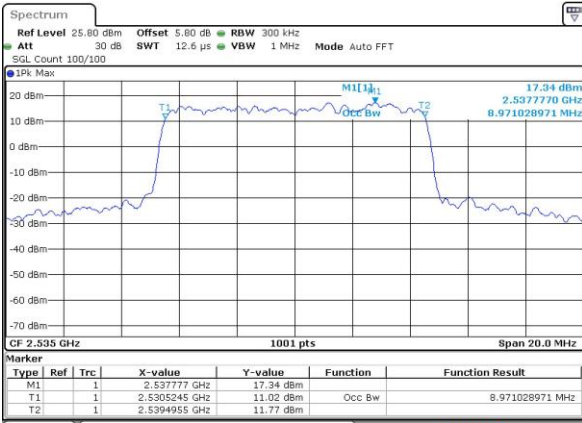

Highest Channel / 5MHz / 16QAM

Date: 7 JUN 2017 14:43:27

LTE Band 7

Lowest Channel / 10MHz / QPSK

Date: 7 JUN 2017 14:58:33

Lowest Channel / 10MHz / 16QAM

Date: 7 JUN 2017 14:58:55

Middle Channel / 10MHz / QPSK

Date: 7 JUN 2017 14:59:39

Middle Channel / 10MHz / 16QAM

Date: 7 JUN 2017 14:59:17

Highest Channel / 10MHz / QPSK

Date: 7 JUN 2017 15:00:00

Highest Channel / 10MHz / 16QAM

Date: 7 JUN 2017 15:00:22

LTE Band 7