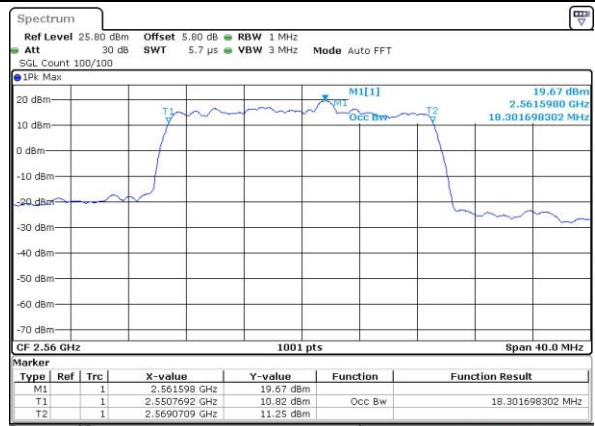

Highest Channel / 15MHz / QPSK

Date: 7 JUN 2017 15:17:17

Highest Channel / 15MHz / 16QAM

Date: 7 JUN 2017 15:16:55

LTE Band 7

Lowest Channel / 20MHz / QPSK

Date: 7 JUN 2017 15:44:58

Lowest Channel / 20MHz / 16QAM

Date: 7 JUN 2017 15:44:36

Middle Channel / 20MHz / QPSK

Date: 7 JUN 2017 15:45:20

Middle Channel / 20MHz / 16QAM

Date: 7 JUN 2017 15:45:42

Highest Channel / 20MHz / QPSK

Date: 7 JUN 2017 15:46:25

Highest Channel / 20MHz / 16QAM

Date: 7 JUN 2017 15:46:03

LTE Band 12

Lowest Channel / 1.4MHz / QPSK

Date: 8 JUN 2017 09:26:27

Lowest Channel / 1.4MHz / 16QAM

Date: 8 JUN 2017 09:26:38

Middle Channel / 1.4MHz / QPSK

Date: 8 JUN 2017 09:26:59