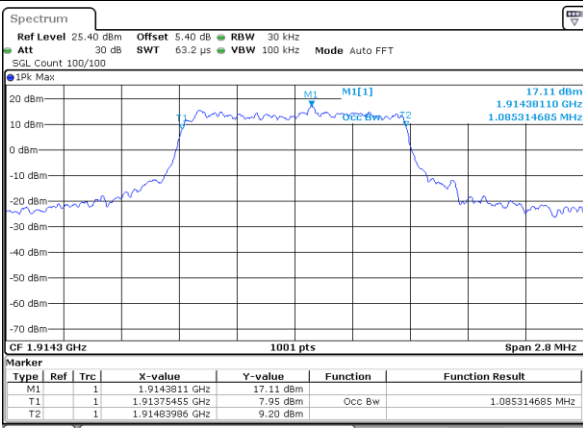

Date: 7 JUN 2017 17:24:09

LTE Band 25

Lowest Channel / 1.4MHz / QPSK

Date: 8 JUN 2017 15:27:49

Lowest Channel / 1.4MHz / 16QAM

Date: 8 JUN 2017 15:28:21

Middle Channel / 1.4MHz / QPSK

Date: 8 JUN 2017 15:29:16

Middle Channel / 1.4MHz / 16QAM

Date: 8 JUN 2017 15:28:54

Highest Channel / 1.4MHz / QPSK

Date: 8 JUN 2017 15:29:38

Highest Channel / 1.4MHz / 16QAM

Date: 8 JUN 2017 15:29:59

LTE Band 25

Lowest Channel / 3MHz / QPSK