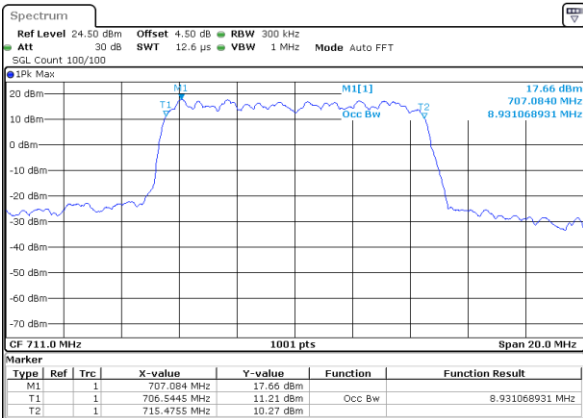

LTE Band 12

Lowest Channel / 10MHz / QPSK

Date: 8 JUN 2017 10:16:30

Lowest Channel / 10MHz / 16QAM

Date: 8 JUN 2017 10:16:40

Middle Channel / 10MHz / QPSK

Date: 8 JUN 2017 10:17:01

Middle Channel / 10MHz / 16QAM

Date: 8 JUN 2017 10:16:51

Highest Channel / 10MHz / QPSK

Date: 8 JUN 2017 10:17:12

Highest Channel / 10MHz / 16QAM

Date: 8 JUN 2017 10:17:22

LTE Band 13

Lowest Channel / 5MHz / QPSK

Date: 7 JUN 2017 16:24:19