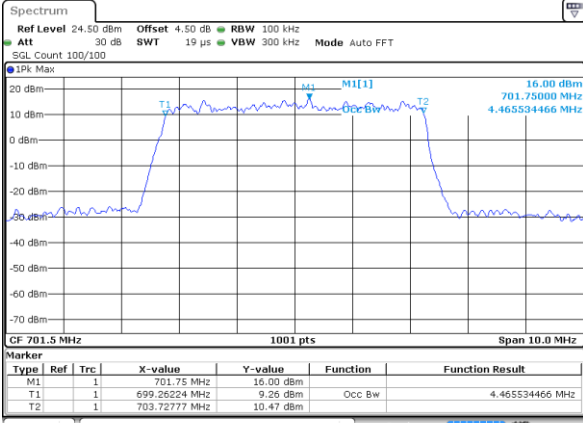

Date: 8 JUN 2017 09:43:51

Highest Channel / 3MHz / 16QAM

Date: 8 JUN 2017 09:44:02

LTE Band 12

Lowest Channel / 5MHz / QPSK

Date: 8 JUN 2017 09:59:49

Lowest Channel / 5MHz / 16QAM

Date: 8 JUN 2017 10:00:00