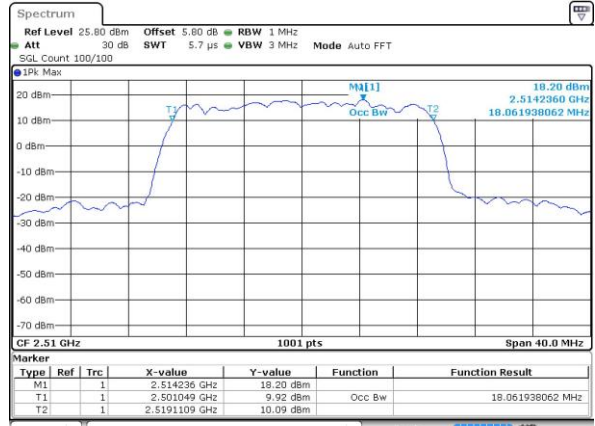

Highest Channel / 15MHz / QPSK

Date: 7 JUN 2017 15:17:17

Highest Channel / 15MHz / 16QAM

Date: 7 JUN 2017 15:16:55

LTE Band 7

Lowest Channel / 20MHz / QPSK

Date: 7 JUN 2017 15:44:58

Lowest Channel / 20MHz / 16QAM