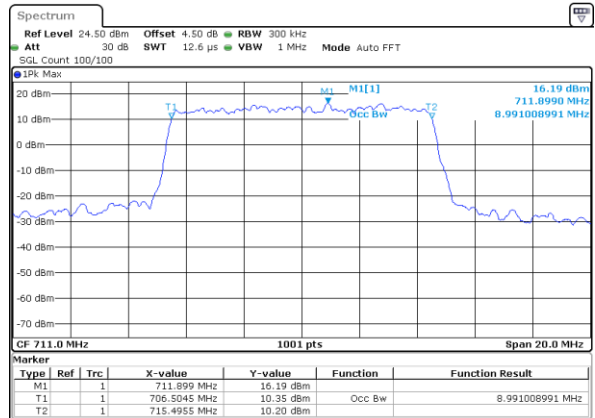

LTE Band 12

Lowest Channel / 10MHz / QPSK

Date: 8 JUN 2017 10:16:30

Lowest Channel / 10MHz / 16QAM

Date: 8 JUN 2017 10:16:40

Middle Channel / 10MHz / QPSK

Date: 8 JUN 2017 10:17:01

Middle Channel / 10MHz / 16QAM

Date: 8 JUN 2017 10:16:51

Highest Channel / 10MHz / QPSK

Date: 8 JUN 2017 10:17:12

Highest Channel / 10MHz / 16QAM

Date: 8 JUN 2017 10:17:22

LTE Band 13

Lowest Channel / 5MHz / QPSK

Date: 7 JUN 2017 16:24:19