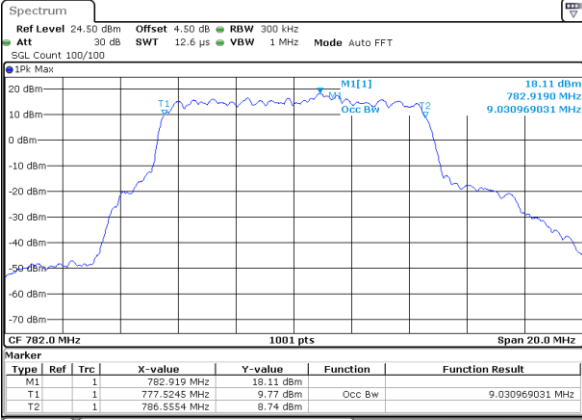

Highest Channel / 5MHz / 16QAM

Date: 7 JUN 2017 16:34:27

LTE Band 13

Middle Channel / 10MHz / QPSK

Date: 7 JUN 2017 16:52:36

Middle Channel / 10MHz / 16QAM

Date: 7 JUN 2017 16:53:09

LTE Band 17