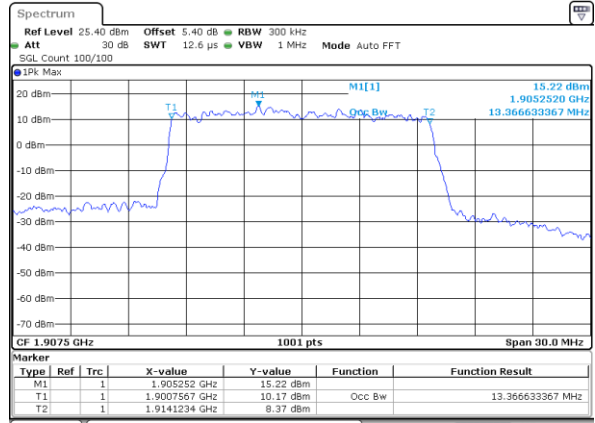

Date: 8 JUN 2017 15:36:11

Highest Channel / 10MHz / QPSK

Date: 8 JUN 2017 15:36:53

Highest Channel / 10MHz / 16QAM

Date: 8 JUN 2017 15:37:13

LTE Band 25

Lowest Channel / 15MHz / QPSK

Date: 8 JUN 2017 15:37:55

Lowest Channel / 15MHz / 16QAM

Date: 8 JUN 2017 15:37:35

Middle Channel / 15MHz / QPSK

Date: 8 JUN 2017 15:38:15

Middle Channel / 15MHz / 16QAM

Date: 8 JUN 2017 15:38:35

Highest Channel / 15MHz / QPSK

Date: 8 JUN 2017 15:39:17

Highest Channel / 15MHz / 16QAM

Date: 8 JUN 2017 15:38:56

LTE Band 25

Lowest Channel / 20MHz / QPSK

Date: 8 JUN 2017 15:39:43

Lowest Channel / 20MHz / 16QAM

Date: 8 JUN 2017 15:40:04

Middle Channel / 20MHz / QPSK