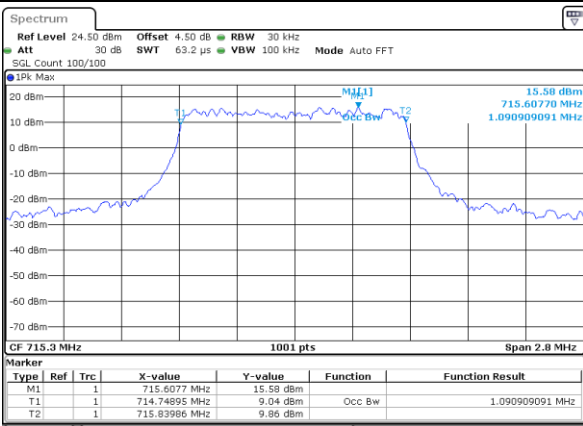

Date: 7 JUN 2017 15:46:03

LTE Band 12

Lowest Channel / 1.4MHz / QPSK

Date: 8 JUN 2017 09:26:27

Lowest Channel / 1.4MHz / 16QAM

Date: 8 JUN 2017 09:26:38

Middle Channel / 1.4MHz / QPSK

Date: 8 JUN 2017 09:26:59

Middle Channel / 1.4MHz / 16QAM

Date: 8 JUN 2017 09:26:48

Highest Channel / 1.4MHz / QPSK

Date: 8 JUN 2017 09:27:09

Highest Channel / 1.4MHz / 16QAM

Date: 8 JUN 2017 09:27:20

LTE Band 12

Lowest Channel / 3MHz / QPSK