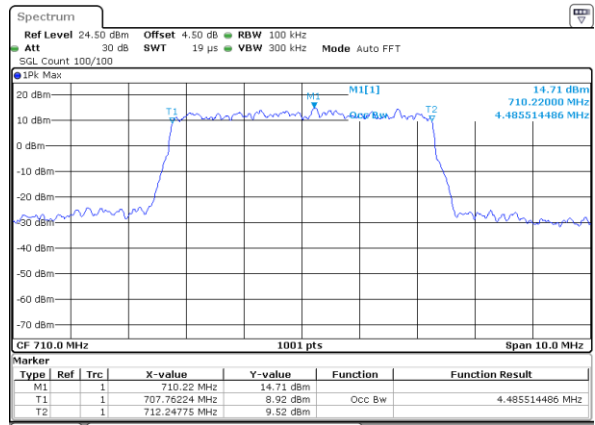

Highest Channel / 5MHz / 16QAM

Date: 7 JUN 2017 16:34:27

LTE Band 13

Middle Channel / 10MHz / QPSK

Date: 7 JUN 2017 16:52:36

Middle Channel / 10MHz / 16QAM

Date: 7 JUN 2017 16:53:09

LTE Band 17

Lowest Channel / 5MHz / QPSK

Date: 7 JUN 2017 16:57:42

Lowest Channel / 5MHz / 16QAM

Date: 7 JUN 2017 16:57:52

Middle Channel / 5MHz / QPSK

Date: 7 JUN 2017 17:04:46

Middle Channel / 5MHz / 16QAM

Date: 7 JUN 2017 17:04:56

Highest Channel / 5MHz / QPSK

Date: 7 JUN 2017 17:07:18

Highest Channel / 5MHz / 16QAM

Date: 7 JUN 2017 17:07:29

LTE Band 17

Lowest Channel / 10MHz / QPSK

Date: 7 JUN 2017 17:14:22

Lowest Channel / 10MHz / 16QAM