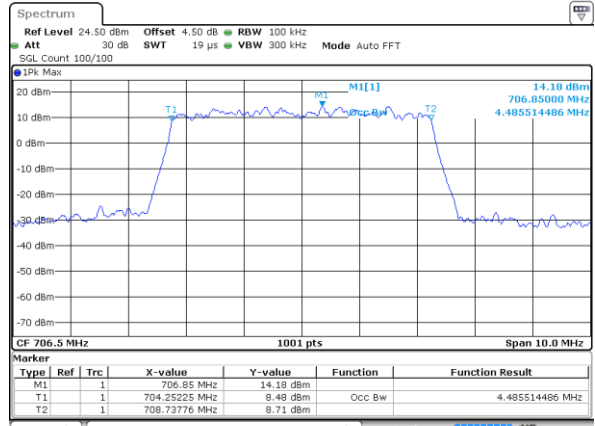

Lowest Channel / 5MHz / 16QAM

Date: 7 JUN 2017 16:57:52