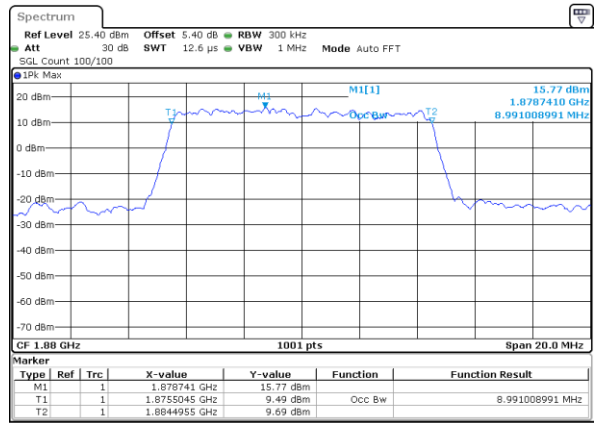

LTE Band 25

Lowest Channel / 10MHz / QPSK

Date: 8 JUN 2017 15:35:31

Lowest Channel / 10MHz / 16QAM

Date: 8 JUN 2017 15:35:09

Middle Channel / 10MHz / QPSK

Date: 8 JUN 2017 15:36:31

Middle Channel / 10MHz / 16QAM

Date: 8 JUN 2017 15:36:11

Highest Channel / 10MHz / QPSK

Date: 8 JUN 2017 15:36:53

Highest Channel / 10MHz / 16QAM

Date: 8 JUN 2017 15:37:13

LTE Band 25

Lowest Channel / 15MHz / QPSK

Date: 8 JUN 2017 15:37:55