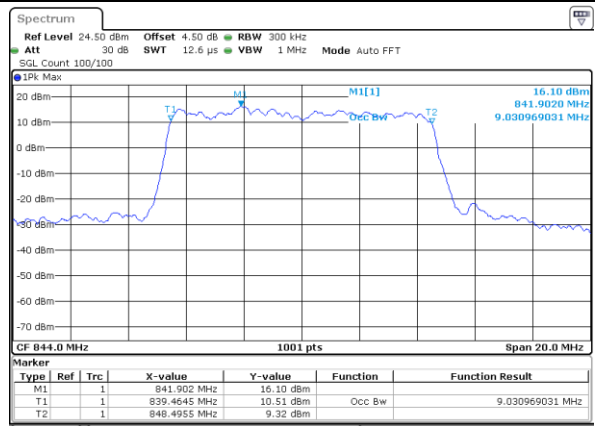

LTE Band 5

Lowest Channel / 10MHz / QPSK

Date: 7 JUN 2017 23:20:20

Lowest Channel / 10MHz / 16QAM

Date: 7 JUN 2017 23:20:30

Middle Channel / 10MHz / QPSK

Date: 7 JUN 2017 23:29:24

Middle Channel / 10MHz / 16QAM

Date: 7 JUN 2017 23:29:34

Highest Channel / 10MHz / QPSK

Date: 7 JUN 2017 23:31:56

Highest Channel / 10MHz / 16QAM

Date: 7 JUN 2017 23:32:06

LTE Band 7

Lowest Channel / 5MHz / QPSK

Date: 7 JUN 2017 14:41:37