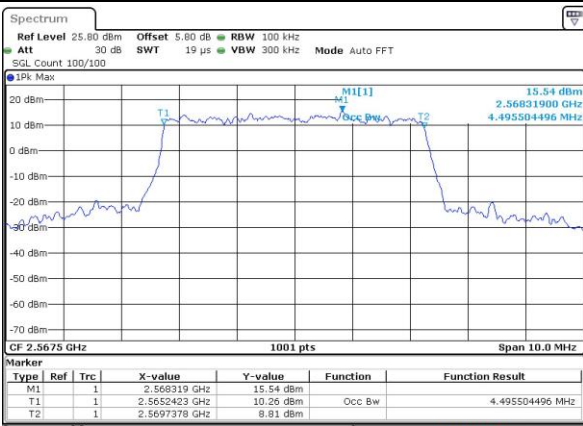

Date: 7 JUN 2017 23:29:34

Highest Channel / 10MHz / QPSK

Date: 7 JUN 2017 23:31:56

Highest Channel / 10MHz / 16QAM

Date: 7 JUN 2017 23:32:06

LTE Band 7

Lowest Channel / 5MHz / QPSK

Date: 7 JUN 2017 14:41:37

Lowest Channel / 5MHz / 16QAM

Date: 7 JUN 2017 14:42:00

Middle Channel / 5MHz / QPSK

Date: 7 JUN 2017 14:42:43

Middle Channel / 5MHz / 16QAM

Date: 7 JUN 2017 14:42:22

Highest Channel / 5MHz / QPSK

Date: 7 JUN 2017 14:43:05

Highest Channel / 5MHz / 16QAM

Date: 7 JUN 2017 14:43:27

LTE Band 7

Lowest Channel / 10MHz / QPSK

Date: 7 JUN 2017 14:58:33

Lowest Channel / 10MHz / 16QAM

Date: 7 JUN 2017 14:58:55

Middle Channel / 10MHz / QPSK