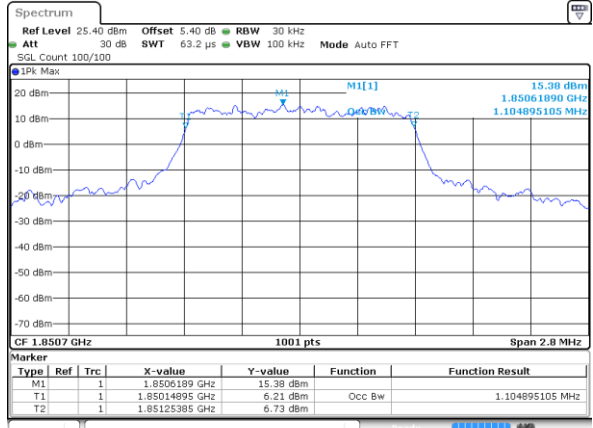

Date: 7 JUN 2017 17:24:09

LTE Band 25

Lowest Channel / 1.4MHz / QPSK

Date: 8 JUN 2017 15:27:49

Lowest Channel / 1.4MHz / 16QAM

Date: 8 JUN 2017 15:28:21

Middle Channel / 1.4MHz / QPSK

Date: 8 JUN 2017 15:29:16

Middle Channel / 1.4MHz / 16QAM

Date: 8 JUN 2017 15:28:54

Highest Channel / 1.4MHz / QPSK

Date: 8 JUN 2017 15:29:38

Highest Channel / 1.4MHz / 16QAM

Date: 8 JUN 2017 15:29:59

LTE Band 25

Lowest Channel / 3MHz / QPSK