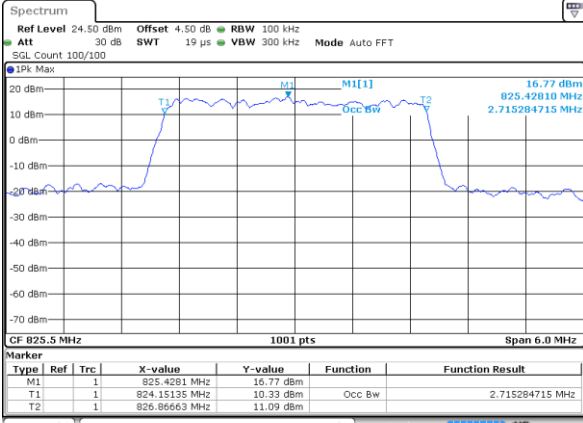

Lowest Channel / 1.4MHz / QPSK

Date: 8 JUN 2017 19:20:41

Lowest Channel / 1.4MHz / 16QAM

Date: 8 JUN 2017 19:21:09

Middle Channel / 1.4MHz / QPSK

Date: 8 JUN 2017 19:21:31

Middle Channel / 1.4MHz / 16QAM

Date: 8 JUN 2017 19:21:50

Highest Channel / 1.4MHz / QPSK

Date: 8 JUN 2017 19:22:14

Highest Channel / 1.4MHz / 16QAM

Date: 8 JUN 2017 19:22:34

LTE Band 26

Lowest Channel / 3MHz / QPSK

Date: 8 JUN 2017 19:38:19

Lowest Channel / 3MHz / 16QAM