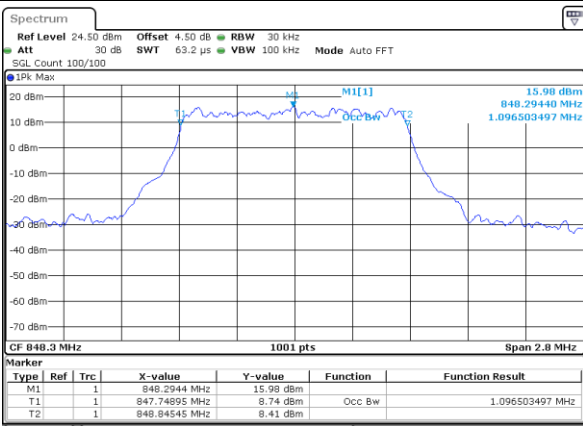

Date: 8 JUN 2017 15:40:47

Middle Channel / 20MHz / 16QAM

Date: 8 JUN 2017 15:40:27

Highest Channel / 20MHz / QPSK

Date: 8 JUN 2017 15:41:07

Highest Channel / 20MHz / 16QAM

Date: 8 JUN 2017 15:41:39

LTE Band 26

Lowest Channel / 1.4MHz / QPSK

Date: 8 JUN 2017 19:20:41

Lowest Channel / 1.4MHz / 16QAM

Date: 8 JUN 2017 19:21:09

Middle Channel / 1.4MHz / QPSK

Date: 8 JUN 2017 19:21:31

Middle Channel / 1.4MHz / 16QAM

Date: 8 JUN 2017 19:21:50

Highest Channel / 1.4MHz / QPSK

Date: 8 JUN 2017 19:22:14

Highest Channel / 1.4MHz / 16QAM

Date: 8 JUN 2017 19:22:34

LTE Band 26

Lowest Channel / 3MHz / QPSK

Date: 8 JUN 2017 19:38:19

Lowest Channel / 3MHz / 16QAM