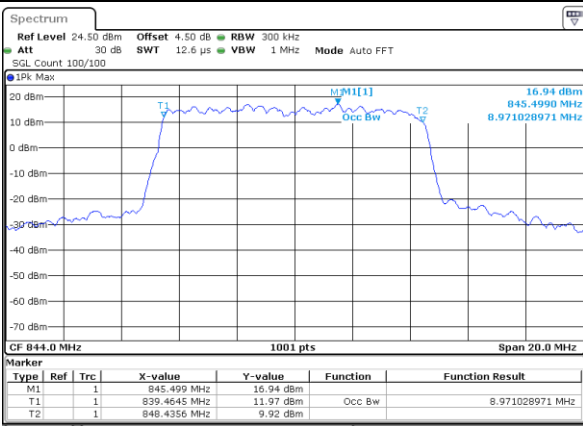

LTE Band 5

Lowest Channel / 10MHz / QPSK

Date: 7 JUN 2017 23:20:20

Lowest Channel / 10MHz / 16QAM

Date: 7 JUN 2017 23:20:30

Middle Channel / 10MHz / QPSK

Date: 7 JUN 2017 23:29:24

Middle Channel / 10MHz / 16QAM

Date: 7 JUN 2017 23:29:34

Highest Channel / 10MHz / QPSK

Date: 7 JUN 2017 23:31:56

Highest Channel / 10MHz / 16QAM

Date: 7 JUN 2017 23:32:06

LTE Band 7

Lowest Channel / 5MHz / QPSK

Date: 7 JUN 2017 14:41:37