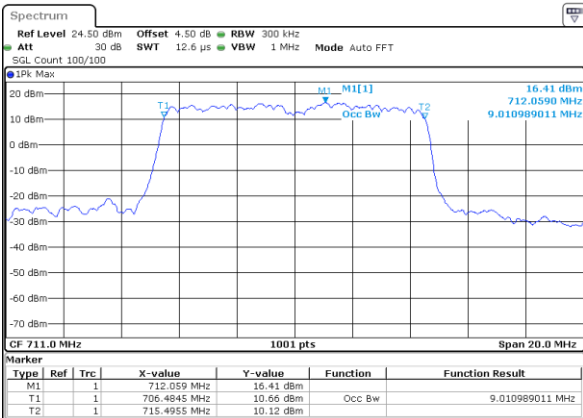

Highest Channel / 5MHz / QPSK

Date: 7 JUN 2017 17:07:18

Highest Channel / 5MHz / 16QAM

Date: 7 JUN 2017 17:07:29

LTE Band 17

Lowest Channel / 10MHz / QPSK

Date: 7 JUN 2017 17:14:22

Lowest Channel / 10MHz / 16QAM

Date: 7 JUN 2017 17:14:33

Middle Channel / 10MHz / QPSK

Date: 7 JUN 2017 17:21:26

Middle Channel / 10MHz / 16QAM

Date: 7 JUN 2017 17:21:37

Highest Channel / 10MHz / QPSK

Date: 7 JUN 2017 17:23:58

Highest Channel / 10MHz / 16QAM

Date: 7 JUN 2017 17:24:09

LTE Band 25

Lowest Channel / 1.4MHz / QPSK

Date: 8 JUN 2017 15:27:49

Lowest Channel / 1.4MHz / 16QAM

Date: 8 JUN 2017 15:28:21

Middle Channel / 1.4MHz / QPSK

Date: 8 JUN 2017 15:29:16

Middle Channel / 1.4MHz / 16QAM

Date: 8 JUN 2017 15:28:54

Highest Channel / 1.4MHz / QPSK

Date: 8 JUN 2017 15:29:38

Highest Channel / 1.4MHz / 16QAM

Date: 8 JUN 2017 15:29:59

LTE Band 25

Lowest Channel / 3MHz / QPSK