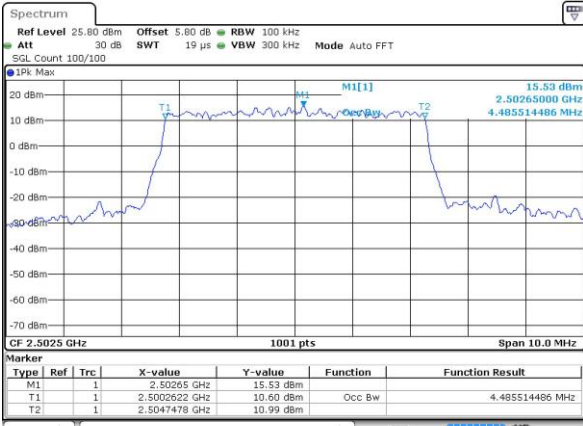

Date: 7 JUN 2017 23:29:34

Highest Channel / 10MHz / QPSK

Date: 7 JUN 2017 23:31:56

Highest Channel / 10MHz / 16QAM

Date: 7 JUN 2017 23:32:06

LTE Band 7

Lowest Channel / 5MHz / QPSK

Date: 7 JUN 2017 14:41:37