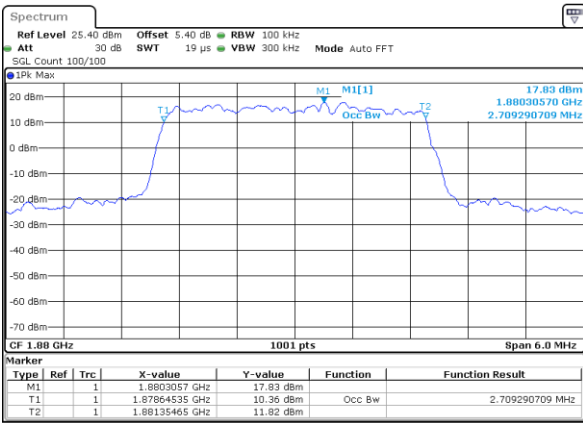

Date: 7 JUN 2017 17:24:09

LTE Band 25

Lowest Channel / 1.4MHz / QPSK

Date: 8 JUN 2017 15:27:49

Lowest Channel / 1.4MHz / 16QAM

Date: 8 JUN 2017 15:28:21

Middle Channel / 1.4MHz / QPSK

Date: 8 JUN 2017 15:29:16

Middle Channel / 1.4MHz / 16QAM

Date: 8 JUN 2017 15:28:54

Highest Channel / 1.4MHz / QPSK

Date: 8 JUN 2017 15:29:38

Highest Channel / 1.4MHz / 16QAM

Date: 8 JUN 2017 15:29:59

LTE Band 25

Lowest Channel / 3MHz / QPSK

Date: 8 JUN 2017 15:30:51

Lowest Channel / 3MHz / 16QAM

Date: 8 JUN 2017 15:30:27

Middle Channel / 3MHz / QPSK

Date: 8 JUN 2017 15:31:41

Middle Channel / 3MHz / 16QAM

Date: 8 JUN 2017 15:32:00

Highest Channel / 3MHz / QPSK