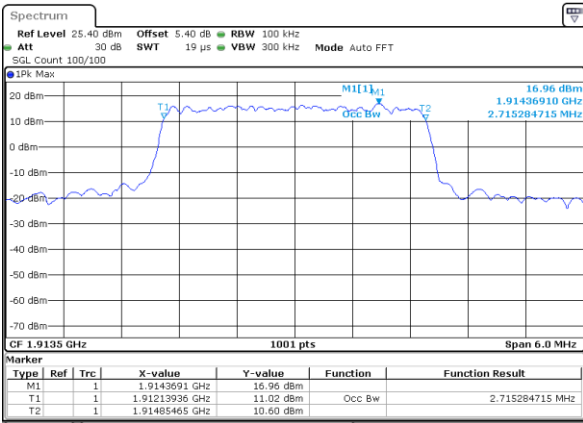

Middle Channel / 1.4MHz / 16QAM

Date: 8 JUN 2017 15:28:54

Highest Channel / 1.4MHz / QPSK

Date: 8 JUN 2017 15:29:38

Highest Channel / 1.4MHz / 16QAM

Date: 8 JUN 2017 15:29:59

LTE Band 25

Lowest Channel / 3MHz / QPSK

Date: 8 JUN 2017 15:30:51

Lowest Channel / 3MHz / 16QAM

Date: 8 JUN 2017 15:30:27

Middle Channel / 3MHz / QPSK

Date: 8 JUN 2017 15:31:41

Middle Channel / 3MHz / 16QAM

Date: 8 JUN 2017 15:32:00

Highest Channel / 3MHz / QPSK

Date: 8 JUN 2017 15:32:42

Highest Channel / 3MHz / 16QAM

Date: 8 JUN 2017 15:32:22

LTE Band 25

Lowest Channel / 5MHz / QPSK

Date: 8 JUN 2017 15:33:04

Lowest Channel / 5MHz / 16QAM

Date: 8 JUN 2017 15:33:25