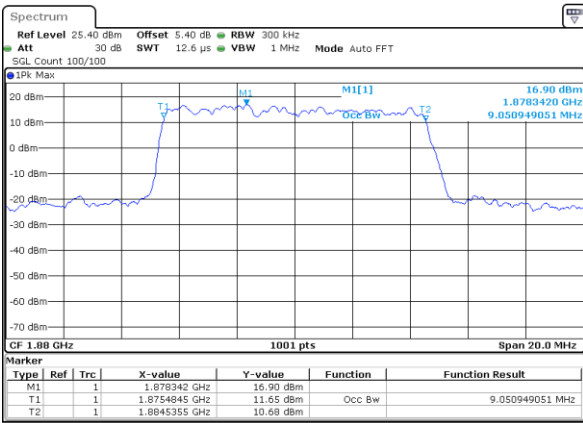

LTE Band 25

Lowest Channel / 10MHz / QPSK

Date: 8 JUN 2017 15:35:31

Lowest Channel / 10MHz / 16QAM

Date: 8 JUN 2017 15:35:09

Middle Channel / 10MHz / QPSK

Date: 8 JUN 2017 15:36:31

Middle Channel / 10MHz / 16QAM

Date: 8 JUN 2017 15:36:11

Highest Channel / 10MHz / QPSK

Date: 8 JUN 2017 15:36:53

Highest Channel / 10MHz / 16QAM

Date: 8 JUN 2017 15:37:13

LTE Band 25

Lowest Channel / 15MHz / QPSK

Date: 8 JUN 2017 15:37:55