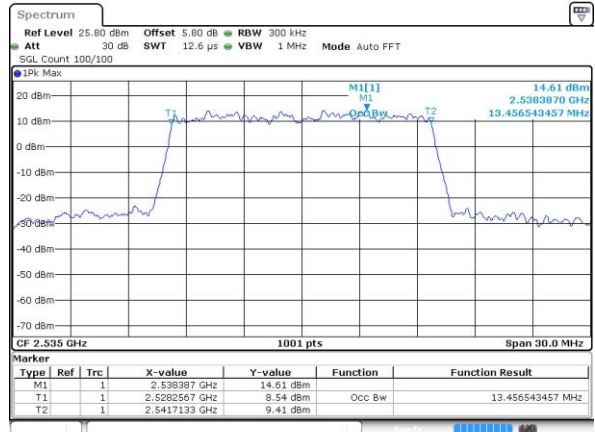

Lowest Channel / 15MHz / QPSK

Date: 7 JUN 2017 15:15:50

Lowest Channel / 15MHz / 16QAM

Date: 7 JUN 2017 15:15:28

Middle Channel / 15MHz / QPSK

Date: 7 JUN 2017 15:16:12

Middle Channel / 15MHz / 16QAM

Date: 7 JUN 2017 15:16:33

Highest Channel / 15MHz / QPSK

Date: 7 JUN 2017 15:17:17

Highest Channel / 15MHz / 16QAM

Date: 7 JUN 2017 15:16:55

LTE Band 7

Lowest Channel / 20MHz / QPSK

Date: 7 JUN 2017 15:44:58

Lowest Channel / 20MHz / 16QAM