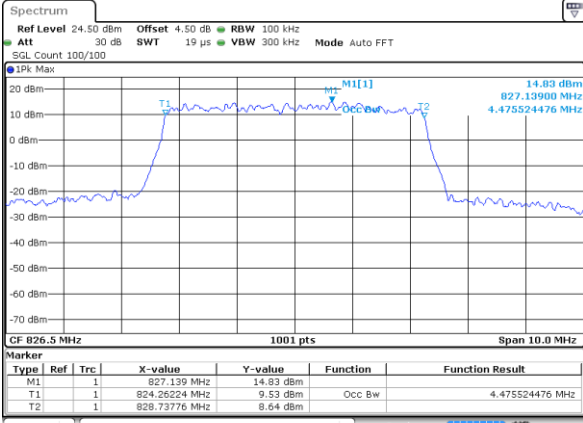

Highest Channel / 1.4MHz / QPSK

Date: 8 JUN 2017 19:22:14

Highest Channel / 1.4MHz / 16QAM

Date: 8 JUN 2017 19:22:34

LTE Band 26

Lowest Channel / 3MHz / QPSK

Date: 8 JUN 2017 19:38:19

Lowest Channel / 3MHz / 16QAM

Date: 8 JUN 2017 19:38:39

Middle Channel / 3MHz / QPSK

Date: 8 JUN 2017 19:39:01

Middle Channel / 3MHz / 16QAM

Date: 8 JUN 2017 19:39:22

Highest Channel / 3MHz / QPSK

Date: 8 JUN 2017 19:39:53

Highest Channel / 3MHz / 16QAM

Date: 8 JUN 2017 19:40:23

LTE Band 26

Lowest Channel / 5MHz / QPSK

Date: 8 JUN 2017 20:02:56

Lowest Channel / 5MHz / 16QAM

Date: 8 JUN 2017 20:03:16

Middle Channel / 5MHz / QPSK

Date: 8 JUN 2017 20:03:38