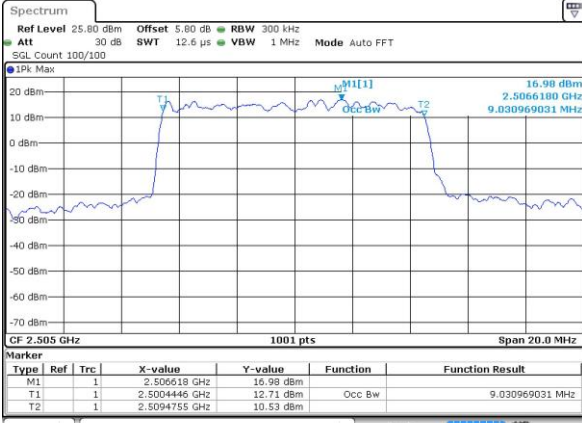

Highest Channel / 5MHz / 16QAM

Date: 7 JUN 2017 14:43:27

LTE Band 7

Lowest Channel / 10MHz / QPSK

Date: 7 JUN 2017 14:58:33

Lowest Channel / 10MHz / 16QAM

Date: 7 JUN 2017 14:58:55

Middle Channel / 10MHz / QPSK

Date: 7 JUN 2017 14:59:39

Middle Channel / 10MHz / 16QAM

Date: 7 JUN 2017 14:59:17

Highest Channel / 10MHz / QPSK

Date: 7 JUN 2017 15:00:00

Highest Channel / 10MHz / 16QAM

Date: 7 JUN 2017 15:00:22

LTE Band 7