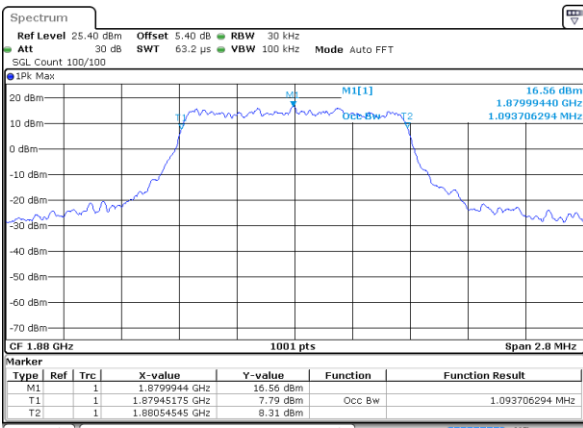

Date: 7 JUN 2017 17:24:09

LTE Band 25

Lowest Channel / 1.4MHz / QPSK

Date: 8 JUN 2017 15:27:49

Lowest Channel / 1.4MHz / 16QAM

Date: 8 JUN 2017 15:28:21

Middle Channel / 1.4MHz / QPSK

Date: 8 JUN 2017 15:29:16

Middle Channel / 1.4MHz / 16QAM

Date: 8 JUN 2017 15:28:54

Highest Channel / 1.4MHz / QPSK

Date: 8 JUN 2017 15:29:38

Highest Channel / 1.4MHz / 16QAM

Date: 8 JUN 2017 15:29:59

LTE Band 25

Lowest Channel / 3MHz / QPSK