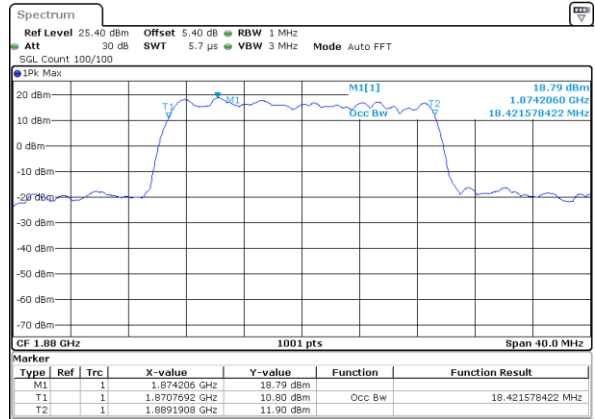

Date: 8 JUN 2017 15:36:11

Highest Channel / 10MHz / QPSK

Date: 8 JUN 2017 15:36:53

Highest Channel / 10MHz / 16QAM

Date: 8 JUN 2017 15:37:13

LTE Band 25

Lowest Channel / 15MHz / QPSK

Date: 8 JUN 2017 15:37:55

Lowest Channel / 15MHz / 16QAM

Date: 8 JUN 2017 15:37:35

Middle Channel / 15MHz / QPSK

Date: 8 JUN 2017 15:38:15

Middle Channel / 15MHz / 16QAM

Date: 8 JUN 2017 15:38:35

Highest Channel / 15MHz / QPSK

Date: 8 JUN 2017 15:39:17

Highest Channel / 15MHz / 16QAM

Date: 8 JUN 2017 15:38:56

LTE Band 25

Lowest Channel / 20MHz / QPSK

Date: 8 JUN 2017 15:39:43

Lowest Channel / 20MHz / 16QAM

Date: 8 JUN 2017 15:40:04

Middle Channel / 20MHz / QPSK

Date: 8 JUN 2017 15:40:47

Middle Channel / 20MHz / 16QAM

Date: 8 JUN 2017 15:40:27

Highest Channel / 20MHz / QPSK

Date: 8 JUN 2017 15:41:07

Highest Channel / 20MHz / 16QAM

Date: 8 JUN 2017 15:41:39

LTE Band 26