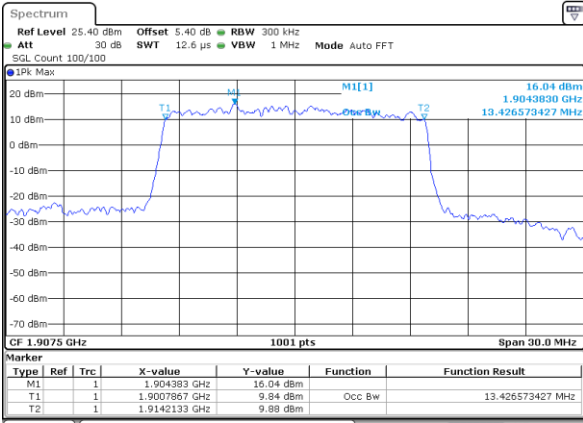

Date: 8 JUN 2017 15:36:11

Highest Channel / 10MHz / QPSK

Date: 8 JUN 2017 15:36:53

Highest Channel / 10MHz / 16QAM

Date: 8 JUN 2017 15:37:13

LTE Band 25

Lowest Channel / 15MHz / QPSK

Date: 8 JUN 2017 15:37:55

Lowest Channel / 15MHz / 16QAM

Date: 8 JUN 2017 15:37:35

Middle Channel / 15MHz / QPSK

Date: 8 JUN 2017 15:38:15

Middle Channel / 15MHz / 16QAM

Date: 8 JUN 2017 15:38:35

Highest Channel / 15MHz / QPSK

Date: 8 JUN 2017 15:39:17

Highest Channel / 15MHz / 16QAM

Date: 8 JUN 2017 15:38:56

LTE Band 25

Lowest Channel / 20MHz / QPSK

Date: 8 JUN 2017 15:39:43

Lowest Channel / 20MHz / 16QAM

Date: 8 JUN 2017 15:40:04

Middle Channel / 20MHz / QPSK