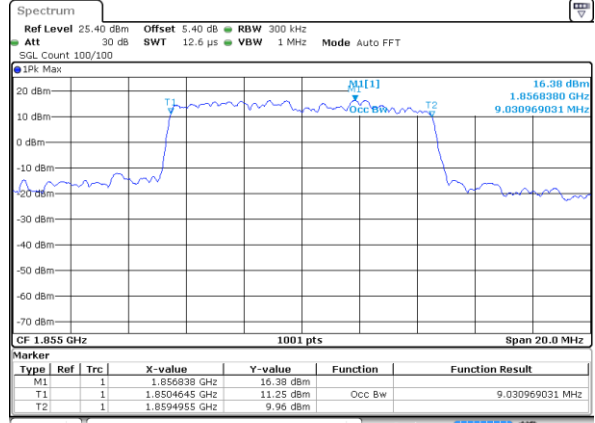

Date: 8 JUN 2017 15:32:42

Highest Channel / 3MHz / 16QAM

Date: 8 JUN 2017 15:32:22

LTE Band 25

Lowest Channel / 5MHz / QPSK

Date: 8 JUN 2017 15:33:04

Lowest Channel / 5MHz / 16QAM

Date: 8 JUN 2017 15:33:25

Middle Channel / 5MHz / QPSK

Date: 8 JUN 2017 15:34:06

Middle Channel / 5MHz / 16QAM

Date: 8 JUN 2017 15:33:46

Highest Channel / 5MHz / QPSK

Date: 8 JUN 2017 15:34:27

Highest Channel / 5MHz / 16QAM

Date: 8 JUN 2017 15:34:47

LTE Band 25

Lowest Channel / 10MHz / QPSK

Date: 8 JUN 2017 15:35:31

Lowest Channel / 10MHz / 16QAM

Date: 8 JUN 2017 15:35:09

Middle Channel / 10MHz / QPSK

Date: 8 JUN 2017 15:36:31

Middle Channel / 10MHz / 16QAM