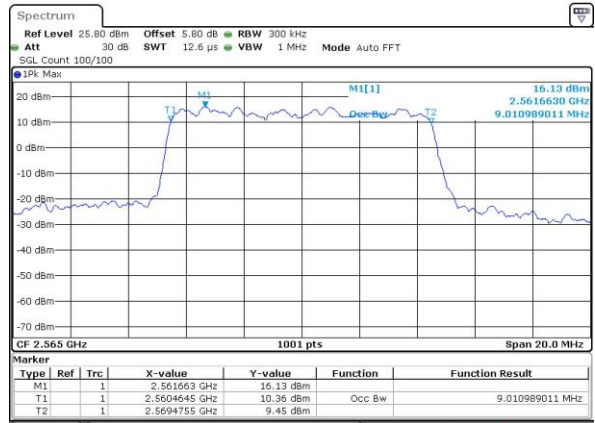

Highest Channel / 5MHz / 16QAM

Date: 7 JUN 2017 14:43:27

LTE Band 7

Lowest Channel / 10MHz / QPSK

Date: 7 JUN 2017 14:58:33

Lowest Channel / 10MHz / 16QAM

Date: 7 JUN 2017 14:58:55

Middle Channel / 10MHz / QPSK

Date: 7 JUN 2017 14:59:39

Middle Channel / 10MHz / 16QAM

Date: 7 JUN 2017 14:59:17

Highest Channel / 10MHz / QPSK

Date: 7 JUN 2017 15:00:00

Highest Channel / 10MHz / 16QAM

Date: 7 JUN 2017 15:00:22

LTE Band 7

Highest Channel / 15MHz / QPSK

Date: 7 JUN 2017 15:17:17

Highest Channel / 15MHz / 16QAM

Date: 7 JUN 2017 15:16:55

LTE Band 7

Lowest Channel / 20MHz / QPSK

Date: 7 JUN 2017 15:44:58

Lowest Channel / 20MHz / 16QAM