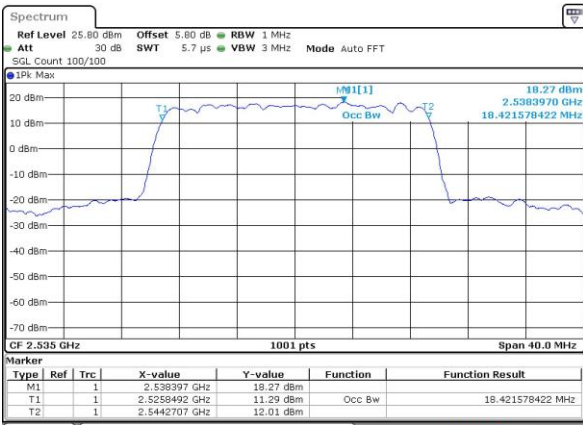

Middle Channel / 20MHz / QPSK

Date: 7 JUN 2017 15:45:20