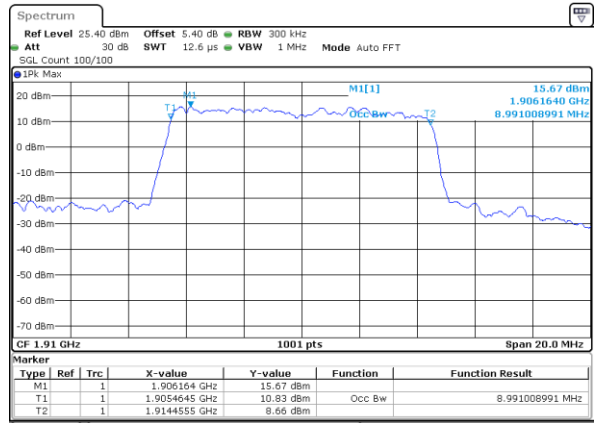

LTE Band 25

Lowest Channel / 10MHz / QPSK

Date: 8 JUN 2017 15:35:31

Lowest Channel / 10MHz / 16QAM

Date: 8 JUN 2017 15:35:09

Middle Channel / 10MHz / QPSK

Date: 8 JUN 2017 15:36:31

Middle Channel / 10MHz / 16QAM

Date: 8 JUN 2017 15:36:11

Highest Channel / 10MHz / QPSK

Date: 8 JUN 2017 15:36:53

Highest Channel / 10MHz / 16QAM

Date: 8 JUN 2017 15:37:13

LTE Band 25

Lowest Channel / 15MHz / QPSK

Date: 8 JUN 2017 15:37:55