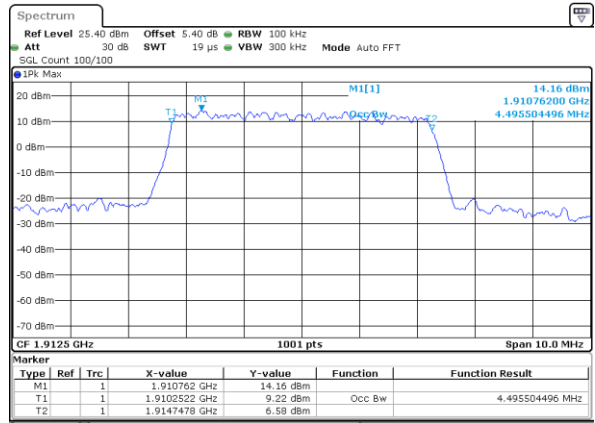

Date: 8 JUN 2017 15:32:42

Highest Channel / 3MHz / 16QAM

Date: 8 JUN 2017 15:32:22

LTE Band 25

Lowest Channel / 5MHz / QPSK

Date: 8 JUN 2017 15:33:04

Lowest Channel / 5MHz / 16QAM

Date: 8 JUN 2017 15:33:25

Middle Channel / 5MHz / QPSK

Date: 8 JUN 2017 15:34:06

Middle Channel / 5MHz / 16QAM

Date: 8 JUN 2017 15:33:46

Highest Channel / 5MHz / QPSK

Date: 8 JUN 2017 15:34:27

Highest Channel / 5MHz / 16QAM

Date: 8 JUN 2017 15:34:47

LTE Band 25

Lowest Channel / 10MHz / QPSK

Date: 8 JUN 2017 15:35:31

Lowest Channel / 10MHz / 16QAM

Date: 8 JUN 2017 15:35:09

Middle Channel / 10MHz / QPSK

Date: 8 JUN 2017 15:36:31

Middle Channel / 10MHz / 16QAM