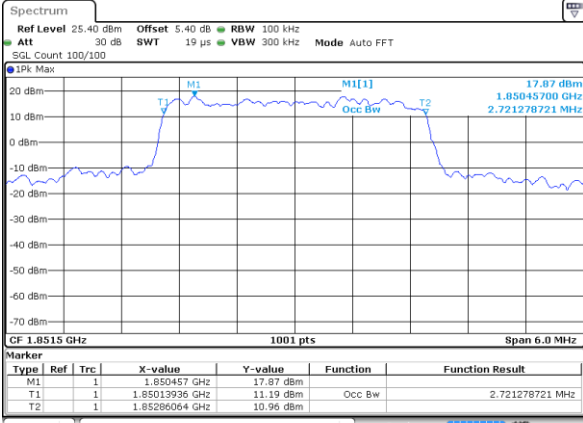

Date: 7 JUN 2017 17:24:09

LTE Band 25

Lowest Channel / 1.4MHz / QPSK

Date: 8 JUN 2017 15:27:49

Lowest Channel / 1.4MHz / 16QAM

Date: 8 JUN 2017 15:28:21

Middle Channel / 1.4MHz / QPSK

Date: 8 JUN 2017 15:29:16

Middle Channel / 1.4MHz / 16QAM

Date: 8 JUN 2017 15:28:54

Highest Channel / 1.4MHz / QPSK

Date: 8 JUN 2017 15:29:38

Highest Channel / 1.4MHz / 16QAM

Date: 8 JUN 2017 15:29:59

LTE Band 25

Lowest Channel / 3MHz / QPSK

Date: 8 JUN 2017 15:30:51

Lowest Channel / 3MHz / 16QAM

Date: 8 JUN 2017 15:30:27

Middle Channel / 3MHz / QPSK

Date: 8 JUN 2017 15:31:41

Middle Channel / 3MHz / 16QAM

Date: 8 JUN 2017 15:32:00

Highest Channel / 3MHz / QPSK