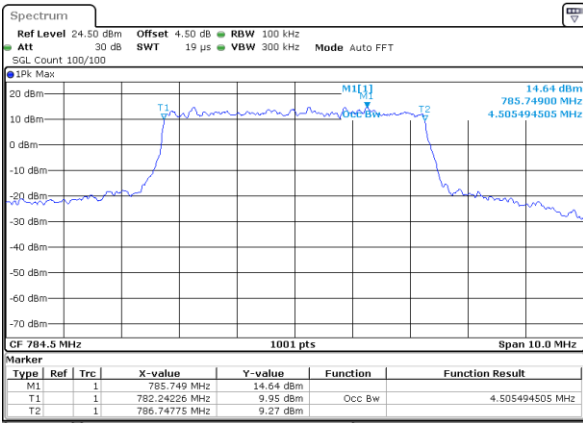

Date: 8 JUN 2017 10:16:51

Highest Channel / 10MHz / QPSK

Date: 8 JUN 2017 10:17:12

Highest Channel / 10MHz / 16QAM

Date: 8 JUN 2017 10:17:22

LTE Band 13

Lowest Channel / 5MHz / QPSK

Date: 7 JUN 2017 16:24:19

Lowest Channel / 5MHz / 16QAM

Date: 7 JUN 2017 16:34:59

Middle Channel / 5MHz / QPSK

Date: 7 JUN 2017 16:32:49

Middle Channel / 5MHz / 16QAM

Date: 7 JUN 2017 16:32:21

Highest Channel / 5MHz / QPSK

Date: 7 JUN 2017 16:33:19

Highest Channel / 5MHz / 16QAM

Date: 7 JUN 2017 16:34:27

LTE Band 13

Middle Channel / 10MHz / QPSK

Date: 7 JUN 2017 16:52:36

Middle Channel / 10MHz / 16QAM

Date: 7 JUN 2017 16:53:09

LTE Band 17