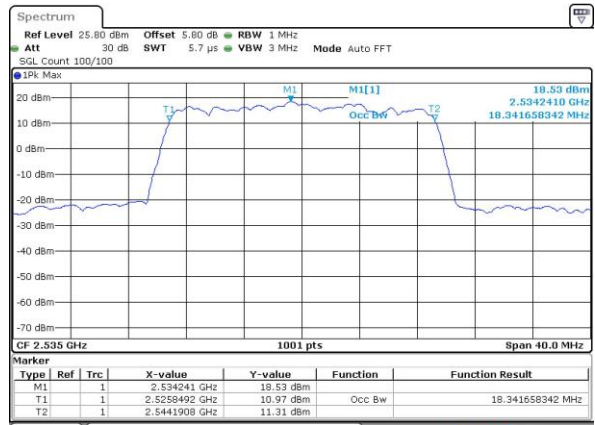

Highest Channel / 15MHz / QPSK

Date: 7 JUN 2017 15:17:17

Highest Channel / 15MHz / 16QAM

Date: 7 JUN 2017 15:16:55

LTE Band 7

Lowest Channel / 20MHz / QPSK

Date: 7 JUN 2017 15:44:58

Lowest Channel / 20MHz / 16QAM

Date: 7 JUN 2017 15:44:36

Middle Channel / 20MHz / QPSK

Date: 7 JUN 2017 15:45:20

Middle Channel / 20MHz / 16QAM

Date: 7 JUN 2017 15:45:42

Highest Channel / 20MHz / QPSK

Date: 7 JUN 2017 15:46:25

Highest Channel / 20MHz / 16QAM