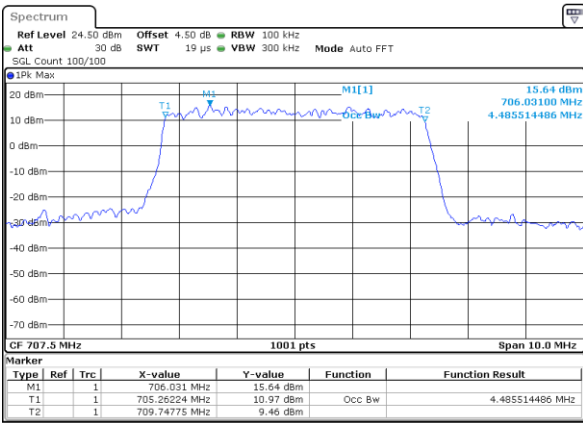

Middle Channel / 5MHz / QPSK

Date: 8 JUN 2017 10:00:21