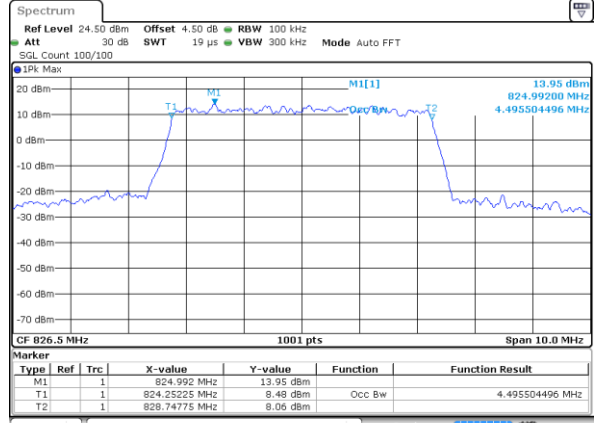

Date: 8 JUN 2017 19:40:23

LTE Band 26

Lowest Channel / 5MHz / QPSK

Date: 8 JUN 2017 20:02:56

Lowest Channel / 5MHz / 16QAM

Date: 8 JUN 2017 20:03:16

Middle Channel / 5MHz / QPSK

Date: 8 JUN 2017 20:03:38