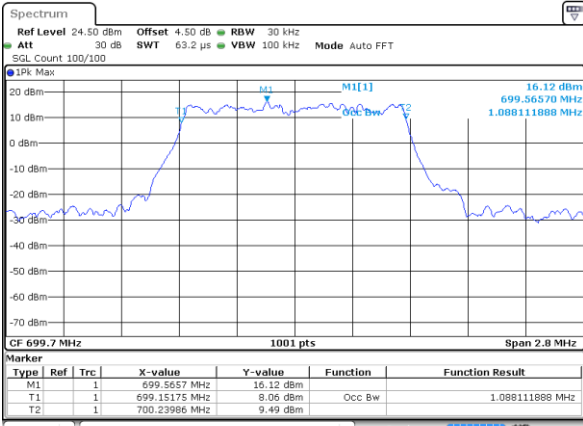

LTE Band 12

Lowest Channel / 1.4MHz / QPSK

Date: 8 JUN 2017 09:26:27