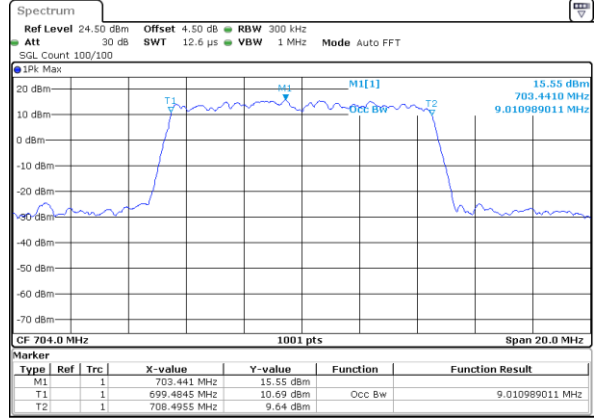

Lowest Channel / 10MHz / 16QAM

Date: 8 JUN 2017 10:16:40