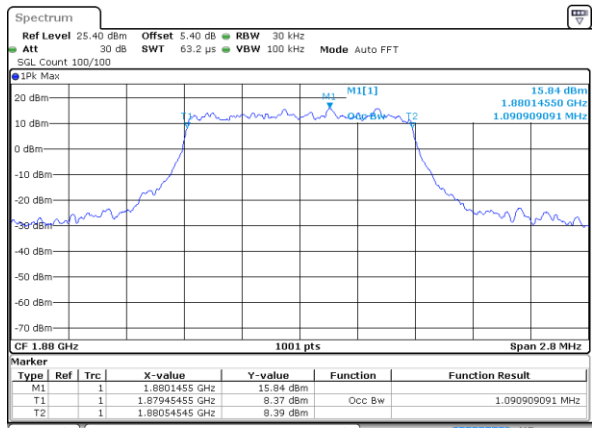

Date: 7 JUN 2017 17:24:09

LTE Band 25

Lowest Channel / 1.4MHz / QPSK

Date: 8 JUN 2017 15:27:49

Lowest Channel / 1.4MHz / 16QAM

Date: 8 JUN 2017 15:28:21

Middle Channel / 1.4MHz / QPSK

Date: 8 JUN 2017 15:29:16

Middle Channel / 1.4MHz / 16QAM

Date: 8 JUN 2017 15:28:54

Highest Channel / 1.4MHz / QPSK

Date: 8 JUN 2017 15:29:38

Highest Channel / 1.4MHz / 16QAM

Date: 8 JUN 2017 15:29:59

LTE Band 25

Lowest Channel / 3MHz / QPSK