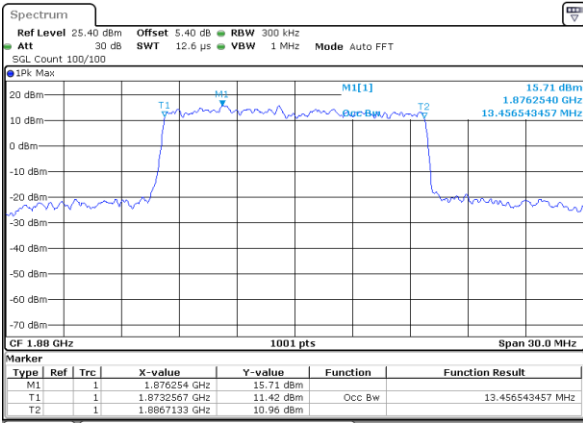

LTE Band 25

Lowest Channel / 10MHz / QPSK

Date: 8 JUN 2017 15:35:31

Lowest Channel / 10MHz / 16QAM

Date: 8 JUN 2017 15:35:09

Middle Channel / 10MHz / QPSK

Date: 8 JUN 2017 15:36:31

Middle Channel / 10MHz / 16QAM

Date: 8 JUN 2017 15:36:11

Highest Channel / 10MHz / QPSK

Date: 8 JUN 2017 15:36:53

Highest Channel / 10MHz / 16QAM

Date: 8 JUN 2017 15:37:13

LTE Band 25

Lowest Channel / 15MHz / QPSK

Date: 8 JUN 2017 15:37:55

Lowest Channel / 15MHz / 16QAM

Date: 8 JUN 2017 15:37:35

Middle Channel / 15MHz / QPSK

Date: 8 JUN 2017 15:38:15

Middle Channel / 15MHz / 16QAM

Date: 8 JUN 2017 15:38:35

Highest Channel / 15MHz / QPSK

Date: 8 JUN 2017 15:39:17

Highest Channel / 15MHz / 16QAM

Date: 8 JUN 2017 15:38:56

LTE Band 25

Lowest Channel / 20MHz / QPSK

Date: 8 JUN 2017 15:39:43

Lowest Channel / 20MHz / 16QAM

Date: 8 JUN 2017 15:40:04

Middle Channel / 20MHz / QPSK