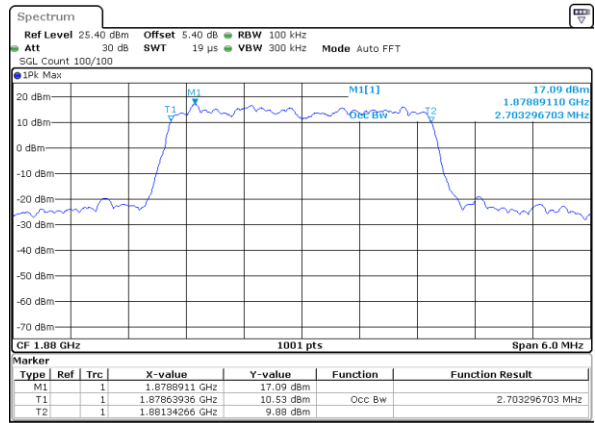

Middle Channel / 1.4MHz / 16QAM

Date: 8 JUN 2017 15:28:54

Highest Channel / 1.4MHz / QPSK

Date: 8 JUN 2017 15:29:38

Highest Channel / 1.4MHz / 16QAM

Date: 8 JUN 2017 15:29:59

LTE Band 25

Lowest Channel / 3MHz / QPSK

Date: 8 JUN 2017 15:30:51

Lowest Channel / 3MHz / 16QAM

Date: 8 JUN 2017 15:30:27

Middle Channel / 3MHz / QPSK

Date: 8 JUN 2017 15:31:41

Middle Channel / 3MHz / 16QAM

Date: 8 JUN 2017 15:32:00

Highest Channel / 3MHz / QPSK

Date: 8 JUN 2017 15:32:42

Highest Channel / 3MHz / 16QAM

Date: 8 JUN 2017 15:32:22

LTE Band 25

Lowest Channel / 5MHz / QPSK

Date: 8 JUN 2017 15:33:04

Lowest Channel / 5MHz / 16QAM

Date: 8 JUN 2017 15:33:25