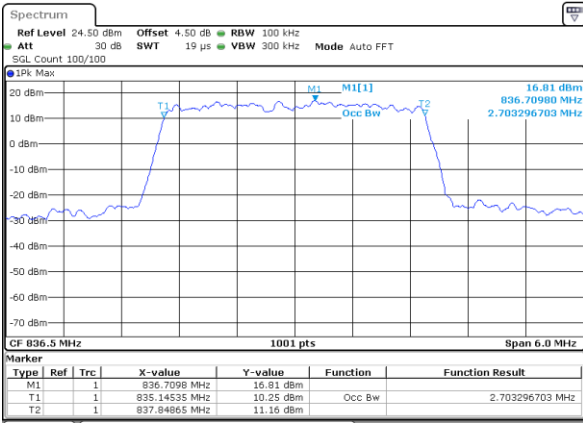

Date: 8 JUN 2017 15:40:47

Middle Channel / 20MHz / 16QAM

Date: 8 JUN 2017 15:40:27

Highest Channel / 20MHz / QPSK

Date: 8 JUN 2017 15:41:07

Highest Channel / 20MHz / 16QAM

Date: 8 JUN 2017 15:41:39

LTE Band 26

Lowest Channel / 1.4MHz / QPSK

Date: 8 JUN 2017 19:20:41

Lowest Channel / 1.4MHz / 16QAM

Date: 8 JUN 2017 19:21:09

Middle Channel / 1.4MHz / QPSK

Date: 8 JUN 2017 19:21:31

Middle Channel / 1.4MHz / 16QAM

Date: 8 JUN 2017 19:21:50

Highest Channel / 1.4MHz / QPSK

Date: 8 JUN 2017 19:22:14

Highest Channel / 1.4MHz / 16QAM

Date: 8 JUN 2017 19:22:34

LTE Band 26

Lowest Channel / 3MHz / QPSK

Date: 8 JUN 2017 19:38:19

Lowest Channel / 3MHz / 16QAM

Date: 8 JUN 2017 19:38:39

Middle Channel / 3MHz / QPSK

Date: 8 JUN 2017 19:39:01

Middle Channel / 3MHz / 16QAM

Date: 8 JUN 2017 19:39:22

Highest Channel / 3MHz / QPSK

Date: 8 JUN 2017 19:39:53

Highest Channel / 3MHz / 16QAM