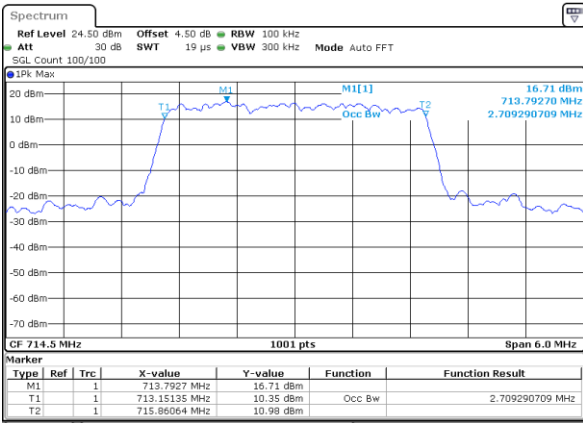

Middle Channel / 1.4MHz / 16QAM

Date: 8 JUN 2017 09:26:48

Highest Channel / 1.4MHz / QPSK

Date: 8 JUN 2017 09:27:09

Highest Channel / 1.4MHz / 16QAM

Date: 8 JUN 2017 09:27:20

LTE Band 12

Lowest Channel / 3MHz / QPSK

Date: 8 JUN 2017 09:43:09

Lowest Channel / 3MHz / 16QAM

Date: 8 JUN 2017 09:43:20

Middle Channel / 3MHz / QPSK

Date: 8 JUN 2017 09:43:41

Middle Channel / 3MHz / 16QAM

Date: 8 JUN 2017 09:43:30

Highest Channel / 3MHz / QPSK

Date: 8 JUN 2017 09:43:51

Highest Channel / 3MHz / 16QAM

Date: 8 JUN 2017 09:44:02

LTE Band 12

Lowest Channel / 5MHz / QPSK

Date: 8 JUN 2017 09:59:49

Lowest Channel / 5MHz / 16QAM

Date: 8 JUN 2017 10:00:00