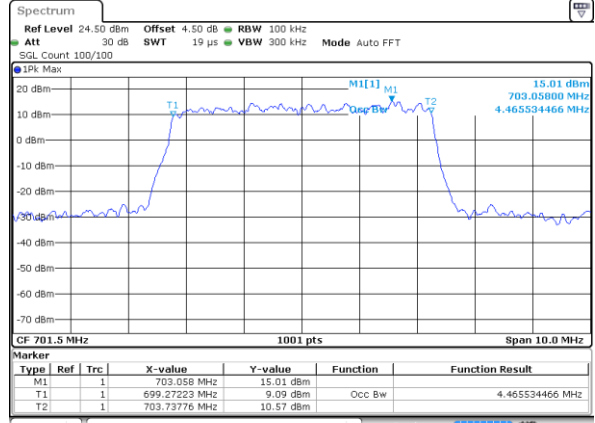

Date: 8 JUN 2017 09:43:51

Highest Channel / 3MHz / 16QAM

Date: 8 JUN 2017 09:44:02

LTE Band 12

Lowest Channel / 5MHz / QPSK

Date: 8 JUN 2017 09:59:49

Lowest Channel / 5MHz / 16QAM

Date: 8 JUN 2017 10:00:00