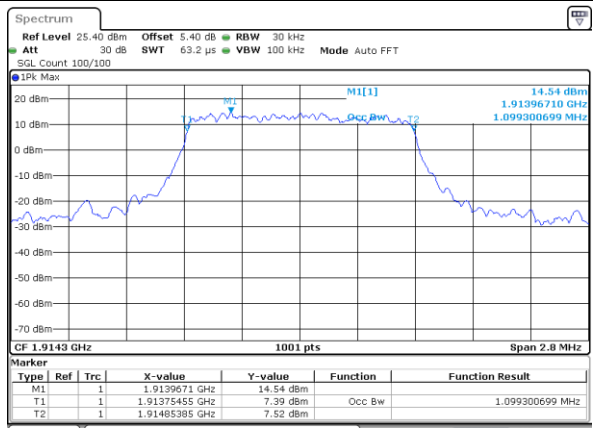

Middle Channel / 1.4MHz / 16QAM

Date: 8 JUN 2017 15:28:54

Highest Channel / 1.4MHz / QPSK

Date: 8 JUN 2017 15:29:38

Highest Channel / 1.4MHz / 16QAM

Date: 8 JUN 2017 15:29:59

LTE Band 25

Lowest Channel / 3MHz / QPSK