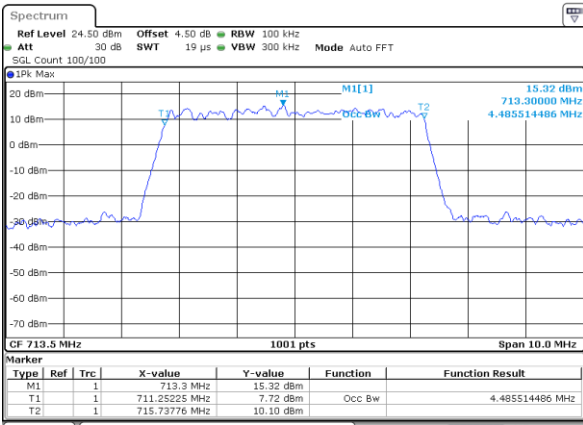

Lowest Channel / 5MHz / QPSK

Date: 7 JUN 2017 16:57:42

Lowest Channel / 5MHz / 16QAM

Date: 7 JUN 2017 16:57:52

Middle Channel / 5MHz / QPSK

Date: 7 JUN 2017 17:04:46

Middle Channel / 5MHz / 16QAM

Date: 7 JUN 2017 17:04:56

Highest Channel / 5MHz / QPSK

Date: 7 JUN 2017 17:07:18

Highest Channel / 5MHz / 16QAM

Date: 7 JUN 2017 17:07:29

LTE Band 17

Lowest Channel / 10MHz / QPSK

Date: 7 JUN 2017 17:14:22

Lowest Channel / 10MHz / 16QAM