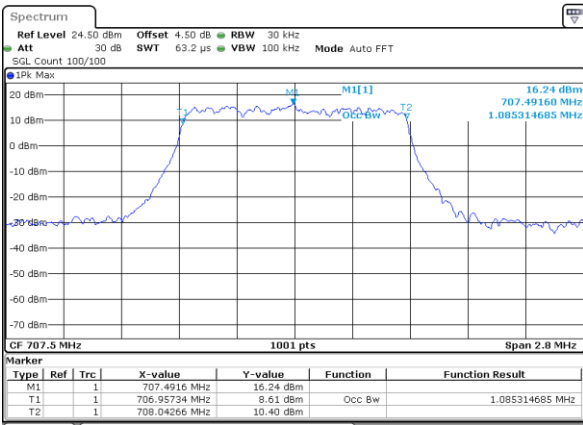

Date: 7 JUN 2017 15:46:03

LTE Band 12

Lowest Channel / 1.4MHz / QPSK

Date: 8 JUN 2017 09:26:27

Lowest Channel / 1.4MHz / 16QAM

Date: 8 JUN 2017 09:26:38

Middle Channel / 1.4MHz / QPSK

Date: 8 JUN 2017 09:26:59

Middle Channel / 1.4MHz / 16QAM

Date: 8 JUN 2017 09:26:48

Highest Channel / 1.4MHz / QPSK

Date: 8 JUN 2017 09:27:09

Highest Channel / 1.4MHz / 16QAM

Date: 8 JUN 2017 09:27:20

LTE Band 12

Lowest Channel / 3MHz / QPSK