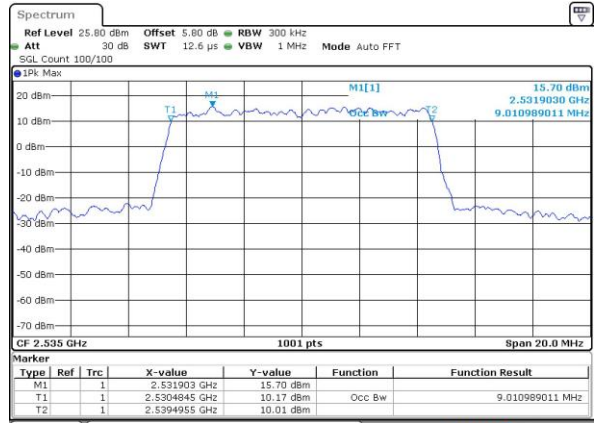

Highest Channel / 5MHz / 16QAM

Date: 7 JUN 2017 14:43:27

LTE Band 7

Lowest Channel / 10MHz / QPSK

Date: 7 JUN 2017 14:58:33

Lowest Channel / 10MHz / 16QAM

Date: 7 JUN 2017 14:58:55

Middle Channel / 10MHz / QPSK

Date: 7 JUN 2017 14:59:39

Middle Channel / 10MHz / 16QAM

Date: 7 JUN 2017 14:59:17

Highest Channel / 10MHz / QPSK

Date: 7 JUN 2017 15:00:00

Highest Channel / 10MHz / 16QAM

Date: 7 JUN 2017 15:00:22

LTE Band 7