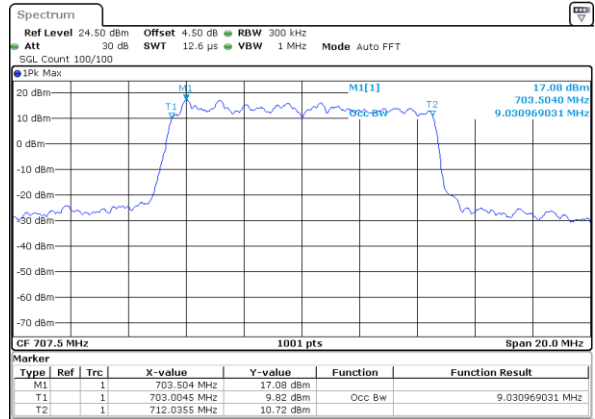

LTE Band 12

Lowest Channel / 10MHz / QPSK

Date: 8 JUN 2017 10:16:30

Lowest Channel / 10MHz / 16QAM

Date: 8 JUN 2017 10:16:40

Middle Channel / 10MHz / QPSK

Date: 8 JUN 2017 10:17:01

Middle Channel / 10MHz / 16QAM

Date: 8 JUN 2017 10:16:51

Highest Channel / 10MHz / QPSK

Date: 8 JUN 2017 10:17:12

Highest Channel / 10MHz / 16QAM

Date: 8 JUN 2017 10:17:22

LTE Band 13

Lowest Channel / 5MHz / QPSK

Date: 7 JUN 2017 16:24:19