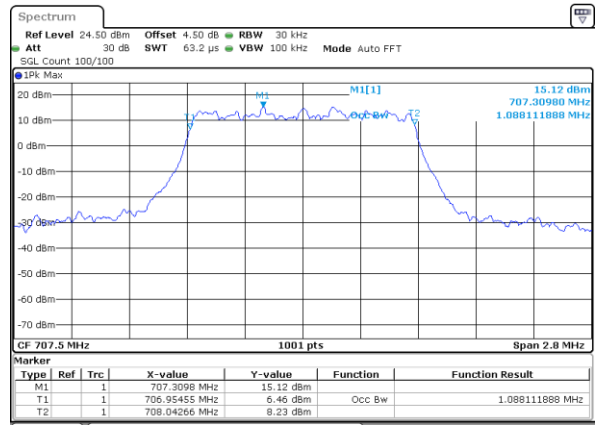

Date: 7 JUN 2017 15:46:03

LTE Band 12

Lowest Channel / 1.4MHz / QPSK

Date: 8 JUN 2017 09:26:27

Lowest Channel / 1.4MHz / 16QAM

Date: 8 JUN 2017 09:26:38

Middle Channel / 1.4MHz / QPSK

Date: 8 JUN 2017 09:26:59

Middle Channel / 1.4MHz / 16QAM

Date: 8 JUN 2017 09:26:48

Highest Channel / 1.4MHz / QPSK

Date: 8 JUN 2017 09:27:09

Highest Channel / 1.4MHz / 16QAM

Date: 8 JUN 2017 09:27:20

LTE Band 12

Lowest Channel / 3MHz / QPSK