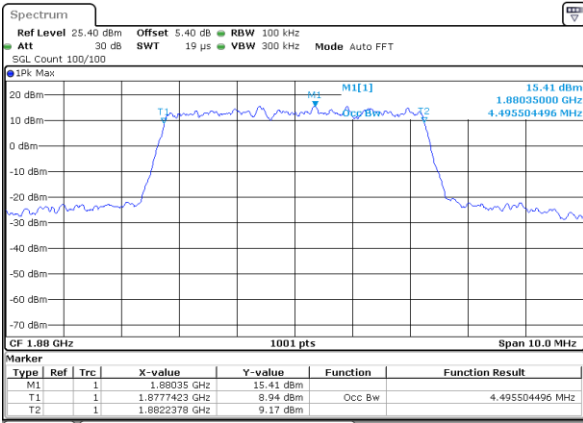

Date: 8 JUN 2017 15:30:51

Lowest Channel / 3MHz / 16QAM

Date: 8 JUN 2017 15:30:27

Middle Channel / 3MHz / QPSK

Date: 8 JUN 2017 15:31:41

Middle Channel / 3MHz / 16QAM

Date: 8 JUN 2017 15:32:00

Highest Channel / 3MHz / QPSK

Date: 8 JUN 2017 15:32:42

Highest Channel / 3MHz / 16QAM

Date: 8 JUN 2017 15:32:22

LTE Band 25

Lowest Channel / 5MHz / QPSK

Date: 8 JUN 2017 15:33:04

Lowest Channel / 5MHz / 16QAM

Date: 8 JUN 2017 15:33:25

Middle Channel / 5MHz / QPSK

Date: 8 JUN 2017 15:34:06

Middle Channel / 5MHz / 16QAM

Date: 8 JUN 2017 15:33:46

Highest Channel / 5MHz / QPSK

Date: 8 JUN 2017 15:34:27

Highest Channel / 5MHz / 16QAM

Date: 8 JUN 2017 15:34:47