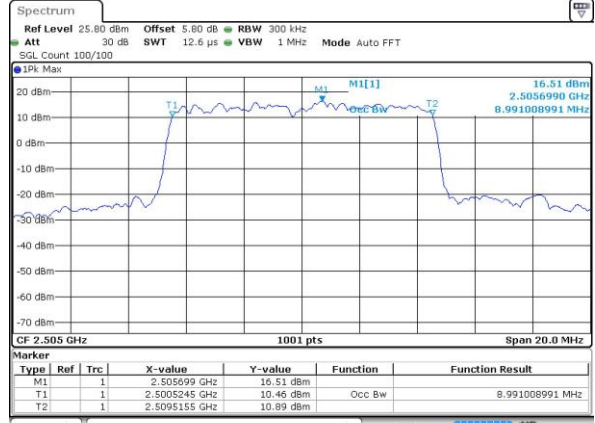

Highest Channel / 5MHz / 16QAM

Date: 7 JUN 2017 14:43:27

LTE Band 7

Lowest Channel / 10MHz / QPSK

Date: 7 JUN 2017 14:58:33

Lowest Channel / 10MHz / 16QAM

Date: 7 JUN 2017 14:58:55

Middle Channel / 10MHz / QPSK

Date: 7 JUN 2017 14:59:39

Middle Channel / 10MHz / 16QAM

Date: 7 JUN 2017 14:59:17

Highest Channel / 10MHz / QPSK

Date: 7 JUN 2017 15:00:00

Highest Channel / 10MHz / 16QAM

Date: 7 JUN 2017 15:00:22

LTE Band 7