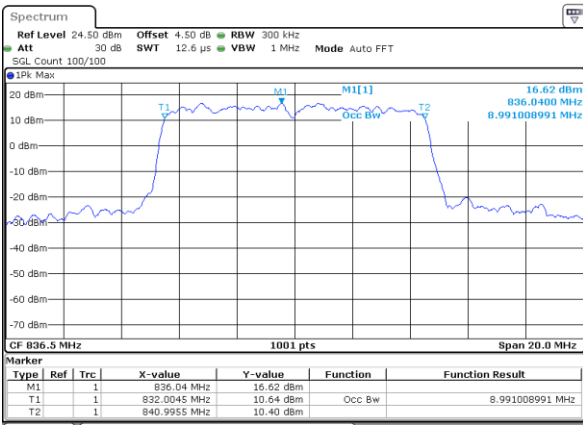

LTE Band 5

Lowest Channel / 10MHz / QPSK

Date: 7 JUN 2017 23:20:20

Lowest Channel / 10MHz / 16QAM

Date: 7 JUN 2017 23:20:30

Middle Channel / 10MHz / QPSK

Date: 7 JUN 2017 23:29:24

Middle Channel / 10MHz / 16QAM

Date: 7 JUN 2017 23:29:34

Highest Channel / 10MHz / QPSK

Date: 7 JUN 2017 23:31:56

Highest Channel / 10MHz / 16QAM

Date: 7 JUN 2017 23:32:06

LTE Band 7

Lowest Channel / 5MHz / QPSK

Date: 7 JUN 2017 14:41:37