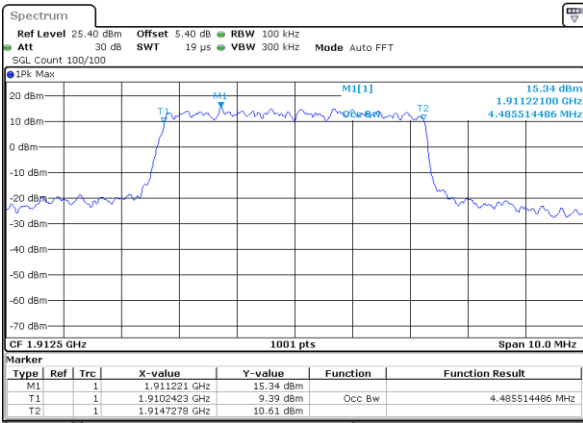

Date: 8 JUN 2017 15:32:42

Highest Channel / 3MHz / 16QAM

Date: 8 JUN 2017 15:32:22

LTE Band 25

Lowest Channel / 5MHz / QPSK

Date: 8 JUN 2017 15:33:04

Lowest Channel / 5MHz / 16QAM

Date: 8 JUN 2017 15:33:25

Middle Channel / 5MHz / QPSK

Date: 8 JUN 2017 15:34:06

Middle Channel / 5MHz / 16QAM

Date: 8 JUN 2017 15:33:46

Highest Channel / 5MHz / QPSK

Date: 8 JUN 2017 15:34:27

Highest Channel / 5MHz / 16QAM

Date: 8 JUN 2017 15:34:47

LTE Band 25

Lowest Channel / 10MHz / QPSK

Date: 8 JUN 2017 15:35:31

Lowest Channel / 10MHz / 16QAM

Date: 8 JUN 2017 15:35:09

Middle Channel / 10MHz / QPSK

Date: 8 JUN 2017 15:36:31

Middle Channel / 10MHz / 16QAM

Date: 8 JUN 2017 15:36:11

Highest Channel / 10MHz / QPSK

Date: 8 JUN 2017 15:36:53

Highest Channel / 10MHz / 16QAM

Date: 8 JUN 2017 15:37:13

LTE Band 25

Lowest Channel / 15MHz / QPSK

Date: 8 JUN 2017 15:37:55