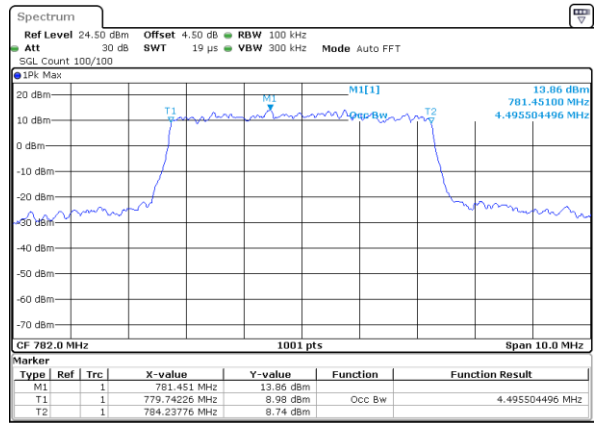

Date: 8 JUN 2017 10:16:51

Highest Channel / 10MHz / QPSK

Date: 8 JUN 2017 10:17:12

Highest Channel / 10MHz / 16QAM

Date: 8 JUN 2017 10:17:22

LTE Band 13

Lowest Channel / 5MHz / QPSK

Date: 7 JUN 2017 16:24:19

Lowest Channel / 5MHz / 16QAM

Date: 7 JUN 2017 16:34:59

Middle Channel / 5MHz / QPSK

Date: 7 JUN 2017 16:32:49

Middle Channel / 5MHz / 16QAM

Date: 7 JUN 2017 16:32:21

Highest Channel / 5MHz / QPSK

Date: 7 JUN 2017 16:33:19

Highest Channel / 5MHz / 16QAM

Date: 7 JUN 2017 16:34:27

LTE Band 13

Middle Channel / 10MHz / QPSK

Date: 7 JUN 2017 16:52:36

Middle Channel / 10MHz / 16QAM

Date: 7 JUN 2017 16:53:09

LTE Band 17