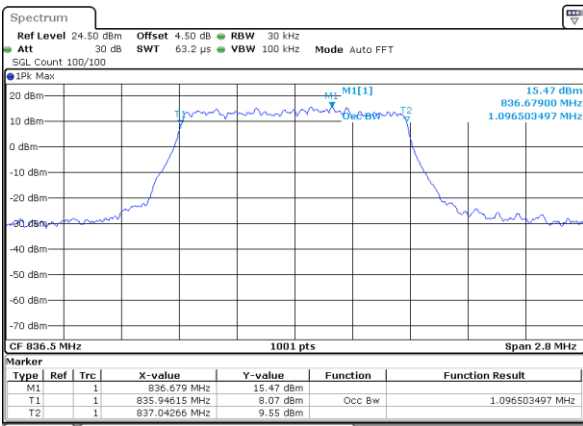

Date: 8 JUN 2017 15:40:47

Middle Channel / 20MHz / 16QAM

Date: 8 JUN 2017 15:40:27

Highest Channel / 20MHz / QPSK

Date: 8 JUN 2017 15:41:07

Highest Channel / 20MHz / 16QAM

Date: 8 JUN 2017 15:41:39

LTE Band 26

Lowest Channel / 1.4MHz / QPSK

Date: 8 JUN 2017 19:20:41

Lowest Channel / 1.4MHz / 16QAM

Date: 8 JUN 2017 19:21:09

Middle Channel / 1.4MHz / QPSK

Date: 8 JUN 2017 19:21:31

Middle Channel / 1.4MHz / 16QAM

Date: 8 JUN 2017 19:21:50

Highest Channel / 1.4MHz / QPSK

Date: 8 JUN 2017 19:22:14

Highest Channel / 1.4MHz / 16QAM

Date: 8 JUN 2017 19:22:34

LTE Band 26

Lowest Channel / 3MHz / QPSK

Date: 8 JUN 2017 19:38:19

Lowest Channel / 3MHz / 16QAM