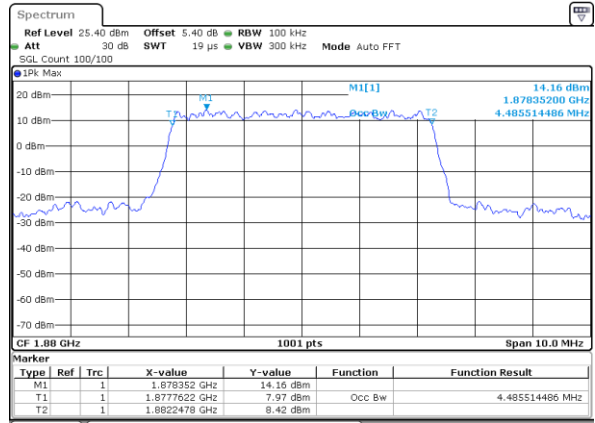

Date: 8 JUN 2017 15:30:51

Lowest Channel / 3MHz / 16QAM

Date: 8 JUN 2017 15:30:27

Middle Channel / 3MHz / QPSK

Date: 8 JUN 2017 15:31:41

Middle Channel / 3MHz / 16QAM

Date: 8 JUN 2017 15:32:00

Highest Channel / 3MHz / QPSK

Date: 8 JUN 2017 15:32:42

Highest Channel / 3MHz / 16QAM

Date: 8 JUN 2017 15:32:22

LTE Band 25

Lowest Channel / 5MHz / QPSK

Date: 8 JUN 2017 15:33:04

Lowest Channel / 5MHz / 16QAM

Date: 8 JUN 2017 15:33:25

Middle Channel / 5MHz / QPSK

Date: 8 JUN 2017 15:34:06

Middle Channel / 5MHz / 16QAM

Date: 8 JUN 2017 15:33:46

Highest Channel / 5MHz / QPSK

Date: 8 JUN 2017 15:34:27

Highest Channel / 5MHz / 16QAM

Date: 8 JUN 2017 15:34:47