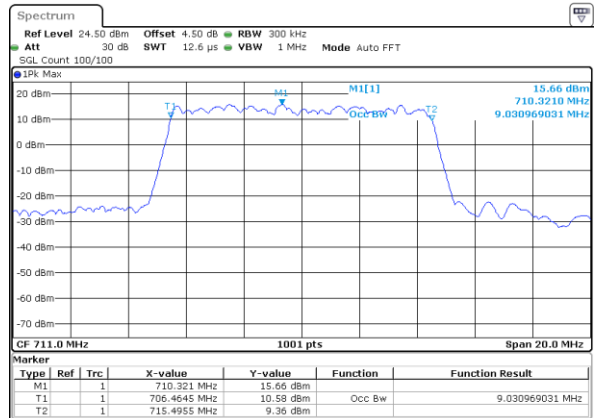

Highest Channel / 5MHz / QPSK

Date: 7 JUN 2017 17:07:18

Highest Channel / 5MHz / 16QAM

Date: 7 JUN 2017 17:07:29

LTE Band 17

Lowest Channel / 10MHz / QPSK

Date: 7 JUN 2017 17:14:22

Lowest Channel / 10MHz / 16QAM

Date: 7 JUN 2017 17:14:33

Middle Channel / 10MHz / QPSK

Date: 7 JUN 2017 17:21:26

Middle Channel / 10MHz / 16QAM

Date: 7 JUN 2017 17:21:37

Highest Channel / 10MHz / QPSK

Date: 7 JUN 2017 17:23:58

Highest Channel / 10MHz / 16QAM

Date: 7 JUN 2017 17:24:09

LTE Band 25

Lowest Channel / 1.4MHz / QPSK

Date: 8 JUN 2017 15:27:49

Lowest Channel / 1.4MHz / 16QAM

Date: 8 JUN 2017 15:28:21

Middle Channel / 1.4MHz / QPSK

Date: 8 JUN 2017 15:29:16