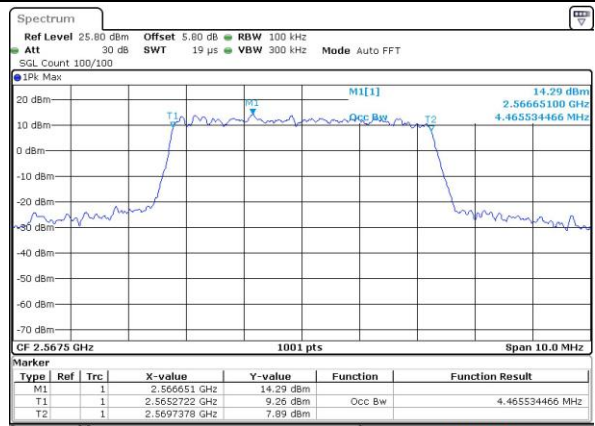

Date: 7 JUN 2017 23:29:34

Highest Channel / 10MHz / QPSK

Date: 7 JUN 2017 23:31:56

Highest Channel / 10MHz / 16QAM

Date: 7 JUN 2017 23:32:06

LTE Band 7

Lowest Channel / 5MHz / QPSK

Date: 7 JUN 2017 14:41:37

Lowest Channel / 5MHz / 16QAM

Date: 7 JUN 2017 14:42:00

Middle Channel / 5MHz / QPSK

Date: 7 JUN 2017 14:42:43

Middle Channel / 5MHz / 16QAM

Date: 7 JUN 2017 14:42:22

Highest Channel / 5MHz / QPSK

Date: 7 JUN 2017 14:43:05

Highest Channel / 5MHz / 16QAM

Date: 7 JUN 2017 14:43:27

LTE Band 7

Lowest Channel / 10MHz / QPSK

Date: 7 JUN 2017 14:58:33

Lowest Channel / 10MHz / 16QAM

Date: 7 JUN 2017 14:58:55

Middle Channel / 10MHz / QPSK