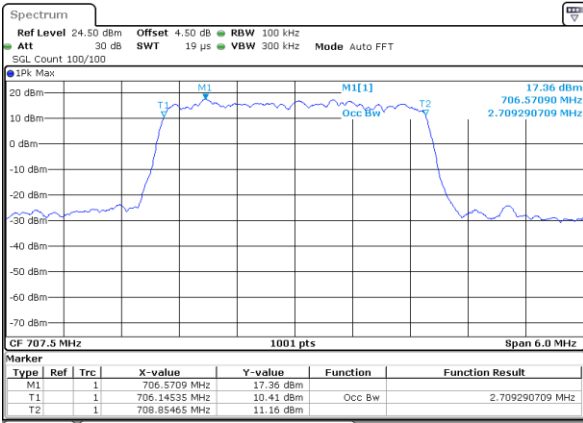

Date: 7 JUN 2017 15:46:03

LTE Band 12

Lowest Channel / 1.4MHz / QPSK

Date: 8 JUN 2017 09:26:27

Lowest Channel / 1.4MHz / 16QAM

Date: 8 JUN 2017 09:26:38

Middle Channel / 1.4MHz / QPSK

Date: 8 JUN 2017 09:26:59

Middle Channel / 1.4MHz / 16QAM

Date: 8 JUN 2017 09:26:48

Highest Channel / 1.4MHz / QPSK

Date: 8 JUN 2017 09:27:09

Highest Channel / 1.4MHz / 16QAM

Date: 8 JUN 2017 09:27:20

LTE Band 12

Lowest Channel / 3MHz / QPSK

Date: 8 JUN 2017 09:43:09

Lowest Channel / 3MHz / 16QAM

Date: 8 JUN 2017 09:43:20

Middle Channel / 3MHz / QPSK

Date: 8 JUN 2017 09:43:41

Middle Channel / 3MHz / 16QAM

Date: 8 JUN 2017 09:43:30

Highest Channel / 3MHz / QPSK

Date: 8 JUN 2017 09:43:51

Highest Channel / 3MHz / 16QAM

Date: 8 JUN 2017 09:44:02

LTE Band 12

Lowest Channel / 5MHz / QPSK

Date: 8 JUN 2017 09:59:49

Lowest Channel / 5MHz / 16QAM

Date: 8 JUN 2017 10:00:00