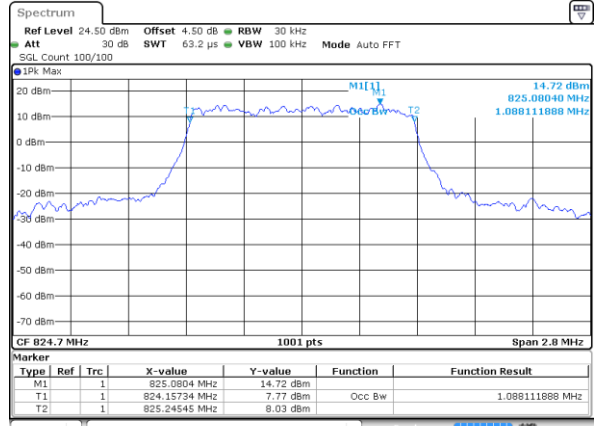

Highest Channel / 15MHz / 16QAM

Date: 8 JUN 2017 15:38:56

LTE Band 25

Lowest Channel / 20MHz / QPSK

Date: 8 JUN 2017 15:39:43

Lowest Channel / 20MHz / 16QAM

Date: 8 JUN 2017 15:40:04

Middle Channel / 20MHz / QPSK

Date: 8 JUN 2017 15:40:47

Middle Channel / 20MHz / 16QAM

Date: 8 JUN 2017 15:40:27

Highest Channel / 20MHz / QPSK

Date: 8 JUN 2017 15:41:07

Highest Channel / 20MHz / 16QAM

Date: 8 JUN 2017 15:41:39

LTE Band 26

Lowest Channel / 1.4MHz / QPSK

Date: 8 JUN 2017 19:20:41

Lowest Channel / 1.4MHz / 16QAM

Date: 8 JUN 2017 19:21:09

Middle Channel / 1.4MHz / QPSK

Date: 8 JUN 2017 19:21:31

Middle Channel / 1.4MHz / 16QAM

Date: 8 JUN 2017 19:21:50

Highest Channel / 1.4MHz / QPSK

Date: 8 JUN 2017 19:22:14

Highest Channel / 1.4MHz / 16QAM

Date: 8 JUN 2017 19:22:34

LTE Band 26

Lowest Channel / 3MHz / QPSK

Date: 8 JUN 2017 19:38:19

Lowest Channel / 3MHz / 16QAM