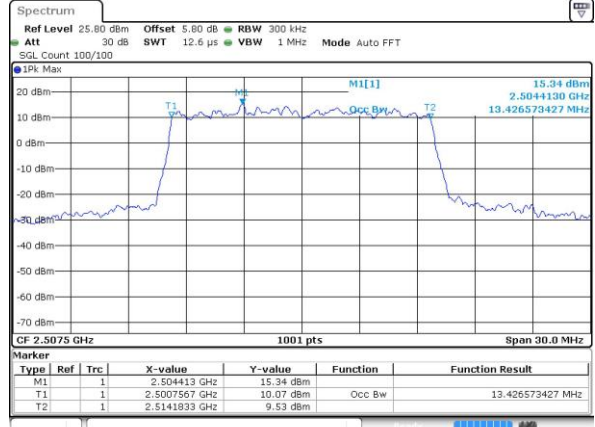

Lowest Channel / 15MHz / 16QAM

Date: 7 JUN 2017 15:15:28