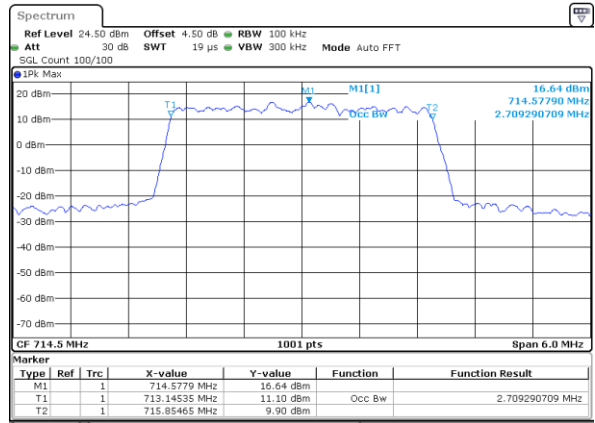

Middle Channel / 1.4MHz / 16QAM

Date: 8 JUN 2017 09:26:48

Highest Channel / 1.4MHz / QPSK

Date: 8 JUN 2017 09:27:09

Highest Channel / 1.4MHz / 16QAM

Date: 8 JUN 2017 09:27:20

LTE Band 12

Lowest Channel / 3MHz / QPSK

Date: 8 JUN 2017 09:43:09

Lowest Channel / 3MHz / 16QAM

Date: 8 JUN 2017 09:43:20

Middle Channel / 3MHz / QPSK

Date: 8 JUN 2017 09:43:41

Middle Channel / 3MHz / 16QAM

Date: 8 JUN 2017 09:43:30

Highest Channel / 3MHz / QPSK

Date: 8 JUN 2017 09:43:51

Highest Channel / 3MHz / 16QAM

Date: 8 JUN 2017 09:44:02

LTE Band 12

Lowest Channel / 5MHz / QPSK

Date: 8 JUN 2017 09:59:49

Lowest Channel / 5MHz / 16QAM

Date: 8 JUN 2017 10:00:00