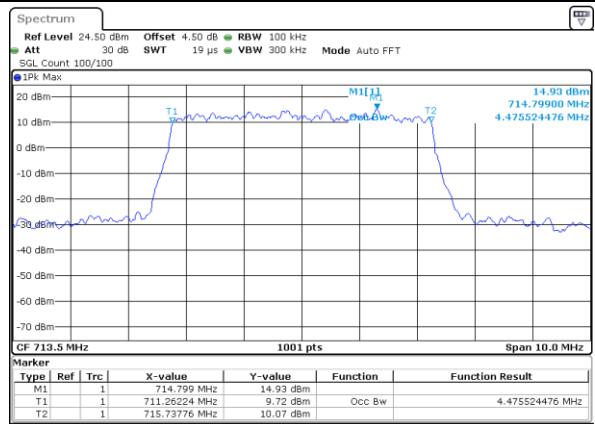

Middle Channel / 5MHz / QPSK

Date: 8 JUN 2017 10:00:21

Middle Channel / 5MHz / 16QAM

Date: 8 JUN 2017 10:00:11

Highest Channel / 5MHz / QPSK

Date: 8 JUN 2017 10:00:32

Highest Channel / 5MHz / 16QAM

Date: 8 JUN 2017 10:00:42