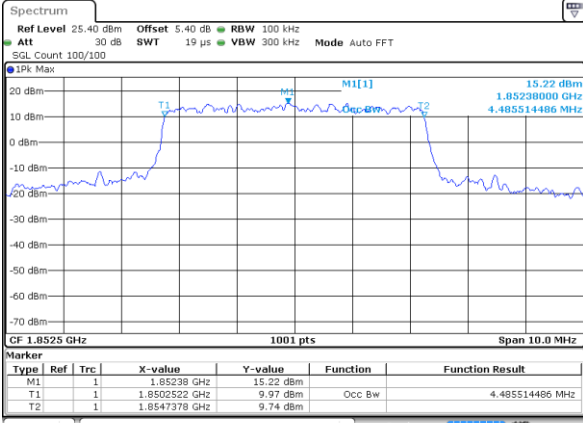

Date: 8 JUN 2017 15:30:51

Lowest Channel / 3MHz / 16QAM

Date: 8 JUN 2017 15:30:27

Middle Channel / 3MHz / QPSK

Date: 8 JUN 2017 15:31:41

Middle Channel / 3MHz / 16QAM

Date: 8 JUN 2017 15:32:00

Highest Channel / 3MHz / QPSK

Date: 8 JUN 2017 15:32:42

Highest Channel / 3MHz / 16QAM

Date: 8 JUN 2017 15:32:22

LTE Band 25

Lowest Channel / 5MHz / QPSK

Date: 8 JUN 2017 15:33:04

Lowest Channel / 5MHz / 16QAM

Date: 8 JUN 2017 15:33:25

Middle Channel / 5MHz / QPSK

Date: 8 JUN 2017 15:34:06

Middle Channel / 5MHz / 16QAM

Date: 8 JUN 2017 15:33:46

Highest Channel / 5MHz / QPSK

Date: 8 JUN 2017 15:34:27

Highest Channel / 5MHz / 16QAM

Date: 8 JUN 2017 15:34:47