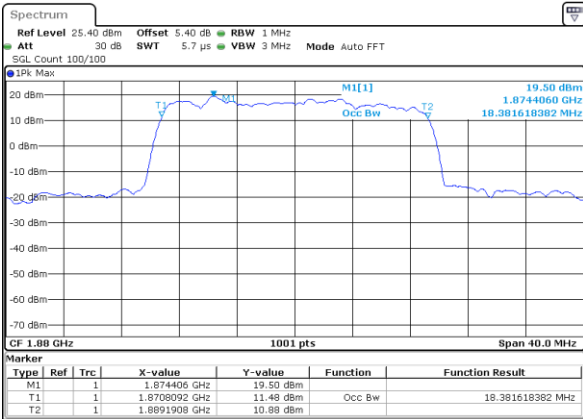

Date: 8 JUN 2017 15:36:11

Highest Channel / 10MHz / QPSK

Date: 8 JUN 2017 15:36:53

Highest Channel / 10MHz / 16QAM

Date: 8 JUN 2017 15:37:13

LTE Band 25

Lowest Channel / 15MHz / QPSK

Date: 8 JUN 2017 15:37:55

Lowest Channel / 15MHz / 16QAM

Date: 8 JUN 2017 15:37:35

Middle Channel / 15MHz / QPSK

Date: 8 JUN 2017 15:38:15

Middle Channel / 15MHz / 16QAM

Date: 8 JUN 2017 15:38:35

Highest Channel / 15MHz / QPSK

Date: 8 JUN 2017 15:39:17

Highest Channel / 15MHz / 16QAM

Date: 8 JUN 2017 15:38:56

LTE Band 25

Lowest Channel / 20MHz / QPSK

Date: 8 JUN 2017 15:39:43

Lowest Channel / 20MHz / 16QAM

Date: 8 JUN 2017 15:40:04

Middle Channel / 20MHz / QPSK

Date: 8 JUN 2017 15:40:47

Middle Channel / 20MHz / 16QAM

Date: 8 JUN 2017 15:40:27

Highest Channel / 20MHz / QPSK

Date: 8 JUN 2017 15:41:07

Highest Channel / 20MHz / 16QAM

Date: 8 JUN 2017 15:41:39

LTE Band 26