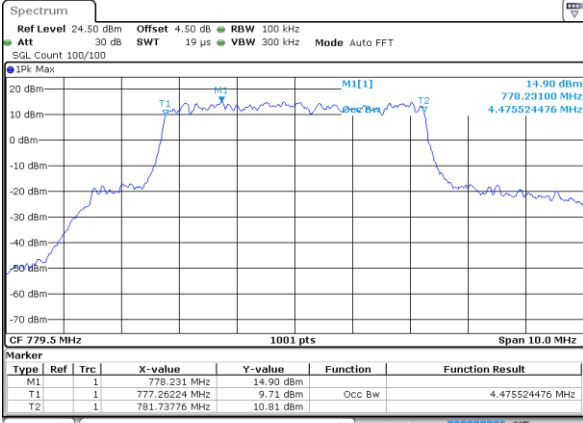

Date: 8 JUN 2017 10:16:51

Highest Channel / 10MHz / QPSK

Date: 8 JUN 2017 10:17:12

Highest Channel / 10MHz / 16QAM

Date: 8 JUN 2017 10:17:22

LTE Band 13

Lowest Channel / 5MHz / QPSK

Date: 7 JUN 2017 16:24:19

Lowest Channel / 5MHz / 16QAM

Date: 7 JUN 2017 16:34:59

Middle Channel / 5MHz / QPSK

Date: 7 JUN 2017 16:32:49

Middle Channel / 5MHz / 16QAM

Date: 7 JUN 2017 16:32:21

Highest Channel / 5MHz / QPSK

Date: 7 JUN 2017 16:33:19