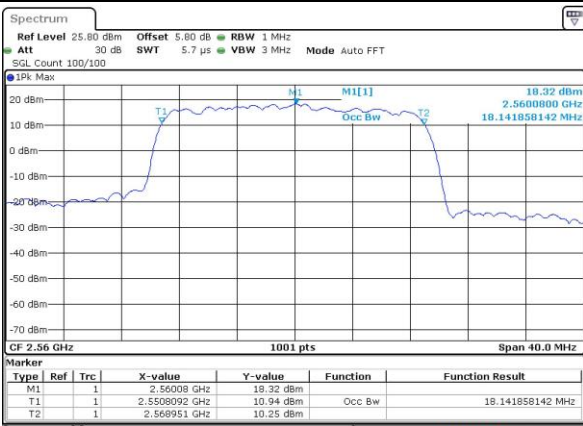

Highest Channel / 15MHz / QPSK

Date: 7 JUN 2017 15:17:17

Highest Channel / 15MHz / 16QAM

Date: 7 JUN 2017 15:16:55

LTE Band 7

Lowest Channel / 20MHz / QPSK

Date: 7 JUN 2017 15:44:58

Lowest Channel / 20MHz / 16QAM

Date: 7 JUN 2017 15:44:36

Middle Channel / 20MHz / QPSK

Date: 7 JUN 2017 15:45:20

Middle Channel / 20MHz / 16QAM

Date: 7 JUN 2017 15:45:42

Highest Channel / 20MHz / QPSK

Date: 7 JUN 2017 15:46:25

Highest Channel / 20MHz / 16QAM