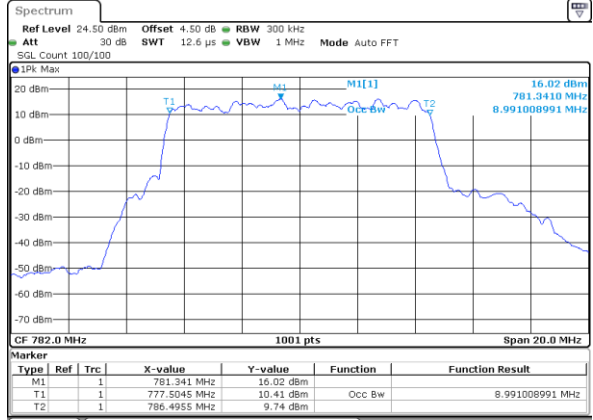

Highest Channel / 5MHz / 16QAM

Date: 7 JUN 2017 16:34:27

LTE Band 13

Middle Channel / 10MHz / QPSK

Date: 7 JUN 2017 16:52:36

Middle Channel / 10MHz / 16QAM

Date: 7 JUN 2017 16:53:09

LTE Band 17