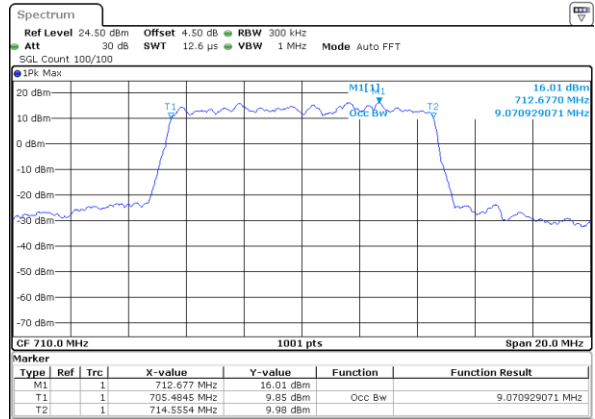

Highest Channel / 5MHz / QPSK

Date: 7 JUN 2017 17:07:18

Highest Channel / 5MHz / 16QAM

Date: 7 JUN 2017 17:07:29

LTE Band 17

Lowest Channel / 10MHz / QPSK

Date: 7 JUN 2017 17:14:22

Lowest Channel / 10MHz / 16QAM

Date: 7 JUN 2017 17:14:33

Middle Channel / 10MHz / QPSK

Date: 7 JUN 2017 17:21:26

Middle Channel / 10MHz / 16QAM

Date: 7 JUN 2017 17:21:37

Highest Channel / 10MHz / QPSK

Date: 7 JUN 2017 17:23:58

Highest Channel / 10MHz / 16QAM