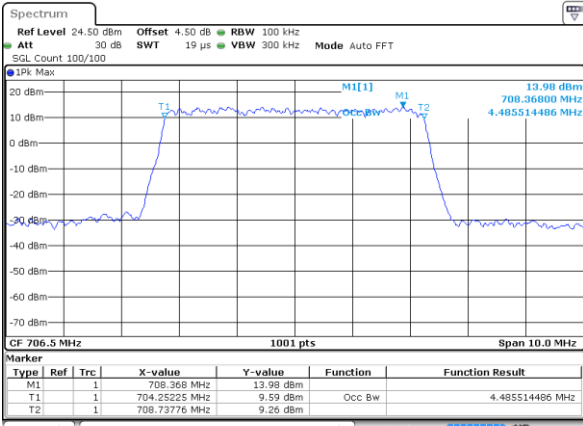

LTE Band 17

Lowest Channel / 5MHz / QPSK

Date: 7 JUN 2017 16:57:42