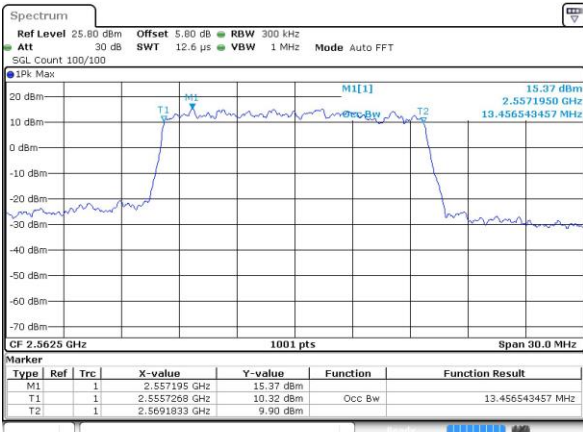

Lowest Channel / 15MHz / QPSK

Date: 7 JUN 2017 15:15:50

Lowest Channel / 15MHz / 16QAM

Date: 7 JUN 2017 15:15:28

Middle Channel / 15MHz / QPSK

Date: 7 JUN 2017 15:16:12

Middle Channel / 15MHz / 16QAM

Date: 7 JUN 2017 15:16:33

Highest Channel / 15MHz / QPSK

Date: 7 JUN 2017 15:17:17

Highest Channel / 15MHz / 16QAM

Date: 7 JUN 2017 15:16:55

LTE Band 7

Lowest Channel / 20MHz / QPSK

Date: 7 JUN 2017 15:44:58

Lowest Channel / 20MHz / 16QAM