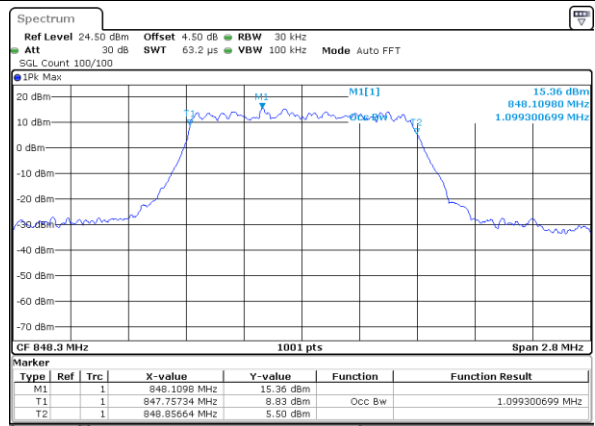

Date: 8 JUN 2017 15:40:47

Middle Channel / 20MHz / 16QAM

Date: 8 JUN 2017 15:40:27

Highest Channel / 20MHz / QPSK

Date: 8 JUN 2017 15:41:07

Highest Channel / 20MHz / 16QAM

Date: 8 JUN 2017 15:41:39

LTE Band 26

Lowest Channel / 1.4MHz / QPSK

Date: 8 JUN 2017 19:20:41

Lowest Channel / 1.4MHz / 16QAM

Date: 8 JUN 2017 19:21:09

Middle Channel / 1.4MHz / QPSK

Date: 8 JUN 2017 19:21:31

Middle Channel / 1.4MHz / 16QAM

Date: 8 JUN 2017 19:21:50

Highest Channel / 1.4MHz / QPSK

Date: 8 JUN 2017 19:22:14

Highest Channel / 1.4MHz / 16QAM

Date: 8 JUN 2017 19:22:34

LTE Band 26

Lowest Channel / 3MHz / QPSK

Date: 8 JUN 2017 19:38:19

Lowest Channel / 3MHz / 16QAM