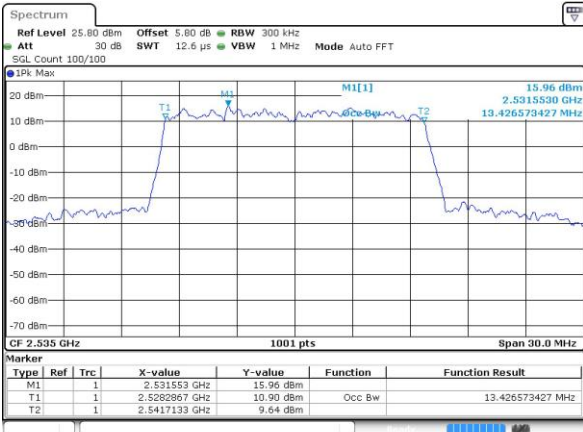

Lowest Channel / 15MHz / QPSK

Date: 7 JUN 2017 15:15:50

Lowest Channel / 15MHz / 16QAM

Date: 7 JUN 2017 15:15:28

Middle Channel / 15MHz / QPSK

Date: 7 JUN 2017 15:16:12

Middle Channel / 15MHz / 16QAM

Date: 7 JUN 2017 15:16:33

Highest Channel / 15MHz / QPSK

Date: 7 JUN 2017 15:17:17

Highest Channel / 15MHz / 16QAM

Date: 7 JUN 2017 15:16:55

LTE Band 7

Lowest Channel / 20MHz / QPSK

Date: 7 JUN 2017 15:44:58

Lowest Channel / 20MHz / 16QAM