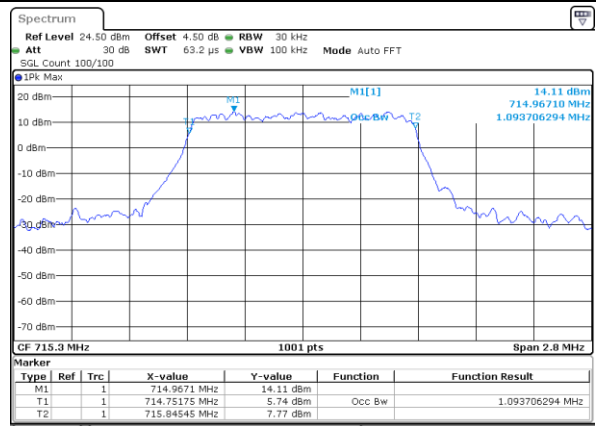

Middle Channel / 1.4MHz / 16QAM

Date: 8 JUN 2017 09:26:48

Highest Channel / 1.4MHz / QPSK

Date: 8 JUN 2017 09:27:09

Highest Channel / 1.4MHz / 16QAM

Date: 8 JUN 2017 09:27:20

LTE Band 12

Lowest Channel / 3MHz / QPSK