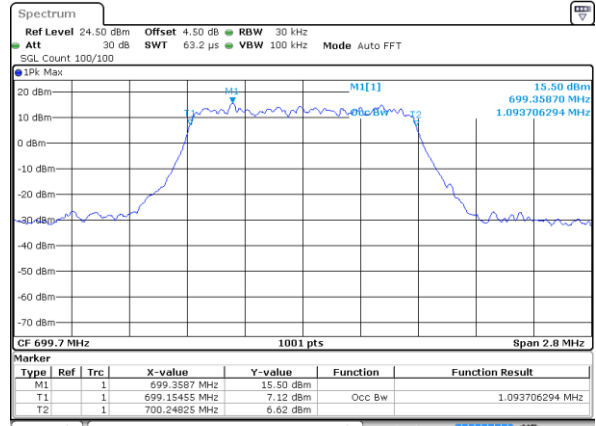

Date: 7 JUN 2017 15:46:03

LTE Band 12

Lowest Channel / 1.4MHz / QPSK

Date: 8 JUN 2017 09:26:27

Lowest Channel / 1.4MHz / 16QAM

Date: 8 JUN 2017 09:26:38

Middle Channel / 1.4MHz / QPSK

Date: 8 JUN 2017 09:26:59

Middle Channel / 1.4MHz / 16QAM

Date: 8 JUN 2017 09:26:48

Highest Channel / 1.4MHz / QPSK

Date: 8 JUN 2017 09:27:09

Highest Channel / 1.4MHz / 16QAM

Date: 8 JUN 2017 09:27:20

LTE Band 12

Lowest Channel / 3MHz / QPSK