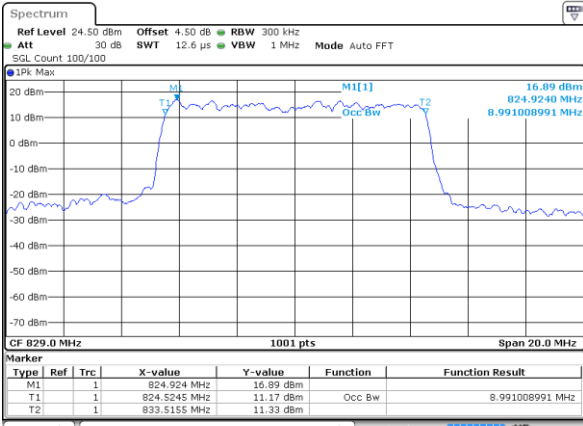

LTE Band 5

Lowest Channel / 10MHz / QPSK

Date: 7 JUN 2017 23:20:20

Lowest Channel / 10MHz / 16QAM

Date: 7 JUN 2017 23:20:30

Middle Channel / 10MHz / QPSK

Date: 7 JUN 2017 23:29:24

Middle Channel / 10MHz / 16QAM

Date: 7 JUN 2017 23:29:34

Highest Channel / 10MHz / QPSK

Date: 7 JUN 2017 23:31:56

Highest Channel / 10MHz / 16QAM

Date: 7 JUN 2017 23:32:06

LTE Band 7

Lowest Channel / 5MHz / QPSK

Date: 7 JUN 2017 14:41:37