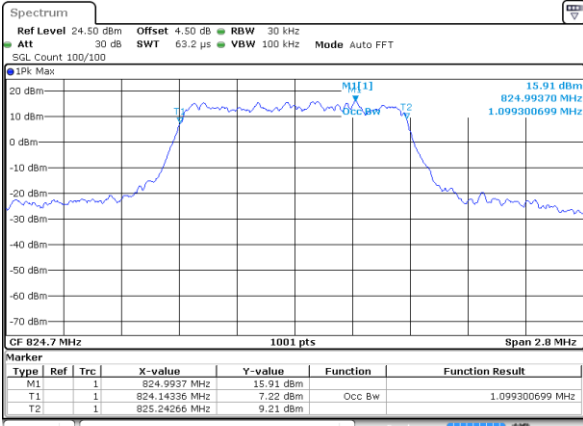

Highest Channel / 15MHz / 16QAM

Date: 8 JUN 2017 15:38:56

LTE Band 25

Lowest Channel / 20MHz / QPSK

Date: 8 JUN 2017 15:39:43

Lowest Channel / 20MHz / 16QAM

Date: 8 JUN 2017 15:40:04

Middle Channel / 20MHz / QPSK

Date: 8 JUN 2017 15:40:47

Middle Channel / 20MHz / 16QAM

Date: 8 JUN 2017 15:40:27

Highest Channel / 20MHz / QPSK

Date: 8 JUN 2017 15:41:07

Highest Channel / 20MHz / 16QAM

Date: 8 JUN 2017 15:41:39

LTE Band 26

Lowest Channel / 1.4MHz / QPSK

Date: 8 JUN 2017 19:20:41

Lowest Channel / 1.4MHz / 16QAM

Date: 8 JUN 2017 19:21:09

Middle Channel / 1.4MHz / QPSK

Date: 8 JUN 2017 19:21:31

Middle Channel / 1.4MHz / 16QAM

Date: 8 JUN 2017 19:21:50

Highest Channel / 1.4MHz / QPSK

Date: 8 JUN 2017 19:22:14

Highest Channel / 1.4MHz / 16QAM

Date: 8 JUN 2017 19:22:34

LTE Band 26

Lowest Channel / 3MHz / QPSK

Date: 8 JUN 2017 19:38:19

Lowest Channel / 3MHz / 16QAM