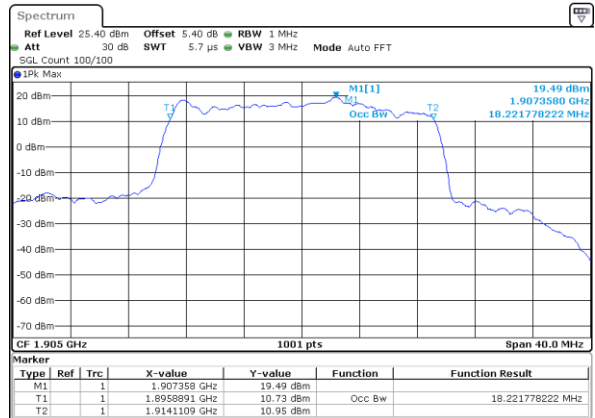

Highest Channel / 15MHz / 16QAM

Date: 8 JUN 2017 15:38:56

LTE Band 25

Lowest Channel / 20MHz / QPSK

Date: 8 JUN 2017 15:39:43

Lowest Channel / 20MHz / 16QAM

Date: 8 JUN 2017 15:40:04

Middle Channel / 20MHz / QPSK

Date: 8 JUN 2017 15:40:47

Middle Channel / 20MHz / 16QAM

Date: 8 JUN 2017 15:40:27

Highest Channel / 20MHz / QPSK

Date: 8 JUN 2017 15:41:07

Highest Channel / 20MHz / 16QAM

Date: 8 JUN 2017 15:41:39

LTE Band 26

Lowest Channel / 1.4MHz / QPSK

Date: 8 JUN 2017 19:20:41

Lowest Channel / 1.4MHz / 16QAM

Date: 8 JUN 2017 19:21:09

Middle Channel / 1.4MHz / QPSK

Date: 8 JUN 2017 19:21:31

Middle Channel / 1.4MHz / 16QAM

Date: 8 JUN 2017 19:21:50

Highest Channel / 1.4MHz / QPSK

Date: 8 JUN 2017 19:22:14

Highest Channel / 1.4MHz / 16QAM

Date: 8 JUN 2017 19:22:34

LTE Band 26

Lowest Channel / 3MHz / QPSK

Date: 8 JUN 2017 19:38:19

Lowest Channel / 3MHz / 16QAM