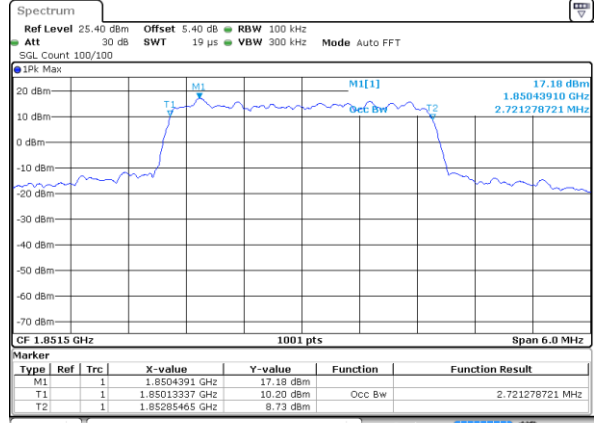

Date: 7 JUN 2017 17:24:09

LTE Band 25

Lowest Channel / 1.4MHz / QPSK

Date: 8 JUN 2017 15:27:49

Lowest Channel / 1.4MHz / 16QAM

Date: 8 JUN 2017 15:28:21

Middle Channel / 1.4MHz / QPSK

Date: 8 JUN 2017 15:29:16

Middle Channel / 1.4MHz / 16QAM

Date: 8 JUN 2017 15:28:54

Highest Channel / 1.4MHz / QPSK

Date: 8 JUN 2017 15:29:38

Highest Channel / 1.4MHz / 16QAM

Date: 8 JUN 2017 15:29:59

LTE Band 25

Lowest Channel / 3MHz / QPSK

Date: 8 JUN 2017 15:30:51

Lowest Channel / 3MHz / 16QAM

Date: 8 JUN 2017 15:30:27

Middle Channel / 3MHz / QPSK

Date: 8 JUN 2017 15:31:41

Middle Channel / 3MHz / 16QAM

Date: 8 JUN 2017 15:32:00

Highest Channel / 3MHz / QPSK