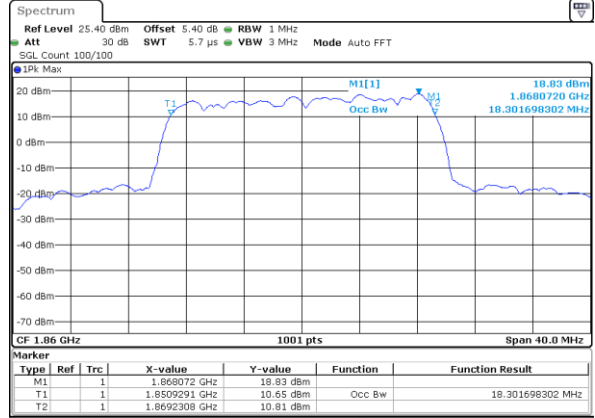

Lowest Channel / 15MHz / 16QAM

Date: 8 JUN 2017 15:37:35

Middle Channel / 15MHz / QPSK

Date: 8 JUN 2017 15:38:15

Middle Channel / 15MHz / 16QAM

Date: 8 JUN 2017 15:38:35

Highest Channel / 15MHz / QPSK

Date: 8 JUN 2017 15:39:17

Highest Channel / 15MHz / 16QAM

Date: 8 JUN 2017 15:38:56

LTE Band 25

Lowest Channel / 20MHz / QPSK

Date: 8 JUN 2017 15:39:43

Lowest Channel / 20MHz / 16QAM

Date: 8 JUN 2017 15:40:04

Middle Channel / 20MHz / QPSK

Date: 8 JUN 2017 15:40:47

Middle Channel / 20MHz / 16QAM

Date: 8 JUN 2017 15:40:27

Highest Channel / 20MHz / QPSK

Date: 8 JUN 2017 15:41:07

Highest Channel / 20MHz / 16QAM

Date: 8 JUN 2017 15:41:39

LTE Band 26