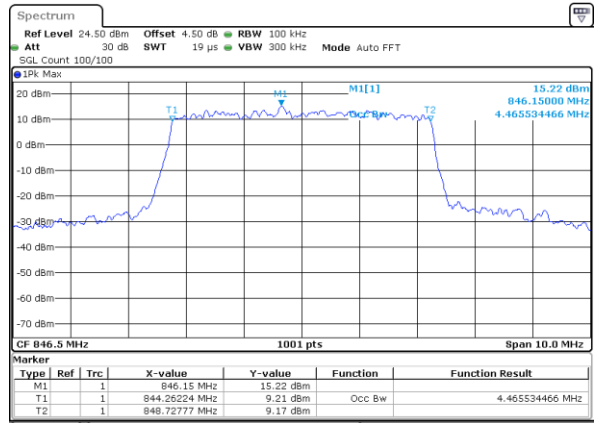

Date: 8 JUN 2017 19:40:23

LTE Band 26

Lowest Channel / 5MHz / QPSK

Date: 8 JUN 2017 20:02:56

Lowest Channel / 5MHz / 16QAM

Date: 8 JUN 2017 20:03:16

Middle Channel / 5MHz / QPSK

Date: 8 JUN 2017 20:03:38

Middle Channel / 5MHz / 16QAM

Date: 8 JUN 2017 20:03:57

Highest Channel / 5MHz / QPSK

Date: 8 JUN 2017 20:04:19

Highest Channel / 5MHz / 16QAM

Date: 8 JUN 2017 20:04:47