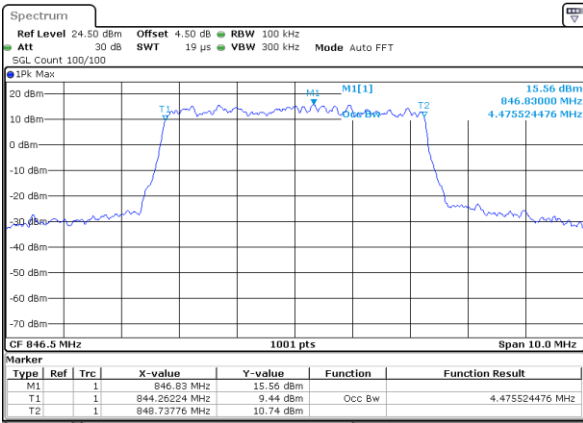

Highest Channel / 1.4MHz / QPSK

Date: 8 JUN 2017 19:22:14

Highest Channel / 1.4MHz / 16QAM

Date: 8 JUN 2017 19:22:34

LTE Band 26

Lowest Channel / 3MHz / QPSK

Date: 8 JUN 2017 19:38:19

Lowest Channel / 3MHz / 16QAM

Date: 8 JUN 2017 19:40:23

LTE Band 26

Lowest Channel / 5MHz / QPSK

Date: 8 JUN 2017 20:02:56

Lowest Channel / 5MHz / 16QAM

Date: 8 JUN 2017 20:03:16

Middle Channel / 5MHz / QPSK

Date: 8 JUN 2017 20:03:38

Middle Channel / 5MHz / 16QAM

Date: 8 JUN 2017 20:03:57

Highest Channel / 5MHz / QPSK

Date: 8 JUN 2017 20:04:19

Highest Channel / 5MHz / 16QAM

Date: 8 JUN 2017 20:04:47