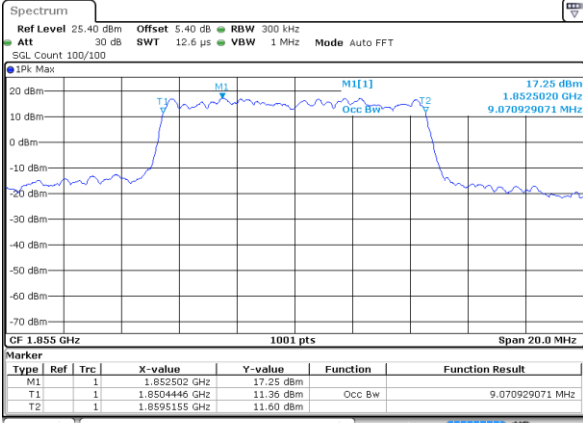

Date: 8 JUN 2017 15:32:42

Highest Channel / 3MHz / 16QAM

Date: 8 JUN 2017 15:32:22

LTE Band 25

Lowest Channel / 5MHz / QPSK

Date: 8 JUN 2017 15:33:04

Lowest Channel / 5MHz / 16QAM

Date: 8 JUN 2017 15:33:25

Middle Channel / 5MHz / QPSK

Date: 8 JUN 2017 15:34:06

Middle Channel / 5MHz / 16QAM

Date: 8 JUN 2017 15:33:46

Highest Channel / 5MHz / QPSK

Date: 8 JUN 2017 15:34:27

Highest Channel / 5MHz / 16QAM

Date: 8 JUN 2017 15:34:47

LTE Band 25

Lowest Channel / 10MHz / QPSK

Date: 8 JUN 2017 15:35:31

Lowest Channel / 10MHz / 16QAM

Date: 8 JUN 2017 15:35:09

Middle Channel / 10MHz / QPSK

Date: 8 JUN 2017 15:36:31

Middle Channel / 10MHz / 16QAM

Date: 8 JUN 2017 15:36:11

Highest Channel / 10MHz / QPSK

Date: 8 JUN 2017 15:36:53

Highest Channel / 10MHz / 16QAM

Date: 8 JUN 2017 15:37:13

LTE Band 25

Lowest Channel / 15MHz / QPSK

Date: 8 JUN 2017 15:37:55