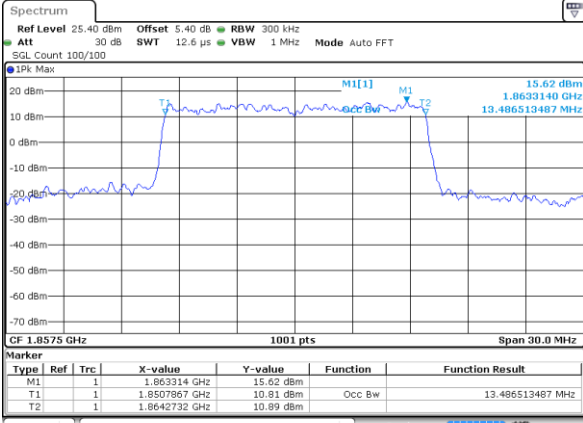

LTE Band 25

Lowest Channel / 10MHz / QPSK

Date: 8 JUN 2017 15:35:31

Lowest Channel / 10MHz / 16QAM

Date: 8 JUN 2017 15:35:09

Middle Channel / 10MHz / QPSK

Date: 8 JUN 2017 15:36:31

Middle Channel / 10MHz / 16QAM

Date: 8 JUN 2017 15:36:11

Highest Channel / 10MHz / QPSK

Date: 8 JUN 2017 15:36:53

Highest Channel / 10MHz / 16QAM

Date: 8 JUN 2017 15:37:13

LTE Band 25

Lowest Channel / 15MHz / QPSK

Date: 8 JUN 2017 15:37:55

Lowest Channel / 15MHz / 16QAM

Date: 8 JUN 2017 15:37:35

Middle Channel / 15MHz / QPSK

Date: 8 JUN 2017 15:38:15

Middle Channel / 15MHz / 16QAM

Date: 8 JUN 2017 15:38:35

Highest Channel / 15MHz / QPSK

Date: 8 JUN 2017 15:39:17