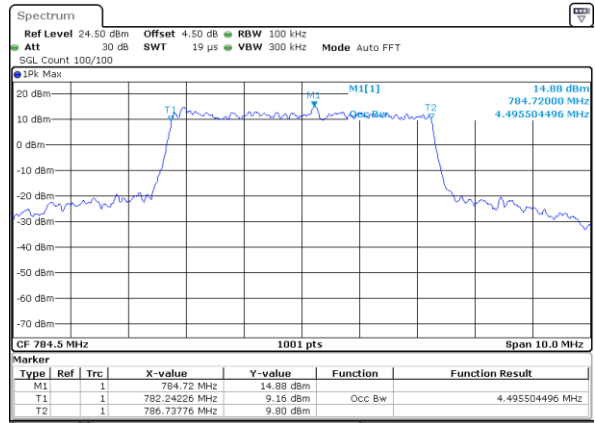

Date: 8 JUN 2017 10:16:51

Highest Channel / 10MHz / QPSK

Date: 8 JUN 2017 10:17:12

Highest Channel / 10MHz / 16QAM

Date: 8 JUN 2017 10:17:22

LTE Band 13

Lowest Channel / 5MHz / QPSK

Date: 7 JUN 2017 16:24:19

Lowest Channel / 5MHz / 16QAM

Date: 7 JUN 2017 16:34:59

Middle Channel / 5MHz / QPSK

Date: 7 JUN 2017 16:32:49

Middle Channel / 5MHz / 16QAM

Date: 7 JUN 2017 16:32:21

Highest Channel / 5MHz / QPSK

Date: 7 JUN 2017 16:33:19

Highest Channel / 5MHz / 16QAM

Date: 7 JUN 2017 16:34:27

LTE Band 13

Middle Channel / 10MHz / QPSK

Date: 7 JUN 2017 16:52:36

Middle Channel / 10MHz / 16QAM

Date: 7 JUN 2017 16:53:09

LTE Band 17