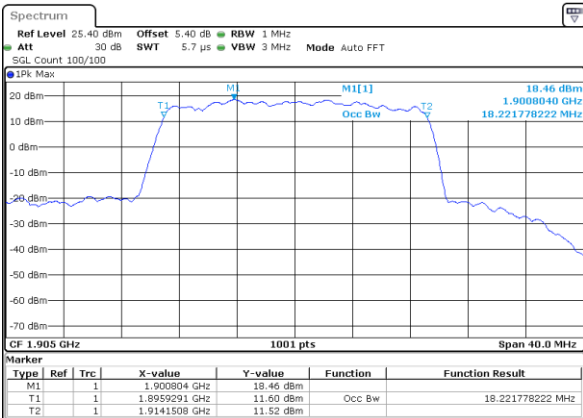

Lowest Channel / 15MHz / 16QAM

Date: 8 JUN 2017 15:37:35

Middle Channel / 15MHz / QPSK

Date: 8 JUN 2017 15:38:15

Middle Channel / 15MHz / 16QAM

Date: 8 JUN 2017 15:38:35

Highest Channel / 15MHz / QPSK

Date: 8 JUN 2017 15:39:17

Highest Channel / 15MHz / 16QAM

Date: 8 JUN 2017 15:38:56

LTE Band 25

Lowest Channel / 20MHz / QPSK

Date: 8 JUN 2017 15:39:43

Lowest Channel / 20MHz / 16QAM

Date: 8 JUN 2017 15:40:04

Middle Channel / 20MHz / QPSK

Date: 8 JUN 2017 15:40:47

Middle Channel / 20MHz / 16QAM

Date: 8 JUN 2017 15:40:27

Highest Channel / 20MHz / QPSK

Date: 8 JUN 2017 15:41:07

Highest Channel / 20MHz / 16QAM

Date: 8 JUN 2017 15:41:39

LTE Band 26