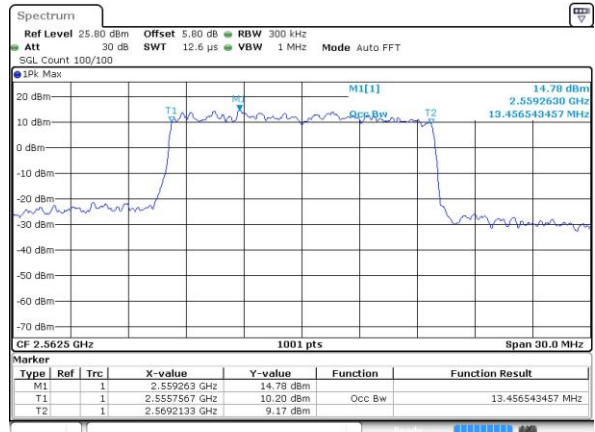

Highest Channel / 15MHz / QPSK

Date: 7 JUN 2017 15:17:17

Highest Channel / 15MHz / 16QAM

Date: 7 JUN 2017 15:16:55

LTE Band 7

Lowest Channel / 20MHz / QPSK

Date: 7 JUN 2017 15:44:58

Lowest Channel / 20MHz / 16QAM