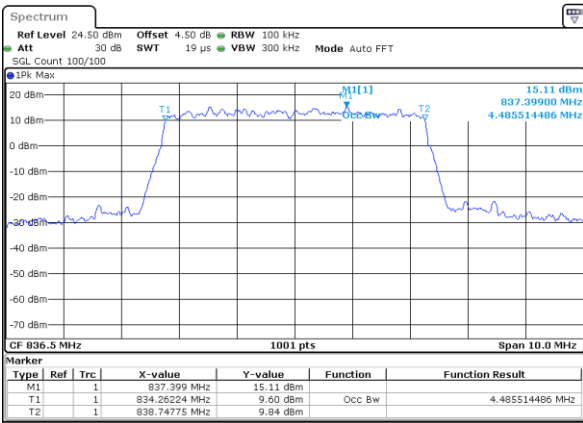

Highest Channel / 1.4MHz / QPSK

Date: 8 JUN 2017 19:22:14

Highest Channel / 1.4MHz / 16QAM

Date: 8 JUN 2017 19:22:34

LTE Band 26

Lowest Channel / 3MHz / QPSK

Date: 8 JUN 2017 19:38:19

Lowest Channel / 3MHz / 16QAM

Date: 8 JUN 2017 19:40:23

LTE Band 26

Lowest Channel / 5MHz / QPSK

Date: 8 JUN 2017 20:02:56

Lowest Channel / 5MHz / 16QAM

Date: 8 JUN 2017 20:03:16

Middle Channel / 5MHz / QPSK

Date: 8 JUN 2017 20:03:38

Middle Channel / 5MHz / 16QAM

Date: 8 JUN 2017 20:03:57

Highest Channel / 5MHz / QPSK

Date: 8 JUN 2017 20:04:19

Highest Channel / 5MHz / 16QAM

Date: 8 JUN 2017 20:04:47