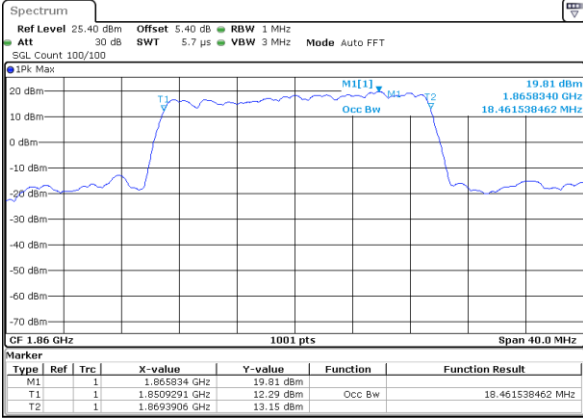

Lowest Channel / 15MHz / 16QAM

Date: 8 JUN 2017 15:37:35

Middle Channel / 15MHz / QPSK

Date: 8 JUN 2017 15:38:15

Middle Channel / 15MHz / 16QAM

Date: 8 JUN 2017 15:38:35

Highest Channel / 15MHz / QPSK

Date: 8 JUN 2017 15:39:17

Highest Channel / 15MHz / 16QAM

Date: 8 JUN 2017 15:38:56

LTE Band 25

Lowest Channel / 20MHz / QPSK

Date: 8 JUN 2017 15:39:43

Lowest Channel / 20MHz / 16QAM

Date: 8 JUN 2017 15:40:04

Middle Channel / 20MHz / QPSK

Date: 8 JUN 2017 15:40:47

Middle Channel / 20MHz / 16QAM

Date: 8 JUN 2017 15:40:27

Highest Channel / 20MHz / QPSK

Date: 8 JUN 2017 15:41:07

Highest Channel / 20MHz / 16QAM

Date: 8 JUN 2017 15:41:39

LTE Band 26