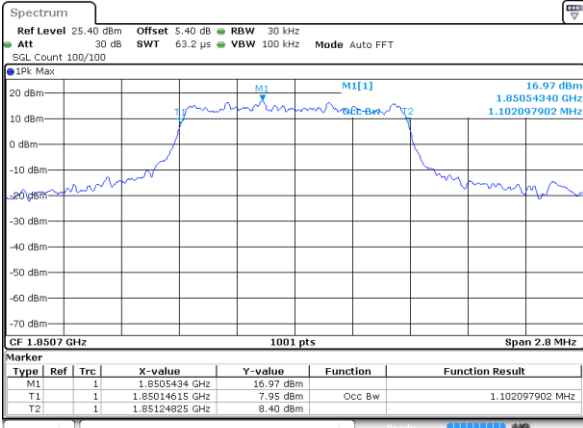

Highest Channel / 5MHz / QPSK

Date: 7 JUN 2017 17:07:18

Highest Channel / 5MHz / 16QAM

Date: 7 JUN 2017 17:07:29

LTE Band 17

Lowest Channel / 10MHz / QPSK

Date: 7 JUN 2017 17:14:22

Lowest Channel / 10MHz / 16QAM

Date: 7 JUN 2017 17:14:33

Middle Channel / 10MHz / QPSK

Date: 7 JUN 2017 17:21:26

Middle Channel / 10MHz / 16QAM

Date: 7 JUN 2017 17:21:37

Highest Channel / 10MHz / QPSK

Date: 7 JUN 2017 17:23:58

Highest Channel / 10MHz / 16QAM

Date: 7 JUN 2017 17:24:09

LTE Band 25

Lowest Channel / 1.4MHz / QPSK

Date: 8 JUN 2017 15:27:49

Lowest Channel / 1.4MHz / 16QAM

Date: 8 JUN 2017 15:28:21

Middle Channel / 1.4MHz / QPSK

Date: 8 JUN 2017 15:29:16