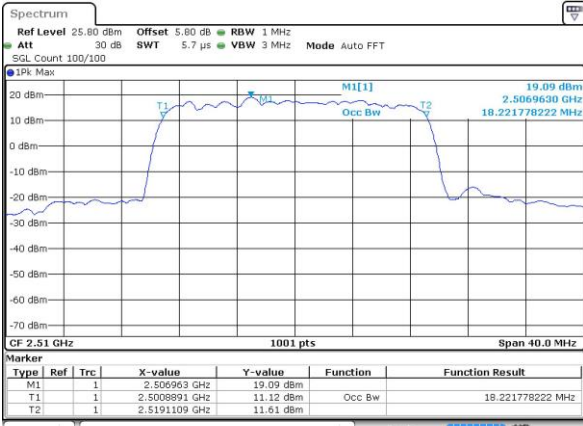

Highest Channel / 15MHz / QPSK

Date: 7 JUN 2017 15:17:17

Highest Channel / 15MHz / 16QAM

Date: 7 JUN 2017 15:16:55

LTE Band 7

Lowest Channel / 20MHz / QPSK

Date: 7 JUN 2017 15:44:58

Lowest Channel / 20MHz / 16QAM