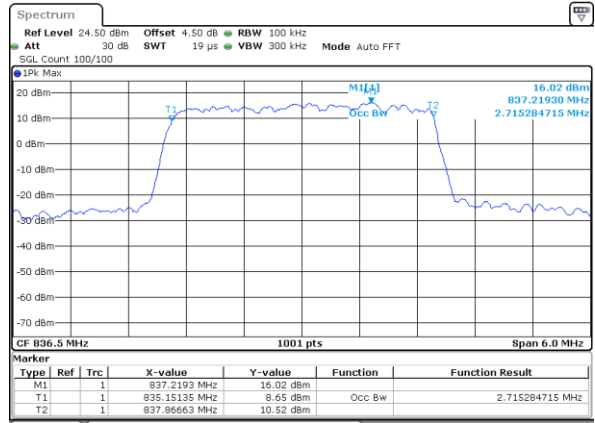

Lowest Channel / 1.4MHz / QPSK

Date: 8 JUN 2017 19:20:41

Lowest Channel / 1.4MHz / 16QAM

Date: 8 JUN 2017 19:21:09

Middle Channel / 1.4MHz / QPSK

Date: 8 JUN 2017 19:21:31

Middle Channel / 1.4MHz / 16QAM

Date: 8 JUN 2017 19:21:50

Highest Channel / 1.4MHz / QPSK

Date: 8 JUN 2017 19:22:14

Highest Channel / 1.4MHz / 16QAM

Date: 8 JUN 2017 19:22:34

LTE Band 26

Lowest Channel / 3MHz / QPSK

Date: 8 JUN 2017 19:38:19

Lowest Channel / 3MHz / 16QAM

Date: 8 JUN 2017 19:38:39

Middle Channel / 3MHz / QPSK

Date: 8 JUN 2017 19:39:01

Middle Channel / 3MHz / 16QAM

Date: 8 JUN 2017 19:39:22

Highest Channel / 3MHz / QPSK

Date: 8 JUN 2017 19:39:53

Highest Channel / 3MHz / 16QAM