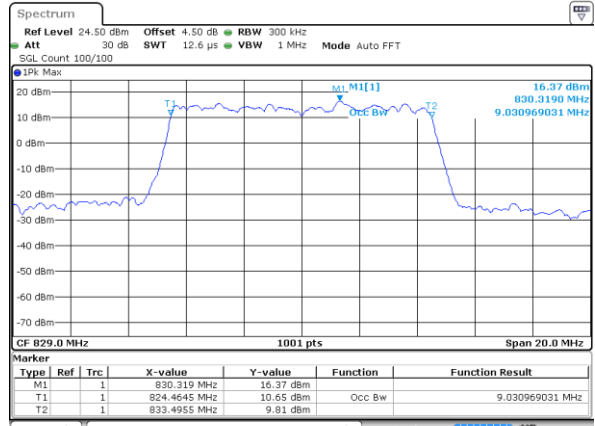

LTE Band 5

Lowest Channel / 10MHz / QPSK

Date: 7 JUN 2017 23:20:20

Lowest Channel / 10MHz / 16QAM

Date: 7 JUN 2017 23:20:30

Middle Channel / 10MHz / QPSK

Date: 7 JUN 2017 23:29:24

Middle Channel / 10MHz / 16QAM

Date: 7 JUN 2017 23:29:34

Highest Channel / 10MHz / QPSK

Date: 7 JUN 2017 23:31:56

Highest Channel / 10MHz / 16QAM

Date: 7 JUN 2017 23:32:06

LTE Band 7

Lowest Channel / 5MHz / QPSK

Date: 7 JUN 2017 14:41:37