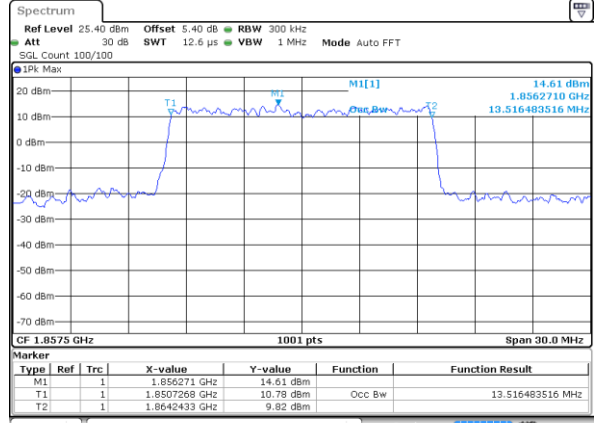

Date: 8 JUN 2017 15:36:11

Highest Channel / 10MHz / QPSK

Date: 8 JUN 2017 15:36:53

Highest Channel / 10MHz / 16QAM

Date: 8 JUN 2017 15:37:13

LTE Band 25

Lowest Channel / 15MHz / QPSK

Date: 8 JUN 2017 15:37:55

Lowest Channel / 15MHz / 16QAM

Date: 8 JUN 2017 15:37:35

Middle Channel / 15MHz / QPSK

Date: 8 JUN 2017 15:38:15

Middle Channel / 15MHz / 16QAM

Date: 8 JUN 2017 15:38:35

Highest Channel / 15MHz / QPSK

Date: 8 JUN 2017 15:39:17