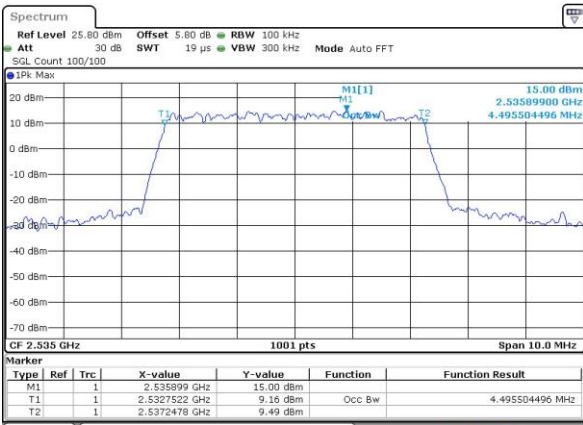

Middle Channel / 5MHz / QPSK

Date: 7 JUN 2017 14:42:43