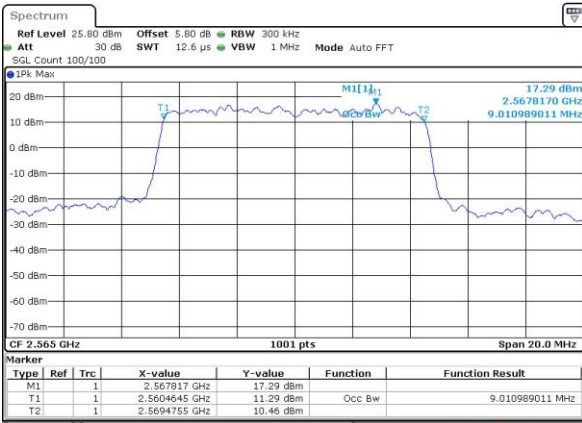

Highest Channel / 5MHz / 16QAM

Date: 7 JUN 2017 14:43:27

LTE Band 7

Lowest Channel / 10MHz / QPSK

Date: 7 JUN 2017 14:58:33

Lowest Channel / 10MHz / 16QAM

Date: 7 JUN 2017 14:58:55

Middle Channel / 10MHz / QPSK

Date: 7 JUN 2017 14:59:39

Middle Channel / 10MHz / 16QAM

Date: 7 JUN 2017 14:59:17

Highest Channel / 10MHz / QPSK

Date: 7 JUN 2017 15:00:00

Highest Channel / 10MHz / 16QAM

Date: 7 JUN 2017 15:00:22

LTE Band 7