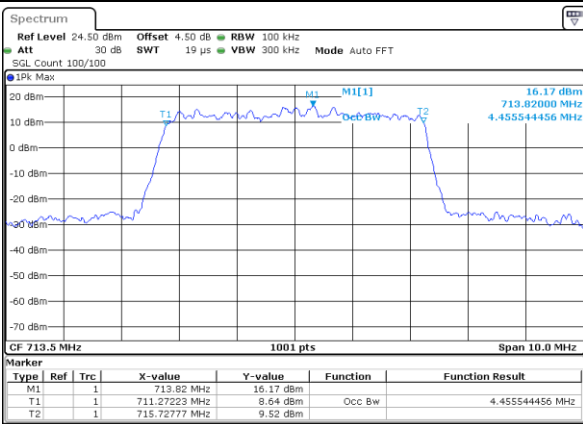

Middle Channel / 5MHz / QPSK

Date: 8 JUN 2017 10:00:21

Middle Channel / 5MHz / 16QAM

Date: 8 JUN 2017 10:00:11

Highest Channel / 5MHz / QPSK

Date: 8 JUN 2017 10:00:32

Highest Channel / 5MHz / 16QAM

Date: 8 JUN 2017 10:00:42