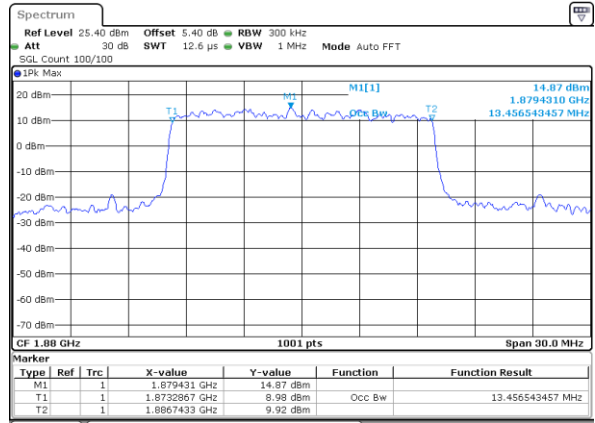

Date: 8 JUN 2017 15:36:11

Highest Channel / 10MHz / QPSK

Date: 8 JUN 2017 15:36:53

Highest Channel / 10MHz / 16QAM

Date: 8 JUN 2017 15:37:13

LTE Band 25

Lowest Channel / 15MHz / QPSK

Date: 8 JUN 2017 15:37:55

Lowest Channel / 15MHz / 16QAM

Date: 8 JUN 2017 15:37:35

Middle Channel / 15MHz / QPSK

Date: 8 JUN 2017 15:38:15

Middle Channel / 15MHz / 16QAM

Date: 8 JUN 2017 15:38:35

Highest Channel / 15MHz / QPSK

Date: 8 JUN 2017 15:39:17

Highest Channel / 15MHz / 16QAM

Date: 8 JUN 2017 15:38:56

LTE Band 25

Lowest Channel / 20MHz / QPSK

Date: 8 JUN 2017 15:39:43

Lowest Channel / 20MHz / 16QAM

Date: 8 JUN 2017 15:40:04

Middle Channel / 20MHz / QPSK