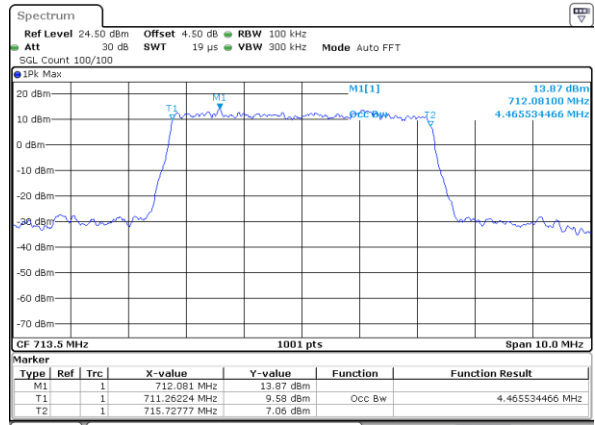

Highest Channel / 5MHz / 16QAM

Date: 7 JUN 2017 16:34:27

LTE Band 13

Middle Channel / 10MHz / QPSK

Date: 7 JUN 2017 16:52:36

Middle Channel / 10MHz / 16QAM

Date: 7 JUN 2017 16:53:09

LTE Band 17

Lowest Channel / 5MHz / QPSK

Date: 7 JUN 2017 16:57:42

Lowest Channel / 5MHz / 16QAM

Date: 7 JUN 2017 16:57:52

Middle Channel / 5MHz / QPSK

Date: 7 JUN 2017 17:04:46

Middle Channel / 5MHz / 16QAM

Date: 7 JUN 2017 17:04:56

Highest Channel / 5MHz / QPSK

Date: 7 JUN 2017 17:07:18

Highest Channel / 5MHz / 16QAM

Date: 7 JUN 2017 17:07:29

LTE Band 17

Lowest Channel / 10MHz / QPSK

Date: 7 JUN 2017 17:14:22

Lowest Channel / 10MHz / 16QAM