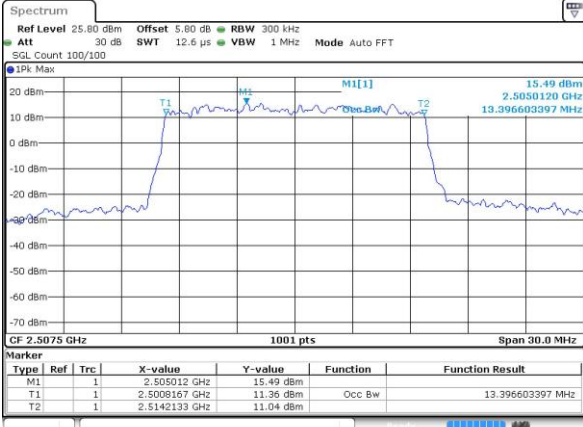

LTE Band 7

Lowest Channel / 15MHz / QPSK

Date: 7 JUN 2017 15:15:50