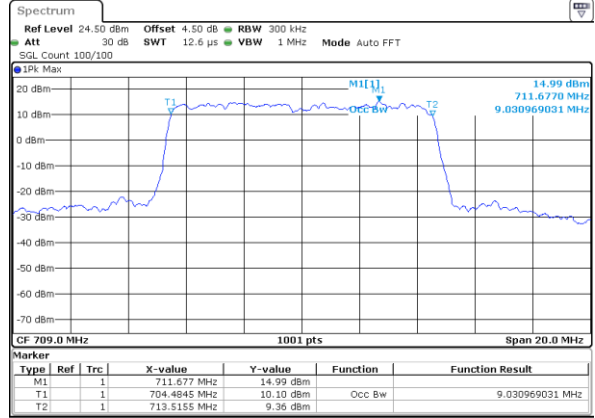

Highest Channel / 5MHz / QPSK

Date: 7 JUN 2017 17:07:18

Highest Channel / 5MHz / 16QAM

Date: 7 JUN 2017 17:07:29

LTE Band 17

Lowest Channel / 10MHz / QPSK

Date: 7 JUN 2017 17:14:22

Lowest Channel / 10MHz / 16QAM