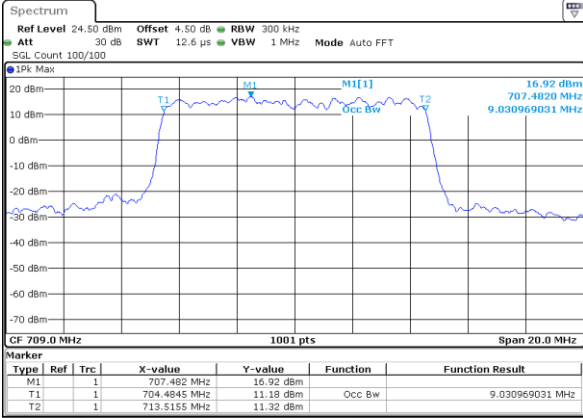

Highest Channel / 5MHz / QPSK

Date: 7 JUN 2017 17:07:18

Highest Channel / 5MHz / 16QAM

Date: 7 JUN 2017 17:07:29

LTE Band 17

Lowest Channel / 10MHz / QPSK

Date: 7 JUN 2017 17:14:22

Lowest Channel / 10MHz / 16QAM

Date: 7 JUN 2017 17:14:33

Middle Channel / 10MHz / QPSK

Date: 7 JUN 2017 17:21:26

Middle Channel / 10MHz / 16QAM

Date: 7 JUN 2017 17:21:37

Highest Channel / 10MHz / QPSK

Date: 7 JUN 2017 17:23:58

Highest Channel / 10MHz / 16QAM