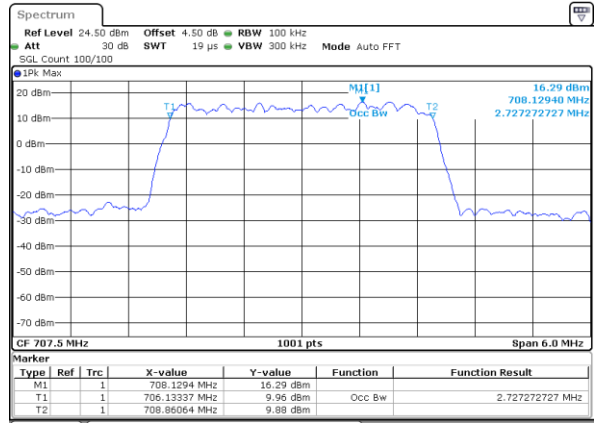

Middle Channel / 1.4MHz / 16QAM

Date: 8 JUN 2017 09:26:48

Highest Channel / 1.4MHz / QPSK

Date: 8 JUN 2017 09:27:09

Highest Channel / 1.4MHz / 16QAM

Date: 8 JUN 2017 09:27:20

LTE Band 12

Lowest Channel / 3MHz / QPSK

Date: 8 JUN 2017 09:43:09

Lowest Channel / 3MHz / 16QAM

Date: 8 JUN 2017 09:43:20

Middle Channel / 3MHz / QPSK

Date: 8 JUN 2017 09:43:41

Middle Channel / 3MHz / 16QAM

Date: 8 JUN 2017 09:43:30

Highest Channel / 3MHz / QPSK

Date: 8 JUN 2017 09:43:51

Highest Channel / 3MHz / 16QAM

Date: 8 JUN 2017 09:44:02

LTE Band 12

Lowest Channel / 5MHz / QPSK

Date: 8 JUN 2017 09:59:49

Lowest Channel / 5MHz / 16QAM

Date: 8 JUN 2017 10:00:00