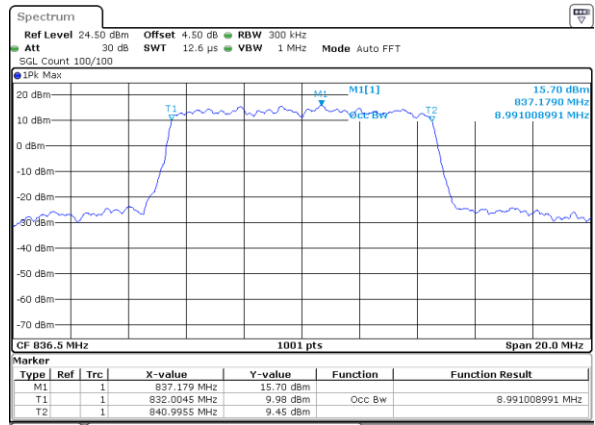

LTE Band 5

Lowest Channel / 10MHz / QPSK

Date: 7 JUN 2017 23:20:20

Lowest Channel / 10MHz / 16QAM

Date: 7 JUN 2017 23:20:30

Middle Channel / 10MHz / QPSK

Date: 7 JUN 2017 23:29:24

Middle Channel / 10MHz / 16QAM

Date: 7 JUN 2017 23:29:34

Highest Channel / 10MHz / QPSK

Date: 7 JUN 2017 23:31:56

Highest Channel / 10MHz / 16QAM

Date: 7 JUN 2017 23:32:06

LTE Band 7

Lowest Channel / 5MHz / QPSK

Date: 7 JUN 2017 14:41:37