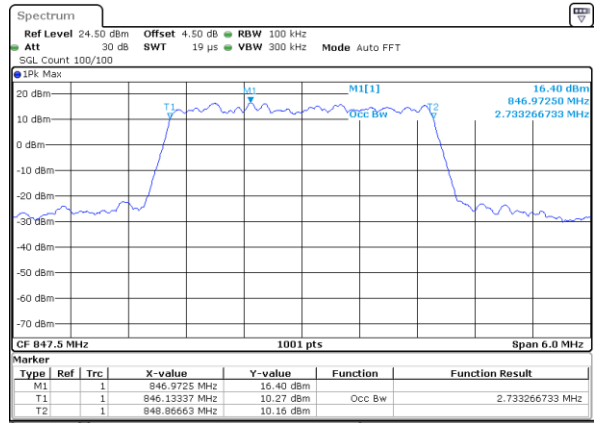

Highest Channel / 1.4MHz / QPSK

Date: 8 JUN 2017 19:22:14

Highest Channel / 1.4MHz / 16QAM

Date: 8 JUN 2017 19:22:34

LTE Band 26

Lowest Channel / 3MHz / QPSK

Date: 8 JUN 2017 19:38:19

Lowest Channel / 3MHz / 16QAM

Date: 8 JUN 2017 19:38:39

Middle Channel / 3MHz / QPSK

Date: 8 JUN 2017 19:39:01

Middle Channel / 3MHz / 16QAM

Date: 8 JUN 2017 19:39:22

Highest Channel / 3MHz / QPSK

Date: 8 JUN 2017 19:39:53

Highest Channel / 3MHz / 16QAM

Date: 8 JUN 2017 19:40:23

LTE Band 26

Lowest Channel / 5MHz / QPSK

Date: 8 JUN 2017 20:02:56

Lowest Channel / 5MHz / 16QAM

Date: 8 JUN 2017 20:03:16

Middle Channel / 5MHz / QPSK

Date: 8 JUN 2017 20:03:38