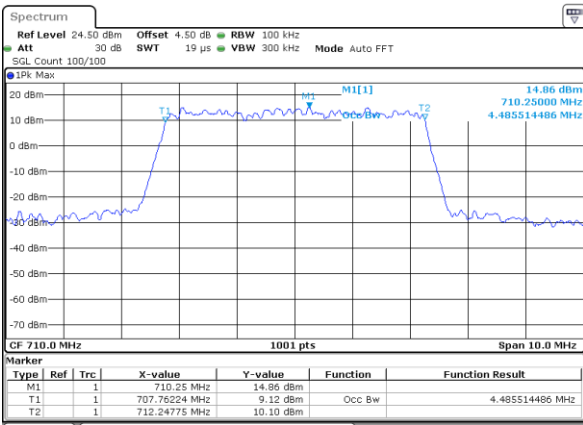

Highest Channel / 5MHz / 16QAM

Date: 7 JUN 2017 16:34:27

LTE Band 13

Middle Channel / 10MHz / QPSK

Date: 7 JUN 2017 16:52:36

Middle Channel / 10MHz / 16QAM

Date: 7 JUN 2017 16:53:09

LTE Band 17

Lowest Channel / 5MHz / QPSK

Date: 7 JUN 2017 16:57:42

Lowest Channel / 5MHz / 16QAM

Date: 7 JUN 2017 16:57:52

Middle Channel / 5MHz / QPSK

Date: 7 JUN 2017 17:04:46

Middle Channel / 5MHz / 16QAM

Date: 7 JUN 2017 17:04:56

Highest Channel / 5MHz / QPSK

Date: 7 JUN 2017 17:07:18

Highest Channel / 5MHz / 16QAM

Date: 7 JUN 2017 17:07:29

LTE Band 17

Lowest Channel / 10MHz / QPSK

Date: 7 JUN 2017 17:14:22

Lowest Channel / 10MHz / 16QAM