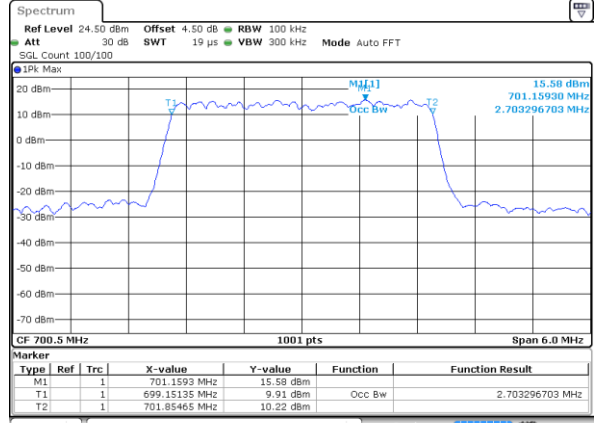

Lowest Channel / 3MHz / 16QAM

Date: 8 JUN 2017 09:43:20