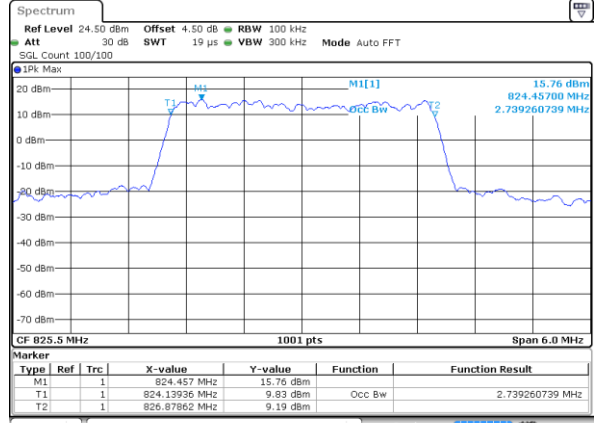

Lowest Channel / 1.4MHz / QPSK

Date: 8 JUN 2017 19:20:41

Lowest Channel / 1.4MHz / 16QAM

Date: 8 JUN 2017 19:21:09

Middle Channel / 1.4MHz / QPSK

Date: 8 JUN 2017 19:21:31

Middle Channel / 1.4MHz / 16QAM

Date: 8 JUN 2017 19:21:50

Highest Channel / 1.4MHz / QPSK

Date: 8 JUN 2017 19:22:14

Highest Channel / 1.4MHz / 16QAM

Date: 8 JUN 2017 19:22:34

LTE Band 26

Lowest Channel / 3MHz / QPSK

Date: 8 JUN 2017 19:38:19

Lowest Channel / 3MHz / 16QAM