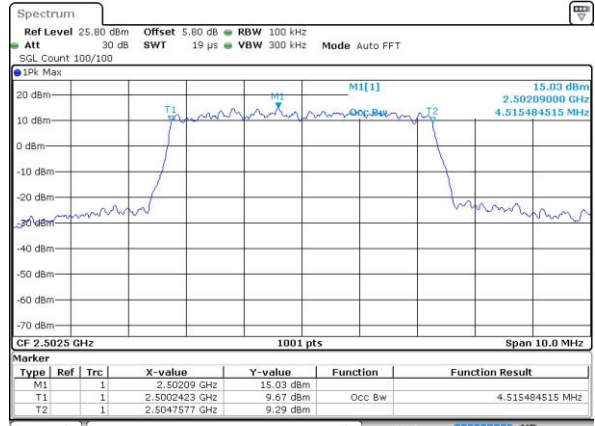

Lowest Channel / 5MHz / 16QAM

Date: 7 JUN 2017 14:42:00