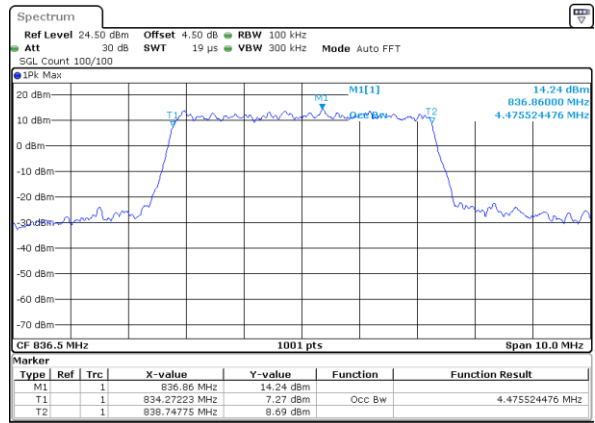

Date: 8 JUN 2017 19:40:23

LTE Band 26

Lowest Channel / 5MHz / QPSK

Date: 8 JUN 2017 20:02:56

Lowest Channel / 5MHz / 16QAM

Date: 8 JUN 2017 20:03:16

Middle Channel / 5MHz / QPSK

Date: 8 JUN 2017 20:03:38

Middle Channel / 5MHz / 16QAM

Date: 8 JUN 2017 20:03:57

Highest Channel / 5MHz / QPSK

Date: 8 JUN 2017 20:04:19

Highest Channel / 5MHz / 16QAM

Date: 8 JUN 2017 20:04:47