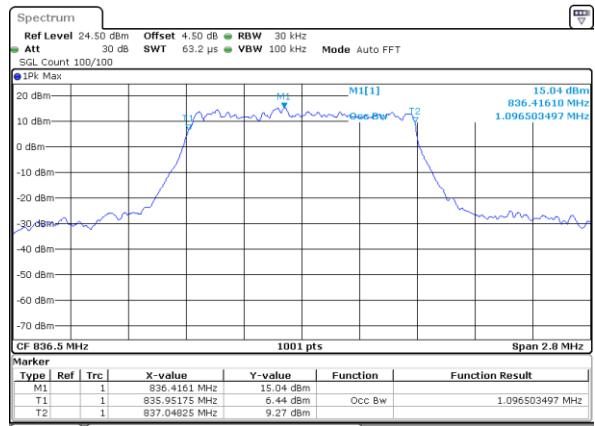

Date: 8 JUN 2017 15:40:47

Middle Channel / 20MHz / 16QAM

Date: 8 JUN 2017 15:40:27

Highest Channel / 20MHz / QPSK

Date: 8 JUN 2017 15:41:07

Highest Channel / 20MHz / 16QAM

Date: 8 JUN 2017 15:41:39

LTE Band 26

Lowest Channel / 1.4MHz / QPSK

Date: 8 JUN 2017 19:20:41

Lowest Channel / 1.4MHz / 16QAM

Date: 8 JUN 2017 19:21:09

Middle Channel / 1.4MHz / QPSK

Date: 8 JUN 2017 19:21:31

Middle Channel / 1.4MHz / 16QAM

Date: 8 JUN 2017 19:21:50

Highest Channel / 1.4MHz / QPSK

Date: 8 JUN 2017 19:22:14

Highest Channel / 1.4MHz / 16QAM

Date: 8 JUN 2017 19:22:34

LTE Band 26

Lowest Channel / 3MHz / QPSK

Date: 8 JUN 2017 19:38:19

Lowest Channel / 3MHz / 16QAM