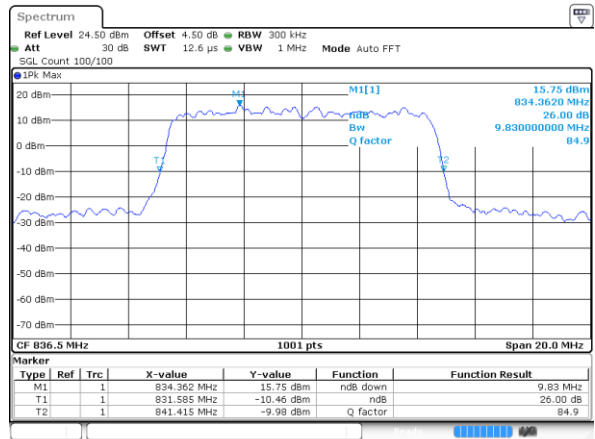

Date: 8 JUN 2017 20:04:05

Highest Channel / 5MHz / QPSK

Date: 8 JUN 2017 20:04:37

Highest Channel / 5MHz / 16QAM

Date: 8 JUN 2017 20:04:58

LTE Band 26

Lowest Channel / 10MHz / QPSK

Date: 8 JUN 2017 20:21:01

Lowest Channel / 10MHz / 16QAM

Date: 8 JUN 2017 20:21:30

Middle Channel / 10MHz / QPSK

Date: 8 JUN 2017 20:21:53

Middle Channel / 10MHz / 16QAM

Date: 8 JUN 2017 20:22:19

Highest Channel / 10MHz / QPSK

Date: 8 JUN 2017 20:23:01

Highest Channel / 10MHz / 16QAM

Date: 8 JUN 2017 20:23:22

LTE Band 26

Lowest Channel / 15MHz / QPSK

Date: 8 JUN 2017 20:36:07

Lowest Channel / 15MHz / 16QAM

Date: 8 JUN 2017 20:35:39

Middle Channel / 15MHz / QPSK