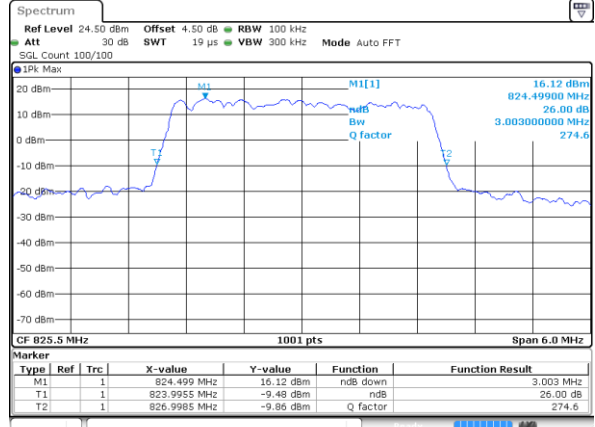

Date: 8 JUN 2017 19:20:59

Lowest Channel / 1.4MHz / 16QAM

Date: 8 JUN 2017 19:21:18

Middle Channel / 1.4MHz / QPSK

Date: 8 JUN 2017 19:21:40

Middle Channel / 1.4MHz / 16QAM

Date: 8 JUN 2017 19:22:01

Highest Channel / 1.4MHz / QPSK

Date: 8 JUN 2017 19:22:23

Highest Channel / 1.4MHz / 16QAM

Date: 8 JUN 2017 19:22:43

LTE Band 26

Lowest Channel / 3MHz / QPSK

Date: 8 JUN 2017 19:38:28

Lowest Channel / 3MHz / 16QAM

Date: 8 JUN 2017 19:38:48