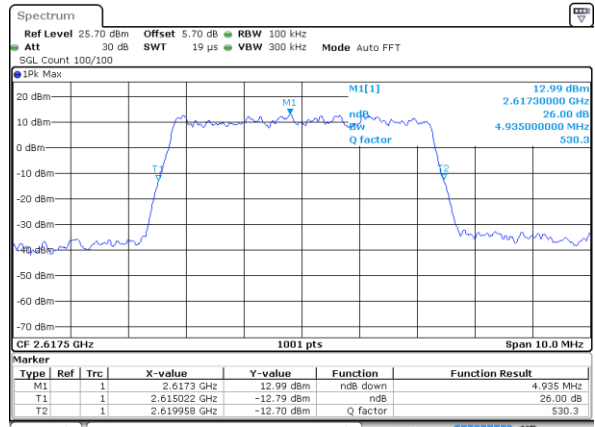

Date: 8 JUN 2017 23:49:37

Middle Channel / 5MHz / QPSK

Date: 8 JUN 2017 23:40:35

Middle Channel / 5MHz / 16QAM

Date: 8 JUN 2017 23:49:54

Highest Channel / 5MHz / QPSK

Date: 8 JUN 2017 23:41:15

Highest Channel / 5MHz / 16QAM

Date: 8 JUN 2017 23:41:25

LTE Band 38

Lowest Channel / 10MHz / QPSK

Date: 8 JUN 2017 23:41:55

Lowest Channel / 10MHz / 16QAM

Date: 8 JUN 2017 23:42:05

Middle Channel / 10MHz / QPSK

Date: 8 JUN 2017 23:50:30