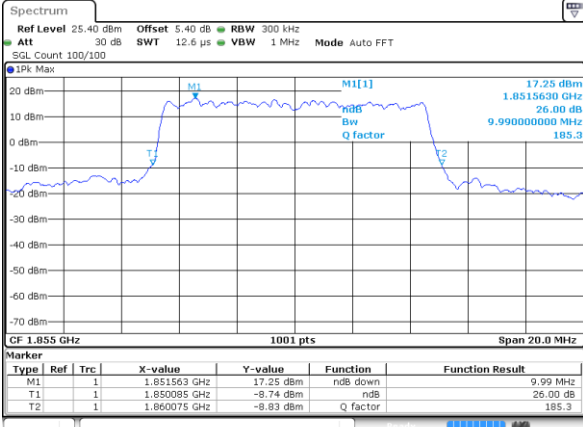

LTE Band 25

Lowest Channel / 10MHz / QPSK

Date: 8 JUN 2017 15:35:39