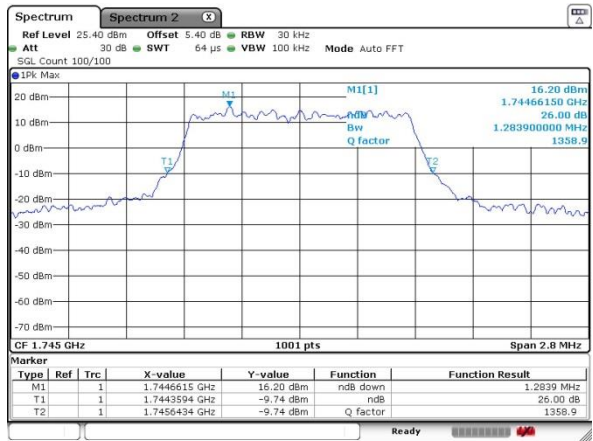

Lowest Channel / 20MHz / QPSK

Date: 12 JUN 2017 18:54:48

Lowest Channel / 20MHz / 16QAM

Date: 12 JUN 2017 18:54:59

Middle Channel / 20MHz / QPSK

Date: 12 JUN 2017 18:55:32

Middle Channel / 20MHz / 16QAM

Date: 12 JUN 2017 18:55:43

Highest Channel / 20MHz / QPSK

Date: 12 JUN 2017 18:56:16

Highest Channel / 20MHz / 16QAM

Date: 12 JUN 2017 18:56:27

LTE Band 66

Lowest Channel / 1.4MHz / QPSK

Date: 13 JUN 2017 00:21:07

Lowest Channel / 1.4MHz / 16QAM

Date: 13 JUN 2017 00:24:57

Middle Channel / 1.4MHz / QPSK

Date: 13 JUN 2017 00:26:05

Middle Channel / 1.4MHz / 16QAM

Date: 13 JUN 2017 00:27:07

Highest Channel / 1.4MHz / QPSK

Date: 13 JUN 2017 00:28:00

Highest Channel / 1.4MHz / 16QAM