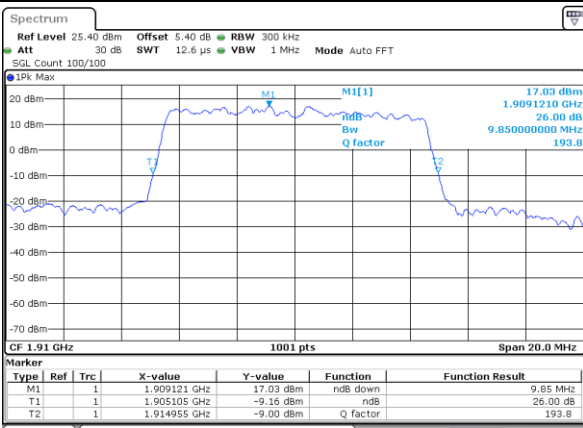

Lowest Channel / 10MHz / QPSK

Date: 8 JUN 2017 15:35:39

Lowest Channel / 10MHz / 16QAM

Date: 8 JUN 2017 15:35:19

Middle Channel / 10MHz / QPSK

Date: 8 JUN 2017 15:36:41

Middle Channel / 10MHz / 16QAM

Date: 8 JUN 2017 15:36:20

Highest Channel / 10MHz / QPSK

Date: 8 JUN 2017 15:37:02

Highest Channel / 10MHz / 16QAM

Date: 8 JUN 2017 15:37:23

LTE Band 25

Lowest Channel / 15MHz / QPSK

Date: 8 JUN 2017 15:38:04

Lowest Channel / 15MHz / 16QAM