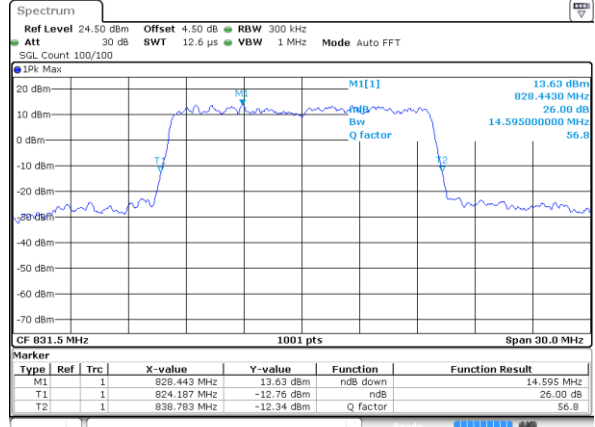

Highest Channel / 10MHz / 16QAM

Date: 8 JUN 2017 20:23:22

LTE Band 26

Lowest Channel / 15MHz / QPSK

Date: 8 JUN 2017 20:36:07

Lowest Channel / 15MHz / 16QAM

Date: 8 JUN 2017 20:35:39

Middle Channel / 15MHz / QPSK

Date: 8 JUN 2017 20:36:33

Middle Channel / 15MHz / 16QAM

Date: 8 JUN 2017 20:36:54

Highest Channel / 15MHz / QPSK

Date: 8 JUN 2017 20:37:36

Highest Channel / 15MHz / 16QAM

Date: 8 JUN 2017 20:37:58

LTE Band 26