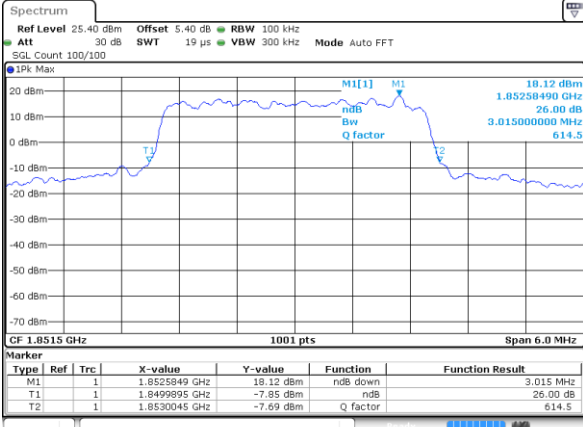

Date: 8 JUN 2017 15:29:04

Highest Channel / 1.4MHz / QPSK

Date: 8 JUN 2017 15:29:48

Highest Channel / 1.4MHz / 16QAM

Date: 8 JUN 2017 15:30:09

LTE Band 25

Lowest Channel / 3MHz / QPSK

Date: 8 JUN 2017 15:31:24