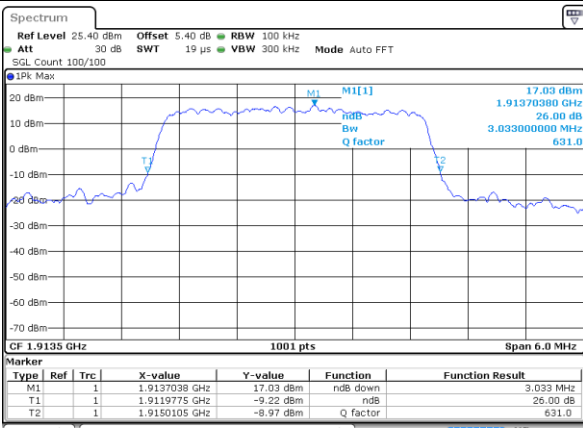

Highest Channel / 3MHz / QPSK

Date: 8 JUN 2017 15:32:51