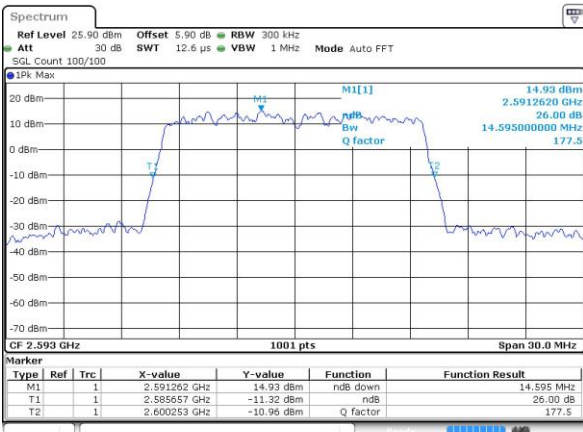

Highest Channel / 10MHz / 16QAM

Date: 12 JUN 2017 18:52:01

LTE Band 41

Lowest Channel / 15MHz / QPSK

Date: 12 JUN 2017 18:52:34

Lowest Channel / 15MHz / 16QAM

Date: 12 JUN 2017 18:52:46

Middle Channel / 15MHz / QPSK

Date: 12 JUN 2017 18:53:19

Middle Channel / 15MHz / 16QAM

Date: 12 JUN 2017 18:53:30

Highest Channel / 15MHz / QPSK

Date: 12 JUN 2017 18:54:03

Highest Channel / 15MHz / 16QAM

Date: 12 JUN 2017 18:54:14

LTE Band 41