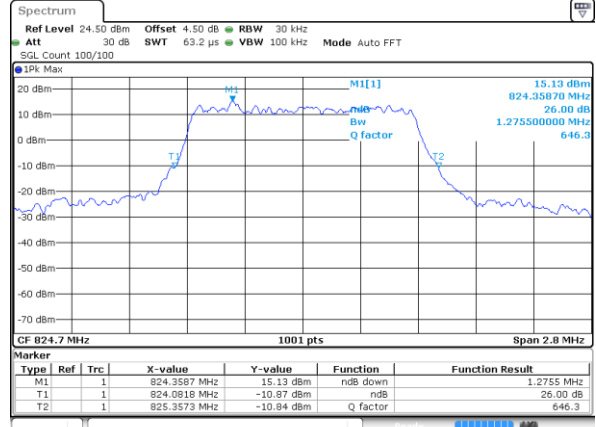

Middle Channel / 20MHz / 16QAM

Date: 8 JUN 2017 15:40:36

Highest Channel / 20MHz / QPSK

Date: 8 JUN 2017 15:41:27

Highest Channel / 20MHz / 16QAM

Date: 8 JUN 2017 15:41:48

LTE Band 26

Lowest Channel / 1.4MHz / QPSK

Date: 8 JUN 2017 19:20:59

Lowest Channel / 1.4MHz / 16QAM

Date: 8 JUN 2017 19:21:18

Middle Channel / 1.4MHz / QPSK

Date: 8 JUN 2017 19:21:40

Middle Channel / 1.4MHz / 16QAM

Date: 8 JUN 2017 19:22:01

Highest Channel / 1.4MHz / QPSK