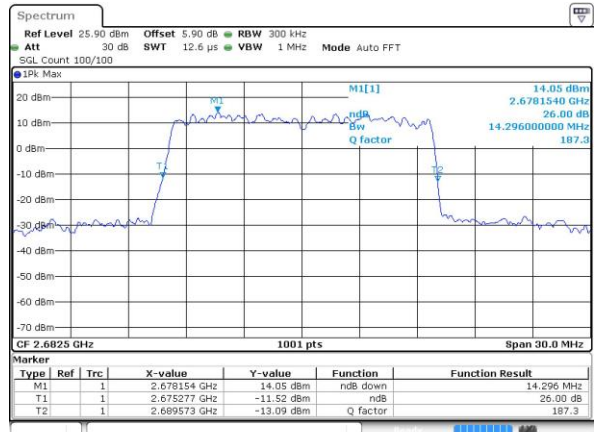

Highest Channel / 10MHz / 16QAM

Date: 12 JUN 2017 18:52:01

LTE Band 41

Lowest Channel / 15MHz / QPSK

Date: 12 JUN 2017 18:52:34

Lowest Channel / 15MHz / 16QAM

Date: 12 JUN 2017 18:52:46

Middle Channel / 15MHz / QPSK

Date: 12 JUN 2017 18:53:19

Middle Channel / 15MHz / 16QAM

Date: 12 JUN 2017 18:53:30

Highest Channel / 15MHz / QPSK

Date: 12 JUN 2017 18:54:03

Highest Channel / 15MHz / 16QAM

Date: 12 JUN 2017 18:54:14

LTE Band 41