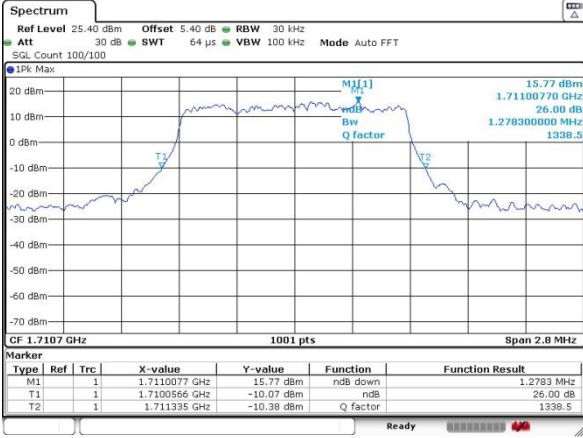

Highest Channel / 20MHz / QPSK

Date: 12 JUN 2017 18:56:16

Highest Channel / 20MHz / 16QAM

Date: 12 JUN 2017 18:56:27

LTE Band 66

Lowest Channel / 1.4MHz / QPSK

Date: 13 JUN 2017 00:21:07

Lowest Channel / 1.4MHz / 16QAM

Date: 13 JUN 2017 00:24:57

Middle Channel / 1.4MHz / QPSK

Date: 13 JUN 2017 00:26:05

Middle Channel / 1.4MHz / 16QAM

Date: 13 JUN 2017 00:27:07

Highest Channel / 1.4MHz / QPSK

Date: 13 JUN 2017 00:28:00

Highest Channel / 1.4MHz / 16QAM