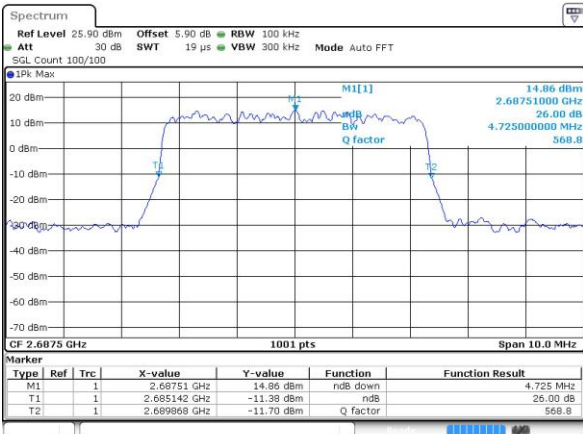

LTE Band 41

Lowest Channel / 5MHz / QPSK

Date: 12 JUN 2017 18:48:09

Lowest Channel / 5MHz / 16QAM

Date: 12 JUN 2017 18:48:20

Middle Channel / 5MHz / QPSK

Date: 12 JUN 2017 18:48:53

Middle Channel / 5MHz / 16QAM

Date: 12 JUN 2017 18:49:04

Highest Channel / 5MHz / QPSK

Date: 12 JUN 2017 18:49:37

Highest Channel / 5MHz / 16QAM

Date: 12 JUN 2017 18:49:48

LTE Band 41

Lowest Channel / 10MHz / QPSK

Date: 12 JUN 2017 18:50:22