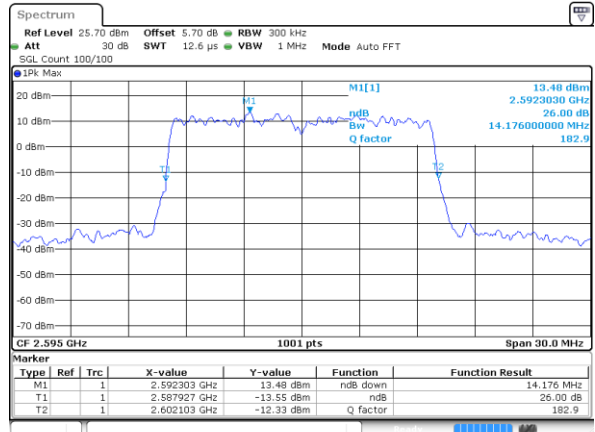

Middle Channel / 10MHz / 16QAM

Date: 8 JUN 2017 23:42:05

Highest Channel / 10MHz / QPSK

Date: 8 JUN 2017 23:43:15

Highest Channel / 10MHz / 16QAM

Date: 8 JUN 2017 23:43:25

LTE Band 38

Lowest Channel / 15MHz / QPSK

Date: 8 JUN 2017 23:51:44

Lowest Channel / 15MHz / 16QAM

Date: 8 JUN 2017 23:44:05

Middle Channel / 15MHz / QPSK

Date: 8 JUN 2017 23:52:01

Middle Channel / 15MHz / 16QAM

Date: 8 JUN 2017 23:44:05

Highest Channel / 15MHz / QPSK

Date: 8 JUN 2017 23:45:15

Highest Channel / 15MHz / 16QAM

Date: 8 JUN 2017 23:45:25

LTE Band 38

Lowest Channel / 20MHz / QPSK

Date: 8 JUN 2017 23:45:55

Lowest Channel / 20MHz / 16QAM

Date: 8 JUN 2017 23:46:05