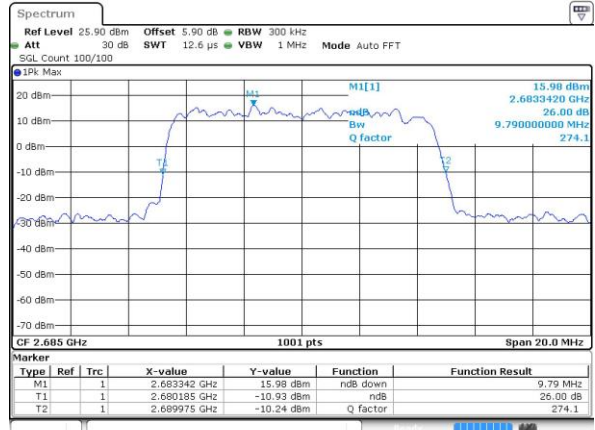

Date: 12 JUN 2017 18:49:04

Highest Channel / 5MHz / QPSK

Date: 12 JUN 2017 18:49:37

Highest Channel / 5MHz / 16QAM

Date: 12 JUN 2017 18:49:48

LTE Band 41

Lowest Channel / 10MHz / QPSK

Date: 12 JUN 2017 18:50:22

Lowest Channel / 10MHz / 16QAM

Date: 12 JUN 2017 18:50:33

Middle Channel / 10MHz / QPSK

Date: 12 JUN 2017 18:51:06

Middle Channel / 10MHz / 16QAM

Date: 12 JUN 2017 18:51:17

Highest Channel / 10MHz / QPSK

Date: 12 JUN 2017 18:51:50

Highest Channel / 10MHz / 16QAM

Date: 12 JUN 2017 18:52:01

LTE Band 41

Lowest Channel / 15MHz / QPSK

Date: 12 JUN 2017 18:52:34

Lowest Channel / 15MHz / 16QAM

Date: 12 JUN 2017 18:52:46

Middle Channel / 15MHz / QPSK