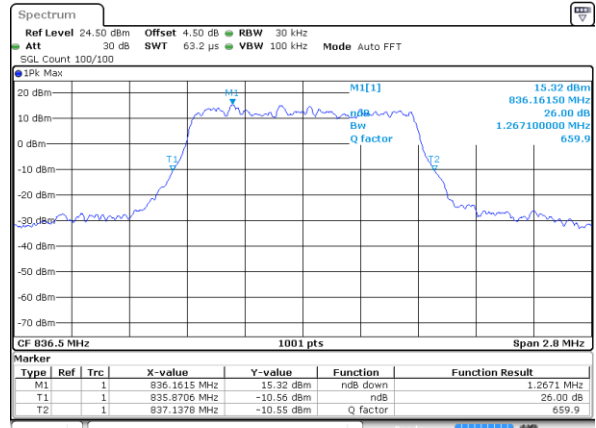

Middle Channel / 20MHz / 16QAM

Date: 8 JUN 2017 15:40:36

Highest Channel / 20MHz / QPSK

Date: 8 JUN 2017 15:41:27

Highest Channel / 20MHz / 16QAM

Date: 8 JUN 2017 15:41:48

LTE Band 26

Lowest Channel / 1.4MHz / QPSK

Date: 8 JUN 2017 19:20:59

Lowest Channel / 1.4MHz / 16QAM

Date: 8 JUN 2017 19:21:18

Middle Channel / 1.4MHz / QPSK

Date: 8 JUN 2017 19:21:40

Middle Channel / 1.4MHz / 16QAM

Date: 8 JUN 2017 19:22:01

Highest Channel / 1.4MHz / QPSK

Date: 8 JUN 2017 19:22:23

Highest Channel / 1.4MHz / 16QAM

Date: 8 JUN 2017 19:22:43

LTE Band 26

Lowest Channel / 3MHz / QPSK

Date: 8 JUN 2017 19:38:28

Lowest Channel / 3MHz / 16QAM

Date: 8 JUN 2017 19:38:48