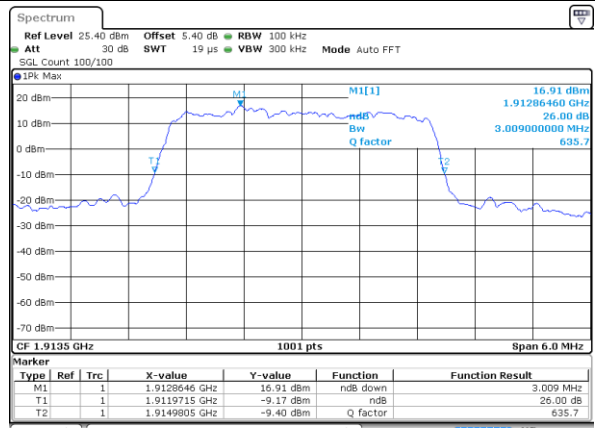

Date: 8 JUN 2017 15:29:04

Highest Channel / 1.4MHz / QPSK

Date: 8 JUN 2017 15:29:48

Highest Channel / 1.4MHz / 16QAM

Date: 8 JUN 2017 15:30:09

LTE Band 25

Lowest Channel / 3MHz / QPSK

Date: 8 JUN 2017 15:31:24

Lowest Channel / 3MHz / 16QAM

Date: 8 JUN 2017 15:30:40

Middle Channel / 3MHz / QPSK

Date: 8 JUN 2017 15:31:49

Middle Channel / 3MHz / 16QAM

Date: 8 JUN 2017 15:32:09

Highest Channel / 3MHz / QPSK

Date: 8 JUN 2017 15:32:51

Highest Channel / 3MHz / 16QAM

Date: 8 JUN 2017 15:32:30

LTE Band 25

Lowest Channel / 5MHz / QPSK

Date: 8 JUN 2017 15:33:13

Lowest Channel / 5MHz / 16QAM

Date: 8 JUN 2017 15:33:34

Middle Channel / 5MHz / QPSK