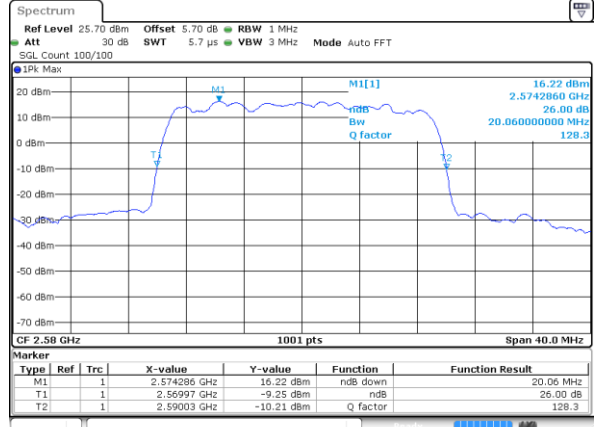

Date: 8 JUN 2017 23:45:15

Highest Channel / 15MHz / 16QAM

Date: 8 JUN 2017 23:45:25

LTE Band 38

Lowest Channel / 20MHz / QPSK

Date: 8 JUN 2017 23:45:55

Lowest Channel / 20MHz / 16QAM

Date: 8 JUN 2017 23:46:05

Middle Channel / 20MHz / QPSK

Date: 8 JUN 2017 23:46:35

Middle Channel / 20MHz / 16QAM

Date: 8 JUN 2017 23:46:45

Highest Channel / 20MHz / QPSK

Date: 8 JUN 2017 23:47:15

Highest Channel / 20MHz / 16QAM

Date: 8 JUN 2017 23:47:25