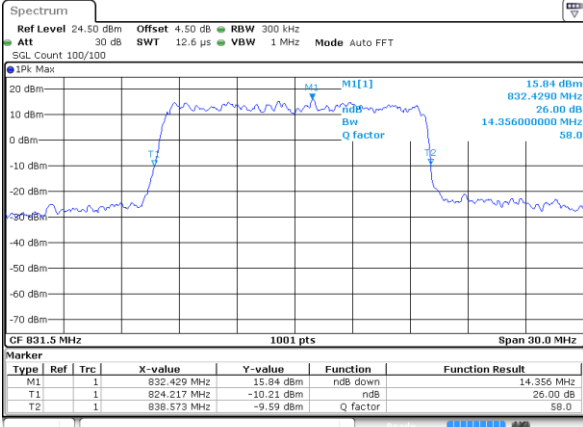

Highest Channel / 10MHz / 16QAM

Date: 8 JUN 2017 20:23:22

LTE Band 26

Lowest Channel / 15MHz / QPSK

Date: 8 JUN 2017 20:36:07

Lowest Channel / 15MHz / 16QAM

Date: 8 JUN 2017 20:35:39

Middle Channel / 15MHz / QPSK

Date: 8 JUN 2017 20:36:33

Middle Channel / 15MHz / 16QAM

Date: 8 JUN 2017 20:36:54

Highest Channel / 15MHz / QPSK

Date: 8 JUN 2017 20:37:36

Highest Channel / 15MHz / 16QAM

Date: 8 JUN 2017 20:37:58

LTE Band 26