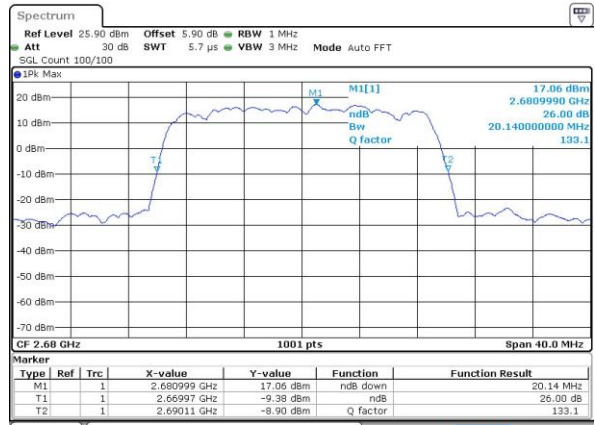

Highest Channel / 10MHz / 16QAM

Date: 12 JUN 2017 18:52:01

LTE Band 41

Lowest Channel / 15MHz / QPSK

Date: 12 JUN 2017 18:52:34

Lowest Channel / 15MHz / 16QAM

Date: 12 JUN 2017 18:52:46

Middle Channel / 15MHz / QPSK

Date: 12 JUN 2017 18:53:19

Middle Channel / 15MHz / 16QAM

Date: 12 JUN 2017 18:53:30

Highest Channel / 15MHz / QPSK

Date: 12 JUN 2017 18:54:03

Highest Channel / 15MHz / 16QAM

Date: 12 JUN 2017 18:54:14

LTE Band 41

Lowest Channel / 20MHz / QPSK

Date: 12 JUN 2017 18:54:48

Lowest Channel / 20MHz / 16QAM

Date: 12 JUN 2017 18:54:59

Middle Channel / 20MHz / QPSK

Date: 12 JUN 2017 18:55:32

Middle Channel / 20MHz / 16QAM

Date: 12 JUN 2017 18:55:43

Highest Channel / 20MHz / QPSK

Date: 12 JUN 2017 18:56:16

Highest Channel / 20MHz / 16QAM

Date: 12 JUN 2017 18:56:27

LTE Band 66

Lowest Channel / 1.4MHz / QPSK

Date: 13 JUN 2017 00:21:07

Lowest Channel / 1.4MHz / 16QAM