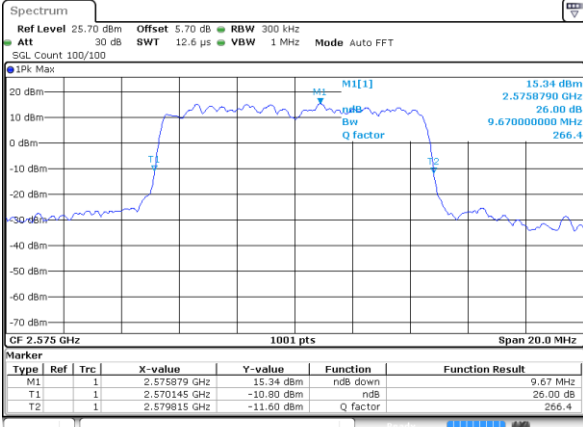

LTE Band 38

Lowest Channel / 10MHz / QPSK

Date: 8 JUN 2017 23:41:55