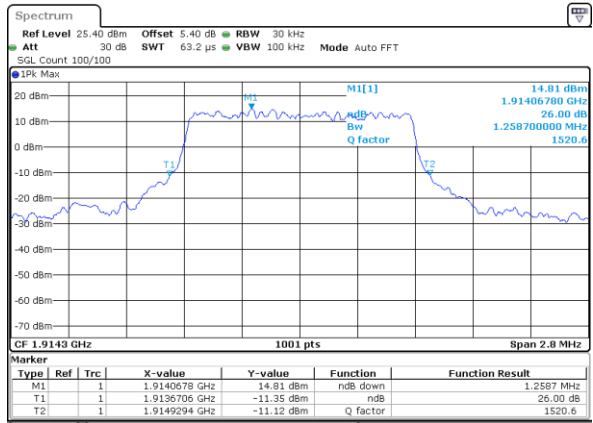

LTE Band 25

Lowest Channel / 1.4MHz / QPSK

Date: 8 JUN 2017 15:27:59

Lowest Channel / 1.4MHz / 16QAM

Date: 8 JUN 2017 15:28:30

Middle Channel / 1.4MHz / QPSK

Date: 8 JUN 2017 15:29:26

Middle Channel / 1.4MHz / 16QAM

Date: 8 JUN 2017 15:29:04

Highest Channel / 1.4MHz / QPSK

Date: 8 JUN 2017 15:29:48

Highest Channel / 1.4MHz / 16QAM

Date: 8 JUN 2017 15:30:09

LTE Band 25

Lowest Channel / 3MHz / QPSK

Date: 8 JUN 2017 15:31:24