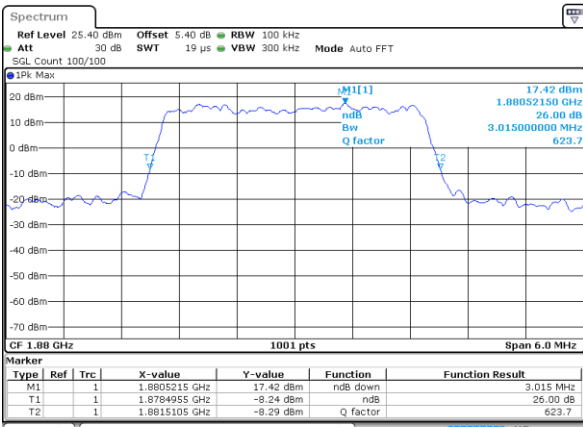

Middle Channel / 3MHz / QPSK

Date: 8 JUN 2017 15:31:49