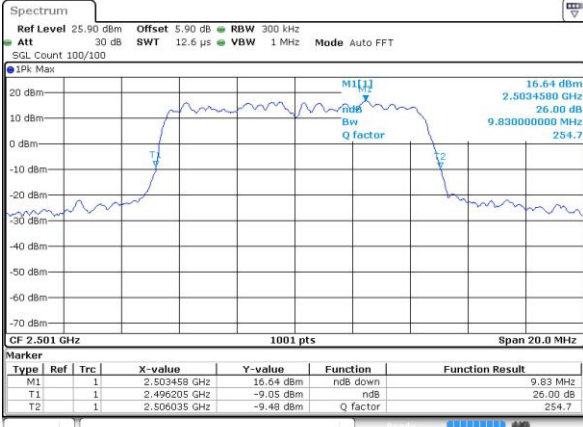

Date: 12 JUN 2017 18:49:04

Highest Channel / 5MHz / QPSK

Date: 12 JUN 2017 18:49:37

Highest Channel / 5MHz / 16QAM

Date: 12 JUN 2017 18:49:48

LTE Band 41

Lowest Channel / 10MHz / QPSK

Date: 12 JUN 2017 18:50:22

Lowest Channel / 10MHz / 16QAM

Date: 12 JUN 2017 18:50:33

Middle Channel / 10MHz / QPSK

Date: 12 JUN 2017 18:51:06

Middle Channel / 10MHz / 16QAM

Date: 12 JUN 2017 18:51:17

Highest Channel / 10MHz / QPSK

Date: 12 JUN 2017 18:51:50