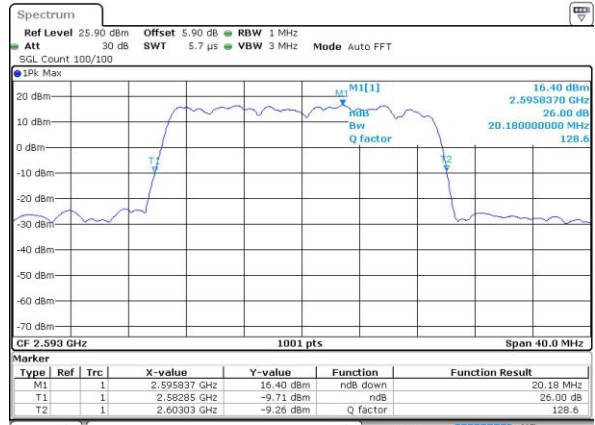

Highest Channel / 10MHz / 16QAM

Date: 12 JUN 2017 18:52:01

LTE Band 41

Lowest Channel / 15MHz / QPSK

Date: 12 JUN 2017 18:52:34

Lowest Channel / 15MHz / 16QAM

Date: 12 JUN 2017 18:52:46

Middle Channel / 15MHz / QPSK

Date: 12 JUN 2017 18:53:19

Middle Channel / 15MHz / 16QAM

Date: 12 JUN 2017 18:53:30

Highest Channel / 15MHz / QPSK

Date: 12 JUN 2017 18:54:03

Highest Channel / 15MHz / 16QAM

Date: 12 JUN 2017 18:54:14

LTE Band 41

Lowest Channel / 20MHz / QPSK

Date: 12 JUN 2017 18:54:48

Lowest Channel / 20MHz / 16QAM

Date: 12 JUN 2017 18:54:59

Middle Channel / 20MHz / QPSK

Date: 12 JUN 2017 18:55:32

Middle Channel / 20MHz / 16QAM

Date: 12 JUN 2017 18:55:43

Highest Channel / 20MHz / QPSK

Date: 12 JUN 2017 18:56:16

Highest Channel / 20MHz / 16QAM

Date: 12 JUN 2017 18:56:27

LTE Band 66

Lowest Channel / 1.4MHz / QPSK

Date: 13 JUN 2017 00:21:07

Lowest Channel / 1.4MHz / 16QAM