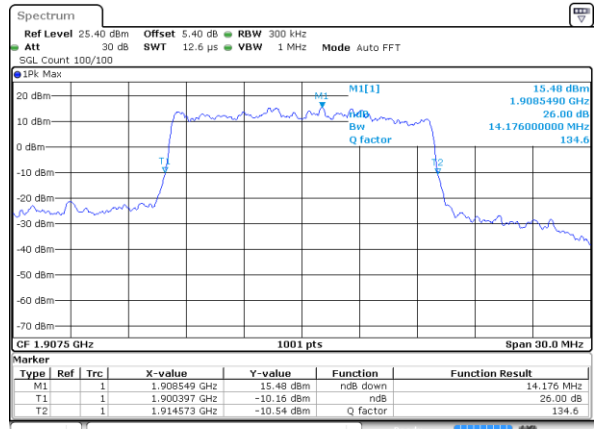

Highest Channel / 10MHz / QPSK

Date: 8 JUN 2017 15:37:02

Highest Channel / 10MHz / 16QAM

Date: 8 JUN 2017 15:37:23

LTE Band 25

Lowest Channel / 15MHz / QPSK

Date: 8 JUN 2017 15:38:04

Lowest Channel / 15MHz / 16QAM

Date: 8 JUN 2017 15:37:44

Middle Channel / 15MHz / QPSK

Date: 8 JUN 2017 15:38:24

Middle Channel / 15MHz / 16QAM

Date: 8 JUN 2017 15:38:45

Highest Channel / 15MHz / QPSK

Date: 8 JUN 2017 15:39:26

Highest Channel / 15MHz / 16QAM

Date: 8 JUN 2017 15:39:05

LTE Band 25

Lowest Channel / 20MHz / QPSK

Date: 8 JUN 2017 15:39:52

Lowest Channel / 20MHz / 16QAM

Date: 8 JUN 2017 15:40:14

Middle Channel / 20MHz / QPSK

Date: 8 JUN 2017 15:40:55

Middle Channel / 20MHz / 16QAM

Date: 8 JUN 2017 15:40:36

Highest Channel / 20MHz / QPSK

Date: 8 JUN 2017 15:41:27

Highest Channel / 20MHz / 16QAM

Date: 8 JUN 2017 15:41:48

LTE Band 26

Lowest Channel / 1.4MHz / QPSK