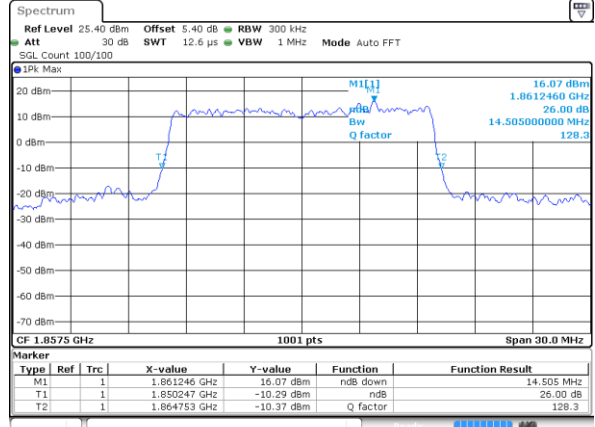

Highest Channel / 10MHz / QPSK

Date: 8 JUN 2017 15:37:02

Highest Channel / 10MHz / 16QAM

Date: 8 JUN 2017 15:37:23

LTE Band 25

Lowest Channel / 15MHz / QPSK

Date: 8 JUN 2017 15:38:04

Lowest Channel / 15MHz / 16QAM