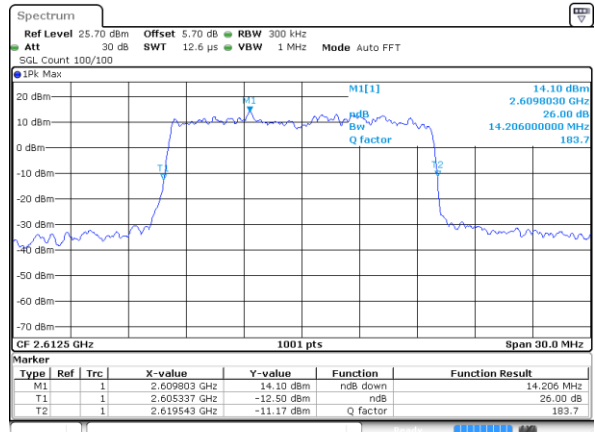

Middle Channel / 10MHz / 16QAM

Date: 8 JUN 2017 23:42:05

Highest Channel / 10MHz / QPSK

Date: 8 JUN 2017 23:43:15

Highest Channel / 10MHz / 16QAM

Date: 8 JUN 2017 23:43:25

LTE Band 38

Lowest Channel / 15MHz / QPSK

Date: 8 JUN 2017 23:51:44

Lowest Channel / 15MHz / 16QAM

Date: 8 JUN 2017 23:44:05

Middle Channel / 15MHz / QPSK

Date: 8 JUN 2017 23:52:01

Middle Channel / 15MHz / 16QAM

Date: 8 JUN 2017 23:44:05

Highest Channel / 15MHz / QPSK

Date: 8 JUN 2017 23:45:15

Highest Channel / 15MHz / 16QAM

Date: 8 JUN 2017 23:45:25

LTE Band 38

Lowest Channel / 20MHz / QPSK

Date: 8 JUN 2017 23:45:55

Lowest Channel / 20MHz / 16QAM

Date: 8 JUN 2017 23:46:05