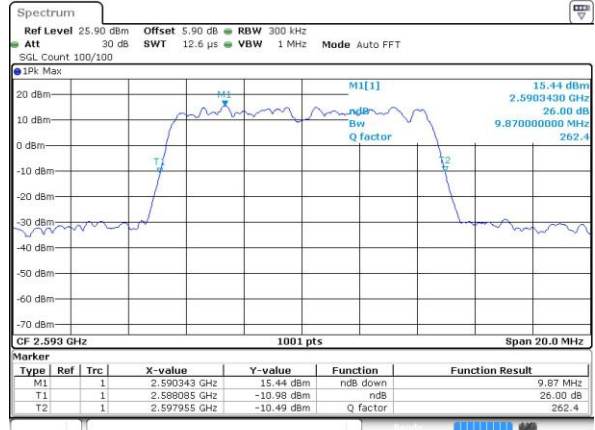

Date: 12 JUN 2017 18:49:04

Highest Channel / 5MHz / QPSK

Date: 12 JUN 2017 18:49:37

Highest Channel / 5MHz / 16QAM

Date: 12 JUN 2017 18:49:48

LTE Band 41

Lowest Channel / 10MHz / QPSK

Date: 12 JUN 2017 18:50:22

Lowest Channel / 10MHz / 16QAM

Date: 12 JUN 2017 18:50:33

Middle Channel / 10MHz / QPSK

Date: 12 JUN 2017 18:51:06

Middle Channel / 10MHz / 16QAM

Date: 12 JUN 2017 18:51:17

Highest Channel / 10MHz / QPSK

Date: 12 JUN 2017 18:51:50

Highest Channel / 10MHz / 16QAM

Date: 12 JUN 2017 18:52:01

LTE Band 41

Lowest Channel / 15MHz / QPSK

Date: 12 JUN 2017 18:52:34

Lowest Channel / 15MHz / 16QAM

Date: 12 JUN 2017 18:52:46

Middle Channel / 15MHz / QPSK