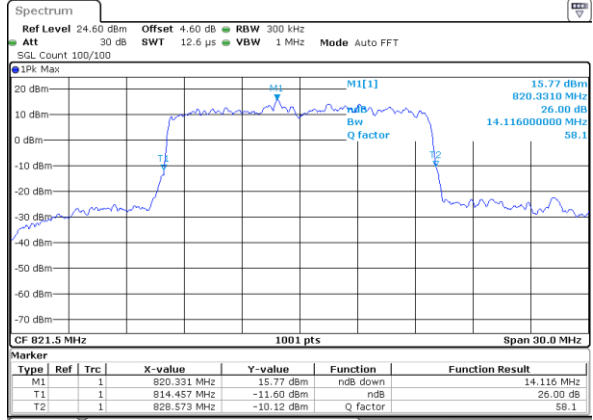

CH 26765 / 15MHz / 16QAM

Date: 8 JUN 2017 22:26:40