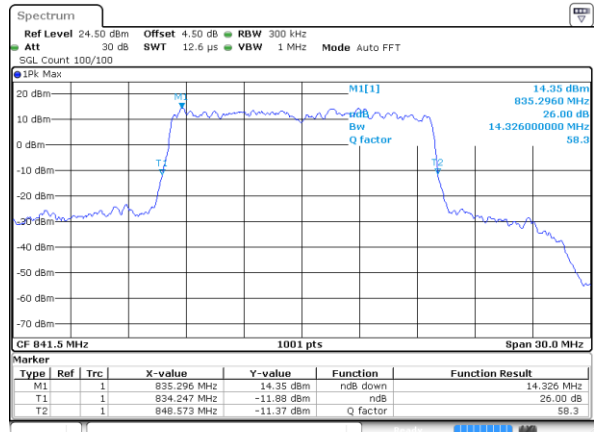

Highest Channel / 10MHz / 16QAM

Date: 8 JUN 2017 20:23:22

LTE Band 26

Lowest Channel / 15MHz / QPSK

Date: 8 JUN 2017 20:36:07

Lowest Channel / 15MHz / 16QAM

Date: 8 JUN 2017 20:35:39

Middle Channel / 15MHz / QPSK

Date: 8 JUN 2017 20:36:33

Middle Channel / 15MHz / 16QAM

Date: 8 JUN 2017 20:36:54

Highest Channel / 15MHz / QPSK

Date: 8 JUN 2017 20:37:36

Highest Channel / 15MHz / 16QAM

Date: 8 JUN 2017 20:37:58

LTE Band 26