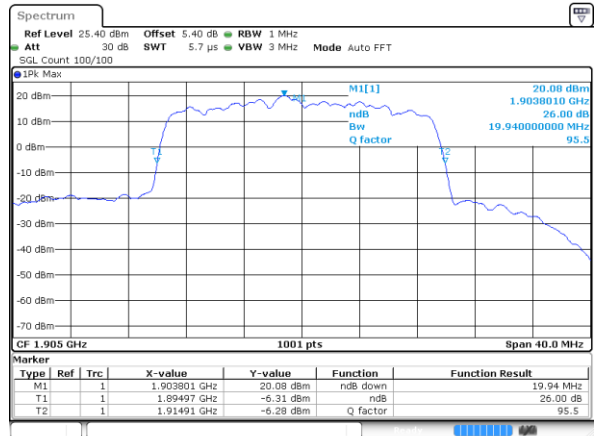

Middle Channel / 20MHz / 16QAM

Date: 8 JUN 2017 15:40:36

Highest Channel / 20MHz / QPSK

Date: 8 JUN 2017 15:41:27

Highest Channel / 20MHz / 16QAM

Date: 8 JUN 2017 15:41:48

LTE Band 26

Lowest Channel / 1.4MHz / QPSK