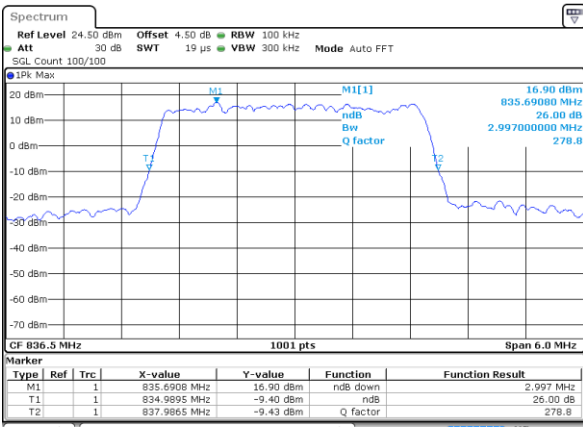

Middle Channel / 3MHz / QPSK

Date: 8 JUN 2017 19:39:10