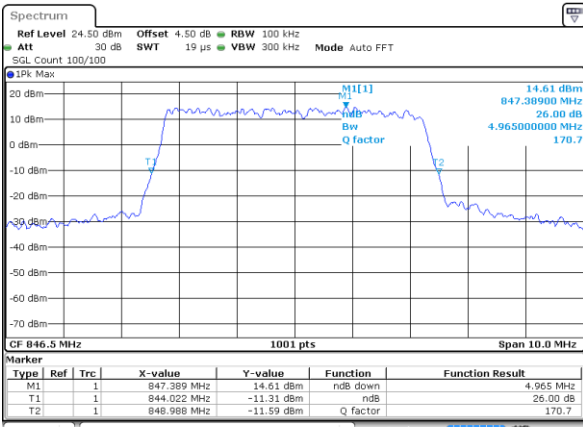

LTE Band 26

Lowest Channel / 5MHz / QPSK

Date: 8 JUN 2017 20:03:04

Lowest Channel / 5MHz / 16QAM

Date: 8 JUN 2017 20:03:25

Middle Channel / 5MHz / QPSK

Date: 8 JUN 2017 20:03:47

Middle Channel / 5MHz / 16QAM

Date: 8 JUN 2017 20:04:05

Highest Channel / 5MHz / QPSK

Date: 8 JUN 2017 20:04:37

Highest Channel / 5MHz / 16QAM

Date: 8 JUN 2017 20:04:58

LTE Band 26

Lowest Channel / 10MHz / QPSK

Date: 8 JUN 2017 20:21:01