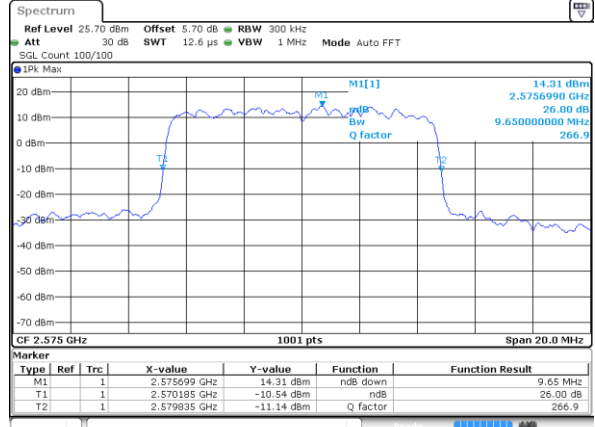

Date: 8 JUN 2017 23:41:25

LTE Band 38

Lowest Channel / 10MHz / QPSK

Date: 8 JUN 2017 23:41:55

Lowest Channel / 10MHz / 16QAM

Date: 8 JUN 2017 23:42:05

Middle Channel / 10MHz / QPSK

Date: 8 JUN 2017 23:50:30

Middle Channel / 10MHz / 16QAM

Date: 8 JUN 2017 23:42:05

Highest Channel / 10MHz / QPSK

Date: 8 JUN 2017 23:43:15

Highest Channel / 10MHz / 16QAM

Date: 8 JUN 2017 23:43:25

LTE Band 38

Lowest Channel / 15MHz / QPSK