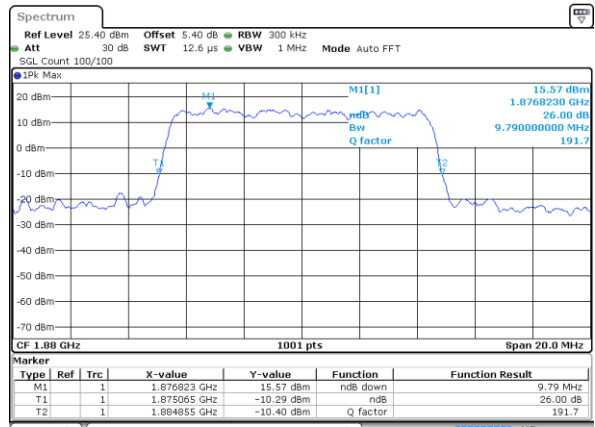

Date: 8 JUN 2017 15:34:15

Middle Channel / 5MHz / 16QAM

Date: 8 JUN 2017 15:33:55

Highest Channel / 5MHz / QPSK

Date: 8 JUN 2017 15:34:36

Highest Channel / 5MHz / 16QAM

Date: 8 JUN 2017 15:34:56

LTE Band 25

Lowest Channel / 10MHz / QPSK

Date: 8 JUN 2017 15:35:39

Lowest Channel / 10MHz / 16QAM

Date: 8 JUN 2017 15:35:19

Middle Channel / 10MHz / QPSK

Date: 8 JUN 2017 15:36:41

Middle Channel / 10MHz / 16QAM

Date: 8 JUN 2017 15:36:20

Highest Channel / 10MHz / QPSK

Date: 8 JUN 2017 15:37:02

Highest Channel / 10MHz / 16QAM

Date: 8 JUN 2017 15:37:23

LTE Band 25

Lowest Channel / 15MHz / QPSK

Date: 8 JUN 2017 15:38:04

Lowest Channel / 15MHz / 16QAM