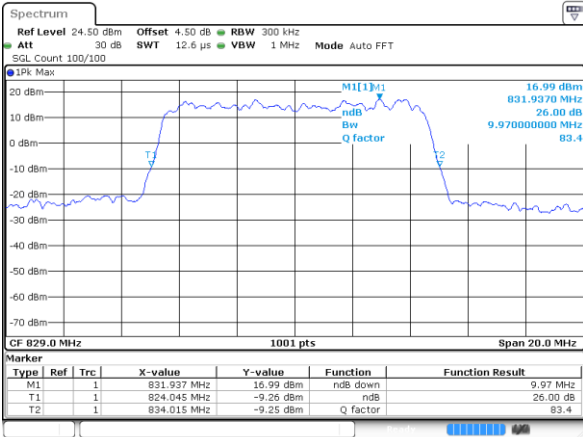

Date: 8 JUN 2017 20:04:05

Highest Channel / 5MHz / QPSK

Date: 8 JUN 2017 20:04:37

Highest Channel / 5MHz / 16QAM

Date: 8 JUN 2017 20:04:58

LTE Band 26

Lowest Channel / 10MHz / QPSK

Date: 8 JUN 2017 20:21:01