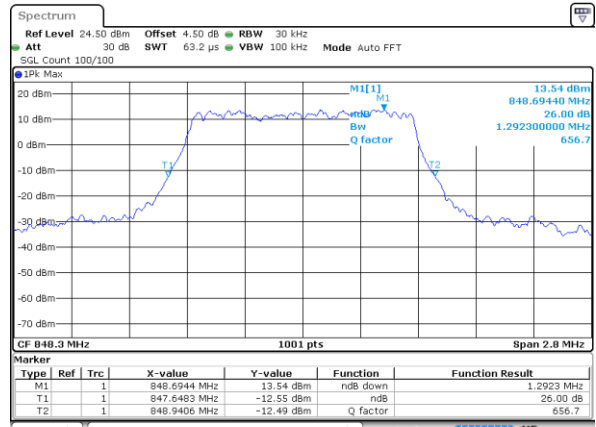

Middle Channel / 20MHz / 16QAM

Date: 8 JUN 2017 15:40:36

Highest Channel / 20MHz / QPSK

Date: 8 JUN 2017 15:41:27

Highest Channel / 20MHz / 16QAM

Date: 8 JUN 2017 15:41:48

LTE Band 26

Lowest Channel / 1.4MHz / QPSK

Date: 8 JUN 2017 19:20:59

Lowest Channel / 1.4MHz / 16QAM

Date: 8 JUN 2017 19:21:18

Middle Channel / 1.4MHz / QPSK

Date: 8 JUN 2017 19:21:40

Middle Channel / 1.4MHz / 16QAM

Date: 8 JUN 2017 19:22:01

Highest Channel / 1.4MHz / QPSK

Date: 8 JUN 2017 19:22:23

Highest Channel / 1.4MHz / 16QAM

Date: 8 JUN 2017 19:22:43

LTE Band 26

Lowest Channel / 3MHz / QPSK

Date: 8 JUN 2017 19:38:28

Lowest Channel / 3MHz / 16QAM

Date: 8 JUN 2017 19:38:48