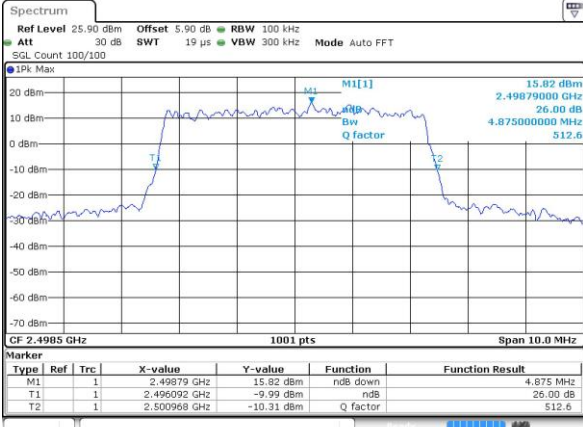

LTE Band 41

Lowest Channel / 5MHz / QPSK

Date: 12 JUN 2017 18:48:09