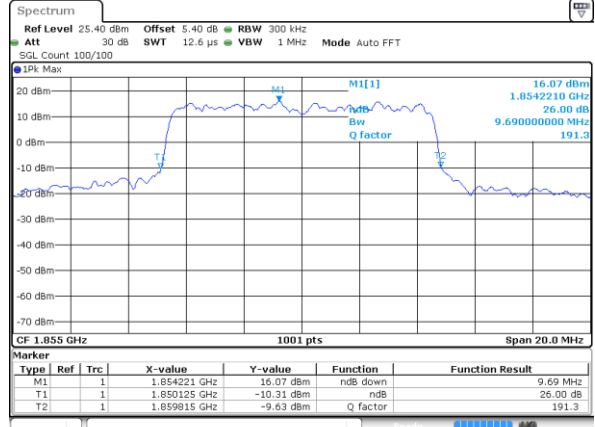

Lowest Channel / 10MHz / 16QAM

Date: 8 JUN 2017 15:35:19