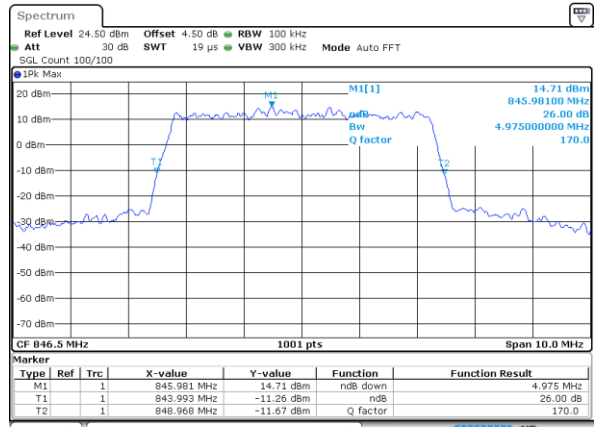

LTE Band 26

Lowest Channel / 5MHz / QPSK

Date: 8 JUN 2017 20:03:04

Lowest Channel / 5MHz / 16QAM

Date: 8 JUN 2017 20:03:25

Middle Channel / 5MHz / QPSK

Date: 8 JUN 2017 20:03:47

Middle Channel / 5MHz / 16QAM

Date: 8 JUN 2017 20:04:05

Highest Channel / 5MHz / QPSK

Date: 8 JUN 2017 20:04:37

Highest Channel / 5MHz / 16QAM

Date: 8 JUN 2017 20:04:58

LTE Band 26

Lowest Channel / 10MHz / QPSK

Date: 8 JUN 2017 20:21:01