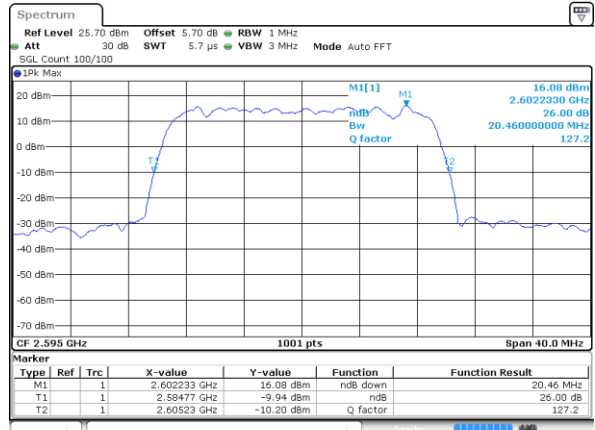

Date: 8 JUN 2017 23:45:15

Highest Channel / 15MHz / 16QAM

Date: 8 JUN 2017 23:45:25

LTE Band 38

Lowest Channel / 20MHz / QPSK

Date: 8 JUN 2017 23:45:55

Lowest Channel / 20MHz / 16QAM

Date: 8 JUN 2017 23:46:05

Middle Channel / 20MHz / QPSK

Date: 8 JUN 2017 23:46:35

Middle Channel / 20MHz / 16QAM

Date: 8 JUN 2017 23:46:45

Highest Channel / 20MHz / QPSK

Date: 8 JUN 2017 23:47:15

Highest Channel / 20MHz / 16QAM

Date: 8 JUN 2017 23:47:25