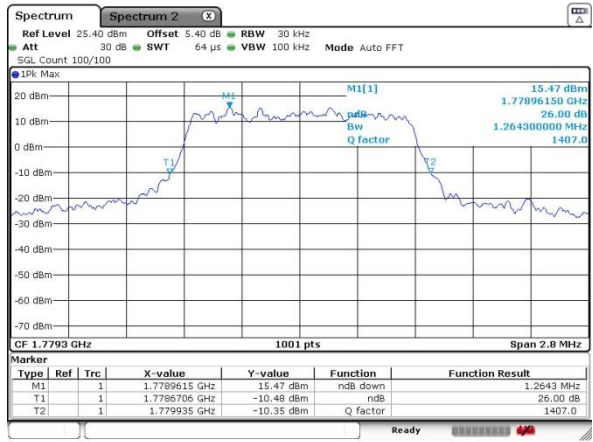

Highest Channel / 20MHz / QPSK

Date: 12 JUN 2017 18:56:16

Highest Channel / 20MHz / 16QAM

Date: 12 JUN 2017 18:56:27

LTE Band 66

Lowest Channel / 1.4MHz / QPSK

Date: 13 JUN 2017 00:21:07

Lowest Channel / 1.4MHz / 16QAM

Date: 13 JUN 2017 00:24:57

Middle Channel / 1.4MHz / QPSK

Date: 13 JUN 2017 00:26:05

Middle Channel / 1.4MHz / 16QAM

Date: 13 JUN 2017 00:27:07

Highest Channel / 1.4MHz / QPSK

Date: 13 JUN 2017 00:28:00

Highest Channel / 1.4MHz / 16QAM