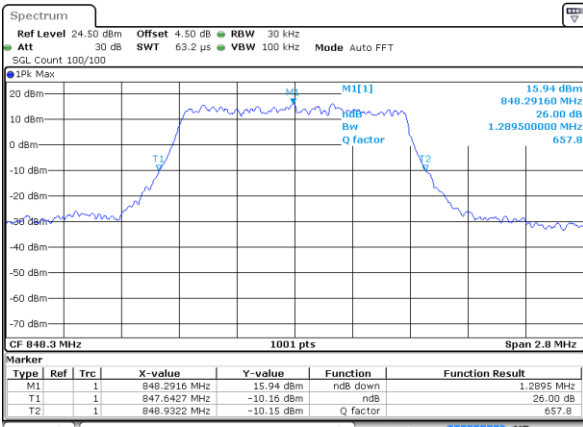

Middle Channel / 20MHz / 16QAM

Date: 8 JUN 2017 15:40:36

Highest Channel / 20MHz / QPSK

Date: 8 JUN 2017 15:41:27

Highest Channel / 20MHz / 16QAM

Date: 8 JUN 2017 15:41:48

LTE Band 26

Lowest Channel / 1.4MHz / QPSK

Date: 8 JUN 2017 19:20:59

Lowest Channel / 1.4MHz / 16QAM

Date: 8 JUN 2017 19:21:18

Middle Channel / 1.4MHz / QPSK

Date: 8 JUN 2017 19:21:40

Middle Channel / 1.4MHz / 16QAM

Date: 8 JUN 2017 19:22:01

Highest Channel / 1.4MHz / QPSK

Date: 8 JUN 2017 19:22:23

Highest Channel / 1.4MHz / 16QAM

Date: 8 JUN 2017 19:22:43

LTE Band 26

Lowest Channel / 3MHz / QPSK

Date: 8 JUN 2017 19:38:28

Lowest Channel / 3MHz / 16QAM

Date: 8 JUN 2017 19:38:48