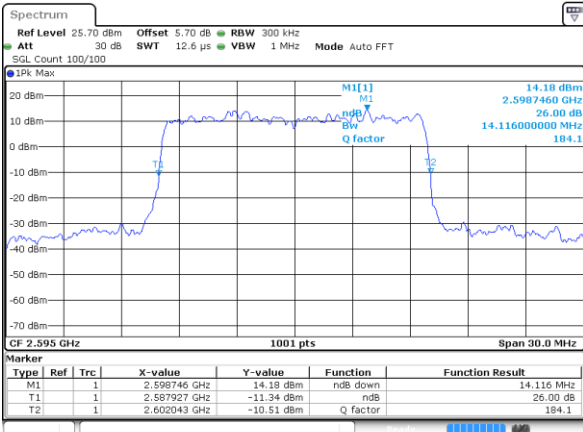

Middle Channel / 15MHz / QPSK

Date: 8 JUN 2017 23:52:01