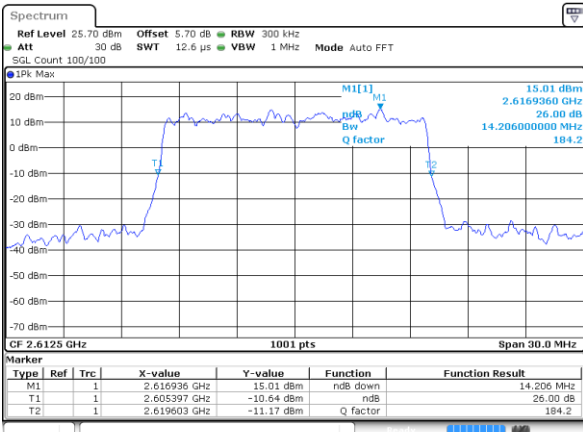

Middle Channel / 10MHz / 16QAM

Date: 8 JUN 2017 23:42:05

Highest Channel / 10MHz / QPSK

Date: 8 JUN 2017 23:43:15

Highest Channel / 10MHz / 16QAM

Date: 8 JUN 2017 23:43:25

LTE Band 38

Lowest Channel / 15MHz / QPSK

Date: 8 JUN 2017 23:51:44

Lowest Channel / 15MHz / 16QAM

Date: 8 JUN 2017 23:44:05

Middle Channel / 15MHz / QPSK

Date: 8 JUN 2017 23:52:01

Middle Channel / 15MHz / 16QAM

Date: 8 JUN 2017 23:44:05

Highest Channel / 15MHz / QPSK

Date: 8 JUN 2017 23:45:15

Highest Channel / 15MHz / 16QAM

Date: 8 JUN 2017 23:45:25

LTE Band 38

Lowest Channel / 20MHz / QPSK

Date: 8 JUN 2017 23:45:55

Lowest Channel / 20MHz / 16QAM

Date: 8 JUN 2017 23:46:05