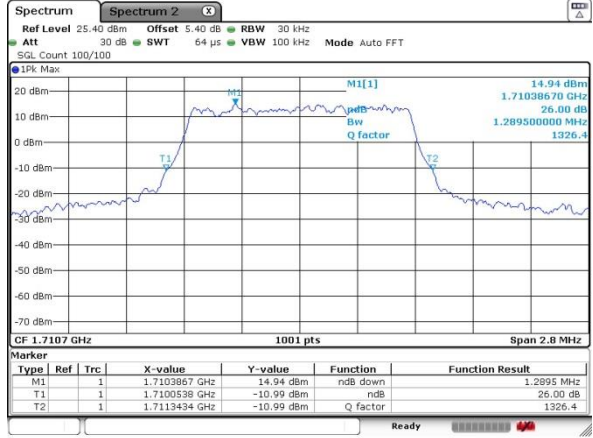

Lowest Channel / 20MHz / QPSK

Date: 12 JUN 2017 18:54:48

Lowest Channel / 20MHz / 16QAM

Date: 12 JUN 2017 18:54:59

Middle Channel / 20MHz / QPSK

Date: 12 JUN 2017 18:55:32

Middle Channel / 20MHz / 16QAM

Date: 12 JUN 2017 18:55:43

Highest Channel / 20MHz / QPSK

Date: 12 JUN 2017 18:56:16

Highest Channel / 20MHz / 16QAM

Date: 12 JUN 2017 18:56:27

LTE Band 66

Lowest Channel / 1.4MHz / QPSK

Date: 13 JUN 2017 00:21:07

Lowest Channel / 1.4MHz / 16QAM

Date: 13 JUN 2017 00:24:57

Middle Channel / 1.4MHz / QPSK

Date: 13 JUN 2017 00:26:05

Middle Channel / 1.4MHz / 16QAM

Date: 13 JUN 2017 00:27:07

Highest Channel / 1.4MHz / QPSK

Date: 13 JUN 2017 00:28:00

Highest Channel / 1.4MHz / 16QAM