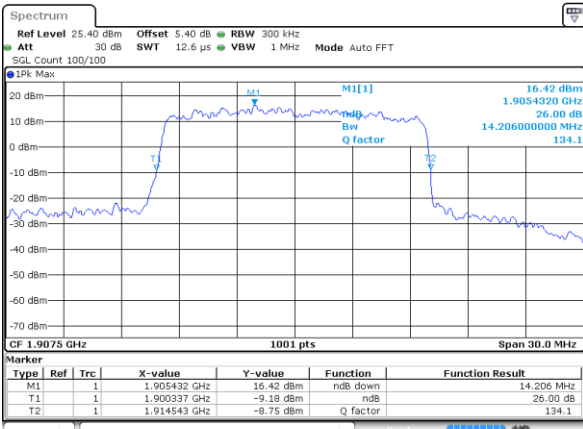

Highest Channel / 10MHz / QPSK

Date: 8 JUN 2017 15:37:02

Highest Channel / 10MHz / 16QAM

Date: 8 JUN 2017 15:37:23

LTE Band 25

Lowest Channel / 15MHz / QPSK

Date: 8 JUN 2017 15:38:04

Lowest Channel / 15MHz / 16QAM

Date: 8 JUN 2017 15:37:44

Middle Channel / 15MHz / QPSK

Date: 8 JUN 2017 15:38:24

Middle Channel / 15MHz / 16QAM

Date: 8 JUN 2017 15:38:45

Highest Channel / 15MHz / QPSK

Date: 8 JUN 2017 15:39:26

Highest Channel / 15MHz / 16QAM