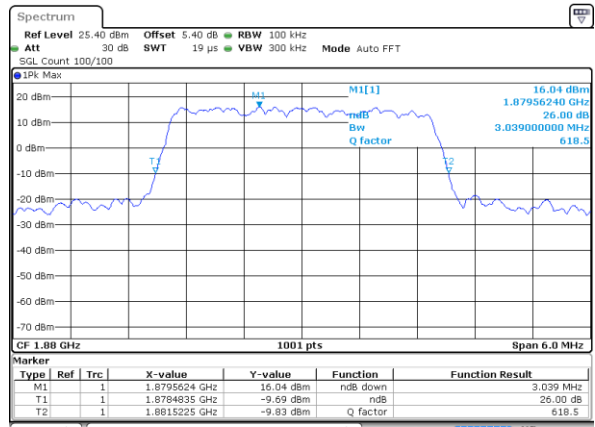

Date: 8 JUN 2017 15:29:04

Highest Channel / 1.4MHz / QPSK

Date: 8 JUN 2017 15:29:48

Highest Channel / 1.4MHz / 16QAM

Date: 8 JUN 2017 15:30:09

LTE Band 25

Lowest Channel / 3MHz / QPSK

Date: 8 JUN 2017 15:31:24

Lowest Channel / 3MHz / 16QAM

Date: 8 JUN 2017 15:30:40

Middle Channel / 3MHz / QPSK

Date: 8 JUN 2017 15:31:49

Middle Channel / 3MHz / 16QAM

Date: 8 JUN 2017 15:32:09

Highest Channel / 3MHz / QPSK

Date: 8 JUN 2017 15:32:51

Highest Channel / 3MHz / 16QAM

Date: 8 JUN 2017 15:32:30

LTE Band 25

Lowest Channel / 5MHz / QPSK

Date: 8 JUN 2017 15:33:13

Lowest Channel / 5MHz / 16QAM

Date: 8 JUN 2017 15:33:34

Middle Channel / 5MHz / QPSK

Date: 8 JUN 2017 15:34:15

Middle Channel / 5MHz / 16QAM

Date: 8 JUN 2017 15:33:55

Highest Channel / 5MHz / QPSK

Date: 8 JUN 2017 15:34:36

Highest Channel / 5MHz / 16QAM

Date: 8 JUN 2017 15:34:56

LTE Band 25