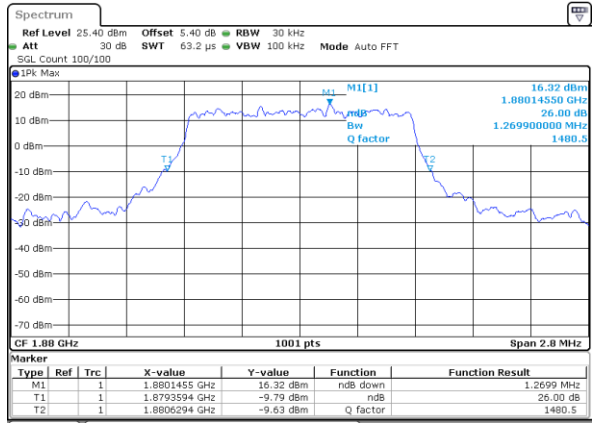

LTE Band 25

Lowest Channel / 1.4MHz / QPSK

Date: 8 JUN 2017 15:27:59

Lowest Channel / 1.4MHz / 16QAM

Date: 8 JUN 2017 15:28:30

Middle Channel / 1.4MHz / QPSK

Date: 8 JUN 2017 15:29:26

Middle Channel / 1.4MHz / 16QAM

Date: 8 JUN 2017 15:29:04

Highest Channel / 1.4MHz / QPSK

Date: 8 JUN 2017 15:29:48

Highest Channel / 1.4MHz / 16QAM

Date: 8 JUN 2017 15:30:09

LTE Band 25

Lowest Channel / 3MHz / QPSK

Date: 8 JUN 2017 15:31:24