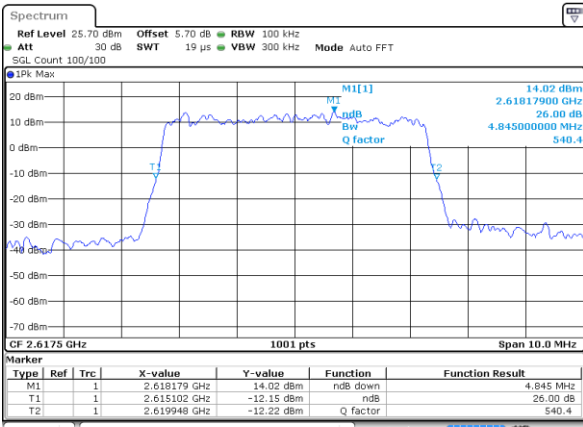

Date: 8 JUN 2017 23:49:37

Middle Channel / 5MHz / QPSK

Date: 8 JUN 2017 23:40:35

Middle Channel / 5MHz / 16QAM

Date: 8 JUN 2017 23:49:54

Highest Channel / 5MHz / QPSK

Date: 8 JUN 2017 23:41:15

Highest Channel / 5MHz / 16QAM