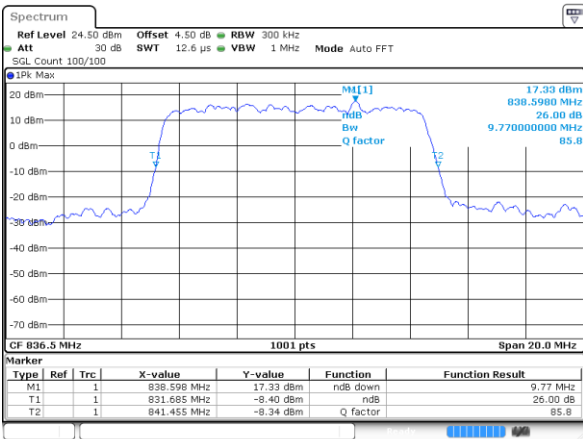

Middle Channel / 10MHz / QPSK

Date: 8 JUN 2017 20:21:53