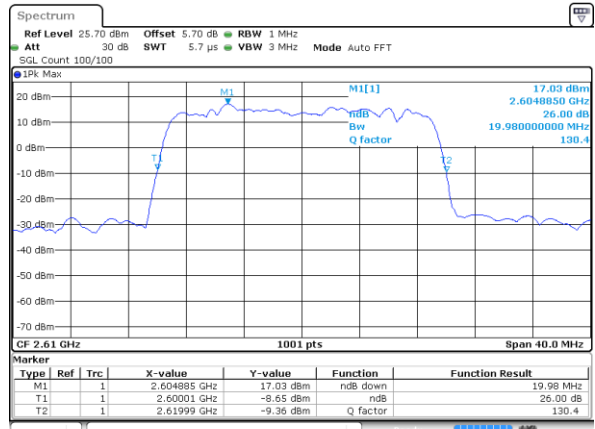

Date: 8 JUN 2017 23:45:15

Highest Channel / 15MHz / 16QAM

Date: 8 JUN 2017 23:45:25

LTE Band 38

Lowest Channel / 20MHz / QPSK

Date: 8 JUN 2017 23:45:55

Lowest Channel / 20MHz / 16QAM

Date: 8 JUN 2017 23:46:05

Middle Channel / 20MHz / QPSK

Date: 8 JUN 2017 23:46:35

Middle Channel / 20MHz / 16QAM

Date: 8 JUN 2017 23:46:45

Highest Channel / 20MHz / QPSK

Date: 8 JUN 2017 23:47:15

Highest Channel / 20MHz / 16QAM

Date: 8 JUN 2017 23:47:25

LTE Band 41

Lowest Channel / 5MHz / QPSK

Date: 12 JUN 2017 18:48:09

Lowest Channel / 5MHz / 16QAM

Date: 12 JUN 2017 18:48:20

Middle Channel / 5MHz / QPSK

Date: 12 JUN 2017 18:48:53

Middle Channel / 5MHz / 16QAM

Date: 12 JUN 2017 18:49:04

Highest Channel / 5MHz / QPSK

Date: 12 JUN 2017 18:49:37

Highest Channel / 5MHz / 16QAM

Date: 12 JUN 2017 18:49:48

LTE Band 41

Lowest Channel / 10MHz / QPSK

Date: 12 JUN 2017 18:50:22