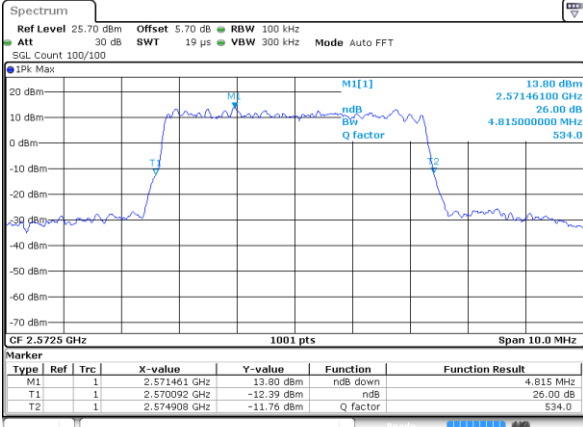

CH 26765 / 15MHz / QPSK

Date: 8 JUN 2017 22:26:20

CH 26765 / 15MHz / 16QAM

Date: 8 JUN 2017 22:26:40

LTE Band 38

Lowest Channel / 5MHz / QPSK

Date: 8 JUN 2017 23:39:54

Lowest Channel / 5MHz / 16QAM