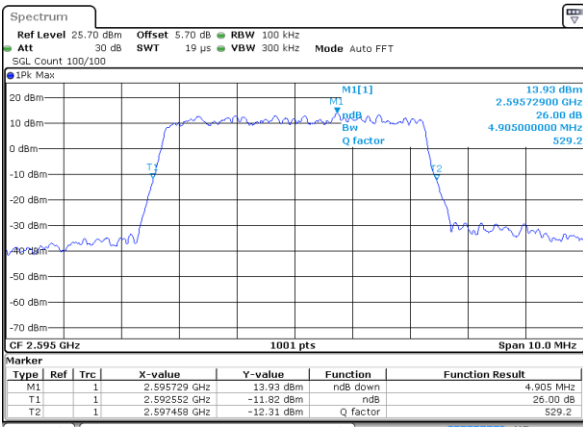

Middle Channel / 5MHz / QPSK

Date: 8 JUN 2017 23:40:35