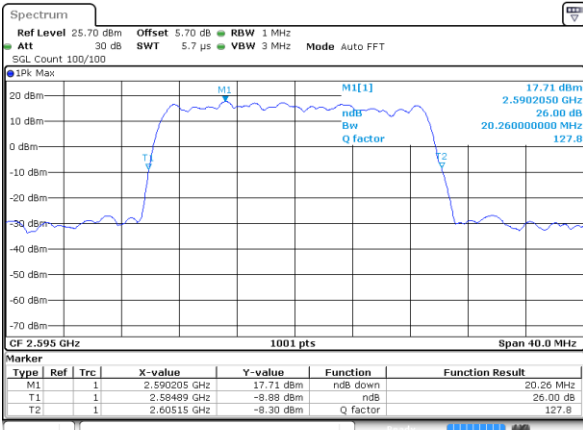

Middle Channel / 20MHz / QPSK

Date: 8 JUN 2017 23:46:35