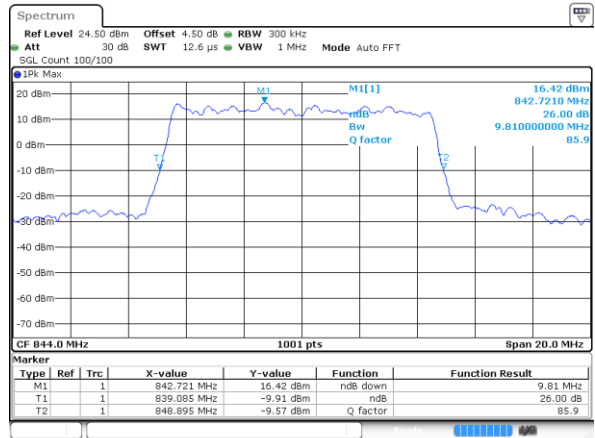

Date: 8 JUN 2017 20:04:05

Highest Channel / 5MHz / QPSK

Date: 8 JUN 2017 20:04:37

Highest Channel / 5MHz / 16QAM

Date: 8 JUN 2017 20:04:58

LTE Band 26

Lowest Channel / 10MHz / QPSK

Date: 8 JUN 2017 20:21:01

Lowest Channel / 10MHz / 16QAM

Date: 8 JUN 2017 20:21:30

Middle Channel / 10MHz / QPSK

Date: 8 JUN 2017 20:21:53

Middle Channel / 10MHz / 16QAM

Date: 8 JUN 2017 20:22:19

Highest Channel / 10MHz / QPSK

Date: 8 JUN 2017 20:23:01

Highest Channel / 10MHz / 16QAM

Date: 8 JUN 2017 20:23:22

LTE Band 26

Lowest Channel / 15MHz / QPSK

Date: 8 JUN 2017 20:36:07

Lowest Channel / 15MHz / 16QAM

Date: 8 JUN 2017 20:35:39

Middle Channel / 15MHz / QPSK