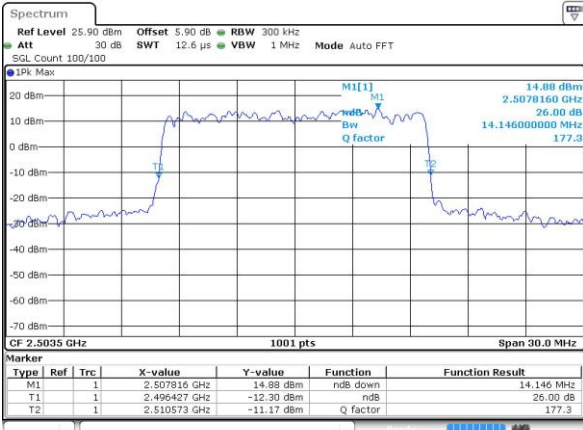

Highest Channel / 10MHz / 16QAM

Date: 12 JUN 2017 18:52:01

LTE Band 41

Lowest Channel / 15MHz / QPSK

Date: 12 JUN 2017 18:52:34

Lowest Channel / 15MHz / 16QAM

Date: 12 JUN 2017 18:52:46

Middle Channel / 15MHz / QPSK

Date: 12 JUN 2017 18:53:19

Middle Channel / 15MHz / 16QAM

Date: 12 JUN 2017 18:53:30

Highest Channel / 15MHz / QPSK

Date: 12 JUN 2017 18:54:03

Highest Channel / 15MHz / 16QAM

Date: 12 JUN 2017 18:54:14

LTE Band 41