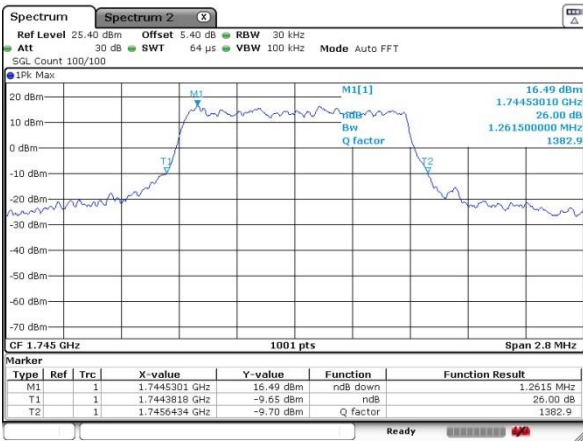

Lowest Channel / 20MHz / QPSK

Date: 12 JUN 2017 18:54:48

Lowest Channel / 20MHz / 16QAM

Date: 12 JUN 2017 18:54:59

Middle Channel / 20MHz / QPSK

Date: 12 JUN 2017 18:55:32

Middle Channel / 20MHz / 16QAM

Date: 12 JUN 2017 18:55:43

Highest Channel / 20MHz / QPSK

Date: 12 JUN 2017 18:56:16

Highest Channel / 20MHz / 16QAM

Date: 12 JUN 2017 18:56:27

LTE Band 66

Lowest Channel / 1.4MHz / QPSK

Date: 13 JUN 2017 00:21:07

Lowest Channel / 1.4MHz / 16QAM

Date: 13 JUN 2017 00:24:57

Middle Channel / 1.4MHz / QPSK

Date: 13 JUN 2017 00:26:05

Middle Channel / 1.4MHz / 16QAM

Date: 13 JUN 2017 00:27:07

Highest Channel / 1.4MHz / QPSK

Date: 13 JUN 2017 00:28:00

Highest Channel / 1.4MHz / 16QAM