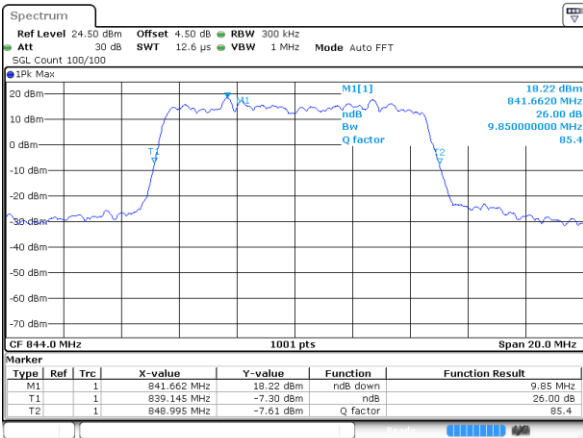

Date: 8 JUN 2017 20:04:05

Highest Channel / 5MHz / QPSK

Date: 8 JUN 2017 20:04:37

Highest Channel / 5MHz / 16QAM

Date: 8 JUN 2017 20:04:58

LTE Band 26

Lowest Channel / 10MHz / QPSK

Date: 8 JUN 2017 20:21:01

Lowest Channel / 10MHz / 16QAM

Date: 8 JUN 2017 20:21:30

Middle Channel / 10MHz / QPSK

Date: 8 JUN 2017 20:21:53

Middle Channel / 10MHz / 16QAM

Date: 8 JUN 2017 20:22:19

Highest Channel / 10MHz / QPSK

Date: 8 JUN 2017 20:23:01

Highest Channel / 10MHz / 16QAM

Date: 8 JUN 2017 20:23:22

LTE Band 26

Lowest Channel / 15MHz / QPSK

Date: 8 JUN 2017 20:36:07

Lowest Channel / 15MHz / 16QAM

Date: 8 JUN 2017 20:35:39

Middle Channel / 15MHz / QPSK