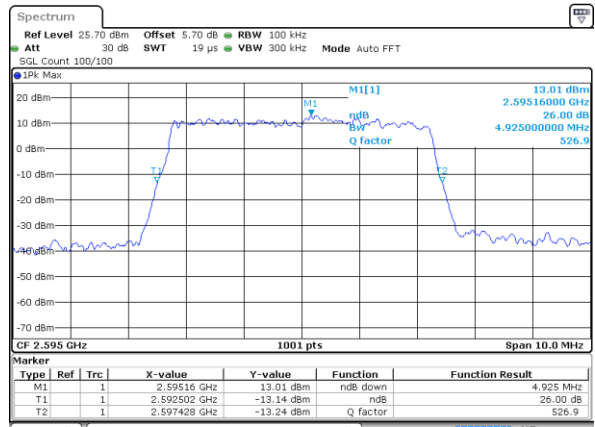

Date: 8 JUN 2017 20:36:33

Middle Channel / 15MHz / 16QAM

Date: 8 JUN 2017 20:36:54

Highest Channel / 15MHz / QPSK

Date: 8 JUN 2017 20:37:36

Highest Channel / 15MHz / 16QAM

Date: 8 JUN 2017 20:37:58

LTE Band 26

CH 26765 / 15MHz / QPSK

Date: 8 JUN 2017 22:26:20

CH 26765 / 15MHz / 16QAM

Date: 8 JUN 2017 22:26:40

LTE Band 38

Lowest Channel / 5MHz / QPSK

Date: 8 JUN 2017 23:39:54

Lowest Channel / 5MHz / 16QAM

Date: 8 JUN 2017 23:49:37

Middle Channel / 5MHz / QPSK

Date: 8 JUN 2017 23:40:35

Middle Channel / 5MHz / 16QAM

Date: 8 JUN 2017 23:49:54

Highest Channel / 5MHz / QPSK

Date: 8 JUN 2017 23:41:15

Highest Channel / 5MHz / 16QAM