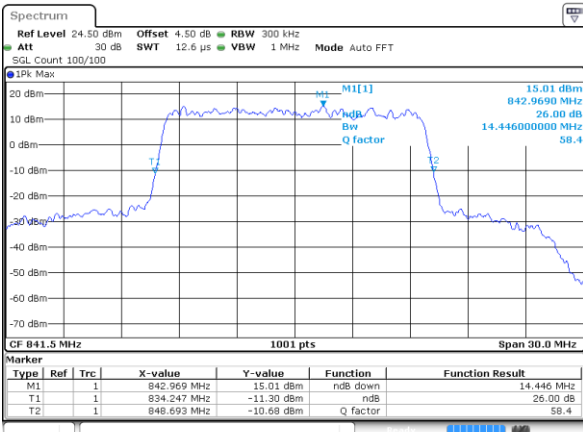

Highest Channel / 10MHz / 16QAM

Date: 8 JUN 2017 20:23:22

LTE Band 26

Lowest Channel / 15MHz / QPSK

Date: 8 JUN 2017 20:36:07

Lowest Channel / 15MHz / 16QAM

Date: 8 JUN 2017 20:35:39

Middle Channel / 15MHz / QPSK

Date: 8 JUN 2017 20:36:33

Middle Channel / 15MHz / 16QAM

Date: 8 JUN 2017 20:36:54

Highest Channel / 15MHz / QPSK

Date: 8 JUN 2017 20:37:36

Highest Channel / 15MHz / 16QAM

Date: 8 JUN 2017 20:37:58

LTE Band 26