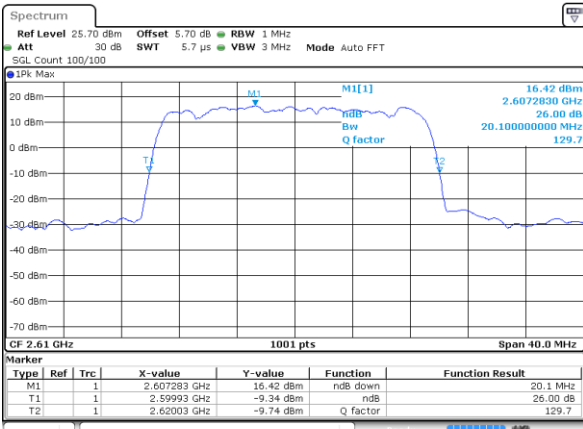

Date: 8 JUN 2017 23:45:15

Highest Channel / 15MHz / 16QAM

Date: 8 JUN 2017 23:45:25

LTE Band 38

Lowest Channel / 20MHz / QPSK

Date: 8 JUN 2017 23:45:55

Lowest Channel / 20MHz / 16QAM

Date: 8 JUN 2017 23:46:05

Middle Channel / 20MHz / QPSK

Date: 8 JUN 2017 23:46:35

Middle Channel / 20MHz / 16QAM

Date: 8 JUN 2017 23:46:45

Highest Channel / 20MHz / QPSK

Date: 8 JUN 2017 23:47:15

Highest Channel / 20MHz / 16QAM

Date: 8 JUN 2017 23:47:25