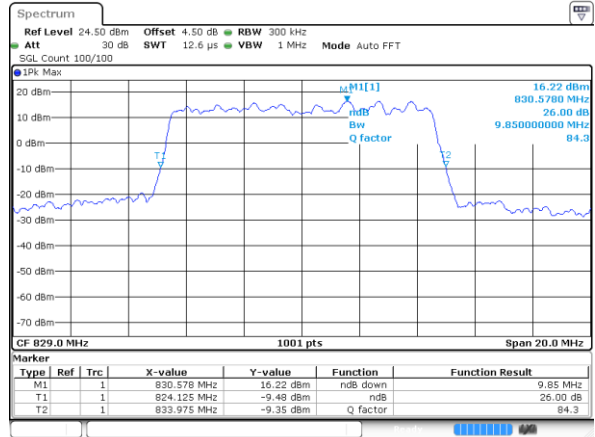

Lowest Channel / 10MHz / 16QAM

Date: 8 JUN 2017 20:21:30