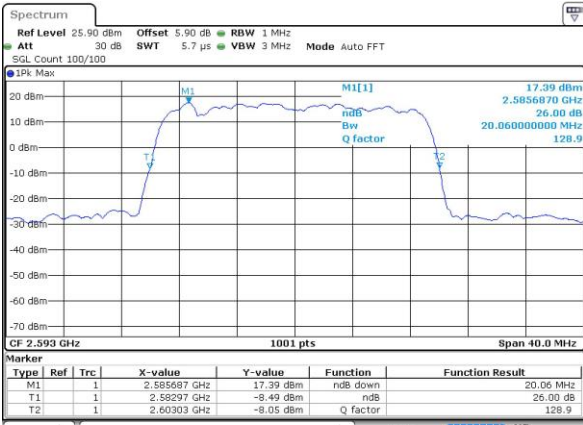

Date: 12 JUN 2017 18:53:19

Middle Channel / 15MHz / 16QAM

Date: 12 JUN 2017 18:53:30

Highest Channel / 15MHz / QPSK

Date: 12 JUN 2017 18:54:03

Highest Channel / 15MHz / 16QAM

Date: 12 JUN 2017 18:54:14

LTE Band 41

Lowest Channel / 20MHz / QPSK

Date: 12 JUN 2017 18:54:48

Lowest Channel / 20MHz / 16QAM

Date: 12 JUN 2017 18:54:59

Middle Channel / 20MHz / QPSK

Date: 12 JUN 2017 18:55:32

Middle Channel / 20MHz / 16QAM

Date: 12 JUN 2017 18:55:43

Highest Channel / 20MHz / QPSK

Date: 12 JUN 2017 18:56:16

Highest Channel / 20MHz / 16QAM

Date: 12 JUN 2017 18:56:27

LTE Band 66

Lowest Channel / 1.4MHz / QPSK

Date: 13 JUN 2017 00:21:07

Lowest Channel / 1.4MHz / 16QAM