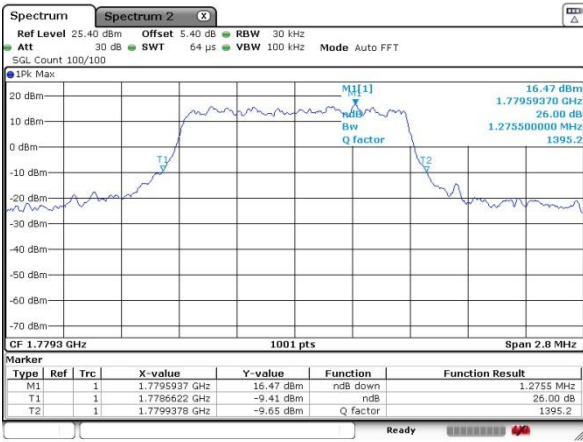

Highest Channel / 20MHz / QPSK

Date: 12 JUN 2017 18:56:16

Highest Channel / 20MHz / 16QAM

Date: 12 JUN 2017 18:56:27

LTE Band 66

Lowest Channel / 1.4MHz / QPSK

Date: 13 JUN 2017 00:21:07

Lowest Channel / 1.4MHz / 16QAM

Date: 13 JUN 2017 00:24:57

Middle Channel / 1.4MHz / QPSK

Date: 13 JUN 2017 00:26:05

Middle Channel / 1.4MHz / 16QAM

Date: 13 JUN 2017 00:27:07

Highest Channel / 1.4MHz / QPSK

Date: 13 JUN 2017 00:28:00

Highest Channel / 1.4MHz / 16QAM