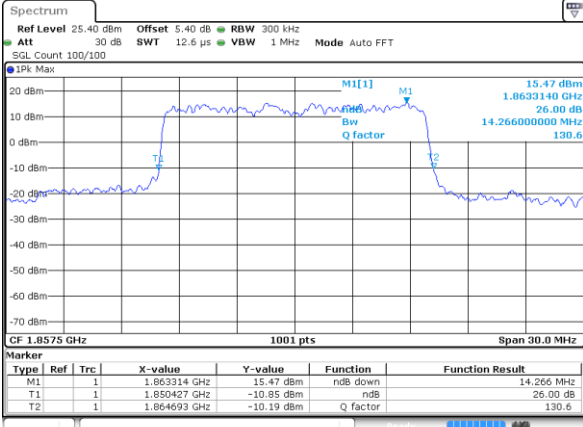

Highest Channel / 10MHz / QPSK

Date: 8 JUN 2017 15:37:02

Highest Channel / 10MHz / 16QAM

Date: 8 JUN 2017 15:37:23

LTE Band 25

Lowest Channel / 15MHz / QPSK

Date: 8 JUN 2017 15:38:04

Lowest Channel / 15MHz / 16QAM