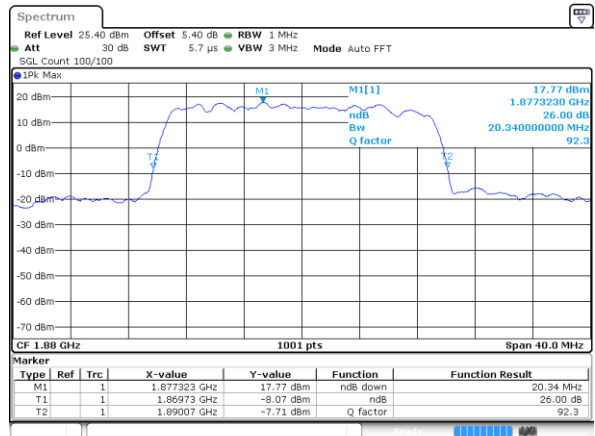

Date: 8 JUN 2017 15:39:05

LTE Band 25

Lowest Channel / 20MHz / QPSK

Date: 8 JUN 2017 15:39:52

Lowest Channel / 20MHz / 16QAM

Date: 8 JUN 2017 15:40:14

Middle Channel / 20MHz / QPSK

Date: 8 JUN 2017 15:40:55

Middle Channel / 20MHz / 16QAM

Date: 8 JUN 2017 15:40:36

Highest Channel / 20MHz / QPSK

Date: 8 JUN 2017 15:41:27

Highest Channel / 20MHz / 16QAM

Date: 8 JUN 2017 15:41:48

LTE Band 26

Lowest Channel / 1.4MHz / QPSK