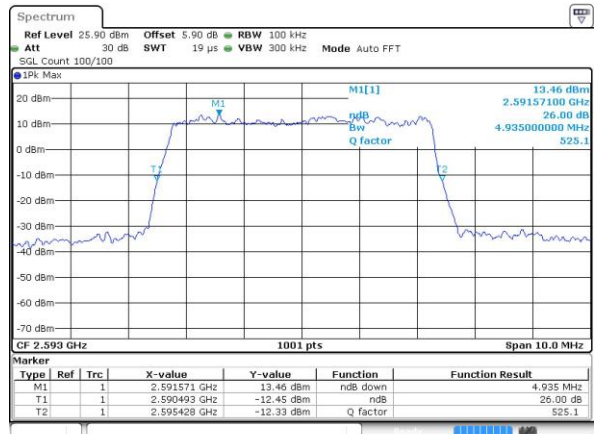

LTE Band 41

Lowest Channel / 5MHz / QPSK

Date: 12 JUN 2017 18:48:09

Lowest Channel / 5MHz / 16QAM

Date: 12 JUN 2017 18:48:20

Middle Channel / 5MHz / QPSK

Date: 12 JUN 2017 18:48:53

Middle Channel / 5MHz / 16QAM

Date: 12 JUN 2017 18:49:04

Highest Channel / 5MHz / QPSK

Date: 12 JUN 2017 18:49:37

Highest Channel / 5MHz / 16QAM

Date: 12 JUN 2017 18:49:48

LTE Band 41

Lowest Channel / 10MHz / QPSK

Date: 12 JUN 2017 18:50:22