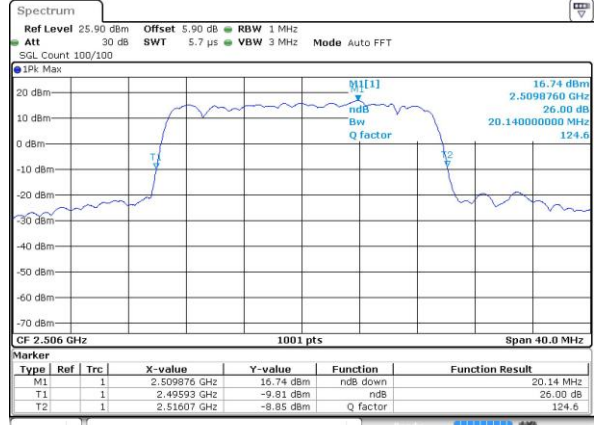

Highest Channel / 10MHz / 16QAM

Date: 12 JUN 2017 18:52:01

LTE Band 41

Lowest Channel / 15MHz / QPSK

Date: 12 JUN 2017 18:52:34

Lowest Channel / 15MHz / 16QAM

Date: 12 JUN 2017 18:52:46

Middle Channel / 15MHz / QPSK

Date: 12 JUN 2017 18:53:19

Middle Channel / 15MHz / 16QAM

Date: 12 JUN 2017 18:53:30

Highest Channel / 15MHz / QPSK

Date: 12 JUN 2017 18:54:03

Highest Channel / 15MHz / 16QAM

Date: 12 JUN 2017 18:54:14

LTE Band 41

Lowest Channel / 20MHz / QPSK

Date: 12 JUN 2017 18:54:48

Lowest Channel / 20MHz / 16QAM

Date: 12 JUN 2017 18:54:59

Middle Channel / 20MHz / QPSK

Date: 12 JUN 2017 18:55:32

Middle Channel / 20MHz / 16QAM

Date: 12 JUN 2017 18:55:43

Highest Channel / 20MHz / QPSK

Date: 12 JUN 2017 18:56:16

Highest Channel / 20MHz / 16QAM

Date: 12 JUN 2017 18:56:27

LTE Band 66

Lowest Channel / 1.4MHz / QPSK

Date: 13 JUN 2017 00:21:07

Lowest Channel / 1.4MHz / 16QAM