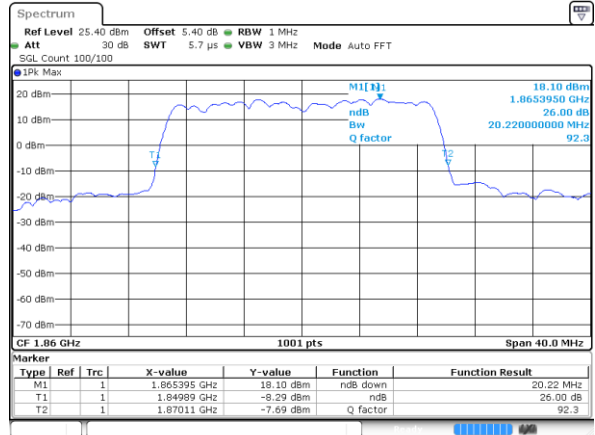

Date: 8 JUN 2017 15:39:05

LTE Band 25

Lowest Channel / 20MHz / QPSK

Date: 8 JUN 2017 15:39:52

Lowest Channel / 20MHz / 16QAM

Date: 8 JUN 2017 15:40:14

Middle Channel / 20MHz / QPSK

Date: 8 JUN 2017 15:40:55

Middle Channel / 20MHz / 16QAM

Date: 8 JUN 2017 15:40:36

Highest Channel / 20MHz / QPSK

Date: 8 JUN 2017 15:41:27

Highest Channel / 20MHz / 16QAM

Date: 8 JUN 2017 15:41:48

LTE Band 26

Lowest Channel / 1.4MHz / QPSK