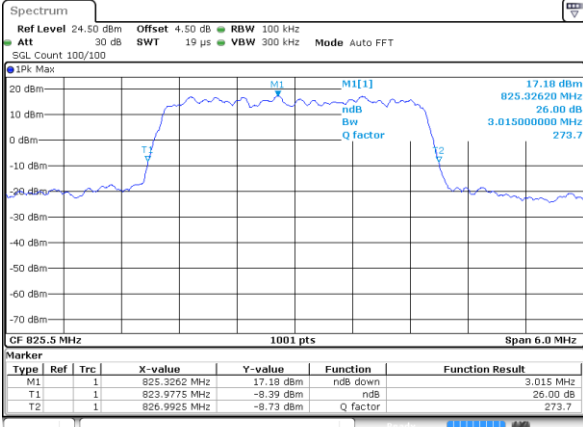

Date: 8 JUN 2017 19:22:23

Highest Channel / 1.4MHz / 16QAM

Date: 8 JUN 2017 19:22:43

LTE Band 26

Lowest Channel / 3MHz / QPSK

Date: 8 JUN 2017 19:38:28

Lowest Channel / 3MHz / 16QAM

Date: 8 JUN 2017 19:38:48