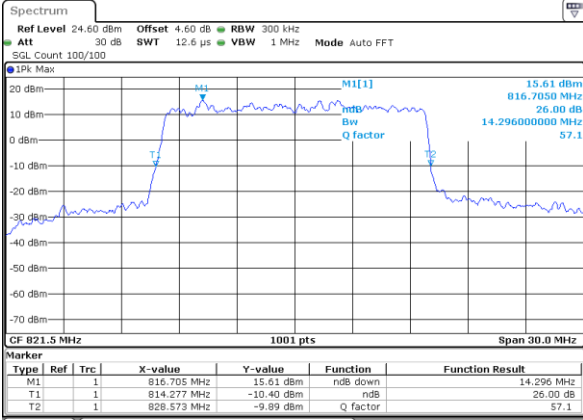

LTE Band 26

CH 26765 / 15MHz / QPSK

Date: 8 JUN 2017 22:26:20