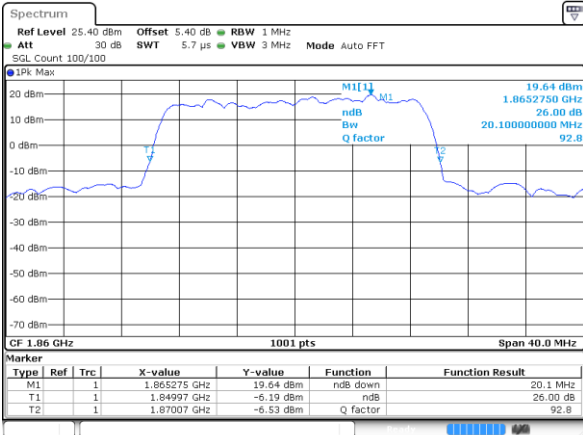

Highest Channel / 10MHz / QPSK

Date: 8 JUN 2017 15:37:02

Highest Channel / 10MHz / 16QAM

Date: 8 JUN 2017 15:37:23

LTE Band 25

Lowest Channel / 15MHz / QPSK

Date: 8 JUN 2017 15:38:04

Lowest Channel / 15MHz / 16QAM

Date: 8 JUN 2017 15:37:44

Middle Channel / 15MHz / QPSK

Date: 8 JUN 2017 15:38:24

Middle Channel / 15MHz / 16QAM

Date: 8 JUN 2017 15:38:45

Highest Channel / 15MHz / QPSK

Date: 8 JUN 2017 15:39:26

Highest Channel / 15MHz / 16QAM

Date: 8 JUN 2017 15:39:05

LTE Band 25

Lowest Channel / 20MHz / QPSK

Date: 8 JUN 2017 15:39:52

Lowest Channel / 20MHz / 16QAM

Date: 8 JUN 2017 15:40:14

Middle Channel / 20MHz / QPSK

Date: 8 JUN 2017 15:40:55