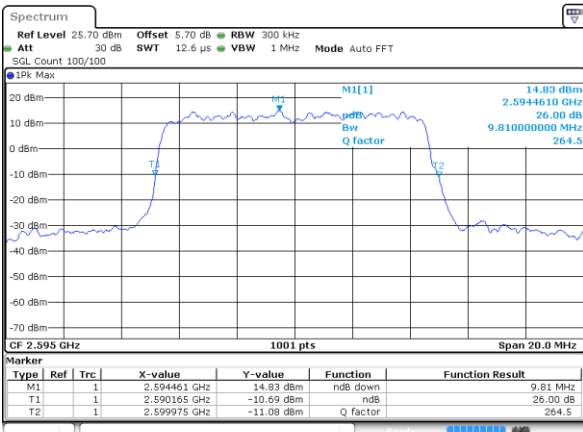

Date: 8 JUN 2017 23:41:25

LTE Band 38

Lowest Channel / 10MHz / QPSK

Date: 8 JUN 2017 23:41:55

Lowest Channel / 10MHz / 16QAM

Date: 8 JUN 2017 23:42:05

Middle Channel / 10MHz / QPSK

Date: 8 JUN 2017 23:50:30

Middle Channel / 10MHz / 16QAM

Date: 8 JUN 2017 23:42:05

Highest Channel / 10MHz / QPSK

Date: 8 JUN 2017 23:43:15

Highest Channel / 10MHz / 16QAM

Date: 8 JUN 2017 23:43:25

LTE Band 38

Lowest Channel / 15MHz / QPSK