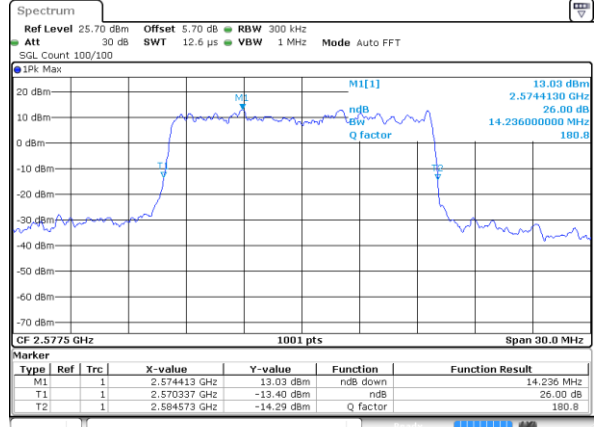

Middle Channel / 10MHz / 16QAM

Date: 8 JUN 2017 23:42:05

Highest Channel / 10MHz / QPSK

Date: 8 JUN 2017 23:43:15

Highest Channel / 10MHz / 16QAM

Date: 8 JUN 2017 23:43:25

LTE Band 38

Lowest Channel / 15MHz / QPSK

Date: 8 JUN 2017 23:51:44

Lowest Channel / 15MHz / 16QAM

Date: 8 JUN 2017 23:44:05

Middle Channel / 15MHz / QPSK

Date: 8 JUN 2017 23:52:01

Middle Channel / 15MHz / 16QAM

Date: 8 JUN 2017 23:44:05

Highest Channel / 15MHz / QPSK