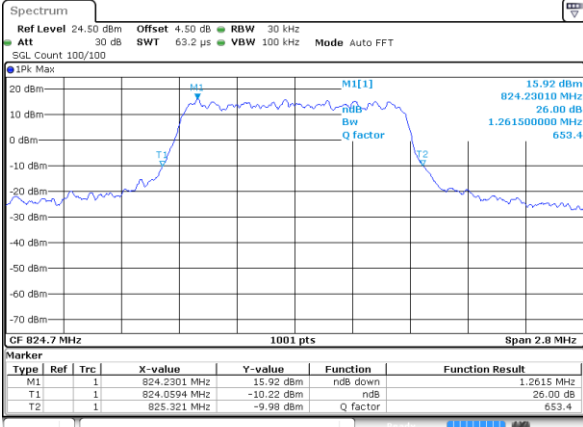

Date: 8 JUN 2017 15:39:05

LTE Band 25

Lowest Channel / 20MHz / QPSK

Date: 8 JUN 2017 15:39:52

Lowest Channel / 20MHz / 16QAM

Date: 8 JUN 2017 15:40:14

Middle Channel / 20MHz / QPSK

Date: 8 JUN 2017 15:40:55

Middle Channel / 20MHz / 16QAM

Date: 8 JUN 2017 15:40:36

Highest Channel / 20MHz / QPSK

Date: 8 JUN 2017 15:41:27

Highest Channel / 20MHz / 16QAM

Date: 8 JUN 2017 15:41:48

LTE Band 26

Lowest Channel / 1.4MHz / QPSK

Date: 8 JUN 2017 19:20:59

Lowest Channel / 1.4MHz / 16QAM

Date: 8 JUN 2017 19:21:18

Middle Channel / 1.4MHz / QPSK

Date: 8 JUN 2017 19:21:40

Middle Channel / 1.4MHz / 16QAM

Date: 8 JUN 2017 19:22:01

Highest Channel / 1.4MHz / QPSK

Date: 8 JUN 2017 19:22:23

Highest Channel / 1.4MHz / 16QAM

Date: 8 JUN 2017 19:22:43

LTE Band 26

Lowest Channel / 3MHz / QPSK

Date: 8 JUN 2017 19:38:28

Lowest Channel / 3MHz / 16QAM

Date: 8 JUN 2017 19:38:48