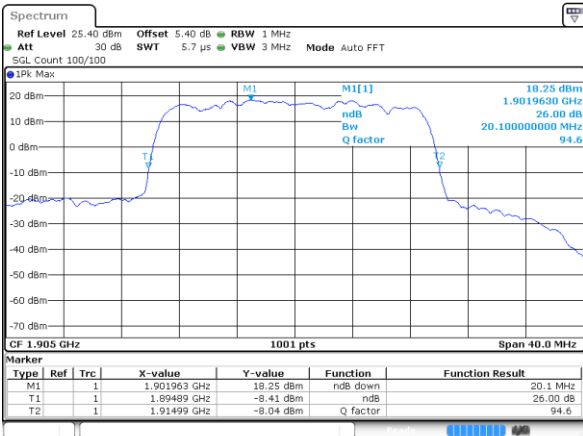

Date: 8 JUN 2017 15:39:05

LTE Band 25

Lowest Channel / 20MHz / QPSK

Date: 8 JUN 2017 15:39:52

Lowest Channel / 20MHz / 16QAM

Date: 8 JUN 2017 15:40:14

Middle Channel / 20MHz / QPSK

Date: 8 JUN 2017 15:40:55

Middle Channel / 20MHz / 16QAM

Date: 8 JUN 2017 15:40:36

Highest Channel / 20MHz / QPSK

Date: 8 JUN 2017 15:41:27

Highest Channel / 20MHz / 16QAM

Date: 8 JUN 2017 15:41:48

LTE Band 26

Lowest Channel / 1.4MHz / QPSK