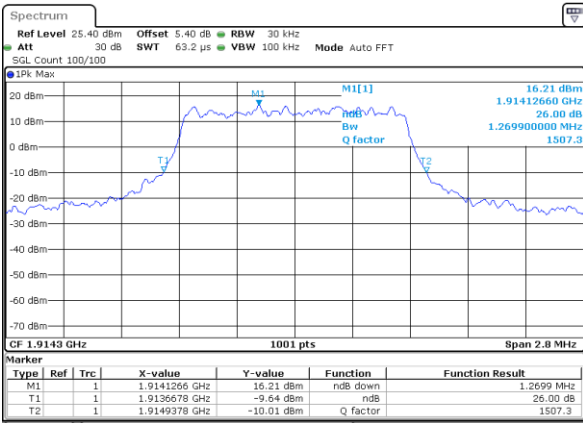

LTE Band 25

Lowest Channel / 1.4MHz / QPSK

Date: 8 JUN 2017 15:27:59

Lowest Channel / 1.4MHz / 16QAM

Date: 8 JUN 2017 15:28:30

Middle Channel / 1.4MHz / QPSK

Date: 8 JUN 2017 15:29:26

Middle Channel / 1.4MHz / 16QAM

Date: 8 JUN 2017 15:29:04

Highest Channel / 1.4MHz / QPSK

Date: 8 JUN 2017 15:29:48

Highest Channel / 1.4MHz / 16QAM

Date: 8 JUN 2017 15:30:09

LTE Band 25

Lowest Channel / 3MHz / QPSK

Date: 8 JUN 2017 15:31:24