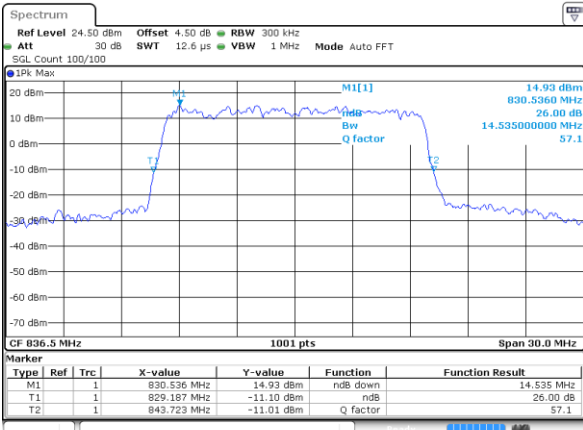

Highest Channel / 10MHz / 16QAM

Date: 8 JUN 2017 20:23:22

LTE Band 26

Lowest Channel / 15MHz / QPSK

Date: 8 JUN 2017 20:36:07

Lowest Channel / 15MHz / 16QAM

Date: 8 JUN 2017 20:35:39

Middle Channel / 15MHz / QPSK

Date: 8 JUN 2017 20:36:33

Middle Channel / 15MHz / 16QAM

Date: 8 JUN 2017 20:36:54

Highest Channel / 15MHz / QPSK

Date: 8 JUN 2017 20:37:36

Highest Channel / 15MHz / 16QAM

Date: 8 JUN 2017 20:37:58

LTE Band 26