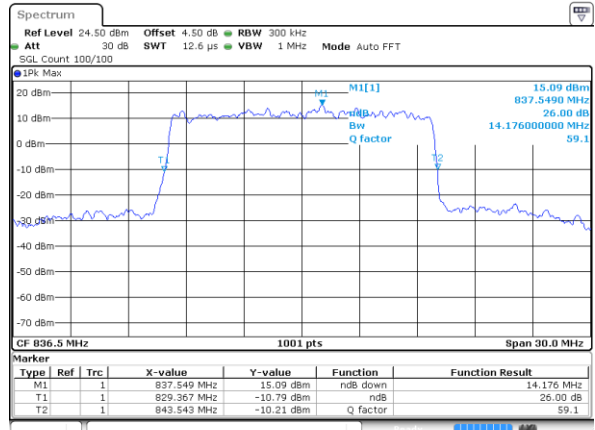

Highest Channel / 10MHz / 16QAM

Date: 8 JUN 2017 20:23:22

LTE Band 26

Lowest Channel / 15MHz / QPSK

Date: 8 JUN 2017 20:36:07

Lowest Channel / 15MHz / 16QAM

Date: 8 JUN 2017 20:35:39

Middle Channel / 15MHz / QPSK

Date: 8 JUN 2017 20:36:33

Middle Channel / 15MHz / 16QAM

Date: 8 JUN 2017 20:36:54

Highest Channel / 15MHz / QPSK

Date: 8 JUN 2017 20:37:36

Highest Channel / 15MHz / 16QAM

Date: 8 JUN 2017 20:37:58

LTE Band 26