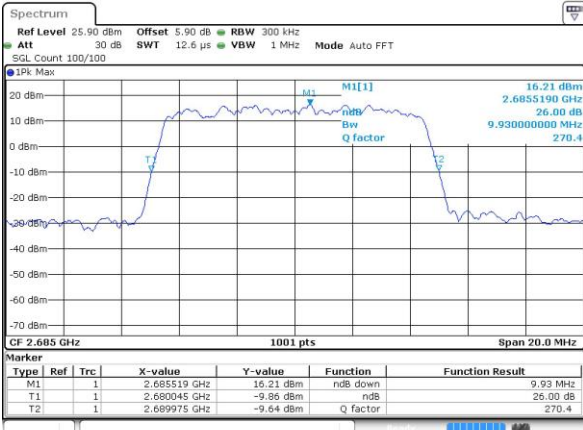

Date: 12 JUN 2017 18:49:04

Highest Channel / 5MHz / QPSK

Date: 12 JUN 2017 18:49:37

Highest Channel / 5MHz / 16QAM

Date: 12 JUN 2017 18:49:48

LTE Band 41

Lowest Channel / 10MHz / QPSK

Date: 12 JUN 2017 18:50:22

Lowest Channel / 10MHz / 16QAM

Date: 12 JUN 2017 18:50:33

Middle Channel / 10MHz / QPSK

Date: 12 JUN 2017 18:51:06

Middle Channel / 10MHz / 16QAM

Date: 12 JUN 2017 18:51:17

Highest Channel / 10MHz / QPSK

Date: 12 JUN 2017 18:51:50

Highest Channel / 10MHz / 16QAM

Date: 12 JUN 2017 18:52:01

LTE Band 41

Lowest Channel / 15MHz / QPSK

Date: 12 JUN 2017 18:52:34

Lowest Channel / 15MHz / 16QAM

Date: 12 JUN 2017 18:52:46

Middle Channel / 15MHz / QPSK