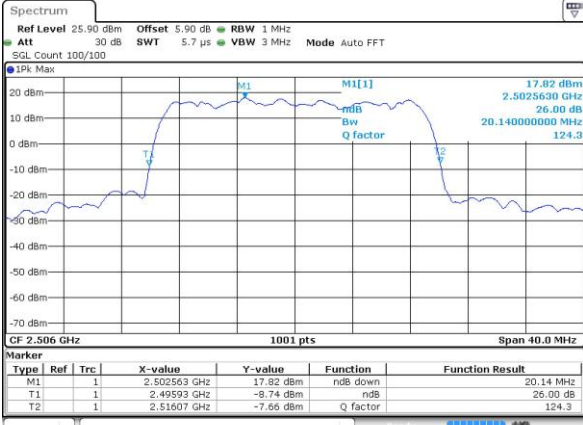

LTE Band 41

Lowest Channel / 20MHz / QPSK

Date: 12 JUN 2017 18:54:48