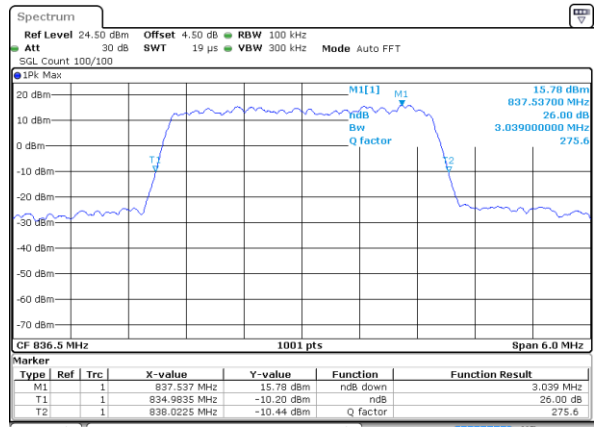

Date: 8 JUN 2017 19:20:59

Lowest Channel / 1.4MHz / 16QAM

Date: 8 JUN 2017 19:21:18

Middle Channel / 1.4MHz / QPSK

Date: 8 JUN 2017 19:21:40

Middle Channel / 1.4MHz / 16QAM

Date: 8 JUN 2017 19:22:01

Highest Channel / 1.4MHz / QPSK

Date: 8 JUN 2017 19:22:23

Highest Channel / 1.4MHz / 16QAM

Date: 8 JUN 2017 19:22:43

LTE Band 26

Lowest Channel / 3MHz / QPSK

Date: 8 JUN 2017 19:38:28

Lowest Channel / 3MHz / 16QAM

Date: 8 JUN 2017 19:38:48

Middle Channel / 3MHz / QPSK

Date: 8 JUN 2017 19:39:10

Middle Channel / 3MHz / 16QAM

Date: 8 JUN 2017 19:39:31

Highest Channel / 3MHz / QPSK

Date: 8 JUN 2017 19:40:02

Highest Channel / 3MHz / 16QAM

Date: 8 JUN 2017 19:40:50