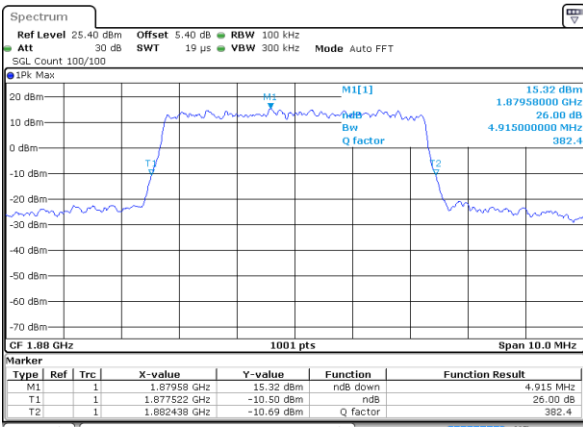

Highest Channel / 3MHz / 16QAM

Date: 8 JUN 2017 15:32:30

LTE Band 25

Lowest Channel / 5MHz / QPSK

Date: 8 JUN 2017 15:33:13

Lowest Channel / 5MHz / 16QAM

Date: 8 JUN 2017 15:33:34

Middle Channel / 5MHz / QPSK

Date: 8 JUN 2017 15:34:15

Middle Channel / 5MHz / 16QAM

Date: 8 JUN 2017 15:33:55

Highest Channel / 5MHz / QPSK

Date: 8 JUN 2017 15:34:36

Highest Channel / 5MHz / 16QAM

Date: 8 JUN 2017 15:34:56

LTE Band 25