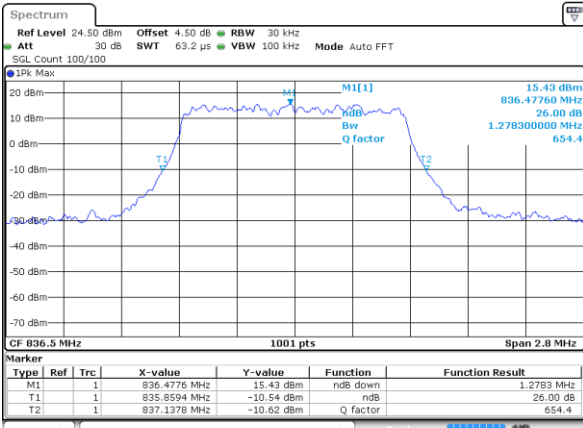

Middle Channel / 20MHz / 16QAM

Date: 8 JUN 2017 15:40:36

Highest Channel / 20MHz / QPSK

Date: 8 JUN 2017 15:41:27

Highest Channel / 20MHz / 16QAM

Date: 8 JUN 2017 15:41:48

LTE Band 26

Lowest Channel / 1.4MHz / QPSK

Date: 8 JUN 2017 19:20:59

Lowest Channel / 1.4MHz / 16QAM

Date: 8 JUN 2017 19:21:18

Middle Channel / 1.4MHz / QPSK

Date: 8 JUN 2017 19:21:40

Middle Channel / 1.4MHz / 16QAM

Date: 8 JUN 2017 19:22:01

Highest Channel / 1.4MHz / QPSK