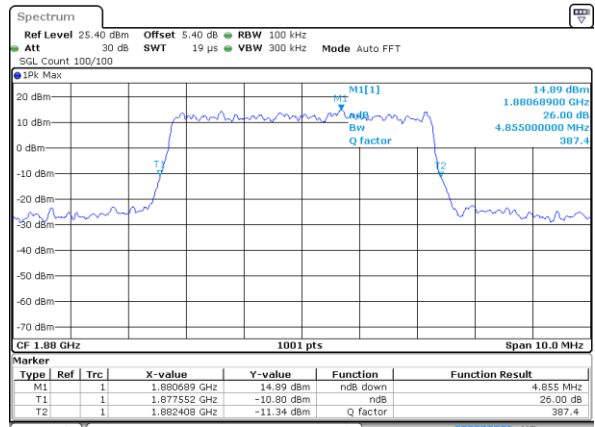

Highest Channel / 3MHz / 16QAM

Date: 8 JUN 2017 15:32:30

LTE Band 25

Lowest Channel / 5MHz / QPSK

Date: 8 JUN 2017 15:33:13

Lowest Channel / 5MHz / 16QAM

Date: 8 JUN 2017 15:33:34

Middle Channel / 5MHz / QPSK

Date: 8 JUN 2017 15:34:15

Middle Channel / 5MHz / 16QAM

Date: 8 JUN 2017 15:33:55

Highest Channel / 5MHz / QPSK

Date: 8 JUN 2017 15:34:36

Highest Channel / 5MHz / 16QAM

Date: 8 JUN 2017 15:34:56

LTE Band 25