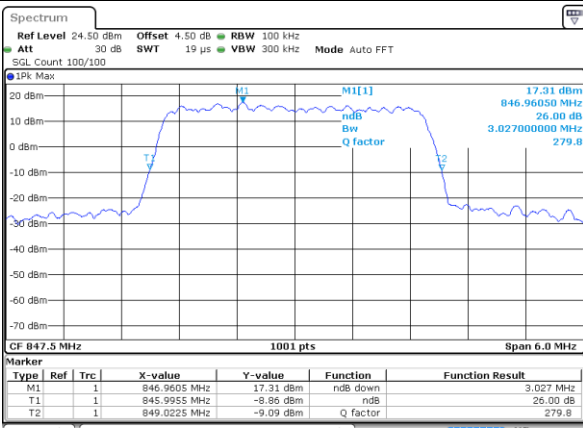

Middle Channel / 3MHz / QPSK

Date: 8 JUN 2017 19:39:10

Middle Channel / 3MHz / 16QAM

Date: 8 JUN 2017 19:39:31

Highest Channel / 3MHz / QPSK

Date: 8 JUN 2017 19:40:02

Highest Channel / 3MHz / 16QAM

Date: 8 JUN 2017 19:40:50