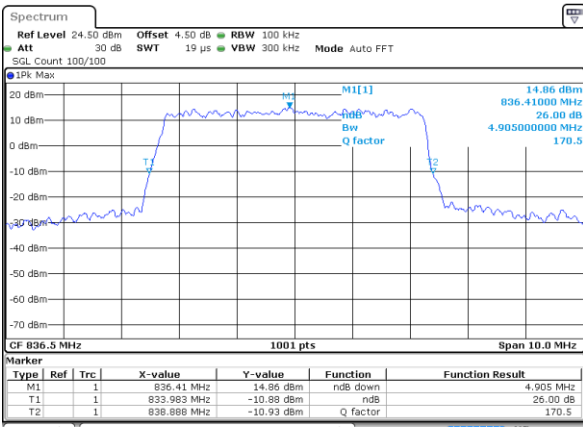

LTE Band 26

Lowest Channel / 5MHz / QPSK

Date: 8 JUN 2017 20:03:04

Lowest Channel / 5MHz / 16QAM

Date: 8 JUN 2017 20:03:25

Middle Channel / 5MHz / QPSK

Date: 8 JUN 2017 20:03:47

Middle Channel / 5MHz / 16QAM

Date: 8 JUN 2017 20:04:05

Highest Channel / 5MHz / QPSK

Date: 8 JUN 2017 20:04:37

Highest Channel / 5MHz / 16QAM

Date: 8 JUN 2017 20:04:58

LTE Band 26

Lowest Channel / 10MHz / QPSK

Date: 8 JUN 2017 20:21:01