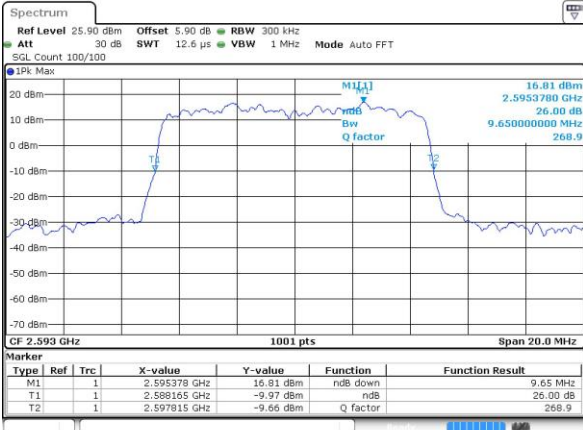

Middle Channel / 10MHz / QPSK

Date: 12 JUN 2017 18:51:06