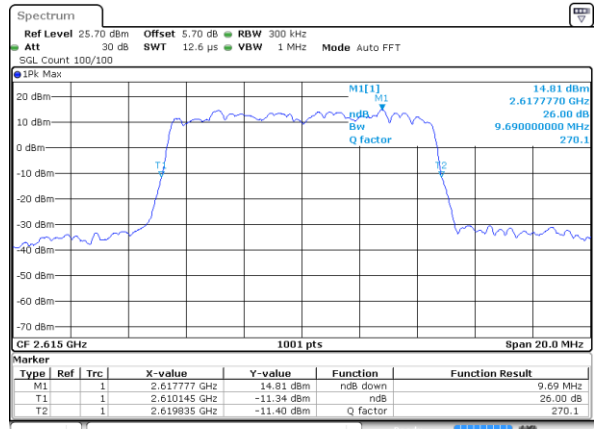

Date: 8 JUN 2017 23:41:25

LTE Band 38

Lowest Channel / 10MHz / QPSK

Date: 8 JUN 2017 23:41:55

Lowest Channel / 10MHz / 16QAM

Date: 8 JUN 2017 23:42:05

Middle Channel / 10MHz / QPSK

Date: 8 JUN 2017 23:50:30

Middle Channel / 10MHz / 16QAM

Date: 8 JUN 2017 23:42:05

Highest Channel / 10MHz / QPSK

Date: 8 JUN 2017 23:43:15

Highest Channel / 10MHz / 16QAM

Date: 8 JUN 2017 23:43:25

LTE Band 38

Lowest Channel / 15MHz / QPSK