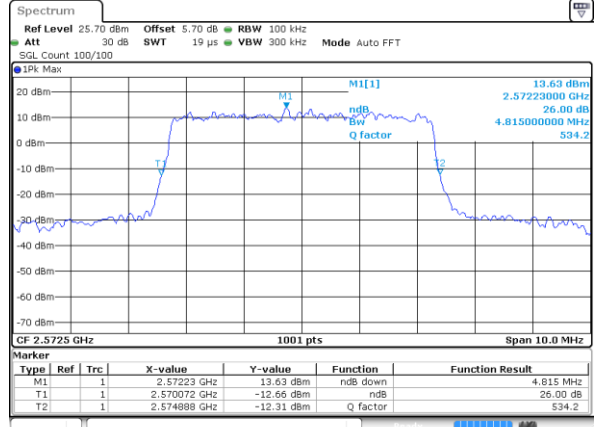

Date: 8 JUN 2017 20:36:33

Middle Channel / 15MHz / 16QAM

Date: 8 JUN 2017 20:36:54

Highest Channel / 15MHz / QPSK

Date: 8 JUN 2017 20:37:36

Highest Channel / 15MHz / 16QAM

Date: 8 JUN 2017 20:37:58

LTE Band 26

CH 26765 / 15MHz / QPSK

Date: 8 JUN 2017 22:26:20

CH 26765 / 15MHz / 16QAM

Date: 8 JUN 2017 22:26:40

LTE Band 38

Lowest Channel / 5MHz / QPSK

Date: 8 JUN 2017 23:39:54

Lowest Channel / 5MHz / 16QAM