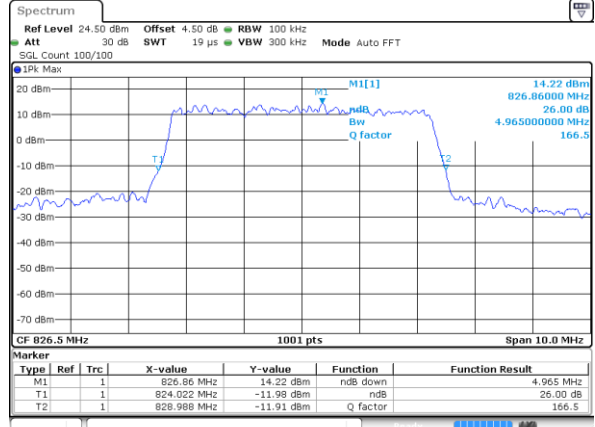

Date: 8 JUN 2017 19:22:23

Highest Channel / 1.4MHz / 16QAM

Date: 8 JUN 2017 19:22:43

LTE Band 26

Lowest Channel / 3MHz / QPSK

Date: 8 JUN 2017 19:38:28

Lowest Channel / 3MHz / 16QAM

Date: 8 JUN 2017 19:38:48

Middle Channel / 3MHz / QPSK

Date: 8 JUN 2017 19:39:10

Middle Channel / 3MHz / 16QAM

Date: 8 JUN 2017 19:39:31

Highest Channel / 3MHz / QPSK

Date: 8 JUN 2017 19:40:02

Highest Channel / 3MHz / 16QAM

Date: 8 JUN 2017 19:40:50

LTE Band 26

Lowest Channel / 5MHz / QPSK

Date: 8 JUN 2017 20:03:04

Lowest Channel / 5MHz / 16QAM

Date: 8 JUN 2017 20:03:25

Middle Channel / 5MHz / QPSK

Date: 8 JUN 2017 20:03:47

Middle Channel / 5MHz / 16QAM