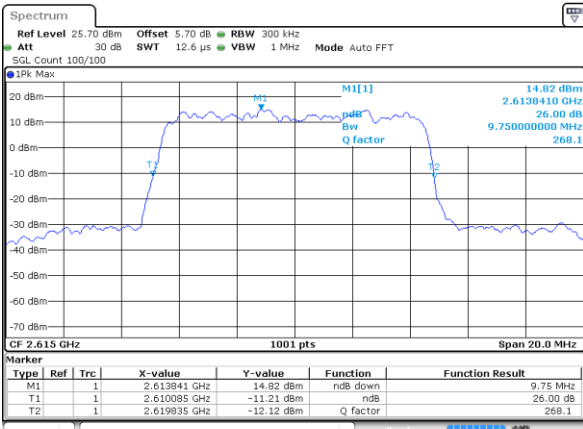

Date: 8 JUN 2017 23:41:25

LTE Band 38

Lowest Channel / 10MHz / QPSK

Date: 8 JUN 2017 23:41:55

Lowest Channel / 10MHz / 16QAM

Date: 8 JUN 2017 23:42:05

Middle Channel / 10MHz / QPSK

Date: 8 JUN 2017 23:50:30

Middle Channel / 10MHz / 16QAM

Date: 8 JUN 2017 23:42:05

Highest Channel / 10MHz / QPSK

Date: 8 JUN 2017 23:43:15

Highest Channel / 10MHz / 16QAM

Date: 8 JUN 2017 23:43:25

LTE Band 38

Lowest Channel / 15MHz / QPSK