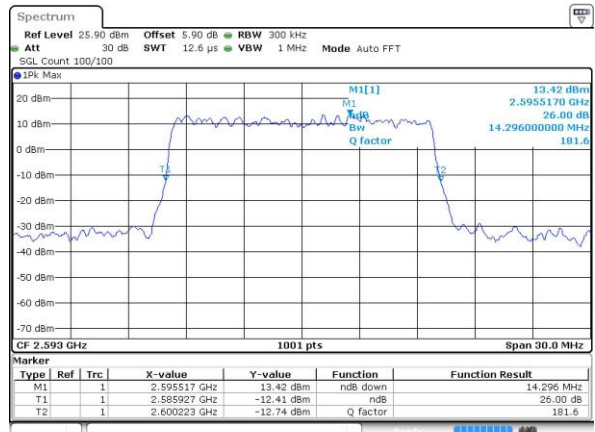

Highest Channel / 10MHz / 16QAM

Date: 12 JUN 2017 18:52:01

LTE Band 41

Lowest Channel / 15MHz / QPSK

Date: 12 JUN 2017 18:52:34

Lowest Channel / 15MHz / 16QAM

Date: 12 JUN 2017 18:52:46

Middle Channel / 15MHz / QPSK

Date: 12 JUN 2017 18:53:19

Middle Channel / 15MHz / 16QAM

Date: 12 JUN 2017 18:53:30

Highest Channel / 15MHz / QPSK

Date: 12 JUN 2017 18:54:03

Highest Channel / 15MHz / 16QAM

Date: 12 JUN 2017 18:54:14

LTE Band 41