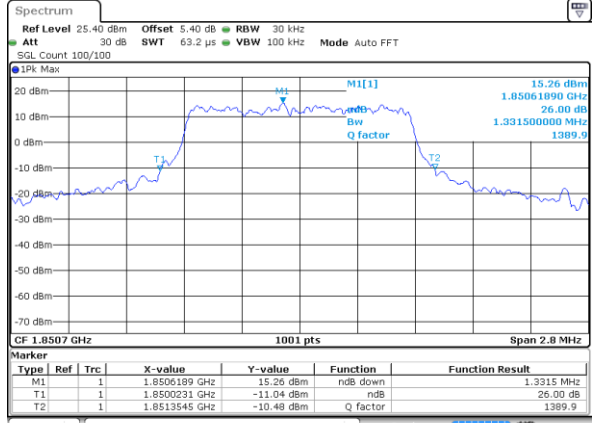

LTE Band 25

Lowest Channel / 1.4MHz / QPSK

Date: 8 JUN 2017 15:27:59

Lowest Channel / 1.4MHz / 16QAM

Date: 8 JUN 2017 15:28:30

Middle Channel / 1.4MHz / QPSK

Date: 8 JUN 2017 15:29:26

Middle Channel / 1.4MHz / 16QAM

Date: 8 JUN 2017 15:29:04

Highest Channel / 1.4MHz / QPSK

Date: 8 JUN 2017 15:29:48

Highest Channel / 1.4MHz / 16QAM

Date: 8 JUN 2017 15:30:09

LTE Band 25

Lowest Channel / 3MHz / QPSK

Date: 8 JUN 2017 15:31:24