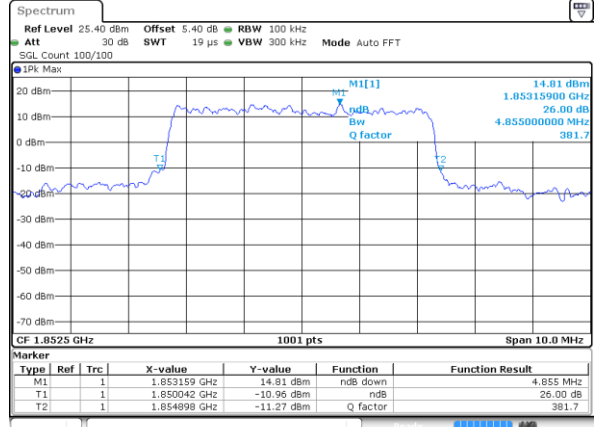

Highest Channel / 3MHz / 16QAM

Date: 8 JUN 2017 15:32:30

LTE Band 25

Lowest Channel / 5MHz / QPSK

Date: 8 JUN 2017 15:33:13

Lowest Channel / 5MHz / 16QAM

Date: 8 JUN 2017 15:33:34

Middle Channel / 5MHz / QPSK

Date: 8 JUN 2017 15:34:15

Middle Channel / 5MHz / 16QAM

Date: 8 JUN 2017 15:33:55

Highest Channel / 5MHz / QPSK

Date: 8 JUN 2017 15:34:36

Highest Channel / 5MHz / 16QAM

Date: 8 JUN 2017 15:34:56

LTE Band 25