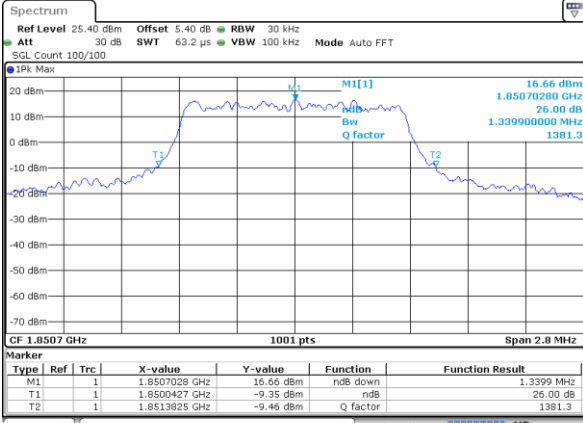

LTE Band 25

Lowest Channel / 1.4MHz / QPSK

Date: 8 JUN 2017 15:27:59

Lowest Channel / 1.4MHz / 16QAM

Date: 8 JUN 2017 15:28:30

Middle Channel / 1.4MHz / QPSK

Date: 8 JUN 2017 15:29:26

Middle Channel / 1.4MHz / 16QAM

Date: 8 JUN 2017 15:29:04

Highest Channel / 1.4MHz / QPSK

Date: 8 JUN 2017 15:29:48

Highest Channel / 1.4MHz / 16QAM

Date: 8 JUN 2017 15:30:09

LTE Band 25

Lowest Channel / 3MHz / QPSK

Date: 8 JUN 2017 15:31:24