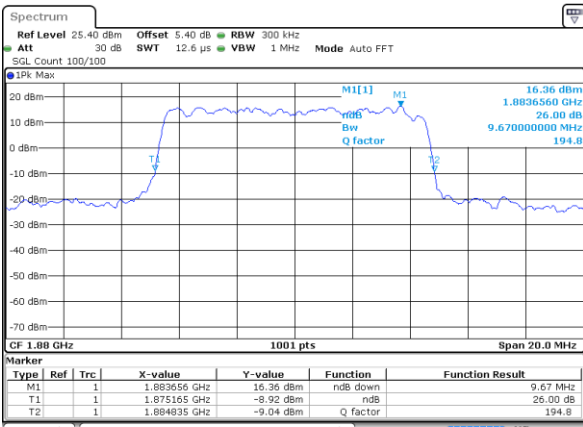

Lowest Channel / 10MHz / QPSK

Date: 8 JUN 2017 15:35:39

Lowest Channel / 10MHz / 16QAM

Date: 8 JUN 2017 15:35:19

Middle Channel / 10MHz / QPSK

Date: 8 JUN 2017 15:36:41

Middle Channel / 10MHz / 16QAM

Date: 8 JUN 2017 15:36:20

Highest Channel / 10MHz / QPSK

Date: 8 JUN 2017 15:37:02

Highest Channel / 10MHz / 16QAM

Date: 8 JUN 2017 15:37:23

LTE Band 25

Lowest Channel / 15MHz / QPSK

Date: 8 JUN 2017 15:38:04

Lowest Channel / 15MHz / 16QAM