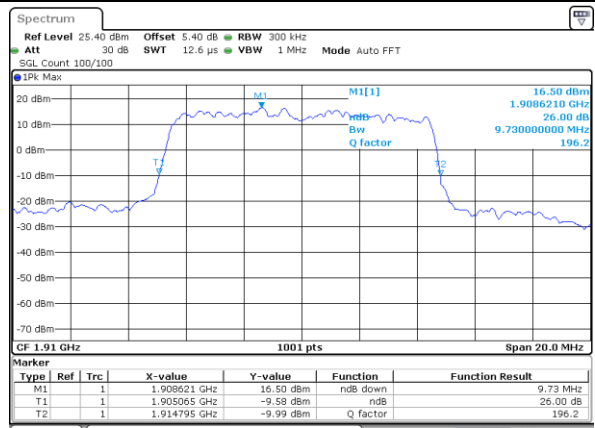

Date: 8 JUN 2017 15:34:15

Middle Channel / 5MHz / 16QAM

Date: 8 JUN 2017 15:33:55

Highest Channel / 5MHz / QPSK

Date: 8 JUN 2017 15:34:36

Highest Channel / 5MHz / 16QAM

Date: 8 JUN 2017 15:34:56

LTE Band 25

Lowest Channel / 10MHz / QPSK

Date: 8 JUN 2017 15:35:39

Lowest Channel / 10MHz / 16QAM

Date: 8 JUN 2017 15:35:19

Middle Channel / 10MHz / QPSK

Date: 8 JUN 2017 15:36:41

Middle Channel / 10MHz / 16QAM

Date: 8 JUN 2017 15:36:20

Highest Channel / 10MHz / QPSK

Date: 8 JUN 2017 15:37:02

Highest Channel / 10MHz / 16QAM

Date: 8 JUN 2017 15:37:23

LTE Band 25

Lowest Channel / 15MHz / QPSK

Date: 8 JUN 2017 15:38:04

Lowest Channel / 15MHz / 16QAM