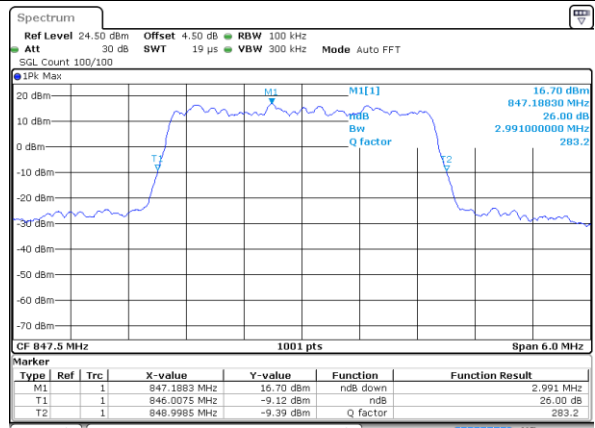

Date: 8 JUN 2017 19:22:23

Highest Channel / 1.4MHz / 16QAM

Date: 8 JUN 2017 19:22:43

LTE Band 26

Lowest Channel / 3MHz / QPSK

Date: 8 JUN 2017 19:38:28

Lowest Channel / 3MHz / 16QAM

Date: 8 JUN 2017 19:38:48

Middle Channel / 3MHz / QPSK

Date: 8 JUN 2017 19:39:10

Middle Channel / 3MHz / 16QAM

Date: 8 JUN 2017 19:39:31

Highest Channel / 3MHz / QPSK

Date: 8 JUN 2017 19:40:02

Highest Channel / 3MHz / 16QAM

Date: 8 JUN 2017 19:40:50

LTE Band 26

Lowest Channel / 5MHz / QPSK

Date: 8 JUN 2017 20:03:04

Lowest Channel / 5MHz / 16QAM

Date: 8 JUN 2017 20:03:25

Middle Channel / 5MHz / QPSK

Date: 8 JUN 2017 20:03:47

Middle Channel / 5MHz / 16QAM

Date: 8 JUN 2017 20:04:05

Highest Channel / 5MHz / QPSK

Date: 8 JUN 2017 20:04:37

Highest Channel / 5MHz / 16QAM

Date: 8 JUN 2017 20:04:58

LTE Band 26

Lowest Channel / 10MHz / QPSK

Date: 8 JUN 2017 20:21:01