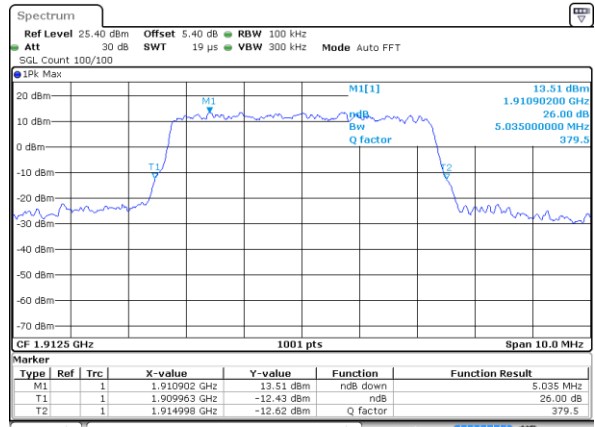

Date: 8 JUN 2017 15:34:15

Middle Channel / 5MHz / 16QAM

Date: 8 JUN 2017 15:33:55

Highest Channel / 5MHz / QPSK

Date: 8 JUN 2017 15:34:36

Highest Channel / 5MHz / 16QAM

Date: 8 JUN 2017 15:34:56

LTE Band 25