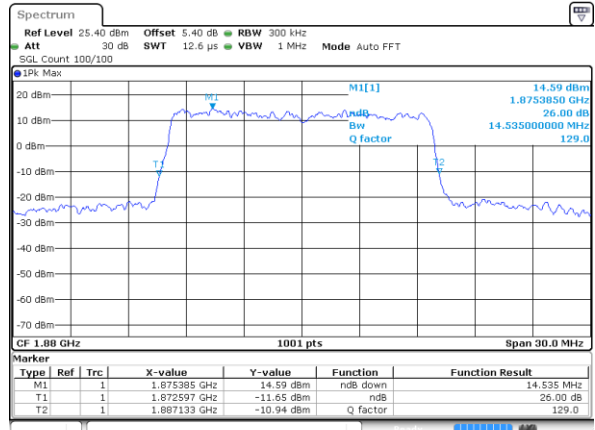

Middle Channel / 15MHz / 16QAM

Date: 8 JUN 2017 15:38:45