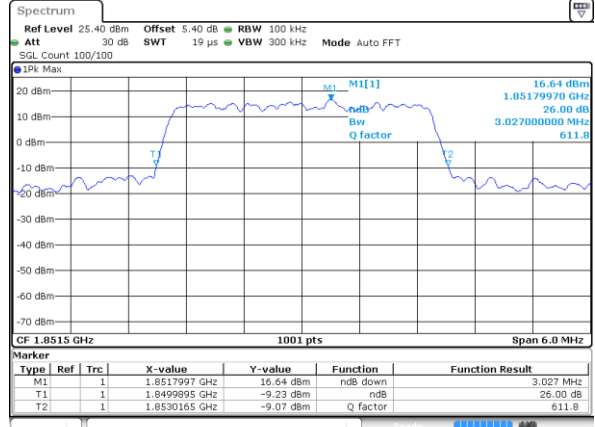

Lowest Channel / 3MHz / 16QAM

Date: 8 JUN 2017 15:30:40