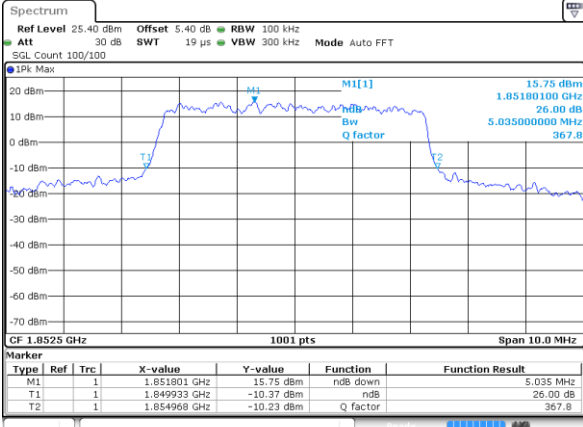

Highest Channel / 3MHz / 16QAM

Date: 8 JUN 2017 15:32:30

LTE Band 25

Lowest Channel / 5MHz / QPSK

Date: 8 JUN 2017 15:33:13

Lowest Channel / 5MHz / 16QAM

Date: 8 JUN 2017 15:33:34

Middle Channel / 5MHz / QPSK

Date: 8 JUN 2017 15:34:15

Middle Channel / 5MHz / 16QAM

Date: 8 JUN 2017 15:33:55

Highest Channel / 5MHz / QPSK

Date: 8 JUN 2017 15:34:36

Highest Channel / 5MHz / 16QAM

Date: 8 JUN 2017 15:34:56

LTE Band 25