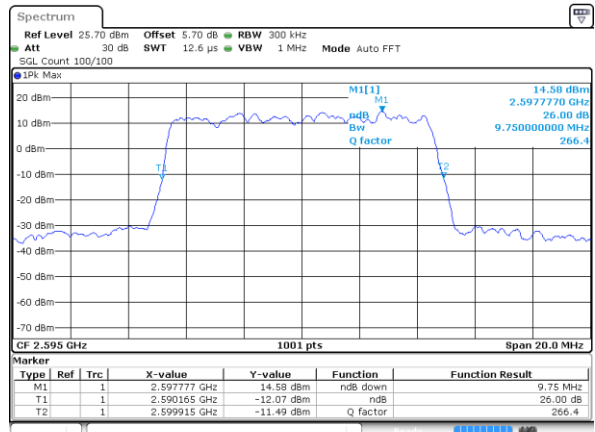

Date: 8 JUN 2017 23:41:25

LTE Band 38

Lowest Channel / 10MHz / QPSK

Date: 8 JUN 2017 23:41:55

Lowest Channel / 10MHz / 16QAM

Date: 8 JUN 2017 23:42:05

Middle Channel / 10MHz / QPSK

Date: 8 JUN 2017 23:50:30

Middle Channel / 10MHz / 16QAM

Date: 8 JUN 2017 23:42:05

Highest Channel / 10MHz / QPSK

Date: 8 JUN 2017 23:43:15

Highest Channel / 10MHz / 16QAM

Date: 8 JUN 2017 23:43:25

LTE Band 38

Lowest Channel / 15MHz / QPSK