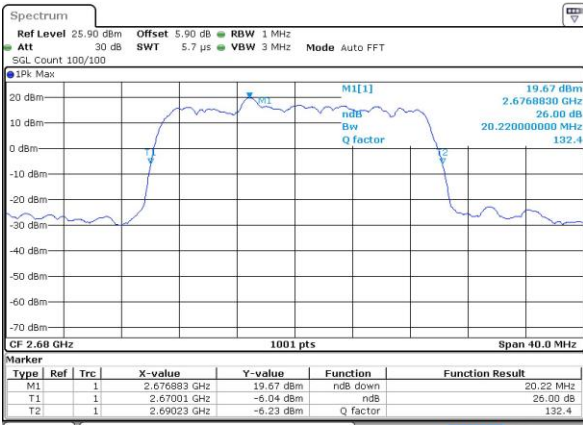

Date: 12 JUN 2017 18:53:19

Middle Channel / 15MHz / 16QAM

Date: 12 JUN 2017 18:53:30

Highest Channel / 15MHz / QPSK

Date: 12 JUN 2017 18:54:03

Highest Channel / 15MHz / 16QAM

Date: 12 JUN 2017 18:54:14

LTE Band 41

Lowest Channel / 20MHz / QPSK

Date: 12 JUN 2017 18:54:48

Lowest Channel / 20MHz / 16QAM

Date: 12 JUN 2017 18:54:59

Middle Channel / 20MHz / QPSK

Date: 12 JUN 2017 18:55:32

Middle Channel / 20MHz / 16QAM

Date: 12 JUN 2017 18:55:43

Highest Channel / 20MHz / QPSK

Date: 12 JUN 2017 18:56:16

Highest Channel / 20MHz / 16QAM

Date: 12 JUN 2017 18:56:27

LTE Band 66

Lowest Channel / 1.4MHz / QPSK

Date: 13 JUN 2017 00:21:07

Lowest Channel / 1.4MHz / 16QAM