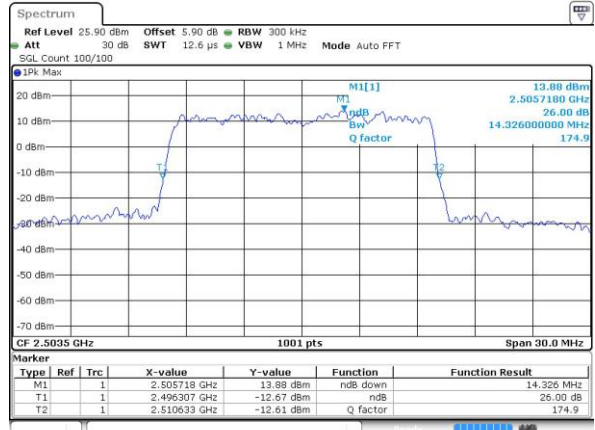

Highest Channel / 10MHz / 16QAM

Date: 12 JUN 2017 18:52:01

LTE Band 41

Lowest Channel / 15MHz / QPSK

Date: 12 JUN 2017 18:52:34

Lowest Channel / 15MHz / 16QAM

Date: 12 JUN 2017 18:52:46

Middle Channel / 15MHz / QPSK

Date: 12 JUN 2017 18:53:19

Middle Channel / 15MHz / 16QAM

Date: 12 JUN 2017 18:53:30

Highest Channel / 15MHz / QPSK

Date: 12 JUN 2017 18:54:03

Highest Channel / 15MHz / 16QAM

Date: 12 JUN 2017 18:54:14

LTE Band 41