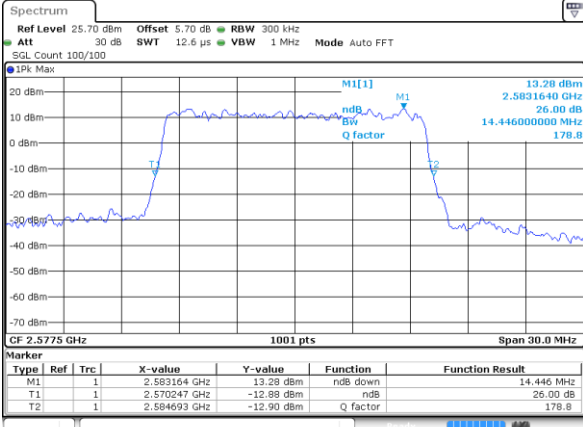

Middle Channel / 10MHz / 16QAM

Date: 8 JUN 2017 23:42:05

Highest Channel / 10MHz / QPSK

Date: 8 JUN 2017 23:43:15

Highest Channel / 10MHz / 16QAM

Date: 8 JUN 2017 23:43:25

LTE Band 38

Lowest Channel / 15MHz / QPSK