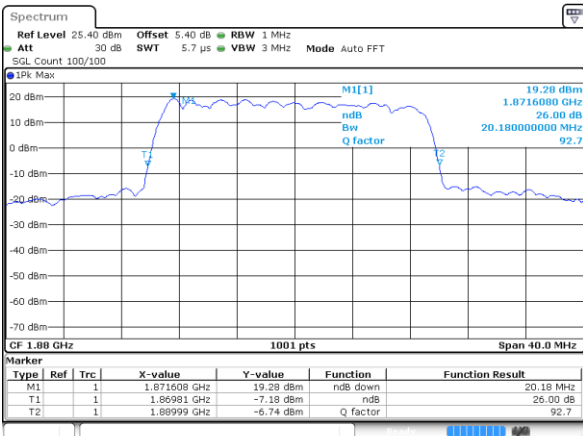

Date: 8 JUN 2017 15:39:05

LTE Band 25

Lowest Channel / 20MHz / QPSK

Date: 8 JUN 2017 15:39:52

Lowest Channel / 20MHz / 16QAM

Date: 8 JUN 2017 15:40:14

Middle Channel / 20MHz / QPSK

Date: 8 JUN 2017 15:40:55

Middle Channel / 20MHz / 16QAM

Date: 8 JUN 2017 15:40:36

Highest Channel / 20MHz / QPSK

Date: 8 JUN 2017 15:41:27

Highest Channel / 20MHz / 16QAM

Date: 8 JUN 2017 15:41:48

LTE Band 26

Lowest Channel / 1.4MHz / QPSK