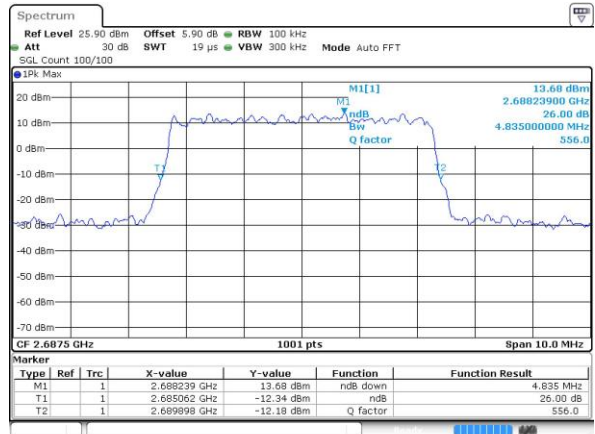

LTE Band 41

Lowest Channel / 5MHz / QPSK

Date: 12 JUN 2017 18:48:09

Lowest Channel / 5MHz / 16QAM

Date: 12 JUN 2017 18:48:20

Middle Channel / 5MHz / QPSK

Date: 12 JUN 2017 18:48:53

Middle Channel / 5MHz / 16QAM

Date: 12 JUN 2017 18:49:04

Highest Channel / 5MHz / QPSK

Date: 12 JUN 2017 18:49:37

Highest Channel / 5MHz / 16QAM

Date: 12 JUN 2017 18:49:48

LTE Band 41

Lowest Channel / 10MHz / QPSK

Date: 12 JUN 2017 18:50:22