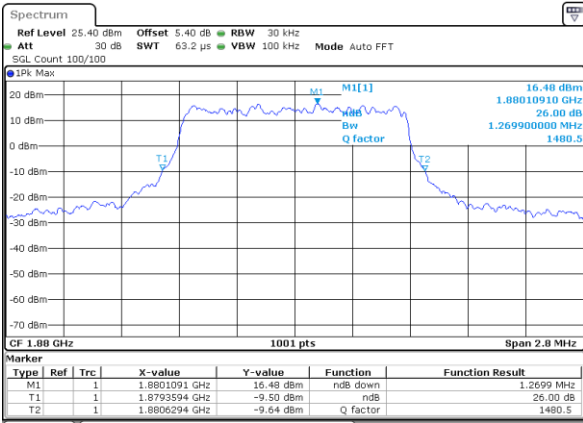

LTE Band 25

Lowest Channel / 1.4MHz / QPSK

Date: 8 JUN 2017 15:27:59

Lowest Channel / 1.4MHz / 16QAM

Date: 8 JUN 2017 15:28:30

Middle Channel / 1.4MHz / QPSK

Date: 8 JUN 2017 15:29:26

Middle Channel / 1.4MHz / 16QAM

Date: 8 JUN 2017 15:29:04

Highest Channel / 1.4MHz / QPSK

Date: 8 JUN 2017 15:29:48

Highest Channel / 1.4MHz / 16QAM

Date: 8 JUN 2017 15:30:09

LTE Band 25

Lowest Channel / 3MHz / QPSK

Date: 8 JUN 2017 15:31:24