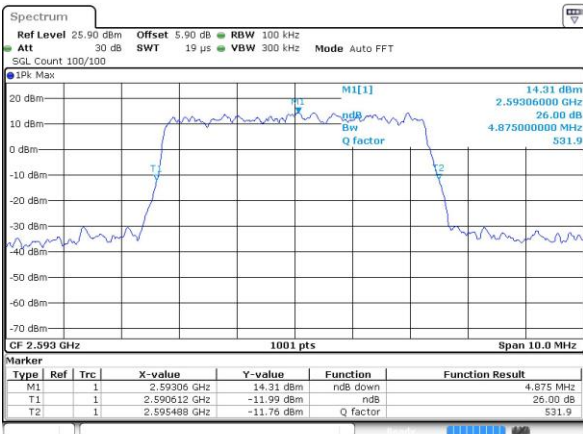

LTE Band 41

Lowest Channel / 5MHz / QPSK

Date: 12 JUN 2017 18:48:09

Lowest Channel / 5MHz / 16QAM

Date: 12 JUN 2017 18:48:20

Middle Channel / 5MHz / QPSK

Date: 12 JUN 2017 18:48:53

Middle Channel / 5MHz / 16QAM

Date: 12 JUN 2017 18:49:04

Highest Channel / 5MHz / QPSK

Date: 12 JUN 2017 18:49:37

Highest Channel / 5MHz / 16QAM

Date: 12 JUN 2017 18:49:48

LTE Band 41

Lowest Channel / 10MHz / QPSK

Date: 12 JUN 2017 18:50:22