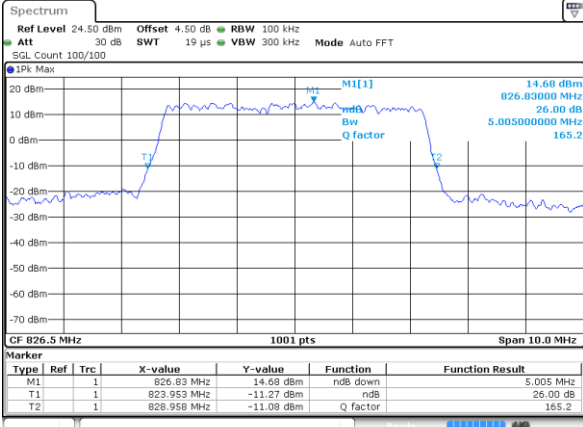

LTE Band 26

Lowest Channel / 5MHz / QPSK

Date: 8 JUN 2017 20:03:04