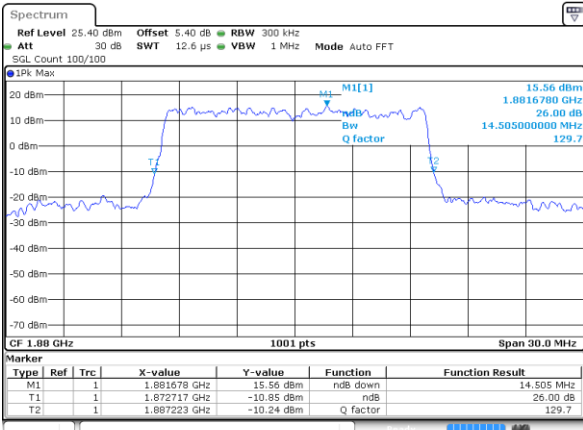

Middle Channel / 15MHz / QPSK

Date: 8 JUN 2017 15:38:24