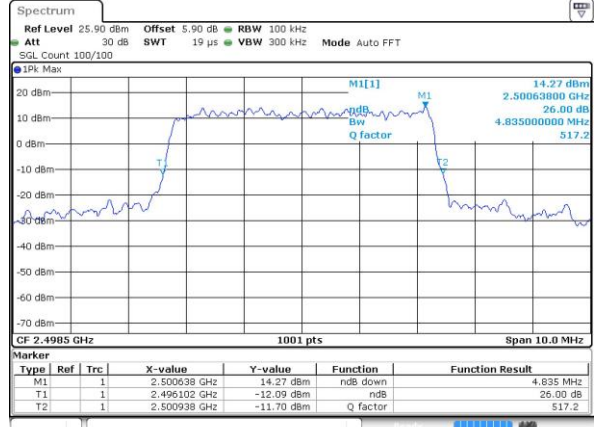

Lowest Channel / 5MHz / 16QAM

Date: 12 JUN 2017 18:48:20