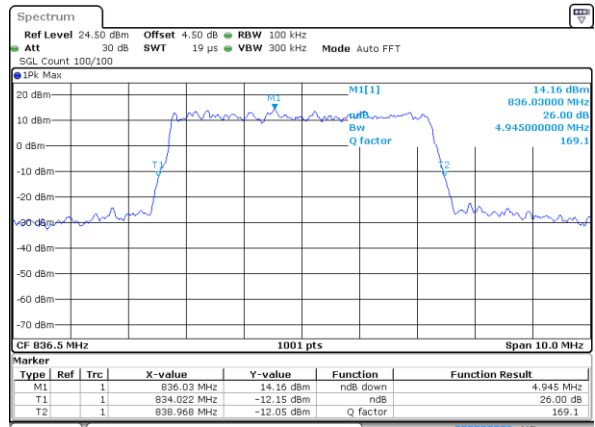

LTE Band 26

Lowest Channel / 5MHz / QPSK

Date: 8 JUN 2017 20:03:04

Lowest Channel / 5MHz / 16QAM

Date: 8 JUN 2017 20:03:25

Middle Channel / 5MHz / QPSK

Date: 8 JUN 2017 20:03:47

Middle Channel / 5MHz / 16QAM

Date: 8 JUN 2017 20:04:05

Highest Channel / 5MHz / QPSK

Date: 8 JUN 2017 20:04:37

Highest Channel / 5MHz / 16QAM

Date: 8 JUN 2017 20:04:58

LTE Band 26

Lowest Channel / 10MHz / QPSK

Date: 8 JUN 2017 20:21:01