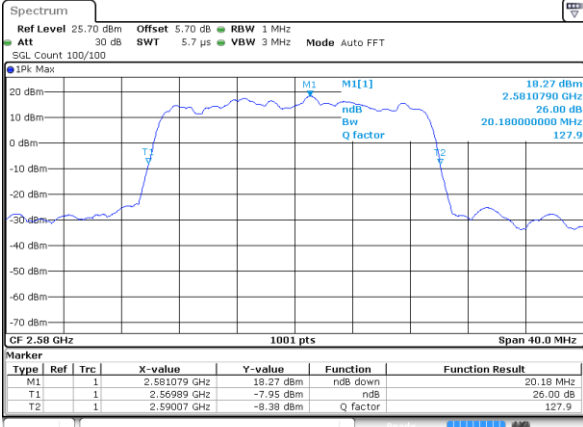

Date: 8 JUN 2017 23:45:15

Highest Channel / 15MHz / 16QAM

Date: 8 JUN 2017 23:45:25

LTE Band 38

Lowest Channel / 20MHz / QPSK

Date: 8 JUN 2017 23:45:55

Lowest Channel / 20MHz / 16QAM

Date: 8 JUN 2017 23:46:05