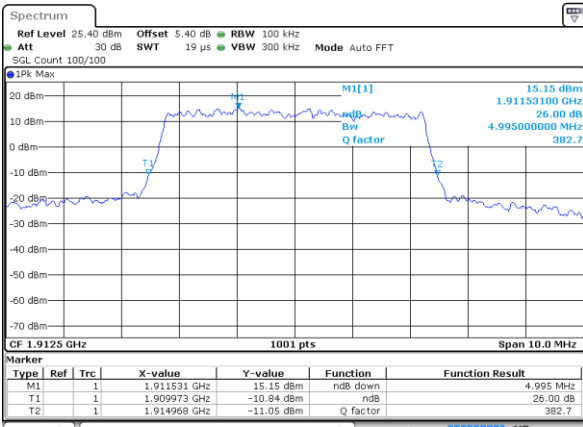

Highest Channel / 3MHz / 16QAM

Date: 8 JUN 2017 15:32:30

LTE Band 25

Lowest Channel / 5MHz / QPSK

Date: 8 JUN 2017 15:33:13

Lowest Channel / 5MHz / 16QAM

Date: 8 JUN 2017 15:33:34

Middle Channel / 5MHz / QPSK

Date: 8 JUN 2017 15:34:15

Middle Channel / 5MHz / 16QAM

Date: 8 JUN 2017 15:33:55

Highest Channel / 5MHz / QPSK

Date: 8 JUN 2017 15:34:36

Highest Channel / 5MHz / 16QAM

Date: 8 JUN 2017 15:34:56

LTE Band 25