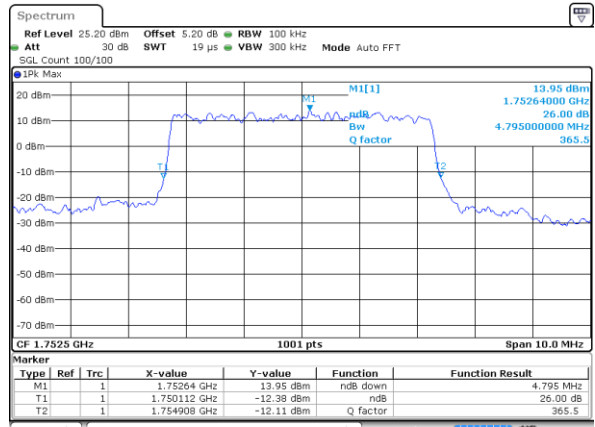

Date: 7 JUN 2017 20:06:14

Highest Channel / 3MHz / QPSK

Date: 7 JUN 2017 20:08:36

Highest Channel / 3MHz / 16QAM

Date: 7 JUN 2017 20:08:46

LTE Band 4

Lowest Channel / 5MHz / QPSK

Date: 7 JUN 2017 20:15:40

Lowest Channel / 5MHz / 16QAM

Date: 7 JUN 2017 20:15:51

Middle Channel / 5MHz / QPSK

Date: 7 JUN 2017 20:22:45

Middle Channel / 5MHz / 16QAM

Date: 7 JUN 2017 20:22:55

Highest Channel / 5MHz / QPSK

Date: 7 JUN 2017 20:25:17

Highest Channel / 5MHz / 16QAM

Date: 7 JUN 2017 20:25:28

LTE Band 4

Lowest Channel / 10MHz / QPSK

Date: 7 JUN 2017 20:32:22

Lowest Channel / 10MHz / 16QAM

Date: 7 JUN 2017 20:32:32

Middle Channel / 10MHz / QPSK

Date: 7 JUN 2017 20:39:26

Middle Channel / 10MHz / 16QAM

Date: 7 JUN 2017 20:39:37

Highest Channel / 10MHz / QPSK

Date: 7 JUN 2017 20:41:59

Highest Channel / 10MHz / 16QAM

Date: 7 JUN 2017 20:42:10

LTE Band 4