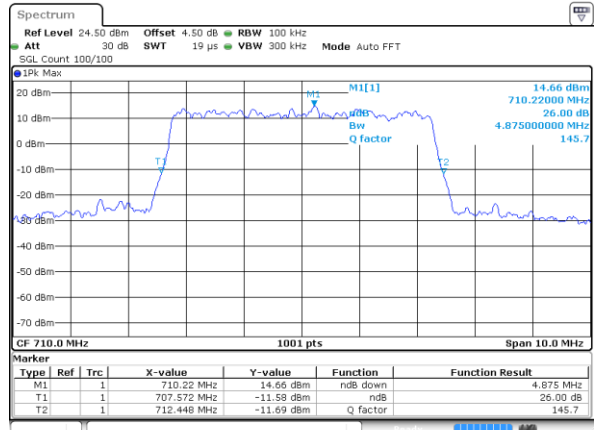

Highest Channel / 5MHz / 16QAM

Date: 7 JUN 2017 16:34:40

LTE Band 13

Middle Channel / 10MHz / QPSK

Date: 7 JUN 2017 16:52:50

Middle Channel / 10MHz / 16QAM

Date: 7 JUN 2017 16:53:23

LTE Band 17

Lowest Channel / 5MHz / QPSK

Date: 7 JUN 2017 16:58:03

Lowest Channel / 5MHz / 16QAM

Date: 7 JUN 2017 16:58:13

Middle Channel / 5MHz / QPSK

Date: 7 JUN 2017 17:05:07

Middle Channel / 5MHz / 16QAM

Date: 7 JUN 2017 17:05:17

Highest Channel / 5MHz / QPSK

Date: 7 JUN 2017 17:07:39

Highest Channel / 5MHz / 16QAM

Date: 7 JUN 2017 17:07:50

LTE Band 17

Lowest Channel / 10MHz / QPSK

Date: 7 JUN 2017 17:14:43

Lowest Channel / 10MHz / 16QAM