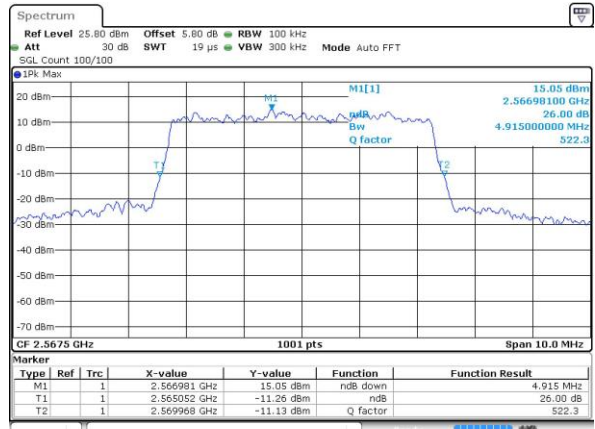

Date: 7 JUN 2017 23:29:55

Highest Channel / 10MHz / QPSK

Date: 7 JUN 2017 23:32:17

Highest Channel / 10MHz / 16QAM

Date: 7 JUN 2017 23:32:27

LTE Band 7

Lowest Channel / 5MHz / QPSK

Date: 7 JUN 2017 14:41:49

Lowest Channel / 5MHz / 16QAM

Date: 7 JUN 2017 14:42:11

Middle Channel / 5MHz / QPSK

Date: 7 JUN 2017 14:42:54

Middle Channel / 5MHz / 16QAM

Date: 7 JUN 2017 14:42:32

Highest Channel / 5MHz / QPSK

Date: 7 JUN 2017 14:43:16

Highest Channel / 5MHz / 16QAM

Date: 7 JUN 2017 14:43:37

LTE Band 7

Lowest Channel / 10MHz / QPSK

Date: 7 JUN 2017 14:58:44

Lowest Channel / 10MHz / 16QAM

Date: 7 JUN 2017 14:59:06

Middle Channel / 10MHz / QPSK