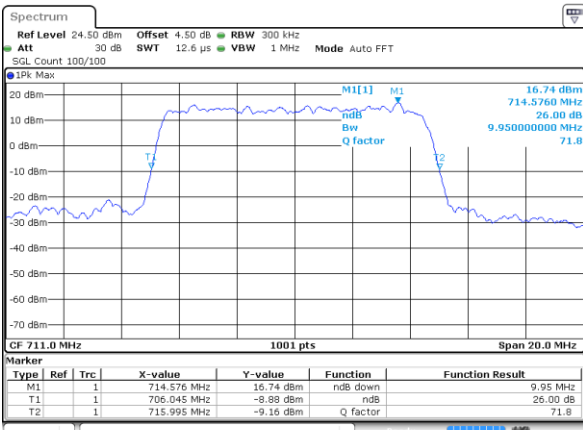

Highest Channel / 5MHz / QPSK

Date: 7 JUN 2017 17:07:39

Highest Channel / 5MHz / 16QAM

Date: 7 JUN 2017 17:07:50

LTE Band 17

Lowest Channel / 10MHz / QPSK

Date: 7 JUN 2017 17:14:43

Lowest Channel / 10MHz / 16QAM

Date: 7 JUN 2017 17:14:54

Middle Channel / 10MHz / QPSK

Date: 7 JUN 2017 17:21:47

Middle Channel / 10MHz / 16QAM

Date: 7 JUN 2017 17:21:58

Highest Channel / 10MHz / QPSK

Date: 7 JUN 2017 17:24:19

Highest Channel / 10MHz / 16QAM