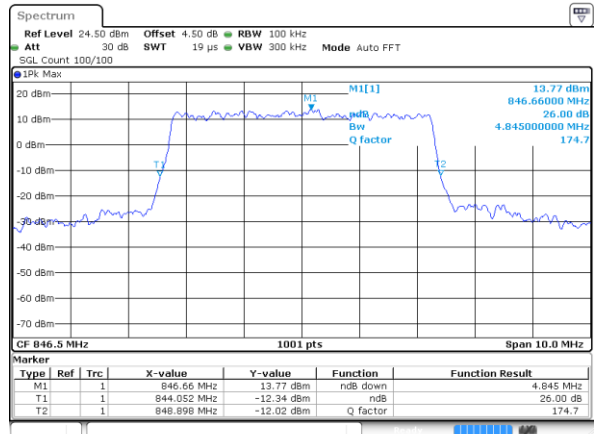

Date: 7 JUN 2017 22:50:53

Highest Channel / 3MHz / 16QAM

Date: 7 JUN 2017 22:51:04

LTE Band 5

Lowest Channel / 5MHz / QPSK

Date: 7 JUN 2017 22:59:59

Lowest Channel / 5MHz / 16QAM

Date: 7 JUN 2017 23:00:09

Middle Channel / 5MHz / QPSK

Date: 7 JUN 2017 23:09:03

Middle Channel / 5MHz / 16QAM

Date: 7 JUN 2017 23:09:14

Highest Channel / 5MHz / QPSK

Date: 7 JUN 2017 23:11:36

Highest Channel / 5MHz / 16QAM

Date: 7 JUN 2017 23:11:46

LTE Band 5

Lowest Channel / 10MHz / QPSK

Date: 7 JUN 2017 23:20:41

Lowest Channel / 10MHz / 16QAM

Date: 7 JUN 2017 23:20:51

Middle Channel / 10MHz / QPSK

Date: 7 JUN 2017 23:29:45

Middle Channel / 10MHz / 16QAM