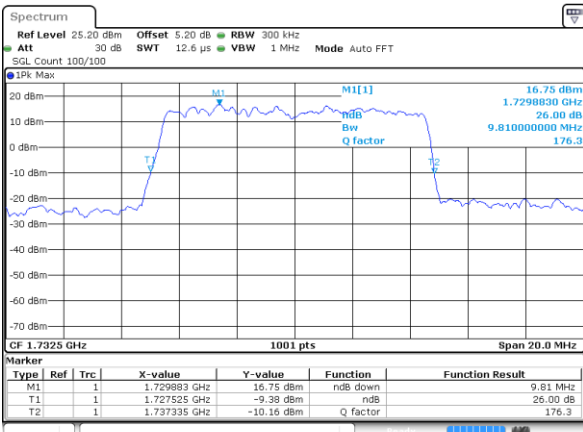

Highest Channel / 5MHz / 16QAM

Date: 7 JUN 2017 20:25:28

LTE Band 4

Lowest Channel / 10MHz / QPSK

Date: 7 JUN 2017 20:32:22

Lowest Channel / 10MHz / 16QAM

Date: 7 JUN 2017 20:32:32

Middle Channel / 10MHz / QPSK

Date: 7 JUN 2017 20:39:26

Middle Channel / 10MHz / 16QAM

Date: 7 JUN 2017 20:39:37

Highest Channel / 10MHz / QPSK

Date: 7 JUN 2017 20:41:59

Highest Channel / 10MHz / 16QAM

Date: 7 JUN 2017 20:42:10

LTE Band 4