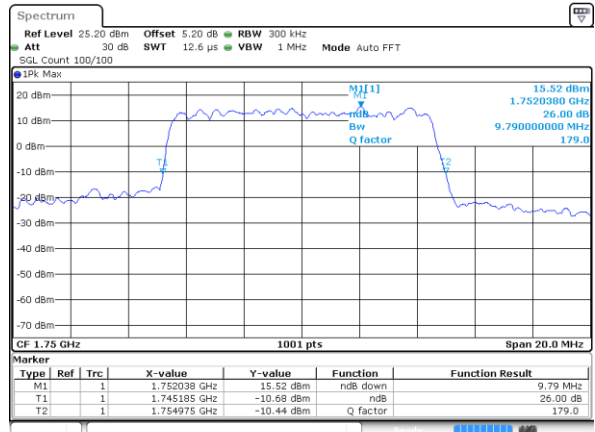

Highest Channel / 5MHz / 16QAM

Date: 7 JUN 2017 20:25:28

LTE Band 4

Lowest Channel / 10MHz / QPSK

Date: 7 JUN 2017 20:32:22

Lowest Channel / 10MHz / 16QAM

Date: 7 JUN 2017 20:32:32

Middle Channel / 10MHz / QPSK

Date: 7 JUN 2017 20:39:26

Middle Channel / 10MHz / 16QAM

Date: 7 JUN 2017 20:39:37

Highest Channel / 10MHz / QPSK

Date: 7 JUN 2017 20:41:59

Highest Channel / 10MHz / 16QAM

Date: 7 JUN 2017 20:42:10

LTE Band 4