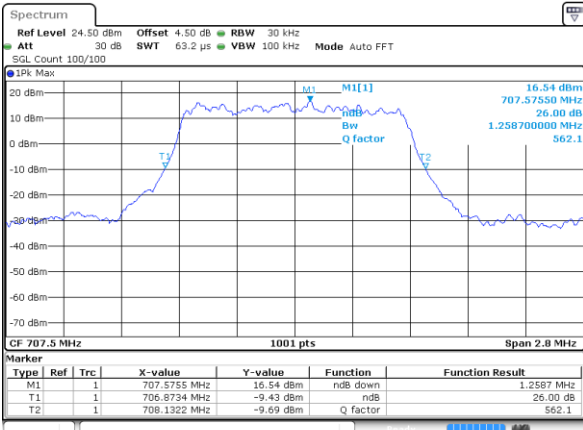

Date: 7 JUN 2017 15:46:14

LTE Band 12

Lowest Channel / 1.4MHz / QPSK

Date: 8 JUN 2017 09:28:24

Lowest Channel / 1.4MHz / 16QAM

Date: 8 JUN 2017 09:28:13

Middle Channel / 1.4MHz / QPSK

Date: 8 JUN 2017 09:27:52

Middle Channel / 1.4MHz / 16QAM

Date: 8 JUN 2017 09:28:03

Highest Channel / 1.4MHz / QPSK

Date: 8 JUN 2017 09:27:42

Highest Channel / 1.4MHz / 16QAM

Date: 8 JUN 2017 09:27:31

LTE Band 12

Lowest Channel / 3MHz / QPSK