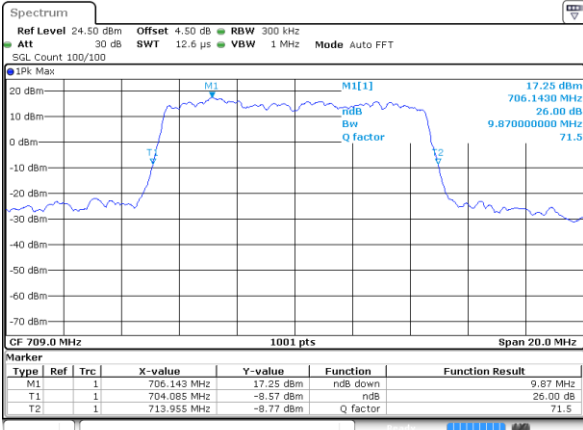

Highest Channel / 5MHz / QPSK

Date: 7 JUN 2017 17:07:39

Highest Channel / 5MHz / 16QAM

Date: 7 JUN 2017 17:07:50

LTE Band 17

Lowest Channel / 10MHz / QPSK

Date: 7 JUN 2017 17:14:43

Lowest Channel / 10MHz / 16QAM