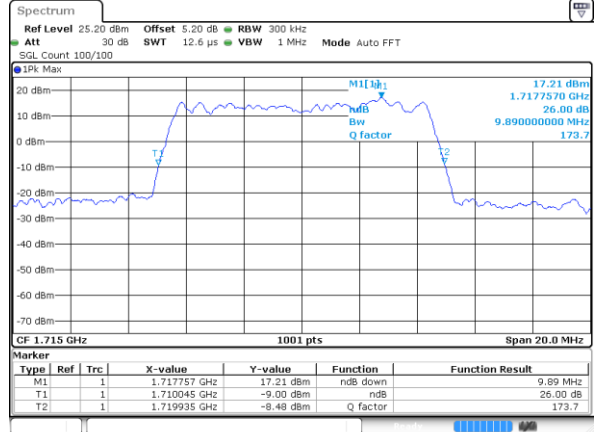

Highest Channel / 5MHz / 16QAM

Date: 7 JUN 2017 20:25:28

LTE Band 4

Lowest Channel / 10MHz / QPSK

Date: 7 JUN 2017 20:32:22

Lowest Channel / 10MHz / 16QAM

Date: 7 JUN 2017 20:32:32

Middle Channel / 10MHz / QPSK

Date: 7 JUN 2017 20:39:26

Middle Channel / 10MHz / 16QAM

Date: 7 JUN 2017 20:39:37

Highest Channel / 10MHz / QPSK

Date: 7 JUN 2017 20:41:59

Highest Channel / 10MHz / 16QAM

Date: 7 JUN 2017 20:42:10

LTE Band 4