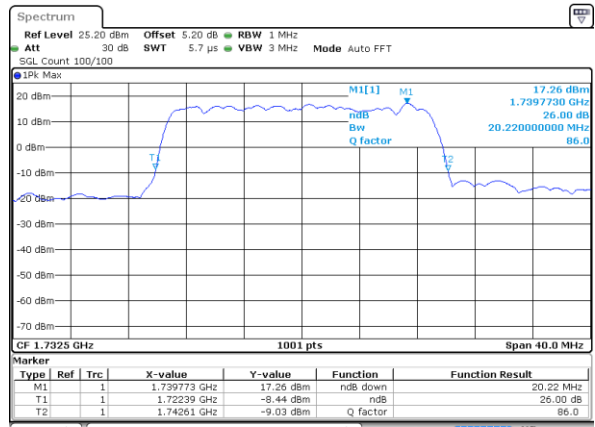

Highest Channel / 15MHz / QPSK

Date: 7 JUN 2017 20:58:43

Highest Channel / 15MHz / 16QAM

Date: 7 JUN 2017 20:58:53

LTE Band 4

Lowest Channel / 20MHz / QPSK

Date: 7 JUN 2017 21:05:47

Lowest Channel / 20MHz / 16QAM

Date: 7 JUN 2017 21:05:58

Middle Channel / 20MHz / QPSK

Date: 7 JUN 2017 21:12:53

Middle Channel / 20MHz / 16QAM

Date: 7 JUN 2017 21:13:03

Highest Channel / 20MHz / QPSK

Date: 7 JUN 2017 21:15:27

Highest Channel / 20MHz / 16QAM

Date: 7 JUN 2017 21:15:38

LTE Band 5

Lowest Channel / 1.4MHz / QPSK

Date: 7 JUN 2017 22:18:45

Lowest Channel / 1.4MHz / 16QAM

Date: 7 JUN 2017 22:18:34

Middle Channel / 1.4MHz / QPSK

Date: 7 JUN 2017 22:27:38