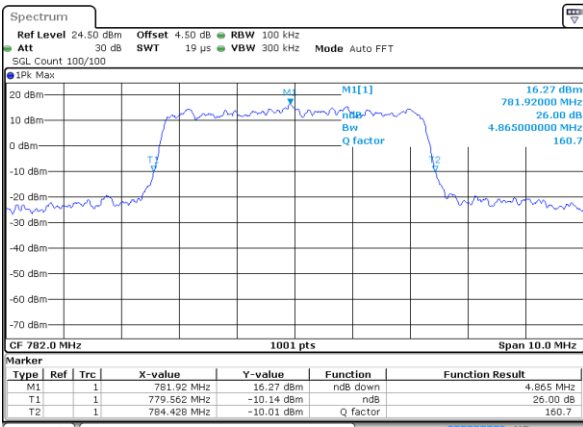

LTE Band 12

Lowest Channel / 10MHz / QPSK

Date: 8 JUN 2017 10:18:25

Lowest Channel / 10MHz / 16QAM

Date: 8 JUN 2017 10:18:15

Middle Channel / 10MHz / QPSK

Date: 8 JUN 2017 10:17:54

Middle Channel / 10MHz / 16QAM

Date: 8 JUN 2017 10:18:04

Highest Channel / 10MHz / QPSK

Date: 8 JUN 2017 10:17:43

Highest Channel / 10MHz / 16QAM

Date: 8 JUN 2017 10:17:33

LTE Band 13

Lowest Channel / 5MHz / QPSK

Date: 7 JUN 2017 16:24:29

Lowest Channel / 5MHz / 16QAM

Date: 7 JUN 2017 16:24:52

Middle Channel / 5MHz / QPSK

Date: 7 JUN 2017 16:33:00

Middle Channel / 5MHz / 16QAM

Date: 7 JUN 2017 16:33:33

Highest Channel / 5MHz / QPSK

Date: 7 JUN 2017 16:33:57