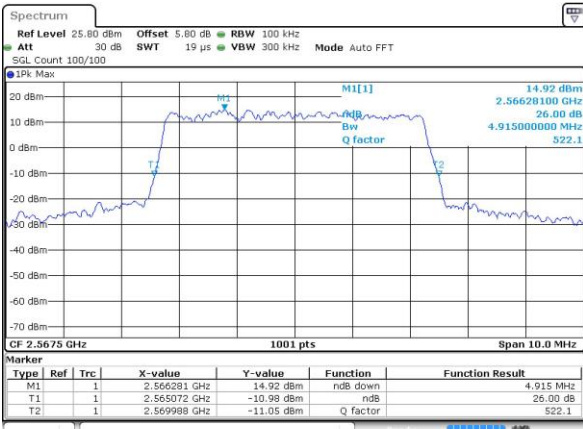

Date: 7 JUN 2017 23:29:55

Highest Channel / 10MHz / QPSK

Date: 7 JUN 2017 23:32:17

Highest Channel / 10MHz / 16QAM

Date: 7 JUN 2017 23:32:27

LTE Band 7

Lowest Channel / 5MHz / QPSK

Date: 7 JUN 2017 14:41:49

Lowest Channel / 5MHz / 16QAM

Date: 7 JUN 2017 14:42:11

Middle Channel / 5MHz / QPSK

Date: 7 JUN 2017 14:42:54

Middle Channel / 5MHz / 16QAM

Date: 7 JUN 2017 14:42:32

Highest Channel / 5MHz / QPSK

Date: 7 JUN 2017 14:43:16

Highest Channel / 5MHz / 16QAM

Date: 7 JUN 2017 14:43:37

LTE Band 7

Lowest Channel / 10MHz / QPSK

Date: 7 JUN 2017 14:58:44

Lowest Channel / 10MHz / 16QAM

Date: 7 JUN 2017 14:59:06

Middle Channel / 10MHz / QPSK