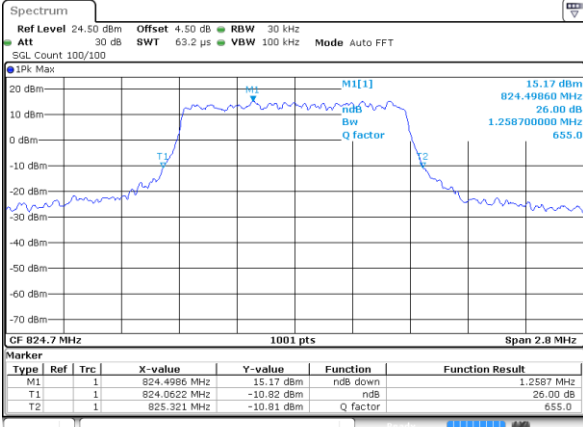

Highest Channel / 15MHz / QPSK

Date: 7 JUN 2017 20:58:43

Highest Channel / 15MHz / 16QAM

Date: 7 JUN 2017 20:58:53

LTE Band 4

Lowest Channel / 20MHz / QPSK

Date: 7 JUN 2017 21:05:47

Lowest Channel / 20MHz / 16QAM

Date: 7 JUN 2017 21:05:58

Middle Channel / 20MHz / QPSK

Date: 7 JUN 2017 21:12:53

Middle Channel / 20MHz / 16QAM

Date: 7 JUN 2017 21:13:03

Highest Channel / 20MHz / QPSK

Date: 7 JUN 2017 21:15:27

Highest Channel / 20MHz / 16QAM

Date: 7 JUN 2017 21:15:38

LTE Band 5

Lowest Channel / 1.4MHz / QPSK

Date: 7 JUN 2017 22:18:45

Lowest Channel / 1.4MHz / 16QAM

Date: 7 JUN 2017 22:18:34

Middle Channel / 1.4MHz / QPSK

Date: 7 JUN 2017 22:27:38

Middle Channel / 1.4MHz / 16QAM

Date: 7 JUN 2017 22:27:48

Highest Channel / 1.4MHz / QPSK

Date: 7 JUN 2017 22:30:11

Highest Channel / 1.4MHz / 16QAM

Date: 7 JUN 2017 22:30:21

LTE Band 5

Lowest Channel / 3MHz / QPSK