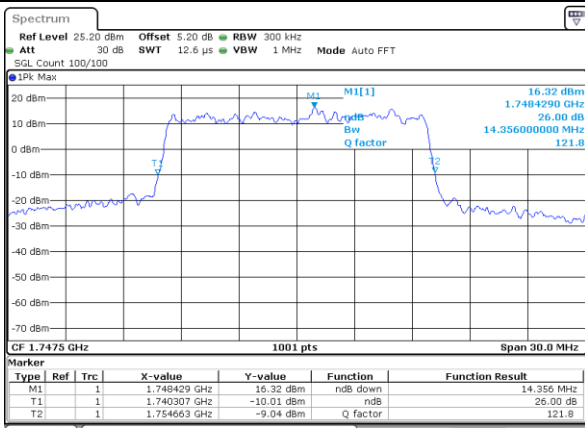

Date: 7 JUN 2017 20:39:26

Middle Channel / 10MHz / 16QAM

Date: 7 JUN 2017 20:39:37

Highest Channel / 10MHz / QPSK

Date: 7 JUN 2017 20:41:59

Highest Channel / 10MHz / 16QAM

Date: 7 JUN 2017 20:42:10

LTE Band 4

Lowest Channel / 15MHz / QPSK

Date: 7 JUN 2017 20:49:05

Lowest Channel / 15MHz / 16QAM

Date: 7 JUN 2017 20:49:16

Middle Channel / 15MHz / QPSK

Date: 7 JUN 2017 20:56:10

Middle Channel / 15MHz / 16QAM

Date: 7 JUN 2017 20:56:20

Highest Channel / 15MHz / QPSK

Date: 7 JUN 2017 20:58:43

Highest Channel / 15MHz / 16QAM

Date: 7 JUN 2017 20:58:53

LTE Band 4

Lowest Channel / 20MHz / QPSK

Date: 7 JUN 2017 21:05:47

Lowest Channel / 20MHz / 16QAM