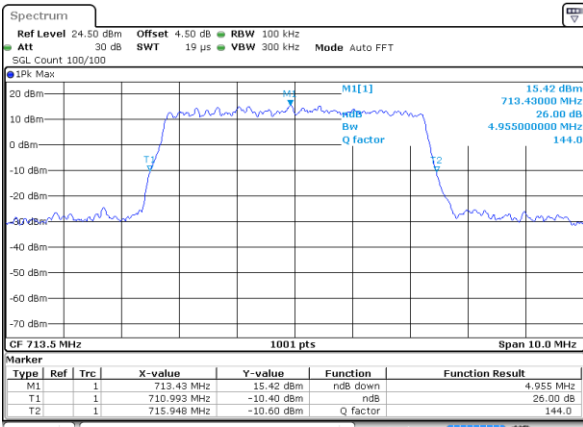

Date: 8 JUN 2017 09:44:23

Highest Channel / 3MHz / 16QAM

Date: 8 JUN 2017 09:44:12

LTE Band 12

Lowest Channel / 5MHz / QPSK

Date: 8 JUN 2017 10:01:45

Lowest Channel / 5MHz / 16QAM

Date: 8 JUN 2017 10:01:34

Middle Channel / 5MHz / QPSK

Date: 8 JUN 2017 10:01:13

Middle Channel / 5MHz / 16QAM

Date: 8 JUN 2017 10:01:24

Highest Channel / 5MHz / QPSK

Date: 8 JUN 2017 10:01:03

Highest Channel / 5MHz / 16QAM

Date: 8 JUN 2017 10:00:53

LTE Band 12

Lowest Channel / 10MHz / QPSK

Date: 8 JUN 2017 10:18:25

Lowest Channel / 10MHz / 16QAM

Date: 8 JUN 2017 10:18:15

Middle Channel / 10MHz / QPSK

Date: 8 JUN 2017 10:17:54

Middle Channel / 10MHz / 16QAM