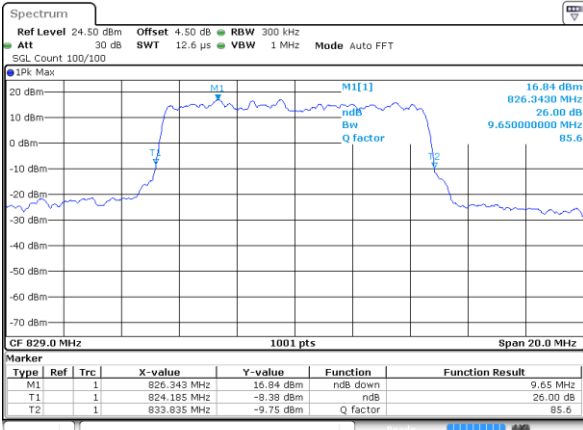

Date: 7 JUN 2017 22:50:53

Highest Channel / 3MHz / 16QAM

Date: 7 JUN 2017 22:51:04

LTE Band 5

Lowest Channel / 5MHz / QPSK

Date: 7 JUN 2017 22:59:59

Lowest Channel / 5MHz / 16QAM

Date: 7 JUN 2017 23:00:09

Middle Channel / 5MHz / QPSK

Date: 7 JUN 2017 23:09:03

Middle Channel / 5MHz / 16QAM

Date: 7 JUN 2017 23:09:14

Highest Channel / 5MHz / QPSK

Date: 7 JUN 2017 23:11:36

Highest Channel / 5MHz / 16QAM

Date: 7 JUN 2017 23:11:46

LTE Band 5

Lowest Channel / 10MHz / QPSK

Date: 7 JUN 2017 23:20:41

Lowest Channel / 10MHz / 16QAM

Date: 7 JUN 2017 23:20:51

Middle Channel / 10MHz / QPSK

Date: 7 JUN 2017 23:29:45

Middle Channel / 10MHz / 16QAM