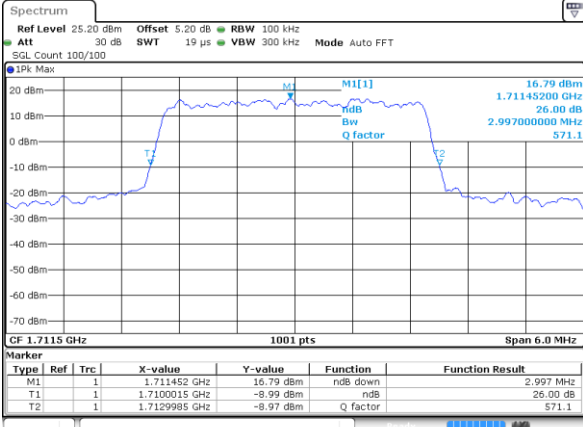

LTE Band 4

Lowest Channel / 3MHz / QPSK

Date: 7 JUN 2017 19:58:58

Lowest Channel / 3MHz / 16QAM

Date: 7 JUN 2017 19:59:09

Middle Channel / 3MHz / QPSK

Date: 7 JUN 2017 20:06:03

Middle Channel / 3MHz / 16QAM

Date: 7 JUN 2017 20:06:14

Highest Channel / 3MHz / QPSK

Date: 7 JUN 2017 20:08:36

Highest Channel / 3MHz / 16QAM

Date: 7 JUN 2017 20:08:46

LTE Band 4

Lowest Channel / 5MHz / QPSK

Date: 7 JUN 2017 20:15:40