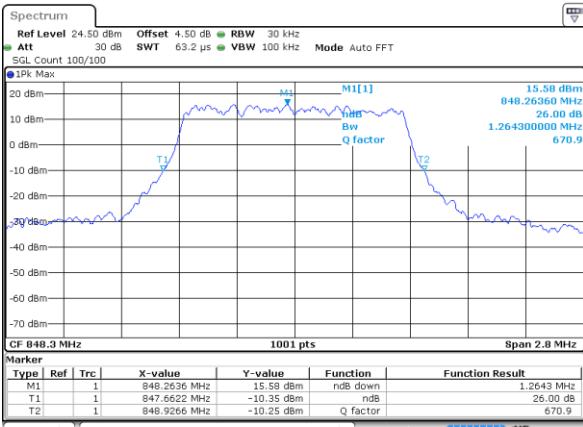

Date: 7 JUN 2017 21:15:38

LTE Band 5

Lowest Channel / 1.4MHz / QPSK

Date: 7 JUN 2017 22:18:45

Lowest Channel / 1.4MHz / 16QAM

Date: 7 JUN 2017 22:18:34

Middle Channel / 1.4MHz / QPSK

Date: 7 JUN 2017 22:27:38

Middle Channel / 1.4MHz / 16QAM

Date: 7 JUN 2017 22:27:48

Highest Channel / 1.4MHz / QPSK

Date: 7 JUN 2017 22:30:11

Highest Channel / 1.4MHz / 16QAM

Date: 7 JUN 2017 22:30:21

LTE Band 5

Lowest Channel / 3MHz / QPSK