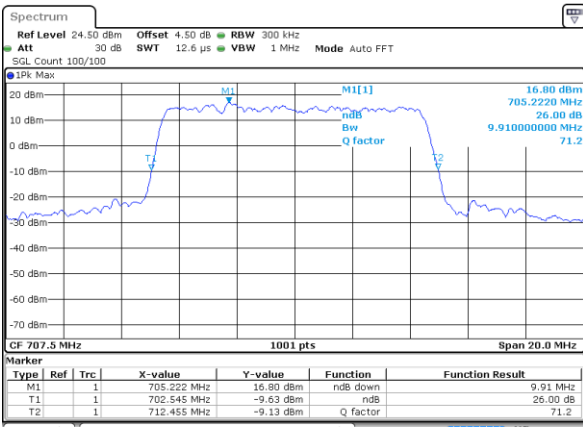

LTE Band 12

Lowest Channel / 10MHz / QPSK

Date: 8 JUN 2017 10:18:25

Lowest Channel / 10MHz / 16QAM

Date: 8 JUN 2017 10:18:15

Middle Channel / 10MHz / QPSK

Date: 8 JUN 2017 10:17:54

Middle Channel / 10MHz / 16QAM

Date: 8 JUN 2017 10:18:04

Highest Channel / 10MHz / QPSK

Date: 8 JUN 2017 10:17:43

Highest Channel / 10MHz / 16QAM

Date: 8 JUN 2017 10:17:33

LTE Band 13

Lowest Channel / 5MHz / QPSK

Date: 7 JUN 2017 16:24:29