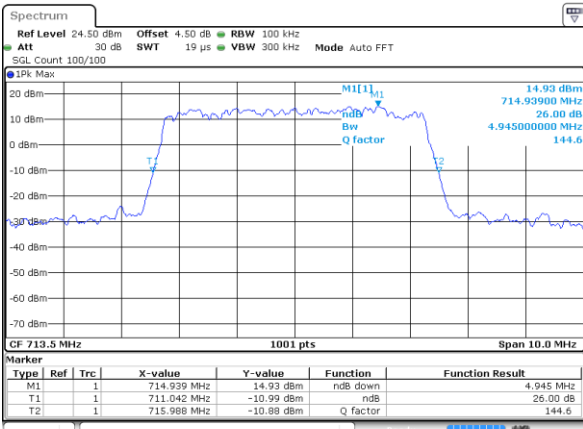

Highest Channel / 5MHz / 16QAM

Date: 7 JUN 2017 16:34:40

LTE Band 13

Middle Channel / 10MHz / QPSK

Date: 7 JUN 2017 16:52:50

Middle Channel / 10MHz / 16QAM

Date: 7 JUN 2017 16:53:23

LTE Band 17

Lowest Channel / 5MHz / QPSK

Date: 7 JUN 2017 16:58:03

Lowest Channel / 5MHz / 16QAM

Date: 7 JUN 2017 16:58:13

Middle Channel / 5MHz / QPSK

Date: 7 JUN 2017 17:05:07

Middle Channel / 5MHz / 16QAM

Date: 7 JUN 2017 17:05:17

Highest Channel / 5MHz / QPSK

Date: 7 JUN 2017 17:07:39

Highest Channel / 5MHz / 16QAM

Date: 7 JUN 2017 17:07:50

LTE Band 17

Lowest Channel / 10MHz / QPSK

Date: 7 JUN 2017 17:14:43

Lowest Channel / 10MHz / 16QAM