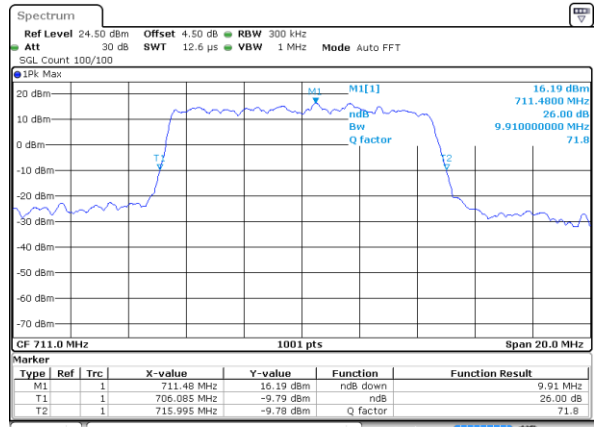

Middle Channel / 5MHz / QPSK

Date: 8 JUN 2017 10:01:13

Middle Channel / 5MHz / 16QAM

Date: 8 JUN 2017 10:01:24

Highest Channel / 5MHz / QPSK

Date: 8 JUN 2017 10:01:03

Highest Channel / 5MHz / 16QAM

Date: 8 JUN 2017 10:00:53

LTE Band 12

Lowest Channel / 10MHz / QPSK

Date: 8 JUN 2017 10:18:25

Lowest Channel / 10MHz / 16QAM

Date: 8 JUN 2017 10:18:15

Middle Channel / 10MHz / QPSK

Date: 8 JUN 2017 10:17:54

Middle Channel / 10MHz / 16QAM

Date: 8 JUN 2017 10:18:04

Highest Channel / 10MHz / QPSK

Date: 8 JUN 2017 10:17:43

Highest Channel / 10MHz / 16QAM

Date: 8 JUN 2017 10:17:33

LTE Band 13

Lowest Channel / 5MHz / QPSK

Date: 7 JUN 2017 16:24:29