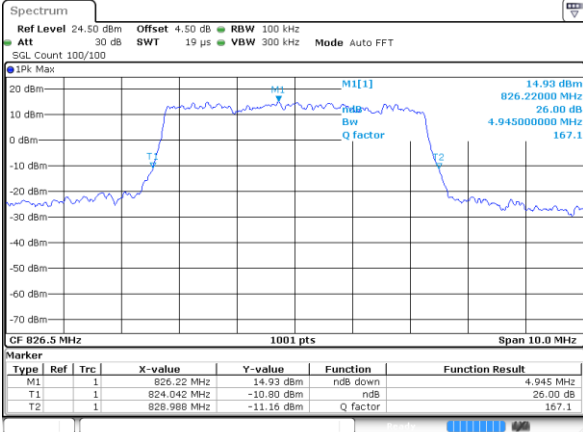

Date: 7 JUN 2017 22:50:53

Highest Channel / 3MHz / 16QAM

Date: 7 JUN 2017 22:51:04

LTE Band 5

Lowest Channel / 5MHz / QPSK

Date: 7 JUN 2017 22:59:59

Lowest Channel / 5MHz / 16QAM

Date: 7 JUN 2017 23:00:09