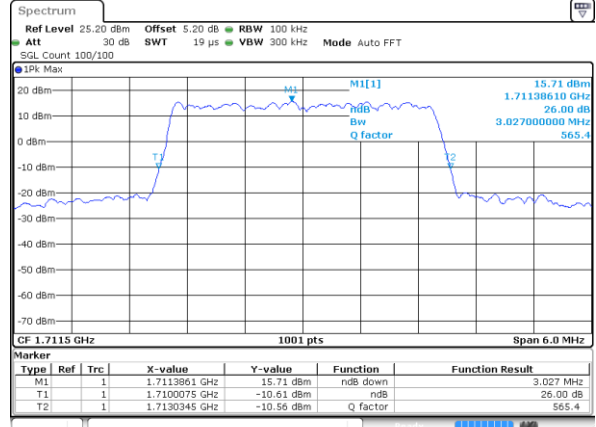

LTE Band 4

Lowest Channel / 3MHz / QPSK

Date: 7 JUN 2017 19:58:58

Lowest Channel / 3MHz / 16QAM

Date: 7 JUN 2017 19:59:09

Middle Channel / 3MHz / QPSK

Date: 7 JUN 2017 20:06:03

Middle Channel / 3MHz / 16QAM

Date: 7 JUN 2017 20:06:14

Highest Channel / 3MHz / QPSK

Date: 7 JUN 2017 20:08:36

Highest Channel / 3MHz / 16QAM

Date: 7 JUN 2017 20:08:46

LTE Band 4

Lowest Channel / 5MHz / QPSK

Date: 7 JUN 2017 20:15:40