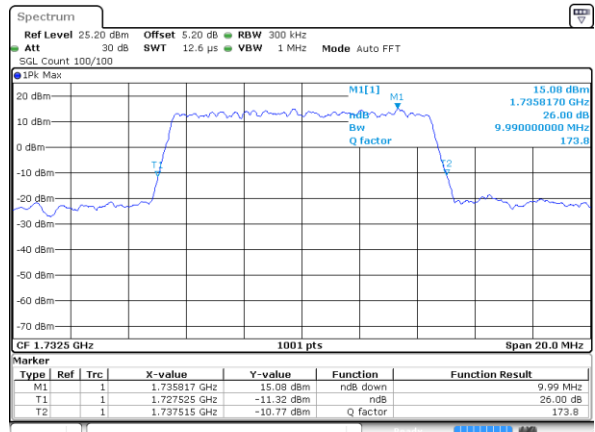

Highest Channel / 5MHz / 16QAM

Date: 7 JUN 2017 20:25:28

LTE Band 4

Lowest Channel / 10MHz / QPSK

Date: 7 JUN 2017 20:32:22

Lowest Channel / 10MHz / 16QAM

Date: 7 JUN 2017 20:32:32

Middle Channel / 10MHz / QPSK

Date: 7 JUN 2017 20:39:26

Middle Channel / 10MHz / 16QAM

Date: 7 JUN 2017 20:39:37

Highest Channel / 10MHz / QPSK

Date: 7 JUN 2017 20:41:59

Highest Channel / 10MHz / 16QAM

Date: 7 JUN 2017 20:42:10

LTE Band 4