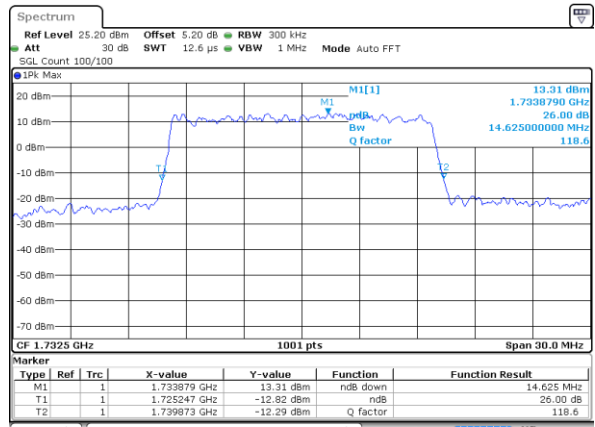

Date: 7 JUN 2017 20:39:26

Middle Channel / 10MHz / 16QAM

Date: 7 JUN 2017 20:39:37

Highest Channel / 10MHz / QPSK

Date: 7 JUN 2017 20:41:59

Highest Channel / 10MHz / 16QAM

Date: 7 JUN 2017 20:42:10

LTE Band 4

Lowest Channel / 15MHz / QPSK

Date: 7 JUN 2017 20:49:05

Lowest Channel / 15MHz / 16QAM

Date: 7 JUN 2017 20:49:16

Middle Channel / 15MHz / QPSK

Date: 7 JUN 2017 20:56:10

Middle Channel / 15MHz / 16QAM

Date: 7 JUN 2017 20:56:20

Highest Channel / 15MHz / QPSK

Date: 7 JUN 2017 20:58:43

Highest Channel / 15MHz / 16QAM

Date: 7 JUN 2017 20:58:53

LTE Band 4

Lowest Channel / 20MHz / QPSK

Date: 7 JUN 2017 21:05:47

Lowest Channel / 20MHz / 16QAM