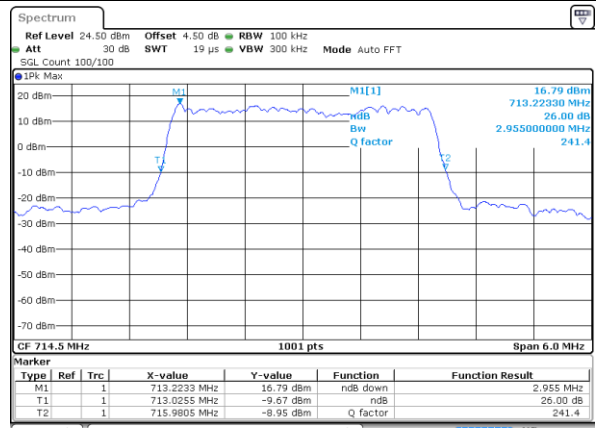

Middle Channel / 1.4MHz / 16QAM

Date: 8 JUN 2017 09:28:03

Highest Channel / 1.4MHz / QPSK

Date: 8 JUN 2017 09:27:42

Highest Channel / 1.4MHz / 16QAM

Date: 8 JUN 2017 09:27:31

LTE Band 12

Lowest Channel / 3MHz / QPSK

Date: 8 JUN 2017 09:45:05

Lowest Channel / 3MHz / 16QAM

Date: 8 JUN 2017 09:44:54

Middle Channel / 3MHz / QPSK

Date: 8 JUN 2017 09:44:33

Middle Channel / 3MHz / 16QAM

Date: 8 JUN 2017 09:44:44

Highest Channel / 3MHz / QPSK

Date: 8 JUN 2017 09:44:23

Highest Channel / 3MHz / 16QAM

Date: 8 JUN 2017 09:44:12

LTE Band 12

Lowest Channel / 5MHz / QPSK

Date: 8 JUN 2017 10:01:45

Lowest Channel / 5MHz / 16QAM

Date: 8 JUN 2017 10:01:34