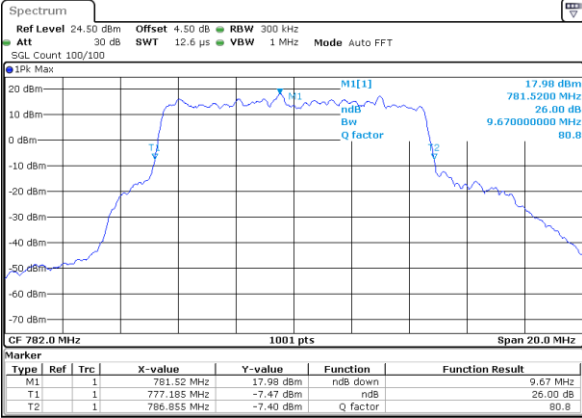

Lowest Channel / 5MHz / 16QAM

Date: 7 JUN 2017 16:24:52

Middle Channel / 5MHz / QPSK

Date: 7 JUN 2017 16:33:00

Middle Channel / 5MHz / 16QAM

Date: 7 JUN 2017 16:33:33

Highest Channel / 5MHz / QPSK

Date: 7 JUN 2017 16:33:57

Highest Channel / 5MHz / 16QAM

Date: 7 JUN 2017 16:34:40

LTE Band 13

Middle Channel / 10MHz / QPSK

Date: 7 JUN 2017 16:52:50

Middle Channel / 10MHz / 16QAM

Date: 7 JUN 2017 16:53:23

LTE Band 17

Lowest Channel / 5MHz / QPSK

Date: 7 JUN 2017 16:58:03

Lowest Channel / 5MHz / 16QAM

Date: 7 JUN 2017 16:58:13

Middle Channel / 5MHz / QPSK

Date: 7 JUN 2017 17:05:07

Middle Channel / 5MHz / 16QAM

Date: 7 JUN 2017 17:05:17