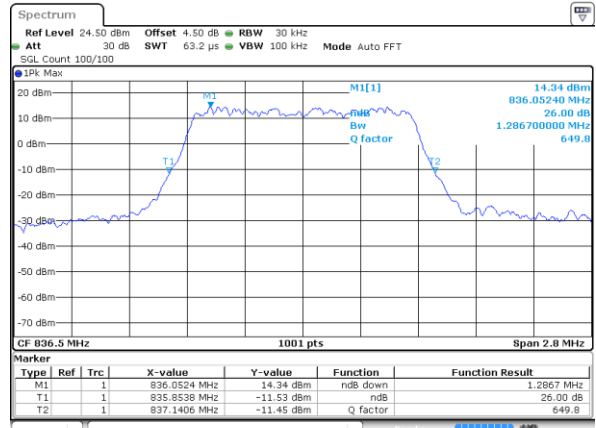

Date: 7 JUN 2017 21:15:38

LTE Band 5

Lowest Channel / 1.4MHz / QPSK

Date: 7 JUN 2017 22:18:45

Lowest Channel / 1.4MHz / 16QAM

Date: 7 JUN 2017 22:18:34

Middle Channel / 1.4MHz / QPSK

Date: 7 JUN 2017 22:27:38

Middle Channel / 1.4MHz / 16QAM

Date: 7 JUN 2017 22:27:48

Highest Channel / 1.4MHz / QPSK

Date: 7 JUN 2017 22:30:11

Highest Channel / 1.4MHz / 16QAM

Date: 7 JUN 2017 22:30:21

LTE Band 5

Lowest Channel / 3MHz / QPSK