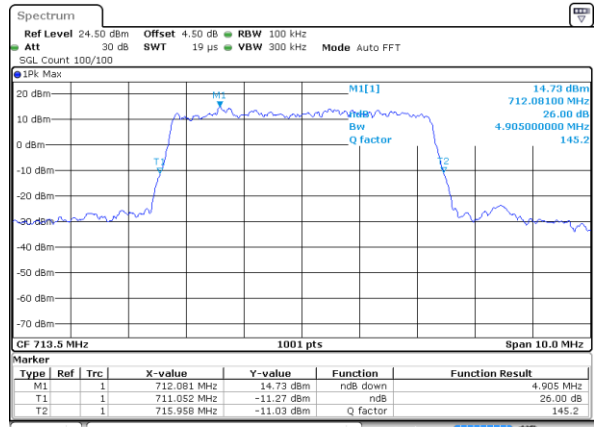

Date: 8 JUN 2017 09:44:23

Highest Channel / 3MHz / 16QAM

Date: 8 JUN 2017 09:44:12

LTE Band 12

Lowest Channel / 5MHz / QPSK

Date: 8 JUN 2017 10:01:45

Lowest Channel / 5MHz / 16QAM

Date: 8 JUN 2017 10:01:34

Middle Channel / 5MHz / QPSK

Date: 8 JUN 2017 10:01:13

Middle Channel / 5MHz / 16QAM

Date: 8 JUN 2017 10:01:24

Highest Channel / 5MHz / QPSK

Date: 8 JUN 2017 10:01:03

Highest Channel / 5MHz / 16QAM

Date: 8 JUN 2017 10:00:53

LTE Band 12

Lowest Channel / 10MHz / QPSK

Date: 8 JUN 2017 10:18:25

Lowest Channel / 10MHz / 16QAM

Date: 8 JUN 2017 10:18:15

Middle Channel / 10MHz / QPSK

Date: 8 JUN 2017 10:17:54

Middle Channel / 10MHz / 16QAM

Date: 8 JUN 2017 10:18:04

Highest Channel / 10MHz / QPSK

Date: 8 JUN 2017 10:17:43

Highest Channel / 10MHz / 16QAM

Date: 8 JUN 2017 10:17:33

LTE Band 13

Lowest Channel / 5MHz / QPSK

Date: 7 JUN 2017 16:24:29