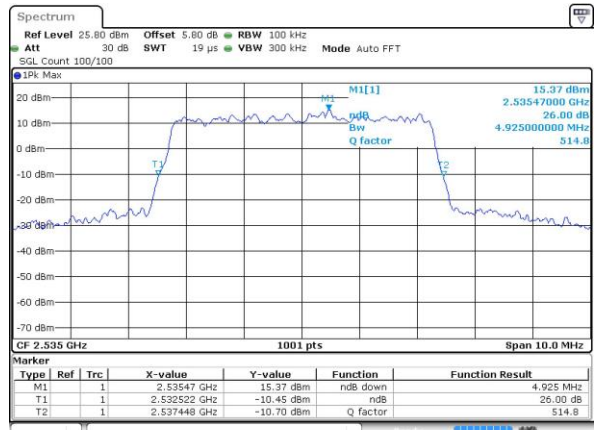

Date: 7 JUN 2017 23:29:55

Highest Channel / 10MHz / QPSK

Date: 7 JUN 2017 23:32:17

Highest Channel / 10MHz / 16QAM

Date: 7 JUN 2017 23:32:27

LTE Band 7

Lowest Channel / 5MHz / QPSK

Date: 7 JUN 2017 14:41:49

Lowest Channel / 5MHz / 16QAM

Date: 7 JUN 2017 14:42:11

Middle Channel / 5MHz / QPSK

Date: 7 JUN 2017 14:42:54

Middle Channel / 5MHz / 16QAM

Date: 7 JUN 2017 14:42:32

Highest Channel / 5MHz / QPSK

Date: 7 JUN 2017 14:43:16

Highest Channel / 5MHz / 16QAM

Date: 7 JUN 2017 14:43:37

LTE Band 7

Lowest Channel / 10MHz / QPSK

Date: 7 JUN 2017 14:58:44

Lowest Channel / 10MHz / 16QAM

Date: 7 JUN 2017 14:59:06

Middle Channel / 10MHz / QPSK