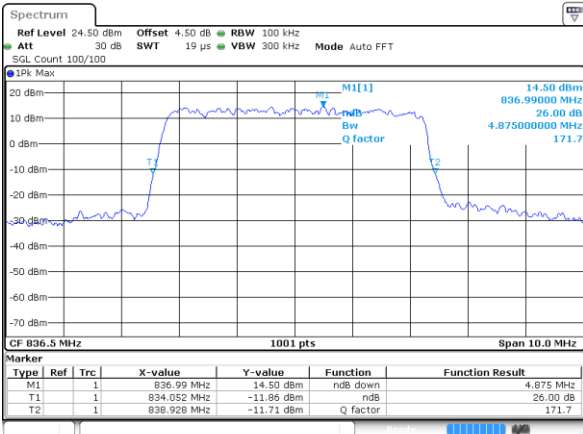

Middle Channel / 5MHz / QPSK

Date: 7 JUN 2017 23:09:03