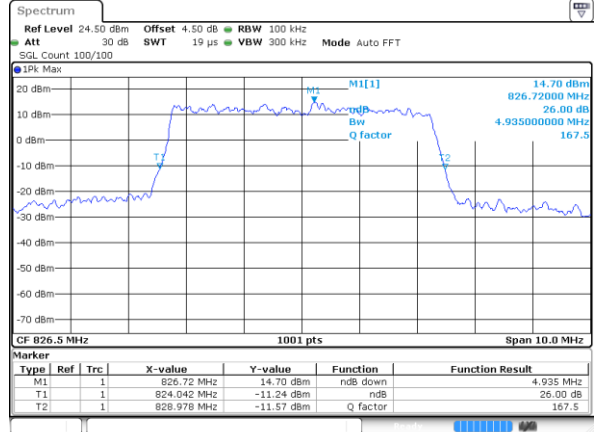

Date: 7 JUN 2017 22:50:53

Highest Channel / 3MHz / 16QAM

Date: 7 JUN 2017 22:51:04

LTE Band 5

Lowest Channel / 5MHz / QPSK

Date: 7 JUN 2017 22:59:59

Lowest Channel / 5MHz / 16QAM

Date: 7 JUN 2017 23:00:09