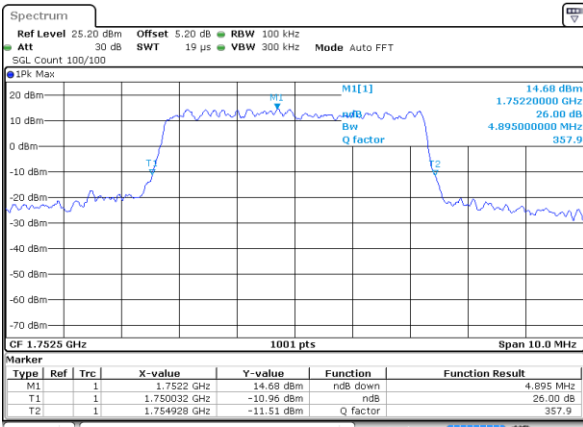

Lowest Channel / 5MHz / 16QAM

Date: 7 JUN 2017 20:15:51

Middle Channel / 5MHz / QPSK

Date: 7 JUN 2017 20:22:45

Middle Channel / 5MHz / 16QAM

Date: 7 JUN 2017 20:22:55

Highest Channel / 5MHz / QPSK

Date: 7 JUN 2017 20:25:17

Highest Channel / 5MHz / 16QAM

Date: 7 JUN 2017 20:25:28

LTE Band 4

Lowest Channel / 10MHz / QPSK

Date: 7 JUN 2017 20:32:22

Lowest Channel / 10MHz / 16QAM

Date: 7 JUN 2017 20:32:32

Middle Channel / 10MHz / QPSK