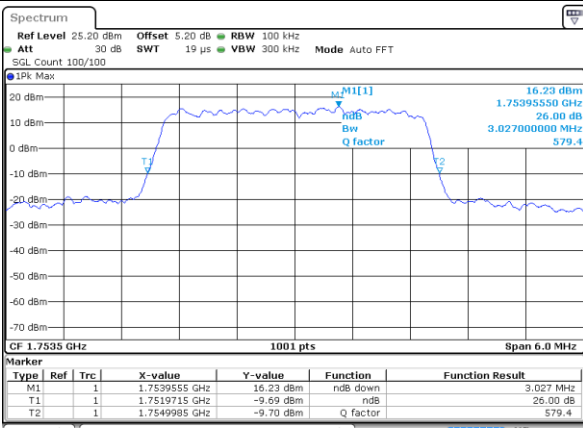

LTE Band 4

Lowest Channel / 3MHz / QPSK

Date: 7 JUN 2017 19:58:58

Lowest Channel / 3MHz / 16QAM

Date: 7 JUN 2017 19:59:09

Middle Channel / 3MHz / QPSK

Date: 7 JUN 2017 20:06:03

Middle Channel / 3MHz / 16QAM

Date: 7 JUN 2017 20:06:14

Highest Channel / 3MHz / QPSK

Date: 7 JUN 2017 20:08:36

Highest Channel / 3MHz / 16QAM

Date: 7 JUN 2017 20:08:46

LTE Band 4

Lowest Channel / 5MHz / QPSK

Date: 7 JUN 2017 20:15:40