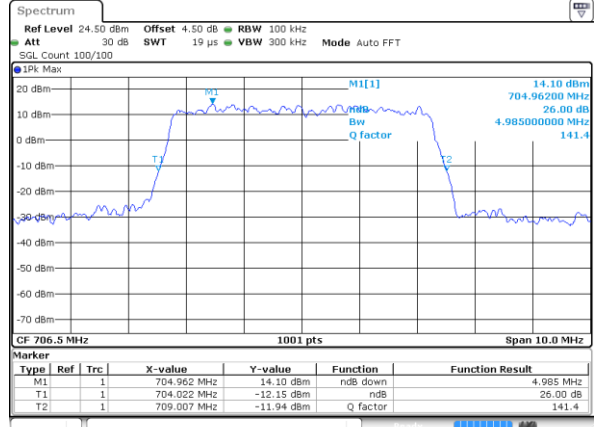

Lowest Channel / 5MHz / 16QAM

Date: 7 JUN 2017 16:24:52

Middle Channel / 5MHz / QPSK

Date: 7 JUN 2017 16:33:00

Middle Channel / 5MHz / 16QAM

Date: 7 JUN 2017 16:33:33

Highest Channel / 5MHz / QPSK

Date: 7 JUN 2017 16:33:57

Highest Channel / 5MHz / 16QAM

Date: 7 JUN 2017 16:34:40

LTE Band 13

Middle Channel / 10MHz / QPSK

Date: 7 JUN 2017 16:52:50

Middle Channel / 10MHz / 16QAM

Date: 7 JUN 2017 16:53:23

LTE Band 17

Lowest Channel / 5MHz / QPSK

Date: 7 JUN 2017 16:58:03

Lowest Channel / 5MHz / 16QAM

Date: 7 JUN 2017 16:58:13

Middle Channel / 5MHz / QPSK

Date: 7 JUN 2017 17:05:07

Middle Channel / 5MHz / 16QAM

Date: 7 JUN 2017 17:05:17