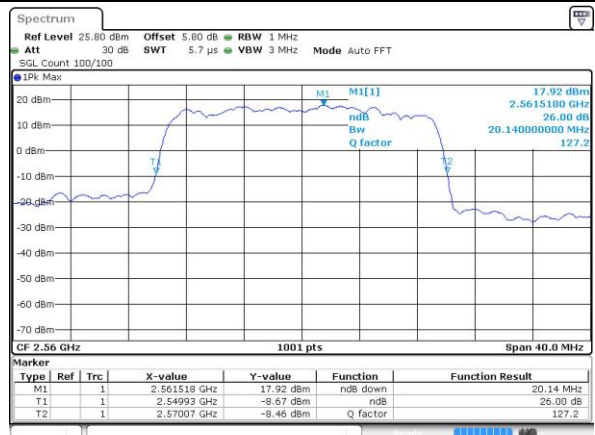

Highest Channel / 15MHz / QPSK

Date: 7 JUN 2017 15:17:27

Highest Channel / 15MHz / 16QAM

Date: 7 JUN 2017 15:17:06

LTE Band 7

Lowest Channel / 20MHz / QPSK

Date: 7 JUN 2017 15:45:09

Lowest Channel / 20MHz / 16QAM

Date: 7 JUN 2017 15:44:47

Middle Channel / 20MHz / QPSK

Date: 7 JUN 2017 15:45:31

Middle Channel / 20MHz / 16QAM

Date: 7 JUN 2017 15:45:52

Highest Channel / 20MHz / QPSK

Date: 7 JUN 2017 15:46:36

Highest Channel / 20MHz / 16QAM