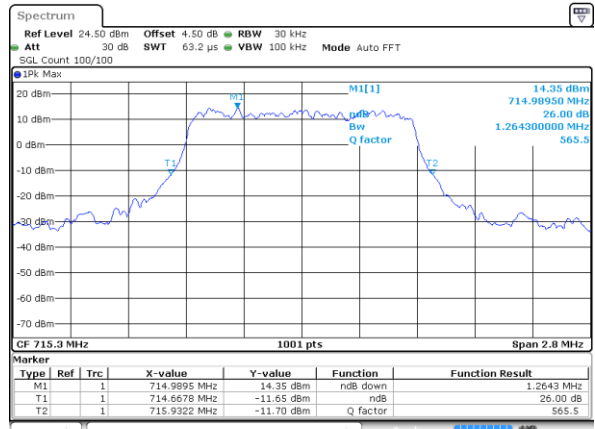

Date: 7 JUN 2017 15:46:14

LTE Band 12

Lowest Channel / 1.4MHz / QPSK

Date: 8 JUN 2017 09:28:24

Lowest Channel / 1.4MHz / 16QAM

Date: 8 JUN 2017 09:28:13

Middle Channel / 1.4MHz / QPSK

Date: 8 JUN 2017 09:27:52

Middle Channel / 1.4MHz / 16QAM

Date: 8 JUN 2017 09:28:03

Highest Channel / 1.4MHz / QPSK

Date: 8 JUN 2017 09:27:42

Highest Channel / 1.4MHz / 16QAM

Date: 8 JUN 2017 09:27:31

LTE Band 12

Lowest Channel / 3MHz / QPSK