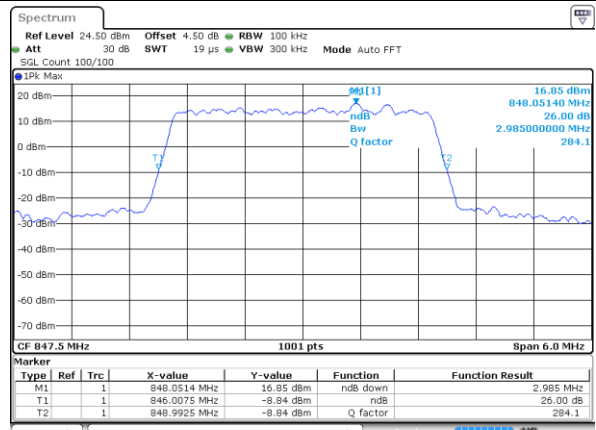

Middle Channel / 1.4MHz / 16QAM

Date: 7 JUN 2017 22:27:48

Highest Channel / 1.4MHz / QPSK

Date: 7 JUN 2017 22:30:11

Highest Channel / 1.4MHz / 16QAM

Date: 7 JUN 2017 22:30:21

LTE Band 5

Lowest Channel / 3MHz / QPSK

Date: 7 JUN 2017 22:39:16

Lowest Channel / 3MHz / 16QAM

Date: 7 JUN 2017 22:39:26

Middle Channel / 3MHz / QPSK

Date: 7 JUN 2017 22:48:20

Middle Channel / 3MHz / 16QAM

Date: 7 JUN 2017 22:48:31

Highest Channel / 3MHz / QPSK

Date: 7 JUN 2017 22:50:53

Highest Channel / 3MHz / 16QAM

Date: 7 JUN 2017 22:51:04

LTE Band 5

Lowest Channel / 5MHz / QPSK

Date: 7 JUN 2017 22:59:59

Lowest Channel / 5MHz / 16QAM

Date: 7 JUN 2017 23:00:09