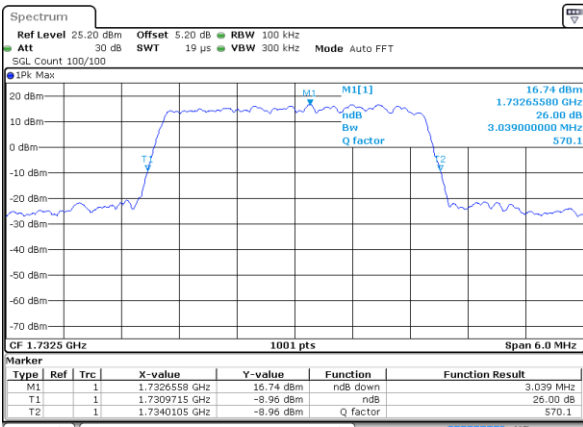

LTE Band 4

Lowest Channel / 3MHz / QPSK

Date: 7 JUN 2017 19:58:58

Lowest Channel / 3MHz / 16QAM

Date: 7 JUN 2017 19:59:09

Middle Channel / 3MHz / QPSK

Date: 7 JUN 2017 20:06:03

Middle Channel / 3MHz / 16QAM

Date: 7 JUN 2017 20:06:14

Highest Channel / 3MHz / QPSK

Date: 7 JUN 2017 20:08:36

Highest Channel / 3MHz / 16QAM

Date: 7 JUN 2017 20:08:46

LTE Band 4

Lowest Channel / 5MHz / QPSK

Date: 7 JUN 2017 20:15:40