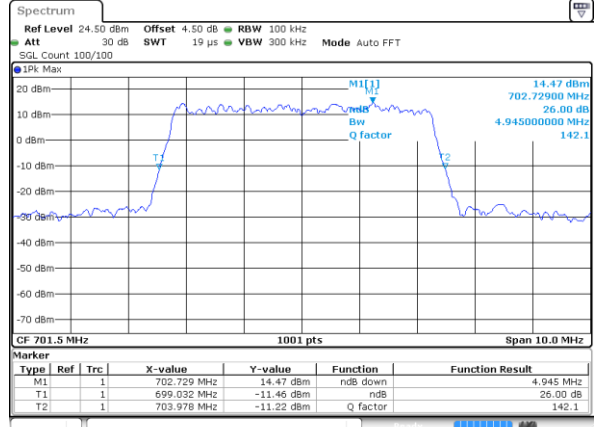

Date: 8 JUN 2017 09:44:23

Highest Channel / 3MHz / 16QAM

Date: 8 JUN 2017 09:44:12

LTE Band 12

Lowest Channel / 5MHz / QPSK

Date: 8 JUN 2017 10:01:45

Lowest Channel / 5MHz / 16QAM

Date: 8 JUN 2017 10:01:34

Middle Channel / 5MHz / QPSK

Date: 8 JUN 2017 10:01:13

Middle Channel / 5MHz / 16QAM

Date: 8 JUN 2017 10:01:24

Highest Channel / 5MHz / QPSK

Date: 8 JUN 2017 10:01:03

Highest Channel / 5MHz / 16QAM

Date: 8 JUN 2017 10:00:53