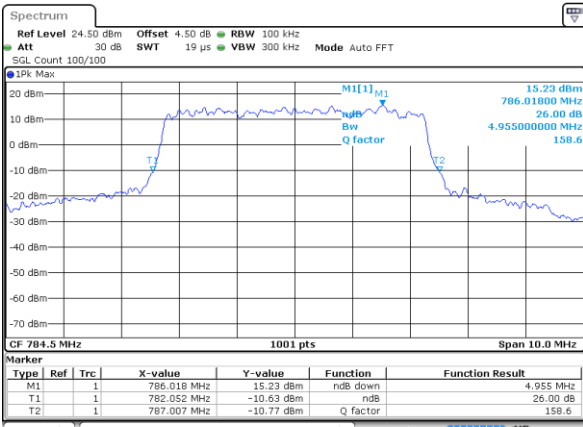

Date: 8 JUN 2017 10:18:04

Highest Channel / 10MHz / QPSK

Date: 8 JUN 2017 10:17:43

Highest Channel / 10MHz / 16QAM

Date: 8 JUN 2017 10:17:33

LTE Band 13

Lowest Channel / 5MHz / QPSK

Date: 7 JUN 2017 16:24:29

Lowest Channel / 5MHz / 16QAM

Date: 7 JUN 2017 16:24:52

Middle Channel / 5MHz / QPSK

Date: 7 JUN 2017 16:33:00

Middle Channel / 5MHz / 16QAM

Date: 7 JUN 2017 16:33:33

Highest Channel / 5MHz / QPSK

Date: 7 JUN 2017 16:33:57

Highest Channel / 5MHz / 16QAM

Date: 7 JUN 2017 16:34:40

LTE Band 13

Middle Channel / 10MHz / QPSK

Date: 7 JUN 2017 16:52:50

Middle Channel / 10MHz / 16QAM

Date: 7 JUN 2017 16:53:23

LTE Band 17