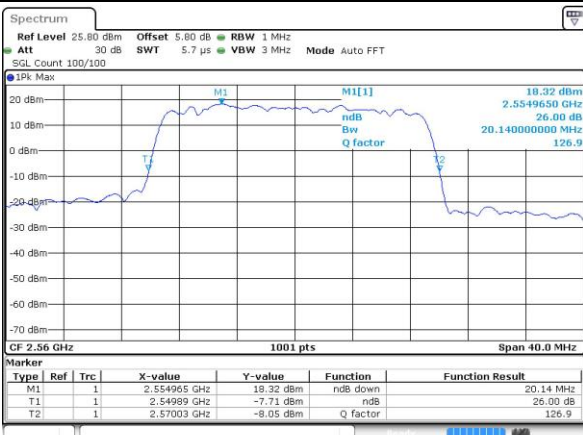

Highest Channel / 15MHz / QPSK

Date: 7 JUN 2017 15:17:27

Highest Channel / 15MHz / 16QAM

Date: 7 JUN 2017 15:17:06

LTE Band 7

Lowest Channel / 20MHz / QPSK

Date: 7 JUN 2017 15:45:09

Lowest Channel / 20MHz / 16QAM

Date: 7 JUN 2017 15:44:47

Middle Channel / 20MHz / QPSK

Date: 7 JUN 2017 15:45:31

Middle Channel / 20MHz / 16QAM

Date: 7 JUN 2017 15:45:52

Highest Channel / 20MHz / QPSK

Date: 7 JUN 2017 15:46:36

Highest Channel / 20MHz / 16QAM