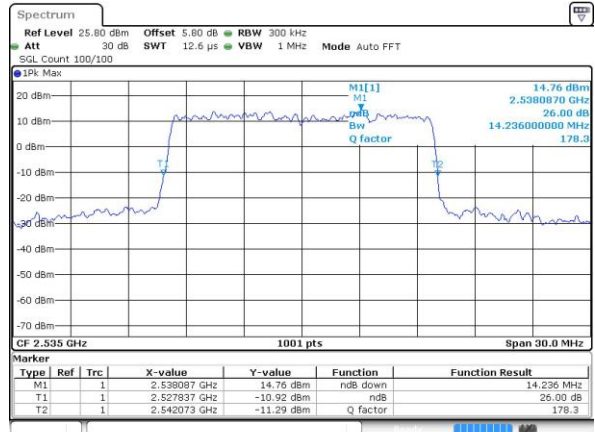

Date: 7 JUN 2017 14:59:49

Middle Channel / 10MHz / 16QAM

Date: 7 JUN 2017 14:59:27

Highest Channel / 10MHz / QPSK

Date: 7 JUN 2017 15:00:11

Highest Channel / 10MHz / 16QAM

Date: 7 JUN 2017 15:00:33

LTE Band 7

Lowest Channel / 15MHz / QPSK

Date: 7 JUN 2017 15:16:01

Lowest Channel / 15MHz / 16QAM

Date: 7 JUN 2017 15:15:39

Middle Channel / 15MHz / QPSK

Date: 7 JUN 2017 15:16:22

Middle Channel / 15MHz / 16QAM

Date: 7 JUN 2017 15:16:44

Highest Channel / 15MHz / QPSK

Date: 7 JUN 2017 15:17:27

Highest Channel / 15MHz / 16QAM

Date: 7 JUN 2017 15:17:06

LTE Band 7

Lowest Channel / 20MHz / QPSK

Date: 7 JUN 2017 15:45:09

Lowest Channel / 20MHz / 16QAM