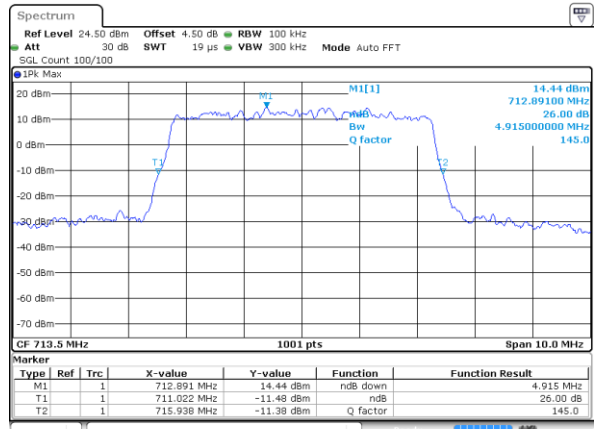

Highest Channel / 5MHz / 16QAM

Date: 7 JUN 2017 16:34:40

LTE Band 13

Middle Channel / 10MHz / QPSK

Date: 7 JUN 2017 16:52:50

Middle Channel / 10MHz / 16QAM

Date: 7 JUN 2017 16:53:23

LTE Band 17

Lowest Channel / 5MHz / QPSK

Date: 7 JUN 2017 16:58:03

Lowest Channel / 5MHz / 16QAM

Date: 7 JUN 2017 16:58:13

Middle Channel / 5MHz / QPSK

Date: 7 JUN 2017 17:05:07

Middle Channel / 5MHz / 16QAM

Date: 7 JUN 2017 17:05:17

Highest Channel / 5MHz / QPSK

Date: 7 JUN 2017 17:07:39

Highest Channel / 5MHz / 16QAM

Date: 7 JUN 2017 17:07:50

LTE Band 17

Lowest Channel / 10MHz / QPSK

Date: 7 JUN 2017 17:14:43

Lowest Channel / 10MHz / 16QAM