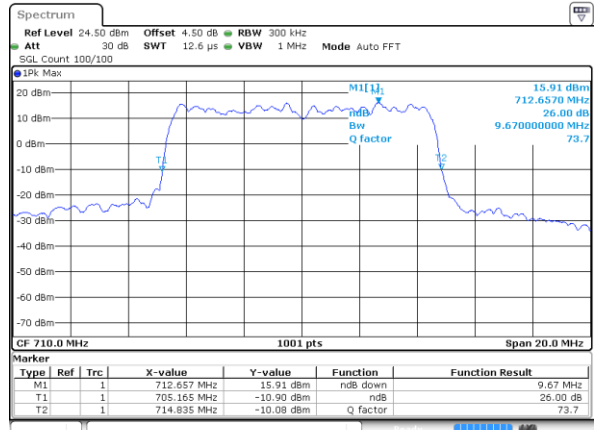

Lowest Channel / 5MHz / QPSK

Date: 7 JUN 2017 16:58:03

Lowest Channel / 5MHz / 16QAM

Date: 7 JUN 2017 16:58:13

Middle Channel / 5MHz / QPSK

Date: 7 JUN 2017 17:05:07

Middle Channel / 5MHz / 16QAM

Date: 7 JUN 2017 17:05:17

Highest Channel / 5MHz / QPSK

Date: 7 JUN 2017 17:07:39

Highest Channel / 5MHz / 16QAM

Date: 7 JUN 2017 17:07:50

LTE Band 17

Lowest Channel / 10MHz / QPSK

Date: 7 JUN 2017 17:14:43

Lowest Channel / 10MHz / 16QAM

Date: 7 JUN 2017 17:14:54

Middle Channel / 10MHz / QPSK

Date: 7 JUN 2017 17:21:47

Middle Channel / 10MHz / 16QAM

Date: 7 JUN 2017 17:21:58

Highest Channel / 10MHz / QPSK

Date: 7 JUN 2017 17:24:19

Highest Channel / 10MHz / 16QAM