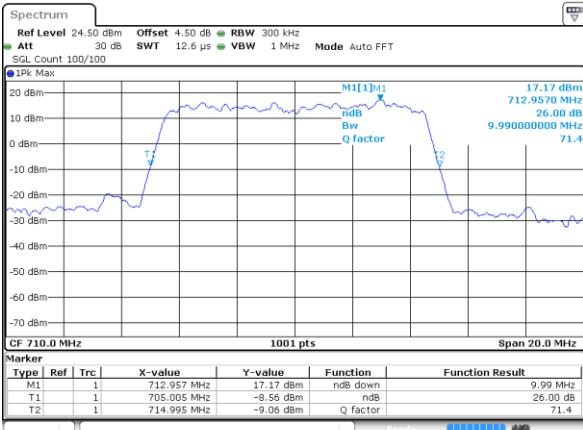

Middle Channel / 10MHz / QPSK

Date: 7 JUN 2017 17:21:47