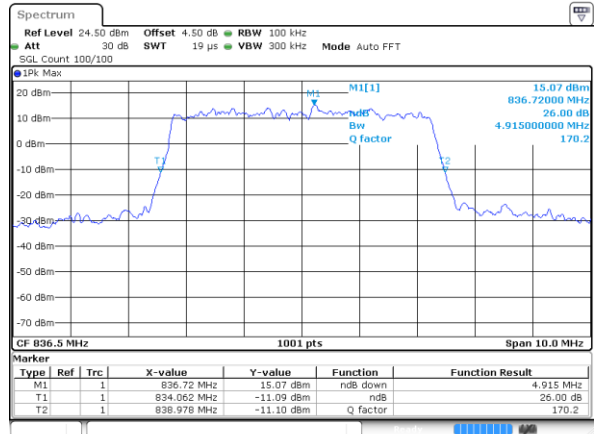

Middle Channel / 5MHz / 16QAM

Date: 7 JUN 2017 23:09:14