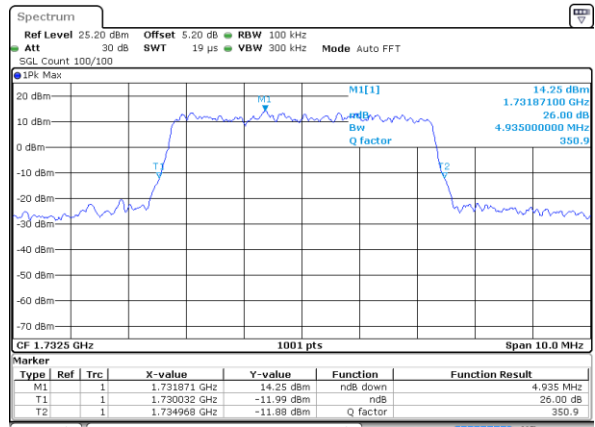

Date: 7 JUN 2017 20:06:14

Highest Channel / 3MHz / QPSK

Date: 7 JUN 2017 20:08:36

Highest Channel / 3MHz / 16QAM

Date: 7 JUN 2017 20:08:46

LTE Band 4

Lowest Channel / 5MHz / QPSK

Date: 7 JUN 2017 20:15:40

Lowest Channel / 5MHz / 16QAM

Date: 7 JUN 2017 20:15:51

Middle Channel / 5MHz / QPSK

Date: 7 JUN 2017 20:22:45

Middle Channel / 5MHz / 16QAM

Date: 7 JUN 2017 20:22:55

Highest Channel / 5MHz / QPSK

Date: 7 JUN 2017 20:25:17

Highest Channel / 5MHz / 16QAM

Date: 7 JUN 2017 20:25:28

LTE Band 4

Lowest Channel / 10MHz / QPSK

Date: 7 JUN 2017 20:32:22

Lowest Channel / 10MHz / 16QAM

Date: 7 JUN 2017 20:32:32

Middle Channel / 10MHz / QPSK

Date: 7 JUN 2017 20:39:26

Middle Channel / 10MHz / 16QAM

Date: 7 JUN 2017 20:39:37

Highest Channel / 10MHz / QPSK

Date: 7 JUN 2017 20:41:59

Highest Channel / 10MHz / 16QAM

Date: 7 JUN 2017 20:42:10

LTE Band 4