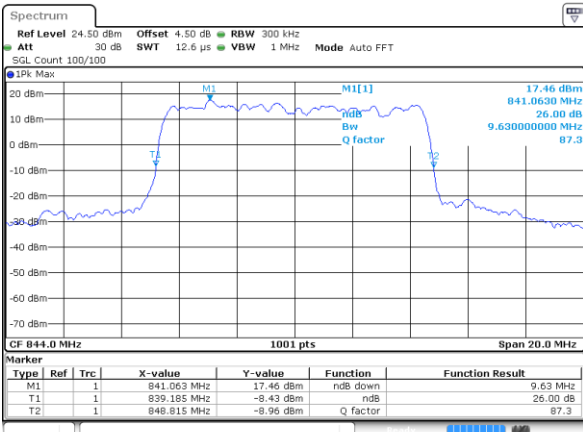

LTE Band 5

Lowest Channel / 10MHz / QPSK

Date: 7 JUN 2017 23:20:41

Lowest Channel / 10MHz / 16QAM

Date: 7 JUN 2017 23:20:51

Middle Channel / 10MHz / QPSK

Date: 7 JUN 2017 23:29:45

Middle Channel / 10MHz / 16QAM

Date: 7 JUN 2017 23:29:55

Highest Channel / 10MHz / QPSK

Date: 7 JUN 2017 23:32:17

Highest Channel / 10MHz / 16QAM

Date: 7 JUN 2017 23:32:27

LTE Band 7

Lowest Channel / 5MHz / QPSK

Date: 7 JUN 2017 14:41:49