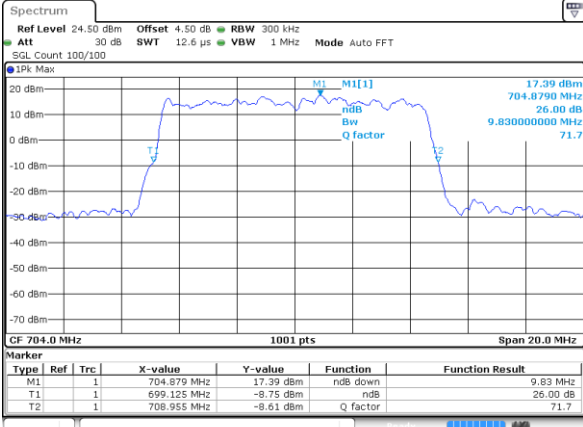

Date: 8 JUN 2017 09:44:23

Highest Channel / 3MHz / 16QAM

Date: 8 JUN 2017 09:44:12

LTE Band 12

Lowest Channel / 5MHz / QPSK

Date: 8 JUN 2017 10:01:45

Lowest Channel / 5MHz / 16QAM

Date: 8 JUN 2017 10:01:34

Middle Channel / 5MHz / QPSK

Date: 8 JUN 2017 10:01:13

Middle Channel / 5MHz / 16QAM

Date: 8 JUN 2017 10:01:24

Highest Channel / 5MHz / QPSK

Date: 8 JUN 2017 10:01:03

Highest Channel / 5MHz / 16QAM

Date: 8 JUN 2017 10:00:53

LTE Band 12

Lowest Channel / 10MHz / QPSK

Date: 8 JUN 2017 10:18:25

Lowest Channel / 10MHz / 16QAM

Date: 8 JUN 2017 10:18:15

Middle Channel / 10MHz / QPSK

Date: 8 JUN 2017 10:17:54

Middle Channel / 10MHz / 16QAM