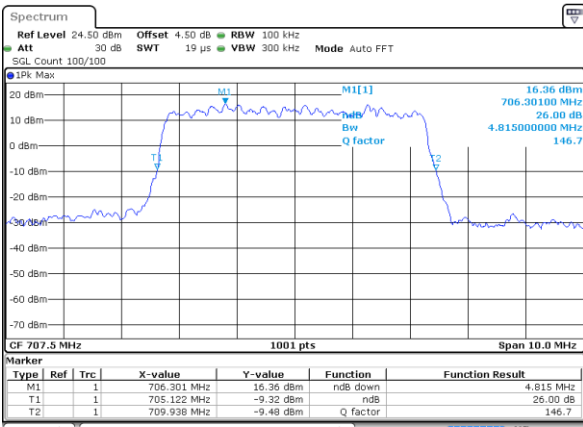

Middle Channel / 5MHz / QPSK

Date: 8 JUN 2017 10:01:13