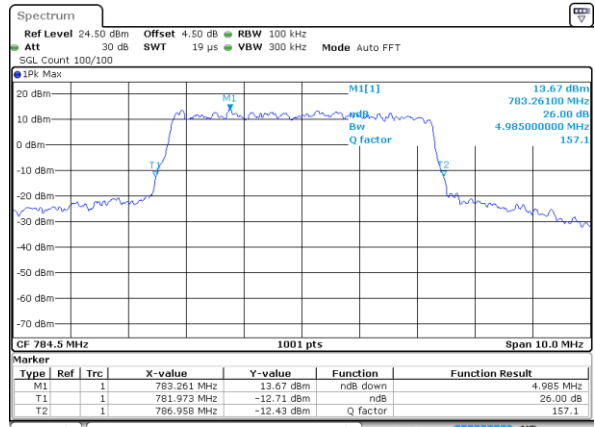

Date: 8 JUN 2017 10:18:04

Highest Channel / 10MHz / QPSK

Date: 8 JUN 2017 10:17:43

Highest Channel / 10MHz / 16QAM

Date: 8 JUN 2017 10:17:33

LTE Band 13

Lowest Channel / 5MHz / QPSK

Date: 7 JUN 2017 16:24:29

Lowest Channel / 5MHz / 16QAM

Date: 7 JUN 2017 16:24:52

Middle Channel / 5MHz / QPSK

Date: 7 JUN 2017 16:33:00

Middle Channel / 5MHz / 16QAM

Date: 7 JUN 2017 16:33:33

Highest Channel / 5MHz / QPSK

Date: 7 JUN 2017 16:33:57

Highest Channel / 5MHz / 16QAM

Date: 7 JUN 2017 16:34:40

LTE Band 13

Middle Channel / 10MHz / QPSK

Date: 7 JUN 2017 16:52:50

Middle Channel / 10MHz / 16QAM

Date: 7 JUN 2017 16:53:23

LTE Band 17