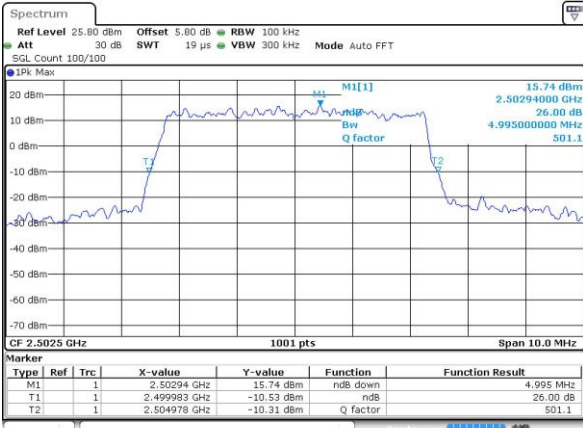

Date: 7 JUN 2017 23:29:55

Highest Channel / 10MHz / QPSK

Date: 7 JUN 2017 23:32:17

Highest Channel / 10MHz / 16QAM

Date: 7 JUN 2017 23:32:27

LTE Band 7

Lowest Channel / 5MHz / QPSK

Date: 7 JUN 2017 14:41:49