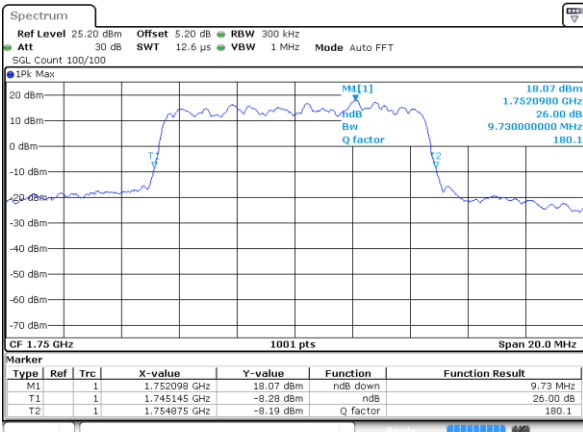

Highest Channel / 5MHz / 16QAM

Date: 7 JUN 2017 20:25:28

LTE Band 4

Lowest Channel / 10MHz / QPSK

Date: 7 JUN 2017 20:32:22

Lowest Channel / 10MHz / 16QAM

Date: 7 JUN 2017 20:32:32

Middle Channel / 10MHz / QPSK

Date: 7 JUN 2017 20:39:26

Middle Channel / 10MHz / 16QAM

Date: 7 JUN 2017 20:39:37

Highest Channel / 10MHz / QPSK

Date: 7 JUN 2017 20:41:59

Highest Channel / 10MHz / 16QAM

Date: 7 JUN 2017 20:42:10

LTE Band 4