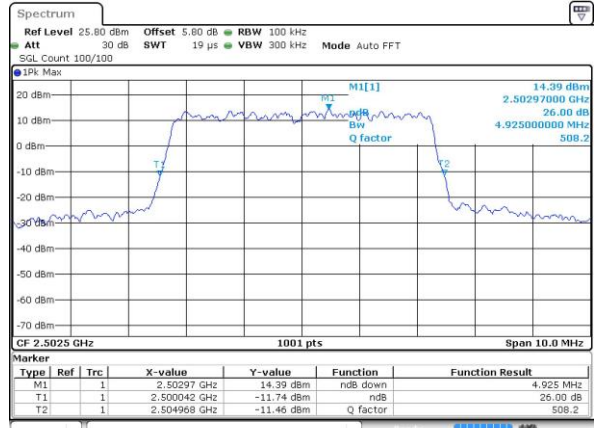

Lowest Channel / 5MHz / 16QAM

Date: 7 JUN 2017 14:42:11