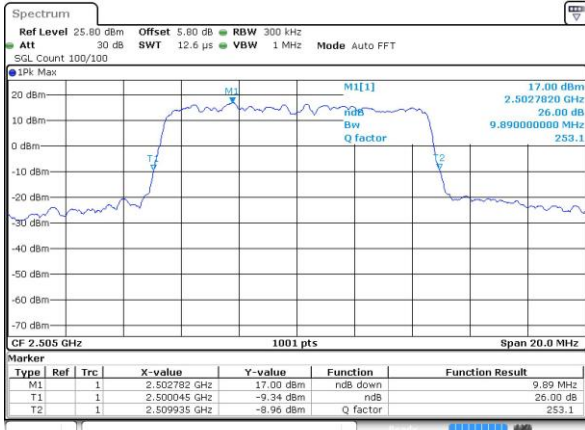

Highest Channel / 5MHz / 16QAM

Date: 7 JUN 2017 14:43:37

LTE Band 7

Lowest Channel / 10MHz / QPSK

Date: 7 JUN 2017 14:58:44

Lowest Channel / 10MHz / 16QAM

Date: 7 JUN 2017 14:59:06

Middle Channel / 10MHz / QPSK

Date: 7 JUN 2017 14:59:49

Middle Channel / 10MHz / 16QAM

Date: 7 JUN 2017 14:59:27

Highest Channel / 10MHz / QPSK

Date: 7 JUN 2017 15:00:11

Highest Channel / 10MHz / 16QAM

Date: 7 JUN 2017 15:00:33

LTE Band 7