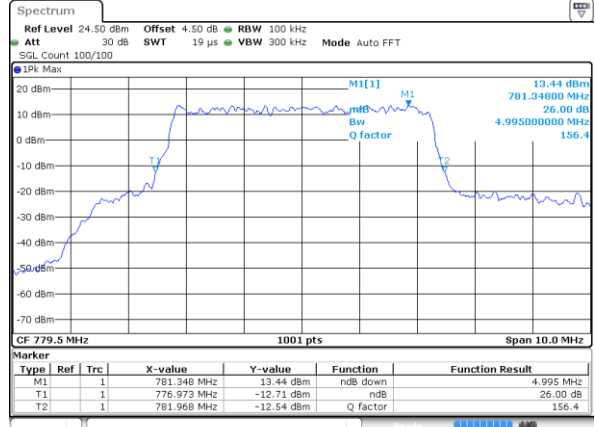

LTE Band 12

Lowest Channel / 10MHz / QPSK

Date: 8 JUN 2017 10:18:25

Lowest Channel / 10MHz / 16QAM

Date: 8 JUN 2017 10:18:15

Middle Channel / 10MHz / QPSK

Date: 8 JUN 2017 10:17:54

Middle Channel / 10MHz / 16QAM

Date: 8 JUN 2017 10:18:04

Highest Channel / 10MHz / QPSK

Date: 8 JUN 2017 10:17:43

Highest Channel / 10MHz / 16QAM

Date: 8 JUN 2017 10:17:33

LTE Band 13

Lowest Channel / 5MHz / QPSK

Date: 7 JUN 2017 16:24:29

Lowest Channel / 5MHz / 16QAM

Date: 7 JUN 2017 16:24:52

Middle Channel / 5MHz / QPSK

Date: 7 JUN 2017 16:33:00

Middle Channel / 5MHz / 16QAM

Date: 7 JUN 2017 16:33:33

Highest Channel / 5MHz / QPSK

Date: 7 JUN 2017 16:33:57