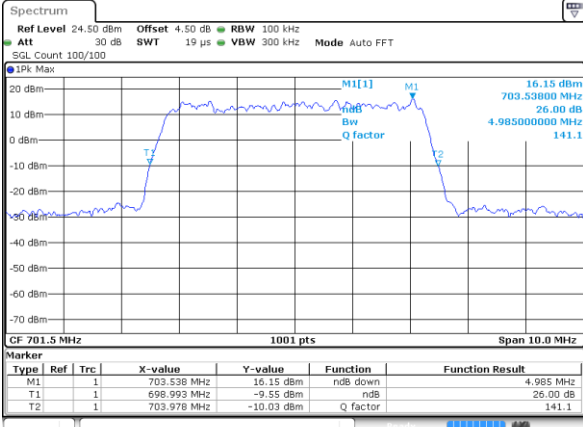

Date: 8 JUN 2017 09:44:23

Highest Channel / 3MHz / 16QAM

Date: 8 JUN 2017 09:44:12

LTE Band 12

Lowest Channel / 5MHz / QPSK

Date: 8 JUN 2017 10:01:45

Lowest Channel / 5MHz / 16QAM

Date: 8 JUN 2017 10:01:34