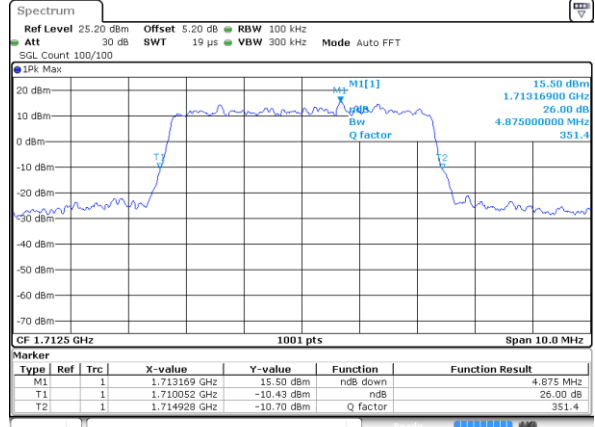

Lowest Channel / 5MHz / 16QAM

Date: 7 JUN 2017 20:15:51