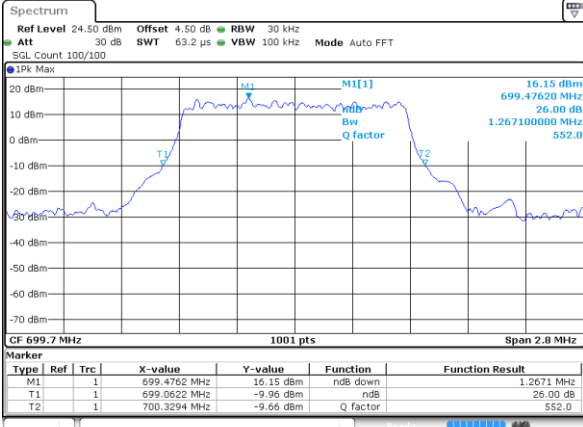

Highest Channel / 15MHz / QPSK

Date: 7 JUN 2017 15:17:27

Highest Channel / 15MHz / 16QAM

Date: 7 JUN 2017 15:17:06

LTE Band 7

Lowest Channel / 20MHz / QPSK

Date: 7 JUN 2017 15:45:09

Lowest Channel / 20MHz / 16QAM

Date: 7 JUN 2017 15:44:47

Middle Channel / 20MHz / QPSK

Date: 7 JUN 2017 15:45:31

Middle Channel / 20MHz / 16QAM

Date: 7 JUN 2017 15:45:52

Highest Channel / 20MHz / QPSK

Date: 7 JUN 2017 15:46:36

Highest Channel / 20MHz / 16QAM

Date: 7 JUN 2017 15:46:14

LTE Band 12

Lowest Channel / 1.4MHz / QPSK

Date: 8 JUN 2017 09:28:24

Lowest Channel / 1.4MHz / 16QAM

Date: 8 JUN 2017 09:28:13

Middle Channel / 1.4MHz / QPSK

Date: 8 JUN 2017 09:27:52