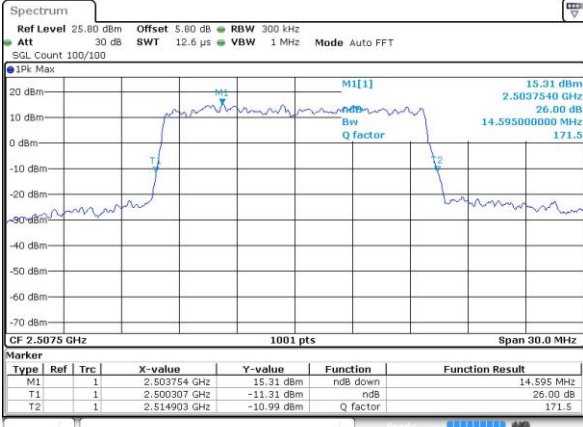

LTE Band 7

Lowest Channel / 15MHz / QPSK

Date: 7 JUN 2017 15:16:01