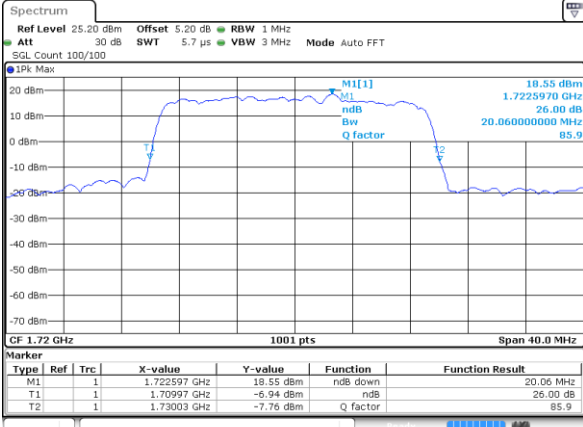

Highest Channel / 15MHz / QPSK

Date: 7 JUN 2017 20:58:43

Highest Channel / 15MHz / 16QAM

Date: 7 JUN 2017 20:58:53

LTE Band 4

Lowest Channel / 20MHz / QPSK

Date: 7 JUN 2017 21:05:47

Lowest Channel / 20MHz / 16QAM