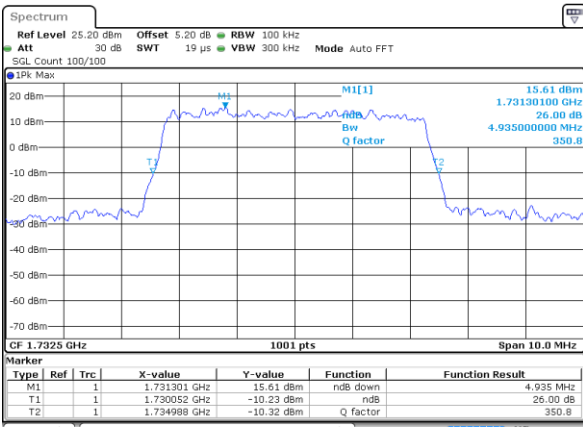

Middle Channel / 5MHz / QPSK

Date: 7 JUN 2017 20:22:45