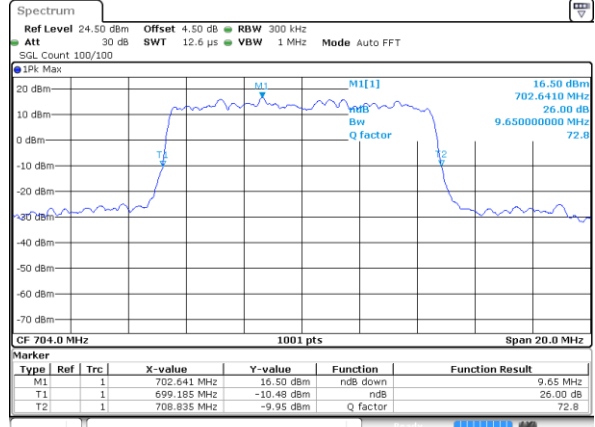

Date: 8 JUN 2017 09:44:23

Highest Channel / 3MHz / 16QAM

Date: 8 JUN 2017 09:44:12

LTE Band 12

Lowest Channel / 5MHz / QPSK

Date: 8 JUN 2017 10:01:45

Lowest Channel / 5MHz / 16QAM

Date: 8 JUN 2017 10:01:34

Middle Channel / 5MHz / QPSK

Date: 8 JUN 2017 10:01:13

Middle Channel / 5MHz / 16QAM

Date: 8 JUN 2017 10:01:24

Highest Channel / 5MHz / QPSK

Date: 8 JUN 2017 10:01:03

Highest Channel / 5MHz / 16QAM

Date: 8 JUN 2017 10:00:53

LTE Band 12

Lowest Channel / 10MHz / QPSK

Date: 8 JUN 2017 10:18:25

Lowest Channel / 10MHz / 16QAM

Date: 8 JUN 2017 10:18:15

Middle Channel / 10MHz / QPSK

Date: 8 JUN 2017 10:17:54

Middle Channel / 10MHz / 16QAM

Date: 8 JUN 2017 10:18:04

Highest Channel / 10MHz / QPSK

Date: 8 JUN 2017 10:17:43

Highest Channel / 10MHz / 16QAM

Date: 8 JUN 2017 10:17:33

LTE Band 13

Lowest Channel / 5MHz / QPSK

Date: 7 JUN 2017 16:24:29