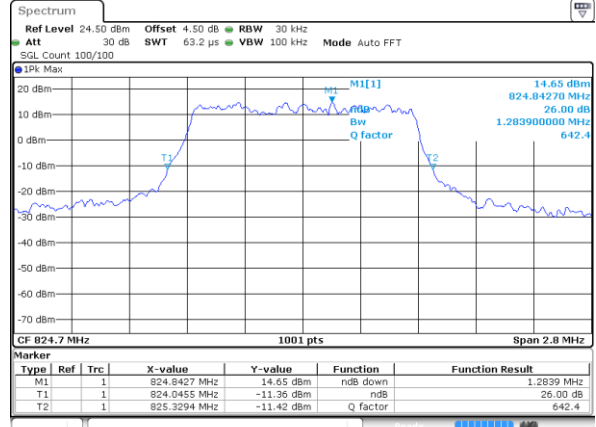

Date: 7 JUN 2017 21:15:38

LTE Band 5

Lowest Channel / 1.4MHz / QPSK

Date: 7 JUN 2017 22:18:45

Lowest Channel / 1.4MHz / 16QAM

Date: 7 JUN 2017 22:18:34

Middle Channel / 1.4MHz / QPSK

Date: 7 JUN 2017 22:27:38

Middle Channel / 1.4MHz / 16QAM

Date: 7 JUN 2017 22:27:48

Highest Channel / 1.4MHz / QPSK

Date: 7 JUN 2017 22:30:11

Highest Channel / 1.4MHz / 16QAM

Date: 7 JUN 2017 22:30:21

LTE Band 5

Lowest Channel / 3MHz / QPSK