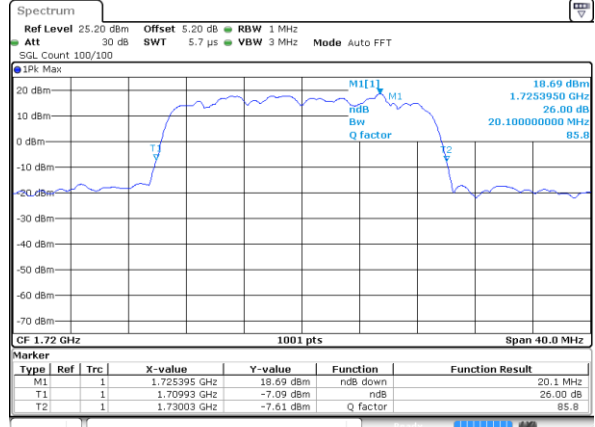

Highest Channel / 15MHz / QPSK

Date: 7 JUN 2017 20:58:43

Highest Channel / 15MHz / 16QAM

Date: 7 JUN 2017 20:58:53

LTE Band 4

Lowest Channel / 20MHz / QPSK

Date: 7 JUN 2017 21:05:47

Lowest Channel / 20MHz / 16QAM

Date: 7 JUN 2017 21:05:58

Middle Channel / 20MHz / QPSK

Date: 7 JUN 2017 21:12:53

Middle Channel / 20MHz / 16QAM

Date: 7 JUN 2017 21:13:03

Highest Channel / 20MHz / QPSK

Date: 7 JUN 2017 21:15:27

Highest Channel / 20MHz / 16QAM