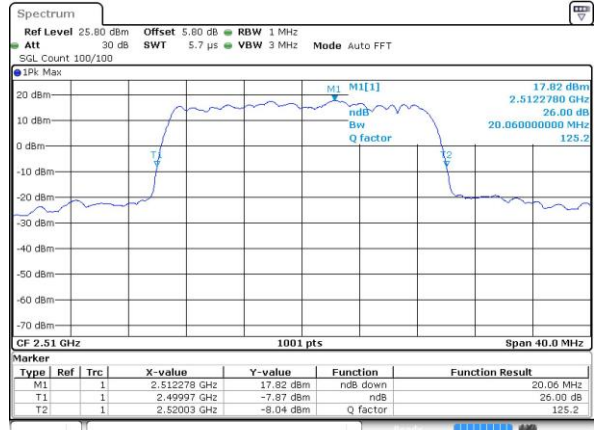

Highest Channel / 15MHz / QPSK

Date: 7 JUN 2017 15:17:27

Highest Channel / 15MHz / 16QAM

Date: 7 JUN 2017 15:17:06

LTE Band 7

Lowest Channel / 20MHz / QPSK

Date: 7 JUN 2017 15:45:09

Lowest Channel / 20MHz / 16QAM