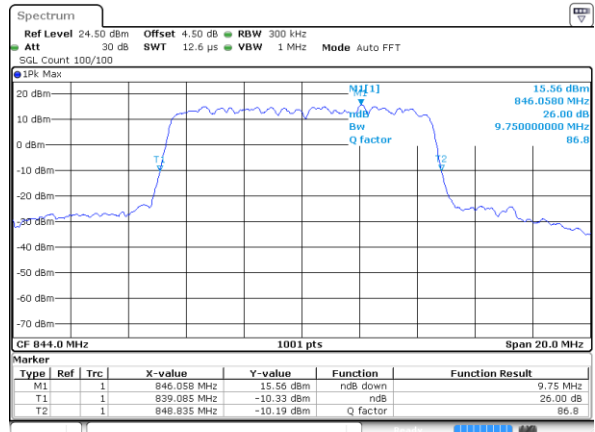

LTE Band 5

Lowest Channel / 10MHz / QPSK

Date: 7 JUN 2017 23:20:41

Lowest Channel / 10MHz / 16QAM

Date: 7 JUN 2017 23:20:51

Middle Channel / 10MHz / QPSK

Date: 7 JUN 2017 23:29:45

Middle Channel / 10MHz / 16QAM

Date: 7 JUN 2017 23:29:55

Highest Channel / 10MHz / QPSK

Date: 7 JUN 2017 23:32:17

Highest Channel / 10MHz / 16QAM

Date: 7 JUN 2017 23:32:27

LTE Band 7

Lowest Channel / 5MHz / QPSK

Date: 7 JUN 2017 14:41:49