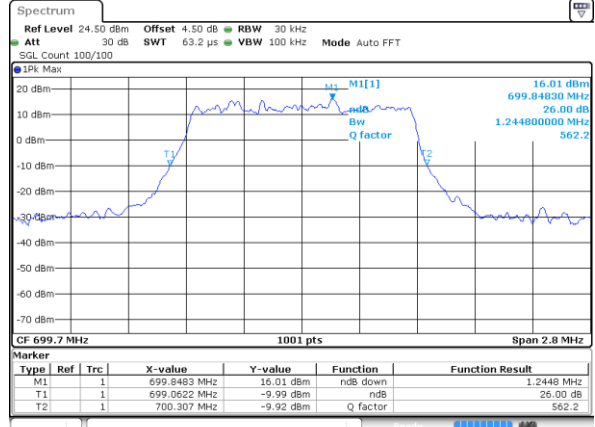

Date: 7 JUN 2017 15:46:14

LTE Band 12

Lowest Channel / 1.4MHz / QPSK

Date: 8 JUN 2017 09:28:24

Lowest Channel / 1.4MHz / 16QAM

Date: 8 JUN 2017 09:28:13

Middle Channel / 1.4MHz / QPSK

Date: 8 JUN 2017 09:27:52

Middle Channel / 1.4MHz / 16QAM

Date: 8 JUN 2017 09:28:03

Highest Channel / 1.4MHz / QPSK

Date: 8 JUN 2017 09:27:42

Highest Channel / 1.4MHz / 16QAM

Date: 8 JUN 2017 09:27:31

LTE Band 12

Lowest Channel / 3MHz / QPSK