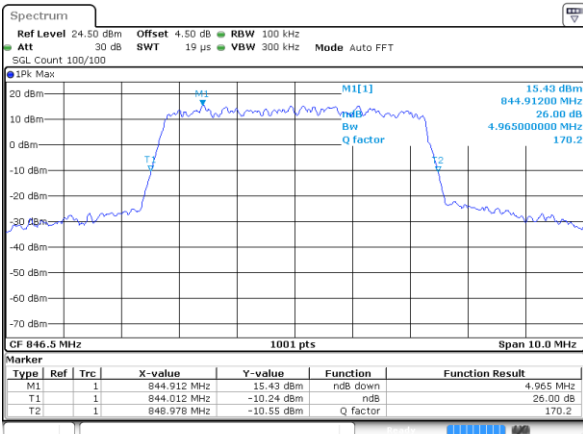

Date: 7 JUN 2017 22:50:53

Highest Channel / 3MHz / 16QAM

Date: 7 JUN 2017 22:51:04

LTE Band 5

Lowest Channel / 5MHz / QPSK

Date: 7 JUN 2017 22:59:59

Lowest Channel / 5MHz / 16QAM

Date: 7 JUN 2017 23:00:09

Middle Channel / 5MHz / QPSK

Date: 7 JUN 2017 23:09:03

Middle Channel / 5MHz / 16QAM

Date: 7 JUN 2017 23:09:14

Highest Channel / 5MHz / QPSK

Date: 7 JUN 2017 23:11:36

Highest Channel / 5MHz / 16QAM

Date: 7 JUN 2017 23:11:46

LTE Band 5

Lowest Channel / 10MHz / QPSK

Date: 7 JUN 2017 23:20:41

Lowest Channel / 10MHz / 16QAM

Date: 7 JUN 2017 23:20:51

Middle Channel / 10MHz / QPSK

Date: 7 JUN 2017 23:29:45

Middle Channel / 10MHz / 16QAM