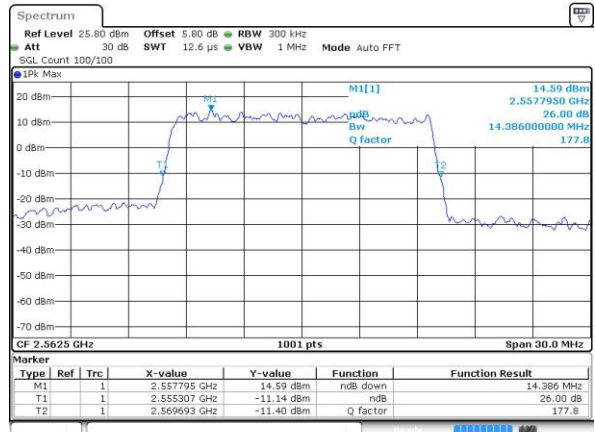

Date: 7 JUN 2017 14:59:49

Middle Channel / 10MHz / 16QAM

Date: 7 JUN 2017 14:59:27

Highest Channel / 10MHz / QPSK

Date: 7 JUN 2017 15:00:11

Highest Channel / 10MHz / 16QAM

Date: 7 JUN 2017 15:00:33

LTE Band 7

Lowest Channel / 15MHz / QPSK

Date: 7 JUN 2017 15:16:01

Lowest Channel / 15MHz / 16QAM

Date: 7 JUN 2017 15:15:39

Middle Channel / 15MHz / QPSK

Date: 7 JUN 2017 15:16:22

Middle Channel / 15MHz / 16QAM

Date: 7 JUN 2017 15:16:44

Highest Channel / 15MHz / QPSK

Date: 7 JUN 2017 15:17:27

Highest Channel / 15MHz / 16QAM

Date: 7 JUN 2017 15:17:06

LTE Band 7

Lowest Channel / 20MHz / QPSK

Date: 7 JUN 2017 15:45:09

Lowest Channel / 20MHz / 16QAM