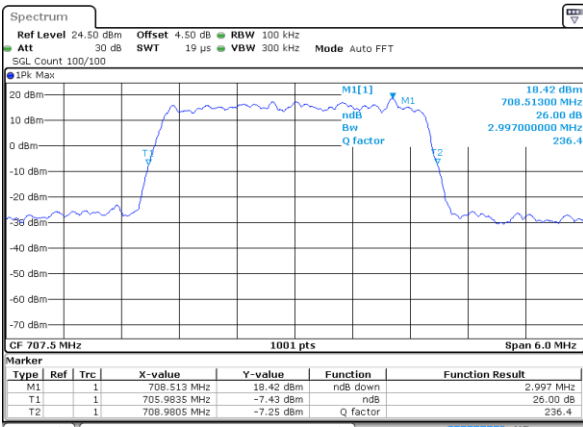

Date: 7 JUN 2017 15:46:14

LTE Band 12

Lowest Channel / 1.4MHz / QPSK

Date: 8 JUN 2017 09:28:24

Lowest Channel / 1.4MHz / 16QAM

Date: 8 JUN 2017 09:28:13

Middle Channel / 1.4MHz / QPSK

Date: 8 JUN 2017 09:27:52

Middle Channel / 1.4MHz / 16QAM

Date: 8 JUN 2017 09:28:03

Highest Channel / 1.4MHz / QPSK

Date: 8 JUN 2017 09:27:42

Highest Channel / 1.4MHz / 16QAM

Date: 8 JUN 2017 09:27:31

LTE Band 12

Lowest Channel / 3MHz / QPSK

Date: 8 JUN 2017 09:45:05

Lowest Channel / 3MHz / 16QAM

Date: 8 JUN 2017 09:44:54

Middle Channel / 3MHz / QPSK

Date: 8 JUN 2017 09:44:33

Middle Channel / 3MHz / 16QAM

Date: 8 JUN 2017 09:44:44

Highest Channel / 3MHz / QPSK

Date: 8 JUN 2017 09:44:23

Highest Channel / 3MHz / 16QAM

Date: 8 JUN 2017 09:44:12

LTE Band 12

Lowest Channel / 5MHz / QPSK

Date: 8 JUN 2017 10:01:45

Lowest Channel / 5MHz / 16QAM

Date: 8 JUN 2017 10:01:34