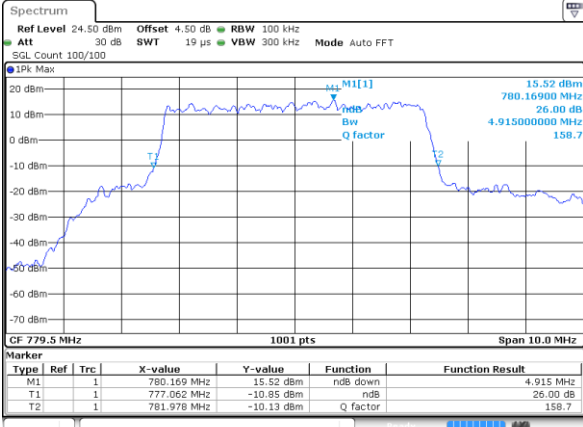

Date: 8 JUN 2017 10:18:04

Highest Channel / 10MHz / QPSK

Date: 8 JUN 2017 10:17:43

Highest Channel / 10MHz / 16QAM

Date: 8 JUN 2017 10:17:33

LTE Band 13

Lowest Channel / 5MHz / QPSK

Date: 7 JUN 2017 16:24:29

Lowest Channel / 5MHz / 16QAM

Date: 7 JUN 2017 16:24:52

Middle Channel / 5MHz / QPSK

Date: 7 JUN 2017 16:33:00

Middle Channel / 5MHz / 16QAM

Date: 7 JUN 2017 16:33:33

Highest Channel / 5MHz / QPSK

Date: 7 JUN 2017 16:33:57