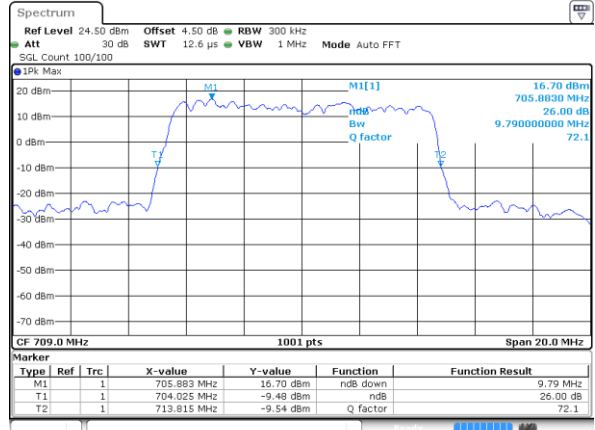

Lowest Channel / 5MHz / QPSK

Date: 7 JUN 2017 16:58:03

Lowest Channel / 5MHz / 16QAM

Date: 7 JUN 2017 16:58:13

Middle Channel / 5MHz / QPSK

Date: 7 JUN 2017 17:05:07

Middle Channel / 5MHz / 16QAM

Date: 7 JUN 2017 17:05:17

Highest Channel / 5MHz / QPSK

Date: 7 JUN 2017 17:07:39

Highest Channel / 5MHz / 16QAM

Date: 7 JUN 2017 17:07:50

LTE Band 17

Lowest Channel / 10MHz / QPSK

Date: 7 JUN 2017 17:14:43

Lowest Channel / 10MHz / 16QAM

Date: 7 JUN 2017 17:14:54

Middle Channel / 10MHz / QPSK

Date: 7 JUN 2017 17:21:47

Middle Channel / 10MHz / 16QAM

Date: 7 JUN 2017 17:21:58

Highest Channel / 10MHz / QPSK

Date: 7 JUN 2017 17:24:19

Highest Channel / 10MHz / 16QAM