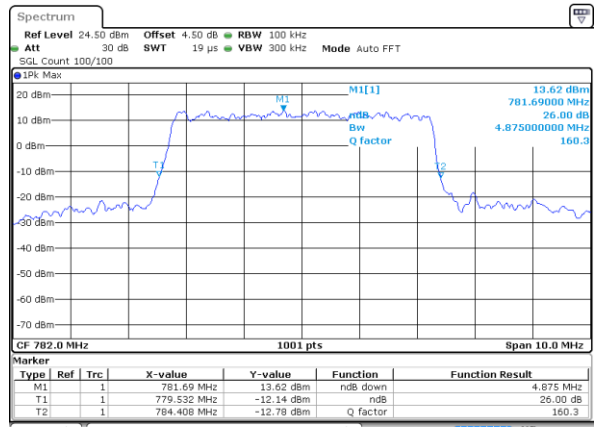

Date: 8 JUN 2017 10:18:04

Highest Channel / 10MHz / QPSK

Date: 8 JUN 2017 10:17:43

Highest Channel / 10MHz / 16QAM

Date: 8 JUN 2017 10:17:33

LTE Band 13

Lowest Channel / 5MHz / QPSK

Date: 7 JUN 2017 16:24:29

Lowest Channel / 5MHz / 16QAM

Date: 7 JUN 2017 16:24:52

Middle Channel / 5MHz / QPSK

Date: 7 JUN 2017 16:33:00

Middle Channel / 5MHz / 16QAM

Date: 7 JUN 2017 16:33:33

Highest Channel / 5MHz / QPSK

Date: 7 JUN 2017 16:33:57

Highest Channel / 5MHz / 16QAM

Date: 7 JUN 2017 16:34:40

LTE Band 13

Middle Channel / 10MHz / QPSK

Date: 7 JUN 2017 16:52:50

Middle Channel / 10MHz / 16QAM

Date: 7 JUN 2017 16:53:23

LTE Band 17