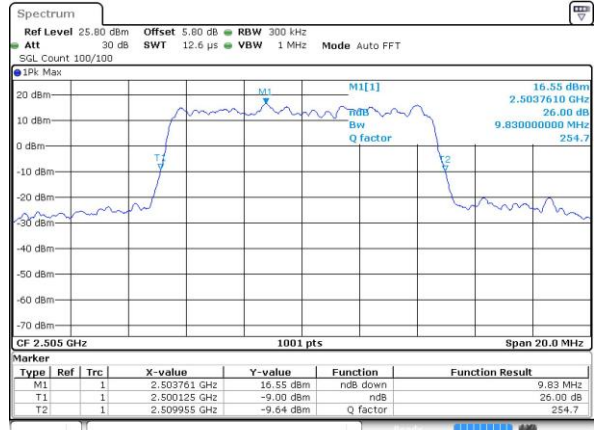

Highest Channel / 5MHz / 16QAM

Date: 7 JUN 2017 14:43:37

LTE Band 7

Lowest Channel / 10MHz / QPSK

Date: 7 JUN 2017 14:58:44

Lowest Channel / 10MHz / 16QAM

Date: 7 JUN 2017 14:59:06

Middle Channel / 10MHz / QPSK

Date: 7 JUN 2017 14:59:49

Middle Channel / 10MHz / 16QAM

Date: 7 JUN 2017 14:59:27

Highest Channel / 10MHz / QPSK

Date: 7 JUN 2017 15:00:11

Highest Channel / 10MHz / 16QAM

Date: 7 JUN 2017 15:00:33

LTE Band 7