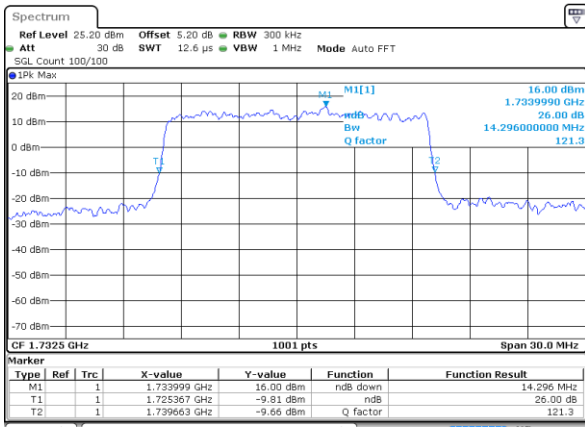

Date: 7 JUN 2017 20:39:26

Middle Channel / 10MHz / 16QAM

Date: 7 JUN 2017 20:39:37

Highest Channel / 10MHz / QPSK

Date: 7 JUN 2017 20:41:59

Highest Channel / 10MHz / 16QAM

Date: 7 JUN 2017 20:42:10

LTE Band 4

Lowest Channel / 15MHz / QPSK

Date: 7 JUN 2017 20:49:05

Lowest Channel / 15MHz / 16QAM

Date: 7 JUN 2017 20:49:16

Middle Channel / 15MHz / QPSK

Date: 7 JUN 2017 20:56:10

Middle Channel / 15MHz / 16QAM

Date: 7 JUN 2017 20:56:20

Highest Channel / 15MHz / QPSK

Date: 7 JUN 2017 20:58:43

Highest Channel / 15MHz / 16QAM

Date: 7 JUN 2017 20:58:53

LTE Band 4

Lowest Channel / 20MHz / QPSK

Date: 7 JUN 2017 21:05:47

Lowest Channel / 20MHz / 16QAM