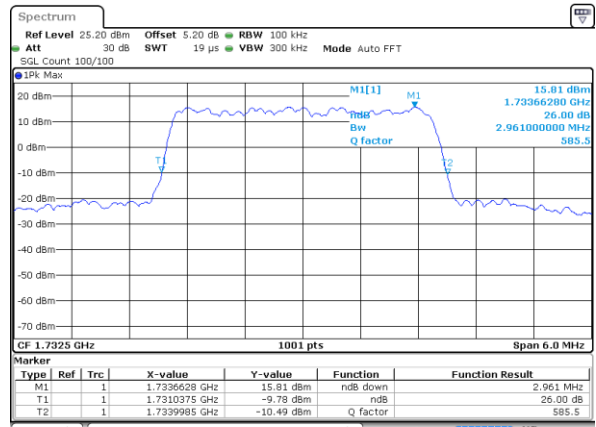

LTE Band 4

Lowest Channel / 3MHz / QPSK

Date: 7 JUN 2017 19:58:58

Lowest Channel / 3MHz / 16QAM

Date: 7 JUN 2017 19:59:09

Middle Channel / 3MHz / QPSK

Date: 7 JUN 2017 20:06:03

Middle Channel / 3MHz / 16QAM

Date: 7 JUN 2017 20:06:14

Highest Channel / 3MHz / QPSK

Date: 7 JUN 2017 20:08:36

Highest Channel / 3MHz / 16QAM

Date: 7 JUN 2017 20:08:46

LTE Band 4

Lowest Channel / 5MHz / QPSK

Date: 7 JUN 2017 20:15:40