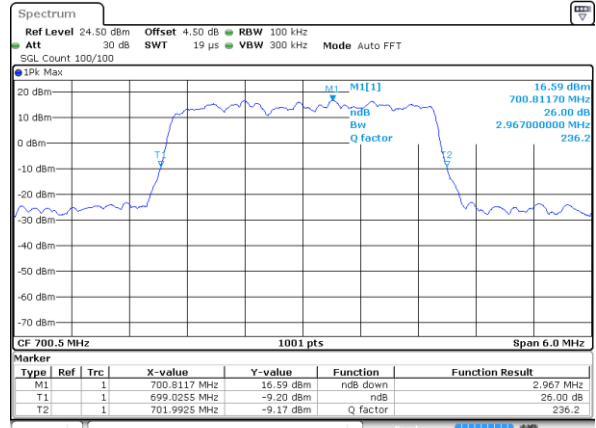

Date: 7 JUN 2017 15:46:14

LTE Band 12

Lowest Channel / 1.4MHz / QPSK

Date: 8 JUN 2017 09:28:24

Lowest Channel / 1.4MHz / 16QAM

Date: 8 JUN 2017 09:28:13

Middle Channel / 1.4MHz / QPSK

Date: 8 JUN 2017 09:27:52

Middle Channel / 1.4MHz / 16QAM

Date: 8 JUN 2017 09:28:03

Highest Channel / 1.4MHz / QPSK

Date: 8 JUN 2017 09:27:42

Highest Channel / 1.4MHz / 16QAM

Date: 8 JUN 2017 09:27:31

LTE Band 12

Lowest Channel / 3MHz / QPSK

Date: 8 JUN 2017 09:45:05

Lowest Channel / 3MHz / 16QAM

Date: 8 JUN 2017 09:44:54

Middle Channel / 3MHz / QPSK

Date: 8 JUN 2017 09:44:33

Middle Channel / 3MHz / 16QAM

Date: 8 JUN 2017 09:44:44

Highest Channel / 3MHz / QPSK