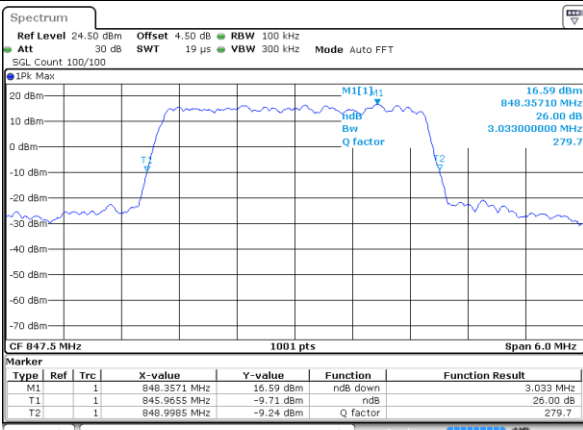

Middle Channel / 1.4MHz / 16QAM

Date: 7 JUN 2017 22:27:48

Highest Channel / 1.4MHz / QPSK

Date: 7 JUN 2017 22:30:11

Highest Channel / 1.4MHz / 16QAM

Date: 7 JUN 2017 22:30:21

LTE Band 5

Lowest Channel / 3MHz / QPSK

Date: 7 JUN 2017 22:39:16

Lowest Channel / 3MHz / 16QAM

Date: 7 JUN 2017 22:39:26

Middle Channel / 3MHz / QPSK

Date: 7 JUN 2017 22:48:20

Middle Channel / 3MHz / 16QAM

Date: 7 JUN 2017 22:48:31

Highest Channel / 3MHz / QPSK

Date: 7 JUN 2017 22:50:53

Highest Channel / 3MHz / 16QAM

Date: 7 JUN 2017 22:51:04

LTE Band 5

Lowest Channel / 5MHz / QPSK

Date: 7 JUN 2017 22:59:59

Lowest Channel / 5MHz / 16QAM

Date: 7 JUN 2017 23:00:09