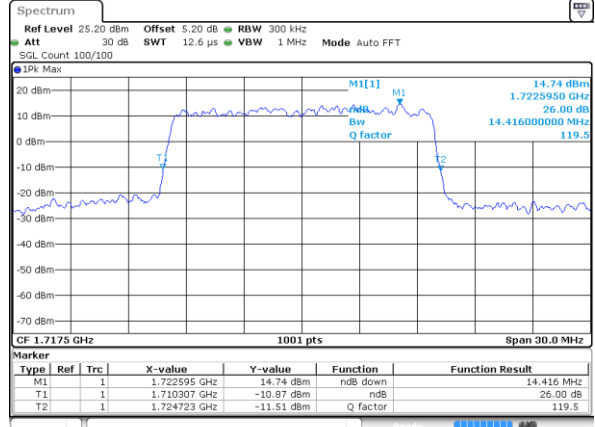

Lowest Channel / 15MHz / 16QAM

Date: 7 JUN 2017 20:49:16