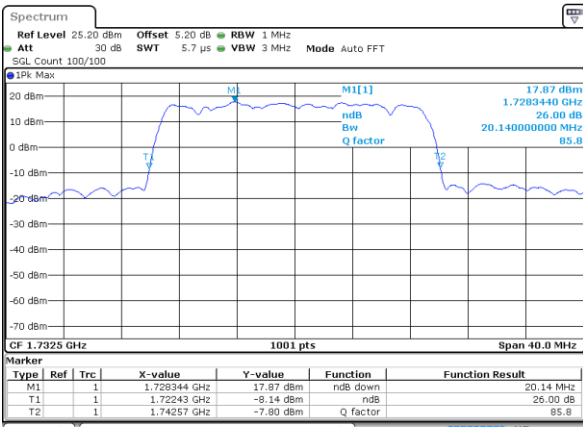

Middle Channel / 20MHz / QPSK

Date: 7 JUN 2017 21:12:53