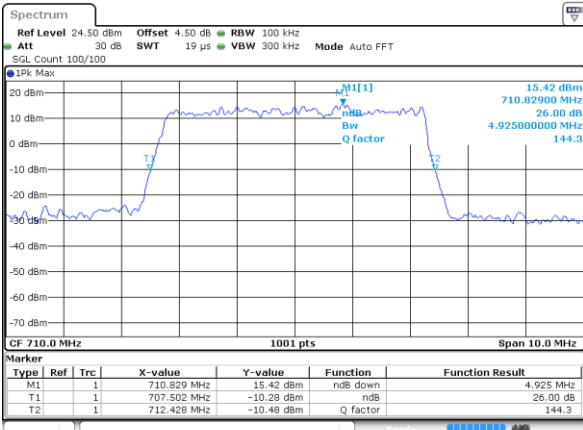

Highest Channel / 5MHz / 16QAM

Date: 7 JUN 2017 16:34:40

LTE Band 13

Middle Channel / 10MHz / QPSK

Date: 7 JUN 2017 16:52:50

Middle Channel / 10MHz / 16QAM

Date: 7 JUN 2017 16:53:23

LTE Band 17

Lowest Channel / 5MHz / QPSK

Date: 7 JUN 2017 16:58:03

Lowest Channel / 5MHz / 16QAM

Date: 7 JUN 2017 16:58:13

Middle Channel / 5MHz / QPSK

Date: 7 JUN 2017 17:05:07

Middle Channel / 5MHz / 16QAM

Date: 7 JUN 2017 17:05:17

Highest Channel / 5MHz / QPSK

Date: 7 JUN 2017 17:07:39

Highest Channel / 5MHz / 16QAM

Date: 7 JUN 2017 17:07:50

LTE Band 17

Lowest Channel / 10MHz / QPSK

Date: 7 JUN 2017 17:14:43

Lowest Channel / 10MHz / 16QAM