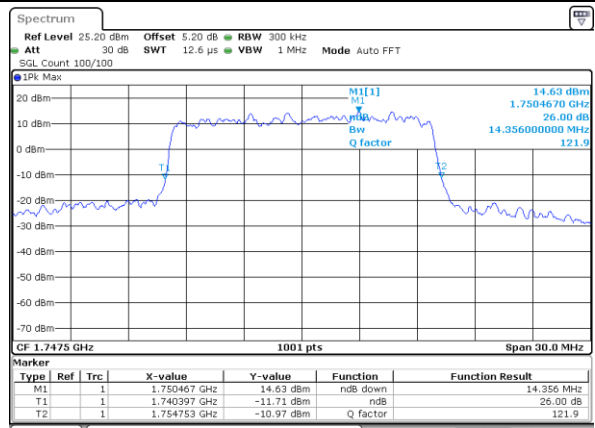

Date: 7 JUN 2017 20:39:26

Middle Channel / 10MHz / 16QAM

Date: 7 JUN 2017 20:39:37

Highest Channel / 10MHz / QPSK

Date: 7 JUN 2017 20:41:59

Highest Channel / 10MHz / 16QAM

Date: 7 JUN 2017 20:42:10

LTE Band 4

Lowest Channel / 15MHz / QPSK

Date: 7 JUN 2017 20:49:05

Lowest Channel / 15MHz / 16QAM

Date: 7 JUN 2017 20:49:16

Middle Channel / 15MHz / QPSK

Date: 7 JUN 2017 20:56:10

Middle Channel / 15MHz / 16QAM

Date: 7 JUN 2017 20:56:20

Highest Channel / 15MHz / QPSK

Date: 7 JUN 2017 20:58:43

Highest Channel / 15MHz / 16QAM

Date: 7 JUN 2017 20:58:53

LTE Band 4

Lowest Channel / 20MHz / QPSK

Date: 7 JUN 2017 21:05:47

Lowest Channel / 20MHz / 16QAM