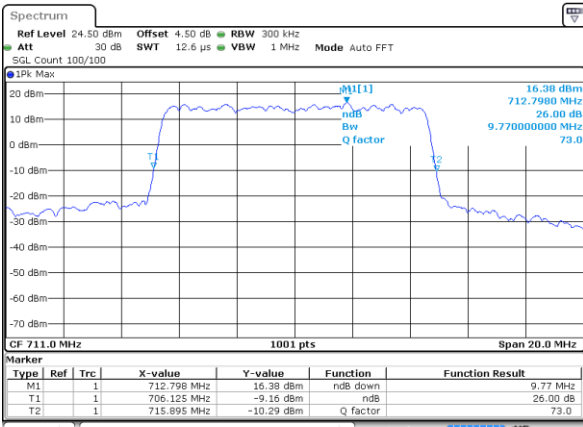

LTE Band 12

Lowest Channel / 10MHz / QPSK

Date: 8 JUN 2017 10:18:25

Lowest Channel / 10MHz / 16QAM

Date: 8 JUN 2017 10:18:15

Middle Channel / 10MHz / QPSK

Date: 8 JUN 2017 10:17:54

Middle Channel / 10MHz / 16QAM

Date: 8 JUN 2017 10:18:04

Highest Channel / 10MHz / QPSK

Date: 8 JUN 2017 10:17:43

Highest Channel / 10MHz / 16QAM

Date: 8 JUN 2017 10:17:33

LTE Band 13

Lowest Channel / 5MHz / QPSK

Date: 7 JUN 2017 16:24:29