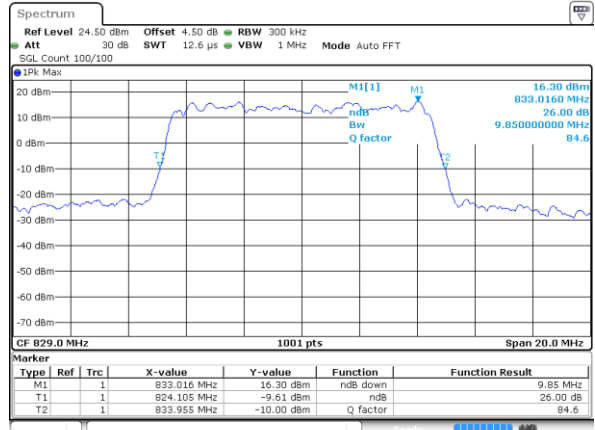

Date: 7 JUN 2017 22:50:53

Highest Channel / 3MHz / 16QAM

Date: 7 JUN 2017 22:51:04

LTE Band 5

Lowest Channel / 5MHz / QPSK

Date: 7 JUN 2017 22:59:59

Lowest Channel / 5MHz / 16QAM

Date: 7 JUN 2017 23:00:09

Middle Channel / 5MHz / QPSK

Date: 7 JUN 2017 23:09:03

Middle Channel / 5MHz / 16QAM

Date: 7 JUN 2017 23:09:14

Highest Channel / 5MHz / QPSK

Date: 7 JUN 2017 23:11:36

Highest Channel / 5MHz / 16QAM

Date: 7 JUN 2017 23:11:46

LTE Band 5

Lowest Channel / 10MHz / QPSK

Date: 7 JUN 2017 23:20:41

Lowest Channel / 10MHz / 16QAM

Date: 7 JUN 2017 23:20:51

Middle Channel / 10MHz / QPSK

Date: 7 JUN 2017 23:29:45

Middle Channel / 10MHz / 16QAM

Date: 7 JUN 2017 23:29:55

Highest Channel / 10MHz / QPSK

Date: 7 JUN 2017 23:32:17

Highest Channel / 10MHz / 16QAM

Date: 7 JUN 2017 23:32:27

LTE Band 7

Lowest Channel / 5MHz / QPSK

Date: 7 JUN 2017 14:41:49