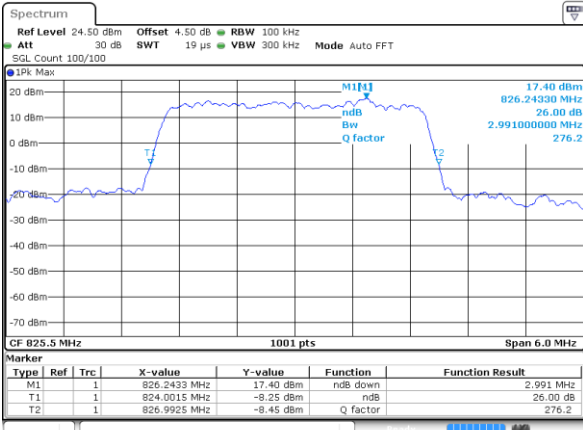

Middle Channel / 1.4MHz / 16QAM

Date: 7 JUN 2017 22:27:48

Highest Channel / 1.4MHz / QPSK

Date: 7 JUN 2017 22:30:11

Highest Channel / 1.4MHz / 16QAM

Date: 7 JUN 2017 22:30:21

LTE Band 5

Lowest Channel / 3MHz / QPSK