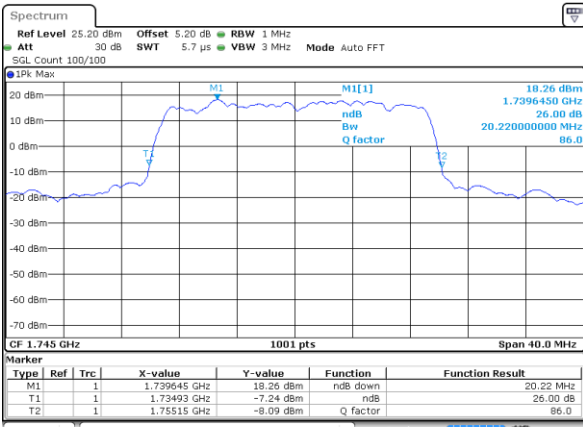

Highest Channel / 15MHz / QPSK

Date: 7 JUN 2017 20:58:43

Highest Channel / 15MHz / 16QAM

Date: 7 JUN 2017 20:58:53

LTE Band 4

Lowest Channel / 20MHz / QPSK

Date: 7 JUN 2017 21:05:47

Lowest Channel / 20MHz / 16QAM

Date: 7 JUN 2017 21:05:58

Middle Channel / 20MHz / QPSK

Date: 7 JUN 2017 21:12:53

Middle Channel / 20MHz / 16QAM

Date: 7 JUN 2017 21:13:03

Highest Channel / 20MHz / QPSK

Date: 7 JUN 2017 21:15:27

Highest Channel / 20MHz / 16QAM

Date: 7 JUN 2017 21:15:38

LTE Band 5

Lowest Channel / 1.4MHz / QPSK

Date: 7 JUN 2017 22:18:45

Lowest Channel / 1.4MHz / 16QAM

Date: 7 JUN 2017 22:18:34

Middle Channel / 1.4MHz / QPSK

Date: 7 JUN 2017 22:27:38

Middle Channel / 1.4MHz / 16QAM

Date: 7 JUN 2017 22:27:48

Highest Channel / 1.4MHz / QPSK

Date: 7 JUN 2017 22:30:11

Highest Channel / 1.4MHz / 16QAM

Date: 7 JUN 2017 22:30:21

LTE Band 5

Lowest Channel / 3MHz / QPSK