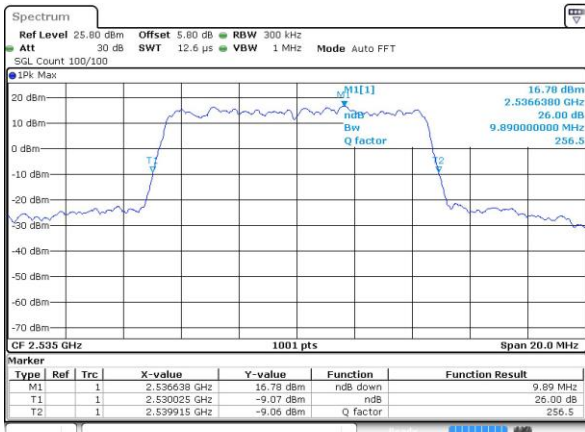

Highest Channel / 5MHz / 16QAM

Date: 7 JUN 2017 14:43:37

LTE Band 7

Lowest Channel / 10MHz / QPSK

Date: 7 JUN 2017 14:58:44

Lowest Channel / 10MHz / 16QAM

Date: 7 JUN 2017 14:59:06

Middle Channel / 10MHz / QPSK

Date: 7 JUN 2017 14:59:49

Middle Channel / 10MHz / 16QAM

Date: 7 JUN 2017 14:59:27

Highest Channel / 10MHz / QPSK

Date: 7 JUN 2017 15:00:11

Highest Channel / 10MHz / 16QAM

Date: 7 JUN 2017 15:00:33

LTE Band 7