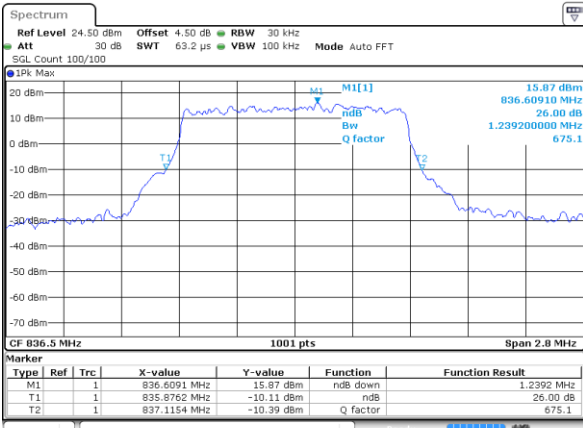

Date: 7 JUN 2017 21:15:38

LTE Band 5

Lowest Channel / 1.4MHz / QPSK

Date: 7 JUN 2017 22:18:45

Lowest Channel / 1.4MHz / 16QAM

Date: 7 JUN 2017 22:18:34

Middle Channel / 1.4MHz / QPSK

Date: 7 JUN 2017 22:27:38

Middle Channel / 1.4MHz / 16QAM

Date: 7 JUN 2017 22:27:48

Highest Channel / 1.4MHz / QPSK

Date: 7 JUN 2017 22:30:11

Highest Channel / 1.4MHz / 16QAM

Date: 7 JUN 2017 22:30:21

LTE Band 5

Lowest Channel / 3MHz / QPSK