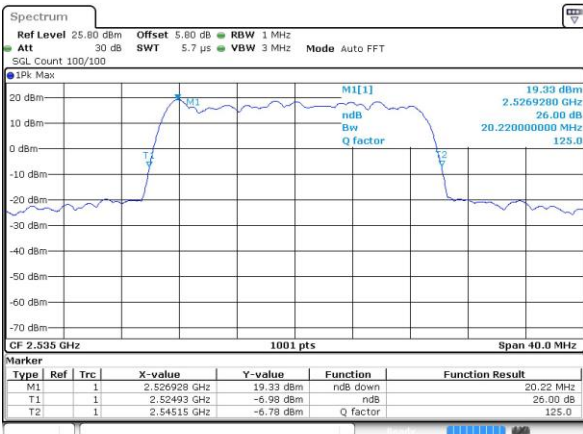

Middle Channel / 20MHz / QPSK

Date: 7 JUN 2017 15:45:31