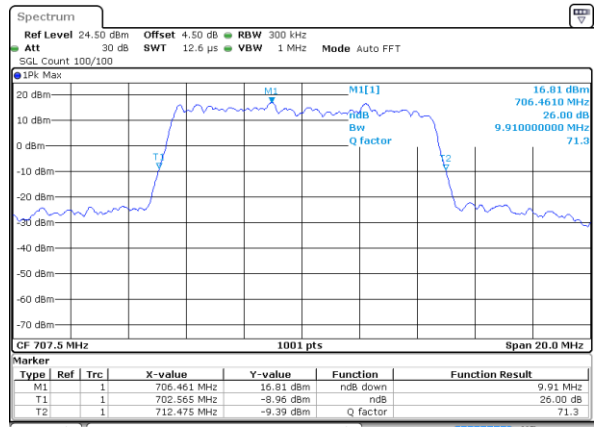

Middle Channel / 5MHz / QPSK

Date: 8 JUN 2017 10:01:13

Middle Channel / 5MHz / 16QAM

Date: 8 JUN 2017 10:01:24

Highest Channel / 5MHz / QPSK

Date: 8 JUN 2017 10:01:03

Highest Channel / 5MHz / 16QAM

Date: 8 JUN 2017 10:00:53

LTE Band 12

Lowest Channel / 10MHz / QPSK

Date: 8 JUN 2017 10:18:25

Lowest Channel / 10MHz / 16QAM

Date: 8 JUN 2017 10:18:15

Middle Channel / 10MHz / QPSK

Date: 8 JUN 2017 10:17:54

Middle Channel / 10MHz / 16QAM

Date: 8 JUN 2017 10:18:04

Highest Channel / 10MHz / QPSK

Date: 8 JUN 2017 10:17:43

Highest Channel / 10MHz / 16QAM

Date: 8 JUN 2017 10:17:33

LTE Band 13

Lowest Channel / 5MHz / QPSK

Date: 7 JUN 2017 16:24:29