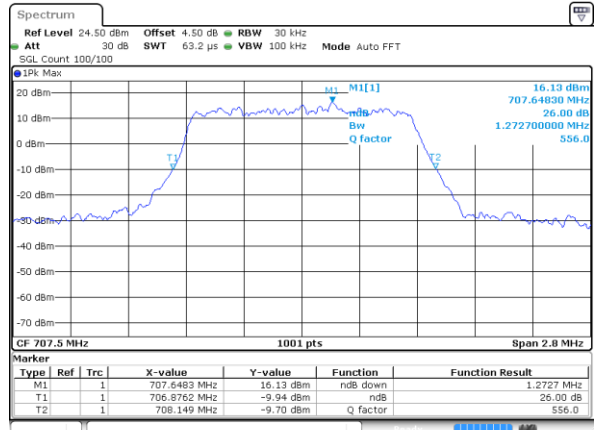

Date: 7 JUN 2017 15:46:14

LTE Band 12

Lowest Channel / 1.4MHz / QPSK

Date: 8 JUN 2017 09:28:24

Lowest Channel / 1.4MHz / 16QAM

Date: 8 JUN 2017 09:28:13

Middle Channel / 1.4MHz / QPSK

Date: 8 JUN 2017 09:27:52

Middle Channel / 1.4MHz / 16QAM

Date: 8 JUN 2017 09:28:03

Highest Channel / 1.4MHz / QPSK

Date: 8 JUN 2017 09:27:42

Highest Channel / 1.4MHz / 16QAM

Date: 8 JUN 2017 09:27:31

LTE Band 12

Lowest Channel / 3MHz / QPSK