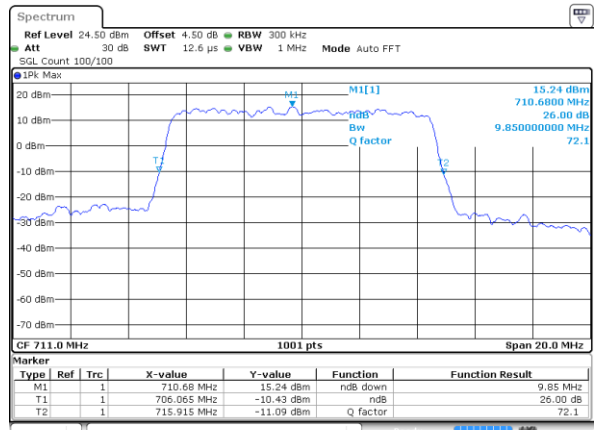

Highest Channel / 5MHz / QPSK

Date: 7 JUN 2017 17:07:39

Highest Channel / 5MHz / 16QAM

Date: 7 JUN 2017 17:07:50

LTE Band 17

Lowest Channel / 10MHz / QPSK

Date: 7 JUN 2017 17:14:43

Lowest Channel / 10MHz / 16QAM

Date: 7 JUN 2017 17:14:54

Middle Channel / 10MHz / QPSK

Date: 7 JUN 2017 17:21:47

Middle Channel / 10MHz / 16QAM

Date: 7 JUN 2017 17:21:58

Highest Channel / 10MHz / QPSK

Date: 7 JUN 2017 17:24:19

Highest Channel / 10MHz / 16QAM