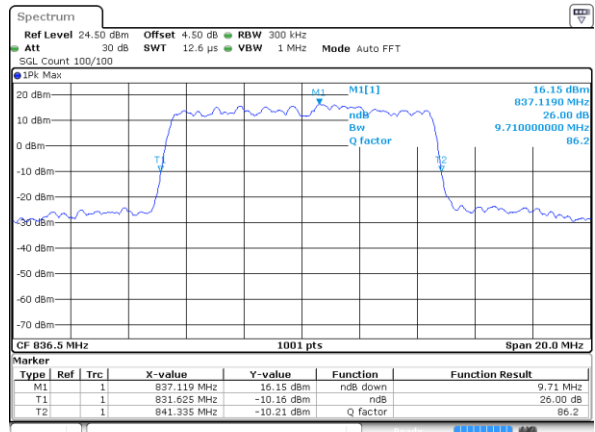

LTE Band 5

Lowest Channel / 10MHz / QPSK

Date: 7 JUN 2017 23:20:41

Lowest Channel / 10MHz / 16QAM

Date: 7 JUN 2017 23:20:51

Middle Channel / 10MHz / QPSK

Date: 7 JUN 2017 23:29:45

Middle Channel / 10MHz / 16QAM

Date: 7 JUN 2017 23:29:55

Highest Channel / 10MHz / QPSK

Date: 7 JUN 2017 23:32:17

Highest Channel / 10MHz / 16QAM

Date: 7 JUN 2017 23:32:27

LTE Band 7

Lowest Channel / 5MHz / QPSK

Date: 7 JUN 2017 14:41:49