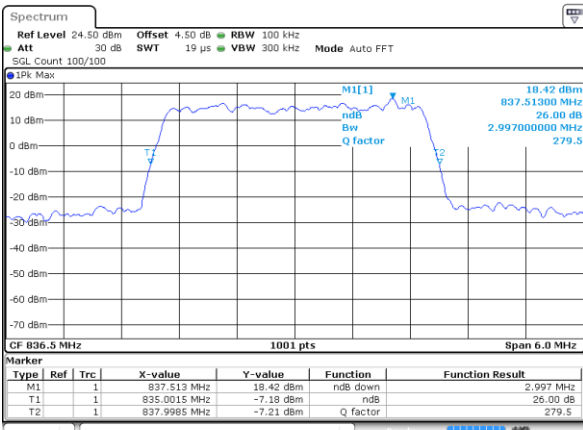

Date: 7 JUN 2017 21:15:38

LTE Band 5

Lowest Channel / 1.4MHz / QPSK

Date: 7 JUN 2017 22:18:45

Lowest Channel / 1.4MHz / 16QAM

Date: 7 JUN 2017 22:18:34

Middle Channel / 1.4MHz / QPSK

Date: 7 JUN 2017 22:27:38

Middle Channel / 1.4MHz / 16QAM

Date: 7 JUN 2017 22:27:48

Highest Channel / 1.4MHz / QPSK

Date: 7 JUN 2017 22:30:11

Highest Channel / 1.4MHz / 16QAM

Date: 7 JUN 2017 22:30:21

LTE Band 5

Lowest Channel / 3MHz / QPSK

Date: 7 JUN 2017 22:39:16

Lowest Channel / 3MHz / 16QAM

Date: 7 JUN 2017 22:39:26

Middle Channel / 3MHz / QPSK

Date: 7 JUN 2017 22:48:20

Middle Channel / 3MHz / 16QAM

Date: 7 JUN 2017 22:48:31

Highest Channel / 3MHz / QPSK

Date: 7 JUN 2017 22:50:53

Highest Channel / 3MHz / 16QAM

Date: 7 JUN 2017 22:51:04

LTE Band 5

Lowest Channel / 5MHz / QPSK

Date: 7 JUN 2017 22:59:59

Lowest Channel / 5MHz / 16QAM

Date: 7 JUN 2017 23:00:09