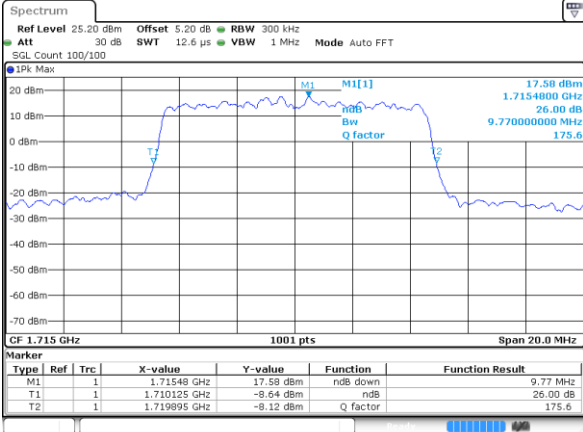

Highest Channel / 5MHz / 16QAM

Date: 7 JUN 2017 20:25:28

LTE Band 4

Lowest Channel / 10MHz / QPSK

Date: 7 JUN 2017 20:32:22

Lowest Channel / 10MHz / 16QAM

Date: 7 JUN 2017 20:32:32

Middle Channel / 10MHz / QPSK

Date: 7 JUN 2017 20:39:26

Middle Channel / 10MHz / 16QAM

Date: 7 JUN 2017 20:39:37

Highest Channel / 10MHz / QPSK

Date: 7 JUN 2017 20:41:59

Highest Channel / 10MHz / 16QAM

Date: 7 JUN 2017 20:42:10

LTE Band 4