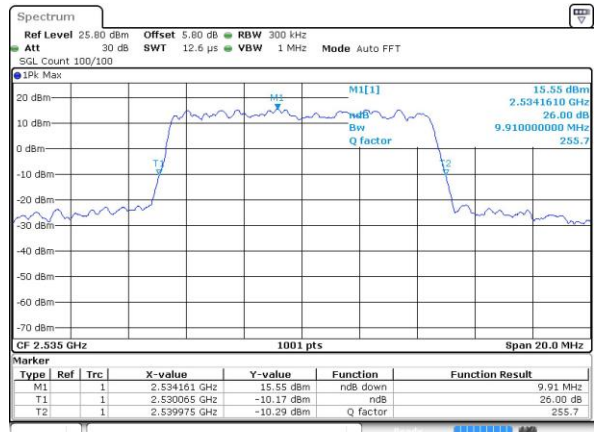

Highest Channel / 5MHz / 16QAM

Date: 7 JUN 2017 14:43:37

LTE Band 7

Lowest Channel / 10MHz / QPSK

Date: 7 JUN 2017 14:58:44

Lowest Channel / 10MHz / 16QAM

Date: 7 JUN 2017 14:59:06

Middle Channel / 10MHz / QPSK

Date: 7 JUN 2017 14:59:49

Middle Channel / 10MHz / 16QAM

Date: 7 JUN 2017 14:59:27

Highest Channel / 10MHz / QPSK

Date: 7 JUN 2017 15:00:11

Highest Channel / 10MHz / 16QAM

Date: 7 JUN 2017 15:00:33

LTE Band 7