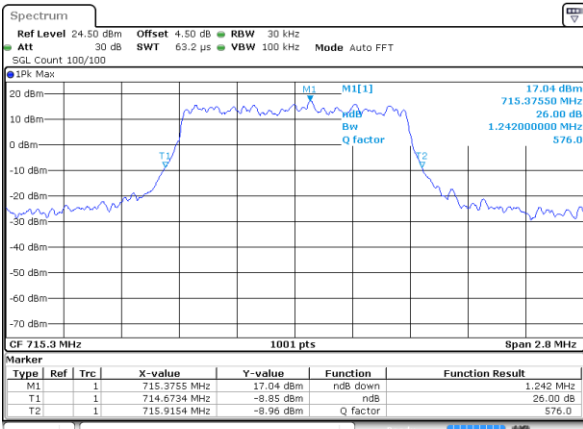

Date: 7 JUN 2017 15:46:14

LTE Band 12

Lowest Channel / 1.4MHz / QPSK

Date: 8 JUN 2017 09:28:24

Lowest Channel / 1.4MHz / 16QAM

Date: 8 JUN 2017 09:28:13

Middle Channel / 1.4MHz / QPSK

Date: 8 JUN 2017 09:27:52

Middle Channel / 1.4MHz / 16QAM

Date: 8 JUN 2017 09:28:03

Highest Channel / 1.4MHz / QPSK

Date: 8 JUN 2017 09:27:42

Highest Channel / 1.4MHz / 16QAM

Date: 8 JUN 2017 09:27:31

LTE Band 12

Lowest Channel / 3MHz / QPSK