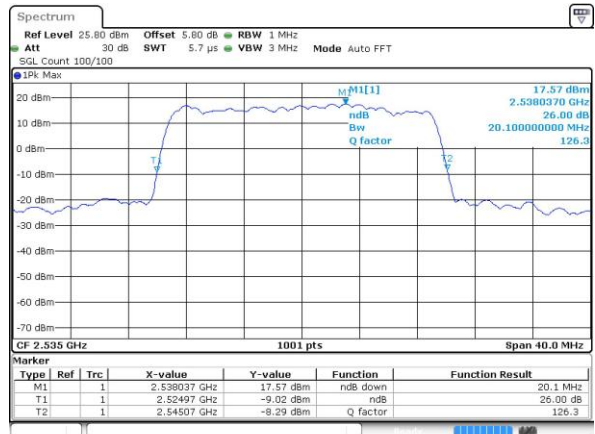

Middle Channel / 20MHz / 16QAM

Date: 7 JUN 2017 15:45:52