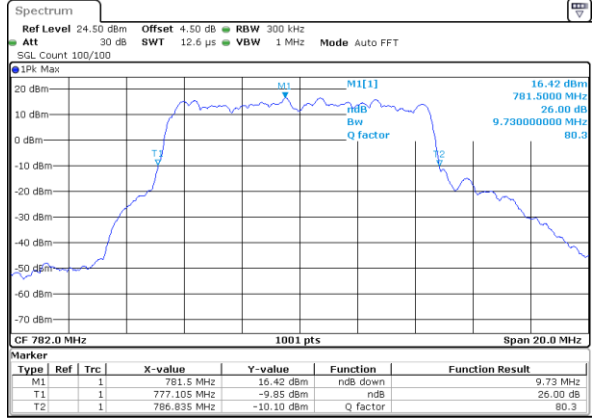

Lowest Channel / 5MHz / 16QAM

Date: 7 JUN 2017 16:24:52

Middle Channel / 5MHz / QPSK

Date: 7 JUN 2017 16:33:00

Middle Channel / 5MHz / 16QAM

Date: 7 JUN 2017 16:33:33

Highest Channel / 5MHz / QPSK

Date: 7 JUN 2017 16:33:57

Highest Channel / 5MHz / 16QAM

Date: 7 JUN 2017 16:34:40

LTE Band 13

Middle Channel / 10MHz / QPSK

Date: 7 JUN 2017 16:52:50

Middle Channel / 10MHz / 16QAM

Date: 7 JUN 2017 16:53:23

LTE Band 17

Lowest Channel / 5MHz / QPSK

Date: 7 JUN 2017 16:58:03

Lowest Channel / 5MHz / 16QAM

Date: 7 JUN 2017 16:58:13

Middle Channel / 5MHz / QPSK

Date: 7 JUN 2017 17:05:07

Middle Channel / 5MHz / 16QAM

Date: 7 JUN 2017 17:05:17

Highest Channel / 5MHz / QPSK

Date: 7 JUN 2017 17:07:39

Highest Channel / 5MHz / 16QAM

Date: 7 JUN 2017 17:07:50

LTE Band 17

Lowest Channel / 10MHz / QPSK

Date: 7 JUN 2017 17:14:43

Lowest Channel / 10MHz / 16QAM