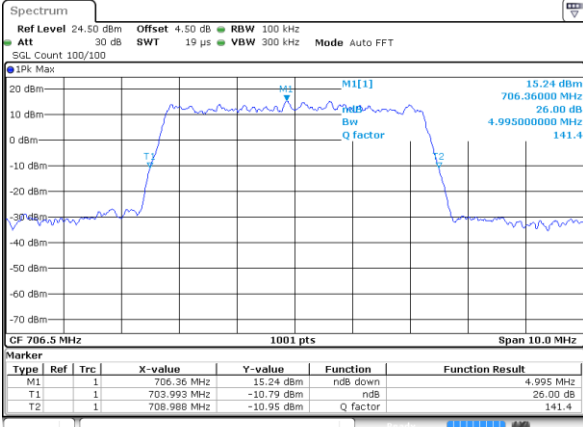

LTE Band 17

Lowest Channel / 5MHz / QPSK

Date: 7 JUN 2017 16:58:03