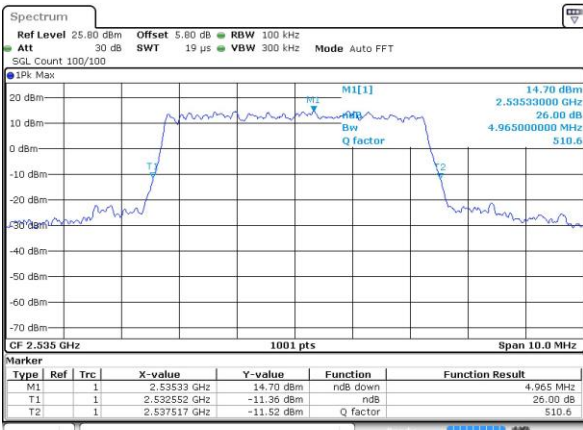

Middle Channel / 5MHz / QPSK

Date: 7 JUN 2017 14:42:54