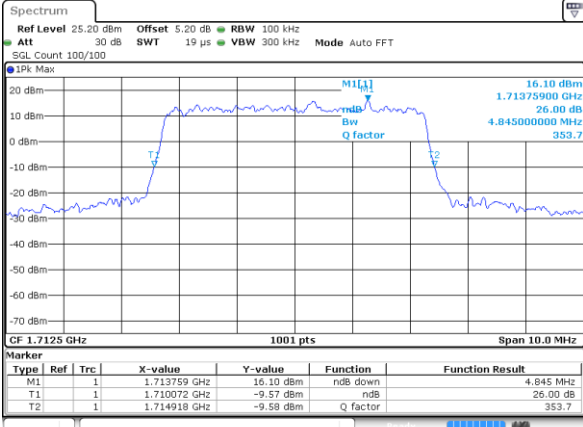

Date: 7 JUN 2017 20:06:14

Highest Channel / 3MHz / QPSK

Date: 7 JUN 2017 20:08:36

Highest Channel / 3MHz / 16QAM

Date: 7 JUN 2017 20:08:46

LTE Band 4

Lowest Channel / 5MHz / QPSK

Date: 7 JUN 2017 20:15:40