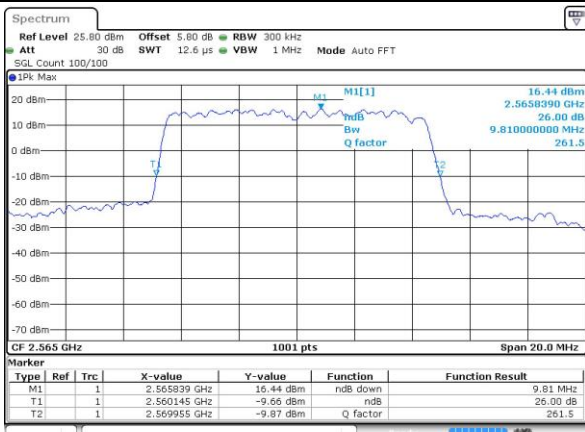

Highest Channel / 5MHz / 16QAM

Date: 7 JUN 2017 14:43:37

LTE Band 7

Lowest Channel / 10MHz / QPSK

Date: 7 JUN 2017 14:58:44

Lowest Channel / 10MHz / 16QAM

Date: 7 JUN 2017 14:59:06

Middle Channel / 10MHz / QPSK

Date: 7 JUN 2017 14:59:49

Middle Channel / 10MHz / 16QAM

Date: 7 JUN 2017 14:59:27

Highest Channel / 10MHz / QPSK

Date: 7 JUN 2017 15:00:11

Highest Channel / 10MHz / 16QAM

Date: 7 JUN 2017 15:00:33

LTE Band 7