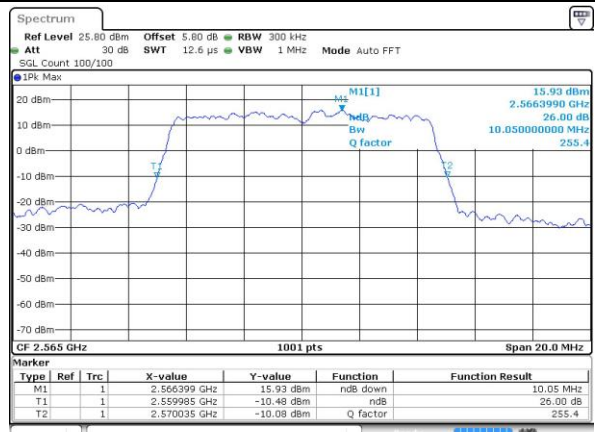

Highest Channel / 5MHz / 16QAM

Date: 7 JUN 2017 14:43:37

LTE Band 7

Lowest Channel / 10MHz / QPSK

Date: 7 JUN 2017 14:58:44

Lowest Channel / 10MHz / 16QAM

Date: 7 JUN 2017 14:59:06

Middle Channel / 10MHz / QPSK

Date: 7 JUN 2017 14:59:49

Middle Channel / 10MHz / 16QAM

Date: 7 JUN 2017 14:59:27

Highest Channel / 10MHz / QPSK

Date: 7 JUN 2017 15:00:11

Highest Channel / 10MHz / 16QAM

Date: 7 JUN 2017 15:00:33

LTE Band 7