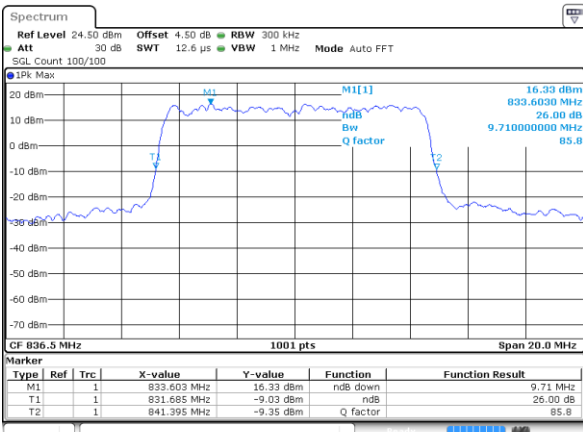

LTE Band 5

Lowest Channel / 10MHz / QPSK

Date: 7 JUN 2017 23:20:41

Lowest Channel / 10MHz / 16QAM

Date: 7 JUN 2017 23:20:51

Middle Channel / 10MHz / QPSK

Date: 7 JUN 2017 23:29:45

Middle Channel / 10MHz / 16QAM

Date: 7 JUN 2017 23:29:55

Highest Channel / 10MHz / QPSK

Date: 7 JUN 2017 23:32:17

Highest Channel / 10MHz / 16QAM

Date: 7 JUN 2017 23:32:27

LTE Band 7

Lowest Channel / 5MHz / QPSK

Date: 7 JUN 2017 14:41:49