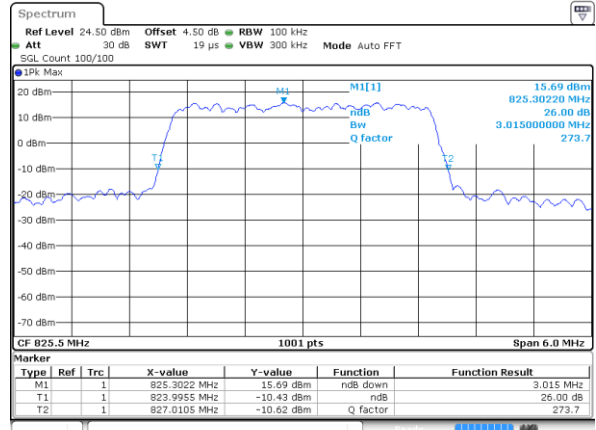

Date: 7 JUN 2017 21:15:38

LTE Band 5

Lowest Channel / 1.4MHz / QPSK

Date: 7 JUN 2017 22:18:45

Lowest Channel / 1.4MHz / 16QAM

Date: 7 JUN 2017 22:18:34

Middle Channel / 1.4MHz / QPSK

Date: 7 JUN 2017 22:27:38

Middle Channel / 1.4MHz / 16QAM

Date: 7 JUN 2017 22:27:48

Highest Channel / 1.4MHz / QPSK

Date: 7 JUN 2017 22:30:11

Highest Channel / 1.4MHz / 16QAM

Date: 7 JUN 2017 22:30:21

LTE Band 5

Lowest Channel / 3MHz / QPSK

Date: 7 JUN 2017 22:39:16

Lowest Channel / 3MHz / 16QAM

Date: 7 JUN 2017 22:39:26

Middle Channel / 3MHz / QPSK

Date: 7 JUN 2017 22:48:20

Middle Channel / 3MHz / 16QAM

Date: 7 JUN 2017 22:48:31

Highest Channel / 3MHz / QPSK