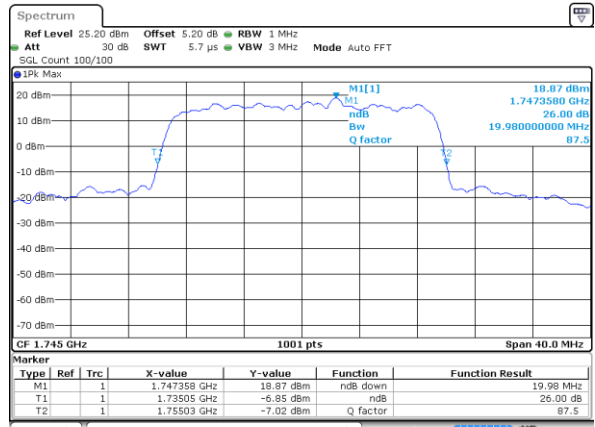

Highest Channel / 15MHz / QPSK

Date: 7 JUN 2017 20:58:43

Highest Channel / 15MHz / 16QAM

Date: 7 JUN 2017 20:58:53

LTE Band 4

Lowest Channel / 20MHz / QPSK

Date: 7 JUN 2017 21:05:47

Lowest Channel / 20MHz / 16QAM

Date: 7 JUN 2017 21:05:58

Middle Channel / 20MHz / QPSK

Date: 7 JUN 2017 21:12:53

Middle Channel / 20MHz / 16QAM

Date: 7 JUN 2017 21:13:03

Highest Channel / 20MHz / QPSK

Date: 7 JUN 2017 21:15:27

Highest Channel / 20MHz / 16QAM

Date: 7 JUN 2017 21:15:38

LTE Band 5

Lowest Channel / 1.4MHz / QPSK

Date: 7 JUN 2017 22:18:45

Lowest Channel / 1.4MHz / 16QAM

Date: 7 JUN 2017 22:18:34

Middle Channel / 1.4MHz / QPSK

Date: 7 JUN 2017 22:27:38

Middle Channel / 1.4MHz / 16QAM

Date: 7 JUN 2017 22:27:48

Highest Channel / 1.4MHz / QPSK

Date: 7 JUN 2017 22:30:11

Highest Channel / 1.4MHz / 16QAM

Date: 7 JUN 2017 22:30:21

LTE Band 5

Lowest Channel / 3MHz / QPSK