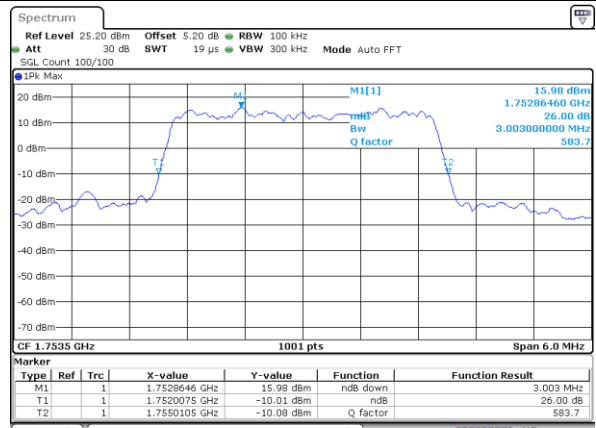

LTE Band 4

Lowest Channel / 3MHz / QPSK

Date: 7 JUN 2017 19:58:58

Lowest Channel / 3MHz / 16QAM

Date: 7 JUN 2017 19:59:09

Middle Channel / 3MHz / QPSK

Date: 7 JUN 2017 20:06:03

Middle Channel / 3MHz / 16QAM

Date: 7 JUN 2017 20:06:14

Highest Channel / 3MHz / QPSK

Date: 7 JUN 2017 20:08:36

Highest Channel / 3MHz / 16QAM

Date: 7 JUN 2017 20:08:46

LTE Band 4

Lowest Channel / 5MHz / QPSK

Date: 7 JUN 2017 20:15:40