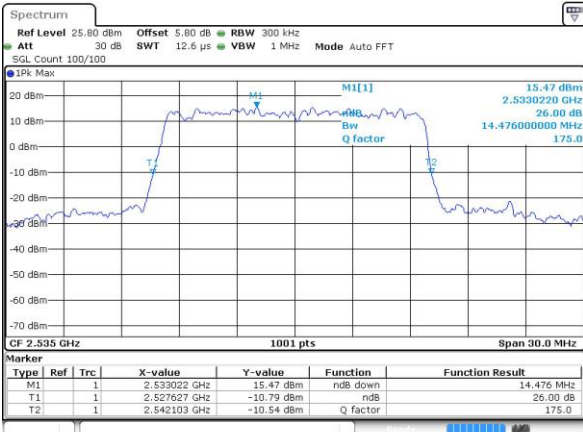

Date: 7 JUN 2017 14:59:49

Middle Channel / 10MHz / 16QAM

Date: 7 JUN 2017 14:59:27

Highest Channel / 10MHz / QPSK

Date: 7 JUN 2017 15:00:11

Highest Channel / 10MHz / 16QAM

Date: 7 JUN 2017 15:00:33

LTE Band 7

Lowest Channel / 15MHz / QPSK

Date: 7 JUN 2017 15:16:01

Lowest Channel / 15MHz / 16QAM

Date: 7 JUN 2017 15:15:39

Middle Channel / 15MHz / QPSK

Date: 7 JUN 2017 15:16:22

Middle Channel / 15MHz / 16QAM

Date: 7 JUN 2017 15:16:44

Highest Channel / 15MHz / QPSK

Date: 7 JUN 2017 15:17:27

Highest Channel / 15MHz / 16QAM

Date: 7 JUN 2017 15:17:06

LTE Band 7

Lowest Channel / 20MHz / QPSK

Date: 7 JUN 2017 15:45:09

Lowest Channel / 20MHz / 16QAM