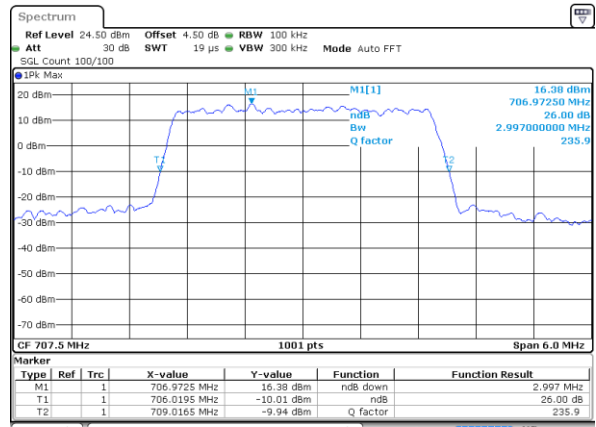

Middle Channel / 1.4MHz / 16QAM

Date: 8 JUN 2017 09:28:03

Highest Channel / 1.4MHz / QPSK

Date: 8 JUN 2017 09:27:42

Highest Channel / 1.4MHz / 16QAM

Date: 8 JUN 2017 09:27:31

LTE Band 12

Lowest Channel / 3MHz / QPSK

Date: 8 JUN 2017 09:45:05

Lowest Channel / 3MHz / 16QAM

Date: 8 JUN 2017 09:44:54

Middle Channel / 3MHz / QPSK

Date: 8 JUN 2017 09:44:33

Middle Channel / 3MHz / 16QAM

Date: 8 JUN 2017 09:44:44

Highest Channel / 3MHz / QPSK

Date: 8 JUN 2017 09:44:23

Highest Channel / 3MHz / 16QAM

Date: 8 JUN 2017 09:44:12

LTE Band 12

Lowest Channel / 5MHz / QPSK

Date: 8 JUN 2017 10:01:45

Lowest Channel / 5MHz / 16QAM

Date: 8 JUN 2017 10:01:34