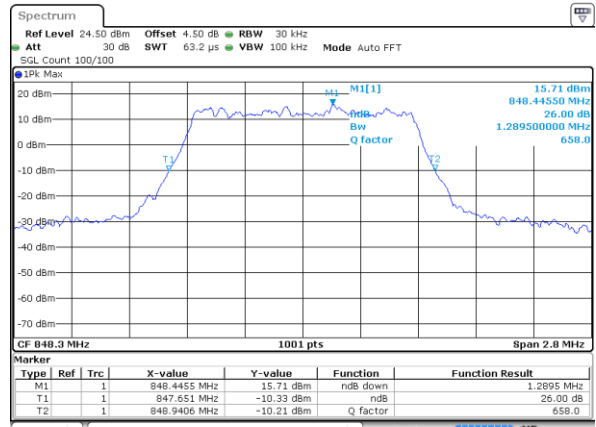

Date: 7 JUN 2017 21:15:38

LTE Band 5

Lowest Channel / 1.4MHz / QPSK

Date: 7 JUN 2017 22:18:45

Lowest Channel / 1.4MHz / 16QAM

Date: 7 JUN 2017 22:18:34

Middle Channel / 1.4MHz / QPSK

Date: 7 JUN 2017 22:27:38

Middle Channel / 1.4MHz / 16QAM

Date: 7 JUN 2017 22:27:48

Highest Channel / 1.4MHz / QPSK

Date: 7 JUN 2017 22:30:11

Highest Channel / 1.4MHz / 16QAM

Date: 7 JUN 2017 22:30:21

LTE Band 5

Lowest Channel / 3MHz / QPSK

Date: 7 JUN 2017 22:39:16

Lowest Channel / 3MHz / 16QAM

Date: 7 JUN 2017 22:39:26

Middle Channel / 3MHz / QPSK

Date: 7 JUN 2017 22:48:20

Middle Channel / 3MHz / 16QAM

Date: 7 JUN 2017 22:48:31

Highest Channel / 3MHz / QPSK