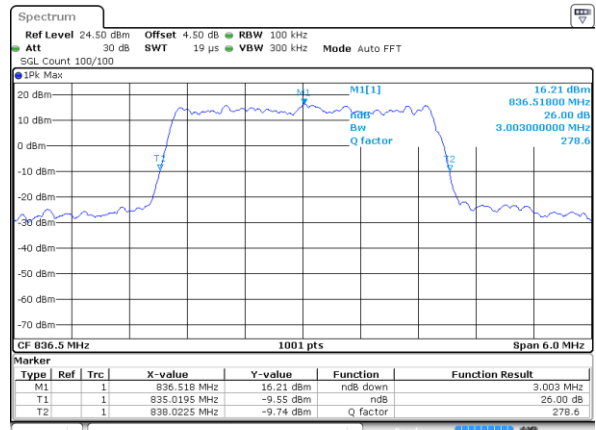

Middle Channel / 1.4MHz / 16QAM

Date: 7 JUN 2017 22:27:48

Highest Channel / 1.4MHz / QPSK

Date: 7 JUN 2017 22:30:11

Highest Channel / 1.4MHz / 16QAM

Date: 7 JUN 2017 22:30:21

LTE Band 5

Lowest Channel / 3MHz / QPSK

Date: 7 JUN 2017 22:39:16

Lowest Channel / 3MHz / 16QAM

Date: 7 JUN 2017 22:39:26

Middle Channel / 3MHz / QPSK

Date: 7 JUN 2017 22:48:20

Middle Channel / 3MHz / 16QAM

Date: 7 JUN 2017 22:48:31

Highest Channel / 3MHz / QPSK

Date: 7 JUN 2017 22:50:53

Highest Channel / 3MHz / 16QAM

Date: 7 JUN 2017 22:51:04

LTE Band 5

Lowest Channel / 5MHz / QPSK

Date: 7 JUN 2017 22:59:59

Lowest Channel / 5MHz / 16QAM

Date: 7 JUN 2017 23:00:09