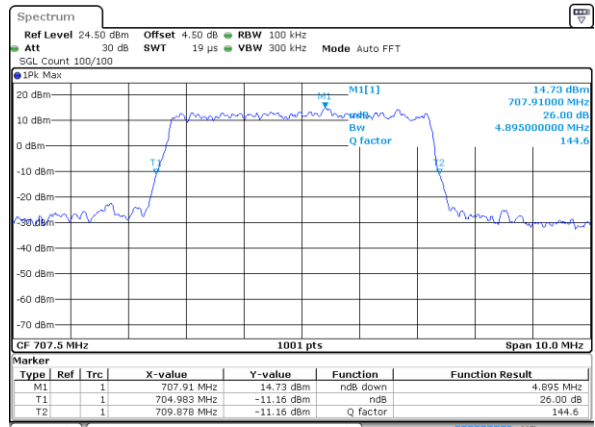

Middle Channel / 1.4MHz / 16QAM

Date: 8 JUN 2017 09:28:03

Highest Channel / 1.4MHz / QPSK

Date: 8 JUN 2017 09:27:42

Highest Channel / 1.4MHz / 16QAM

Date: 8 JUN 2017 09:27:31

LTE Band 12

Lowest Channel / 3MHz / QPSK

Date: 8 JUN 2017 09:45:05

Lowest Channel / 3MHz / 16QAM

Date: 8 JUN 2017 09:44:54

Middle Channel / 3MHz / QPSK

Date: 8 JUN 2017 09:44:33

Middle Channel / 3MHz / 16QAM

Date: 8 JUN 2017 09:44:44

Highest Channel / 3MHz / QPSK

Date: 8 JUN 2017 09:44:23

Highest Channel / 3MHz / 16QAM

Date: 8 JUN 2017 09:44:12

LTE Band 12

Lowest Channel / 5MHz / QPSK

Date: 8 JUN 2017 10:01:45

Lowest Channel / 5MHz / 16QAM

Date: 8 JUN 2017 10:01:34

Middle Channel / 5MHz / QPSK

Date: 8 JUN 2017 10:01:13

Middle Channel / 5MHz / 16QAM

Date: 8 JUN 2017 10:01:24

Highest Channel / 5MHz / QPSK

Date: 8 JUN 2017 10:01:03

Highest Channel / 5MHz / 16QAM

Date: 8 JUN 2017 10:00:53