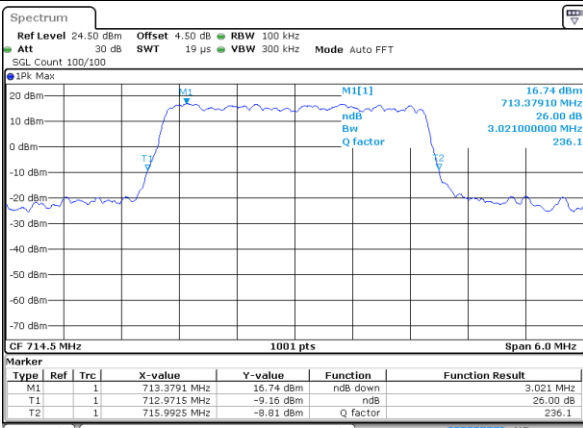

Middle Channel / 1.4MHz / 16QAM

Date: 8 JUN 2017 09:28:03

Highest Channel / 1.4MHz / QPSK

Date: 8 JUN 2017 09:27:42

Highest Channel / 1.4MHz / 16QAM

Date: 8 JUN 2017 09:27:31

LTE Band 12

Lowest Channel / 3MHz / QPSK

Date: 8 JUN 2017 09:45:05

Lowest Channel / 3MHz / 16QAM

Date: 8 JUN 2017 09:44:54

Middle Channel / 3MHz / QPSK

Date: 8 JUN 2017 09:44:33

Middle Channel / 3MHz / 16QAM

Date: 8 JUN 2017 09:44:44

Highest Channel / 3MHz / QPSK

Date: 8 JUN 2017 09:44:23

Highest Channel / 3MHz / 16QAM

Date: 8 JUN 2017 09:44:12

LTE Band 12

Lowest Channel / 5MHz / QPSK

Date: 8 JUN 2017 10:01:45

Lowest Channel / 5MHz / 16QAM

Date: 8 JUN 2017 10:01:34