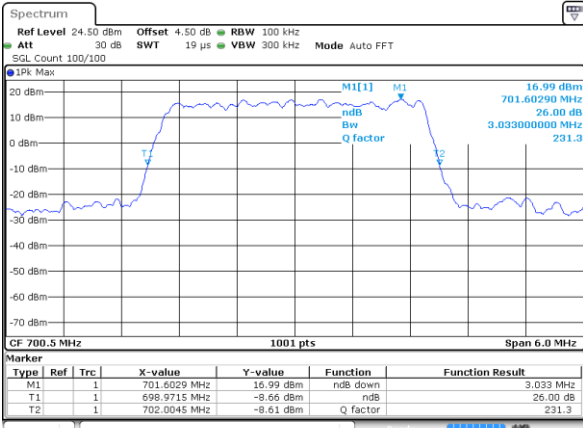

Date: 7 JUN 2017 15:46:14

LTE Band 12

Lowest Channel / 1.4MHz / QPSK

Date: 8 JUN 2017 09:28:24

Lowest Channel / 1.4MHz / 16QAM

Date: 8 JUN 2017 09:28:13

Middle Channel / 1.4MHz / QPSK

Date: 8 JUN 2017 09:27:52

Middle Channel / 1.4MHz / 16QAM

Date: 8 JUN 2017 09:28:03

Highest Channel / 1.4MHz / QPSK

Date: 8 JUN 2017 09:27:42

Highest Channel / 1.4MHz / 16QAM

Date: 8 JUN 2017 09:27:31

LTE Band 12

Lowest Channel / 3MHz / QPSK