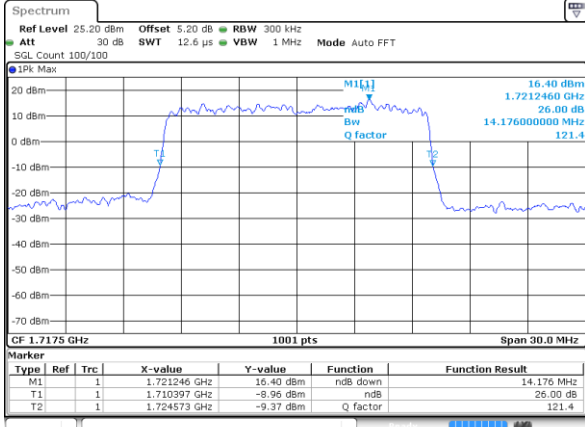

LTE Band 4

Lowest Channel / 15MHz / QPSK

Date: 7 JUN 2017 20:49:05