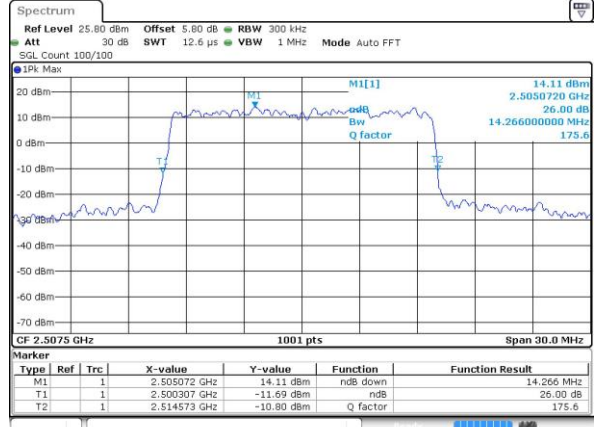

Lowest Channel / 15MHz / 16QAM

Date: 7 JUN 2017 15:15:39