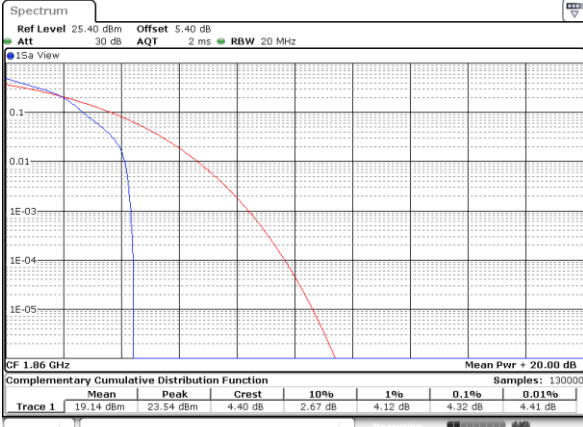

LTE Band 25 / 20MHz / QPSK

Lowest Channel / 1RB

Date: 8 JUN 2017 17:33:49

Lowest Channel / Full RB

Date: 8 JUN 2017 17:34:44

Middle Channel / 1RB

Date: 8 JUN 2017 17:35:01

Middle Channel / Full RB

Date: 8 JUN 2017 17:35:40

Highest Channel / 1RB

Date: 8 JUN 2017 17:35:57

Highest Channel / Full RB

Date: 8 JUN 2017 17:36:46

LTE Band 25 / 20MHz / 16QAM

Lowest Channel / 1RB

Date: 8 JUN 2017 17:34:08

Lowest Channel / Full RB

Date: 8 JUN 2017 17:34:21

Middle Channel / 1RB

Date: 8 JUN 2017 17:35:14

Middle Channel / Full RB

Date: 8 JUN 2017 17:35:27

Highest Channel / 1RB

Date: 8 JUN 2017 17:36:10

Highest Channel / Full RB

Date: 8 JUN 2017 17:36:22

LTE Band 26 / 15MHz / QPSK

Lowest Channel / 1RB

Date: 8 JUN 2017 20:48:16

Lowest Channel / Full RB

Date: 8 JUN 2017 20:48:41

Middle Channel / 1RB