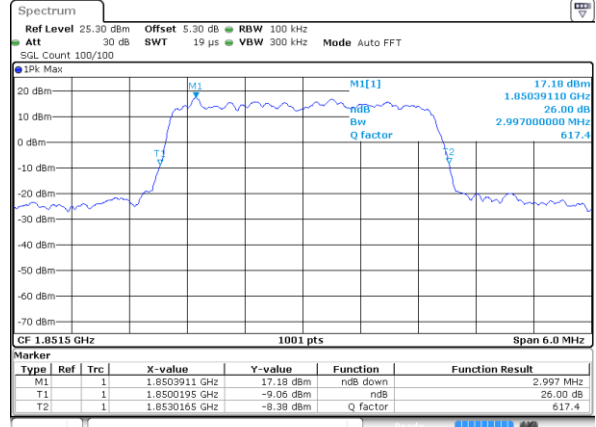

LTE Band 2

Lowest Channel / 1.4MHz / QPSK

Date: 7 JUN 2017 17:44:54

Lowest Channel / 1.4MHz / 16QAM

Date: 7 JUN 2017 17:45:04

Middle Channel / 1.4MHz / QPSK

Date: 7 JUN 2017 17:51:58

Middle Channel / 1.4MHz / 16QAM

Date: 7 JUN 2017 17:52:08

Highest Channel / 1.4MHz / QPSK

Date: 7 JUN 2017 17:54:31

Highest Channel / 1.4MHz / 16QAM

Date: 7 JUN 2017 17:54:41

LTE Band 2

Lowest Channel / 3MHz / QPSK

Date: 7 JUN 2017 18:01:35

Lowest Channel / 3MHz / 16QAM

Date: 7 JUN 2017 18:01:46

Middle Channel / 3MHz / QPSK

Date: 7 JUN 2017 18:08:40

Middle Channel / 3MHz / 16QAM

Date: 7 JUN 2017 18:08:50

Highest Channel / 3MHz / QPSK

Date: 7 JUN 2017 18:11:12