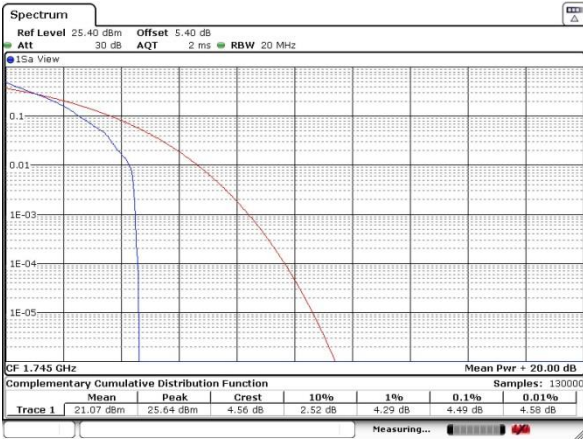

LTE Band 66 / 20MHz / QPSK

Lowest Channel / 1RB

Date: 13 JUN 2017 20:16:18

Lowest Channel / Full RB

Date: 13 JUN 2017 20:17:50

Middle Channel / 1RB

Date: 13 JUN 2017 20:18:51

Middle Channel / Full RB

Date: 13 JUN 2017 20:20:02

Highest Channel / 1RB

Date: 13 JUN 2017 20:21:33

Highest Channel / Full RB

Date: 13 JUN 2017 20:22:17

LTE Band 66 / 20MHz / 16QAM

Lowest Channel / 1RB

Date: 13 JUN 2017 20:16:54