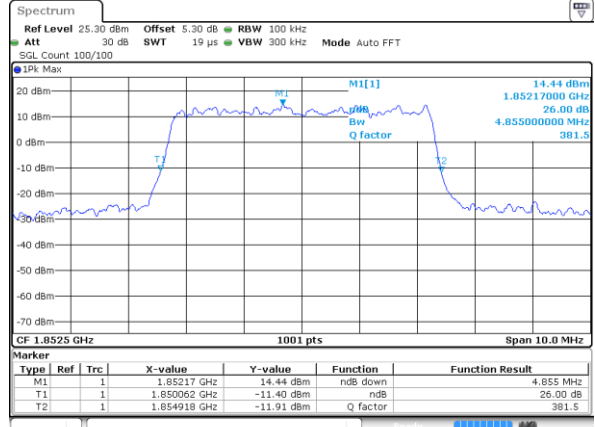

Date: 7 JUN 2017 17:52:08

Highest Channel / 1.4MHz / QPSK

Date: 7 JUN 2017 17:54:31

Highest Channel / 1.4MHz / 16QAM

Date: 7 JUN 2017 17:54:41

LTE Band 2

Lowest Channel / 3MHz / QPSK

Date: 7 JUN 2017 18:01:35

Highest Channel / 3MHz / 16QAM

Date: 7 JUN 2017 18:11:23

LTE Band 2

Lowest Channel / 5MHz / QPSK

Date: 7 JUN 2017 18:18:17

Lowest Channel / 5MHz / 16QAM

Date: 7 JUN 2017 18:18:28

Middle Channel / 5MHz / QPSK

Date: 7 JUN 2017 18:25:22

Middle Channel / 5MHz / 16QAM

Date: 7 JUN 2017 18:25:32

Highest Channel / 5MHz / QPSK

Date: 7 JUN 2017 18:27:55

Highest Channel / 5MHz / 16QAM

Date: 7 JUN 2017 18:28:05

LTE Band 2