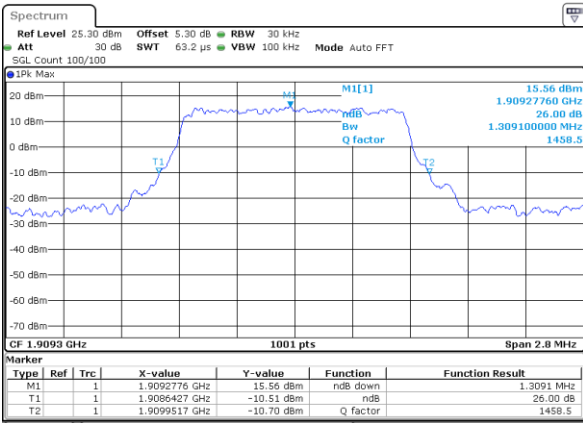

Mode	LTE Band 66 : 26dB BW(MHz)											
	1.4MHz		3MHz		5MHz		10MHz		15MHz		20MHz	
Mod.	QPSK	16QAM	QPSK	16QAM	QPSK	16QAM	QPSK	16QAM	QPSK	16QAM	QPSK	16QAM
Lowest CH	1.28	1.29	3.01	3.01	4.87	4.97	9.83	9.95	14.27	14.39	20.22	20.22
Middle CH	1.26	1.28	3.03	3.00	4.94	4.85	9.81	9.93	14.27	14.39	20.14	20.10
Highest CH	1.28	1.26	3.00	3.00	4.91	4.93	9.83	9.83	14.21	14.54	20.14	20.18

LTE Band 2

Lowest Channel / 1.4MHz / QPSK

Date: 7 JUN 2017 17:44:54

Lowest Channel / 1.4MHz / 16QAM

Date: 7 JUN 2017 17:45:04

Middle Channel / 1.4MHz / QPSK

Date: 7 JUN 2017 17:51:58

Middle Channel / 1.4MHz / 16QAM

Date: 7 JUN 2017 17:52:08

Highest Channel / 1.4MHz / QPSK

Date: 7 JUN 2017 17:54:31

Highest Channel / 1.4MHz / 16QAM

Date: 7 JUN 2017 17:54:41

LTE Band 2

Lowest Channel / 3MHz / QPSK

Date: 7 JUN 2017 18:01:35