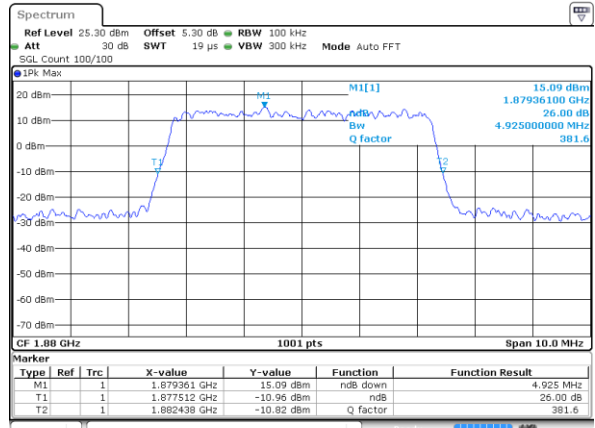

Date: 7 JUN 2017 17:52:08

Highest Channel / 1.4MHz / QPSK

Date: 7 JUN 2017 17:54:31

Highest Channel / 1.4MHz / 16QAM

Date: 7 JUN 2017 17:54:41

LTE Band 2

Lowest Channel / 3MHz / QPSK

Date: 7 JUN 2017 18:01:35

Lowest Channel / 3MHz / 16QAM

Date: 7 JUN 2017 18:01:46

Middle Channel / 3MHz / QPSK

Date: 7 JUN 2017 18:08:40

Middle Channel / 3MHz / 16QAM

Date: 7 JUN 2017 18:08:50

Highest Channel / 3MHz / QPSK

Date: 7 JUN 2017 18:11:12

Highest Channel / 3MHz / 16QAM

Date: 7 JUN 2017 18:11:23

LTE Band 2

Lowest Channel / 5MHz / QPSK

Date: 7 JUN 2017 18:18:17

Lowest Channel / 5MHz / 16QAM

Date: 7 JUN 2017 18:18:28

Middle Channel / 5MHz / QPSK

Date: 7 JUN 2017 18:25:22

Middle Channel / 5MHz / 16QAM

Date: 7 JUN 2017 18:25:32

Highest Channel / 5MHz / QPSK

Date: 7 JUN 2017 18:27:55

Highest Channel / 5MHz / 16QAM

Date: 7 JUN 2017 18:28:05

LTE Band 2