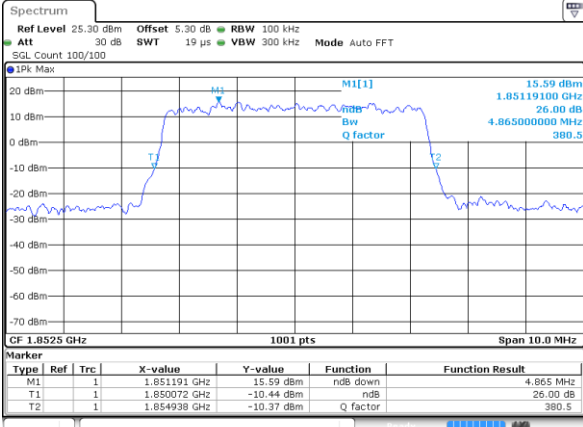

Highest Channel / 3MHz / 16QAM

Date: 7 JUN 2017 18:11:23

LTE Band 2

Lowest Channel / 5MHz / QPSK

Date: 7 JUN 2017 18:18:17

Lowest Channel / 5MHz / 16QAM

Date: 7 JUN 2017 18:18:28

Middle Channel / 5MHz / QPSK

Date: 7 JUN 2017 18:25:22

Middle Channel / 5MHz / 16QAM

Date: 7 JUN 2017 18:25:32

Highest Channel / 5MHz / QPSK

Date: 7 JUN 2017 18:27:55

Highest Channel / 5MHz / 16QAM

Date: 7 JUN 2017 18:28:05

LTE Band 2