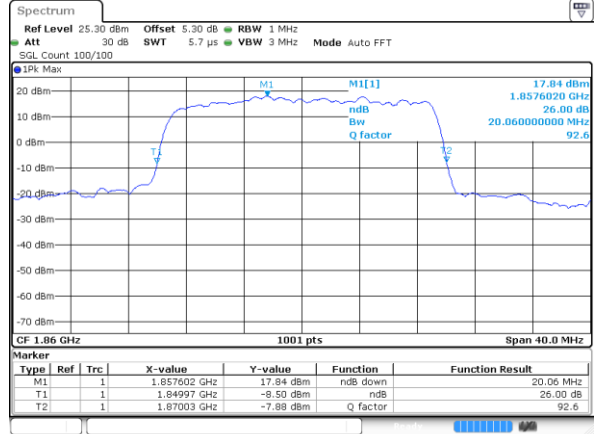

Date: 7 JUN 2017 19:09:03

LTE Band 2

Lowest Channel / 20MHz / QPSK

Date: 7 JUN 2017 19:15:57

Lowest Channel / 20MHz / 16QAM

Date: 7 JUN 2017 19:16:07

Middle Channel / 20MHz / QPSK

Date: 7 JUN 2017 19:23:01

Middle Channel / 20MHz / 16QAM

Date: 7 JUN 2017 19:23:12

Highest Channel / 20MHz / QPSK

Date: 7 JUN 2017 19:37:23

Highest Channel / 20MHz / 16QAM

Date: 7 JUN 2017 19:25:44

LTE Band 4

Lowest Channel / 1.4MHz / QPSK