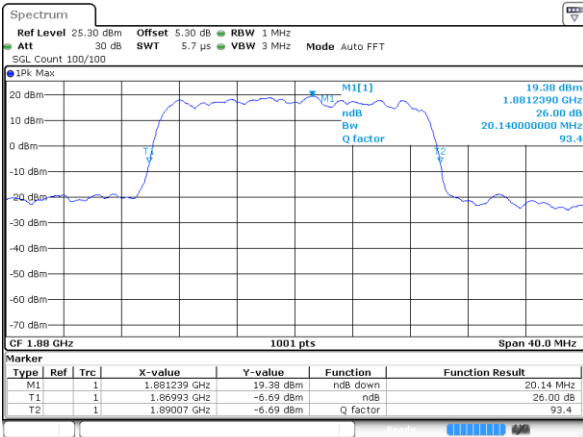

Date: 7 JUN 2017 19:09:03

LTE Band 2

Lowest Channel / 20MHz / QPSK

Date: 7 JUN 2017 19:15:57

Lowest Channel / 20MHz / 16QAM

Date: 7 JUN 2017 19:16:07

Middle Channel / 20MHz / QPSK

Date: 7 JUN 2017 19:23:01

Middle Channel / 20MHz / 16QAM

Date: 7 JUN 2017 19:23:12

Highest Channel / 20MHz / QPSK

Date: 7 JUN 2017 19:37:23

Highest Channel / 20MHz / 16QAM

Date: 7 JUN 2017 19:25:44

LTE Band 4

Lowest Channel / 1.4MHz / QPSK