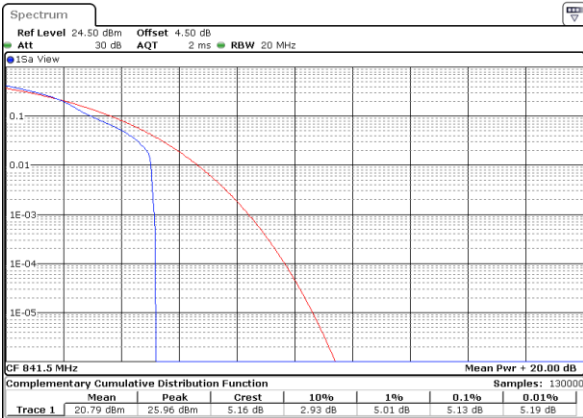

Lowest Channel / 1RB

Date: 8 JUN 2017 20:48:27

Lowest Channel / Full RB

Date: 8 JUN 2017 20:49:06

Middle Channel / 1RB

Date: 8 JUN 2017 20:49:33

Middle Channel / Full RB

Date: 8 JUN 2017 20:50:11

Highest Channel / 1RB

Date: 8 JUN 2017 20:50:29

Highest Channel / Full RB

Date: 8 JUN 2017 20:50:56

LTE Band 38 / 20MHz / QPSK

Lowest Channel / 1RB

Date: 9 JUN 2017 23:36:19

Lowest Channel / Full RB