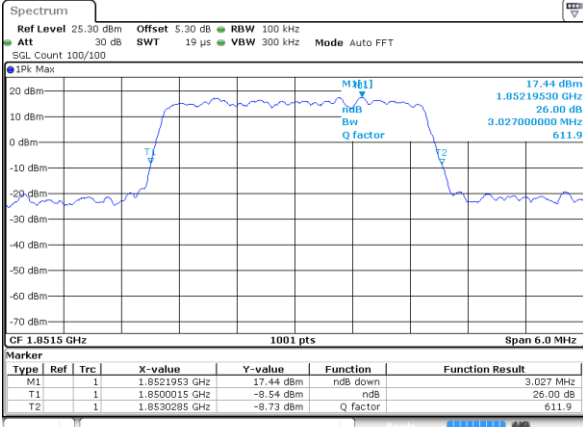

LTE Band 2

Lowest Channel / 1.4MHz / QPSK

Date: 7 JUN 2017 17:44:54

Lowest Channel / 1.4MHz / 16QAM

Date: 7 JUN 2017 17:45:04

Middle Channel / 1.4MHz / QPSK

Date: 7 JUN 2017 17:51:58

Middle Channel / 1.4MHz / 16QAM

Date: 7 JUN 2017 17:52:08

Highest Channel / 1.4MHz / QPSK

Date: 7 JUN 2017 17:54:31

Highest Channel / 1.4MHz / 16QAM

Date: 7 JUN 2017 17:54:41

LTE Band 2

Lowest Channel / 3MHz / QPSK

Date: 7 JUN 2017 18:01:35