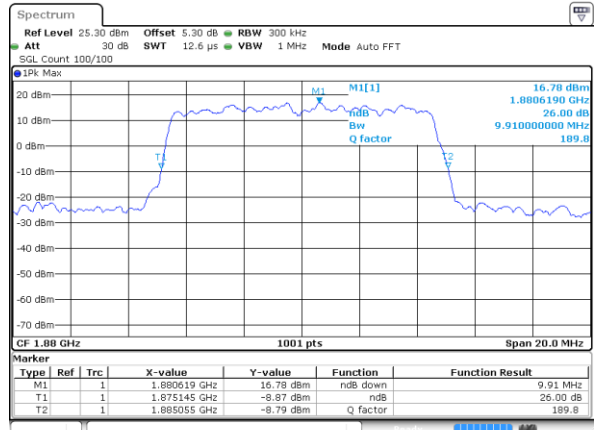

Date: 7 JUN 2017 18:25:22

Middle Channel / 5MHz / 16QAM

Date: 7 JUN 2017 18:25:32

Highest Channel / 5MHz / QPSK

Date: 7 JUN 2017 18:27:55

Highest Channel / 5MHz / 16QAM

Date: 7 JUN 2017 18:28:05

LTE Band 2

Lowest Channel / 10MHz / QPSK

Date: 7 JUN 2017 18:35:00

Lowest Channel / 10MHz / 16QAM

Date: 7 JUN 2017 18:35:11

Middle Channel / 10MHz / QPSK

Date: 7 JUN 2017 18:49:38

Middle Channel / 10MHz / 16QAM

Date: 7 JUN 2017 18:49:48

Highest Channel / 10MHz / QPSK

Date: 7 JUN 2017 18:52:11

Highest Channel / 10MHz / 16QAM

Date: 7 JUN 2017 18:52:21

LTE Band 2

Lowest Channel / 15MHz / QPSK

Date: 7 JUN 2017 18:59:16

Lowest Channel / 15MHz / 16QAM