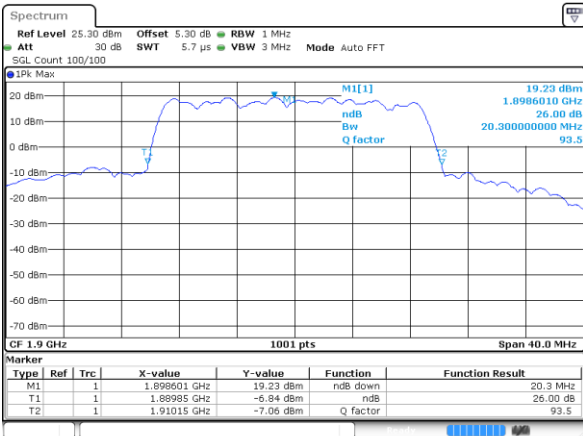

Date: 7 JUN 2017 19:09:03

LTE Band 2

Lowest Channel / 20MHz / QPSK

Date: 7 JUN 2017 19:15:57

Lowest Channel / 20MHz / 16QAM

Date: 7 JUN 2017 19:16:07

Middle Channel / 20MHz / QPSK

Date: 7 JUN 2017 19:23:01

Middle Channel / 20MHz / 16QAM

Date: 7 JUN 2017 19:23:12

Highest Channel / 20MHz / QPSK

Date: 7 JUN 2017 19:37:23

Highest Channel / 20MHz / 16QAM

Date: 7 JUN 2017 19:25:44

LTE Band 4

Lowest Channel / 1.4MHz / QPSK