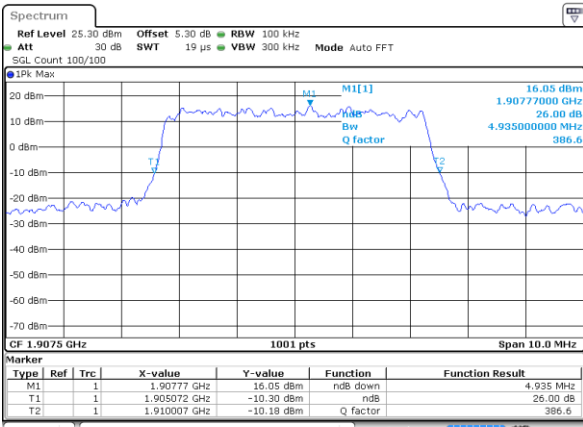

Highest Channel / 3MHz / 16QAM

Date: 7 JUN 2017 18:11:23

LTE Band 2

Lowest Channel / 5MHz / QPSK

Date: 7 JUN 2017 18:18:17

Lowest Channel / 5MHz / 16QAM

Date: 7 JUN 2017 18:18:28

Middle Channel / 5MHz / QPSK

Date: 7 JUN 2017 18:25:22

Middle Channel / 5MHz / 16QAM

Date: 7 JUN 2017 18:25:32

Highest Channel / 5MHz / QPSK

Date: 7 JUN 2017 18:27:55

Highest Channel / 5MHz / 16QAM

Date: 7 JUN 2017 18:28:05

LTE Band 2