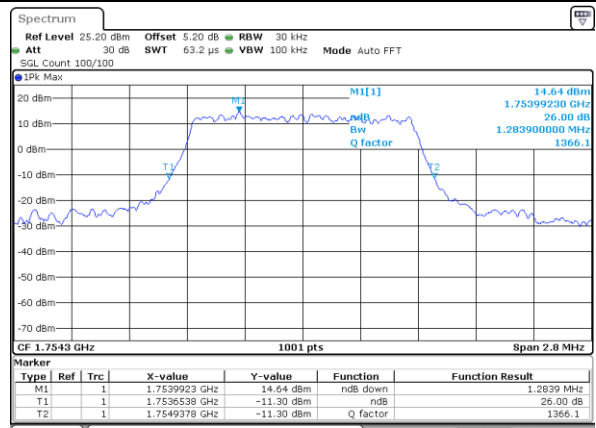

Middle Channel / 20MHz / 16QAM

Date: 7 JUN 2017 19:23:12

Highest Channel / 20MHz / QPSK

Date: 7 JUN 2017 19:37:23

Highest Channel / 20MHz / 16QAM

Date: 7 JUN 2017 19:25:44

LTE Band 4

Lowest Channel / 1.4MHz / QPSK

Date: 7 JUN 2017 19:42:13

Lowest Channel / 1.4MHz / 16QAM

Date: 7 JUN 2017 19:42:24

Middle Channel / 1.4MHz / QPSK

Date: 7 JUN 2017 19:49:20

Middle Channel / 1.4MHz / 16QAM

Date: 7 JUN 2017 19:49:31

Highest Channel / 1.4MHz / QPSK

Date: 7 JUN 2017 19:51:53

Highest Channel / 1.4MHz / 16QAM

Date: 7 JUN 2017 19:52:03