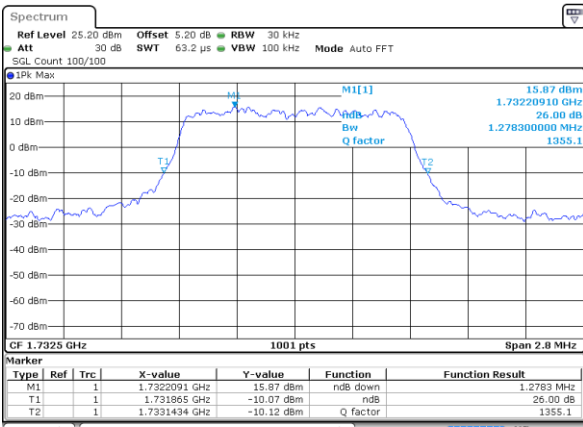

Date: 7 JUN 2017 19:09:03

LTE Band 2

Lowest Channel / 20MHz / QPSK

Date: 7 JUN 2017 19:15:57

Lowest Channel / 20MHz / 16QAM

Date: 7 JUN 2017 19:16:07

Middle Channel / 20MHz / QPSK

Date: 7 JUN 2017 19:23:01

Middle Channel / 20MHz / 16QAM

Date: 7 JUN 2017 19:23:12

Highest Channel / 20MHz / QPSK

Date: 7 JUN 2017 19:37:23

Highest Channel / 20MHz / 16QAM

Date: 7 JUN 2017 19:25:44

LTE Band 4

Lowest Channel / 1.4MHz / QPSK

Date: 7 JUN 2017 19:42:13

Lowest Channel / 1.4MHz / 16QAM

Date: 7 JUN 2017 19:42:24

Middle Channel / 1.4MHz / QPSK

Date: 7 JUN 2017 19:49:20

Middle Channel / 1.4MHz / 16QAM

Date: 7 JUN 2017 19:49:31

Highest Channel / 1.4MHz / QPSK

Date: 7 JUN 2017 19:51:53

Highest Channel / 1.4MHz / 16QAM

Date: 7 JUN 2017 19:52:03