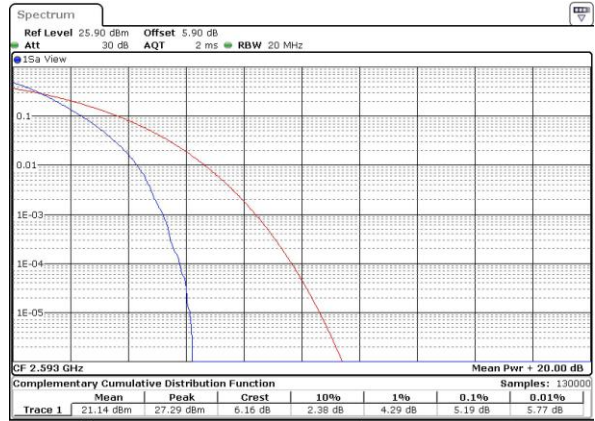

Middle Channel / Full RB

Date: 9 JUN 2017 23:35:34

Highest Channel / 1RB

Date: 9 JUN 2017 23:35:52

Highest Channel / Full RB

Date: 9 JUN 2017 23:36:09

LTE Band 41 / 20MHz / QPSK

Lowest Channel / 1RB

Date: 12 JUN 2017 19:15:21

Lowest Channel / Full RB

Date: 12 JUN 2017 19:15:38

Middle Channel / 1RB

Date: 12 JUN 2017 19:15:49

Middle Channel / Full RB

Date: 12 JUN 2017 19:16:01

Highest Channel / 1RB

Date: 12 JUN 2017 19:16:16

Highest Channel / Full RB

Date: 12 JUN 2017 19:16:28

LTE Band 41 / 20MHz / 16QAM

Lowest Channel / 1RB

Date: 12 JUN 2017 19:13:55

Lowest Channel / Full RB

Date: 12 JUN 2017 19:14:07