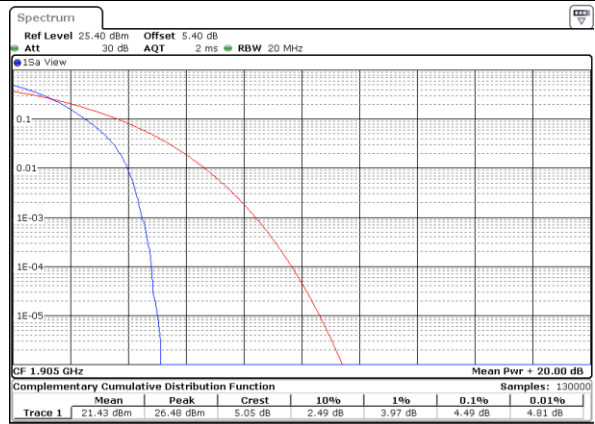

LTE Band 25 / 20MHz / QPSK

Lowest Channel / 1RB

Date: 8 JUN 2017 17:33:49

Lowest Channel / Full RB

Date: 8 JUN 2017 17:34:44

Middle Channel / 1RB

Date: 8 JUN 2017 17:35:01

Middle Channel / Full RB

Date: 8 JUN 2017 17:35:40

Highest Channel / 1RB

Date: 8 JUN 2017 17:35:57

Highest Channel / Full RB

Date: 8 JUN 2017 17:36:46

LTE Band 25 / 20MHz / 16QAM

Lowest Channel / 1RB

Date: 8 JUN 2017 17:34:08