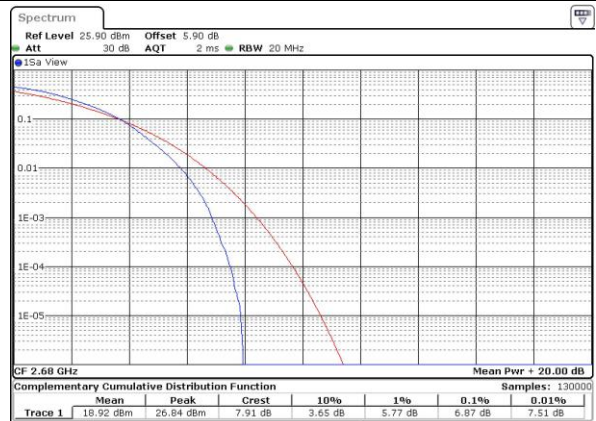

Date: 12 JUN 2017 19:16:16

Highest Channel / Full RB

Date: 12 JUN 2017 19:16:28

LTE Band 41 / 20MHz / 16QAM

Lowest Channel / 1RB

Date: 12 JUN 2017 19:13:55

Lowest Channel / Full RB

Date: 12 JUN 2017 19:14:07

Middle Channel / 1RB

Date: 12 JUN 2017 19:14:19

Middle Channel / Full RB

Date: 12 JUN 2017 19:14:41

Highest Channel / 1RB

Date: 12 JUN 2017 19:14:53

Highest Channel / Full RB

Date: 12 JUN 2017 19:15:05

LTE Band 66 / 20MHz / QPSK

Lowest Channel / 1RB

Date: 13 JUN 2017 20:16:18

Lowest Channel / Full RB

Date: 13 JUN 2017 20:17:50

Middle Channel / 1RB

Date: 13 JUN 2017 20:18:51

Middle Channel / Full RB

Date: 13 JUN 2017 20:20:02

Highest Channel / 1RB

Date: 13 JUN 2017 20:21:33

Highest Channel / Full RB

Date: 13 JUN 2017 20:22:17

LTE Band 66 / 20MHz / 16QAM

Lowest Channel / 1RB

Date: 13 JUN 2017 20:16:54