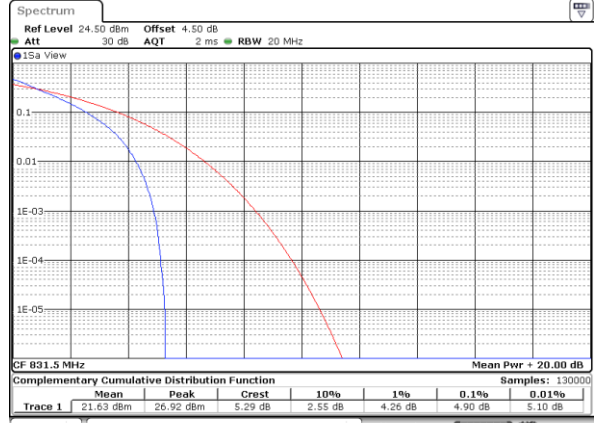

Highest Channel / Full RB

Date: 8 JUN 2017 17:36:22

LTE Band 26 / 15MHz / QPSK

Lowest Channel / 1RB

Date: 8 JUN 2017 20:48:16

Lowest Channel / Full RB

Date: 8 JUN 2017 20:48:41

Middle Channel / 1RB

Date: 8 JUN 2017 20:49:20

Middle Channel / Full RB

Date: 8 JUN 2017 20:49:47

Highest Channel / 1RB

Date: 8 JUN 2017 20:50:16

Highest Channel / Full RB

Date: 8 JUN 2017 20:50:45

LTE Band 26 / 15MHz / 16QAM