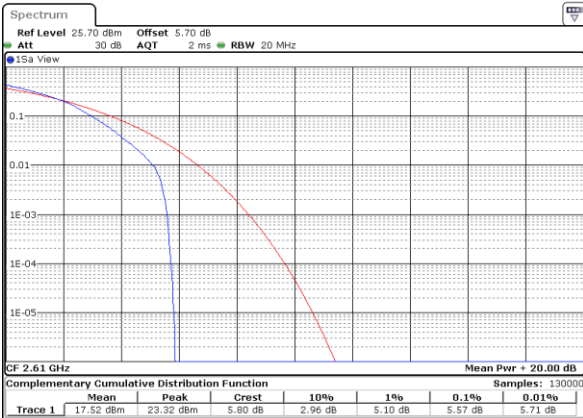

Date: 9 JUN 2017 23:37:54

LTE Band 38 / 20MHz / 16QAM

Lowest Channel / 1RB

Date: 9 JUN 2017 23:33:50

Lowest Channel / Full RB

Date: 9 JUN 2017 23:34:18

Middle Channel / 1RB

Date: 9 JUN 2017 23:35:17

Middle Channel / Full RB

Date: 9 JUN 2017 23:35:34

Highest Channel / 1RB

Date: 9 JUN 2017 23:35:52

Highest Channel / Full RB

Date: 9 JUN 2017 23:36:09

LTE Band 41 / 20MHz / QPSK

Lowest Channel / 1RB