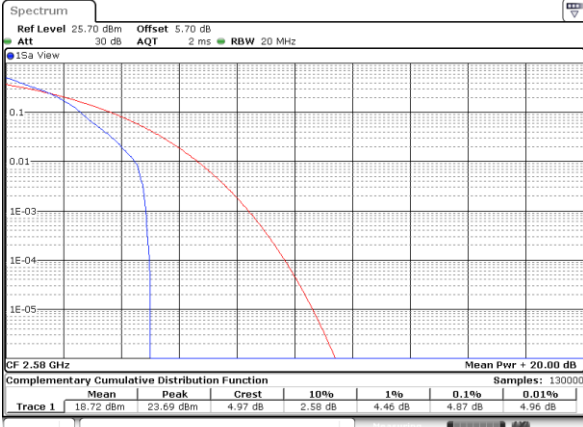

Lowest Channel / 1RB

Date: 8 JUN 2017 20:48:27

Lowest Channel / Full RB

Date: 8 JUN 2017 20:49:06

Middle Channel / 1RB

Date: 8 JUN 2017 20:49:33

Middle Channel / Full RB

Date: 8 JUN 2017 20:50:11

Highest Channel / 1RB

Date: 8 JUN 2017 20:50:29

Highest Channel / Full RB

Date: 8 JUN 2017 20:50:56

LTE Band 38 / 20MHz / QPSK

Lowest Channel / 1RB

Date: 9 JUN 2017 23:36:19

Lowest Channel / Full RB

Date: 9 JUN 2017 23:36:31

Middle Channel / 1RB

Date: 9 JUN 2017 23:36:42

Middle Channel / Full RB

Date: 9 JUN 2017 23:37:16

Highest Channel / 1RB

Date: 9 JUN 2017 23:37:28

Highest Channel / Full RB