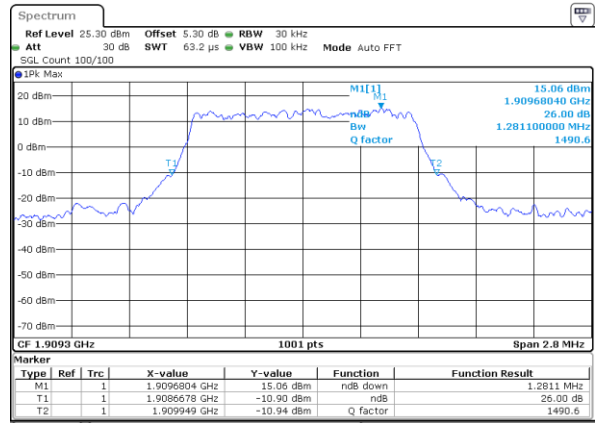

Mode	LTE Band 66 : 26dB BW(MHz)											
	1.4MHz		3MHz		5MHz		10MHz		15MHz		20MHz	
Mod.	QPSK	16QAM	QPSK	16QAM	QPSK	16QAM	QPSK	16QAM	QPSK	16QAM	QPSK	16QAM
Lowest CH	1.28	1.29	3.01	3.01	4.87	4.97	9.83	9.95	14.27	14.39	20.22	20.22
Middle CH	1.26	1.28	3.03	3.00	4.94	4.85	9.81	9.93	14.27	14.39	20.14	20.10
Highest CH	1.28	1.26	3.00	3.00	4.91	4.93	9.83	9.83	14.21	14.54	20.14	20.18

LTE Band 2

Lowest Channel / 1.4MHz / QPSK

Date: 7 JUN 2017 17:44:54

Lowest Channel / 1.4MHz / 16QAM

Date: 7 JUN 2017 17:45:04

Middle Channel / 1.4MHz / QPSK

Date: 7 JUN 2017 17:51:58

Middle Channel / 1.4MHz / 16QAM

Date: 7 JUN 2017 17:52:08

Highest Channel / 1.4MHz / QPSK

Date: 7 JUN 2017 17:54:31

Highest Channel / 1.4MHz / 16QAM

Date: 7 JUN 2017 17:54:41

LTE Band 2

Lowest Channel / 3MHz / QPSK

Date: 7 JUN 2017 18:01:35