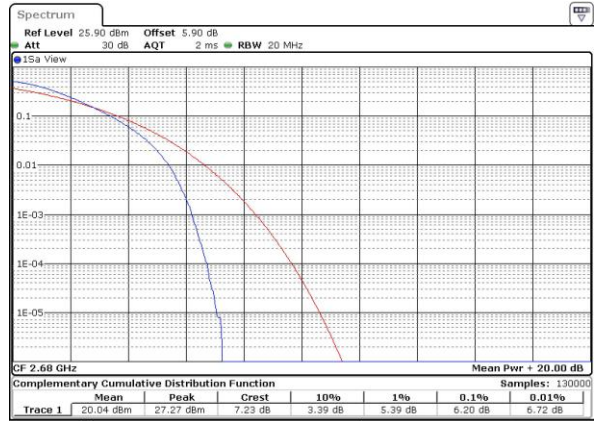

Middle Channel / Full RB

Date: 9 JUN 2017 23:35:34

Highest Channel / 1RB

Date: 9 JUN 2017 23:35:52

Highest Channel / Full RB

Date: 9 JUN 2017 23:36:09

LTE Band 41 / 20MHz / QPSK

Lowest Channel / 1RB

Date: 12 JUN 2017 19:15:21

Lowest Channel / Full RB

Date: 12 JUN 2017 19:15:38

Middle Channel / 1RB

Date: 12 JUN 2017 19:15:49

Middle Channel / Full RB

Date: 12 JUN 2017 19:16:01

Highest Channel / 1RB

Date: 12 JUN 2017 19:16:16

Highest Channel / Full RB

Date: 12 JUN 2017 19:16:28

LTE Band 41 / 20MHz / 16QAM

Lowest Channel / 1RB

Date: 12 JUN 2017 19:13:55

Lowest Channel / Full RB

Date: 12 JUN 2017 19:14:07