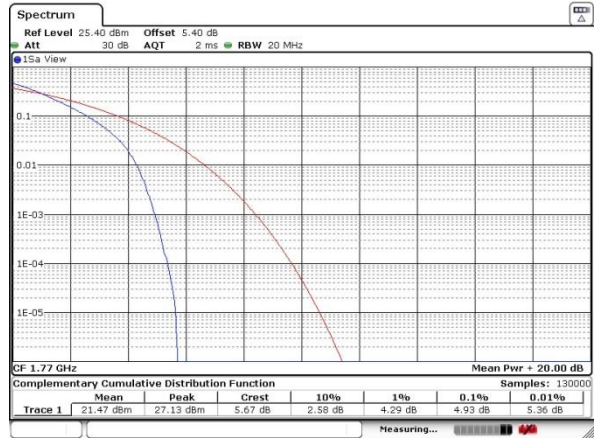

LTE Band 66 / 20MHz / QPSK

Lowest Channel / 1RB

Date: 13 JUN 2017 20:16:18

Lowest Channel / Full RB

Date: 13 JUN 2017 20:17:50

Middle Channel / 1RB

Date: 13 JUN 2017 20:18:51

Middle Channel / Full RB

Date: 13 JUN 2017 20:20:02

Highest Channel / 1RB

Date: 13 JUN 2017 20:21:33

Highest Channel / Full RB

Date: 13 JUN 2017 20:22:17

LTE Band 66 / 20MHz / 16QAM

Lowest Channel / 1RB

Date: 13 JUN 2017 20:16:54