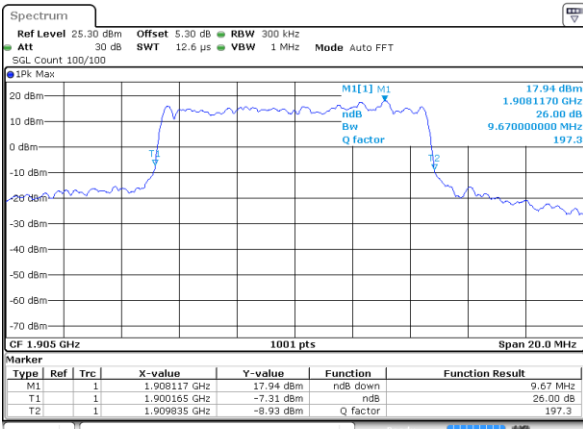

Date: 7 JUN 2017 18:25:22

Middle Channel / 5MHz / 16QAM

Date: 7 JUN 2017 18:25:32

Highest Channel / 5MHz / QPSK

Date: 7 JUN 2017 18:27:55

Highest Channel / 5MHz / 16QAM

Date: 7 JUN 2017 18:28:05

LTE Band 2

Lowest Channel / 10MHz / QPSK

Date: 7 JUN 2017 18:35:00

Lowest Channel / 10MHz / 16QAM

Date: 7 JUN 2017 18:35:11

Middle Channel / 10MHz / QPSK

Date: 7 JUN 2017 18:49:38

Middle Channel / 10MHz / 16QAM

Date: 7 JUN 2017 18:49:48

Highest Channel / 10MHz / QPSK

Date: 7 JUN 2017 18:52:11

Highest Channel / 10MHz / 16QAM

Date: 7 JUN 2017 18:52:21

LTE Band 2

Lowest Channel / 15MHz / QPSK

Date: 7 JUN 2017 18:59:16

Lowest Channel / 15MHz / 16QAM