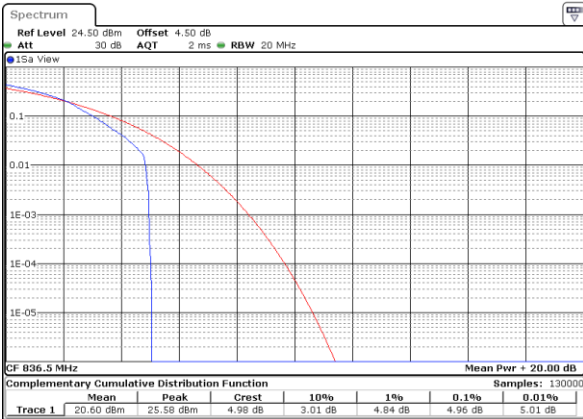

Date: 8 JUN 2017 20:49:20

Middle Channel / Full RB

Date: 8 JUN 2017 20:49:47

Highest Channel / 1RB

Date: 8 JUN 2017 20:50:16

Highest Channel / Full RB

Date: 8 JUN 2017 20:50:45

LTE Band 26 / 15MHz / 16QAM

Lowest Channel / 1RB

Date: 8 JUN 2017 20:48:27

Lowest Channel / Full RB

Date: 8 JUN 2017 20:49:06

Middle Channel / 1RB

Date: 8 JUN 2017 20:49:33

Middle Channel / Full RB

Date: 8 JUN 2017 20:50:11

Highest Channel / 1RB

Date: 8 JUN 2017 20:50:29

Highest Channel / Full RB

Date: 8 JUN 2017 20:50:56

LTE Band 38 / 20MHz / QPSK

Lowest Channel / 1RB

Date: 9 JUN 2017 23:36:19

Lowest Channel / Full RB