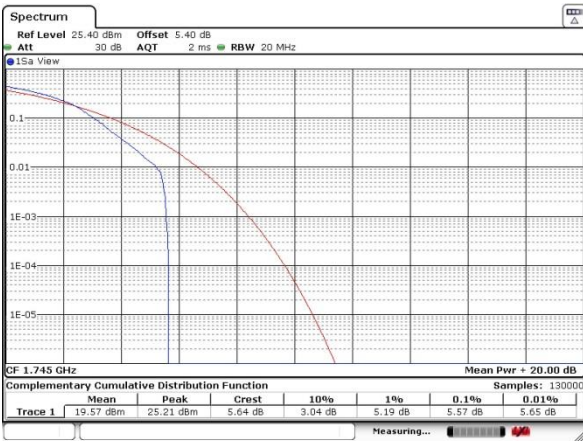

LTE Band 66 / 20MHz / QPSK

Lowest Channel / 1RB

Date: 13 JUN 2017 20:16:18

Lowest Channel / Full RB

Date: 13 JUN 2017 20:17:50

Middle Channel / 1RB

Date: 13 JUN 2017 20:18:51

Middle Channel / Full RB

Date: 13 JUN 2017 20:20:02

Highest Channel / 1RB

Date: 13 JUN 2017 20:21:33

Highest Channel / Full RB

Date: 13 JUN 2017 20:22:17

LTE Band 66 / 20MHz / 16QAM

Lowest Channel / 1RB

Date: 13 JUN 2017 20:16:54

Lowest Channel / Full RB

Date: 13 JUN 2017 20:17:25

Middle Channel / 1RB

Date: 13 JUN 2017 20:19:19

Middle Channel / Full RB

Date: 13 JUN 2017 20:19:44

Highest Channel / 1RB

Date: 13 JUN 2017 20:21:56