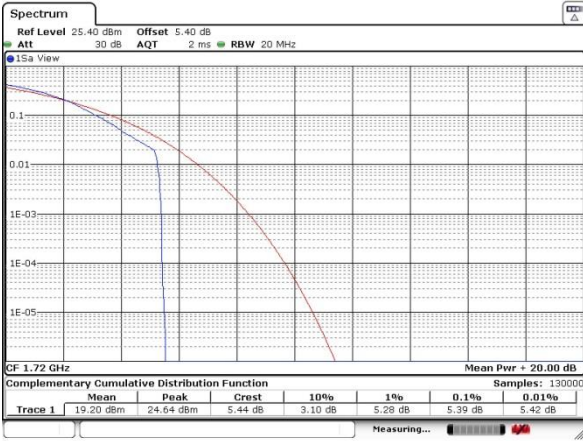

LTE Band 66 / 20MHz / QPSK

Lowest Channel / 1RB

Date: 13 JUN 2017 20:16:18

Lowest Channel / Full RB

Date: 13 JUN 2017 20:17:50

Middle Channel / 1RB

Date: 13 JUN 2017 20:18:51

Middle Channel / Full RB

Date: 13 JUN 2017 20:20:02

Highest Channel / 1RB

Date: 13 JUN 2017 20:21:33

Highest Channel / Full RB

Date: 13 JUN 2017 20:22:17

LTE Band 66 / 20MHz / 16QAM

Lowest Channel / 1RB

Date: 13 JUN 2017 20:16:54

Lowest Channel / Full RB

Date: 13 JUN 2017 20:17:25

Middle Channel / 1RB

Date: 13 JUN 2017 20:19:19

Middle Channel / Full RB

Date: 13 JUN 2017 20:19:44

Highest Channel / 1RB

Date: 13 JUN 2017 20:21:56