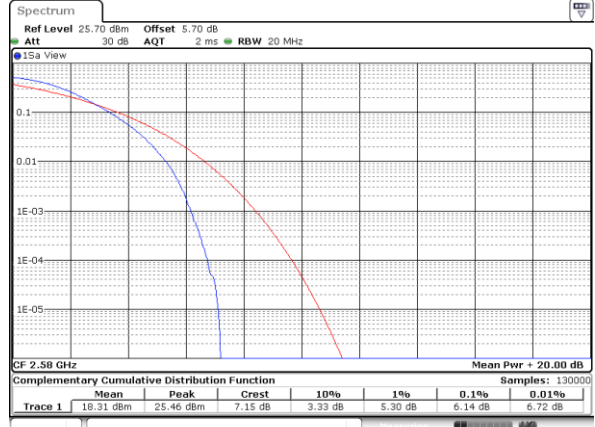

Lowest Channel / 1RB

Date: 8 JUN 2017 20:48:27

Lowest Channel / Full RB

Date: 8 JUN 2017 20:49:06

Middle Channel / 1RB

Date: 8 JUN 2017 20:49:33

Middle Channel / Full RB

Date: 8 JUN 2017 20:50:11

Highest Channel / 1RB

Date: 8 JUN 2017 20:50:29

Highest Channel / Full RB

Date: 8 JUN 2017 20:50:56

LTE Band 38 / 20MHz / QPSK

Lowest Channel / 1RB

Date: 9 JUN 2017 23:36:19

Lowest Channel / Full RB