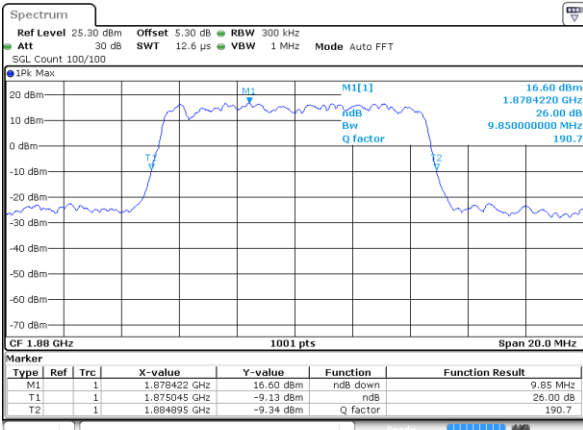

Date: 7 JUN 2017 18:25:22

Middle Channel / 5MHz / 16QAM

Date: 7 JUN 2017 18:25:32

Highest Channel / 5MHz / QPSK

Date: 7 JUN 2017 18:27:55

Highest Channel / 5MHz / 16QAM

Date: 7 JUN 2017 18:28:05

LTE Band 2

Lowest Channel / 10MHz / QPSK

Date: 7 JUN 2017 18:35:00

Lowest Channel / 10MHz / 16QAM

Date: 7 JUN 2017 18:35:11

Middle Channel / 10MHz / QPSK

Date: 7 JUN 2017 18:49:38

Middle Channel / 10MHz / 16QAM

Date: 7 JUN 2017 18:49:48

Highest Channel / 10MHz / QPSK

Date: 7 JUN 2017 18:52:11

Highest Channel / 10MHz / 16QAM

Date: 7 JUN 2017 18:52:21

LTE Band 2

Lowest Channel / 15MHz / QPSK

Date: 7 JUN 2017 18:59:16

Lowest Channel / 15MHz / 16QAM