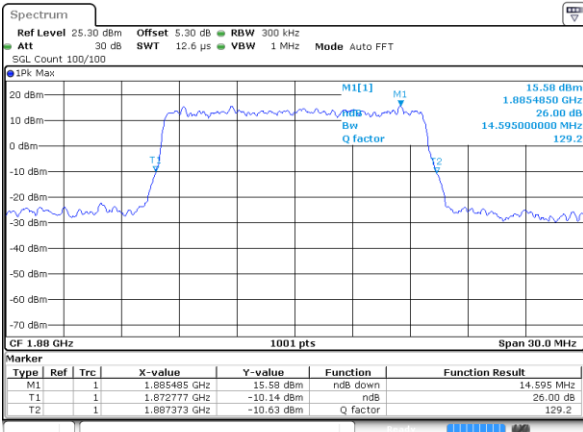

Middle Channel / 15MHz / QPSK

Date: 7 JUN 2017 19:06:20