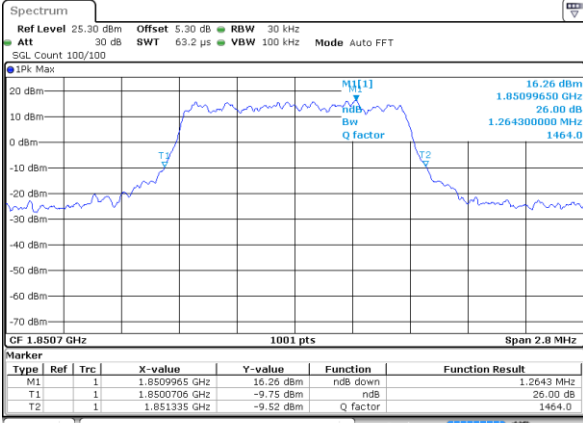

LTE Band 2

Lowest Channel / 1.4MHz / QPSK

Date: 7 JUN 2017 17:44:54