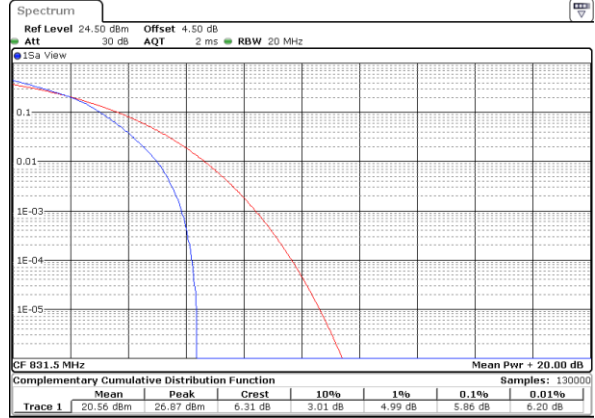

Highest Channel / Full RB

Date: 8 JUN 2017 17:36:22

LTE Band 26 / 15MHz / QPSK

Lowest Channel / 1RB

Date: 8 JUN 2017 20:48:16

Lowest Channel / Full RB

Date: 8 JUN 2017 20:48:41

Middle Channel / 1RB

Date: 8 JUN 2017 20:49:20

Middle Channel / Full RB

Date: 8 JUN 2017 20:49:47

Highest Channel / 1RB

Date: 8 JUN 2017 20:50:16

Highest Channel / Full RB

Date: 8 JUN 2017 20:50:45

LTE Band 26 / 15MHz / 16QAM

Lowest Channel / 1RB

Date: 8 JUN 2017 20:48:27

Lowest Channel / Full RB

Date: 8 JUN 2017 20:49:06

Middle Channel / 1RB

Date: 8 JUN 2017 20:49:33

Middle Channel / Full RB

Date: 8 JUN 2017 20:50:11