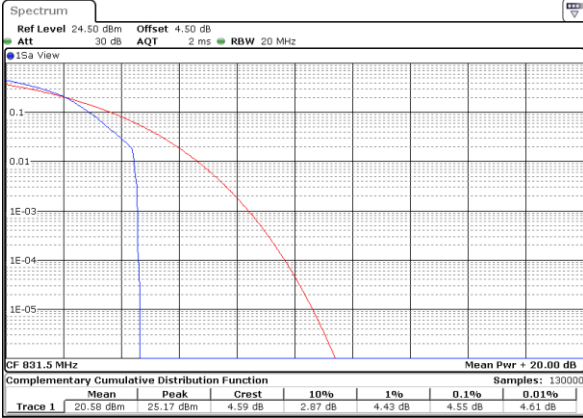

Highest Channel / Full RB

Date: 8 JUN 2017 17:36:22

LTE Band 26 / 15MHz / QPSK

Lowest Channel / 1RB

Date: 8 JUN 2017 20:48:16

Lowest Channel / Full RB

Date: 8 JUN 2017 20:48:41

Middle Channel / 1RB

Date: 8 JUN 2017 20:49:20

Middle Channel / Full RB

Date: 8 JUN 2017 20:49:47

Highest Channel / 1RB

Date: 8 JUN 2017 20:50:16

Highest Channel / Full RB

Date: 8 JUN 2017 20:50:45

LTE Band 26 / 15MHz / 16QAM

Lowest Channel / 1RB

Date: 8 JUN 2017 20:48:27

Lowest Channel / Full RB

Date: 8 JUN 2017 20:49:06

Middle Channel / 1RB

Date: 8 JUN 2017 20:49:33

Middle Channel / Full RB

Date: 8 JUN 2017 20:50:11