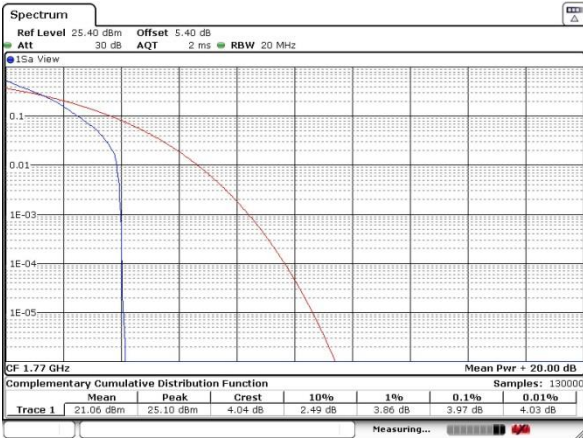

LTE Band 66 / 20MHz / QPSK

Lowest Channel / 1RB

Date: 13 JUN 2017 20:16:18

Lowest Channel / Full RB

Date: 13 JUN 2017 20:17:50

Middle Channel / 1RB

Date: 13 JUN 2017 20:18:51

Middle Channel / Full RB

Date: 13 JUN 2017 20:20:02

Highest Channel / 1RB

Date: 13 JUN 2017 20:21:33

Highest Channel / Full RB

Date: 13 JUN 2017 20:22:17

LTE Band 66 / 20MHz / 16QAM

Lowest Channel / 1RB

Date: 13 JUN 2017 20:16:54