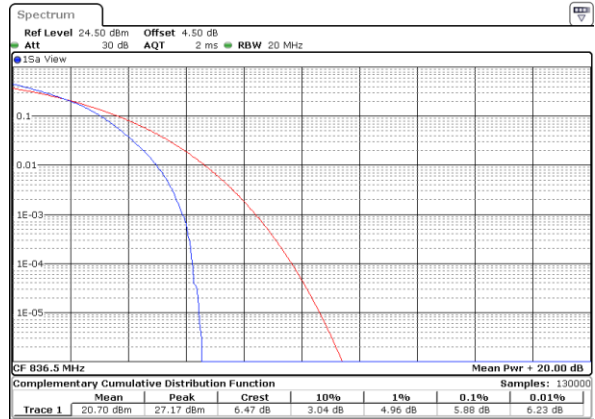

Lowest Channel / 1RB

Date: 8 JUN 2017 20:48:27

Lowest Channel / Full RB

Date: 8 JUN 2017 20:49:06

Middle Channel / 1RB

Date: 8 JUN 2017 20:49:33

Middle Channel / Full RB

Date: 8 JUN 2017 20:50:11

Highest Channel / 1RB

Date: 8 JUN 2017 20:50:29

Highest Channel / Full RB

Date: 8 JUN 2017 20:50:56

LTE Band 38 / 20MHz / QPSK

Lowest Channel / 1RB

Date: 9 JUN 2017 23:36:19

Lowest Channel / Full RB