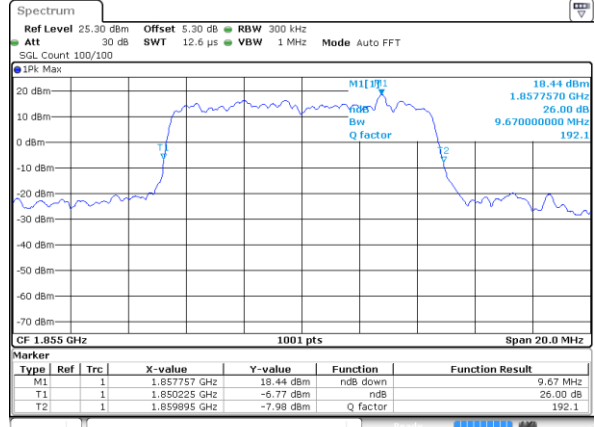

Highest Channel / 3MHz / 16QAM

Date: 7 JUN 2017 18:11:23

LTE Band 2

Lowest Channel / 5MHz / QPSK

Date: 7 JUN 2017 18:18:17

Lowest Channel / 5MHz / 16QAM

Date: 7 JUN 2017 18:18:28

Middle Channel / 5MHz / QPSK

Date: 7 JUN 2017 18:25:22

Middle Channel / 5MHz / 16QAM

Date: 7 JUN 2017 18:25:32

Highest Channel / 5MHz / QPSK

Date: 7 JUN 2017 18:27:55

Highest Channel / 5MHz / 16QAM

Date: 7 JUN 2017 18:28:05

LTE Band 2

Lowest Channel / 10MHz / QPSK

Date: 7 JUN 2017 18:35:00

Lowest Channel / 10MHz / 16QAM

Date: 7 JUN 2017 18:35:11

Middle Channel / 10MHz / QPSK

Date: 7 JUN 2017 18:49:38

Middle Channel / 10MHz / 16QAM

Date: 7 JUN 2017 18:49:48

Highest Channel / 10MHz / QPSK

Date: 7 JUN 2017 18:52:11

Highest Channel / 10MHz / 16QAM

Date: 7 JUN 2017 18:52:21

LTE Band 2

Lowest Channel / 15MHz / QPSK

Date: 7 JUN 2017 18:59:16

Lowest Channel / 15MHz / 16QAM