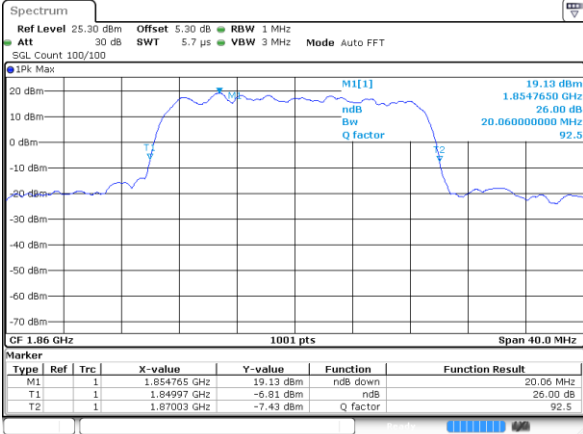

Highest Channel / 10MHz / QPSK

Date: 7 JUN 2017 18:52:11

Highest Channel / 10MHz / 16QAM

Date: 7 JUN 2017 18:52:21

LTE Band 2

Lowest Channel / 15MHz / QPSK

Date: 7 JUN 2017 18:59:16

Lowest Channel / 15MHz / 16QAM

Date: 7 JUN 2017 18:59:26

Middle Channel / 15MHz / QPSK

Date: 7 JUN 2017 19:06:20

Middle Channel / 15MHz / 16QAM

Date: 7 JUN 2017 19:06:31

Highest Channel / 15MHz / QPSK

Date: 7 JUN 2017 19:08:53

Highest Channel / 15MHz / 16QAM

Date: 7 JUN 2017 19:09:03

LTE Band 2

Lowest Channel / 20MHz / QPSK

Date: 7 JUN 2017 19:15:57

Lowest Channel / 20MHz / 16QAM

Date: 7 JUN 2017 19:16:07

Middle Channel / 20MHz / QPSK

Date: 7 JUN 2017 19:23:01