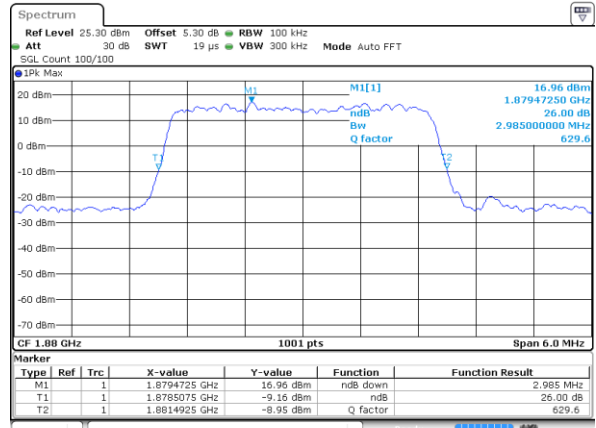

Date: 7 JUN 2017 17:52:08

Highest Channel / 1.4MHz / QPSK

Date: 7 JUN 2017 17:54:31

Highest Channel / 1.4MHz / 16QAM

Date: 7 JUN 2017 17:54:41

LTE Band 2

Lowest Channel / 3MHz / QPSK

Date: 7 JUN 2017 18:01:35

Lowest Channel / 3MHz / 16QAM

Date: 7 JUN 2017 18:01:46

Middle Channel / 3MHz / QPSK

Date: 7 JUN 2017 18:08:40

Middle Channel / 3MHz / 16QAM

Date: 7 JUN 2017 18:08:50

Highest Channel / 3MHz / QPSK

Date: 7 JUN 2017 18:11:12

Highest Channel / 3MHz / 16QAM

Date: 7 JUN 2017 18:11:23

LTE Band 2

Lowest Channel / 5MHz / QPSK

Date: 7 JUN 2017 18:18:17

Lowest Channel / 5MHz / 16QAM

Date: 7 JUN 2017 18:18:28

Middle Channel / 5MHz / QPSK

Date: 7 JUN 2017 18:25:22

Middle Channel / 5MHz / 16QAM

Date: 7 JUN 2017 18:25:32

Highest Channel / 5MHz / QPSK

Date: 7 JUN 2017 18:27:55

Highest Channel / 5MHz / 16QAM

Date: 7 JUN 2017 18:28:05

LTE Band 2