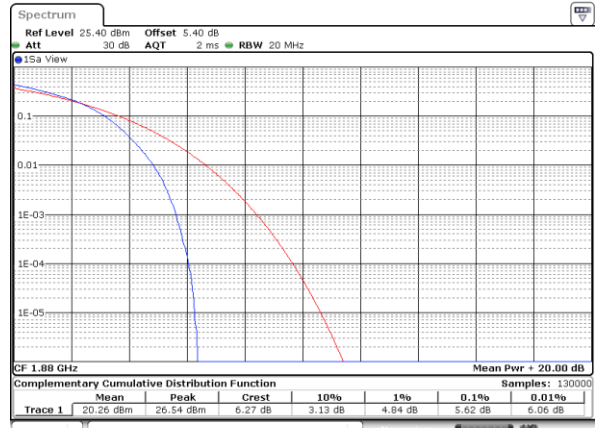

Lowest Channel / Full RB

Date: 8 JUN 2017 17:34:21

Middle Channel / 1RB

Date: 8 JUN 2017 17:35:14

Middle Channel / Full RB

Date: 8 JUN 2017 17:35:27

Highest Channel / 1RB

Date: 8 JUN 2017 17:36:10

Highest Channel / Full RB

Date: 8 JUN 2017 17:36:22

LTE Band 26 / 15MHz / QPSK

Lowest Channel / 1RB

Date: 8 JUN 2017 20:48:16

Lowest Channel / Full RB

Date: 8 JUN 2017 20:48:41

Middle Channel / 1RB