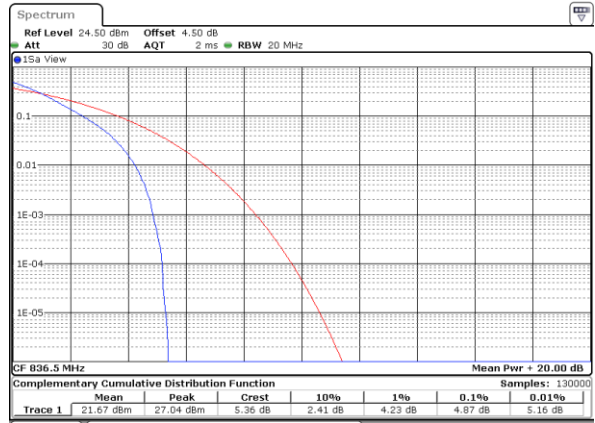

Lowest Channel / Full RB

Date: 8 JUN 2017 17:34:21

Middle Channel / 1RB

Date: 8 JUN 2017 17:35:14

Middle Channel / Full RB

Date: 8 JUN 2017 17:35:27

Highest Channel / 1RB

Date: 8 JUN 2017 17:36:10

Highest Channel / Full RB

Date: 8 JUN 2017 17:36:22

LTE Band 26 / 15MHz / QPSK

Lowest Channel / 1RB

Date: 8 JUN 2017 20:48:16

Lowest Channel / Full RB

Date: 8 JUN 2017 20:48:41

Middle Channel / 1RB

Date: 8 JUN 2017 20:49:20

Middle Channel / Full RB

Date: 8 JUN 2017 20:49:47

Highest Channel / 1RB

Date: 8 JUN 2017 20:50:16

Highest Channel / Full RB

Date: 8 JUN 2017 20:50:45

LTE Band 26 / 15MHz / 16QAM