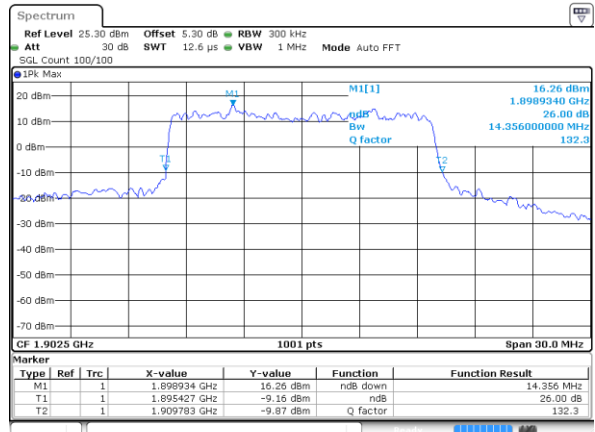

Highest Channel / 10MHz / QPSK

Date: 7 JUN 2017 18:52:11

Highest Channel / 10MHz / 16QAM

Date: 7 JUN 2017 18:52:21

LTE Band 2

Lowest Channel / 15MHz / QPSK

Date: 7 JUN 2017 18:59:16

Lowest Channel / 15MHz / 16QAM

Date: 7 JUN 2017 18:59:26

Middle Channel / 15MHz / QPSK

Date: 7 JUN 2017 19:06:20

Middle Channel / 15MHz / 16QAM

Date: 7 JUN 2017 19:06:31

Highest Channel / 15MHz / QPSK

Date: 7 JUN 2017 19:08:53

Highest Channel / 15MHz / 16QAM

Date: 7 JUN 2017 19:09:03

LTE Band 2

Lowest Channel / 20MHz / QPSK

Date: 7 JUN 2017 19:15:57

Lowest Channel / 20MHz / 16QAM

Date: 7 JUN 2017 19:16:07

Middle Channel / 20MHz / QPSK

Date: 7 JUN 2017 19:23:01

Middle Channel / 20MHz / 16QAM

Date: 7 JUN 2017 19:23:12

Highest Channel / 20MHz / QPSK

Date: 7 JUN 2017 19:37:23

Highest Channel / 20MHz / 16QAM

Date: 7 JUN 2017 19:25:44

LTE Band 4

Lowest Channel / 1.4MHz / QPSK