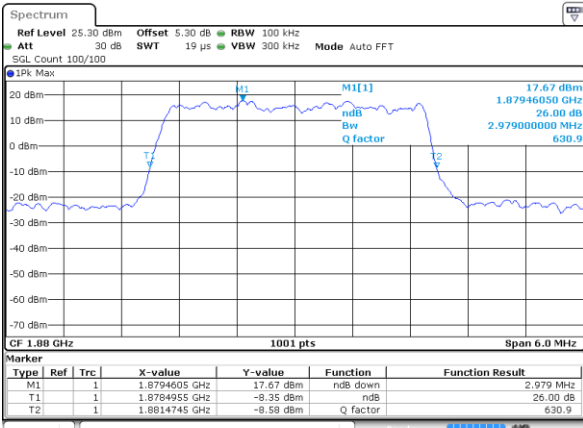

Middle Channel / 3MHz / QPSK

Date: 7 JUN 2017 18:08:40