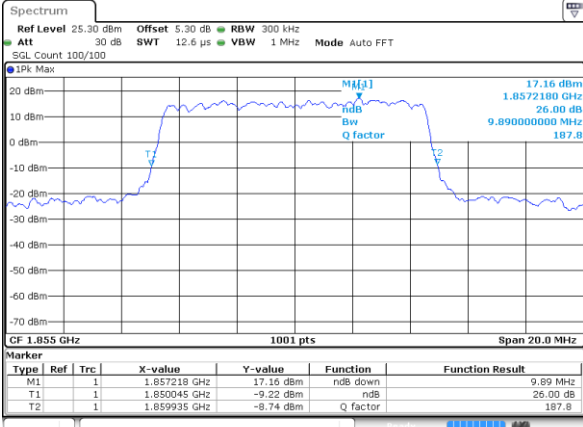

Highest Channel / 3MHz / 16QAM

Date: 7 JUN 2017 18:11:23

LTE Band 2

Lowest Channel / 5MHz / QPSK

Date: 7 JUN 2017 18:18:17

Lowest Channel / 5MHz / 16QAM

Date: 7 JUN 2017 18:18:28

Middle Channel / 5MHz / QPSK

Date: 7 JUN 2017 18:25:22

Middle Channel / 5MHz / 16QAM

Date: 7 JUN 2017 18:25:32

Highest Channel / 5MHz / QPSK

Date: 7 JUN 2017 18:27:55

Highest Channel / 5MHz / 16QAM

Date: 7 JUN 2017 18:28:05

LTE Band 2

Lowest Channel / 10MHz / QPSK

Date: 7 JUN 2017 18:35:00

Lowest Channel / 10MHz / 16QAM

Date: 7 JUN 2017 18:35:11

Middle Channel / 10MHz / QPSK

Date: 7 JUN 2017 18:49:38

Middle Channel / 10MHz / 16QAM

Date: 7 JUN 2017 18:49:48