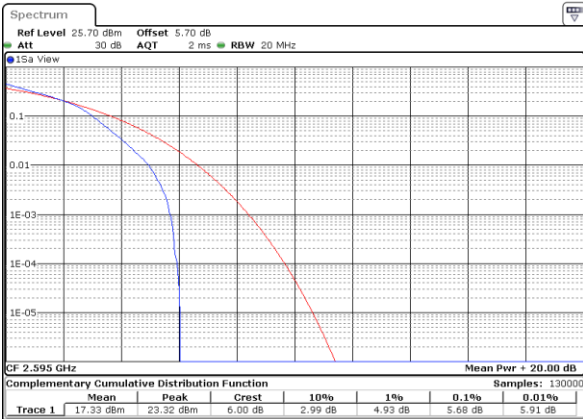

Date: 9 JUN 2017 23:37:54

LTE Band 38 / 20MHz / 16QAM

Lowest Channel / 1RB

Date: 9 JUN 2017 23:33:50

Lowest Channel / Full RB

Date: 9 JUN 2017 23:34:18

Middle Channel / 1RB

Date: 9 JUN 2017 23:35:17

Middle Channel / Full RB

Date: 9 JUN 2017 23:35:34

Highest Channel / 1RB

Date: 9 JUN 2017 23:35:52

Highest Channel / Full RB

Date: 9 JUN 2017 23:36:09

LTE Band 41 / 20MHz / QPSK

Lowest Channel / 1RB