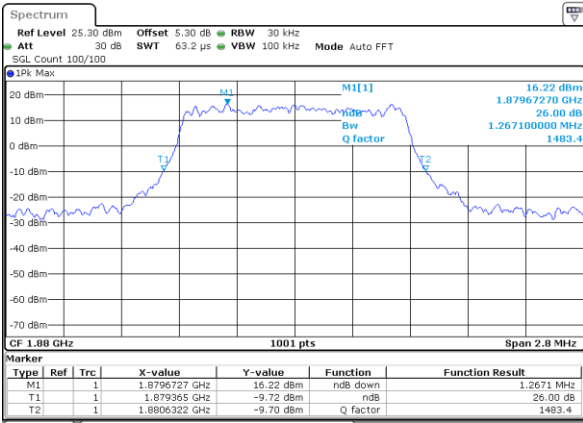

Mode	LTE Band 66 : 26dB BW(MHz)											
	1.4MHz		3MHz		5MHz		10MHz		15MHz		20MHz	
Mod.	QPSK	16QAM	QPSK	16QAM	QPSK	16QAM	QPSK	16QAM	QPSK	16QAM	QPSK	16QAM
Lowest CH	1.28	1.29	3.01	3.01	4.87	4.97	9.83	9.95	14.27	14.39	20.22	20.22
Middle CH	1.26	1.28	3.03	3.00	4.94	4.85	9.81	9.93	14.27	14.39	20.14	20.10
Highest CH	1.28	1.26	3.00	3.00	4.91	4.93	9.83	9.83	14.21	14.54	20.14	20.18

LTE Band 2

Lowest Channel / 1.4MHz / QPSK

Date: 7 JUN 2017 17:44:54

Lowest Channel / 1.4MHz / 16QAM

Date: 7 JUN 2017 17:45:04

Middle Channel / 1.4MHz / QPSK

Date: 7 JUN 2017 17:51:58

Middle Channel / 1.4MHz / 16QAM

Date: 7 JUN 2017 17:52:08

Highest Channel / 1.4MHz / QPSK

Date: 7 JUN 2017 17:54:31

Highest Channel / 1.4MHz / 16QAM

Date: 7 JUN 2017 17:54:41

LTE Band 2

Lowest Channel / 3MHz / QPSK

Date: 7 JUN 2017 18:01:35