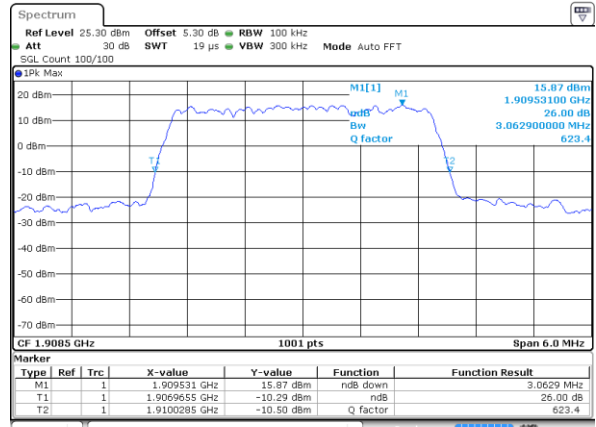

Date: 7 JUN 2017 17:52:08

Highest Channel / 1.4MHz / QPSK

Date: 7 JUN 2017 17:54:31

Highest Channel / 1.4MHz / 16QAM

Date: 7 JUN 2017 17:54:41

LTE Band 2

Lowest Channel / 3MHz / QPSK

Date: 7 JUN 2017 18:01:35

Lowest Channel / 3MHz / 16QAM

Date: 7 JUN 2017 18:01:46

Middle Channel / 3MHz / QPSK

Date: 7 JUN 2017 18:08:40

Middle Channel / 3MHz / 16QAM

Date: 7 JUN 2017 18:08:50

Highest Channel / 3MHz / QPSK

Date: 7 JUN 2017 18:11:12

Highest Channel / 3MHz / 16QAM

Date: 7 JUN 2017 18:11:23

LTE Band 2

Lowest Channel / 5MHz / QPSK

Date: 7 JUN 2017 18:18:17

Lowest Channel / 5MHz / 16QAM

Date: 7 JUN 2017 18:18:28

Middle Channel / 5MHz / QPSK

Date: 7 JUN 2017 18:25:22

Middle Channel / 5MHz / 16QAM

Date: 7 JUN 2017 18:25:32

Highest Channel / 5MHz / QPSK

Date: 7 JUN 2017 18:27:55

Highest Channel / 5MHz / 16QAM

Date: 7 JUN 2017 18:28:05

LTE Band 2