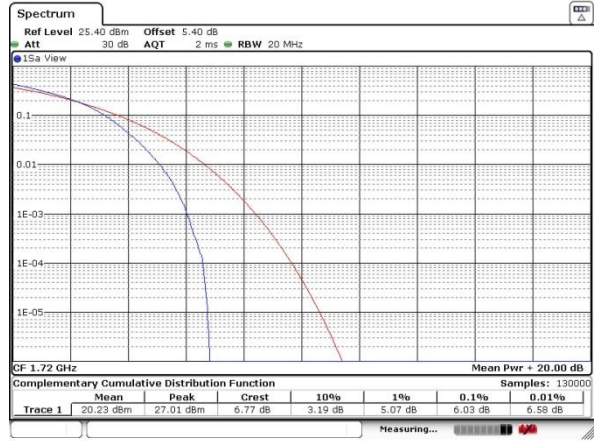

LTE Band 66 / 20MHz / QPSK

Lowest Channel / 1RB

Date: 13 JUN 2017 20:16:18

Lowest Channel / Full RB

Date: 13 JUN 2017 20:17:50

Middle Channel / 1RB

Date: 13 JUN 2017 20:18:51

Middle Channel / Full RB

Date: 13 JUN 2017 20:20:02

Highest Channel / 1RB

Date: 13 JUN 2017 20:21:33

Highest Channel / Full RB

Date: 13 JUN 2017 20:22:17

LTE Band 66 / 20MHz / 16QAM

Lowest Channel / 1RB

Date: 13 JUN 2017 20:16:54

Lowest Channel / Full RB

Date: 13 JUN 2017 20:17:25

Middle Channel / 1RB

Date: 13 JUN 2017 20:19:19

Middle Channel / Full RB

Date: 13 JUN 2017 20:19:44

Highest Channel / 1RB

Date: 13 JUN 2017 20:21:56