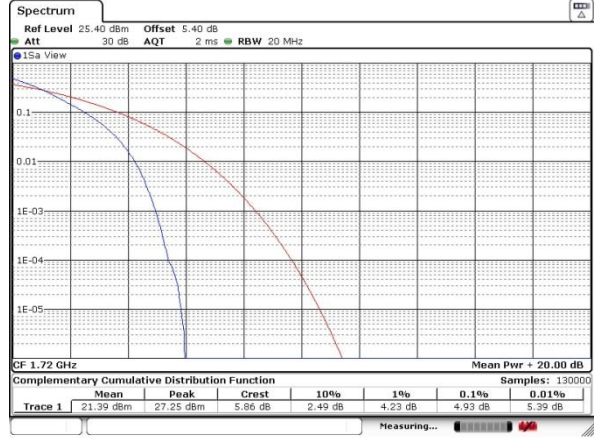

Date: 12 JUN 2017 19:16:16

Highest Channel / Full RB

Date: 12 JUN 2017 19:16:28

LTE Band 41 / 20MHz / 16QAM

Lowest Channel / 1RB

Date: 12 JUN 2017 19:13:55

Lowest Channel / Full RB

Date: 12 JUN 2017 19:14:07

Middle Channel / 1RB

Date: 12 JUN 2017 19:14:19

Middle Channel / Full RB

Date: 12 JUN 2017 19:14:41

Highest Channel / 1RB

Date: 12 JUN 2017 19:14:53

Highest Channel / Full RB

Date: 12 JUN 2017 19:15:05

LTE Band 66 / 20MHz / QPSK

Lowest Channel / 1RB

Date: 13 JUN 2017 20:16:18

Lowest Channel / Full RB

Date: 13 JUN 2017 20:17:50

Middle Channel / 1RB

Date: 13 JUN 2017 20:18:51

Middle Channel / Full RB

Date: 13 JUN 2017 20:20:02

Highest Channel / 1RB

Date: 13 JUN 2017 20:21:33

Highest Channel / Full RB

Date: 13 JUN 2017 20:22:17

LTE Band 66 / 20MHz / 16QAM

Lowest Channel / 1RB

Date: 13 JUN 2017 20:16:54