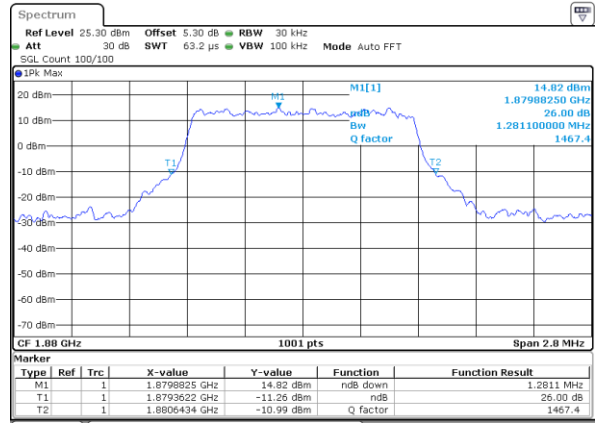

Mode	LTE Band 66 : 26dB BW(MHz)											
	1.4MHz		3MHz		5MHz		10MHz		15MHz		20MHz	
Mod.	QPSK	16QAM	QPSK	16QAM	QPSK	16QAM	QPSK	16QAM	QPSK	16QAM	QPSK	16QAM
Lowest CH	1.28	1.29	3.01	3.01	4.87	4.97	9.83	9.95	14.27	14.39	20.22	20.22
Middle CH	1.26	1.28	3.03	3.00	4.94	4.85	9.81	9.93	14.27	14.39	20.14	20.10
Highest CH	1.28	1.26	3.00	3.00	4.91	4.93	9.83	9.83	14.21	14.54	20.14	20.18

LTE Band 2

Lowest Channel / 1.4MHz / QPSK

Date: 7 JUN 2017 17:44:54

Lowest Channel / 1.4MHz / 16QAM

Date: 7 JUN 2017 17:45:04

Middle Channel / 1.4MHz / QPSK

Date: 7 JUN 2017 17:51:58

Middle Channel / 1.4MHz / 16QAM

Date: 7 JUN 2017 17:52:08

Highest Channel / 1.4MHz / QPSK

Date: 7 JUN 2017 17:54:31

Highest Channel / 1.4MHz / 16QAM

Date: 7 JUN 2017 17:54:41

LTE Band 2

Lowest Channel / 3MHz / QPSK

Date: 7 JUN 2017 18:01:35