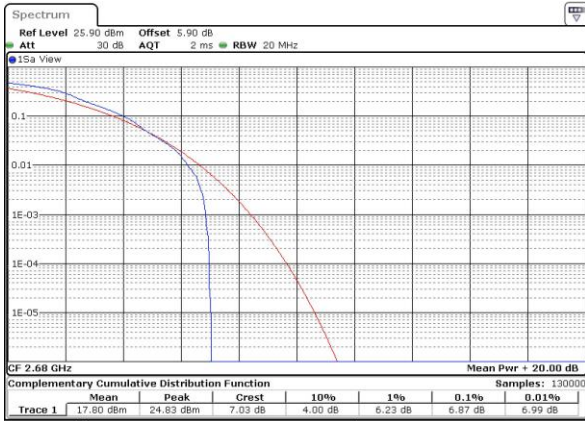

Middle Channel / Full RB

Date: 9 JUN 2017 23:35:34

Highest Channel / 1RB

Date: 9 JUN 2017 23:35:52

Highest Channel / Full RB

Date: 9 JUN 2017 23:36:09

LTE Band 41 / 20MHz / QPSK

Lowest Channel / 1RB

Date: 12 JUN 2017 19:15:21

Lowest Channel / Full RB

Date: 12 JUN 2017 19:15:38

Middle Channel / 1RB

Date: 12 JUN 2017 19:15:49

Middle Channel / Full RB

Date: 12 JUN 2017 19:16:01

Highest Channel / 1RB

Date: 12 JUN 2017 19:16:16

Highest Channel / Full RB

Date: 12 JUN 2017 19:16:28

LTE Band 41 / 20MHz / 16QAM

Lowest Channel / 1RB

Date: 12 JUN 2017 19:13:55

Lowest Channel / Full RB

Date: 12 JUN 2017 19:14:07