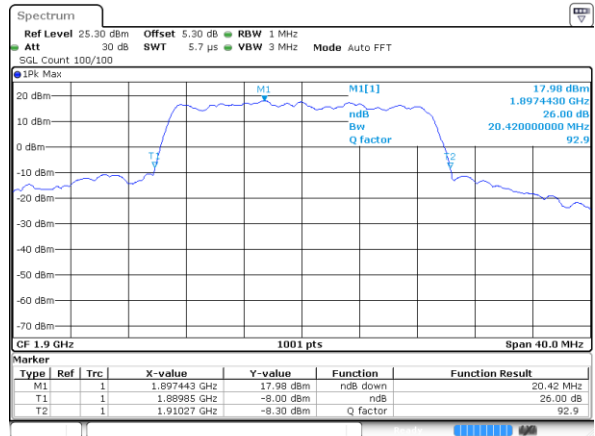

Date: 7 JUN 2017 19:09:03

LTE Band 2

Lowest Channel / 20MHz / QPSK

Date: 7 JUN 2017 19:15:57

Lowest Channel / 20MHz / 16QAM

Date: 7 JUN 2017 19:16:07

Middle Channel / 20MHz / QPSK

Date: 7 JUN 2017 19:23:01

Middle Channel / 20MHz / 16QAM

Date: 7 JUN 2017 19:23:12

Highest Channel / 20MHz / QPSK

Date: 7 JUN 2017 19:37:23

Highest Channel / 20MHz / 16QAM

Date: 7 JUN 2017 19:25:44

LTE Band 4

Lowest Channel / 1.4MHz / QPSK

Date: 7 JUN 2017 19:42:13

Lowest Channel / 1.4MHz / 16QAM

Date: 7 JUN 2017 19:42:24

Middle Channel / 1.4MHz / QPSK

Date: 7 JUN 2017 19:49:20

Middle Channel / 1.4MHz / 16QAM

Date: 7 JUN 2017 19:49:31

Highest Channel / 1.4MHz / QPSK