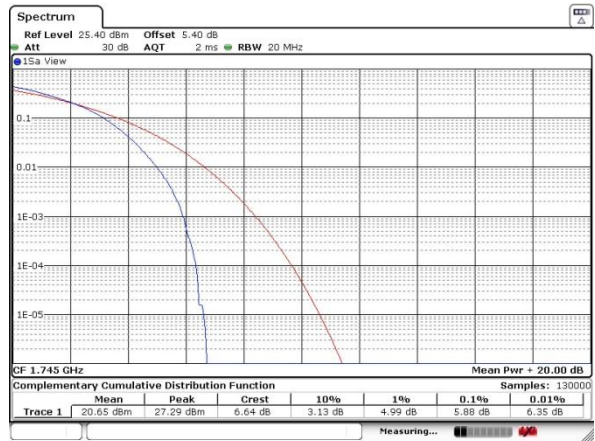

Date: 13 JUN 2017 20:20:02

Highest Channel / 1RB

Date: 13 JUN 2017 20:21:33

Highest Channel / Full RB

Date: 13 JUN 2017 20:22:17

LTE Band 66 / 20MHz / 16QAM

Lowest Channel / 1RB

Date: 13 JUN 2017 20:16:54

Lowest Channel / Full RB

Date: 13 JUN 2017 20:17:25

Middle Channel / 1RB

Date: 13 JUN 2017 20:19:19

Middle Channel / Full RB

Date: 13 JUN 2017 20:19:44

Highest Channel / 1RB

Date: 13 JUN 2017 20:21:56

Highest Channel / Full RB

Date: 13 JUN 2017 20:22:41

26dB Bandwidth

Mode	LTE Band 2 : 26dB BW(MHz)											
	1.4MHz		3MHz		5MHz		10MHz		15MHz		20MHz	
Mod.	QPSK	16QAM	QPSK	16QAM	QPSK	16QAM	QPSK	16QAM	QPSK	16QAM	QPSK	16QAM
Lowest CH	1.26	1.29	3.03	3.00	4.87	4.86	9.89	9.67	14.51	14.51	20.06	20.06
Middle CH	1.27	1.28	2.98	2.99	4.96	4.93	9.85	9.91	14.60	14.36	20.14	20.10
Highest CH	1.31	1.28	3.05	3.06	4.94	4.95	9.67	9.75	14.39	14.39	20.30	20.42

Mode	LTE Band 4 : 26dB BW(MHz)											
	1.4MHz		3MHz		5MHz		10MHz		15MHz		20MHz	
Mod.	QPSK	16QAM	QPSK	16QAM	QPSK	16QAM	QPSK	16QAM	QPSK	16QAM	QPSK	16QAM
Lowest CH	1.26	1.28	3.00	3.03	4.85	4.88	9.77	9.89	14.18	14.42	20.06	20.10
Middle CH	1.28	1.28	3.04	2.96	4.94	4.94	9.81	9.99	14.30	14.63	20.14	20.22
Highest CH	1.28	1.28	3.03	3.00	4.90	4.80	9.73	9.79	14.36	14.36	20.22	19.98