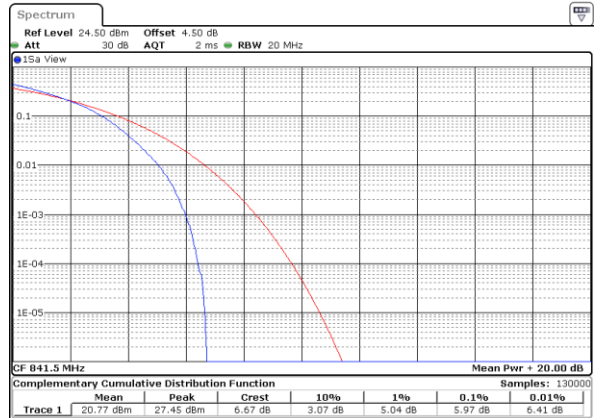

Lowest Channel / 1RB

Date: 8 JUN 2017 20:48:27

Lowest Channel / Full RB

Date: 8 JUN 2017 20:49:06

Middle Channel / 1RB

Date: 8 JUN 2017 20:49:33

Middle Channel / Full RB

Date: 8 JUN 2017 20:50:11

Highest Channel / 1RB

Date: 8 JUN 2017 20:50:29

Highest Channel / Full RB

Date: 8 JUN 2017 20:50:56

LTE Band 38 / 20MHz / QPSK

Lowest Channel / 1RB

Date: 9 JUN 2017 23:36:19

Lowest Channel / Full RB