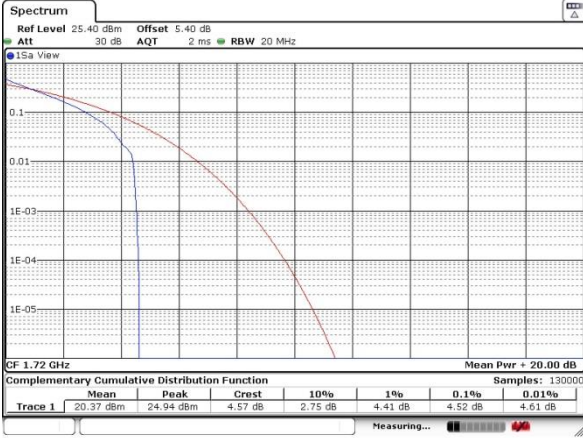

Date: 12 JUN 2017 19:16:16

Highest Channel / Full RB

Date: 12 JUN 2017 19:16:28

LTE Band 41 / 20MHz / 16QAM

Lowest Channel / 1RB

Date: 12 JUN 2017 19:13:55

Lowest Channel / Full RB

Date: 12 JUN 2017 19:14:07

Middle Channel / 1RB

Date: 12 JUN 2017 19:14:19

Middle Channel / Full RB

Date: 12 JUN 2017 19:14:41

Highest Channel / 1RB

Date: 12 JUN 2017 19:14:53

Highest Channel / Full RB

Date: 12 JUN 2017 19:15:05

LTE Band 66 / 20MHz / QPSK

Lowest Channel / 1RB

Date: 13 JUN 2017 20:16:18

Lowest Channel / Full RB

Date: 13 JUN 2017 20:17:50

Middle Channel / 1RB

Date: 13 JUN 2017 20:18:51

Middle Channel / Full RB

Date: 13 JUN 2017 20:20:02

Highest Channel / 1RB

Date: 13 JUN 2017 20:21:33

Highest Channel / Full RB

Date: 13 JUN 2017 20:22:17

LTE Band 66 / 20MHz / 16QAM

Lowest Channel / 1RB

Date: 13 JUN 2017 20:16:54