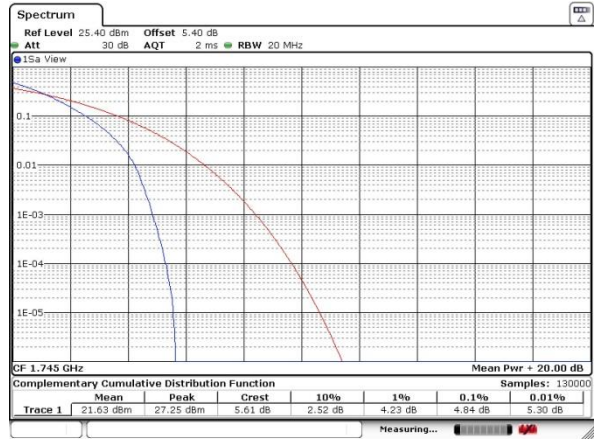

LTE Band 66 / 20MHz / QPSK

Lowest Channel / 1RB

Date: 13 JUN 2017 20:16:18

Lowest Channel / Full RB

Date: 13 JUN 2017 20:17:50

Middle Channel / 1RB

Date: 13 JUN 2017 20:18:51

Middle Channel / Full RB

Date: 13 JUN 2017 20:20:02

Highest Channel / 1RB

Date: 13 JUN 2017 20:21:33

Highest Channel / Full RB

Date: 13 JUN 2017 20:22:17

LTE Band 66 / 20MHz / 16QAM

Lowest Channel / 1RB

Date: 13 JUN 2017 20:16:54