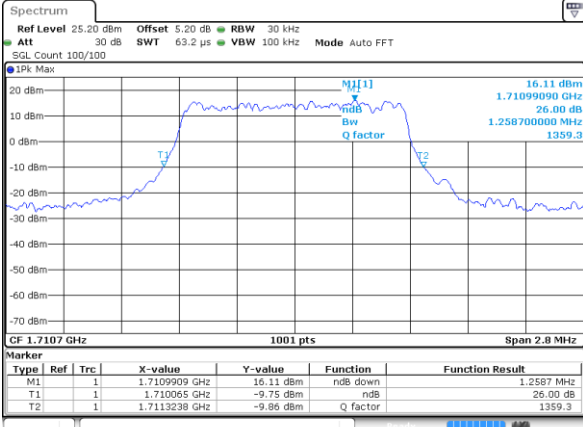

Date: 7 JUN 2017 19:09:03

LTE Band 2

Lowest Channel / 20MHz / QPSK

Date: 7 JUN 2017 19:15:57

Lowest Channel / 20MHz / 16QAM

Date: 7 JUN 2017 19:16:07

Middle Channel / 20MHz / QPSK

Date: 7 JUN 2017 19:23:01

Middle Channel / 20MHz / 16QAM

Date: 7 JUN 2017 19:23:12

Highest Channel / 20MHz / QPSK

Date: 7 JUN 2017 19:37:23

Highest Channel / 20MHz / 16QAM

Date: 7 JUN 2017 19:25:44

LTE Band 4

Lowest Channel / 1.4MHz / QPSK

Date: 7 JUN 2017 19:42:13

Lowest Channel / 1.4MHz / 16QAM

Date: 7 JUN 2017 19:42:24

Middle Channel / 1.4MHz / QPSK

Date: 7 JUN 2017 19:49:20

Middle Channel / 1.4MHz / 16QAM

Date: 7 JUN 2017 19:49:31

Highest Channel / 1.4MHz / QPSK