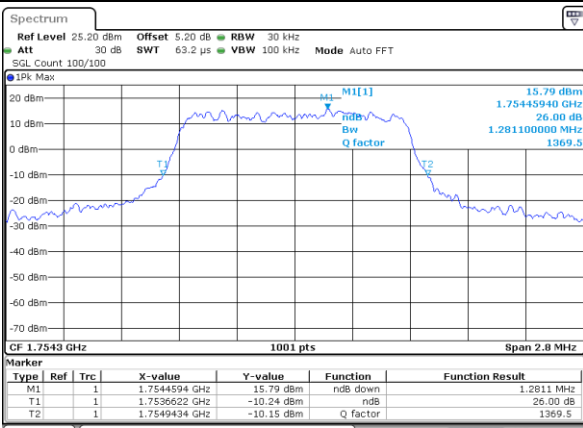

Middle Channel / 20MHz / 16QAM

Date: 7 JUN 2017 19:23:12

Highest Channel / 20MHz / QPSK

Date: 7 JUN 2017 19:37:23

Highest Channel / 20MHz / 16QAM

Date: 7 JUN 2017 19:25:44

LTE Band 4

Lowest Channel / 1.4MHz / QPSK

Date: 7 JUN 2017 19:42:13

Lowest Channel / 1.4MHz / 16QAM

Date: 7 JUN 2017 19:42:24

Middle Channel / 1.4MHz / QPSK

Date: 7 JUN 2017 19:49:20

Middle Channel / 1.4MHz / 16QAM

Date: 7 JUN 2017 19:49:31

Highest Channel / 1.4MHz / QPSK

Date: 7 JUN 2017 19:51:53

Highest Channel / 1.4MHz / 16QAM

Date: 7 JUN 2017 19:52:03