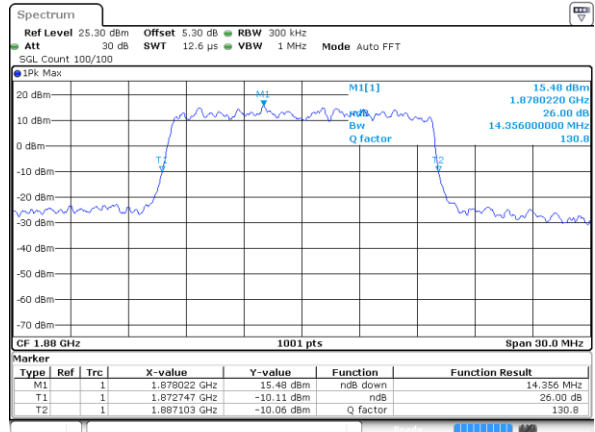

Middle Channel / 15MHz / 16QAM

Date: 7 JUN 2017 19:06:31