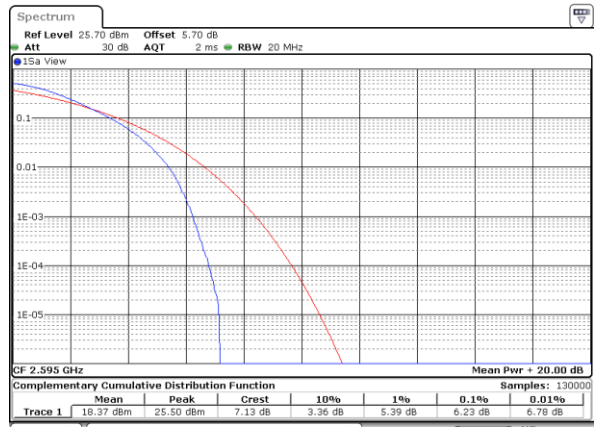

Middle Channel / Full RB

Date: 9 JUN 2017 23:37:16