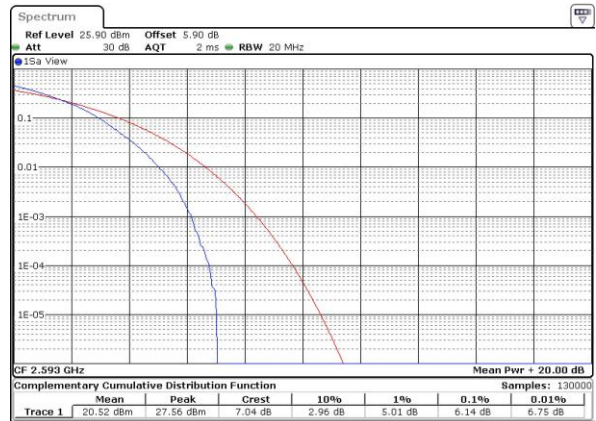

Date: 12 JUN 2017 19:15:21

Lowest Channel / Full RB

Date: 12 JUN 2017 19:15:38

Middle Channel / 1RB

Date: 12 JUN 2017 19:15:49

Middle Channel / Full RB

Date: 12 JUN 2017 19:16:01

Highest Channel / 1RB

Date: 12 JUN 2017 19:16:16

Highest Channel / Full RB

Date: 12 JUN 2017 19:16:28

LTE Band 41 / 20MHz / 16QAM

Lowest Channel / 1RB

Date: 12 JUN 2017 19:13:55

Lowest Channel / Full RB

Date: 12 JUN 2017 19:14:07

Middle Channel / 1RB

Date: 12 JUN 2017 19:14:19

Middle Channel / Full RB

Date: 12 JUN 2017 19:14:41

Highest Channel / 1RB

Date: 12 JUN 2017 19:14:53

Highest Channel / Full RB

Date: 12 JUN 2017 19:15:05

LTE Band 66 / 20MHz / QPSK

Lowest Channel / 1RB

Date: 13 JUN 2017 20:16:18

Lowest Channel / Full RB

Date: 13 JUN 2017 20:17:50

Middle Channel / 1RB

Date: 13 JUN 2017 20:18:51

Middle Channel / Full RB