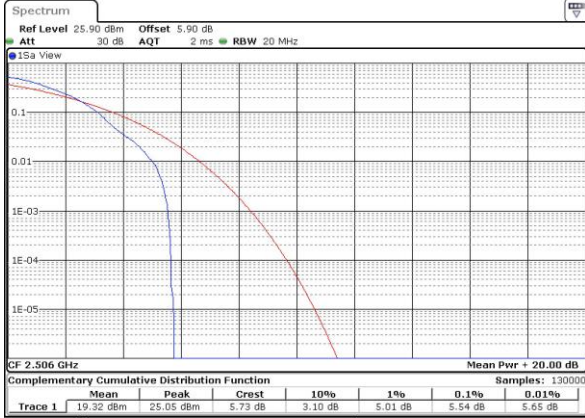

Middle Channel / Full RB

Date: 9 JUN 2017 23:35:34

Highest Channel / 1RB

Date: 9 JUN 2017 23:35:52

Highest Channel / Full RB

Date: 9 JUN 2017 23:36:09

LTE Band 41 / 20MHz / QPSK

Lowest Channel / 1RB

Date: 12 JUN 2017 19:15:21

Lowest Channel / Full RB

Date: 12 JUN 2017 19:15:38

Middle Channel / 1RB

Date: 12 JUN 2017 19:15:49

Middle Channel / Full RB

Date: 12 JUN 2017 19:16:01

Highest Channel / 1RB