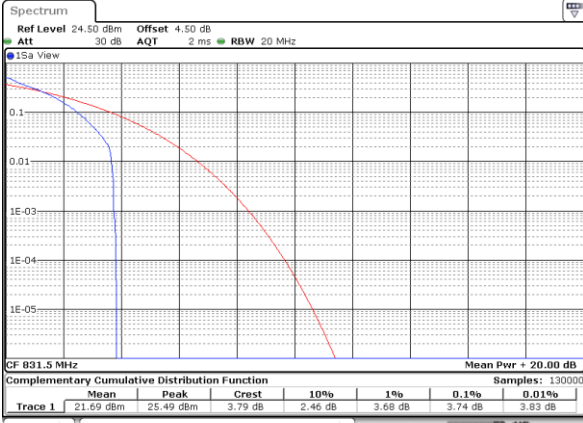

Lowest Channel / Full RB

Date: 8 JUN 2017 17:34:21

Middle Channel / 1RB

Date: 8 JUN 2017 17:35:14

Middle Channel / Full RB

Date: 8 JUN 2017 17:35:27

Highest Channel / 1RB

Date: 8 JUN 2017 17:36:10

Highest Channel / Full RB

Date: 8 JUN 2017 17:36:22

LTE Band 26 / 15MHz / QPSK

Lowest Channel / 1RB

Date: 8 JUN 2017 20:48:16

Lowest Channel / Full RB

Date: 8 JUN 2017 20:48:41

Middle Channel / 1RB

Date: 8 JUN 2017 20:49:20

Middle Channel / Full RB

Date: 8 JUN 2017 20:49:47

Highest Channel / 1RB

Date: 8 JUN 2017 20:50:16

Highest Channel / Full RB

Date: 8 JUN 2017 20:50:45

LTE Band 26 / 15MHz / 16QAM