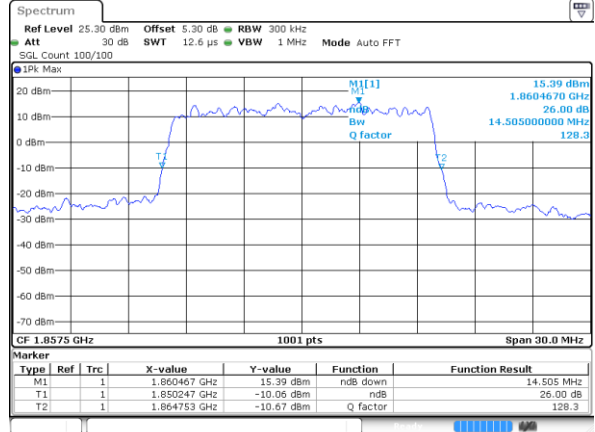

Highest Channel / 10MHz / QPSK

Date: 7 JUN 2017 18:52:11

Highest Channel / 10MHz / 16QAM

Date: 7 JUN 2017 18:52:21

LTE Band 2

Lowest Channel / 15MHz / QPSK

Date: 7 JUN 2017 18:59:16

Lowest Channel / 15MHz / 16QAM