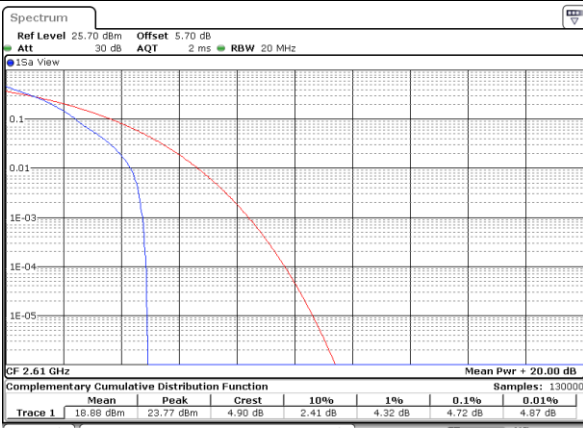

Highest Channel / 1RB

Date: 8 JUN 2017 20:50:29

Highest Channel / Full RB

Date: 8 JUN 2017 20:50:56

LTE Band 38 / 20MHz / QPSK

Lowest Channel / 1RB

Date: 9 JUN 2017 23:36:19

Lowest Channel / Full RB

Date: 9 JUN 2017 23:36:31

Middle Channel / 1RB

Date: 9 JUN 2017 23:36:42

Middle Channel / Full RB

Date: 9 JUN 2017 23:37:16

Highest Channel / 1RB

Date: 9 JUN 2017 23:37:28

Highest Channel / Full RB

Date: 9 JUN 2017 23:37:54

LTE Band 38 / 20MHz / 16QAM

Lowest Channel / 1RB

Date: 9 JUN 2017 23:33:50

Lowest Channel / Full RB

Date: 9 JUN 2017 23:34:18

Middle Channel / 1RB

Date: 9 JUN 2017 23:35:17

Middle Channel / Full RB

Date: 9 JUN 2017 23:35:34

Highest Channel / 1RB

Date: 9 JUN 2017 23:35:52

Highest Channel / Full RB

Date: 9 JUN 2017 23:36:09

LTE Band 41 / 20MHz / QPSK

Lowest Channel / 1RB