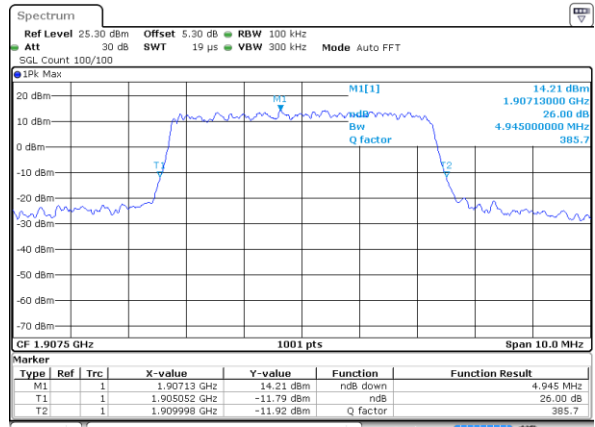

Highest Channel / 3MHz / 16QAM

Date: 7 JUN 2017 18:11:23

LTE Band 2

Lowest Channel / 5MHz / QPSK

Date: 7 JUN 2017 18:18:17

Lowest Channel / 5MHz / 16QAM

Date: 7 JUN 2017 18:18:28

Middle Channel / 5MHz / QPSK

Date: 7 JUN 2017 18:25:22

Middle Channel / 5MHz / 16QAM

Date: 7 JUN 2017 18:25:32

Highest Channel / 5MHz / QPSK

Date: 7 JUN 2017 18:27:55

Highest Channel / 5MHz / 16QAM

Date: 7 JUN 2017 18:28:05

LTE Band 2

Lowest Channel / 10MHz / QPSK

Date: 7 JUN 2017 18:35:00

Lowest Channel / 10MHz / 16QAM

Date: 7 JUN 2017 18:35:11

Middle Channel / 10MHz / QPSK

Date: 7 JUN 2017 18:49:38

Middle Channel / 10MHz / 16QAM

Date: 7 JUN 2017 18:49:48

Highest Channel / 10MHz / QPSK

Date: 7 JUN 2017 18:52:11

Highest Channel / 10MHz / 16QAM

Date: 7 JUN 2017 18:52:21

LTE Band 2

Lowest Channel / 15MHz / QPSK

Date: 7 JUN 2017 18:59:16

Lowest Channel / 15MHz / 16QAM