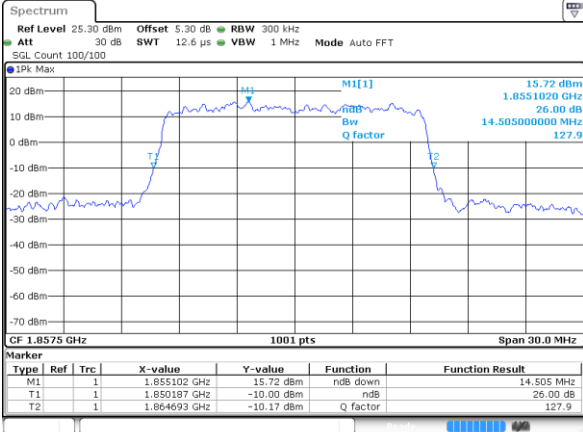

Highest Channel / 10MHz / QPSK

Date: 7 JUN 2017 18:52:11

Highest Channel / 10MHz / 16QAM

Date: 7 JUN 2017 18:52:21

LTE Band 2

Lowest Channel / 15MHz / QPSK

Date: 7 JUN 2017 18:59:16

Lowest Channel / 15MHz / 16QAM