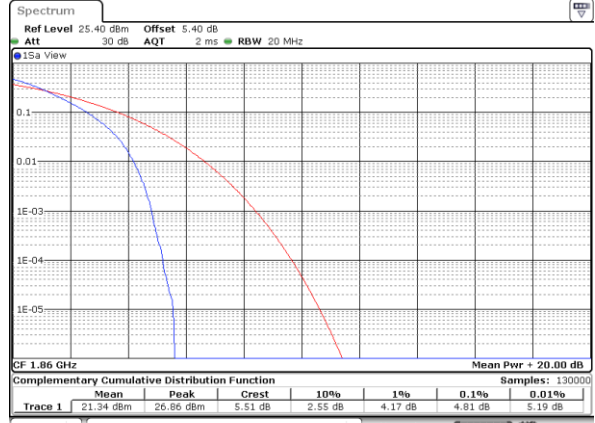

LTE Band 25 / 20MHz / QPSK

Lowest Channel / 1RB

Date: 8 JUN 2017 17:33:49

Lowest Channel / Full RB

Date: 8 JUN 2017 17:34:44

Middle Channel / 1RB

Date: 8 JUN 2017 17:35:01

Middle Channel / Full RB

Date: 8 JUN 2017 17:35:40

Highest Channel / 1RB

Date: 8 JUN 2017 17:35:57

Highest Channel / Full RB

Date: 8 JUN 2017 17:36:46

LTE Band 25 / 20MHz / 16QAM

Lowest Channel / 1RB

Date: 8 JUN 2017 17:34:08