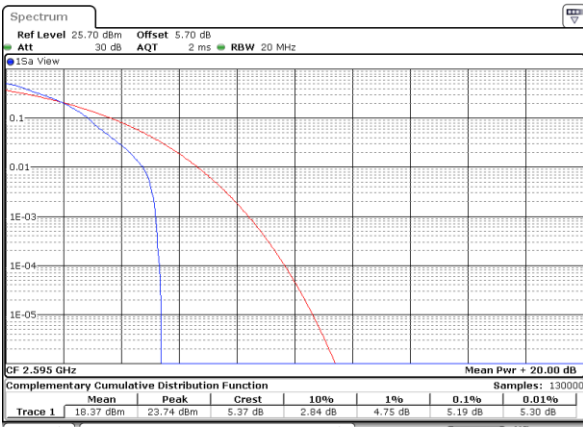

Lowest Channel / 1RB

Date: 8 JUN 2017 20:48:27

Lowest Channel / Full RB

Date: 8 JUN 2017 20:49:06

Middle Channel / 1RB

Date: 8 JUN 2017 20:49:33

Middle Channel / Full RB

Date: 8 JUN 2017 20:50:11

Highest Channel / 1RB

Date: 8 JUN 2017 20:50:29

Highest Channel / Full RB

Date: 8 JUN 2017 20:50:56

LTE Band 38 / 20MHz / QPSK

Lowest Channel / 1RB

Date: 9 JUN 2017 23:36:19

Lowest Channel / Full RB

Date: 9 JUN 2017 23:36:31

Middle Channel / 1RB

Date: 9 JUN 2017 23:36:42

Middle Channel / Full RB

Date: 9 JUN 2017 23:37:16

Highest Channel / 1RB

Date: 9 JUN 2017 23:37:28

Highest Channel / Full RB