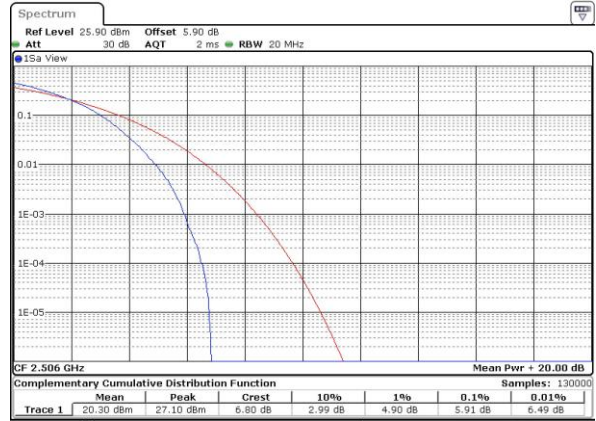

Date: 12 JUN 2017 19:15:21

Lowest Channel / Full RB

Date: 12 JUN 2017 19:15:38

Middle Channel / 1RB

Date: 12 JUN 2017 19:15:49

Middle Channel / Full RB

Date: 12 JUN 2017 19:16:01

Highest Channel / 1RB

Date: 12 JUN 2017 19:16:16

Highest Channel / Full RB

Date: 12 JUN 2017 19:16:28

LTE Band 41 / 20MHz / 16QAM

Lowest Channel / 1RB

Date: 12 JUN 2017 19:13:55

Lowest Channel / Full RB

Date: 12 JUN 2017 19:14:07

Middle Channel / 1RB

Date: 12 JUN 2017 19:14:19

Middle Channel / Full RB

Date: 12 JUN 2017 19:14:41

Highest Channel / 1RB

Date: 12 JUN 2017 19:14:53

Highest Channel / Full RB

Date: 12 JUN 2017 19:15:05