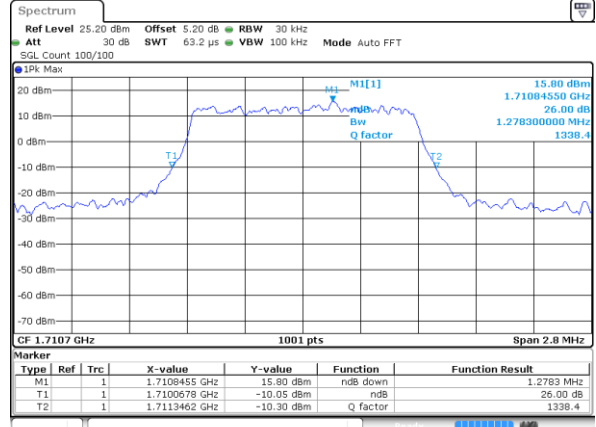

Date: 7 JUN 2017 19:09:03

LTE Band 2

Lowest Channel / 20MHz / QPSK

Date: 7 JUN 2017 19:15:57

Lowest Channel / 20MHz / 16QAM

Date: 7 JUN 2017 19:16:07

Middle Channel / 20MHz / QPSK

Date: 7 JUN 2017 19:23:01

Middle Channel / 20MHz / 16QAM

Date: 7 JUN 2017 19:23:12

Highest Channel / 20MHz / QPSK

Date: 7 JUN 2017 19:37:23

Highest Channel / 20MHz / 16QAM

Date: 7 JUN 2017 19:25:44

LTE Band 4

Lowest Channel / 1.4MHz / QPSK

Date: 7 JUN 2017 19:42:13

Lowest Channel / 1.4MHz / 16QAM

Date: 7 JUN 2017 19:42:24

Middle Channel / 1.4MHz / QPSK

Date: 7 JUN 2017 19:49:20

Middle Channel / 1.4MHz / 16QAM

Date: 7 JUN 2017 19:49:31

Highest Channel / 1.4MHz / QPSK

Date: 7 JUN 2017 19:51:53

Highest Channel / 1.4MHz / 16QAM

Date: 7 JUN 2017 19:52:03