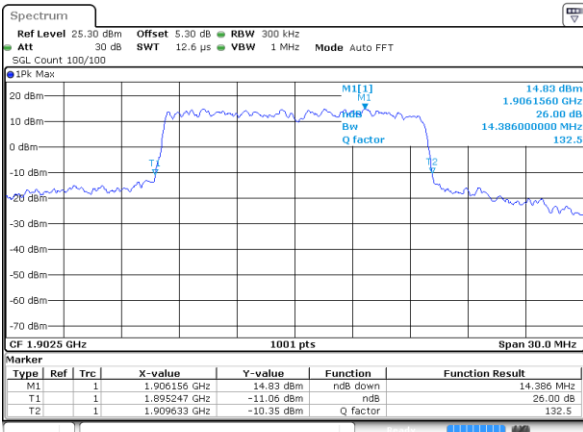

Highest Channel / 10MHz / QPSK

Date: 7 JUN 2017 18:52:11

Highest Channel / 10MHz / 16QAM

Date: 7 JUN 2017 18:52:21

LTE Band 2

Lowest Channel / 15MHz / QPSK

Date: 7 JUN 2017 18:59:16

Lowest Channel / 15MHz / 16QAM

Date: 7 JUN 2017 18:59:26

Middle Channel / 15MHz / QPSK

Date: 7 JUN 2017 19:06:20

Middle Channel / 15MHz / 16QAM

Date: 7 JUN 2017 19:06:31

Highest Channel / 15MHz / QPSK

Date: 7 JUN 2017 19:08:53

Highest Channel / 15MHz / 16QAM

Date: 7 JUN 2017 19:09:03

LTE Band 2

Lowest Channel / 20MHz / QPSK

Date: 7 JUN 2017 19:15:57

Lowest Channel / 20MHz / 16QAM

Date: 7 JUN 2017 19:16:07

Middle Channel / 20MHz / QPSK

Date: 7 JUN 2017 19:23:01

Middle Channel / 20MHz / 16QAM

Date: 7 JUN 2017 19:23:12

Highest Channel / 20MHz / QPSK

Date: 7 JUN 2017 19:37:23

Highest Channel / 20MHz / 16QAM

Date: 7 JUN 2017 19:25:44

LTE Band 4

Lowest Channel / 1.4MHz / QPSK