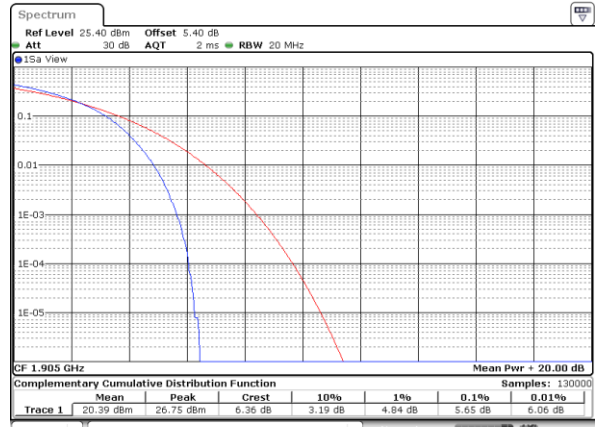

Lowest Channel / Full RB

Date: 8 JUN 2017 17:34:21

Middle Channel / 1RB

Date: 8 JUN 2017 17:35:14

Middle Channel / Full RB

Date: 8 JUN 2017 17:35:27

Highest Channel / 1RB

Date: 8 JUN 2017 17:36:10

Highest Channel / Full RB

Date: 8 JUN 2017 17:36:22

LTE Band 26 / 15MHz / QPSK

Lowest Channel / 1RB

Date: 8 JUN 2017 20:48:16

Lowest Channel / Full RB

Date: 8 JUN 2017 20:48:41

Middle Channel / 1RB