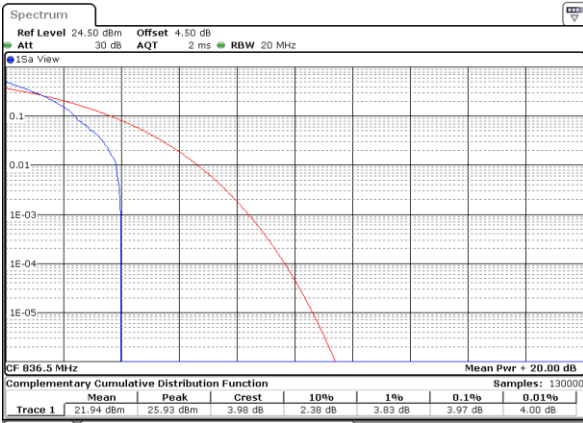

Lowest Channel / Full RB

Date: 8 JUN 2017 17:34:21

Middle Channel / 1RB

Date: 8 JUN 2017 17:35:14

Middle Channel / Full RB

Date: 8 JUN 2017 17:35:27

Highest Channel / 1RB

Date: 8 JUN 2017 17:36:10

Highest Channel / Full RB

Date: 8 JUN 2017 17:36:22

LTE Band 26 / 15MHz / QPSK

Lowest Channel / 1RB

Date: 8 JUN 2017 20:48:16

Lowest Channel / Full RB

Date: 8 JUN 2017 20:48:41

Middle Channel / 1RB

Date: 8 JUN 2017 20:49:20

Middle Channel / Full RB

Date: 8 JUN 2017 20:49:47

Highest Channel / 1RB

Date: 8 JUN 2017 20:50:16

Highest Channel / Full RB

Date: 8 JUN 2017 20:50:45

LTE Band 26 / 15MHz / 16QAM