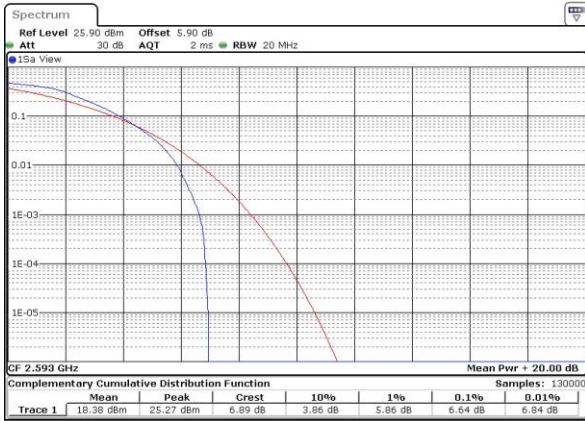

Middle Channel / Full RB

Date: 9 JUN 2017 23:35:34

Highest Channel / 1RB

Date: 9 JUN 2017 23:35:52

Highest Channel / Full RB

Date: 9 JUN 2017 23:36:09

LTE Band 41 / 20MHz / QPSK

Lowest Channel / 1RB

Date: 12 JUN 2017 19:15:21

Lowest Channel / Full RB

Date: 12 JUN 2017 19:15:38

Middle Channel / 1RB

Date: 12 JUN 2017 19:15:49

Middle Channel / Full RB

Date: 12 JUN 2017 19:16:01

Highest Channel / 1RB