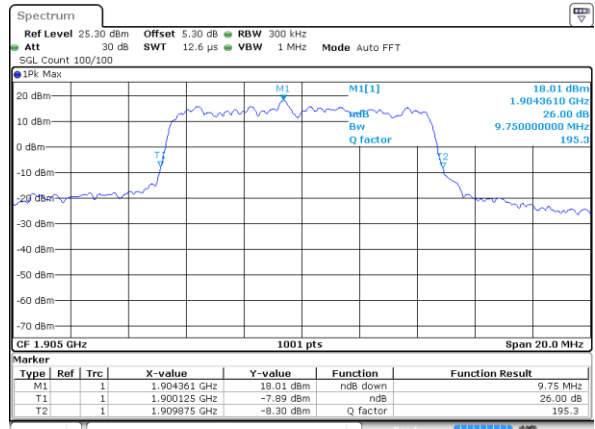

Date: 7 JUN 2017 18:25:22

Middle Channel / 5MHz / 16QAM

Date: 7 JUN 2017 18:25:32

Highest Channel / 5MHz / QPSK

Date: 7 JUN 2017 18:27:55

Highest Channel / 5MHz / 16QAM

Date: 7 JUN 2017 18:28:05

LTE Band 2

Lowest Channel / 10MHz / QPSK

Date: 7 JUN 2017 18:35:00

Lowest Channel / 10MHz / 16QAM

Date: 7 JUN 2017 18:35:11

Middle Channel / 10MHz / QPSK

Date: 7 JUN 2017 18:49:38

Middle Channel / 10MHz / 16QAM

Date: 7 JUN 2017 18:49:48

Highest Channel / 10MHz / QPSK

Date: 7 JUN 2017 18:52:11

Highest Channel / 10MHz / 16QAM

Date: 7 JUN 2017 18:52:21

LTE Band 2

Lowest Channel / 15MHz / QPSK

Date: 7 JUN 2017 18:59:16

Lowest Channel / 15MHz / 16QAM