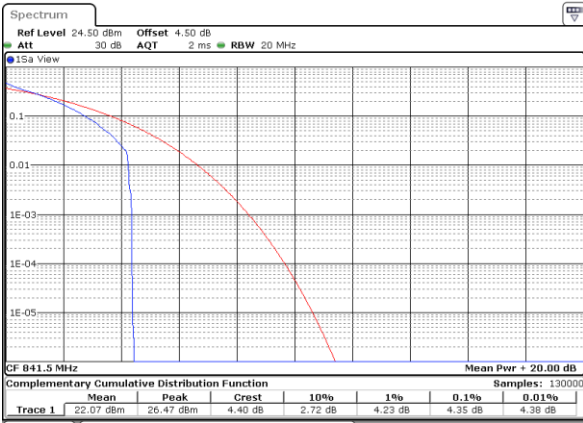

Lowest Channel / Full RB

Date: 8 JUN 2017 17:34:21

Middle Channel / 1RB

Date: 8 JUN 2017 17:35:14

Middle Channel / Full RB

Date: 8 JUN 2017 17:35:27

Highest Channel / 1RB

Date: 8 JUN 2017 17:36:10

Highest Channel / Full RB

Date: 8 JUN 2017 17:36:22

LTE Band 26 / 15MHz / QPSK

Lowest Channel / 1RB

Date: 8 JUN 2017 20:48:16

Lowest Channel / Full RB

Date: 8 JUN 2017 20:48:41

Middle Channel / 1RB

Date: 8 JUN 2017 20:49:20

Middle Channel / Full RB

Date: 8 JUN 2017 20:49:47

Highest Channel / 1RB

Date: 8 JUN 2017 20:50:16

Highest Channel / Full RB

Date: 8 JUN 2017 20:50:45

LTE Band 26 / 15MHz / 16QAM