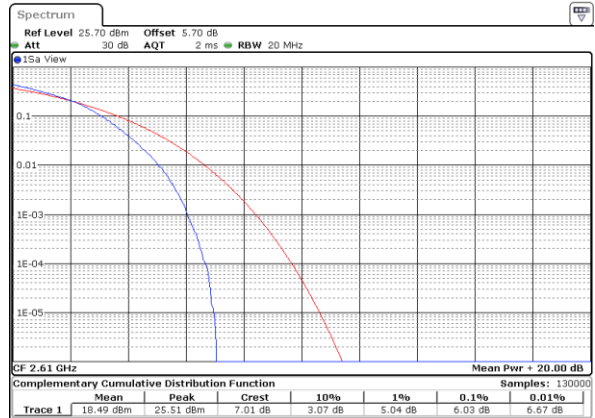

Middle Channel / Full RB

Date: 9 JUN 2017 23:35:34

Highest Channel / 1RB

Date: 9 JUN 2017 23:35:52

Highest Channel / Full RB

Date: 9 JUN 2017 23:36:09

LTE Band 41 / 20MHz / QPSK

Lowest Channel / 1RB