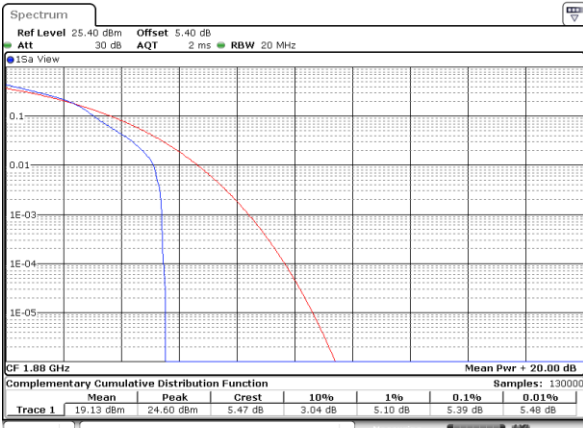

Date: 8 JUN 2017 17:35:40

Highest Channel / 1RB

Date: 8 JUN 2017 17:35:57

Highest Channel / Full RB

Date: 8 JUN 2017 17:36:46

LTE Band 25 / 20MHz / 16QAM

Lowest Channel / 1RB

Date: 8 JUN 2017 17:34:08

Lowest Channel / Full RB

Date: 8 JUN 2017 17:34:21

Middle Channel / 1RB

Date: 8 JUN 2017 17:35:14

Middle Channel / Full RB

Date: 8 JUN 2017 17:35:27

Highest Channel / 1RB

Date: 8 JUN 2017 17:36:10