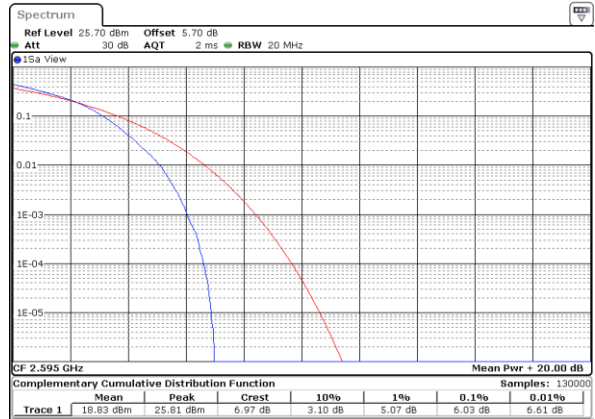

Date: 9 JUN 2017 23:37:54

LTE Band 38 / 20MHz / 16QAM

Lowest Channel / 1RB

Date: 9 JUN 2017 23:33:50

Lowest Channel / Full RB

Date: 9 JUN 2017 23:34:18

Middle Channel / 1RB

Date: 9 JUN 2017 23:35:17

Middle Channel / Full RB

Date: 9 JUN 2017 23:35:34

Highest Channel / 1RB

Date: 9 JUN 2017 23:35:52

Highest Channel / Full RB

Date: 9 JUN 2017 23:36:09

LTE Band 41 / 20MHz / QPSK

Lowest Channel / 1RB