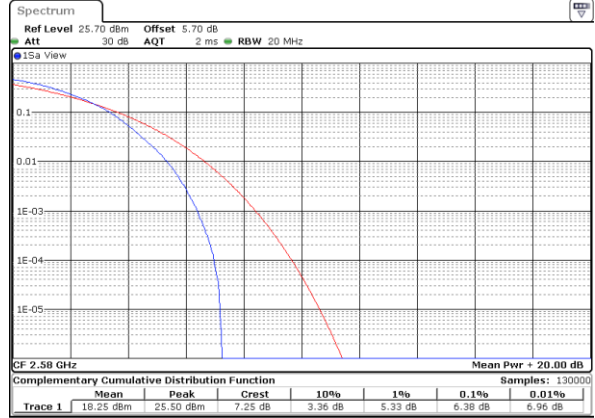

Date: 9 JUN 2017 23:37:54

LTE Band 38 / 20MHz / 16QAM

Lowest Channel / 1RB

Date: 9 JUN 2017 23:33:50

Lowest Channel / Full RB

Date: 9 JUN 2017 23:34:18

Middle Channel / 1RB

Date: 9 JUN 2017 23:35:17

Middle Channel / Full RB

Date: 9 JUN 2017 23:35:34

Highest Channel / 1RB

Date: 9 JUN 2017 23:35:52

Highest Channel / Full RB

Date: 9 JUN 2017 23:36:09

LTE Band 41 / 20MHz / QPSK

Lowest Channel / 1RB