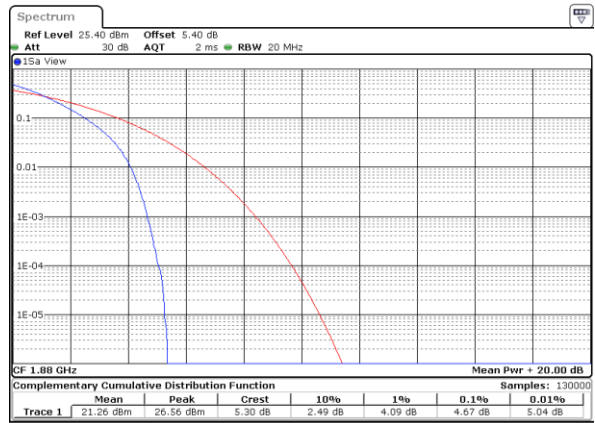

LTE Band 25 / 20MHz / QPSK

Lowest Channel / 1RB

Date: 8 JUN 2017 17:33:49

Lowest Channel / Full RB

Date: 8 JUN 2017 17:34:44

Middle Channel / 1RB

Date: 8 JUN 2017 17:35:01

Middle Channel / Full RB

Date: 8 JUN 2017 17:35:40

Highest Channel / 1RB

Date: 8 JUN 2017 17:35:57

Highest Channel / Full RB

Date: 8 JUN 2017 17:36:46

LTE Band 25 / 20MHz / 16QAM

Lowest Channel / 1RB

Date: 8 JUN 2017 17:34:08