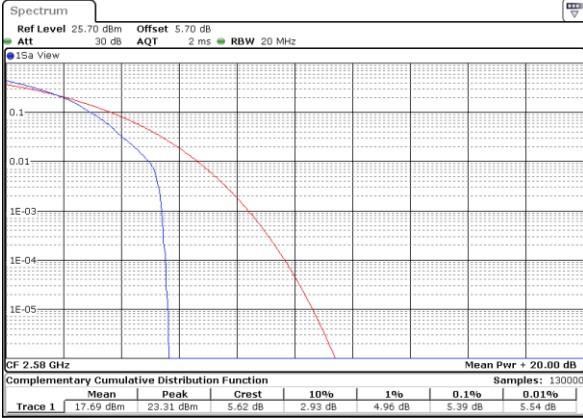

Highest Channel / 1RB

Date: 8 JUN 2017 20:50:29

Highest Channel / Full RB

Date: 8 JUN 2017 20:50:56

LTE Band 38 / 20MHz / QPSK

Lowest Channel / 1RB

Date: 9 JUN 2017 23:36:19

Lowest Channel / Full RB

Date: 9 JUN 2017 23:36:31

Middle Channel / 1RB

Date: 9 JUN 2017 23:36:42

Middle Channel / Full RB

Date: 9 JUN 2017 23:37:16

Highest Channel / 1RB

Date: 9 JUN 2017 23:37:28

Highest Channel / Full RB

Date: 9 JUN 2017 23:37:54

LTE Band 38 / 20MHz / 16QAM

Lowest Channel / 1RB

Date: 9 JUN 2017 23:33:50

Lowest Channel / Full RB

Date: 9 JUN 2017 23:34:18

Middle Channel / 1RB

Date: 9 JUN 2017 23:35:17