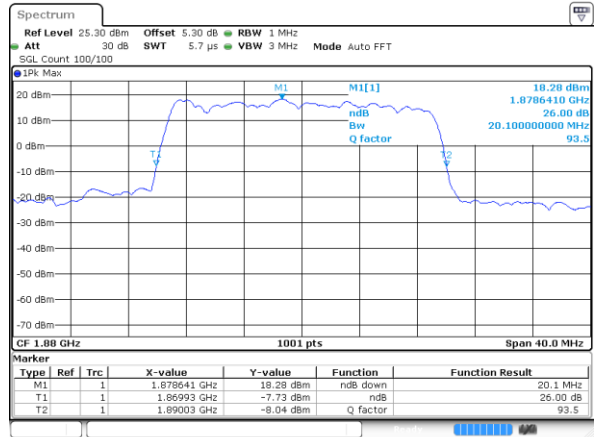

Date: 7 JUN 2017 19:09:03

LTE Band 2

Lowest Channel / 20MHz / QPSK

Date: 7 JUN 2017 19:15:57

Lowest Channel / 20MHz / 16QAM

Date: 7 JUN 2017 19:16:07

Middle Channel / 20MHz / QPSK

Date: 7 JUN 2017 19:23:01

Middle Channel / 20MHz / 16QAM

Date: 7 JUN 2017 19:23:12

Highest Channel / 20MHz / QPSK

Date: 7 JUN 2017 19:37:23

Highest Channel / 20MHz / 16QAM

Date: 7 JUN 2017 19:25:44

LTE Band 4

Lowest Channel / 1.4MHz / QPSK