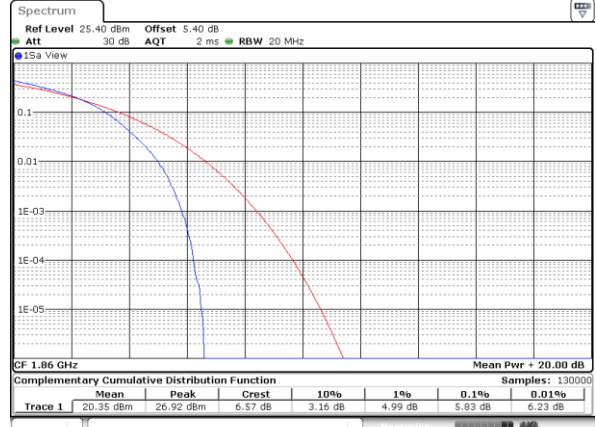

Date: 8 JUN 2017 17:35:40

Highest Channel / 1RB

Date: 8 JUN 2017 17:35:57

Highest Channel / Full RB

Date: 8 JUN 2017 17:36:46

LTE Band 25 / 20MHz / 16QAM

Lowest Channel / 1RB

Date: 8 JUN 2017 17:34:08

Lowest Channel / Full RB

Date: 8 JUN 2017 17:34:21

Middle Channel / 1RB

Date: 8 JUN 2017 17:35:14

Middle Channel / Full RB

Date: 8 JUN 2017 17:35:27

Highest Channel / 1RB

Date: 8 JUN 2017 17:36:10