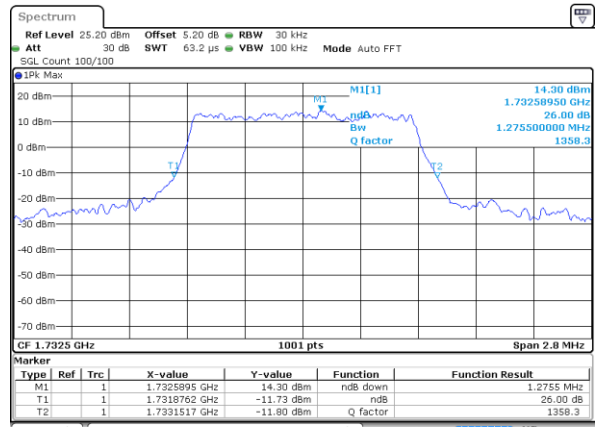

Date: 7 JUN 2017 19:09:03

LTE Band 2

Lowest Channel / 20MHz / QPSK

Date: 7 JUN 2017 19:15:57

Lowest Channel / 20MHz / 16QAM

Date: 7 JUN 2017 19:16:07

Middle Channel / 20MHz / QPSK

Date: 7 JUN 2017 19:23:01

Middle Channel / 20MHz / 16QAM

Date: 7 JUN 2017 19:23:12

Highest Channel / 20MHz / QPSK

Date: 7 JUN 2017 19:37:23

Highest Channel / 20MHz / 16QAM

Date: 7 JUN 2017 19:25:44

LTE Band 4

Lowest Channel / 1.4MHz / QPSK

Date: 7 JUN 2017 19:42:13

Lowest Channel / 1.4MHz / 16QAM

Date: 7 JUN 2017 19:42:24

Middle Channel / 1.4MHz / QPSK

Date: 7 JUN 2017 19:49:20

Middle Channel / 1.4MHz / 16QAM

Date: 7 JUN 2017 19:49:31

Highest Channel / 1.4MHz / QPSK

Date: 7 JUN 2017 19:51:53

Highest Channel / 1.4MHz / 16QAM

Date: 7 JUN 2017 19:52:03