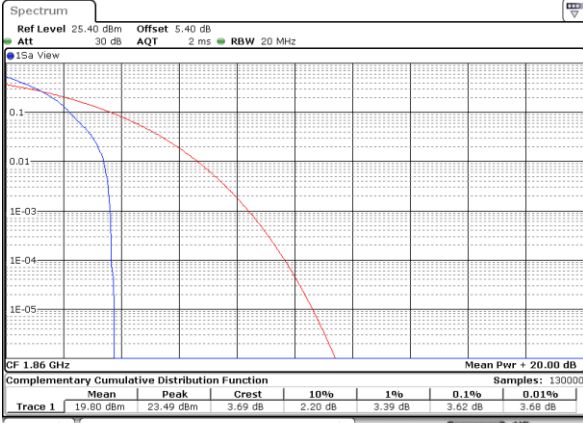

LTE Band 25 / 20MHz / QPSK

Lowest Channel / 1RB

Date: 8 JUN 2017 17:33:49

Lowest Channel / Full RB

Date: 8 JUN 2017 17:34:44

Middle Channel / 1RB

Date: 8 JUN 2017 17:35:01

Middle Channel / Full RB

Date: 8 JUN 2017 17:35:40

Highest Channel / 1RB

Date: 8 JUN 2017 17:35:57

Highest Channel / Full RB

Date: 8 JUN 2017 17:36:46

LTE Band 25 / 20MHz / 16QAM

Lowest Channel / 1RB

Date: 8 JUN 2017 17:34:08