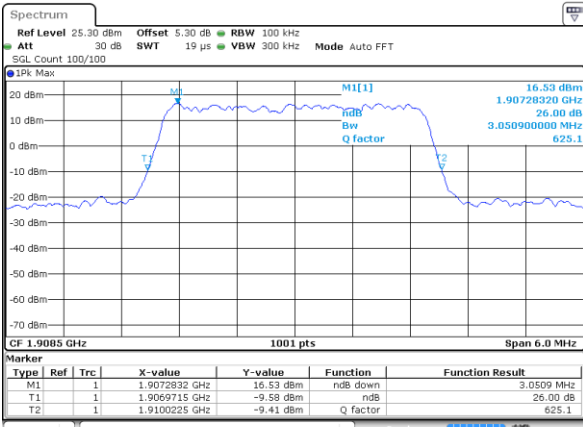

Date: 7 JUN 2017 17:52:08

Highest Channel / 1.4MHz / QPSK

Date: 7 JUN 2017 17:54:31

Highest Channel / 1.4MHz / 16QAM

Date: 7 JUN 2017 17:54:41

LTE Band 2

Lowest Channel / 3MHz / QPSK

Date: 7 JUN 2017 18:01:35

Lowest Channel / 3MHz / 16QAM

Date: 7 JUN 2017 18:01:46

Middle Channel / 3MHz / QPSK

Date: 7 JUN 2017 18:08:40

Middle Channel / 3MHz / 16QAM

Date: 7 JUN 2017 18:08:50

Highest Channel / 3MHz / QPSK

Date: 7 JUN 2017 18:11:12

Highest Channel / 3MHz / 16QAM

Date: 7 JUN 2017 18:11:23

LTE Band 2

Lowest Channel / 5MHz / QPSK

Date: 7 JUN 2017 18:18:17

Lowest Channel / 5MHz / 16QAM

Date: 7 JUN 2017 18:18:28

Middle Channel / 5MHz / QPSK