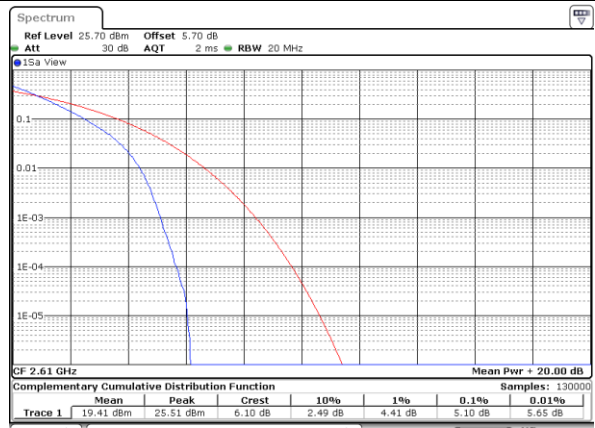

Highest Channel / 1RB

Date: 8 JUN 2017 20:50:29

Highest Channel / Full RB

Date: 8 JUN 2017 20:50:56

LTE Band 38 / 20MHz / QPSK

Lowest Channel / 1RB

Date: 9 JUN 2017 23:36:19

Lowest Channel / Full RB

Date: 9 JUN 2017 23:36:31

Middle Channel / 1RB

Date: 9 JUN 2017 23:36:42

Middle Channel / Full RB

Date: 9 JUN 2017 23:37:16

Highest Channel / 1RB

Date: 9 JUN 2017 23:37:28

Highest Channel / Full RB

Date: 9 JUN 2017 23:37:54

LTE Band 38 / 20MHz / 16QAM

Lowest Channel / 1RB

Date: 9 JUN 2017 23:33:50

Lowest Channel / Full RB

Date: 9 JUN 2017 23:34:18

Middle Channel / 1RB

Date: 9 JUN 2017 23:35:17