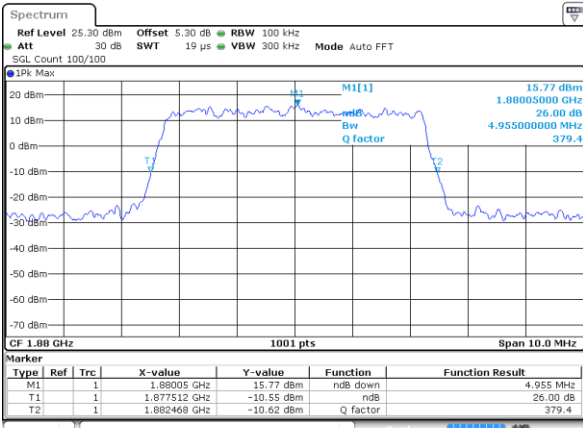

Date: 7 JUN 2017 17:52:08

Highest Channel / 1.4MHz / QPSK

Date: 7 JUN 2017 17:54:31

Highest Channel / 1.4MHz / 16QAM

Date: 7 JUN 2017 17:54:41

LTE Band 2

Lowest Channel / 3MHz / QPSK

Date: 7 JUN 2017 18:01:35

Highest Channel / 3MHz / 16QAM

Date: 7 JUN 2017 18:11:23

LTE Band 2

Lowest Channel / 5MHz / QPSK

Date: 7 JUN 2017 18:18:17

Lowest Channel / 5MHz / 16QAM

Date: 7 JUN 2017 18:18:28

Middle Channel / 5MHz / QPSK

Date: 7 JUN 2017 18:25:22

Middle Channel / 5MHz / 16QAM

Date: 7 JUN 2017 18:25:32

Highest Channel / 5MHz / QPSK

Date: 7 JUN 2017 18:27:55

Highest Channel / 5MHz / 16QAM

Date: 7 JUN 2017 18:28:05

LTE Band 2