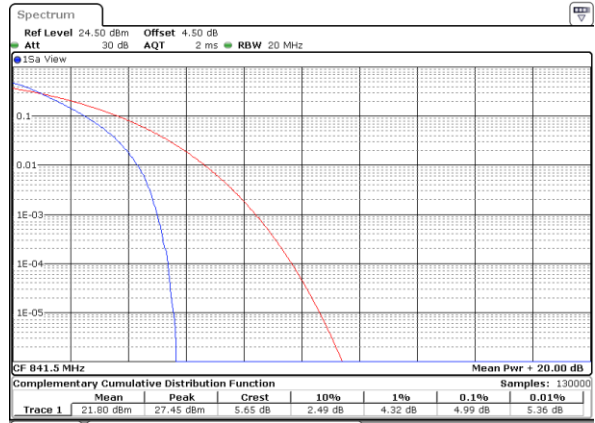

Highest Channel / Full RB

Date: 8 JUN 2017 17:36:22

LTE Band 26 / 15MHz / QPSK

Lowest Channel / 1RB

Date: 8 JUN 2017 20:48:16

Lowest Channel / Full RB

Date: 8 JUN 2017 20:48:41

Middle Channel / 1RB

Date: 8 JUN 2017 20:49:20

Middle Channel / Full RB

Date: 8 JUN 2017 20:49:47

Highest Channel / 1RB

Date: 8 JUN 2017 20:50:16

Highest Channel / Full RB

Date: 8 JUN 2017 20:50:45

LTE Band 26 / 15MHz / 16QAM

Lowest Channel / 1RB

Date: 8 JUN 2017 20:48:27

Lowest Channel / Full RB

Date: 8 JUN 2017 20:49:06

Middle Channel / 1RB

Date: 8 JUN 2017 20:49:33

Middle Channel / Full RB

Date: 8 JUN 2017 20:50:11

Highest Channel / 1RB

Date: 8 JUN 2017 20:50:29

Highest Channel / Full RB

Date: 8 JUN 2017 20:50:56

LTE Band 38 / 20MHz / QPSK

Lowest Channel / 1RB

Date: 9 JUN 2017 23:36:19

Lowest Channel / Full RB