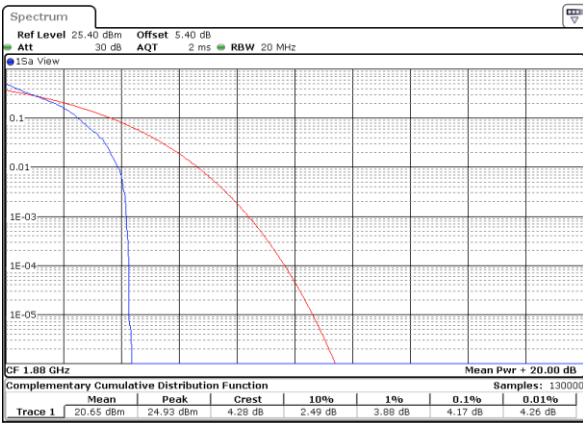

LTE Band 25 / 20MHz / QPSK

Lowest Channel / 1RB

Date: 8 JUN 2017 17:33:49

Lowest Channel / Full RB

Date: 8 JUN 2017 17:34:44

Middle Channel / 1RB

Date: 8 JUN 2017 17:35:01

Middle Channel / Full RB

Date: 8 JUN 2017 17:35:40

Highest Channel / 1RB

Date: 8 JUN 2017 17:35:57

Highest Channel / Full RB

Date: 8 JUN 2017 17:36:46

LTE Band 25 / 20MHz / 16QAM

Lowest Channel / 1RB

Date: 8 JUN 2017 17:34:08