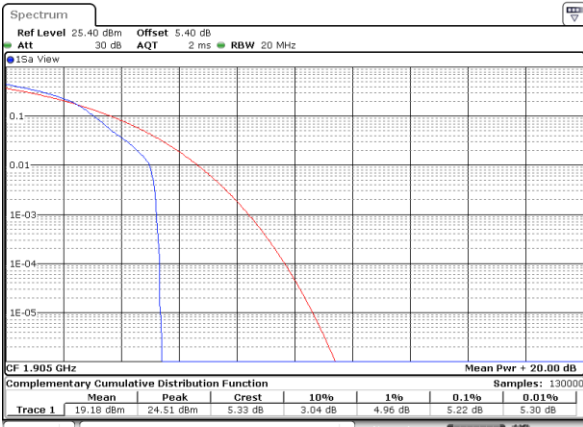

Date: 8 JUN 2017 17:35:40

Highest Channel / 1RB

Date: 8 JUN 2017 17:35:57

Highest Channel / Full RB

Date: 8 JUN 2017 17:36:46

LTE Band 25 / 20MHz / 16QAM

Lowest Channel / 1RB

Date: 8 JUN 2017 17:34:08

Lowest Channel / Full RB

Date: 8 JUN 2017 17:34:21

Middle Channel / 1RB

Date: 8 JUN 2017 17:35:14

Middle Channel / Full RB

Date: 8 JUN 2017 17:35:27

Highest Channel / 1RB

Date: 8 JUN 2017 17:36:10

Highest Channel / Full RB

Date: 8 JUN 2017 17:36:22

LTE Band 26 / 15MHz / QPSK

Lowest Channel / 1RB

Date: 8 JUN 2017 20:48:16

Lowest Channel / Full RB

Date: 8 JUN 2017 20:48:41

Middle Channel / 1RB