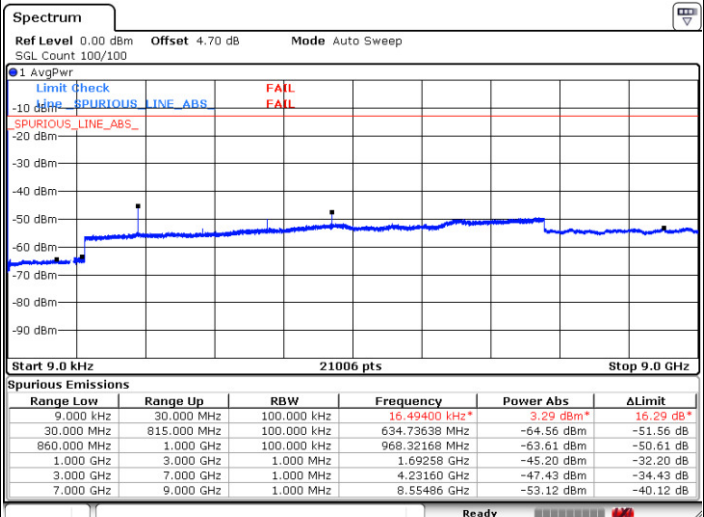

Date: 1.MAR.2017 23:00:38

Date: 1.MAR.2017 23:00:11

LTE Band 5 / 1.4MHz

Highest Channel / QPSK

Date: 1.MAR.2017 23:01:14

Highest Channel / 16QAM

Date: 1.MAR.2017 23:01:44

LTE Band 5 / 3MHz

Lowest Channel / QPSK

Date: 1.MAR.2017 22:57:44

Lowest Channel / 16QAM

Date: 1.MAR.2017 22:57:13

LTE Band 5 / 3MHz

Middle Channel / QPSK

Middle Channel / 16QAM

Date: 1.MAR.2017 22:54:34

Date: 1.MAR.2017 22:53:27

Highest Channel / QPSK

Highest Channel / 16QAM

Date: 1.MAR.2017 22:55:28

Date: 1.MAR.2017 22:56:33

LTE Band 5 / 5MHz

Lowest Channel / QPSK

Lowest Channel / 16QAM