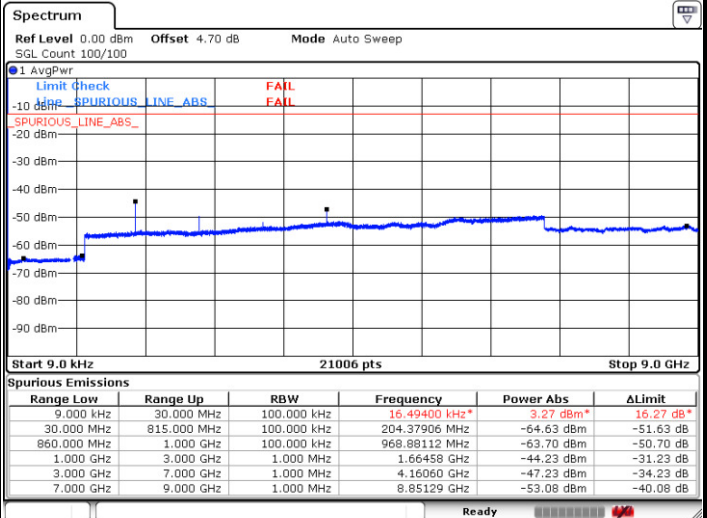

Date: 1.MAR.2017 22:49:05

Date: 1.MAR.2017 22:50:09

Middle Channel / QPSK

Middle Channel / 16QAM

Date: 1.MAR.2017 22:51:17

Date: 1.MAR.2017 22:50:48

LTE Band 5 / 5MHz

Highest Channel / QPSK

Date: 1.MAR.2017 22:51:48

Highest Channel / 16QAM

Date: 1.MAR.2017 22:52:26

LTE Band 5 / 10MHz

Lowest Channel / QPSK

Date: 1.MAR.2017 22:47:54

Lowest Channel / 16QAM

Date: 1.MAR.2017 22:47:19

LTE Band 5 / 10MHz

Middle Channel / QPSK

Middle Channel / 16QAM

Date: 1.MAR.2017 22:45:51

Date: 1.MAR.2017 22:46:37

Highest Channel / QPSK

Highest Channel / 16QAM

Date: 1.MAR.2017 22:45:18