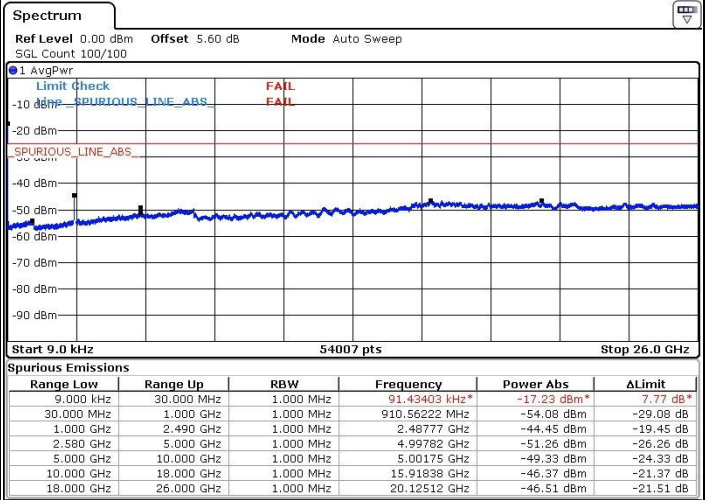

Lowest Channel / QPSK

Date: 14.MAR.2017 17:50:21

Lowest Channel / 16QAM

Date: 14.MAR.2017 17:51:14

LTE Band 7 / 10MHz

Middle Channel / QPSK

Middle Channel / 16QAM

Date: 14.MAR.2017 17:52:10

Date: 14.MAR.2017 17:53:02

Highest Channel / QPSK

Highest Channel / 16QAM

Date: 14.MAR.2017 17:53:58

Date: 14.MAR.2017 17:54:49

LTE Band 7 / 15MHz

Lowest Channel / QPSK

Lowest Channel / 16QAM