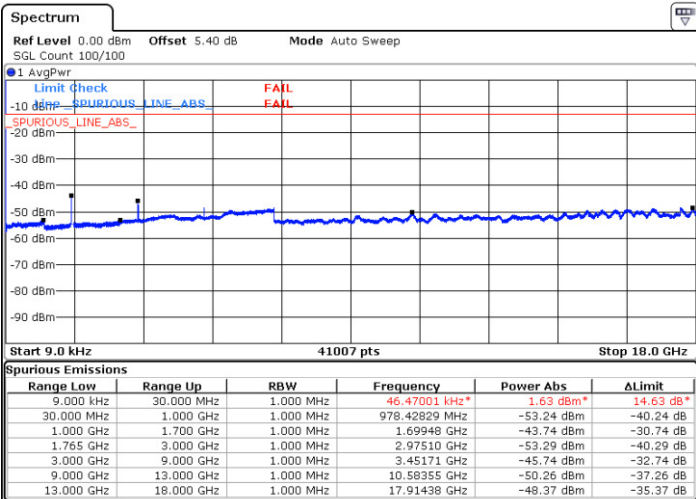

Lowest Channel / QPSK

Date: 2.MAR.2017 01:40:12

Lowest Channel / 16QAM

Date: 2.MAR.2017 01:41:02

LTE Band 4 / 10MHz

Middle Channel / QPSK

Middle Channel / 16QAM

Date: 2.MAR.2017 01:41:56

Date: 2.MAR.2017 01:42:40

Highest Channel / QPSK

Highest Channel / 16QAM

Date: 2.MAR.2017 01:43:33

Date: 2.MAR.2017 01:44:19

LTE Band 4 / 15MHz

Lowest Channel / QPSK

Lowest Channel / 16QAM

Date: 2.MAR.2017 01:45:25

Date: 2.MAR.2017 01:46:15

Middle Channel / QPSK

Middle Channel / 16QAM

Date: 2.MAR.2017 01:47:06

Date: 2.MAR.2017 01:47:49

LTE Band 4 / 15MHz

Highest Channel / QPSK