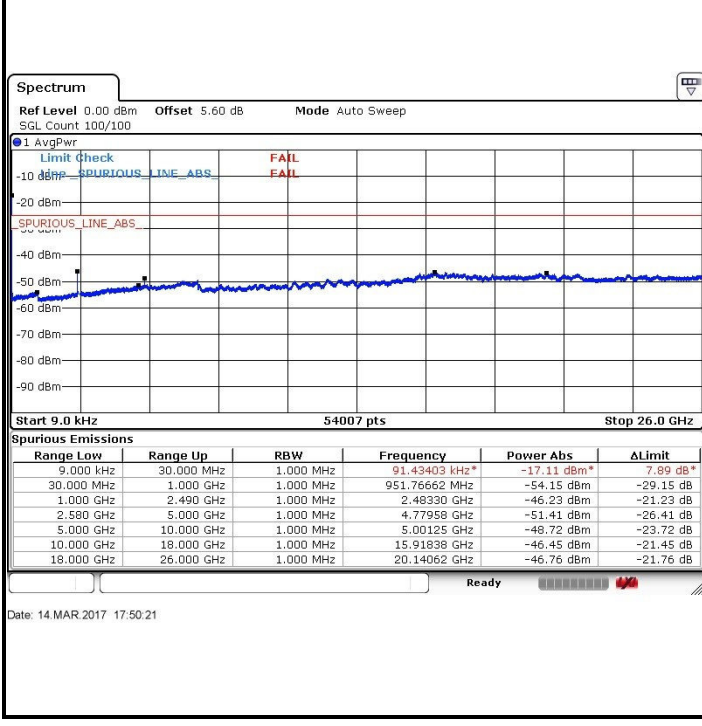

LTE Band 5 / 10MHz

Middle Channel / QPSK

Middle Channel / 16QAM

Date: 1.MAR.2017 22:45:51

Date: 1.MAR.2017 22:46:37

Highest Channel / QPSK

Highest Channel / 16QAM

Date: 1.MAR.2017 22:45:18

Date: 1.MAR.2017 22:44:35

LTE Band 7 / 5MHz

Lowest Channel / QPSK

Lowest Channel / 16QAM

Date: 14.MAR.2017 17:44:37

Date: 14.MAR.2017 17:45:32

Middle Channel / QPSK

Middle Channel / 16QAM

Date: 14.MAR.2017 17:46:29

Date: 14.MAR.2017 17:47:23

LTE Band 7 / 5MHz

Highest Channel / QPSK

Date: 14.MAR.2017 17:48:19

Highest Channel / 16QAM

Date: 14.MAR.2017 17:49:09

LTE Band 7 / 10MHz

Lowest Channel / QPSK

Date: 14.MAR.2017 17:50:21

Lowest Channel / 16QAM

Date: 14.MAR.2017 17:51:14

LTE Band 7 / 10MHz

Middle Channel / QPSK

Middle Channel / 16QAM

Date: 14.MAR.2017 17:52:10