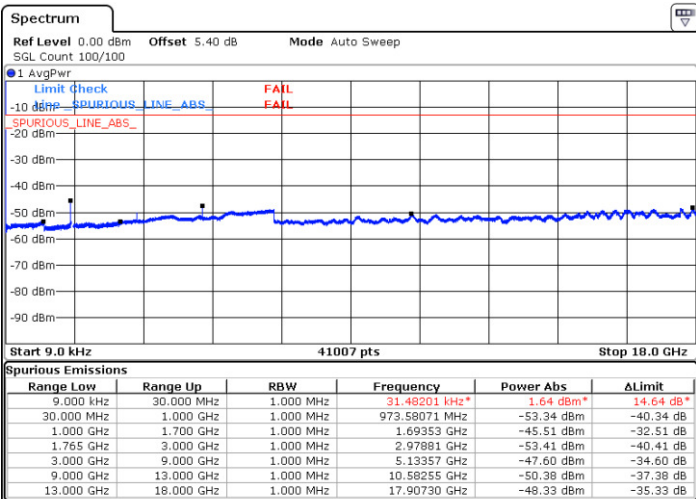

Highest Channel / 16QAM

Date: 2.MAR.2017 01:48:51

Date: 2.MAR.2017 01:49:34

LTE Band 4 / 20MHz

Lowest Channel / QPSK

Lowest Channel / 16QAM

Date: 2.MAR.2017 01:50:43

Date: 2.MAR.2017 01:53:18

LTE Band 4 / 20MHz

Middle Channel / QPSK

Middle Channel / 16QAM

Date: 2.MAR.2017 01:52:30

Date: 2.MAR.2017 01:53:18

Highest Channel / QPSK

Highest Channel / 16QAM

Date: 2.MAR.2017 01:54:08