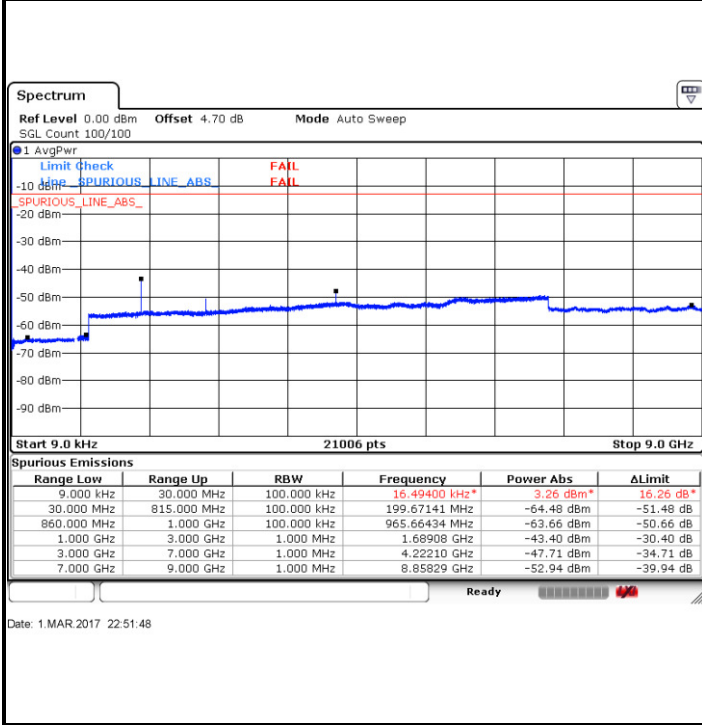

Date: 1.MAR.2017 22:53:27

Highest Channel / QPSK

Highest Channel / 16QAM

Date: 1.MAR.2017 22:55:28

Date: 1.MAR.2017 22:56:33

LTE Band 5 / 5MHz

Lowest Channel / QPSK

Lowest Channel / 16QAM

Date: 1.MAR.2017 22:49:05

Date: 1.MAR.2017 22:50:09

Middle Channel / QPSK

Middle Channel / 16QAM

Date: 1.MAR.2017 22:51:17

Date: 1.MAR.2017 22:50:48

LTE Band 5 / 5MHz

Highest Channel / QPSK

Date: 1.MAR.2017 22:51:48

Highest Channel / 16QAM

Date: 1.MAR.2017 22:52:26

LTE Band 5 / 10MHz

Lowest Channel / QPSK

Date: 1.MAR.2017 22:47:54

Lowest Channel / 16QAM

Date: 1.MAR.2017 22:47:19