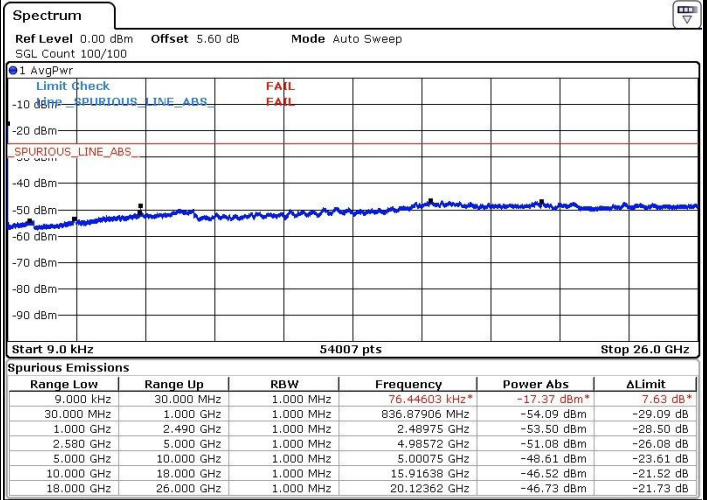

LTE Band 7 / 5MHz

Lowest Channel / QPSK

Lowest Channel / 16QAM

Date: 14.MAR.2017 17:44:37

Date: 14.MAR.2017 17:45:32