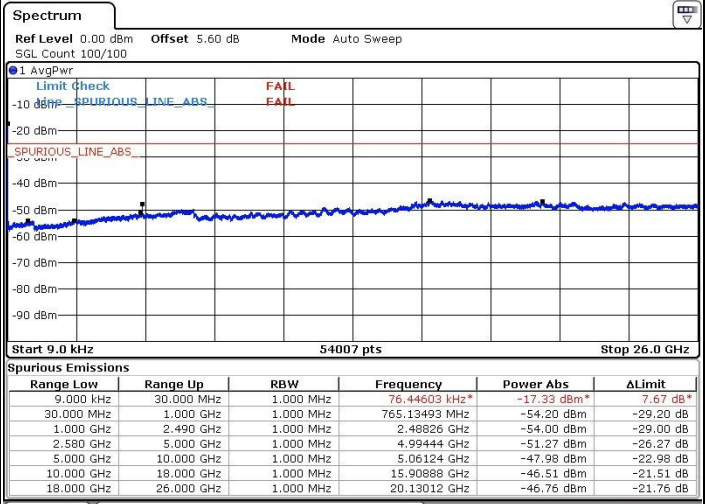

Date: 14.MAR.2017 17:46:29

Date: 14.MAR.2017 17:47:23

LTE Band 7 / 5MHz

Highest Channel / QPSK

Date: 14.MAR.2017 17:48:19

Highest Channel / 16QAM

Date: 14.MAR.2017 17:49:09

LTE Band 7 / 10MHz

Lowest Channel / QPSK

Date: 14.MAR.2017 17:50:21

Lowest Channel / 16QAM

Date: 14.MAR.2017 17:51:14

LTE Band 7 / 10MHz

Middle Channel / QPSK

Middle Channel / 16QAM

Date: 14.MAR.2017 17:52:10

Date: 14.MAR.2017 17:53:02

Highest Channel / QPSK

Highest Channel / 16QAM

Date: 14.MAR.2017 17:53:58

Date: 14.MAR.2017 17:54:49

LTE Band 7 / 15MHz

Lowest Channel / QPSK

Lowest Channel / 16QAM