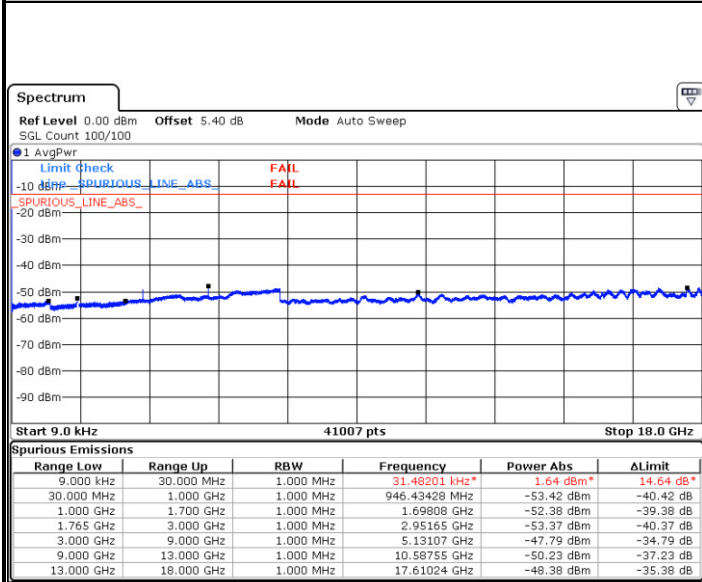

LTE Band 4 / 3MHz

Middle Channel / QPSK

Date: 2.MAR.2017 01:30:58

Middle Channel / 16QAM

Date: 2.MAR.2017 01:31:42

Highest Channel / QPSK

Date: 2.MAR.2017 01:32:36

Highest Channel / 16QAM

Date: 2.MAR.2017 01:33:22

LTE Band 4 / 5MHz

Lowest Channel / QPSK

Date: 2.MAR.2017 01:34:35

Lowest Channel / 16QAM

Date: 2.MAR.2017 01:35:22

Middle Channel / QPSK

Date: 2.MAR.2017 01:36:14

Middle Channel / 16QAM

Date: 2.MAR.2017 01:37:02

LTE Band 4 / 5MHz

Highest Channel / QPSK

Date: 2.MAR.2017 01:37:55

Highest Channel / 16QAM

Date: 2.MAR.2017 01:39:08

LTE Band 4 / 10MHz