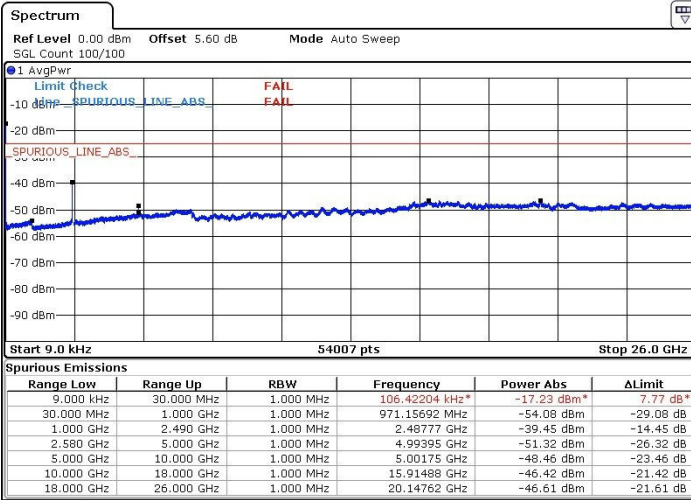

Lowest Channel / QPSK

Date: 14.MAR.2017 17:50:21

Lowest Channel / 16QAM

Date: 14.MAR.2017 17:51:14

LTE Band 7 / 10MHz

Middle Channel / QPSK

Middle Channel / 16QAM

Date: 14.MAR.2017 17:52:10

Date: 14.MAR.2017 17:53:02

Highest Channel / QPSK

Highest Channel / 16QAM

Date: 14.MAR.2017 17:53:58

Date: 14.MAR.2017 17:54:49

LTE Band 7 / 15MHz

Lowest Channel / QPSK

Lowest Channel / 16QAM