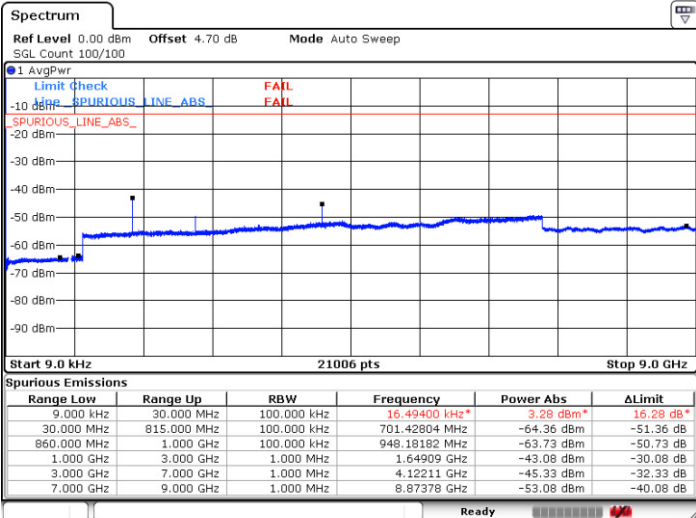

Lowest Channel / QPSK

Date: 1.MAR.2017 22:57:44

Lowest Channel / 16QAM

Date: 1.MAR.2017 22:57:13

LTE Band 5 / 3MHz

Middle Channel / QPSK

Middle Channel / 16QAM

Date: 1.MAR.2017 22:54:34

Date: 1.MAR.2017 22:53:27

Highest Channel / QPSK

Highest Channel / 16QAM

Date: 1.MAR.2017 22:55:28

Date: 1.MAR.2017 22:56:33

LTE Band 5 / 5MHz

Lowest Channel / QPSK

Lowest Channel / 16QAM

Date: 1.MAR.2017 22:49:05

Date: 1.MAR.2017 22:50:09

Middle Channel / QPSK

Middle Channel / 16QAM

Date: 1.MAR.2017 22:51:17

Date: 1.MAR.2017 22:50:48

LTE Band 5 / 5MHz

Highest Channel / QPSK