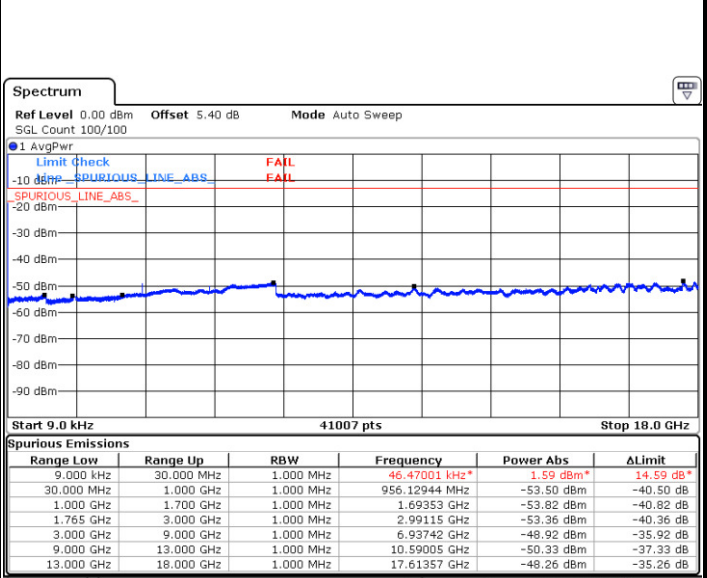

LTE Band 4 / 3MHz

Middle Channel / QPSK

Date: 2.MAR.2017 01:30:58

Middle Channel / 16QAM

Date: 2.MAR.2017 01:31:42

Highest Channel / QPSK

Date: 2.MAR.2017 01:32:36

Highest Channel / 16QAM

Date: 2.MAR.2017 01:33:22

LTE Band 4 / 5MHz

Lowest Channel / QPSK

Date: 2.MAR.2017 01:34:35

Lowest Channel / 16QAM

Date: 2.MAR.2017 01:35:22

Middle Channel / QPSK

Date: 2.MAR.2017 01:36:14

Middle Channel / 16QAM

Date: 2.MAR.2017 01:37:02

LTE Band 4 / 5MHz

Highest Channel / QPSK

Date: 2.MAR.2017 01:37:55

Highest Channel / 16QAM

Date: 2.MAR.2017 01:39:08

LTE Band 4 / 10MHz