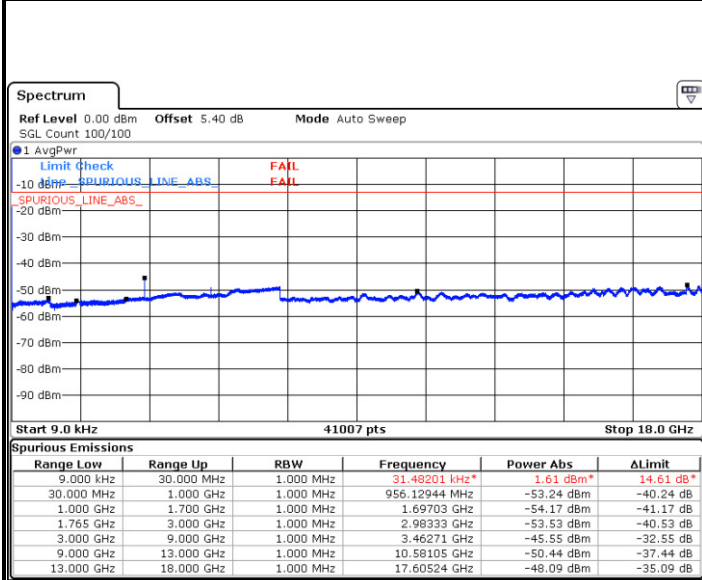

LTE Band 4 / 3MHz

Middle Channel / QPSK

Date: 2.MAR.2017 01:30:58

Middle Channel / 16QAM

Date: 2.MAR.2017 01:31:42

Highest Channel / QPSK

Date: 2.MAR.2017 01:32:36

Highest Channel / 16QAM

Date: 2.MAR.2017 01:33:22

LTE Band 4 / 5MHz

Lowest Channel / QPSK

Date: 2.MAR.2017 01:34:35

Lowest Channel / 16QAM

Date: 2.MAR.2017 01:35:22

Middle Channel / QPSK

Date: 2.MAR.2017 01:36:14

Middle Channel / 16QAM

Date: 2.MAR.2017 01:37:02

LTE Band 4 / 5MHz

Highest Channel / QPSK

Date: 2.MAR.2017 01:37:55

Highest Channel / 16QAM

Date: 2.MAR.2017 01:39:08

LTE Band 4 / 10MHz