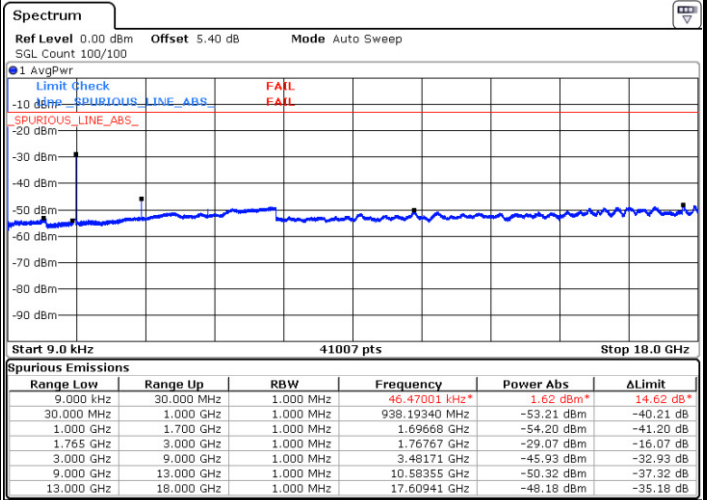

Date: 2.MAR.2017 01:42:40

Highest Channel / QPSK

Highest Channel / 16QAM

Date: 2.MAR.2017 01:43:33

Date: 2.MAR.2017 01:44:19

LTE Band 4 / 15MHz

Lowest Channel / QPSK

Lowest Channel / 16QAM

Date: 2.MAR.2017 01:45:25

Date: 2.MAR.2017 01:46:15

Middle Channel / QPSK

Middle Channel / 16QAM

Date: 2.MAR.2017 01:47:06

Date: 2.MAR.2017 01:47:49

LTE Band 4 / 15MHz

Highest Channel / QPSK

Highest Channel / 16QAM

Date: 2.MAR.2017 01:48:51

Date: 2.MAR.2017 01:49:34

LTE Band 4 / 20MHz

Lowest Channel / QPSK

Lowest Channel / 16QAM

Date: 2.MAR.2017 01:50:43

Date: 2.MAR.2017 01:53:18