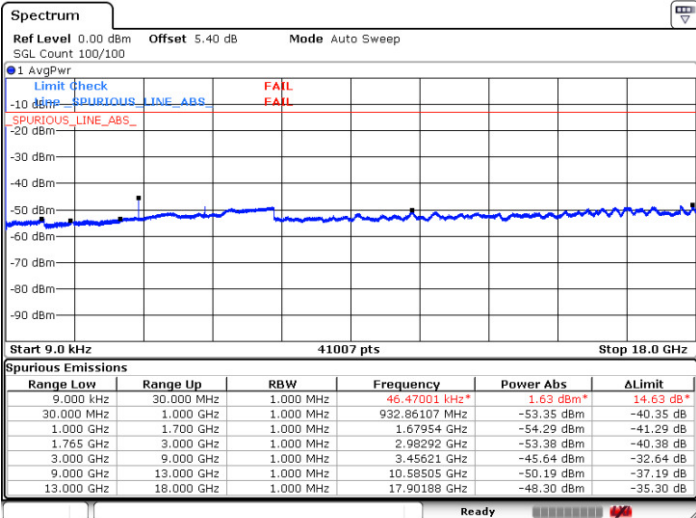

Lowest Channel / QPSK

Date: 2.MAR.2017 01:40:12

Lowest Channel / 16QAM

Date: 2.MAR.2017 01:41:02

LTE Band 4 / 10MHz

Middle Channel / QPSK

Middle Channel / 16QAM

Date: 2.MAR.2017 01:41:56

Date: 2.MAR.2017 01:42:40

Highest Channel / QPSK

Highest Channel / 16QAM

Date: 2.MAR.2017 01:43:33

Date: 2.MAR.2017 01:44:19

LTE Band 4 / 15MHz

Lowest Channel / QPSK

Lowest Channel / 16QAM