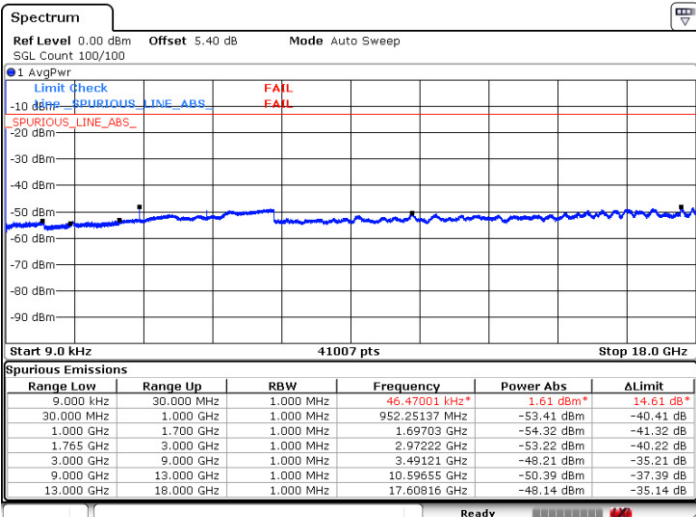

Lowest Channel / QPSK

Date: 2.MAR.2017 01:40:12

Lowest Channel / 16QAM

Date: 2.MAR.2017 01:41:02

LTE Band 4 / 10MHz

Middle Channel / QPSK

Middle Channel / 16QAM

Date: 2.MAR.2017 01:41:56

Date: 2.MAR.2017 01:42:40

Highest Channel / QPSK

Highest Channel / 16QAM

Date: 2.MAR.2017 01:43:33

Date: 2.MAR.2017 01:44:19

LTE Band 4 / 15MHz

Lowest Channel / QPSK

Lowest Channel / 16QAM