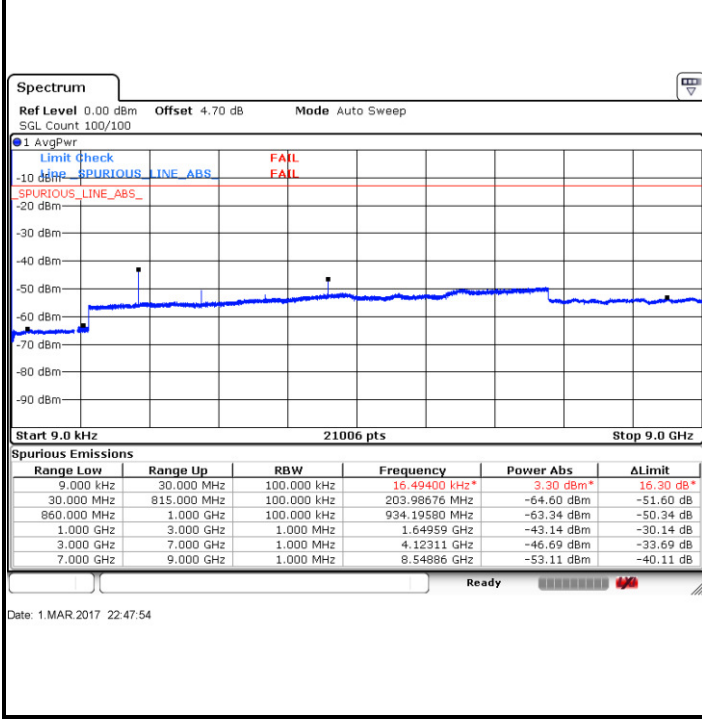

Date: 1.MAR.2017 22:53:27

Highest Channel / QPSK

Highest Channel / 16QAM

Date: 1.MAR.2017 22:55:28

Date: 1.MAR.2017 22:56:33

LTE Band 5 / 5MHz

Lowest Channel / QPSK

Lowest Channel / 16QAM

Date: 1.MAR.2017 22:49:05

Date: 1.MAR.2017 22:50:09

Middle Channel / QPSK

Middle Channel / 16QAM

Date: 1.MAR.2017 22:51:17

Date: 1.MAR.2017 22:50:48

LTE Band 5 / 5MHz

Highest Channel / QPSK

Date: 1.MAR.2017 22:51:48

Highest Channel / 16QAM

Date: 1.MAR.2017 22:52:26

LTE Band 5 / 10MHz

Lowest Channel / QPSK

Date: 1.MAR.2017 22:47:54

Lowest Channel / 16QAM

Date: 1.MAR.2017 22:47:19

LTE Band 5 / 10MHz

Middle Channel / QPSK

Middle Channel / 16QAM

Date: 1.MAR.2017 22:45:51

Date: 1.MAR.2017 22:46:37

Highest Channel / QPSK

Highest Channel / 16QAM

Date: 1.MAR.2017 22:45:18