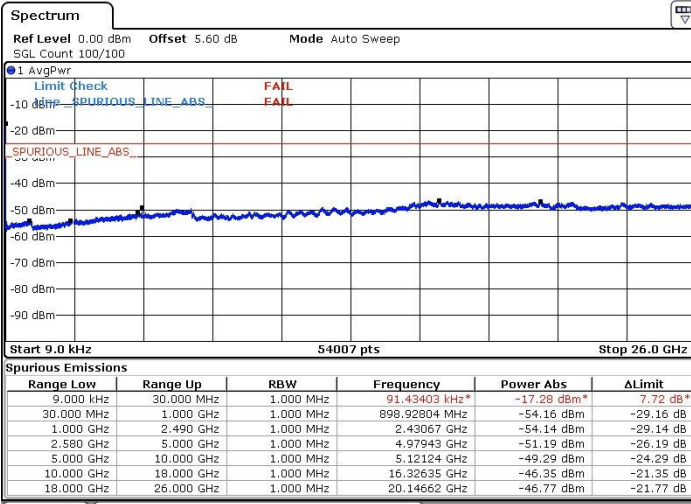

Date: 14.MAR.2017 17:46:29

Date: 14.MAR.2017 17:47:23

LTE Band 7 / 5MHz

Highest Channel / QPSK

Date: 14.MAR.2017 17:48:19

Highest Channel / 16QAM

Date: 14.MAR.2017 17:49:09

LTE Band 7 / 10MHz

Lowest Channel / QPSK

Date: 14.MAR.2017 17:50:21

Lowest Channel / 16QAM

Date: 14.MAR.2017 17:51:14

LTE Band 7 / 10MHz

Middle Channel / QPSK

Middle Channel / 16QAM

Date: 14.MAR.2017 17:52:10

Date: 14.MAR.2017 17:53:02

Highest Channel / QPSK

Highest Channel / 16QAM

Date: 14.MAR.2017 17:53:58

Date: 14.MAR.2017 17:54:49

LTE Band 7 / 15MHz

Lowest Channel / QPSK

Lowest Channel / 16QAM