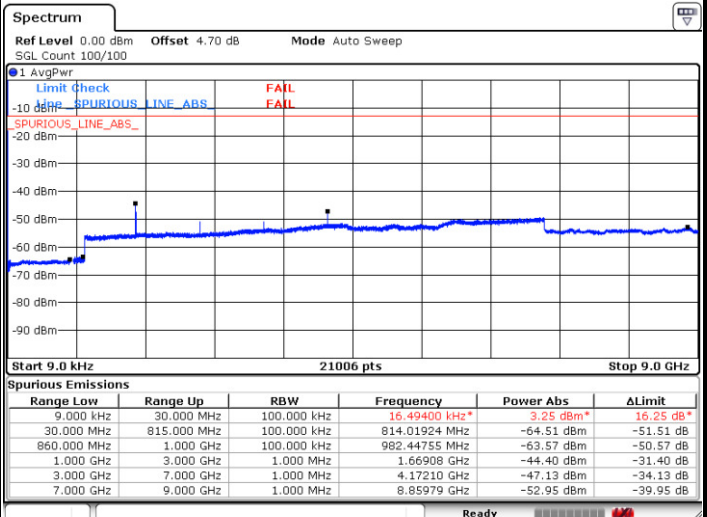

Lowest Channel / QPSK

Date: 1.MAR.2017 22:57:44

Lowest Channel / 16QAM

Date: 1.MAR.2017 22:57:13

LTE Band 5 / 3MHz

Middle Channel / QPSK

Middle Channel / 16QAM

Date: 1.MAR.2017 22:54:34

Date: 1.MAR.2017 22:53:27

Highest Channel / QPSK

Highest Channel / 16QAM

Date: 1.MAR.2017 22:55:28

Date: 1.MAR.2017 22:56:33

LTE Band 5 / 5MHz

Lowest Channel / QPSK

Lowest Channel / 16QAM

Date: 1.MAR.2017 22:49:05

Date: 1.MAR.2017 22:50:09

Middle Channel / QPSK

Middle Channel / 16QAM

Date: 1.MAR.2017 22:51:17

Date: 1.MAR.2017 22:50:48

LTE Band 5 / 5MHz

Highest Channel / QPSK

Date: 1.MAR.2017 22:51:48

Highest Channel / 16QAM

Date: 1.MAR.2017 22:52:26

LTE Band 5 / 10MHz

Lowest Channel / QPSK

Date: 1.MAR.2017 22:47:54

Lowest Channel / 16QAM

Date: 1.MAR.2017 22:47:19