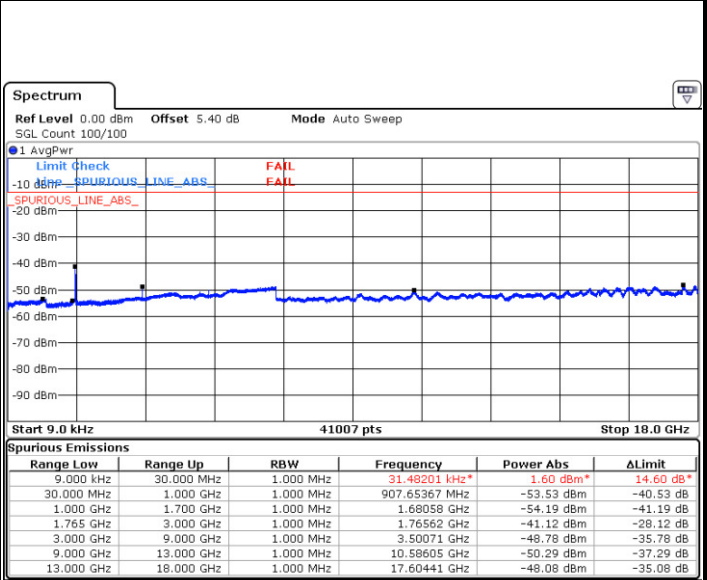

Date: 2.MAR.2017 01:33:22

LTE Band 4 / 5MHz

Lowest Channel / QPSK

Date: 2.MAR.2017 01:34:35

Lowest Channel / 16QAM

Date: 2.MAR.2017 01:35:22

Middle Channel / QPSK

Date: 2.MAR.2017 01:36:14

Middle Channel / 16QAM

Date: 2.MAR.2017 01:37:02

LTE Band 4 / 5MHz

Highest Channel / QPSK

Date: 2.MAR.2017 01:37:55

Highest Channel / 16QAM

Date: 2.MAR.2017 01:39:08

LTE Band 4 / 10MHz

Lowest Channel / QPSK

Date: 2.MAR.2017 01:40:12

Lowest Channel / 16QAM

Date: 2.MAR.2017 01:41:02

LTE Band 4 / 10MHz

Middle Channel / QPSK

Middle Channel / 16QAM

Date: 2.MAR.2017 01:41:56

Date: 2.MAR.2017 01:42:40

Highest Channel / QPSK

Highest Channel / 16QAM

Date: 2.MAR.2017 01:43:33

Date: 2.MAR.2017 01:44:19

LTE Band 4 / 15MHz

Lowest Channel / QPSK

Lowest Channel / 16QAM