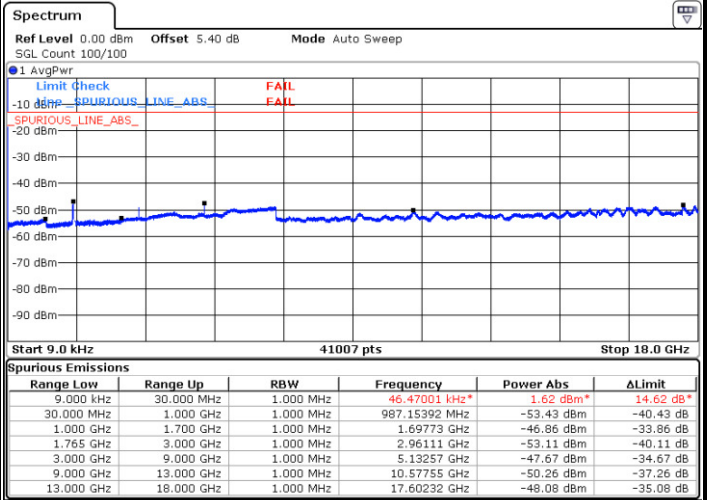

Date: 2.MAR.2017 01:42:40

Highest Channel / QPSK

Highest Channel / 16QAM

Date: 2.MAR.2017 01:43:33

Date: 2.MAR.2017 01:44:19

LTE Band 4 / 15MHz

Lowest Channel / QPSK

Lowest Channel / 16QAM

Date: 2.MAR.2017 01:45:25

Date: 2.MAR.2017 01:46:15

Middle Channel / QPSK

Middle Channel / 16QAM

Date: 2.MAR.2017 01:47:06

Date: 2.MAR.2017 01:47:49

LTE Band 4 / 15MHz

Highest Channel / QPSK