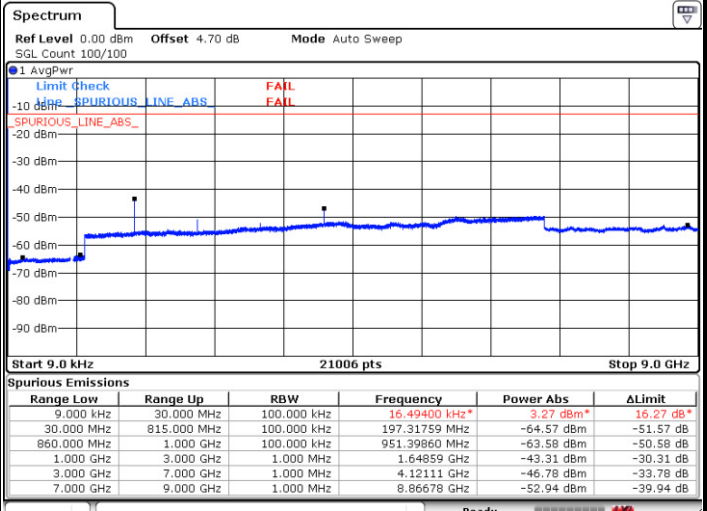

Highest Channel / 16QAM

Date: 2.MAR.2017 01:48:51

Date: 2.MAR.2017 01:49:34

LTE Band 4 / 20MHz

Lowest Channel / QPSK

Lowest Channel / 16QAM

Date: 2.MAR.2017 01:50:43

Date: 2.MAR.2017 01:53:18

LTE Band 4 / 20MHz

Middle Channel / QPSK

Middle Channel / 16QAM

Date: 2.MAR.2017 01:52:30

Date: 2.MAR.2017 01:53:18

Highest Channel / QPSK

Highest Channel / 16QAM

Date: 2.MAR.2017 01:54:08

Date: 2.MAR.2017 01:54:54

LTE Band 5 / 1.4MHz

Lowest Channel / QPSK

Lowest Channel / 16QAM

Date: 1.MAR.2017 22:58:30

Date: 1.MAR.2017 22:59:13

Middle Channel / QPSK

Middle Channel / 16QAM

Date: 1.MAR.2017 23:00:38

Date: 1.MAR.2017 23:00:11

LTE Band 5 / 1.4MHz

Highest Channel / QPSK

Date: 1.MAR.2017 23:01:14

Highest Channel / 16QAM

Date: 1.MAR.2017 23:01:44

LTE Band 5 / 3MHz