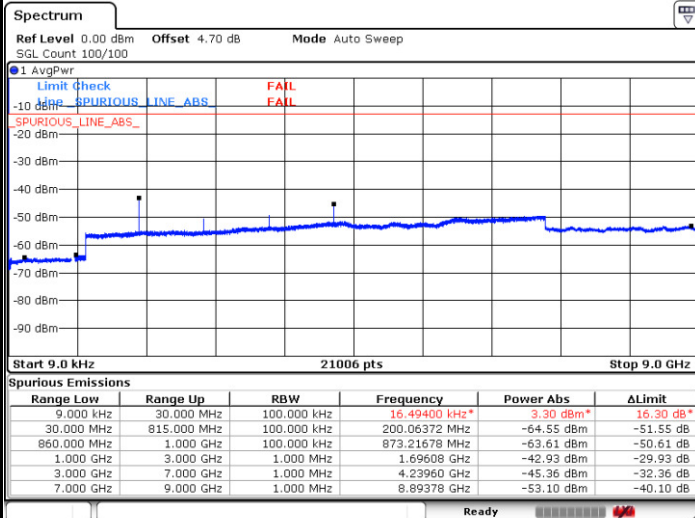

LTE Band 4 / 20MHz

Middle Channel / QPSK

Middle Channel / 16QAM

Date: 2.MAR.2017 01:52:30

Date: 2.MAR.2017 01:53:18

Highest Channel / QPSK

Highest Channel / 16QAM

Date: 2.MAR.2017 01:54:08

Date: 2.MAR.2017 01:54:54

LTE Band 5 / 1.4MHz

Lowest Channel / QPSK

Lowest Channel / 16QAM

Date: 1.MAR.2017 22:58:30

Date: 1.MAR.2017 22:59:13

Middle Channel / QPSK

Middle Channel / 16QAM

Date: 1.MAR.2017 23:00:38

Date: 1.MAR.2017 23:00:11

LTE Band 5 / 1.4MHz

Highest Channel / QPSK

Date: 1.MAR.2017 23:01:14

Highest Channel / 16QAM

Date: 1.MAR.2017 23:01:44

LTE Band 5 / 3MHz