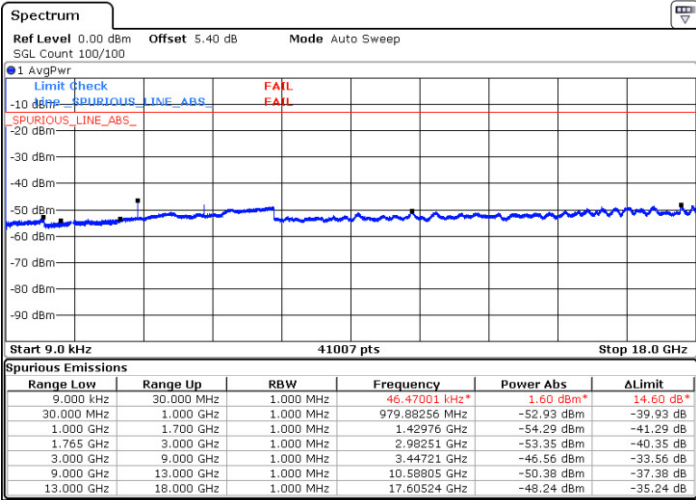

Date: 2.MAR.2017 01:45:25

Date: 2.MAR.2017 01:46:15

Middle Channel / QPSK

Middle Channel / 16QAM

Date: 2.MAR.2017 01:47:06

Date: 2.MAR.2017 01:47:49

LTE Band 4 / 15MHz

Highest Channel / QPSK

Highest Channel / 16QAM

Date: 2.MAR.2017 01:48:51

Date: 2.MAR.2017 01:49:34

LTE Band 4 / 20MHz

Lowest Channel / QPSK

Lowest Channel / 16QAM

Date: 2.MAR.2017 01:50:43

Date: 2.MAR.2017 01:53:18

LTE Band 4 / 20MHz

Middle Channel / QPSK

Middle Channel / 16QAM

Date: 2.MAR.2017 01:52:30

Date: 2.MAR.2017 01:53:18

Highest Channel / QPSK

Highest Channel / 16QAM

Date: 2.MAR.2017 01:54:08