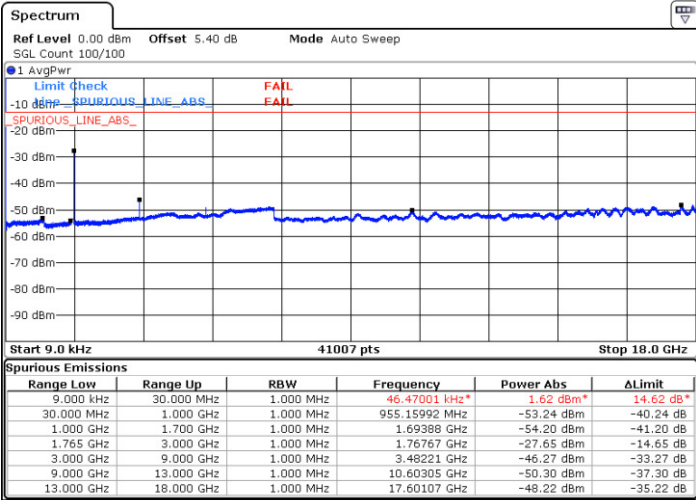

Date: 2.MAR.2017 01:42:40

Highest Channel / QPSK

Highest Channel / 16QAM

Date: 2.MAR.2017 01:43:33

Date: 2.MAR.2017 01:44:19

LTE Band 4 / 15MHz

Lowest Channel / QPSK

Lowest Channel / 16QAM

Date: 2.MAR.2017 01:45:25

Date: 2.MAR.2017 01:46:15

Middle Channel / QPSK

Middle Channel / 16QAM

Date: 2.MAR.2017 01:47:06

Date: 2.MAR.2017 01:47:49

LTE Band 4 / 15MHz

Highest Channel / QPSK

Highest Channel / 16QAM

Date: 2.MAR.2017 01:48:51

Date: 2.MAR.2017 01:49:34

LTE Band 4 / 20MHz

Lowest Channel / QPSK

Lowest Channel / 16QAM

Date: 2.MAR.2017 01:50:43

Date: 2.MAR.2017 01:53:18