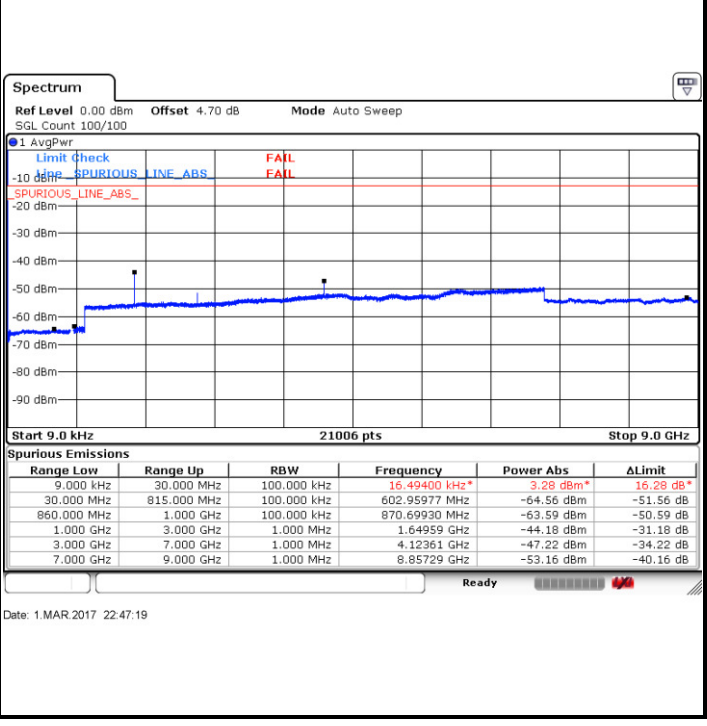

Date: 1.MAR.2017 22:53:27

Highest Channel / QPSK

Highest Channel / 16QAM

Date: 1.MAR.2017 22:55:28

Date: 1.MAR.2017 22:56:33

LTE Band 5 / 5MHz

Lowest Channel / QPSK

Lowest Channel / 16QAM

Date: 1.MAR.2017 22:49:05

Date: 1.MAR.2017 22:50:09

Middle Channel / QPSK

Middle Channel / 16QAM

Date: 1.MAR.2017 22:51:17

Date: 1.MAR.2017 22:50:48

LTE Band 5 / 5MHz

Highest Channel / QPSK

Date: 1.MAR.2017 22:51:48

Highest Channel / 16QAM

Date: 1.MAR.2017 22:52:26

LTE Band 5 / 10MHz

Lowest Channel / QPSK

Date: 1.MAR.2017 22:47:54

Lowest Channel / 16QAM

Date: 1.MAR.2017 22:47:19

LTE Band 5 / 10MHz

Middle Channel / QPSK

Middle Channel / 16QAM

Date: 1.MAR.2017 22:45:51

Date: 1.MAR.2017 22:46:37

Highest Channel / QPSK

Highest Channel / 16QAM

Date: 1.MAR.2017 22:45:18