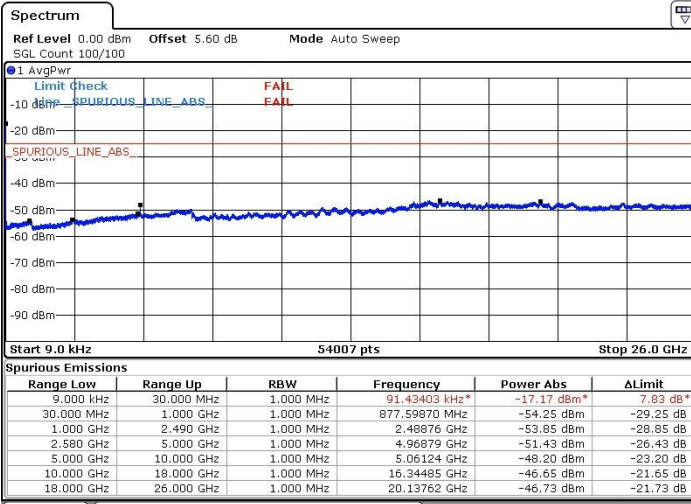

Date: 14.MAR.2017 17:46:29

Date: 14.MAR.2017 17:47:23

LTE Band 7 / 5MHz

Highest Channel / QPSK

Date: 14.MAR.2017 17:48:19

Highest Channel / 16QAM

Date: 14.MAR.2017 17:49:09

LTE Band 7 / 10MHz

Lowest Channel / QPSK

Date: 14.MAR.2017 17:50:21

Lowest Channel / 16QAM

Date: 14.MAR.2017 17:51:14

LTE Band 7 / 10MHz

Middle Channel / QPSK

Middle Channel / 16QAM

Date: 14.MAR.2017 17:52:10

Date: 14.MAR.2017 17:53:02

Highest Channel / QPSK

Highest Channel / 16QAM

Date: 14.MAR.2017 17:53:58

Date: 14.MAR.2017 17:54:49

LTE Band 7 / 15MHz

Lowest Channel / QPSK

Lowest Channel / 16QAM