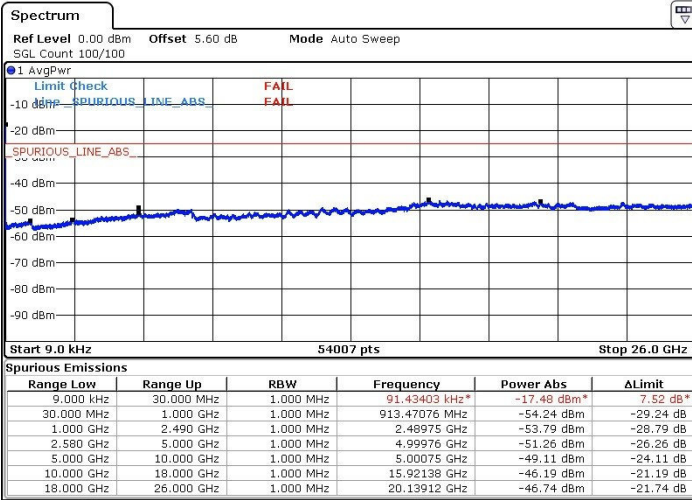

LTE Band 7 / 5MHz

Lowest Channel / QPSK

Lowest Channel / 16QAM

Date: 14.MAR.2017 17:44:37

Date: 14.MAR.2017 17:45:32