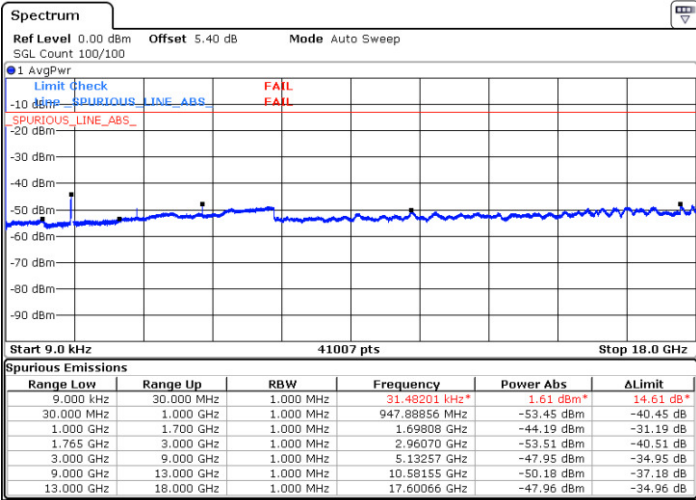

Lowest Channel / QPSK

Date: 2.MAR.2017 01:40:12

Lowest Channel / 16QAM

Date: 2.MAR.2017 01:41:02

LTE Band 4 / 10MHz

Middle Channel / QPSK

Middle Channel / 16QAM

Date: 2.MAR.2017 01:41:56

Date: 2.MAR.2017 01:42:40

Highest Channel / QPSK

Highest Channel / 16QAM

Date: 2.MAR.2017 01:43:33

Date: 2.MAR.2017 01:44:19

LTE Band 4 / 15MHz

Lowest Channel / QPSK

Lowest Channel / 16QAM

Date: 2.MAR.2017 01:45:25

Date: 2.MAR.2017 01:46:15

Middle Channel / QPSK

Middle Channel / 16QAM

Date: 2.MAR.2017 01:47:06

Date: 2.MAR.2017 01:47:49

LTE Band 4 / 15MHz

Highest Channel / QPSK

Highest Channel / 16QAM

Date: 2.MAR.2017 01:48:51

Date: 2.MAR.2017 01:49:34

LTE Band 4 / 20MHz

Lowest Channel / QPSK

Lowest Channel / 16QAM

Date: 2.MAR.2017 01:50:43

Date: 2.MAR.2017 01:53:18