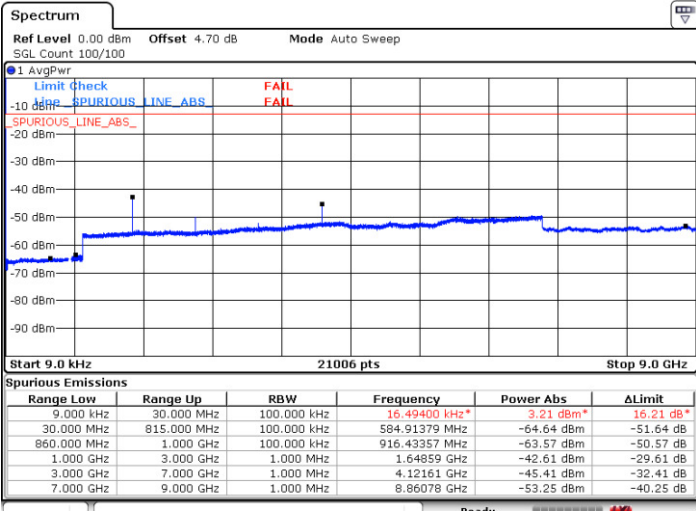

Highest Channel / 16QAM

Date: 2.MAR.2017 01:48:51

Date: 2.MAR.2017 01:49:34

LTE Band 4 / 20MHz

Lowest Channel / QPSK

Lowest Channel / 16QAM

Date: 2.MAR.2017 01:50:43

Date: 2.MAR.2017 01:53:18

LTE Band 4 / 20MHz

Middle Channel / QPSK

Middle Channel / 16QAM

Date: 2.MAR.2017 01:52:30

Date: 2.MAR.2017 01:53:18

Highest Channel / QPSK

Highest Channel / 16QAM

Date: 2.MAR.2017 01:54:08

Date: 2.MAR.2017 01:54:54

LTE Band 5 / 1.4MHz

Lowest Channel / QPSK

Lowest Channel / 16QAM

Date: 1.MAR.2017 22:58:30

Date: 1.MAR.2017 22:59:13

Middle Channel / QPSK

Middle Channel / 16QAM