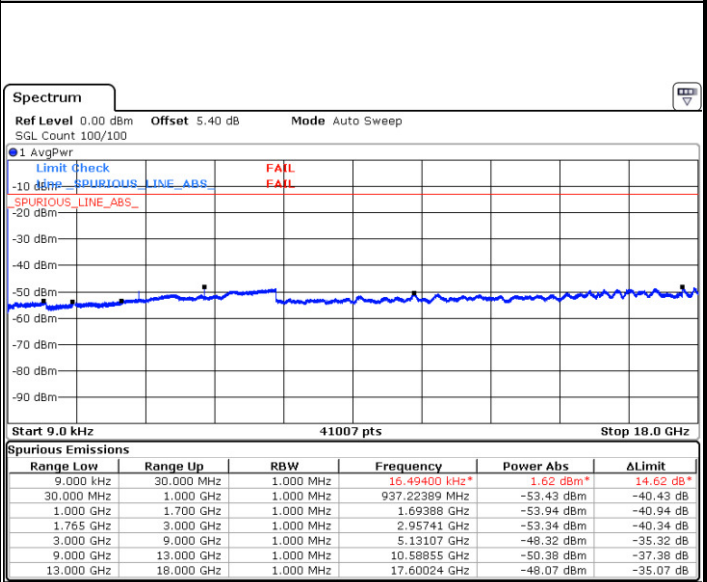

Date: 2.MAR.2017 01:33:22

LTE Band 4 / 5MHz

Lowest Channel / QPSK

Date: 2.MAR.2017 01:34:35

Lowest Channel / 16QAM

Date: 2.MAR.2017 01:35:22

Middle Channel / QPSK

Date: 2.MAR.2017 01:36:14

Middle Channel / 16QAM

Date: 2.MAR.2017 01:37:02

LTE Band 4 / 5MHz

Highest Channel / QPSK

Date: 2.MAR.2017 01:37:55

Highest Channel / 16QAM

Date: 2.MAR.2017 01:39:08

LTE Band 4 / 10MHz

Lowest Channel / QPSK

Date: 2.MAR.2017 01:40:12

Lowest Channel / 16QAM

Date: 2.MAR.2017 01:41:02

LTE Band 4 / 10MHz

Middle Channel / QPSK

Middle Channel / 16QAM

Date: 2.MAR.2017 01:41:56