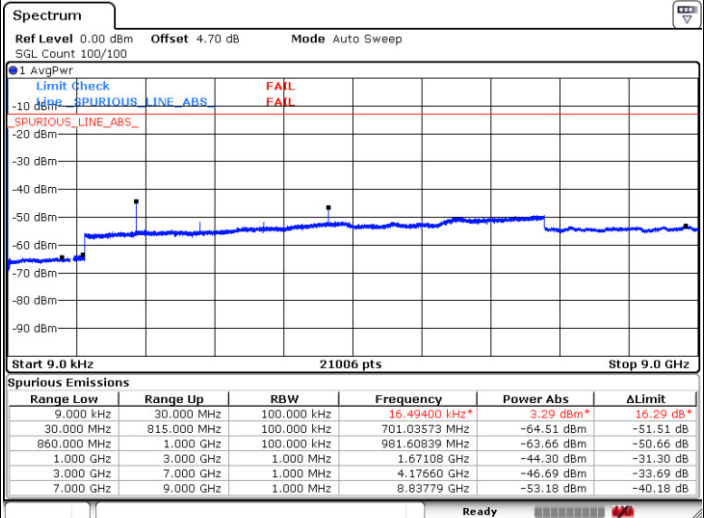

Date: 1.MAR.2017 23:00:38

Date: 1.MAR.2017 23:00:11

LTE Band 5 / 1.4MHz

Highest Channel / QPSK

Date: 1.MAR.2017 23:01:14

Highest Channel / 16QAM

Date: 1.MAR.2017 23:01:44

LTE Band 5 / 3MHz

Lowest Channel / QPSK

Date: 1.MAR.2017 22:57:44

Lowest Channel / 16QAM

Date: 1.MAR.2017 22:57:13

LTE Band 5 / 3MHz

Middle Channel / QPSK

Middle Channel / 16QAM

Date: 1.MAR.2017 22:54:34

Date: 1.MAR.2017 22:53:27

Highest Channel / QPSK

Highest Channel / 16QAM

Date: 1.MAR.2017 22:55:28

Date: 1.MAR.2017 22:56:33

LTE Band 5 / 5MHz

Lowest Channel / QPSK

Lowest Channel / 16QAM