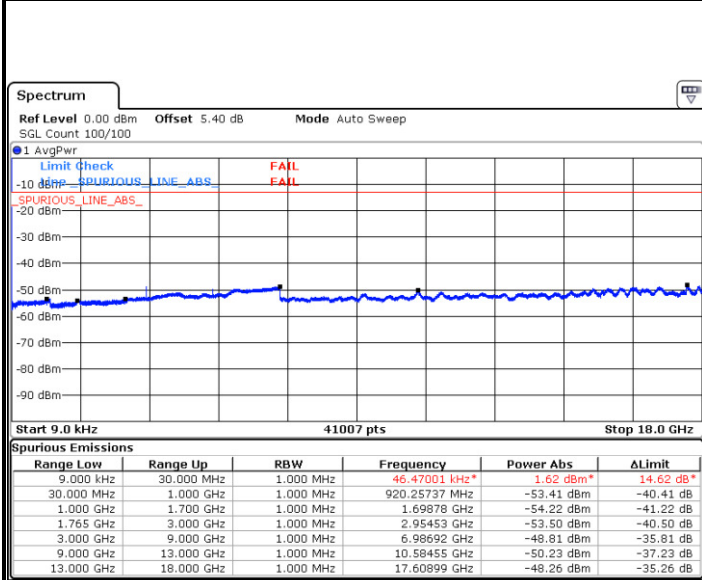

Date: 2.MAR.2017 01:33:22

LTE Band 4 / 5MHz

Lowest Channel / QPSK

Date: 2.MAR.2017 01:34:35

Lowest Channel / 16QAM

Date: 2.MAR.2017 01:35:22

Middle Channel / QPSK

Date: 2.MAR.2017 01:36:14

Middle Channel / 16QAM

Date: 2.MAR.2017 01:37:02

LTE Band 4 / 5MHz

Highest Channel / QPSK

Date: 2.MAR.2017 01:37:55

Highest Channel / 16QAM

Date: 2.MAR.2017 01:39:08

LTE Band 4 / 10MHz

Lowest Channel / QPSK

Date: 2.MAR.2017 01:40:12

Lowest Channel / 16QAM

Date: 2.MAR.2017 01:41:02

LTE Band 4 / 10MHz

Middle Channel / QPSK

Middle Channel / 16QAM

Date: 2.MAR.2017 01:41:56

Date: 2.MAR.2017 01:42:40

Highest Channel / QPSK

Highest Channel / 16QAM

Date: 2.MAR.2017 01:43:33

Date: 2.MAR.2017 01:44:19

LTE Band 4 / 15MHz

Lowest Channel / QPSK

Lowest Channel / 16QAM