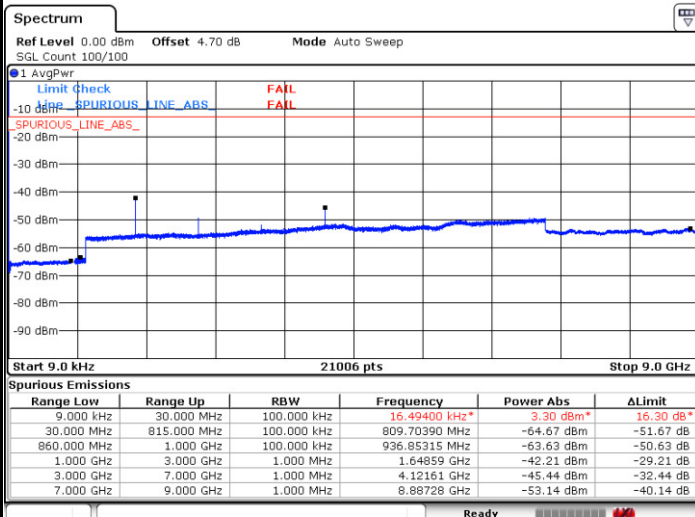

Date: 2.MAR.2017 01:54:54

LTE Band 5 / 1.4MHz

Lowest Channel / QPSK

Lowest Channel / 16QAM

Date: 1.MAR.2017 22:58:30

Date: 1.MAR.2017 22:59:13

Middle Channel / QPSK

Middle Channel / 16QAM

Date: 1.MAR.2017 23:00:38

Date: 1.MAR.2017 23:00:11

LTE Band 5 / 1.4MHz

Highest Channel / QPSK

Date: 1.MAR.2017 23:01:14

Highest Channel / 16QAM

Date: 1.MAR.2017 23:01:44

LTE Band 5 / 3MHz

Lowest Channel / QPSK

Date: 1.MAR.2017 22:57:44

Lowest Channel / 16QAM

Date: 1.MAR.2017 22:57:13

LTE Band 5 / 3MHz

Middle Channel / QPSK

Middle Channel / 16QAM

Date: 1.MAR.2017 22:54:34