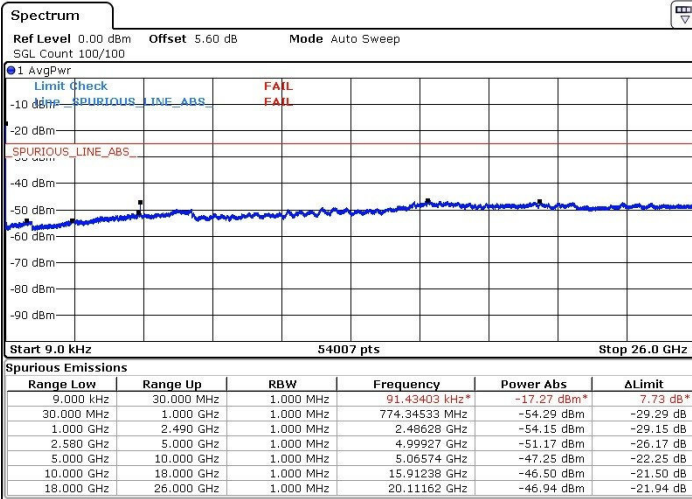

LTE Band 5 / 10MHz

Middle Channel / QPSK

Middle Channel / 16QAM

Date: 1.MAR.2017 22:45:51

Date: 1.MAR.2017 22:46:37

Highest Channel / QPSK

Highest Channel / 16QAM

Date: 1.MAR.2017 22:45:18

Date: 1.MAR.2017 22:44:35

LTE Band 7 / 5MHz

Lowest Channel / QPSK

Lowest Channel / 16QAM

Date: 14.MAR.2017 17:44:37

Date: 14.MAR.2017 17:45:32

Middle Channel / QPSK

Middle Channel / 16QAM

Date: 14.MAR.2017 17:46:29

Date: 14.MAR.2017 17:47:23

LTE Band 7 / 5MHz

Highest Channel / QPSK

Date: 14.MAR.2017 17:48:19

Highest Channel / 16QAM

Date: 14.MAR.2017 17:49:09

LTE Band 7 / 10MHz