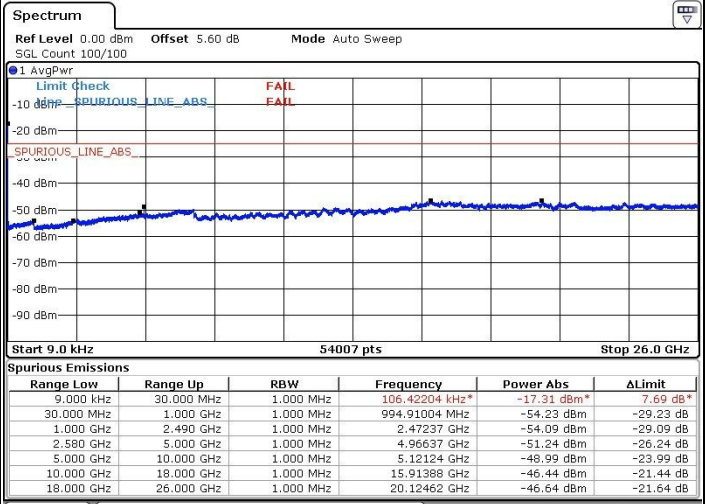

Date: 14.MAR.2017 17:46:29

Date: 14.MAR.2017 17:47:23

LTE Band 7 / 5MHz

Highest Channel / QPSK

Date: 14.MAR.2017 17:48:19

Highest Channel / 16QAM

Date: 14.MAR.2017 17:49:09

LTE Band 7 / 10MHz

Lowest Channel / QPSK

Date: 14.MAR.2017 17:50:21

Lowest Channel / 16QAM

Date: 14.MAR.2017 17:51:14

LTE Band 7 / 10MHz

Middle Channel / QPSK

Middle Channel / 16QAM

Date: 14.MAR.2017 17:52:10

Date: 14.MAR.2017 17:53:02

Highest Channel / QPSK

Highest Channel / 16QAM

Date: 14.MAR.2017 17:53:58

Date: 14.MAR.2017 17:54:49

LTE Band 7 / 15MHz

Lowest Channel / QPSK

Lowest Channel / 16QAM