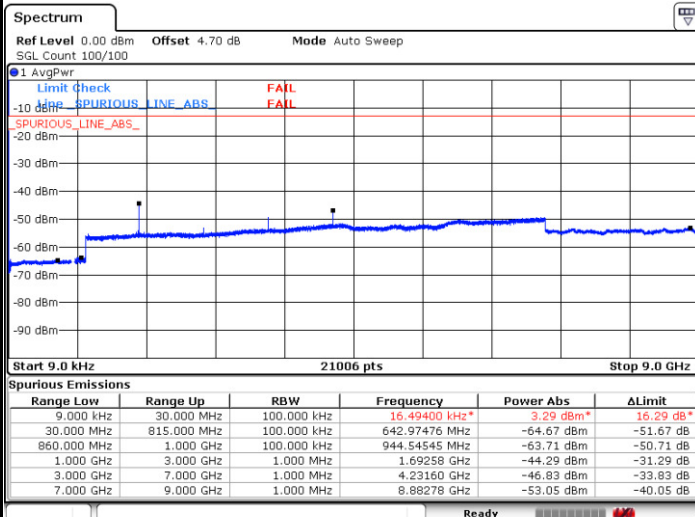

Date: 1.MAR.2017 23:00:38

Date: 1.MAR.2017 23:00:11

LTE Band 5 / 1.4MHz

Highest Channel / QPSK

Date: 1.MAR.2017 23:01:14

Highest Channel / 16QAM

Date: 1.MAR.2017 23:01:44

LTE Band 5 / 3MHz

Lowest Channel / QPSK

Date: 1.MAR.2017 22:57:44

Lowest Channel / 16QAM

Date: 1.MAR.2017 22:57:13

LTE Band 5 / 3MHz

Middle Channel / QPSK

Middle Channel / 16QAM

Date: 1.MAR.2017 22:54:34

Date: 1.MAR.2017 22:53:27

Highest Channel / QPSK

Highest Channel / 16QAM

Date: 1.MAR.2017 22:55:28

Date: 1.MAR.2017 22:56:33

LTE Band 5 / 5MHz

Lowest Channel / QPSK

Lowest Channel / 16QAM