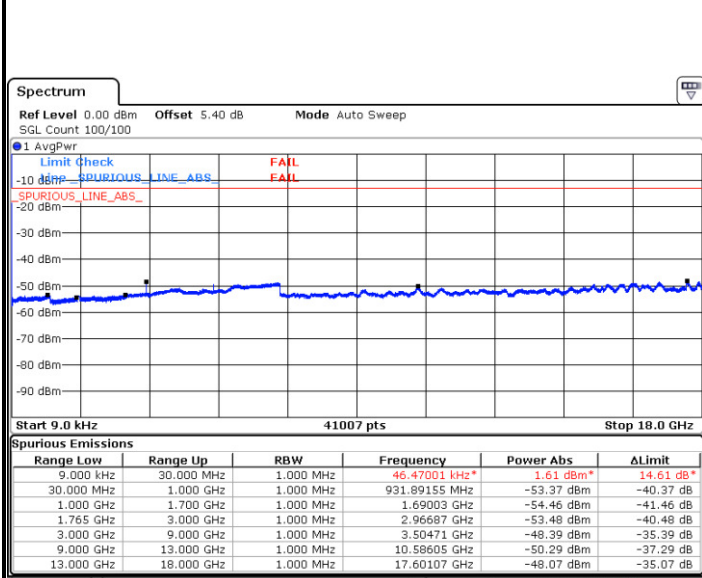

LTE Band 4 / 3MHz

Middle Channel / QPSK

Date: 2.MAR.2017 01:30:58

Middle Channel / 16QAM

Date: 2.MAR.2017 01:31:42

Highest Channel / QPSK

Date: 2.MAR.2017 01:32:36

Highest Channel / 16QAM

Date: 2.MAR.2017 01:33:22

LTE Band 4 / 5MHz

Lowest Channel / QPSK

Date: 2.MAR.2017 01:34:35

Lowest Channel / 16QAM

Date: 2.MAR.2017 01:35:22

Middle Channel / QPSK

Date: 2.MAR.2017 01:36:14

Middle Channel / 16QAM

Date: 2.MAR.2017 01:37:02

LTE Band 4 / 5MHz

Highest Channel / QPSK

Date: 2.MAR.2017 01:37:55

Highest Channel / 16QAM

Date: 2.MAR.2017 01:39:08

LTE Band 4 / 10MHz