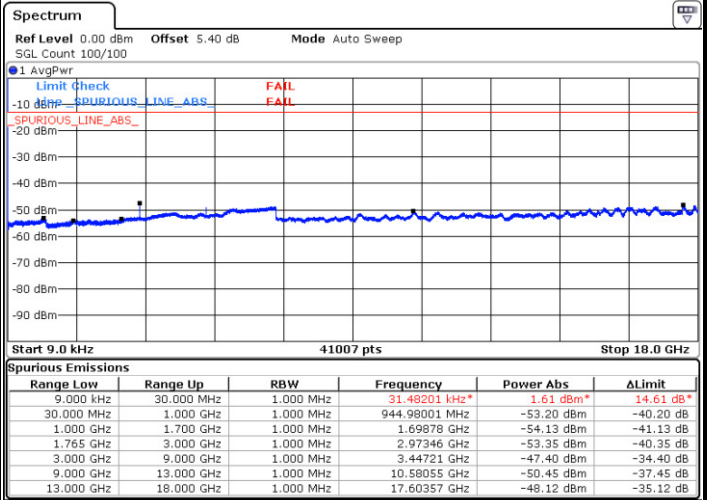

Date: 2.MAR.2017 01:45:25

Date: 2.MAR.2017 01:46:15

Middle Channel / QPSK

Middle Channel / 16QAM

Date: 2.MAR.2017 01:47:06

Date: 2.MAR.2017 01:47:49

LTE Band 4 / 15MHz

Highest Channel / QPSK

Highest Channel / 16QAM

Date: 2.MAR.2017 01:48:51

Date: 2.MAR.2017 01:49:34

LTE Band 4 / 20MHz

Lowest Channel / QPSK

Lowest Channel / 16QAM

Date: 2.MAR.2017 01:50:43

Date: 2.MAR.2017 01:53:18

LTE Band 4 / 20MHz

Middle Channel / QPSK

Middle Channel / 16QAM

Date: 2.MAR.2017 01:52:30

Date: 2.MAR.2017 01:53:18

Highest Channel / QPSK

Highest Channel / 16QAM

Date: 2.MAR.2017 01:54:08