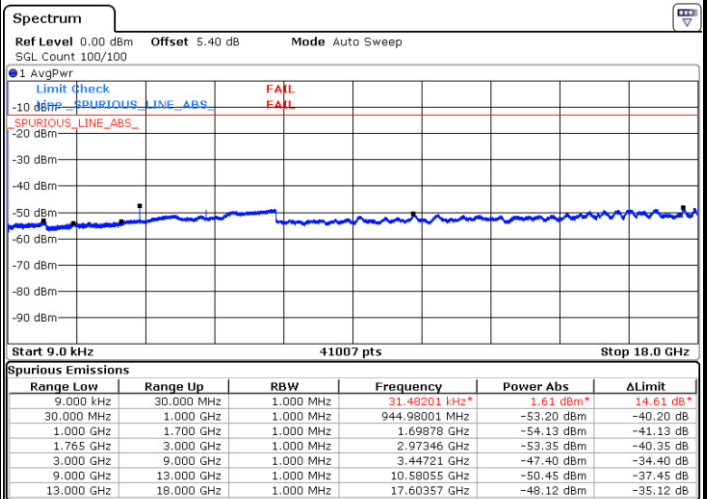

Highest Channel / 16QAM

Date: 2.MAR.2017 01:48:51

Date: 2.MAR.2017 01:49:34

LTE Band 4 / 20MHz

Lowest Channel / QPSK

Lowest Channel / 16QAM

Date: 2.MAR.2017 01:50:43

Date: 2.MAR.2017 01:53:18

LTE Band 4 / 20MHz

Middle Channel / QPSK

Middle Channel / 16QAM

Date: 2.MAR.2017 01:52:30

Date: 2.MAR.2017 01:53:18

Highest Channel / QPSK

Highest Channel / 16QAM

Date: 2.MAR.2017 01:54:08