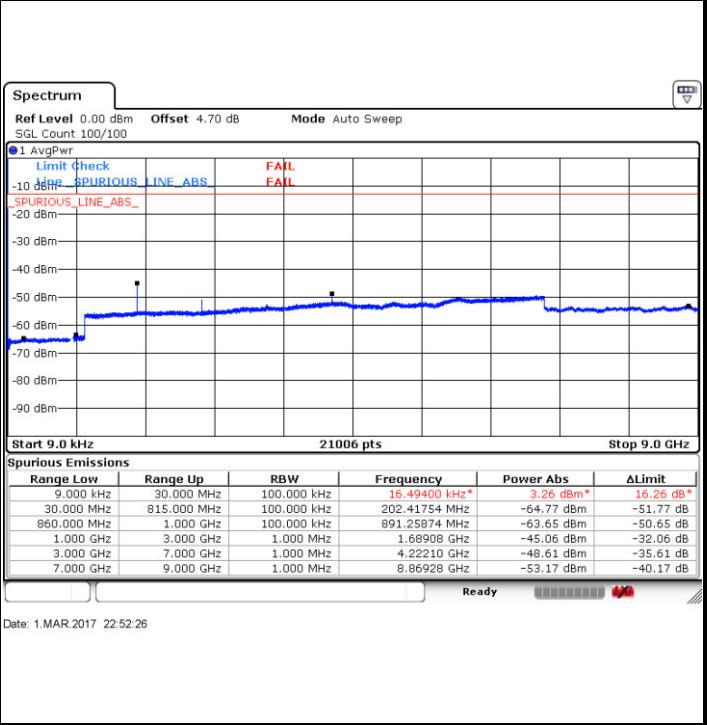

Date: 1.MAR.2017 22:53:27

Highest Channel / QPSK

Highest Channel / 16QAM

Date: 1.MAR.2017 22:55:28

Date: 1.MAR.2017 22:56:33

LTE Band 5 / 5MHz

Lowest Channel / QPSK

Lowest Channel / 16QAM

Date: 1.MAR.2017 22:49:05

Date: 1.MAR.2017 22:50:09

Middle Channel / QPSK

Middle Channel / 16QAM

Date: 1.MAR.2017 22:51:17

Date: 1.MAR.2017 22:50:48

LTE Band 5 / 5MHz

Highest Channel / QPSK

Date: 1.MAR.2017 22:51:48

Highest Channel / 16QAM

Date: 1.MAR.2017 22:52:26

LTE Band 5 / 10MHz

Lowest Channel / QPSK

Date: 1.MAR.2017 22:47:54

Lowest Channel / 16QAM

Date: 1.MAR.2017 22:47:19

LTE Band 5 / 10MHz

Middle Channel / QPSK

Middle Channel / 16QAM

Date: 1.MAR.2017 22:45:51

Date: 1.MAR.2017 22:46:37

Highest Channel / QPSK

Highest Channel / 16QAM

Date: 1.MAR.2017 22:45:18