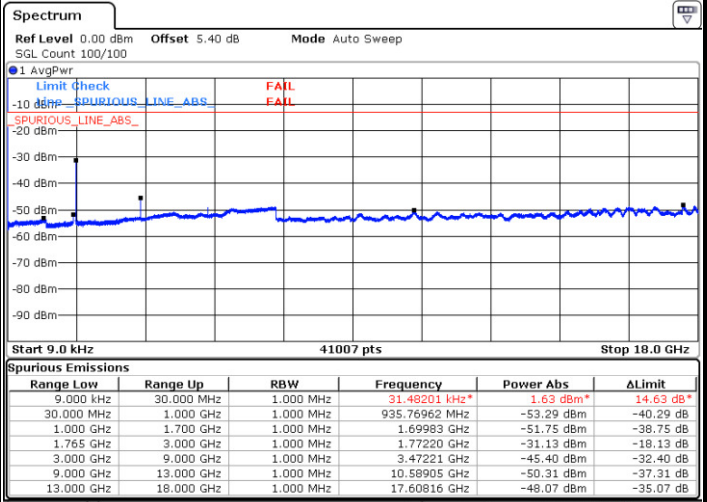

Highest Channel / 16QAM

Date: 2.MAR.2017 01:48:51

Date: 2.MAR.2017 01:49:34

LTE Band 4 / 20MHz

Lowest Channel / QPSK

Lowest Channel / 16QAM

Date: 2.MAR.2017 01:50:43

Date: 2.MAR.2017 01:53:18

LTE Band 4 / 20MHz

Middle Channel / QPSK

Middle Channel / 16QAM

Date: 2.MAR.2017 01:52:30

Date: 2.MAR.2017 01:53:18

Highest Channel / QPSK

Highest Channel / 16QAM

Date: 2.MAR.2017 01:54:08

Date: 2.MAR.2017 01:54:54

LTE Band 5 / 1.4MHz

Lowest Channel / QPSK

Lowest Channel / 16QAM

Date: 1.MAR.2017 22:58:30

Date: 1.MAR.2017 22:59:13

Middle Channel / QPSK

Middle Channel / 16QAM