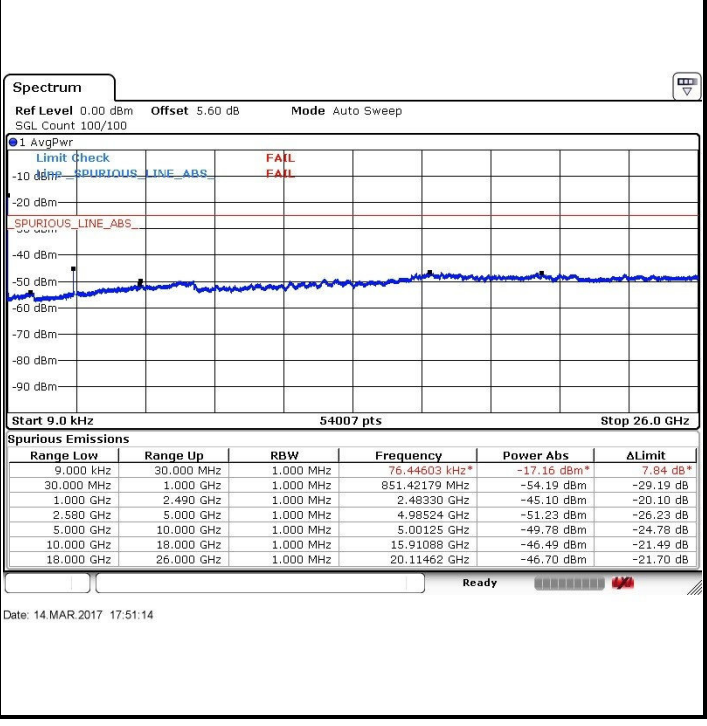

Date: 1.MAR.2017 22:44:35

LTE Band 7 / 5MHz

Lowest Channel / QPSK

Lowest Channel / 16QAM

Date: 14.MAR.2017 17:44:37

Date: 14.MAR.2017 17:45:32

Middle Channel / QPSK

Middle Channel / 16QAM

Date: 14.MAR.2017 17:46:29

Date: 14.MAR.2017 17:47:23

LTE Band 7 / 5MHz

Highest Channel / QPSK

Date: 14.MAR.2017 17:48:19

Highest Channel / 16QAM

Date: 14.MAR.2017 17:49:09

LTE Band 7 / 10MHz

Lowest Channel / QPSK

Date: 14.MAR.2017 17:50:21

Lowest Channel / 16QAM

Date: 14.MAR.2017 17:51:14

LTE Band 7 / 10MHz

Middle Channel / QPSK

Middle Channel / 16QAM

Date: 14.MAR.2017 17:52:10