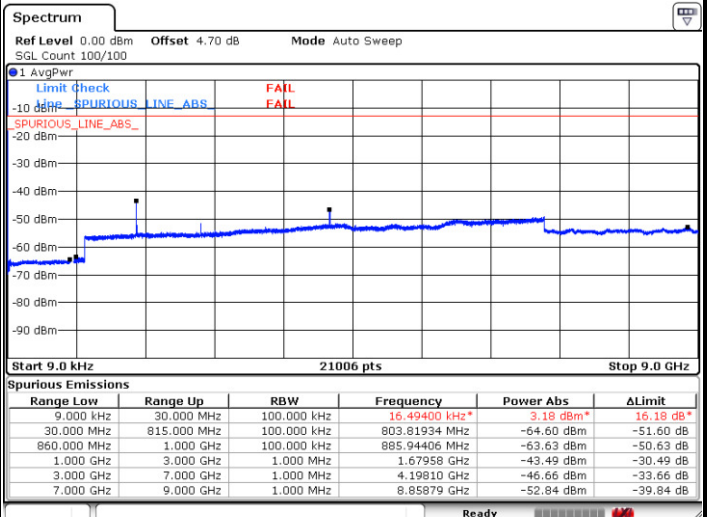

Date: 1.MAR.2017 22:51:48

Highest Channel / 16QAM

Date: 1.MAR.2017 22:52:26

LTE Band 5 / 10MHz

Lowest Channel / QPSK

Date: 1.MAR.2017 22:47:54

Lowest Channel / 16QAM

Date: 1.MAR.2017 22:47:19

LTE Band 5 / 10MHz

Middle Channel / QPSK

Middle Channel / 16QAM

Date: 1.MAR.2017 22:45:51

Date: 1.MAR.2017 22:46:37

Highest Channel / QPSK

Highest Channel / 16QAM

Date: 1.MAR.2017 22:45:18

Date: 1.MAR.2017 22:44:35

LTE Band 7 / 5MHz

Lowest Channel / QPSK

Lowest Channel / 16QAM

Date: 14.MAR.2017 17:44:37

Date: 14.MAR.2017 17:45:32

Middle Channel / QPSK

Middle Channel / 16QAM

Date: 14.MAR.2017 17:46:29

Date: 14.MAR.2017 17:47:23

LTE Band 7 / 5MHz

Highest Channel / QPSK

Date: 14.MAR.2017 17:48:19

Highest Channel / 16QAM

Date: 14.MAR.2017 17:49:09

LTE Band 7 / 10MHz