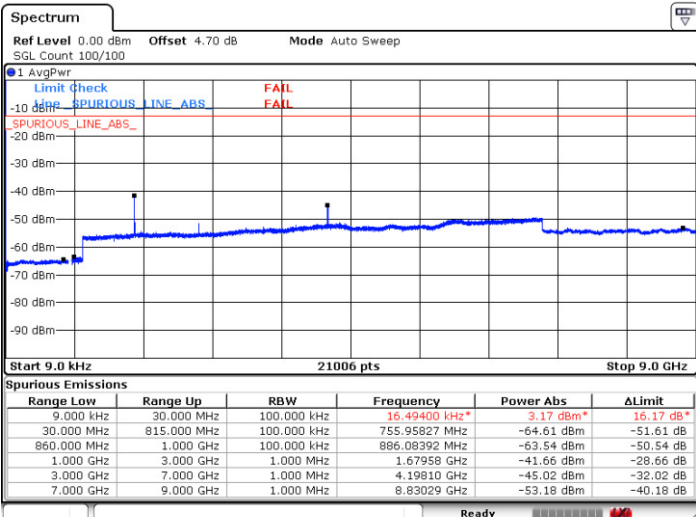

Date: 1.MAR.2017 22:51:48

Highest Channel / 16QAM

Date: 1.MAR.2017 22:52:26

LTE Band 5 / 10MHz

Lowest Channel / QPSK

Date: 1.MAR.2017 22:47:54

Lowest Channel / 16QAM

Date: 1.MAR.2017 22:47:19

LTE Band 5 / 10MHz

Middle Channel / QPSK

Middle Channel / 16QAM

Date: 1.MAR.2017 22:45:51

Date: 1.MAR.2017 22:46:37

Highest Channel / QPSK

Highest Channel / 16QAM

Date: 1.MAR.2017 22:45:18

Date: 1.MAR.2017 22:44:35

LTE Band 7 / 5MHz

Lowest Channel / QPSK

Lowest Channel / 16QAM

Date: 14.MAR.2017 17:44:37

Date: 14.MAR.2017 17:45:32

Middle Channel / QPSK

Middle Channel / 16QAM