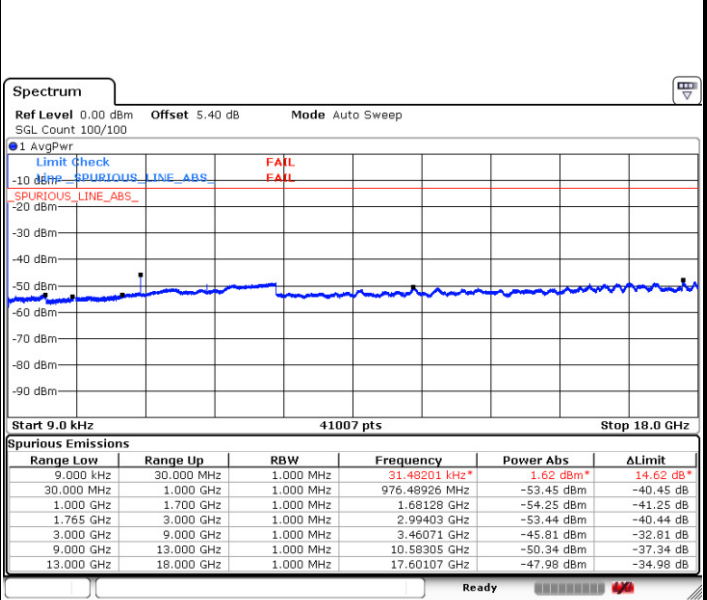

LTE Band 4 / 3MHz

Middle Channel / QPSK

Date: 2.MAR.2017 01:30:58

Middle Channel / 16QAM

Date: 2.MAR.2017 01:31:42

Highest Channel / QPSK

Date: 2.MAR.2017 01:32:36

Highest Channel / 16QAM

Date: 2.MAR.2017 01:33:22

LTE Band 4 / 5MHz

Lowest Channel / QPSK

Date: 2.MAR.2017 01:34:35

Lowest Channel / 16QAM

Date: 2.MAR.2017 01:35:22

Middle Channel / QPSK

Date: 2.MAR.2017 01:36:14

Middle Channel / 16QAM

Date: 2.MAR.2017 01:37:02

LTE Band 4 / 5MHz

Highest Channel / QPSK

Date: 2.MAR.2017 01:37:55

Highest Channel / 16QAM

Date: 2.MAR.2017 01:39:08

LTE Band 4 / 10MHz

Lowest Channel / QPSK

Date: 2.MAR.2017 01:40:12

Lowest Channel / 16QAM

Date: 2.MAR.2017 01:41:02

LTE Band 4 / 10MHz

Middle Channel / QPSK

Middle Channel / 16QAM

Date: 2.MAR.2017 01:41:56