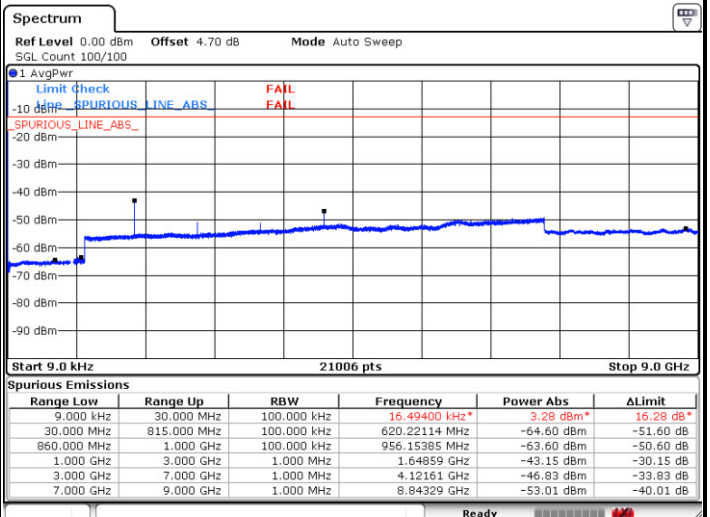

Date: 2.MAR.2017 01:54:54

LTE Band 5 / 1.4MHz

Lowest Channel / QPSK

Lowest Channel / 16QAM

Date: 1.MAR.2017 22:58:30

Date: 1.MAR.2017 22:59:13

Middle Channel / QPSK

Middle Channel / 16QAM

Date: 1.MAR.2017 23:00:38

Date: 1.MAR.2017 23:00:11

LTE Band 5 / 1.4MHz

Highest Channel / QPSK

Date: 1.MAR.2017 23:01:14

Highest Channel / 16QAM

Date: 1.MAR.2017 23:01:44

LTE Band 5 / 3MHz

Lowest Channel / QPSK

Date: 1.MAR.2017 22:57:44

Lowest Channel / 16QAM

Date: 1.MAR.2017 22:57:13

LTE Band 5 / 3MHz

Middle Channel / QPSK

Middle Channel / 16QAM

Date: 1.MAR.2017 22:54:34