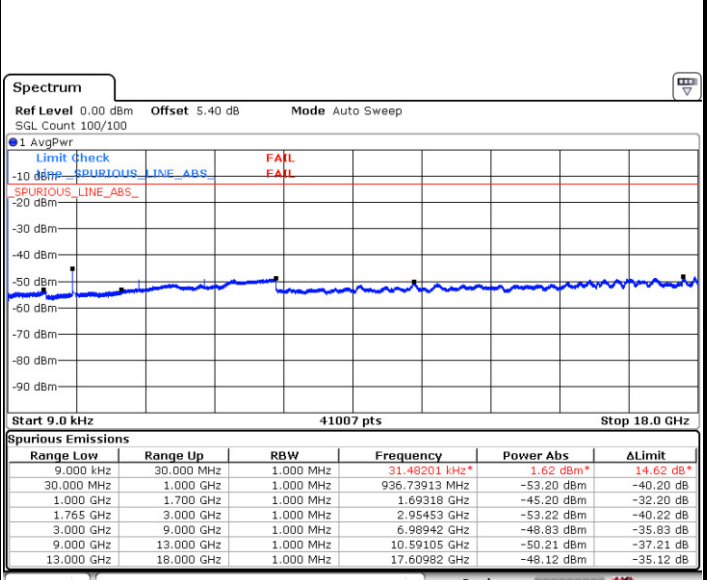

Middle Channel / 16QAM

Date: 2.MAR.2017 01:37:02

LTE Band 4 / 5MHz

Highest Channel / QPSK

Date: 2.MAR.2017 01:37:55

Highest Channel / 16QAM

Date: 2.MAR.2017 01:39:08

LTE Band 4 / 10MHz

Lowest Channel / QPSK

Date: 2.MAR.2017 01:40:12

Lowest Channel / 16QAM

Date: 2.MAR.2017 01:41:02

LTE Band 4 / 10MHz

Middle Channel / QPSK

Middle Channel / 16QAM

Date: 2.MAR.2017 01:41:56

Date: 2.MAR.2017 01:42:40

Highest Channel / QPSK

Highest Channel / 16QAM

Date: 2.MAR.2017 01:43:33

Date: 2.MAR.2017 01:44:19

LTE Band 4 / 15MHz

Lowest Channel / QPSK

Lowest Channel / 16QAM