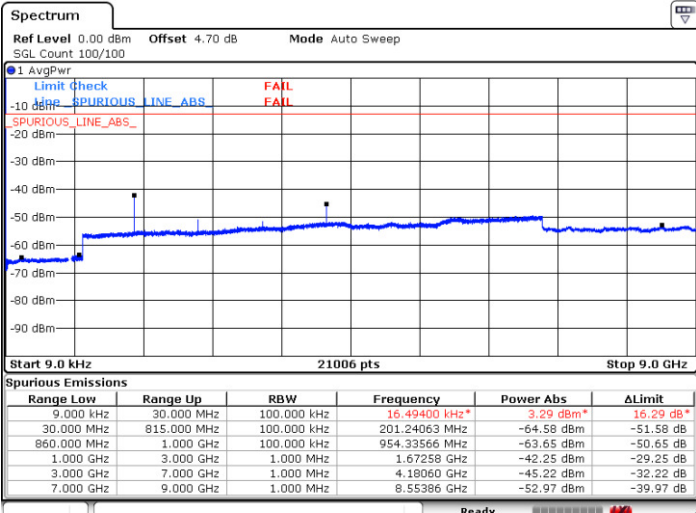

Date: 2.MAR.2017 01:54:54

LTE Band 5 / 1.4MHz

Lowest Channel / QPSK

Lowest Channel / 16QAM

Date: 1.MAR.2017 22:58:30

Date: 1.MAR.2017 22:59:13

Middle Channel / QPSK

Middle Channel / 16QAM

Date: 1.MAR.2017 23:00:38

Date: 1.MAR.2017 23:00:11

LTE Band 5 / 1.4MHz

Highest Channel / QPSK

Date: 1.MAR.2017 23:01:14

Highest Channel / 16QAM

Date: 1.MAR.2017 23:01:44

LTE Band 5 / 3MHz