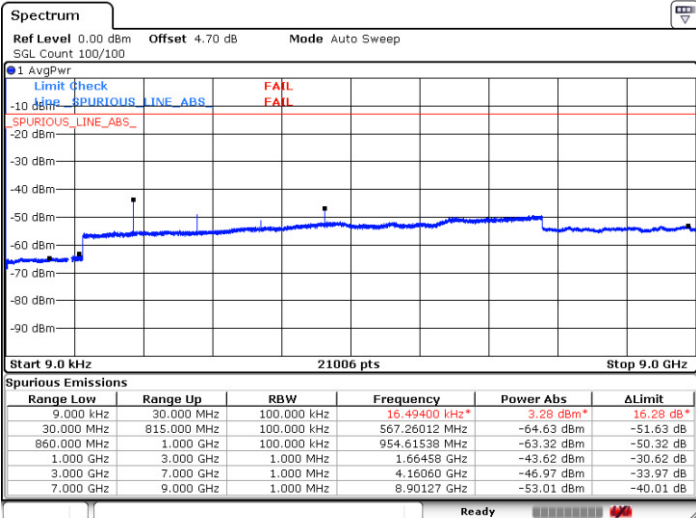

Date: 1.MAR.2017 22:49:05

Date: 1.MAR.2017 22:50:09

Middle Channel / QPSK

Middle Channel / 16QAM

Date: 1.MAR.2017 22:51:17

Date: 1.MAR.2017 22:50:48

LTE Band 5 / 5MHz

Highest Channel / QPSK

Date: 1.MAR.2017 22:51:48

Highest Channel / 16QAM

Date: 1.MAR.2017 22:52:26

LTE Band 5 / 10MHz

Lowest Channel / QPSK

Date: 1.MAR.2017 22:47:54

Lowest Channel / 16QAM

Date: 1.MAR.2017 22:47:19

LTE Band 5 / 10MHz

Middle Channel / QPSK

Middle Channel / 16QAM

Date: 1.MAR.2017 22:45:51

Date: 1.MAR.2017 22:46:37

Highest Channel / QPSK

Highest Channel / 16QAM

Date: 1.MAR.2017 22:45:18