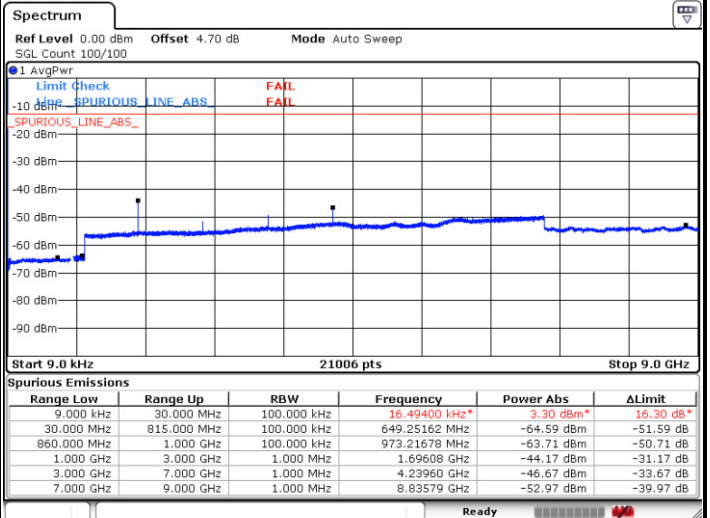

Date: 2.MAR.2017 01:54:54

LTE Band 5 / 1.4MHz

Lowest Channel / QPSK

Lowest Channel / 16QAM

Date: 1.MAR.2017 22:58:30

Date: 1.MAR.2017 22:59:13

Middle Channel / QPSK

Middle Channel / 16QAM

Date: 1.MAR.2017 23:00:38

Date: 1.MAR.2017 23:00:11

LTE Band 5 / 1.4MHz

Highest Channel / QPSK

Date: 1.MAR.2017 23:01:14

Highest Channel / 16QAM

Date: 1.MAR.2017 23:01:44

LTE Band 5 / 3MHz

Lowest Channel / QPSK

Date: 1.MAR.2017 22:57:44

Lowest Channel / 16QAM

Date: 1.MAR.2017 22:57:13

LTE Band 5 / 3MHz

Middle Channel / QPSK

Middle Channel / 16QAM

Date: 1.MAR.2017 22:54:34