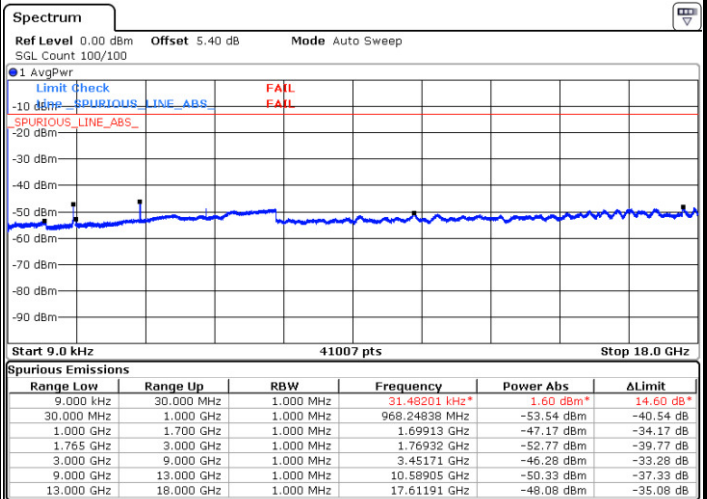

Date: 2.MAR.2017 01:42:40

Highest Channel / QPSK

Highest Channel / 16QAM

Date: 2.MAR.2017 01:43:33

Date: 2.MAR.2017 01:44:19

LTE Band 4 / 15MHz

Lowest Channel / QPSK

Lowest Channel / 16QAM

Date: 2.MAR.2017 01:45:25

Date: 2.MAR.2017 01:46:15

Middle Channel / QPSK

Middle Channel / 16QAM

Date: 2.MAR.2017 01:47:06

Date: 2.MAR.2017 01:47:49

LTE Band 4 / 15MHz

Highest Channel / QPSK