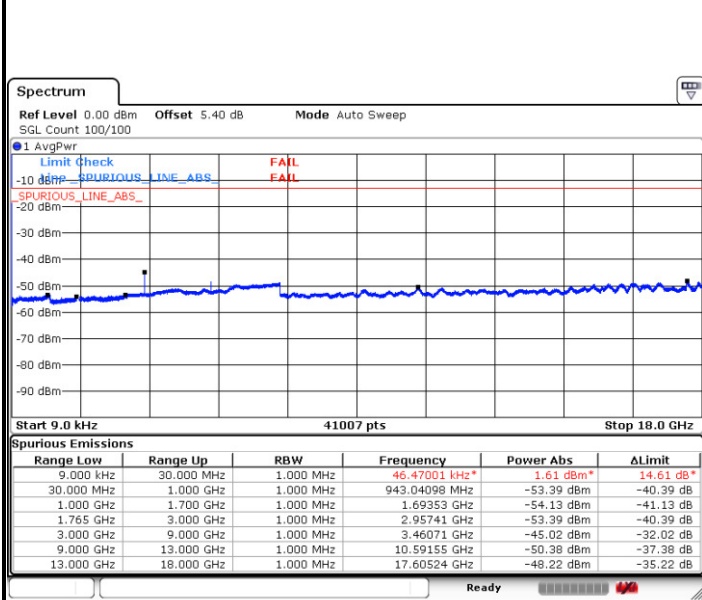

Date: 2.MAR.2017 01:33:22

LTE Band 4 / 5MHz

Lowest Channel / QPSK

Date: 2.MAR.2017 01:34:35

Lowest Channel / 16QAM

Date: 2.MAR.2017 01:35:22

Middle Channel / QPSK

Date: 2.MAR.2017 01:36:14

Middle Channel / 16QAM

Date: 2.MAR.2017 01:37:02

LTE Band 4 / 5MHz

Highest Channel / QPSK

Date: 2.MAR.2017 01:37:55

Highest Channel / 16QAM

Date: 2.MAR.2017 01:39:08

LTE Band 4 / 10MHz

Lowest Channel / QPSK

Date: 2.MAR.2017 01:40:12

Lowest Channel / 16QAM

Date: 2.MAR.2017 01:41:02

LTE Band 4 / 10MHz

Middle Channel / QPSK

Middle Channel / 16QAM

Date: 2.MAR.2017 01:41:56