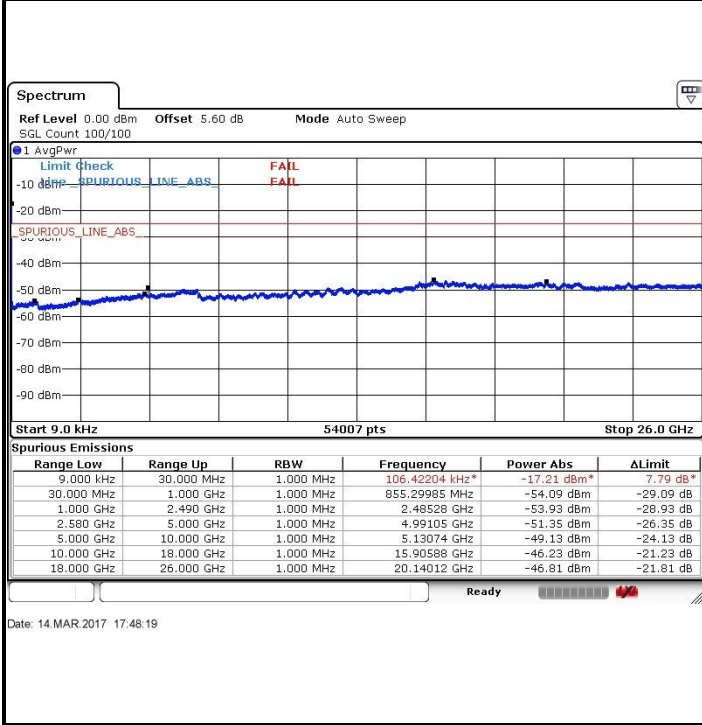

Date: 1.MAR.2017 22:51:48

Highest Channel / 16QAM

Date: 1.MAR.2017 22:52:26

LTE Band 5 / 10MHz

Lowest Channel / QPSK

Date: 1.MAR.2017 22:47:54

Lowest Channel / 16QAM

Date: 1.MAR.2017 22:47:19

LTE Band 5 / 10MHz

Middle Channel / QPSK

Middle Channel / 16QAM

Date: 1.MAR.2017 22:45:51

Date: 1.MAR.2017 22:46:37

Highest Channel / QPSK

Highest Channel / 16QAM

Date: 1.MAR.2017 22:45:18

Date: 1.MAR.2017 22:44:35

LTE Band 7 / 5MHz

Lowest Channel / QPSK

Lowest Channel / 16QAM

Date: 14.MAR.2017 17:44:37

Date: 14.MAR.2017 17:45:32

Middle Channel / QPSK

Middle Channel / 16QAM

Date: 14.MAR.2017 17:46:29

Date: 14.MAR.2017 17:47:23

LTE Band 7 / 5MHz

Highest Channel / QPSK

Date: 14.MAR.2017 17:48:19

Highest Channel / 16QAM

Date: 14.MAR.2017 17:49:09

LTE Band 7 / 10MHz