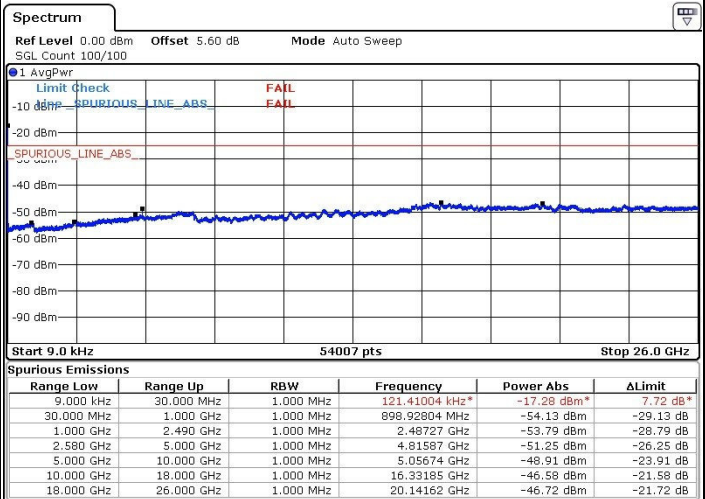

Middle Channel / QPSK

Middle Channel / 16QAM

Date: 14.MAR.2017 17:58:00

Date: 14.MAR.2017 17:58:54