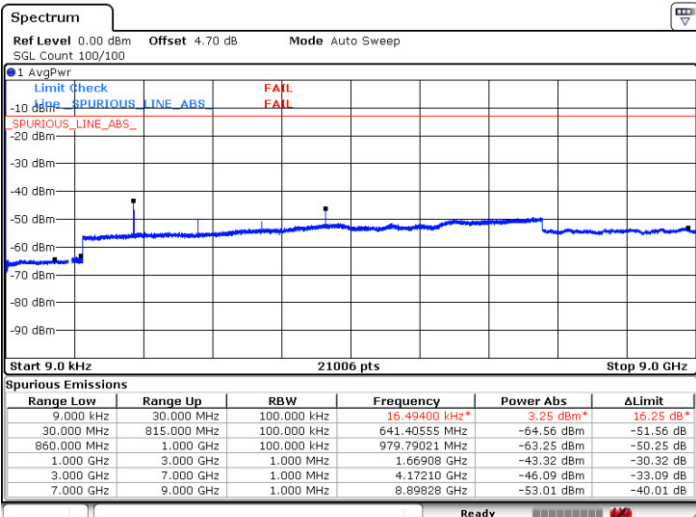

Lowest Channel / QPSK

Date: 1.MAR.2017 22:57:44

Lowest Channel / 16QAM

Date: 1.MAR.2017 22:57:13

LTE Band 5 / 3MHz

Middle Channel / QPSK

Middle Channel / 16QAM

Date: 1.MAR.2017 22:54:34

Date: 1.MAR.2017 22:53:27

Highest Channel / QPSK

Highest Channel / 16QAM

Date: 1.MAR.2017 22:55:28

Date: 1.MAR.2017 22:56:33

LTE Band 5 / 5MHz

Lowest Channel / QPSK

Lowest Channel / 16QAM

Date: 1.MAR.2017 22:49:05

Date: 1.MAR.2017 22:50:09

Middle Channel / QPSK

Middle Channel / 16QAM

Date: 1.MAR.2017 22:51:17

Date: 1.MAR.2017 22:50:48

LTE Band 5 / 5MHz

Highest Channel / QPSK