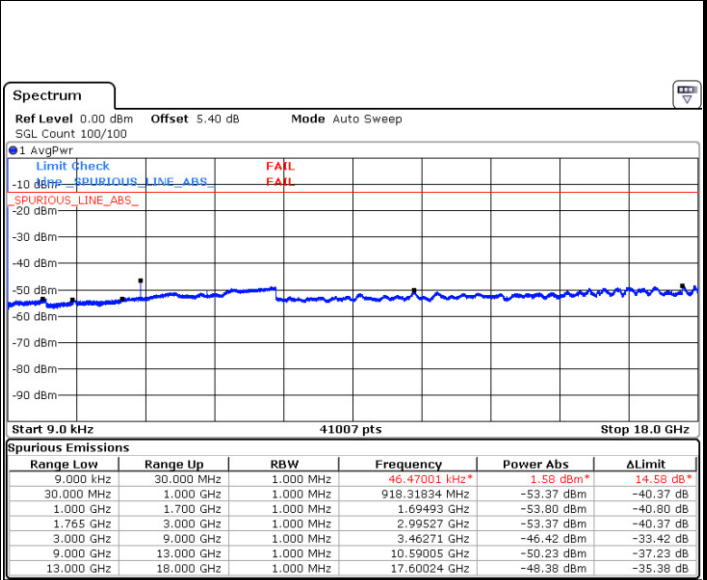

LTE Band 4 / 3MHz

Middle Channel / QPSK

Date: 2.MAR.2017 01:30:58

Middle Channel / 16QAM

Date: 2.MAR.2017 01:31:42

Highest Channel / QPSK

Date: 2.MAR.2017 01:32:36

Highest Channel / 16QAM

Date: 2.MAR.2017 01:33:22

LTE Band 4 / 5MHz

Lowest Channel / QPSK

Date: 2.MAR.2017 01:34:35

Lowest Channel / 16QAM

Date: 2.MAR.2017 01:35:22

Middle Channel / QPSK

Date: 2.MAR.2017 01:36:14

Middle Channel / 16QAM

Date: 2.MAR.2017 01:37:02

LTE Band 4 / 5MHz

Highest Channel / QPSK

Date: 2.MAR.2017 01:37:55

Highest Channel / 16QAM

Date: 2.MAR.2017 01:39:08

LTE Band 4 / 10MHz