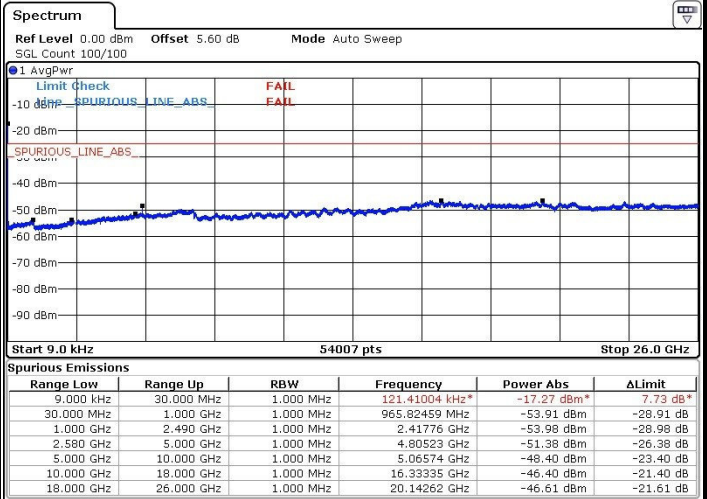

LTE Band 5 / 10MHz

Middle Channel / QPSK

Middle Channel / 16QAM

Date: 1.MAR.2017 22:45:51

Date: 1.MAR.2017 22:46:37

Highest Channel / QPSK

Highest Channel / 16QAM

Date: 1.MAR.2017 22:45:18

Date: 1.MAR.2017 22:44:35

LTE Band 7 / 5MHz

Lowest Channel / QPSK

Lowest Channel / 16QAM

Date: 14.MAR.2017 17:44:37

Date: 14.MAR.2017 17:45:32

Middle Channel / QPSK

Middle Channel / 16QAM

Date: 14.MAR.2017 17:46:29

Date: 14.MAR.2017 17:47:23

LTE Band 7 / 5MHz

Highest Channel / QPSK

Date: 14.MAR.2017 17:48:19

Highest Channel / 16QAM

Date: 14.MAR.2017 17:49:09

LTE Band 7 / 10MHz