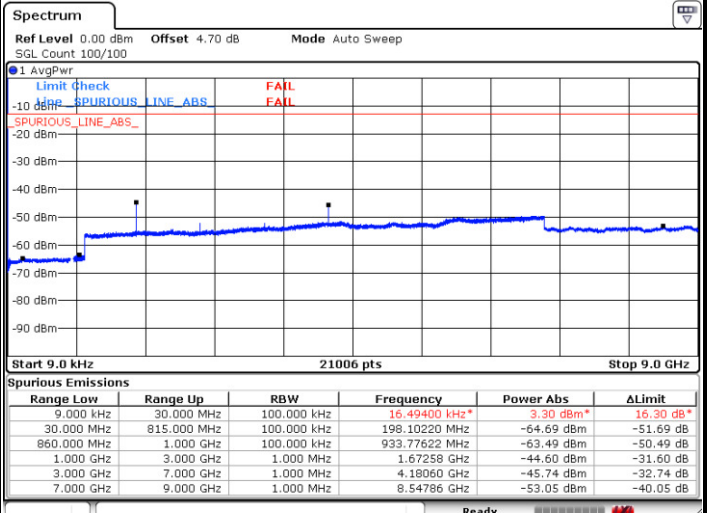

LTE Band 4 / 20MHz

Middle Channel / QPSK

Middle Channel / 16QAM

Date: 2.MAR.2017 01:52:30

Date: 2.MAR.2017 01:53:18

Highest Channel / QPSK

Highest Channel / 16QAM

Date: 2.MAR.2017 01:54:08

Date: 2.MAR.2017 01:54:54

LTE Band 5 / 1.4MHz

Lowest Channel / QPSK

Lowest Channel / 16QAM

Date: 1.MAR.2017 22:58:30

Date: 1.MAR.2017 22:59:13

Middle Channel / QPSK

Middle Channel / 16QAM

Date: 1.MAR.2017 23:00:38

Date: 1.MAR.2017 23:00:11

LTE Band 5 / 1.4MHz

Highest Channel / QPSK

Date: 1.MAR.2017 23:01:14

Highest Channel / 16QAM

Date: 1.MAR.2017 23:01:44

LTE Band 5 / 3MHz