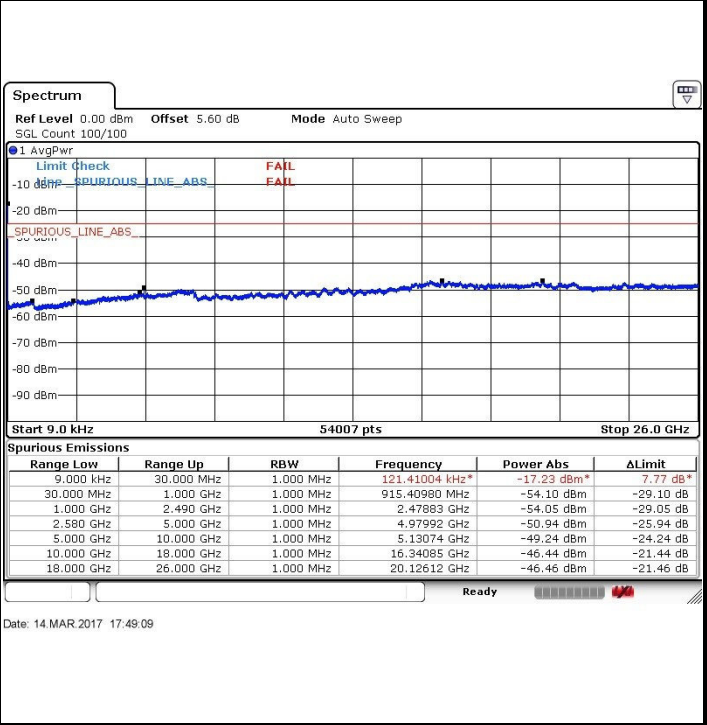

Date: 1.MAR.2017 22:44:35

LTE Band 7 / 5MHz

Lowest Channel / QPSK

Lowest Channel / 16QAM

Date: 14.MAR.2017 17:44:37

Date: 14.MAR.2017 17:45:32

Middle Channel / QPSK

Middle Channel / 16QAM

Date: 14.MAR.2017 17:46:29

Date: 14.MAR.2017 17:47:23

LTE Band 7 / 5MHz

Highest Channel / QPSK

Date: 14.MAR.2017 17:48:19

Highest Channel / 16QAM

Date: 14.MAR.2017 17:49:09

LTE Band 7 / 10MHz

Lowest Channel / QPSK

Date: 14.MAR.2017 17:50:21

Lowest Channel / 16QAM

Date: 14.MAR.2017 17:51:14

LTE Band 7 / 10MHz

Middle Channel / QPSK

Middle Channel / 16QAM

Date: 14.MAR.2017 17:52:10

Date: 14.MAR.2017 17:53:02

Highest Channel / QPSK

Highest Channel / 16QAM

Date: 14.MAR.2017 17:53:58

Date: 14.MAR.2017 17:54:49

LTE Band 7 / 15MHz

Lowest Channel / QPSK

Lowest Channel / 16QAM