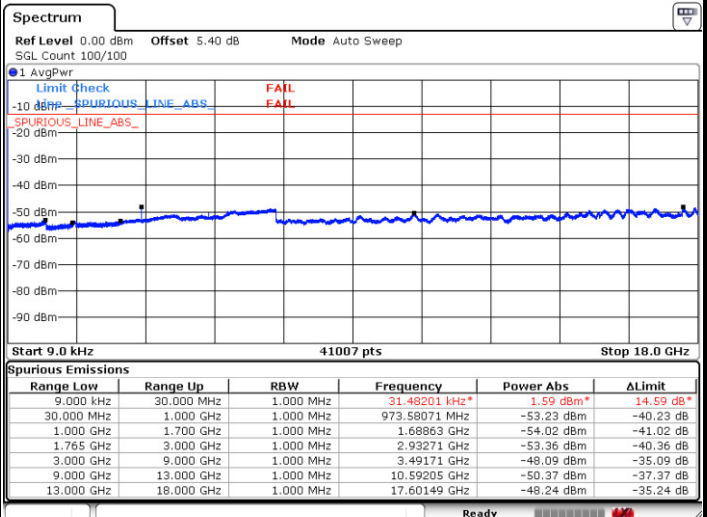

Lowest Channel / QPSK

Date: 2.MAR.2017 01:40:12

Lowest Channel / 16QAM

Date: 2.MAR.2017 01:41:02

LTE Band 4 / 10MHz

Middle Channel / QPSK

Middle Channel / 16QAM

Date: 2.MAR.2017 01:41:56

Date: 2.MAR.2017 01:42:40

Highest Channel / QPSK

Highest Channel / 16QAM

Date: 2.MAR.2017 01:43:33

Date: 2.MAR.2017 01:44:19

LTE Band 4 / 15MHz

Lowest Channel / QPSK

Lowest Channel / 16QAM