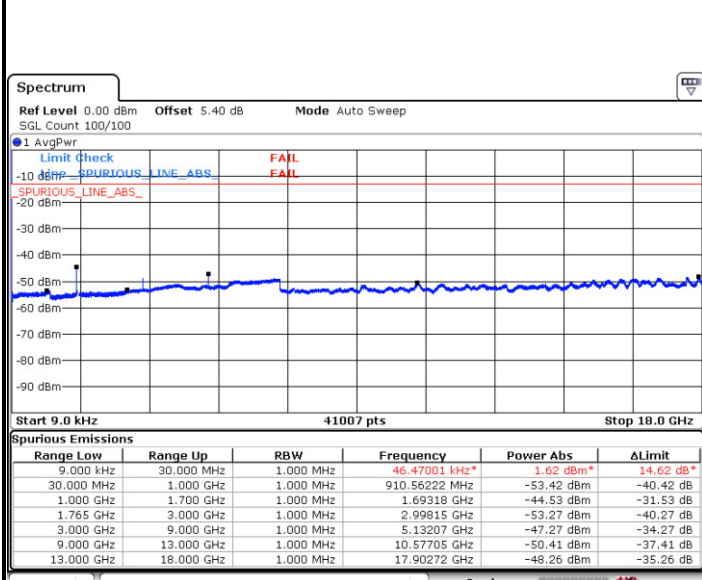

Date: 2.MAR.2017 01:33:22

LTE Band 4 / 5MHz

Lowest Channel / QPSK

Date: 2.MAR.2017 01:34:35

Lowest Channel / 16QAM

Date: 2.MAR.2017 01:35:22

Middle Channel / QPSK

Date: 2.MAR.2017 01:36:14

Middle Channel / 16QAM

Date: 2.MAR.2017 01:37:02

LTE Band 4 / 5MHz

Highest Channel / QPSK

Date: 2.MAR.2017 01:37:55

Highest Channel / 16QAM

Date: 2.MAR.2017 01:39:08

LTE Band 4 / 10MHz

Lowest Channel / QPSK

Date: 2.MAR.2017 01:40:12

Lowest Channel / 16QAM

Date: 2.MAR.2017 01:41:02

LTE Band 4 / 10MHz

Middle Channel / QPSK

Middle Channel / 16QAM

Date: 2.MAR.2017 01:41:56

Date: 2.MAR.2017 01:42:40

Highest Channel / QPSK

Highest Channel / 16QAM

Date: 2.MAR.2017 01:43:33

Date: 2.MAR.2017 01:44:19

LTE Band 4 / 15MHz

Lowest Channel / QPSK

Lowest Channel / 16QAM