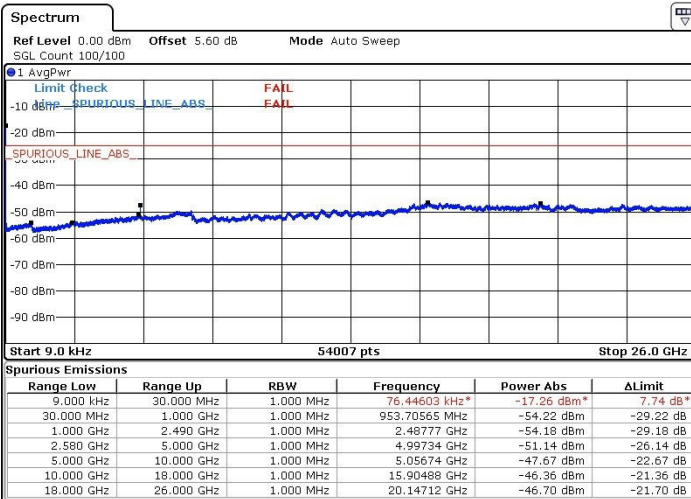

Middle Channel / QPSK

Middle Channel / 16QAM

Date: 14.MAR.2017 17:58:00

Date: 14.MAR.2017 17:58:54