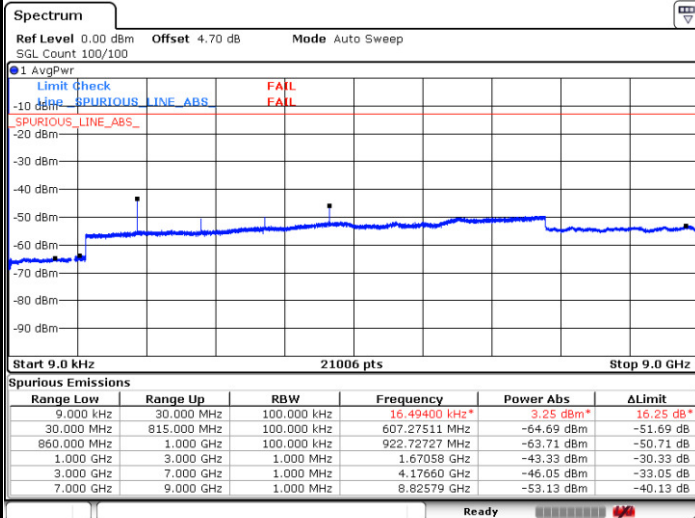

Date: 1.MAR.2017 23:00:38

Date: 1.MAR.2017 23:00:11

LTE Band 5 / 1.4MHz

Highest Channel / QPSK

Date: 1.MAR.2017 23:01:14

Highest Channel / 16QAM

Date: 1.MAR.2017 23:01:44

LTE Band 5 / 3MHz

Lowest Channel / QPSK

Date: 1.MAR.2017 22:57:44

Lowest Channel / 16QAM

Date: 1.MAR.2017 22:57:13

LTE Band 5 / 3MHz

Middle Channel / QPSK

Middle Channel / 16QAM

Date: 1.MAR.2017 22:54:34

Date: 1.MAR.2017 22:53:27

Highest Channel / QPSK

Highest Channel / 16QAM

Date: 1.MAR.2017 22:55:28

Date: 1.MAR.2017 22:56:33

LTE Band 5 / 5MHz

Lowest Channel / QPSK

Lowest Channel / 16QAM