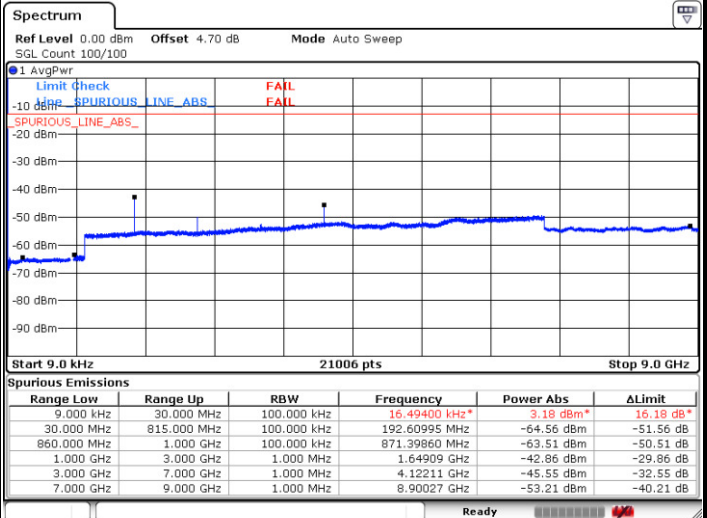

Lowest Channel / QPSK

Date: 1.MAR.2017 22:57:44

Lowest Channel / 16QAM

Date: 1.MAR.2017 22:57:13

LTE Band 5 / 3MHz

Middle Channel / QPSK

Middle Channel / 16QAM

Date: 1.MAR.2017 22:54:34

Date: 1.MAR.2017 22:53:27

Highest Channel / QPSK

Highest Channel / 16QAM

Date: 1.MAR.2017 22:55:28

Date: 1.MAR.2017 22:56:33

LTE Band 5 / 5MHz

Lowest Channel / QPSK

Lowest Channel / 16QAM

Date: 1.MAR.2017 22:49:05

Date: 1.MAR.2017 22:50:09

Middle Channel / QPSK

Middle Channel / 16QAM

Date: 1.MAR.2017 22:51:17

Date: 1.MAR.2017 22:50:48

LTE Band 5 / 5MHz

Highest Channel / QPSK