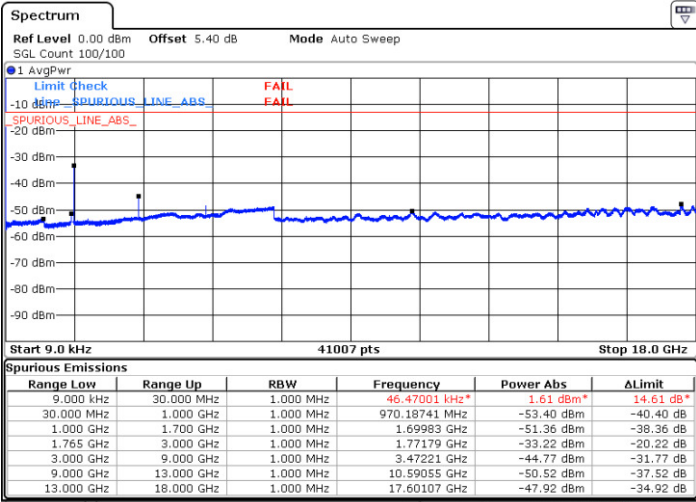

Highest Channel / 16QAM

Date: 2.MAR.2017 01:48:51

Date: 2.MAR.2017 01:49:34

LTE Band 4 / 20MHz

Lowest Channel / QPSK

Lowest Channel / 16QAM

Date: 2.MAR.2017 01:50:43

Date: 2.MAR.2017 01:53:18

LTE Band 4 / 20MHz

Middle Channel / QPSK

Middle Channel / 16QAM

Date: 2.MAR.2017 01:52:30

Date: 2.MAR.2017 01:53:18

Highest Channel / QPSK

Highest Channel / 16QAM

Date: 2.MAR.2017 01:54:08

Date: 2.MAR.2017 01:54:54

LTE Band 5 / 1.4MHz

Lowest Channel / QPSK

Lowest Channel / 16QAM

Date: 1.MAR.2017 22:58:30

Date: 1.MAR.2017 22:59:13

Middle Channel / QPSK

Middle Channel / 16QAM