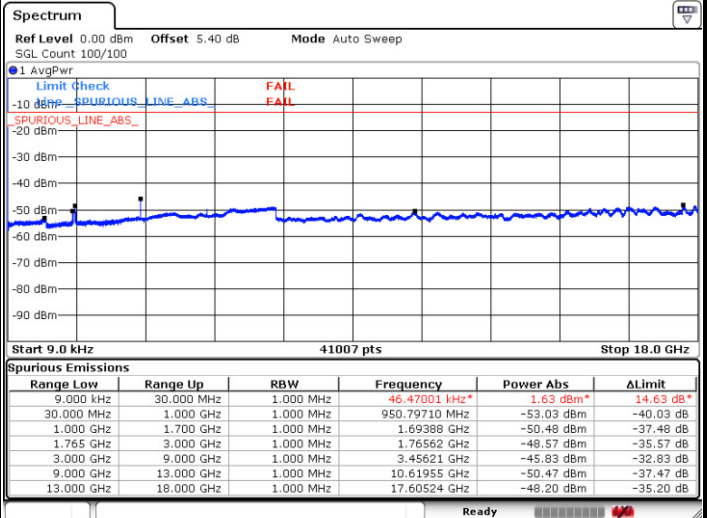

Lowest Channel / QPSK

Date: 2.MAR.2017 01:40:12

Lowest Channel / 16QAM

Date: 2.MAR.2017 01:41:02

LTE Band 4 / 10MHz

Middle Channel / QPSK

Middle Channel / 16QAM

Date: 2.MAR.2017 01:41:56

Date: 2.MAR.2017 01:42:40

Highest Channel / QPSK

Highest Channel / 16QAM

Date: 2.MAR.2017 01:43:33

Date: 2.MAR.2017 01:44:19

LTE Band 4 / 15MHz

Lowest Channel / QPSK

Lowest Channel / 16QAM