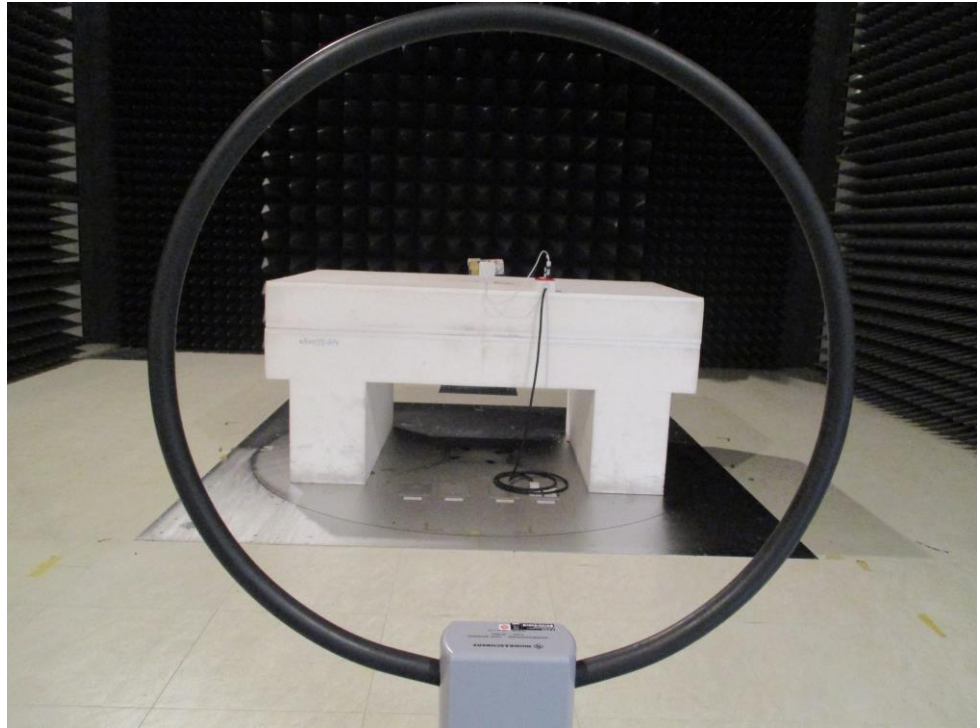

Short-Term Confidentiality Requested
RF NFC Test Setup Photos

<Conducted Emission>

Mode 2

Remote View

Rear View

<Radiated Emission>

WPC Charging Mode

From 9kHz~30MHz