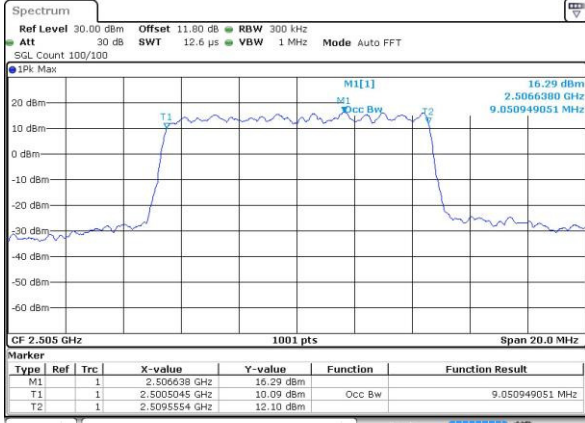

LTE Band 7

Lowest Channel / 5MHz / QPSK

Date: 6 APR 2017 10:14:10

Lowest Channel / 5MHz / 16QAM

Date: 6 APR 2017 10:14:20

Middle Channel / 5MHz / QPSK

Date: 6 APR 2017 10:21:18

Middle Channel / 5MHz / 16QAM

Date: 6 APR 2017 10:21:28

Highest Channel / 5MHz / QPSK

Date: 6 APR 2017 10:23:47

Highest Channel / 5MHz / 16QAM

Date: 6 APR 2017 10:23:57

LTE Band 7

Lowest Channel / 10MHz / QPSK

Date: 6 APR 2017 10:30:55

Lowest Channel / 10MHz / 16QAM

Date: 6 APR 2017 10:31:05

Middle Channel / 10MHz / QPSK

Date: 6 APR 2017 10:38:03

Middle Channel / 10MHz / 16QAM

Date: 6 APR 2017 10:38:13

Highest Channel / 10MHz / QPSK

Date: 6 APR 2017 10:40:32