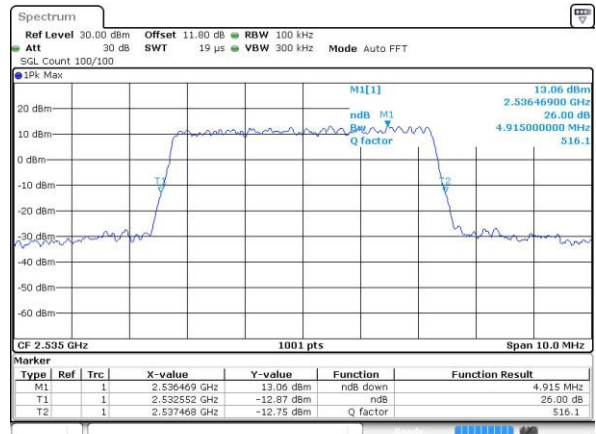

Highest Channel / Full RB

Date: 27 APR 2017 22:22:09

**26dB Bandwidth**

Mode	LTE Band 7 : 26dB BW(MHz)											
BW	1.4MHz		3MHz		5MHz		10MHz		15MHz		20MHz	
Mod.	QPSK	16QAM	QPSK	16QAM	QPSK	16QAM	QPSK	16QAM	QPSK	16QAM	QPSK	16QAM
Lowest CH	-	-	-	-	4.94	4.88	9.85	9.75	14.33	14.54	19.94	20.06
Middle CH	-	-	-	-	4.79	4.92	9.85	9.93	14.27	14.24	20.18	20.26
Highest CH	-	-	-	-	4.89	4.81	9.87	9.77	14.36	14.51	20.14	20.26
BW	1.4MHz		3MHz		5MHz		10MHz		15MHz		20MHz	
Mod.	-	64QAM	-	64QAM	-	64QAM	-	64QAM	-	64QAM	-	64QAM
Lowest CH	-	-	-	-	-	4.91	-	9.77	-	14.15	-	20.02
Middle CH	-	-	-	-	-	4.81	-	9.65	-	14.45	-	20.14
Highest CH	-	-	-	-	-	4.97	-	10.03	-	14.33	-	20.14

LTE Band 7

Lowest Channel / 5MHz / QPSK

Date: 6 APR 2017 10:14:31

Lowest Channel / 5MHz / 16QAM

Date: 6 APR 2017 10:14:41

Middle Channel / 5MHz / QPSK

Date: 6 APR 2017 10:21:38

Middle Channel / 5MHz / 16QAM

Date: 6 APR 2017 10:21:45

Highest Channel / 5MHz / QPSK

Date: 6 APR 2017 10:24:07

Highest Channel / 5MHz / 16QAM

Date: 6 APR 2017 10:24:18

LTE Band 7

Lowest Channel / 10MHz / QPSK

Date: 6 APR 2017 10:31:15