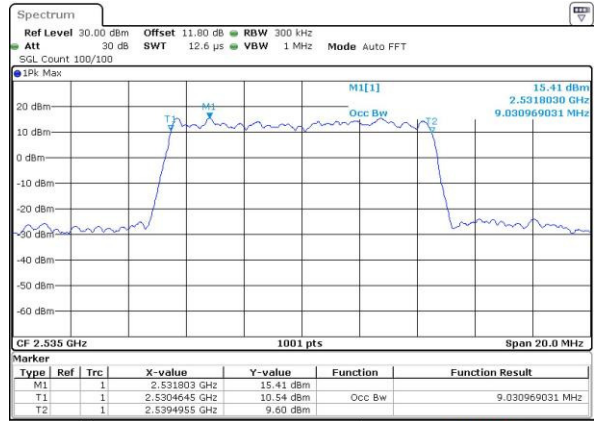

Highest Channel / 20MHz / QPSK

Date: 6 APR 2017 11:14:03

Highest Channel / 20MHz / 16QAM

Date: 6 APR 2017 11:14:13

LTE Band 7

Lowest Channel / 5MHz / 64QAM

Middle Channel / 5MHz / 64QAM

Highest Channel / 5MHz / 64QAM

LTE Band 7

Lowest Channel / 10MHz / 64QAM

Date: 27 APR 2017 21:56:05

Middle Channel / 10MHz / 64QAM

Date: 27 APR 2017 21:59:39

Highest Channel / 10MHz / 64QAM

Date: 27 APR 2017 22:00:54

LTE Band 7