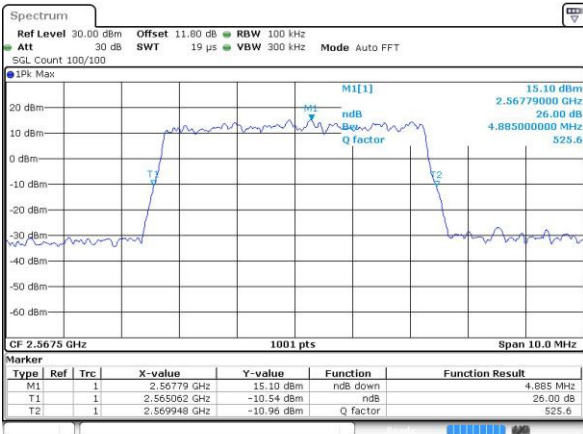

Highest Channel / Full RB

Date: 27 APR 2017 22:22:09

**26dB Bandwidth**

Mode	LTE Band 7 : 26dB BW(MHz)											
BW	1.4MHz		3MHz		5MHz		10MHz		15MHz		20MHz	
Mod.	QPSK	16QAM	QPSK	16QAM	QPSK	16QAM	QPSK	16QAM	QPSK	16QAM	QPSK	16QAM
Lowest CH	-	-	-	-	4.94	4.88	9.85	9.75	14.33	14.54	19.94	20.06
Middle CH	-	-	-	-	4.79	4.92	9.85	9.93	14.27	14.24	20.18	20.26
Highest CH	-	-	-	-	4.89	4.81	9.87	9.77	14.36	14.51	20.14	20.26
BW	1.4MHz		3MHz		5MHz		10MHz		15MHz		20MHz	
Mod.	-	64QAM	-	64QAM	-	64QAM	-	64QAM	-	64QAM	-	64QAM
Lowest CH	-	-	-	-	-	4.91	-	9.77	-	14.15	-	20.02
Middle CH	-	-	-	-	-	4.81	-	9.65	-	14.45	-	20.14
Highest CH	-	-	-	-	-	4.97	-	10.03	-	14.33	-	20.14

LTE Band 7

Lowest Channel / 5MHz / QPSK

Date: 6 APR 2017 10:14:31

Lowest Channel / 5MHz / 16QAM

Date: 6 APR 2017 10:14:41

Middle Channel / 5MHz / QPSK

Date: 6 APR 2017 10:21:38

Middle Channel / 5MHz / 16QAM

Date: 6 APR 2017 10:21:45

Highest Channel / 5MHz / QPSK

Date: 6 APR 2017 10:24:07

Highest Channel / 5MHz / 16QAM

Date: 6 APR 2017 10:24:18

LTE Band 7

Lowest Channel / 10MHz / QPSK

Date: 6 APR 2017 10:31:15