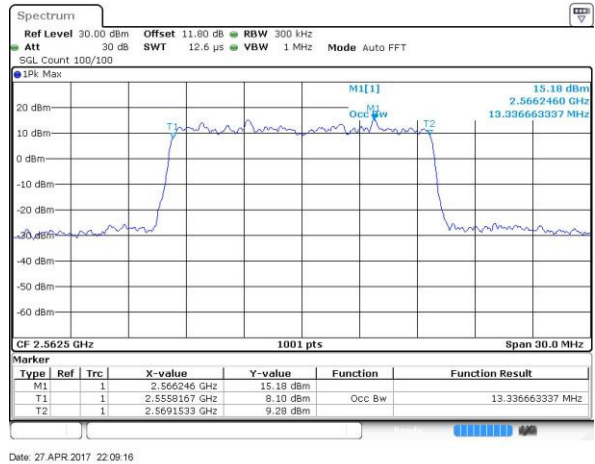

Highest Channel / 15MHz / 64QAM