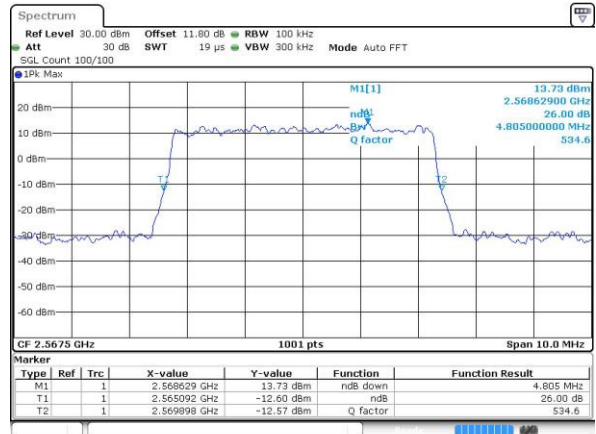

Highest Channel / Full RB

Date: 27 APR 2017 22:22:09

**26dB Bandwidth**

Mode	LTE Band 7 : 26dB BW(MHz)											
BW	1.4MHz		3MHz		5MHz		10MHz		15MHz		20MHz	
Mod.	QPSK	16QAM	QPSK	16QAM	QPSK	16QAM	QPSK	16QAM	QPSK	16QAM	QPSK	16QAM
Lowest CH	-	-	-	-	4.94	4.88	9.85	9.75	14.33	14.54	19.94	20.06
Middle CH	-	-	-	-	4.79	4.92	9.85	9.93	14.27	14.24	20.18	20.26
Highest CH	-	-	-	-	4.89	4.81	9.87	9.77	14.36	14.51	20.14	20.26
BW	1.4MHz		3MHz		5MHz		10MHz		15MHz		20MHz	
Mod.	-	64QAM	-	64QAM	-	64QAM	-	64QAM	-	64QAM	-	64QAM
Lowest CH	-	-	-	-	-	4.91	-	9.77	-	14.15	-	20.02
Middle CH	-	-	-	-	-	4.81	-	9.65	-	14.45	-	20.14
Highest CH	-	-	-	-	-	4.97	-	10.03	-	14.33	-	20.14

LTE Band 7

Lowest Channel / 5MHz / QPSK

Date: 6 APR 2017 10:14:31

Lowest Channel / 5MHz / 16QAM

Date: 6 APR 2017 10:14:41

Middle Channel / 5MHz / QPSK

Date: 6 APR 2017 10:21:38

Middle Channel / 5MHz / 16QAM

Date: 6 APR 2017 10:21:45

Highest Channel / 5MHz / QPSK

Date: 6 APR 2017 10:24:07

Highest Channel / 5MHz / 16QAM

Date: 6 APR 2017 10:24:18

LTE Band 7

Lowest Channel / 10MHz / QPSK

Date: 6 APR 2017 10:31:15