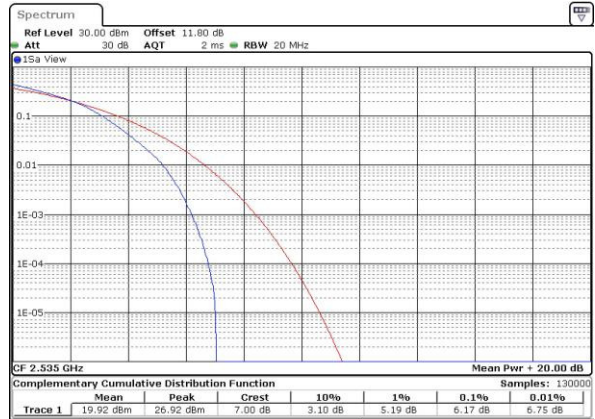

LTE Band 7 / 20MHz / 16QAM

Lowest Channel / 1RB

Date: 6 APR 2017 11:46:27

Lowest Channel / Full RB

Date: 6 APR 2017 11:46:38

Middle Channel / 1RB

Date: 6 APR 2017 11:46:59

Middle Channel / Full RB

Date: 6 APR 2017 11:47:17

Highest Channel / 1RB

Date: 6 APR 2017 11:47:50

Highest Channel / Full RB

Date: 6 APR 2017 11:48:01

LTE Band 7 / 20MHz / 64QAM

Lowest Channel / 1RB

Date: 27 APR 2017 22:21:17

Lowest Channel / Full RB

Date: 27 APR 2017 22:21:27

Middle Channel / 1RB

Date: 27 APR 2017 22:21:36

Middle Channel / Full RB

Date: 27 APR 2017 22:21:47

Highest Channel / 1RB

Date: 27 APR 2017 22:21:59

Highest Channel / Full RB

Date: 27 APR 2017 22:22:09

**26dB Bandwidth**

Mode	LTE Band 7 : 26dB BW(MHz)											
BW	1.4MHz		3MHz		5MHz		10MHz		15MHz		20MHz	
Mod.	QPSK	16QAM	QPSK	16QAM	QPSK	16QAM	QPSK	16QAM	QPSK	16QAM	QPSK	16QAM
Lowest CH	-	-	-	-	4.94	4.88	9.85	9.75	14.33	14.54	19.94	20.06
Middle CH	-	-	-	-	4.79	4.92	9.85	9.93	14.27	14.24	20.18	20.26
Highest CH	-	-	-	-	4.89	4.81	9.87	9.77	14.36	14.51	20.14	20.26
BW	1.4MHz		3MHz		5MHz		10MHz		15MHz		20MHz	
Mod.	-	64QAM	-	64QAM	-	64QAM	-	64QAM	-	64QAM	-	64QAM
Lowest CH	-	-	-	-	-	4.91	-	9.77	-	14.15	-	20.02
Middle CH	-	-	-	-	-	4.81	-	9.65	-	14.45	-	20.14
Highest CH	-	-	-	-	-	4.97	-	10.03	-	14.33	-	20.14