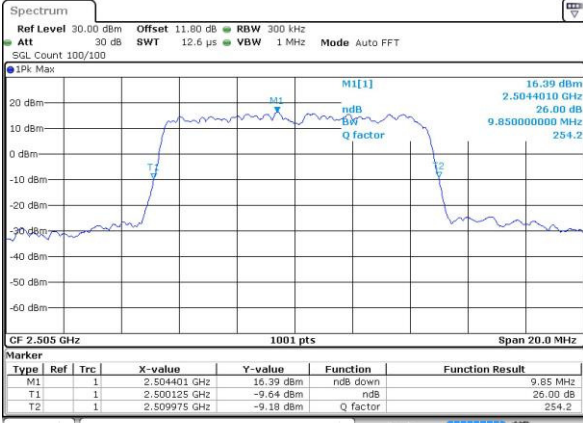

LTE Band 7

Lowest Channel / 5MHz / QPSK

Date: 6 APR 2017 10:14:31

Lowest Channel / 5MHz / 16QAM

Date: 6 APR 2017 10:14:41

Middle Channel / 5MHz / QPSK

Date: 6 APR 2017 10:21:38

Middle Channel / 5MHz / 16QAM

Date: 6 APR 2017 10:21:45

Highest Channel / 5MHz / QPSK

Date: 6 APR 2017 10:24:07

Highest Channel / 5MHz / 16QAM

Date: 6 APR 2017 10:24:18

LTE Band 7

Lowest Channel / 10MHz / QPSK

Date: 6 APR 2017 10:31:15

Lowest Channel / 10MHz / 16QAM

Date: 6 APR 2017 10:31:26

Middle Channel / 10MHz / QPSK

Date: 6 APR 2017 10:38:23

Middle Channel / 10MHz / 16QAM

Date: 6 APR 2017 10:38:34

Highest Channel / 10MHz / QPSK

Date: 6 APR 2017 10:40:52

Highest Channel / 10MHz / 16QAM

Date: 6 APR 2017 10:41:03

LTE Band 7

Lowest Channel / 15MHz / QPSK

Date: 6 APR 2017 10:48:02

Lowest Channel / 15MHz / 16QAM

Date: 6 APR 2017 10:48:13

Middle Channel / 15MHz / QPSK