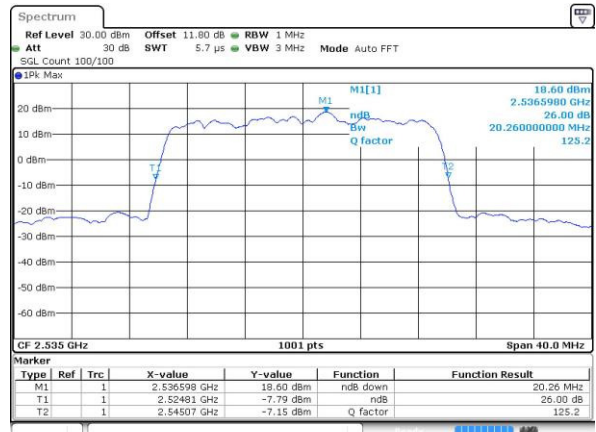

Date: 6 APR 2017 10:55:10

Middle Channel / 15MHz / 16QAM

Date: 6 APR 2017 10:55:20

Highest Channel / 15MHz / QPSK

Date: 6 APR 2017 10:57:39

Highest Channel / 15MHz / 16QAM

Date: 6 APR 2017 10:57:49

LTE Band 7

Lowest Channel / 20MHz / QPSK

Date: 6 APR 2017 11:04:47

Lowest Channel / 20MHz / 16QAM

Date: 6 APR 2017 11:04:57

Middle Channel / 20MHz / QPSK

Date: 6 APR 2017 11:11:55

Middle Channel / 20MHz / 16QAM

Date: 6 APR 2017 11:12:05

Highest Channel / 20MHz / QPSK

Date: 6 APR 2017 11:14:24

Highest Channel / 20MHz / 16QAM

Date: 6 APR 2017 11:14:34

LTE Band 7

Lowest Channel / 5MHz / 64QAM

Date: 27 APR 2017 21:47:53

Middle Channel / 5MHz / 64QAM