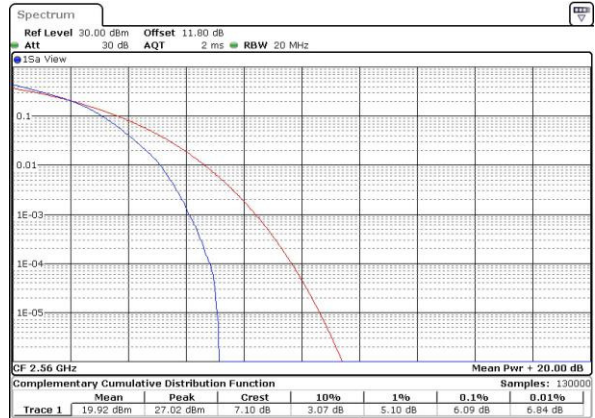

LTE Band 7 / 20MHz / 16QAM

Lowest Channel / 1RB

Date: 6 APR 2017 11:46:27

Lowest Channel / Full RB

Date: 6 APR 2017 11:46:38

Middle Channel / 1RB

Date: 6 APR 2017 11:46:59

Middle Channel / Full RB

Date: 6 APR 2017 11:47:17

Highest Channel / 1RB

Date: 6 APR 2017 11:47:50

Highest Channel / Full RB

Date: 6 APR 2017 11:48:01

LTE Band 7 / 20MHz / 64QAM

Lowest Channel / 1RB

Date: 27 APR 2017 22:21:17

Lowest Channel / Full RB

Date: 27 APR 2017 22:21:27

Middle Channel / 1RB

Date: 27 APR 2017 22:21:36

Middle Channel / Full RB

Date: 27 APR 2017 22:21:47

Highest Channel / 1RB

Date: 27 APR 2017 22:21:59