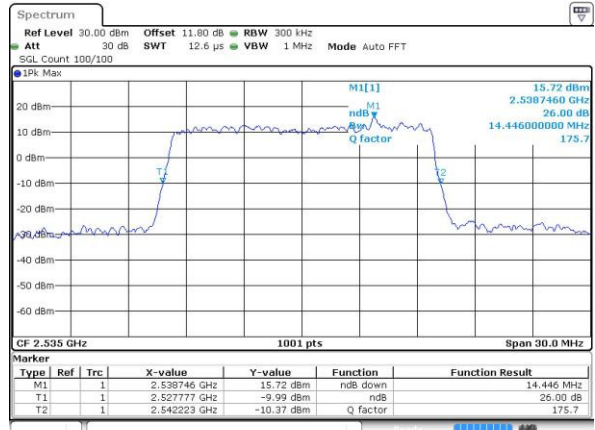

Date: 27 APR 2017 21:51:27

Highest Channel / 5MHz / 64QAM

Date: 27 APR 2017 21:52:41

LTE Band 7

Lowest Channel / 10MHz / 64QAM

Date: 27 APR 2017 21:56:15

Middle Channel / 10MHz / 64QAM

Date: 27 APR 2017 21:59:50

Highest Channel / 10MHz / 64QAM

Date: 27 APR 2017 22:01:04

LTE Band 7

Lowest Channel / 15MHz / 64QAM

Date: 27 APR 2017 22:04:39

Middle Channel / 15MHz / 64QAM

Date: 27 APR 2017 22:08:12

Highest Channel / 15MHz / 64QAM

Date: 27 APR 2017 22:09:27

LTE Band 7

Lowest Channel / 20MHz / 64QAM

Date: 27 APR 2017 22:13:01

Middle Channel / 20MHz / 64QAM

Date: 27 APR 2017 22:16:35

Highest Channel / 20MHz / 64QAM

Date: 27 APR 2017 22:17:49