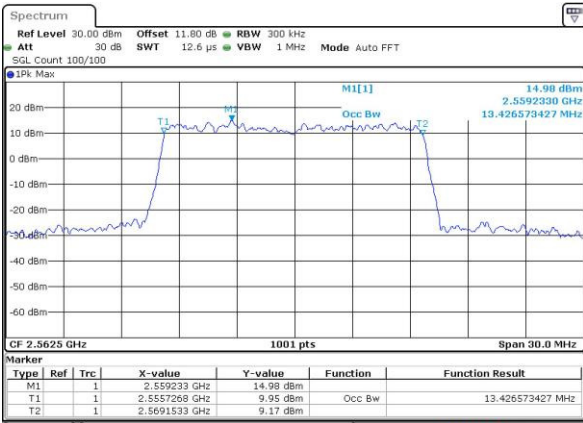

Highest Channel / 10MHz / 16QAM

Date: 6 APR 2017 10:40:42

LTE Band 7

Lowest Channel / 15MHz / QPSK

Date: 6 APR 2017 10:47:41

Lowest Channel / 15MHz / 16QAM

Date: 6 APR 2017 10:47:52

Middle Channel / 15MHz / QPSK

Date: 6 APR 2017 10:54:49

Middle Channel / 15MHz / 16QAM

Date: 6 APR 2017 10:55:00

Highest Channel / 15MHz / QPSK

Date: 6 APR 2017 10:57:18

Highest Channel / 15MHz / 16QAM

Date: 6 APR 2017 10:57:29

LTE Band 7