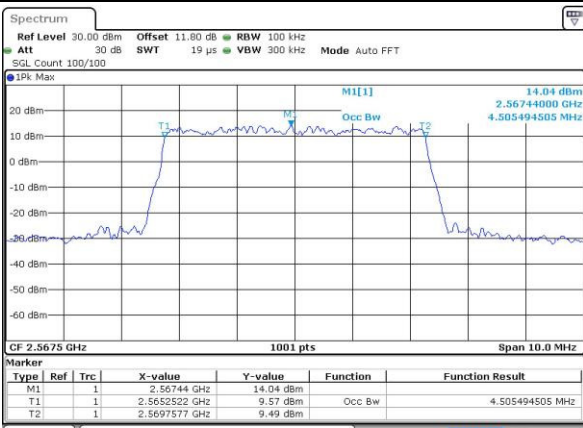

**Occupied Bandwidth**

Mode	LTE Band 7 : 99%OBW(MHz)											
BW	1.4MHz		3MHz		5MHz		10MHz		15MHz		20MHz	
Mod.	QPSK	16QAM	QPSK	16QAM	QPSK	16QAM	QPSK	16QAM	QPSK	16QAM	QPSK	16QAM
Lowest CH	-	-	-	-	4.51	4.49	9.05	8.97	13.46	13.46	18.38	18.22
Middle CH	-	-	-	-	4.5	4.49	9.01	9.01	13.46	13.43	18.42	18.5
Highest CH	-	-	-	-	4.51	4.51	9.07	9.01	13.43	13.49	18.34	18.34
BW	1.4MHz		3MHz		5MHz		10MHz		15MHz		20MHz	
Mod.	-	64QAM	-	64QAM	-	64QAM	-	64QAM	-	64QAM	-	64QAM
Lowest CH	-	-	-	-	-	4.51	-	9.01	-	13.43	-	18.26
Middle CH	-	-	-	-	-	4.48	-	9.03	-	13.4	-	18.22
Highest CH	-	-	-	-	-	4.48	-	9.03	-	13.34	-	18.26

LTE Band 7

Lowest Channel / 5MHz / QPSK

Date: 6 APR 2017 10:14:10

Lowest Channel / 5MHz / 16QAM

Date: 6 APR 2017 10:14:20

Middle Channel / 5MHz / QPSK

Date: 6 APR 2017 10:21:18

Middle Channel / 5MHz / 16QAM

Date: 6 APR 2017 10:21:28

Highest Channel / 5MHz / QPSK

Date: 6 APR 2017 10:23:47

Highest Channel / 5MHz / 16QAM

Date: 6 APR 2017 10:23:57

LTE Band 7

Lowest Channel / 10MHz / QPSK

Date: 6 APR 2017 10:30:55