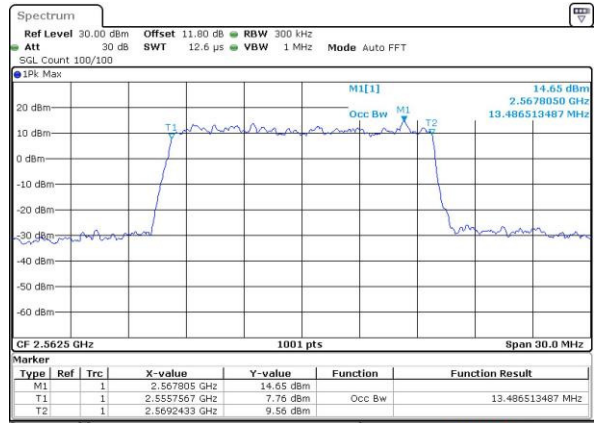

Highest Channel / 10MHz / 16QAM

Date: 6 APR 2017 10:40:42

LTE Band 7

Lowest Channel / 15MHz / QPSK

Date: 6 APR 2017 10:47:41

Lowest Channel / 15MHz / 16QAM

Date: 6 APR 2017 10:47:52

Middle Channel / 15MHz / QPSK

Date: 6 APR 2017 10:54:49

Middle Channel / 15MHz / 16QAM

Date: 6 APR 2017 10:55:00

Highest Channel / 15MHz / QPSK

Date: 6 APR 2017 10:57:18

Highest Channel / 15MHz / 16QAM

Date: 6 APR 2017 10:57:29

LTE Band 7