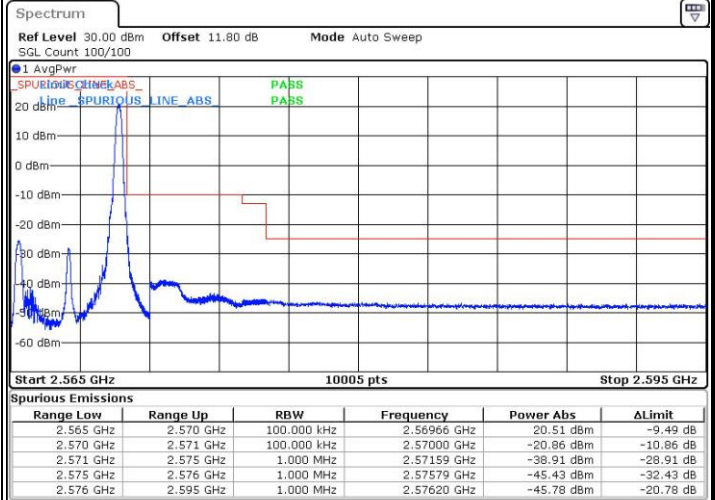

LTE Band 7

Lowest Channel / 10MHz / 64QAM

Date: 27 APR 2017 21:56:05

Middle Channel / 10MHz / 64QAM

Date: 27 APR 2017 21:59:39

Highest Channel / 10MHz / 64QAM

Date: 27 APR 2017 22:00:54

LTE Band 7

Lowest Channel / 15MHz / 64QAM

Middle Channel / 15MHz / 64QAM

Highest Channel / 15MHz / 64QAM

LTE Band 7

Lowest Channel / 20MHz / 64QAM

Date: 27 APR 2017 22:12:50

Middle Channel / 20MHz / 64QAM

Date: 27 APR 2017 22:16:24

Highest Channel / 20MHz / 64QAM

Date: 27 APR 2017 22:17:39

**Conducted Band Edge**

LTE Band 7 / 5MHz / QPSK

Lowest Band Edge / 1 RB

Date: 6 APR 2017 10:15:50

Highest Band Edge / 1 RB

Date: 6 APR 2017 10:25:27

Lowest Band Edge / Full RB

Date: 6 APR 2017 10:18:09

Highest Band Edge / Full RB

Date: 6 APR 2017 10:27:46