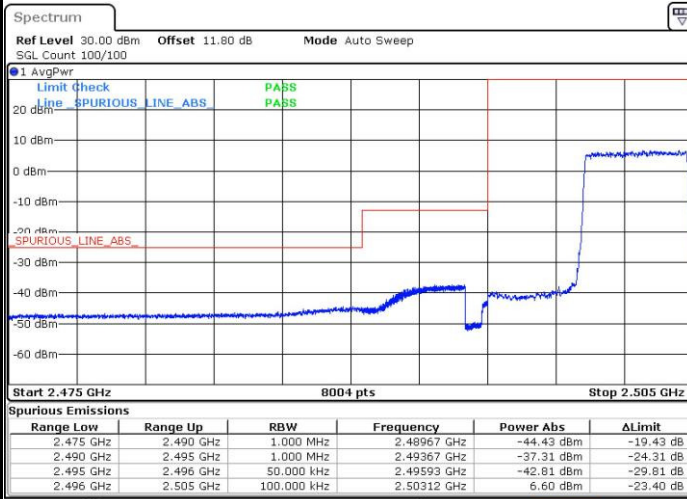

LTE Band 7

Lowest Channel / 10MHz / 64QAM

Date: 27 APR 2017 21:56:05

Middle Channel / 10MHz / 64QAM

Date: 27 APR 2017 21:59:39

Highest Channel / 10MHz / 64QAM

Date: 27 APR 2017 22:00:54

LTE Band 7

Lowest Channel / 15MHz / 64QAM

Middle Channel / 15MHz / 64QAM

Highest Channel / 15MHz / 64QAM

LTE Band 7

Lowest Channel / 20MHz / 64QAM

Date: 27 APR 2017 22:12:50

Middle Channel / 20MHz / 64QAM

Date: 27 APR 2017 22:16:24

Highest Channel / 20MHz / 64QAM

Date: 27 APR 2017 22:17:39

**Conducted Band Edge**

LTE Band 7 / 5MHz / QPSK

Lowest Band Edge / 1 RB

Date: 6 APR 2017 10:15:50

Highest Band Edge / 1 RB

Date: 6 APR 2017 10:25:27

Lowest Band Edge / Full RB

Date: 6 APR 2017 10:18:09

Highest Band Edge / Full RB

Date: 6 APR 2017 10:27:46