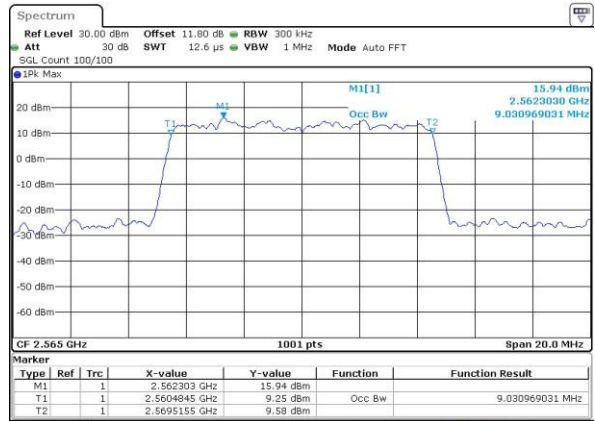

Highest Channel / 20MHz / QPSK

Date: 6 APR 2017 11:14:03

Highest Channel / 20MHz / 16QAM

Date: 6 APR 2017 11:14:13

LTE Band 7

Lowest Channel / 5MHz / 64QAM

Middle Channel / 5MHz / 64QAM

Highest Channel / 5MHz / 64QAM

LTE Band 7

Lowest Channel / 10MHz / 64QAM

Date: 27 APR 2017 21:56:05

Middle Channel / 10MHz / 64QAM

Date: 27 APR 2017 21:59:39

Highest Channel / 10MHz / 64QAM

Date: 27 APR 2017 22:00:54

LTE Band 7

Lowest Channel / 15MHz / 64QAM

Middle Channel / 15MHz / 64QAM

Highest Channel / 15MHz / 64QAM

LTE Band 7

Lowest Channel / 20MHz / 64QAM

Date: 27 APR 2017 22:12:50

Middle Channel / 20MHz / 64QAM

Date: 27 APR 2017 22:16:24

Highest Channel / 20MHz / 64QAM

Date: 27 APR 2017 22:17:39

**Conducted Band Edge**

LTE Band 7 / 5MHz / QPSK

Lowest Band Edge / 1 RB

Date: 6 APR 2017 10:15:50

Highest Band Edge / 1 RB

Date: 6 APR 2017 10:25:27