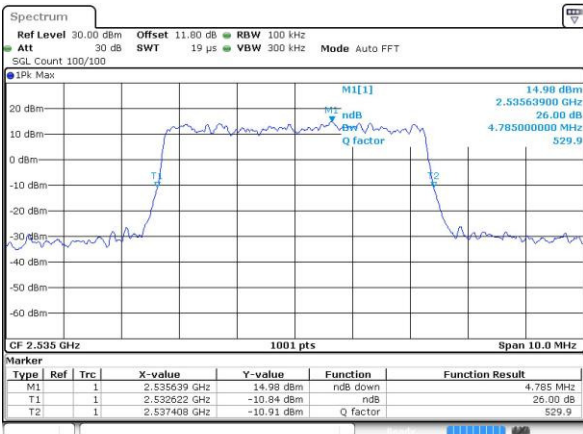

Highest Channel / Full RB

Date: 27 APR 2017 22:22:09

**26dB Bandwidth**

Mode	LTE Band 7 : 26dB BW(MHz)											
BW	1.4MHz		3MHz		5MHz		10MHz		15MHz		20MHz	
Mod.	QPSK	16QAM	QPSK	16QAM	QPSK	16QAM	QPSK	16QAM	QPSK	16QAM	QPSK	16QAM
Lowest CH	-	-	-	-	4.94	4.88	9.85	9.75	14.33	14.54	19.94	20.06
Middle CH	-	-	-	-	4.79	4.92	9.85	9.93	14.27	14.24	20.18	20.26
Highest CH	-	-	-	-	4.89	4.81	9.87	9.77	14.36	14.51	20.14	20.26
BW	1.4MHz		3MHz		5MHz		10MHz		15MHz		20MHz	
Mod.	-	64QAM	-	64QAM	-	64QAM	-	64QAM	-	64QAM	-	64QAM
Lowest CH	-	-	-	-	-	4.91	-	9.77	-	14.15	-	20.02
Middle CH	-	-	-	-	-	4.81	-	9.65	-	14.45	-	20.14
Highest CH	-	-	-	-	-	4.97	-	10.03	-	14.33	-	20.14

LTE Band 7

Lowest Channel / 5MHz / QPSK

Date: 6 APR 2017 10:14:31

Lowest Channel / 5MHz / 16QAM

Date: 6 APR 2017 10:14:41

Middle Channel / 5MHz / QPSK

Date: 6 APR 2017 10:21:38

Middle Channel / 5MHz / 16QAM

Date: 6 APR 2017 10:21:45

Highest Channel / 5MHz / QPSK

Date: 6 APR 2017 10:24:07

Highest Channel / 5MHz / 16QAM

Date: 6 APR 2017 10:24:18

LTE Band 7

Lowest Channel / 10MHz / QPSK

Date: 6 APR 2017 10:31:15