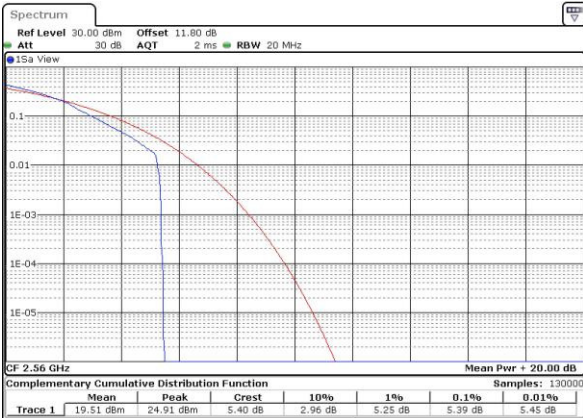

LTE Band 7 / 20MHz / 16QAM

Lowest Channel / 1RB

Date: 6 APR 2017 11:46:27

Lowest Channel / Full RB

Date: 6 APR 2017 11:46:38

Middle Channel / 1RB

Date: 6 APR 2017 11:46:59

Middle Channel / Full RB

Date: 6 APR 2017 11:47:17

Highest Channel / 1RB

Date: 6 APR 2017 11:47:50

Highest Channel / Full RB

Date: 6 APR 2017 11:48:01

LTE Band 7 / 20MHz / 64QAM

Lowest Channel / 1RB

Date: 27 APR 2017 22:21:17