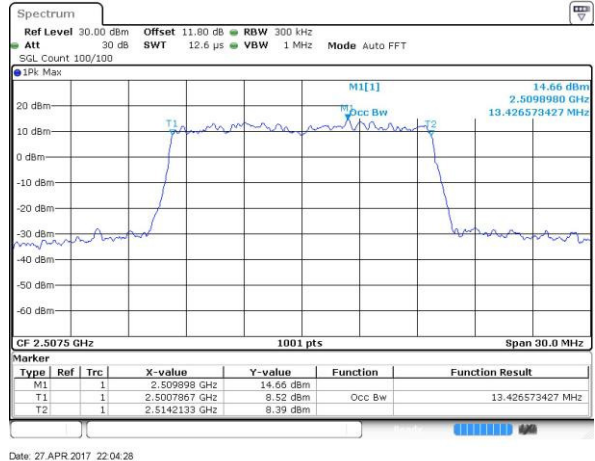

LTE Band 7

Lowest Channel / 15MHz / 64QAM