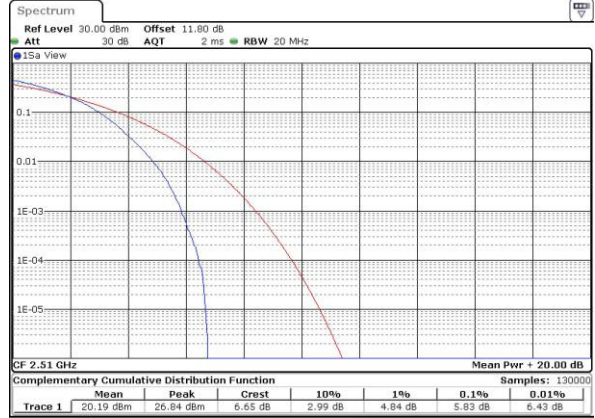

Date: 6 APR 2017 11:47:17

Highest Channel / 1RB

Date: 6 APR 2017 11:47:50

Highest Channel / Full RB

Date: 6 APR 2017 11:48:01

LTE Band 7 / 20MHz / 64QAM

Lowest Channel / 1RB

Date: 27 APR 2017 22:21:17

Lowest Channel / Full RB

Date: 27 APR 2017 22:21:27

Middle Channel / 1RB

Date: 27 APR 2017 22:21:36

Middle Channel / Full RB

Date: 27 APR 2017 22:21:47

Highest Channel / 1RB

Date: 27 APR 2017 22:21:59

Highest Channel / Full RB

Date: 27 APR 2017 22:22:09

**26dB Bandwidth**

Mode	LTE Band 7 : 26dB BW(MHz)											
BW	1.4MHz		3MHz		5MHz		10MHz		15MHz		20MHz	
Mod.	QPSK	16QAM	QPSK	16QAM	QPSK	16QAM	QPSK	16QAM	QPSK	16QAM	QPSK	16QAM
Lowest CH	-	-	-	-	4.94	4.88	9.85	9.75	14.33	14.54	19.94	20.06
Middle CH	-	-	-	-	4.79	4.92	9.85	9.93	14.27	14.24	20.18	20.26
Highest CH	-	-	-	-	4.89	4.81	9.87	9.77	14.36	14.51	20.14	20.26
BW	1.4MHz		3MHz		5MHz		10MHz		15MHz		20MHz	
Mod.	-	64QAM	-	64QAM	-	64QAM	-	64QAM	-	64QAM	-	64QAM
Lowest CH	-	-	-	-	-	4.91	-	9.77	-	14.15	-	20.02
Middle CH	-	-	-	-	-	4.81	-	9.65	-	14.45	-	20.14
Highest CH	-	-	-	-	-	4.97	-	10.03	-	14.33	-	20.14