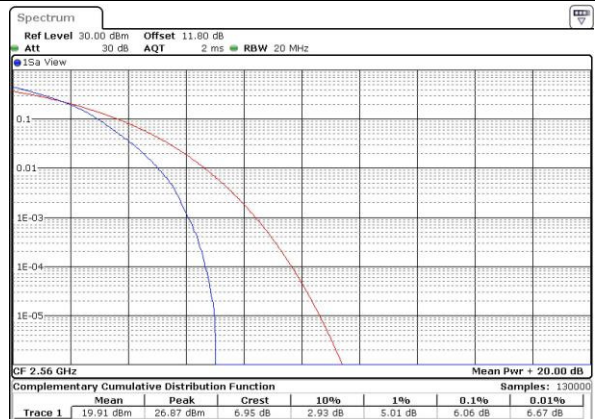

Date: 6 APR 2017 11:47:17

Highest Channel / 1RB

Date: 6 APR 2017 11:47:50

Highest Channel / Full RB

Date: 6 APR 2017 11:48:01

LTE Band 7 / 20MHz / 64QAM

Lowest Channel / 1RB

Date: 27 APR 2017 22:21:17

Lowest Channel / Full RB

Date: 27 APR 2017 22:21:27

Middle Channel / 1RB

Date: 27 APR 2017 22:21:36

Middle Channel / Full RB

Date: 27 APR 2017 22:21:47

Highest Channel / 1RB

Date: 27 APR 2017 22:21:59

Highest Channel / Full RB

Date: 27 APR 2017 22:22:09

**26dB Bandwidth**

Mode	LTE Band 7 : 26dB BW(MHz)											
BW	1.4MHz		3MHz		5MHz		10MHz		15MHz		20MHz	
Mod.	QPSK	16QAM	QPSK	16QAM	QPSK	16QAM	QPSK	16QAM	QPSK	16QAM	QPSK	16QAM
Lowest CH	-	-	-	-	4.94	4.88	9.85	9.75	14.33	14.54	19.94	20.06
Middle CH	-	-	-	-	4.79	4.92	9.85	9.93	14.27	14.24	20.18	20.26
Highest CH	-	-	-	-	4.89	4.81	9.87	9.77	14.36	14.51	20.14	20.26
BW	1.4MHz		3MHz		5MHz		10MHz		15MHz		20MHz	
Mod.	-	64QAM	-	64QAM	-	64QAM	-	64QAM	-	64QAM	-	64QAM
Lowest CH	-	-	-	-	-	4.91	-	9.77	-	14.15	-	20.02
Middle CH	-	-	-	-	-	4.81	-	9.65	-	14.45	-	20.14
Highest CH	-	-	-	-	-	4.97	-	10.03	-	14.33	-	20.14