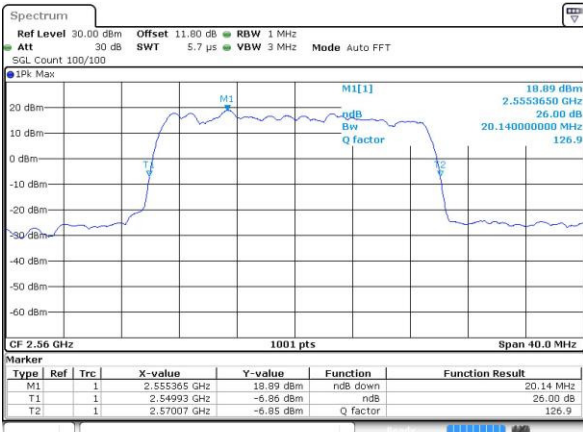

Date: 6 APR 2017 10:55:10

Middle Channel / 15MHz / 16QAM

Date: 6 APR 2017 10:55:20

Highest Channel / 15MHz / QPSK

Date: 6 APR 2017 10:57:39

Highest Channel / 15MHz / 16QAM

Date: 6 APR 2017 10:57:49

LTE Band 7

Lowest Channel / 20MHz / QPSK

Date: 6 APR 2017 11:04:47

Lowest Channel / 20MHz / 16QAM

Date: 6 APR 2017 11:04:57

Middle Channel / 20MHz / QPSK

Date: 6 APR 2017 11:11:55

Middle Channel / 20MHz / 16QAM

Date: 6 APR 2017 11:12:05

Highest Channel / 20MHz / QPSK

Date: 6 APR 2017 11:14:24

Highest Channel / 20MHz / 16QAM

Date: 6 APR 2017 11:14:34

LTE Band 7

Lowest Channel / 5MHz / 64QAM

Date: 27 APR 2017 21:47:53

Middle Channel / 5MHz / 64QAM

Date: 27 APR 2017 21:51:27

Highest Channel / 5MHz / 64QAM

Date: 27 APR 2017 21:52:41

LTE Band 7

Lowest Channel / 10MHz / 64QAM

Date: 27 APR 2017 21:56:15

Middle Channel / 10MHz / 64QAM

Date: 27 APR 2017 21:59:50