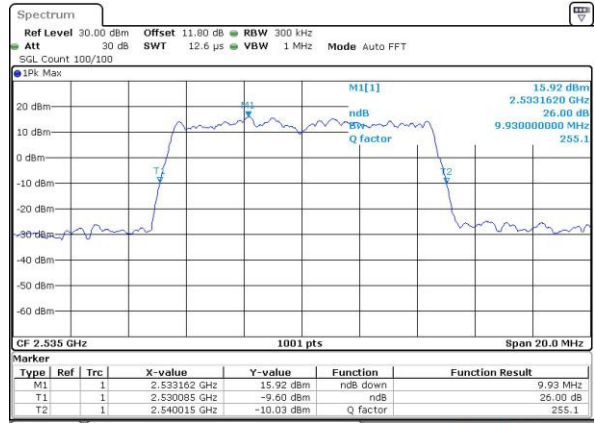

Date: 6 APR 2017 10:21:45

Highest Channel / 5MHz / QPSK

Date: 6 APR 2017 10:24:07

Highest Channel / 5MHz / 16QAM

Date: 6 APR 2017 10:24:18

LTE Band 7

Lowest Channel / 10MHz / QPSK

Date: 6 APR 2017 10:31:15

Lowest Channel / 10MHz / 16QAM

Date: 6 APR 2017 10:31:26

Middle Channel / 10MHz / QPSK

Date: 6 APR 2017 10:38:23

Middle Channel / 10MHz / 16QAM

Date: 6 APR 2017 10:38:34

Highest Channel / 10MHz / QPSK

Date: 6 APR 2017 10:40:52

Highest Channel / 10MHz / 16QAM

Date: 6 APR 2017 10:41:03

LTE Band 7

Lowest Channel / 15MHz / QPSK

Date: 6 APR 2017 10:48:02

Lowest Channel / 15MHz / 16QAM

Date: 6 APR 2017 10:48:13

Middle Channel / 15MHz / QPSK

Date: 6 APR 2017 10:55:10

Middle Channel / 15MHz / 16QAM

Date: 6 APR 2017 10:55:20

Highest Channel / 15MHz / QPSK

Date: 6 APR 2017 10:57:39

Highest Channel / 15MHz / 16QAM

Date: 6 APR 2017 10:57:49

LTE Band 7