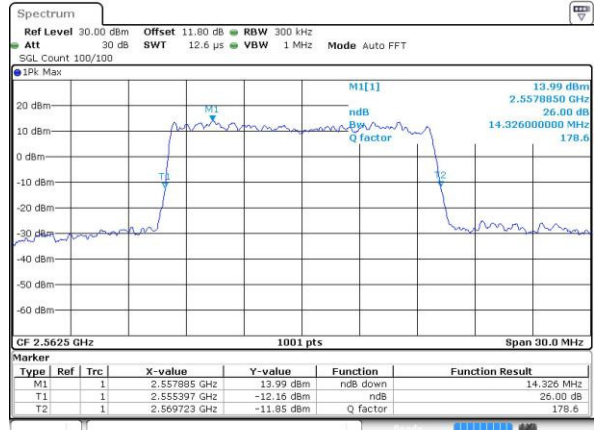

Date: 27 APR 2017 21:51:27

Highest Channel / 5MHz / 64QAM

Date: 27 APR 2017 21:52:41

LTE Band 7

Lowest Channel / 10MHz / 64QAM

Date: 27 APR 2017 21:56:15

Middle Channel / 10MHz / 64QAM

Date: 27 APR 2017 21:59:50

Highest Channel / 10MHz / 64QAM

Date: 27 APR 2017 22:01:04

LTE Band 7

Lowest Channel / 15MHz / 64QAM

Date: 27 APR 2017 22:04:39

Middle Channel / 15MHz / 64QAM

Date: 27 APR 2017 22:08:12

Highest Channel / 15MHz / 64QAM

Date: 27 APR 2017 22:09:27

LTE Band 7

Lowest Channel / 20MHz / 64QAM

Date: 27 APR 2017 22:13:01

Middle Channel / 20MHz / 64QAM

Date: 27 APR 2017 22:16:35

Highest Channel / 20MHz / 64QAM

Date: 27 APR 2017 22:17:49