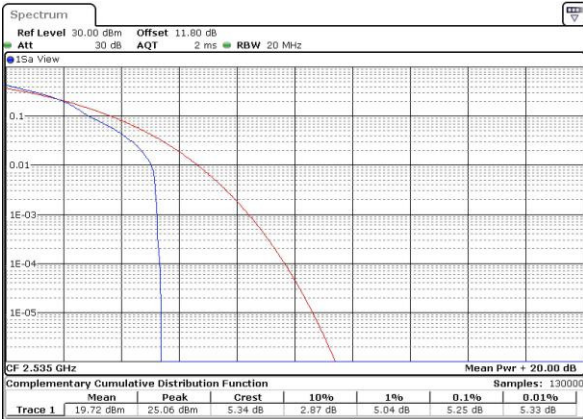

LTE Band 7 / 20MHz / 16QAM

Lowest Channel / 1RB

Date: 6 APR 2017 11:46:27

Lowest Channel / Full RB

Date: 6 APR 2017 11:46:38

Middle Channel / 1RB

Date: 6 APR 2017 11:46:59

Middle Channel / Full RB

Date: 6 APR 2017 11:47:17

Highest Channel / 1RB

Date: 6 APR 2017 11:47:50

Highest Channel / Full RB

Date: 6 APR 2017 11:48:01

LTE Band 7 / 20MHz / 64QAM

Lowest Channel / 1RB

Date: 27 APR 2017 22:21:17

Lowest Channel / Full RB

Date: 27 APR 2017 22:21:27

Middle Channel / 1RB

Date: 27 APR 2017 22:21:36

Middle Channel / Full RB

Date: 27 APR 2017 22:21:47

Highest Channel / 1RB

Date: 27 APR 2017 22:21:59

Highest Channel / Full RB

Date: 27 APR 2017 22:22:09

**26dB Bandwidth**

Mode	LTE Band 7 : 26dB BW(MHz)											
BW	1.4MHz		3MHz		5MHz		10MHz		15MHz		20MHz	
Mod.	QPSK	16QAM	QPSK	16QAM	QPSK	16QAM	QPSK	16QAM	QPSK	16QAM	QPSK	16QAM
Lowest CH	-	-	-	-	4.94	4.88	9.85	9.75	14.33	14.54	19.94	20.06
Middle CH	-	-	-	-	4.79	4.92	9.85	9.93	14.27	14.24	20.18	20.26
Highest CH	-	-	-	-	4.89	4.81	9.87	9.77	14.36	14.51	20.14	20.26
BW	1.4MHz		3MHz		5MHz		10MHz		15MHz		20MHz	
Mod.	-	64QAM	-	64QAM	-	64QAM	-	64QAM	-	64QAM	-	64QAM
Lowest CH	-	-	-	-	-	4.91	-	9.77	-	14.15	-	20.02
Middle CH	-	-	-	-	-	4.81	-	9.65	-	14.45	-	20.14
Highest CH	-	-	-	-	-	4.97	-	10.03	-	14.33	-	20.14