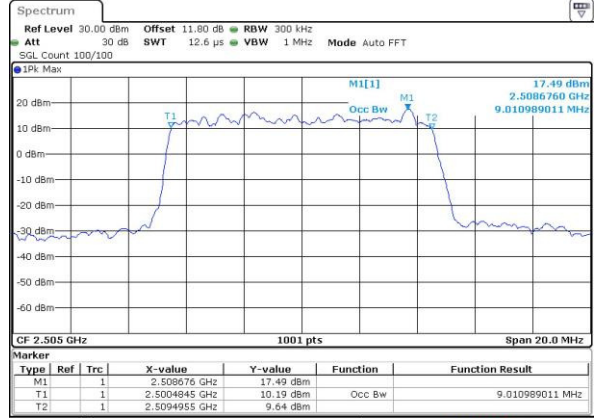

Highest Channel / 20MHz / QPSK

Date: 6 APR 2017 11:14:03

Highest Channel / 20MHz / 16QAM

Date: 6 APR 2017 11:14:13

LTE Band 7

Lowest Channel / 5MHz / 64QAM

Middle Channel / 5MHz / 64QAM

Highest Channel / 5MHz / 64QAM

LTE Band 7

Lowest Channel / 10MHz / 64QAM

Date: 27 APR 2017 21:56:05

Middle Channel / 10MHz / 64QAM

Date: 27 APR 2017 21:59:39

Highest Channel / 10MHz / 64QAM

Date: 27 APR 2017 22:00:54

LTE Band 7