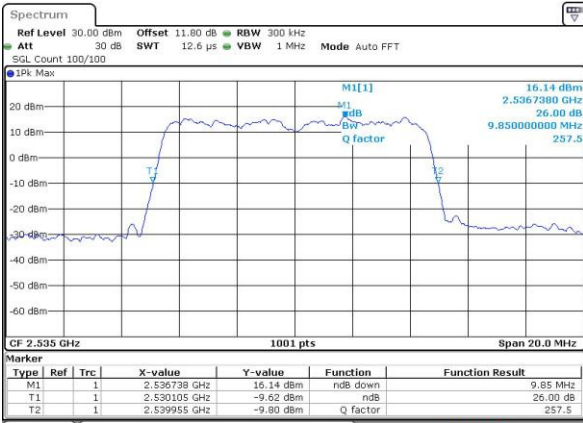

Middle Channel / 10MHz / QPSK

Date: 6 APR 2017 10:38:23