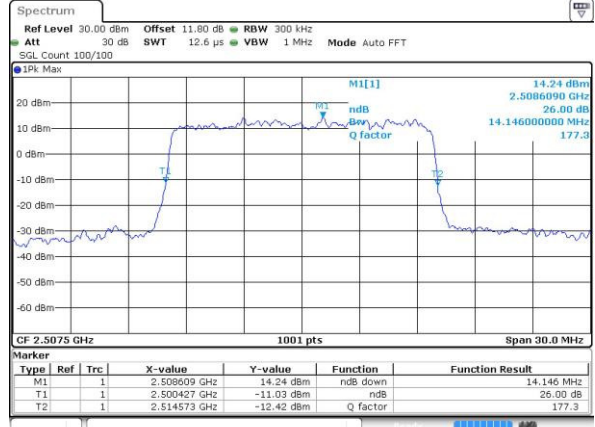

Date: 27 APR 2017 21:51:27

Highest Channel / 5MHz / 64QAM

Date: 27 APR 2017 21:52:41

LTE Band 7

Lowest Channel / 10MHz / 64QAM

Date: 27 APR 2017 21:56:15

Middle Channel / 10MHz / 64QAM

Date: 27 APR 2017 21:59:50

Highest Channel / 10MHz / 64QAM

Date: 27 APR 2017 22:01:04

LTE Band 7

Lowest Channel / 15MHz / 64QAM

Date: 27 APR 2017 22:04:39

Middle Channel / 15MHz / 64QAM

Date: 27 APR 2017 22:08:12

Highest Channel / 15MHz / 64QAM

Date: 27 APR 2017 22:09:27

LTE Band 7

Lowest Channel / 20MHz / 64QAM

Date: 27 APR 2017 22:13:01

Middle Channel / 20MHz / 64QAM

Date: 27 APR 2017 22:16:35

Highest Channel / 20MHz / 64QAM

Date: 27 APR 2017 22:17:49