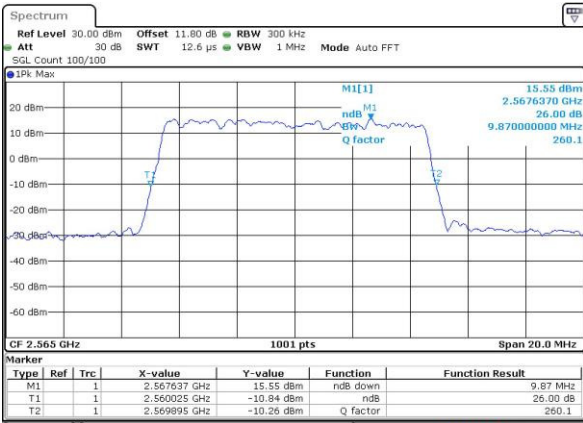

Date: 6 APR 2017 10:21:45

Highest Channel / 5MHz / QPSK

Date: 6 APR 2017 10:24:07

Highest Channel / 5MHz / 16QAM

Date: 6 APR 2017 10:24:18

LTE Band 7

Lowest Channel / 10MHz / QPSK

Date: 6 APR 2017 10:31:15

Lowest Channel / 10MHz / 16QAM

Date: 6 APR 2017 10:31:26

Middle Channel / 10MHz / QPSK

Date: 6 APR 2017 10:38:23

Middle Channel / 10MHz / 16QAM

Date: 6 APR 2017 10:38:34

Highest Channel / 10MHz / QPSK

Date: 6 APR 2017 10:40:52

Highest Channel / 10MHz / 16QAM

Date: 6 APR 2017 10:41:03

LTE Band 7

Lowest Channel / 15MHz / QPSK

Date: 6 APR 2017 10:48:02

Lowest Channel / 15MHz / 16QAM

Date: 6 APR 2017 10:48:13

Middle Channel / 15MHz / QPSK