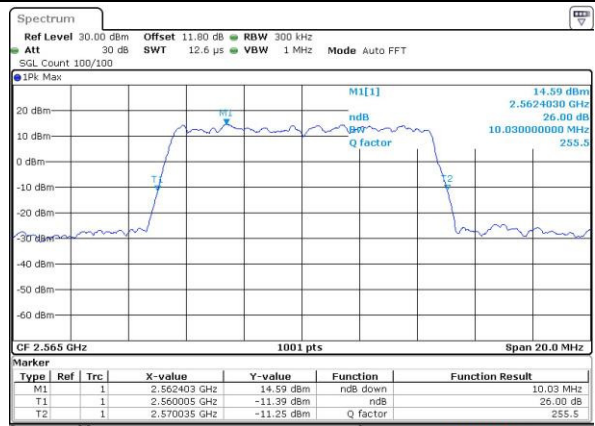

Highest Channel / 20MHz / QPSK

Date: 6 APR 2017 11:14:24

Highest Channel / 20MHz / 16QAM

Date: 6 APR 2017 11:14:34

LTE Band 7

Lowest Channel / 5MHz / 64QAM

Date: 27 APR 2017 21:47:53

Middle Channel / 5MHz / 64QAM

Date: 27 APR 2017 21:51:27

Highest Channel / 5MHz / 64QAM

Date: 27 APR 2017 21:52:41

LTE Band 7

Lowest Channel / 10MHz / 64QAM

Date: 27 APR 2017 21:56:15

Middle Channel / 10MHz / 64QAM

Date: 27 APR 2017 21:59:50

Highest Channel / 10MHz / 64QAM

Date: 27 APR 2017 22:01:04

LTE Band 7

Lowest Channel / 15MHz / 64QAM

Date: 27 APR 2017 22:04:39

Middle Channel / 15MHz / 64QAM

Date: 27 APR 2017 22:08:12

Highest Channel / 15MHz / 64QAM