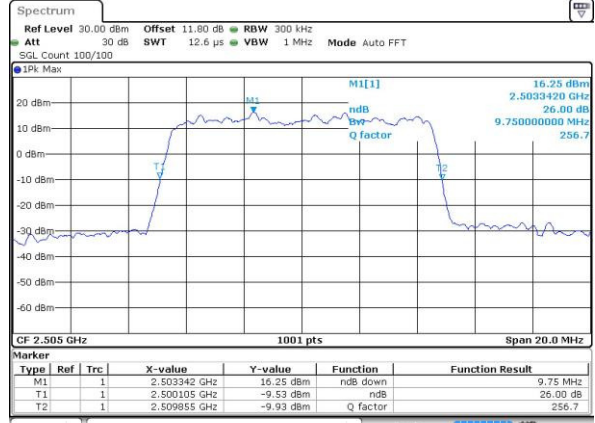

LTE Band 7

Lowest Channel / 5MHz / QPSK

Date: 6 APR 2017 10:14:31

Lowest Channel / 5MHz / 16QAM

Date: 6 APR 2017 10:14:41

Middle Channel / 5MHz / QPSK

Date: 6 APR 2017 10:21:38

Middle Channel / 5MHz / 16QAM

Date: 6 APR 2017 10:21:45

Highest Channel / 5MHz / QPSK

Date: 6 APR 2017 10:24:07

Highest Channel / 5MHz / 16QAM

Date: 6 APR 2017 10:24:18

LTE Band 7

Lowest Channel / 10MHz / QPSK

Date: 6 APR 2017 10:31:15

Lowest Channel / 10MHz / 16QAM

Date: 6 APR 2017 10:31:26

Middle Channel / 10MHz / QPSK

Date: 6 APR 2017 10:38:23

Middle Channel / 10MHz / 16QAM

Date: 6 APR 2017 10:38:34

Highest Channel / 10MHz / QPSK

Date: 6 APR 2017 10:40:52

Highest Channel / 10MHz / 16QAM

Date: 6 APR 2017 10:41:03

LTE Band 7

Lowest Channel / 15MHz / QPSK

Date: 6 APR 2017 10:48:02

Lowest Channel / 15MHz / 16QAM

Date: 6 APR 2017 10:48:13

Middle Channel / 15MHz / QPSK