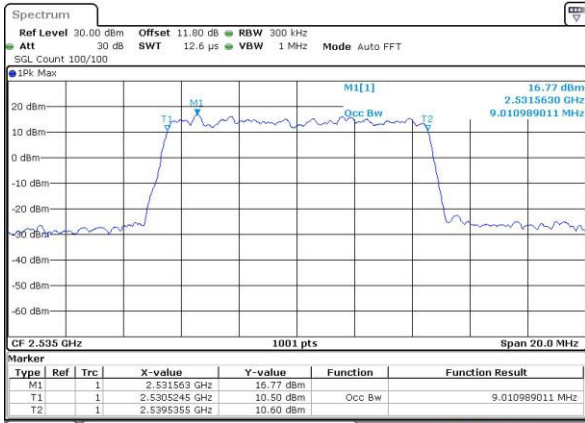

LTE Band 7

Lowest Channel / 5MHz / QPSK

Date: 6 APR 2017 10:14:10

Lowest Channel / 5MHz / 16QAM

Date: 6 APR 2017 10:14:20

Middle Channel / 5MHz / QPSK

Date: 6 APR 2017 10:21:18

Middle Channel / 5MHz / 16QAM

Date: 6 APR 2017 10:21:28

Highest Channel / 5MHz / QPSK

Date: 6 APR 2017 10:23:47

Highest Channel / 5MHz / 16QAM

Date: 6 APR 2017 10:23:57

LTE Band 7

Lowest Channel / 10MHz / QPSK

Date: 6 APR 2017 10:30:55

Lowest Channel / 10MHz / 16QAM

Date: 6 APR 2017 10:31:05

Middle Channel / 10MHz / QPSK

Date: 6 APR 2017 10:38:03

Middle Channel / 10MHz / 16QAM

Date: 6 APR 2017 10:38:13

Highest Channel / 10MHz / QPSK

Date: 6 APR 2017 10:40:32