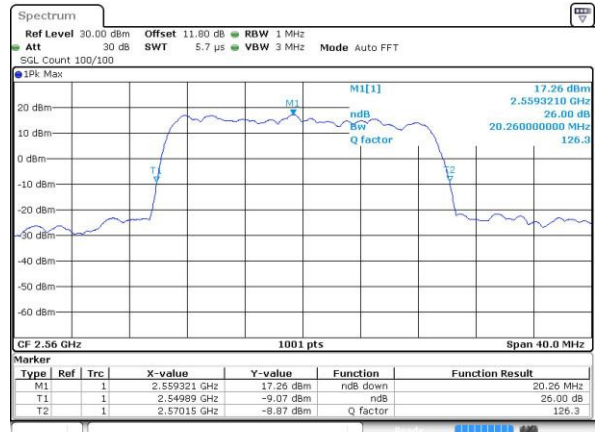

Date: 6 APR 2017 10:55:10

Middle Channel / 15MHz / 16QAM

Date: 6 APR 2017 10:55:20

Highest Channel / 15MHz / QPSK

Date: 6 APR 2017 10:57:39

Highest Channel / 15MHz / 16QAM

Date: 6 APR 2017 10:57:49

LTE Band 7

Lowest Channel / 20MHz / QPSK

Date: 6 APR 2017 11:04:47

Lowest Channel / 20MHz / 16QAM

Date: 6 APR 2017 11:04:57

Middle Channel / 20MHz / QPSK

Date: 6 APR 2017 11:11:55

Middle Channel / 20MHz / 16QAM

Date: 6 APR 2017 11:12:05

Highest Channel / 20MHz / QPSK

Date: 6 APR 2017 11:14:24

Highest Channel / 20MHz / 16QAM

Date: 6 APR 2017 11:14:34

LTE Band 7

Lowest Channel / 5MHz / 64QAM

Date: 27 APR 2017 21:47:53

Middle Channel / 5MHz / 64QAM

Date: 27 APR 2017 21:51:27

Highest Channel / 5MHz / 64QAM

Date: 27 APR 2017 21:52:41

LTE Band 7

Lowest Channel / 10MHz / 64QAM

Date: 27 APR 2017 21:56:15

Middle Channel / 10MHz / 64QAM

Date: 27 APR 2017 21:59:50