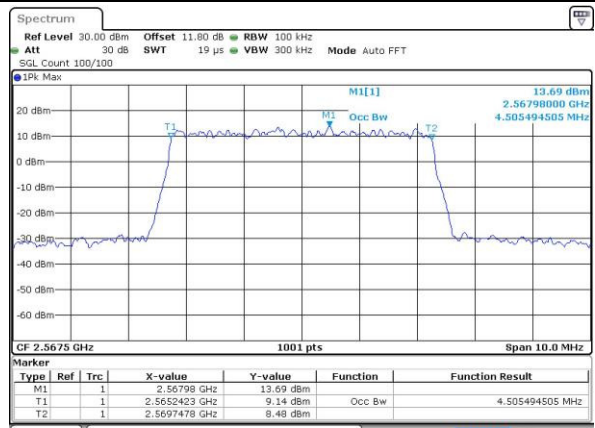

LTE Band 7

Lowest Channel / 5MHz / QPSK

Date: 6 APR 2017 10:14:10

Lowest Channel / 5MHz / 16QAM

Date: 6 APR 2017 10:14:20

Middle Channel / 5MHz / QPSK

Date: 6 APR 2017 10:21:18

Middle Channel / 5MHz / 16QAM

Date: 6 APR 2017 10:21:28

Highest Channel / 5MHz / QPSK

Date: 6 APR 2017 10:23:47

Highest Channel / 5MHz / 16QAM

Date: 6 APR 2017 10:23:57

LTE Band 7

Lowest Channel / 10MHz / QPSK

Date: 6 APR 2017 10:30:55