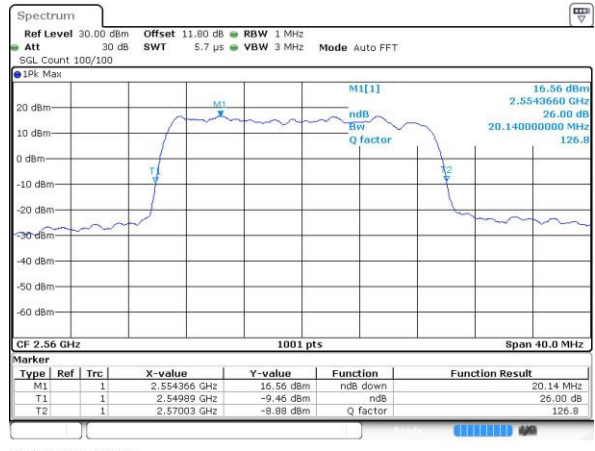

Highest Channel / 10MHz / 64QAM

Date: 27 APR 2017 22:01:04

LTE Band 7

Lowest Channel / 15MHz / 64QAM

Date: 27 APR 2017 22:04:39

Middle Channel / 15MHz / 64QAM

Date: 27 APR 2017 22:08:12

Highest Channel / 15MHz / 64QAM

Date: 27 APR 2017 22:09:27

LTE Band 7

Lowest Channel / 20MHz / 64QAM

Date: 27 APR 2017 22:13:01

Middle Channel / 20MHz / 64QAM

Date: 27 APR 2017 22:16:35

Highest Channel / 20MHz / 64QAM

Date: 27 APR 2017 22:17:49

**Occupied Bandwidth**

Mode	LTE Band 7 : 99%OBW(MHz)											
BW	1.4MHz		3MHz		5MHz		10MHz		15MHz		20MHz	
Mod.	QPSK	16QAM	QPSK	16QAM	QPSK	16QAM	QPSK	16QAM	QPSK	16QAM	QPSK	16QAM
Lowest CH	-	-	-	-	4.51	4.49	9.05	8.97	13.46	13.46	18.38	18.22
Middle CH	-	-	-	-	4.5	4.49	9.01	9.01	13.46	13.43	18.42	18.5
Highest CH	-	-	-	-	4.51	4.51	9.07	9.01	13.43	13.49	18.34	18.34
BW	1.4MHz		3MHz		5MHz		10MHz		15MHz		20MHz	
Mod.	-	64QAM	-	64QAM	-	64QAM	-	64QAM	-	64QAM	-	64QAM
Lowest CH	-	-	-	-	-	4.51	-	9.01	-	13.43	-	18.26
Middle CH	-	-	-	-	-	4.48	-	9.03	-	13.4	-	18.22
Highest CH	-	-	-	-	-	4.48	-	9.03	-	13.34	-	18.26