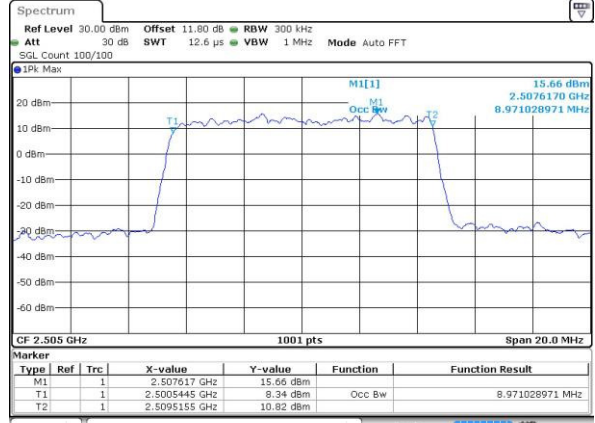

LTE Band 7

Lowest Channel / 5MHz / QPSK

Date: 6 APR 2017 10:14:10

Lowest Channel / 5MHz / 16QAM

Date: 6 APR 2017 10:14:20

Middle Channel / 5MHz / QPSK

Date: 6 APR 2017 10:21:18

Middle Channel / 5MHz / 16QAM

Date: 6 APR 2017 10:21:28

Highest Channel / 5MHz / QPSK

Date: 6 APR 2017 10:23:47

Highest Channel / 5MHz / 16QAM

Date: 6 APR 2017 10:23:57

LTE Band 7

Lowest Channel / 10MHz / QPSK

Date: 6 APR 2017 10:30:55

Lowest Channel / 10MHz / 16QAM

Date: 6 APR 2017 10:31:05

Middle Channel / 10MHz / QPSK

Date: 6 APR 2017 10:38:03

Middle Channel / 10MHz / 16QAM

Date: 6 APR 2017 10:38:13

Highest Channel / 10MHz / QPSK

Date: 6 APR 2017 10:40:32