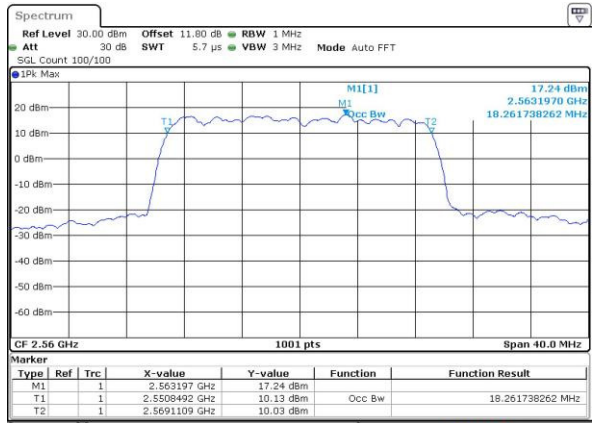

LTE Band 7

Lowest Channel / 10MHz / 64QAM

Date: 27 APR 2017 21:56:05

Middle Channel / 10MHz / 64QAM

Date: 27 APR 2017 21:59:39

Highest Channel / 10MHz / 64QAM

Date: 27 APR 2017 22:00:54

LTE Band 7

Lowest Channel / 15MHz / 64QAM

Middle Channel / 15MHz / 64QAM

Highest Channel / 15MHz / 64QAM

LTE Band 7

Lowest Channel / 20MHz / 64QAM

Date: 27 APR 2017 22:12:50

Middle Channel / 20MHz / 64QAM

Date: 27 APR 2017 22:16:24

Highest Channel / 20MHz / 64QAM

Date: 27 APR 2017 22:17:39

**Conducted Band Edge**

LTE Band 7 / 5MHz / QPSK

Lowest Band Edge / 1 RB

Date: 6 APR 2017 10:15:50

Highest Band Edge / 1 RB

Date: 6 APR 2017 10:25:27

Lowest Band Edge / Full RB

Date: 6 APR 2017 10:18:09

Highest Band Edge / Full RB

Date: 6 APR 2017 10:27:46