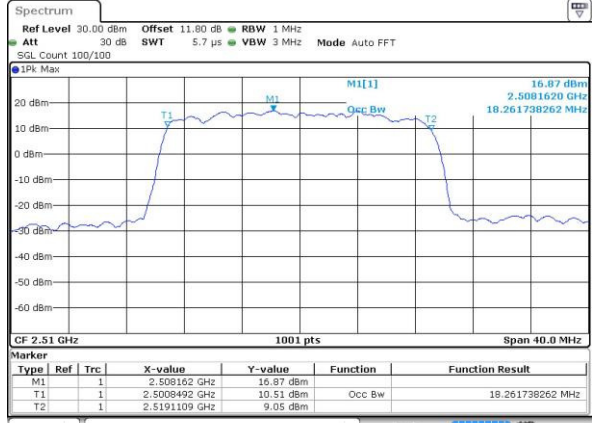

LTE Band 7

Lowest Channel / 10MHz / 64QAM

Date: 27 APR 2017 21:56:05

Middle Channel / 10MHz / 64QAM

Date: 27 APR 2017 21:59:39

Highest Channel / 10MHz / 64QAM

Date: 27 APR 2017 22:00:54

LTE Band 7

Lowest Channel / 15MHz / 64QAM

Middle Channel / 15MHz / 64QAM

Highest Channel / 15MHz / 64QAM

LTE Band 7

Lowest Channel / 20MHz / 64QAM

Date: 27 APR 2017 22:12:50

Middle Channel / 20MHz / 64QAM

Date: 27 APR 2017 22:16:24

Highest Channel / 20MHz / 64QAM

Date: 27 APR 2017 22:17:39

**Conducted Band Edge**

LTE Band 7 / 5MHz / QPSK

Lowest Band Edge / 1 RB

Date: 6 APR 2017 10:15:50

Highest Band Edge / 1 RB

Date: 6 APR 2017 10:25:27

Lowest Band Edge / Full RB

Date: 6 APR 2017 10:18:09

Highest Band Edge / Full RB

Date: 6 APR 2017 10:27:46