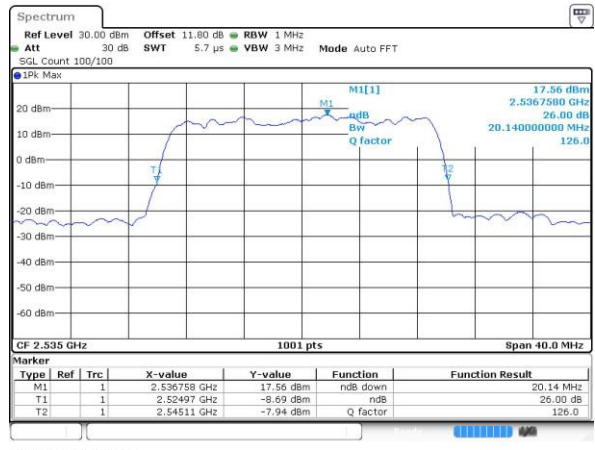

Highest Channel / 10MHz / 64QAM

Date: 27 APR 2017 22:01:04

LTE Band 7

Lowest Channel / 15MHz / 64QAM

Date: 27 APR 2017 22:04:39

Middle Channel / 15MHz / 64QAM

Date: 27 APR 2017 22:08:12

Highest Channel / 15MHz / 64QAM

Date: 27 APR 2017 22:09:27

LTE Band 7

Lowest Channel / 20MHz / 64QAM

Date: 27 APR 2017 22:13:01

Middle Channel / 20MHz / 64QAM

Date: 27 APR 2017 22:16:35

Highest Channel / 20MHz / 64QAM

Date: 27 APR 2017 22:17:49

**Occupied Bandwidth**

Mode	LTE Band 7 : 99%OBW(MHz)											
BW	1.4MHz		3MHz		5MHz		10MHz		15MHz		20MHz	
Mod.	QPSK	16QAM	QPSK	16QAM	QPSK	16QAM	QPSK	16QAM	QPSK	16QAM	QPSK	16QAM
Lowest CH	-	-	-	-	4.51	4.49	9.05	8.97	13.46	13.46	18.38	18.22
Middle CH	-	-	-	-	4.5	4.49	9.01	9.01	13.46	13.43	18.42	18.5
Highest CH	-	-	-	-	4.51	4.51	9.07	9.01	13.43	13.49	18.34	18.34
BW	1.4MHz		3MHz		5MHz		10MHz		15MHz		20MHz	
Mod.	-	64QAM	-	64QAM	-	64QAM	-	64QAM	-	64QAM	-	64QAM
Lowest CH	-	-	-	-	-	4.51	-	9.01	-	13.43	-	18.26
Middle CH	-	-	-	-	-	4.48	-	9.03	-	13.4	-	18.22
Highest CH	-	-	-	-	-	4.48	-	9.03	-	13.34	-	18.26