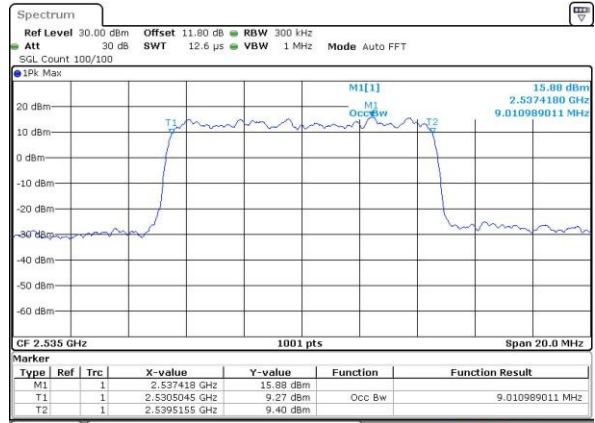

Date: 6 APR 2017 10:21:28

Highest Channel / 5MHz / QPSK

Date: 6 APR 2017 10:23:47

Highest Channel / 5MHz / 16QAM

Date: 6 APR 2017 10:23:57

LTE Band 7

Lowest Channel / 10MHz / QPSK

Date: 6 APR 2017 10:30:55

Lowest Channel / 10MHz / 16QAM

Date: 6 APR 2017 10:31:05

Middle Channel / 10MHz / QPSK

Date: 6 APR 2017 10:38:03

Middle Channel / 10MHz / 16QAM

Date: 6 APR 2017 10:38:13

Highest Channel / 10MHz / QPSK

Date: 6 APR 2017 10:40:32

Highest Channel / 10MHz / 16QAM

Date: 6 APR 2017 10:40:42

LTE Band 7

Lowest Channel / 15MHz / QPSK

Date: 6 APR 2017 10:47:41

Lowest Channel / 15MHz / 16QAM

Date: 6 APR 2017 10:47:52

Middle Channel / 15MHz / QPSK