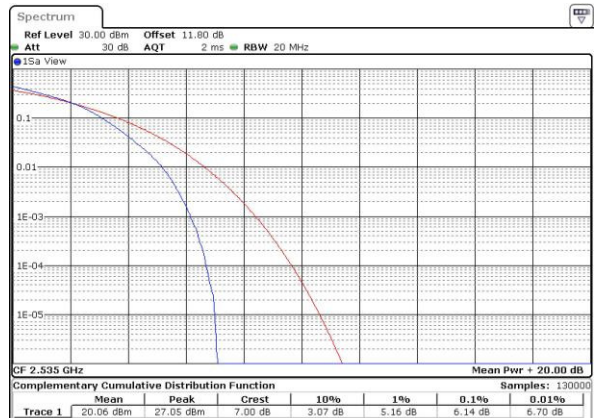

Date: 6 APR 2017 11:47:17

Highest Channel / 1RB

Date: 6 APR 2017 11:47:50

Highest Channel / Full RB

Date: 6 APR 2017 11:48:01

LTE Band 7 / 20MHz / 64QAM

Lowest Channel / 1RB

Date: 27 APR 2017 22:21:17

Lowest Channel / Full RB

Date: 27 APR 2017 22:21:27

Middle Channel / 1RB

Date: 27 APR 2017 22:21:36

Middle Channel / Full RB

Date: 27 APR 2017 22:21:47

Highest Channel / 1RB

Date: 27 APR 2017 22:21:59

Highest Channel / Full RB

Date: 27 APR 2017 22:22:09

**26dB Bandwidth**

Mode	LTE Band 7 : 26dB BW(MHz)											
BW	1.4MHz		3MHz		5MHz		10MHz		15MHz		20MHz	
Mod.	QPSK	16QAM	QPSK	16QAM	QPSK	16QAM	QPSK	16QAM	QPSK	16QAM	QPSK	16QAM
Lowest CH	-	-	-	-	4.94	4.88	9.85	9.75	14.33	14.54	19.94	20.06
Middle CH	-	-	-	-	4.79	4.92	9.85	9.93	14.27	14.24	20.18	20.26
Highest CH	-	-	-	-	4.89	4.81	9.87	9.77	14.36	14.51	20.14	20.26
BW	1.4MHz		3MHz		5MHz		10MHz		15MHz		20MHz	
Mod.	-	64QAM	-	64QAM	-	64QAM	-	64QAM	-	64QAM	-	64QAM
Lowest CH	-	-	-	-	-	4.91	-	9.77	-	14.15	-	20.02
Middle CH	-	-	-	-	-	4.81	-	9.65	-	14.45	-	20.14
Highest CH	-	-	-	-	-	4.97	-	10.03	-	14.33	-	20.14