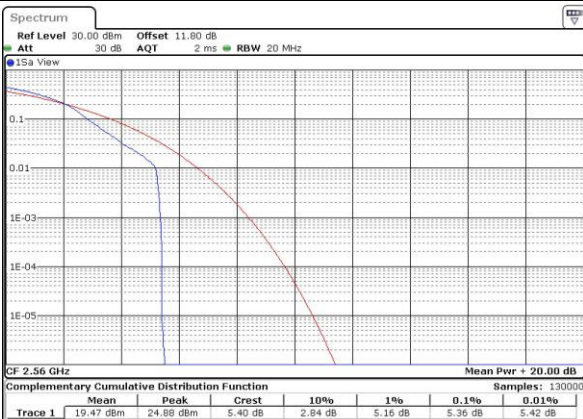

Date: 6 APR 2017 11:47:17

Highest Channel / 1RB

Date: 6 APR 2017 11:47:50

Highest Channel / Full RB

Date: 6 APR 2017 11:48:01

LTE Band 7 / 20MHz / 64QAM

Lowest Channel / 1RB

Date: 27 APR 2017 22:21:17

Lowest Channel / Full RB

Date: 27 APR 2017 22:21:27

Middle Channel / 1RB

Date: 27 APR 2017 22:21:36

Middle Channel / Full RB

Date: 27 APR 2017 22:21:47

Highest Channel / 1RB

Date: 27 APR 2017 22:21:59

Highest Channel / Full RB

Date: 27 APR 2017 22:22:09

**26dB Bandwidth**

Mode	LTE Band 7 : 26dB BW(MHz)											
BW	1.4MHz		3MHz		5MHz		10MHz		15MHz		20MHz	
Mod.	QPSK	16QAM	QPSK	16QAM	QPSK	16QAM	QPSK	16QAM	QPSK	16QAM	QPSK	16QAM
Lowest CH	-	-	-	-	4.94	4.88	9.85	9.75	14.33	14.54	19.94	20.06
Middle CH	-	-	-	-	4.79	4.92	9.85	9.93	14.27	14.24	20.18	20.26
Highest CH	-	-	-	-	4.89	4.81	9.87	9.77	14.36	14.51	20.14	20.26
BW	1.4MHz		3MHz		5MHz		10MHz		15MHz		20MHz	
Mod.	-	64QAM	-	64QAM	-	64QAM	-	64QAM	-	64QAM	-	64QAM
Lowest CH	-	-	-	-	-	4.91	-	9.77	-	14.15	-	20.02
Middle CH	-	-	-	-	-	4.81	-	9.65	-	14.45	-	20.14
Highest CH	-	-	-	-	-	4.97	-	10.03	-	14.33	-	20.14