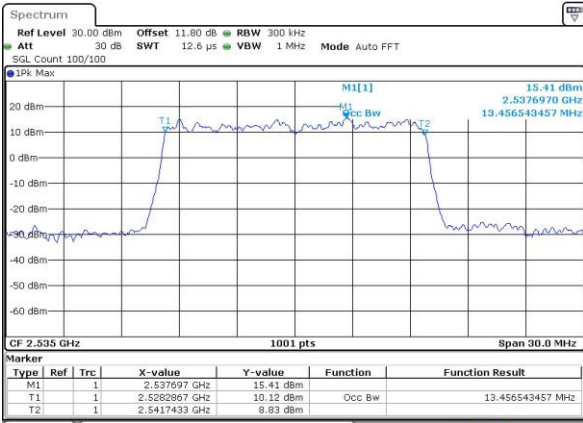

Lowest Channel / 10MHz / 16QAM

Date: 6 APR 2017 10:31:05

Middle Channel / 10MHz / QPSK

Date: 6 APR 2017 10:38:03

Middle Channel / 10MHz / 16QAM

Date: 6 APR 2017 10:38:13

Highest Channel / 10MHz / QPSK

Date: 6 APR 2017 10:40:32

Highest Channel / 10MHz / 16QAM

Date: 6 APR 2017 10:40:42

LTE Band 7

Lowest Channel / 15MHz / QPSK

Date: 6 APR 2017 10:47:41

Lowest Channel / 15MHz / 16QAM

Date: 6 APR 2017 10:47:52

Middle Channel / 15MHz / QPSK

Date: 6 APR 2017 10:54:49

Middle Channel / 15MHz / 16QAM

Date: 6 APR 2017 10:55:00

Highest Channel / 15MHz / QPSK

Date: 6 APR 2017 10:57:18

Highest Channel / 15MHz / 16QAM

Date: 6 APR 2017 10:57:29

LTE Band 7