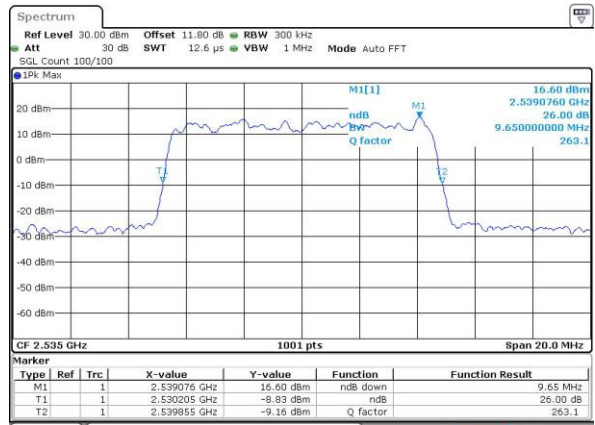

Highest Channel / 20MHz / QPSK

Date: 6 APR 2017 11:14:24

Highest Channel / 20MHz / 16QAM

Date: 6 APR 2017 11:14:34

LTE Band 7

Lowest Channel / 5MHz / 64QAM

Date: 27 APR 2017 21:47:53

Middle Channel / 5MHz / 64QAM

Date: 27 APR 2017 21:51:27

Highest Channel / 5MHz / 64QAM

Date: 27 APR 2017 21:52:41

LTE Band 7

Lowest Channel / 10MHz / 64QAM

Date: 27 APR 2017 21:56:15

Middle Channel / 10MHz / 64QAM

Date: 27 APR 2017 21:59:50

Highest Channel / 10MHz / 64QAM

Date: 27 APR 2017 22:01:04

LTE Band 7

Lowest Channel / 15MHz / 64QAM

Date: 27 APR 2017 22:04:39

Middle Channel / 15MHz / 64QAM

Date: 27 APR 2017 22:08:12

Highest Channel / 15MHz / 64QAM