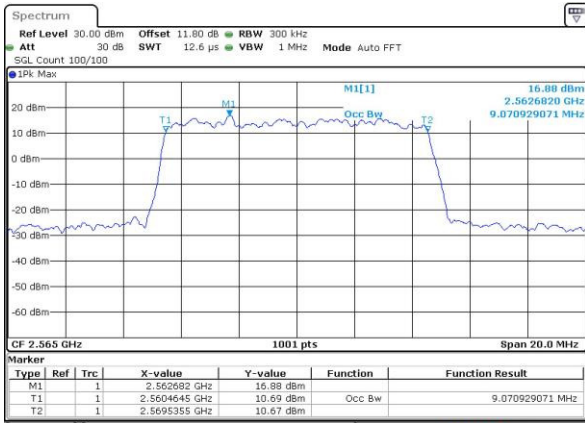

Date: 6 APR 2017 10:21:28

Highest Channel / 5MHz / QPSK

Date: 6 APR 2017 10:23:47

Highest Channel / 5MHz / 16QAM

Date: 6 APR 2017 10:23:57

LTE Band 7

Lowest Channel / 10MHz / QPSK

Date: 6 APR 2017 10:30:55

Lowest Channel / 10MHz / 16QAM

Date: 6 APR 2017 10:31:05

Middle Channel / 10MHz / QPSK

Date: 6 APR 2017 10:38:03

Middle Channel / 10MHz / 16QAM

Date: 6 APR 2017 10:38:13

Highest Channel / 10MHz / QPSK

Date: 6 APR 2017 10:40:32

Highest Channel / 10MHz / 16QAM

Date: 6 APR 2017 10:40:42

LTE Band 7

Lowest Channel / 15MHz / QPSK

Date: 6 APR 2017 10:47:41

Lowest Channel / 15MHz / 16QAM

Date: 6 APR 2017 10:47:52

Middle Channel / 15MHz / QPSK