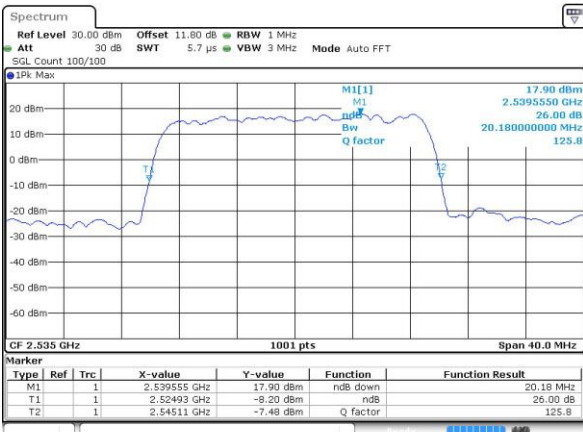

Date: 6 APR 2017 10:55:10

Middle Channel / 15MHz / 16QAM

Date: 6 APR 2017 10:55:20

Highest Channel / 15MHz / QPSK

Date: 6 APR 2017 10:57:39

Highest Channel / 15MHz / 16QAM

Date: 6 APR 2017 10:57:49

LTE Band 7

Lowest Channel / 20MHz / QPSK

Date: 6 APR 2017 11:04:47

Lowest Channel / 20MHz / 16QAM

Date: 6 APR 2017 11:04:57

Middle Channel / 20MHz / QPSK

Date: 6 APR 2017 11:11:55

Middle Channel / 20MHz / 16QAM

Date: 6 APR 2017 11:12:05

Highest Channel / 20MHz / QPSK

Date: 6 APR 2017 11:14:24

Highest Channel / 20MHz / 16QAM

Date: 6 APR 2017 11:14:34

LTE Band 7

Lowest Channel / 5MHz / 64QAM

Date: 27 APR 2017 21:47:53

Middle Channel / 5MHz / 64QAM

Date: 27 APR 2017 21:51:27

Highest Channel / 5MHz / 64QAM

Date: 27 APR 2017 21:52:41

LTE Band 7

Lowest Channel / 10MHz / 64QAM

Date: 27 APR 2017 21:56:15

Middle Channel / 10MHz / 64QAM

Date: 27 APR 2017 21:59:50