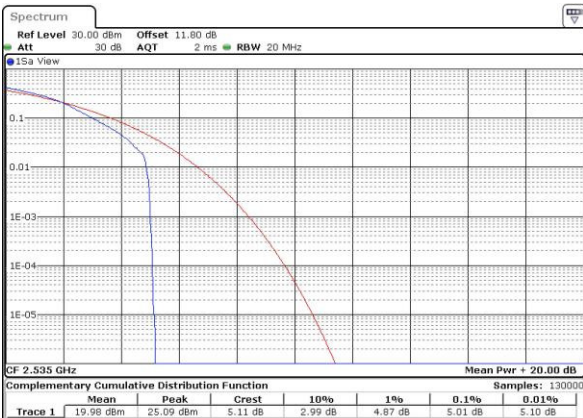

Date: 6 APR 2017 11:47:17

Highest Channel / 1RB

Date: 6 APR 2017 11:47:50

Highest Channel / Full RB

Date: 6 APR 2017 11:48:01

LTE Band 7 / 20MHz / 64QAM

Lowest Channel / 1RB

Date: 27 APR 2017 22:21:17

Lowest Channel / Full RB

Date: 27 APR 2017 22:21:27

Middle Channel / 1RB

Date: 27 APR 2017 22:21:36

Middle Channel / Full RB

Date: 27 APR 2017 22:21:47

Highest Channel / 1RB

Date: 27 APR 2017 22:21:59

Highest Channel / Full RB

Date: 27 APR 2017 22:22:09

**26dB Bandwidth**

Mode	LTE Band 7 : 26dB BW(MHz)											
BW	1.4MHz		3MHz		5MHz		10MHz		15MHz		20MHz	
Mod.	QPSK	16QAM	QPSK	16QAM	QPSK	16QAM	QPSK	16QAM	QPSK	16QAM	QPSK	16QAM
Lowest CH	-	-	-	-	4.94	4.88	9.85	9.75	14.33	14.54	19.94	20.06
Middle CH	-	-	-	-	4.79	4.92	9.85	9.93	14.27	14.24	20.18	20.26
Highest CH	-	-	-	-	4.89	4.81	9.87	9.77	14.36	14.51	20.14	20.26
BW	1.4MHz		3MHz		5MHz		10MHz		15MHz		20MHz	
Mod.	-	64QAM	-	64QAM	-	64QAM	-	64QAM	-	64QAM	-	64QAM
Lowest CH	-	-	-	-	-	4.91	-	9.77	-	14.15	-	20.02
Middle CH	-	-	-	-	-	4.81	-	9.65	-	14.45	-	20.14
Highest CH	-	-	-	-	-	4.97	-	10.03	-	14.33	-	20.14