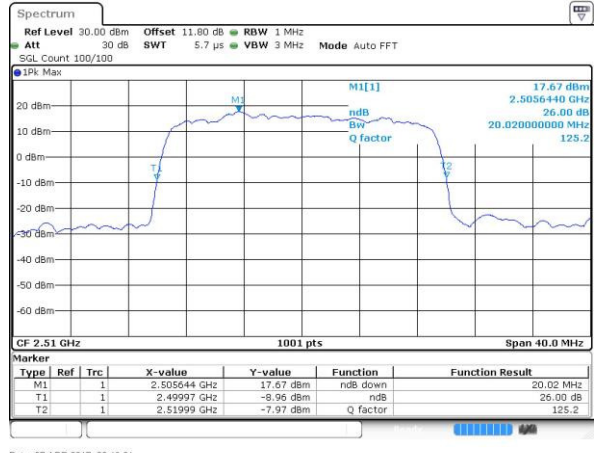

Date: 27 APR 2017 21:51:27

Highest Channel / 5MHz / 64QAM

Date: 27 APR 2017 21:52:41

LTE Band 7

Lowest Channel / 10MHz / 64QAM

Date: 27 APR 2017 21:56:15

Middle Channel / 10MHz / 64QAM

Date: 27 APR 2017 21:59:50

Highest Channel / 10MHz / 64QAM

Date: 27 APR 2017 22:01:04

LTE Band 7

Lowest Channel / 15MHz / 64QAM

Date: 27 APR 2017 22:04:39

Middle Channel / 15MHz / 64QAM

Date: 27 APR 2017 22:08:12

Highest Channel / 15MHz / 64QAM

Date: 27 APR 2017 22:09:27

LTE Band 7

Lowest Channel / 20MHz / 64QAM

Date: 27 APR 2017 22:13:01

Middle Channel / 20MHz / 64QAM

Date: 27 APR 2017 22:16:35

Highest Channel / 20MHz / 64QAM

Date: 27 APR 2017 22:17:49