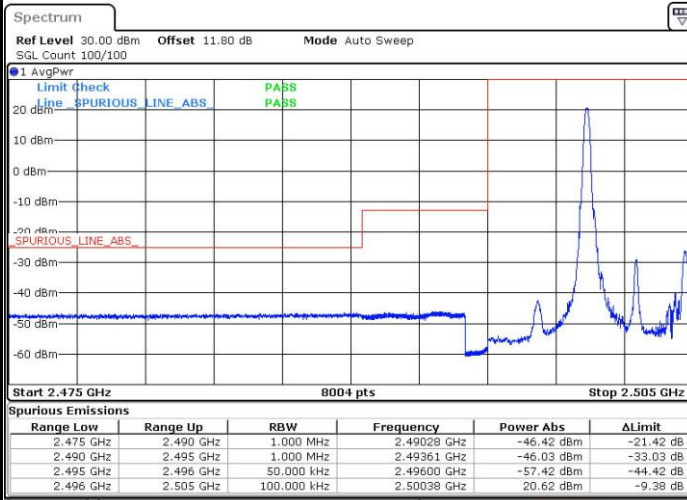

LTE Band 7

Lowest Channel / 10MHz / 64QAM

Date: 27 APR 2017 21:56:05

Middle Channel / 10MHz / 64QAM

Date: 27 APR 2017 21:59:39

Highest Channel / 10MHz / 64QAM

Date: 27 APR 2017 22:00:54

LTE Band 7

Lowest Channel / 15MHz / 64QAM

Middle Channel / 15MHz / 64QAM

Highest Channel / 15MHz / 64QAM

LTE Band 7

Lowest Channel / 20MHz / 64QAM

Date: 27 APR 2017 22:12:50

Middle Channel / 20MHz / 64QAM

Date: 27 APR 2017 22:16:24

Highest Channel / 20MHz / 64QAM

Date: 27 APR 2017 22:17:39

**Conducted Band Edge**

LTE Band 7 / 5MHz / QPSK

Lowest Band Edge / 1 RB

Date: 6 APR 2017 10:15:50

Highest Band Edge / 1 RB

Date: 6 APR 2017 10:25:27

Lowest Band Edge / Full RB

Date: 6 APR 2017 10:18:09

Highest Band Edge / Full RB

Date: 6 APR 2017 10:27:46