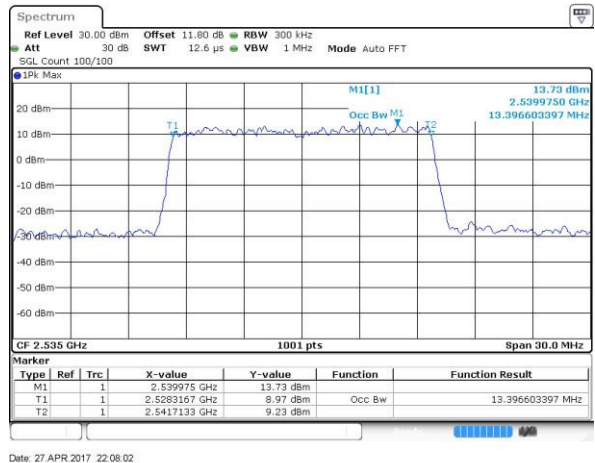

Middle Channel / 15MHz / 64QAM