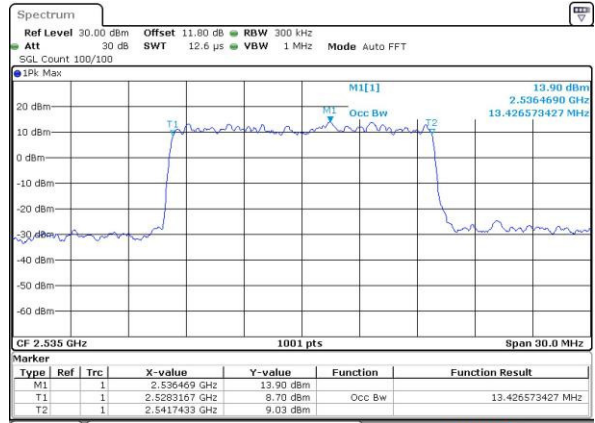

Lowest Channel / 10MHz / 16QAM

Date: 6 APR 2017 10:31:05

Middle Channel / 10MHz / QPSK

Date: 6 APR 2017 10:38:03

Middle Channel / 10MHz / 16QAM

Date: 6 APR 2017 10:38:13

Highest Channel / 10MHz / QPSK

Date: 6 APR 2017 10:40:32

Highest Channel / 10MHz / 16QAM

Date: 6 APR 2017 10:40:42

LTE Band 7

Lowest Channel / 15MHz / QPSK

Date: 6 APR 2017 10:47:41

Lowest Channel / 15MHz / 16QAM

Date: 6 APR 2017 10:47:52

Middle Channel / 15MHz / QPSK

Date: 6 APR 2017 10:54:49

Middle Channel / 15MHz / 16QAM

Date: 6 APR 2017 10:55:00

Highest Channel / 15MHz / QPSK

Date: 6 APR 2017 10:57:18

Highest Channel / 15MHz / 16QAM

Date: 6 APR 2017 10:57:29

LTE Band 7