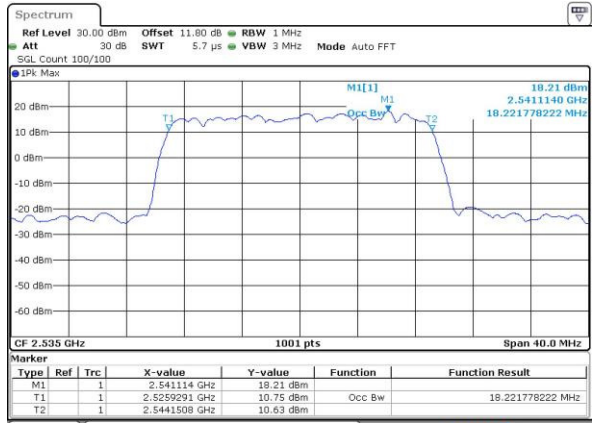

LTE Band 7

Lowest Channel / 10MHz / 64QAM

Date: 27 APR 2017 21:56:05

Middle Channel / 10MHz / 64QAM

Date: 27 APR 2017 21:59:39

Highest Channel / 10MHz / 64QAM

Date: 27 APR 2017 22:00:54

LTE Band 7

Lowest Channel / 15MHz / 64QAM

Middle Channel / 15MHz / 64QAM

Highest Channel / 15MHz / 64QAM

LTE Band 7

Lowest Channel / 20MHz / 64QAM

Date: 27 APR 2017 22:12:50

Middle Channel / 20MHz / 64QAM

Date: 27 APR 2017 22:16:24

Highest Channel / 20MHz / 64QAM

Date: 27 APR 2017 22:17:39

**Conducted Band Edge**

LTE Band 7 / 5MHz / QPSK

Lowest Band Edge / 1 RB

Date: 6 APR 2017 10:15:50

Highest Band Edge / 1 RB

Date: 6 APR 2017 10:25:27

Lowest Band Edge / Full RB

Date: 6 APR 2017 10:18:09

Highest Band Edge / Full RB

Date: 6 APR 2017 10:27:46