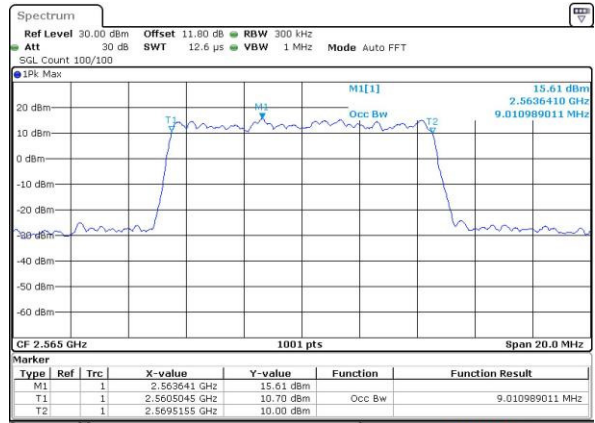

Date: 6 APR 2017 10:21:28

Highest Channel / 5MHz / QPSK

Date: 6 APR 2017 10:23:47

Highest Channel / 5MHz / 16QAM

Date: 6 APR 2017 10:23:57

LTE Band 7

Lowest Channel / 10MHz / QPSK

Date: 6 APR 2017 10:30:55

Lowest Channel / 10MHz / 16QAM

Date: 6 APR 2017 10:31:05

Middle Channel / 10MHz / QPSK

Date: 6 APR 2017 10:38:03

Middle Channel / 10MHz / 16QAM

Date: 6 APR 2017 10:38:13

Highest Channel / 10MHz / QPSK

Date: 6 APR 2017 10:40:32

Highest Channel / 10MHz / 16QAM

Date: 6 APR 2017 10:40:42

LTE Band 7

Lowest Channel / 15MHz / QPSK

Date: 6 APR 2017 10:47:41

Lowest Channel / 15MHz / 16QAM

Date: 6 APR 2017 10:47:52

Middle Channel / 15MHz / QPSK