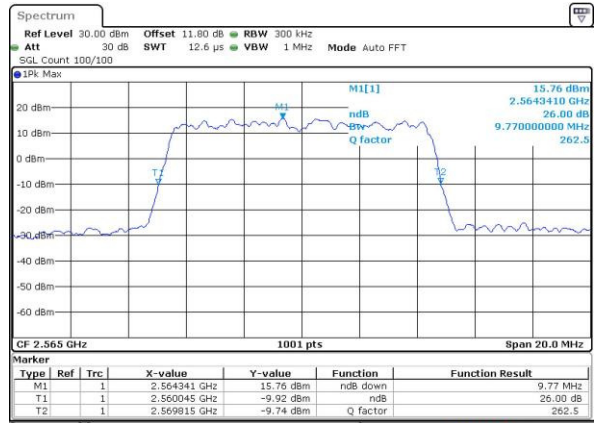

Date: 6 APR 2017 10:21:45

Highest Channel / 5MHz / QPSK

Date: 6 APR 2017 10:24:07

Highest Channel / 5MHz / 16QAM

Date: 6 APR 2017 10:24:18

LTE Band 7

Lowest Channel / 10MHz / QPSK

Date: 6 APR 2017 10:31:15

Lowest Channel / 10MHz / 16QAM

Date: 6 APR 2017 10:31:26

Middle Channel / 10MHz / QPSK

Date: 6 APR 2017 10:38:23

Middle Channel / 10MHz / 16QAM

Date: 6 APR 2017 10:38:34

Highest Channel / 10MHz / QPSK

Date: 6 APR 2017 10:40:52

Highest Channel / 10MHz / 16QAM

Date: 6 APR 2017 10:41:03

LTE Band 7

Lowest Channel / 15MHz / QPSK

Date: 6 APR 2017 10:48:02

Lowest Channel / 15MHz / 16QAM

Date: 6 APR 2017 10:48:13

Middle Channel / 15MHz / QPSK

Date: 6 APR 2017 10:55:10

Middle Channel / 15MHz / 16QAM

Date: 6 APR 2017 10:55:20

Highest Channel / 15MHz / QPSK

Date: 6 APR 2017 10:57:39

Highest Channel / 15MHz / 16QAM

Date: 6 APR 2017 10:57:49

LTE Band 7