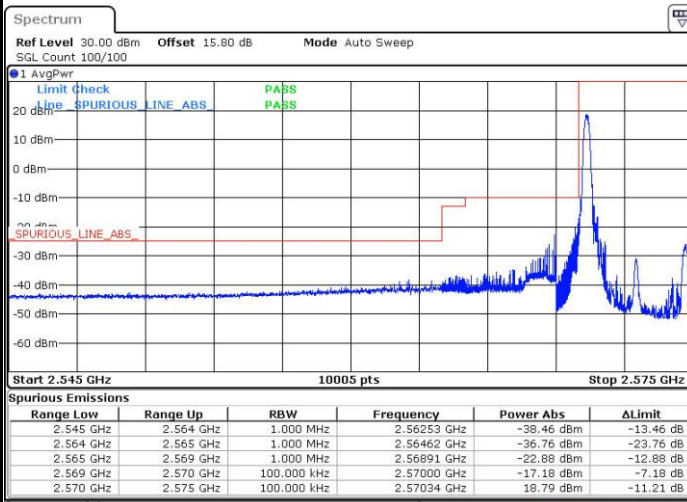

Date: 6 APR 2017 13:56:46

Highest Band Edge / 1 RB

Date: 6 APR 2017 14:03:45

Lowest Band Edge / Full RB

Date: 6 APR 2017 13:59:05

Highest Band Edge / Full RB

Date: 6 APR 2017 14:01:25

LTE Band 38 / 5MHz / 16QAM

Lowest Band Edge / 1RB

Date: 6 APR 2017 13:57:56

Highest Band Edge / 1 RB

Date: 6 APR 2017 14:04:55

Lowest Band Edge / Full RB

Date: 6 APR 2017 14:00:16

Highest Band Edge / Full RB

Date: 6 APR 2017 14:02:35

LTE Band 38 / 5MHz / 64QAM

Lowest Band Edge / 1RB

Date: 27.APR.2017 19:57:07

Highest Band Edge / 1 RB

Date: 27.APR.2017 20:00:36

Lowest Band Edge / Full RB

Date: 27.APR.2017 19:58:16

Highest Band Edge / Full RB

Date: 27.APR.2017 19:59:26

LTE Band 38 / 10MHz / QPSK

Lowest Band Edge / 1 RB

Highest Band Edge / 1 RB

Date: 6 APR 2017 14:06:04

Date: 6 APR 2017 14:27:13

Lowest Band Edge / Full RB

Highest Band Edge / Full RB