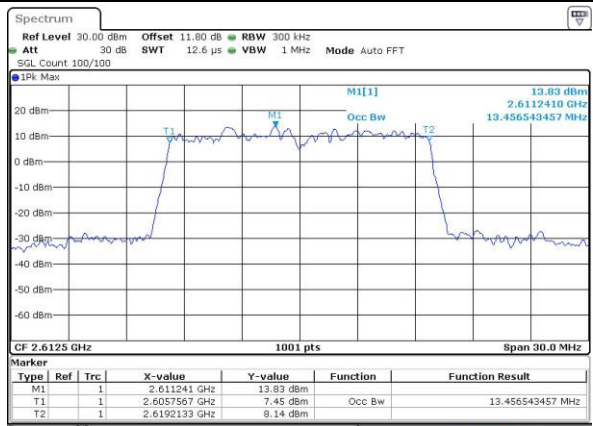

Date: 27 APR 2017 19:47:50

Highest Channel / 5MHz / 64QAM

Date: 27 APR 2017 19:48:11

LTE Band 38

Lowest Channel / 10MHz / 64QAM

Middle Channel / 10MHz / 64QAM

Highest Channel / 10MHz / 64QAM

LTE Band 38

Lowest Channel / 15MHz / 64QAM

Date: 27 APR 2017 19:49:34

Middle Channel / 15MHz / 64QAM

Date: 27 APR 2017 19:49:55

Highest Channel / 15MHz / 64QAM

Date: 27 APR 2017 19:50:16

LTE Band 38

Lowest Channel / 20MHz / 64QAM

Date: 27 APR 2017 19:53:13

Middle Channel / 20MHz / 64QAM

Date: 27 APR 2017 19:53:34

Highest Channel / 20MHz / 64QAM

Date: 27 APR 2017 19:53:55

Conducted Band Edge

LTE Band 38 / 5MHz / QPSK

Lowest Band Edge / 1 RB

Date: 6 APR 2017 13:56:46

Highest Band Edge / 1 RB

Date: 6 APR 2017 14:03:45

Lowest Band Edge / Full RB

Date: 6 APR 2017 13:59:05

Highest Band Edge / Full RB

Date: 6 APR 2017 14:01:25

LTE Band 38 / 5MHz / 16QAM