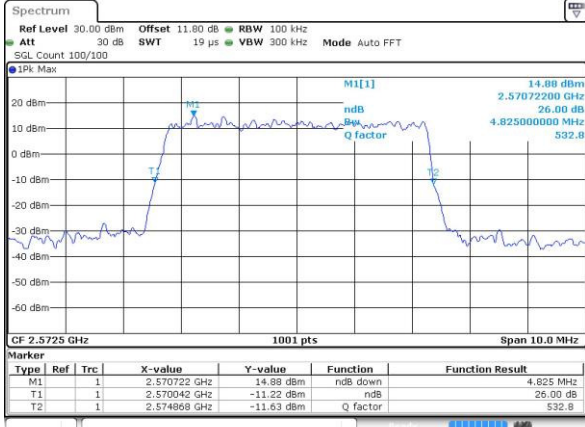

LTE Band 38

Lowest Channel / 5MHz / QPSK

Date: 6 APR 2017 13:39:54