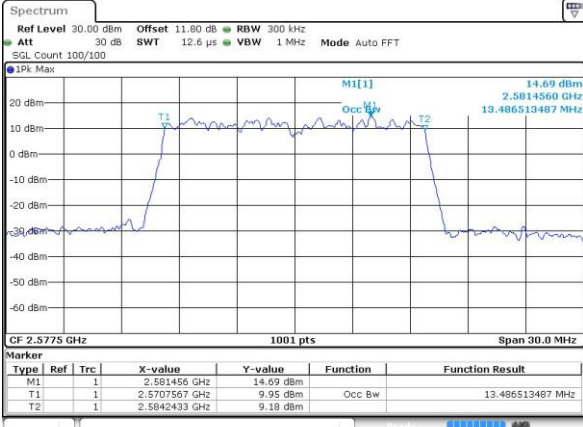

Highest Channel / 10MHz / 16QAM

Date: 6 APR 2017 13:43:11

LTE Band 38

Lowest Channel / 15MHz / QPSK

Date: 6 APR 2017 13:43:42

Lowest Channel / 15MHz / 16QAM

Date: 6 APR 2017 13:43:53

Middle Channel / 15MHz / QPSK

Date: 6 APR 2017 13:44:24

Middle Channel / 15MHz / 16QAM

Date: 6 APR 2017 13:44:34

Highest Channel / 15MHz / QPSK

Date: 6 APR 2017 13:45:05

Highest Channel / 15MHz / 16QAM

Date: 6 APR 2017 13:45:16

LTE Band 38