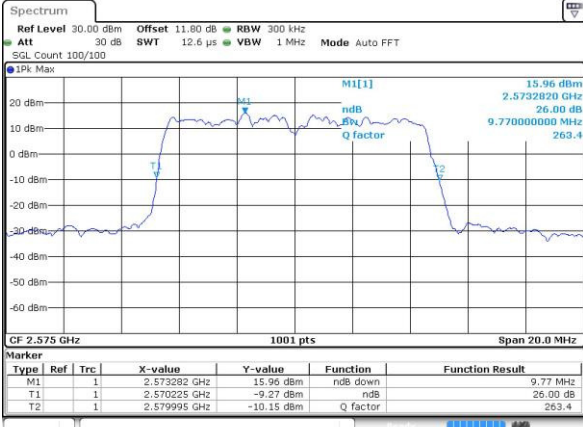

Date: 6 APR 2017 13:40:46

Highest Channel / 5MHz / QPSK

Date: 6 APR 2017 13:41:17

Highest Channel / 5MHz / 16QAM

Date: 6 APR 2017 13:41:27

LTE Band 38

Lowest Channel / 10MHz / QPSK

Date: 6 APR 2017 13:41:58

Lowest Channel / 10MHz / 16QAM

Date: 6 APR 2017 13:42:09

Middle Channel / 10MHz / QPSK

Date: 6 APR 2017 13:42:40

Middle Channel / 10MHz / 16QAM

Date: 6 APR 2017 13:42:50

Highest Channel / 10MHz / QPSK

Date: 6 APR 2017 13:43:21

Highest Channel / 10MHz / 16QAM

Date: 6 APR 2017 13:43:32

LTE Band 38

Lowest Channel / 15MHz / QPSK

Date: 6 APR 2017 13:44:03

Lowest Channel / 15MHz / 16QAM

Date: 6 APR 2017 13:44:14

Middle Channel / 15MHz / QPSK