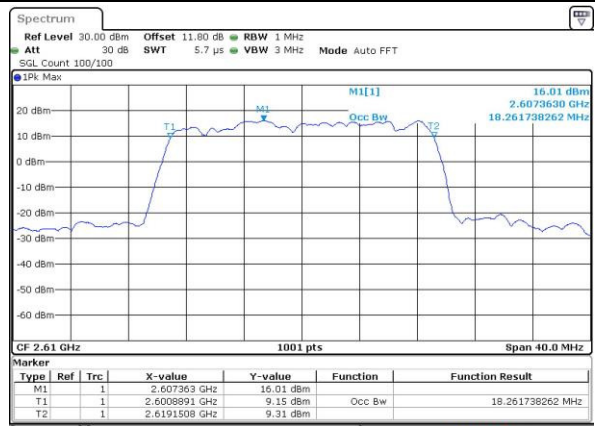

Date: 6 APR 2017 13:44:24

Middle Channel / 15MHz / 16QAM

Date: 6 APR 2017 13:44:34

Highest Channel / 15MHz / QPSK

Date: 6 APR 2017 13:45:05

Highest Channel / 15MHz / 16QAM

Date: 6 APR 2017 13:45:16

LTE Band 38

Lowest Channel / 20MHz / QPSK

Date: 6 APR 2017 13:45:47

Lowest Channel / 20MHz / 16QAM

Date: 6 APR 2017 13:45:57

Middle Channel / 20MHz / QPSK

Date: 6 APR 2017 13:46:28

Middle Channel / 20MHz / 16QAM

Date: 6 APR 2017 13:46:39

Highest Channel / 20MHz / QPSK

Date: 6 APR 2017 13:47:10

Highest Channel / 20MHz / 16QAM

Date: 6 APR 2017 13:47:20

LTE Band 38

Lowest Channel / 5MHz / 64QAM

Date: 27 APR 2017 19:47:30

Middle Channel / 5MHz / 64QAM