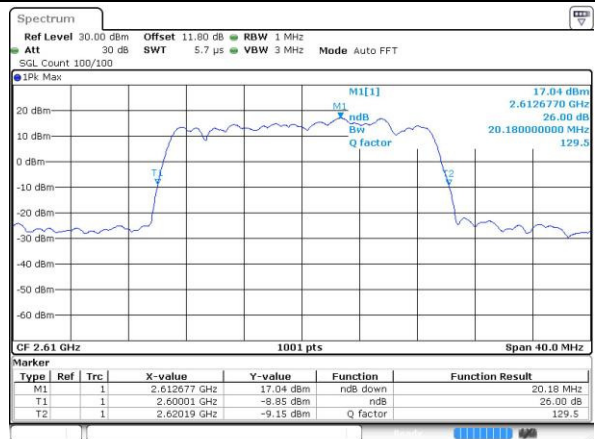

Highest Channel / 10MHz / 64QAM

Date: 27 APR 2017 19:49:24

LTE Band 38

Lowest Channel / 15MHz / 64QAM

Date: 27 APR 2017 19:49:45

Middle Channel / 15MHz / 64QAM

Date: 27 APR 2017 19:50:05

Highest Channel / 15MHz / 64QAM

Date: 27 APR 2017 19:50:26

LTE Band 38

Lowest Channel / 20MHz / 64QAM

Date: 27 APR 2017 19:53:24

Middle Channel / 20MHz / 64QAM

Date: 27 APR 2017 19:53:44

Highest Channel / 20MHz / 64QAM

Date: 27 APR 2017 19:54:05

Occupied Bandwidth

Mode	LTE Band 38 : 99%OBW(MHz)											
BW	1.4MHz		3MHz		5MHz		10MHz		15MHz		20MHz	
Mod.	QPSK	16QAM	QPSK	16QAM	QPSK	16QAM	QPSK	16QAM	QPSK	16QAM	QPSK	16QAM
Lowest CH	-	-	-	-	4.5	4.5	9.01	9.03	13.49	13.43	18.46	18.34
Middle CH	-	-	-	-	4.49	4.49	9.05	8.99	13.4	13.46	18.26	18.46
Highest CH	-	-	-	-	4.48	4.47	9.03	9.01	13.4	13.37	18.3	18.26
BW	1.4MHz		3MHz		5MHz		10MHz		15MHz		20MHz	
Mod.	-	64QAM	-	64QAM	-	64QAM	-	64QAM	-	64QAM	-	64QAM
Lowest CH	-	-	-	-	-	4.45	-	9.01	-	13.46	-	18.26
Middle CH	-	-	-	-	-	4.48	-	9.05	-	13.4	-	18.26
Highest CH	-	-	-	-	-	4.49	-	9.01	-	13.46	-	18.34