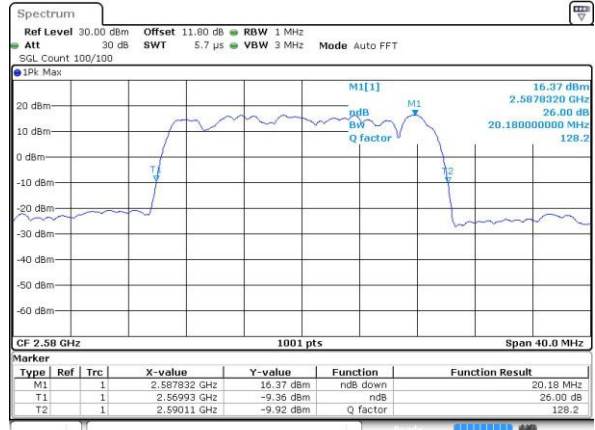

Lowest Channel / 20MHz / 16QAM

Date: 6 APR 2017 13:46:18