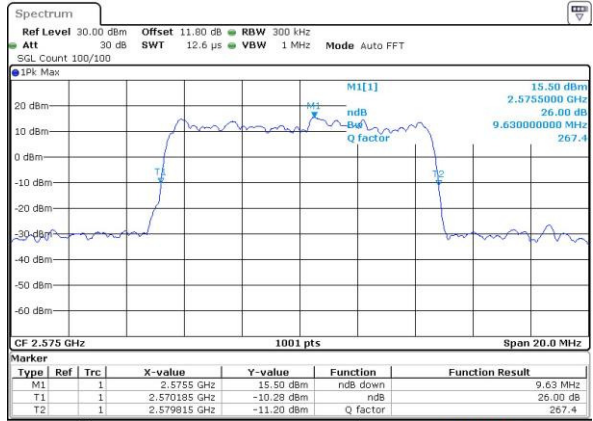

Highest Channel / 20MHz / QPSK

Date: 6 APR 2017 13:47:31

Highest Channel / 20MHz / 16QAM

Date: 6 APR 2017 13:47:41

LTE Band 38

Lowest Channel / 5MHz / 64QAM

Date: 27 APR 2017 19:47:40

Middle Channel / 5MHz / 64QAM

Date: 27 APR 2017 19:48:01

Highest Channel / 5MHz / 64QAM

Date: 27 APR 2017 19:48:21

LTE Band 38

Lowest Channel / 10MHz / 64QAM

Date: 27 APR 2017 19:48:42

Middle Channel / 10MHz / 64QAM

Date: 27 APR 2017 19:49:03

Highest Channel / 10MHz / 64QAM

Date: 27 APR 2017 19:49:24

LTE Band 38

Lowest Channel / 15MHz / 64QAM

Date: 27 APR 2017 19:49:45

Middle Channel / 15MHz / 64QAM

Date: 27 APR 2017 19:50:05

Highest Channel / 15MHz / 64QAM