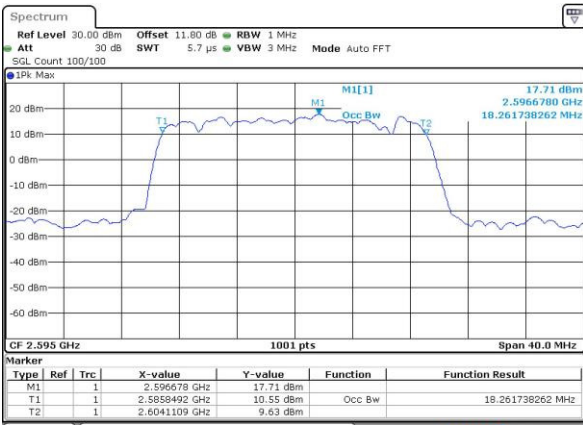

Date: 6 APR 2017 13:44:24

Middle Channel / 15MHz / 16QAM

Date: 6 APR 2017 13:44:34

Highest Channel / 15MHz / QPSK

Date: 6 APR 2017 13:45:05

Highest Channel / 15MHz / 16QAM

Date: 6 APR 2017 13:45:16

LTE Band 38

Lowest Channel / 20MHz / QPSK

Date: 6 APR 2017 13:45:47

Lowest Channel / 20MHz / 16QAM

Date: 6 APR 2017 13:45:57

Middle Channel / 20MHz / QPSK

Date: 6 APR 2017 13:46:28

Middle Channel / 20MHz / 16QAM

Date: 6 APR 2017 13:46:39

Highest Channel / 20MHz / QPSK

Date: 6 APR 2017 13:47:10

Highest Channel / 20MHz / 16QAM

Date: 6 APR 2017 13:47:20

LTE Band 38

Lowest Channel / 5MHz / 64QAM

Date: 27 APR 2017 19:47:30

Middle Channel / 5MHz / 64QAM