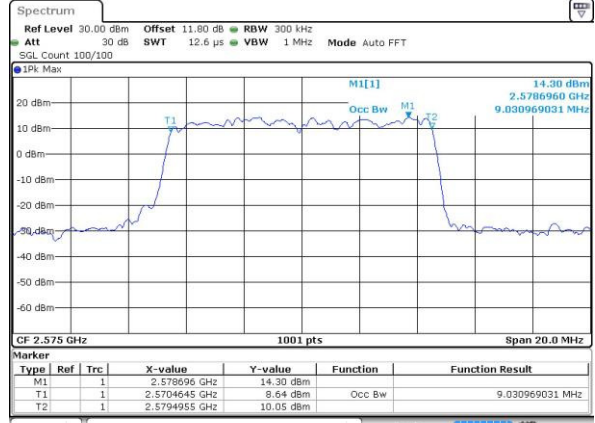

LTE Band 38

Lowest Channel / 5MHz / QPSK

Date: 6 APR 2017 13:38:31

Lowest Channel / 5MHz / 16QAM

Date: 6 APR 2017 13:38:42

Middle Channel / 5MHz / QPSK

Date: 6 APR 2017 13:40:15

Middle Channel / 5MHz / 16QAM

Date: 6 APR 2017 13:40:25

Highest Channel / 5MHz / QPSK

Date: 6 APR 2017 13:40:56

Highest Channel / 5MHz / 16QAM

Date: 6 APR 2017 13:41:07

LTE Band 38

Lowest Channel / 10MHz / QPSK

Date: 6 APR 2017 13:41:38

Lowest Channel / 10MHz / 16QAM

Date: 6 APR 2017 13:41:48

Middle Channel / 10MHz / QPSK

Date: 6 APR 2017 13:42:19

Middle Channel / 10MHz / 16QAM

Date: 6 APR 2017 13:42:30

Highest Channel / 10MHz / QPSK

Date: 6 APR 2017 13:43:01