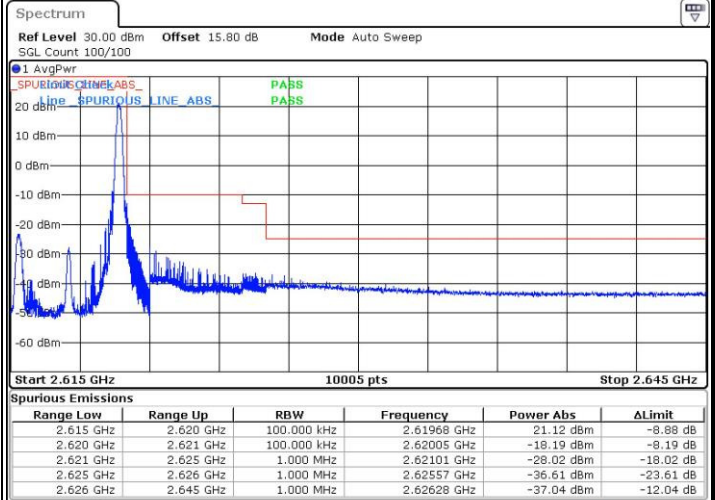

Date: 27 APR 2017 19:53:13

Middle Channel / 20MHz / 64QAM

Date: 27 APR 2017 19:53:34

Highest Channel / 20MHz / 64QAM

Date: 27 APR 2017 19:53:55

Conducted Band Edge

LTE Band 38 / 5MHz / QPSK

Lowest Band Edge / 1 RB

Date: 6 APR 2017 13:56:46

Highest Band Edge / 1 RB

Date: 6 APR 2017 14:03:45

Lowest Band Edge / Full RB

Date: 6 APR 2017 13:59:05

Highest Band Edge / Full RB

Date: 6 APR 2017 14:01:25

LTE Band 38 / 5MHz / 16QAM

Lowest Band Edge / 1RB

Date: 6 APR 2017 13:57:56

Highest Band Edge / 1 RB

Date: 6 APR 2017 14:04:55

Lowest Band Edge / Full RB

Date: 6 APR 2017 14:00:16

Highest Band Edge / Full RB

Date: 6 APR 2017 14:02:35

LTE Band 38 / 5MHz / 64QAM

Lowest Band Edge / 1RB

Date: 27.APR.2017 19:57:07

Highest Band Edge / 1 RB

Date: 27.APR.2017 20:00:36

Lowest Band Edge / Full RB

Date: 27.APR.2017 19:58:16

Highest Band Edge / Full RB