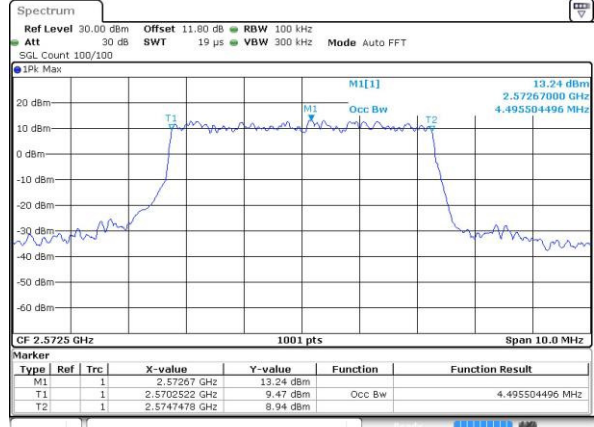

Date: 27 APR 2017 19:50:26

LTE Band 38

Lowest Channel / 20MHz / 64QAM

Date: 27 APR 2017 19:53:24

Middle Channel / 20MHz / 64QAM

Date: 27 APR 2017 19:53:44

Highest Channel / 20MHz / 64QAM

Date: 27 APR 2017 19:54:05

Occupied Bandwidth

Mode	LTE Band 38 : 99%OBW(MHz)											
BW	1.4MHz		3MHz		5MHz		10MHz		15MHz		20MHz	
Mod.	QPSK	16QAM	QPSK	16QAM	QPSK	16QAM	QPSK	16QAM	QPSK	16QAM	QPSK	16QAM
Lowest CH	-	-	-	-	4.5	4.5	9.01	9.03	13.49	13.43	18.46	18.34
Middle CH	-	-	-	-	4.49	4.49	9.05	8.99	13.4	13.46	18.26	18.46
Highest CH	-	-	-	-	4.48	4.47	9.03	9.01	13.4	13.37	18.3	18.26
BW	1.4MHz		3MHz		5MHz		10MHz		15MHz		20MHz	
Mod.	-	64QAM	-	64QAM	-	64QAM	-	64QAM	-	64QAM	-	64QAM
Lowest CH	-	-	-	-	-	4.45	-	9.01	-	13.46	-	18.26
Middle CH	-	-	-	-	-	4.48	-	9.05	-	13.4	-	18.26
Highest CH	-	-	-	-	-	4.49	-	9.01	-	13.46	-	18.34

LTE Band 38

Lowest Channel / 5MHz / QPSK

Date: 6 APR 2017 13:38:31

Lowest Channel / 5MHz / 16QAM

Date: 6 APR 2017 13:38:42

Middle Channel / 5MHz / QPSK

Date: 6 APR 2017 13:40:15

Middle Channel / 5MHz / 16QAM