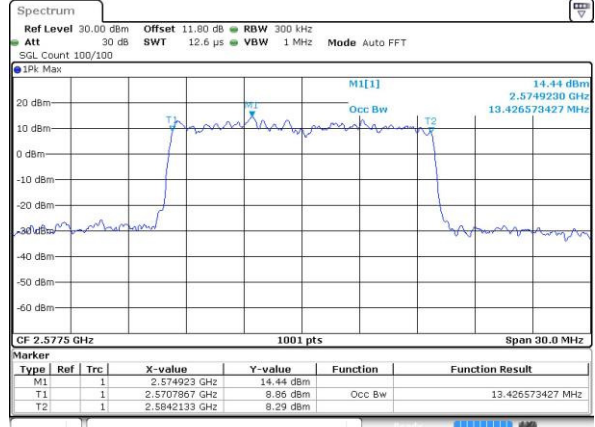

Highest Channel / 10MHz / 16QAM

Date: 6 APR 2017 13:43:11

LTE Band 38

Lowest Channel / 15MHz / QPSK

Date: 6 APR 2017 13:43:42

Lowest Channel / 15MHz / 16QAM

Date: 6 APR 2017 13:43:53

Middle Channel / 15MHz / QPSK

Date: 6 APR 2017 13:44:24

Middle Channel / 15MHz / 16QAM

Date: 6 APR 2017 13:44:34

Highest Channel / 15MHz / QPSK

Date: 6 APR 2017 13:45:05

Highest Channel / 15MHz / 16QAM

Date: 6 APR 2017 13:45:16

LTE Band 38