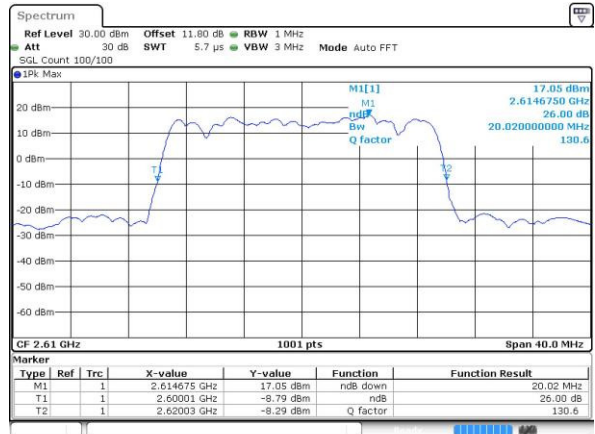

Date: 6 APR 2017 13:44:45

Middle Channel / 15MHz / 16QAM

Date: 6 APR 2017 13:44:55

Highest Channel / 15MHz / QPSK

Date: 6 APR 2017 13:45:26

Highest Channel / 15MHz / 16QAM

Date: 6 APR 2017 13:45:37

LTE Band 38

Lowest Channel / 20MHz / QPSK

Date: 6 APR 2017 13:46:08

Lowest Channel / 20MHz / 16QAM

Date: 6 APR 2017 13:46:18

Middle Channel / 20MHz / QPSK

Date: 6 APR 2017 13:46:49

Middle Channel / 20MHz / 16QAM

Date: 6 APR 2017 13:46:59

Highest Channel / 20MHz / QPSK

Date: 6 APR 2017 13:47:31

Highest Channel / 20MHz / 16QAM

Date: 6 APR 2017 13:47:41

LTE Band 38

Lowest Channel / 5MHz / 64QAM

Date: 27 APR 2017 19:47:40

Middle Channel / 5MHz / 64QAM