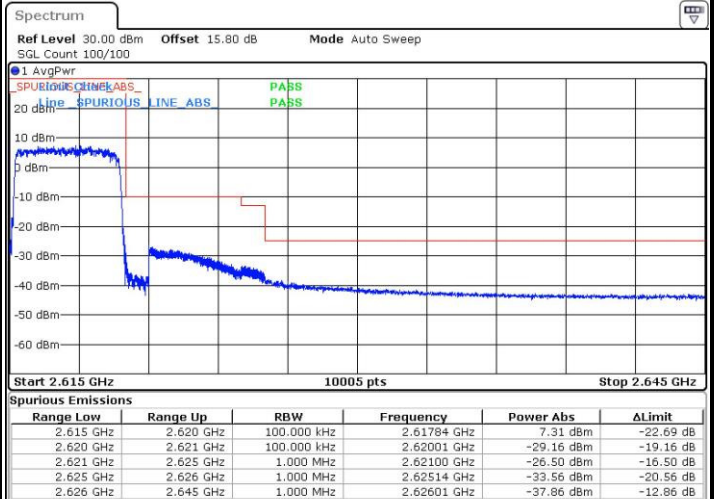

Date: 6 APR 2017 13:56:46

Highest Band Edge / 1 RB

Date: 6 APR 2017 14:03:45

Lowest Band Edge / Full RB

Date: 6 APR 2017 13:59:05

Highest Band Edge / Full RB

Date: 6 APR 2017 14:01:25

LTE Band 38 / 5MHz / 16QAM

Lowest Band Edge / 1RB

Date: 6 APR 2017 13:57:56

Highest Band Edge / 1 RB

Date: 6 APR 2017 14:04:55

Lowest Band Edge / Full RB

Date: 6 APR 2017 14:00:16

Highest Band Edge / Full RB

Date: 6 APR 2017 14:02:35

LTE Band 38 / 5MHz / 64QAM

Lowest Band Edge / 1RB

Date: 27.APR.2017 19:57:07

Highest Band Edge / 1 RB

Date: 27.APR.2017 20:00:36

Lowest Band Edge / Full RB

Date: 27.APR.2017 19:58:16

Highest Band Edge / Full RB

Date: 27.APR.2017 19:59:26

LTE Band 38 / 10MHz / QPSK

Lowest Band Edge / 1 RB

Highest Band Edge / 1 RB

Date: 6 APR 2017 14:06:04

Date: 6 APR 2017 14:27:13

Lowest Band Edge / Full RB

Highest Band Edge / Full RB