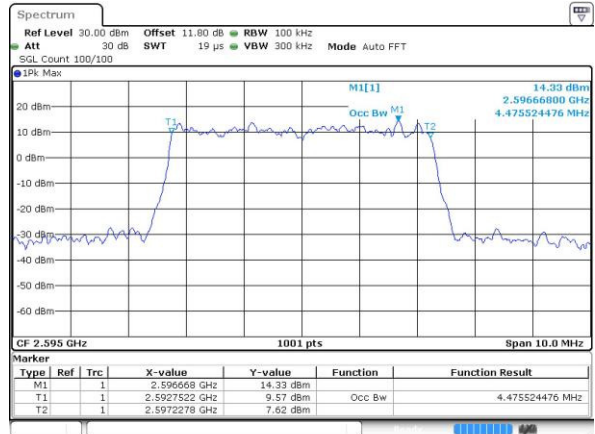

Highest Channel / 20MHz / QPSK

Date: 6 APR 2017 13:47:10

Highest Channel / 20MHz / 16QAM

Date: 6 APR 2017 13:47:20

LTE Band 38

Lowest Channel / 5MHz / 64QAM

Date: 27 APR 2017 19:47:30

Middle Channel / 5MHz / 64QAM

Date: 27 APR 2017 19:47:50

Highest Channel / 5MHz / 64QAM

Date: 27 APR 2017 19:48:11

LTE Band 38

Lowest Channel / 10MHz / 64QAM

Middle Channel / 10MHz / 64QAM

Highest Channel / 10MHz / 64QAM

LTE Band 38