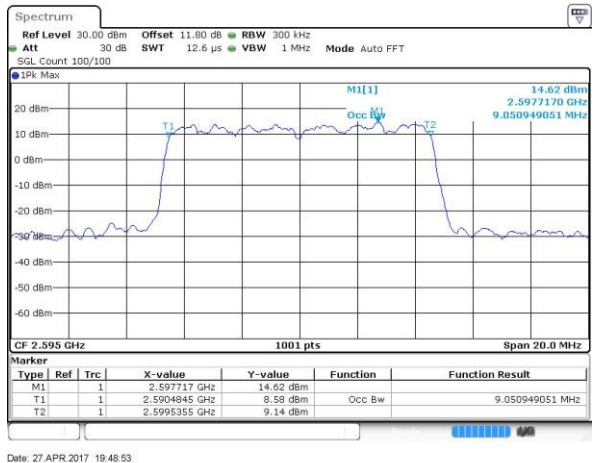

Highest Channel / 20MHz / QPSK

Date: 6 APR 2017 13:47:10

Highest Channel / 20MHz / 16QAM

Date: 6 APR 2017 13:47:20

LTE Band 38

Lowest Channel / 5MHz / 64QAM

Date: 27 APR 2017 19:47:30

Middle Channel / 5MHz / 64QAM

Date: 27 APR 2017 19:47:50

Highest Channel / 5MHz / 64QAM

Date: 27 APR 2017 19:48:11

LTE Band 38

Lowest Channel / 10MHz / 64QAM

Middle Channel / 10MHz / 64QAM

Highest Channel / 10MHz / 64QAM

LTE Band 38

Lowest Channel / 15MHz / 64QAM

Date: 27 APR 2017 19:49:34

Middle Channel / 15MHz / 64QAM

Date: 27 APR 2017 19:49:55

Highest Channel / 15MHz / 64QAM

Date: 27 APR 2017 19:50:16

LTE Band 38

Lowest Channel / 20MHz / 64QAM