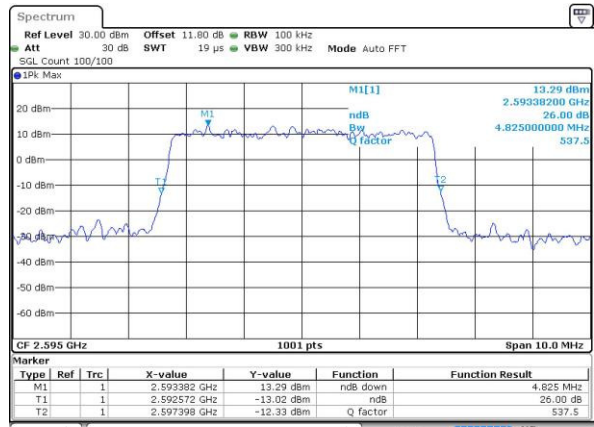

26dB Bandwidth

Mode	LTE Band 38 : 26dB BW(MHz)											
BW	1.4MHz		3MHz		5MHz		10MHz		15MHz		20MHz	
Mod.	QPSK	16QAM	QPSK	16QAM	QPSK	16QAM	QPSK	16QAM	QPSK	16QAM	QPSK	16QAM
Lowest CH	-	-	-	-	4.83	4.76	9.77	9.77	14.18	14.39	20.26	20.18
Middle CH	-	-	-	-	4.81	4.83	9.83	9.65	14.33	14.30	20.06	20.10
Highest CH	-	-	-	-	4.82	4.89	9.65	9.65	14.24	14.42	20.14	20.02
BW	1.4MHz		3MHz		5MHz		10MHz		15MHz		20MHz	
Mod.	-	64QAM	-	64QAM	-	64QAM	-	64QAM	-	64QAM	-	64QAM
Lowest CH	-	-	-	-	-	4.81	-	9.63	-	14.18	-	20.02
Middle CH	-	-	-	-	-	4.77	-	9.85	-	14.33	-	20.14
Highest CH	-	-	-	-	-	4.84	-	9.67	-	14.15	-	20.18

LTE Band 38

Lowest Channel / 5MHz / QPSK

Date: 6 APR 2017 13:39:54

Lowest Channel / 5MHz / 16QAM

Date: 6 APR 2017 13:40:04

Middle Channel / 5MHz / QPSK

Date: 6 APR 2017 13:40:35

Middle Channel / 5MHz / 16QAM

Date: 6 APR 2017 13:40:46

Highest Channel / 5MHz / QPSK

Date: 6 APR 2017 13:41:17

Highest Channel / 5MHz / 16QAM

Date: 6 APR 2017 13:41:27

LTE Band 38

Lowest Channel / 10MHz / QPSK

Date: 6 APR 2017 13:41:58