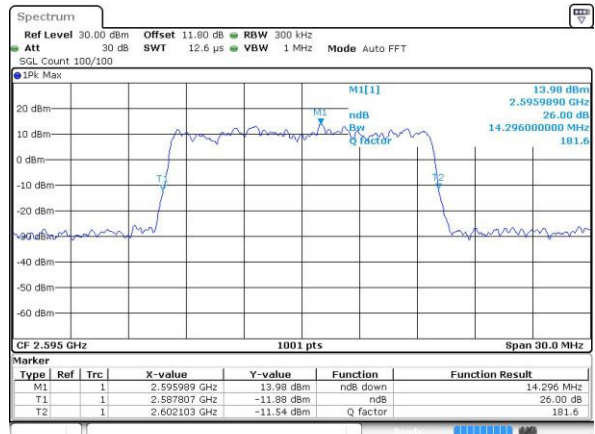

Highest Channel / 10MHz / 16QAM

Date: 6 APR 2017 13:43:32

LTE Band 38

Lowest Channel / 15MHz / QPSK

Date: 6 APR 2017 13:44:03

Lowest Channel / 15MHz / 16QAM

Date: 6 APR 2017 13:44:14

Middle Channel / 15MHz / QPSK

Date: 6 APR 2017 13:44:45

Middle Channel / 15MHz / 16QAM

Date: 6 APR 2017 13:44:55

Highest Channel / 15MHz / QPSK

Date: 6 APR 2017 13:45:26

Highest Channel / 15MHz / 16QAM

Date: 6 APR 2017 13:45:37

LTE Band 38