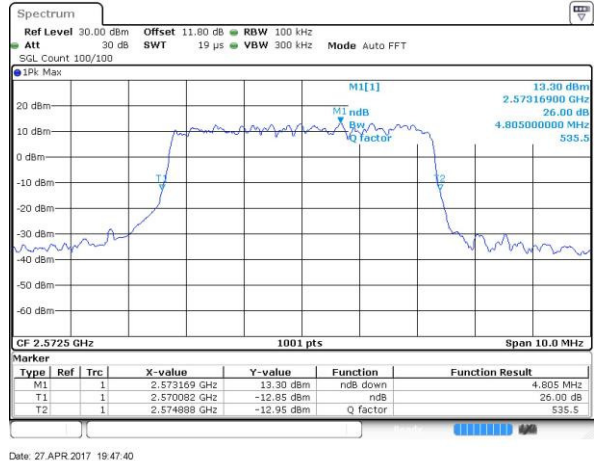

Highest Channel / 20MHz / QPSK

Date: 6 APR 2017 13:47:31

Highest Channel / 20MHz / 16QAM

Date: 6 APR 2017 13:47:41

LTE Band 38

Lowest Channel / 5MHz / 64QAM

Date: 27 APR 2017 19:47:40

Middle Channel / 5MHz / 64QAM

Date: 27 APR 2017 19:48:01

Highest Channel / 5MHz / 64QAM

Date: 27 APR 2017 19:48:21

LTE Band 38

Lowest Channel / 10MHz / 64QAM

Date: 27 APR 2017 19:48:42

Middle Channel / 10MHz / 64QAM

Date: 27 APR 2017 19:49:03