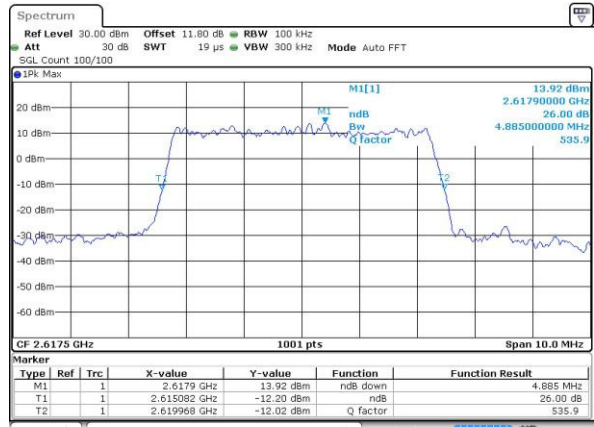

26dB Bandwidth

Mode	LTE Band 38 : 26dB BW(MHz)											
BW	1.4MHz		3MHz		5MHz		10MHz		15MHz		20MHz	
Mod.	QPSK	16QAM	QPSK	16QAM	QPSK	16QAM	QPSK	16QAM	QPSK	16QAM	QPSK	16QAM
Lowest CH	-	-	-	-	4.83	4.76	9.77	9.77	14.18	14.39	20.26	20.18
Middle CH	-	-	-	-	4.81	4.83	9.83	9.65	14.33	14.30	20.06	20.10
Highest CH	-	-	-	-	4.82	4.89	9.65	9.65	14.24	14.42	20.14	20.02
BW	1.4MHz		3MHz		5MHz		10MHz		15MHz		20MHz	
Mod.	-	64QAM	-	64QAM	-	64QAM	-	64QAM	-	64QAM	-	64QAM
Lowest CH	-	-	-	-	-	4.81	-	9.63	-	14.18	-	20.02
Middle CH	-	-	-	-	-	4.77	-	9.85	-	14.33	-	20.14
Highest CH	-	-	-	-	-	4.84	-	9.67	-	14.15	-	20.18

LTE Band 38

Lowest Channel / 5MHz / QPSK

Date: 6 APR 2017 13:39:54

Lowest Channel / 5MHz / 16QAM

Date: 6 APR 2017 13:40:04

Middle Channel / 5MHz / QPSK

Date: 6 APR 2017 13:40:35

Middle Channel / 5MHz / 16QAM

Date: 6 APR 2017 13:40:46

Highest Channel / 5MHz / QPSK

Date: 6 APR 2017 13:41:17

Highest Channel / 5MHz / 16QAM

Date: 6 APR 2017 13:41:27

LTE Band 38

Lowest Channel / 10MHz / QPSK

Date: 6 APR 2017 13:41:58