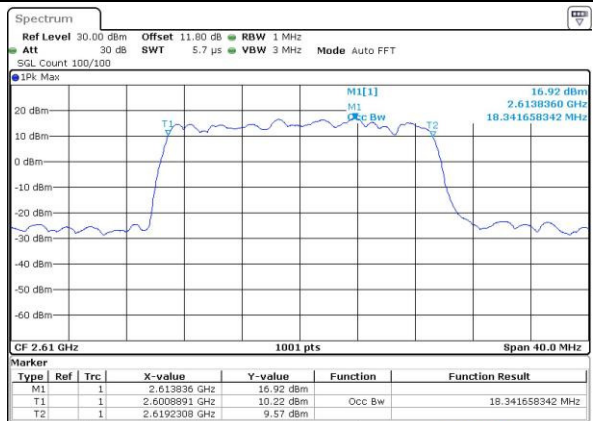

Date: 27 APR 2017 19:47:50

Highest Channel / 5MHz / 64QAM

Date: 27 APR 2017 19:48:11

LTE Band 38

Lowest Channel / 10MHz / 64QAM

Middle Channel / 10MHz / 64QAM

Highest Channel / 10MHz / 64QAM

LTE Band 38

Lowest Channel / 15MHz / 64QAM

Date: 27 APR 2017 19:49:34

Middle Channel / 15MHz / 64QAM

Date: 27 APR 2017 19:49:55

Highest Channel / 15MHz / 64QAM

Date: 27 APR 2017 19:50:16

LTE Band 38

Lowest Channel / 20MHz / 64QAM

Date: 27 APR 2017 19:53:13

Middle Channel / 20MHz / 64QAM

Date: 27 APR 2017 19:53:34

Highest Channel / 20MHz / 64QAM

Date: 27 APR 2017 19:53:55

Conducted Band Edge

LTE Band 38 / 5MHz / QPSK

Lowest Band Edge / 1 RB

Date: 6 APR 2017 13:56:46

Highest Band Edge / 1 RB

Date: 6 APR 2017 14:03:45

Lowest Band Edge / Full RB

Date: 6 APR 2017 13:59:05

Highest Band Edge / Full RB

Date: 6 APR 2017 14:01:25

LTE Band 38 / 5MHz / 16QAM