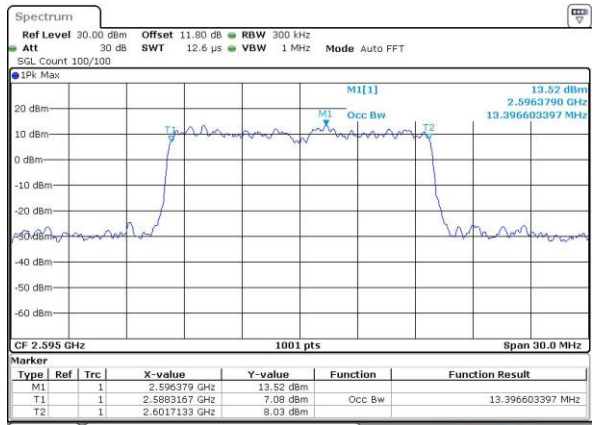

Highest Channel / 20MHz / QPSK

Date: 6 APR 2017 13:47:10

Highest Channel / 20MHz / 16QAM

Date: 6 APR 2017 13:47:20

LTE Band 38

Lowest Channel / 5MHz / 64QAM

Date: 27 APR 2017 19:47:30

Middle Channel / 5MHz / 64QAM

Date: 27 APR 2017 19:47:50

Highest Channel / 5MHz / 64QAM

Date: 27 APR 2017 19:48:11

LTE Band 38

Lowest Channel / 10MHz / 64QAM

Middle Channel / 10MHz / 64QAM

Highest Channel / 10MHz / 64QAM

LTE Band 38

Lowest Channel / 15MHz / 64QAM

Date: 27 APR 2017 19:49:34

Middle Channel / 15MHz / 64QAM

Date: 27 APR 2017 19:49:55

Highest Channel / 15MHz / 64QAM

Date: 27 APR 2017 19:50:16

LTE Band 38

Lowest Channel / 20MHz / 64QAM

Date: 27 APR 2017 19:53:13

Middle Channel / 20MHz / 64QAM

Date: 27 APR 2017 19:53:34

Highest Channel / 20MHz / 64QAM

Date: 27 APR 2017 19:53:55

Conducted Band Edge

LTE Band 38 / 5MHz / QPSK

Lowest Band Edge / 1 RB