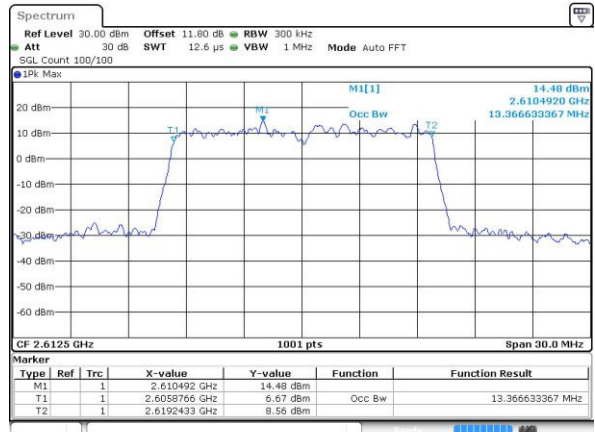

Highest Channel / 10MHz / 16QAM

Date: 6 APR 2017 13:43:11

LTE Band 38

Lowest Channel / 15MHz / QPSK

Date: 6 APR 2017 13:43:42

Lowest Channel / 15MHz / 16QAM

Date: 6 APR 2017 13:43:53

Middle Channel / 15MHz / QPSK

Date: 6 APR 2017 13:44:24

Middle Channel / 15MHz / 16QAM

Date: 6 APR 2017 13:44:34

Highest Channel / 15MHz / QPSK

Date: 6 APR 2017 13:45:05

Highest Channel / 15MHz / 16QAM

Date: 6 APR 2017 13:45:16

LTE Band 38