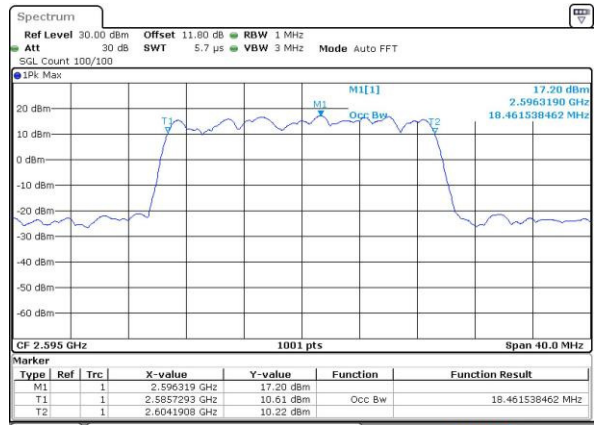

Date: 6 APR 2017 13:44:24

Middle Channel / 15MHz / 16QAM

Date: 6 APR 2017 13:44:34

Highest Channel / 15MHz / QPSK

Date: 6 APR 2017 13:45:05

Highest Channel / 15MHz / 16QAM

Date: 6 APR 2017 13:45:16

LTE Band 38

Lowest Channel / 20MHz / QPSK

Date: 6 APR 2017 13:45:47

Lowest Channel / 20MHz / 16QAM

Date: 6 APR 2017 13:45:57

Middle Channel / 20MHz / QPSK

Date: 6 APR 2017 13:46:28

Middle Channel / 20MHz / 16QAM

Date: 6 APR 2017 13:46:39

Highest Channel / 20MHz / QPSK

Date: 6 APR 2017 13:47:10

Highest Channel / 20MHz / 16QAM

Date: 6 APR 2017 13:47:20

LTE Band 38

Lowest Channel / 5MHz / 64QAM

Date: 27 APR 2017 19:47:30

Middle Channel / 5MHz / 64QAM