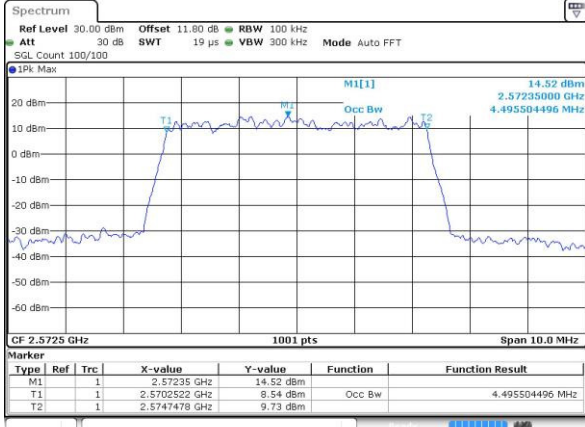

LTE Band 38

Lowest Channel / 5MHz / QPSK

Date: 6 APR 2017 13:38:31