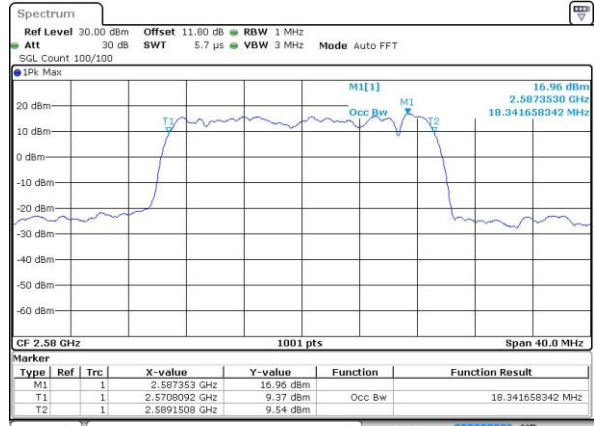

Lowest Channel / 20MHz / 16QAM

Date: 6 APR 2017 13:45:57