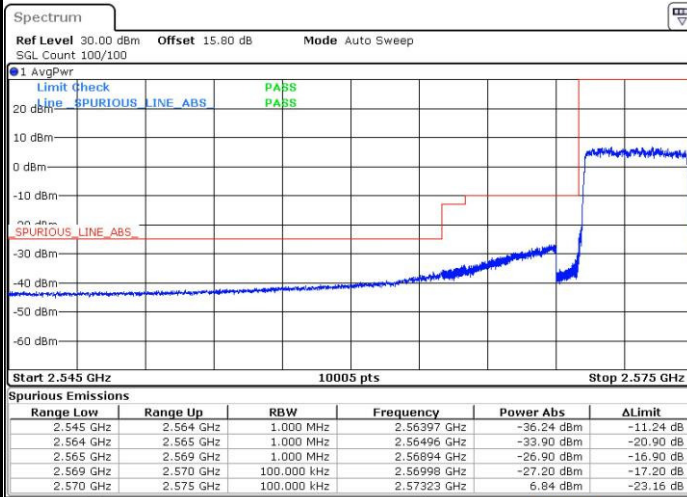

Date: 6 APR 2017 13:56:46

Highest Band Edge / 1 RB

Date: 6 APR 2017 14:03:45

Lowest Band Edge / Full RB

Date: 6 APR 2017 13:59:05

Highest Band Edge / Full RB

Date: 6 APR 2017 14:01:25

LTE Band 38 / 5MHz / 16QAM

Lowest Band Edge / 1RB

Date: 6 APR 2017 13:57:56

Highest Band Edge / 1 RB

Date: 6 APR 2017 14:04:55

Lowest Band Edge / Full RB

Date: 6 APR 2017 14:00:16

Highest Band Edge / Full RB

Date: 6 APR 2017 14:02:35

LTE Band 38 / 5MHz / 64QAM

Lowest Band Edge / 1RB

Date: 27.APR.2017 19:57:07

Highest Band Edge / 1 RB

Date: 27.APR.2017 20:00:36

Lowest Band Edge / Full RB

Date: 27.APR.2017 19:58:16

Highest Band Edge / Full RB

Date: 27.APR.2017 19:59:26

LTE Band 38 / 10MHz / QPSK

Lowest Band Edge / 1 RB

Highest Band Edge / 1 RB

Date: 6 APR 2017 14:06:04

Date: 6 APR 2017 14:27:13

Lowest Band Edge / Full RB

Highest Band Edge / Full RB