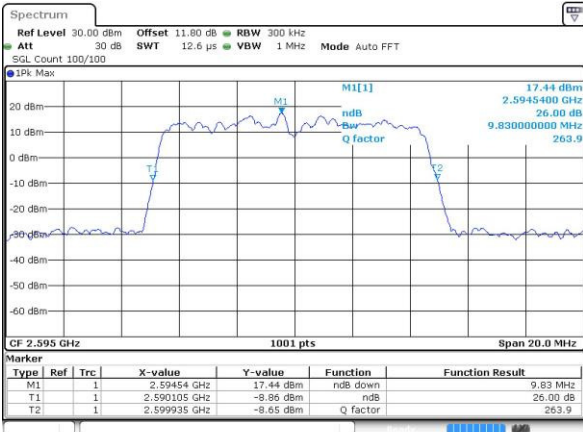

Middle Channel / 10MHz / QPSK

Date: 6 APR 2017 13:42:40