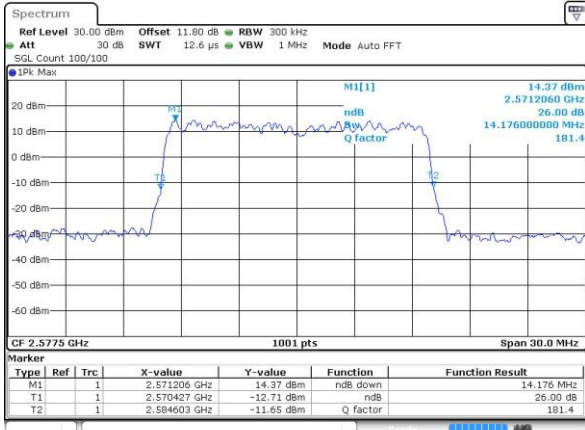

Highest Channel / 10MHz / 16QAM

Date: 6 APR 2017 13:43:32

LTE Band 38

Lowest Channel / 15MHz / QPSK

Date: 6 APR 2017 13:44:03

Lowest Channel / 15MHz / 16QAM

Date: 6 APR 2017 13:44:14

Middle Channel / 15MHz / QPSK

Date: 6 APR 2017 13:44:45

Middle Channel / 15MHz / 16QAM

Date: 6 APR 2017 13:44:55

Highest Channel / 15MHz / QPSK

Date: 6 APR 2017 13:45:26

Highest Channel / 15MHz / 16QAM

Date: 6 APR 2017 13:45:37

LTE Band 38