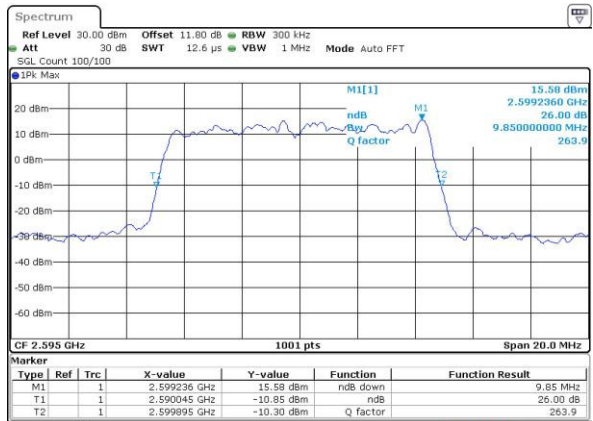

Highest Channel / 20MHz / QPSK

Date: 6 APR 2017 13:47:31

Highest Channel / 20MHz / 16QAM

Date: 6 APR 2017 13:47:41

LTE Band 38

Lowest Channel / 5MHz / 64QAM

Date: 27 APR 2017 19:47:40

Middle Channel / 5MHz / 64QAM

Date: 27 APR 2017 19:48:01

Highest Channel / 5MHz / 64QAM

Date: 27 APR 2017 19:48:21

LTE Band 38

Lowest Channel / 10MHz / 64QAM

Date: 27 APR 2017 19:48:42

Middle Channel / 10MHz / 64QAM

Date: 27 APR 2017 19:49:03

Highest Channel / 10MHz / 64QAM

Date: 27 APR 2017 19:49:24

LTE Band 38

Lowest Channel / 15MHz / 64QAM

Date: 27 APR 2017 19:49:45

Middle Channel / 15MHz / 64QAM

Date: 27 APR 2017 19:50:05

Highest Channel / 15MHz / 64QAM