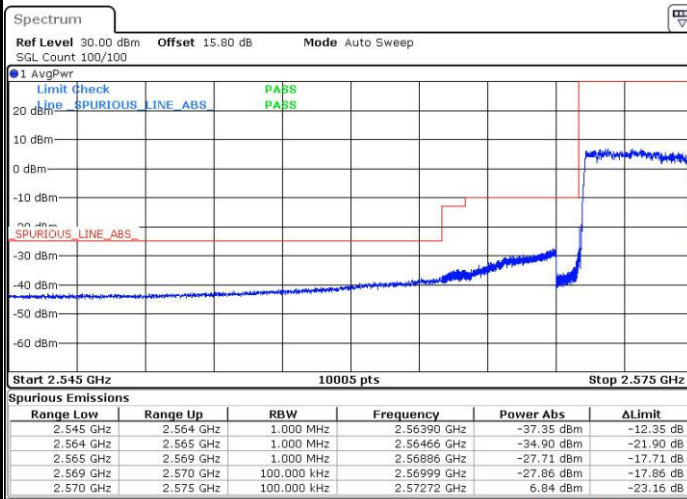

Date: 6 APR 2017 13:56:46

Highest Band Edge / 1 RB

Date: 6 APR 2017 14:03:45

Lowest Band Edge / Full RB

Date: 6 APR 2017 13:59:05

Highest Band Edge / Full RB

Date: 6 APR 2017 14:01:25

LTE Band 38 / 5MHz / 16QAM

Lowest Band Edge / 1RB

Date: 6 APR 2017 13:57:56

Highest Band Edge / 1 RB

Date: 6 APR 2017 14:04:55

Lowest Band Edge / Full RB

Date: 6 APR 2017 14:00:16

Highest Band Edge / Full RB

Date: 6 APR 2017 14:02:35

LTE Band 38 / 5MHz / 64QAM

Lowest Band Edge / 1RB

Date: 27.APR.2017 19:57:07

Highest Band Edge / 1 RB

Date: 27.APR.2017 20:00:36

Lowest Band Edge / Full RB

Date: 27.APR.2017 19:58:16

Highest Band Edge / Full RB

Date: 27.APR.2017 19:59:26

LTE Band 38 / 10MHz / QPSK

Lowest Band Edge / 1 RB

Highest Band Edge / 1 RB

Date: 6 APR 2017 14:06:04

Date: 6 APR 2017 14:27:13

Lowest Band Edge / Full RB

Highest Band Edge / Full RB