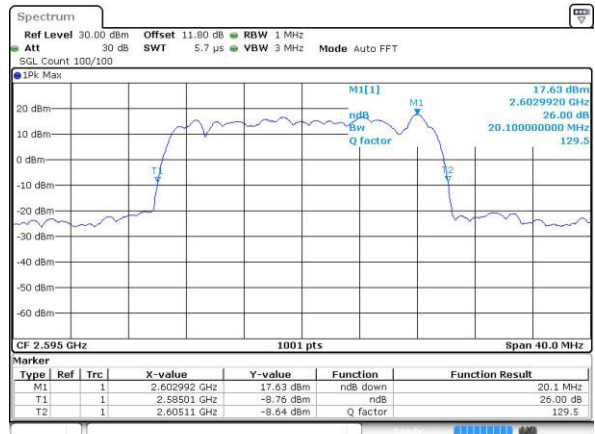

Date: 6 APR 2017 13:44:45

Middle Channel / 15MHz / 16QAM

Date: 6 APR 2017 13:44:55

Highest Channel / 15MHz / QPSK

Date: 6 APR 2017 13:45:26

Highest Channel / 15MHz / 16QAM

Date: 6 APR 2017 13:45:37

LTE Band 38

Lowest Channel / 20MHz / QPSK

Date: 6 APR 2017 13:46:08

Lowest Channel / 20MHz / 16QAM

Date: 6 APR 2017 13:46:18

Middle Channel / 20MHz / QPSK

Date: 6 APR 2017 13:46:49

Middle Channel / 20MHz / 16QAM

Date: 6 APR 2017 13:46:59

Highest Channel / 20MHz / QPSK

Date: 6 APR 2017 13:47:31

Highest Channel / 20MHz / 16QAM

Date: 6 APR 2017 13:47:41

LTE Band 38

Lowest Channel / 5MHz / 64QAM

Date: 27 APR 2017 19:47:40

Middle Channel / 5MHz / 64QAM

Date: 27 APR 2017 19:48:01

Highest Channel / 5MHz / 64QAM

Date: 27 APR 2017 19:48:21

LTE Band 38

Lowest Channel / 10MHz / 64QAM

Date: 27 APR 2017 19:48:42

Middle Channel / 10MHz / 64QAM

Date: 27 APR 2017 19:49:03