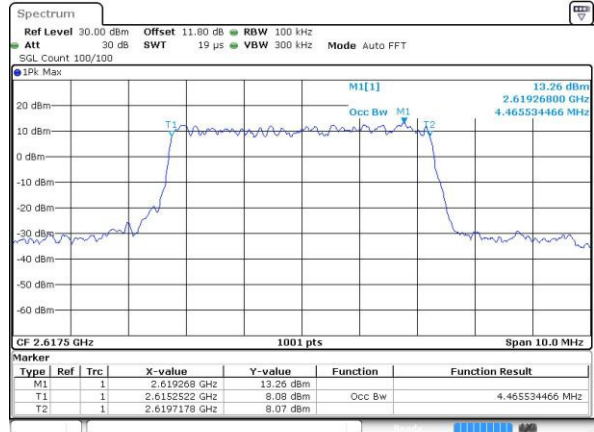

LTE Band 38

Lowest Channel / 5MHz / QPSK

Date: 6 APR 2017 13:38:31

Lowest Channel / 5MHz / 16QAM

Date: 6 APR 2017 13:38:42

Middle Channel / 5MHz / QPSK

Date: 6 APR 2017 13:40:15

Middle Channel / 5MHz / 16QAM

Date: 6 APR 2017 13:40:25

Highest Channel / 5MHz / QPSK

Date: 6 APR 2017 13:40:56

Highest Channel / 5MHz / 16QAM

Date: 6 APR 2017 13:41:07

LTE Band 38

Lowest Channel / 10MHz / QPSK

Date: 6 APR 2017 13:41:38