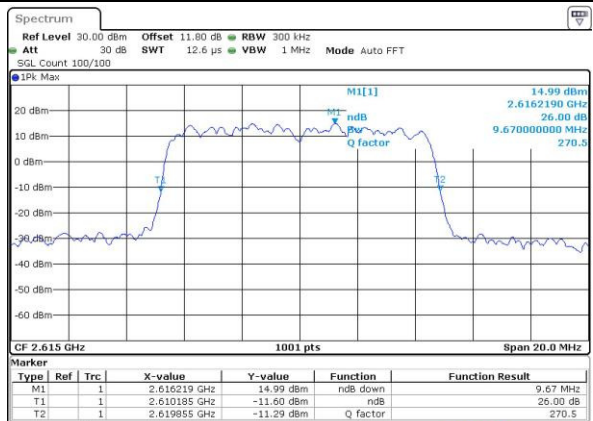

Highest Channel / 20MHz / QPSK

Date: 6 APR 2017 13:47:31

Highest Channel / 20MHz / 16QAM

Date: 6 APR 2017 13:47:41

LTE Band 38

Lowest Channel / 5MHz / 64QAM

Date: 27 APR 2017 19:47:40

Middle Channel / 5MHz / 64QAM

Date: 27 APR 2017 19:48:01

Highest Channel / 5MHz / 64QAM

Date: 27 APR 2017 19:48:21

LTE Band 38

Lowest Channel / 10MHz / 64QAM

Date: 27 APR 2017 19:48:42

Middle Channel / 10MHz / 64QAM

Date: 27 APR 2017 19:49:03

Highest Channel / 10MHz / 64QAM

Date: 27 APR 2017 19:49:24

LTE Band 38

Lowest Channel / 15MHz / 64QAM

Date: 27 APR 2017 19:49:45

Middle Channel / 15MHz / 64QAM

Date: 27 APR 2017 19:50:05

Highest Channel / 15MHz / 64QAM