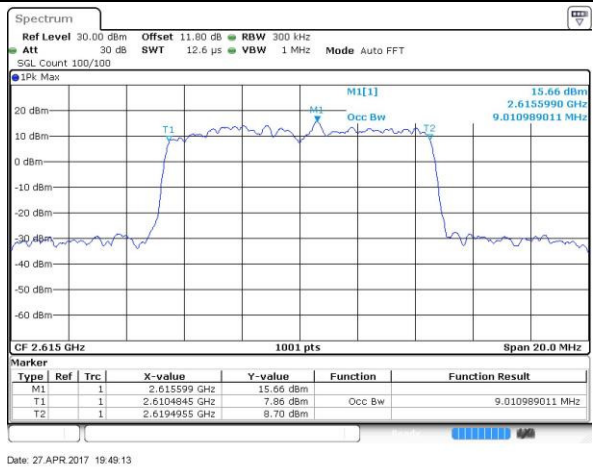

Highest Channel / 20MHz / QPSK

Date: 6 APR 2017 13:47:10

Highest Channel / 20MHz / 16QAM

Date: 6 APR 2017 13:47:20

LTE Band 38

Lowest Channel / 5MHz / 64QAM

Date: 27 APR 2017 19:47:30

Middle Channel / 5MHz / 64QAM

Date: 27 APR 2017 19:47:50

Highest Channel / 5MHz / 64QAM

Date: 27 APR 2017 19:48:11

LTE Band 38

Lowest Channel / 10MHz / 64QAM

Middle Channel / 10MHz / 64QAM

Highest Channel / 10MHz / 64QAM

LTE Band 38

Lowest Channel / 15MHz / 64QAM

Date: 27 APR 2017 19:49:34

Middle Channel / 15MHz / 64QAM

Date: 27 APR 2017 19:49:55

Highest Channel / 15MHz / 64QAM

Date: 27 APR 2017 19:50:16

LTE Band 38

Lowest Channel / 20MHz / 64QAM