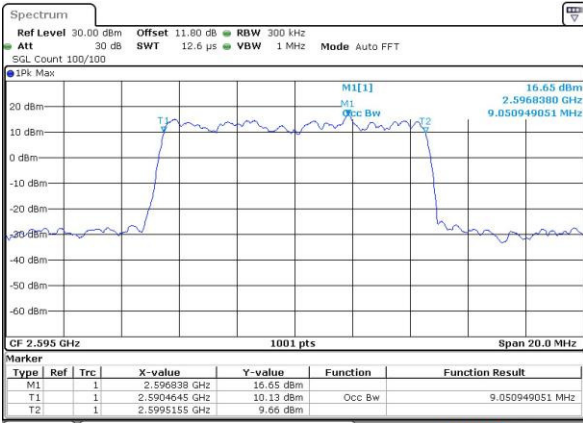

Date: 6 APR 2017 13:40:25

Highest Channel / 5MHz / QPSK

Date: 6 APR 2017 13:40:56

Highest Channel / 5MHz / 16QAM

Date: 6 APR 2017 13:41:07

LTE Band 38

Lowest Channel / 10MHz / QPSK

Date: 6 APR 2017 13:41:38

Lowest Channel / 10MHz / 16QAM

Date: 6 APR 2017 13:41:48

Middle Channel / 10MHz / QPSK

Date: 6 APR 2017 13:42:19

Middle Channel / 10MHz / 16QAM

Date: 6 APR 2017 13:42:30

Highest Channel / 10MHz / QPSK

Date: 6 APR 2017 13:43:01