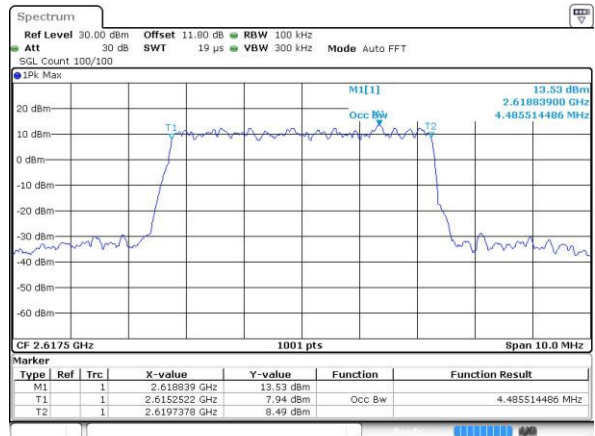

Highest Channel / 20MHz / QPSK

Date: 6 APR 2017 13:47:10

Highest Channel / 20MHz / 16QAM

Date: 6 APR 2017 13:47:20

LTE Band 38

Lowest Channel / 5MHz / 64QAM

Date: 27 APR 2017 19:47:30

Middle Channel / 5MHz / 64QAM

Date: 27 APR 2017 19:47:50

Highest Channel / 5MHz / 64QAM

Date: 27 APR 2017 19:48:11

LTE Band 38

Lowest Channel / 10MHz / 64QAM

Middle Channel / 10MHz / 64QAM

Highest Channel / 10MHz / 64QAM

LTE Band 38