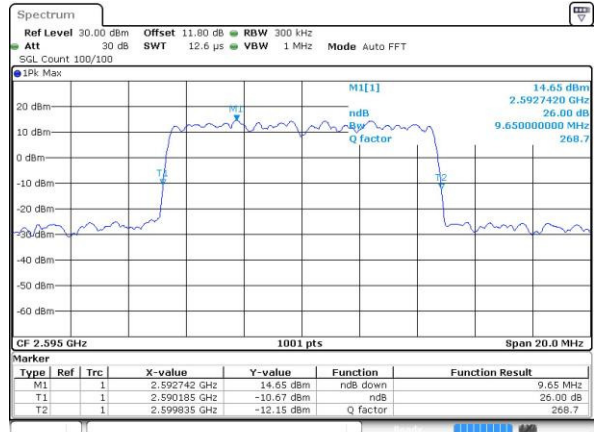

Date: 6 APR 2017 13:40:46

Highest Channel / 5MHz / QPSK

Date: 6 APR 2017 13:41:17

Highest Channel / 5MHz / 16QAM

Date: 6 APR 2017 13:41:27

LTE Band 38

Lowest Channel / 10MHz / QPSK

Date: 6 APR 2017 13:41:58

Lowest Channel / 10MHz / 16QAM

Date: 6 APR 2017 13:42:09

Middle Channel / 10MHz / QPSK

Date: 6 APR 2017 13:42:40

Middle Channel / 10MHz / 16QAM

Date: 6 APR 2017 13:42:50

Highest Channel / 10MHz / QPSK

Date: 6 APR 2017 13:43:21

Highest Channel / 10MHz / 16QAM

Date: 6 APR 2017 13:43:32

LTE Band 38

Lowest Channel / 15MHz / QPSK

Date: 6 APR 2017 13:44:03

Lowest Channel / 15MHz / 16QAM

Date: 6 APR 2017 13:44:14

Middle Channel / 15MHz / QPSK