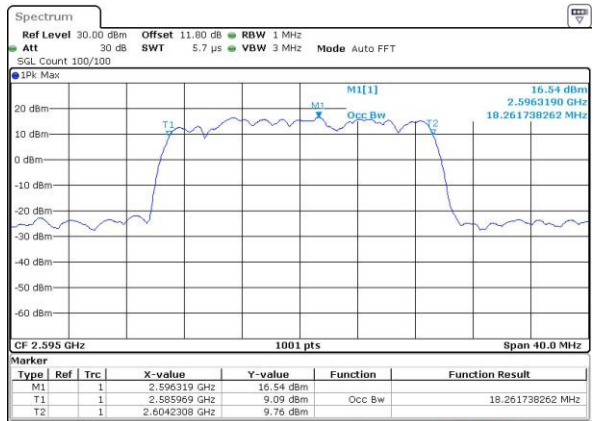

Date: 27 APR 2017 19:47:50

Highest Channel / 5MHz / 64QAM

Date: 27 APR 2017 19:48:11

LTE Band 38

Lowest Channel / 10MHz / 64QAM

Middle Channel / 10MHz / 64QAM

Highest Channel / 10MHz / 64QAM

LTE Band 38

Lowest Channel / 15MHz / 64QAM

Date: 27 APR 2017 19:49:34

Middle Channel / 15MHz / 64QAM

Date: 27 APR 2017 19:49:55

Highest Channel / 15MHz / 64QAM

Date: 27 APR 2017 19:50:16

LTE Band 38

Lowest Channel / 20MHz / 64QAM

Date: 27 APR 2017 19:53:13

Middle Channel / 20MHz / 64QAM

Date: 27 APR 2017 19:53:34

Highest Channel / 20MHz / 64QAM

Date: 27 APR 2017 19:53:55

Conducted Band Edge

LTE Band 38 / 5MHz / QPSK

Lowest Band Edge / 1 RB

Date: 6 APR 2017 13:56:46

Highest Band Edge / 1 RB

Date: 6 APR 2017 14:03:45

Lowest Band Edge / Full RB

Date: 6 APR 2017 13:59:05

Highest Band Edge / Full RB

Date: 6 APR 2017 14:01:25

LTE Band 38 / 5MHz / 16QAM