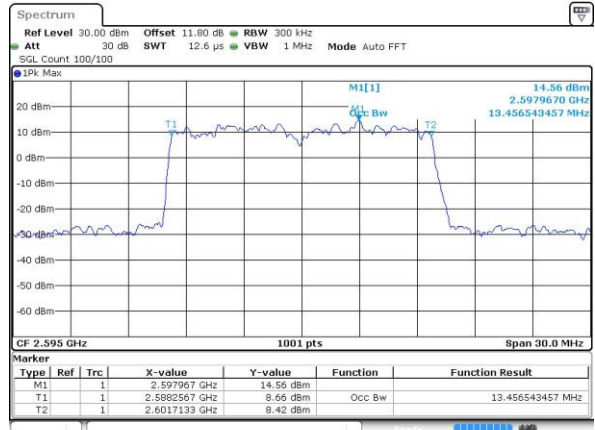

Lowest Channel / 10MHz / 16QAM

Date: 6 APR 2017 13:41:48

Middle Channel / 10MHz / QPSK

Date: 6 APR 2017 13:42:19

Middle Channel / 10MHz / 16QAM

Date: 6 APR 2017 13:42:30

Highest Channel / 10MHz / QPSK

Date: 6 APR 2017 13:43:01

Highest Channel / 10MHz / 16QAM

Date: 6 APR 2017 13:43:11

LTE Band 38

Lowest Channel / 15MHz / QPSK

Date: 6 APR 2017 13:43:42

Lowest Channel / 15MHz / 16QAM

Date: 6 APR 2017 13:43:53

Middle Channel / 15MHz / QPSK

Date: 6 APR 2017 13:44:24

Middle Channel / 15MHz / 16QAM

Date: 6 APR 2017 13:44:34

Highest Channel / 15MHz / QPSK

Date: 6 APR 2017 13:45:05

Highest Channel / 15MHz / 16QAM

Date: 6 APR 2017 13:45:16

LTE Band 38