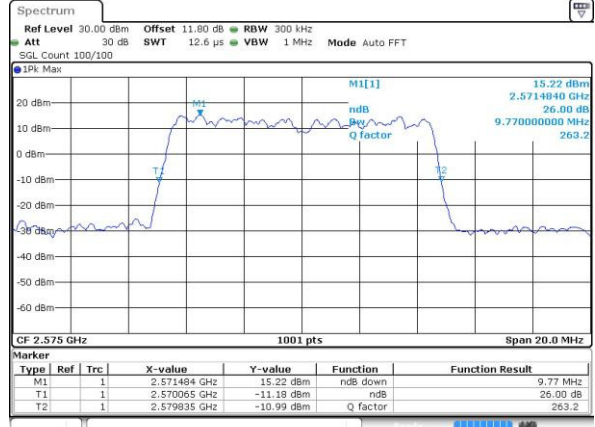

Lowest Channel / 10MHz / 16QAM

Date: 6 APR 2017 13:42:09