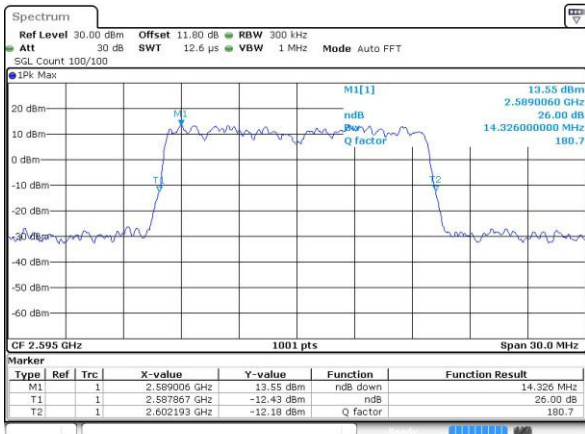

Highest Channel / 10MHz / 16QAM

Date: 6 APR 2017 13:43:32

LTE Band 38

Lowest Channel / 15MHz / QPSK

Date: 6 APR 2017 13:44:03

Lowest Channel / 15MHz / 16QAM

Date: 6 APR 2017 13:44:14

Middle Channel / 15MHz / QPSK

Date: 6 APR 2017 13:44:45

Middle Channel / 15MHz / 16QAM

Date: 6 APR 2017 13:44:55

Highest Channel / 15MHz / QPSK

Date: 6 APR 2017 13:45:26

Highest Channel / 15MHz / 16QAM

Date: 6 APR 2017 13:45:37

LTE Band 38