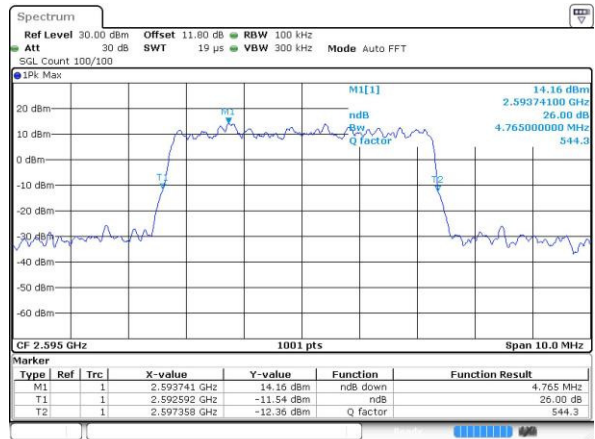

Highest Channel / 20MHz / QPSK

Date: 6 APR 2017 13:47:31

Highest Channel / 20MHz / 16QAM

Date: 6 APR 2017 13:47:41

LTE Band 38

Lowest Channel / 5MHz / 64QAM

Date: 27 APR 2017 19:47:40

Middle Channel / 5MHz / 64QAM

Date: 27 APR 2017 19:48:01

Highest Channel / 5MHz / 64QAM

Date: 27 APR 2017 19:48:21

LTE Band 38

Lowest Channel / 10MHz / 64QAM

Date: 27 APR 2017 19:48:42

Middle Channel / 10MHz / 64QAM

Date: 27 APR 2017 19:49:03