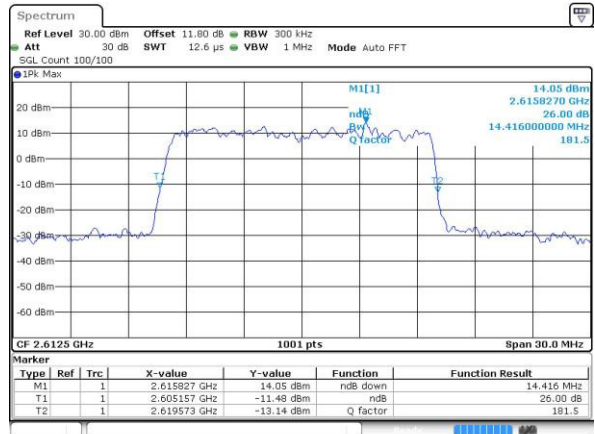

Date: 6 APR 2017 13:44:45

Middle Channel / 15MHz / 16QAM

Date: 6 APR 2017 13:44:55

Highest Channel / 15MHz / QPSK

Date: 6 APR 2017 13:45:26

Highest Channel / 15MHz / 16QAM

Date: 6 APR 2017 13:45:37

LTE Band 38