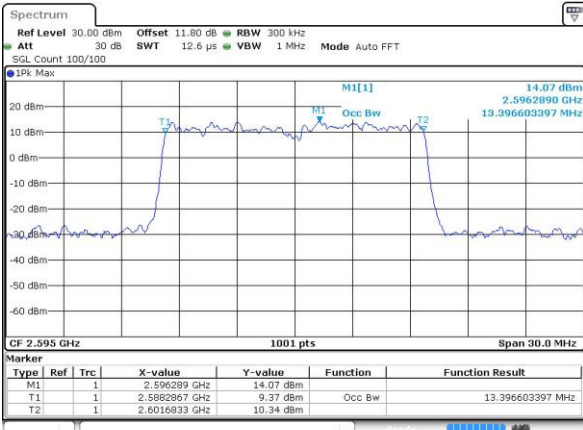

Highest Channel / 10MHz / 16QAM

Date: 6 APR 2017 13:43:11

LTE Band 38

Lowest Channel / 15MHz / QPSK

Date: 6 APR 2017 13:43:42

Lowest Channel / 15MHz / 16QAM

Date: 6 APR 2017 13:43:53

Middle Channel / 15MHz / QPSK

Date: 6 APR 2017 13:44:24

Middle Channel / 15MHz / 16QAM

Date: 6 APR 2017 13:44:34

Highest Channel / 15MHz / QPSK

Date: 6 APR 2017 13:45:05

Highest Channel / 15MHz / 16QAM

Date: 6 APR 2017 13:45:16

LTE Band 38