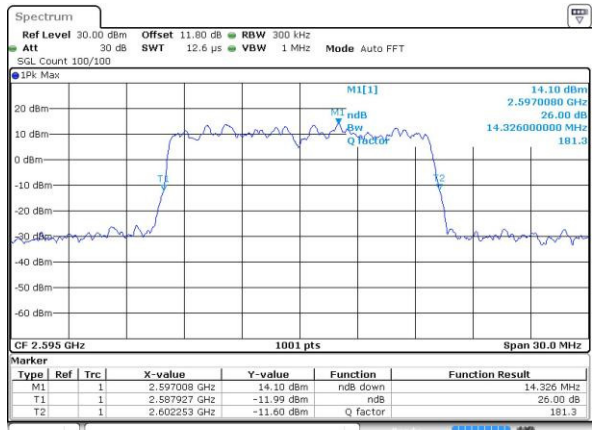

Date: 27 APR 2017 19:48:01

Highest Channel / 5MHz / 64QAM

Date: 27 APR 2017 19:48:21

LTE Band 38

Lowest Channel / 10MHz / 64QAM

Date: 27 APR 2017 19:48:42

Middle Channel / 10MHz / 64QAM

Date: 27 APR 2017 19:49:03

Highest Channel / 10MHz / 64QAM

Date: 27 APR 2017 19:49:24

LTE Band 38

Lowest Channel / 15MHz / 64QAM

Date: 27 APR 2017 19:49:45

Middle Channel / 15MHz / 64QAM

Date: 27 APR 2017 19:50:05

Highest Channel / 15MHz / 64QAM

Date: 27 APR 2017 19:50:26

LTE Band 38

Lowest Channel / 20MHz / 64QAM

Date: 27 APR 2017 19:53:24

Middle Channel / 20MHz / 64QAM

Date: 27 APR 2017 19:53:44

Highest Channel / 20MHz / 64QAM

Date: 27 APR 2017 19:54:05