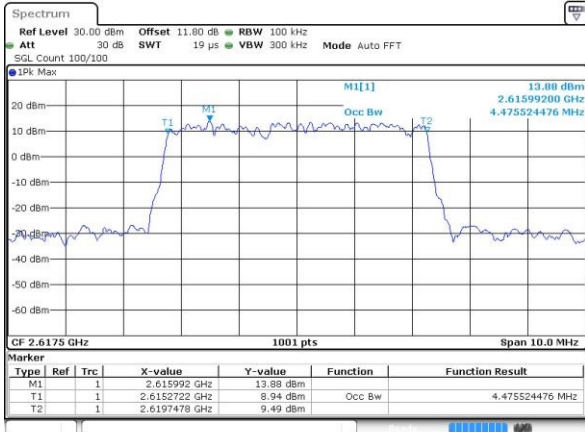

LTE Band 38

Lowest Channel / 5MHz / QPSK

Date: 6 APR 2017 13:38:31

Lowest Channel / 5MHz / 16QAM

Date: 6 APR 2017 13:38:42

Middle Channel / 5MHz / QPSK

Date: 6 APR 2017 13:40:15

Middle Channel / 5MHz / 16QAM

Date: 6 APR 2017 13:40:25

Highest Channel / 5MHz / QPSK

Date: 6 APR 2017 13:40:56

Highest Channel / 5MHz / 16QAM

Date: 6 APR 2017 13:41:07

LTE Band 38

Lowest Channel / 10MHz / QPSK

Date: 6 APR 2017 13:41:38