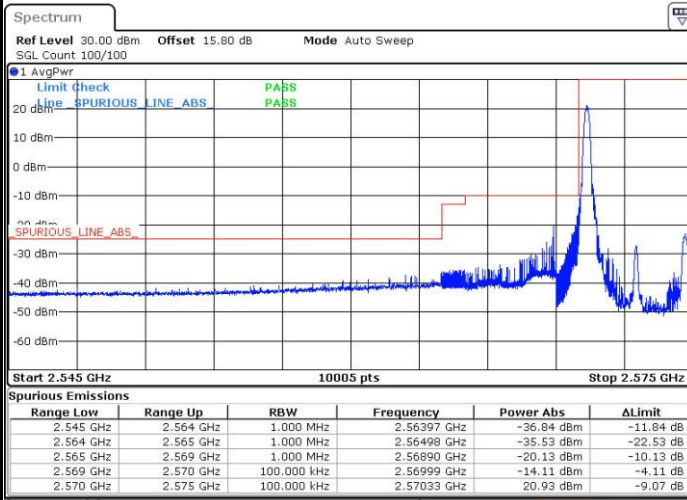

Lowest Channel / 15MHz / 64QAM

Date: 27 APR 2017 19:49:34

Middle Channel / 15MHz / 64QAM

Date: 27 APR 2017 19:49:55

Highest Channel / 15MHz / 64QAM

Date: 27 APR 2017 19:50:16

LTE Band 38

Lowest Channel / 20MHz / 64QAM

Date: 27 APR 2017 19:53:13

Middle Channel / 20MHz / 64QAM

Date: 27 APR 2017 19:53:34

Highest Channel / 20MHz / 64QAM

Date: 27 APR 2017 19:53:55

Conducted Band Edge

LTE Band 38 / 5MHz / QPSK

Lowest Band Edge / 1 RB

Date: 6 APR 2017 13:56:46

Highest Band Edge / 1 RB

Date: 6 APR 2017 14:03:45

Lowest Band Edge / Full RB

Date: 6 APR 2017 13:59:05

Highest Band Edge / Full RB

Date: 6 APR 2017 14:01:25

LTE Band 38 / 5MHz / 16QAM

Lowest Band Edge / 1RB

Date: 6 APR 2017 13:57:56

Highest Band Edge / 1 RB

Date: 6 APR 2017 14:04:55

Lowest Band Edge / Full RB

Date: 6 APR 2017 14:00:16

Highest Band Edge / Full RB

Date: 6 APR 2017 14:02:35