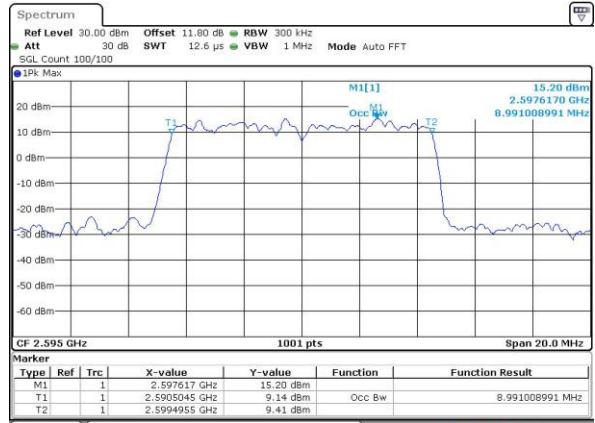

Date: 6 APR 2017 13:40:25

Highest Channel / 5MHz / QPSK

Date: 6 APR 2017 13:40:56

Highest Channel / 5MHz / 16QAM

Date: 6 APR 2017 13:41:07

LTE Band 38

Lowest Channel / 10MHz / QPSK

Date: 6 APR 2017 13:41:38

Lowest Channel / 10MHz / 16QAM

Date: 6 APR 2017 13:41:48

Middle Channel / 10MHz / QPSK

Date: 6 APR 2017 13:42:19

Middle Channel / 10MHz / 16QAM

Date: 6 APR 2017 13:42:30

Highest Channel / 10MHz / QPSK

Date: 6 APR 2017 13:43:01

Highest Channel / 10MHz / 16QAM

Date: 6 APR 2017 13:43:11

LTE Band 38

Lowest Channel / 15MHz / QPSK

Date: 6 APR 2017 13:43:42

Lowest Channel / 15MHz / 16QAM

Date: 6 APR 2017 13:43:53

Middle Channel / 15MHz / QPSK