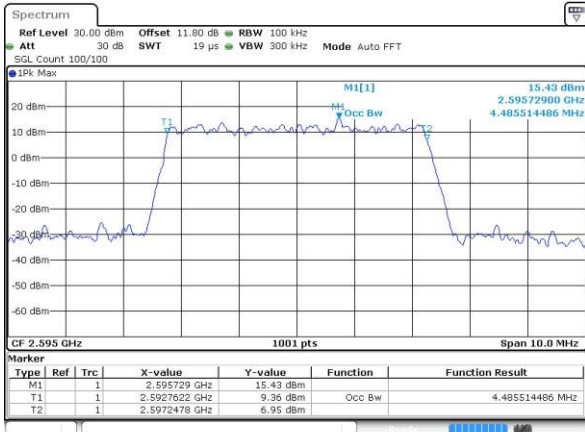

LTE Band 38

Lowest Channel / 5MHz / QPSK

Date: 6 APR 2017 13:38:31

Lowest Channel / 5MHz / 16QAM

Date: 6 APR 2017 13:38:42

Middle Channel / 5MHz / QPSK

Date: 6 APR 2017 13:40:15

Middle Channel / 5MHz / 16QAM

Date: 6 APR 2017 13:40:25

Highest Channel / 5MHz / QPSK

Date: 6 APR 2017 13:40:56

Highest Channel / 5MHz / 16QAM

Date: 6 APR 2017 13:41:07

LTE Band 38

Lowest Channel / 10MHz / QPSK

Date: 6 APR 2017 13:41:38