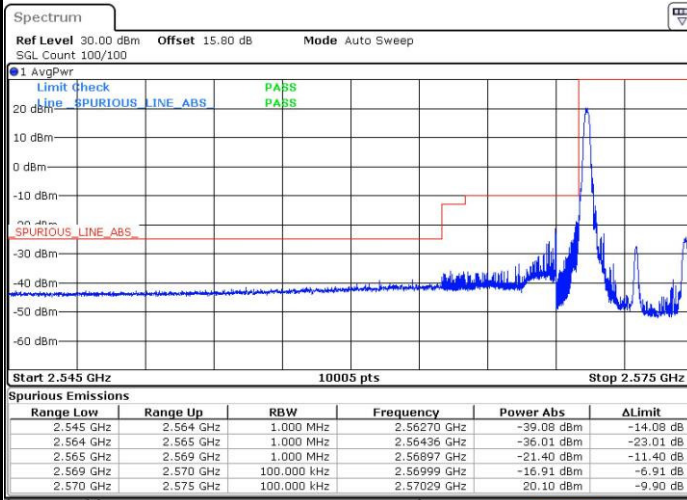

Date: 27 APR 2017 19:53:13

Middle Channel / 20MHz / 64QAM

Date: 27 APR 2017 19:53:34

Highest Channel / 20MHz / 64QAM

Date: 27 APR 2017 19:53:55

Conducted Band Edge

LTE Band 38 / 5MHz / QPSK

Lowest Band Edge / 1 RB

Date: 6 APR 2017 13:56:46

Highest Band Edge / 1 RB

Date: 6 APR 2017 14:03:45

Lowest Band Edge / Full RB

Date: 6 APR 2017 13:59:05

Highest Band Edge / Full RB

Date: 6 APR 2017 14:01:25

LTE Band 38 / 5MHz / 16QAM

Lowest Band Edge / 1RB

Date: 6 APR 2017 13:57:56

Highest Band Edge / 1 RB

Date: 6 APR 2017 14:04:55

Lowest Band Edge / Full RB

Date: 6 APR 2017 14:00:16

Highest Band Edge / Full RB

Date: 6 APR 2017 14:02:35

LTE Band 38 / 5MHz / 64QAM

Lowest Band Edge / 1RB

Date: 27.APR.2017 19:57:07

Highest Band Edge / 1 RB

Date: 27.APR.2017 20:00:36

Lowest Band Edge / Full RB

Date: 27.APR.2017 19:58:16

Highest Band Edge / Full RB