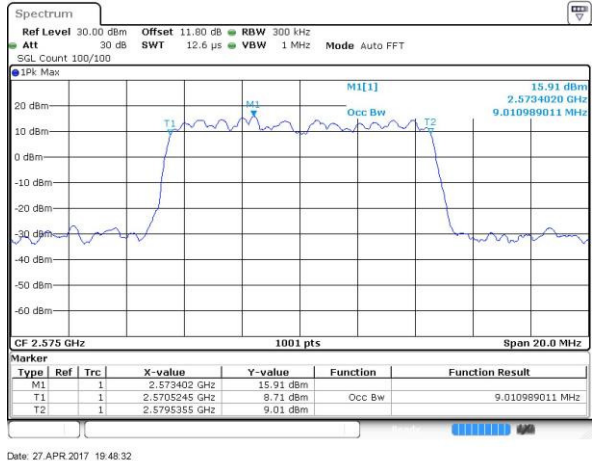

Highest Channel / 20MHz / QPSK

Date: 6 APR 2017 13:47:10

Highest Channel / 20MHz / 16QAM

Date: 6 APR 2017 13:47:20

LTE Band 38

Lowest Channel / 5MHz / 64QAM

Date: 27 APR 2017 19:47:30

Middle Channel / 5MHz / 64QAM

Date: 27 APR 2017 19:47:50

Highest Channel / 5MHz / 64QAM

Date: 27 APR 2017 19:48:11

LTE Band 38

Lowest Channel / 10MHz / 64QAM

Middle Channel / 10MHz / 64QAM

Highest Channel / 10MHz / 64QAM

LTE Band 38

Lowest Channel / 15MHz / 64QAM

Date: 27 APR 2017 19:49:34

Middle Channel / 15MHz / 64QAM

Date: 27 APR 2017 19:49:55

Highest Channel / 15MHz / 64QAM

Date: 27 APR 2017 19:50:16

LTE Band 38

Lowest Channel / 20MHz / 64QAM