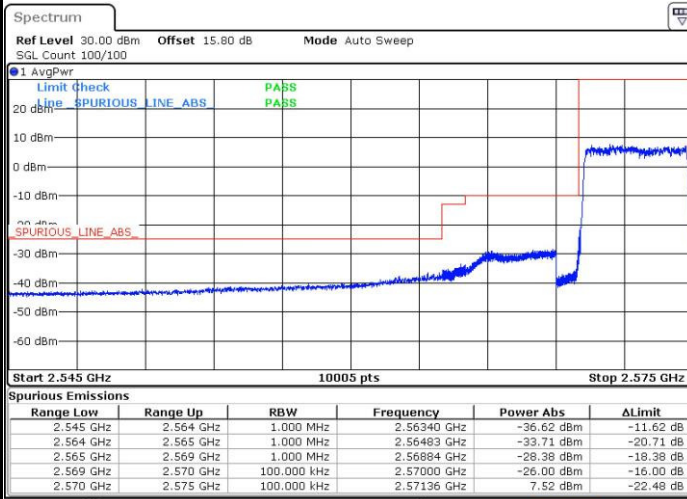

Lowest Channel / 15MHz / 64QAM

Date: 27 APR 2017 19:49:34

Middle Channel / 15MHz / 64QAM

Date: 27 APR 2017 19:49:55

Highest Channel / 15MHz / 64QAM

Date: 27 APR 2017 19:50:16

LTE Band 38

Lowest Channel / 20MHz / 64QAM

Date: 27 APR 2017 19:53:13

Middle Channel / 20MHz / 64QAM

Date: 27 APR 2017 19:53:34

Highest Channel / 20MHz / 64QAM

Date: 27 APR 2017 19:53:55

Conducted Band Edge

LTE Band 38 / 5MHz / QPSK

Lowest Band Edge / 1 RB

Date: 6 APR 2017 13:56:46

Highest Band Edge / 1 RB

Date: 6 APR 2017 14:03:45

Lowest Band Edge / Full RB

Date: 6 APR 2017 13:59:05

Highest Band Edge / Full RB

Date: 6 APR 2017 14:01:25

LTE Band 38 / 5MHz / 16QAM

Lowest Band Edge / 1RB

Date: 6 APR 2017 13:57:56

Highest Band Edge / 1 RB

Date: 6 APR 2017 14:04:55

Lowest Band Edge / Full RB

Date: 6 APR 2017 14:00:16

Highest Band Edge / Full RB

Date: 6 APR 2017 14:02:35