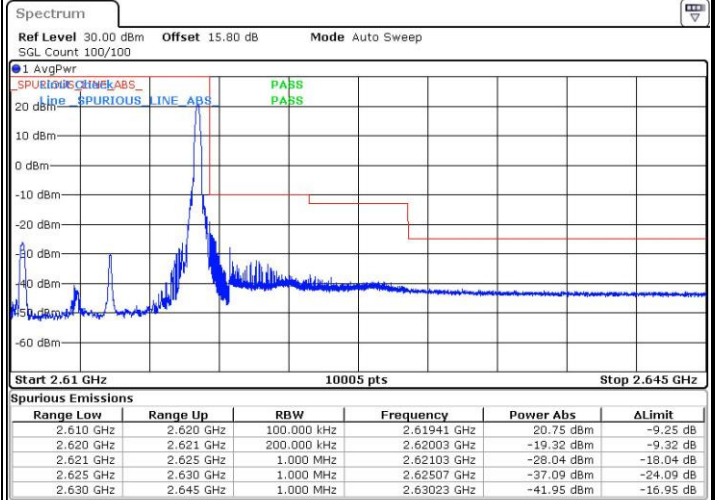

Lowest Band Edge / 1RB

Date: 6 APR 2017 13:57:56

Highest Band Edge / 1 RB

Date: 6 APR 2017 14:04:55

Lowest Band Edge / Full RB

Date: 6 APR 2017 14:00:16

Highest Band Edge / Full RB

Date: 6 APR 2017 14:02:35

LTE Band 38 / 5MHz / 64QAM

Lowest Band Edge / 1RB

Date: 27.APR.2017 19:57:07

Highest Band Edge / 1 RB

Date: 27.APR.2017 20:00:36

Lowest Band Edge / Full RB

Date: 27.APR.2017 19:58:16

Highest Band Edge / Full RB

Date: 27.APR.2017 19:59:26

LTE Band 38 / 10MHz / QPSK

Lowest Band Edge / 1 RB

Highest Band Edge / 1 RB

Date: 6 APR 2017 14:06:04

Date: 6 APR 2017 14:27:13

Lowest Band Edge / Full RB

Highest Band Edge / Full RB