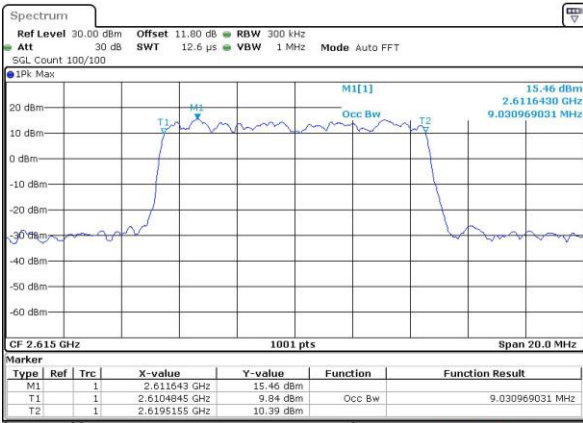

Date: 6 APR 2017 13:40:25

Highest Channel / 5MHz / QPSK

Date: 6 APR 2017 13:40:56

Highest Channel / 5MHz / 16QAM

Date: 6 APR 2017 13:41:07

LTE Band 38

Lowest Channel / 10MHz / QPSK

Date: 6 APR 2017 13:41:38

Lowest Channel / 10MHz / 16QAM

Date: 6 APR 2017 13:41:48

Middle Channel / 10MHz / QPSK

Date: 6 APR 2017 13:42:19

Middle Channel / 10MHz / 16QAM

Date: 6 APR 2017 13:42:30

Highest Channel / 10MHz / QPSK

Date: 6 APR 2017 13:43:01

Highest Channel / 10MHz / 16QAM

Date: 6 APR 2017 13:43:11

LTE Band 38

Lowest Channel / 15MHz / QPSK

Date: 6 APR 2017 13:43:42

Lowest Channel / 15MHz / 16QAM

Date: 6 APR 2017 13:43:53

Middle Channel / 15MHz / QPSK