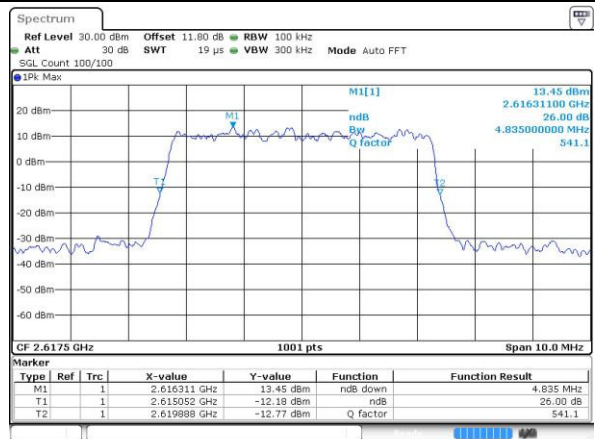

Highest Channel / 20MHz / QPSK

Date: 6 APR 2017 13:47:31

Highest Channel / 20MHz / 16QAM

Date: 6 APR 2017 13:47:41

LTE Band 38

Lowest Channel / 5MHz / 64QAM

Date: 27 APR 2017 19:47:40

Middle Channel / 5MHz / 64QAM

Date: 27 APR 2017 19:48:01

Highest Channel / 5MHz / 64QAM

Date: 27 APR 2017 19:48:21

LTE Band 38

Lowest Channel / 10MHz / 64QAM

Date: 27 APR 2017 19:48:42

Middle Channel / 10MHz / 64QAM

Date: 27 APR 2017 19:49:03