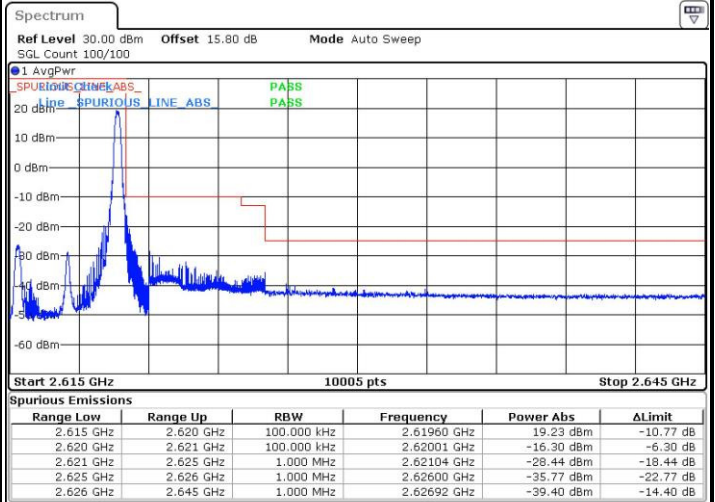

Date: 6 APR 2017 13:56:46

Highest Band Edge / 1 RB

Date: 6 APR 2017 14:03:45

Lowest Band Edge / Full RB

Date: 6 APR 2017 13:59:05

Highest Band Edge / Full RB

Date: 6 APR 2017 14:01:25

LTE Band 38 / 5MHz / 16QAM

Lowest Band Edge / 1RB

Date: 6 APR 2017 13:57:56

Highest Band Edge / 1 RB

Date: 6 APR 2017 14:04:55

Lowest Band Edge / Full RB

Date: 6 APR 2017 14:00:16

Highest Band Edge / Full RB

Date: 6 APR 2017 14:02:35

LTE Band 38 / 5MHz / 64QAM

Lowest Band Edge / 1RB

Date: 27.APR.2017 19:57:07

Highest Band Edge / 1 RB

Date: 27.APR.2017 20:00:36

Lowest Band Edge / Full RB

Date: 27.APR.2017 19:58:16

Highest Band Edge / Full RB

Date: 27.APR.2017 19:59:26

LTE Band 38 / 10MHz / QPSK

Lowest Band Edge / 1 RB

Highest Band Edge / 1 RB

Date: 6 APR 2017 14:06:04

Date: 6 APR 2017 14:27:13

Lowest Band Edge / Full RB

Highest Band Edge / Full RB