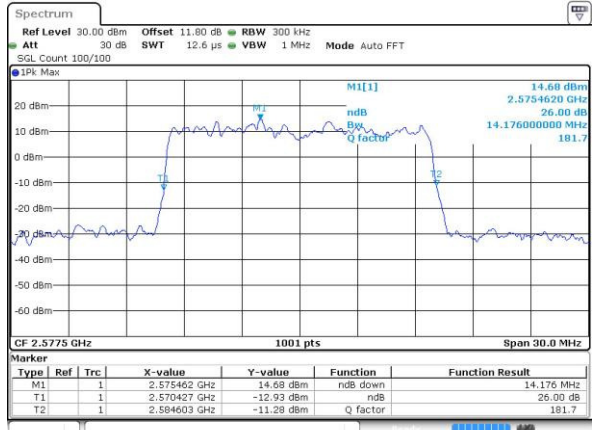

Date: 27 APR 2017 19:48:01

Highest Channel / 5MHz / 64QAM

Date: 27 APR 2017 19:48:21

LTE Band 38

Lowest Channel / 10MHz / 64QAM

Date: 27 APR 2017 19:48:42

Middle Channel / 10MHz / 64QAM

Date: 27 APR 2017 19:49:03

Highest Channel / 10MHz / 64QAM

Date: 27 APR 2017 19:49:24

LTE Band 38

Lowest Channel / 15MHz / 64QAM

Date: 27 APR 2017 19:49:45

Middle Channel / 15MHz / 64QAM

Date: 27 APR 2017 19:50:05

Highest Channel / 15MHz / 64QAM

Date: 27 APR 2017 19:50:26

LTE Band 38

Lowest Channel / 20MHz / 64QAM

Date: 27 APR 2017 19:53:24

Middle Channel / 20MHz / 64QAM

Date: 27 APR 2017 19:53:44

Highest Channel / 20MHz / 64QAM

Date: 27 APR 2017 19:54:05