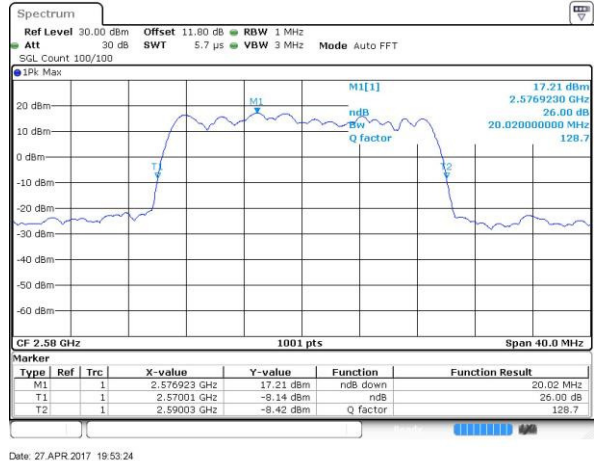

Date: 27 APR 2017 19:48:01

Highest Channel / 5MHz / 64QAM

Date: 27 APR 2017 19:48:21

LTE Band 38

Lowest Channel / 10MHz / 64QAM

Date: 27 APR 2017 19:48:42

Middle Channel / 10MHz / 64QAM

Date: 27 APR 2017 19:49:03

Highest Channel / 10MHz / 64QAM

Date: 27 APR 2017 19:49:24

LTE Band 38

Lowest Channel / 15MHz / 64QAM

Date: 27 APR 2017 19:49:45

Middle Channel / 15MHz / 64QAM

Date: 27 APR 2017 19:50:05

Highest Channel / 15MHz / 64QAM

Date: 27 APR 2017 19:50:26

LTE Band 38

Lowest Channel / 20MHz / 64QAM

Date: 27 APR 2017 19:53:24

Middle Channel / 20MHz / 64QAM

Date: 27 APR 2017 19:53:44

Highest Channel / 20MHz / 64QAM

Date: 27 APR 2017 19:54:05