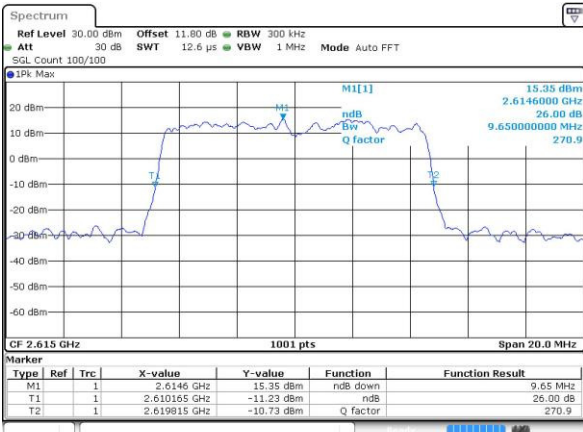

Date: 6 APR 2017 13:40:46

Highest Channel / 5MHz / QPSK

Date: 6 APR 2017 13:41:17

Highest Channel / 5MHz / 16QAM

Date: 6 APR 2017 13:41:27

LTE Band 38

Lowest Channel / 10MHz / QPSK

Date: 6 APR 2017 13:41:58

Lowest Channel / 10MHz / 16QAM

Date: 6 APR 2017 13:42:09

Middle Channel / 10MHz / QPSK

Date: 6 APR 2017 13:42:40

Middle Channel / 10MHz / 16QAM

Date: 6 APR 2017 13:42:50

Highest Channel / 10MHz / QPSK

Date: 6 APR 2017 13:43:21

Highest Channel / 10MHz / 16QAM

Date: 6 APR 2017 13:43:32

LTE Band 38

Lowest Channel / 15MHz / QPSK

Date: 6 APR 2017 13:44:03

Lowest Channel / 15MHz / 16QAM

Date: 6 APR 2017 13:44:14

Middle Channel / 15MHz / QPSK