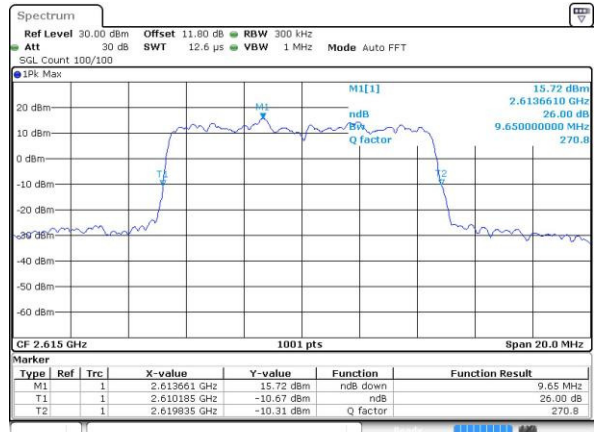

Lowest Channel / 10MHz / 16QAM

Date: 6 APR 2017 13:42:09

Middle Channel / 10MHz / QPSK

Date: 6 APR 2017 13:42:40

Middle Channel / 10MHz / 16QAM

Date: 6 APR 2017 13:42:50

Highest Channel / 10MHz / QPSK

Date: 6 APR 2017 13:43:21

Highest Channel / 10MHz / 16QAM

Date: 6 APR 2017 13:43:32

LTE Band 38

Lowest Channel / 15MHz / QPSK

Date: 6 APR 2017 13:44:03

Lowest Channel / 15MHz / 16QAM

Date: 6 APR 2017 13:44:14

Middle Channel / 15MHz / QPSK