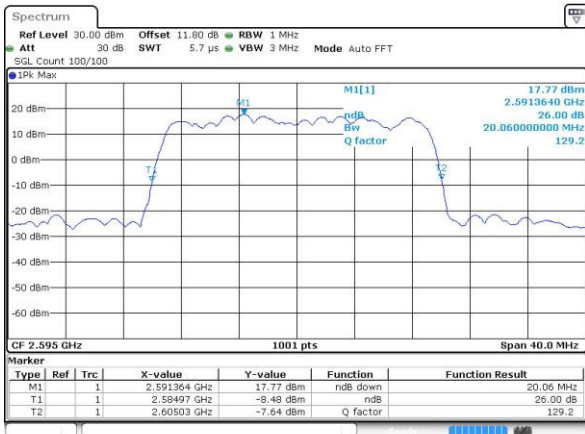

Lowest Channel / 20MHz / QPSK

Date: 6 APR 2017 13:46:08

Lowest Channel / 20MHz / 16QAM

Date: 6 APR 2017 13:46:18

Middle Channel / 20MHz / QPSK

Date: 6 APR 2017 13:46:49

Middle Channel / 20MHz / 16QAM

Date: 6 APR 2017 13:46:59

Highest Channel / 20MHz / QPSK

Date: 6 APR 2017 13:47:31

Highest Channel / 20MHz / 16QAM

Date: 6 APR 2017 13:47:41

LTE Band 38

Lowest Channel / 5MHz / 64QAM

Date: 27 APR 2017 19:47:40

Middle Channel / 5MHz / 64QAM