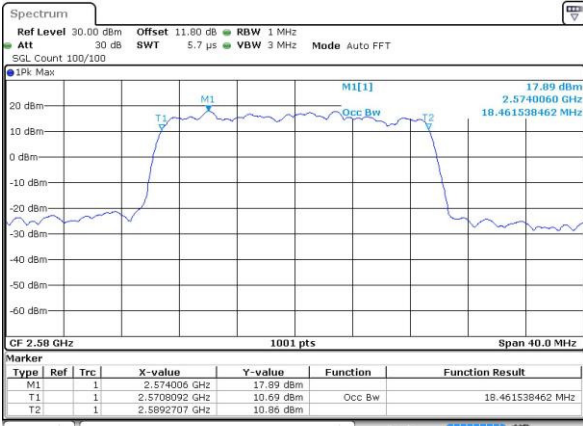

LTE Band 38

Lowest Channel / 20MHz / QPSK

Date: 6 APR 2017 13:45:47