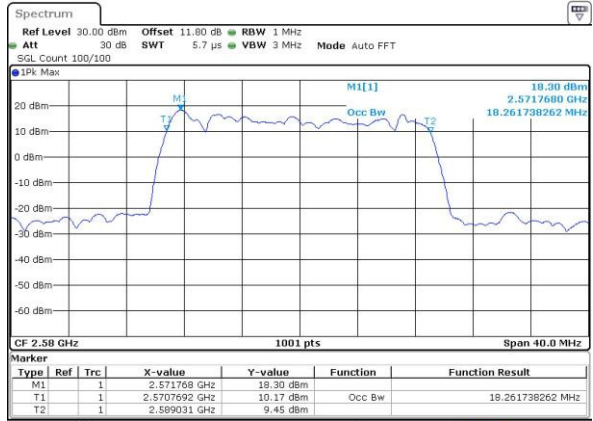

Date: 27 APR 2017 19:47:50

Highest Channel / 5MHz / 64QAM

Date: 27 APR 2017 19:48:11

LTE Band 38

Lowest Channel / 10MHz / 64QAM

Middle Channel / 10MHz / 64QAM

Highest Channel / 10MHz / 64QAM

LTE Band 38

Lowest Channel / 15MHz / 64QAM

Date: 27 APR 2017 19:49:34

Middle Channel / 15MHz / 64QAM

Date: 27 APR 2017 19:49:55

Highest Channel / 15MHz / 64QAM

Date: 27 APR 2017 19:50:16

LTE Band 38

Lowest Channel / 20MHz / 64QAM

Date: 27 APR 2017 19:53:13

Middle Channel / 20MHz / 64QAM

Date: 27 APR 2017 19:53:34

Highest Channel / 20MHz / 64QAM

Date: 27 APR 2017 19:53:55

Conducted Band Edge

LTE Band 38 / 5MHz / QPSK

Lowest Band Edge / 1 RB

Date: 6 APR 2017 13:56:46

Highest Band Edge / 1 RB

Date: 6 APR 2017 14:03:45

Lowest Band Edge / Full RB

Date: 6 APR 2017 13:59:05

Highest Band Edge / Full RB

Date: 6 APR 2017 14:01:25

LTE Band 38 / 5MHz / 16QAM