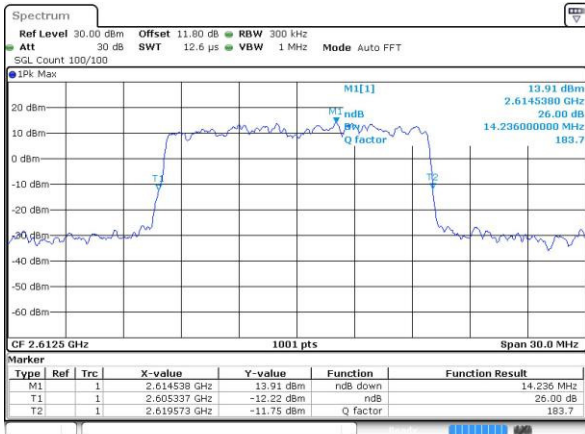

Highest Channel / 10MHz / 16QAM

Date: 6 APR 2017 13:43:32

LTE Band 38

Lowest Channel / 15MHz / QPSK

Date: 6 APR 2017 13:44:03

Lowest Channel / 15MHz / 16QAM

Date: 6 APR 2017 13:44:14

Middle Channel / 15MHz / QPSK

Date: 6 APR 2017 13:44:45

Middle Channel / 15MHz / 16QAM

Date: 6 APR 2017 13:44:55

Highest Channel / 15MHz / QPSK

Date: 6 APR 2017 13:45:26

Highest Channel / 15MHz / 16QAM

Date: 6 APR 2017 13:45:37

LTE Band 38