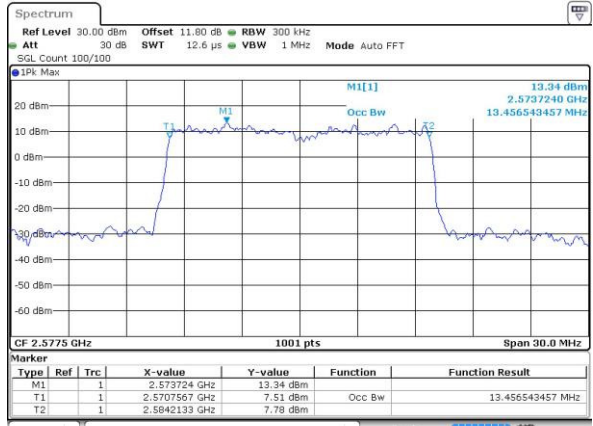

Highest Channel / 20MHz / QPSK

Date: 6 APR 2017 13:47:10

Highest Channel / 20MHz / 16QAM

Date: 6 APR 2017 13:47:20

LTE Band 38

Lowest Channel / 5MHz / 64QAM

Date: 27 APR 2017 19:47:30

Middle Channel / 5MHz / 64QAM

Date: 27 APR 2017 19:47:50

Highest Channel / 5MHz / 64QAM

Date: 27 APR 2017 19:48:11

LTE Band 38

Lowest Channel / 10MHz / 64QAM

Middle Channel / 10MHz / 64QAM

Highest Channel / 10MHz / 64QAM

LTE Band 38

Lowest Channel / 15MHz / 64QAM

Date: 27 APR 2017 19:49:34

Middle Channel / 15MHz / 64QAM

Date: 27 APR 2017 19:49:55

Highest Channel / 15MHz / 64QAM

Date: 27 APR 2017 19:50:16

LTE Band 38

Lowest Channel / 20MHz / 64QAM