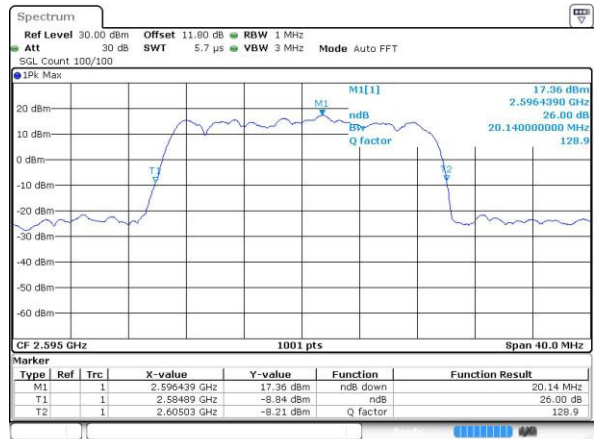

Highest Channel / 10MHz / 64QAM

Date: 27 APR 2017 19:49:24

LTE Band 38

Lowest Channel / 15MHz / 64QAM

Date: 27 APR 2017 19:49:45

Middle Channel / 15MHz / 64QAM

Date: 27 APR 2017 19:50:05

Highest Channel / 15MHz / 64QAM

Date: 27 APR 2017 19:50:26

LTE Band 38

Lowest Channel / 20MHz / 64QAM

Date: 27 APR 2017 19:53:24

Middle Channel / 20MHz / 64QAM

Date: 27 APR 2017 19:53:44

Highest Channel / 20MHz / 64QAM

Date: 27 APR 2017 19:54:05

Occupied Bandwidth

Mode	LTE Band 38 : 99%OBW(MHz)											
BW	1.4MHz		3MHz		5MHz		10MHz		15MHz		20MHz	
Mod.	QPSK	16QAM	QPSK	16QAM	QPSK	16QAM	QPSK	16QAM	QPSK	16QAM	QPSK	16QAM
Lowest CH	-	-	-	-	4.5	4.5	9.01	9.03	13.49	13.43	18.46	18.34
Middle CH	-	-	-	-	4.49	4.49	9.05	8.99	13.4	13.46	18.26	18.46
Highest CH	-	-	-	-	4.48	4.47	9.03	9.01	13.4	13.37	18.3	18.26
BW	1.4MHz		3MHz		5MHz		10MHz		15MHz		20MHz	
Mod.	-	64QAM	-	64QAM	-	64QAM	-	64QAM	-	64QAM	-	64QAM
Lowest CH	-	-	-	-	-	4.45	-	9.01	-	13.46	-	18.26
Middle CH	-	-	-	-	-	4.48	-	9.05	-	13.4	-	18.26
Highest CH	-	-	-	-	-	4.49	-	9.01	-	13.46	-	18.34