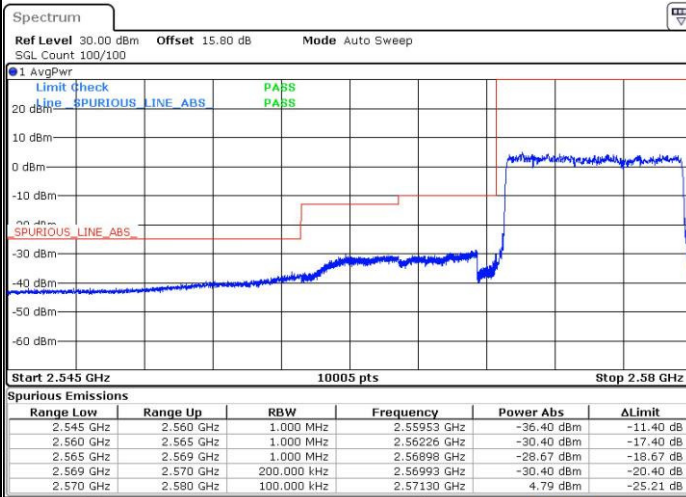

Lowest Band Edge / 1RB

Date: 6 APR 2017 13:57:56

Highest Band Edge / 1 RB

Date: 6 APR 2017 14:04:55

Lowest Band Edge / Full RB

Date: 6 APR 2017 14:00:16

Highest Band Edge / Full RB

Date: 6 APR 2017 14:02:35

LTE Band 38 / 5MHz / 64QAM

Lowest Band Edge / 1RB

Date: 27.APR.2017 19:57:07

Highest Band Edge / 1 RB

Date: 27.APR.2017 20:00:36

Lowest Band Edge / Full RB

Date: 27.APR.2017 19:58:16

Highest Band Edge / Full RB

Date: 27.APR.2017 19:59:26

LTE Band 38 / 10MHz / QPSK

Lowest Band Edge / 1 RB

Highest Band Edge / 1 RB

Date: 6 APR 2017 14:06:04

Date: 6 APR 2017 14:27:13

Lowest Band Edge / Full RB

Highest Band Edge / Full RB