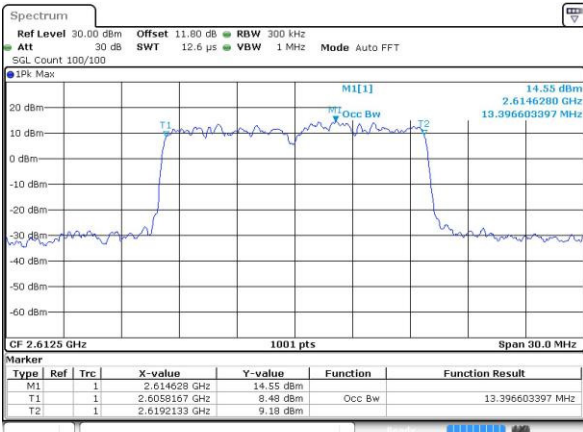

Highest Channel / 10MHz / 16QAM

Date: 6 APR 2017 13:43:11

LTE Band 38

Lowest Channel / 15MHz / QPSK

Date: 6 APR 2017 13:43:42

Lowest Channel / 15MHz / 16QAM

Date: 6 APR 2017 13:43:53

Middle Channel / 15MHz / QPSK

Date: 6 APR 2017 13:44:24

Middle Channel / 15MHz / 16QAM

Date: 6 APR 2017 13:44:34

Highest Channel / 15MHz / QPSK

Date: 6 APR 2017 13:45:05

Highest Channel / 15MHz / 16QAM

Date: 6 APR 2017 13:45:16

LTE Band 38