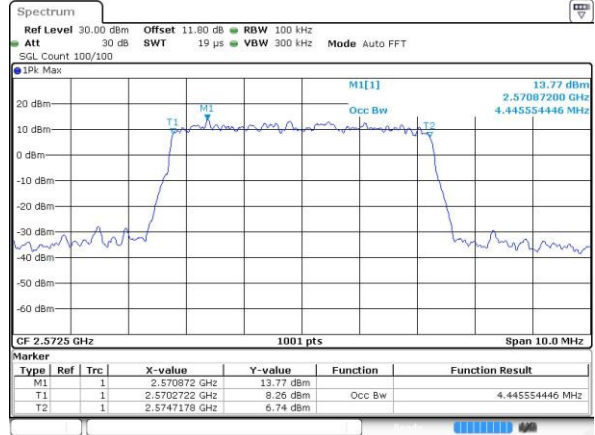

Highest Channel / 20MHz / QPSK

Date: 6 APR 2017 13:47:10

Highest Channel / 20MHz / 16QAM

Date: 6 APR 2017 13:47:20

LTE Band 38

Lowest Channel / 5MHz / 64QAM

Date: 27 APR 2017 19:47:30

Middle Channel / 5MHz / 64QAM

Date: 27 APR 2017 19:47:50

Highest Channel / 5MHz / 64QAM

Date: 27 APR 2017 19:48:11

LTE Band 38

Lowest Channel / 10MHz / 64QAM

Middle Channel / 10MHz / 64QAM

Highest Channel / 10MHz / 64QAM

LTE Band 38