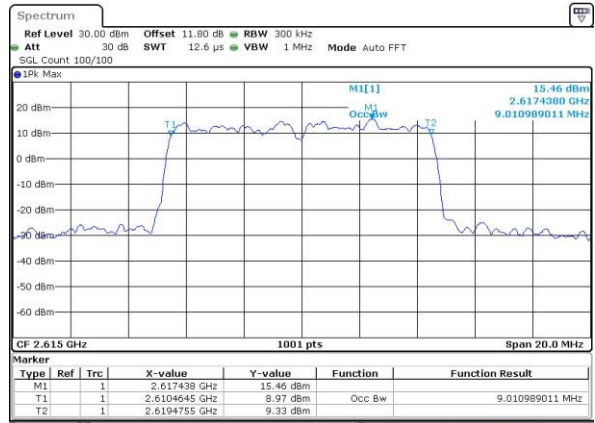

Date: 6 APR 2017 13:40:25

Highest Channel / 5MHz / QPSK

Date: 6 APR 2017 13:40:56

Highest Channel / 5MHz / 16QAM

Date: 6 APR 2017 13:41:07

LTE Band 38

Lowest Channel / 10MHz / QPSK

Date: 6 APR 2017 13:41:38

Lowest Channel / 10MHz / 16QAM

Date: 6 APR 2017 13:41:48

Middle Channel / 10MHz / QPSK

Date: 6 APR 2017 13:42:19

Middle Channel / 10MHz / 16QAM

Date: 6 APR 2017 13:42:30

Highest Channel / 10MHz / QPSK

Date: 6 APR 2017 13:43:01

Highest Channel / 10MHz / 16QAM

Date: 6 APR 2017 13:43:11

LTE Band 38

Lowest Channel / 15MHz / QPSK

Date: 6 APR 2017 13:43:42

Lowest Channel / 15MHz / 16QAM

Date: 6 APR 2017 13:43:53

Middle Channel / 15MHz / QPSK