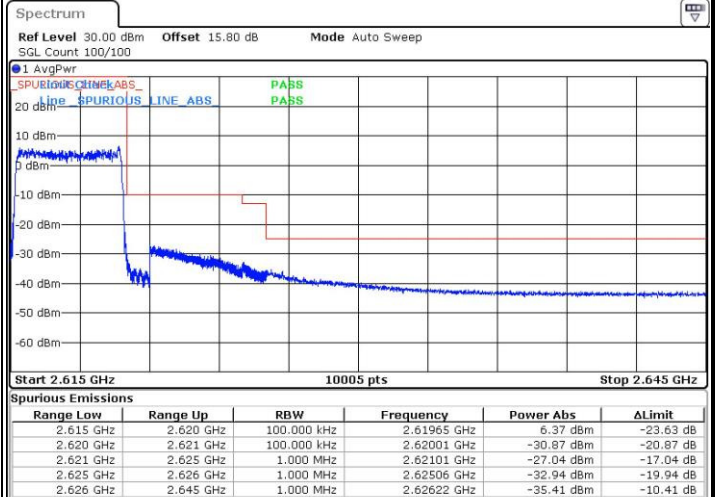

Date: 6 APR 2017 13:56:46

Highest Band Edge / 1 RB

Date: 6 APR 2017 14:03:45

Lowest Band Edge / Full RB

Date: 6 APR 2017 13:59:05

Highest Band Edge / Full RB

Date: 6 APR 2017 14:01:25

LTE Band 38 / 5MHz / 16QAM

Lowest Band Edge / 1RB

Date: 6 APR 2017 13:57:56

Highest Band Edge / 1 RB

Date: 6 APR 2017 14:04:55

Lowest Band Edge / Full RB

Date: 6 APR 2017 14:00:16

Highest Band Edge / Full RB

Date: 6 APR 2017 14:02:35

LTE Band 38 / 5MHz / 64QAM

Lowest Band Edge / 1RB

Date: 27.APR.2017 19:57:07

Highest Band Edge / 1 RB

Date: 27.APR.2017 20:00:36

Lowest Band Edge / Full RB

Date: 27.APR.2017 19:58:16

Highest Band Edge / Full RB

Date: 27.APR.2017 19:59:26

LTE Band 38 / 10MHz / QPSK

Lowest Band Edge / 1 RB

Highest Band Edge / 1 RB

Date: 6 APR 2017 14:06:04

Date: 6 APR 2017 14:27:13

Lowest Band Edge / Full RB

Highest Band Edge / Full RB