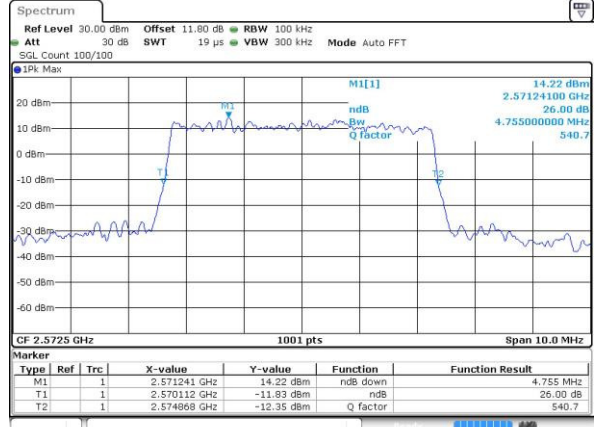

Lowest Channel / 5MHz / 16QAM

Date: 6 APR 2017 13:40:04