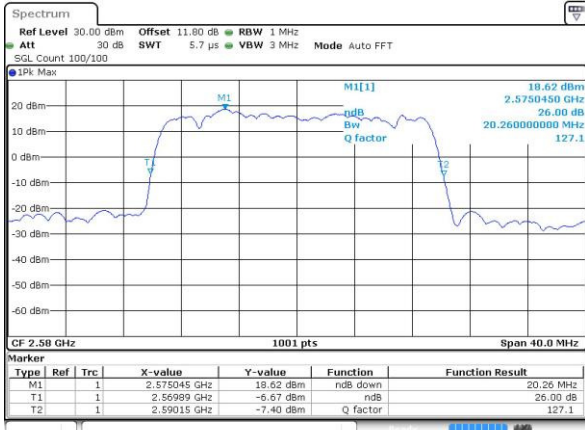

LTE Band 38

Lowest Channel / 20MHz / QPSK

Date: 6 APR 2017 13:46:08