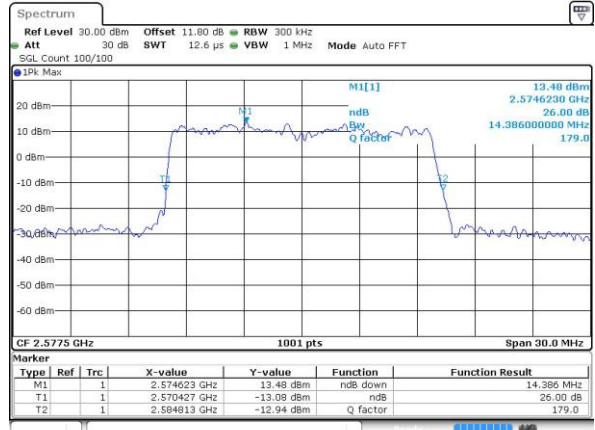

Highest Channel / 10MHz / 16QAM

Date: 6 APR 2017 13:43:32

LTE Band 38

Lowest Channel / 15MHz / QPSK

Date: 6 APR 2017 13:44:03

Lowest Channel / 15MHz / 16QAM

Date: 6 APR 2017 13:44:14

Middle Channel / 15MHz / QPSK

Date: 6 APR 2017 13:44:45

Middle Channel / 15MHz / 16QAM

Date: 6 APR 2017 13:44:55

Highest Channel / 15MHz / QPSK

Date: 6 APR 2017 13:45:26

Highest Channel / 15MHz / 16QAM

Date: 6 APR 2017 13:45:37

LTE Band 38