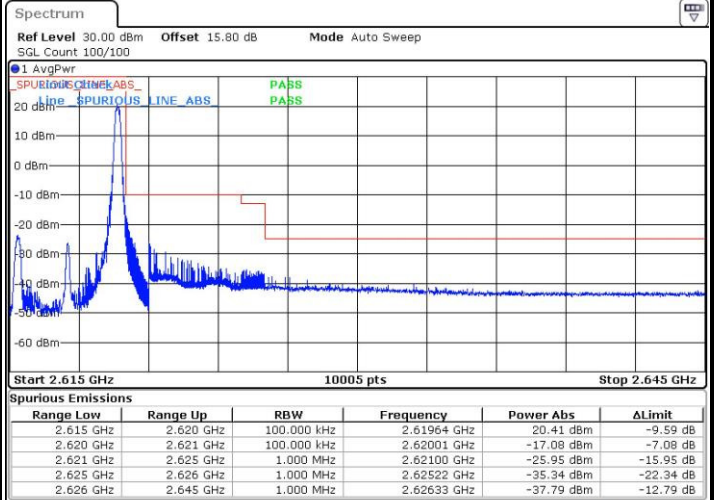

Lowest Channel / 15MHz / 64QAM

Date: 27 APR 2017 19:49:34

Middle Channel / 15MHz / 64QAM

Date: 27 APR 2017 19:49:55

Highest Channel / 15MHz / 64QAM

Date: 27 APR 2017 19:50:16

LTE Band 38

Lowest Channel / 20MHz / 64QAM

Date: 27 APR 2017 19:53:13

Middle Channel / 20MHz / 64QAM

Date: 27 APR 2017 19:53:34

Highest Channel / 20MHz / 64QAM

Date: 27 APR 2017 19:53:55

Conducted Band Edge

LTE Band 38 / 5MHz / QPSK

Lowest Band Edge / 1 RB

Date: 6 APR 2017 13:56:46

Highest Band Edge / 1 RB

Date: 6 APR 2017 14:03:45

Lowest Band Edge / Full RB

Date: 6 APR 2017 13:59:05

Highest Band Edge / Full RB

Date: 6 APR 2017 14:01:25

LTE Band 38 / 5MHz / 16QAM

Lowest Band Edge / 1RB

Date: 6 APR 2017 13:57:56

Highest Band Edge / 1 RB

Date: 6 APR 2017 14:04:55

Lowest Band Edge / Full RB

Date: 6 APR 2017 14:00:16

Highest Band Edge / Full RB

Date: 6 APR 2017 14:02:35