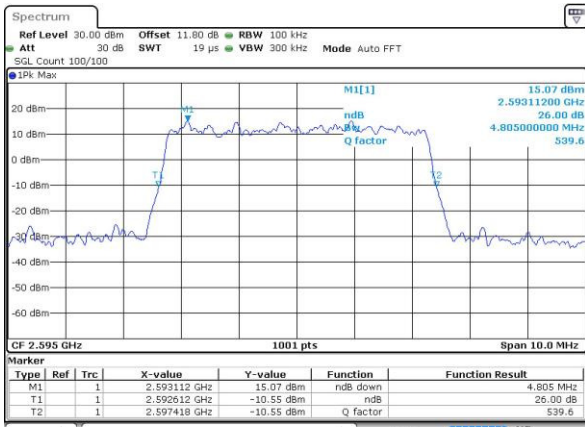

26dB Bandwidth

Mode	LTE Band 38 : 26dB BW(MHz)											
BW	1.4MHz		3MHz		5MHz		10MHz		15MHz		20MHz	
Mod.	QPSK	16QAM	QPSK	16QAM	QPSK	16QAM	QPSK	16QAM	QPSK	16QAM	QPSK	16QAM
Lowest CH	-	-	-	-	4.83	4.76	9.77	9.77	14.18	14.39	20.26	20.18
Middle CH	-	-	-	-	4.81	4.83	9.83	9.65	14.33	14.30	20.06	20.10
Highest CH	-	-	-	-	4.82	4.89	9.65	9.65	14.24	14.42	20.14	20.02
BW	1.4MHz		3MHz		5MHz		10MHz		15MHz		20MHz	
Mod.	-	64QAM	-	64QAM	-	64QAM	-	64QAM	-	64QAM	-	64QAM
Lowest CH	-	-	-	-	-	4.81	-	9.63	-	14.18	-	20.02
Middle CH	-	-	-	-	-	4.77	-	9.85	-	14.33	-	20.14
Highest CH	-	-	-	-	-	4.84	-	9.67	-	14.15	-	20.18

LTE Band 38

Lowest Channel / 5MHz / QPSK

Date: 6 APR 2017 13:39:54

Lowest Channel / 5MHz / 16QAM

Date: 6 APR 2017 13:40:04

Middle Channel / 5MHz / QPSK

Date: 6 APR 2017 13:40:35

Middle Channel / 5MHz / 16QAM

Date: 6 APR 2017 13:40:46

Highest Channel / 5MHz / QPSK

Date: 6 APR 2017 13:41:17

Highest Channel / 5MHz / 16QAM

Date: 6 APR 2017 13:41:27

LTE Band 38

Lowest Channel / 10MHz / QPSK

Date: 6 APR 2017 13:41:58