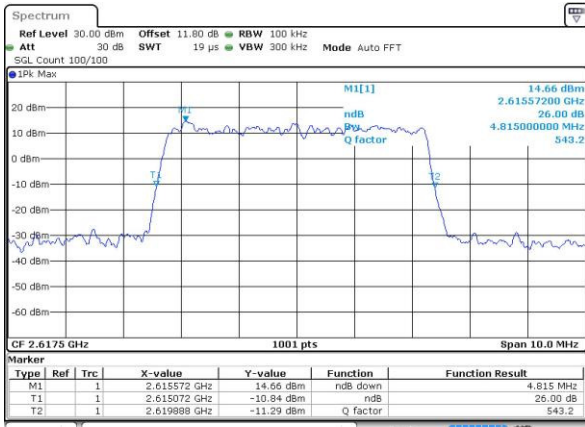

26dB Bandwidth

Mode	LTE Band 38 : 26dB BW(MHz)											
BW	1.4MHz		3MHz		5MHz		10MHz		15MHz		20MHz	
Mod.	QPSK	16QAM	QPSK	16QAM	QPSK	16QAM	QPSK	16QAM	QPSK	16QAM	QPSK	16QAM
Lowest CH	-	-	-	-	4.83	4.76	9.77	9.77	14.18	14.39	20.26	20.18
Middle CH	-	-	-	-	4.81	4.83	9.83	9.65	14.33	14.30	20.06	20.10
Highest CH	-	-	-	-	4.82	4.89	9.65	9.65	14.24	14.42	20.14	20.02
BW	1.4MHz		3MHz		5MHz		10MHz		15MHz		20MHz	
Mod.	-	64QAM	-	64QAM	-	64QAM	-	64QAM	-	64QAM	-	64QAM
Lowest CH	-	-	-	-	-	4.81	-	9.63	-	14.18	-	20.02
Middle CH	-	-	-	-	-	4.77	-	9.85	-	14.33	-	20.14
Highest CH	-	-	-	-	-	4.84	-	9.67	-	14.15	-	20.18

LTE Band 38

Lowest Channel / 5MHz / QPSK

Date: 6 APR 2017 13:39:54

Lowest Channel / 5MHz / 16QAM

Date: 6 APR 2017 13:40:04

Middle Channel / 5MHz / QPSK

Date: 6 APR 2017 13:40:35

Middle Channel / 5MHz / 16QAM

Date: 6 APR 2017 13:40:46

Highest Channel / 5MHz / QPSK

Date: 6 APR 2017 13:41:17

Highest Channel / 5MHz / 16QAM

Date: 6 APR 2017 13:41:27

LTE Band 38

Lowest Channel / 10MHz / QPSK

Date: 6 APR 2017 13:41:58