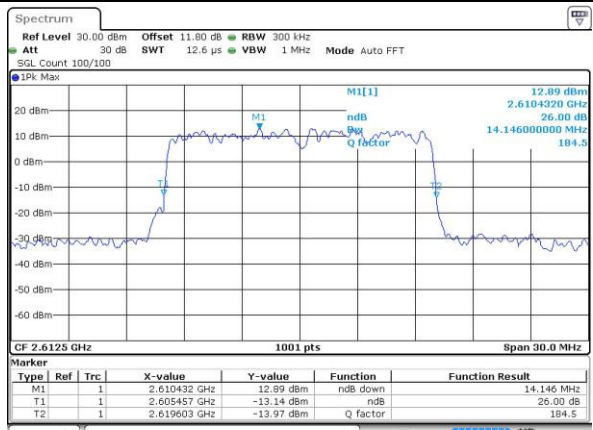

Highest Channel / 10MHz / 64QAM

Date: 27 APR 2017 19:49:24

LTE Band 38

Lowest Channel / 15MHz / 64QAM

Date: 27 APR 2017 19:49:45

Middle Channel / 15MHz / 64QAM

Date: 27 APR 2017 19:50:05

Highest Channel / 15MHz / 64QAM

Date: 27 APR 2017 19:50:26

LTE Band 38

Lowest Channel / 20MHz / 64QAM

Date: 27 APR 2017 19:53:24

Middle Channel / 20MHz / 64QAM

Date: 27 APR 2017 19:53:44

Highest Channel / 20MHz / 64QAM

Date: 27 APR 2017 19:54:05