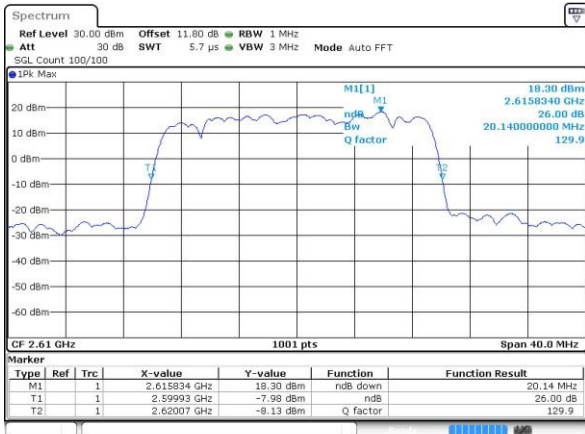

Lowest Channel / 20MHz / QPSK

Date: 6 APR 2017 13:46:08

Lowest Channel / 20MHz / 16QAM

Date: 6 APR 2017 13:46:18

Middle Channel / 20MHz / QPSK

Date: 6 APR 2017 13:46:49

Middle Channel / 20MHz / 16QAM

Date: 6 APR 2017 13:46:59

Highest Channel / 20MHz / QPSK

Date: 6 APR 2017 13:47:31

Highest Channel / 20MHz / 16QAM

Date: 6 APR 2017 13:47:41

LTE Band 38

Lowest Channel / 5MHz / 64QAM

Date: 27 APR 2017 19:47:40

Middle Channel / 5MHz / 64QAM