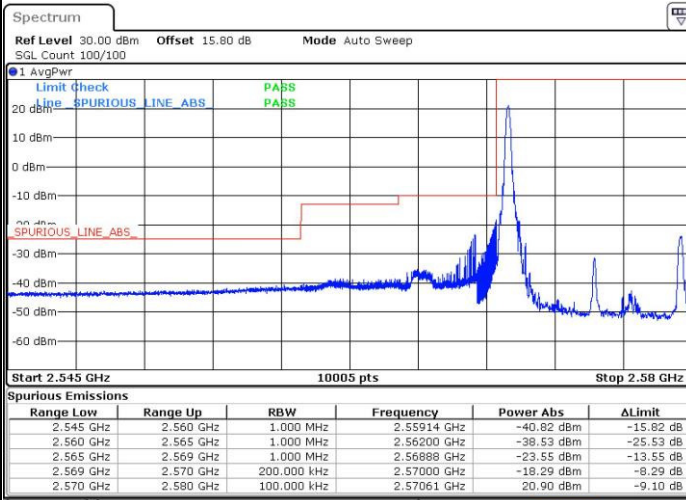

Date: 6 APR 2017 13:56:46

Highest Band Edge / 1 RB

Date: 6 APR 2017 14:03:45

Lowest Band Edge / Full RB

Date: 6 APR 2017 13:59:05

Highest Band Edge / Full RB

Date: 6 APR 2017 14:01:25

LTE Band 38 / 5MHz / 16QAM

Lowest Band Edge / 1RB

Date: 6 APR 2017 13:57:56

Highest Band Edge / 1 RB

Date: 6 APR 2017 14:04:55

Lowest Band Edge / Full RB

Date: 6 APR 2017 14:00:16

Highest Band Edge / Full RB

Date: 6 APR 2017 14:02:35

LTE Band 38 / 5MHz / 64QAM

Lowest Band Edge / 1RB

Date: 27.APR.2017 19:57:07

Highest Band Edge / 1 RB

Date: 27.APR.2017 20:00:36

Lowest Band Edge / Full RB

Date: 27.APR.2017 19:58:16

Highest Band Edge / Full RB

Date: 27.APR.2017 19:59:26

LTE Band 38 / 10MHz / QPSK

Lowest Band Edge / 1 RB

Highest Band Edge / 1 RB

Date: 6 APR 2017 14:06:04

Date: 6 APR 2017 14:27:13

Lowest Band Edge / Full RB

Highest Band Edge / Full RB