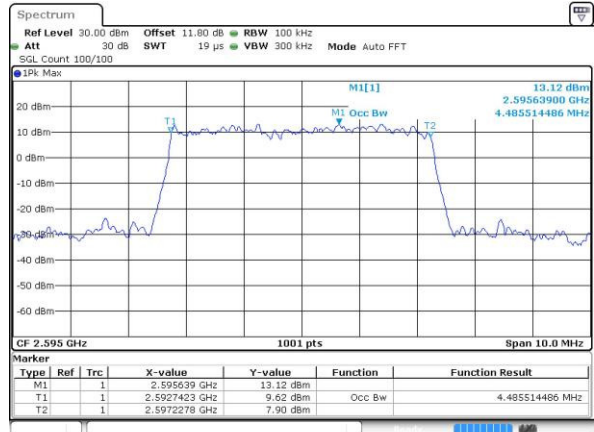

LTE Band 38

Lowest Channel / 5MHz / QPSK

Date: 6 APR 2017 13:38:31

Lowest Channel / 5MHz / 16QAM

Date: 6 APR 2017 13:38:42

Middle Channel / 5MHz / QPSK

Date: 6 APR 2017 13:40:15

Middle Channel / 5MHz / 16QAM

Date: 6 APR 2017 13:40:25

Highest Channel / 5MHz / QPSK

Date: 6 APR 2017 13:40:56

Highest Channel / 5MHz / 16QAM

Date: 6 APR 2017 13:41:07

LTE Band 38

Lowest Channel / 10MHz / QPSK

Date: 6 APR 2017 13:41:38