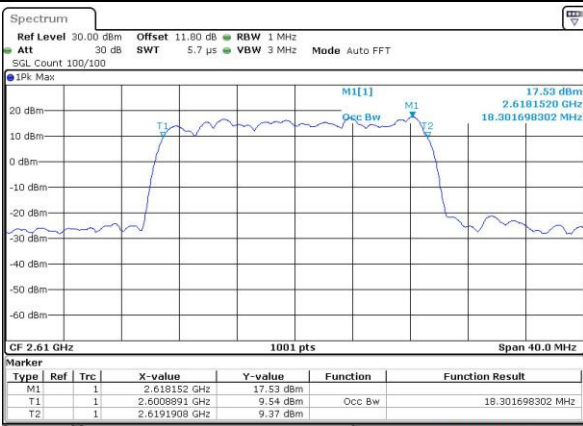

Date: 6 APR 2017 13:44:24

Middle Channel / 15MHz / 16QAM

Date: 6 APR 2017 13:44:34

Highest Channel / 15MHz / QPSK

Date: 6 APR 2017 13:45:05

Highest Channel / 15MHz / 16QAM

Date: 6 APR 2017 13:45:16

LTE Band 38

Lowest Channel / 20MHz / QPSK

Date: 6 APR 2017 13:45:47

Lowest Channel / 20MHz / 16QAM

Date: 6 APR 2017 13:45:57

Middle Channel / 20MHz / QPSK

Date: 6 APR 2017 13:46:28

Middle Channel / 20MHz / 16QAM

Date: 6 APR 2017 13:46:39

Highest Channel / 20MHz / QPSK

Date: 6 APR 2017 13:47:10

Highest Channel / 20MHz / 16QAM

Date: 6 APR 2017 13:47:20

LTE Band 38

Lowest Channel / 5MHz / 64QAM

Date: 27 APR 2017 19:47:30

Middle Channel / 5MHz / 64QAM