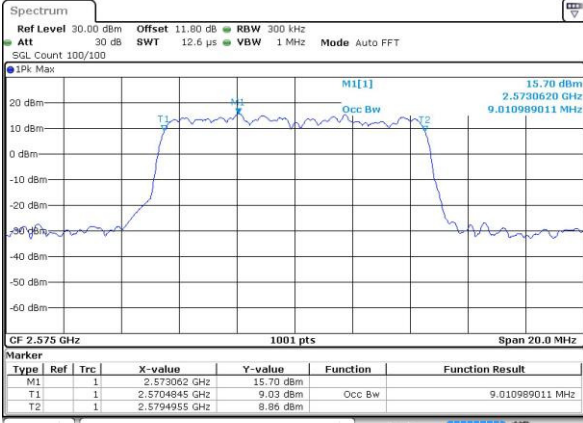

LTE Band 38

Lowest Channel / 5MHz / QPSK

Date: 6 APR 2017 13:38:31

Lowest Channel / 5MHz / 16QAM

Date: 6 APR 2017 13:38:42

Middle Channel / 5MHz / QPSK

Date: 6 APR 2017 13:40:15

Middle Channel / 5MHz / 16QAM

Date: 6 APR 2017 13:40:25

Highest Channel / 5MHz / QPSK

Date: 6 APR 2017 13:40:56

Highest Channel / 5MHz / 16QAM

Date: 6 APR 2017 13:41:07

LTE Band 38

Lowest Channel / 10MHz / QPSK

Date: 6 APR 2017 13:41:38

Lowest Channel / 10MHz / 16QAM

Date: 6 APR 2017 13:41:48

Middle Channel / 10MHz / QPSK

Date: 6 APR 2017 13:42:19

Middle Channel / 10MHz / 16QAM

Date: 6 APR 2017 13:42:30

Highest Channel / 10MHz / QPSK

Date: 6 APR 2017 13:43:01