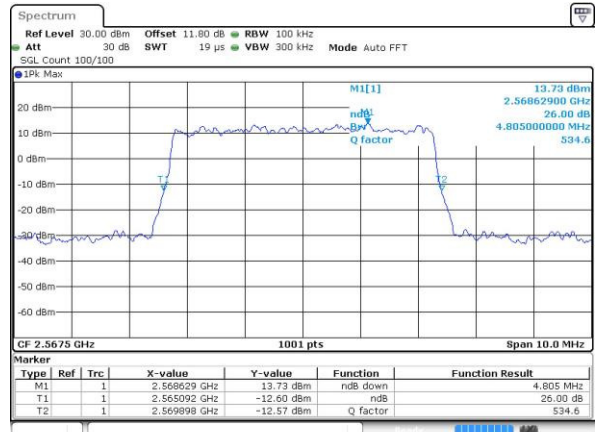

Highest Channel / Full RB

Date: 27 APR 2017 22:22:09

**26dB Bandwidth**

Mode	LTE Band 7 : 26dB BW(MHz)											
BW	1.4MHz		3MHz		5MHz		10MHz		15MHz		20MHz	
Mod.	QPSK	16QAM	QPSK	16QAM	QPSK	16QAM	QPSK	16QAM	QPSK	16QAM	QPSK	16QAM
Lowest CH	-	-	-	-	4.94	4.88	9.85	9.75	14.33	14.54	19.94	20.06
Middle CH	-	-	-	-	4.79	4.92	9.85	9.93	14.27	14.24	20.18	20.26
Highest CH	-	-	-	-	4.89	4.81	9.87	9.77	14.36	14.51	20.14	20.26
BW	1.4MHz		3MHz		5MHz		10MHz		15MHz		20MHz	
Mod.	-	64QAM	-	64QAM	-	64QAM	-	64QAM	-	64QAM	-	64QAM
Lowest CH	-	-	-	-	-	4.91	-	9.77	-	14.15	-	20.02
Middle CH	-	-	-	-	-	4.81	-	9.65	-	14.45	-	20.14
Highest CH	-	-	-	-	-	4.97	-	10.03	-	14.33	-	20.14

LTE Band 7

Lowest Channel / 5MHz / QPSK

Date: 6 APR 2017 10:14:31

Lowest Channel / 5MHz / 16QAM

Date: 6 APR 2017 10:14:41

Middle Channel / 5MHz / QPSK

Date: 6 APR 2017 10:21:38

Middle Channel / 5MHz / 16QAM

Date: 6 APR 2017 10:21:45

Highest Channel / 5MHz / QPSK

Date: 6 APR 2017 10:24:07

Highest Channel / 5MHz / 16QAM

Date: 6 APR 2017 10:24:18

LTE Band 7

Lowest Channel / 10MHz / QPSK

Date: 6 APR 2017 10:31:15