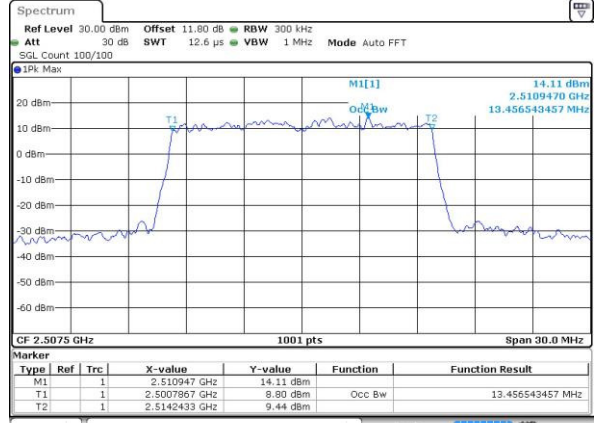

Highest Channel / 10MHz / 16QAM

Date: 6 APR 2017 10:40:42

LTE Band 7

Lowest Channel / 15MHz / QPSK

Date: 6 APR 2017 10:47:41

Lowest Channel / 15MHz / 16QAM

Date: 6 APR 2017 10:47:52

Middle Channel / 15MHz / QPSK

Date: 6 APR 2017 10:54:49

Middle Channel / 15MHz / 16QAM

Date: 6 APR 2017 10:55:00

Highest Channel / 15MHz / QPSK

Date: 6 APR 2017 10:57:18

Highest Channel / 15MHz / 16QAM

Date: 6 APR 2017 10:57:29

LTE Band 7