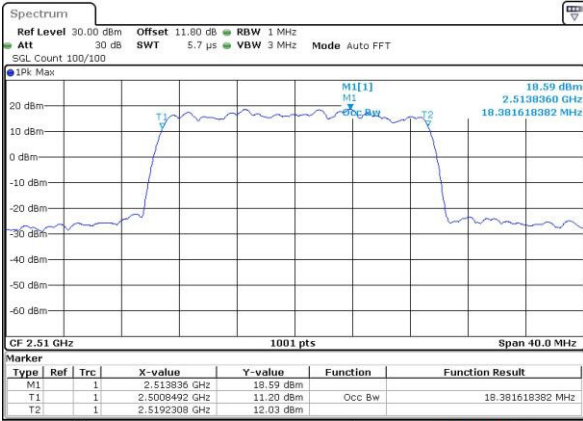

Highest Channel / 10MHz / 16QAM

Date: 6 APR 2017 10:40:42

LTE Band 7

Lowest Channel / 15MHz / QPSK

Date: 6 APR 2017 10:47:41

Lowest Channel / 15MHz / 16QAM

Date: 6 APR 2017 10:47:52

Middle Channel / 15MHz / QPSK

Date: 6 APR 2017 10:54:49

Middle Channel / 15MHz / 16QAM

Date: 6 APR 2017 10:55:00

Highest Channel / 15MHz / QPSK

Date: 6 APR 2017 10:57:18

Highest Channel / 15MHz / 16QAM

Date: 6 APR 2017 10:57:29

LTE Band 7

Lowest Channel / 20MHz / QPSK

Date: 6 APR 2017 11:04:26

Lowest Channel / 20MHz / 16QAM

Date: 6 APR 2017 11:04:37

Middle Channel / 20MHz / QPSK

Date: 6 APR 2017 11:11:34

Middle Channel / 20MHz / 16QAM

Date: 6 APR 2017 11:11:44