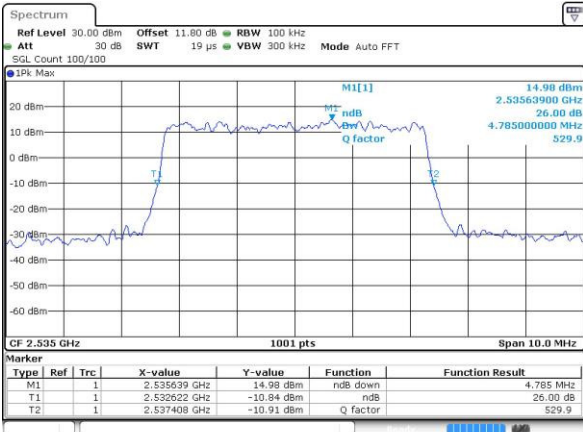

Highest Channel / Full RB

Date: 27 APR 2017 22:22:09

**26dB Bandwidth**

Mode	LTE Band 7 : 26dB BW(MHz)											
BW	1.4MHz		3MHz		5MHz		10MHz		15MHz		20MHz	
Mod.	QPSK	16QAM	QPSK	16QAM	QPSK	16QAM	QPSK	16QAM	QPSK	16QAM	QPSK	16QAM
Lowest CH	-	-	-	-	4.94	4.88	9.85	9.75	14.33	14.54	19.94	20.06
Middle CH	-	-	-	-	4.79	4.92	9.85	9.93	14.27	14.24	20.18	20.26
Highest CH	-	-	-	-	4.89	4.81	9.87	9.77	14.36	14.51	20.14	20.26
BW	1.4MHz		3MHz		5MHz		10MHz		15MHz		20MHz	
Mod.	-	64QAM	-	64QAM	-	64QAM	-	64QAM	-	64QAM	-	64QAM
Lowest CH	-	-	-	-	-	4.91	-	9.77	-	14.15	-	20.02
Middle CH	-	-	-	-	-	4.81	-	9.65	-	14.45	-	20.14
Highest CH	-	-	-	-	-	4.97	-	10.03	-	14.33	-	20.14

LTE Band 7

Lowest Channel / 5MHz / QPSK

Date: 6 APR 2017 10:14:31

Lowest Channel / 5MHz / 16QAM

Date: 6 APR 2017 10:14:41

Middle Channel / 5MHz / QPSK

Date: 6 APR 2017 10:21:38

Middle Channel / 5MHz / 16QAM

Date: 6 APR 2017 10:21:45

Highest Channel / 5MHz / QPSK

Date: 6 APR 2017 10:24:07

Highest Channel / 5MHz / 16QAM

Date: 6 APR 2017 10:24:18

LTE Band 7

Lowest Channel / 10MHz / QPSK

Date: 6 APR 2017 10:31:15