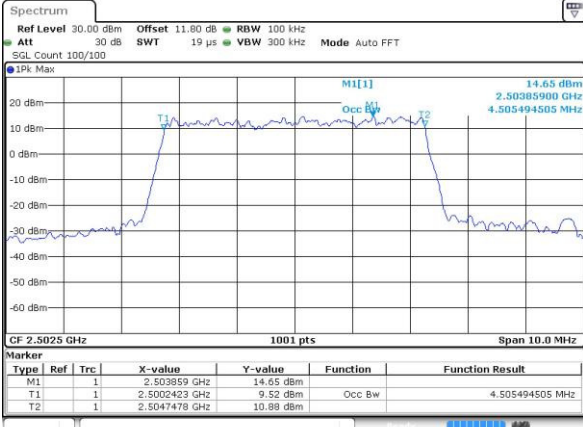

LTE Band 7

Lowest Channel / 5MHz / QPSK

Date: 6 APR 2017 10:14:10