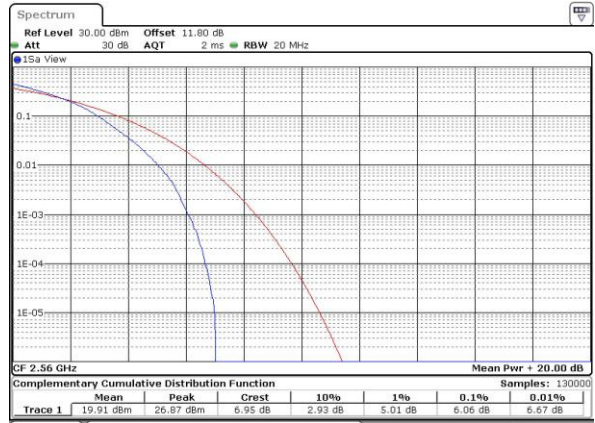

Date: 6 APR 2017 11:47:17

Highest Channel / 1RB

Date: 6 APR 2017 11:47:50

Highest Channel / Full RB

Date: 6 APR 2017 11:48:01

LTE Band 7 / 20MHz / 64QAM

Lowest Channel / 1RB

Date: 27 APR 2017 22:21:17

Lowest Channel / Full RB

Date: 27 APR 2017 22:21:27

Middle Channel / 1RB

Date: 27 APR 2017 22:21:36

Middle Channel / Full RB

Date: 27 APR 2017 22:21:47

Highest Channel / 1RB

Date: 27 APR 2017 22:21:59

Highest Channel / Full RB

Date: 27 APR 2017 22:22:09

**26dB Bandwidth**

Mode	LTE Band 7 : 26dB BW(MHz)											
BW	1.4MHz		3MHz		5MHz		10MHz		15MHz		20MHz	
Mod.	QPSK	16QAM	QPSK	16QAM	QPSK	16QAM	QPSK	16QAM	QPSK	16QAM	QPSK	16QAM
Lowest CH	-	-	-	-	4.94	4.88	9.85	9.75	14.33	14.54	19.94	20.06
Middle CH	-	-	-	-	4.79	4.92	9.85	9.93	14.27	14.24	20.18	20.26
Highest CH	-	-	-	-	4.89	4.81	9.87	9.77	14.36	14.51	20.14	20.26
BW	1.4MHz		3MHz		5MHz		10MHz		15MHz		20MHz	
Mod.	-	64QAM	-	64QAM	-	64QAM	-	64QAM	-	64QAM	-	64QAM
Lowest CH	-	-	-	-	-	4.91	-	9.77	-	14.15	-	20.02
Middle CH	-	-	-	-	-	4.81	-	9.65	-	14.45	-	20.14
Highest CH	-	-	-	-	-	4.97	-	10.03	-	14.33	-	20.14