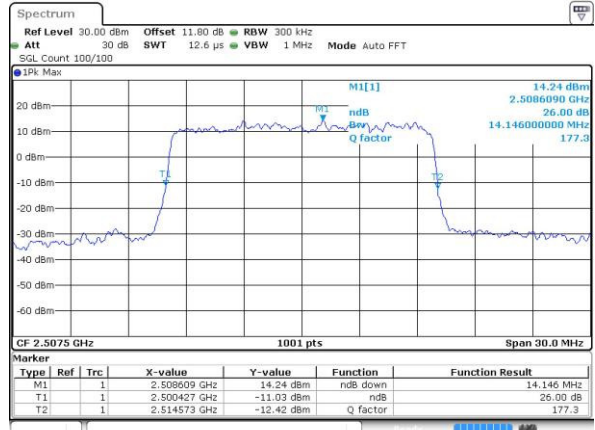

Date: 27 APR 2017 21:51:27

Highest Channel / 5MHz / 64QAM

Date: 27 APR 2017 21:52:41

LTE Band 7

Lowest Channel / 10MHz / 64QAM

Date: 27 APR 2017 21:56:15

Middle Channel / 10MHz / 64QAM

Date: 27 APR 2017 21:59:50

Highest Channel / 10MHz / 64QAM

Date: 27 APR 2017 22:01:04

LTE Band 7

Lowest Channel / 15MHz / 64QAM

Date: 27 APR 2017 22:04:39

Middle Channel / 15MHz / 64QAM

Date: 27 APR 2017 22:08:12

Highest Channel / 15MHz / 64QAM

Date: 27 APR 2017 22:09:27

LTE Band 7

Lowest Channel / 20MHz / 64QAM

Date: 27 APR 2017 22:13:01

Middle Channel / 20MHz / 64QAM

Date: 27 APR 2017 22:16:35

Highest Channel / 20MHz / 64QAM

Date: 27 APR 2017 22:17:49