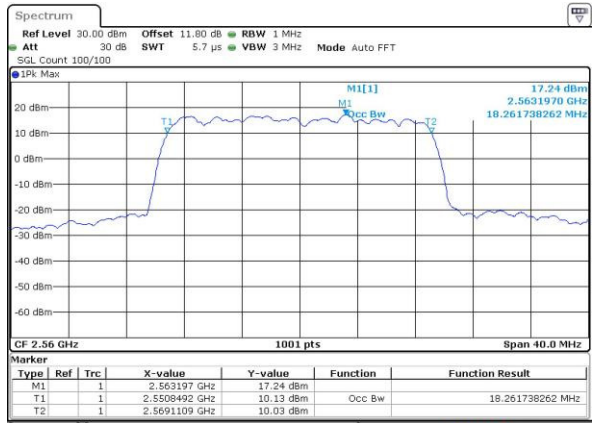

LTE Band 7

Lowest Channel / 10MHz / 64QAM

Date: 27 APR 2017 21:56:05

Middle Channel / 10MHz / 64QAM

Date: 27 APR 2017 21:59:39

Highest Channel / 10MHz / 64QAM

Date: 27 APR 2017 22:00:54

LTE Band 7

Lowest Channel / 15MHz / 64QAM

Date: 27 APR 2017 22:04:28

Middle Channel / 15MHz / 64QAM

Date: 27 APR 2017 22:08:02

Highest Channel / 15MHz / 64QAM

Date: 27 APR 2017 22:09:16

LTE Band 7

Lowest Channel / 20MHz / 64QAM

Date: 27 APR 2017 22:12:50

Middle Channel / 20MHz / 64QAM

Date: 27 APR 2017 22:16:24

Highest Channel / 20MHz / 64QAM

Date: 27 APR 2017 22:17:39

**Conducted Band Edge**

LTE Band 7 / 5MHz / QPSK

Lowest Band Edge / 1 RB

Date: 6 APR 2017 10:15:50

Highest Band Edge / 1 RB

Date: 6 APR 2017 10:25:27

Lowest Band Edge / Full RB

Date: 6 APR 2017 10:18:09

Highest Band Edge / Full RB

Date: 6 APR 2017 10:27:46