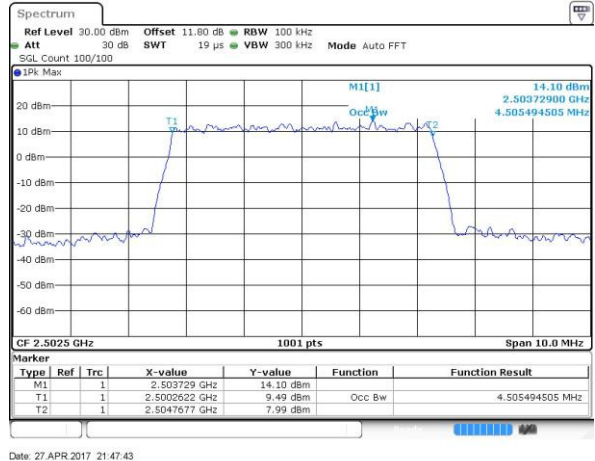

Highest Channel / 20MHz / QPSK

Date: 6 APR 2017 11:14:03

Highest Channel / 20MHz / 16QAM

Date: 6 APR 2017 11:14:13

LTE Band 7

Lowest Channel / 5MHz / 64QAM

Middle Channel / 5MHz / 64QAM

Highest Channel / 5MHz / 64QAM

LTE Band 7

Lowest Channel / 10MHz / 64QAM

Date: 27 APR 2017 21:56:05

Middle Channel / 10MHz / 64QAM

Date: 27 APR 2017 21:59:39

Highest Channel / 10MHz / 64QAM

Date: 27 APR 2017 22:00:54

LTE Band 7