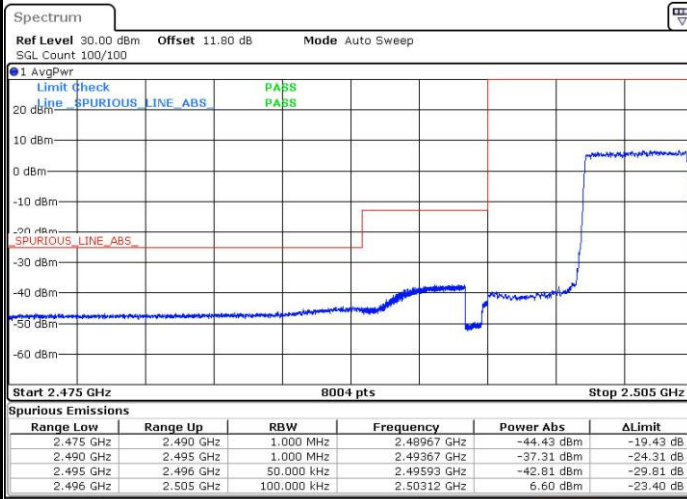

LTE Band 7

Lowest Channel / 10MHz / 64QAM

Date: 27 APR 2017 21:56:05

Middle Channel / 10MHz / 64QAM

Date: 27 APR 2017 21:59:39

Highest Channel / 10MHz / 64QAM

Date: 27 APR 2017 22:00:54

LTE Band 7

Lowest Channel / 15MHz / 64QAM

Date: 27 APR 2017 22:04:28

Middle Channel / 15MHz / 64QAM

Date: 27 APR 2017 22:08:02

Highest Channel / 15MHz / 64QAM

Date: 27 APR 2017 22:09:16

LTE Band 7

Lowest Channel / 20MHz / 64QAM

Date: 27 APR 2017 22:12:50

Middle Channel / 20MHz / 64QAM

Date: 27 APR 2017 22:16:24

Highest Channel / 20MHz / 64QAM

Date: 27 APR 2017 22:17:39

**Conducted Band Edge**

LTE Band 7 / 5MHz / QPSK

Lowest Band Edge / 1 RB

Date: 6 APR 2017 10:15:50

Highest Band Edge / 1 RB

Date: 6 APR 2017 10:25:27

Lowest Band Edge / Full RB

Date: 6 APR 2017 10:18:09

Highest Band Edge / Full RB

Date: 6 APR 2017 10:27:46