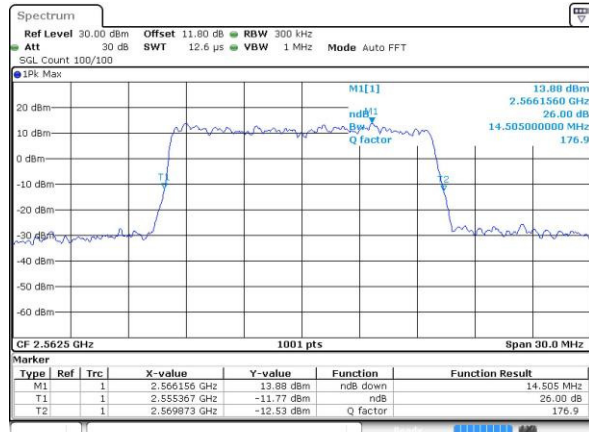

Highest Channel / 10MHz / 16QAM

Date: 6 APR 2017 10:41:03

LTE Band 7

Lowest Channel / 15MHz / QPSK

Date: 6 APR 2017 10:48:02

Lowest Channel / 15MHz / 16QAM

Date: 6 APR 2017 10:48:13

Middle Channel / 15MHz / QPSK

Date: 6 APR 2017 10:55:10

Middle Channel / 15MHz / 16QAM

Date: 6 APR 2017 10:55:20

Highest Channel / 15MHz / QPSK

Date: 6 APR 2017 10:57:39

Highest Channel / 15MHz / 16QAM

Date: 6 APR 2017 10:57:49

LTE Band 7