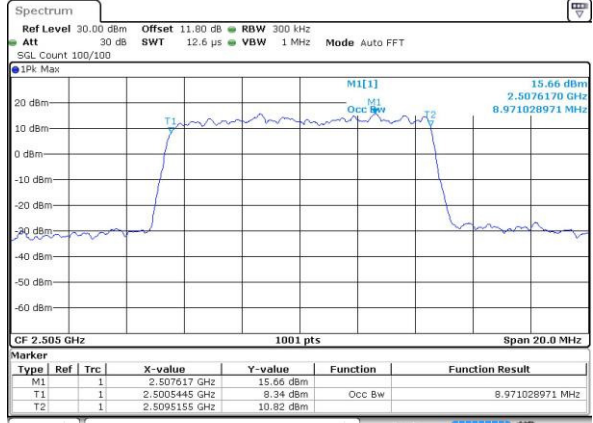

LTE Band 7

Lowest Channel / 5MHz / QPSK

Date: 6 APR 2017 10:14:10

Lowest Channel / 5MHz / 16QAM

Date: 6 APR 2017 10:14:20

Middle Channel / 5MHz / QPSK

Date: 6 APR 2017 10:21:18

Middle Channel / 5MHz / 16QAM

Date: 6 APR 2017 10:21:28

Highest Channel / 5MHz / QPSK

Date: 6 APR 2017 10:23:47

Highest Channel / 5MHz / 16QAM

Date: 6 APR 2017 10:23:57

LTE Band 7

Lowest Channel / 10MHz / QPSK

Date: 6 APR 2017 10:30:55

Lowest Channel / 10MHz / 16QAM

Date: 6 APR 2017 10:31:05

Middle Channel / 10MHz / QPSK

Date: 6 APR 2017 10:38:03

Middle Channel / 10MHz / 16QAM

Date: 6 APR 2017 10:38:13

Highest Channel / 10MHz / QPSK

Date: 6 APR 2017 10:40:32