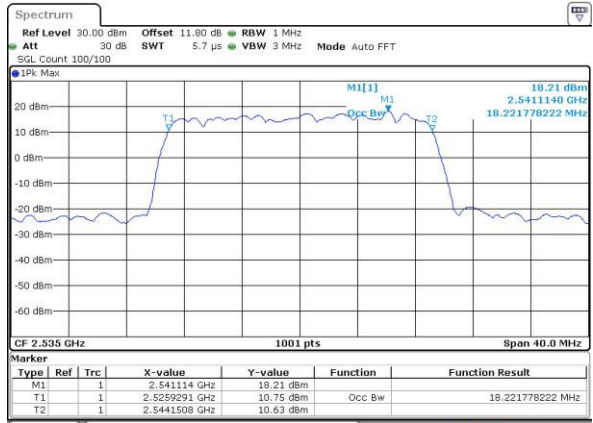

LTE Band 7

Lowest Channel / 10MHz / 64QAM

Date: 27 APR 2017 21:56:05

Middle Channel / 10MHz / 64QAM

Date: 27 APR 2017 21:59:39

Highest Channel / 10MHz / 64QAM

Date: 27 APR 2017 22:00:54

LTE Band 7

Lowest Channel / 15MHz / 64QAM

Date: 27 APR 2017 22:04:28

Middle Channel / 15MHz / 64QAM

Date: 27 APR 2017 22:08:02

Highest Channel / 15MHz / 64QAM

Date: 27 APR 2017 22:09:16

LTE Band 7

Lowest Channel / 20MHz / 64QAM

Date: 27 APR 2017 22:12:50

Middle Channel / 20MHz / 64QAM

Date: 27 APR 2017 22:16:24

Highest Channel / 20MHz / 64QAM

Date: 27 APR 2017 22:17:39

**Conducted Band Edge**

LTE Band 7 / 5MHz / QPSK

Lowest Band Edge / 1 RB

Date: 6 APR 2017 10:15:50

Highest Band Edge / 1 RB

Date: 6 APR 2017 10:25:27

Lowest Band Edge / Full RB

Date: 6 APR 2017 10:18:09

Highest Band Edge / Full RB

Date: 6 APR 2017 10:27:46