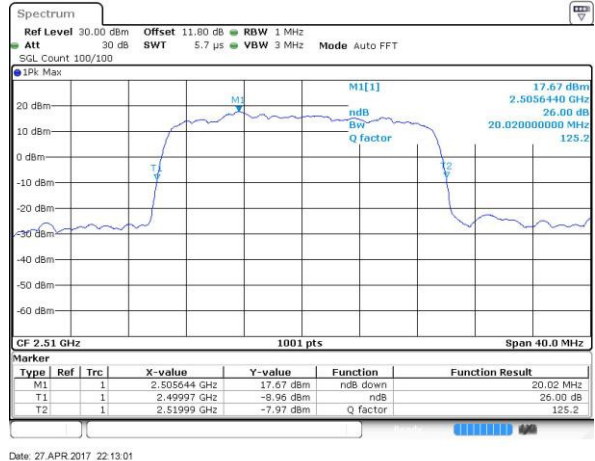

Date: 27 APR 2017 21:51:27

Highest Channel / 5MHz / 64QAM

Date: 27 APR 2017 21:52:41

LTE Band 7

Lowest Channel / 10MHz / 64QAM

Date: 27 APR 2017 21:56:15

Middle Channel / 10MHz / 64QAM

Date: 27 APR 2017 21:59:50

Highest Channel / 10MHz / 64QAM

Date: 27 APR 2017 22:01:04

LTE Band 7

Lowest Channel / 15MHz / 64QAM

Date: 27 APR 2017 22:04:39

Middle Channel / 15MHz / 64QAM

Date: 27 APR 2017 22:08:12

Highest Channel / 15MHz / 64QAM

Date: 27 APR 2017 22:09:27

LTE Band 7

Lowest Channel / 20MHz / 64QAM

Date: 27 APR 2017 22:13:01

Middle Channel / 20MHz / 64QAM

Date: 27 APR 2017 22:16:35

Highest Channel / 20MHz / 64QAM

Date: 27 APR 2017 22:17:49