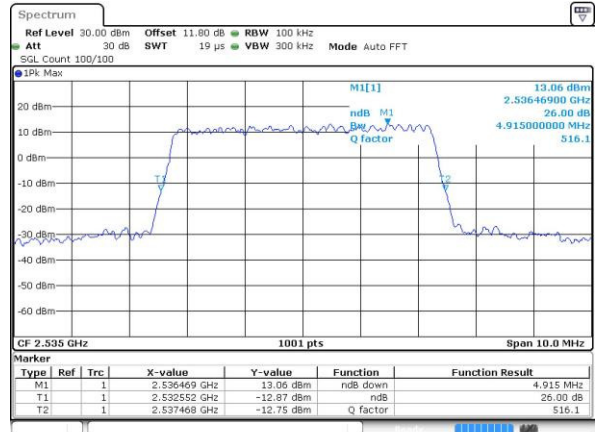

Highest Channel / Full RB

Date: 27 APR 2017 22:22:09

**26dB Bandwidth**

Mode	LTE Band 7 : 26dB BW(MHz)											
BW	1.4MHz		3MHz		5MHz		10MHz		15MHz		20MHz	
Mod.	QPSK	16QAM	QPSK	16QAM	QPSK	16QAM	QPSK	16QAM	QPSK	16QAM	QPSK	16QAM
Lowest CH	-	-	-	-	4.94	4.88	9.85	9.75	14.33	14.54	19.94	20.06
Middle CH	-	-	-	-	4.79	4.92	9.85	9.93	14.27	14.24	20.18	20.26
Highest CH	-	-	-	-	4.89	4.81	9.87	9.77	14.36	14.51	20.14	20.26
BW	1.4MHz		3MHz		5MHz		10MHz		15MHz		20MHz	
Mod.	-	64QAM	-	64QAM	-	64QAM	-	64QAM	-	64QAM	-	64QAM
Lowest CH	-	-	-	-	-	4.91	-	9.77	-	14.15	-	20.02
Middle CH	-	-	-	-	-	4.81	-	9.65	-	14.45	-	20.14
Highest CH	-	-	-	-	-	4.97	-	10.03	-	14.33	-	20.14

LTE Band 7

Lowest Channel / 5MHz / QPSK

Date: 6 APR 2017 10:14:31

Lowest Channel / 5MHz / 16QAM

Date: 6 APR 2017 10:14:41

Middle Channel / 5MHz / QPSK

Date: 6 APR 2017 10:21:38

Middle Channel / 5MHz / 16QAM

Date: 6 APR 2017 10:21:45

Highest Channel / 5MHz / QPSK

Date: 6 APR 2017 10:24:07

Highest Channel / 5MHz / 16QAM

Date: 6 APR 2017 10:24:18

LTE Band 7

Lowest Channel / 10MHz / QPSK

Date: 6 APR 2017 10:31:15