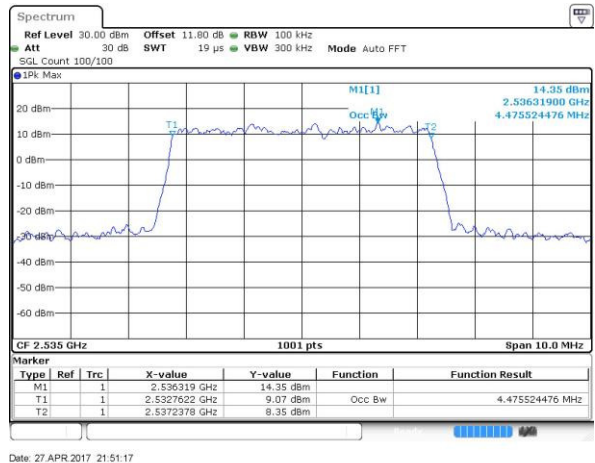

Highest Channel / 20MHz / QPSK

Date: 6 APR 2017 11:14:03

Highest Channel / 20MHz / 16QAM

Date: 6 APR 2017 11:14:13

LTE Band 7

Lowest Channel / 5MHz / 64QAM

Middle Channel / 5MHz / 64QAM

Highest Channel / 5MHz / 64QAM

LTE Band 7

Lowest Channel / 10MHz / 64QAM

Date: 27 APR 2017 21:56:05

Middle Channel / 10MHz / 64QAM

Date: 27 APR 2017 21:59:39

Highest Channel / 10MHz / 64QAM

Date: 27 APR 2017 22:00:54

LTE Band 7