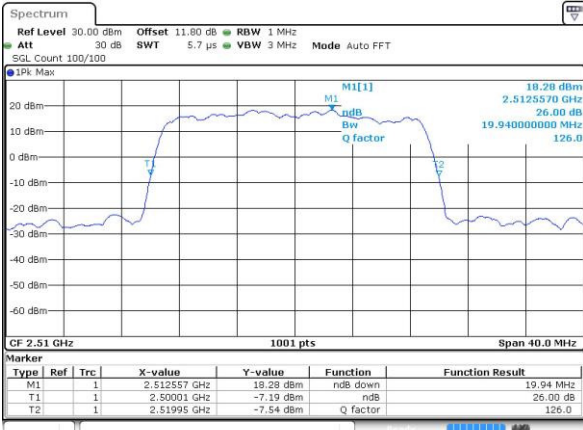

LTE Band 7

Lowest Channel / 20MHz / QPSK

Date: 6 APR 2017 11:04:47