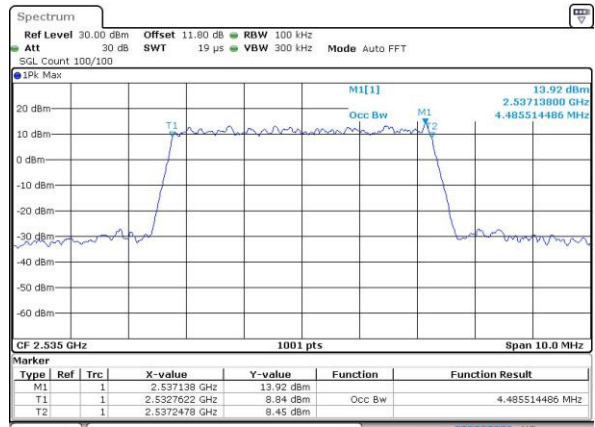

**Occupied Bandwidth**

Mode	LTE Band 7 : 99%OBW(MHz)											
BW	1.4MHz		3MHz		5MHz		10MHz		15MHz		20MHz	
Mod.	QPSK	16QAM	QPSK	16QAM	QPSK	16QAM	QPSK	16QAM	QPSK	16QAM	QPSK	16QAM
Lowest CH	-	-	-	-	4.51	4.49	9.05	8.97	13.46	13.46	18.38	18.22
Middle CH	-	-	-	-	4.5	4.49	9.01	9.01	13.46	13.43	18.42	18.5
Highest CH	-	-	-	-	4.51	4.51	9.07	9.01	13.43	13.49	18.34	18.34
BW	1.4MHz		3MHz		5MHz		10MHz		15MHz		20MHz	
Mod.	-	64QAM	-	64QAM	-	64QAM	-	64QAM	-	64QAM	-	64QAM
Lowest CH	-	-	-	-	-	4.51	-	9.01	-	13.43	-	18.26
Middle CH	-	-	-	-	-	4.48	-	9.03	-	13.4	-	18.22
Highest CH	-	-	-	-	-	4.48	-	9.03	-	13.34	-	18.26

LTE Band 7

Lowest Channel / 5MHz / QPSK

Date: 6 APR 2017 10:14:10

Lowest Channel / 5MHz / 16QAM

Date: 6 APR 2017 10:14:20

Middle Channel / 5MHz / QPSK

Date: 6 APR 2017 10:21:18

Middle Channel / 5MHz / 16QAM

Date: 6 APR 2017 10:21:28

Highest Channel / 5MHz / QPSK

Date: 6 APR 2017 10:23:47

Highest Channel / 5MHz / 16QAM

Date: 6 APR 2017 10:23:57

LTE Band 7

Lowest Channel / 10MHz / QPSK

Date: 6 APR 2017 10:30:55