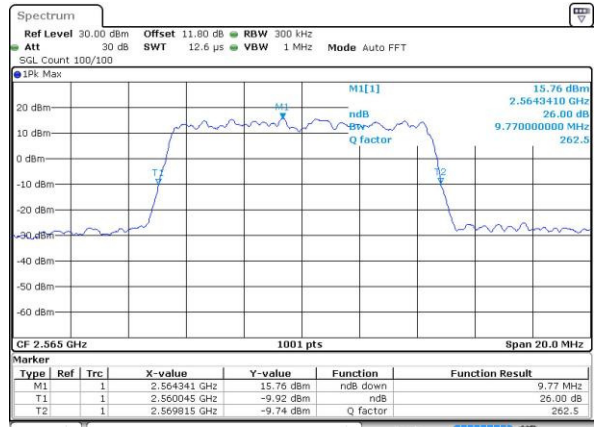

Date: 6 APR 2017 10:21:45

Highest Channel / 5MHz / QPSK

Date: 6 APR 2017 10:24:07

Highest Channel / 5MHz / 16QAM

Date: 6 APR 2017 10:24:18

LTE Band 7

Lowest Channel / 10MHz / QPSK

Date: 6 APR 2017 10:31:15

Lowest Channel / 10MHz / 16QAM

Date: 6 APR 2017 10:31:26

Middle Channel / 10MHz / QPSK

Date: 6 APR 2017 10:38:23

Middle Channel / 10MHz / 16QAM

Date: 6 APR 2017 10:38:34

Highest Channel / 10MHz / QPSK

Date: 6 APR 2017 10:40:52

Highest Channel / 10MHz / 16QAM

Date: 6 APR 2017 10:41:03

LTE Band 7

Lowest Channel / 15MHz / QPSK

Date: 6 APR 2017 10:48:02

Lowest Channel / 15MHz / 16QAM

Date: 6 APR 2017 10:48:13

Middle Channel / 15MHz / QPSK