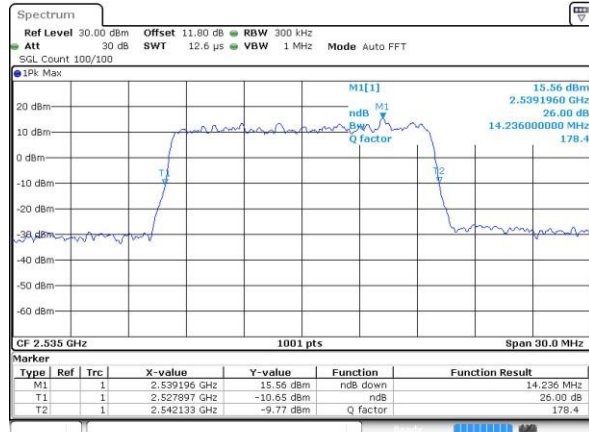

Highest Channel / 10MHz / 16QAM

Date: 6 APR 2017 10:41:03

LTE Band 7

Lowest Channel / 15MHz / QPSK

Date: 6 APR 2017 10:48:02

Lowest Channel / 15MHz / 16QAM

Date: 6 APR 2017 10:48:13

Middle Channel / 15MHz / QPSK

Date: 6 APR 2017 10:55:10

Middle Channel / 15MHz / 16QAM

Date: 6 APR 2017 10:55:20

Highest Channel / 15MHz / QPSK

Date: 6 APR 2017 10:57:39

Highest Channel / 15MHz / 16QAM

Date: 6 APR 2017 10:57:49

LTE Band 7