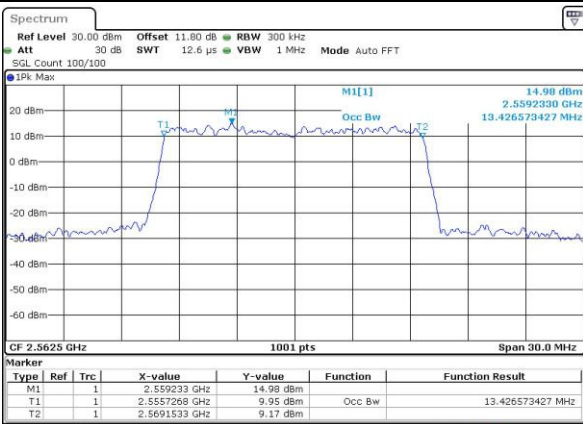

Highest Channel / 10MHz / 16QAM

Date: 6 APR 2017 10:40:42

LTE Band 7

Lowest Channel / 15MHz / QPSK

Date: 6 APR 2017 10:47:41

Lowest Channel / 15MHz / 16QAM

Date: 6 APR 2017 10:47:52

Middle Channel / 15MHz / QPSK

Date: 6 APR 2017 10:54:49

Middle Channel / 15MHz / 16QAM

Date: 6 APR 2017 10:55:00

Highest Channel / 15MHz / QPSK

Date: 6 APR 2017 10:57:18

Highest Channel / 15MHz / 16QAM

Date: 6 APR 2017 10:57:29

LTE Band 7