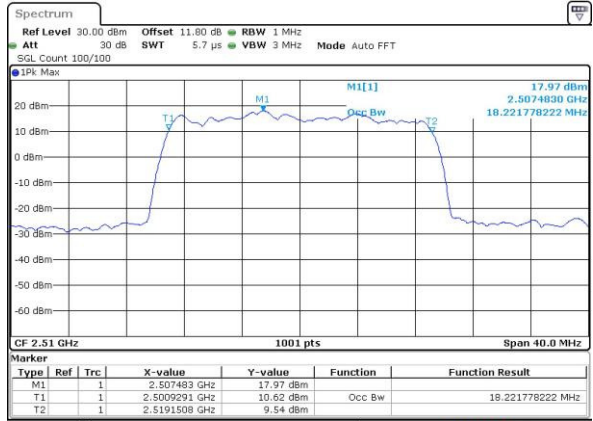

Highest Channel / 10MHz / 16QAM

Date: 6 APR 2017 10:40:42

LTE Band 7

Lowest Channel / 15MHz / QPSK

Date: 6 APR 2017 10:47:41

Lowest Channel / 15MHz / 16QAM

Date: 6 APR 2017 10:47:52

Middle Channel / 15MHz / QPSK

Date: 6 APR 2017 10:54:49

Middle Channel / 15MHz / 16QAM

Date: 6 APR 2017 10:55:00

Highest Channel / 15MHz / QPSK

Date: 6 APR 2017 10:57:18

Highest Channel / 15MHz / 16QAM

Date: 6 APR 2017 10:57:29

LTE Band 7

Lowest Channel / 20MHz / QPSK

Date: 6 APR 2017 11:04:26

Lowest Channel / 20MHz / 16QAM

Date: 6 APR 2017 11:04:37

Middle Channel / 20MHz / QPSK

Date: 6 APR 2017 11:11:34

Middle Channel / 20MHz / 16QAM

Date: 6 APR 2017 11:11:44

Highest Channel / 20MHz / QPSK

Date: 6 APR 2017 11:14:03

Highest Channel / 20MHz / 16QAM

Date: 6 APR 2017 11:14:13

LTE Band 7

Lowest Channel / 5MHz / 64QAM

Middle Channel / 5MHz / 64QAM

Highest Channel / 5MHz / 64QAM