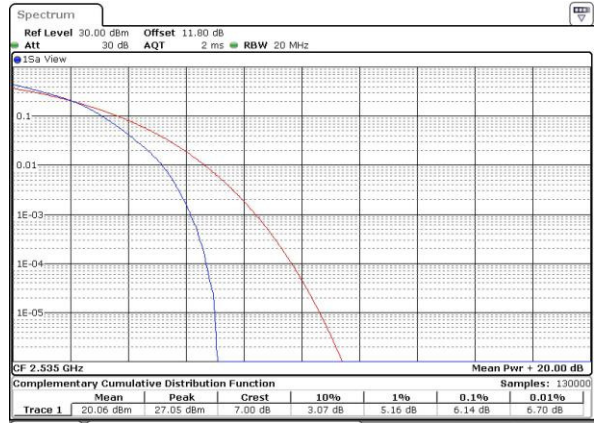

Date: 6 APR 2017 11:47:17

Highest Channel / 1RB

Date: 6 APR 2017 11:47:50

Highest Channel / Full RB

Date: 6 APR 2017 11:48:01

LTE Band 7 / 20MHz / 64QAM

Lowest Channel / 1RB

Date: 27 APR 2017 22:21:17

Lowest Channel / Full RB

Date: 27 APR 2017 22:21:27

Middle Channel / 1RB

Date: 27 APR 2017 22:21:36

Middle Channel / Full RB

Date: 27 APR 2017 22:21:47

Highest Channel / 1RB

Date: 27 APR 2017 22:21:59

Highest Channel / Full RB

Date: 27 APR 2017 22:22:09

**26dB Bandwidth**

Mode	LTE Band 7 : 26dB BW(MHz)											
BW	1.4MHz		3MHz		5MHz		10MHz		15MHz		20MHz	
Mod.	QPSK	16QAM	QPSK	16QAM	QPSK	16QAM	QPSK	16QAM	QPSK	16QAM	QPSK	16QAM
Lowest CH	-	-	-	-	4.94	4.88	9.85	9.75	14.33	14.54	19.94	20.06
Middle CH	-	-	-	-	4.79	4.92	9.85	9.93	14.27	14.24	20.18	20.26
Highest CH	-	-	-	-	4.89	4.81	9.87	9.77	14.36	14.51	20.14	20.26
BW	1.4MHz		3MHz		5MHz		10MHz		15MHz		20MHz	
Mod.	-	64QAM	-	64QAM	-	64QAM	-	64QAM	-	64QAM	-	64QAM
Lowest CH	-	-	-	-	-	4.91	-	9.77	-	14.15	-	20.02
Middle CH	-	-	-	-	-	4.81	-	9.65	-	14.45	-	20.14
Highest CH	-	-	-	-	-	4.97	-	10.03	-	14.33	-	20.14