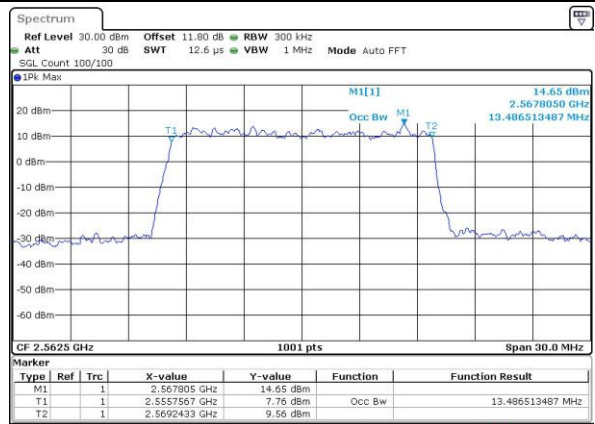

Highest Channel / 10MHz / 16QAM

Date: 6 APR 2017 10:40:42

LTE Band 7

Lowest Channel / 15MHz / QPSK

Date: 6 APR 2017 10:47:41

Lowest Channel / 15MHz / 16QAM

Date: 6 APR 2017 10:47:52

Middle Channel / 15MHz / QPSK

Date: 6 APR 2017 10:54:49

Middle Channel / 15MHz / 16QAM

Date: 6 APR 2017 10:55:00

Highest Channel / 15MHz / QPSK

Date: 6 APR 2017 10:57:18

Highest Channel / 15MHz / 16QAM

Date: 6 APR 2017 10:57:29

LTE Band 7