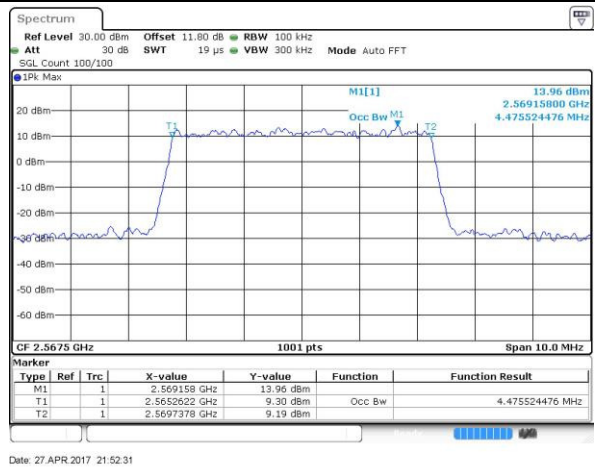

Highest Channel / 20MHz / QPSK

Date: 6 APR 2017 11:14:03

Highest Channel / 20MHz / 16QAM

Date: 6 APR 2017 11:14:13

LTE Band 7

Lowest Channel / 5MHz / 64QAM

Middle Channel / 5MHz / 64QAM

Highest Channel / 5MHz / 64QAM

LTE Band 7

Lowest Channel / 10MHz / 64QAM

Date: 27 APR 2017 21:56:05

Middle Channel / 10MHz / 64QAM

Date: 27 APR 2017 21:59:39

Highest Channel / 10MHz / 64QAM

Date: 27 APR 2017 22:00:54

LTE Band 7