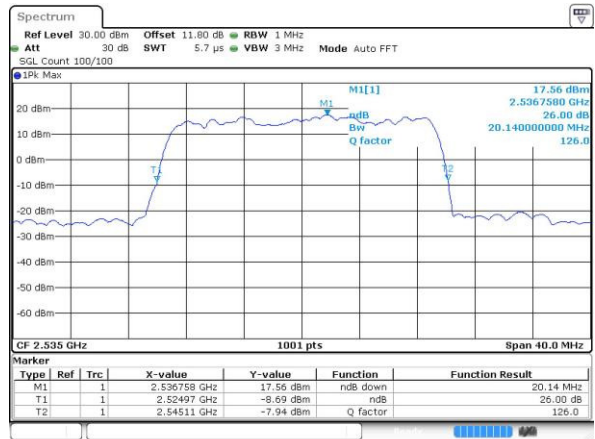

Highest Channel / 10MHz / 64QAM

Date: 27 APR 2017 22:01:04

LTE Band 7

Lowest Channel / 15MHz / 64QAM

Date: 27 APR 2017 22:04:39

Middle Channel / 15MHz / 64QAM

Date: 27 APR 2017 22:08:12

Highest Channel / 15MHz / 64QAM

Date: 27 APR 2017 22:09:27

LTE Band 7

Lowest Channel / 20MHz / 64QAM

Date: 27 APR 2017 22:13:01

Middle Channel / 20MHz / 64QAM

Date: 27 APR 2017 22:16:35

Highest Channel / 20MHz / 64QAM

Date: 27 APR 2017 22:17:49

**Occupied Bandwidth**

Mode	LTE Band 7 : 99%OBW(MHz)											
BW	1.4MHz		3MHz		5MHz		10MHz		15MHz		20MHz	
Mod.	QPSK	16QAM	QPSK	16QAM	QPSK	16QAM	QPSK	16QAM	QPSK	16QAM	QPSK	16QAM
Lowest CH	-	-	-	-	4.51	4.49	9.05	8.97	13.46	13.46	18.38	18.22
Middle CH	-	-	-	-	4.5	4.49	9.01	9.01	13.46	13.43	18.42	18.5
Highest CH	-	-	-	-	4.51	4.51	9.07	9.01	13.43	13.49	18.34	18.34
BW	1.4MHz		3MHz		5MHz		10MHz		15MHz		20MHz	
Mod.	-	64QAM	-	64QAM	-	64QAM	-	64QAM	-	64QAM	-	64QAM
Lowest CH	-	-	-	-	-	4.51	-	9.01	-	13.43	-	18.26
Middle CH	-	-	-	-	-	4.48	-	9.03	-	13.4	-	18.22
Highest CH	-	-	-	-	-	4.48	-	9.03	-	13.34	-	18.26