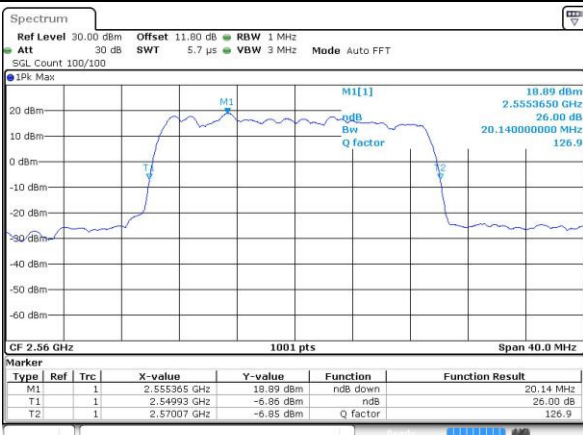

Date: 6 APR 2017 10:55:10

Middle Channel / 15MHz / 16QAM

Date: 6 APR 2017 10:55:20

Highest Channel / 15MHz / QPSK

Date: 6 APR 2017 10:57:39

Highest Channel / 15MHz / 16QAM

Date: 6 APR 2017 10:57:49

LTE Band 7

Lowest Channel / 20MHz / QPSK

Date: 6 APR 2017 11:04:47

Lowest Channel / 20MHz / 16QAM

Date: 6 APR 2017 11:04:57

Middle Channel / 20MHz / QPSK

Date: 6 APR 2017 11:11:55

Middle Channel / 20MHz / 16QAM

Date: 6 APR 2017 11:12:05

Highest Channel / 20MHz / QPSK

Date: 6 APR 2017 11:14:24

Highest Channel / 20MHz / 16QAM

Date: 6 APR 2017 11:14:34

LTE Band 7

Lowest Channel / 5MHz / 64QAM

Date: 27 APR 2017 21:47:53

Middle Channel / 5MHz / 64QAM