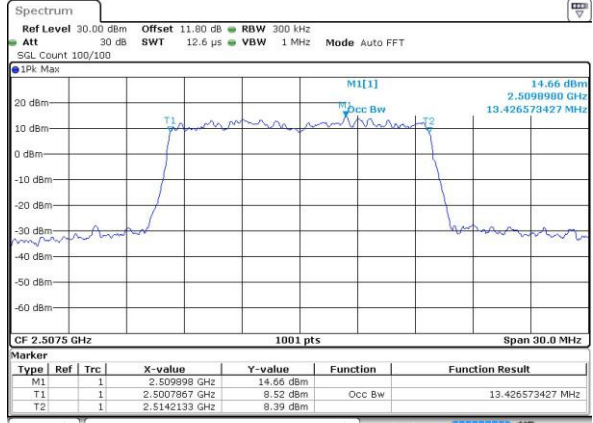

Highest Channel / 20MHz / QPSK

Date: 6 APR 2017 11:14:03

Highest Channel / 20MHz / 16QAM

Date: 6 APR 2017 11:14:13

LTE Band 7

Lowest Channel / 5MHz / 64QAM

Middle Channel / 5MHz / 64QAM

Highest Channel / 5MHz / 64QAM

LTE Band 7

Lowest Channel / 10MHz / 64QAM

Date: 27 APR 2017 21:56:05

Middle Channel / 10MHz / 64QAM

Date: 27 APR 2017 21:59:39

Highest Channel / 10MHz / 64QAM

Date: 27 APR 2017 22:00:54

LTE Band 7

Lowest Channel / 15MHz / 64QAM

Date: 27 APR 2017 22:04:28

Middle Channel / 15MHz / 64QAM

Date: 27 APR 2017 22:08:02

Highest Channel / 15MHz / 64QAM

Date: 27 APR 2017 22:09:16

LTE Band 7

Lowest Channel / 20MHz / 64QAM