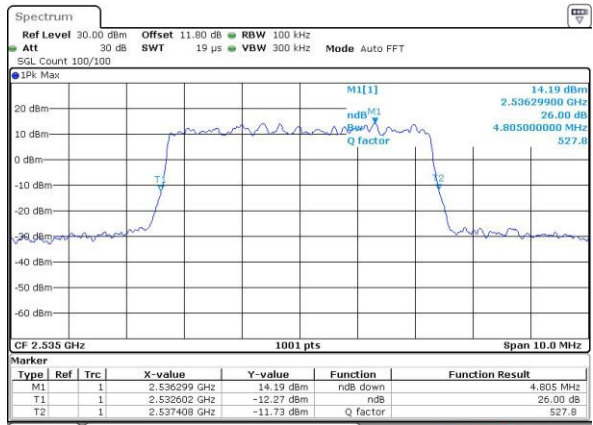

Highest Channel / 20MHz / QPSK

Date: 6 APR 2017 11:14:24

Highest Channel / 20MHz / 16QAM

Date: 6 APR 2017 11:14:34

LTE Band 7

Lowest Channel / 5MHz / 64QAM

Date: 27 APR 2017 21:47:53

Middle Channel / 5MHz / 64QAM

Date: 27 APR 2017 21:51:27

Highest Channel / 5MHz / 64QAM

Date: 27 APR 2017 21:52:41

LTE Band 7

Lowest Channel / 10MHz / 64QAM

Date: 27 APR 2017 21:56:15

Middle Channel / 10MHz / 64QAM

Date: 27 APR 2017 21:59:50