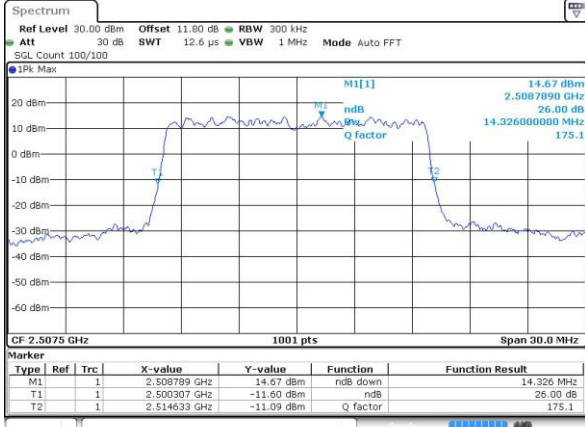

Highest Channel / 10MHz / 16QAM

Date: 6 APR 2017 10:41:03

LTE Band 7

Lowest Channel / 15MHz / QPSK

Date: 6 APR 2017 10:48:02

Lowest Channel / 15MHz / 16QAM

Date: 6 APR 2017 10:48:13

Middle Channel / 15MHz / QPSK

Date: 6 APR 2017 10:55:10

Middle Channel / 15MHz / 16QAM

Date: 6 APR 2017 10:55:20

Highest Channel / 15MHz / QPSK

Date: 6 APR 2017 10:57:39

Highest Channel / 15MHz / 16QAM

Date: 6 APR 2017 10:57:49

LTE Band 7