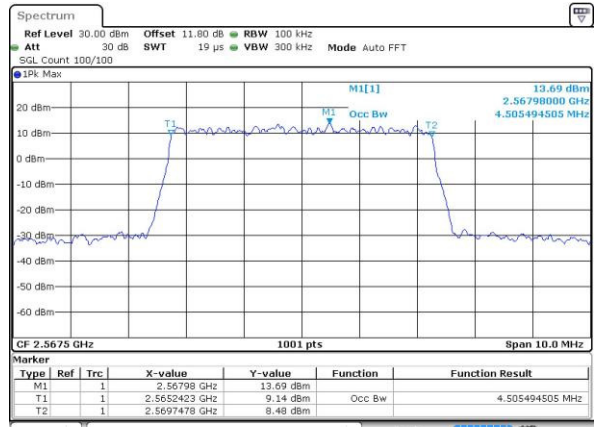

**Occupied Bandwidth**

Mode	LTE Band 7 : 99%OBW(MHz)											
BW	1.4MHz		3MHz		5MHz		10MHz		15MHz		20MHz	
Mod.	QPSK	16QAM	QPSK	16QAM	QPSK	16QAM	QPSK	16QAM	QPSK	16QAM	QPSK	16QAM
Lowest CH	-	-	-	-	4.51	4.49	9.05	8.97	13.46	13.46	18.38	18.22
Middle CH	-	-	-	-	4.5	4.49	9.01	9.01	13.46	13.43	18.42	18.5
Highest CH	-	-	-	-	4.51	4.51	9.07	9.01	13.43	13.49	18.34	18.34
BW	1.4MHz		3MHz		5MHz		10MHz		15MHz		20MHz	
Mod.	-	64QAM	-	64QAM	-	64QAM	-	64QAM	-	64QAM	-	64QAM
Lowest CH	-	-	-	-	-	4.51	-	9.01	-	13.43	-	18.26
Middle CH	-	-	-	-	-	4.48	-	9.03	-	13.4	-	18.22
Highest CH	-	-	-	-	-	4.48	-	9.03	-	13.34	-	18.26

LTE Band 7

Lowest Channel / 5MHz / QPSK

Date: 6 APR 2017 10:14:10

Lowest Channel / 5MHz / 16QAM

Date: 6 APR 2017 10:14:20

Middle Channel / 5MHz / QPSK

Date: 6 APR 2017 10:21:18

Middle Channel / 5MHz / 16QAM

Date: 6 APR 2017 10:21:28

Highest Channel / 5MHz / QPSK

Date: 6 APR 2017 10:23:47

Highest Channel / 5MHz / 16QAM

Date: 6 APR 2017 10:23:57

LTE Band 7

Lowest Channel / 10MHz / QPSK

Date: 6 APR 2017 10:30:55