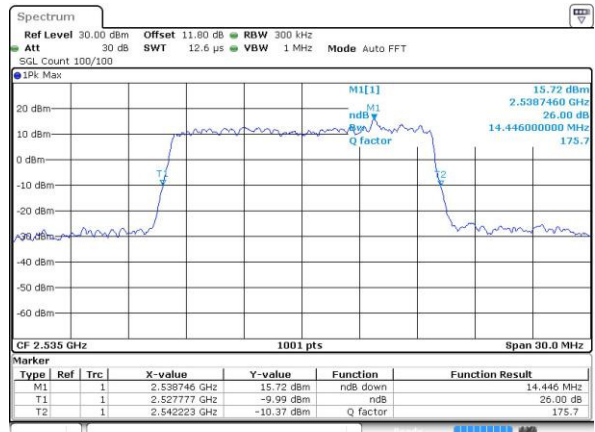

Date: 27 APR 2017 21:51:27

Highest Channel / 5MHz / 64QAM

Date: 27 APR 2017 21:52:41

LTE Band 7

Lowest Channel / 10MHz / 64QAM

Date: 27 APR 2017 21:56:15

Middle Channel / 10MHz / 64QAM

Date: 27 APR 2017 21:59:50

Highest Channel / 10MHz / 64QAM

Date: 27 APR 2017 22:01:04

LTE Band 7

Lowest Channel / 15MHz / 64QAM

Date: 27 APR 2017 22:04:39

Middle Channel / 15MHz / 64QAM

Date: 27 APR 2017 22:08:12

Highest Channel / 15MHz / 64QAM

Date: 27 APR 2017 22:09:27

LTE Band 7

Lowest Channel / 20MHz / 64QAM

Date: 27 APR 2017 22:13:01

Middle Channel / 20MHz / 64QAM

Date: 27 APR 2017 22:16:35

Highest Channel / 20MHz / 64QAM

Date: 27 APR 2017 22:17:49