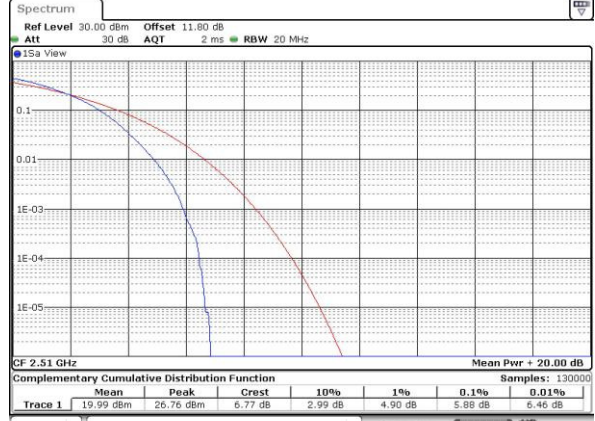

LTE Band 7 / 20MHz / 16QAM

Lowest Channel / 1RB

Date: 6 APR 2017 11:46:27

Lowest Channel / Full RB

Date: 6 APR 2017 11:46:38

Middle Channel / 1RB

Date: 6 APR 2017 11:46:59

Middle Channel / Full RB

Date: 6 APR 2017 11:47:17

Highest Channel / 1RB

Date: 6 APR 2017 11:47:50

Highest Channel / Full RB

Date: 6 APR 2017 11:48:01

LTE Band 7 / 20MHz / 64QAM

Lowest Channel / 1RB

Date: 27 APR 2017 22:21:17

Highest Channel / Full RB

Date: 27 APR 2017 22:22:09

**26dB Bandwidth**

Mode	LTE Band 7 : 26dB BW(MHz)											
BW	1.4MHz		3MHz		5MHz		10MHz		15MHz		20MHz	
Mod.	QPSK	16QAM	QPSK	16QAM	QPSK	16QAM	QPSK	16QAM	QPSK	16QAM	QPSK	16QAM
Lowest CH	-	-	-	-	4.94	4.88	9.85	9.75	14.33	14.54	19.94	20.06
Middle CH	-	-	-	-	4.79	4.92	9.85	9.93	14.27	14.24	20.18	20.26
Highest CH	-	-	-	-	4.89	4.81	9.87	9.77	14.36	14.51	20.14	20.26
BW	1.4MHz		3MHz		5MHz		10MHz		15MHz		20MHz	
Mod.	-	64QAM	-	64QAM	-	64QAM	-	64QAM	-	64QAM	-	64QAM
Lowest CH	-	-	-	-	-	4.91	-	9.77	-	14.15	-	20.02
Middle CH	-	-	-	-	-	4.81	-	9.65	-	14.45	-	20.14
Highest CH	-	-	-	-	-	4.97	-	10.03	-	14.33	-	20.14