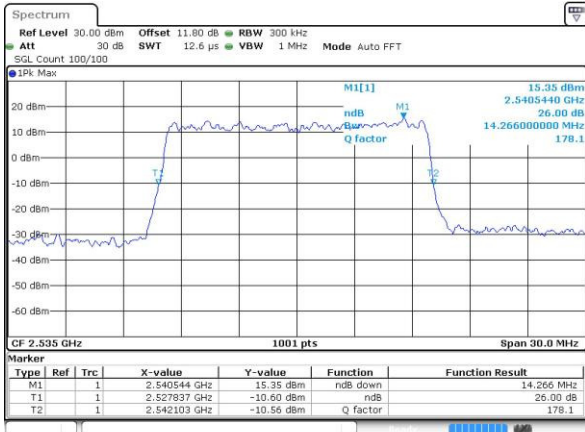

Highest Channel / 10MHz / 16QAM

Date: 6 APR 2017 10:41:03

LTE Band 7

Lowest Channel / 15MHz / QPSK

Date: 6 APR 2017 10:48:02

Lowest Channel / 15MHz / 16QAM

Date: 6 APR 2017 10:48:13

Middle Channel / 15MHz / QPSK

Date: 6 APR 2017 10:55:10

Middle Channel / 15MHz / 16QAM

Date: 6 APR 2017 10:55:20

Highest Channel / 15MHz / QPSK

Date: 6 APR 2017 10:57:39

Highest Channel / 15MHz / 16QAM

Date: 6 APR 2017 10:57:49

LTE Band 7