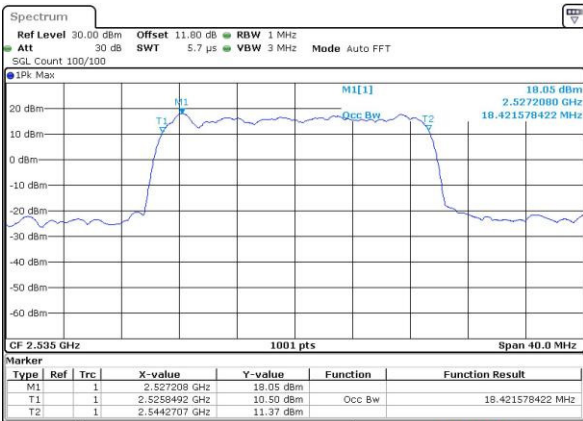

Date: 6 APR 2017 10:54:49

Middle Channel / 15MHz / 16QAM

Date: 6 APR 2017 10:55:00

Highest Channel / 15MHz / QPSK

Date: 6 APR 2017 10:57:18

Highest Channel / 15MHz / 16QAM

Date: 6 APR 2017 10:57:29

LTE Band 7

Lowest Channel / 20MHz / QPSK

Date: 6 APR 2017 11:04:26

Lowest Channel / 20MHz / 16QAM

Date: 6 APR 2017 11:04:37

Middle Channel / 20MHz / QPSK

Date: 6 APR 2017 11:11:34

Middle Channel / 20MHz / 16QAM

Date: 6 APR 2017 11:11:44

Highest Channel / 20MHz / QPSK

Date: 6 APR 2017 11:14:03

Highest Channel / 20MHz / 16QAM

Date: 6 APR 2017 11:14:13

LTE Band 7

Lowest Channel / 5MHz / 64QAM

Middle Channel / 5MHz / 64QAM

Highest Channel / 5MHz / 64QAM