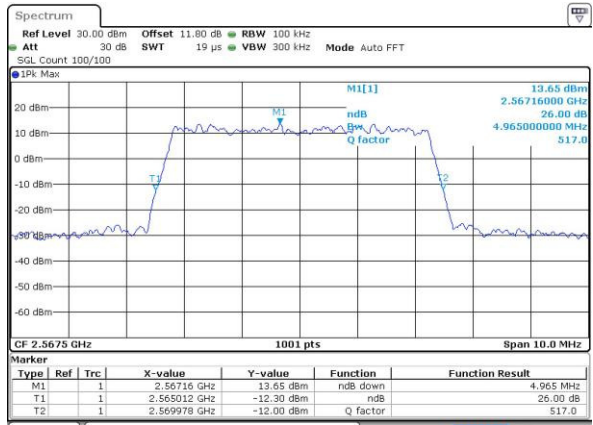

Highest Channel / 20MHz / QPSK

Date: 6 APR 2017 11:14:24

Highest Channel / 20MHz / 16QAM

Date: 6 APR 2017 11:14:34

LTE Band 7

Lowest Channel / 5MHz / 64QAM

Date: 27 APR 2017 21:47:53

Middle Channel / 5MHz / 64QAM

Date: 27 APR 2017 21:51:27

Highest Channel / 5MHz / 64QAM

Date: 27 APR 2017 21:52:41

LTE Band 7

Lowest Channel / 10MHz / 64QAM

Date: 27 APR 2017 21:56:15

Middle Channel / 10MHz / 64QAM

Date: 27 APR 2017 21:59:50