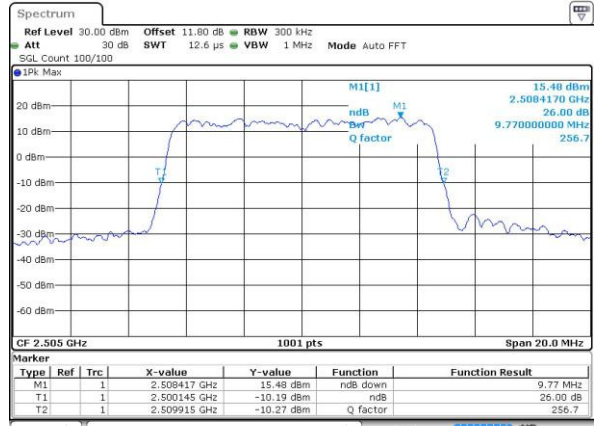

Highest Channel / 20MHz / QPSK

Date: 6 APR 2017 11:14:24

Highest Channel / 20MHz / 16QAM

Date: 6 APR 2017 11:14:34

LTE Band 7

Lowest Channel / 5MHz / 64QAM

Date: 27 APR 2017 21:47:53

Middle Channel / 5MHz / 64QAM

Date: 27 APR 2017 21:51:27

Highest Channel / 5MHz / 64QAM

Date: 27 APR 2017 21:52:41

LTE Band 7

Lowest Channel / 10MHz / 64QAM

Date: 27 APR 2017 21:56:15

Middle Channel / 10MHz / 64QAM

Date: 27 APR 2017 21:59:50

Highest Channel / 10MHz / 64QAM

Date: 27 APR 2017 22:01:04

LTE Band 7

Lowest Channel / 15MHz / 64QAM

Date: 27 APR 2017 22:04:39

Middle Channel / 15MHz / 64QAM

Date: 27 APR 2017 22:08:12

Highest Channel / 15MHz / 64QAM