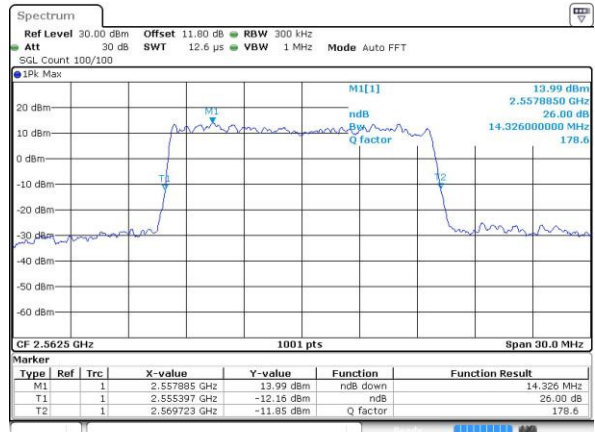

Date: 27 APR 2017 21:51:27

Highest Channel / 5MHz / 64QAM

Date: 27 APR 2017 21:52:41

LTE Band 7

Lowest Channel / 10MHz / 64QAM

Date: 27 APR 2017 21:56:15

Middle Channel / 10MHz / 64QAM

Date: 27 APR 2017 21:59:50

Highest Channel / 10MHz / 64QAM

Date: 27 APR 2017 22:01:04

LTE Band 7

Lowest Channel / 15MHz / 64QAM

Date: 27 APR 2017 22:04:39

Middle Channel / 15MHz / 64QAM

Date: 27 APR 2017 22:08:12

Highest Channel / 15MHz / 64QAM

Date: 27 APR 2017 22:09:27

LTE Band 7

Lowest Channel / 20MHz / 64QAM

Date: 27 APR 2017 22:13:01

Middle Channel / 20MHz / 64QAM

Date: 27 APR 2017 22:16:35

Highest Channel / 20MHz / 64QAM

Date: 27 APR 2017 22:17:49