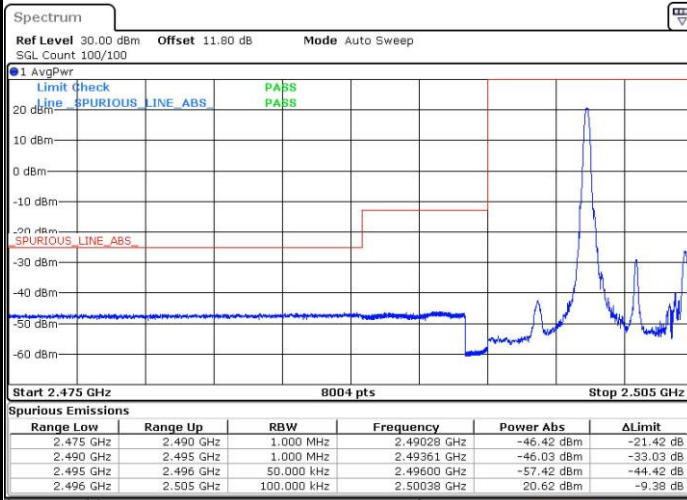

LTE Band 7

Lowest Channel / 10MHz / 64QAM

Date: 27 APR 2017 21:56:05

Middle Channel / 10MHz / 64QAM

Date: 27 APR 2017 21:59:39

Highest Channel / 10MHz / 64QAM

Date: 27 APR 2017 22:00:54

LTE Band 7

Lowest Channel / 15MHz / 64QAM

Date: 27 APR 2017 22:04:28

Middle Channel / 15MHz / 64QAM

Date: 27 APR 2017 22:08:02

Highest Channel / 15MHz / 64QAM

Date: 27 APR 2017 22:09:16

LTE Band 7

Lowest Channel / 20MHz / 64QAM

Date: 27 APR 2017 22:12:50

Middle Channel / 20MHz / 64QAM

Date: 27 APR 2017 22:16:24

Highest Channel / 20MHz / 64QAM

Date: 27 APR 2017 22:17:39

**Conducted Band Edge**

LTE Band 7 / 5MHz / QPSK

Lowest Band Edge / 1 RB

Date: 6 APR 2017 10:15:50

Highest Band Edge / 1 RB

Date: 6 APR 2017 10:25:27

Lowest Band Edge / Full RB

Date: 6 APR 2017 10:18:09

Highest Band Edge / Full RB

Date: 6 APR 2017 10:27:46