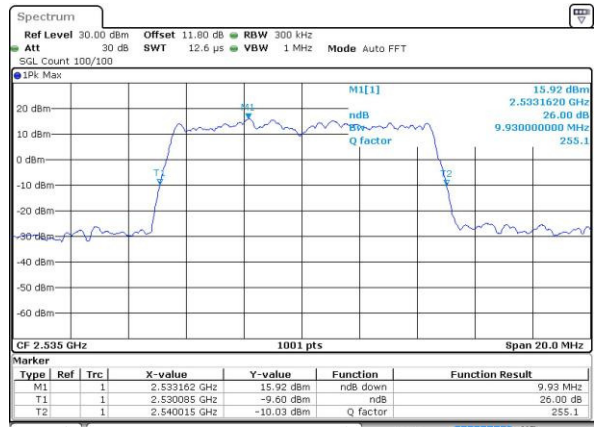

Date: 6 APR 2017 10:21:45

Highest Channel / 5MHz / QPSK

Date: 6 APR 2017 10:24:07

Highest Channel / 5MHz / 16QAM

Date: 6 APR 2017 10:24:18

LTE Band 7

Lowest Channel / 10MHz / QPSK

Date: 6 APR 2017 10:31:15

Lowest Channel / 10MHz / 16QAM

Date: 6 APR 2017 10:31:26

Middle Channel / 10MHz / QPSK

Date: 6 APR 2017 10:38:23

Middle Channel / 10MHz / 16QAM

Date: 6 APR 2017 10:38:34

Highest Channel / 10MHz / QPSK

Date: 6 APR 2017 10:40:52

Highest Channel / 10MHz / 16QAM

Date: 6 APR 2017 10:41:03

LTE Band 7

Lowest Channel / 15MHz / QPSK

Date: 6 APR 2017 10:48:02

Lowest Channel / 15MHz / 16QAM

Date: 6 APR 2017 10:48:13

Middle Channel / 15MHz / QPSK

Date: 6 APR 2017 10:55:10

Middle Channel / 15MHz / 16QAM

Date: 6 APR 2017 10:55:20

Highest Channel / 15MHz / QPSK

Date: 6 APR 2017 10:57:39

Highest Channel / 15MHz / 16QAM

Date: 6 APR 2017 10:57:49

LTE Band 7