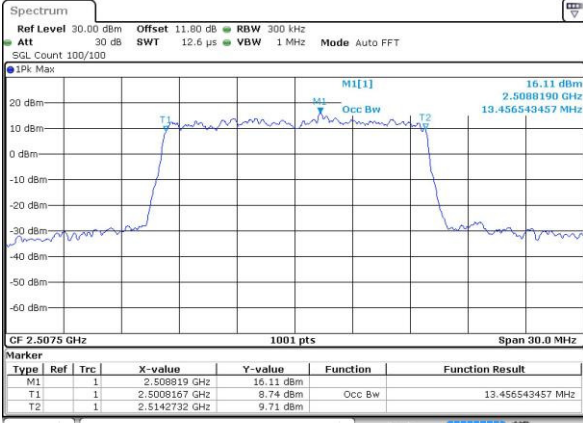

Lowest Channel / 10MHz / 16QAM

Date: 6 APR 2017 10:31:05

Middle Channel / 10MHz / QPSK

Date: 6 APR 2017 10:38:03

Middle Channel / 10MHz / 16QAM

Date: 6 APR 2017 10:38:13

Highest Channel / 10MHz / QPSK

Date: 6 APR 2017 10:40:32

Highest Channel / 10MHz / 16QAM

Date: 6 APR 2017 10:40:42

LTE Band 7

Lowest Channel / 15MHz / QPSK

Date: 6 APR 2017 10:47:41

Lowest Channel / 15MHz / 16QAM

Date: 6 APR 2017 10:47:52

Middle Channel / 15MHz / QPSK

Date: 6 APR 2017 10:54:49

Middle Channel / 15MHz / 16QAM

Date: 6 APR 2017 10:55:00

Highest Channel / 15MHz / QPSK

Date: 6 APR 2017 10:57:18

Highest Channel / 15MHz / 16QAM

Date: 6 APR 2017 10:57:29

LTE Band 7