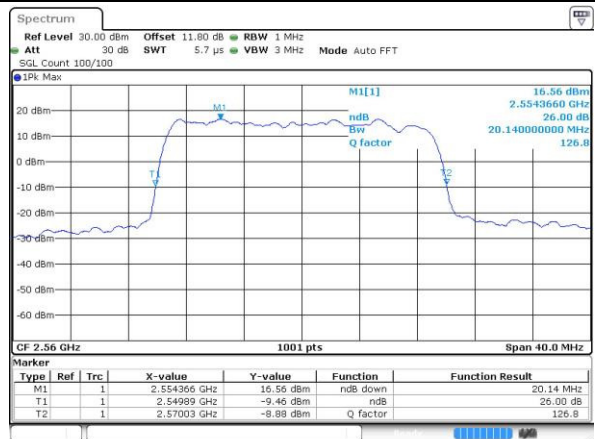

Highest Channel / 10MHz / 64QAM

Date: 27 APR 2017 22:01:04

LTE Band 7

Lowest Channel / 15MHz / 64QAM

Date: 27 APR 2017 22:04:39

Middle Channel / 15MHz / 64QAM

Date: 27 APR 2017 22:08:12

Highest Channel / 15MHz / 64QAM

Date: 27 APR 2017 22:09:27

LTE Band 7

Lowest Channel / 20MHz / 64QAM

Date: 27 APR 2017 22:13:01

Middle Channel / 20MHz / 64QAM

Date: 27 APR 2017 22:16:35

Highest Channel / 20MHz / 64QAM

Date: 27 APR 2017 22:17:49

**Occupied Bandwidth**

Mode	LTE Band 7 : 99%OBW(MHz)											
BW	1.4MHz		3MHz		5MHz		10MHz		15MHz		20MHz	
Mod.	QPSK	16QAM	QPSK	16QAM	QPSK	16QAM	QPSK	16QAM	QPSK	16QAM	QPSK	16QAM
Lowest CH	-	-	-	-	4.51	4.49	9.05	8.97	13.46	13.46	18.38	18.22
Middle CH	-	-	-	-	4.5	4.49	9.01	9.01	13.46	13.43	18.42	18.5
Highest CH	-	-	-	-	4.51	4.51	9.07	9.01	13.43	13.49	18.34	18.34
BW	1.4MHz		3MHz		5MHz		10MHz		15MHz		20MHz	
Mod.	-	64QAM	-	64QAM	-	64QAM	-	64QAM	-	64QAM	-	64QAM
Lowest CH	-	-	-	-	-	4.51	-	9.01	-	13.43	-	18.26
Middle CH	-	-	-	-	-	4.48	-	9.03	-	13.4	-	18.22
Highest CH	-	-	-	-	-	4.48	-	9.03	-	13.34	-	18.26