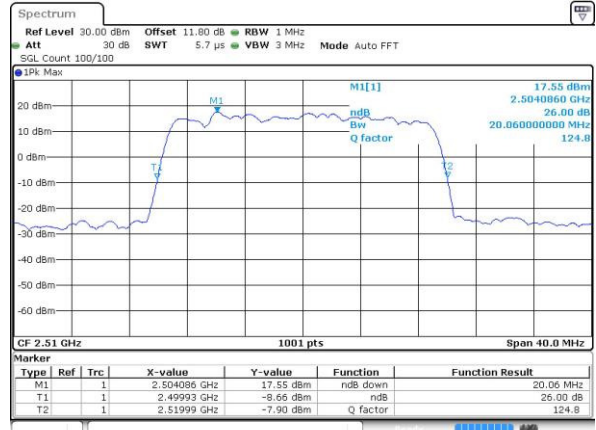

Lowest Channel / 20MHz / 16QAM

Date: 6 APR 2017 11:04:57