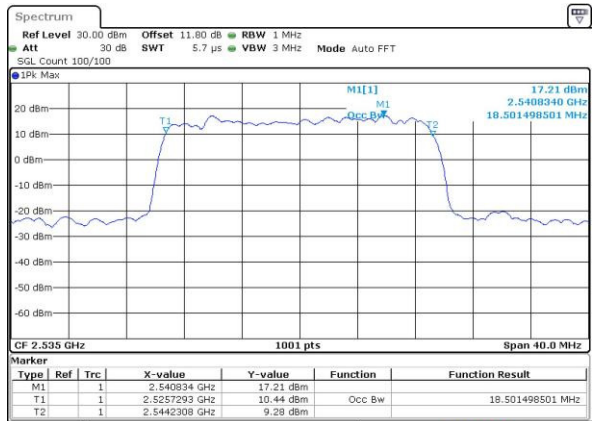

Date: 6 APR 2017 10:54:49

Middle Channel / 15MHz / 16QAM

Date: 6 APR 2017 10:55:00

Highest Channel / 15MHz / QPSK

Date: 6 APR 2017 10:57:18

Highest Channel / 15MHz / 16QAM

Date: 6 APR 2017 10:57:29

LTE Band 7

Lowest Channel / 20MHz / QPSK

Date: 6 APR 2017 11:04:26

Lowest Channel / 20MHz / 16QAM

Date: 6 APR 2017 11:04:37

Middle Channel / 20MHz / QPSK

Date: 6 APR 2017 11:11:34

Middle Channel / 20MHz / 16QAM

Date: 6 APR 2017 11:11:44

Highest Channel / 20MHz / QPSK

Date: 6 APR 2017 11:14:03

Highest Channel / 20MHz / 16QAM

Date: 6 APR 2017 11:14:13

LTE Band 7

Lowest Channel / 5MHz / 64QAM

Middle Channel / 5MHz / 64QAM

Highest Channel / 5MHz / 64QAM