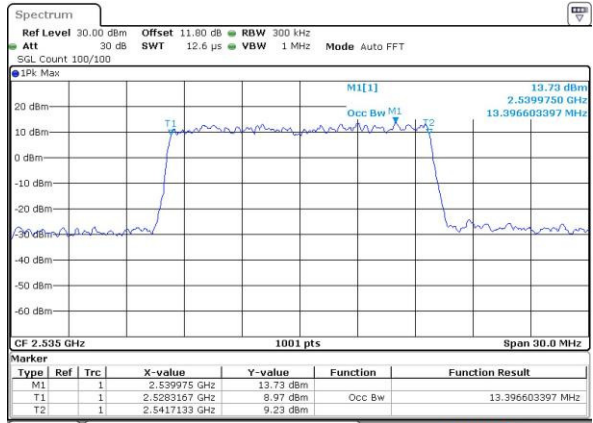

Highest Channel / 20MHz / QPSK

Date: 6 APR 2017 11:14:03

Highest Channel / 20MHz / 16QAM

Date: 6 APR 2017 11:14:13

LTE Band 7

Lowest Channel / 5MHz / 64QAM

Middle Channel / 5MHz / 64QAM

Highest Channel / 5MHz / 64QAM

LTE Band 7

Lowest Channel / 10MHz / 64QAM

Date: 27 APR 2017 21:56:05

Middle Channel / 10MHz / 64QAM

Date: 27 APR 2017 21:59:39

Highest Channel / 10MHz / 64QAM

Date: 27 APR 2017 22:00:54

LTE Band 7

Lowest Channel / 15MHz / 64QAM

Date: 27 APR 2017 22:04:28

Middle Channel / 15MHz / 64QAM

Date: 27 APR 2017 22:08:02

Highest Channel / 15MHz / 64QAM

Date: 27 APR 2017 22:09:16

LTE Band 7

Lowest Channel / 20MHz / 64QAM

Date: 27 APR 2017 22:12:50

Middle Channel / 20MHz / 64QAM

Date: 27 APR 2017 22:16:24

Highest Channel / 20MHz / 64QAM

Date: 27 APR 2017 22:17:39

**Conducted Band Edge**

LTE Band 7 / 5MHz / QPSK

Lowest Band Edge / 1 RB