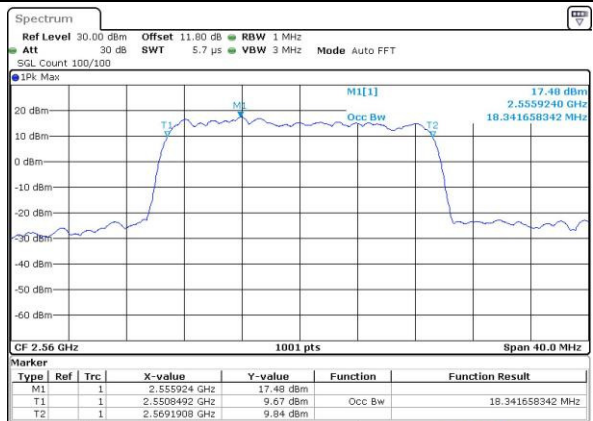

Date: 6 APR 2017 10:54:49

Middle Channel / 15MHz / 16QAM

Date: 6 APR 2017 10:55:00

Highest Channel / 15MHz / QPSK

Date: 6 APR 2017 10:57:18

Highest Channel / 15MHz / 16QAM

Date: 6 APR 2017 10:57:29

LTE Band 7

Lowest Channel / 20MHz / QPSK

Date: 6 APR 2017 11:04:26

Lowest Channel / 20MHz / 16QAM

Date: 6 APR 2017 11:04:37

Middle Channel / 20MHz / QPSK

Date: 6 APR 2017 11:11:34

Middle Channel / 20MHz / 16QAM

Date: 6 APR 2017 11:11:44

Highest Channel / 20MHz / QPSK

Date: 6 APR 2017 11:14:03

Highest Channel / 20MHz / 16QAM

Date: 6 APR 2017 11:14:13

LTE Band 7

Lowest Channel / 5MHz / 64QAM

Middle Channel / 5MHz / 64QAM

Highest Channel / 5MHz / 64QAM