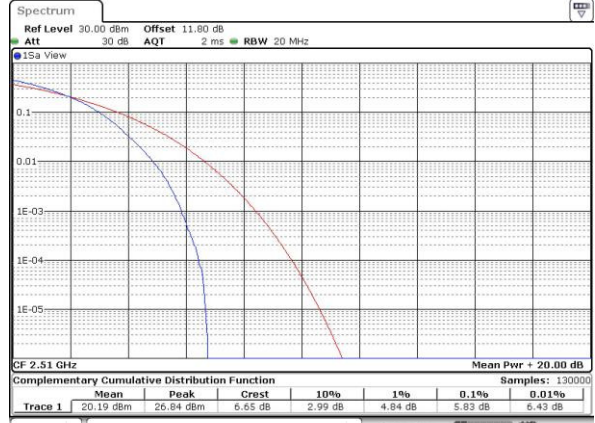

Date: 6 APR 2017 11:47:17

Highest Channel / 1RB

Date: 6 APR 2017 11:47:50

Highest Channel / Full RB

Date: 6 APR 2017 11:48:01

LTE Band 7 / 20MHz / 64QAM

Lowest Channel / 1RB

Date: 27 APR 2017 22:21:17

Lowest Channel / Full RB

Date: 27 APR 2017 22:21:27

Middle Channel / 1RB

Date: 27 APR 2017 22:21:36

Middle Channel / Full RB

Date: 27 APR 2017 22:21:47

Highest Channel / 1RB

Date: 27 APR 2017 22:21:59

Highest Channel / Full RB

Date: 27 APR 2017 22:22:09

**26dB Bandwidth**

Mode	LTE Band 7 : 26dB BW(MHz)											
BW	1.4MHz		3MHz		5MHz		10MHz		15MHz		20MHz	
Mod.	QPSK	16QAM	QPSK	16QAM	QPSK	16QAM	QPSK	16QAM	QPSK	16QAM	QPSK	16QAM
Lowest CH	-	-	-	-	4.94	4.88	9.85	9.75	14.33	14.54	19.94	20.06
Middle CH	-	-	-	-	4.79	4.92	9.85	9.93	14.27	14.24	20.18	20.26
Highest CH	-	-	-	-	4.89	4.81	9.87	9.77	14.36	14.51	20.14	20.26
BW	1.4MHz		3MHz		5MHz		10MHz		15MHz		20MHz	
Mod.	-	64QAM	-	64QAM	-	64QAM	-	64QAM	-	64QAM	-	64QAM
Lowest CH	-	-	-	-	-	4.91	-	9.77	-	14.15	-	20.02
Middle CH	-	-	-	-	-	4.81	-	9.65	-	14.45	-	20.14
Highest CH	-	-	-	-	-	4.97	-	10.03	-	14.33	-	20.14