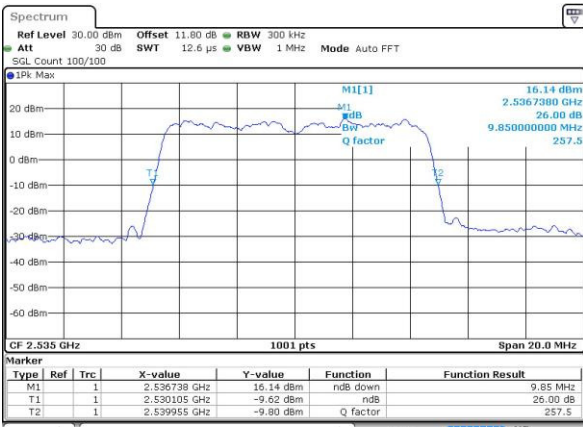

Middle Channel / 10MHz / QPSK

Date: 6 APR 2017 10:38:23