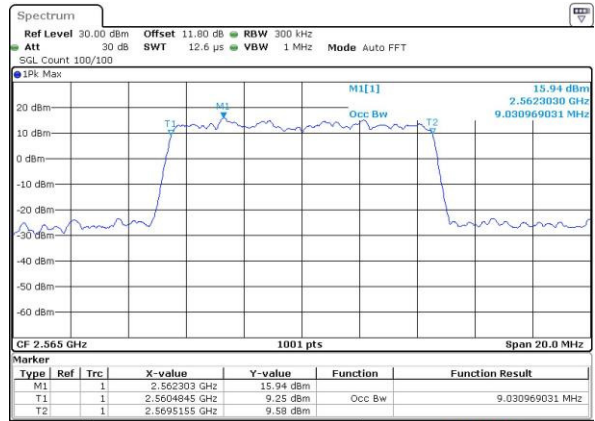

Highest Channel / 20MHz / QPSK

Date: 6 APR 2017 11:14:03

Highest Channel / 20MHz / 16QAM

Date: 6 APR 2017 11:14:13

LTE Band 7

Lowest Channel / 5MHz / 64QAM

Middle Channel / 5MHz / 64QAM

Highest Channel / 5MHz / 64QAM

LTE Band 7

Lowest Channel / 10MHz / 64QAM

Date: 27 APR 2017 21:56:05

Middle Channel / 10MHz / 64QAM

Date: 27 APR 2017 21:59:39

Highest Channel / 10MHz / 64QAM

Date: 27 APR 2017 22:00:54

LTE Band 7

Lowest Channel / 15MHz / 64QAM

Date: 27 APR 2017 22:04:28

Middle Channel / 15MHz / 64QAM

Date: 27 APR 2017 22:08:02

Highest Channel / 15MHz / 64QAM

Date: 27 APR 2017 22:09:16

LTE Band 7

Lowest Channel / 20MHz / 64QAM