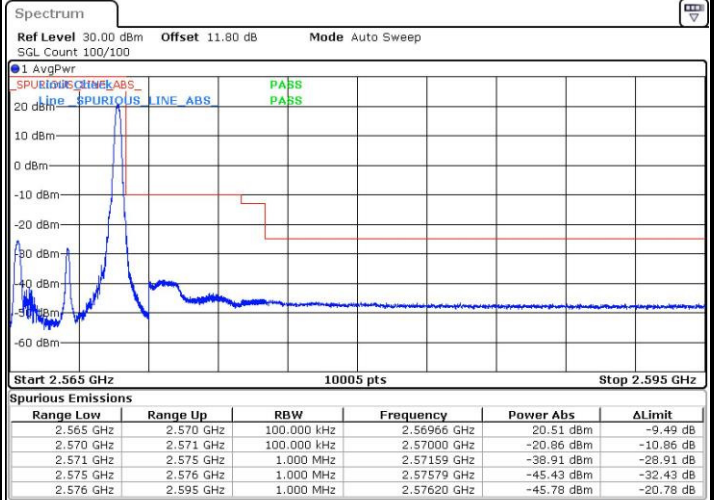

LTE Band 7

Lowest Channel / 10MHz / 64QAM

Date: 27 APR 2017 21:56:05

Middle Channel / 10MHz / 64QAM

Date: 27 APR 2017 21:59:39

Highest Channel / 10MHz / 64QAM

Date: 27 APR 2017 22:00:54

LTE Band 7

Lowest Channel / 15MHz / 64QAM

Date: 27 APR 2017 22:04:28

Middle Channel / 15MHz / 64QAM

Date: 27 APR 2017 22:08:02

Highest Channel / 15MHz / 64QAM

Date: 27 APR 2017 22:09:16

LTE Band 7

Lowest Channel / 20MHz / 64QAM

Date: 27 APR 2017 22:12:50

Middle Channel / 20MHz / 64QAM

Date: 27 APR 2017 22:16:24

Highest Channel / 20MHz / 64QAM

Date: 27 APR 2017 22:17:39

**Conducted Band Edge**

LTE Band 7 / 5MHz / QPSK

Lowest Band Edge / 1 RB

Date: 6 APR 2017 10:15:50

Highest Band Edge / 1 RB

Date: 6 APR 2017 10:25:27

Lowest Band Edge / Full RB

Date: 6 APR 2017 10:18:09

Highest Band Edge / Full RB

Date: 6 APR 2017 10:27:46