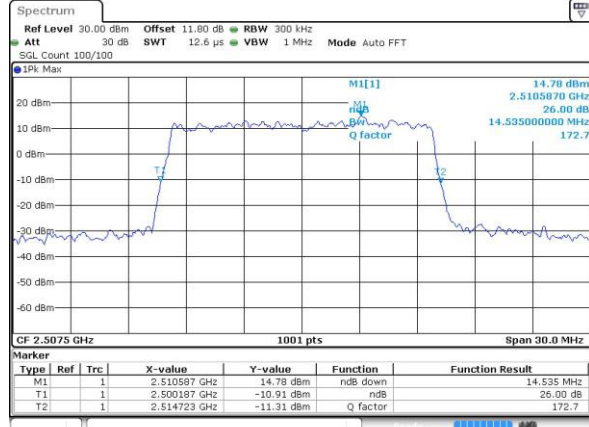

Highest Channel / 10MHz / 16QAM

Date: 6 APR 2017 10:41:03

LTE Band 7

Lowest Channel / 15MHz / QPSK

Date: 6 APR 2017 10:48:02

Lowest Channel / 15MHz / 16QAM

Date: 6 APR 2017 10:48:13

Middle Channel / 15MHz / QPSK

Date: 6 APR 2017 10:55:10

Middle Channel / 15MHz / 16QAM

Date: 6 APR 2017 10:55:20

Highest Channel / 15MHz / QPSK

Date: 6 APR 2017 10:57:39

Highest Channel / 15MHz / 16QAM

Date: 6 APR 2017 10:57:49

LTE Band 7