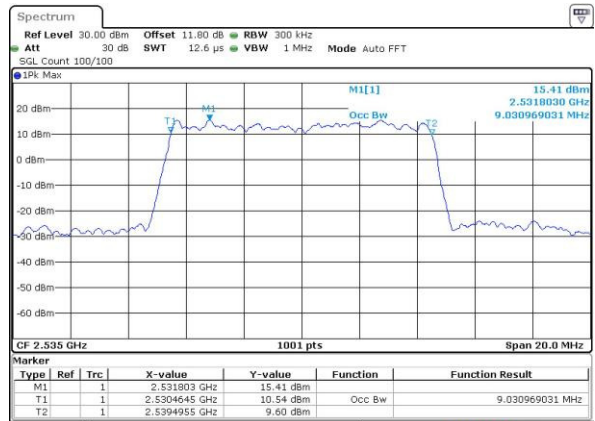

Highest Channel / 20MHz / QPSK

Date: 6 APR 2017 11:14:03

Highest Channel / 20MHz / 16QAM

Date: 6 APR 2017 11:14:13

LTE Band 7

Lowest Channel / 5MHz / 64QAM

Middle Channel / 5MHz / 64QAM

Highest Channel / 5MHz / 64QAM

LTE Band 7

Lowest Channel / 10MHz / 64QAM

Date: 27 APR 2017 21:56:05

Middle Channel / 10MHz / 64QAM

Date: 27 APR 2017 21:59:39

Highest Channel / 10MHz / 64QAM

Date: 27 APR 2017 22:00:54

LTE Band 7