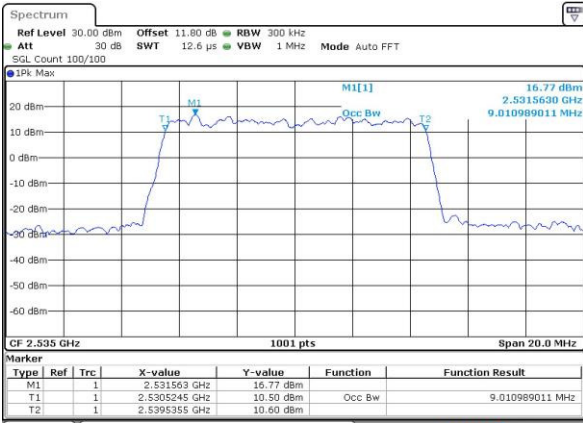

LTE Band 7

Lowest Channel / 5MHz / QPSK

Date: 6 APR 2017 10:14:10

Lowest Channel / 5MHz / 16QAM

Date: 6 APR 2017 10:14:20

Middle Channel / 5MHz / QPSK

Date: 6 APR 2017 10:21:18

Middle Channel / 5MHz / 16QAM

Date: 6 APR 2017 10:21:28

Highest Channel / 5MHz / QPSK

Date: 6 APR 2017 10:23:47

Highest Channel / 5MHz / 16QAM

Date: 6 APR 2017 10:23:57

LTE Band 7

Lowest Channel / 10MHz / QPSK

Date: 6 APR 2017 10:30:55

Lowest Channel / 10MHz / 16QAM

Date: 6 APR 2017 10:31:05

Middle Channel / 10MHz / QPSK

Date: 6 APR 2017 10:38:03

Middle Channel / 10MHz / 16QAM

Date: 6 APR 2017 10:38:13

Highest Channel / 10MHz / QPSK

Date: 6 APR 2017 10:40:32