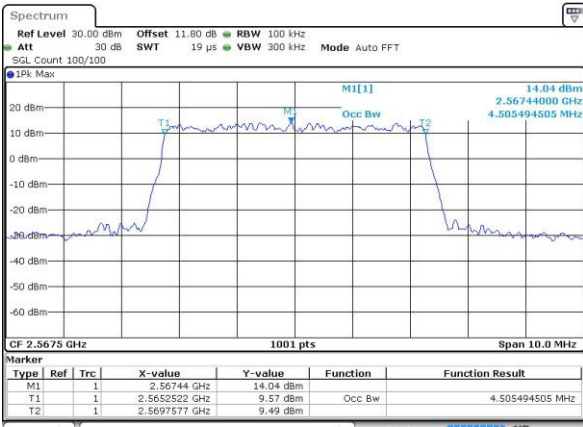

**Occupied Bandwidth**

Mode	LTE Band 7 : 99%OBW(MHz)											
BW	1.4MHz		3MHz		5MHz		10MHz		15MHz		20MHz	
Mod.	QPSK	16QAM	QPSK	16QAM	QPSK	16QAM	QPSK	16QAM	QPSK	16QAM	QPSK	16QAM
Lowest CH	-	-	-	-	4.51	4.49	9.05	8.97	13.46	13.46	18.38	18.22
Middle CH	-	-	-	-	4.5	4.49	9.01	9.01	13.46	13.43	18.42	18.5
Highest CH	-	-	-	-	4.51	4.51	9.07	9.01	13.43	13.49	18.34	18.34
BW	1.4MHz		3MHz		5MHz		10MHz		15MHz		20MHz	
Mod.	-	64QAM	-	64QAM	-	64QAM	-	64QAM	-	64QAM	-	64QAM
Lowest CH	-	-	-	-	-	4.51	-	9.01	-	13.43	-	18.26
Middle CH	-	-	-	-	-	4.48	-	9.03	-	13.4	-	18.22
Highest CH	-	-	-	-	-	4.48	-	9.03	-	13.34	-	18.26

LTE Band 7

Lowest Channel / 5MHz / QPSK

Date: 6 APR 2017 10:14:10

Lowest Channel / 5MHz / 16QAM

Date: 6 APR 2017 10:14:20

Middle Channel / 5MHz / QPSK

Date: 6 APR 2017 10:21:18

Middle Channel / 5MHz / 16QAM

Date: 6 APR 2017 10:21:28

Highest Channel / 5MHz / QPSK

Date: 6 APR 2017 10:23:47

Highest Channel / 5MHz / 16QAM

Date: 6 APR 2017 10:23:57

LTE Band 7

Lowest Channel / 10MHz / QPSK

Date: 6 APR 2017 10:30:55