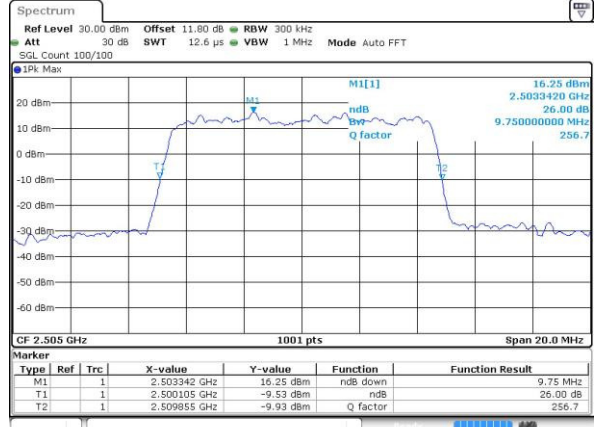

LTE Band 7

Lowest Channel / 5MHz / QPSK

Date: 6 APR 2017 10:14:31

Lowest Channel / 5MHz / 16QAM

Date: 6 APR 2017 10:14:41

Middle Channel / 5MHz / QPSK

Date: 6 APR 2017 10:21:38

Middle Channel / 5MHz / 16QAM

Date: 6 APR 2017 10:21:45

Highest Channel / 5MHz / QPSK

Date: 6 APR 2017 10:24:07

Highest Channel / 5MHz / 16QAM

Date: 6 APR 2017 10:24:18

LTE Band 7

Lowest Channel / 10MHz / QPSK

Date: 6 APR 2017 10:31:15

Lowest Channel / 10MHz / 16QAM

Date: 6 APR 2017 10:31:26

Middle Channel / 10MHz / QPSK

Date: 6 APR 2017 10:38:23

Middle Channel / 10MHz / 16QAM

Date: 6 APR 2017 10:38:34

Highest Channel / 10MHz / QPSK

Date: 6 APR 2017 10:40:52