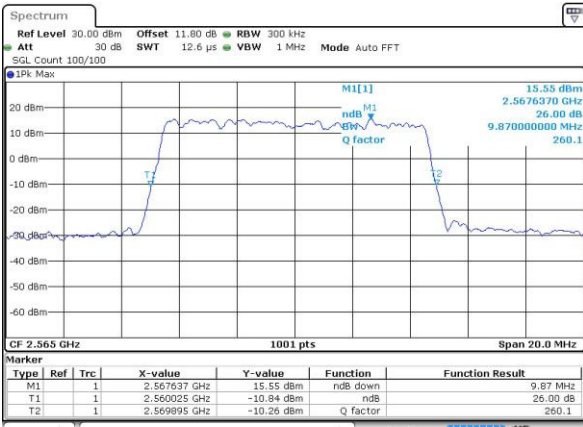

Date: 6 APR 2017 10:21:45

Highest Channel / 5MHz / QPSK

Date: 6 APR 2017 10:24:07

Highest Channel / 5MHz / 16QAM

Date: 6 APR 2017 10:24:18

LTE Band 7

Lowest Channel / 10MHz / QPSK

Date: 6 APR 2017 10:31:15

Lowest Channel / 10MHz / 16QAM

Date: 6 APR 2017 10:31:26

Middle Channel / 10MHz / QPSK

Date: 6 APR 2017 10:38:23

Middle Channel / 10MHz / 16QAM

Date: 6 APR 2017 10:38:34

Highest Channel / 10MHz / QPSK

Date: 6 APR 2017 10:40:52

Highest Channel / 10MHz / 16QAM

Date: 6 APR 2017 10:41:03

LTE Band 7

Lowest Channel / 15MHz / QPSK

Date: 6 APR 2017 10:48:02

Lowest Channel / 15MHz / 16QAM

Date: 6 APR 2017 10:48:13

Middle Channel / 15MHz / QPSK