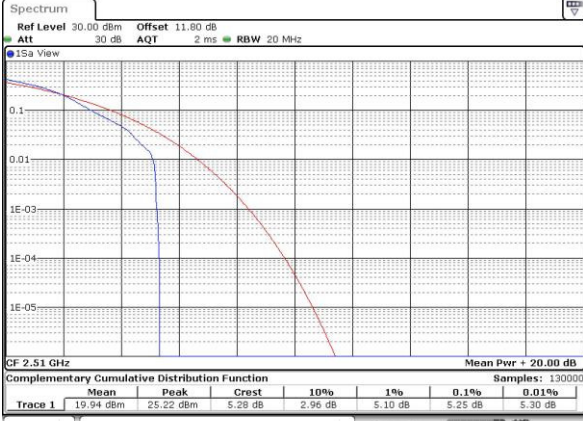

LTE Band 7 / 20MHz / 16QAM

Lowest Channel / 1RB

Date: 6 APR 2017 11:46:27

Lowest Channel / Full RB

Date: 6 APR 2017 11:46:38

Middle Channel / 1RB

Date: 6 APR 2017 11:46:59

Middle Channel / Full RB

Date: 6 APR 2017 11:47:17

Highest Channel / 1RB

Date: 6 APR 2017 11:47:50

Highest Channel / Full RB

Date: 6 APR 2017 11:48:01

LTE Band 7 / 20MHz / 64QAM

Lowest Channel / 1RB

Date: 27 APR 2017 22:21:17

Lowest Channel / Full RB

Date: 27 APR 2017 22:21:27

Middle Channel / 1RB

Date: 27 APR 2017 22:21:36

Middle Channel / Full RB

Date: 27 APR 2017 22:21:47

Highest Channel / 1RB

Date: 27 APR 2017 22:21:59

Highest Channel / Full RB

Date: 27 APR 2017 22:22:09

**26dB Bandwidth**

Mode	LTE Band 7 : 26dB BW(MHz)											
BW	1.4MHz		3MHz		5MHz		10MHz		15MHz		20MHz	
Mod.	QPSK	16QAM	QPSK	16QAM	QPSK	16QAM	QPSK	16QAM	QPSK	16QAM	QPSK	16QAM
Lowest CH	-	-	-	-	4.94	4.88	9.85	9.75	14.33	14.54	19.94	20.06
Middle CH	-	-	-	-	4.79	4.92	9.85	9.93	14.27	14.24	20.18	20.26
Highest CH	-	-	-	-	4.89	4.81	9.87	9.77	14.36	14.51	20.14	20.26
BW	1.4MHz		3MHz		5MHz		10MHz		15MHz		20MHz	
Mod.	-	64QAM	-	64QAM	-	64QAM	-	64QAM	-	64QAM	-	64QAM
Lowest CH	-	-	-	-	-	4.91	-	9.77	-	14.15	-	20.02
Middle CH	-	-	-	-	-	4.81	-	9.65	-	14.45	-	20.14
Highest CH	-	-	-	-	-	4.97	-	10.03	-	14.33	-	20.14