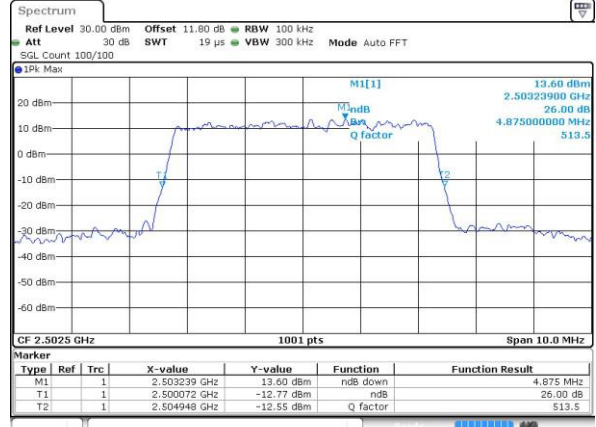

Lowest Channel / Full RB

Date: 27 APR 2017 22:21:27

Middle Channel / 1RB

Date: 27 APR 2017 22:21:36

Middle Channel / Full RB

Date: 27 APR 2017 22:21:47

Highest Channel / 1RB

Date: 27 APR 2017 22:21:59

Highest Channel / Full RB

Date: 27 APR 2017 22:22:09

**26dB Bandwidth**

Mode	LTE Band 7 : 26dB BW(MHz)											
BW	1.4MHz		3MHz		5MHz		10MHz		15MHz		20MHz	
Mod.	QPSK	16QAM	QPSK	16QAM	QPSK	16QAM	QPSK	16QAM	QPSK	16QAM	QPSK	16QAM
Lowest CH	-	-	-	-	4.94	4.88	9.85	9.75	14.33	14.54	19.94	20.06
Middle CH	-	-	-	-	4.79	4.92	9.85	9.93	14.27	14.24	20.18	20.26
Highest CH	-	-	-	-	4.89	4.81	9.87	9.77	14.36	14.51	20.14	20.26
BW	1.4MHz		3MHz		5MHz		10MHz		15MHz		20MHz	
Mod.	-	64QAM	-	64QAM	-	64QAM	-	64QAM	-	64QAM	-	64QAM
Lowest CH	-	-	-	-	-	4.91	-	9.77	-	14.15	-	20.02
Middle CH	-	-	-	-	-	4.81	-	9.65	-	14.45	-	20.14
Highest CH	-	-	-	-	-	4.97	-	10.03	-	14.33	-	20.14

LTE Band 7

Lowest Channel / 5MHz / QPSK

Date: 6 APR 2017 10:14:31

Lowest Channel / 5MHz / 16QAM

Date: 6 APR 2017 10:14:41

Middle Channel / 5MHz / QPSK

Date: 6 APR 2017 10:21:38

Middle Channel / 5MHz / 16QAM

Date: 6 APR 2017 10:21:45

Highest Channel / 5MHz / QPSK

Date: 6 APR 2017 10:24:07

Highest Channel / 5MHz / 16QAM

Date: 6 APR 2017 10:24:18

LTE Band 7

Lowest Channel / 10MHz / QPSK

Date: 6 APR 2017 10:31:15