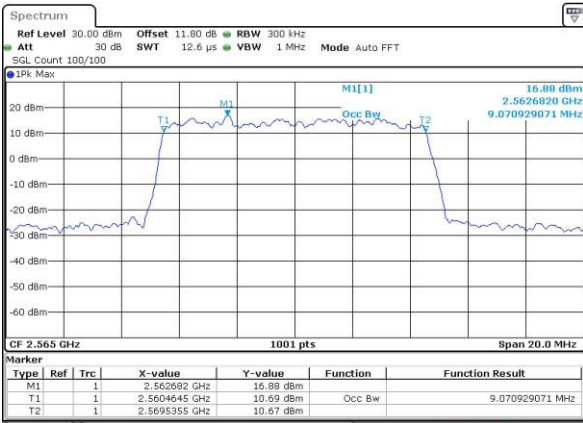

Date: 6 APR 2017 10:21:28

Highest Channel / 5MHz / QPSK

Date: 6 APR 2017 10:23:47

Highest Channel / 5MHz / 16QAM

Date: 6 APR 2017 10:23:57

LTE Band 7

Lowest Channel / 10MHz / QPSK

Date: 6 APR 2017 10:30:55

Lowest Channel / 10MHz / 16QAM

Date: 6 APR 2017 10:31:05

Middle Channel / 10MHz / QPSK

Date: 6 APR 2017 10:38:03

Middle Channel / 10MHz / 16QAM

Date: 6 APR 2017 10:38:13

Highest Channel / 10MHz / QPSK

Date: 6 APR 2017 10:40:32

Highest Channel / 10MHz / 16QAM

Date: 6 APR 2017 10:40:42

LTE Band 7

Lowest Channel / 15MHz / QPSK

Date: 6 APR 2017 10:47:41

Lowest Channel / 15MHz / 16QAM

Date: 6 APR 2017 10:47:52

Middle Channel / 15MHz / QPSK