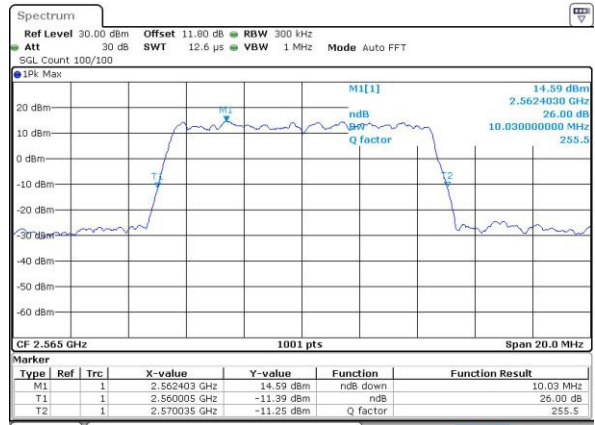

Highest Channel / 20MHz / QPSK

Date: 6 APR 2017 11:14:24

Highest Channel / 20MHz / 16QAM

Date: 6 APR 2017 11:14:34

LTE Band 7

Lowest Channel / 5MHz / 64QAM

Date: 27 APR 2017 21:47:53

Middle Channel / 5MHz / 64QAM

Date: 27 APR 2017 21:51:27

Highest Channel / 5MHz / 64QAM

Date: 27 APR 2017 21:52:41

LTE Band 7

Lowest Channel / 10MHz / 64QAM

Date: 27 APR 2017 21:56:15

Middle Channel / 10MHz / 64QAM

Date: 27 APR 2017 21:59:50

Highest Channel / 10MHz / 64QAM

Date: 27 APR 2017 22:01:04

LTE Band 7

Lowest Channel / 15MHz / 64QAM

Date: 27 APR 2017 22:04:39

Middle Channel / 15MHz / 64QAM

Date: 27 APR 2017 22:08:12

Highest Channel / 15MHz / 64QAM