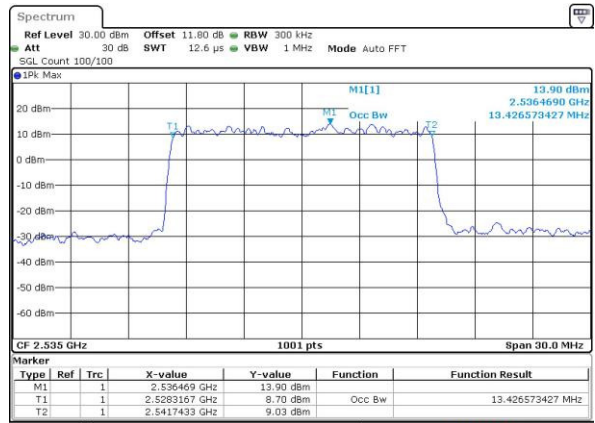

Lowest Channel / 10MHz / 16QAM

Date: 6 APR 2017 10:31:05

Middle Channel / 10MHz / QPSK

Date: 6 APR 2017 10:38:03

Middle Channel / 10MHz / 16QAM

Date: 6 APR 2017 10:38:13

Highest Channel / 10MHz / QPSK

Date: 6 APR 2017 10:40:32

Highest Channel / 10MHz / 16QAM

Date: 6 APR 2017 10:40:42

LTE Band 7

Lowest Channel / 15MHz / QPSK

Date: 6 APR 2017 10:47:41

Lowest Channel / 15MHz / 16QAM

Date: 6 APR 2017 10:47:52

Middle Channel / 15MHz / QPSK

Date: 6 APR 2017 10:54:49

Middle Channel / 15MHz / 16QAM

Date: 6 APR 2017 10:55:00

Highest Channel / 15MHz / QPSK

Date: 6 APR 2017 10:57:18

Highest Channel / 15MHz / 16QAM

Date: 6 APR 2017 10:57:29

LTE Band 7