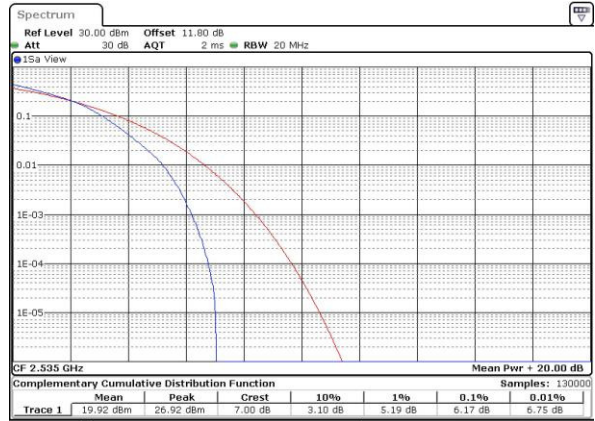

LTE Band 7 / 20MHz / 16QAM

Lowest Channel / 1RB

Date: 6 APR 2017 11:46:27

Lowest Channel / Full RB

Date: 6 APR 2017 11:46:38

Middle Channel / 1RB

Date: 6 APR 2017 11:46:59

Middle Channel / Full RB

Date: 6 APR 2017 11:47:17

Highest Channel / 1RB

Date: 6 APR 2017 11:47:50

Highest Channel / Full RB

Date: 6 APR 2017 11:48:01

LTE Band 7 / 20MHz / 64QAM

Lowest Channel / 1RB

Date: 27 APR 2017 22:21:17

Lowest Channel / Full RB

Date: 27 APR 2017 22:21:27

Middle Channel / 1RB

Date: 27 APR 2017 22:21:36

Middle Channel / Full RB

Date: 27 APR 2017 22:21:47

Highest Channel / 1RB

Date: 27 APR 2017 22:21:59

Highest Channel / Full RB

Date: 27 APR 2017 22:22:09

**26dB Bandwidth**

Mode	LTE Band 7 : 26dB BW(MHz)											
BW	1.4MHz		3MHz		5MHz		10MHz		15MHz		20MHz	
Mod.	QPSK	16QAM	QPSK	16QAM	QPSK	16QAM	QPSK	16QAM	QPSK	16QAM	QPSK	16QAM
Lowest CH	-	-	-	-	4.94	4.88	9.85	9.75	14.33	14.54	19.94	20.06
Middle CH	-	-	-	-	4.79	4.92	9.85	9.93	14.27	14.24	20.18	20.26
Highest CH	-	-	-	-	4.89	4.81	9.87	9.77	14.36	14.51	20.14	20.26
BW	1.4MHz		3MHz		5MHz		10MHz		15MHz		20MHz	
Mod.	-	64QAM	-	64QAM	-	64QAM	-	64QAM	-	64QAM	-	64QAM
Lowest CH	-	-	-	-	-	4.91	-	9.77	-	14.15	-	20.02
Middle CH	-	-	-	-	-	4.81	-	9.65	-	14.45	-	20.14
Highest CH	-	-	-	-	-	4.97	-	10.03	-	14.33	-	20.14