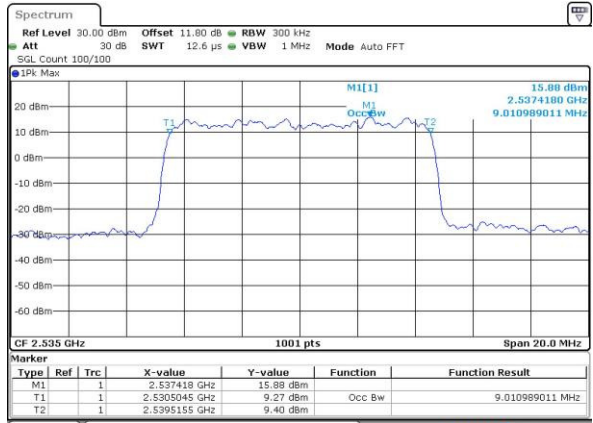

Date: 6 APR 2017 10:21:28

Highest Channel / 5MHz / QPSK

Date: 6 APR 2017 10:23:47

Highest Channel / 5MHz / 16QAM

Date: 6 APR 2017 10:23:57

LTE Band 7

Lowest Channel / 10MHz / QPSK

Date: 6 APR 2017 10:30:55

Lowest Channel / 10MHz / 16QAM

Date: 6 APR 2017 10:31:05

Middle Channel / 10MHz / QPSK

Date: 6 APR 2017 10:38:03

Middle Channel / 10MHz / 16QAM

Date: 6 APR 2017 10:38:13

Highest Channel / 10MHz / QPSK

Date: 6 APR 2017 10:40:32

Highest Channel / 10MHz / 16QAM

Date: 6 APR 2017 10:40:42

LTE Band 7

Lowest Channel / 15MHz / QPSK

Date: 6 APR 2017 10:47:41

Lowest Channel / 15MHz / 16QAM

Date: 6 APR 2017 10:47:52

Middle Channel / 15MHz / QPSK