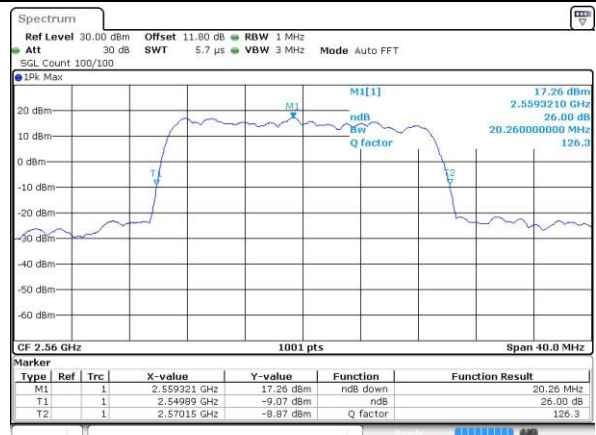

Date: 6 APR 2017 10:55:10

Middle Channel / 15MHz / 16QAM

Date: 6 APR 2017 10:55:20

Highest Channel / 15MHz / QPSK

Date: 6 APR 2017 10:57:39

Highest Channel / 15MHz / 16QAM

Date: 6 APR 2017 10:57:49

LTE Band 7

Lowest Channel / 20MHz / QPSK

Date: 6 APR 2017 11:04:47

Lowest Channel / 20MHz / 16QAM

Date: 6 APR 2017 11:04:57

Middle Channel / 20MHz / QPSK

Date: 6 APR 2017 11:11:55

Middle Channel / 20MHz / 16QAM

Date: 6 APR 2017 11:12:05

Highest Channel / 20MHz / QPSK

Date: 6 APR 2017 11:14:24

Highest Channel / 20MHz / 16QAM

Date: 6 APR 2017 11:14:34

LTE Band 7

Lowest Channel / 5MHz / 64QAM

Date: 27 APR 2017 21:47:53

Middle Channel / 5MHz / 64QAM