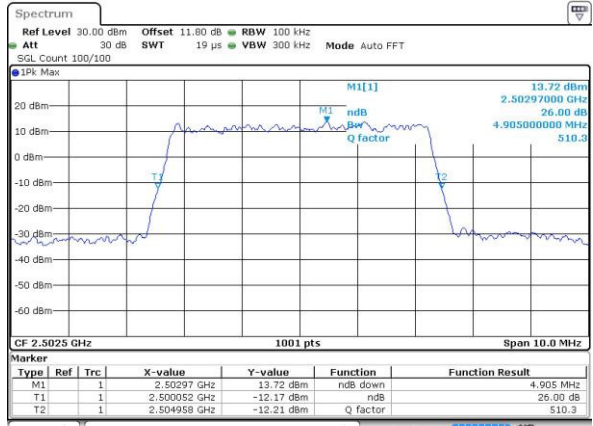

Highest Channel / 20MHz / QPSK

Date: 6 APR 2017 11:14:24

Highest Channel / 20MHz / 16QAM

Date: 6 APR 2017 11:14:34

LTE Band 7

Lowest Channel / 5MHz / 64QAM

Date: 27 APR 2017 21:47:53

Middle Channel / 5MHz / 64QAM

Date: 27 APR 2017 21:51:27

Highest Channel / 5MHz / 64QAM

Date: 27 APR 2017 21:52:41

LTE Band 7

Lowest Channel / 10MHz / 64QAM

Date: 27 APR 2017 21:56:15

Middle Channel / 10MHz / 64QAM

Date: 27 APR 2017 21:59:50