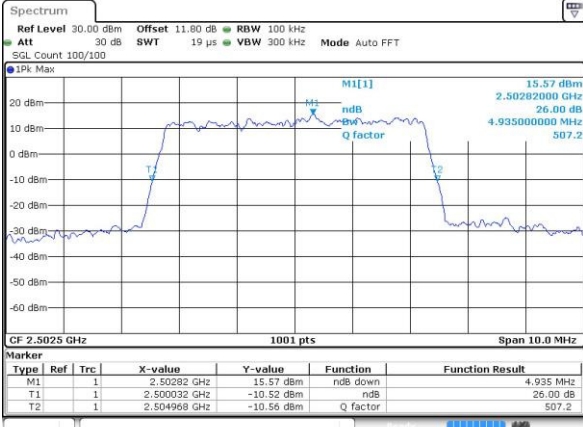

Lowest Channel / Full RB

Date: 27 APR 2017 22:21:27

Middle Channel / 1RB

Date: 27 APR 2017 22:21:36

Middle Channel / Full RB

Date: 27 APR 2017 22:21:47

Highest Channel / 1RB

Date: 27 APR 2017 22:21:59

Highest Channel / Full RB

Date: 27 APR 2017 22:22:09

**26dB Bandwidth**

Mode	LTE Band 7 : 26dB BW(MHz)											
BW	1.4MHz		3MHz		5MHz		10MHz		15MHz		20MHz	
Mod.	QPSK	16QAM	QPSK	16QAM	QPSK	16QAM	QPSK	16QAM	QPSK	16QAM	QPSK	16QAM
Lowest CH	-	-	-	-	4.94	4.88	9.85	9.75	14.33	14.54	19.94	20.06
Middle CH	-	-	-	-	4.79	4.92	9.85	9.93	14.27	14.24	20.18	20.26
Highest CH	-	-	-	-	4.89	4.81	9.87	9.77	14.36	14.51	20.14	20.26
BW	1.4MHz		3MHz		5MHz		10MHz		15MHz		20MHz	
Mod.	-	64QAM	-	64QAM	-	64QAM	-	64QAM	-	64QAM	-	64QAM
Lowest CH	-	-	-	-	-	4.91	-	9.77	-	14.15	-	20.02
Middle CH	-	-	-	-	-	4.81	-	9.65	-	14.45	-	20.14
Highest CH	-	-	-	-	-	4.97	-	10.03	-	14.33	-	20.14

LTE Band 7

Lowest Channel / 5MHz / QPSK

Date: 6 APR 2017 10:14:31

Lowest Channel / 5MHz / 16QAM

Date: 6 APR 2017 10:14:41

Middle Channel / 5MHz / QPSK

Date: 6 APR 2017 10:21:38

Middle Channel / 5MHz / 16QAM

Date: 6 APR 2017 10:21:45

Highest Channel / 5MHz / QPSK

Date: 6 APR 2017 10:24:07

Highest Channel / 5MHz / 16QAM

Date: 6 APR 2017 10:24:18

LTE Band 7

Lowest Channel / 10MHz / QPSK

Date: 6 APR 2017 10:31:15