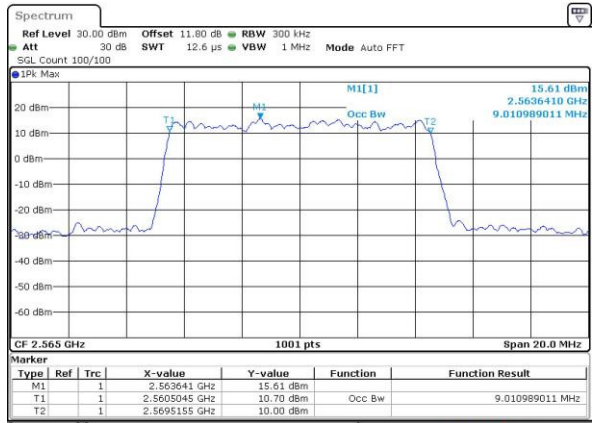

Date: 6 APR 2017 10:21:28

Highest Channel / 5MHz / QPSK

Date: 6 APR 2017 10:23:47

Highest Channel / 5MHz / 16QAM

Date: 6 APR 2017 10:23:57

LTE Band 7

Lowest Channel / 10MHz / QPSK

Date: 6 APR 2017 10:30:55

Lowest Channel / 10MHz / 16QAM

Date: 6 APR 2017 10:31:05

Middle Channel / 10MHz / QPSK

Date: 6 APR 2017 10:38:03

Middle Channel / 10MHz / 16QAM

Date: 6 APR 2017 10:38:13

Highest Channel / 10MHz / QPSK

Date: 6 APR 2017 10:40:32

Highest Channel / 10MHz / 16QAM

Date: 6 APR 2017 10:40:42

LTE Band 7

Lowest Channel / 15MHz / QPSK

Date: 6 APR 2017 10:47:41

Lowest Channel / 15MHz / 16QAM

Date: 6 APR 2017 10:47:52

Middle Channel / 15MHz / QPSK