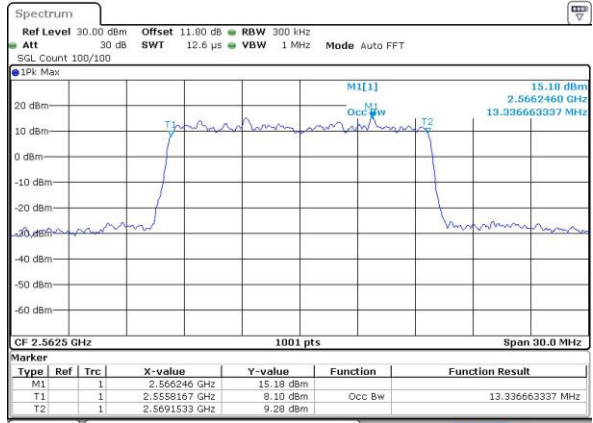

LTE Band 7

Lowest Channel / 10MHz / 64QAM

Date: 27 APR 2017 21:56:05

Middle Channel / 10MHz / 64QAM

Date: 27 APR 2017 21:59:39

Highest Channel / 10MHz / 64QAM

Date: 27 APR 2017 22:00:54

LTE Band 7

Lowest Channel / 15MHz / 64QAM

Date: 27 APR 2017 22:04:28

Middle Channel / 15MHz / 64QAM

Date: 27 APR 2017 22:08:02

Highest Channel / 15MHz / 64QAM

Date: 27 APR 2017 22:09:16

LTE Band 7

Lowest Channel / 20MHz / 64QAM

Date: 27 APR 2017 22:12:50

Middle Channel / 20MHz / 64QAM

Date: 27 APR 2017 22:16:24

Highest Channel / 20MHz / 64QAM

Date: 27 APR 2017 22:17:39

**Conducted Band Edge**

LTE Band 7 / 5MHz / QPSK

Lowest Band Edge / 1 RB

Date: 6 APR 2017 10:15:50

Highest Band Edge / 1 RB

Date: 6 APR 2017 10:25:27

Lowest Band Edge / Full RB

Date: 6 APR 2017 10:18:09

Highest Band Edge / Full RB

Date: 6 APR 2017 10:27:46