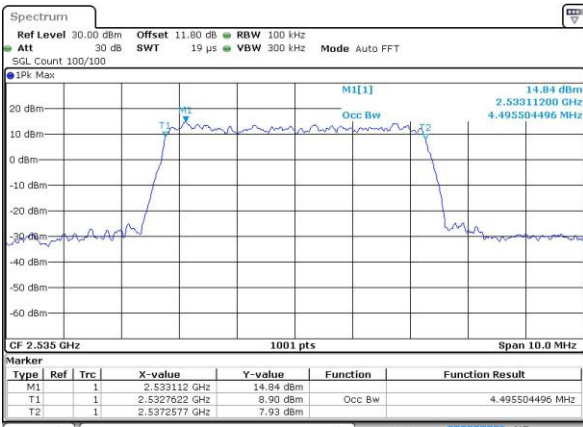

**Occupied Bandwidth**

Mode	LTE Band 7 : 99%OBW(MHz)											
BW	1.4MHz		3MHz		5MHz		10MHz		15MHz		20MHz	
Mod.	QPSK	16QAM	QPSK	16QAM	QPSK	16QAM	QPSK	16QAM	QPSK	16QAM	QPSK	16QAM
Lowest CH	-	-	-	-	4.51	4.49	9.05	8.97	13.46	13.46	18.38	18.22
Middle CH	-	-	-	-	4.5	4.49	9.01	9.01	13.46	13.43	18.42	18.5
Highest CH	-	-	-	-	4.51	4.51	9.07	9.01	13.43	13.49	18.34	18.34
BW	1.4MHz		3MHz		5MHz		10MHz		15MHz		20MHz	
Mod.	-	64QAM	-	64QAM	-	64QAM	-	64QAM	-	64QAM	-	64QAM
Lowest CH	-	-	-	-	-	4.51	-	9.01	-	13.43	-	18.26
Middle CH	-	-	-	-	-	4.48	-	9.03	-	13.4	-	18.22
Highest CH	-	-	-	-	-	4.48	-	9.03	-	13.34	-	18.26

LTE Band 7

Lowest Channel / 5MHz / QPSK

Date: 6 APR 2017 10:14:10

Lowest Channel / 5MHz / 16QAM

Date: 6 APR 2017 10:14:20

Middle Channel / 5MHz / QPSK

Date: 6 APR 2017 10:21:18

Middle Channel / 5MHz / 16QAM

Date: 6 APR 2017 10:21:28

Highest Channel / 5MHz / QPSK

Date: 6 APR 2017 10:23:47

Highest Channel / 5MHz / 16QAM

Date: 6 APR 2017 10:23:57

LTE Band 7

Lowest Channel / 10MHz / QPSK

Date: 6 APR 2017 10:30:55