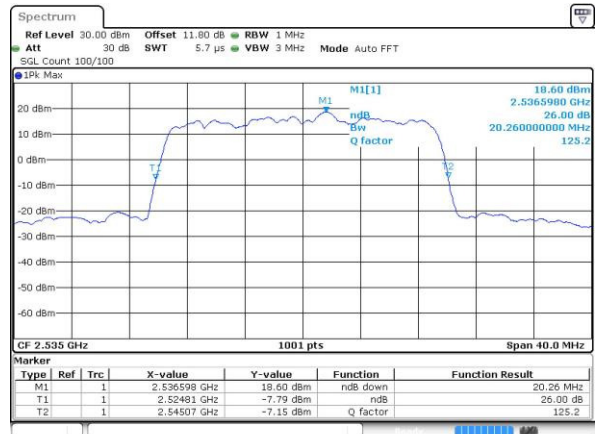

Date: 6 APR 2017 10:55:10

Middle Channel / 15MHz / 16QAM

Date: 6 APR 2017 10:55:20

Highest Channel / 15MHz / QPSK

Date: 6 APR 2017 10:57:39

Highest Channel / 15MHz / 16QAM

Date: 6 APR 2017 10:57:49

LTE Band 7

Lowest Channel / 20MHz / QPSK

Date: 6 APR 2017 11:04:47

Lowest Channel / 20MHz / 16QAM

Date: 6 APR 2017 11:04:57

Middle Channel / 20MHz / QPSK

Date: 6 APR 2017 11:11:55

Middle Channel / 20MHz / 16QAM

Date: 6 APR 2017 11:12:05

Highest Channel / 20MHz / QPSK

Date: 6 APR 2017 11:14:24

Highest Channel / 20MHz / 16QAM

Date: 6 APR 2017 11:14:34

LTE Band 7

Lowest Channel / 5MHz / 64QAM

Date: 27 APR 2017 21:47:53

Middle Channel / 5MHz / 64QAM

Date: 27 APR 2017 21:51:27

Highest Channel / 5MHz / 64QAM

Date: 27 APR 2017 21:52:41

LTE Band 7

Lowest Channel / 10MHz / 64QAM

Date: 27 APR 2017 21:56:15

Middle Channel / 10MHz / 64QAM

Date: 27 APR 2017 21:59:50