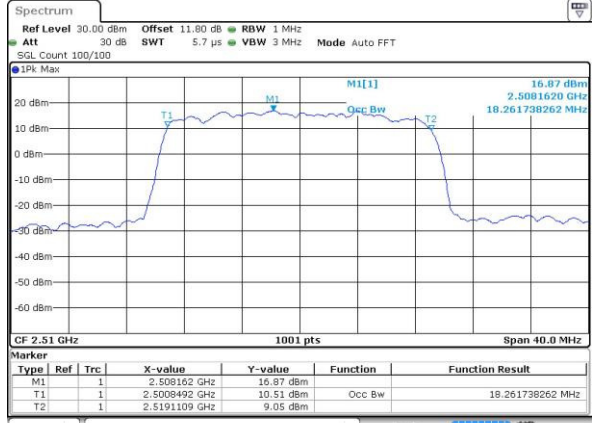

LTE Band 7

Lowest Channel / 10MHz / 64QAM

Date: 27 APR 2017 21:56:05

Middle Channel / 10MHz / 64QAM

Date: 27 APR 2017 21:59:39

Highest Channel / 10MHz / 64QAM

Date: 27 APR 2017 22:00:54

LTE Band 7

Lowest Channel / 15MHz / 64QAM

Date: 27 APR 2017 22:04:28

Middle Channel / 15MHz / 64QAM

Date: 27 APR 2017 22:08:02

Highest Channel / 15MHz / 64QAM

Date: 27 APR 2017 22:09:16

LTE Band 7

Lowest Channel / 20MHz / 64QAM

Date: 27 APR 2017 22:12:50

Middle Channel / 20MHz / 64QAM

Date: 27 APR 2017 22:16:24

Highest Channel / 20MHz / 64QAM

Date: 27 APR 2017 22:17:39

**Conducted Band Edge**

LTE Band 7 / 5MHz / QPSK

Lowest Band Edge / 1 RB

Date: 6 APR 2017 10:15:50

Highest Band Edge / 1 RB

Date: 6 APR 2017 10:25:27

Lowest Band Edge / Full RB

Date: 6 APR 2017 10:18:09

Highest Band Edge / Full RB

Date: 6 APR 2017 10:27:46