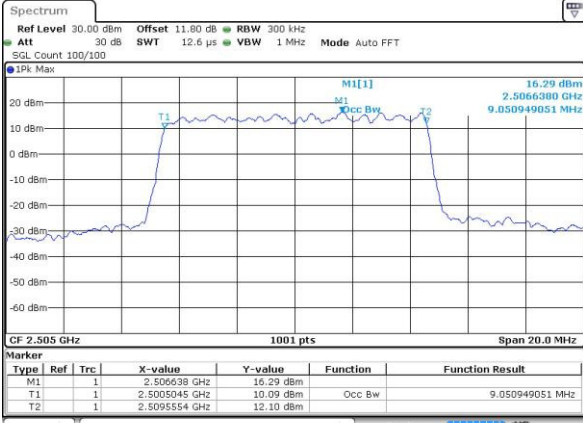

LTE Band 7

Lowest Channel / 5MHz / QPSK

Date: 6 APR 2017 10:14:10

Lowest Channel / 5MHz / 16QAM

Date: 6 APR 2017 10:14:20

Middle Channel / 5MHz / QPSK

Date: 6 APR 2017 10:21:18

Middle Channel / 5MHz / 16QAM

Date: 6 APR 2017 10:21:28

Highest Channel / 5MHz / QPSK

Date: 6 APR 2017 10:23:47

Highest Channel / 5MHz / 16QAM

Date: 6 APR 2017 10:23:57

LTE Band 7

Lowest Channel / 10MHz / QPSK

Date: 6 APR 2017 10:30:55

Lowest Channel / 10MHz / 16QAM

Date: 6 APR 2017 10:31:05

Middle Channel / 10MHz / QPSK

Date: 6 APR 2017 10:38:03

Middle Channel / 10MHz / 16QAM

Date: 6 APR 2017 10:38:13

Highest Channel / 10MHz / QPSK

Date: 6 APR 2017 10:40:32