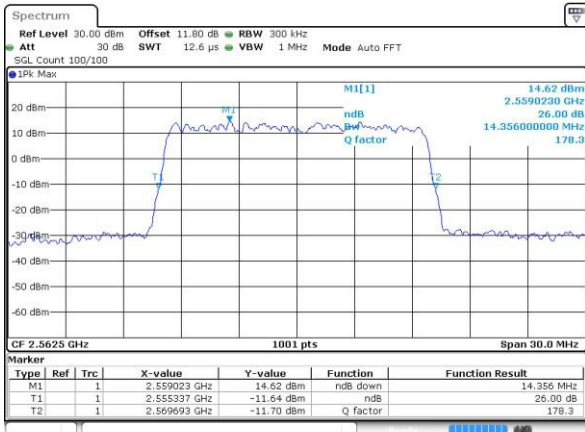

Highest Channel / 10MHz / 16QAM

Date: 6 APR 2017 10:41:03

LTE Band 7

Lowest Channel / 15MHz / QPSK

Date: 6 APR 2017 10:48:02

Lowest Channel / 15MHz / 16QAM

Date: 6 APR 2017 10:48:13

Middle Channel / 15MHz / QPSK

Date: 6 APR 2017 10:55:10

Middle Channel / 15MHz / 16QAM

Date: 6 APR 2017 10:55:20

Highest Channel / 15MHz / QPSK

Date: 6 APR 2017 10:57:39

Highest Channel / 15MHz / 16QAM

Date: 6 APR 2017 10:57:49

LTE Band 7