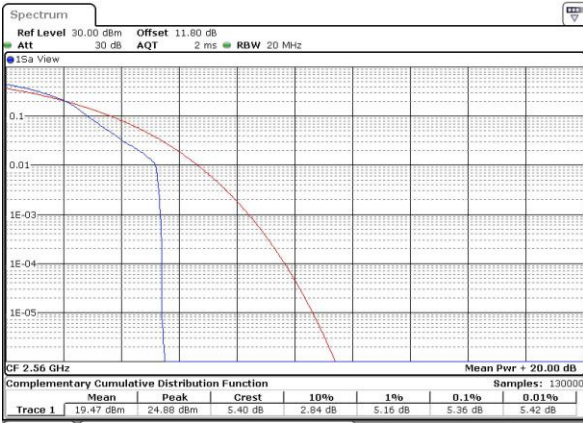

Date: 6 APR 2017 11:47:17

Highest Channel / 1RB

Date: 6 APR 2017 11:47:50

Highest Channel / Full RB

Date: 6 APR 2017 11:48:01

LTE Band 7 / 20MHz / 64QAM

Lowest Channel / 1RB

Date: 27 APR 2017 22:21:17

Lowest Channel / Full RB

Date: 27 APR 2017 22:21:27

Middle Channel / 1RB

Date: 27 APR 2017 22:21:36

Middle Channel / Full RB

Date: 27 APR 2017 22:21:47

Highest Channel / 1RB

Date: 27 APR 2017 22:21:59

Highest Channel / Full RB

Date: 27 APR 2017 22:22:09

**26dB Bandwidth**

Mode	LTE Band 7 : 26dB BW(MHz)											
BW	1.4MHz		3MHz		5MHz		10MHz		15MHz		20MHz	
Mod.	QPSK	16QAM	QPSK	16QAM	QPSK	16QAM	QPSK	16QAM	QPSK	16QAM	QPSK	16QAM
Lowest CH	-	-	-	-	4.94	4.88	9.85	9.75	14.33	14.54	19.94	20.06
Middle CH	-	-	-	-	4.79	4.92	9.85	9.93	14.27	14.24	20.18	20.26
Highest CH	-	-	-	-	4.89	4.81	9.87	9.77	14.36	14.51	20.14	20.26
BW	1.4MHz		3MHz		5MHz		10MHz		15MHz		20MHz	
Mod.	-	64QAM	-	64QAM	-	64QAM	-	64QAM	-	64QAM	-	64QAM
Lowest CH	-	-	-	-	-	4.91	-	9.77	-	14.15	-	20.02
Middle CH	-	-	-	-	-	4.81	-	9.65	-	14.45	-	20.14
Highest CH	-	-	-	-	-	4.97	-	10.03	-	14.33	-	20.14