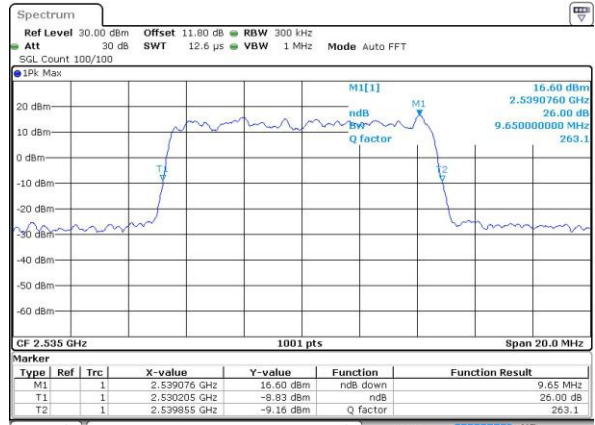

Highest Channel / 20MHz / QPSK

Date: 6 APR 2017 11:14:24

Highest Channel / 20MHz / 16QAM

Date: 6 APR 2017 11:14:34

LTE Band 7

Lowest Channel / 5MHz / 64QAM

Date: 27 APR 2017 21:47:53

Middle Channel / 5MHz / 64QAM

Date: 27 APR 2017 21:51:27

Highest Channel / 5MHz / 64QAM

Date: 27 APR 2017 21:52:41

LTE Band 7

Lowest Channel / 10MHz / 64QAM

Date: 27 APR 2017 21:56:15

Middle Channel / 10MHz / 64QAM

Date: 27 APR 2017 21:59:50

Highest Channel / 10MHz / 64QAM

Date: 27 APR 2017 22:01:04

LTE Band 7

Lowest Channel / 15MHz / 64QAM

Date: 27 APR 2017 22:04:39

Middle Channel / 15MHz / 64QAM

Date: 27 APR 2017 22:08:12

Highest Channel / 15MHz / 64QAM