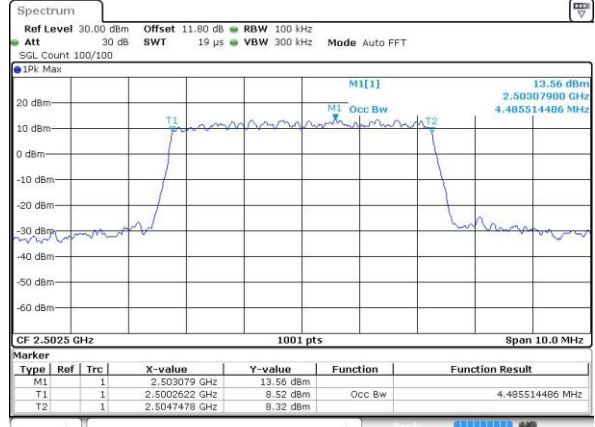

Date: 27 APR 2017 22:09:27

LTE Band 7

Lowest Channel / 20MHz / 64QAM

Date: 27 APR 2017 22:13:01

Middle Channel / 20MHz / 64QAM

Date: 27 APR 2017 22:16:35

Highest Channel / 20MHz / 64QAM

Date: 27 APR 2017 22:17:49

**Occupied Bandwidth**

Mode	LTE Band 7 : 99%OBW(MHz)											
BW	1.4MHz		3MHz		5MHz		10MHz		15MHz		20MHz	
Mod.	QPSK	16QAM	QPSK	16QAM	QPSK	16QAM	QPSK	16QAM	QPSK	16QAM	QPSK	16QAM
Lowest CH	-	-	-	-	4.51	4.49	9.05	8.97	13.46	13.46	18.38	18.22
Middle CH	-	-	-	-	4.5	4.49	9.01	9.01	13.46	13.43	18.42	18.5
Highest CH	-	-	-	-	4.51	4.51	9.07	9.01	13.43	13.49	18.34	18.34
BW	1.4MHz		3MHz		5MHz		10MHz		15MHz		20MHz	
Mod.	-	64QAM	-	64QAM	-	64QAM	-	64QAM	-	64QAM	-	64QAM
Lowest CH	-	-	-	-	-	4.51	-	9.01	-	13.43	-	18.26
Middle CH	-	-	-	-	-	4.48	-	9.03	-	13.4	-	18.22
Highest CH	-	-	-	-	-	4.48	-	9.03	-	13.34	-	18.26

LTE Band 7

Lowest Channel / 5MHz / QPSK

Date: 6 APR 2017 10:14:10

Lowest Channel / 5MHz / 16QAM

Date: 6 APR 2017 10:14:20

Middle Channel / 5MHz / QPSK

Date: 6 APR 2017 10:21:18

Middle Channel / 5MHz / 16QAM