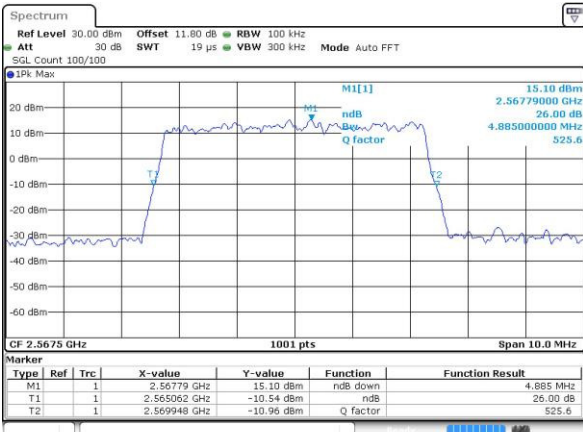

Highest Channel / Full RB

Date: 27 APR 2017 22:22:09

**26dB Bandwidth**

Mode	LTE Band 7 : 26dB BW(MHz)											
BW	1.4MHz		3MHz		5MHz		10MHz		15MHz		20MHz	
Mod.	QPSK	16QAM	QPSK	16QAM	QPSK	16QAM	QPSK	16QAM	QPSK	16QAM	QPSK	16QAM
Lowest CH	-	-	-	-	4.94	4.88	9.85	9.75	14.33	14.54	19.94	20.06
Middle CH	-	-	-	-	4.79	4.92	9.85	9.93	14.27	14.24	20.18	20.26
Highest CH	-	-	-	-	4.89	4.81	9.87	9.77	14.36	14.51	20.14	20.26
BW	1.4MHz		3MHz		5MHz		10MHz		15MHz		20MHz	
Mod.	-	64QAM	-	64QAM	-	64QAM	-	64QAM	-	64QAM	-	64QAM
Lowest CH	-	-	-	-	-	4.91	-	9.77	-	14.15	-	20.02
Middle CH	-	-	-	-	-	4.81	-	9.65	-	14.45	-	20.14
Highest CH	-	-	-	-	-	4.97	-	10.03	-	14.33	-	20.14

LTE Band 7

Lowest Channel / 5MHz / QPSK

Date: 6 APR 2017 10:14:31

Lowest Channel / 5MHz / 16QAM

Date: 6 APR 2017 10:14:41

Middle Channel / 5MHz / QPSK

Date: 6 APR 2017 10:21:38

Middle Channel / 5MHz / 16QAM

Date: 6 APR 2017 10:21:45

Highest Channel / 5MHz / QPSK

Date: 6 APR 2017 10:24:07

Highest Channel / 5MHz / 16QAM

Date: 6 APR 2017 10:24:18

LTE Band 7

Lowest Channel / 10MHz / QPSK

Date: 6 APR 2017 10:31:15