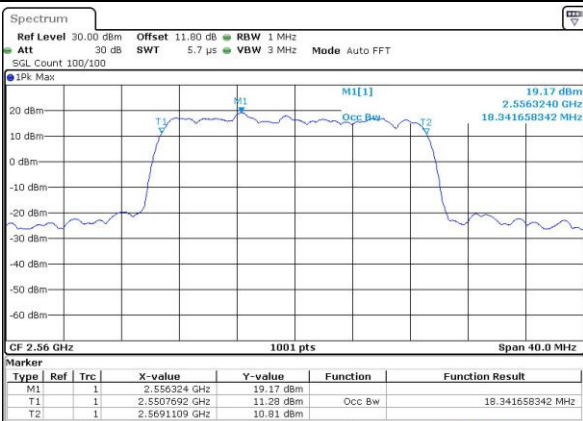

Date: 6 APR 2017 10:54:49

Middle Channel / 15MHz / 16QAM

Date: 6 APR 2017 10:55:00

Highest Channel / 15MHz / QPSK

Date: 6 APR 2017 10:57:18

Highest Channel / 15MHz / 16QAM

Date: 6 APR 2017 10:57:29

LTE Band 7

Lowest Channel / 20MHz / QPSK

Date: 6 APR 2017 11:04:26

Lowest Channel / 20MHz / 16QAM

Date: 6 APR 2017 11:04:37

Middle Channel / 20MHz / QPSK

Date: 6 APR 2017 11:11:34

Middle Channel / 20MHz / 16QAM

Date: 6 APR 2017 11:11:44

Highest Channel / 20MHz / QPSK

Date: 6 APR 2017 11:14:03

Highest Channel / 20MHz / 16QAM

Date: 6 APR 2017 11:14:13

LTE Band 7

Lowest Channel / 5MHz / 64QAM

Middle Channel / 5MHz / 64QAM

Highest Channel / 5MHz / 64QAM