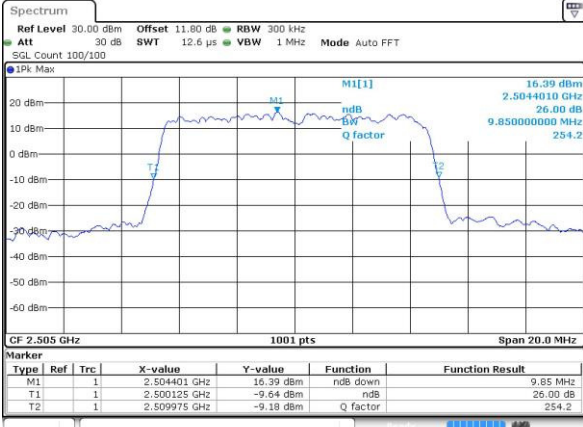

LTE Band 7

Lowest Channel / 5MHz / QPSK

Date: 6 APR 2017 10:14:31

Lowest Channel / 5MHz / 16QAM

Date: 6 APR 2017 10:14:41

Middle Channel / 5MHz / QPSK

Date: 6 APR 2017 10:21:38

Middle Channel / 5MHz / 16QAM

Date: 6 APR 2017 10:21:45

Highest Channel / 5MHz / QPSK

Date: 6 APR 2017 10:24:07

Highest Channel / 5MHz / 16QAM

Date: 6 APR 2017 10:24:18

LTE Band 7

Lowest Channel / 10MHz / QPSK

Date: 6 APR 2017 10:31:15

Lowest Channel / 10MHz / 16QAM

Date: 6 APR 2017 10:31:26

Middle Channel / 10MHz / QPSK

Date: 6 APR 2017 10:38:23

Middle Channel / 10MHz / 16QAM

Date: 6 APR 2017 10:38:34

Highest Channel / 10MHz / QPSK

Date: 6 APR 2017 10:40:52

Highest Channel / 10MHz / 16QAM

Date: 6 APR 2017 10:41:03

LTE Band 7

Lowest Channel / 15MHz / QPSK

Date: 6 APR 2017 10:48:02

Lowest Channel / 15MHz / 16QAM

Date: 6 APR 2017 10:48:13

Middle Channel / 15MHz / QPSK