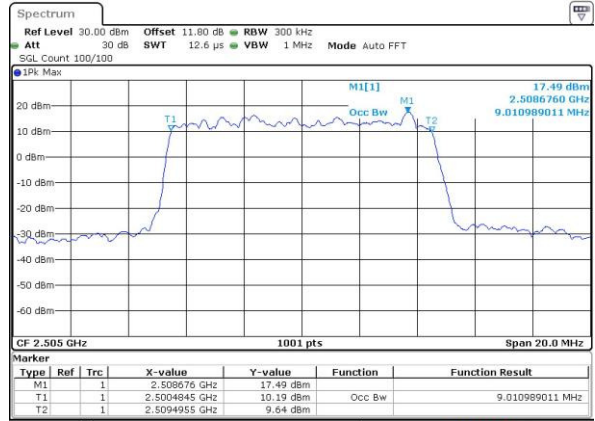

Highest Channel / 20MHz / QPSK

Date: 6 APR 2017 11:14:03

Highest Channel / 20MHz / 16QAM

Date: 6 APR 2017 11:14:13

LTE Band 7

Lowest Channel / 5MHz / 64QAM

Middle Channel / 5MHz / 64QAM

Highest Channel / 5MHz / 64QAM

LTE Band 7

Lowest Channel / 10MHz / 64QAM

Date: 27 APR 2017 21:56:05

Middle Channel / 10MHz / 64QAM

Date: 27 APR 2017 21:59:39

Highest Channel / 10MHz / 64QAM

Date: 27 APR 2017 22:00:54

LTE Band 7