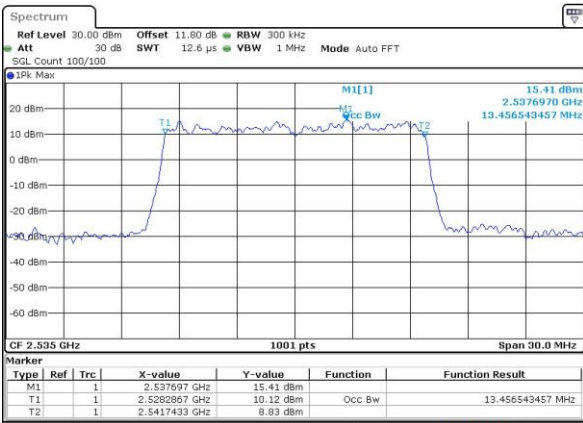

Highest Channel / 10MHz / 16QAM

Date: 6 APR 2017 10:40:42

LTE Band 7

Lowest Channel / 15MHz / QPSK

Date: 6 APR 2017 10:47:41

Lowest Channel / 15MHz / 16QAM

Date: 6 APR 2017 10:47:52

Middle Channel / 15MHz / QPSK

Date: 6 APR 2017 10:54:49

Middle Channel / 15MHz / 16QAM

Date: 6 APR 2017 10:55:00

Highest Channel / 15MHz / QPSK

Date: 6 APR 2017 10:57:18

Highest Channel / 15MHz / 16QAM

Date: 6 APR 2017 10:57:29

LTE Band 7