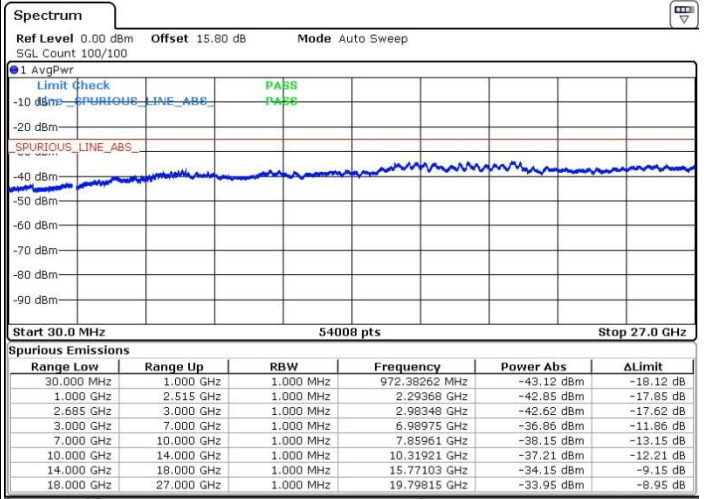

LTE Band 41 / 5MHz+20MHz

64QAM

Lowest Channel / 1RB0 and 1RB99

Lowest Channel / 1RB24 and 1RB0

Date: 19.MAY.2017 10:43:39

Date: 19.MAY.2017 10:38:43

Lowest Channel / FullRB

N/A

Date: 19.MAY.2017 10:45:00

LTE Band 41 / 5MHz+20MHz

64QAM

Middle Channel / 1RB0 and 1RB99

Middle Channel / 1RB24 and 1RB0

Date: 19.MAY.2017 13:39:42

Date: 19.MAY.2017 13:41:07

Middle Channel / FullIRB

N/A

Date: 19.MAY.2017 11:59:32

LTE Band 41 / 5MHz+20MHz

64QAM

Highest Channel / 1RB0 and 1RB99

Highest Channel / 1RB24 and 1RB0

Date: 19.MAY.2017 11:16:54

Date: 19.MAY.2017 11:21:12