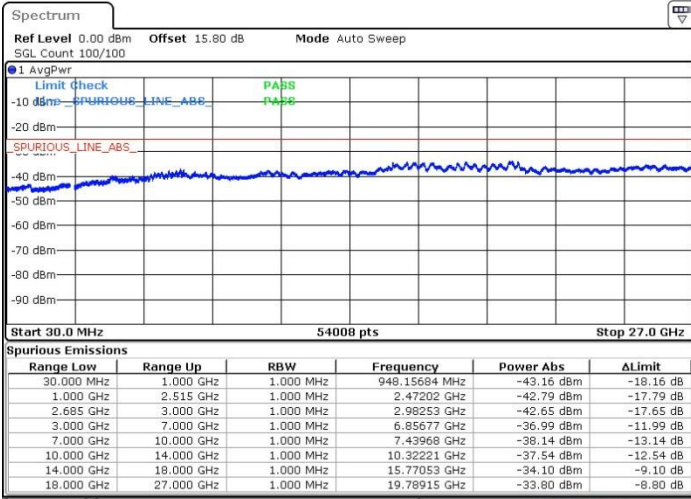

Date: 19.MAY.2017 17:18:53

Highest Channel / FullIRB

N/A

Date: 19.MAY.2017 17:17:58

LTE Band 41 / 20MHz+5MHz

64QAM

Lowest Channel / 1RB0 and 1RB24

Lowest Channel / 1RB99 and 1RB0

Date: 19.MAY.2017 14:31:50

Date: 19.MAY.2017 14:27:13

Lowest Channel / FullRB

N/A

Date: 19.MAY.2017 14:32:46

LTE Band 41 / 20MHz+5MHz

64QAM

Middle Channel / 1RB0 and 1RB24

Middle Channel / 1RB99 and 1RB0

Date: 19.MAY.2017 14:50:40

Date: 19.MAY.2017 14:45:17

Middle Channel / FullIRB

N/A

Date: 19.MAY.2017 14:48:59

LTE Band 41 / 20MHz+5MHz

64QAM

Highest Channel / 1RB0 and 1RB24

Highest Channel / 1RB99 and 1RB0

Date: 19.MAY.2017 14:39:45

Date: 19.MAY.2017 14:43:27

Highest Channel / FullIRB

N/A

Date: 19.MAY.2017 14:37:23

LTE Band 41 / 20MHz+10MHz