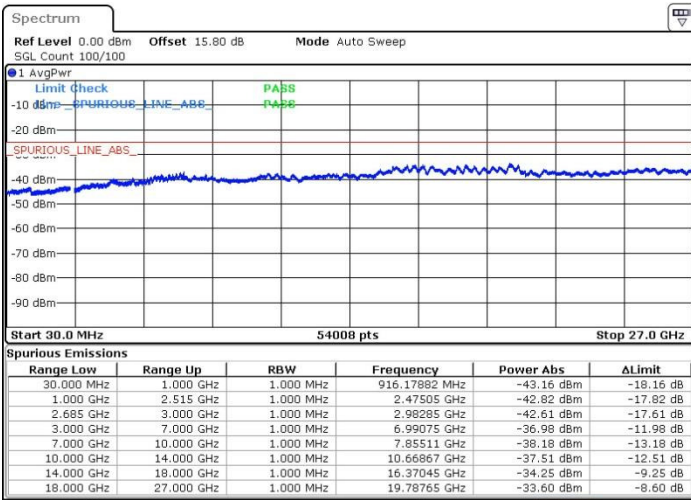

LTE Band 41 / 15MHz+15MHz

64QAM

Highest Channel / 1RB0 and 1RB74

Highest Channel / 1RB74 and 1RB0

Date: 19.MAY.2017 16:02:49

Date: 19.MAY.2017 16:06:30

Highest Channel / FullIRB

N/A

Date: 19.MAY.2017 16:11:35

LTE Band 41 / 15MHz+20MHz

64QAM

Lowest Channel / 1RB0 and 1RB99

Lowest Channel / 1RB74 and 1RB0

Date: 19.MAY.2017 17:29:58

Date: 19.MAY.2017 17:29:03

Lowest Channel / FullRB