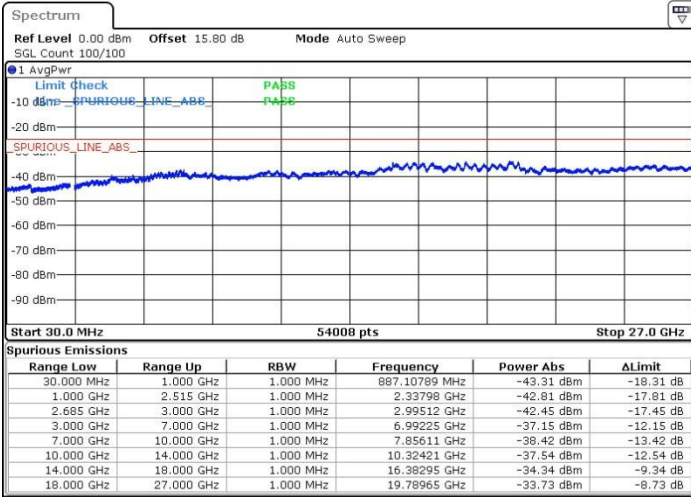

Middle Channel / FullIRB

N/A

Date: 19.MAY.2017 17:34:35

LTE Band 41 / 15MHz+20MHz

64QAM

Highest Channel / 1RB0 and 1RB99

Highest Channel / 1RB74 and 1RB0

Date: 19.MAY.2017 17:23:30

Date: 19.MAY.2017 17:18:53

Highest Channel / FullIRB

N/A

Date: 19.MAY.2017 17:17:58

LTE Band 41 / 20MHz+5MHz

64QAM

Lowest Channel / 1RB0 and 1RB24

Lowest Channel / 1RB99 and 1RB0