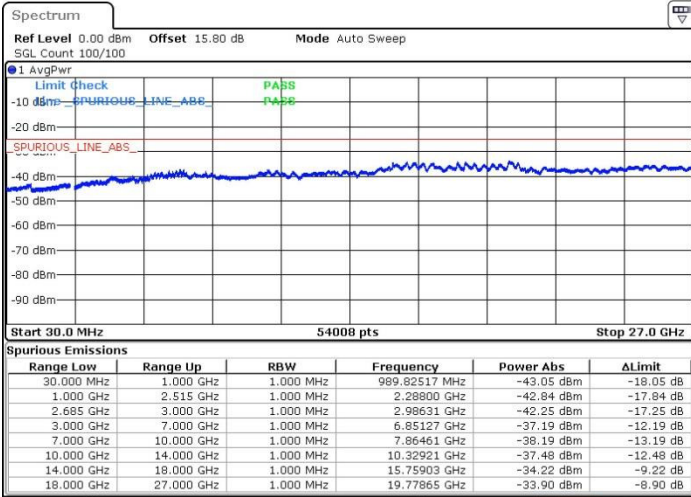

N/A

Date: 19.MAY.2017 17:24:26

LTE Band 41 / 15MHz+20MHz

64QAM

Middle Channel / 1RB0 and 1RB99

Middle Channel / 1RB74 and 1RB0

Date: 19.MAY.2017 17:38:17

Date: 19.MAY.2017 17:35:31

Middle Channel / FullIRB

N/A

Date: 19.MAY.2017 17:34:35

LTE Band 41 / 15MHz+20MHz

64QAM

Highest Channel / 1RB0 and 1RB99

Highest Channel / 1RB74 and 1RB0

Date: 19.MAY.2017 17:23:30

Date: 19.MAY.2017 17:18:53

Highest Channel / FullIRB

N/A

Date: 19.MAY.2017 17:17:58

LTE Band 41 / 20MHz+5MHz

64QAM

Lowest Channel / 1RB0 and 1RB24

Lowest Channel / 1RB99 and 1RB0