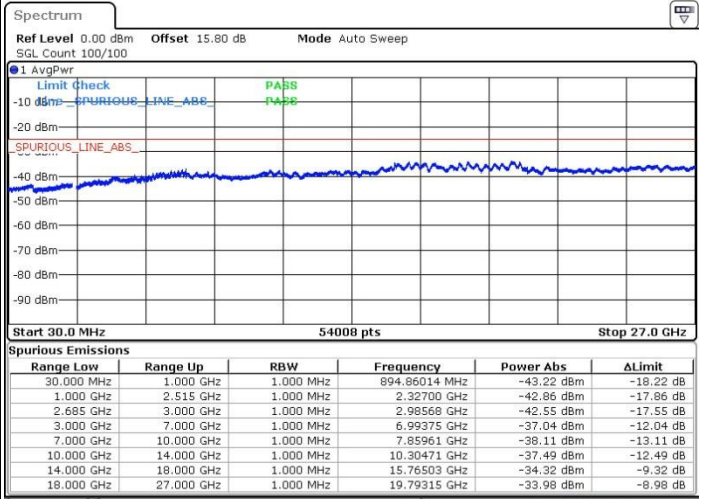

LTE Band 41 / 20MHz+10MHz

64QAM

Middle Channel / 1RB0 and 1RB49

Middle Channel / 1RB99 and 1RB0

Date: 19.MAY.2017 15:28:29

Date: 19.MAY.2017 15:23:52

Middle Channel / FullIRB

N/A

Date: 19.MAY.2017 15:22:56

LTE Band 41 / 20MHz+10MHz

64QAM

Highest Channel / 1RB0 and 1RB49

Highest Channel / 1RB99 and 1RB0

Date: 19.MAY.2017 15:34:57

Date: 19.MAY.2017 15:48:24

Highest Channel / FullIRB

N/A

Date: 19.MAY.2017 15:43:47

LTE Band 41 / 20MHz+15MHz

64QAM

Lowest Channel / 1RB0 and 1RB74

Lowest Channel / 1RB99 and 1RB0

Date: 19.MAY.2017 20:38:35

Date: 19.MAY.2017 20:53:23