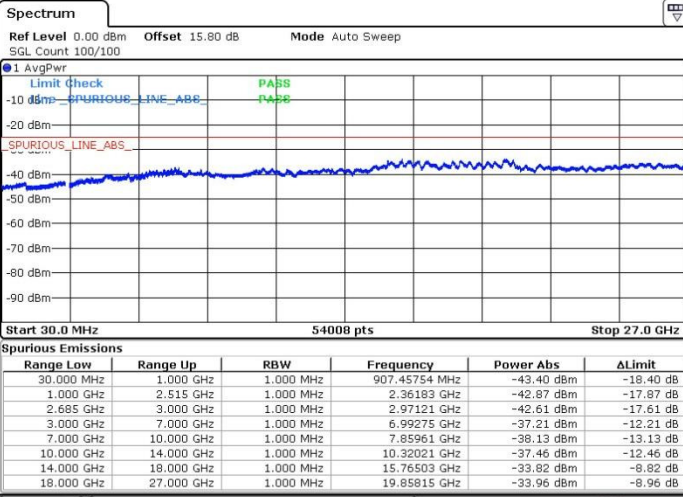

N/A

Date: 19.MAY.2017 11:59:32

LTE Band 41 / 5MHz+20MHz

64QAM

Highest Channel / 1RB0 and 1RB99

Highest Channel / 1RB24 and 1RB0

Date: 19.MAY.2017 11:16:54

Date: 19.MAY.2017 11:21:12

Highest Channel / FullIRB

N/A

Date: 19.MAY.2017 11:14:04

LTE Band 41 / 10MHz+20MHz

64QAM

Lowest Channel / 1RB0 and 1RB99

Lowest Channel / 1RB49 and 1RB0

Date: 19.MAY.2017 15:08:12