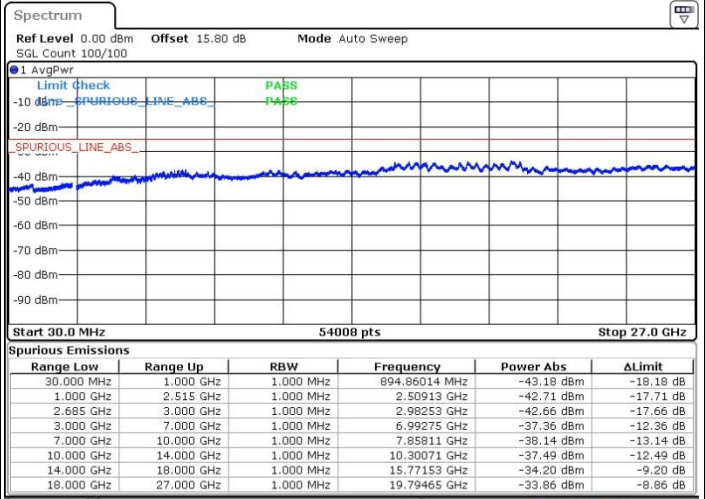

Date: 19.MAY.2017 17:18:53

Highest Channel / FullIRB

N/A

Date: 19.MAY.2017 17:17:58

LTE Band 41 / 20MHz+5MHz

64QAM

Lowest Channel / 1RB0 and 1RB24

Lowest Channel / 1RB99 and 1RB0

Date: 19.MAY.2017 14:31:50

Date: 19.MAY.2017 14:27:13

Lowest Channel / FullRB

N/A

Date: 19.MAY.2017 14:32:46

LTE Band 41 / 20MHz+5MHz

64QAM

Middle Channel / 1RB0 and 1RB24

Middle Channel / 1RB99 and 1RB0

Date: 19.MAY.2017 14:50:40

Date: 19.MAY.2017 14:45:17

Middle Channel / FullIRB

N/A

Date: 19.MAY.2017 14:48:59

LTE Band 41 / 20MHz+5MHz

64QAM

Highest Channel / 1RB0 and 1RB24

Highest Channel / 1RB99 and 1RB0

Date: 19.MAY.2017 14:39:45

Date: 19.MAY.2017 14:43:27

Highest Channel / FullIRB

N/A

Date: 19.MAY.2017 14:37:23

LTE Band 41 / 20MHz+10MHz