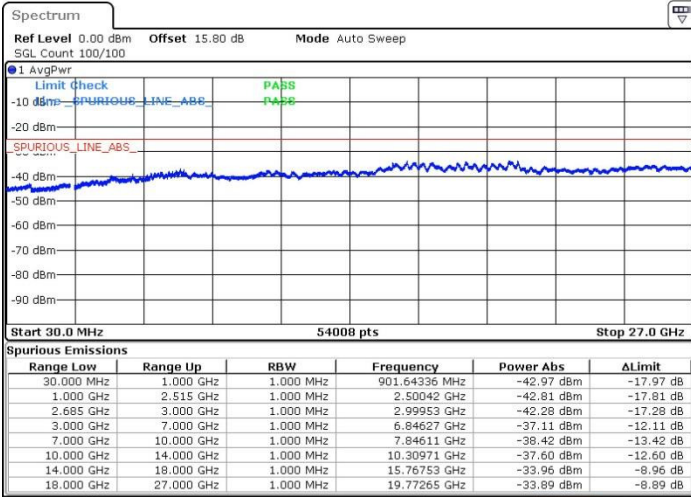

Lowest Channel / 1RB0 and 1RB74

Lowest Channel / 1RB74 and 1RB0

Date: 19.MAY.2017 16:18:02

Date: 19.MAY.2017 16:17:07

Lowest Channel / FullRB

N/A

Date: 19.MAY.2017 16:12:30

LTE Band 41 / 15MHz+15MHz

64QAM

Middle Channel / 1RB0 and 1RB74

Middle Channel / 1RB74 and 1RB0

Date: 19.MAY.2017 17:06:50

Date: 19.MAY.2017 16:23:35

Middle Channel / FullIRB

N/A

Date: 19.MAY.2017 16:19:53

LTE Band 41 / 15MHz+15MHz

64QAM

Highest Channel / 1RB0 and 1RB74

Highest Channel / 1RB74 and 1RB0

Date: 19.MAY.2017 16:02:49

Date: 19.MAY.2017 16:06:30

Highest Channel / FullIRB

N/A