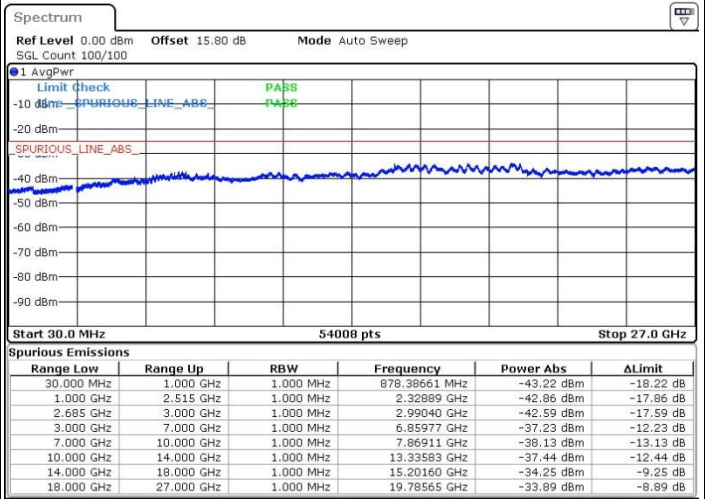

Date: 19.MAY.2017 15:11:53

Date: 19.MAY.2017 15:07:17

Middle Channel / FullIRB

N/A

Date: 19.MAY.2017 15:16:28

LTE Band 41 / 10MHz+20MHz

64QAM

Highest Channel / 1RB0 and 1RB99

Highest Channel / 1RB49 and 1RB0

Date: 19.MAY.2017 14:52:31

Date: 19.MAY.2017 14:57:08

Highest Channel / FullIRB

N/A

Date: 19.MAY.2017 14:58:03

LTE Band 41 / 15MHz+15MHz

64QAM