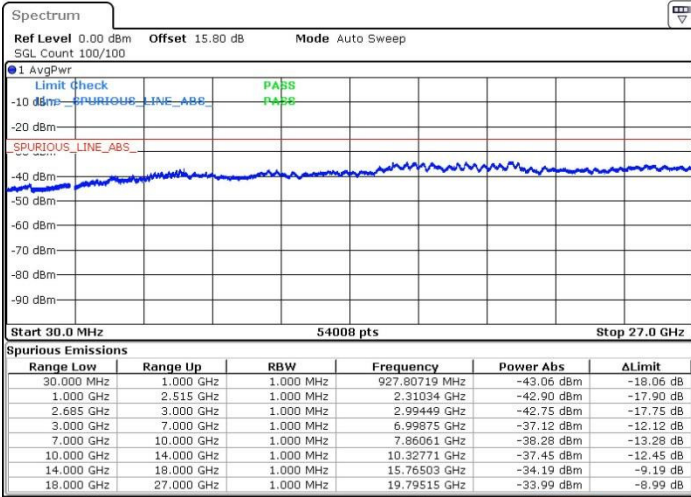

Middle Channel / FullIRB

N/A

Date: 19.MAY.2017 17:34:35

LTE Band 41 / 15MHz+20MHz

64QAM

Highest Channel / 1RB0 and 1RB99

Highest Channel / 1RB74 and 1RB0

Date: 19.MAY.2017 17:23:30

Date: 19.MAY.2017 17:18:53

Highest Channel / FullIRB

N/A

Date: 19.MAY.2017 17:17:58

LTE Band 41 / 20MHz+5MHz

64QAM

Lowest Channel / 1RB0 and 1RB24

Lowest Channel / 1RB99 and 1RB0

Date: 19.MAY.2017 14:31:50

Date: 19.MAY.2017 14:27:13

Lowest Channel / FullRB

N/A

Date: 19.MAY.2017 14:32:46

LTE Band 41 / 20MHz+5MHz

64QAM

Middle Channel / 1RB0 and 1RB24