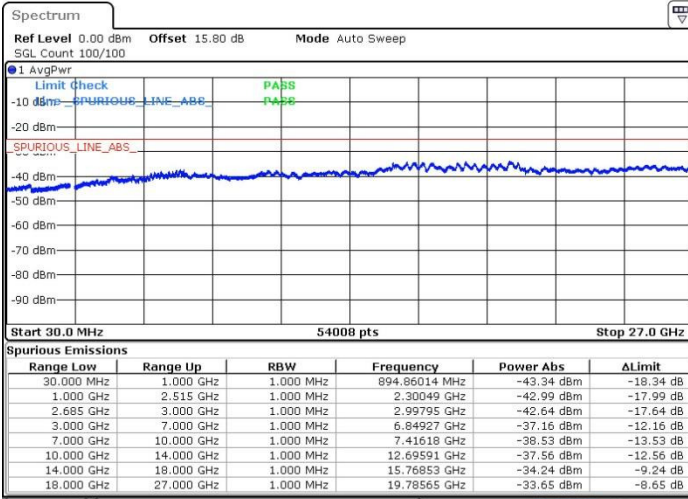

Date: 19.MAY.2017 15:22:56

LTE Band 41 / 20MHz+10MHz

64QAM

Highest Channel / 1RB0 and 1RB49

Highest Channel / 1RB99 and 1RB0

Date: 19.MAY.2017 15:34:57

Date: 19.MAY.2017 15:48:24

Highest Channel / FullIRB

N/A

Date: 19.MAY.2017 15:43:47

LTE Band 41 / 20MHz+15MHz

64QAM

Lowest Channel / 1RB0 and 1RB74

Lowest Channel / 1RB99 and 1RB0

Date: 19.MAY.2017 20:38:35

Date: 19.MAY.2017 20:53:23

Lowest Channel / FullRB

N/A

Date: 19.MAY.2017 20:36:44