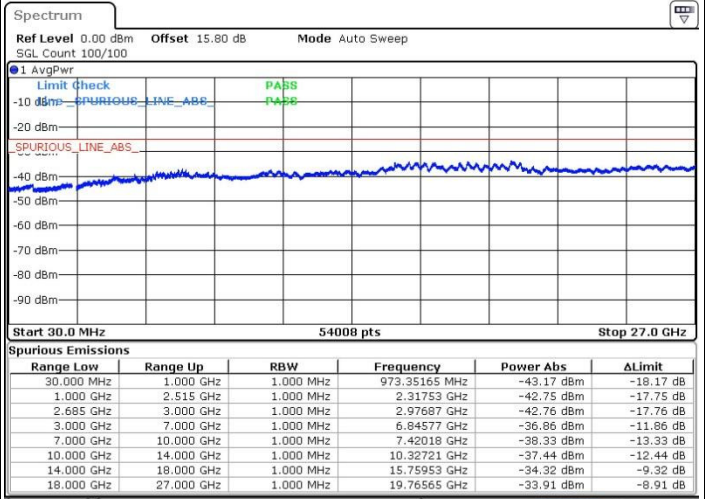

Middle Channel / FullIRB

N/A

Date: 19.MAY.2017 17:34:35

LTE Band 41 / 15MHz+20MHz

64QAM

Highest Channel / 1RB0 and 1RB99

Highest Channel / 1RB74 and 1RB0

Date: 19.MAY.2017 17:23:30

Date: 19.MAY.2017 17:18:53

Highest Channel / FullIRB

N/A

Date: 19.MAY.2017 17:17:58

LTE Band 41 / 20MHz+5MHz

64QAM

Lowest Channel / 1RB0 and 1RB24

Lowest Channel / 1RB99 and 1RB0