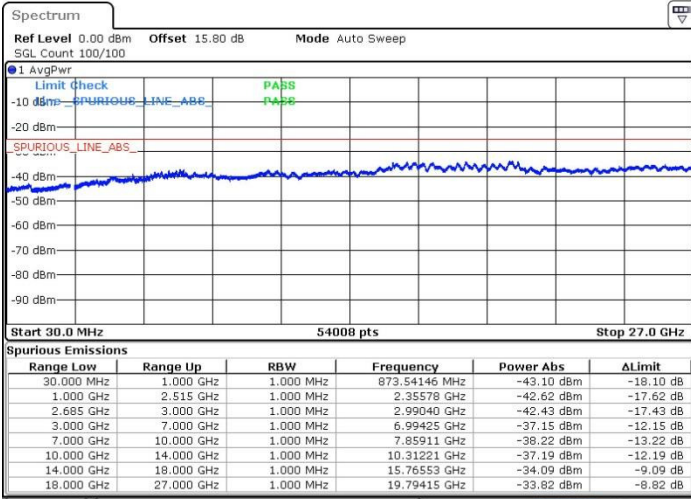

Date: 19.MAY.2017 14:31:50

Date: 19.MAY.2017 14:27:13

Lowest Channel / FullRB

N/A

Date: 19.MAY.2017 14:32:46

LTE Band 41 / 20MHz+5MHz

64QAM

Middle Channel / 1RB0 and 1RB24

Middle Channel / 1RB99 and 1RB0

Date: 19.MAY.2017 14:50:40

Date: 19.MAY.2017 14:45:17

Middle Channel / FullIRB

N/A

Date: 19.MAY.2017 14:48:59

LTE Band 41 / 20MHz+5MHz

64QAM

Highest Channel / 1RB0 and 1RB24

Highest Channel / 1RB99 and 1RB0

Date: 19.MAY.2017 14:39:45

Date: 19.MAY.2017 14:43:27

Highest Channel / FullIRB

N/A

Date: 19.MAY.2017 14:37:23

LTE Band 41 / 20MHz+10MHz