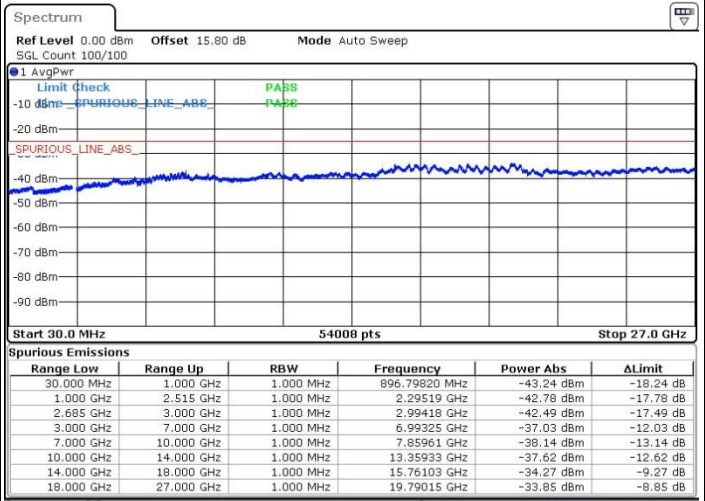

Highest Channel / 1RB0 and 1RB24

Highest Channel / 1RB99 and 1RB0

Date: 19.MAY.2017 14:39:45

Date: 19.MAY.2017 14:43:27

Highest Channel / FullIRB

N/A

Date: 19.MAY.2017 14:37:23

LTE Band 41 / 20MHz+10MHz

64QAM

Lowest Channel / 1RB0 and 1RB49

Lowest Channel / 1RB99 and 1RB0

Date: 19.MAY.2017 15:45:38

Date: 19.MAY.2017 15:34:01

Lowest Channel / FullRB

N/A

Date: 19.MAY.2017 15:29:24

LTE Band 41 / 20MHz+10MHz

64QAM

Middle Channel / 1RB0 and 1RB49

Middle Channel / 1RB99 and 1RB0

Date: 19.MAY.2017 15:28:29

Date: 19.MAY.2017 15:23:52

Middle Channel / FullIRB

N/A

Date: 19.MAY.2017 15:22:56

LTE Band 41 / 20MHz+10MHz

64QAM

Highest Channel / 1RB0 and 1RB49

Highest Channel / 1RB99 and 1RB0

Date: 19.MAY.2017 15:34:57

Date: 19.MAY.2017 15:48:24

Highest Channel / FullIRB