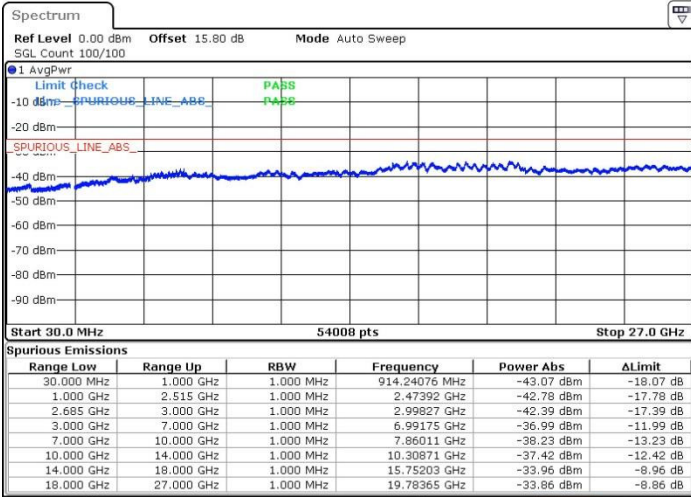

Middle Channel / 1RB99 and 1RB0

Date: 19.MAY.2017 14:50:40

Date: 19.MAY.2017 14:45:17

Middle Channel / FullIRB

N/A

Date: 19.MAY.2017 14:48:59

LTE Band 41 / 20MHz+5MHz

64QAM

Highest Channel / 1RB0 and 1RB24

Highest Channel / 1RB99 and 1RB0

Date: 19.MAY.2017 14:39:45

Date: 19.MAY.2017 14:43:27

Highest Channel / FullIRB

N/A

Date: 19.MAY.2017 14:37:23

LTE Band 41 / 20MHz+10MHz

64QAM

Lowest Channel / 1RB0 and 1RB49

Lowest Channel / 1RB99 and 1RB0

Date: 19.MAY.2017 15:45:38

Date: 19.MAY.2017 15:34:01

Lowest Channel / FullRB

N/A

Date: 19.MAY.2017 15:29:24