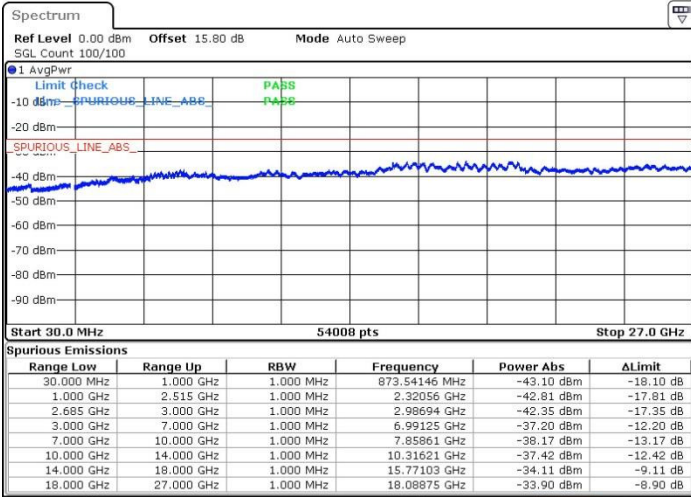

Date: 19.MAY.2017 14:31:50

Date: 19.MAY.2017 14:27:13

Lowest Channel / FullRB

N/A

Date: 19.MAY.2017 14:32:46

LTE Band 41 / 20MHz+5MHz

64QAM

Middle Channel / 1RB0 and 1RB24

Middle Channel / 1RB99 and 1RB0

Date: 19.MAY.2017 14:50:40

Date: 19.MAY.2017 14:45:17

Middle Channel / FullIRB

N/A

Date: 19.MAY.2017 14:48:59

LTE Band 41 / 20MHz+5MHz

64QAM

Highest Channel / 1RB0 and 1RB24

Highest Channel / 1RB99 and 1RB0

Date: 19.MAY.2017 14:39:45

Date: 19.MAY.2017 14:43:27

Highest Channel / FullIRB

N/A

Date: 19.MAY.2017 14:37:23

LTE Band 41 / 20MHz+10MHz