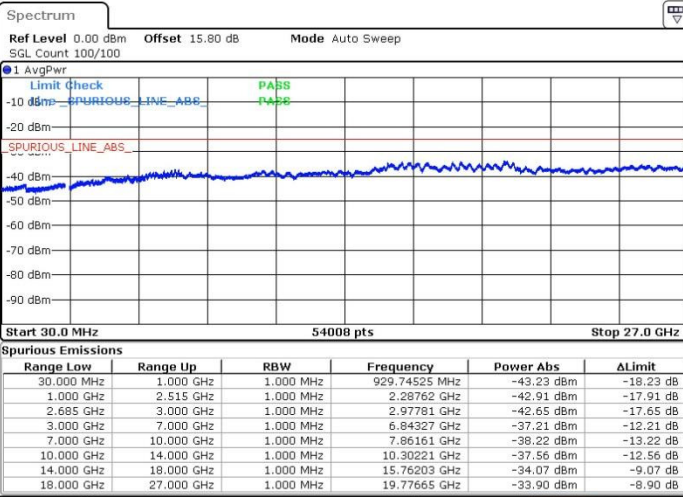

Highest Channel / FullIRB

N/A

Date: 19.MAY.2017 11:14:04

LTE Band 41 / 10MHz+20MHz

64QAM

Lowest Channel / 1RB0 and 1RB99

Lowest Channel / 1RB49 and 1RB0

Date: 19.MAY.2017 15:08:12

Date: 19.MAY.2017 15:03:35

Lowest Channel / FullRB

N/A

Date: 19.MAY.2017 15:02:40

LTE Band 41 / 10MHz+20MHz

64QAM

MiddleChannel / 1RB0 and 1RB99

Middle Channel / 1RB49 and 1RB0

Date: 19.MAY.2017 15:11:53

Date: 19.MAY.2017 15:07:17

Middle Channel / FullIRB

N/A

Date: 19.MAY.2017 15:16:28

LTE Band 41 / 10MHz+20MHz

64QAM

Highest Channel / 1RB0 and 1RB99