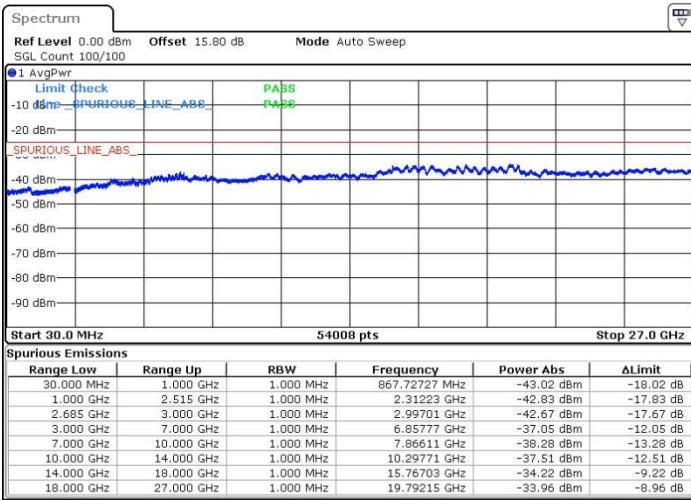

Highest Channel / 1RB0 and 1RB24

Highest Channel / 1RB99 and 1RB0

Date: 19.MAY.2017 14:39:45

Date: 19.MAY.2017 14:43:27

Highest Channel / FullIRB

N/A

Date: 19.MAY.2017 14:37:23

LTE Band 41 / 20MHz+10MHz

64QAM

Lowest Channel / 1RB0 and 1RB49

Lowest Channel / 1RB99 and 1RB0

Date: 19.MAY.2017 15:45:38

Date: 19.MAY.2017 15:34:01

Lowest Channel / FullRB

N/A

Date: 19.MAY.2017 15:29:24

LTE Band 41 / 20MHz+10MHz

64QAM

Middle Channel / 1RB0 and 1RB49

Middle Channel / 1RB99 and 1RB0

Date: 19.MAY.2017 15:28:29

Date: 19.MAY.2017 15:23:52

Middle Channel / FullIRB

N/A

Date: 19.MAY.2017 15:22:56

LTE Band 41 / 20MHz+10MHz

64QAM

Highest Channel / 1RB0 and 1RB49

Highest Channel / 1RB99 and 1RB0

Date: 19.MAY.2017 15:34:57

Date: 19.MAY.2017 15:48:24

Highest Channel / FullIRB