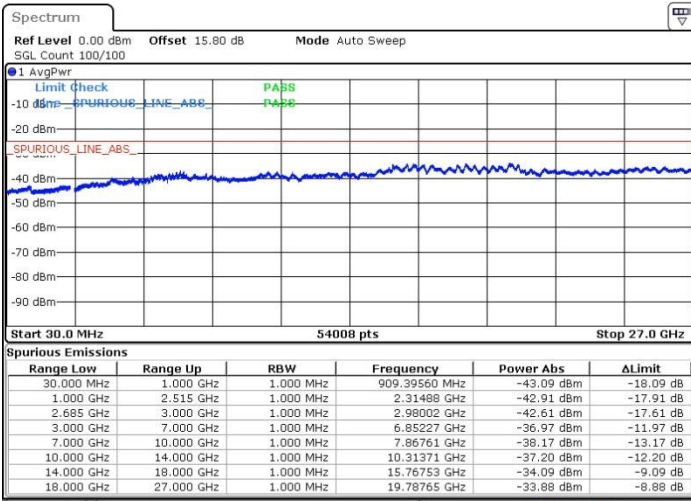

Highest Channel / 1RB0 and 1RB24

Highest Channel / 1RB99 and 1RB0

Date: 19.MAY.2017 14:39:45

Date: 19.MAY.2017 14:43:27

Highest Channel / FullIRB

N/A

Date: 19.MAY.2017 14:37:23

LTE Band 41 / 20MHz+10MHz

64QAM

Lowest Channel / 1RB0 and 1RB49

Lowest Channel / 1RB99 and 1RB0

Date: 19.MAY.2017 15:45:38

Date: 19.MAY.2017 15:34:01

Lowest Channel / FullRB

N/A

Date: 19.MAY.2017 15:29:24

LTE Band 41 / 20MHz+10MHz

64QAM

Middle Channel / 1RB0 and 1RB49

Middle Channel / 1RB99 and 1RB0

Date: 19.MAY.2017 15:28:29

Date: 19.MAY.2017 15:23:52

Middle Channel / FullIRB

N/A

Date: 19.MAY.2017 15:22:56

LTE Band 41 / 20MHz+10MHz

64QAM

Highest Channel / 1RB0 and 1RB49

Highest Channel / 1RB99 and 1RB0

Date: 19.MAY.2017 15:34:57

Date: 19.MAY.2017 15:48:24

Highest Channel / FullIRB