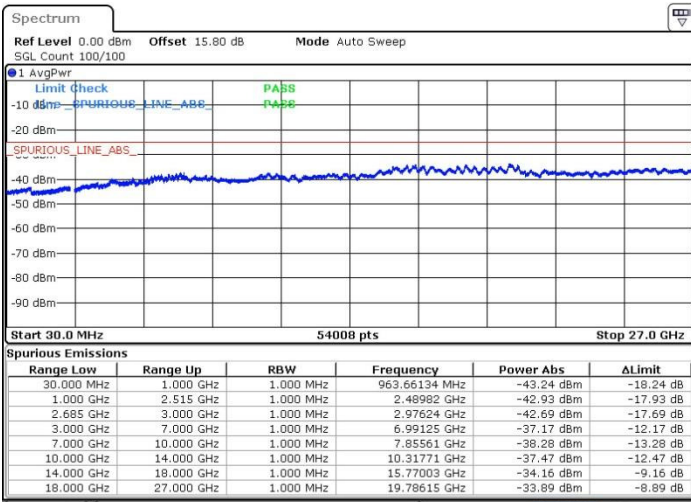

Highest Channel / 1RB0 and 1RB24

Highest Channel / 1RB99 and 1RB0

Date: 19.MAY.2017 14:39:45

Date: 19.MAY.2017 14:43:27

Highest Channel / FullIRB

N/A

Date: 19.MAY.2017 14:37:23

LTE Band 41 / 20MHz+10MHz

64QAM

Lowest Channel / 1RB0 and 1RB49

Lowest Channel / 1RB99 and 1RB0

Date: 19.MAY.2017 15:45:38

Date: 19.MAY.2017 15:34:01

Lowest Channel / FullRB

N/A

Date: 19.MAY.2017 15:29:24

LTE Band 41 / 20MHz+10MHz

64QAM

Middle Channel / 1RB0 and 1RB49

Middle Channel / 1RB99 and 1RB0

Date: 19.MAY.2017 15:28:29

Date: 19.MAY.2017 15:23:52

Middle Channel / FullIRB

N/A

Date: 19.MAY.2017 15:22:56

LTE Band 41 / 20MHz+10MHz

64QAM

Highest Channel / 1RB0 and 1RB49

Highest Channel / 1RB99 and 1RB0

Date: 19.MAY.2017 15:34:57

Date: 19.MAY.2017 15:48:24

Highest Channel / FullIRB