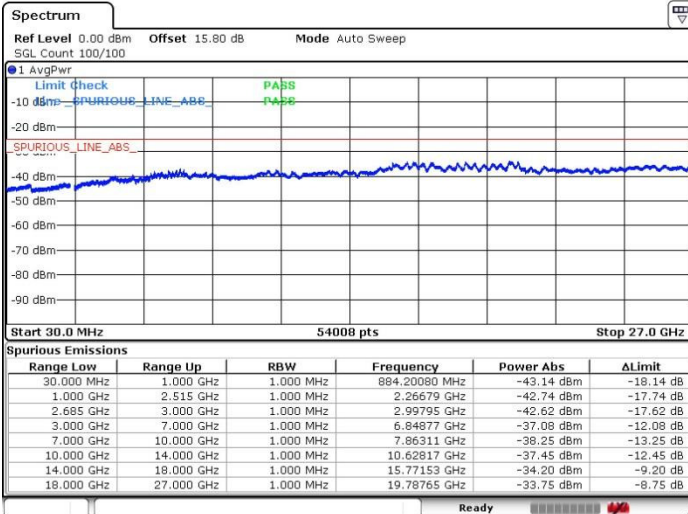

LTE Band 41 / 5MHz+20MHz

64QAM

Lowest Channel / 1RB0 and 1RB99

Lowest Channel / 1RB24 and 1RB0

Date: 19.MAY.2017 10:43:39

Date: 19.MAY.2017 10:38:43

Lowest Channel / FullRB

N/A

Date: 19.MAY.2017 10:45:00

LTE Band 41 / 5MHz+20MHz

64QAM

Middle Channel / 1RB0 and 1RB99

Middle Channel / 1RB24 and 1RB0

Date: 19.MAY.2017 13:39:42

Date: 19.MAY.2017 13:41:07

Middle Channel / FullIRB

N/A

Date: 19.MAY.2017 11:59:32

LTE Band 41 / 5MHz+20MHz

64QAM

Highest Channel / 1RB0 and 1RB99

Highest Channel / 1RB24 and 1RB0

Date: 19.MAY.2017 11:16:54

Date: 19.MAY.2017 11:21:12

Highest Channel / FullIRB

N/A

Date: 19.MAY.2017 11:14:04

LTE Band 41 / 10MHz+20MHz

64QAM

Lowest Channel / 1RB0 and 1RB99

Lowest Channel / 1RB49 and 1RB0

Date: 19.MAY.2017 15:08:12