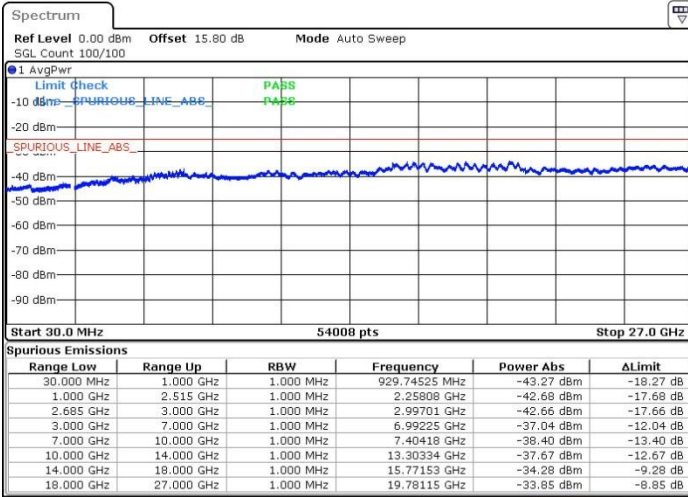

Date: 19.MAY.2017 15:22:56

LTE Band 41 / 20MHz+10MHz

64QAM

Highest Channel / 1RB0 and 1RB49

Highest Channel / 1RB99 and 1RB0

Date: 19.MAY.2017 15:34:57

Date: 19.MAY.2017 15:48:24

Highest Channel / FullIRB

N/A

Date: 19.MAY.2017 15:43:47

LTE Band 41 / 20MHz+15MHz

64QAM

Lowest Channel / 1RB0 and 1RB74

Lowest Channel / 1RB99 and 1RB0

Date: 19.MAY.2017 20:38:35

Date: 19.MAY.2017 20:53:23

Lowest Channel / FullRB

N/A

Date: 19.MAY.2017 20:36:44