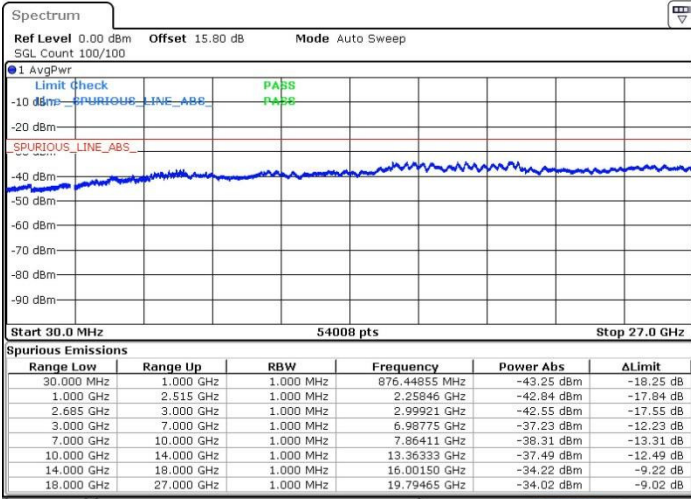

N/A

Date: 19.MAY.2017 17:24:26

LTE Band 41 / 15MHz+20MHz

64QAM

Middle Channel / 1RB0 and 1RB99

Middle Channel / 1RB74 and 1RB0

Date: 19.MAY.2017 17:38:17

Date: 19.MAY.2017 17:35:31

Middle Channel / FullIRB

N/A

Date: 19.MAY.2017 17:34:35

LTE Band 41 / 15MHz+20MHz

64QAM

Highest Channel / 1RB0 and 1RB99

Highest Channel / 1RB74 and 1RB0

Date: 19.MAY.2017 17:23:30

Date: 19.MAY.2017 17:18:53

Highest Channel / FullIRB

N/A

Date: 19.MAY.2017 17:17:58

LTE Band 41 / 20MHz+5MHz

64QAM

Lowest Channel / 1RB0 and 1RB24

Lowest Channel / 1RB99 and 1RB0