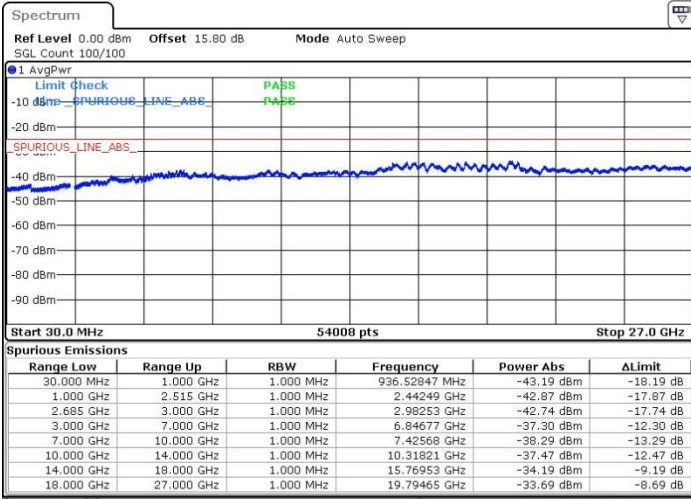

Date: 19.MAY.2017 15:11:53

Date: 19.MAY.2017 15:07:17

Middle Channel / FullIRB

N/A

Date: 19.MAY.2017 15:16:28

LTE Band 41 / 10MHz+20MHz

64QAM

Highest Channel / 1RB0 and 1RB99

Highest Channel / 1RB49 and 1RB0

Date: 19.MAY.2017 14:52:31

Date: 19.MAY.2017 14:57:08

Highest Channel / FullIRB

N/A

Date: 19.MAY.2017 14:58:03

LTE Band 41 / 15MHz+15MHz

64QAM

Lowest Channel / 1RB0 and 1RB74

Lowest Channel / 1RB74 and 1RB0

Date: 19.MAY.2017 16:18:02

Date: 19.MAY.2017 16:17:07

Lowest Channel / FullRB

N/A

Date: 19.MAY.2017 16:12:30

LTE Band 41 / 15MHz+15MHz