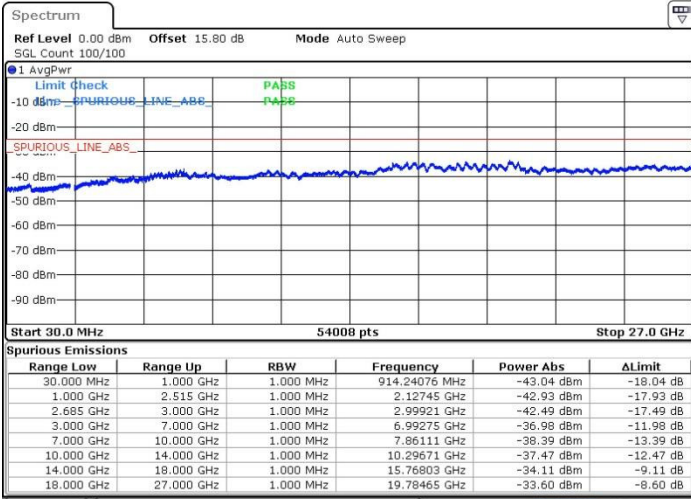

LTE Band 41 / 20MHz+10MHz

64QAM

Middle Channel / 1RB0 and 1RB49

Middle Channel / 1RB99 and 1RB0

Date: 19.MAY.2017 15:28:29

Date: 19.MAY.2017 15:23:52

Middle Channel / FullIRB

N/A

Date: 19.MAY.2017 15:22:56

LTE Band 41 / 20MHz+10MHz

64QAM

Highest Channel / 1RB0 and 1RB49

Highest Channel / 1RB99 and 1RB0

Date: 19.MAY.2017 15:34:57

Date: 19.MAY.2017 15:48:24

Highest Channel / FullIRB

N/A

Date: 19.MAY.2017 15:43:47

LTE Band 41 / 20MHz+15MHz

64QAM

Lowest Channel / 1RB0 and 1RB74

Lowest Channel / 1RB99 and 1RB0

Date: 19.MAY.2017 20:38:35

Date: 19.MAY.2017 20:53:23