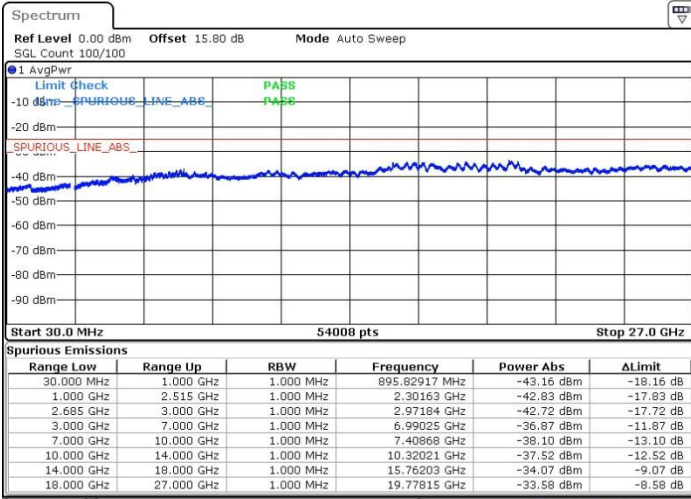

Lowest Channel / 1RB0 and 1RB74

Lowest Channel / 1RB74 and 1RB0

Date: 19.MAY.2017 16:18:02

Date: 19.MAY.2017 16:17:07

Lowest Channel / FullRB

N/A

Date: 19.MAY.2017 16:12:30

LTE Band 41 / 15MHz+15MHz

LTE Band 41 / 15MHz+15MHz

64QAM

Highest Channel / 1RB0 and 1RB74

Highest Channel / 1RB74 and 1RB0

Date: 19.MAY.2017 16:02:49

Date: 19.MAY.2017 16:06:30

Highest Channel / FullIRB

N/A