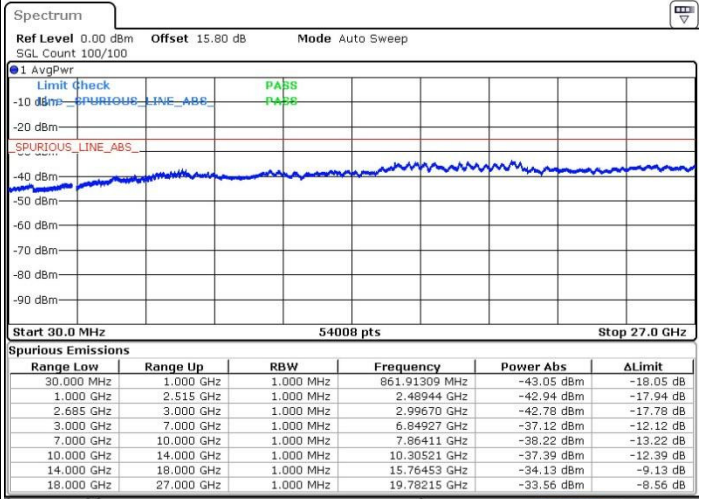

N/A

Date: 19.MAY.2017 11:59:32

LTE Band 41 / 5MHz+20MHz

64QAM

Highest Channel / 1RB0 and 1RB99

Highest Channel / 1RB24 and 1RB0

Date: 19.MAY.2017 11:16:54

Date: 19.MAY.2017 11:21:12

Highest Channel / FullIRB

N/A

Date: 19.MAY.2017 11:14:04

LTE Band 41 / 10MHz+20MHz

64QAM

Lowest Channel / 1RB0 and 1RB99

Lowest Channel / 1RB49 and 1RB0

Date: 19.MAY.2017 15:08:12

Date: 19.MAY.2017 15:03:35

Lowest Channel / FullRB

N/A

Date: 19.MAY.2017 15:02:40

LTE Band 41 / 10MHz+20MHz

64QAM

MiddleChannel / 1RB0 and 1RB99

Middle Channel / 1RB49 and 1RB0