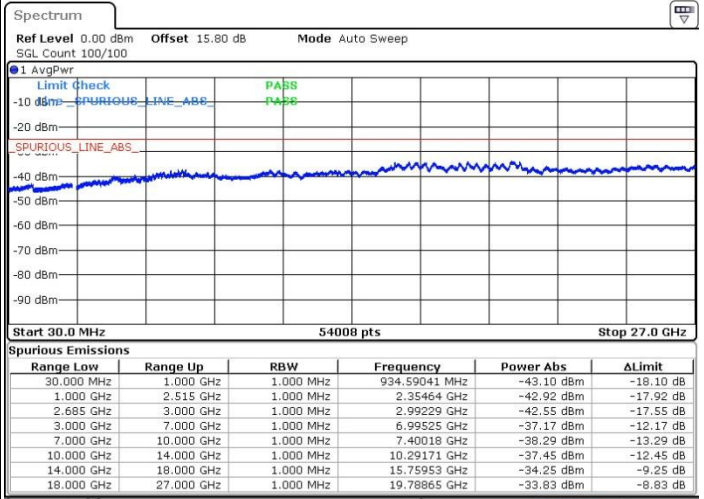

Highest Channel / FullIRB

N/A

Date: 19.MAY.2017 11:14:04

LTE Band 41 / 10MHz+20MHz

64QAM

Lowest Channel / 1RB0 and 1RB99

Lowest Channel / 1RB49 and 1RB0

Date: 19.MAY.2017 15:08:12

Date: 19.MAY.2017 15:03:35

Lowest Channel / FullRB

N/A

Date: 19.MAY.2017 15:02:40

LTE Band 41 / 10MHz+20MHz

64QAM

MiddleChannel / 1RB0 and 1RB99

Middle Channel / 1RB49 and 1RB0

Date: 19.MAY.2017 15:11:53

Date: 19.MAY.2017 15:07:17

Middle Channel / FullIRB

N/A

Date: 19.MAY.2017 15:16:28

LTE Band 41 / 10MHz+20MHz

64QAM

Highest Channel / 1RB0 and 1RB99

Highest Channel / 1RB49 and 1RB0

Date: 19.MAY.2017 14:52:31

Date: 19.MAY.2017 14:57:08

Highest Channel / FullIRB

N/A

Date: 19.MAY.2017 14:58:03

LTE Band 41 / 15MHz+15MHz

64QAM