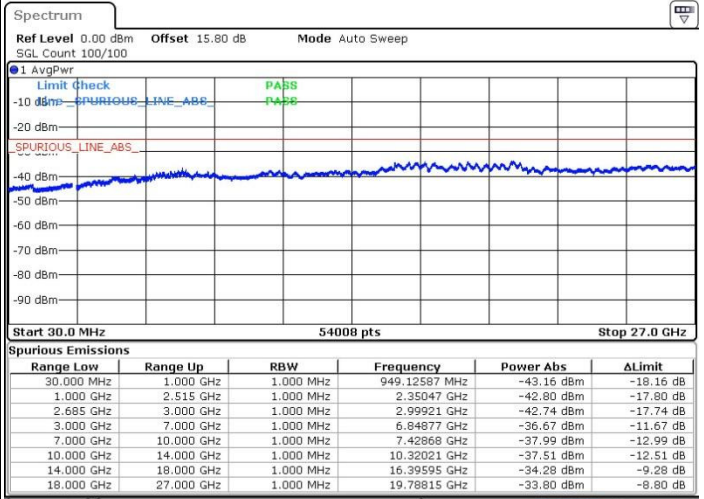

Date: 19.MAY.2017 14:31:50

Date: 19.MAY.2017 14:27:13

Lowest Channel / FullRB

N/A

Date: 19.MAY.2017 14:32:46

LTE Band 41 / 20MHz+5MHz

64QAM

Middle Channel / 1RB0 and 1RB24

Middle Channel / 1RB99 and 1RB0

Date: 19.MAY.2017 14:50:40

Date: 19.MAY.2017 14:45:17

Middle Channel / FullIRB

N/A

Date: 19.MAY.2017 14:48:59

LTE Band 41 / 20MHz+5MHz

64QAM

Highest Channel / 1RB0 and 1RB24

Highest Channel / 1RB99 and 1RB0

Date: 19.MAY.2017 14:39:45

Date: 19.MAY.2017 14:43:27

Highest Channel / FullIRB

N/A

Date: 19.MAY.2017 14:37:23

LTE Band 41 / 20MHz+10MHz