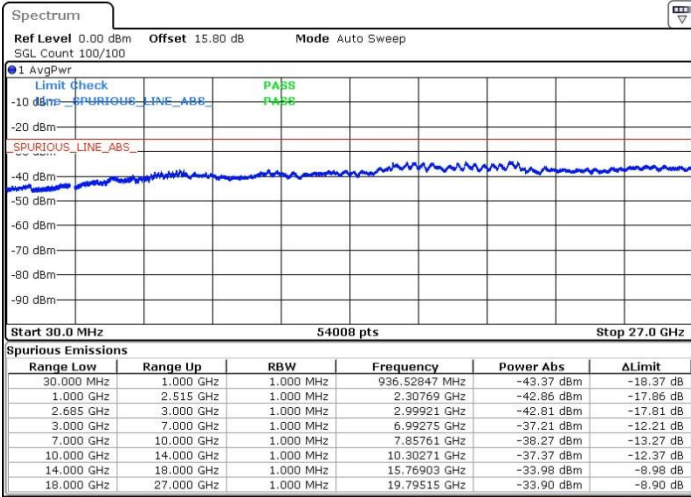

Lowest Channel / FullRB

N/A

Date: 19.MAY.2017 17:24:26