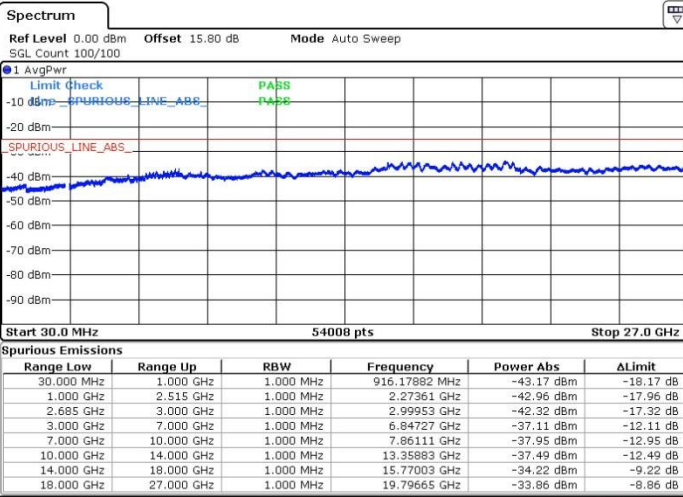

N/A

Date: 19.MAY.2017 11:59:32

LTE Band 41 / 5MHz+20MHz

64QAM

Highest Channel / 1RB0 and 1RB99

Highest Channel / 1RB24 and 1RB0

Date: 19.MAY.2017 11:16:54

Date: 19.MAY.2017 11:21:12

Highest Channel / FullIRB

N/A

Date: 19.MAY.2017 11:14:04

LTE Band 41 / 10MHz+20MHz

64QAM

Lowest Channel / 1RB0 and 1RB99

Lowest Channel / 1RB49 and 1RB0

Date: 19.MAY.2017 15:08:12