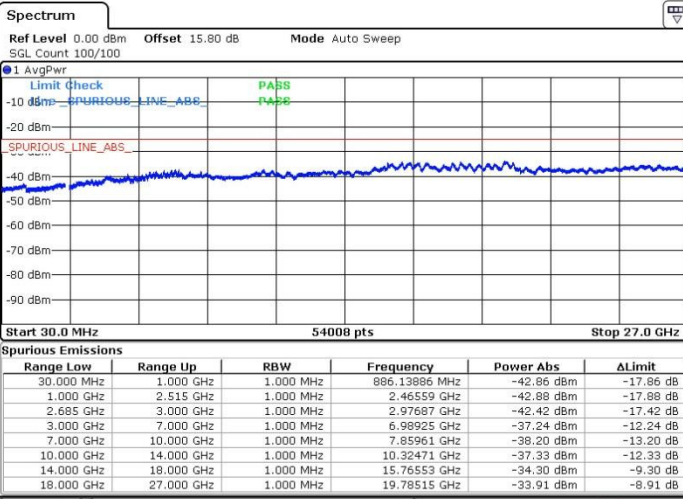

LTE Band 41 / 5MHz+20MHz

64QAM

Lowest Channel / 1RB0 and 1RB99

Lowest Channel / 1RB24 and 1RB0

Date: 19.MAY.2017 10:43:39

Date: 19.MAY.2017 10:38:43

Lowest Channel / FullRB

N/A

N/A

Date: 19.MAY.2017 11:59:32

LTE Band 41 / 5MHz+20MHz

64QAM

Highest Channel / 1RB0 and 1RB99

Highest Channel / 1RB24 and 1RB0

Date: 19.MAY.2017 11:16:54

Date: 19.MAY.2017 11:21:12