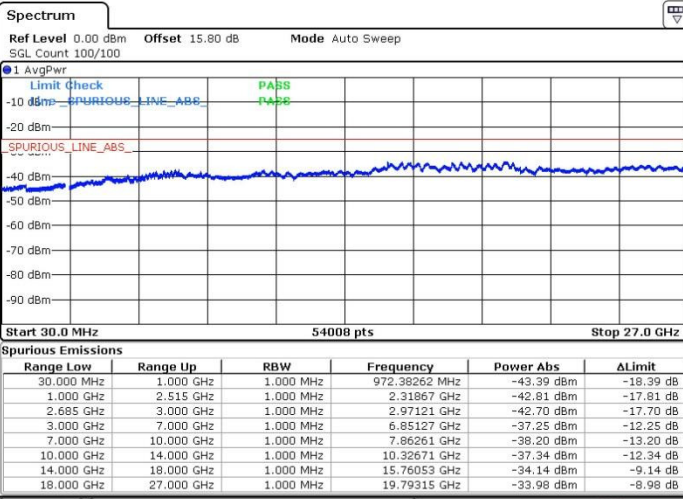

LTE Band 41 / 5MHz+20MHz

64QAM

Lowest Channel / 1RB0 and 1RB99

Lowest Channel / 1RB24 and 1RB0

Date: 19.MAY.2017 10:43:39

Date: 19.MAY.2017 10:38:43

Lowest Channel / FullRB

N/A

Date: 19.MAY.2017 10:45:00

LTE Band 41 / 5MHz+20MHz

64QAM

Middle Channel / 1RB0 and 1RB99

Middle Channel / 1RB24 and 1RB0

Date: 19.MAY.2017 13:39:42

Date: 19.MAY.2017 13:41:07

Middle Channel / FullIRB

N/A

Date: 19.MAY.2017 11:59:32

LTE Band 41 / 5MHz+20MHz

64QAM

Highest Channel / 1RB0 and 1RB99

Highest Channel / 1RB24 and 1RB0

Date: 19.MAY.2017 11:16:54

Date: 19.MAY.2017 11:21:12