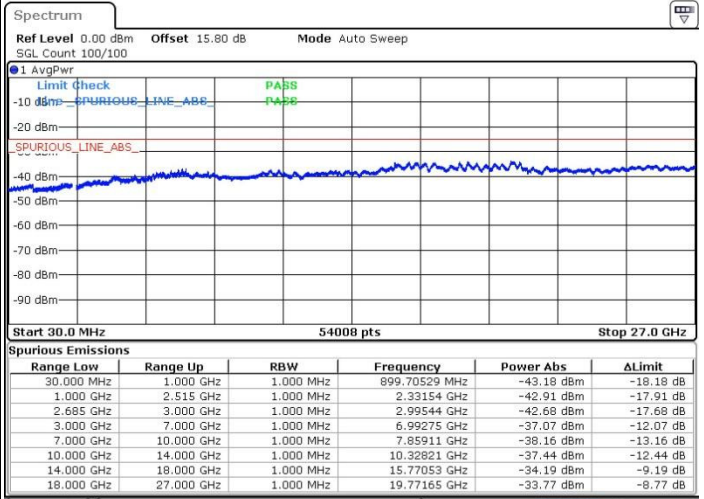

Middle Channel / FullIRB

N/A

Date: 19.MAY.2017 17:34:35

LTE Band 41 / 15MHz+20MHz

64QAM

Highest Channel / 1RB0 and 1RB99

Highest Channel / 1RB74 and 1RB0

Date: 19.MAY.2017 17:23:30

Date: 19.MAY.2017 17:18:53

Highest Channel / FullIRB

N/A

Date: 19.MAY.2017 17:17:58

LTE Band 41 / 20MHz+5MHz

64QAM

Lowest Channel / 1RB0 and 1RB24

Lowest Channel / 1RB99 and 1RB0

Date: 19.MAY.2017 14:31:50

Date: 19.MAY.2017 14:27:13

Lowest Channel / FullRB

N/A

Date: 19.MAY.2017 14:32:46

LTE Band 41 / 20MHz+5MHz

64QAM

Middle Channel / 1RB0 and 1RB24