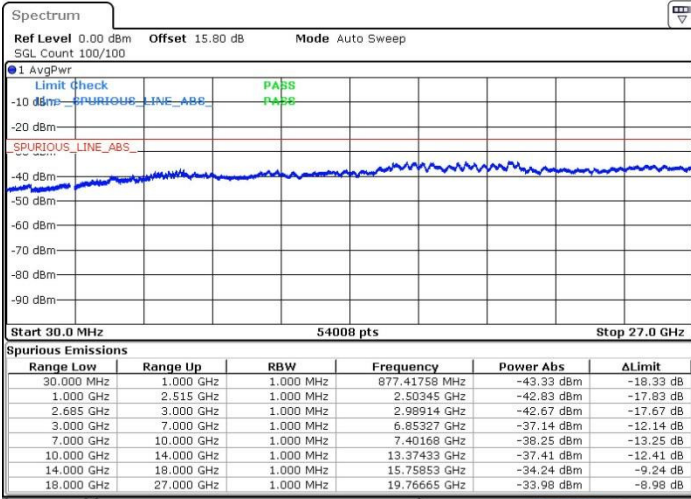

LTE Band 41 / 15MHz+15MHz

64QAM

Highest Channel / 1RB0 and 1RB74

Highest Channel / 1RB74 and 1RB0

Date: 19.MAY.2017 16:02:49

Date: 19.MAY.2017 16:06:30

Highest Channel / FullIRB

N/A

Date: 19.MAY.2017 16:11:35

LTE Band 41 / 15MHz+20MHz

64QAM

Lowest Channel / 1RB0 and 1RB99

Lowest Channel / 1RB74 and 1RB0

Date: 19.MAY.2017 17:29:58

Date: 19.MAY.2017 17:29:03

Lowest Channel / FullRB

Middle Channel / FullIRB

N/A

Date: 19.MAY.2017 17:34:35

LTE Band 41 / 15MHz+20MHz

64QAM

Highest Channel / 1RB0 and 1RB99

Highest Channel / 1RB74 and 1RB0

Date: 19.MAY.2017 17:23:30