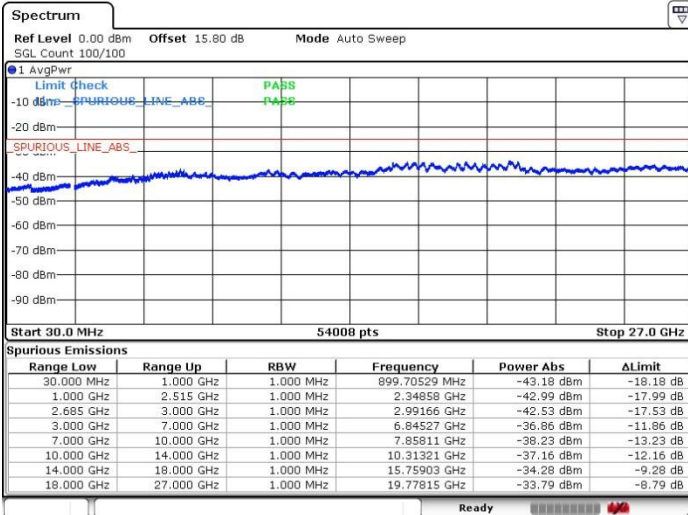

LTE Band 41 / 5MHz+20MHz

64QAM

Lowest Channel / 1RB0 and 1RB99

Lowest Channel / 1RB24 and 1RB0

Date: 19.MAY.2017 10:43:39

Date: 19.MAY.2017 10:38:43

Lowest Channel / FullRB

N/A

Date: 19.MAY.2017 10:45:00

LTE Band 41 / 5MHz+20MHz

64QAM

Middle Channel / 1RB0 and 1RB99

Middle Channel / 1RB24 and 1RB0

Date: 19.MAY.2017 13:39:42

Date: 19.MAY.2017 13:41:07

Middle Channel / FullIRB

N/A

Date: 19.MAY.2017 11:59:32

LTE Band 41 / 5MHz+20MHz

64QAM

Highest Channel / 1RB0 and 1RB99

Highest Channel / 1RB24 and 1RB0

Date: 19.MAY.2017 11:16:54

Date: 19.MAY.2017 11:21:12

Highest Channel / FullIRB

N/A

Date: 19.MAY.2017 11:14:04

LTE Band 41 / 10MHz+20MHz

64QAM

Lowest Channel / 1RB0 and 1RB99

Lowest Channel / 1RB49 and 1RB0

Date: 19.MAY.2017 15:08:12