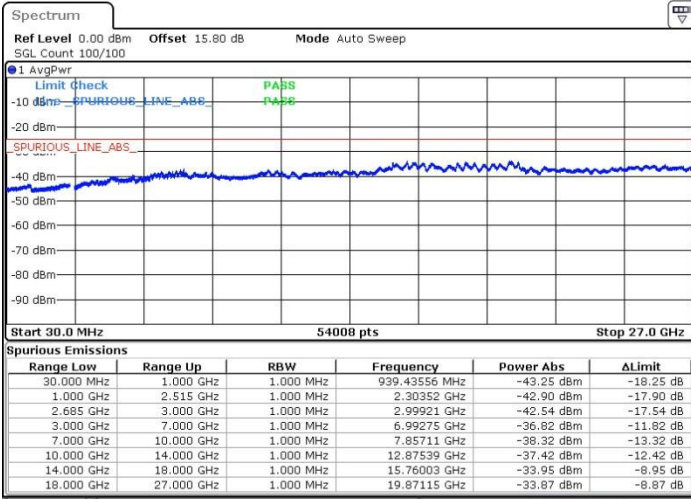

Middle Channel / FullIRB

N/A

Date: 19.MAY.2017 17:34:35

LTE Band 41 / 15MHz+20MHz

64QAM

Highest Channel / 1RB0 and 1RB99

Highest Channel / 1RB74 and 1RB0

Date: 19.MAY.2017 17:23:30

Date: 19.MAY.2017 17:18:53

Highest Channel / FullIRB

N/A

Date: 19.MAY.2017 17:17:58

LTE Band 41 / 20MHz+5MHz

64QAM

Lowest Channel / 1RB0 and 1RB24

Lowest Channel / 1RB99 and 1RB0

Date: 19.MAY.2017 14:31:50

Date: 19.MAY.2017 14:27:13

Lowest Channel / FullRB

N/A

Date: 19.MAY.2017 14:32:46

LTE Band 41 / 20MHz+5MHz

64QAM

Middle Channel / 1RB0 and 1RB24