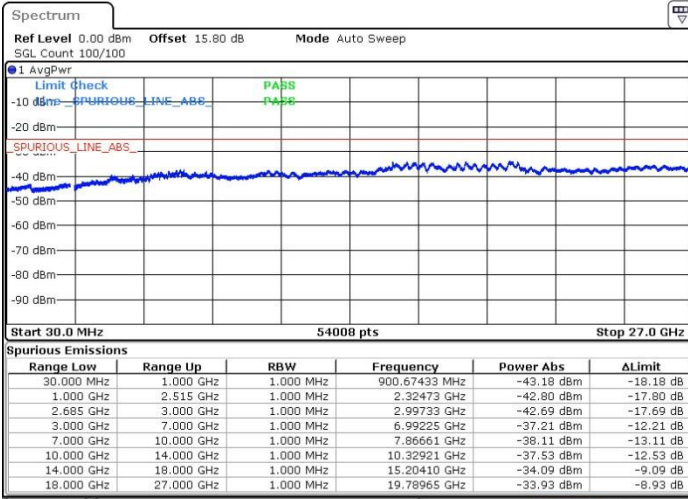

N/A

Date: 19.MAY.2017 11:59:32

LTE Band 41 / 5MHz+20MHz

64QAM

Highest Channel / 1RB0 and 1RB99

Highest Channel / 1RB24 and 1RB0

Date: 19.MAY.2017 11:16:54

Date: 19.MAY.2017 11:21:12

Highest Channel / FullIRB

N/A

Date: 19.MAY.2017 11:14:04

LTE Band 41 / 10MHz+20MHz

64QAM

Lowest Channel / 1RB0 and 1RB99

Lowest Channel / 1RB49 and 1RB0

Date: 19.MAY.2017 15:08:12

Date: 19.MAY.2017 15:03:35

Lowest Channel / FullRB

N/A

Date: 19.MAY.2017 15:02:40

LTE Band 41 / 10MHz+20MHz

64QAM

MiddleChannel / 1RB0 and 1RB99

Middle Channel / 1RB49 and 1RB0

Date: 19.MAY.2017 15:11:53

Date: 19.MAY.2017 15:07:17

Middle Channel / FullIRB

N/A

Date: 19.MAY.2017 15:16:28

LTE Band 41 / 10MHz+20MHz

64QAM

Highest Channel / 1RB0 and 1RB99