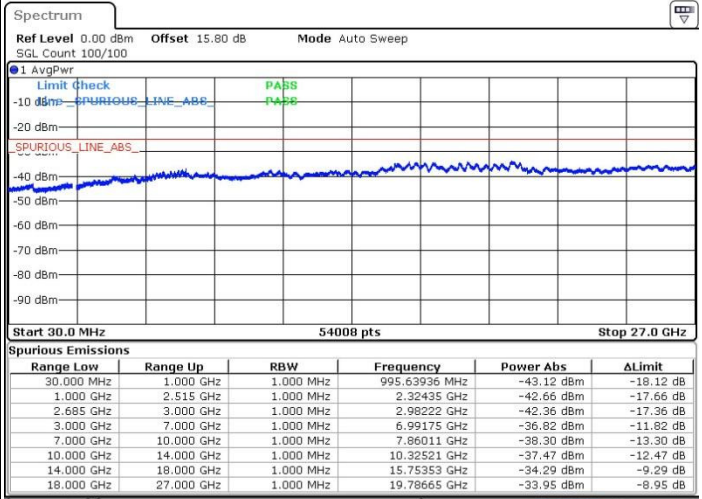

Date: 19.MAY.2017 15:22:56

LTE Band 41 / 20MHz+10MHz

64QAM

Highest Channel / 1RB0 and 1RB49

Highest Channel / 1RB99 and 1RB0

Date: 19.MAY.2017 15:34:57

Date: 19.MAY.2017 15:48:24

Highest Channel / FullIRB

N/A

Date: 19.MAY.2017 15:43:47

LTE Band 41 / 20MHz+15MHz

64QAM

Lowest Channel / 1RB0 and 1RB74

Lowest Channel / 1RB99 and 1RB0

Date: 19.MAY.2017 20:38:35

Date: 19.MAY.2017 20:53:23

Lowest Channel / FullRB

N/A

Date: 19.MAY.2017 20:36:44