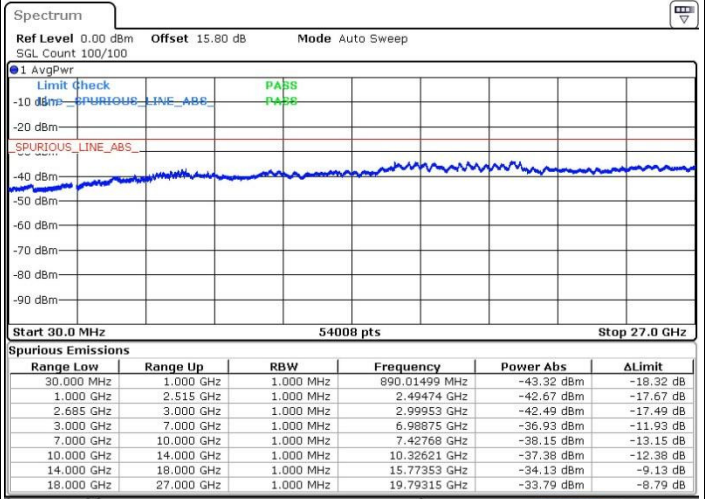

Date: 19.MAY.2017 16:11:35

LTE Band 41 / 15MHz+20MHz

64QAM

Lowest Channel / 1RB0 and 1RB99

Lowest Channel / 1RB74 and 1RB0

Date: 19.MAY.2017 17:29:58

Date: 19.MAY.2017 17:29:03

Lowest Channel / FullRB

N/A

Date: 19.MAY.2017 17:24:26

LTE Band 41 / 15MHz+20MHz

64QAM

Middle Channel / 1RB0 and 1RB99

Middle Channel / 1RB74 and 1RB0

Date: 19.MAY.2017 17:38:17

Date: 19.MAY.2017 17:35:31

Middle Channel / FullIRB

N/A

Date: 19.MAY.2017 17:34:35

LTE Band 41 / 15MHz+20MHz

64QAM

Highest Channel / 1RB0 and 1RB99

Highest Channel / 1RB74 and 1RB0

Date: 19.MAY.2017 17:23:30

Date: 19.MAY.2017 17:18:53

Highest Channel / FullIRB

N/A

Date: 19.MAY.2017 17:17:58

LTE Band 41 / 20MHz+5MHz

64QAM

Lowest Channel / 1RB0 and 1RB24

Lowest Channel / 1RB99 and 1RB0