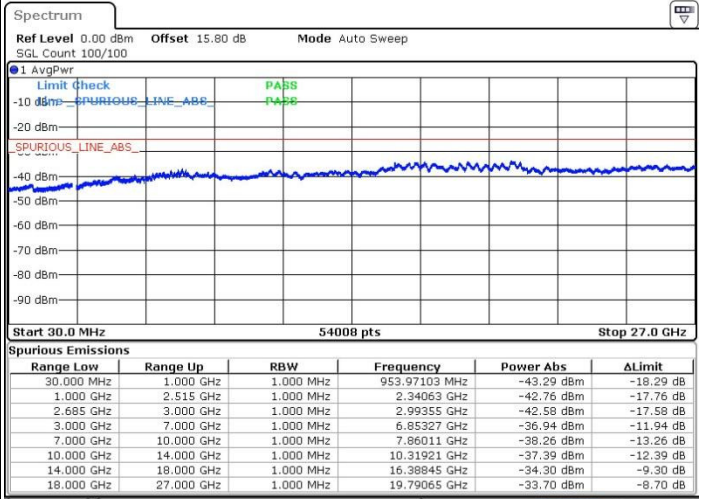

Lowest Channel / 1RB0 and 1RB74

Lowest Channel / 1RB74 and 1RB0

Date: 19.MAY.2017 16:18:02

Date: 19.MAY.2017 16:17:07

Lowest Channel / FullRB

N/A

Date: 19.MAY.2017 16:12:30

LTE Band 41 / 15MHz+15MHz

LTE Band 41 / 15MHz+15MHz

64QAM

Highest Channel / 1RB0 and 1RB74

Highest Channel / 1RB74 and 1RB0

Date: 19.MAY.2017 16:02:49

Date: 19.MAY.2017 16:06:30

Highest Channel / FullIRB

N/A