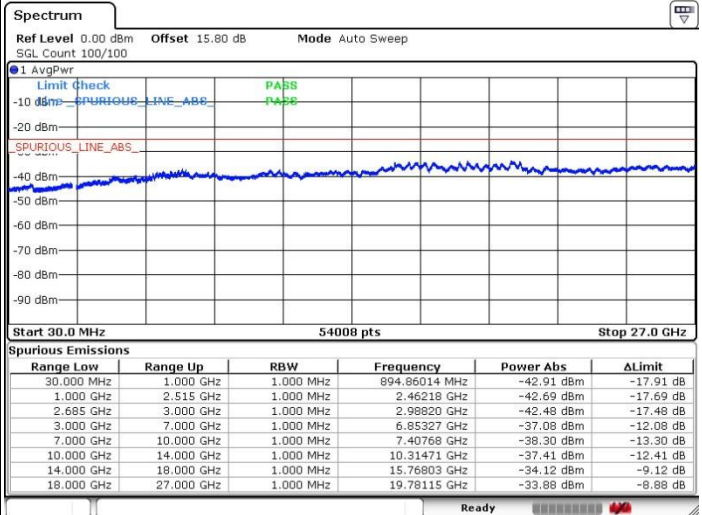

Date: 19.MAY.2017 10:45:00

LTE Band 41 / 5MHz+20MHz

64QAM

Middle Channel / 1RB0 and 1RB99

Middle Channel / 1RB24 and 1RB0

Date: 19.MAY.2017 13:39:42

Date: 19.MAY.2017 13:41:07

Middle Channel / FullIRB

N/A

Date: 19.MAY.2017 11:59:32

LTE Band 41 / 5MHz+20MHz

64QAM

Highest Channel / 1RB0 and 1RB99

Highest Channel / 1RB24 and 1RB0

Date: 19.MAY.2017 11:16:54

Date: 19.MAY.2017 11:21:12

Highest Channel / FullIRB

N/A

Date: 19.MAY.2017 11:14:04

LTE Band 41 / 10MHz+20MHz

64QAM

Lowest Channel / 1RB0 and 1RB99

Lowest Channel / 1RB49 and 1RB0

Date: 19.MAY.2017 15:08:12