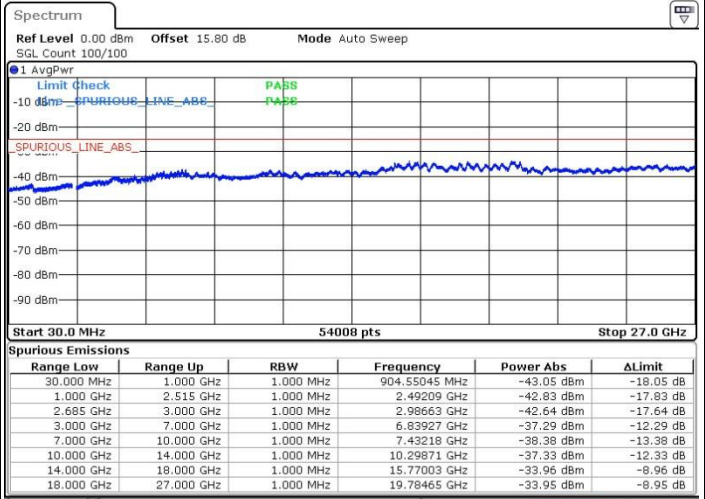

Date: 19.MAY.2017 16:23:35