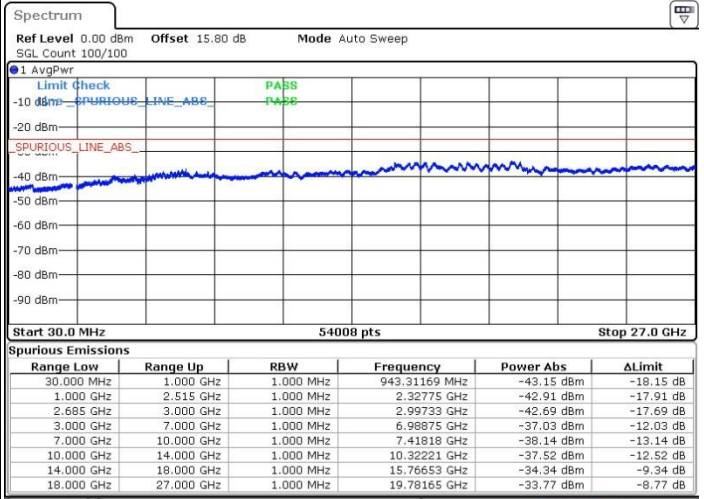

Middle Channel / 1RB99 and 1RB0

Date: 19.MAY.2017 14:50:40

Date: 19.MAY.2017 14:45:17

Middle Channel / FullIRB

N/A

Date: 19.MAY.2017 14:48:59

LTE Band 41 / 20MHz+5MHz

64QAM

Highest Channel / 1RB0 and 1RB24

Highest Channel / 1RB99 and 1RB0

Date: 19.MAY.2017 14:39:45

Date: 19.MAY.2017 14:43:27

Highest Channel / FullIRB

N/A

Date: 19.MAY.2017 14:37:23

LTE Band 41 / 20MHz+10MHz

64QAM

Lowest Channel / 1RB0 and 1RB49

Lowest Channel / 1RB99 and 1RB0

Date: 19.MAY.2017 15:45:38

Date: 19.MAY.2017 15:34:01

Lowest Channel / FullRB

N/A

Date: 19.MAY.2017 15:29:24