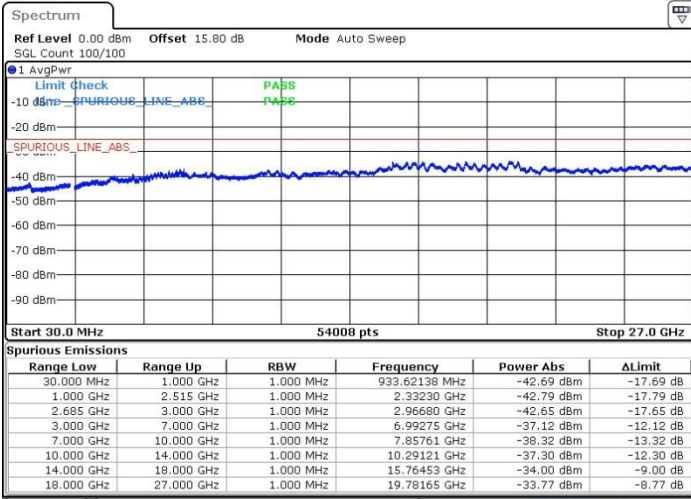

Middle Channel / 1RB99 and 1RB0

Date: 19.MAY.2017 14:50:40

Date: 19.MAY.2017 14:45:17

Middle Channel / FullIRB

N/A

Date: 19.MAY.2017 14:48:59

LTE Band 41 / 20MHz+5MHz

64QAM

Highest Channel / 1RB0 and 1RB24

Highest Channel / 1RB99 and 1RB0

Date: 19.MAY.2017 14:39:45

Date: 19.MAY.2017 14:43:27

Highest Channel / FullIRB

N/A

Date: 19.MAY.2017 14:37:23

LTE Band 41 / 20MHz+10MHz

64QAM

Lowest Channel / 1RB0 and 1RB49

Lowest Channel / 1RB99 and 1RB0

Date: 19.MAY.2017 15:45:38

Date: 19.MAY.2017 15:34:01

Lowest Channel / FullRB

N/A

Date: 19.MAY.2017 15:29:24