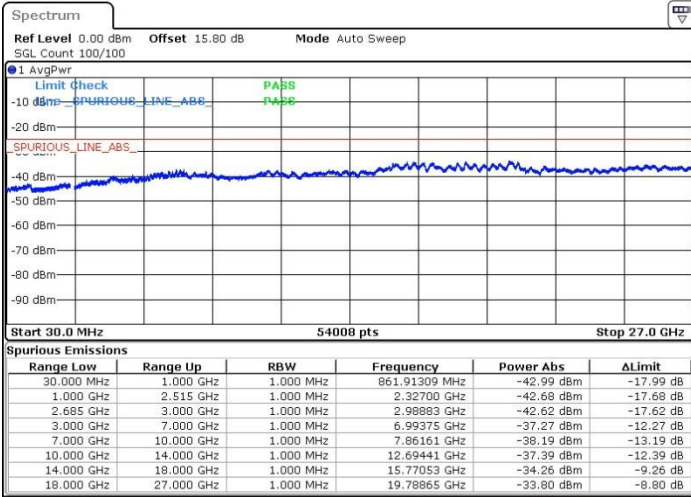

Highest Channel / 1RB49 and 1RB0

Date: 19.MAY.2017 14:52:31

Date: 19.MAY.2017 14:57:08

Highest Channel / FullIRB

N/A

Date: 19.MAY.2017 14:58:03

LTE Band 41 / 15MHz+15MHz

64QAM

Lowest Channel / 1RB0 and 1RB74

Lowest Channel / 1RB74 and 1RB0

Date: 19.MAY.2017 16:18:02

Date: 19.MAY.2017 16:17:07

Lowest Channel / FullRB

N/A

Date: 19.MAY.2017 16:12:30

LTE Band 41 / 15MHz+15MHz