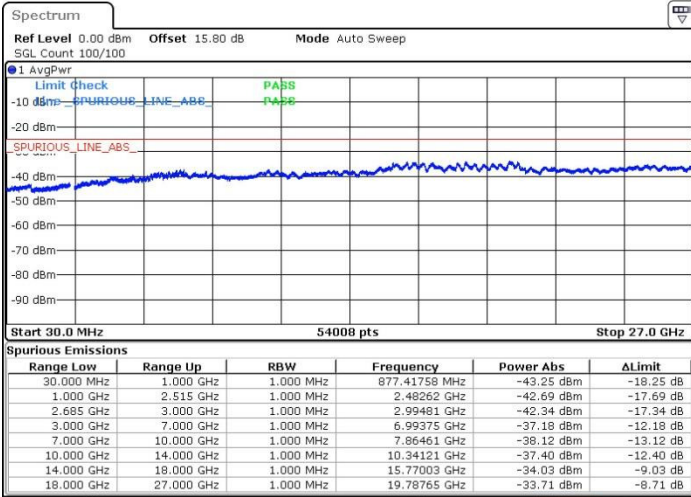

LTE Band 41 / 20MHz+10MHz

64QAM

Middle Channel / 1RB0 and 1RB49

Middle Channel / 1RB99 and 1RB0

Date: 19.MAY.2017 15:28:29

Date: 19.MAY.2017 15:23:52

Middle Channel / FullIRB

N/A

Date: 19.MAY.2017 15:22:56

LTE Band 41 / 20MHz+10MHz

64QAM

Highest Channel / 1RB0 and 1RB49

Highest Channel / 1RB99 and 1RB0

Date: 19.MAY.2017 15:34:57

Date: 19.MAY.2017 15:48:24

Highest Channel / FullIRB

N/A

Date: 19.MAY.2017 15:43:47

LTE Band 41 / 20MHz+15MHz

64QAM

Lowest Channel / 1RB0 and 1RB74

Lowest Channel / 1RB99 and 1RB0

Date: 19.MAY.2017 20:38:35

Date: 19.MAY.2017 20:53:23