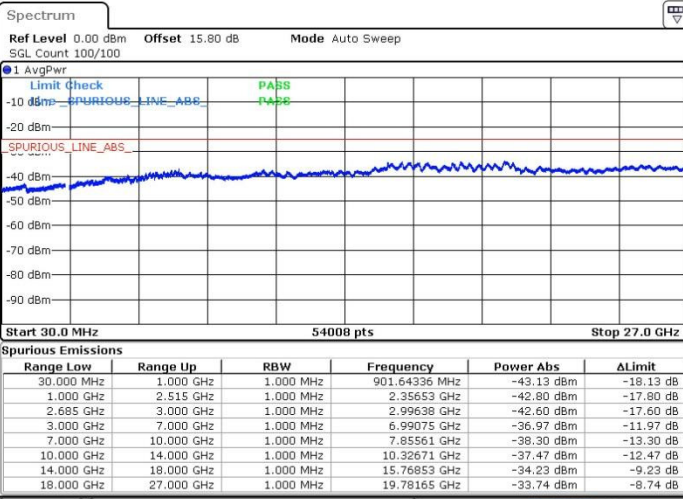

Highest Channel / FullIRB

N/A

Date: 19.MAY.2017 11:14:04

LTE Band 41 / 10MHz+20MHz

64QAM

Lowest Channel / 1RB0 and 1RB99

Lowest Channel / 1RB49 and 1RB0

Date: 19.MAY.2017 15:08:12

Date: 19.MAY.2017 15:03:35

Lowest Channel / FullRB

N/A

Date: 19.MAY.2017 15:02:40

LTE Band 41 / 10MHz+20MHz

64QAM

MiddleChannel / 1RB0 and 1RB99

Middle Channel / 1RB49 and 1RB0

Date: 19.MAY.2017 15:11:53

Date: 19.MAY.2017 15:07:17

Middle Channel / FullIRB

N/A

Date: 19.MAY.2017 15:16:28

LTE Band 41 / 10MHz+20MHz

64QAM

Highest Channel / 1RB0 and 1RB99

Highest Channel / 1RB49 and 1RB0

Date: 19.MAY.2017 14:52:31

Date: 19.MAY.2017 14:57:08

Highest Channel / FullIRB

N/A

Date: 19.MAY.2017 14:58:03

LTE Band 41 / 15MHz+15MHz

64QAM