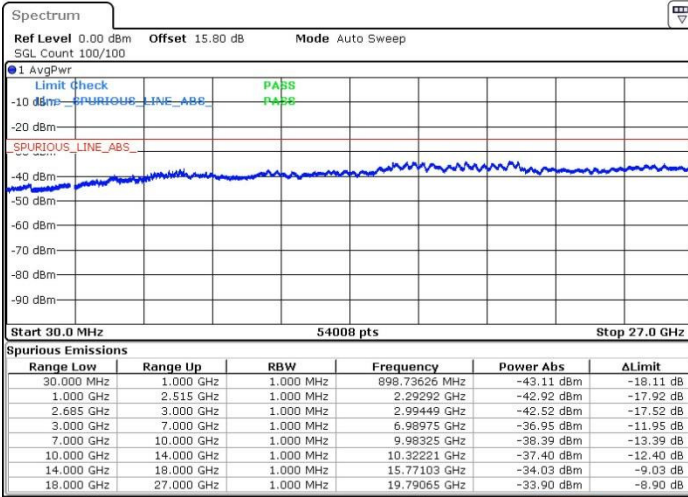

N/A

Date: 19.MAY.2017 11:59:32

LTE Band 41 / 5MHz+20MHz

64QAM

Highest Channel / 1RB0 and 1RB99

Highest Channel / 1RB24 and 1RB0

Date: 19.MAY.2017 11:16:54

Date: 19.MAY.2017 11:21:12

Highest Channel / FullIRB

N/A

Date: 19.MAY.2017 11:14:04

LTE Band 41 / 10MHz+20MHz

64QAM

Lowest Channel / 1RB0 and 1RB99

Lowest Channel / 1RB49 and 1RB0

Date: 19.MAY.2017 15:08:12

Date: 19.MAY.2017 15:03:35

Lowest Channel / FullRB

N/A

Date: 19.MAY.2017 15:02:40

LTE Band 41 / 10MHz+20MHz

64QAM

MiddleChannel / 1RB0 and 1RB99

Middle Channel / 1RB49 and 1RB0

Date: 19.MAY.2017 15:11:53

Date: 19.MAY.2017 15:07:17

Middle Channel / FullIRB

N/A

Date: 19.MAY.2017 15:16:28

LTE Band 41 / 10MHz+20MHz

64QAM

Highest Channel / 1RB0 and 1RB99