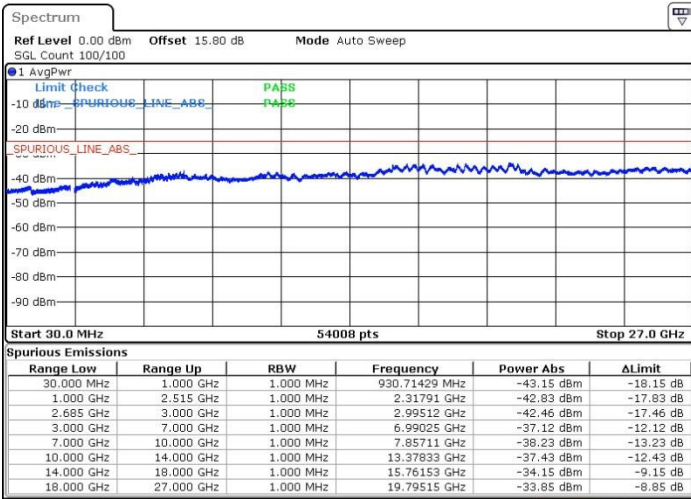

Date: 19.MAY.2017 15:11:53

Date: 19.MAY.2017 15:07:17

Middle Channel / FullIRB

N/A

Date: 19.MAY.2017 15:16:28

LTE Band 41 / 10MHz+20MHz

64QAM

Highest Channel / 1RB0 and 1RB99

Highest Channel / 1RB49 and 1RB0

Date: 19.MAY.2017 14:52:31

Date: 19.MAY.2017 14:57:08

Highest Channel / FullIRB

N/A

Date: 19.MAY.2017 14:58:03

LTE Band 41 / 15MHz+15MHz

64QAM