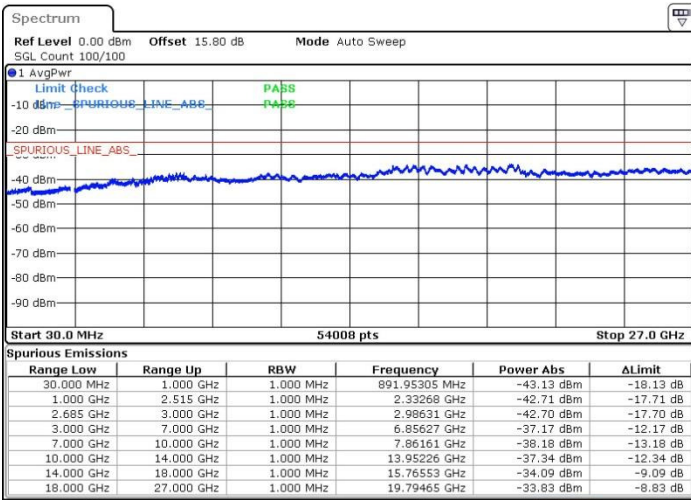

Date: 19.MAY.2017 15:11:53

Date: 19.MAY.2017 15:07:17

Middle Channel / FullIRB

N/A

Date: 19.MAY.2017 15:16:28

LTE Band 41 / 10MHz+20MHz

64QAM

Highest Channel / 1RB0 and 1RB99

Highest Channel / 1RB49 and 1RB0

Date: 19.MAY.2017 14:52:31

Date: 19.MAY.2017 14:57:08

Highest Channel / FullIRB

N/A

Date: 19.MAY.2017 14:58:03

LTE Band 41 / 15MHz+15MHz

64QAM

Lowest Channel / 1RB0 and 1RB74

Lowest Channel / 1RB74 and 1RB0

Date: 19.MAY.2017 16:18:02

Date: 19.MAY.2017 16:17:07

Lowest Channel / FullRB

N/A

Date: 19.MAY.2017 16:12:30

LTE Band 41 / 15MHz+15MHz