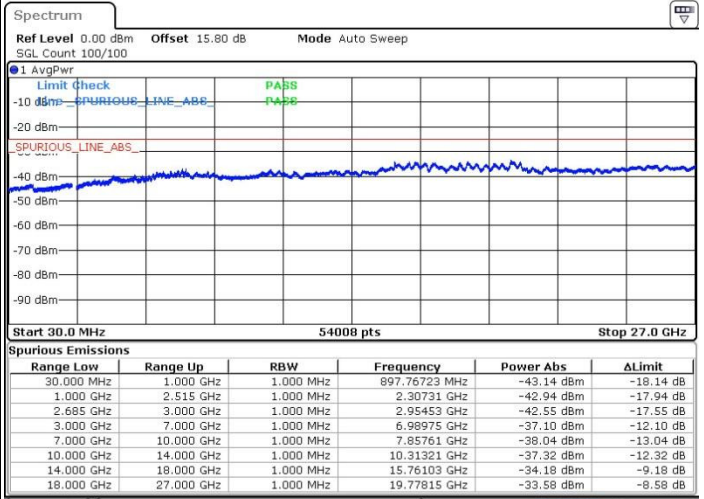

Date: 19.MAY.2017 15:11:53

Date: 19.MAY.2017 15:07:17

Middle Channel / FullIRB

N/A

Date: 19.MAY.2017 15:16:28

LTE Band 41 / 10MHz+20MHz

64QAM

Highest Channel / 1RB0 and 1RB99

Highest Channel / 1RB49 and 1RB0

Date: 19.MAY.2017 14:52:31

Date: 19.MAY.2017 14:57:08

Highest Channel / FullIRB

N/A

Date: 19.MAY.2017 14:58:03

LTE Band 41 / 15MHz+15MHz

64QAM

Lowest Channel / 1RB0 and 1RB74

Lowest Channel / 1RB74 and 1RB0

Date: 19.MAY.2017 16:18:02

Date: 19.MAY.2017 16:17:07

Lowest Channel / FullRB

N/A

Date: 19.MAY.2017 16:12:30

LTE Band 41 / 15MHz+15MHz