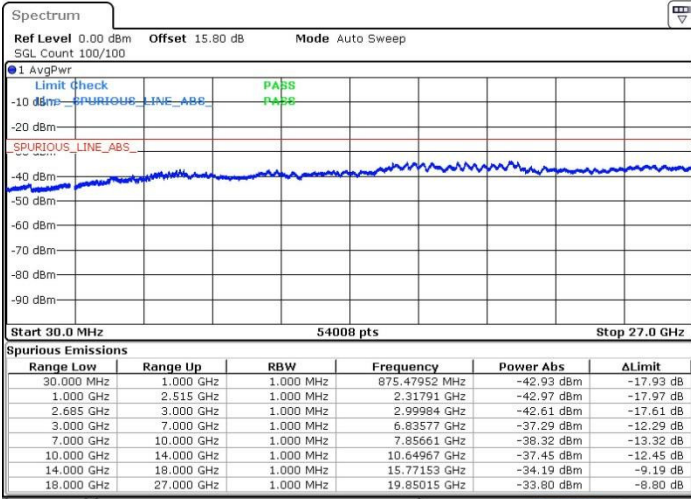

Middle Channel / FullIRB

N/A

Date: 19.MAY.2017 17:34:35

LTE Band 41 / 15MHz+20MHz

64QAM

Highest Channel / 1RB0 and 1RB99

Highest Channel / 1RB74 and 1RB0

Date: 19.MAY.2017 17:23:30

Date: 19.MAY.2017 17:18:53

Highest Channel / FullIRB

N/A

Date: 19.MAY.2017 17:17:58

LTE Band 41 / 20MHz+5MHz

64QAM

Lowest Channel / 1RB0 and 1RB24

Lowest Channel / 1RB99 and 1RB0