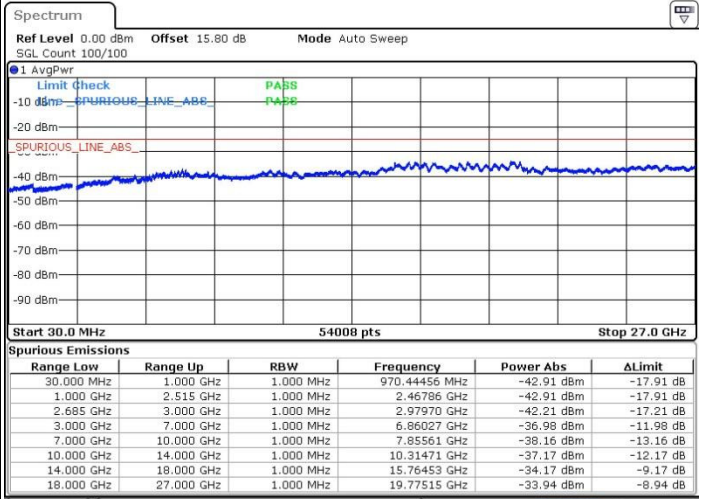

LTE Band 41 / 15MHz+15MHz

64QAM

Highest Channel / 1RB0 and 1RB74

Highest Channel / 1RB74 and 1RB0

Date: 19.MAY.2017 16:02:49

Date: 19.MAY.2017 16:06:30

Highest Channel / FullIRB

N/A

Date: 19.MAY.2017 16:11:35

LTE Band 41 / 15MHz+20MHz

64QAM

Lowest Channel / 1RB0 and 1RB99

Lowest Channel / 1RB74 and 1RB0

Date: 19.MAY.2017 17:29:58

Date: 19.MAY.2017 17:29:03

Lowest Channel / FullRB

Middle Channel / FullIRB

N/A

Date: 19.MAY.2017 17:34:35

LTE Band 41 / 15MHz+20MHz

64QAM

Highest Channel / 1RB0 and 1RB99

Highest Channel / 1RB74 and 1RB0

Date: 19.MAY.2017 17:23:30