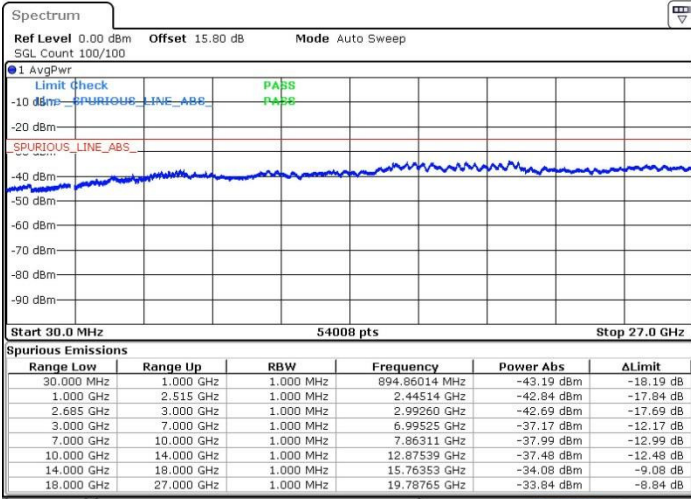

LTE Band 41 / 15MHz+15MHz

64QAM

Middle Channel / 1RB0 and 1RB74

Middle Channel / 1RB74 and 1RB0

Date: 19.MAY.2017 17:06:50