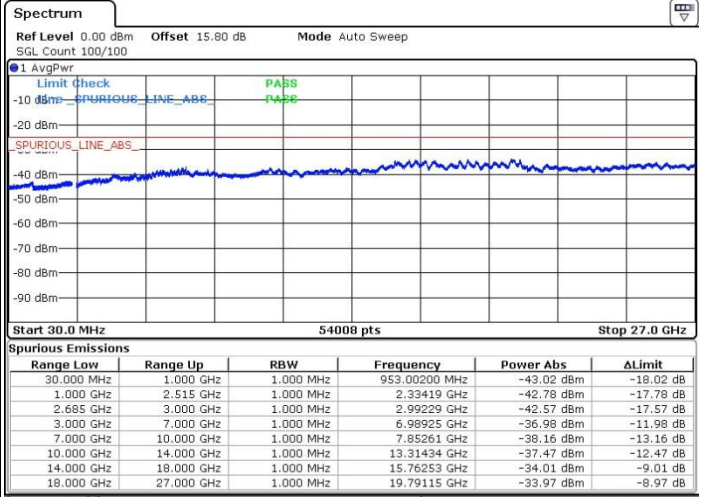

N/A

Date: 19.MAY.2017 11:59:32

LTE Band 41 / 5MHz+20MHz

64QAM

Highest Channel / 1RB0 and 1RB99

Highest Channel / 1RB24 and 1RB0

Date: 19.MAY.2017 11:16:54

Date: 19.MAY.2017 11:21:12

Highest Channel / FullIRB

N/A

Date: 19.MAY.2017 11:14:04

LTE Band 41 / 10MHz+20MHz

64QAM

Lowest Channel / 1RB0 and 1RB99

Lowest Channel / 1RB49 and 1RB0

Date: 19.MAY.2017 15:08:12

Date: 19.MAY.2017 15:03:35

Lowest Channel / FullRB

N/A

Date: 19.MAY.2017 15:02:40

LTE Band 41 / 10MHz+20MHz

64QAM

MiddleChannel / 1RB0 and 1RB99

Middle Channel / 1RB49 and 1RB0