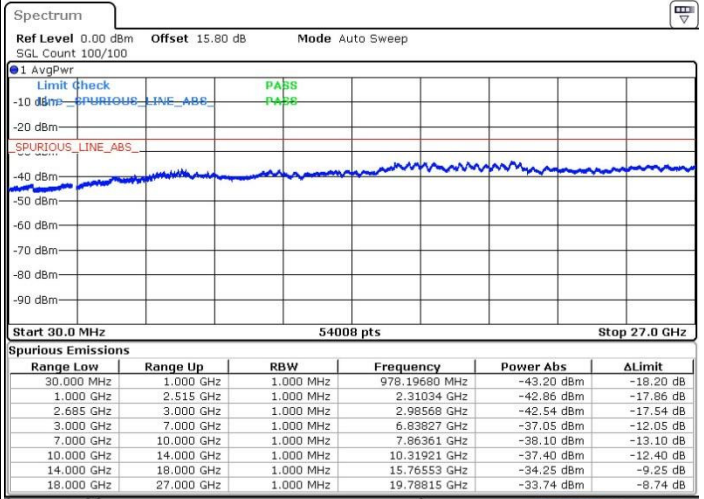

Middle Channel / FullIRB

N/A

Date: 19.MAY.2017 16:21:44

LTE Band 41 / 15MHz+15MHz

16QAM

Highest Channel / 1RB0 and 1RB74

Highest Channel / 1RB74 and 1RB0

Date: 19.MAY.2017 16:18:58

Date: 19.MAY.2017 16:14:21

Highest Channel / FullIRB

N/A

Date: 19.MAY.2017 16:13:25

LTE Band 41 / 15MHz+20MHz

16QAM

Lowest Channel / 1RB0 and 1RB99

Lowest Channel / 1RB74 and 1RB0