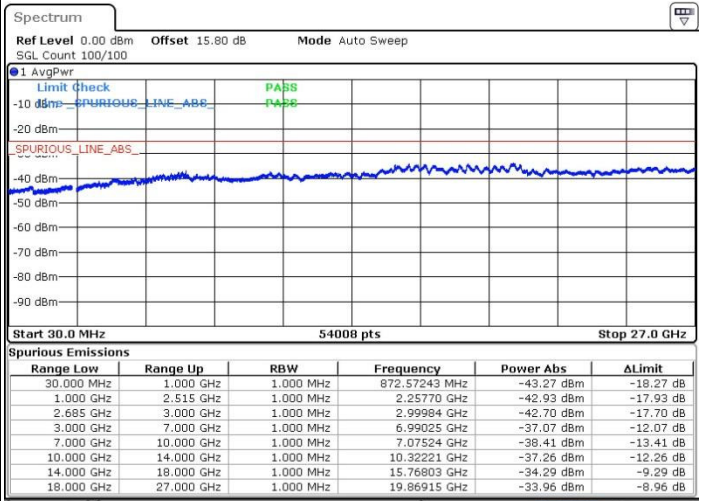

LTE Band 41 / 20MHz+20MHz

16QAM

Lowest Channel / 1RB0 and 1RB99

Lowest Channel / 1RB99 and 1RB0

Date: 19.MAY.2017 21:14:48

Date: 19.MAY.2017 21:19:25

Lowest Channel / FullRB

N/A

Date: 19.MAY.2017 21:13:53

LTE Band 41 / 20MHz+20MHz

16QAM

Middle Channel / 1RB0 and 1RB99

Middle Channel / 1RB99 and 1RB0

Date: 19.MAY.2017 21:24:02

Date: 19.MAY.2017 21:25:53

Middle Channel / FullIRB

N/A

Date: 19.MAY.2017 21:20:20

LTE Band 41 / 20MHz+20MHz

16QAM

Highest Channel / 1RB0 and 1RB99

Highest Channel / 1RB99 and 1RB0

Date: 19.MAY.2017 21:32:11

Date: 19.MAY.2017 21:36:48