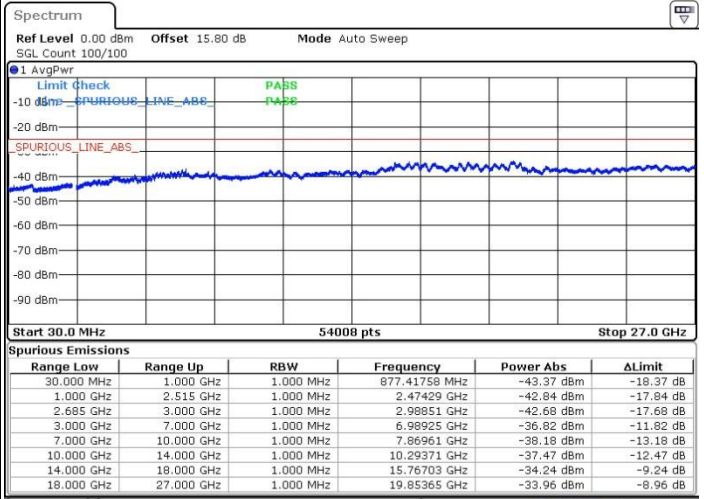

Middle Channel / FullIRB

N/A

Date: 19.MAY.2017 16:21:44

LTE Band 41 / 15MHz+15MHz

16QAM

Highest Channel / 1RB0 and 1RB74

Highest Channel / 1RB74 and 1RB0

Date: 19.MAY.2017 16:18:58

Date: 19.MAY.2017 16:14:21

Highest Channel / FullIRB

N/A

Date: 19.MAY.2017 16:13:25

LTE Band 41 / 15MHz+20MHz

16QAM

Lowest Channel / 1RB0 and 1RB99

Lowest Channel / 1RB74 and 1RB0

Date: 19.MAY.2017 17:30:54

Date: 19.MAY.2017 17:26:17

Lowest Channel / FullRB

N/A

Date: 19.MAY.2017 17:25:21

LTE Band 41 / 15MHz+20MHz

16QAM

Middle Channel / 1RB0 and 1RB99