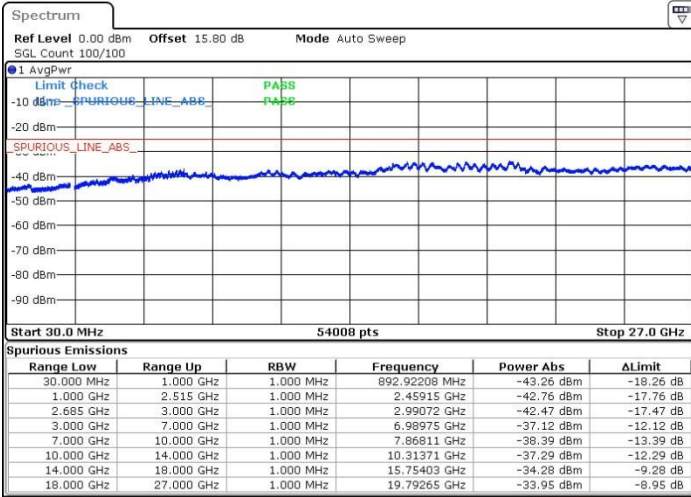

LTE Band 41 / 10MHz+20MHz

16QAM

Highest Channel / 1RB0 and 1RB99

Highest Channel / 1RB49 and 1RB0

Date: 19.MAY.2017 15:14:37

Date: 19.MAY.2017 14:55:17

Highest Channel / FullIRB

N/A

Date: 19.MAY.2017 14:56:12

LTE Band 41 / 15MHz+15MHz

16QAM

Lowest Channel / 1RB0 and 1RB74

Lowest Channel / 1RB74 and 1RB0

Date: 19.MAY.2017 16:16:12

Date: 19.MAY.2017 16:15:16

Lowest Channel / FullRB