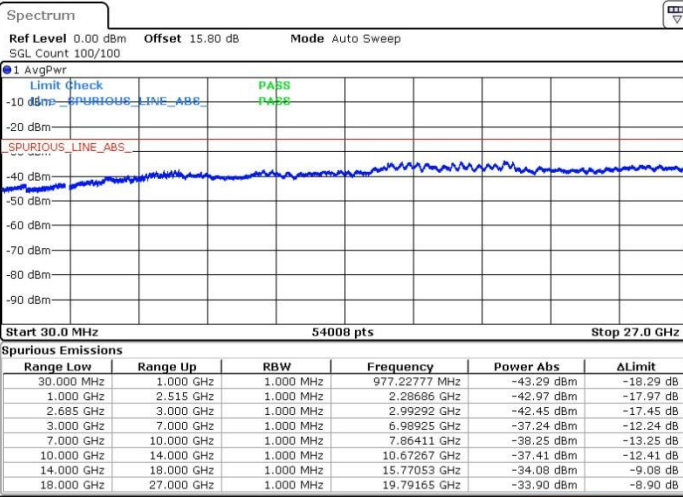

Middle Channel / 1RB74 and 1RB0

Date: 19.MAY.2017 17:38:13

Date: 19.MAY.2017 17:36:26

Middle Channel / FullIRB

N/A

Date: 19.MAY.2017 17:31:49

LTE Band 41 / 15MHz+20MHz

16QAM

Highest Channel / 1RB0 and 1RB99

Highest Channel / 1RB74 and 1RB0

Date: 19.MAY.2017 17:20:44

Date: 19.MAY.2017 17:19:49

Highest Channel / FullIRB

N/A

Date: 19.MAY.2017 17:15:12

LTE Band 41 / 20MHz+5MHz