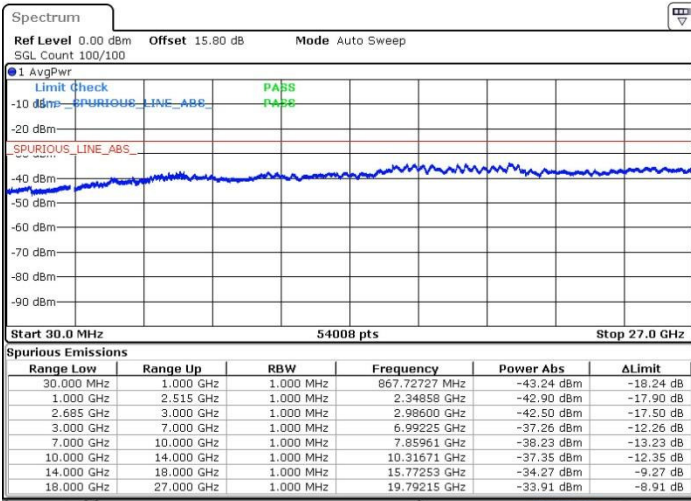

Date: 19.MAY.2017 17:30:54

Date: 19.MAY.2017 17:26:17

Lowest Channel / FullRB

N/A

Date: 19.MAY.2017 17:25:21

LTE Band 41 / 15MHz+20MHz

16QAM

Middle Channel / 1RB0 and 1RB99

Middle Channel / 1RB74 and 1RB0

Date: 19.MAY.2017 17:38:13

Date: 19.MAY.2017 17:36:26

Middle Channel / FullIRB

N/A

Date: 19.MAY.2017 17:31:49

LTE Band 41 / 15MHz+20MHz

16QAM

Highest Channel / 1RB0 and 1RB99

Highest Channel / 1RB74 and 1RB0

Date: 19.MAY.2017 17:20:44

Date: 19.MAY.2017 17:19:49

Highest Channel / FullIRB

N/A

Date: 19.MAY.2017 17:15:12

LTE Band 41 / 20MHz+5MHz