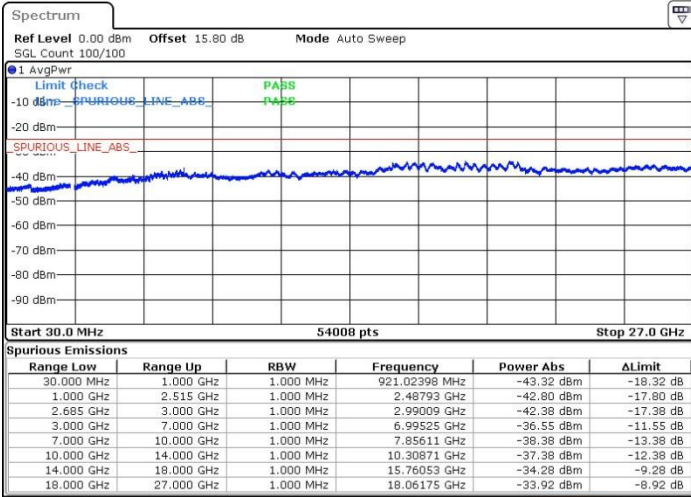

Date: 19.MAY.2017 14:56:12

LTE Band 41 / 15MHz+15MHz

16QAM

Lowest Channel / 1RB0 and 1RB74

Lowest Channel / 1RB74 and 1RB0

Date: 19.MAY.2017 16:16:12

Date: 19.MAY.2017 16:15:16

Lowest Channel / FullRB

N/A

Date: 19.MAY.2017 16:10:39

LTE Band 41 / 15MHz+15MHz

16QAM

Middle Channel / 1RB0 and 1RB74

Middle Channel / 1RB74 and 1RB0

Date: 19.MAY.2017 17:05:46

Date: 19.MAY.2017 16:20:48

Middle Channel / FullIRB

N/A

Date: 19.MAY.2017 16:21:44

LTE Band 41 / 15MHz+15MHz

16QAM

Highest Channel / 1RB0 and 1RB74

Highest Channel / 1RB74 and 1RB0

Date: 19.MAY.2017 16:18:58

Date: 19.MAY.2017 16:14:21

Highest Channel / FullIRB

N/A

Date: 19.MAY.2017 16:13:25

LTE Band 41 / 15MHz+20MHz

16QAM

Lowest Channel / 1RB0 and 1RB99

Lowest Channel / 1RB74 and 1RB0