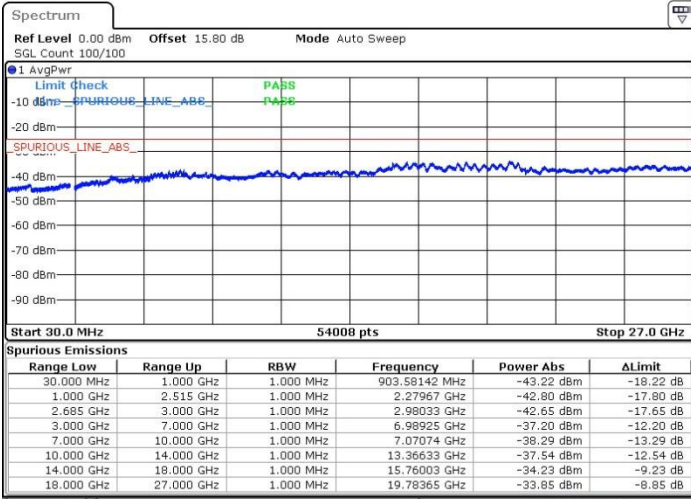

Middle Channel / 1RB0 and 1RB74

Middle Channel / 1RB99 and 1RB0

Date: 19.MAY.2017 20:57:05

Date: 19.MAY.2017 20:58:00

Middle Channel / FullIRB

N/A

Date: 19.MAY.2017 20:52:27

LTE Band 41 / 20MHz+15MHz

16QAM

Highest Channel / 1RB0 and 1RB74

Highest Channel / 1RB99 and 1RB0

Date: 19.MAY.2017 21:03:32

Date: 19.MAY.2017 21:10:11

Highest Channel / FullIRB

N/A

Date: 19.MAY.2017 21:02:37

LTE Band 41 / 20MHz+20MHz

16QAM

Lowest Channel / 1RB0 and 1RB99

Lowest Channel / 1RB99 and 1RB0

Date: 19.MAY.2017 21:14:48

Date: 19.MAY.2017 21:19:25

Lowest Channel / FullRB

N/A