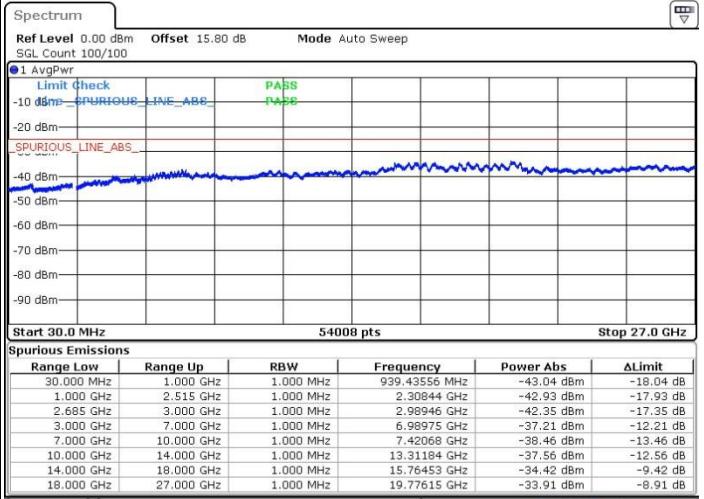

N/A

Date: 19.MAY.2017 21:20:20

LTE Band 41 / 20MHz+20MHz

16QAM

Highest Channel / 1RB0 and 1RB99

Highest Channel / 1RB99 and 1RB0

Date: 19.MAY.2017 21:32:11

Date: 19.MAY.2017 21:36:48