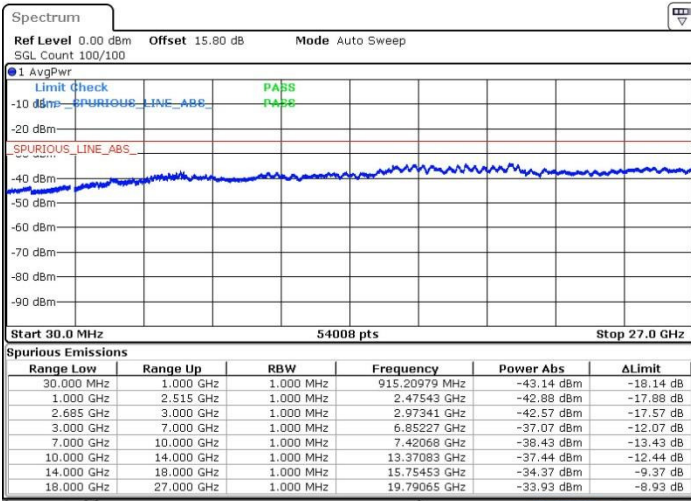

Lowest Channel / 1RB99 and 1RB0

Date: 19.MAY.2017 20:35:48

Date: 19.MAY.2017 20:51:32

Lowest Channel / FullRB

N/A

Date: 19.MAY.2017 20:34:53

LTE Band 41 / 20MHz+15MHz

16QAM

Middle Channel / 1RB0 and 1RB74

Middle Channel / 1RB99 and 1RB0

Date: 19.MAY.2017 20:57:05

Date: 19.MAY.2017 20:58:00

Middle Channel / FullIRB

N/A

Date: 19.MAY.2017 20:52:27

LTE Band 41 / 20MHz+15MHz

16QAM

Highest Channel / 1RB0 and 1RB74

Highest Channel / 1RB99 and 1RB0

Date: 19.MAY.2017 21:03:32

Date: 19.MAY.2017 21:10:11

Highest Channel / FullIRB

N/A

Date: 19.MAY.2017 21:02:37