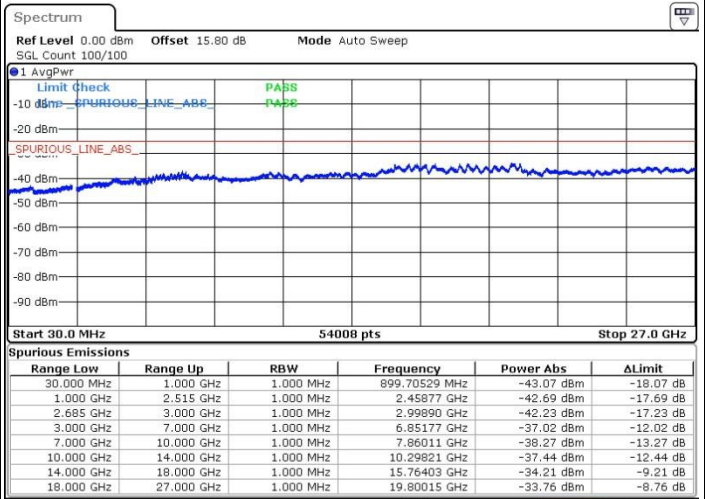

LTE Band 41 / 10MHz+20MHz

16QAM

Highest Channel / 1RB0 and 1RB99

Highest Channel / 1RB49 and 1RB0

Date: 19.MAY.2017 15:14:37

Date: 19.MAY.2017 14:55:17

Highest Channel / FullIRB

N/A

Date: 19.MAY.2017 14:56:12

LTE Band 41 / 15MHz+15MHz

16QAM

Lowest Channel / 1RB0 and 1RB74

Lowest Channel / 1RB74 and 1RB0

Date: 19.MAY.2017 16:16:12

Date: 19.MAY.2017 16:15:16

Lowest Channel / FullRB