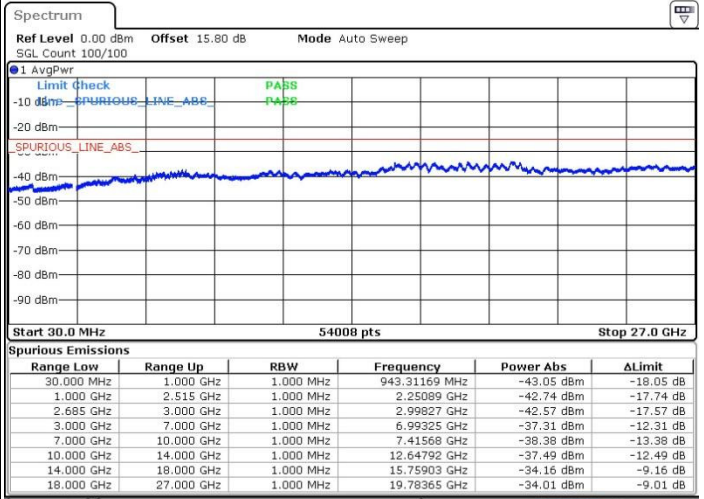

16QAM

Highest Channel / 1RB0 and 1RB74

Highest Channel / 1RB99 and 1RB0

Date: 19.MAY.2017 21:03:32

Date: 19.MAY.2017 21:10:11

Highest Channel / FullIRB

N/A

Date: 19.MAY.2017 21:02:37

LTE Band 41 / 20MHz+20MHz

16QAM

Lowest Channel / 1RB0 and 1RB99

Lowest Channel / 1RB99 and 1RB0

Date: 19.MAY.2017 21:14:48

Date: 19.MAY.2017 21:19:25

Lowest Channel / FullRB

N/A

Date: 19.MAY.2017 21:13:53

LTE Band 41 / 20MHz+20MHz

16QAM

Middle Channel / 1RB0 and 1RB99

Middle Channel / 1RB99 and 1RB0

Date: 19.MAY.2017 21:24:02

Date: 19.MAY.2017 21:25:53

Middle Channel / FullIRB