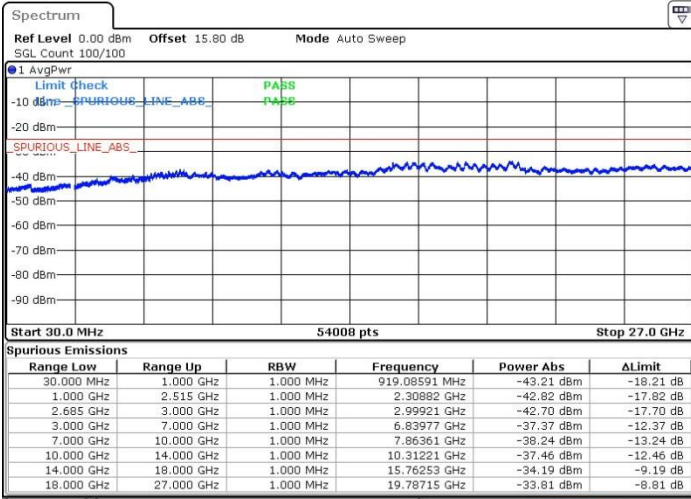

Date: 19.MAY.2017 14:46:13

LTE Band 41 / 20MHz+5MHz

16QAM

Highest Channel / 1RB0 and 1RB24

Highest Channel / 1RB99 and 1RB0

Date: 19.MAY.2017 14:38:49

Date: 19.MAY.2017 14:40:40

Highest Channel / FullIRB

N/A

Date: 19.MAY.2017 14:34:37

LTE Band 41 / 20MHz+10MHz

16QAM

Lowest Channel / 1RB0 and 1RB49

Lowest Channel / 1RB99 and 1RB0

Date: 19.MAY.2017 15:42:52

Date: 19.MAY.2017 15:31:15

Lowest Channel / FullRB

N/A

Date: 19.MAY.2017 15:30:20

LTE Band 41 / 20MHz+10MHz

16QAM

Middle Channel / 1RB0 and 1RB49

Middle Channel / 1RB99 and 1RB0

Date: 19.MAY.2017 15:25:42

Date: 19.MAY.2017 15:24:47

Middle Channel / FullIRB

N/A

Date: 19.MAY.2017 15:20:10

LTE Band 41 / 20MHz+10MHz

16QAM

Highest Channel / 1RB0 and 1RB49

Highest Channel / 1RB99 and 1RB0