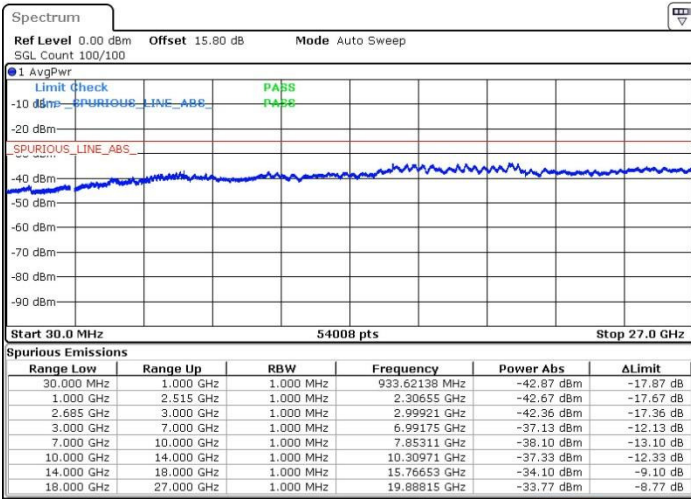

LTE Band 41 / 10MHz+20MHz

16QAM

Highest Channel / 1RB0 and 1RB99

Highest Channel / 1RB49 and 1RB0

Date: 19.MAY.2017 15:14:37

Date: 19.MAY.2017 14:55:17

Highest Channel / FullIRB

N/A

Date: 19.MAY.2017 14:56:12

LTE Band 41 / 15MHz+15MHz

16QAM

Lowest Channel / 1RB0 and 1RB74

Lowest Channel / 1RB74 and 1RB0

Date: 19.MAY.2017 16:16:12

Date: 19.MAY.2017 16:15:16

Lowest Channel / FullRB

Middle Channel / FullIRB

N/A

Date: 19.MAY.2017 16:21:44

LTE Band 41 / 15MHz+15MHz

16QAM

Highest Channel / 1RB0 and 1RB74

Highest Channel / 1RB74 and 1RB0

Date: 19.MAY.2017 16:18:58