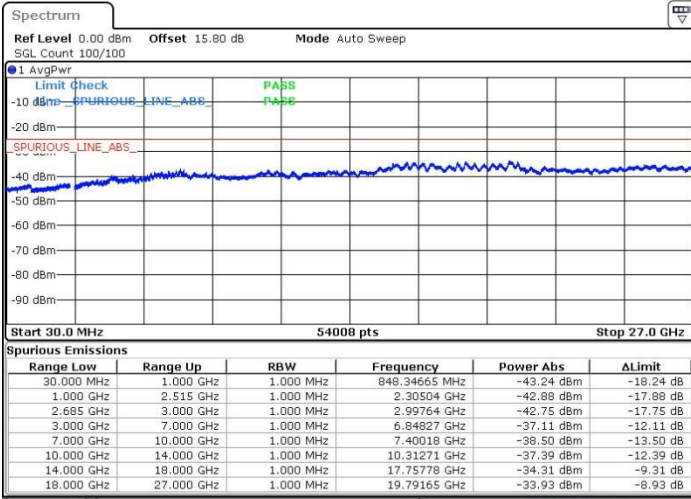

N/A

Date: 19.MAY.2017 21:20:20

LTE Band 41 / 20MHz+20MHz

16QAM

Highest Channel / 1RB0 and 1RB99

Highest Channel / 1RB99 and 1RB0

Date: 19.MAY.2017 21:32:11

Date: 19.MAY.2017 21:36:48