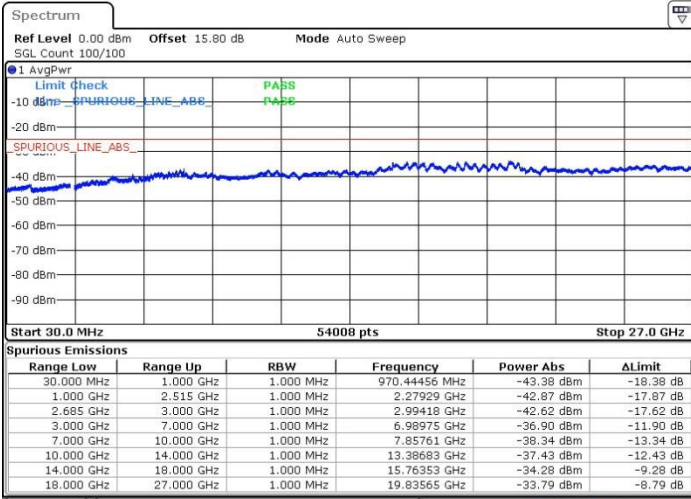

Date: 19.MAY.2017 14:56:12

LTE Band 41 / 15MHz+15MHz

16QAM

Lowest Channel / 1RB0 and 1RB74

Lowest Channel / 1RB74 and 1RB0

Date: 19.MAY.2017 16:16:12

Date: 19.MAY.2017 16:15:16

Lowest Channel / FullRB

N/A

Date: 19.MAY.2017 16:10:39

LTE Band 41 / 15MHz+15MHz

16QAM

Middle Channel / 1RB0 and 1RB74

Middle Channel / 1RB74 and 1RB0

Date: 19.MAY.2017 17:05:46

Date: 19.MAY.2017 16:20:48

Middle Channel / FullIRB

N/A

Date: 19.MAY.2017 16:21:44

LTE Band 41 / 15MHz+15MHz

16QAM

Highest Channel / 1RB0 and 1RB74

Highest Channel / 1RB74 and 1RB0

Date: 19.MAY.2017 16:18:58

Date: 19.MAY.2017 16:14:21

Highest Channel / FullIRB

N/A

Date: 19.MAY.2017 16:13:25

LTE Band 41 / 15MHz+20MHz

16QAM

Lowest Channel / 1RB0 and 1RB99

Lowest Channel / 1RB74 and 1RB0