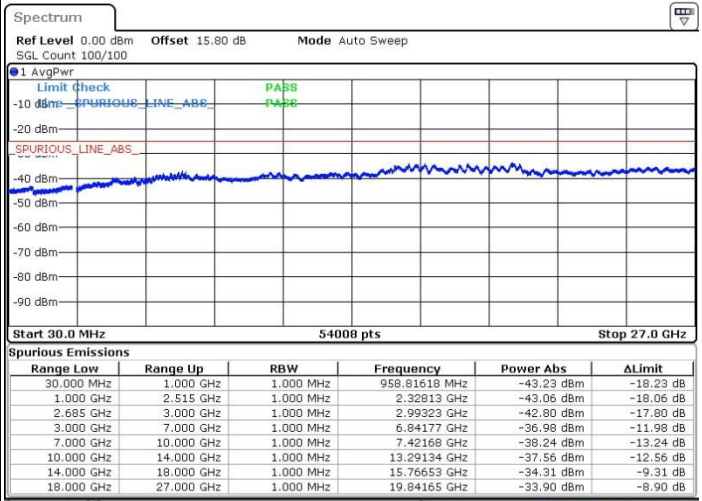

Date: 19.MAY.2017 15:24:47

Middle Channel / FullIRB

N/A

Date: 19.MAY.2017 15:20:10

LTE Band 41 / 20MHz+10MHz

16QAM

Highest Channel / 1RB0 and 1RB49

Highest Channel / 1RB99 and 1RB0

Date: 19.MAY.2017 15:35:52

Date: 19.MAY.2017 15:46:33

Highest Channel / FullIRB

N/A

Date: 19.MAY.2017 15:41:01

LTE Band 41 / 20MHz+15MHz

16QAM

Lowest Channel / 1RB0 and 1RB74

Lowest Channel / 1RB99 and 1RB0

Date: 19.MAY.2017 20:35:48

Date: 19.MAY.2017 20:51:32

Lowest Channel / FullRB

N/A

Date: 19.MAY.2017 20:34:53

LTE Band 41 / 20MHz+15MHz

16QAM