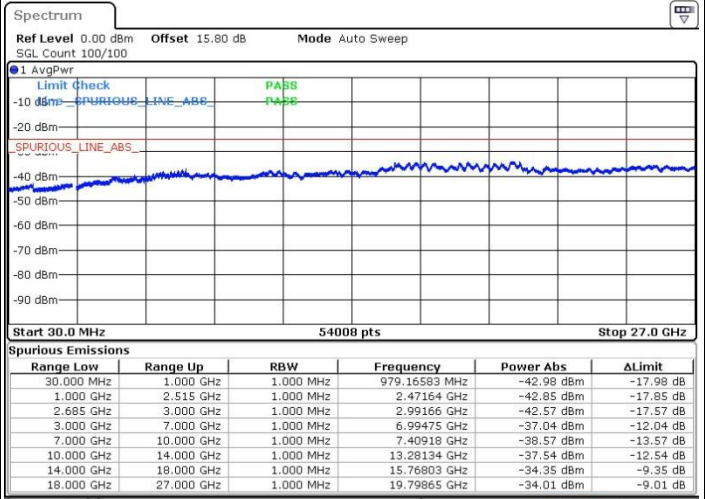

Date: 19.MAY.2017 15:35:52

Date: 19.MAY.2017 15:46:33

Highest Channel / FullIRB

N/A

Date: 19.MAY.2017 15:41:01

LTE Band 41 / 20MHz+15MHz

16QAM

Lowest Channel / 1RB0 and 1RB74

Lowest Channel / 1RB99 and 1RB0

Date: 19.MAY.2017 20:35:48

Date: 19.MAY.2017 20:51:32

Lowest Channel / FullRB

N/A

Date: 19.MAY.2017 20:34:53

LTE Band 41 / 20MHz+15MHz

16QAM

Middle Channel / 1RB0 and 1RB74

Middle Channel / 1RB99 and 1RB0

Date: 19.MAY.2017 20:57:05

Date: 19.MAY.2017 20:58:00

Middle Channel / FullIRB

N/A

Date: 19.MAY.2017 20:52:27

LTE Band 41 / 20MHz+15MHz