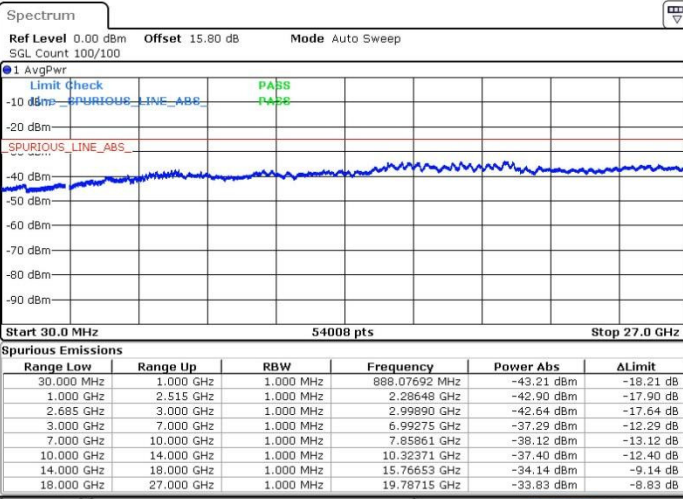

Date: 19.MAY.2017 16:14:21

Highest Channel / FullIRB

N/A

Date: 19.MAY.2017 16:13:25

LTE Band 41 / 15MHz+20MHz

16QAM

Lowest Channel / 1RB0 and 1RB99

Lowest Channel / 1RB74 and 1RB0

Date: 19.MAY.2017 17:30:54

Date: 19.MAY.2017 17:26:17

Lowest Channel / FullRB

N/A

Date: 19.MAY.2017 17:25:21

LTE Band 41 / 15MHz+20MHz

16QAM

Middle Channel / 1RB0 and 1RB99

Middle Channel / 1RB74 and 1RB0

Date: 19.MAY.2017 17:38:13

Date: 19.MAY.2017 17:36:26

Middle Channel / FullIRB

N/A

Date: 19.MAY.2017 17:31:49

LTE Band 41 / 15MHz+20MHz

16QAM

Highest Channel / 1RB0 and 1RB99

Highest Channel / 1RB74 and 1RB0

Date: 19.MAY.2017 17:20:44

Date: 19.MAY.2017 17:19:49

Highest Channel / FullIRB

N/A

Date: 19.MAY.2017 17:15:12

LTE Band 41 / 20MHz+5MHz