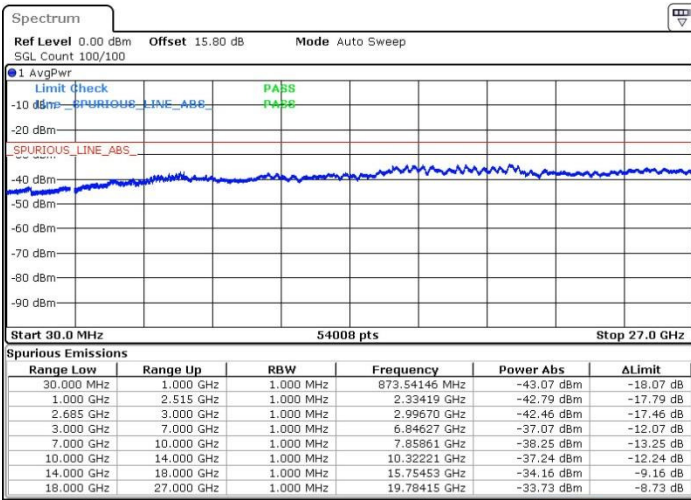

Lowest Channel / FullRB

N/A

Date: 19.MAY.2017 16:10:39