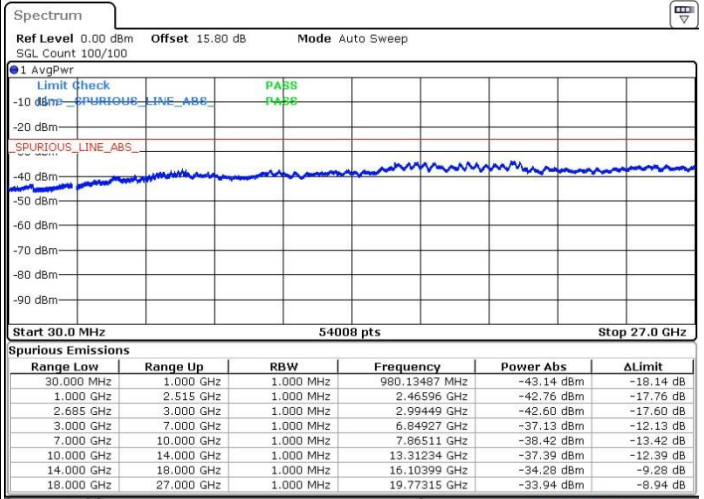

LTE Band 41 / 10MHz+20MHz

16QAM

Highest Channel / 1RB0 and 1RB99

Highest Channel / 1RB49 and 1RB0

Date: 19.MAY.2017 15:14:37

Date: 19.MAY.2017 14:55:17

Highest Channel / FullIRB

N/A

Date: 19.MAY.2017 14:56:12

LTE Band 41 / 15MHz+15MHz

16QAM

Lowest Channel / 1RB0 and 1RB74

Lowest Channel / 1RB74 and 1RB0

Date: 19.MAY.2017 16:16:12

Date: 19.MAY.2017 16:15:16

Lowest Channel / FullRB