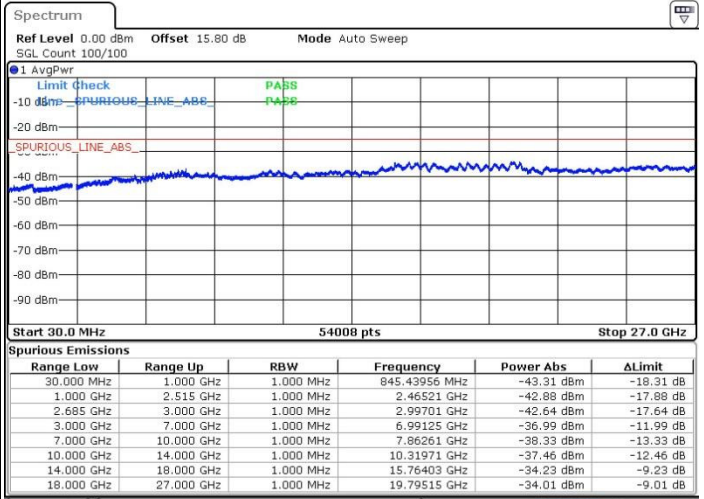

Highest Channel / 1RB0 and 1RB99

Highest Channel / 1RB74 and 1RB0

Date: 19.MAY.2017 17:20:44

Date: 19.MAY.2017 17:19:49

Highest Channel / FullIRB

N/A

Date: 19.MAY.2017 17:15:12

LTE Band 41 / 20MHz+5MHz

16QAM

Lowest Channel / 1RB0 and 1RB24

Lowest Channel / 1RB99 and 1RB0

Date: 19.MAY.2017 14:28:04

Date: 19.MAY.2017 14:28:09

Lowest Channel / FullRB

N/A

Date: 19.MAY.2017 14:33:41