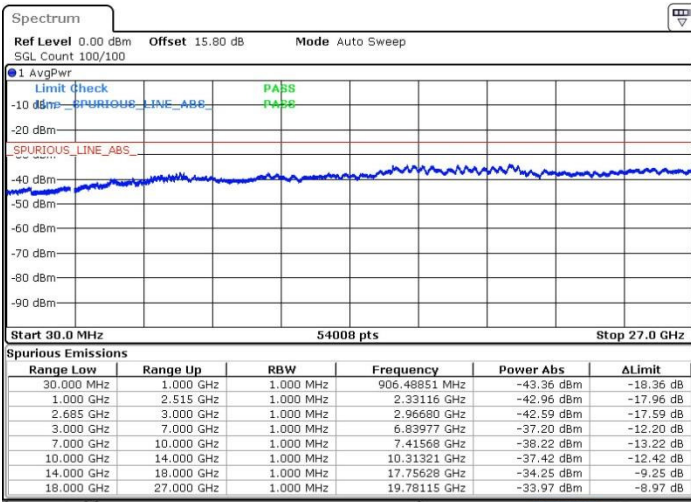

Middle Channel / 1RB0 and 1RB74

Middle Channel / 1RB99 and 1RB0

Date: 19.MAY.2017 20:57:05

Date: 19.MAY.2017 20:58:00

Middle Channel / FullIRB

N/A

Date: 19.MAY.2017 20:52:27

LTE Band 41 / 20MHz+15MHz

16QAM

Highest Channel / 1RB0 and 1RB74

Highest Channel / 1RB99 and 1RB0

Date: 19.MAY.2017 21:03:32

Date: 19.MAY.2017 21:10:11

Highest Channel / FullIRB

N/A

Date: 19.MAY.2017 21:02:37

LTE Band 41 / 20MHz+20MHz

16QAM

Lowest Channel / 1RB0 and 1RB99

Lowest Channel / 1RB99 and 1RB0

Date: 19.MAY.2017 21:14:48

Date: 19.MAY.2017 21:19:25

Lowest Channel / FullRB

N/A