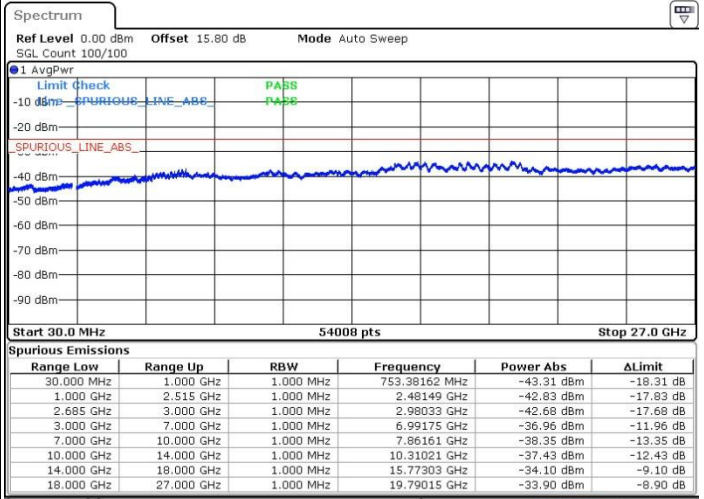

Date: 19.MAY.2017 14:46:13

LTE Band 41 / 20MHz+5MHz

16QAM

Highest Channel / 1RB0 and 1RB24

Highest Channel / 1RB99 and 1RB0

Date: 19.MAY.2017 14:38:49

Date: 19.MAY.2017 14:40:40

Highest Channel / FullIRB

N/A

Date: 19.MAY.2017 14:34:37

LTE Band 41 / 20MHz+10MHz

16QAM

Lowest Channel / 1RB0 and 1RB49

Lowest Channel / 1RB99 and 1RB0

Date: 19.MAY.2017 15:42:52

Date: 19.MAY.2017 15:31:15

Lowest Channel / FullRB

N/A

Date: 19.MAY.2017 15:30:20

LTE Band 41 / 20MHz+10MHz

16QAM

Middle Channel / 1RB0 and 1RB49

Middle Channel / 1RB99 and 1RB0

Date: 19.MAY.2017 15:25:42

Date: 19.MAY.2017 15:24:47

Middle Channel / FullIRB

N/A

Date: 19.MAY.2017 15:20:10

LTE Band 41 / 20MHz+10MHz

16QAM

Highest Channel / 1RB0 and 1RB49

Highest Channel / 1RB99 and 1RB0