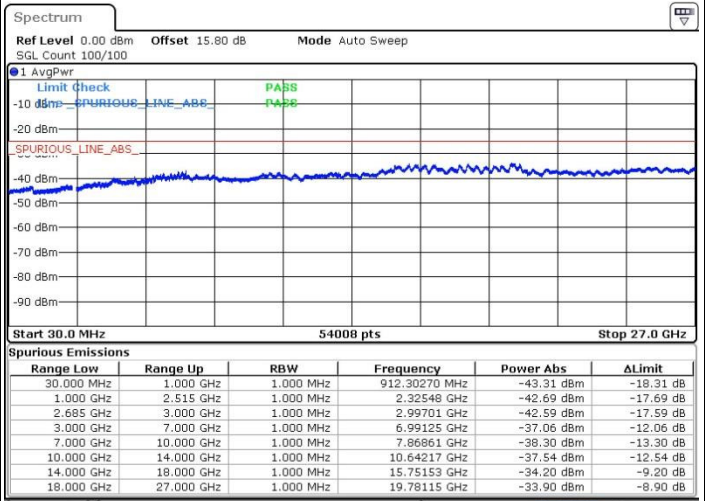

Lowest Channel / 1RB99 and 1RB0

Date: 19.MAY.2017 20:35:48

Date: 19.MAY.2017 20:51:32

Lowest Channel / FullRB

N/A

Date: 19.MAY.2017 20:34:53

LTE Band 41 / 20MHz+15MHz

16QAM

Middle Channel / 1RB0 and 1RB74

Middle Channel / 1RB99 and 1RB0

Date: 19.MAY.2017 20:57:05

Date: 19.MAY.2017 20:58:00

Middle Channel / FullIRB

N/A

Date: 19.MAY.2017 20:52:27

LTE Band 41 / 20MHz+15MHz

16QAM

Highest Channel / 1RB0 and 1RB74

Highest Channel / 1RB99 and 1RB0

Date: 19.MAY.2017 21:03:32

Date: 19.MAY.2017 21:10:11

Highest Channel / FullIRB

N/A

Date: 19.MAY.2017 21:02:37