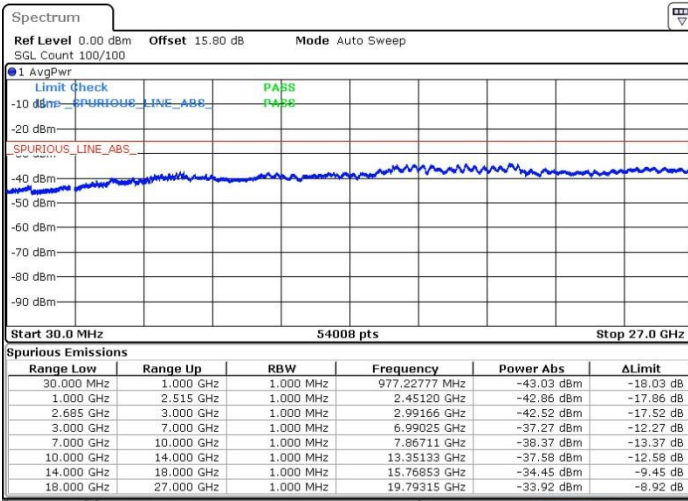

Date: 19.MAY.2017 15:24:47

Middle Channel / FullIRB

N/A

Date: 19.MAY.2017 15:20:10

LTE Band 41 / 20MHz+10MHz

16QAM

Highest Channel / 1RB0 and 1RB49

Highest Channel / 1RB99 and 1RB0

Date: 19.MAY.2017 15:35:52

Date: 19.MAY.2017 15:46:33

Highest Channel / FullIRB

N/A

Date: 19.MAY.2017 15:41:01

LTE Band 41 / 20MHz+15MHz

16QAM

Lowest Channel / 1RB0 and 1RB74

Lowest Channel / 1RB99 and 1RB0

Date: 19.MAY.2017 20:35:48

Date: 19.MAY.2017 20:51:32

Lowest Channel / FullRB

N/A

Date: 19.MAY.2017 20:34:53

LTE Band 41 / 20MHz+15MHz

16QAM