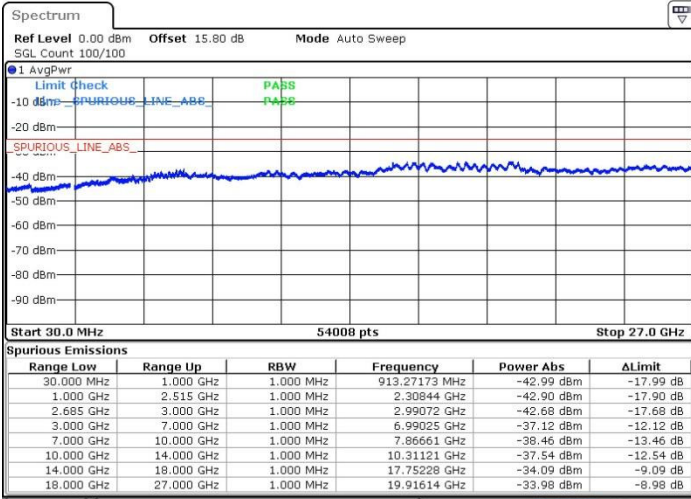

Date: 19.MAY.2017 15:35:52

Date: 19.MAY.2017 15:46:33

Highest Channel / FullIRB

N/A

Date: 19.MAY.2017 15:41:01

LTE Band 41 / 20MHz+15MHz

16QAM

Lowest Channel / 1RB0 and 1RB74

Lowest Channel / 1RB99 and 1RB0

Date: 19.MAY.2017 20:35:48

Date: 19.MAY.2017 20:51:32

Lowest Channel / FullRB

N/A

Date: 19.MAY.2017 20:34:53

LTE Band 41 / 20MHz+15MHz

16QAM

Middle Channel / 1RB0 and 1RB74

Middle Channel / 1RB99 and 1RB0

Date: 19.MAY.2017 20:57:05

Date: 19.MAY.2017 20:58:00

Middle Channel / FullIRB

N/A

Date: 19.MAY.2017 20:52:27

LTE Band 41 / 20MHz+15MHz