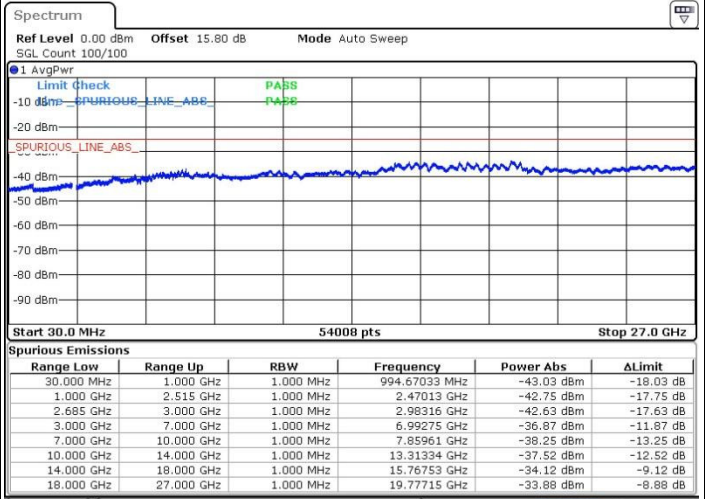

N/A

Date: 19.MAY.2017 14:34:37

LTE Band 41 / 20MHz+10MHz

16QAM

Lowest Channel / 1RB0 and 1RB49

Lowest Channel / 1RB99 and 1RB0

Date: 19.MAY.2017 15:42:52

Date: 19.MAY.2017 15:31:15

Lowest Channel / FullRB

N/A

Date: 19.MAY.2017 15:30:20

LTE Band 41 / 20MHz+10MHz

16QAM

Middle Channel / 1RB0 and 1RB49

Middle Channel / 1RB99 and 1RB0

Date: 19.MAY.2017 15:25:42

Date: 19.MAY.2017 15:24:47

Middle Channel / FullIRB

N/A

Date: 19.MAY.2017 15:20:10

LTE Band 41 / 20MHz+10MHz

16QAM

Highest Channel / 1RB0 and 1RB49

Highest Channel / 1RB99 and 1RB0

Date: 19.MAY.2017 15:35:52

Date: 19.MAY.2017 15:46:33

Highest Channel / FullIRB

N/A

Date: 19.MAY.2017 15:41:01

LTE Band 41 / 20MHz+15MHz

16QAM

Lowest Channel / 1RB0 and 1RB74