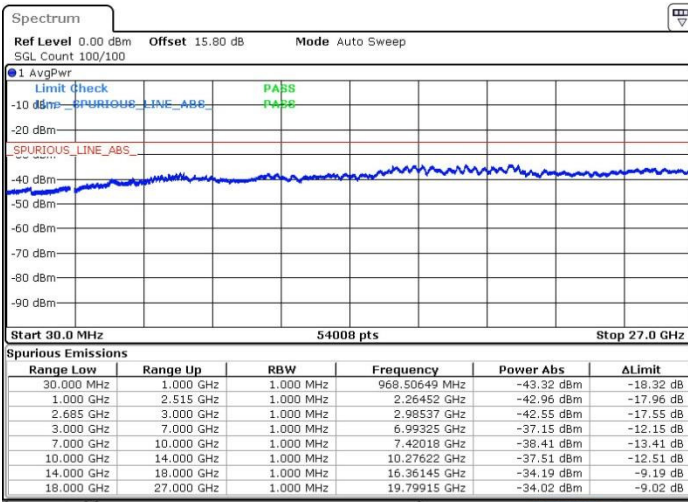

LTE Band 41 / 20MHz+20MHz

16QAM

Lowest Channel / 1RB0 and 1RB99

Lowest Channel / 1RB99 and 1RB0

Date: 19.MAY.2017 21:14:48

Date: 19.MAY.2017 21:19:25

Lowest Channel / FullRB

N/A

Date: 19.MAY.2017 21:13:53

LTE Band 41 / 20MHz+20MHz

16QAM

Middle Channel / 1RB0 and 1RB99

Middle Channel / 1RB99 and 1RB0

Date: 19.MAY.2017 21:24:02

Date: 19.MAY.2017 21:25:53

Middle Channel / FullIRB

N/A

Date: 19.MAY.2017 21:20:20

LTE Band 41 / 20MHz+20MHz

16QAM

Highest Channel / 1RB0 and 1RB99

Highest Channel / 1RB99 and 1RB0

Date: 19.MAY.2017 21:32:11

Date: 19.MAY.2017 21:36:48