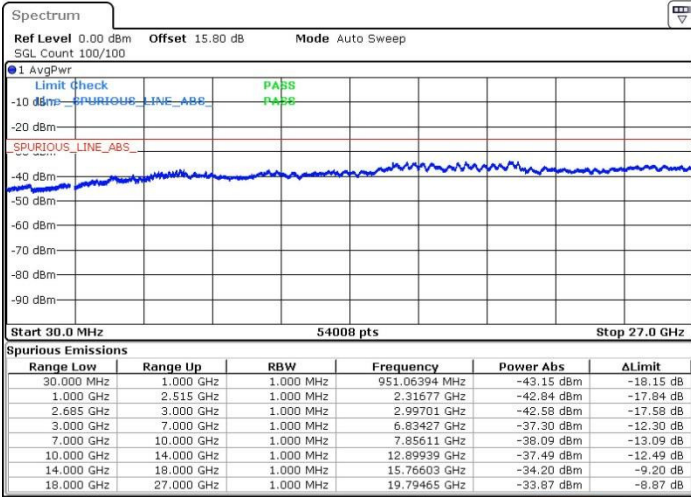

Middle Channel / FullIRB

N/A

Date: 19.MAY.2017 16:21:44

LTE Band 41 / 15MHz+15MHz

16QAM

Highest Channel / 1RB0 and 1RB74

Highest Channel / 1RB74 and 1RB0

Date: 19.MAY.2017 16:18:58

Date: 19.MAY.2017 16:14:21

Highest Channel / FullIRB

N/A

Date: 19.MAY.2017 16:13:25

LTE Band 41 / 15MHz+20MHz

16QAM

Lowest Channel / 1RB0 and 1RB99

Lowest Channel / 1RB74 and 1RB0