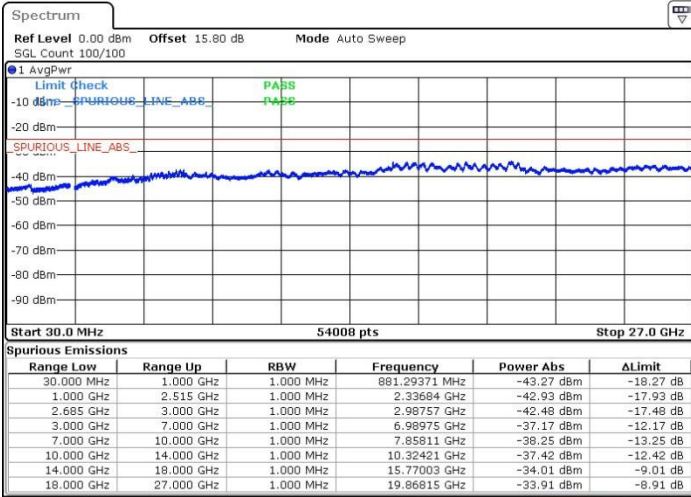

LTE Band 41 / 20MHz+5MHz

16QAM

Middle Channel / 1RB0 and 1RB24

Middle Channel / 1RB99 and 1RB0

Date: 19.MAY.2017 14:51:35

Date: 19.MAY.2017 14:45:17

Middle Channel / FullIRB

N/A

Date: 19.MAY.2017 14:46:13

LTE Band 41 / 20MHz+5MHz

16QAM

Highest Channel / 1RB0 and 1RB24

Highest Channel / 1RB99 and 1RB0

Date: 19.MAY.2017 14:38:49

Date: 19.MAY.2017 14:40:40

Highest Channel / FullIRB