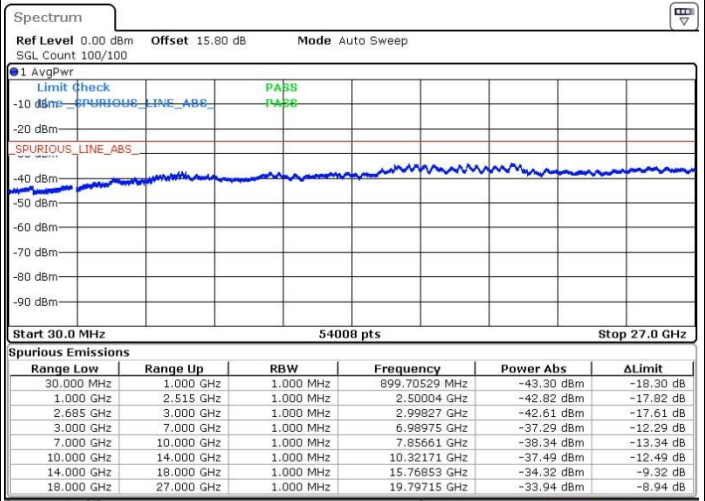

Date: 19.MAY.2017 15:24:47

Middle Channel / FullIRB

N/A

Date: 19.MAY.2017 15:20:10

LTE Band 41 / 20MHz+10MHz

16QAM

Highest Channel / 1RB0 and 1RB49

Highest Channel / 1RB99 and 1RB0

Date: 19.MAY.2017 15:35:52

Date: 19.MAY.2017 15:46:33

Highest Channel / FullIRB

N/A

Date: 19.MAY.2017 15:41:01

LTE Band 41 / 20MHz+15MHz

16QAM

Lowest Channel / 1RB0 and 1RB74