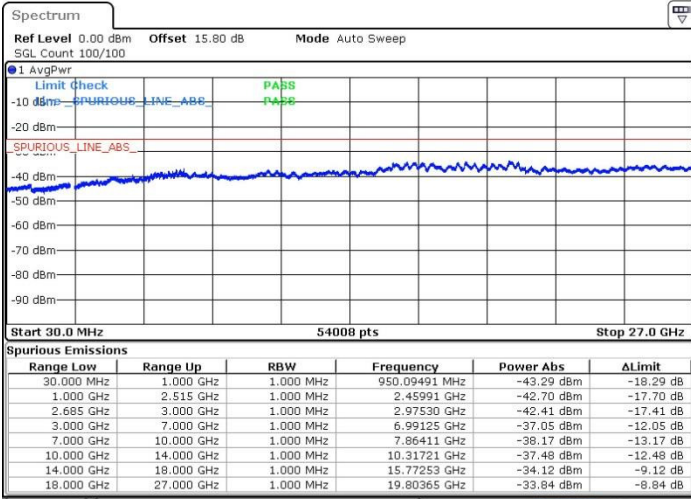

LTE Band 41 / 10MHz+20MHz

16QAM

Highest Channel / 1RB0 and 1RB99

Highest Channel / 1RB49 and 1RB0

Date: 19.MAY.2017 15:14:37

Date: 19.MAY.2017 14:55:17

Highest Channel / FullIRB

N/A

Date: 19.MAY.2017 14:56:12

LTE Band 41 / 15MHz+15MHz

16QAM

Lowest Channel / 1RB0 and 1RB74

Lowest Channel / 1RB74 and 1RB0

Date: 19.MAY.2017 16:16:12

Date: 19.MAY.2017 16:15:16

Lowest Channel / FullRB