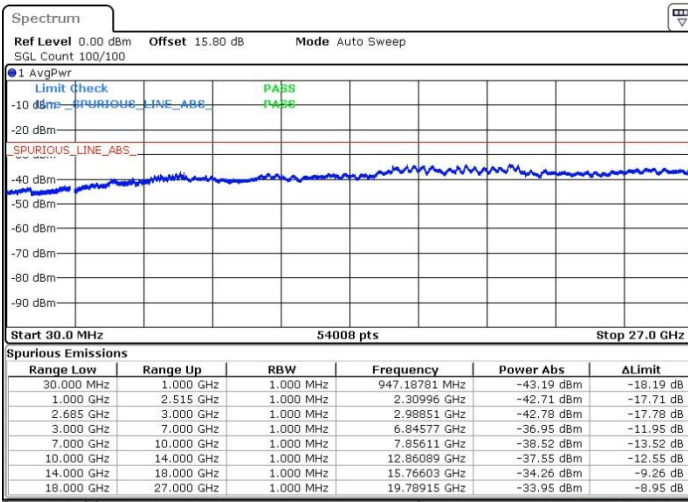

Date: 19.MAY.2017 15:35:52

Date: 19.MAY.2017 15:46:33

Highest Channel / FullIRB

N/A

Date: 19.MAY.2017 15:41:01

LTE Band 41 / 20MHz+15MHz

16QAM

Lowest Channel / 1RB0 and 1RB74

Lowest Channel / 1RB99 and 1RB0

Date: 19.MAY.2017 20:35:48

Date: 19.MAY.2017 20:51:32

Lowest Channel / FullRB

N/A

Date: 19.MAY.2017 20:34:53

LTE Band 41 / 20MHz+15MHz

16QAM

Middle Channel / 1RB0 and 1RB74

Middle Channel / 1RB99 and 1RB0

Date: 19.MAY.2017 20:57:05

Date: 19.MAY.2017 20:58:00

Middle Channel / FullIRB

N/A

Date: 19.MAY.2017 20:52:27

LTE Band 41 / 20MHz+15MHz