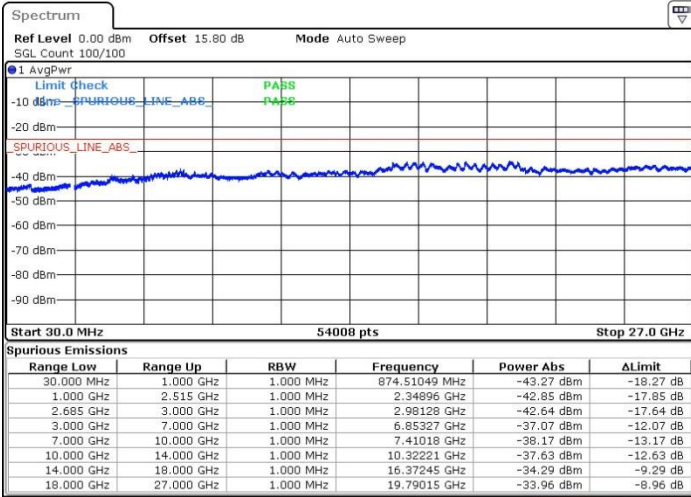

16QAM

Highest Channel / 1RB0 and 1RB74

Highest Channel / 1RB99 and 1RB0

Date: 19.MAY.2017 21:03:32

Date: 19.MAY.2017 21:10:11

Highest Channel / FullIRB

N/A

Date: 19.MAY.2017 21:02:37

LTE Band 41 / 20MHz+20MHz

16QAM

Lowest Channel / 1RB0 and 1RB99

Lowest Channel / 1RB99 and 1RB0

Date: 19.MAY.2017 21:14:48

Date: 19.MAY.2017 21:19:25

Lowest Channel / FullRB

N/A

Date: 19.MAY.2017 21:13:53

LTE Band 41 / 20MHz+20MHz

16QAM

Middle Channel / 1RB0 and 1RB99

Middle Channel / 1RB99 and 1RB0

Date: 19.MAY.2017 21:24:02

Date: 19.MAY.2017 21:25:53

Middle Channel / FullIRB