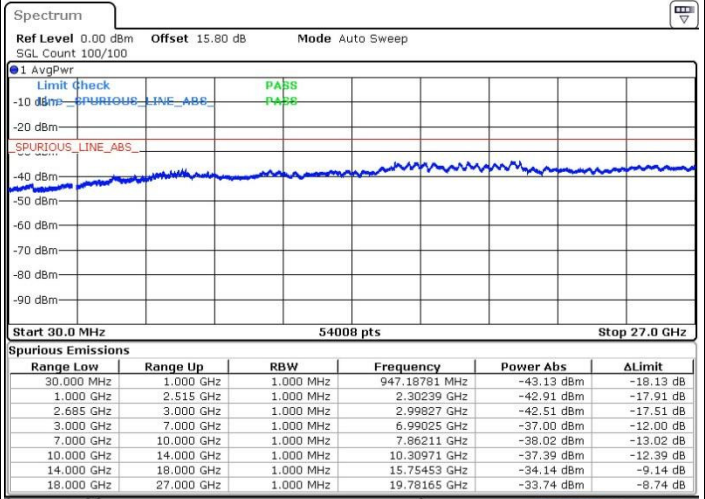

Date: 19.MAY.2017 14:46:13

LTE Band 41 / 20MHz+5MHz

16QAM

Highest Channel / 1RB0 and 1RB24

Highest Channel / 1RB99 and 1RB0

Date: 19.MAY.2017 14:38:49

Date: 19.MAY.2017 14:40:40

Highest Channel / FullIRB

N/A

Date: 19.MAY.2017 14:34:37

LTE Band 41 / 20MHz+10MHz

16QAM

Lowest Channel / 1RB0 and 1RB49

Lowest Channel / 1RB99 and 1RB0

Date: 19.MAY.2017 15:42:52

Date: 19.MAY.2017 15:31:15