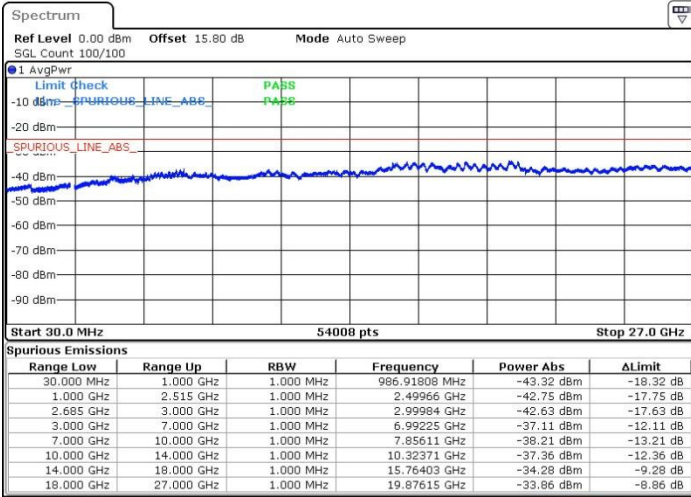

Middle Channel / FullIRB

N/A

Date: 19.MAY.2017 16:21:44

LTE Band 41 / 15MHz+15MHz

16QAM

Highest Channel / 1RB0 and 1RB74

Highest Channel / 1RB74 and 1RB0

Date: 19.MAY.2017 16:18:58

Date: 19.MAY.2017 16:14:21

Highest Channel / FullIRB

N/A

Date: 19.MAY.2017 16:13:25

LTE Band 41 / 15MHz+20MHz

16QAM

Lowest Channel / 1RB0 and 1RB99

Lowest Channel / 1RB74 and 1RB0

Date: 19.MAY.2017 17:30:54

Date: 19.MAY.2017 17:26:17

Lowest Channel / FullRB

N/A

Date: 19.MAY.2017 17:25:21

LTE Band 41 / 15MHz+20MHz

16QAM

Middle Channel / 1RB0 and 1RB99