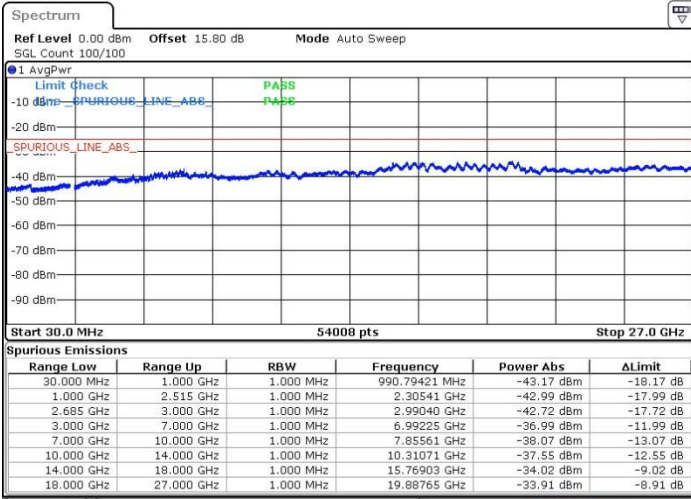

Middle Channel / FullIRB

N/A

Date: 19.MAY.2017 16:21:44

LTE Band 41 / 15MHz+15MHz

16QAM

Highest Channel / 1RB0 and 1RB74

Highest Channel / 1RB74 and 1RB0

Date: 19.MAY.2017 16:18:58

Date: 19.MAY.2017 16:14:21

Highest Channel / FullIRB

N/A

Date: 19.MAY.2017 16:13:25

LTE Band 41 / 15MHz+20MHz

16QAM

Lowest Channel / 1RB0 and 1RB99

Lowest Channel / 1RB74 and 1RB0

Date: 19.MAY.2017 17:30:54

Date: 19.MAY.2017 17:26:17

Lowest Channel / FullRB

N/A

Date: 19.MAY.2017 17:25:21

LTE Band 41 / 15MHz+20MHz

16QAM

Middle Channel / 1RB0 and 1RB99