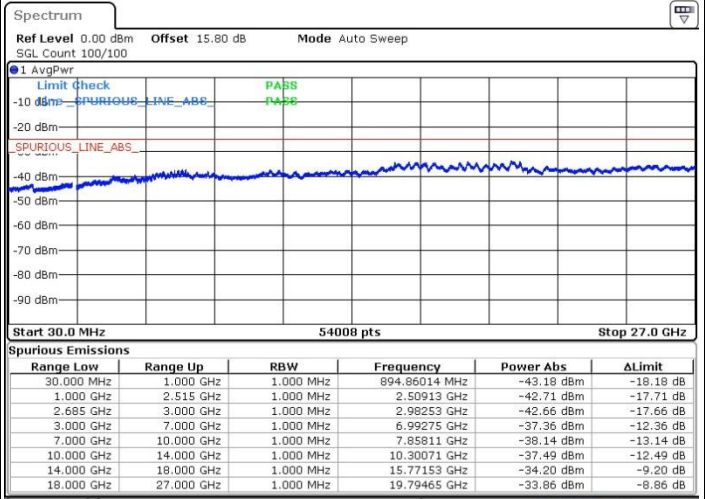

LTE Band 41 / 20MHz+5MHz

16QAM

Middle Channel / 1RB0 and 1RB24

Middle Channel / 1RB99 and 1RB0

Date: 19.MAY.2017 14:51:35

Date: 19.MAY.2017 14:45:17