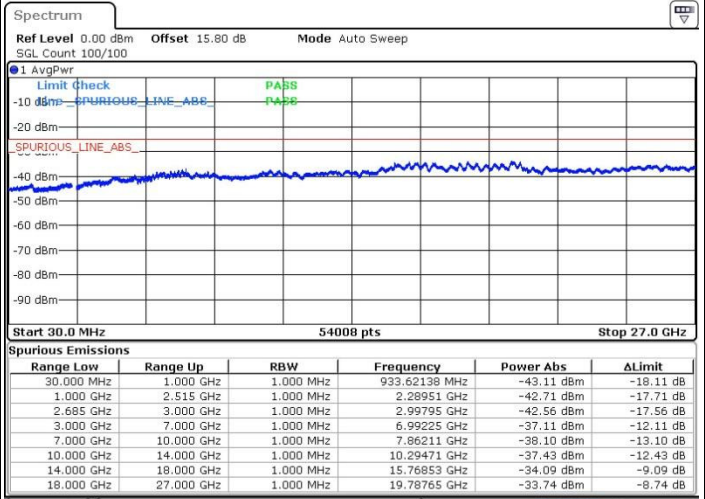

Date: 19.MAY.2017 14:56:12

LTE Band 41 / 15MHz+15MHz

16QAM

Lowest Channel / 1RB0 and 1RB74

Lowest Channel / 1RB74 and 1RB0

Date: 19.MAY.2017 16:16:12

Date: 19.MAY.2017 16:15:16

Lowest Channel / FullRB

N/A

Date: 19.MAY.2017 16:10:39

LTE Band 41 / 15MHz+15MHz

16QAM

Middle Channel / 1RB0 and 1RB74

Middle Channel / 1RB74 and 1RB0

Date: 19.MAY.2017 17:05:46

Date: 19.MAY.2017 16:20:48

Middle Channel / FullIRB

N/A

Date: 19.MAY.2017 16:21:44

LTE Band 41 / 15MHz+15MHz

16QAM

Highest Channel / 1RB0 and 1RB74

Highest Channel / 1RB74 and 1RB0

Date: 19.MAY.2017 16:18:58

Date: 19.MAY.2017 16:14:21

Highest Channel / FullIRB

N/A

Date: 19.MAY.2017 16:13:25

LTE Band 41 / 15MHz+20MHz

16QAM

Lowest Channel / 1RB0 and 1RB99

Lowest Channel / 1RB74 and 1RB0