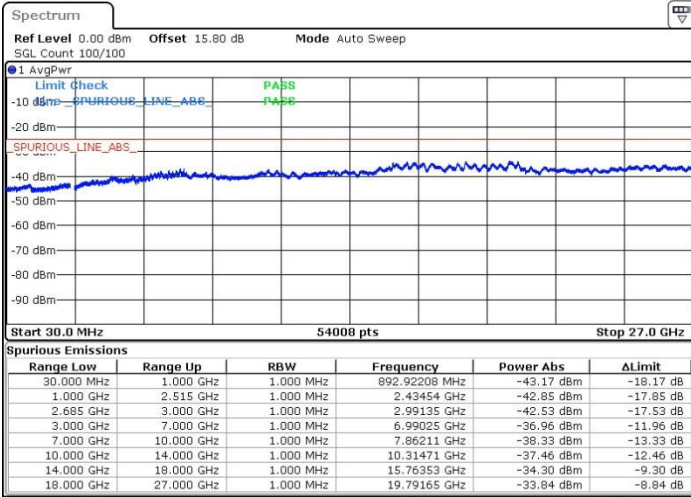

Date: 19.MAY.2017 14:46:13

LTE Band 41 / 20MHz+5MHz

16QAM

Highest Channel / 1RB0 and 1RB24

Highest Channel / 1RB99 and 1RB0

Date: 19.MAY.2017 14:38:49

Date: 19.MAY.2017 14:40:40

Highest Channel / FullIRB

N/A

Date: 19.MAY.2017 14:34:37

LTE Band 41 / 20MHz+10MHz

16QAM

Lowest Channel / 1RB0 and 1RB49

Lowest Channel / 1RB99 and 1RB0

Date: 19.MAY.2017 15:42:52

Date: 19.MAY.2017 15:31:15