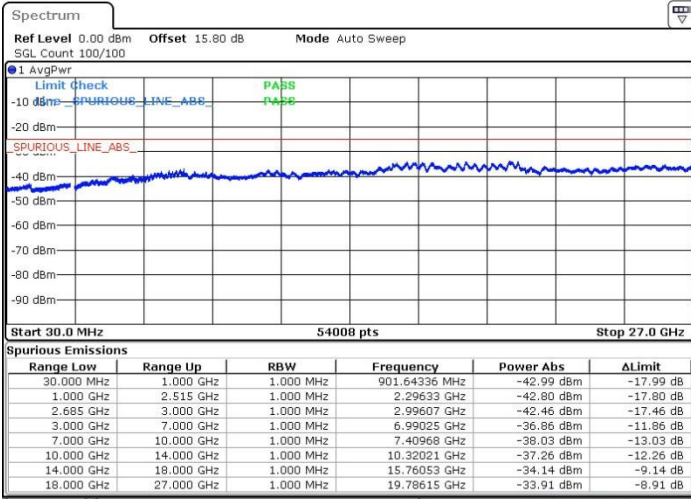

Lowest Channel / FullRB

N/A

Date: 19.MAY.2017 15:30:20

LTE Band 41 / 20MHz+10MHz

16QAM

Middle Channel / 1RB0 and 1RB49

Middle Channel / 1RB99 and 1RB0

Date: 19.MAY.2017 15:25:42

Date: 19.MAY.2017 15:24:47

Middle Channel / FullIRB

N/A

Date: 19.MAY.2017 15:20:10

LTE Band 41 / 20MHz+10MHz

16QAM

Highest Channel / 1RB0 and 1RB49

Highest Channel / 1RB99 and 1RB0