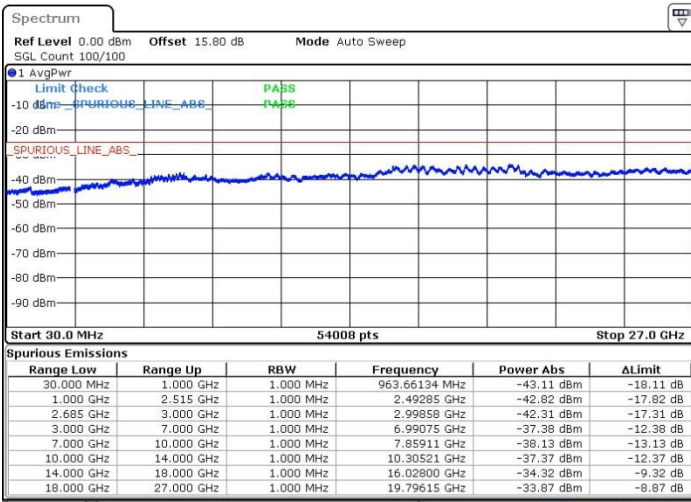

Lowest Channel / FullRB

N/A

Date: 19.MAY.2017 15:30:20

LTE Band 41 / 20MHz+10MHz

16QAM

Middle Channel / 1RB0 and 1RB49

Middle Channel / 1RB99 and 1RB0

Date: 19.MAY.2017 15:25:42

Date: 19.MAY.2017 15:24:47

Middle Channel / FullIRB

N/A

Date: 19.MAY.2017 15:20:10

LTE Band 41 / 20MHz+10MHz

16QAM

Highest Channel / 1RB0 and 1RB49

Highest Channel / 1RB99 and 1RB0

Date: 19.MAY.2017 15:35:52

Date: 19.MAY.2017 15:46:33

Highest Channel / FullIRB

N/A

Date: 19.MAY.2017 15:41:01

LTE Band 41 / 20MHz+15MHz

16QAM

Lowest Channel / 1RB0 and 1RB74

Lowest Channel / 1RB99 and 1RB0

Date: 19.MAY.2017 20:35:48

Date: 19.MAY.2017 20:51:32

Lowest Channel / FullRB

N/A

Date: 19.MAY.2017 20:34:53

LTE Band 41 / 20MHz+15MHz

16QAM