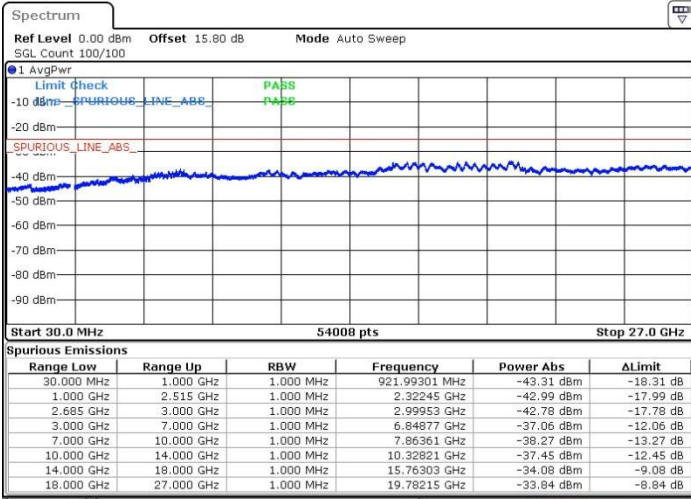

Highest Channel / 1RB0 and 1RB99

Highest Channel / 1RB74 and 1RB0

Date: 19.MAY.2017 17:20:44

Date: 19.MAY.2017 17:19:49

Highest Channel / FullIRB

N/A

Date: 19.MAY.2017 17:15:12

LTE Band 41 / 20MHz+5MHz

16QAM

Lowest Channel / 1RB0 and 1RB24

Lowest Channel / 1RB99 and 1RB0

Date: 19.MAY.2017 14:28:04

Date: 19.MAY.2017 14:28:09

Lowest Channel / FullRB

N/A

Date: 19.MAY.2017 14:33:41

LTE Band 41 / 20MHz+5MHz

16QAM

Middle Channel / 1RB0 and 1RB24

Middle Channel / 1RB99 and 1RB0

Date: 19.MAY.2017 14:51:35

Date: 19.MAY.2017 14:45:17

Middle Channel / FullIRB

N/A