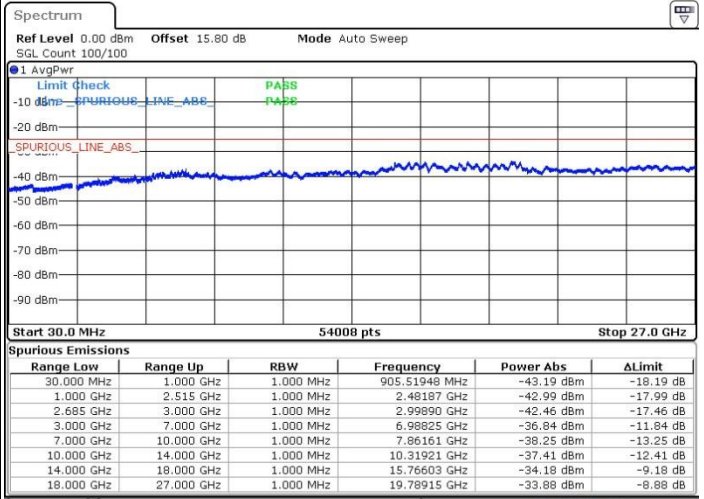

Date: 19.MAY.2017 16:14:21

Highest Channel / FullIRB

N/A

Date: 19.MAY.2017 16:13:25

LTE Band 41 / 15MHz+20MHz

16QAM

Lowest Channel / 1RB0 and 1RB99

Lowest Channel / 1RB74 and 1RB0

Date: 19.MAY.2017 17:30:54

Date: 19.MAY.2017 17:26:17

Lowest Channel / FullRB

N/A

Date: 19.MAY.2017 17:25:21

LTE Band 41 / 15MHz+20MHz

16QAM

Middle Channel / 1RB0 and 1RB99

Middle Channel / 1RB74 and 1RB0

Date: 19.MAY.2017 17:38:13

Date: 19.MAY.2017 17:36:26

Middle Channel / FullIRB

N/A

Date: 19.MAY.2017 17:31:49

LTE Band 41 / 15MHz+20MHz

16QAM

Highest Channel / 1RB0 and 1RB99

Highest Channel / 1RB74 and 1RB0

Date: 19.MAY.2017 17:20:44

Date: 19.MAY.2017 17:19:49

Highest Channel / FullIRB

N/A

Date: 19.MAY.2017 17:15:12

LTE Band 41 / 20MHz+5MHz