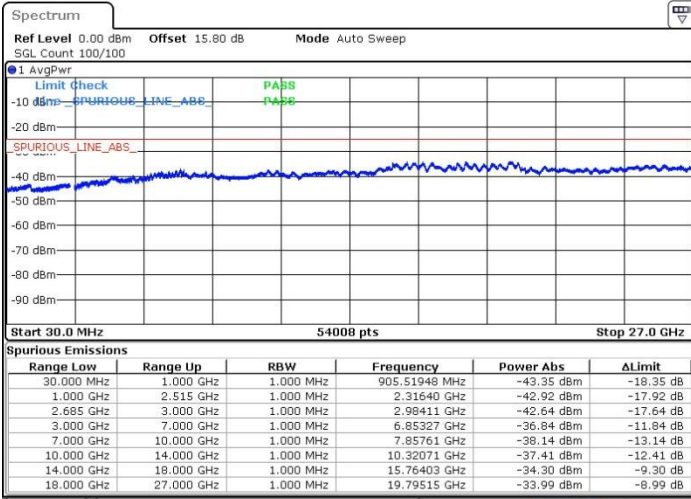

Middle Channel / FullIRB

N/A

Date: 19.MAY.2017 16:21:44

LTE Band 41 / 15MHz+15MHz

16QAM

Highest Channel / 1RB0 and 1RB74

Highest Channel / 1RB74 and 1RB0

Date: 19.MAY.2017 16:18:58

Date: 19.MAY.2017 16:14:21

Highest Channel / FullIRB

N/A

Date: 19.MAY.2017 16:13:25

LTE Band 41 / 15MHz+20MHz

16QAM

Lowest Channel / 1RB0 and 1RB99

Lowest Channel / 1RB74 and 1RB0