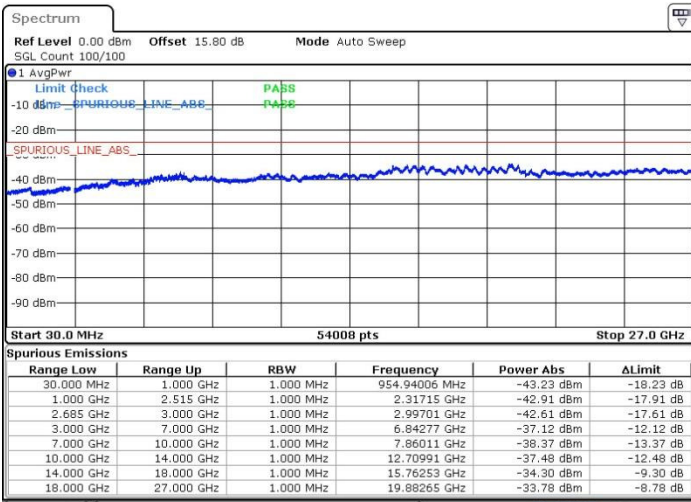

Highest Channel / 1RB0 and 1RB99

Highest Channel / 1RB74 and 1RB0

Date: 19.MAY.2017 17:20:44

Date: 19.MAY.2017 17:19:49

Highest Channel / FullIRB

N/A

Date: 19.MAY.2017 17:15:12

LTE Band 41 / 20MHz+5MHz

16QAM

Lowest Channel / 1RB0 and 1RB24

Lowest Channel / 1RB99 and 1RB0

Date: 19.MAY.2017 14:28:04

Date: 19.MAY.2017 14:28:09

Lowest Channel / FullRB

N/A

Date: 19.MAY.2017 14:33:41