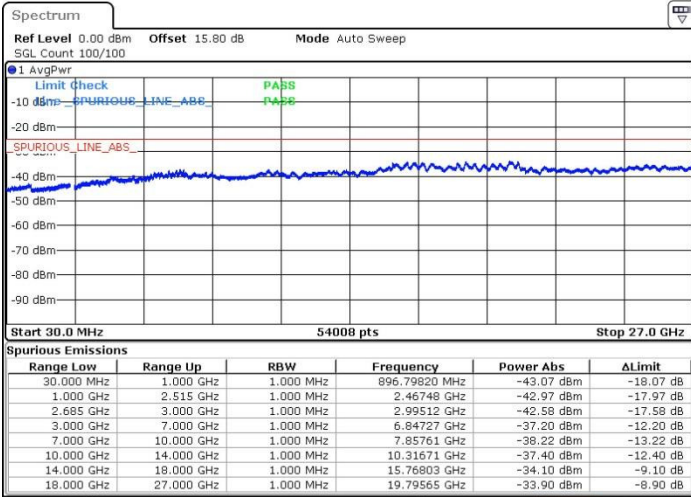

Highest Channel / 1RB0 and 1RB99

Highest Channel / 1RB74 and 1RB0

Date: 19.MAY.2017 17:20:44

Date: 19.MAY.2017 17:19:49

Highest Channel / FullIRB

N/A

Date: 19.MAY.2017 17:15:12

LTE Band 41 / 20MHz+5MHz

16QAM

Lowest Channel / 1RB0 and 1RB24

Lowest Channel / 1RB99 and 1RB0

Date: 19.MAY.2017 14:28:04

Date: 19.MAY.2017 14:28:09

Lowest Channel / FullRB

N/A

Date: 19.MAY.2017 14:33:41

LTE Band 41 / 20MHz+5MHz

16QAM

Middle Channel / 1RB0 and 1RB24

Middle Channel / 1RB99 and 1RB0

Date: 19.MAY.2017 14:51:35

Date: 19.MAY.2017 14:45:17

Middle Channel / FullIRB

N/A