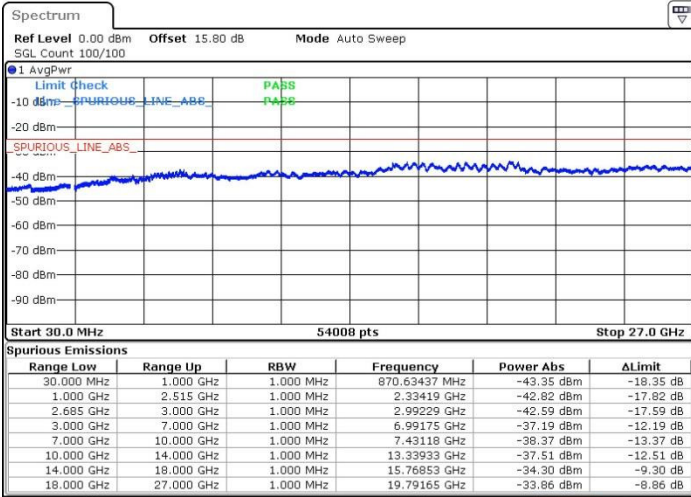

Lowest Channel / 1RB99 and 1RB0

Date: 19.MAY.2017 20:35:48

Date: 19.MAY.2017 20:51:32

Lowest Channel / FullRB

N/A

Date: 19.MAY.2017 20:34:53

LTE Band 41 / 20MHz+15MHz

16QAM

Middle Channel / 1RB0 and 1RB74

Middle Channel / 1RB99 and 1RB0

Date: 19.MAY.2017 20:57:05

Date: 19.MAY.2017 20:58:00

Middle Channel / FullIRB

N/A

Date: 19.MAY.2017 20:52:27

LTE Band 41 / 20MHz+15MHz

16QAM

Highest Channel / 1RB0 and 1RB74

Highest Channel / 1RB99 and 1RB0

Date: 19.MAY.2017 21:03:32

Date: 19.MAY.2017 21:10:11

Highest Channel / FullIRB

N/A

Date: 19.MAY.2017 21:02:37