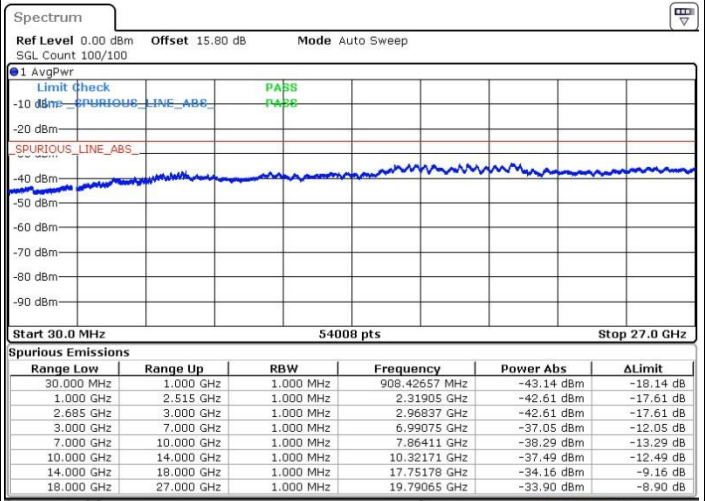

Middle Channel / 1RB74 and 1RB0

Date: 19.MAY.2017 17:38:13

Date: 19.MAY.2017 17:36:26

Middle Channel / FullIRB

N/A

Date: 19.MAY.2017 17:31:49

LTE Band 41 / 15MHz+20MHz

16QAM

Highest Channel / 1RB0 and 1RB99

Highest Channel / 1RB74 and 1RB0

Date: 19.MAY.2017 17:20:44

Date: 19.MAY.2017 17:19:49

Highest Channel / FullIRB

N/A

Date: 19.MAY.2017 17:15:12

LTE Band 41 / 20MHz+5MHz