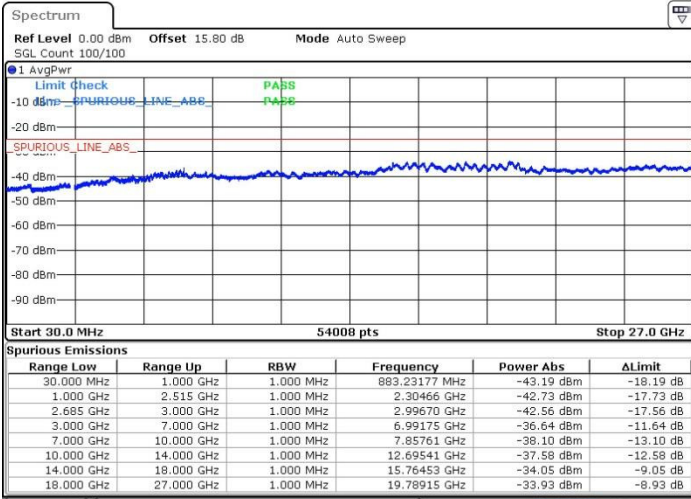

Highest Channel / 1RB0 and 1RB99

Highest Channel / 1RB74 and 1RB0

Date: 19.MAY.2017 17:20:44

Date: 19.MAY.2017 17:19:49

Highest Channel / FullIRB

N/A

Date: 19.MAY.2017 17:15:12

LTE Band 41 / 20MHz+5MHz

16QAM

Lowest Channel / 1RB0 and 1RB24

Lowest Channel / 1RB99 and 1RB0

Date: 19.MAY.2017 14:28:04

Date: 19.MAY.2017 14:28:09

Lowest Channel / FullRB

N/A

Date: 19.MAY.2017 14:33:41