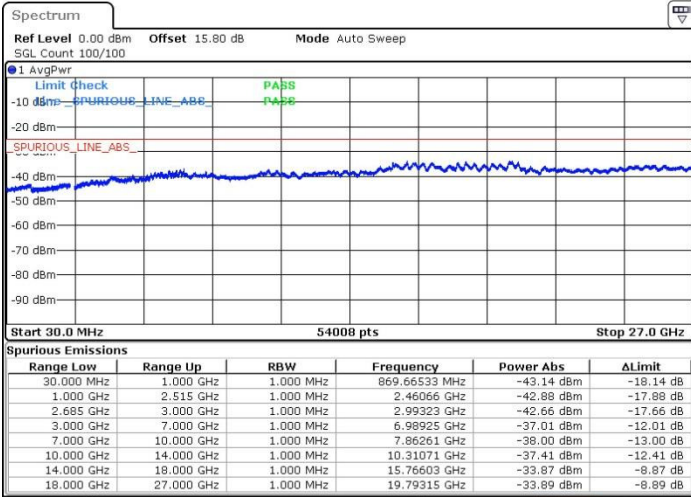

N/A

Date: 19.MAY.2017 14:34:37

LTE Band 41 / 20MHz+10MHz

16QAM

Lowest Channel / 1RB0 and 1RB49

Lowest Channel / 1RB99 and 1RB0

Date: 19.MAY.2017 15:42:52

Date: 19.MAY.2017 15:31:15

Lowest Channel / FullRB

N/A

Date: 19.MAY.2017 15:30:20

LTE Band 41 / 20MHz+10MHz

16QAM

Middle Channel / 1RB0 and 1RB49

Middle Channel / 1RB99 and 1RB0

Date: 19.MAY.2017 15:25:42

Date: 19.MAY.2017 15:24:47

Middle Channel / FullIRB

N/A

Date: 19.MAY.2017 15:20:10

LTE Band 41 / 20MHz+10MHz

16QAM

Highest Channel / 1RB0 and 1RB49

Highest Channel / 1RB99 and 1RB0

Date: 19.MAY.2017 15:35:52

Date: 19.MAY.2017 15:46:33

Highest Channel / FullIRB

N/A

Date: 19.MAY.2017 15:41:01

LTE Band 41 / 20MHz+15MHz

16QAM

Lowest Channel / 1RB0 and 1RB74