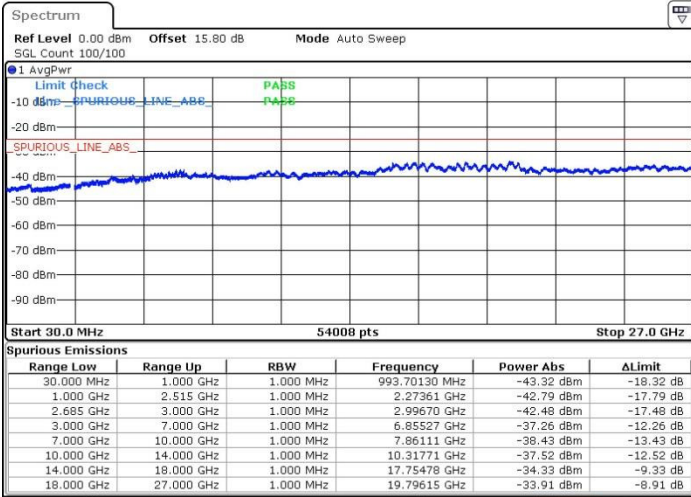

Highest Channel / FullIRB

N/A

Date: 19.MAY.2017 21:30:30