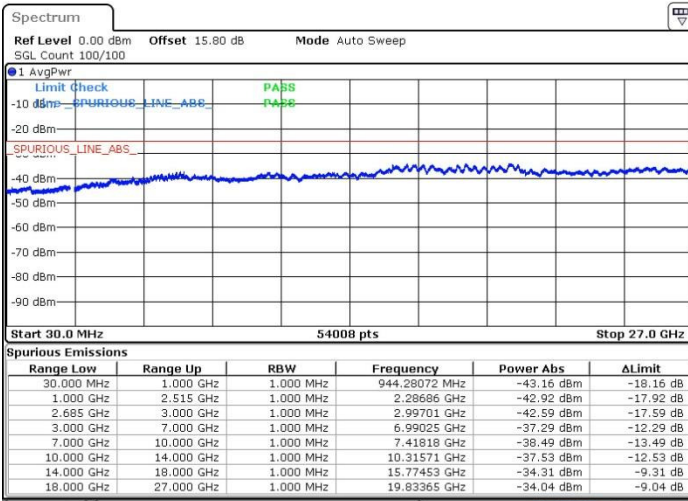

LTE Band 41 / 20MHz+20MHz

16QAM

Lowest Channel / 1RB0 and 1RB99

Lowest Channel / 1RB99 and 1RB0

Date: 19.MAY.2017 21:14:48

Date: 19.MAY.2017 21:19:25

Lowest Channel / FullRB

N/A

Date: 19.MAY.2017 21:13:53

LTE Band 41 / 20MHz+20MHz

16QAM

Middle Channel / 1RB0 and 1RB99

Middle Channel / 1RB99 and 1RB0

Date: 19.MAY.2017 21:24:02

Date: 19.MAY.2017 21:25:53

Middle Channel / FullIRB

N/A

Date: 19.MAY.2017 21:20:20

LTE Band 41 / 20MHz+20MHz

16QAM

Highest Channel / 1RB0 and 1RB99

Highest Channel / 1RB99 and 1RB0

Date: 19.MAY.2017 21:32:11

Date: 19.MAY.2017 21:36:48