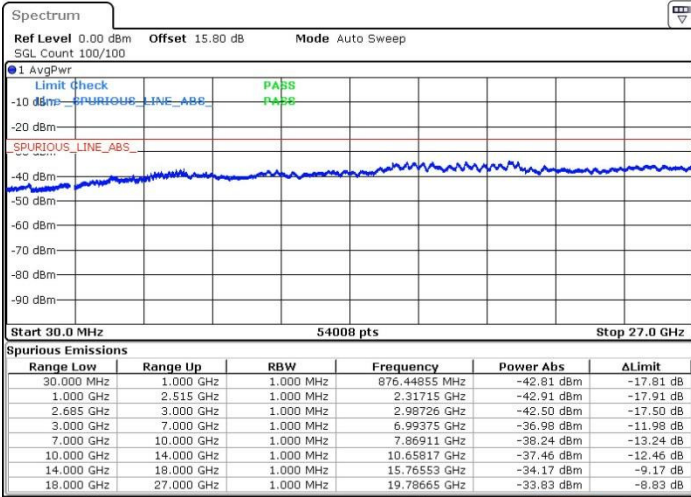

Date: 19.MAY.2017 14:46:13

LTE Band 41 / 20MHz+5MHz

16QAM

Highest Channel / 1RB0 and 1RB24

Highest Channel / 1RB99 and 1RB0

Date: 19.MAY.2017 14:38:49

Date: 19.MAY.2017 14:40:40

Highest Channel / FullIRB

N/A

Date: 19.MAY.2017 14:34:37

LTE Band 41 / 20MHz+10MHz

16QAM

Lowest Channel / 1RB0 and 1RB49

Lowest Channel / 1RB99 and 1RB0

Date: 19.MAY.2017 15:42:52

Date: 19.MAY.2017 15:31:15

Lowest Channel / FullRB

N/A

Date: 19.MAY.2017 15:30:20

LTE Band 41 / 20MHz+10MHz

16QAM

Middle Channel / 1RB0 and 1RB49

Middle Channel / 1RB99 and 1RB0

Date: 19.MAY.2017 15:25:42

Date: 19.MAY.2017 15:24:47

Middle Channel / FullIRB

N/A

Date: 19.MAY.2017 15:20:10

LTE Band 41 / 20MHz+10MHz

16QAM

Highest Channel / 1RB0 and 1RB49

Highest Channel / 1RB99 and 1RB0