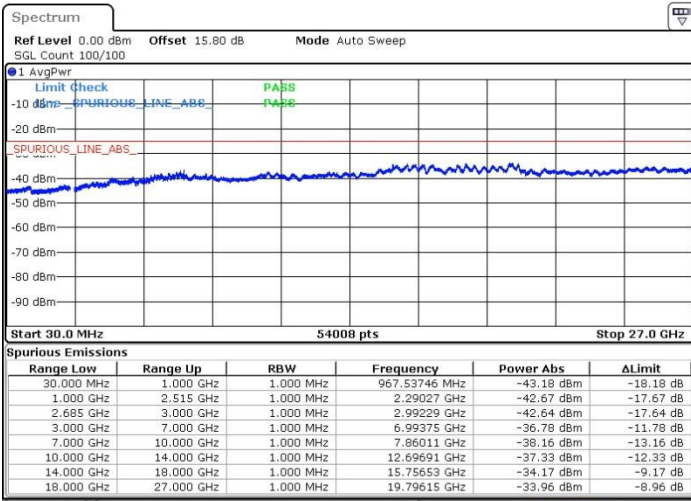

Lowest Channel / FullRB

N/A

Date: 19.MAY.2017 15:30:20

LTE Band 41 / 20MHz+10MHz

16QAM

Middle Channel / 1RB0 and 1RB49

Middle Channel / 1RB99 and 1RB0

Date: 19.MAY.2017 15:25:42

Date: 19.MAY.2017 15:24:47

Middle Channel / FullIRB

N/A

Date: 19.MAY.2017 15:20:10

LTE Band 41 / 20MHz+10MHz

16QAM

Highest Channel / 1RB0 and 1RB49

Highest Channel / 1RB99 and 1RB0

Date: 19.MAY.2017 15:35:52

Date: 19.MAY.2017 15:46:33

Highest Channel / FullIRB

N/A

Date: 19.MAY.2017 15:41:01

LTE Band 41 / 20MHz+15MHz

16QAM

Lowest Channel / 1RB0 and 1RB74

Lowest Channel / 1RB99 and 1RB0

Date: 19.MAY.2017 20:35:48

Date: 19.MAY.2017 20:51:32

Lowest Channel / FullRB

N/A

Date: 19.MAY.2017 20:34:53

LTE Band 41 / 20MHz+15MHz

16QAM