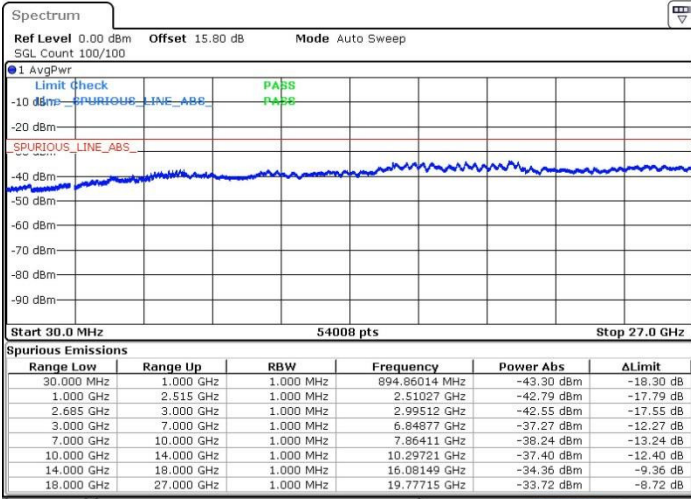

Date: 19.MAY.2017 14:46:13

LTE Band 41 / 20MHz+5MHz

16QAM

Highest Channel / 1RB0 and 1RB24

Highest Channel / 1RB99 and 1RB0

Date: 19.MAY.2017 14:38:49

Date: 19.MAY.2017 14:40:40

Highest Channel / FullIRB

N/A

Date: 19.MAY.2017 14:34:37

LTE Band 41 / 20MHz+10MHz

16QAM

Lowest Channel / 1RB0 and 1RB49

Lowest Channel / 1RB99 and 1RB0

Date: 19.MAY.2017 15:42:52

Date: 19.MAY.2017 15:31:15