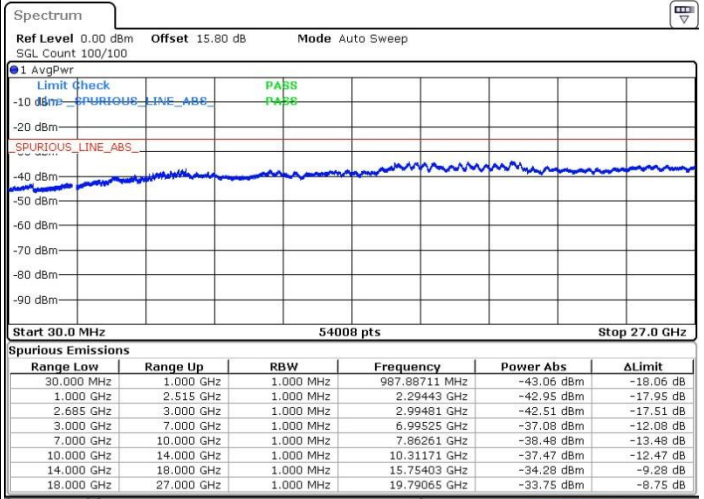

Date: 19.MAY.2017 21:16:39

Lowest Channel / FullRB

N/A

Date: 19.MAY.2017 21:11:06

LTE Band 41 / 20MHz+20MHz

QPSK

Middle Channel / 1RB0 and 1RB99

Middle Channel / 1RB99 and 1RB0

Date: 19.MAY.2017 21:22:11

Date: 19.MAY.2017 21:26:48

Middle Channel / FullIRB

N/A

Date: 19.MAY.2017 21:21:16

LTE Band 41 / 20MHz+20MHz

QPSK

Highest Channel / 1RB0 and 1RB99

Highest Channel / 1RB99 and 1RB0

Date: 19.MAY.2017 21:33:06

Date: 19.MAY.2017 21:34:02

Highest Channel / FullIRB

N/A

Date: 19.MAY.2017 21:28:39

LTE Band 41 / 5MHz+20MHz

16QAM

Lowest Channel / 1RB0 and 1RB99

Lowest Channel / 1RB24 and 1RB0

Date: 19.MAY.2017 10:42:44

Date: 19.MAY.2017 10:39:51

Lowest Channel / FullRB

N/A

Date: 19.MAY.2017 10:46:03

LTE Band 41 / 5MHz+20MHz