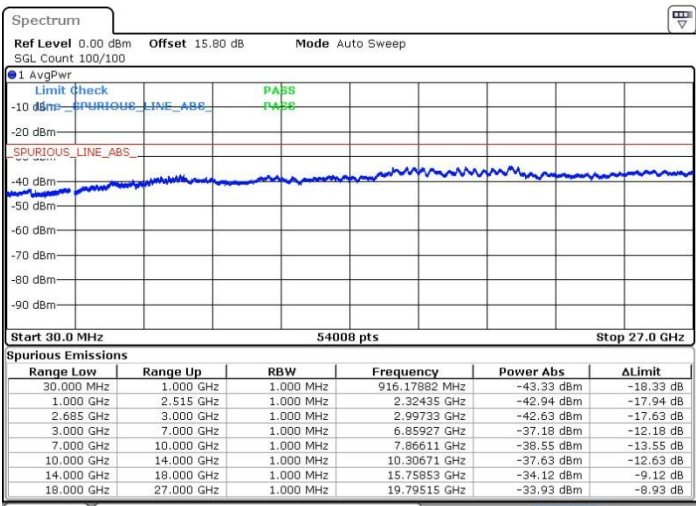

Highest Channel / FullIRB

N/A

Date: 19.MAY.2017 21:02:37

LTE Band 41 / 20MHz+20MHz

QPSK

Lowest Channel / 1RB0 and 1RB99

Lowest Channel / 1RB99 and 1RB0

Date: 19.MAY.2017 21:15:44

Date: 19.MAY.2017 21:16:39

Lowest Channel / FullRB

N/A

Date: 19.MAY.2017 21:11:06

LTE Band 41 / 20MHz+20MHz

QPSK

Middle Channel / 1RB0 and 1RB99

Middle Channel / 1RB99 and 1RB0

Date: 19.MAY.2017 21:22:11

Date: 19.MAY.2017 21:26:48

Middle Channel / FullIRB

N/A

Date: 19.MAY.2017 21:21:16

LTE Band 41 / 20MHz+20MHz

QPSK

Highest Channel / 1RB0 and 1RB99

Highest Channel / 1RB99 and 1RB0

Date: 19.MAY.2017 21:33:06

Date: 19.MAY.2017 21:34:02

Highest Channel / FullIRB

N/A

Date: 19.MAY.2017 21:28:39

LTE Band 41 / 5MHz+20MHz

16QAM