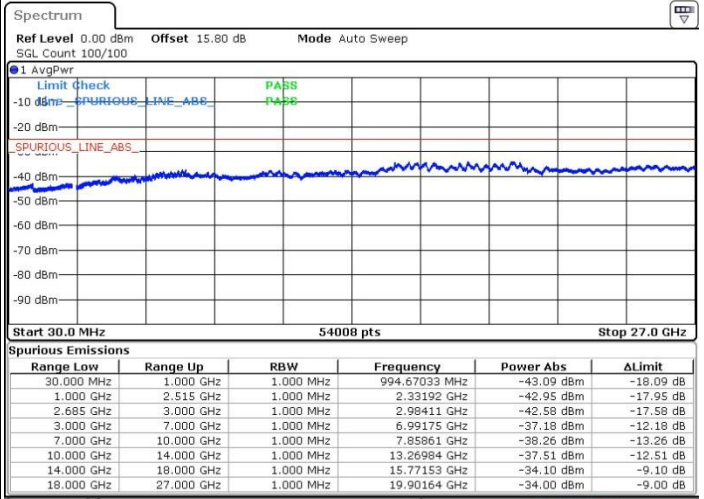

Date: 19.MAY.2017 17:32:45

LTE Band 41 / 15MHz+20MHz

QPSK

Highest Channel / 1RB0 and 1RB99

Highest Channel / 1RB74 and 1RB0

Date: 19.MAY.2017 17:21:39

Date: 19.MAY.2017 17:17:02

Highest Channel / FullIRB

N/A

Date: 19.MAY.2017 17:16:07

LTE Band 41 / 20MHz+5MHz

QPSK

Lowest Channel / 1RB0 and 1RB24

Lowest Channel / 1RB99 and 1RB0

Date: 19.MAY.2017 14:30:00

Date: 19.MAY.2017 14:24:25

Lowest Channel / FullRB

N/A

Date: 19.MAY.2017 14:30:55

LTE Band 41 / 20MHz+5MHz

QPSK

Middle Channel / 1RB0 and 1RB24

Middle Channel / 1RB99 and 1RB0

Date: 19.MAY.2017 14:48:03

Date: 19.MAY.2017 14:42:31

Middle Channel / FullIRB

N/A

Date: 19.MAY.2017 14:47:08

LTE Band 41 / 20MHz+5MHz

QPSK

Highest Channel / 1RB0 and 1RB24

Highest Channel / 1RB99 and 1RB0