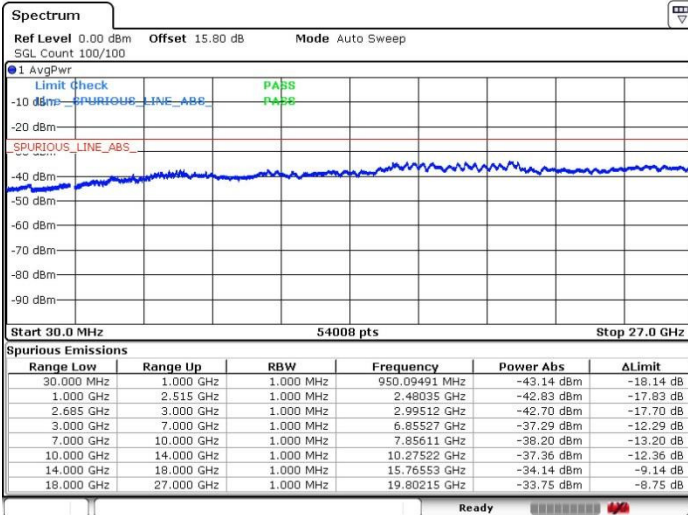

LTE Band 41 / 5MHz+20MHz

16QAM

Middle Channel / 1RB0 and 1RB99

Middle Channel / 1RB24 and 1RB0

Date: 19.MAY.2017 13:38:49

Date: 19.MAY.2017 13:42:57