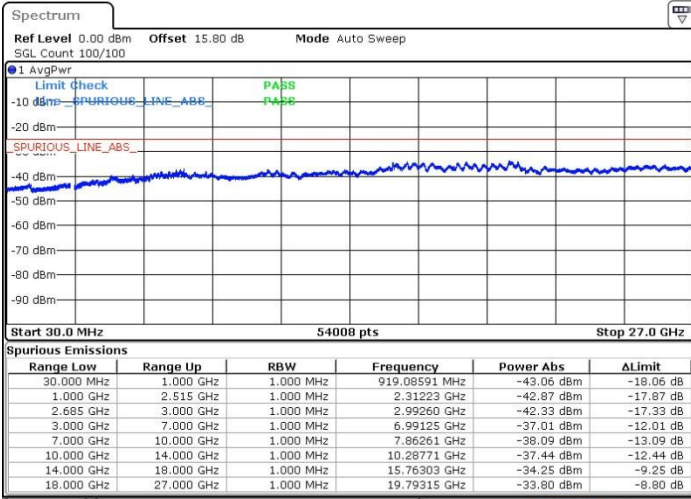

Lowest Channel / FullRB

N/A

Date: 19.MAY.2017 14:30:55

LTE Band 41 / 20MHz+5MHz

QPSK

Middle Channel / 1RB0 and 1RB24

Middle Channel / 1RB99 and 1RB0

Date: 19.MAY.2017 14:48:03

Date: 19.MAY.2017 14:42:31

Middle Channel / FullIRB

N/A

Date: 19.MAY.2017 14:47:08

LTE Band 41 / 20MHz+5MHz

QPSK

Highest Channel / 1RB0 and 1RB24

Highest Channel / 1RB99 and 1RB0

Date: 19.MAY.2017 14:36:28

Date: 19.MAY.2017 14:41:36

Highest Channel / FullIRB

N/A

Date: 19.MAY.2017 14:35:32

LTE Band 41 / 20MHz+10MHz

QPSK

Lowest Channel / 1RB0 and 1RB49