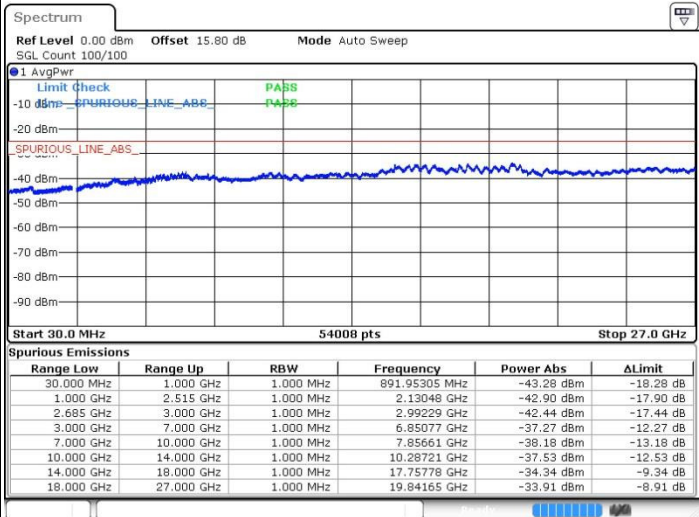

Date: 19.MAY.2017 14:36:28

Date: 19.MAY.2017 14:41:36

Highest Channel / FullIRB

N/A

Date: 19.MAY.2017 14:35:32

LTE Band 41 / 20MHz+10MHz

QPSK

Lowest Channel / 1RB0 and 1RB49

Lowest Channel / 1RB99 and 1RB0

Date: 19.MAY.2017 15:44:43

Date: 19.MAY.2017 15:32:10

Lowest Channel / FullRB

N/A

Date: 19.MAY.2017 15:27:33

LTE Band 41 / 20MHz+10MHz

QPSK

Middle Channel / 1RB0 and 1RB49

Middle Channel / 1RB99 and 1RB0

Date: 19.MAY.2017 15:26:38

Date: 19.MAY.2017 15:22:01

Middle Channel / FullIRB

N/A

Date: 19.MAY.2017 15:21:05

LTE Band 41 / 20MHz+10MHz