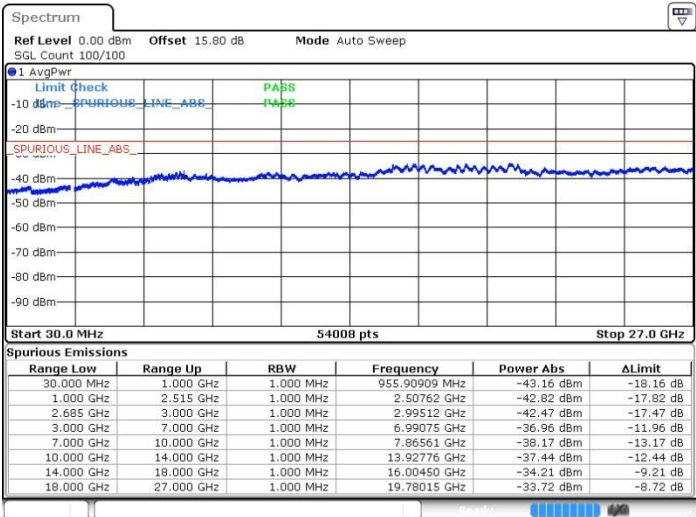

Date: 19.MAY.2017 14:36:28

Date: 19.MAY.2017 14:41:36

Highest Channel / FullIRB

N/A

Date: 19.MAY.2017 14:35:32

LTE Band 41 / 20MHz+10MHz

QPSK

Lowest Channel / 1RB0 and 1RB49

Lowest Channel / 1RB99 and 1RB0

Date: 19.MAY.2017 15:44:43

Date: 19.MAY.2017 15:32:10

Lowest Channel / FullRB

N/A

Date: 19.MAY.2017 15:27:33

LTE Band 41 / 20MHz+10MHz

QPSK

Middle Channel / 1RB0 and 1RB49

Middle Channel / 1RB99 and 1RB0

Date: 19.MAY.2017 15:26:38

Date: 19.MAY.2017 15:22:01

Middle Channel / FullIRB

N/A

Date: 19.MAY.2017 15:21:05

LTE Band 41 / 20MHz+10MHz