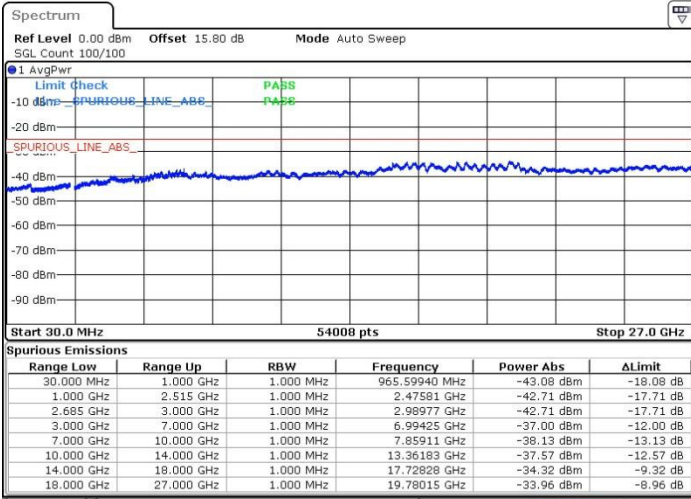

Lowest Channel / 1RB99 and 1RB0

Date: 19.MAY.2017 15:44:43

Date: 19.MAY.2017 15:32:10

Lowest Channel / FullRB

N/A

Date: 19.MAY.2017 15:27:33

LTE Band 41 / 20MHz+10MHz

QPSK

Middle Channel / 1RB0 and 1RB49

Middle Channel / 1RB99 and 1RB0

Date: 19.MAY.2017 15:26:38

Date: 19.MAY.2017 15:22:01

Middle Channel / FullIRB

N/A

Date: 19.MAY.2017 15:21:05

LTE Band 41 / 20MHz+10MHz

QPSK

Highest Channel / 1RB0 and 1RB49

Highest Channel / 1RB99 and 1RB0

Date: 19.MAY.2017 15:33:06

Date: 19.MAY.2017 15:47:29

Highest Channel / FullIRB

N/A

Date: 19.MAY.2017 15:41:56