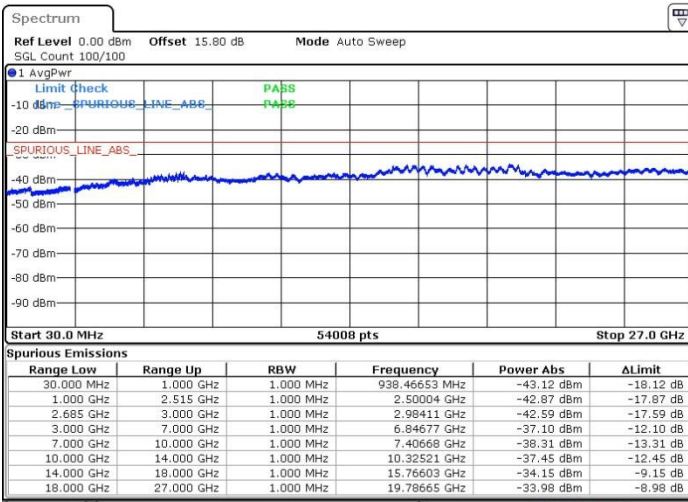

Date: 19.MAY.2017 17:32:45

LTE Band 41 / 15MHz+20MHz

QPSK

Highest Channel / 1RB0 and 1RB99

Highest Channel / 1RB74 and 1RB0

Date: 19.MAY.2017 17:21:39

Date: 19.MAY.2017 17:17:02

Highest Channel / FullIRB

N/A

Date: 19.MAY.2017 17:16:07

LTE Band 41 / 20MHz+5MHz

QPSK

Lowest Channel / 1RB0 and 1RB24

Lowest Channel / 1RB99 and 1RB0

Date: 19.MAY.2017 14:30:00

Date: 19.MAY.2017 14:24:25