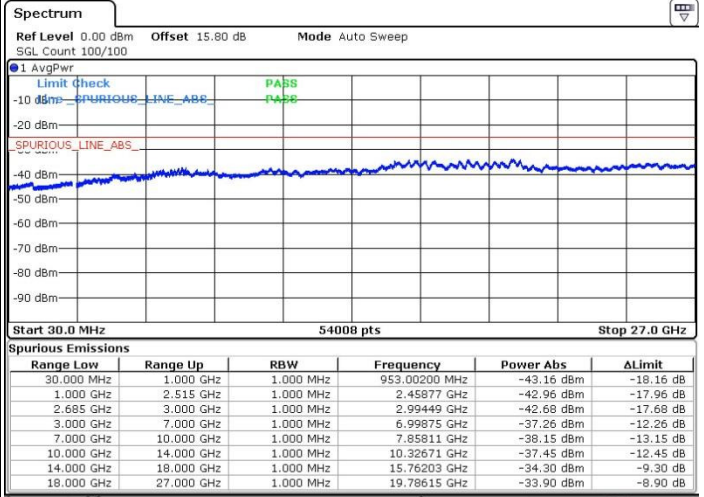

Highest Channel / 1RB99 and 1RB0

Date: 19.MAY.2017 21:33:06

Date: 19.MAY.2017 21:34:02

Highest Channel / FullIRB

N/A

Date: 19.MAY.2017 21:28:39

LTE Band 41 / 5MHz+20MHz

16QAM

Lowest Channel / 1RB0 and 1RB99

Lowest Channel / 1RB24 and 1RB0

Date: 19.MAY.2017 10:42:44

Date: 19.MAY.2017 10:39:51

Lowest Channel / FullRB

N/A

Date: 19.MAY.2017 10:46:03

LTE Band 41 / 5MHz+20MHz

16QAM

Middle Channel / 1RB0 and 1RB99

Middle Channel / 1RB24 and 1RB0

Date: 19.MAY.2017 13:38:49

Date: 19.MAY.2017 13:42:57

Middle Channel / FullIRB

N/A

Date: 19.MAY.2017 13:36:12

LTE Band 41 / 5MHz+20MHz

16QAM

Highest Channel / 1RB0 and 1RB99

Highest Channel / 1RB24 and 1RB0

Date: 19.MAY.2017 11:16:00

Date: 19.MAY.2017 11:20:09

Highest Channel / FullIRB

N/A