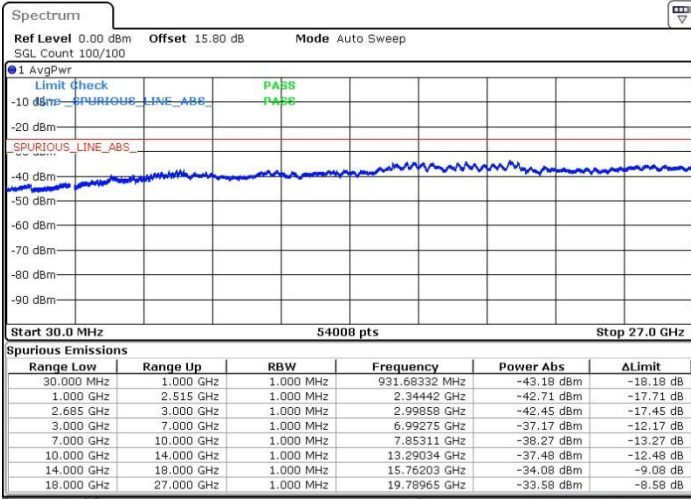

LTE Band 41 / 5MHz+20MHz

16QAM

Highest Channel / 1RB0 and 1RB99

Highest Channel / 1RB24 and 1RB0

Date: 19.MAY.2017 11:16:00

Date: 19.MAY.2017 11:20:09

Highest Channel / FullIRB

N/A

Date: 19.MAY.2017 11:12:50

LTE Band 41 / 10MHz+20MHz

16QAM

Lowest Channel / 1RB0 and 1RB99

Lowest Channel / 1RB49 and 1RB0

Date: 19.MAY.2017 15:06:21

Date: 19.MAY.2017 15:01:45

Lowest Channel / FullRB