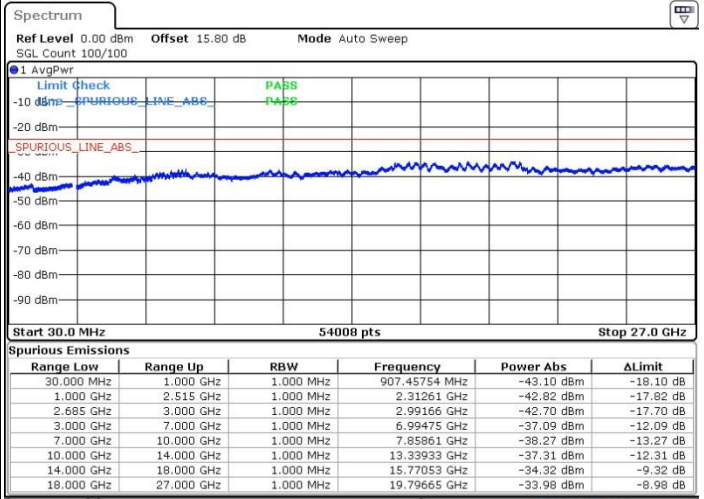

Date: 19.MAY.2017 11:12:50

LTE Band 41 / 10MHz+20MHz

16QAM

Lowest Channel / 1RB0 and 1RB99

Lowest Channel / 1RB49 and 1RB0

Date: 19.MAY.2017 15:06:21

Date: 19.MAY.2017 15:01:45

Lowest Channel / FullRB

N/A

Date: 19.MAY.2017 15:00:50

LTE Band 41 / 10MHz+20MHz

16QAM

MiddleChannel / 1RB0 and 1RB99

Middle Channel / 1RB49 and 1RB0

Date: 19.MAY.2017 15:10:03

Date: 19.MAY.2017 15:19:15