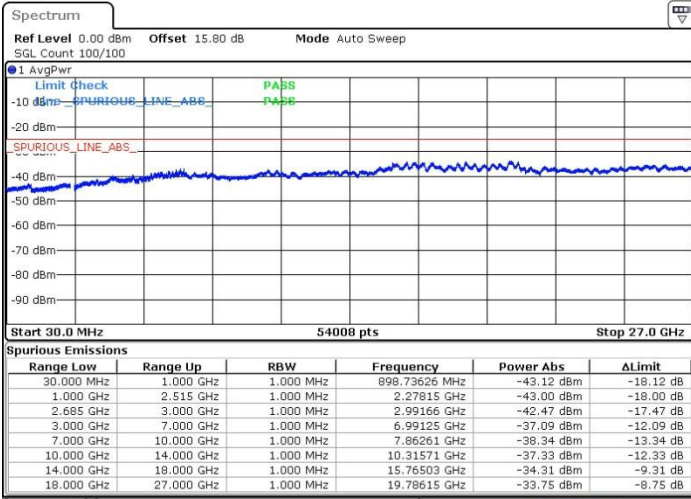

LTE Band 41 / 15MHz+20MHz

QPSK

Middle Channel / 1RB0 and 1RB99

Middle Channel / 1RB74 and 1RB0

Date: 19.MAY.2017 17:37:22

Date: 19.MAY.2017 17:33:40

Middle Channel / FullIRB

N/A

Date: 19.MAY.2017 17:32:45

LTE Band 41 / 15MHz+20MHz

QPSK

Highest Channel / 1RB0 and 1RB99

Highest Channel / 1RB74 and 1RB0

Date: 19.MAY.2017 17:21:39

Date: 19.MAY.2017 17:17:02

Highest Channel / FullIRB