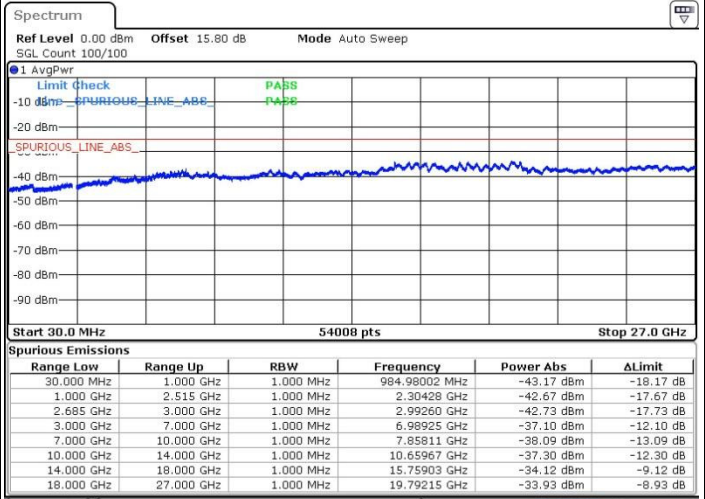

Lowest Channel / FullRB

N/A

Date: 19.MAY.2017 14:30:55

LTE Band 41 / 20MHz+5MHz

QPSK

Middle Channel / 1RB0 and 1RB24

Middle Channel / 1RB99 and 1RB0

Date: 19.MAY.2017 14:48:03

Date: 19.MAY.2017 14:42:31

Middle Channel / FullIRB

N/A

Date: 19.MAY.2017 14:47:08

LTE Band 41 / 20MHz+5MHz

QPSK

Highest Channel / 1RB0 and 1RB24

Highest Channel / 1RB99 and 1RB0

Date: 19.MAY.2017 14:36:28

Date: 19.MAY.2017 14:41:36

Highest Channel / FullIRB

N/A

Date: 19.MAY.2017 14:35:32

LTE Band 41 / 20MHz+10MHz

QPSK

Lowest Channel / 1RB0 and 1RB49

Lowest Channel / 1RB99 and 1RB0

Date: 19.MAY.2017 15:44:43

Date: 19.MAY.2017 15:32:10

Lowest Channel / FullRB

N/A

Date: 19.MAY.2017 15:27:33

LTE Band 41 / 20MHz+10MHz

QPSK