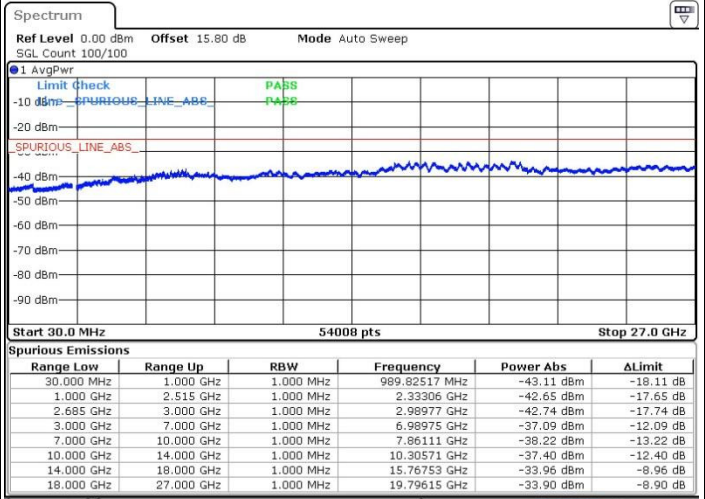

Lowest Channel / 1RB99 and 1RB0

Date: 19.MAY.2017 15:44:43

Date: 19.MAY.2017 15:32:10

Lowest Channel / FullRB

N/A

Date: 19.MAY.2017 15:27:33

LTE Band 41 / 20MHz+10MHz

QPSK

Middle Channel / 1RB0 and 1RB49

Middle Channel / 1RB99 and 1RB0

Date: 19.MAY.2017 15:26:38

Date: 19.MAY.2017 15:22:01

Middle Channel / FullIRB

N/A

Date: 19.MAY.2017 15:21:05

LTE Band 41 / 20MHz+10MHz

QPSK

Highest Channel / 1RB0 and 1RB49

Highest Channel / 1RB99 and 1RB0

Date: 19.MAY.2017 15:33:06

Date: 19.MAY.2017 15:47:29

Highest Channel / FullIRB

N/A

Date: 19.MAY.2017 15:41:56