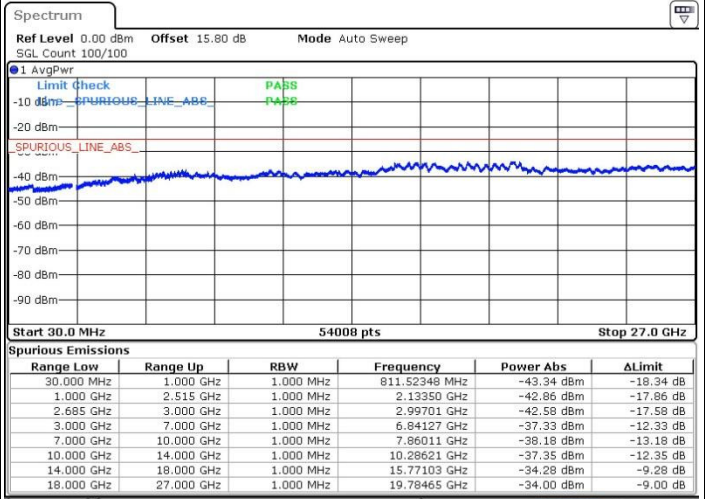

LTE Band 41 / 15MHz+20MHz

QPSK

Middle Channel / 1RB0 and 1RB99

Middle Channel / 1RB74 and 1RB0

Date: 19.MAY.2017 17:37:22

Date: 19.MAY.2017 17:33:40

Middle Channel / FullIRB

N/A

Date: 19.MAY.2017 17:32:45

LTE Band 41 / 15MHz+20MHz

QPSK

Highest Channel / 1RB0 and 1RB99

Highest Channel / 1RB74 and 1RB0

Date: 19.MAY.2017 17:21:39

Date: 19.MAY.2017 17:17:02

Highest Channel / FullIRB