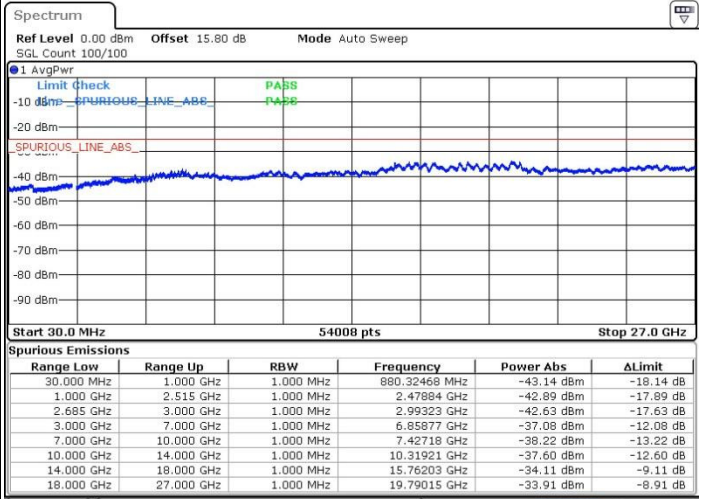

N/A

Date: 19.MAY.2017 20:52:27

LTE Band 41 / 20MHz+15MHz

QPSK

Highest Channel / 1RB0 and 1RB74

Highest Channel / 1RB99 and 1RB0

Date: 19.MAY.2017 21:03:32

Date: 19.MAY.2017 21:10:11

Highest Channel / FullIRB

N/A

Date: 19.MAY.2017 21:02:37

LTE Band 41 / 20MHz+20MHz

QPSK

Lowest Channel / 1RB0 and 1RB99

Lowest Channel / 1RB99 and 1RB0

Date: 19.MAY.2017 21:15:44

Date: 19.MAY.2017 21:16:39

Lowest Channel / FullRB

N/A

Date: 19.MAY.2017 21:11:06

LTE Band 41 / 20MHz+20MHz

QPSK

Middle Channel / 1RB0 and 1RB99

Middle Channel / 1RB99 and 1RB0

Date: 19.MAY.2017 21:22:11

Date: 19.MAY.2017 21:26:48

Middle Channel / FullIRB

N/A

Date: 19.MAY.2017 21:21:16

LTE Band 41 / 20MHz+20MHz

QPSK

Highest Channel / 1RB0 and 1RB99