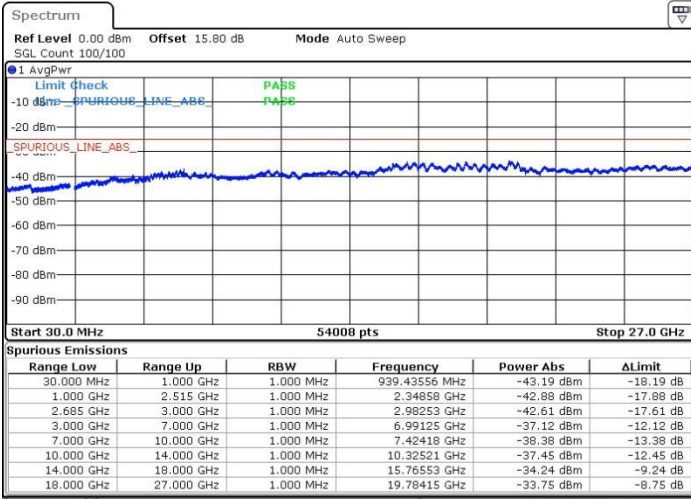

Date: 19.MAY.2017 21:16:39

Lowest Channel / FullRB

N/A

Date: 19.MAY.2017 21:11:06

LTE Band 41 / 20MHz+20MHz

QPSK

Middle Channel / 1RB0 and 1RB99

Middle Channel / 1RB99 and 1RB0

Date: 19.MAY.2017 21:22:11

Date: 19.MAY.2017 21:26:48

Middle Channel / FullIRB

N/A

Date: 19.MAY.2017 21:21:16

LTE Band 41 / 20MHz+20MHz

QPSK

Highest Channel / 1RB0 and 1RB99

Highest Channel / 1RB99 and 1RB0

Date: 19.MAY.2017 21:33:06

Date: 19.MAY.2017 21:34:02

Highest Channel / FullIRB

N/A

Date: 19.MAY.2017 21:28:39

LTE Band 41 / 5MHz+20MHz

16QAM

Lowest Channel / 1RB0 and 1RB99

Lowest Channel / 1RB24 and 1RB0

Date: 19.MAY.2017 10:42:44

Date: 19.MAY.2017 10:39:51

Lowest Channel / FullRB

N/A

Date: 19.MAY.2017 10:46:03

LTE Band 41 / 5MHz+20MHz