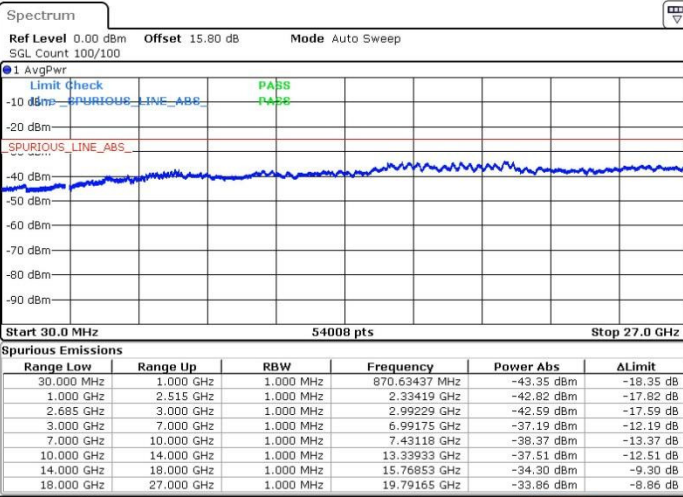

LTE Band 41 / 20MHz+15MHz

QPSK

Lowest Channel / 1RB0 and 1RB74

Lowest Channel / 1RB99 and 1RB0

Date: 19.MAY.2017 20:35:48

Date: 19.MAY.2017 20:51:32

Lowest Channel / FullRB

N/A

Date: 19.MAY.2017 20:34:53

LTE Band 41 / 20MHz+15MHz

QPSK

Middle Channel / 1RB0 and 1RB74

Middle Channel / 1RB99 and 1RB0

Date: 19.MAY.2017 20:57:05

Date: 19.MAY.2017 20:58:00

Middle Channel / FullIRB

N/A

Date: 19.MAY.2017 20:52:27

LTE Band 41 / 20MHz+15MHz

QPSK

Highest Channel / 1RB0 and 1RB74

Highest Channel / 1RB99 and 1RB0

Date: 19.MAY.2017 21:03:32

Date: 19.MAY.2017 21:10:11

Highest Channel / FullIRB

N/A

Date: 19.MAY.2017 21:02:37

LTE Band 41 / 20MHz+20MHz

QPSK

Lowest Channel / 1RB0 and 1RB99

Lowest Channel / 1RB99 and 1RB0

Date: 19.MAY.2017 21:15:44