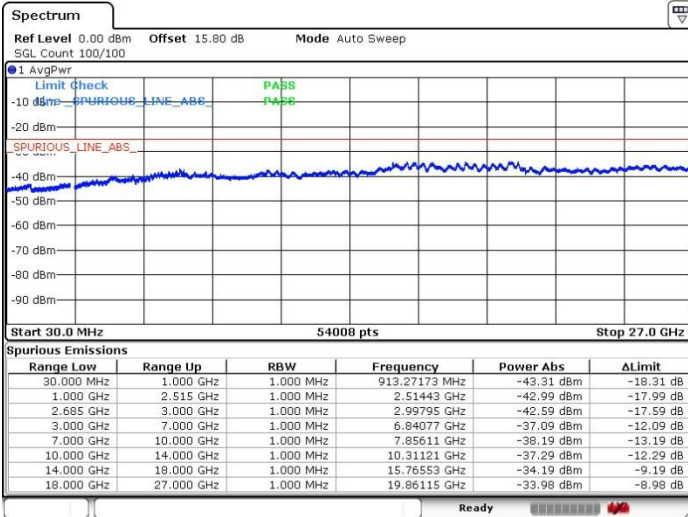

Highest Channel / 1RB99 and 1RB0

Date: 19.MAY.2017 21:33:06

Date: 19.MAY.2017 21:34:02

Highest Channel / FullIRB

N/A

Date: 19.MAY.2017 21:28:39

LTE Band 41 / 5MHz+20MHz

16QAM

Lowest Channel / 1RB0 and 1RB99

Lowest Channel / 1RB24 and 1RB0

Date: 19.MAY.2017 10:42:44

Date: 19.MAY.2017 10:39:51

Lowest Channel / FullRB

N/A

Date: 19.MAY.2017 10:46:03

LTE Band 41 / 5MHz+20MHz

LTE Band 41 / 5MHz+20MHz

16QAM

Highest Channel / 1RB0 and 1RB99

Highest Channel / 1RB24 and 1RB0

Date: 19.MAY.2017 11:16:00

Date: 19.MAY.2017 11:20:09

Highest Channel / FullIRB

N/A