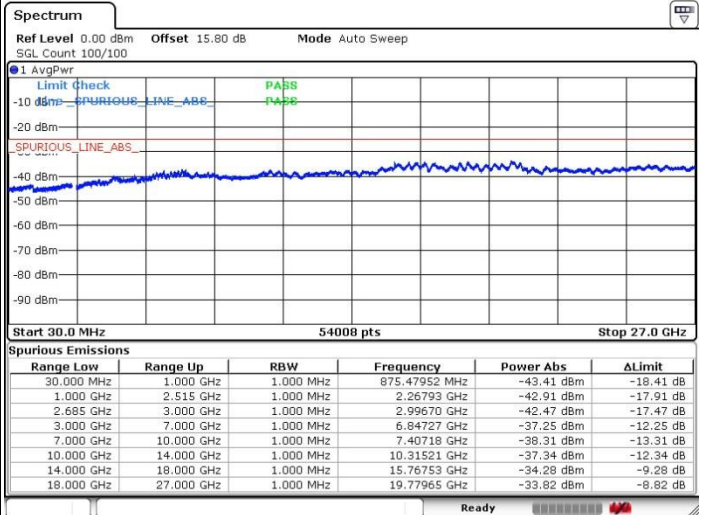

LTE Band 41 / 5MHz+20MHz

16QAM

Middle Channel / 1RB0 and 1RB99

Middle Channel / 1RB24 and 1RB0

Date: 19.MAY.2017 13:38:49

Date: 19.MAY.2017 13:42:57