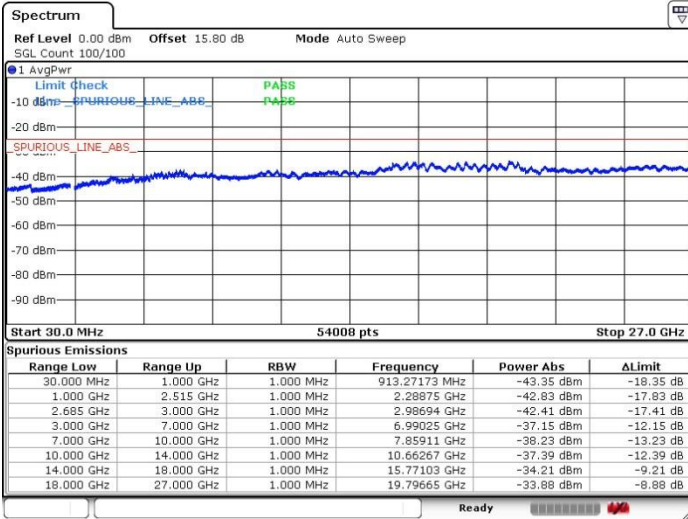

Date: 19.MAY.2017 21:22:11

Date: 19.MAY.2017 21:26:48

Middle Channel / FullIRB

N/A

Date: 19.MAY.2017 21:21:16

LTE Band 41 / 20MHz+20MHz

QPSK

Highest Channel / 1RB0 and 1RB99

Highest Channel / 1RB99 and 1RB0

Date: 19.MAY.2017 21:33:06

Date: 19.MAY.2017 21:34:02

Highest Channel / FullIRB

N/A

Date: 19.MAY.2017 21:28:39

LTE Band 41 / 5MHz+20MHz

16QAM

Lowest Channel / 1RB0 and 1RB99

Lowest Channel / 1RB24 and 1RB0

Date: 19.MAY.2017 10:42:44

Date: 19.MAY.2017 10:39:51

Lowest Channel / FullRB

N/A

Date: 19.MAY.2017 10:46:03

LTE Band 41 / 5MHz+20MHz