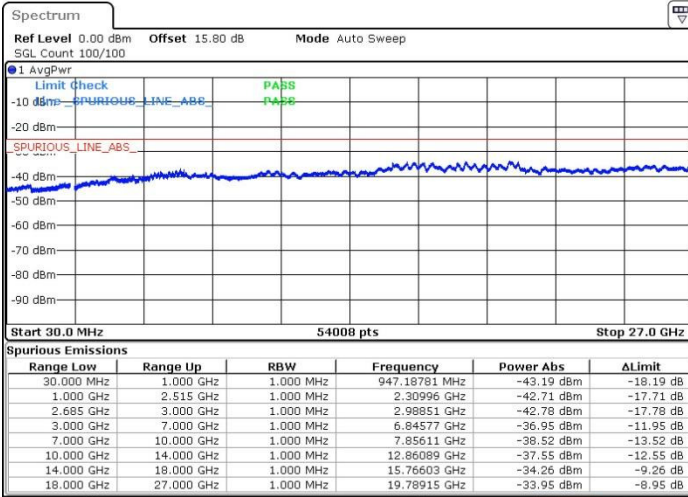

QPSK

Highest Channel / 1RB0 and 1RB49

Highest Channel / 1RB99 and 1RB0

Date: 19.MAY.2017 15:33:06

Date: 19.MAY.2017 15:47:29

Highest Channel / FullIRB

N/A

Date: 19.MAY.2017 15:41:56

LTE Band 41 / 20MHz+15MHz

QPSK

Lowest Channel / 1RB0 and 1RB74

Lowest Channel / 1RB99 and 1RB0

Date: 19.MAY.2017 20:35:48

Date: 19.MAY.2017 20:51:32

Lowest Channel / FullRB

N/A

Date: 19.MAY.2017 20:34:53

LTE Band 41 / 20MHz+15MHz

QPSK

Middle Channel / 1RB0 and 1RB74

Middle Channel / 1RB99 and 1RB0

Date: 19.MAY.2017 20:57:05

Date: 19.MAY.2017 20:58:00

Middle Channel / FullIRB

N/A

Date: 19.MAY.2017 20:52:27

LTE Band 41 / 20MHz+15MHz

QPSK

Highest Channel / 1RB0 and 1RB74

Highest Channel / 1RB99 and 1RB0

Date: 19.MAY.2017 21:03:32

Date: 19.MAY.2017 21:10:11