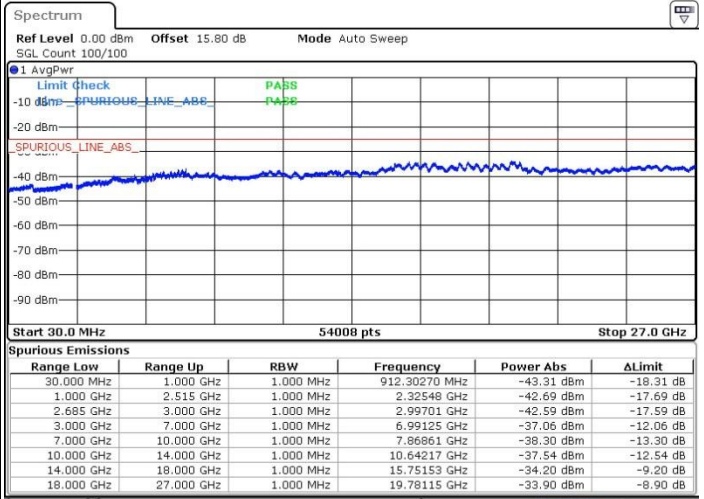

N/A

Date: 19.MAY.2017 20:52:27

LTE Band 41 / 20MHz+15MHz

QPSK

Highest Channel / 1RB0 and 1RB74

Highest Channel / 1RB99 and 1RB0

Date: 19.MAY.2017 21:03:32

Date: 19.MAY.2017 21:10:11

Highest Channel / FullIRB

N/A

Date: 19.MAY.2017 21:02:37

LTE Band 41 / 20MHz+20MHz

QPSK

Lowest Channel / 1RB0 and 1RB99

Lowest Channel / 1RB99 and 1RB0

Date: 19.MAY.2017 21:15:44