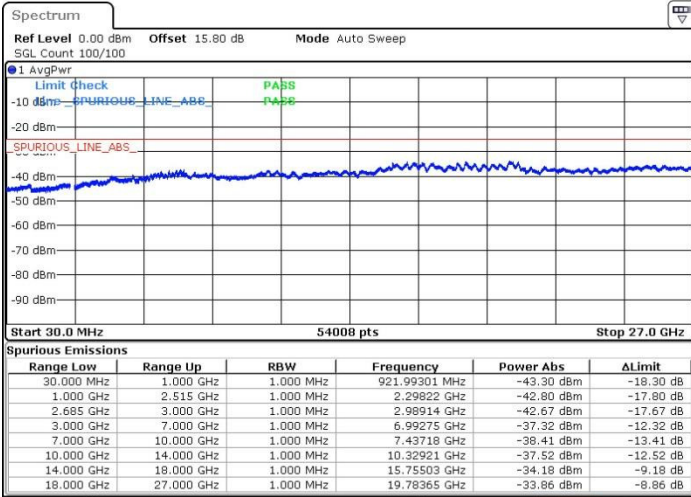

Date: 19.MAY.2017 21:22:11

Date: 19.MAY.2017 21:26:48

Middle Channel / FullIRB

N/A

Date: 19.MAY.2017 21:21:16

LTE Band 41 / 20MHz+20MHz

QPSK

Highest Channel / 1RB0 and 1RB99

Highest Channel / 1RB99 and 1RB0

Date: 19.MAY.2017 21:33:06

Date: 19.MAY.2017 21:34:02

Highest Channel / FullIRB

N/A

Date: 19.MAY.2017 21:28:39

LTE Band 41 / 5MHz+20MHz

16QAM

Lowest Channel / 1RB0 and 1RB99

Lowest Channel / 1RB24 and 1RB0

Date: 19.MAY.2017 10:42:44

Date: 19.MAY.2017 10:39:51

Lowest Channel / FullRB

N/A

Date: 19.MAY.2017 10:46:03

LTE Band 41 / 5MHz+20MHz