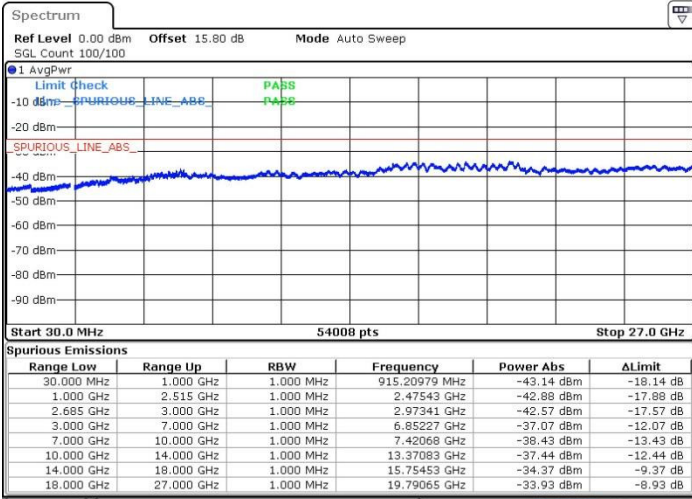

N/A

Date: 19.MAY.2017 20:52:27

LTE Band 41 / 20MHz+15MHz

QPSK

Highest Channel / 1RB0 and 1RB74

Highest Channel / 1RB99 and 1RB0

Date: 19.MAY.2017 21:03:32

Date: 19.MAY.2017 21:10:11

Highest Channel / FullIRB

N/A

Date: 19.MAY.2017 21:02:37

LTE Band 41 / 20MHz+20MHz

QPSK

Lowest Channel / 1RB0 and 1RB99

Lowest Channel / 1RB99 and 1RB0

Date: 19.MAY.2017 21:15:44