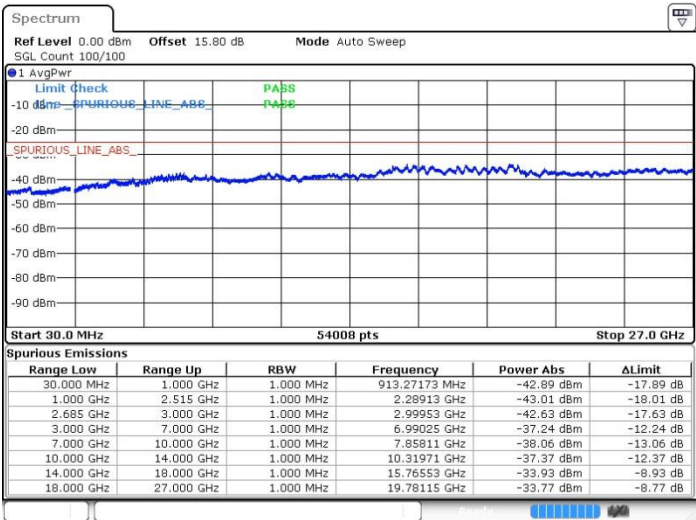

Lowest Channel / 1RB99 and 1RB0

Date: 19.MAY.2017 15:44:43

Date: 19.MAY.2017 15:32:10

Lowest Channel / FullRB

N/A

Date: 19.MAY.2017 15:27:33

LTE Band 41 / 20MHz+10MHz

QPSK

Middle Channel / 1RB0 and 1RB49

Middle Channel / 1RB99 and 1RB0

Date: 19.MAY.2017 15:26:38

Date: 19.MAY.2017 15:22:01

Middle Channel / FullIRB

N/A

Date: 19.MAY.2017 15:21:05

LTE Band 41 / 20MHz+10MHz

QPSK

Highest Channel / 1RB0 and 1RB49

Highest Channel / 1RB99 and 1RB0

Date: 19.MAY.2017 15:33:06

Date: 19.MAY.2017 15:47:29

Highest Channel / FullIRB

N/A

Date: 19.MAY.2017 15:41:56