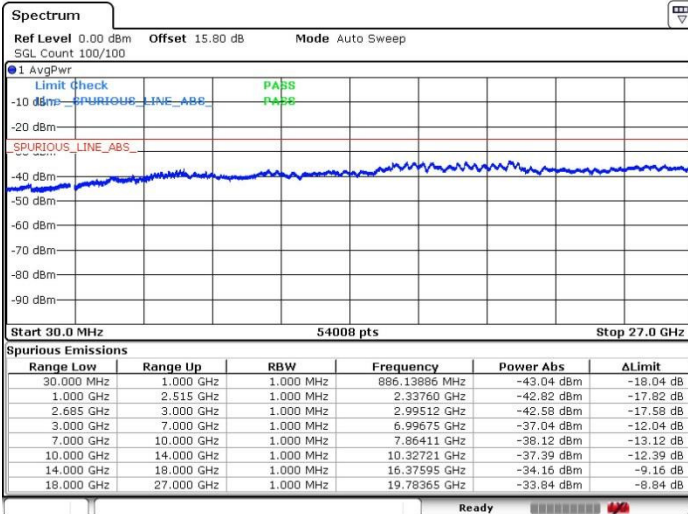

Lowest Channel / 1RB0 and 1RB99

Lowest Channel / 1RB24 and 1RB0

Date: 19.MAY.2017 10:42:44

Date: 19.MAY.2017 10:39:51

Lowest Channel / FullRB

N/A

Date: 19.MAY.2017 10:46:03

LTE Band 41 / 5MHz+20MHz

16QAM

Middle Channel / 1RB0 and 1RB99

Middle Channel / 1RB24 and 1RB0

Date: 19.MAY.2017 13:38:49

Date: 19.MAY.2017 13:42:57

Middle Channel / FullIRB

N/A

Date: 19.MAY.2017 13:36:12

LTE Band 41 / 5MHz+20MHz

16QAM

Highest Channel / 1RB0 and 1RB99

Highest Channel / 1RB24 and 1RB0

Date: 19.MAY.2017 11:16:00

Date: 19.MAY.2017 11:20:09

Highest Channel / FullIRB

N/A