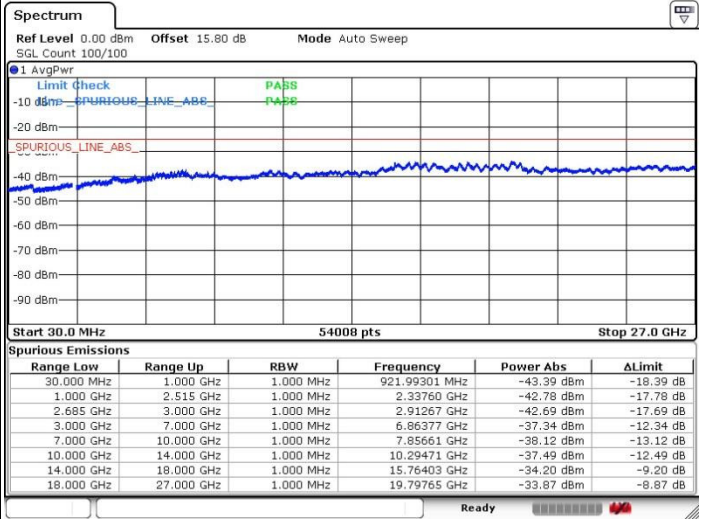

Date: 19.MAY.2017 21:22:11

Date: 19.MAY.2017 21:26:48

Middle Channel / FullIRB

N/A

Date: 19.MAY.2017 21:21:16

LTE Band 41 / 20MHz+20MHz

QPSK

Highest Channel / 1RB0 and 1RB99

Highest Channel / 1RB99 and 1RB0

Date: 19.MAY.2017 21:33:06

Date: 19.MAY.2017 21:34:02

Highest Channel / FullIRB

N/A

Date: 19.MAY.2017 21:28:39

LTE Band 41 / 5MHz+20MHz

16QAM

Lowest Channel / 1RB0 and 1RB99

Lowest Channel / 1RB24 and 1RB0

Date: 19.MAY.2017 10:42:44

Date: 19.MAY.2017 10:39:51

Lowest Channel / FullRB

N/A

Date: 19.MAY.2017 10:46:03

LTE Band 41 / 5MHz+20MHz