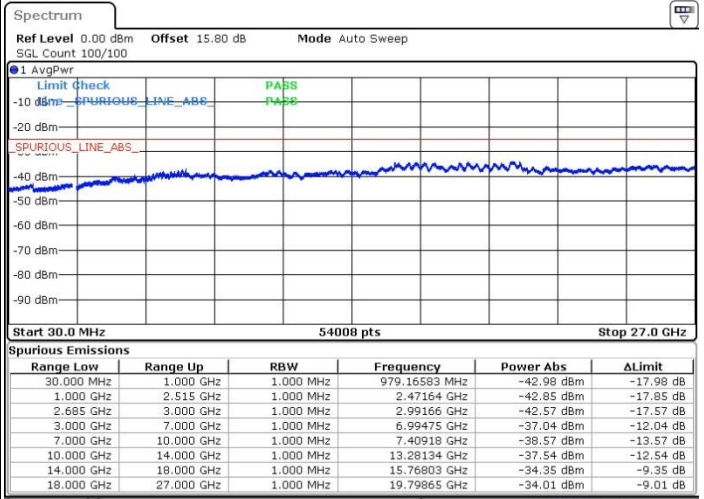

LTE Band 41 / 20MHz+15MHz

QPSK

Lowest Channel / 1RB0 and 1RB74

Lowest Channel / 1RB99 and 1RB0

Date: 19.MAY.2017 20:35:48

Date: 19.MAY.2017 20:51:32

Lowest Channel / FullRB

N/A

Date: 19.MAY.2017 20:34:53

LTE Band 41 / 20MHz+15MHz

QPSK

Middle Channel / 1RB0 and 1RB74

Middle Channel / 1RB99 and 1RB0

Date: 19.MAY.2017 20:57:05

Date: 19.MAY.2017 20:58:00

Middle Channel / FullIRB

N/A

Date: 19.MAY.2017 20:52:27

LTE Band 41 / 20MHz+15MHz

QPSK

Highest Channel / 1RB0 and 1RB74

Highest Channel / 1RB99 and 1RB0

Date: 19.MAY.2017 21:03:32

Date: 19.MAY.2017 21:10:11

Highest Channel / FullIRB

N/A

Date: 19.MAY.2017 21:02:37

LTE Band 41 / 20MHz+20MHz

QPSK

Lowest Channel / 1RB0 and 1RB99

Lowest Channel / 1RB99 and 1RB0

Date: 19.MAY.2017 21:15:44