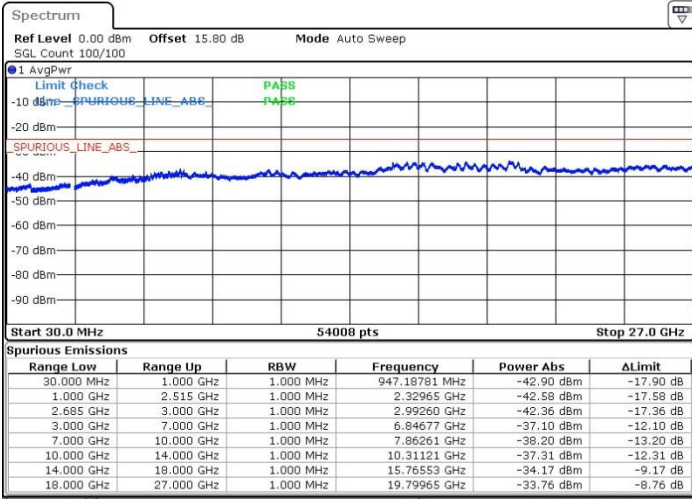

Date: 19.MAY.2017 11:12:50

LTE Band 41 / 10MHz+20MHz

16QAM

Lowest Channel / 1RB0 and 1RB99

Lowest Channel / 1RB49 and 1RB0

Date: 19.MAY.2017 15:06:21

Date: 19.MAY.2017 15:01:45

Lowest Channel / FullRB

N/A

Date: 19.MAY.2017 15:00:50

LTE Band 41 / 10MHz+20MHz

16QAM

MiddleChannel / 1RB0 and 1RB99

Middle Channel / 1RB49 and 1RB0

Date: 19.MAY.2017 15:10:03

Date: 19.MAY.2017 15:19:15