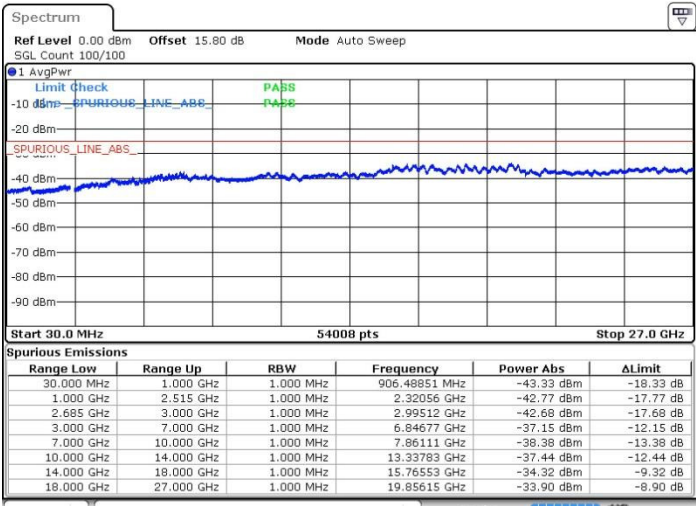

Highest Channel / FullIRB

N/A

Date: 19.MAY.2017 21:02:37

LTE Band 41 / 20MHz+20MHz

QPSK

Lowest Channel / 1RB0 and 1RB99

Lowest Channel / 1RB99 and 1RB0

Date: 19.MAY.2017 21:15:44

Date: 19.MAY.2017 21:16:39

Lowest Channel / FullRB

N/A

Date: 19.MAY.2017 21:11:06

LTE Band 41 / 20MHz+20MHz

QPSK

Middle Channel / 1RB0 and 1RB99

Middle Channel / 1RB99 and 1RB0

Date: 19.MAY.2017 21:22:11

Date: 19.MAY.2017 21:26:48

Middle Channel / FullIRB

N/A

Date: 19.MAY.2017 21:21:16

LTE Band 41 / 20MHz+20MHz

QPSK

Highest Channel / 1RB0 and 1RB99

Highest Channel / 1RB99 and 1RB0

Date: 19.MAY.2017 21:33:06

Date: 19.MAY.2017 21:34:02

Highest Channel / FullIRB

N/A

Date: 19.MAY.2017 21:28:39

LTE Band 41 / 5MHz+20MHz

16QAM