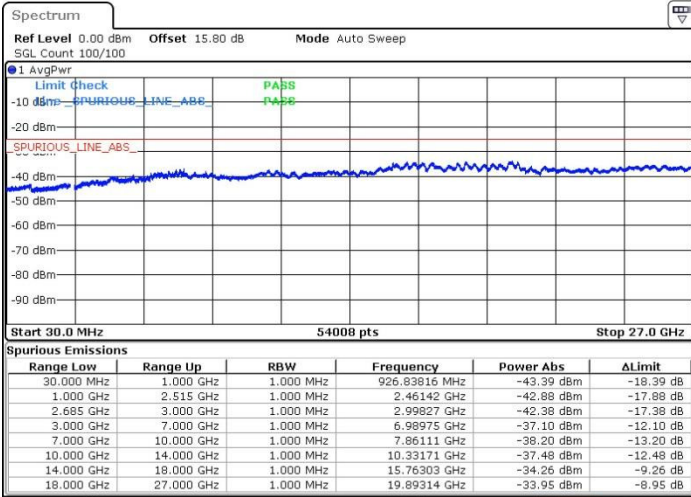

Middle Channel / 1RB0 and 1RB49

Middle Channel / 1RB99 and 1RB0

Date: 19.MAY.2017 15:26:38

Date: 19.MAY.2017 15:22:01

Middle Channel / FullIRB

N/A

Date: 19.MAY.2017 15:21:05

LTE Band 41 / 20MHz+10MHz

QPSK

Highest Channel / 1RB0 and 1RB49

Highest Channel / 1RB99 and 1RB0

Date: 19.MAY.2017 15:33:06

Date: 19.MAY.2017 15:47:29

Highest Channel / FullIRB

N/A

Date: 19.MAY.2017 15:41:56

LTE Band 41 / 20MHz+15MHz

QPSK

Lowest Channel / 1RB0 and 1RB74

Lowest Channel / 1RB99 and 1RB0

Date: 19.MAY.2017 20:35:48

Date: 19.MAY.2017 20:51:32

Lowest Channel / FullRB

N/A