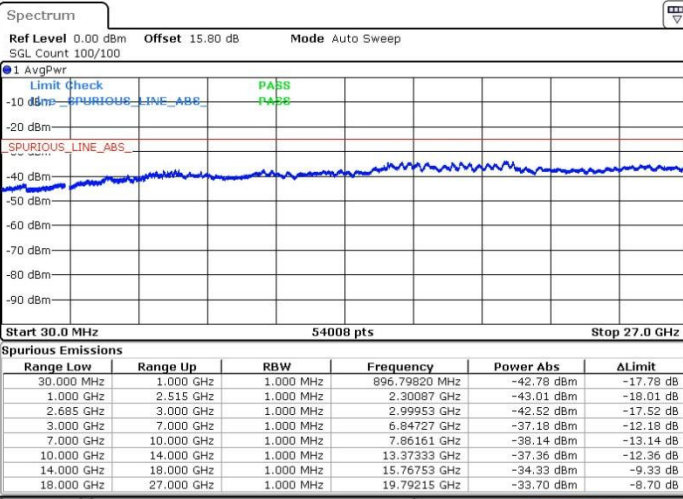

N/A

Date: 19.MAY.2017 17:16:07

LTE Band 41 / 20MHz+5MHz

QPSK

Lowest Channel / 1RB0 and 1RB24

Lowest Channel / 1RB99 and 1RB0

Date: 19.MAY.2017 14:30:00

Date: 19.MAY.2017 14:24:25

Lowest Channel / FullRB

N/A

Date: 19.MAY.2017 14:30:55

LTE Band 41 / 20MHz+5MHz

QPSK

Middle Channel / 1RB0 and 1RB24

Middle Channel / 1RB99 and 1RB0

Date: 19.MAY.2017 14:48:03

Date: 19.MAY.2017 14:42:31

Middle Channel / FullIRB

N/A

Date: 19.MAY.2017 14:47:08

LTE Band 41 / 20MHz+5MHz

QPSK

Highest Channel / 1RB0 and 1RB24

Highest Channel / 1RB99 and 1RB0

Date: 19.MAY.2017 14:36:28

Date: 19.MAY.2017 14:41:36

Highest Channel / FullIRB

N/A

Date: 19.MAY.2017 14:35:32

LTE Band 41 / 20MHz+10MHz

QPSK

Lowest Channel / 1RB0 and 1RB49