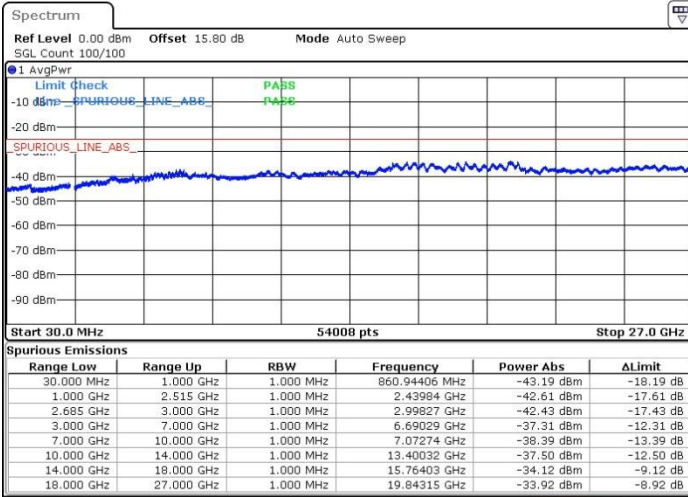

N/A

Date: 19.MAY.2017 20:52:27

LTE Band 41 / 20MHz+15MHz

QPSK

Highest Channel / 1RB0 and 1RB74

Highest Channel / 1RB99 and 1RB0

Date: 19.MAY.2017 21:03:32

Date: 19.MAY.2017 21:10:11

Highest Channel / FullIRB

N/A

Date: 19.MAY.2017 21:02:37

LTE Band 41 / 20MHz+20MHz

QPSK

Lowest Channel / 1RB0 and 1RB99

Lowest Channel / 1RB99 and 1RB0

Date: 19.MAY.2017 21:15:44

Date: 19.MAY.2017 21:16:39

Lowest Channel / FullRB

N/A

Date: 19.MAY.2017 21:11:06

LTE Band 41 / 20MHz+20MHz

QPSK

Middle Channel / 1RB0 and 1RB99

Middle Channel / 1RB99 and 1RB0

Date: 19.MAY.2017 21:22:11

Date: 19.MAY.2017 21:26:48

Middle Channel / FullIRB

N/A

Date: 19.MAY.2017 21:21:16

LTE Band 41 / 20MHz+20MHz

QPSK

Highest Channel / 1RB0 and 1RB99