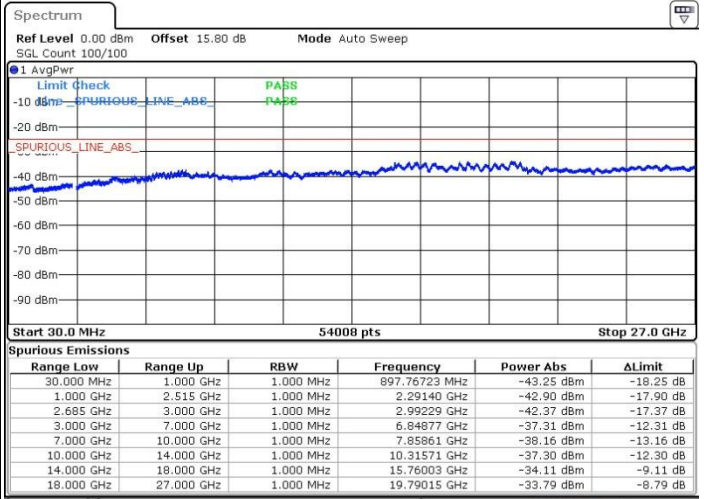

LTE Band 41 / 5MHz+20MHz

16QAM

Highest Channel / 1RB0 and 1RB99

Highest Channel / 1RB24 and 1RB0

Date: 19.MAY.2017 11:16:00

Date: 19.MAY.2017 11:20:09

Highest Channel / FullIRB

N/A

Date: 19.MAY.2017 11:12:50

LTE Band 41 / 10MHz+20MHz

16QAM

Lowest Channel / 1RB0 and 1RB99

Lowest Channel / 1RB49 and 1RB0

Date: 19.MAY.2017 15:06:21

Date: 19.MAY.2017 15:01:45

Lowest Channel / FullRB