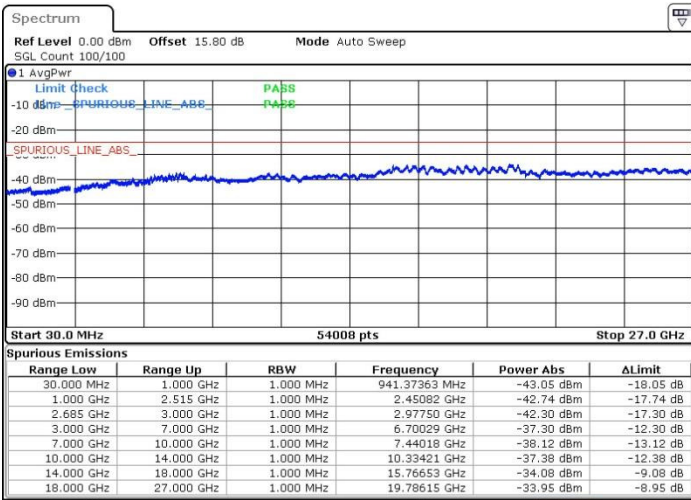

Date: 19.MAY.2017 14:36:28

Date: 19.MAY.2017 14:41:36

Highest Channel / FullIRB

N/A

Date: 19.MAY.2017 14:35:32

LTE Band 41 / 20MHz+10MHz

QPSK

Lowest Channel / 1RB0 and 1RB49

Lowest Channel / 1RB99 and 1RB0

Date: 19.MAY.2017 15:44:43

Date: 19.MAY.2017 15:32:10

Lowest Channel / FullRB

N/A

Date: 19.MAY.2017 15:27:33

LTE Band 41 / 20MHz+10MHz

QPSK

Middle Channel / 1RB0 and 1RB49

Middle Channel / 1RB99 and 1RB0

Date: 19.MAY.2017 15:26:38

Date: 19.MAY.2017 15:22:01

Middle Channel / FullIRB

N/A

Date: 19.MAY.2017 15:21:05

LTE Band 41 / 20MHz+10MHz