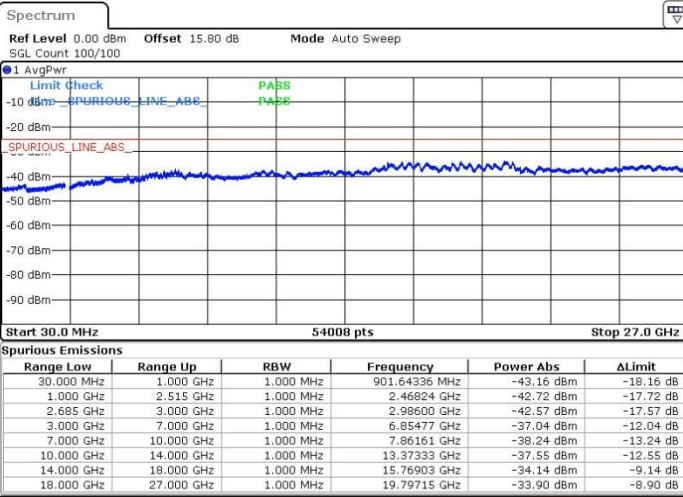

Lowest Channel / FullRB

N/A

Date: 19.MAY.2017 14:30:55

LTE Band 41 / 20MHz+5MHz

QPSK

Middle Channel / 1RB0 and 1RB24

Middle Channel / 1RB99 and 1RB0

Date: 19.MAY.2017 14:48:03

Date: 19.MAY.2017 14:42:31

Middle Channel / FullIRB

N/A

Date: 19.MAY.2017 14:47:08

LTE Band 41 / 20MHz+5MHz

QPSK

Highest Channel / 1RB0 and 1RB24

Highest Channel / 1RB99 and 1RB0

Date: 19.MAY.2017 14:36:28

Date: 19.MAY.2017 14:41:36

Highest Channel / FullIRB

N/A

Date: 19.MAY.2017 14:35:32

LTE Band 41 / 20MHz+10MHz

QPSK

Lowest Channel / 1RB0 and 1RB49