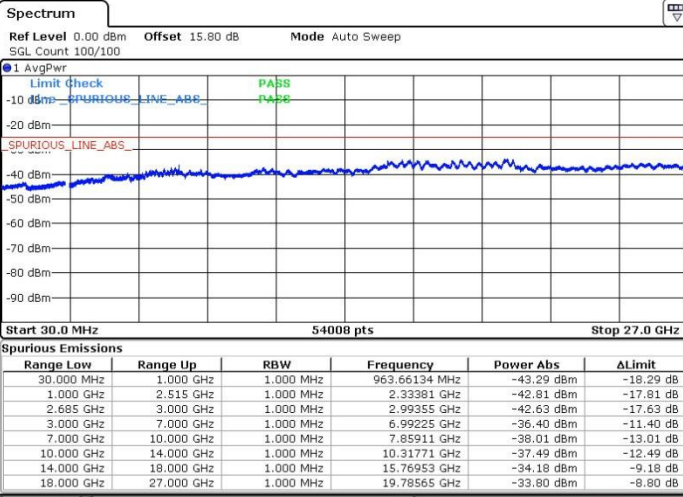

Highest Channel / 1RB99 and 1RB0

Date: 19.MAY.2017 21:33:06

Date: 19.MAY.2017 21:34:02

Highest Channel / FullIRB

N/A

Date: 19.MAY.2017 21:28:39

LTE Band 41 / 5MHz+20MHz

16QAM

Lowest Channel / 1RB0 and 1RB99

Lowest Channel / 1RB24 and 1RB0

Date: 19.MAY.2017 10:42:44

Date: 19.MAY.2017 10:39:51

Lowest Channel / FullRB

N/A

Date: 19.MAY.2017 10:46:03

LTE Band 41 / 5MHz+20MHz

16QAM

Middle Channel / 1RB0 and 1RB99

Middle Channel / 1RB24 and 1RB0

Date: 19.MAY.2017 13:38:49

Date: 19.MAY.2017 13:42:57

Middle Channel / FullIRB

N/A

Date: 19.MAY.2017 13:36:12

LTE Band 41 / 5MHz+20MHz

16QAM

Highest Channel / 1RB0 and 1RB99

Highest Channel / 1RB24 and 1RB0

Date: 19.MAY.2017 11:16:00

Date: 19.MAY.2017 11:20:09

Highest Channel / FullIRB

N/A