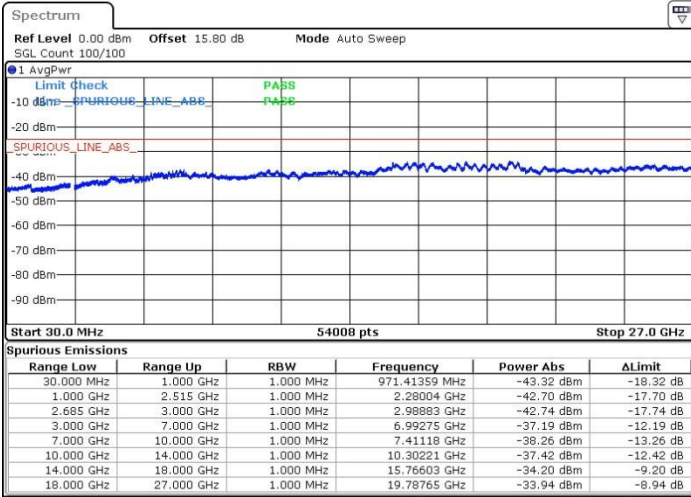

Lowest Channel / FullRB

N/A

Date: 19.MAY.2017 15:00:50