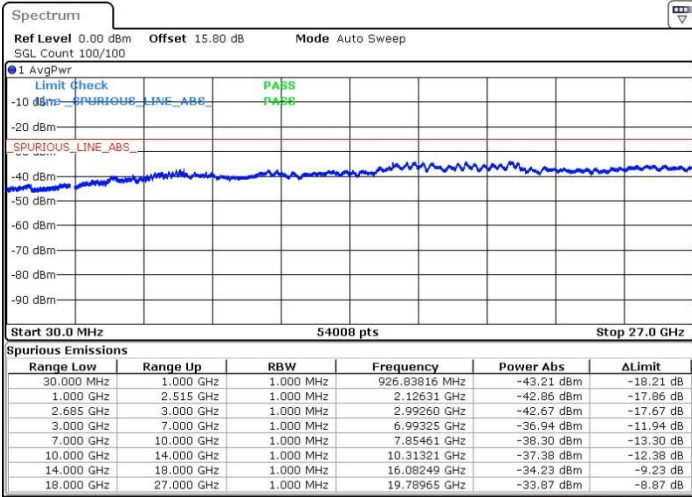

Middle Channel / FullIRB

N/A

Date: 19.MAY.2017 15:15:33