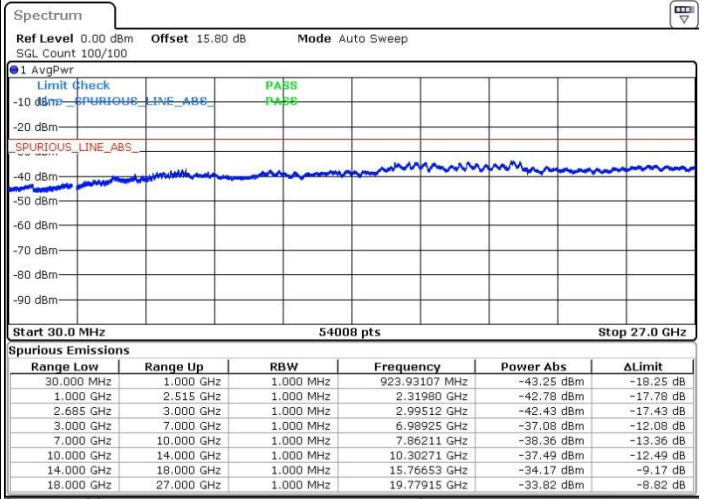

Date: 19.MAY.2017 14:42:31

Middle Channel / FullIRB

N/A

Date: 19.MAY.2017 14:47:08

LTE Band 41 / 20MHz+5MHz

QPSK

Highest Channel / 1RB0 and 1RB24

Highest Channel / 1RB99 and 1RB0

Date: 19.MAY.2017 14:36:28

Date: 19.MAY.2017 14:41:36

Highest Channel / FullIRB

N/A

Date: 19.MAY.2017 14:35:32

LTE Band 41 / 20MHz+10MHz

QPSK

Lowest Channel / 1RB0 and 1RB49

Lowest Channel / 1RB99 and 1RB0

Date: 19.MAY.2017 15:44:43

Date: 19.MAY.2017 15:32:10

Lowest Channel / FullRB

N/A

Date: 19.MAY.2017 15:27:33

LTE Band 41 / 20MHz+10MHz

QPSK