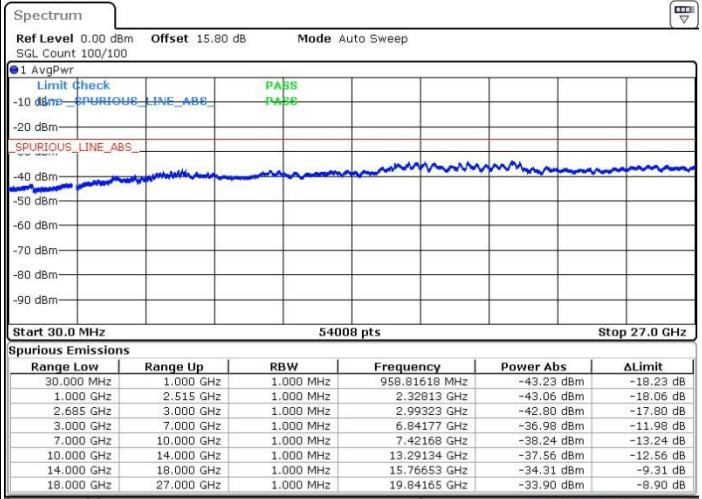

Middle Channel / 1RB0 and 1RB49

Middle Channel / 1RB99 and 1RB0

Date: 19.MAY.2017 15:26:38

Date: 19.MAY.2017 15:22:01

Middle Channel / FullIRB

N/A

Date: 19.MAY.2017 15:21:05

LTE Band 41 / 20MHz+10MHz

QPSK

Highest Channel / 1RB0 and 1RB49

Highest Channel / 1RB99 and 1RB0

Date: 19.MAY.2017 15:33:06

Date: 19.MAY.2017 15:47:29

Highest Channel / FullIRB

N/A

Date: 19.MAY.2017 15:41:56

LTE Band 41 / 20MHz+15MHz

QPSK

Lowest Channel / 1RB0 and 1RB74

Lowest Channel / 1RB99 and 1RB0

Date: 19.MAY.2017 20:35:48

Date: 19.MAY.2017 20:51:32

Lowest Channel / FullRB

N/A