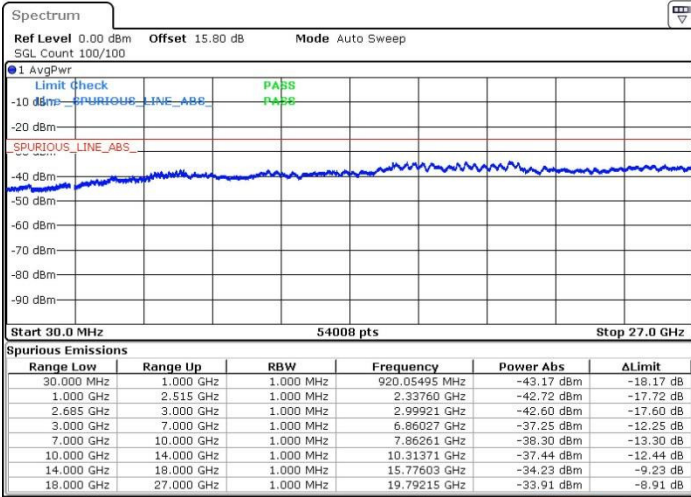

LTE Band 41 / 15MHz+20MHz

QPSK

Middle Channel / 1RB0 and 1RB99

Middle Channel / 1RB74 and 1RB0

Date: 19.MAY.2017 17:37:22

Date: 19.MAY.2017 17:33:40

Middle Channel / FullIRB

N/A

Date: 19.MAY.2017 17:32:45

LTE Band 41 / 15MHz+20MHz

QPSK

Highest Channel / 1RB0 and 1RB99

Highest Channel / 1RB74 and 1RB0

Date: 19.MAY.2017 17:21:39

Date: 19.MAY.2017 17:17:02

Highest Channel / FullIRB