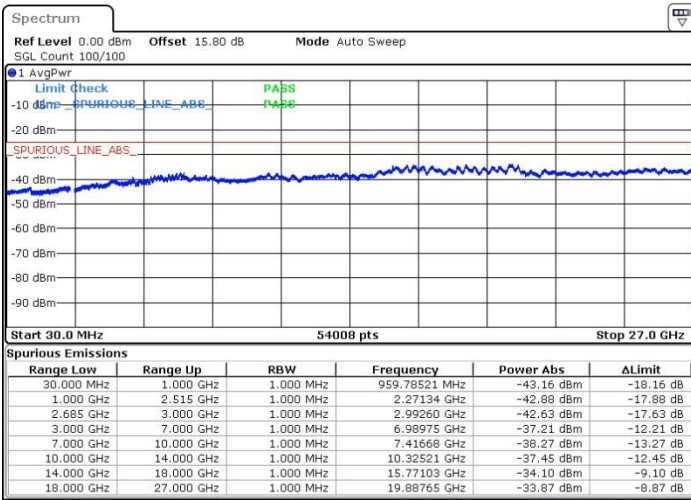

Lowest Channel / FullRB

N/A

Date: 19.MAY.2017 14:30:55

LTE Band 41 / 20MHz+5MHz

QPSK

Middle Channel / 1RB0 and 1RB24

Middle Channel / 1RB99 and 1RB0

Date: 19.MAY.2017 14:48:03

Date: 19.MAY.2017 14:42:31

Middle Channel / FullIRB

N/A

Date: 19.MAY.2017 14:47:08

LTE Band 41 / 20MHz+5MHz

QPSK

Highest Channel / 1RB0 and 1RB24

Highest Channel / 1RB99 and 1RB0

Date: 19.MAY.2017 14:36:28

Date: 19.MAY.2017 14:41:36

Highest Channel / FullIRB

N/A

Date: 19.MAY.2017 14:35:32

LTE Band 41 / 20MHz+10MHz

QPSK

Lowest Channel / 1RB0 and 1RB49