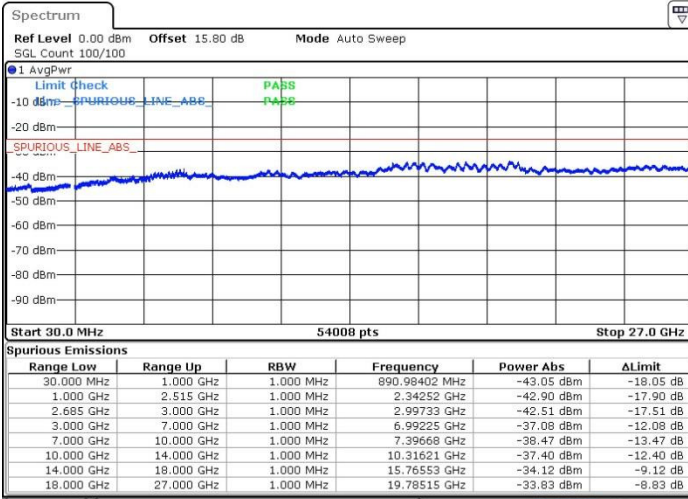

N/A

Date: 19.MAY.2017 20:52:27

LTE Band 41 / 20MHz+15MHz

QPSK

Highest Channel / 1RB0 and 1RB74

Highest Channel / 1RB99 and 1RB0

Date: 19.MAY.2017 21:03:32

Date: 19.MAY.2017 21:10:11

Highest Channel / FullIRB

N/A

Date: 19.MAY.2017 21:02:37

LTE Band 41 / 20MHz+20MHz

QPSK

Lowest Channel / 1RB0 and 1RB99

Lowest Channel / 1RB99 and 1RB0

Date: 19.MAY.2017 21:15:44

Date: 19.MAY.2017 21:16:39

Lowest Channel / FullRB

N/A

Date: 19.MAY.2017 21:11:06

LTE Band 41 / 20MHz+20MHz

QPSK

Middle Channel / 1RB0 and 1RB99

Middle Channel / 1RB99 and 1RB0

Date: 19.MAY.2017 21:22:11

Date: 19.MAY.2017 21:26:48

Middle Channel / FullIRB

N/A

Date: 19.MAY.2017 21:21:16

LTE Band 41 / 20MHz+20MHz

QPSK

Highest Channel / 1RB0 and 1RB99