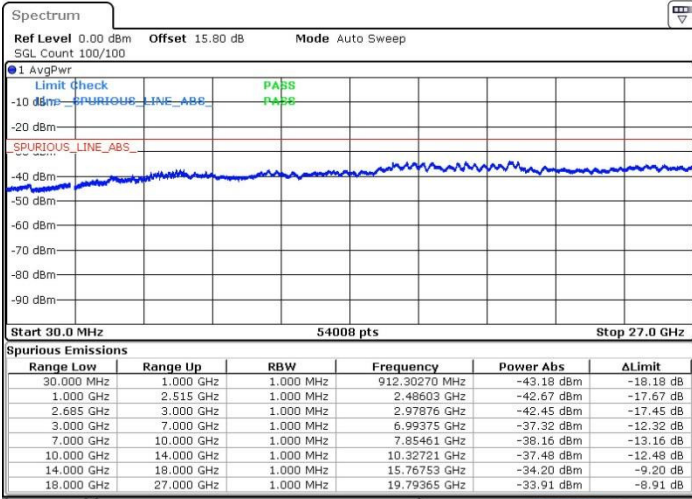

Date: 19.MAY.2017 17:32:45

LTE Band 41 / 15MHz+20MHz

QPSK

Highest Channel / 1RB0 and 1RB99

Highest Channel / 1RB74 and 1RB0

Date: 19.MAY.2017 17:21:39

Date: 19.MAY.2017 17:17:02

Highest Channel / FullIRB

N/A

Date: 19.MAY.2017 17:16:07

LTE Band 41 / 20MHz+5MHz

QPSK

Lowest Channel / 1RB0 and 1RB24

Lowest Channel / 1RB99 and 1RB0

Date: 19.MAY.2017 14:30:00

Date: 19.MAY.2017 14:24:25

Lowest Channel / FullRB

N/A

Date: 19.MAY.2017 14:30:55

LTE Band 41 / 20MHz+5MHz

QPSK

Middle Channel / 1RB0 and 1RB24

Middle Channel / 1RB99 and 1RB0

Date: 19.MAY.2017 14:48:03

Date: 19.MAY.2017 14:42:31

Middle Channel / FullIRB

N/A

Date: 19.MAY.2017 14:47:08

LTE Band 41 / 20MHz+5MHz

QPSK

Highest Channel / 1RB0 and 1RB24

Highest Channel / 1RB99 and 1RB0