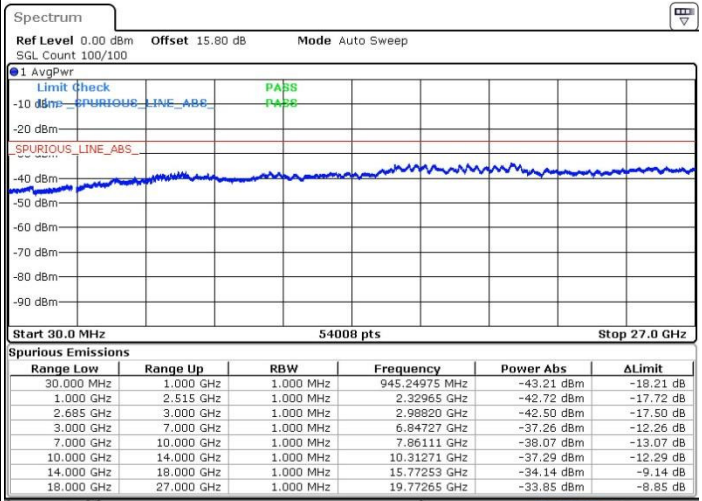

Date: 19.MAY.2017 17:32:45

LTE Band 41 / 15MHz+20MHz

QPSK

Highest Channel / 1RB0 and 1RB99

Highest Channel / 1RB74 and 1RB0

Date: 19.MAY.2017 17:21:39

Date: 19.MAY.2017 17:17:02

Highest Channel / FullIRB

N/A

Date: 19.MAY.2017 17:16:07

LTE Band 41 / 20MHz+5MHz

QPSK

Lowest Channel / 1RB0 and 1RB24

Lowest Channel / 1RB99 and 1RB0

Date: 19.MAY.2017 14:30:00

Date: 19.MAY.2017 14:24:25