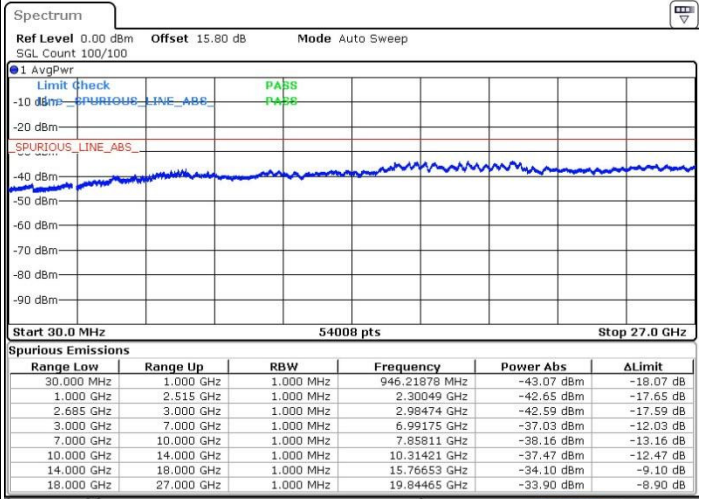

N/A

Date: 19.MAY.2017 17:16:07

LTE Band 41 / 20MHz+5MHz

QPSK

Lowest Channel / 1RB0 and 1RB24

Lowest Channel / 1RB99 and 1RB0

Date: 19.MAY.2017 14:30:00

Date: 19.MAY.2017 14:24:25

Lowest Channel / FullRB

N/A

Date: 19.MAY.2017 14:30:55

LTE Band 41 / 20MHz+5MHz

QPSK

Middle Channel / 1RB0 and 1RB24

Middle Channel / 1RB99 and 1RB0

Date: 19.MAY.2017 14:48:03

Date: 19.MAY.2017 14:42:31

Middle Channel / FullIRB

N/A

Date: 19.MAY.2017 14:47:08

LTE Band 41 / 20MHz+5MHz

QPSK

Highest Channel / 1RB0 and 1RB24

Highest Channel / 1RB99 and 1RB0

Date: 19.MAY.2017 14:36:28

Date: 19.MAY.2017 14:41:36

Highest Channel / FullIRB

N/A

Date: 19.MAY.2017 14:35:32

LTE Band 41 / 20MHz+10MHz

QPSK

Lowest Channel / 1RB0 and 1RB49