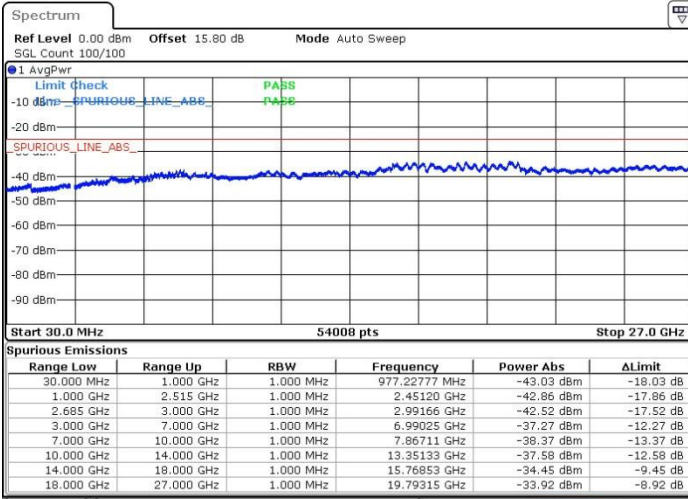

Middle Channel / 1RB0 and 1RB49

Middle Channel / 1RB99 and 1RB0

Date: 19.MAY.2017 15:26:38

Date: 19.MAY.2017 15:22:01

Middle Channel / FullIRB

N/A

Date: 19.MAY.2017 15:21:05

LTE Band 41 / 20MHz+10MHz

QPSK

Highest Channel / 1RB0 and 1RB49

Highest Channel / 1RB99 and 1RB0

Date: 19.MAY.2017 15:33:06

Date: 19.MAY.2017 15:47:29

Highest Channel / FullIRB

N/A

Date: 19.MAY.2017 15:41:56

LTE Band 41 / 20MHz+15MHz

QPSK

Lowest Channel / 1RB0 and 1RB74

Lowest Channel / 1RB99 and 1RB0

Date: 19.MAY.2017 20:35:48

Date: 19.MAY.2017 20:51:32

Lowest Channel / FullRB

N/A