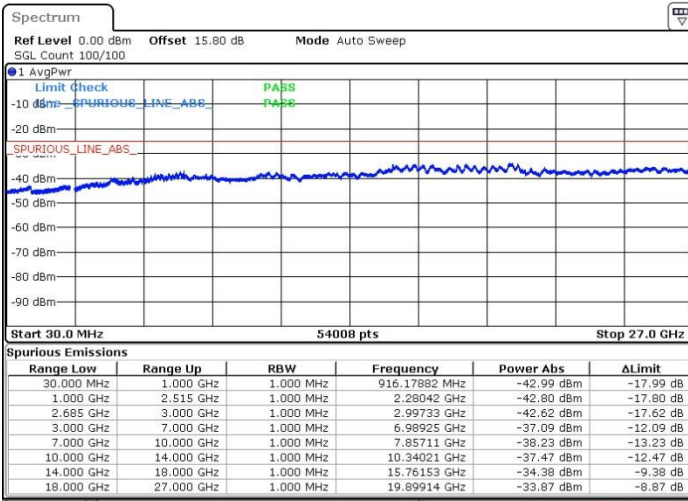

Date: 19.MAY.2017 17:32:45

LTE Band 41 / 15MHz+20MHz

QPSK

Highest Channel / 1RB0 and 1RB99

Highest Channel / 1RB74 and 1RB0

Date: 19.MAY.2017 17:21:39

Date: 19.MAY.2017 17:17:02

Highest Channel / FullIRB

N/A

Date: 19.MAY.2017 17:16:07

LTE Band 41 / 20MHz+5MHz

QPSK

Lowest Channel / 1RB0 and 1RB24

Lowest Channel / 1RB99 and 1RB0

Date: 19.MAY.2017 14:30:00

Date: 19.MAY.2017 14:24:25

Lowest Channel / FullRB

N/A

Date: 19.MAY.2017 14:30:55

LTE Band 41 / 20MHz+5MHz

QPSK

Middle Channel / 1RB0 and 1RB24

Middle Channel / 1RB99 and 1RB0

Date: 19.MAY.2017 14:48:03