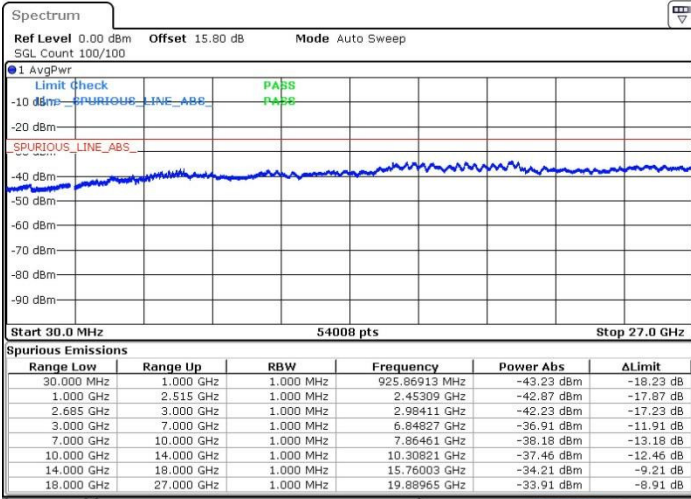

Date: 19.MAY.2017 14:42:31

Middle Channel / FullIRB

N/A

Date: 19.MAY.2017 14:47:08

LTE Band 41 / 20MHz+5MHz

QPSK

Highest Channel / 1RB0 and 1RB24

Highest Channel / 1RB99 and 1RB0

Date: 19.MAY.2017 14:36:28

Date: 19.MAY.2017 14:41:36

Highest Channel / FullIRB

N/A

Date: 19.MAY.2017 14:35:32

LTE Band 41 / 20MHz+10MHz

QPSK

Lowest Channel / 1RB0 and 1RB49

Lowest Channel / 1RB99 and 1RB0

Date: 19.MAY.2017 15:44:43

Date: 19.MAY.2017 15:32:10

Lowest Channel / FullRB

N/A

Date: 19.MAY.2017 15:27:33

LTE Band 41 / 20MHz+10MHz

QPSK