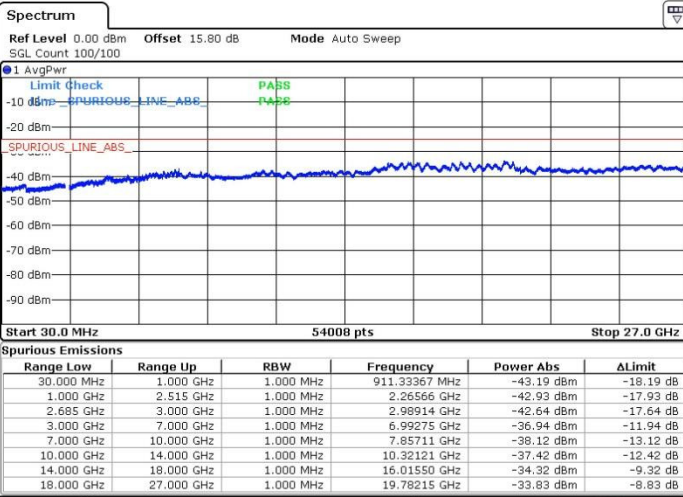

LTE Band 41 / 5MHz+20MHz

16QAM

Highest Channel / 1RB0 and 1RB99

Highest Channel / 1RB24 and 1RB0

Date: 19.MAY.2017 11:16:00

Date: 19.MAY.2017 11:20:09

Highest Channel / FullIRB

N/A

Date: 19.MAY.2017 11:12:50

LTE Band 41 / 10MHz+20MHz

16QAM

Lowest Channel / 1RB0 and 1RB99

Lowest Channel / 1RB49 and 1RB0

Date: 19.MAY.2017 15:06:21

Date: 19.MAY.2017 15:01:45

Lowest Channel / FullRB