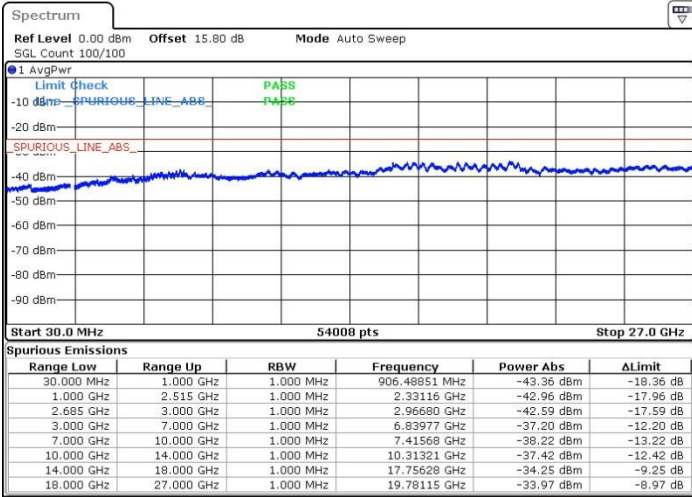

N/A

Date: 19.MAY.2017 20:52:27

LTE Band 41 / 20MHz+15MHz

QPSK

Highest Channel / 1RB0 and 1RB74

Highest Channel / 1RB99 and 1RB0

Date: 19.MAY.2017 21:03:32

Date: 19.MAY.2017 21:10:11

Highest Channel / FullIRB

N/A

Date: 19.MAY.2017 21:02:37

LTE Band 41 / 20MHz+20MHz

QPSK

Lowest Channel / 1RB0 and 1RB99

Lowest Channel / 1RB99 and 1RB0

Date: 19.MAY.2017 21:15:44