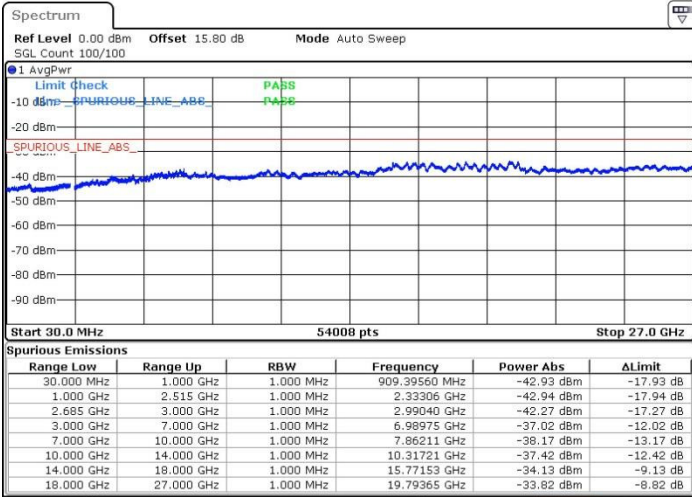

Date: 19.MAY.2017 17:32:45

LTE Band 41 / 15MHz+20MHz

QPSK

Highest Channel / 1RB0 and 1RB99

Highest Channel / 1RB74 and 1RB0

Date: 19.MAY.2017 17:21:39

Date: 19.MAY.2017 17:17:02

Highest Channel / FullIRB

N/A

Date: 19.MAY.2017 17:16:07

LTE Band 41 / 20MHz+5MHz

QPSK

Lowest Channel / 1RB0 and 1RB24

Lowest Channel / 1RB99 and 1RB0

Date: 19.MAY.2017 14:30:00

Date: 19.MAY.2017 14:24:25

Lowest Channel / FullRB

N/A

Date: 19.MAY.2017 14:30:55

LTE Band 41 / 20MHz+5MHz

QPSK

Middle Channel / 1RB0 and 1RB24

Middle Channel / 1RB99 and 1RB0

Date: 19.MAY.2017 14:48:03

Date: 19.MAY.2017 14:42:31

Middle Channel / FullIRB

N/A

Date: 19.MAY.2017 14:47:08

LTE Band 41 / 20MHz+5MHz

QPSK

Highest Channel / 1RB0 and 1RB24

Highest Channel / 1RB99 and 1RB0