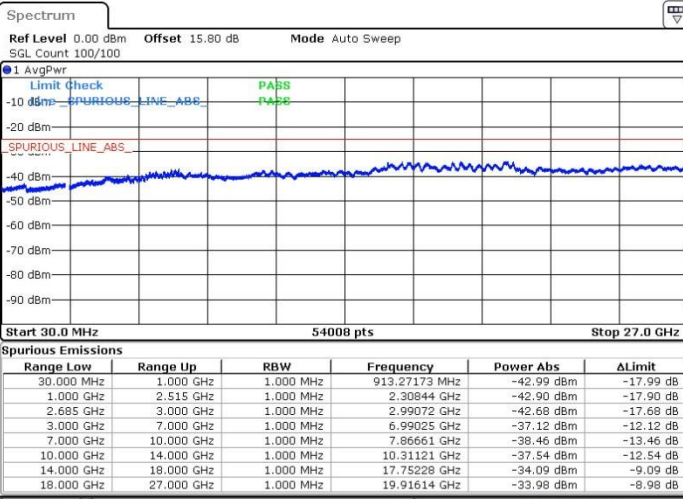

LTE Band 41 / 20MHz+15MHz

QPSK

Lowest Channel / 1RB0 and 1RB74

Lowest Channel / 1RB99 and 1RB0

Date: 19.MAY.2017 20:35:48

Date: 19.MAY.2017 20:51:32

Lowest Channel / FullRB

N/A

Date: 19.MAY.2017 20:34:53

LTE Band 41 / 20MHz+15MHz

QPSK

Middle Channel / 1RB0 and 1RB74

Middle Channel / 1RB99 and 1RB0

Date: 19.MAY.2017 20:57:05

Date: 19.MAY.2017 20:58:00

Middle Channel / FullIRB

N/A

Date: 19.MAY.2017 20:52:27

LTE Band 41 / 20MHz+15MHz

QPSK

Highest Channel / 1RB0 and 1RB74

Highest Channel / 1RB99 and 1RB0

Date: 19.MAY.2017 21:03:32

Date: 19.MAY.2017 21:10:11

Highest Channel / FullIRB

N/A

Date: 19.MAY.2017 21:02:37

LTE Band 41 / 20MHz+20MHz

QPSK

Lowest Channel / 1RB0 and 1RB99

Lowest Channel / 1RB99 and 1RB0

Date: 19.MAY.2017 21:15:44