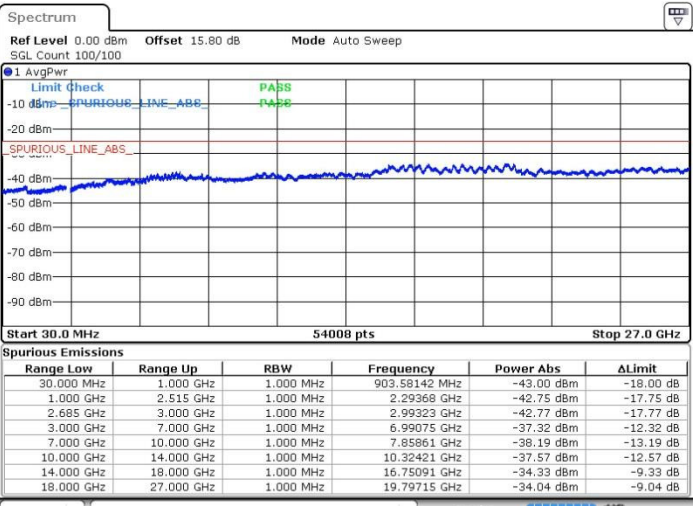

Highest Channel / FullIRB

N/A

Date: 19.MAY.2017 21:02:37

LTE Band 41 / 20MHz+20MHz

QPSK

Lowest Channel / 1RB0 and 1RB99

Lowest Channel / 1RB99 and 1RB0

Date: 19.MAY.2017 21:15:44

Date: 19.MAY.2017 21:16:39

Lowest Channel / FullRB

N/A

Date: 19.MAY.2017 21:11:06

LTE Band 41 / 20MHz+20MHz

QPSK

Middle Channel / 1RB0 and 1RB99

Middle Channel / 1RB99 and 1RB0

Date: 19.MAY.2017 21:22:11

Date: 19.MAY.2017 21:26:48

Middle Channel / FullIRB

N/A

Date: 19.MAY.2017 21:21:16

LTE Band 41 / 20MHz+20MHz

QPSK

Highest Channel / 1RB0 and 1RB99

Highest Channel / 1RB99 and 1RB0

Date: 19.MAY.2017 21:33:06

Date: 19.MAY.2017 21:34:02

Highest Channel / FullIRB

N/A

Date: 19.MAY.2017 21:28:39

LTE Band 41 / 5MHz+20MHz

16QAM