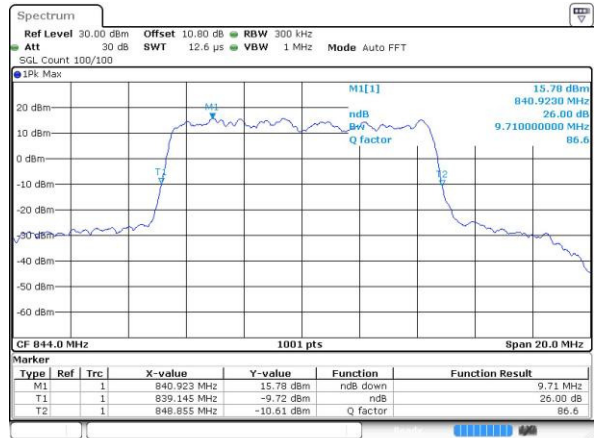

Lowest Channel / 10MHz / 64QAM

Date: 13 MAY 2017 22:59:42

Middle Channel / 10MHz / 64QAM

Date: 13 MAY 2017 23:03:14

Highest Channel / 10MHz / 64QAM

Date: 13 MAY 2017 23:04:29

LTE Band 26

Lowest Channel / 15MHz / 64QAM

Date: 13 MAY 2017 23:08:02

Middle Channel / 15MHz / 64QAM

Date: 13 MAY 2017 23:11:35

Highest Channel / 15MHz / 64QAM

Date: 13 MAY 2017 23:12:50

Occupied Bandwidth

Mode	LTE Band 26 : 99%OBW(MHz)											
BW	1.4MHz		3MHz		5MHz		10MHz		15MHz		20MHz	
Mod.	QPSK	16QAM	QPSK	16QAM	QPSK	16QAM	QPSK	16QAM	QPSK	16QAM	QPSK	16QAM
Lowest CH	1.1	1.08	2.73	2.73	4.47	4.5	9.09	9.01	13.43	13.49	-	-
Middle CH	1.09	1.09	2.71	2.73	4.46	4.48	9.01	8.99	13.43	13.43	-	-
Highest CH	1.09	1.1	2.72	2.72	4.49	4.51	9.09	8.95	13.46	13.49	-	-
BW	1.4MHz		3MHz		5MHz		10MHz		15MHz		20MHz	
Mod.	-	64QAM	-	64QAM	-	64QAM	-	64QAM	-	64QAM	-	64QAM
Lowest CH	-	1.08	-	2.72	-	4.47	-	8.95	-	13.49	-	-
Middle CH	-	1.09	-	2.72	-	4.48	-	9.03	-	13.46	-	-
Highest CH	-	1.09	-	2.71	-	4.49	-	8.97	-	13.37	-	-