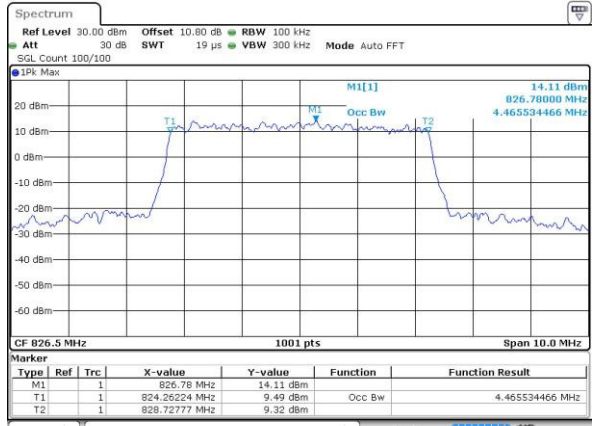

LTE Band 26

Lowest Channel / 3MHz / 64QAM

Date: 13 MAY 2017 22:42:48

Middle Channel / 3MHz / 64QAM

Date: 13 MAY 2017 22:46:21

Highest Channel / 3MHz / 64QAM

Date: 13 MAY 2017 22:47:36

LTE Band 26

Lowest Channel / 5MHz / 64QAM

Date: 13 MAY 2017 22:51:10

Middle Channel / 5MHz / 64QAM

Date: 13 MAY 2017 22:54:43

Highest Channel / 5MHz / 64QAM

Date: 13 MAY 2017 22:55:58

LTE Band 26

Lowest Channel / 10MHz / 64QAM