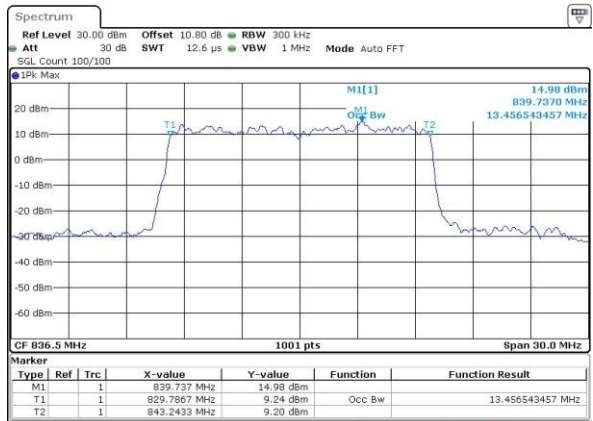

Lowest Channel / 5MHz / 64QAM

Date: 13 MAY 2017 22:51:10

Middle Channel / 5MHz / 64QAM

Date: 13 MAY 2017 22:54:43

Highest Channel / 5MHz / 64QAM

Date: 13 MAY 2017 22:55:58

LTE Band 26

Lowest Channel / 10MHz / 64QAM

Date: 13 MAY 2017 22:59:31

Middle Channel / 10MHz / 64QAM

Date: 13 MAY 2017 23:03:04

Highest Channel / 10MHz / 64QAM

Date: 13 MAY 2017 23:04:19

LTE Band 26

Lowest Channel / 15MHz / 64QAM

Date: 13 MAY 2017 23:07:52

Middle Channel / 15MHz / 64QAM

Date: 13 MAY 2017 23:11:25

Highest Channel / 15MHz / 64QAM

Date: 13 MAY 2017 23:12:39

Conducted Band Edge

LTE Band 26 / 1.4MHz / 16QAM

Lowest Band Edge / 1 RB

Date: 12.MAY.2017 13:59:14

Highest Band Edge / 1 RB

Date: 12.MAY.2017 14:09:03

Lowest Band Edge / Full RB

Date: 12.MAY.2017 14:01:33

Highest Band Edge / Full RB

Date: 12.MAY.2017 14:07:14

LTE Band 26 / 1.4MHz / 64QAM

Lowest Band Edge / 1 RB