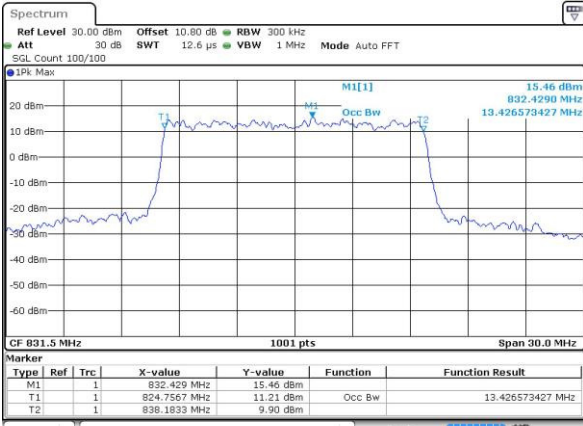

Highest Channel / 10MHz / QPSK

Date: 13 MAY 2017 13:15:51

Highest Channel / 10MHz / 16QAM

Date: 13 MAY 2017 13:16:01

LTE Band 26

Lowest Channel / 15MHz / QPSK

Date: 13 MAY 2017 13:22:58

Lowest Channel / 15MHz / 16QAM