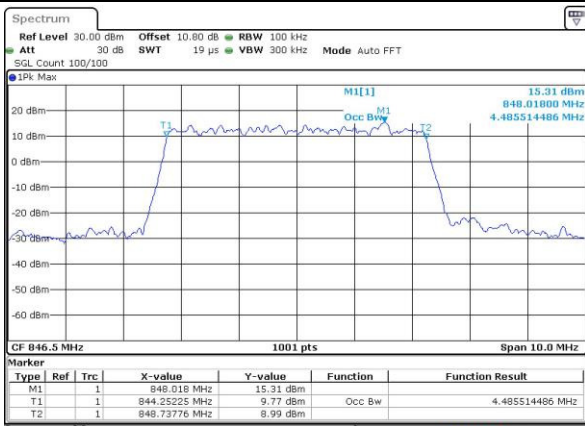

Highest Channel / 3MHz / 16QAM

Date: 13 MAY 2017 12:33:25

LTE Band 26

Lowest Channel / 5MHz / QPSK

Date: 13 MAY 2017 12:40:21

Lowest Channel / 5MHz / 16QAM

Date: 13 MAY 2017 12:40:31

Middle Channel / 5MHz / QPSK

Date: 13 MAY 2017 12:47:28

Middle Channel / 5MHz / 16QAM

Date: 13 MAY 2017 12:47:38

Highest Channel / 5MHz / QPSK

Date: 13 MAY 2017 12:49:58

Highest Channel / 5MHz / 16QAM

Date: 13 MAY 2017 12:50:08

LTE Band 26