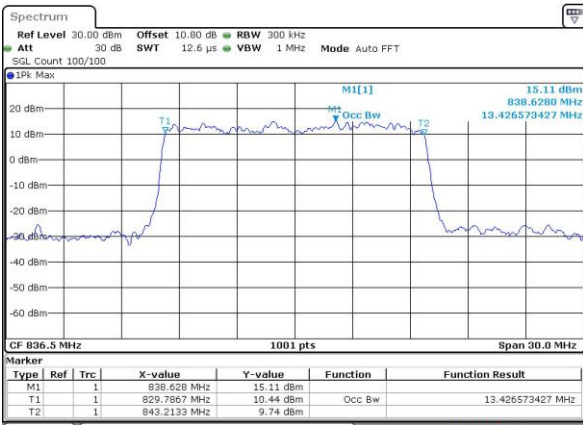

Middle Channel / 15MHz / QPSK

Date: 13 MAY 2017 13:30:04