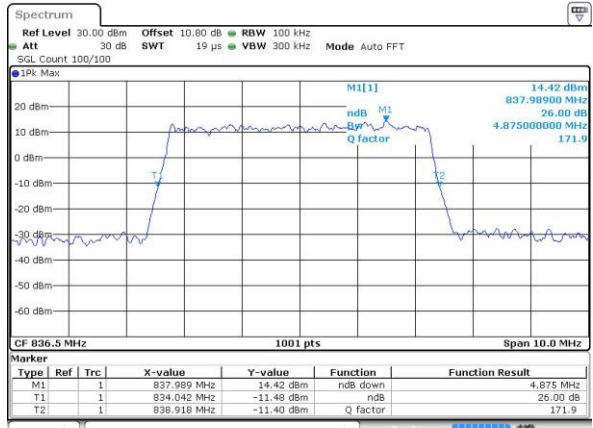

Date: 13 MAY 2017 22:46:32

Highest Channel / 3MHz / 64QAM

Date: 13 MAY 2017 22:47:47

LTE Band 26

Lowest Channel / 5MHz / 64QAM

Middle Channel / 5MHz / 64QAM

Highest Channel / 5MHz / 64QAM

LTE Band 26