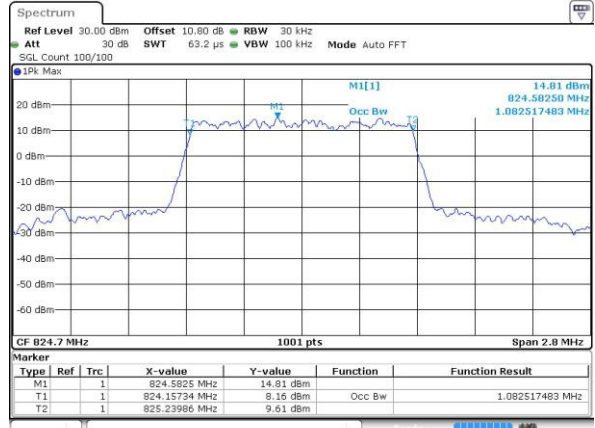

Date: 13 MAY 2017 23:08:02

Middle Channel / 15MHz / 64QAM

Date: 13 MAY 2017 23:11:35

Highest Channel / 15MHz / 64QAM

Date: 13 MAY 2017 23:12:50

Occupied Bandwidth

Mode	LTE Band 26 : 99%OBW(MHz)											
BW	1.4MHz		3MHz		5MHz		10MHz		15MHz		20MHz	
Mod.	QPSK	16QAM	QPSK	16QAM	QPSK	16QAM	QPSK	16QAM	QPSK	16QAM	QPSK	16QAM
Lowest CH	1.1	1.08	2.73	2.73	4.47	4.5	9.09	9.01	13.43	13.49	-	-
Middle CH	1.09	1.09	2.71	2.73	4.46	4.48	9.01	8.99	13.43	13.43	-	-
Highest CH	1.09	1.1	2.72	2.72	4.49	4.51	9.09	8.95	13.46	13.49	-	-
BW	1.4MHz		3MHz		5MHz		10MHz		15MHz		20MHz	
Mod.	-	64QAM	-	64QAM	-	64QAM	-	64QAM	-	64QAM	-	64QAM
Lowest CH	-	1.08	-	2.72	-	4.47	-	8.95	-	13.49	-	-
Middle CH	-	1.09	-	2.72	-	4.48	-	9.03	-	13.46	-	-
Highest CH	-	1.09	-	2.71	-	4.49	-	8.97	-	13.37	-	-

LTE Band 26

Lowest Channel / 1.4MHz / QPSK

Date: 12.MAY.2017 13:40:59

Lowest Channel / 1.4MHz / 16QAM

Date: 12.MAY.2017 13:41:09

Middle Channel / 1.4MHz / QPSK

Date: 12.MAY.2017 13:48:50

Middle Channel / 1.4MHz / 16QAM