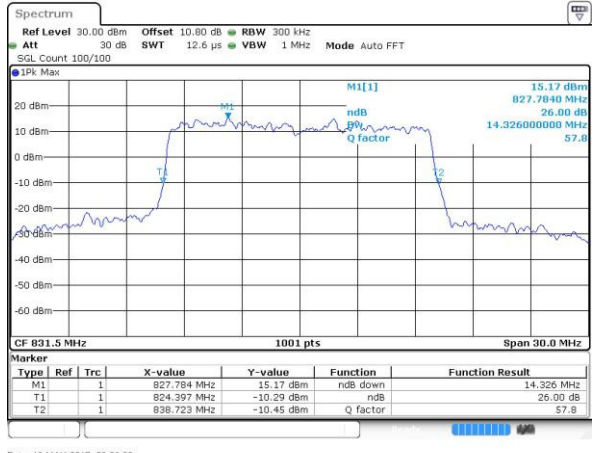

Lowest Channel / 10MHz / 64QAM

Date: 13 MAY 2017 22:59:42

Middle Channel / 10MHz / 64QAM

Date: 13 MAY 2017 23:03:14

Highest Channel / 10MHz / 64QAM

Date: 13 MAY 2017 23:04:29

LTE Band 26

Lowest Channel / 15MHz / 64QAM

Date: 13 MAY 2017 23:08:02

Middle Channel / 15MHz / 64QAM

Date: 13 MAY 2017 23:11:35

Highest Channel / 15MHz / 64QAM

Date: 13 MAY 2017 23:12:50

Occupied Bandwidth

Mode	LTE Band 26 : 99%OBW(MHz)											
BW	1.4MHz		3MHz		5MHz		10MHz		15MHz		20MHz	
Mod.	QPSK	16QAM	QPSK	16QAM	QPSK	16QAM	QPSK	16QAM	QPSK	16QAM	QPSK	16QAM
Lowest CH	1.1	1.08	2.73	2.73	4.47	4.5	9.09	9.01	13.43	13.49	-	-
Middle CH	1.09	1.09	2.71	2.73	4.46	4.48	9.01	8.99	13.43	13.43	-	-
Highest CH	1.09	1.1	2.72	2.72	4.49	4.51	9.09	8.95	13.46	13.49	-	-
BW	1.4MHz		3MHz		5MHz		10MHz		15MHz		20MHz	
Mod.	-	64QAM	-	64QAM	-	64QAM	-	64QAM	-	64QAM	-	64QAM
Lowest CH	-	1.08	-	2.72	-	4.47	-	8.95	-	13.49	-	-
Middle CH	-	1.09	-	2.72	-	4.48	-	9.03	-	13.46	-	-
Highest CH	-	1.09	-	2.71	-	4.49	-	8.97	-	13.37	-	-