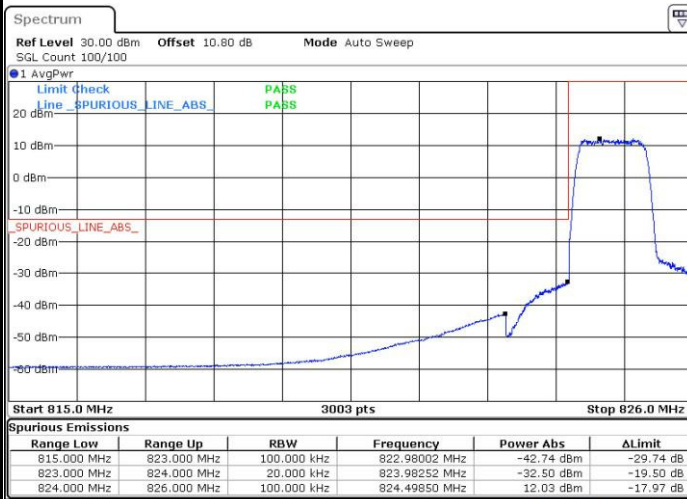

Date: 13 MAY 2017 22:59:31

Middle Channel / 10MHz / 64QAM

Date: 13 MAY 2017 23:03:04

Highest Channel / 10MHz / 64QAM

Date: 13 MAY 2017 23:04:19

LTE Band 26

Lowest Channel / 15MHz / 64QAM

Date: 13 MAY 2017 23:07:52

Middle Channel / 15MHz / 64QAM

Date: 13 MAY 2017 23:11:25

Highest Channel / 15MHz / 64QAM

Date: 13 MAY 2017 23:12:39

Conducted Band Edge

LTE Band 26 / 1.4MHz / 16QAM

Lowest Band Edge / 1 RB

Date: 12.MAY.2017 13:59:14

Highest Band Edge / 1 RB

Date: 12.MAY.2017 14:09:03

Lowest Band Edge / Full RB

Date: 12.MAY.2017 14:01:33

Highest Band Edge / Full RB

Date: 12.MAY.2017 14:07:14

LTE Band 26 / 1.4MHz / 64QAM

Lowest Band Edge / 1 RB

Date: 13.MAY.2017 22:37:11

Highest Band Edge / 1 RB

Date: 13.MAY.2017 22:41:46

Lowest Band Edge / Full RB

Date: 13.MAY.2017 22:38:39

Highest Band Edge / Full RB

Date: 13.MAY.2017 22:40:10

LTE Band 26 / 3MHz / QPSK