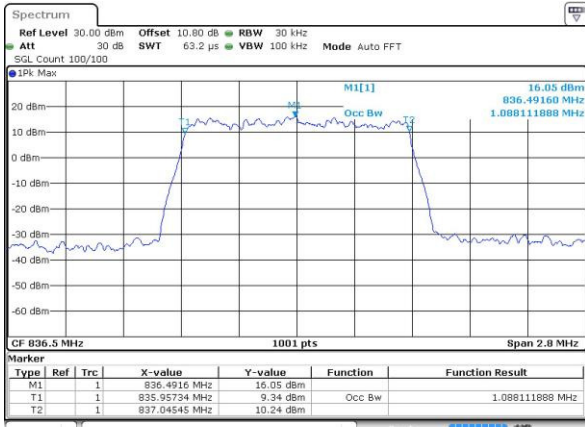

Date: 13 MAY 2017 23:08:02

Middle Channel / 15MHz / 64QAM

Date: 13 MAY 2017 23:11:35

Highest Channel / 15MHz / 64QAM

Date: 13 MAY 2017 23:12:50

Occupied Bandwidth

Mode	LTE Band 26 : 99%OBW(MHz)											
BW	1.4MHz		3MHz		5MHz		10MHz		15MHz		20MHz	
Mod.	QPSK	16QAM	QPSK	16QAM	QPSK	16QAM	QPSK	16QAM	QPSK	16QAM	QPSK	16QAM
Lowest CH	1.1	1.08	2.73	2.73	4.47	4.5	9.09	9.01	13.43	13.49	-	-
Middle CH	1.09	1.09	2.71	2.73	4.46	4.48	9.01	8.99	13.43	13.43	-	-
Highest CH	1.09	1.1	2.72	2.72	4.49	4.51	9.09	8.95	13.46	13.49	-	-
BW	1.4MHz		3MHz		5MHz		10MHz		15MHz		20MHz	
Mod.	-	64QAM	-	64QAM	-	64QAM	-	64QAM	-	64QAM	-	64QAM
Lowest CH	-	1.08	-	2.72	-	4.47	-	8.95	-	13.49	-	-
Middle CH	-	1.09	-	2.72	-	4.48	-	9.03	-	13.46	-	-
Highest CH	-	1.09	-	2.71	-	4.49	-	8.97	-	13.37	-	-

LTE Band 26

Lowest Channel / 1.4MHz / QPSK

Date: 12.MAY.2017 13:40:59

Lowest Channel / 1.4MHz / 16QAM

Date: 12.MAY.2017 13:41:09

Middle Channel / 1.4MHz / QPSK

Date: 12.MAY.2017 13:48:50

Middle Channel / 1.4MHz / 16QAM

Date: 12.MAY.2017 13:49:00

Highest Channel / 1.4MHz / QPSK

Date: 12.MAY.2017 13:51:20

Highest Channel / 1.4MHz / 16QAM

Date: 12.MAY.2017 13:51:30

LTE Band 26

Lowest Channel / 3MHz / QPSK

Date: 13 MAY 2017 12:23:36