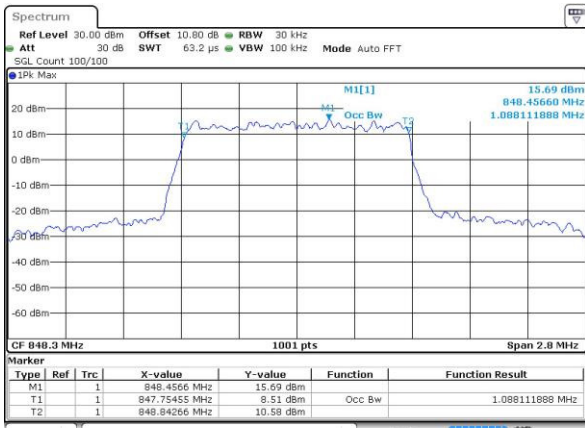

LTE Band 26

Lowest Channel / 1.4MHz / QPSK

Date: 12.MAY.2017 13:40:59

Lowest Channel / 1.4MHz / 16QAM

Date: 12.MAY.2017 13:41:09

Middle Channel / 1.4MHz / QPSK

Date: 12.MAY.2017 13:48:50

Middle Channel / 1.4MHz / 16QAM

Date: 12.MAY.2017 13:49:00

Highest Channel / 1.4MHz / QPSK

Date: 12.MAY.2017 13:51:20

Highest Channel / 1.4MHz / 16QAM

Date: 12.MAY.2017 13:51:30

LTE Band 26

Lowest Channel / 3MHz / QPSK

Date: 13 MAY 2017 12:23:36