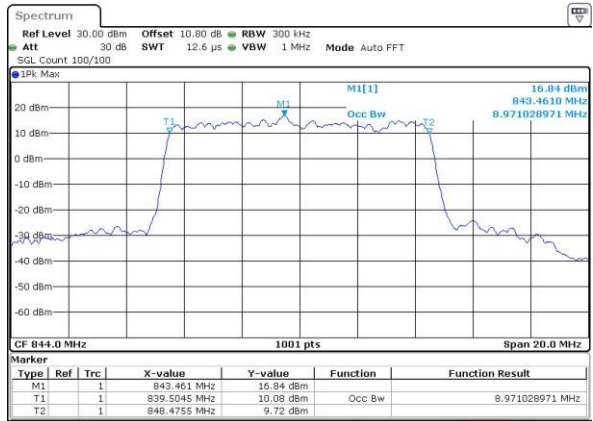

LTE Band 26

Lowest Channel / 3MHz / 64QAM

Date: 13 MAY 2017 22:42:48

Middle Channel / 3MHz / 64QAM

Date: 13 MAY 2017 22:46:21

Highest Channel / 3MHz / 64QAM

Date: 13 MAY 2017 22:47:36

LTE Band 26

Lowest Channel / 5MHz / 64QAM

Date: 13 MAY 2017 22:51:10

Middle Channel / 5MHz / 64QAM

Date: 13 MAY 2017 22:54:43

Highest Channel / 5MHz / 64QAM

Date: 13 MAY 2017 22:55:58

LTE Band 26

Lowest Channel / 10MHz / 64QAM

Date: 13 MAY 2017 22:59:31

Middle Channel / 10MHz / 64QAM

Date: 13 MAY 2017 23:03:04

Highest Channel / 10MHz / 64QAM

Date: 13 MAY 2017 23:04:19

LTE Band 26

Lowest Channel / 15MHz / 64QAM

Date: 13 MAY 2017 23:07:52