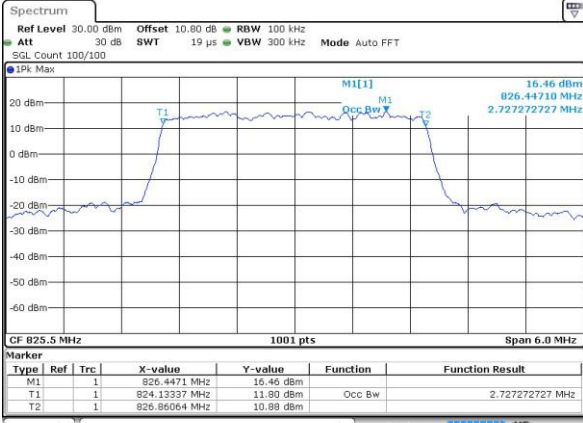

LTE Band 26

Lowest Channel / 1.4MHz / QPSK

Date: 12.MAY.2017 13:40:59

Lowest Channel / 1.4MHz / 16QAM

Date: 12.MAY.2017 13:41:09

Middle Channel / 1.4MHz / QPSK

Date: 12.MAY.2017 13:48:50

Middle Channel / 1.4MHz / 16QAM

Date: 12.MAY.2017 13:49:00

Highest Channel / 1.4MHz / QPSK

Date: 12.MAY.2017 13:51:20

Highest Channel / 1.4MHz / 16QAM

Date: 12.MAY.2017 13:51:30

LTE Band 26

Lowest Channel / 3MHz / QPSK

Date: 13 MAY 2017 12:23:36

Lowest Channel / 3MHz / 16QAM

Date: 13 MAY 2017 12:23:47

Middle Channel / 3MHz / QPSK

Date: 13 MAY 2017 12:30:44

Middle Channel / 3MHz / 16QAM

Date: 13 MAY 2017 12:30:54

Highest Channel / 3MHz / QPSK

Date: 13 MAY 2017 12:33:14