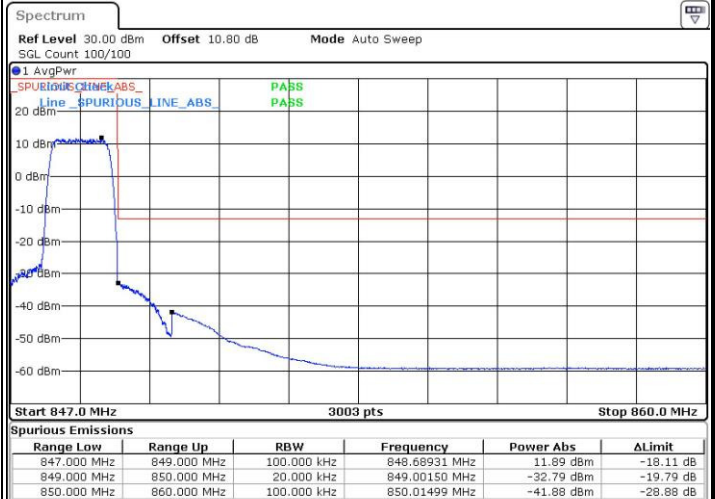

Highest Band Edge / 1 RB

Date: 12.MAY.2017 14:09:03

Lowest Band Edge / Full RB

Date: 12.MAY.2017 14:01:33

Highest Band Edge / Full RB

Date: 12.MAY.2017 14:07:14

LTE Band 26 / 1.4MHz / 64QAM

Lowest Band Edge / 1 RB

Date: 13.MAY.2017 22:37:11

Highest Band Edge / 1 RB

Date: 13.MAY.2017 22:41:46

Lowest Band Edge / Full RB

Date: 13.MAY.2017 22:38:39

Highest Band Edge / Full RB

Date: 13.MAY.2017 22:40:10

LTE Band 26 / 3MHz / QPSK

Lowest Band Edge / 1RB

Date: 13.MAY.2017 12:28:44

Highest Band Edge / 1 RB

Date: 13.MAY.2017 12:34:54

Lowest Band Edge / Full RB

Date: 13.MAY.2017 12:25:17

Highest Band Edge / Full RB

Date: 13.MAY.2017 12:38:21

LTE Band 26 / 3MHz / 16QAM

Lowest Band Edge / 1 RB

Date: 13.MAY.2017 12:27:35

Highest Band Edge / 1 RB

Date: 13.MAY.2017 12:36:03

Lowest Band Edge / Full RB

Date: 13.MAY.2017 12:28:26

Highest Band Edge / Full RB