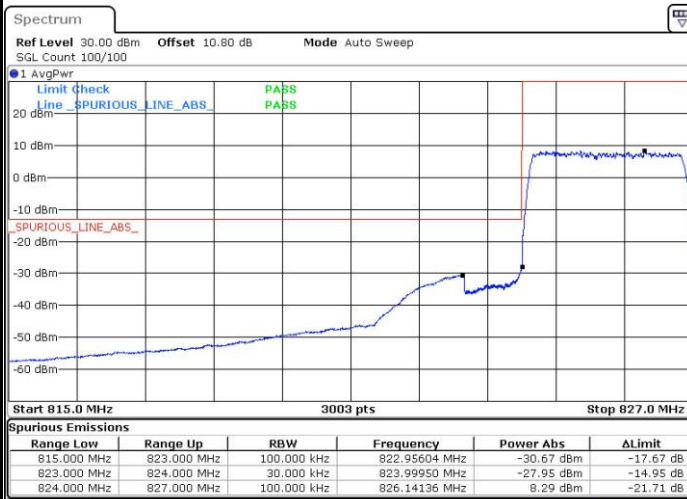

Lowest Band Edge / 1RB

Date: 13.MAY.2017 12:28:44

Highest Band Edge / 1 RB

Date: 13.MAY.2017 12:34:54

Lowest Band Edge / Full RB

Date: 13.MAY.2017 12:25:17

Highest Band Edge / Full RB

Date: 13.MAY.2017 12:38:21

LTE Band 26 / 3MHz / 16QAM

Lowest Band Edge / 1 RB

Date: 13.MAY.2017 12:27:35

Highest Band Edge / 1 RB

Date: 13.MAY.2017 12:36:03

Lowest Band Edge / Full RB

Date: 13.MAY.2017 12:28:26

Highest Band Edge / Full RB

Date: 13.MAY.2017 12:37:12

LTE Band 26 / 3MHz / 64QAM

Lowest Band Edge / 1 RB

Date: 13.MAY.2017 22:45:16

Highest Band Edge / 1 RB

Date: 13.MAY.2017 22:48:55

Lowest Band Edge / Full RB

Date: 13.MAY.2017 22:44:07

Highest Band Edge / Full RB

Date: 13.MAY.2017 22:50:04

LTE Band 26 / 5MHz / QPSK

Lowest Band Edge / 1 RB

Date: 13.MAY.2017 12:45:28

Highest Band Edge / 1 RB

Date: 13.MAY.2017 12:51:37

Lowest Band Edge / Full RB