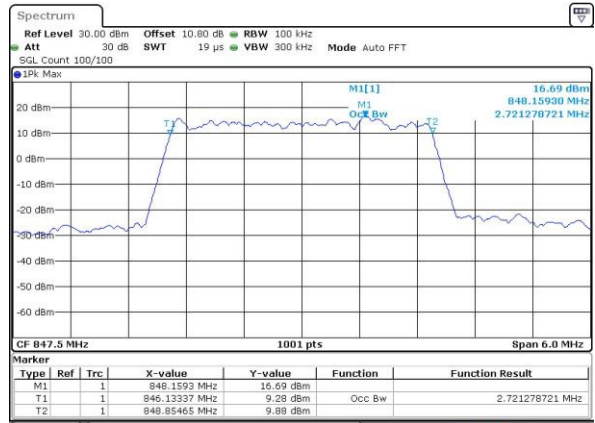

Date: 12.MAY.2017 13:49:00

Highest Channel / 1.4MHz / QPSK

Date: 12.MAY.2017 13:51:20

Highest Channel / 1.4MHz / 16QAM

Date: 12.MAY.2017 13:51:30

LTE Band 26

Lowest Channel / 3MHz / QPSK

Date: 13 MAY 2017 12:23:36

Lowest Channel / 3MHz / 16QAM

Date: 13 MAY 2017 12:23:47

Middle Channel / 3MHz / QPSK

Date: 13 MAY 2017 12:30:44

Middle Channel / 3MHz / 16QAM

Date: 13 MAY 2017 12:30:54

Highest Channel / 3MHz / QPSK

Date: 13 MAY 2017 12:33:14

Highest Channel / 3MHz / 16QAM

Date: 13 MAY 2017 12:33:25

LTE Band 26

Lowest Channel / 5MHz / QPSK

Date: 13 MAY 2017 12:40:21

Lowest Channel / 5MHz / 16QAM

Date: 13 MAY 2017 12:40:31

Middle Channel / 5MHz / QPSK

Date: 13 MAY 2017 12:47:28

Middle Channel / 5MHz / 16QAM

Date: 13 MAY 2017 12:47:38

Highest Channel / 5MHz / QPSK

Date: 13 MAY 2017 12:49:58

Highest Channel / 5MHz / 16QAM

Date: 13 MAY 2017 12:50:08

LTE Band 26