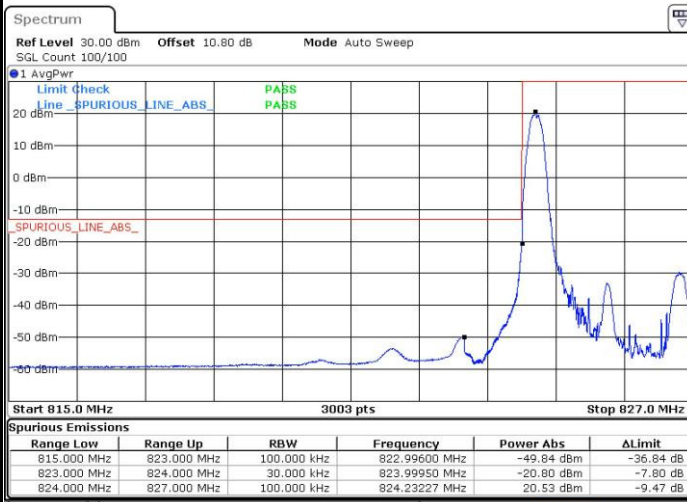

Lowest Band Edge / 1RB

Date: 13.MAY.2017 12:28:44

Highest Band Edge / 1 RB

Date: 13.MAY.2017 12:34:54

Lowest Band Edge / Full RB

Date: 13.MAY.2017 12:25:17

Highest Band Edge / Full RB

Date: 13.MAY.2017 12:38:21

LTE Band 26 / 3MHz / 16QAM

Lowest Band Edge / 1 RB

Date: 13.MAY.2017 12:27:35

Highest Band Edge / 1 RB

Date: 13.MAY.2017 12:36:03

Lowest Band Edge / Full RB

Date: 13.MAY.2017 12:28:26

Highest Band Edge / Full RB

Date: 13.MAY.2017 12:37:12

LTE Band 26 / 3MHz / 64QAM

Lowest Band Edge / 1 RB

Date: 13.MAY.2017 22:45:16

Highest Band Edge / 1 RB

Date: 13.MAY.2017 22:48:55

Lowest Band Edge / Full RB

Date: 13.MAY.2017 22:44:07

Highest Band Edge / Full RB

Date: 13.MAY.2017 22:50:04

LTE Band 26 / 5MHz / QPSK

Lowest Band Edge / 1 RB

Date: 13.MAY.2017 12:45:28

Highest Band Edge / 1 RB

Date: 13.MAY.2017 12:51:37

Lowest Band Edge / Full RB