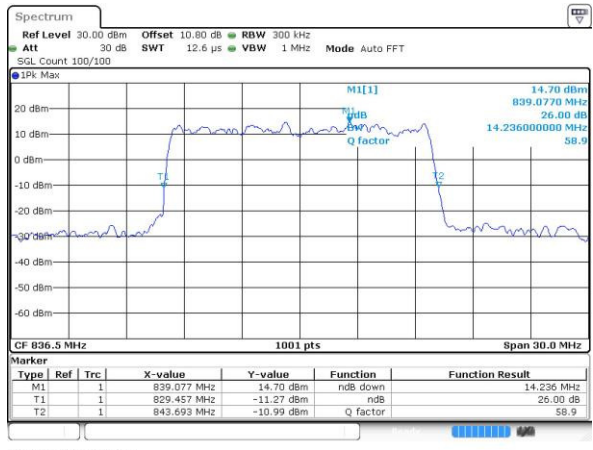

Middle Channel / 15MHz / 64QAM

Date: 13 MAY 2017 23:11:35