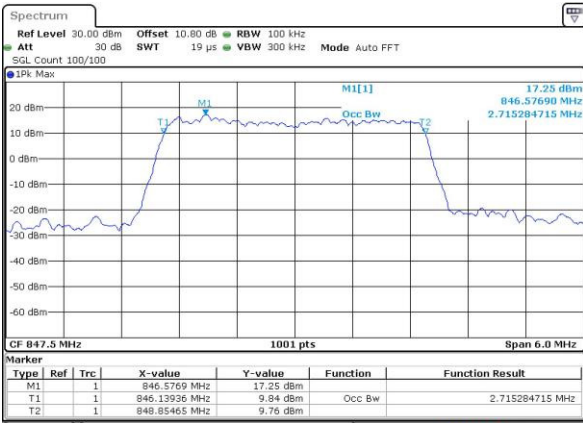

Date: 12.MAY.2017 13:49:00

Highest Channel / 1.4MHz / QPSK

Date: 12.MAY.2017 13:51:20

Highest Channel / 1.4MHz / 16QAM

Date: 12.MAY.2017 13:51:30

LTE Band 26

Lowest Channel / 3MHz / QPSK

Date: 13 MAY 2017 12:23:36

Lowest Channel / 3MHz / 16QAM

Date: 13 MAY 2017 12:23:47

Middle Channel / 3MHz / QPSK

Date: 13 MAY 2017 12:30:44

Middle Channel / 3MHz / 16QAM

Date: 13 MAY 2017 12:30:54

Highest Channel / 3MHz / QPSK

Date: 13 MAY 2017 12:33:14

Highest Channel / 3MHz / 16QAM

Date: 13 MAY 2017 12:33:25

LTE Band 26

Lowest Channel / 5MHz / QPSK

Date: 13 MAY 2017 12:40:21

Lowest Channel / 5MHz / 16QAM

Date: 13 MAY 2017 12:40:31

Middle Channel / 5MHz / QPSK