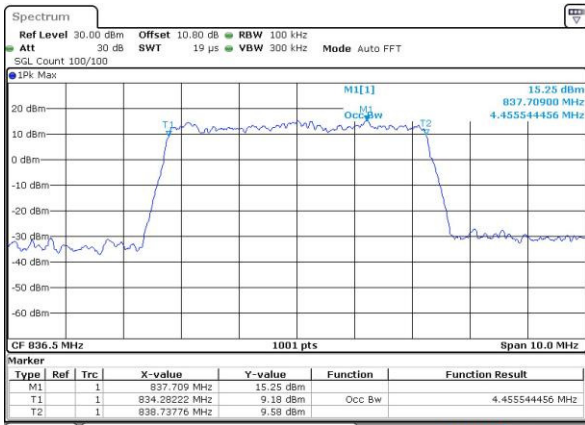

Highest Channel / 3MHz / 16QAM

Date: 13 MAY 2017 12:33:25

LTE Band 26

Lowest Channel / 5MHz / QPSK

Date: 13 MAY 2017 12:40:21

Lowest Channel / 5MHz / 16QAM

Date: 13 MAY 2017 12:40:31

Middle Channel / 5MHz / QPSK

Date: 13 MAY 2017 12:47:28

Middle Channel / 5MHz / 16QAM

Date: 13 MAY 2017 12:47:38

Highest Channel / 5MHz / QPSK

Date: 13 MAY 2017 12:49:58

Highest Channel / 5MHz / 16QAM

Date: 13 MAY 2017 12:50:08

LTE Band 26