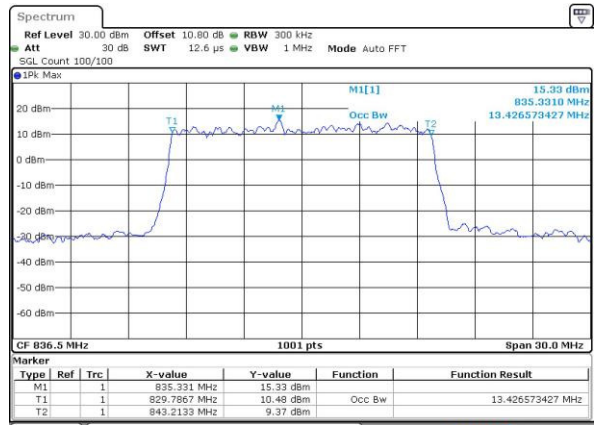

Middle Channel / 15MHz / 16QAM

Date: 13 MAY 2017 13:31:14