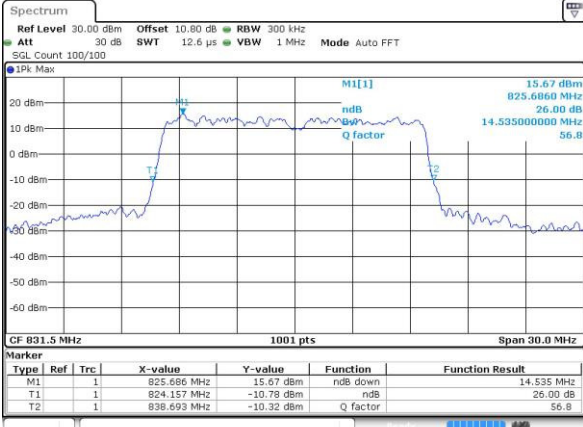

LTE Band 26

Lowest Channel / 15MHz / QPSK

Date: 13 MAY 2017 13:23:29

Lowest Channel / 15MHz / 16QAM

Date: 13 MAY 2017 13:23:18

Middle Channel / 15MHz / QPSK

Date: 13 MAY 2017 13:30:35

Middle Channel / 15MHz / 16QAM

Date: 13 MAY 2017 13:30:24

Highest Channel / 15MHz / QPSK

Date: 13 MAY 2017 13:33:05

Highest Channel / 15MHz / 16QAM

Date: 13 MAY 2017 13:32:55

LTE Band 26

Lowest Channel / 1.4MHz / 64QAM

Date: 13 MAY 2017 22:27:14