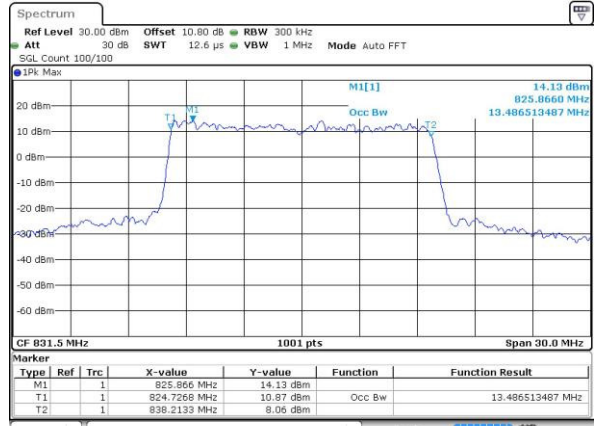

Highest Channel / 10MHz / QPSK

Date: 13 MAY 2017 13:15:51

Highest Channel / 10MHz / 16QAM

Date: 13 MAY 2017 13:16:01

LTE Band 26

Lowest Channel / 15MHz / QPSK

Date: 13 MAY 2017 13:22:58

Lowest Channel / 15MHz / 16QAM