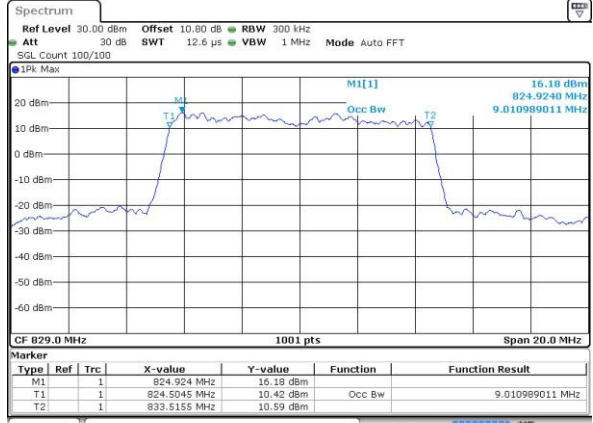

Lowest Channel / 10MHz / 16QAM

Date: 13 MAY 2017 13:06:24