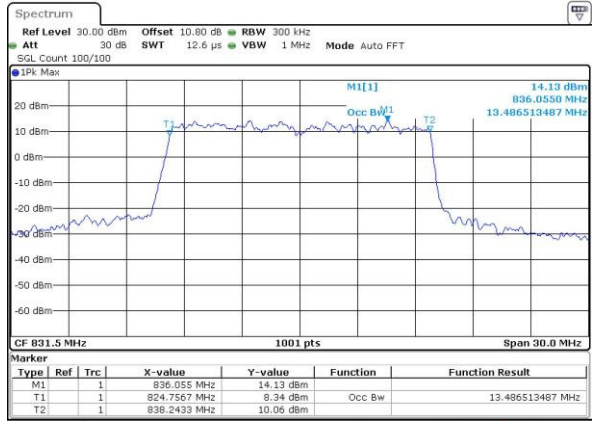

Lowest Channel / 5MHz / 64QAM

Date: 13 MAY 2017 22:51:10

Middle Channel / 5MHz / 64QAM

Date: 13 MAY 2017 22:54:43

Highest Channel / 5MHz / 64QAM

Date: 13 MAY 2017 22:55:58

LTE Band 26

Lowest Channel / 10MHz / 64QAM

Date: 13 MAY 2017 22:59:31

Middle Channel / 10MHz / 64QAM

Date: 13 MAY 2017 23:03:04

Highest Channel / 10MHz / 64QAM

Date: 13 MAY 2017 23:04:19

LTE Band 26

Lowest Channel / 15MHz / 64QAM

Date: 13 MAY 2017 23:07:52

Middle Channel / 15MHz / 64QAM

Date: 13 MAY 2017 23:11:25

Highest Channel / 15MHz / 64QAM

Date: 13 MAY 2017 23:12:39

Conducted Band Edge

LTE Band 26 / 1.4MHz / 16QAM

Lowest Band Edge / 1 RB

Date: 12.MAY.2017 13:59:14

Highest Band Edge / 1 RB

Date: 12.MAY.2017 14:09:03

Lowest Band Edge / Full RB

Date: 12.MAY.2017 14:01:33

Highest Band Edge / Full RB

Date: 12.MAY.2017 14:07:14

LTE Band 26 / 1.4MHz / 64QAM

Lowest Band Edge / 1 RB