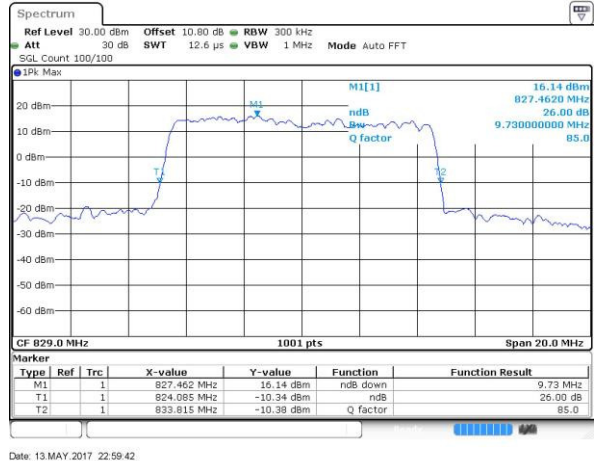

Middle Channel / 1.4MHz / 64QAM

Date: 13 MAY 2017 22:31:09

Highest Channel / 1.4MHz / 64QAM

Date: 13 MAY 2017 22:32:24

LTE Band 26

Lowest Channel / 3MHz / 64QAM

Date: 13 MAY 2017 22:42:58

Middle Channel / 3MHz / 64QAM

Date: 13 MAY 2017 22:46:32

Highest Channel / 3MHz / 64QAM

Date: 13 MAY 2017 22:47:47

LTE Band 26

Lowest Channel / 5MHz / 64QAM

Middle Channel / 5MHz / 64QAM

Highest Channel / 5MHz / 64QAM

LTE Band 26

Lowest Channel / 10MHz / 64QAM

Date: 13 MAY 2017 22:59:42

Middle Channel / 10MHz / 64QAM

Date: 13 MAY 2017 23:03:14

Highest Channel / 10MHz / 64QAM

Date: 13 MAY 2017 23:04:29

LTE Band 26

Lowest Channel / 15MHz / 64QAM