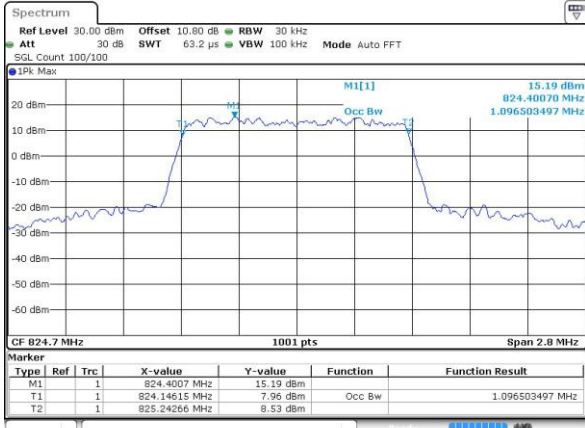

Date: 13 MAY 2017 23:08:02

Middle Channel / 15MHz / 64QAM

Date: 13 MAY 2017 23:11:35

Highest Channel / 15MHz / 64QAM

Date: 13 MAY 2017 23:12:50

Occupied Bandwidth

Mode	LTE Band 26 : 99%OBW(MHz)											
BW	1.4MHz		3MHz		5MHz		10MHz		15MHz		20MHz	
Mod.	QPSK	16QAM	QPSK	16QAM	QPSK	16QAM	QPSK	16QAM	QPSK	16QAM	QPSK	16QAM
Lowest CH	1.1	1.08	2.73	2.73	4.47	4.5	9.09	9.01	13.43	13.49	-	-
Middle CH	1.09	1.09	2.71	2.73	4.46	4.48	9.01	8.99	13.43	13.43	-	-
Highest CH	1.09	1.1	2.72	2.72	4.49	4.51	9.09	8.95	13.46	13.49	-	-
BW	1.4MHz		3MHz		5MHz		10MHz		15MHz		20MHz	
Mod.	-	64QAM	-	64QAM	-	64QAM	-	64QAM	-	64QAM	-	64QAM
Lowest CH	-	1.08	-	2.72	-	4.47	-	8.95	-	13.49	-	-
Middle CH	-	1.09	-	2.72	-	4.48	-	9.03	-	13.46	-	-
Highest CH	-	1.09	-	2.71	-	4.49	-	8.97	-	13.37	-	-

LTE Band 26

Lowest Channel / 1.4MHz / QPSK

Date: 12.MAY.2017 13:40:59

Lowest Channel / 1.4MHz / 16QAM

Date: 12.MAY.2017 13:41:09

Middle Channel / 1.4MHz / QPSK

Date: 12.MAY.2017 13:48:50

Middle Channel / 1.4MHz / 16QAM