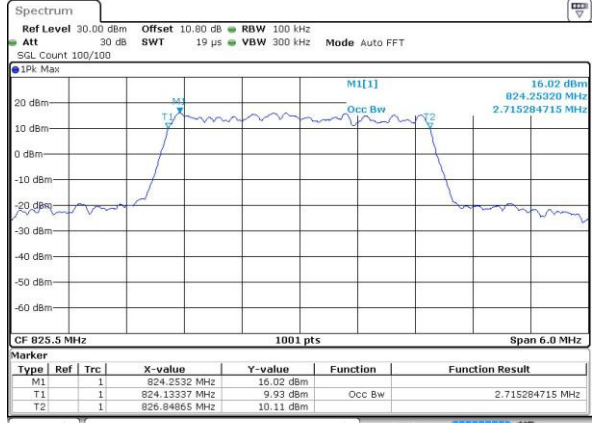

Date: 13 MAY 2017 13:32:44

LTE Band 26

Lowest Channel / 1.4MHz / 64QAM

Date: 13 MAY 2017 22:27:04

Middle Channel / 1.4MHz / 64QAM

Date: 13 MAY 2017 22:30:59

Highest Channel / 1.4MHz / 64QAM

Date: 13 MAY 2017 22:32:14

LTE Band 26

Lowest Channel / 3MHz / 64QAM

Date: 13 MAY 2017 22:42:48

Middle Channel / 3MHz / 64QAM

Date: 13 MAY 2017 22:46:21

Highest Channel / 3MHz / 64QAM

Date: 13 MAY 2017 22:47:36

LTE Band 26