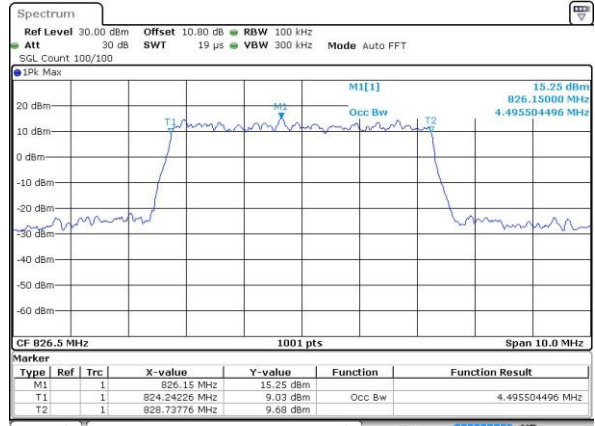

Highest Channel / 3MHz / 16QAM

Date: 13 MAY 2017 12:33:25

LTE Band 26

Lowest Channel / 5MHz / QPSK

Date: 13 MAY 2017 12:40:21

Lowest Channel / 5MHz / 16QAM

Date: 13 MAY 2017 12:40:31

Middle Channel / 5MHz / QPSK

Date: 13 MAY 2017 12:47:28

Middle Channel / 5MHz / 16QAM

Date: 13 MAY 2017 12:47:38

Highest Channel / 5MHz / QPSK

Date: 13 MAY 2017 12:49:58

Highest Channel / 5MHz / 16QAM

Date: 13 MAY 2017 12:50:08

LTE Band 26