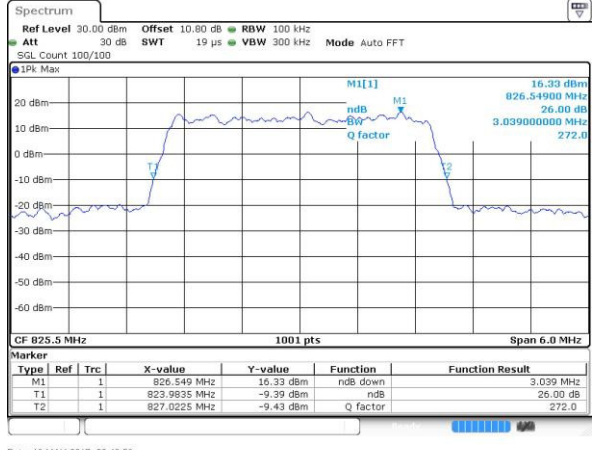

Middle Channel / 1.4MHz / 64QAM

Date: 13 MAY 2017 22:31:09

Highest Channel / 1.4MHz / 64QAM

Date: 13 MAY 2017 22:32:24

LTE Band 26

Lowest Channel / 3MHz / 64QAM

Date: 13 MAY 2017 22:42:58

Middle Channel / 3MHz / 64QAM

Date: 13 MAY 2017 22:46:32

Highest Channel / 3MHz / 64QAM

Date: 13 MAY 2017 22:47:47

LTE Band 26

Lowest Channel / 5MHz / 64QAM

Middle Channel / 5MHz / 64QAM

Highest Channel / 5MHz / 64QAM

LTE Band 26