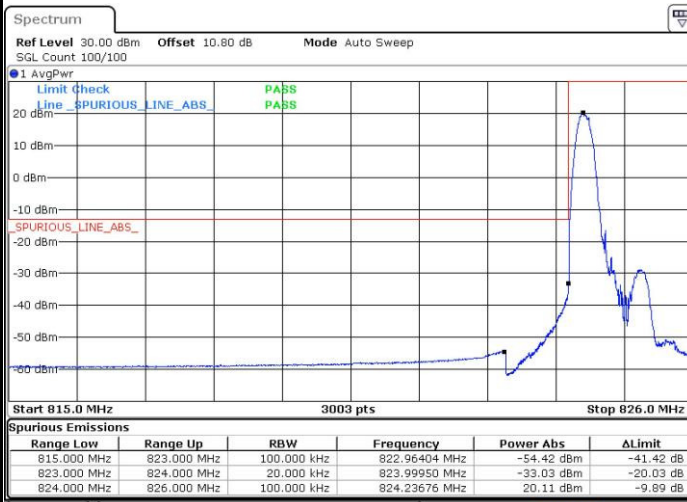

Date: 13 MAY 2017 22:59:31

Middle Channel / 10MHz / 64QAM

Date: 13 MAY 2017 23:03:04

Highest Channel / 10MHz / 64QAM

Date: 13 MAY 2017 23:04:19

LTE Band 26

Lowest Channel / 15MHz / 64QAM

Date: 13 MAY 2017 23:07:52

Middle Channel / 15MHz / 64QAM

Date: 13 MAY 2017 23:11:25

Highest Channel / 15MHz / 64QAM

Date: 13 MAY 2017 23:12:39

Conducted Band Edge

LTE Band 26 / 1.4MHz / 16QAM

Lowest Band Edge / 1 RB

Date: 12.MAY.2017 13:59:14

Highest Band Edge / 1 RB

Date: 12.MAY.2017 14:09:03

Lowest Band Edge / Full RB

Date: 12.MAY.2017 14:01:33

Highest Band Edge / Full RB

Date: 12.MAY.2017 14:07:14

LTE Band 26 / 1.4MHz / 64QAM

Lowest Band Edge / 1 RB

Date: 13.MAY.2017 22:37:11

Highest Band Edge / 1 RB

Date: 13.MAY.2017 22:41:46

Lowest Band Edge / Full RB

Date: 13.MAY.2017 22:38:39

Highest Band Edge / Full RB

Date: 13.MAY.2017 22:40:10

LTE Band 26 / 3MHz / QPSK