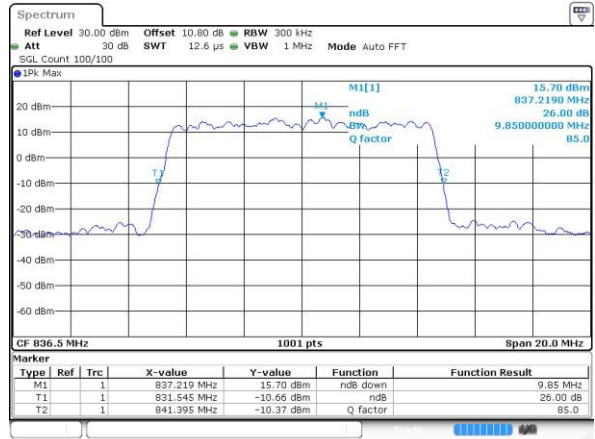

Date: 13 MAY 2017 22:46:32

Highest Channel / 3MHz / 64QAM

Date: 13 MAY 2017 22:47:47

LTE Band 26

Lowest Channel / 5MHz / 64QAM

Middle Channel / 5MHz / 64QAM

Highest Channel / 5MHz / 64QAM

LTE Band 26

Lowest Channel / 10MHz / 64QAM

Date: 13 MAY 2017 22:59:42

Middle Channel / 10MHz / 64QAM

Date: 13 MAY 2017 23:03:14

Highest Channel / 10MHz / 64QAM

Date: 13 MAY 2017 23:04:29

LTE Band 26

Lowest Channel / 15MHz / 64QAM