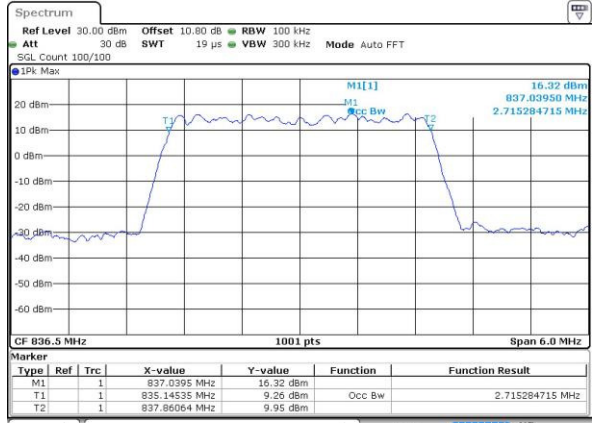

Date: 13 MAY 2017 13:32:44

LTE Band 26

Lowest Channel / 1.4MHz / 64QAM

Date: 13 MAY 2017 22:27:04

Middle Channel / 1.4MHz / 64QAM

Date: 13 MAY 2017 22:30:59

Highest Channel / 1.4MHz / 64QAM

Date: 13 MAY 2017 22:32:14

LTE Band 26

Lowest Channel / 3MHz / 64QAM

Date: 13 MAY 2017 22:42:48

Middle Channel / 3MHz / 64QAM

Date: 13 MAY 2017 22:46:21

Highest Channel / 3MHz / 64QAM

Date: 13 MAY 2017 22:47:36

LTE Band 26