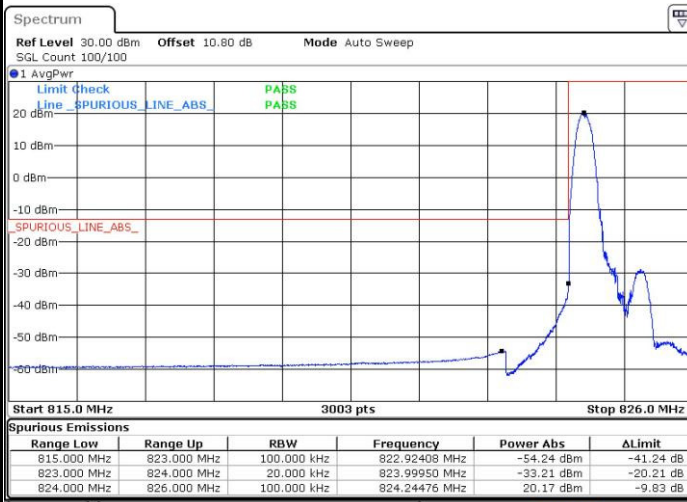

Middle Channel / 15MHz / 64QAM

Date: 13 MAY 2017 23:11:25

Highest Channel / 15MHz / 64QAM

Date: 13 MAY 2017 23:12:39

Conducted Band Edge

LTE Band 26 / 1.4MHz / 16QAM

Lowest Band Edge / 1 RB

Date: 12.MAY.2017 13:59:14

Highest Band Edge / 1 RB

Date: 12.MAY.2017 14:09:03

Lowest Band Edge / Full RB

Date: 12.MAY.2017 14:01:33

Highest Band Edge / Full RB

Date: 12.MAY.2017 14:07:14

LTE Band 26 / 1.4MHz / 64QAM

Lowest Band Edge / 1 RB

Date: 13.MAY.2017 22:37:11

Highest Band Edge / 1 RB

Date: 13.MAY.2017 22:41:46

Lowest Band Edge / Full RB

Date: 13.MAY.2017 22:38:39

Highest Band Edge / Full RB

Date: 13.MAY.2017 22:40:10

LTE Band 26 / 3MHz / QPSK

Lowest Band Edge / 1RB

Date: 13.MAY.2017 12:28:44

Highest Band Edge / 1 RB

Date: 13.MAY.2017 12:34:54

Lowest Band Edge / Full RB

Date: 13.MAY.2017 12:25:17

Highest Band Edge / Full RB

Date: 13.MAY.2017 12:38:21