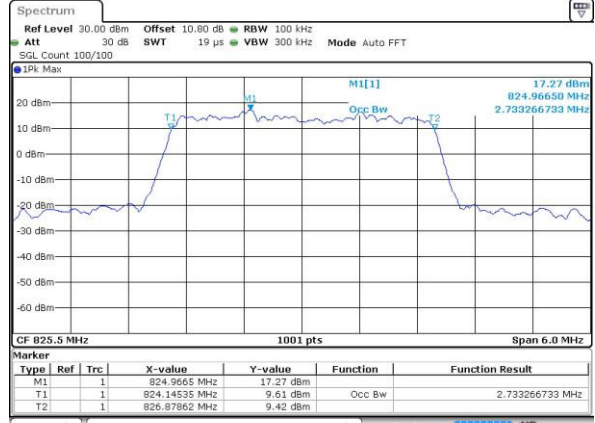

Lowest Channel / 3MHz / 16QAM

Date: 13 MAY 2017 12:23:47