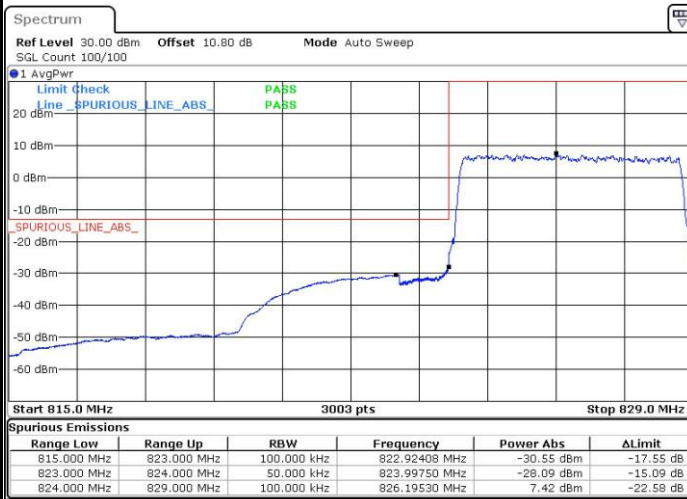

LTE Band 26 / 3MHz / 16QAM

Lowest Band Edge / 1 RB

Date: 13.MAY.2017 12:27:35

Highest Band Edge / 1 RB

Date: 13.MAY.2017 12:36:03

Lowest Band Edge / Full RB

Date: 13.MAY.2017 12:28:26

Highest Band Edge / Full RB

Date: 13.MAY.2017 12:37:12

LTE Band 26 / 3MHz / 64QAM

Lowest Band Edge / 1 RB

Date: 13.MAY.2017 22:45:16

Highest Band Edge / 1 RB

Date: 13.MAY.2017 22:48:55

Lowest Band Edge / Full RB

Date: 13.MAY.2017 22:44:07

Highest Band Edge / Full RB

Date: 13.MAY.2017 22:50:04

LTE Band 26 / 5MHz / QPSK

Lowest Band Edge / 1 RB

Date: 13.MAY.2017 12:45:28

Highest Band Edge / 1 RB

Date: 13.MAY.2017 12:51:37

Lowest Band Edge / Full RB

Date: 13.MAY.2017 12:42:01

Highest Band Edge / Full RB

Date: 13.MAY.2017 13:04:14