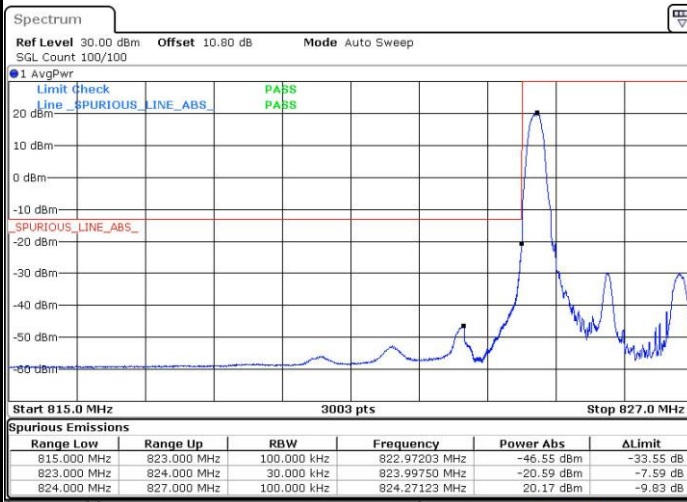

Date: 13.MAY.2017 22:37:11

Highest Band Edge / 1 RB

Date: 13.MAY.2017 22:41:46

Lowest Band Edge / Full RB

Date: 13.MAY.2017 22:38:39

Highest Band Edge / Full RB

Date: 13.MAY.2017 22:40:10

LTE Band 26 / 3MHz / QPSK

Lowest Band Edge / 1RB

Date: 13.MAY.2017 12:28:44

Highest Band Edge / 1 RB

Date: 13.MAY.2017 12:34:54

Lowest Band Edge / Full RB

Date: 13.MAY.2017 12:25:17

Highest Band Edge / Full RB

Date: 13.MAY.2017 12:38:21

LTE Band 26 / 3MHz / 16QAM

Lowest Band Edge / 1 RB

Date: 13.MAY.2017 12:27:35

Highest Band Edge / 1 RB

Date: 13.MAY.2017 12:36:03

Lowest Band Edge / Full RB

Date: 13.MAY.2017 12:28:26

Highest Band Edge / Full RB

Date: 13.MAY.2017 12:37:12

LTE Band 26 / 3MHz / 64QAM

Lowest Band Edge / 1 RB

Date: 13.MAY.2017 22:45:16

Highest Band Edge / 1 RB

Date: 13.MAY.2017 22:48:55

Lowest Band Edge / Full RB

Date: 13.MAY.2017 22:44:07