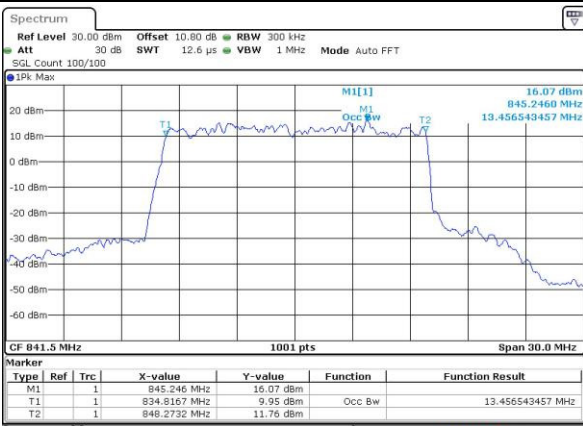

Highest Channel / 10MHz / QPSK

Date: 13 MAY 2017 13:15:51

Highest Channel / 10MHz / 16QAM

Date: 13 MAY 2017 13:16:01

LTE Band 26

Lowest Channel / 15MHz / QPSK

Date: 13 MAY 2017 13:22:58

Lowest Channel / 15MHz / 16QAM

Date: 13 MAY 2017 13:23:08

Middle Channel / 15MHz / QPSK

Date: 13 MAY 2017 13:30:04

Middle Channel / 15MHz / 16QAM

Date: 13 MAY 2017 13:31:14

Highest Channel / 15MHz / QPSK

Date: 13 MAY 2017 13:32:34

Highest Channel / 15MHz / 16QAM

Date: 13 MAY 2017 13:32:44

LTE Band 26

Lowest Channel / 1.4MHz / 64QAM

Date: 13 MAY 2017 22:27:04

Middle Channel / 1.4MHz / 64QAM

Date: 13 MAY 2017 22:30:59

Highest Channel / 1.4MHz / 64QAM

Date: 13 MAY 2017 22:32:14