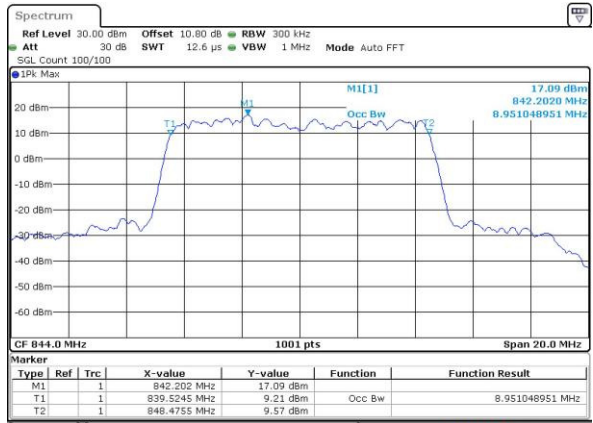

Date: 13 MAY 2017 12:47:28

Middle Channel / 5MHz / 16QAM

Date: 13 MAY 2017 12:47:38

Highest Channel / 5MHz / QPSK

Date: 13 MAY 2017 12:49:58

Highest Channel / 5MHz / 16QAM

Date: 13 MAY 2017 12:50:08

LTE Band 26

Lowest Channel / 10MHz / QPSK

Date: 13 MAY 2017 13:06:14

Lowest Channel / 10MHz / 16QAM

Date: 13 MAY 2017 13:06:24

Middle Channel / 10MHz / QPSK

Date: 13 MAY 2017 13:13:21

Middle Channel / 10MHz / 16QAM

Date: 13 MAY 2017 13:13:31

Highest Channel / 10MHz / QPSK

Date: 13 MAY 2017 13:15:51

Highest Channel / 10MHz / 16QAM

Date: 13 MAY 2017 13:16:01

LTE Band 26

Lowest Channel / 15MHz / QPSK

Date: 13 MAY 2017 13:22:58

Lowest Channel / 15MHz / 16QAM