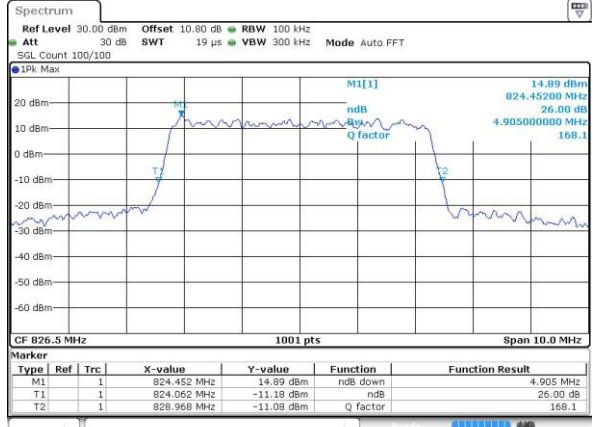

Date: 13 MAY 2017 22:46:32

Highest Channel / 3MHz / 64QAM

Date: 13 MAY 2017 22:47:47

LTE Band 26

Lowest Channel / 5MHz / 64QAM

Middle Channel / 5MHz / 64QAM

Highest Channel / 5MHz / 64QAM

LTE Band 26

Lowest Channel / 10MHz / 64QAM

Date: 13 MAY 2017 22:59:42

Middle Channel / 10MHz / 64QAM

Date: 13 MAY 2017 23:03:14

Highest Channel / 10MHz / 64QAM

Date: 13 MAY 2017 23:04:29

LTE Band 26

Lowest Channel / 15MHz / 64QAM