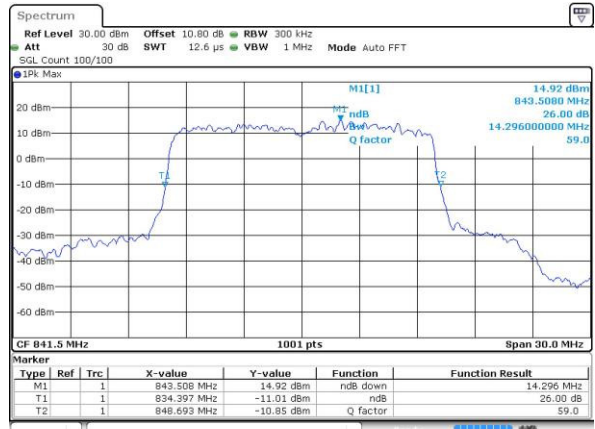

LTE Band 26

Lowest Channel / 15MHz / QPSK

Date: 13 MAY 2017 13:23:29

Lowest Channel / 15MHz / 16QAM

Date: 13 MAY 2017 13:23:18

Middle Channel / 15MHz / QPSK

Date: 13 MAY 2017 13:30:35

Middle Channel / 15MHz / 16QAM

Date: 13 MAY 2017 13:30:24

Highest Channel / 15MHz / QPSK

Date: 13 MAY 2017 13:33:05

Highest Channel / 15MHz / 16QAM

Date: 13 MAY 2017 13:32:55

LTE Band 26

Lowest Channel / 1.4MHz / 64QAM

Date: 13 MAY 2017 22:27:14