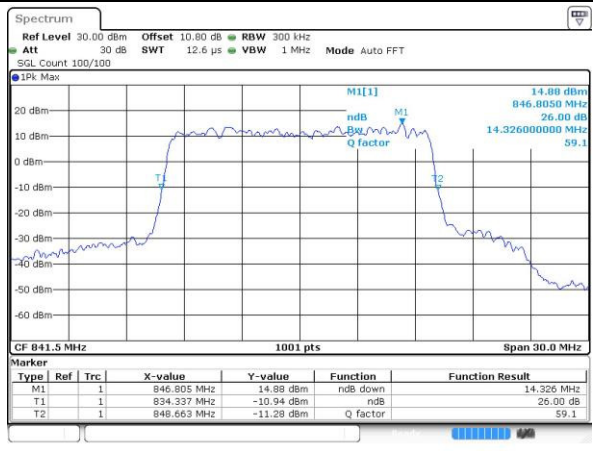

Lowest Channel / 10MHz / 64QAM

Date: 13 MAY 2017 22:59:42

Middle Channel / 10MHz / 64QAM

Date: 13 MAY 2017 23:03:14

Highest Channel / 10MHz / 64QAM

Date: 13 MAY 2017 23:04:29

LTE Band 26

Lowest Channel / 15MHz / 64QAM

Date: 13 MAY 2017 23:08:02

Middle Channel / 15MHz / 64QAM

Date: 13 MAY 2017 23:11:35

Highest Channel / 15MHz / 64QAM

Date: 13 MAY 2017 23:12:50

Occupied Bandwidth

Mode	LTE Band 26 : 99%OBW(MHz)											
BW	1.4MHz		3MHz		5MHz		10MHz		15MHz		20MHz	
Mod.	QPSK	16QAM	QPSK	16QAM	QPSK	16QAM	QPSK	16QAM	QPSK	16QAM	QPSK	16QAM
Lowest CH	1.1	1.08	2.73	2.73	4.47	4.5	9.09	9.01	13.43	13.49	-	-
Middle CH	1.09	1.09	2.71	2.73	4.46	4.48	9.01	8.99	13.43	13.43	-	-
Highest CH	1.09	1.1	2.72	2.72	4.49	4.51	9.09	8.95	13.46	13.49	-	-
BW	1.4MHz		3MHz		5MHz		10MHz		15MHz		20MHz	
Mod.	-	64QAM	-	64QAM	-	64QAM	-	64QAM	-	64QAM	-	64QAM
Lowest CH	-	1.08	-	2.72	-	4.47	-	8.95	-	13.49	-	-
Middle CH	-	1.09	-	2.72	-	4.48	-	9.03	-	13.46	-	-
Highest CH	-	1.09	-	2.71	-	4.49	-	8.97	-	13.37	-	-