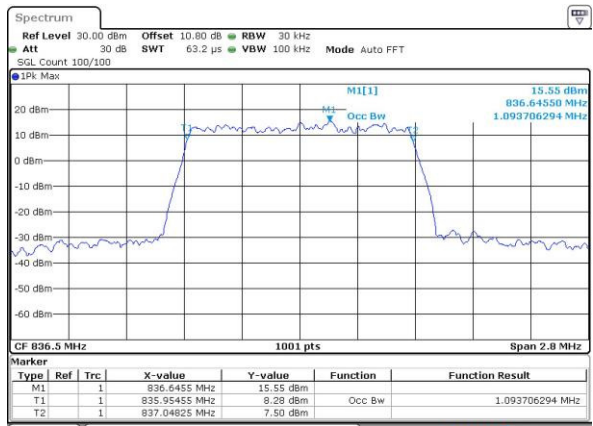

Date: 13 MAY 2017 13:32:44

LTE Band 26

Lowest Channel / 1.4MHz / 64QAM

Date: 13 MAY 2017 22:27:04

Middle Channel / 1.4MHz / 64QAM

Date: 13 MAY 2017 22:30:59

Highest Channel / 1.4MHz / 64QAM

Date: 13 MAY 2017 22:32:14

LTE Band 26

Lowest Channel / 3MHz / 64QAM

Date: 13 MAY 2017 22:42:48

Middle Channel / 3MHz / 64QAM

Date: 13 MAY 2017 22:46:21

Highest Channel / 3MHz / 64QAM

Date: 13 MAY 2017 22:47:36

LTE Band 26