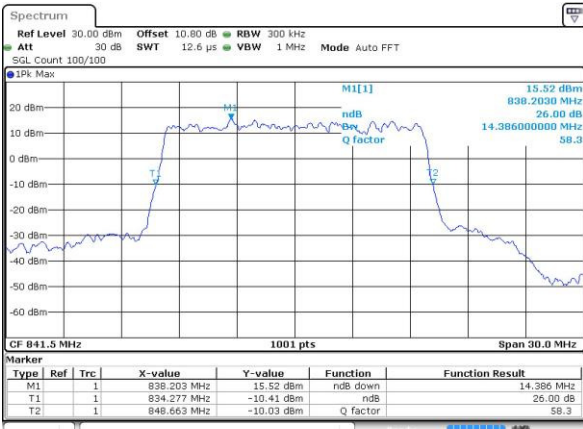

LTE Band 26

Lowest Channel / 15MHz / QPSK

Date: 13 MAY 2017 13:23:29

Lowest Channel / 15MHz / 16QAM

Date: 13 MAY 2017 13:23:18

Middle Channel / 15MHz / QPSK

Date: 13 MAY 2017 13:30:35

Middle Channel / 15MHz / 16QAM

Date: 13 MAY 2017 13:30:24

Highest Channel / 15MHz / QPSK

Date: 13 MAY 2017 13:33:05

Highest Channel / 15MHz / 16QAM

Date: 13 MAY 2017 13:32:55

LTE Band 26

Lowest Channel / 1.4MHz / 64QAM

Date: 13 MAY 2017 22:27:14