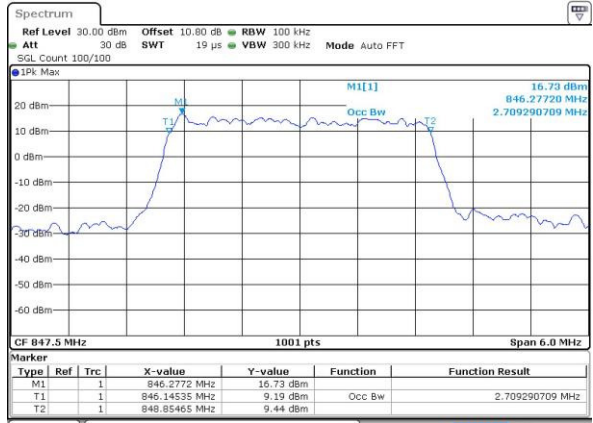

Date: 13 MAY 2017 13:32:44

LTE Band 26

Lowest Channel / 1.4MHz / 64QAM

Date: 13 MAY 2017 22:27:04

Middle Channel / 1.4MHz / 64QAM

Date: 13 MAY 2017 22:30:59

Highest Channel / 1.4MHz / 64QAM

Date: 13 MAY 2017 22:32:14

LTE Band 26

Lowest Channel / 3MHz / 64QAM

Date: 13 MAY 2017 22:42:48

Middle Channel / 3MHz / 64QAM

Date: 13 MAY 2017 22:46:21

Highest Channel / 3MHz / 64QAM

Date: 13 MAY 2017 22:47:36

LTE Band 26

Lowest Channel / 5MHz / 64QAM

Date: 13 MAY 2017 22:51:10

Middle Channel / 5MHz / 64QAM

Date: 13 MAY 2017 22:54:43

Highest Channel / 5MHz / 64QAM

Date: 13 MAY 2017 22:55:58

LTE Band 26

Lowest Channel / 10MHz / 64QAM