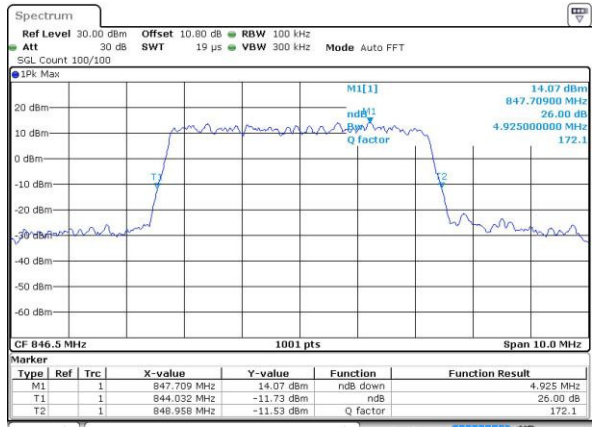

Date: 13 MAY 2017 22:46:32

Highest Channel / 3MHz / 64QAM

Date: 13 MAY 2017 22:47:47

LTE Band 26

Lowest Channel / 5MHz / 64QAM

Middle Channel / 5MHz / 64QAM

Highest Channel / 5MHz / 64QAM

LTE Band 26

Lowest Channel / 10MHz / 64QAM

Date: 13 MAY 2017 22:59:42

Middle Channel / 10MHz / 64QAM

Date: 13 MAY 2017 23:03:14

Highest Channel / 10MHz / 64QAM

Date: 13 MAY 2017 23:04:29

LTE Band 26

Lowest Channel / 15MHz / 64QAM