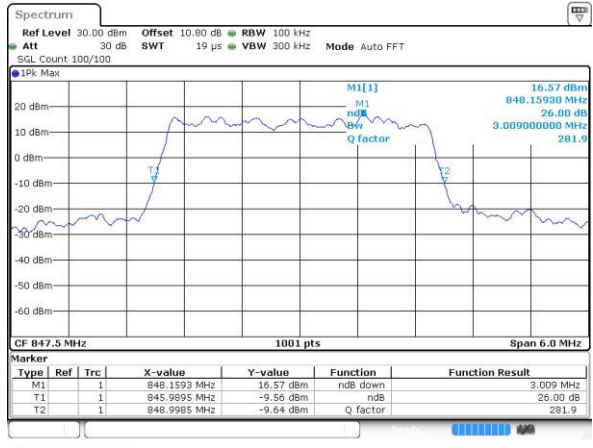

Date: 13 MAY 2017 13:30:24

Highest Channel / 15MHz / QPSK

Date: 13 MAY 2017 13:33:05

Highest Channel / 15MHz / 16QAM

Date: 13 MAY 2017 13:32:55

LTE Band 26

Lowest Channel / 1.4MHz / 64QAM

Date: 13 MAY 2017 22:27:14

Middle Channel / 1.4MHz / 64QAM

Date: 13 MAY 2017 22:31:09

Highest Channel / 1.4MHz / 64QAM

Date: 13 MAY 2017 22:32:24

LTE Band 26

Lowest Channel / 3MHz / 64QAM

Date: 13 MAY 2017 22:42:58

Middle Channel / 3MHz / 64QAM

Date: 13 MAY 2017 22:46:32

Highest Channel / 3MHz / 64QAM

Date: 13 MAY 2017 22:47:47

LTE Band 26

Lowest Channel / 5MHz / 64QAM

Middle Channel / 5MHz / 64QAM

Highest Channel / 5MHz / 64QAM

LTE Band 26

Lowest Channel / 10MHz / 64QAM

Date: 13 MAY 2017 22:59:42

Middle Channel / 10MHz / 64QAM

Date: 13 MAY 2017 23:03:14

Highest Channel / 10MHz / 64QAM

Date: 13 MAY 2017 23:04:29

LTE Band 26

Lowest Channel / 15MHz / 64QAM