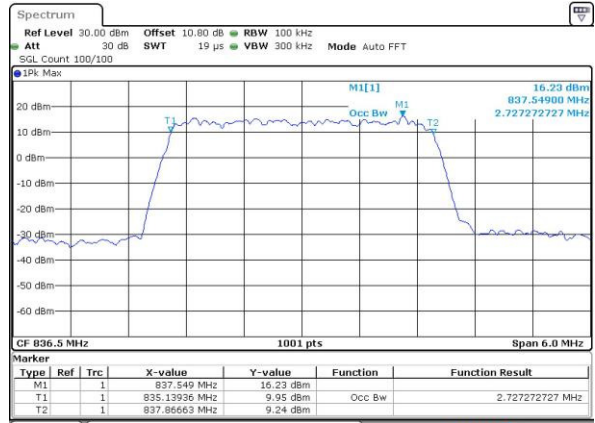

Date: 12.MAY.2017 13:49:00

Highest Channel / 1.4MHz / QPSK

Date: 12.MAY.2017 13:51:20

Highest Channel / 1.4MHz / 16QAM

Date: 12.MAY.2017 13:51:30

LTE Band 26

Lowest Channel / 3MHz / QPSK

Date: 13 MAY 2017 12:23:36

Lowest Channel / 3MHz / 16QAM

Date: 13 MAY 2017 12:23:47

Middle Channel / 3MHz / QPSK

Date: 13 MAY 2017 12:30:44

Middle Channel / 3MHz / 16QAM

Date: 13 MAY 2017 12:30:54

Highest Channel / 3MHz / QPSK

Date: 13 MAY 2017 12:33:14

Highest Channel / 3MHz / 16QAM

Date: 13 MAY 2017 12:33:25

LTE Band 26

Lowest Channel / 5MHz / QPSK

Date: 13 MAY 2017 12:40:21

Lowest Channel / 5MHz / 16QAM

Date: 13 MAY 2017 12:40:31

Middle Channel / 5MHz / QPSK