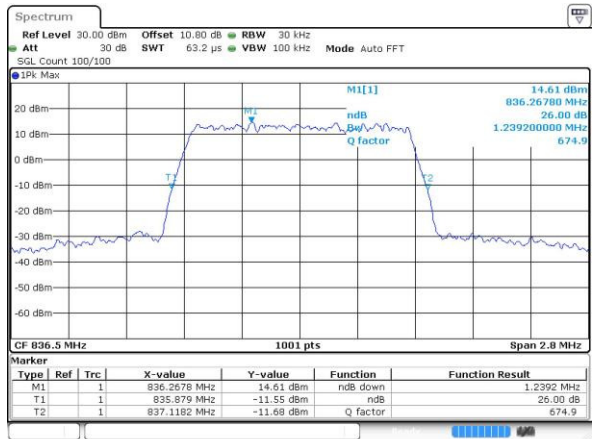

Date: 13 MAY 2017 13:30:24

Highest Channel / 15MHz / QPSK

Date: 13 MAY 2017 13:33:05

Highest Channel / 15MHz / 16QAM

Date: 13 MAY 2017 13:32:55

LTE Band 26

Lowest Channel / 1.4MHz / 64QAM

Date: 13 MAY 2017 22:27:14

Middle Channel / 1.4MHz / 64QAM

Date: 13 MAY 2017 22:31:09

Highest Channel / 1.4MHz / 64QAM

Date: 13 MAY 2017 22:32:24

LTE Band 26

Lowest Channel / 3MHz / 64QAM

Date: 13 MAY 2017 22:42:58

Middle Channel / 3MHz / 64QAM