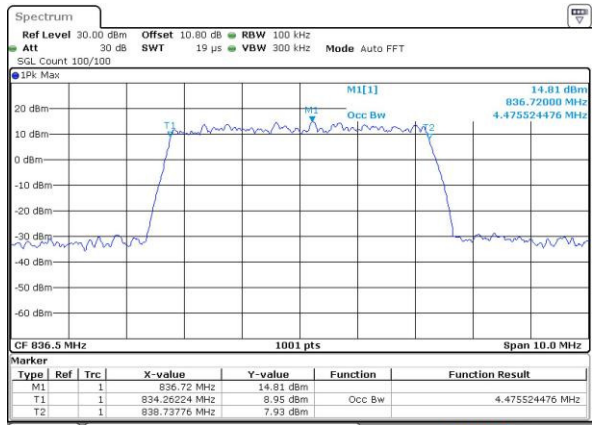

Date: 13 MAY 2017 13:32:44

LTE Band 26

Lowest Channel / 1.4MHz / 64QAM

Date: 13 MAY 2017 22:27:04

Middle Channel / 1.4MHz / 64QAM

Date: 13 MAY 2017 22:30:59

Highest Channel / 1.4MHz / 64QAM

Date: 13 MAY 2017 22:32:14

LTE Band 26

Lowest Channel / 3MHz / 64QAM

Date: 13 MAY 2017 22:42:48

Middle Channel / 3MHz / 64QAM

Date: 13 MAY 2017 22:46:21

Highest Channel / 3MHz / 64QAM

Date: 13 MAY 2017 22:47:36

LTE Band 26

Lowest Channel / 5MHz / 64QAM

Date: 13 MAY 2017 22:51:10

Middle Channel / 5MHz / 64QAM

Date: 13 MAY 2017 22:54:43

Highest Channel / 5MHz / 64QAM

Date: 13 MAY 2017 22:55:58

LTE Band 26

Lowest Channel / 10MHz / 64QAM