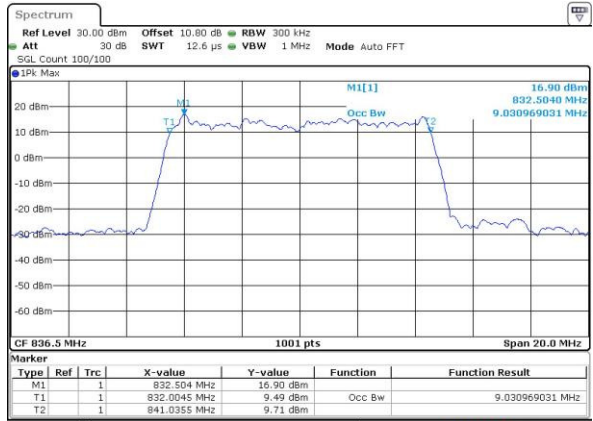

LTE Band 26

Lowest Channel / 3MHz / 64QAM

Date: 13 MAY 2017 22:42:48

Middle Channel / 3MHz / 64QAM

Date: 13 MAY 2017 22:46:21

Highest Channel / 3MHz / 64QAM

Date: 13 MAY 2017 22:47:36

LTE Band 26

Lowest Channel / 5MHz / 64QAM

Date: 13 MAY 2017 22:51:10

Middle Channel / 5MHz / 64QAM

Date: 13 MAY 2017 22:54:43

Highest Channel / 5MHz / 64QAM

Date: 13 MAY 2017 22:55:58

LTE Band 26

Lowest Channel / 10MHz / 64QAM

Date: 13 MAY 2017 22:59:31

Middle Channel / 10MHz / 64QAM

Date: 13 MAY 2017 23:03:04

Highest Channel / 10MHz / 64QAM

Date: 13 MAY 2017 23:04:19

LTE Band 26

Lowest Channel / 15MHz / 64QAM

Date: 13 MAY 2017 23:07:52