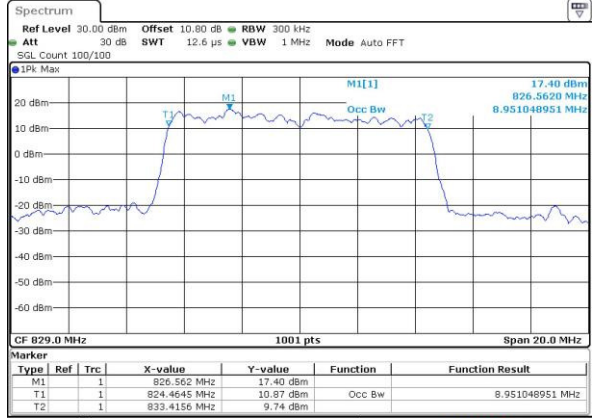

LTE Band 26

Lowest Channel / 3MHz / 64QAM

Date: 13 MAY 2017 22:42:48

Middle Channel / 3MHz / 64QAM

Date: 13 MAY 2017 22:46:21

Highest Channel / 3MHz / 64QAM

Date: 13 MAY 2017 22:47:36

LTE Band 26

Lowest Channel / 5MHz / 64QAM

Date: 13 MAY 2017 22:51:10

Middle Channel / 5MHz / 64QAM

Date: 13 MAY 2017 22:54:43

Highest Channel / 5MHz / 64QAM

Date: 13 MAY 2017 22:55:58

LTE Band 26

Lowest Channel / 10MHz / 64QAM

Date: 13 MAY 2017 22:59:31

Middle Channel / 10MHz / 64QAM

Date: 13 MAY 2017 23:03:04

Highest Channel / 10MHz / 64QAM

Date: 13 MAY 2017 23:04:19

LTE Band 26

Lowest Channel / 15MHz / 64QAM

Date: 13 MAY 2017 23:07:52