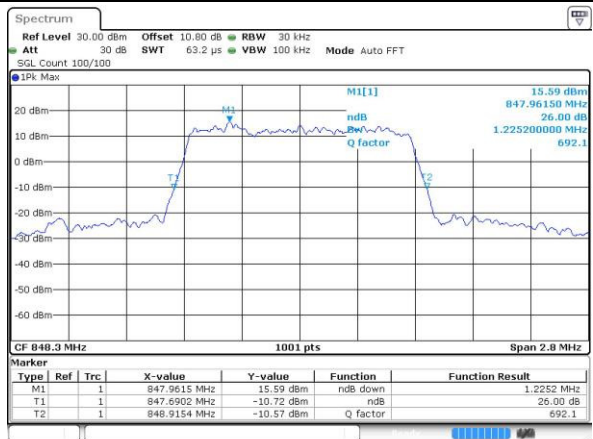

Highest Channel / 1.4MHz / 64QAM

Date: 13 MAY 2017 22:32:24