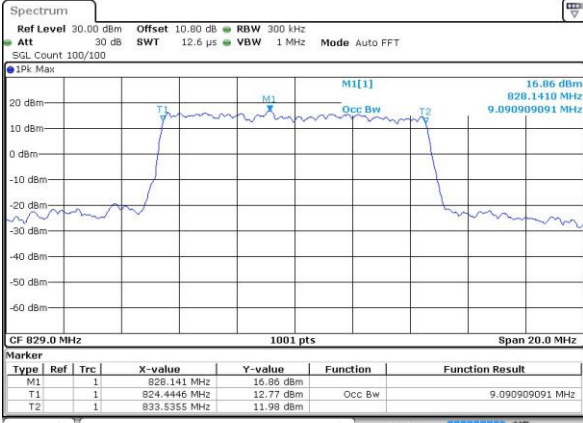

LTE Band 26

Lowest Channel / 10MHz / QPSK

Date: 13 MAY 2017 13:06:14