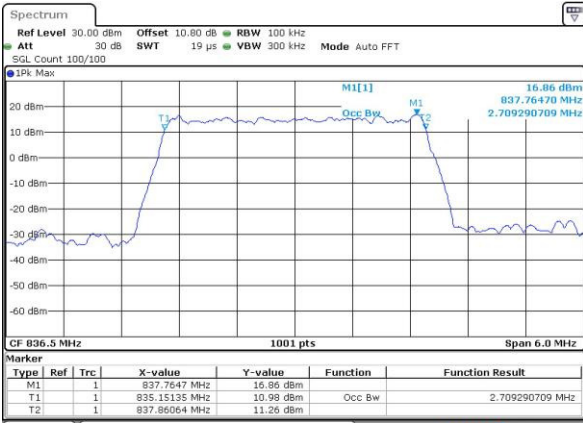

Middle Channel / 3MHz / QPSK

Date: 13 MAY 2017 12:30:44