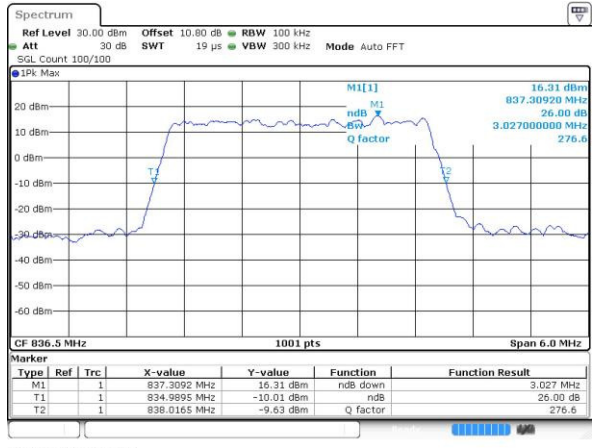

Date: 13 MAY 2017 13:30:24

Highest Channel / 15MHz / QPSK

Date: 13 MAY 2017 13:33:05

Highest Channel / 15MHz / 16QAM

Date: 13 MAY 2017 13:32:55

LTE Band 26

Lowest Channel / 1.4MHz / 64QAM

Date: 13 MAY 2017 22:27:14

Middle Channel / 1.4MHz / 64QAM

Date: 13 MAY 2017 22:31:09

Highest Channel / 1.4MHz / 64QAM

Date: 13 MAY 2017 22:32:24

LTE Band 26

Lowest Channel / 3MHz / 64QAM

Date: 13 MAY 2017 22:42:58

Middle Channel / 3MHz / 64QAM

Date: 13 MAY 2017 22:46:32

Highest Channel / 3MHz / 64QAM

Date: 13 MAY 2017 22:47:47

LTE Band 26

Lowest Channel / 5MHz / 64QAM

Middle Channel / 5MHz / 64QAM

Highest Channel / 5MHz / 64QAM

LTE Band 26