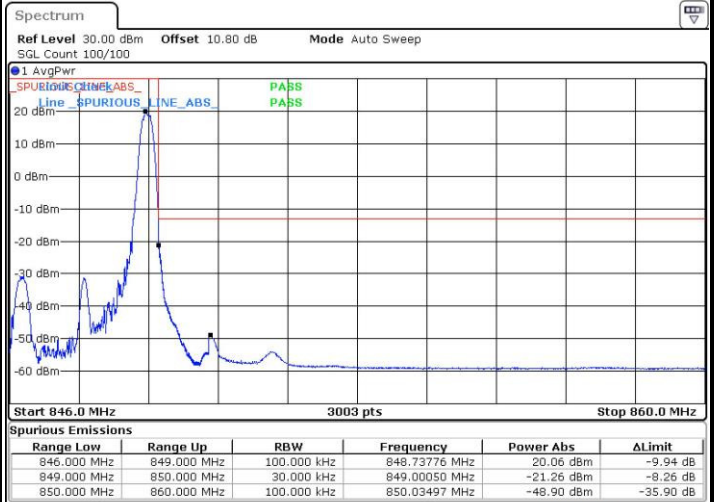

Lowest Band Edge / 1RB

Date: 13.MAY.2017 12:28:44

Highest Band Edge / 1 RB

Date: 13.MAY.2017 12:34:54

Lowest Band Edge / Full RB

Date: 13.MAY.2017 12:25:17

Highest Band Edge / Full RB

Date: 13.MAY.2017 12:38:21

LTE Band 26 / 3MHz / 16QAM

Lowest Band Edge / 1 RB

Date: 13.MAY.2017 12:27:35

Highest Band Edge / 1 RB

Date: 13.MAY.2017 12:36:03

Lowest Band Edge / Full RB

Date: 13.MAY.2017 12:28:26

Highest Band Edge / Full RB

Date: 13.MAY.2017 12:37:12

LTE Band 26 / 3MHz / 64QAM

Lowest Band Edge / 1 RB

Date: 13.MAY.2017 22:45:16

Highest Band Edge / 1 RB

Date: 13.MAY.2017 22:48:55

Lowest Band Edge / Full RB

Date: 13.MAY.2017 22:44:07

Highest Band Edge / Full RB

Date: 13.MAY.2017 22:50:04

LTE Band 26 / 5MHz / QPSK

Lowest Band Edge / 1 RB

Date: 13.MAY.2017 12:45:28

Highest Band Edge / 1 RB

Date: 13.MAY.2017 12:51:37

Lowest Band Edge / Full RB