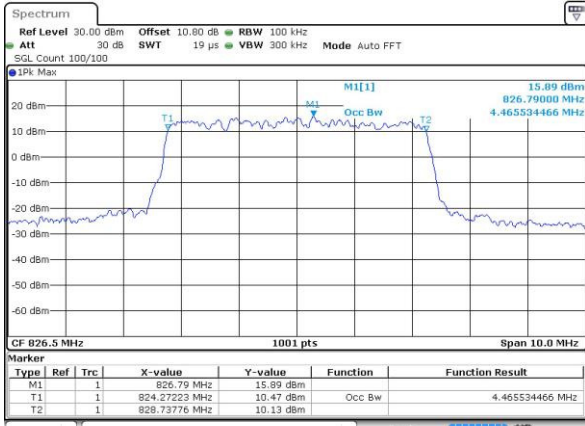

Highest Channel / 3MHz / 16QAM

Date: 13 MAY 2017 12:33:25

LTE Band 26

Lowest Channel / 5MHz / QPSK

Date: 13 MAY 2017 12:40:21

Lowest Channel / 5MHz / 16QAM

Date: 13 MAY 2017 12:40:31

Middle Channel / 5MHz / QPSK

Date: 13 MAY 2017 12:47:28

Middle Channel / 5MHz / 16QAM

Date: 13 MAY 2017 12:47:38

Highest Channel / 5MHz / QPSK

Date: 13 MAY 2017 12:49:58

Highest Channel / 5MHz / 16QAM

Date: 13 MAY 2017 12:50:08

LTE Band 26