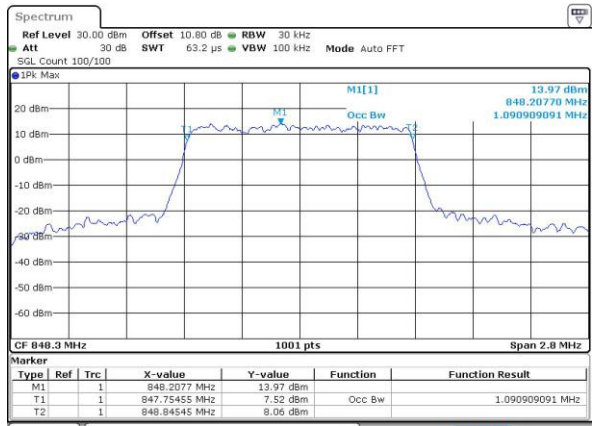

Date: 13 MAY 2017 13:32:44

LTE Band 26

Lowest Channel / 1.4MHz / 64QAM

Date: 13 MAY 2017 22:27:04

Middle Channel / 1.4MHz / 64QAM

Date: 13 MAY 2017 22:30:59

Highest Channel / 1.4MHz / 64QAM

Date: 13 MAY 2017 22:32:14

LTE Band 26

Lowest Channel / 3MHz / 64QAM

Date: 13 MAY 2017 22:42:48

Middle Channel / 3MHz / 64QAM

Date: 13 MAY 2017 22:46:21

Highest Channel / 3MHz / 64QAM

Date: 13 MAY 2017 22:47:36

LTE Band 26