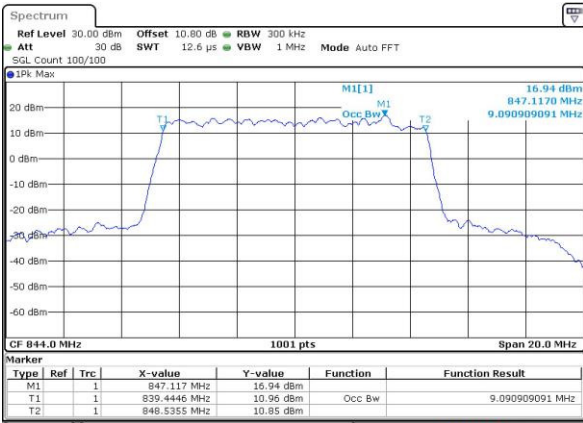

Date: 13 MAY 2017 12:47:28

Middle Channel / 5MHz / 16QAM

Date: 13 MAY 2017 12:47:38

Highest Channel / 5MHz / QPSK

Date: 13 MAY 2017 12:49:58

Highest Channel / 5MHz / 16QAM

Date: 13 MAY 2017 12:50:08

LTE Band 26

Lowest Channel / 10MHz / QPSK

Date: 13 MAY 2017 13:06:14

Lowest Channel / 10MHz / 16QAM

Date: 13 MAY 2017 13:06:24

Middle Channel / 10MHz / QPSK

Date: 13 MAY 2017 13:13:21

Middle Channel / 10MHz / 16QAM

Date: 13 MAY 2017 13:13:31

Highest Channel / 10MHz / QPSK

Date: 13 MAY 2017 13:15:51

Highest Channel / 10MHz / 16QAM

Date: 13 MAY 2017 13:16:01

LTE Band 26

Lowest Channel / 15MHz / QPSK

Date: 13 MAY 2017 13:22:58

Lowest Channel / 15MHz / 16QAM