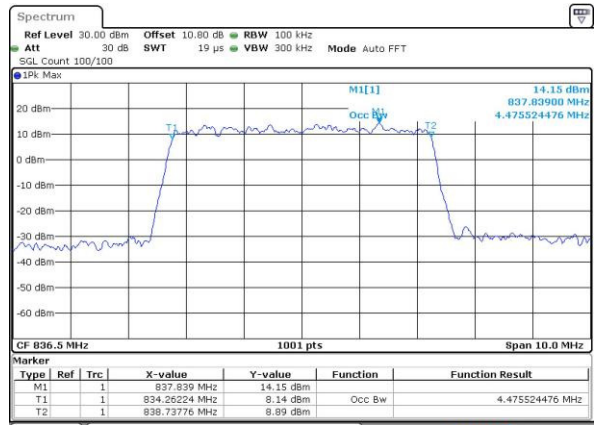

Highest Channel / 3MHz / 16QAM

Date: 13 MAY 2017 12:33:25

LTE Band 26

Lowest Channel / 5MHz / QPSK

Date: 13 MAY 2017 12:40:21

Lowest Channel / 5MHz / 16QAM

Date: 13 MAY 2017 12:40:31

Middle Channel / 5MHz / QPSK

Date: 13 MAY 2017 12:47:28

Middle Channel / 5MHz / 16QAM

Date: 13 MAY 2017 12:47:38

Highest Channel / 5MHz / QPSK

Date: 13 MAY 2017 12:49:58

Highest Channel / 5MHz / 16QAM

Date: 13 MAY 2017 12:50:08

LTE Band 26