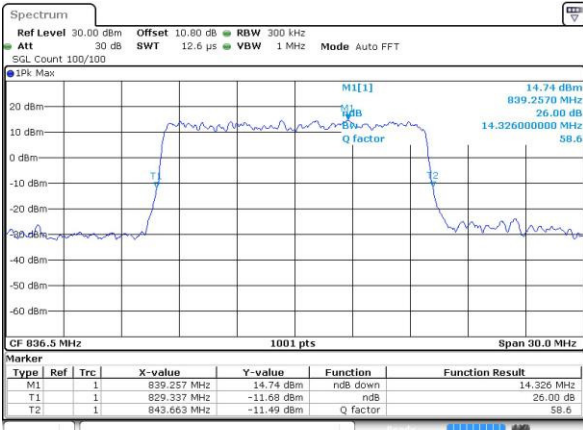

LTE Band 26

Lowest Channel / 15MHz / QPSK

Date: 13 MAY 2017 13:23:29

Lowest Channel / 15MHz / 16QAM

Date: 13 MAY 2017 13:23:18

Middle Channel / 15MHz / QPSK

Date: 13 MAY 2017 13:30:35

Middle Channel / 15MHz / 16QAM

Date: 13 MAY 2017 13:30:24

Highest Channel / 15MHz / QPSK

Date: 13 MAY 2017 13:33:05

Highest Channel / 15MHz / 16QAM

Date: 13 MAY 2017 13:32:55

LTE Band 26

Lowest Channel / 1.4MHz / 64QAM

Date: 13 MAY 2017 22:27:14