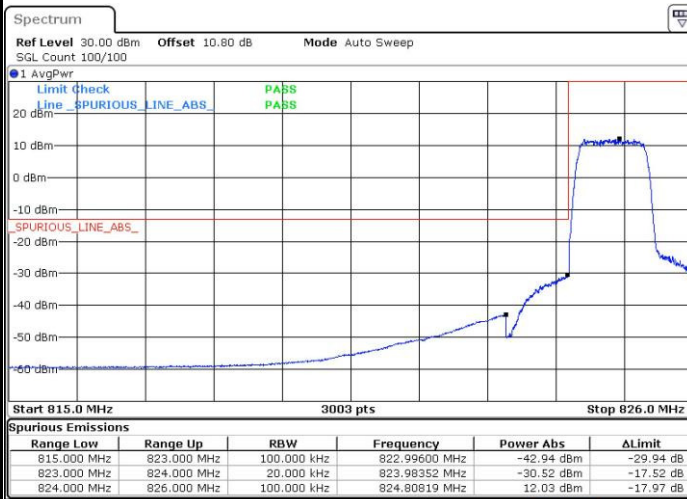

Middle Channel / 15MHz / 64QAM

Date: 13 MAY 2017 23:11:25

Highest Channel / 15MHz / 64QAM

Date: 13 MAY 2017 23:12:39

Conducted Band Edge

LTE Band 26 / 1.4MHz / 16QAM

Lowest Band Edge / 1 RB

Date: 12.MAY.2017 13:59:14

Highest Band Edge / 1 RB

Date: 12.MAY.2017 14:09:03

Lowest Band Edge / Full RB

Date: 12.MAY.2017 14:01:33

Highest Band Edge / Full RB

Date: 12.MAY.2017 14:07:14

LTE Band 26 / 1.4MHz / 64QAM

Lowest Band Edge / 1 RB

Date: 13.MAY.2017 22:37:11

Highest Band Edge / 1 RB

Date: 13.MAY.2017 22:41:46

Lowest Band Edge / Full RB

Date: 13.MAY.2017 22:38:39

Highest Band Edge / Full RB

Date: 13.MAY.2017 22:40:10

LTE Band 26 / 3MHz / QPSK

Lowest Band Edge / 1RB

Date: 13.MAY.2017 12:28:44

Highest Band Edge / 1 RB

Date: 13.MAY.2017 12:34:54

Lowest Band Edge / Full RB

Date: 13.MAY.2017 12:25:17

Highest Band Edge / Full RB

Date: 13.MAY.2017 12:38:21