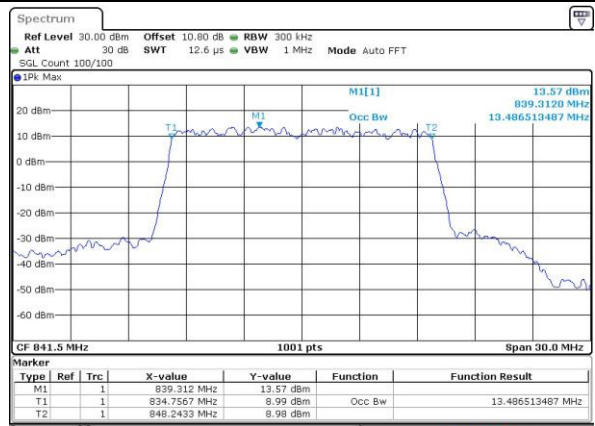

Highest Channel / 10MHz / QPSK

Date: 13 MAY 2017 13:15:51

Highest Channel / 10MHz / 16QAM

Date: 13 MAY 2017 13:16:01

LTE Band 26

Lowest Channel / 15MHz / QPSK

Date: 13 MAY 2017 13:22:58

Lowest Channel / 15MHz / 16QAM

Date: 13 MAY 2017 13:23:08

Middle Channel / 15MHz / QPSK

Date: 13 MAY 2017 13:30:04

Middle Channel / 15MHz / 16QAM

Date: 13 MAY 2017 13:31:14

Highest Channel / 15MHz / QPSK

Date: 13 MAY 2017 13:32:34

Highest Channel / 15MHz / 16QAM

Date: 13 MAY 2017 13:32:44

LTE Band 26

Lowest Channel / 1.4MHz / 64QAM

Date: 13 MAY 2017 22:27:04

Middle Channel / 1.4MHz / 64QAM

Date: 13 MAY 2017 22:30:59

Highest Channel / 1.4MHz / 64QAM

Date: 13 MAY 2017 22:32:14