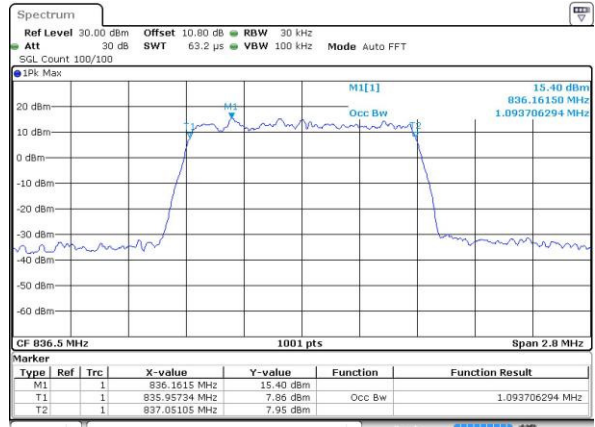

Date: 13 MAY 2017 23:08:02

Middle Channel / 15MHz / 64QAM

Date: 13 MAY 2017 23:11:35

Highest Channel / 15MHz / 64QAM

Date: 13 MAY 2017 23:12:50

Occupied Bandwidth

Mode	LTE Band 26 : 99%OBW(MHz)											
BW	1.4MHz		3MHz		5MHz		10MHz		15MHz		20MHz	
Mod.	QPSK	16QAM	QPSK	16QAM	QPSK	16QAM	QPSK	16QAM	QPSK	16QAM	QPSK	16QAM
Lowest CH	1.1	1.08	2.73	2.73	4.47	4.5	9.09	9.01	13.43	13.49	-	-
Middle CH	1.09	1.09	2.71	2.73	4.46	4.48	9.01	8.99	13.43	13.43	-	-
Highest CH	1.09	1.1	2.72	2.72	4.49	4.51	9.09	8.95	13.46	13.49	-	-
BW	1.4MHz		3MHz		5MHz		10MHz		15MHz		20MHz	
Mod.	-	64QAM	-	64QAM	-	64QAM	-	64QAM	-	64QAM	-	64QAM
Lowest CH	-	1.08	-	2.72	-	4.47	-	8.95	-	13.49	-	-
Middle CH	-	1.09	-	2.72	-	4.48	-	9.03	-	13.46	-	-
Highest CH	-	1.09	-	2.71	-	4.49	-	8.97	-	13.37	-	-

LTE Band 26

Lowest Channel / 1.4MHz / QPSK

Date: 12.MAY.2017 13:40:59

Lowest Channel / 1.4MHz / 16QAM

Date: 12.MAY.2017 13:41:09

Middle Channel / 1.4MHz / QPSK

Date: 12.MAY.2017 13:48:50

Middle Channel / 1.4MHz / 16QAM

Date: 12.MAY.2017 13:49:00

Highest Channel / 1.4MHz / QPSK

Date: 12.MAY.2017 13:51:20

Highest Channel / 1.4MHz / 16QAM

Date: 12.MAY.2017 13:51:30

LTE Band 26

Lowest Channel / 3MHz / QPSK

Date: 13 MAY 2017 12:23:36