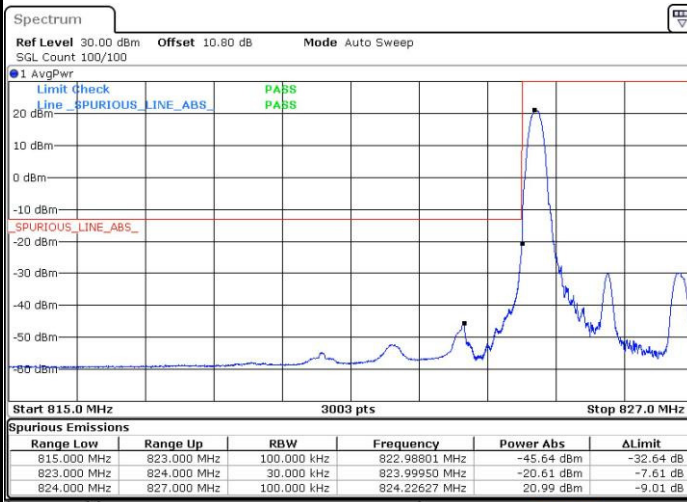

Highest Band Edge / 1 RB

Date: 12.MAY.2017 14:09:03

Lowest Band Edge / Full RB

Date: 12.MAY.2017 14:01:33

Highest Band Edge / Full RB

Date: 12.MAY.2017 14:07:14

LTE Band 26 / 1.4MHz / 64QAM

Lowest Band Edge / 1 RB

Date: 13.MAY.2017 22:37:11

Highest Band Edge / 1 RB

Date: 13.MAY.2017 22:41:46

Lowest Band Edge / Full RB

Date: 13.MAY.2017 22:38:39

Highest Band Edge / Full RB

Date: 13.MAY.2017 22:40:10

LTE Band 26 / 3MHz / QPSK

Lowest Band Edge / 1RB

Date: 13.MAY.2017 12:28:44

Highest Band Edge / 1 RB

Date: 13.MAY.2017 12:34:54

Lowest Band Edge / Full RB

Date: 13.MAY.2017 12:25:17

Highest Band Edge / Full RB

Date: 13.MAY.2017 12:38:21

LTE Band 26 / 3MHz / 16QAM

Lowest Band Edge / 1 RB

Date: 13.MAY.2017 12:27:35

Highest Band Edge / 1 RB

Date: 13.MAY.2017 12:36:03

Lowest Band Edge / Full RB

Date: 13.MAY.2017 12:28:26

Highest Band Edge / Full RB