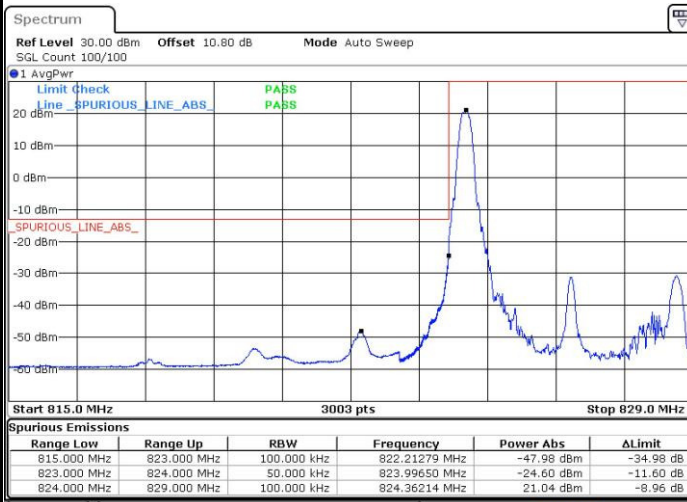

Date: 13.MAY.2017 12:37:12

LTE Band 26 / 3MHz / 64QAM

Lowest Band Edge / 1 RB

Date: 13.MAY.2017 22:45:16

Highest Band Edge / 1 RB

Date: 13.MAY.2017 22:48:55

Lowest Band Edge / Full RB

Date: 13.MAY.2017 22:44:07

Highest Band Edge / Full RB

Date: 13.MAY.2017 22:50:04

LTE Band 26 / 5MHz / QPSK

Lowest Band Edge / 1 RB

Date: 13.MAY.2017 12:45:28

Highest Band Edge / 1 RB

Date: 13.MAY.2017 12:51:37

Lowest Band Edge / Full RB

Date: 13.MAY.2017 12:42:01

Highest Band Edge / Full RB

Date: 13.MAY.2017 13:04:14