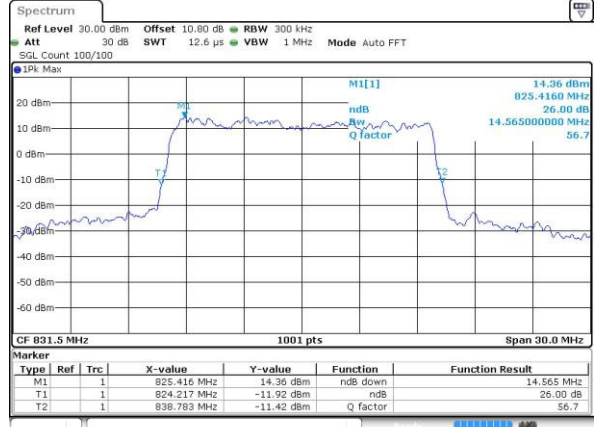

LTE Band 26

Lowest Channel / 15MHz / QPSK

Date: 13 MAY 2017 13:23:29

Lowest Channel / 15MHz / 16QAM

Date: 13 MAY 2017 13:23:18

Middle Channel / 15MHz / QPSK

Date: 13 MAY 2017 13:30:35

Middle Channel / 15MHz / 16QAM

Date: 13 MAY 2017 13:30:24

Highest Channel / 15MHz / QPSK

Date: 13 MAY 2017 13:33:05

Highest Channel / 15MHz / 16QAM

Date: 13 MAY 2017 13:32:55

LTE Band 26

Lowest Channel / 1.4MHz / 64QAM

Date: 13 MAY 2017 22:27:14