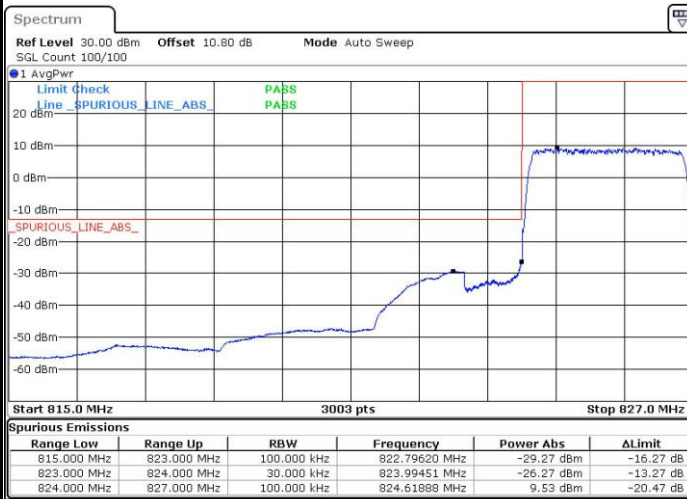

Date: 13.MAY.2017 22:37:11

Highest Band Edge / 1 RB

Date: 13.MAY.2017 22:41:46

Lowest Band Edge / Full RB

Date: 13.MAY.2017 22:38:39

Highest Band Edge / Full RB

Date: 13.MAY.2017 22:40:10

LTE Band 26 / 3MHz / QPSK

Lowest Band Edge / 1RB

Date: 13.MAY.2017 12:28:44

Highest Band Edge / 1 RB

Date: 13.MAY.2017 12:34:54

Lowest Band Edge / Full RB

Date: 13.MAY.2017 12:25:17

Highest Band Edge / Full RB

Date: 13.MAY.2017 12:38:21

LTE Band 26 / 3MHz / 16QAM

Lowest Band Edge / 1 RB

Date: 13.MAY.2017 12:27:35

Highest Band Edge / 1 RB

Date: 13.MAY.2017 12:36:03

Lowest Band Edge / Full RB

Date: 13.MAY.2017 12:28:26

Highest Band Edge / Full RB

Date: 13.MAY.2017 12:37:12

LTE Band 26 / 3MHz / 64QAM

Lowest Band Edge / 1 RB

Date: 13.MAY.2017 22:45:16

Highest Band Edge / 1 RB

Date: 13.MAY.2017 22:48:55

Lowest Band Edge / Full RB

Date: 13.MAY.2017 22:44:07