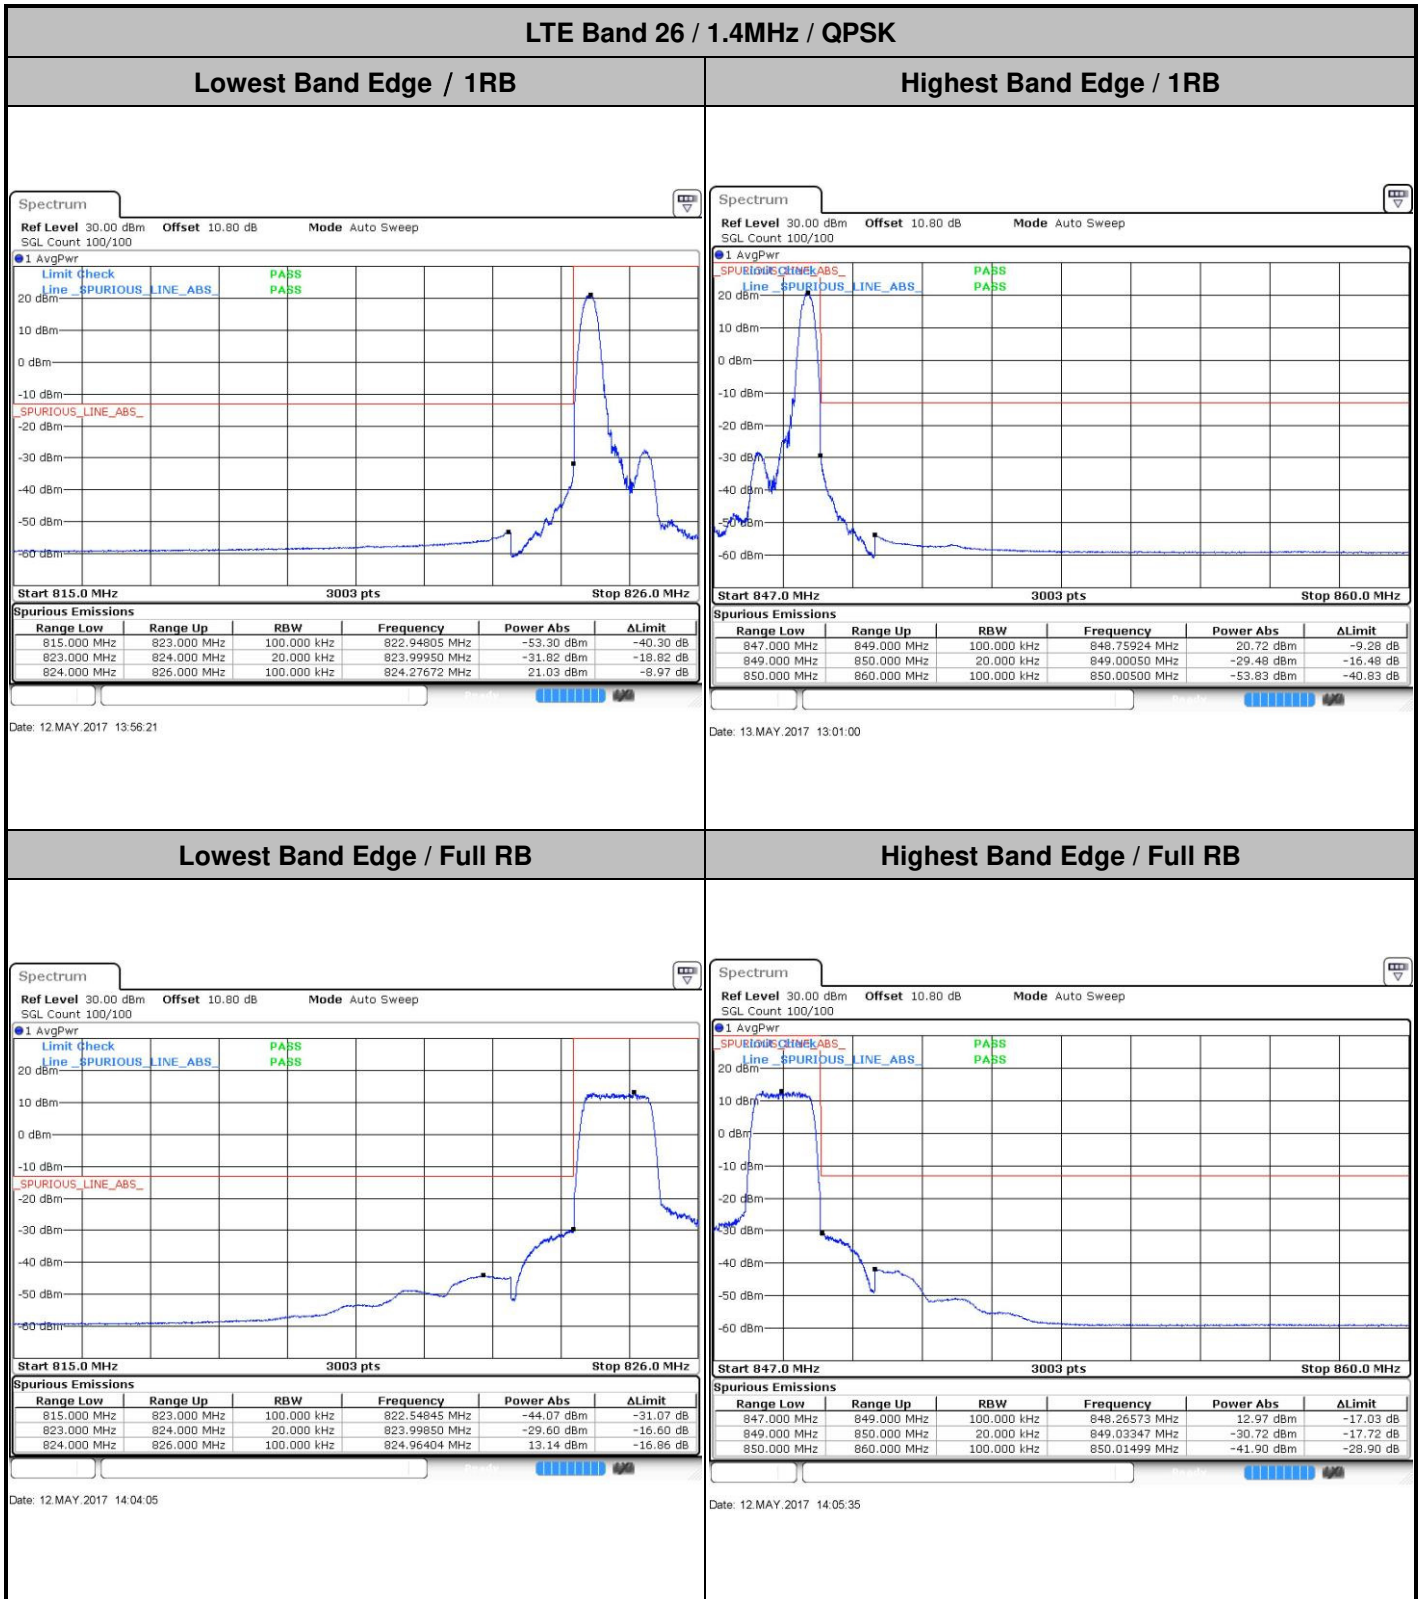

Date: 13 MAY 2017 22:59:31

Middle Channel / 10MHz / 64QAM

Date: 13 MAY 2017 23:03:04

Highest Channel / 10MHz / 64QAM

Date: 13 MAY 2017 23:04:19

LTE Band 26

Lowest Channel / 15MHz / 64QAM

Date: 13 MAY 2017 23:07:52

Middle Channel / 15MHz / 64QAM

Date: 13 MAY 2017 23:11:25

Highest Channel / 15MHz / 64QAM

Date: 13 MAY 2017 23:12:39

Conducted Band Edge

LTE Band 26 / 1.4MHz / 16QAM

Lowest Band Edge / 1 RB

Date: 12.MAY.2017 13:59:14

Highest Band Edge / 1 RB

Date: 12.MAY.2017 14:09:03

Lowest Band Edge / Full RB

Date: 12.MAY.2017 14:01:33

Highest Band Edge / Full RB

Date: 12.MAY.2017 14:07:14

LTE Band 26 / 1.4MHz / 64QAM

Lowest Band Edge / 1 RB

Date: 13.MAY.2017 22:37:11

Highest Band Edge / 1 RB

Date: 13.MAY.2017 22:41:46

Lowest Band Edge / Full RB

Date: 13.MAY.2017 22:38:39

Highest Band Edge / Full RB

Date: 13.MAY.2017 22:40:10

LTE Band 26 / 3MHz / QPSK