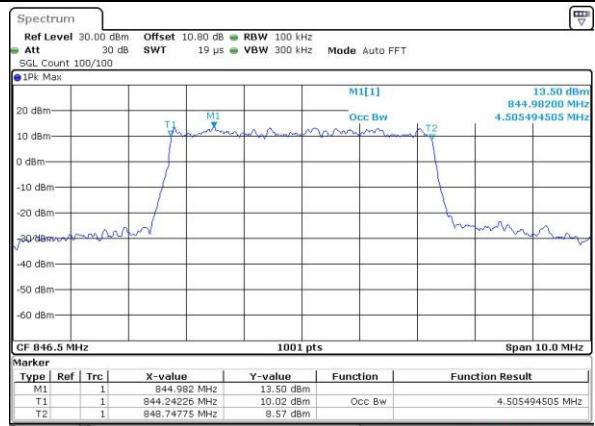

Date: 13 MAY 2017 12:47:28

Middle Channel / 5MHz / 16QAM

Date: 13 MAY 2017 12:47:38

Highest Channel / 5MHz / QPSK

Date: 13 MAY 2017 12:49:58

Highest Channel / 5MHz / 16QAM

Date: 13 MAY 2017 12:50:08

LTE Band 26