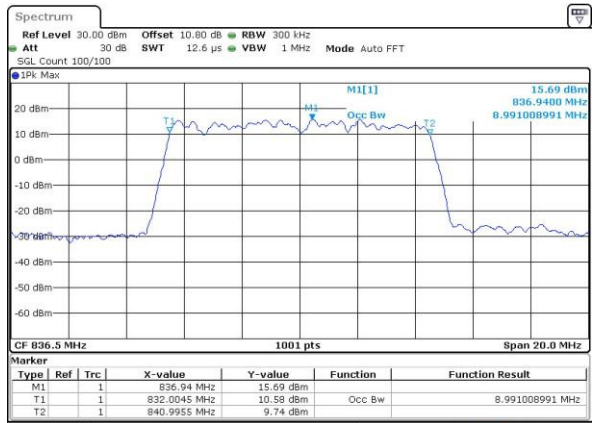

Date: 13 MAY 2017 12:47:28

Middle Channel / 5MHz / 16QAM

Date: 13 MAY 2017 12:47:38

Highest Channel / 5MHz / QPSK

Date: 13 MAY 2017 12:49:58

Highest Channel / 5MHz / 16QAM

Date: 13 MAY 2017 12:50:08

LTE Band 26

Lowest Channel / 10MHz / QPSK

Date: 13 MAY 2017 13:06:14

Lowest Channel / 10MHz / 16QAM

Date: 13 MAY 2017 13:06:24

Middle Channel / 10MHz / QPSK

Date: 13 MAY 2017 13:13:21

Middle Channel / 10MHz / 16QAM

Date: 13 MAY 2017 13:13:31

Highest Channel / 10MHz / QPSK

Date: 13 MAY 2017 13:15:51

Highest Channel / 10MHz / 16QAM

Date: 13 MAY 2017 13:16:01

LTE Band 26

Lowest Channel / 15MHz / QPSK

Date: 13 MAY 2017 13:22:58

Lowest Channel / 15MHz / 16QAM