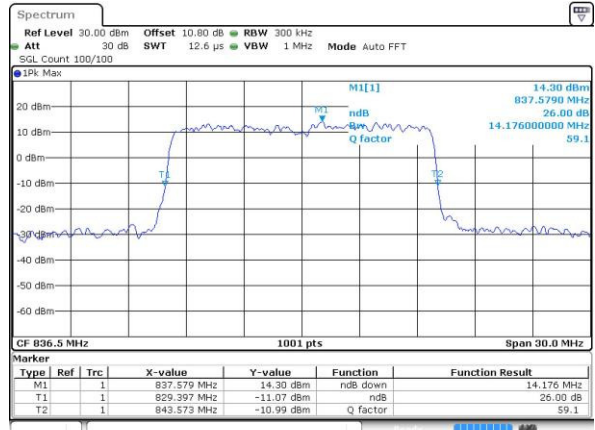

LTE Band 26

Lowest Channel / 15MHz / QPSK

Date: 13 MAY 2017 13:23:29

Lowest Channel / 15MHz / 16QAM

Date: 13 MAY 2017 13:23:18

Middle Channel / 15MHz / QPSK

Date: 13 MAY 2017 13:30:35

Middle Channel / 15MHz / 16QAM

Date: 13 MAY 2017 13:30:24

Highest Channel / 15MHz / QPSK

Date: 13 MAY 2017 13:33:05

Highest Channel / 15MHz / 16QAM

Date: 13 MAY 2017 13:32:55

LTE Band 26

Lowest Channel / 1.4MHz / 64QAM

Date: 13 MAY 2017 22:27:14