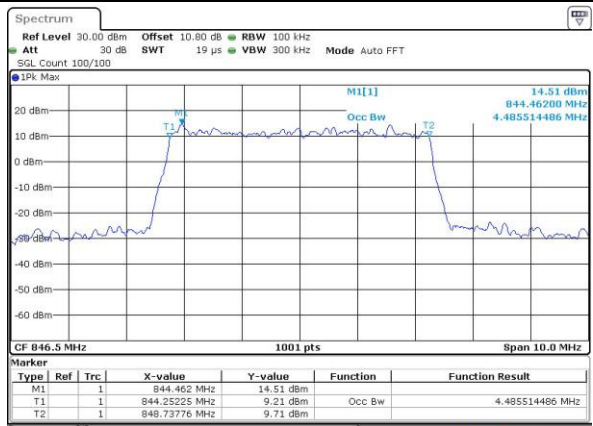

Lowest Channel / 5MHz / 64QAM

Date: 13 MAY 2017 22:51:10

Middle Channel / 5MHz / 64QAM

Date: 13 MAY 2017 22:54:43

Highest Channel / 5MHz / 64QAM

Date: 13 MAY 2017 22:55:58

LTE Band 26

Lowest Channel / 10MHz / 64QAM

Date: 13 MAY 2017 22:59:31

Middle Channel / 10MHz / 64QAM

Date: 13 MAY 2017 23:03:04

Highest Channel / 10MHz / 64QAM

Date: 13 MAY 2017 23:04:19

LTE Band 26

Lowest Channel / 15MHz / 64QAM

Date: 13 MAY 2017 23:07:52