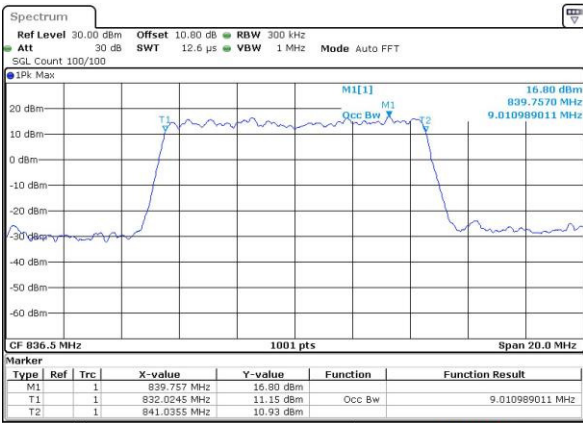

Lowest Channel / 10MHz / QPSK

Date: 13 MAY 2017 13:06:14

Lowest Channel / 10MHz / 16QAM

Date: 13 MAY 2017 13:06:24

Middle Channel / 10MHz / QPSK

Date: 13 MAY 2017 13:13:21

Middle Channel / 10MHz / 16QAM

Date: 13 MAY 2017 13:13:31

Highest Channel / 10MHz / QPSK

Date: 13 MAY 2017 13:15:51

Highest Channel / 10MHz / 16QAM

Date: 13 MAY 2017 13:16:01

LTE Band 26

Lowest Channel / 15MHz / QPSK

Date: 13 MAY 2017 13:22:58

Lowest Channel / 15MHz / 16QAM