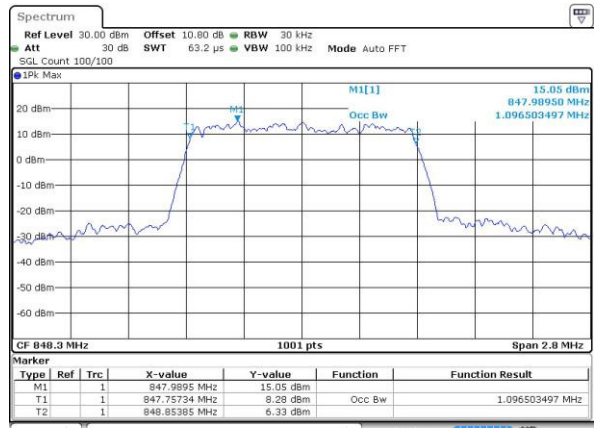

LTE Band 26

Lowest Channel / 1.4MHz / QPSK

Date: 12.MAY.2017 13:40:59

Lowest Channel / 1.4MHz / 16QAM

Date: 12.MAY.2017 13:41:09

Middle Channel / 1.4MHz / QPSK

Date: 12.MAY.2017 13:48:50

Middle Channel / 1.4MHz / 16QAM

Date: 12.MAY.2017 13:49:00

Highest Channel / 1.4MHz / QPSK

Date: 12.MAY.2017 13:51:20

Highest Channel / 1.4MHz / 16QAM

Date: 12.MAY.2017 13:51:30

LTE Band 26

Lowest Channel / 3MHz / QPSK

Date: 13 MAY 2017 12:23:36