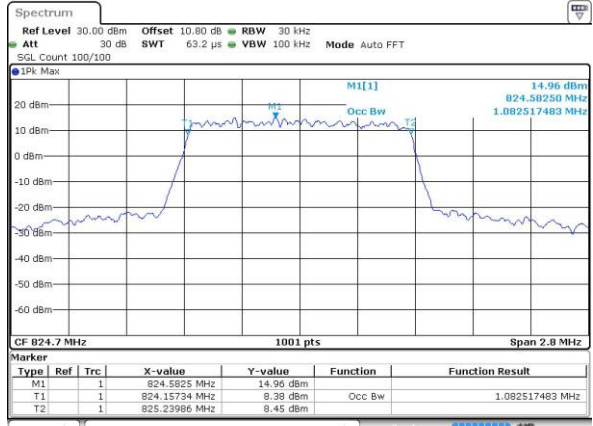

Highest Channel / 10MHz / QPSK

Date: 13 MAY 2017 13:15:51

Highest Channel / 10MHz / 16QAM

Date: 13 MAY 2017 13:16:01

LTE Band 26

Lowest Channel / 15MHz / QPSK

Date: 13 MAY 2017 13:22:58

Lowest Channel / 15MHz / 16QAM

Date: 13 MAY 2017 13:23:08

Middle Channel / 15MHz / QPSK

Date: 13 MAY 2017 13:30:04

Middle Channel / 15MHz / 16QAM

Date: 13 MAY 2017 13:31:14

Highest Channel / 15MHz / QPSK

Date: 13 MAY 2017 13:32:34

Highest Channel / 15MHz / 16QAM

Date: 13 MAY 2017 13:32:44

LTE Band 26

Lowest Channel / 1.4MHz / 64QAM

Date: 13 MAY 2017 22:27:04

Middle Channel / 1.4MHz / 64QAM

Date: 13 MAY 2017 22:30:59

Highest Channel / 1.4MHz / 64QAM

Date: 13 MAY 2017 22:32:14