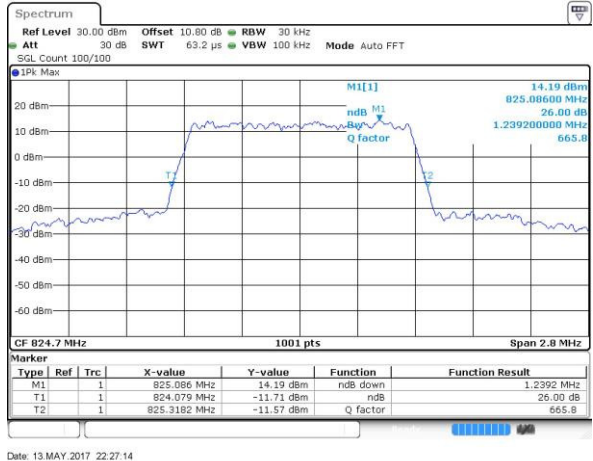

Date: 13 MAY 2017 13:30:24

Highest Channel / 15MHz / QPSK

Date: 13 MAY 2017 13:33:05

Highest Channel / 15MHz / 16QAM

Date: 13 MAY 2017 13:32:55

LTE Band 26

Lowest Channel / 1.4MHz / 64QAM

Date: 13 MAY 2017 22:27:14

Middle Channel / 1.4MHz / 64QAM

Date: 13 MAY 2017 22:31:09

Highest Channel / 1.4MHz / 64QAM

Date: 13 MAY 2017 22:32:24

LTE Band 26

Lowest Channel / 3MHz / 64QAM

Date: 13 MAY 2017 22:42:58

Middle Channel / 3MHz / 64QAM

Date: 13 MAY 2017 22:46:32

Highest Channel / 3MHz / 64QAM

Date: 13 MAY 2017 22:47:47

LTE Band 26

Lowest Channel / 5MHz / 64QAM

Middle Channel / 5MHz / 64QAM

Highest Channel / 5MHz / 64QAM

LTE Band 26