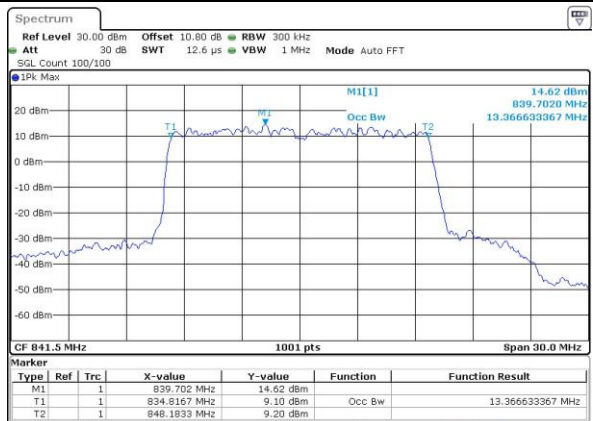

Lowest Channel / 5MHz / 64QAM

Date: 13 MAY 2017 22:51:10

Middle Channel / 5MHz / 64QAM

Date: 13 MAY 2017 22:54:43

Highest Channel / 5MHz / 64QAM

Date: 13 MAY 2017 22:55:58

LTE Band 26

Lowest Channel / 10MHz / 64QAM

Date: 13 MAY 2017 22:59:31

Middle Channel / 10MHz / 64QAM

Date: 13 MAY 2017 23:03:04

Highest Channel / 10MHz / 64QAM

Date: 13 MAY 2017 23:04:19

LTE Band 26

Lowest Channel / 15MHz / 64QAM

Date: 13 MAY 2017 23:07:52

Middle Channel / 15MHz / 64QAM

Date: 13 MAY 2017 23:11:25

Highest Channel / 15MHz / 64QAM

Date: 13 MAY 2017 23:12:39

Conducted Band Edge

LTE Band 26 / 1.4MHz / 16QAM

Lowest Band Edge / 1 RB

Date: 12.MAY.2017 13:59:14

Highest Band Edge / 1 RB

Date: 12.MAY.2017 14:09:03

Lowest Band Edge / Full RB

Date: 12.MAY.2017 14:01:33

Highest Band Edge / Full RB

Date: 12.MAY.2017 14:07:14

LTE Band 26 / 1.4MHz / 64QAM

Lowest Band Edge / 1 RB