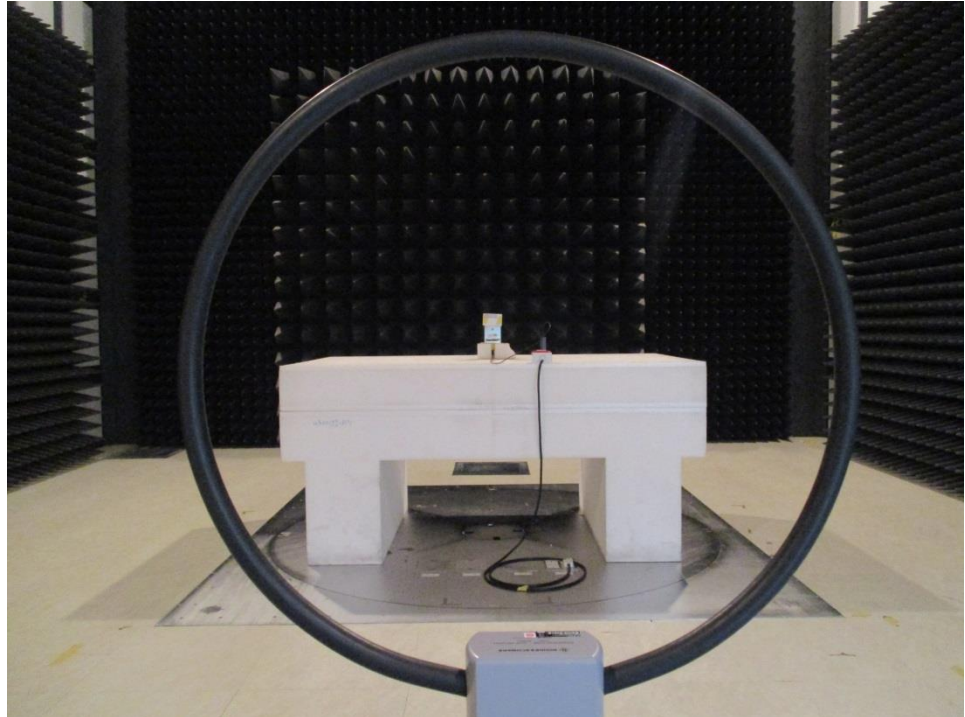

Short-Term Confidentiality Requested  
RF NFC Test Setup Photos

<Radiated Emission>

Y Plane

From 9kHz~30MHz

From 30MHz~1GHz