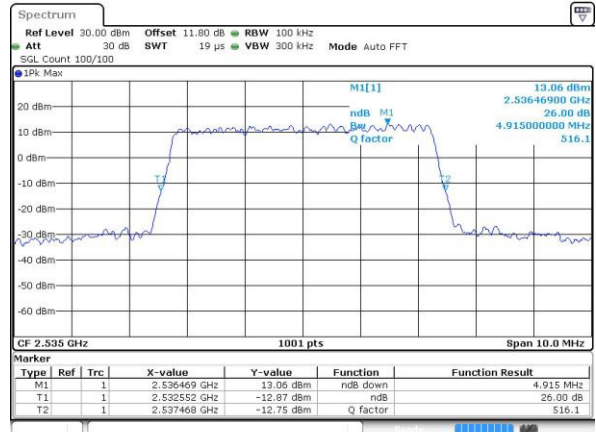

Highest Channel / Full RB

Date: 27 APR 2017 22:22:09

**26dB Bandwidth**

Mode	LTE Band 7 : 26dB BW(MHz)											
BW	1.4MHz		3MHz		5MHz		10MHz		15MHz		20MHz	
Mod.	QPSK	16QAM	QPSK	16QAM	QPSK	16QAM	QPSK	16QAM	QPSK	16QAM	QPSK	16QAM
Lowest CH	-	-	-	-	4.94	4.88	9.85	9.75	14.33	14.54	19.94	20.06
Middle CH	-	-	-	-	4.79	4.92	9.85	9.93	14.27	14.24	20.18	20.26
Highest CH	-	-	-	-	4.89	4.81	9.87	9.77	14.36	14.51	20.14	20.26
BW	1.4MHz		3MHz		5MHz		10MHz		15MHz		20MHz	
Mod.	-	64QAM	-	64QAM	-	64QAM	-	64QAM	-	64QAM	-	64QAM
Lowest CH	-	-	-	-	-	4.91	-	9.77	-	14.15	-	20.02
Middle CH	-	-	-	-	-	4.81	-	9.65	-	14.45	-	20.14
Highest CH	-	-	-	-	-	4.97	-	10.03	-	14.33	-	20.14

LTE Band 7

Lowest Channel / 5MHz / QPSK

Date: 6 APR 2017 10:14:31

Lowest Channel / 5MHz / 16QAM

Date: 6 APR 2017 10:14:41

Middle Channel / 5MHz / QPSK

Date: 6 APR 2017 10:21:38

Middle Channel / 5MHz / 16QAM

Date: 6 APR 2017 10:21:49

Highest Channel / 5MHz / QPSK

Date: 6 APR 2017 10:24:07

Highest Channel / 5MHz / 16QAM

Date: 6 APR 2017 10:24:18

LTE Band 7

Lowest Channel / 10MHz / QPSK

Date: 6 APR 2017 10:31:15