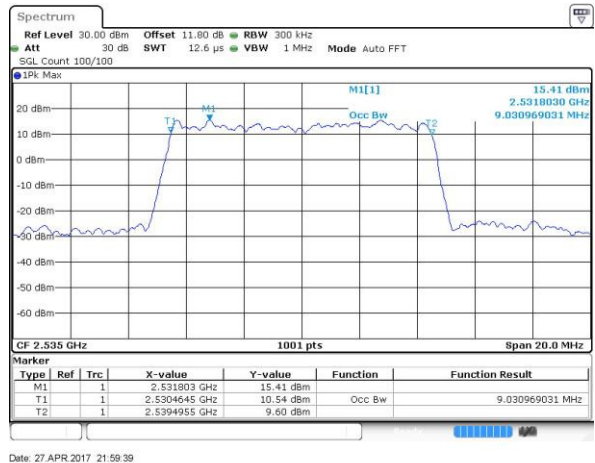

Highest Channel / 20MHz / QPSK

Date: 6 APR 2017 11:14:03

Highest Channel / 20MHz / 16QAM

Date: 6 APR 2017 11:14:13

LTE Band 7

Lowest Channel / 5MHz / 64QAM

Date: 27 APR 2017 21:47:43

Middle Channel / 5MHz / 64QAM

Date: 27 APR 2017 21:51:17

Highest Channel / 5MHz / 64QAM

Date: 27 APR 2017 21:52:31

LTE Band 7

Lowest Channel / 10MHz / 64QAM

Middle Channel / 10MHz / 64QAM

Highest Channel / 10MHz / 64QAM

LTE Band 7

Lowest Channel / 15MHz / 64QAM

Date: 27 APR 2017 22:04:28

Middle Channel / 15MHz / 64QAM

Date: 27 APR 2017 22:08:02

Highest Channel / 15MHz / 64QAM

Date: 27 APR 2017 22:09:16

LTE Band 7

Lowest Channel / 20MHz / 64QAM