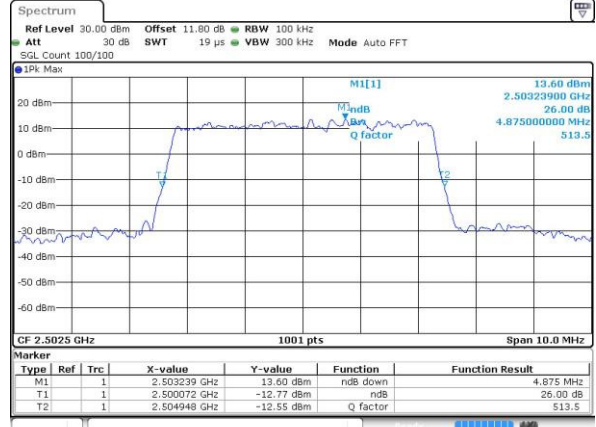

Lowest Channel / Full RB

Date: 27 APR 2017 22:21:27

Middle Channel / 1RB

Date: 27 APR 2017 22:21:36

Middle Channel / Full RB

Date: 27 APR 2017 22:21:47

Highest Channel / 1RB

Date: 27 APR 2017 22:21:59

Highest Channel / Full RB

Date: 27 APR 2017 22:22:09

**26dB Bandwidth**

Mode	LTE Band 7 : 26dB BW(MHz)											
BW	1.4MHz		3MHz		5MHz		10MHz		15MHz		20MHz	
Mod.	QPSK	16QAM	QPSK	16QAM	QPSK	16QAM	QPSK	16QAM	QPSK	16QAM	QPSK	16QAM
Lowest CH	-	-	-	-	4.94	4.88	9.85	9.75	14.33	14.54	19.94	20.06
Middle CH	-	-	-	-	4.79	4.92	9.85	9.93	14.27	14.24	20.18	20.26
Highest CH	-	-	-	-	4.89	4.81	9.87	9.77	14.36	14.51	20.14	20.26
BW	1.4MHz		3MHz		5MHz		10MHz		15MHz		20MHz	
Mod.	-	64QAM	-	64QAM	-	64QAM	-	64QAM	-	64QAM	-	64QAM
Lowest CH	-	-	-	-	-	4.91	-	9.77	-	14.15	-	20.02
Middle CH	-	-	-	-	-	4.81	-	9.65	-	14.45	-	20.14
Highest CH	-	-	-	-	-	4.97	-	10.03	-	14.33	-	20.14

LTE Band 7

Lowest Channel / 5MHz / QPSK

Date: 6 APR 2017 10:14:31

Lowest Channel / 5MHz / 16QAM

Date: 6 APR 2017 10:14:41

Middle Channel / 5MHz / QPSK

Date: 6 APR 2017 10:21:38

Middle Channel / 5MHz / 16QAM

Date: 6 APR 2017 10:21:49

Highest Channel / 5MHz / QPSK

Date: 6 APR 2017 10:24:07

Highest Channel / 5MHz / 16QAM

Date: 6 APR 2017 10:24:18

LTE Band 7

Lowest Channel / 10MHz / QPSK

Date: 6 APR 2017 10:31:15