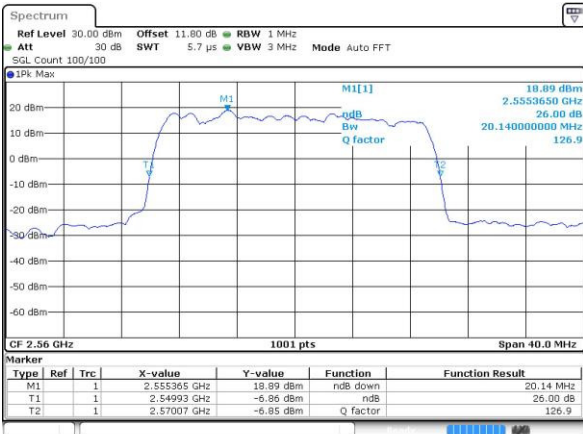

Date: 6 APR 2017 10:55:10

Middle Channel / 15MHz / 16QAM

Date: 6 APR 2017 10:55:20

Highest Channel / 15MHz / QPSK

Date: 6 APR 2017 10:57:39

Highest Channel / 15MHz / 16QAM

Date: 6 APR 2017 10:57:49

LTE Band 7

Lowest Channel / 20MHz / QPSK

Date: 6 APR 2017 11:04:47

Lowest Channel / 20MHz / 16QAM

Date: 6 APR 2017 11:04:57

Middle Channel / 20MHz / QPSK

Date: 6 APR 2017 11:11:55

Middle Channel / 20MHz / 16QAM

Date: 6 APR 2017 11:12:05

Highest Channel / 20MHz / QPSK

Date: 6 APR 2017 11:14:24

Highest Channel / 20MHz / 16QAM

Date: 6 APR 2017 11:14:34

LTE Band 7

Lowest Channel / 5MHz / 64QAM

Date: 27 APR 2017 21:47:53

Middle Channel / 5MHz / 64QAM