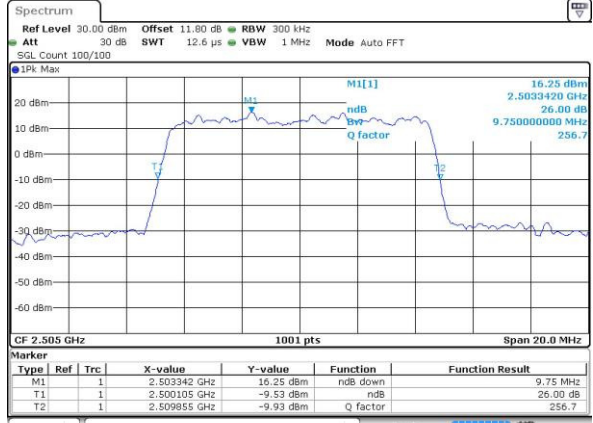

LTE Band 7

Lowest Channel / 5MHz / QPSK

Date: 6 APR 2017 10:14:31

Lowest Channel / 5MHz / 16QAM

Date: 6 APR 2017 10:14:41

Middle Channel / 5MHz / QPSK

Date: 6 APR 2017 10:21:38

Middle Channel / 5MHz / 16QAM

Date: 6 APR 2017 10:21:49

Highest Channel / 5MHz / QPSK

Date: 6 APR 2017 10:24:07

Highest Channel / 5MHz / 16QAM

Date: 6 APR 2017 10:24:18

LTE Band 7

Lowest Channel / 10MHz / QPSK

Date: 6 APR 2017 10:31:15

Lowest Channel / 10MHz / 16QAM

Date: 6 APR 2017 10:31:26

Middle Channel / 10MHz / QPSK

Date: 6 APR 2017 10:38:23

Middle Channel / 10MHz / 16QAM

Date: 6 APR 2017 10:38:34

Highest Channel / 10MHz / QPSK

Date: 6 APR 2017 10:40:52

Highest Channel / 10MHz / 16QAM

Date: 6 APR 2017 10:41:03

LTE Band 7

Lowest Channel / 15MHz / QPSK

Date: 6 APR 2017 10:48:02

Lowest Channel / 15MHz / 16QAM

Date: 6 APR 2017 10:48:13

Middle Channel / 15MHz / QPSK