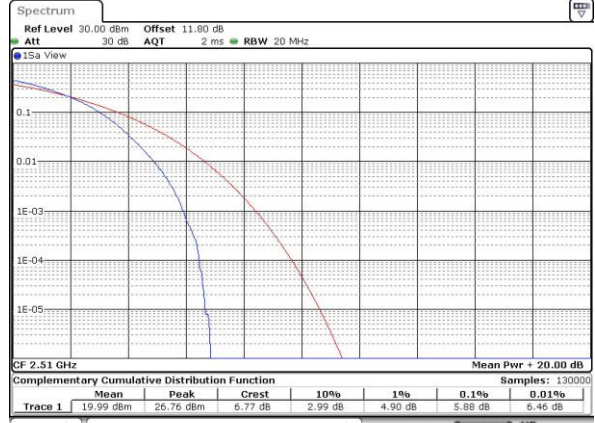

LTE Band 7 / 20MHz / 16QAM

Lowest Channel / 1RB

Date: 6 APR 2017 11:46:27

Lowest Channel / Full RB

Date: 6 APR 2017 11:46:38

Middle Channel / 1RB

Date: 6 APR 2017 11:46:59

Middle Channel / Full RB

Date: 6 APR 2017 11:47:17

Highest Channel / 1RB

Date: 6 APR 2017 11:47:50

Highest Channel / Full RB

Date: 6 APR 2017 11:48:01

LTE Band 7 / 20MHz / 64QAM

Lowest Channel / 1RB

Date: 27 APR 2017 22:21:17

Highest Channel / Full RB

Date: 27 APR 2017 22:22:09

**26dB Bandwidth**

Mode	LTE Band 7 : 26dB BW(MHz)											
BW	1.4MHz		3MHz		5MHz		10MHz		15MHz		20MHz	
Mod.	QPSK	16QAM	QPSK	16QAM	QPSK	16QAM	QPSK	16QAM	QPSK	16QAM	QPSK	16QAM
Lowest CH	-	-	-	-	4.94	4.88	9.85	9.75	14.33	14.54	19.94	20.06
Middle CH	-	-	-	-	4.79	4.92	9.85	9.93	14.27	14.24	20.18	20.26
Highest CH	-	-	-	-	4.89	4.81	9.87	9.77	14.36	14.51	20.14	20.26
BW	1.4MHz		3MHz		5MHz		10MHz		15MHz		20MHz	
Mod.	-	64QAM	-	64QAM	-	64QAM	-	64QAM	-	64QAM	-	64QAM
Lowest CH	-	-	-	-	-	4.91	-	9.77	-	14.15	-	20.02
Middle CH	-	-	-	-	-	4.81	-	9.65	-	14.45	-	20.14
Highest CH	-	-	-	-	-	4.97	-	10.03	-	14.33	-	20.14