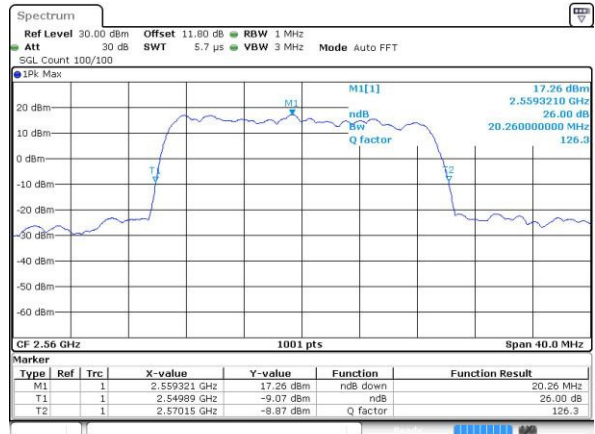

Date: 6 APR 2017 10:55:10

Middle Channel / 15MHz / 16QAM

Date: 6 APR 2017 10:55:20

Highest Channel / 15MHz / QPSK

Date: 6 APR 2017 10:57:39

Highest Channel / 15MHz / 16QAM

Date: 6 APR 2017 10:57:49

LTE Band 7

Lowest Channel / 20MHz / QPSK

Date: 6 APR 2017 11:04:47

Lowest Channel / 20MHz / 16QAM

Date: 6 APR 2017 11:04:57

Middle Channel / 20MHz / QPSK

Date: 6 APR 2017 11:11:55

Middle Channel / 20MHz / 16QAM

Date: 6 APR 2017 11:12:05

Highest Channel / 20MHz / QPSK

Date: 6 APR 2017 11:14:24

Highest Channel / 20MHz / 16QAM

Date: 6 APR 2017 11:14:34

LTE Band 7

Lowest Channel / 5MHz / 64QAM

Date: 27 APR 2017 21:47:53

Middle Channel / 5MHz / 64QAM