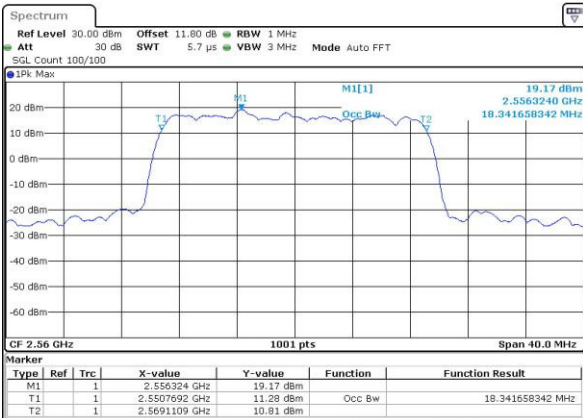

Date: 6 APR 2017 10:54:49

Middle Channel / 15MHz / 16QAM

Date: 6 APR 2017 10:55:00

Highest Channel / 15MHz / QPSK

Date: 6 APR 2017 10:57:18

Highest Channel / 15MHz / 16QAM

Date: 6 APR 2017 10:57:29

LTE Band 7

Lowest Channel / 20MHz / QPSK

Date: 6 APR 2017 11:04:26

Lowest Channel / 20MHz / 16QAM

Date: 6 APR 2017 11:04:37

Middle Channel / 20MHz / QPSK

Date: 6 APR 2017 11:11:34

Middle Channel / 20MHz / 16QAM

Date: 6 APR 2017 11:11:44

Highest Channel / 20MHz / QPSK

Date: 6 APR 2017 11:14:03

Highest Channel / 20MHz / 16QAM

Date: 6 APR 2017 11:14:13

LTE Band 7

Lowest Channel / 5MHz / 64QAM

Date: 27 APR 2017 21:47:43

Middle Channel / 5MHz / 64QAM