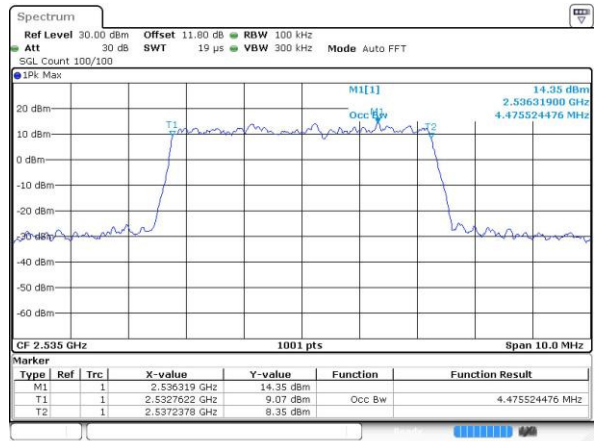

Highest Channel / 20MHz / QPSK

Date: 6 APR 2017 11:14:03

Highest Channel / 20MHz / 16QAM

Date: 6 APR 2017 11:14:13

LTE Band 7

Lowest Channel / 5MHz / 64QAM

Date: 27 APR 2017 21:47:43

Middle Channel / 5MHz / 64QAM

Date: 27 APR 2017 21:51:17

Highest Channel / 5MHz / 64QAM

Date: 27 APR 2017 21:52:31

LTE Band 7

Lowest Channel / 10MHz / 64QAM

Middle Channel / 10MHz / 64QAM

Highest Channel / 10MHz / 64QAM

LTE Band 7