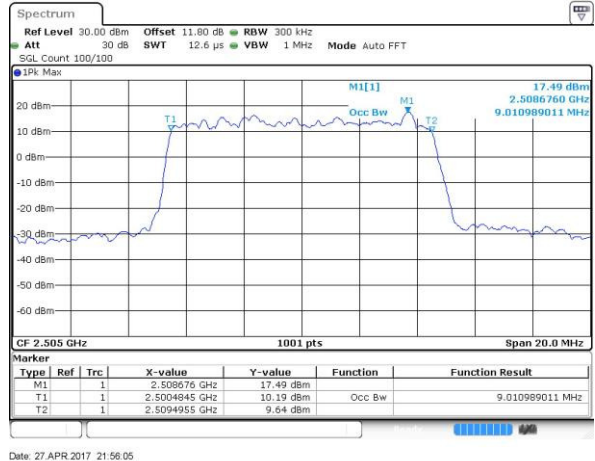

Highest Channel / 20MHz / QPSK

Date: 6 APR 2017 11:14:03

Highest Channel / 20MHz / 16QAM

Date: 6 APR 2017 11:14:13

LTE Band 7

Lowest Channel / 5MHz / 64QAM

Date: 27 APR 2017 21:47:43

Middle Channel / 5MHz / 64QAM

Date: 27 APR 2017 21:51:17

Highest Channel / 5MHz / 64QAM

Date: 27 APR 2017 21:52:31

LTE Band 7

Lowest Channel / 10MHz / 64QAM

Middle Channel / 10MHz / 64QAM

Highest Channel / 10MHz / 64QAM

LTE Band 7

Lowest Channel / 15MHz / 64QAM

Date: 27 APR 2017 22:04:28

Middle Channel / 15MHz / 64QAM

Date: 27 APR 2017 22:08:02

Highest Channel / 15MHz / 64QAM

Date: 27 APR 2017 22:09:16

LTE Band 7

Lowest Channel / 20MHz / 64QAM