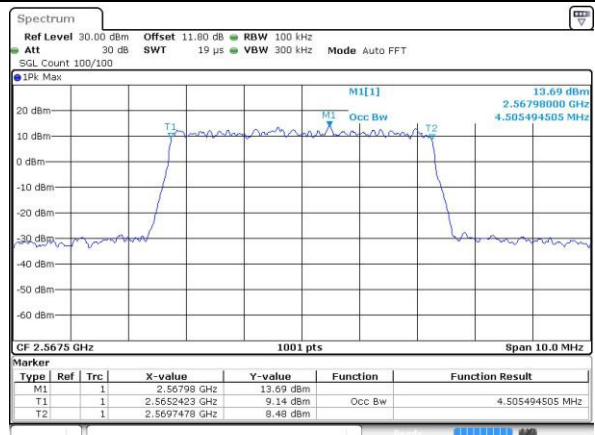

LTE Band 7

Lowest Channel / 5MHz / QPSK

Date: 6 APR 2017 10:14:10

Lowest Channel / 5MHz / 16QAM

Date: 6 APR 2017 10:14:20

Middle Channel / 5MHz / QPSK

Date: 6 APR 2017 10:21:18

Middle Channel / 5MHz / 16QAM

Date: 6 APR 2017 10:21:28

Highest Channel / 5MHz / QPSK

Date: 6 APR 2017 10:23:47

Highest Channel / 5MHz / 16QAM

Date: 6 APR 2017 10:23:57

LTE Band 7

Lowest Channel / 10MHz / QPSK

Date: 6 APR 2017 10:30:55