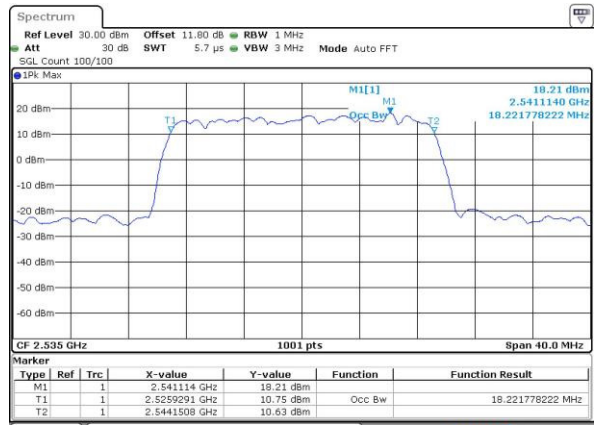

Date: 27 APR 2017 21:51:17

Highest Channel / 5MHz / 64QAM

Date: 27 APR 2017 21:52:31

LTE Band 7

Lowest Channel / 10MHz / 64QAM

Middle Channel / 10MHz / 64QAM

Highest Channel / 10MHz / 64QAM

LTE Band 7

Lowest Channel / 15MHz / 64QAM

Date: 27 APR 2017 22:04:28

Middle Channel / 15MHz / 64QAM

Date: 27 APR 2017 22:08:02

Highest Channel / 15MHz / 64QAM

Date: 27 APR 2017 22:09:16

LTE Band 7

Lowest Channel / 20MHz / 64QAM

Middle Channel / 20MHz / 64QAM

Highest Channel / 20MHz / 64QAM

**Conducted Band Edge**

LTE Band 7 / 5MHz / QPSK

Lowest Band Edge / 1 RB

Date: 6 APR 2017 10:15:50

Highest Band Edge / 1 RB

Date: 6 APR 2017 10:25:27

Lowest Band Edge / Full RB

Date: 6 APR 2017 10:18:09

Highest Band Edge / Full RB

Date: 6 APR 2017 10:27:46