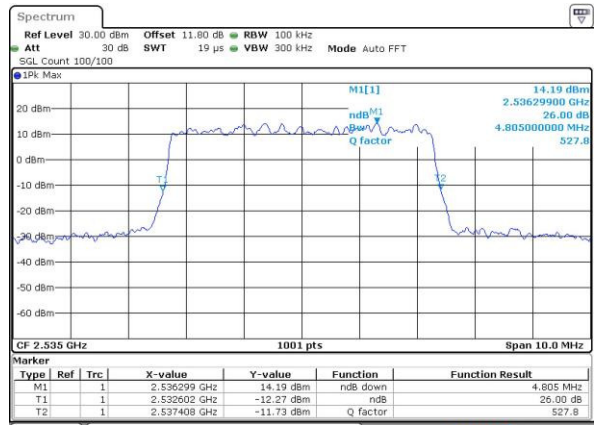

Highest Channel / 20MHz / QPSK

Date: 6 APR 2017 11:14:24

Highest Channel / 20MHz / 16QAM

Date: 6 APR 2017 11:14:34

LTE Band 7

Lowest Channel / 5MHz / 64QAM

Date: 27 APR 2017 21:47:53

Middle Channel / 5MHz / 64QAM

Date: 27 APR 2017 21:51:27

Highest Channel / 5MHz / 64QAM

Date: 27 APR 2017 21:52:41

LTE Band 7

Lowest Channel / 10MHz / 64QAM

Middle Channel / 10MHz / 64QAM

Highest Channel / 10MHz / 64QAM

LTE Band 7