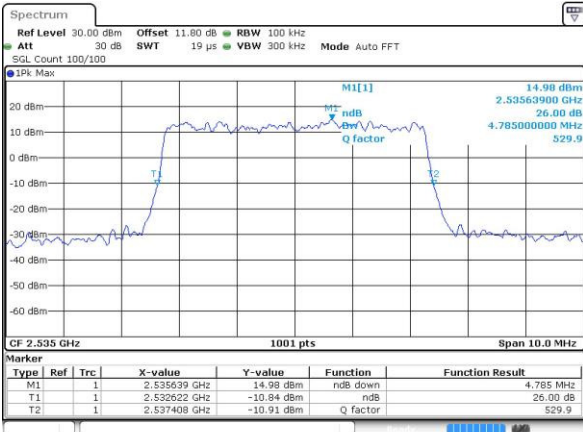

Highest Channel / Full RB

Date: 27 APR 2017 22:22:09

**26dB Bandwidth**

Mode	LTE Band 7 : 26dB BW(MHz)											
BW	1.4MHz		3MHz		5MHz		10MHz		15MHz		20MHz	
Mod.	QPSK	16QAM	QPSK	16QAM	QPSK	16QAM	QPSK	16QAM	QPSK	16QAM	QPSK	16QAM
Lowest CH	-	-	-	-	4.94	4.88	9.85	9.75	14.33	14.54	19.94	20.06
Middle CH	-	-	-	-	4.79	4.92	9.85	9.93	14.27	14.24	20.18	20.26
Highest CH	-	-	-	-	4.89	4.81	9.87	9.77	14.36	14.51	20.14	20.26
BW	1.4MHz		3MHz		5MHz		10MHz		15MHz		20MHz	
Mod.	-	64QAM	-	64QAM	-	64QAM	-	64QAM	-	64QAM	-	64QAM
Lowest CH	-	-	-	-	-	4.91	-	9.77	-	14.15	-	20.02
Middle CH	-	-	-	-	-	4.81	-	9.65	-	14.45	-	20.14
Highest CH	-	-	-	-	-	4.97	-	10.03	-	14.33	-	20.14

LTE Band 7

Lowest Channel / 5MHz / QPSK

Date: 6 APR 2017 10:14:31

Lowest Channel / 5MHz / 16QAM

Date: 6 APR 2017 10:14:41

Middle Channel / 5MHz / QPSK

Date: 6 APR 2017 10:21:38

Middle Channel / 5MHz / 16QAM

Date: 6 APR 2017 10:21:49

Highest Channel / 5MHz / QPSK

Date: 6 APR 2017 10:24:07

Highest Channel / 5MHz / 16QAM

Date: 6 APR 2017 10:24:18

LTE Band 7

Lowest Channel / 10MHz / QPSK

Date: 6 APR 2017 10:31:15