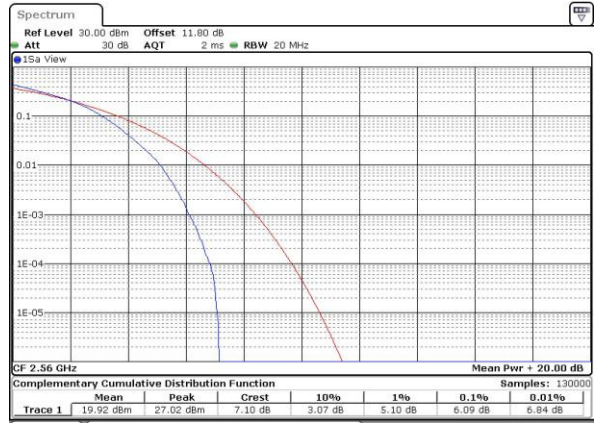

LTE Band 7 / 20MHz / 16QAM

Lowest Channel / 1RB

Date: 6 APR 2017 11:46:27

Lowest Channel / Full RB

Date: 6 APR 2017 11:46:38

Middle Channel / 1RB

Date: 6 APR 2017 11:46:59

Middle Channel / Full RB

Date: 6 APR 2017 11:47:17

Highest Channel / 1RB

Date: 6 APR 2017 11:47:50

Highest Channel / Full RB

Date: 6 APR 2017 11:48:01

LTE Band 7 / 20MHz / 64QAM

Lowest Channel / 1RB

Date: 27 APR 2017 22:21:17

Lowest Channel / Full RB

Date: 27 APR 2017 22:21:27

Middle Channel / 1RB

Date: 27 APR 2017 22:21:36

Middle Channel / Full RB

Date: 27 APR 2017 22:21:47

Highest Channel / 1RB

Date: 27 APR 2017 22:21:59

Highest Channel / Full RB

Date: 27 APR 2017 22:22:09

**26dB Bandwidth**

Mode	LTE Band 7 : 26dB BW(MHz)											
BW	1.4MHz		3MHz		5MHz		10MHz		15MHz		20MHz	
Mod.	QPSK	16QAM	QPSK	16QAM	QPSK	16QAM	QPSK	16QAM	QPSK	16QAM	QPSK	16QAM
Lowest CH	-	-	-	-	4.94	4.88	9.85	9.75	14.33	14.54	19.94	20.06
Middle CH	-	-	-	-	4.79	4.92	9.85	9.93	14.27	14.24	20.18	20.26
Highest CH	-	-	-	-	4.89	4.81	9.87	9.77	14.36	14.51	20.14	20.26
BW	1.4MHz		3MHz		5MHz		10MHz		15MHz		20MHz	
Mod.	-	64QAM	-	64QAM	-	64QAM	-	64QAM	-	64QAM	-	64QAM
Lowest CH	-	-	-	-	-	4.91	-	9.77	-	14.15	-	20.02
Middle CH	-	-	-	-	-	4.81	-	9.65	-	14.45	-	20.14
Highest CH	-	-	-	-	-	4.97	-	10.03	-	14.33	-	20.14