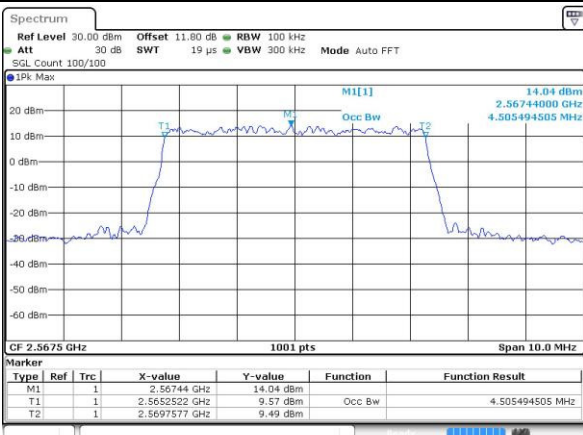

Date: 27 APR 2017 22:13:01

Middle Channel / 20MHz / 64QAM

Date: 27 APR 2017 22:16:35

Highest Channel / 20MHz / 64QAM

Date: 27 APR 2017 22:17:49

**Occupied Bandwidth**

Mode	LTE Band 7 : 99%OBW(MHz)											
BW	1.4MHz		3MHz		5MHz		10MHz		15MHz		20MHz	
Mod.	QPSK	16QAM	QPSK	16QAM	QPSK	16QAM	QPSK	16QAM	QPSK	16QAM	QPSK	16QAM
Lowest CH	-	-	-	-	4.51	4.49	9.05	8.97	13.46	13.46	18.38	18.22
Middle CH	-	-	-	-	4.5	4.49	9.01	9.01	13.46	13.43	18.42	18.5
Highest CH	-	-	-	-	4.51	4.51	9.07	9.01	13.43	13.49	18.34	18.34
BW	1.4MHz		3MHz		5MHz		10MHz		15MHz		20MHz	
Mod.	-	64QAM	-	64QAM	-	64QAM	-	64QAM	-	64QAM	-	64QAM
Lowest CH	-	-	-	-	-	4.51	-	9.01	-	13.43	-	18.26
Middle CH	-	-	-	-	-	4.48	-	9.03	-	13.4	-	18.22
Highest CH	-	-	-	-	-	4.48	-	9.03	-	13.34	-	18.26

LTE Band 7

Lowest Channel / 5MHz / QPSK

Date: 6 APR 2017 10:14:10

Lowest Channel / 5MHz / 16QAM

Date: 6 APR 2017 10:14:20

Middle Channel / 5MHz / QPSK

Date: 6 APR 2017 10:21:18

Middle Channel / 5MHz / 16QAM

Date: 6 APR 2017 10:21:28

Highest Channel / 5MHz / QPSK

Date: 6 APR 2017 10:23:47

Highest Channel / 5MHz / 16QAM

Date: 6 APR 2017 10:23:57

LTE Band 7

Lowest Channel / 10MHz / QPSK

Date: 6 APR 2017 10:30:55