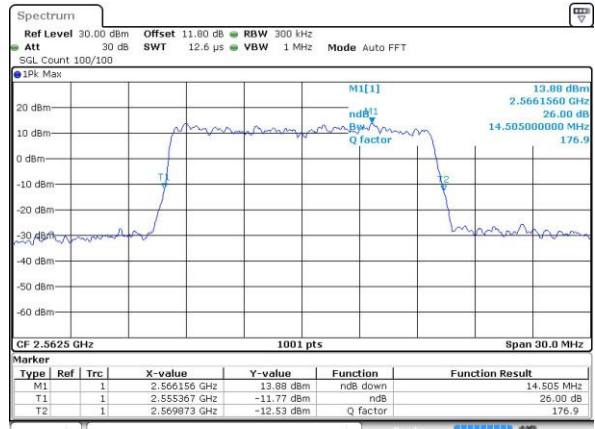

Highest Channel / 10MHz / 16QAM

Date: 6 APR 2017 10:41:03

LTE Band 7

Lowest Channel / 15MHz / QPSK

Date: 6 APR 2017 10:48:02

Lowest Channel / 15MHz / 16QAM

Date: 6 APR 2017 10:48:13

Middle Channel / 15MHz / QPSK

Date: 6 APR 2017 10:55:10

Middle Channel / 15MHz / 16QAM

Date: 6 APR 2017 10:55:20

Highest Channel / 15MHz / QPSK

Date: 6 APR 2017 10:57:39

Highest Channel / 15MHz / 16QAM

Date: 6 APR 2017 10:57:49

LTE Band 7