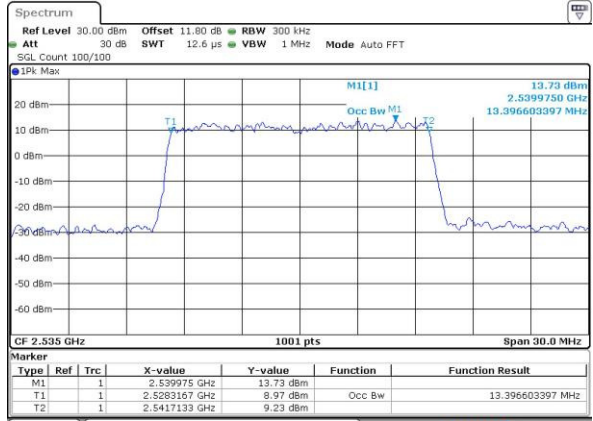

Highest Channel / 20MHz / QPSK

Date: 6 APR 2017 11:14:03

Highest Channel / 20MHz / 16QAM

Date: 6 APR 2017 11:14:13

LTE Band 7

Lowest Channel / 5MHz / 64QAM

Date: 27 APR 2017 21:47:43

Middle Channel / 5MHz / 64QAM

Date: 27 APR 2017 21:51:17

Highest Channel / 5MHz / 64QAM

Date: 27 APR 2017 21:52:31

LTE Band 7

Lowest Channel / 10MHz / 64QAM

Middle Channel / 10MHz / 64QAM

Highest Channel / 10MHz / 64QAM

LTE Band 7

Lowest Channel / 15MHz / 64QAM

Date: 27 APR 2017 22:04:28

Middle Channel / 15MHz / 64QAM

Date: 27 APR 2017 22:08:02

Highest Channel / 15MHz / 64QAM

Date: 27 APR 2017 22:09:16

LTE Band 7

Lowest Channel / 20MHz / 64QAM