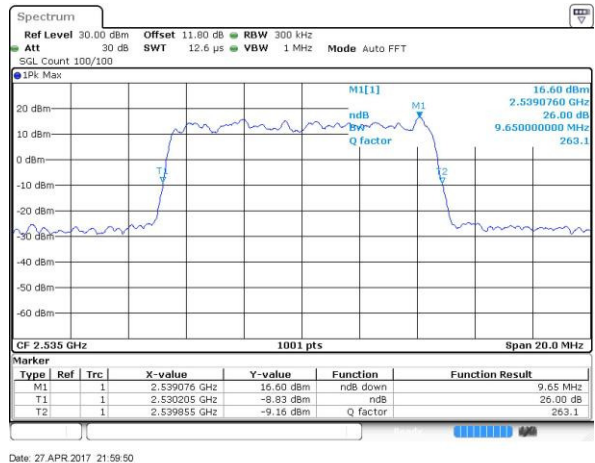

Highest Channel / 20MHz / QPSK

Date: 6 APR 2017 11:14:24

Highest Channel / 20MHz / 16QAM

Date: 6 APR 2017 11:14:34

LTE Band 7

Lowest Channel / 5MHz / 64QAM

Date: 27 APR 2017 21:47:53

Middle Channel / 5MHz / 64QAM

Date: 27 APR 2017 21:51:27

Highest Channel / 5MHz / 64QAM

Date: 27 APR 2017 21:52:41

LTE Band 7

Lowest Channel / 10MHz / 64QAM

Middle Channel / 10MHz / 64QAM

Highest Channel / 10MHz / 64QAM

LTE Band 7

Lowest Channel / 15MHz / 64QAM

Date: 27 APR 2017 22:04:39

Middle Channel / 15MHz / 64QAM

Date: 27 APR 2017 22:08:12

Highest Channel / 15MHz / 64QAM

Date: 27 APR 2017 22:09:27

LTE Band 7

Lowest Channel / 20MHz / 64QAM