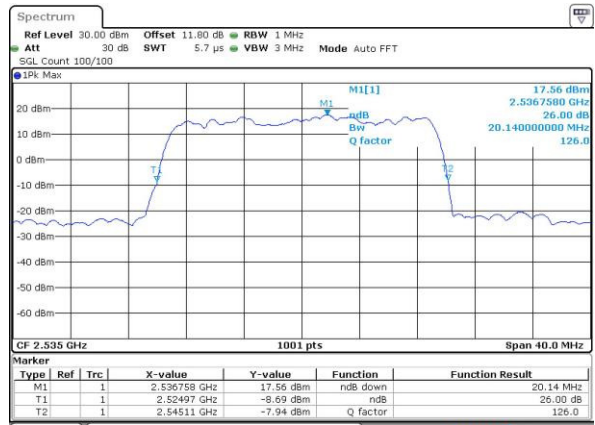

Highest Channel / 20MHz / QPSK

Date: 6 APR 2017 11:14:24

Highest Channel / 20MHz / 16QAM

Date: 6 APR 2017 11:14:34

LTE Band 7

Lowest Channel / 5MHz / 64QAM

Date: 27 APR 2017 21:47:53

Middle Channel / 5MHz / 64QAM

Date: 27 APR 2017 21:51:27

Highest Channel / 5MHz / 64QAM

Date: 27 APR 2017 21:52:41

LTE Band 7

Lowest Channel / 10MHz / 64QAM

Middle Channel / 10MHz / 64QAM

Highest Channel / 10MHz / 64QAM

LTE Band 7

Lowest Channel / 15MHz / 64QAM

Date: 27 APR 2017 22:04:39

Middle Channel / 15MHz / 64QAM

Date: 27 APR 2017 22:08:12

Highest Channel / 15MHz / 64QAM

Date: 27 APR 2017 22:09:27

LTE Band 7

Lowest Channel / 20MHz / 64QAM

Date: 27 APR 2017 22:13:01

Middle Channel / 20MHz / 64QAM

Date: 27 APR 2017 22:16:35

Highest Channel / 20MHz / 64QAM

Date: 27 APR 2017 22:17:49

**Occupied Bandwidth**

Mode	LTE Band 7 : 99%OBW(MHz)											
BW	1.4MHz		3MHz		5MHz		10MHz		15MHz		20MHz	
Mod.	QPSK	16QAM	QPSK	16QAM	QPSK	16QAM	QPSK	16QAM	QPSK	16QAM	QPSK	16QAM
Lowest CH	-	-	-	-	4.51	4.49	9.05	8.97	13.46	13.46	18.38	18.22
Middle CH	-	-	-	-	4.5	4.49	9.01	9.01	13.46	13.43	18.42	18.5
Highest CH	-	-	-	-	4.51	4.51	9.07	9.01	13.43	13.49	18.34	18.34
BW	1.4MHz		3MHz		5MHz		10MHz		15MHz		20MHz	
Mod.	-	64QAM	-	64QAM	-	64QAM	-	64QAM	-	64QAM	-	64QAM
Lowest CH	-	-	-	-	-	4.51	-	9.01	-	13.43	-	18.26
Middle CH	-	-	-	-	-	4.48	-	9.03	-	13.4	-	18.22
Highest CH	-	-	-	-	-	4.48	-	9.03	-	13.34	-	18.26