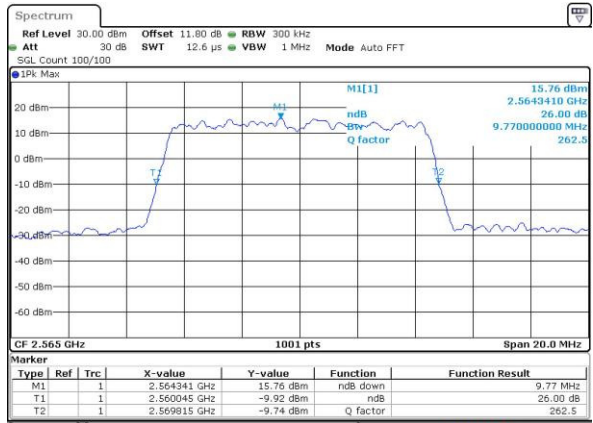

Date: 6 APR 2017 10:21:49

Highest Channel / 5MHz / QPSK

Date: 6 APR 2017 10:24:07

Highest Channel / 5MHz / 16QAM

Date: 6 APR 2017 10:24:18

LTE Band 7

Lowest Channel / 10MHz / QPSK

Date: 6 APR 2017 10:31:15

Lowest Channel / 10MHz / 16QAM

Date: 6 APR 2017 10:31:26

Middle Channel / 10MHz / QPSK

Date: 6 APR 2017 10:38:23

Middle Channel / 10MHz / 16QAM

Date: 6 APR 2017 10:38:34

Highest Channel / 10MHz / QPSK

Date: 6 APR 2017 10:40:52

Highest Channel / 10MHz / 16QAM

Date: 6 APR 2017 10:41:03

LTE Band 7

Lowest Channel / 15MHz / QPSK

Date: 6 APR 2017 10:48:02

Lowest Channel / 15MHz / 16QAM

Date: 6 APR 2017 10:48:13

Middle Channel / 15MHz / QPSK

Date: 6 APR 2017 10:55:10

Middle Channel / 15MHz / 16QAM

Date: 6 APR 2017 10:55:20

Highest Channel / 15MHz / QPSK

Date: 6 APR 2017 10:57:39

Highest Channel / 15MHz / 16QAM

Date: 6 APR 2017 10:57:49

LTE Band 7