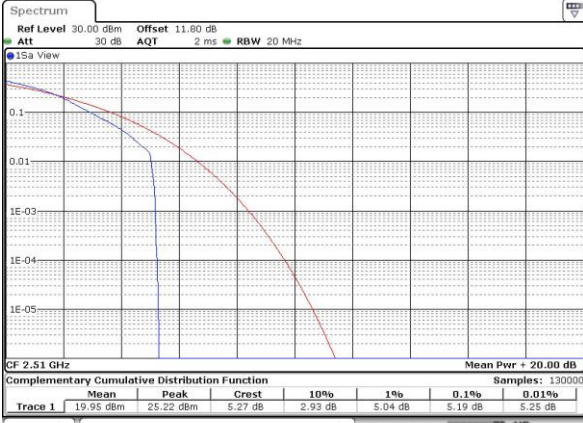

LTE Band 7 / 20MHz / 16QAM

Lowest Channel / 1RB

Date: 6 APR 2017 11:46:27

Lowest Channel / Full RB

Date: 6 APR 2017 11:46:38

Middle Channel / 1RB

Date: 6 APR 2017 11:46:59

Middle Channel / Full RB

Date: 6 APR 2017 11:47:17

Highest Channel / 1RB

Date: 6 APR 2017 11:47:50

Highest Channel / Full RB

Date: 6 APR 2017 11:48:01

LTE Band 7 / 20MHz / 64QAM

Lowest Channel / 1RB

Date: 27 APR 2017 22:21:17

Lowest Channel / Full RB

Date: 27 APR 2017 22:21:27

Middle Channel / 1RB

Date: 27 APR 2017 22:21:36

Middle Channel / Full RB

Date: 27 APR 2017 22:21:47

Highest Channel / 1RB

Date: 27 APR 2017 22:21:59

Highest Channel / Full RB

Date: 27 APR 2017 22:22:09

**26dB Bandwidth**

Mode	LTE Band 7 : 26dB BW(MHz)											
BW	1.4MHz		3MHz		5MHz		10MHz		15MHz		20MHz	
Mod.	QPSK	16QAM	QPSK	16QAM	QPSK	16QAM	QPSK	16QAM	QPSK	16QAM	QPSK	16QAM
Lowest CH	-	-	-	-	4.94	4.88	9.85	9.75	14.33	14.54	19.94	20.06
Middle CH	-	-	-	-	4.79	4.92	9.85	9.93	14.27	14.24	20.18	20.26
Highest CH	-	-	-	-	4.89	4.81	9.87	9.77	14.36	14.51	20.14	20.26
BW	1.4MHz		3MHz		5MHz		10MHz		15MHz		20MHz	
Mod.	-	64QAM	-	64QAM	-	64QAM	-	64QAM	-	64QAM	-	64QAM
Lowest CH	-	-	-	-	-	4.91	-	9.77	-	14.15	-	20.02
Middle CH	-	-	-	-	-	4.81	-	9.65	-	14.45	-	20.14
Highest CH	-	-	-	-	-	4.97	-	10.03	-	14.33	-	20.14