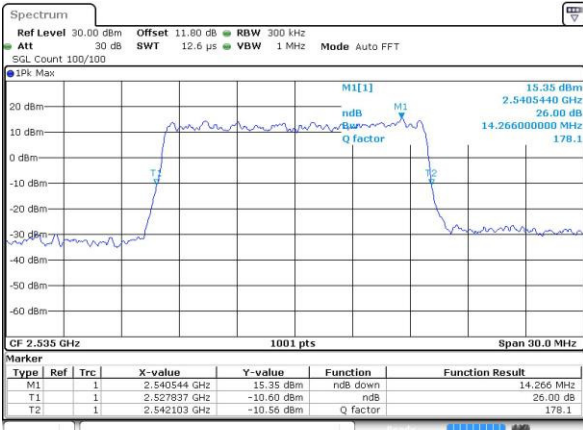

Highest Channel / 10MHz / 16QAM

Date: 6 APR 2017 10:41:03

LTE Band 7

Lowest Channel / 15MHz / QPSK

Date: 6 APR 2017 10:48:02

Lowest Channel / 15MHz / 16QAM

Date: 6 APR 2017 10:48:13

Middle Channel / 15MHz / QPSK

Date: 6 APR 2017 10:55:10

Middle Channel / 15MHz / 16QAM

Date: 6 APR 2017 10:55:20

Highest Channel / 15MHz / QPSK

Date: 6 APR 2017 10:57:39

Highest Channel / 15MHz / 16QAM

Date: 6 APR 2017 10:57:49

LTE Band 7