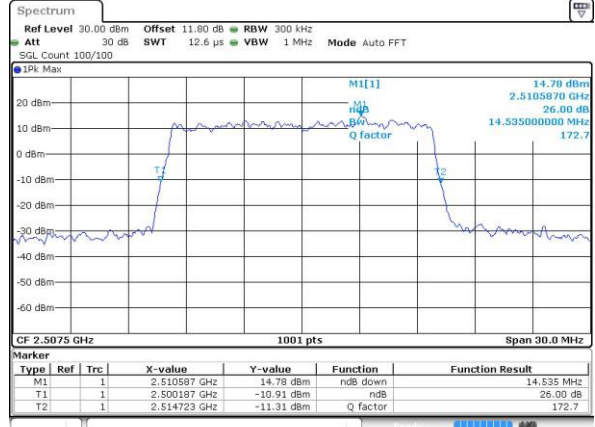

Highest Channel / 10MHz / 16QAM

Date: 6 APR 2017 10:41:03

LTE Band 7

Lowest Channel / 15MHz / QPSK

Date: 6 APR 2017 10:48:02

Lowest Channel / 15MHz / 16QAM

Date: 6 APR 2017 10:48:13

Middle Channel / 15MHz / QPSK

Date: 6 APR 2017 10:55:10

Middle Channel / 15MHz / 16QAM

Date: 6 APR 2017 10:55:20

Highest Channel / 15MHz / QPSK

Date: 6 APR 2017 10:57:39

Highest Channel / 15MHz / 16QAM

Date: 6 APR 2017 10:57:49

LTE Band 7