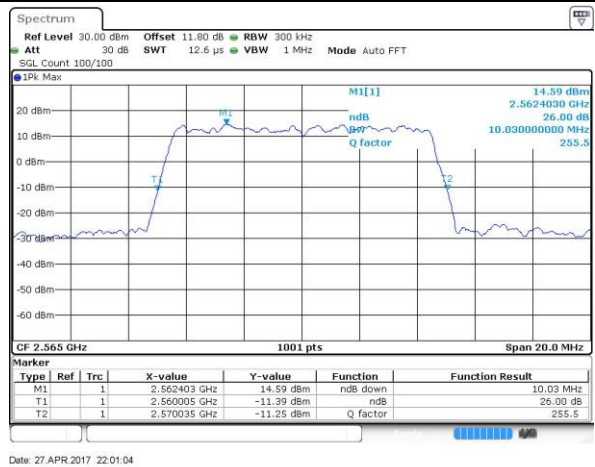

Highest Channel / 20MHz / QPSK

Date: 6 APR 2017 11:14:24

Highest Channel / 20MHz / 16QAM

Date: 6 APR 2017 11:14:34

LTE Band 7

Lowest Channel / 5MHz / 64QAM

Date: 27 APR 2017 21:47:53

Middle Channel / 5MHz / 64QAM

Date: 27 APR 2017 21:51:27

Highest Channel / 5MHz / 64QAM

Date: 27 APR 2017 21:52:41

LTE Band 7

Lowest Channel / 10MHz / 64QAM

Middle Channel / 10MHz / 64QAM

Highest Channel / 10MHz / 64QAM

LTE Band 7

Lowest Channel / 15MHz / 64QAM

Date: 27 APR 2017 22:04:39

Middle Channel / 15MHz / 64QAM

Date: 27 APR 2017 22:08:12

Highest Channel / 15MHz / 64QAM

Date: 27 APR 2017 22:09:27

LTE Band 7

Lowest Channel / 20MHz / 64QAM