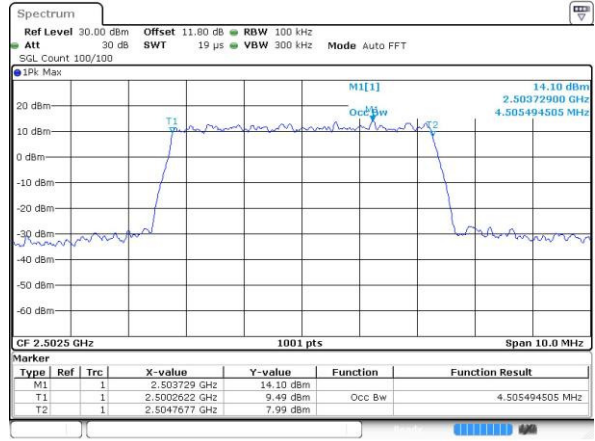

Highest Channel / 20MHz / QPSK

Date: 6 APR 2017 11:14:03

Highest Channel / 20MHz / 16QAM

Date: 6 APR 2017 11:14:13

LTE Band 7

Lowest Channel / 5MHz / 64QAM

Date: 27 APR 2017 21:47:43

Middle Channel / 5MHz / 64QAM

Date: 27 APR 2017 21:51:17

Highest Channel / 5MHz / 64QAM

Date: 27 APR 2017 21:52:31

LTE Band 7

Lowest Channel / 10MHz / 64QAM

Middle Channel / 10MHz / 64QAM

Highest Channel / 10MHz / 64QAM

LTE Band 7