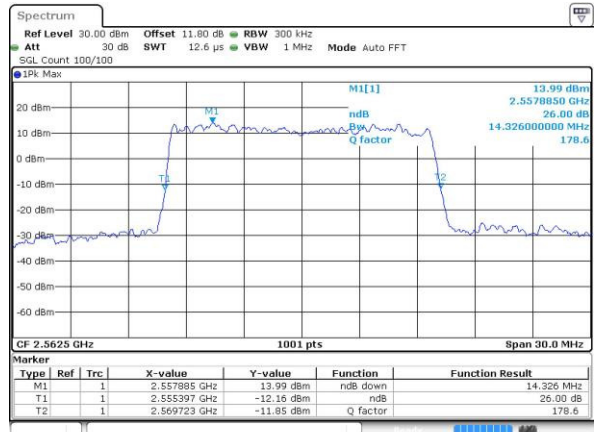

Date: 27 APR 2017 21:51:27

Highest Channel / 5MHz / 64QAM

Date: 27 APR 2017 21:52:41

LTE Band 7

Lowest Channel / 10MHz / 64QAM

Middle Channel / 10MHz / 64QAM

Highest Channel / 10MHz / 64QAM

LTE Band 7

Lowest Channel / 15MHz / 64QAM

Date: 27 APR 2017 22:04:39

Middle Channel / 15MHz / 64QAM

Date: 27 APR 2017 22:08:12

Highest Channel / 15MHz / 64QAM

Date: 27 APR 2017 22:09:27

LTE Band 7

Lowest Channel / 20MHz / 64QAM

Date: 27 APR 2017 22:13:01

Middle Channel / 20MHz / 64QAM

Date: 27 APR 2017 22:16:35

Highest Channel / 20MHz / 64QAM

Date: 27 APR 2017 22:17:49

**Occupied Bandwidth**

Mode	LTE Band 7 : 99%OBW(MHz)											
BW	1.4MHz		3MHz		5MHz		10MHz		15MHz		20MHz	
Mod.	QPSK	16QAM	QPSK	16QAM	QPSK	16QAM	QPSK	16QAM	QPSK	16QAM	QPSK	16QAM
Lowest CH	-	-	-	-	4.51	4.49	9.05	8.97	13.46	13.46	18.38	18.22
Middle CH	-	-	-	-	4.5	4.49	9.01	9.01	13.46	13.43	18.42	18.5
Highest CH	-	-	-	-	4.51	4.51	9.07	9.01	13.43	13.49	18.34	18.34
BW	1.4MHz		3MHz		5MHz		10MHz		15MHz		20MHz	
Mod.	-	64QAM	-	64QAM	-	64QAM	-	64QAM	-	64QAM	-	64QAM
Lowest CH	-	-	-	-	-	4.51	-	9.01	-	13.43	-	18.26
Middle CH	-	-	-	-	-	4.48	-	9.03	-	13.4	-	18.22
Highest CH	-	-	-	-	-	4.48	-	9.03	-	13.34	-	18.26