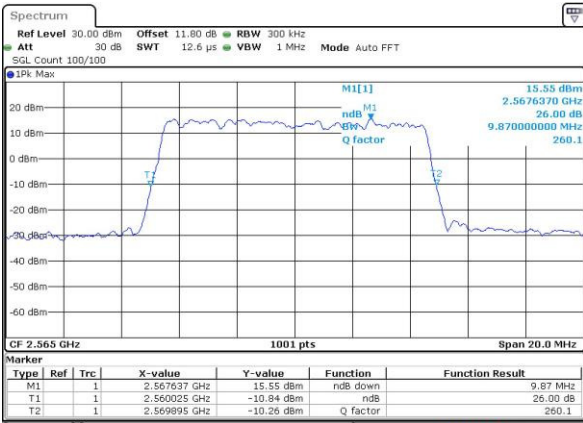

Date: 6 APR 2017 10:21:49

Highest Channel / 5MHz / QPSK

Date: 6 APR 2017 10:24:07

Highest Channel / 5MHz / 16QAM

Date: 6 APR 2017 10:24:18

LTE Band 7

Lowest Channel / 10MHz / QPSK

Date: 6 APR 2017 10:31:15

Lowest Channel / 10MHz / 16QAM

Date: 6 APR 2017 10:31:26

Middle Channel / 10MHz / QPSK

Date: 6 APR 2017 10:38:23

Middle Channel / 10MHz / 16QAM

Date: 6 APR 2017 10:38:34

Highest Channel / 10MHz / QPSK

Date: 6 APR 2017 10:40:52

Highest Channel / 10MHz / 16QAM

Date: 6 APR 2017 10:41:03

LTE Band 7

Lowest Channel / 15MHz / QPSK

Date: 6 APR 2017 10:48:02

Lowest Channel / 15MHz / 16QAM

Date: 6 APR 2017 10:48:13

Middle Channel / 15MHz / QPSK