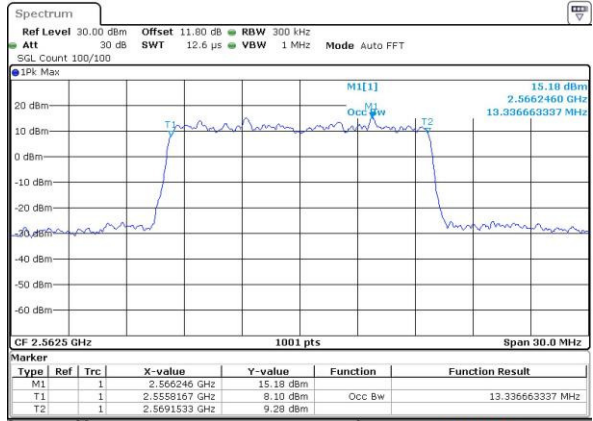

Date: 27 APR 2017 21:51:17

Highest Channel / 5MHz / 64QAM

Date: 27 APR 2017 21:52:31

LTE Band 7

Lowest Channel / 10MHz / 64QAM

Middle Channel / 10MHz / 64QAM

Highest Channel / 10MHz / 64QAM

LTE Band 7

Lowest Channel / 15MHz / 64QAM

Date: 27 APR 2017 22:04:28

Middle Channel / 15MHz / 64QAM

Date: 27 APR 2017 22:08:02

Highest Channel / 15MHz / 64QAM

Date: 27 APR 2017 22:09:16

LTE Band 7

Lowest Channel / 20MHz / 64QAM

Middle Channel / 20MHz / 64QAM

Highest Channel / 20MHz / 64QAM

**Conducted Band Edge**

LTE Band 7 / 5MHz / QPSK

Lowest Band Edge / 1 RB

Date: 6 APR 2017 10:15:50

Highest Band Edge / 1 RB

Date: 6 APR 2017 10:25:27

Lowest Band Edge / Full RB

Date: 6 APR 2017 10:18:09

Highest Band Edge / Full RB

Date: 6 APR 2017 10:27:46