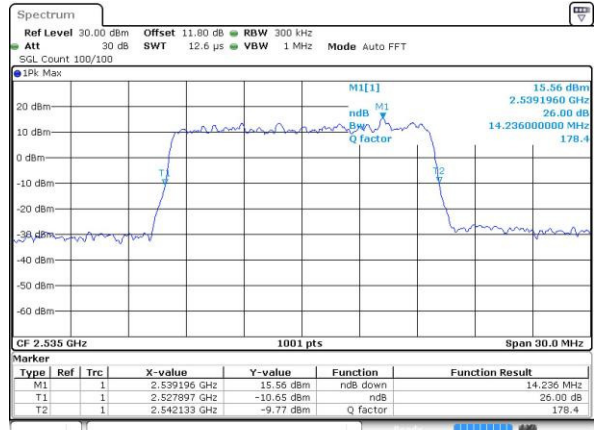

Highest Channel / 10MHz / 16QAM

Date: 6 APR 2017 10:41:03

LTE Band 7

Lowest Channel / 15MHz / QPSK

Date: 6 APR 2017 10:48:02

Lowest Channel / 15MHz / 16QAM

Date: 6 APR 2017 10:48:13

Middle Channel / 15MHz / QPSK

Date: 6 APR 2017 10:55:10

Middle Channel / 15MHz / 16QAM

Date: 6 APR 2017 10:55:20

Highest Channel / 15MHz / QPSK

Date: 6 APR 2017 10:57:39

Highest Channel / 15MHz / 16QAM

Date: 6 APR 2017 10:57:49

LTE Band 7