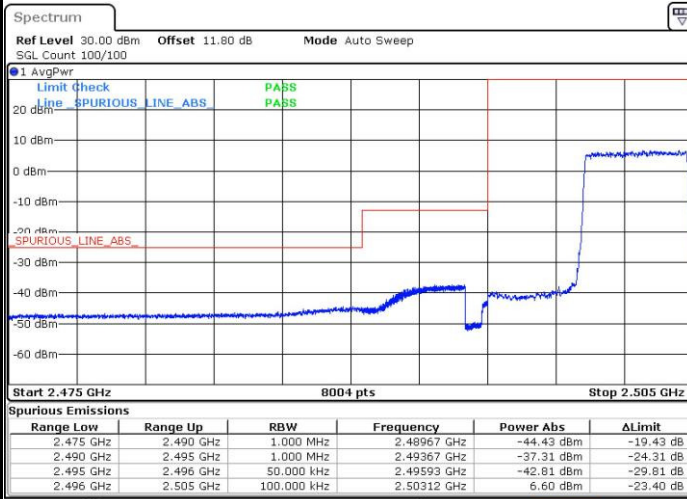

Date: 27 APR 2017 21:51:17

Highest Channel / 5MHz / 64QAM

Date: 27 APR 2017 21:52:31

LTE Band 7

Lowest Channel / 10MHz / 64QAM

Middle Channel / 10MHz / 64QAM

Highest Channel / 10MHz / 64QAM

LTE Band 7

Lowest Channel / 15MHz / 64QAM

Date: 27 APR 2017 22:04:28

Middle Channel / 15MHz / 64QAM

Date: 27 APR 2017 22:08:02

Highest Channel / 15MHz / 64QAM

Date: 27 APR 2017 22:09:16

LTE Band 7

Lowest Channel / 20MHz / 64QAM

Middle Channel / 20MHz / 64QAM

Highest Channel / 20MHz / 64QAM

**Conducted Band Edge**

LTE Band 7 / 5MHz / QPSK

Lowest Band Edge / 1 RB

Date: 6 APR 2017 10:15:50

Highest Band Edge / 1 RB

Date: 6 APR 2017 10:25:27

Lowest Band Edge / Full RB

Date: 6 APR 2017 10:18:09

Highest Band Edge / Full RB

Date: 6 APR 2017 10:27:46