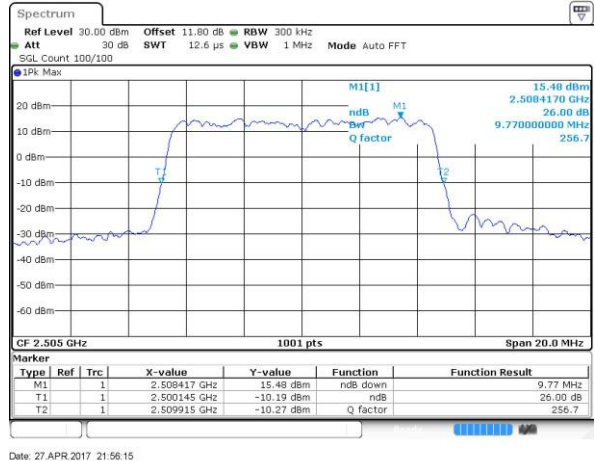

Highest Channel / 20MHz / QPSK

Date: 6 APR 2017 11:14:24

Highest Channel / 20MHz / 16QAM

Date: 6 APR 2017 11:14:34

LTE Band 7

Lowest Channel / 5MHz / 64QAM

Date: 27 APR 2017 21:47:53

Middle Channel / 5MHz / 64QAM

Date: 27 APR 2017 21:51:27

Highest Channel / 5MHz / 64QAM

Date: 27 APR 2017 21:52:41

LTE Band 7

Lowest Channel / 10MHz / 64QAM

Middle Channel / 10MHz / 64QAM

Highest Channel / 10MHz / 64QAM

LTE Band 7

Lowest Channel / 15MHz / 64QAM

Date: 27 APR 2017 22:04:39

Middle Channel / 15MHz / 64QAM

Date: 27 APR 2017 22:08:12

Highest Channel / 15MHz / 64QAM

Date: 27 APR 2017 22:09:27

LTE Band 7

Lowest Channel / 20MHz / 64QAM