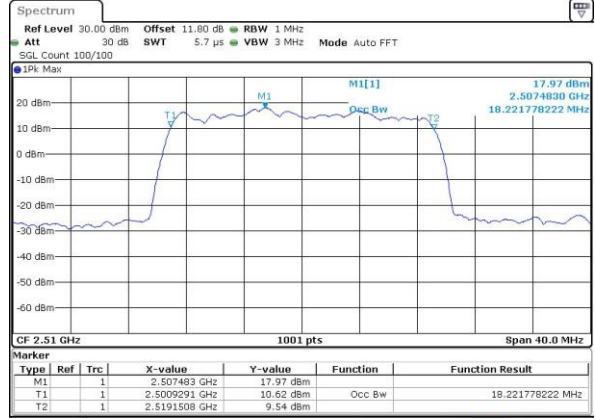

Highest Channel / 10MHz / 16QAM

Date: 6 APR 2017 10:40:42

LTE Band 7

Lowest Channel / 15MHz / QPSK

Date: 6 APR 2017 10:47:41

Lowest Channel / 15MHz / 16QAM

Date: 6 APR 2017 10:47:52

Middle Channel / 15MHz / QPSK

Date: 6 APR 2017 10:54:49

Middle Channel / 15MHz / 16QAM

Date: 6 APR 2017 10:55:00

Highest Channel / 15MHz / QPSK

Date: 6 APR 2017 10:57:18

Highest Channel / 15MHz / 16QAM

Date: 6 APR 2017 10:57:29

LTE Band 7

Lowest Channel / 20MHz / QPSK

Date: 6 APR 2017 11:04:26

Lowest Channel / 20MHz / 16QAM

Date: 6 APR 2017 11:04:37

Middle Channel / 20MHz / QPSK

Date: 6 APR 2017 11:11:34

Middle Channel / 20MHz / 16QAM

Date: 6 APR 2017 11:11:44

Highest Channel / 20MHz / QPSK

Date: 6 APR 2017 11:14:03

Highest Channel / 20MHz / 16QAM

Date: 6 APR 2017 11:14:13

LTE Band 7

Lowest Channel / 5MHz / 64QAM

Date: 27 APR 2017 21:47:43

Middle Channel / 5MHz / 64QAM