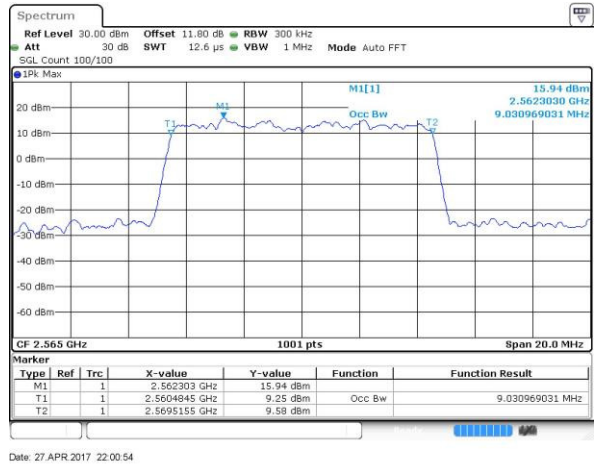

Highest Channel / 20MHz / QPSK

Date: 6 APR 2017 11:14:03

Highest Channel / 20MHz / 16QAM

Date: 6 APR 2017 11:14:13

LTE Band 7

Lowest Channel / 5MHz / 64QAM

Date: 27 APR 2017 21:47:43

Middle Channel / 5MHz / 64QAM

Date: 27 APR 2017 21:51:17

Highest Channel / 5MHz / 64QAM

Date: 27 APR 2017 21:52:31

LTE Band 7

Lowest Channel / 10MHz / 64QAM

Middle Channel / 10MHz / 64QAM

Highest Channel / 10MHz / 64QAM

LTE Band 7

Lowest Channel / 15MHz / 64QAM

Date: 27 APR 2017 22:04:28

Middle Channel / 15MHz / 64QAM

Date: 27 APR 2017 22:08:02

Highest Channel / 15MHz / 64QAM

Date: 27 APR 2017 22:09:16

LTE Band 7

Lowest Channel / 20MHz / 64QAM