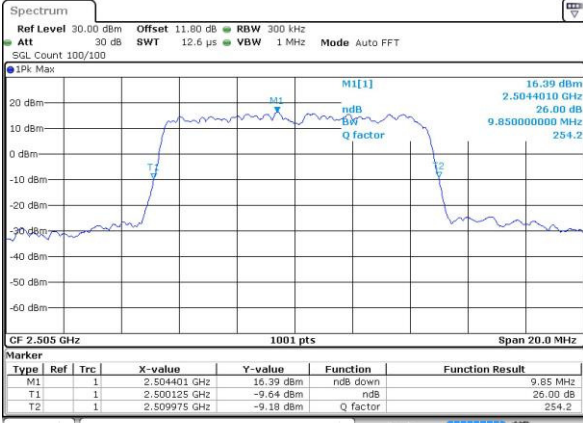

LTE Band 7

Lowest Channel / 5MHz / QPSK

Date: 6 APR 2017 10:14:31

Lowest Channel / 5MHz / 16QAM

Date: 6 APR 2017 10:14:41

Middle Channel / 5MHz / QPSK

Date: 6 APR 2017 10:21:38

Middle Channel / 5MHz / 16QAM

Date: 6 APR 2017 10:21:49

Highest Channel / 5MHz / QPSK

Date: 6 APR 2017 10:24:07

Highest Channel / 5MHz / 16QAM

Date: 6 APR 2017 10:24:18

LTE Band 7

Lowest Channel / 10MHz / QPSK

Date: 6 APR 2017 10:31:15

Lowest Channel / 10MHz / 16QAM

Date: 6 APR 2017 10:31:26

Middle Channel / 10MHz / QPSK

Date: 6 APR 2017 10:38:23

Middle Channel / 10MHz / 16QAM

Date: 6 APR 2017 10:38:34

Highest Channel / 10MHz / QPSK

Date: 6 APR 2017 10:40:52

Highest Channel / 10MHz / 16QAM

Date: 6 APR 2017 10:41:03

LTE Band 7

Lowest Channel / 15MHz / QPSK

Date: 6 APR 2017 10:48:02

Lowest Channel / 15MHz / 16QAM

Date: 6 APR 2017 10:48:13

Middle Channel / 15MHz / QPSK