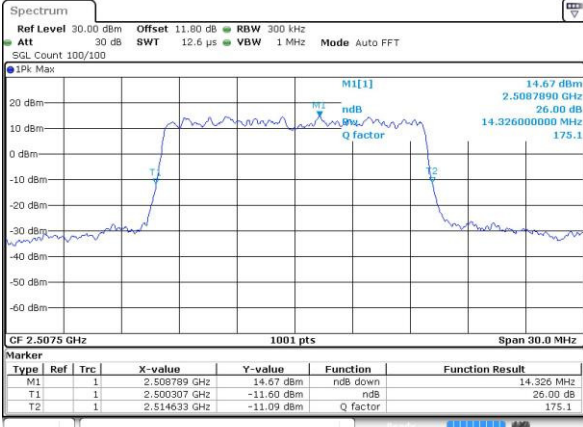

Highest Channel / 10MHz / 16QAM

Date: 6 APR 2017 10:41:03

LTE Band 7

Lowest Channel / 15MHz / QPSK

Date: 6 APR 2017 10:48:02

Lowest Channel / 15MHz / 16QAM

Date: 6 APR 2017 10:48:13

Middle Channel / 15MHz / QPSK

Date: 6 APR 2017 10:55:10

Middle Channel / 15MHz / 16QAM

Date: 6 APR 2017 10:55:20

Highest Channel / 15MHz / QPSK

Date: 6 APR 2017 10:57:39

Highest Channel / 15MHz / 16QAM

Date: 6 APR 2017 10:57:49

LTE Band 7