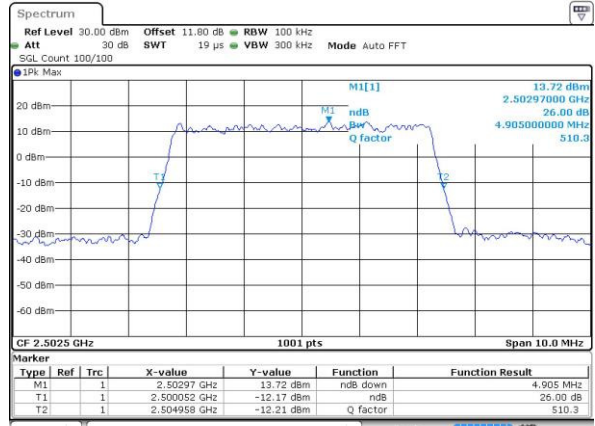

Highest Channel / 20MHz / QPSK

Date: 6 APR 2017 11:14:24

Highest Channel / 20MHz / 16QAM

Date: 6 APR 2017 11:14:34

LTE Band 7

Lowest Channel / 5MHz / 64QAM

Date: 27 APR 2017 21:47:53

Middle Channel / 5MHz / 64QAM

Date: 27 APR 2017 21:51:27

Highest Channel / 5MHz / 64QAM

Date: 27 APR 2017 21:52:41

LTE Band 7

Lowest Channel / 10MHz / 64QAM

Middle Channel / 10MHz / 64QAM

Highest Channel / 10MHz / 64QAM

LTE Band 7