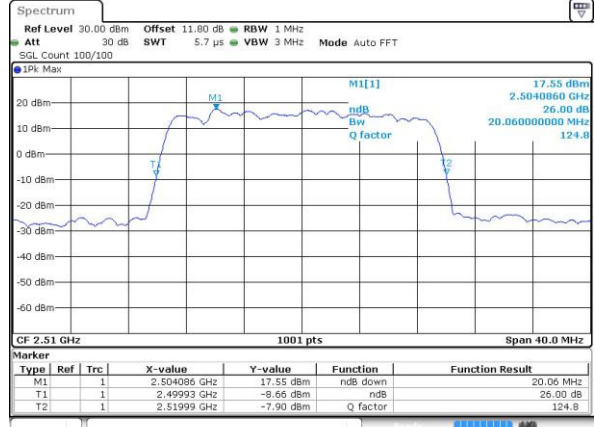

Lowest Channel / 20MHz / 16QAM

Date: 6 APR 2017 11:04:57