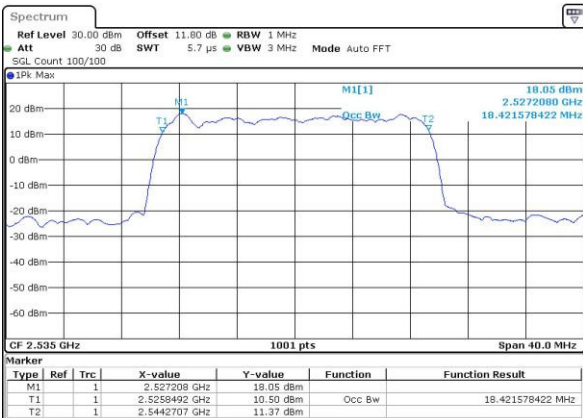

Date: 6 APR 2017 10:54:49

Middle Channel / 15MHz / 16QAM

Date: 6 APR 2017 10:55:00

Highest Channel / 15MHz / QPSK

Date: 6 APR 2017 10:57:18

Highest Channel / 15MHz / 16QAM

Date: 6 APR 2017 10:57:29

LTE Band 7

Lowest Channel / 20MHz / QPSK

Date: 6 APR 2017 11:04:26

Lowest Channel / 20MHz / 16QAM

Date: 6 APR 2017 11:04:37

Middle Channel / 20MHz / QPSK

Date: 6 APR 2017 11:11:34

Middle Channel / 20MHz / 16QAM

Date: 6 APR 2017 11:11:44

Highest Channel / 20MHz / QPSK

Date: 6 APR 2017 11:14:03

Highest Channel / 20MHz / 16QAM

Date: 6 APR 2017 11:14:13

LTE Band 7

Lowest Channel / 5MHz / 64QAM

Date: 27 APR 2017 21:47:43

Middle Channel / 5MHz / 64QAM