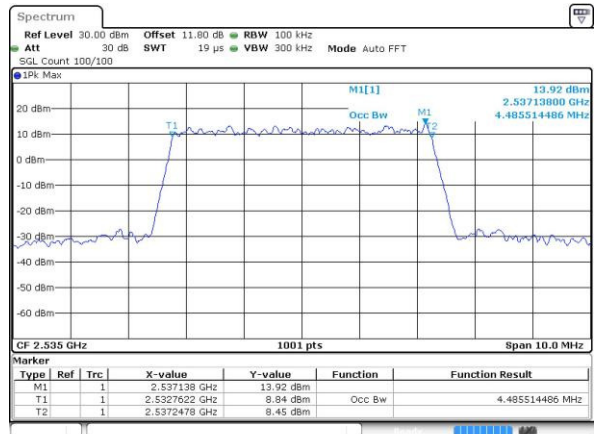

Date: 27 APR 2017 22:13:01

Middle Channel / 20MHz / 64QAM

Date: 27 APR 2017 22:16:35

Highest Channel / 20MHz / 64QAM

Date: 27 APR 2017 22:17:49

**Occupied Bandwidth**

Mode	LTE Band 7 : 99%OBW(MHz)											
BW	1.4MHz		3MHz		5MHz		10MHz		15MHz		20MHz	
Mod.	QPSK	16QAM	QPSK	16QAM	QPSK	16QAM	QPSK	16QAM	QPSK	16QAM	QPSK	16QAM
Lowest CH	-	-	-	-	4.51	4.49	9.05	8.97	13.46	13.46	18.38	18.22
Middle CH	-	-	-	-	4.5	4.49	9.01	9.01	13.46	13.43	18.42	18.5
Highest CH	-	-	-	-	4.51	4.51	9.07	9.01	13.43	13.49	18.34	18.34
BW	1.4MHz		3MHz		5MHz		10MHz		15MHz		20MHz	
Mod.	-	64QAM	-	64QAM	-	64QAM	-	64QAM	-	64QAM	-	64QAM
Lowest CH	-	-	-	-	-	4.51	-	9.01	-	13.43	-	18.26
Middle CH	-	-	-	-	-	4.48	-	9.03	-	13.4	-	18.22
Highest CH	-	-	-	-	-	4.48	-	9.03	-	13.34	-	18.26

LTE Band 7

Lowest Channel / 5MHz / QPSK

Date: 6 APR 2017 10:14:10

Lowest Channel / 5MHz / 16QAM

Date: 6 APR 2017 10:14:20

Middle Channel / 5MHz / QPSK

Date: 6 APR 2017 10:21:18

Middle Channel / 5MHz / 16QAM

Date: 6 APR 2017 10:21:28

Highest Channel / 5MHz / QPSK

Date: 6 APR 2017 10:23:47

Highest Channel / 5MHz / 16QAM

Date: 6 APR 2017 10:23:57

LTE Band 7

Lowest Channel / 10MHz / QPSK

Date: 6 APR 2017 10:30:55