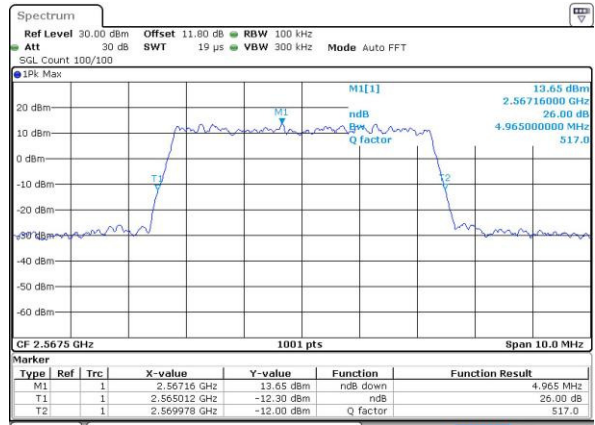

Highest Channel / 20MHz / QPSK

Date: 6 APR 2017 11:14:24

Highest Channel / 20MHz / 16QAM

Date: 6 APR 2017 11:14:34

LTE Band 7

Lowest Channel / 5MHz / 64QAM

Date: 27 APR 2017 21:47:53

Middle Channel / 5MHz / 64QAM

Date: 27 APR 2017 21:51:27

Highest Channel / 5MHz / 64QAM

Date: 27 APR 2017 21:52:41

LTE Band 7

Lowest Channel / 10MHz / 64QAM

Middle Channel / 10MHz / 64QAM

Highest Channel / 10MHz / 64QAM

LTE Band 7