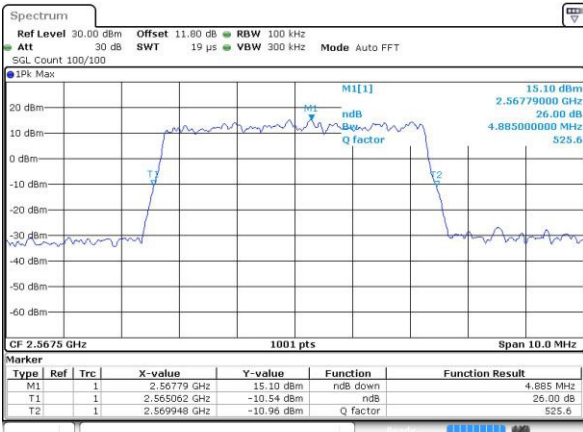

Highest Channel / Full RB

Date: 27 APR 2017 22:22:09

**26dB Bandwidth**

Mode	LTE Band 7 : 26dB BW(MHz)											
BW	1.4MHz		3MHz		5MHz		10MHz		15MHz		20MHz	
Mod.	QPSK	16QAM	QPSK	16QAM	QPSK	16QAM	QPSK	16QAM	QPSK	16QAM	QPSK	16QAM
Lowest CH	-	-	-	-	4.94	4.88	9.85	9.75	14.33	14.54	19.94	20.06
Middle CH	-	-	-	-	4.79	4.92	9.85	9.93	14.27	14.24	20.18	20.26
Highest CH	-	-	-	-	4.89	4.81	9.87	9.77	14.36	14.51	20.14	20.26
BW	1.4MHz		3MHz		5MHz		10MHz		15MHz		20MHz	
Mod.	-	64QAM	-	64QAM	-	64QAM	-	64QAM	-	64QAM	-	64QAM
Lowest CH	-	-	-	-	-	4.91	-	9.77	-	14.15	-	20.02
Middle CH	-	-	-	-	-	4.81	-	9.65	-	14.45	-	20.14
Highest CH	-	-	-	-	-	4.97	-	10.03	-	14.33	-	20.14

LTE Band 7

Lowest Channel / 5MHz / QPSK

Date: 6 APR 2017 10:14:31

Lowest Channel / 5MHz / 16QAM

Date: 6 APR 2017 10:14:41

Middle Channel / 5MHz / QPSK

Date: 6 APR 2017 10:21:38

Middle Channel / 5MHz / 16QAM

Date: 6 APR 2017 10:21:49

Highest Channel / 5MHz / QPSK

Date: 6 APR 2017 10:24:07

Highest Channel / 5MHz / 16QAM

Date: 6 APR 2017 10:24:18

LTE Band 7

Lowest Channel / 10MHz / QPSK

Date: 6 APR 2017 10:31:15