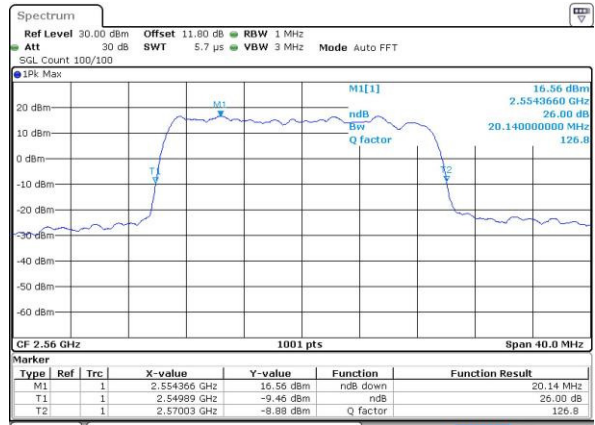

Date: 27 APR 2017 21:51:27

Highest Channel / 5MHz / 64QAM

Date: 27 APR 2017 21:52:41

LTE Band 7

Lowest Channel / 10MHz / 64QAM

Middle Channel / 10MHz / 64QAM

Highest Channel / 10MHz / 64QAM

LTE Band 7

Lowest Channel / 15MHz / 64QAM

Date: 27 APR 2017 22:04:39

Middle Channel / 15MHz / 64QAM

Date: 27 APR 2017 22:08:12

Highest Channel / 15MHz / 64QAM

Date: 27 APR 2017 22:09:27

LTE Band 7

Lowest Channel / 20MHz / 64QAM

Date: 27 APR 2017 22:13:01

Middle Channel / 20MHz / 64QAM

Date: 27 APR 2017 22:16:35

Highest Channel / 20MHz / 64QAM

Date: 27 APR 2017 22:17:49

**Occupied Bandwidth**

Mode	LTE Band 7 : 99%OBW(MHz)											
BW	1.4MHz		3MHz		5MHz		10MHz		15MHz		20MHz	
Mod.	QPSK	16QAM	QPSK	16QAM	QPSK	16QAM	QPSK	16QAM	QPSK	16QAM	QPSK	16QAM
Lowest CH	-	-	-	-	4.51	4.49	9.05	8.97	13.46	13.46	18.38	18.22
Middle CH	-	-	-	-	4.5	4.49	9.01	9.01	13.46	13.43	18.42	18.5
Highest CH	-	-	-	-	4.51	4.51	9.07	9.01	13.43	13.49	18.34	18.34
BW	1.4MHz		3MHz		5MHz		10MHz		15MHz		20MHz	
Mod.	-	64QAM	-	64QAM	-	64QAM	-	64QAM	-	64QAM	-	64QAM
Lowest CH	-	-	-	-	-	4.51	-	9.01	-	13.43	-	18.26
Middle CH	-	-	-	-	-	4.48	-	9.03	-	13.4	-	18.22
Highest CH	-	-	-	-	-	4.48	-	9.03	-	13.34	-	18.26