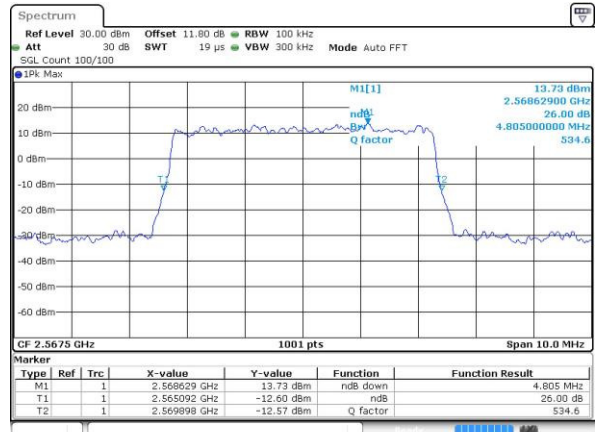

Highest Channel / Full RB

Date: 27 APR 2017 22:22:09

**26dB Bandwidth**

Mode	LTE Band 7 : 26dB BW(MHz)											
BW	1.4MHz		3MHz		5MHz		10MHz		15MHz		20MHz	
Mod.	QPSK	16QAM	QPSK	16QAM	QPSK	16QAM	QPSK	16QAM	QPSK	16QAM	QPSK	16QAM
Lowest CH	-	-	-	-	4.94	4.88	9.85	9.75	14.33	14.54	19.94	20.06
Middle CH	-	-	-	-	4.79	4.92	9.85	9.93	14.27	14.24	20.18	20.26
Highest CH	-	-	-	-	4.89	4.81	9.87	9.77	14.36	14.51	20.14	20.26
BW	1.4MHz		3MHz		5MHz		10MHz		15MHz		20MHz	
Mod.	-	64QAM	-	64QAM	-	64QAM	-	64QAM	-	64QAM	-	64QAM
Lowest CH	-	-	-	-	-	4.91	-	9.77	-	14.15	-	20.02
Middle CH	-	-	-	-	-	4.81	-	9.65	-	14.45	-	20.14
Highest CH	-	-	-	-	-	4.97	-	10.03	-	14.33	-	20.14

LTE Band 7

Lowest Channel / 5MHz / QPSK

Date: 6 APR 2017 10:14:31

Lowest Channel / 5MHz / 16QAM

Date: 6 APR 2017 10:14:41

Middle Channel / 5MHz / QPSK

Date: 6 APR 2017 10:21:38

Middle Channel / 5MHz / 16QAM

Date: 6 APR 2017 10:21:49

Highest Channel / 5MHz / QPSK

Date: 6 APR 2017 10:24:07

Highest Channel / 5MHz / 16QAM

Date: 6 APR 2017 10:24:18

LTE Band 7

Lowest Channel / 10MHz / QPSK

Date: 6 APR 2017 10:31:15