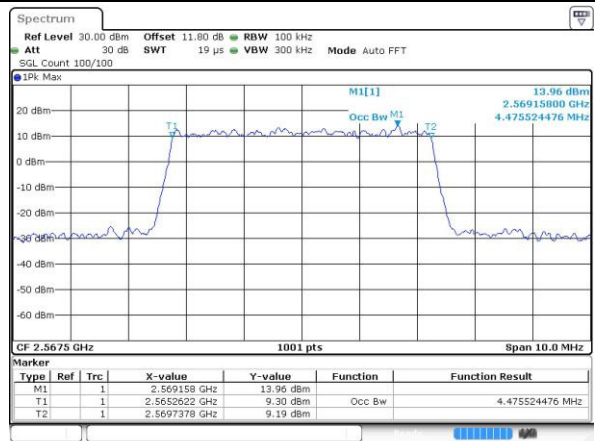

Highest Channel / 20MHz / QPSK

Date: 6 APR 2017 11:14:03

Highest Channel / 20MHz / 16QAM

Date: 6 APR 2017 11:14:13

LTE Band 7

Lowest Channel / 5MHz / 64QAM

Date: 27 APR 2017 21:47:43

Middle Channel / 5MHz / 64QAM

Date: 27 APR 2017 21:51:17

Highest Channel / 5MHz / 64QAM

Date: 27 APR 2017 21:52:31

LTE Band 7

Lowest Channel / 10MHz / 64QAM

Middle Channel / 10MHz / 64QAM

Highest Channel / 10MHz / 64QAM

LTE Band 7