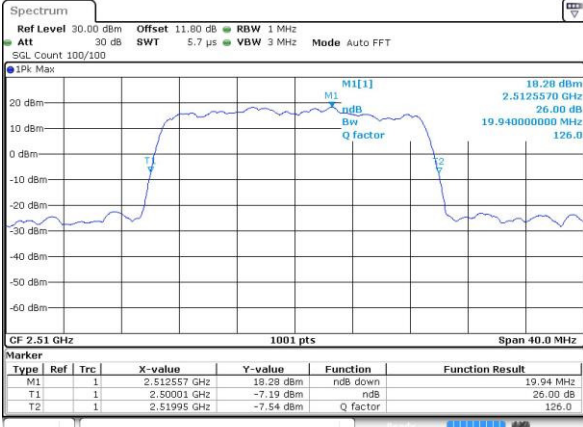

LTE Band 7

Lowest Channel / 20MHz / QPSK

Date: 6 APR 2017 11:04:47