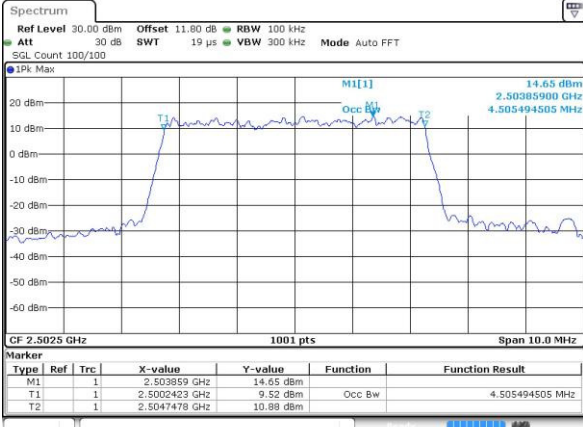

Lowest Channel / 15MHz / 64QAM

Date: 27 APR 2017 22:04:39

Middle Channel / 15MHz / 64QAM

Date: 27 APR 2017 22:08:12

Highest Channel / 15MHz / 64QAM

Date: 27 APR 2017 22:09:27

LTE Band 7

Lowest Channel / 20MHz / 64QAM

Date: 27 APR 2017 22:13:01

Middle Channel / 20MHz / 64QAM

Date: 27 APR 2017 22:16:35

Highest Channel / 20MHz / 64QAM

Date: 27 APR 2017 22:17:49

**Occupied Bandwidth**

Mode	LTE Band 7 : 99%OBW(MHz)											
BW	1.4MHz		3MHz		5MHz		10MHz		15MHz		20MHz	
Mod.	QPSK	16QAM	QPSK	16QAM	QPSK	16QAM	QPSK	16QAM	QPSK	16QAM	QPSK	16QAM
Lowest CH	-	-	-	-	4.51	4.49	9.05	8.97	13.46	13.46	18.38	18.22
Middle CH	-	-	-	-	4.5	4.49	9.01	9.01	13.46	13.43	18.42	18.5
Highest CH	-	-	-	-	4.51	4.51	9.07	9.01	13.43	13.49	18.34	18.34
BW	1.4MHz		3MHz		5MHz		10MHz		15MHz		20MHz	
Mod.	-	64QAM	-	64QAM	-	64QAM	-	64QAM	-	64QAM	-	64QAM
Lowest CH	-	-	-	-	-	4.51	-	9.01	-	13.43	-	18.26
Middle CH	-	-	-	-	-	4.48	-	9.03	-	13.4	-	18.22
Highest CH	-	-	-	-	-	4.48	-	9.03	-	13.34	-	18.26

LTE Band 7

Lowest Channel / 5MHz / QPSK

Date: 6 APR 2017 10:14:10

Lowest Channel / 5MHz / 16QAM

Date: 6 APR 2017 10:14:20

Middle Channel / 5MHz / QPSK

Date: 6 APR 2017 10:21:18

Middle Channel / 5MHz / 16QAM