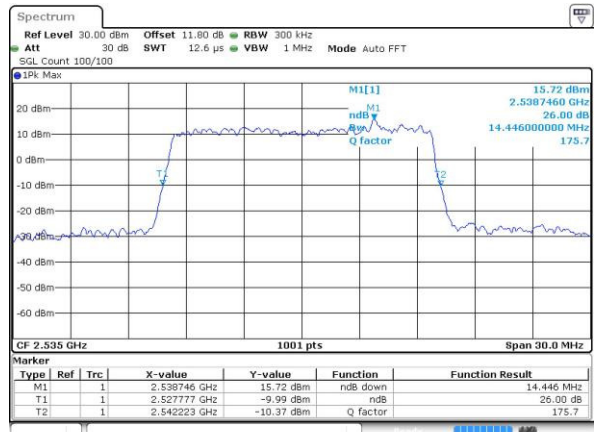

Highest Channel / 20MHz / QPSK

Date: 6 APR 2017 11:14:24

Highest Channel / 20MHz / 16QAM

Date: 6 APR 2017 11:14:34

LTE Band 7

Lowest Channel / 5MHz / 64QAM

Date: 27 APR 2017 21:47:53

Middle Channel / 5MHz / 64QAM

Date: 27 APR 2017 21:51:27

Highest Channel / 5MHz / 64QAM

Date: 27 APR 2017 21:52:41

LTE Band 7

Lowest Channel / 10MHz / 64QAM

Middle Channel / 10MHz / 64QAM

Highest Channel / 10MHz / 64QAM

LTE Band 7

Lowest Channel / 15MHz / 64QAM

Date: 27 APR 2017 22:04:39

Middle Channel / 15MHz / 64QAM

Date: 27 APR 2017 22:08:12

Highest Channel / 15MHz / 64QAM

Date: 27 APR 2017 22:09:27

LTE Band 7

Lowest Channel / 20MHz / 64QAM