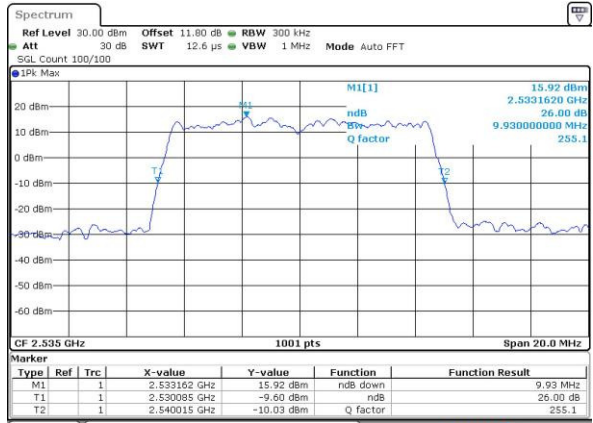

Date: 6 APR 2017 10:21:49

Highest Channel / 5MHz / QPSK

Date: 6 APR 2017 10:24:07

Highest Channel / 5MHz / 16QAM

Date: 6 APR 2017 10:24:18

LTE Band 7

Lowest Channel / 10MHz / QPSK

Date: 6 APR 2017 10:31:15

Lowest Channel / 10MHz / 16QAM

Date: 6 APR 2017 10:31:26

Middle Channel / 10MHz / QPSK

Date: 6 APR 2017 10:38:23

Middle Channel / 10MHz / 16QAM

Date: 6 APR 2017 10:38:34

Highest Channel / 10MHz / QPSK

Date: 6 APR 2017 10:40:52

Highest Channel / 10MHz / 16QAM

Date: 6 APR 2017 10:41:03

LTE Band 7

Lowest Channel / 15MHz / QPSK

Date: 6 APR 2017 10:48:02

Lowest Channel / 15MHz / 16QAM

Date: 6 APR 2017 10:48:13

Middle Channel / 15MHz / QPSK

Date: 6 APR 2017 10:55:10

Middle Channel / 15MHz / 16QAM

Date: 6 APR 2017 10:55:20

Highest Channel / 15MHz / QPSK

Date: 6 APR 2017 10:57:39

Highest Channel / 15MHz / 16QAM

Date: 6 APR 2017 10:57:49

LTE Band 7