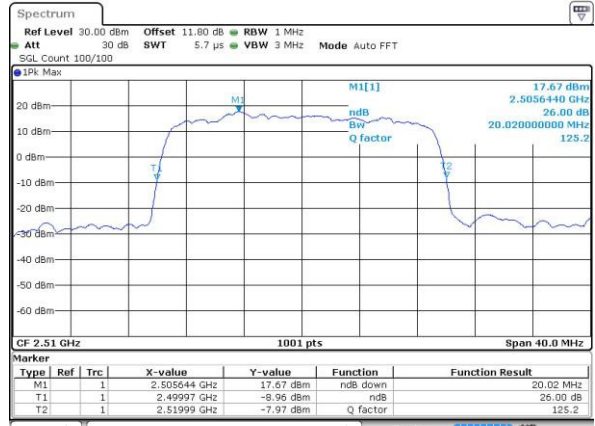

Date: 27 APR 2017 21:51:27

Highest Channel / 5MHz / 64QAM

Date: 27 APR 2017 21:52:41

LTE Band 7

Lowest Channel / 10MHz / 64QAM

Middle Channel / 10MHz / 64QAM

Highest Channel / 10MHz / 64QAM

LTE Band 7

Lowest Channel / 15MHz / 64QAM

Date: 27 APR 2017 22:04:39

Middle Channel / 15MHz / 64QAM

Date: 27 APR 2017 22:08:12

Highest Channel / 15MHz / 64QAM

Date: 27 APR 2017 22:09:27

LTE Band 7

Lowest Channel / 20MHz / 64QAM

Date: 27 APR 2017 22:13:01

Middle Channel / 20MHz / 64QAM

Date: 27 APR 2017 22:16:35

Highest Channel / 20MHz / 64QAM

Date: 27 APR 2017 22:17:49

**Occupied Bandwidth**

Mode	LTE Band 7 : 99%OBW(MHz)											
BW	1.4MHz		3MHz		5MHz		10MHz		15MHz		20MHz	
Mod.	QPSK	16QAM	QPSK	16QAM	QPSK	16QAM	QPSK	16QAM	QPSK	16QAM	QPSK	16QAM
Lowest CH	-	-	-	-	4.51	4.49	9.05	8.97	13.46	13.46	18.38	18.22
Middle CH	-	-	-	-	4.5	4.49	9.01	9.01	13.46	13.43	18.42	18.5
Highest CH	-	-	-	-	4.51	4.51	9.07	9.01	13.43	13.49	18.34	18.34
BW	1.4MHz		3MHz		5MHz		10MHz		15MHz		20MHz	
Mod.	-	64QAM	-	64QAM	-	64QAM	-	64QAM	-	64QAM	-	64QAM
Lowest CH	-	-	-	-	-	4.51	-	9.01	-	13.43	-	18.26
Middle CH	-	-	-	-	-	4.48	-	9.03	-	13.4	-	18.22
Highest CH	-	-	-	-	-	4.48	-	9.03	-	13.34	-	18.26