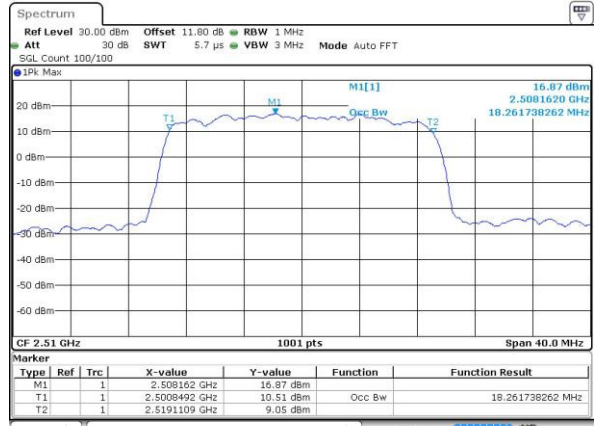

Date: 27 APR 2017 21:51:17

Highest Channel / 5MHz / 64QAM

Date: 27 APR 2017 21:52:31

LTE Band 7

Lowest Channel / 10MHz / 64QAM

Middle Channel / 10MHz / 64QAM

Highest Channel / 10MHz / 64QAM

LTE Band 7

Lowest Channel / 15MHz / 64QAM

Date: 27 APR 2017 22:04:28

Middle Channel / 15MHz / 64QAM

Date: 27 APR 2017 22:08:02

Highest Channel / 15MHz / 64QAM

Date: 27 APR 2017 22:09:16

LTE Band 7

Lowest Channel / 20MHz / 64QAM

Middle Channel / 20MHz / 64QAM

Highest Channel / 20MHz / 64QAM

**Conducted Band Edge**

LTE Band 7 / 5MHz / QPSK

Lowest Band Edge / 1 RB

Date: 6 APR 2017 10:15:50

Highest Band Edge / 1 RB

Date: 6 APR 2017 10:25:27

Lowest Band Edge / Full RB

Date: 6 APR 2017 10:18:09

Highest Band Edge / Full RB

Date: 6 APR 2017 10:27:46