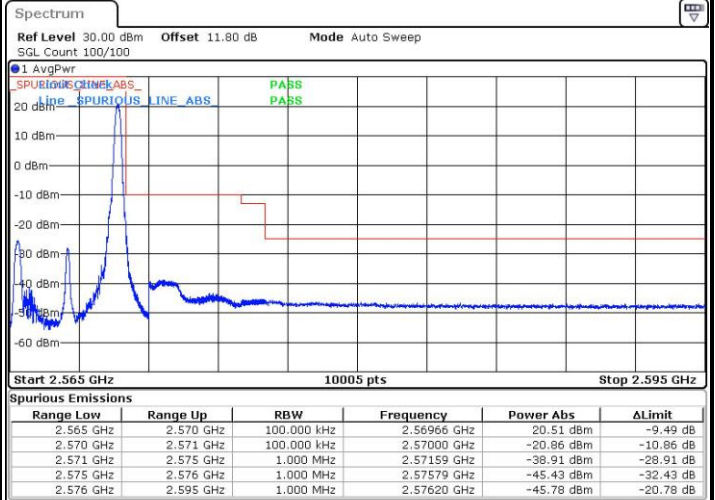

Date: 27 APR 2017 21:51:17

Highest Channel / 5MHz / 64QAM

Date: 27 APR 2017 21:52:31

LTE Band 7

Lowest Channel / 10MHz / 64QAM

Middle Channel / 10MHz / 64QAM

Highest Channel / 10MHz / 64QAM

LTE Band 7

Lowest Channel / 15MHz / 64QAM

Date: 27 APR 2017 22:04:28

Middle Channel / 15MHz / 64QAM

Date: 27 APR 2017 22:08:02

Highest Channel / 15MHz / 64QAM

Date: 27 APR 2017 22:09:16

LTE Band 7

Lowest Channel / 20MHz / 64QAM

Middle Channel / 20MHz / 64QAM

Highest Channel / 20MHz / 64QAM

**Conducted Band Edge**

LTE Band 7 / 5MHz / QPSK

Lowest Band Edge / 1 RB

Date: 6 APR 2017 10:15:50

Highest Band Edge / 1 RB

Date: 6 APR 2017 10:25:27

Lowest Band Edge / Full RB

Date: 6 APR 2017 10:18:09

Highest Band Edge / Full RB

Date: 6 APR 2017 10:27:46