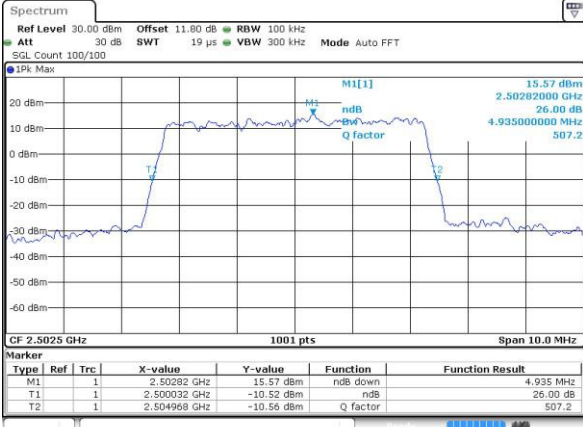

Lowest Channel / Full RB

Date: 27 APR 2017 22:21:27

Middle Channel / 1RB

Date: 27 APR 2017 22:21:36

Middle Channel / Full RB

Date: 27 APR 2017 22:21:47

Highest Channel / 1RB

Date: 27 APR 2017 22:21:59

Highest Channel / Full RB

Date: 27 APR 2017 22:22:09

**26dB Bandwidth**

Mode	LTE Band 7 : 26dB BW(MHz)											
BW	1.4MHz		3MHz		5MHz		10MHz		15MHz		20MHz	
Mod.	QPSK	16QAM	QPSK	16QAM	QPSK	16QAM	QPSK	16QAM	QPSK	16QAM	QPSK	16QAM
Lowest CH	-	-	-	-	4.94	4.88	9.85	9.75	14.33	14.54	19.94	20.06
Middle CH	-	-	-	-	4.79	4.92	9.85	9.93	14.27	14.24	20.18	20.26
Highest CH	-	-	-	-	4.89	4.81	9.87	9.77	14.36	14.51	20.14	20.26
BW	1.4MHz		3MHz		5MHz		10MHz		15MHz		20MHz	
Mod.	-	64QAM	-	64QAM	-	64QAM	-	64QAM	-	64QAM	-	64QAM
Lowest CH	-	-	-	-	-	4.91	-	9.77	-	14.15	-	20.02
Middle CH	-	-	-	-	-	4.81	-	9.65	-	14.45	-	20.14
Highest CH	-	-	-	-	-	4.97	-	10.03	-	14.33	-	20.14

LTE Band 7

Lowest Channel / 5MHz / QPSK

Date: 6 APR 2017 10:14:31

Lowest Channel / 5MHz / 16QAM

Date: 6 APR 2017 10:14:41

Middle Channel / 5MHz / QPSK

Date: 6 APR 2017 10:21:38

Middle Channel / 5MHz / 16QAM

Date: 6 APR 2017 10:21:49

Highest Channel / 5MHz / QPSK

Date: 6 APR 2017 10:24:07

Highest Channel / 5MHz / 16QAM

Date: 6 APR 2017 10:24:18

LTE Band 7

Lowest Channel / 10MHz / QPSK

Date: 6 APR 2017 10:31:15