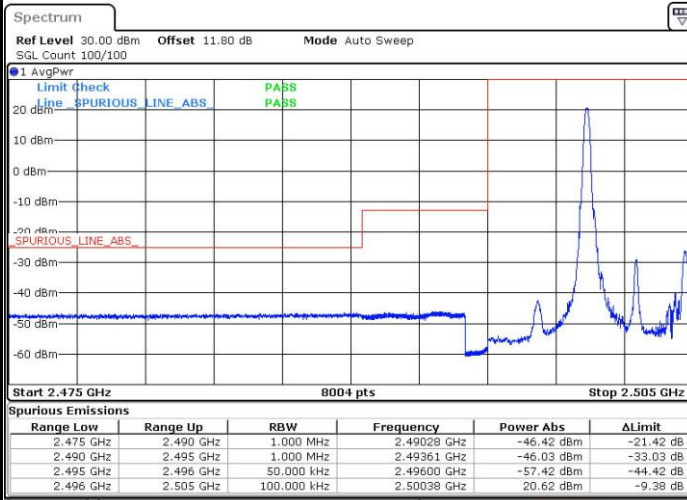

Date: 27 APR 2017 21:51:17

Highest Channel / 5MHz / 64QAM

Date: 27 APR 2017 21:52:31

LTE Band 7

Lowest Channel / 10MHz / 64QAM

Middle Channel / 10MHz / 64QAM

Highest Channel / 10MHz / 64QAM

LTE Band 7

Lowest Channel / 15MHz / 64QAM

Date: 27 APR 2017 22:04:28

Middle Channel / 15MHz / 64QAM

Date: 27 APR 2017 22:08:02

Highest Channel / 15MHz / 64QAM

Date: 27 APR 2017 22:09:16

LTE Band 7

Lowest Channel / 20MHz / 64QAM

Middle Channel / 20MHz / 64QAM

Highest Channel / 20MHz / 64QAM

**Conducted Band Edge**

LTE Band 7 / 5MHz / QPSK

Lowest Band Edge / 1 RB

Date: 6 APR 2017 10:15:50

Highest Band Edge / 1 RB

Date: 6 APR 2017 10:25:27

Lowest Band Edge / Full RB

Date: 6 APR 2017 10:18:09

Highest Band Edge / Full RB

Date: 6 APR 2017 10:27:46