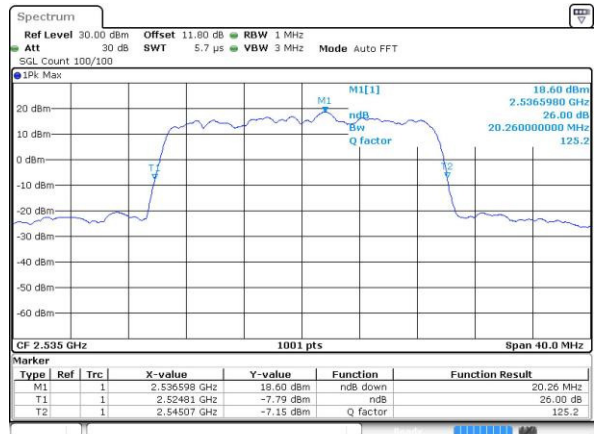

Date: 6 APR 2017 10:55:10

Middle Channel / 15MHz / 16QAM

Date: 6 APR 2017 10:55:20

Highest Channel / 15MHz / QPSK

Date: 6 APR 2017 10:57:39

Highest Channel / 15MHz / 16QAM

Date: 6 APR 2017 10:57:49

LTE Band 7

Lowest Channel / 20MHz / QPSK

Date: 6 APR 2017 11:04:47

Lowest Channel / 20MHz / 16QAM

Date: 6 APR 2017 11:04:57

Middle Channel / 20MHz / QPSK

Date: 6 APR 2017 11:11:55

Middle Channel / 20MHz / 16QAM

Date: 6 APR 2017 11:12:05

Highest Channel / 20MHz / QPSK

Date: 6 APR 2017 11:14:24

Highest Channel / 20MHz / 16QAM

Date: 6 APR 2017 11:14:34

LTE Band 7

Lowest Channel / 5MHz / 64QAM

Date: 27 APR 2017 21:47:53

Middle Channel / 5MHz / 64QAM

Date: 27 APR 2017 21:51:27

Highest Channel / 5MHz / 64QAM

Date: 27 APR 2017 21:52:41

LTE Band 7

Lowest Channel / 10MHz / 64QAM

Middle Channel / 10MHz / 64QAM

Highest Channel / 10MHz / 64QAM

LTE Band 7