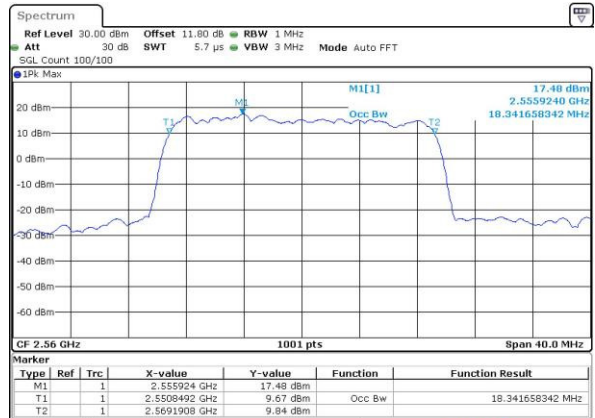

Highest Channel / 10MHz / 16QAM

Date: 6 APR 2017 10:40:42

LTE Band 7

Lowest Channel / 15MHz / QPSK

Date: 6 APR 2017 10:47:41

Lowest Channel / 15MHz / 16QAM

Date: 6 APR 2017 10:47:52

Middle Channel / 15MHz / QPSK

Date: 6 APR 2017 10:54:49

Middle Channel / 15MHz / 16QAM

Date: 6 APR 2017 10:55:00

Highest Channel / 15MHz / QPSK

Date: 6 APR 2017 10:57:18

Highest Channel / 15MHz / 16QAM

Date: 6 APR 2017 10:57:29

LTE Band 7

Lowest Channel / 20MHz / QPSK

Date: 6 APR 2017 11:04:26

Lowest Channel / 20MHz / 16QAM

Date: 6 APR 2017 11:04:37

Middle Channel / 20MHz / QPSK

Date: 6 APR 2017 11:11:34

Middle Channel / 20MHz / 16QAM

Date: 6 APR 2017 11:11:44

Highest Channel / 20MHz / QPSK

Date: 6 APR 2017 11:14:03

Highest Channel / 20MHz / 16QAM

Date: 6 APR 2017 11:14:13

LTE Band 7

Lowest Channel / 5MHz / 64QAM

Date: 27 APR 2017 21:47:43

Middle Channel / 5MHz / 64QAM