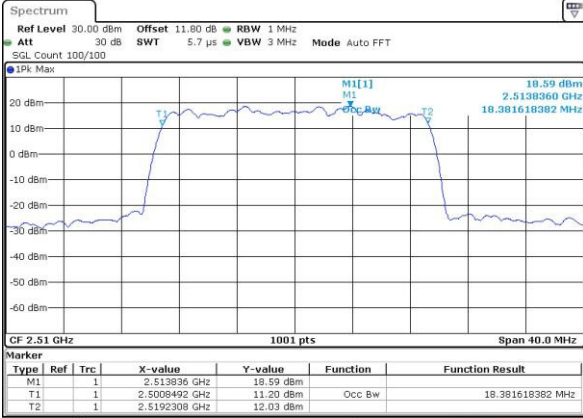

LTE Band 7

Lowest Channel / 20MHz / QPSK

Date: 6 APR 2017 11:04:26