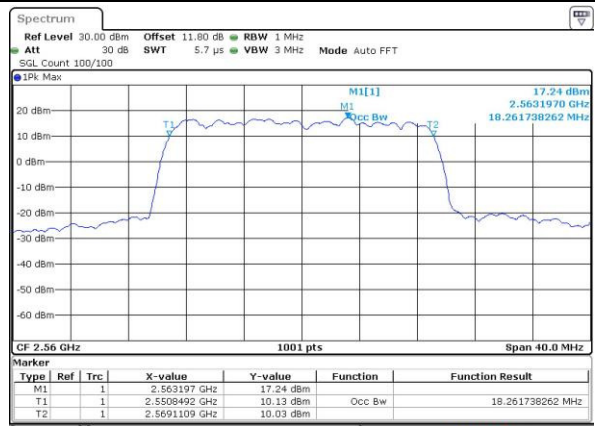

Date: 27 APR 2017 21:51:17

Highest Channel / 5MHz / 64QAM

Date: 27 APR 2017 21:52:31

LTE Band 7

Lowest Channel / 10MHz / 64QAM

Middle Channel / 10MHz / 64QAM

Highest Channel / 10MHz / 64QAM

LTE Band 7

Lowest Channel / 15MHz / 64QAM

Date: 27 APR 2017 22:04:28

Middle Channel / 15MHz / 64QAM

Date: 27 APR 2017 22:08:02

Highest Channel / 15MHz / 64QAM

Date: 27 APR 2017 22:09:16

LTE Band 7

Lowest Channel / 20MHz / 64QAM

Middle Channel / 20MHz / 64QAM

Highest Channel / 20MHz / 64QAM

**Conducted Band Edge**

LTE Band 7 / 5MHz / QPSK

Lowest Band Edge / 1 RB

Date: 6 APR 2017 10:15:50

Highest Band Edge / 1 RB

Date: 6 APR 2017 10:25:27

Lowest Band Edge / Full RB

Date: 6 APR 2017 10:18:09

Highest Band Edge / Full RB

Date: 6 APR 2017 10:27:46