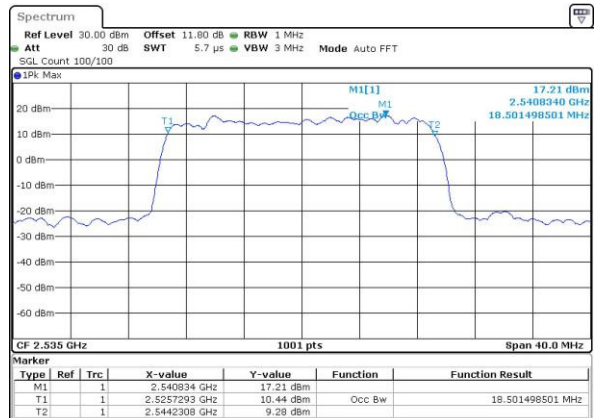

Date: 6 APR 2017 10:54:49

Middle Channel / 15MHz / 16QAM

Date: 6 APR 2017 10:55:00

Highest Channel / 15MHz / QPSK

Date: 6 APR 2017 10:57:18

Highest Channel / 15MHz / 16QAM

Date: 6 APR 2017 10:57:29

LTE Band 7

Lowest Channel / 20MHz / QPSK

Date: 6 APR 2017 11:04:26

Lowest Channel / 20MHz / 16QAM

Date: 6 APR 2017 11:04:37

Middle Channel / 20MHz / QPSK

Date: 6 APR 2017 11:11:34

Middle Channel / 20MHz / 16QAM

Date: 6 APR 2017 11:11:44

Highest Channel / 20MHz / QPSK

Date: 6 APR 2017 11:14:03

Highest Channel / 20MHz / 16QAM

Date: 6 APR 2017 11:14:13

LTE Band 7

Lowest Channel / 5MHz / 64QAM

Date: 27 APR 2017 21:47:43

Middle Channel / 5MHz / 64QAM