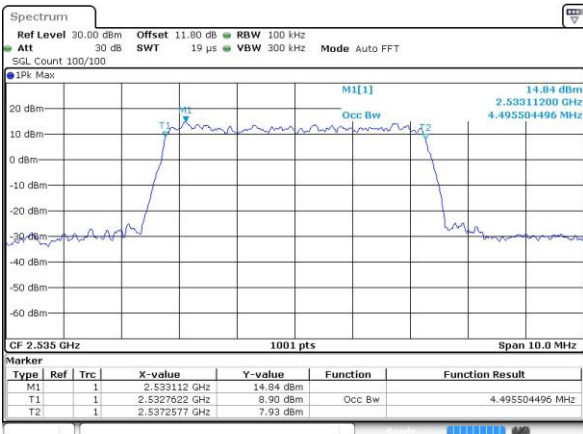

Date: 27 APR 2017 22:13:01

Middle Channel / 20MHz / 64QAM

Date: 27 APR 2017 22:16:35

Highest Channel / 20MHz / 64QAM

Date: 27 APR 2017 22:17:49

**Occupied Bandwidth**

Mode	LTE Band 7 : 99%OBW(MHz)											
BW	1.4MHz		3MHz		5MHz		10MHz		15MHz		20MHz	
Mod.	QPSK	16QAM	QPSK	16QAM	QPSK	16QAM	QPSK	16QAM	QPSK	16QAM	QPSK	16QAM
Lowest CH	-	-	-	-	4.51	4.49	9.05	8.97	13.46	13.46	18.38	18.22
Middle CH	-	-	-	-	4.5	4.49	9.01	9.01	13.46	13.43	18.42	18.5
Highest CH	-	-	-	-	4.51	4.51	9.07	9.01	13.43	13.49	18.34	18.34
BW	1.4MHz		3MHz		5MHz		10MHz		15MHz		20MHz	
Mod.	-	64QAM	-	64QAM	-	64QAM	-	64QAM	-	64QAM	-	64QAM
Lowest CH	-	-	-	-	-	4.51	-	9.01	-	13.43	-	18.26
Middle CH	-	-	-	-	-	4.48	-	9.03	-	13.4	-	18.22
Highest CH	-	-	-	-	-	4.48	-	9.03	-	13.34	-	18.26

LTE Band 7

Lowest Channel / 5MHz / QPSK

Date: 6 APR 2017 10:14:10

Lowest Channel / 5MHz / 16QAM

Date: 6 APR 2017 10:14:20

Middle Channel / 5MHz / QPSK

Date: 6 APR 2017 10:21:18

Middle Channel / 5MHz / 16QAM

Date: 6 APR 2017 10:21:28

Highest Channel / 5MHz / QPSK

Date: 6 APR 2017 10:23:47

Highest Channel / 5MHz / 16QAM

Date: 6 APR 2017 10:23:57

LTE Band 7

Lowest Channel / 10MHz / QPSK

Date: 6 APR 2017 10:30:55