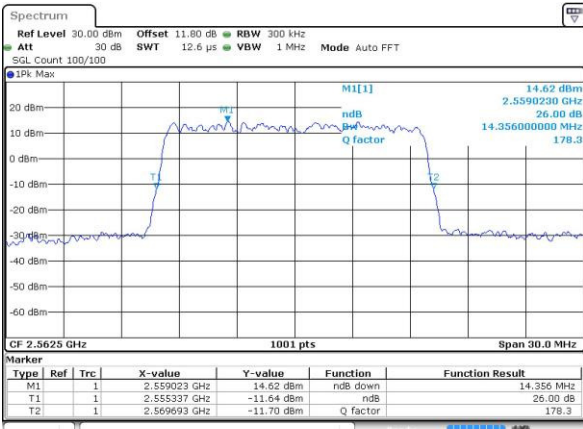

Highest Channel / 10MHz / 16QAM

Date: 6 APR 2017 10:41:03

LTE Band 7

Lowest Channel / 15MHz / QPSK

Date: 6 APR 2017 10:48:02

Lowest Channel / 15MHz / 16QAM

Date: 6 APR 2017 10:48:13

Middle Channel / 15MHz / QPSK

Date: 6 APR 2017 10:55:10

Middle Channel / 15MHz / 16QAM

Date: 6 APR 2017 10:55:20

Highest Channel / 15MHz / QPSK

Date: 6 APR 2017 10:57:39

Highest Channel / 15MHz / 16QAM

Date: 6 APR 2017 10:57:49

LTE Band 7