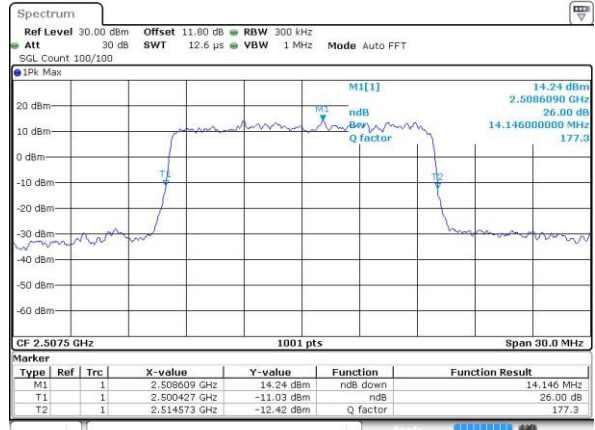

Highest Channel / 20MHz / QPSK

Date: 6 APR 2017 11:14:24

Highest Channel / 20MHz / 16QAM

Date: 6 APR 2017 11:14:34

LTE Band 7

Lowest Channel / 5MHz / 64QAM

Date: 27 APR 2017 21:47:53

Middle Channel / 5MHz / 64QAM

Date: 27 APR 2017 21:51:27

Highest Channel / 5MHz / 64QAM

Date: 27 APR 2017 21:52:41

LTE Band 7

Lowest Channel / 10MHz / 64QAM

Middle Channel / 10MHz / 64QAM

Highest Channel / 10MHz / 64QAM

LTE Band 7

Lowest Channel / 15MHz / 64QAM

Date: 27 APR 2017 22:04:39

Middle Channel / 15MHz / 64QAM

Date: 27 APR 2017 22:08:12

Highest Channel / 15MHz / 64QAM

Date: 27 APR 2017 22:09:27

LTE Band 7

Lowest Channel / 20MHz / 64QAM