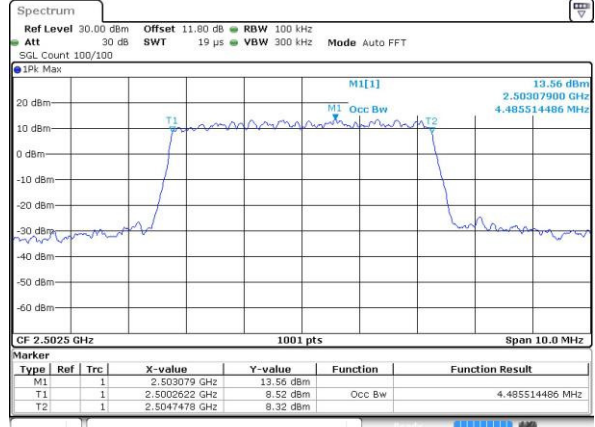

Lowest Channel / 15MHz / 64QAM

Date: 27 APR 2017 22:04:39

Middle Channel / 15MHz / 64QAM

Date: 27 APR 2017 22:08:12

Highest Channel / 15MHz / 64QAM

Date: 27 APR 2017 22:09:27

LTE Band 7

Lowest Channel / 20MHz / 64QAM

Date: 27 APR 2017 22:13:01

Middle Channel / 20MHz / 64QAM

Date: 27 APR 2017 22:16:35

Highest Channel / 20MHz / 64QAM

Date: 27 APR 2017 22:17:49

**Occupied Bandwidth**

Mode	LTE Band 7 : 99%OBW(MHz)											
BW	1.4MHz		3MHz		5MHz		10MHz		15MHz		20MHz	
Mod.	QPSK	16QAM	QPSK	16QAM	QPSK	16QAM	QPSK	16QAM	QPSK	16QAM	QPSK	16QAM
Lowest CH	-	-	-	-	4.51	4.49	9.05	8.97	13.46	13.46	18.38	18.22
Middle CH	-	-	-	-	4.5	4.49	9.01	9.01	13.46	13.43	18.42	18.5
Highest CH	-	-	-	-	4.51	4.51	9.07	9.01	13.43	13.49	18.34	18.34
BW	1.4MHz		3MHz		5MHz		10MHz		15MHz		20MHz	
Mod.	-	64QAM	-	64QAM	-	64QAM	-	64QAM	-	64QAM	-	64QAM
Lowest CH	-	-	-	-	-	4.51	-	9.01	-	13.43	-	18.26
Middle CH	-	-	-	-	-	4.48	-	9.03	-	13.4	-	18.22
Highest CH	-	-	-	-	-	4.48	-	9.03	-	13.34	-	18.26

LTE Band 7

Lowest Channel / 5MHz / QPSK

Date: 6 APR 2017 10:14:10

Lowest Channel / 5MHz / 16QAM

Date: 6 APR 2017 10:14:20

Middle Channel / 5MHz / QPSK

Date: 6 APR 2017 10:21:18

Middle Channel / 5MHz / 16QAM