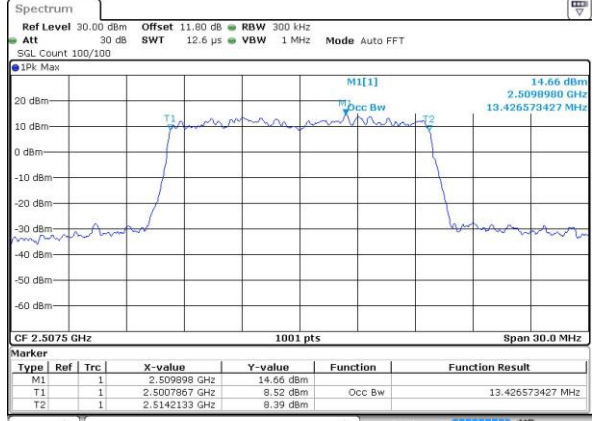

Highest Channel / 20MHz / QPSK

Date: 6 APR 2017 11:14:03

Highest Channel / 20MHz / 16QAM

Date: 6 APR 2017 11:14:13

LTE Band 7

Lowest Channel / 5MHz / 64QAM

Date: 27 APR 2017 21:47:43

Middle Channel / 5MHz / 64QAM

Date: 27 APR 2017 21:51:17

Highest Channel / 5MHz / 64QAM

Date: 27 APR 2017 21:52:31

LTE Band 7

Lowest Channel / 10MHz / 64QAM

Middle Channel / 10MHz / 64QAM

Highest Channel / 10MHz / 64QAM

LTE Band 7

Lowest Channel / 15MHz / 64QAM

Date: 27 APR 2017 22:04:28

Middle Channel / 15MHz / 64QAM

Date: 27 APR 2017 22:08:02

Highest Channel / 15MHz / 64QAM

Date: 27 APR 2017 22:09:16

LTE Band 7

Lowest Channel / 20MHz / 64QAM